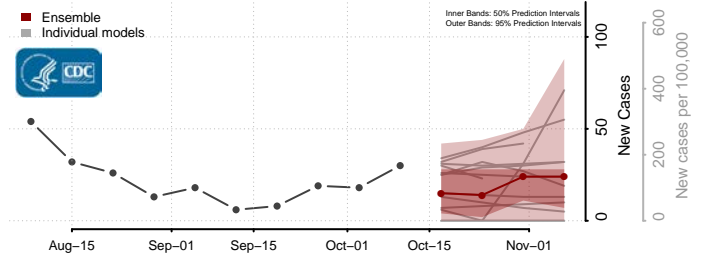

Winston County, Mississippi