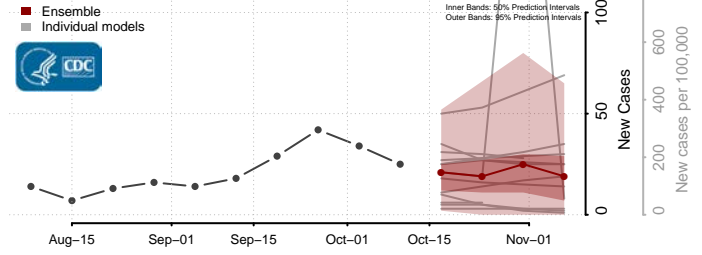

Saline County, Nebraska