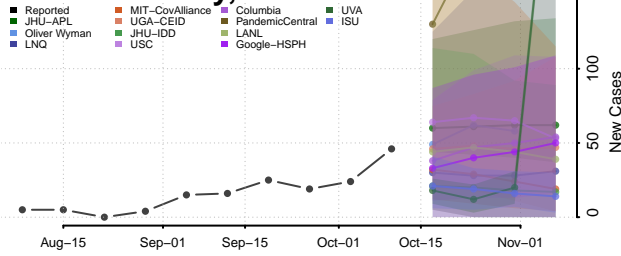

De Witt County, Illinois