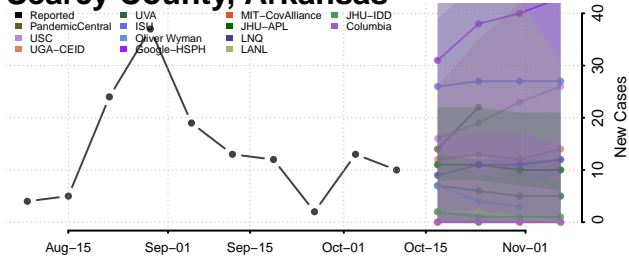

Searcy County, Arkansas