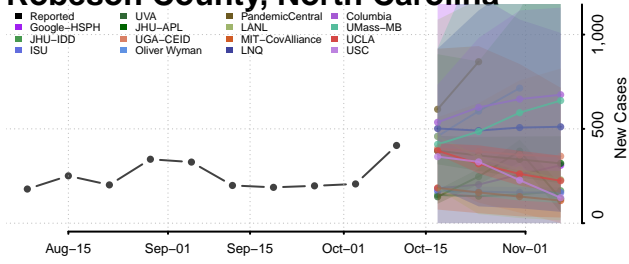

Robeson County, North Carolina