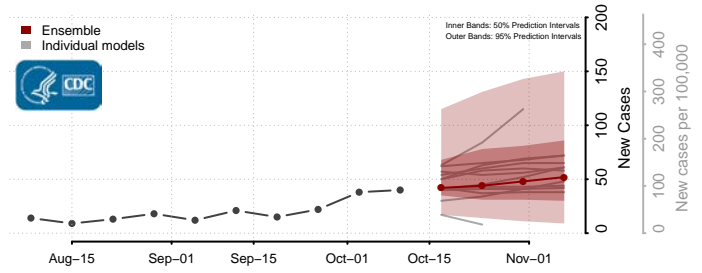

Polk County, Wisconsin