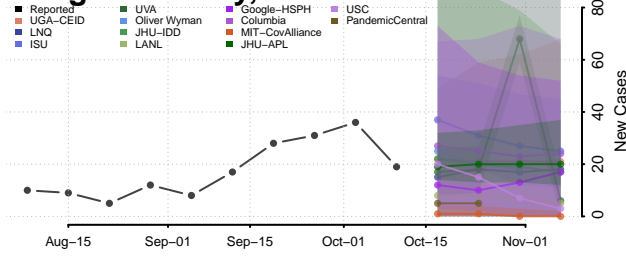

Douglas County, Missouri