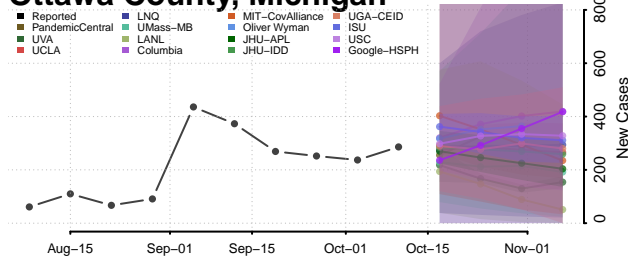

### Presque Isle County, Michigan