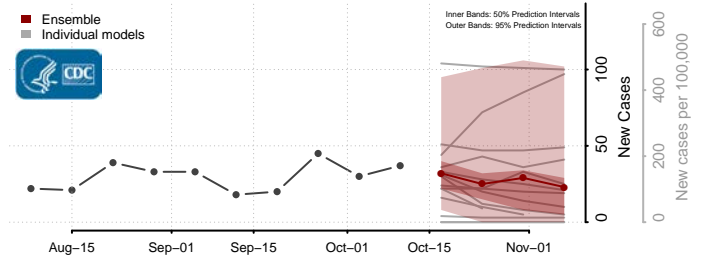

### Norman County, Minnesota