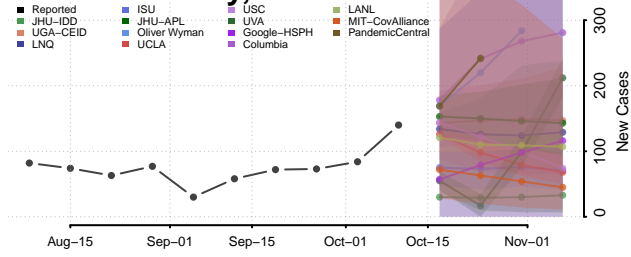

Loudon County, Tennessee