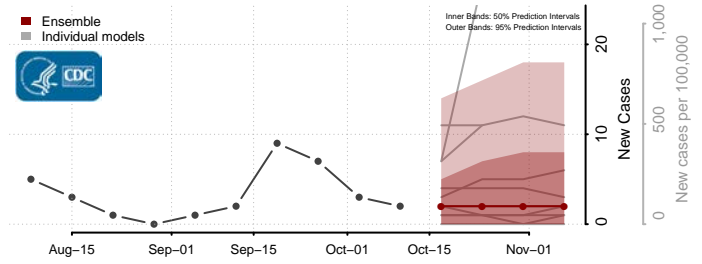

Griggs County, North Dakota