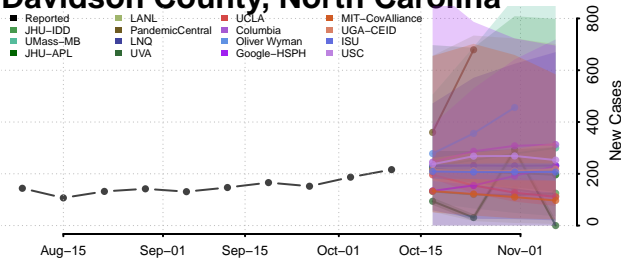

Davidson County, North Carolina