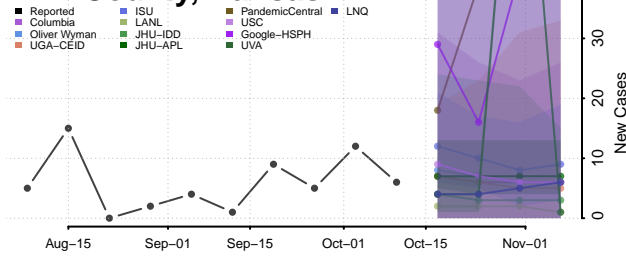

Linn County, Kansas