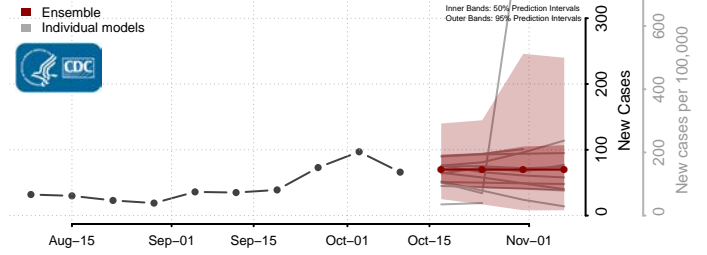

Logan County, Oklahoma