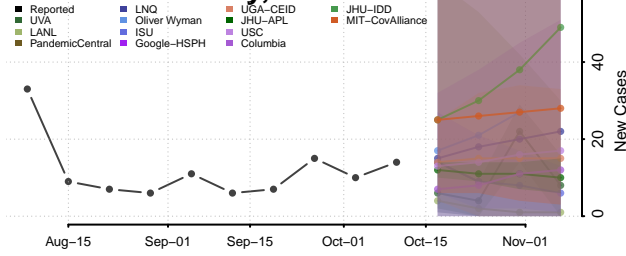

Herkimer County, New York