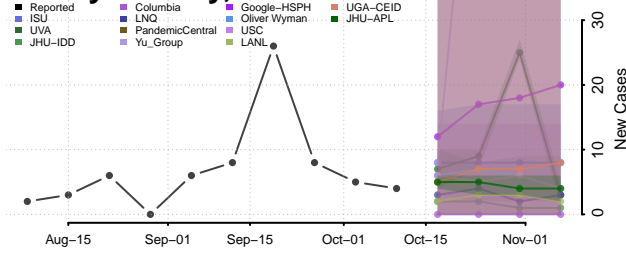

Dewey County, Oklahoma