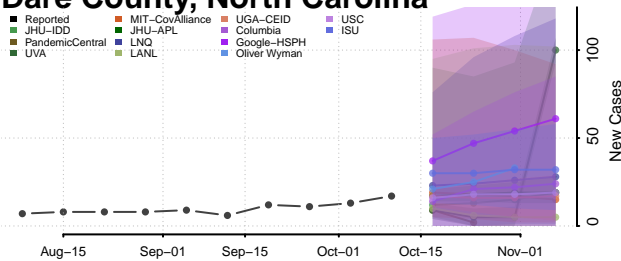

Dare County, North Carolina