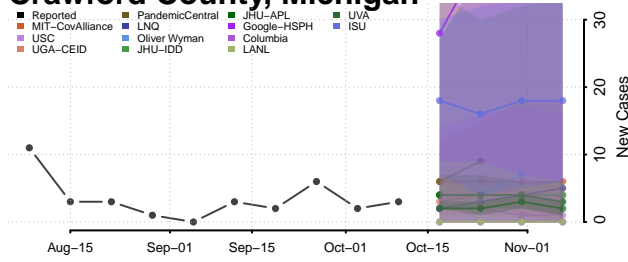

Crawford County, Michigan