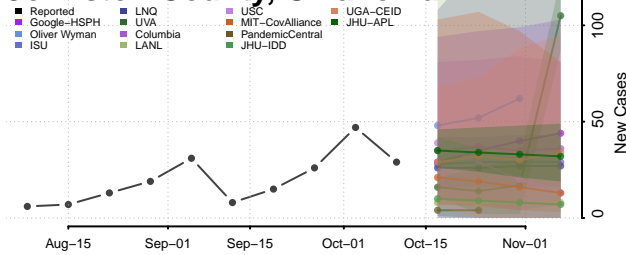

Johnston County, Oklahoma