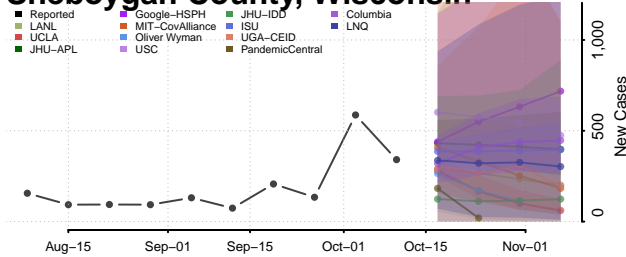

Sheboygan County, Wisconsin