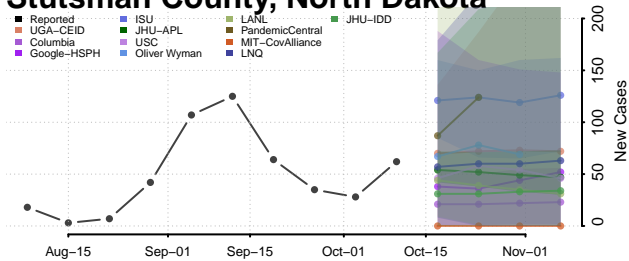

Stutsman County, North Dakota