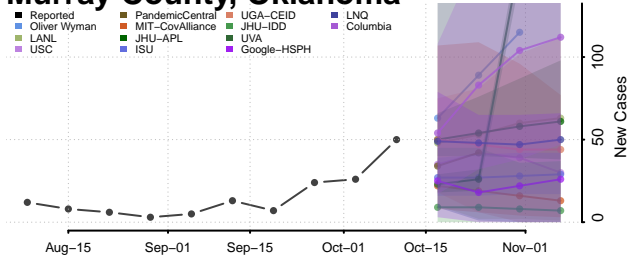

Murray County, Oklahoma