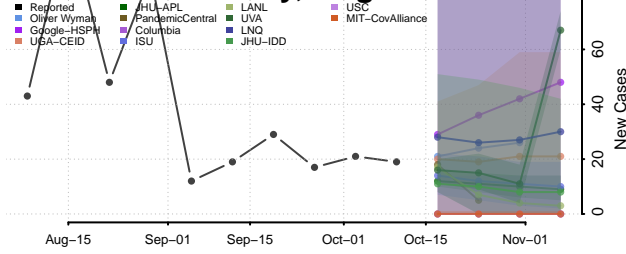

Greensville County, Virginia