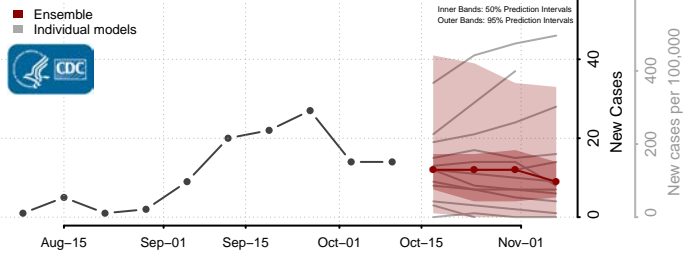

Swift County, Minnesota