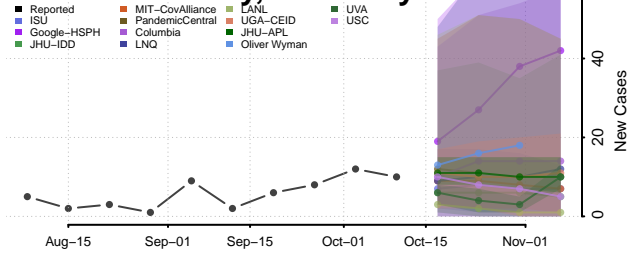

Hancock County, Kentucky