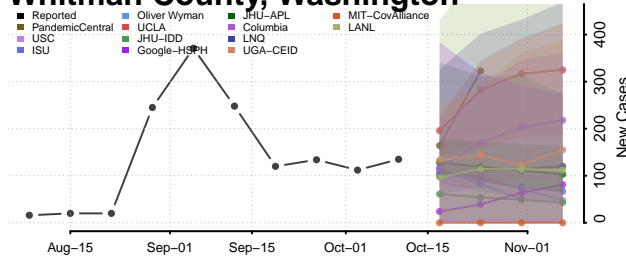

Whitman County, Washington