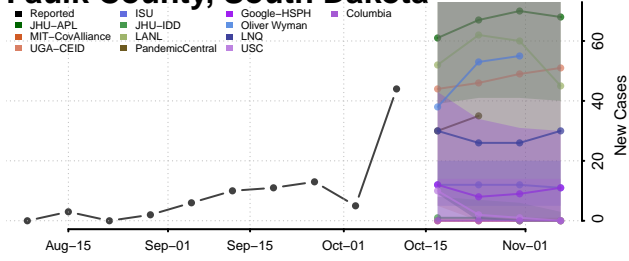

Faulk County, South Dakota