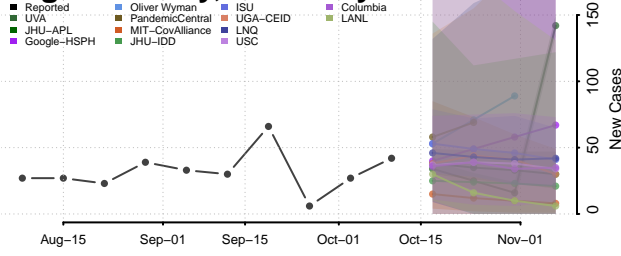

Logan County, Kentucky