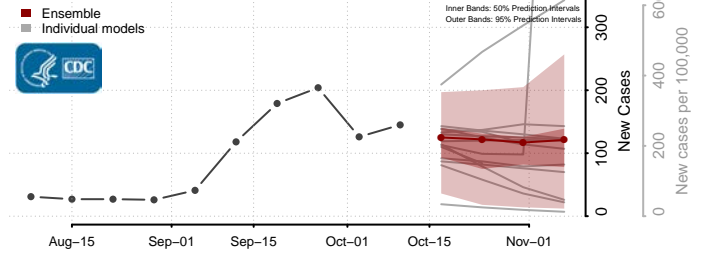

Grady County, Oklahoma