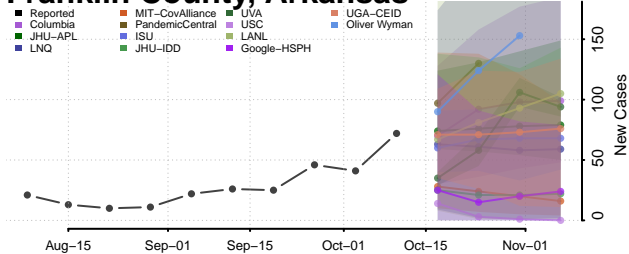

Franklin County, Arkansas