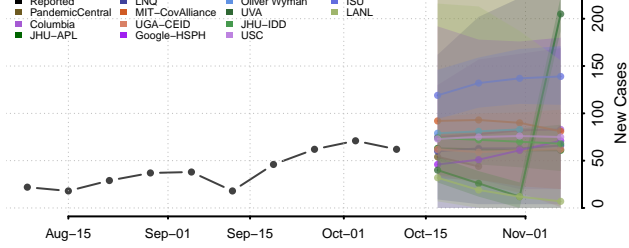

Otter Tail County, Minnesota