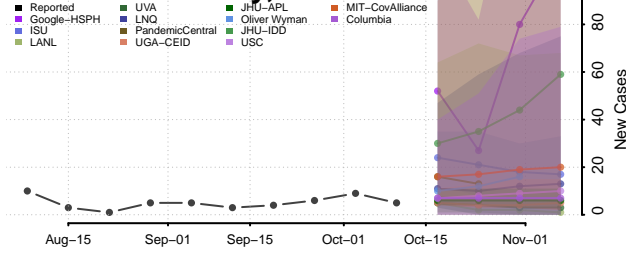

Jefferson County, New York