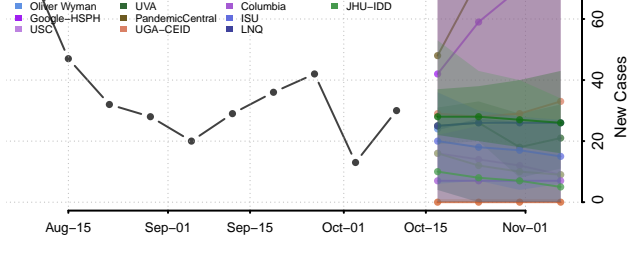

Jasper County, South Carolina