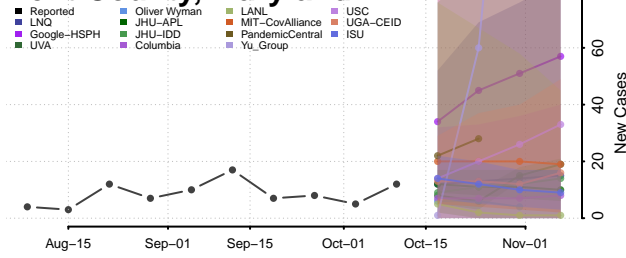

Kent County, Maryland