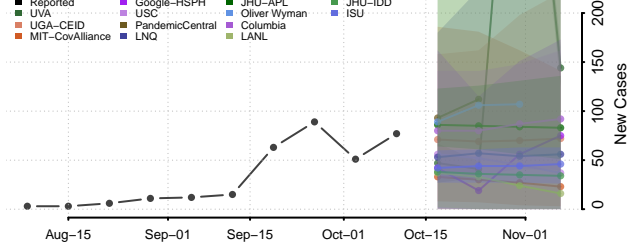

Pine County, Minnesota