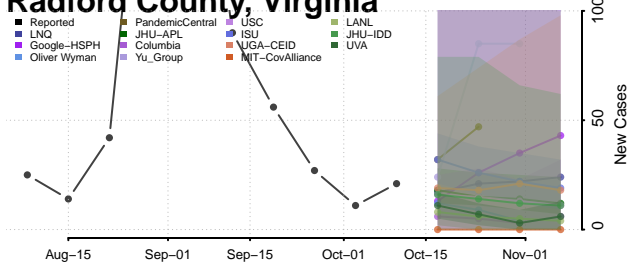

Radford County, Virginia