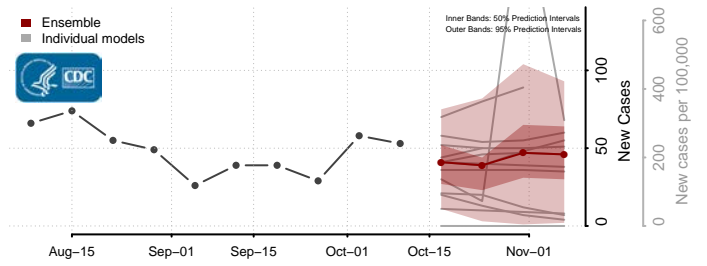

Tunica County, Mississippi