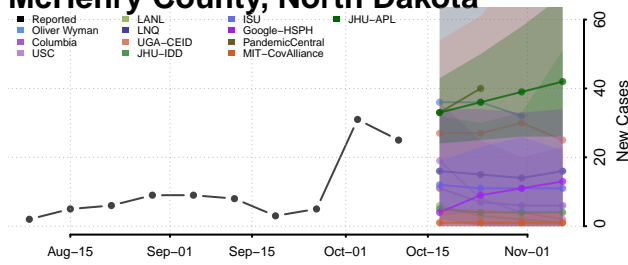

McHenry County, North Dakota