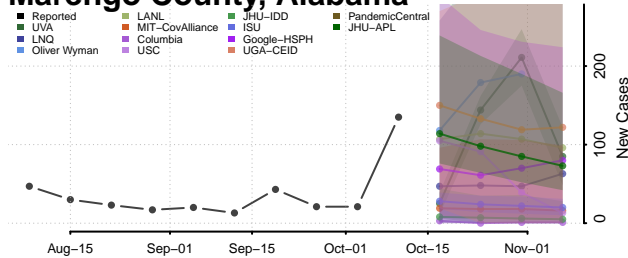

Marengo County, Alabama