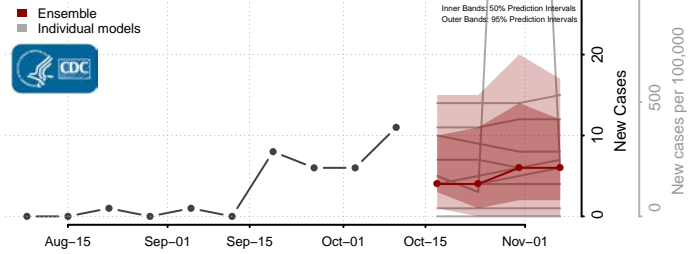

Decatur County, Kansas