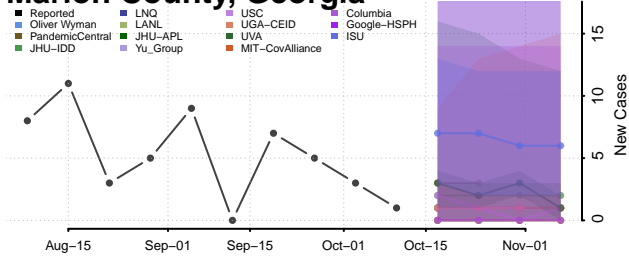

Marion County, Georgia