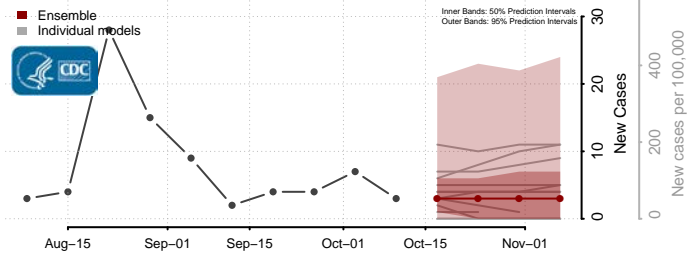

Iron County, Wisconsin