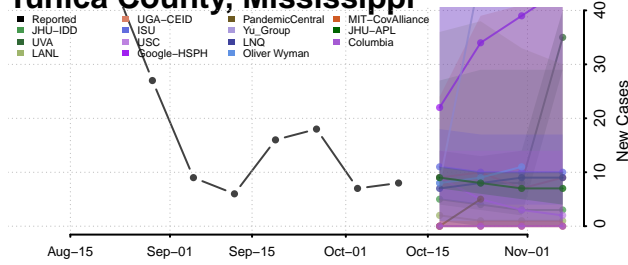

Tunica County, Mississippi