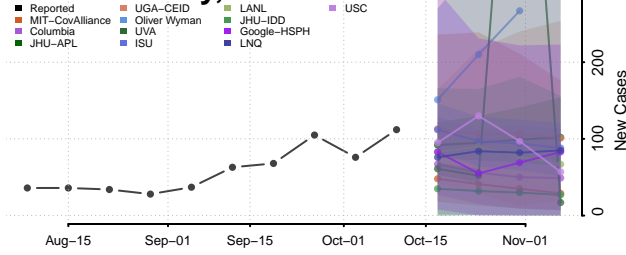

Butler County, Missouri