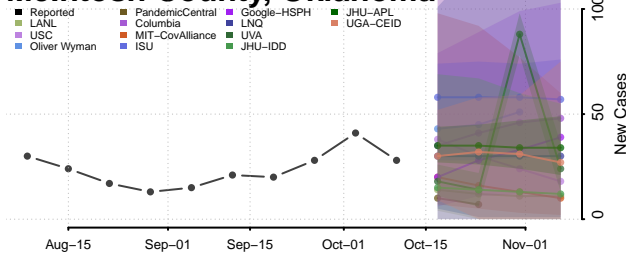

McIntosh County, Oklahoma