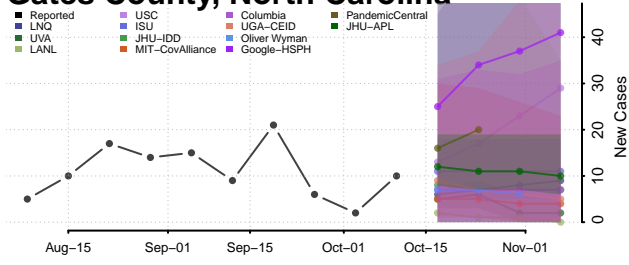

Gates County, North Carolina