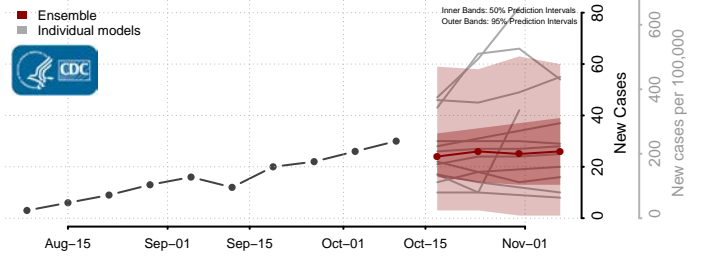

DeKalb County, Missouri