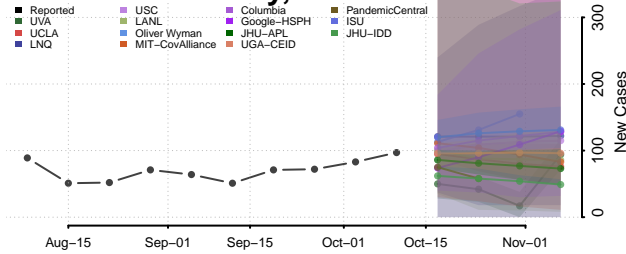

Sherburne County, Minnesota