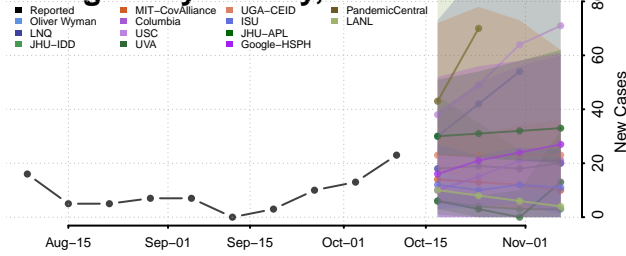

Montgomery County, Iowa