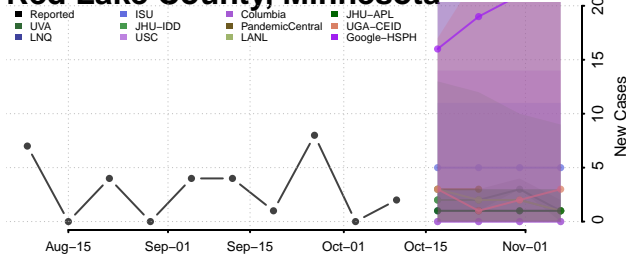

Red Lake County, Minnesota