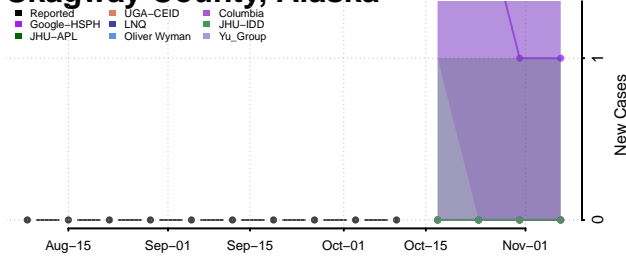

Skagway County, Alaska