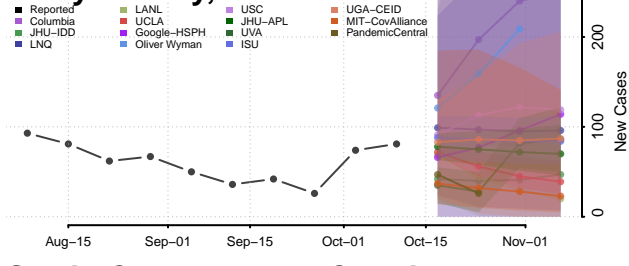

Surry County, North Carolina