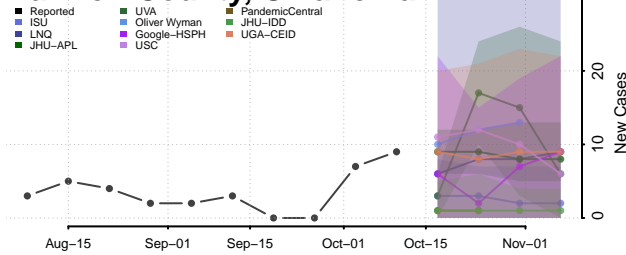

Harmon County, Oklahoma