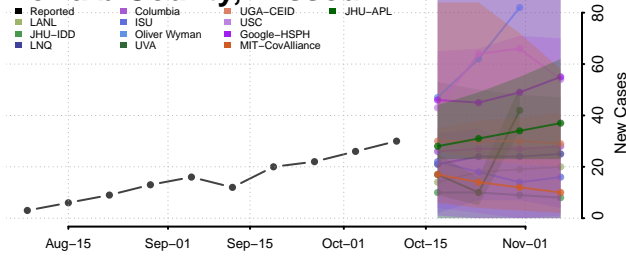

DeKalb County, Missouri