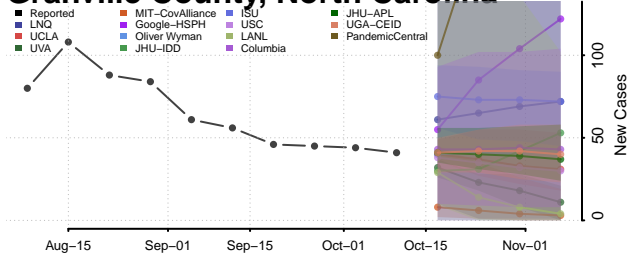

Granville County, North Carolina