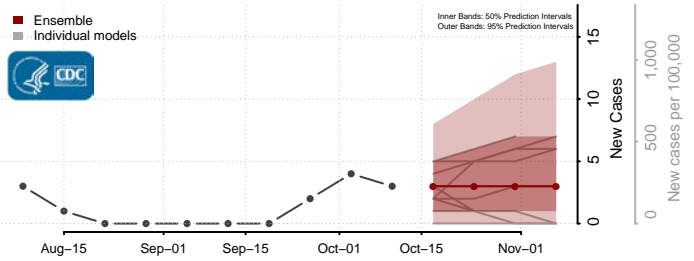

Sheridan County, North Dakota