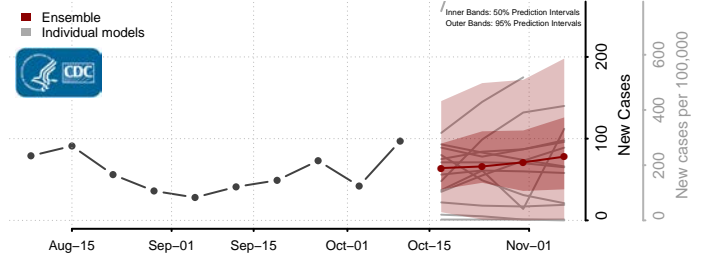

Hot Spring County, Arkansas