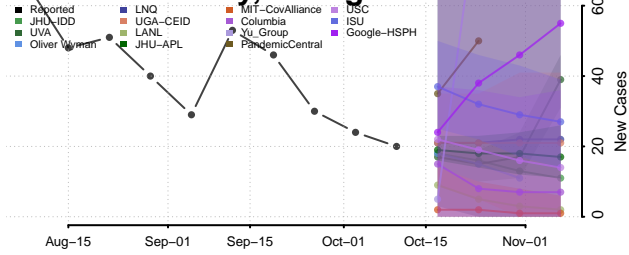

Madison County, Georgia