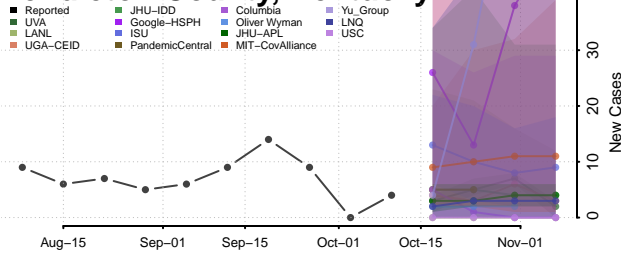

Pendleton County, Kentucky