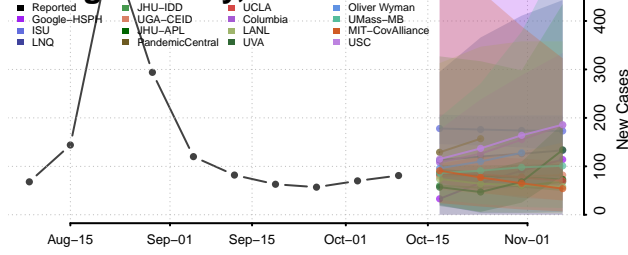

Orange County, North Carolina