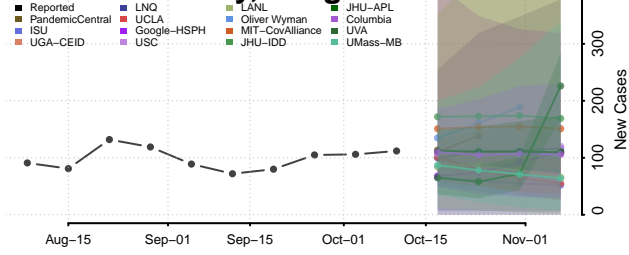

Jackson County, Oregon