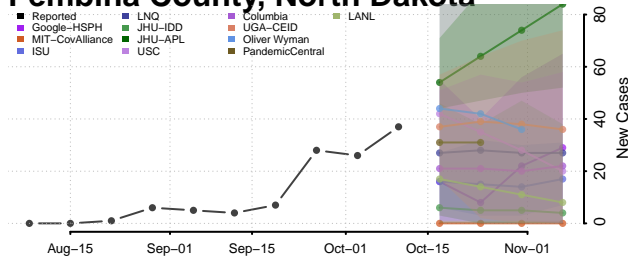

Pembina County, North Dakota