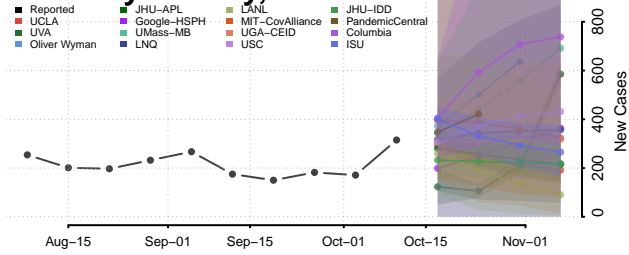

McHenry County, Illinois