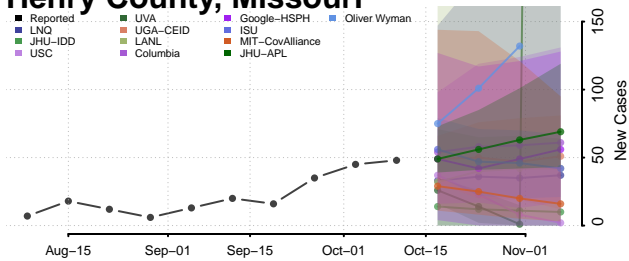

Henry County, Missouri