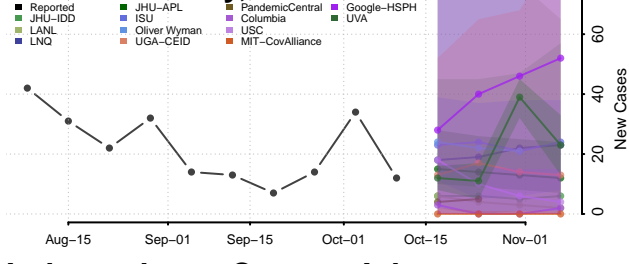

Howard County, Arkansas