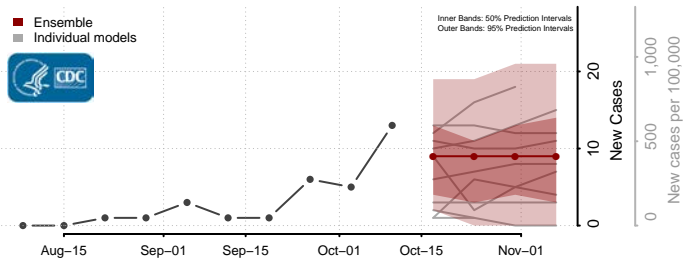

Towner County, North Dakota