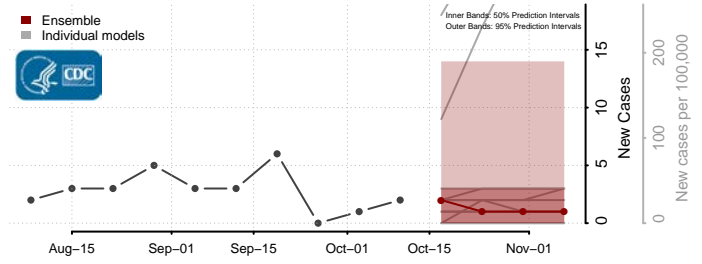

Rappahannock County, Virginia