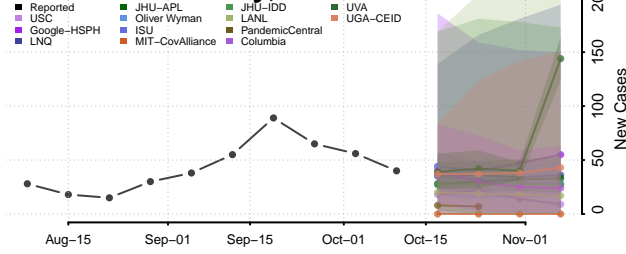

Saunders County, Nebraska