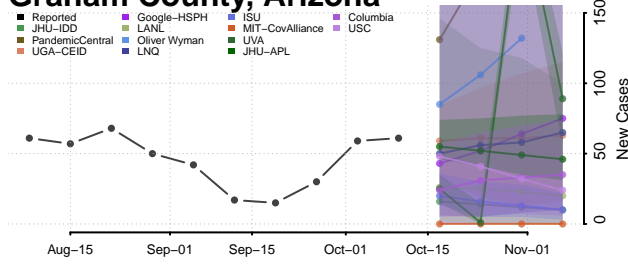

Graham County, Arizona