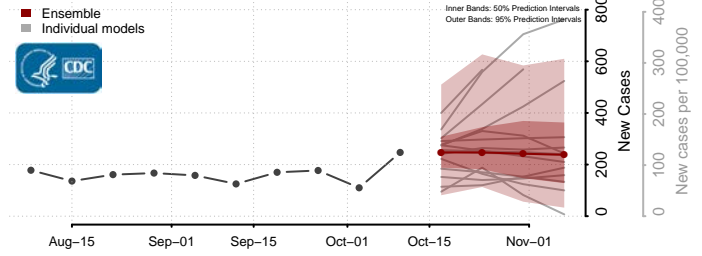

Onslow County, North Carolina