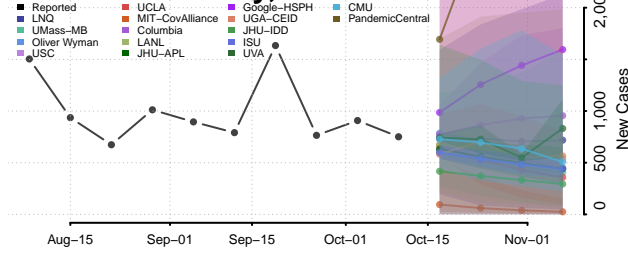

Jefferson County, Alabama