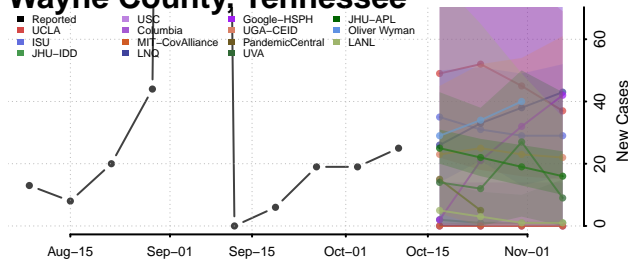

Wayne County, Tennessee