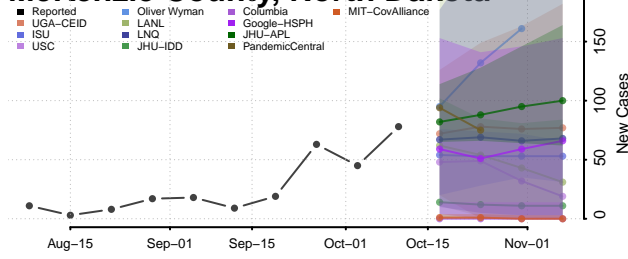

McKenzie County, North Dakota