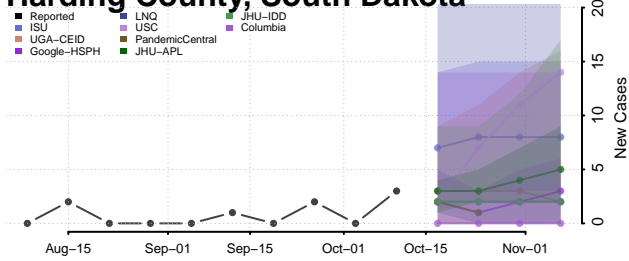

Harding County, South Dakota