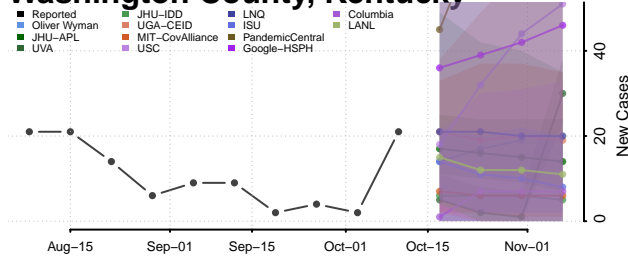

Washington County, Kentucky