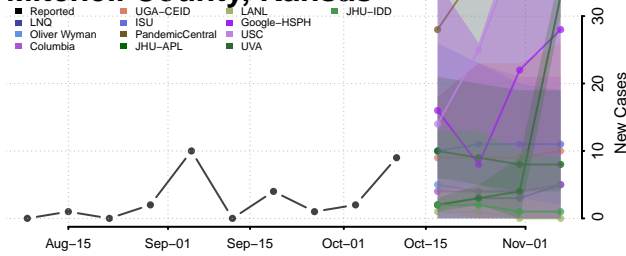

Mitchell County, Kansas