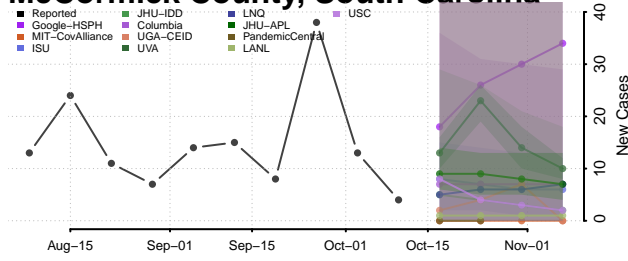

McCormick County, South Carolina