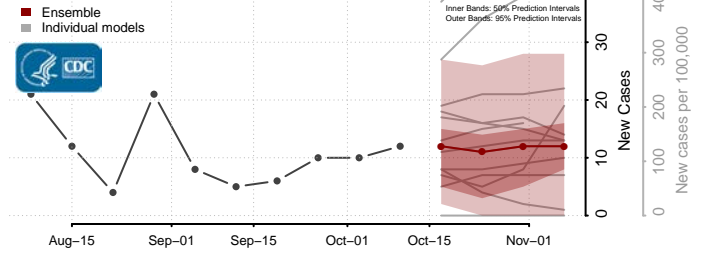

Clarke County, Iowa