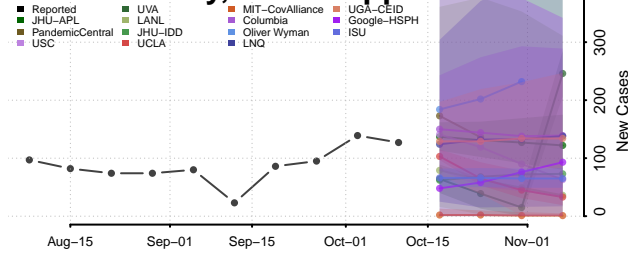

Lamar County, Mississippi