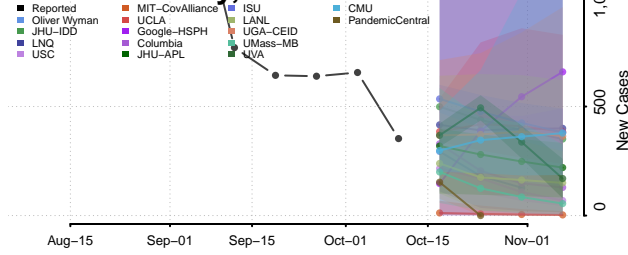

Fresno County, California