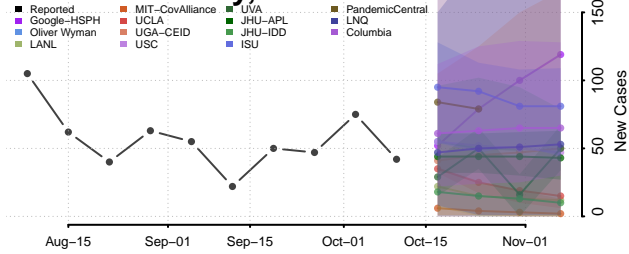

Laurens County, South Carolina