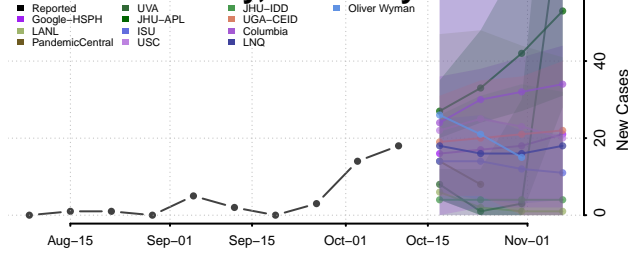

Nicholas County, Kentucky