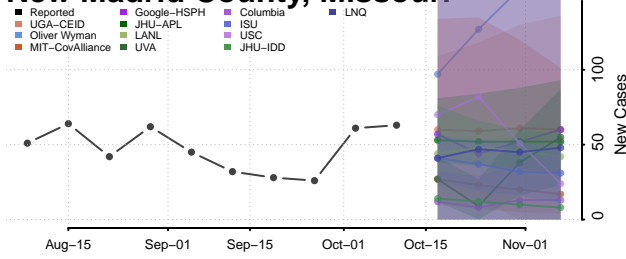

New Madrid County, Missouri