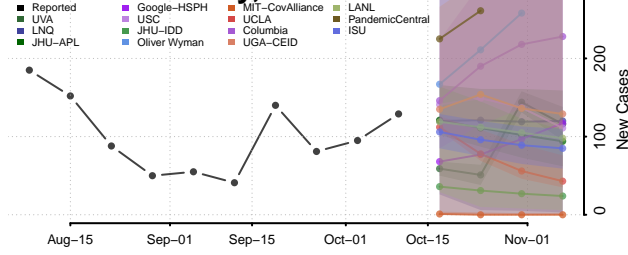

Jackson County, Alabama