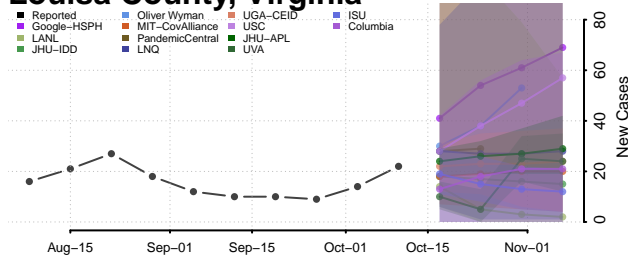

Louisa County, Virginia