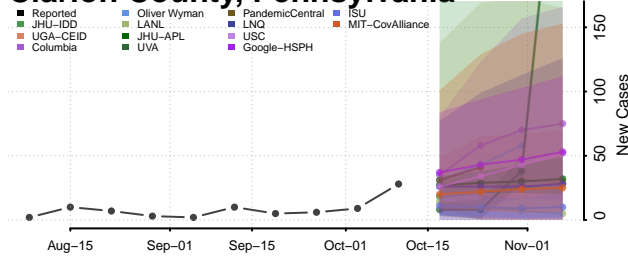

Clarion County, Pennsylvania