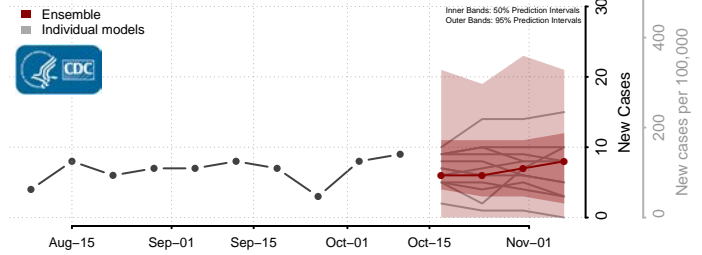

Edwards County, Illinois