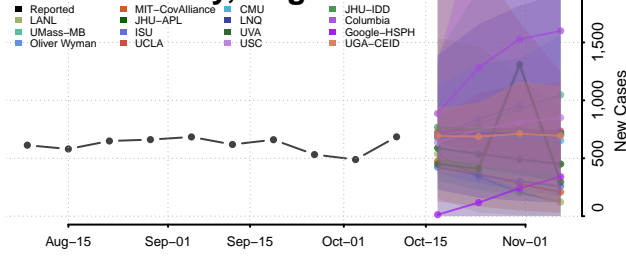

Fairfax County, Virginia