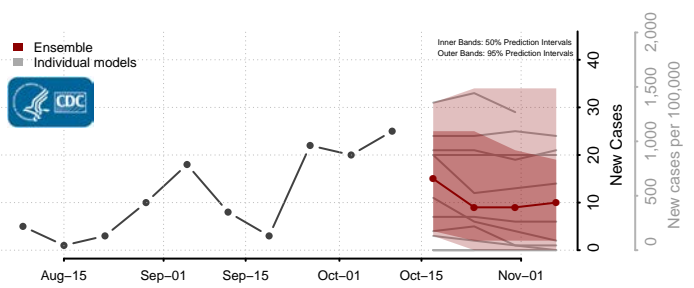

Eddy County, North Dakota