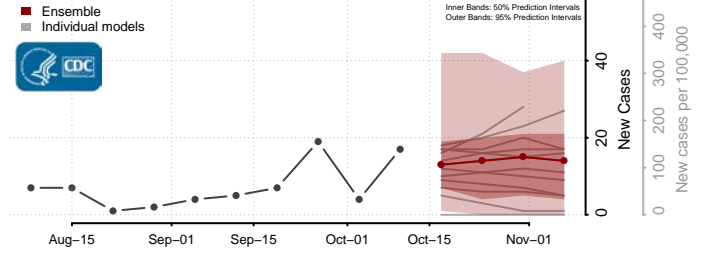

Koochiching County, Minnesota