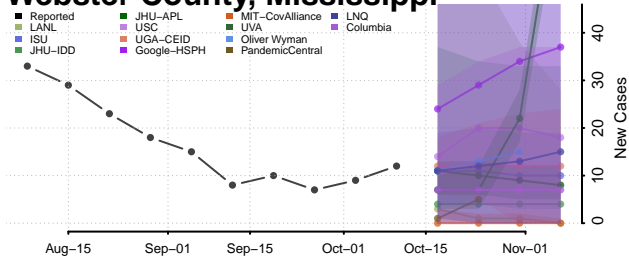

Webster County, Mississippi