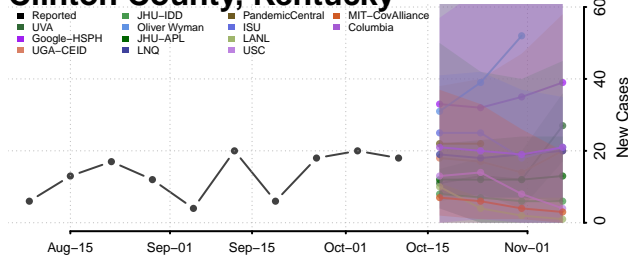

Clinton County, Kentucky