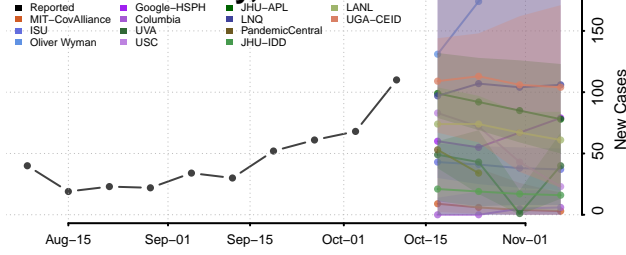

Jackson County, Oklahoma