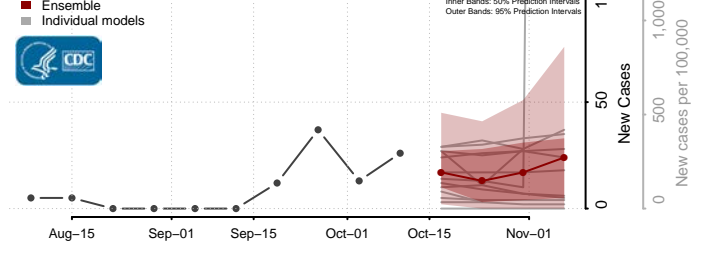

Mathews County, Virginia