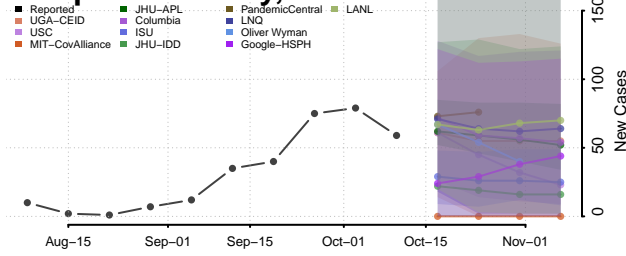

Marquette County, Wisconsin