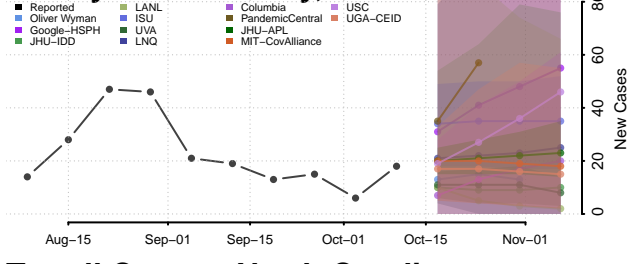

Transylvania County, North Carolina