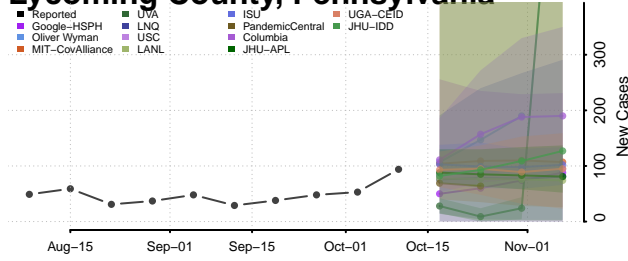

Lycoming County, Pennsylvania