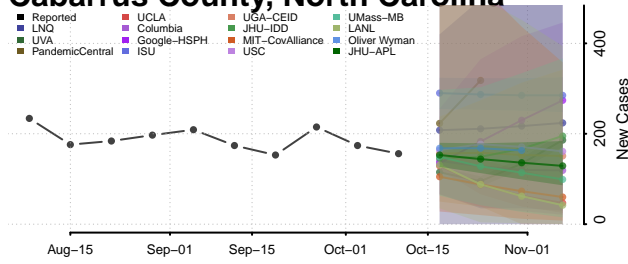

Cabarrus County, North Carolina