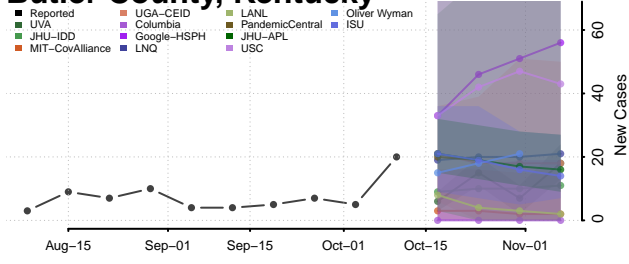

Butler County, Kentucky