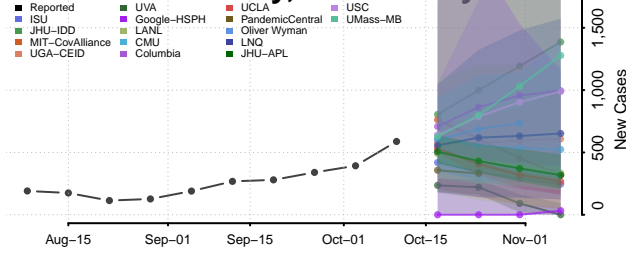

Monmouth County, New Jersey