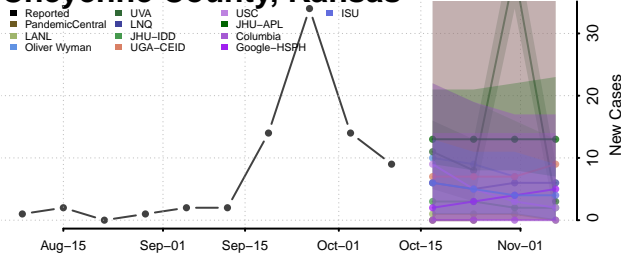

### Cheyenne County, Kansas