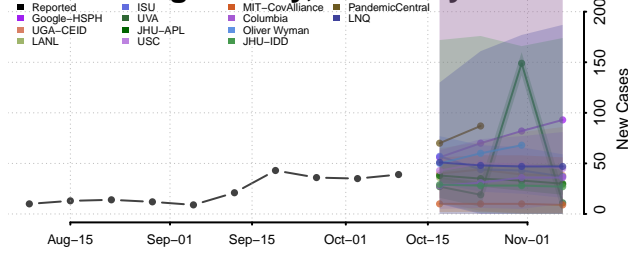

Muhlenberg County, Kentucky