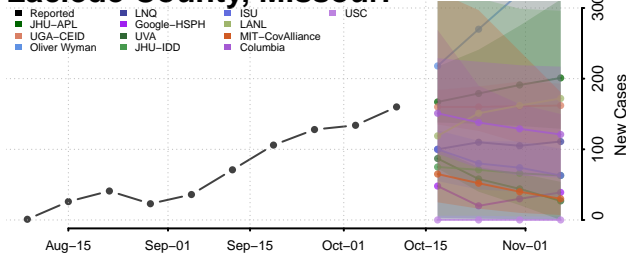

Laclede County, Missouri