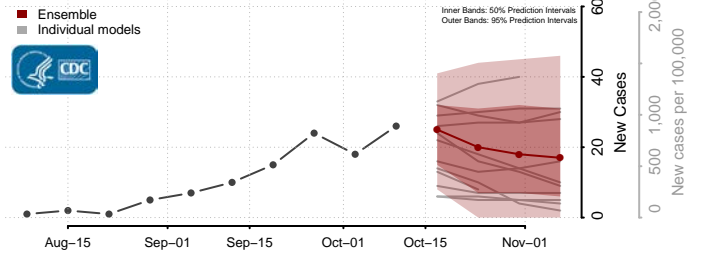

Douglas County, South Dakota