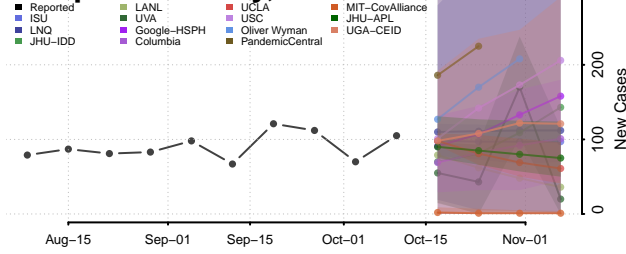

Sampson County, North Carolina