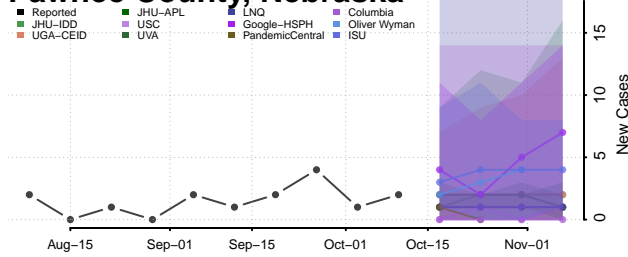

Pawnee County, Nebraska