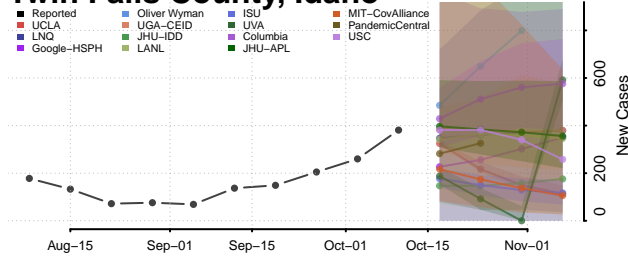

Twin Falls County, Idaho