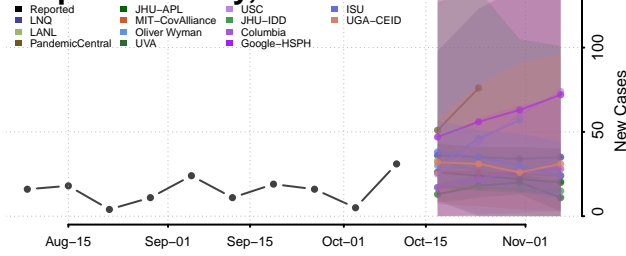

Iroquois County, Illinois