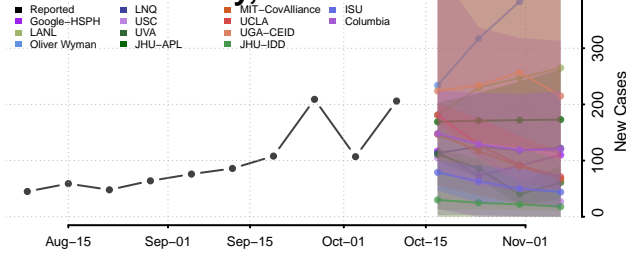

Camden County, Missouri