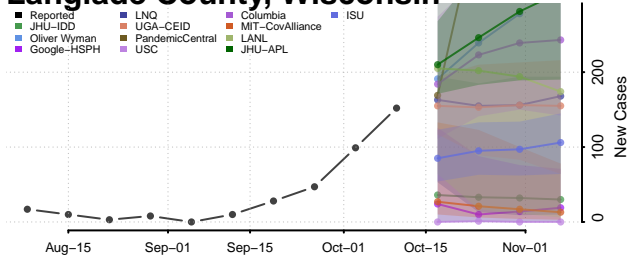

Langlade County, Wisconsin