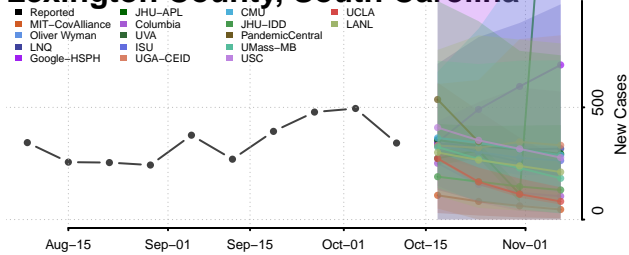

Lexington County, South Carolina