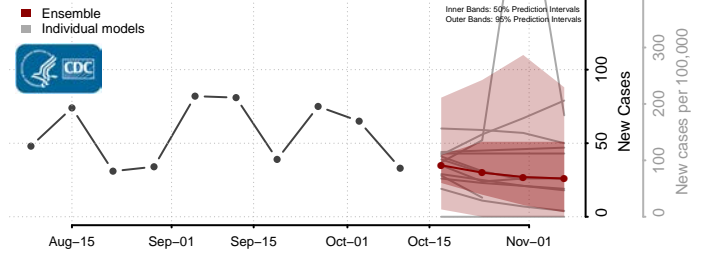

Prince George County, Virginia