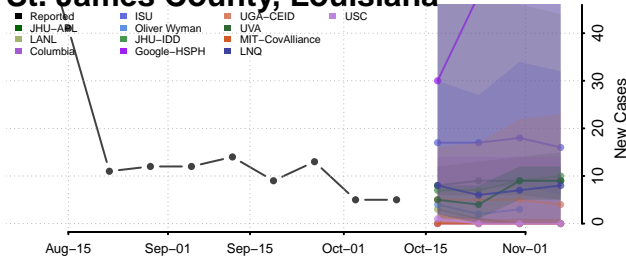

St. James County, Louisiana