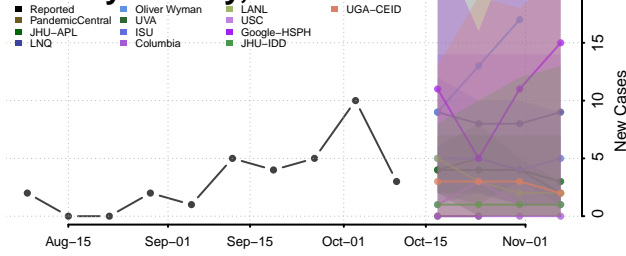

Greeley County, Nebraska