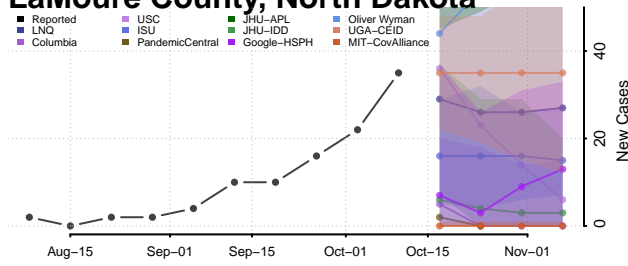

LaMoure County, North Dakota