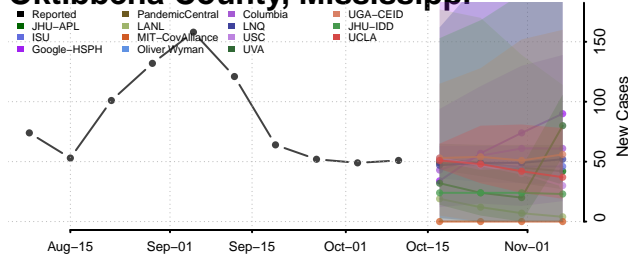

Oktibbeha County, Mississippi