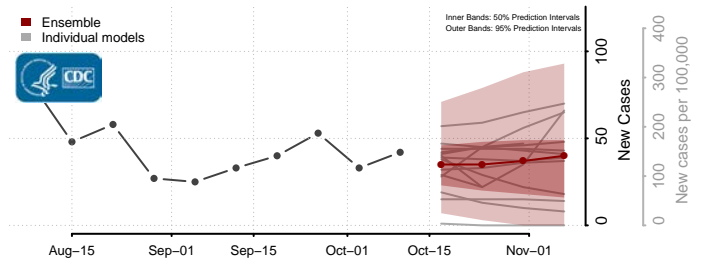

Tunica County, Mississippi