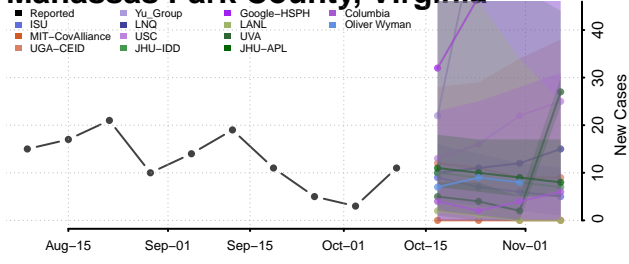

Manassas Park County, Virginia