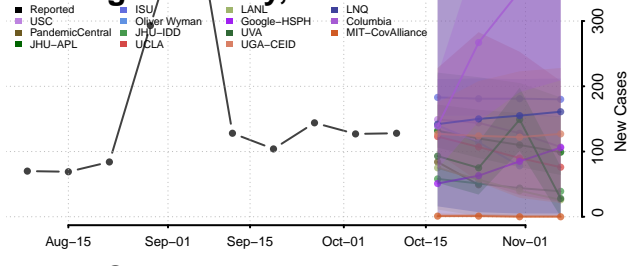

Muskogee County, Oklahoma