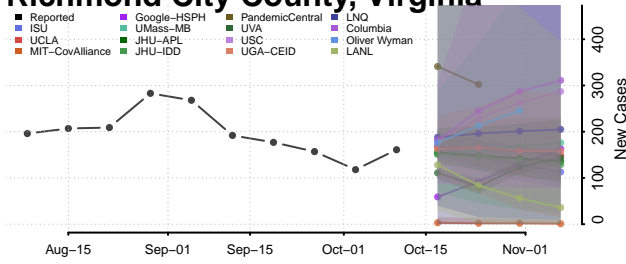

Richmond City County, Virginia