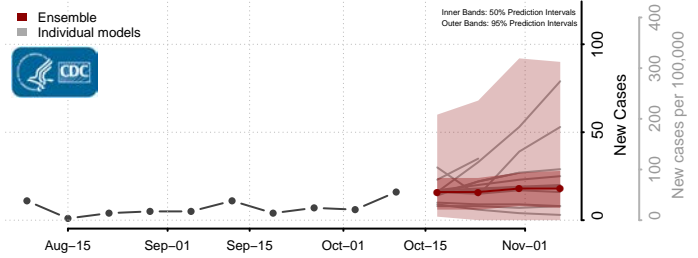

### Hardy County, West Virginia