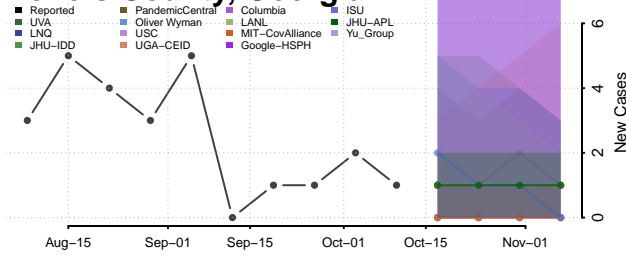

Echols County, Georgia