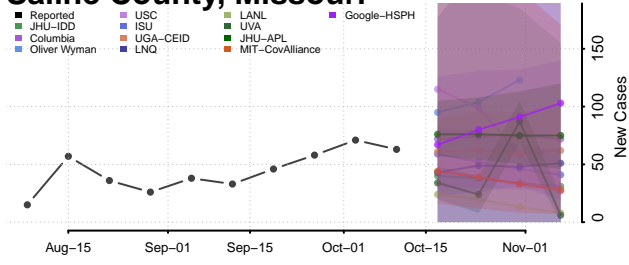

Saline County, Missouri