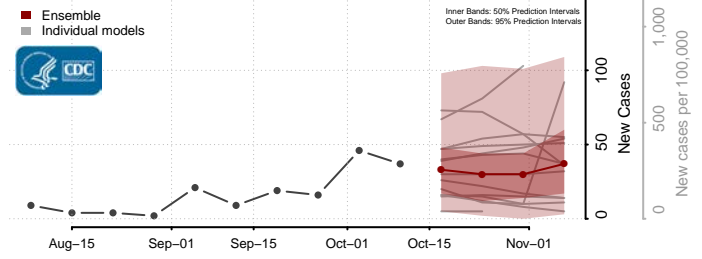

Webster County, Kentucky