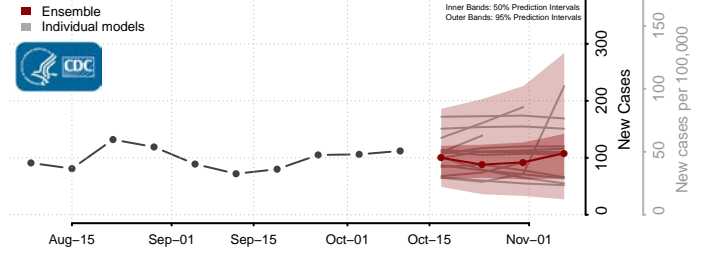

Jackson County, Oregon