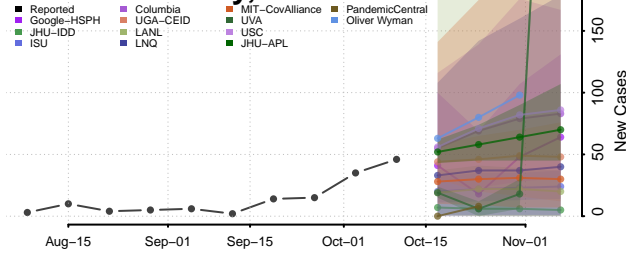

Fillmore County, Minnesota