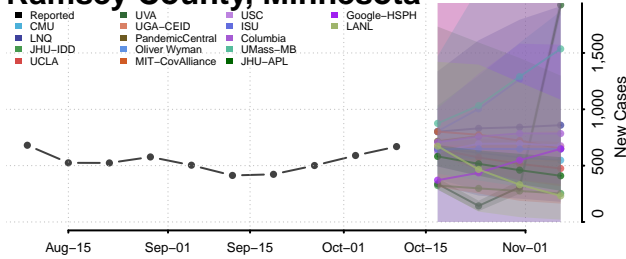

Ramsey County, Minnesota