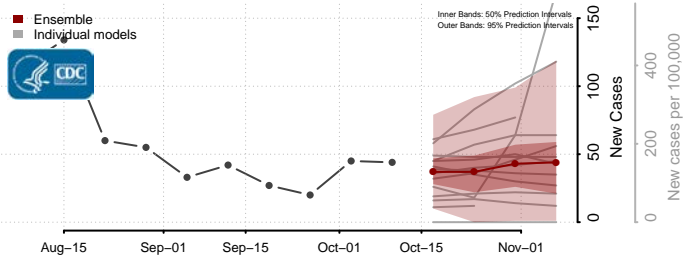

Union County, Mississippi