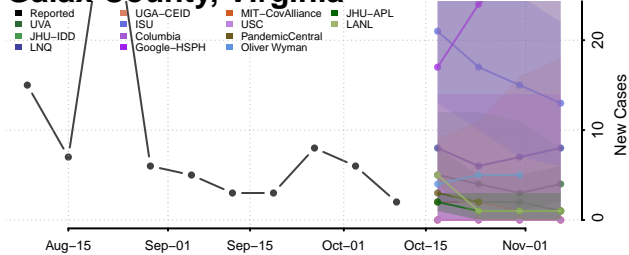

Galax County, Virginia