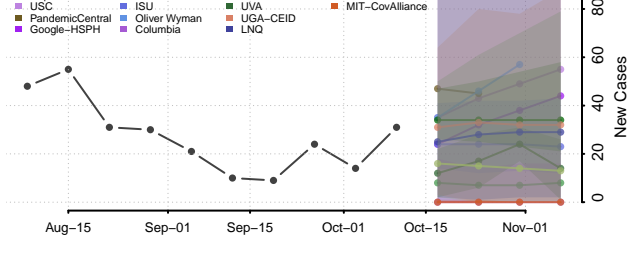

Stone County, Mississippi