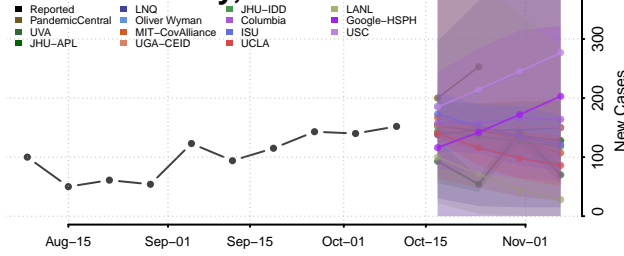

DeKalb County, Illinois