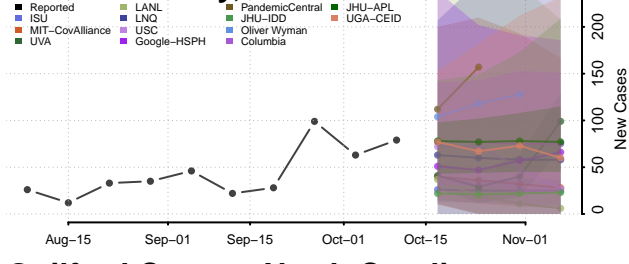

Greene County, North Carolina