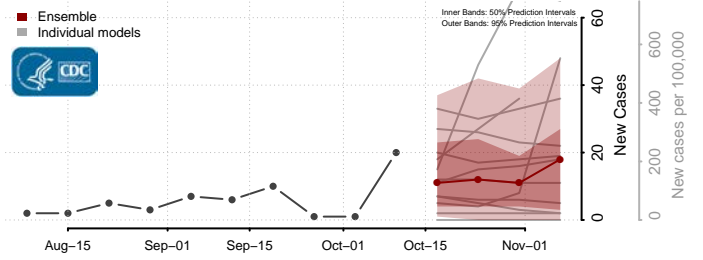

Carroll County, Missouri