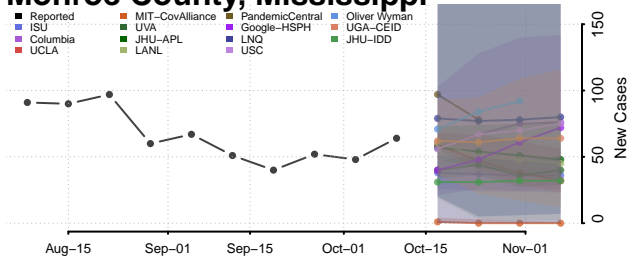

Monroe County, Mississippi