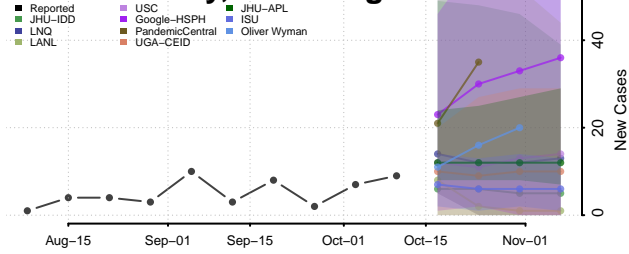

Roane County, West Virginia