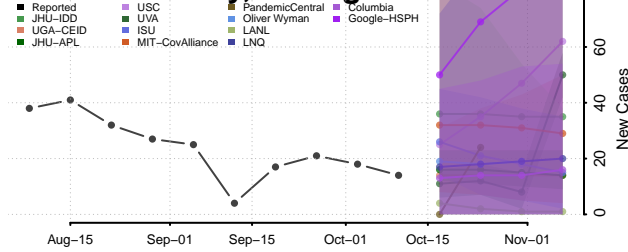

Tuscola County, Michigan