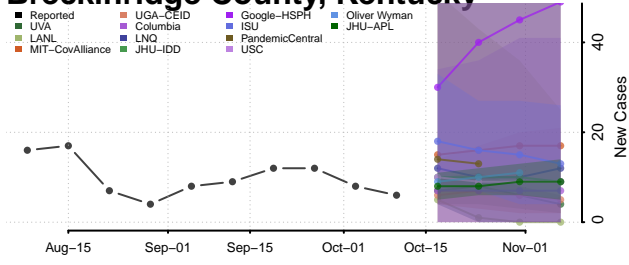

Breckinridge County, Kentucky