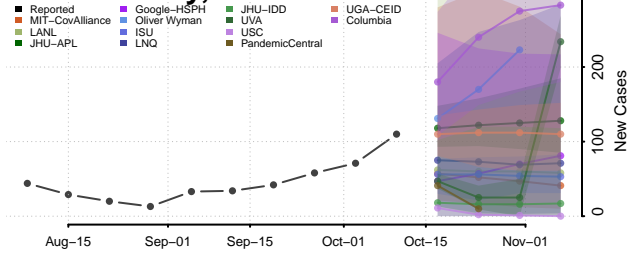

Giles County, Tennessee