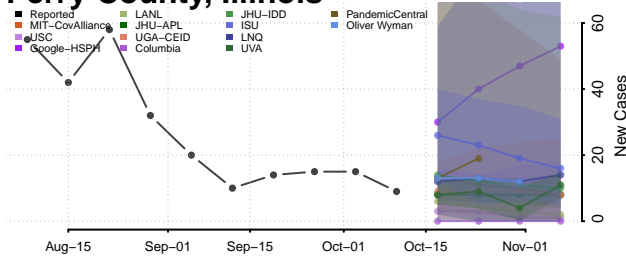

Perry County, Illinois