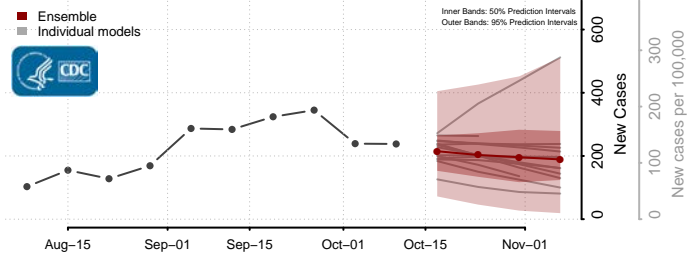

Kanawha County, West Virginia