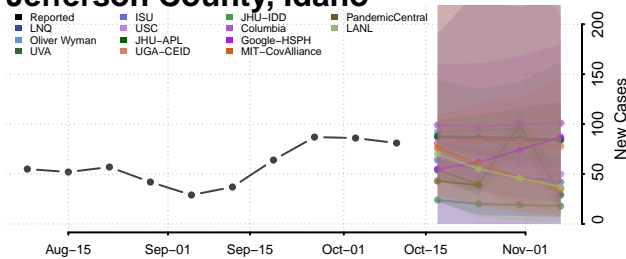

Jefferson County, Idaho