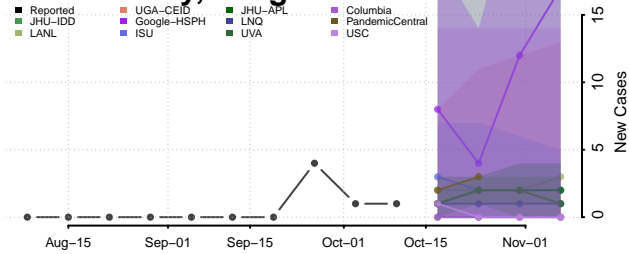

Lake County, Oregon