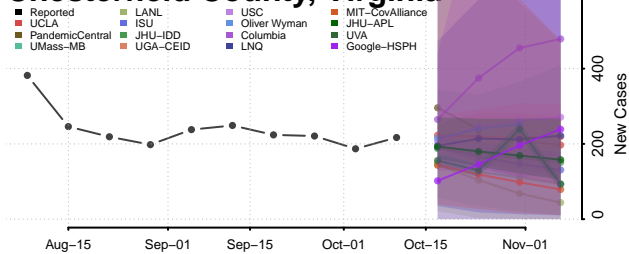

Chesterfield County, Virginia