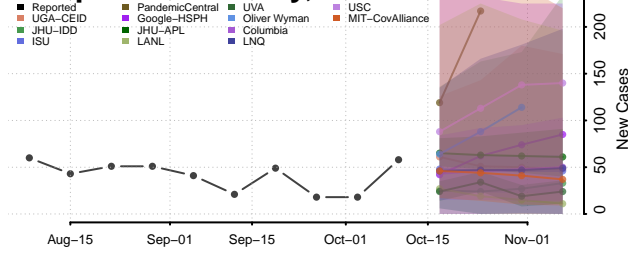

Pasquotank County, North Carolina