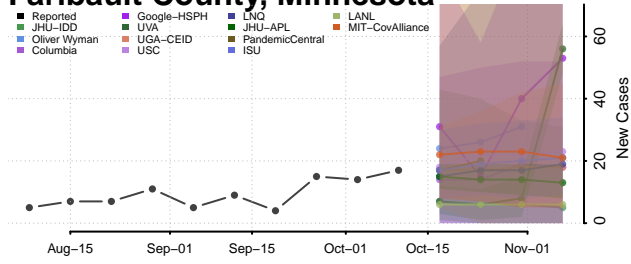

Faribault County, Minnesota