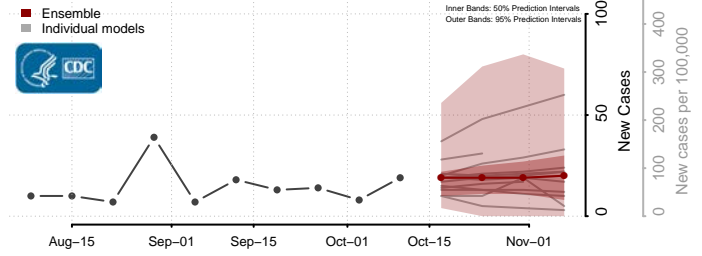

Goochland County, Virginia