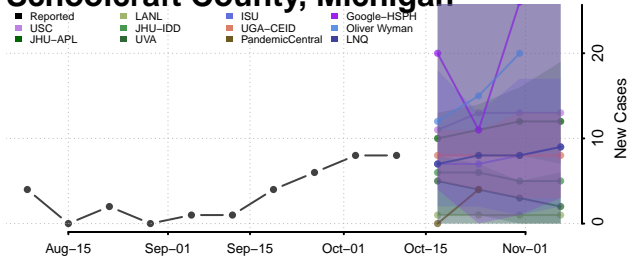

Schoolcraft County, Michigan