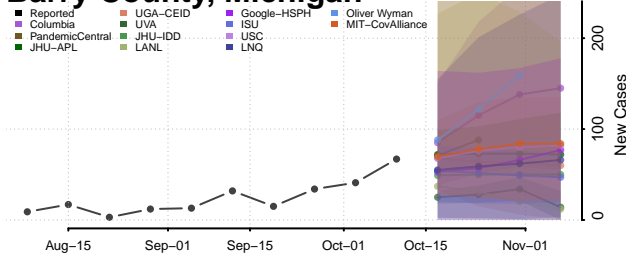

Barry County, Michigan