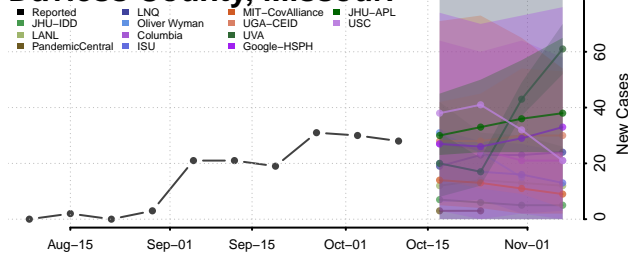

Davies County, Missouri