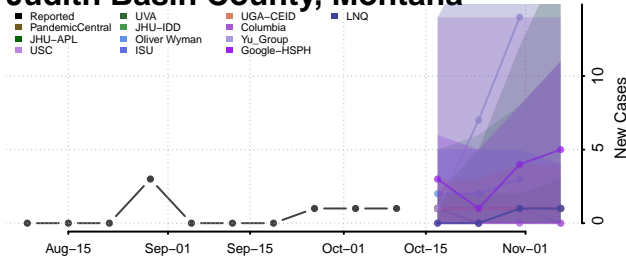

Judith Basin County, Montana