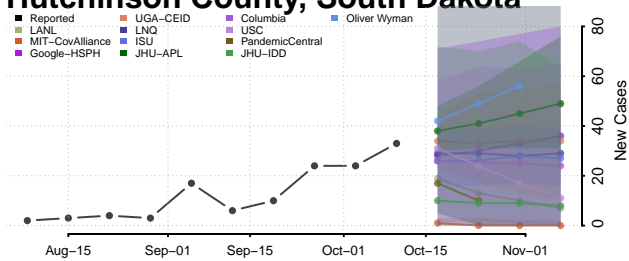

Hutchinson County, South Dakota