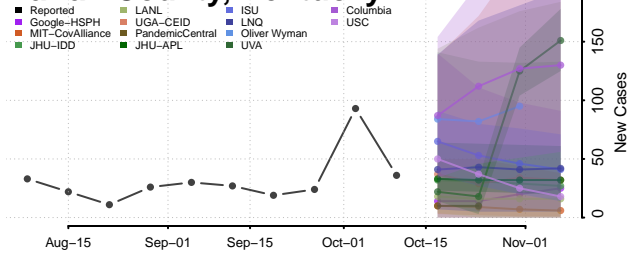

Harlan County, Kentucky