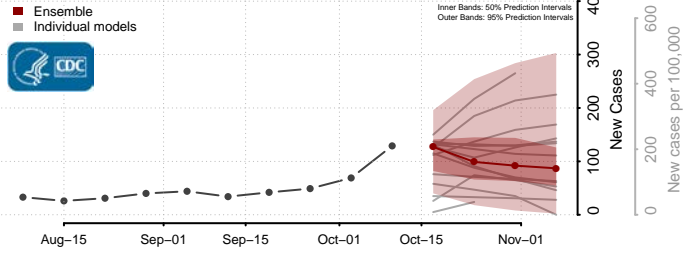

Hall County, Nebraska