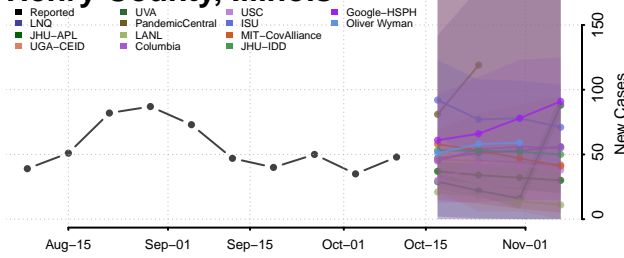

Henry County, Illinois