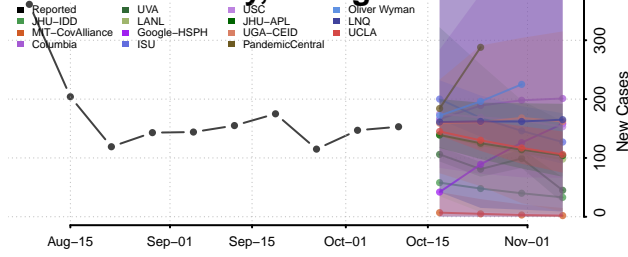

Whitfield County, Georgia