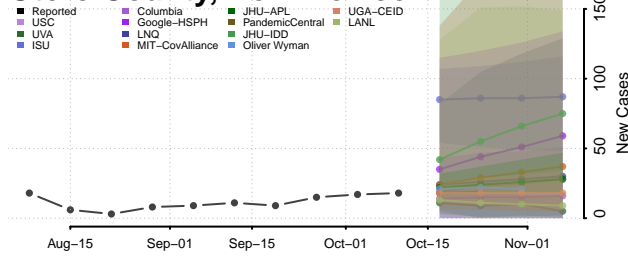

Otero County, New Mexico