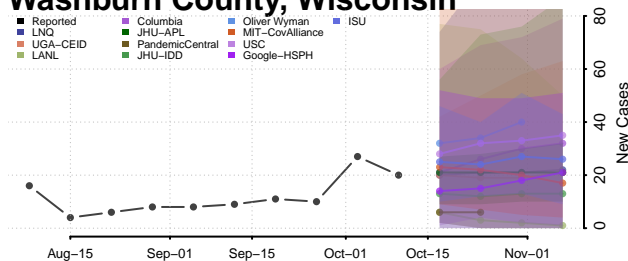

Washburn County, Wisconsin