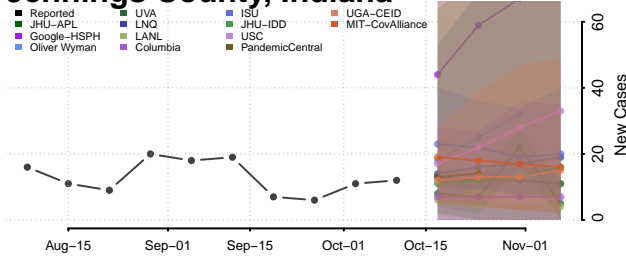

Jennings County, Indiana