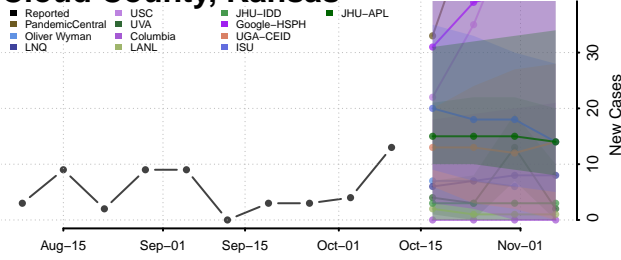

Cloud County, Kansas