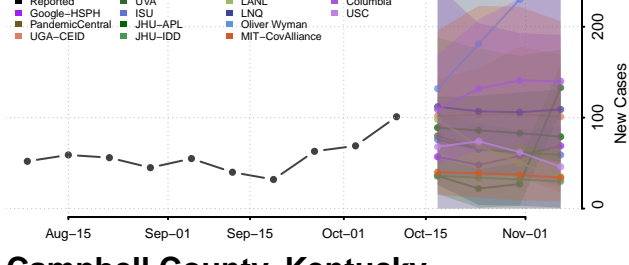

Calloway County, Kentucky