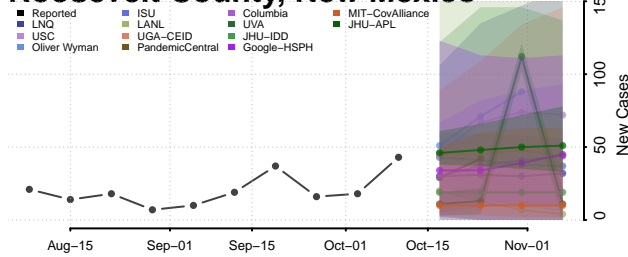

Roosevelt County, New Mexico