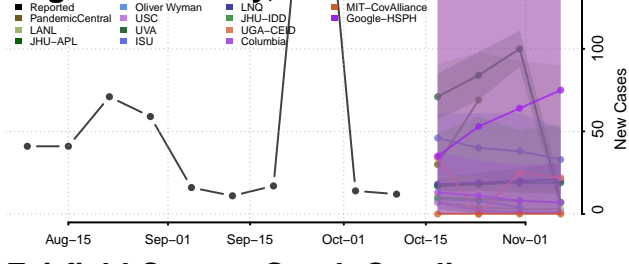

### Edgefield County, South Carolina