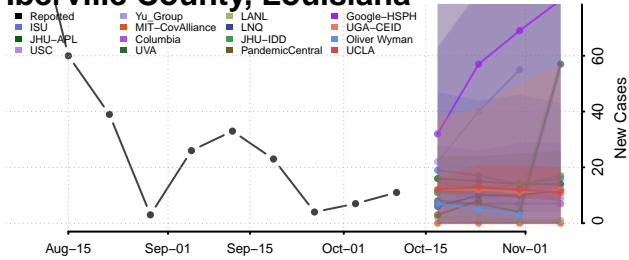

Iberville County, Louisiana