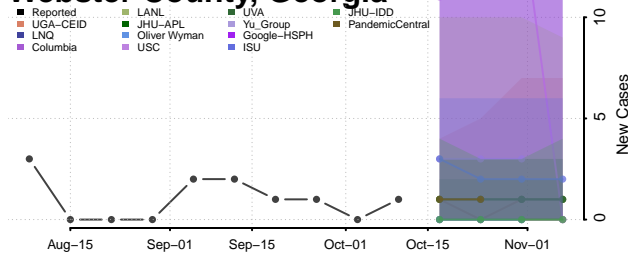

Webster County, Georgia