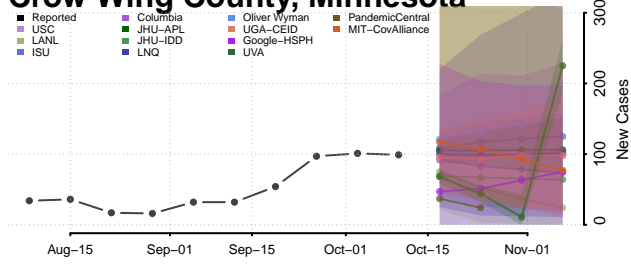

Crow Wing County, Minnesota