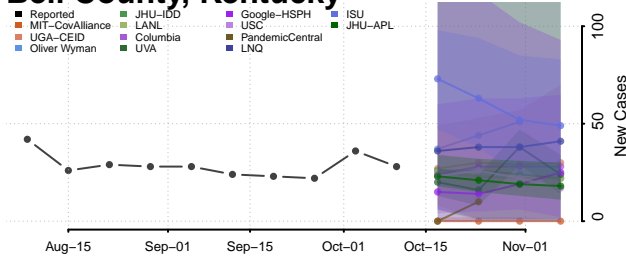

Bell County, Kentucky