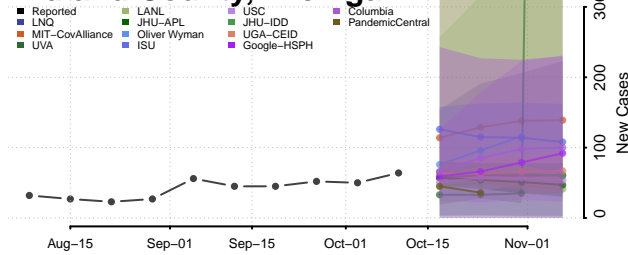

Midland County, Michigan