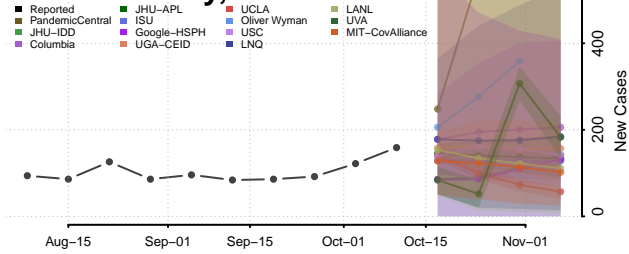

Moore County, North Carolina