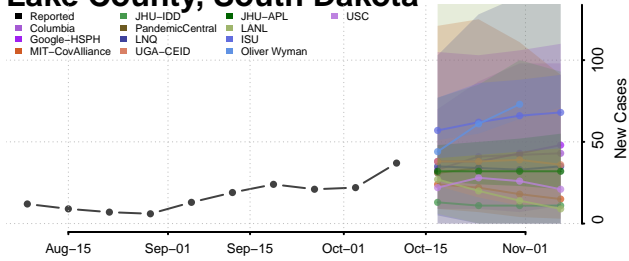

Lake County, South Dakota