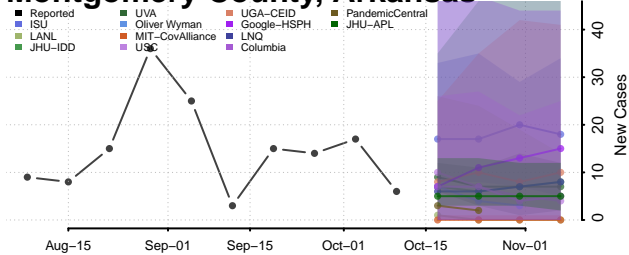

Montgomery County, Arkansas