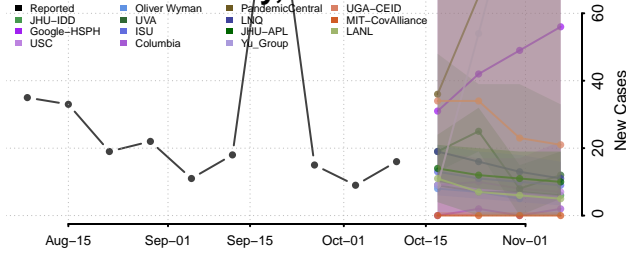

Crenshaw County, Alabama