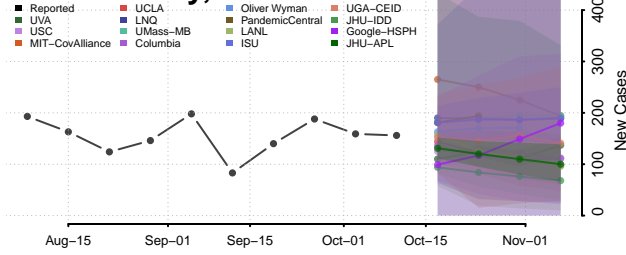

Scott County, Minnesota