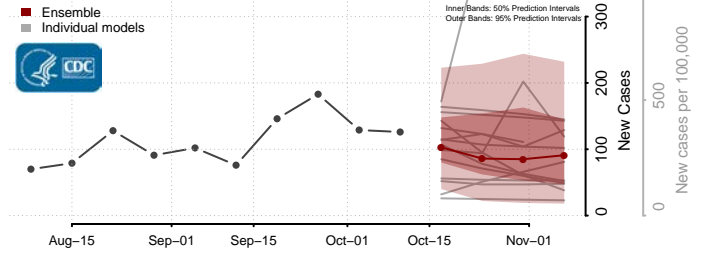

Scotland County, North Carolina