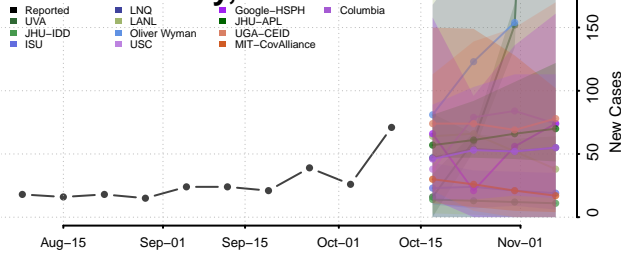

Clinton County, Missouri