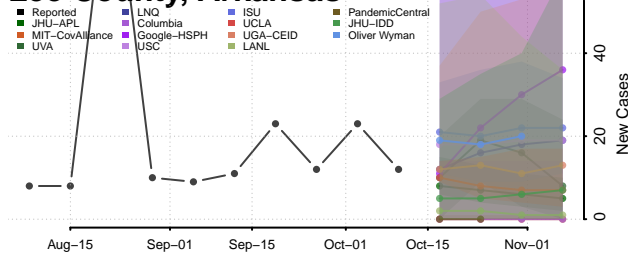

Lee County, Arkansas