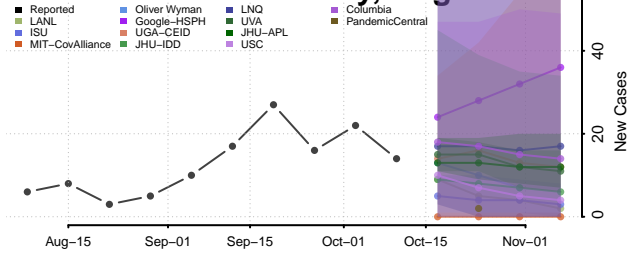

Northumberland County, Virginia