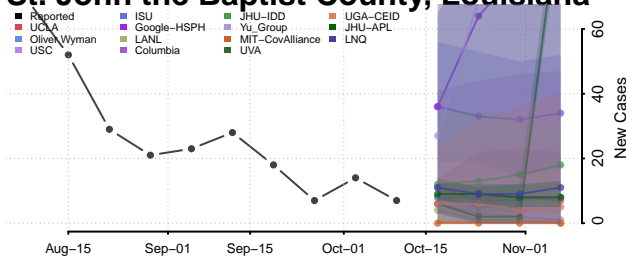

St. John the Baptist County, Louisiana