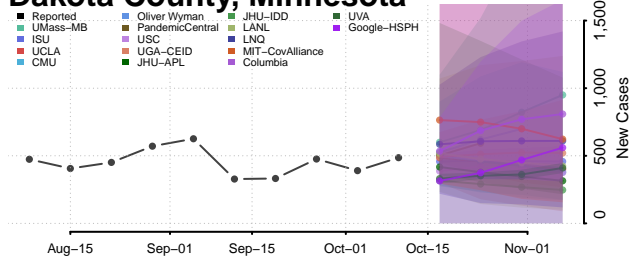

Dakota County, Minnesota