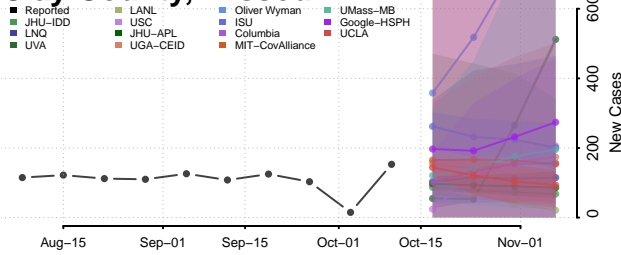

Clay County, Missouri