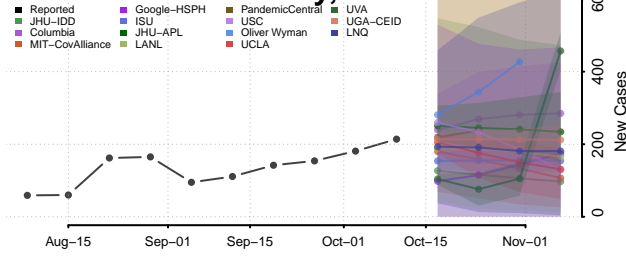

Pottawatomie County, Oklahoma