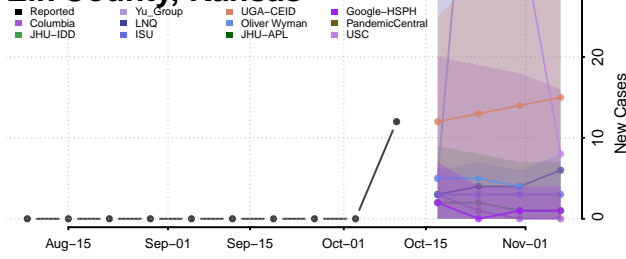

Elk County, Kansas