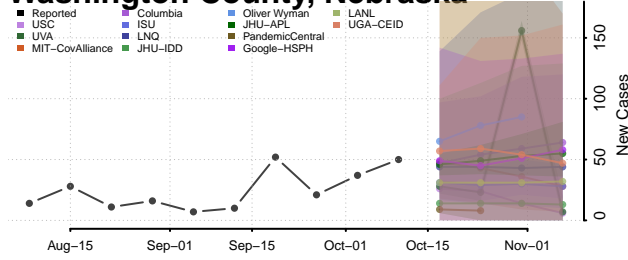

Washington County, Nebraska