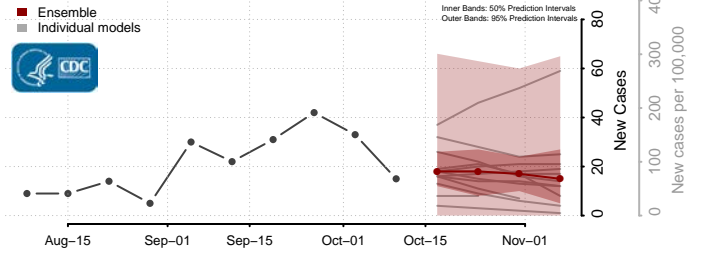

Mercer County, Kentucky