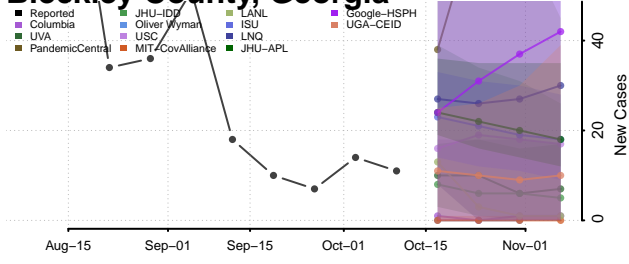

Bleckley County, Georgia