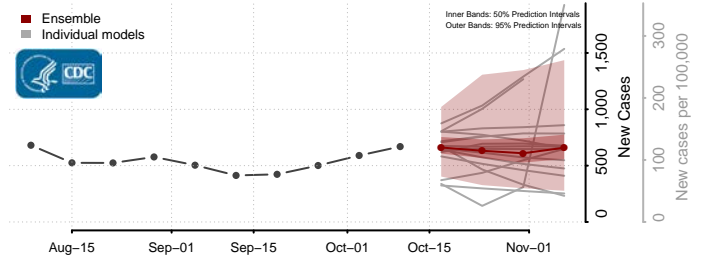

Ramsey County, Minnesota