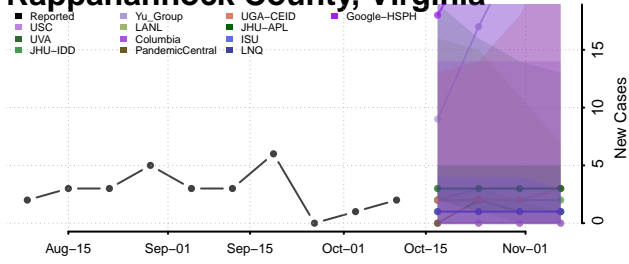

Rappahannock County, Virginia