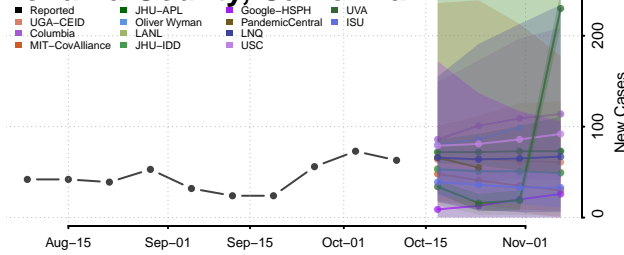

### Tehama County, California