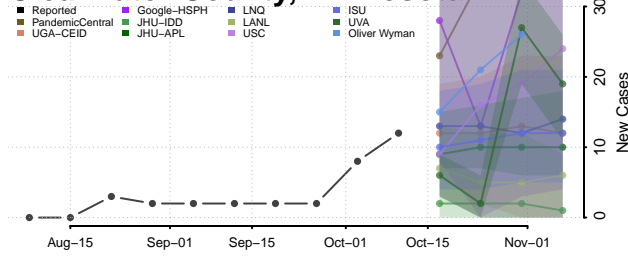

Clearwater County, Minnesota