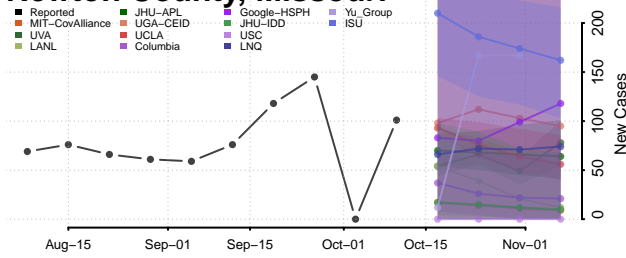

Newton County, Missouri