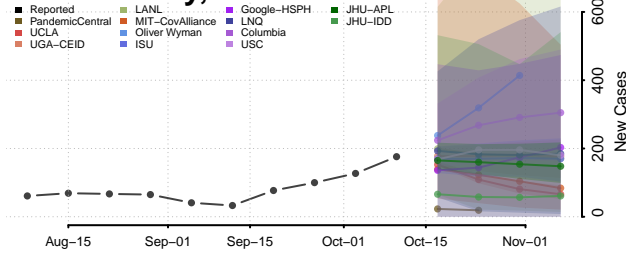

Sauk County, Wisconsin