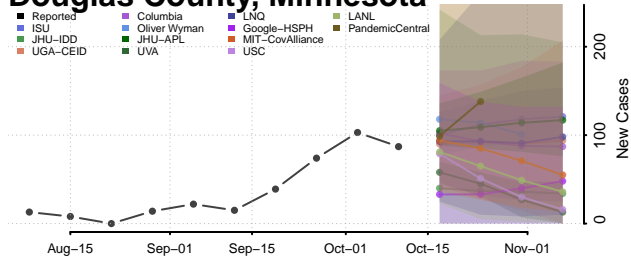

Douglas County, Minnesota