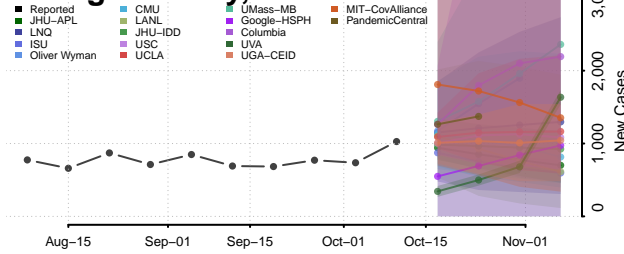

DuPage County, Illinois