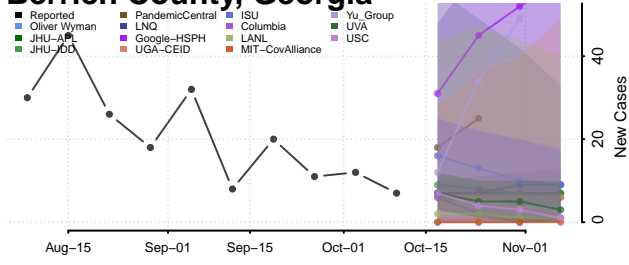

Berrien County, Georgia