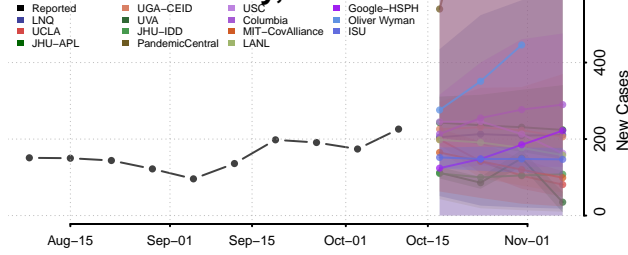

Cleveland County, North Carolina