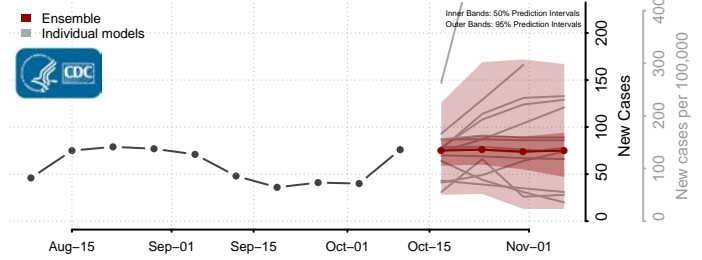

Lenoir County, North Carolina