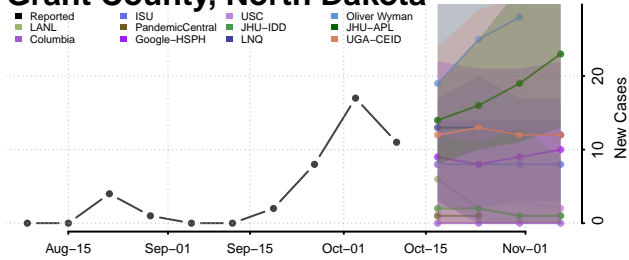

Grant County, North Dakota