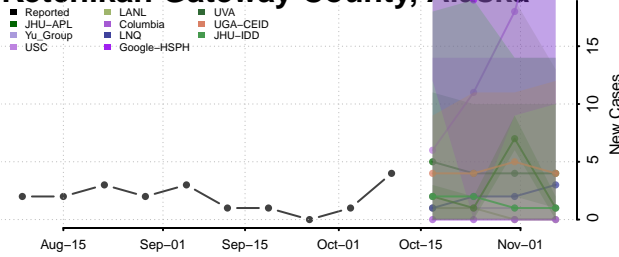

Ketchikan Gateway County, Alaska