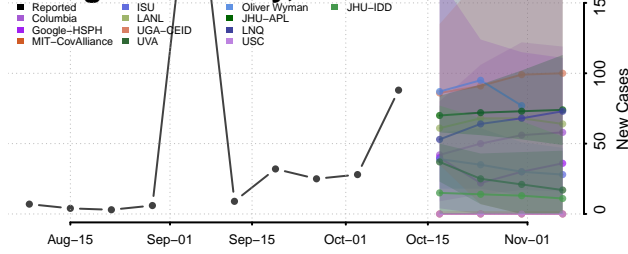

Livingston County, Missouri