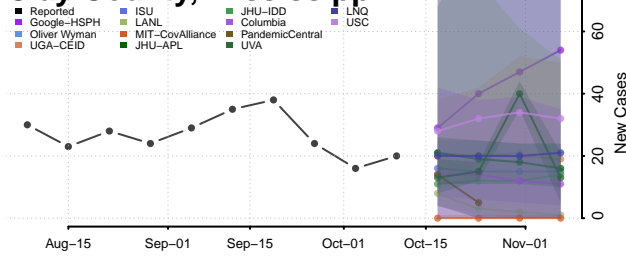

Clay County, Mississippi