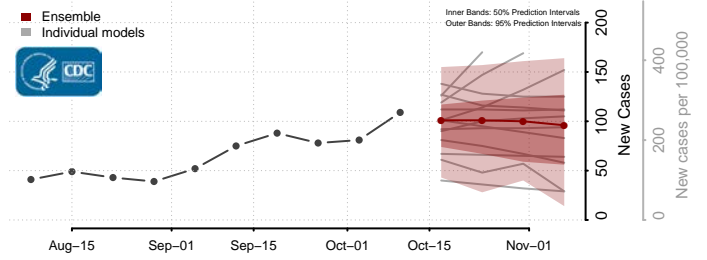

McClain County, Oklahoma