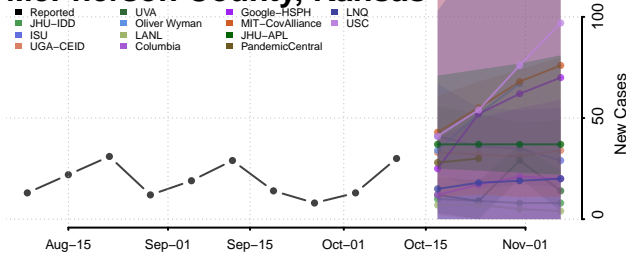

McPherson County, Kansas