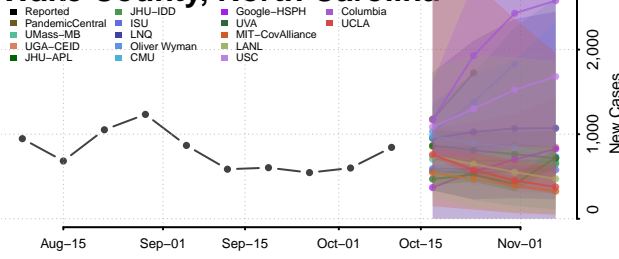

Wake County, North Carolina