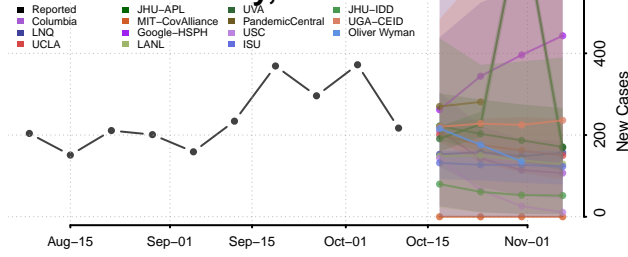

Jefferson County, Arkansas