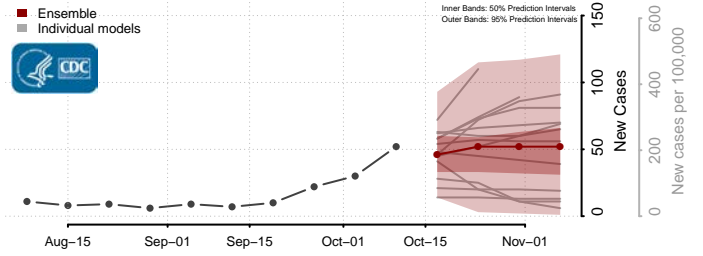

Todd County, Minnesota