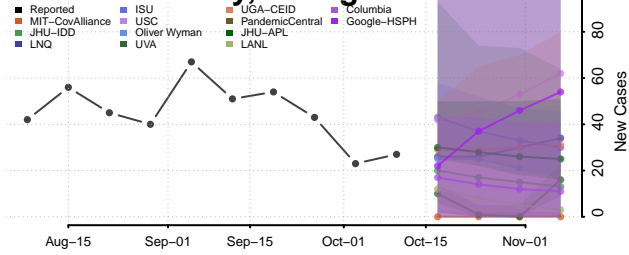

Franklin County, Georgia