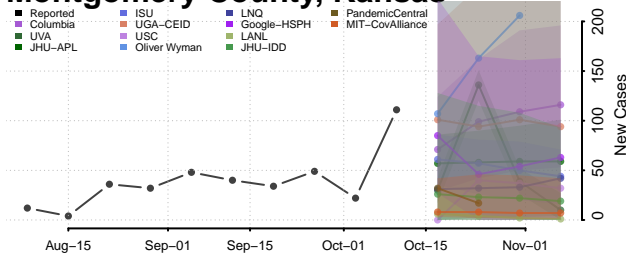

Montgomery County, Kansas