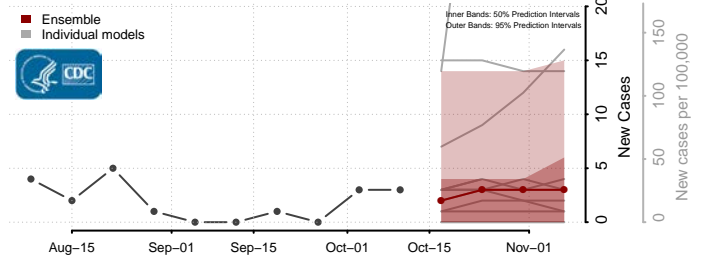

Northampton County, Virginia