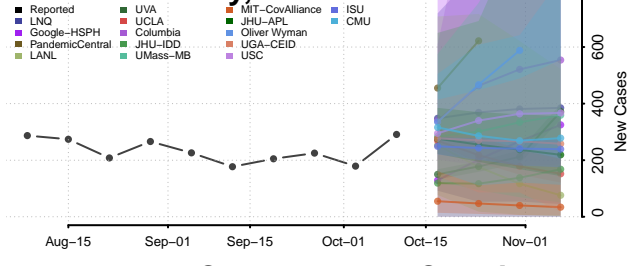

Durham County, North Carolina