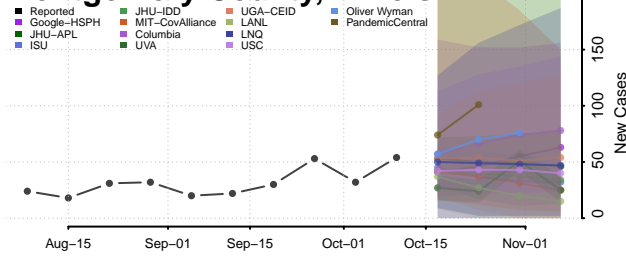

Montgomery County, Illinois