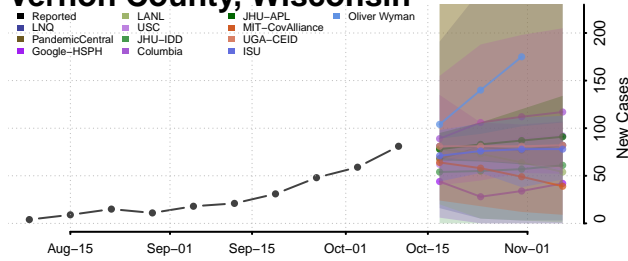

Vernon County, Wisconsin