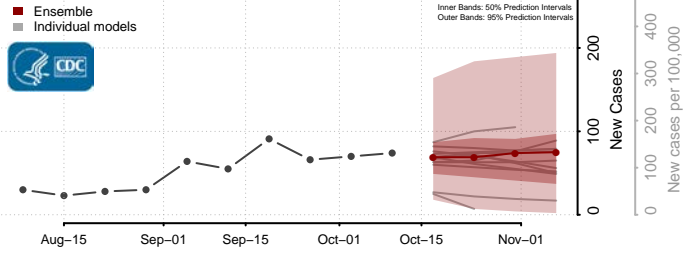

### Putnam County, West Virginia