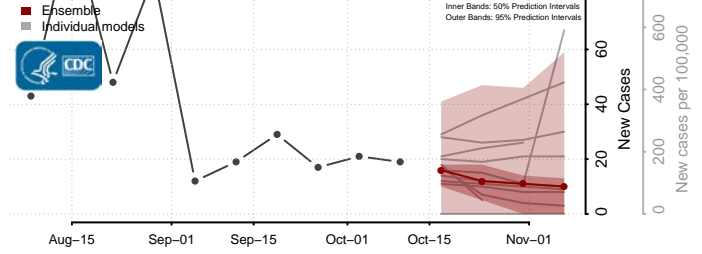

Greensville County, Virginia