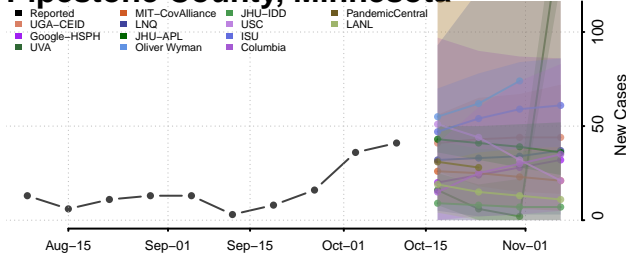

Pipestone County, Minnesota