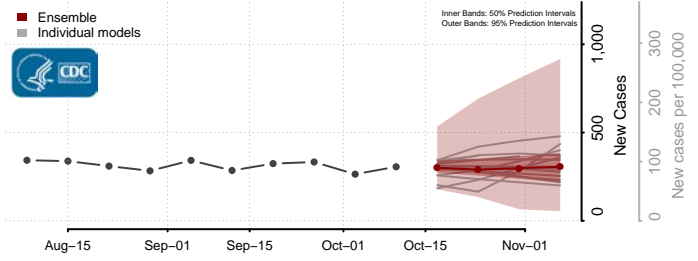

Cumberland County, North Carolina