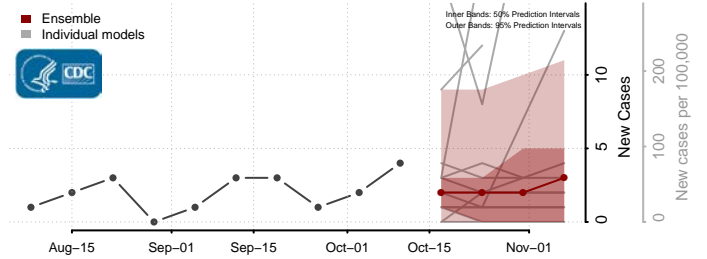

Craig County, Virginia