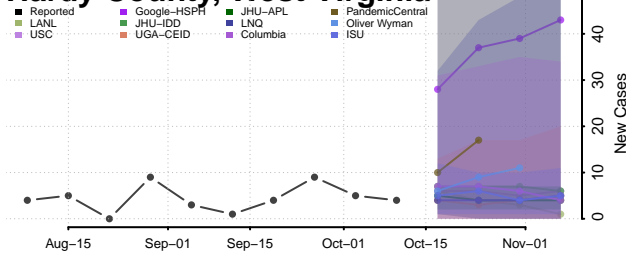

Hardy County, West Virginia