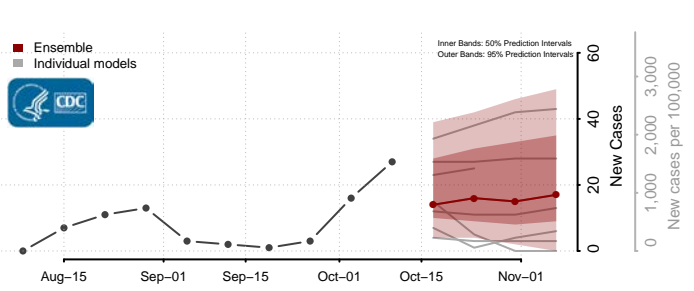

Golden Valley County, North Dakota