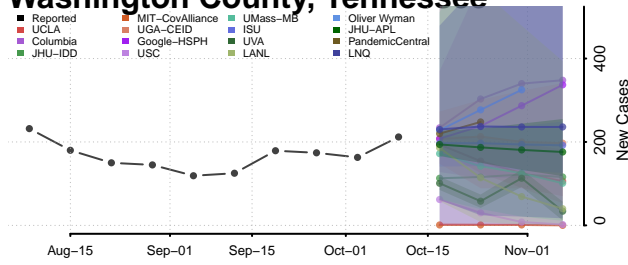

Washington County, Tennessee