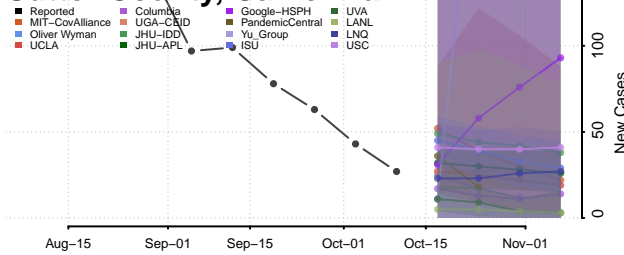

### Tehama County, California