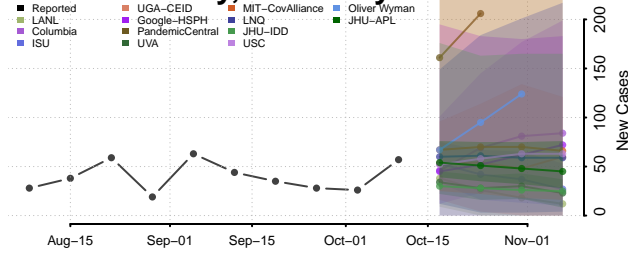

Nelson County, Kentucky