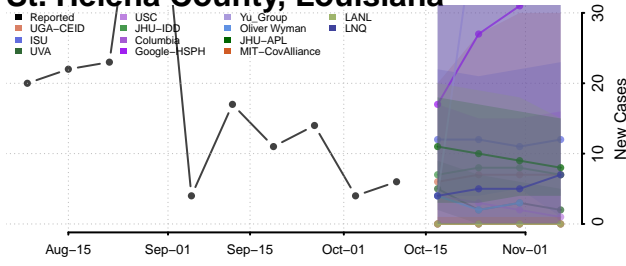

St. Helena County, Louisiana