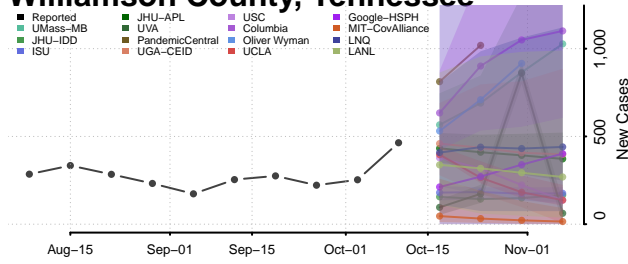

Williamson County, Tennessee