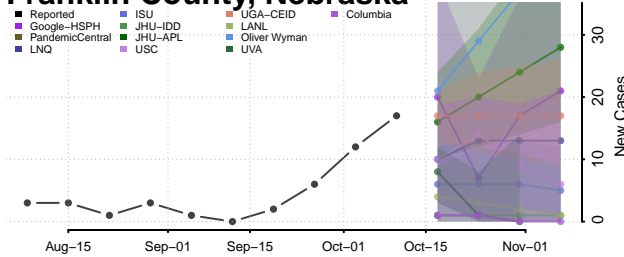

Franklin County, Nebraska