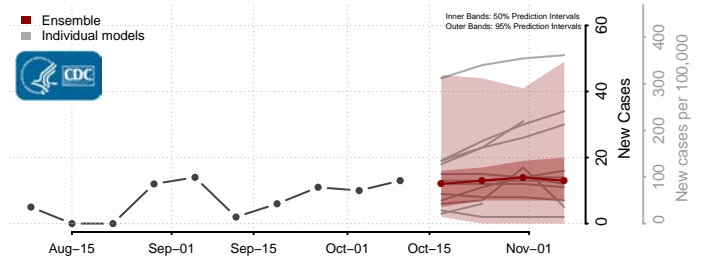

Pennington County, Minnesota