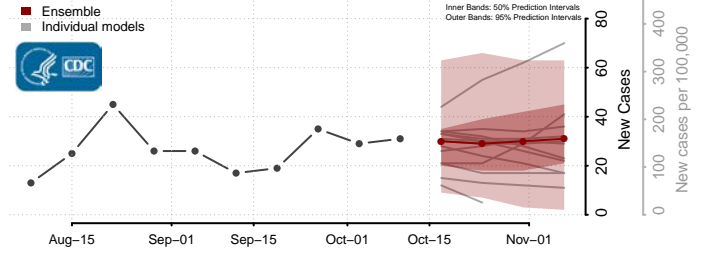

Douglas County, Illinois