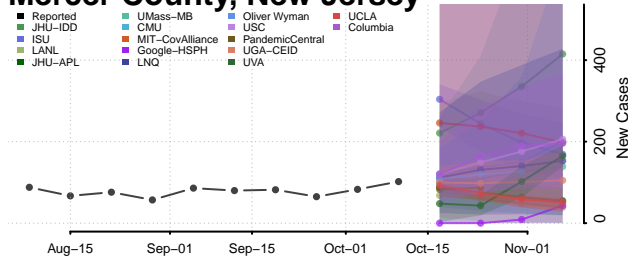

Mercer County, New Jersey