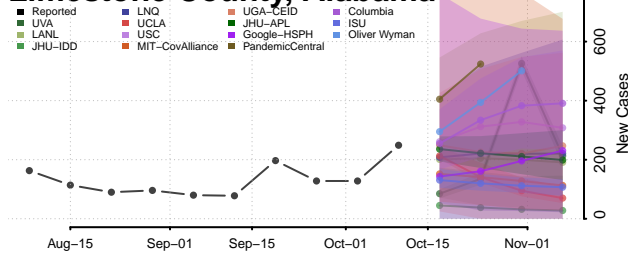

Limestone County, Alabama