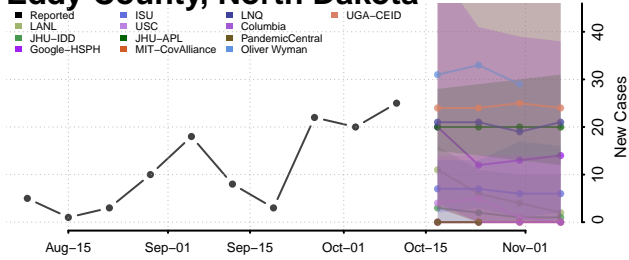

Eddy County, North Dakota