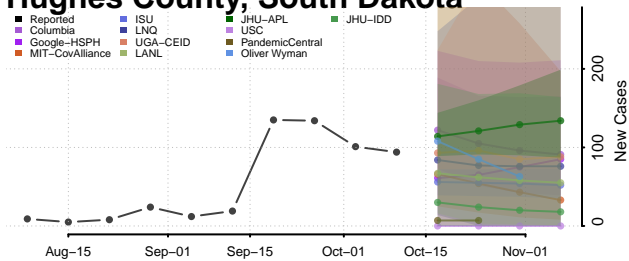

Hughes County, South Dakota