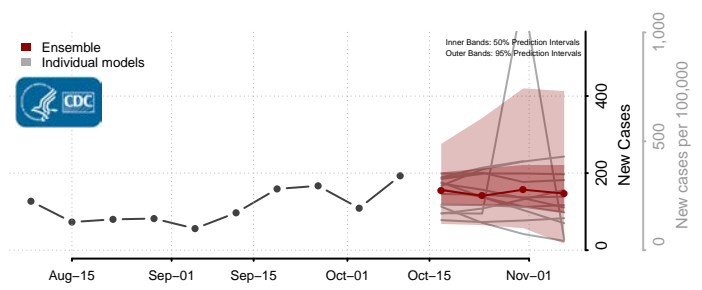

### Coffee County, Tennessee