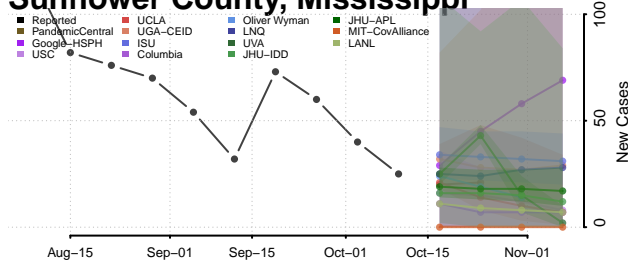

Sunflower County, Mississippi