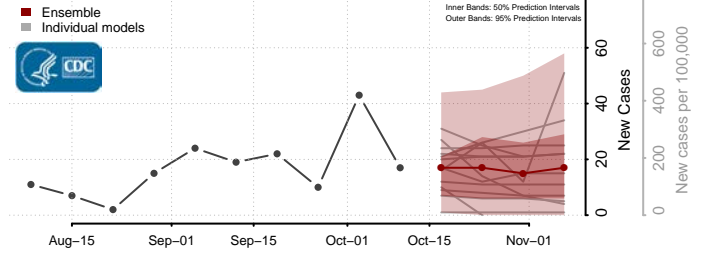

Love County, Oklahoma