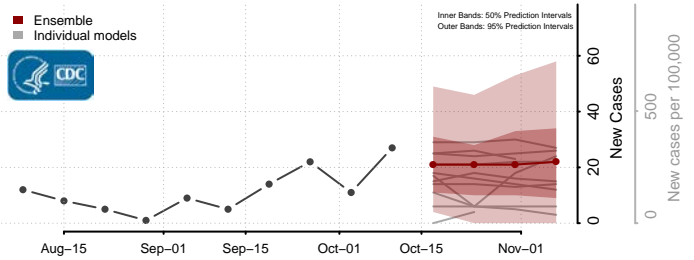

Trail County, North Dakota