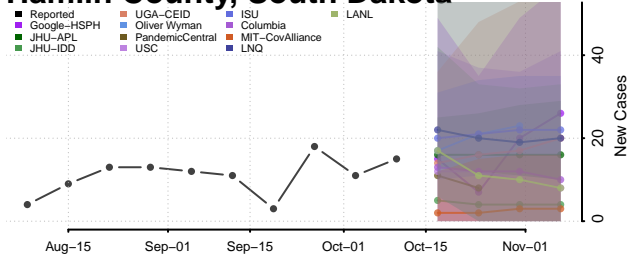

Hamlin County, South Dakota