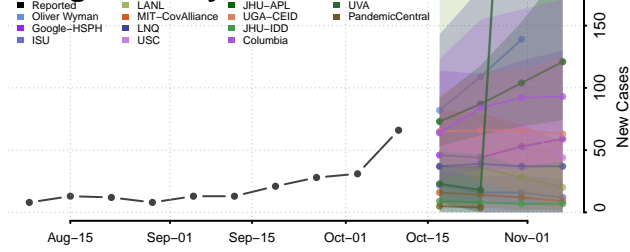

Osage County, Missouri