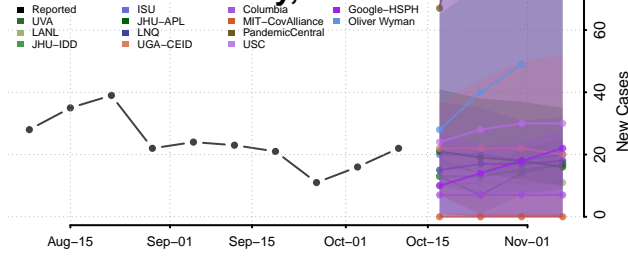

Little River County, Arkansas