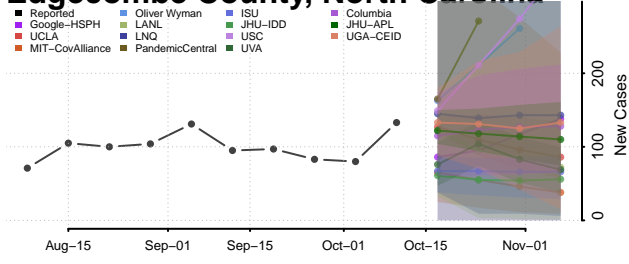

Edgecombe County, North Carolina