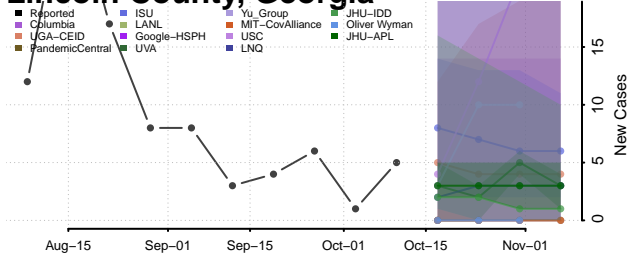

Lincoln County, Georgia