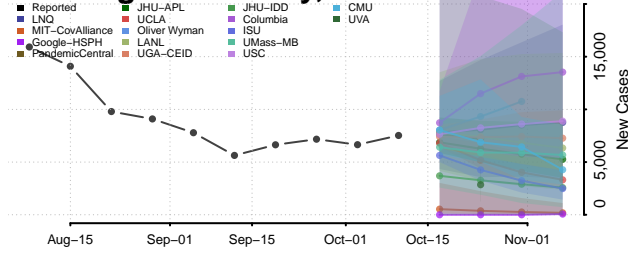

Los Angeles County, California