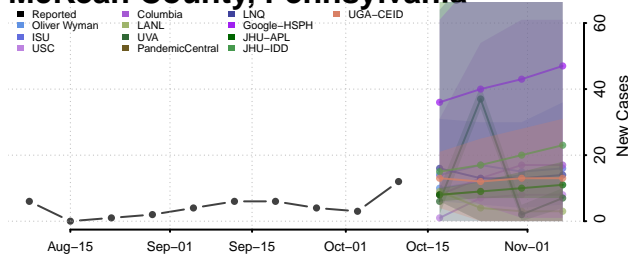

McKean County, Pennsylvania