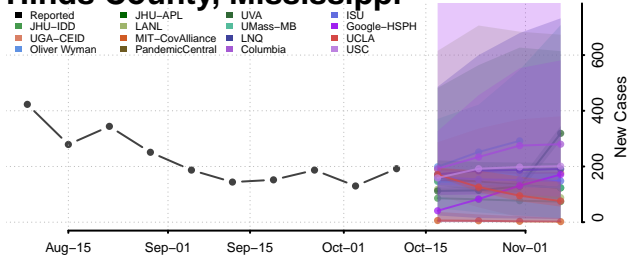

Hinds County, Mississippi