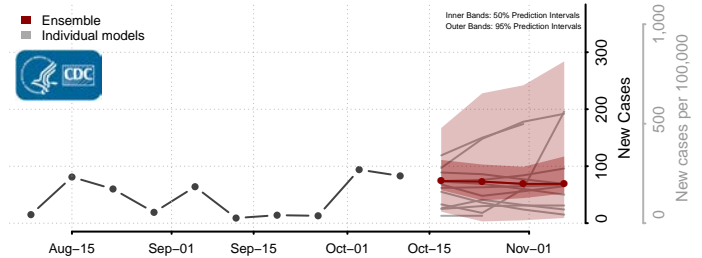

Lincoln County, Nebraska