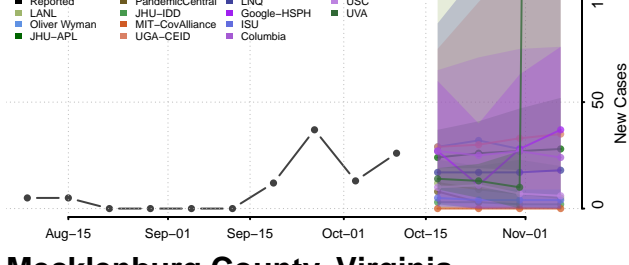

Mathews County, Virginia