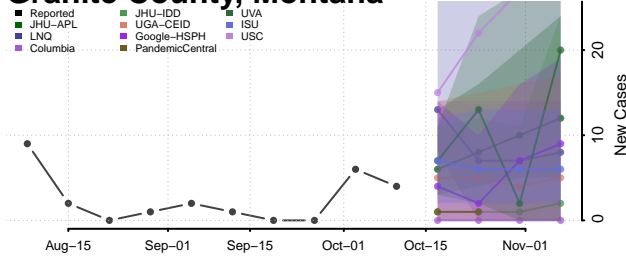

Granite County, Montana