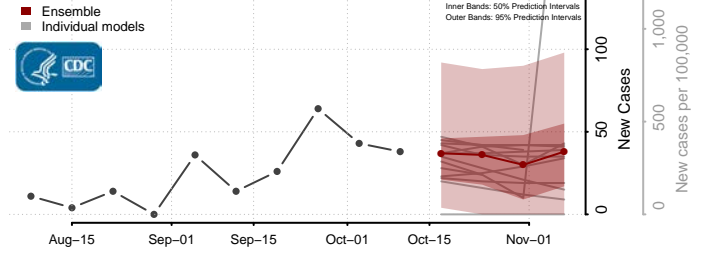

Cherokee County, Iowa