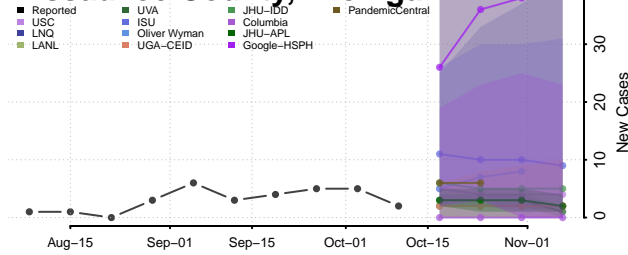

Missaukee County, Michigan