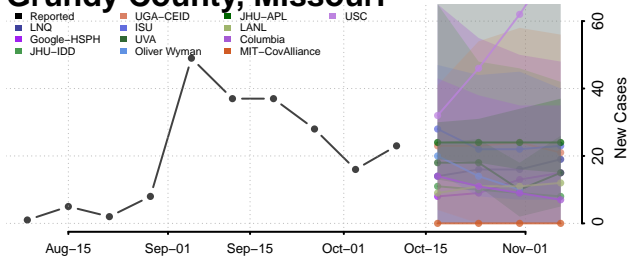

Grundy County, Missouri