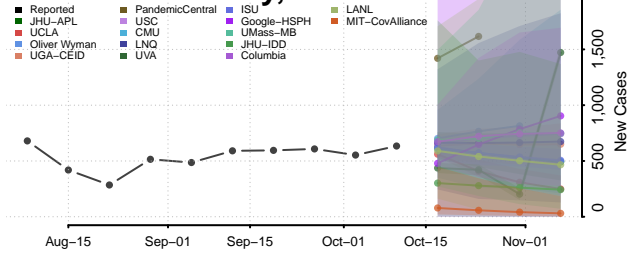

Greenville County, South Carolina