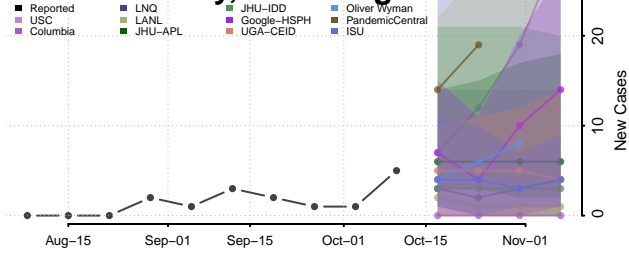

Ritchie County, West Virginia