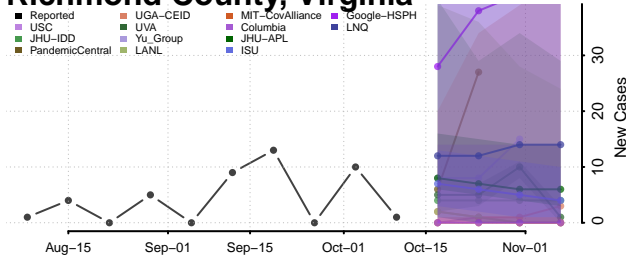

Richmond County, Virginia