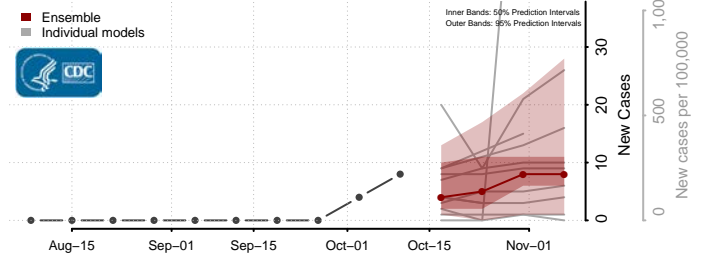

Kimball County, Nebraska