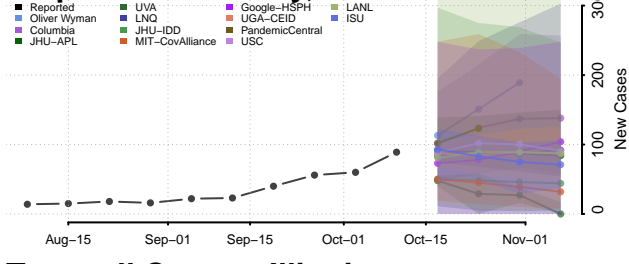

Stephenson County, Illinois