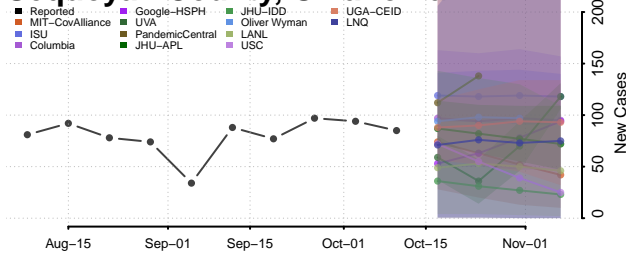

### Sequoyah County, Oklahoma