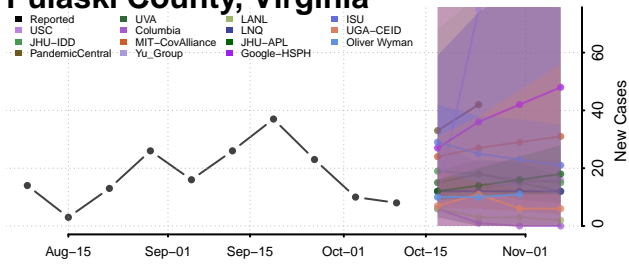

Pulaski County, Virginia