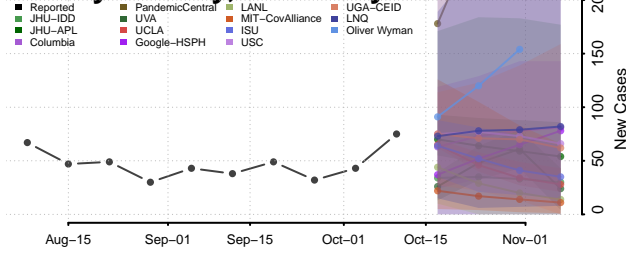

Shelby County, Kentucky