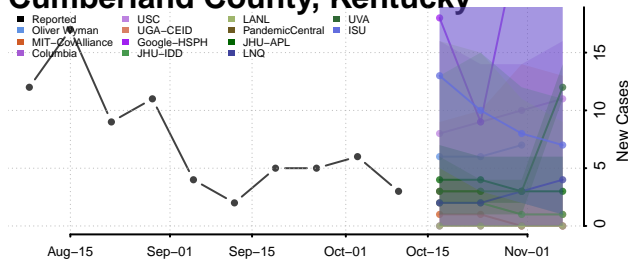

Cumberland County, Kentucky