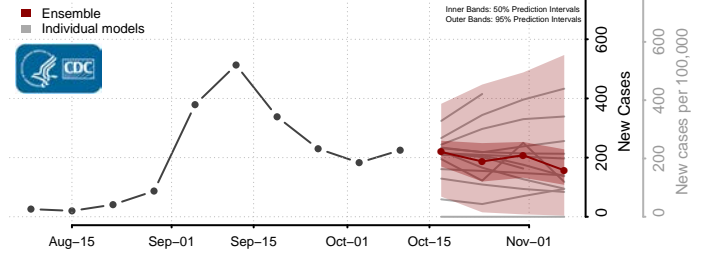

Montgomery County, Virginia