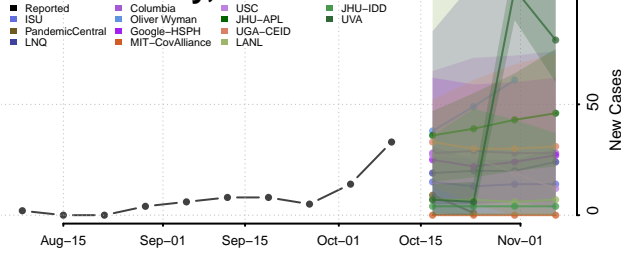

Dixon County, Nebraska