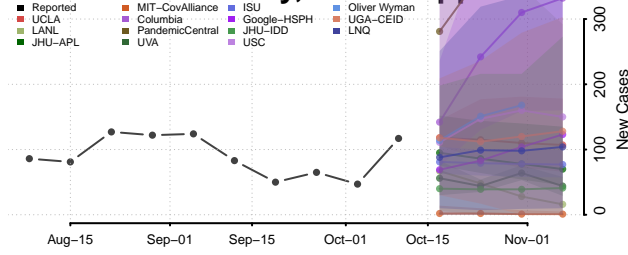

Lauderdale County, Mississippi