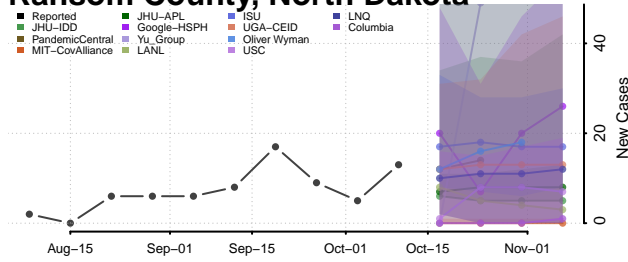

Ransom County, North Dakota