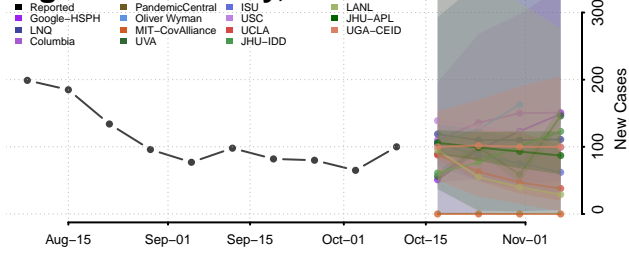

Highlands County, Florida