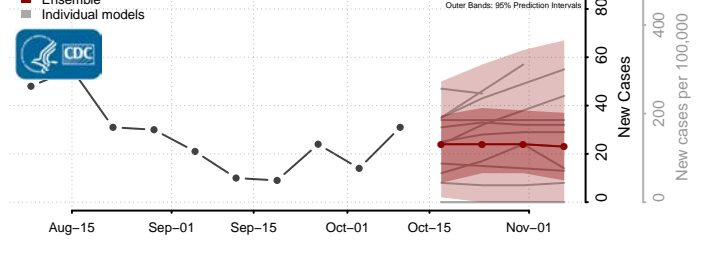

Stone County, Mississippi