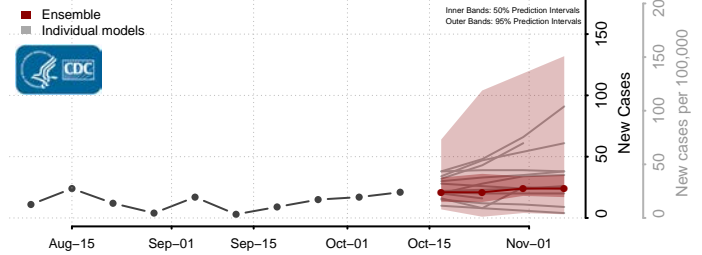

Josephine County, Oregon