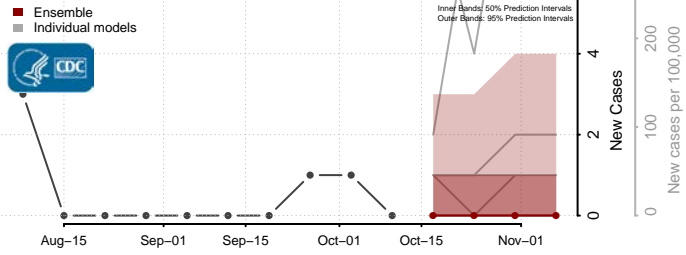

Highland County, Virginia