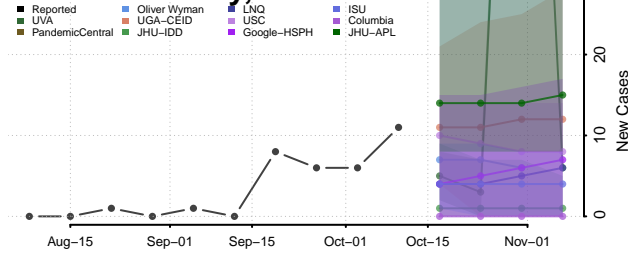

Decatur County, Kansas