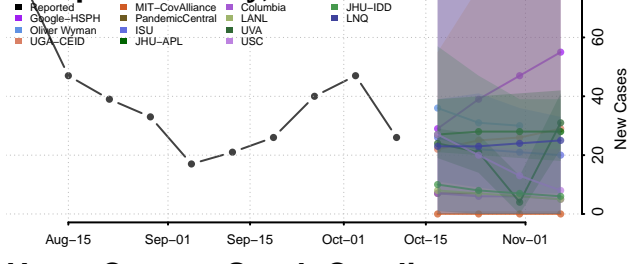

Hampton County, South Carolina