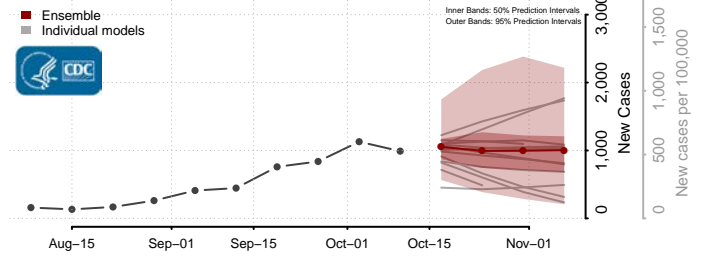

Outagamie County, Wisconsin