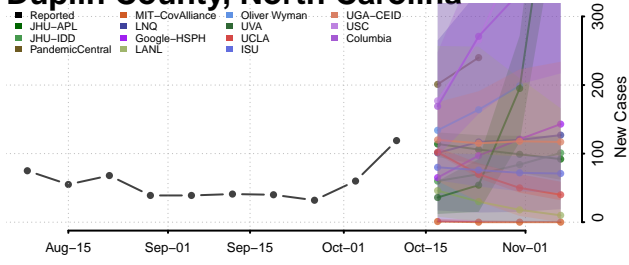

Duplin County, North Carolina