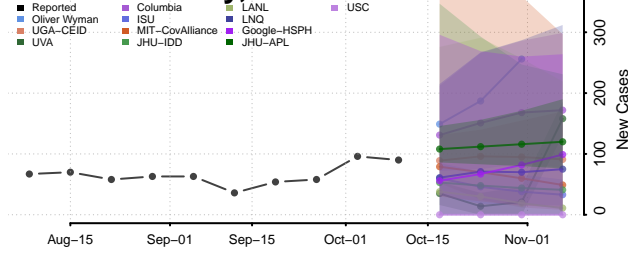

Lincoln County, Missouri