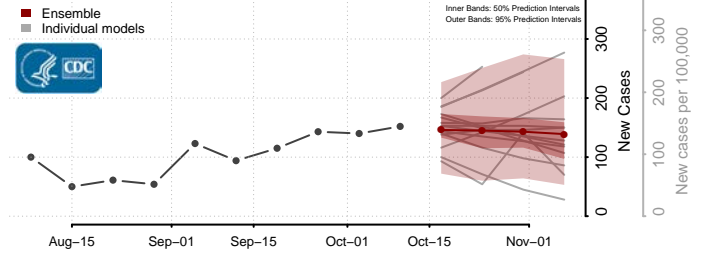

DeKalb County, Illinois