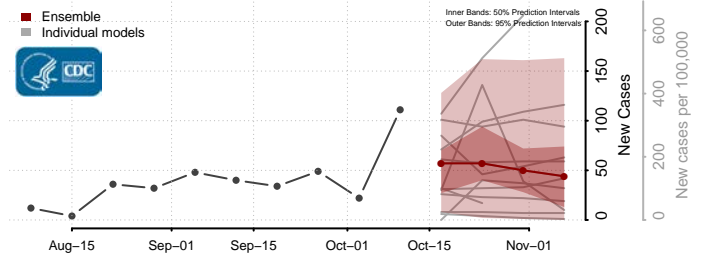

Montgomery County, Kansas