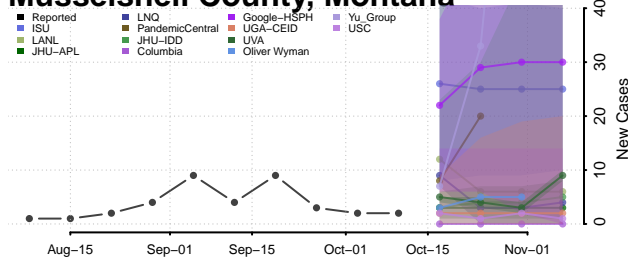

Musselshell County, Montana