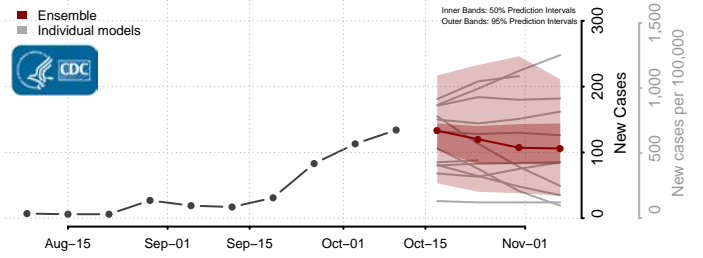

Davison County, South Dakota