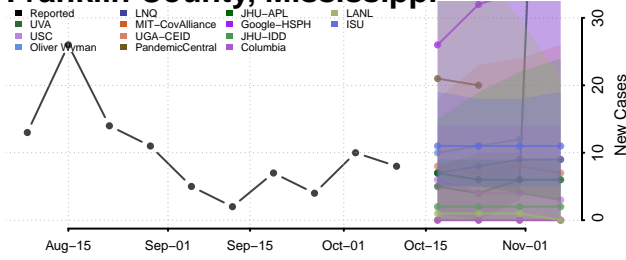

Franklin County, Mississippi