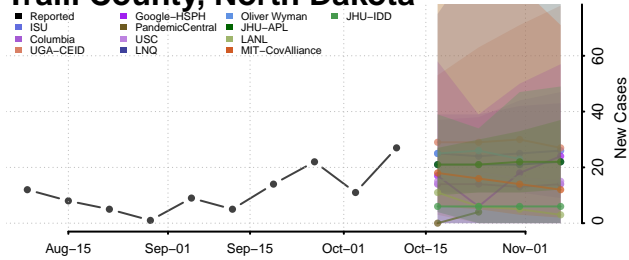

Trail County, North Dakota