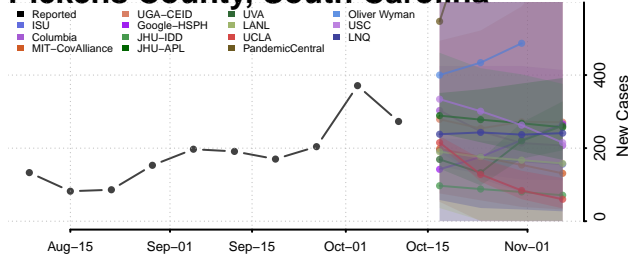

Pickens County, South Carolina