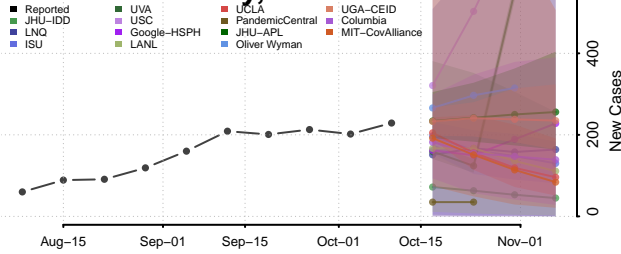

Christian County, Missouri