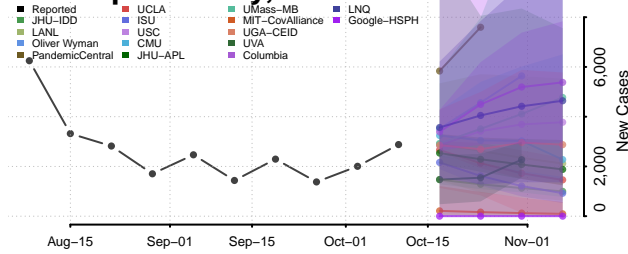

Maricopa County, Arizona