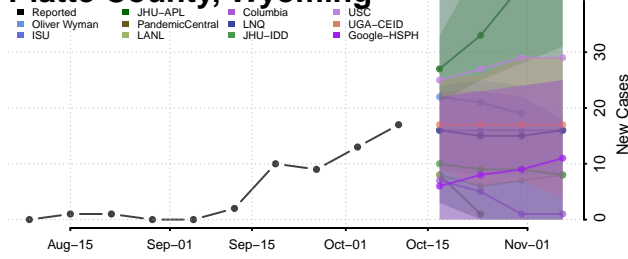

Platte County, Wyoming