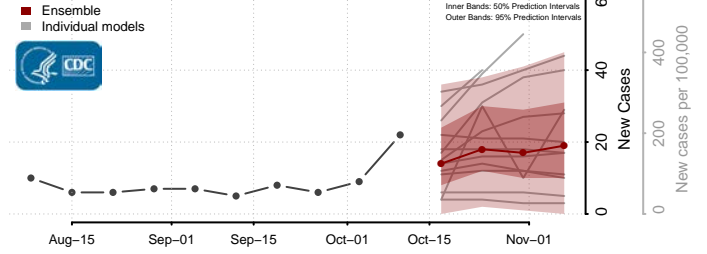

Clay County, North Carolina