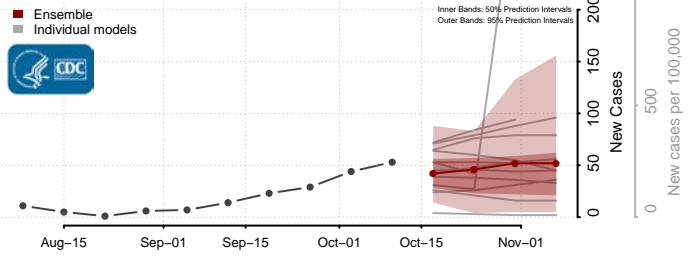

Letcher County, Kentucky