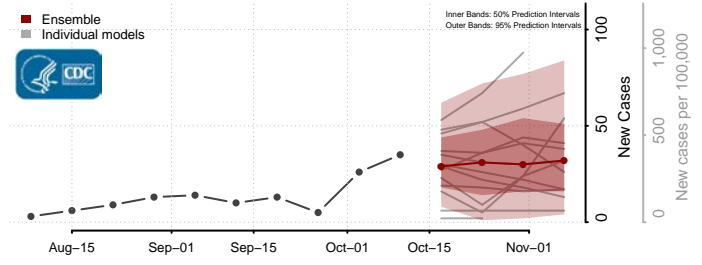

Phelps County, Nebraska