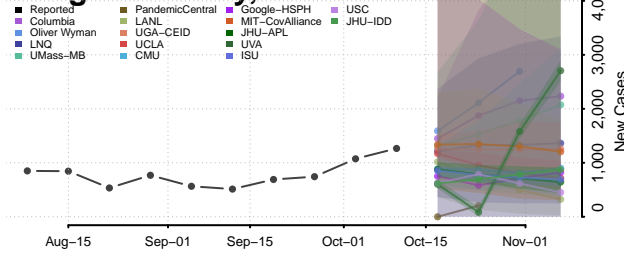

Douglas County, Nebraska