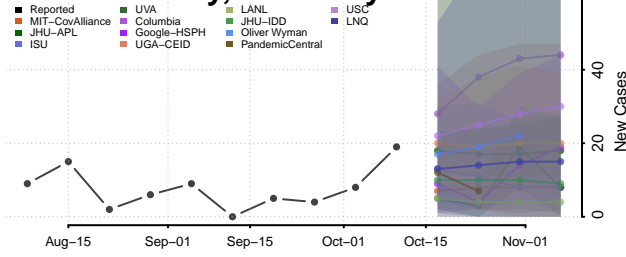

Powell County, Kentucky