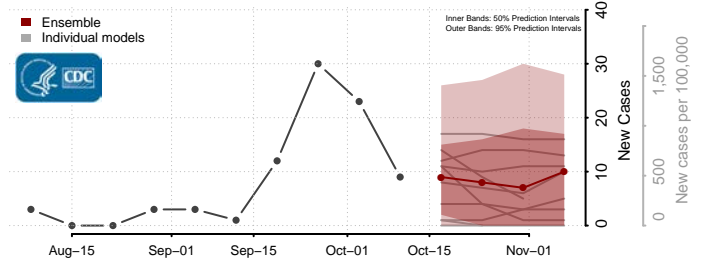

Logan County, North Dakota