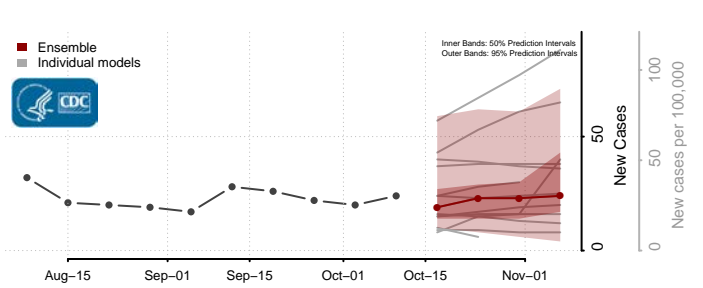

Clearfield County, Pennsylvania