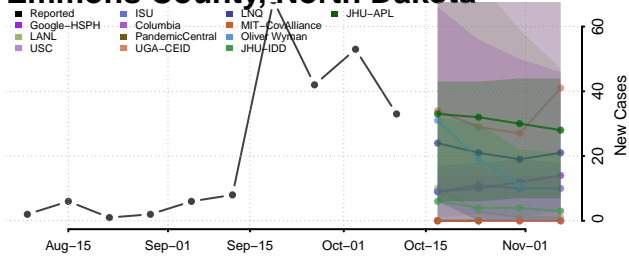

Emmons County, North Dakota