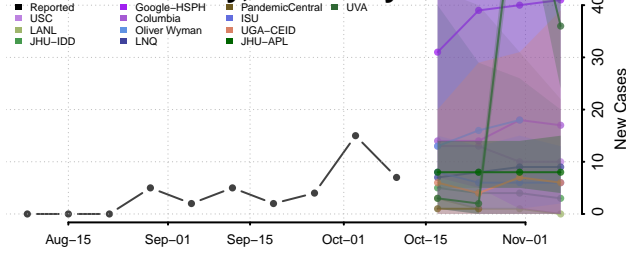

Menifee County, Kentucky