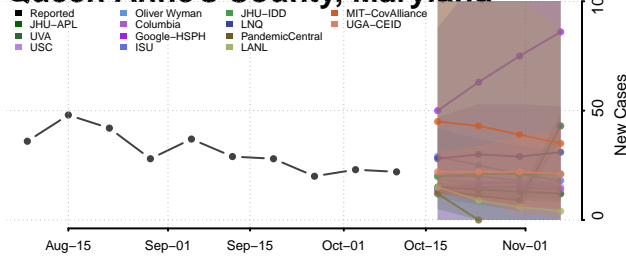

Queen Anne's County, Maryland