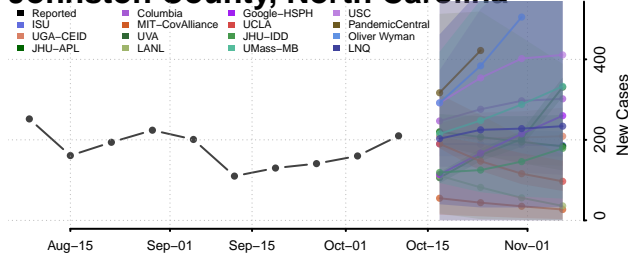

Johnston County, North Carolina