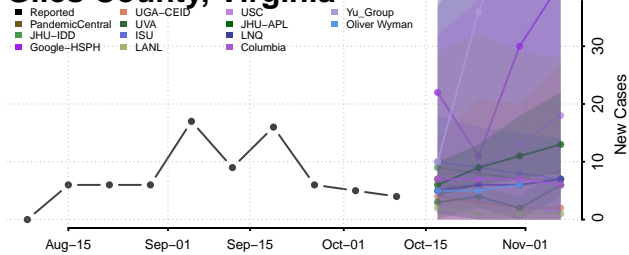

Giles County, Virginia