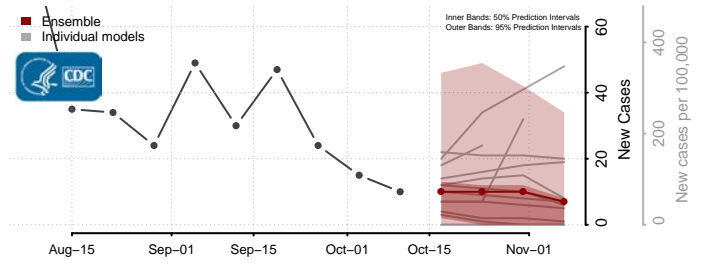

Tunica County, Mississippi