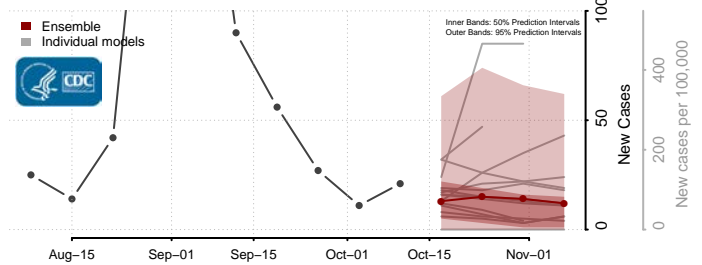

Radford County, Virginia