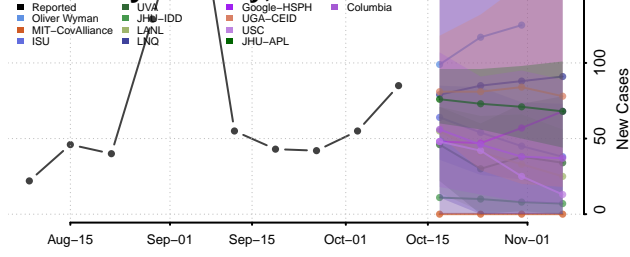

Nodaway County, Missouri