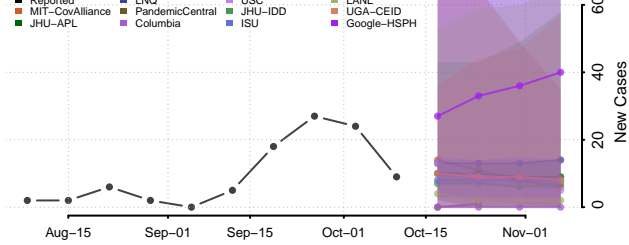

Sublette County, Wyoming