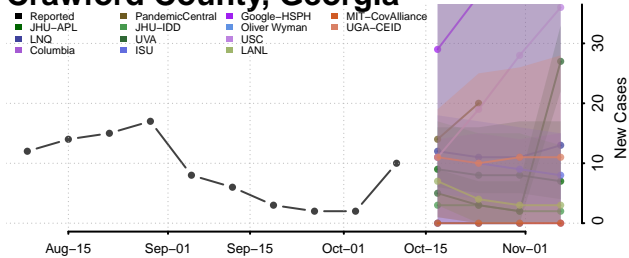

Crawford County, Georgia