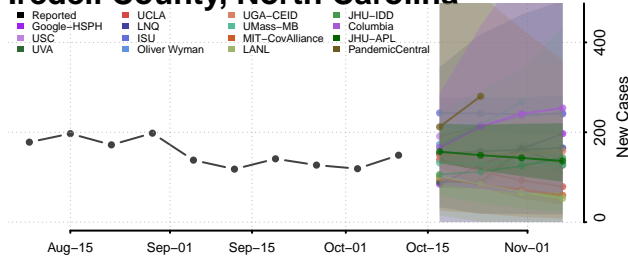

Iredell County, North Carolina