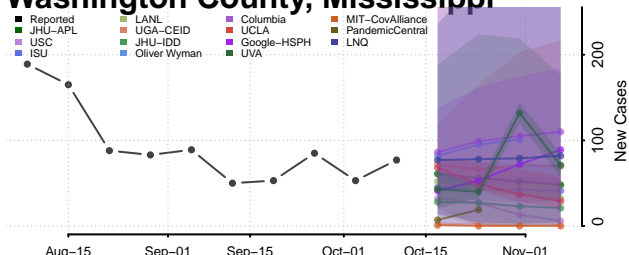

Washington County, Mississippi