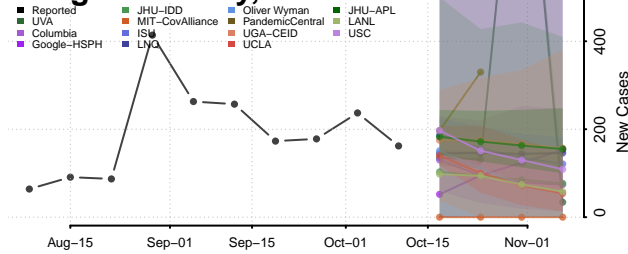

Douglas County, Kansas