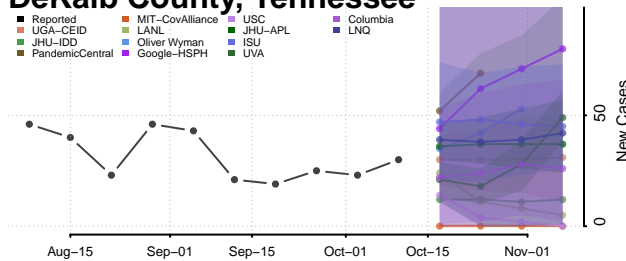

DeKalb County, Tennessee