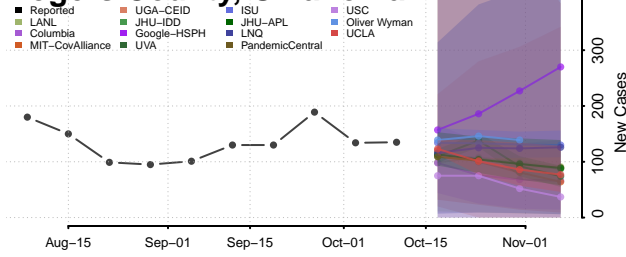

Rogers County, Oklahoma