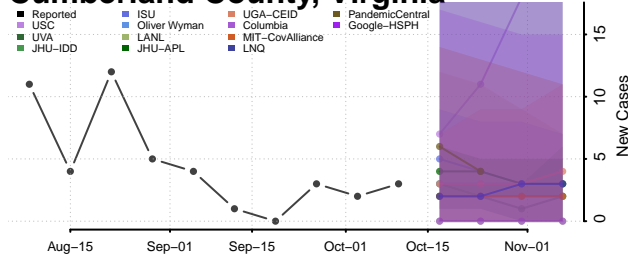

Cumberland County, Virginia