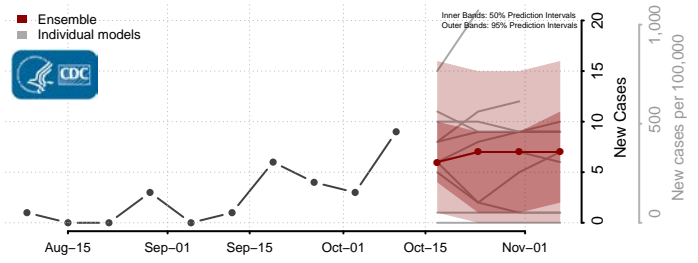

Oliver County, North Dakota