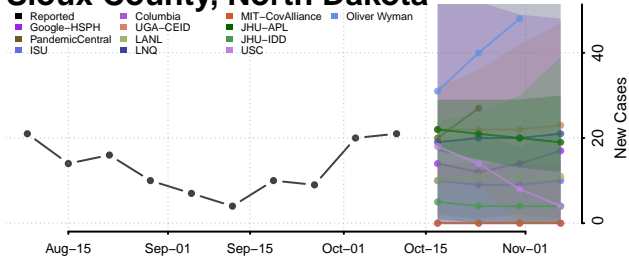

Sioux County, North Dakota