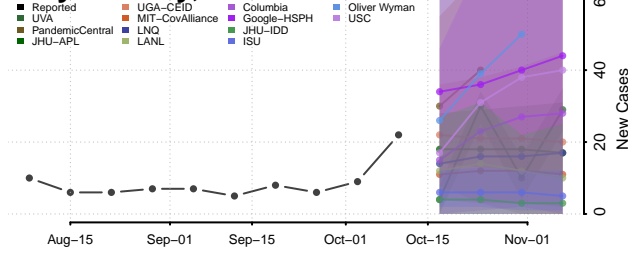

Clay County, North Carolina