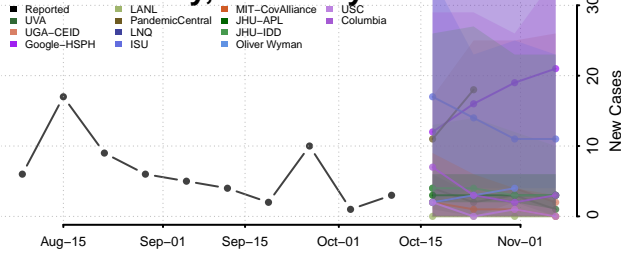

Owen County, Kentucky