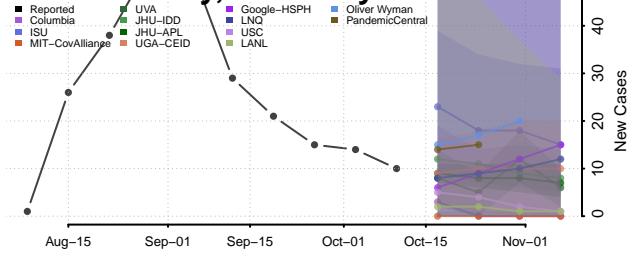

### Greenup County, Kentucky