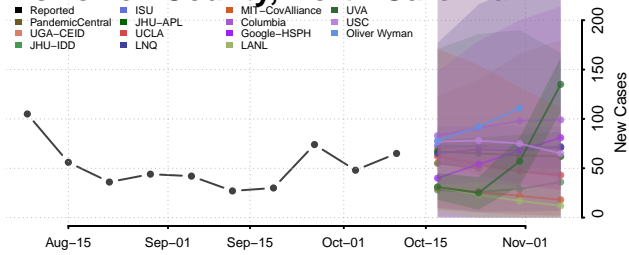

McDowell County, North Carolina