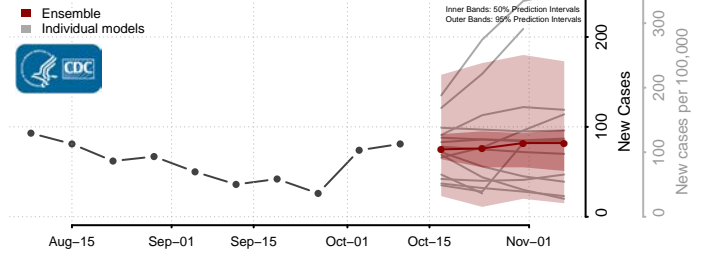

Surry County, North Carolina