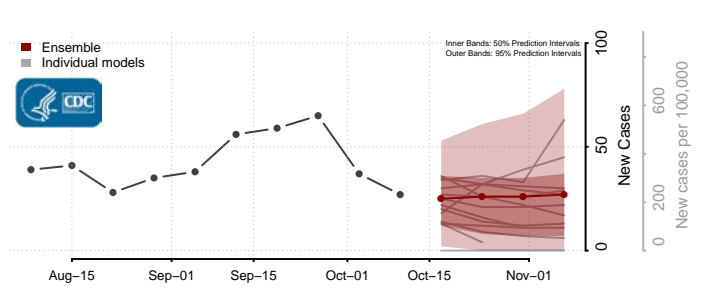

Decatur County, Tennessee