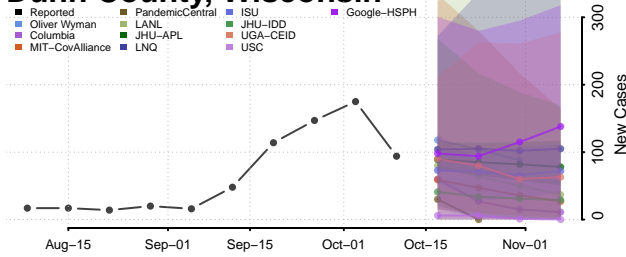

Dunn County, Wisconsin