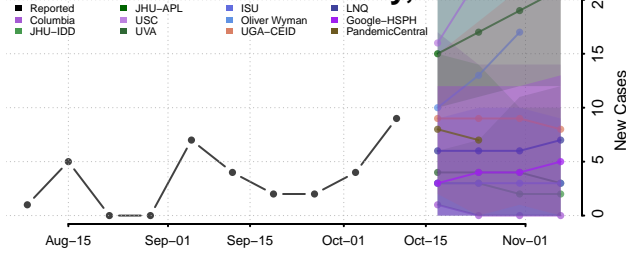

Lake of the Woods County, Minnesota