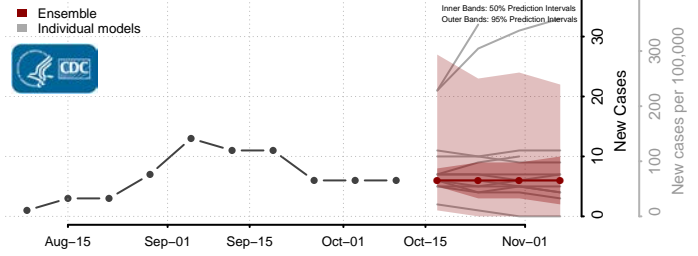

Livingston County, Kentucky