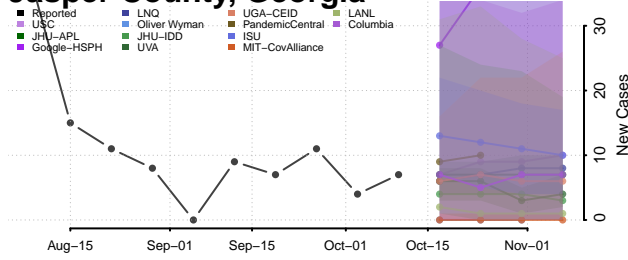

Jasper County, Georgia