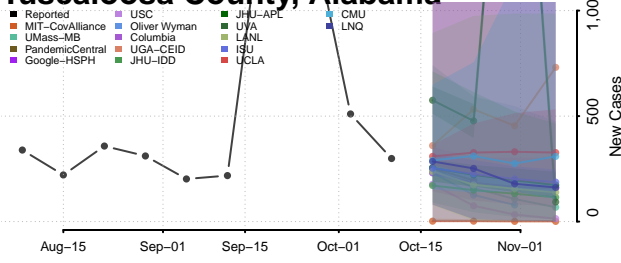

Tuscaloosa County, Alabama