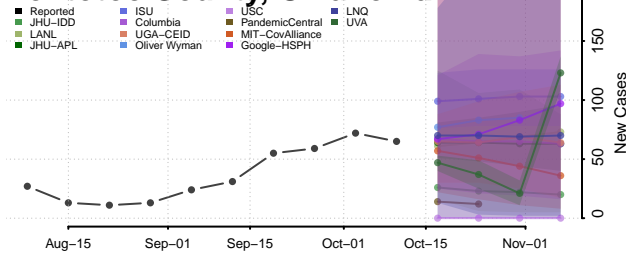

Pontotoc County, Oklahoma