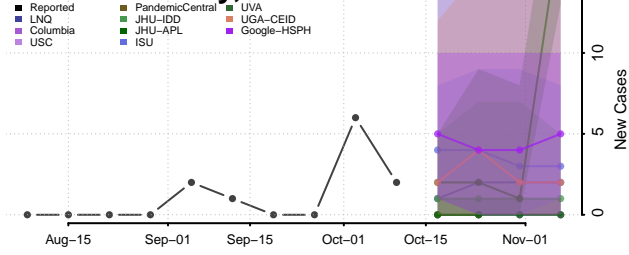

### Hooker County, Nebraska