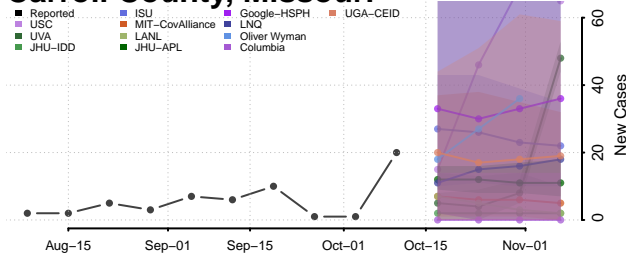

Carroll County, Missouri