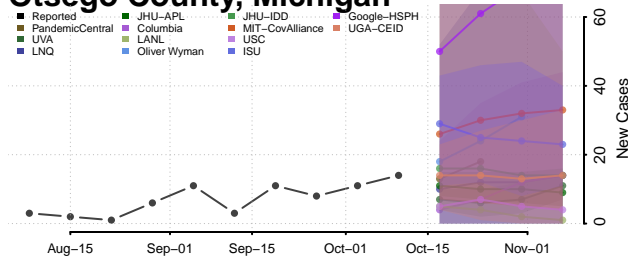

Otsego County, Michigan