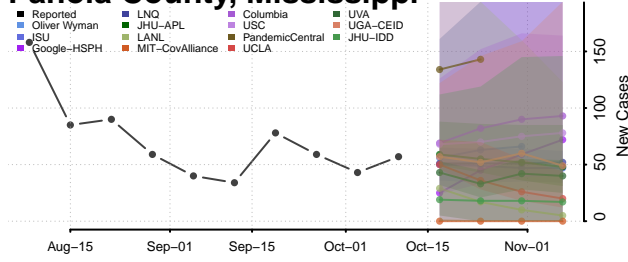

Panola County, Mississippi