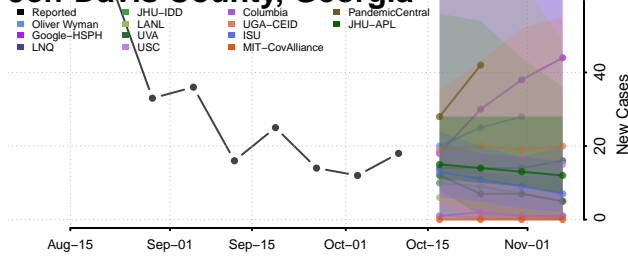

Jeff Davis County, Georgia