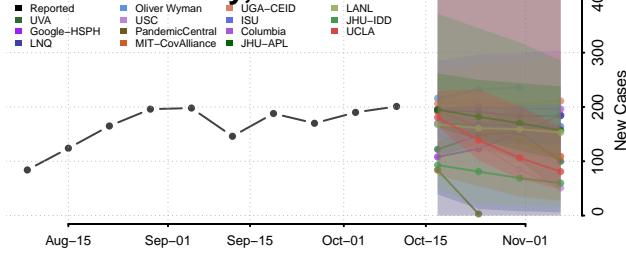

Garfield County, Oklahoma