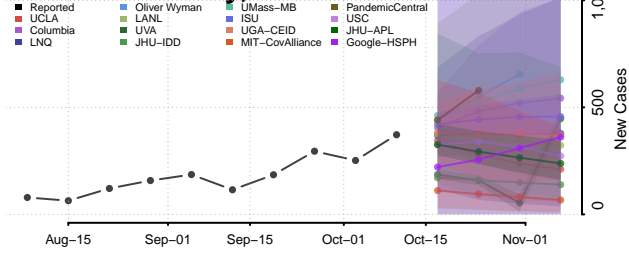

Stearns County, Minnesota