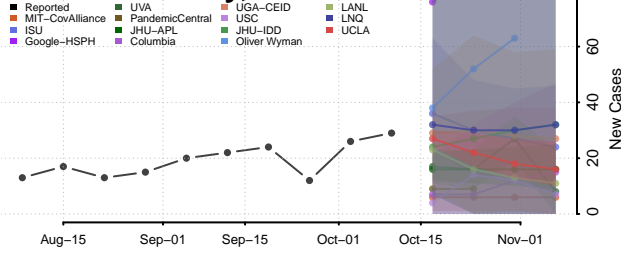

Dawson County, Nebraska