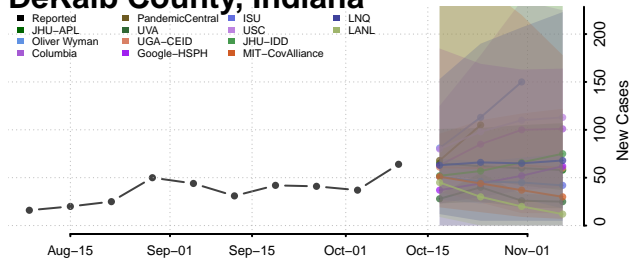

DeKalb County, Indiana