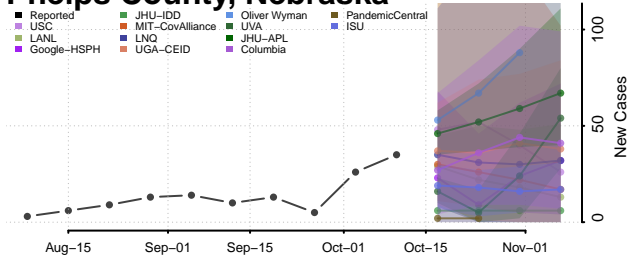

Phelps County, Nebraska