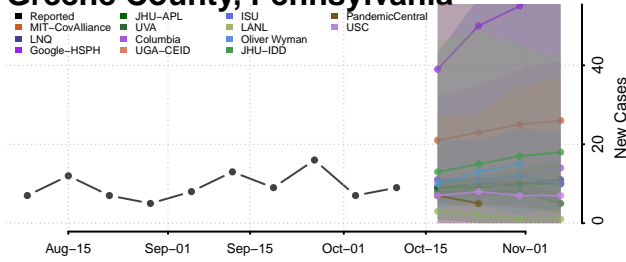

Greene County, Pennsylvania