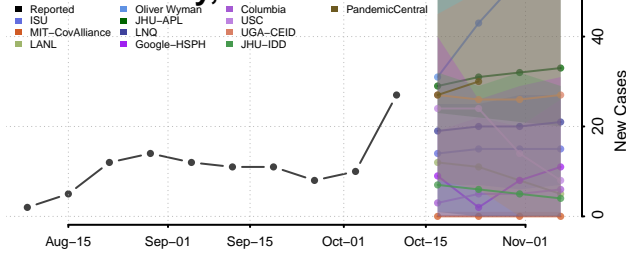

Deuel County, South Dakota