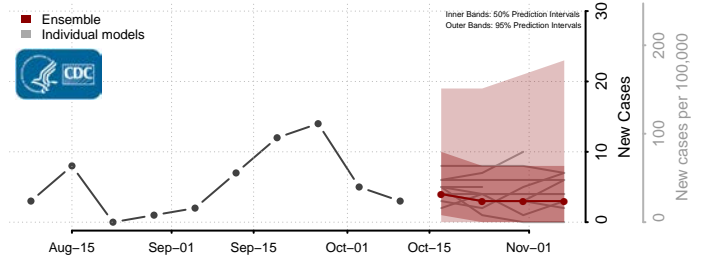

Summers County, West Virginia