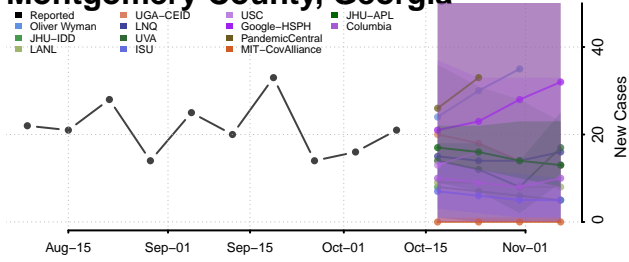

Montgomery County, Georgia