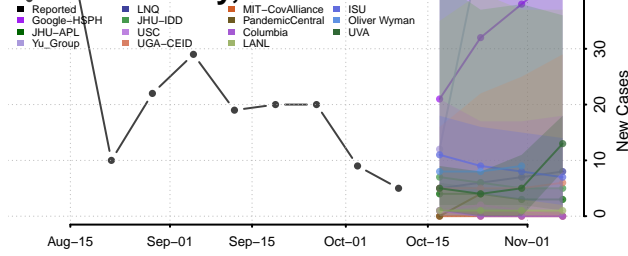

Colusa County, California