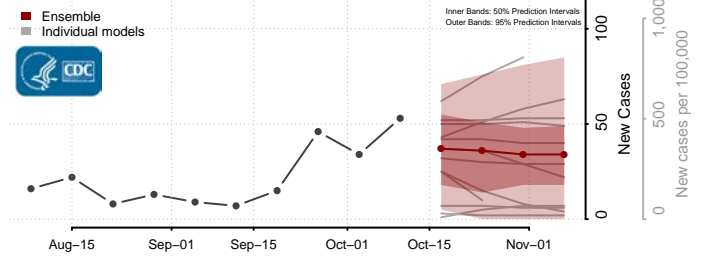

Mountrail County, North Dakota