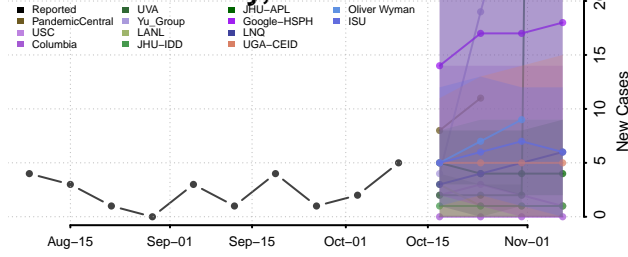

Sherman County, Nebraska