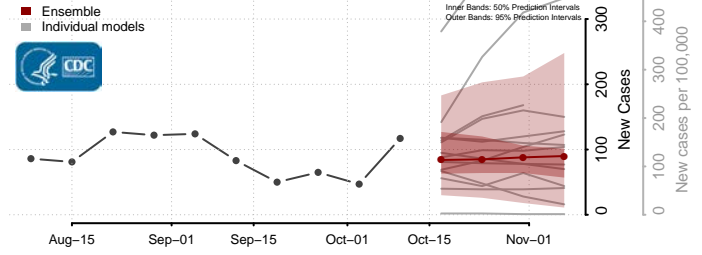

Lauderdale County, Mississippi