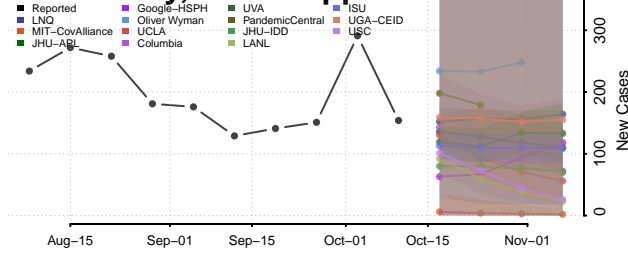

Lee County, Mississippi