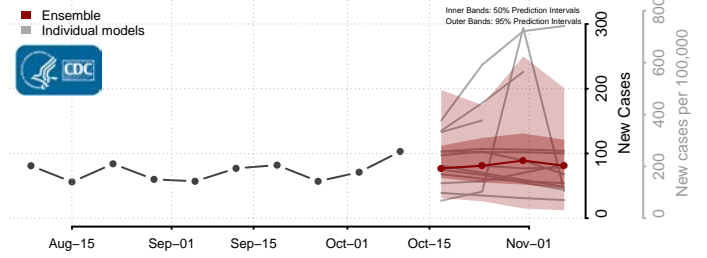

Danville County, Virginia