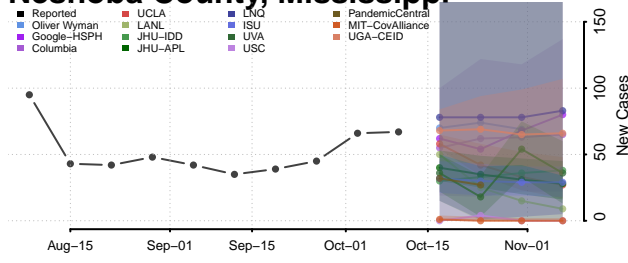

Neshoba County, Mississippi