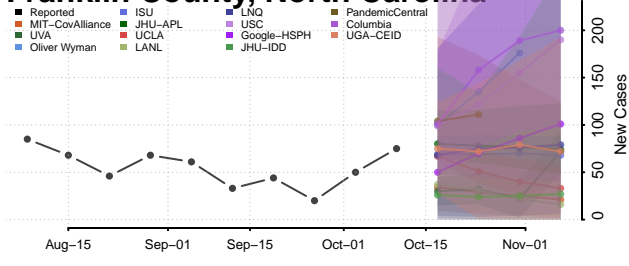

Franklin County, North Carolina