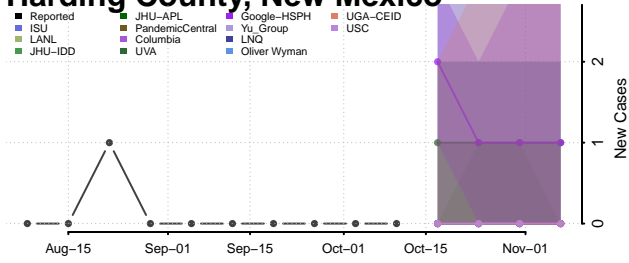

Harding County, New Mexico