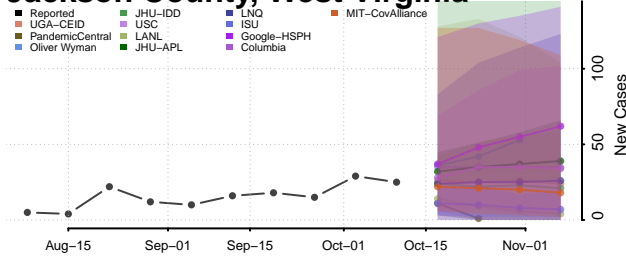

Jackson County, West Virginia