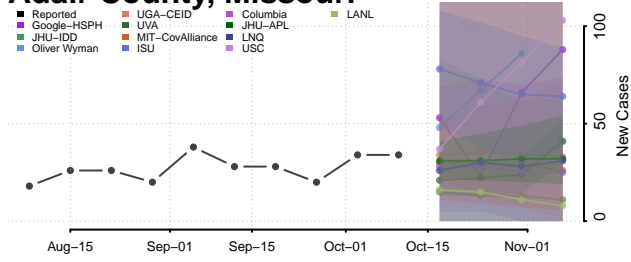

Adair County, Missouri