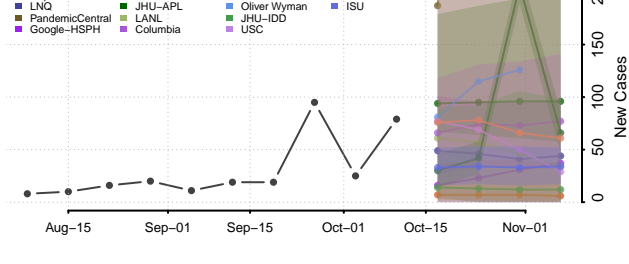

Izard County, Arkansas