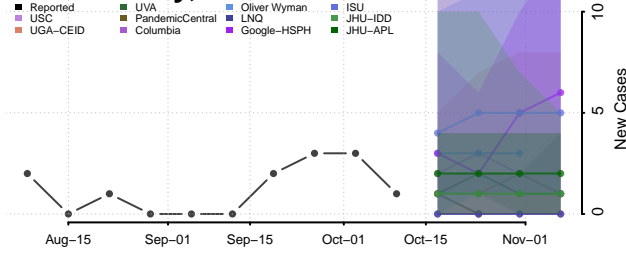

Ellis County, Oklahoma