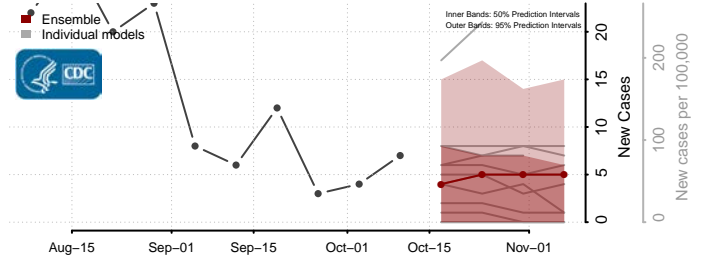

Wilkinson County, Mississippi