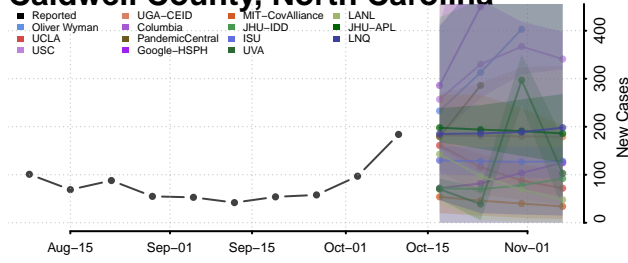

Caldwell County, North Carolina