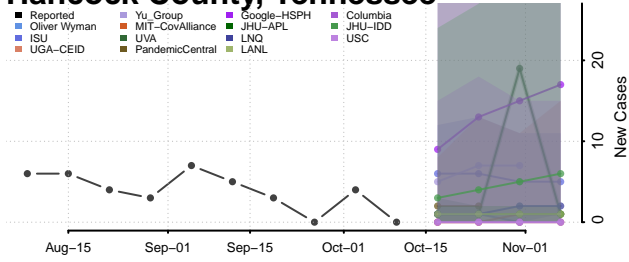

Hancock County, Tennessee