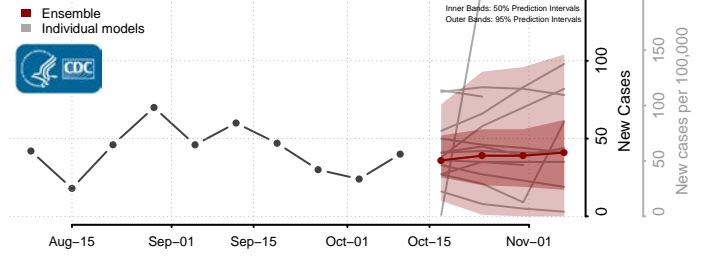

Fauquier County, Virginia