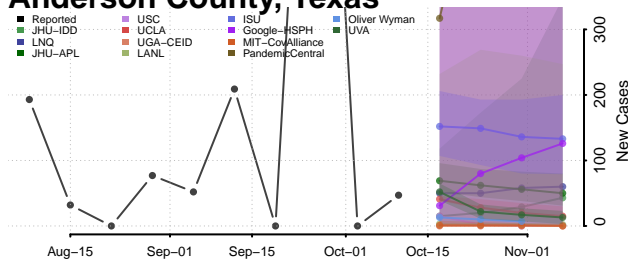

Anderson County, Texas