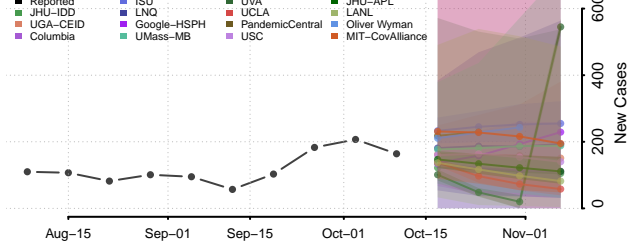

Olmsted County, Minnesota