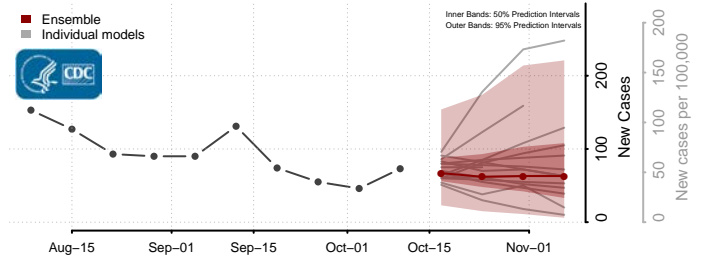

Spotsylvania County, Virginia