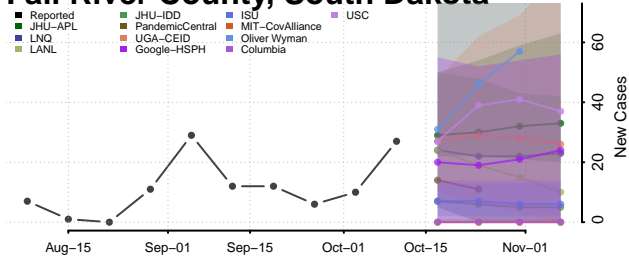

Fall River County, South Dakota