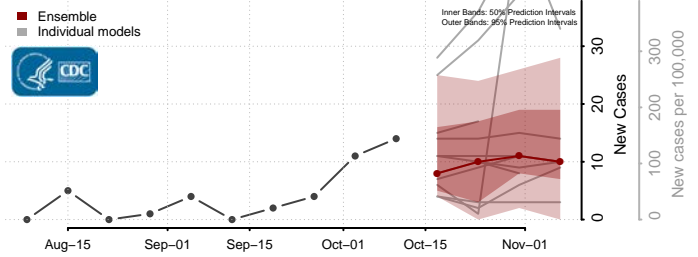

Marshall County, Kansas