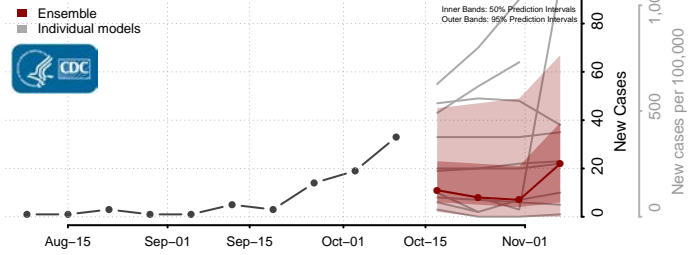

Clearwater County, Idaho