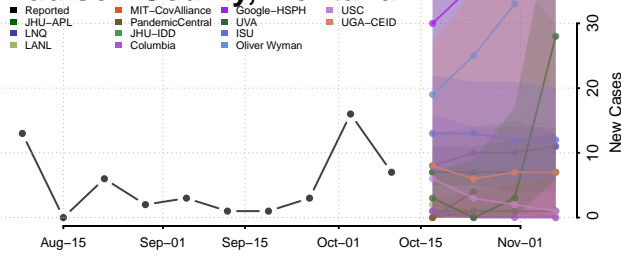

Madison County, Montana