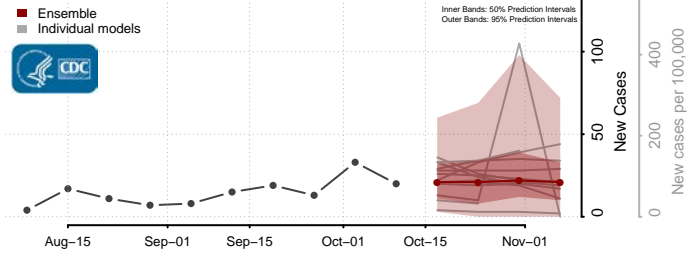

Lincoln County, Kentucky