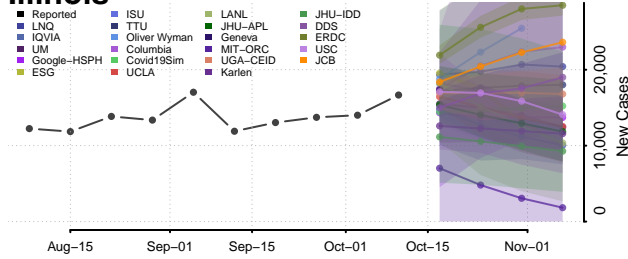

Teton County, Idaho

Twin Falls County, Idaho

Valley County, Idaho

Washington County, Idaho

Illinois

Adams County, Illinois