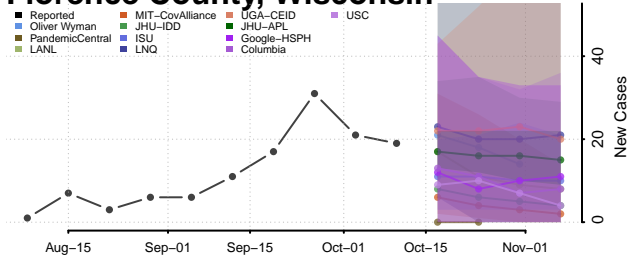

Florence County, Wisconsin