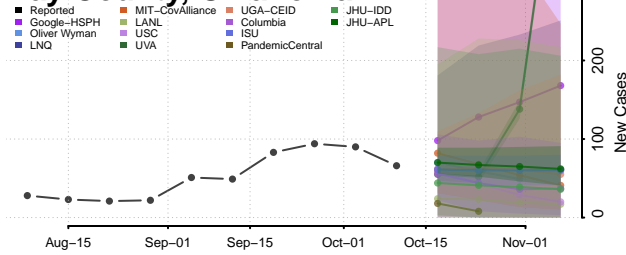

Kay County, Oklahoma