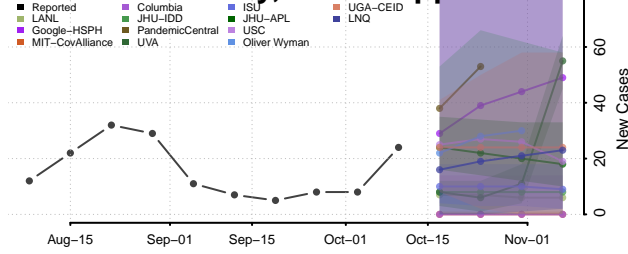

Lawrence County, Mississippi