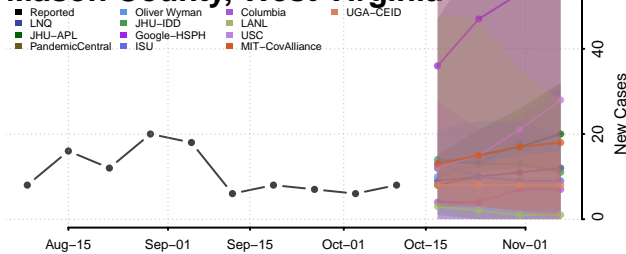

Mason County, West Virginia