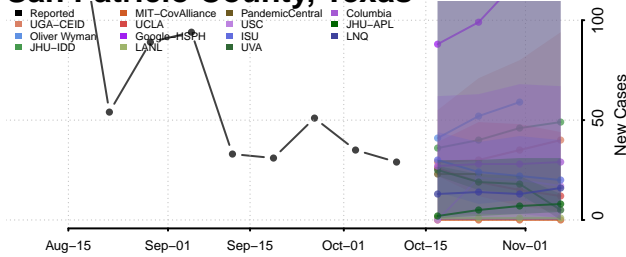

San Patricio County, Texas