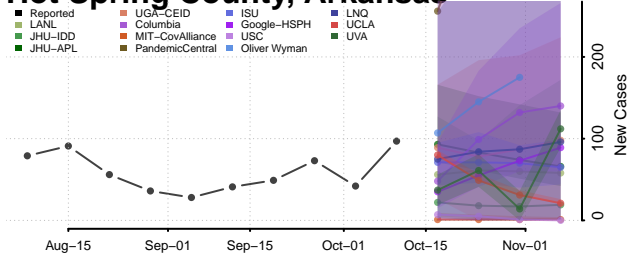

Hot Spring County, Arkansas