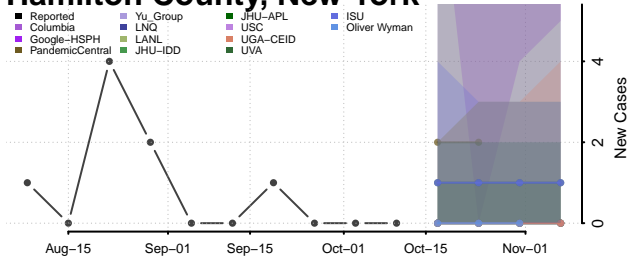

Hamilton County, New York