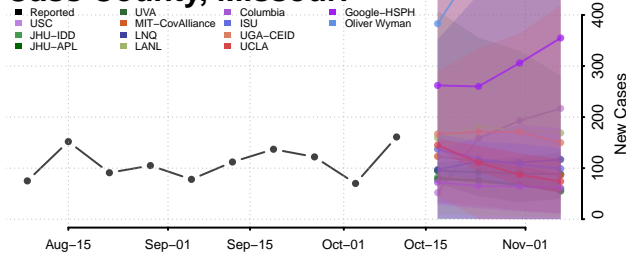

Cass County, Missouri