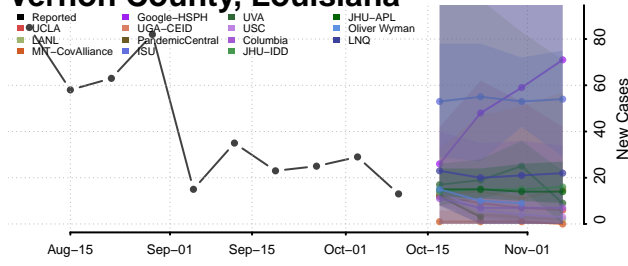

Vernon County, Louisiana