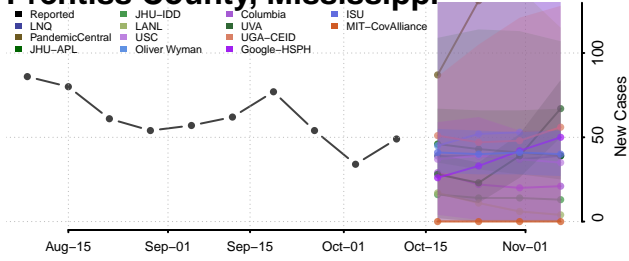

Prentiss County, Mississippi