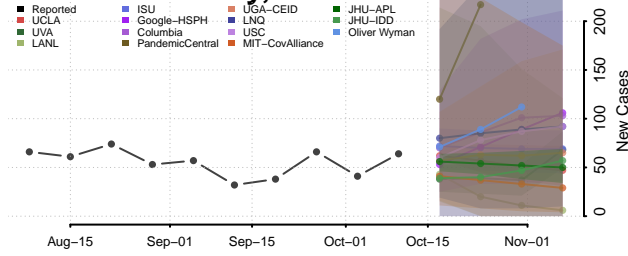

Chatham County, North Carolina