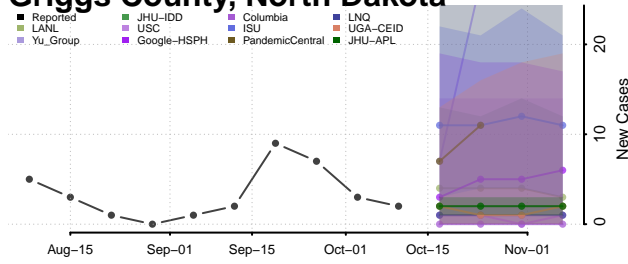

Griggs County, North Dakota