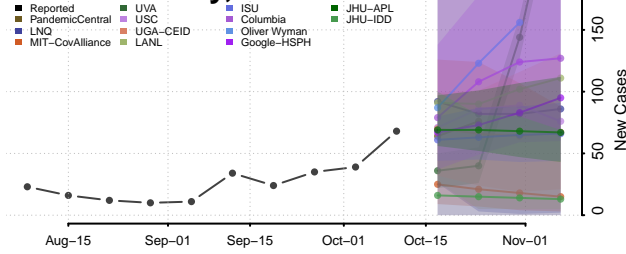

### Garvin County, Oklahoma