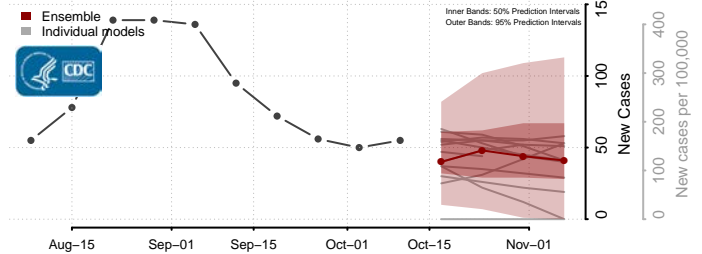

Effingham County, Illinois