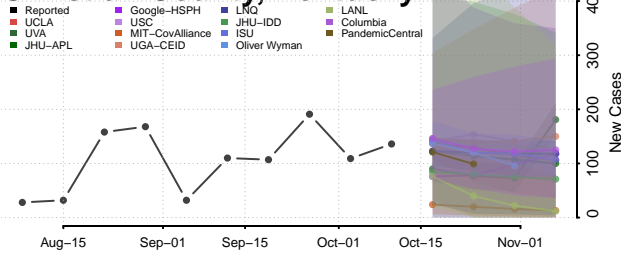

Christian County, Kentucky