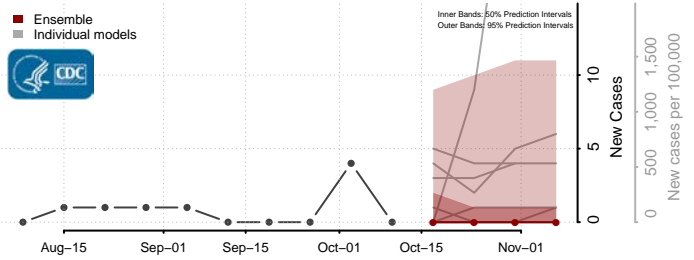

Slope County, North Dakota