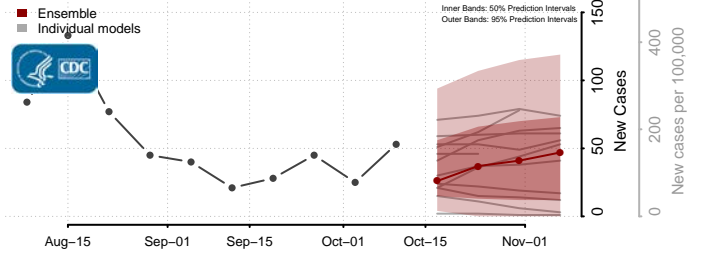

Logan County, West Virginia