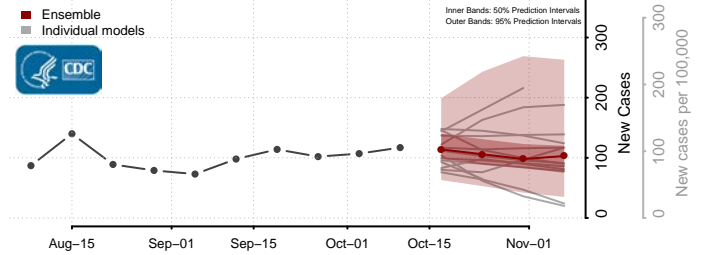

Hardin County, Kentucky