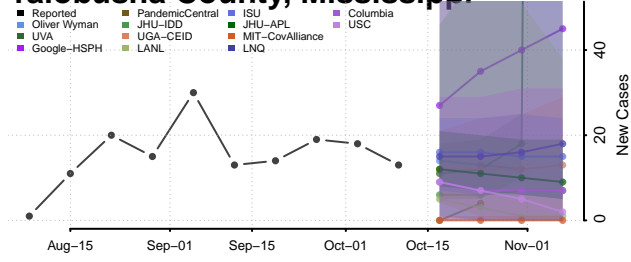

Yalobusha County, Mississippi