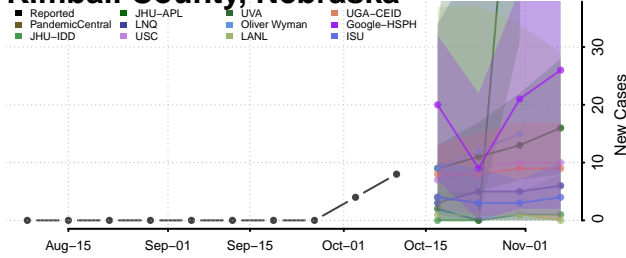

Kimball County, Nebraska