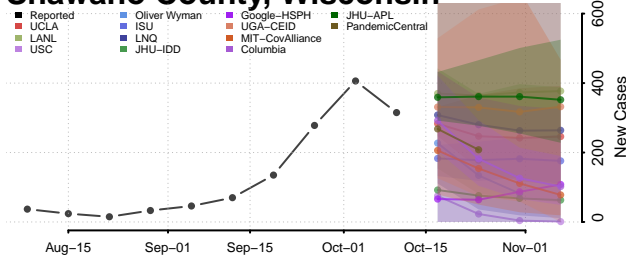

Shawano County, Wisconsin