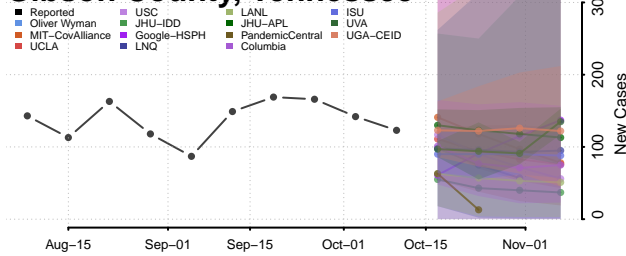

Gibson County, Tennessee