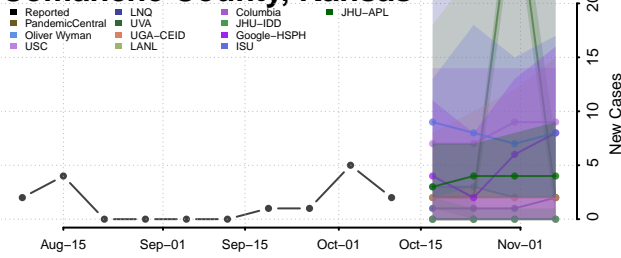

Comanche County, Kansas