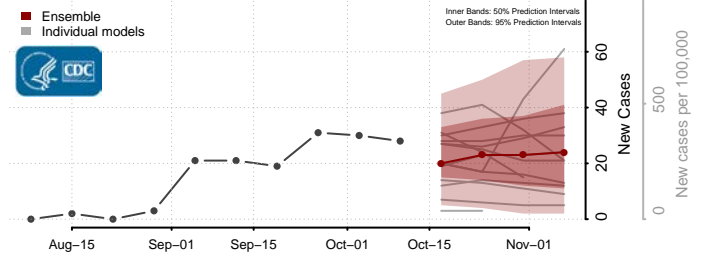

Davies County, Missouri