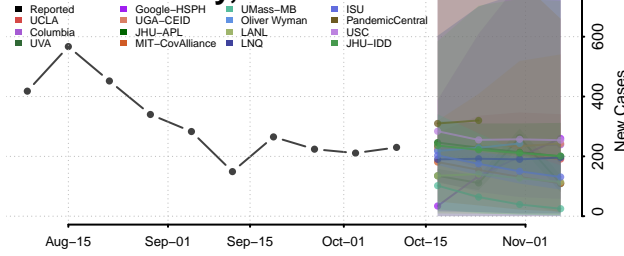

Solano County, California