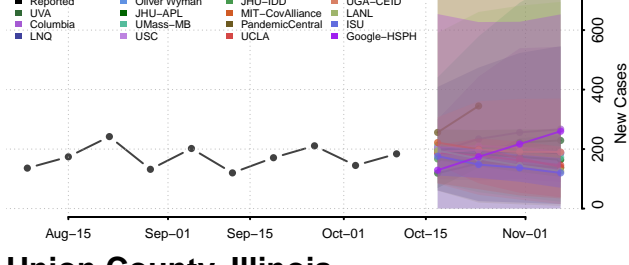

Tazewell County, Illinois