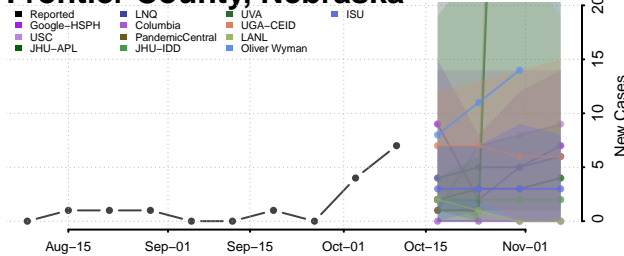

Frontier County, Nebraska