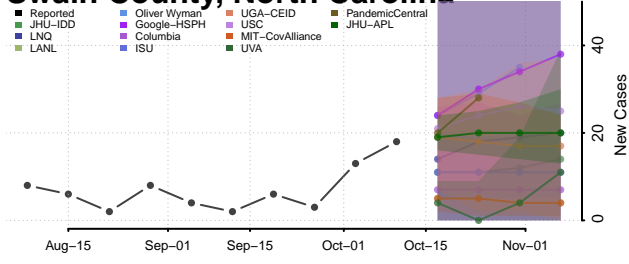

Swain County, North Carolina