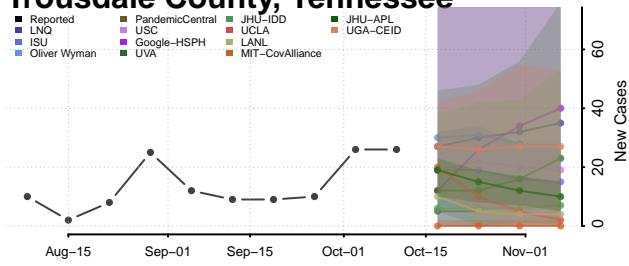

Trousdale County, Tennessee