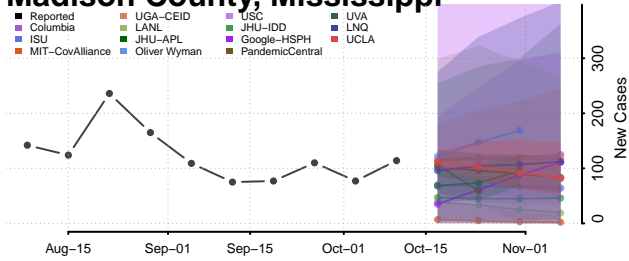

Madison County, Mississippi