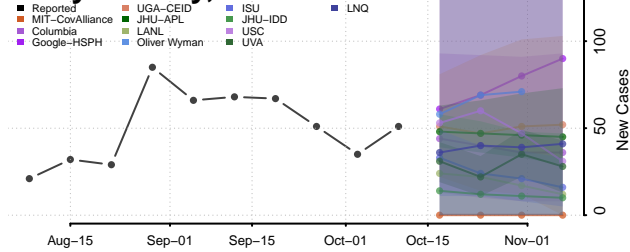

Perry County, Missouri