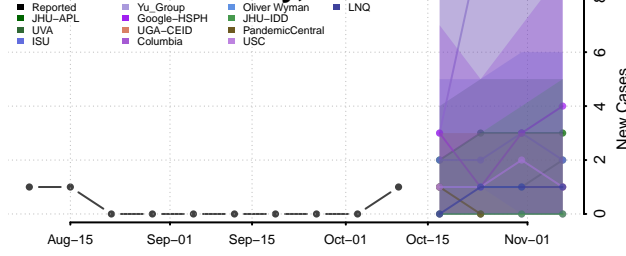

McPherson County, Nebraska