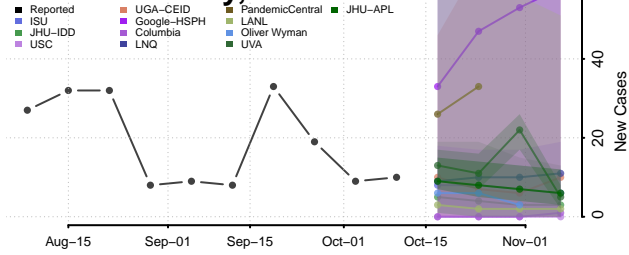

Bullock County, Alabama