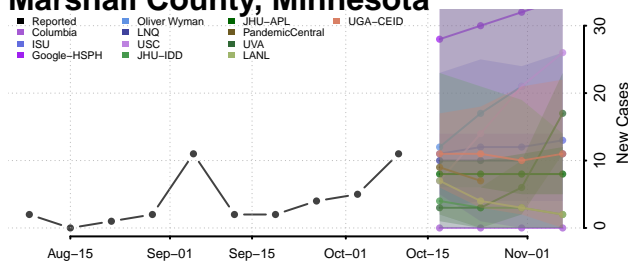

Marshall County, Minnesota