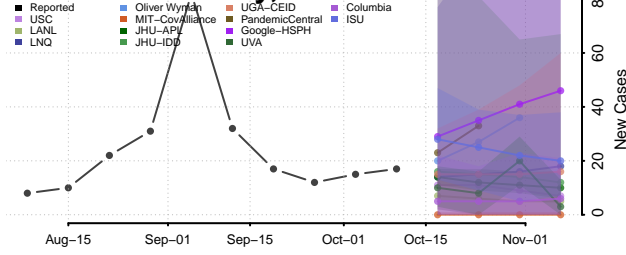

Lawrence County, Illinois