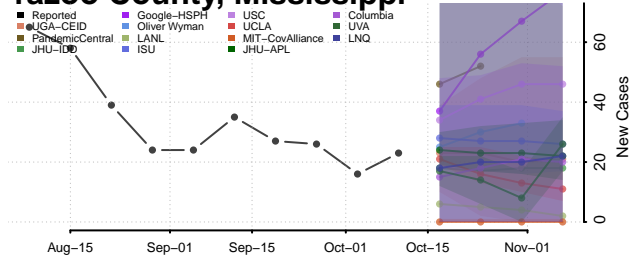

Yazoo County, Mississippi