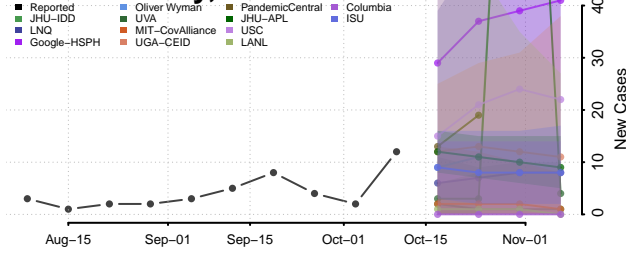

Greer County, Oklahoma