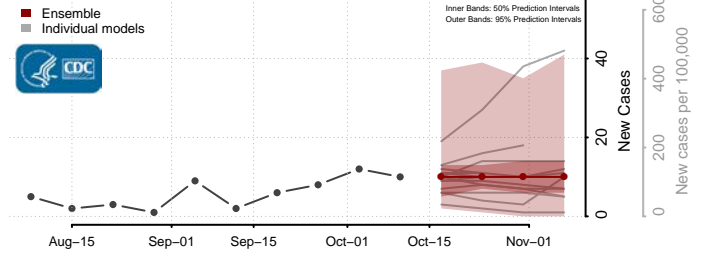

Hancock County, Kentucky