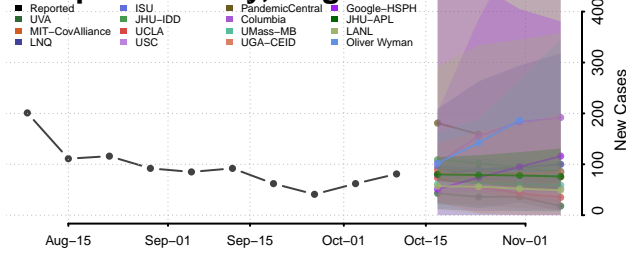

Hampton County, Virginia