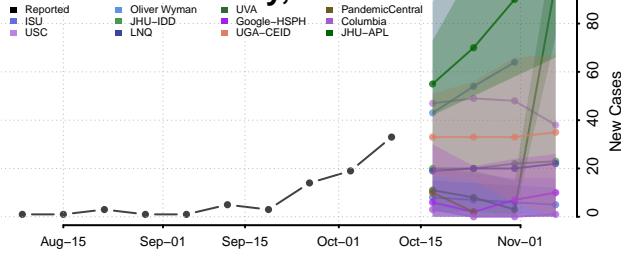

Clearwater County, Idaho