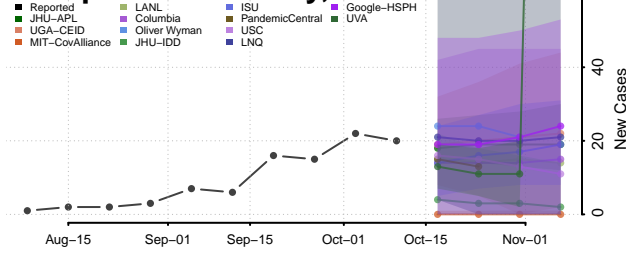

Lac qui Parle County, Minnesota