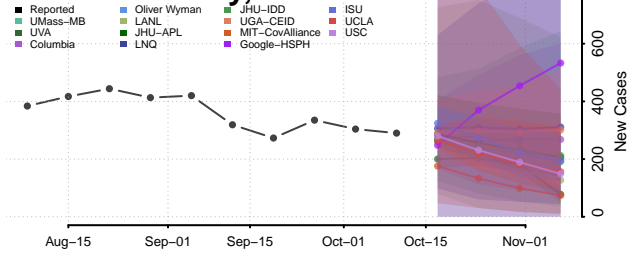

St. Clair County, Illinois