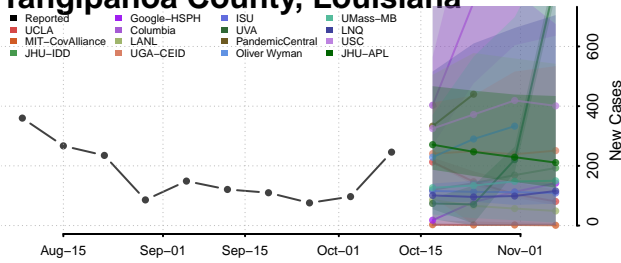

Tangipahoa County, Louisiana