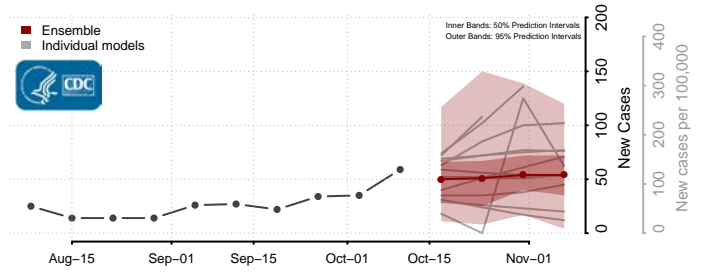

Stokes County, North Carolina