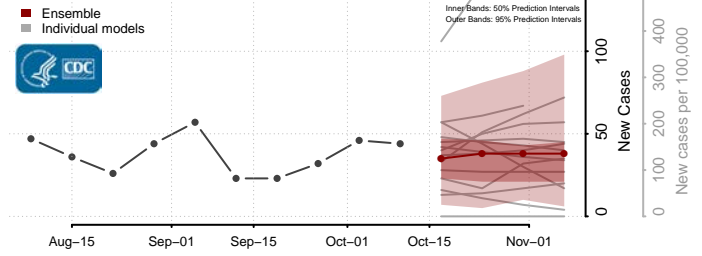

Copiah County, Mississippi