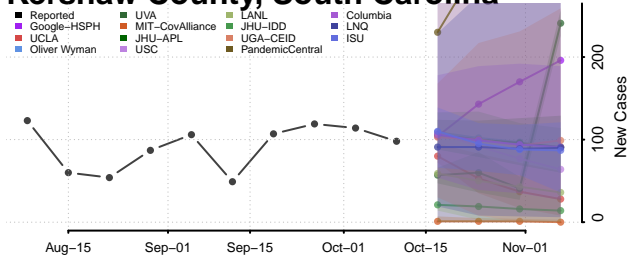

Kershaw County, South Carolina