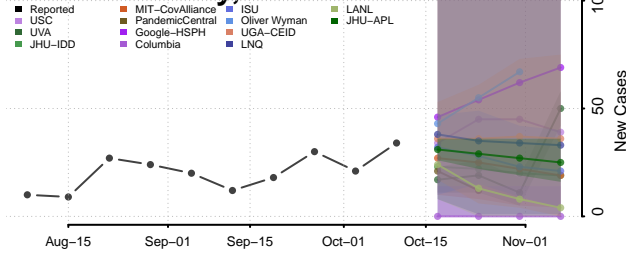

Warren County, Illinois