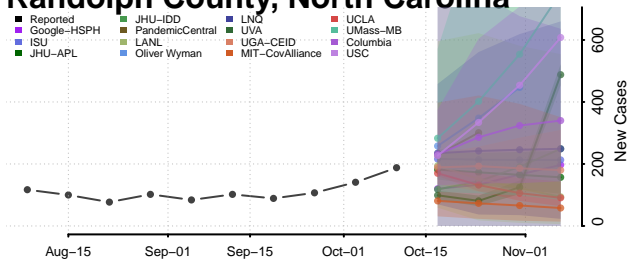

Randolph County, North Carolina