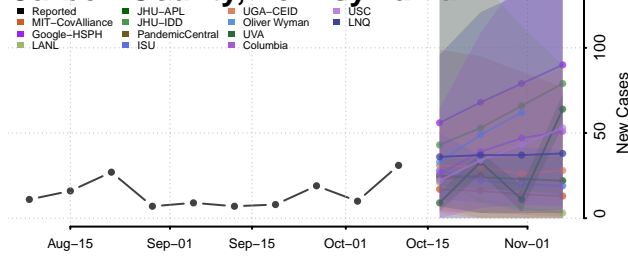

Carbon County, Pennsylvania