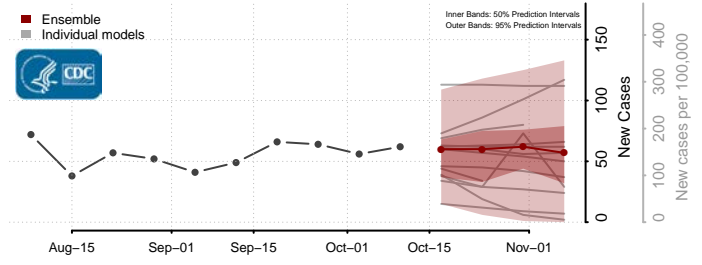

Okmulgee County, Oklahoma