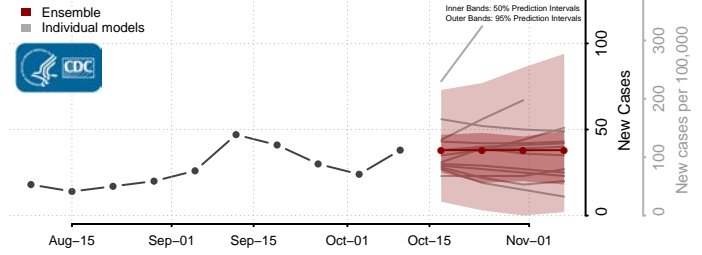

Halifax County, Virginia