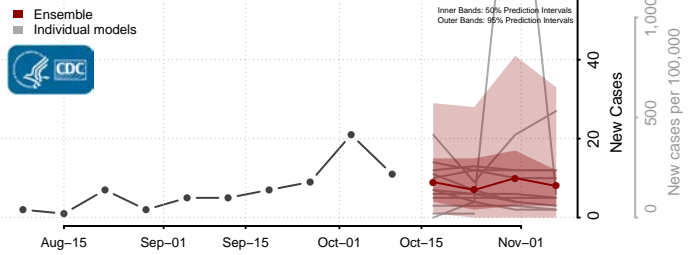

Johnson County, Nebraska