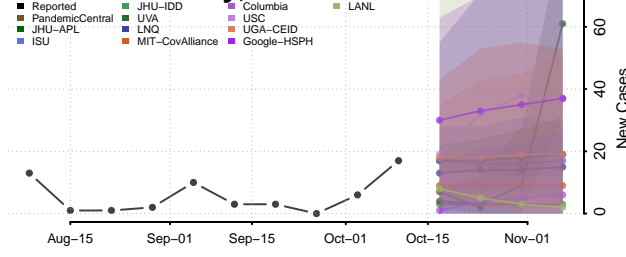

Merrick County, Nebraska