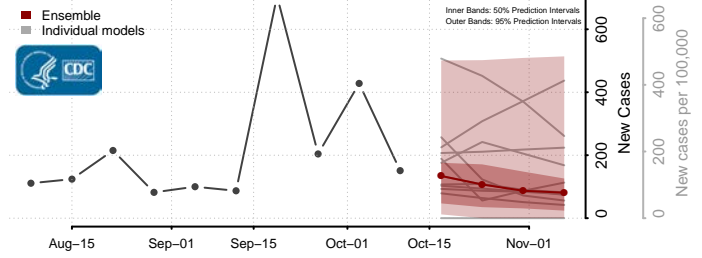

Houston County, Alabama