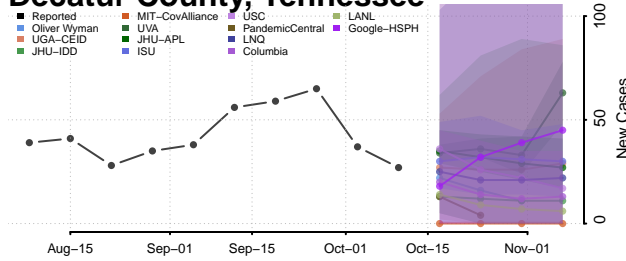

Decatur County, Tennessee