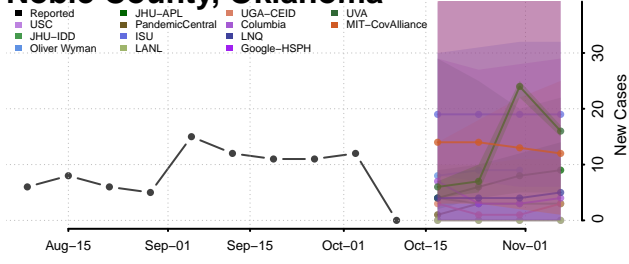

Noble County, Oklahoma