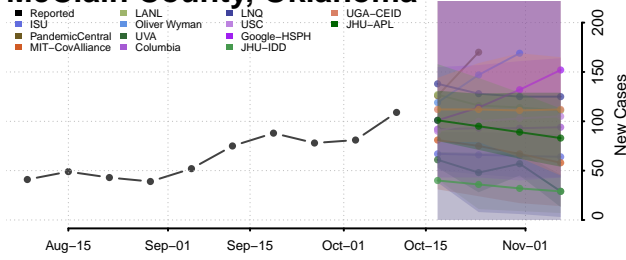

McClain County, Oklahoma