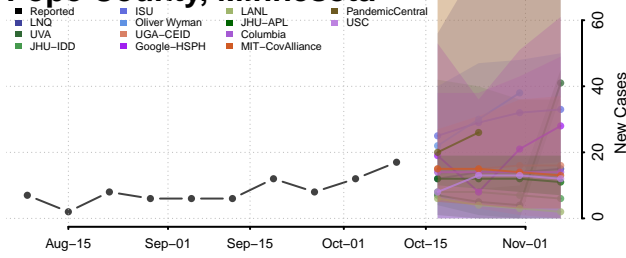

Pope County, Minnesota