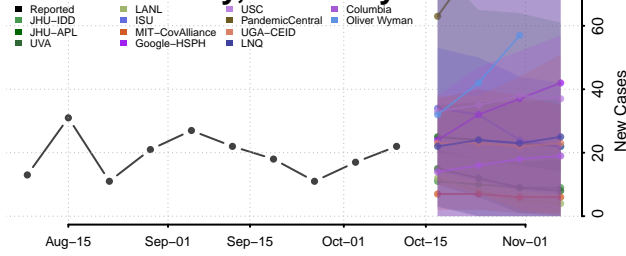

Russell County, Kentucky