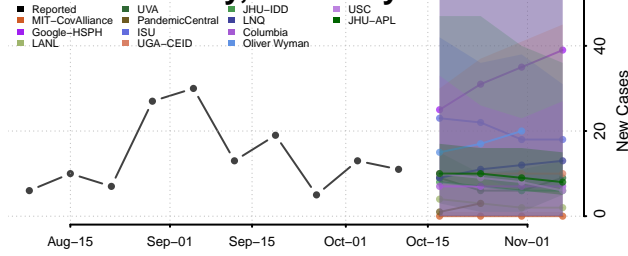

Monroe County, Kentucky