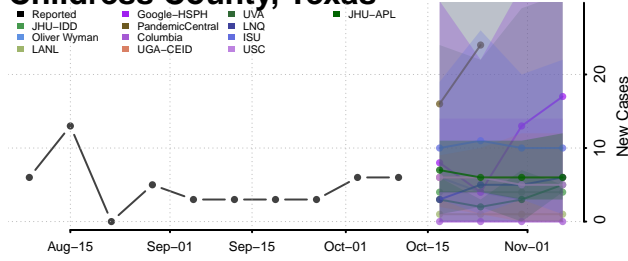

Childress County, Texas