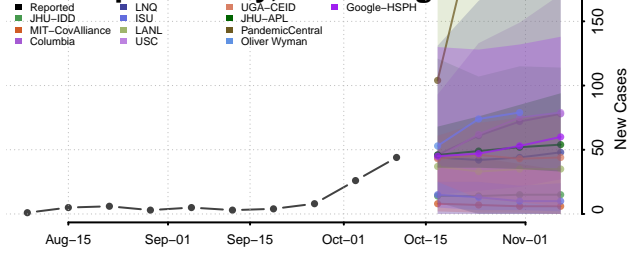

Randolph County, West Virginia