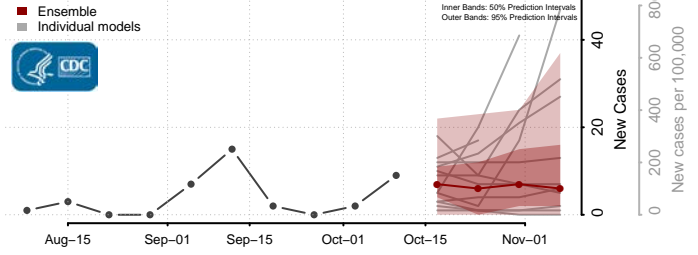

Greenwood County, Kansas