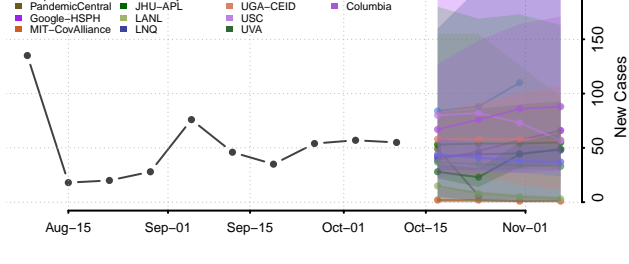

Mecklenburg County, Virginia