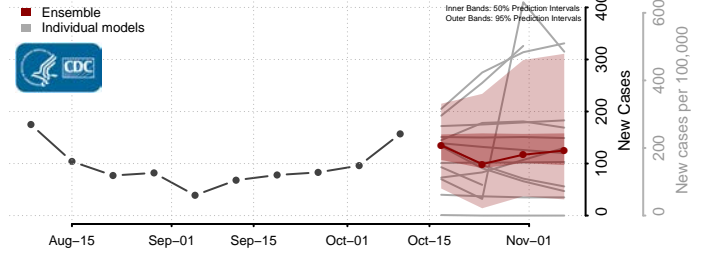

Hamblen County, Tennessee