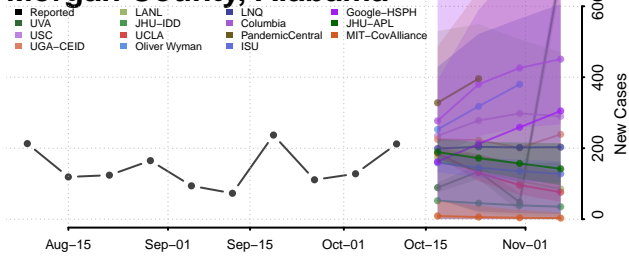

Morgan County, Alabama