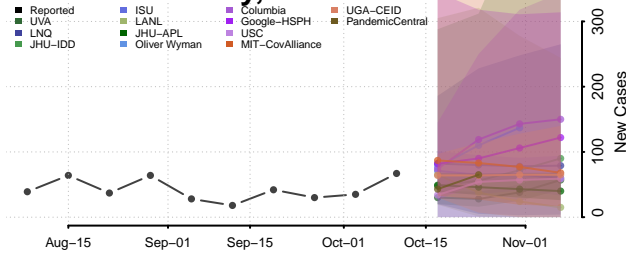

Hancock County, Indiana