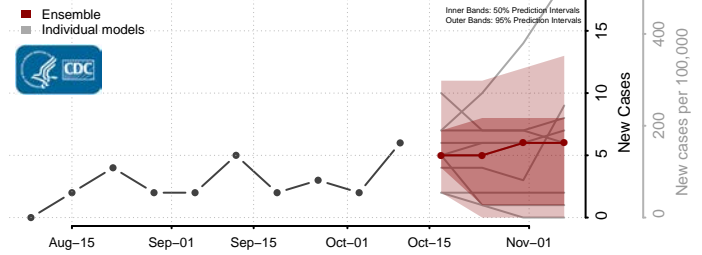

Harper County, Oklahoma