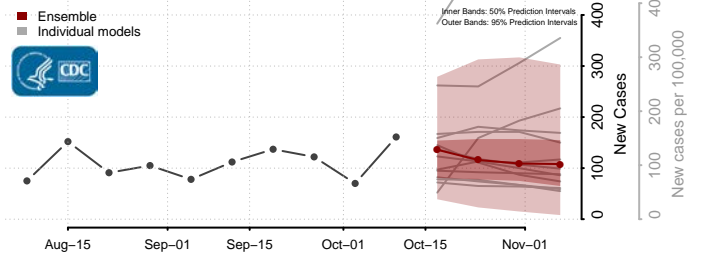

Cass County, Missouri