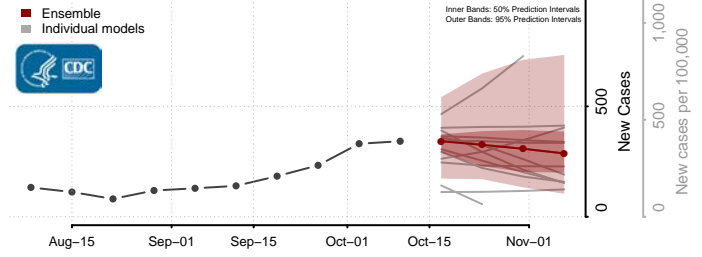

Dodge County, Wisconsin