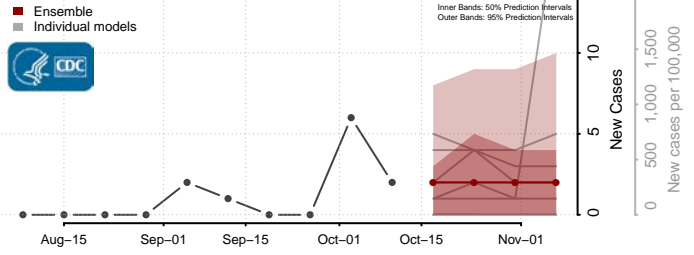

### Hooker County, Nebraska