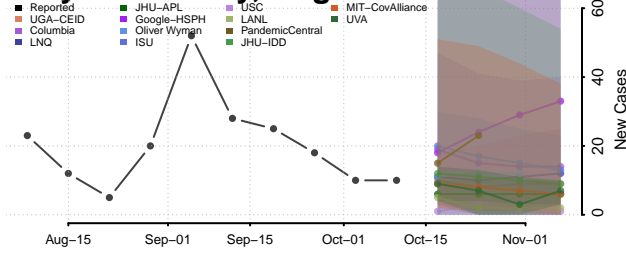

Grayson County, Virginia