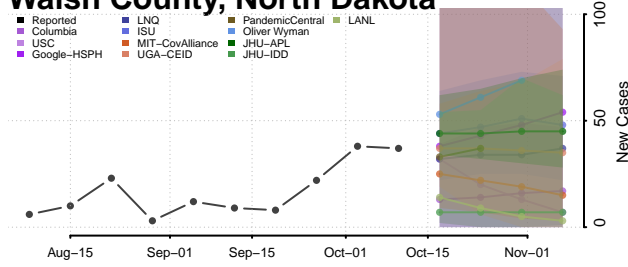

Walsh County, North Dakota