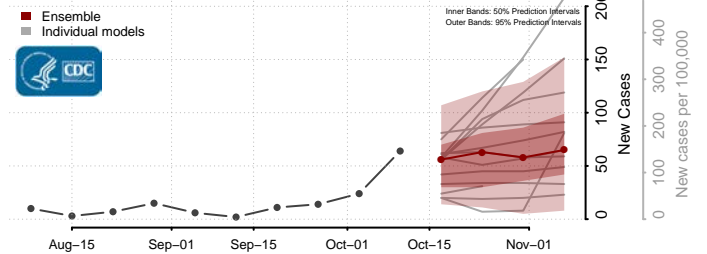

Ravalli County, Montana