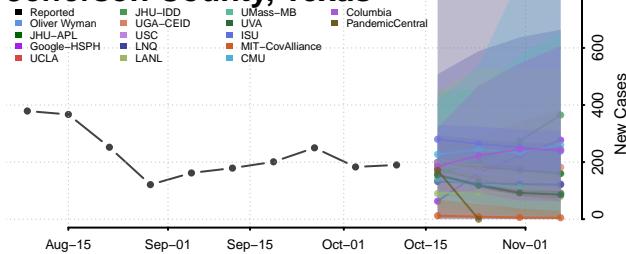

Jefferson County, Texas