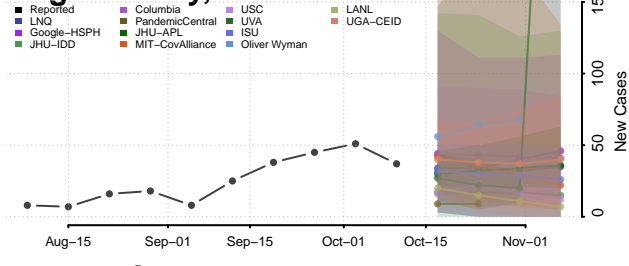

### Garden County, Nebraska