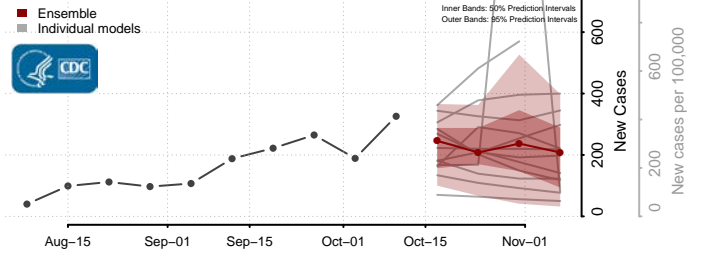

Cape Girardeau County, Missouri