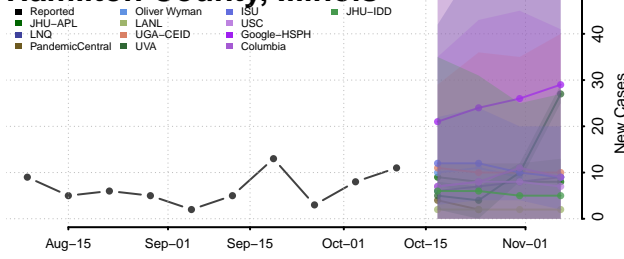

Hamilton County, Illinois