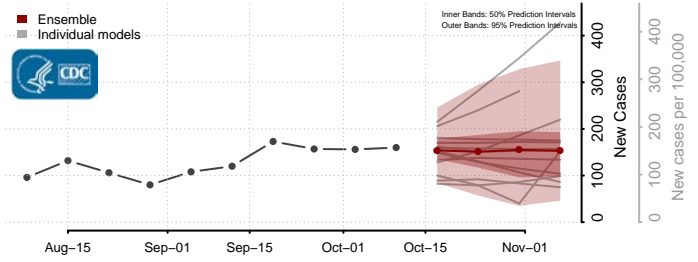

Craven County, North Carolina