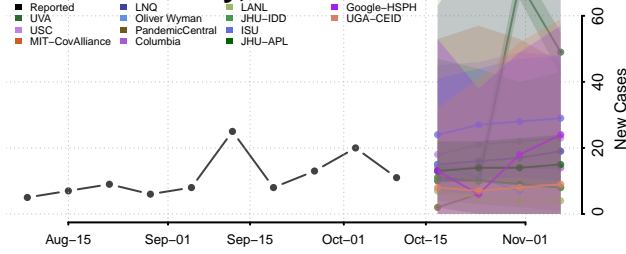

Roseau County, Minnesota