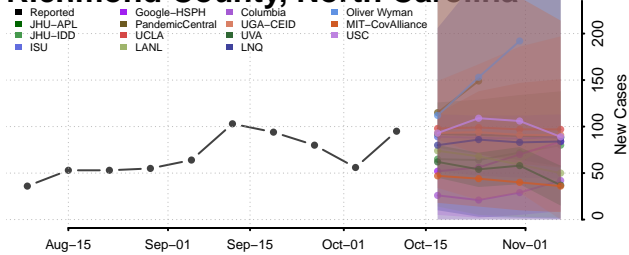

Richmond County, North Carolina