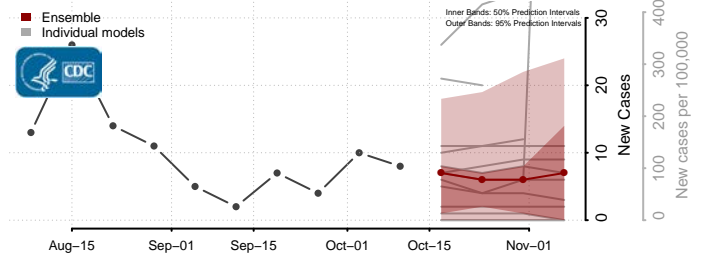

Franklin County, Mississippi