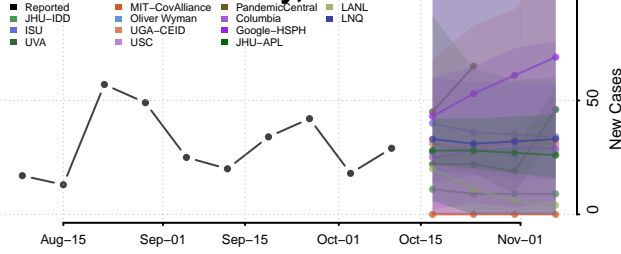

Winneshiek County, Iowa