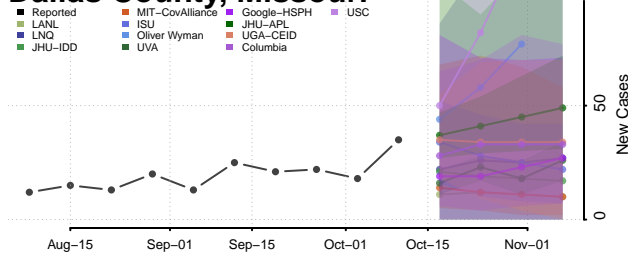

Dallas County, Missouri