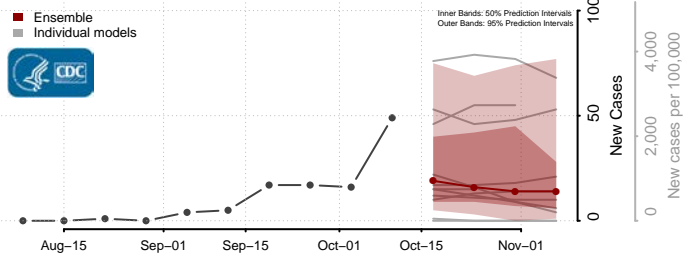

Jerauld County, South Dakota