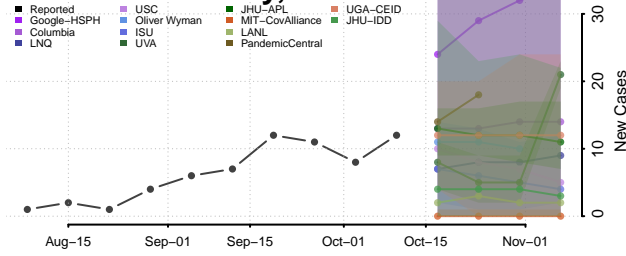

Alexander County, Illinois