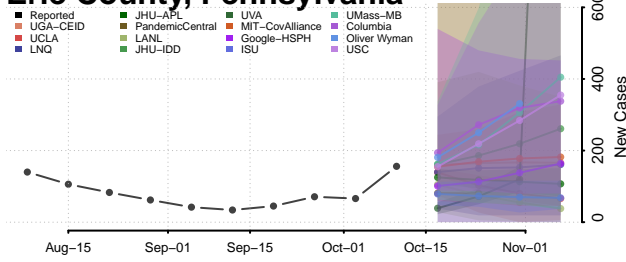

Erie County, Pennsylvania