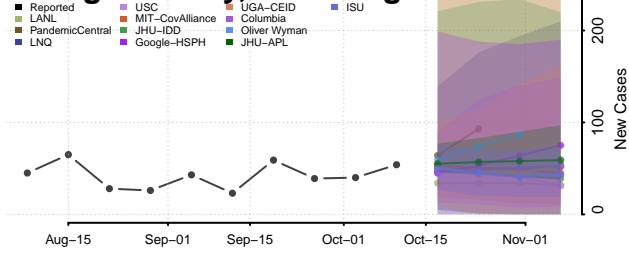

Raleigh County, West Virginia