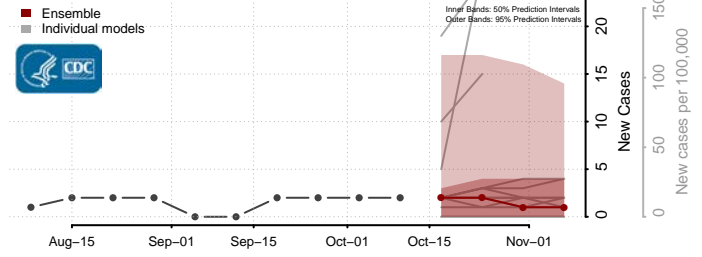

Falls Church County, Virginia