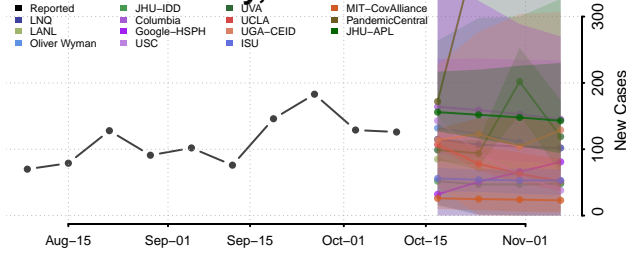

Scotland County, North Carolina