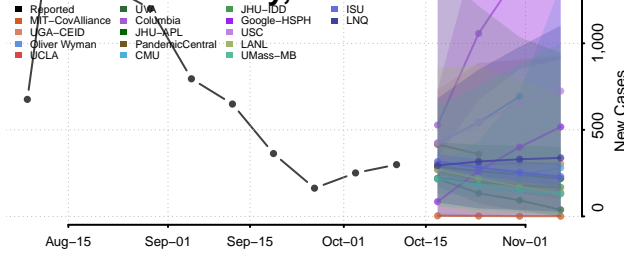

Stanislaus County, California