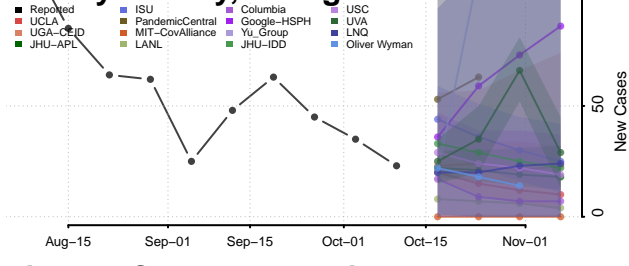

Liberty County, Georgia