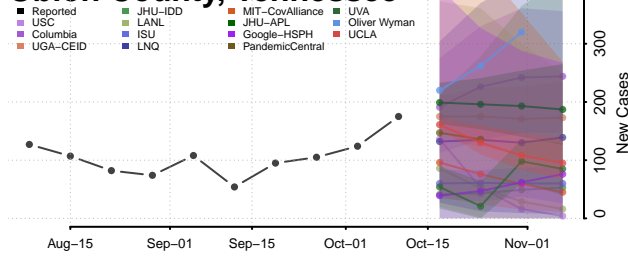

Obion County, Tennessee