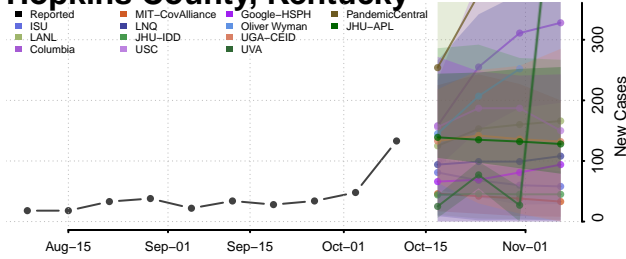

Hopkins County, Kentucky