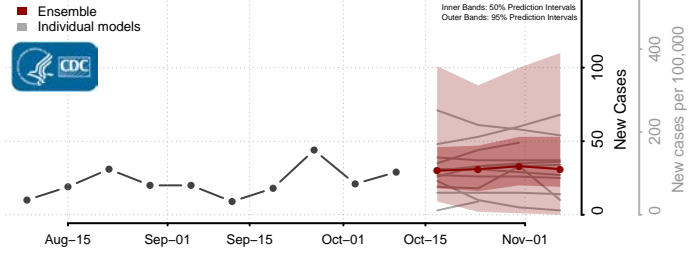

Montgomery County, Kentucky