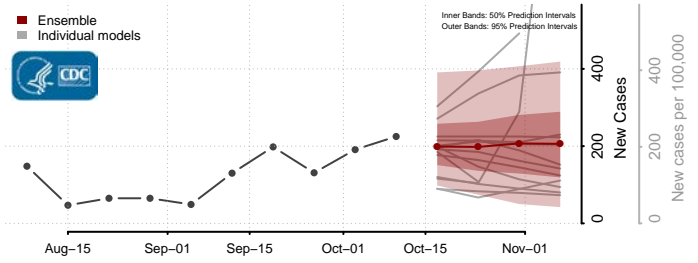

Roanoke City County, Virginia