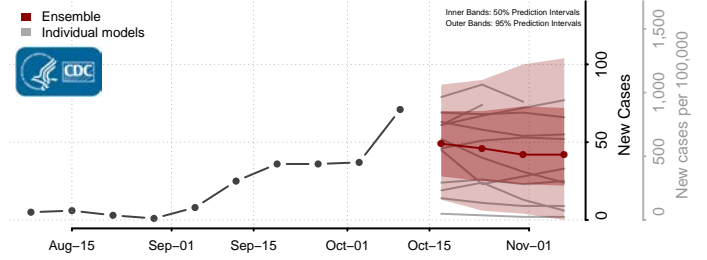

### Morton County, North Dakota