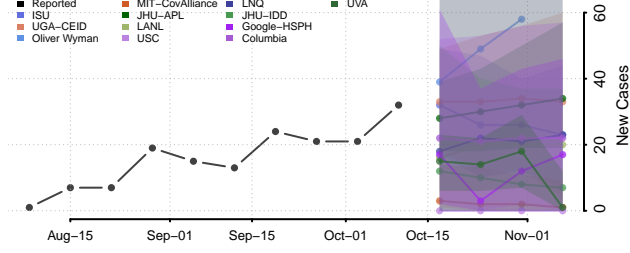

Oregon County, Missouri