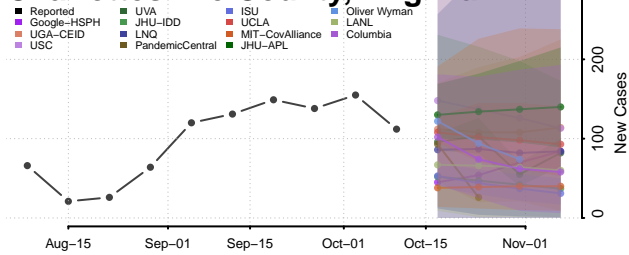

Charlottesville County, Virginia