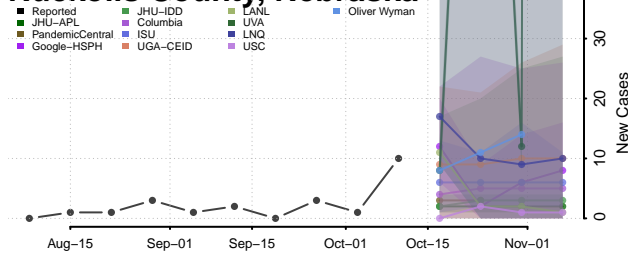

Nuckolls County, Nebraska