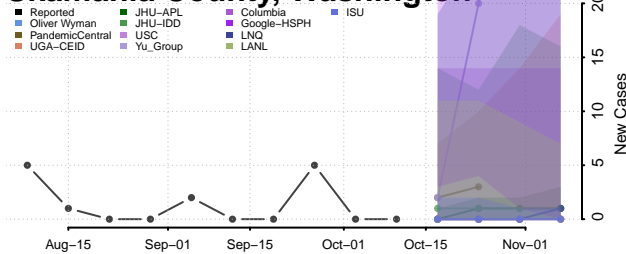

Skamania County, Washington