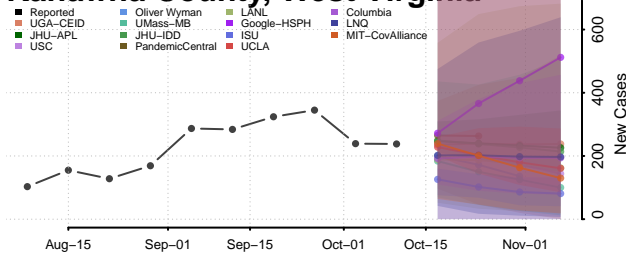

Kanawha County, West Virginia