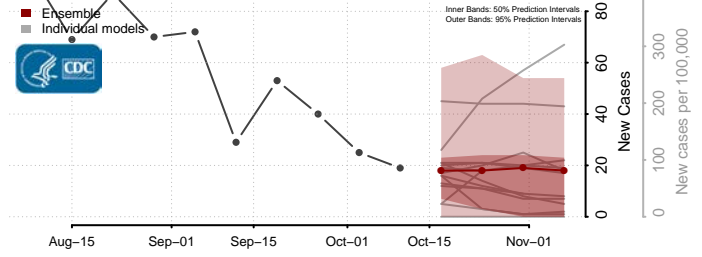

Coahoma County, Mississippi