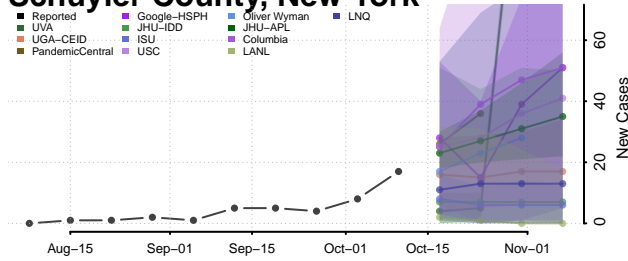

Schuyler County, New York