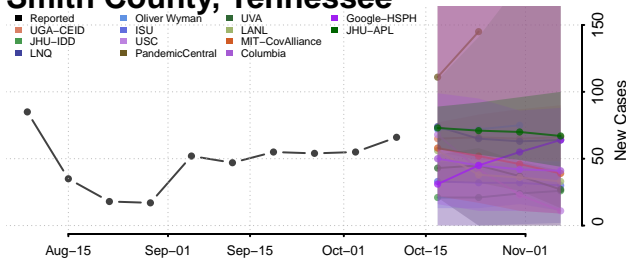

Smith County, Tennessee