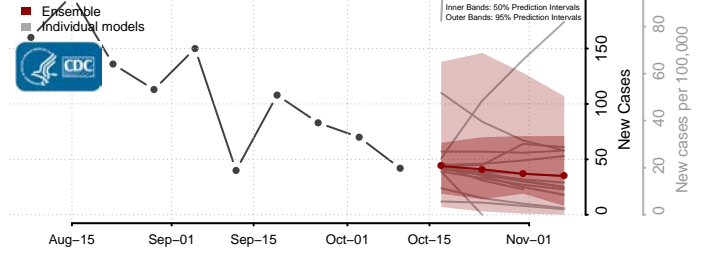

Mohave County, Arizona