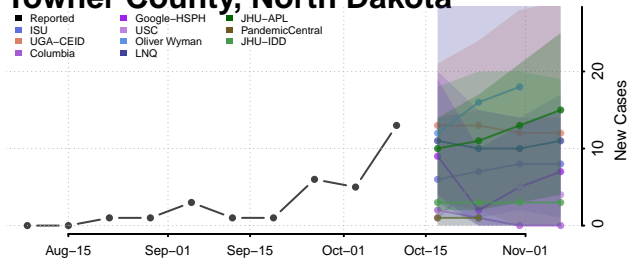

Towner County, North Dakota