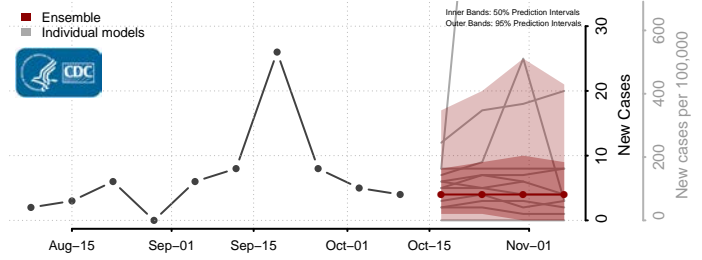

Dewey County, Oklahoma