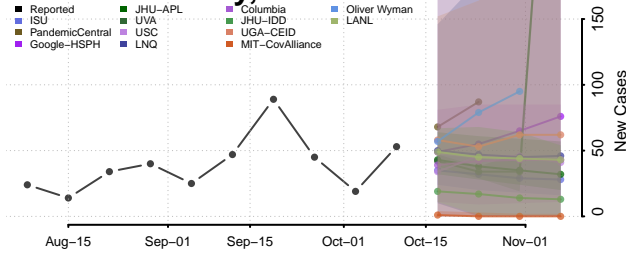

Winston County, Alabama