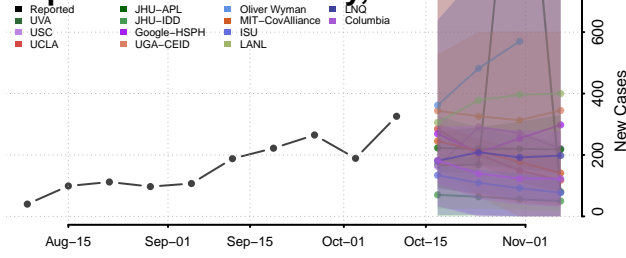

Cape Girardeau County, Missouri