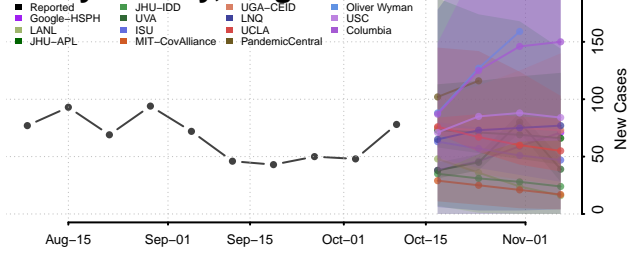

Henry County, Virginia