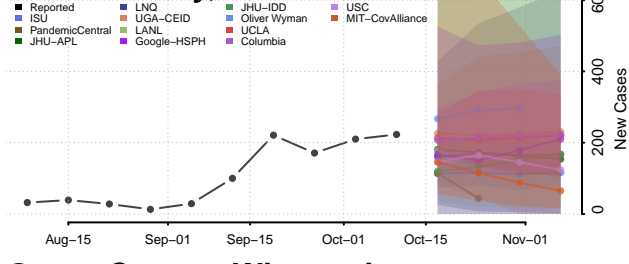

Grant County, Wisconsin