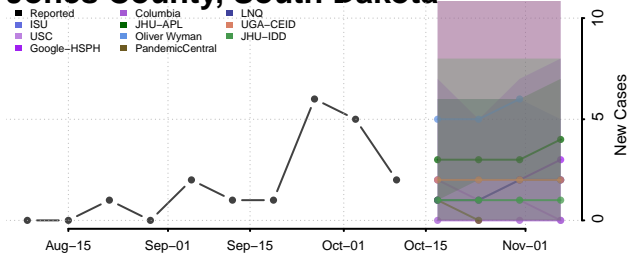

Jones County, South Dakota