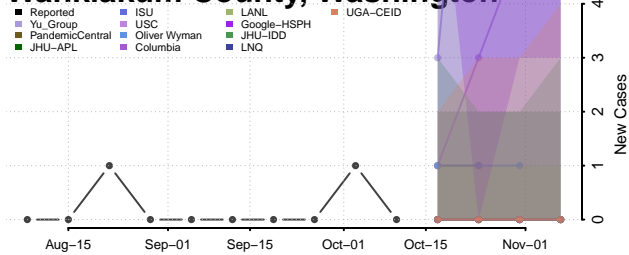

Wahkiakum County, Washington