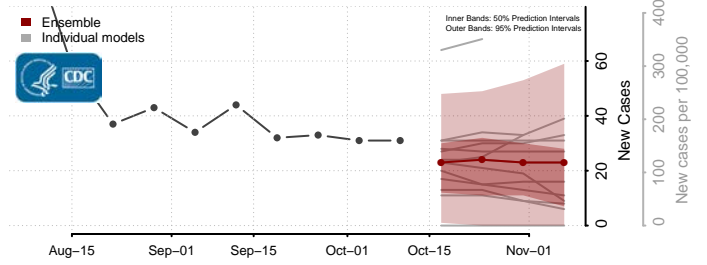

Tunica County, Mississippi