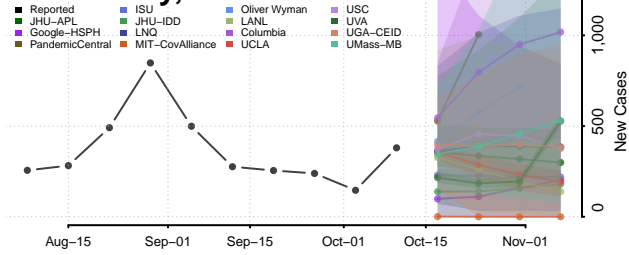

### Polk County, North Carolina