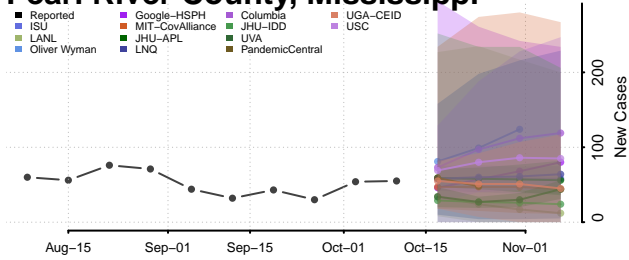

Pearl River County, Mississippi