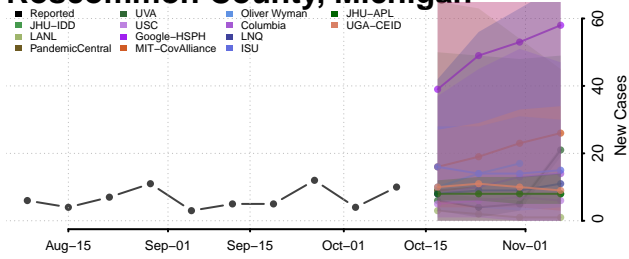

Roscommon County, Michigan