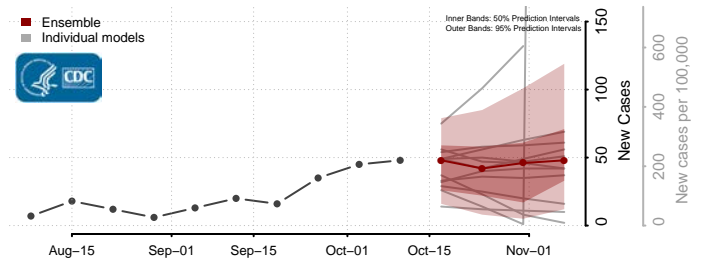

Henry County, Missouri