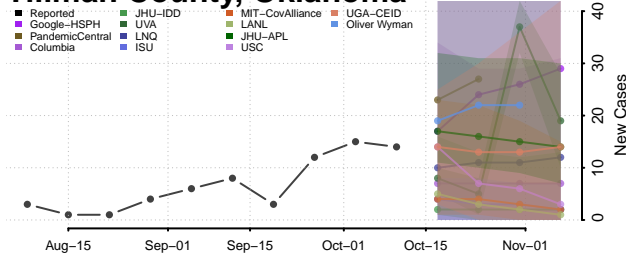

Tillman County, Oklahoma