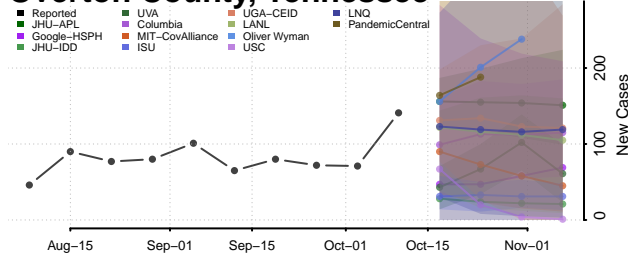

Overton County, Tennessee