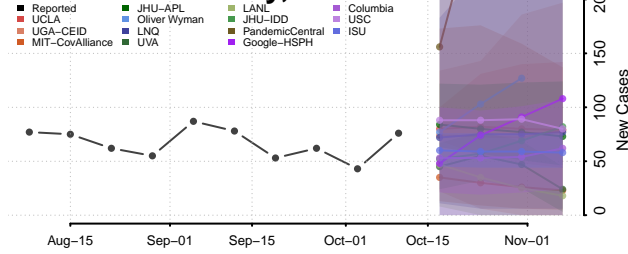

Columbus County, North Carolina