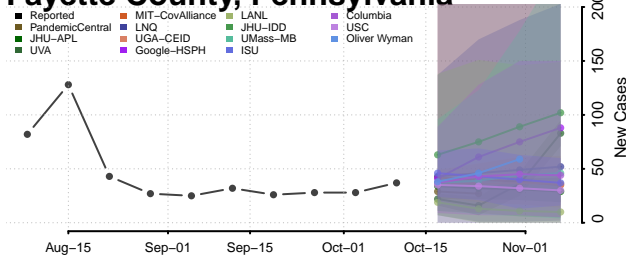

Fayette County, Pennsylvania