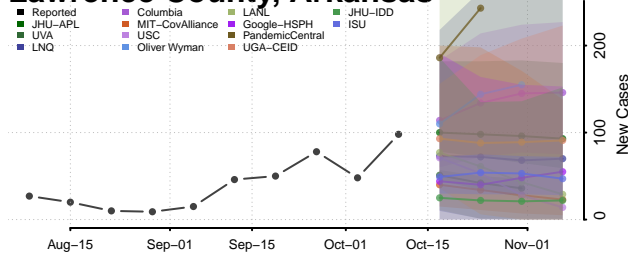

Lawrence County, Arkansas