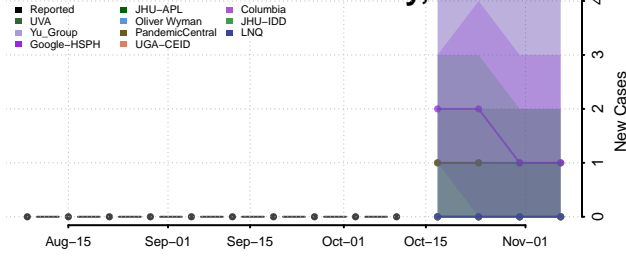

Lake and Peninsula County, Alaska