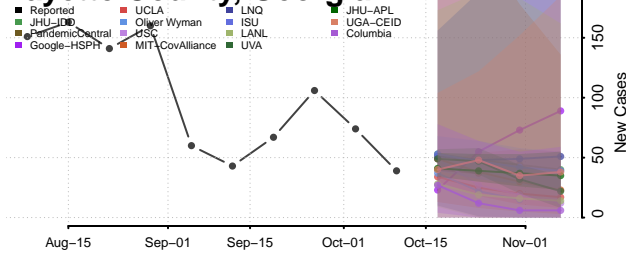

Fayette County, Georgia