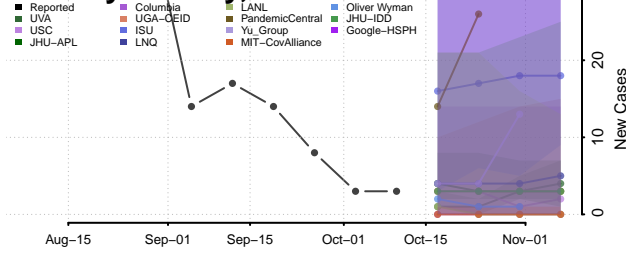

Bradley County, Arkansas