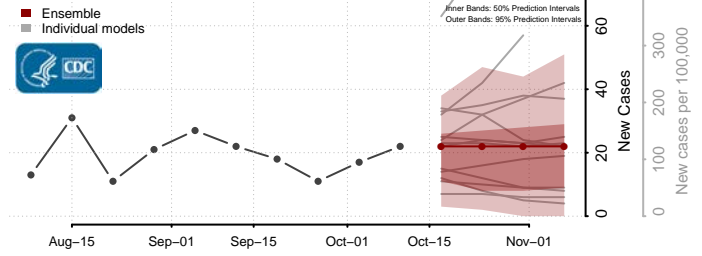

Russell County, Kentucky