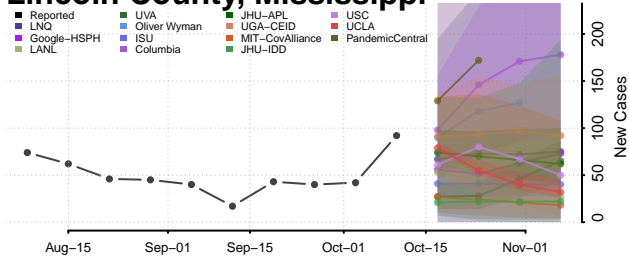

Lincoln County, Mississippi