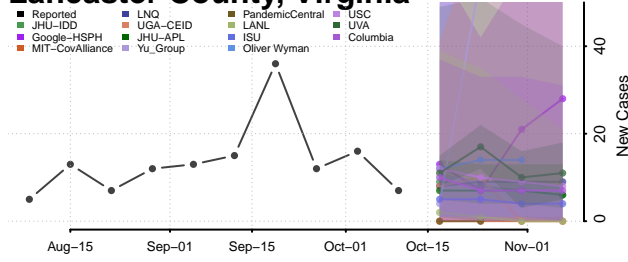

Lancaster County, Virginia