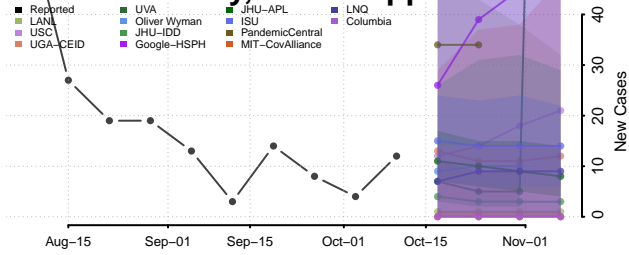

Walthall County, Mississippi