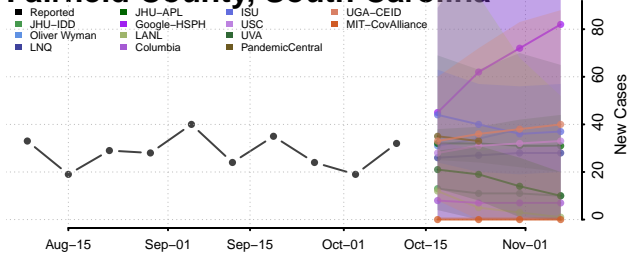

Fairfield County, South Carolina