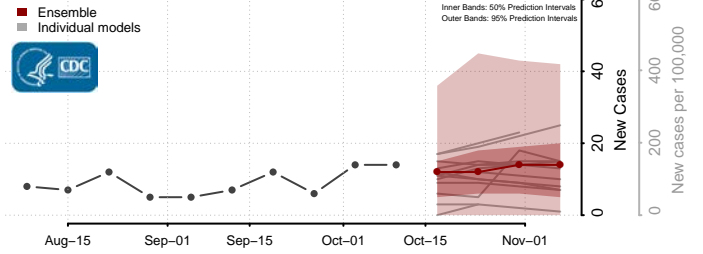

Metcalf County, Kentucky