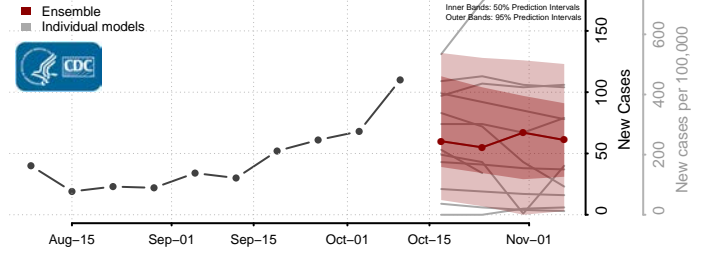

Jackson County, Oklahoma