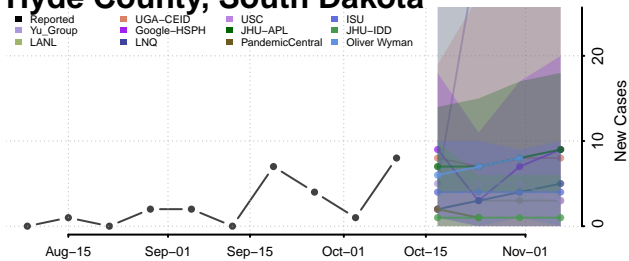

Hyde County, South Dakota