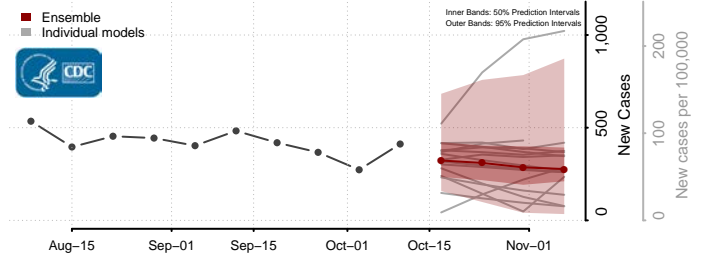

Prince William County, Virginia