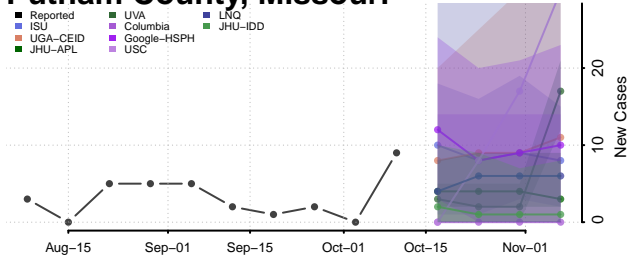

### Putnam County, Missouri