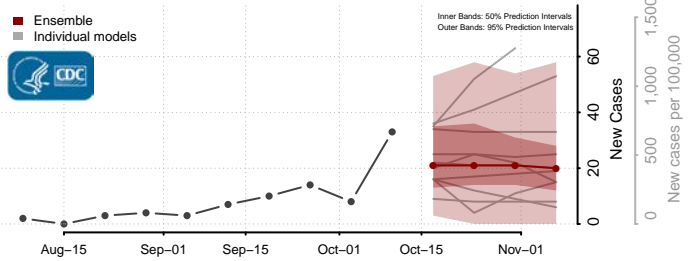

Kingsbury County, South Dakota