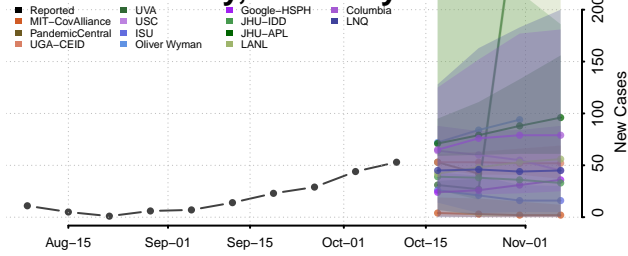

Letcher County, Kentucky