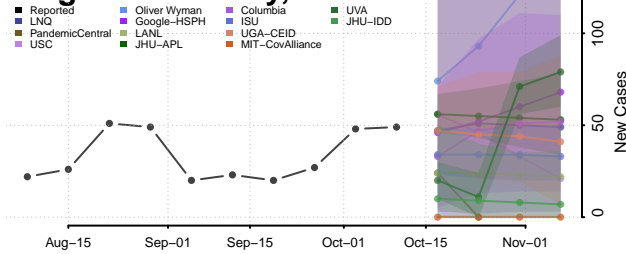

Kingfisher County, Oklahoma