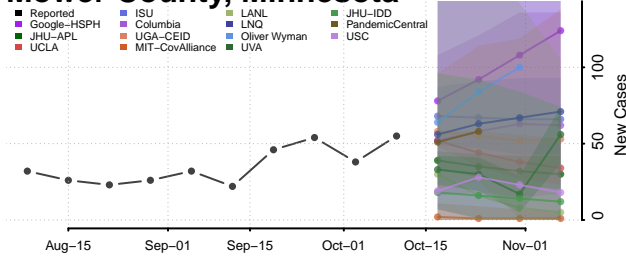

Mower County, Minnesota