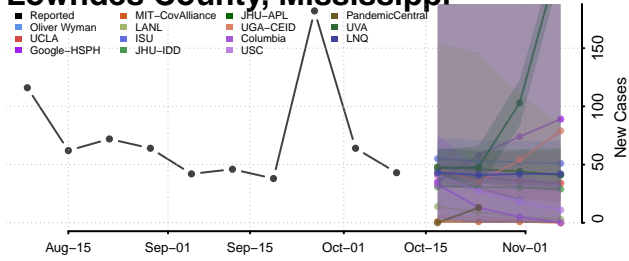

Lowndes County, Mississippi