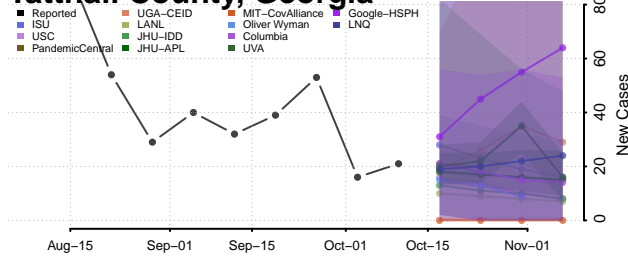

Tattnall County, Georgia