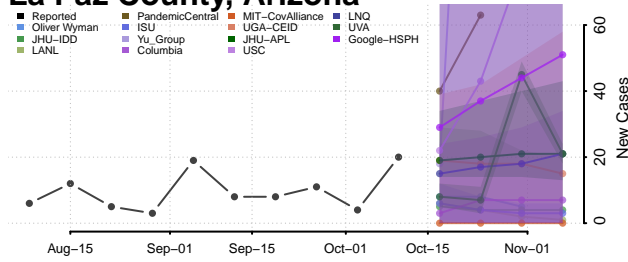

La Paz County, Arizona