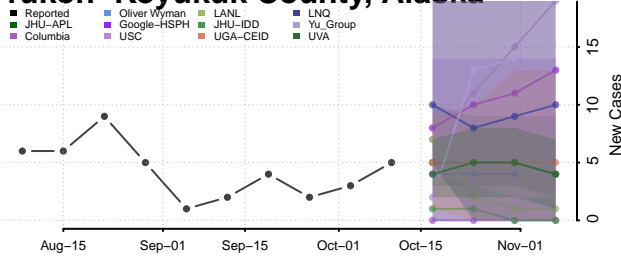

Yukon-Koyukuk County, Alaska