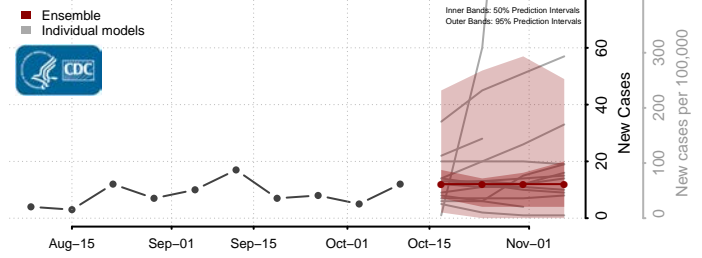

Kent County, Maryland