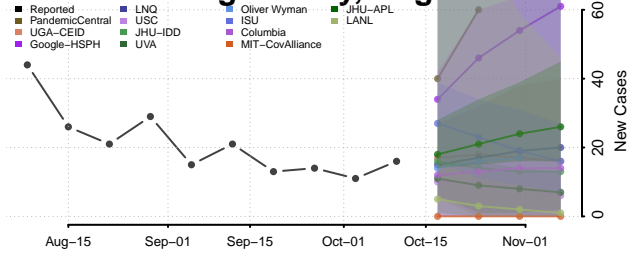

Fredericksburg County, Virginia