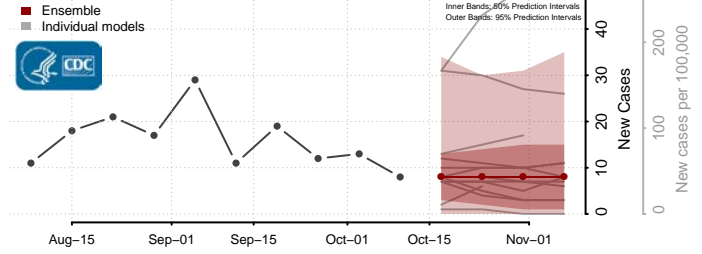

Simpson County, Kentucky