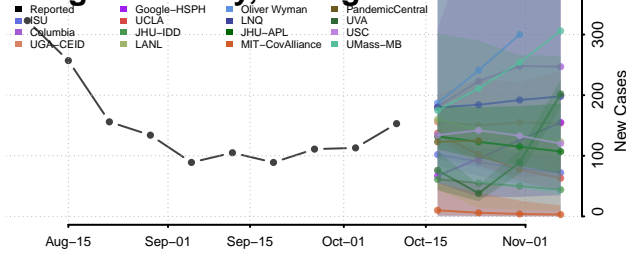

Douglas County, Georgia