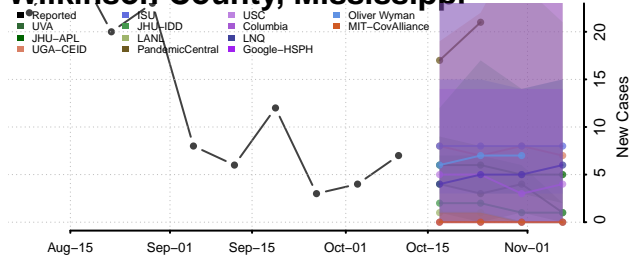

Wilkinson County, Mississippi