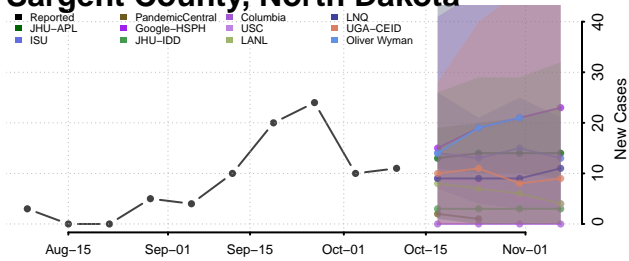

Sargent County, North Dakota