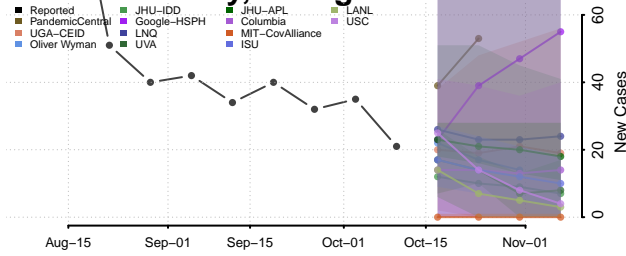

Ben Hill County, Georgia