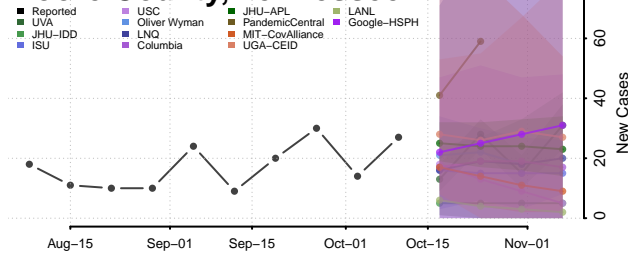

Moore County, Tennessee