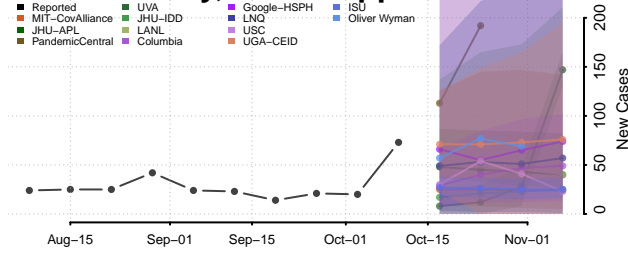

Leake County, Mississippi