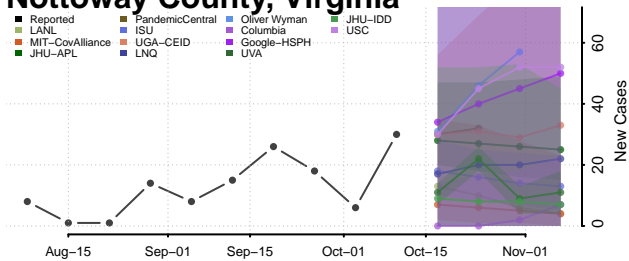

Nottoway County, Virginia