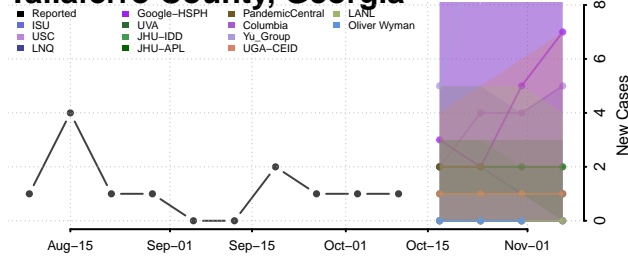

Taliaferro County, Georgia