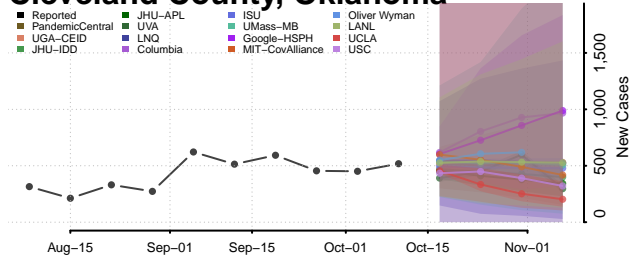

Cleveland County, Oklahoma