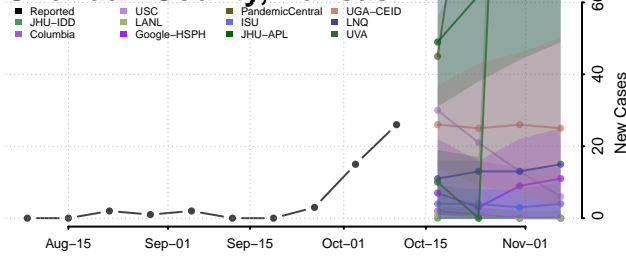

Sheridan County, Kansas