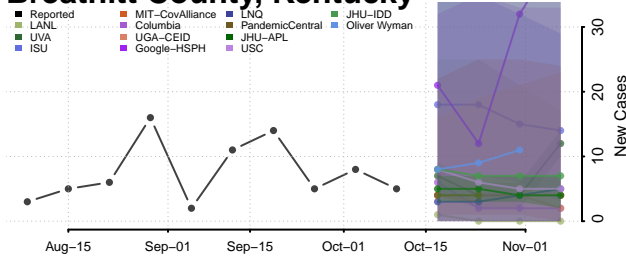

Breathitt County, Kentucky