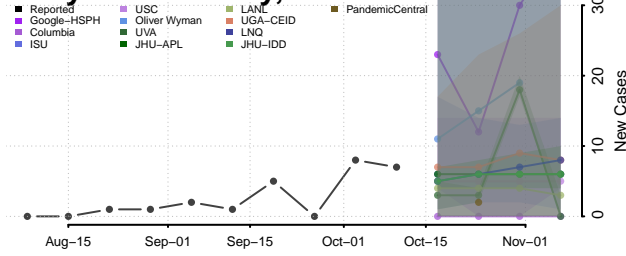

Cheyenne County, Nebraska