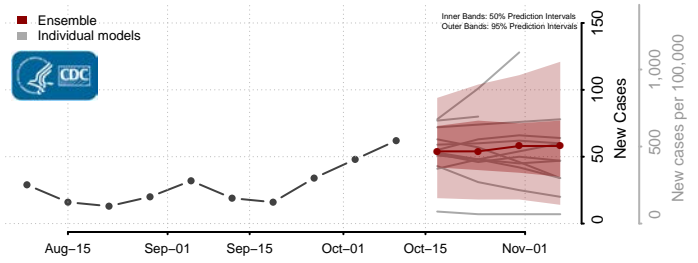

Ramsey County, North Dakota