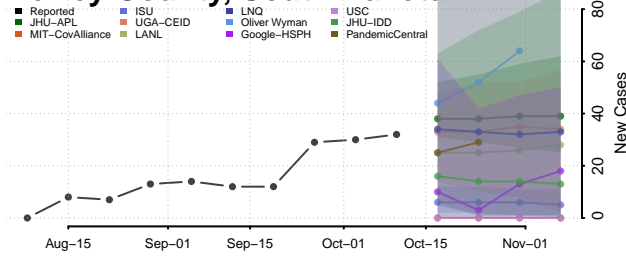

Dewey County, South Dakota