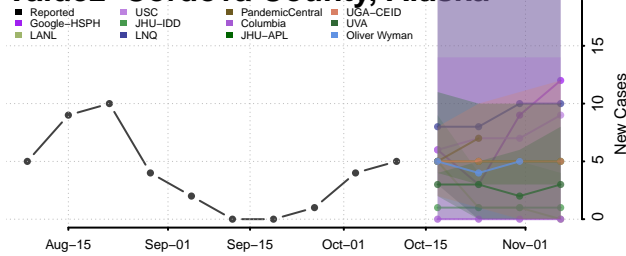

Valdez-Cordova County, Alaska