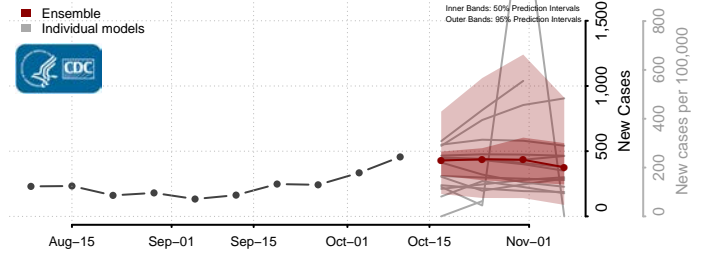

Sarpy County, Nebraska