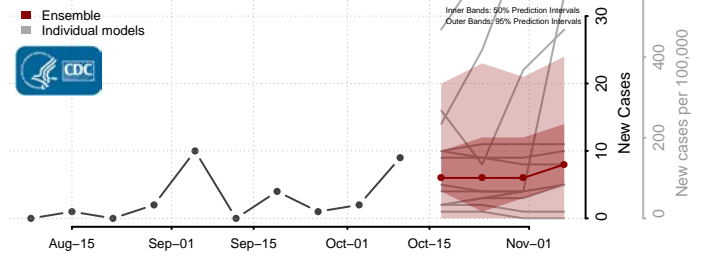

Mitchell County, Kansas