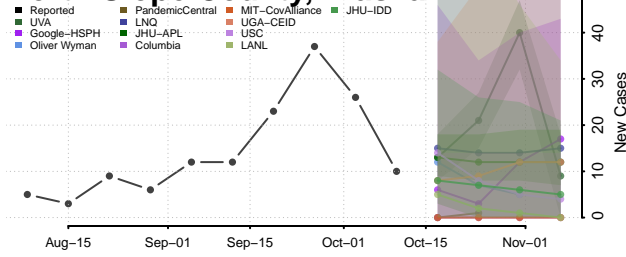

North Slope County, Alaska