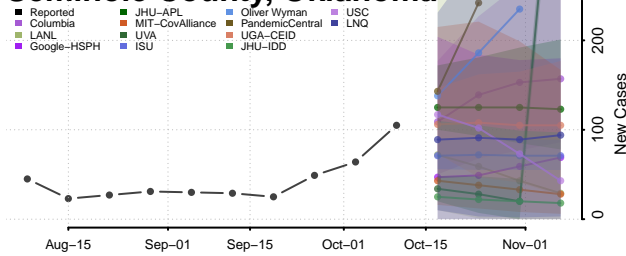

### Sequoyah County, Oklahoma