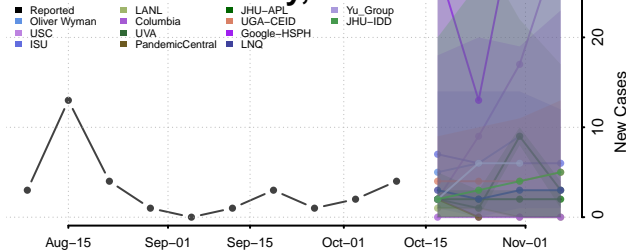

Switzerland County, Indiana