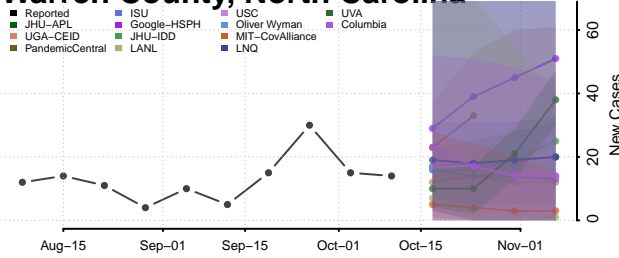

Warren County, North Carolina