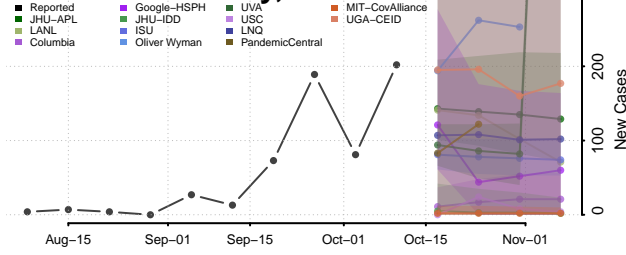

Roosevelt County, Montana