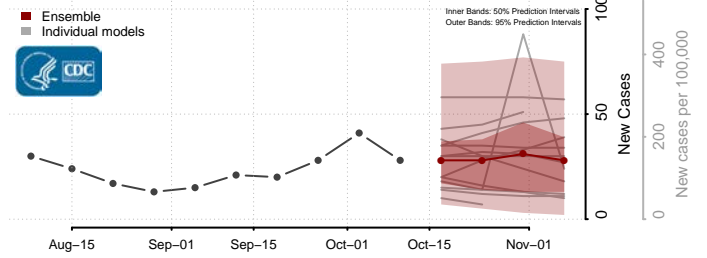

McIntosh County, Oklahoma