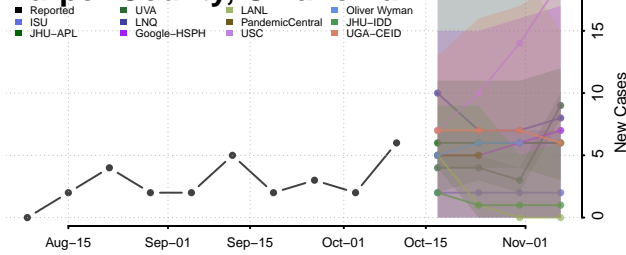

Harper County, Oklahoma