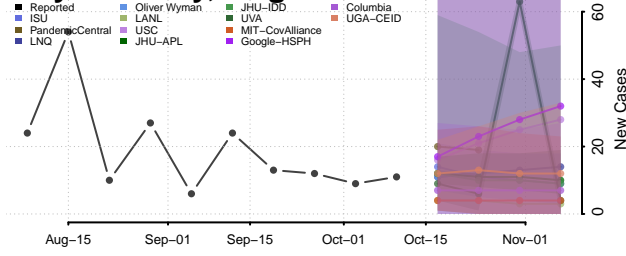

Floyd County, Virginia