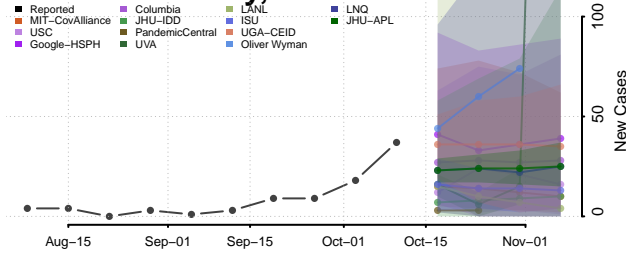

Hamilton County, Nebraska