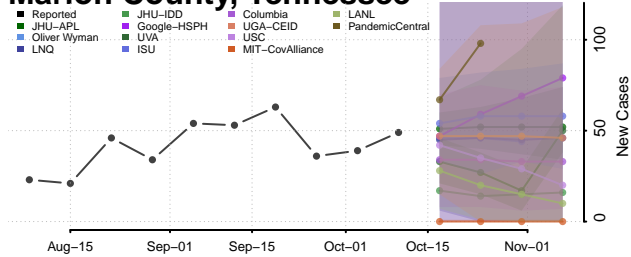

Marion County, Tennessee