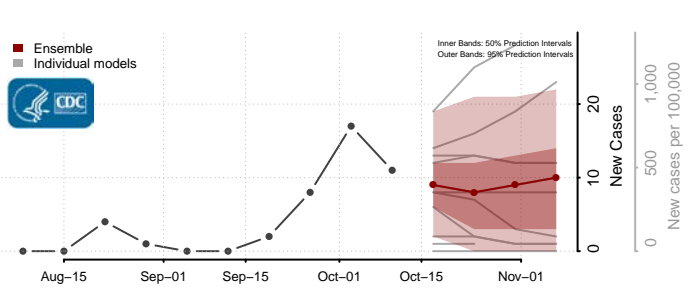

Grant County, North Dakota