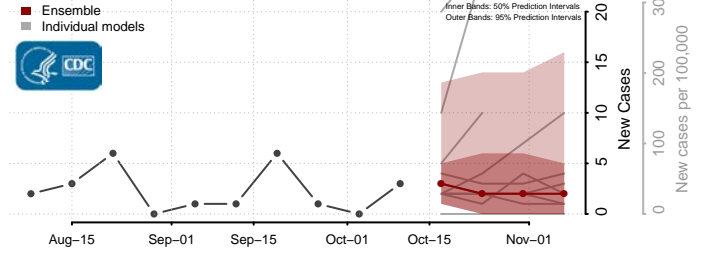

Pendleton County, West Virginia