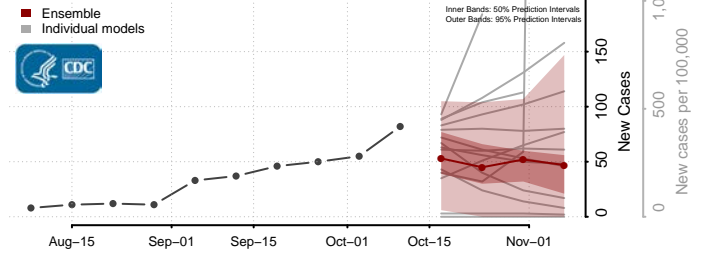

Buena Vista County, Iowa