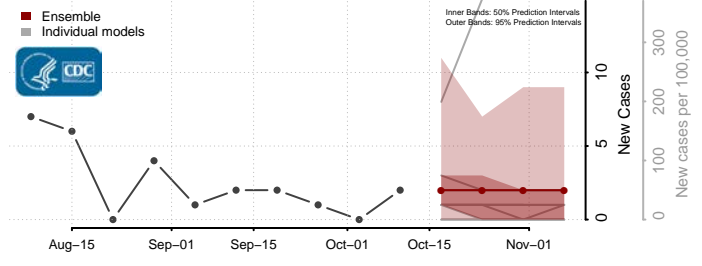

### Tyrrell County, North Carolina