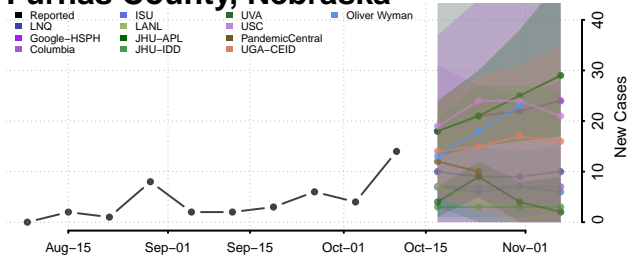

Furnas County, Nebraska