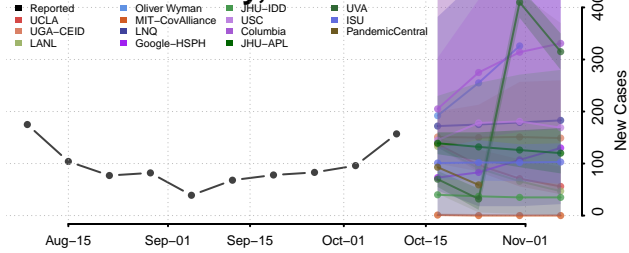

Hamblen County, Tennessee