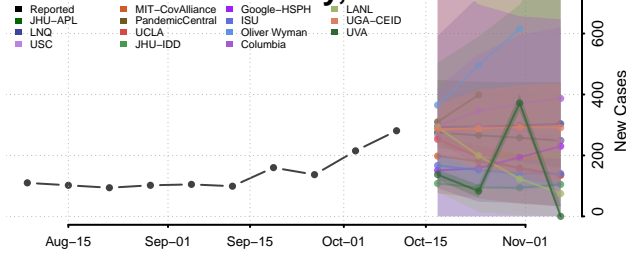

Pottawattamie County, Iowa