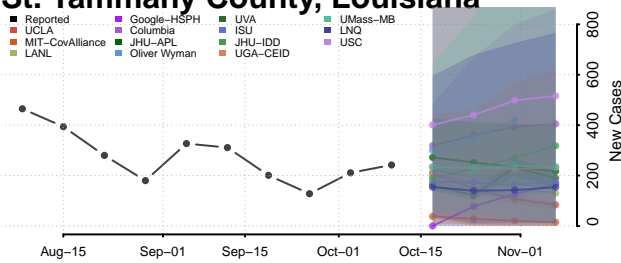

St. Tammany County, Louisiana