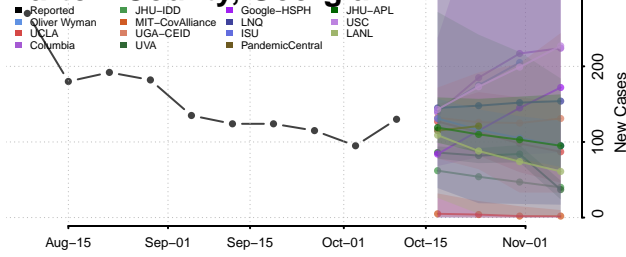

Bartow County, Georgia