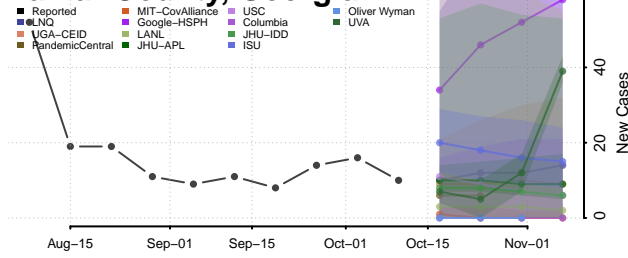

Lamar County, Georgia