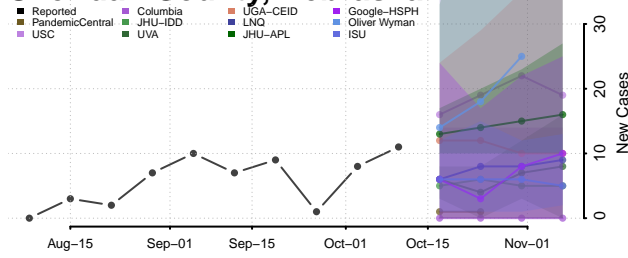

Sheridan County, Nebraska