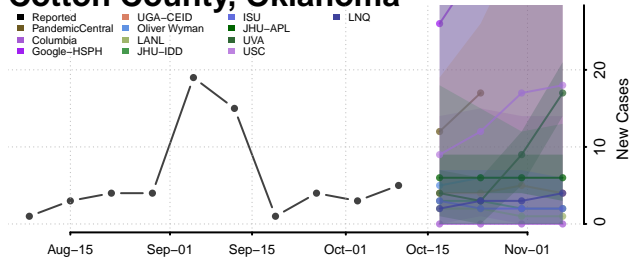

Cotton County, Oklahoma