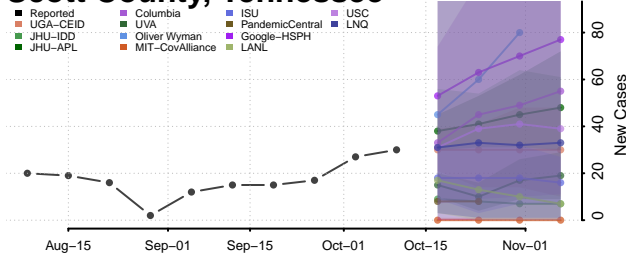

Scott County, Tennessee