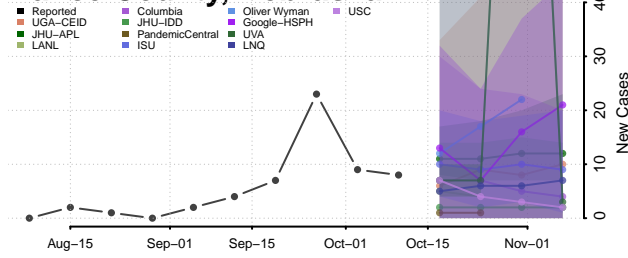

Nance County, Nebraska