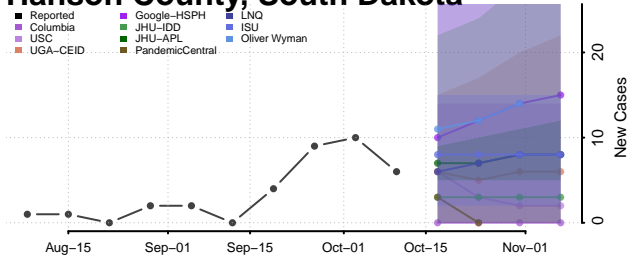

Hanson County, South Dakota