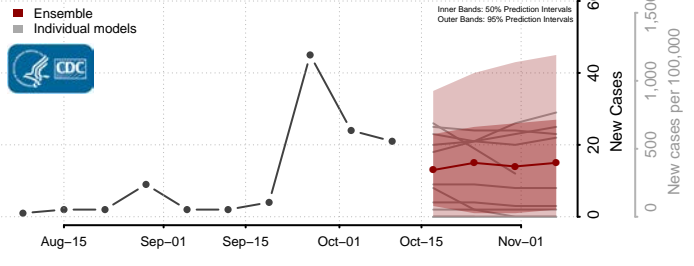

Lyman County, South Dakota