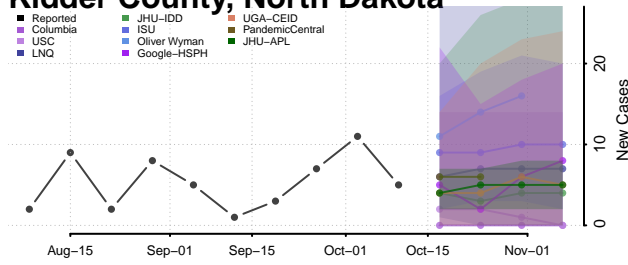

Kidder County, North Dakota