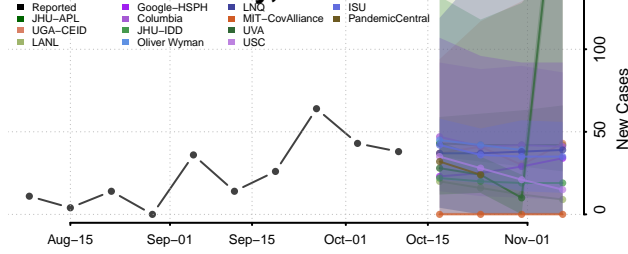

Cherokee County, Iowa