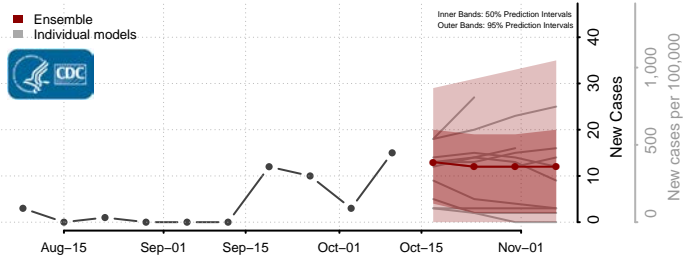

Jackson County, South Dakota