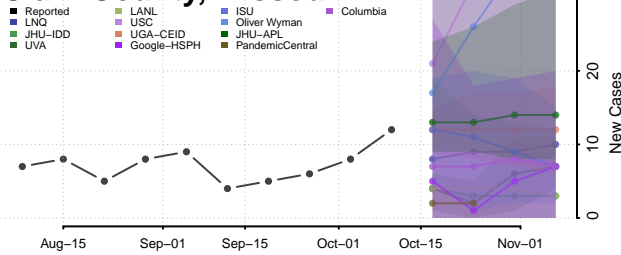

Clark County, Missouri