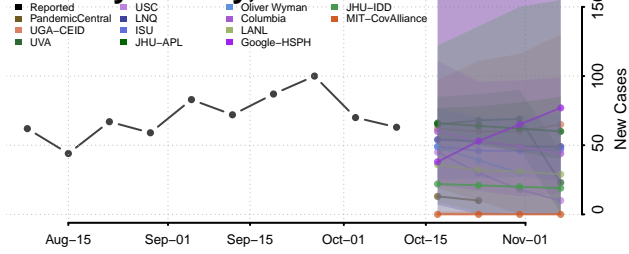

McNairy County, Tennessee