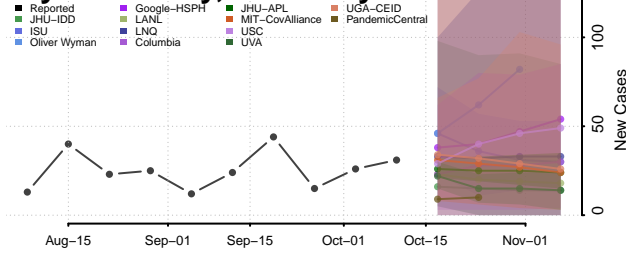

Taylor County, Kentucky