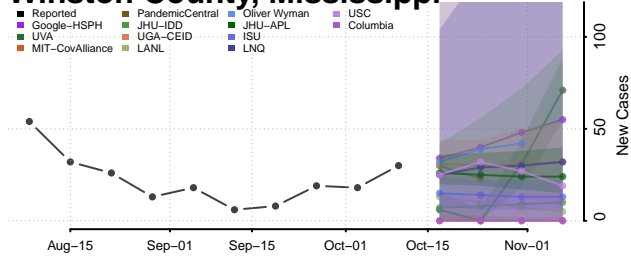

Winston County, Mississippi