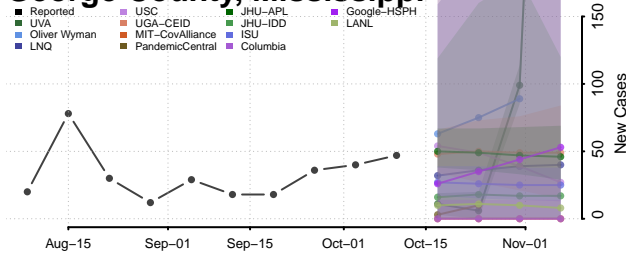

George County, Mississippi