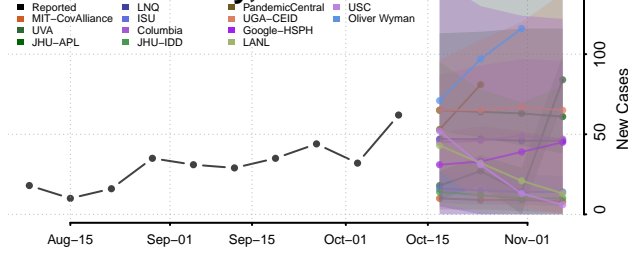

Chowan County, North Carolina