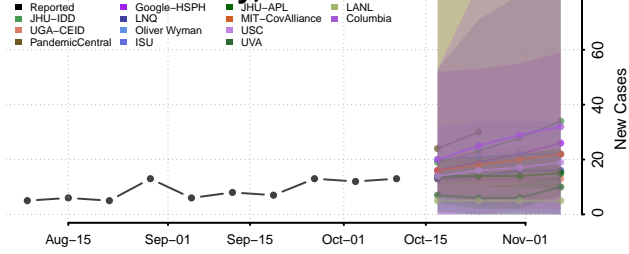

Madison County, North Carolina