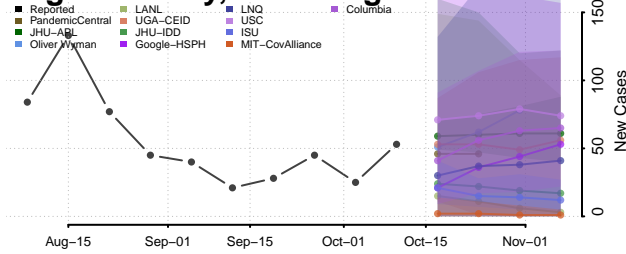

Logan County, West Virginia