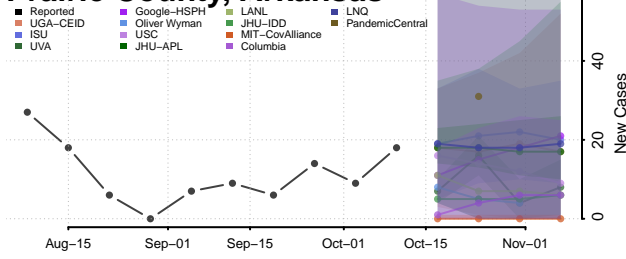

Prairie County, Arkansas