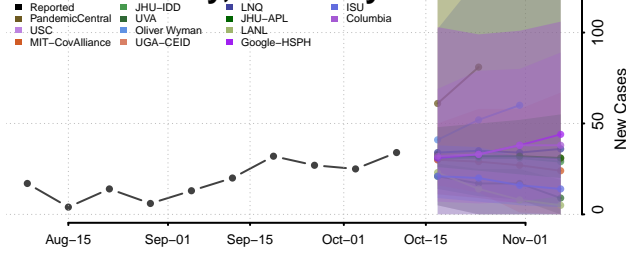

Meade County, Kentucky