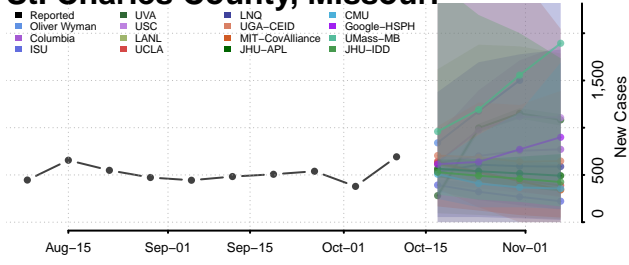

St. Charles County, Missouri