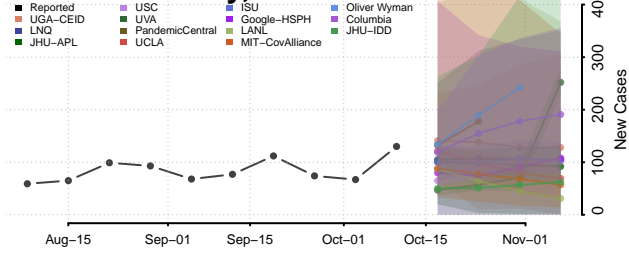

McMinn County, Tennessee