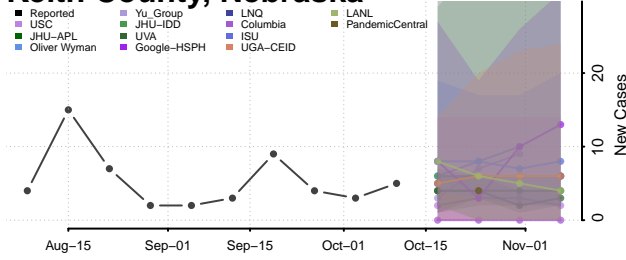

Keith County, Nebraska