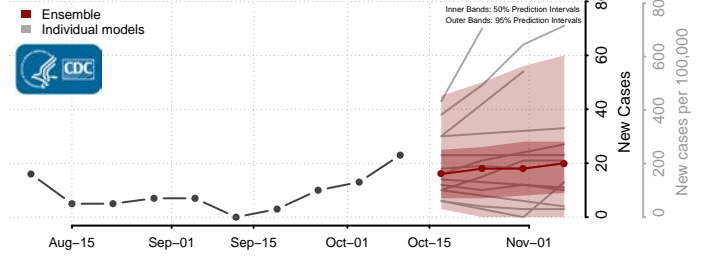

Montgomery County, Iowa