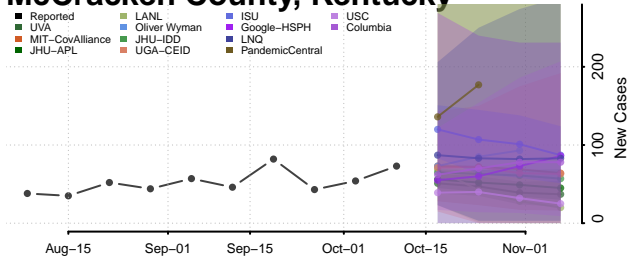

McCracken County, Kentucky