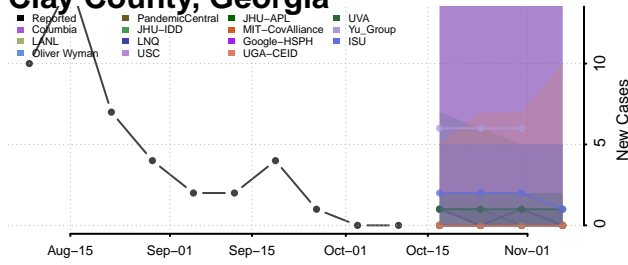

Clay County, Georgia