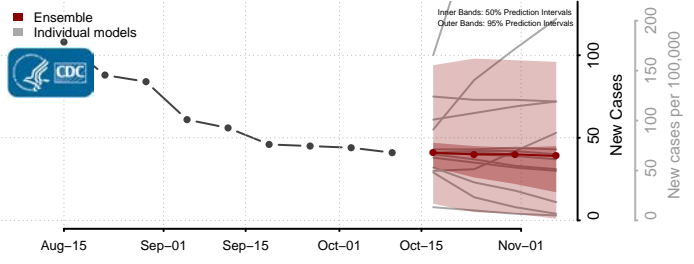

Granville County, North Carolina