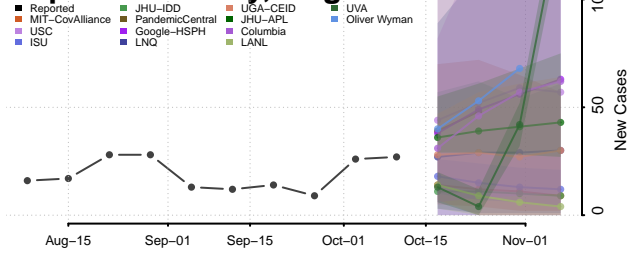

### Hopewell County, Virginia