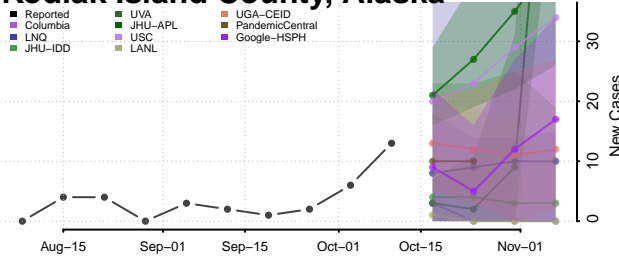

Kodiak Island County, Alaska