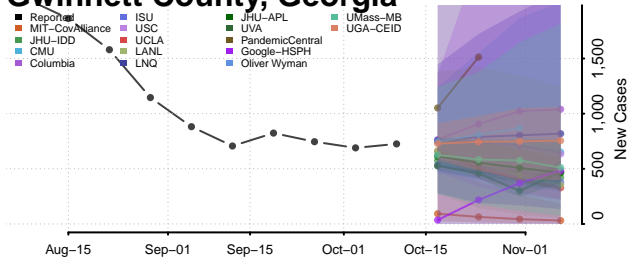

Gwinnett County, Georgia