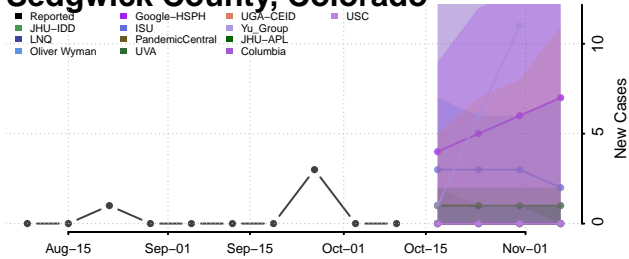

Sedgwick County, Colorado