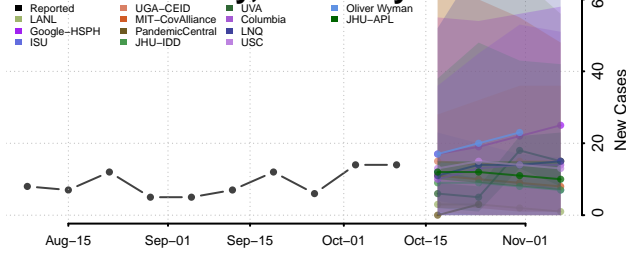

Metcalf County, Kentucky