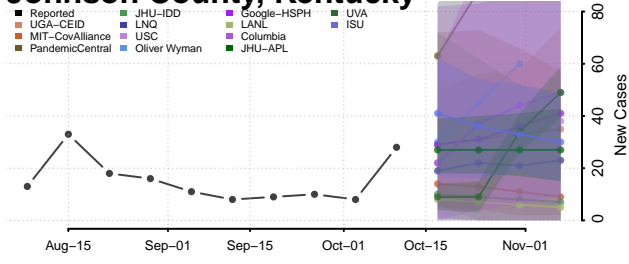

Johnson County, Kentucky