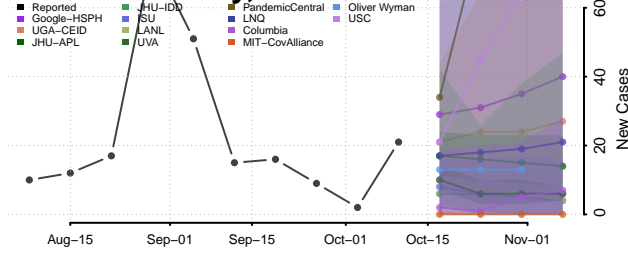

Pamlico County, North Carolina