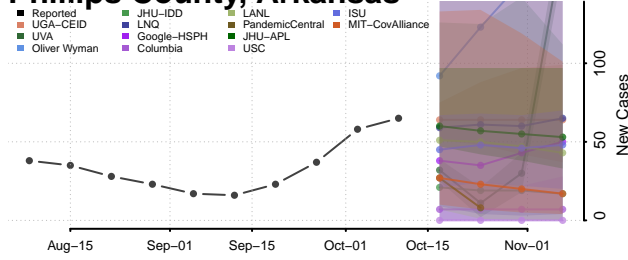

Phillips County, Arkansas