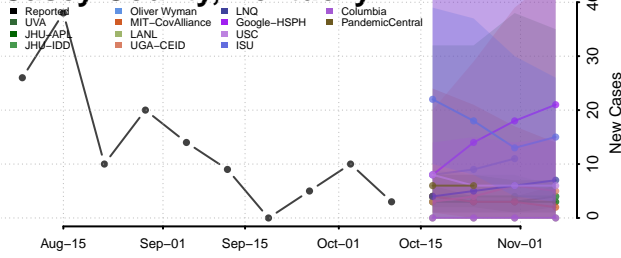

Casey County, Kentucky