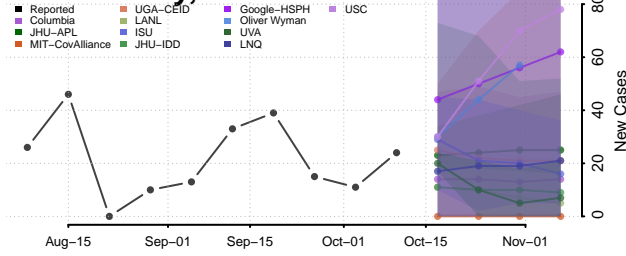

Pike County, Missouri