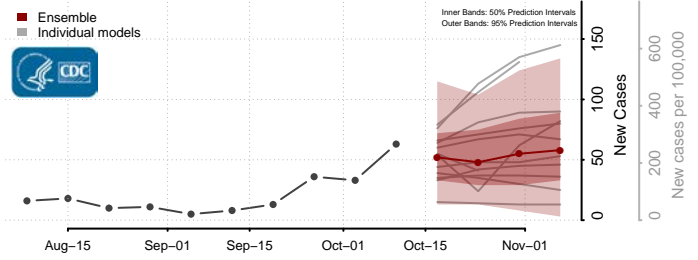

Iowa County, Wisconsin