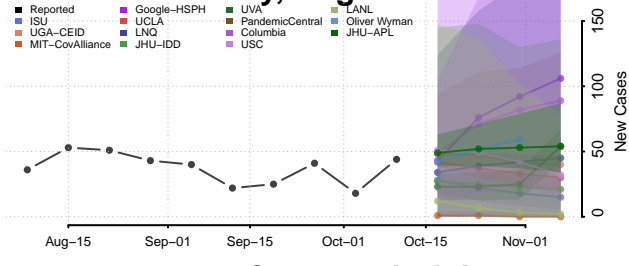

Manassas County, Virginia