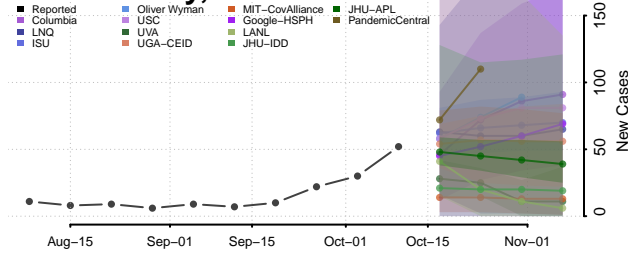

Todd County, Minnesota