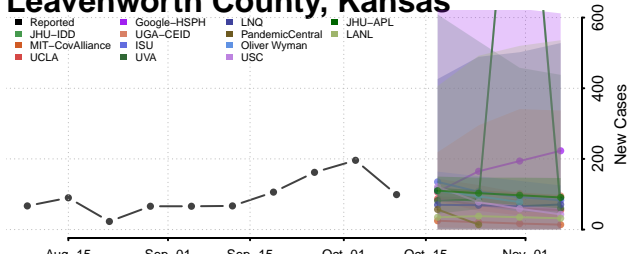

Leavenworth County, Kansas