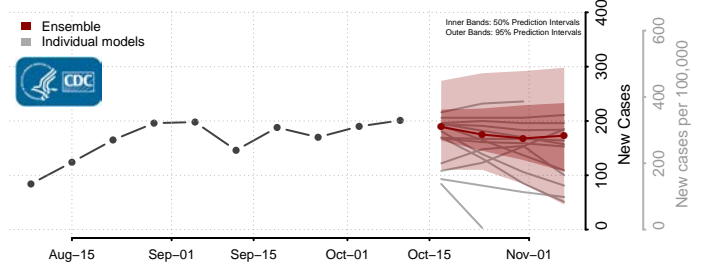

Garfield County, Oklahoma