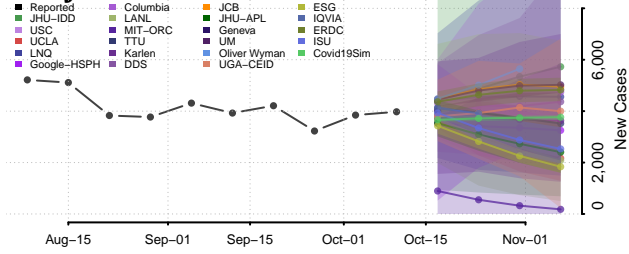

Waldo County, Maine

Washington County, Maine

York County, Maine

Maryland

Allegany County, Maryland

Anne Arundel County, Maryland