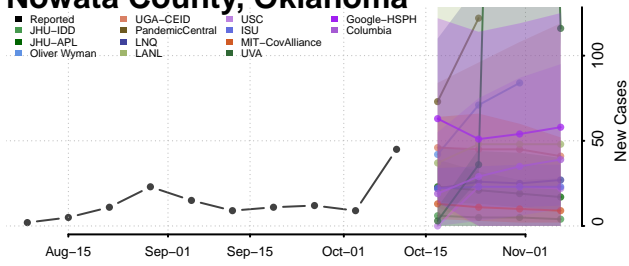

Nowata County, Oklahoma