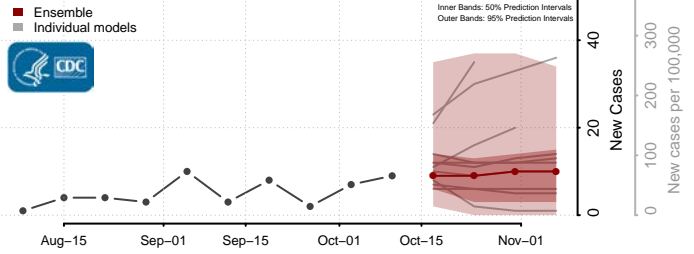

Roane County, West Virginia