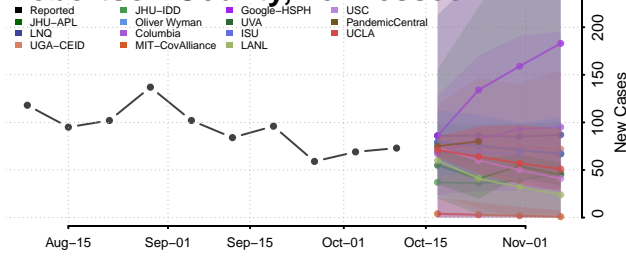

Robertson County, Tennessee