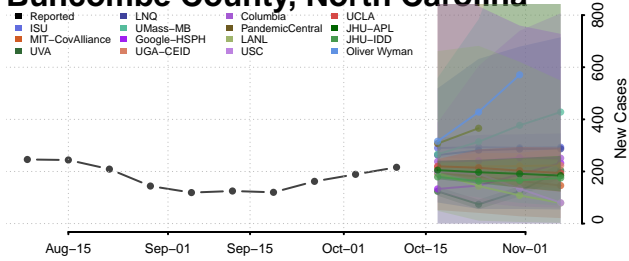

Buncombe County, North Carolina