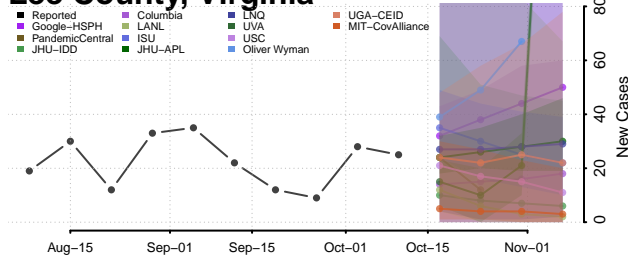

Lee County, Virginia