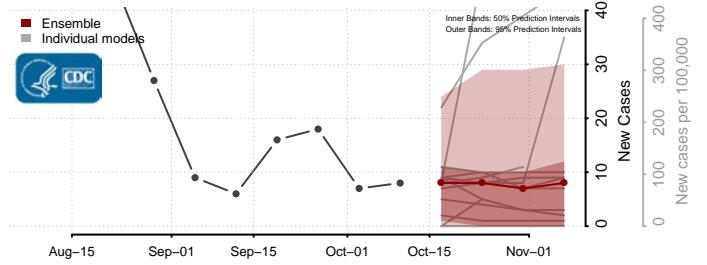

Tunica County, Mississippi