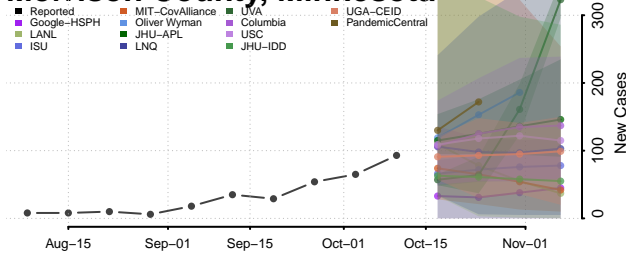

Morrison County, Minnesota