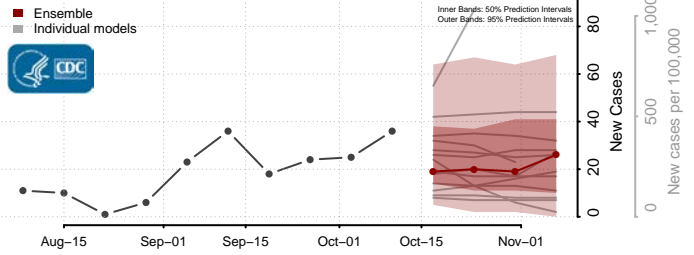

Graham County, North Carolina