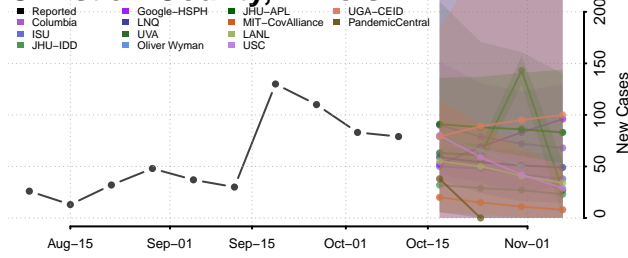

Christian County, Illinois