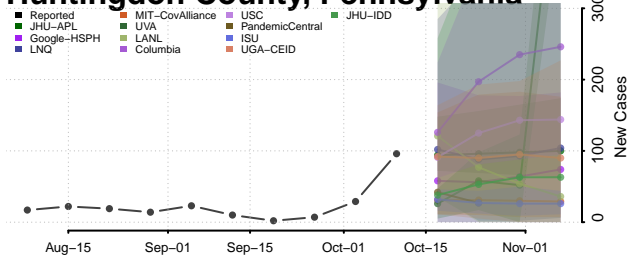

Huntingdon County, Pennsylvania