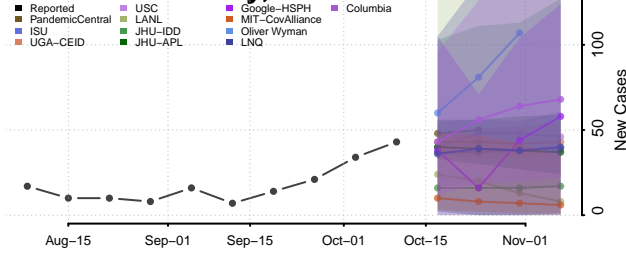

Crawford County, Wisconsin