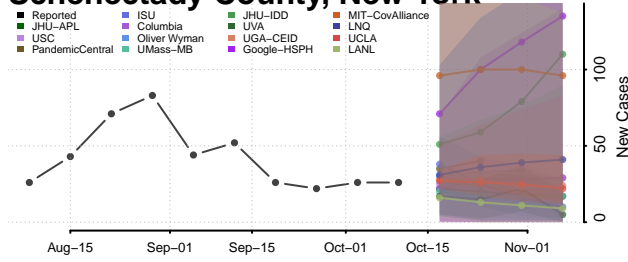

Schenectady County, New York