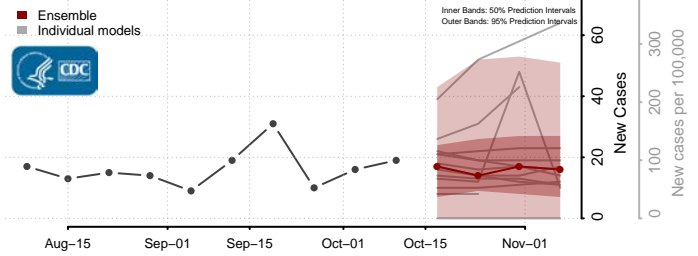

Jefferson County, Kansas