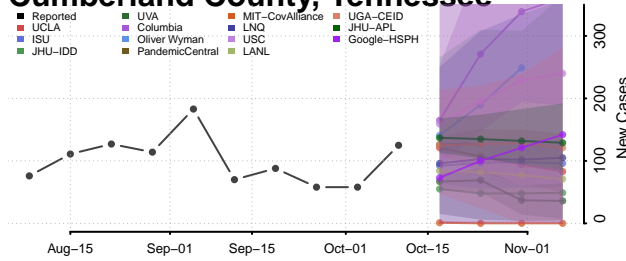

Cumberland County, Tennessee