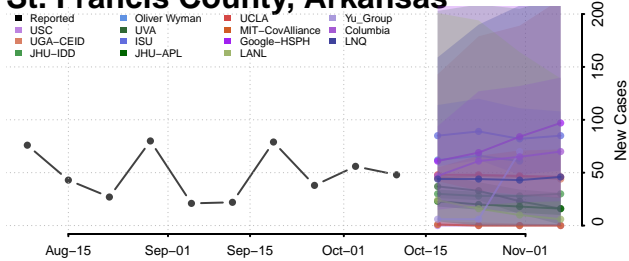

St. Francis County, Arkansas