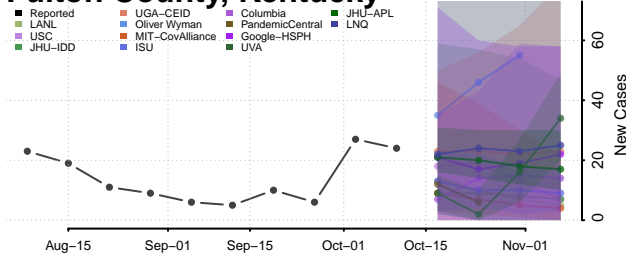

Fulton County, Kentucky