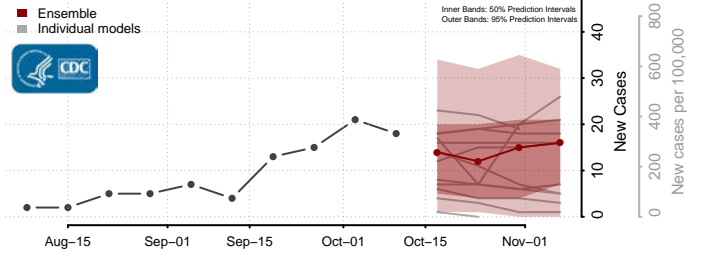

Day County, South Dakota