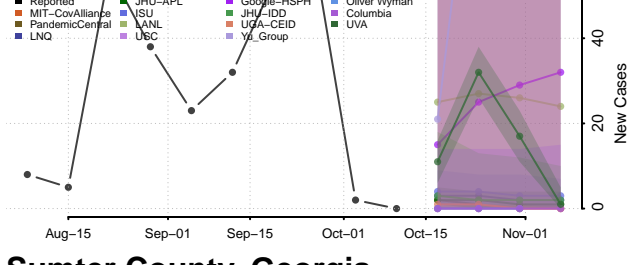

Stewart County, Georgia