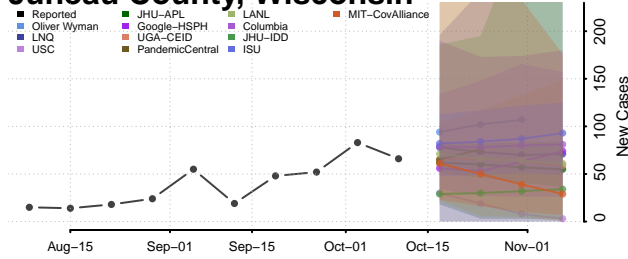

Juneau County, Wisconsin