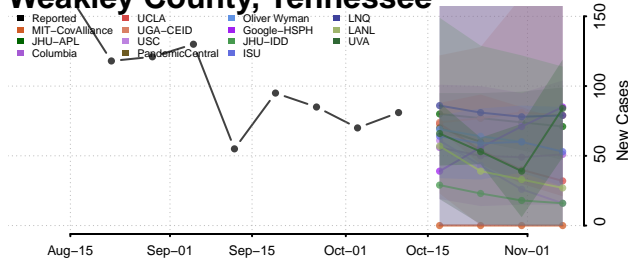

Weakley County, Tennessee