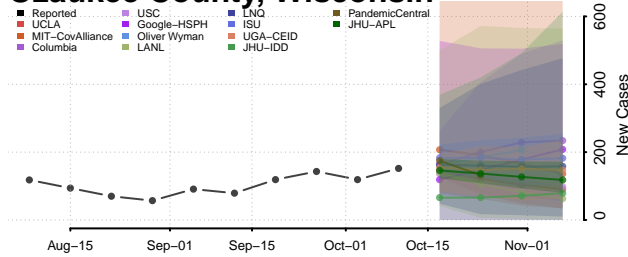

Ozaukee County, Wisconsin