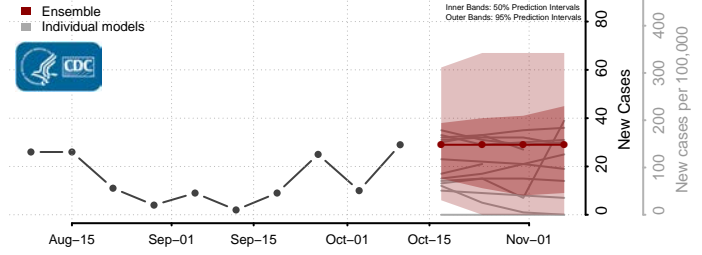

Lincoln County, New Mexico