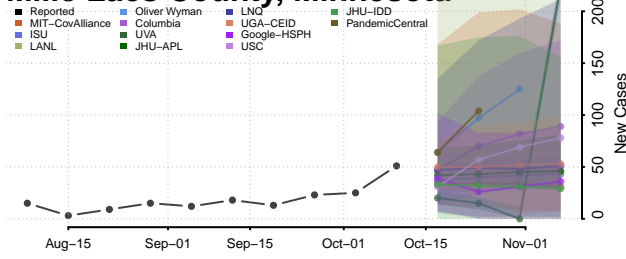

Mille Lacs County, Minnesota