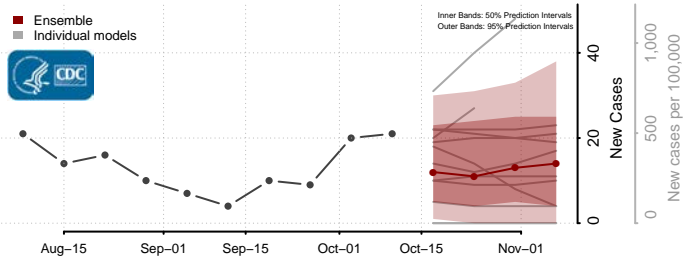

Sioux County, North Dakota