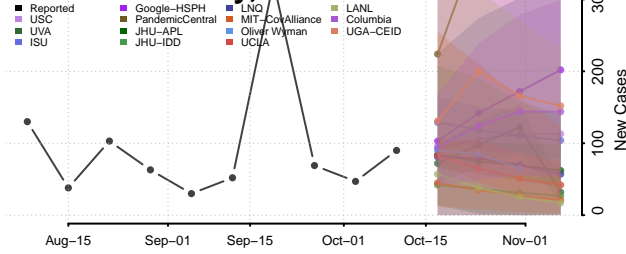

Cullman County, Alabama