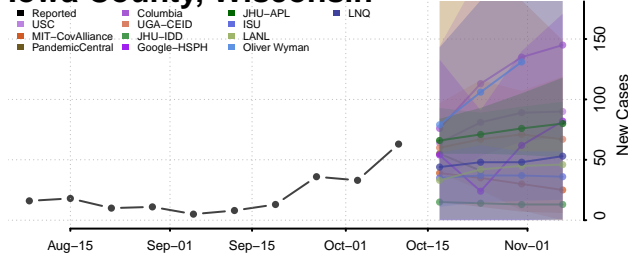

Iowa County, Wisconsin