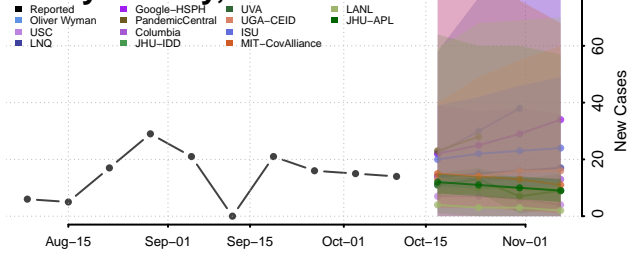

Sibley County, Minnesota