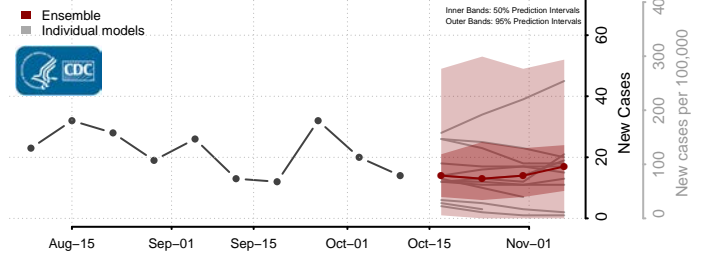

Hancock County, Illinois