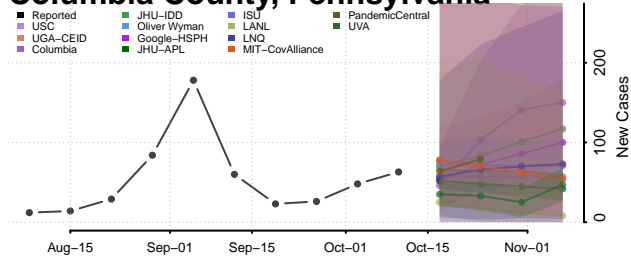

Columbia County, Pennsylvania