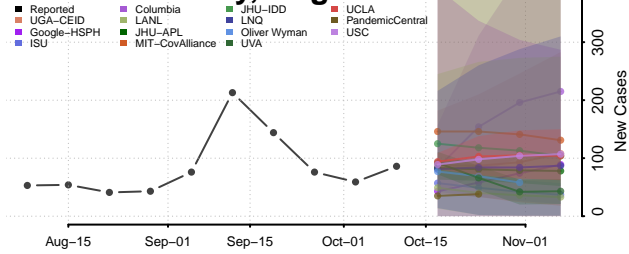

Hanover County, Virginia