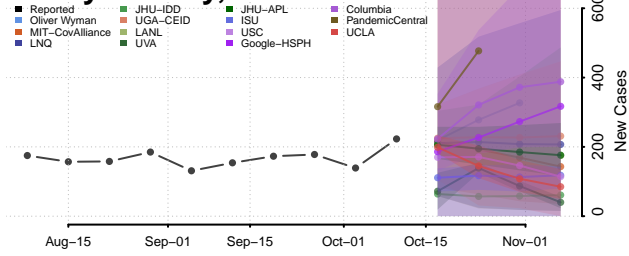

Maury County, Tennessee