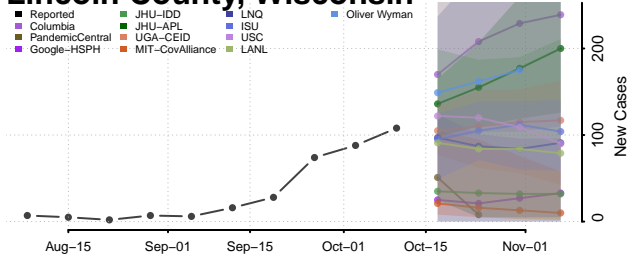

Lincoln County, Wisconsin