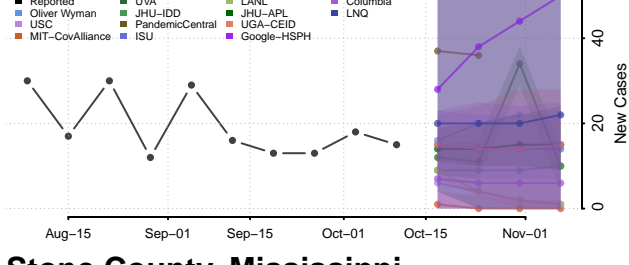

Smith County, Mississippi