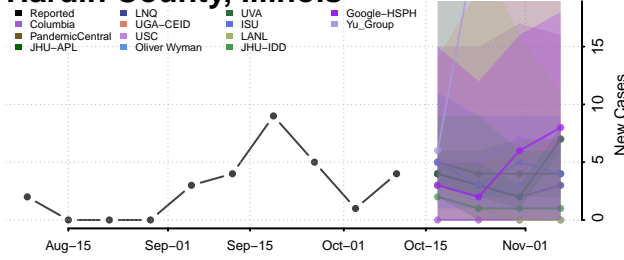

Hardin County, Illinois