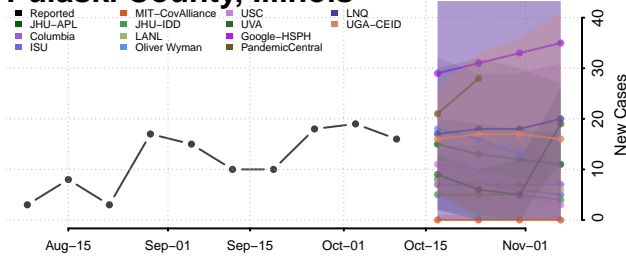

Pulaski County, Illinois