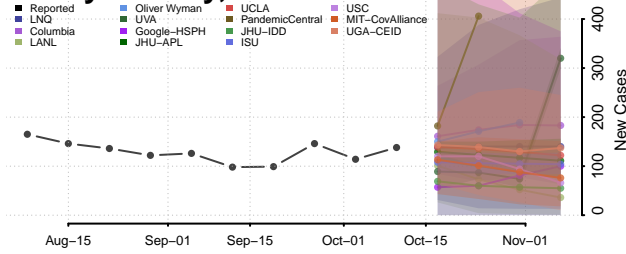

Stanly County, North Carolina