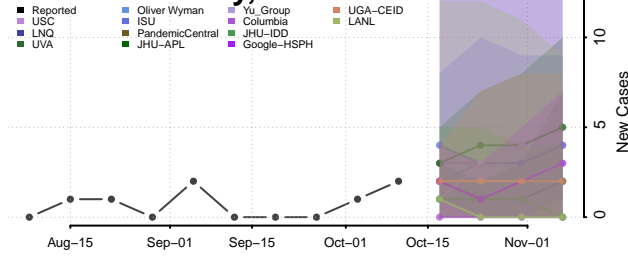

Thomas County, Nebraska