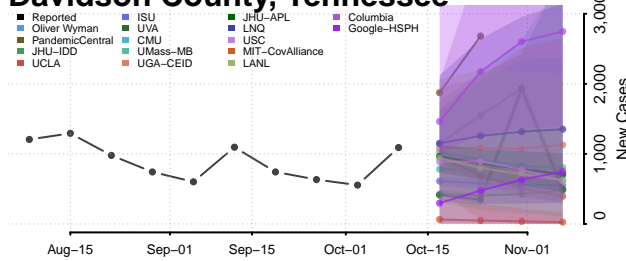

Davidson County, Tennessee