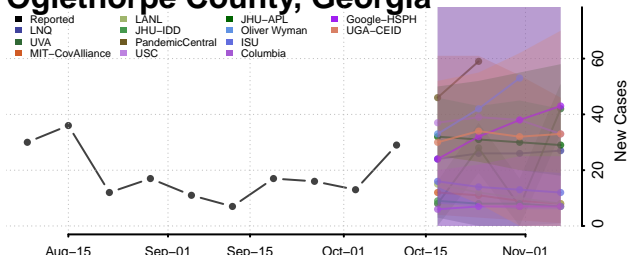

Oglethorpe County, Georgia