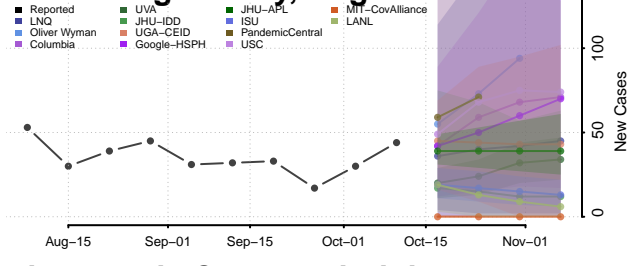

Petersburg County, Virginia