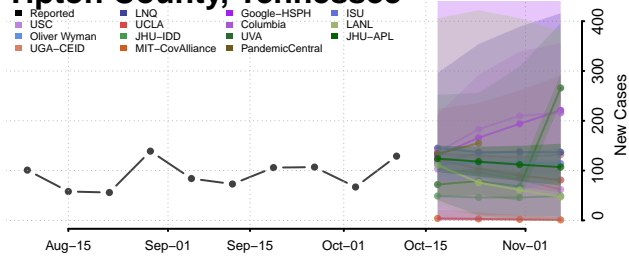

Tipton County, Tennessee