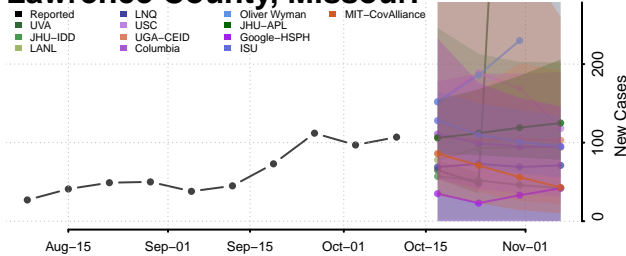

Lawrence County, Missouri