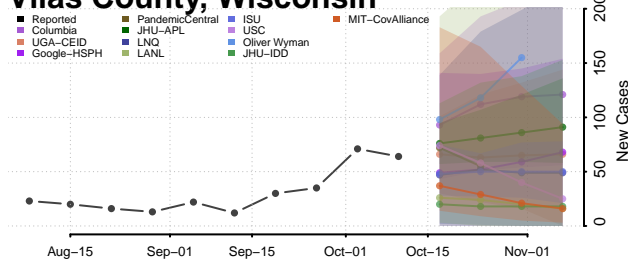

Vilas County, Wisconsin