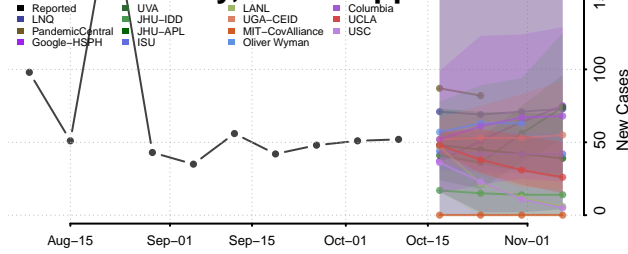

Leflore County, Mississippi