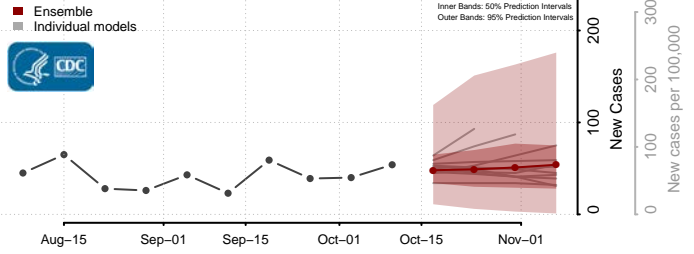

Raleigh County, West Virginia