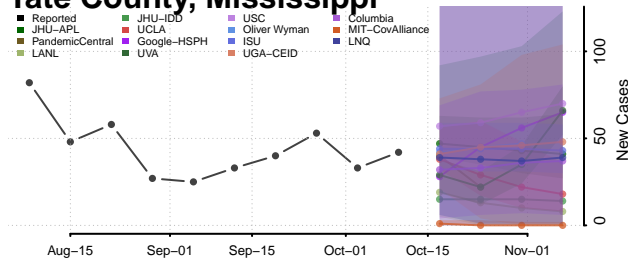

Tate County, Mississippi