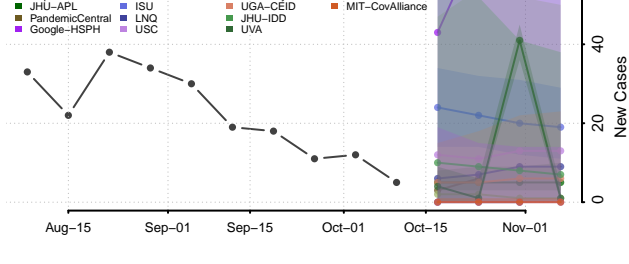

Sumter County, Georgia