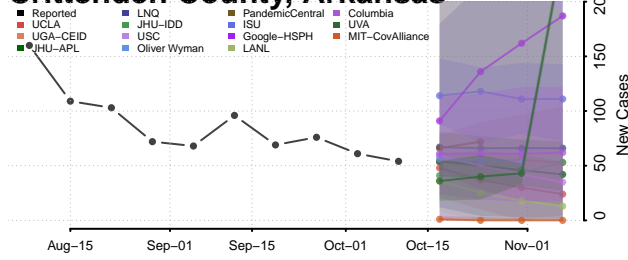

Crittenden County, Arkansas