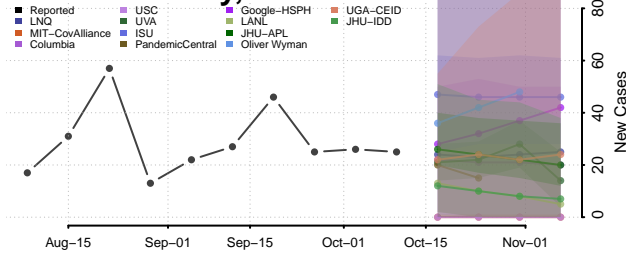

Haskell County, Oklahoma