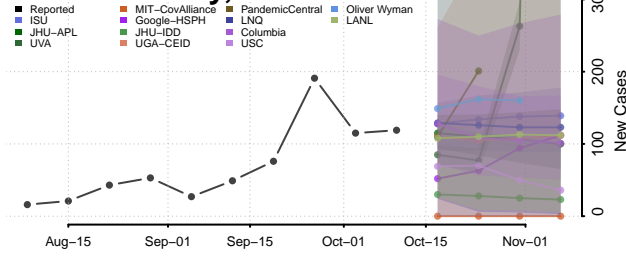

Custer County, Oklahoma