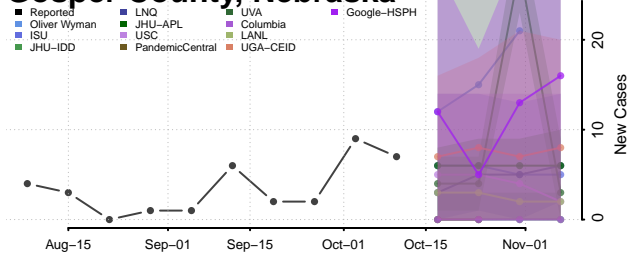

Gosper County, Nebraska