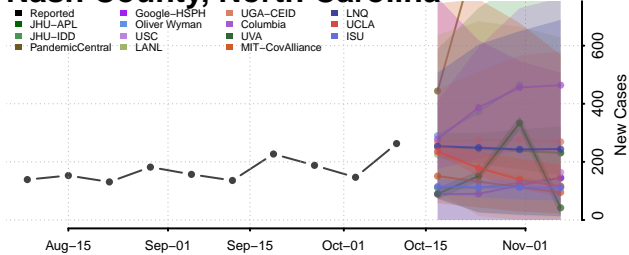

Nash County, North Carolina