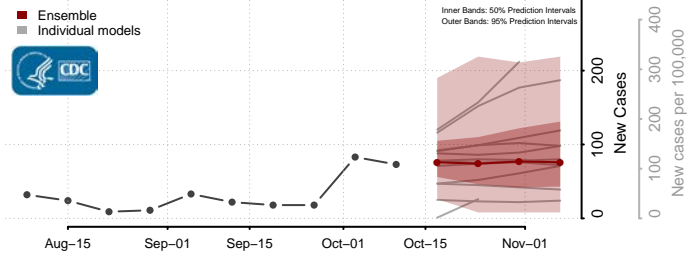

Harrison County, West Virginia