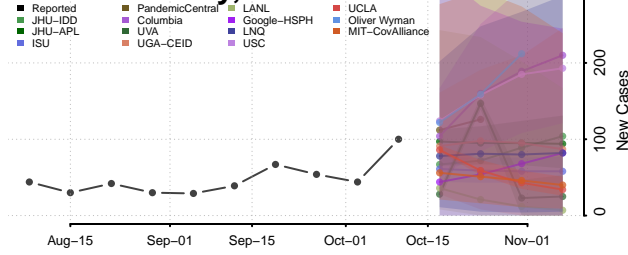

Pender County, North Carolina