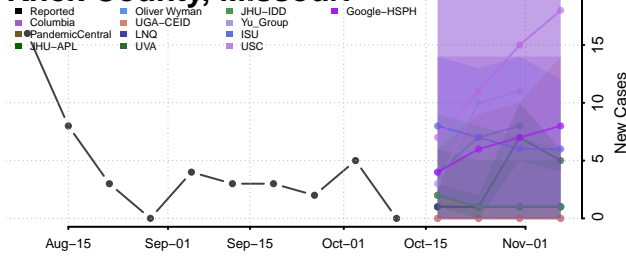

Knox County, Missouri