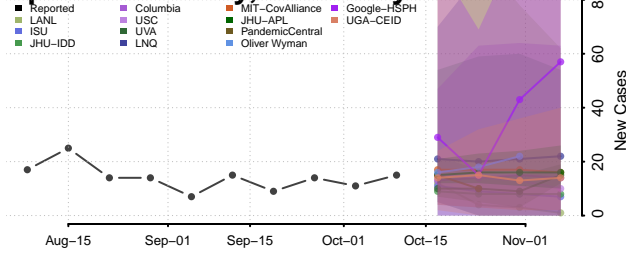

Spencer County, Kentucky