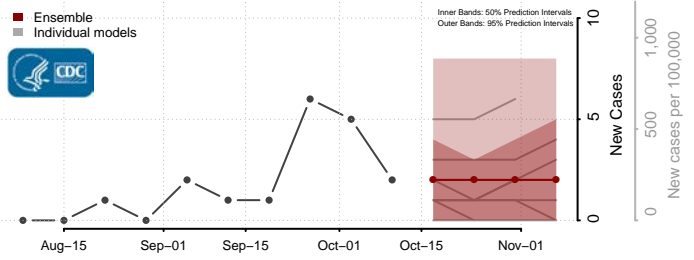

Jones County, South Dakota