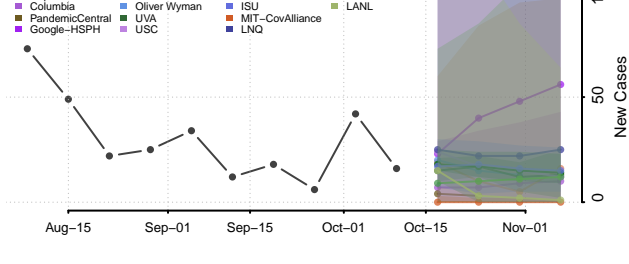

Richland County, Louisiana