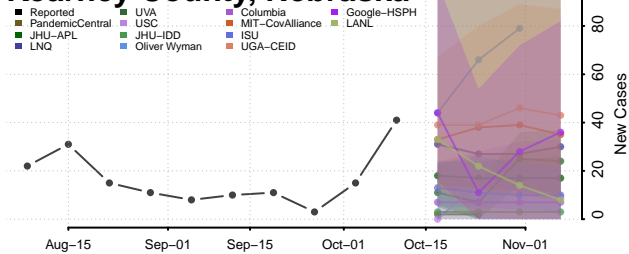

Kearney County, Nebraska