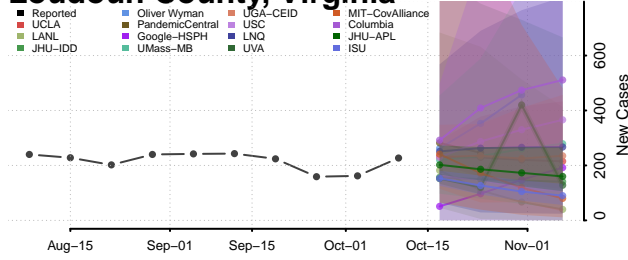

Loudoun County, Virginia