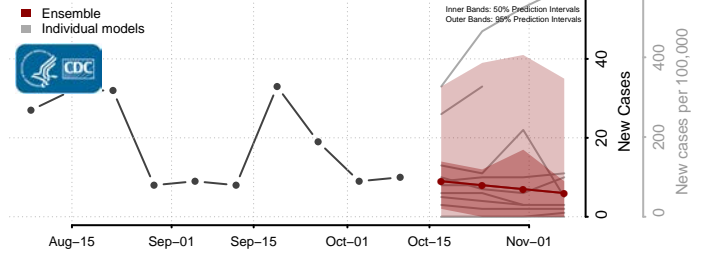

Bullock County, Alabama