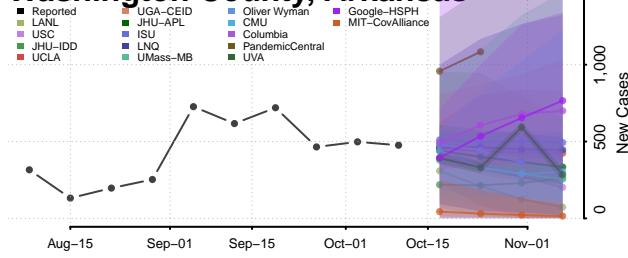

Washington County, Arkansas