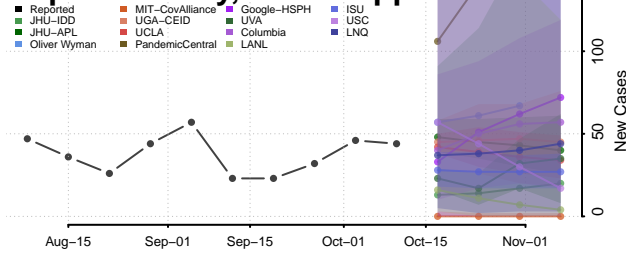

Copiah County, Mississippi