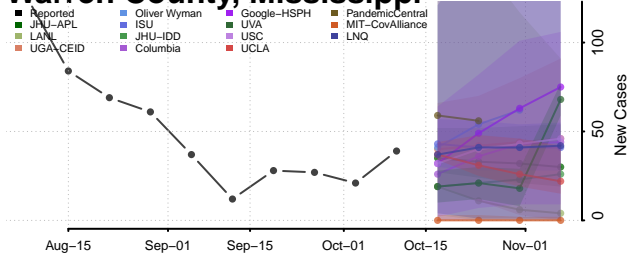

Warren County, Mississippi