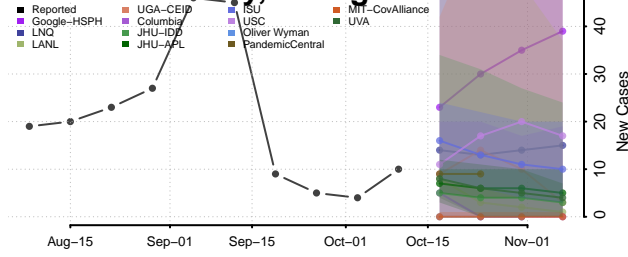

Johnson County, Georgia