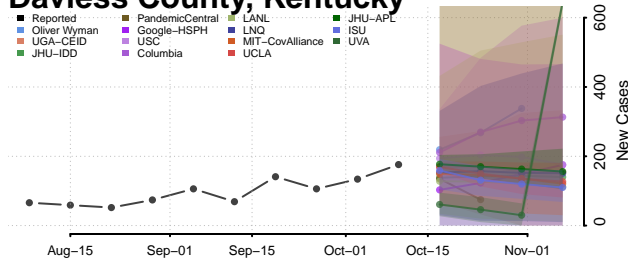

Daviess County, Kentucky