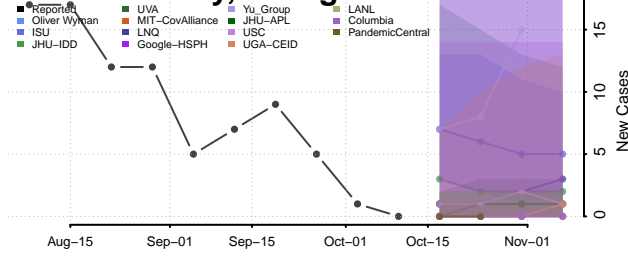

Wilcox County, Georgia