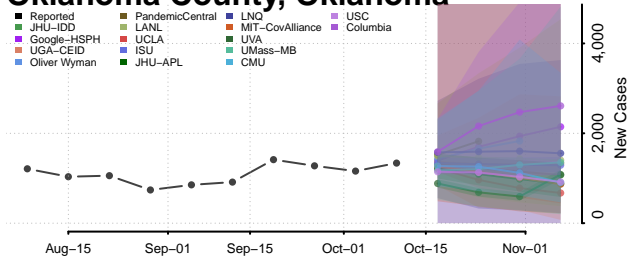

Oklahoma County, Oklahoma