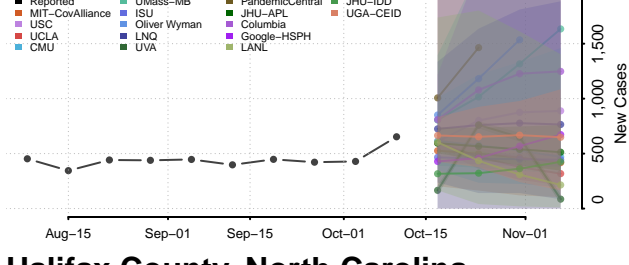

Guilford County, North Carolina