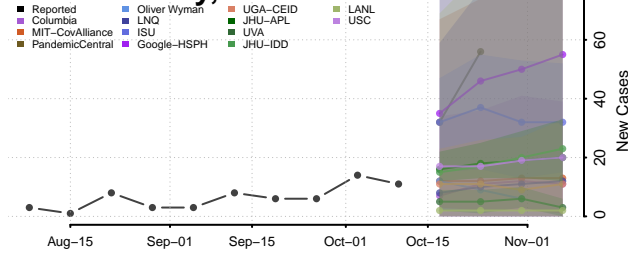

Llano County, Texas