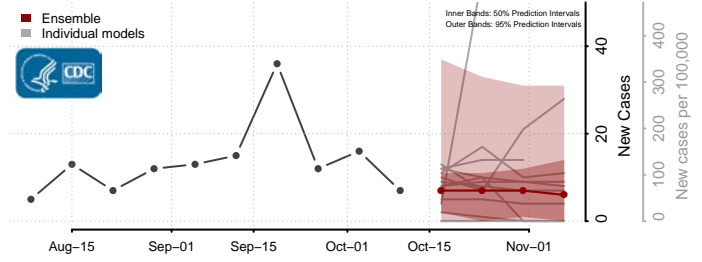

Lancaster County, Virginia