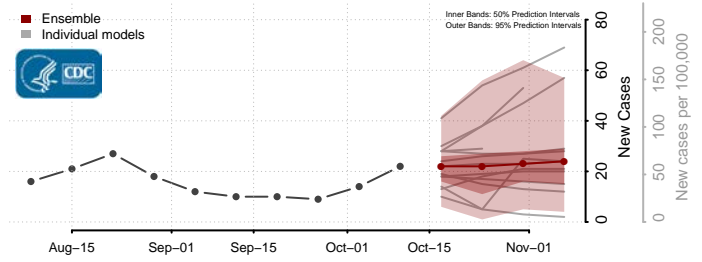

Louisa County, Virginia