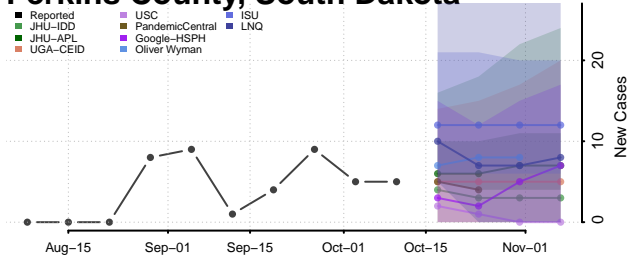

Perkins County, South Dakota