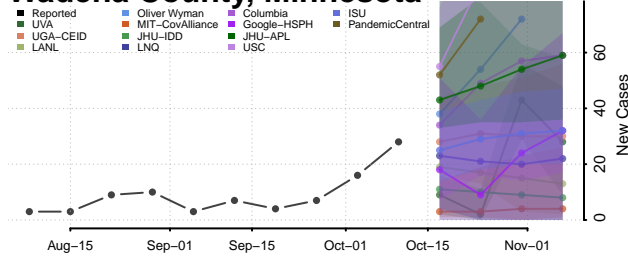

Wadena County, Minnesota