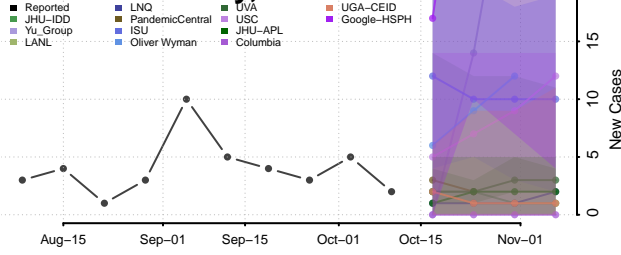

Chariton County, Missouri