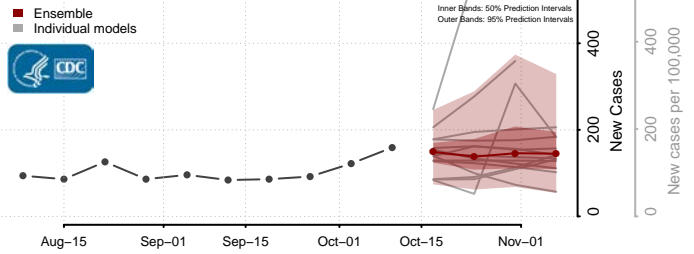

Moore County, North Carolina