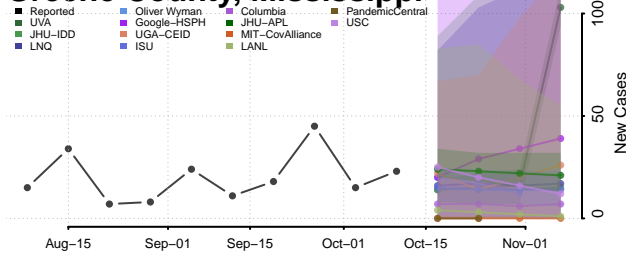

Greene County, Mississippi