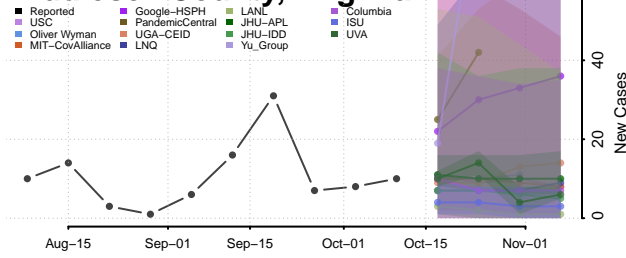

Middlesex County, Virginia