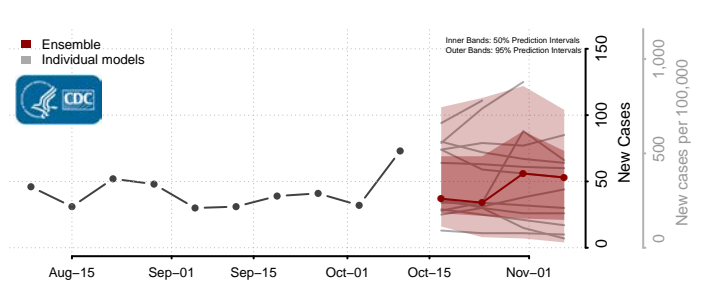

Crockett County, Tennessee