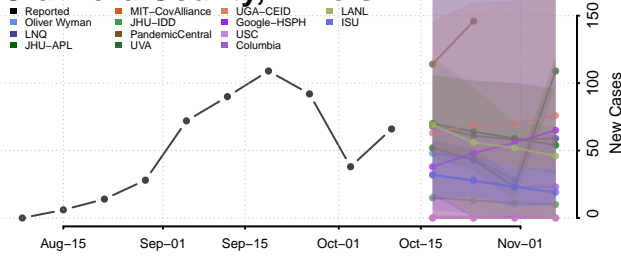

Crawford County, Illinois