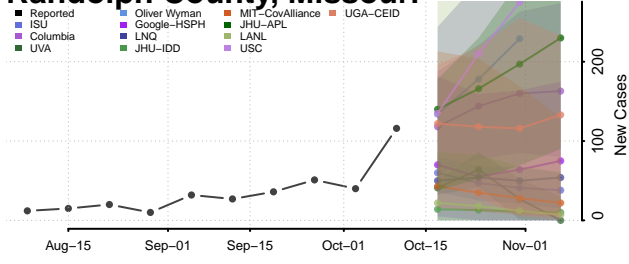

Randolph County, Missouri