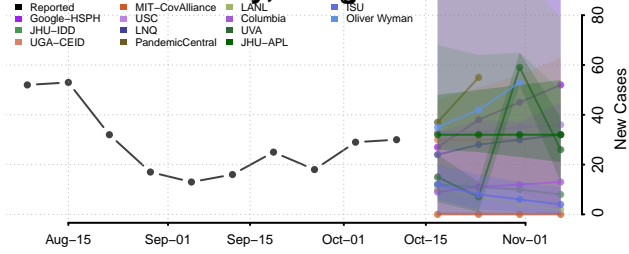

Jefferson County, Oregon