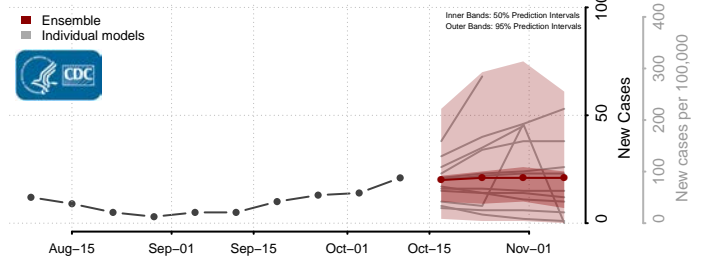

Page County, Virginia