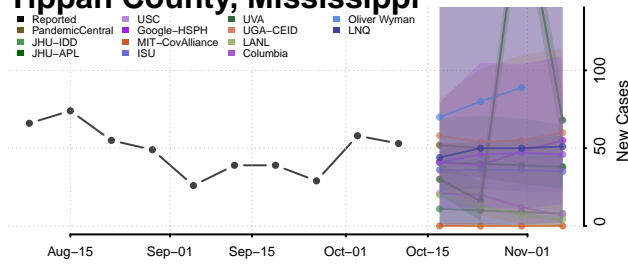

Tippah County, Mississippi