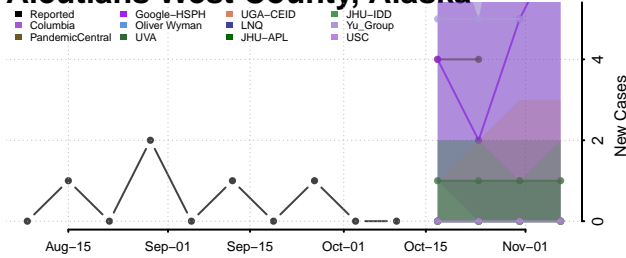

Aleutians West County, Alaska