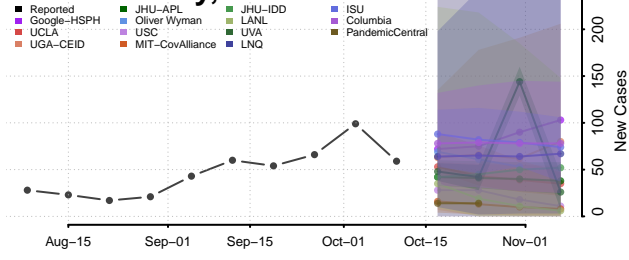

Platte County, Nebraska