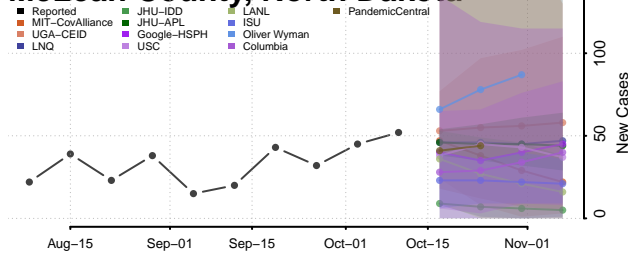

McLean County, North Dakota