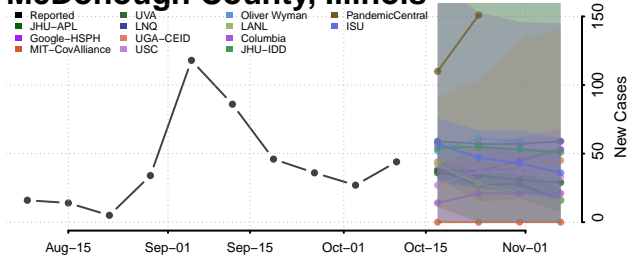

McDonough County, Illinois