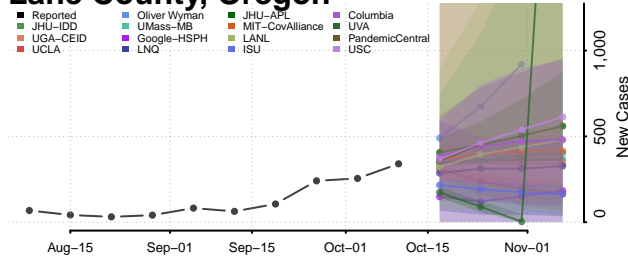

Lane County, Oregon