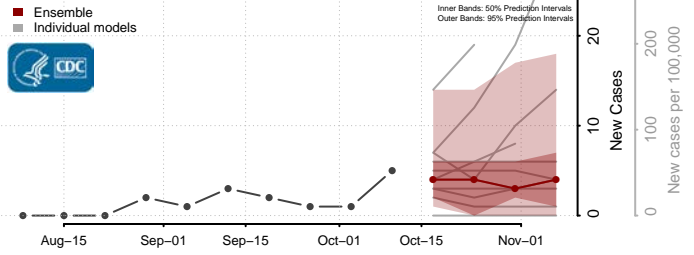

Ritchie County, West Virginia