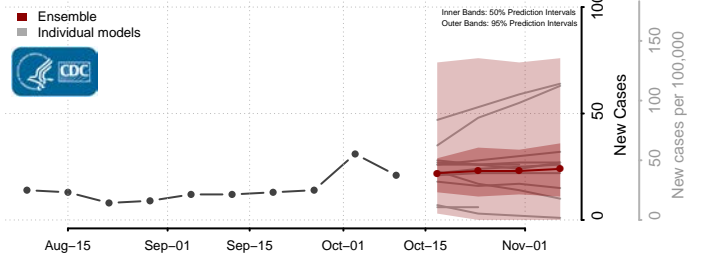

Marion County, West Virginia