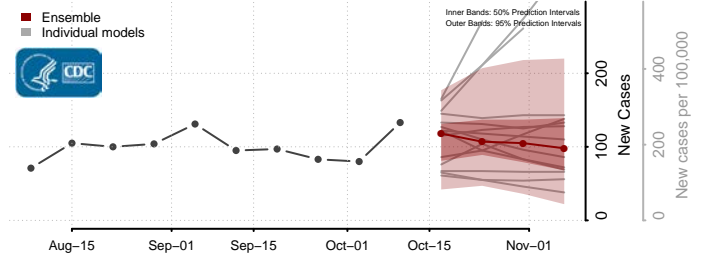

Edgecombe County, North Carolina