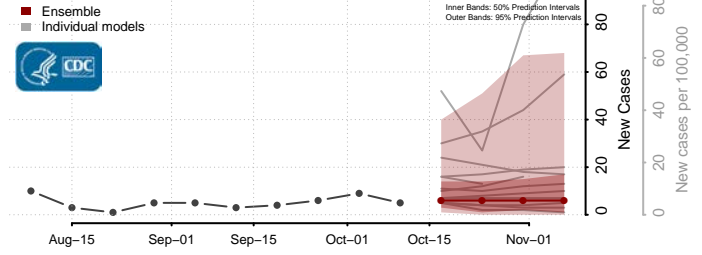

Jefferson County, New York