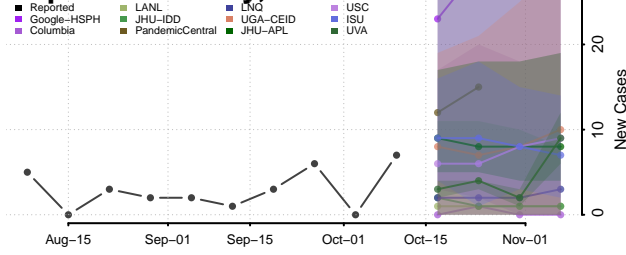

Republic County, Kansas