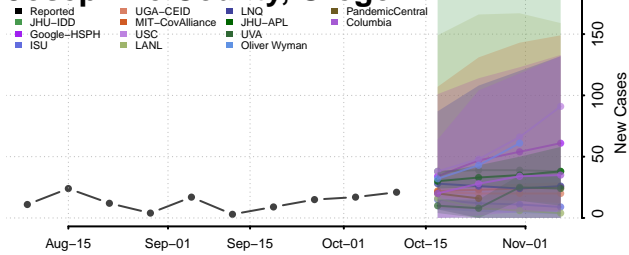

Josephine County, Oregon