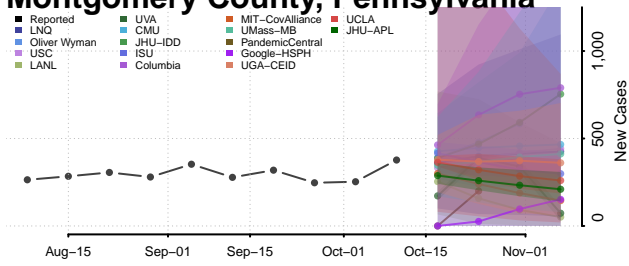

Montgomery County, Pennsylvania