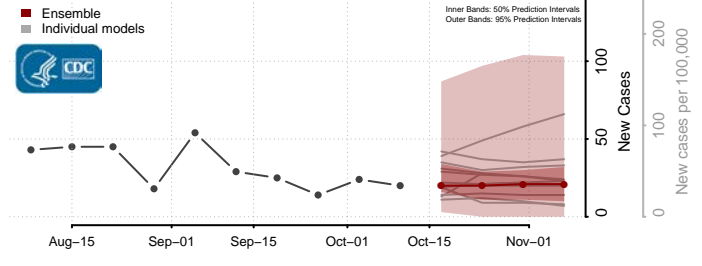

Mercer County, West Virginia