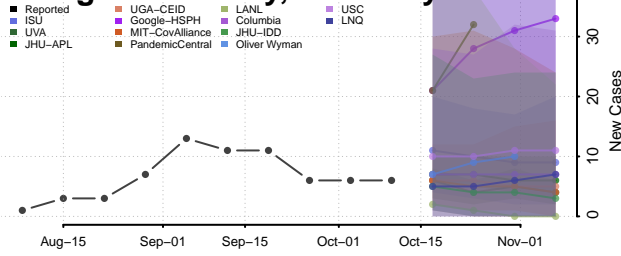

Livingston County, Kentucky