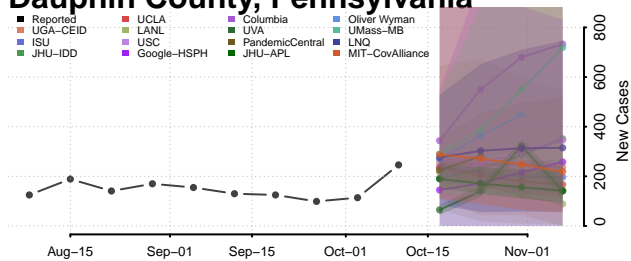

### Dauphin County, Pennsylvania