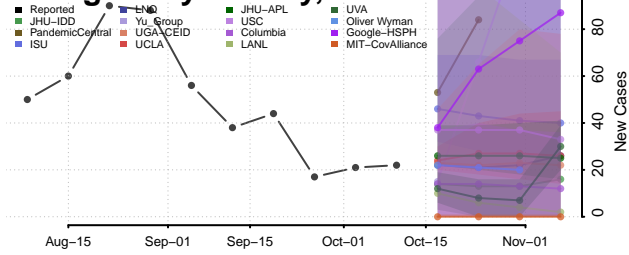

Montgomery County, North Carolina