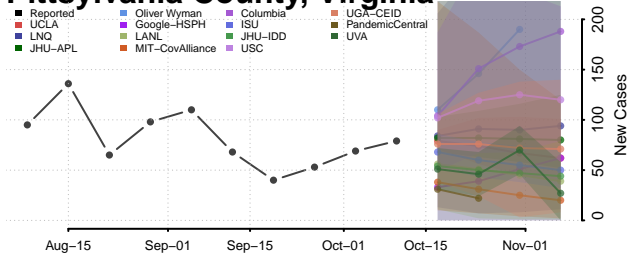

Pittsylvania County, Virginia