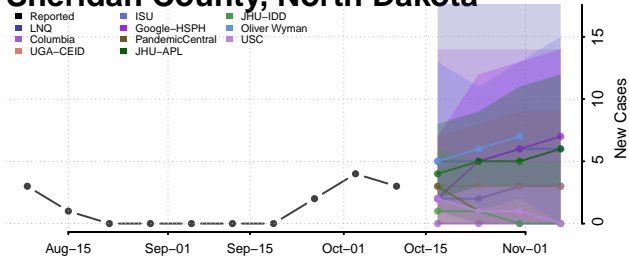

Sheridan County, North Dakota