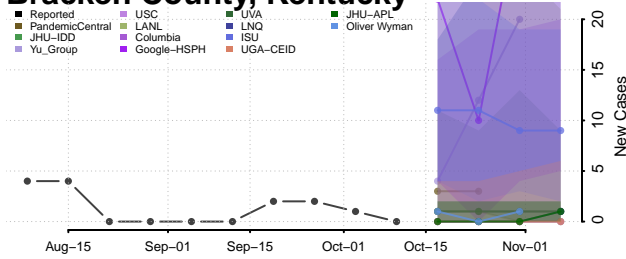

Bracken County, Kentucky