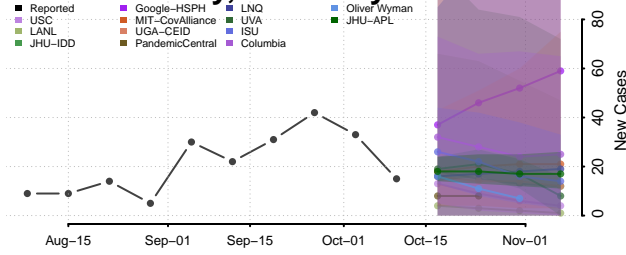

Mercer County, Kentucky