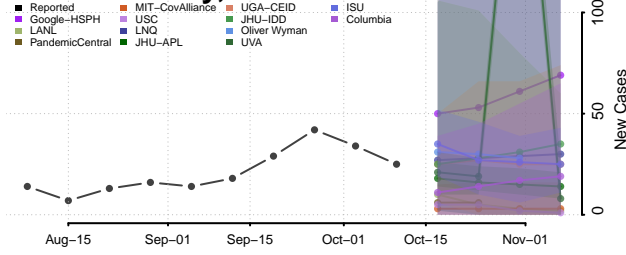

Saline County, Nebraska