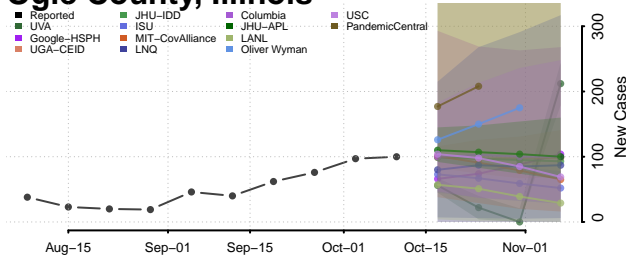

Ogle County, Illinois