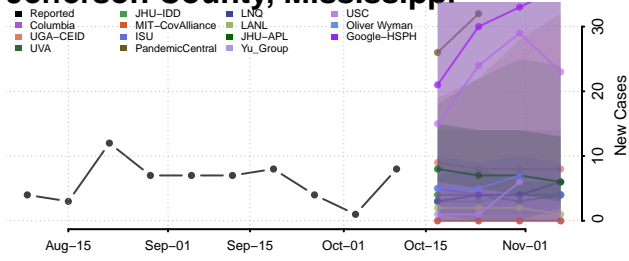

Jefferson County, Mississippi