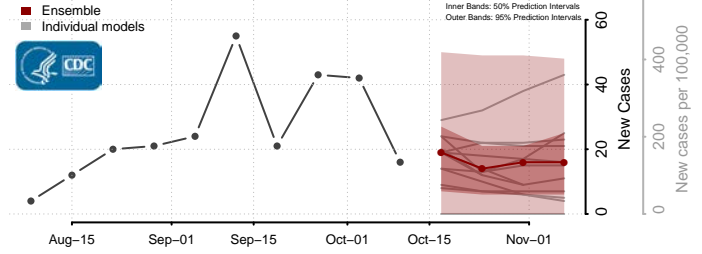

Chickasaw County, Iowa