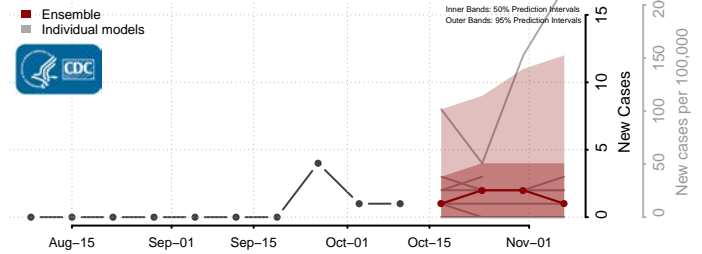

Lake County, Oregon