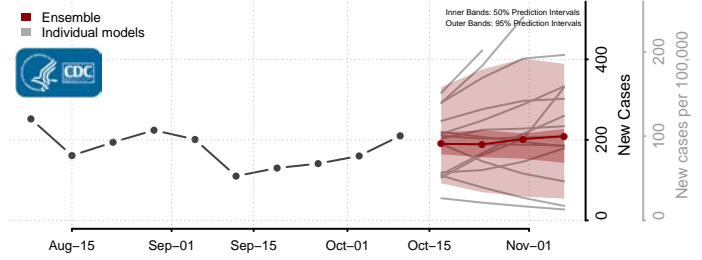

Johnston County, North Carolina