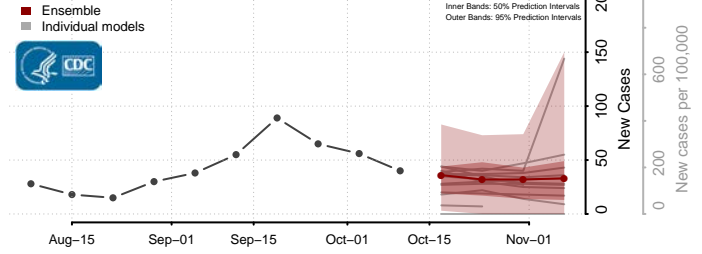

Saunders County, Nebraska