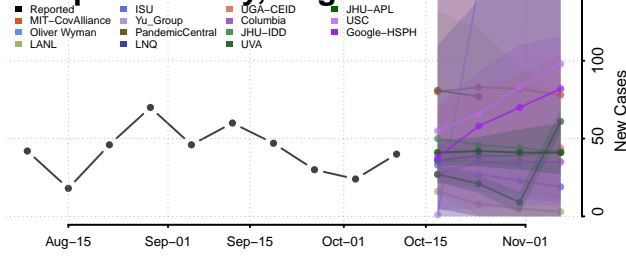

Fauquier County, Virginia