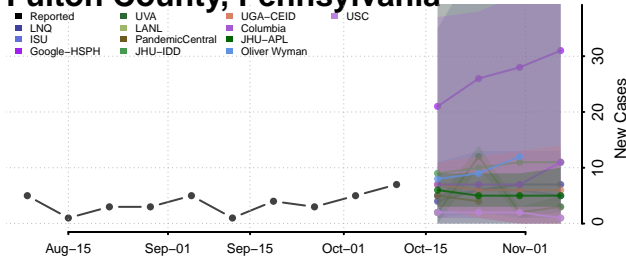

Fulton County, Pennsylvania