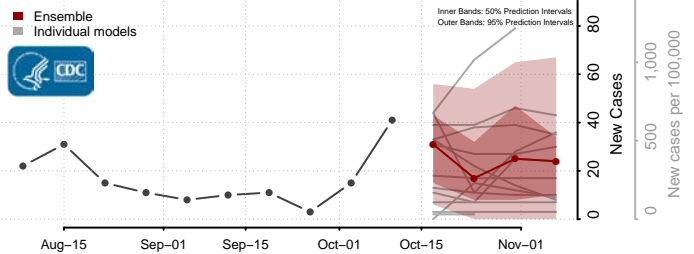

Kearney County, Nebraska