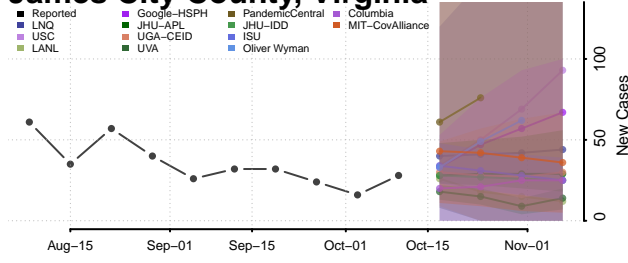

James City County, Virginia