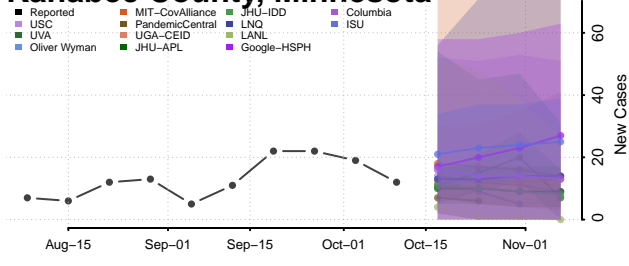

Kanabec County, Minnesota