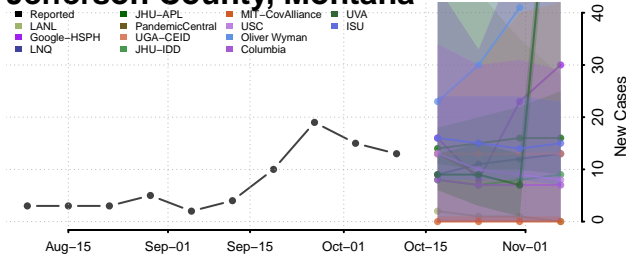

Jefferson County, Montana