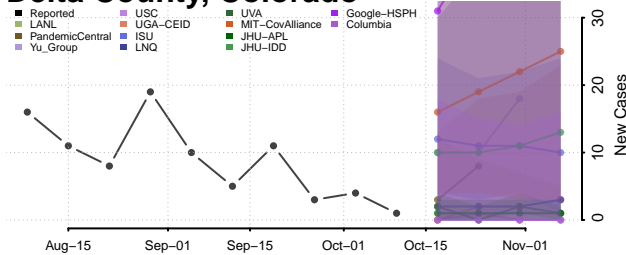

Delta County, Colorado