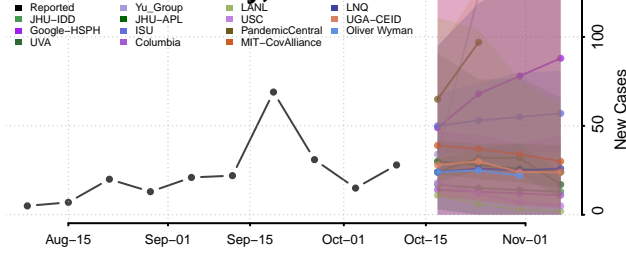

Freeborn County, Minnesota