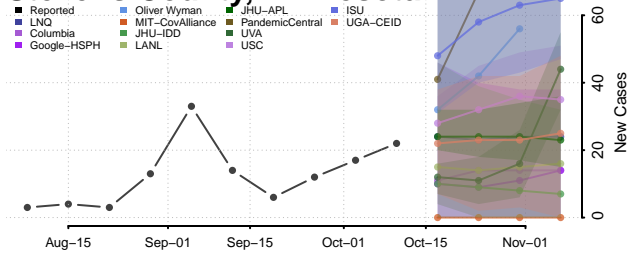

Stevens County, Minnesota