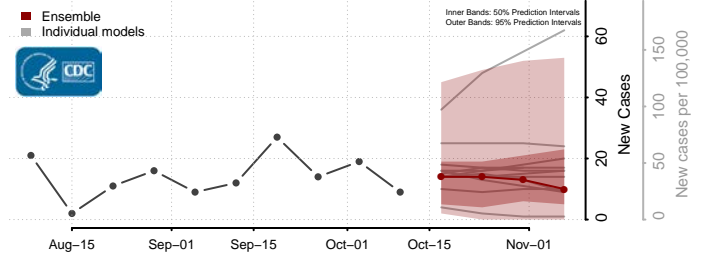

Orange County, Virginia