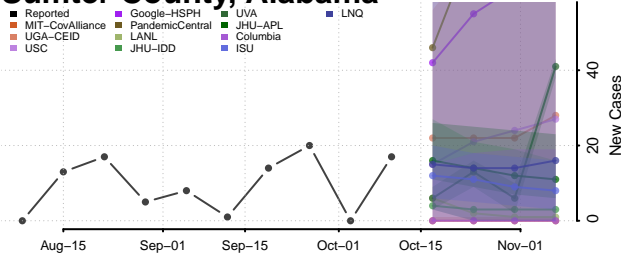

Sumter County, Alabama