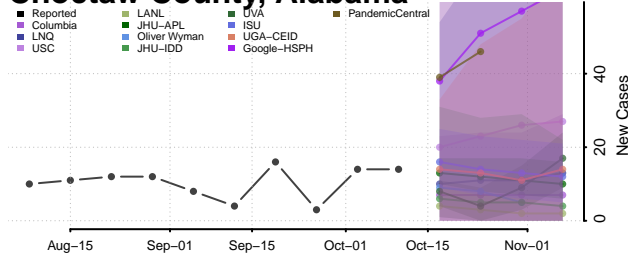

Choctaw County, Alabama