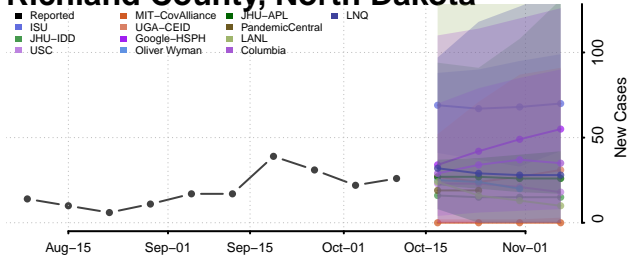

Richland County, North Dakota