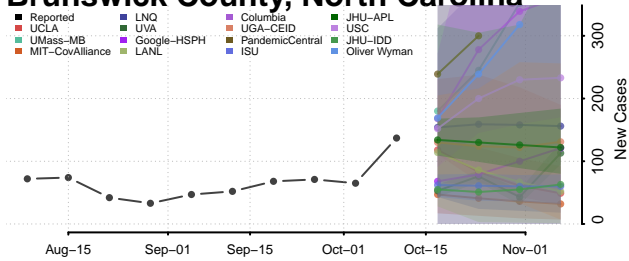

Brunswick County, North Carolina