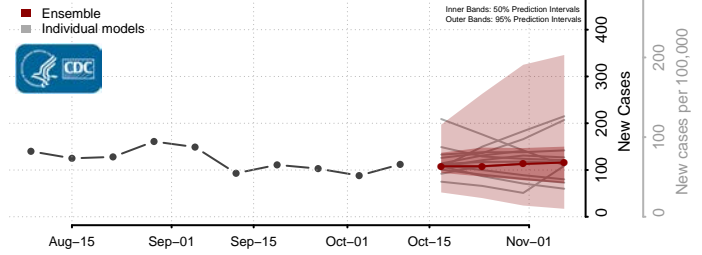

Hendricks County, Indiana