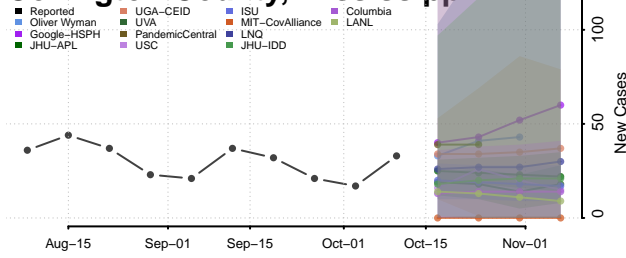

Covington County, Mississippi