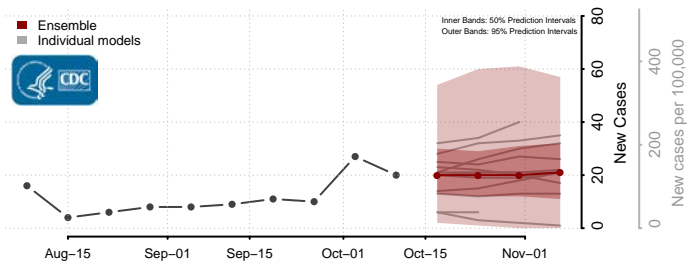

Washburn County, Wisconsin