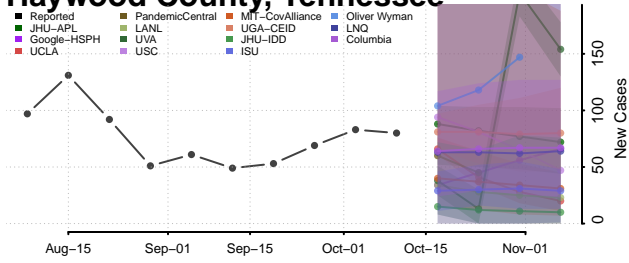

Haywood County, Tennessee