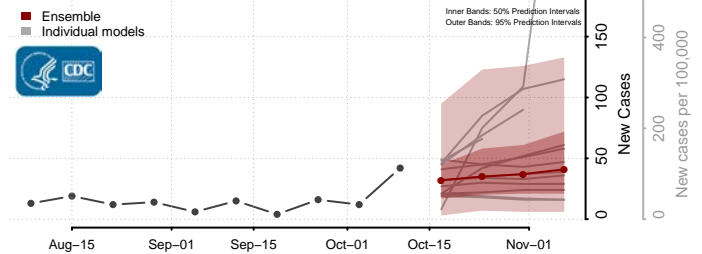

Gloucester County, Virginia