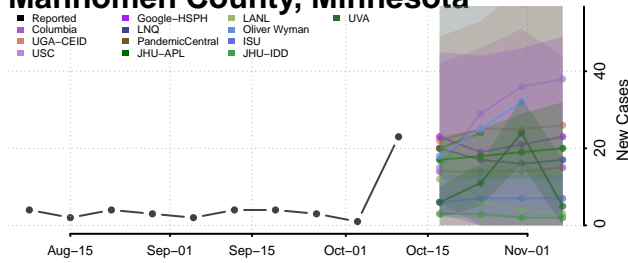

Mahnomen County, Minnesota