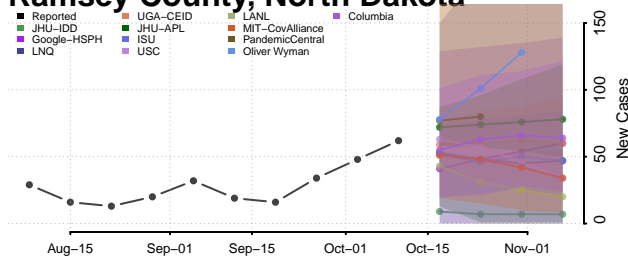

Ramsey County, North Dakota