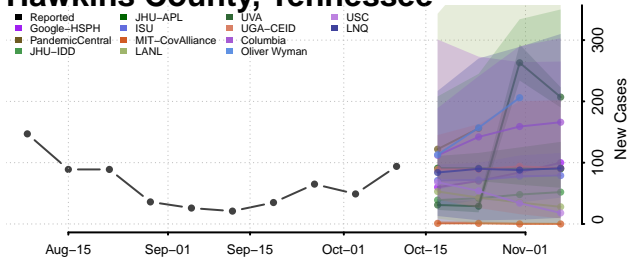

Hawkins County, Tennessee