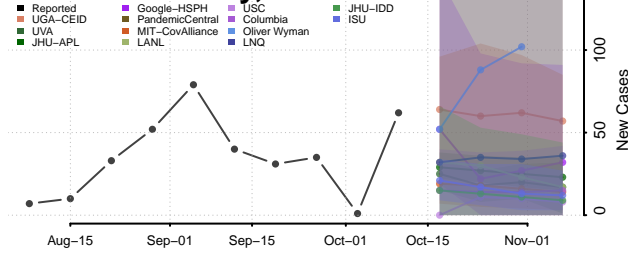

Madison County, Missouri