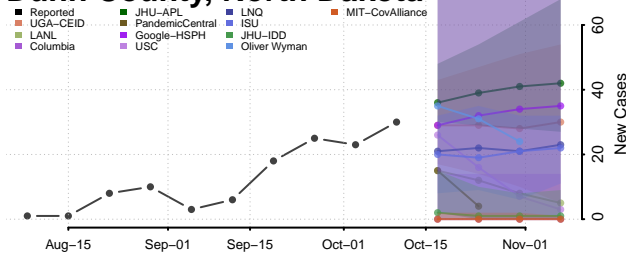

Dunn County, North Dakota