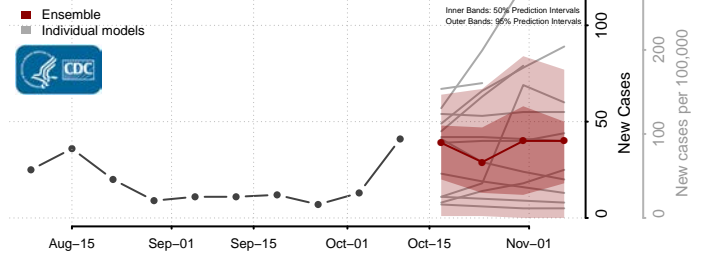

Shenandoah County, Virginia