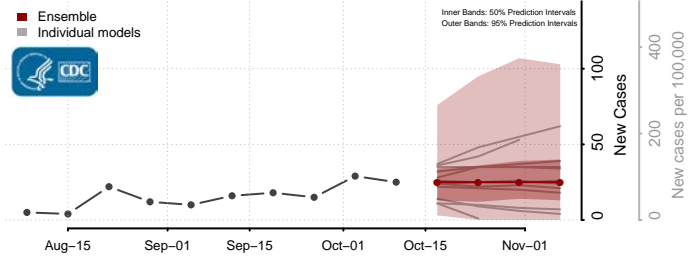

Jackson County, West Virginia