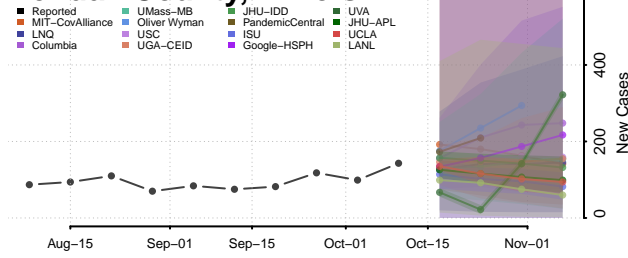

Kendall County, Illinois