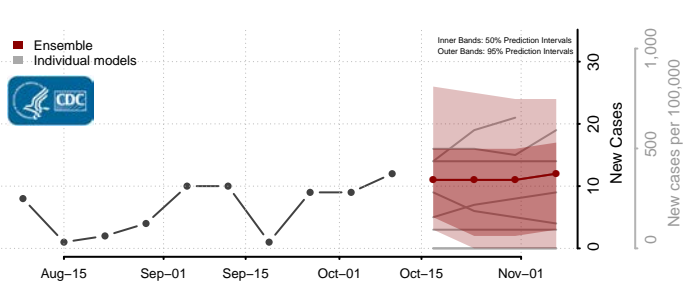

Foster County, North Dakota