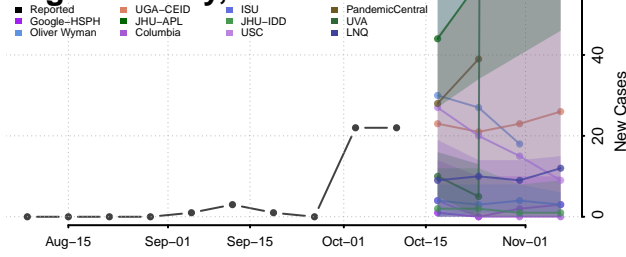

Logan County, Kansas