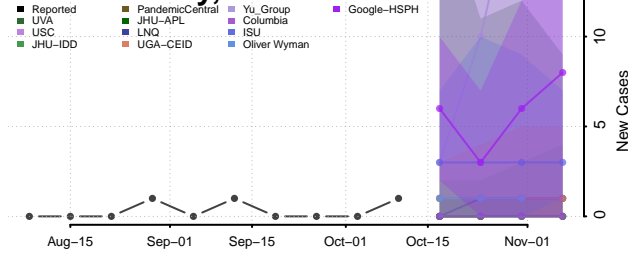

Sioux County, Nebraska