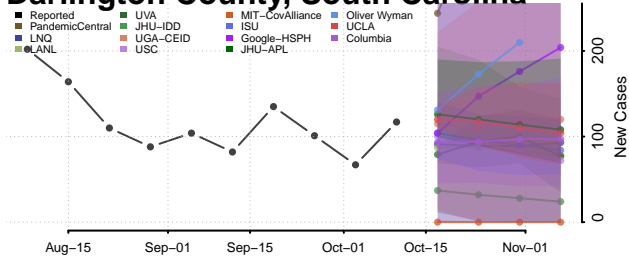

Darlington County, South Carolina