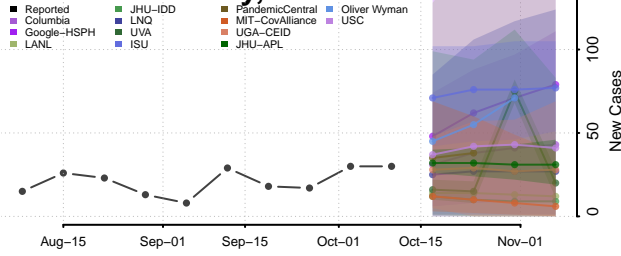

### Cleburne County, Arkansas