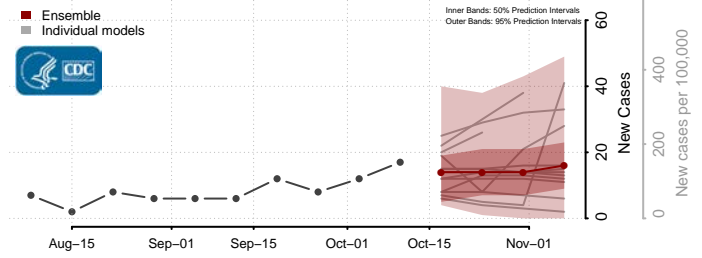

Pope County, Minnesota