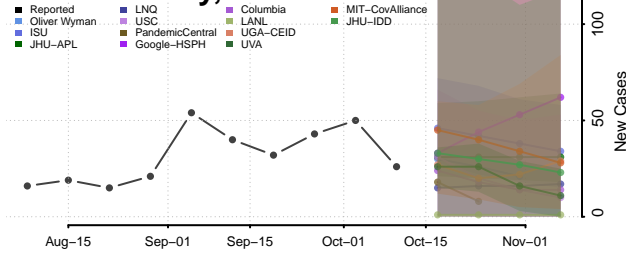

Miami County, Kansas