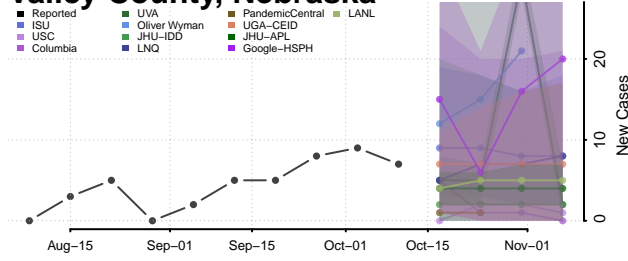

Valley County, Nebraska