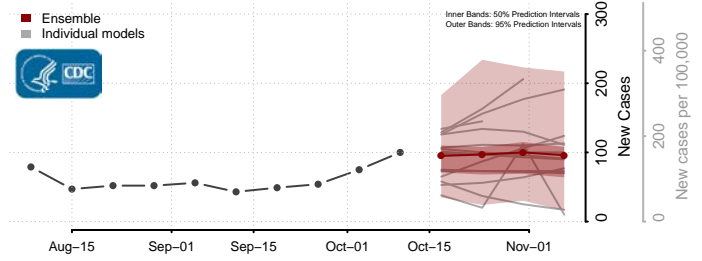

Lee County, North Carolina