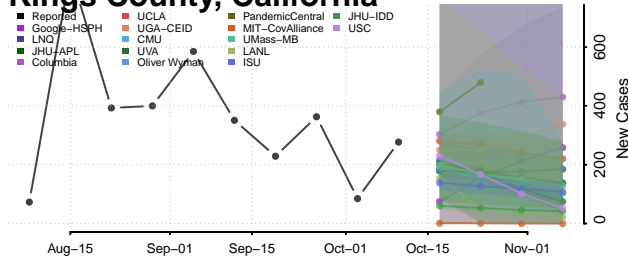

Kings County, California