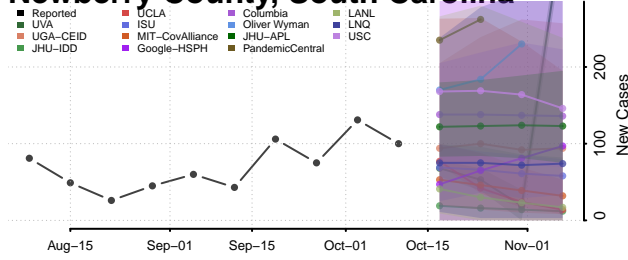

Newberry County, South Carolina