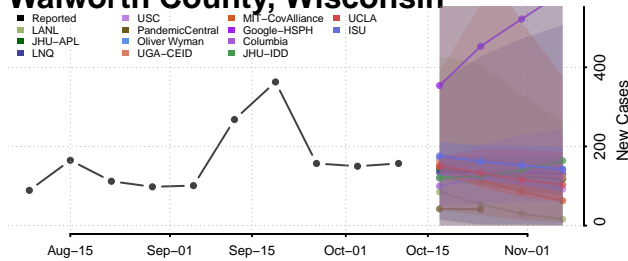

Walworth County, Wisconsin