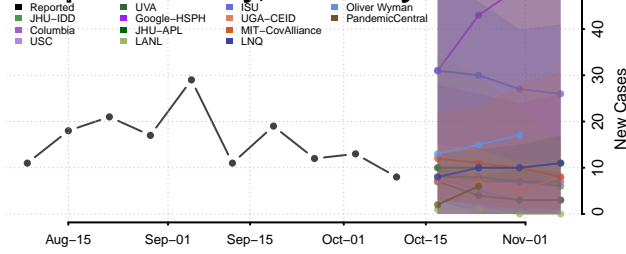

Simpson County, Kentucky