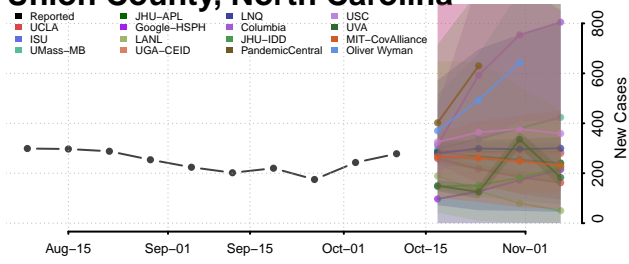

Union County, North Carolina