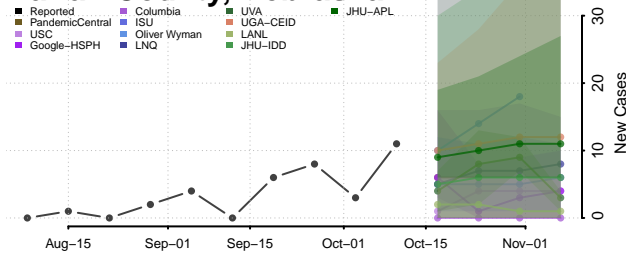

Harlan County, Nebraska