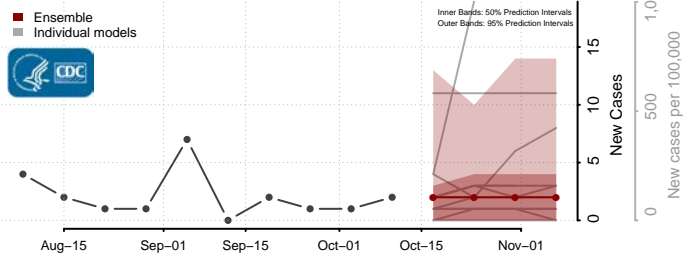

Steele County, North Dakota