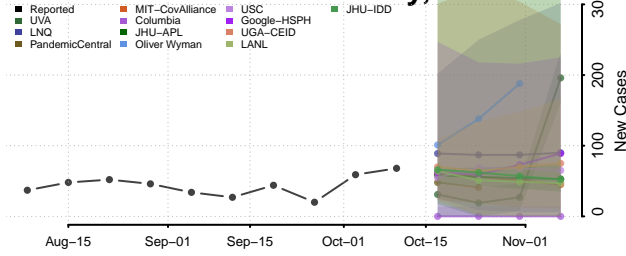

Matanuska-Susitna County, Alaska