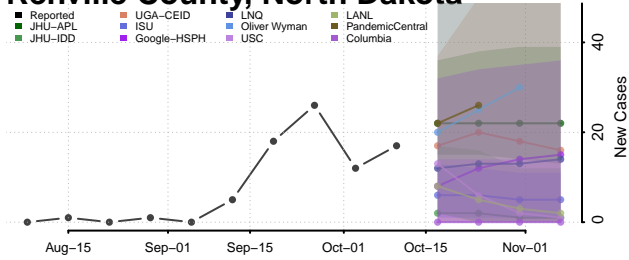

Renville County, North Dakota