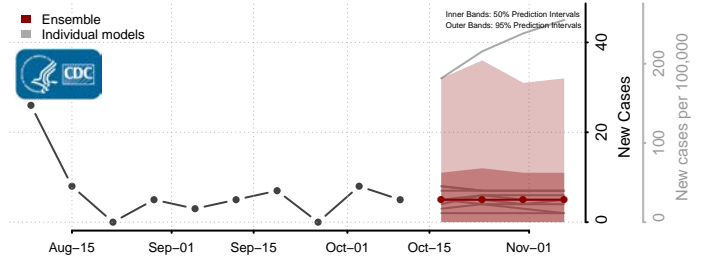

McDowell County, West Virginia