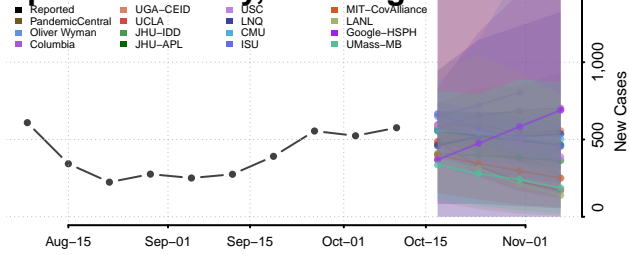

Spokane County, Washington