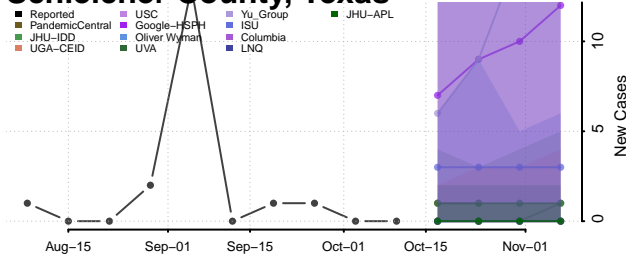

Schleicher County, Texas