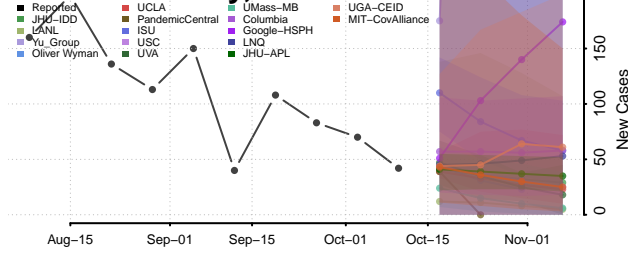

Mohave County, Arizona