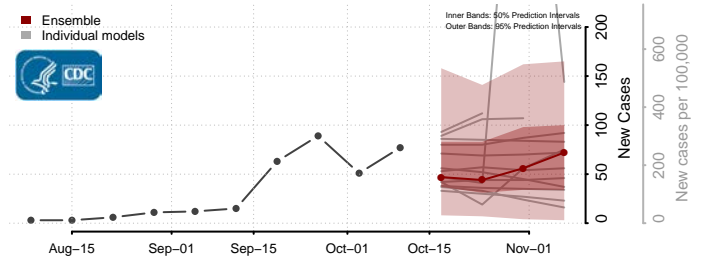

Pine County, Minnesota