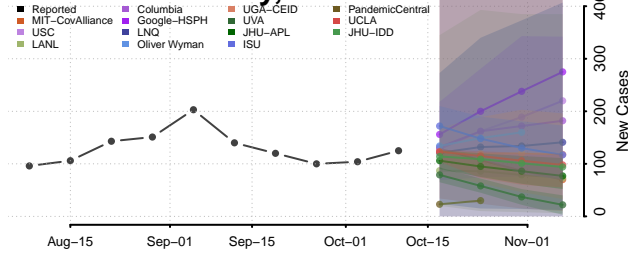

Kankakee County, Illinois