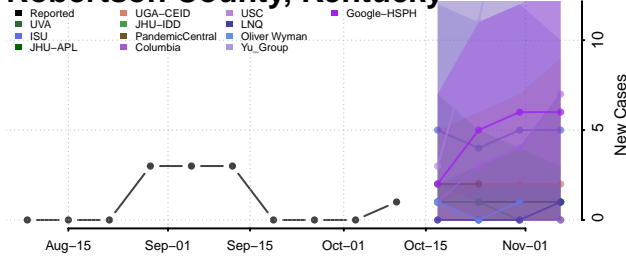

Robertson County, Kentucky