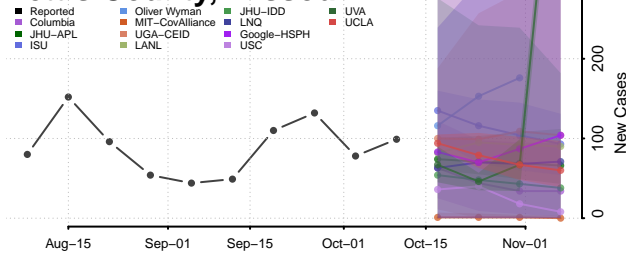

Pettis County, Missouri