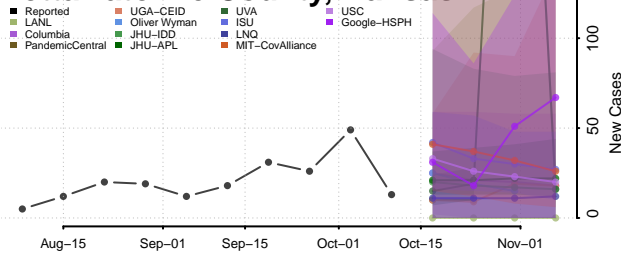

Pottawatomie County, Kansas