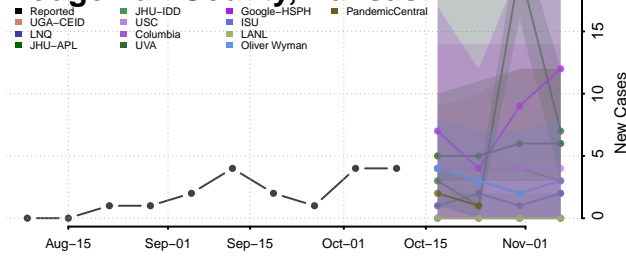

Hodgeman County, Kansas