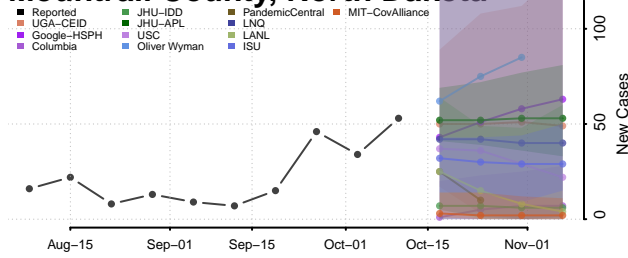

Mountrail County, North Dakota