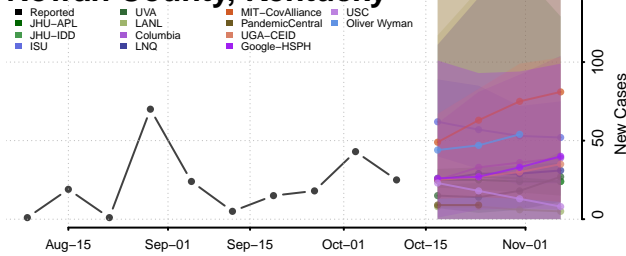

Rowan County, Kentucky