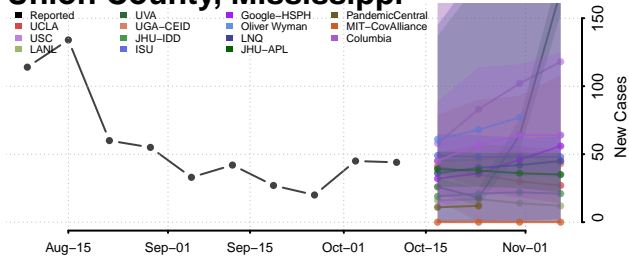

Union County, Mississippi