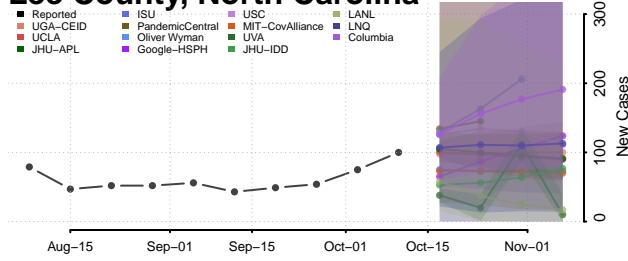

Lee County, North Carolina