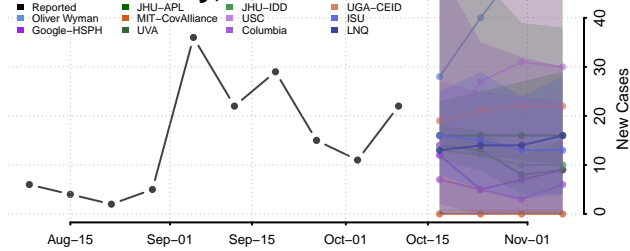

### Pemiscot County, Missouri