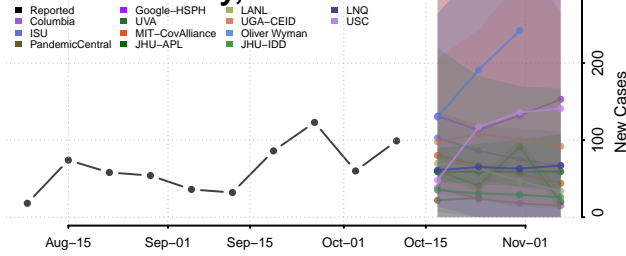

Pulaski County, Missouri