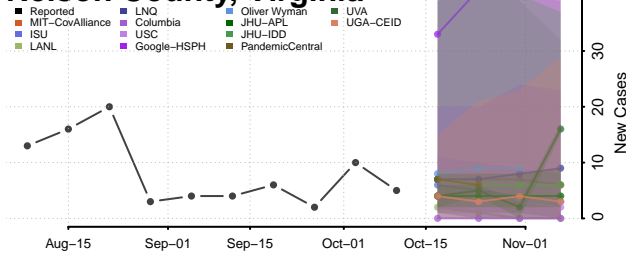

Nelson County, Virginia