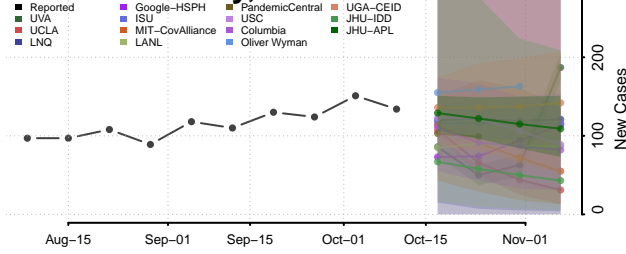

Le Flore County, Oklahoma