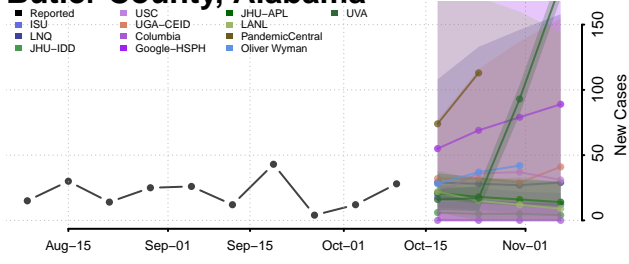

Butler County, Alabama