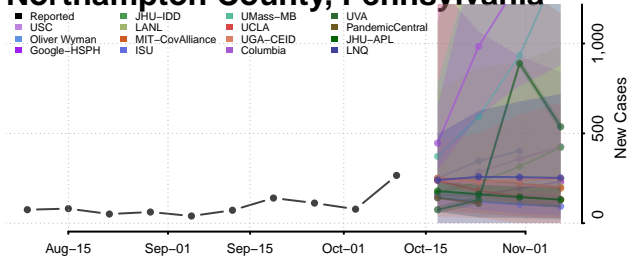

Northampton County, Pennsylvania