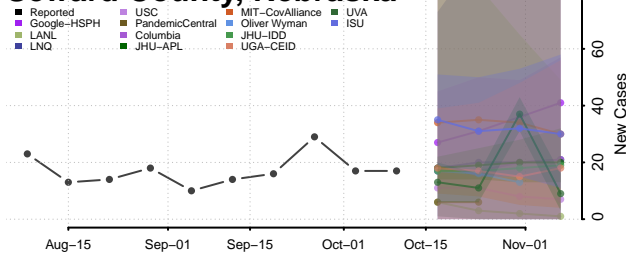

Seward County, Nebraska