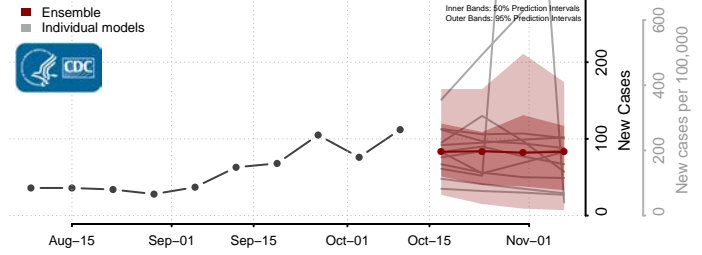

Butler County, Missouri