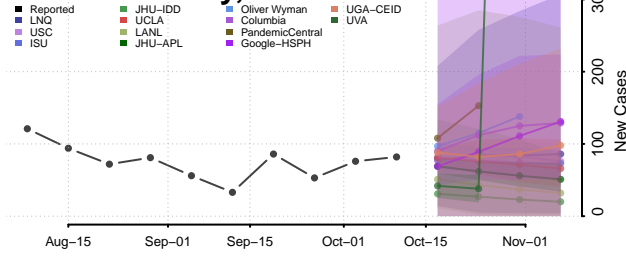

Colbert County, Alabama