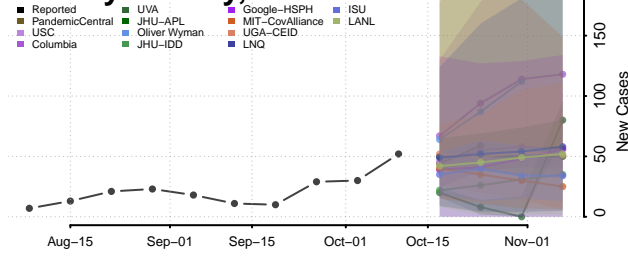

Whitley County, Indiana