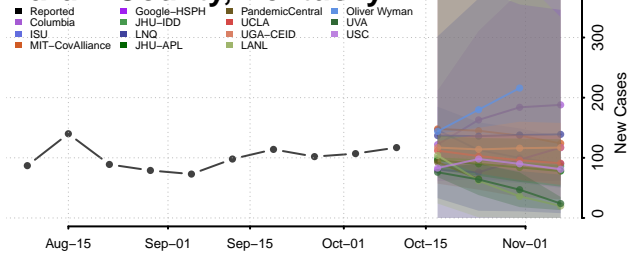

Hardin County, Kentucky