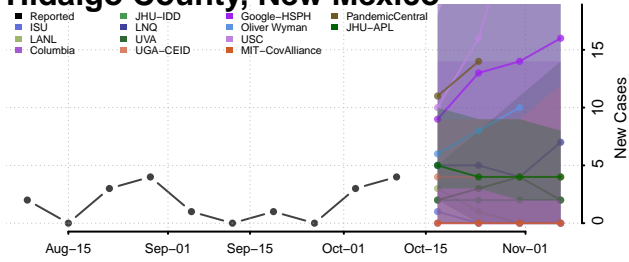

Hidalgo County, New Mexico