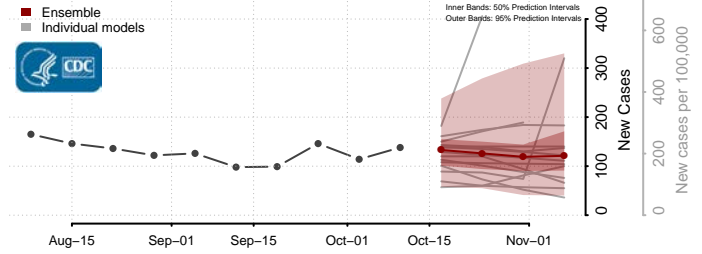

Stanly County, North Carolina