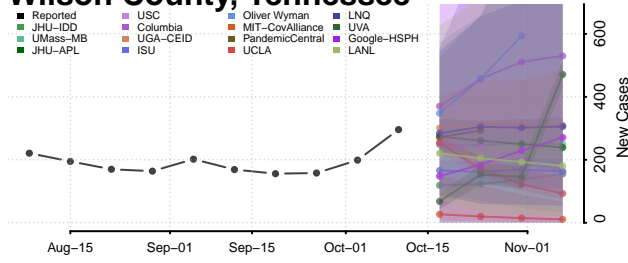

Wilson County, Tennessee