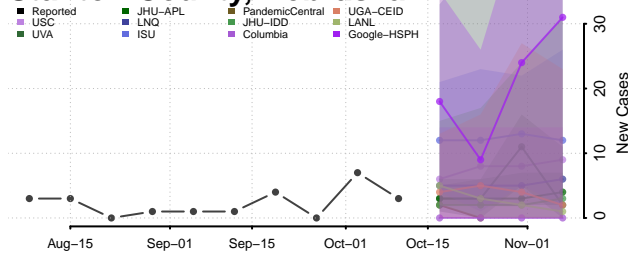

Stanton County, Nebraska