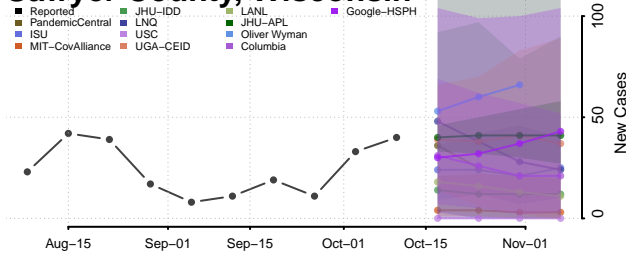

Sawyer County, Wisconsin