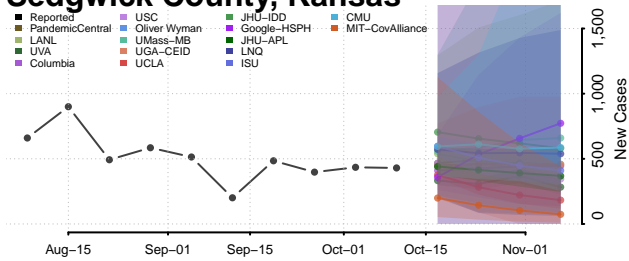

Sedgwick County, Kansas