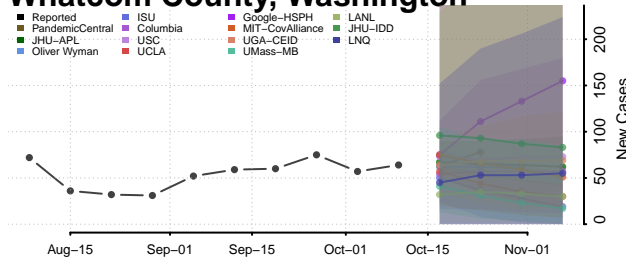

Whatcom County, Washington