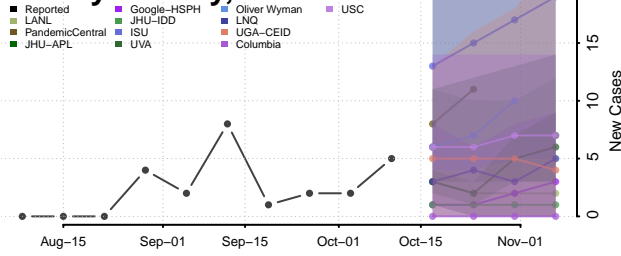

Liberty County, Montana