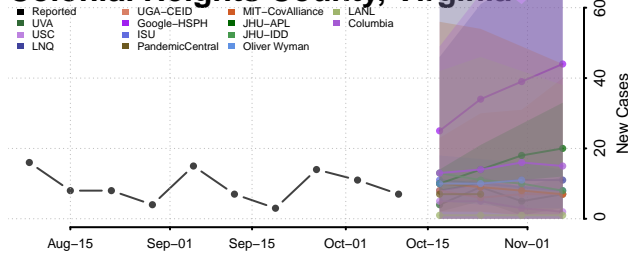

Colonial Heights County, Virginia