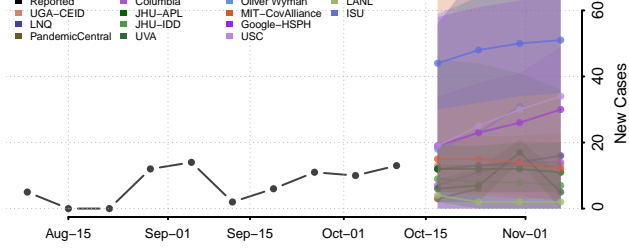

Pennington County, Minnesota