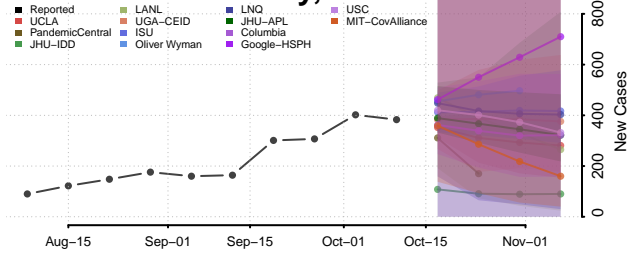

### Forest County, Wisconsin