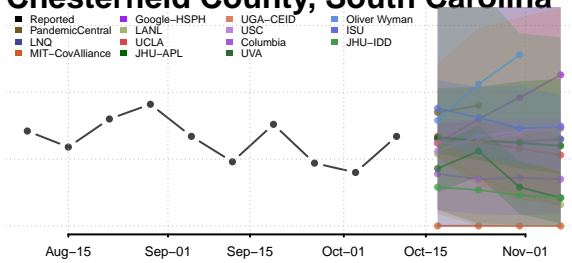

Chesterfield County, South Carolina