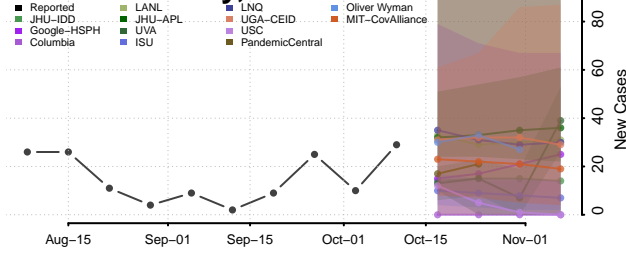

Lincoln County, New Mexico