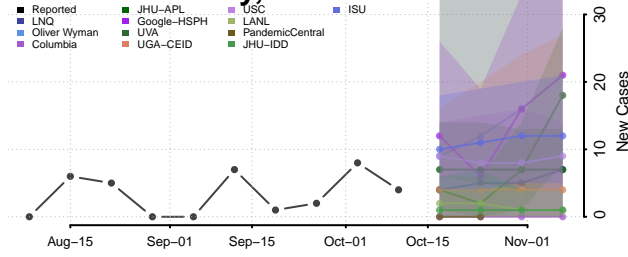

Traverse County, Minnesota