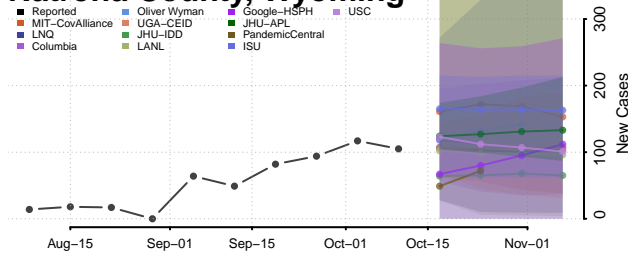

### Natrona County, Wyoming