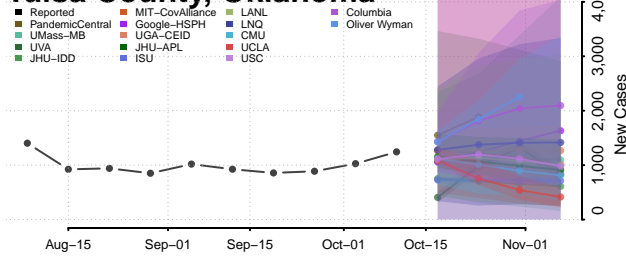

Tulsa County, Oklahoma