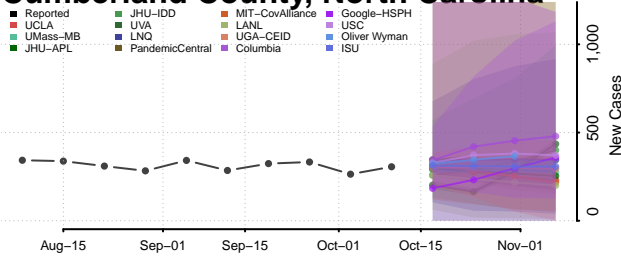

Cumberland County, North Carolina