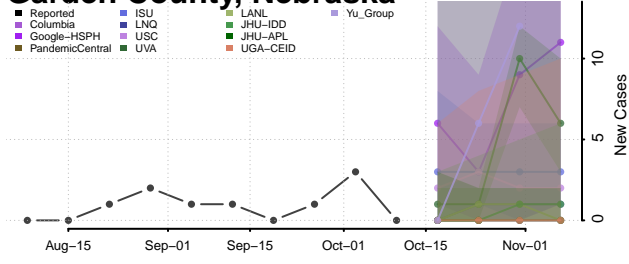

### Garden County, Nebraska