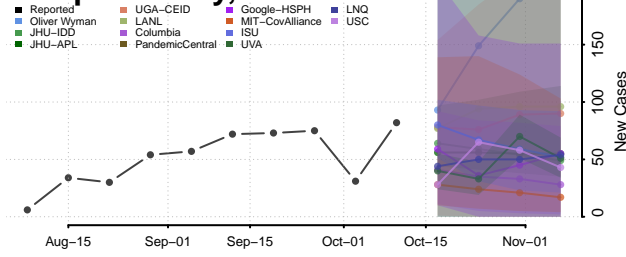

Phelps County, Missouri