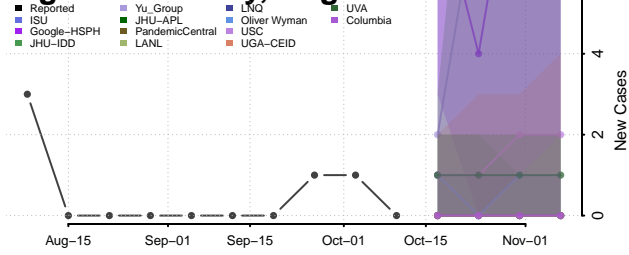

### Hopewell County, Virginia