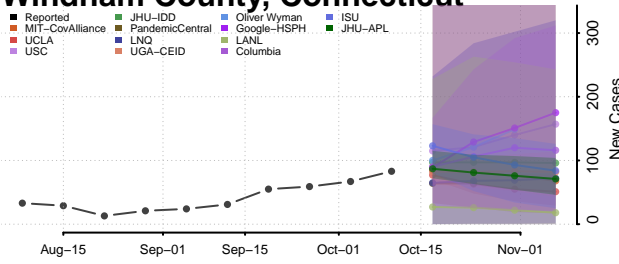

Windham County, Connecticut