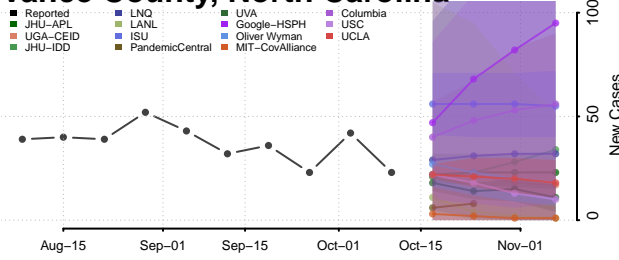

Vance County, North Carolina