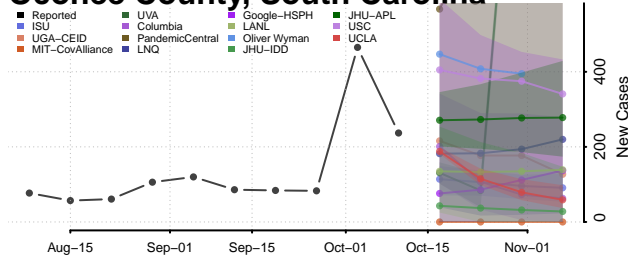

Oconee County, South Carolina