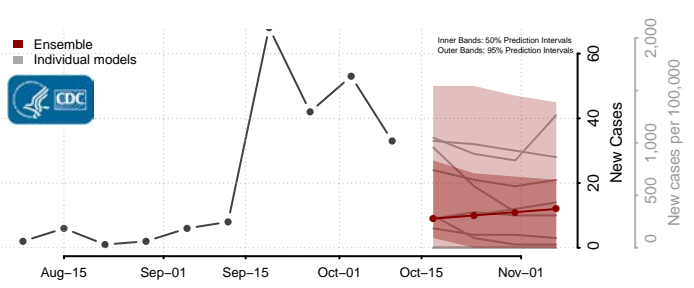

Emmons County, North Dakota