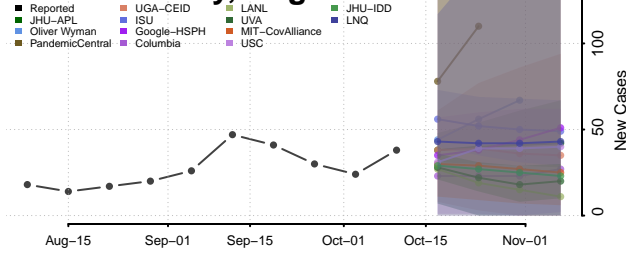

Halifax County, Virginia