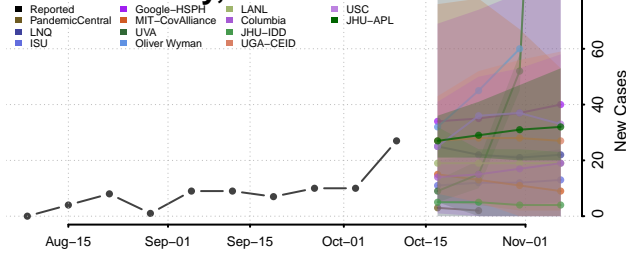

Kiowa County, Oklahoma