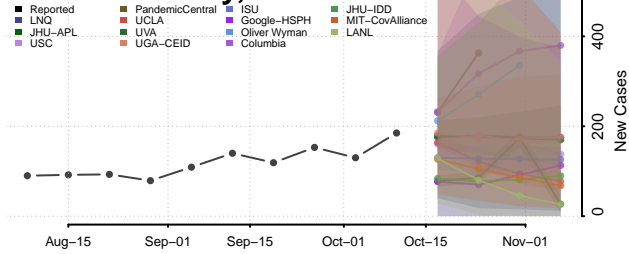

Lincoln County, North Carolina