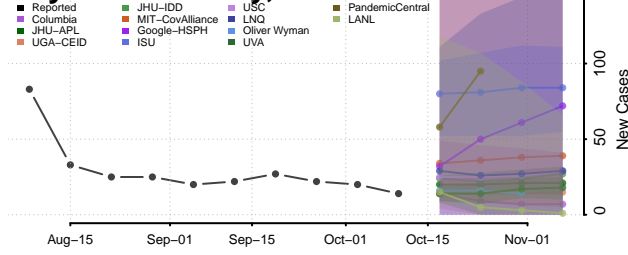

Haywood County, North Carolina