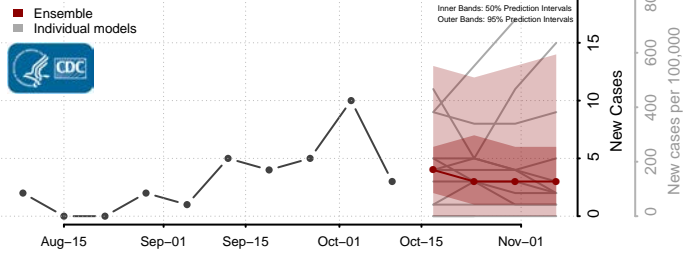

Greeley County, Nebraska