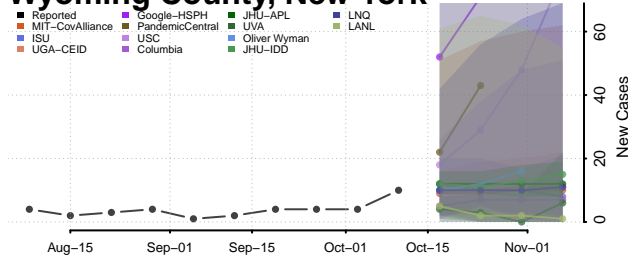

Wyoming County, New York