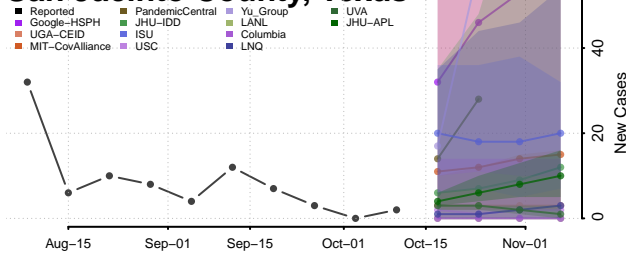

San Jacinto County, Texas