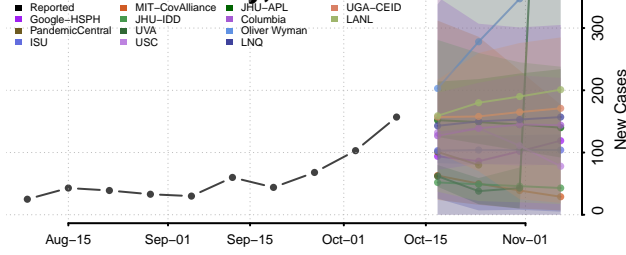

Delaware County, Oklahoma