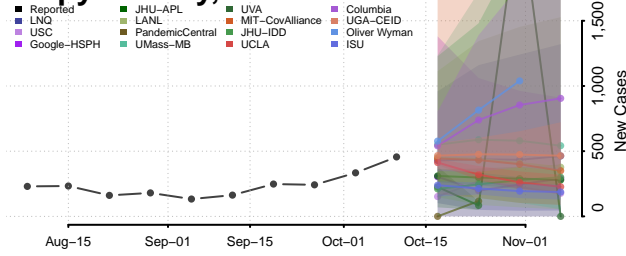

Sarpy County, Nebraska