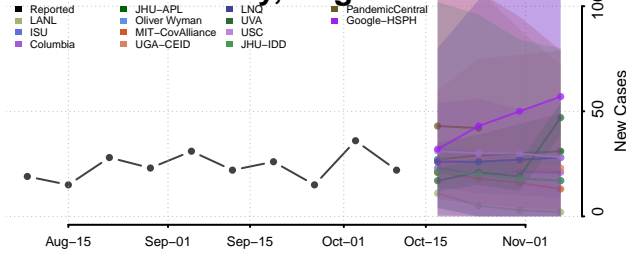

Dinwiddie County, Virginia