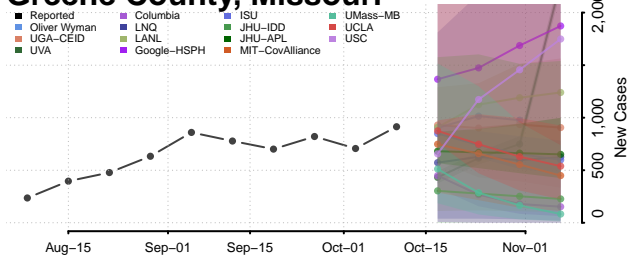

Greene County, Missouri