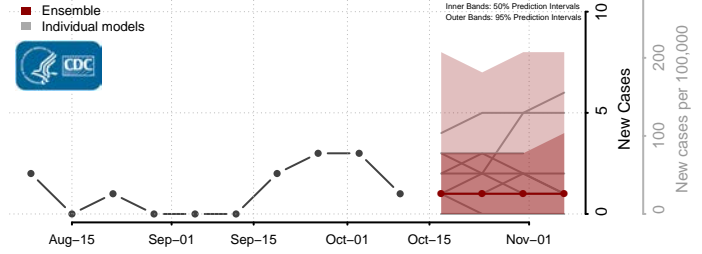

Ellis County, Oklahoma