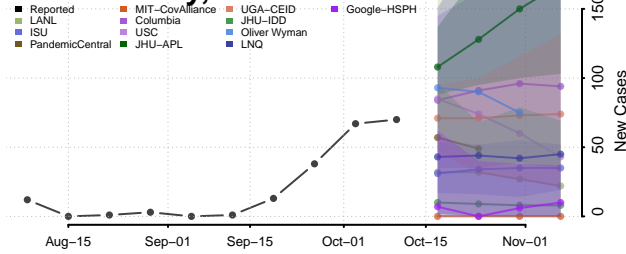

Price County, Wisconsin