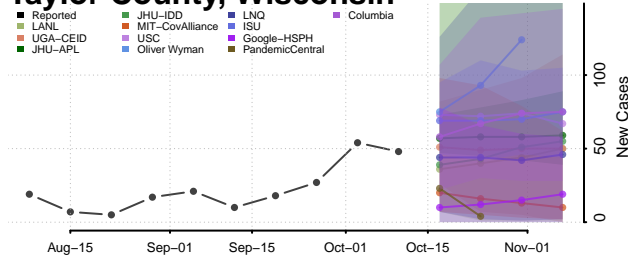

Taylor County, Wisconsin