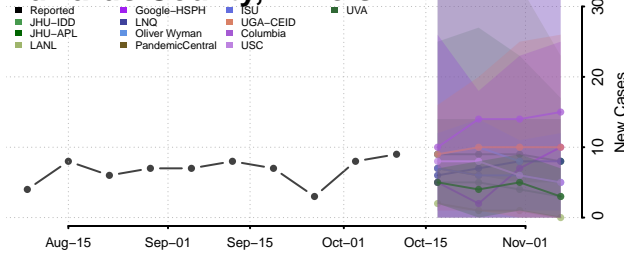

Edwards County, Illinois