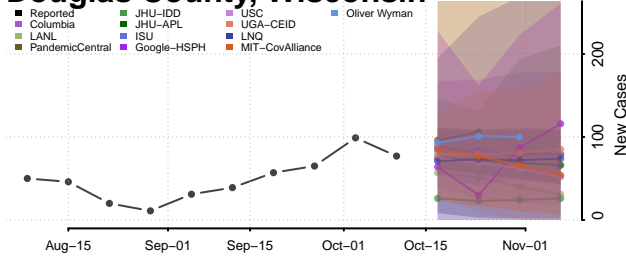

Douglas County, Wisconsin