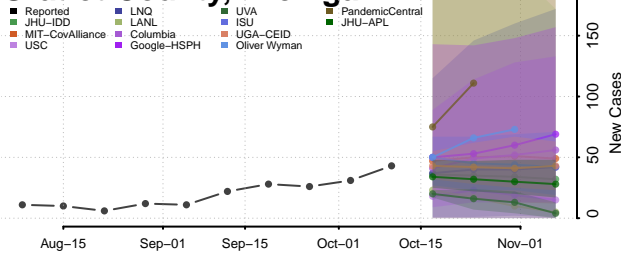

Gratiot County, Michigan