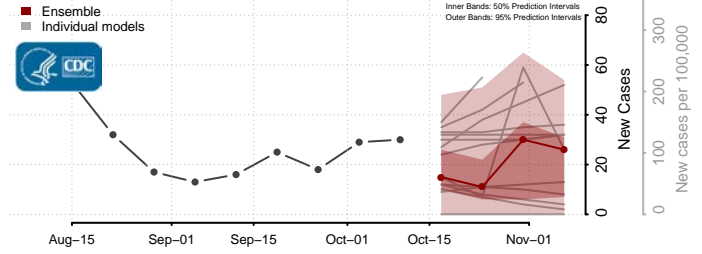

Jefferson County, Oregon