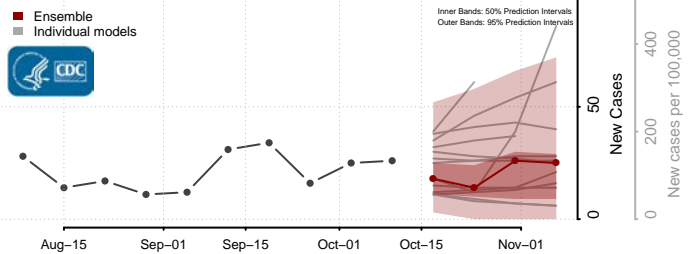

Northampton County, North Carolina