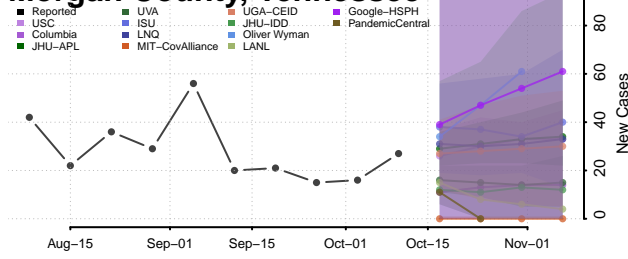

Morgan County, Tennessee