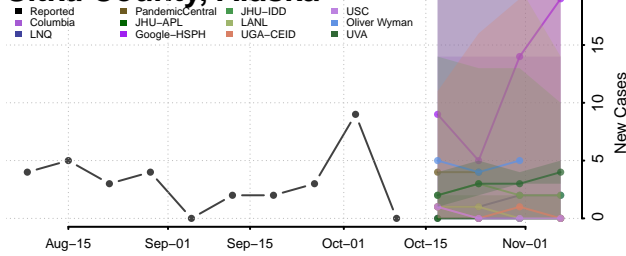

Sitka County, Alaska