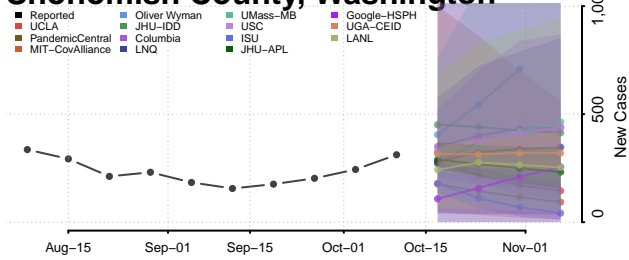

Snohomish County, Washington