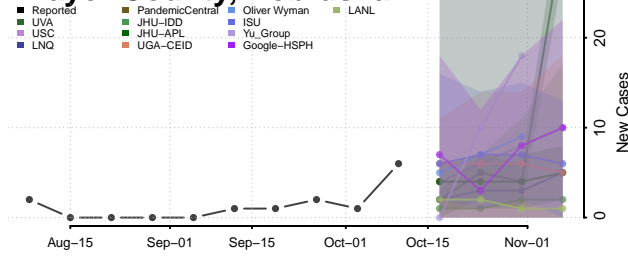

Thayer County, Nebraska