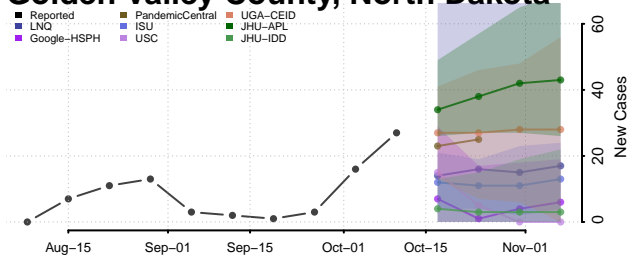

Golden Valley County, North Dakota