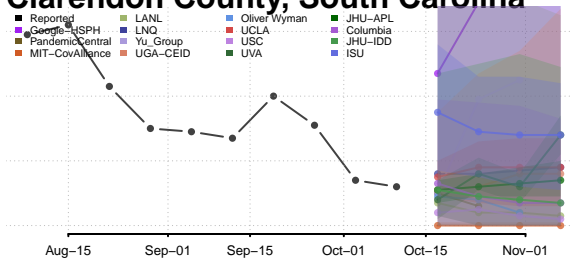

Clarendon County, South Carolina