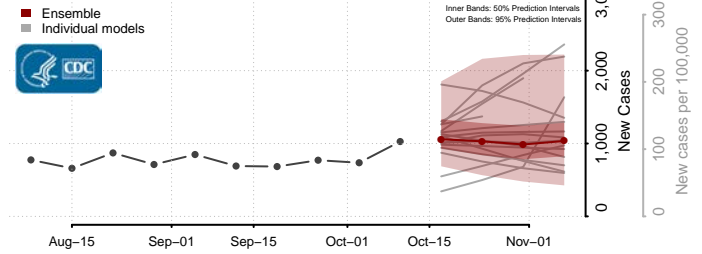

DuPage County, Illinois