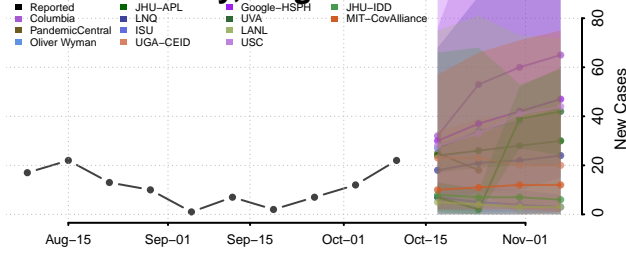

Greene County, Virginia