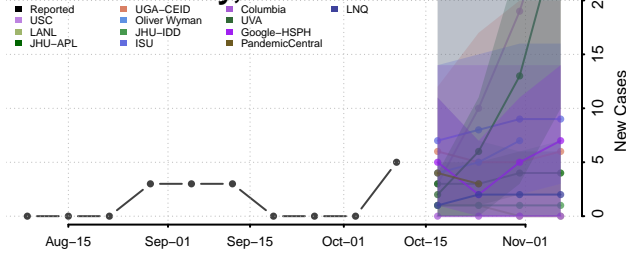

Kittson County, Minnesota