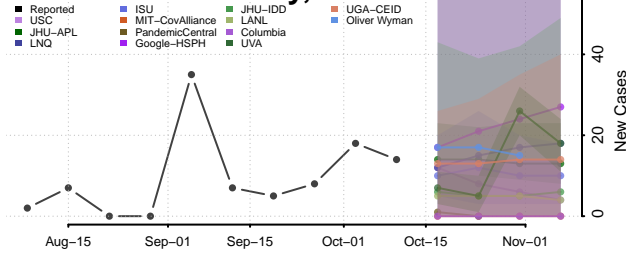

Pocahontas County, Iowa