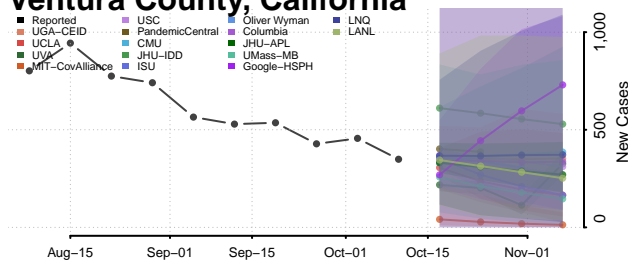

Ventura County, California