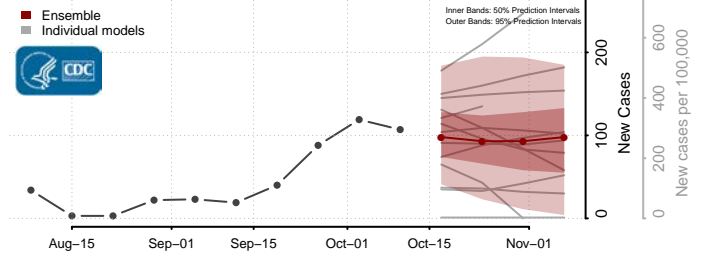

Whitley County, Kentucky