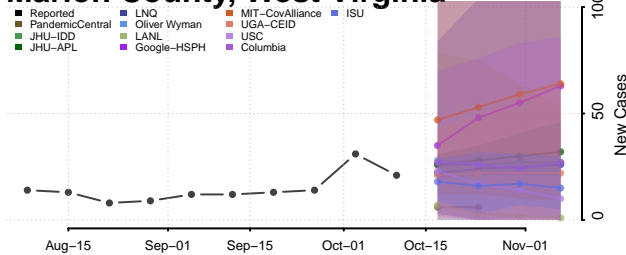

Marion County, West Virginia