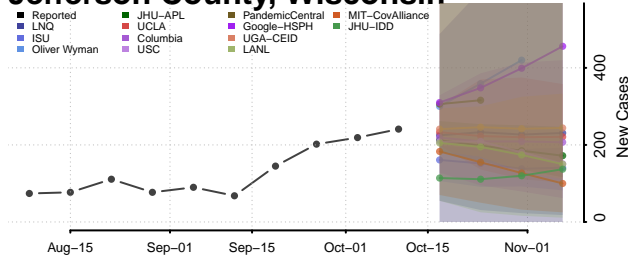

Jefferson County, Wisconsin