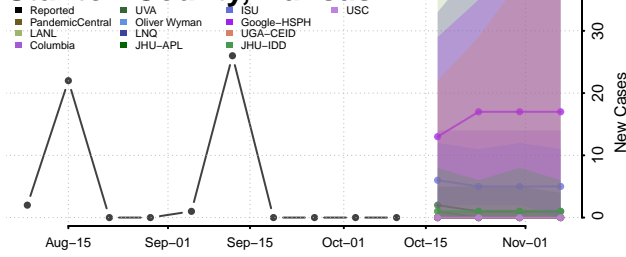

Stanton County, Kansas