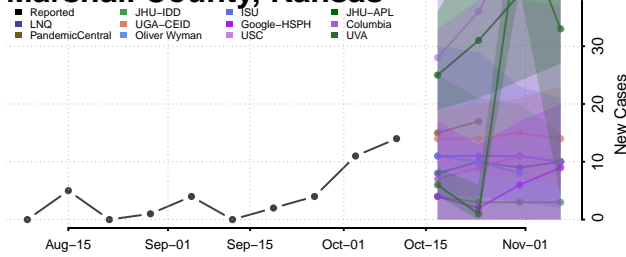

Marshall County, Kansas