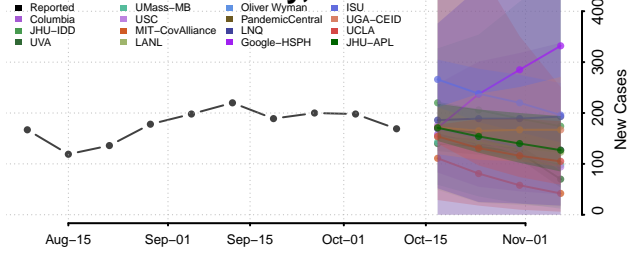

Rock Island County, Illinois