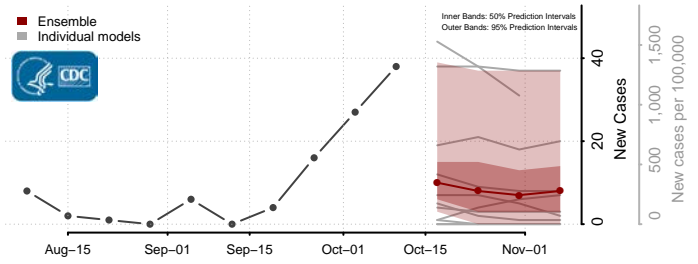

Nelson County, North Dakota