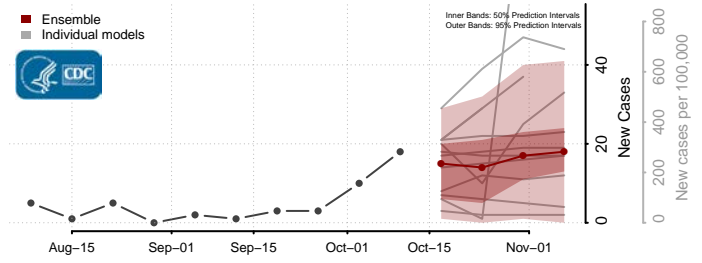

### Norman County, Minnesota