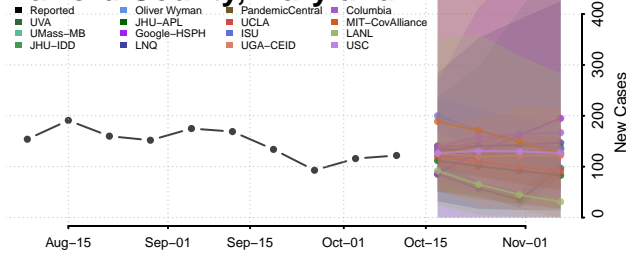

Harford County, Maryland