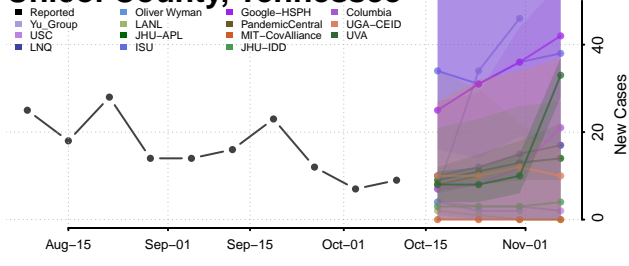

Unicoi County, Tennessee