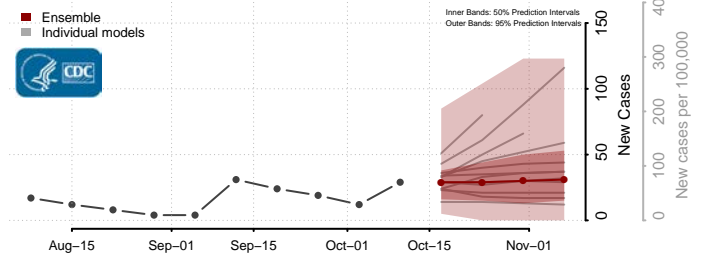

Ohio County, West Virginia