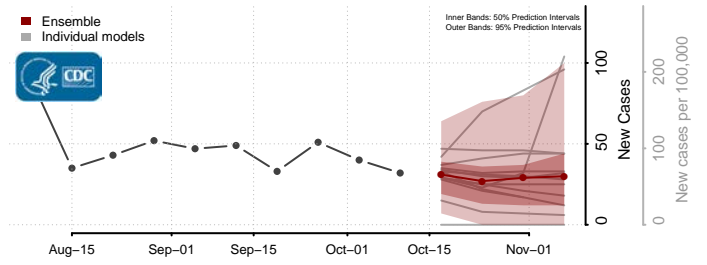

St. Bernard County, Louisiana