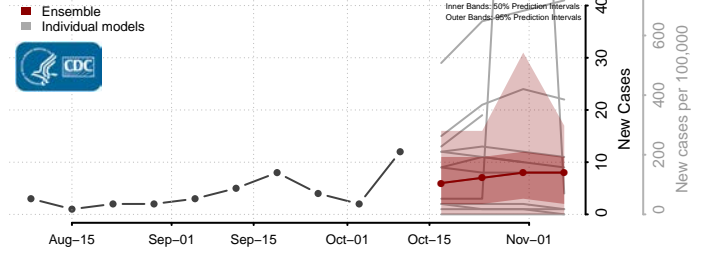

Greer County, Oklahoma