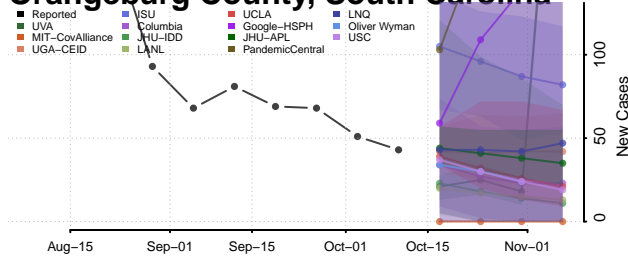

Orangeburg County, South Carolina