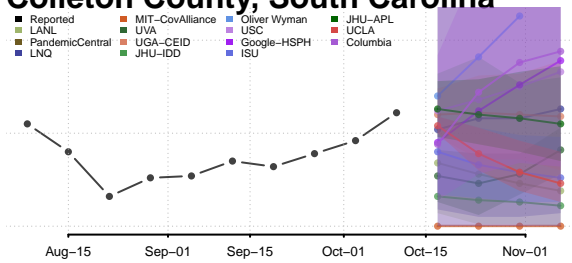

Colleton County, South Carolina