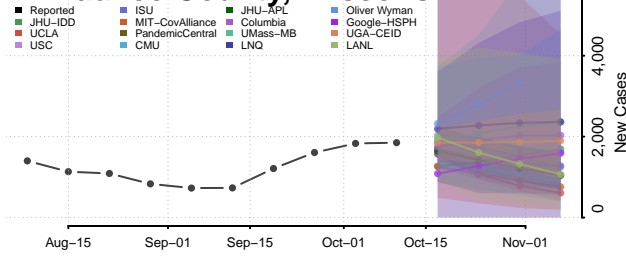

Milwaukee County, Wisconsin