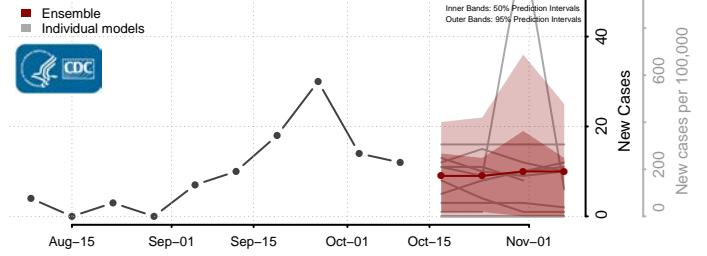

Phillips County, Kansas