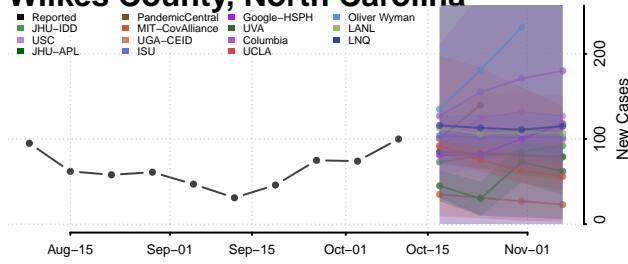

Wilkes County, North Carolina