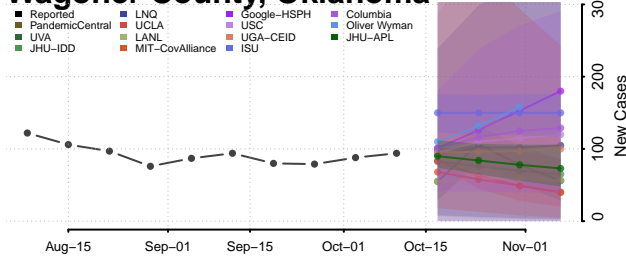

Wagoner County, Oklahoma