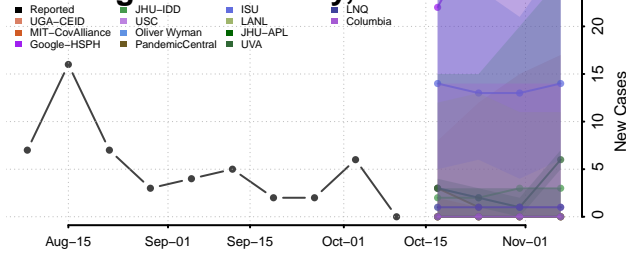

San Augustine County, Texas