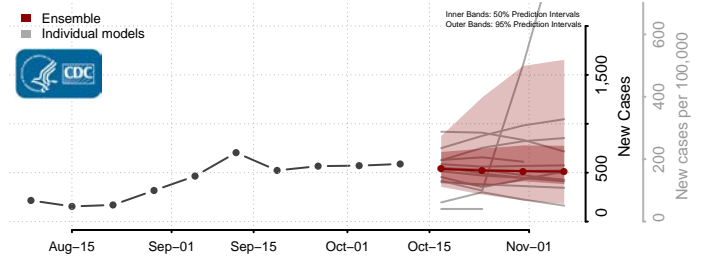

Lancaster County, Nebraska