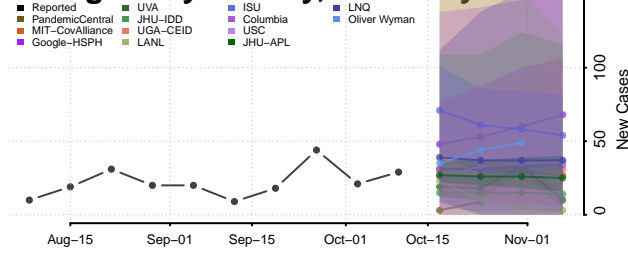

Montgomery County, Kentucky