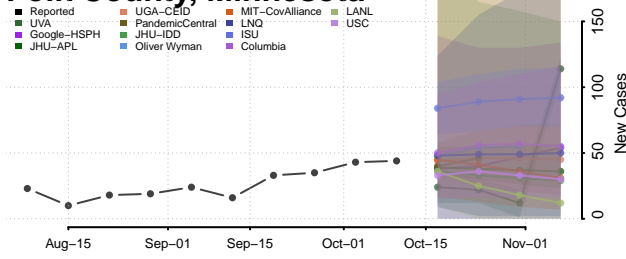

Polk County, Minnesota