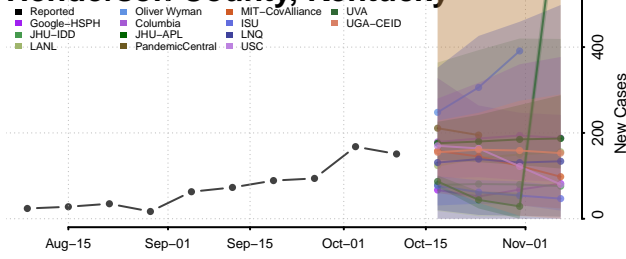

Henderson County, Kentucky