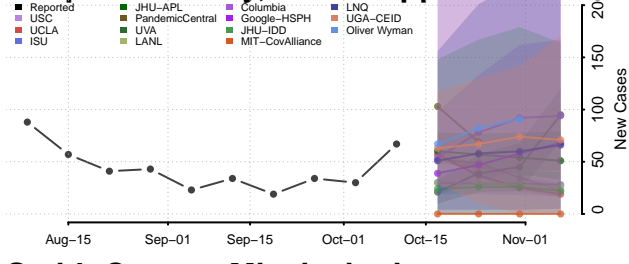

Simpson County, Mississippi