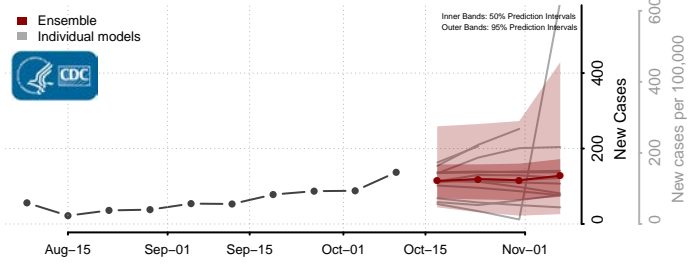

Roanoke County, Virginia