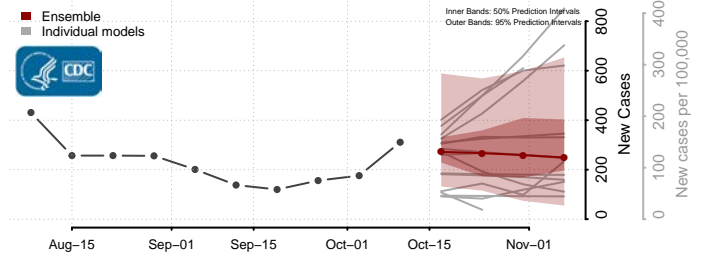

Harrison County, Mississippi