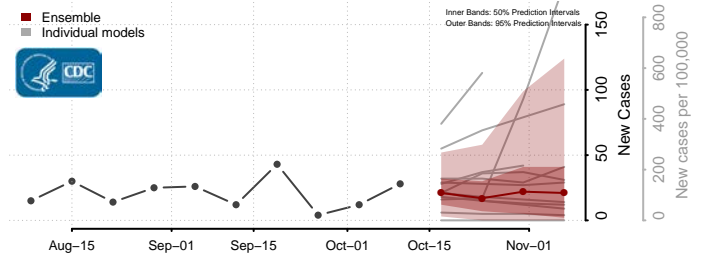

Butler County, Alabama