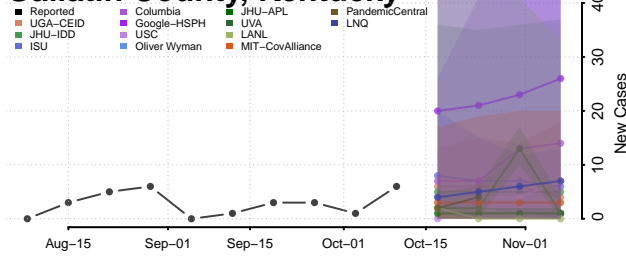

Gallatin County, Kentucky