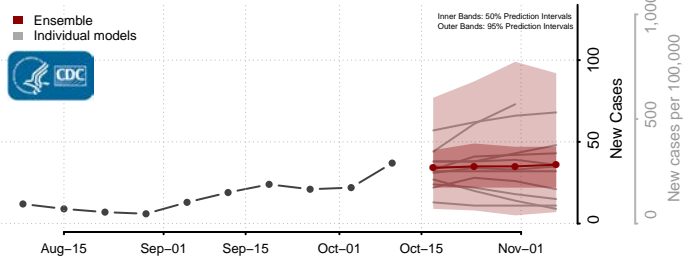

Lake County, South Dakota