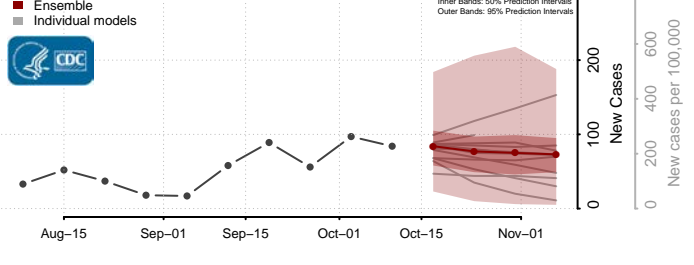

Green County, Wisconsin