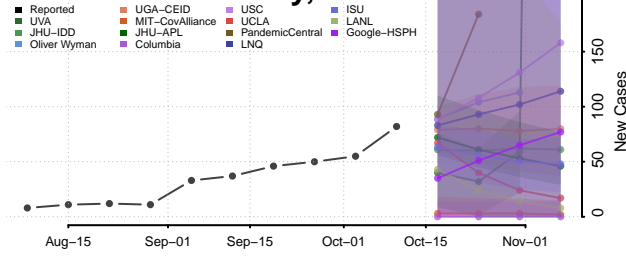

Buena Vista County, Iowa