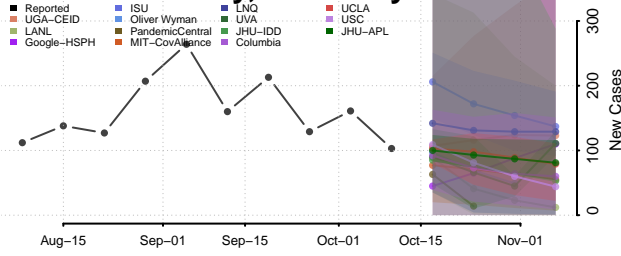

### Madison County, Kentucky