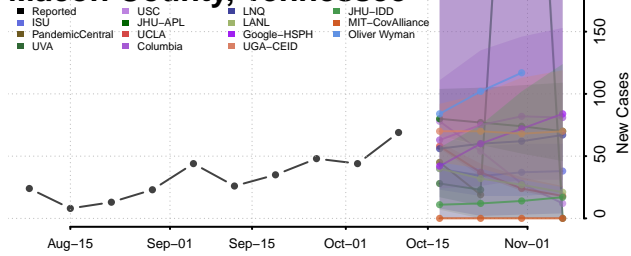

Macon County, Tennessee