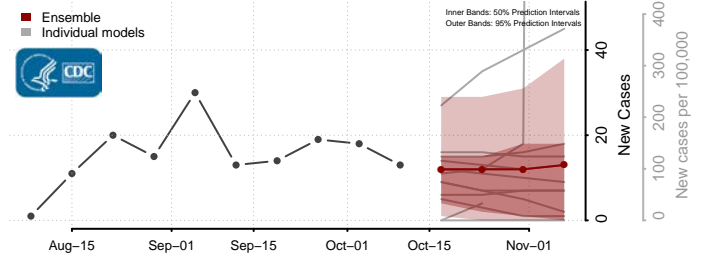

Yalobusha County, Mississippi