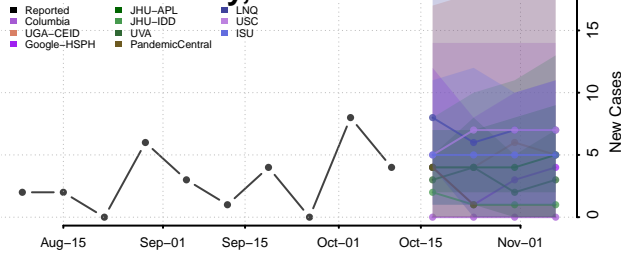

McCone County, Montana