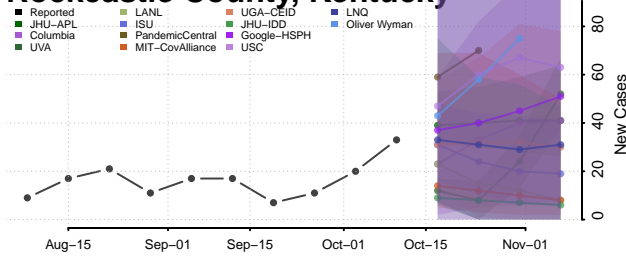

Rockcastle County, Kentucky