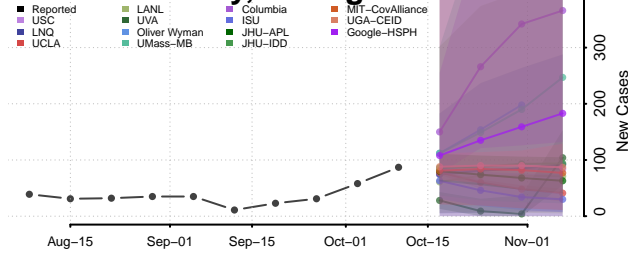

St. Clair County, Michigan