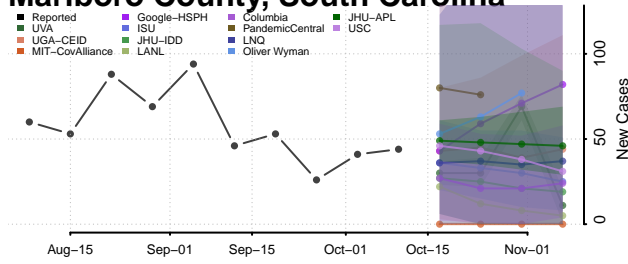

Marlboro County, South Carolina