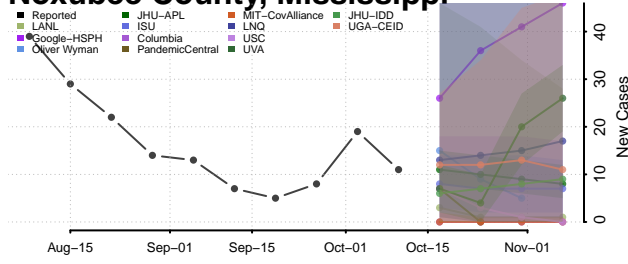

Noxubee County, Mississippi