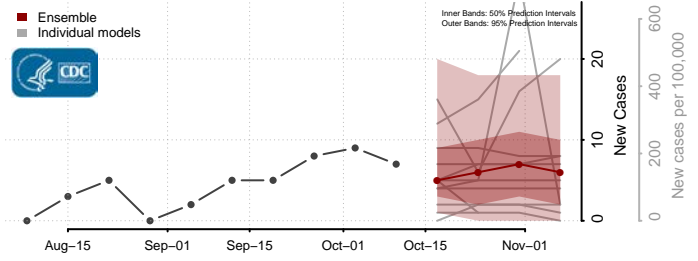

Valley County, Nebraska