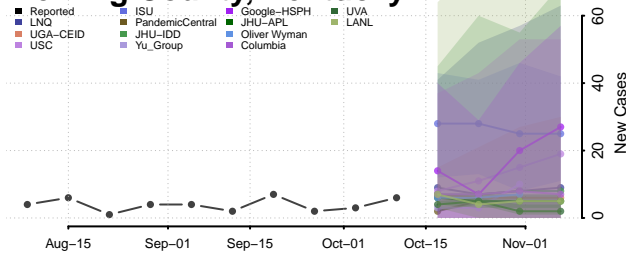

Fleming County, Kentucky