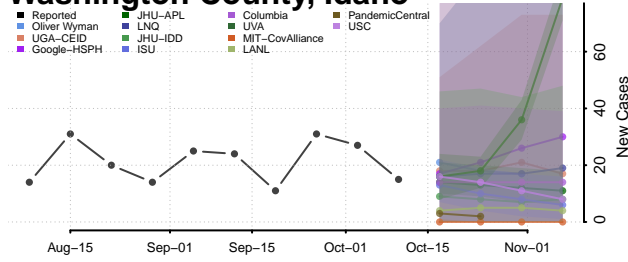

Washington County, Idaho