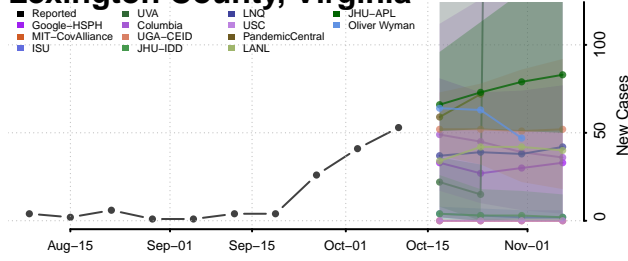

Lexington County, Virginia