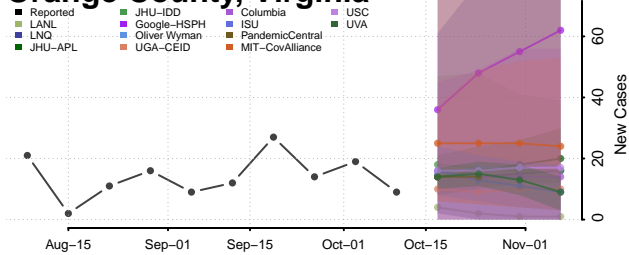

Orange County, Virginia