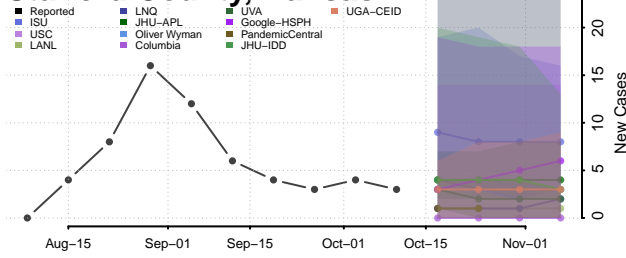

Stafford County, Kansas