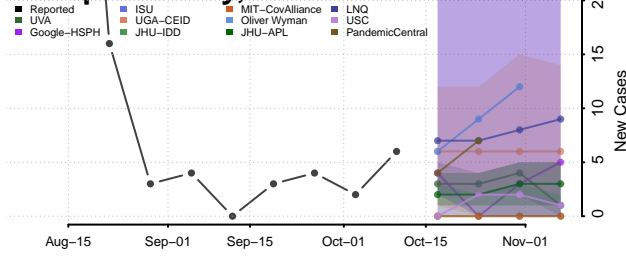

Phillips County, Montana