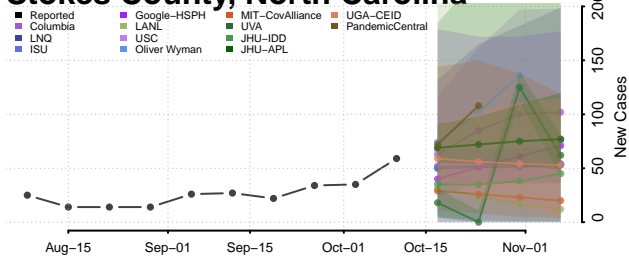

Stokes County, North Carolina