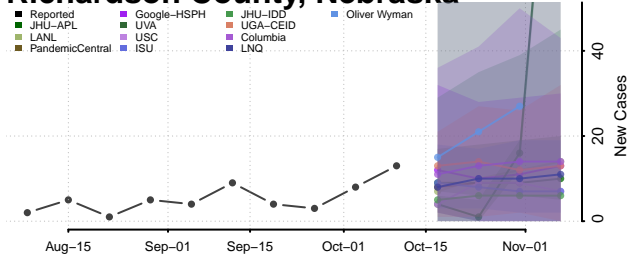

Richardson County, Nebraska