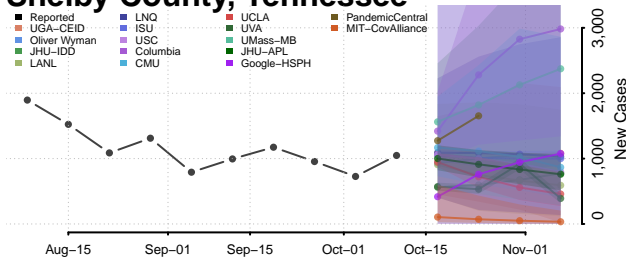

Shelby County, Tennessee