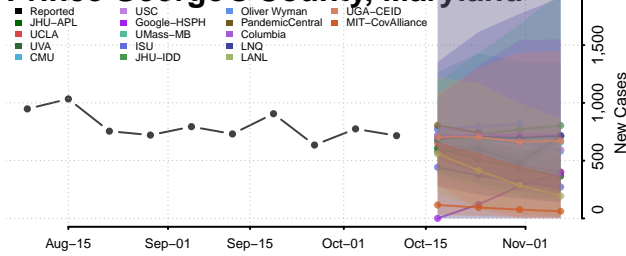

Prince George's County, Maryland