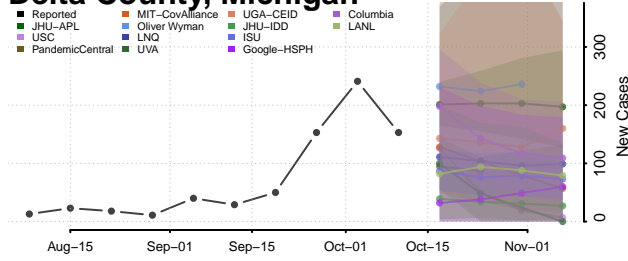

Delta County, Michigan