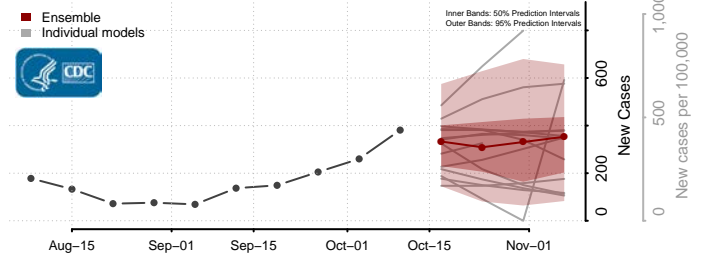

Twin Falls County, Idaho