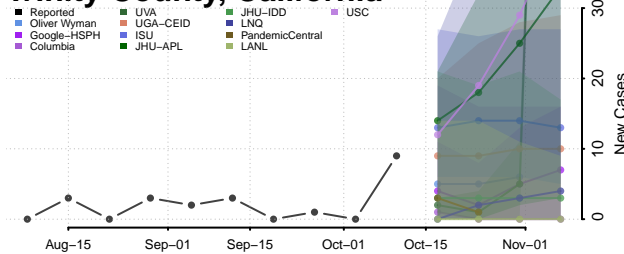

Trinity County, California