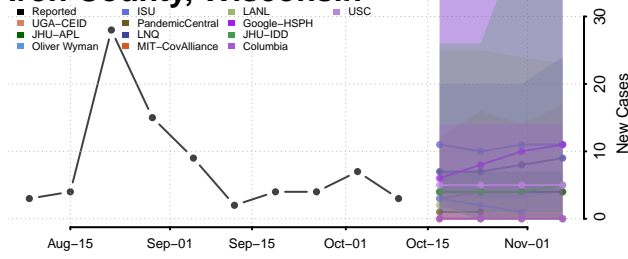

Iron County, Wisconsin