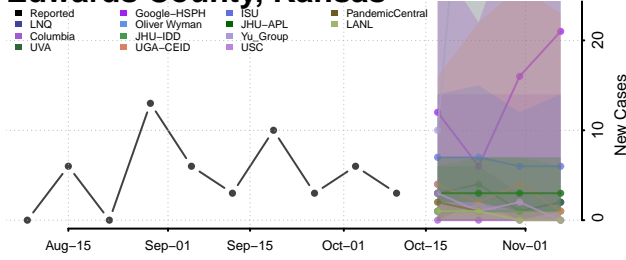

Edwards County, Kansas