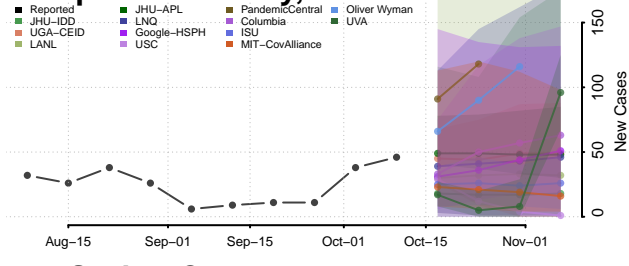

Hempstead County, Arkansas