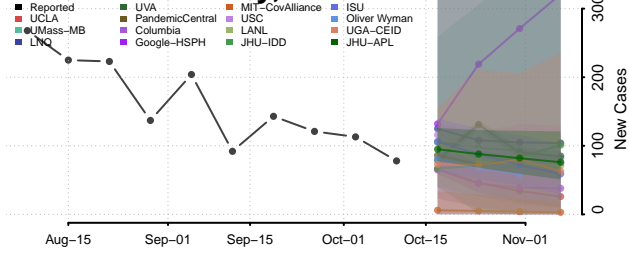

Hernando County, Florida