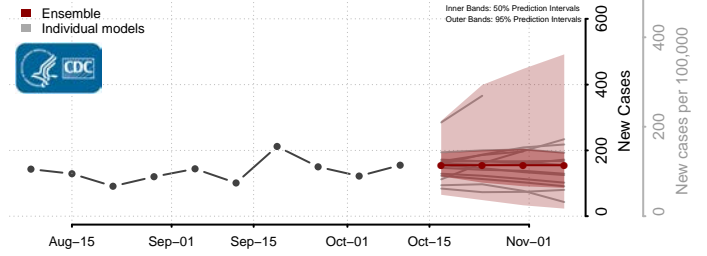

Harnett County, North Carolina