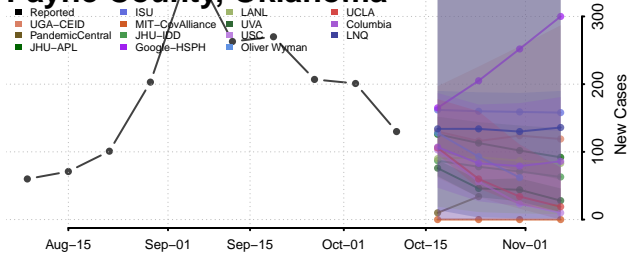

Payne County, Oklahoma