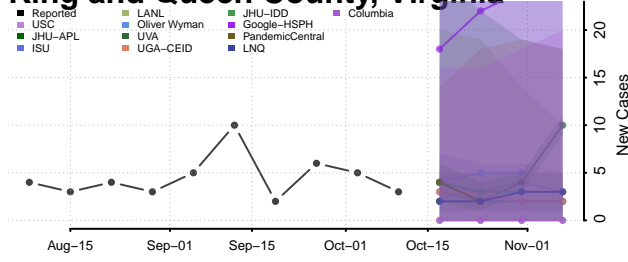

King and Queen County, Virginia