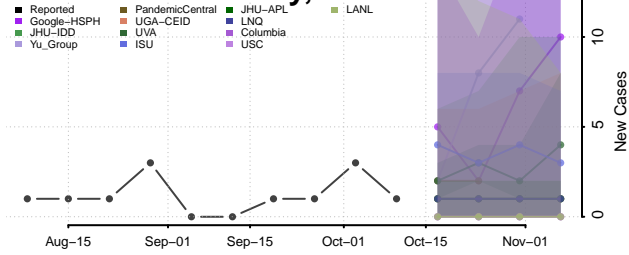

Shackelford County, Texas