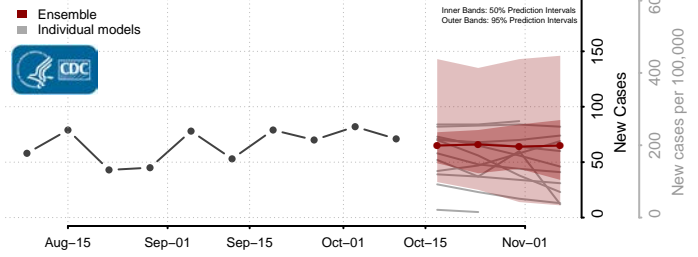

Bureau County, Illinois