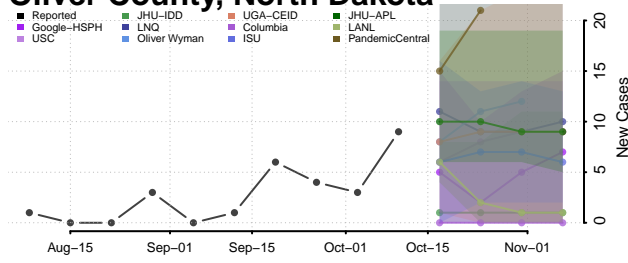

Oliver County, North Dakota