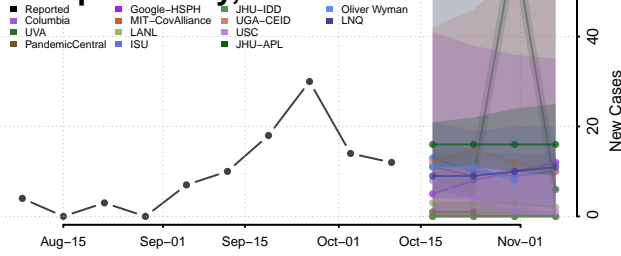

Phillips County, Kansas