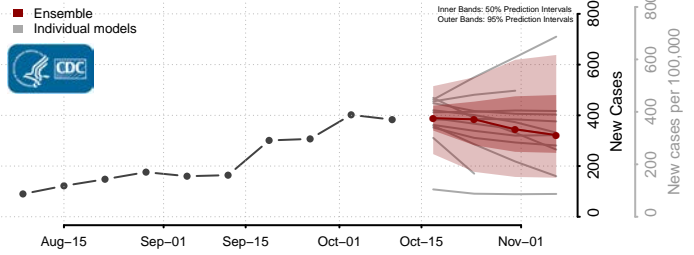

### Forest County, Wisconsin