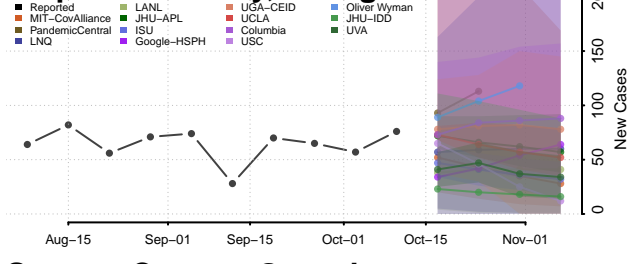

Stephens County, Georgia