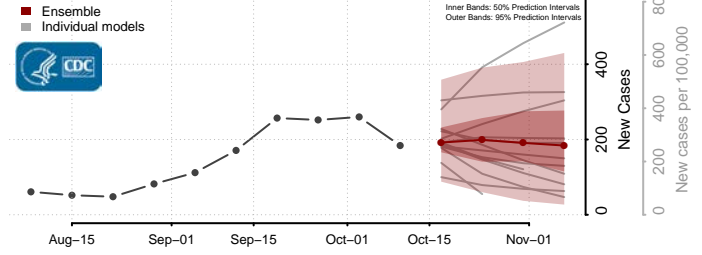

Portage County, Wisconsin