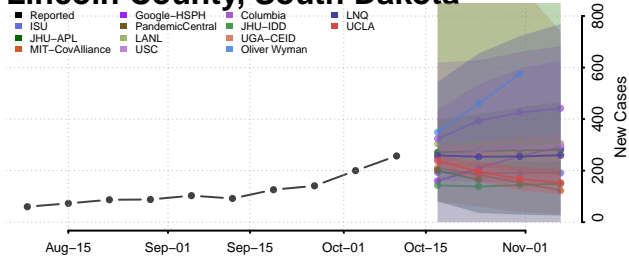

Lincoln County, South Dakota