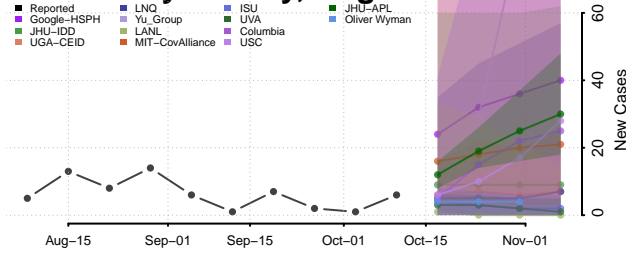

Fairfax City County, Virginia