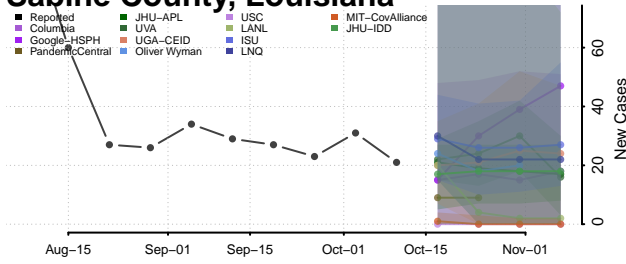

Sabine County, Louisiana