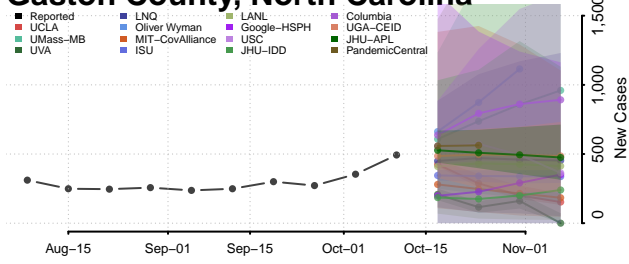

Gaston County, North Carolina