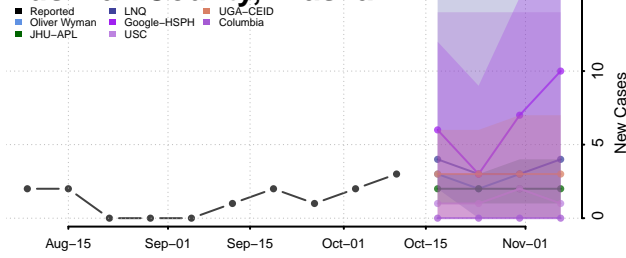

Kusilvak County, Alaska