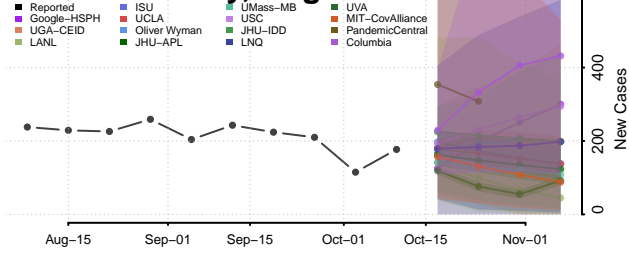

Henrico County, Virginia