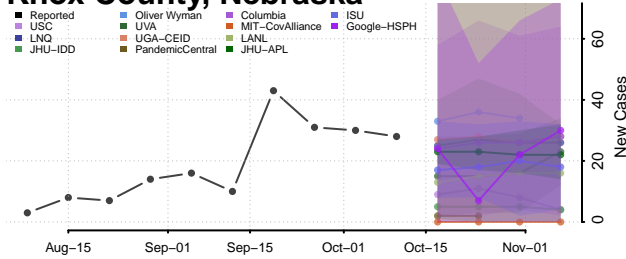

Knox County, Nebraska