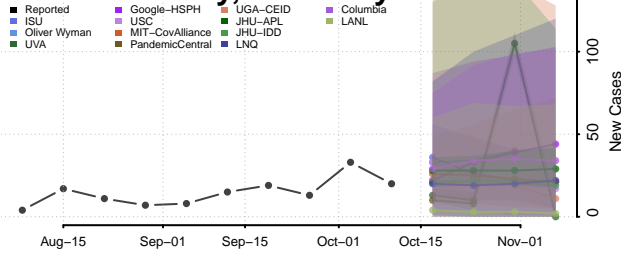

Lincoln County, Kentucky