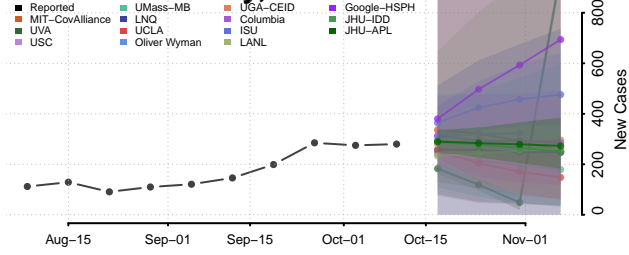

St. Louis County, Minnesota