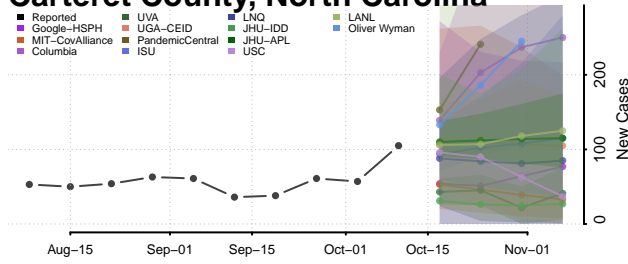

Carteret County, North Carolina