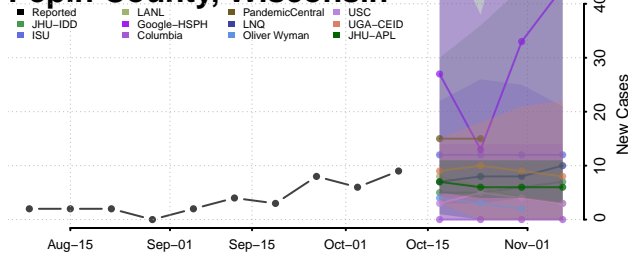

Pepin County, Wisconsin