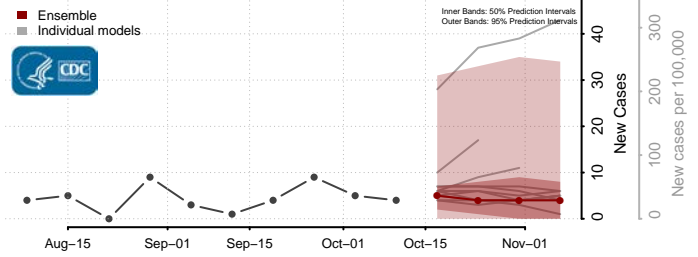

Hardy County, West Virginia