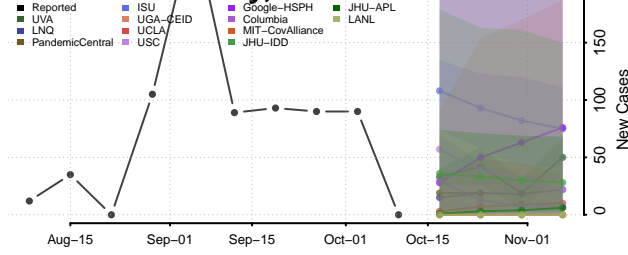

Crawford County, Kansas