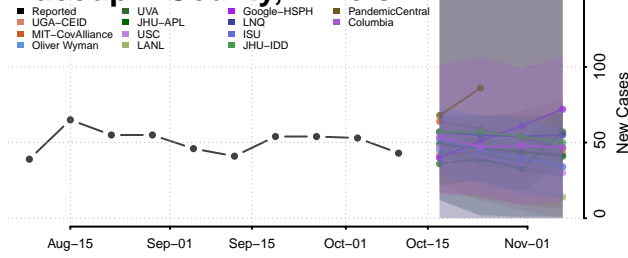

### Macoupin County, Illinois