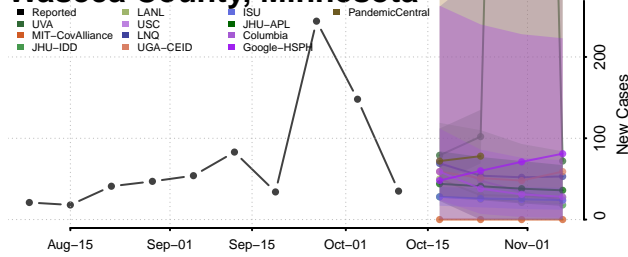

Waseca County, Minnesota