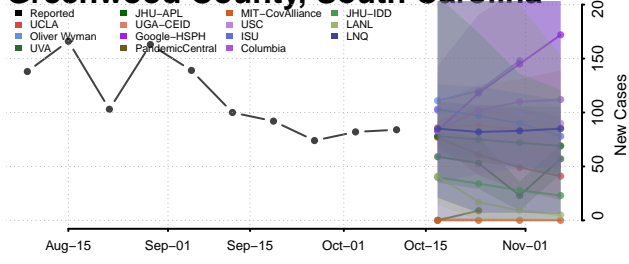

Greenwood County, South Carolina