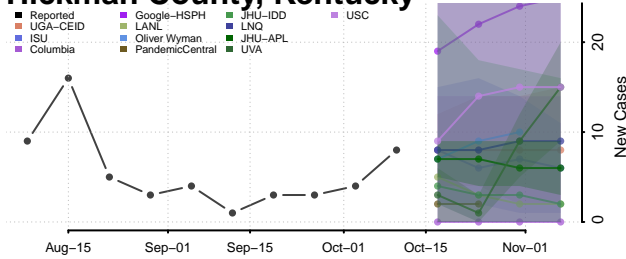

Hickman County, Kentucky