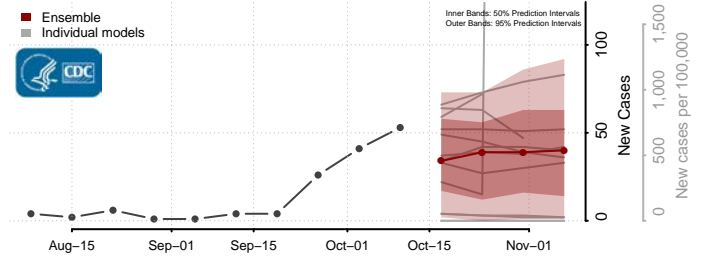

Lexington County, Virginia