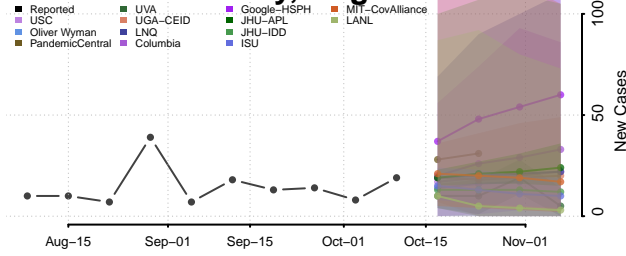

Goochland County, Virginia