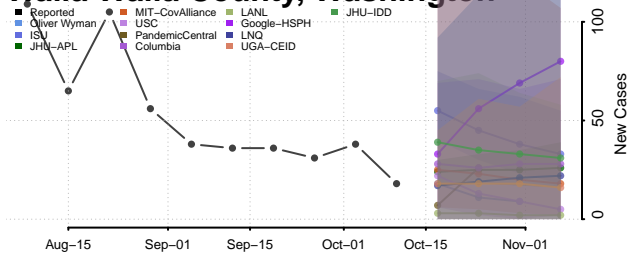

Walla Walla County, Washington