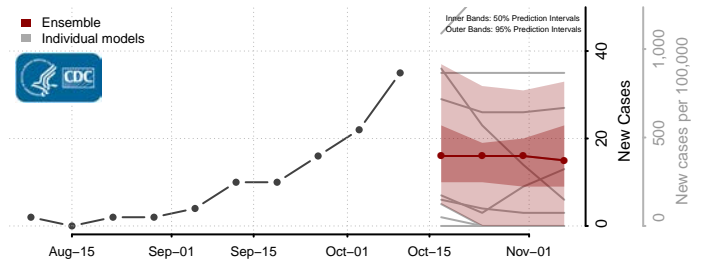

LaMoure County, North Dakota