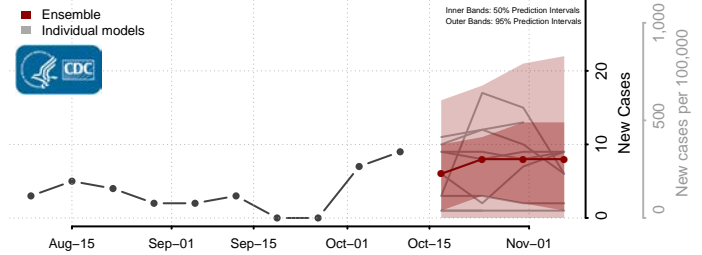

Harmon County, Oklahoma