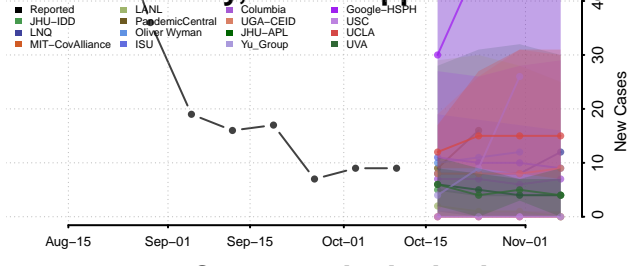

Holmes County, Mississippi