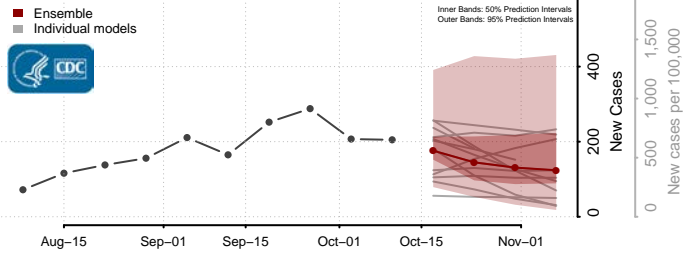

Stark County, North Dakota