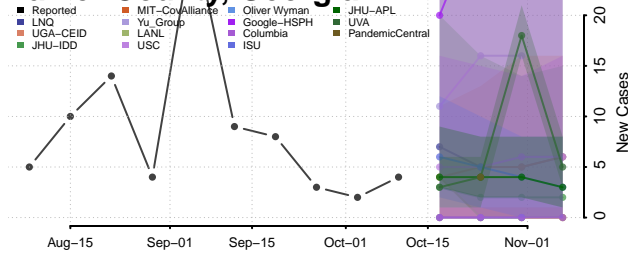

Lanier County, Georgia