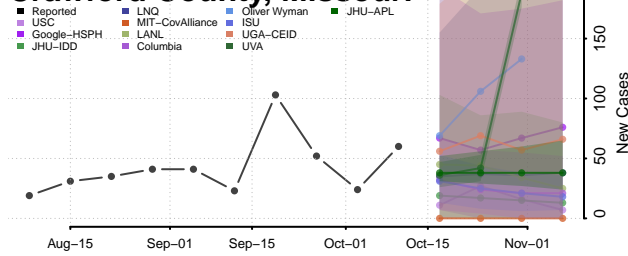

Crawford County, Missouri