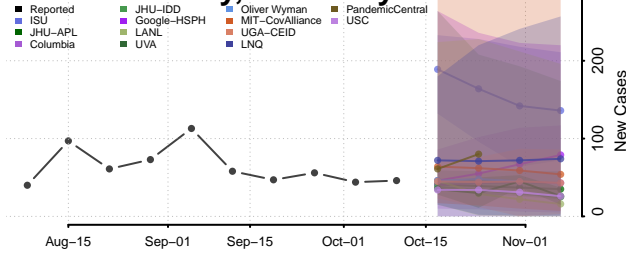

Pulaski County, Kentucky