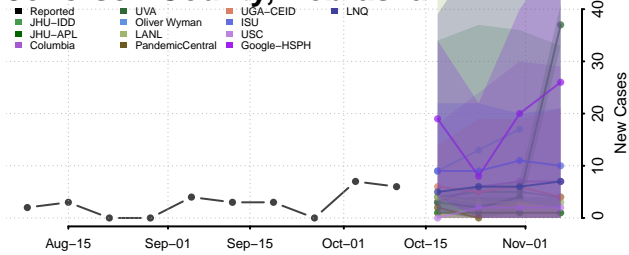

Jefferson County, Nebraska