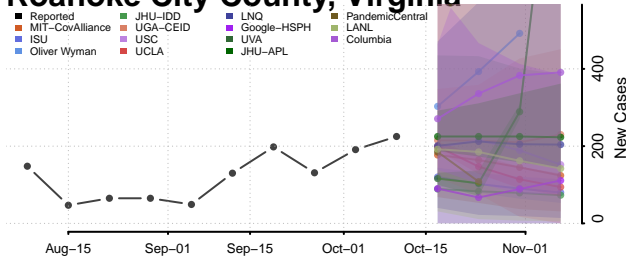

Roanoke City County, Virginia