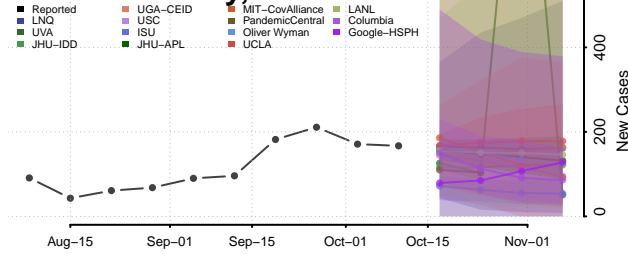

Warrick County, Indiana