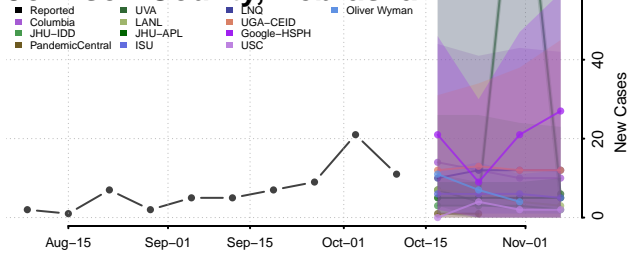

Johnson County, Nebraska