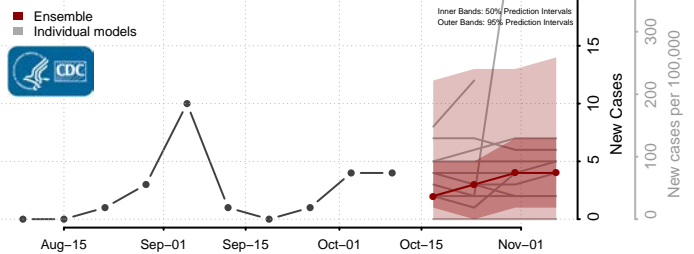

Washington County, Kansas