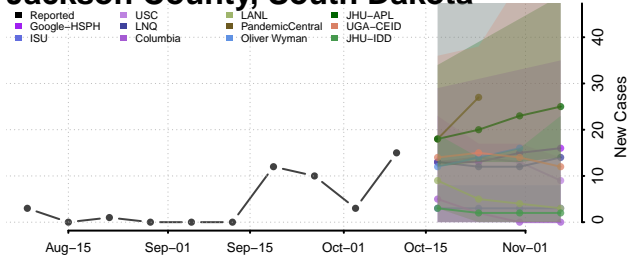

Jackson County, South Dakota