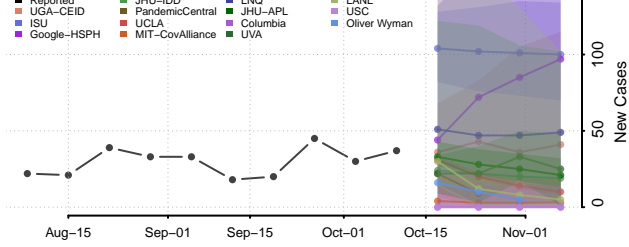

### Norman County, Minnesota