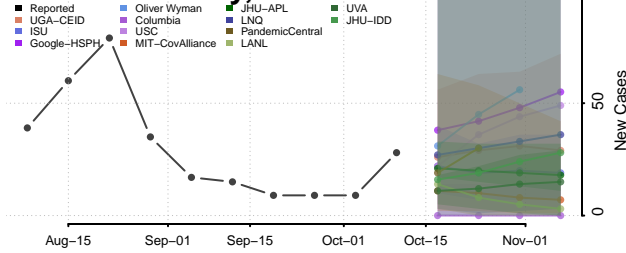

Sullivan County, Indiana