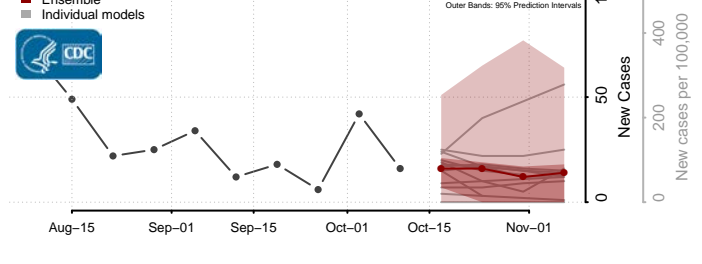

Richland County, Louisiana