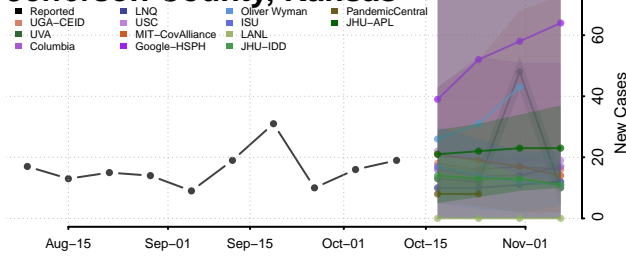

Jefferson County, Kansas