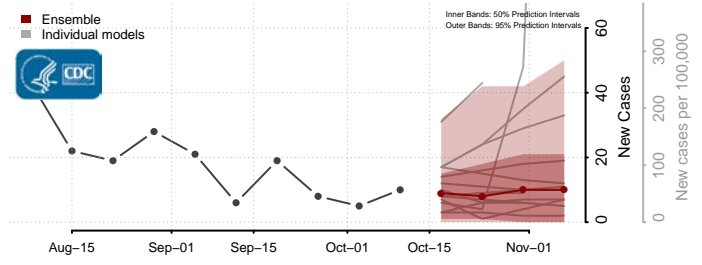

Patrick County, Virginia