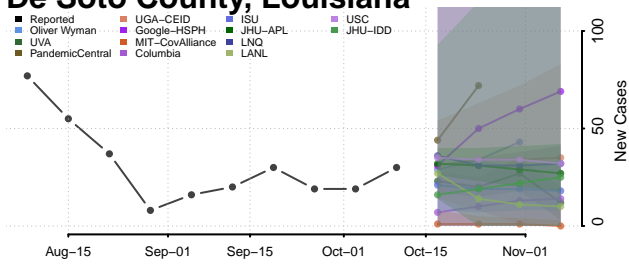

De Soto County, Louisiana