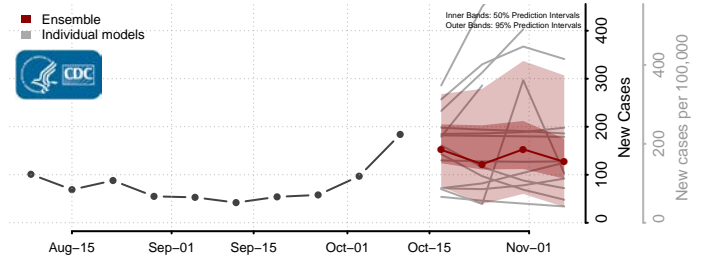

Caldwell County, North Carolina