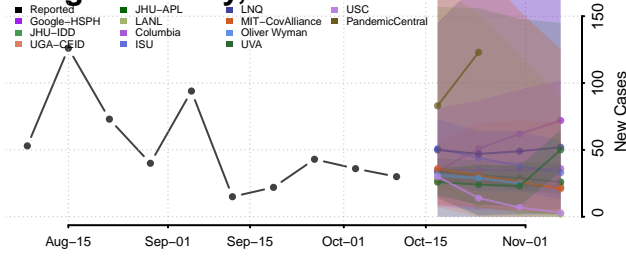

Morgan County, Illinois