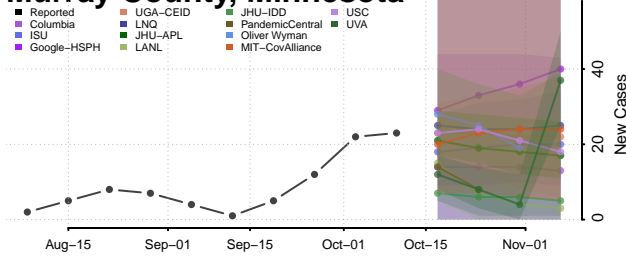

Murray County, Minnesota