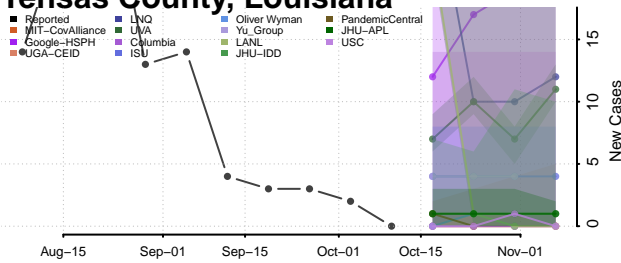

Tensas County, Louisiana