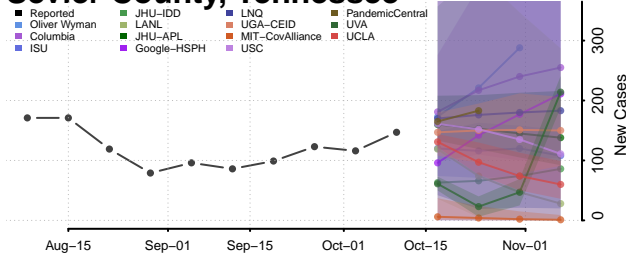

Sevier County, Tennessee