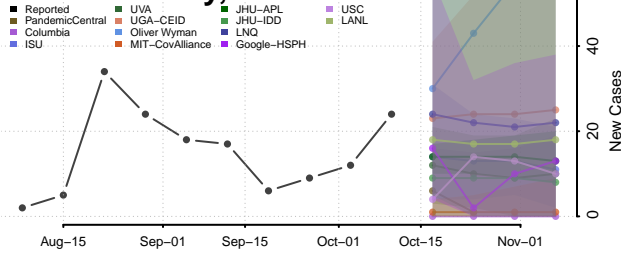

Dawes County, Nebraska