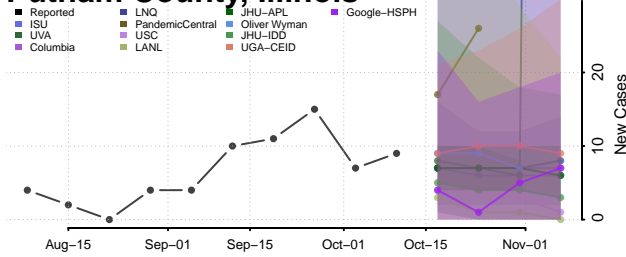

Putnam County, Illinois