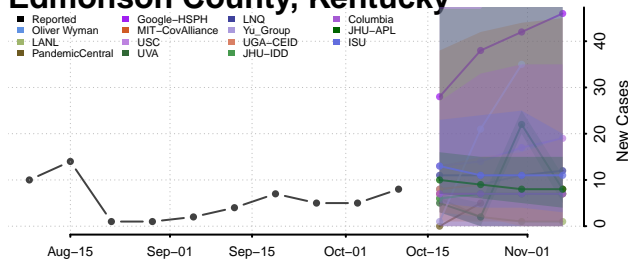

Edmonson County, Kentucky