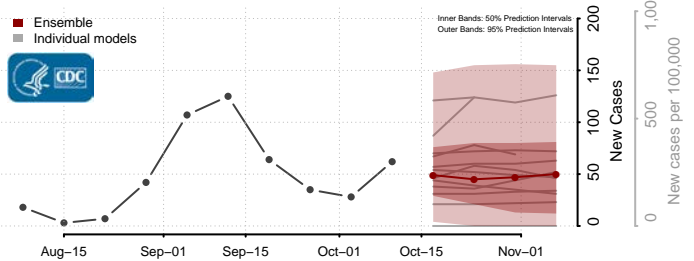

Stutsman County, North Dakota