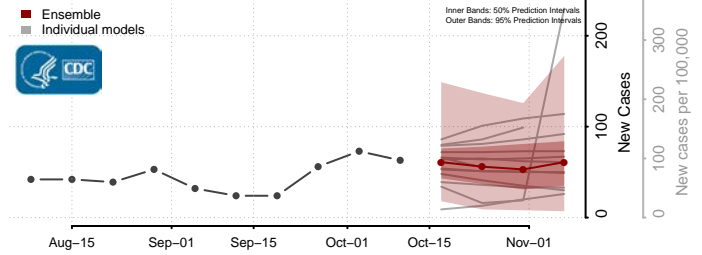

### Tehama County, California