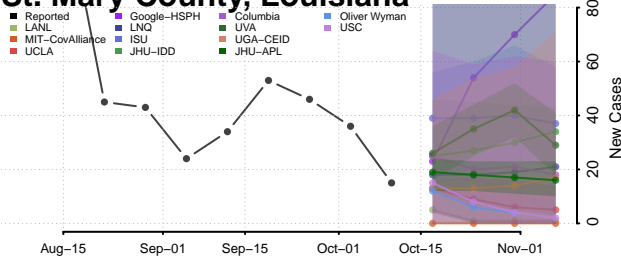

St. Mary County, Louisiana