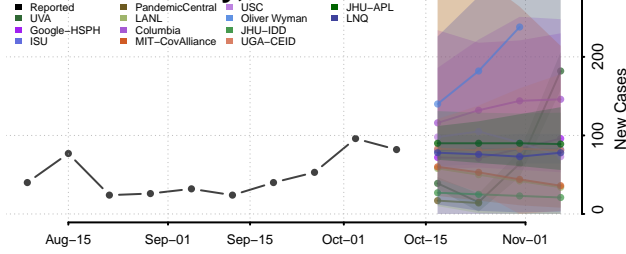

Lincoln County, Oklahoma