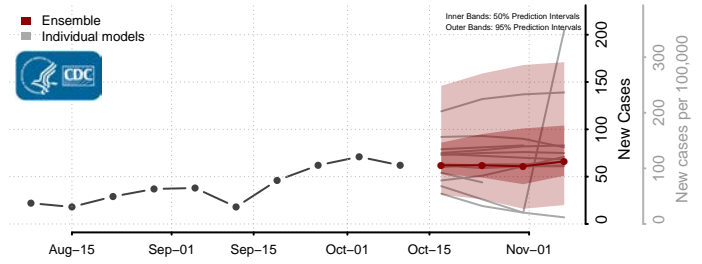

Otter Tail County, Minnesota