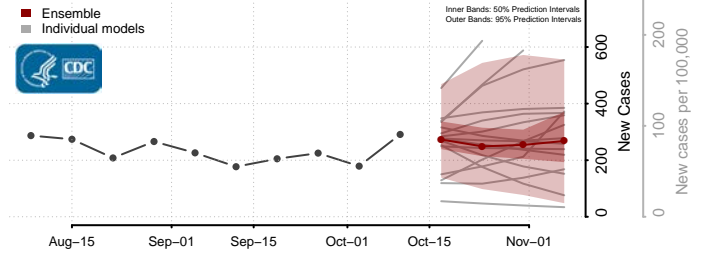

Durham County, North Carolina