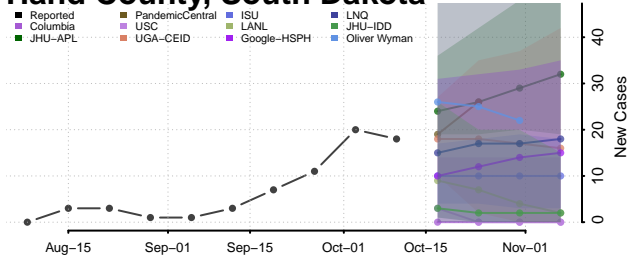

Hand County, South Dakota