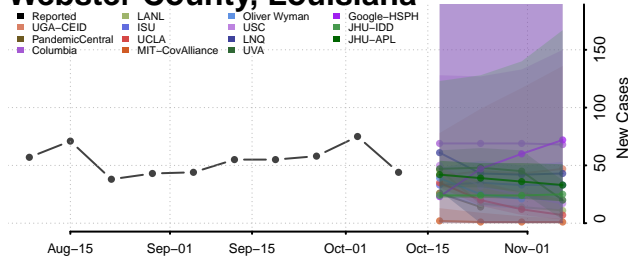

Webster County, Louisiana