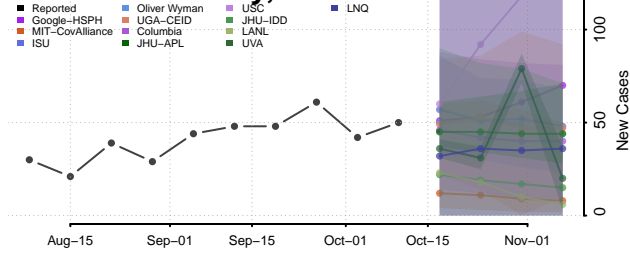

### Pemiscot County, Missouri