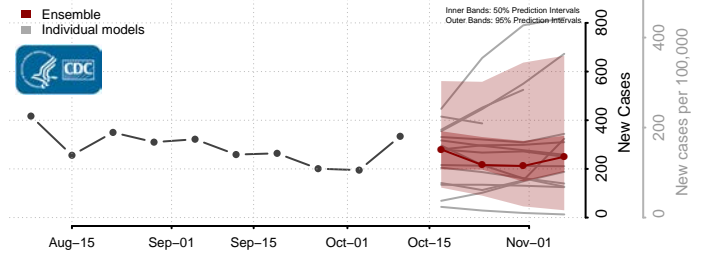

DeSoto County, Mississippi