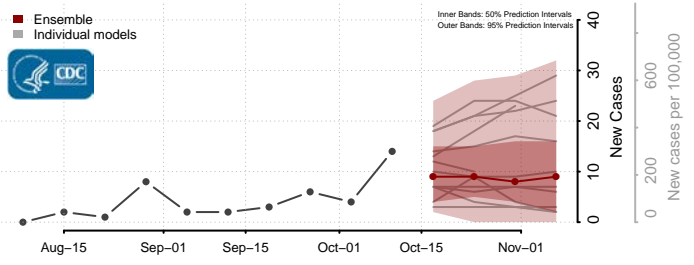

Furnas County, Nebraska