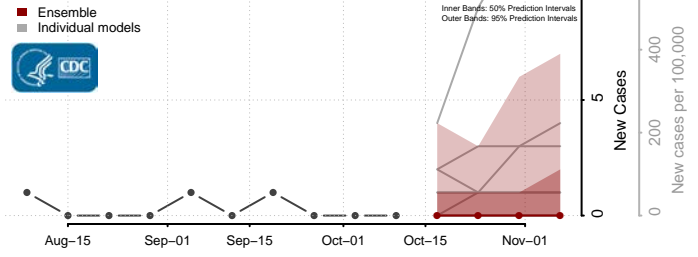

Deuel County, Nebraska