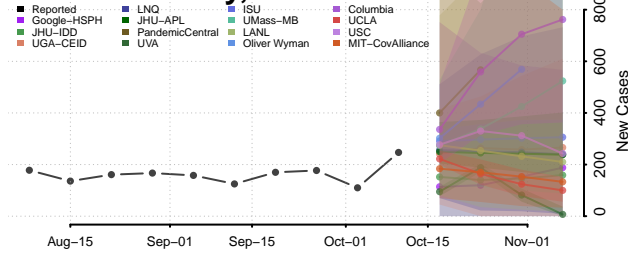

Onslow County, North Carolina