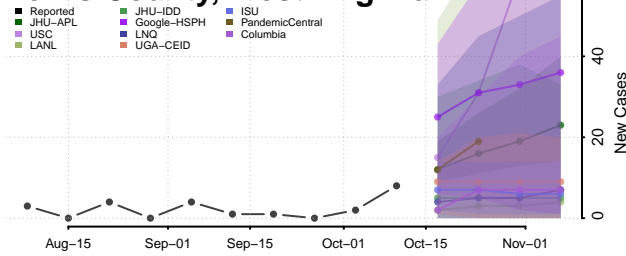

Lewis County, West Virginia