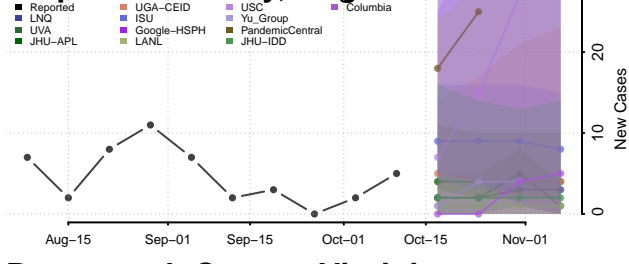

Poquoson County, Virginia