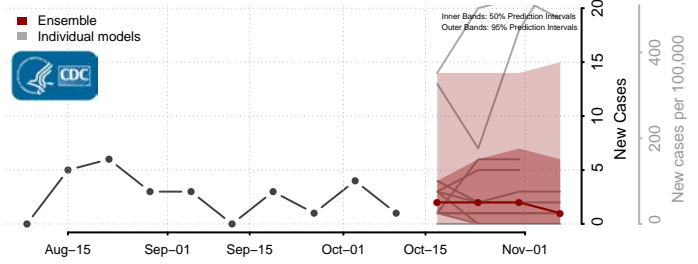

Pierce County, North Dakota