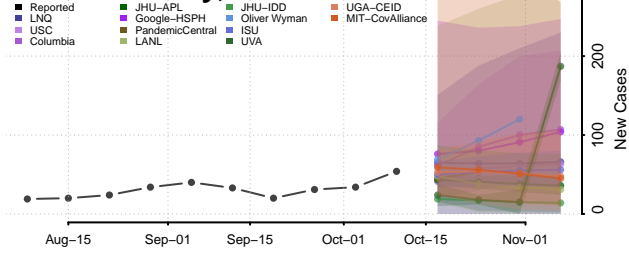

Steele County, Minnesota