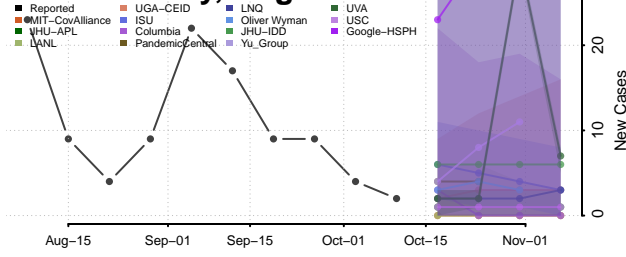

Essex County, Virginia