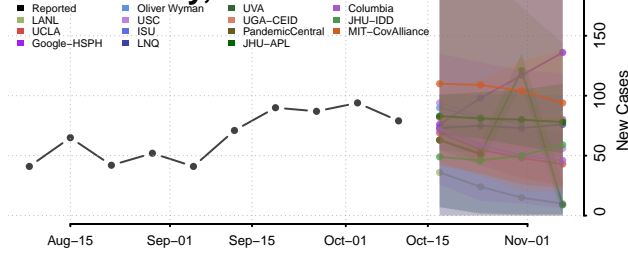

Hoke County, North Carolina