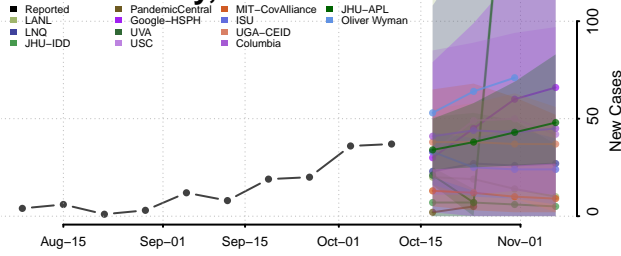

Cedar County, Missouri