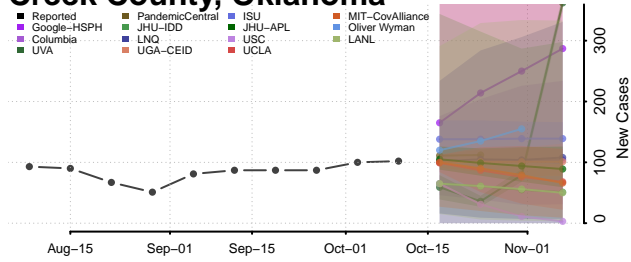

Creek County, Oklahoma