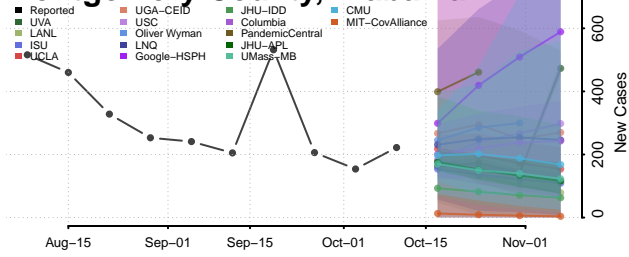

Montgomery County, Alabama