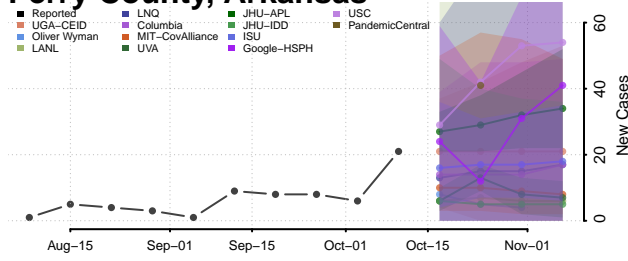

Perry County, Arkansas