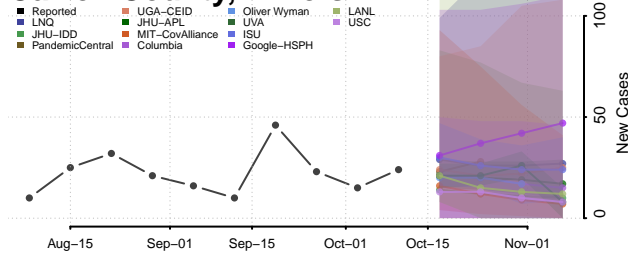

Carroll County, Illinois