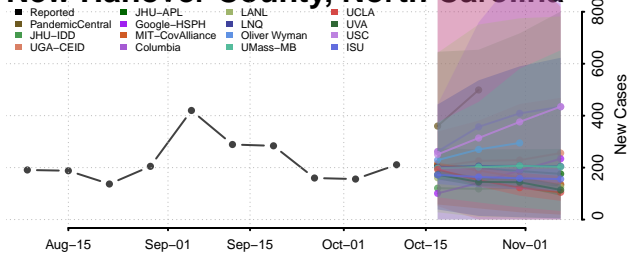

New Hanover County, North Carolina