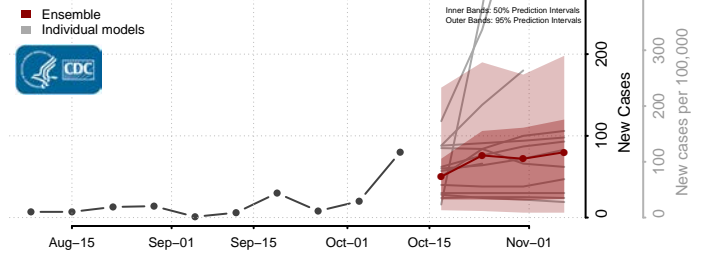

Klamath County, Oregon