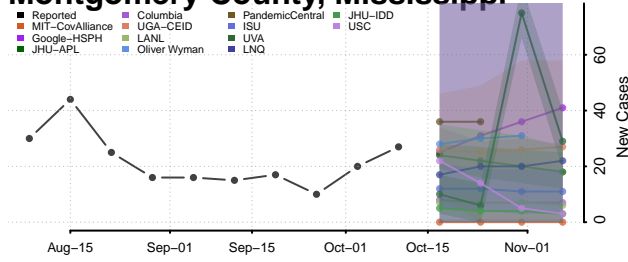

Montgomery County, Mississippi