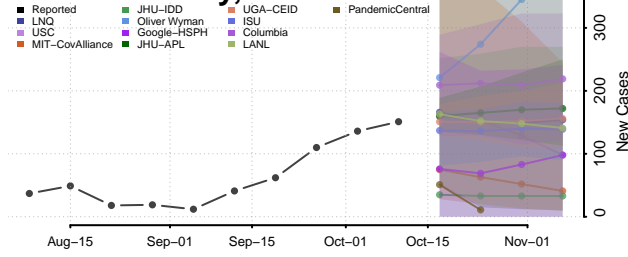

Oneida County, Wisconsin