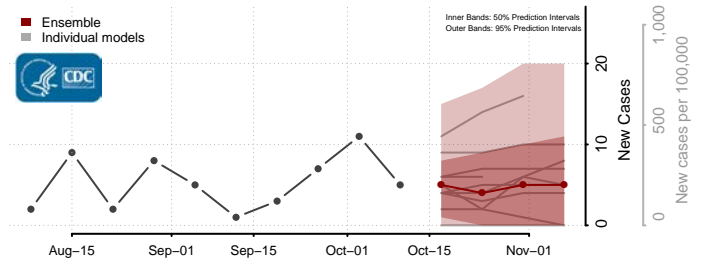

Kidder County, North Dakota