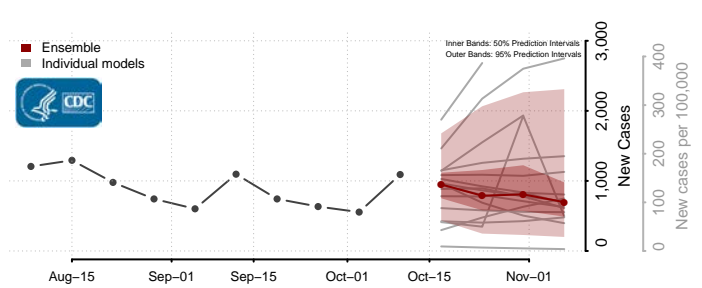

Davidson County, Tennessee