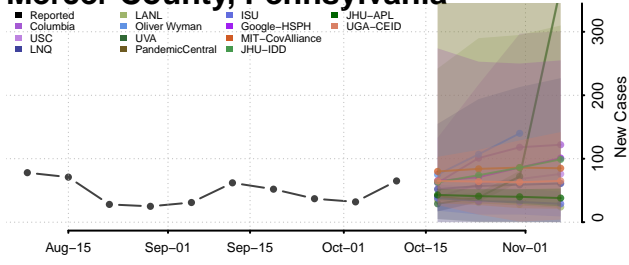

Mercer County, Pennsylvania