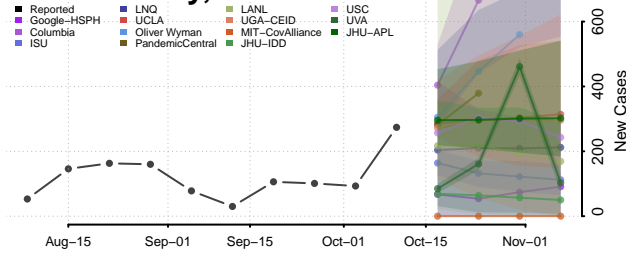

Reno County, Kansas