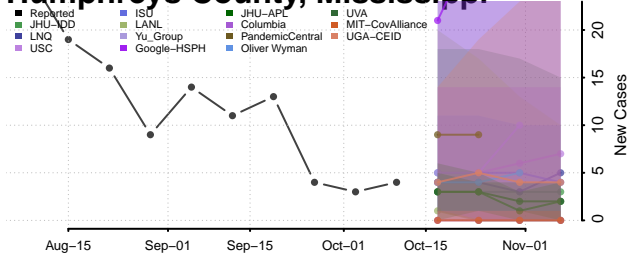

Humphreys County, Mississippi