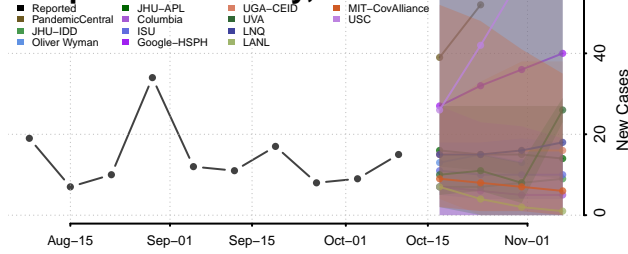

Perquimans County, North Carolina