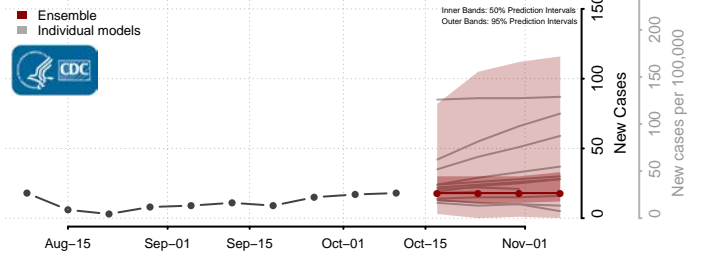

Otero County, New Mexico