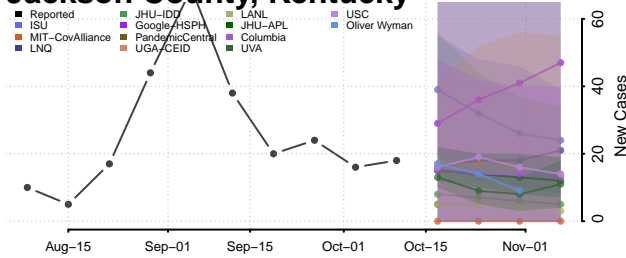

Jackson County, Kentucky