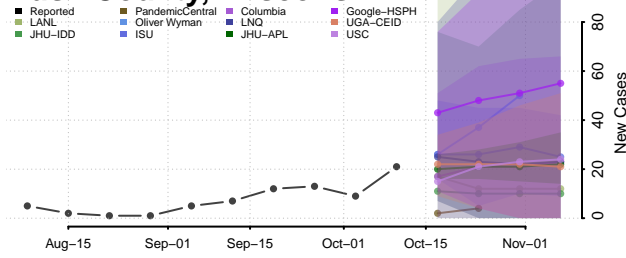

Rusk County, Wisconsin