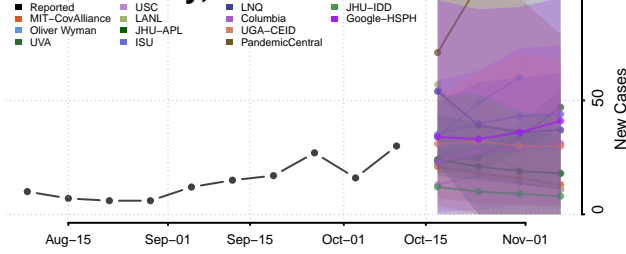

Rock County, Minnesota