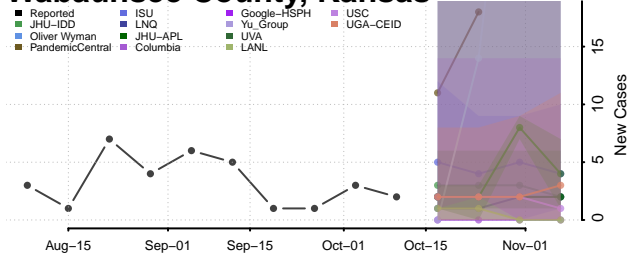

Wabaunsee County, Kansas