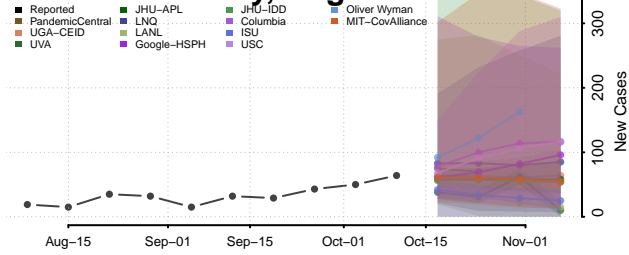

Frederick County, Virginia