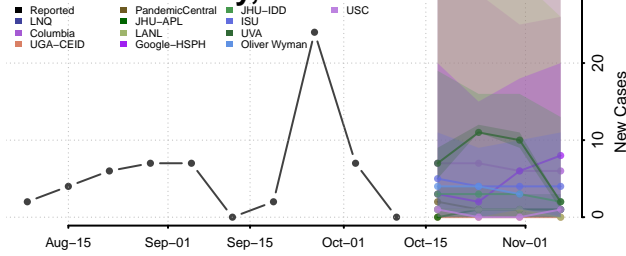

Calhoun County, Illinois