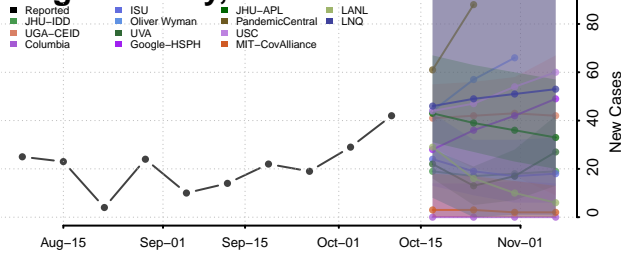

Wright County, Iowa