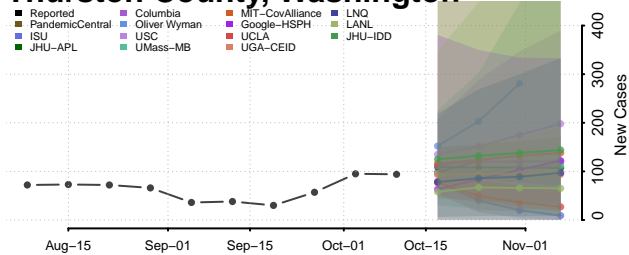

Thurston County, Washington