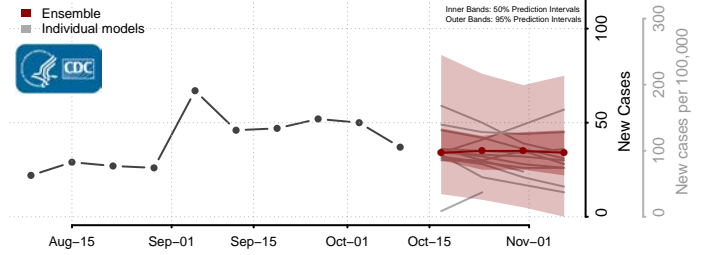

Greenup County, Kentucky