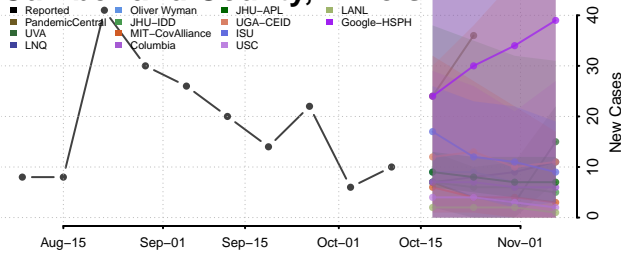

Cumberland County, Illinois