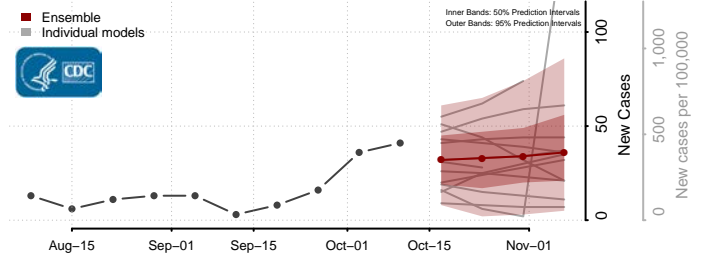

Pipestone County, Minnesota