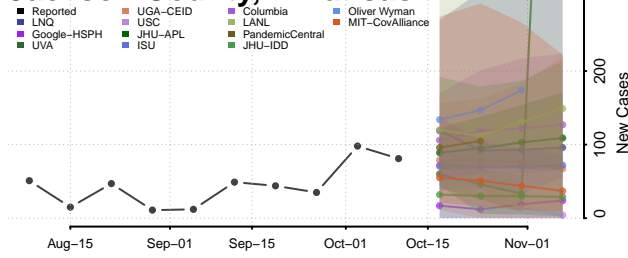

Jackson County, Arkansas