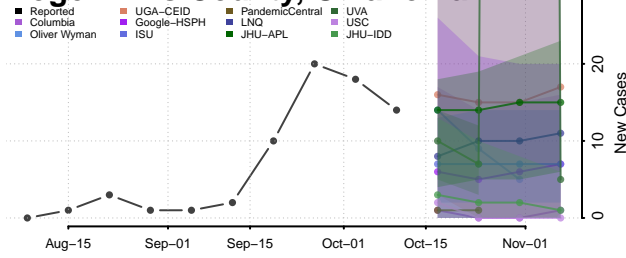

Roger Mills County, Oklahoma