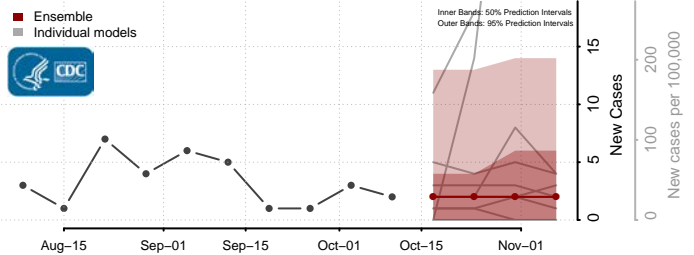

Wabaunsee County, Kansas