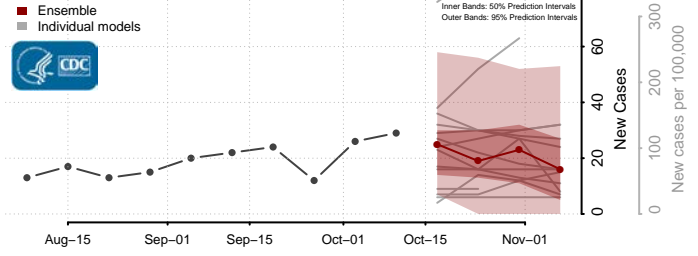

Dawson County, Nebraska