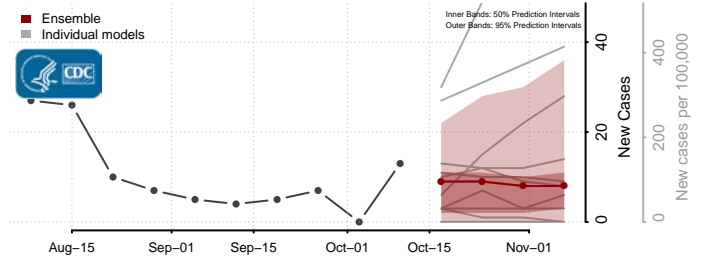

Jones County, North Carolina