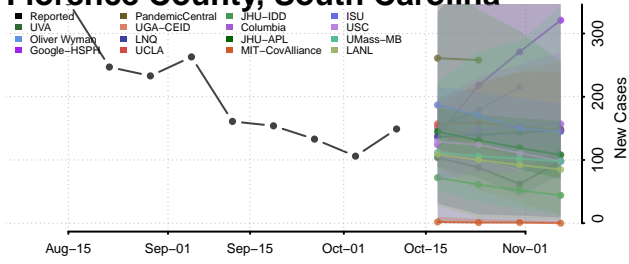

Florence County, South Carolina