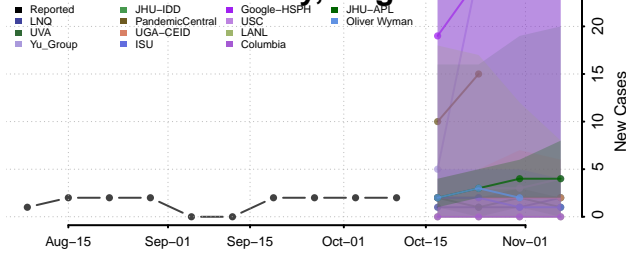

Falls Church County, Virginia