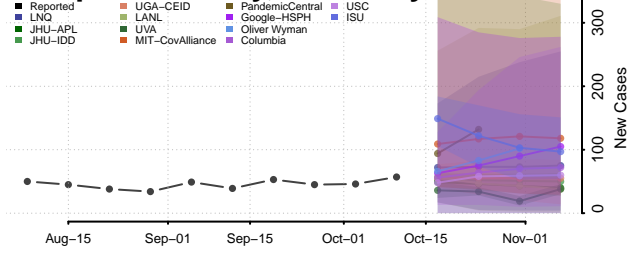

Campbell County, Kentucky