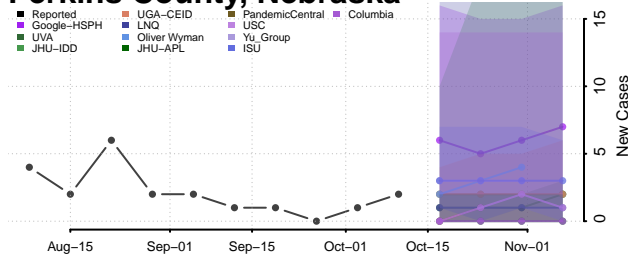

Perkins County, Nebraska