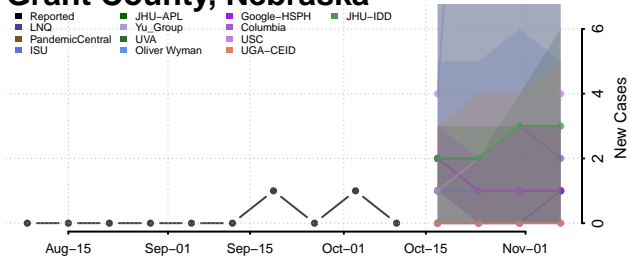

Grant County, Nebraska