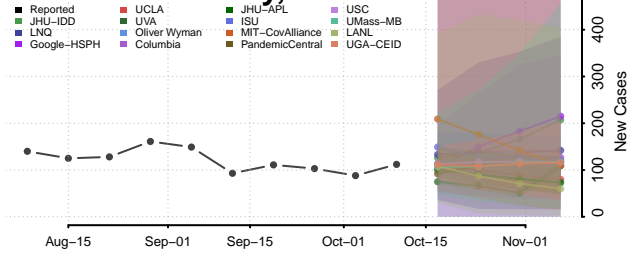

Hendricks County, Indiana