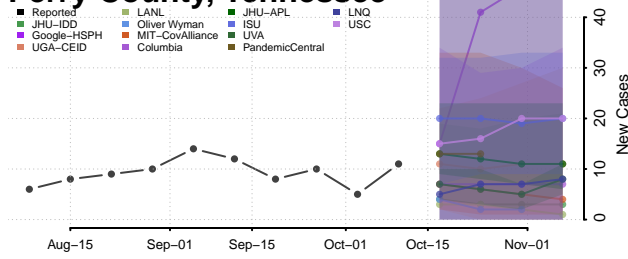

Perry County, Tennessee