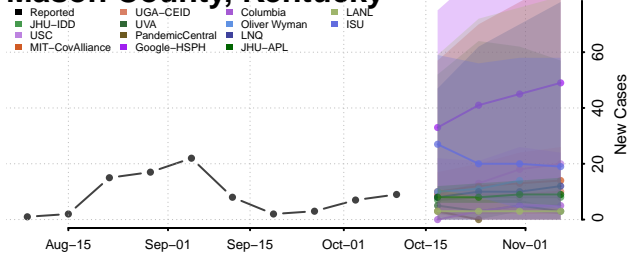

Mason County, Kentucky