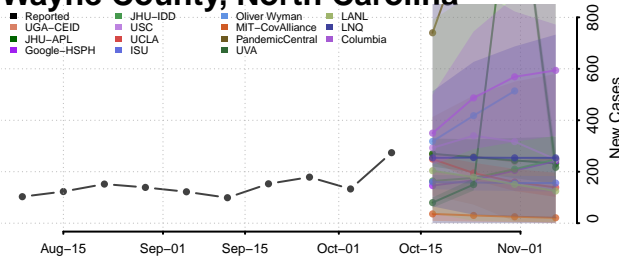

Wayne County, North Carolina