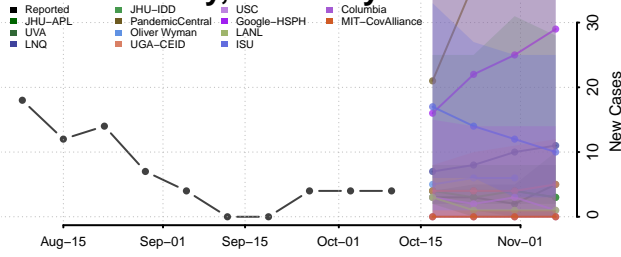

Carroll County, Kentucky