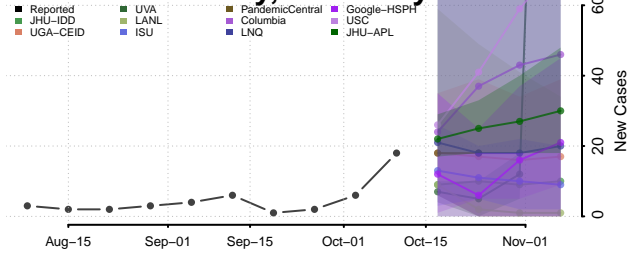

Lawrence County, Kentucky