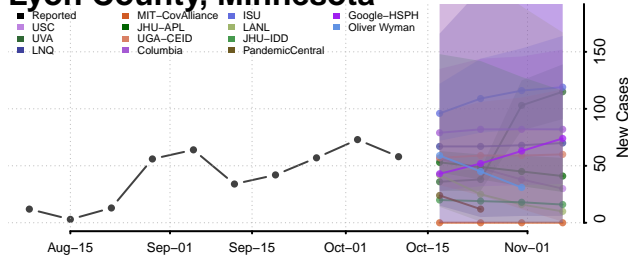

Lyon County, Minnesota