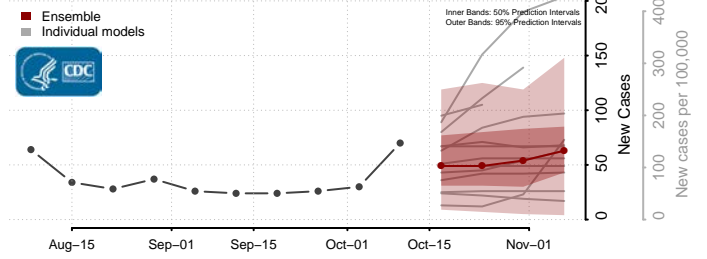

Hancock County, Mississippi