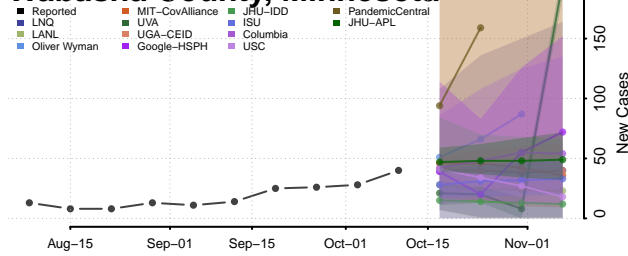

Wabasha County, Minnesota