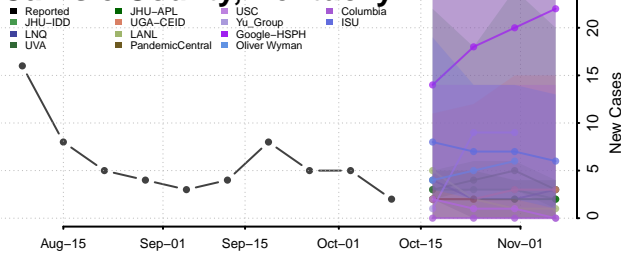

Carlisle County, Kentucky