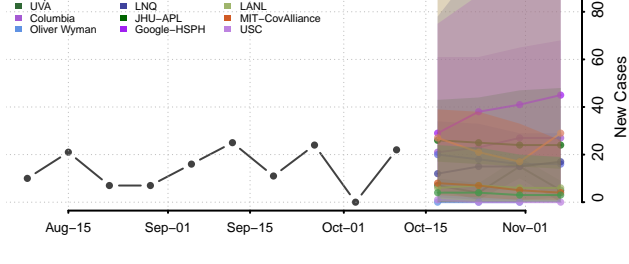

Ripley County, Missouri