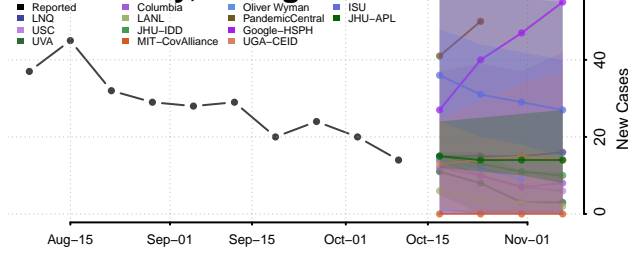

Hart County, Georgia