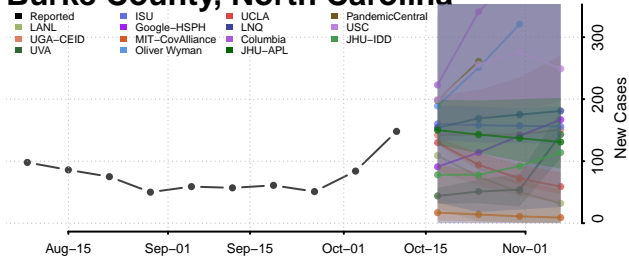

Burke County, North Carolina