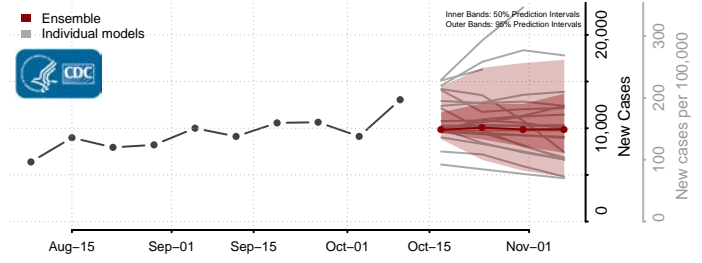

Wilkinson County, Mississippi

Winston County, Mississippi

Yalobusha County, Mississippi

Yazoo County, Mississippi

Missouri

Adair County, Missouri