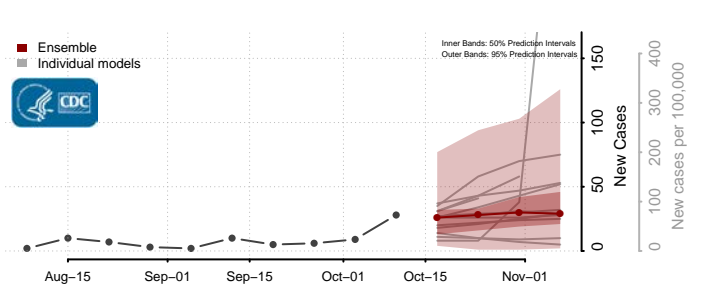

Clarion County, Pennsylvania