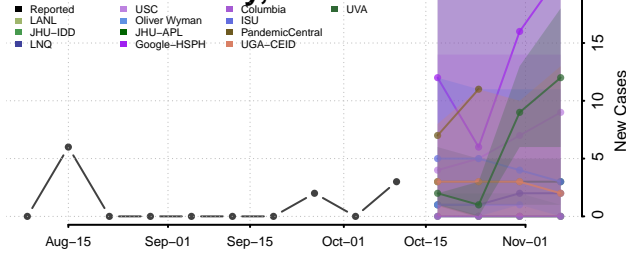

Hamilton County, Kansas