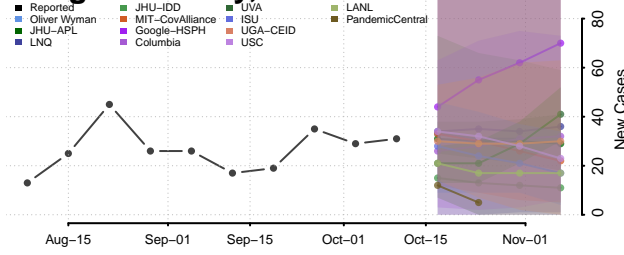

Douglas County, Illinois