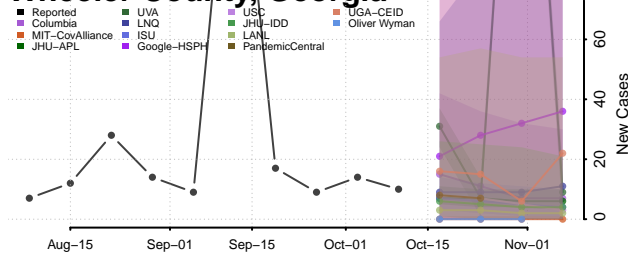

Wheeler County, Georgia