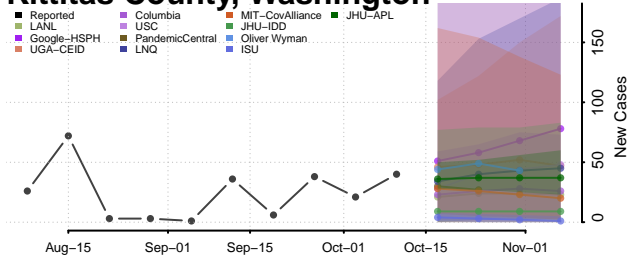

Kittitas County, Washington