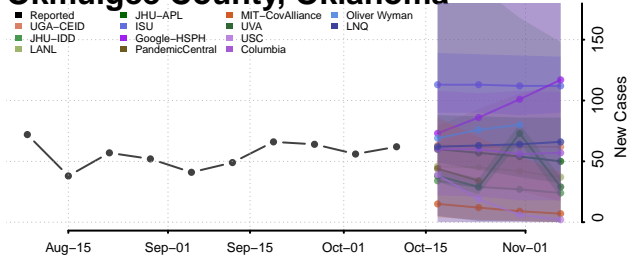

Okmulgee County, Oklahoma