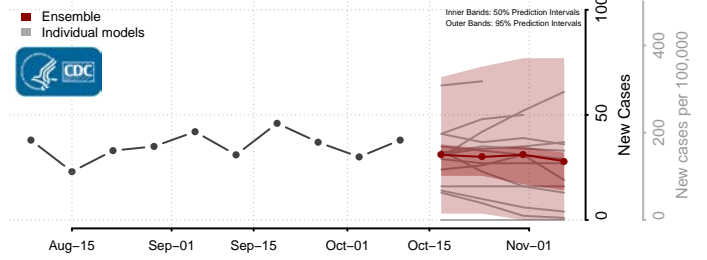

Grenada County, Mississippi