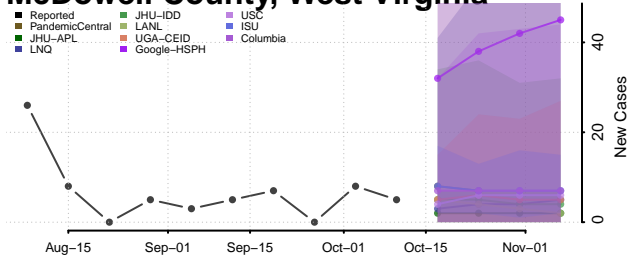

McDowell County, West Virginia