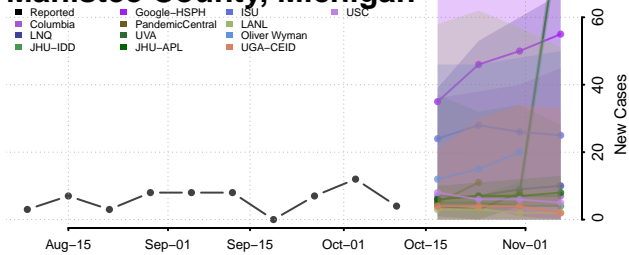

Manistee County, Michigan