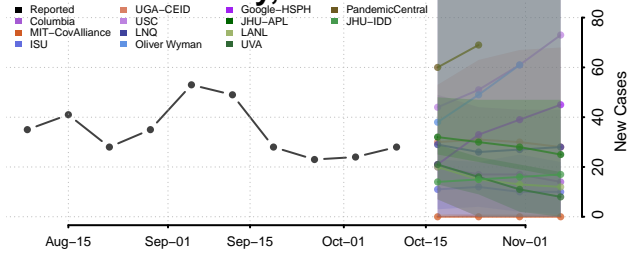

### Claiborne County, Louisiana