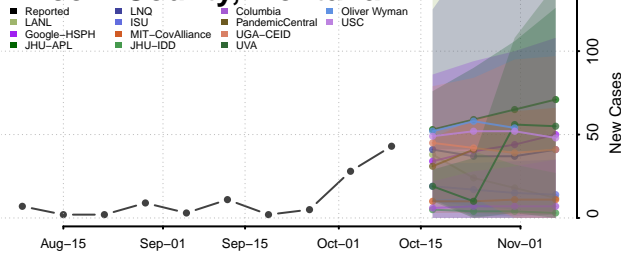

Lincoln County, Montana