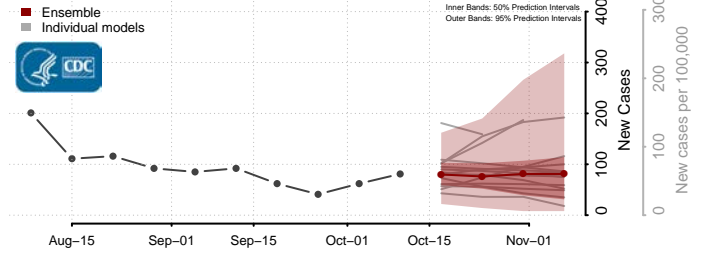

Hampton County, Virginia