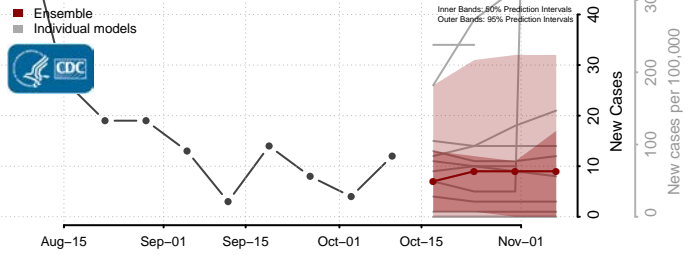

Walthall County, Mississippi