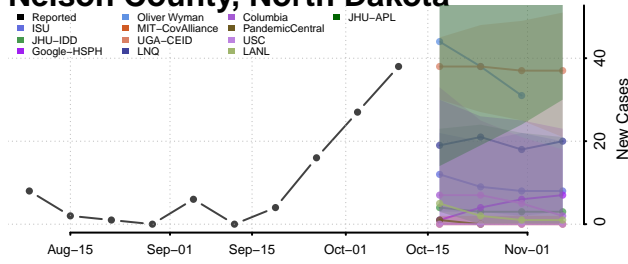

Nelson County, North Dakota