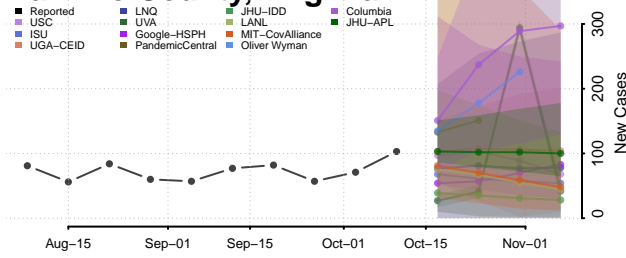

Danville County, Virginia