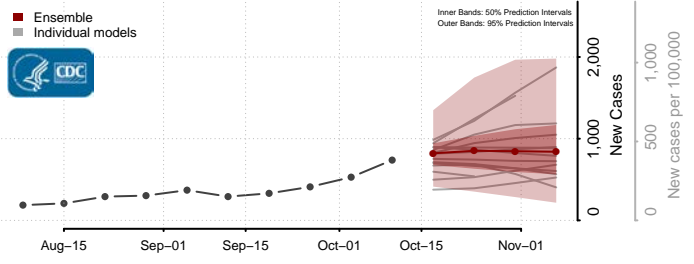

Minnehaha County, South Dakota