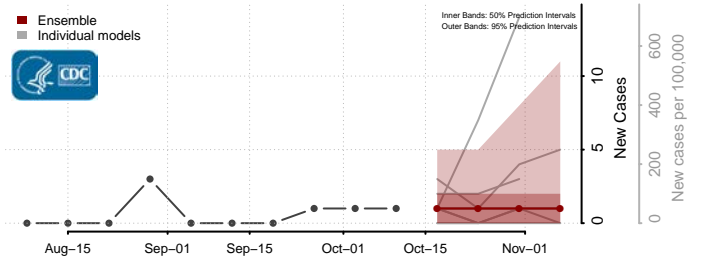

Judith Basin County, Montana