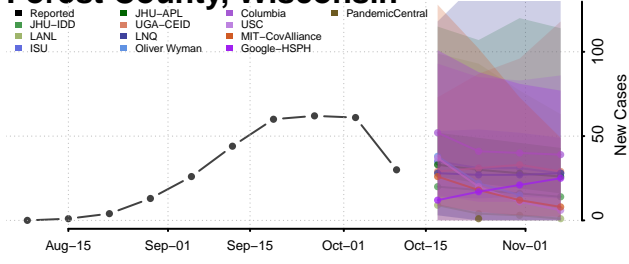

### Forest County, Wisconsin