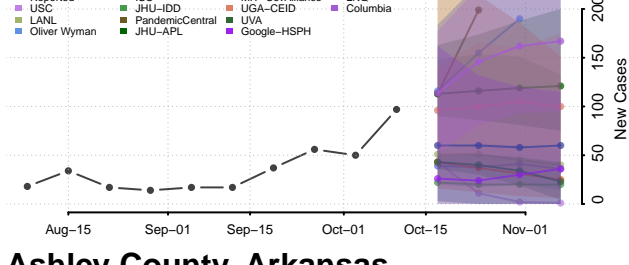

Arkansas County, Arkansas