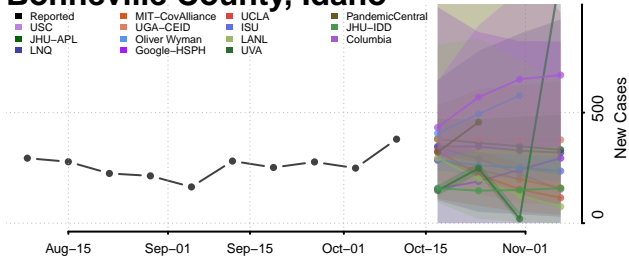

Bonneville County, Idaho