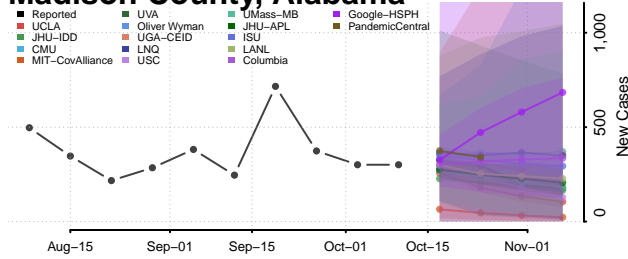

Madison County, Alabama