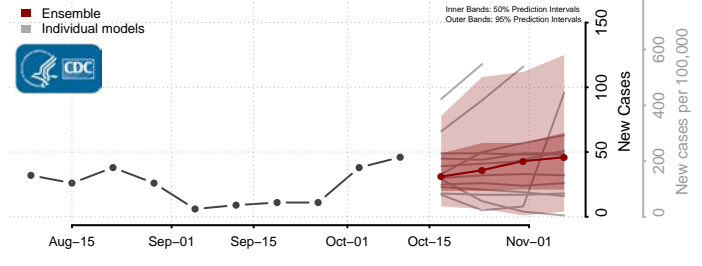

Hempstead County, Arkansas