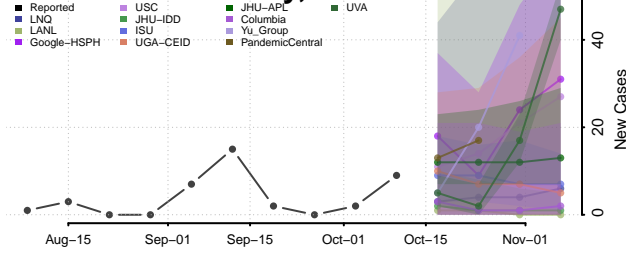

Greenwood County, Kansas