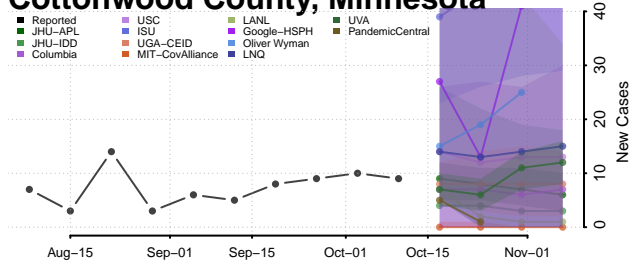

Cottonwood County, Minnesota