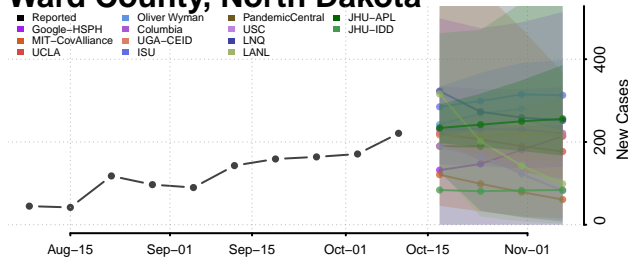

Ward County, North Dakota