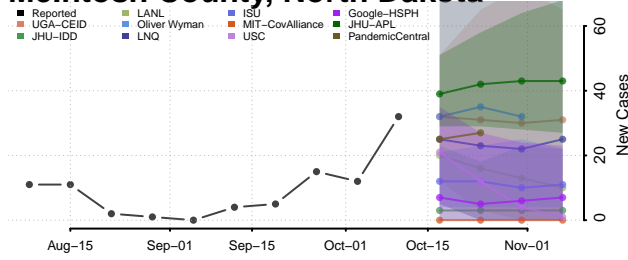

McIntosh County, North Dakota