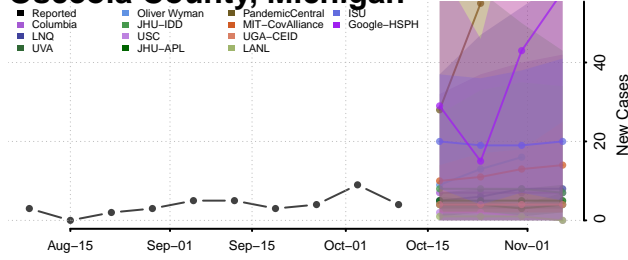

Osceola County, Michigan