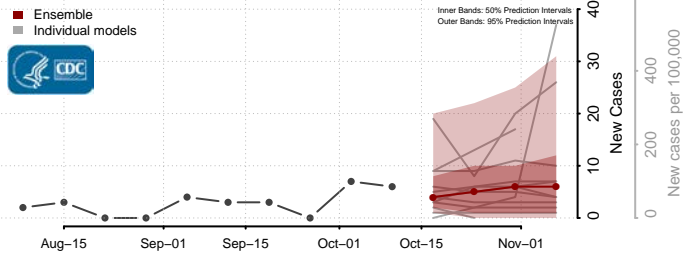

Jefferson County, Nebraska