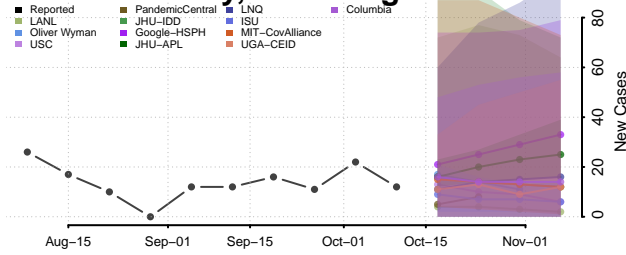

Lincoln County, West Virginia