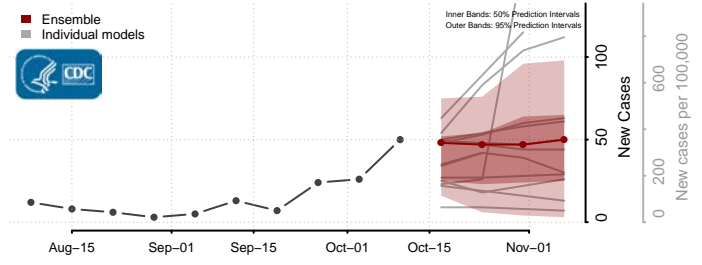

Murray County, Oklahoma