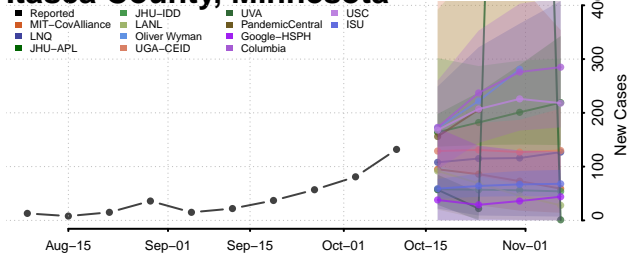

Itasca County, Minnesota