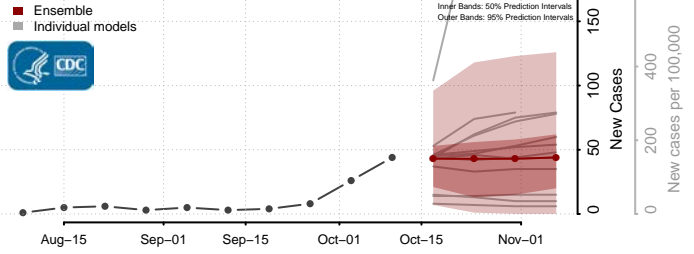

Randolph County, West Virginia