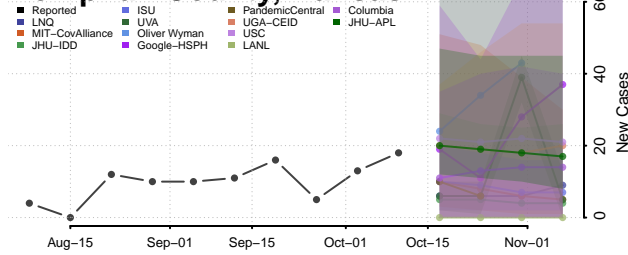

### Doniphan County, Kansas