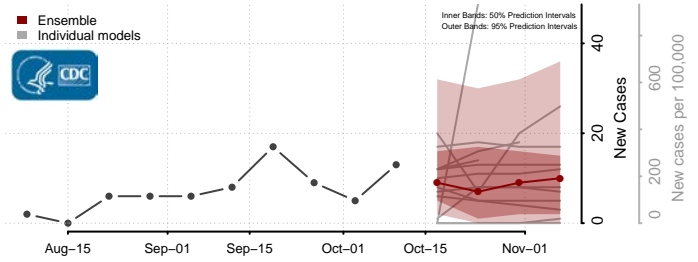

Ransom County, North Dakota