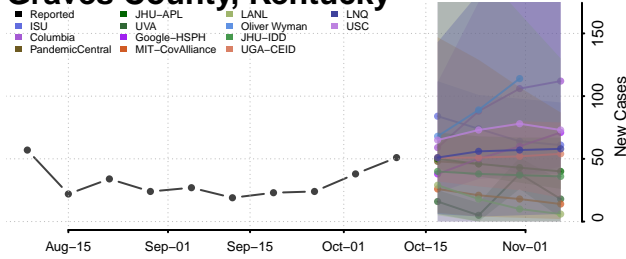

Graves County, Kentucky