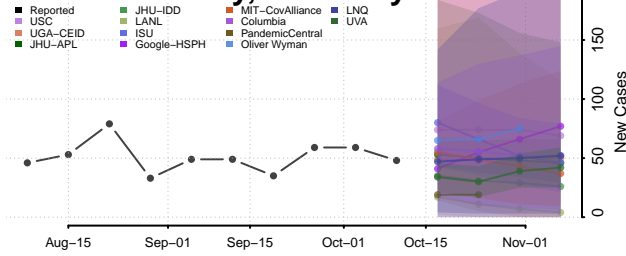

Franklin County, Kentucky