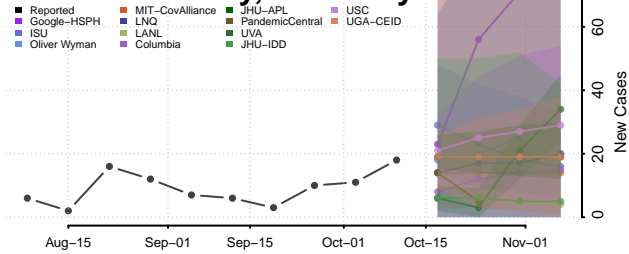

Harrison County, Kentucky