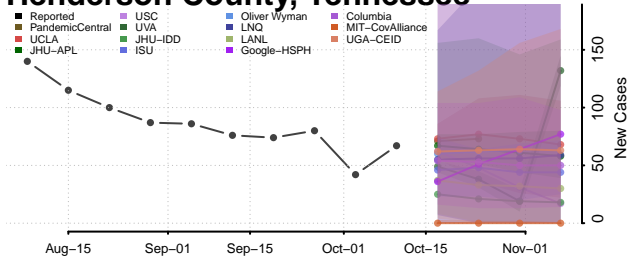

Henderson County, Tennessee