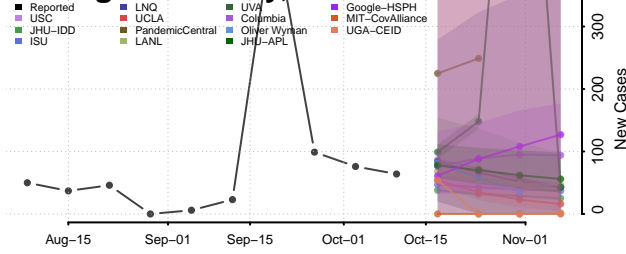

Covington County, Alabama