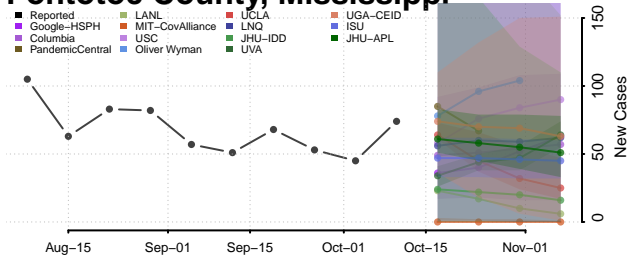

Pontotoc County, Mississippi