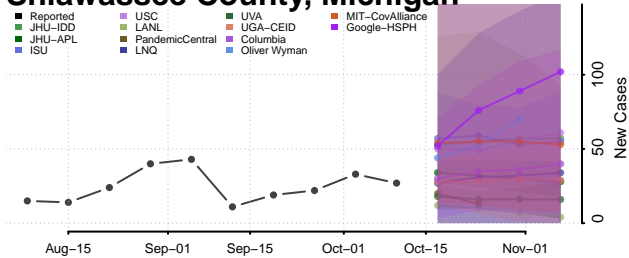

Shiawassee County, Michigan