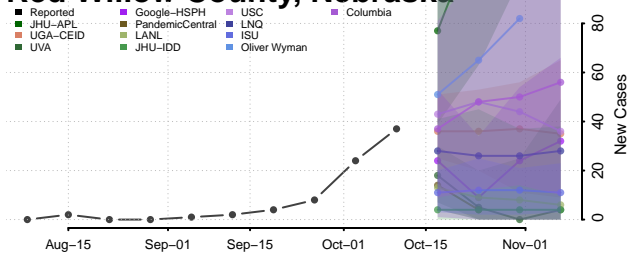

Red Willow County, Nebraska