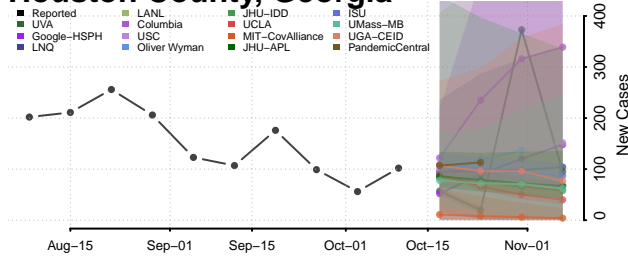

Houston County, Georgia