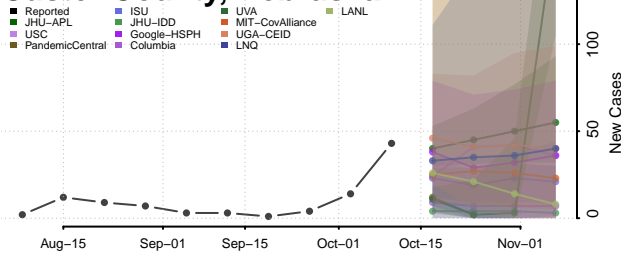

Custer County, Nebraska