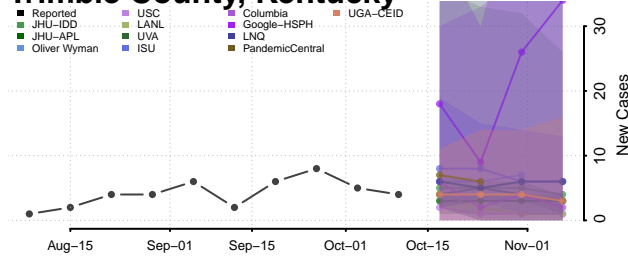

Trimble County, Kentucky