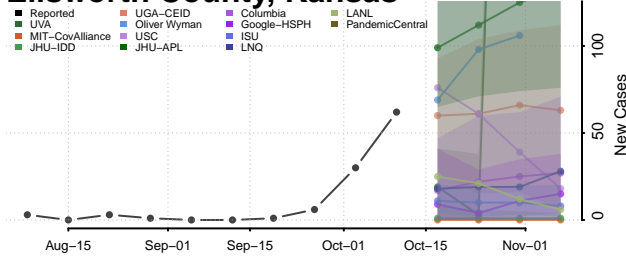

Ellsworth County, Kansas