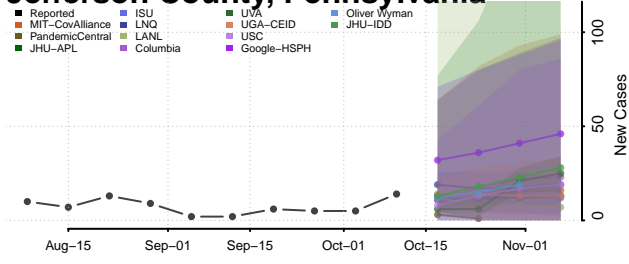

Jefferson County, Pennsylvania