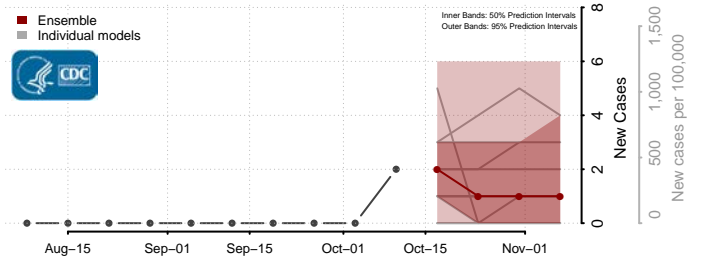

Petroleum County, Montana