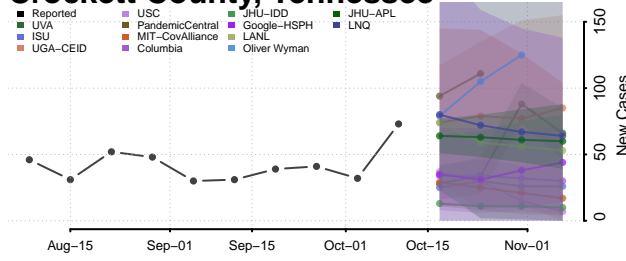

Crockett County, Tennessee