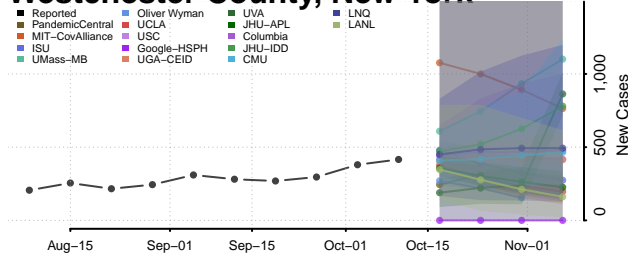

Westchester County, New York