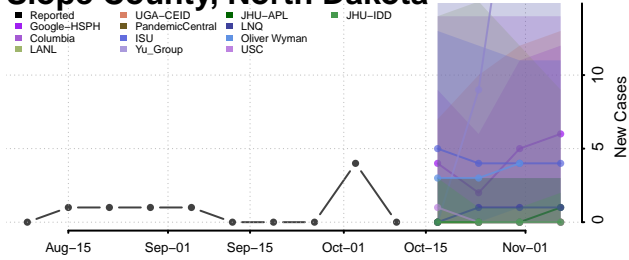

Slope County, North Dakota