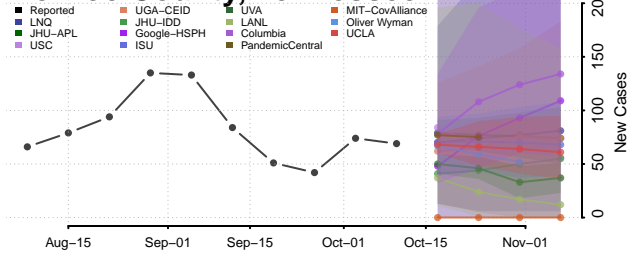

Monroe County, Tennessee