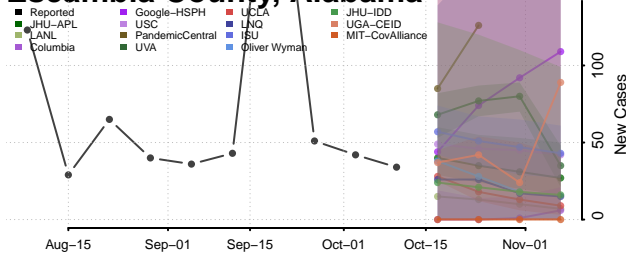

Escambia County, Alabama