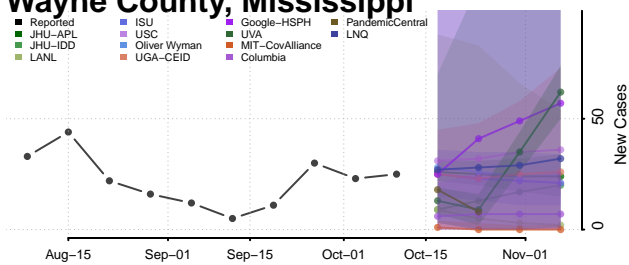

Wayne County, Mississippi