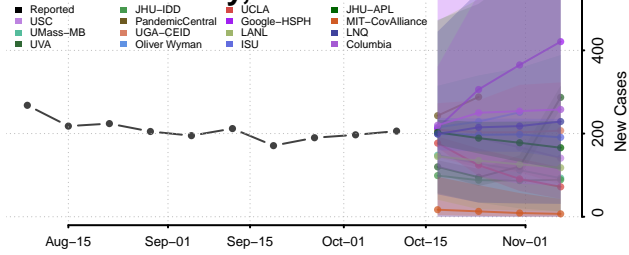

Sumner County, Tennessee