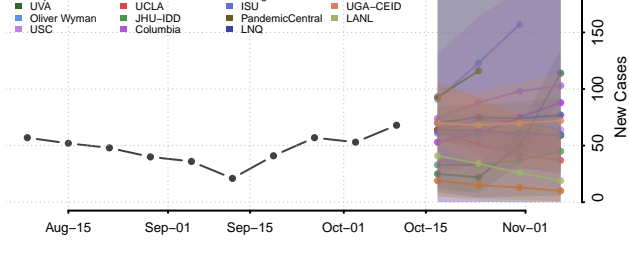

Halifax County, North Carolina