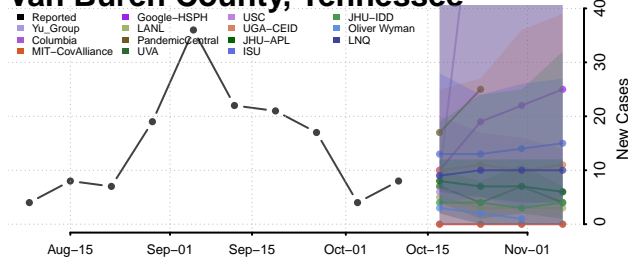

Van Buren County, Tennessee