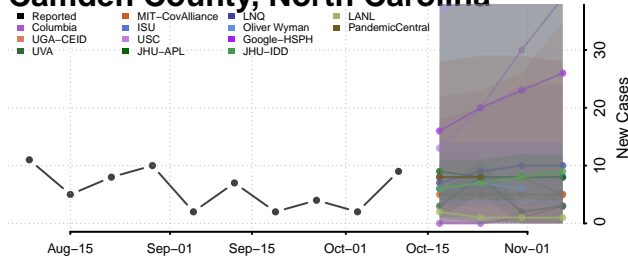

Camden County, North Carolina