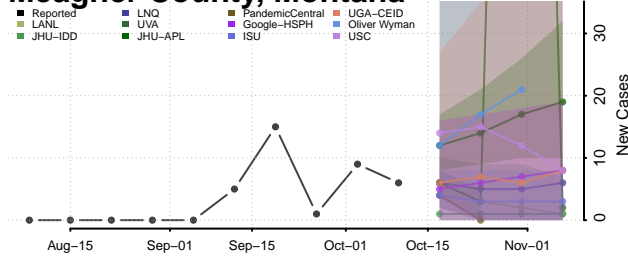

Meagher County, Montana