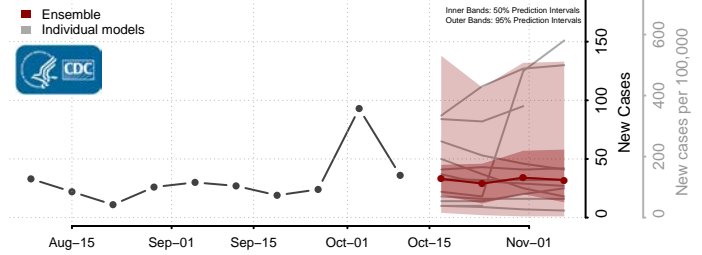

Harlan County, Kentucky