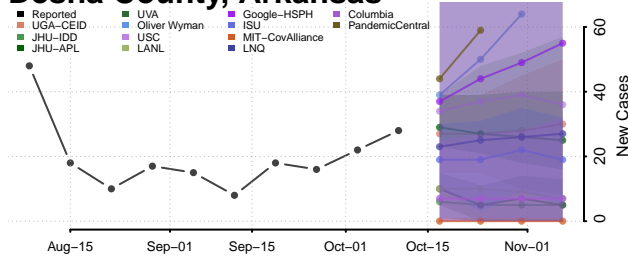

Desha County, Arkansas