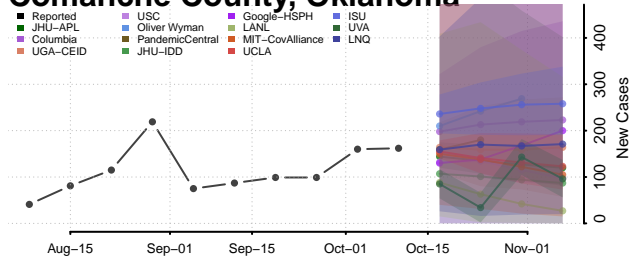

Comanche County, Oklahoma