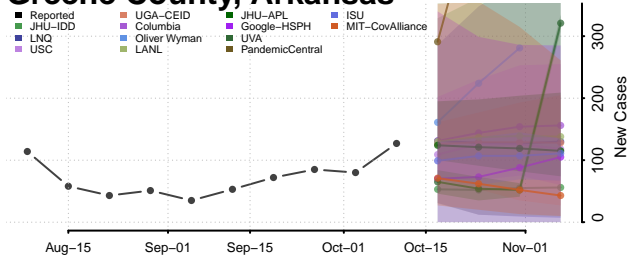

Greene County, Arkansas