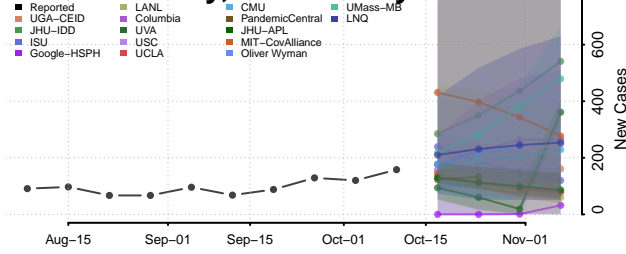

Morris County, New Jersey