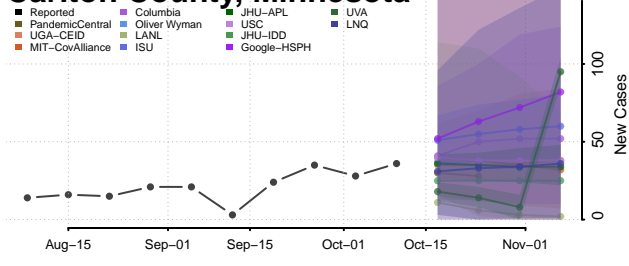

Carlton County, Minnesota