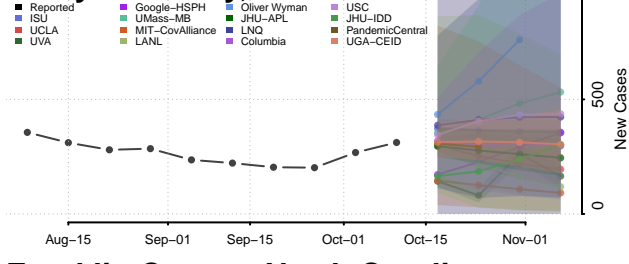

Forsyth County, North Carolina