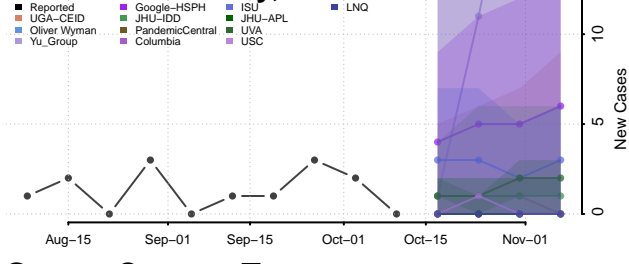

Stonewall County, Texas