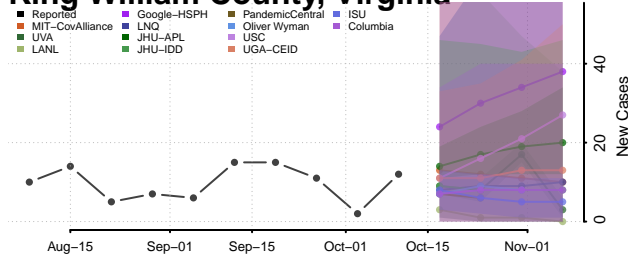

King William County, Virginia