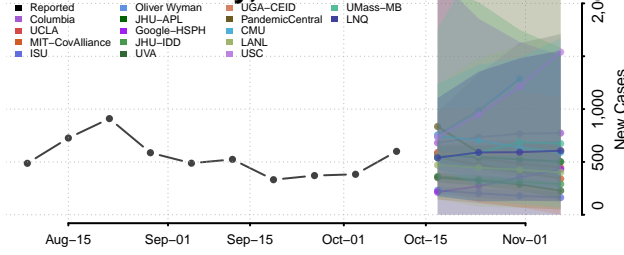

Sonoma County, California