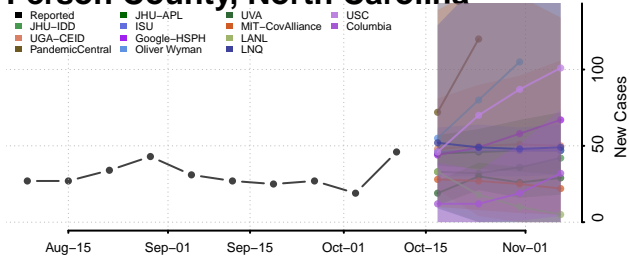

Person County, North Carolina