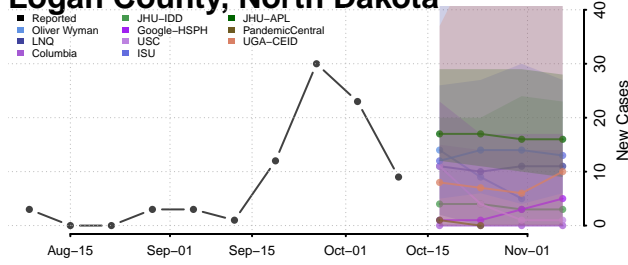

Logan County, North Dakota