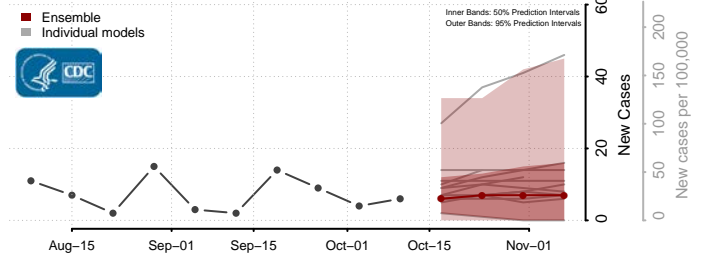

Mineral County, West Virginia