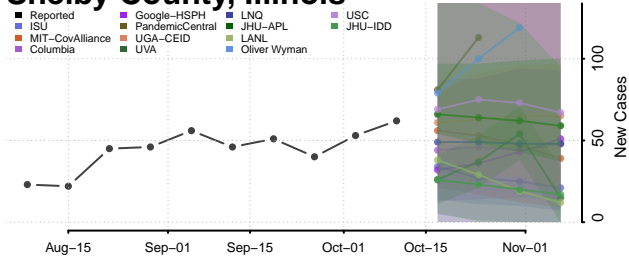

Shelby County, Illinois