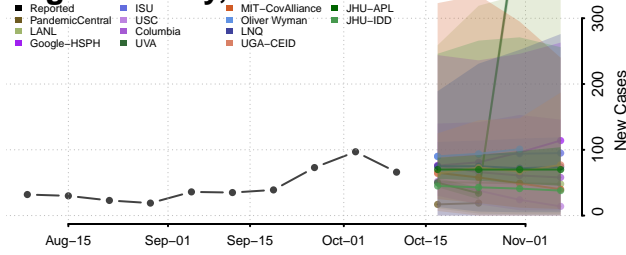

Logan County, Oklahoma