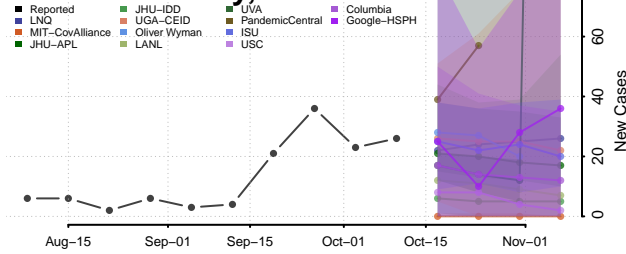

Osceola County, Iowa