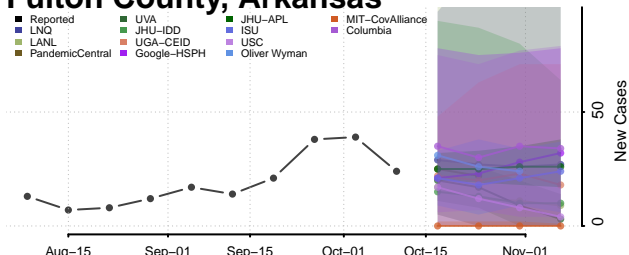

Fulton County, Arkansas