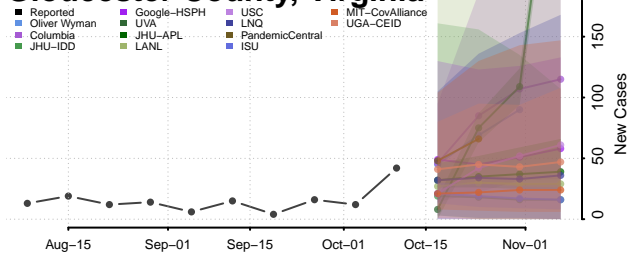

Gloucester County, Virginia