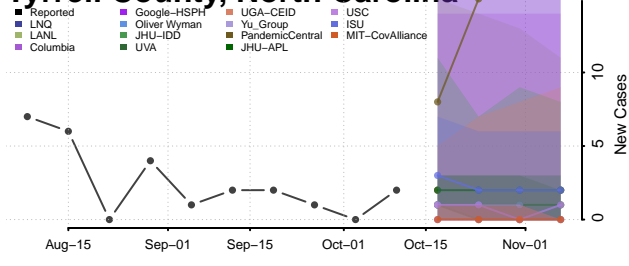

### Tyrrell County, North Carolina