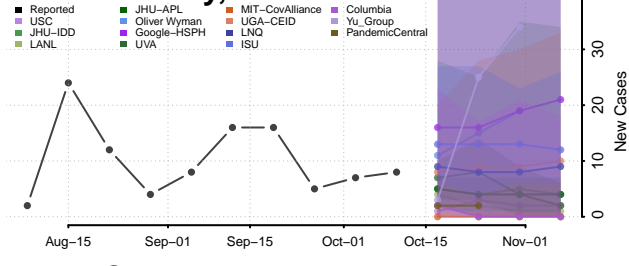

Pierce County, Nebraska