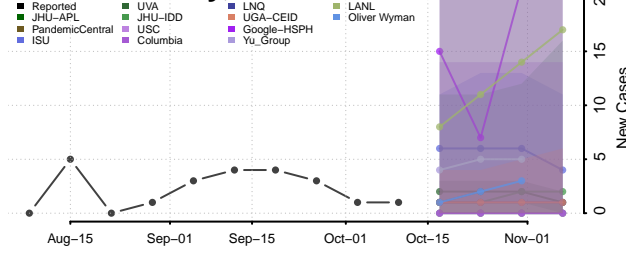

Morrill County, Nebraska