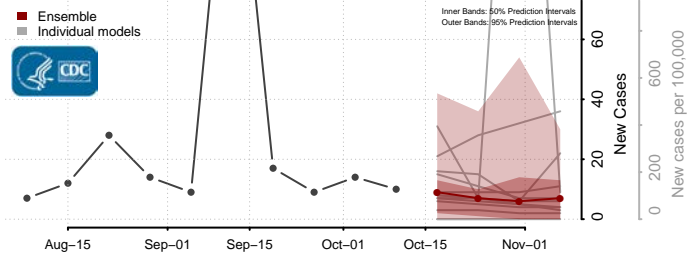

Wheeler County, Georgia