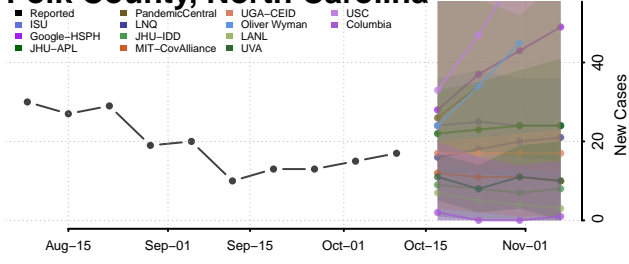

### Polk County, North Carolina