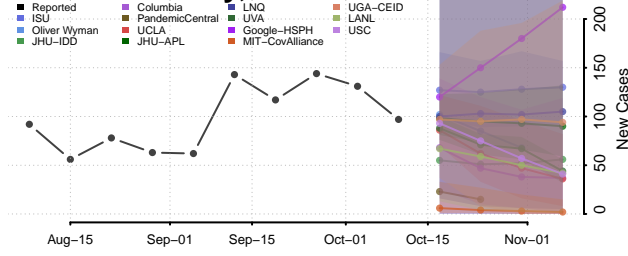

Lonoke County, Arkansas