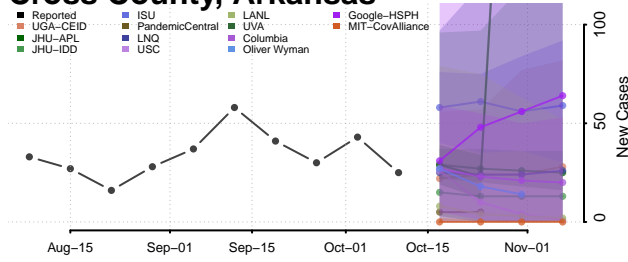

Cross County, Arkansas