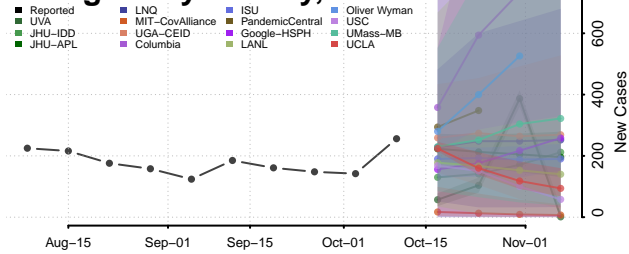

Montgomery County, Tennessee