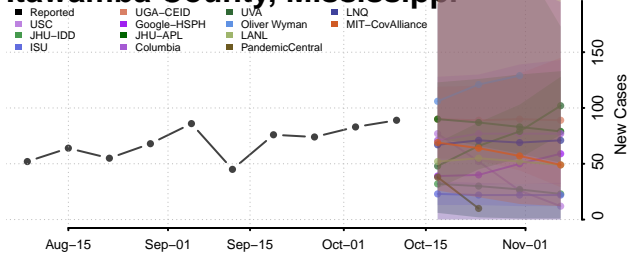

Itawamba County, Mississippi