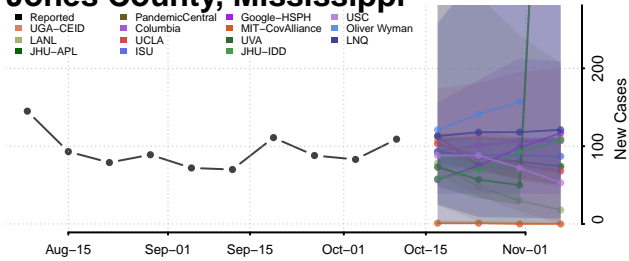

Jones County, Mississippi