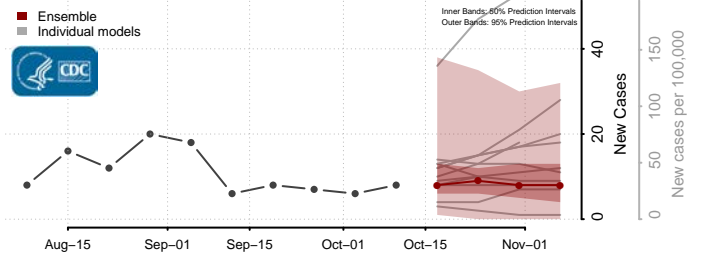

Mason County, West Virginia