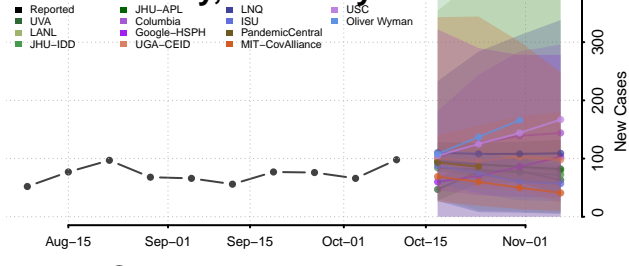

Bullitt County, Kentucky