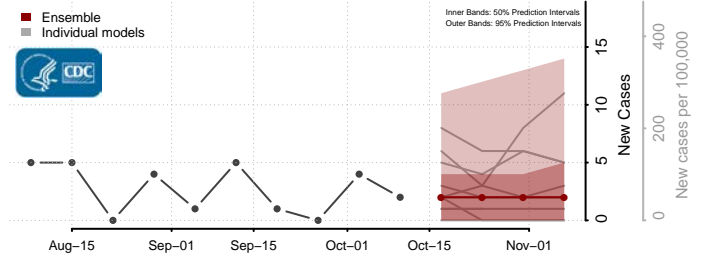

### Norton County, Virginia