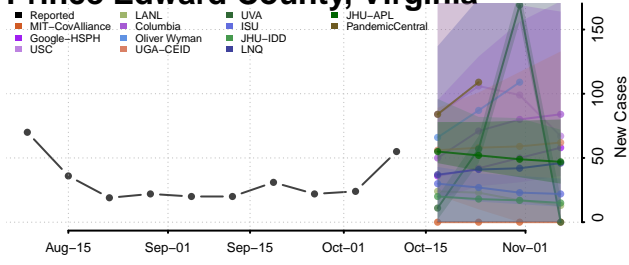

Prince Edward County, Virginia