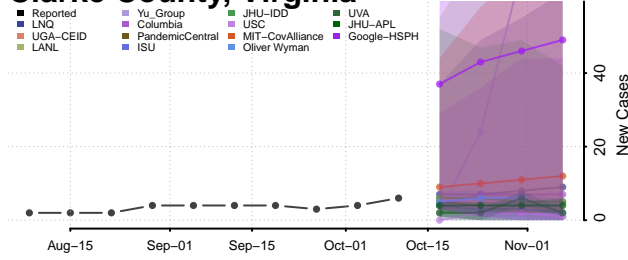

Clarke County, Virginia