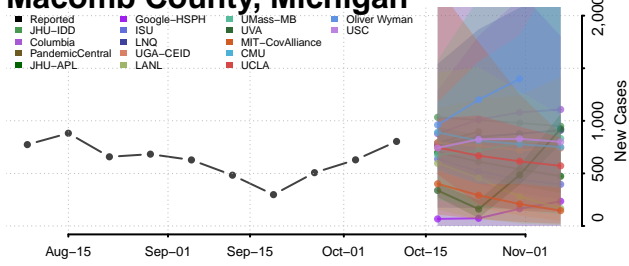

Macomb County, Michigan