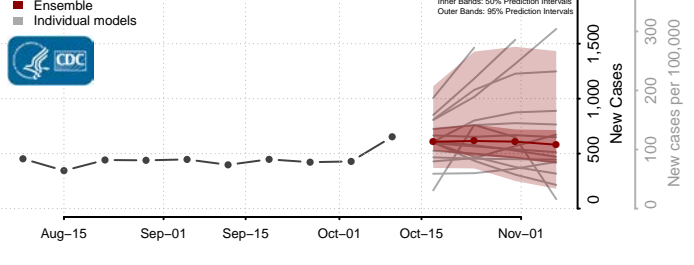

Guilford County, North Carolina