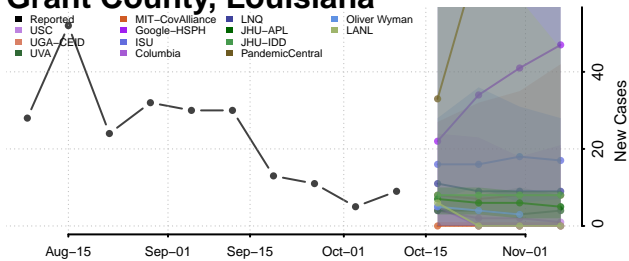

Grant County, Louisiana