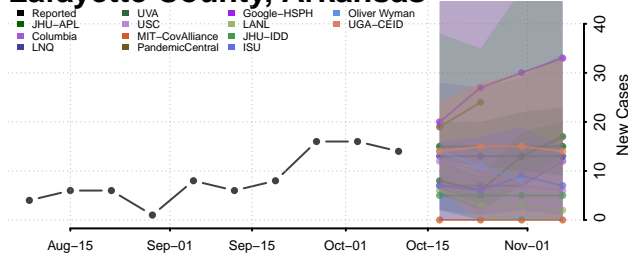

Lafayette County, Arkansas