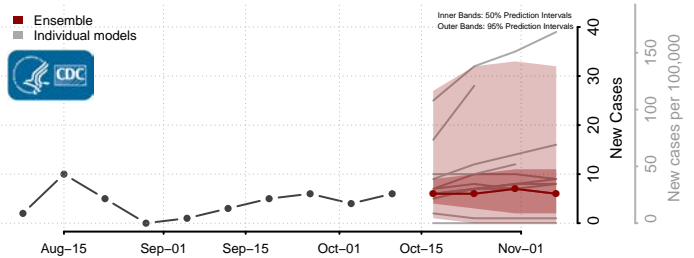

Hampshire County, West Virginia