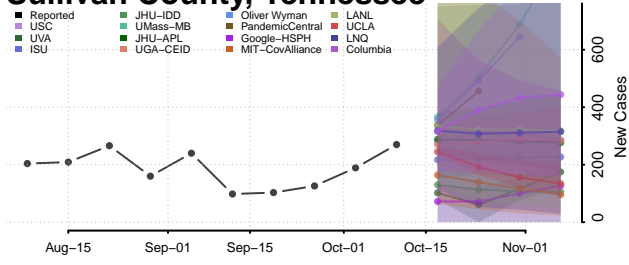

Sullivan County, Tennessee