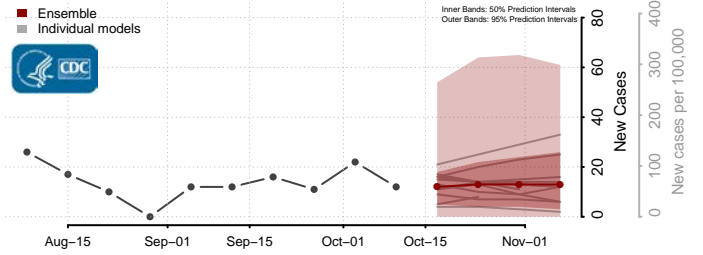

Lincoln County, West Virginia