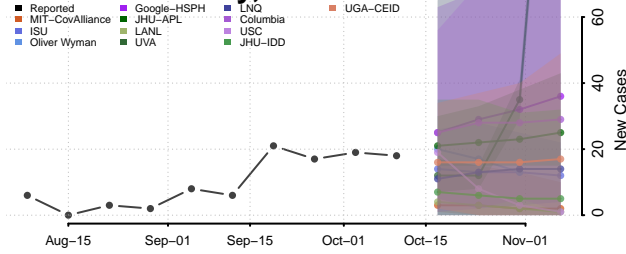

Caldwell County, Missouri