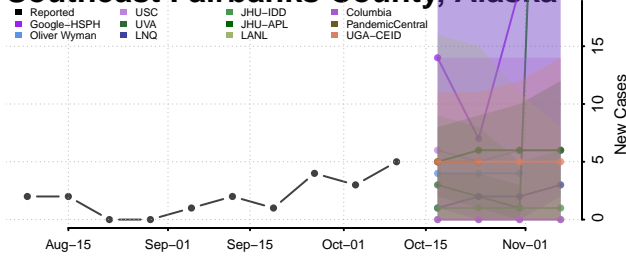

Southeast Fairbanks County, Alaska