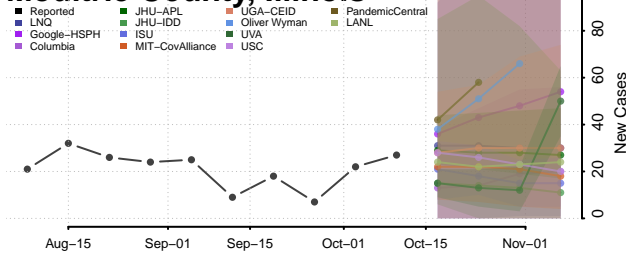

Moultrie County, Illinois