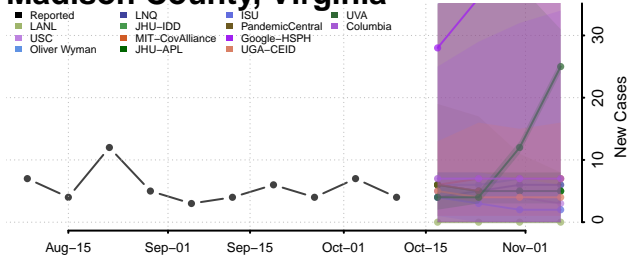

### Madison County, Virginia