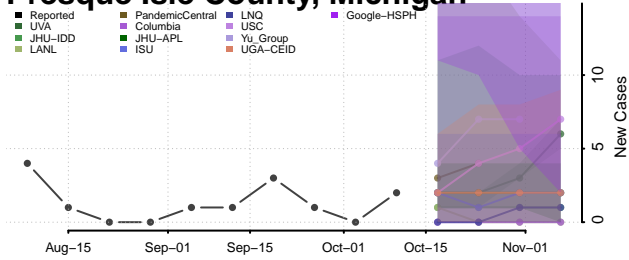

### Presque Isle County, Michigan