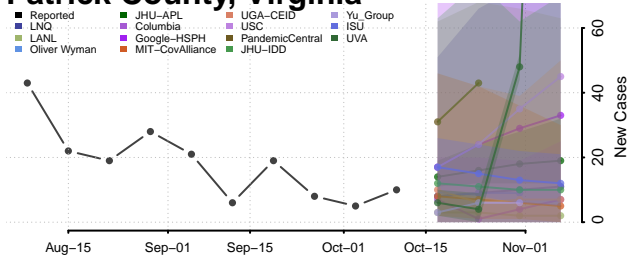

Patrick County, Virginia