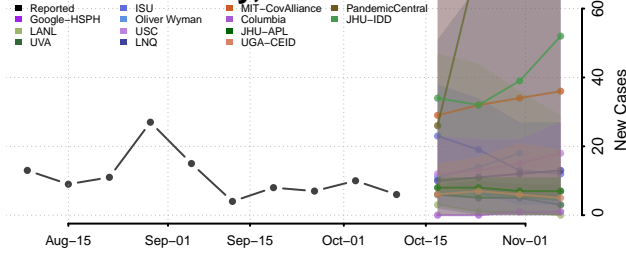

Madison County, New York