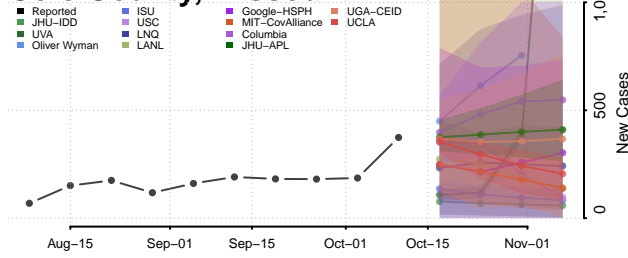

Cole County, Missouri