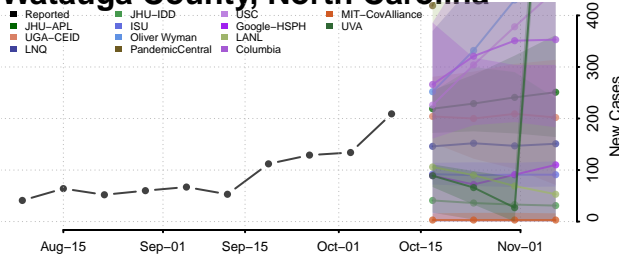

Watauga County, North Carolina