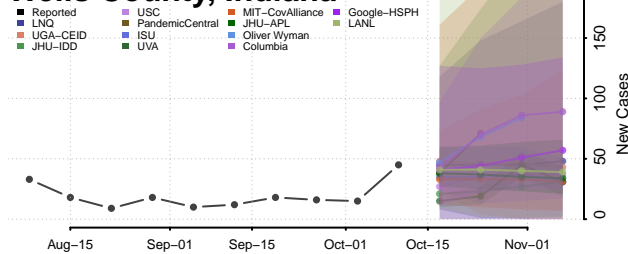

Wells County, Indiana