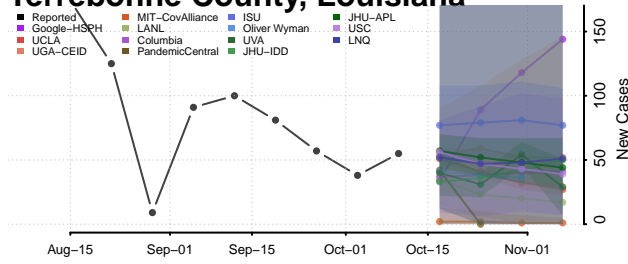

Terrebonne County, Louisiana