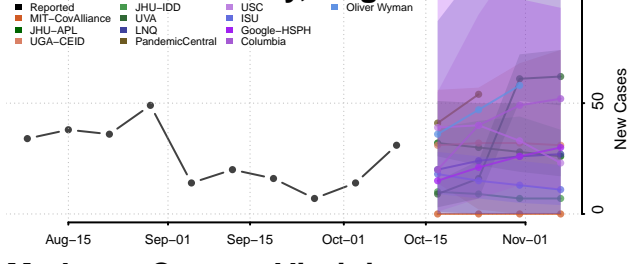

Martinsville County, Virginia