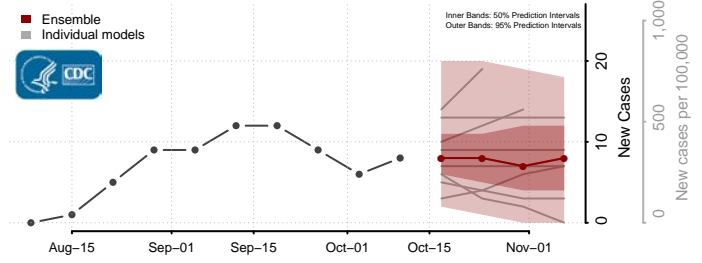

Hettinger County, North Dakota