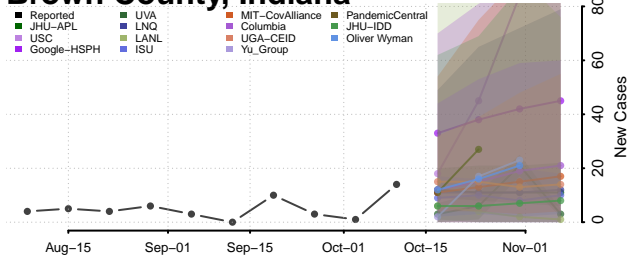

Brown County, Indiana