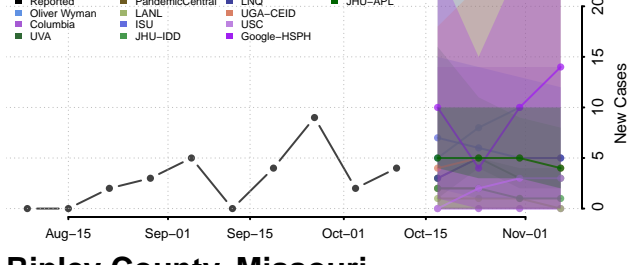

Reynolds County, Missouri