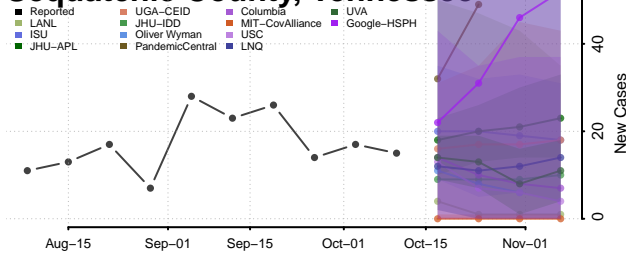

Sequatchie County, Tennessee