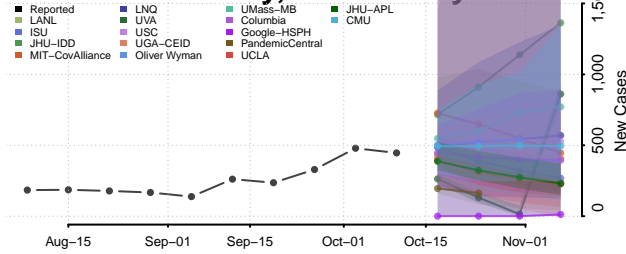

Middlesex County, New Jersey