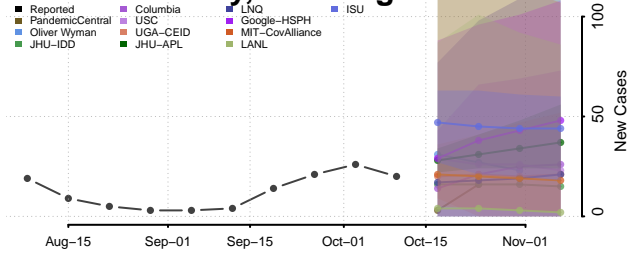

Stevens County, Washington