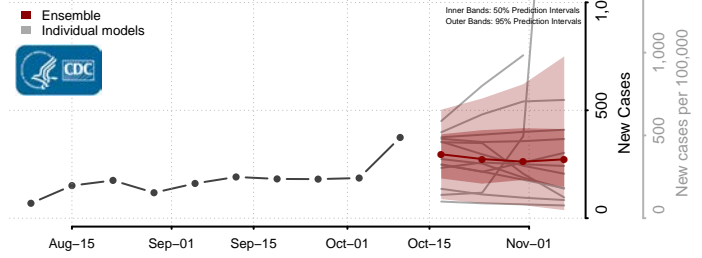

Cole County, Missouri