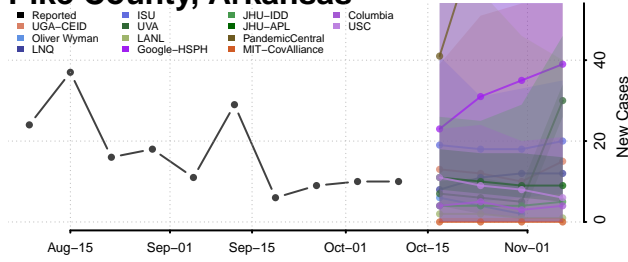

Pike County, Arkansas