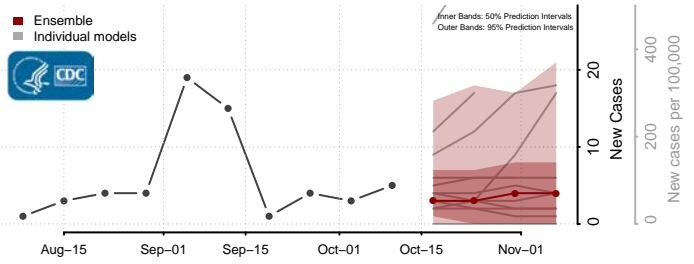

Cotton County, Oklahoma