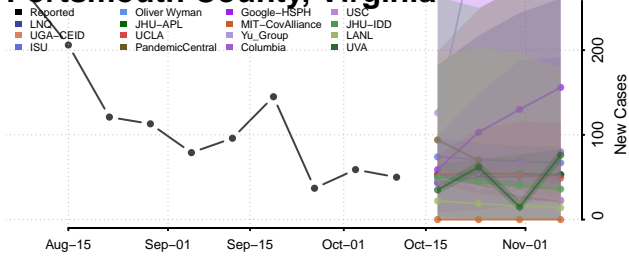

Portsmouth County, Virginia