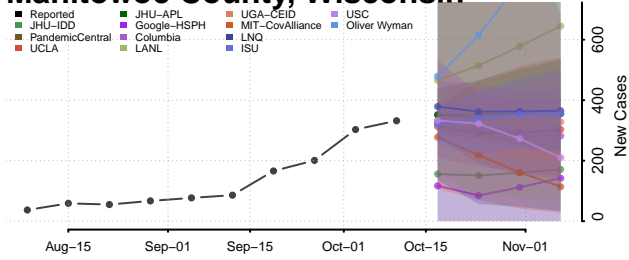

Manitowoc County, Wisconsin