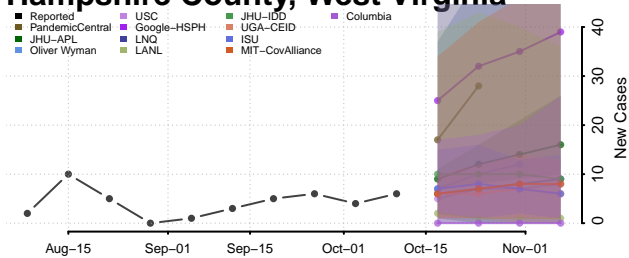

Hampshire County, West Virginia