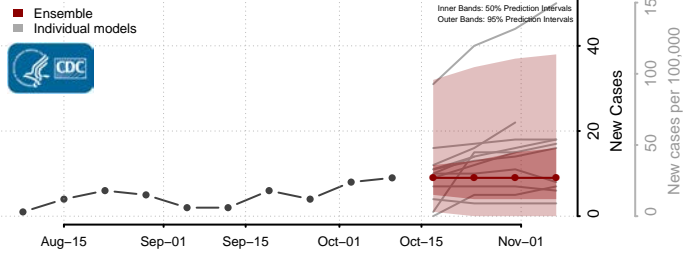

### Putnam County, West Virginia