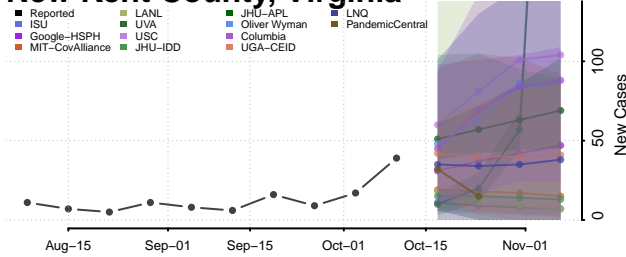

New Kent County, Virginia