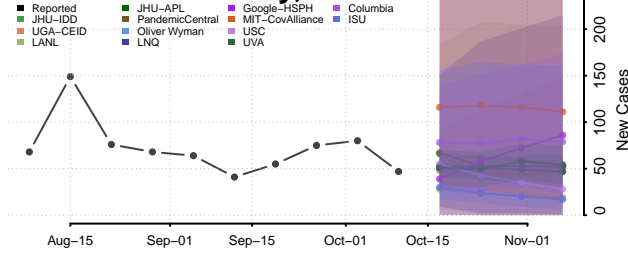

Mendocino County, California