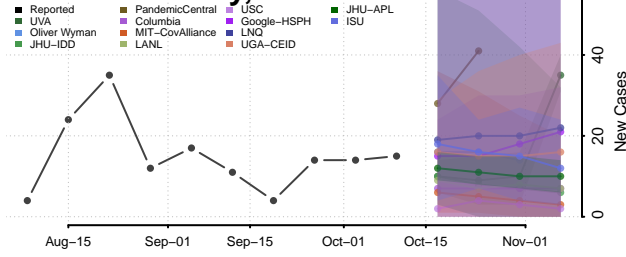

Wabash County, Illinois