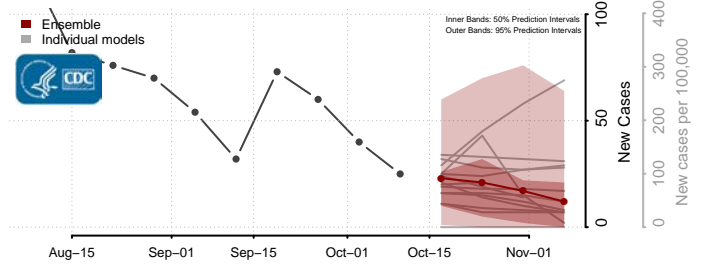

Tunica County, Mississippi