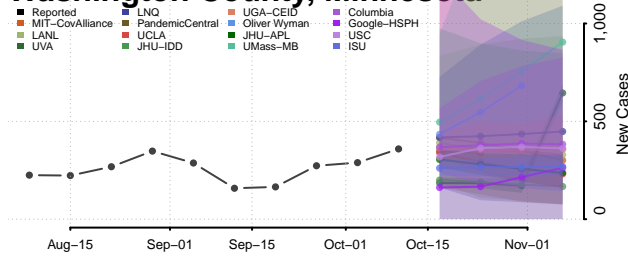

Washington County, Minnesota