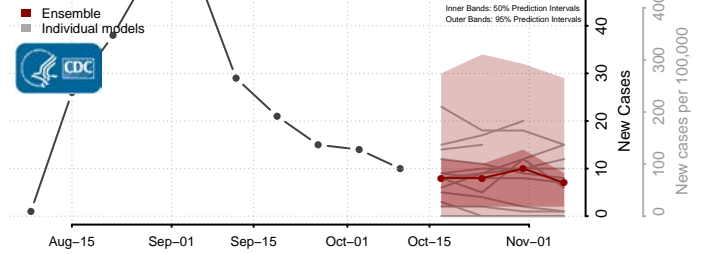

Green County, Kentucky