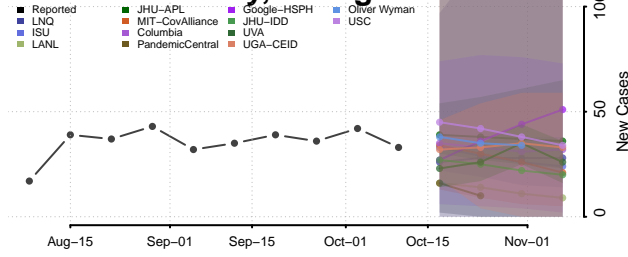

Haralson County, Georgia