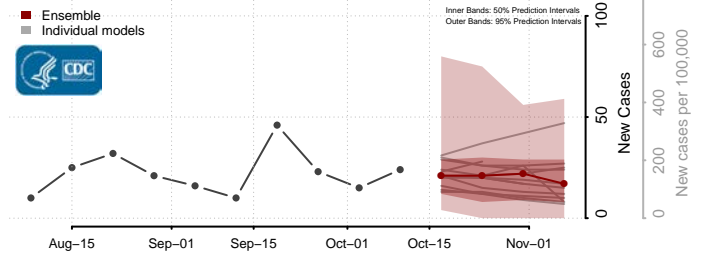

Carroll County, Illinois