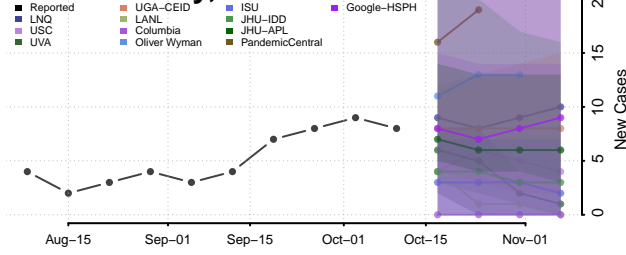

Grant County, Oklahoma