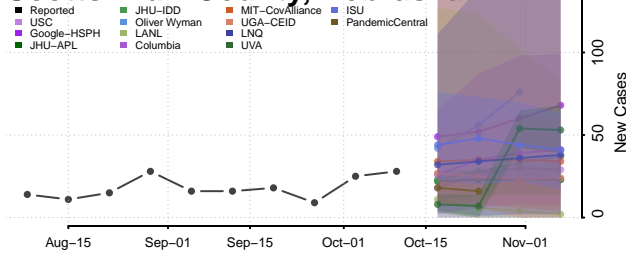

### Scotts Bluff County, Nebraska