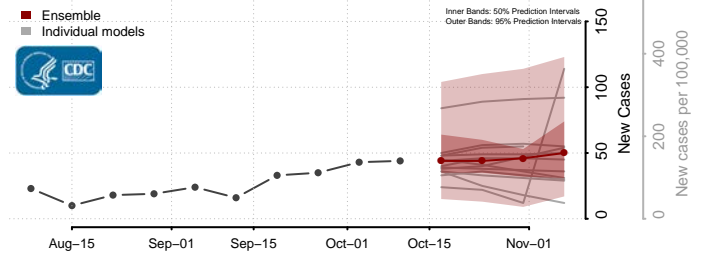

Polk County, Minnesota