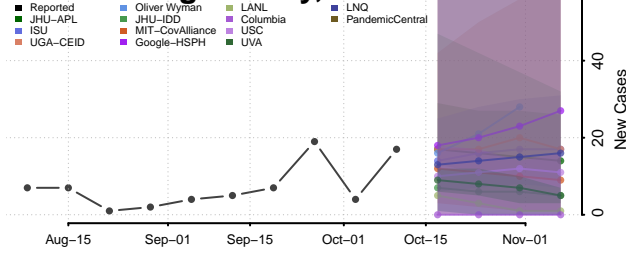

Koochiching County, Minnesota