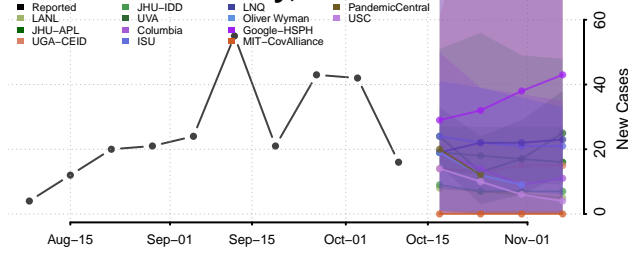

Chickasaw County, Iowa