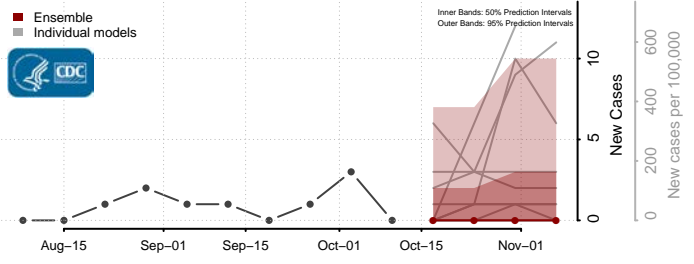

### Garden County, Nebraska