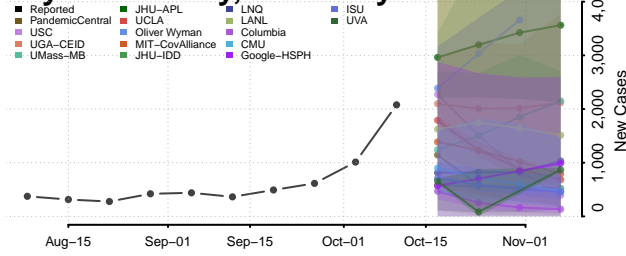

Fayette County, Kentucky