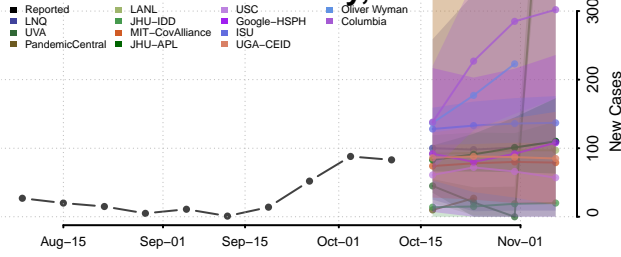

Lewis and Clark County, Montana