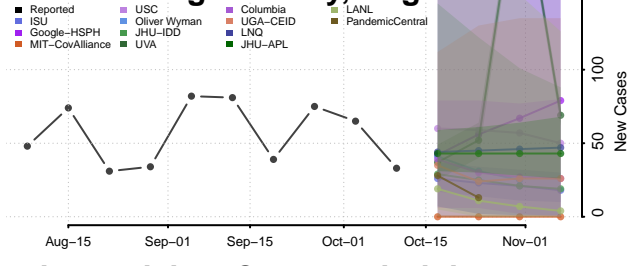

Prince George County, Virginia