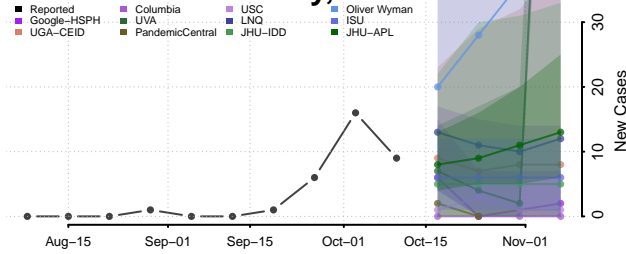

Powder River County, Montana