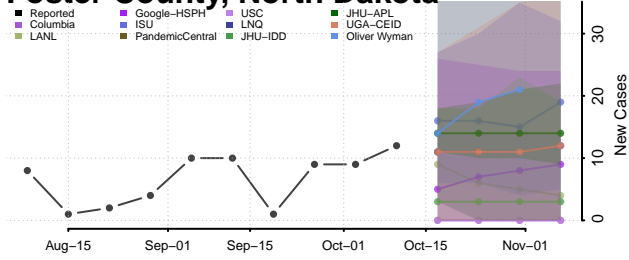

Foster County, North Dakota