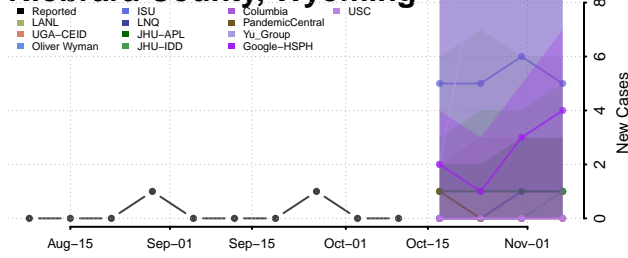

Niobrara County, Wyoming