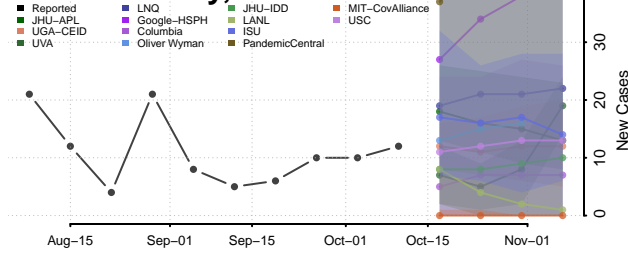

Clarke County, Iowa