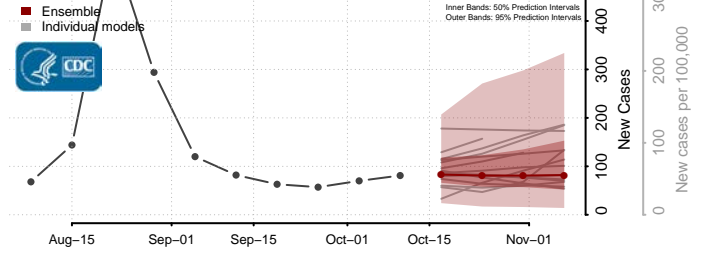

Orange County, North Carolina