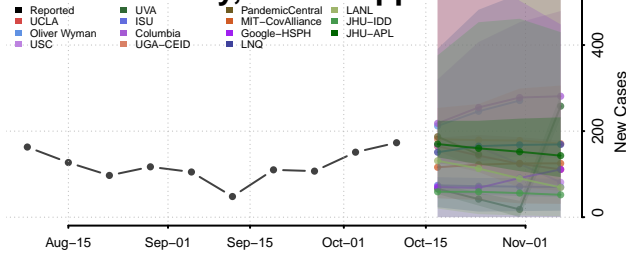

Forrest County, Mississippi