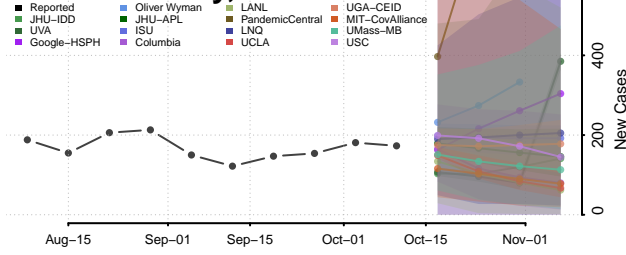

Rowan County, North Carolina