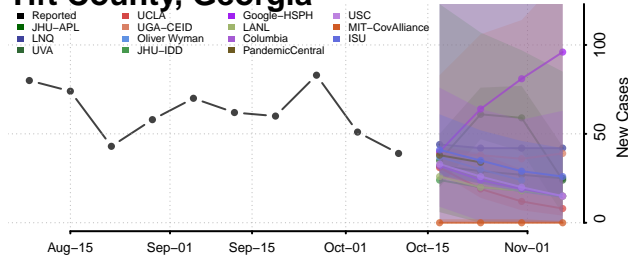

Tift County, Georgia