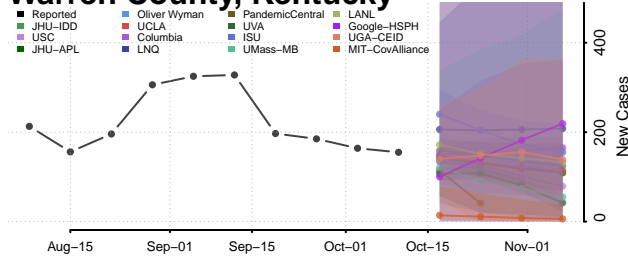

Warren County, Kentucky