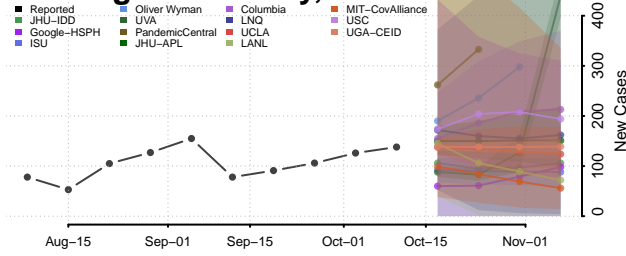

Rockingham County, North Carolina