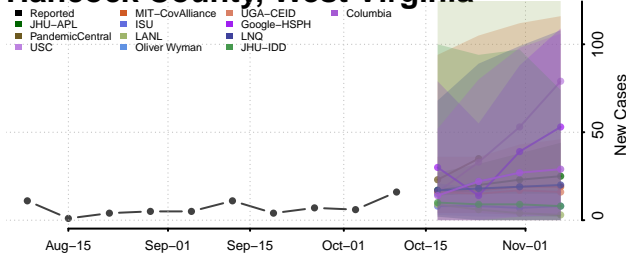

Hancock County, West Virginia