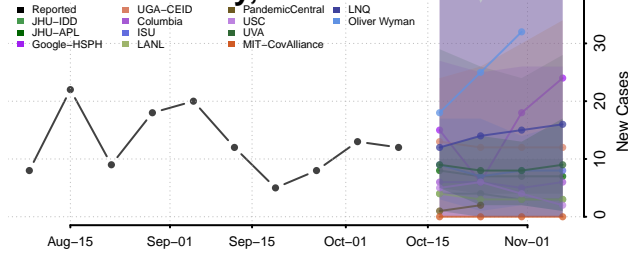

Nemaha County, Nebraska