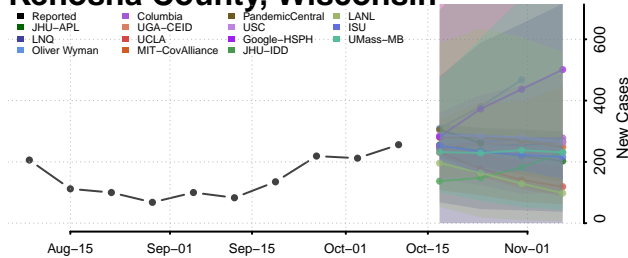

Kenosha County, Wisconsin