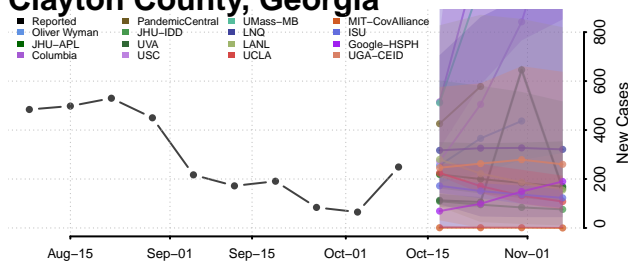

Clayton County, Georgia