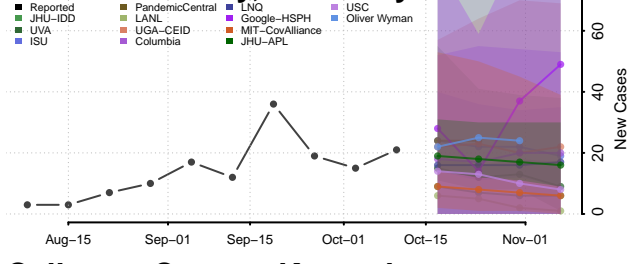

Caldwell County, Kentucky