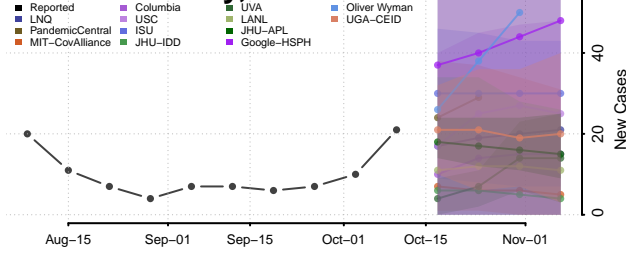

Latimer County, Oklahoma