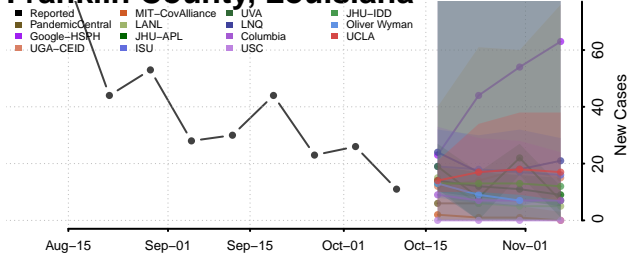

Franklin County, Louisiana