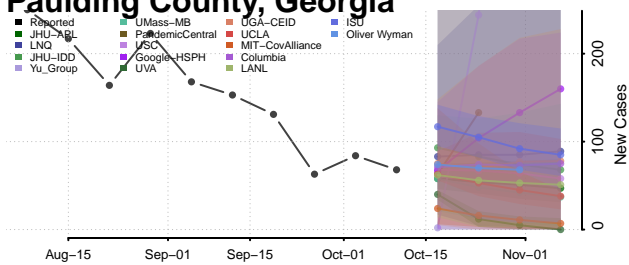

Paulding County, Georgia