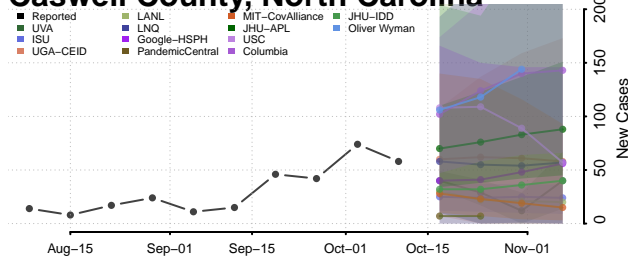

Caswell County, North Carolina