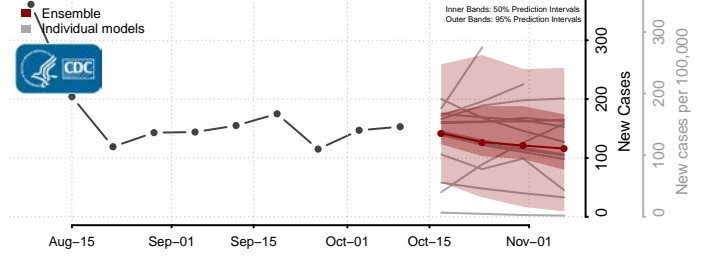

Whitfield County, Georgia