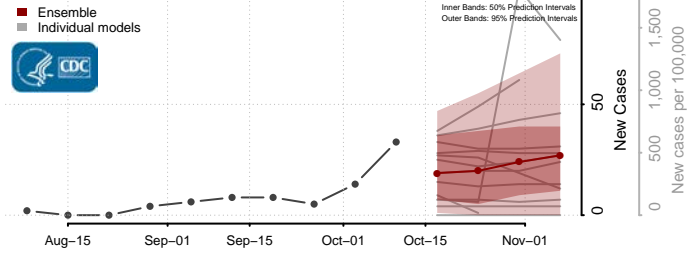

Dixon County, Nebraska