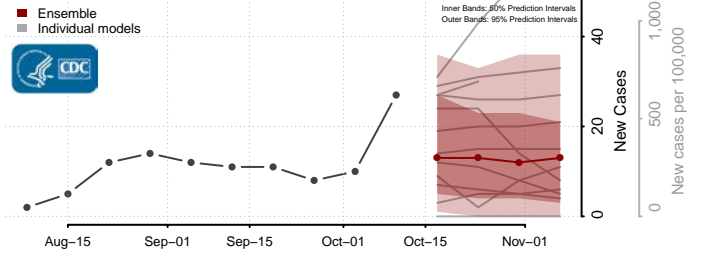

Deuel County, South Dakota