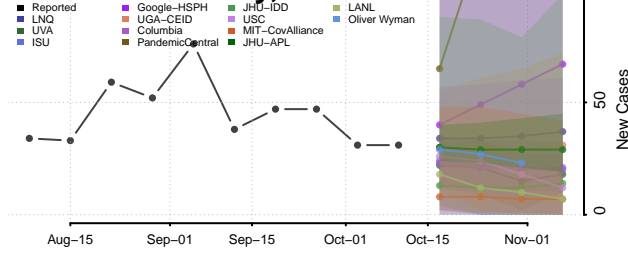

Cherokee County, North Carolina