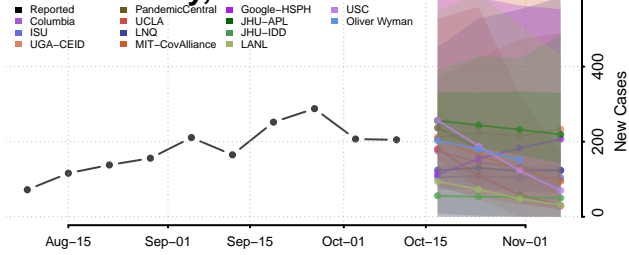

Stark County, North Dakota