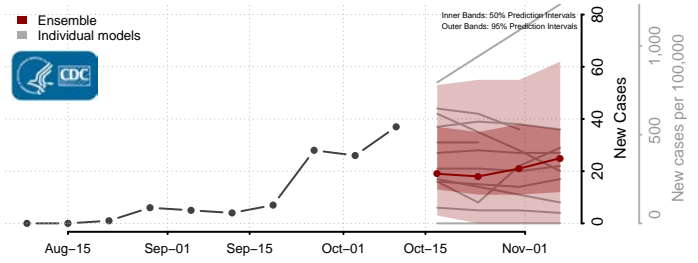

Pembina County, North Dakota