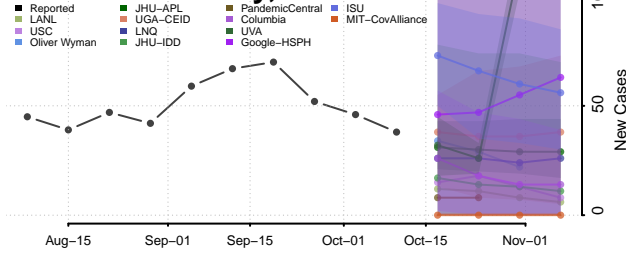

### Cheyenne County, Kansas