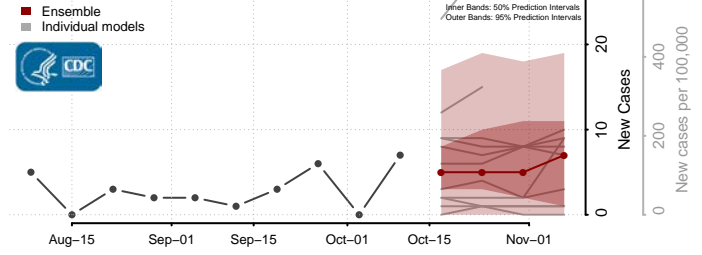

Republic County, Kansas