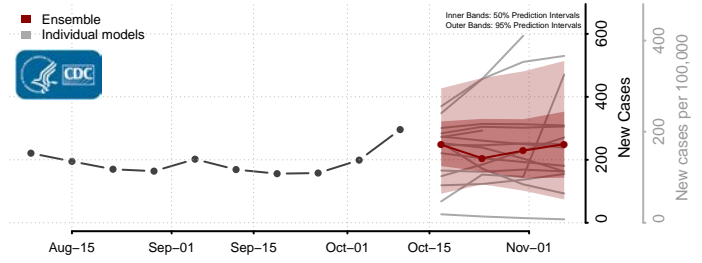

Wilson County, Tennessee