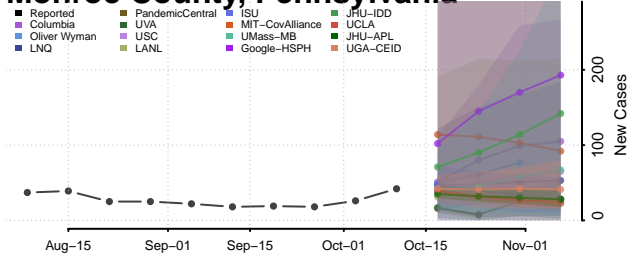

Monroe County, Pennsylvania