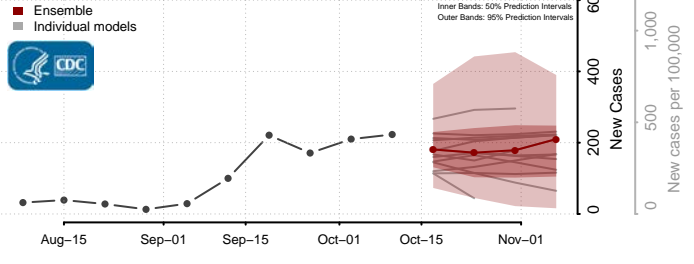

Grant County, Wisconsin