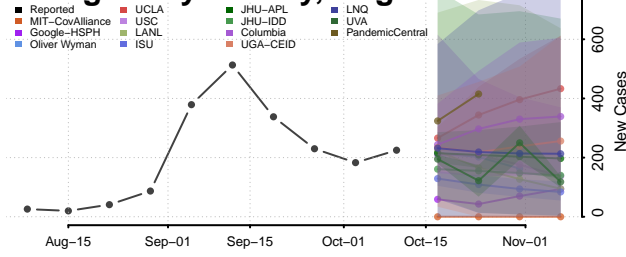

Montgomery County, Virginia