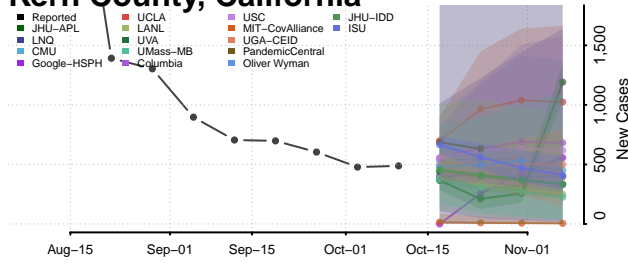

Kern County, California