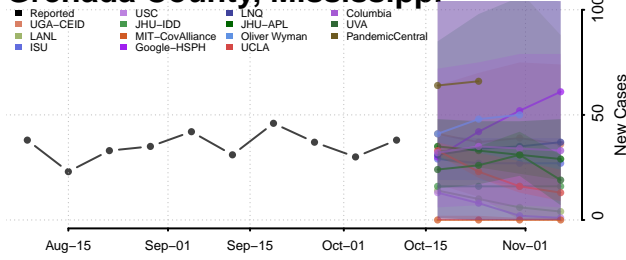

Grenada County, Mississippi