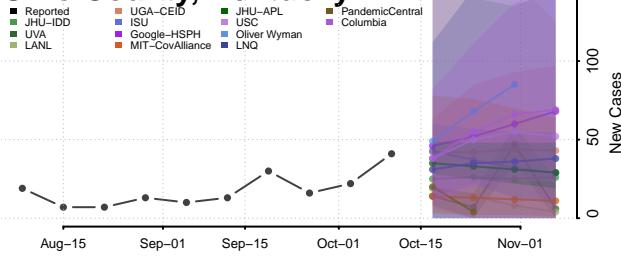

Ohio County, Kentucky