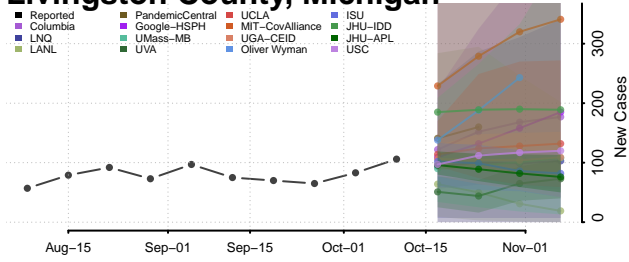

Livingston County, Michigan