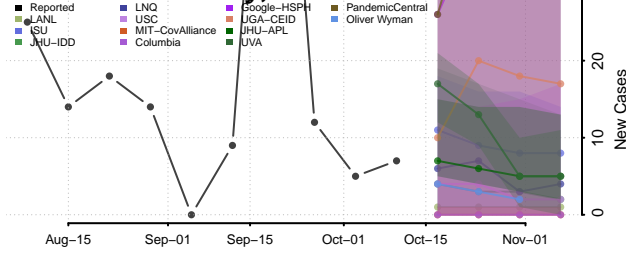

Conecuh County, Alabama