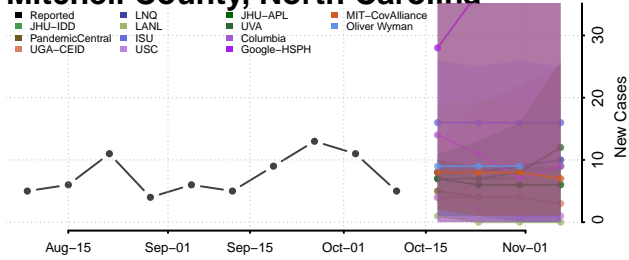

Mitchell County, North Carolina