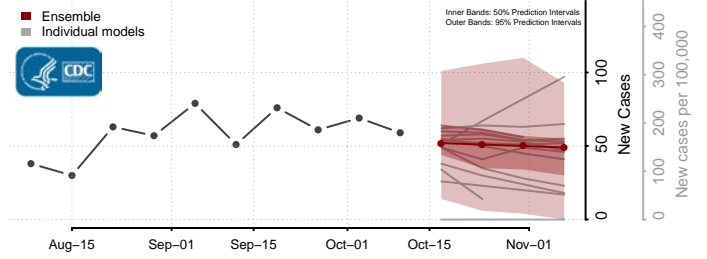

McCurtain County, Oklahoma