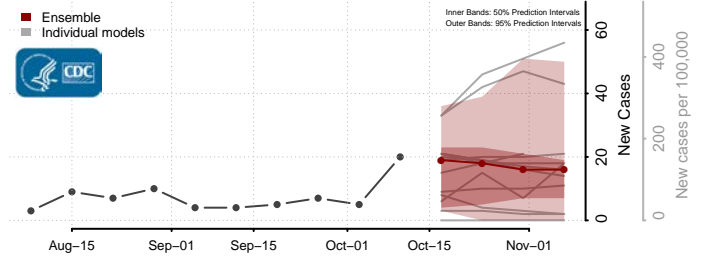

Butler County, Kentucky