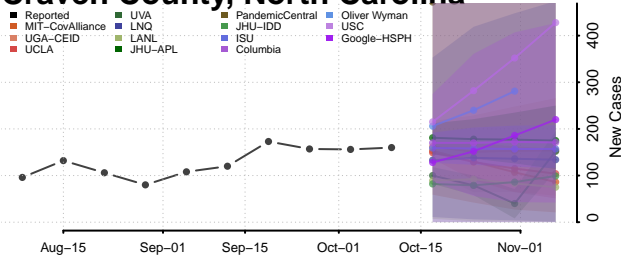

Craven County, North Carolina