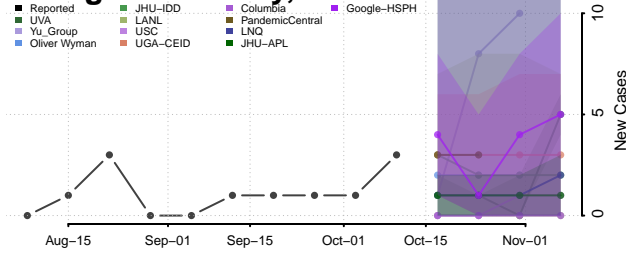

Dillingham County, Alaska