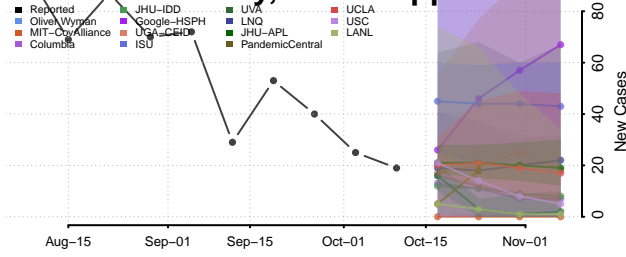

Coahoma County, Mississippi