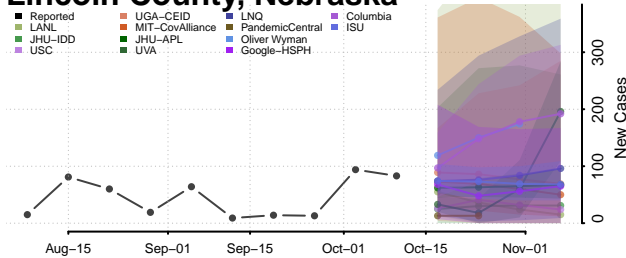

Lincoln County, Nebraska