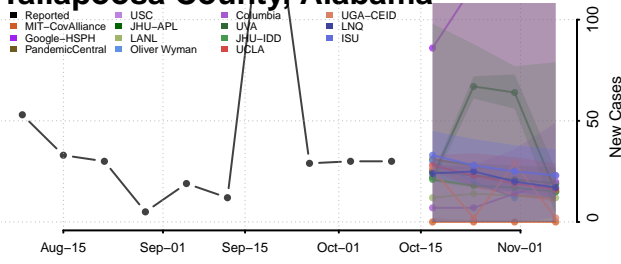

Tallapoosa County, Alabama