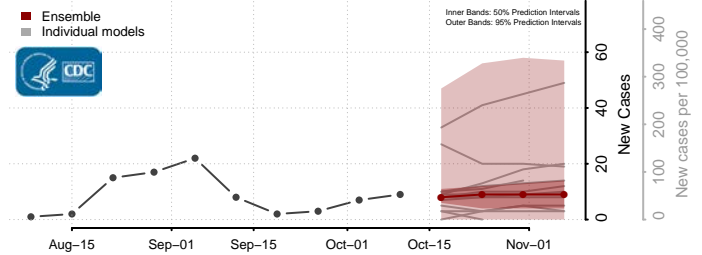

Mason County, Kentucky