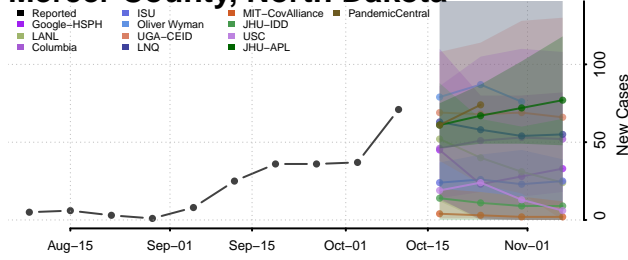

### Morton County, North Dakota