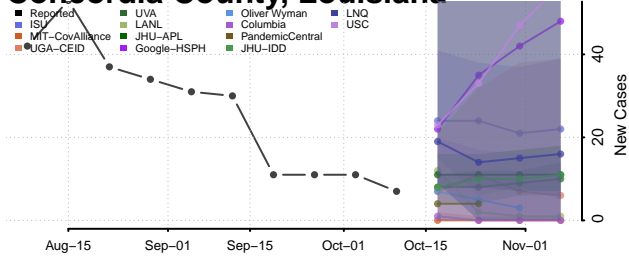

Concordia County, Louisiana