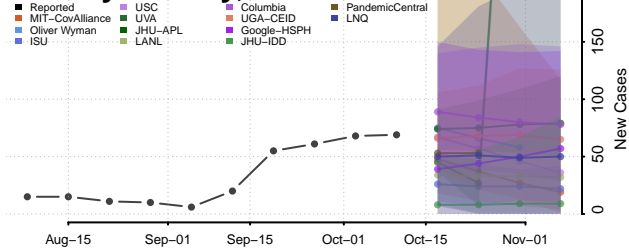

Grundy County, Tennessee