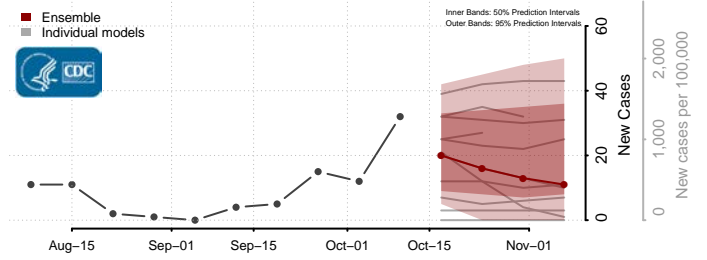

McIntosh County, North Dakota