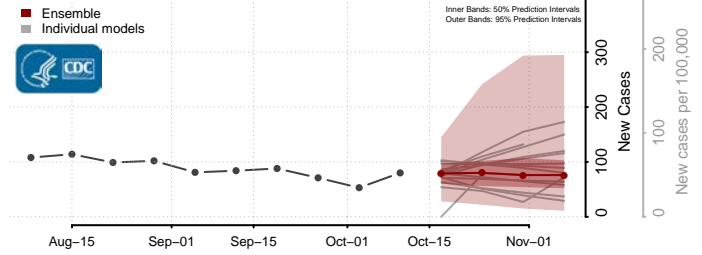

Stafford County, Virginia