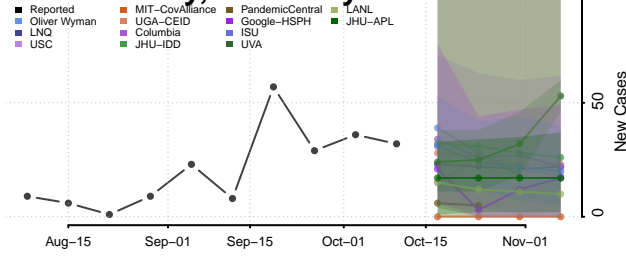

Estill County, Kentucky