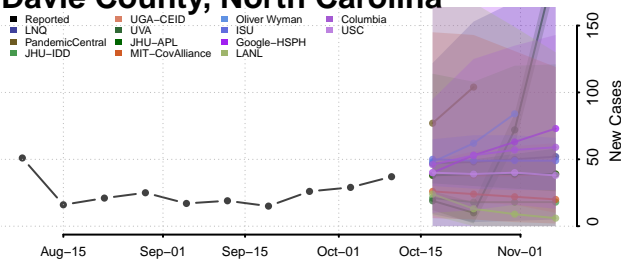

Davie County, North Carolina