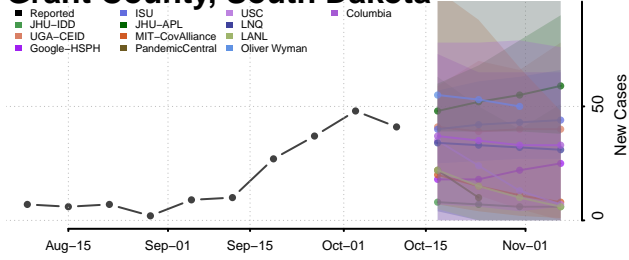

Grant County, South Dakota