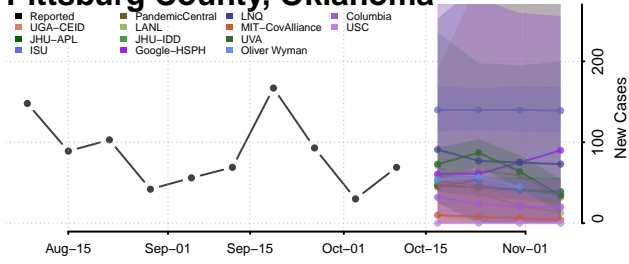

Pittsburg County, Oklahoma