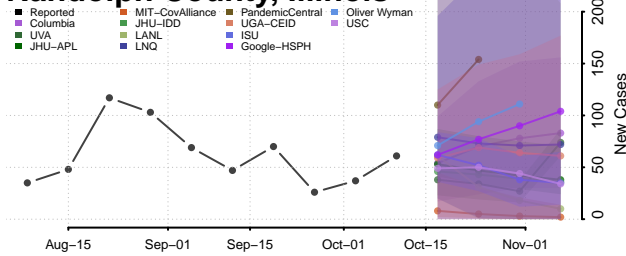

Randolph County, Illinois