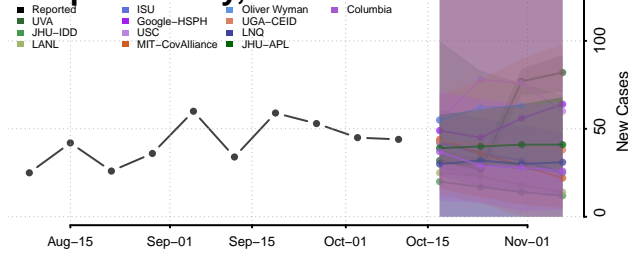

Cooper County, Missouri