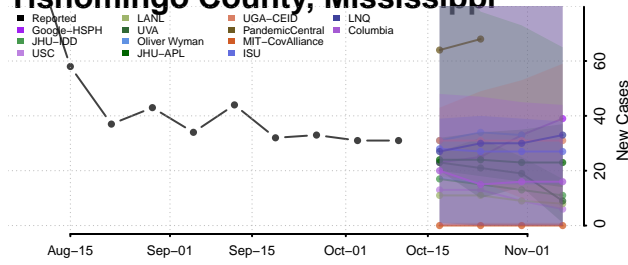

Tishomingo County, Mississippi