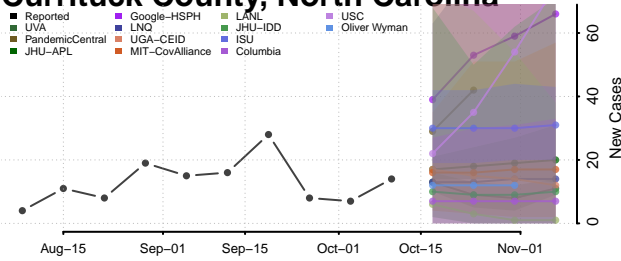

Currituck County, North Carolina