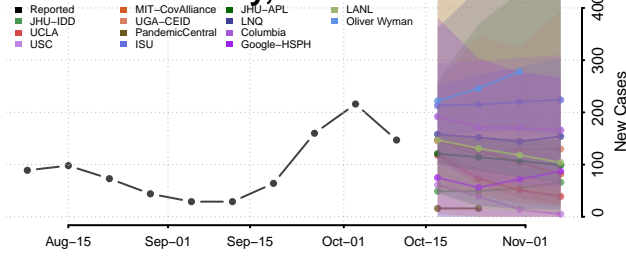

Marinette County, Wisconsin