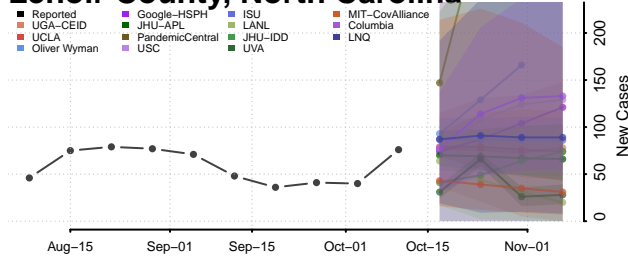

Lenoir County, North Carolina