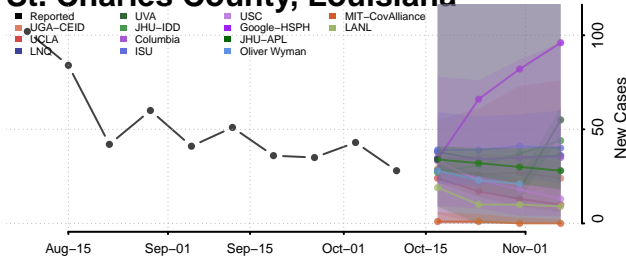

St. Charles County, Louisiana