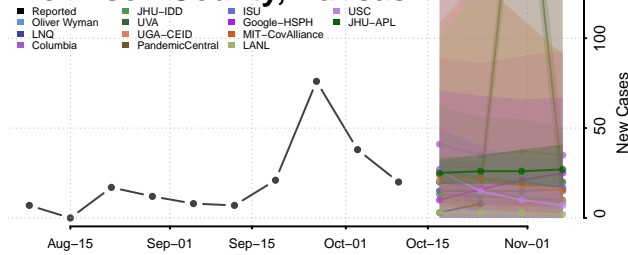

### Doniphan County, Kansas