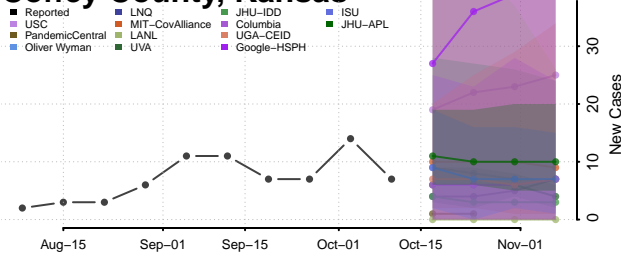

Coffey County, Kansas