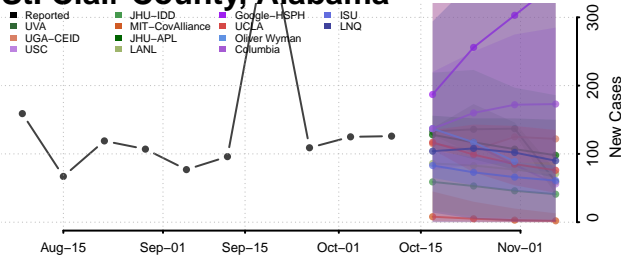

St. Clair County, Alabama