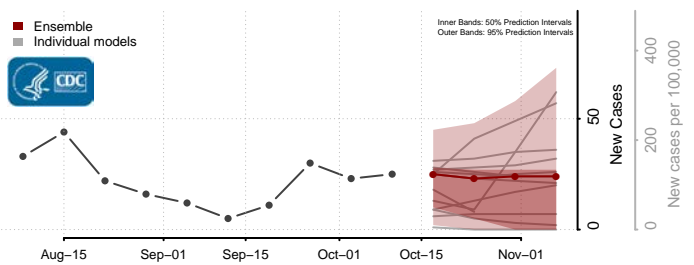

Wayne County, Mississippi