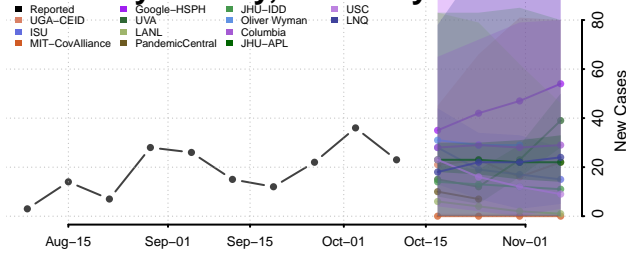

McCreary County, Kentucky