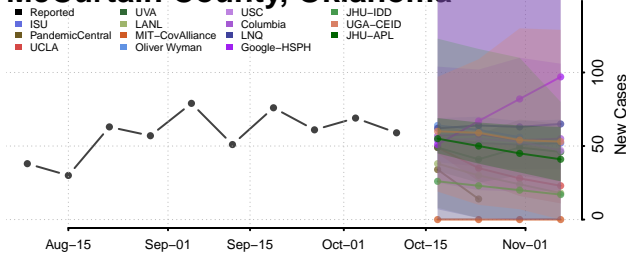

McCurtain County, Oklahoma