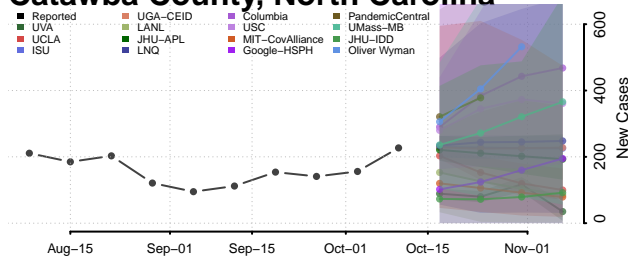

Catawba County, North Carolina