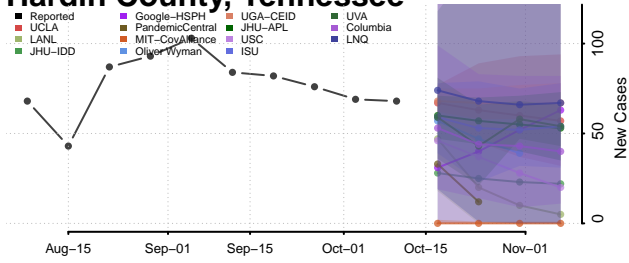

### Hardin County, Tennessee