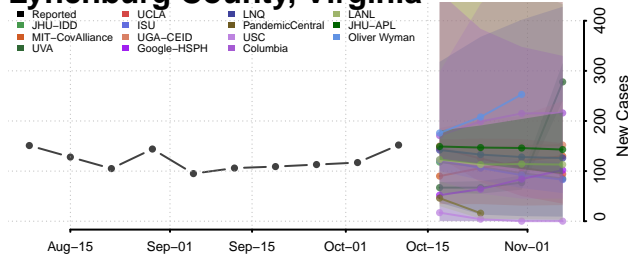

Lynchburg County, Virginia