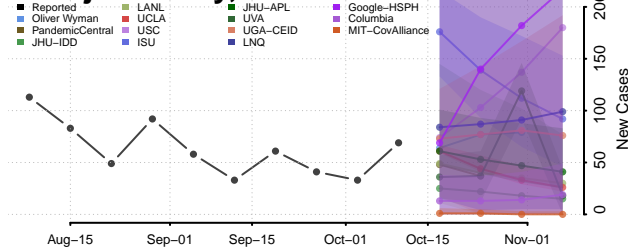

Navajo County, Arizona