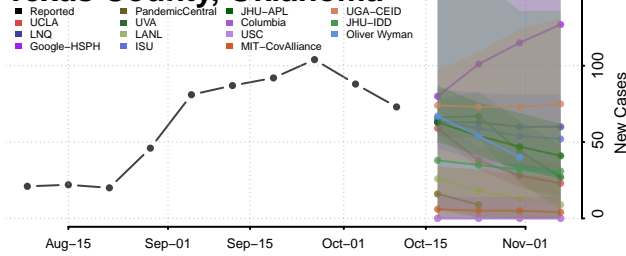

Texas County, Oklahoma