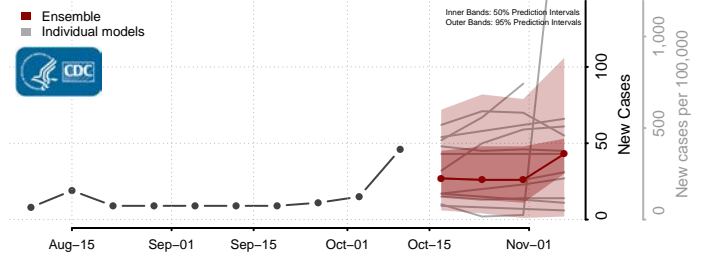

Okfuskee County, Oklahoma