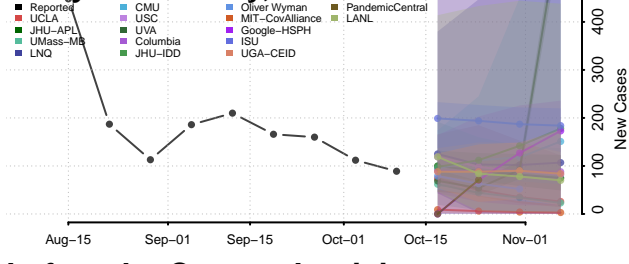

Lafayette County, Louisiana