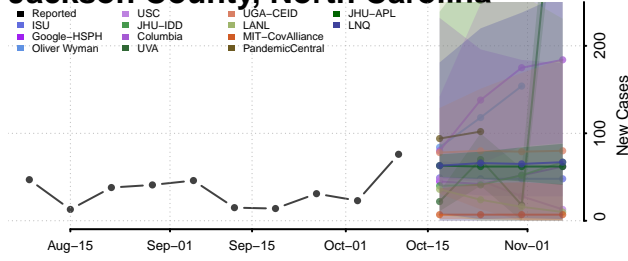

Jackson County, North Carolina