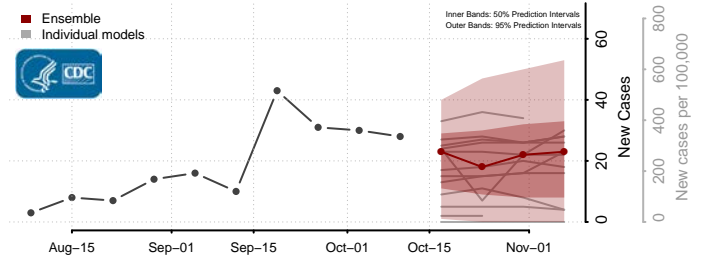

Knox County, Nebraska