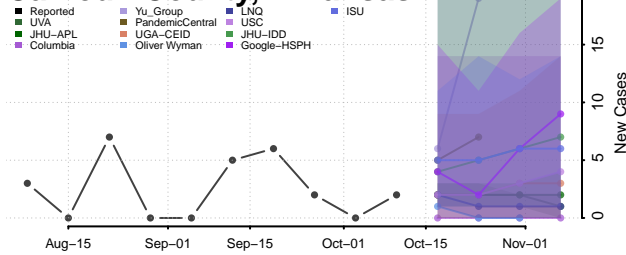

Calhoun County, Arkansas