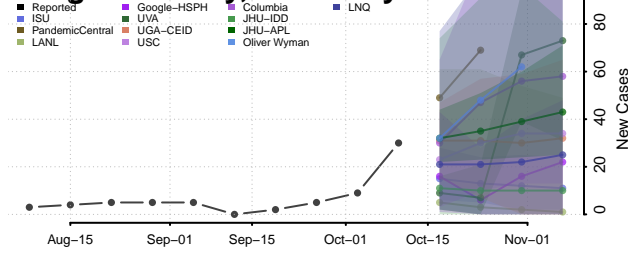

Morgan County, Kentucky