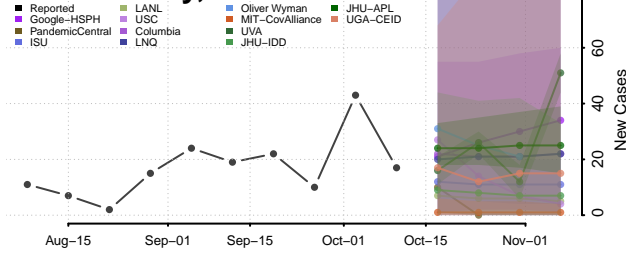

Love County, Oklahoma