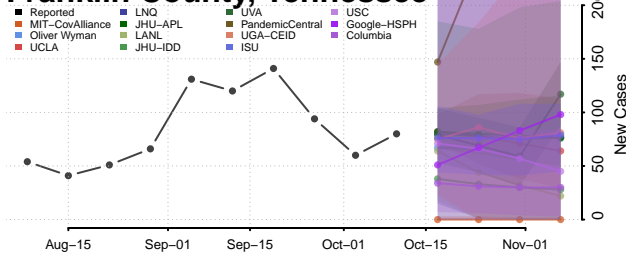

Franklin County, Tennessee