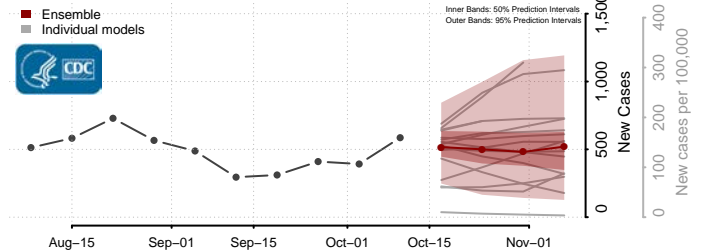

Hamilton County, Tennessee