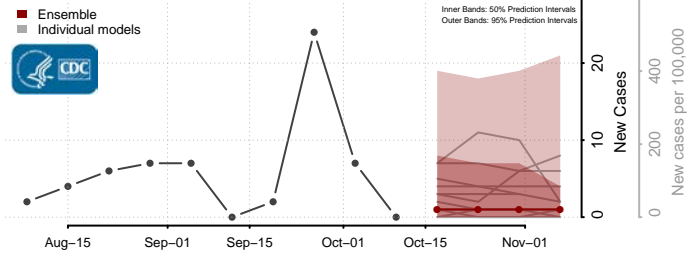

Calhoun County, Illinois