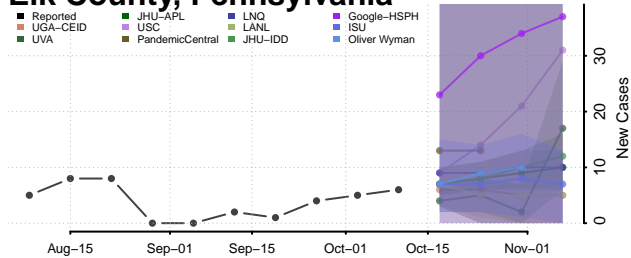

Elk County, Pennsylvania