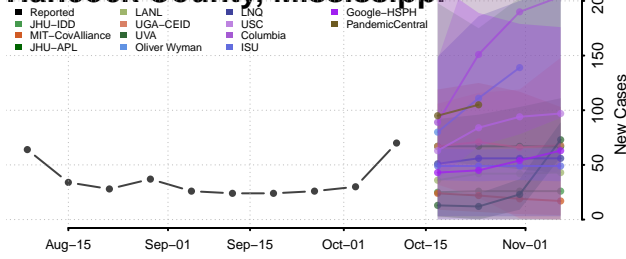

Hancock County, Mississippi