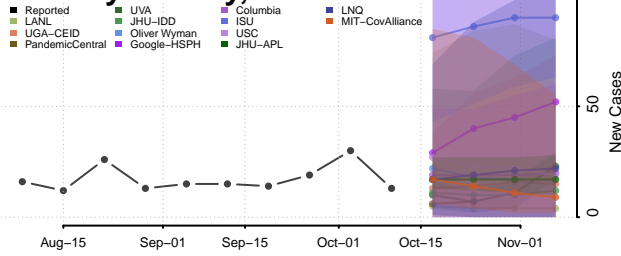

Conway County, Arkansas