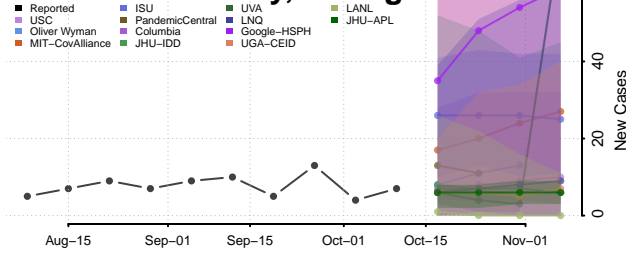

Charlevoix County, Michigan