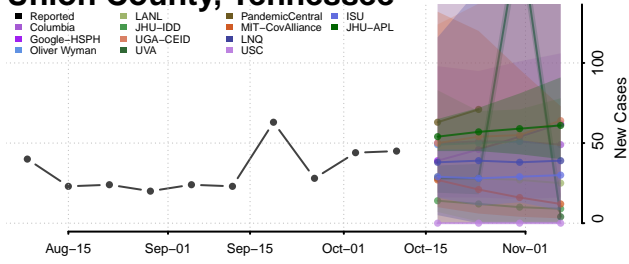

Union County, Tennessee