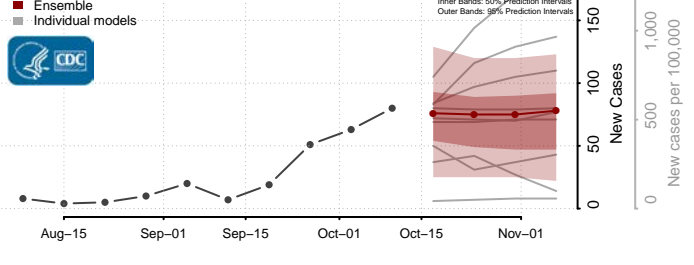

Oglala Lakota County, South Dakota