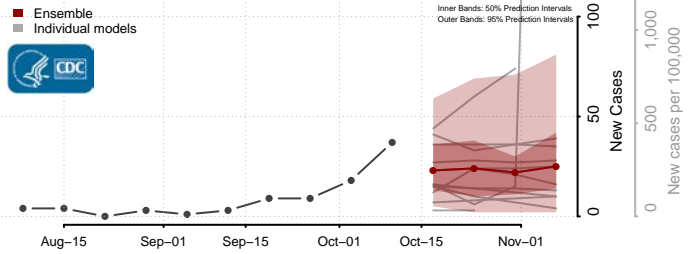

Hamilton County, Nebraska