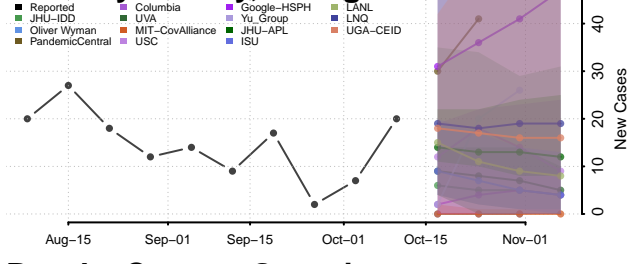

Brantley County, Georgia