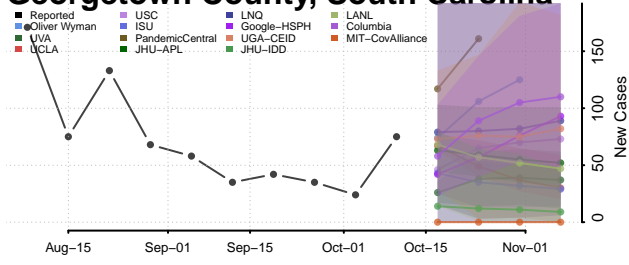

Georgetown County, South Carolina