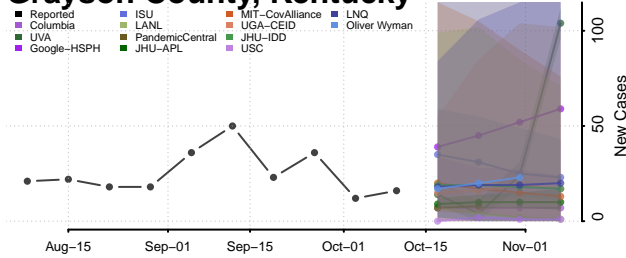

Grayson County, Kentucky