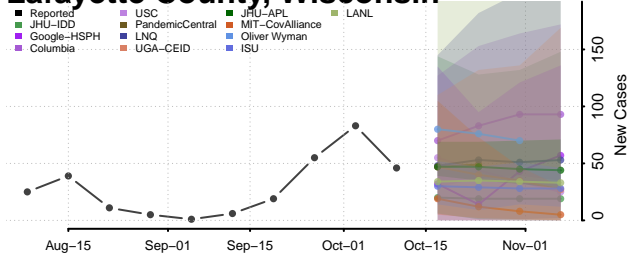

Lafayette County, Wisconsin