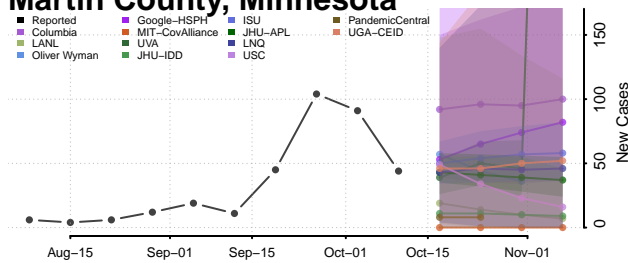

Martin County, Minnesota