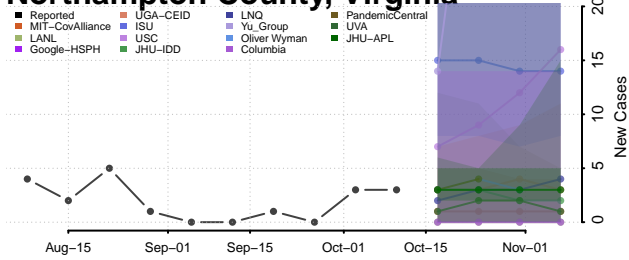

Northampton County, Virginia