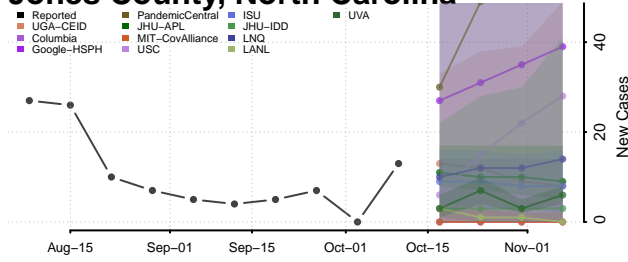

Jones County, North Carolina