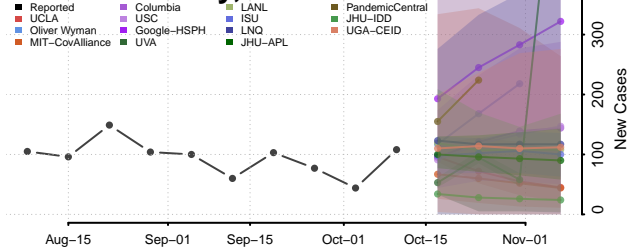

Greene County, Tennessee