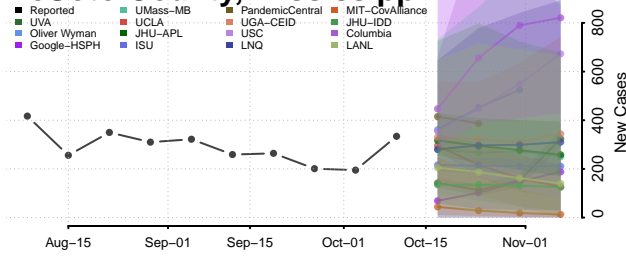

DeSoto County, Mississippi