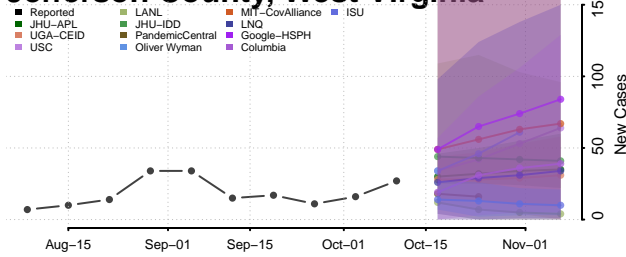

Jefferson County, West Virginia