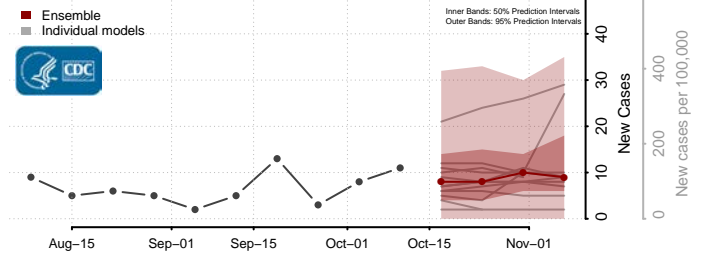

Hamilton County, Illinois