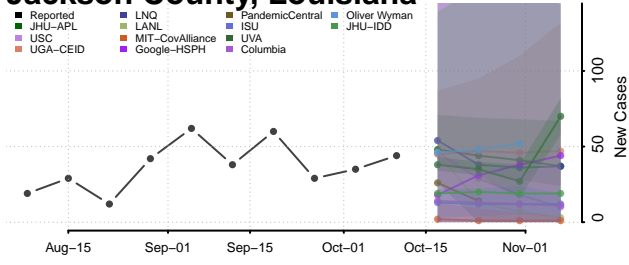

Jackson County, Louisiana