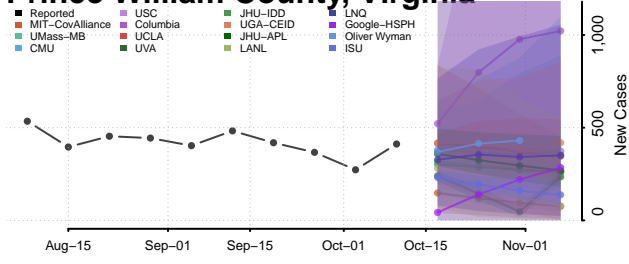

Prince William County, Virginia