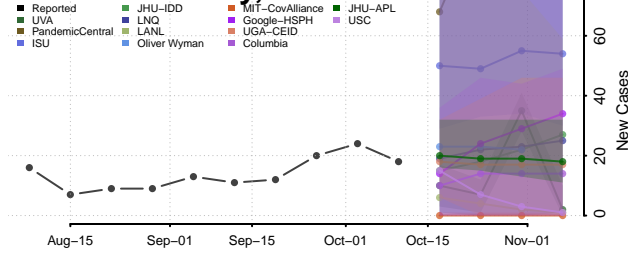

Madison County, Arkansas