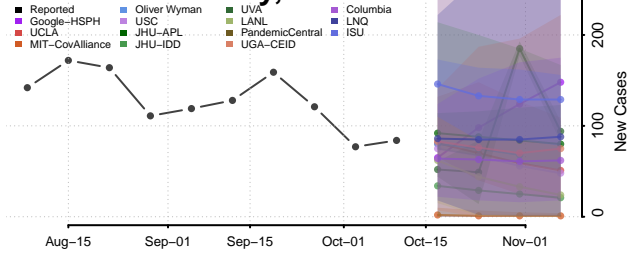

Lancaster County, South Carolina