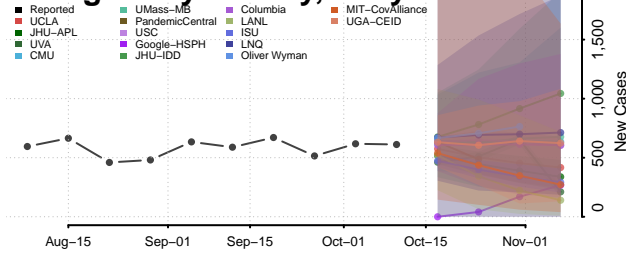

Montgomery County, Maryland