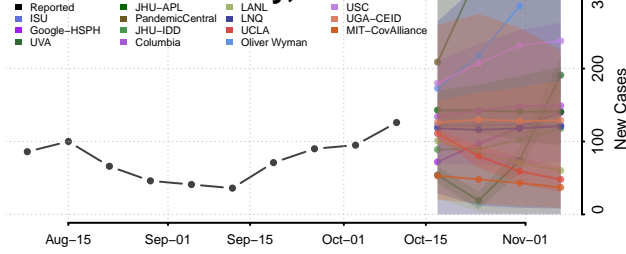

Rutherford County, North Carolina