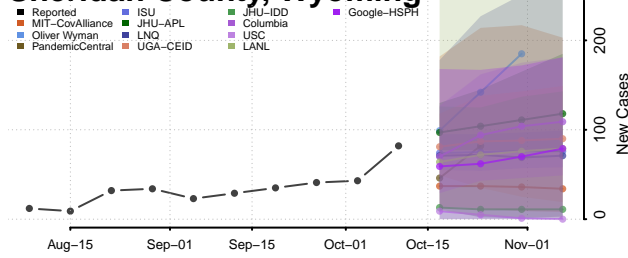

Sheridan County, Wyoming