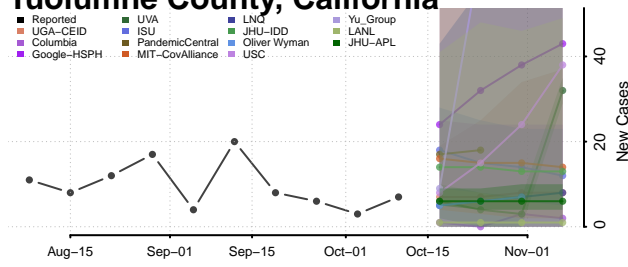

Tuolumne County, California