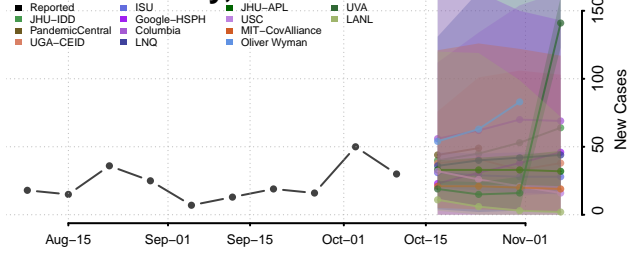

Macon County, North Carolina