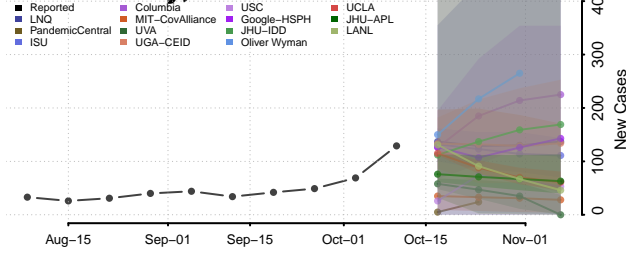

Hall County, Nebraska