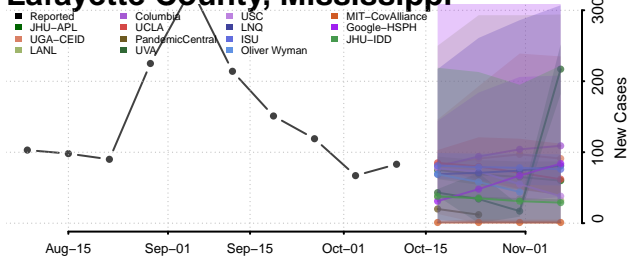

Lafayette County, Mississippi