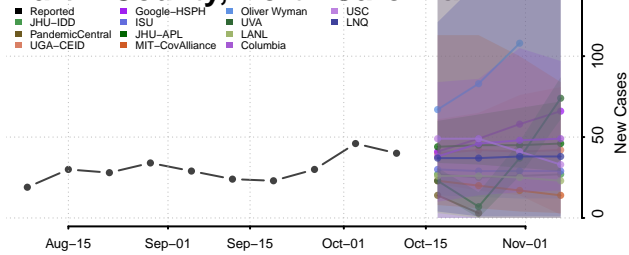

Martin County, North Carolina