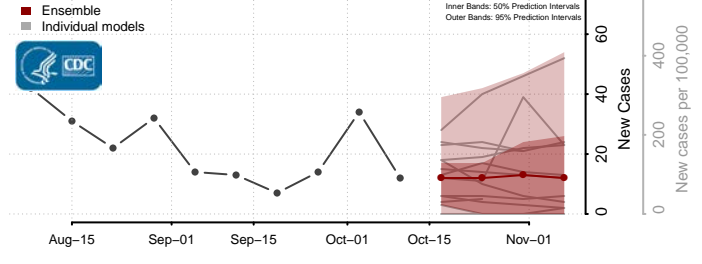

Howard County, Arkansas