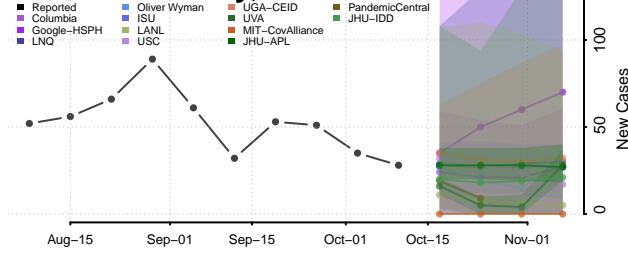

Hertford County, North Carolina