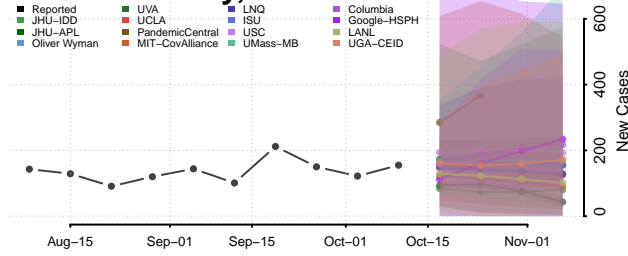

Harnett County, North Carolina