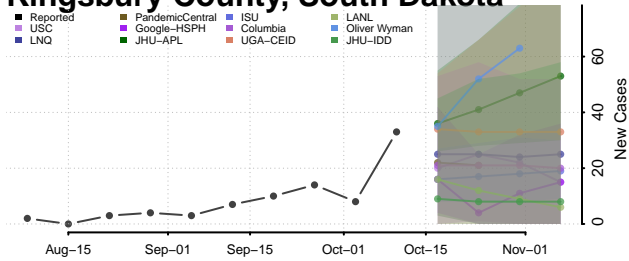

Kingsbury County, South Dakota