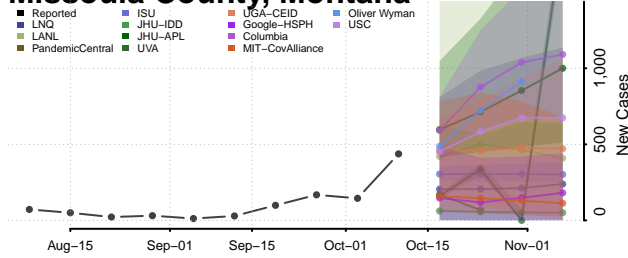

Missoula County, Montana