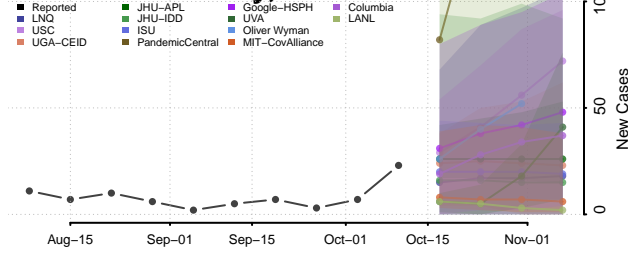

Del Norte County, California