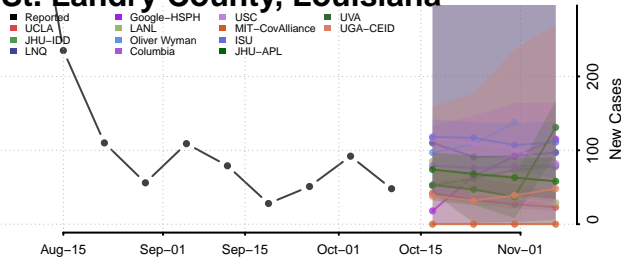

St. Landry County, Louisiana