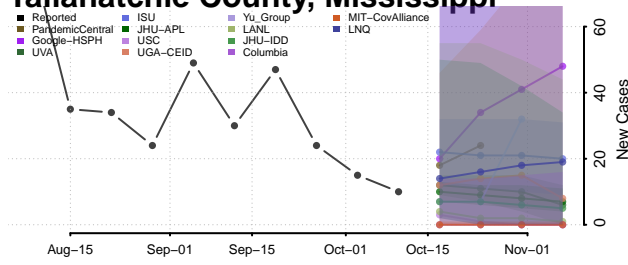

Tallahatchie County, Mississippi