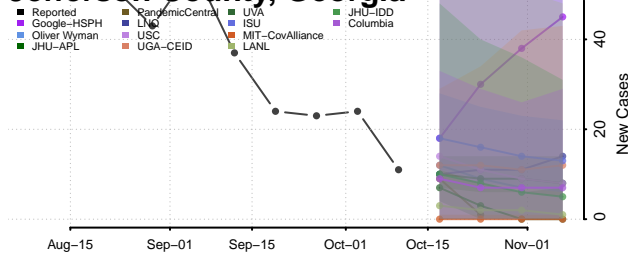

Jefferson County, Georgia