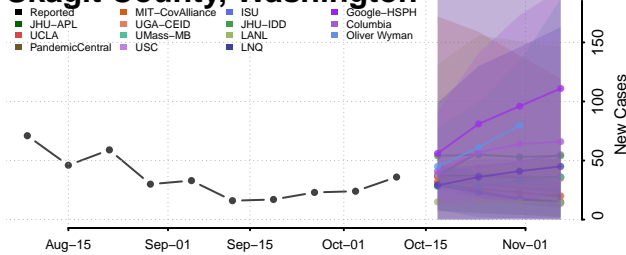

Skagit County, Washington