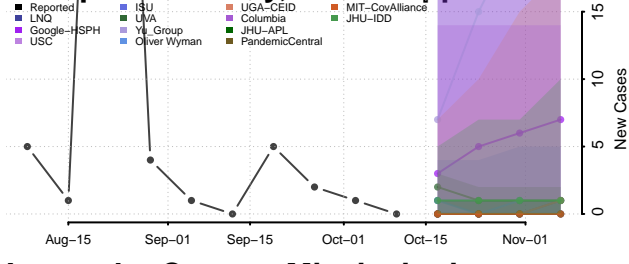

Issaquena County, Mississippi