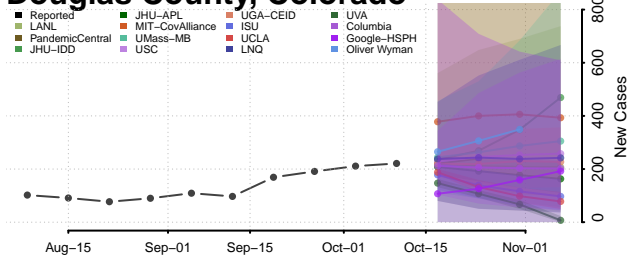

Douglas County, Colorado