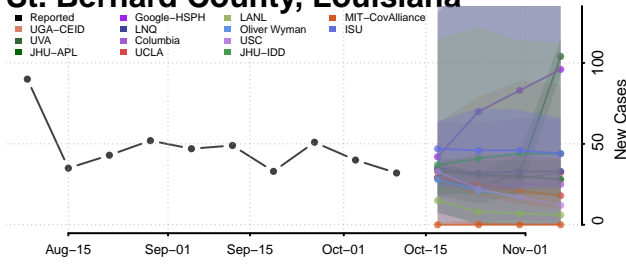

St. Bernard County, Louisiana