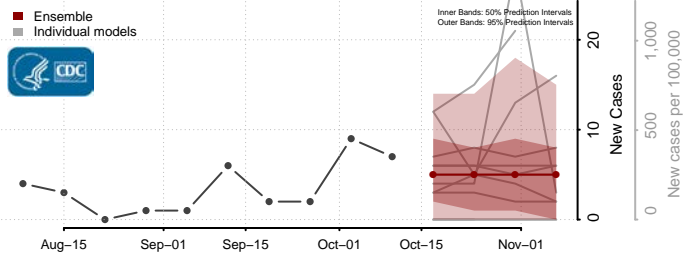

Gosper County, Nebraska