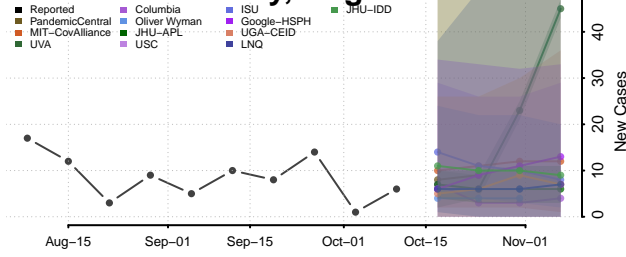

Dickenson County, Virginia