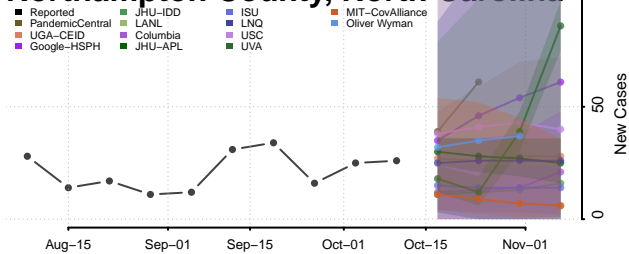

Northampton County, North Carolina