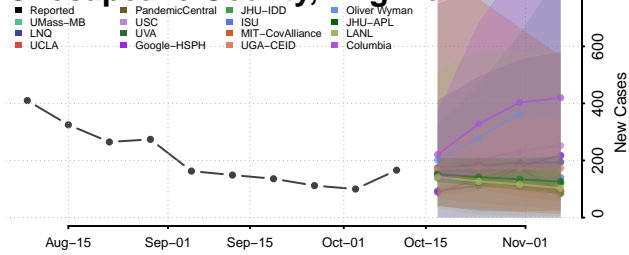

Chesapeake County, Virginia