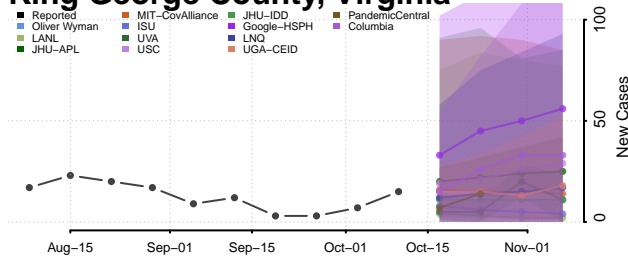

King George County, Virginia