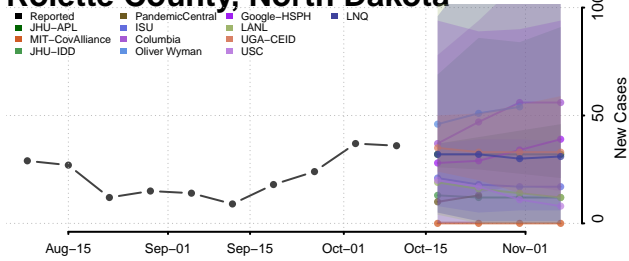

Rolette County, North Dakota