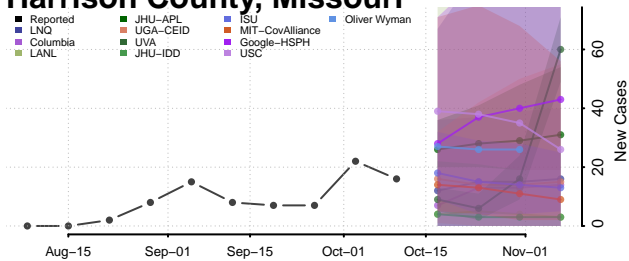

Harrison County, Missouri