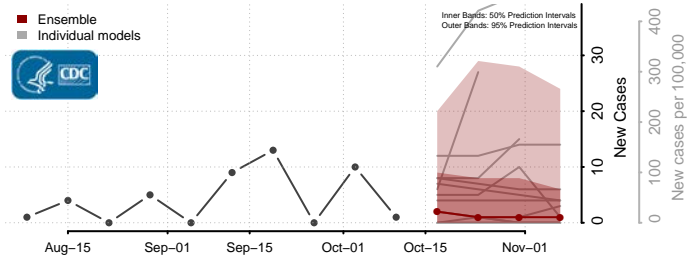

Richmond County, Virginia