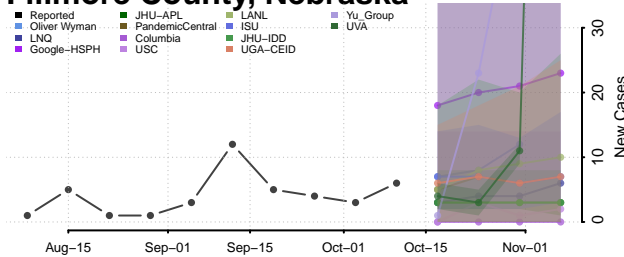

Fillmore County, Nebraska