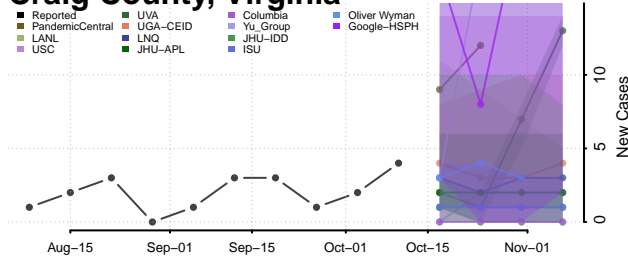

Craig County, Virginia