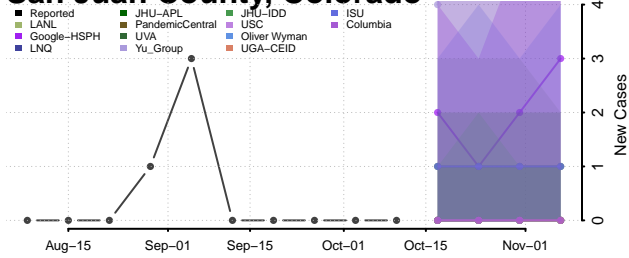

San Juan County, Colorado