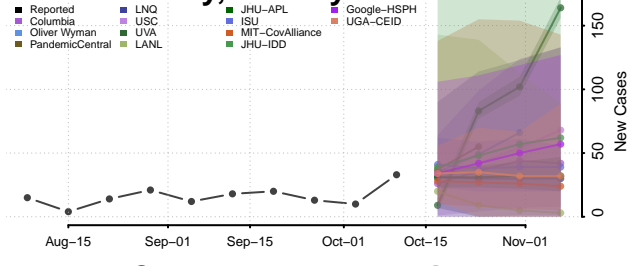

Mifflin County, Pennsylvania