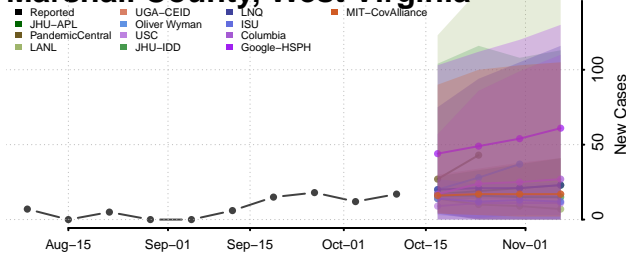

Marshall County, West Virginia