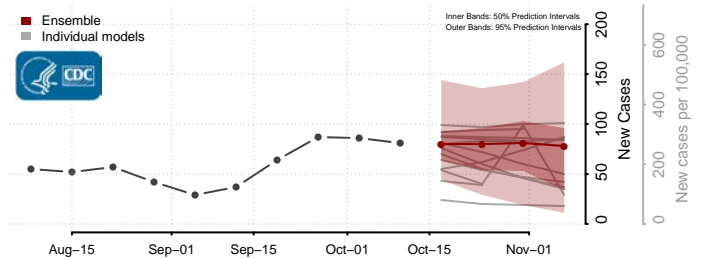

Jefferson County, Idaho