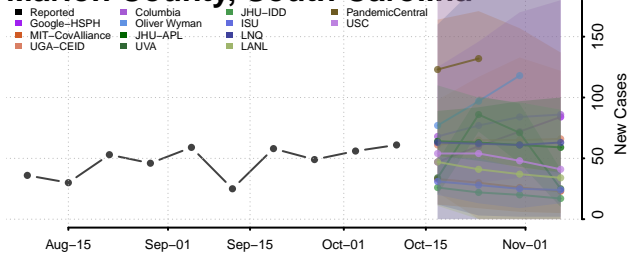

Marion County, South Carolina