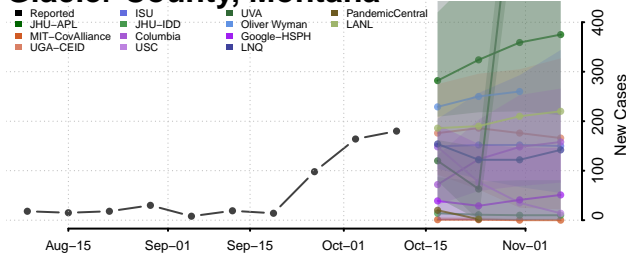

Glacier County, Montana