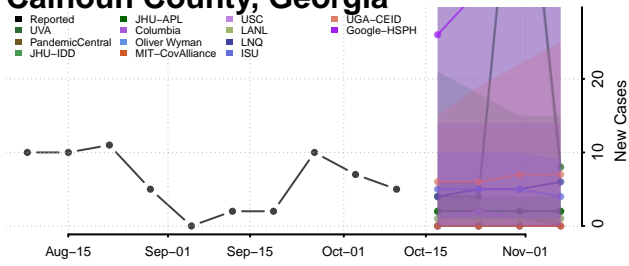

Calhoun County, Georgia