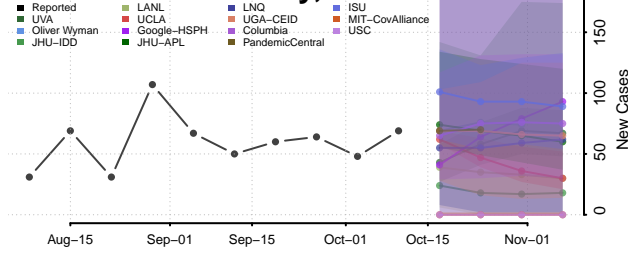

### Cerro Gordo County, Iowa