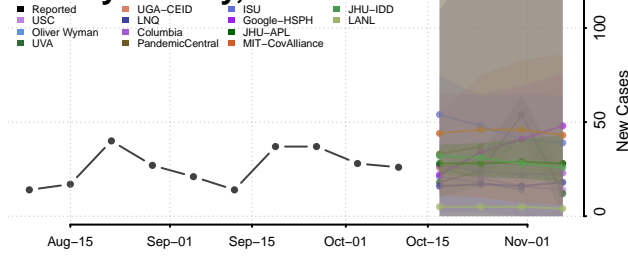

Cowley County, Kansas