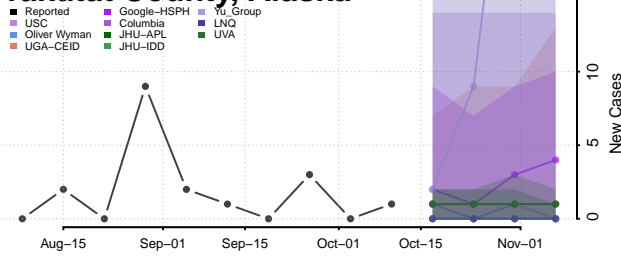

Yakutat County, Alaska