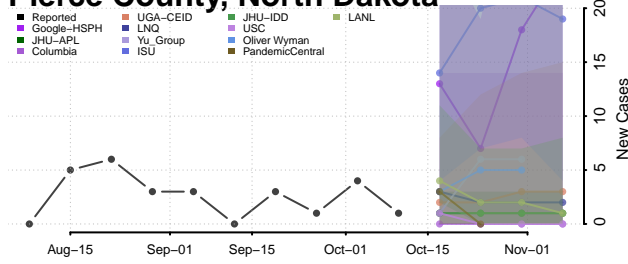

Pierce County, North Dakota