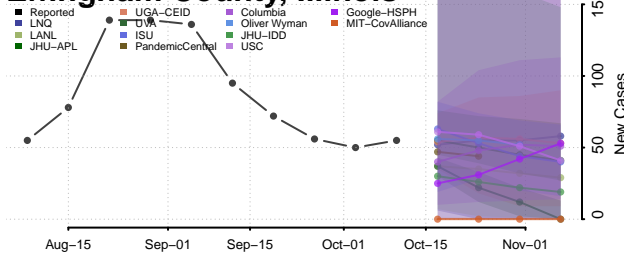

Effingham County, Illinois