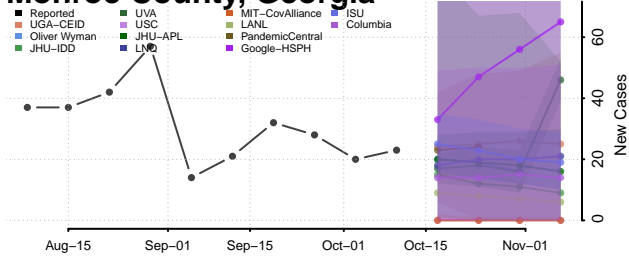

Monroe County, Georgia