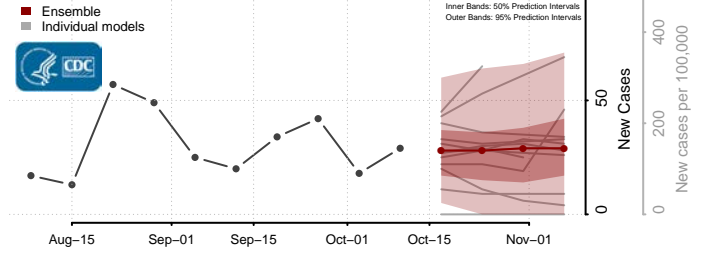

Winneshiek County, Iowa