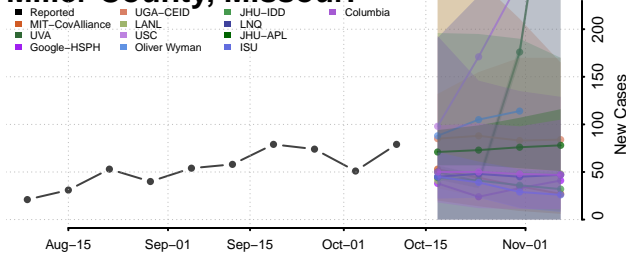

Miller County, Missouri