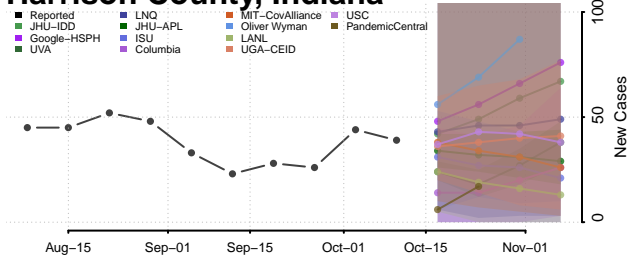

Harrison County, Indiana