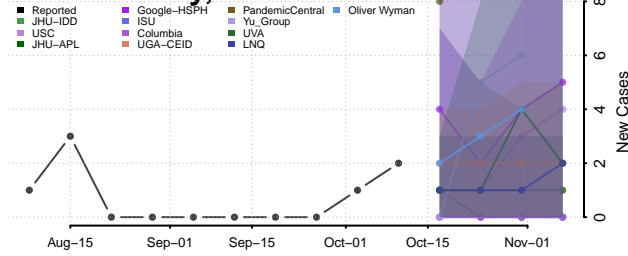

Cook County, Minnesota