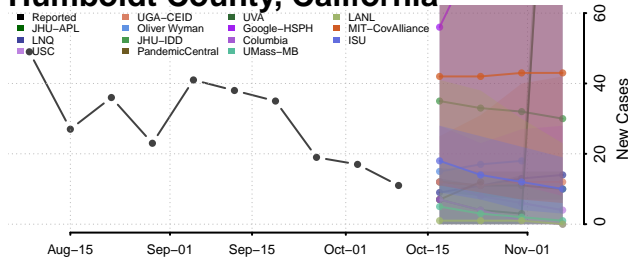

Humboldt County, California