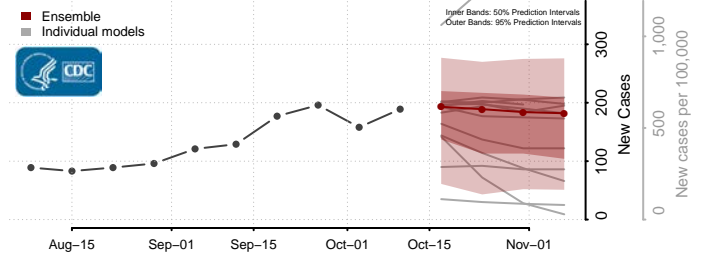

### Morton County, North Dakota