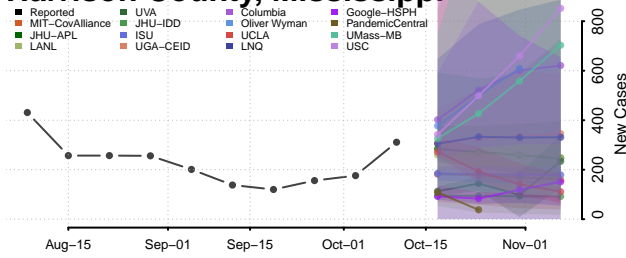

Harrison County, Mississippi