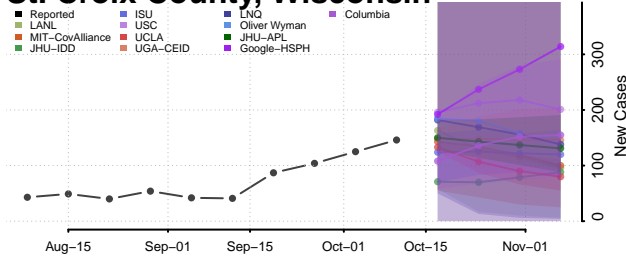

St. Croix County, Wisconsin