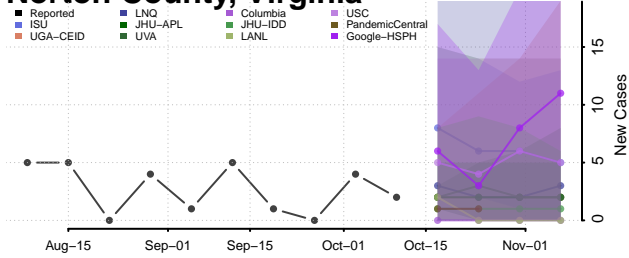

### Norton County, Virginia