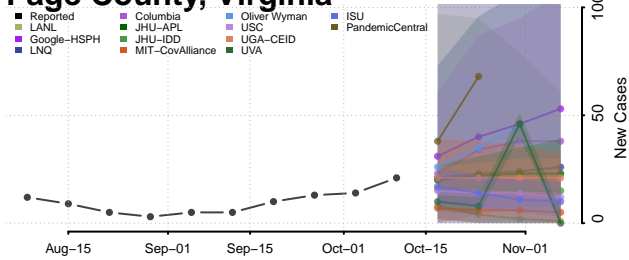

Page County, Virginia