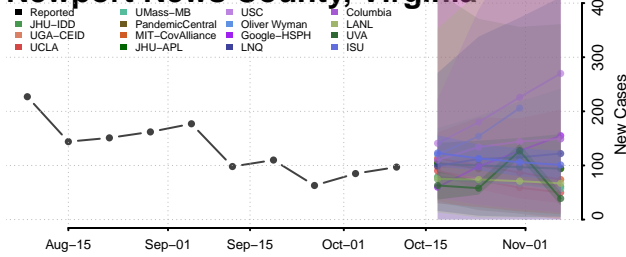

Newport News County, Virginia