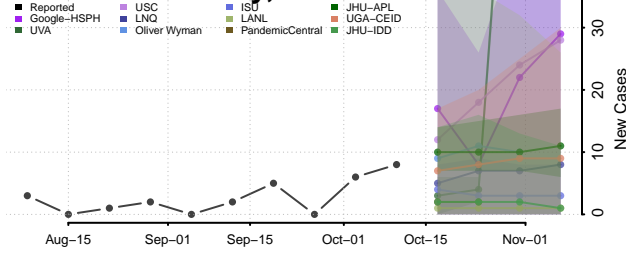

Jefferson County, Oklahoma