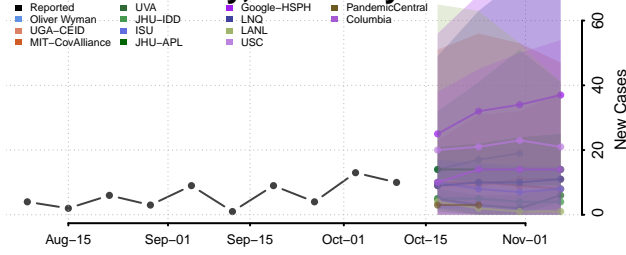

McLean County, Kentucky