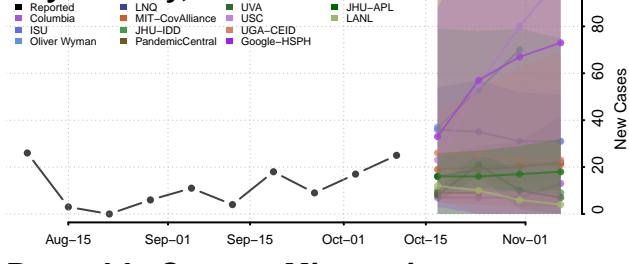

Ray County, Missouri