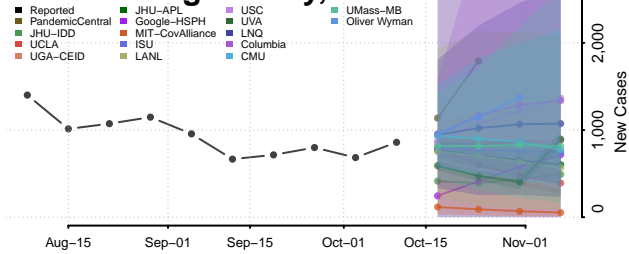

Mecklenburg County, North Carolina