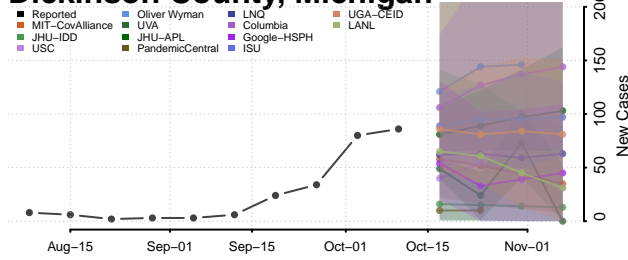

Dickinson County, Michigan