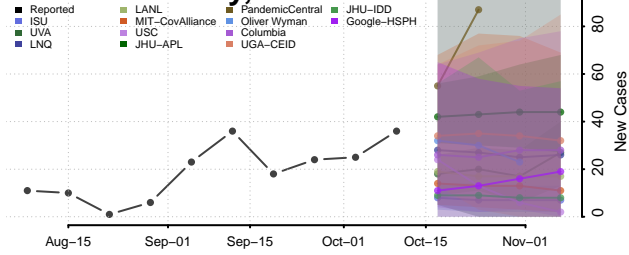

Graham County, North Carolina