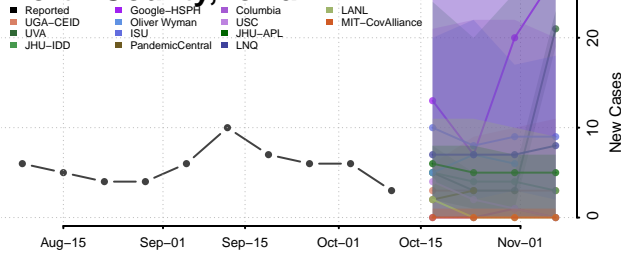

Worth County, Iowa