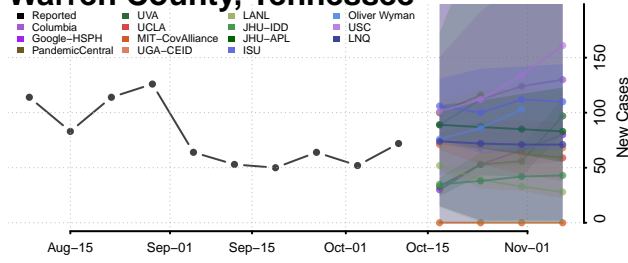

Warren County, Tennessee