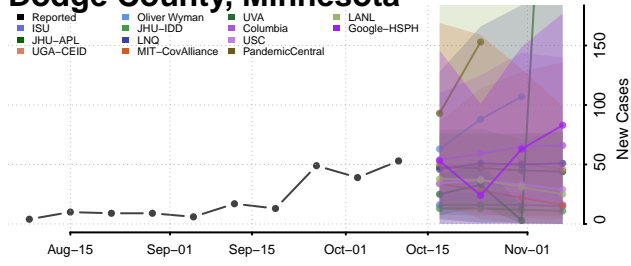

Dodge County, Minnesota