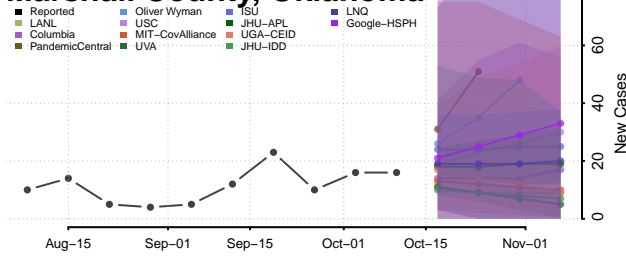

Marshall County, Oklahoma