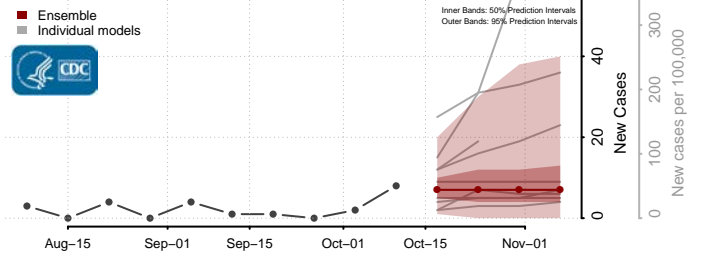

Lewis County, West Virginia