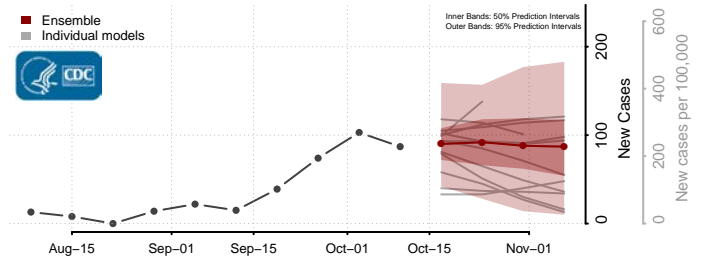

Douglas County, Minnesota