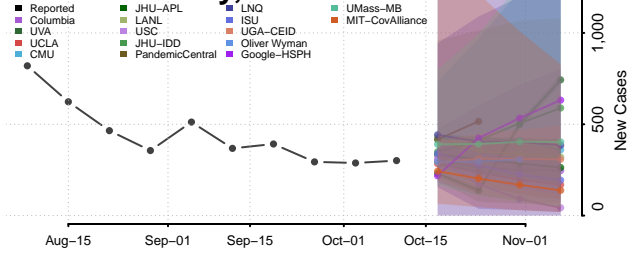

Volusia County, Florida