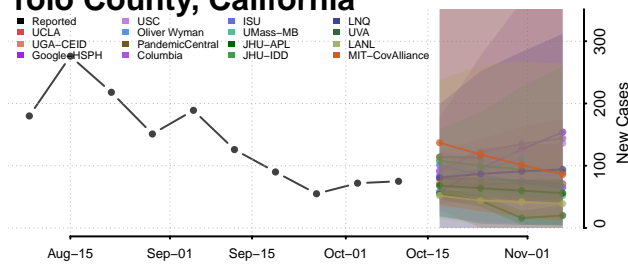

Yolo County, California