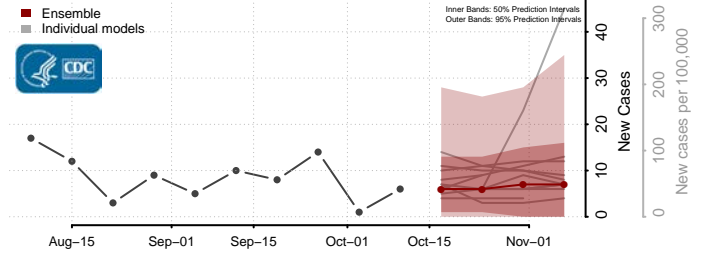

Dickenson County, Virginia