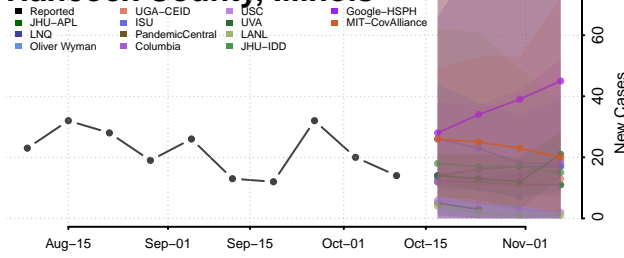

Hancock County, Illinois