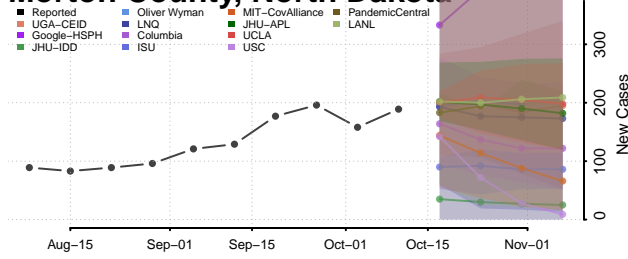

### Morton County, North Dakota