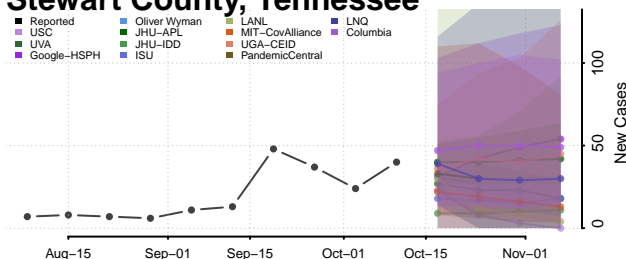

Stewart County, Tennessee