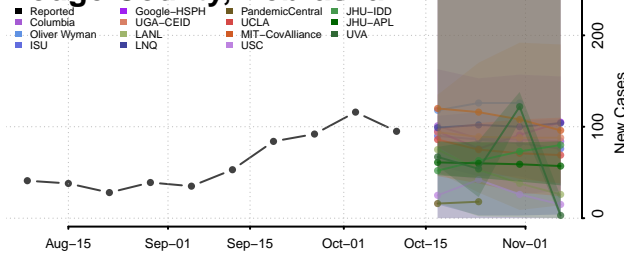

Dodge County, Nebraska