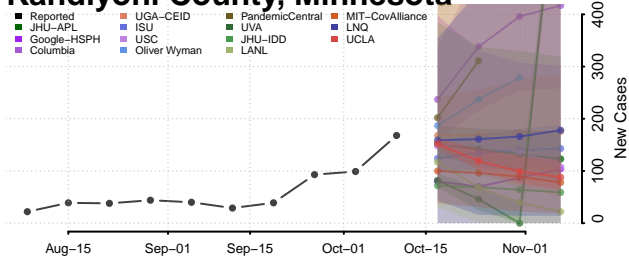

Kandiyohi County, Minnesota