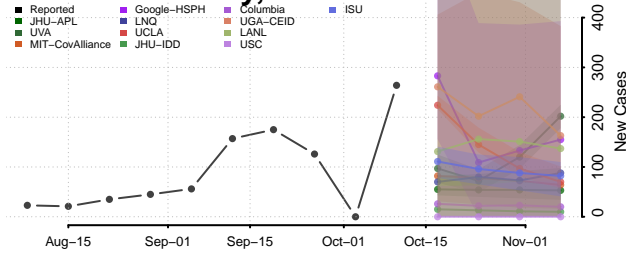

Johnson County, Missouri