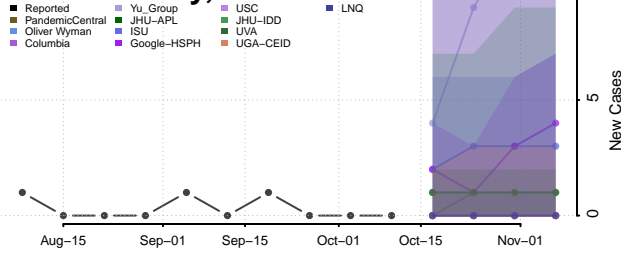

Deuel County, Nebraska