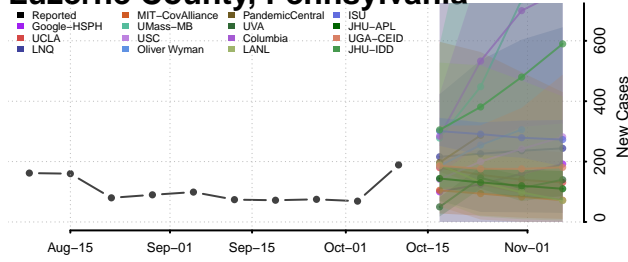

### Luzerne County, Pennsylvania