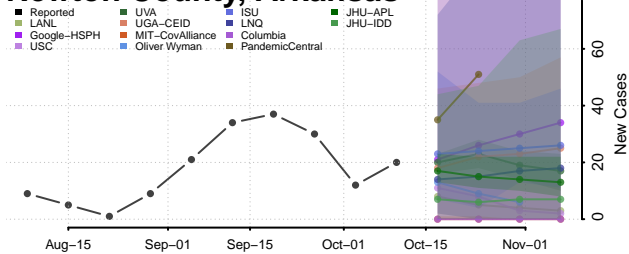

Newton County, Arkansas