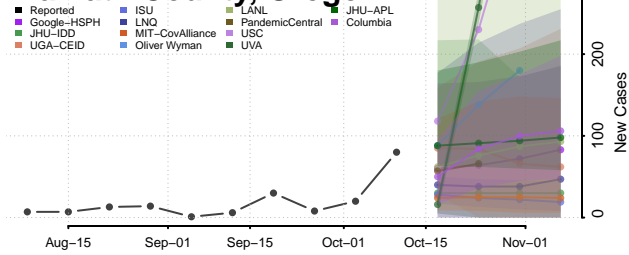

Klamath County, Oregon