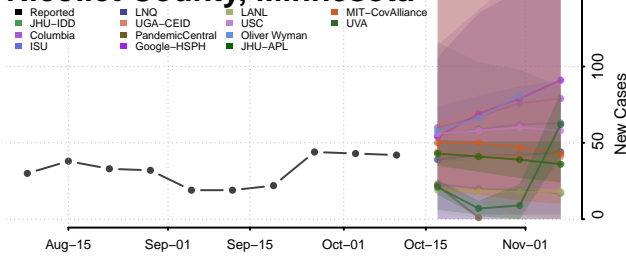

Nicollet County, Minnesota