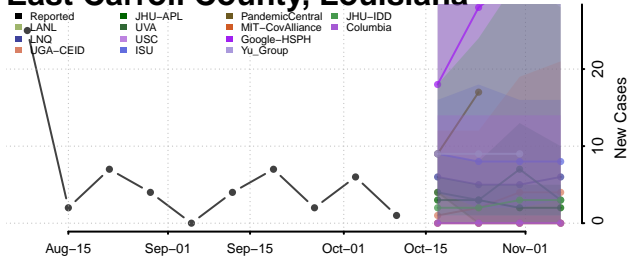

East Carroll County, Louisiana