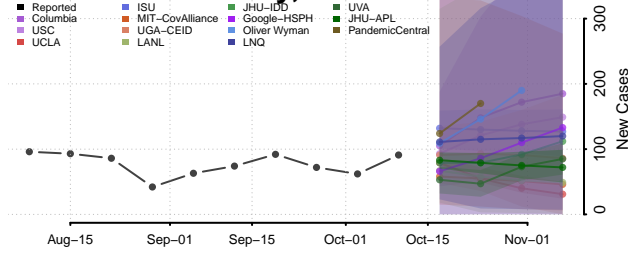

Henderson County, North Carolina