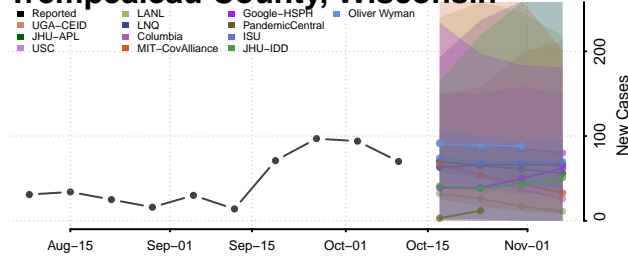

Trempealeau County, Wisconsin