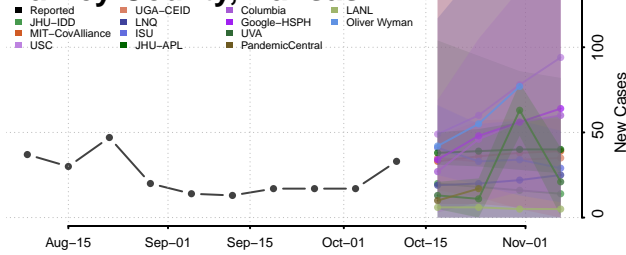

Harvey County, Kansas