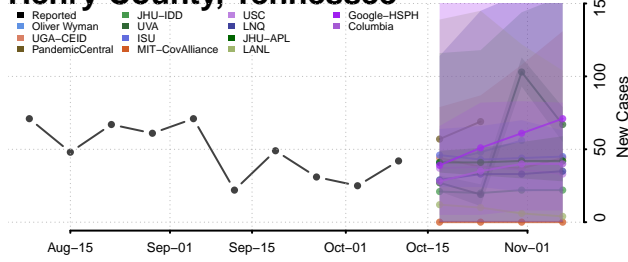

Henry County, Tennessee