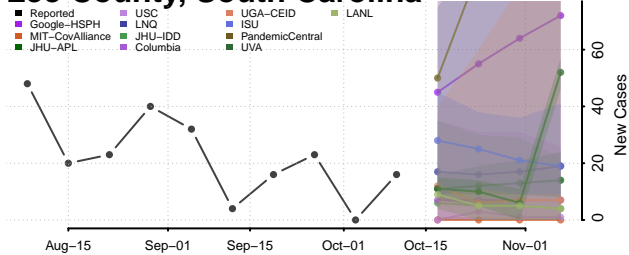

Lee County, South Carolina