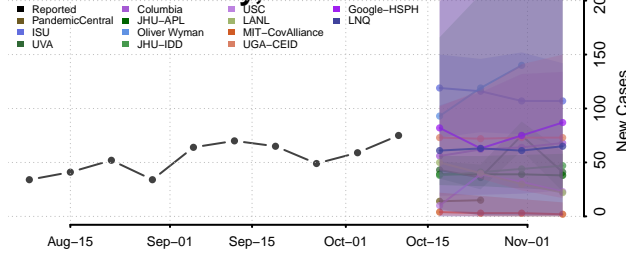

### Madison County, Nebraska