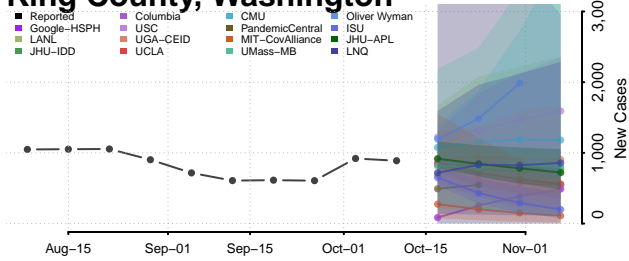

King County, Washington