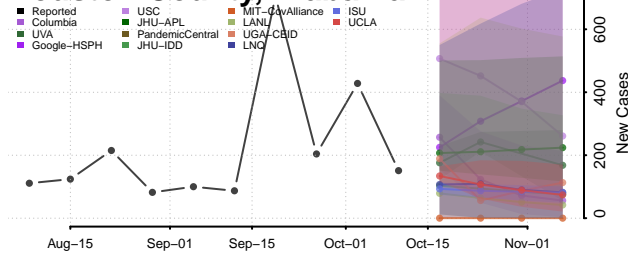

Houston County, Alabama