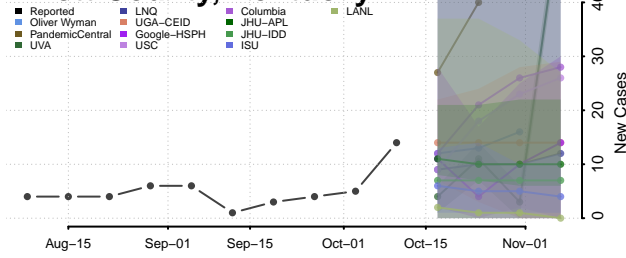

Elliott County, Kentucky