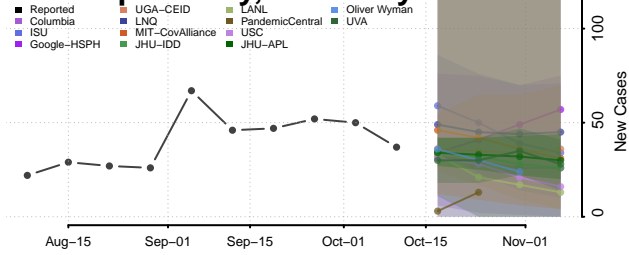

### Greenup County, Kentucky