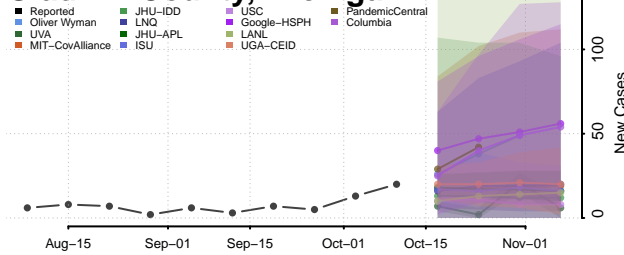

### Gladwin County, Michigan