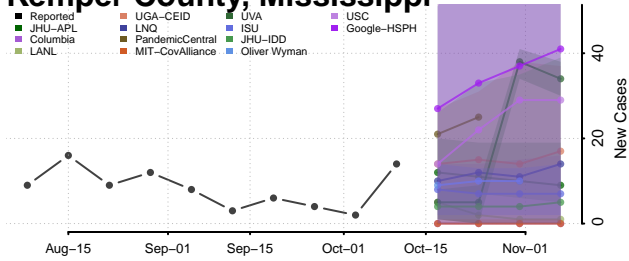

Kemper County, Mississippi