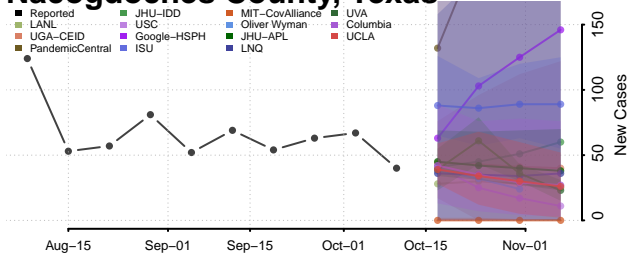

Nacogdoches County, Texas