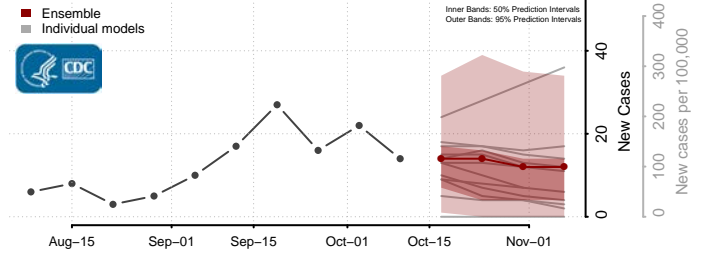

Northumberland County, Virginia