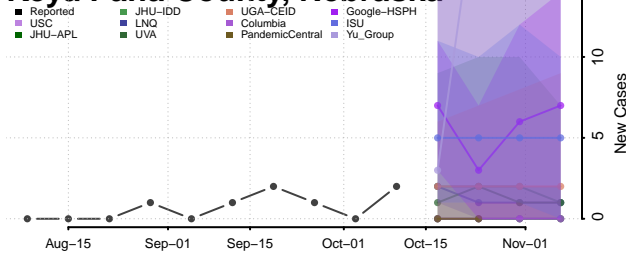

Keya Paha County, Nebraska