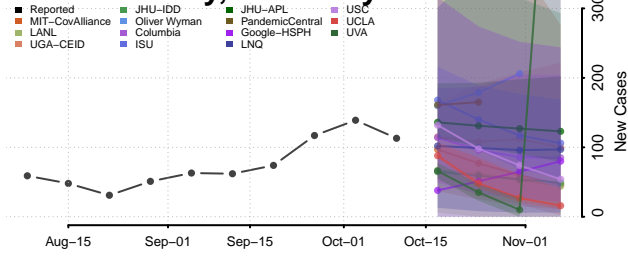

Laurel County, Kentucky