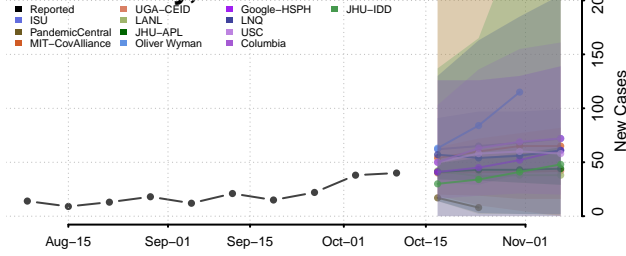

Polk County, Wisconsin