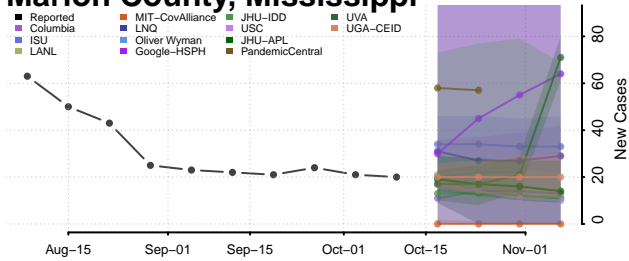

Marion County, Mississippi