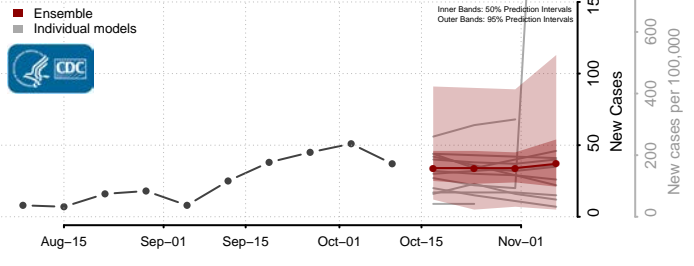

### Garden County, Nebraska