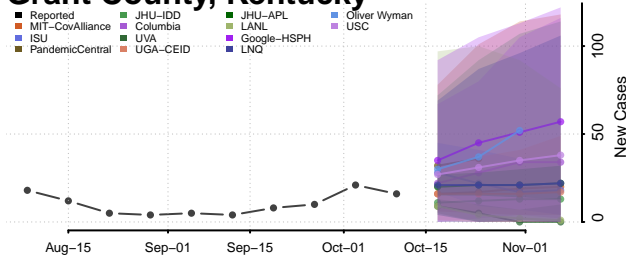

Grant County, Kentucky