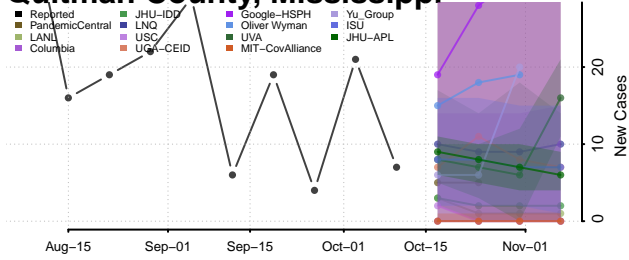

Quitman County, Mississippi