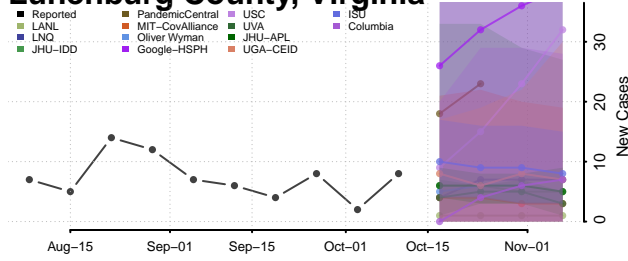

Lunenburg County, Virginia