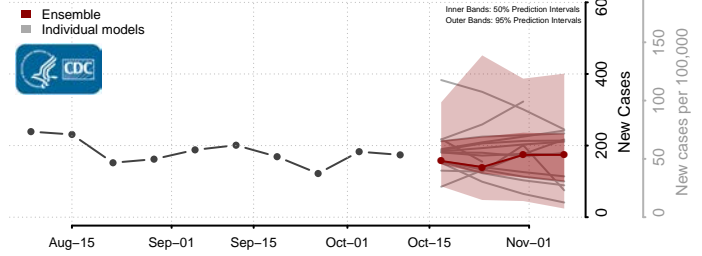

Howard County, Maryland