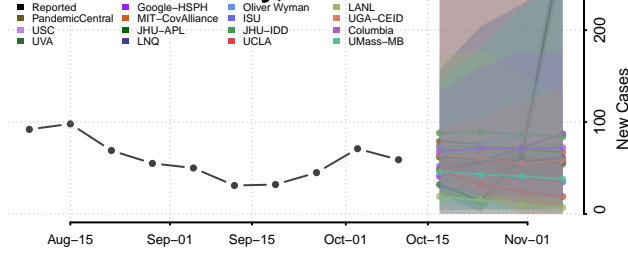

El Dorado County, California