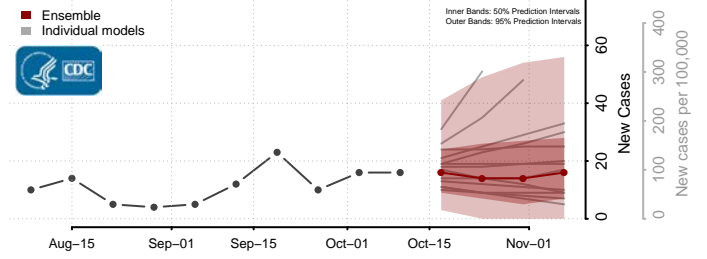

Marshall County, Oklahoma