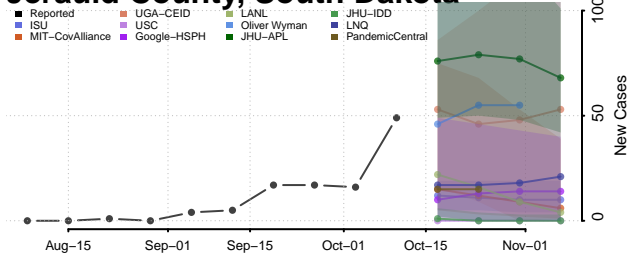

Jerauld County, South Dakota