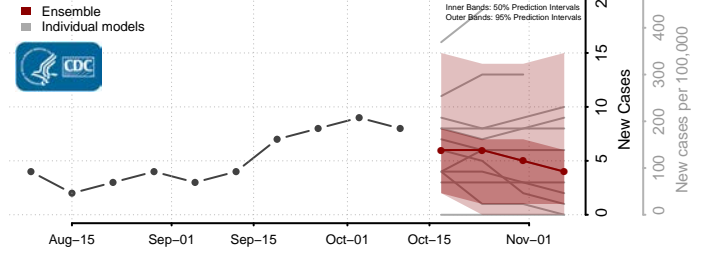

Grant County, Oklahoma