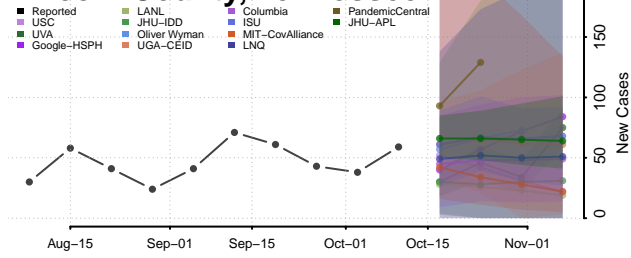

Lincoln County, Tennessee