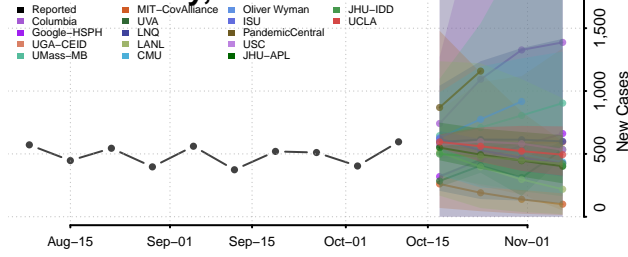

Kane County, Illinois