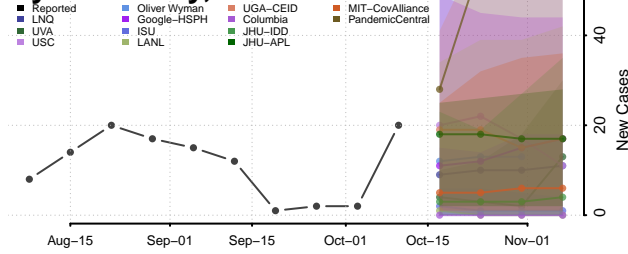

Hyde County, North Carolina