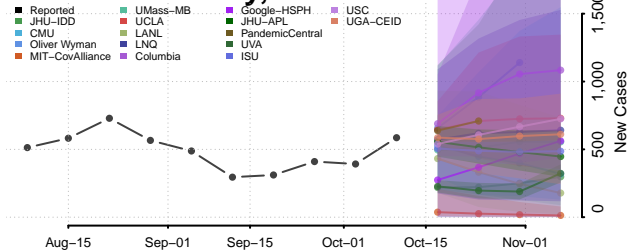

Hamilton County, Tennessee