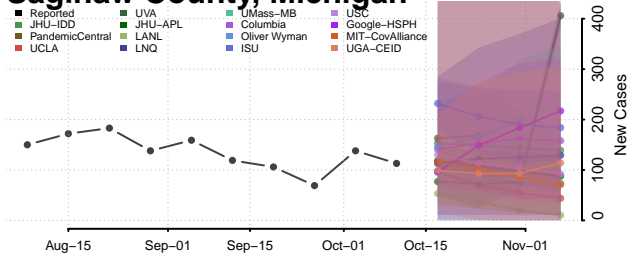

Saginaw County, Michigan