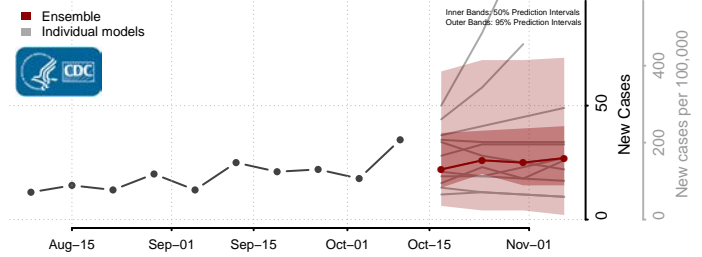

Dallas County, Missouri