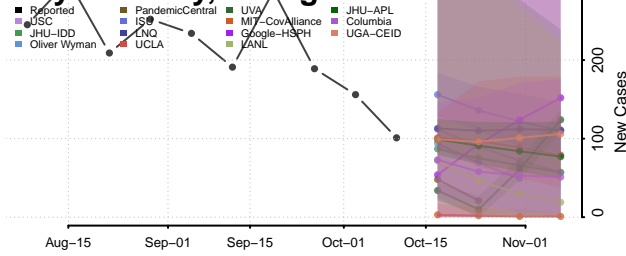

Floyd County, Georgia