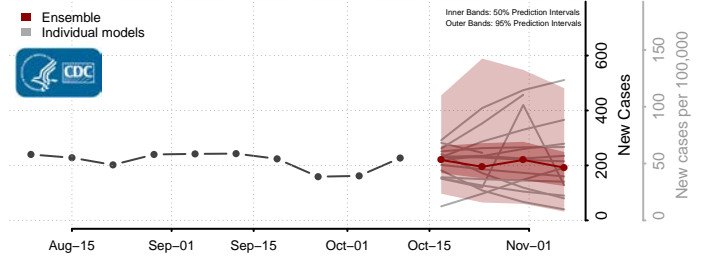

Loudoun County, Virginia