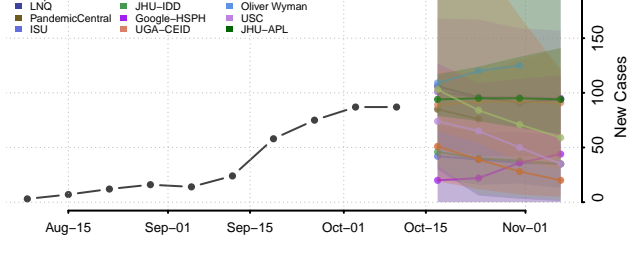

Green Lake County, Wisconsin