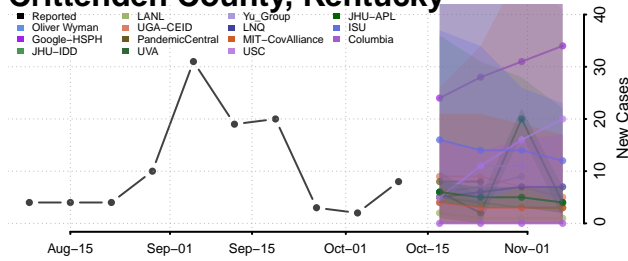

Crittenden County, Kentucky