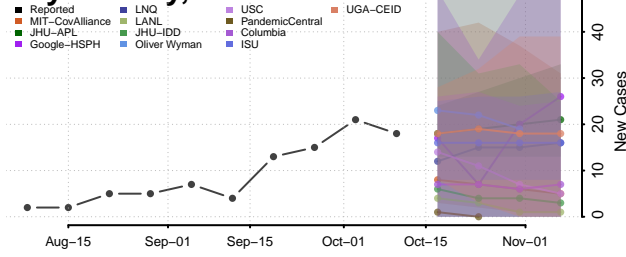

Day County, South Dakota