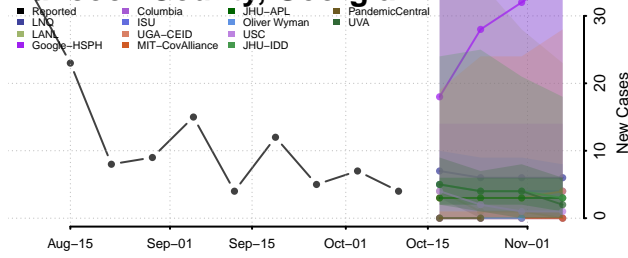

Hancock County, Georgia