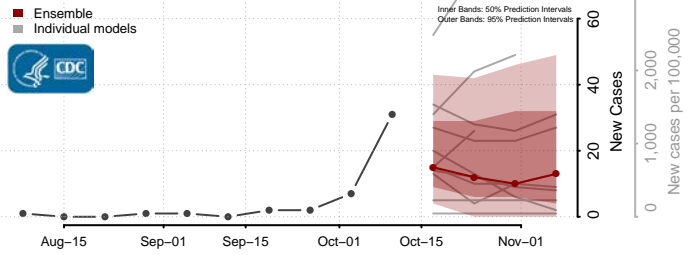

Miner County, South Dakota