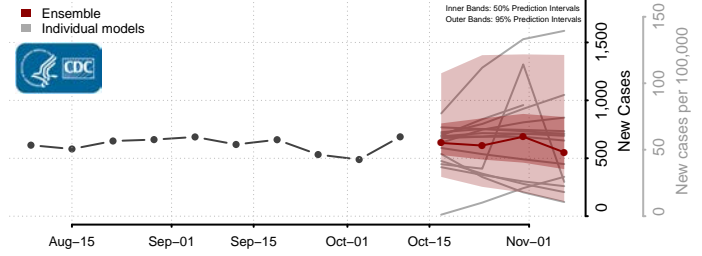

Fairfax County, Virginia