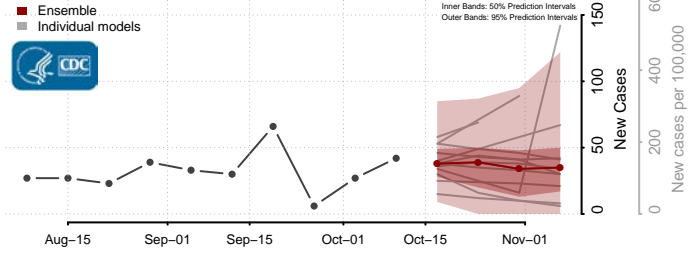

Logan County, Kentucky