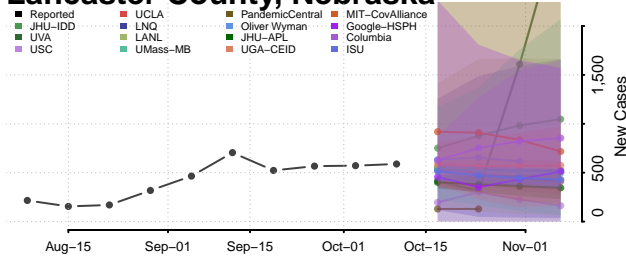

Lancaster County, Nebraska