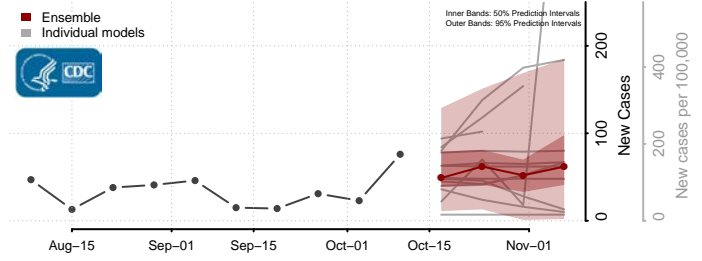

Jackson County, North Carolina