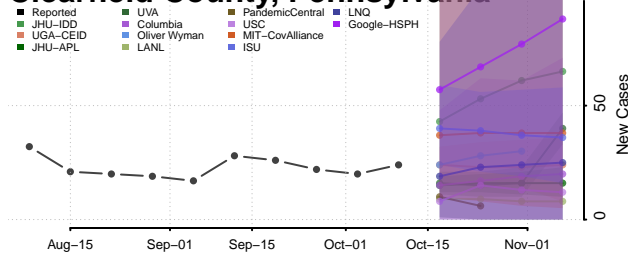

Clearfield County, Pennsylvania