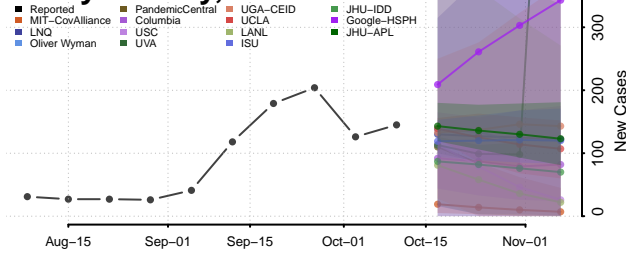

Grady County, Oklahoma