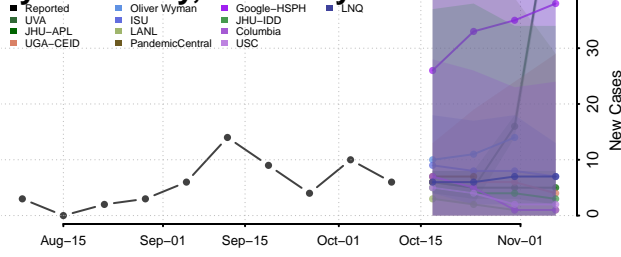

### Madison County, Kentucky