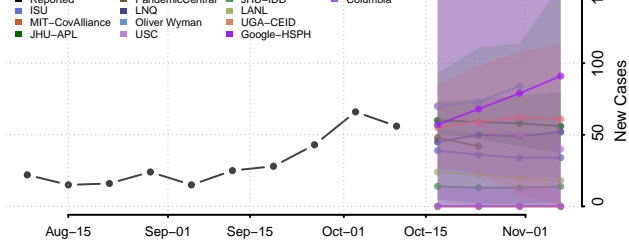

Teton County, Wyoming