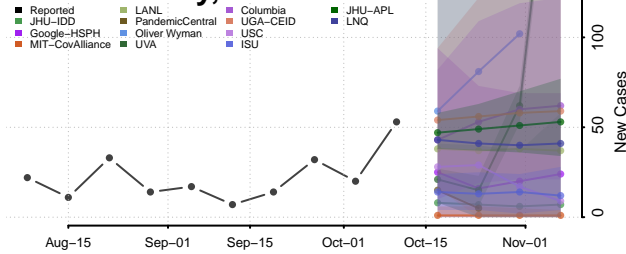

Lewis County, Tennessee