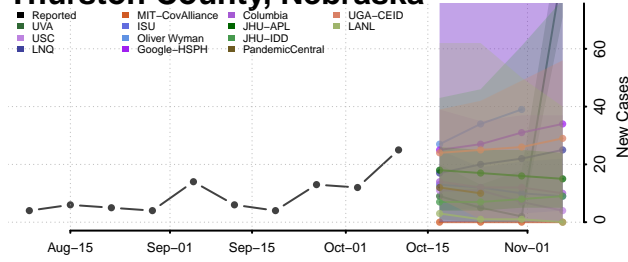

Thurston County, Nebraska