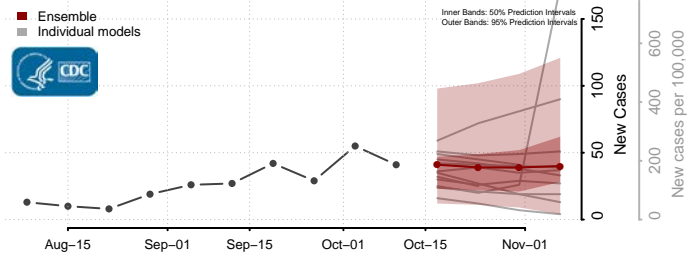

Washington County, Iowa