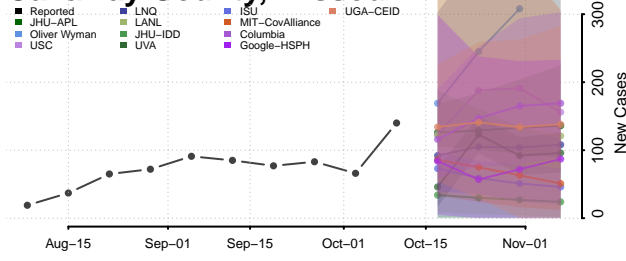

Callaway County, Missouri