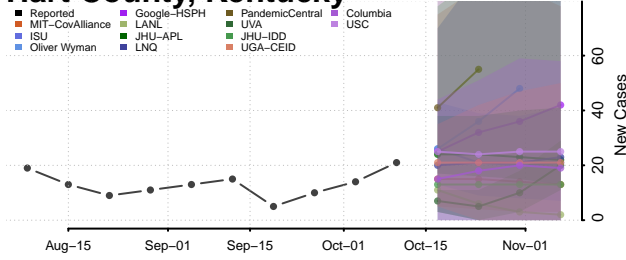

Hart County, Kentucky