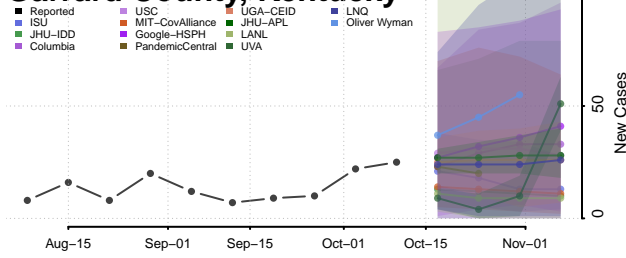

Garrard County, Kentucky