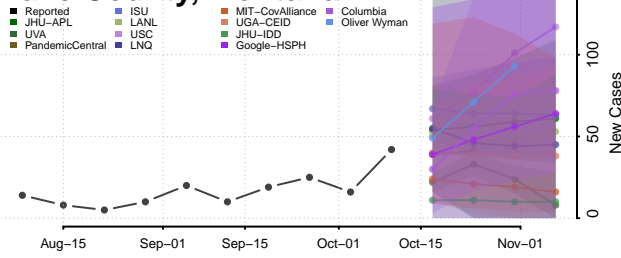

Lake County, Montana