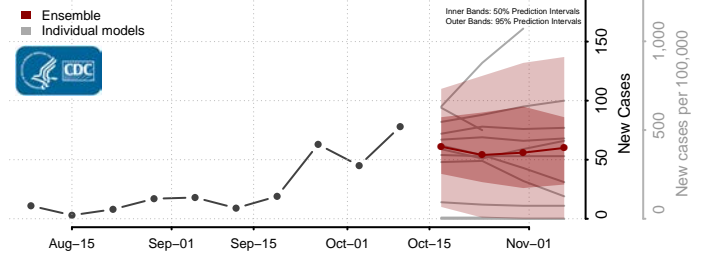

McKenzie County, North Dakota