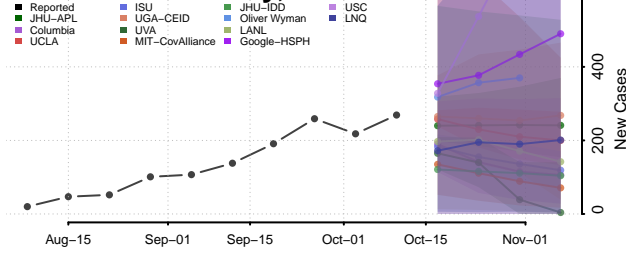

Buchanan County, Missouri