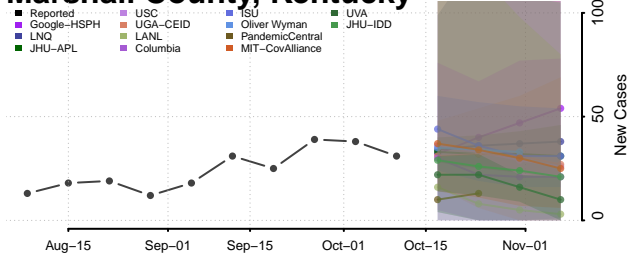

Marshall County, Kentucky