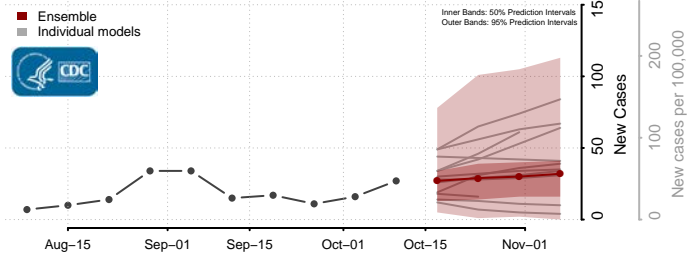

Jefferson County, West Virginia