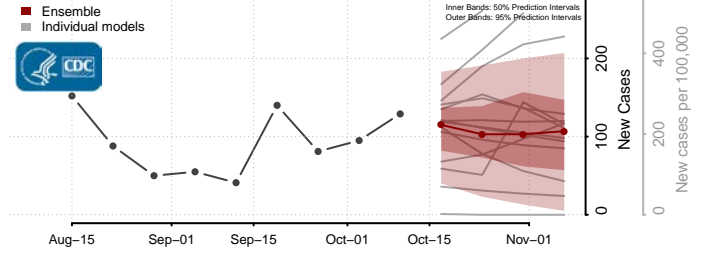

Jackson County, Alabama