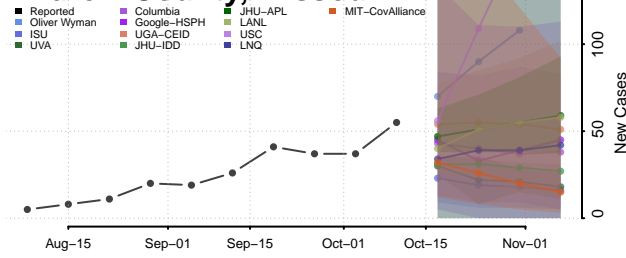

Andrew County, Missouri