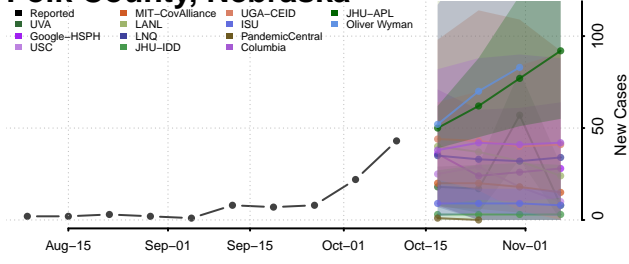

Polk County, Nebraska