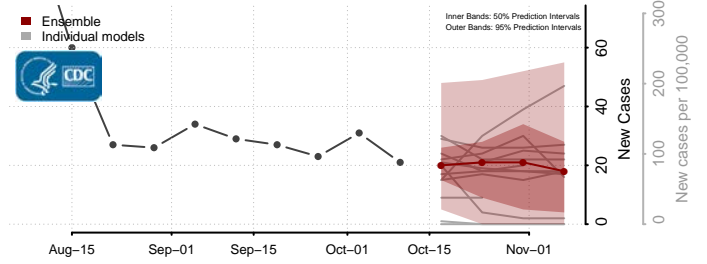

Sabine County, Louisiana