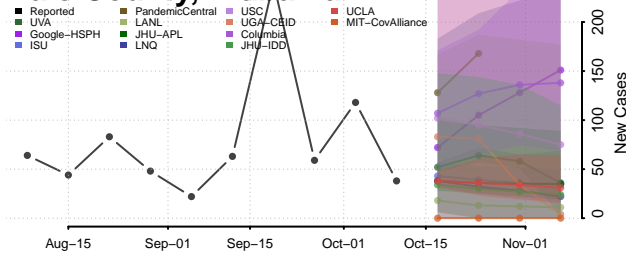

Dale County, Alabama