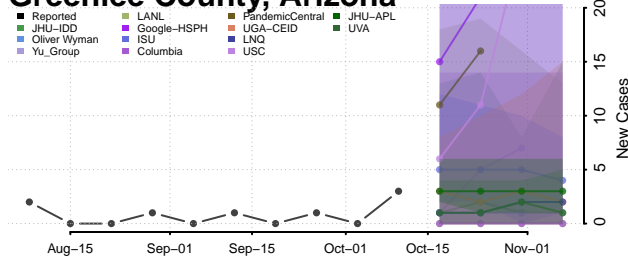

Greenlee County, Arizona