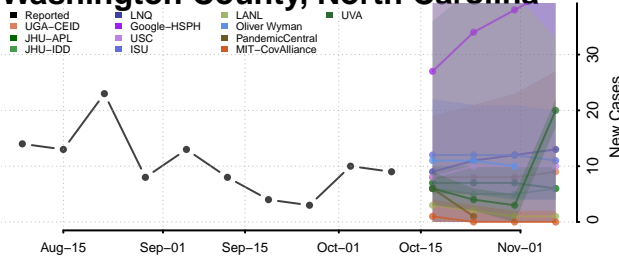

Washington County, North Carolina