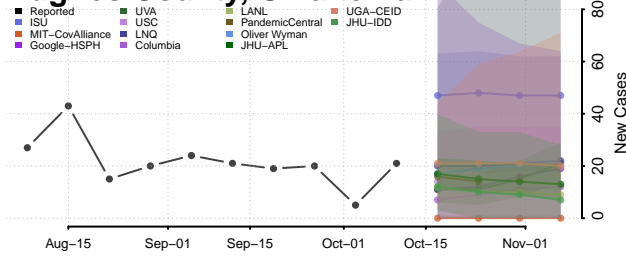

Hughes County, Oklahoma