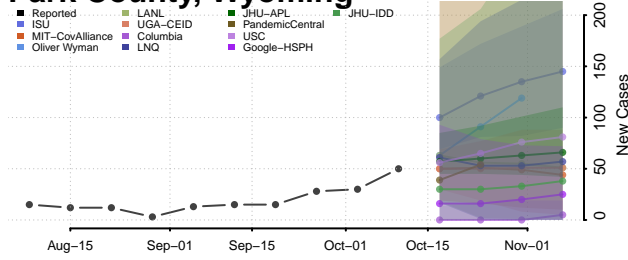

Park County, Wyoming