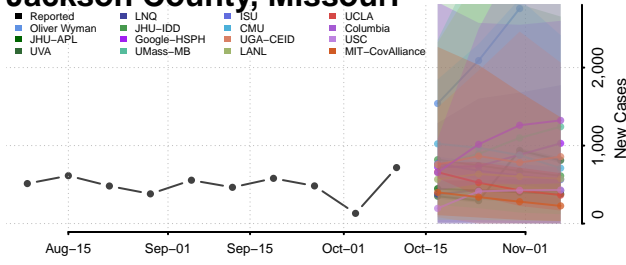

Jackson County, Missouri