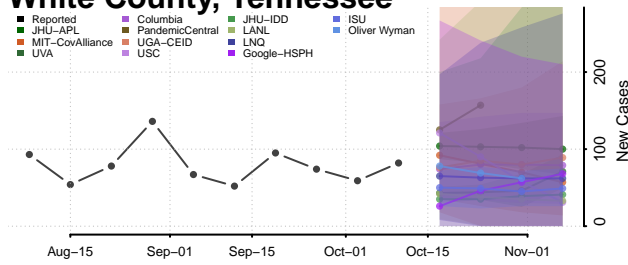

White County, Tennessee