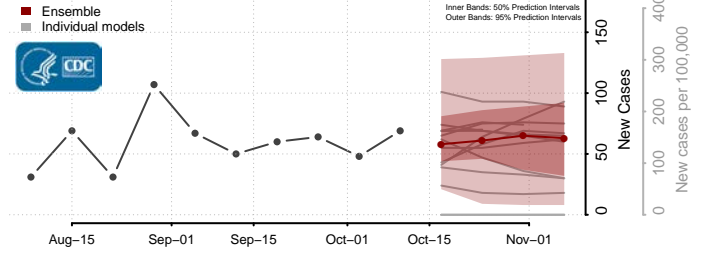

### Cerro Gordo County, Iowa