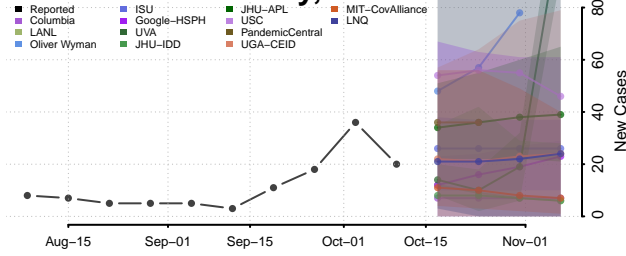

Pushmataha County, Oklahoma