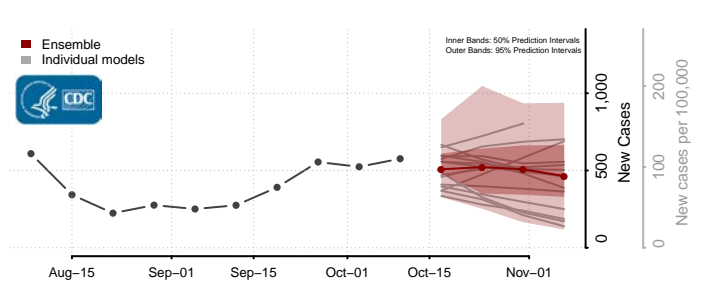

Spokane County, Washington