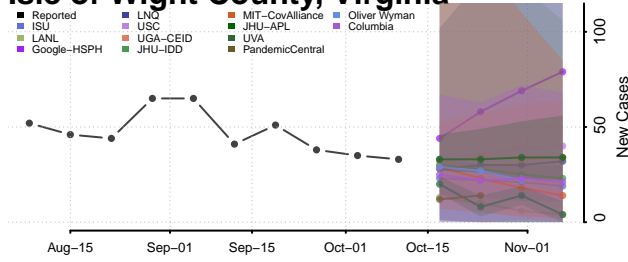

Isle of Wight County, Virginia