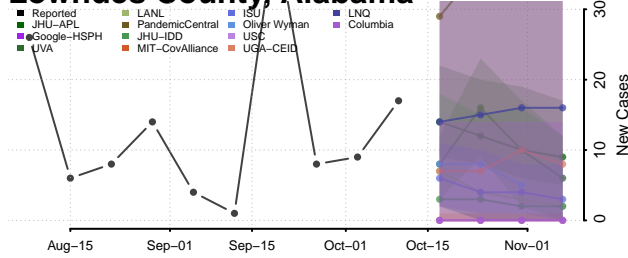

Lowndes County, Alabama