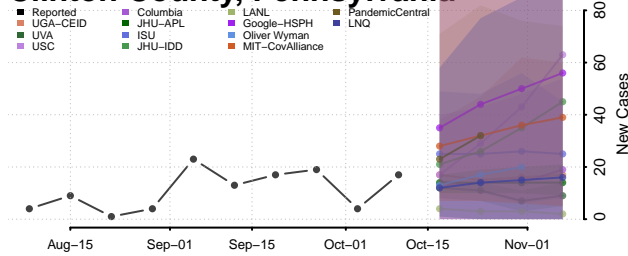

Clinton County, Pennsylvania