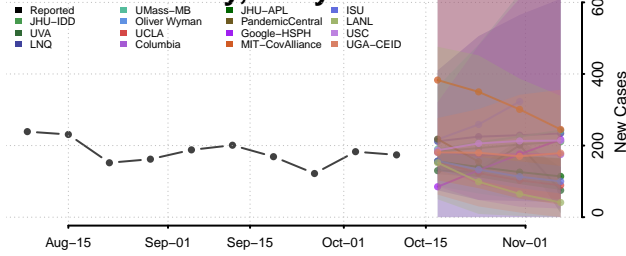

Howard County, Maryland