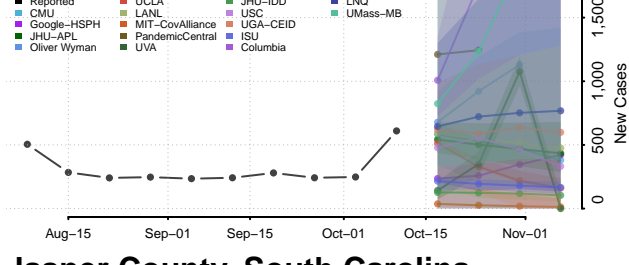

Horry County, South Carolina