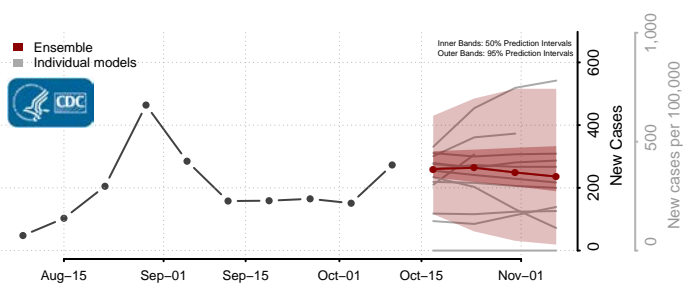

Grand Forks County, North Dakota