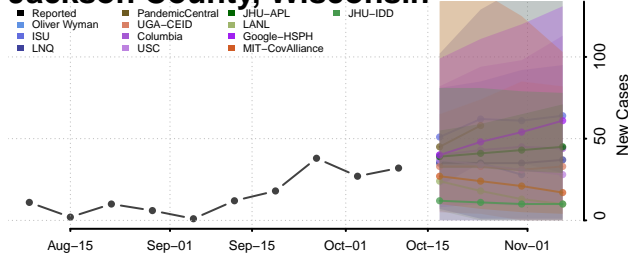

Jackson County, Wisconsin