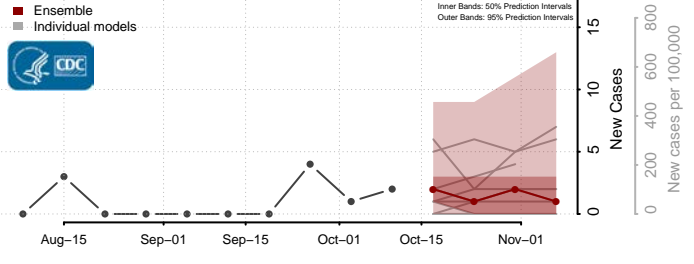

Garfield County, Nebraska