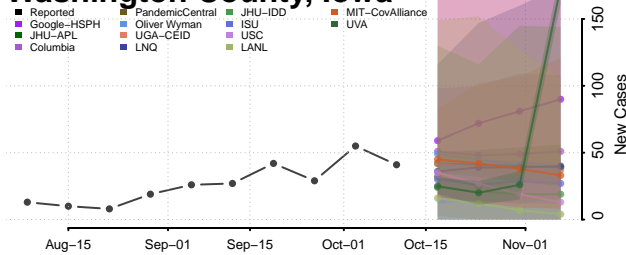

Washington County, Iowa