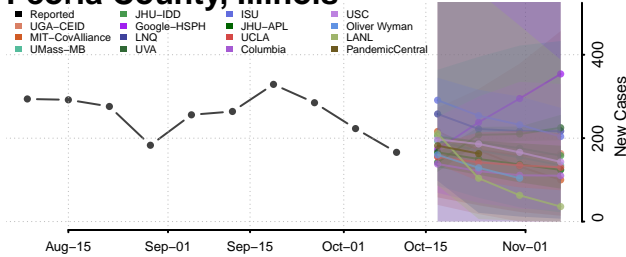

Peoria County, Illinois