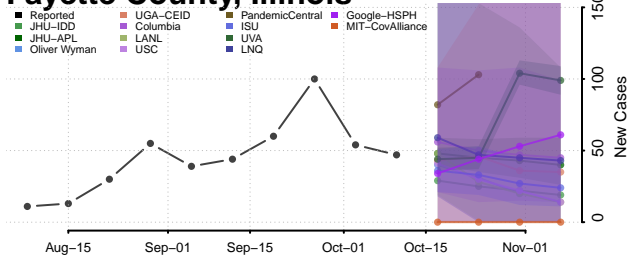

Fayette County, Illinois