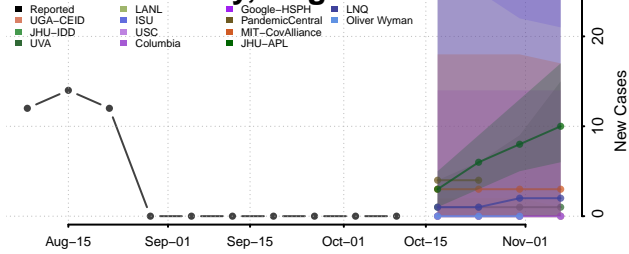

Franklin County, Virginia