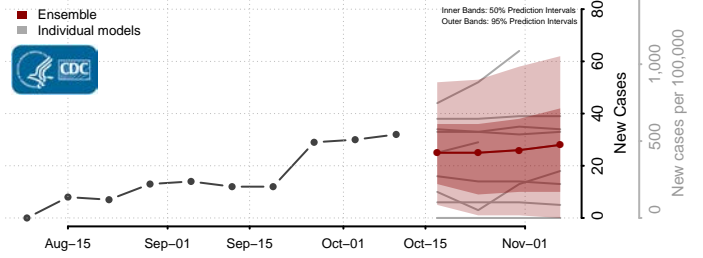

Dewey County, South Dakota