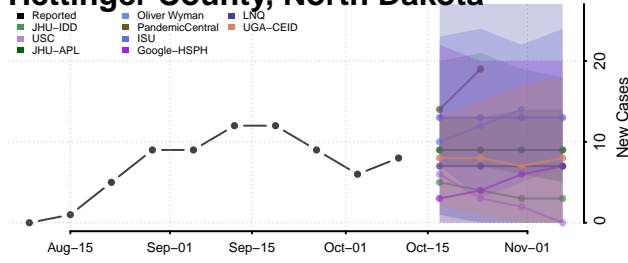

Hettinger County, North Dakota