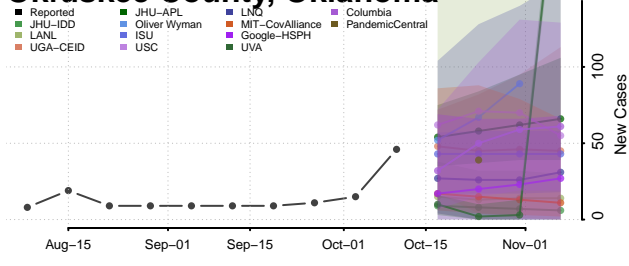

Okfuskee County, Oklahoma