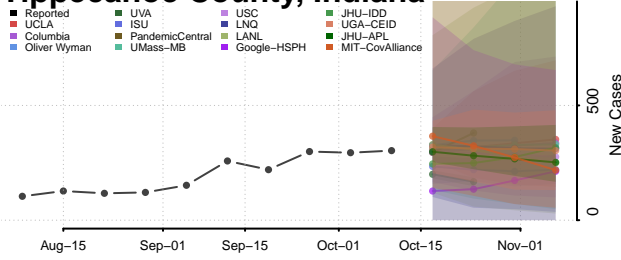

Tippecanoe County, Indiana