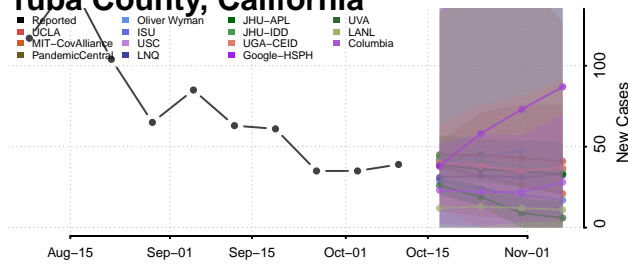

Yuba County, California