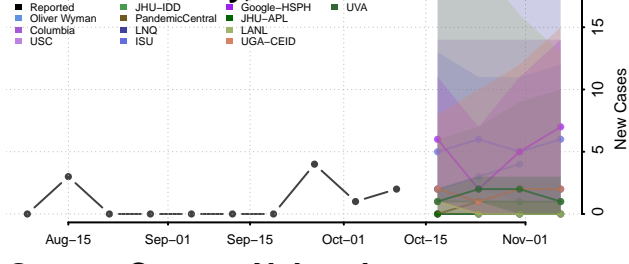

Garfield County, Nebraska