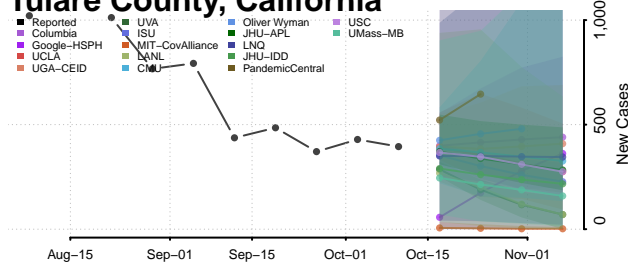

Tulare County, California