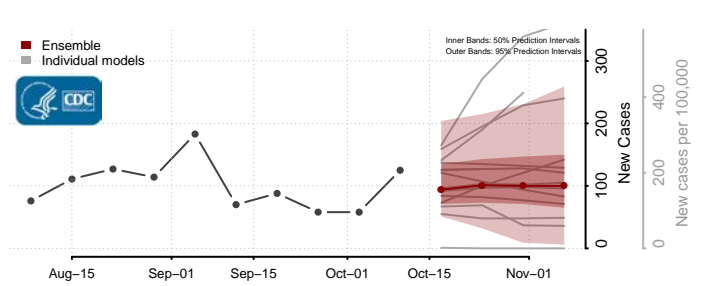

Cumberland County, Tennessee