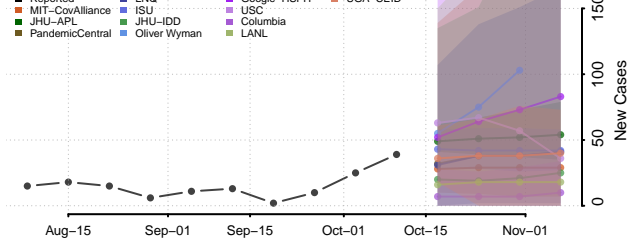

Sweetwater County, Wyoming