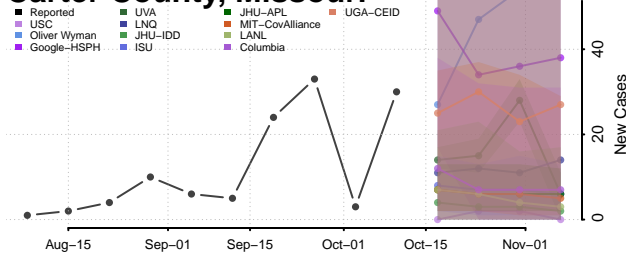

Carter County, Missouri