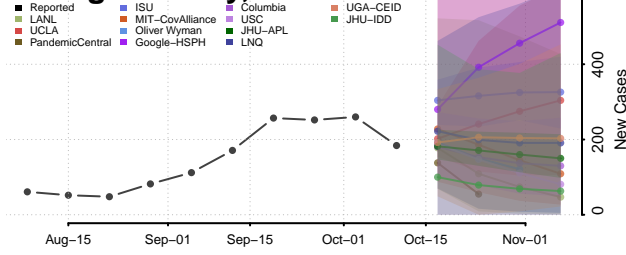

Portage County, Wisconsin