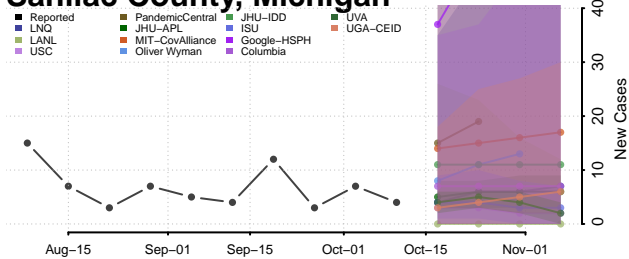

Sanilac County, Michigan