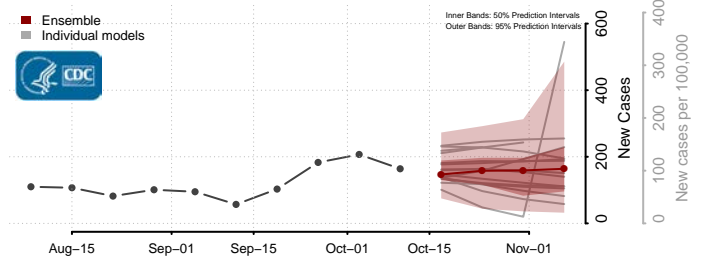

Olmsted County, Minnesota