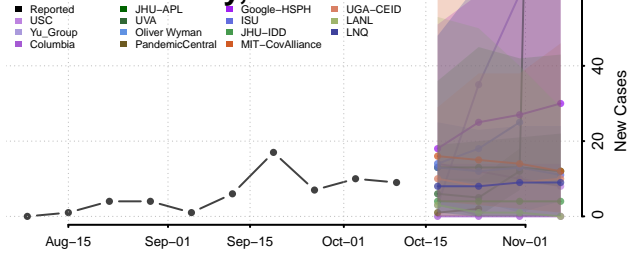

Howard County, Nebraska