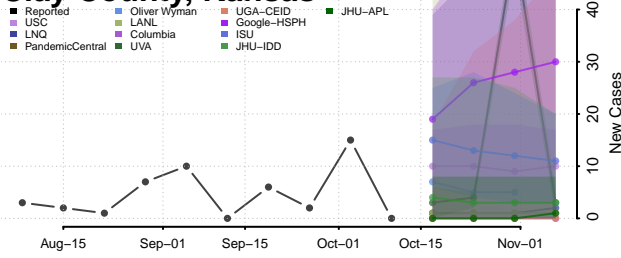

Clay County, Kansas