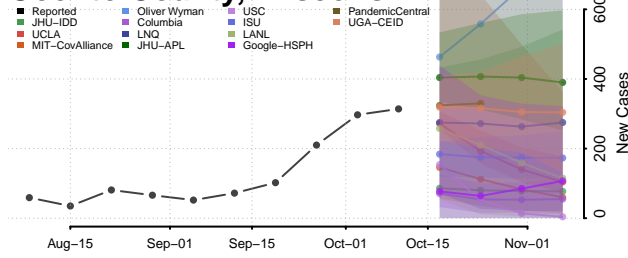

Oconto County, Wisconsin