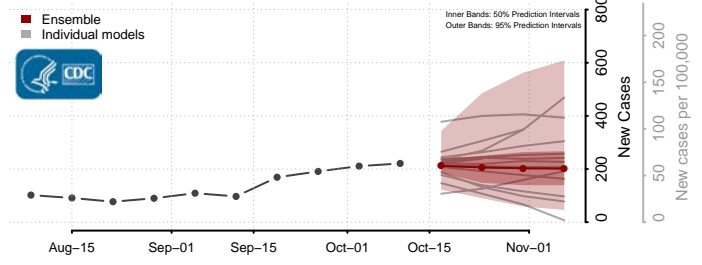

Douglas County, Colorado