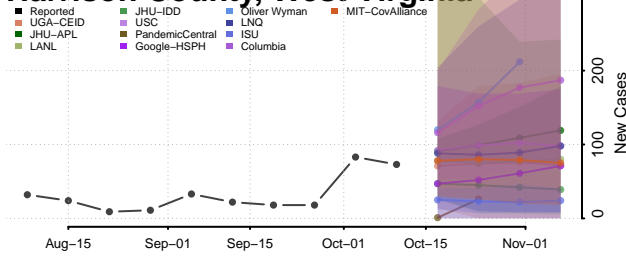

Harrison County, West Virginia