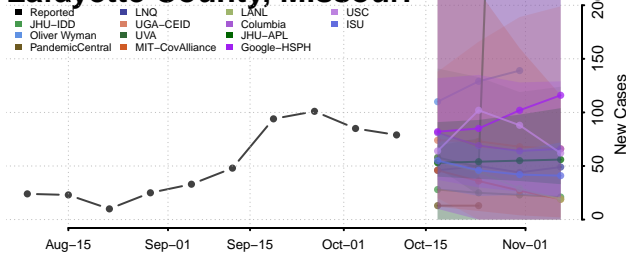

Lafayette County, Missouri