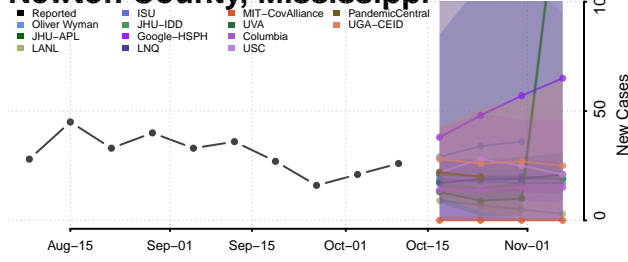

Newton County, Mississippi