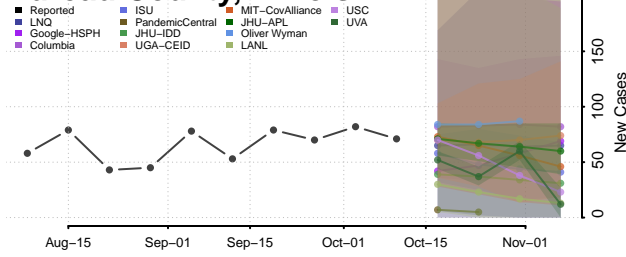

Bureau County, Illinois