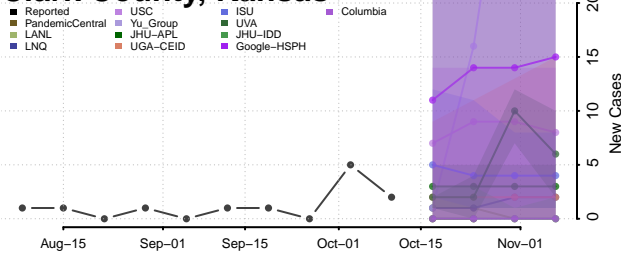

Clark County, Kansas