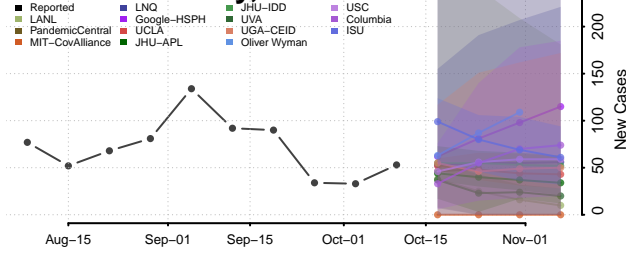

Jackson County, Illinois