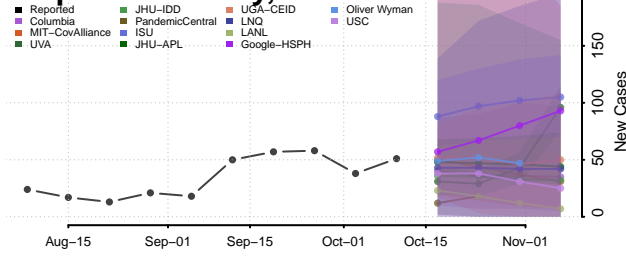

Stephens County, Oklahoma