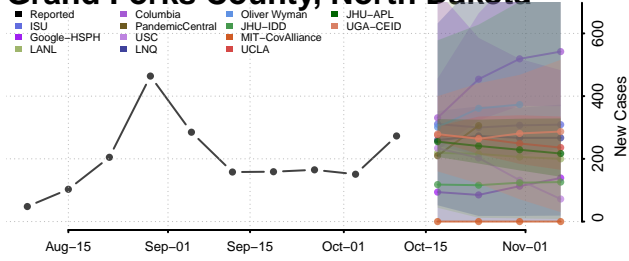

Grand Forks County, North Dakota