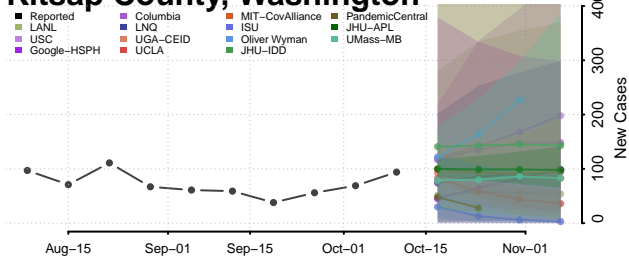

Kitsap County, Washington