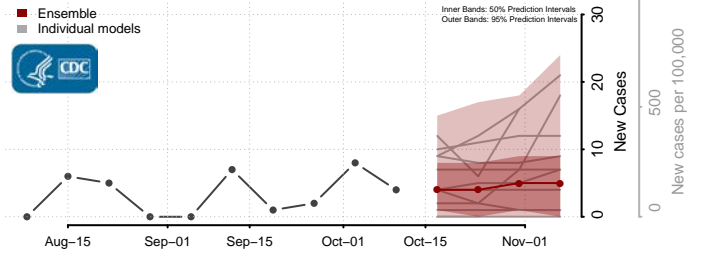

Traverse County, Minnesota