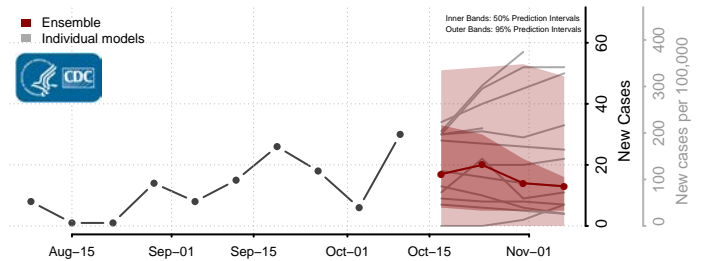

Nottoway County, Virginia