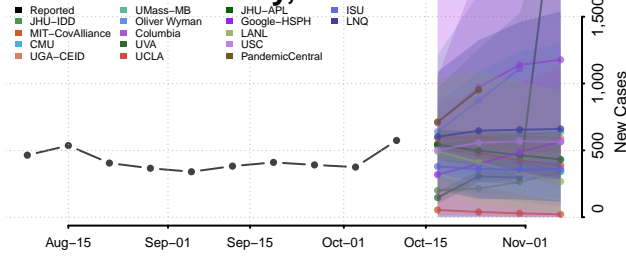

Rutherford County, Tennessee