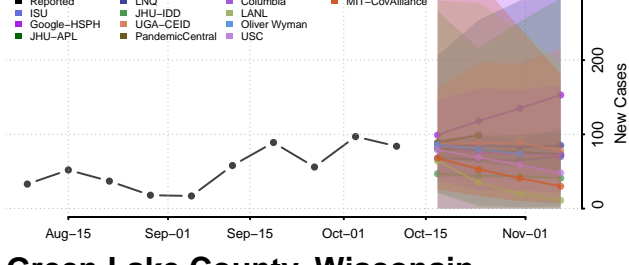

Green County, Wisconsin