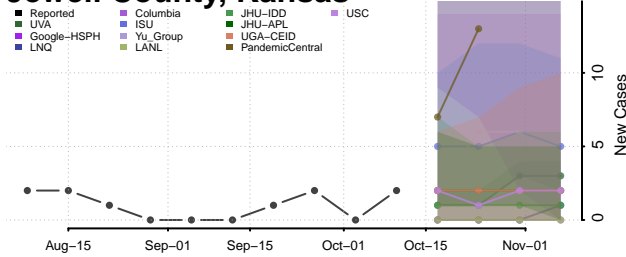

Jewell County, Kansas