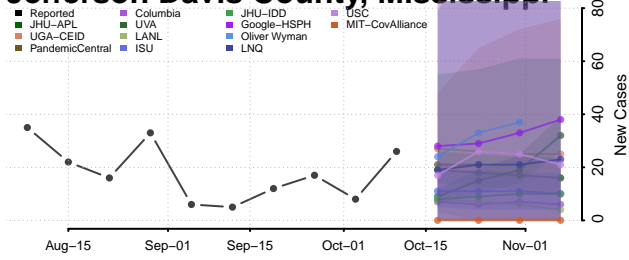

Jefferson Davis County, Mississippi