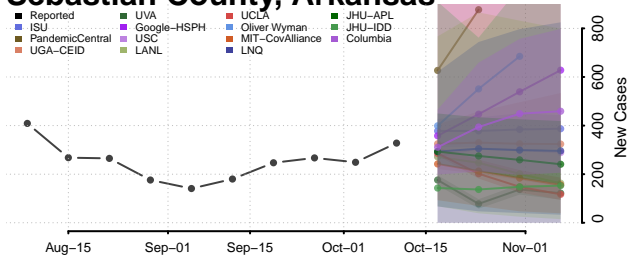

Sebastian County, Arkansas