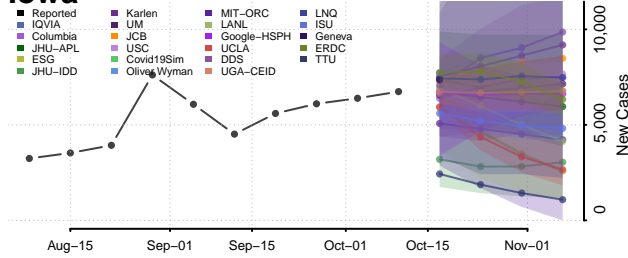

White County, Indiana

Whitley County, Indiana

Iowa

Adair County, Iowa

Adams County, Iowa

Allamakee County, Iowa