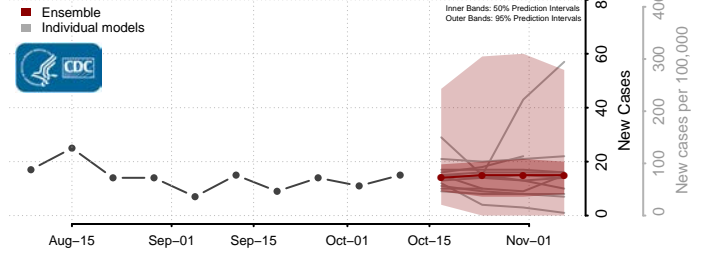

Spencer County, Kentucky