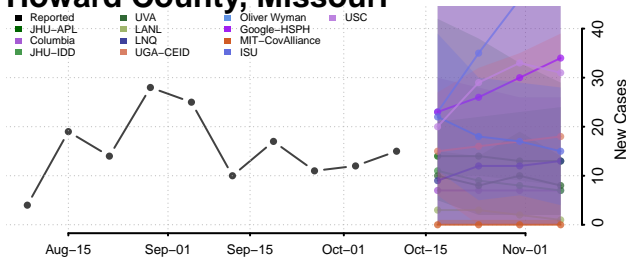

Howard County, Missouri