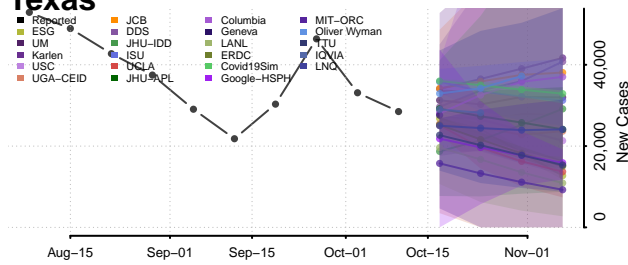

Williamson County, Tennessee

Wilson County, Tennessee

Texas

Anderson County, Texas

Andrews County, Texas

Angelina County, Texas