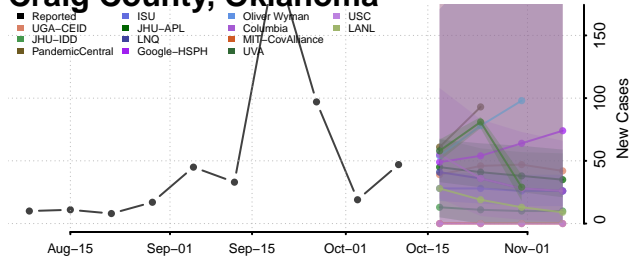

Craig County, Oklahoma