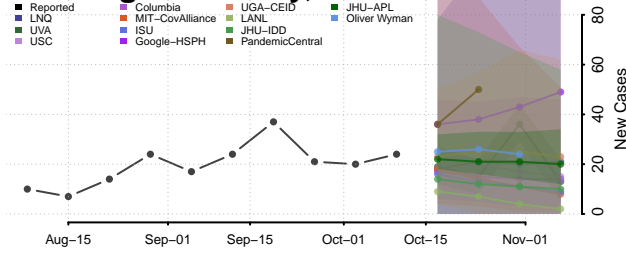

Washington County, Illinois