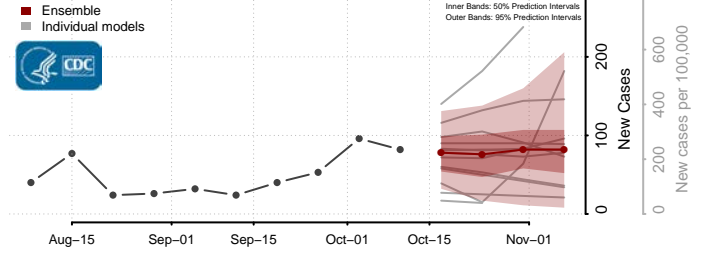

Lincoln County, Oklahoma