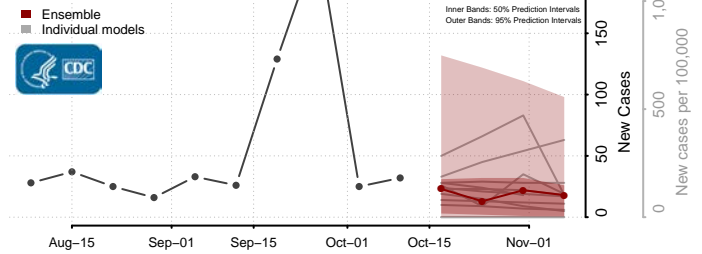

Southampton County, Virginia