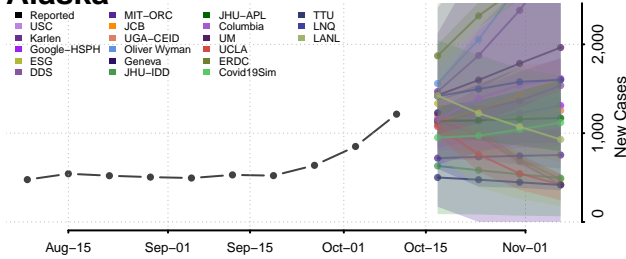

Washington County, Alabama

Wilcox County, Alabama

Winston County, Alabama

Alaska

Aleutians East County, Alaska

Aleutians West County, Alaska