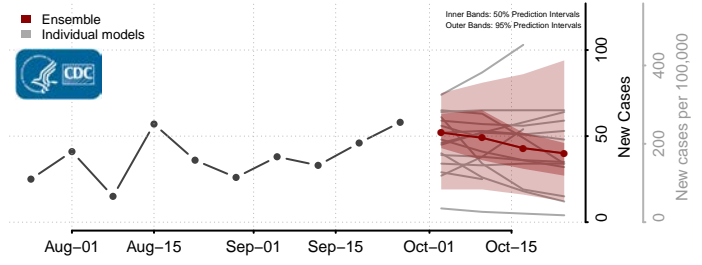

Saline County, Missouri