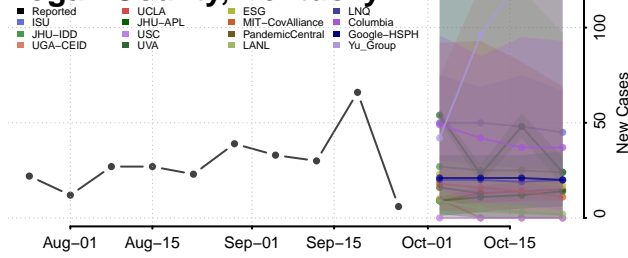

Logan County, Kentucky