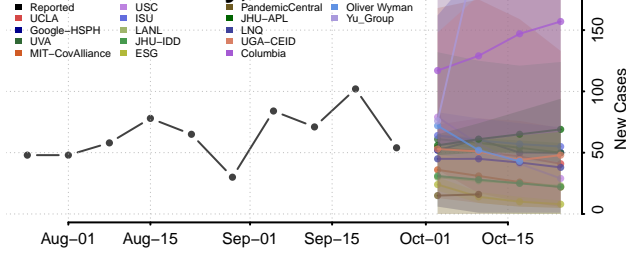

Dunklin County, Missouri