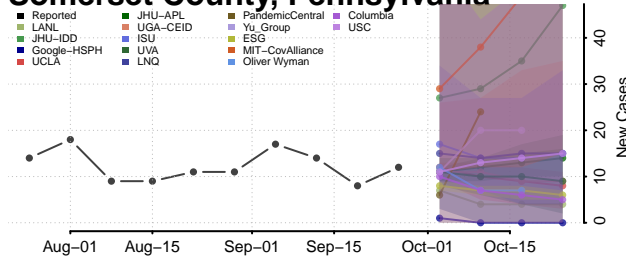

Potter County, Pennsylvania

Schuylkill County, Pennsylvania

Snyder County, Pennsylvania

Somerset County, Pennsylvania

Sullivan County, Pennsylvania

Susquehanna County, Pennsylvania

Tioga County, Pennsylvania