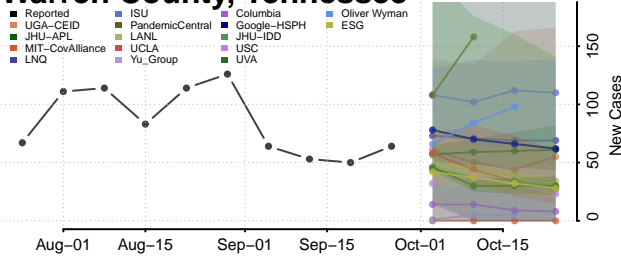

Warren County, Tennessee