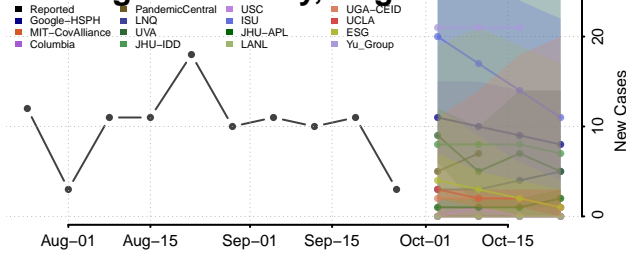

Buckingham County, Virginia