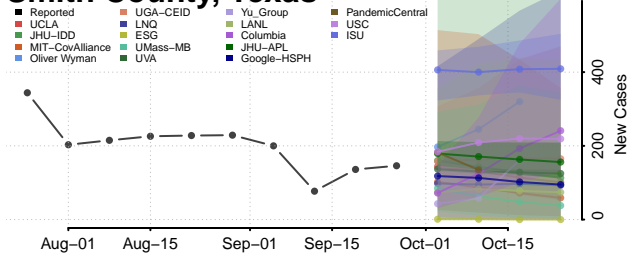

Smith County, Texas