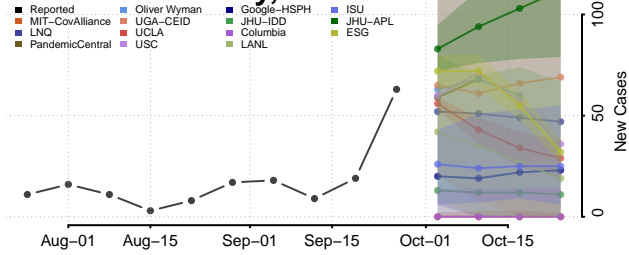

McKenzie County, North Dakota