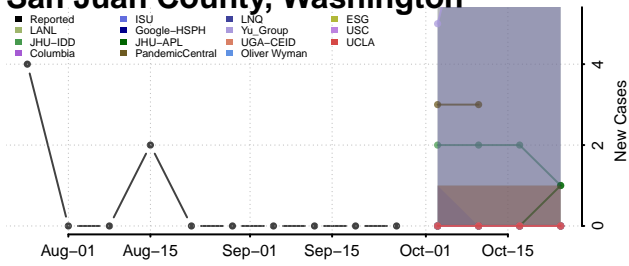

Pierce County, Washington

San Juan County, Washington

Skagit County, Washington

Skamania County, Washington

Snohomish County, Washington

Spokane County, Washington

Stevens County, Washington

Thurston County, Washington