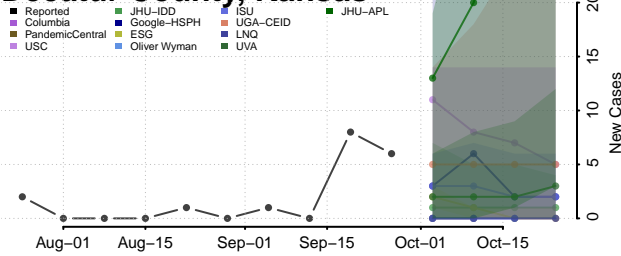

Decatur County, Kansas