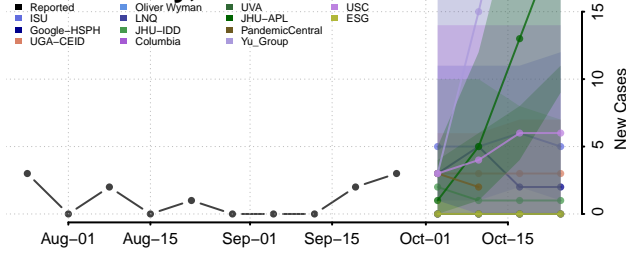

Custer County, Oklahoma

Delaware County, Oklahoma

Dewey County, Oklahoma

Ellis County, Oklahoma

Garfield County, Oklahoma

Garvin County, Oklahoma

Grady County, Oklahoma

Grant County, Oklahoma