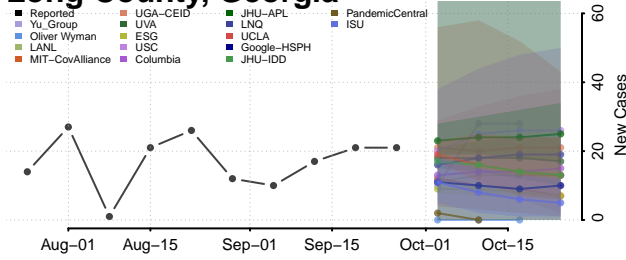

Jones County, Georgia

Lamar County, Georgia

Lanier County, Georgia

Laurens County, Georgia

Lee County, Georgia

Liberty County, Georgia

Lincoln County, Georgia

Long County, Georgia