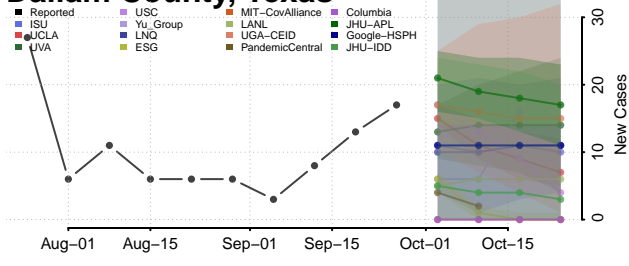

Dallam County, Texas