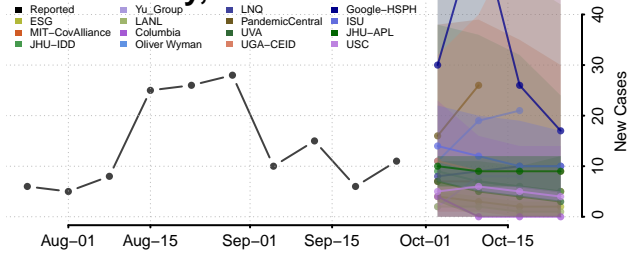

Ralls County, Missouri