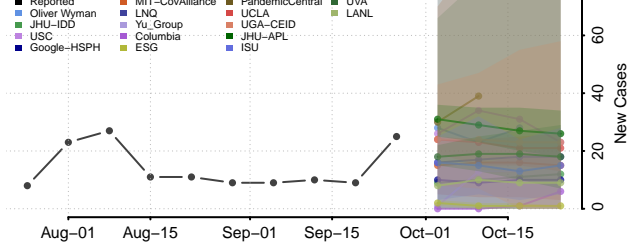

Ringgold County, Iowa

Sac County, Iowa

Scott County, Iowa

Shelby County, Iowa

Sioux County, Iowa

Story County, Iowa

Tama County, Iowa

Taylor County, Iowa