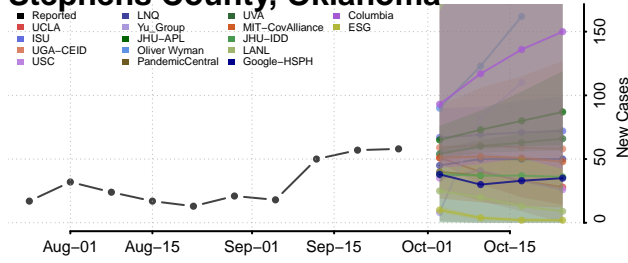

Sequoyah County, Oklahoma

Stephens County, Oklahoma

Texas County, Oklahoma

Tillman County, Oklahoma

Tulsa County, Oklahoma

Wagoner County, Oklahoma

Washington County, Oklahoma

Washita County, Oklahoma