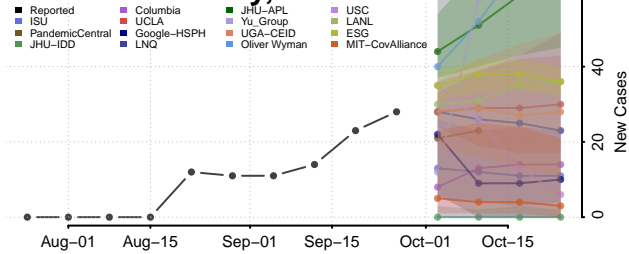

Walworth County, South Dakota