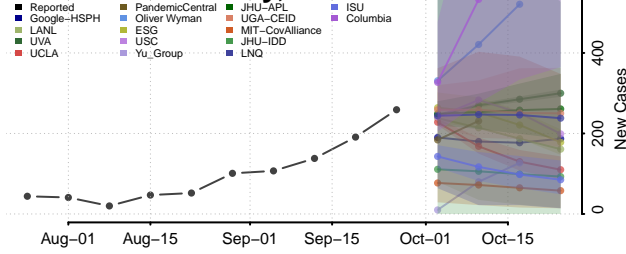

Buchanan County, Missouri