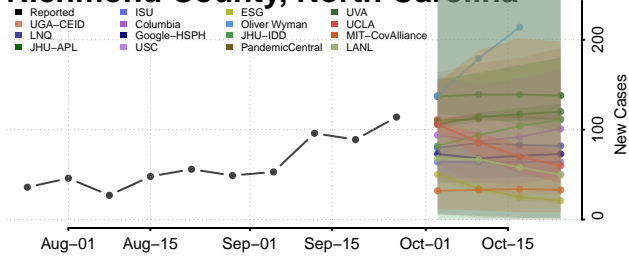

Richmond County, North Carolina