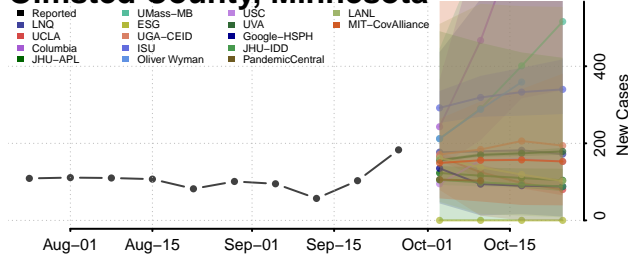

Olmsted County, Minnesota