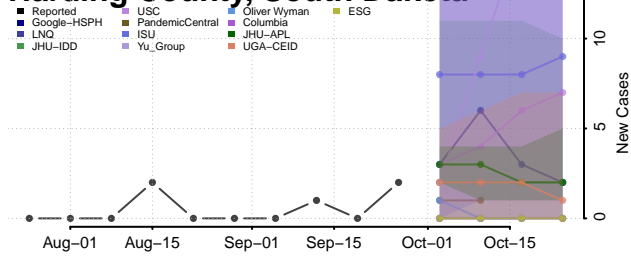

Harding County, South Dakota