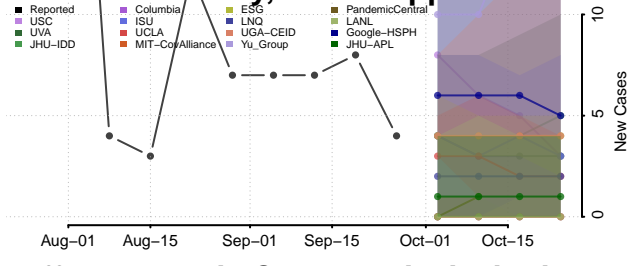

Jefferson County, Mississippi