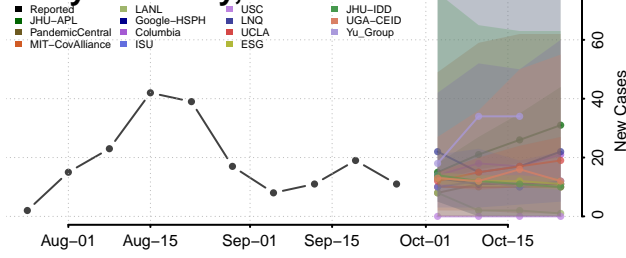

Sawyer County, Wisconsin