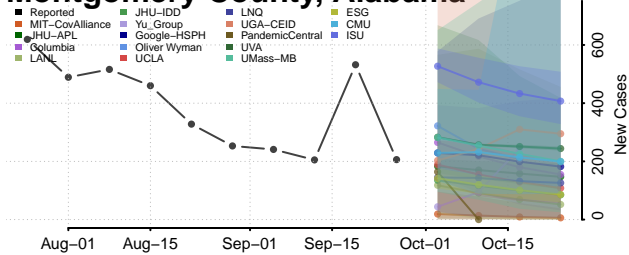

Fayette County, Alabama

Franklin County, Alabama

Geneva County, Alabama

Greene County, Alabama

Hale County, Alabama

Henry County, Alabama

Lee County, Alabama

Limestone County, Alabama

Lowndes County, Alabama

Macon County, Alabama

Madison County, Alabama

Marengo County, Alabama

Marion County, Alabama

Marshall County, Alabama

Mobile County, Alabama

Monroe County, Alabama

Montgomery County, Alabama

Morgan County, Alabama

Perry County, Alabama

Pickens County, Alabama

Pike County, Alabama

Randolph County, Alabama

Russell County, Alabama

Shelby County, Alabama