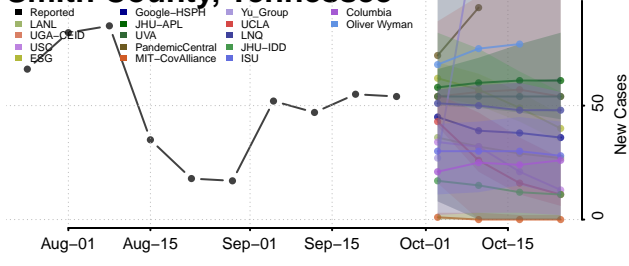

Scott County, Tennessee

Sequatchie County, Tennessee

Sevier County, Tennessee

Shelby County, Tennessee

Smith County, Tennessee

Stewart County, Tennessee

Sullivan County, Tennessee

Sumner County, Tennessee