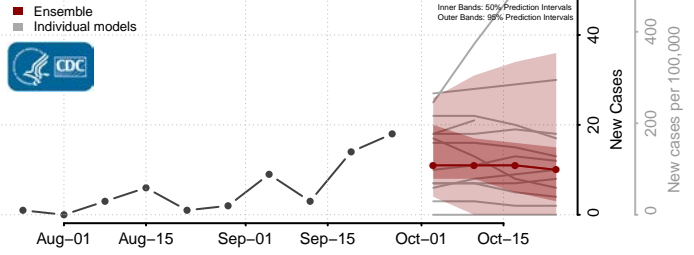

Todd County, South Dakota