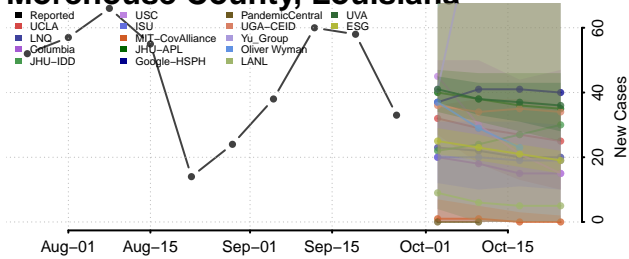

Jefferson Davis County, Louisiana

Lafayette County, Louisiana

Lafourche County, Louisiana

LaSalle County, Louisiana

Lincoln County, Louisiana

Livingston County, Louisiana

Madison County, Louisiana

Morehouse County, Louisiana