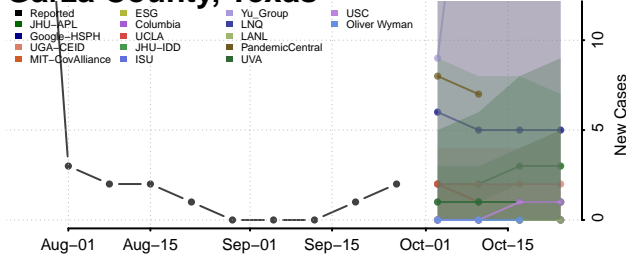

Garza County, Texas