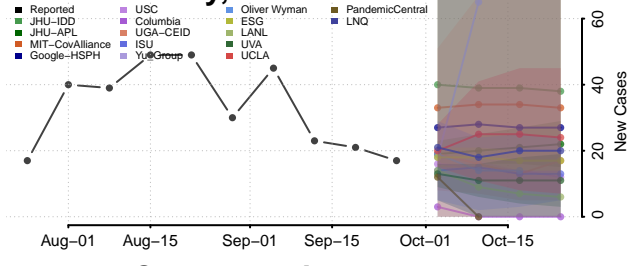

Preble County, Ohio