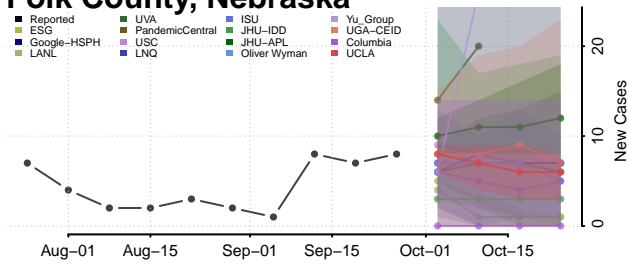

Polk County, Nebraska