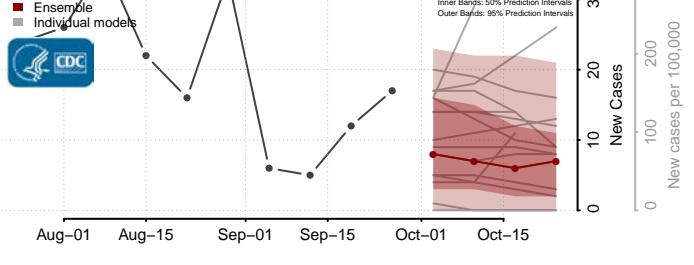

Jefferson Davis County, Mississippi