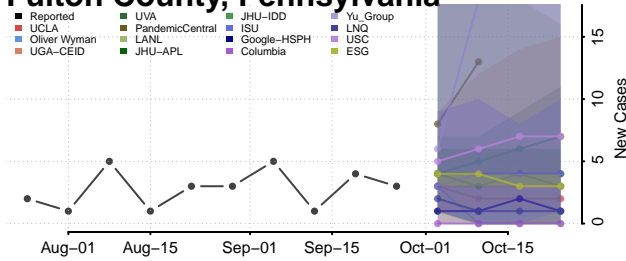

Elk County, Pennsylvania

Erie County, Pennsylvania

Fayette County, Pennsylvania

Forest County, Pennsylvania

Franklin County, Pennsylvania

Fulton County, Pennsylvania

Greene County, Pennsylvania

Lawrence County, Pennsylvania