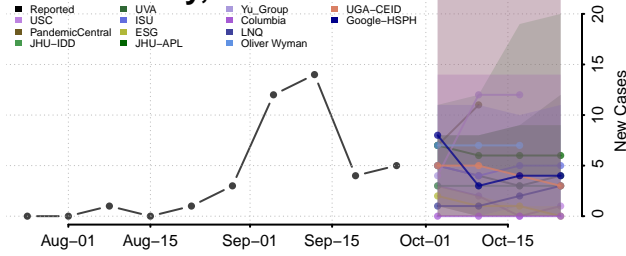

Pierce County, Nebraska

Platte County, Nebraska

Polk County, Nebraska

Red Willow County, Nebraska

Richardson County, Nebraska

Rock County, Nebraska

Saline County, Nebraska

Sarpy County, Nebraska