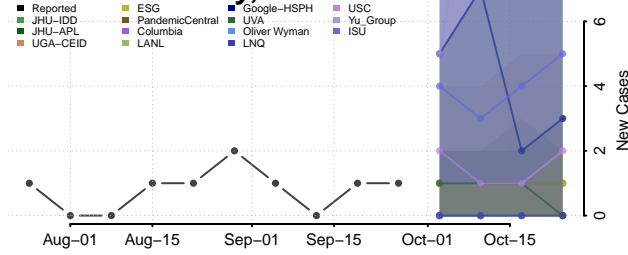

Thomas County, Nebraska

Thurston County, Nebraska

Valley County, Nebraska

Washington County, Nebraska

Wayne County, Nebraska

Webster County, Nebraska

Wheeler County, Nebraska

York County, Nebraska