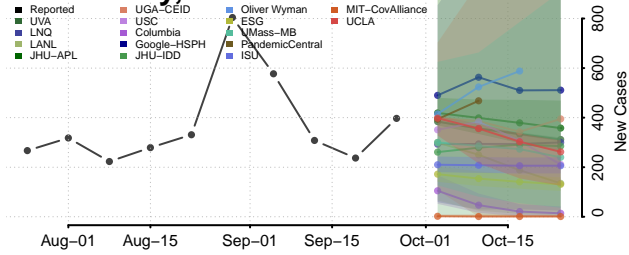

Pitt County, North Carolina