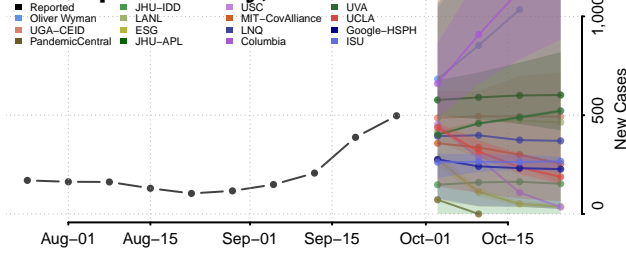

Crawford County, Iowa

Dallas County, Iowa

Davis County, Iowa

Decatur County, Iowa

Delaware County, Iowa

Des Moines County, Iowa

Dickinson County, Iowa

Dubuque County, Iowa