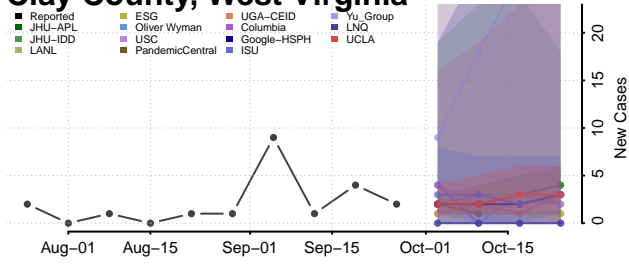

Clay County, West Virginia