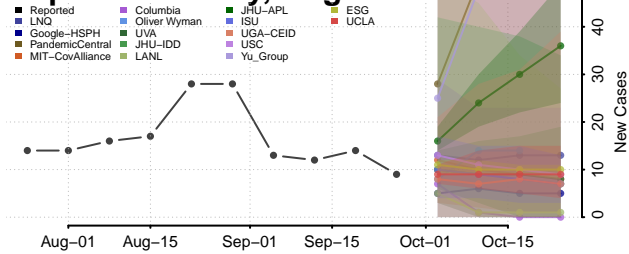

Henrico County, Virginia

Henry County, Virginia

Highland County, Virginia

Hopewell County, Virginia

Isle of Wight County, Virginia

James City County, Virginia

King and Queen County, Virginia

King George County, Virginia