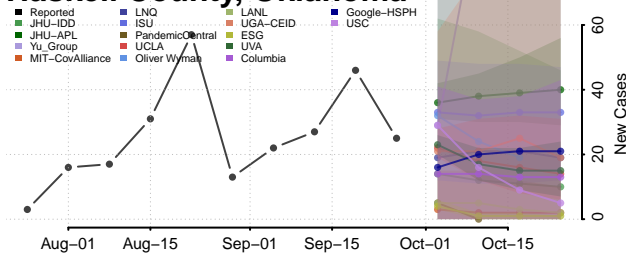

Haskell County, Oklahoma