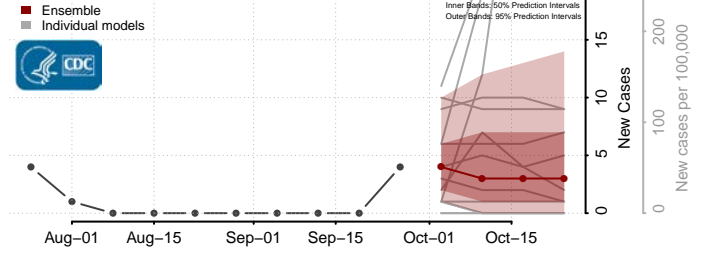

Hood River County, Oregon

Jackson County, Oregon

Jefferson County, Oregon

Josephine County, Oregon

Klamath County, Oregon

Lake County, Oregon

Lane County, Oregon

Lincoln County, Oregon