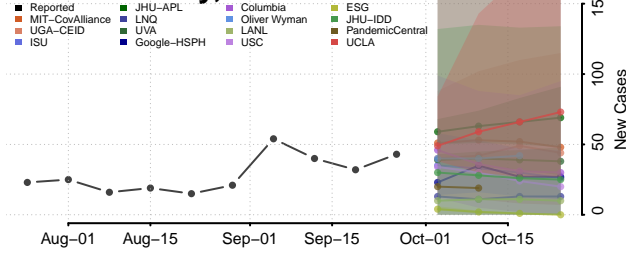

Marshall County, Kansas

McPherson County, Kansas

Meade County, Kansas

Miami County, Kansas

Mitchell County, Kansas

Montgomery County, Kansas

Morris County, Kansas

Morton County, Kansas