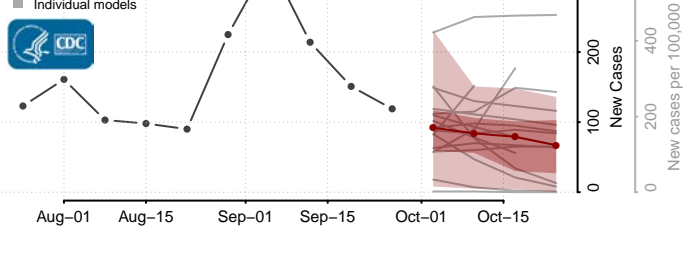

Lafayette County, Mississippi