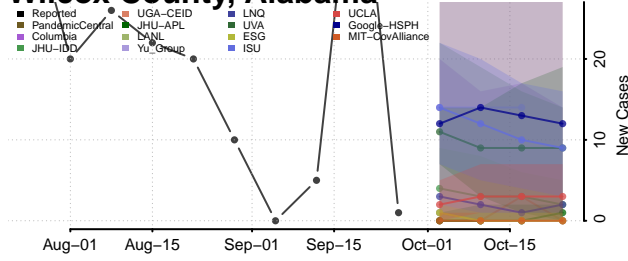

St. Clair County, Alabama

Sumter County, Alabama

Talladega County, Alabama

Tallapoosa County, Alabama

Tuscaloosa County, Alabama

Walker County, Alabama

Washington County, Alabama

Wilcox County, Alabama