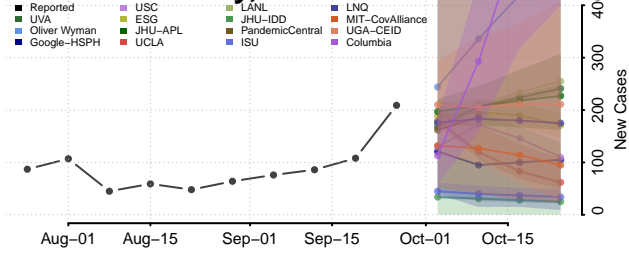

Camden County, Missouri