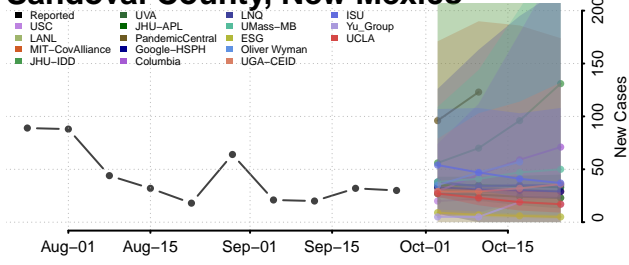

Sandoval County, New Mexico