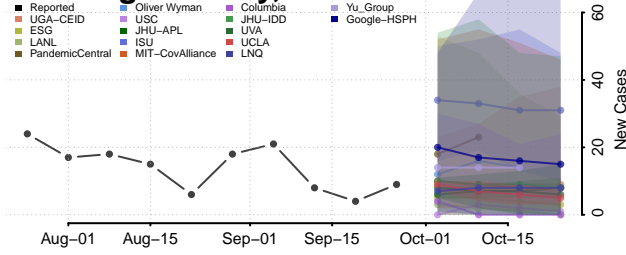

Johnson County, Indiana

Knox County, Indiana

Kosciusko County, Indiana

LaGrange County, Indiana

Lake County, Indiana

LaPorte County, Indiana

Lawrence County, Indiana

Madison County, Indiana