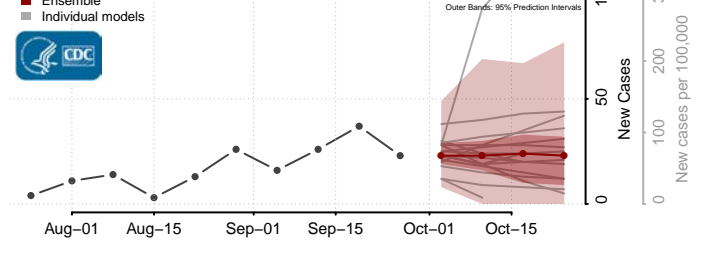

Prince Edward County, Virginia

Prince George County, Virginia

Prince William County, Virginia

Pulaski County, Virginia

Radford County, Virginia

Rappahannock County, Virginia

Russell County, Virginia

Salem County, Virginia