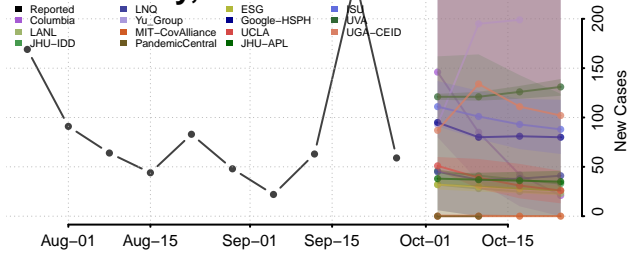

Clarke County, Alabama

Clay County, Alabama

Cleburne County, Alabama

Coffee County, Alabama

Colbert County, Alabama

Conecuh County, Alabama

Coosa County, Alabama

Covington County, Alabama

Crenshaw County, Alabama

Cullman County, Alabama

Dale County, Alabama

Dallas County, Alabama

DeKalb County, Alabama

Elmore County, Alabama

Escambia County, Alabama

Etowah County, Alabama