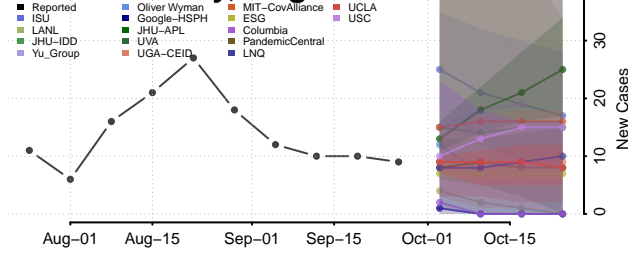

Louisa County, Virginia