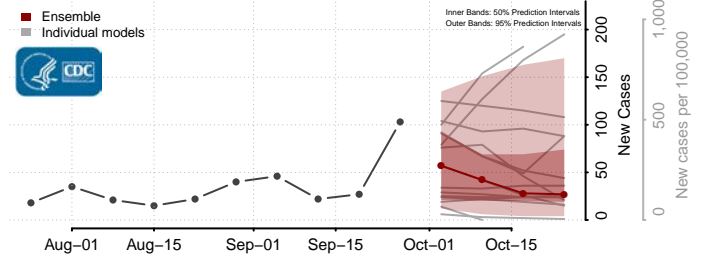

Franklin County, North Carolina

Gaston County, North Carolina

Gates County, North Carolina

Graham County, North Carolina

Granville County, North Carolina

Greene County, North Carolina

Guilford County, North Carolina