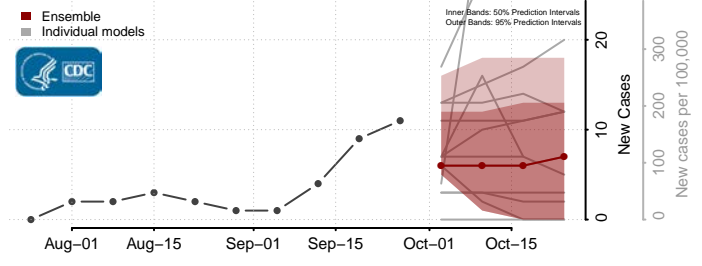

Woodruff County, Arkansas