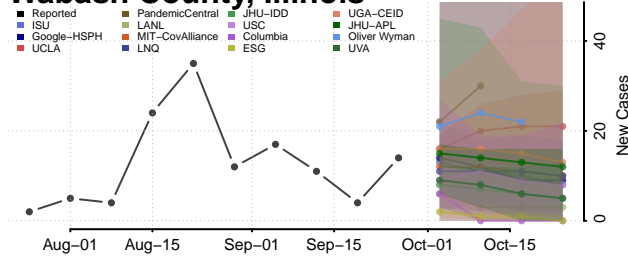

Stark County, Illinois

Stephenson County, Illinois

Tazewell County, Illinois

Union County, Illinois

Vermilion County, Illinois

Wabash County, Illinois

Warren County, Illinois

Washington County, Illinois