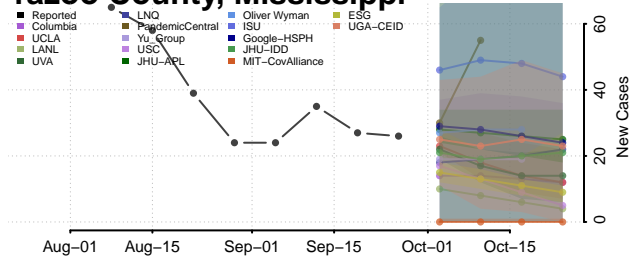

Yazoo County, Mississippi