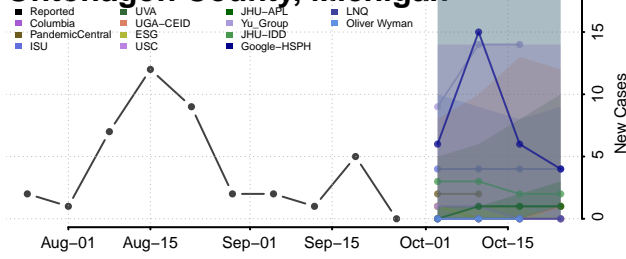

Newaygo County, Michigan

Oakland County, Michigan

Oceana County, Michigan

Ogemaw County, Michigan

Ontonagon County, Michigan

Osceola County, Michigan

Oscoda County, Michigan

Otsego County, Michigan