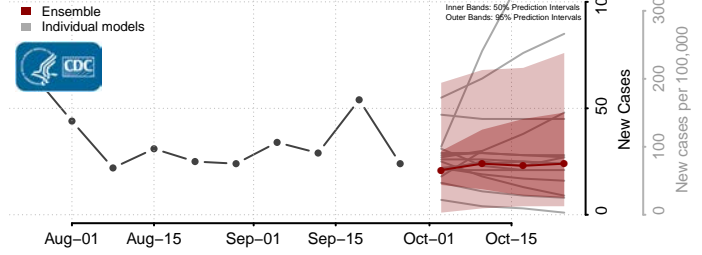

Dorchester County, Maryland