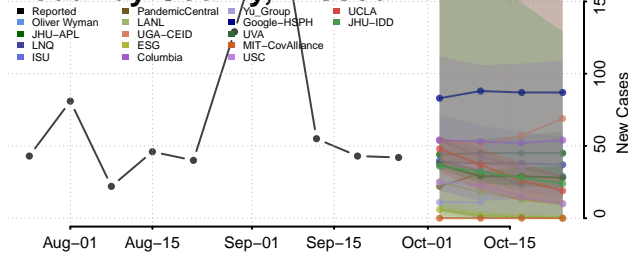

Morgan County, Missouri

New Madrid County, Missouri

Newton County, Missouri

Nodaway County, Missouri

Oregon County, Missouri

Osage County, Missouri

Ozark County, Missouri

Pemiscot County, Missouri