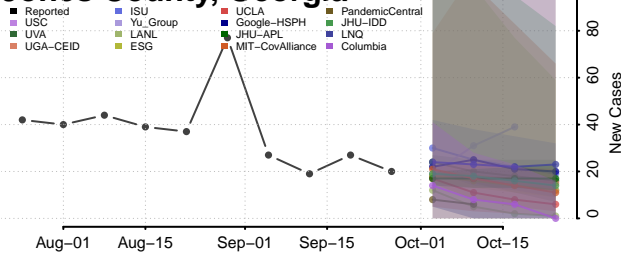

Jones County, Georgia