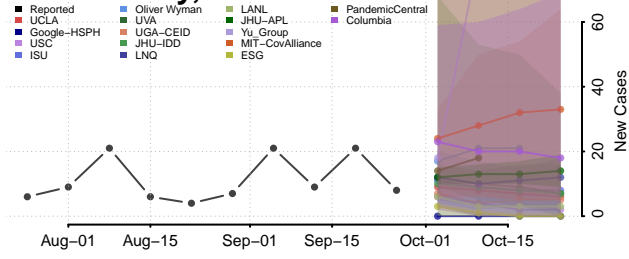

Piatt County, Illinois