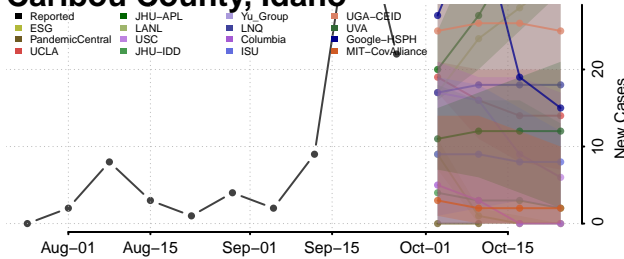

Caribou County, Idaho