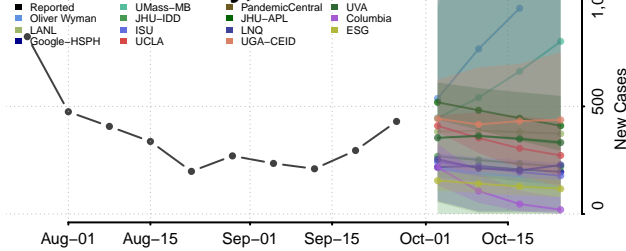

National

Alabama*

Autauga County, Alabama

Baldwin County, Alabama

Barbour County, Alabama

Bibb County, Alabama

*New weekly cases may decrease in this location over the next four weeks. For these locations, the ensemble forecast indicates a probability of 0.75 or greater that fewer cases will be reported in week four of the forecast than in the last reported week.