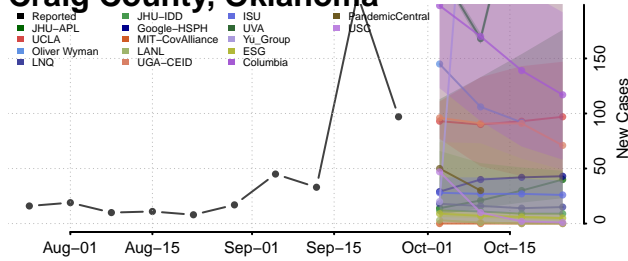

Choctaw County, Oklahoma

Cimarron County, Oklahoma

Cleveland County, Oklahoma

Coal County, Oklahoma

Comanche County, Oklahoma

Cotton County, Oklahoma

Craig County, Oklahoma

Creek County, Oklahoma