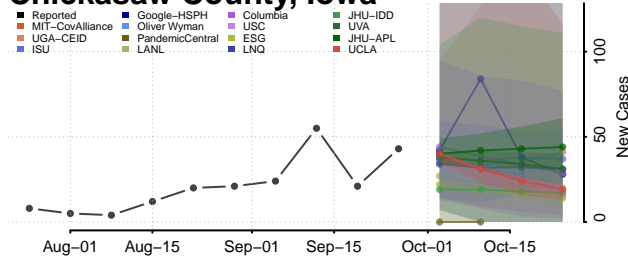

Cedar County, Iowa

Cerro Gordo County, Iowa

Cherokee County, Iowa

Chickasaw County, Iowa

Clarke County, Iowa

Clay County, Iowa

Clayton County, Iowa

Clinton County, Iowa