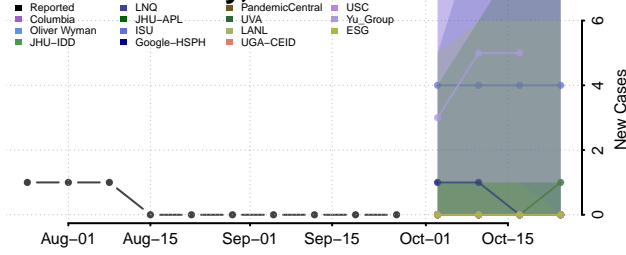

Briscoe County, Texas