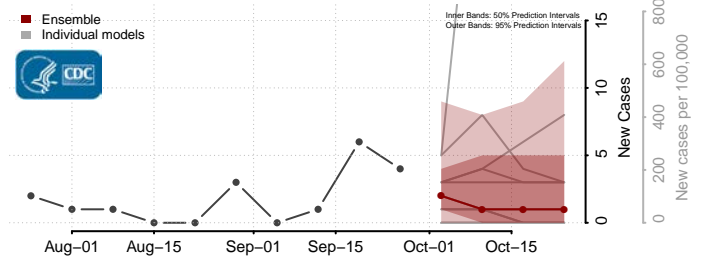

Morton County, North Dakota

Mountrail County, North Dakota

Nelson County, North Dakota

Oliver County, North Dakota

Pembina County, North Dakota

Pierce County, North Dakota

Ramsey County, North Dakota

Ransom County, North Dakota