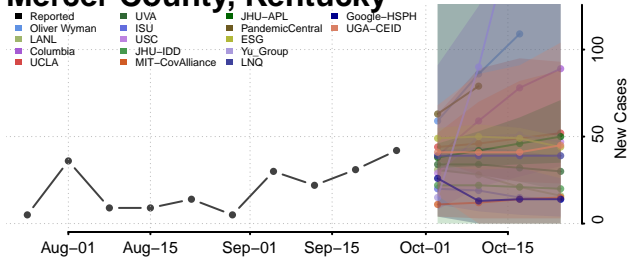

Mercer County, Kentucky