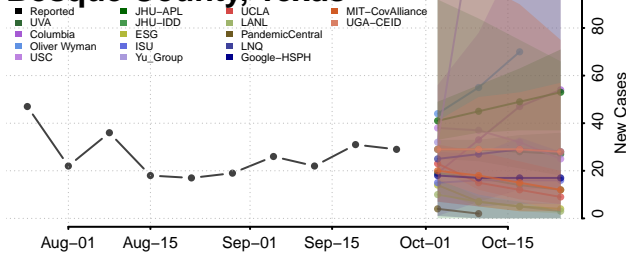

Bosque County, Texas