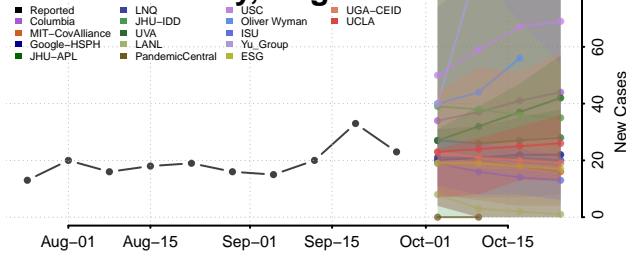

Caroline County, Virginia