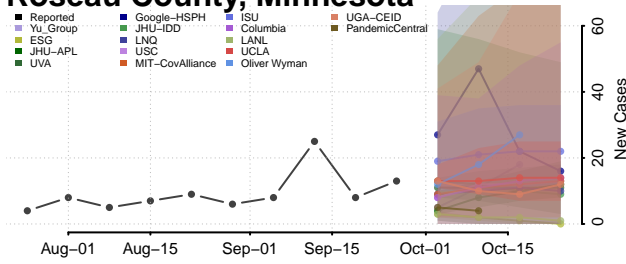

Roseau County, Minnesota