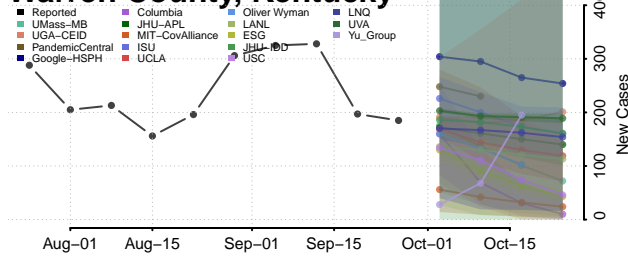

Warren County, Kentucky