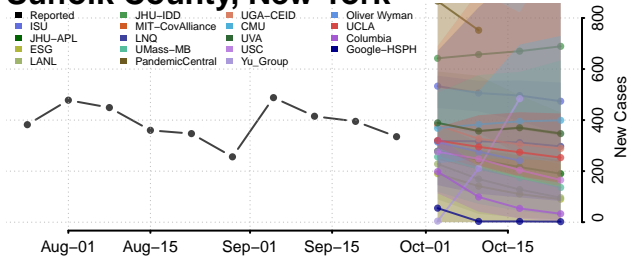

Schenectady County, New York

Schoharie County, New York

Schuyler County, New York

Seneca County, New York

St. Lawrence County, New York

Steuben County, New York

Suffolk County, New York

Sullivan County, New York