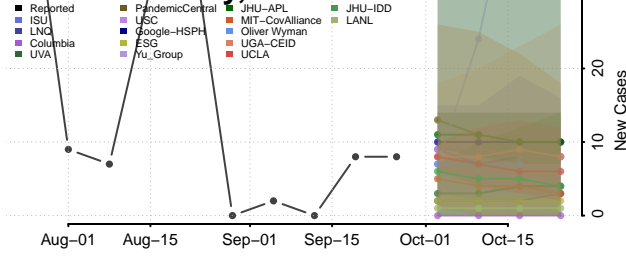

Newton County, Texas