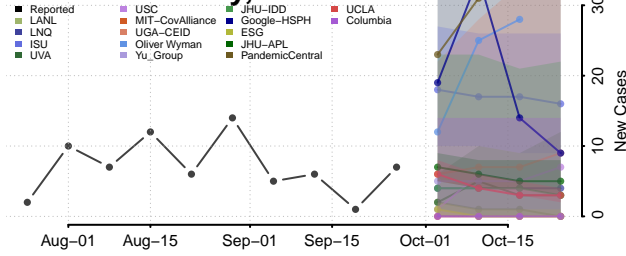

Ste. Genevieve County, Missouri

Stoddard County, Missouri

Stone County, Missouri

Sullivan County, Missouri

Taney County, Missouri

Texas County, Missouri

Vernon County, Missouri

Warren County, Missouri