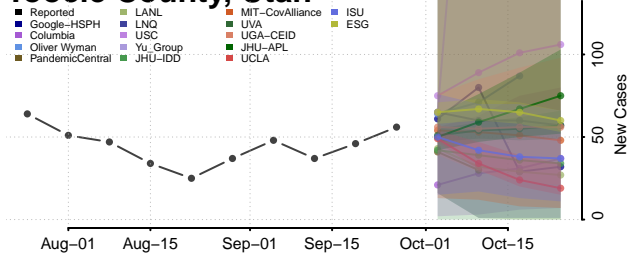

Tooele County, Utah