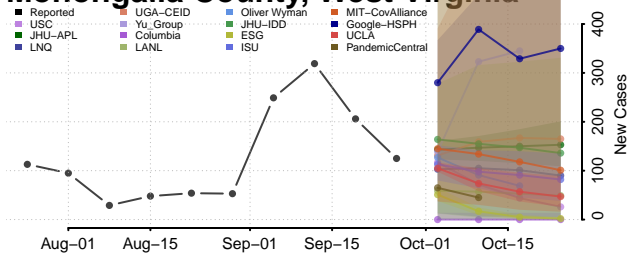

Monongalia County, West Virginia