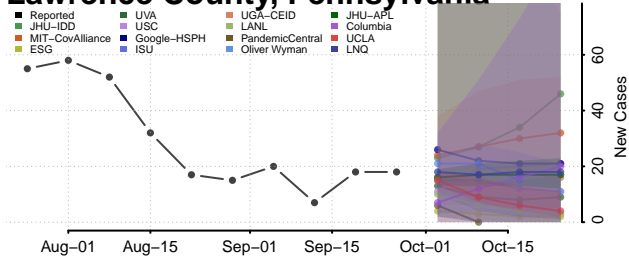

Elk County, Pennsylvania

Erie County, Pennsylvania

Fayette County, Pennsylvania

Forest County, Pennsylvania

Franklin County, Pennsylvania

Fulton County, Pennsylvania

Greene County, Pennsylvania

Lawrence County, Pennsylvania