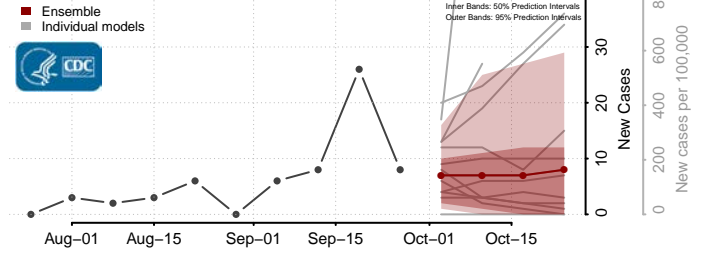

Custer County, Oklahoma

Delaware County, Oklahoma

Dewey County, Oklahoma

Ellis County, Oklahoma

Garfield County, Oklahoma

Garvin County, Oklahoma

Grady County, Oklahoma

Grant County, Oklahoma