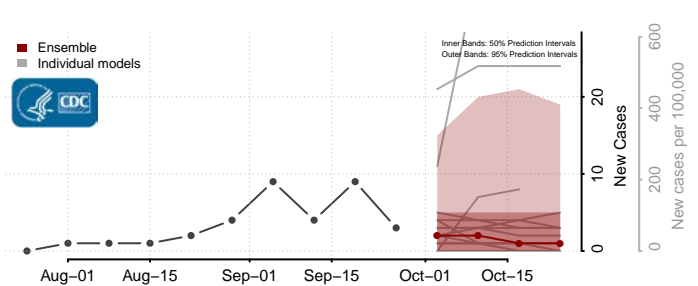

Musselshell County, Montana