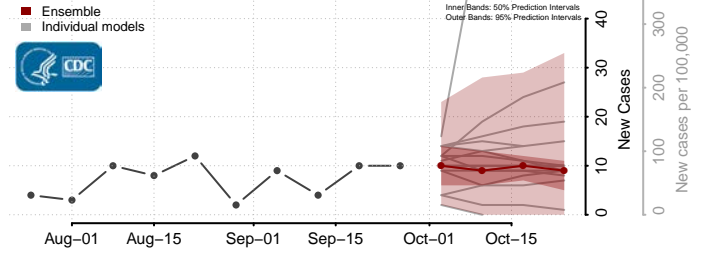

Ford County, Illinois