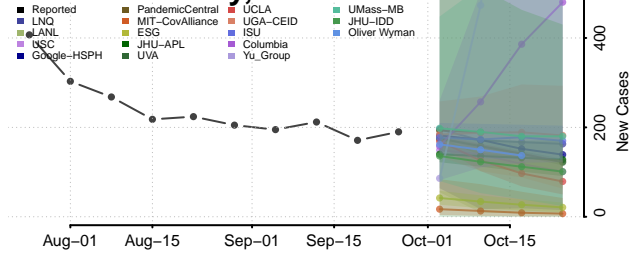

Scott County, Tennessee

Sequatchie County, Tennessee

Sevier County, Tennessee

Shelby County, Tennessee

Smith County, Tennessee

Stewart County, Tennessee

Sullivan County, Tennessee

Sumner County, Tennessee