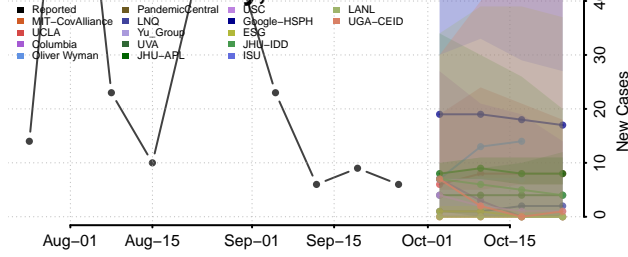

Live Oak County, Texas