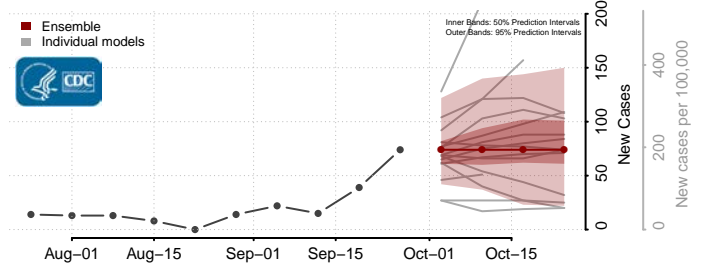

Cook County, Minnesota

Cottonwood County, Minnesota

Crow Wing County, Minnesota

Dakota County, Minnesota

Dodge County, Minnesota

Douglas County, Minnesota

Faribault County, Minnesota

Hubbard County, Minnesota