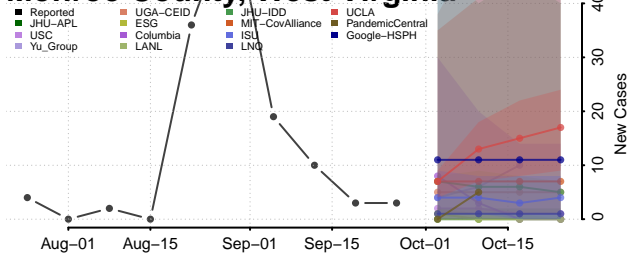

Monroe County, West Virginia