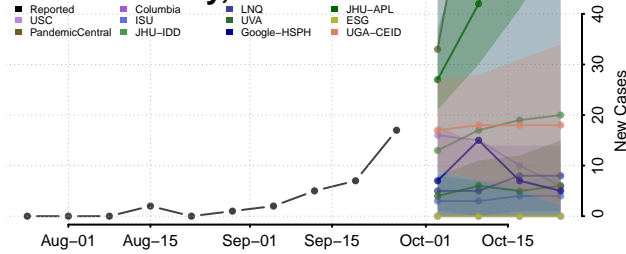

Brown County, Nebraska