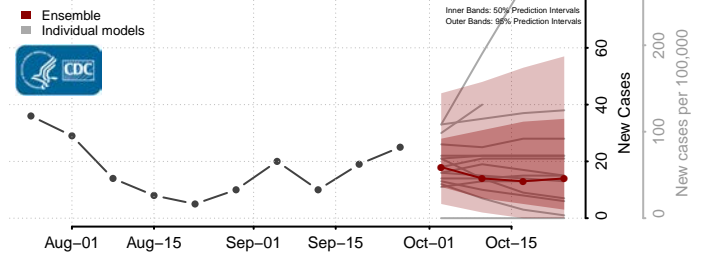

Dawson County, Montana

Deer Lodge County, Montana

Fallon County, Montana

Fergus County, Montana

Flathead County, Montana

Gallatin County, Montana

Garfield County, Montana

Lake County, Montana