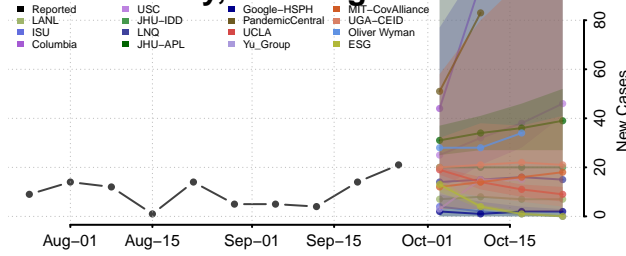

Franklin County, Washington

Garfield County, Washington

Grant County, Washington

Grays Harbor County, Washington

Island County, Washington

Jefferson County, Washington

King County, Washington

Kitsap County, Washington