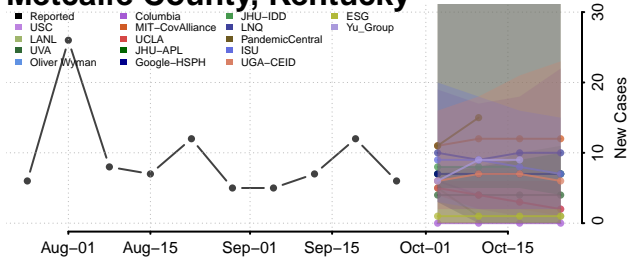

Metcalf County, Kentucky