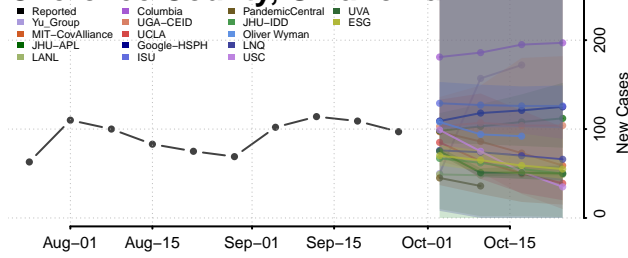

Beaver County, Oklahoma

Beckham County, Oklahoma

Blaine County, Oklahoma

Bryan County, Oklahoma

Caddo County, Oklahoma

Canadian County, Oklahoma

Carter County, Oklahoma

Cherokee County, Oklahoma