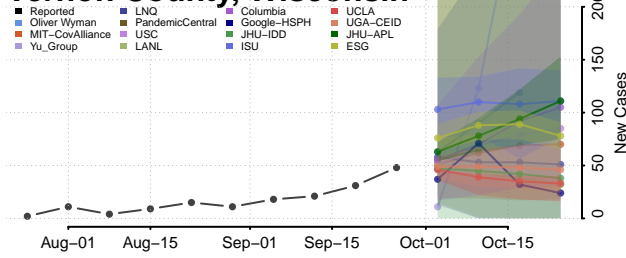

Vernon County, Wisconsin