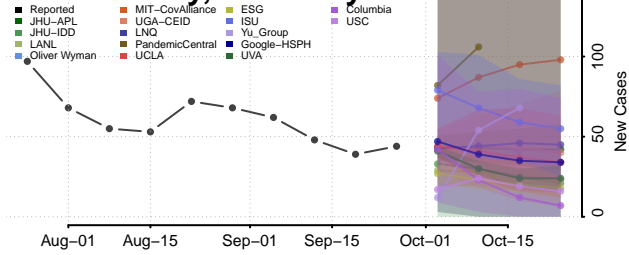

Pulaski County, Kentucky

Robertson County, Kentucky

Rockcastle County, Kentucky

Rowan County, Kentucky

Russell County, Kentucky

Scott County, Kentucky

Shelby County, Kentucky

Simpson County, Kentucky