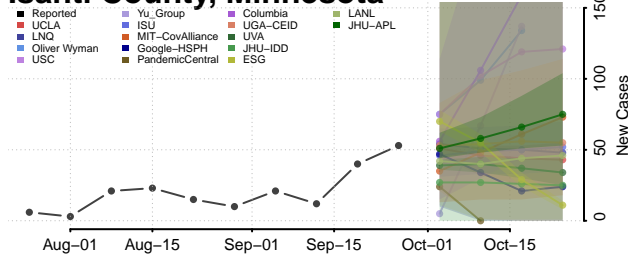

Isanti County, Minnesota