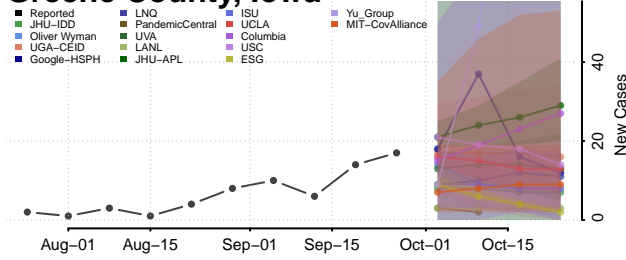

Emmet County, Iowa

Fayette County, Iowa

Floyd County, Iowa

Franklin County, Iowa

Fremont County, Iowa

Greene County, Iowa

Grundy County, Iowa

Guthrie County, Iowa