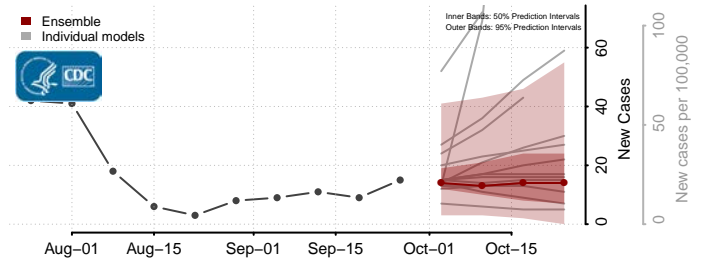

Otero County, New Mexico