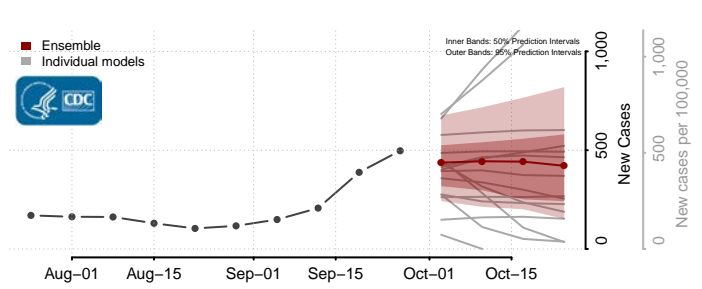

Dubuque County, Iowa