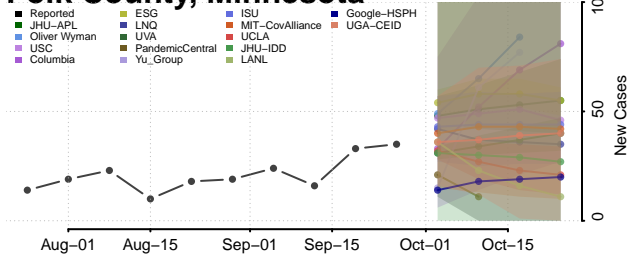

Norman County, Minnesota

Olmsted County, Minnesota

Otter Tail County, Minnesota

Pennington County, Minnesota

Pine County, Minnesota

Pipestone County, Minnesota

Polk County, Minnesota

Pope County, Minnesota