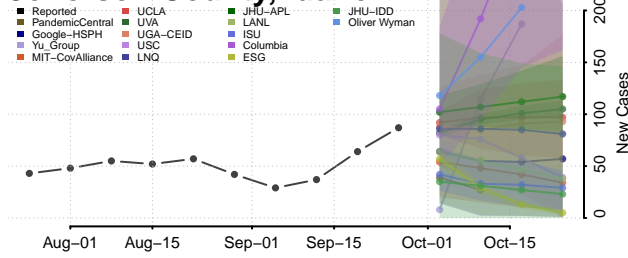

Jefferson County, Idaho