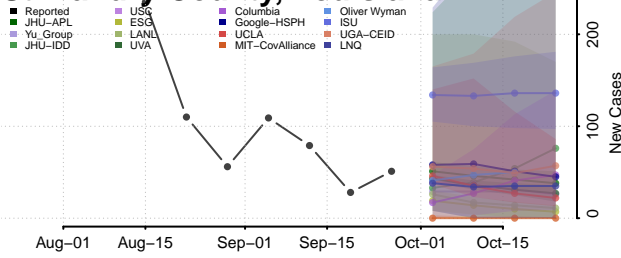

St. Landry County, Louisiana