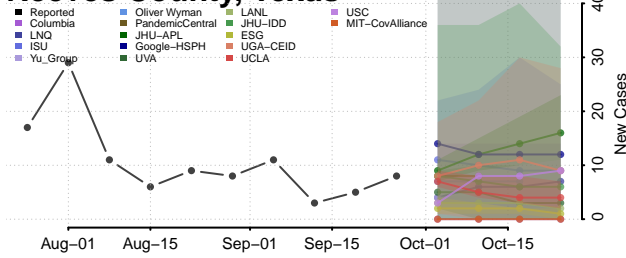

Reeves County, Texas