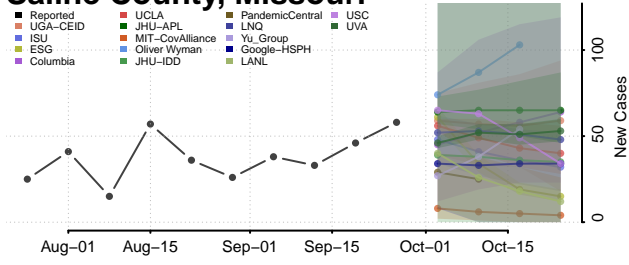

Saline County, Missouri