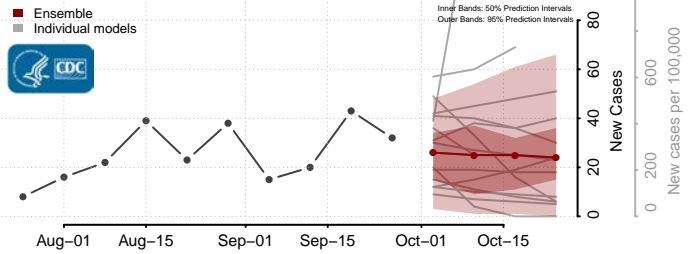

Kidder County, North Dakota

LaMoure County, North Dakota

Logan County, North Dakota

McHenry County, North Dakota

McIntosh County, North Dakota

McKenzie County, North Dakota

McLean County, North Dakota

Mercer County, North Dakota