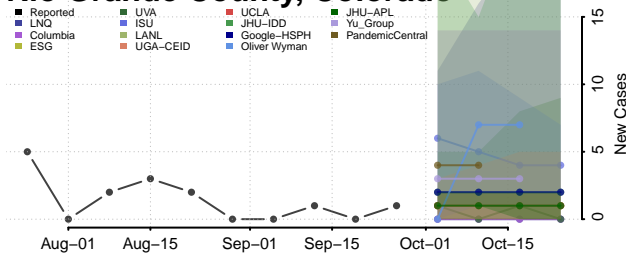

Pitkin County, Colorado

Prowers County, Colorado

Pueblo County, Colorado

Rio Blanco County, Colorado

Rio Grande County, Colorado

Routt County, Colorado

Saguache County, Colorado

San Juan County, Colorado