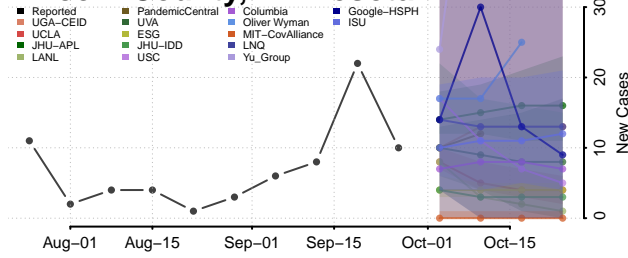

Lake County, Minnesota

Lake of the Woods County, Minnesota

Le Sueur County, Minnesota

Lincoln County, Minnesota

Lyon County, Minnesota

Mahnomen County, Minnesota

Marshall County, Minnesota

Martin County, Minnesota