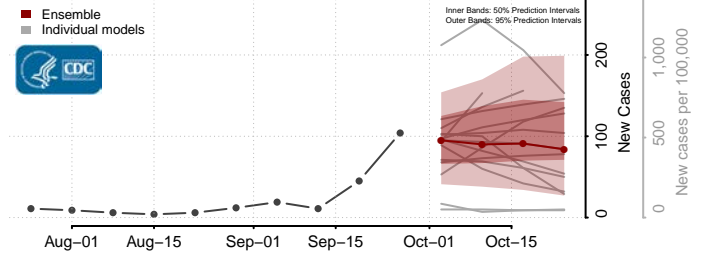

Lake County, Minnesota

Lake of the Woods County, Minnesota

Le Sueur County, Minnesota

Lincoln County, Minnesota

Lyon County, Minnesota

Mahnomen County, Minnesota

Marshall County, Minnesota

Martin County, Minnesota