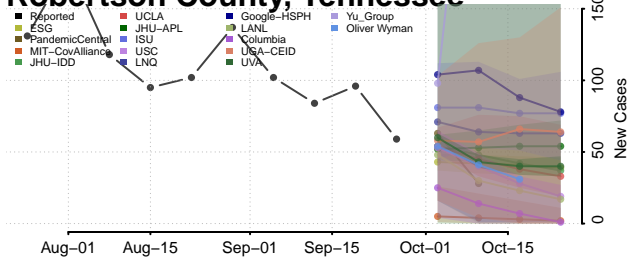

Robertson County, Tennessee