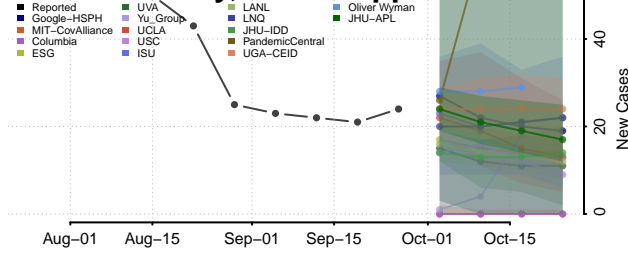

Lowndes County, Mississippi

Madison County, Mississippi

Marion County, Mississippi

Marshall County, Mississippi

Monroe County, Mississippi

Montgomery County, Mississippi

Neshoba County, Mississippi

Newton County, Mississippi