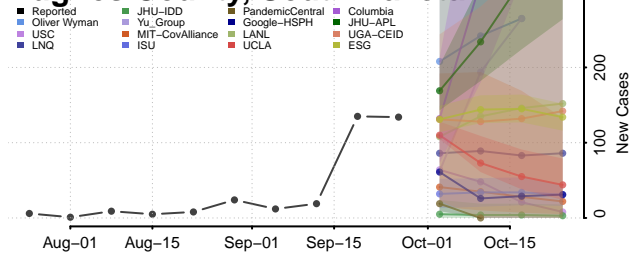

Hughes County, South Dakota