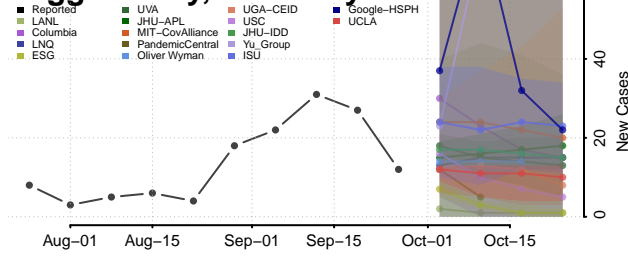

Trigg County, Kentucky