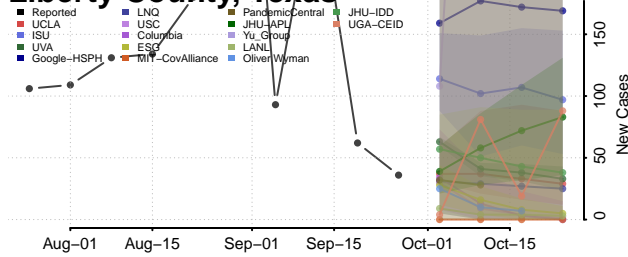

Lampasas County, Texas

Lavaca County, Texas

Lee County, Texas

Leon County, Texas

Liberty County, Texas

Limestone County, Texas

Lipscomb County, Texas

Live Oak County, Texas