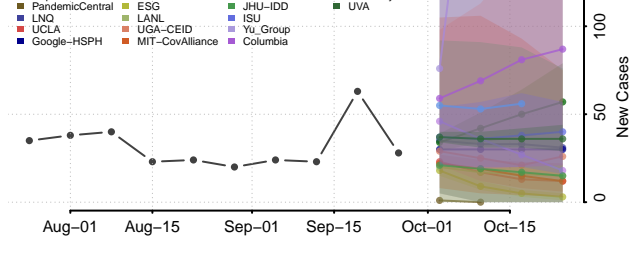

Union County, Tennessee