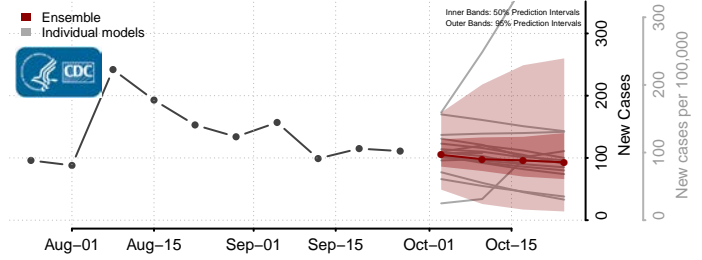

LaSalle County, Illinois