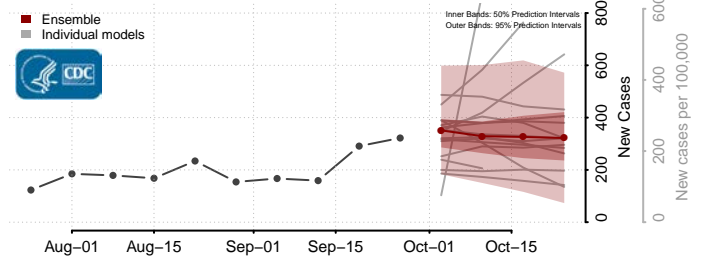

Washington County, Wisconsin