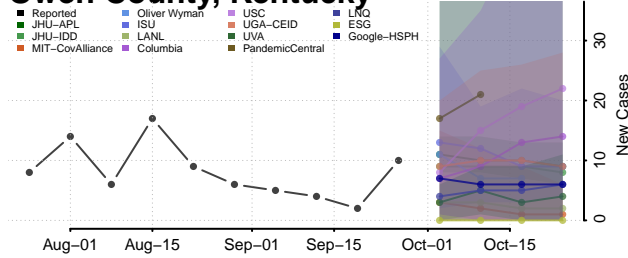

Owen County, Kentucky