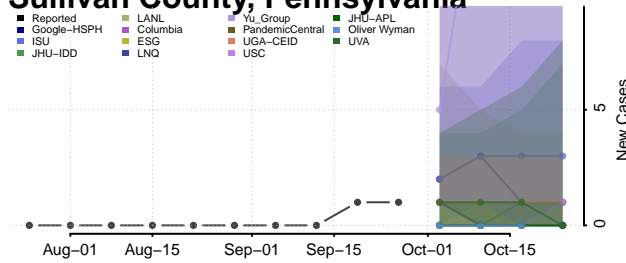

Potter County, Pennsylvania

Schuylkill County, Pennsylvania

Snyder County, Pennsylvania

Somerset County, Pennsylvania

Sullivan County, Pennsylvania

Susquehanna County, Pennsylvania

Tioga County, Pennsylvania