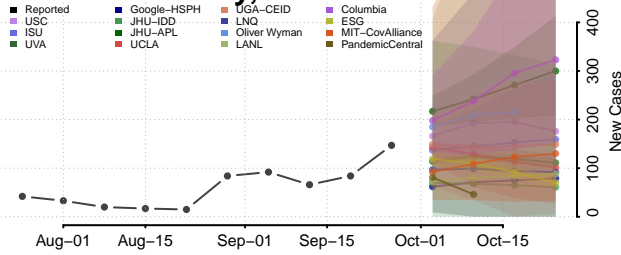

Cascade County, Montana