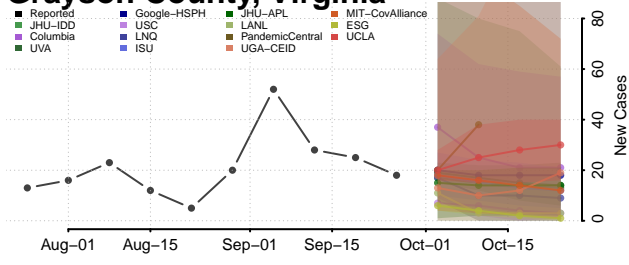

Goochland County, Virginia

Grayson County, Virginia

Greene County, Virginia

Greensville County, Virginia

Halifax County, Virginia

Hampton County, Virginia

Hanover County, Virginia

Harrisonburg County, Virginia