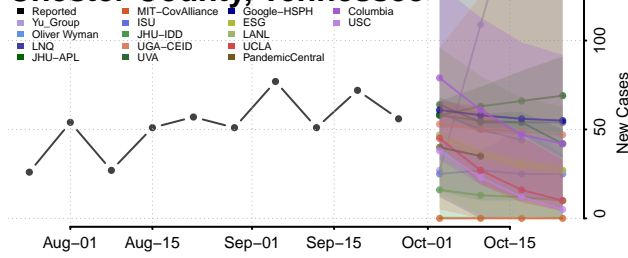

Chester County, Tennessee

Claiborne County, Tennessee

Clay County, Tennessee

Cocke County, Tennessee

Coffee County, Tennessee

Crockett County, Tennessee

Cumberland County, Tennessee

Davidson County, Tennessee