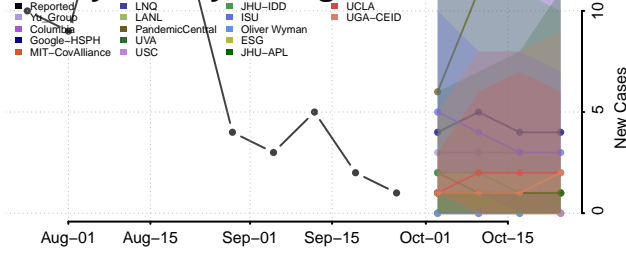

Schley County, Georgia