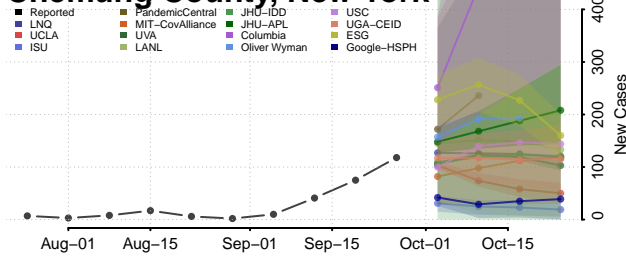

Chemung County, New York