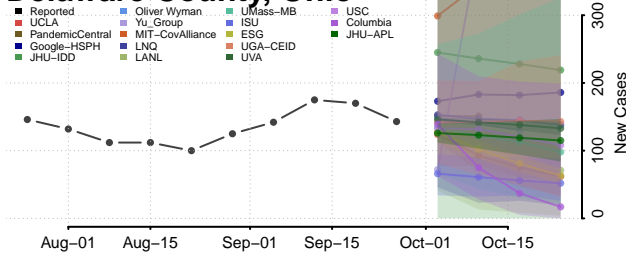

Columbiana County, Ohio

Coshocton County, Ohio

Crawford County, Ohio

Cuyahoga County, Ohio

Darke County, Ohio

Defiance County, Ohio

Delaware County, Ohio

Erie County, Ohio