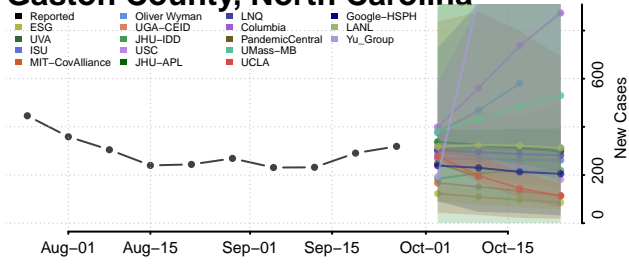

Gaston County, North Carolina