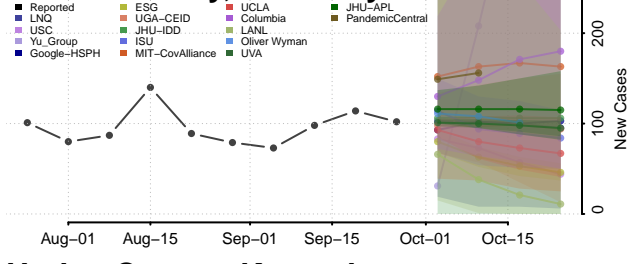

Green County, Kentucky

Greenup County, Kentucky

Hancock County, Kentucky

Hardin County, Kentucky

Harlan County, Kentucky

Harrison County, Kentucky

Hart County, Kentucky

Henderson County, Kentucky