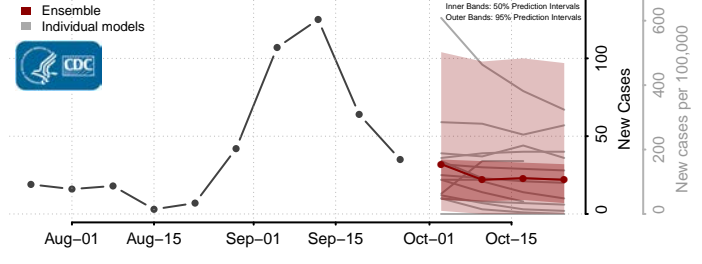

Slope County, North Dakota

Stark County, North Dakota

Steele County, North Dakota

Stutsman County, North Dakota

Towner County, North Dakota

Trail County, North Dakota

Walsh County, North Dakota

Ward County, North Dakota