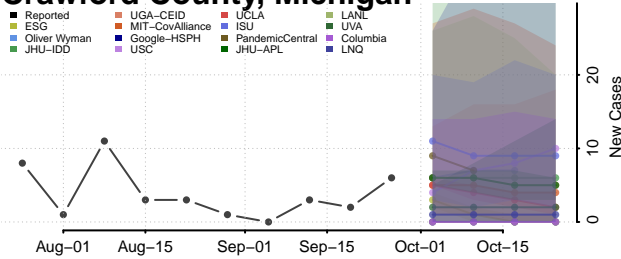

Crawford County, Michigan