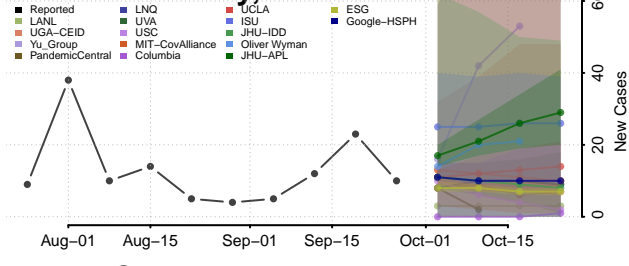

Marshall County, Oklahoma