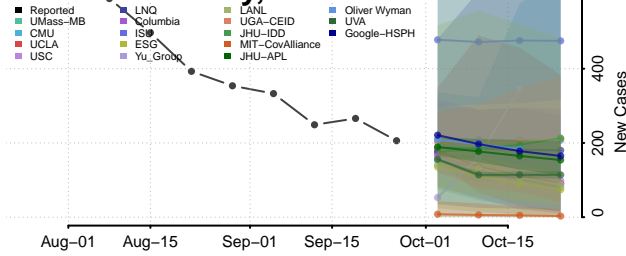

Putnam County, Florida

Santa Rosa County, Florida

Sarasota County, Florida

Seminole County, Florida

St. Johns County, Florida

St. Lucie County, Florida

Sumter County, Florida

Suwannee County, Florida