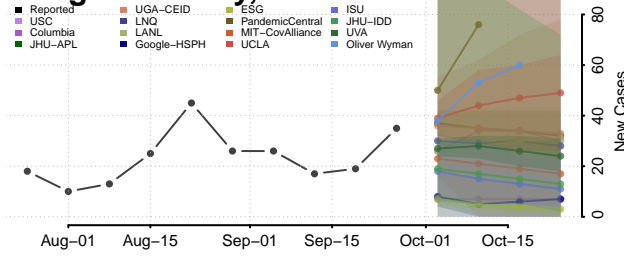

Douglas County, Illinois