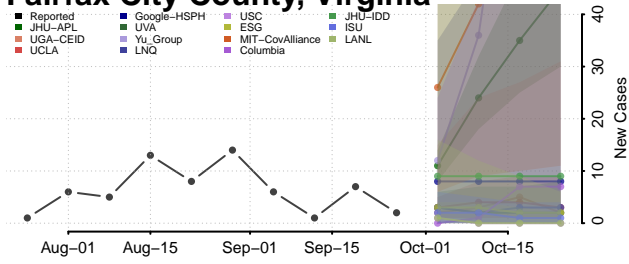

Dinwiddie County, Virginia

Emporia County, Virginia

Essex County, Virginia

Fairfax City County, Virginia

Fairfax County, Virginia

Falls Church County, Virginia

Fauquier County, Virginia

Floyd County, Virginia