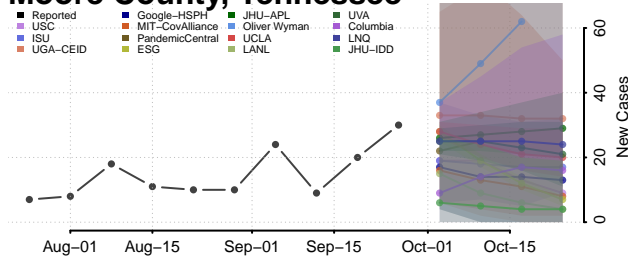

McNairy County, Tennessee

Meigs County, Tennessee

Monroe County, Tennessee

Montgomery County, Tennessee

Moore County, Tennessee

Morgan County, Tennessee

Obion County, Tennessee

Overton County, Tennessee