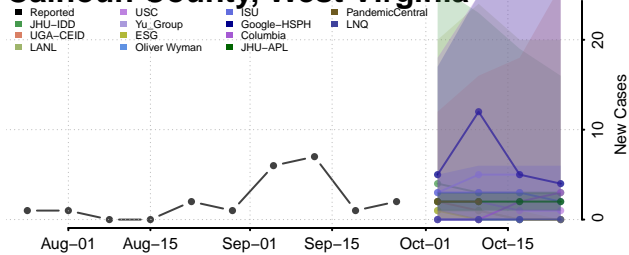

Calhoun County, West Virginia