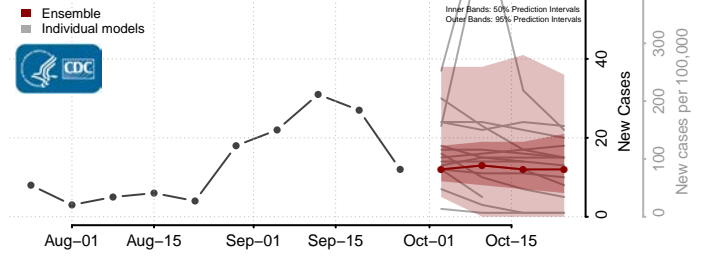

Trigg County, Kentucky