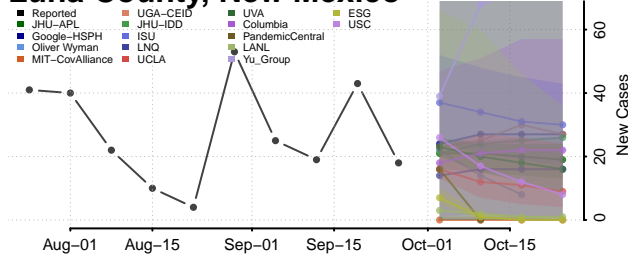

Grant County, New Mexico

Guadalupe County, New Mexico

Harding County, New Mexico

Hidalgo County, New Mexico

Lea County, New Mexico

Lincoln County, New Mexico

Los Alamos County, New Mexico

Luna County, New Mexico