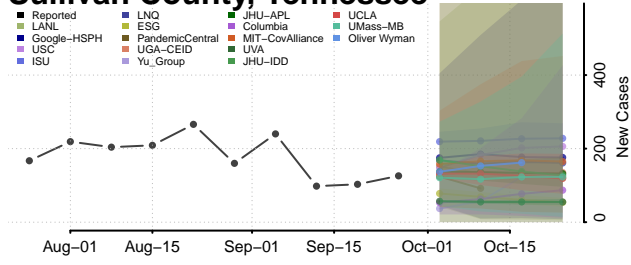

Scott County, Tennessee

Sequatchie County, Tennessee

Sevier County, Tennessee

Shelby County, Tennessee

Smith County, Tennessee

Stewart County, Tennessee

Sullivan County, Tennessee

Sumner County, Tennessee