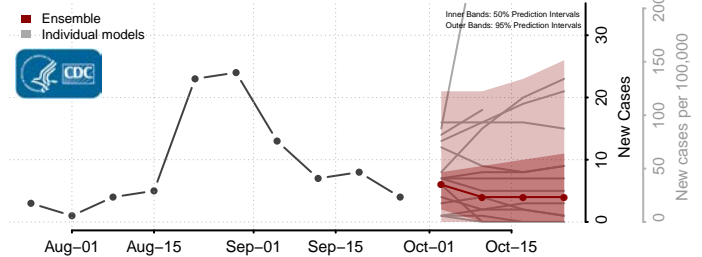

Edgar County, Illinois