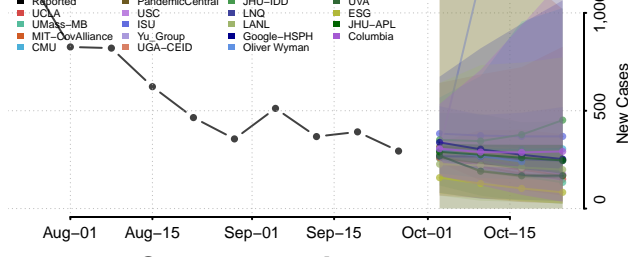

Volusia County, Florida