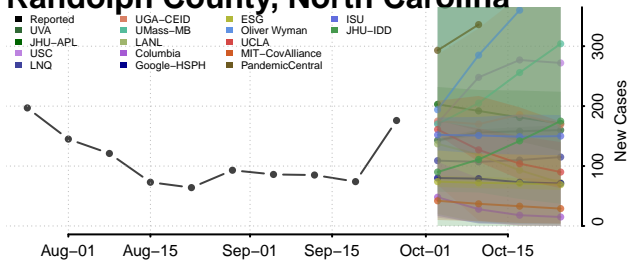

Randolph County, North Carolina