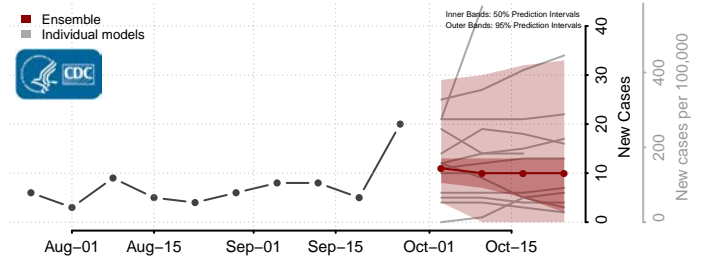

Major County, Oklahoma