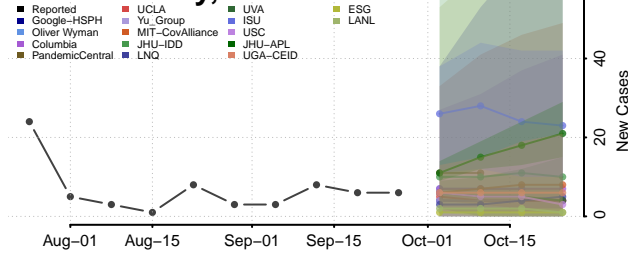

Llano County, Texas