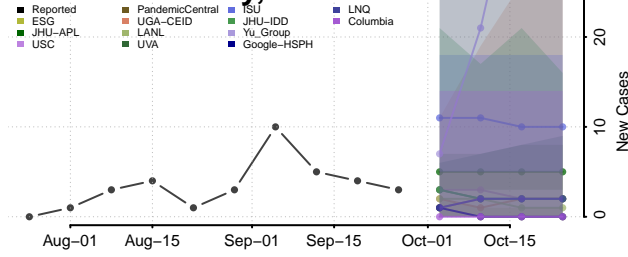

Chariton County, Missouri