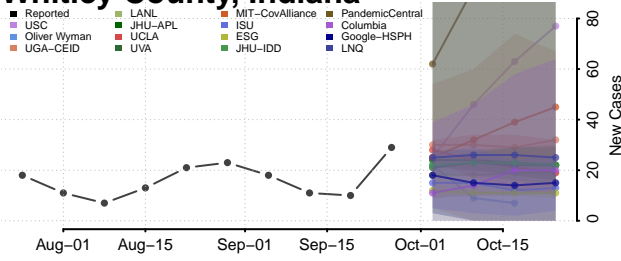

Warrick County, Indiana

Washington County, Indiana

Wayne County, Indiana

Wells County, Indiana

White County, Indiana

Whitley County, Indiana

Iowa

Adair County, Iowa