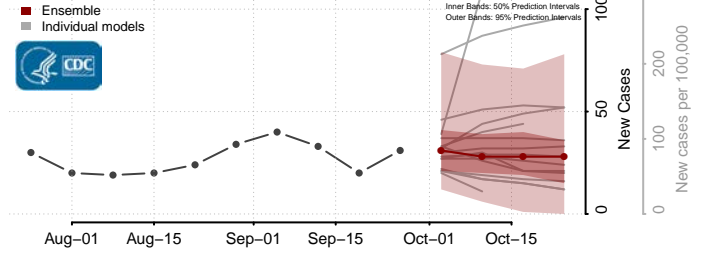

Steele County, Minnesota