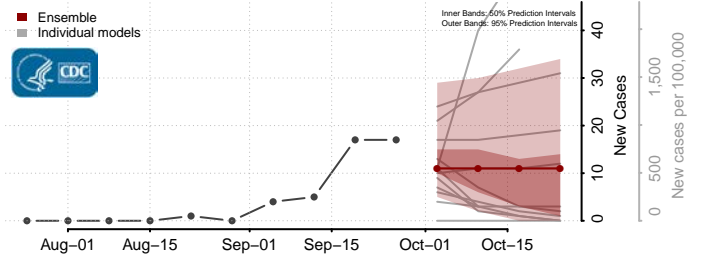

Harding County, South Dakota

Hughes County, South Dakota

Hutchinson County, South Dakota

Hyde County, South Dakota

Jackson County, South Dakota

Jerauld County, South Dakota

Jones County, South Dakota

Kingsbury County, South Dakota