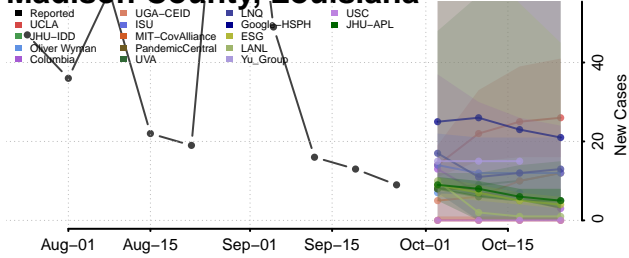

Jefferson Davis County, Louisiana

Lafayette County, Louisiana

Lafourche County, Louisiana

LaSalle County, Louisiana

Lincoln County, Louisiana

Livingston County, Louisiana

Madison County, Louisiana

Morehouse County, Louisiana