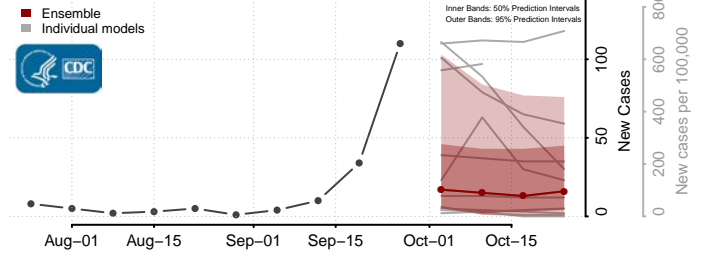

Idaho County, Idaho