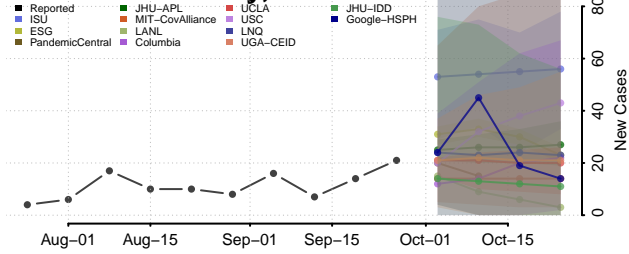

Crawford County, Wisconsin