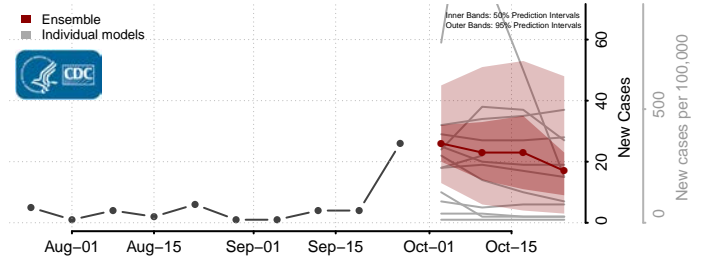

Lexington County, Virginia