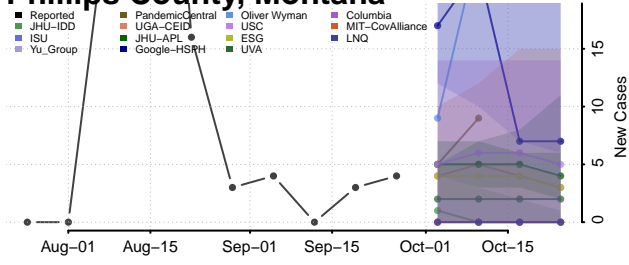

Phillips County, Montana