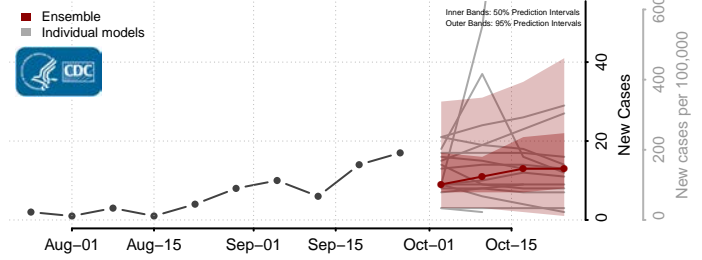

Emmet County, Iowa

Fayette County, Iowa

Floyd County, Iowa

Franklin County, Iowa

Fremont County, Iowa

Greene County, Iowa

Grundy County, Iowa

Guthrie County, Iowa