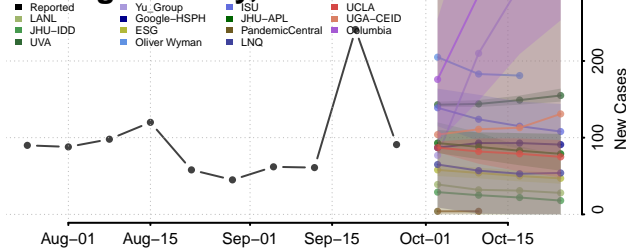

National

Alabama*

Autauga County, Alabama

Baldwin County, Alabama

Barbour County, Alabama

Bibb County, Alabama

*New weekly cases may decrease in this location over the next four weeks. For these locations, the ensemble forecast indicates a probability of 0.75 or greater that fewer cases will be reported in week four of the forecast than in the last reported week.