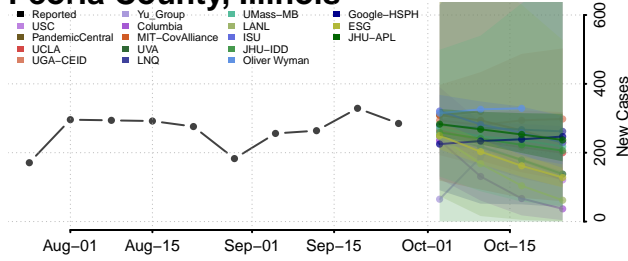

Peoria County, Illinois