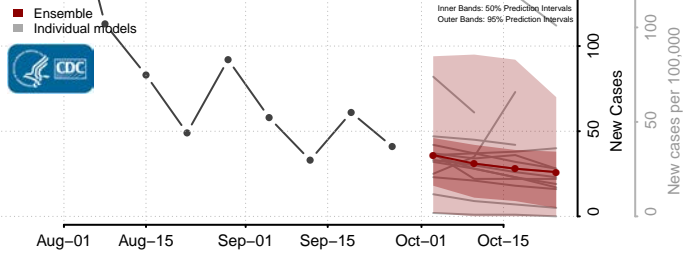

Navajo County, Arizona