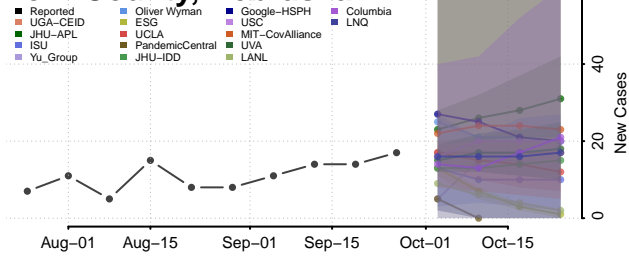

Thomas County, Nebraska

Thurston County, Nebraska

Valley County, Nebraska

Washington County, Nebraska

Wayne County, Nebraska

Webster County, Nebraska

Wheeler County, Nebraska

York County, Nebraska