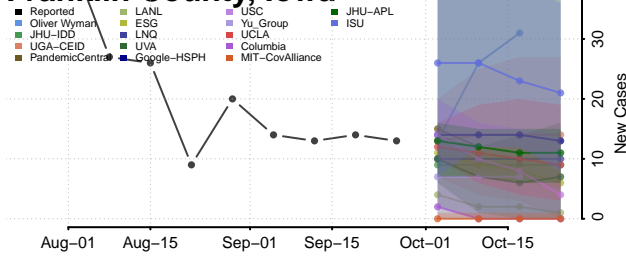

Emmet County, Iowa

Fayette County, Iowa

Floyd County, Iowa

Franklin County, Iowa

Fremont County, Iowa

Greene County, Iowa

Grundy County, Iowa

Guthrie County, Iowa