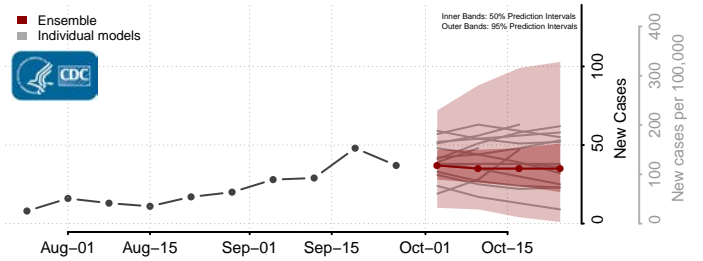

Adams County, Nebraska