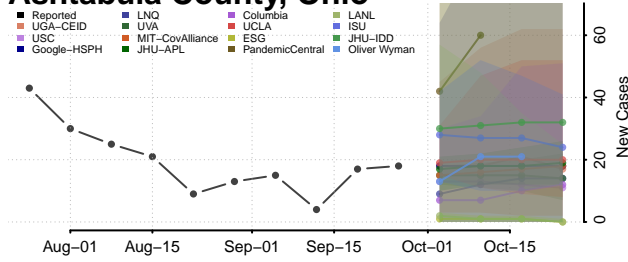

Ashtabula County, Ohio