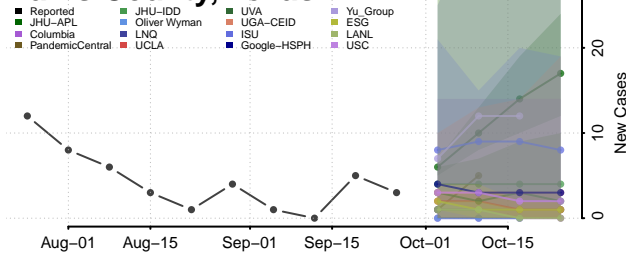

Rains County, Texas