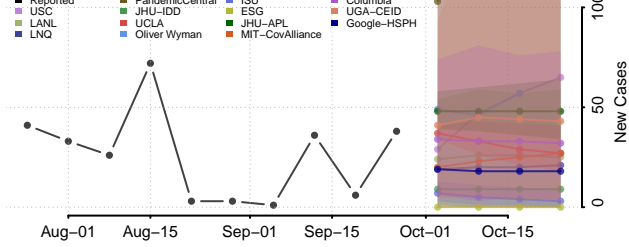

Kittitas County, Washington