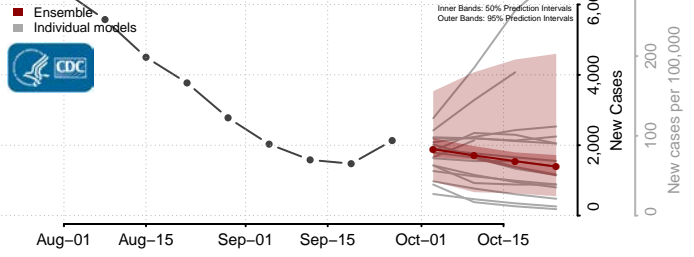

Nevada

Carson City County, Nevada

Churchill County, Nevada

Clark County, Nevada

Douglas County, Nevada

Elko County, Nevada

Esmeralda County, Nevada

Eureka County, Nevada