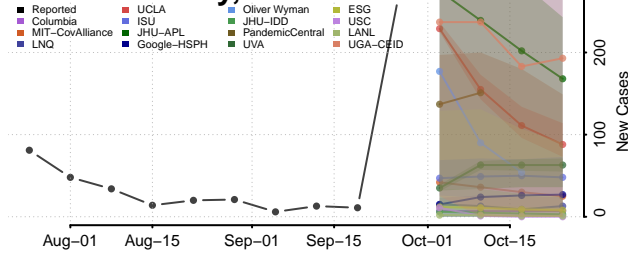

Lavaca County, Texas