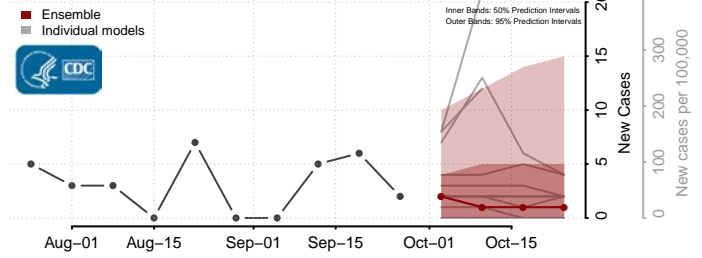

Calhoun County, Arkansas