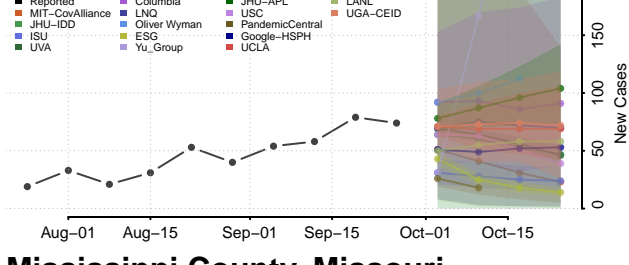

Miller County, Missouri