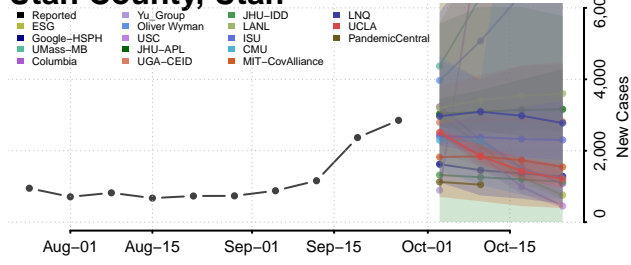

Utah County, Utah