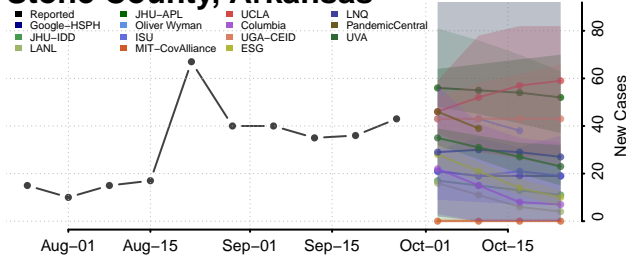

Sevier County, Arkansas

Sharp County, Arkansas

St. Francis County, Arkansas

Stone County, Arkansas

Union County, Arkansas

Van Buren County, Arkansas

Washington County, Arkansas

White County, Arkansas