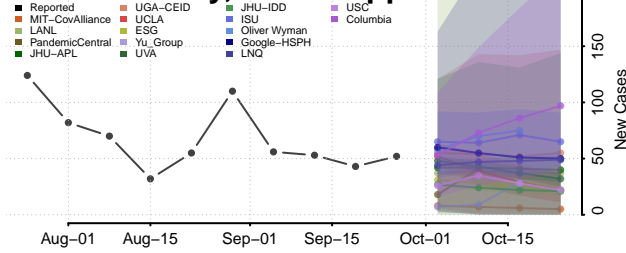

Wilkin County, Minnesota

Winona County, Minnesota

Wright County, Minnesota

Yellow Medicine County, Minnesota

Mississippi

Adams County, Mississippi

Alcorn County, Mississippi

Amite County, Mississippi