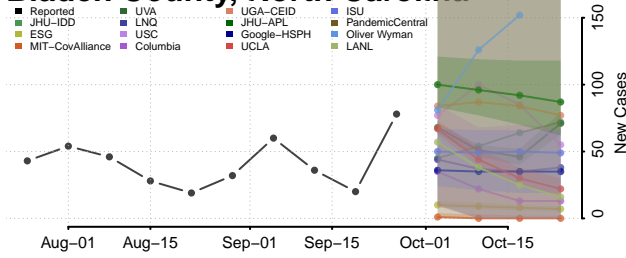

Beaufort County, North Carolina

Bertie County, North Carolina

Bladen County, North Carolina

Brunswick County, North Carolina

Buncombe County, North Carolina

Burke County, North Carolina

Cabarrus County, North Carolina