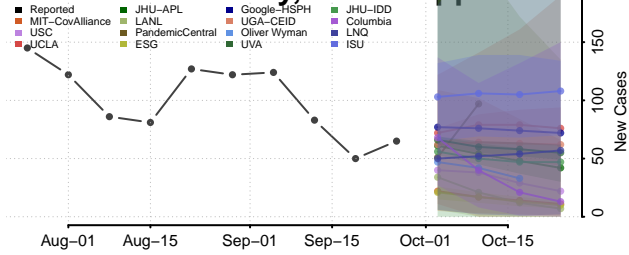

Lauderdale County, Mississippi