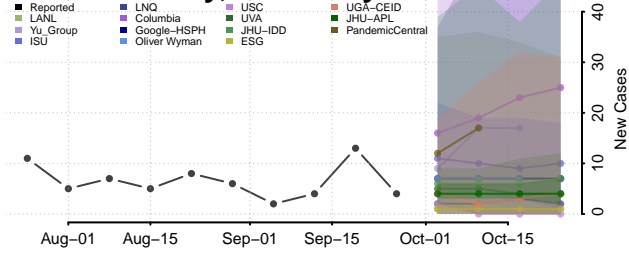

Martin County, Kentucky