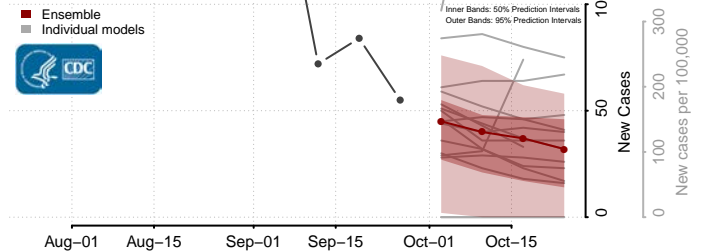

Bolivar County, Mississippi