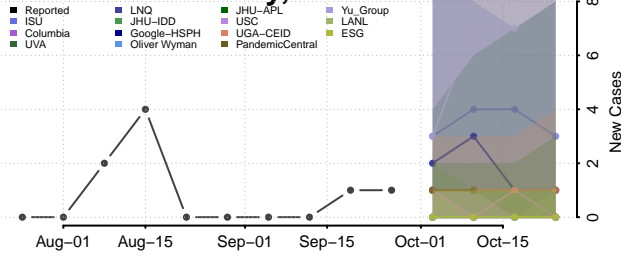

Comanche County, Kansas