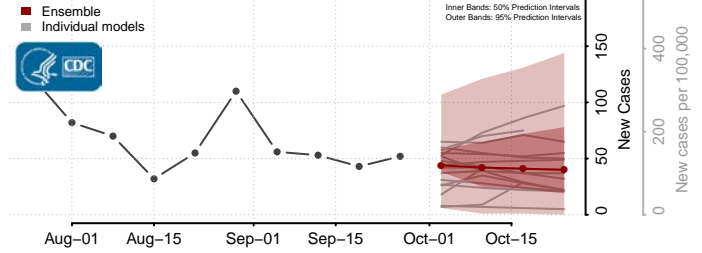

Wilkin County, Minnesota

Winona County, Minnesota

Wright County, Minnesota

Yellow Medicine County, Minnesota

Mississippi

Adams County, Mississippi

Alcorn County, Mississippi

Amite County, Mississippi