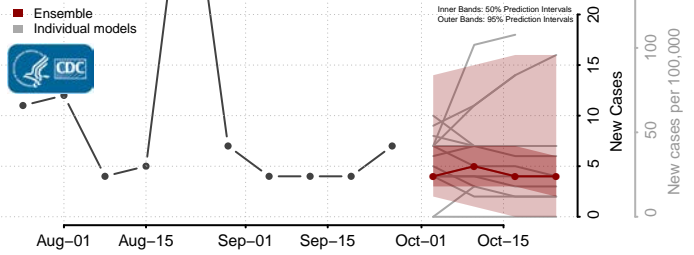

Taylor County, West Virginia