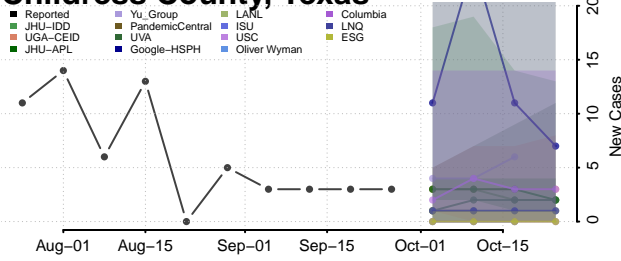

Childress County, Texas