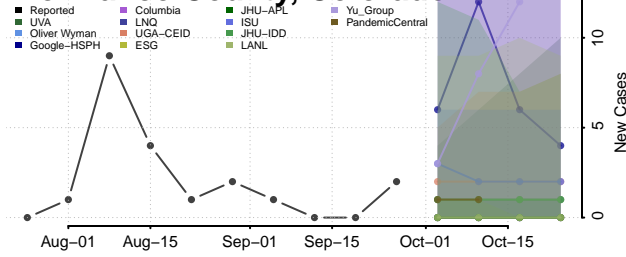

Pitkin County, Colorado

Prowers County, Colorado

Pueblo County, Colorado

Rio Blanco County, Colorado

Rio Grande County, Colorado

Routt County, Colorado

Saguache County, Colorado

San Juan County, Colorado