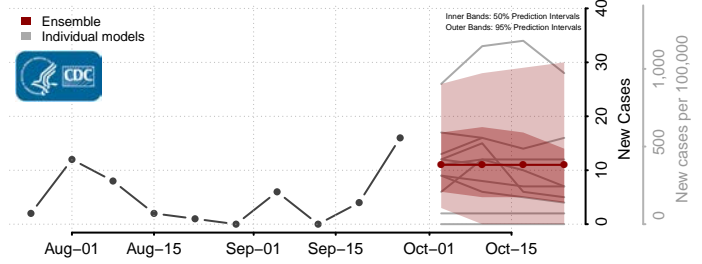

Nelson County, North Dakota