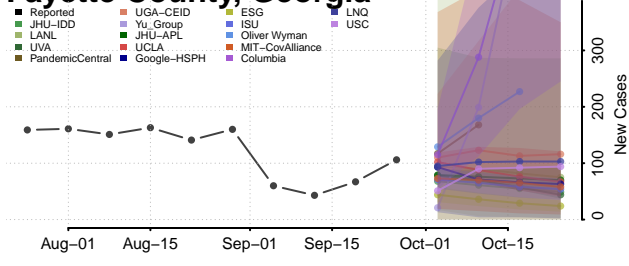

Elbert County, Georgia

Emanuel County, Georgia

Evans County, Georgia

Fannin County, Georgia

Fayette County, Georgia

Floyd County, Georgia

Forsyth County, Georgia

Franklin County, Georgia