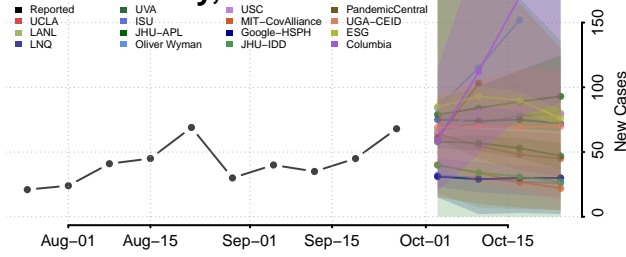

Ste. Genevieve County, Missouri

Stoddard County, Missouri

Stone County, Missouri

Sullivan County, Missouri

Taney County, Missouri

Texas County, Missouri

Vernon County, Missouri

Warren County, Missouri