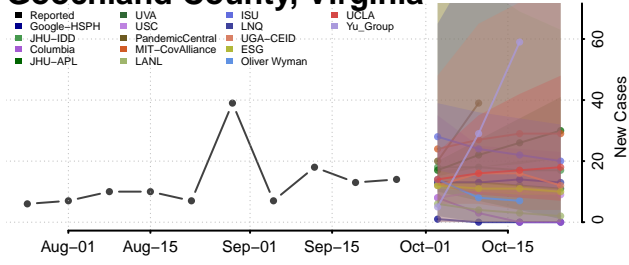

Goochland County, Virginia

Grayson County, Virginia

Greene County, Virginia

Greensville County, Virginia

Halifax County, Virginia

Hampton County, Virginia

Hanover County, Virginia

Harrisonburg County, Virginia