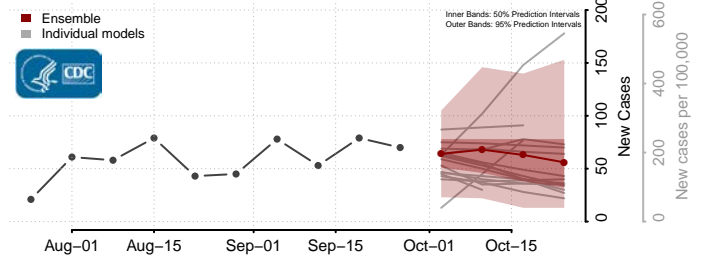

Bureau County, Illinois