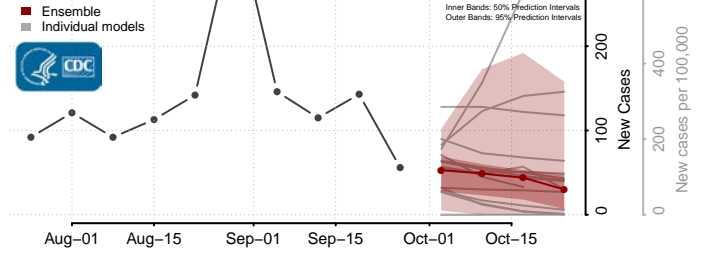

Baldwin County, Georgia