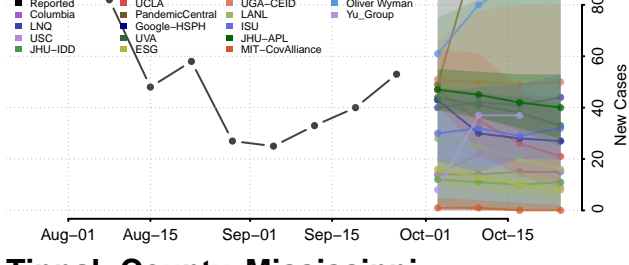

Tate County, Mississippi