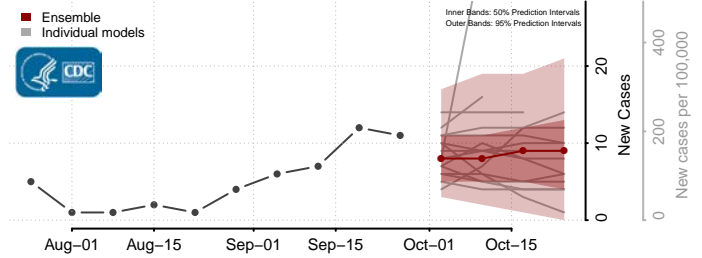

Alexander County, Illinois