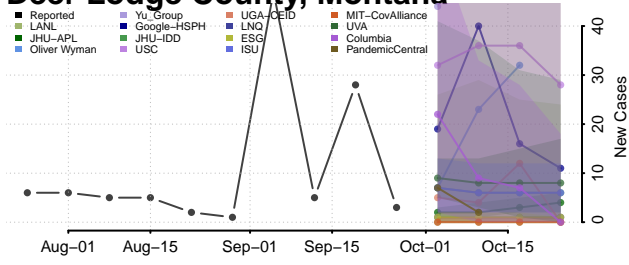

Dawson County, Montana

Deer Lodge County, Montana

Fallon County, Montana

Fergus County, Montana

Flathead County, Montana

Gallatin County, Montana

Garfield County, Montana

Lake County, Montana