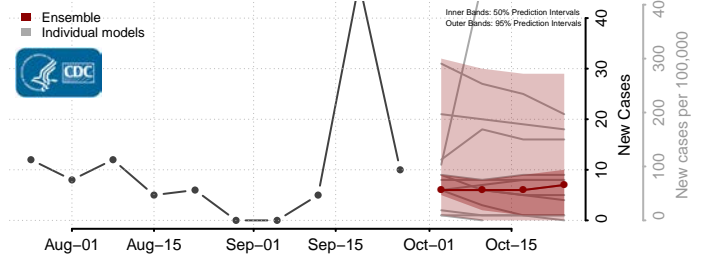

Clarke County, Alabama

Clay County, Alabama

Cleburne County, Alabama

Coffee County, Alabama

Colbert County, Alabama

Conecuh County, Alabama

Coosa County, Alabama

Covington County, Alabama