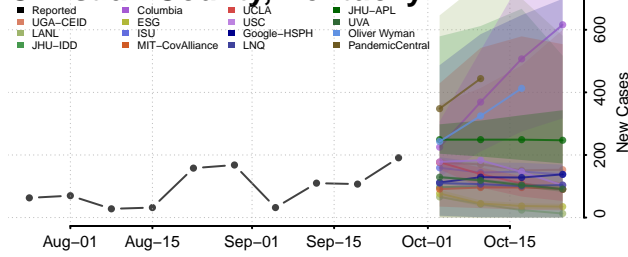

Christian County, Kentucky