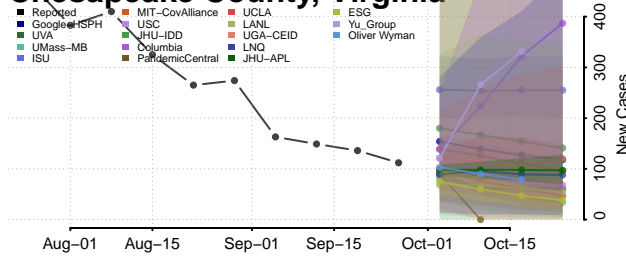

Campbell County, Virginia

Caroline County, Virginia

Carroll County, Virginia

Charles City County, Virginia

Charlotte County, Virginia

Charlottesville County, Virginia

Chesapeake County, Virginia

Chesterfield County, Virginia