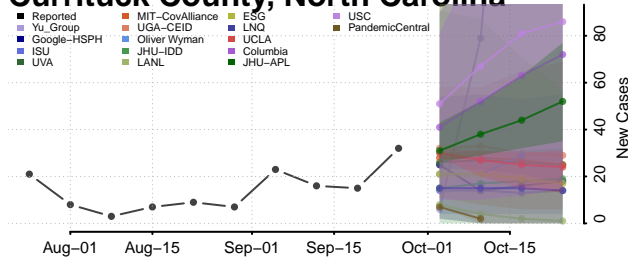

Chowan County, North Carolina

Clay County, North Carolina

Cleveland County, North Carolina

Columbus County, North Carolina

Craven County, North Carolina

Cumberland County, North Carolina

Currituck County, North Carolina