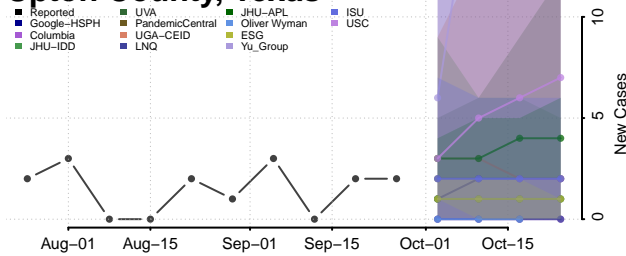

Upton County, Texas