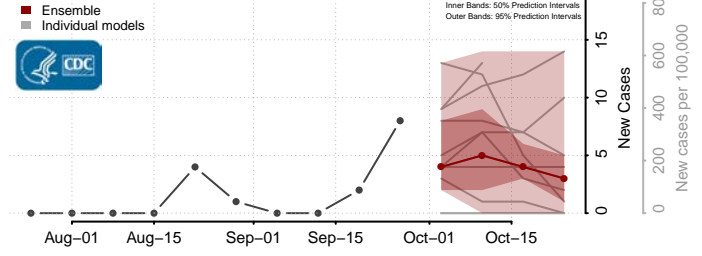

Eddy County, North Dakota

Emmons County, North Dakota

Foster County, North Dakota

Golden Valley County, North Dakota

Grand Forks County, North Dakota

Grant County, North Dakota

Griggs County, North Dakota

Hettinger County, North Dakota