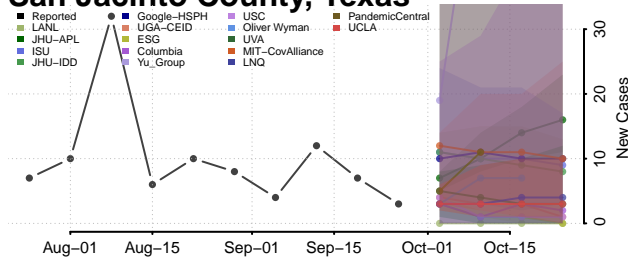

San Jacinto County, Texas