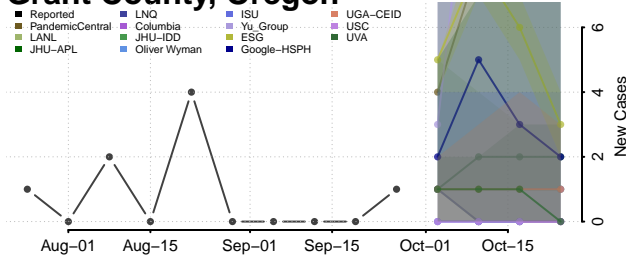

Grant County, Oregon