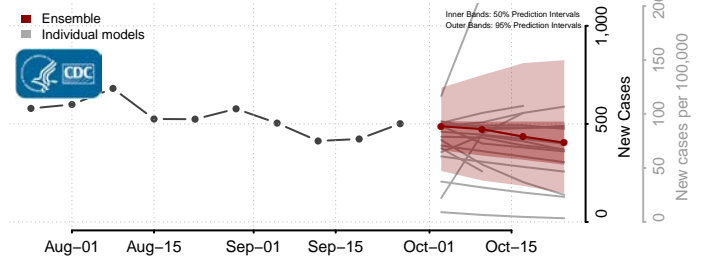

Ramsey County, Minnesota