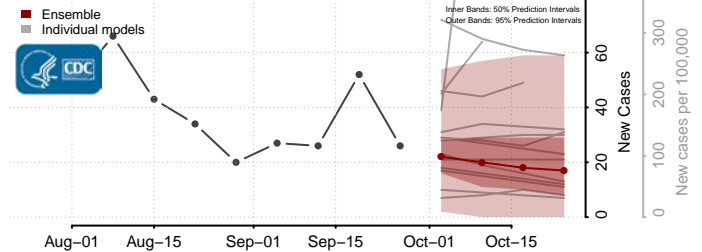

National

Alabama*

Autauga County, Alabama

Baldwin County, Alabama

Barbour County, Alabama

Bibb County, Alabama

*New weekly cases may decrease in this location over the next four weeks. For these locations, the ensemble forecast indicates a probability of 0.75 or greater that fewer cases will be reported in week four of the forecast than in the last reported week.