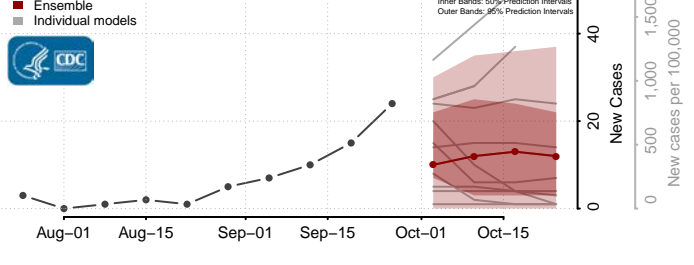

Butte County, South Dakota

Campbell County, South Dakota

Davison County, South Dakota

Day County, South Dakota

Deuel County, South Dakota

Dewey County, South Dakota

Douglas County, South Dakota

Edmunds County, South Dakota