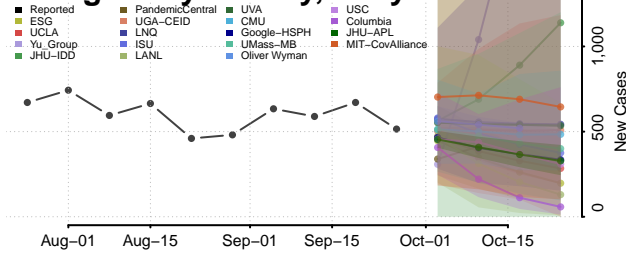

Charles County, Maryland

Dorchester County, Maryland

Frederick County, Maryland

Garrett County, Maryland

Harford County, Maryland

Howard County, Maryland

Kent County, Maryland

Montgomery County, Maryland