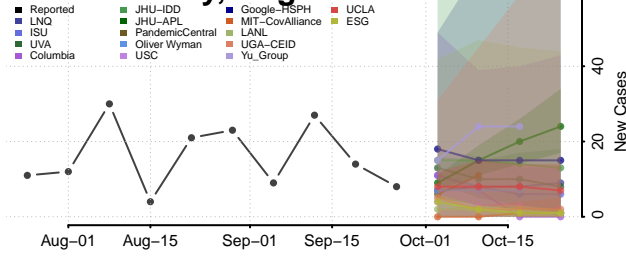

Prince Edward County, Virginia

Prince George County, Virginia

Prince William County, Virginia

Pulaski County, Virginia

Radford County, Virginia

Rappahannock County, Virginia

Russell County, Virginia

Salem County, Virginia