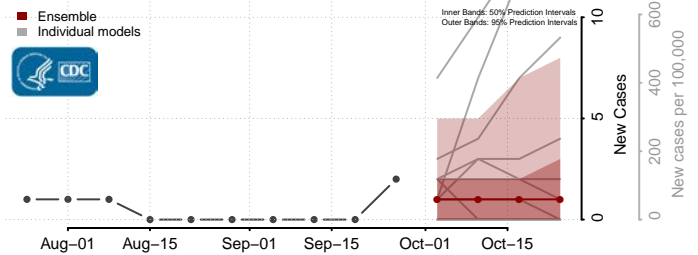

Dawson County, Montana

Deer Lodge County, Montana

Fallon County, Montana

Fergus County, Montana

Flathead County, Montana

Gallatin County, Montana

Garfield County, Montana

Lake County, Montana