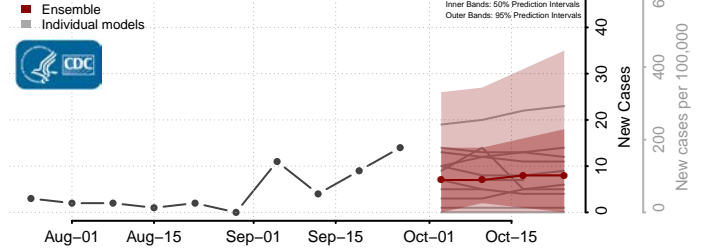

Winneshiek County, Iowa

Woodbury County, Iowa

Worth County, Iowa

Wright County, Iowa

Kansas

Allen County, Kansas

Anderson County, Kansas

Atchison County, Kansas