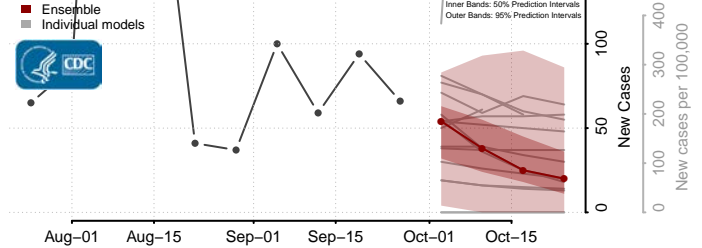

Baker County, Florida