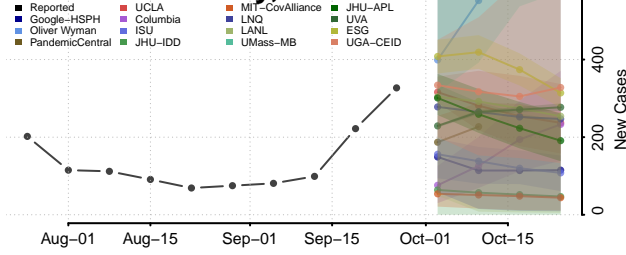

Coconino County, Arizona