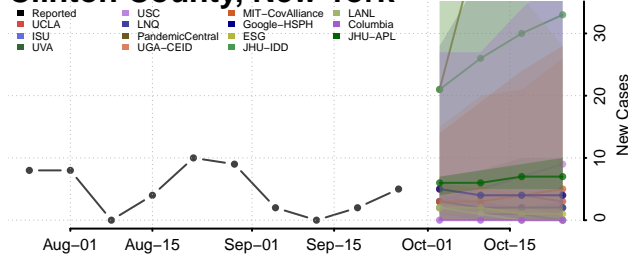

Clinton County, New York