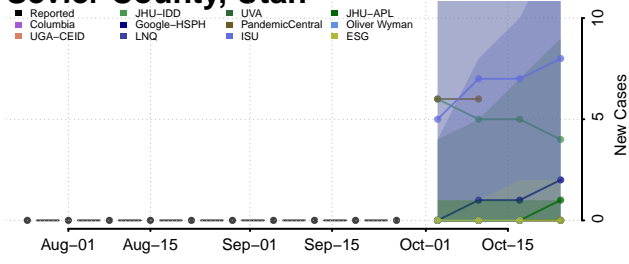

Sevier County, Utah