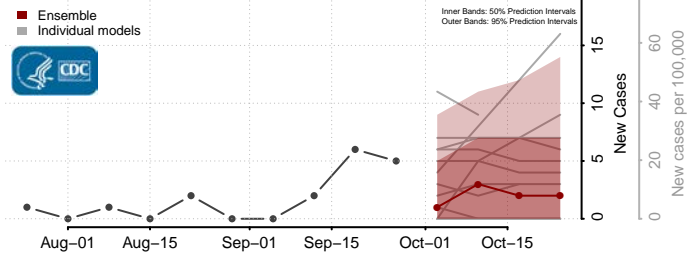

Caledonia County, Vermont

Chittenden County, Vermont

Essex County, Vermont

Franklin County, Vermont

Grand Isle County, Vermont

Lamoille County, Vermont

Orange County, Vermont

Orleans County, Vermont