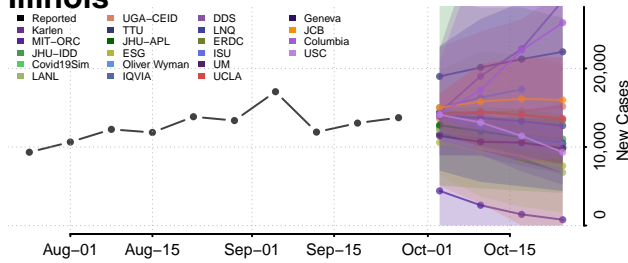

Teton County, Idaho

Twin Falls County, Idaho

Valley County, Idaho

Washington County, Idaho

Illinois*

Adams County, Illinois

*New weekly cases may decrease in this location over the next four weeks. For these locations, the ensemble forecast indicates a probability of 0.75 or greater that fewer cases will be reported in week four of the forecast than in the last reported week.