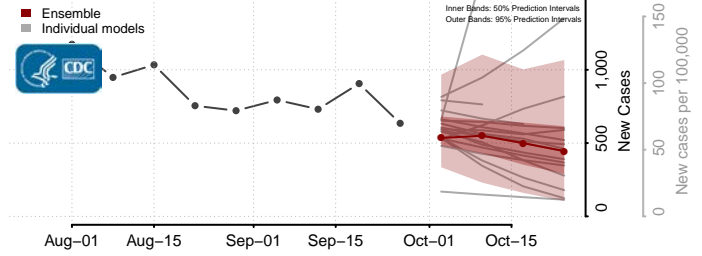

Prince George's County, Maryland