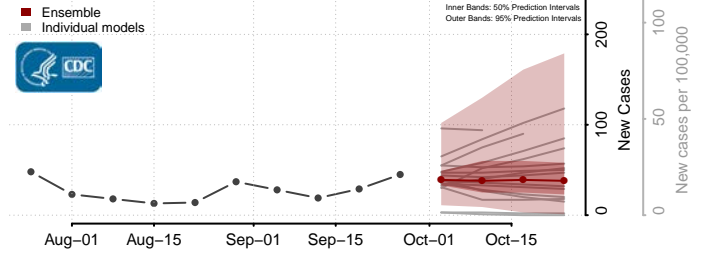

Barnstable County, Massachusetts