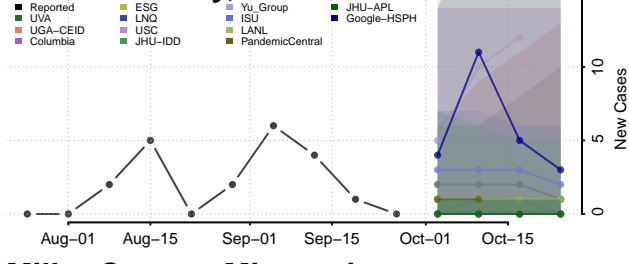

Mercer County, Missouri