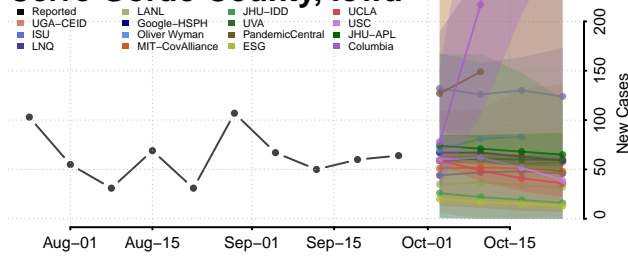

Cedar County, Iowa

Cerro Gordo County, Iowa

Cherokee County, Iowa

Chickasaw County, Iowa

Clarke County, Iowa

Clay County, Iowa

Clayton County, Iowa

Clinton County, Iowa