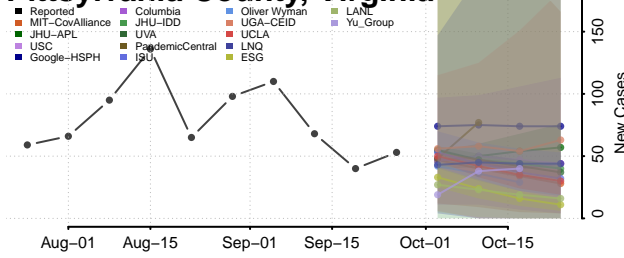

Orange County, Virginia

Page County, Virginia

Patrick County, Virginia

Petersburg County, Virginia

Pittsylvania County, Virginia

Poquoson County, Virginia

Portsmouth County, Virginia

Powhatan County, Virginia