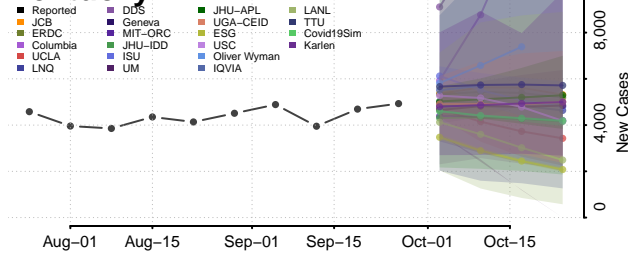

Kentucky

Adair County, Kentucky

Boone County, Kentucky

Bourbon County, Kentucky

Boyd County, Kentucky

Boyle County, Kentucky

Bracken County, Kentucky

Breathitt County, Kentucky