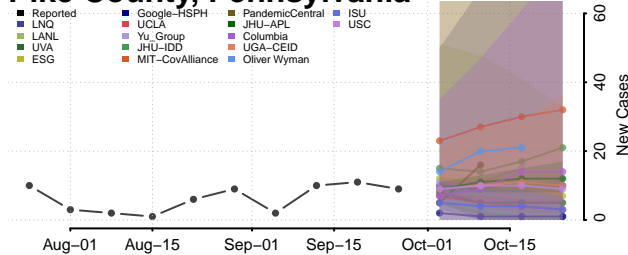

Pike County, Pennsylvania