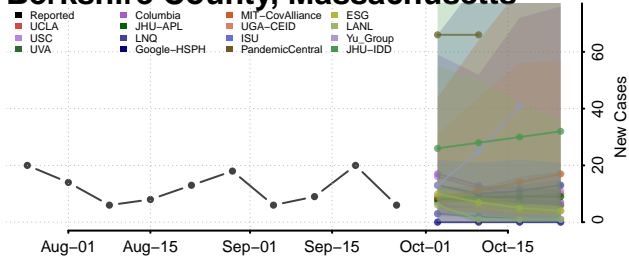

Berkshire County, Massachusetts