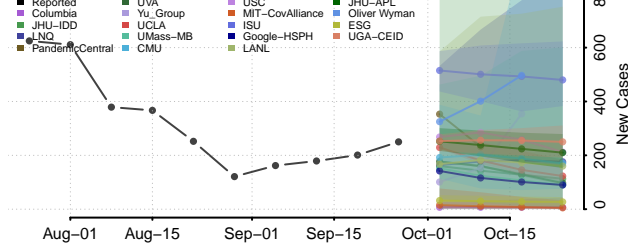

Jefferson County, Texas