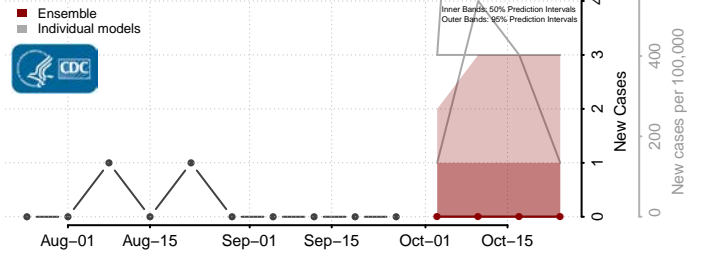

Nebraska

Adams County, Nebraska

Antelope County, Nebraska

Arthur County, Nebraska

Banner County, Nebraska

Blaine County, Nebraska

Boone County, Nebraska

Box Butte County, Nebraska