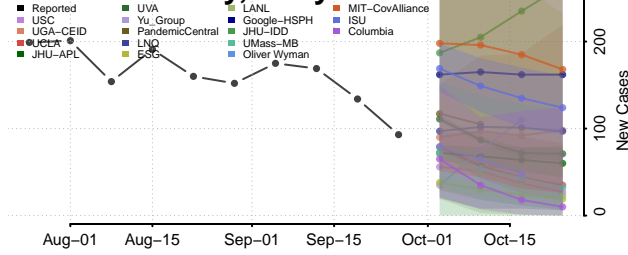

Charles County, Maryland

Dorchester County, Maryland

Frederick County, Maryland

Garrett County, Maryland

Harford County, Maryland

Howard County, Maryland

Kent County, Maryland

Montgomery County, Maryland