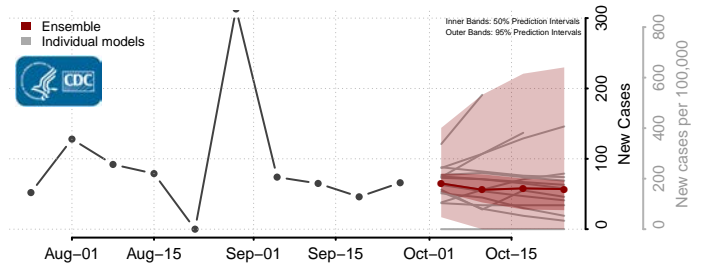

Union County, Iowa

Van Buren County, Iowa

Wapello County, Iowa

Warren County, Iowa

Washington County, Iowa

Wayne County, Iowa

Webster County, Iowa

Winnebago County, Iowa