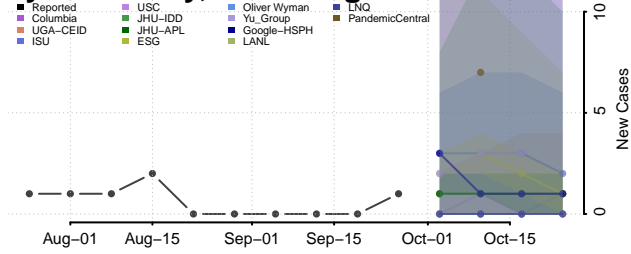

Tyler County, West Virginia