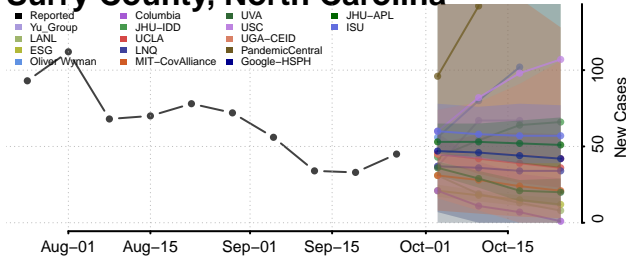

Surry County, North Carolina