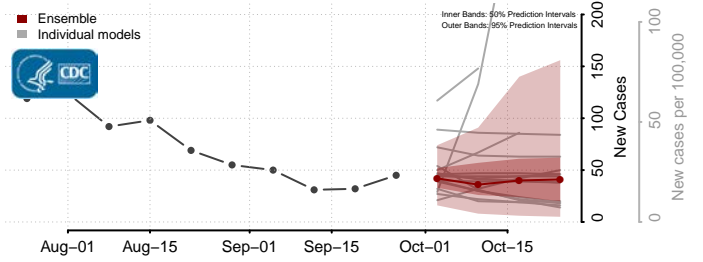

El Dorado County, California