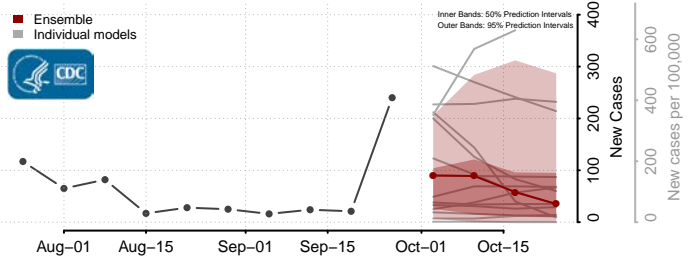

Dare County, North Carolina

Davidson County, North Carolina

Davie County, North Carolina

Duplin County, North Carolina

Durham County, North Carolina

Edgecombe County, North Carolina

Forsyth County, North Carolina