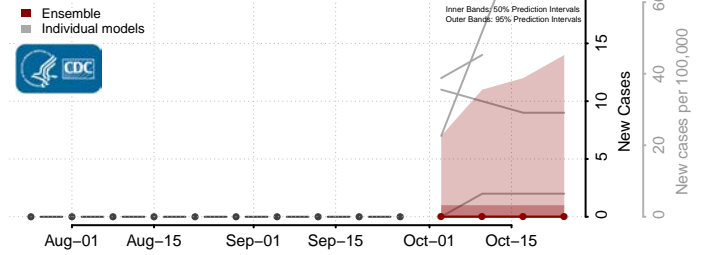

Sanpete County, Utah