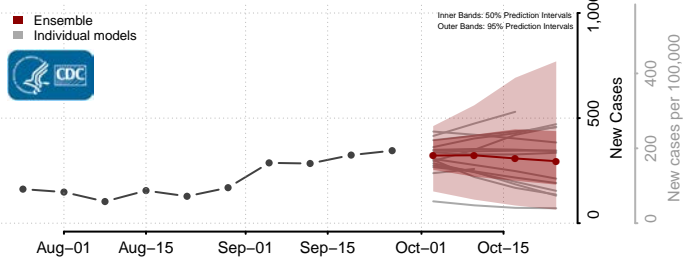

Kanawha County, West Virginia