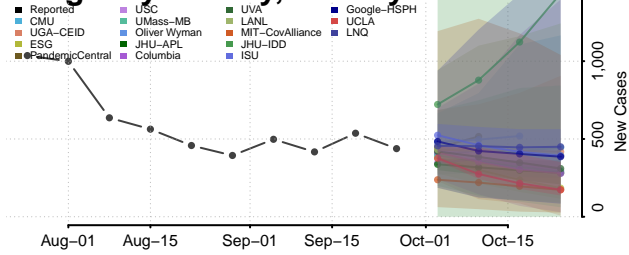

Allegheny County, Pennsylvania