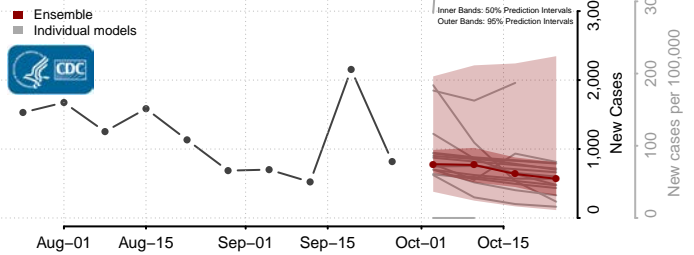

Pima County, Arizona