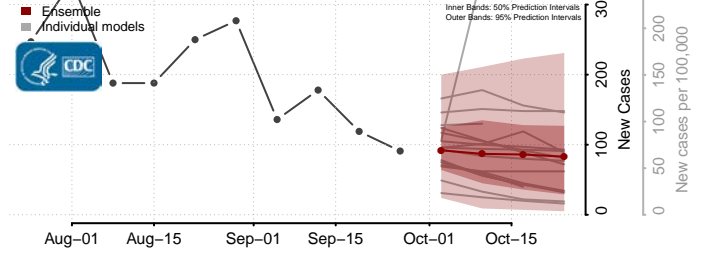

Blount County, Tennessee