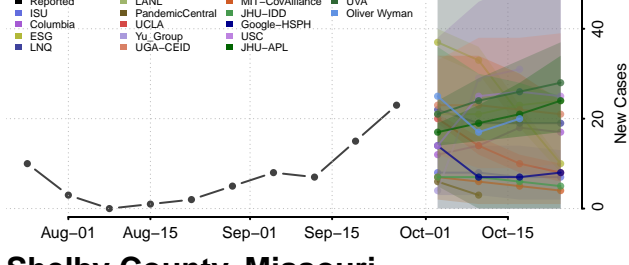

Shannon County, Missouri