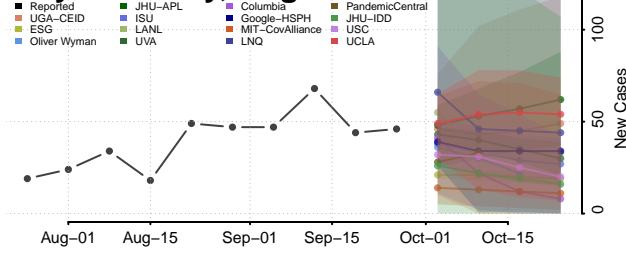

Smyth County, Virginia