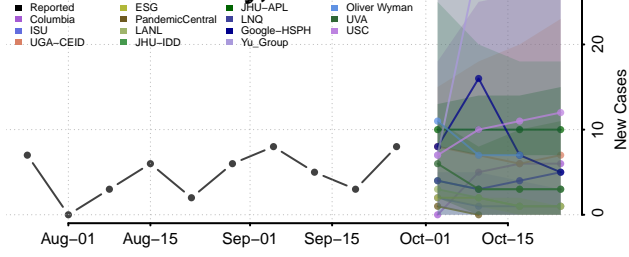

Atchison County, Missouri