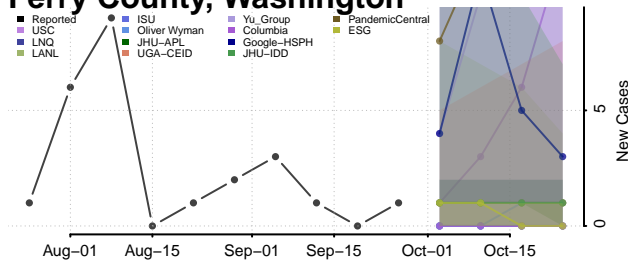

Franklin County, Washington

Garfield County, Washington

Grant County, Washington

Grays Harbor County, Washington

Island County, Washington

Jefferson County, Washington

King County, Washington

Kitsap County, Washington