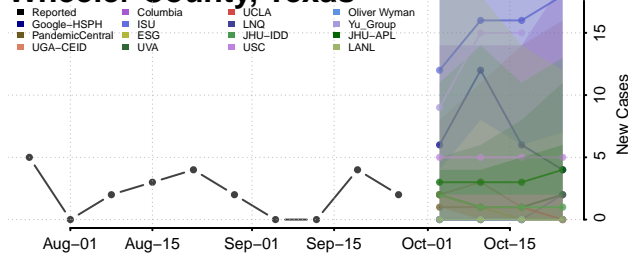

Wheeler County, Texas