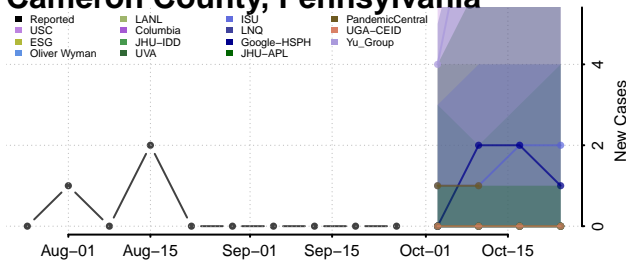

Cameron County, Pennsylvania