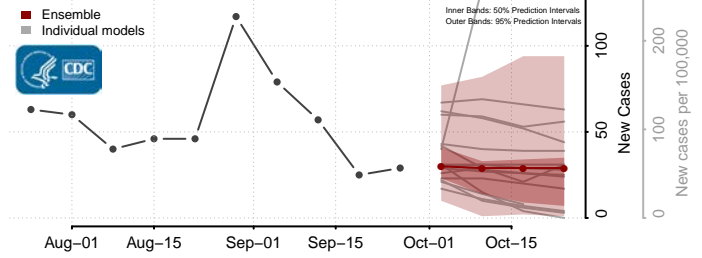

Union County, Iowa

Van Buren County, Iowa

Wapello County, Iowa

Warren County, Iowa

Washington County, Iowa

Wayne County, Iowa

Webster County, Iowa

Winnebago County, Iowa