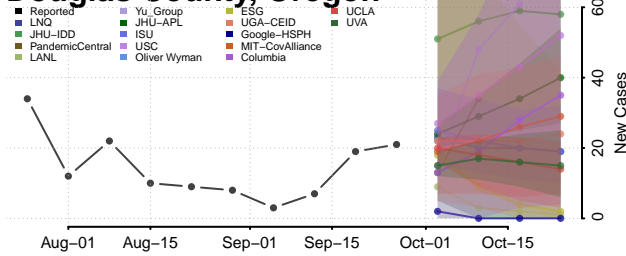

Douglas County, Oregon