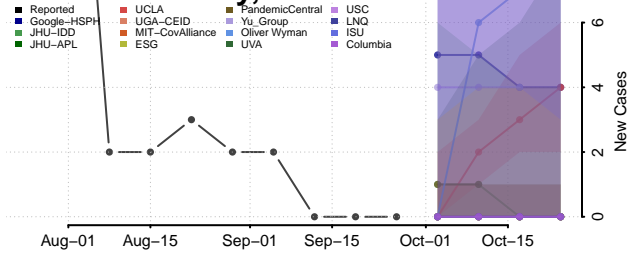

Crockett County, Texas