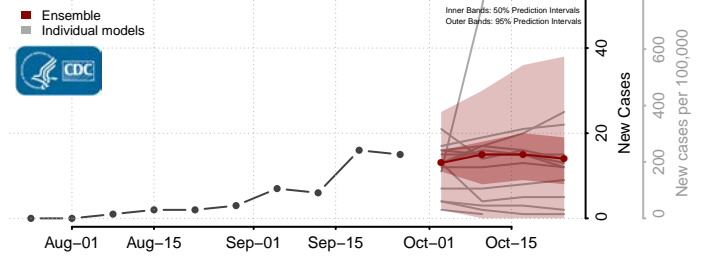

Isanti County, Minnesota

Itasca County, Minnesota

Jackson County, Minnesota

Kanabec County, Minnesota

Kandiyohi County, Minnesota

Kittson County, Minnesota

Koochiching County, Minnesota

Lac qui Parle County, Minnesota