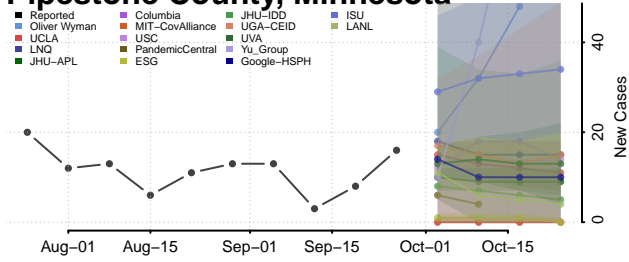

Norman County, Minnesota

Olmsted County, Minnesota

Otter Tail County, Minnesota

Pennington County, Minnesota

Pine County, Minnesota

Pipestone County, Minnesota

Polk County, Minnesota

Pope County, Minnesota