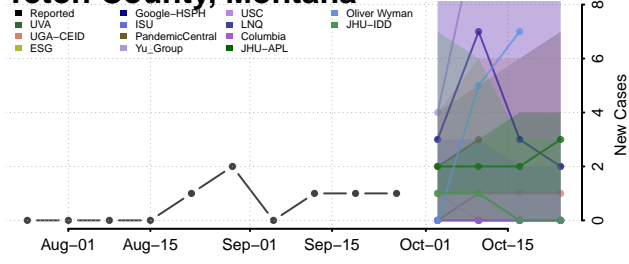

Sweet Grass County, Montana

Teton County, Montana

Toole County, Montana

Treasure County, Montana

Valley County, Montana

Wheatland County, Montana

Wibaux County, Montana

Yellowstone County, Montana