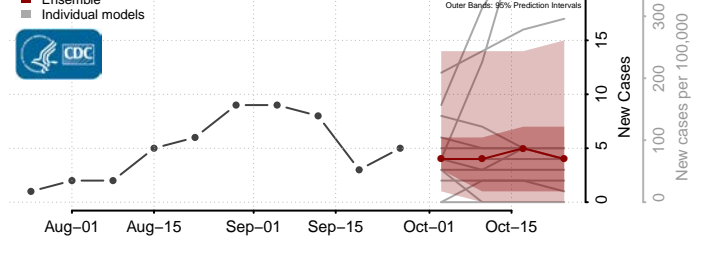

Kidder County, North Dakota

LaMoure County, North Dakota

Logan County, North Dakota

McHenry County, North Dakota

McIntosh County, North Dakota

McKenzie County, North Dakota

McLean County, North Dakota

Mercer County, North Dakota