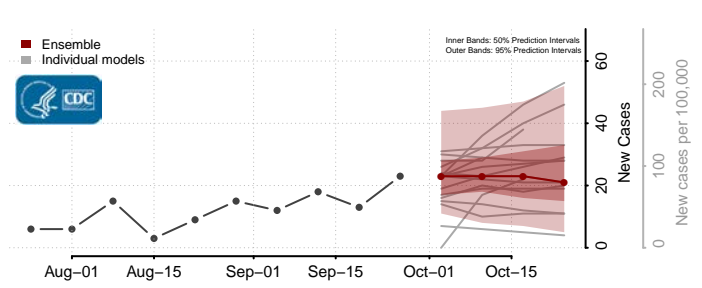

Mille Lacs County, Minnesota