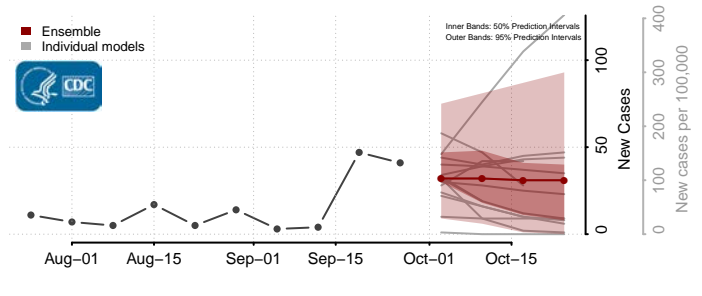

Summit County, Colorado