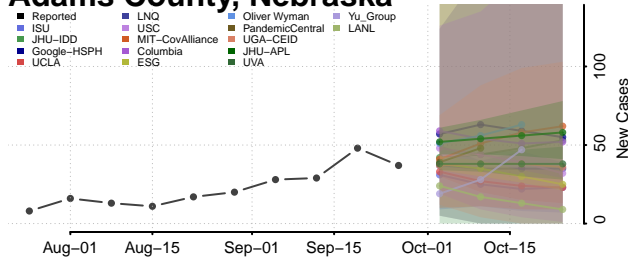

Adams County, Nebraska