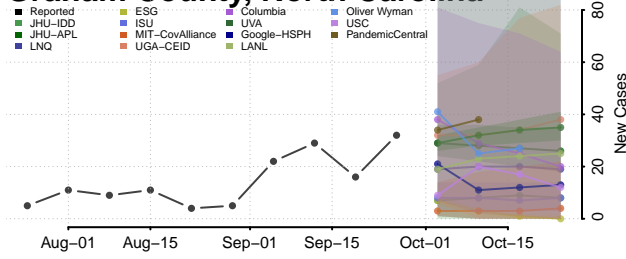

Franklin County, North Carolina

Gaston County, North Carolina

Gates County, North Carolina

Graham County, North Carolina

Granville County, North Carolina

Greene County, North Carolina

Guilford County, North Carolina