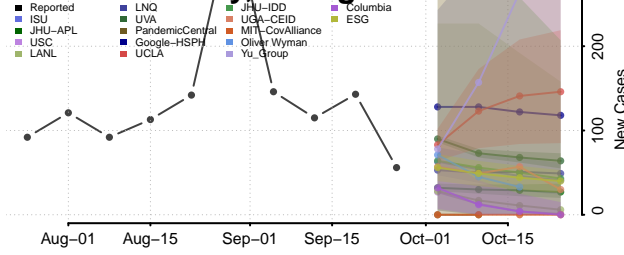

Baldwin County, Georgia