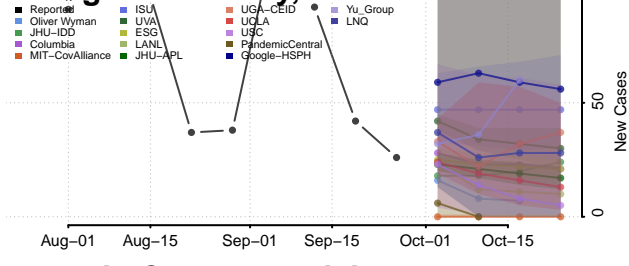

Evangeline County, Louisiana