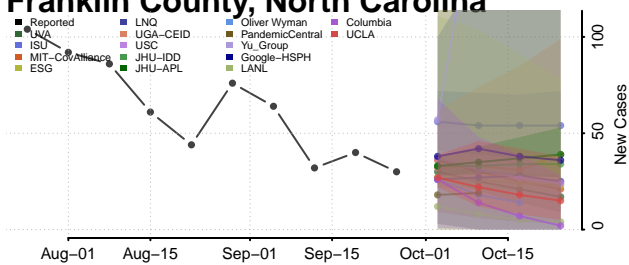

Franklin County, North Carolina