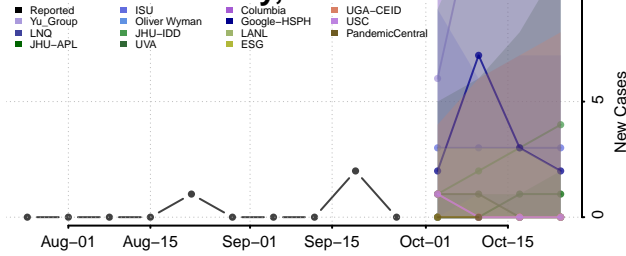

Grant County, Nebraska

Greeley County, Nebraska

Hall County, Nebraska

Hamilton County, Nebraska

Harlan County, Nebraska

Hayes County, Nebraska

Hitchcock County, Nebraska

Holt County, Nebraska