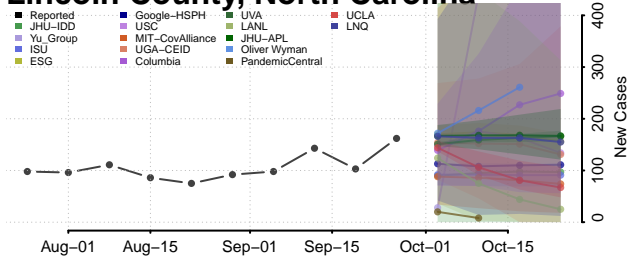

Lincoln County, North Carolina