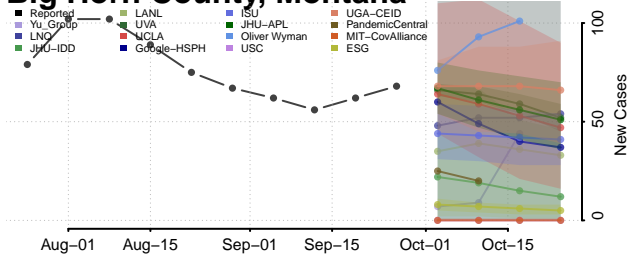

Washington County, Missouri

Wayne County, Missouri

Webster County, Missouri

Worth County, Missouri

Wright County, Missouri

Montana

Beaverhead County, Montana

Big Horn County, Montana