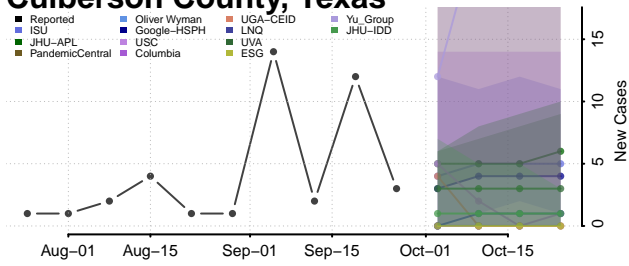

Culberson County, Texas