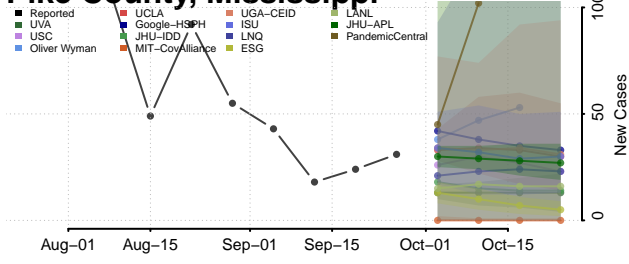

Pike County, Mississippi