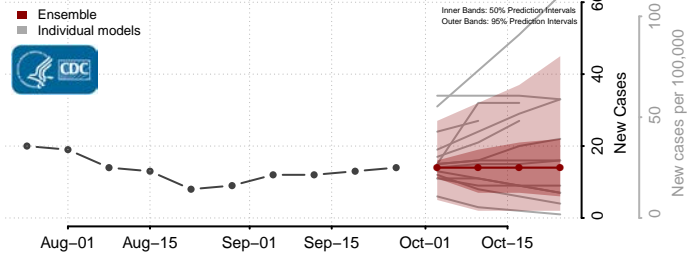

Marion County, West Virginia