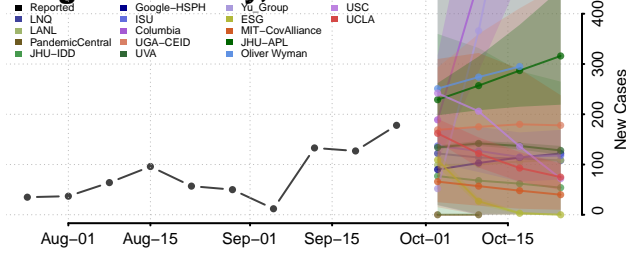

Ada County, Idaho

Adams County, Idaho

Bannock County, Idaho

Bear Lake County, Idaho

Benewah County, Idaho

Bingham County, Idaho

Blaine County, Idaho

Boise County, Idaho