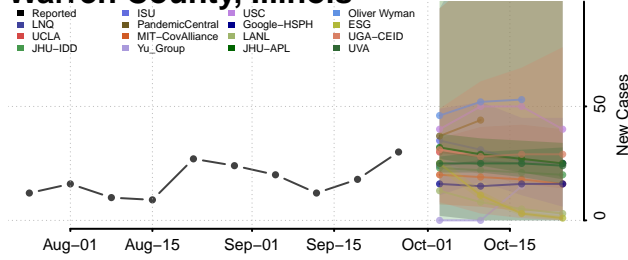

Stark County, Illinois

Stephenson County, Illinois

Tazewell County, Illinois

Union County, Illinois

Vermilion County, Illinois

Wabash County, Illinois

Warren County, Illinois

Washington County, Illinois