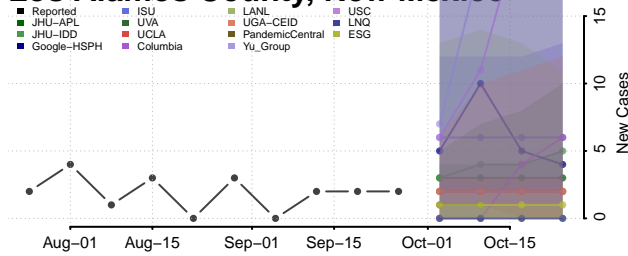

Grant County, New Mexico

Guadalupe County, New Mexico

Harding County, New Mexico

Hidalgo County, New Mexico

Lea County, New Mexico

Lincoln County, New Mexico

Los Alamos County, New Mexico

Luna County, New Mexico