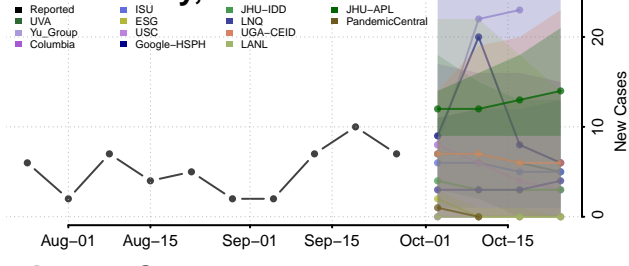

Mills County, Texas