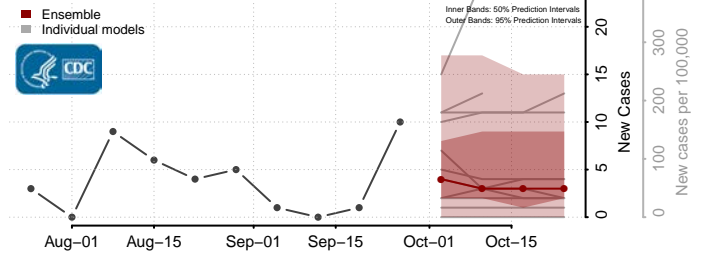

Ada County, Idaho

Adams County, Idaho

Bannock County, Idaho

Bear Lake County, Idaho

Benewah County, Idaho

Bingham County, Idaho

Blaine County, Idaho

Boise County, Idaho