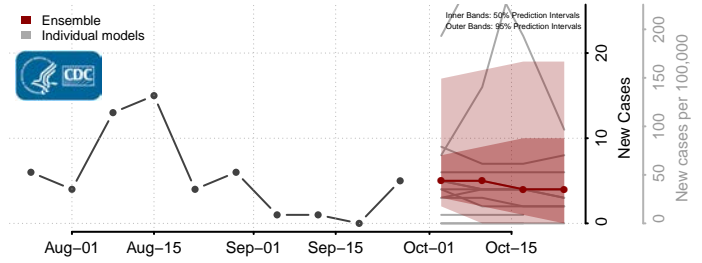

Teton County, Idaho

Twin Falls County, Idaho

Valley County, Idaho

Washington County, Idaho

Illinois*

Adams County, Illinois

*New weekly cases may decrease in this location over the next four weeks. For these locations, the ensemble forecast indicates a probability of 0.75 or greater that fewer cases will be reported in week four of the forecast than in the last reported week.