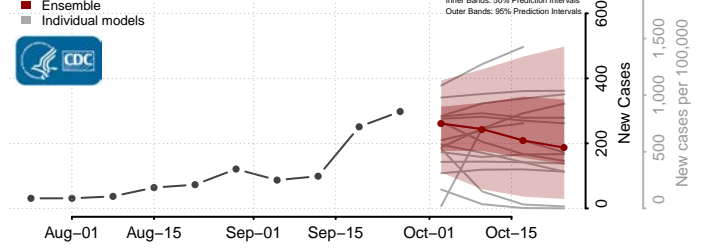

Ringgold County, Iowa

Sac County, Iowa

Scott County, Iowa

Shelby County, Iowa

Sioux County, Iowa

Story County, Iowa

Tama County, Iowa

Taylor County, Iowa