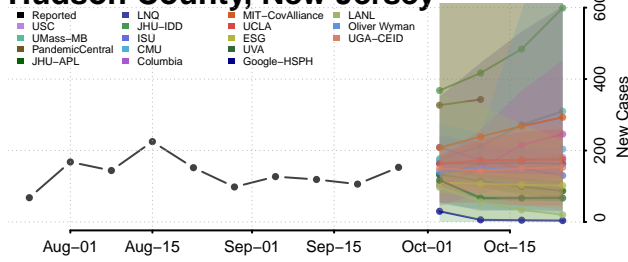

Hudson County, New Jersey