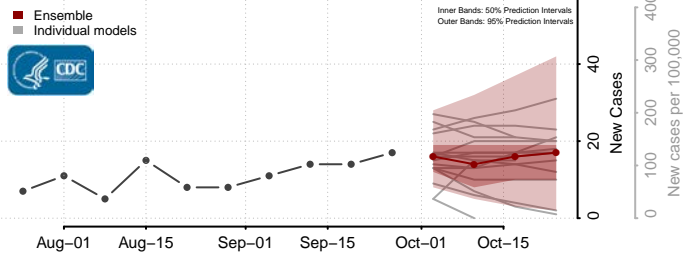

Thomas County, Nebraska

Thurston County, Nebraska

Valley County, Nebraska

Washington County, Nebraska

Wayne County, Nebraska

Webster County, Nebraska

Wheeler County, Nebraska

York County, Nebraska