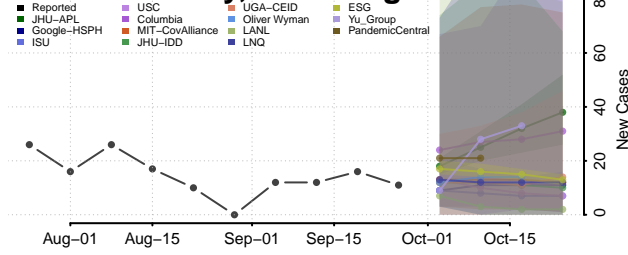

Lincoln County, West Virginia