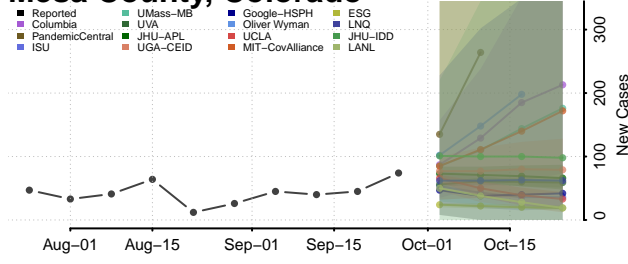

La Plata County, Colorado

Lake County, Colorado

Larimer County, Colorado

Las Animas County, Colorado

Lincoln County, Colorado

Logan County, Colorado

Mesa County, Colorado

Mineral County, Colorado