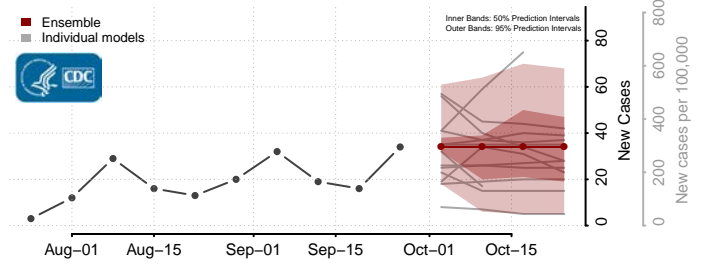

Morton County, North Dakota

Mountrail County, North Dakota

Nelson County, North Dakota

Oliver County, North Dakota

Pembina County, North Dakota

Pierce County, North Dakota

Ramsey County, North Dakota

Ransom County, North Dakota