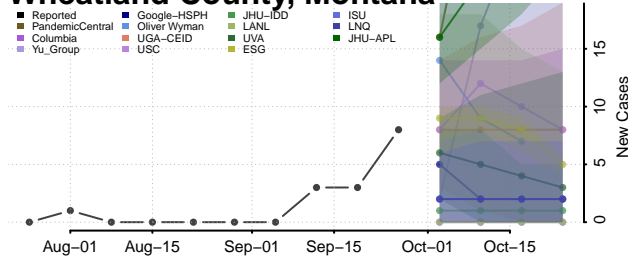

Sweet Grass County, Montana

Teton County, Montana

Toole County, Montana

Treasure County, Montana

Valley County, Montana

Wheatland County, Montana

Wibaux County, Montana

Yellowstone County, Montana