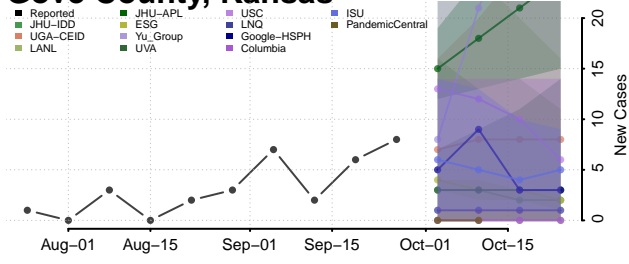

Decatur County, Kansas

Dickinson County, Kansas

Doniphan County, Kansas

Douglas County, Kansas

Franklin County, Kansas

Geary County, Kansas

Gove County, Kansas

Graham County, Kansas