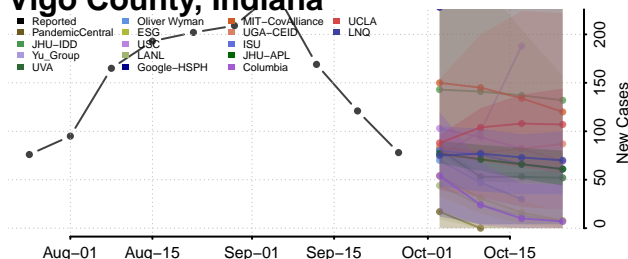

Tippecanoe County, Indiana

Tipton County, Indiana

Union County, Indiana

Vanderburgh County, Indiana

Vermillion County, Indiana

Vigo County, Indiana

Wabash County, Indiana

Warren County, Indiana