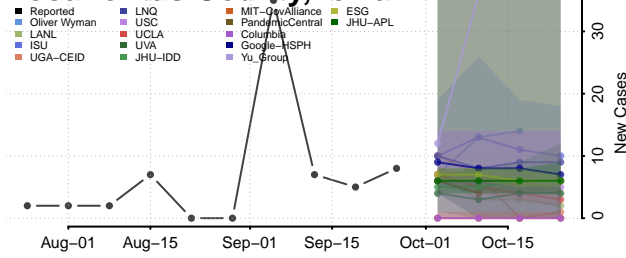

Pocahontas County, Iowa