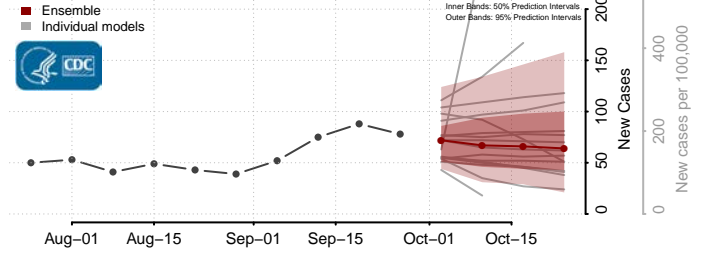

McClain County, Oklahoma