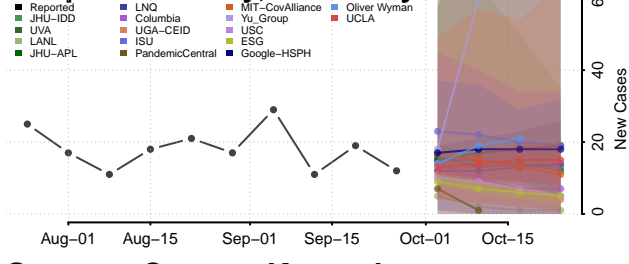

Pulaski County, Kentucky

Robertson County, Kentucky

Rockcastle County, Kentucky

Rowan County, Kentucky

Russell County, Kentucky

Scott County, Kentucky

Shelby County, Kentucky

Simpson County, Kentucky