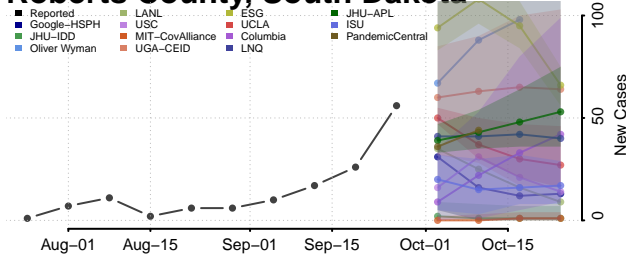

Roberts County, South Dakota