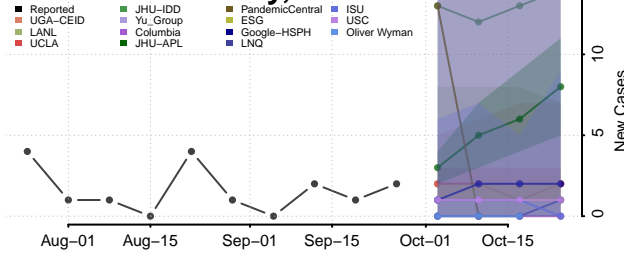

West Feliciana County, Louisiana

Winn County, Louisiana

Maine

Androscoggin County, Maine

Aroostook County, Maine

Cumberland County, Maine

Franklin County, Maine

Hancock County, Maine