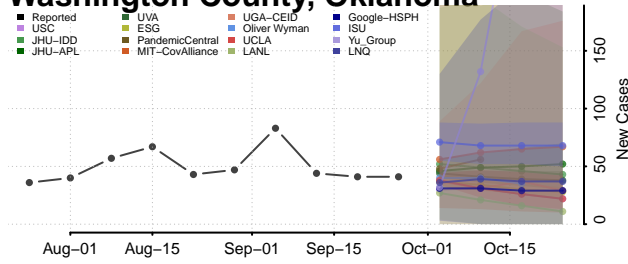

Sequoyah County, Oklahoma

Stephens County, Oklahoma

Texas County, Oklahoma

Tillman County, Oklahoma

Tulsa County, Oklahoma

Wagoner County, Oklahoma

Washington County, Oklahoma

Washita County, Oklahoma