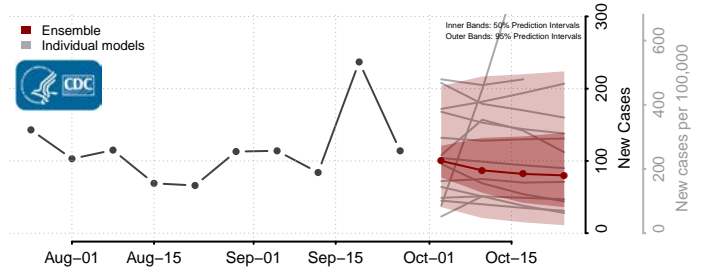

Chilton County, Alabama