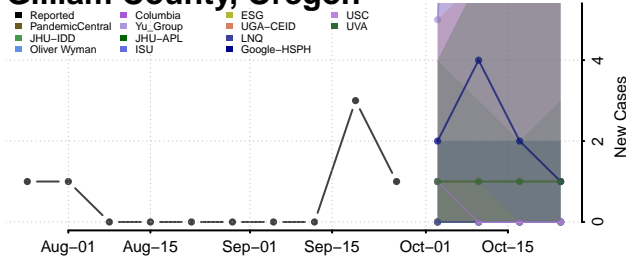

Gilliam County, Oregon