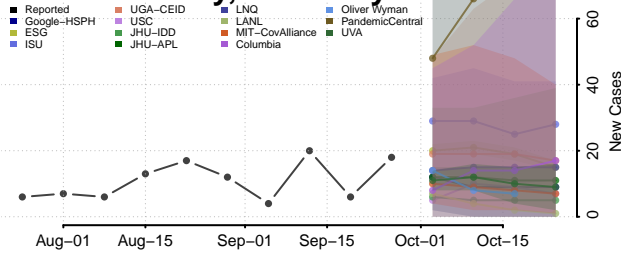

Clinton County, Kentucky