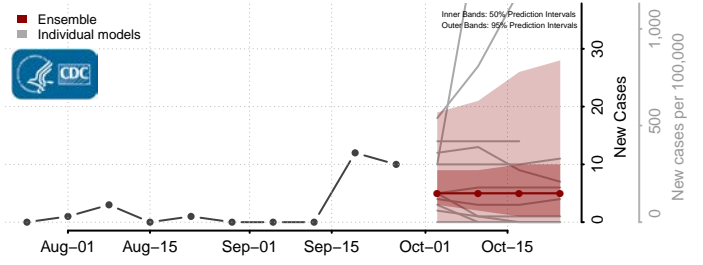

Harding County, South Dakota

Hughes County, South Dakota

Hutchinson County, South Dakota

Hyde County, South Dakota

Jackson County, South Dakota

Jerauld County, South Dakota

Jones County, South Dakota

Kingsbury County, South Dakota