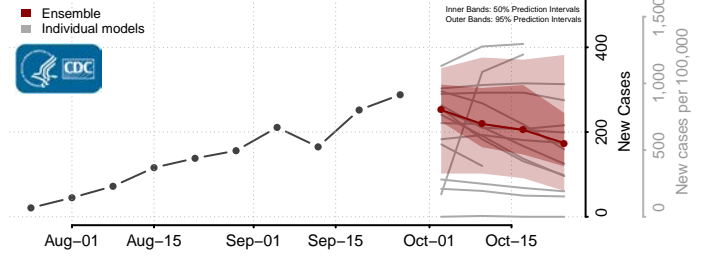

Stark County, North Dakota