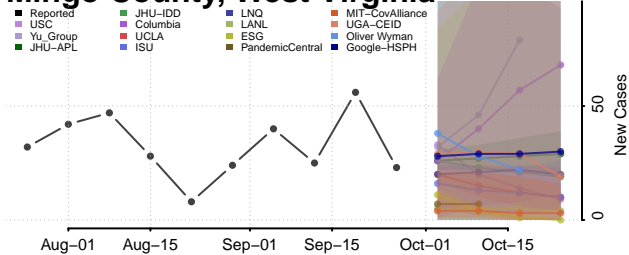

Mingo County, West Virginia