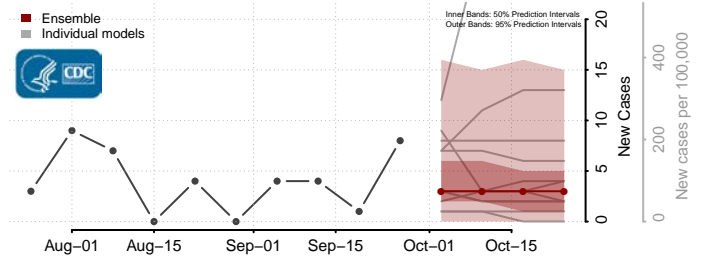

Red Lake County, Minnesota