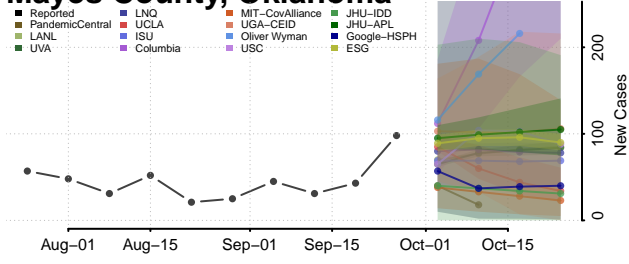

Mayes County, Oklahoma