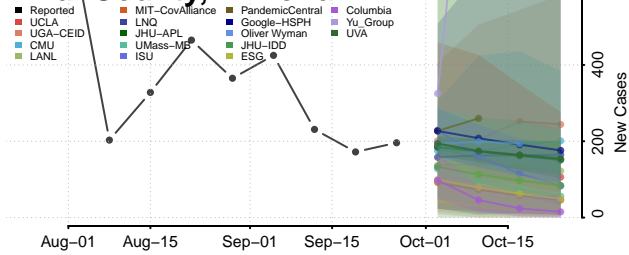

Pinal County, Arizona