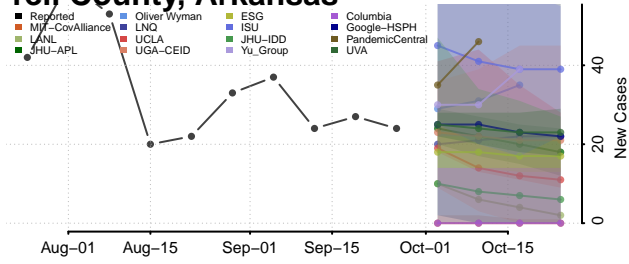

Yell County, Arkansas