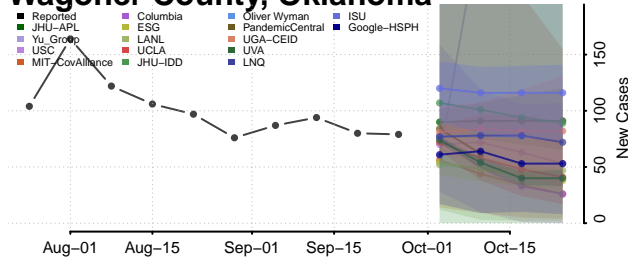

Sequoyah County, Oklahoma

Stephens County, Oklahoma

Texas County, Oklahoma

Tillman County, Oklahoma

Tulsa County, Oklahoma

Wagoner County, Oklahoma

Washington County, Oklahoma

Washita County, Oklahoma