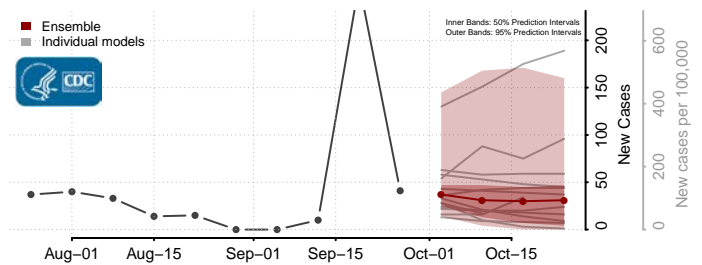

Chambers County, Alabama