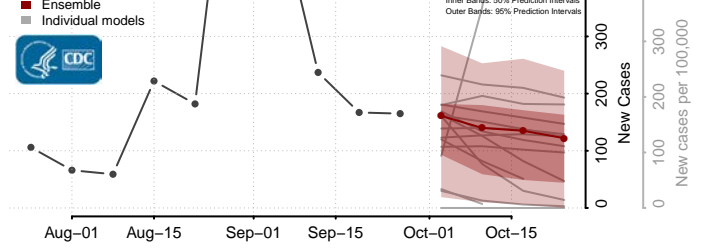

Ringgold County, Iowa

Sac County, Iowa

Scott County, Iowa

Shelby County, Iowa

Sioux County, Iowa

Story County, Iowa

Tama County, Iowa

Taylor County, Iowa