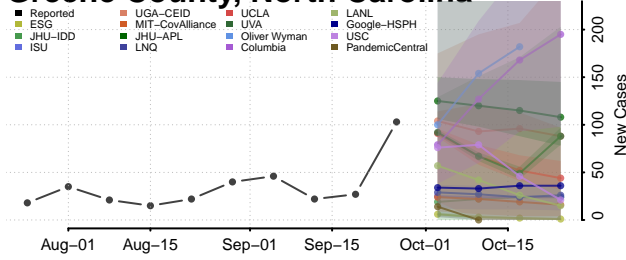

Franklin County, North Carolina

Gaston County, North Carolina

Gates County, North Carolina

Graham County, North Carolina

Granville County, North Carolina

Greene County, North Carolina

Guilford County, North Carolina