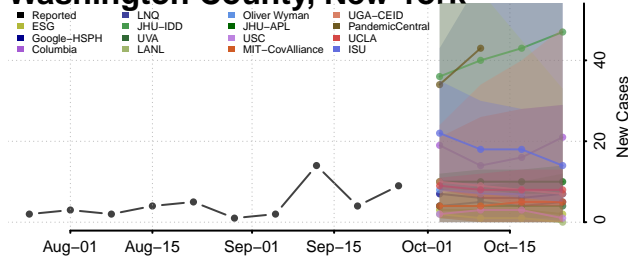

Tioga County, New York

Tompkins County, New York

Ulster County, New York

Warren County, New York

Washington County, New York

Wayne County, New York

Westchester County, New York

Wyoming County, New York