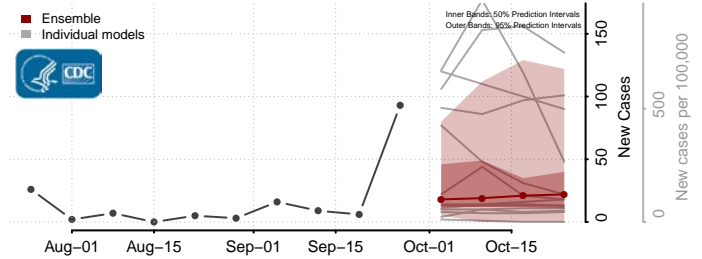

Yancey County, North Carolina