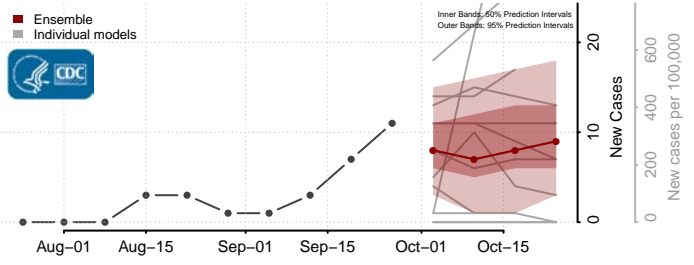

Fall River County, South Dakota

Faulk County, South Dakota

Grant County, South Dakota

Gregory County, South Dakota

Haakon County, South Dakota

Hamlin County, South Dakota

Hand County, South Dakota

Hanson County, South Dakota