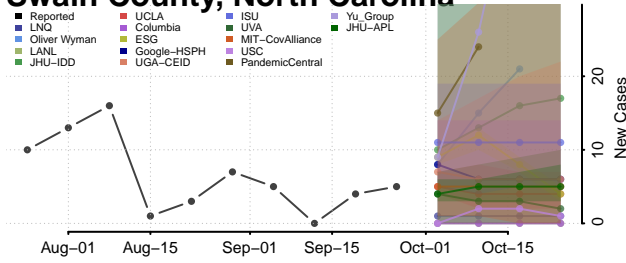

Swain County, North Carolina