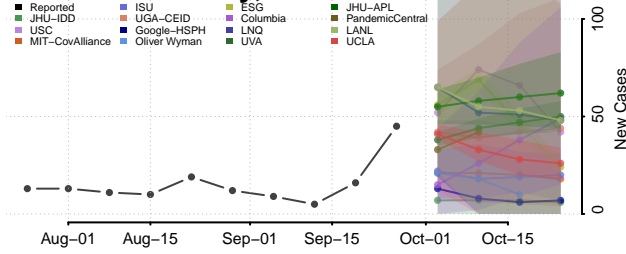

Hamilton County, Iowa

Hancock County, Iowa

Hardin County, Iowa

Harrison County, Iowa

Henry County, Iowa

Howard County, Iowa

Humboldt County, Iowa

Ida County, Iowa