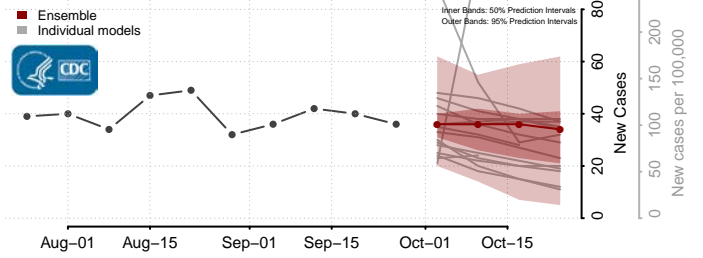

Ste. Genevieve County, Missouri

Stoddard County, Missouri

Stone County, Missouri

Sullivan County, Missouri

Taney County, Missouri

Texas County, Missouri

Vernon County, Missouri

Warren County, Missouri