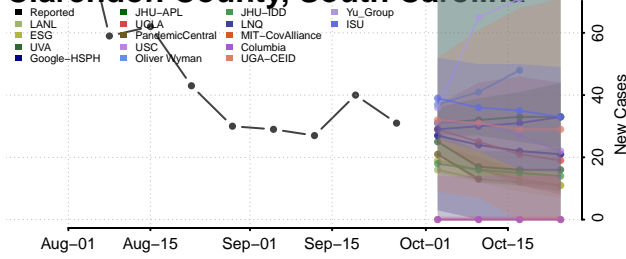

Clarendon County, South Carolina