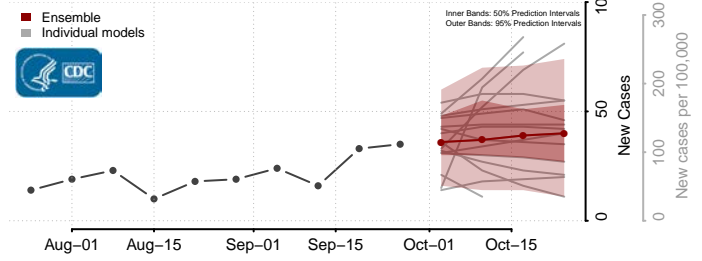

Norman County, Minnesota

Olmsted County, Minnesota

Otter Tail County, Minnesota

Pennington County, Minnesota

Pine County, Minnesota

Pipestone County, Minnesota

Polk County, Minnesota

Pope County, Minnesota