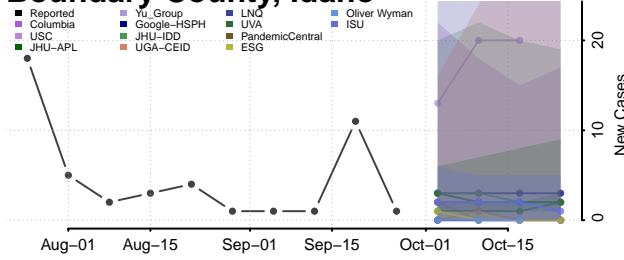

Boundary County, Idaho