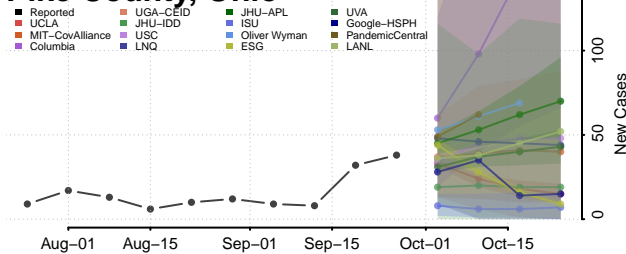

Pike County, Ohio