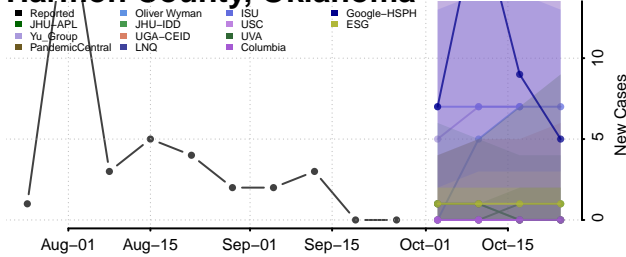

Harmon County, Oklahoma