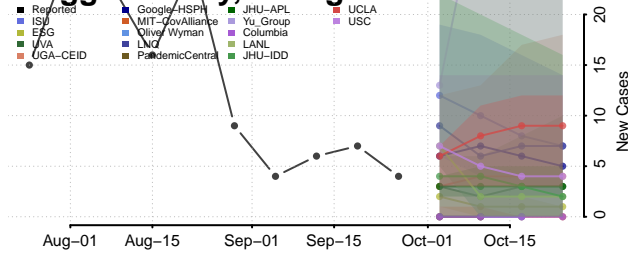

Toombs County, Georgia

Towns County, Georgia

Treutlen County, Georgia

Troup County, Georgia

Turner County, Georgia

Twiggs County, Georgia

Union County, Georgia

Upson County, Georgia