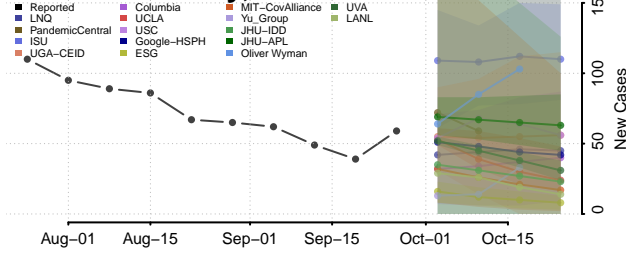

Navarro County, Texas