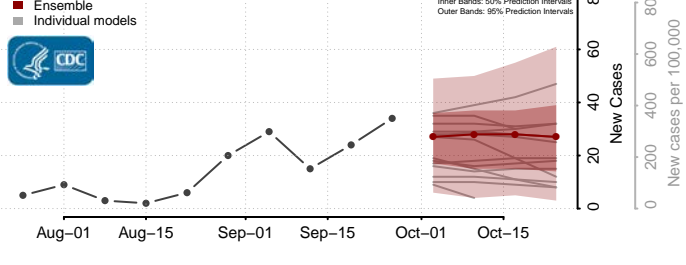

Wilkin County, Minnesota

Winona County, Minnesota

Wright County, Minnesota

Yellow Medicine County, Minnesota

Mississippi

Adams County, Mississippi

Alcorn County, Mississippi

Amite County, Mississippi