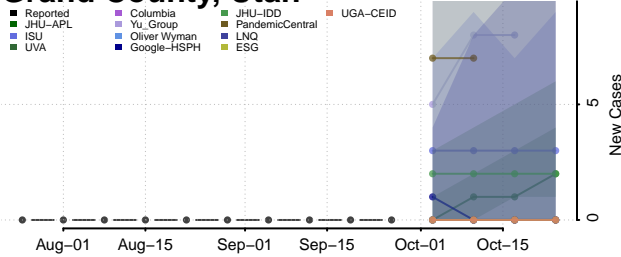

Grand County, Utah