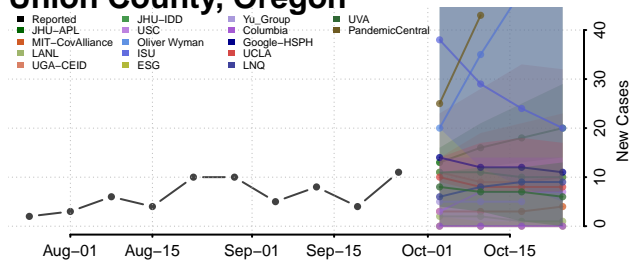

Union County, Oregon