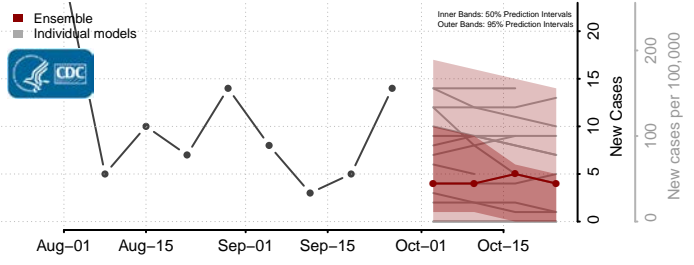

Claiborne County, Mississippi