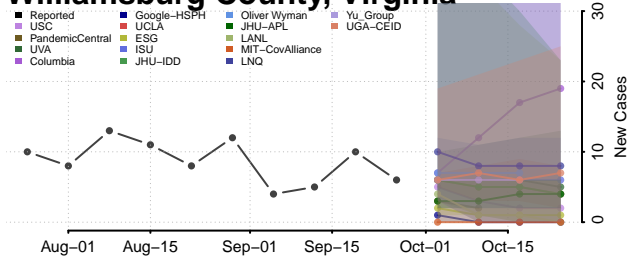

Williamsburg County, Virginia

Winchester County, Virginia

Wise County, Virginia

Wythe County, Virginia

York County, Virginia

Washington

Adams County, Washington

Asotin County, Washington