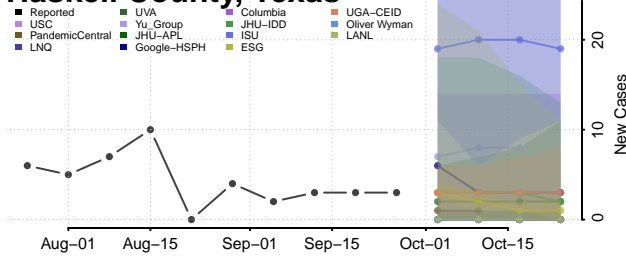

Haskell County, Texas