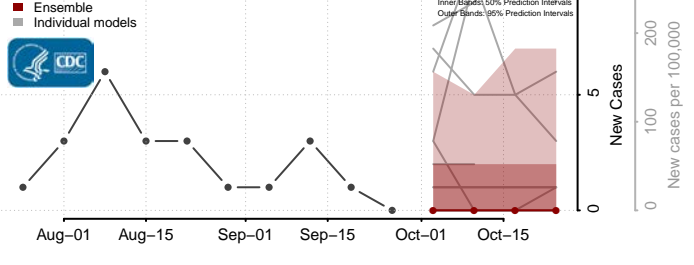

Wells County, North Dakota