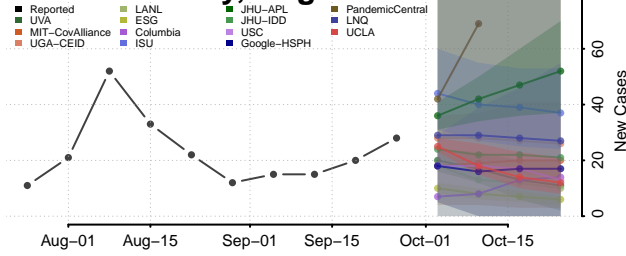

Prince Edward County, Virginia

Prince George County, Virginia

Prince William County, Virginia

Pulaski County, Virginia

Radford County, Virginia

Rappahannock County, Virginia

Russell County, Virginia

Salem County, Virginia