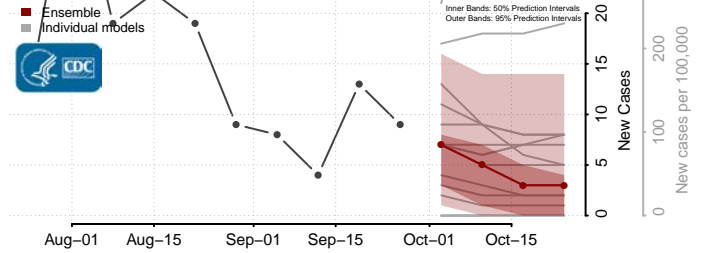

Benton County, Mississippi