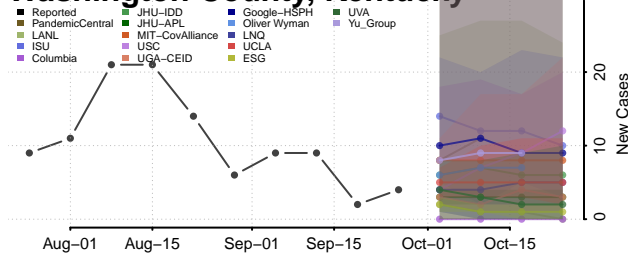

Wayne County, Kentucky

Webster County, Kentucky

Whitley County, Kentucky

Wolfe County, Kentucky

Woodford County, Kentucky

Louisiana

Acadia County, Louisiana

Allen County, Louisiana