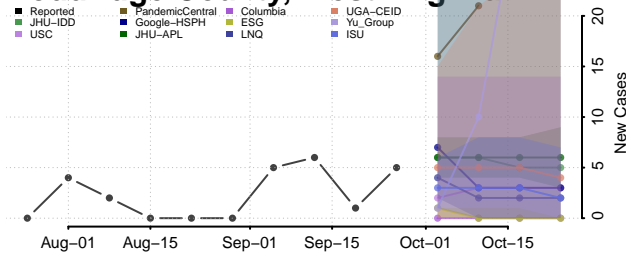

Doddridge County, West Virginia