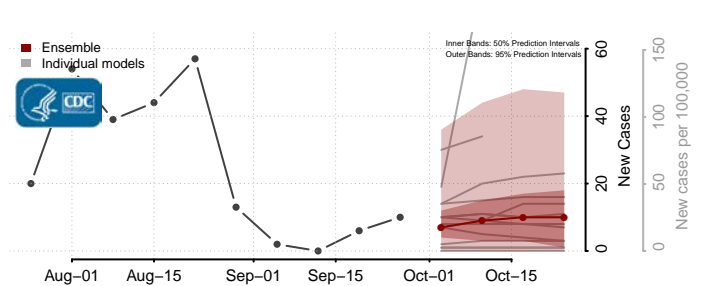

Amador County, California