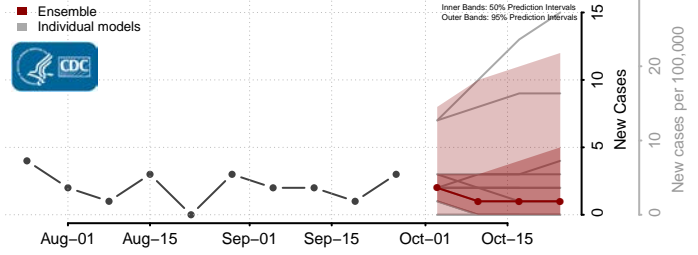

Windsor County, Vermont