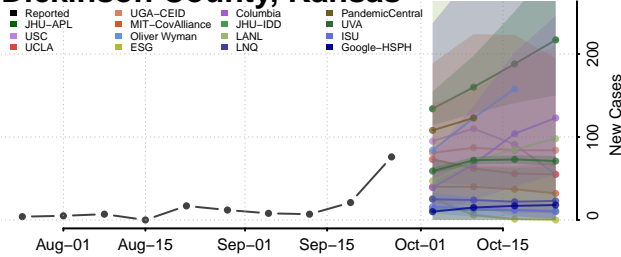

Dickinson County, Kansas