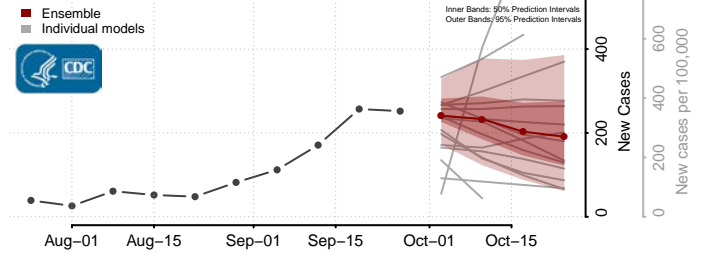

Portage County, Wisconsin