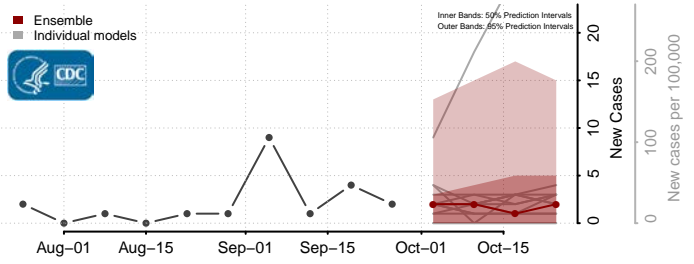

Clay County, West Virginia