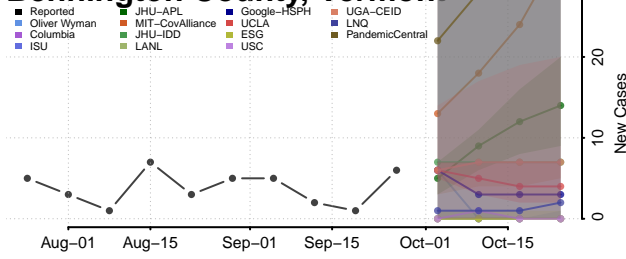

Caledonia County, Vermont

Chittenden County, Vermont

Essex County, Vermont

Franklin County, Vermont

Grand Isle County, Vermont

Lamoille County, Vermont

Orange County, Vermont

Orleans County, Vermont