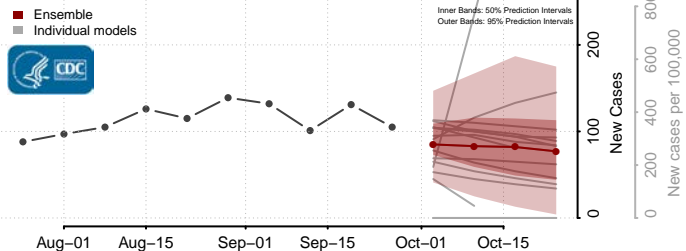

Malheur County, Oregon