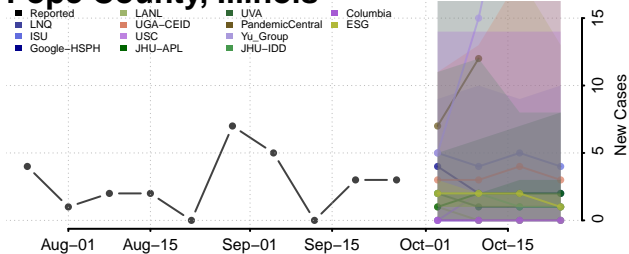

Peoria County, Illinois

Perry County, Illinois

Piatt County, Illinois

Pike County, Illinois

Pope County, Illinois

Pulaski County, Illinois

Putnam County, Illinois

Randolph County, Illinois