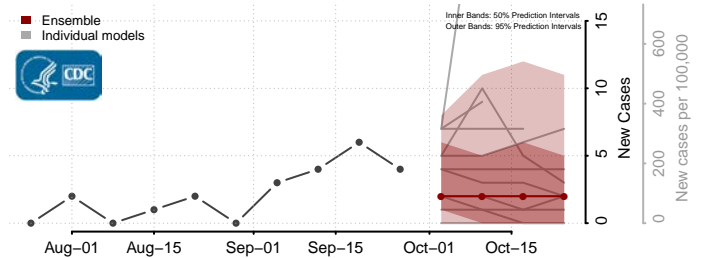

Adams County, North Dakota