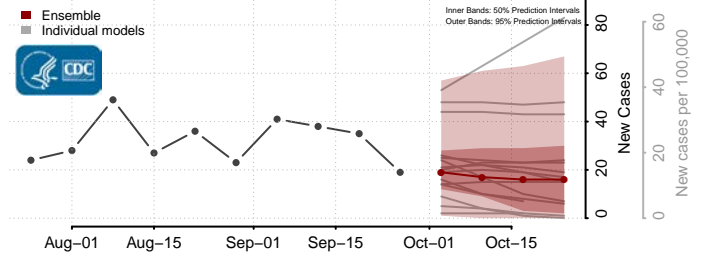

Humboldt County, California