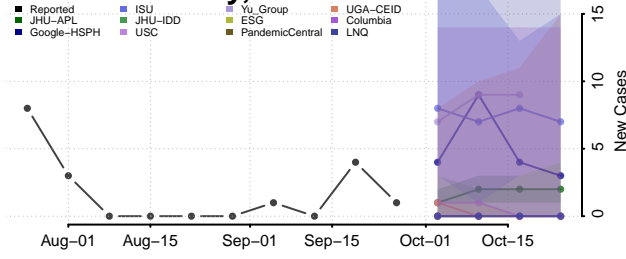

Mellette County, South Dakota