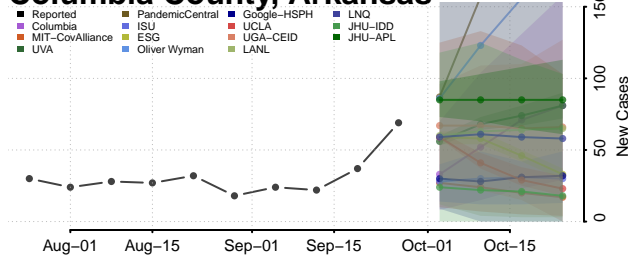

Clark County, Arkansas

Clay County, Arkansas

Cleburne County, Arkansas

Cleveland County, Arkansas

Columbia County, Arkansas

Conway County, Arkansas

Craighead County, Arkansas

Crawford County, Arkansas