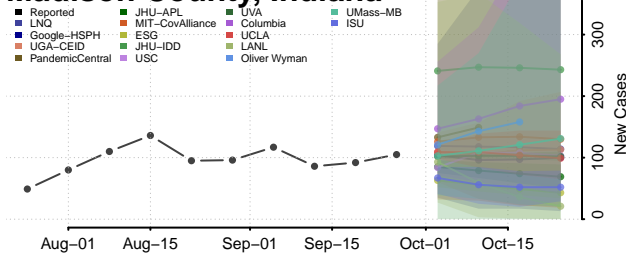

Johnson County, Indiana

Knox County, Indiana

Kosciusko County, Indiana

LaGrange County, Indiana

Lake County, Indiana

LaPorte County, Indiana

Lawrence County, Indiana

Madison County, Indiana