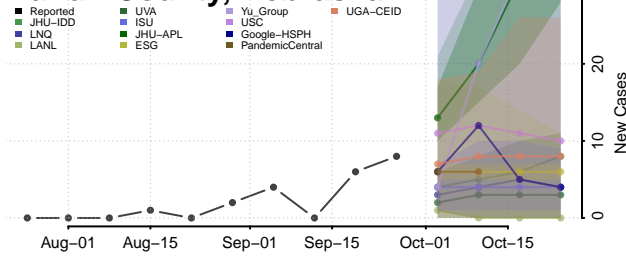

Grant County, Nebraska

Greeley County, Nebraska

Hall County, Nebraska

Hamilton County, Nebraska

Harlan County, Nebraska

Hayes County, Nebraska

Hitchcock County, Nebraska

Holt County, Nebraska