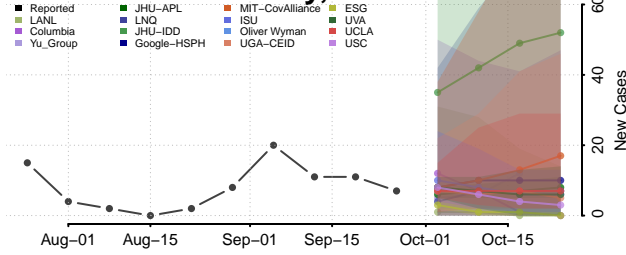

St. Lawrence County, New York