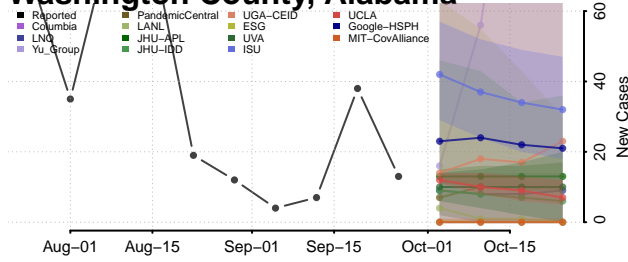

St. Clair County, Alabama

Sumter County, Alabama

Talladega County, Alabama

Tallapoosa County, Alabama

Tuscaloosa County, Alabama

Walker County, Alabama

Washington County, Alabama

Wilcox County, Alabama