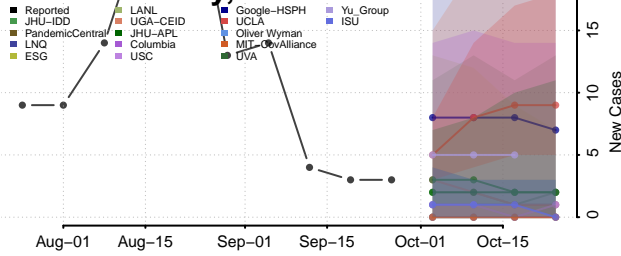

St. Landry County, Louisiana

St. Martin County, Louisiana

St. Mary County, Louisiana

St. Tammany County, Louisiana

Tangipahoa County, Louisiana

Tensas County, Louisiana

West Baton Rouge County, Louisiana

West Carroll County, Louisiana