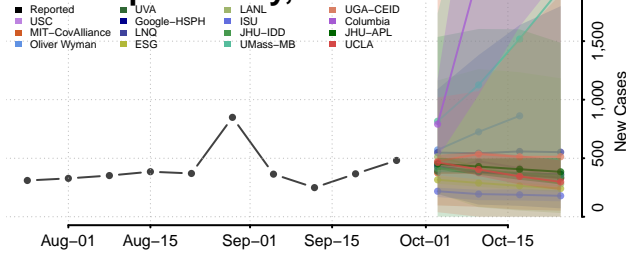

Scott County, Indiana

Shelby County, Indiana

Spencer County, Indiana

St. Joseph County, Indiana

Starke County, Indiana

Stauben County, Indiana

Sullivan County, Indiana

Switzerland County, Indiana