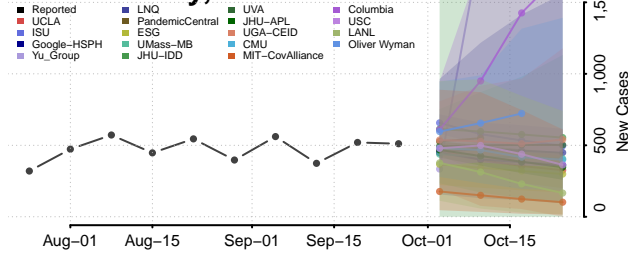

Jasper County, Illinois

Jefferson County, Illinois

Jersey County, Illinois

Jo Daviess County, Illinois

Johnson County, Illinois

Kane County, Illinois

Kankakee County, Illinois

Kendall County, Illinois