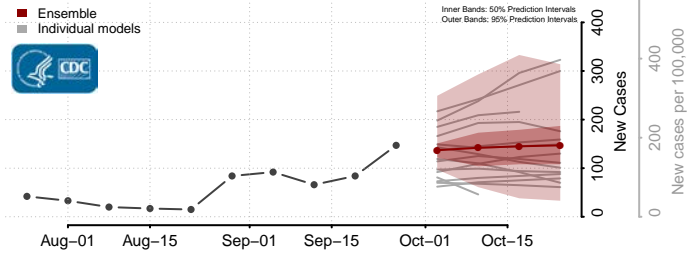

Cascade County, Montana