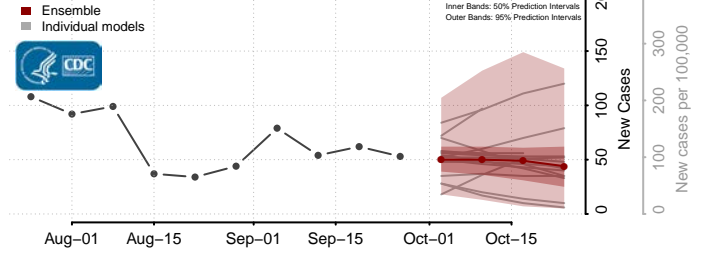

Prince George's County, Maryland

Queen Anne's County, Maryland

Somerset County, Maryland

St. Mary's County, Maryland

Talbot County, Maryland

Washington County, Maryland

Wicomico County, Maryland

Worcester County, Maryland