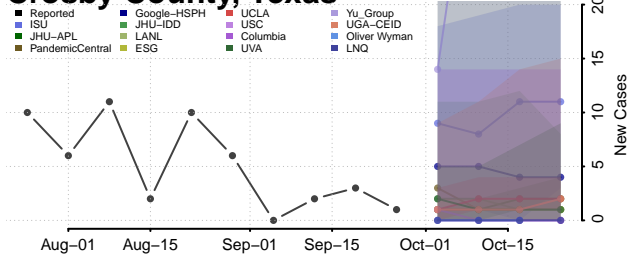

Crosby County, Texas