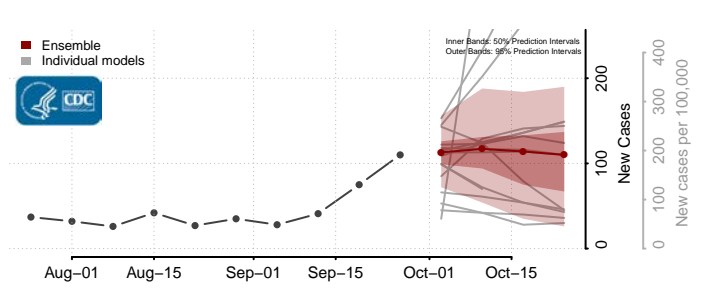

Columbia County, Wisconsin