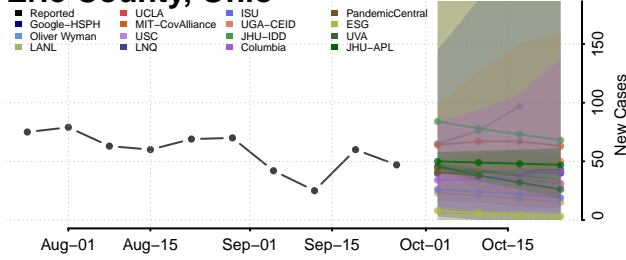

Columbiana County, Ohio

Coshocton County, Ohio

Crawford County, Ohio

Cuyahoga County, Ohio

Darke County, Ohio

Defiance County, Ohio

Delaware County, Ohio

Erie County, Ohio