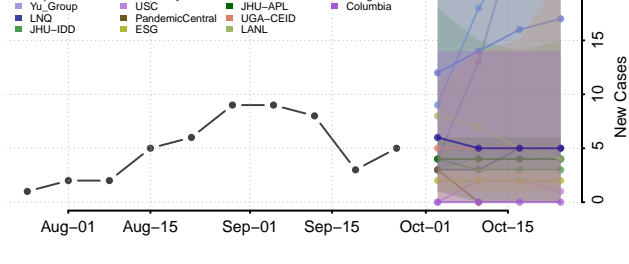

Kidder County, North Dakota

LaMoure County, North Dakota

Logan County, North Dakota

McHenry County, North Dakota

McIntosh County, North Dakota

McKenzie County, North Dakota

McLean County, North Dakota

Mercer County, North Dakota