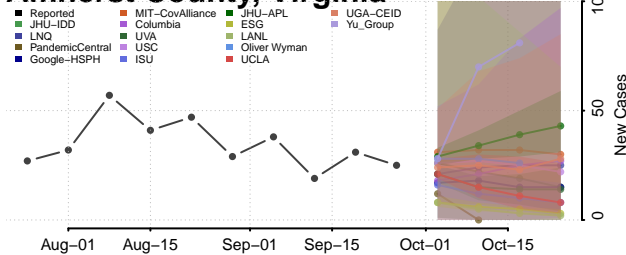

Amherst County, Virginia