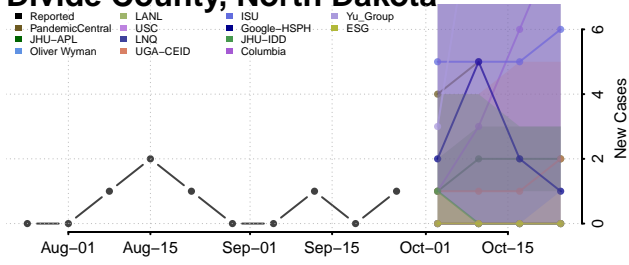

Divide County, North Dakota