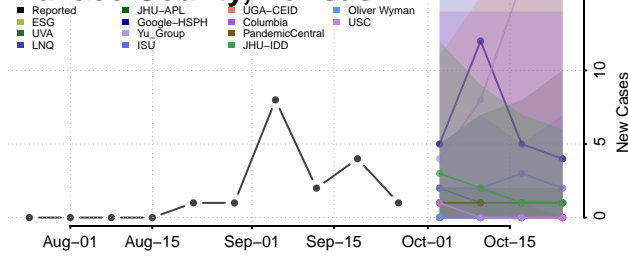

Wallace County, Kansas