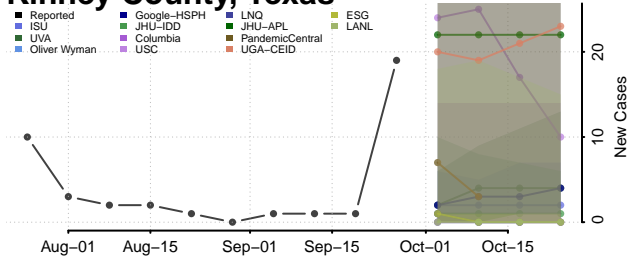

Kinney County, Texas