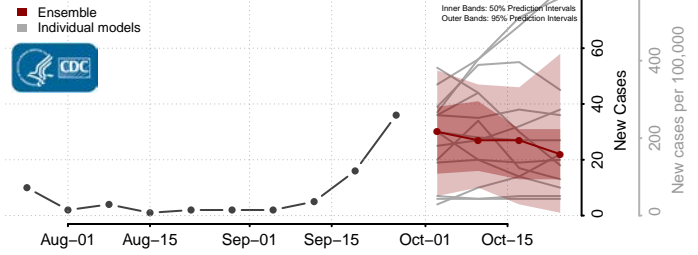

Clark County, Idaho

Clearwater County, Idaho

Custer County, Idaho

Elmore County, Idaho

Franklin County, Idaho

Fremont County, Idaho

Gem County, Idaho

Gooding County, Idaho