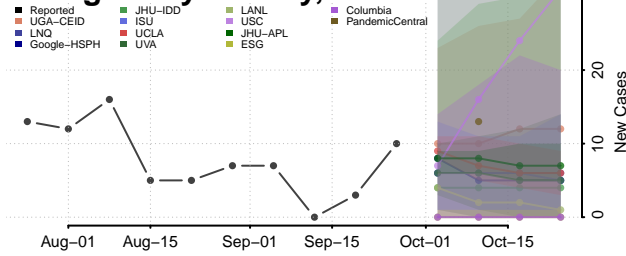

Marshall County, Iowa

Mills County, Iowa

Mitchell County, Iowa

Monona County, Iowa

Monroe County, Iowa

Montgomery County, Iowa

Muscatine County, Iowa

O'Brien County, Iowa