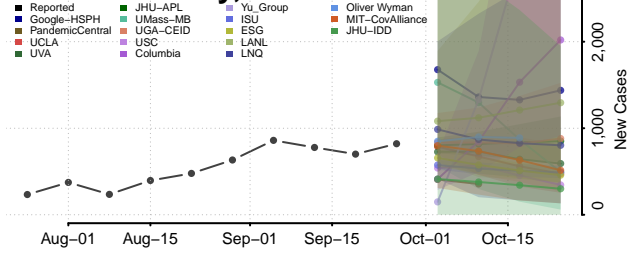

Greene County, Missouri