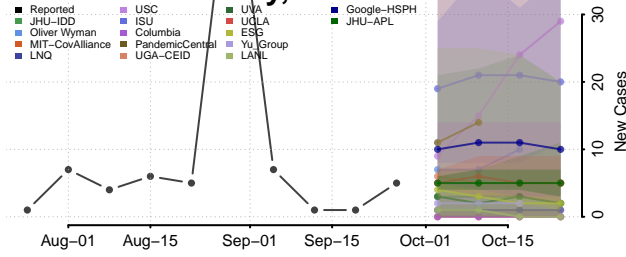

Van Buren County, Iowa