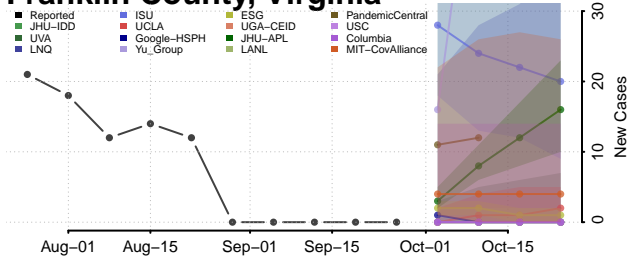

Franklin County, Virginia