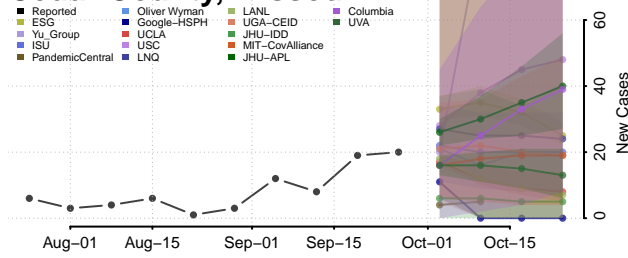

Cedar County, Missouri