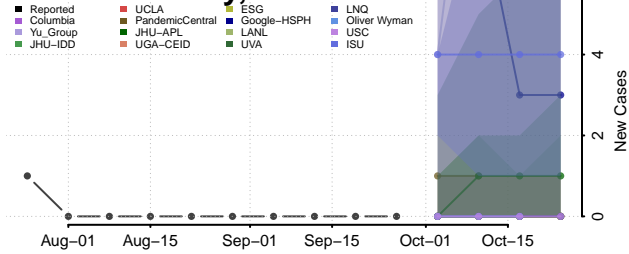

Hooker County, Nebraska

Howard County, Nebraska

Jefferson County, Nebraska

Johnson County, Nebraska

Kearney County, Nebraska

Keith County, Nebraska

Keya Paha County, Nebraska

Kimball County, Nebraska