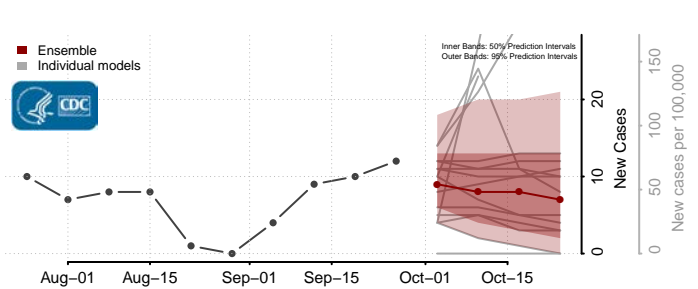

Park County, Montana