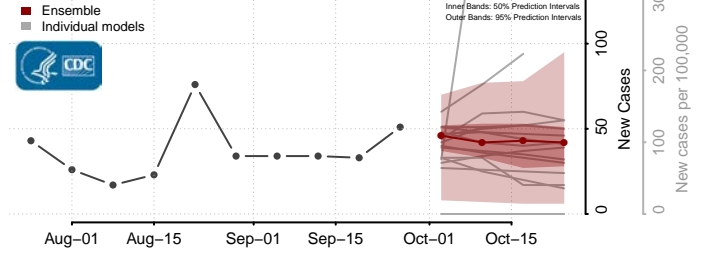

Summit County, Utah