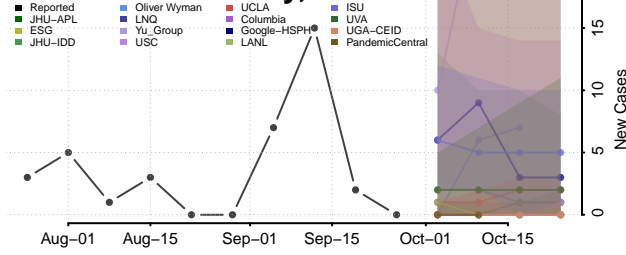

Grant County, Kansas

Gray County, Kansas

Greeley County, Kansas

Greenwood County, Kansas

Hamilton County, Kansas

Harper County, Kansas

Harvey County, Kansas

Haskell County, Kansas