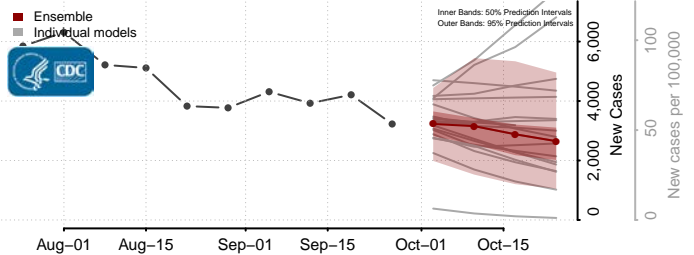

Waldo County, Maine

Washington County, Maine

York County, Maine

Maryland*

Allegany County, Maryland

Anne Arundel County, Maryland

*New weekly cases may decrease in this location over the next four weeks. For these locations, the ensemble forecast indicates a probability of 0.75 or greater that fewer cases will be reported in week four of the forecast than in the last reported week.