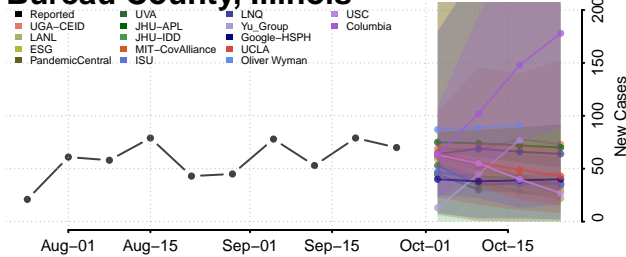

Bureau County, Illinois