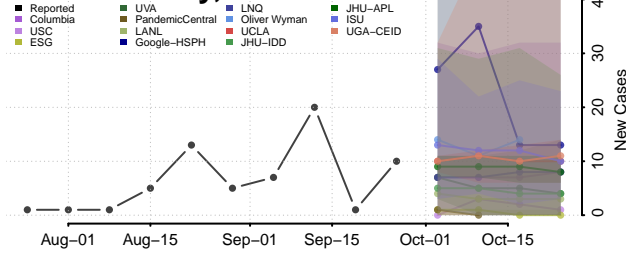

Boyd County, Nebraska

Brown County, Nebraska

Buffalo County, Nebraska

Burt County, Nebraska

Butler County, Nebraska

Cass County, Nebraska

Cedar County, Nebraska

Chase County, Nebraska