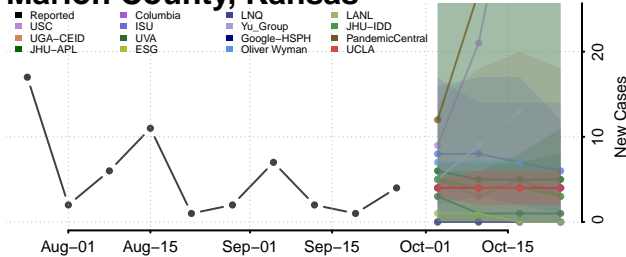

Labette County, Kansas

Lane County, Kansas

Leavenworth County, Kansas

Lincoln County, Kansas

Linn County, Kansas

Logan County, Kansas

Lyon County, Kansas

Marion County, Kansas