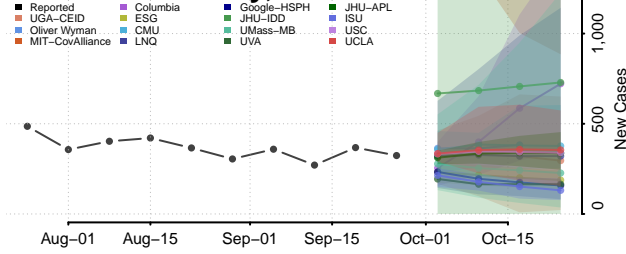

New York County, New York