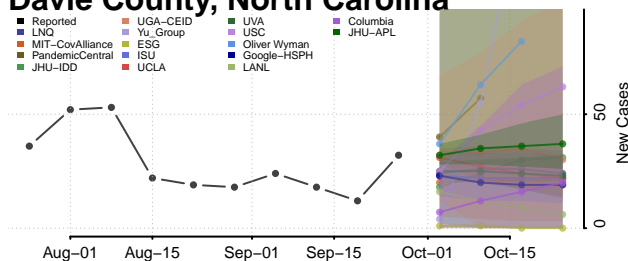

Davie County, North Carolina