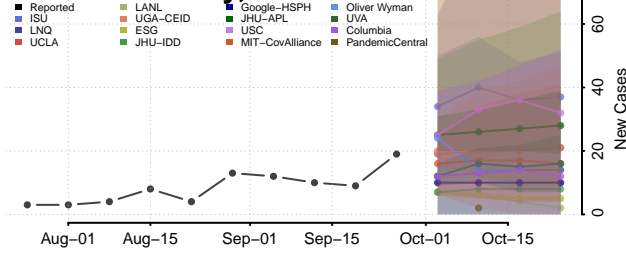

Iowa County, Iowa

Jackson County, Iowa

Jasper County, Iowa

Jefferson County, Iowa

Johnson County, Iowa

Jones County, Iowa

Keokuk County, Iowa

Kossuth County, Iowa