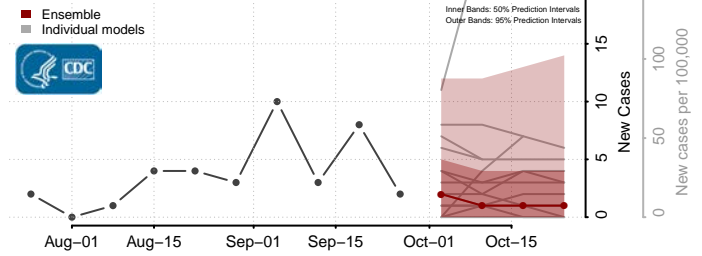

Preston County, West Virginia

Putnam County, West Virginia

Raleigh County, West Virginia

Randolph County, West Virginia

Ritchie County, West Virginia

Roane County, West Virginia

Summers County, West Virginia