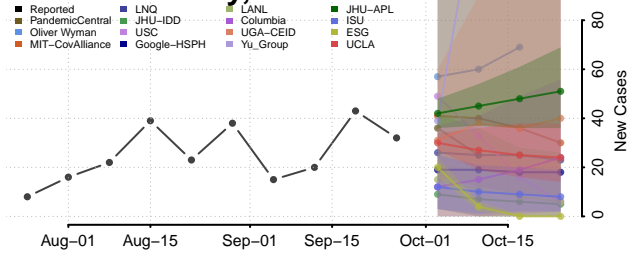

Kidder County, North Dakota

LaMoure County, North Dakota

Logan County, North Dakota

McHenry County, North Dakota

McIntosh County, North Dakota

McKenzie County, North Dakota

McLean County, North Dakota

Mercer County, North Dakota