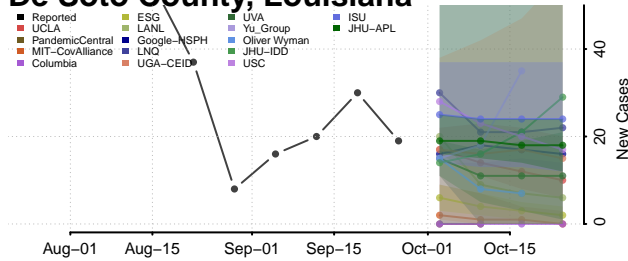

Caldwell County, Louisiana

Cameron County, Louisiana

Catahoula County, Louisiana

Claiborne County, Louisiana

Concordia County, Louisiana

De Soto County, Louisiana

East Baton Rouge County, Louisiana

East Carroll County, Louisiana