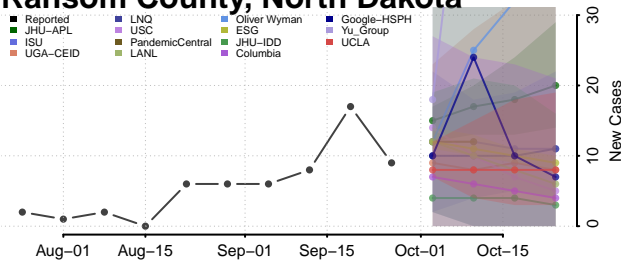

Morton County, North Dakota

Mountrail County, North Dakota

Nelson County, North Dakota

Oliver County, North Dakota

Pembina County, North Dakota

Pierce County, North Dakota

Ramsey County, North Dakota

Ransom County, North Dakota