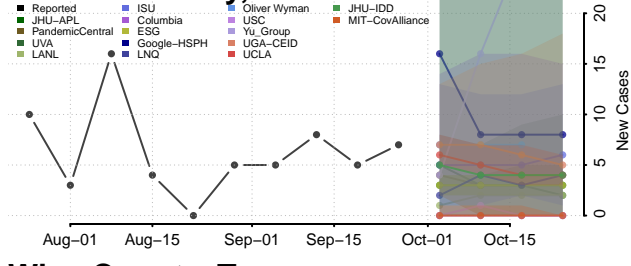

Winkler County, Texas