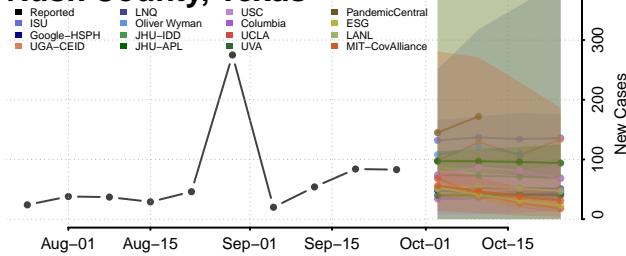

Rusk County, Texas