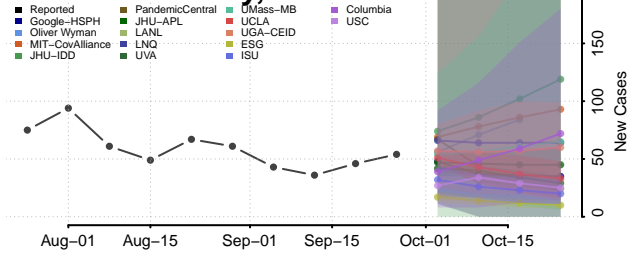

Santa Fe County, New Mexico