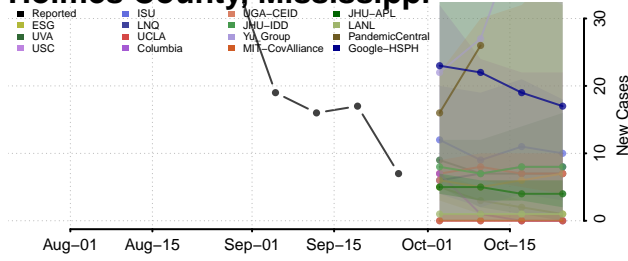

George County, Mississippi

Greene County, Mississippi

Grenada County, Mississippi

Hancock County, Mississippi

Harrison County, Mississippi

Hinds County, Mississippi

Holmes County, Mississippi

Humphreys County, Mississippi