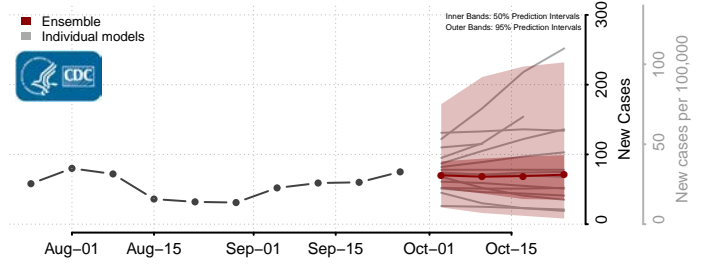

Whatcom County, Washington