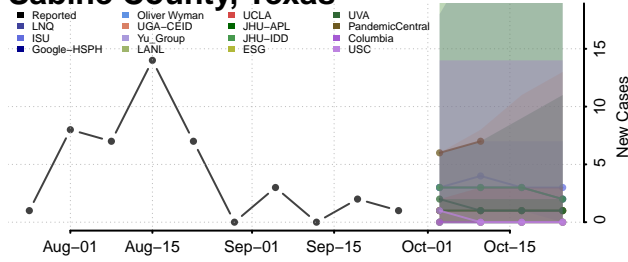

Sabine County, Texas