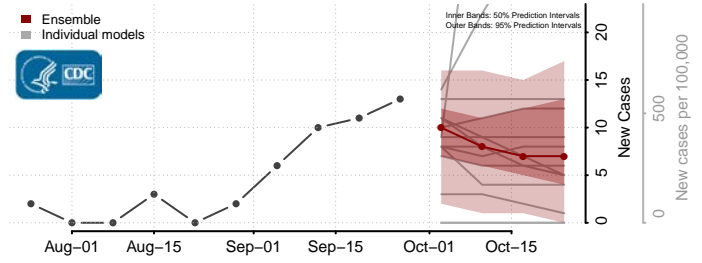

Faulk County, South Dakota