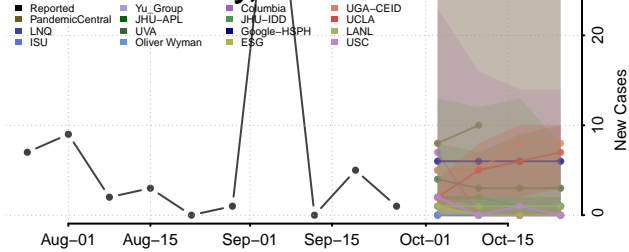

Presidio County, Texas