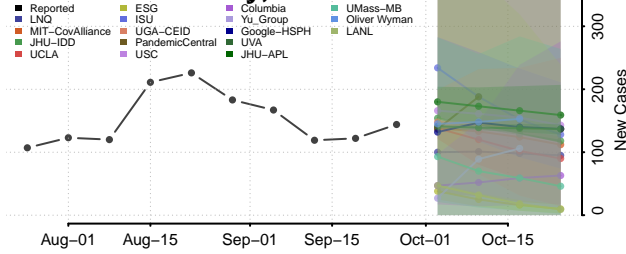

Rooks County, Kansas

Rush County, Kansas

Russell County, Kansas

Saline County, Kansas

Scott County, Kansas

Sedgwick County, Kansas

Seward County, Kansas

Shawnee County, Kansas