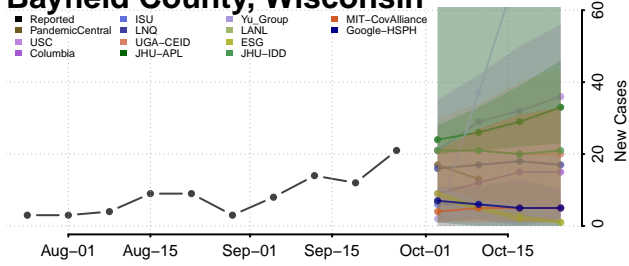

Wood County, West Virginia

Wyoming County, West Virginia

Wisconsin

Adams County, Wisconsin

Ashland County, Wisconsin

Barron County, Wisconsin

Bayfield County, Wisconsin

Brown County, Wisconsin