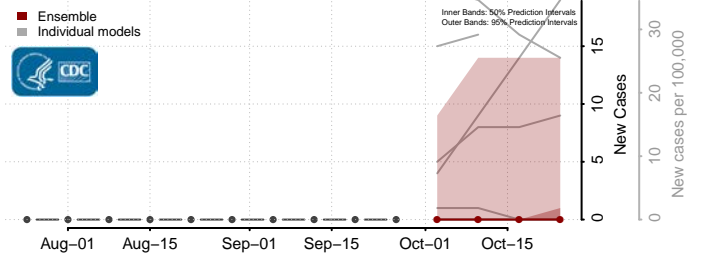

Iron County, Utah