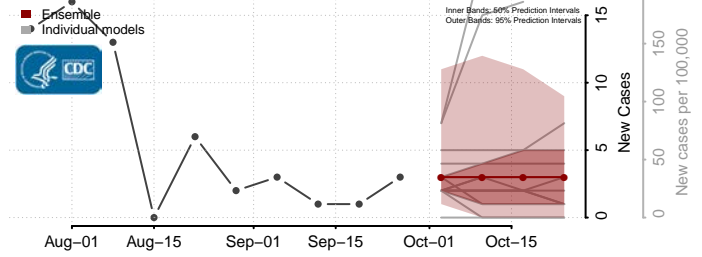

Madison County, Montana