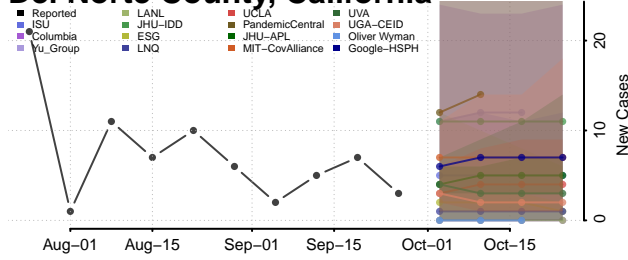

Del Norte County, California