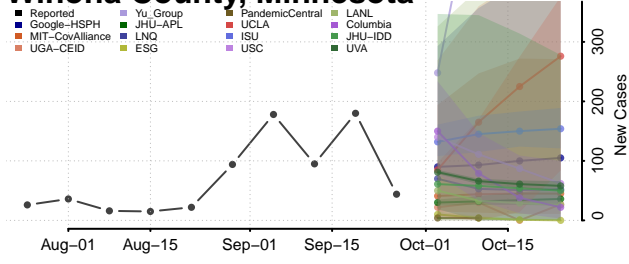

Wilkin County, Minnesota

Winona County, Minnesota

Wright County, Minnesota

Yellow Medicine County, Minnesota

Mississippi

Adams County, Mississippi

Alcorn County, Mississippi

Amite County, Mississippi