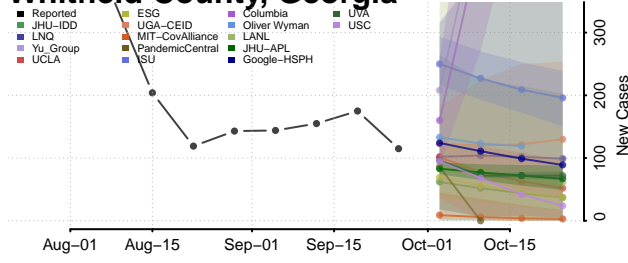

Whitfield County, Georgia