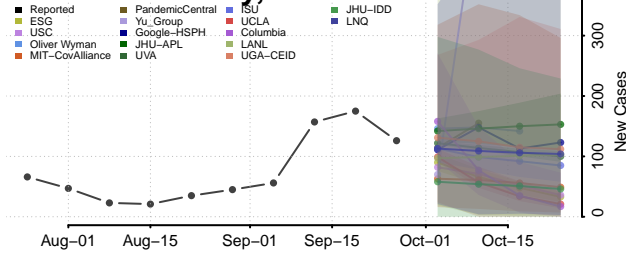

Johnson County, Missouri