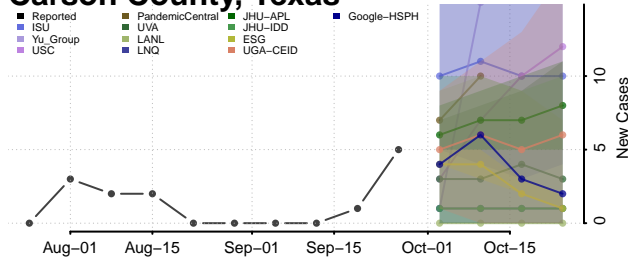

Carson County, Texas