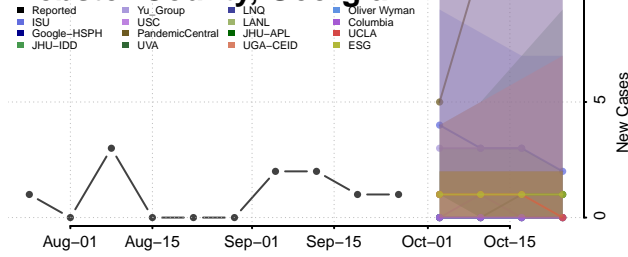

Walker County, Georgia

Walton County, Georgia

Ware County, Georgia

Warren County, Georgia

Washington County, Georgia

Wayne County, Georgia

Webster County, Georgia

Wheeler County, Georgia