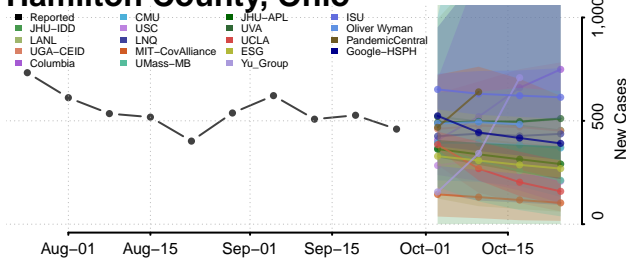

Hamilton County, Ohio