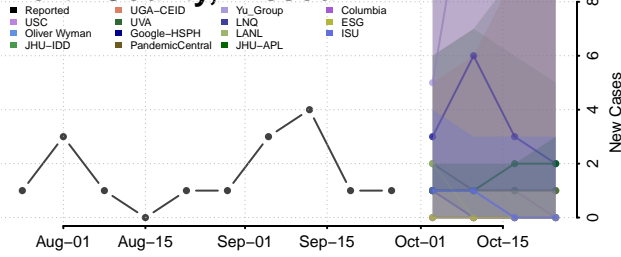

Worth County, Missouri