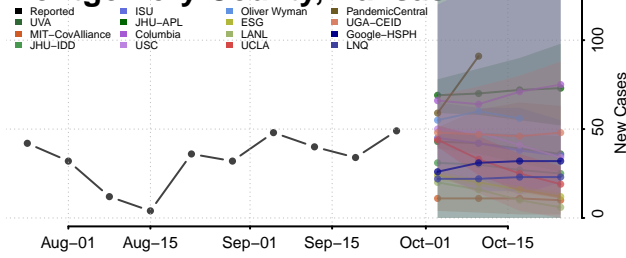

Marshall County, Kansas

McPherson County, Kansas

Meade County, Kansas

Miami County, Kansas

Mitchell County, Kansas

Montgomery County, Kansas

Morris County, Kansas

Morton County, Kansas