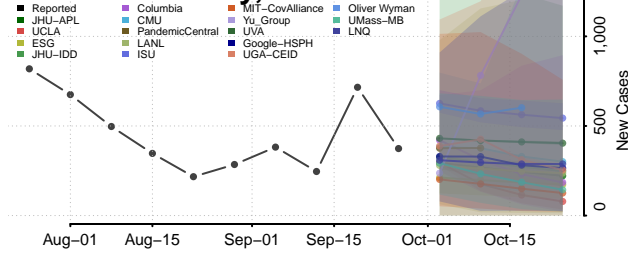

Madison County, Alabama