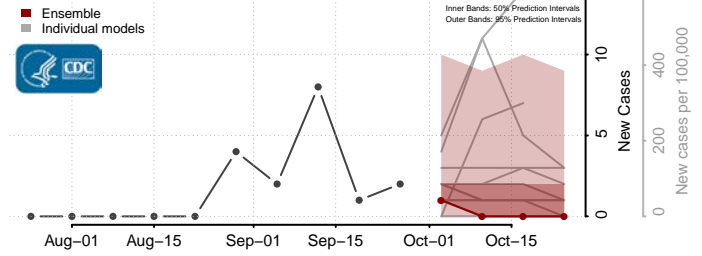

Liberty County, Montana