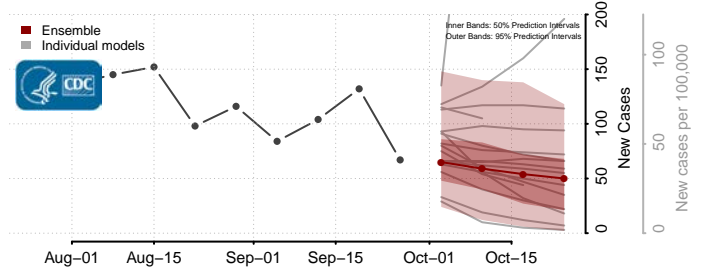

Charles County, Maryland