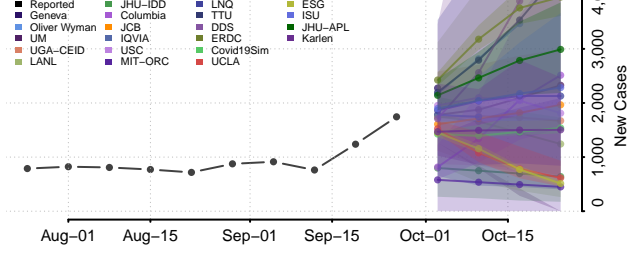

Washington County, Missouri

Wayne County, Missouri

Webster County, Missouri

Worth County, Missouri

Wright County, Missouri

Montana

Beaverhead County, Montana

Big Horn County, Montana