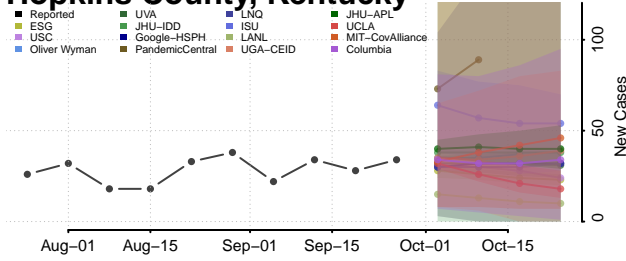

Hopkins County, Kentucky