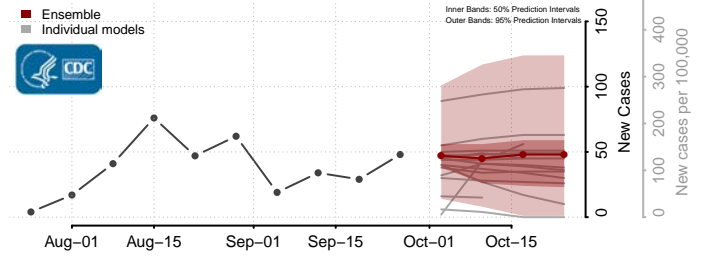

McLeod County, Minnesota