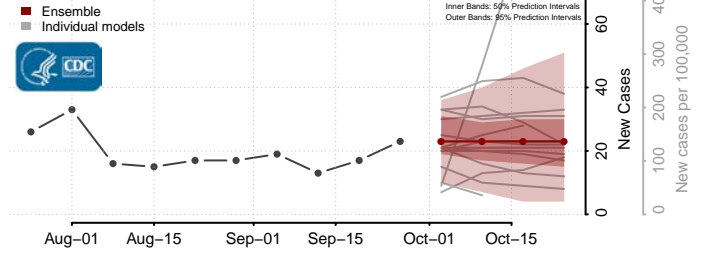

Hardin County, Iowa