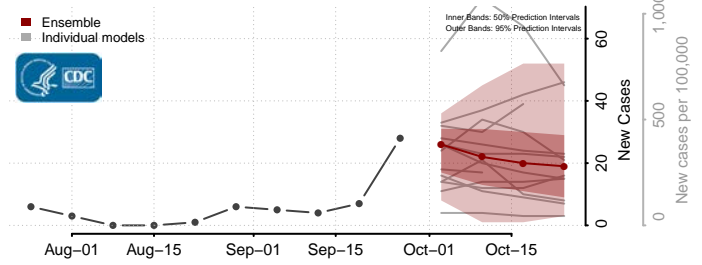

Morton County, North Dakota

Mountrail County, North Dakota

Nelson County, North Dakota

Oliver County, North Dakota

Pembina County, North Dakota

Pierce County, North Dakota

Ramsey County, North Dakota

Ransom County, North Dakota