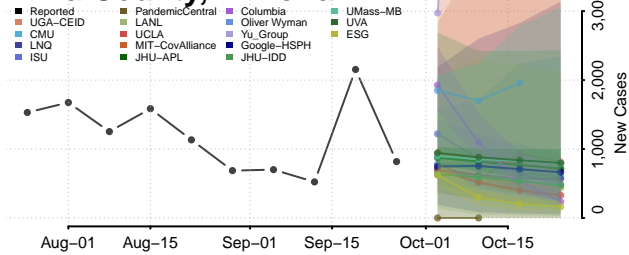

Pima County, Arizona