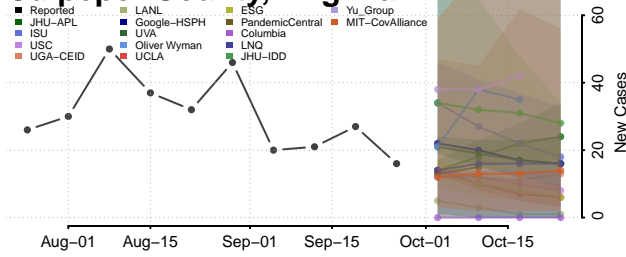

Culpeper County, Virginia