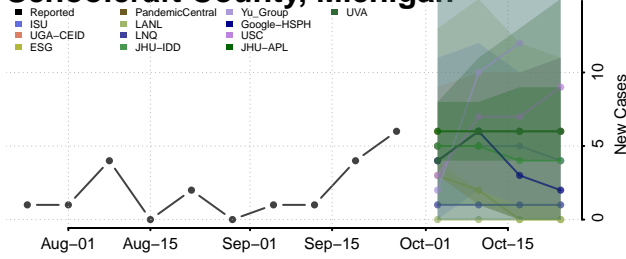

Ottawa County, Michigan

Presque Isle County, Michigan

Roscommon County, Michigan

Saginaw County, Michigan

Sanilac County, Michigan

Schoolcraft County, Michigan

Shiawassee County, Michigan

St. Clair County, Michigan