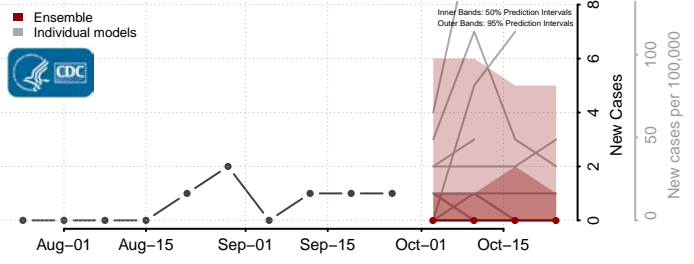

Sweet Grass County, Montana

Teton County, Montana

Toole County, Montana

Treasure County, Montana

Valley County, Montana

Wheatland County, Montana

Wibaux County, Montana

Yellowstone County, Montana