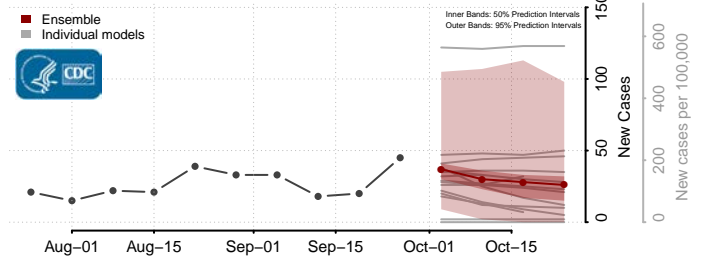

McLeod County, Minnesota

Meeker County, Minnesota

Mille Lacs County, Minnesota

Morrison County, Minnesota

Mower County, Minnesota

Murray County, Minnesota

Nicollet County, Minnesota

Nobles County, Minnesota