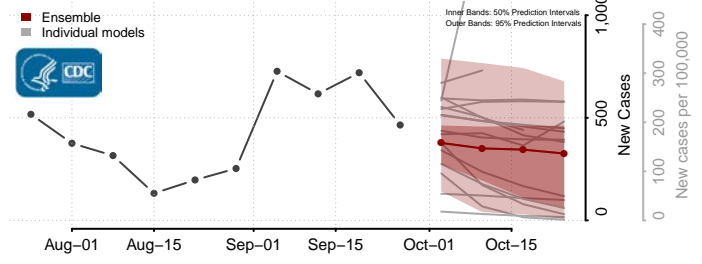

Washington County, Arkansas