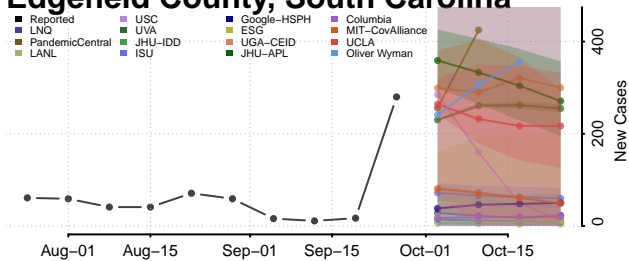

Edgefield County, South Carolina