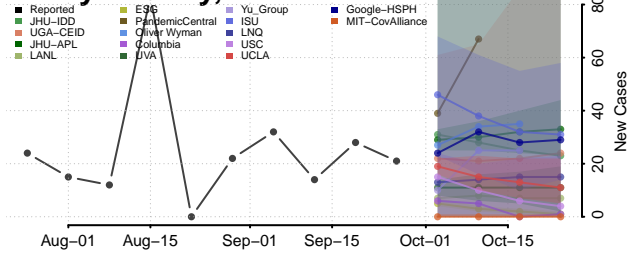

Decatur County, Kansas

Dickinson County, Kansas

Doniphan County, Kansas

Douglas County, Kansas

Franklin County, Kansas

Geary County, Kansas

Gove County, Kansas

Graham County, Kansas