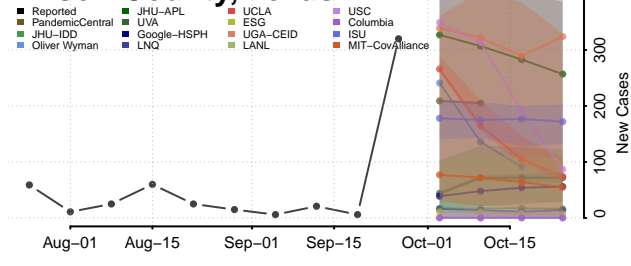

Wilson County, Texas