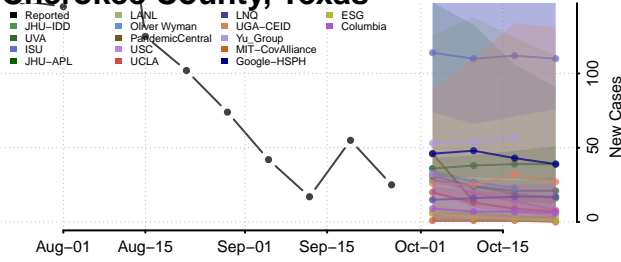

Cherokee County, Texas