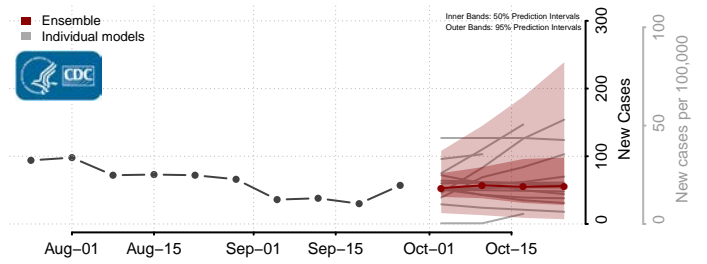

Pierce County, Washington

San Juan County, Washington

Skagit County, Washington

Skamania County, Washington

Snohomish County, Washington

Spokane County, Washington

Stevens County, Washington

Thurston County, Washington