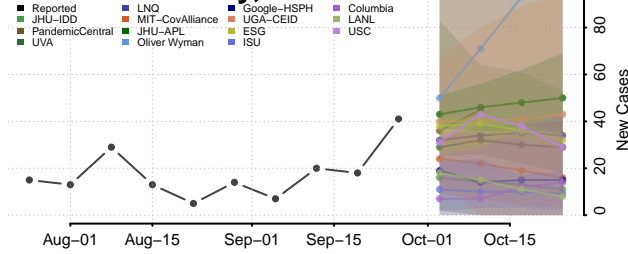

Clark County, Idaho

Clearwater County, Idaho

Custer County, Idaho

Elmore County, Idaho

Franklin County, Idaho

Fremont County, Idaho

Gem County, Idaho

Gooding County, Idaho