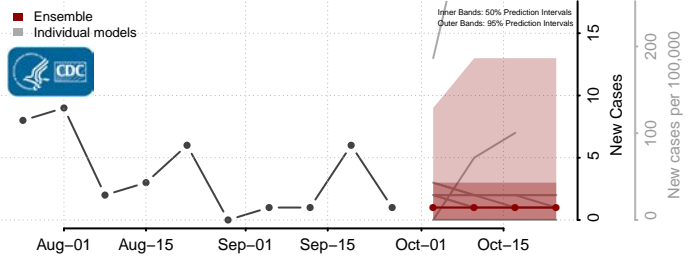

Pendleton County, West Virginia