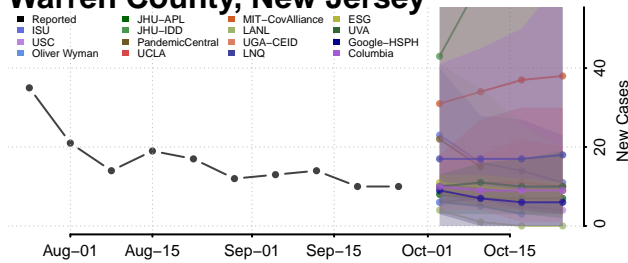

Warren County, New Jersey