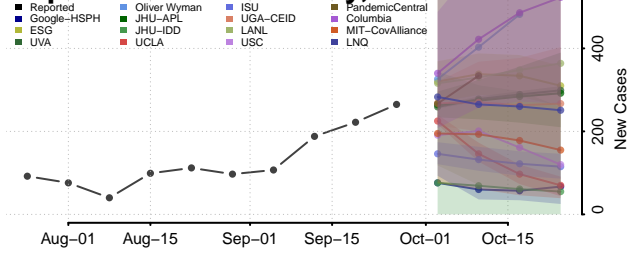

Cape Girardeau County, Missouri