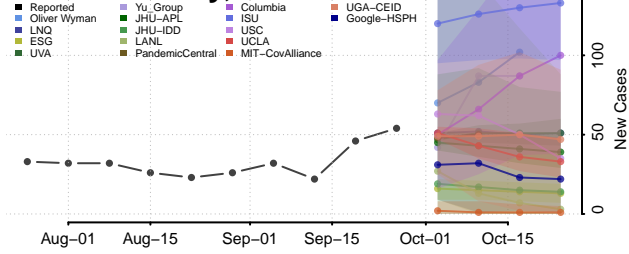

McLeod County, Minnesota

Meeker County, Minnesota

Mille Lacs County, Minnesota

Morrison County, Minnesota

Mower County, Minnesota

Murray County, Minnesota

Nicollet County, Minnesota

Nobles County, Minnesota