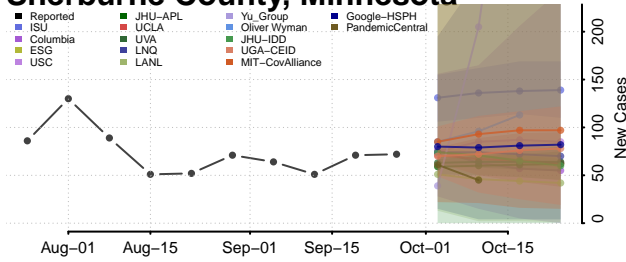

Sherburne County, Minnesota