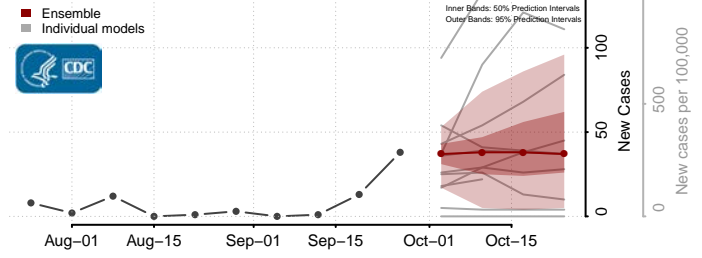

Price County, Wisconsin