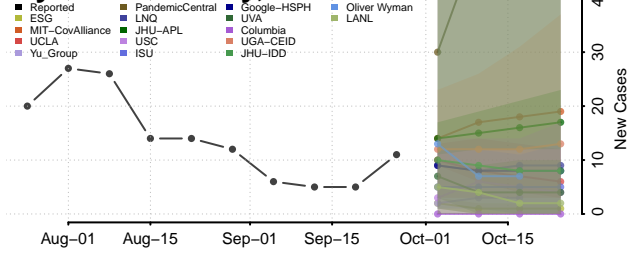

Wayne County, Ohio

Williams County, Ohio

Wood County, Ohio

Wyandot County, Ohio

Oklahoma

Adair County, Oklahoma

Alfalfa County, Oklahoma

Atoka County, Oklahoma