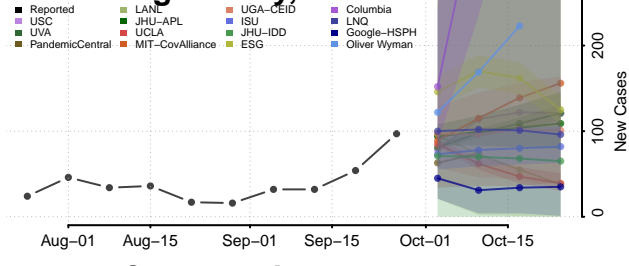

Crow Wing County, Minnesota