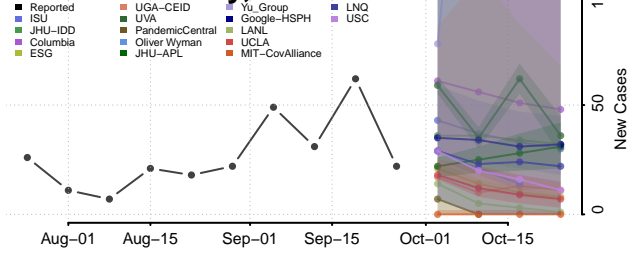

Audrain County, Missouri