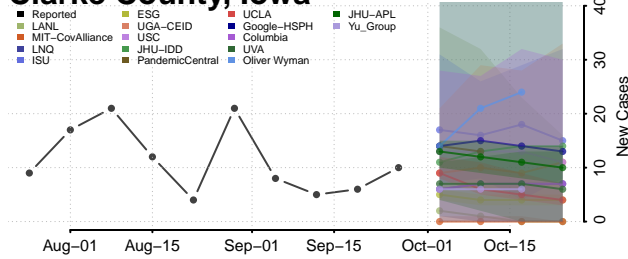

Cedar County, Iowa

Cerro Gordo County, Iowa

Cherokee County, Iowa

Chickasaw County, Iowa

Clarke County, Iowa

Clay County, Iowa

Clayton County, Iowa

Clinton County, Iowa