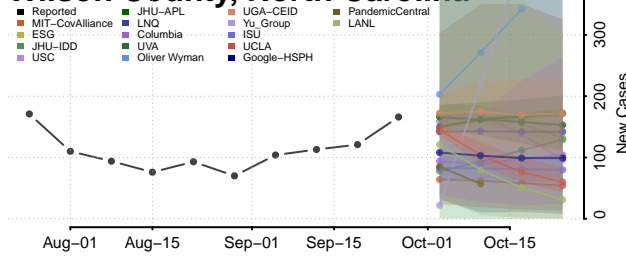

Wilson County, North Carolina