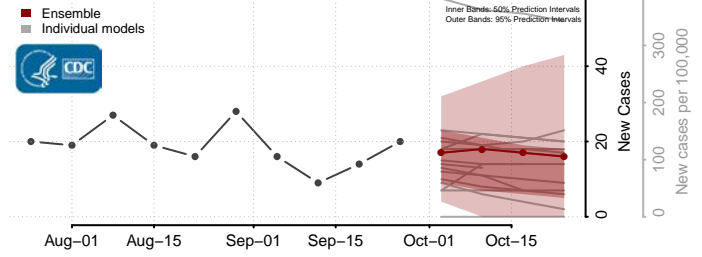

Clark County, Idaho

Clearwater County, Idaho

Custer County, Idaho

Elmore County, Idaho

Franklin County, Idaho

Fremont County, Idaho

Gem County, Idaho

Gooding County, Idaho