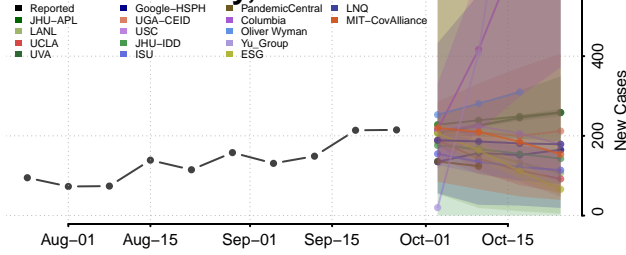

Dent County, Missouri

Douglas County, Missouri

Dunklin County, Missouri

Franklin County, Missouri

Gasconade County, Missouri

Gentry County, Missouri

Greene County, Missouri

Grundy County, Missouri