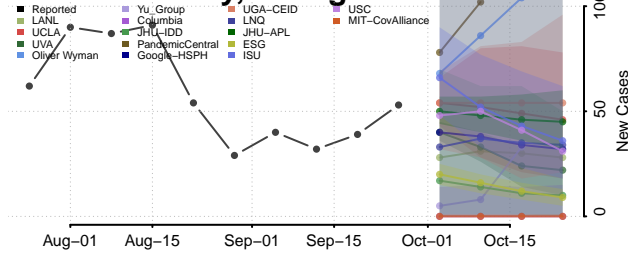

Tattnall County, Georgia