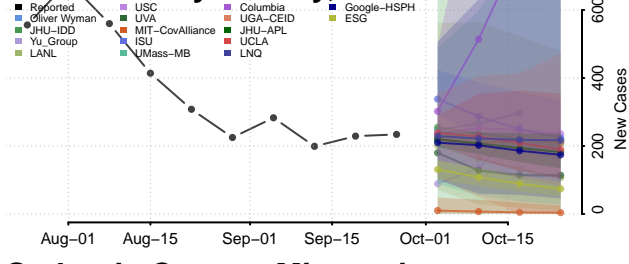

St. Louis City County, Missouri