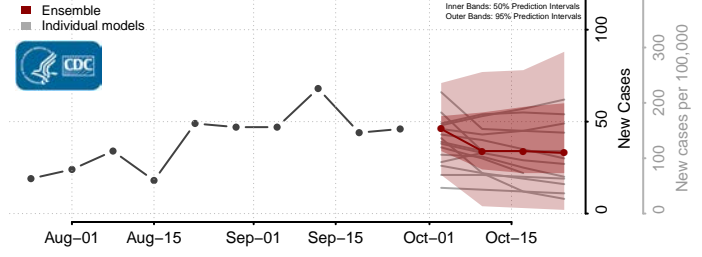

Smyth County, Virginia