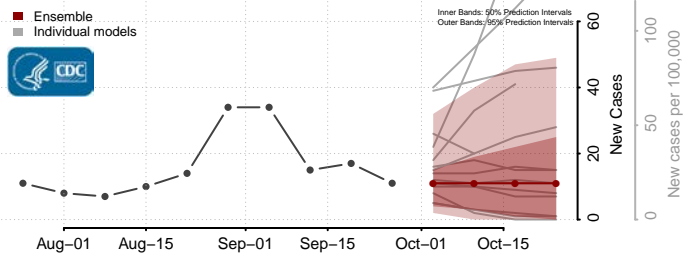

Jefferson County, West Virginia