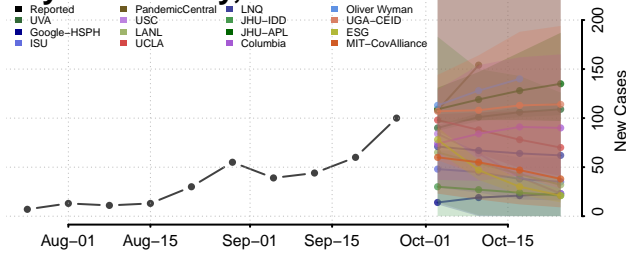

Fayette County, Illinois