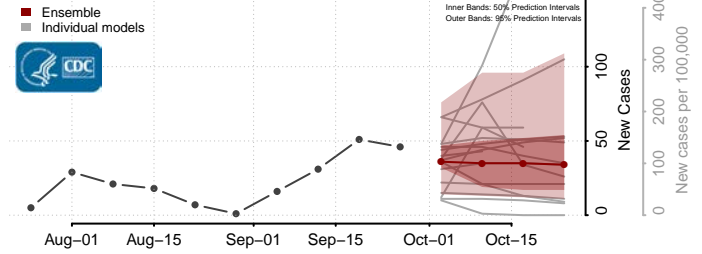

Silver Bow County, Montana