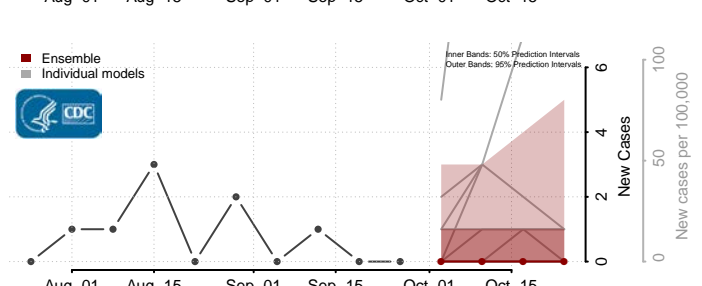

Broadwater County, Montana