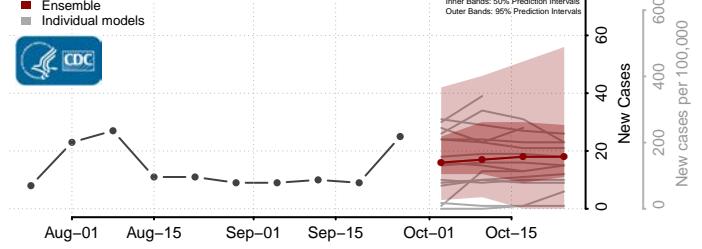

Ringgold County, Iowa

Sac County, Iowa

Scott County, Iowa

Shelby County, Iowa

Sioux County, Iowa

Story County, Iowa

Tama County, Iowa

Taylor County, Iowa