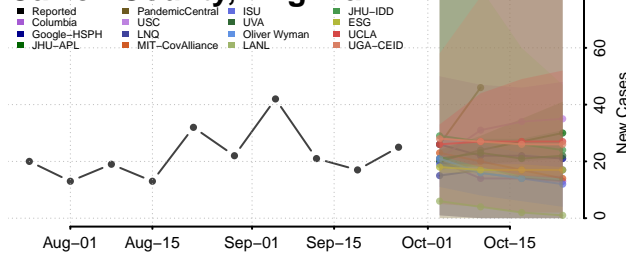

Carroll County, Virginia