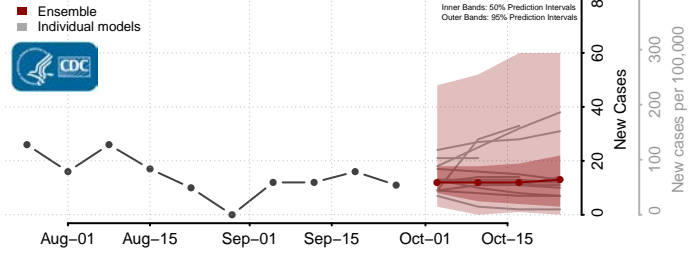

Lincoln County, West Virginia