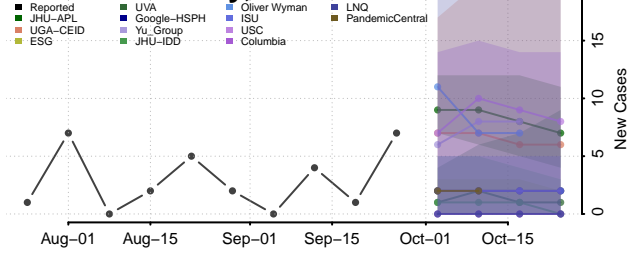

Decatur County, Kansas

Dickinson County, Kansas

Doniphan County, Kansas

Douglas County, Kansas

Franklin County, Kansas

Geary County, Kansas

Gove County, Kansas

Graham County, Kansas