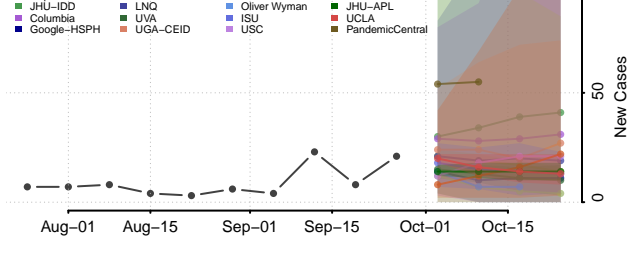

Warren County, New York