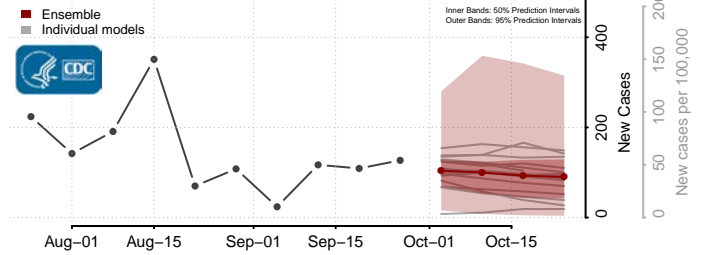

Delaware

Kent County, Delaware

New Castle County, Delaware

Sussex County, Delaware

District of Columbia*

*New weekly cases may decrease in this location over the next four weeks. For these locations, the ensemble forecast indicates a probability of 0.75 or greater that fewer cases will be reported in week four of the forecast than in the last reported week.