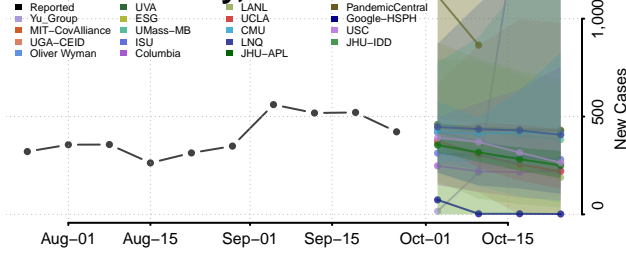

Nassau County, New York