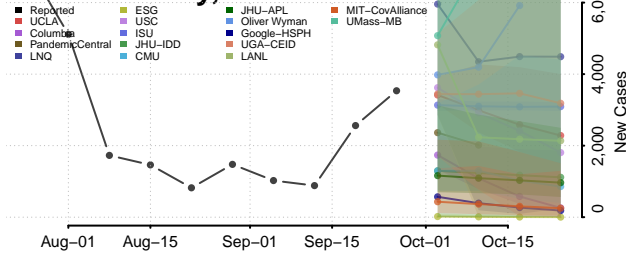

Bexar County, Texas