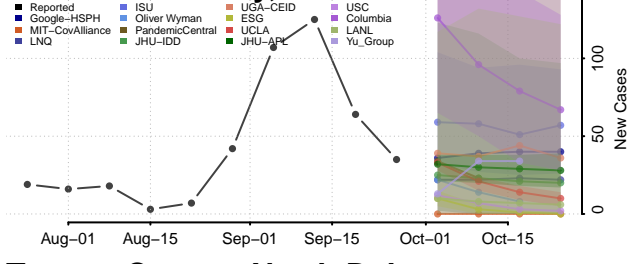

Slope County, North Dakota

Stark County, North Dakota

Steele County, North Dakota

Stutsman County, North Dakota

Towner County, North Dakota

Trail County, North Dakota

Walsh County, North Dakota

Ward County, North Dakota