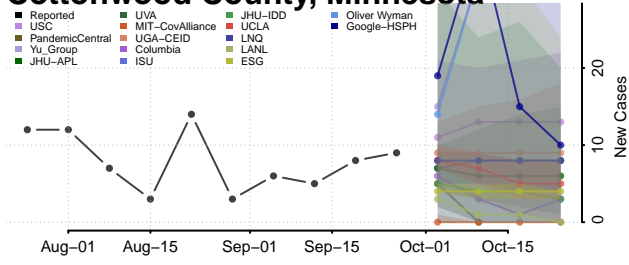

Cottonwood County, Minnesota