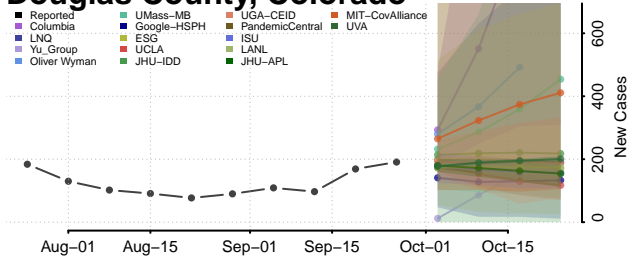

Douglas County, Colorado