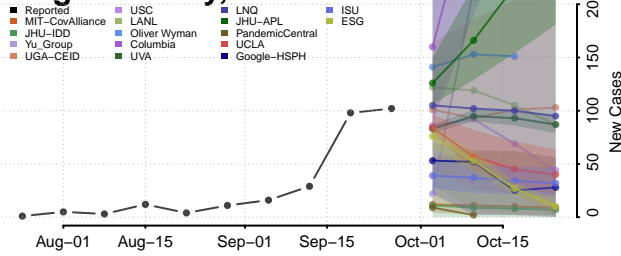

Washington County, Missouri

Wayne County, Missouri

Webster County, Missouri

Worth County, Missouri

Wright County, Missouri

Montana

Beaverhead County, Montana

Big Horn County, Montana