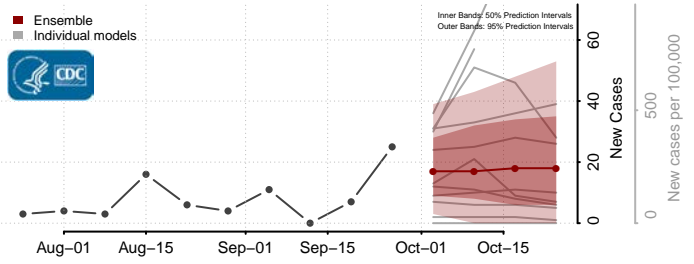

Sweet Grass County, Montana

Teton County, Montana

Toole County, Montana

Treasure County, Montana

Valley County, Montana

Wheatland County, Montana

Wibaux County, Montana

Yellowstone County, Montana