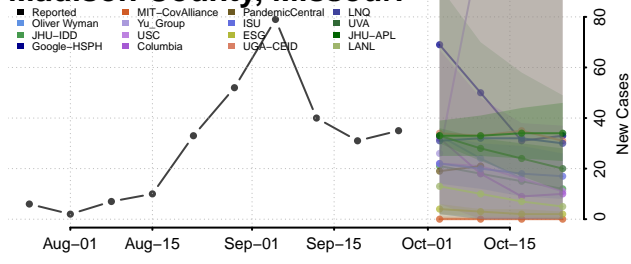

Madison County, Missouri