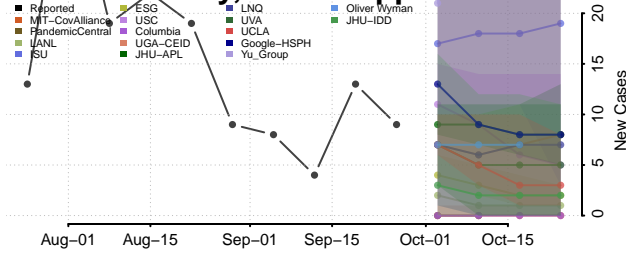

Benton County, Mississippi