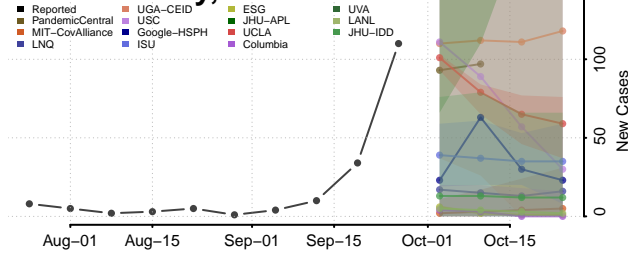

Idaho County, Idaho