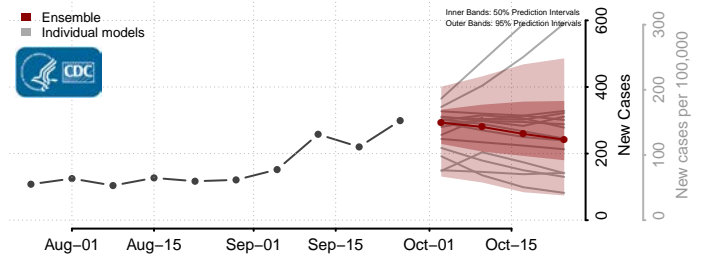

Tippecanoe County, Indiana