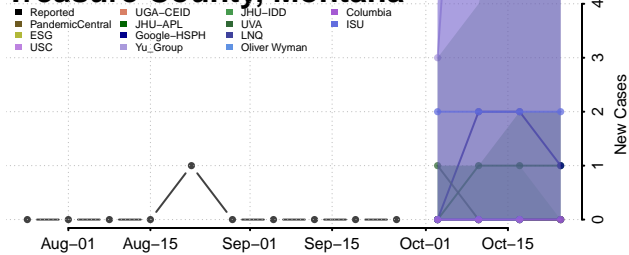

Sweet Grass County, Montana

Teton County, Montana

Toole County, Montana

Treasure County, Montana

Valley County, Montana

Wheatland County, Montana

Wibaux County, Montana

Yellowstone County, Montana