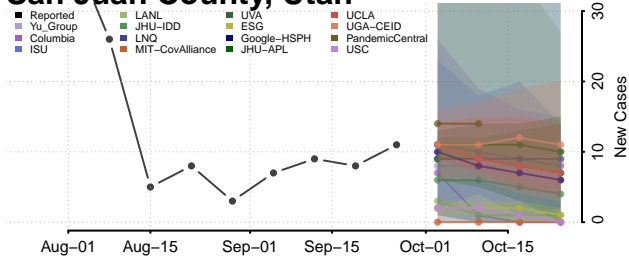

San Juan County, Utah