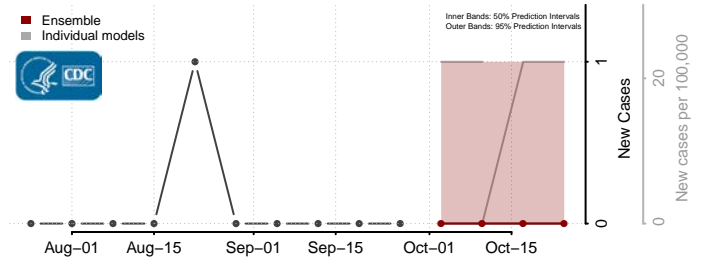

Wahkiakum County, Washington