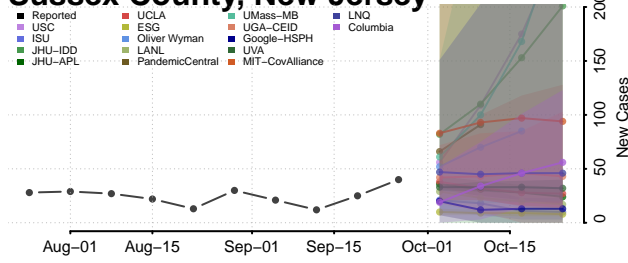

Sussex County, New Jersey