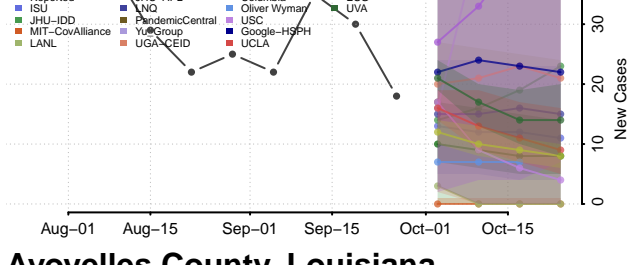

Assumption County, Louisiana