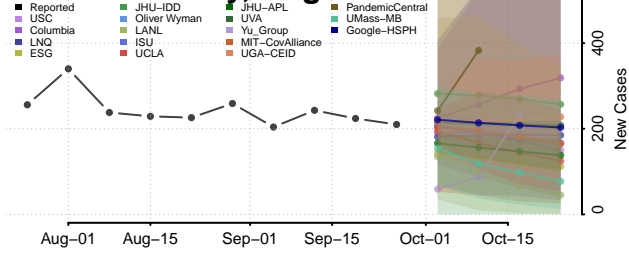

Henrico County, Virginia