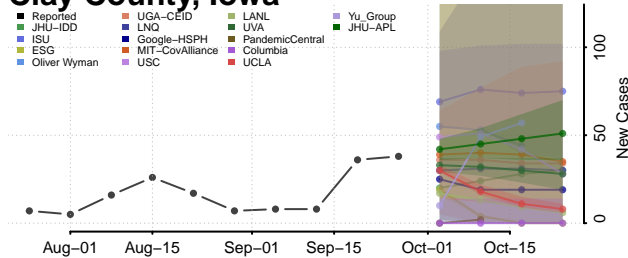

Cedar County, Iowa

Cerro Gordo County, Iowa

Cherokee County, Iowa

Chickasaw County, Iowa

Clarke County, Iowa

Clay County, Iowa

Clayton County, Iowa

Clinton County, Iowa