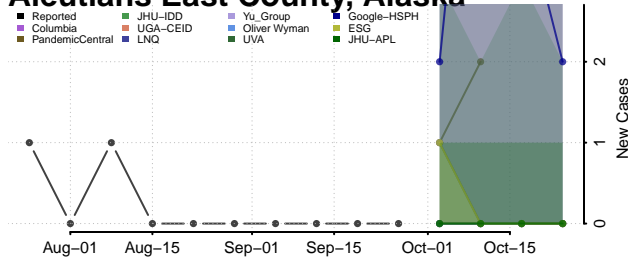

Aleutians East County, Alaska