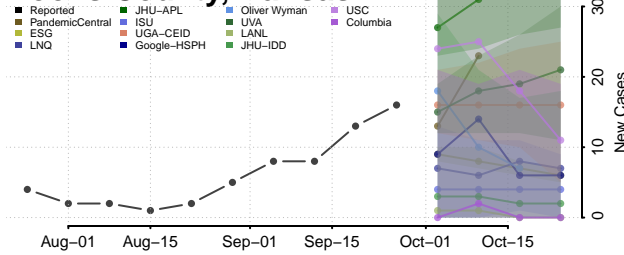

Rooks County, Kansas

Rush County, Kansas

Russell County, Kansas

Saline County, Kansas

Scott County, Kansas

Sedgwick County, Kansas

Seward County, Kansas

Shawnee County, Kansas