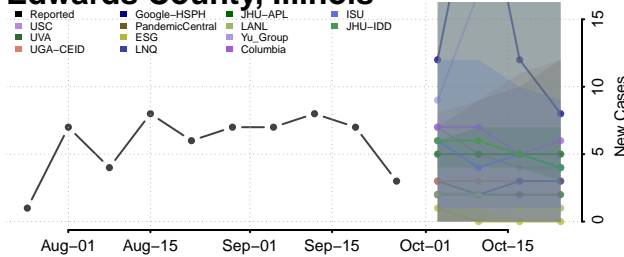

Edwards County, Illinois