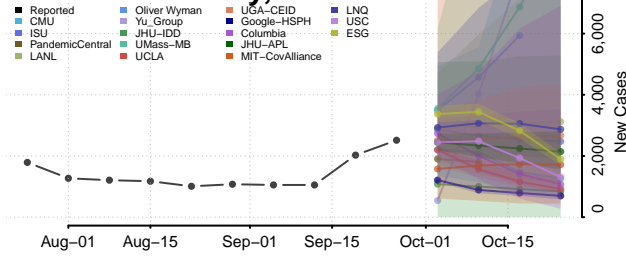

Salt Lake County, Utah