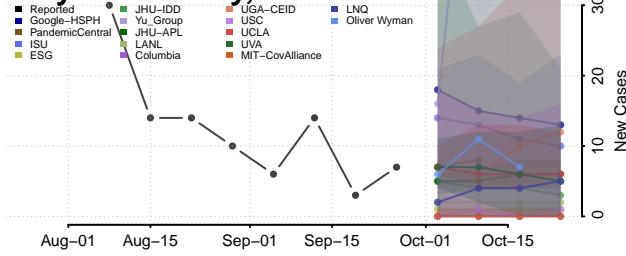

Madison County, Idaho

Minidoka County, Idaho

Nez Perce County, Idaho

Oneida County, Idaho

Owyhee County, Idaho

Payette County, Idaho

Power County, Idaho

Shoshone County, Idaho