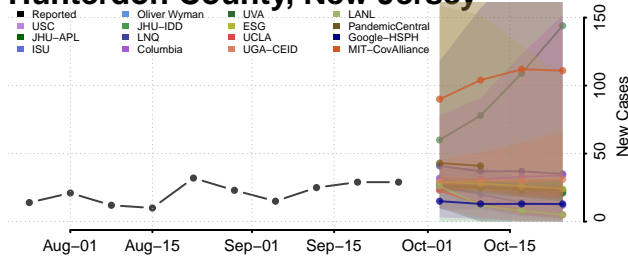

Hunterdon County, New Jersey