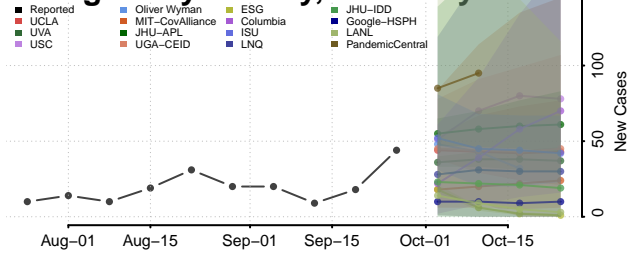

Mercer County, Kentucky

Metcalf County, Kentucky

Monroe County, Kentucky

Montgomery County, Kentucky

Morgan County, Kentucky

Muhlenberg County, Kentucky

Nelson County, Kentucky

Nicholas County, Kentucky