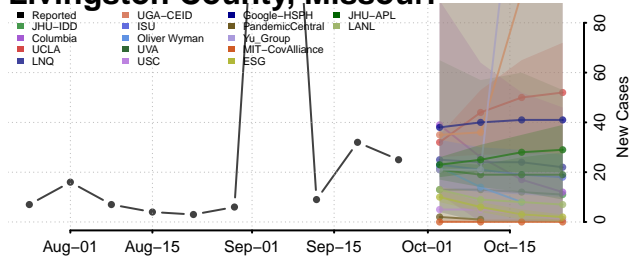

Livingston County, Missouri