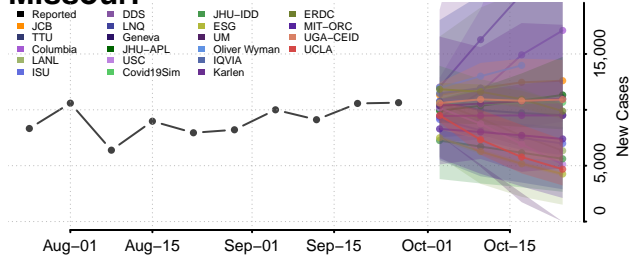

Wilkinson County, Mississippi

Winston County, Mississippi

Yalobusha County, Mississippi

Yazoo County, Mississippi

Missouri

Adair County, Missouri