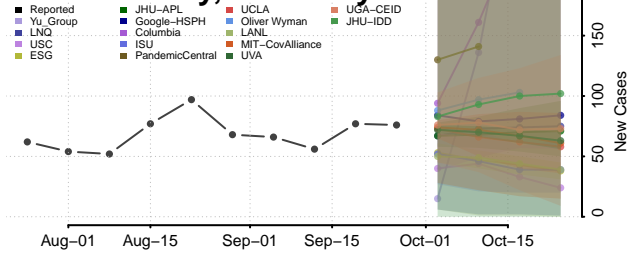

Bullitt County, Kentucky