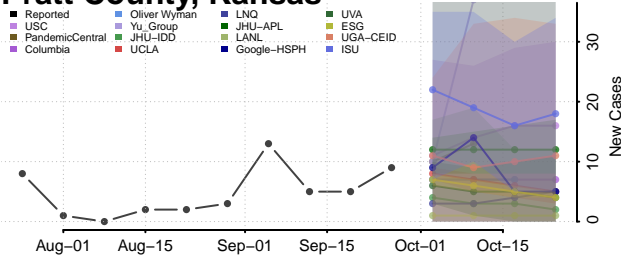

Pratt County, Kansas