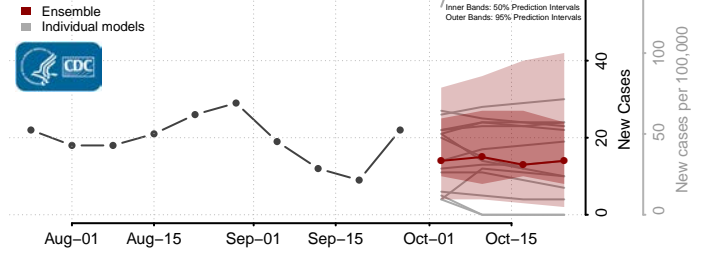

Columbiana County, Ohio

Coshocton County, Ohio

Crawford County, Ohio

Cuyahoga County, Ohio

Darke County, Ohio

Defiance County, Ohio

Delaware County, Ohio

Erie County, Ohio