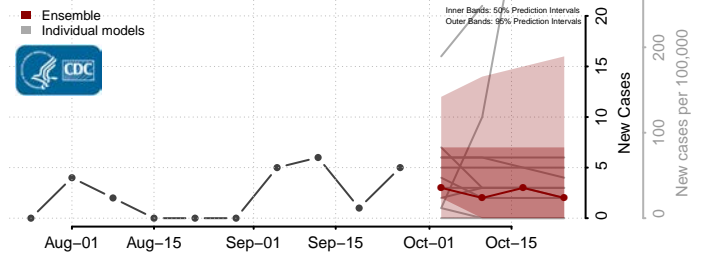

Doddridge County, West Virginia