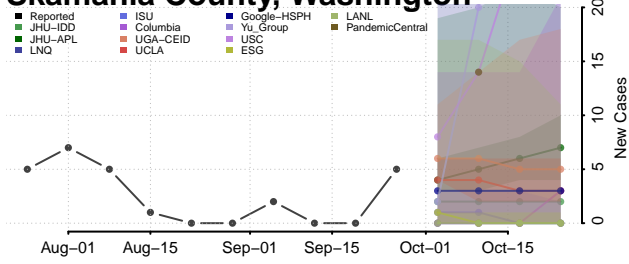

Pierce County, Washington

San Juan County, Washington

Skagit County, Washington

Skamania County, Washington

Snohomish County, Washington

Spokane County, Washington

Stevens County, Washington

Thurston County, Washington