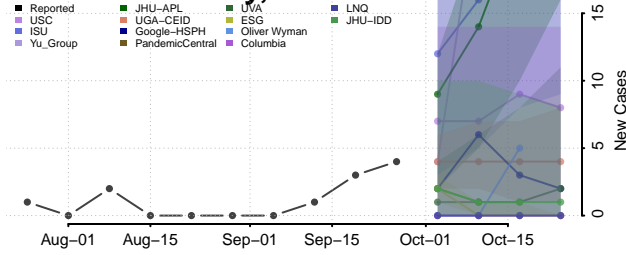

Sheridan County, Montana