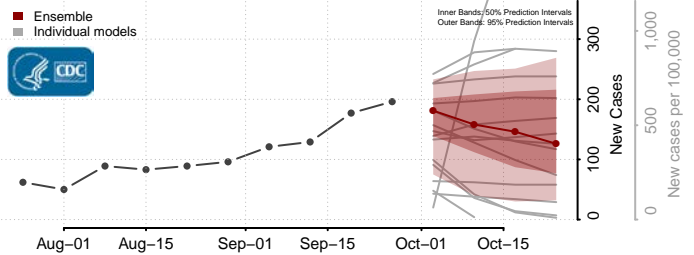

Morton County, North Dakota