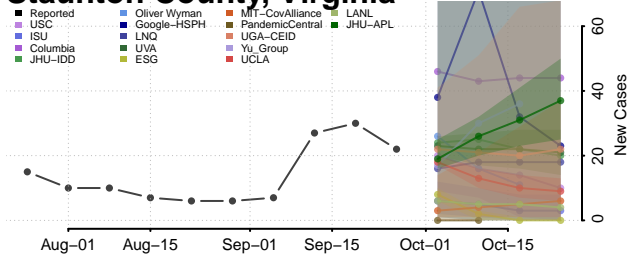

Scott County, Virginia

Shenandoah County, Virginia

Smyth County, Virginia

Southampton County, Virginia

Spotsylvania County, Virginia

Stafford County, Virginia

Staunton County, Virginia

Suffolk County, Virginia