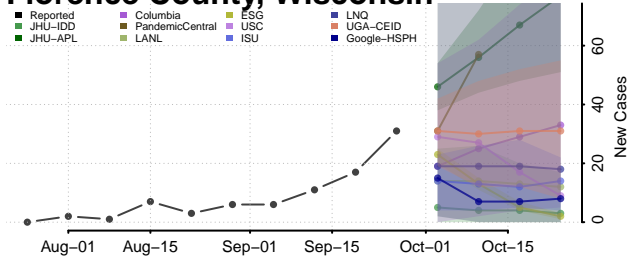

Florence County, Wisconsin