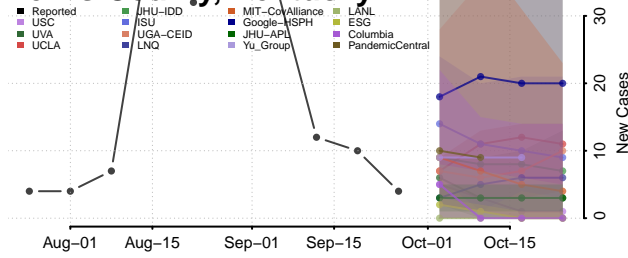

Lewis County, Kentucky