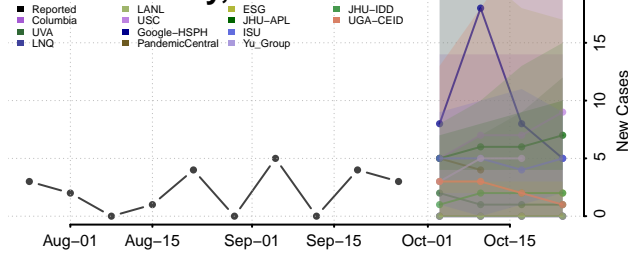

Boyd County, Nebraska

Brown County, Nebraska

Buffalo County, Nebraska

Burt County, Nebraska

Butler County, Nebraska

Cass County, Nebraska

Cedar County, Nebraska

Chase County, Nebraska