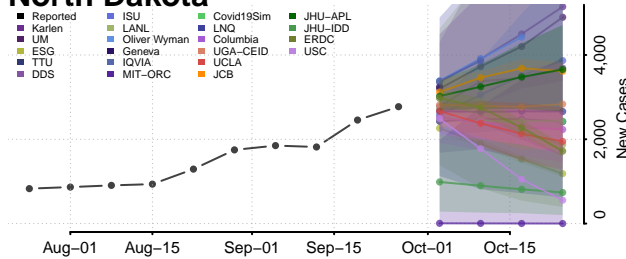

North Dakota