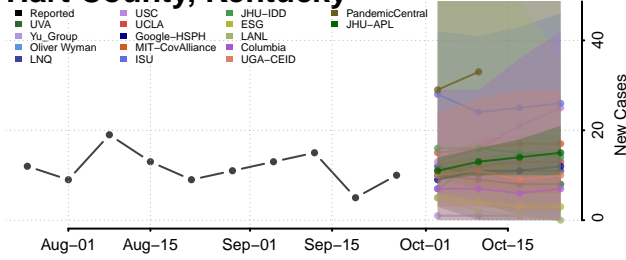

Green County, Kentucky

Greenup County, Kentucky

Hancock County, Kentucky

Hardin County, Kentucky

Harlan County, Kentucky

Harrison County, Kentucky

Hart County, Kentucky

Henderson County, Kentucky