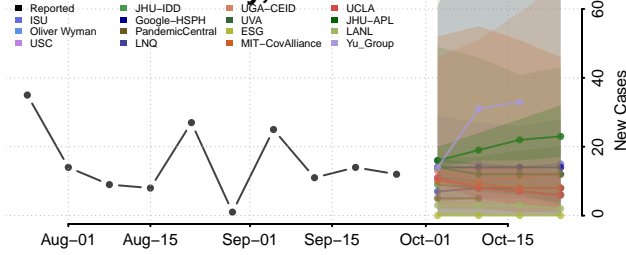

Burleson County, Texas