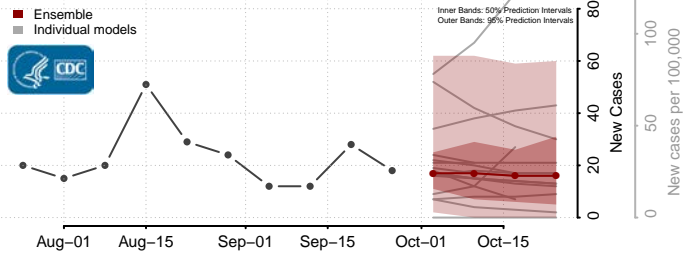

Waldo County, Maine

Washington County, Maine

York County, Maine

Maryland*

Allegany County, Maryland

Anne Arundel County, Maryland

*New weekly cases may decrease in this location over the next four weeks. For these locations, the ensemble forecast indicates a probability of 0.75 or greater that fewer cases will be reported in week four of the forecast than in the last reported week.