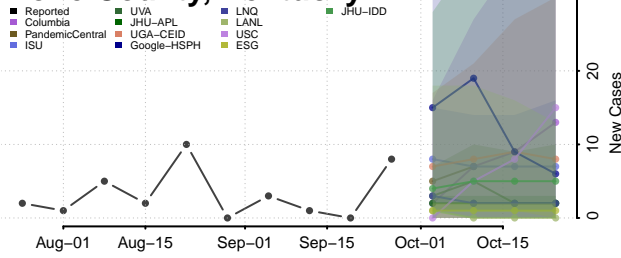

Wayne County, Kentucky

Webster County, Kentucky

Whitley County, Kentucky

Wolfe County, Kentucky

Woodford County, Kentucky

Louisiana

Acadia County, Louisiana

Allen County, Louisiana