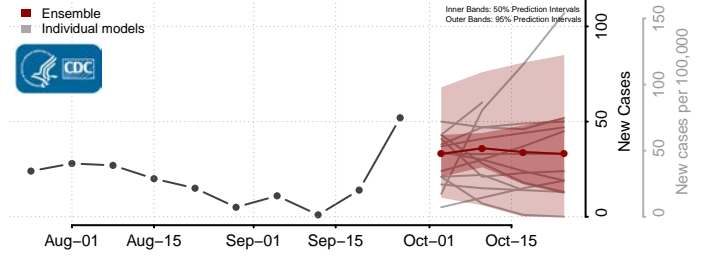

Lewis and Clark County, Montana