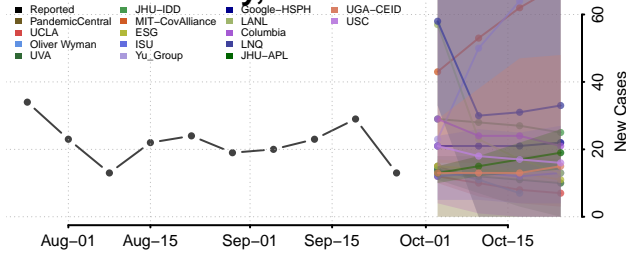

Columbiana County, Ohio

Coshocton County, Ohio

Crawford County, Ohio

Cuyahoga County, Ohio

Darke County, Ohio

Defiance County, Ohio

Delaware County, Ohio

Erie County, Ohio