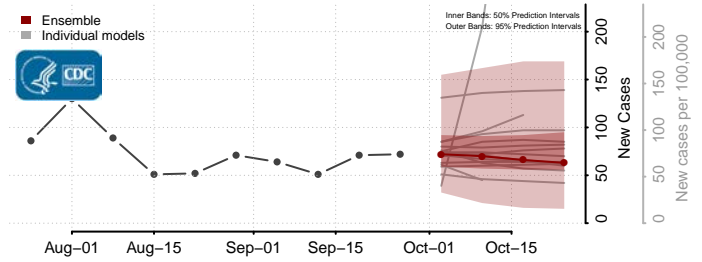

Sherburne County, Minnesota