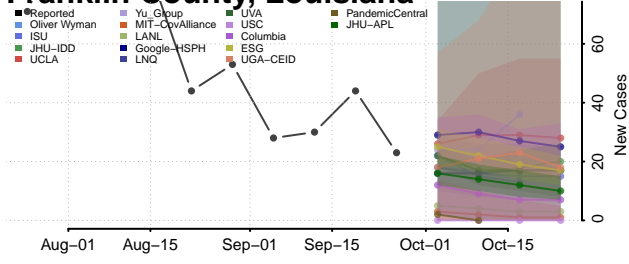

Franklin County, Louisiana