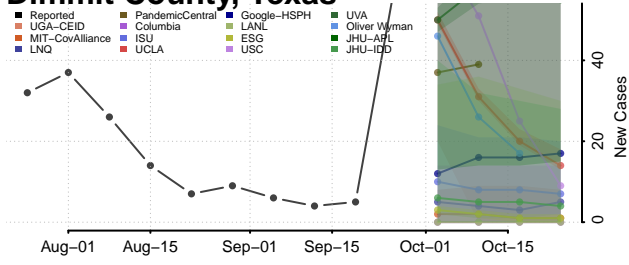

Dimmit County, Texas