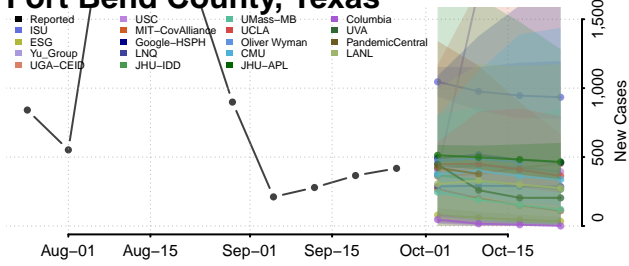

Fort Bend County, Texas