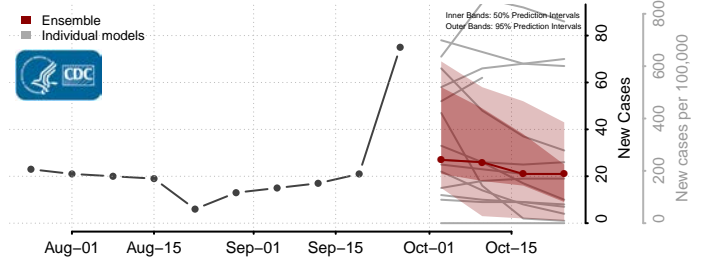

Sussex County, Virginia