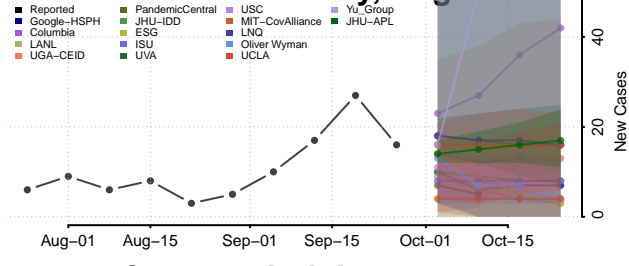

Northumberland County, Virginia