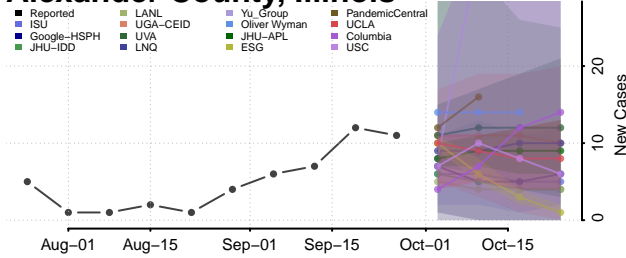

Alexander County, Illinois