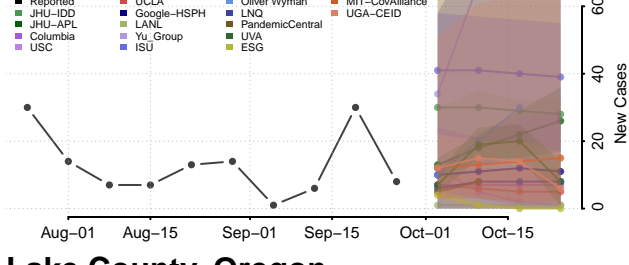

Hood River County, Oregon

Jackson County, Oregon

Jefferson County, Oregon

Josephine County, Oregon

Klamath County, Oregon

Lake County, Oregon

Lane County, Oregon

Lincoln County, Oregon