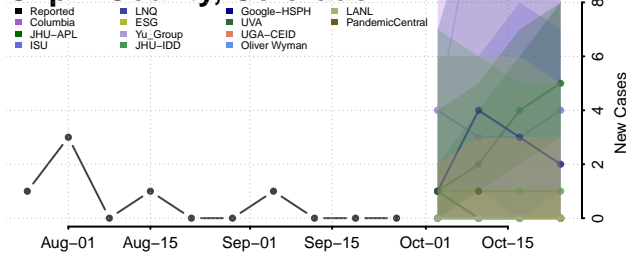

Dolores County, Colorado

Douglas County, Colorado

Eagle County, Colorado

EI Paso County, Colorado

Elbert County, Colorado

Fremont County, Colorado

Garfield County, Colorado

Gilpin County, Colorado