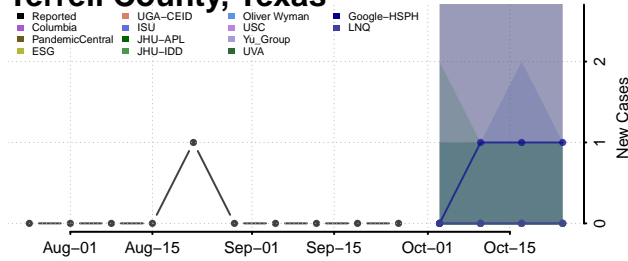

Terrell County, Texas