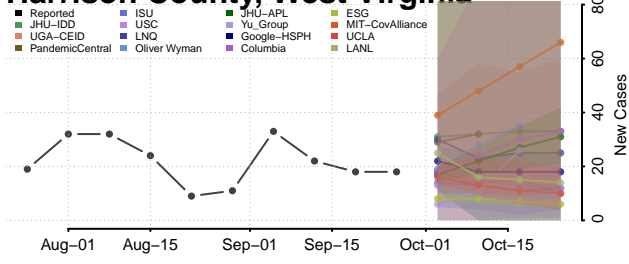

Gilmer County, West Virginia

Grant County, West Virginia

Greenbrier County, West Virginia

Hampshire County, West Virginia

Hancock County, West Virginia

Hardy County, West Virginia

Harrison County, West Virginia