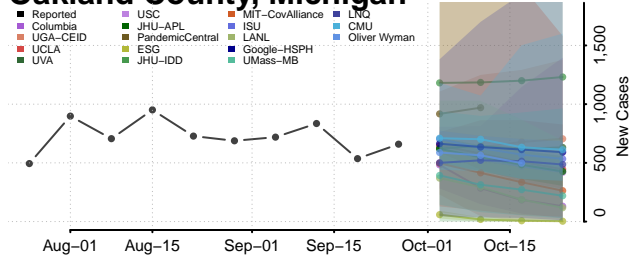

Oakland County, Michigan