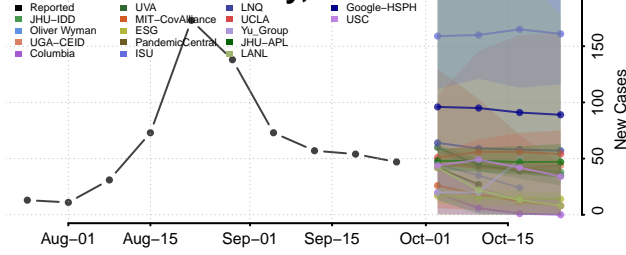

Des Moines County, Iowa