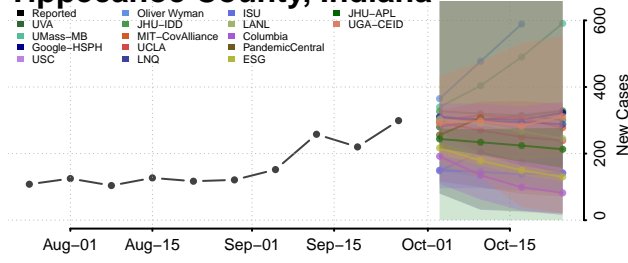

Tippecanoe County, Indiana