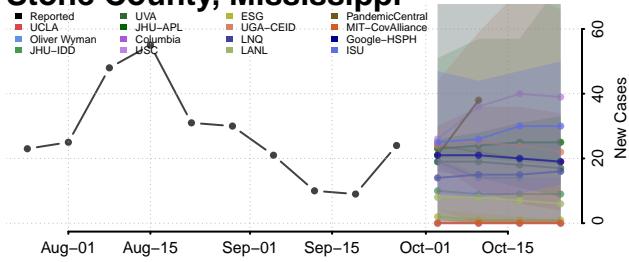

Quitman County, Mississippi

Rankin County, Mississippi

Scott County, Mississippi

Sharkey County, Mississippi

Simpson County, Mississippi

Smith County, Mississippi

Stone County, Mississippi

Sunflower County, Mississippi