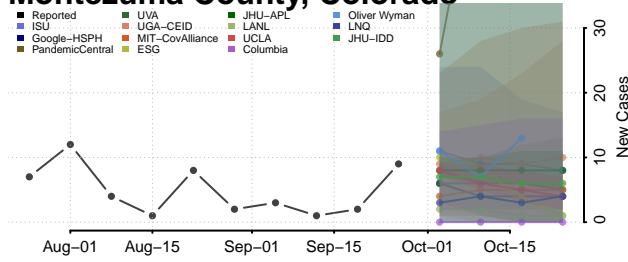

Montezuma County, Colorado