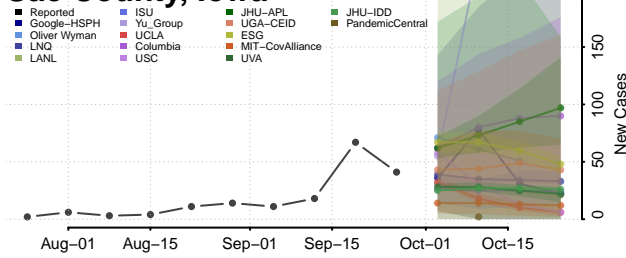

Ringgold County, Iowa

Sac County, Iowa

Scott County, Iowa

Shelby County, Iowa

Sioux County, Iowa

Story County, Iowa

Tama County, Iowa

Taylor County, Iowa