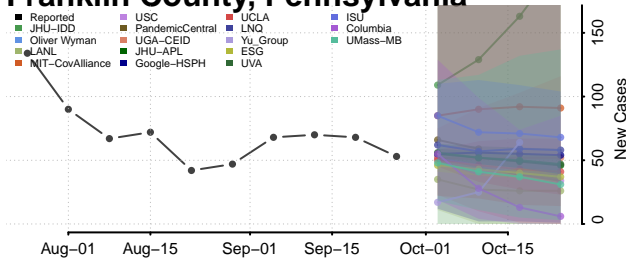

Elk County, Pennsylvania

Erie County, Pennsylvania

Fayette County, Pennsylvania

Forest County, Pennsylvania

Franklin County, Pennsylvania

Fulton County, Pennsylvania

Greene County, Pennsylvania

Lawrence County, Pennsylvania