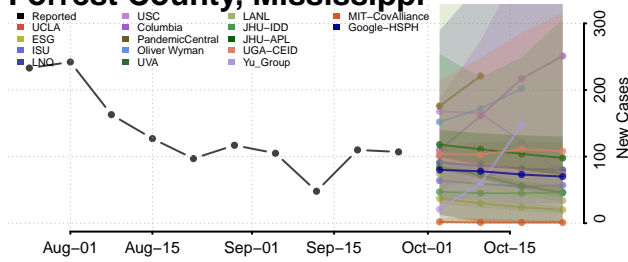

Forrest County, Mississippi