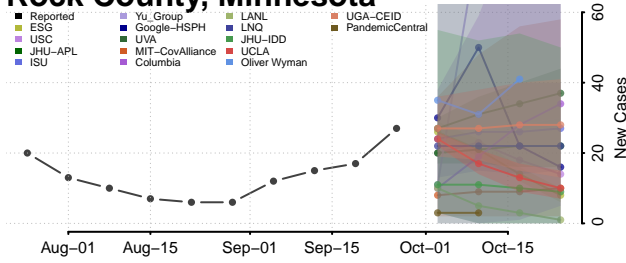

Rock County, Minnesota