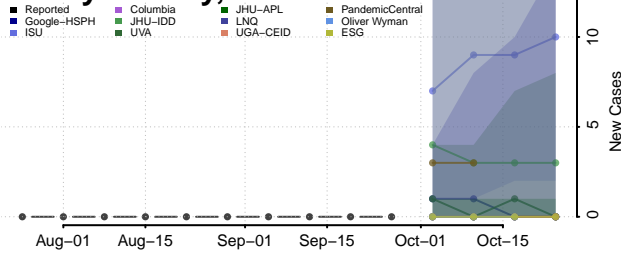

Emery County, Utah