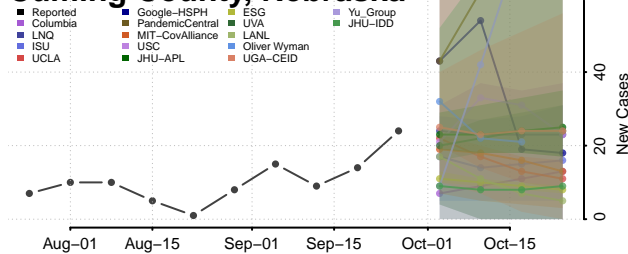

Cuming County, Nebraska