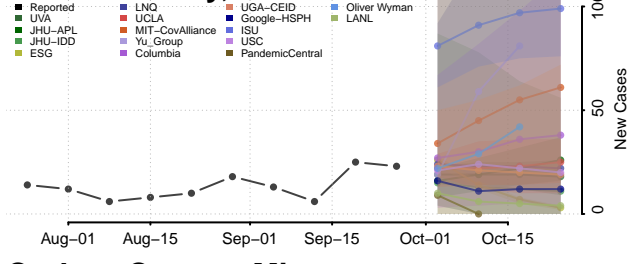

Brown County, Minnesota