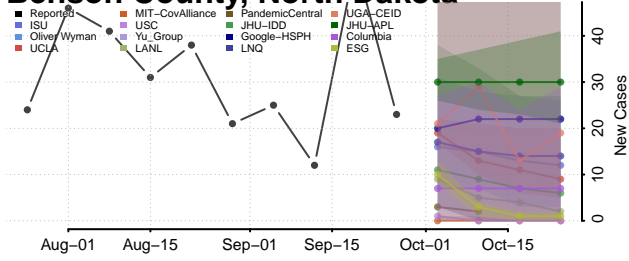

Benson County, North Dakota