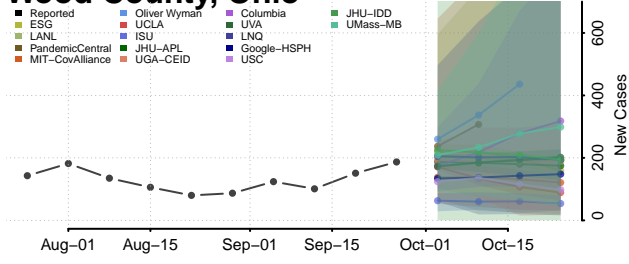

Wayne County, Ohio

Williams County, Ohio

Wood County, Ohio

Wyandot County, Ohio

Oklahoma

Adair County, Oklahoma

Alfalfa County, Oklahoma

Atoka County, Oklahoma