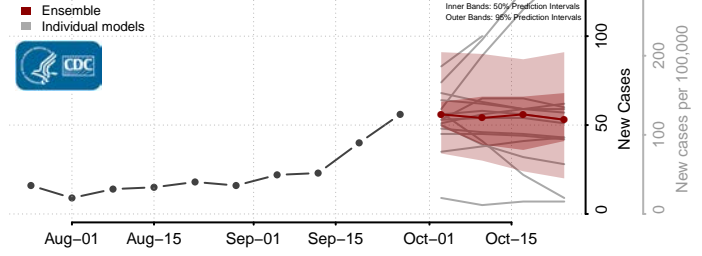

Stark County, Illinois

Stephenson County, Illinois

Tazewell County, Illinois

Union County, Illinois

Vermilion County, Illinois

Wabash County, Illinois

Warren County, Illinois

Washington County, Illinois