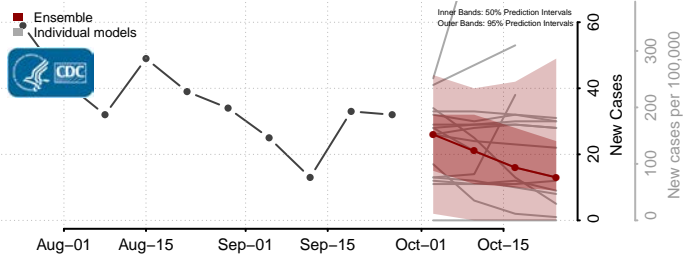

Chickasaw County, Mississippi