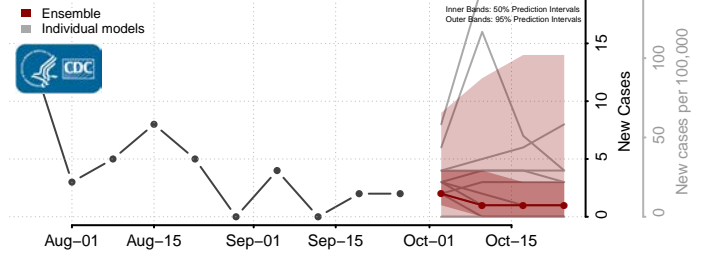

Pierce County, Washington

San Juan County, Washington

Skagit County, Washington

Skamania County, Washington

Snohomish County, Washington

Spokane County, Washington

Stevens County, Washington

Thurston County, Washington