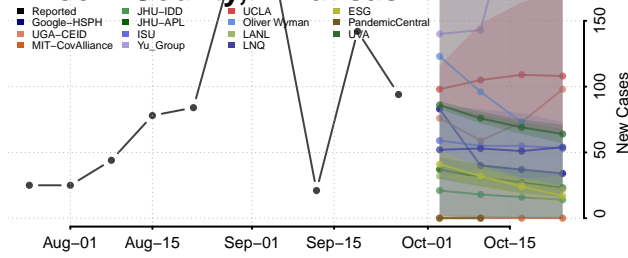

Jackson County, Arkansas

Jefferson County, Arkansas

Johnson County, Arkansas

Lafayette County, Arkansas

Lawrence County, Arkansas

Lee County, Arkansas

Lincoln County, Arkansas

Little River County, Arkansas