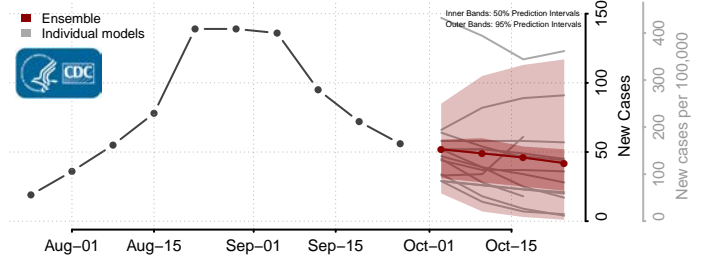

Effingham County, Illinois