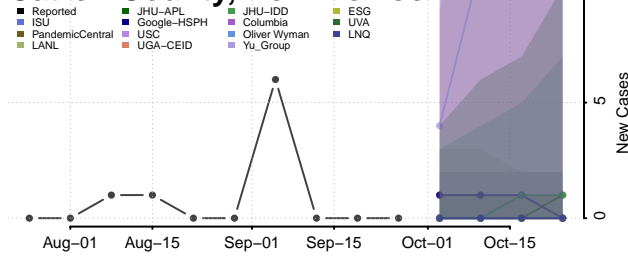

Catron County, New Mexico