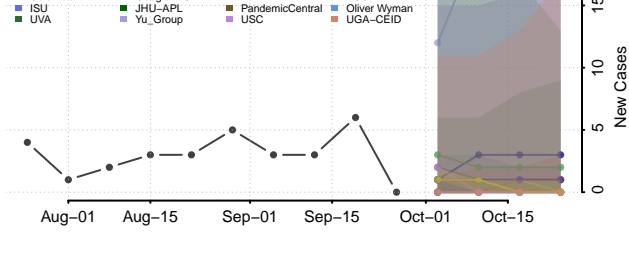

Prince Edward County, Virginia

Prince George County, Virginia

Prince William County, Virginia

Pulaski County, Virginia

Radford County, Virginia

Rappahannock County, Virginia

Russell County, Virginia

Salem County, Virginia