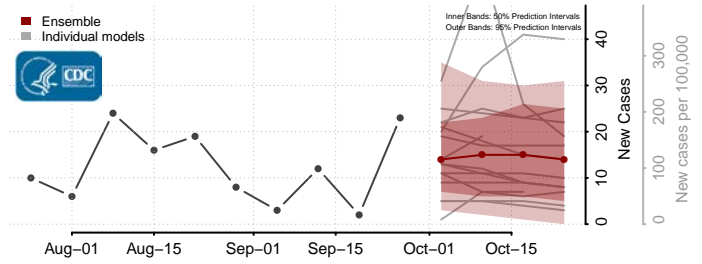

Teton County, Idaho

Twin Falls County, Idaho

Valley County, Idaho

Washington County, Idaho

Illinois*

Adams County, Illinois

*New weekly cases may decrease in this location over the next four weeks. For these locations, the ensemble forecast indicates a probability of 0.75 or greater that fewer cases will be reported in week four of the forecast than in the last reported week.