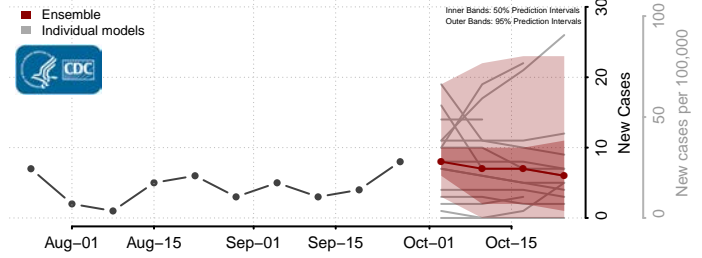

Preston County, West Virginia

Putnam County, West Virginia

Raleigh County, West Virginia

Randolph County, West Virginia

Ritchie County, West Virginia

Roane County, West Virginia

Summers County, West Virginia