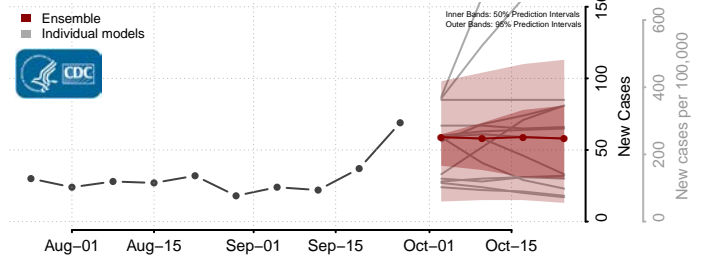

Columbia County, Arkansas