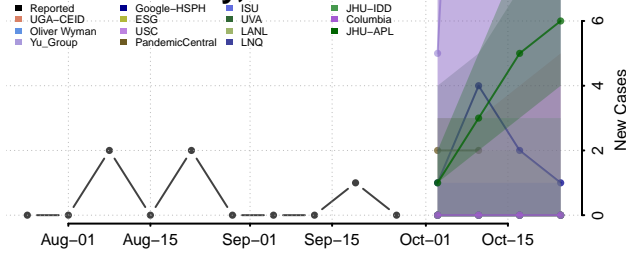

Lincoln County, Nevada