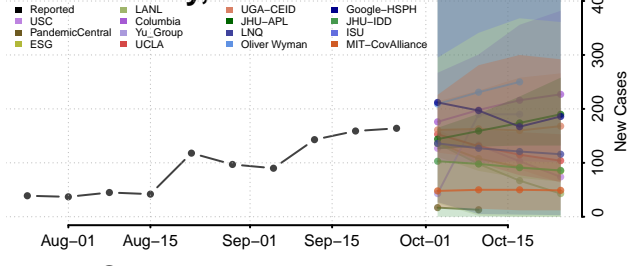

Slope County, North Dakota

Stark County, North Dakota

Steele County, North Dakota

Stutsman County, North Dakota

Towner County, North Dakota

Trail County, North Dakota

Walsh County, North Dakota

Ward County, North Dakota