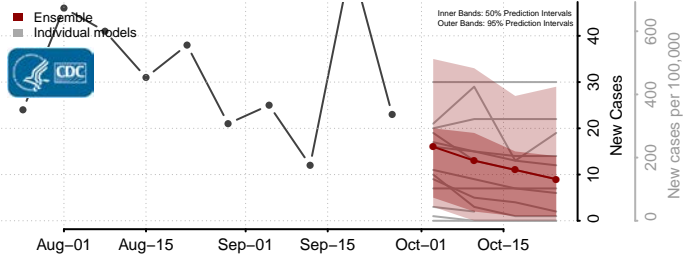

Benson County, North Dakota