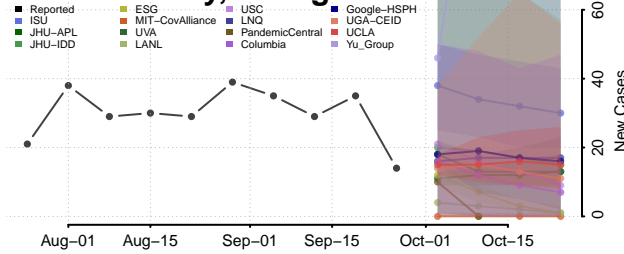

Banks County, Georgia