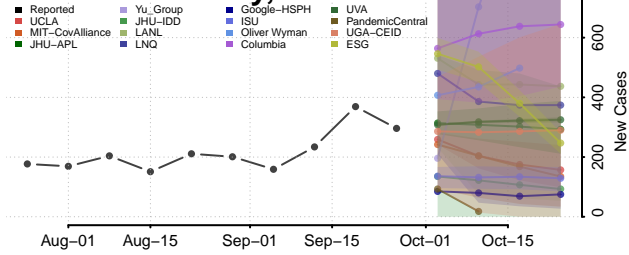

Jefferson County, Arkansas