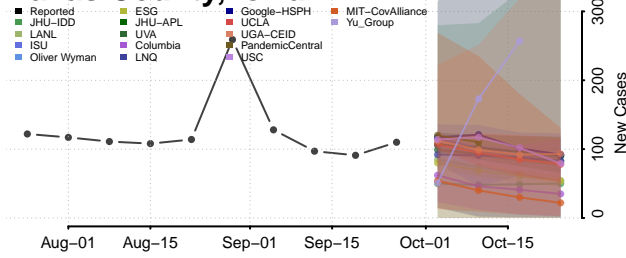

Dallas County, Iowa