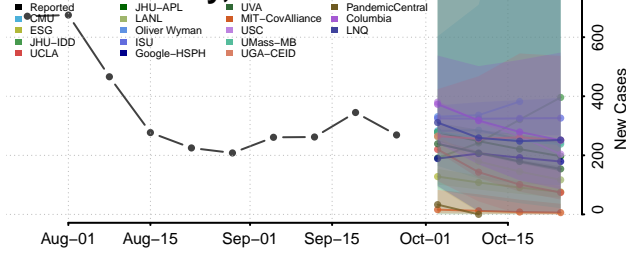

Caddo County, Louisiana