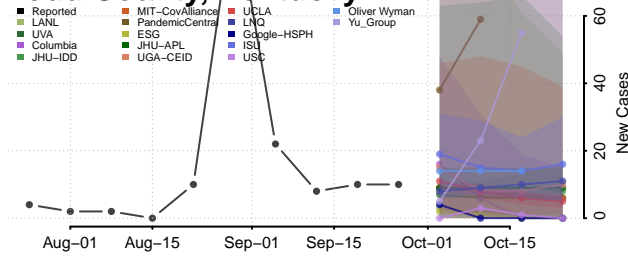

Todd County, Kentucky