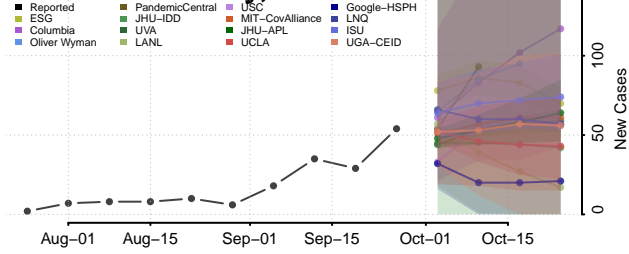

McLeod County, Minnesota

Meeker County, Minnesota

Mille Lacs County, Minnesota

Morrison County, Minnesota

Mower County, Minnesota

Murray County, Minnesota

Nicollet County, Minnesota

Nobles County, Minnesota