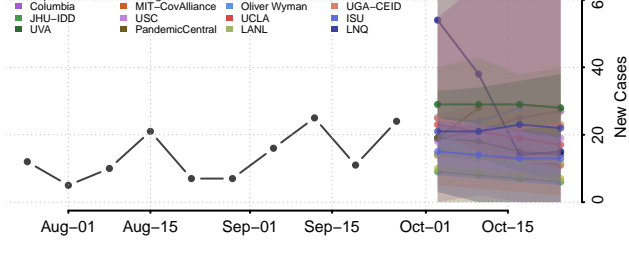

Ripley County, Missouri