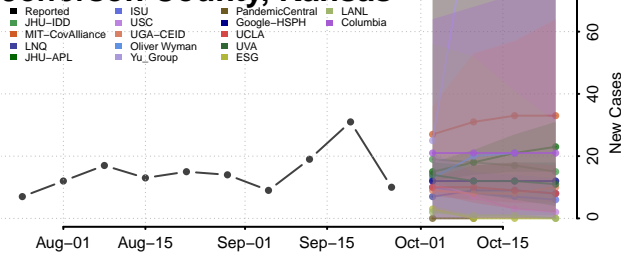

Jefferson County, Kansas