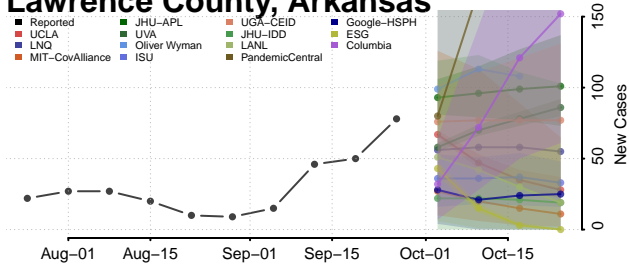

Jackson County, Arkansas

Jefferson County, Arkansas

Johnson County, Arkansas

Lafayette County, Arkansas

Lawrence County, Arkansas

Lee County, Arkansas

Lincoln County, Arkansas

Little River County, Arkansas