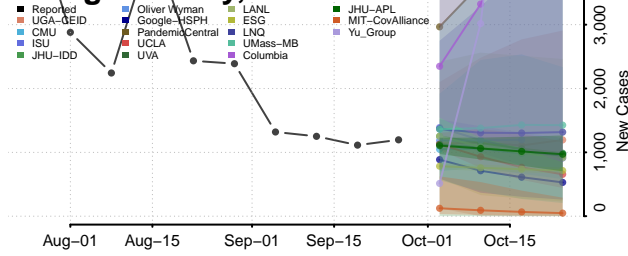

Orange County, California