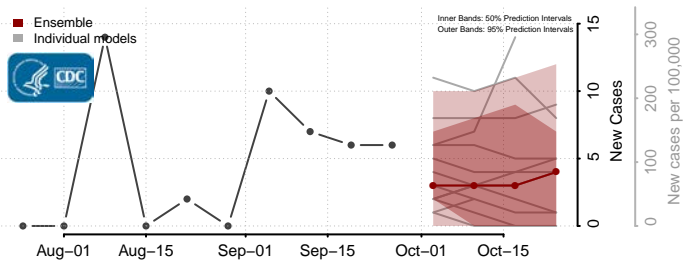

Sweet Grass County, Montana

Teton County, Montana

Toole County, Montana

Treasure County, Montana

Valley County, Montana

Wheatland County, Montana

Wibaux County, Montana

Yellowstone County, Montana