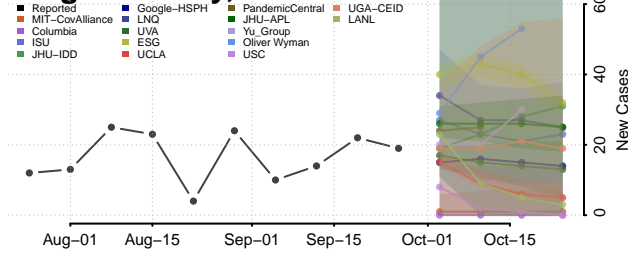

Winneshiek County, Iowa

Woodbury County, Iowa

Worth County, Iowa

Wright County, Iowa

Kansas

Allen County, Kansas

Anderson County, Kansas

Atchison County, Kansas