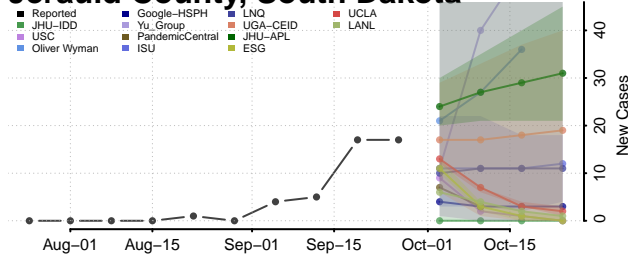

Jerauld County, South Dakota