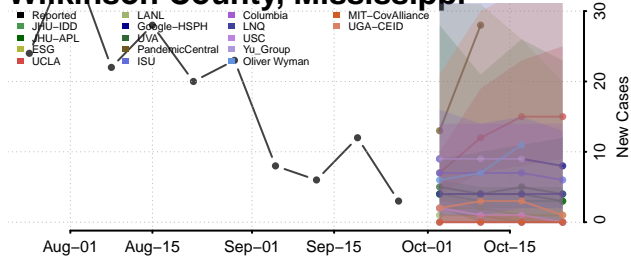

Wilkinson County, Mississippi