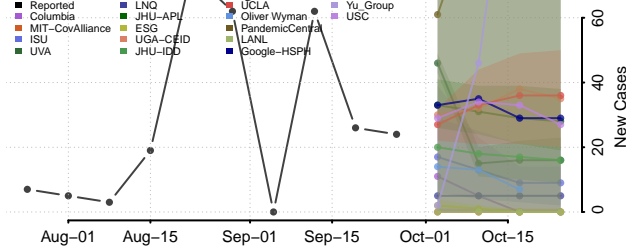

Winneshiek County, Iowa

Woodbury County, Iowa

Worth County, Iowa

Wright County, Iowa

Kansas

Allen County, Kansas

Anderson County, Kansas

Atchison County, Kansas