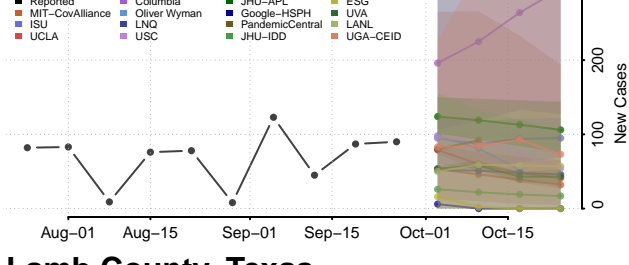

Lamar County, Texas