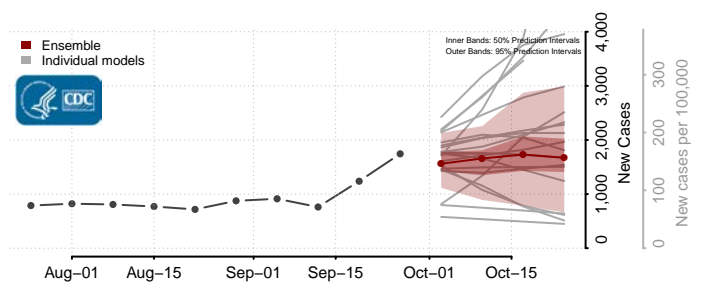

Washington County, Missouri

Wayne County, Missouri

Webster County, Missouri

Worth County, Missouri

Wright County, Missouri

Montana

Beaverhead County, Montana

Big Horn County, Montana