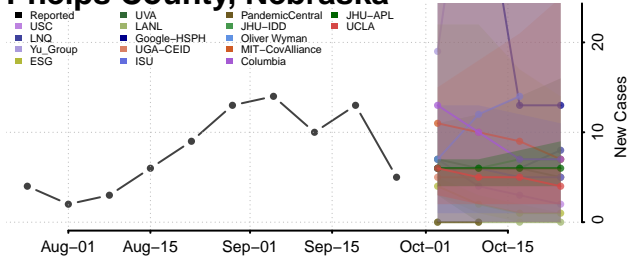

Morrill County, Nebraska

Nance County, Nebraska

Nemaha County, Nebraska

Nuckolls County, Nebraska

Otoe County, Nebraska

Pawnee County, Nebraska

Perkins County, Nebraska

Phelps County, Nebraska