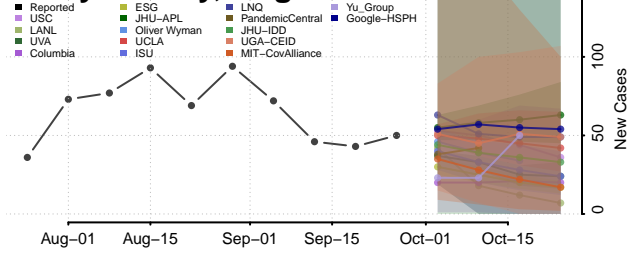

Henry County, Virginia