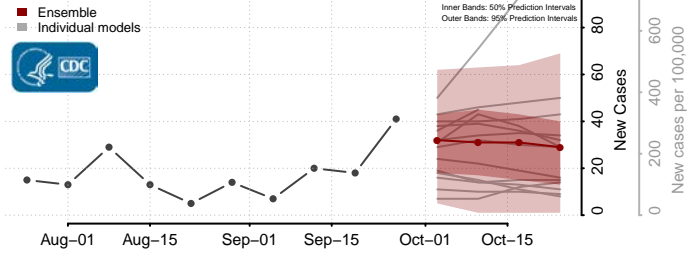

Clark County, Idaho

Clearwater County, Idaho

Custer County, Idaho

Elmore County, Idaho

Franklin County, Idaho

Fremont County, Idaho

Gem County, Idaho

Gooding County, Idaho