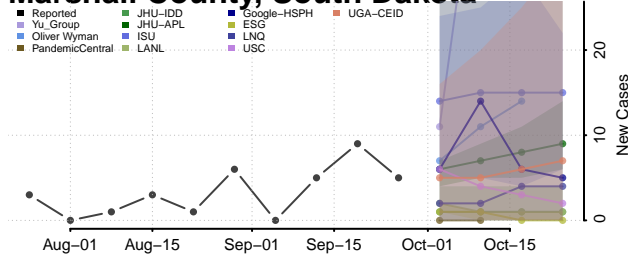

Marshall County, South Dakota