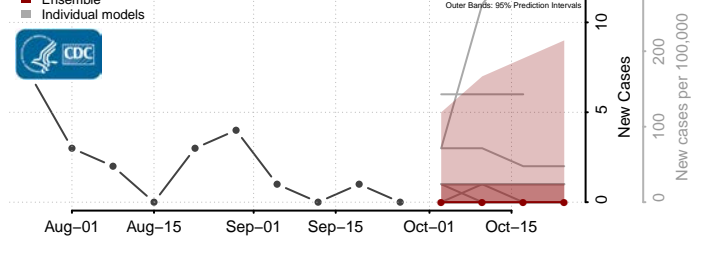

Grant County, New Mexico

Guadalupe County, New Mexico

Harding County, New Mexico

Hidalgo County, New Mexico

Lea County, New Mexico

Lincoln County, New Mexico

Los Alamos County, New Mexico

Luna County, New Mexico