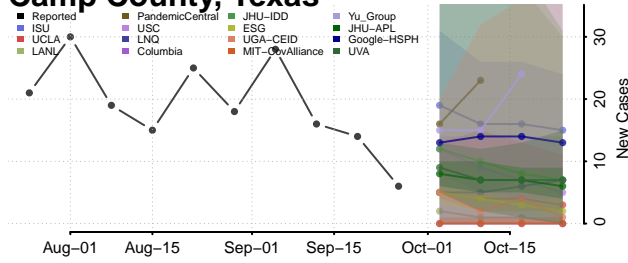

Camp County, Texas