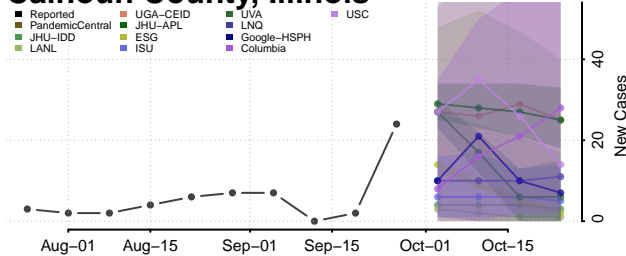

Calhoun County, Illinois