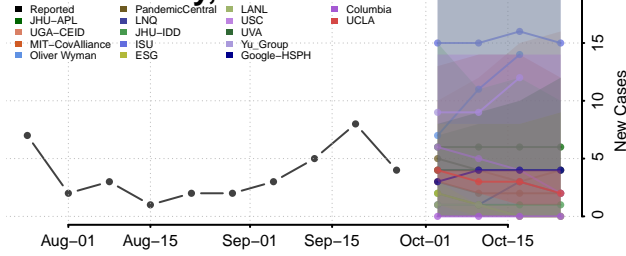

Greer County, Oklahoma