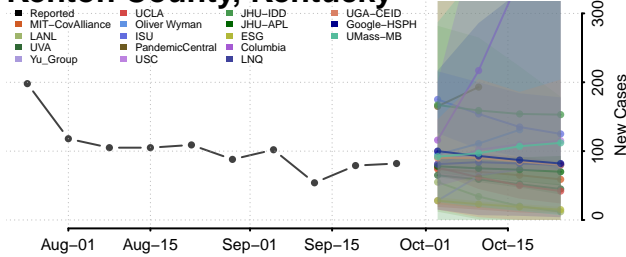

Kenton County, Kentucky