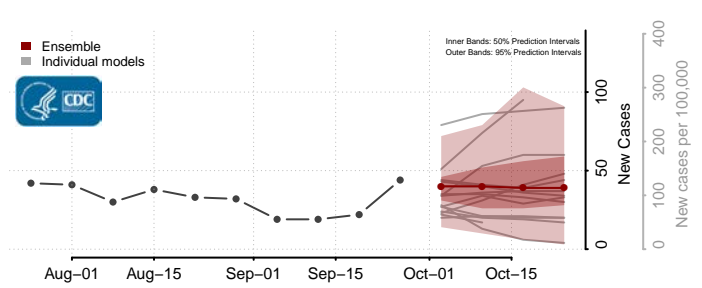

McLeod County, Minnesota

Meeker County, Minnesota

Mille Lacs County, Minnesota

Morrison County, Minnesota

Mower County, Minnesota

Murray County, Minnesota

Nicollet County, Minnesota

Nobles County, Minnesota