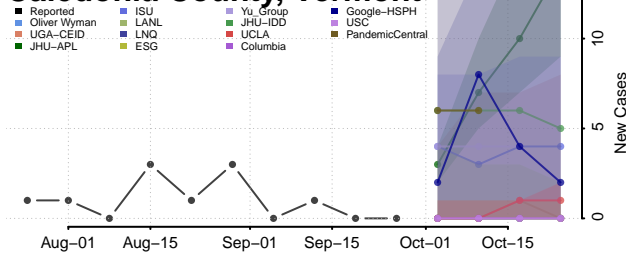

Caledonia County, Vermont

Chittenden County, Vermont

Essex County, Vermont

Franklin County, Vermont

Grand Isle County, Vermont

Lamoille County, Vermont

Orange County, Vermont

Orleans County, Vermont