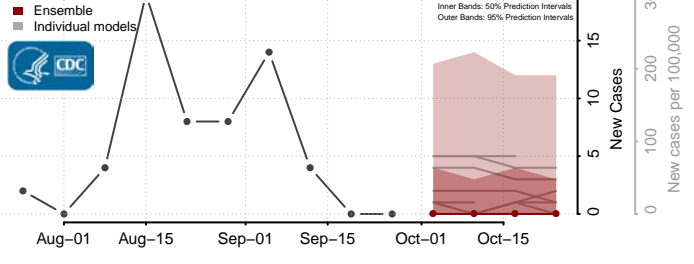

Bland County, Virginia