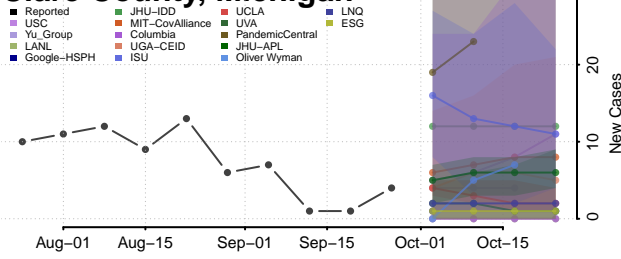

Clare County, Michigan