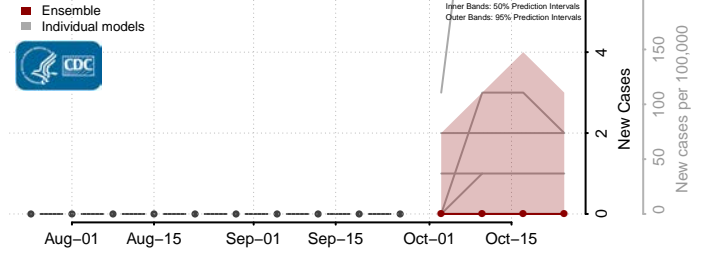

Wayne County, Utah