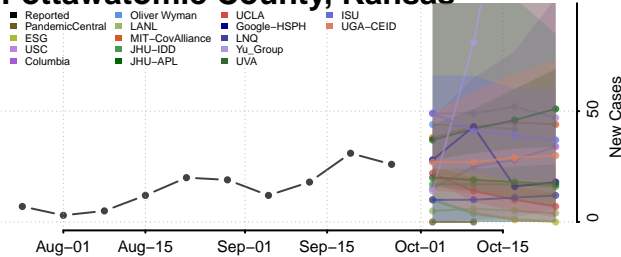

Pottawatomie County, Kansas