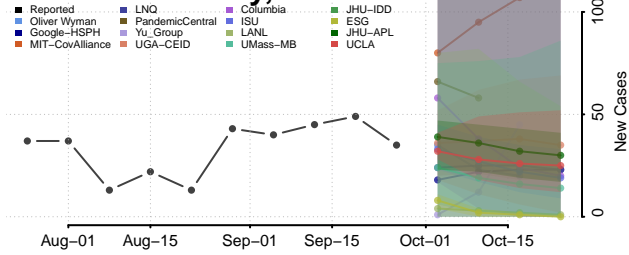

Litchfield County, Connecticut