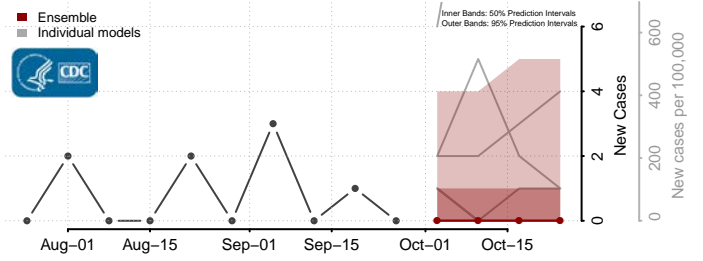

Sweet Grass County, Montana

Teton County, Montana

Toole County, Montana

Treasure County, Montana

Valley County, Montana

Wheatland County, Montana

Wibaux County, Montana

Yellowstone County, Montana