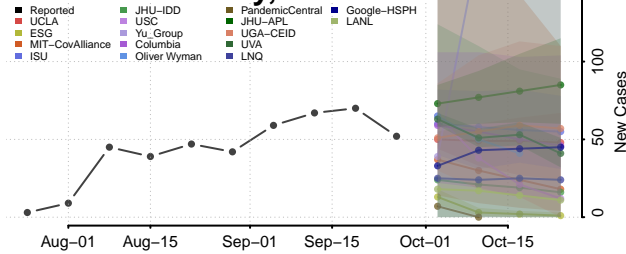

Barber County, Kansas

Barton County, Kansas

Bourbon County, Kansas

Brown County, Kansas

Butler County, Kansas

Chase County, Kansas

Chautauqua County, Kansas

Cherokee County, Kansas