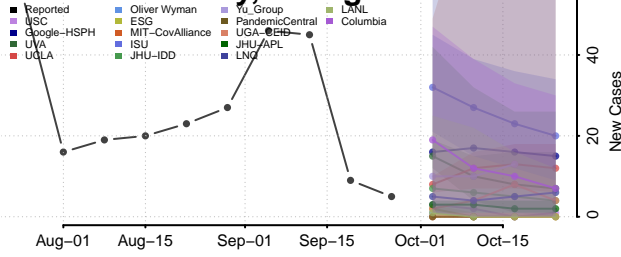

Houston County, Georgia

Irwin County, Georgia

Jackson County, Georgia

Jasper County, Georgia

Jeff Davis County, Georgia

Jefferson County, Georgia

Jenkins County, Georgia

Johnson County, Georgia