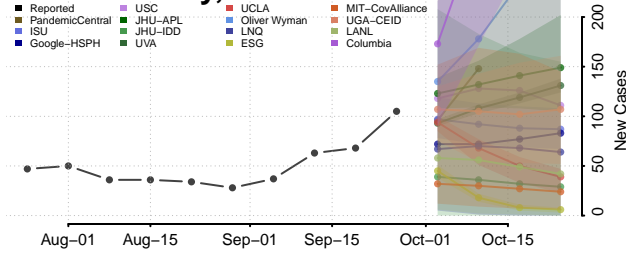

Butler County, Missouri