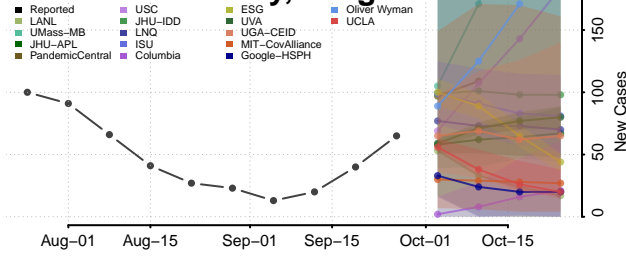

Deschutes County, Oregon