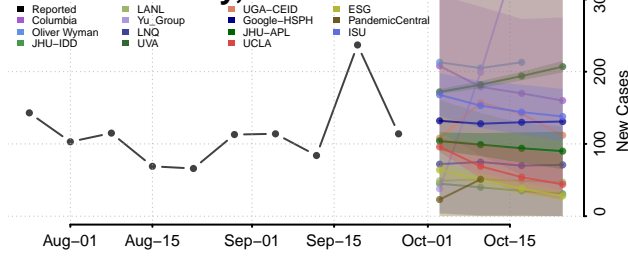

National

Alabama*

Autauga County, Alabama

Baldwin County, Alabama

Barbour County, Alabama

Bibb County, Alabama

*New weekly cases may decrease in this location over the next four weeks. For these locations, the ensemble forecast indicates a probability of 0.75 or greater that fewer cases will be reported in week four of the forecast than in the last reported week.

Blount County, Alabama

Bullock County, Alabama

Butler County, Alabama

Calhoun County, Alabama

Chambers County, Alabama

Cherokee County, Alabama

Chilton County, Alabama

Choctaw County, Alabama