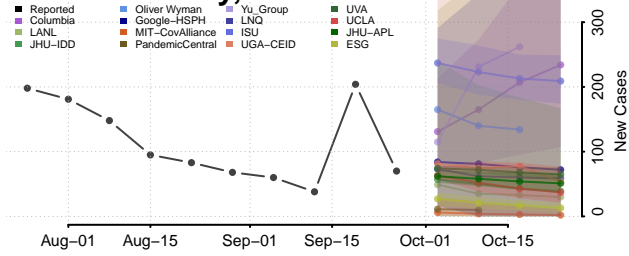

Crenshaw County, Alabama

Cullman County, Alabama

Dale County, Alabama

Dallas County, Alabama

DeKalb County, Alabama

Elmore County, Alabama

Escambia County, Alabama

Etowah County, Alabama

Fayette County, Alabama

Franklin County, Alabama

Geneva County, Alabama

Greene County, Alabama

Hale County, Alabama

Henry County, Alabama

Lee County, Alabama

Limestone County, Alabama