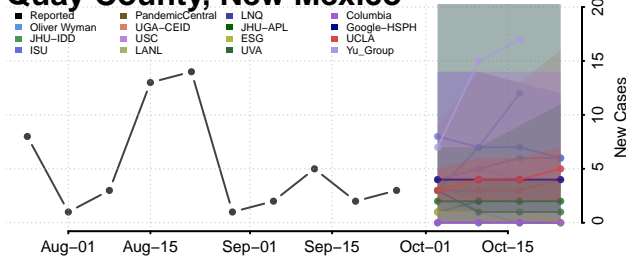

Quay County, New Mexico