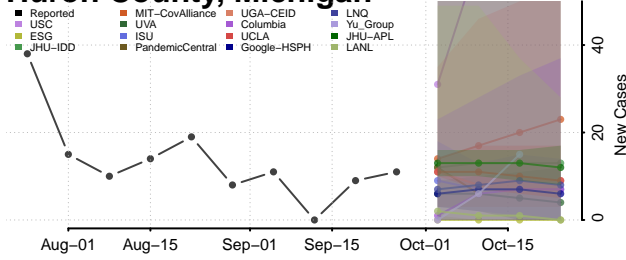

Huron County, Michigan