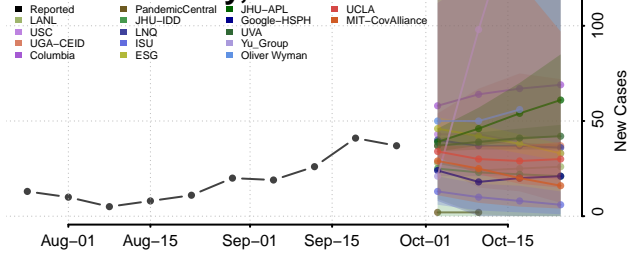

Andrew County, Missouri