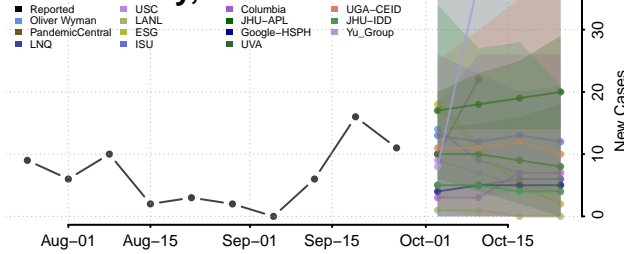

Rice County, Kansas