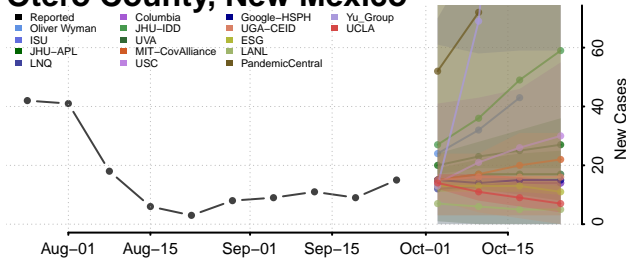

Otero County, New Mexico