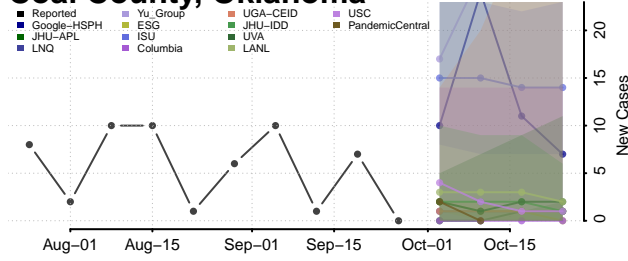

Choctaw County, Oklahoma

Cimarron County, Oklahoma

Cleveland County, Oklahoma

Coal County, Oklahoma

Comanche County, Oklahoma

Cotton County, Oklahoma

Craig County, Oklahoma

Creek County, Oklahoma