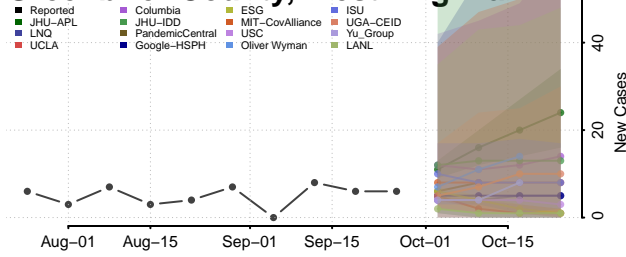

Gilmer County, West Virginia

Grant County, West Virginia

Greenbrier County, West Virginia

Hampshire County, West Virginia

Hancock County, West Virginia

Hardy County, West Virginia

Harrison County, West Virginia