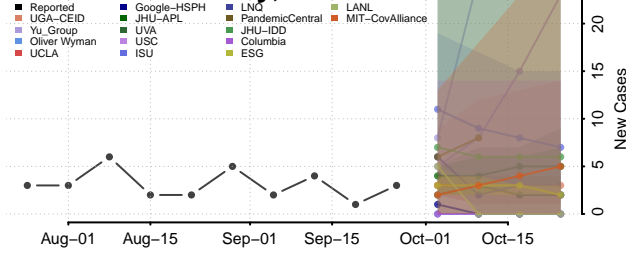

Humboldt County, Nevada