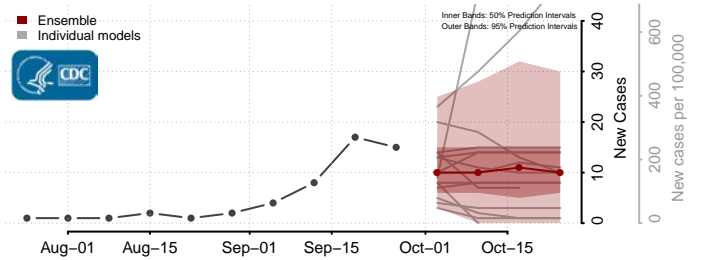

Antelope County, Nebraska