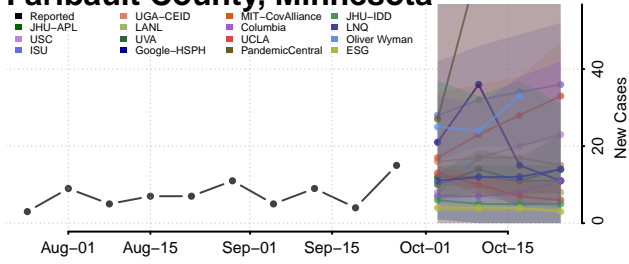

Cook County, Minnesota

Cottonwood County, Minnesota

Crow Wing County, Minnesota

Dakota County, Minnesota

Dodge County, Minnesota

Douglas County, Minnesota

Faribault County, Minnesota

Hubbard County, Minnesota