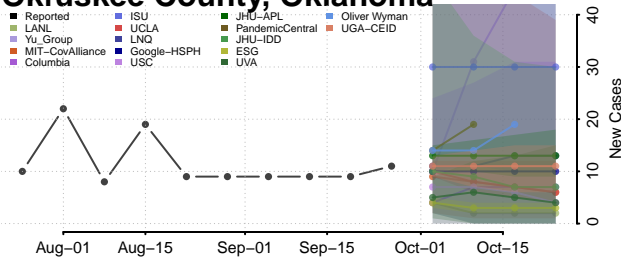

Okfuskee County, Oklahoma