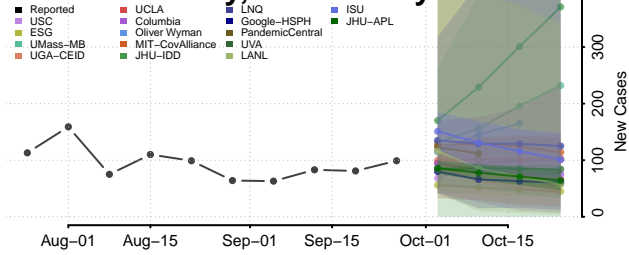

Atlantic County, New Jersey