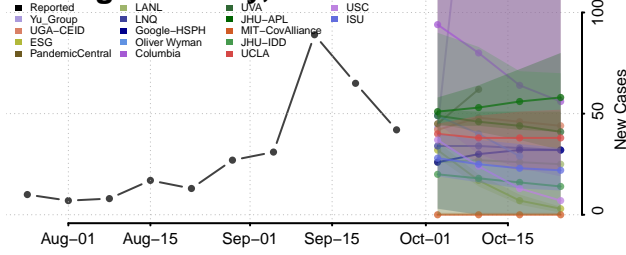

Bollinger County, Missouri