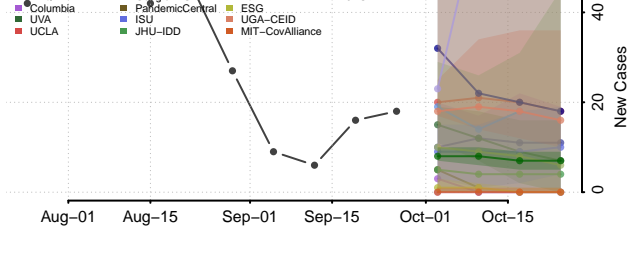

Tallahatchie County, Mississippi

Tate County, Mississippi

Tippah County, Mississippi

Tishomingo County, Mississippi

Tunica County, Mississippi

Union County, Mississippi

Walthall County, Mississippi

Warren County, Mississippi