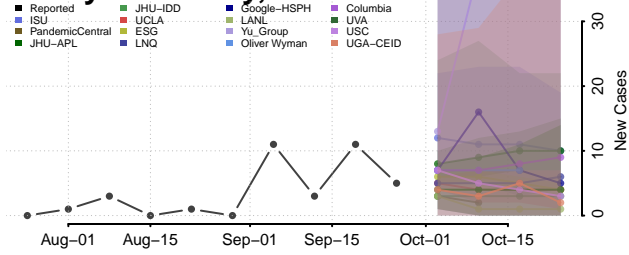

Schuyler County, Illinois