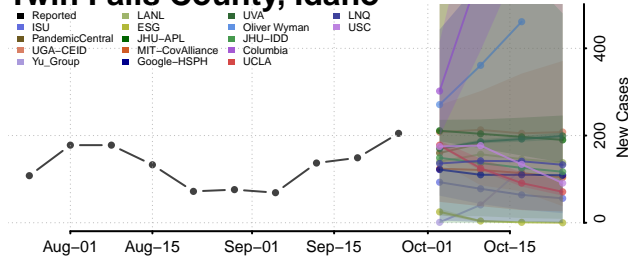

Twin Falls County, Idaho