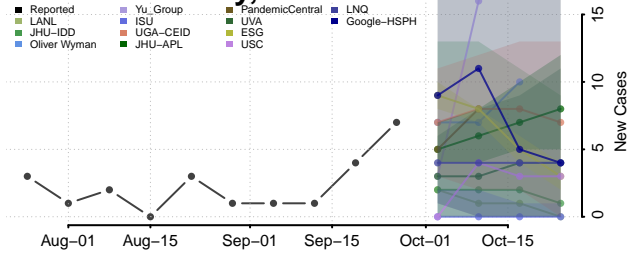

Musselshell County, Montana

Park County, Montana

Petroleum County, Montana

Phillips County, Montana

Pondera County, Montana

Powder River County, Montana

Powell County, Montana

Prairie County, Montana