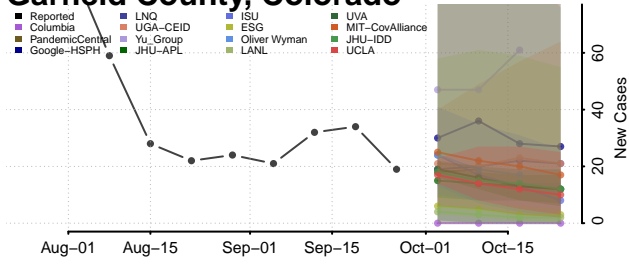

Dolores County, Colorado

Douglas County, Colorado

Eagle County, Colorado

EI Paso County, Colorado

Elbert County, Colorado

Fremont County, Colorado

Garfield County, Colorado

Gilpin County, Colorado