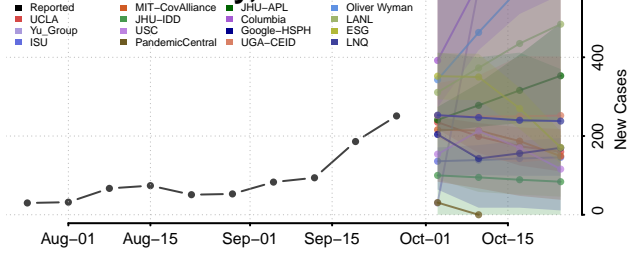

Calumet County, Wisconsin