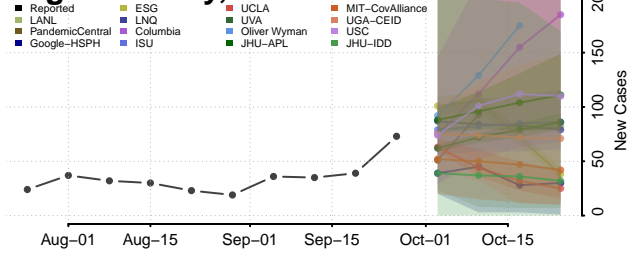

Kay County, Oklahoma

Kingfisher County, Oklahoma

Kiowa County, Oklahoma

Latimer County, Oklahoma

Le Flore County, Oklahoma

Lincoln County, Oklahoma

Logan County, Oklahoma

Love County, Oklahoma