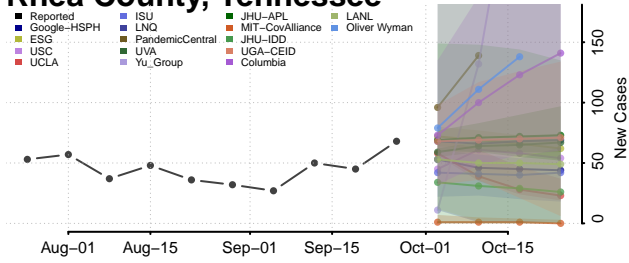

Rhea County, Tennessee