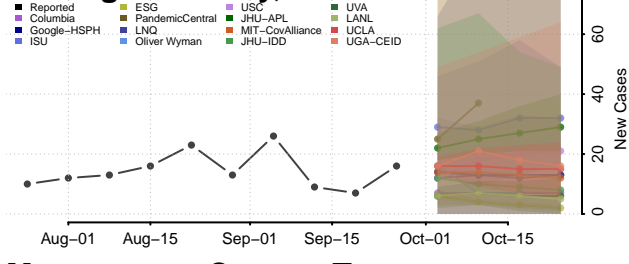

Montague County, Texas