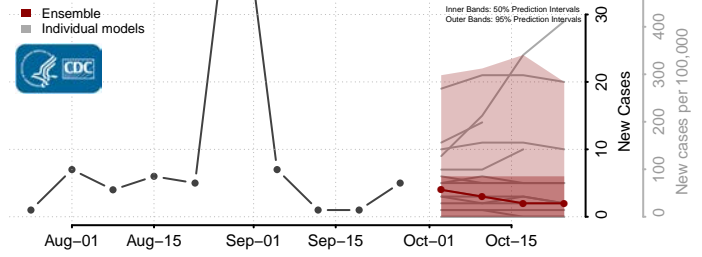

Van Buren County, Iowa