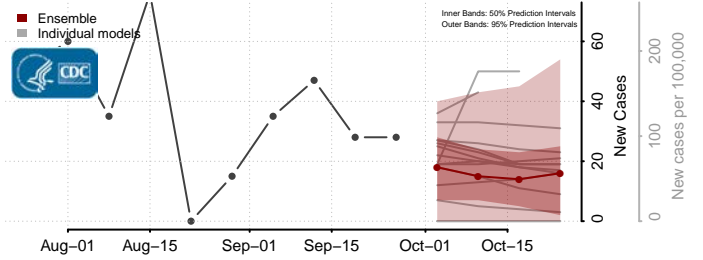

Glenn County, California