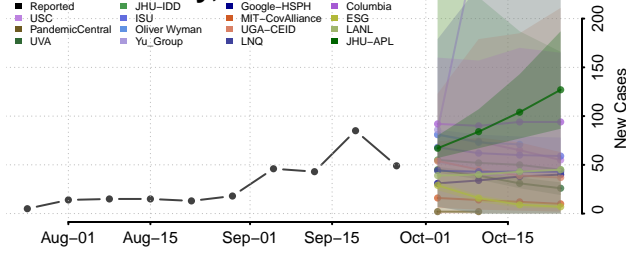

Ste. Genevieve County, Missouri

Stoddard County, Missouri

Stone County, Missouri

Sullivan County, Missouri

Taney County, Missouri

Texas County, Missouri

Vernon County, Missouri

Warren County, Missouri