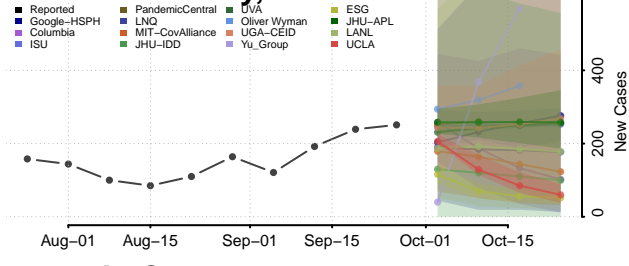

Crittenden County, Arkansas

Cross County, Arkansas

Dallas County, Arkansas

Desha County, Arkansas

Drew County, Arkansas

Faulkner County, Arkansas

Franklin County, Arkansas

Fulton County, Arkansas