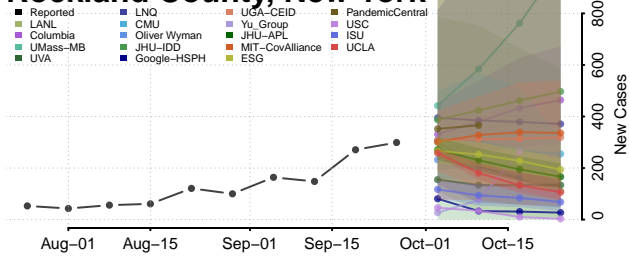

Oswego County, New York

Otsego County, New York

Putnam County, New York

Queens County, New York

Rensselaer County, New York

Richmond County, New York

Rockland County, New York

Saratoga County, New York