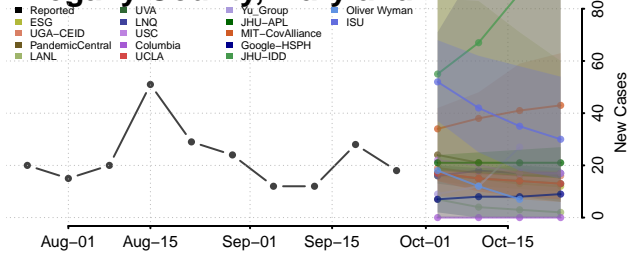

Waldo County, Maine

Washington County, Maine

York County, Maine

Maryland*

Allegany County, Maryland

Anne Arundel County, Maryland

*New weekly cases may decrease in this location over the next four weeks. For these locations, the ensemble forecast indicates a probability of 0.75 or greater that fewer cases will be reported in week four of the forecast than in the last reported week.