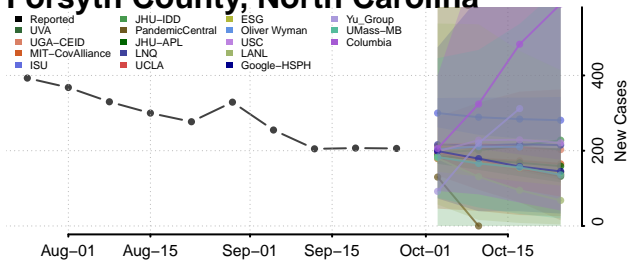

Dare County, North Carolina

Davidson County, North Carolina

Davie County, North Carolina

Duplin County, North Carolina

Durham County, North Carolina

Edgecombe County, North Carolina

Forsyth County, North Carolina