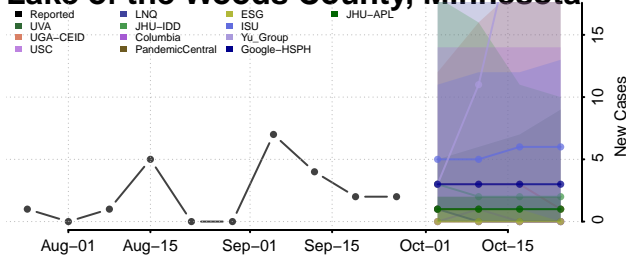

Lake of the Woods County, Minnesota