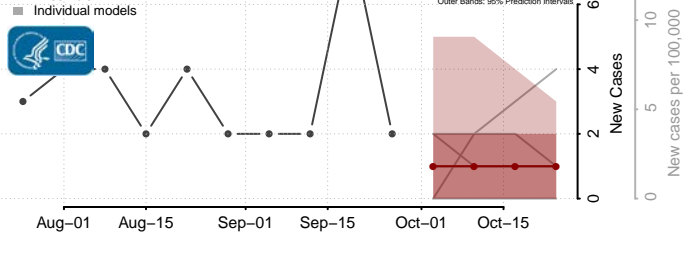

Wells County, North Dakota

Williams County, North Dakota

Northern Mariana Islands

Ohio*

*New weekly cases may decrease in this location over the next four weeks. For these locations, the ensemble forecast indicates a probability of 0.75 or greater that fewer cases will be reported in week four of the forecast than in the last reported week.