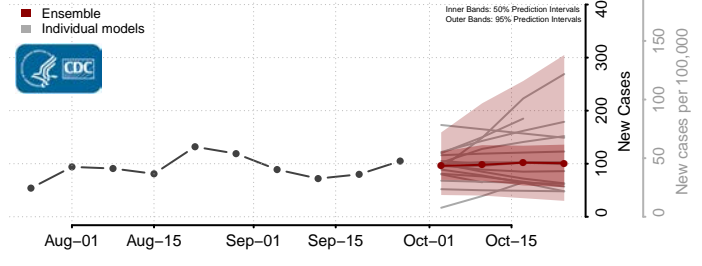

Hood River County, Oregon

Jackson County, Oregon

Jefferson County, Oregon

Josephine County, Oregon

Klamath County, Oregon

Lake County, Oregon

Lane County, Oregon

Lincoln County, Oregon