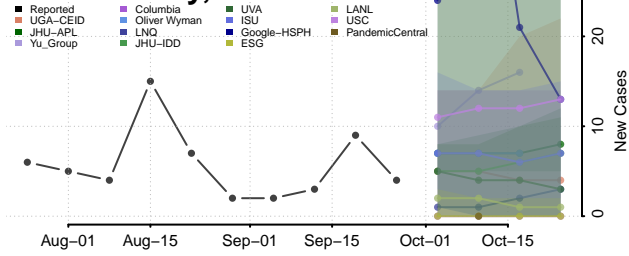

Hooker County, Nebraska

Howard County, Nebraska

Jefferson County, Nebraska

Johnson County, Nebraska

Kearney County, Nebraska

Keith County, Nebraska

Keya Paha County, Nebraska

Kimball County, Nebraska