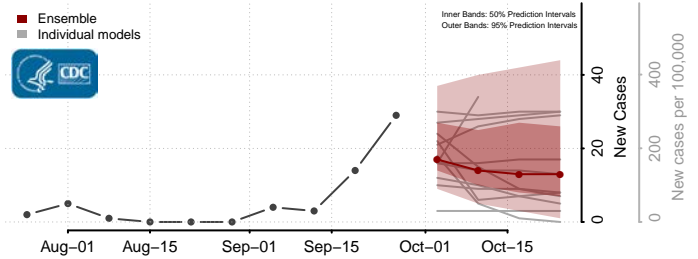

Yuma County, Colorado