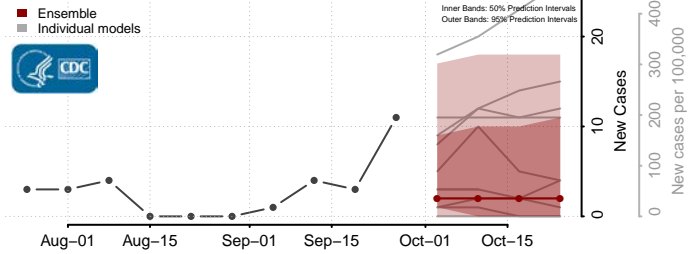

Chouteau County, Montana