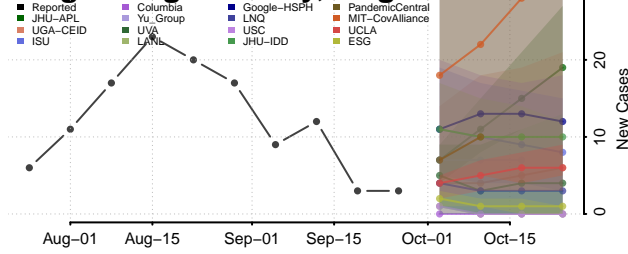

Henrico County, Virginia

Henry County, Virginia

Highland County, Virginia

Hopewell County, Virginia

Isle of Wight County, Virginia

James City County, Virginia

King and Queen County, Virginia

King George County, Virginia