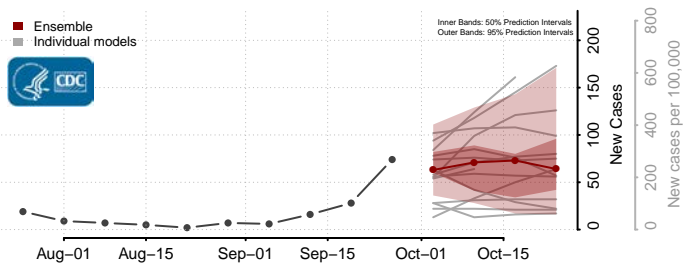

Manitowoc County, Wisconsin

Marathon County, Wisconsin

Marinette County, Wisconsin

Marquette County, Wisconsin

Menominee County, Wisconsin

Milwaukee County, Wisconsin

Monroe County, Wisconsin

Polk County, Wisconsin