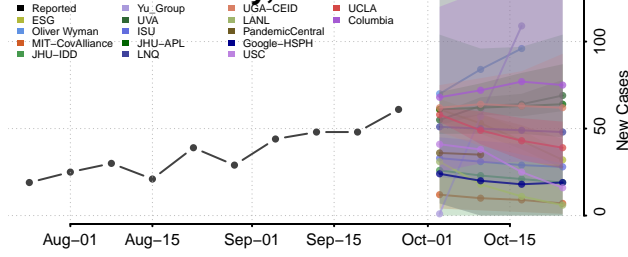

Morgan County, Missouri

New Madrid County, Missouri

Newton County, Missouri

Nodaway County, Missouri

Oregon County, Missouri

Osage County, Missouri

Ozark County, Missouri

Pemiscot County, Missouri