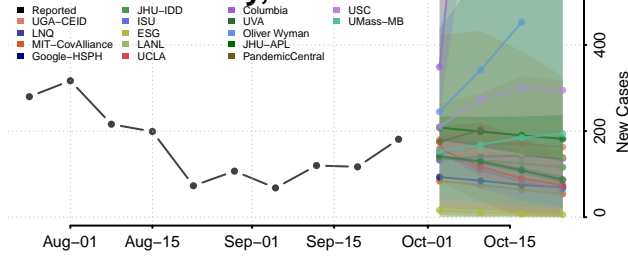

Idaho County, Idaho

Jefferson County, Idaho

Jerome County, Idaho

Kootenai County, Idaho

Latah County, Idaho

Lemhi County, Idaho

Lewis County, Idaho

Lincoln County, Idaho