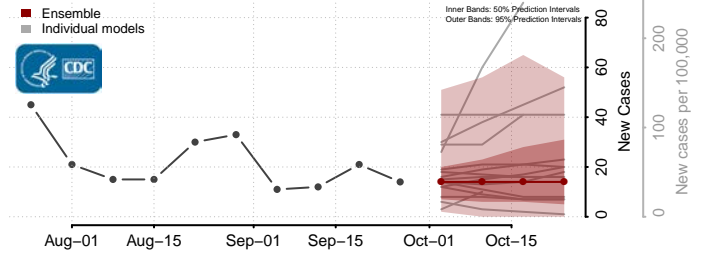

Macon County, North Carolina