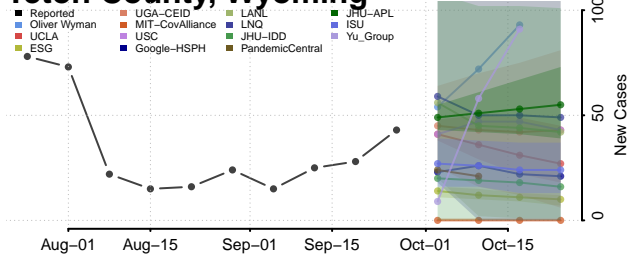

Sheridan County, Wyoming

Sublette County, Wyoming

Sweetwater County, Wyoming

Teton County, Wyoming

Uinta County, Wyoming

Washakie County, Wyoming

Weston County, Wyoming