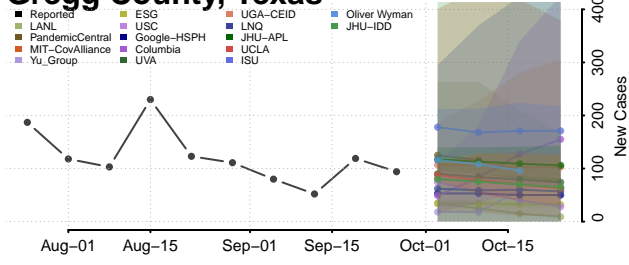

Gillespie County, Texas

Glasscock County, Texas

Goliad County, Texas

Gonzales County, Texas

Gray County, Texas

Grayson County, Texas

Gregg County, Texas

Grimes County, Texas