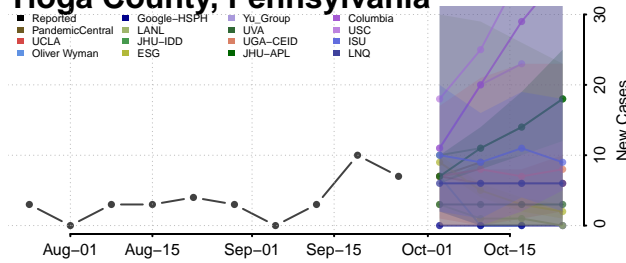

Potter County, Pennsylvania

Schuylkill County, Pennsylvania

Snyder County, Pennsylvania

Somerset County, Pennsylvania

Sullivan County, Pennsylvania

Susquehanna County, Pennsylvania

Tioga County, Pennsylvania