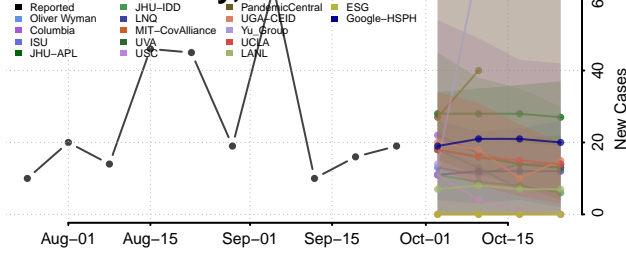

Brooks County, Texas