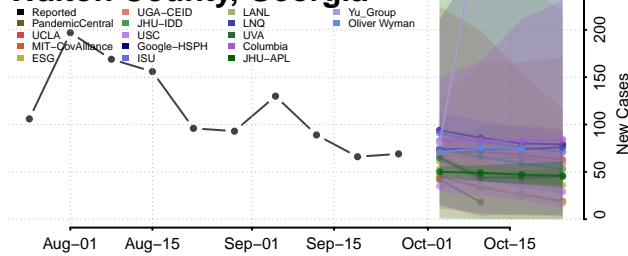

Walton County, Georgia