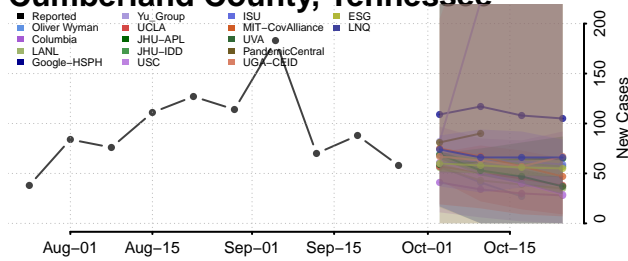

Chester County, Tennessee

Claiborne County, Tennessee

Clay County, Tennessee

Cocke County, Tennessee

Coffee County, Tennessee

Crockett County, Tennessee

Cumberland County, Tennessee

Davidson County, Tennessee