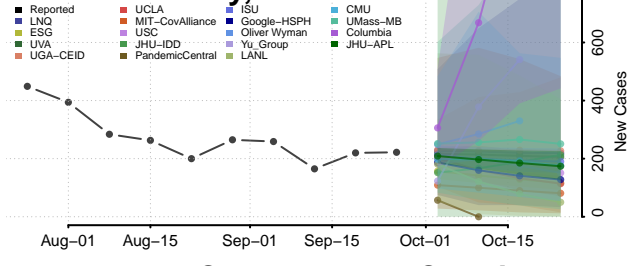

Dare County, North Carolina

Davidson County, North Carolina

Davie County, North Carolina

Duplin County, North Carolina

Durham County, North Carolina

Edgecombe County, North Carolina

Forsyth County, North Carolina