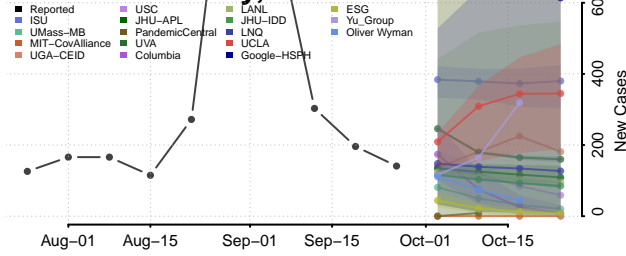

Iowa County, Iowa

Jackson County, Iowa

Jasper County, Iowa

Jefferson County, Iowa

Johnson County, Iowa

Jones County, Iowa

Keokuk County, Iowa

Kossuth County, Iowa