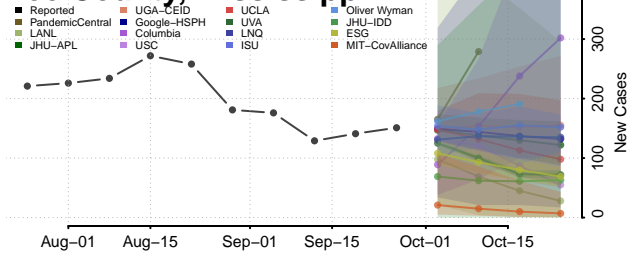

Lee County, Mississippi