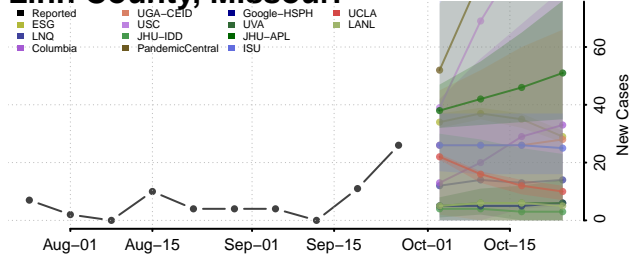

Linn County, Missouri