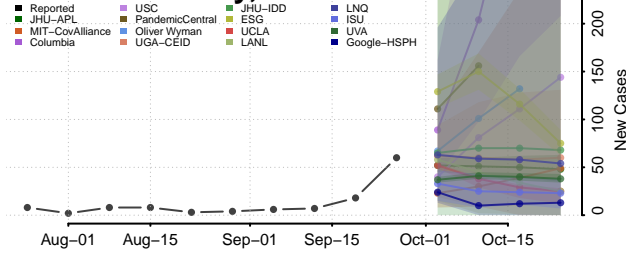

Schenectady County, New York

Schoharie County, New York

Schuyler County, New York

Seneca County, New York

St. Lawrence County, New York

Steuben County, New York

Suffolk County, New York

Sullivan County, New York