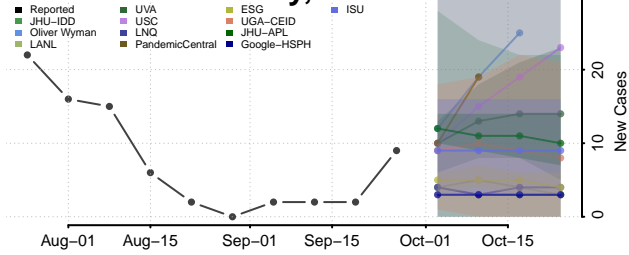

Beaverhead County, Montana