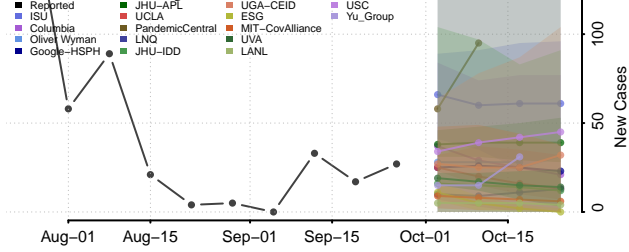

Polk County, Texas