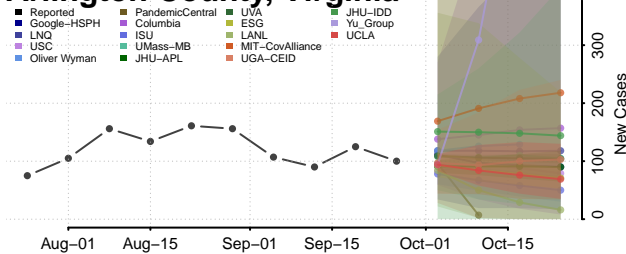

Arlington County, Virginia