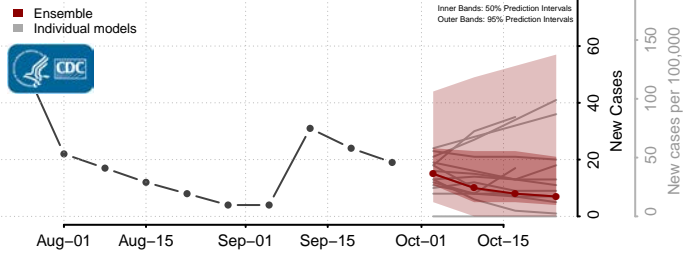

Ohio County, West Virginia