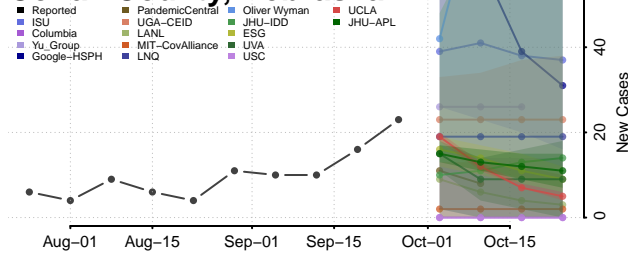

Colfax County, Nebraska