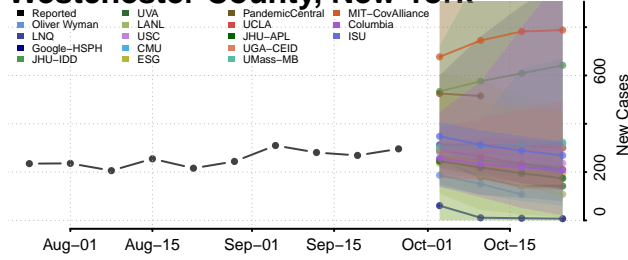

Tioga County, New York

Tompkins County, New York

Ulster County, New York

Warren County, New York

Washington County, New York

Wayne County, New York

Westchester County, New York

Wyoming County, New York