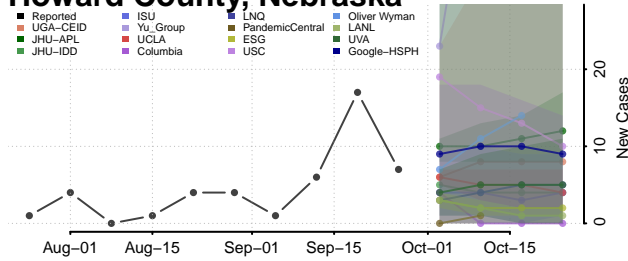

Howard County, Nebraska