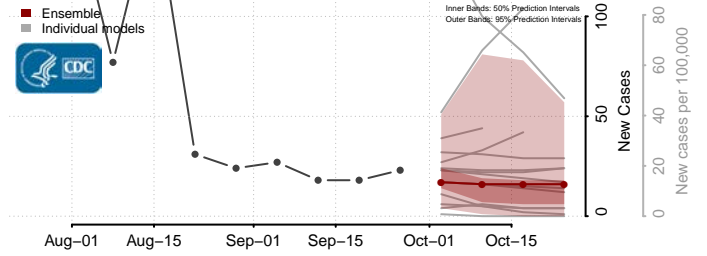

Cochise County, Arizona