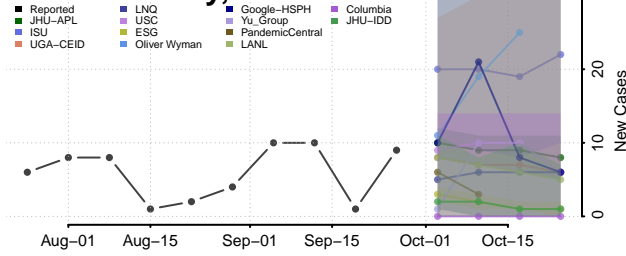

Eddy County, North Dakota

Emmons County, North Dakota

Foster County, North Dakota

Golden Valley County, North Dakota

Grand Forks County, North Dakota

Grant County, North Dakota

Griggs County, North Dakota

Hettinger County, North Dakota