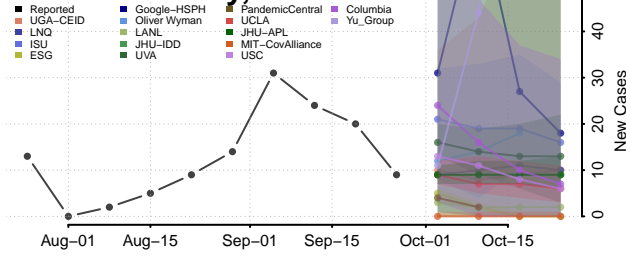

Mitchell County, Iowa