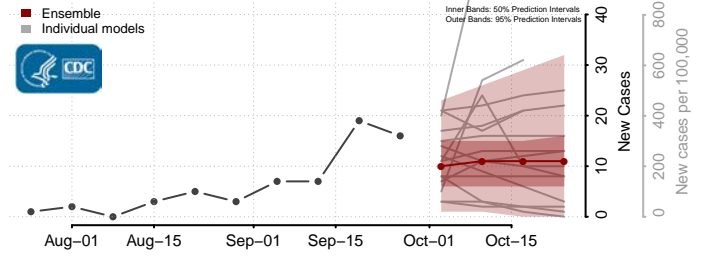

St. Joseph County, Michigan

Tuscola County, Michigan

Van Buren County, Michigan

Washtenaw County, Michigan

Wayne County, Michigan

Benton County, Minnesota

Big Stone County, Minnesota

Blue Earth County, Minnesota