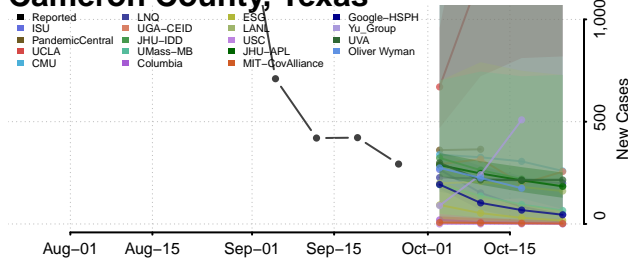

Cameron County, Texas