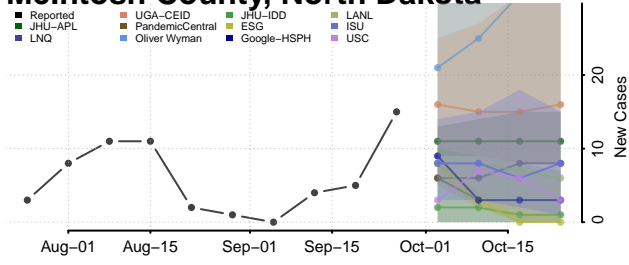

McIntosh County, North Dakota