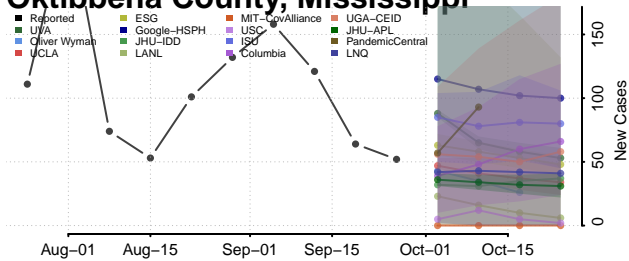

Oktibbeha County, Mississippi