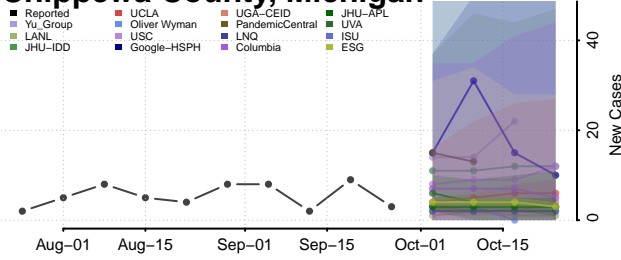

Chippewa County, Michigan