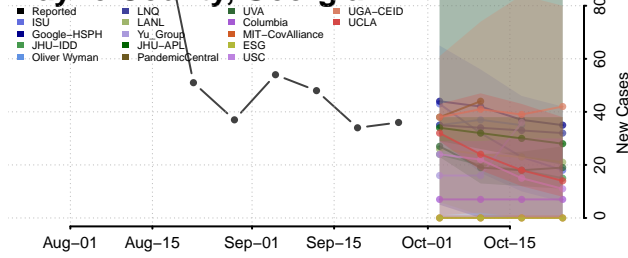

Walker County, Georgia

Walton County, Georgia

Ware County, Georgia

Warren County, Georgia

Washington County, Georgia

Wayne County, Georgia

Webster County, Georgia

Wheeler County, Georgia