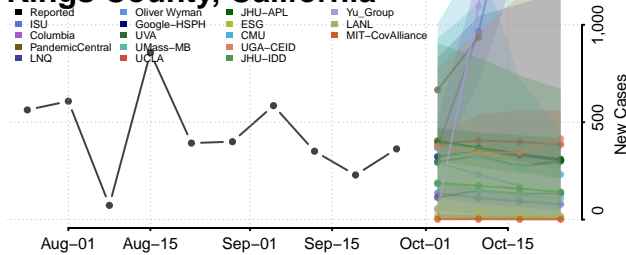

Kings County, California