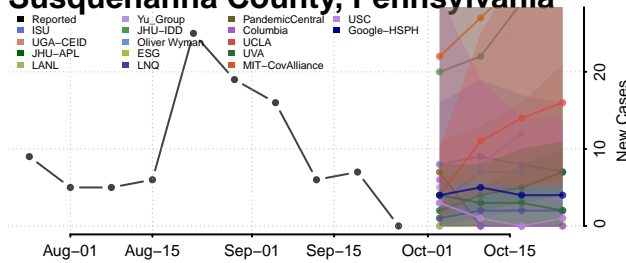

Potter County, Pennsylvania

Schuylkill County, Pennsylvania

Snyder County, Pennsylvania

Somerset County, Pennsylvania

Sullivan County, Pennsylvania

Susquehanna County, Pennsylvania

Tioga County, Pennsylvania