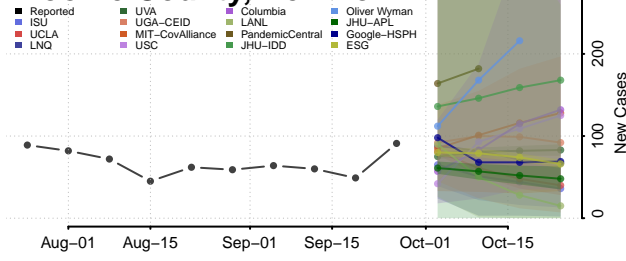

Broome County, New York