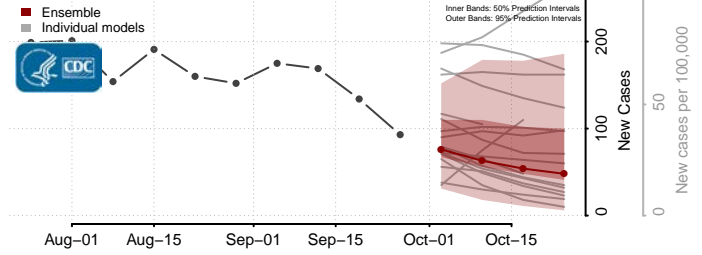

Charles County, Maryland

Dorchester County, Maryland

Frederick County, Maryland

Garrett County, Maryland

Harford County, Maryland

Howard County, Maryland

Kent County, Maryland

Montgomery County, Maryland