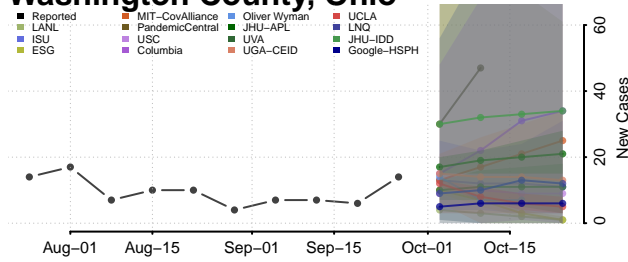

Wayne County, Ohio

Williams County, Ohio

Wood County, Ohio

Wyandot County, Ohio

Oklahoma

Adair County, Oklahoma

Alfalfa County, Oklahoma

Atoka County, Oklahoma