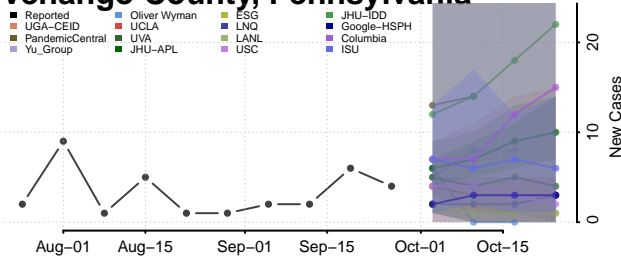

Venango County, Pennsylvania