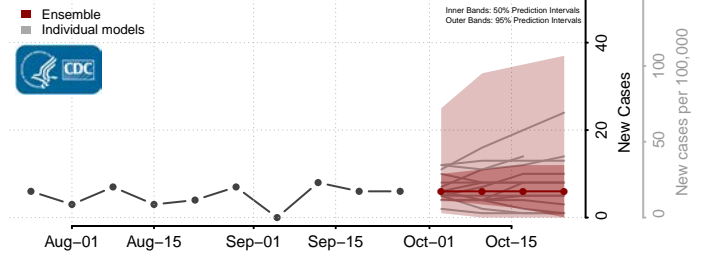

Gilmer County, West Virginia

Grant County, West Virginia

Greenbrier County, West Virginia

Hampshire County, West Virginia

Hancock County, West Virginia

Hardy County, West Virginia

Harrison County, West Virginia