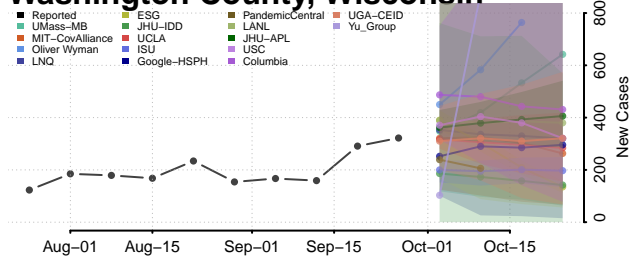

Washington County, Wisconsin