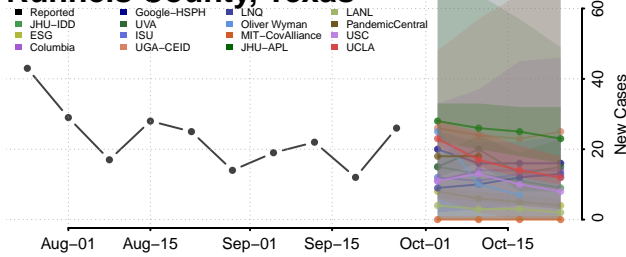

Runnels County, Texas