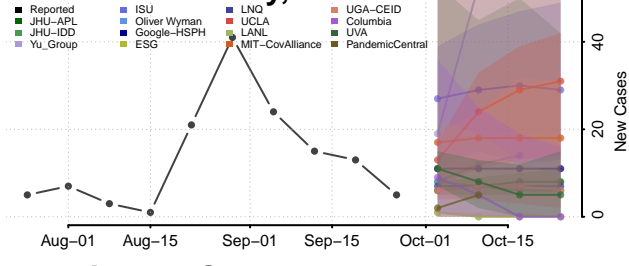

Sevier County, Arkansas

Sharp County, Arkansas

St. Francis County, Arkansas

Stone County, Arkansas

Union County, Arkansas

Van Buren County, Arkansas

Washington County, Arkansas

White County, Arkansas