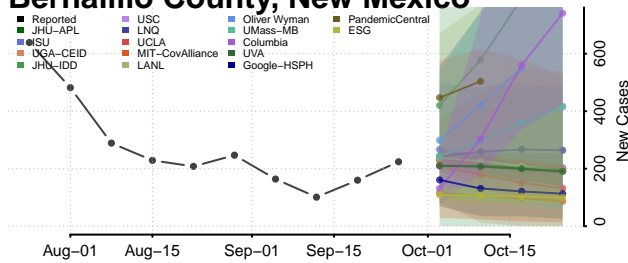

Bernalillo County, New Mexico