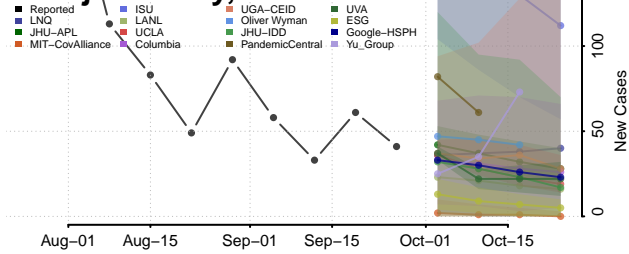

Navajo County, Arizona