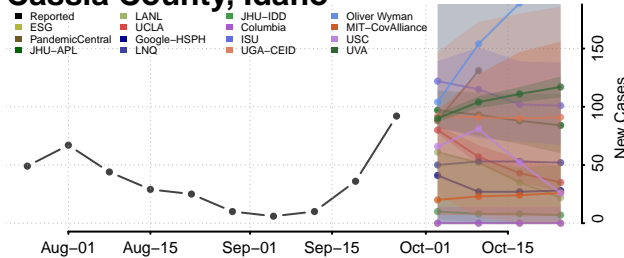

Cassia County, Idaho