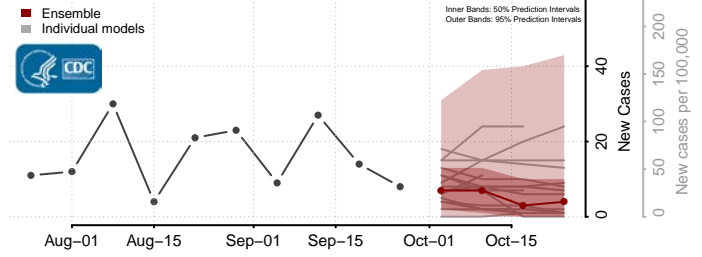

Prince Edward County, Virginia

Prince George County, Virginia

Prince William County, Virginia

Pulaski County, Virginia

Radford County, Virginia

Rappahannock County, Virginia

Russell County, Virginia

Salem County, Virginia