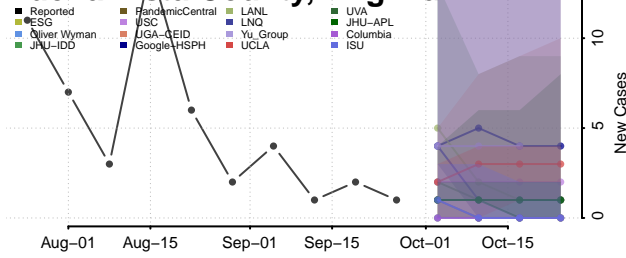

Buena Vista County, Virginia