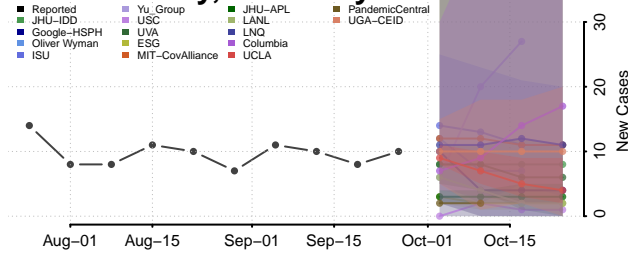

Larue County, Kentucky