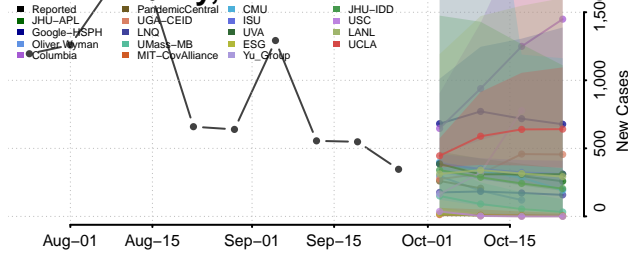

Webb County, Texas