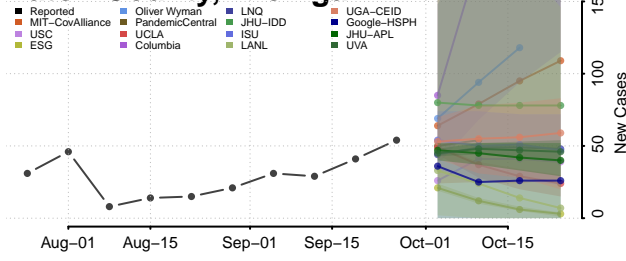

Dickinson County, Michigan

Eaton County, Michigan

Emmet County, Michigan

Genesee County, Michigan

Gladwin County, Michigan

Gogebic County, Michigan

Grand Traverse County, Michigan

Gratiot County, Michigan