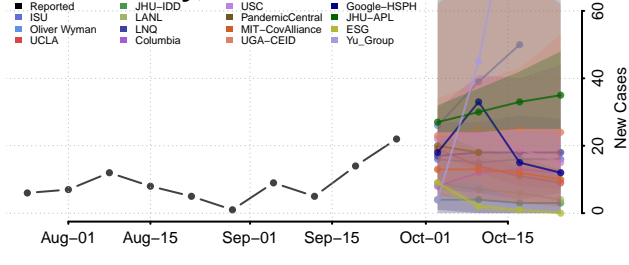

Slope County, North Dakota

Stark County, North Dakota

Steele County, North Dakota

Stutsman County, North Dakota

Towner County, North Dakota

Trail County, North Dakota

Walsh County, North Dakota

Ward County, North Dakota