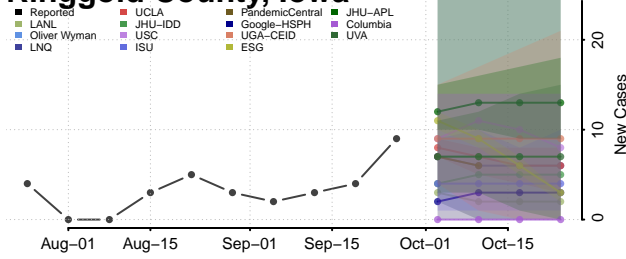

Ringgold County, Iowa

Sac County, Iowa

Scott County, Iowa

Shelby County, Iowa

Sioux County, Iowa

Story County, Iowa

Tama County, Iowa

Taylor County, Iowa