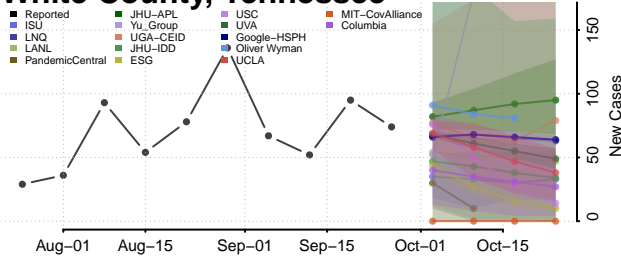

White County, Tennessee