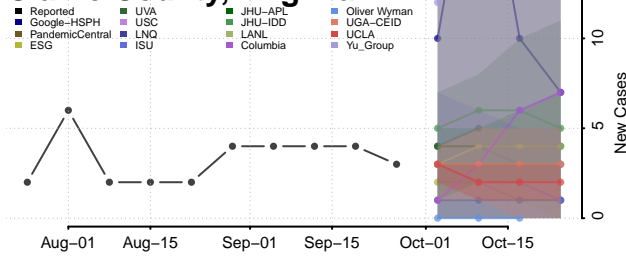

Clarke County, Virginia