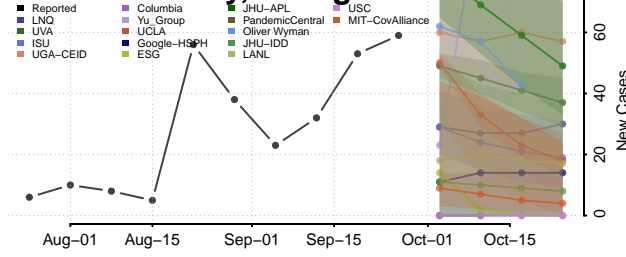

Rockdale County, Georgia

Schley County, Georgia

Screven County, Georgia

Seminole County, Georgia

Spalding County, Georgia

Stephens County, Georgia

Stewart County, Georgia

Sumter County, Georgia