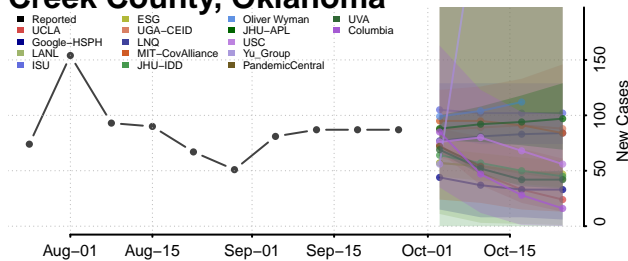

Choctaw County, Oklahoma

Cimarron County, Oklahoma

Cleveland County, Oklahoma

Coal County, Oklahoma

Comanche County, Oklahoma

Cotton County, Oklahoma

Craig County, Oklahoma

Creek County, Oklahoma