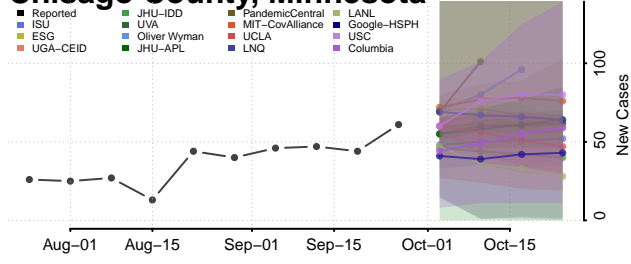

Chisago County, Minnesota