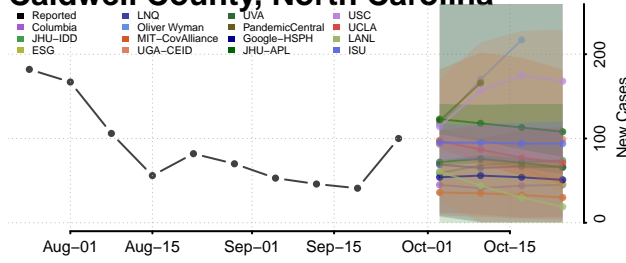

Caldwell County, North Carolina