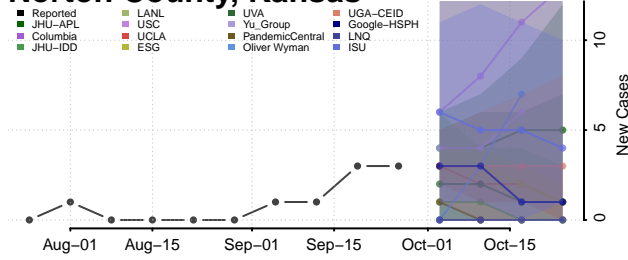

Nemaha County, Kansas

Neosho County, Kansas

Ness County, Kansas

Norton County, Kansas

Osage County, Kansas

Osborne County, Kansas

Ottawa County, Kansas

Pawnee County, Kansas