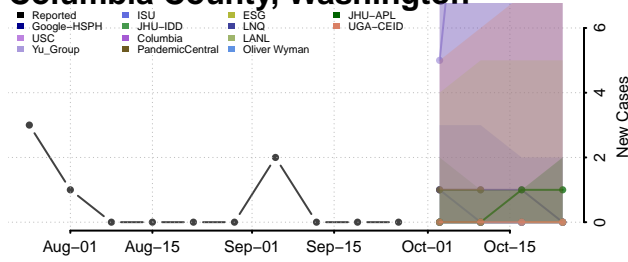

Columbia County, Washington