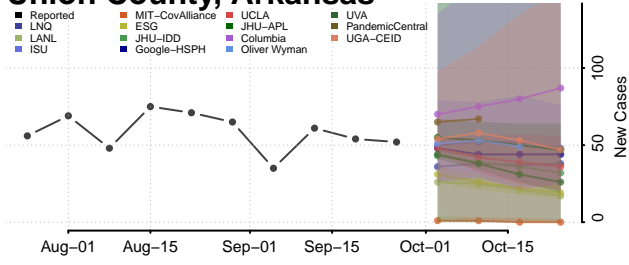

Sevier County, Arkansas

Sharp County, Arkansas

St. Francis County, Arkansas

Stone County, Arkansas

Union County, Arkansas

Van Buren County, Arkansas

Washington County, Arkansas

White County, Arkansas