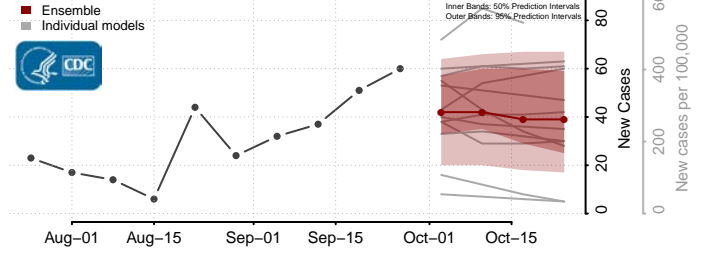

Cleburne County, Alabama