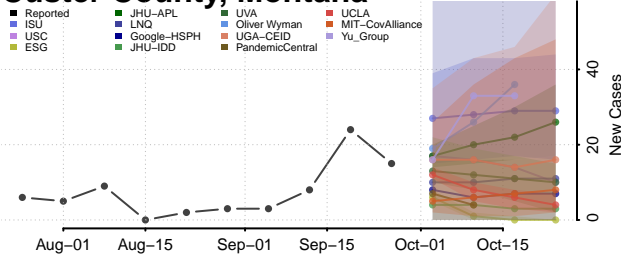

Blaine County, Montana

Broadwater County, Montana

Carbon County, Montana

Carter County, Montana

Cascade County, Montana

Chouteau County, Montana

Custer County, Montana

Daniels County, Montana