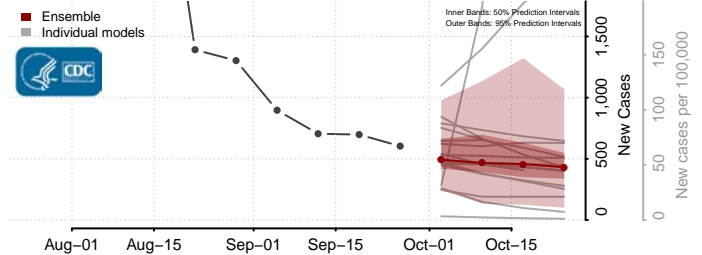

Kern County, California