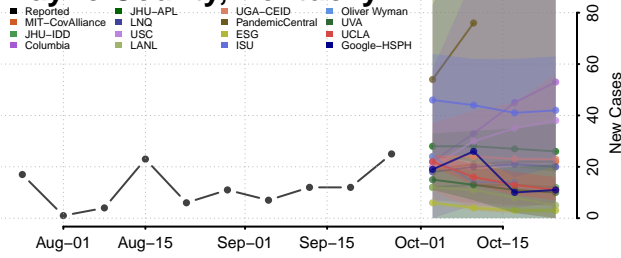

Wayne County, Kentucky

Webster County, Kentucky

Whitley County, Kentucky

Wolfe County, Kentucky

Woodford County, Kentucky

Louisiana

Acadia County, Louisiana

Allen County, Louisiana