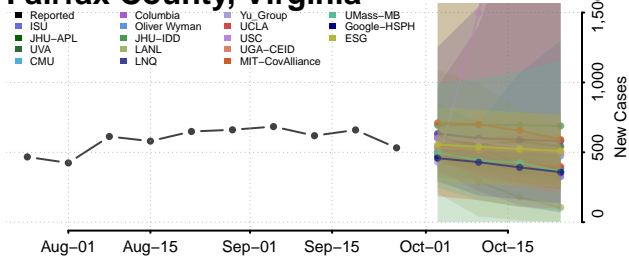

Dinwiddie County, Virginia

Emporia County, Virginia

Essex County, Virginia

Fairfax City County, Virginia

Fairfax County, Virginia

Falls Church County, Virginia

Fauquier County, Virginia

Floyd County, Virginia