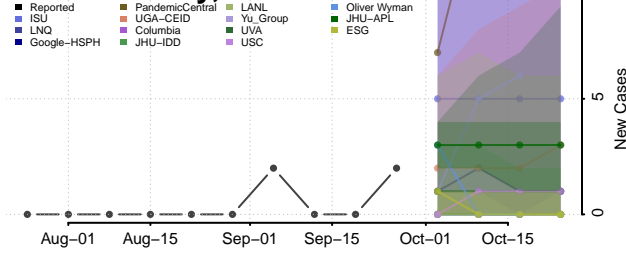

Smith County, Kansas