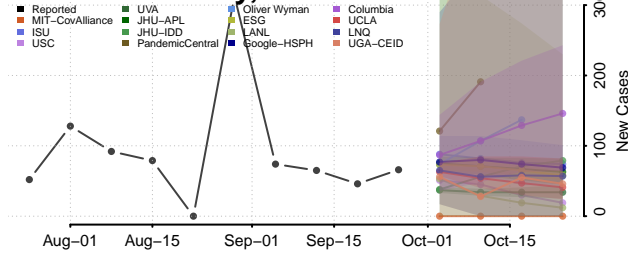

Union County, Iowa

Van Buren County, Iowa

Wapello County, Iowa

Warren County, Iowa

Washington County, Iowa

Wayne County, Iowa

Webster County, Iowa

Winnebago County, Iowa