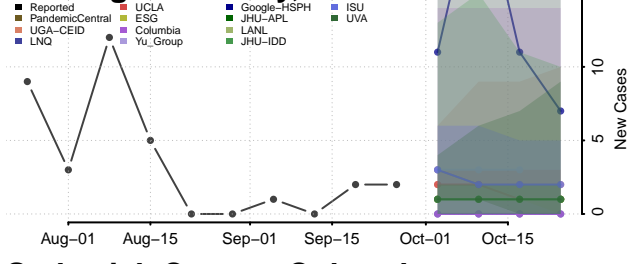

San Miguel County, Colorado