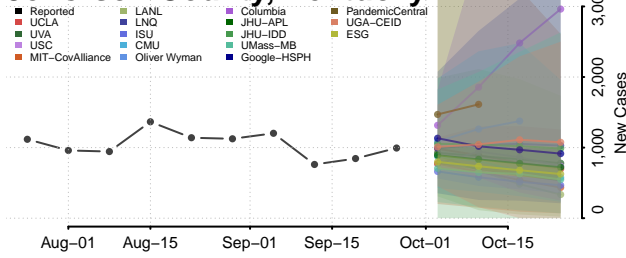

Jefferson County, Kentucky