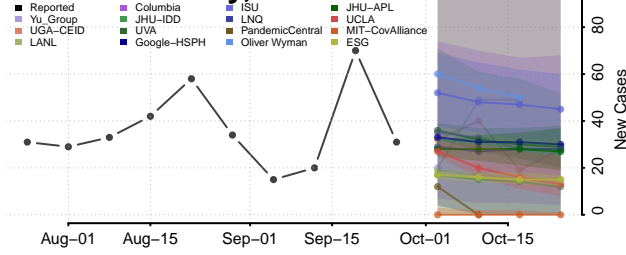

Lowndes County, Alabama

Macon County, Alabama

Madison County, Alabama

Marengo County, Alabama

Marion County, Alabama

Marshall County, Alabama

Mobile County, Alabama

Monroe County, Alabama

Montgomery County, Alabama

Morgan County, Alabama

Perry County, Alabama

Pickens County, Alabama

Pike County, Alabama

Randolph County, Alabama

Russell County, Alabama

Shelby County, Alabama

St. Clair County, Alabama

Sumter County, Alabama

Talladega County, Alabama

Tallapoosa County, Alabama

Tuscaloosa County, Alabama

Walker County, Alabama

Washington County, Alabama

Wilcox County, Alabama