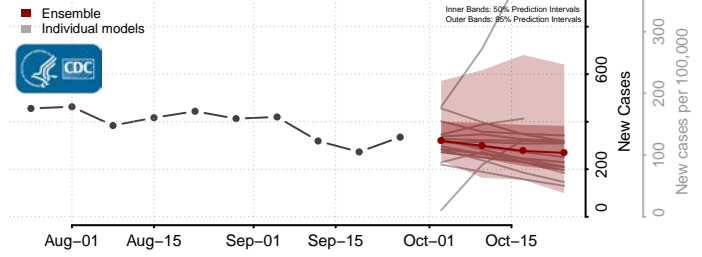

Stark County, Illinois

Stephenson County, Illinois

Tazewell County, Illinois

Union County, Illinois

Vermilion County, Illinois

Wabash County, Illinois

Warren County, Illinois

Washington County, Illinois