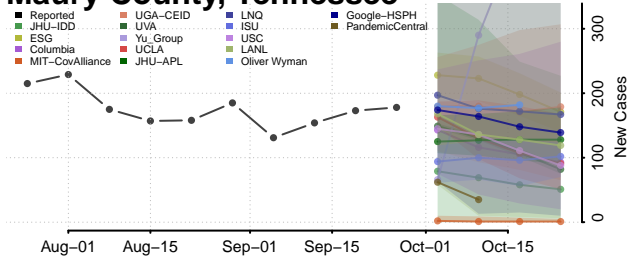

Lincoln County, Tennessee

Loudon County, Tennessee

Macon County, Tennessee

Madison County, Tennessee

Marion County, Tennessee

Marshall County, Tennessee

Maury County, Tennessee

McMinn County, Tennessee