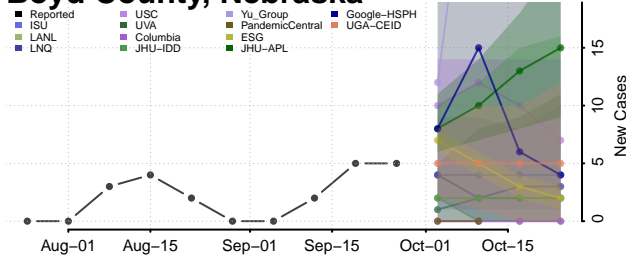

Boyd County, Nebraska