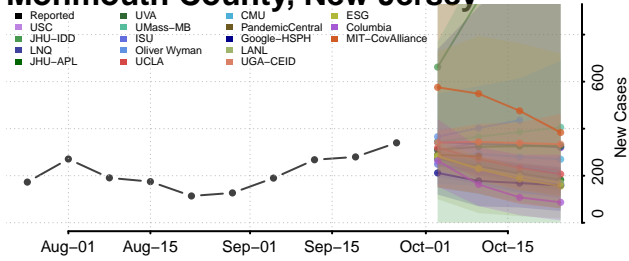

Gloucester County, New Jersey

Hudson County, New Jersey

Hunterdon County, New Jersey

Mercer County, New Jersey

Middlesex County, New Jersey

Monmouth County, New Jersey

Morris County, New Jersey

Ocean County, New Jersey