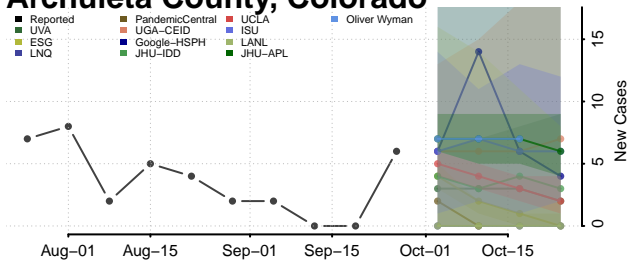

Archuleta County, Colorado