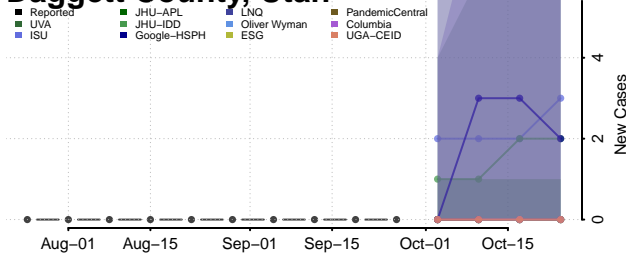

Daggett County, Utah