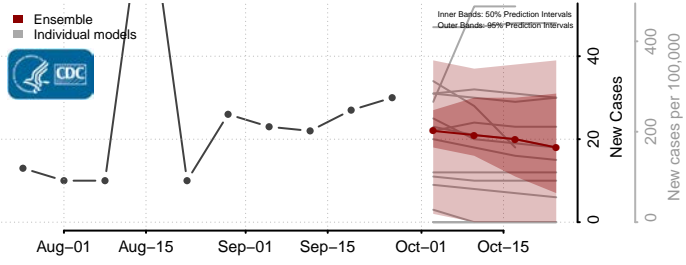

Wilkin County, Minnesota

Winona County, Minnesota

Wright County, Minnesota

Yellow Medicine County, Minnesota

Mississippi

Adams County, Mississippi

Alcorn County, Mississippi

Amite County, Mississippi