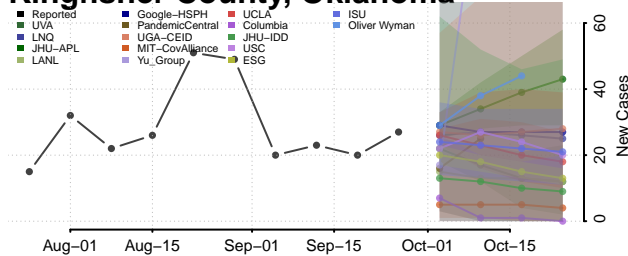

Kingfisher County, Oklahoma