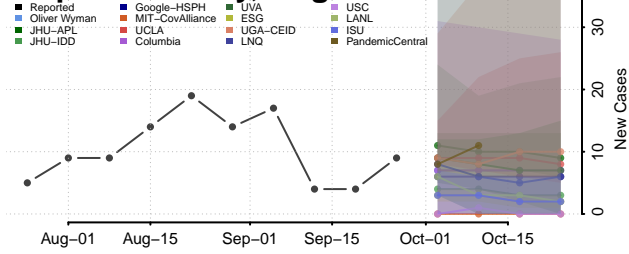

Emporia County, Virginia