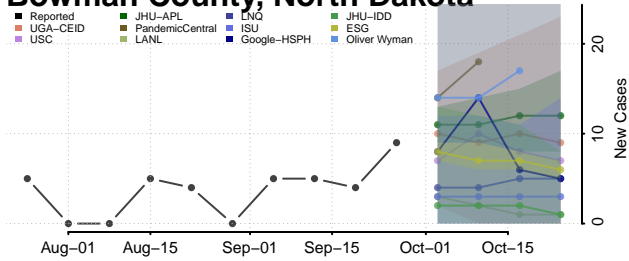

Bowman County, North Dakota