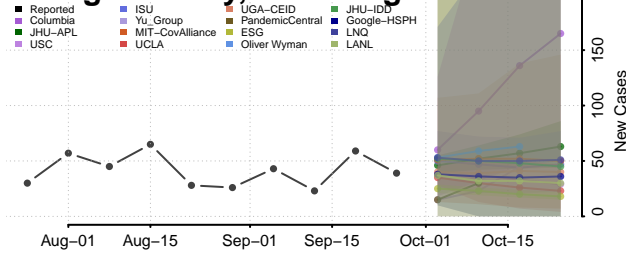

Raleigh County, West Virginia