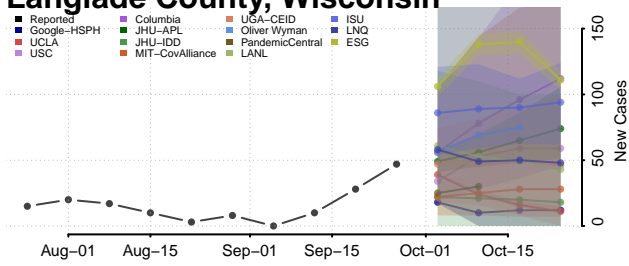

Langlade County, Wisconsin