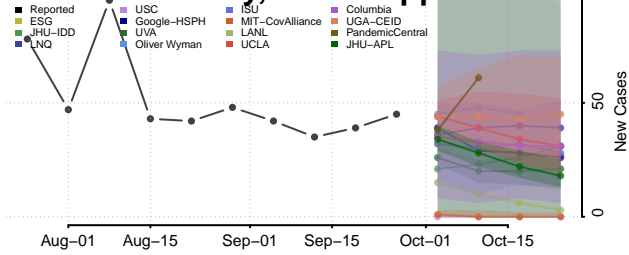

Lowndes County, Mississippi

Madison County, Mississippi

Marion County, Mississippi

Marshall County, Mississippi

Monroe County, Mississippi

Montgomery County, Mississippi

Neshoba County, Mississippi

Newton County, Mississippi