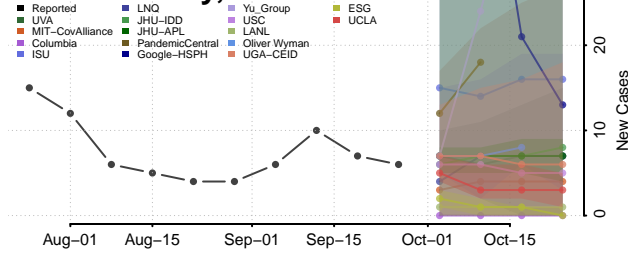

Worth County, Iowa