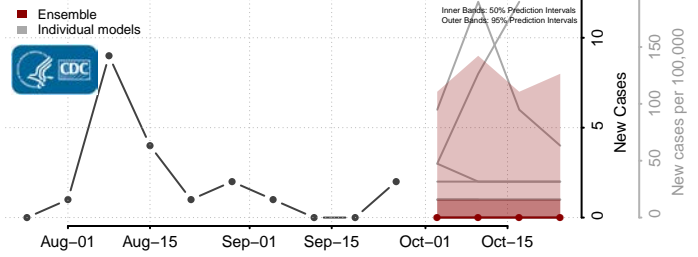

Rio Blanco County, Colorado