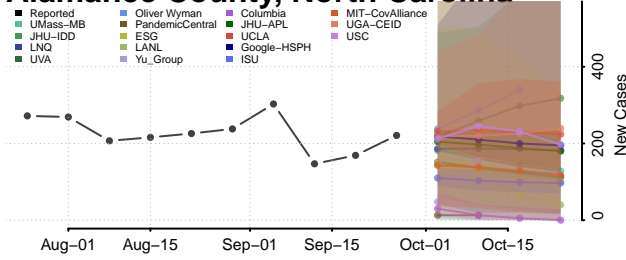

Alamance County, North Carolina