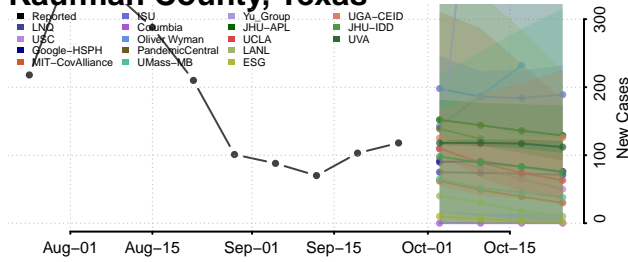

Kaufman County, Texas