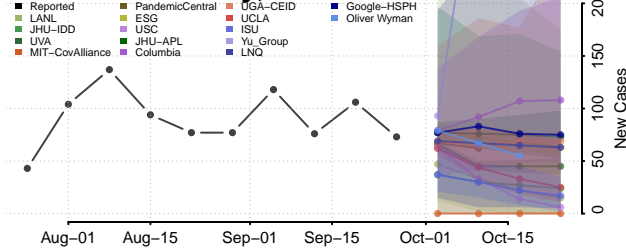

Florida*

Alachua County, Florida

Baker County, Florida

Bay County, Florida

Bradford County, Florida

Brevard County, Florida

*New weekly cases may decrease in this location over the next four weeks. For these locations, the ensemble forecast indicates a probability of 0.75 or greater that fewer cases will be reported in week four of the forecast than in the last reported week.