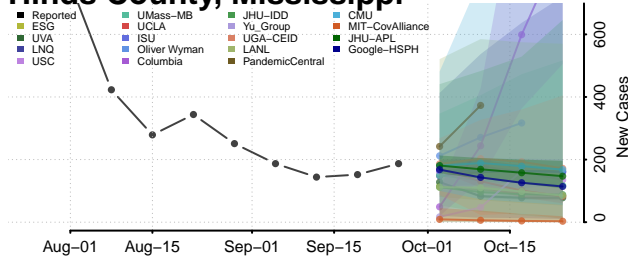

George County, Mississippi

Greene County, Mississippi

Grenada County, Mississippi

Hancock County, Mississippi

Harrison County, Mississippi

Hinds County, Mississippi

Holmes County, Mississippi

Humphreys County, Mississippi