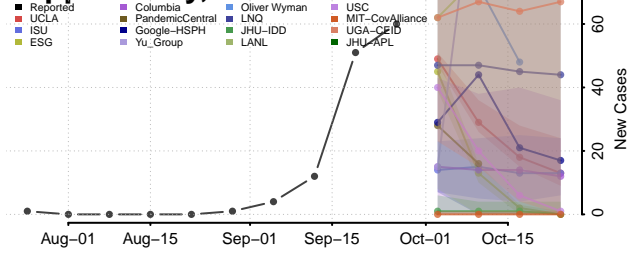

Tripp County, South Dakota