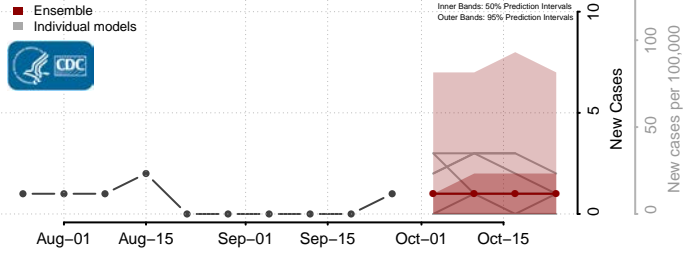

Tyler County, West Virginia