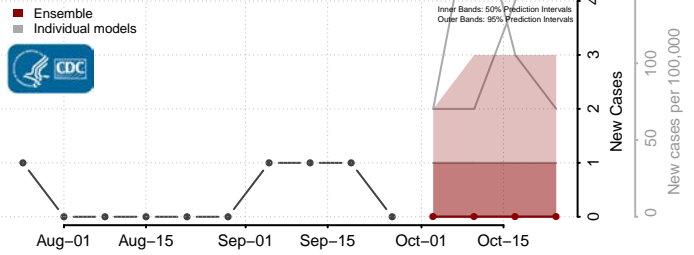

Fallon County, Montana