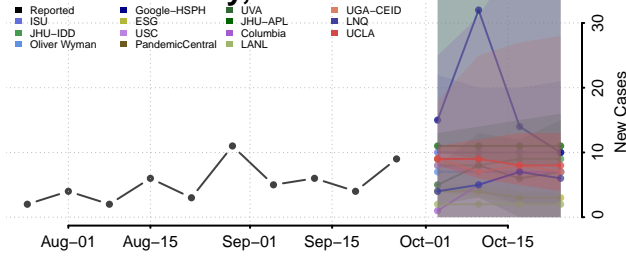

Crawford County, Iowa

Dallas County, Iowa

Davis County, Iowa

Decatur County, Iowa

Delaware County, Iowa

Des Moines County, Iowa

Dickinson County, Iowa

Dubuque County, Iowa