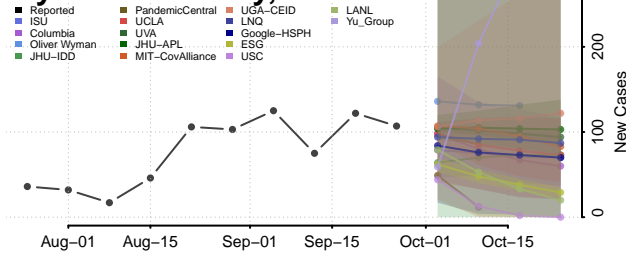

Plymouth County, Iowa