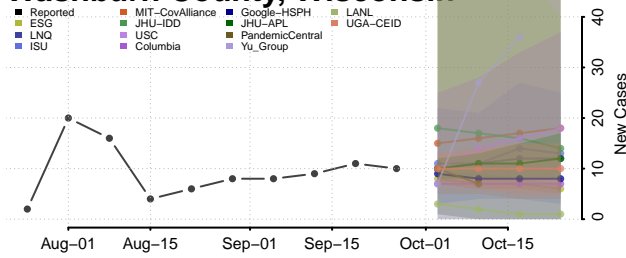

Washburn County, Wisconsin