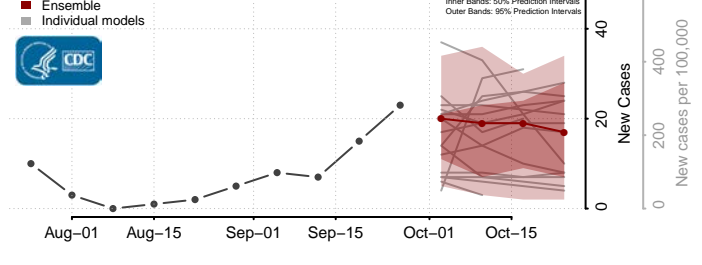

Shannon County, Missouri