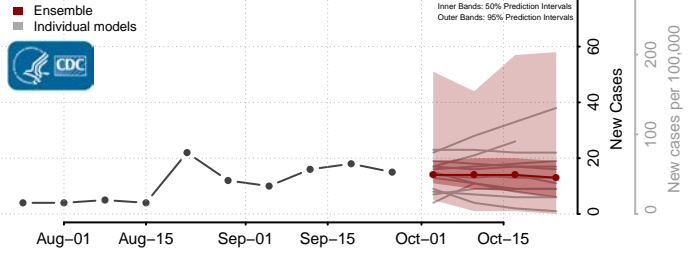

Jackson County, West Virginia