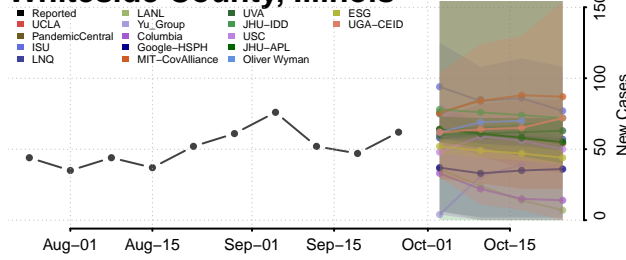

Whiteside County, Illinois