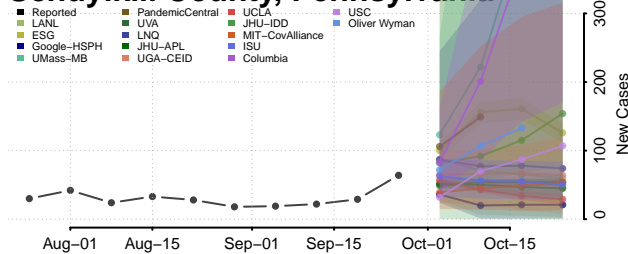

Schuylkill County, Pennsylvania