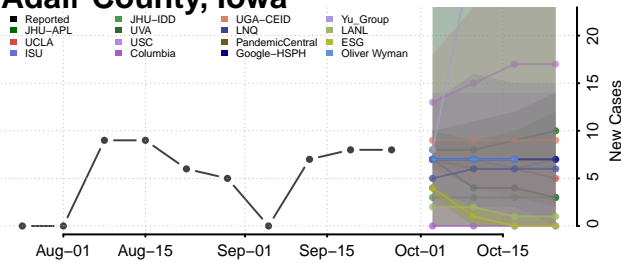

Warrick County, Indiana

Washington County, Indiana

Wayne County, Indiana

Wells County, Indiana

White County, Indiana

Whitley County, Indiana

Iowa

Adair County, Iowa