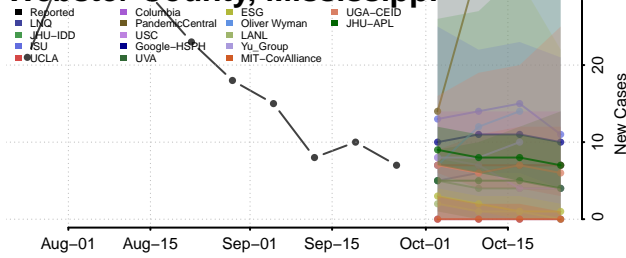

Webster County, Mississippi