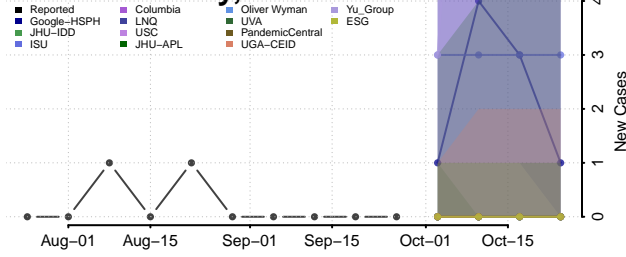

Nebraska

Adams County, Nebraska

Antelope County, Nebraska

Arthur County, Nebraska

Banner County, Nebraska

Blaine County, Nebraska

Boone County, Nebraska

Box Butte County, Nebraska