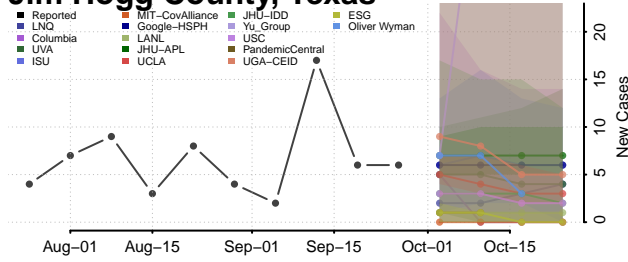

Jim Hogg County, Texas