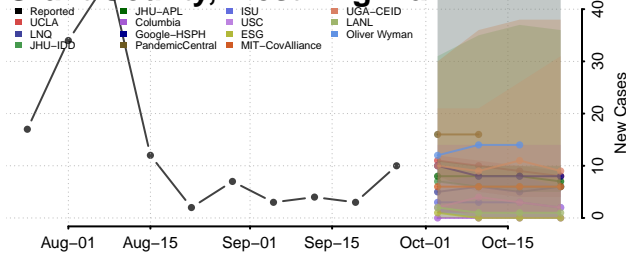

Gilmer County, West Virginia

Grant County, West Virginia

Greenbrier County, West Virginia

Hampshire County, West Virginia

Hancock County, West Virginia

Hardy County, West Virginia

Harrison County, West Virginia