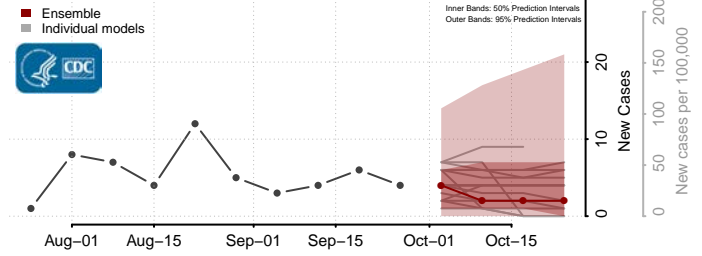

Madison County, Virginia