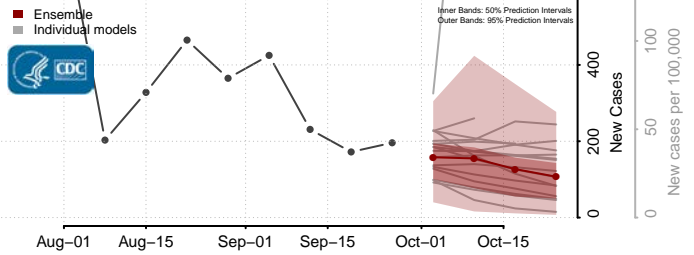

Pinal County, Arizona