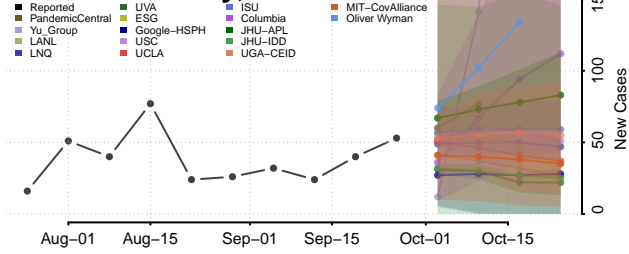

Kay County, Oklahoma

Kingfisher County, Oklahoma

Kiowa County, Oklahoma

Latimer County, Oklahoma

Le Flore County, Oklahoma

Lincoln County, Oklahoma

Logan County, Oklahoma

Love County, Oklahoma