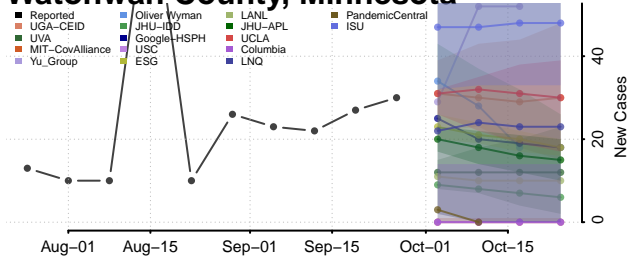

Wilkin County, Minnesota

Winona County, Minnesota

Wright County, Minnesota

Yellow Medicine County, Minnesota

Mississippi

Adams County, Mississippi

Alcorn County, Mississippi

Amite County, Mississippi