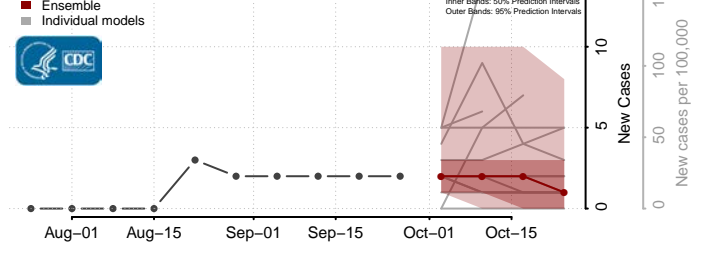

Cook County, Minnesota

Cottonwood County, Minnesota

Crow Wing County, Minnesota

Dakota County, Minnesota

Dodge County, Minnesota

Douglas County, Minnesota

Faribault County, Minnesota

Hubbard County, Minnesota