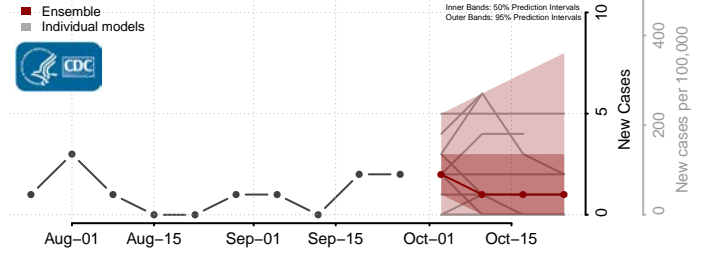

Miner County, South Dakota