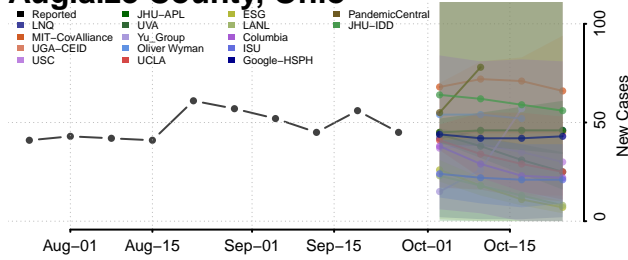

Auglaize County, Ohio