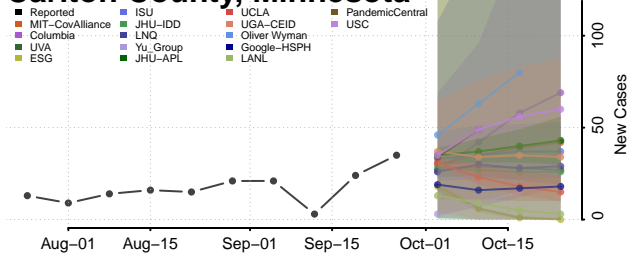

Carlton County, Minnesota