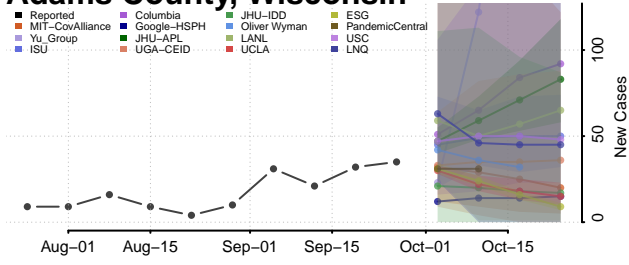

Wood County, West Virginia

Wyoming County, West Virginia

Wisconsin

Adams County, Wisconsin

Ashland County, Wisconsin

Barron County, Wisconsin

Bayfield County, Wisconsin

Brown County, Wisconsin