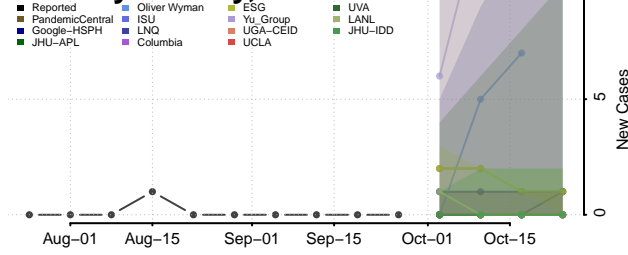

Cheyenne County, Colorado

Clear Creek County, Colorado

Conejos County, Colorado

Costilla County, Colorado

Crowley County, Colorado

Custer County, Colorado

Delta County, Colorado

Denver County, Colorado