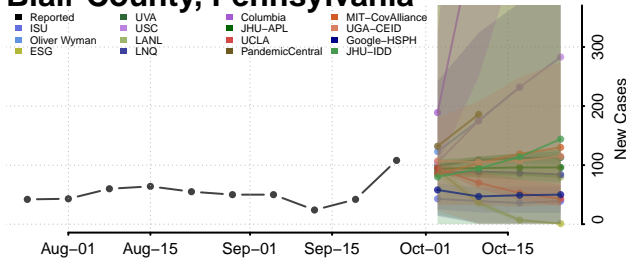

Blair County, Pennsylvania