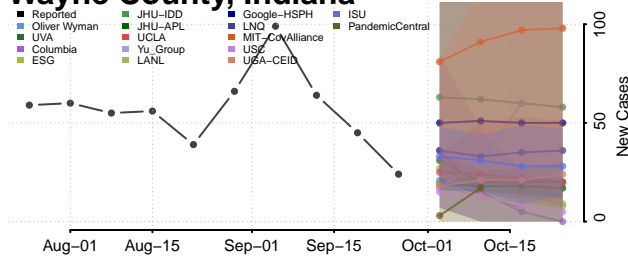

Wayne County, Indiana