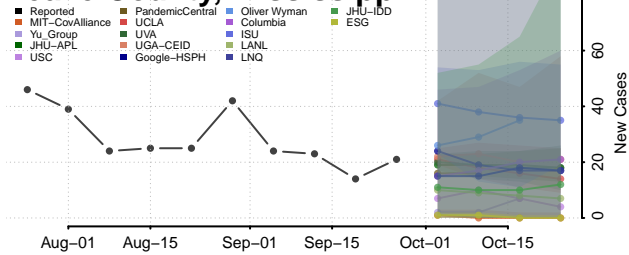

Leake County, Mississippi