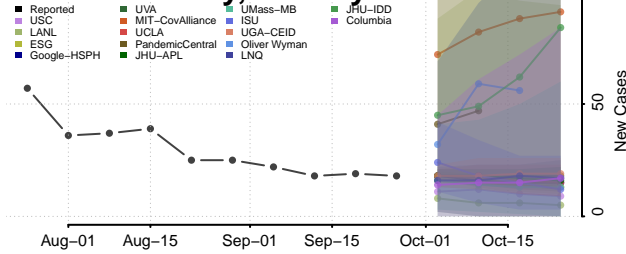

Lebanon County, Pennsylvania

Lehigh County, Pennsylvania

Luzerne County, Pennsylvania

Lycoming County, Pennsylvania

McKean County, Pennsylvania

Mercer County, Pennsylvania

Mifflin County, Pennsylvania

Monroe County, Pennsylvania