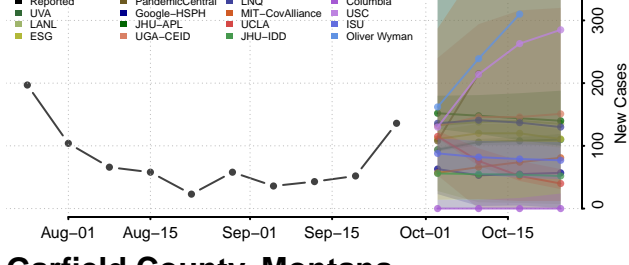

Dawson County, Montana

Deer Lodge County, Montana

Fallon County, Montana

Fergus County, Montana

Flathead County, Montana

Gallatin County, Montana

Garfield County, Montana

Lake County, Montana