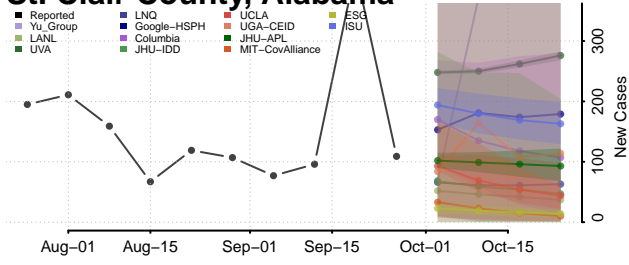

Lowndes County, Alabama

Macon County, Alabama

Madison County, Alabama

Marengo County, Alabama

Marion County, Alabama

Marshall County, Alabama

Mobile County, Alabama

Monroe County, Alabama

Montgomery County, Alabama

Morgan County, Alabama

Perry County, Alabama

Pickens County, Alabama

Pike County, Alabama

Randolph County, Alabama

Russell County, Alabama

Shelby County, Alabama

St. Clair County, Alabama

Sumter County, Alabama

Talladega County, Alabama

Tallapoosa County, Alabama

Tuscaloosa County, Alabama

Walker County, Alabama

Washington County, Alabama

Wilcox County, Alabama