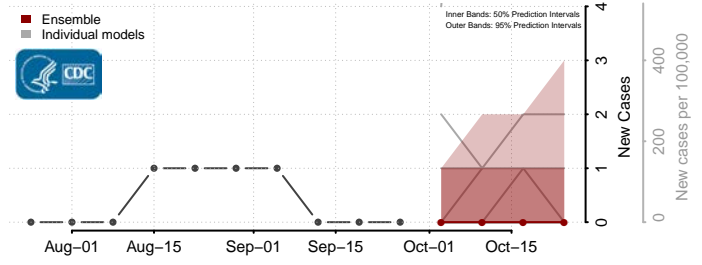

Slope County, North Dakota