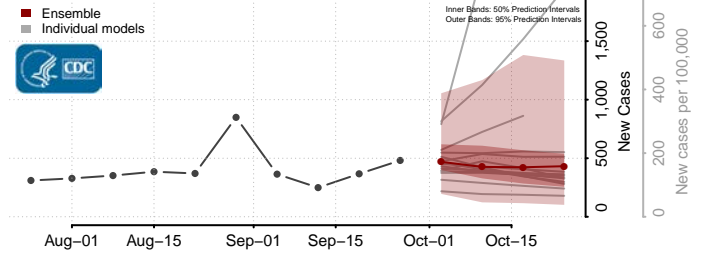

Scott County, Indiana

Shelby County, Indiana

Spencer County, Indiana

St. Joseph County, Indiana

Starke County, Indiana

Stauben County, Indiana

Sullivan County, Indiana

Switzerland County, Indiana