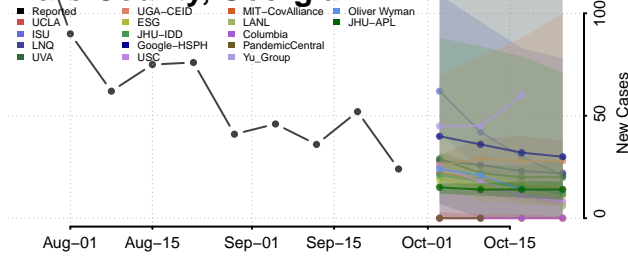

Ware County, Georgia