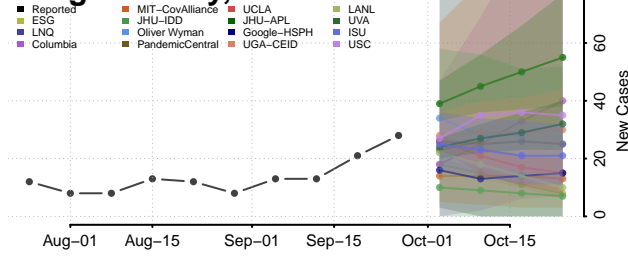

Morgan County, Missouri

New Madrid County, Missouri

Newton County, Missouri

Nodaway County, Missouri

Oregon County, Missouri

Osage County, Missouri

Ozark County, Missouri

Pemiscot County, Missouri