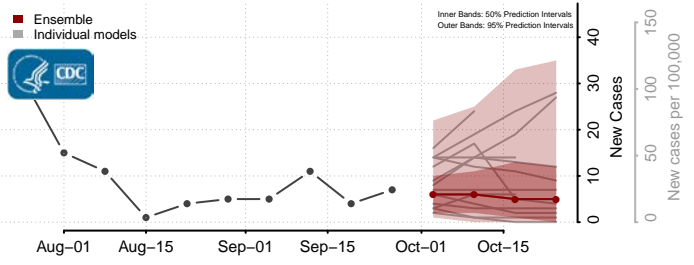

Gilmer County, West Virginia

Grant County, West Virginia

Greenbrier County, West Virginia

Hampshire County, West Virginia

Hancock County, West Virginia

Hardy County, West Virginia

Harrison County, West Virginia