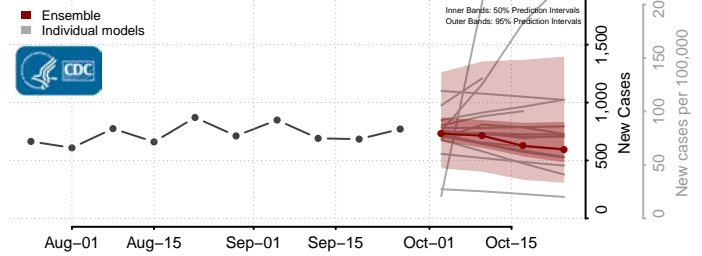

DuPage County, Illinois