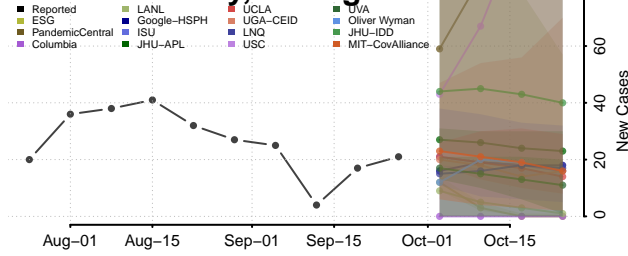

Tuscola County, Michigan