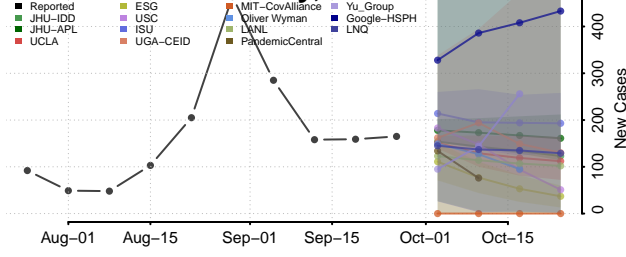

Eddy County, North Dakota

Emmons County, North Dakota

Foster County, North Dakota

Golden Valley County, North Dakota

Grand Forks County, North Dakota

Grant County, North Dakota

Griggs County, North Dakota

Hettinger County, North Dakota