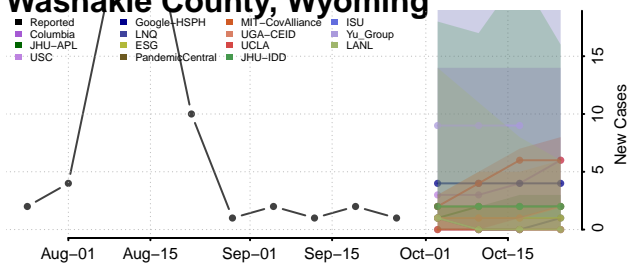

Sheridan County, Wyoming

Sublette County, Wyoming

Sweetwater County, Wyoming

Teton County, Wyoming

Uinta County, Wyoming

Washakie County, Wyoming

Weston County, Wyoming