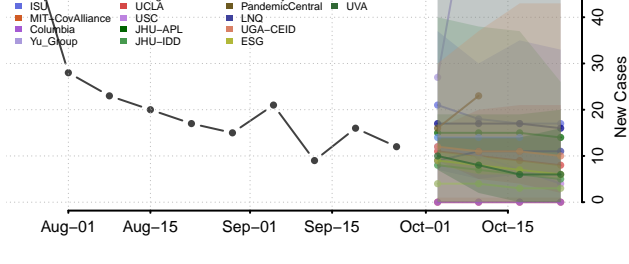

Lamb County, Texas