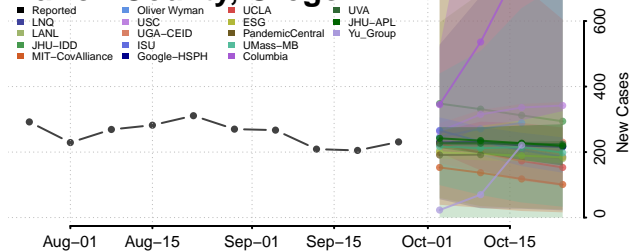

Marion County, Oregon