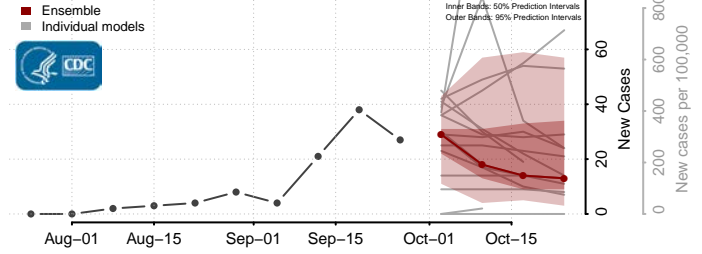

Thomas County, Nebraska

Thurston County, Nebraska

Valley County, Nebraska

Washington County, Nebraska

Wayne County, Nebraska

Webster County, Nebraska

Wheeler County, Nebraska

York County, Nebraska