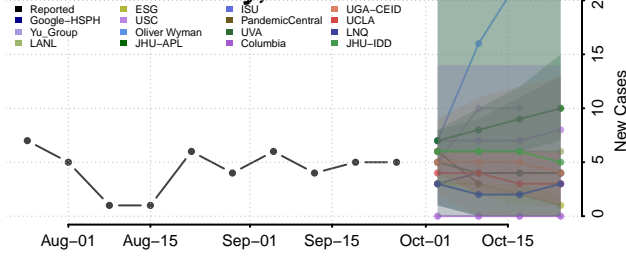

Richland County, Montana