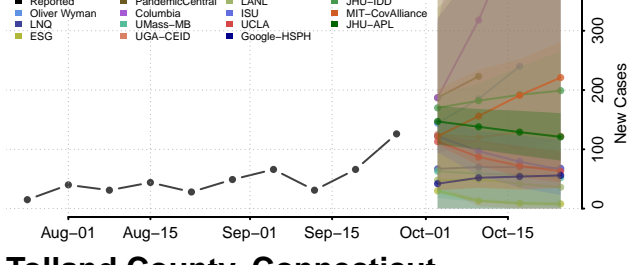

Hartford County, Connecticut

Litchfield County, Connecticut

Middlesex County, Connecticut

New Haven County, Connecticut

New London County, Connecticut

Tolland County, Connecticut

Windham County, Connecticut