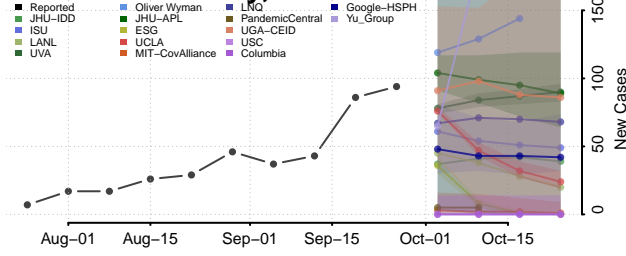

Crawford County, Iowa