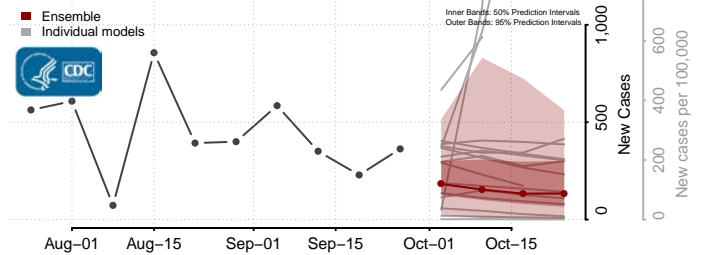

Kings County, California