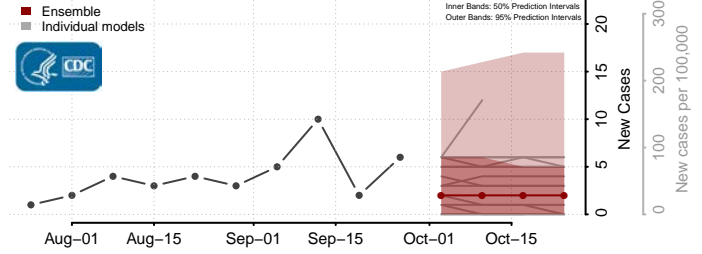

Henrico County, Virginia

Henry County, Virginia

Highland County, Virginia

Hopewell County, Virginia

Isle of Wight County, Virginia

James City County, Virginia

King and Queen County, Virginia

King George County, Virginia