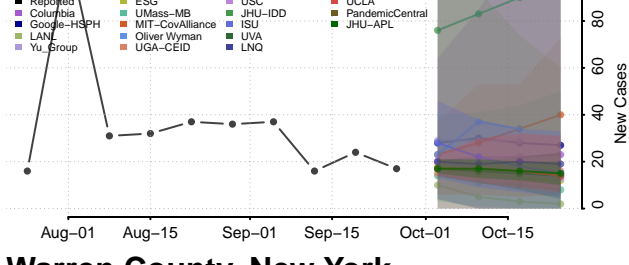

Ulster County, New York