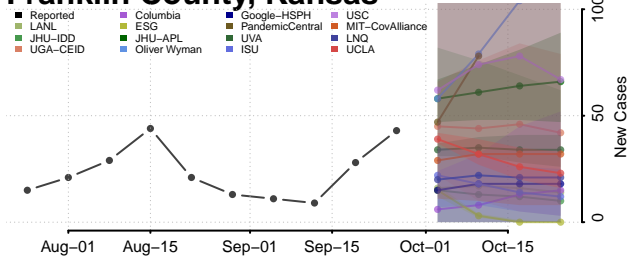

Decatur County, Kansas

Dickinson County, Kansas

Doniphan County, Kansas

Douglas County, Kansas

Franklin County, Kansas

Geary County, Kansas

Gove County, Kansas

Graham County, Kansas