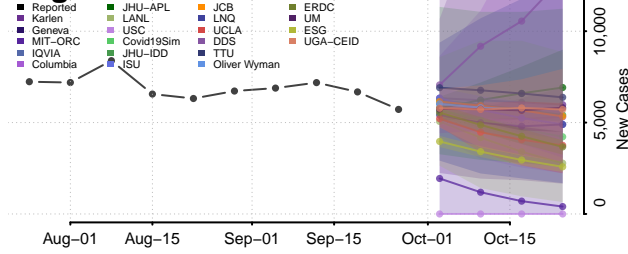

Windham County, Vermont

Windsor County, Vermont

Virgin Islands

Virginia

Accomack County, Virginia

Albemarle County, Virginia