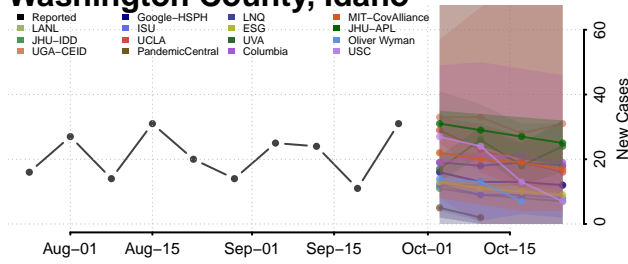

Teton County, Idaho

Twin Falls County, Idaho

Valley County, Idaho

Washington County, Idaho

Illinois*

Adams County, Illinois

*New weekly cases may decrease in this location over the next four weeks. For these locations, the ensemble forecast indicates a probability of 0.75 or greater that fewer cases will be reported in week four of the forecast than in the last reported week.