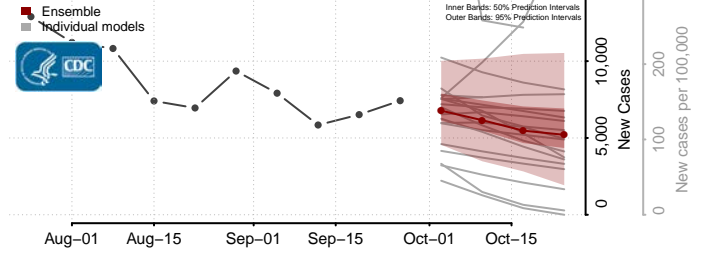

National

Alabama*

Autauga County, Alabama

Baldwin County, Alabama

Barbour County, Alabama

Bibb County, Alabama

*New weekly cases may decrease in this location over the next four weeks. For these locations, the ensemble forecast indicates a probability of 0.75 or greater that fewer cases will be reported in week four of the forecast than in the last reported week.