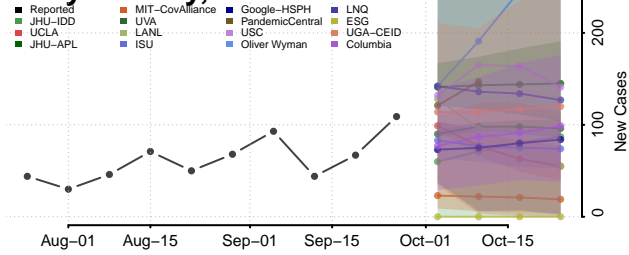

Catron County, New Mexico

Chaves County, New Mexico

Cibola County, New Mexico

Colfax County, New Mexico

Curry County, New Mexico

De Baca County, New Mexico

Dona Ana County, New Mexico

Eddy County, New Mexico