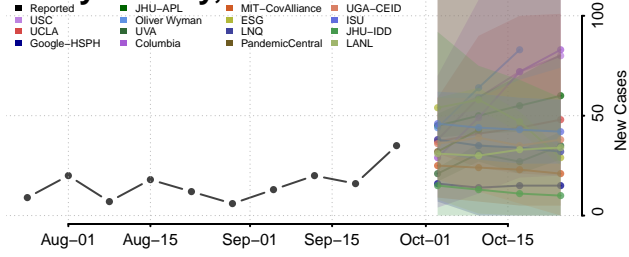

Henry County, Missouri