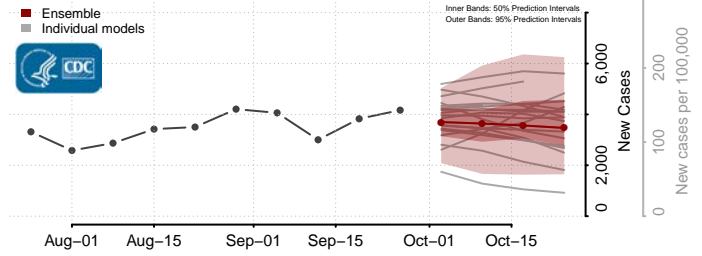

Winneshiek County, Iowa

Woodbury County, Iowa

Worth County, Iowa

Wright County, Iowa

Kansas

Allen County, Kansas

Anderson County, Kansas

Atchison County, Kansas