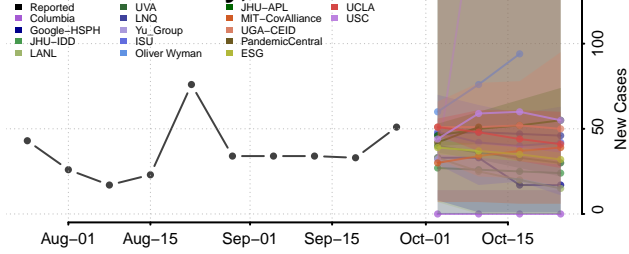

Summit County, Utah