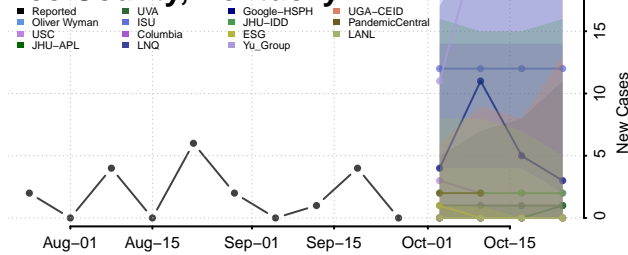

Knott County, Kentucky

Knox County, Kentucky

Larue County, Kentucky

Laurel County, Kentucky

Lawrence County, Kentucky

Lee County, Kentucky

Leslie County, Kentucky

Letcher County, Kentucky