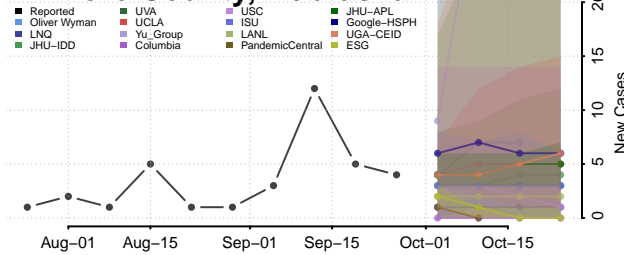

Fillmore County, Nebraska