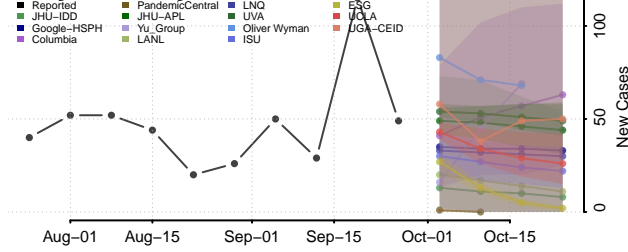

Clay County, Alabama