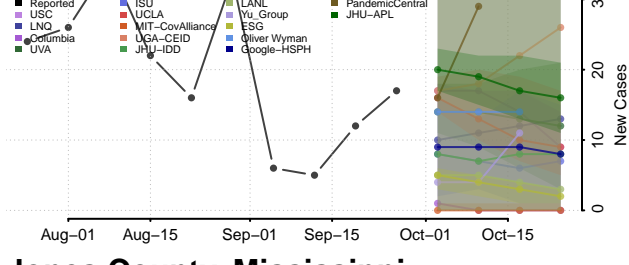

Jefferson Davis County, Mississippi