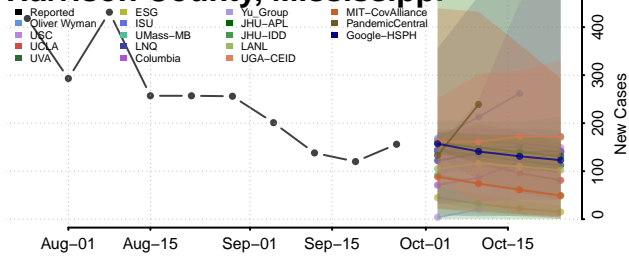

George County, Mississippi

Greene County, Mississippi

Grenada County, Mississippi

Hancock County, Mississippi

Harrison County, Mississippi

Hinds County, Mississippi

Holmes County, Mississippi

Humphreys County, Mississippi