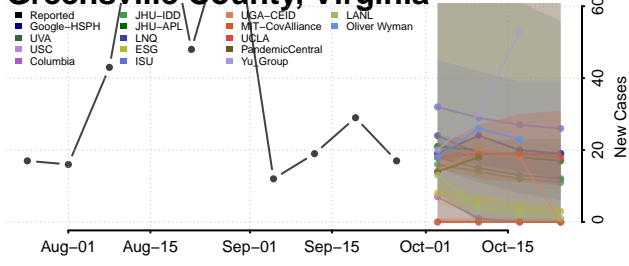

Goochland County, Virginia

Grayson County, Virginia

Greene County, Virginia

Greensville County, Virginia

Halifax County, Virginia

Hampton County, Virginia

Hanover County, Virginia

Harrisonburg County, Virginia