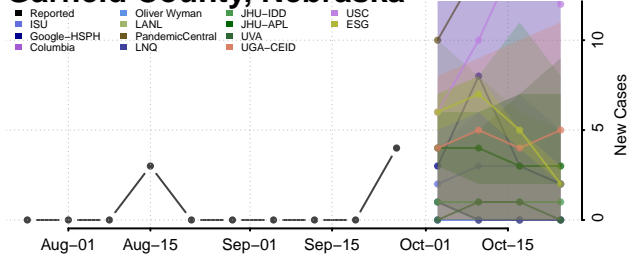

Fillmore County, Nebraska

Franklin County, Nebraska

Frontier County, Nebraska

Furnas County, Nebraska

Gage County, Nebraska

Garden County, Nebraska

Garfield County, Nebraska

Gosper County, Nebraska