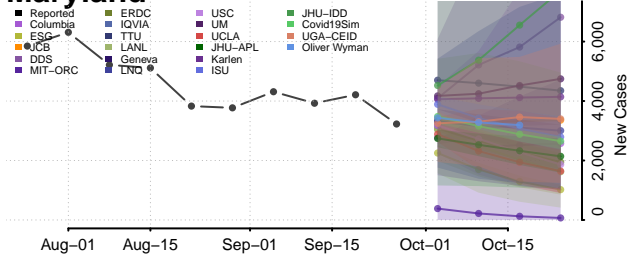

Waldo County, Maine

Washington County, Maine

York County, Maine

Maryland*

Allegany County, Maryland

Anne Arundel County, Maryland

*New weekly cases may decrease in this location over the next four weeks. For these locations, the ensemble forecast indicates a probability of 0.75 or greater that fewer cases will be reported in week four of the forecast than in the last reported week.