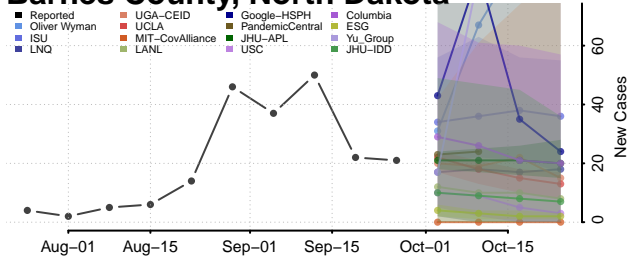

Barnes County, North Dakota