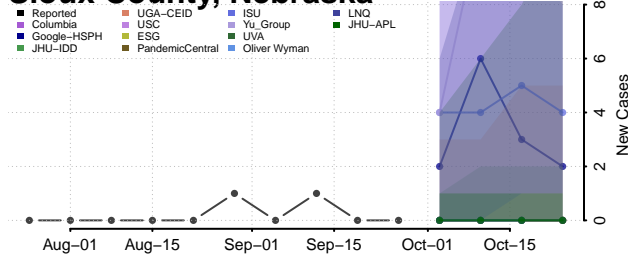

Saunders County, Nebraska

Scotts Bluff County, Nebraska

Seward County, Nebraska

Sheridan County, Nebraska

Sherman County, Nebraska

Sioux County, Nebraska

Stanton County, Nebraska

Thayer County, Nebraska