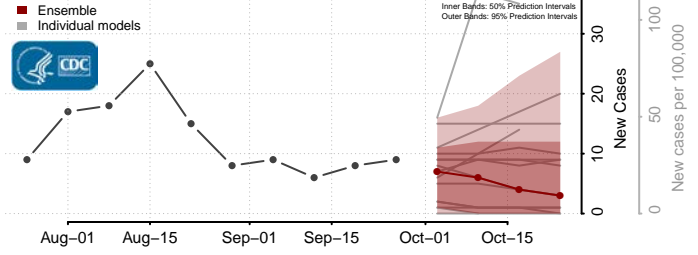

Accomack County, Virginia