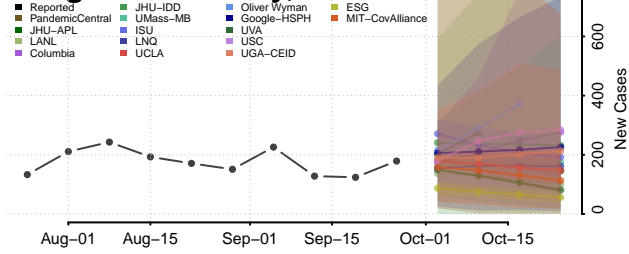

Sangamon County, Illinois