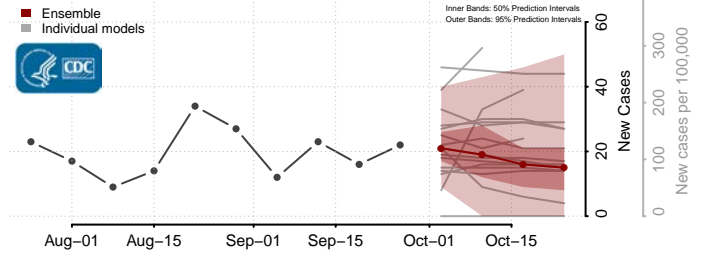

Cedar County, Iowa

Cerro Gordo County, Iowa

Cherokee County, Iowa

Chickasaw County, Iowa

Clarke County, Iowa

Clay County, Iowa

Clayton County, Iowa

Clinton County, Iowa