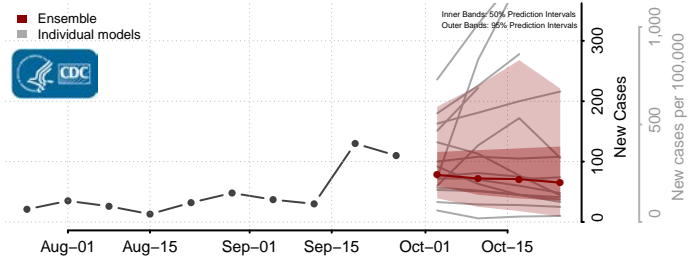

Christian County, Illinois