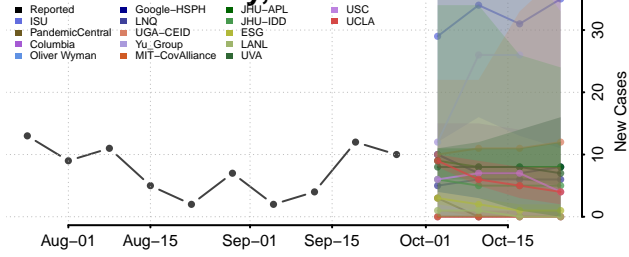

Ochiltree County, Texas