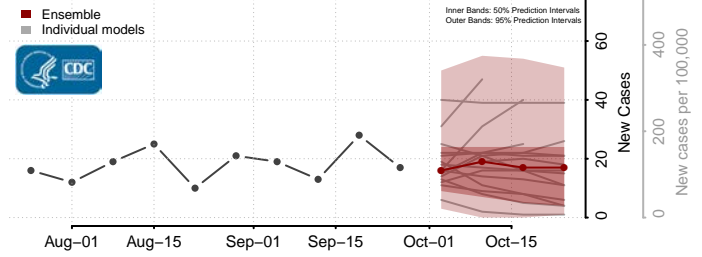

Choctaw County, Oklahoma