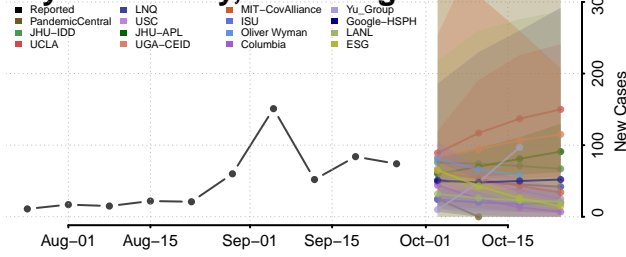

Gilmer County, West Virginia

Grant County, West Virginia

Greenbrier County, West Virginia

Hampshire County, West Virginia

Hancock County, West Virginia

Hardy County, West Virginia

Harrison County, West Virginia