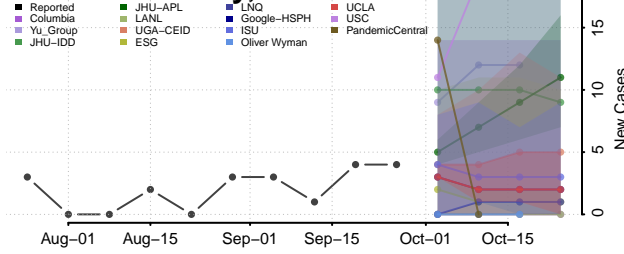

West Feliciana County, Louisiana

Winn County, Louisiana

Maine

Androscoggin County, Maine

Aroostook County, Maine

Cumberland County, Maine

Franklin County, Maine

Hancock County, Maine