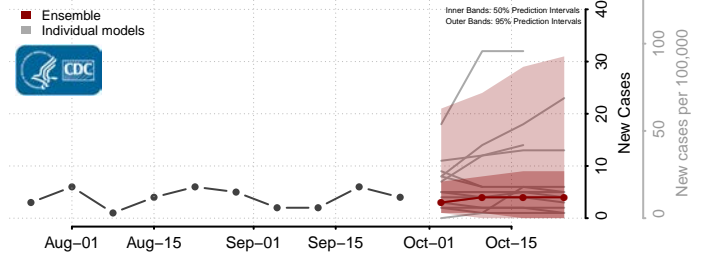

Preston County, West Virginia

Putnam County, West Virginia

Raleigh County, West Virginia

Randolph County, West Virginia

Ritchie County, West Virginia

Roane County, West Virginia

Summers County, West Virginia