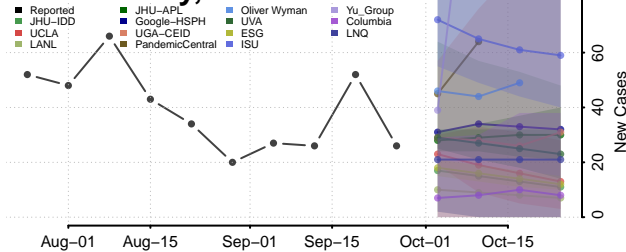

National

Alabama*

Autauga County, Alabama

Baldwin County, Alabama

Barbour County, Alabama

Bibb County, Alabama

*New weekly cases may decrease in this location over the next four weeks. For these locations, the ensemble forecast indicates a probability of 0.75 or greater that fewer cases will be reported in week four of the forecast than in the last reported week.