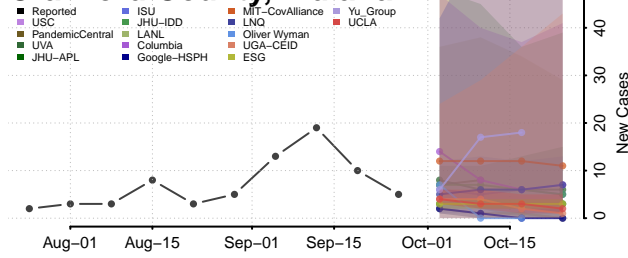

Crawford County, Indiana