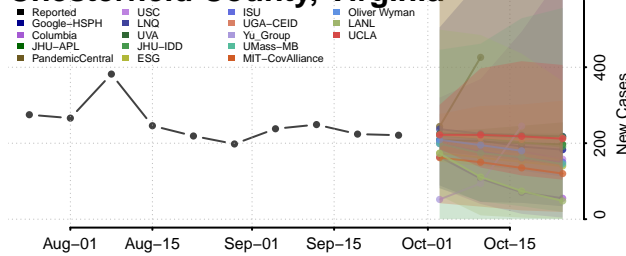

Campbell County, Virginia

Caroline County, Virginia

Carroll County, Virginia

Charles City County, Virginia

Charlotte County, Virginia

Charlottesville County, Virginia

Chesapeake County, Virginia

Chesterfield County, Virginia