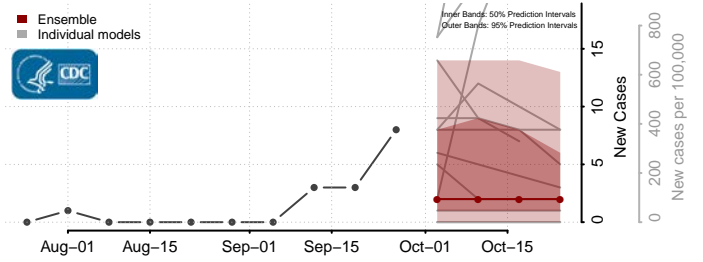

Sweet Grass County, Montana

Teton County, Montana

Toole County, Montana

Treasure County, Montana

Valley County, Montana

Wheatland County, Montana

Wibaux County, Montana

Yellowstone County, Montana