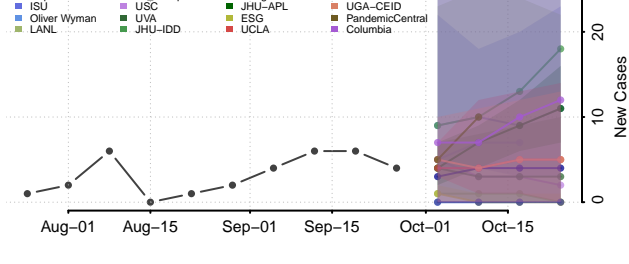

Lebanon County, Pennsylvania

Lehigh County, Pennsylvania

Luzerne County, Pennsylvania

Lycoming County, Pennsylvania

McKean County, Pennsylvania

Mercer County, Pennsylvania

Mifflin County, Pennsylvania

Monroe County, Pennsylvania