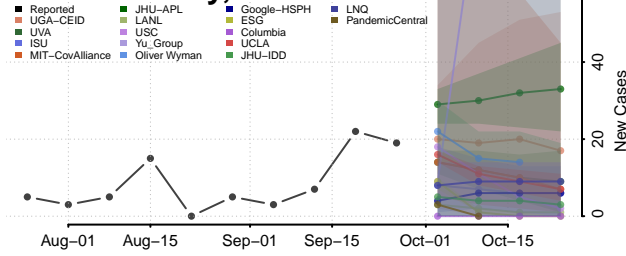

Meade County, Kansas