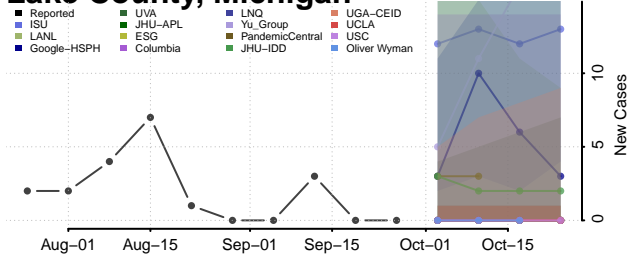

Jackson County, Michigan

Kalamazoo County, Michigan

Kalkaska County, Michigan

Kent County, Michigan

Keweenaw County, Michigan

Lake County, Michigan

Lapeer County, Michigan

Leelanau County, Michigan