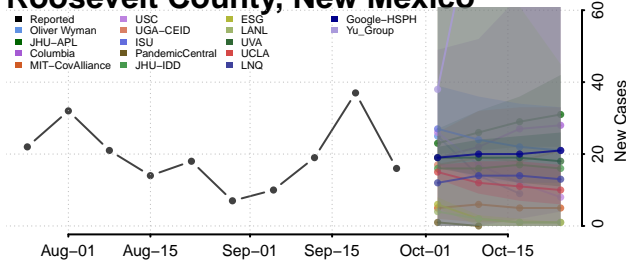

Roosevelt County, New Mexico