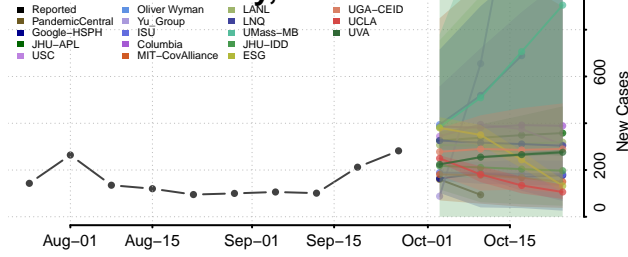

Beaver County, Oklahoma

Beckham County, Oklahoma

Blaine County, Oklahoma

Bryan County, Oklahoma

Caddo County, Oklahoma

Canadian County, Oklahoma

Carter County, Oklahoma

Cherokee County, Oklahoma