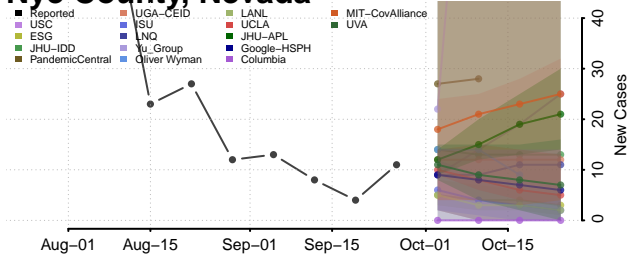

Humboldt County, Nevada

Lander County, Nevada

Lincoln County, Nevada

Lyon County, Nevada

Mineral County, Nevada

Nye County, Nevada

Pershing County, Nevada

Storey County, Nevada