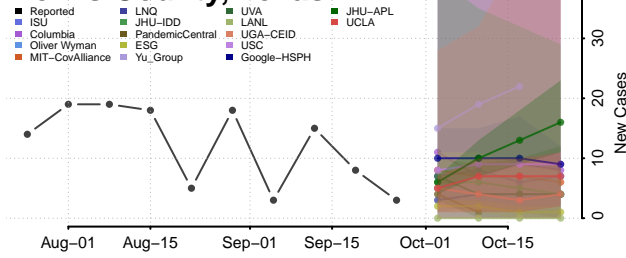

Morris County, Texas