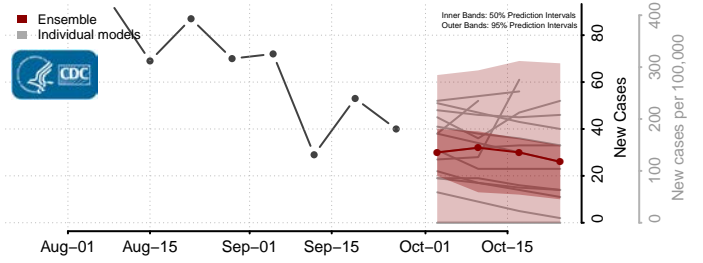

Coahoma County, Mississippi