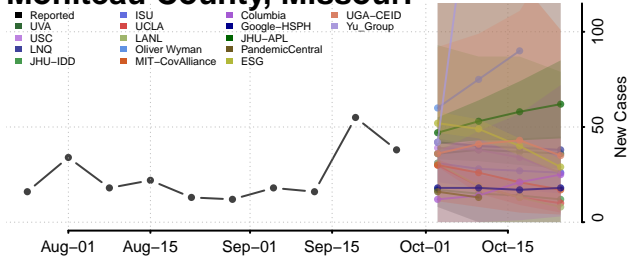

Moniteau County, Missouri