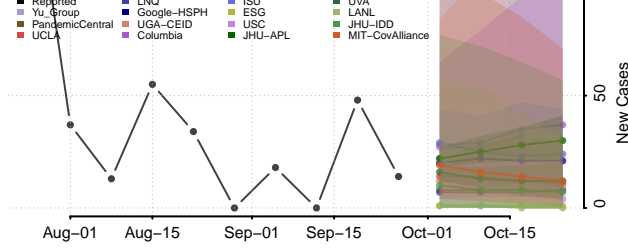

Jasper County, Texas