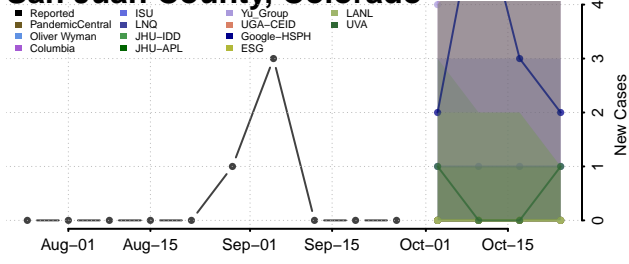

Pitkin County, Colorado

Prowers County, Colorado

Pueblo County, Colorado

Rio Blanco County, Colorado

Rio Grande County, Colorado

Routt County, Colorado

Saguache County, Colorado

San Juan County, Colorado