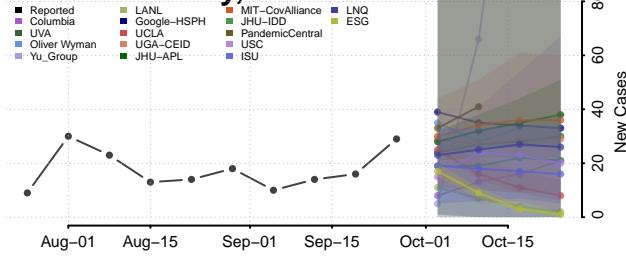

Seward County, Nebraska