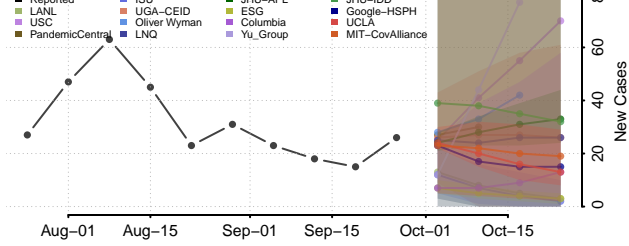

Mason County, Washington