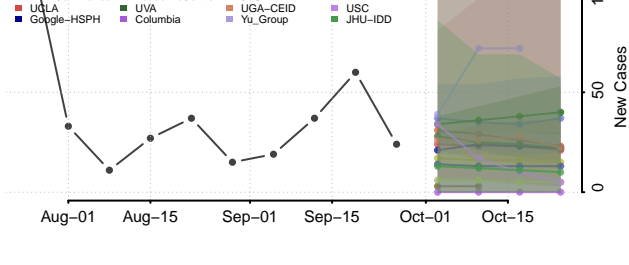

Fayette County, Texas