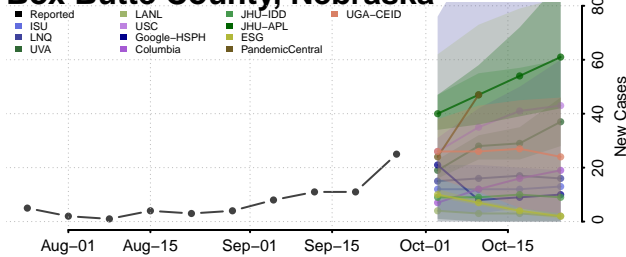

Nebraska

Adams County, Nebraska

Antelope County, Nebraska

Arthur County, Nebraska

Banner County, Nebraska

Blaine County, Nebraska

Boone County, Nebraska

Box Butte County, Nebraska