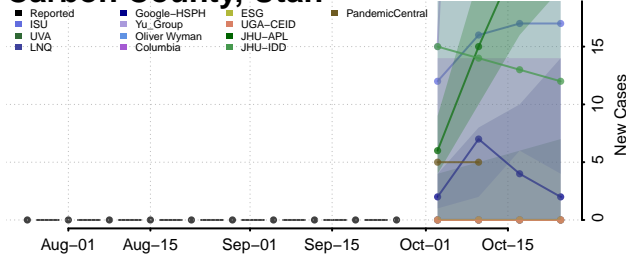

Carbon County, Utah