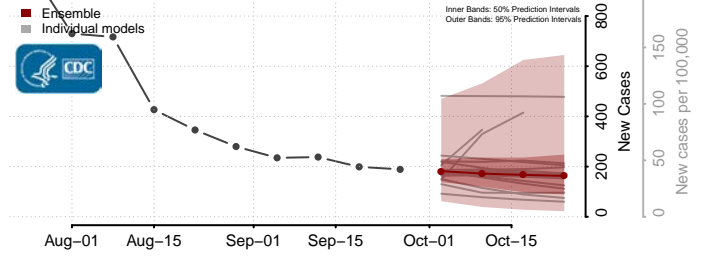

Virginia Beach County, Virginia