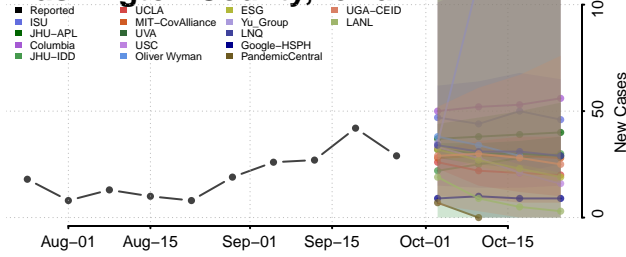

Union County, Iowa

Van Buren County, Iowa

Wapello County, Iowa

Warren County, Iowa

Washington County, Iowa

Wayne County, Iowa

Webster County, Iowa

Winnebago County, Iowa