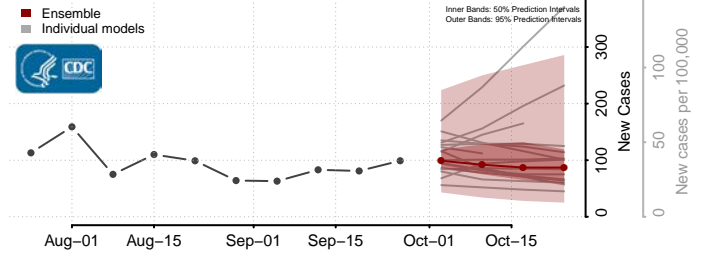

Atlantic County, New Jersey