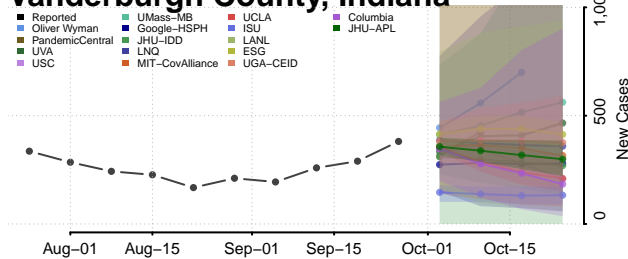

Tippecanoe County, Indiana

Tipton County, Indiana

Union County, Indiana

Vanderburgh County, Indiana

Vermillion County, Indiana

Vigo County, Indiana

Wabash County, Indiana

Warren County, Indiana