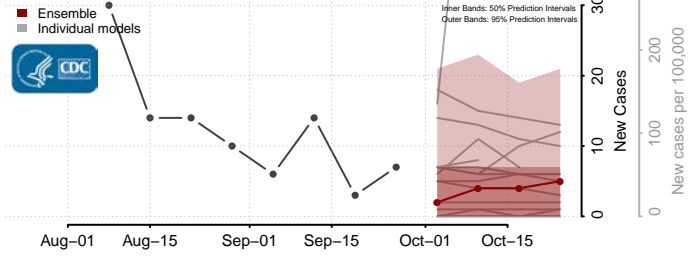

Owyhee County, Idaho