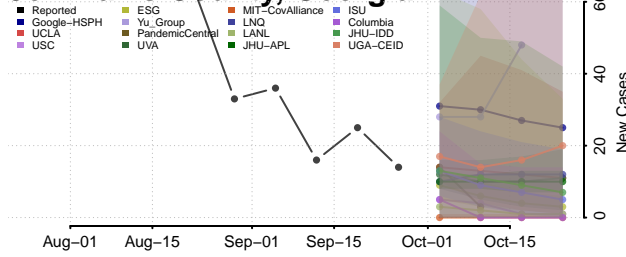

Houston County, Georgia

Irwin County, Georgia

Jackson County, Georgia

Jasper County, Georgia

Jeff Davis County, Georgia

Jefferson County, Georgia

Jenkins County, Georgia

Johnson County, Georgia