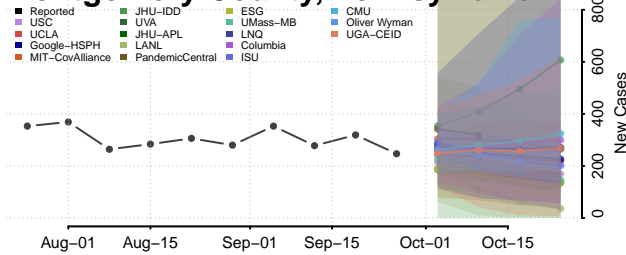

Montgomery County, Pennsylvania