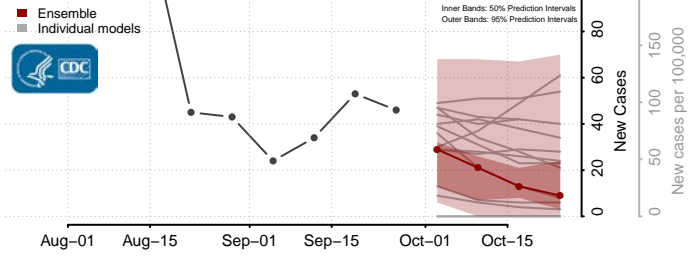

St. Mary County, Louisiana