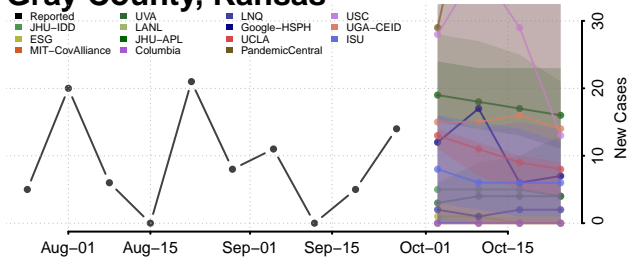

Gray County, Kansas