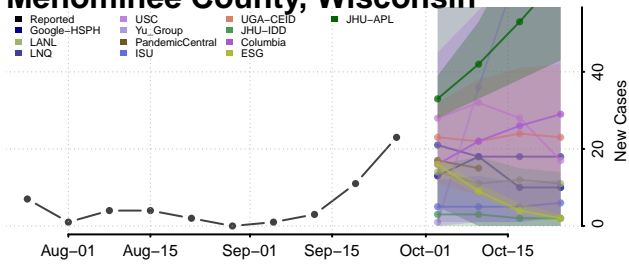

Manitowoc County, Wisconsin

Marathon County, Wisconsin

Marinette County, Wisconsin

Marquette County, Wisconsin

Menominee County, Wisconsin

Milwaukee County, Wisconsin

Monroe County, Wisconsin

Polk County, Wisconsin