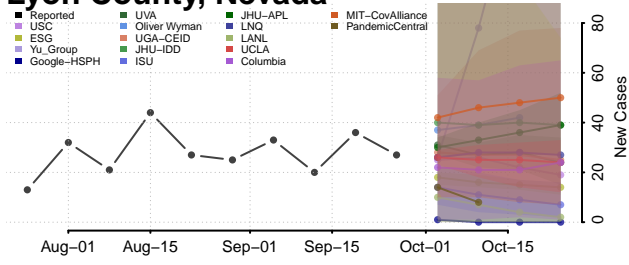

Humboldt County, Nevada

Lander County, Nevada

Lincoln County, Nevada

Lyon County, Nevada

Mineral County, Nevada

Nye County, Nevada

Pershing County, Nevada

Storey County, Nevada