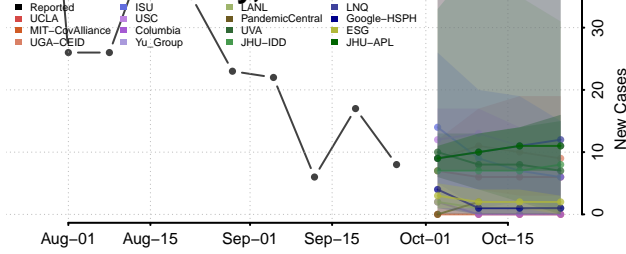

Dixie County, Florida

Duval County, Florida

Escambia County, Florida

Flagler County, Florida

Franklin County, Florida

Gadsden County, Florida

Gilchrist County, Florida

Glades County, Florida