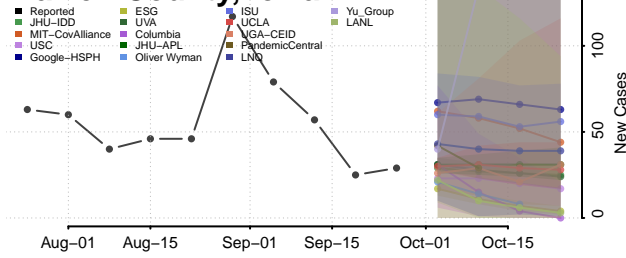

Union County, Iowa

Van Buren County, Iowa

Wapello County, Iowa

Warren County, Iowa

Washington County, Iowa

Wayne County, Iowa

Webster County, Iowa

Winnebago County, Iowa