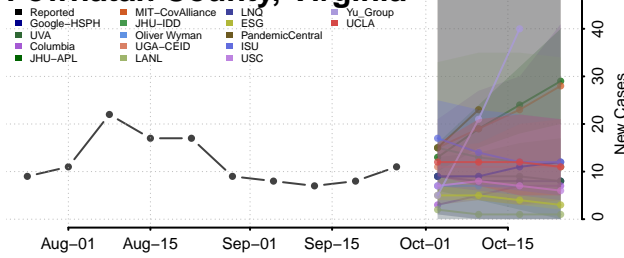

Orange County, Virginia

Page County, Virginia

Patrick County, Virginia

Petersburg County, Virginia

Pittsylvania County, Virginia

Poquoson County, Virginia

Portsmouth County, Virginia

Powhatan County, Virginia