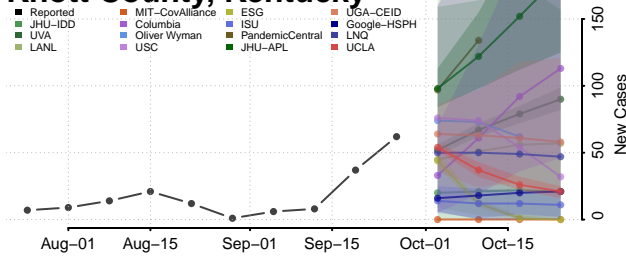

Knott County, Kentucky