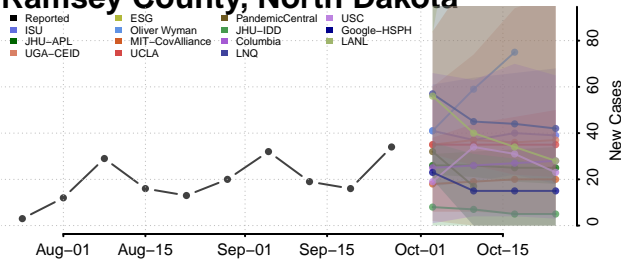

Morton County, North Dakota

Mountrail County, North Dakota

Nelson County, North Dakota

Oliver County, North Dakota

Pembina County, North Dakota

Pierce County, North Dakota

Ramsey County, North Dakota

Ransom County, North Dakota