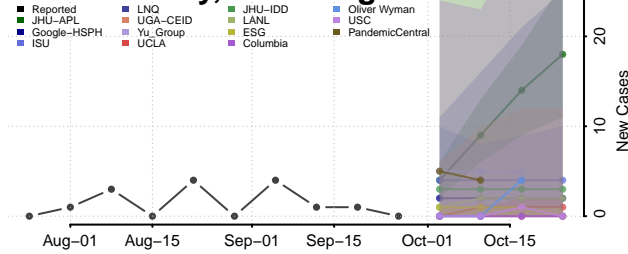

Lewis County, West Virginia