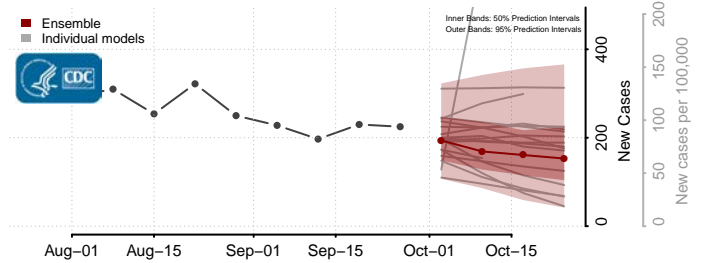

Union County, North Carolina