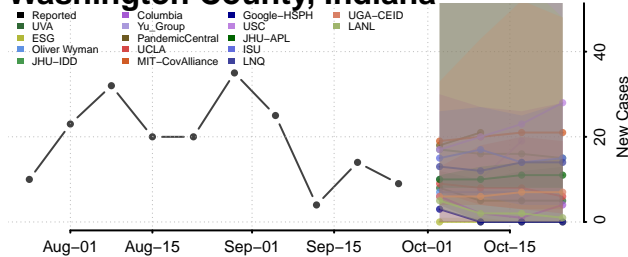

Washington County, Indiana