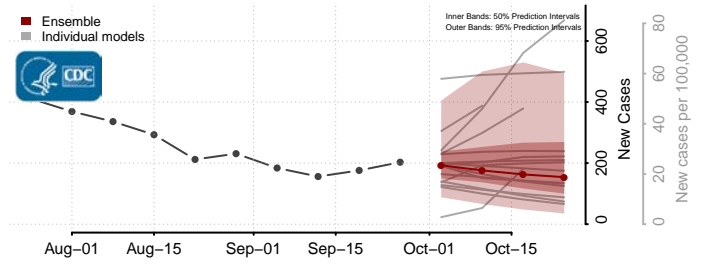

Pierce County, Washington

San Juan County, Washington

Skagit County, Washington

Skamania County, Washington

Snohomish County, Washington

Spokane County, Washington

Stevens County, Washington

Thurston County, Washington