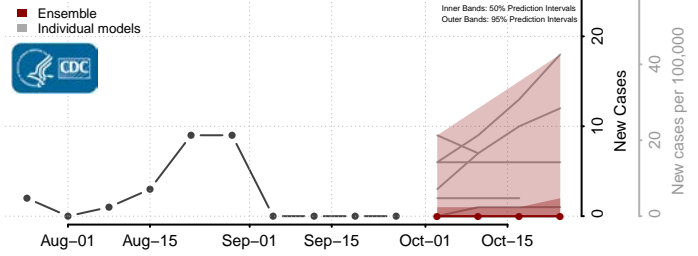

Windham County, Vermont