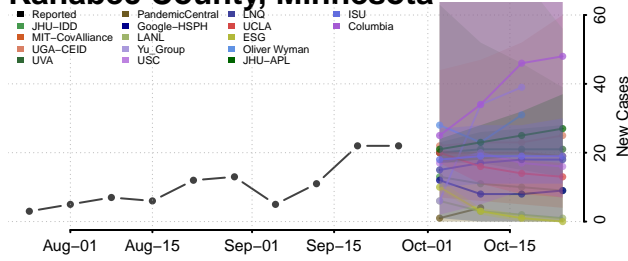

Isanti County, Minnesota

Itasca County, Minnesota

Jackson County, Minnesota

Kanabec County, Minnesota

Kandiyohi County, Minnesota

Kittson County, Minnesota

Koochiching County, Minnesota

Lac qui Parle County, Minnesota