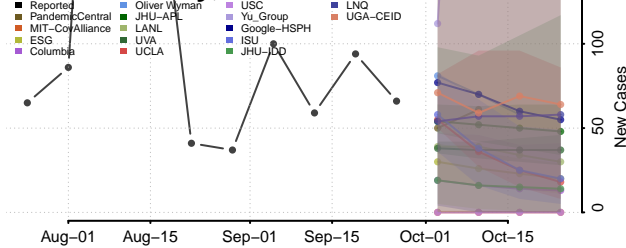

Baker County, Florida