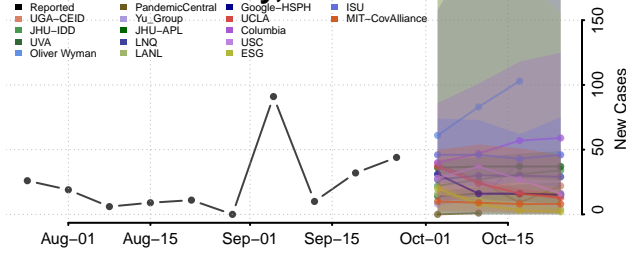

Crawford County, Iowa

Dallas County, Iowa

Davis County, Iowa

Decatur County, Iowa

Delaware County, Iowa

Des Moines County, Iowa

Dickinson County, Iowa

Dubuque County, Iowa