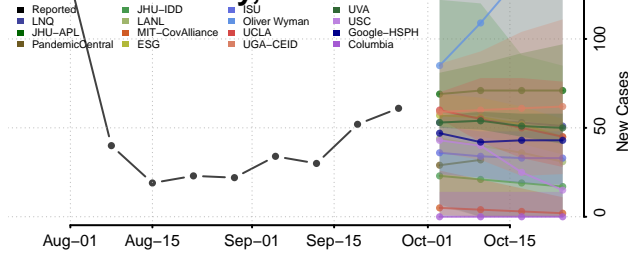

Jackson County, Oklahoma