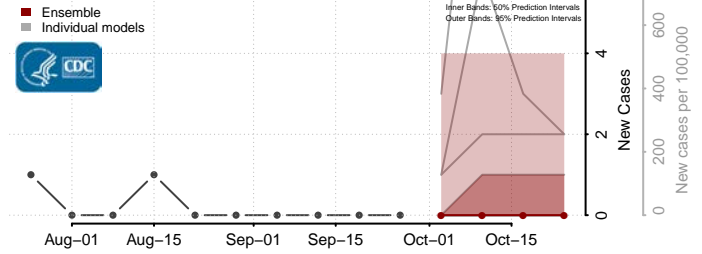

Thomas County, Nebraska

Thurston County, Nebraska

Valley County, Nebraska

Washington County, Nebraska

Wayne County, Nebraska

Webster County, Nebraska

Wheeler County, Nebraska

York County, Nebraska