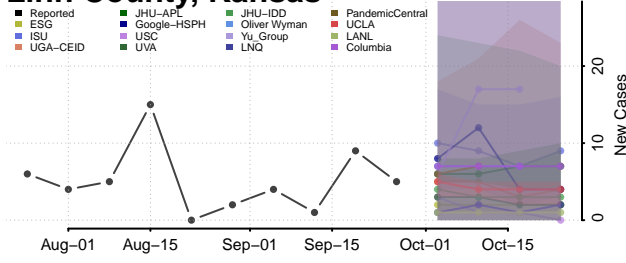

Labette County, Kansas

Lane County, Kansas

Leavenworth County, Kansas

Lincoln County, Kansas

Linn County, Kansas

Logan County, Kansas

Lyon County, Kansas

Marion County, Kansas