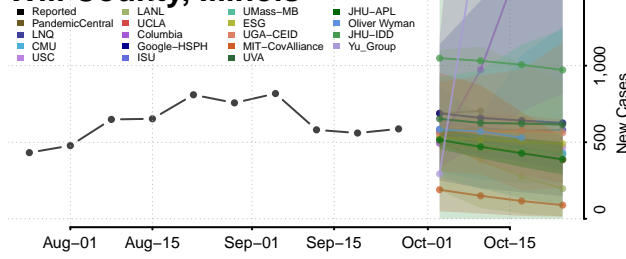

Wayne County, Illinois

White County, Illinois

Whiteside County, Illinois

Will County, Illinois

Williamson County, Illinois

Winnebago County, Illinois

Woodford County, Illinois

Indiana