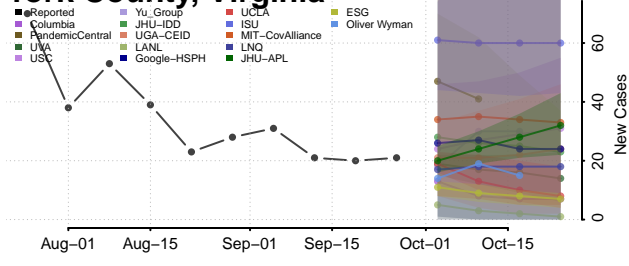

Williamsburg County, Virginia

Winchester County, Virginia

Wise County, Virginia

Wythe County, Virginia

York County, Virginia

Washington

Adams County, Washington

Asotin County, Washington