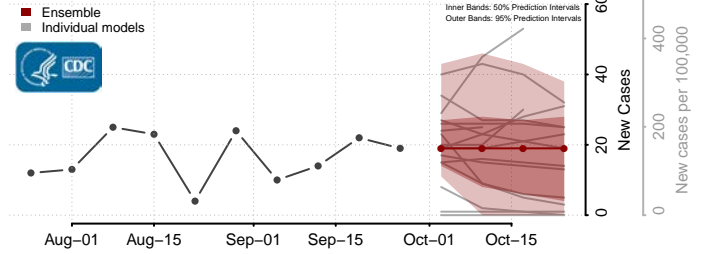

Winneshiek County, Iowa

Woodbury County, Iowa

Worth County, Iowa

Wright County, Iowa

Kansas

Allen County, Kansas

Anderson County, Kansas

Atchison County, Kansas