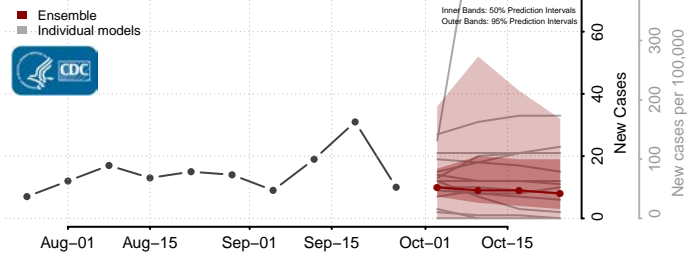

Jefferson County, Kansas