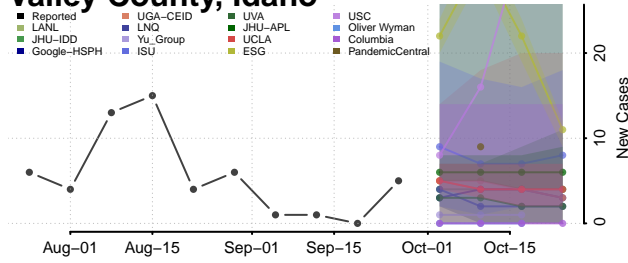

Valley County, Idaho