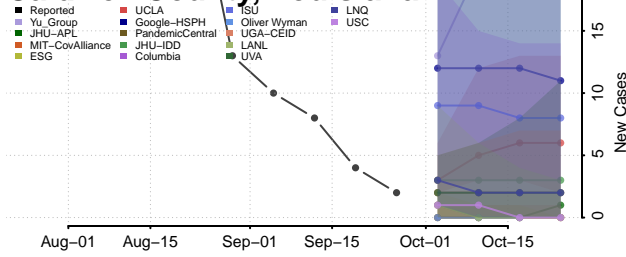

Caldwell County, Louisiana