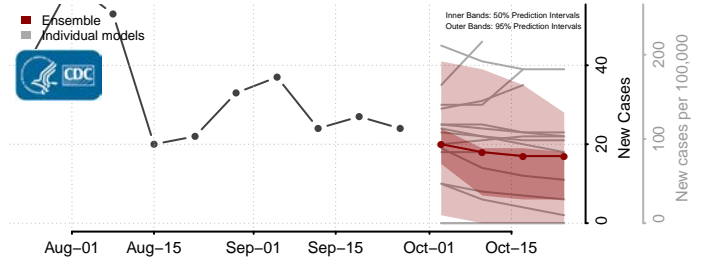

Yell County, Arkansas