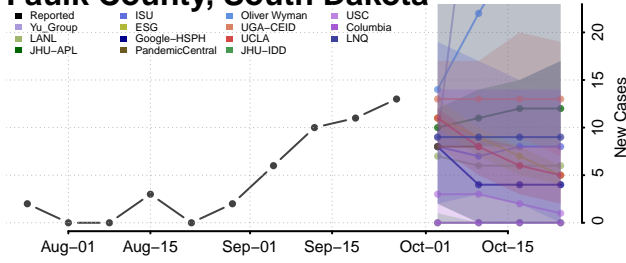

Faulk County, South Dakota