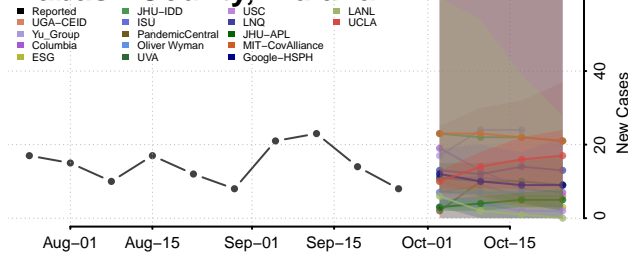

Tippecanoe County, Indiana

Tipton County, Indiana

Union County, Indiana

Vanderburgh County, Indiana

Vermillion County, Indiana

Vigo County, Indiana

Wabash County, Indiana

Warren County, Indiana