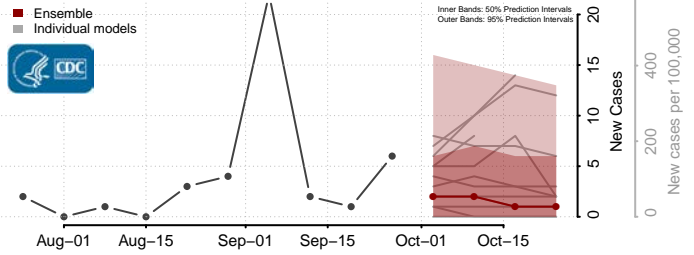

Sweet Grass County, Montana

Teton County, Montana

Toole County, Montana

Treasure County, Montana

Valley County, Montana

Wheatland County, Montana

Wibaux County, Montana

Yellowstone County, Montana