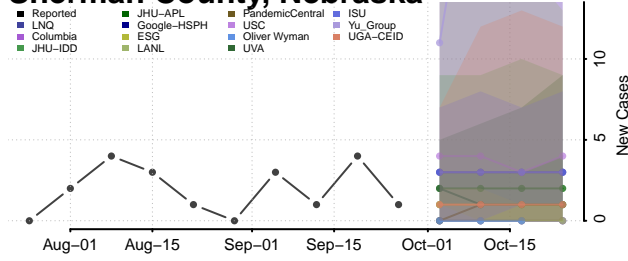

Saunders County, Nebraska

Scotts Bluff County, Nebraska

Seward County, Nebraska

Sheridan County, Nebraska

Sherman County, Nebraska

Sioux County, Nebraska

Stanton County, Nebraska

Thayer County, Nebraska