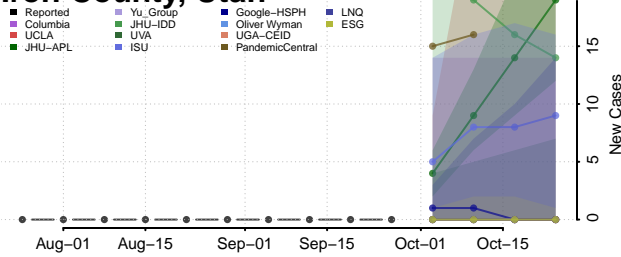

Iron County, Utah