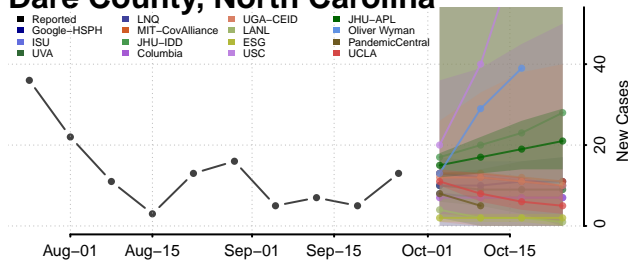

Dare County, North Carolina