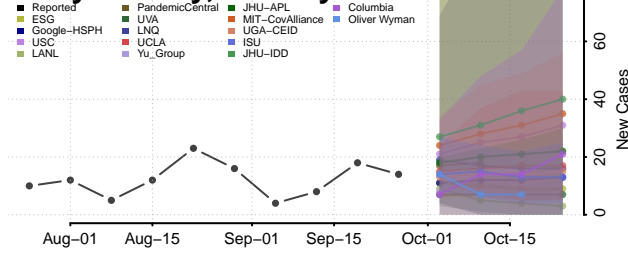

Perry County, Pennsylvania