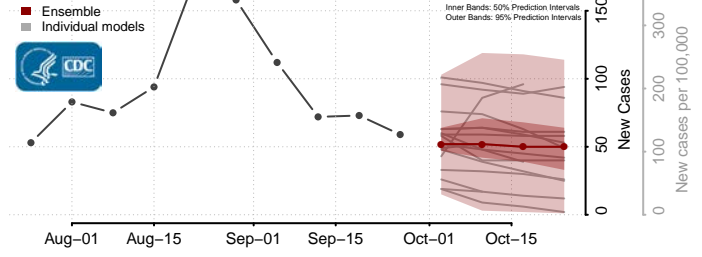

Cedar County, Iowa

Cerro Gordo County, Iowa

Cherokee County, Iowa

Chickasaw County, Iowa

Clarke County, Iowa

Clay County, Iowa

Clayton County, Iowa

Clinton County, Iowa