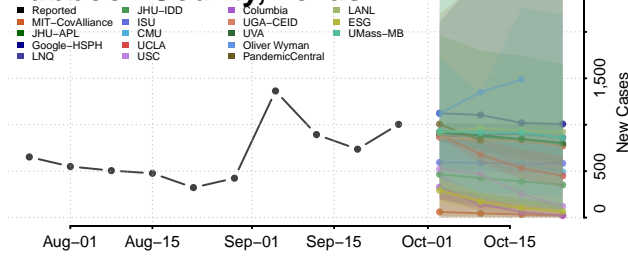

Lubbock County, Texas