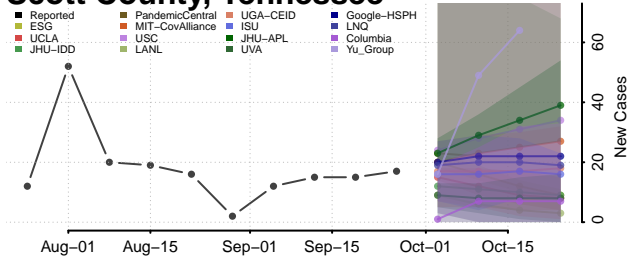

Scott County, Tennessee

Sequatchie County, Tennessee

Sevier County, Tennessee

Shelby County, Tennessee

Smith County, Tennessee

Stewart County, Tennessee

Sullivan County, Tennessee

Sumner County, Tennessee