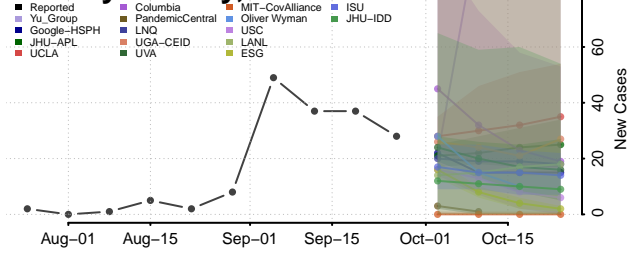

Grundy County, Missouri