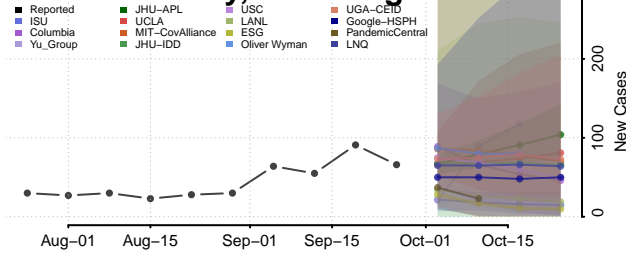

Putnam County, West Virginia