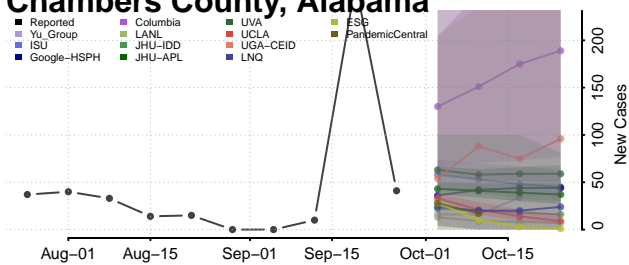

National

Alabama*

Autauga County, Alabama

Baldwin County, Alabama

Barbour County, Alabama

Bibb County, Alabama

*New weekly cases may decrease in this location over the next four weeks. For these locations, the ensemble forecast indicates a probability of 0.75 or greater that fewer cases will be reported in week four of the forecast than in the last reported week.

Blount County, Alabama

Bullock County, Alabama

Butler County, Alabama

Calhoun County, Alabama

Chambers County, Alabama

Cherokee County, Alabama

Chilton County, Alabama

Choctaw County, Alabama