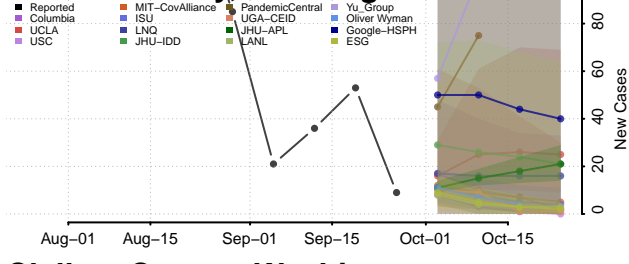

Chelan County, Washington