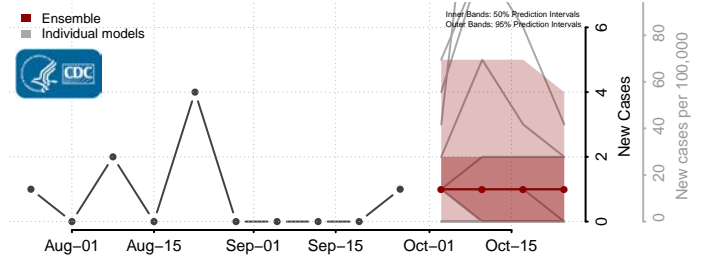

Grant County, Oregon