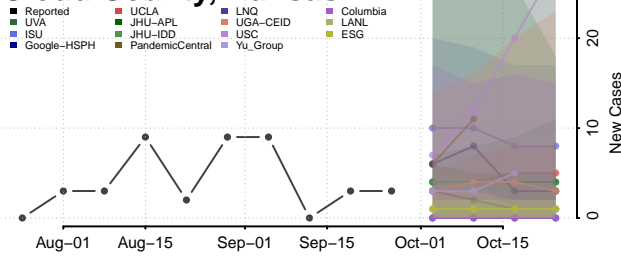

Cloud County, Kansas