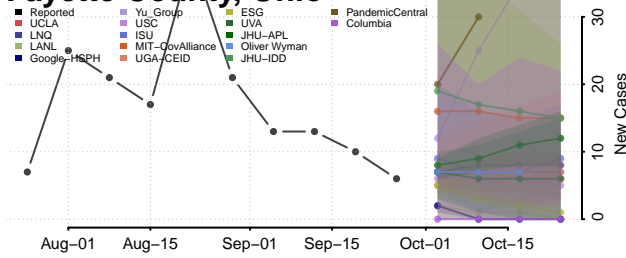

Fayette County, Ohio