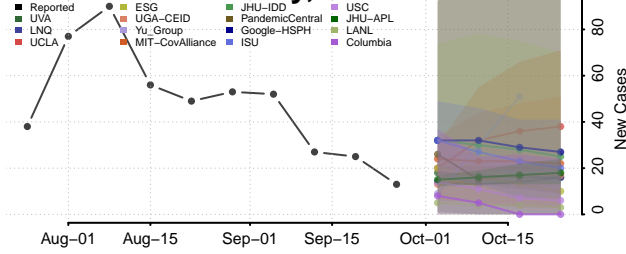

Columbiana County, Ohio

Coshocton County, Ohio

Crawford County, Ohio

Cuyahoga County, Ohio

Darke County, Ohio

Defiance County, Ohio

Delaware County, Ohio

Erie County, Ohio