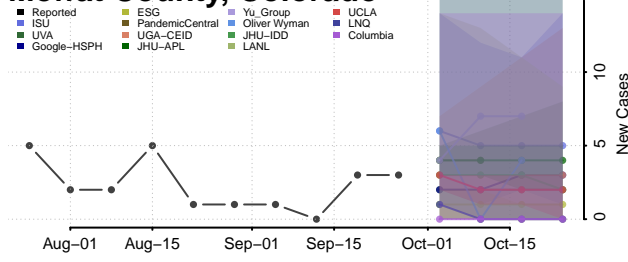

Moffat County, Colorado