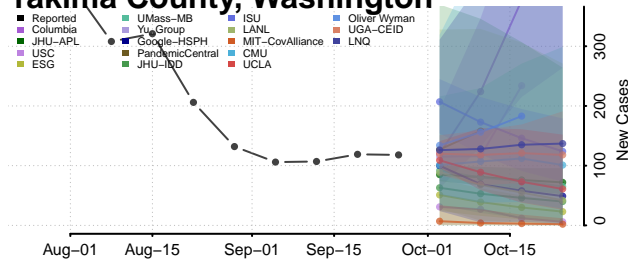

Wahkiakum County, Washington

Walla Walla County, Washington

Whatcom County, Washington

Whitman County, Washington

Yakima County, Washington

West Virginia

Barbour County, West Virginia

Berkeley County, West Virginia