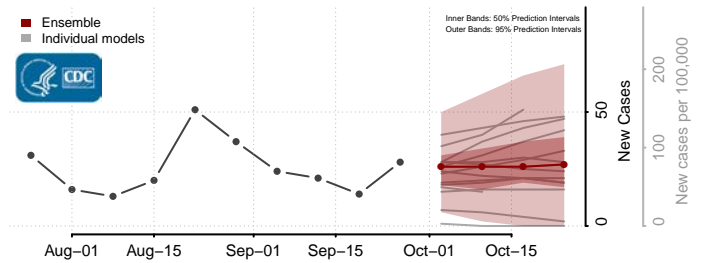

Transylvania County, North Carolina