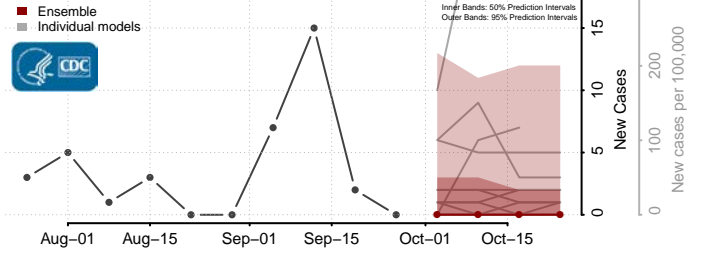

Grant County, Kansas

Gray County, Kansas

Greeley County, Kansas

Greenwood County, Kansas

Hamilton County, Kansas

Harper County, Kansas

Harvey County, Kansas

Haskell County, Kansas