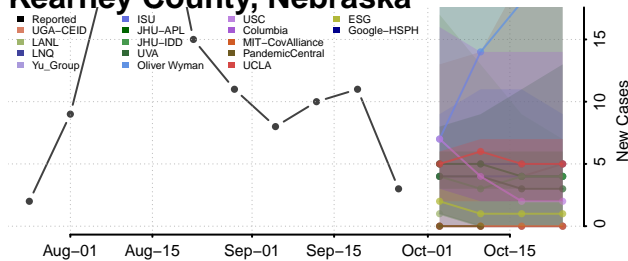

Hooker County, Nebraska

Howard County, Nebraska

Jefferson County, Nebraska

Johnson County, Nebraska

Kearney County, Nebraska

Keith County, Nebraska

Keya Paha County, Nebraska

Kimball County, Nebraska