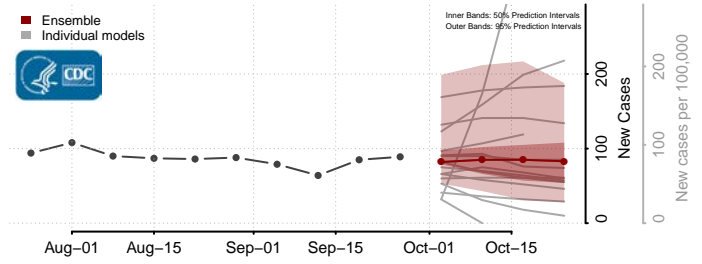

Carver County, Minnesota