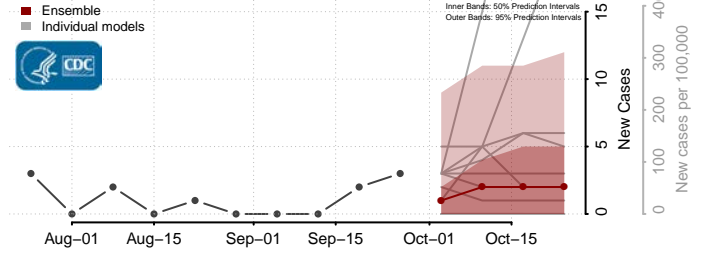

Custer County, Oklahoma

Delaware County, Oklahoma

Dewey County, Oklahoma

Ellis County, Oklahoma

Garfield County, Oklahoma

Garvin County, Oklahoma

Grady County, Oklahoma

Grant County, Oklahoma