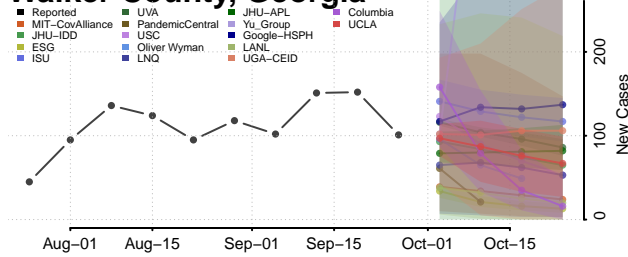

Walker County, Georgia