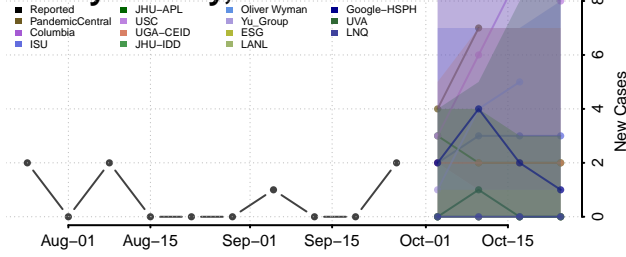

Motley County, Texas