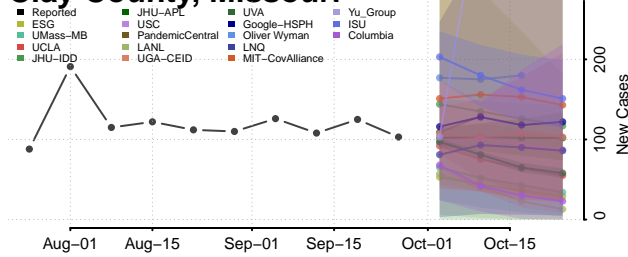

Clay County, Missouri