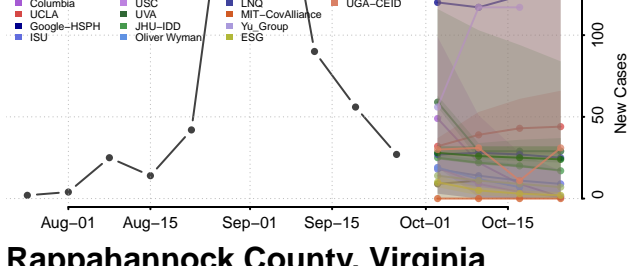

Prince Edward County, Virginia

Prince George County, Virginia

Prince William County, Virginia

Pulaski County, Virginia

Radford County, Virginia

Rappahannock County, Virginia

Russell County, Virginia

Salem County, Virginia