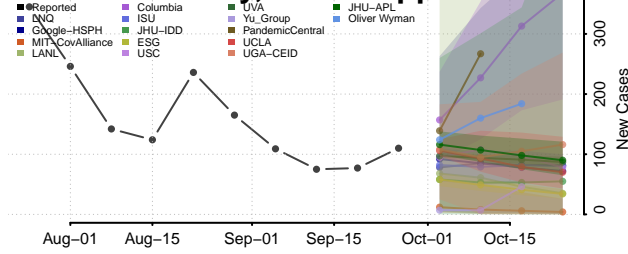

Lowndes County, Mississippi

Madison County, Mississippi

Marion County, Mississippi

Marshall County, Mississippi

Monroe County, Mississippi

Montgomery County, Mississippi

Neshoba County, Mississippi

Newton County, Mississippi