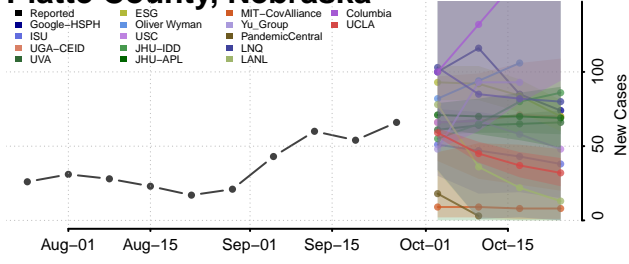

Platte County, Nebraska