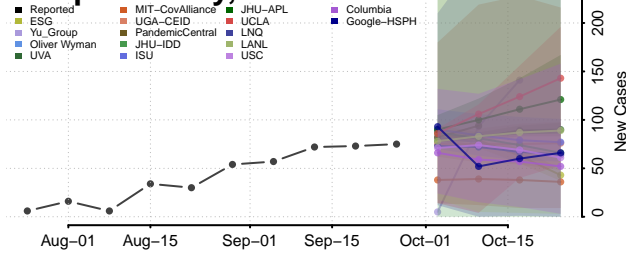

Phelps County, Missouri