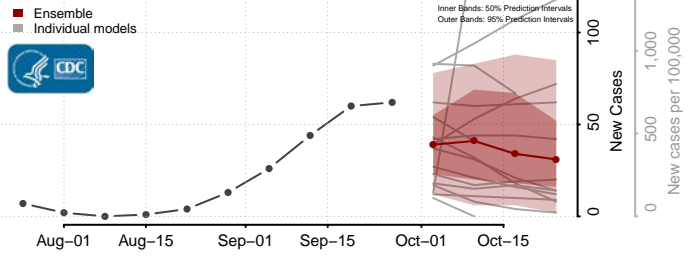

Forest County, Wisconsin