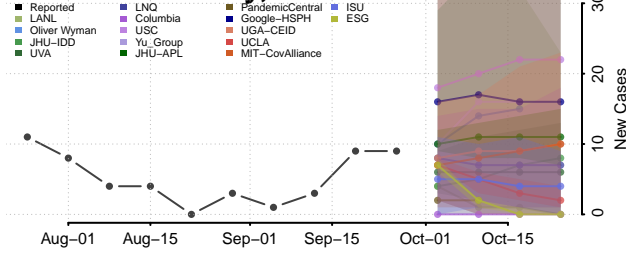

Grant County, Nebraska

Greeley County, Nebraska

Hall County, Nebraska

Hamilton County, Nebraska

Harlan County, Nebraska

Hayes County, Nebraska

Hitchcock County, Nebraska

Holt County, Nebraska