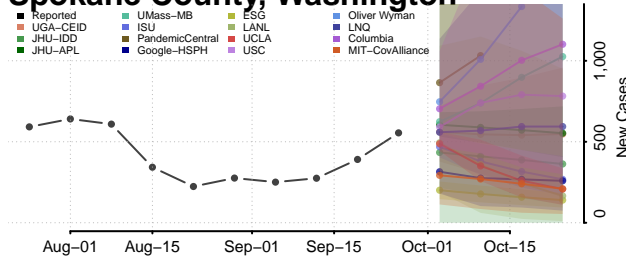

Pierce County, Washington

San Juan County, Washington

Skagit County, Washington

Skamania County, Washington

Snohomish County, Washington

Spokane County, Washington

Stevens County, Washington

Thurston County, Washington