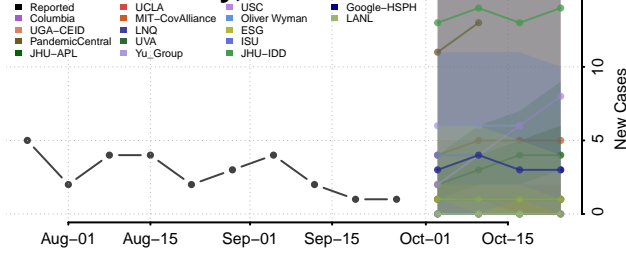

Schenectady County, New York

Schoharie County, New York

Schuyler County, New York

Seneca County, New York

St. Lawrence County, New York

Steuben County, New York

Suffolk County, New York

Sullivan County, New York