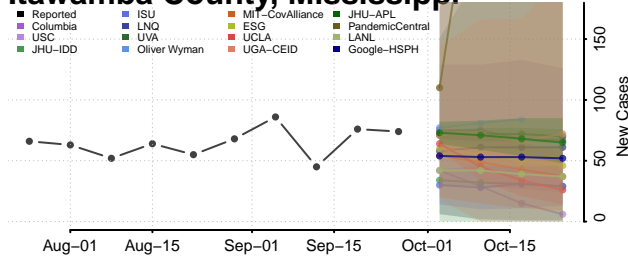

Itawamba County, Mississippi