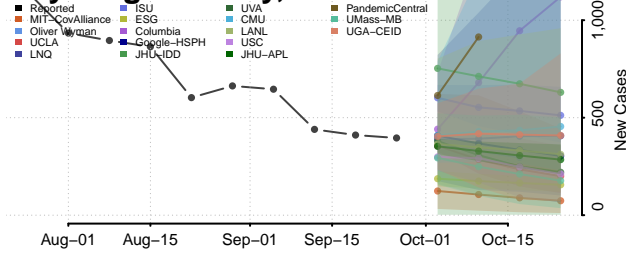

Columbiana County, Ohio

Coshocton County, Ohio

Crawford County, Ohio

Cuyahoga County, Ohio

Darke County, Ohio

Defiance County, Ohio

Delaware County, Ohio

Erie County, Ohio