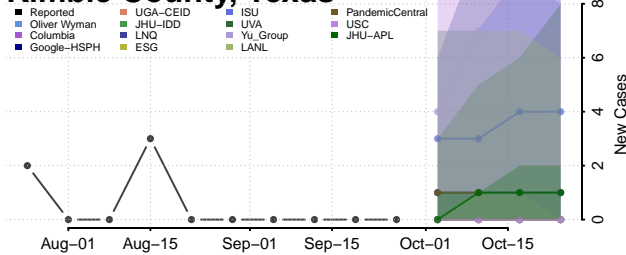

Kimble County, Texas