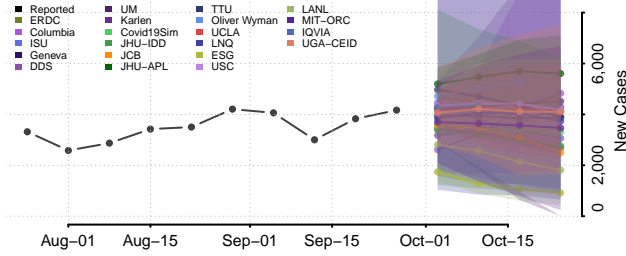

Winneshiek County, Iowa

Woodbury County, Iowa

Worth County, Iowa

Wright County, Iowa

Kansas

Allen County, Kansas

Anderson County, Kansas

Atchison County, Kansas