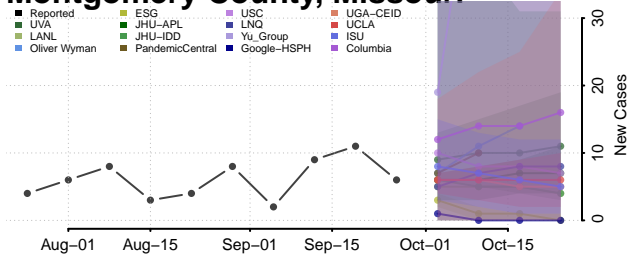

Morgan County, Missouri

New Madrid County, Missouri

Newton County, Missouri

Nodaway County, Missouri

Oregon County, Missouri

Osage County, Missouri

Ozark County, Missouri

Pemiscot County, Missouri