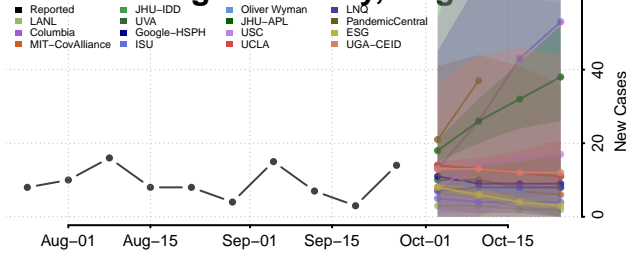

Colonial Heights County, Virginia