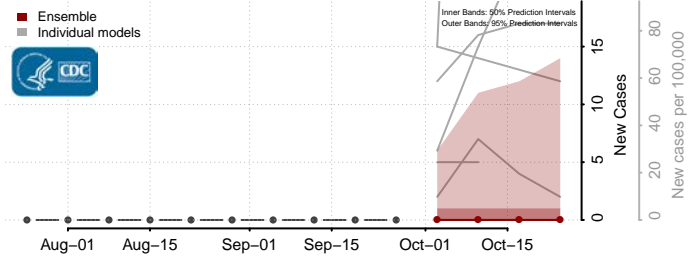

Beaver County, Utah

Box Elder County, Utah

Cache County, Utah

Carbon County, Utah

Daggett County, Utah

Davis County, Utah

Duchesne County, Utah

Emery County, Utah