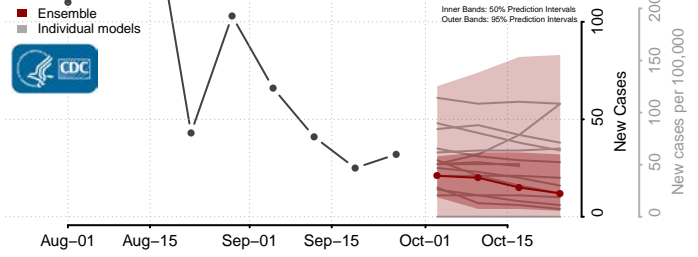

St. Martin County, Louisiana