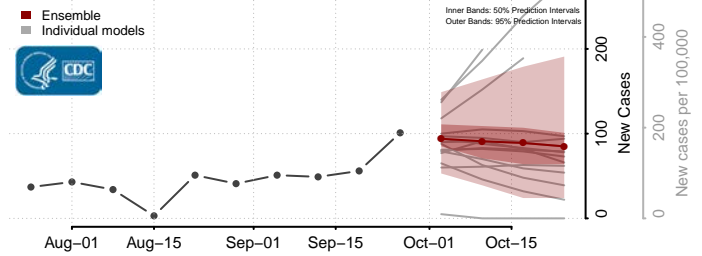

Boone County, Illinois