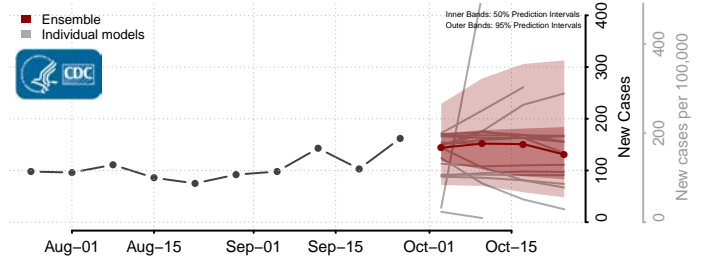

Lincoln County, North Carolina