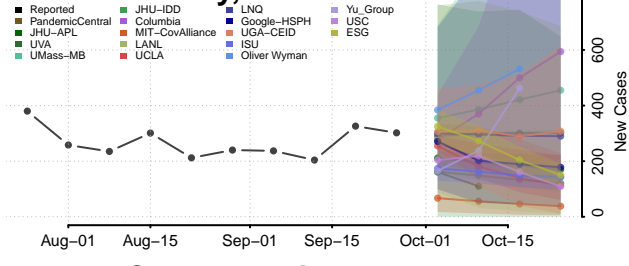

DeKalb County, Indiana

Delaware County, Indiana

Dubois County, Indiana

Elkhart County, Indiana

Fayette County, Indiana

Floyd County, Indiana

Fountain County, Indiana

Franklin County, Indiana