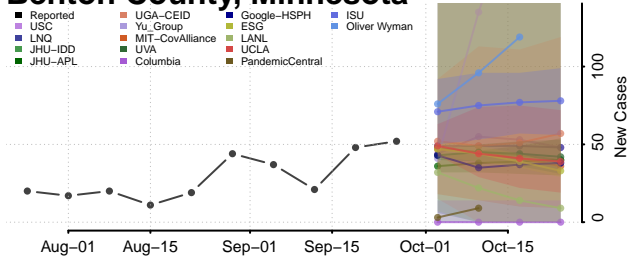

St. Joseph County, Michigan

Tuscola County, Michigan

Van Buren County, Michigan

Washtenaw County, Michigan

Wayne County, Michigan

Benton County, Minnesota

Big Stone County, Minnesota

Blue Earth County, Minnesota