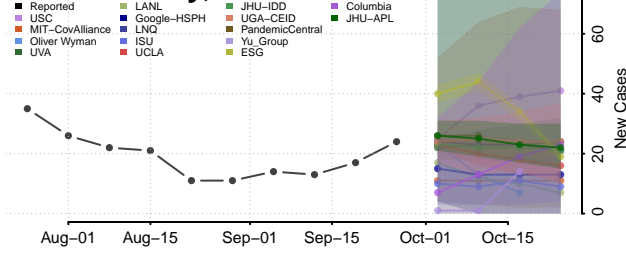

Scott County, Indiana