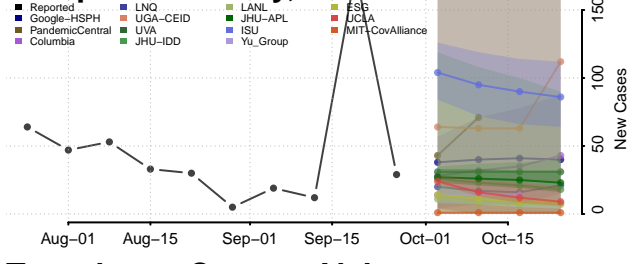

St. Clair County, Alabama

Sumter County, Alabama

Talladega County, Alabama

Tallapoosa County, Alabama

Tuscaloosa County, Alabama

Walker County, Alabama

Washington County, Alabama

Wilcox County, Alabama