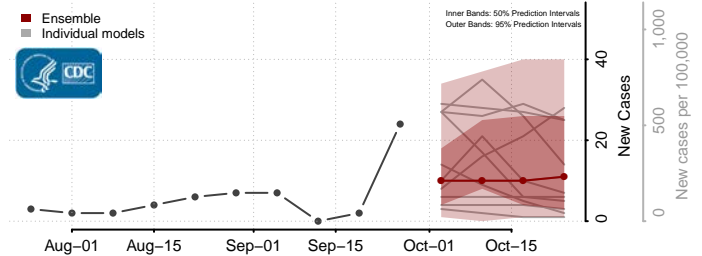

Calhoun County, Illinois