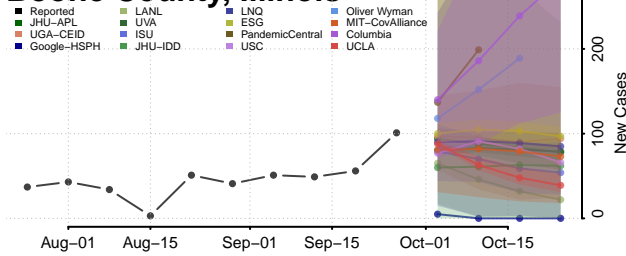

Boone County, Illinois