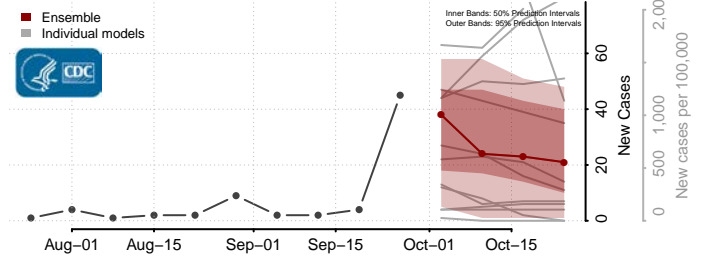

Lake County, South Dakota

Lawrence County, South Dakota

Lincoln County, South Dakota

Lyman County, South Dakota

Marshall County, South Dakota

McCook County, South Dakota

McPherson County, South Dakota

Meade County, South Dakota