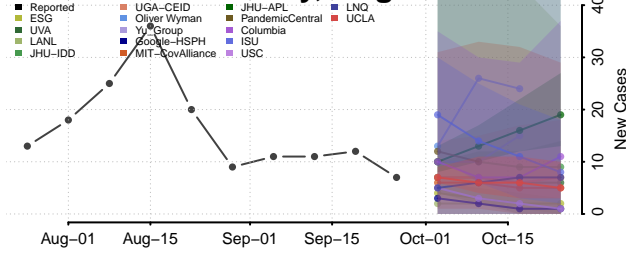

Shenandoah County, Virginia