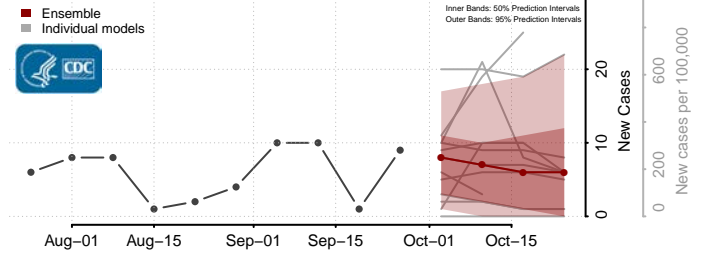

Eddy County, North Dakota

Emmons County, North Dakota

Foster County, North Dakota

Golden Valley County, North Dakota

Grand Forks County, North Dakota

Grant County, North Dakota

Griggs County, North Dakota

Hettinger County, North Dakota