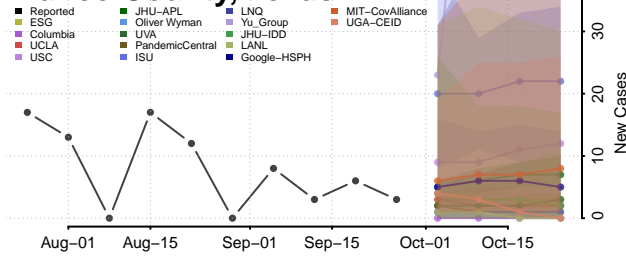

Blanco County, Texas