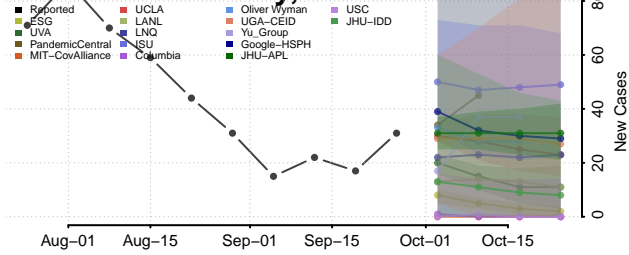

Deaf Smith County, Texas