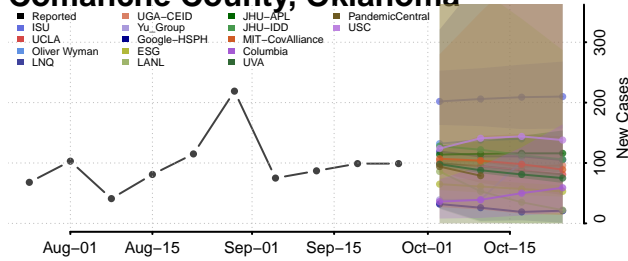

Choctaw County, Oklahoma

Cimarron County, Oklahoma

Cleveland County, Oklahoma

Coal County, Oklahoma

Comanche County, Oklahoma

Cotton County, Oklahoma

Craig County, Oklahoma

Creek County, Oklahoma