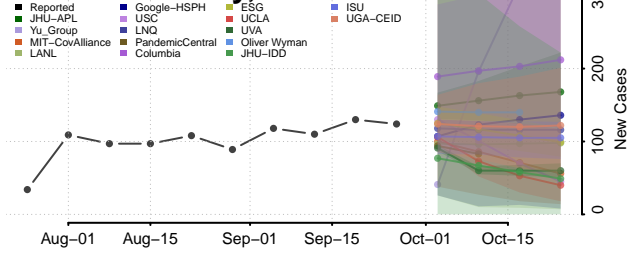

Kay County, Oklahoma

Kingfisher County, Oklahoma

Kiowa County, Oklahoma

Latimer County, Oklahoma

Le Flore County, Oklahoma

Lincoln County, Oklahoma

Logan County, Oklahoma

Love County, Oklahoma