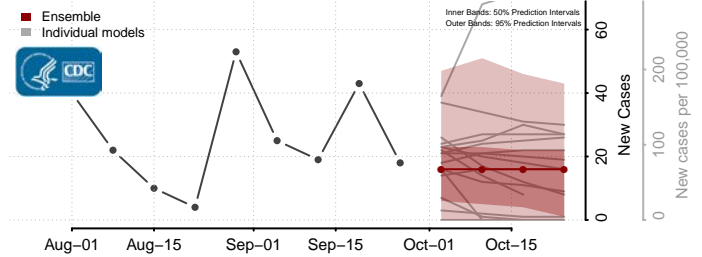

Grant County, New Mexico

Guadalupe County, New Mexico

Harding County, New Mexico

Hidalgo County, New Mexico

Lea County, New Mexico

Lincoln County, New Mexico

Los Alamos County, New Mexico

Luna County, New Mexico