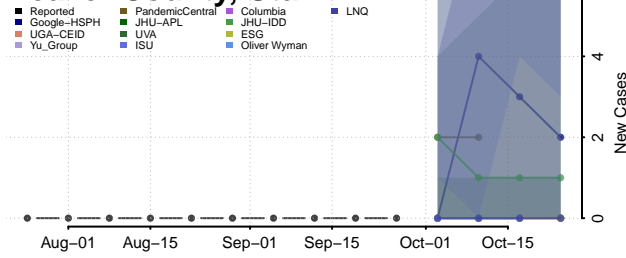

Beaver County, Utah