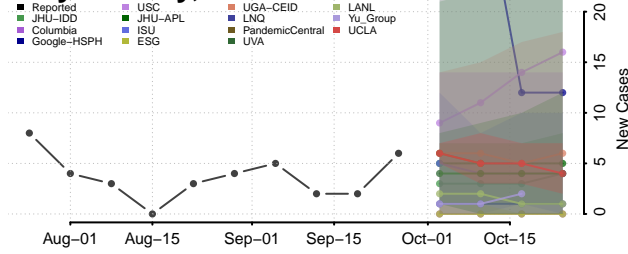

Clay County, Nebraska