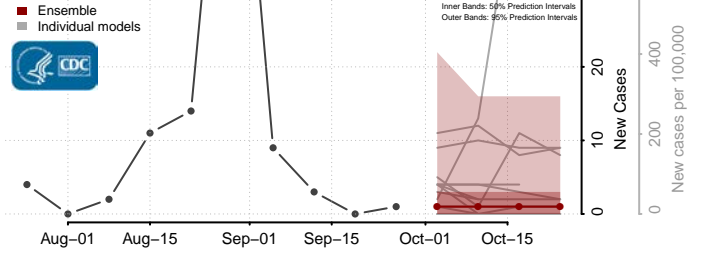

Grant County, Kansas

Gray County, Kansas

Greeley County, Kansas

Greenwood County, Kansas

Hamilton County, Kansas

Harper County, Kansas

Harvey County, Kansas

Haskell County, Kansas