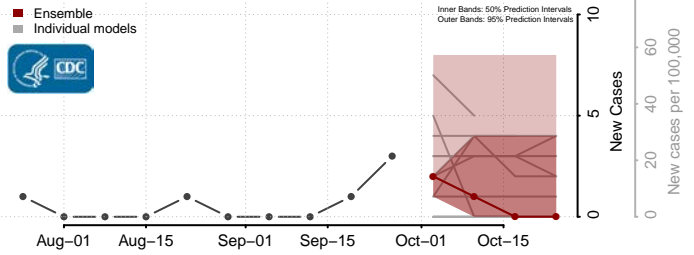

Braxton County, West Virginia