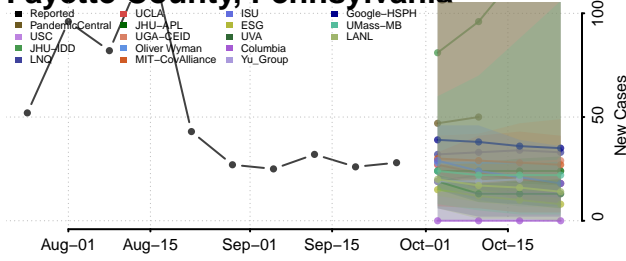

Fayette County, Pennsylvania