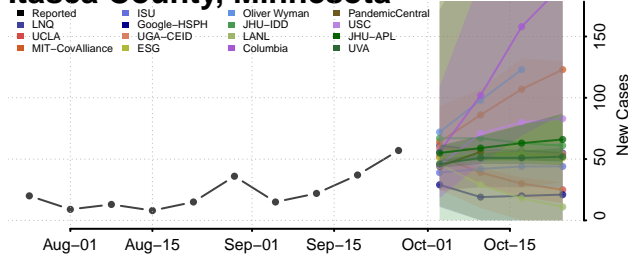

Itasca County, Minnesota