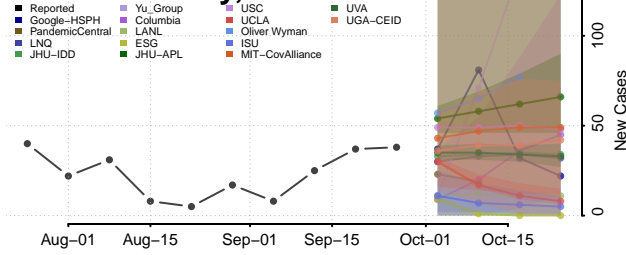

Bonner County, Idaho