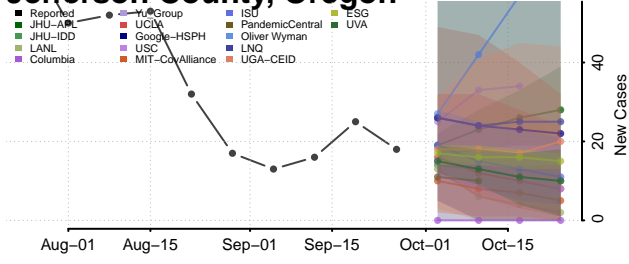

Hood River County, Oregon

Jackson County, Oregon

Jefferson County, Oregon

Josephine County, Oregon

Klamath County, Oregon

Lake County, Oregon

Lane County, Oregon

Lincoln County, Oregon