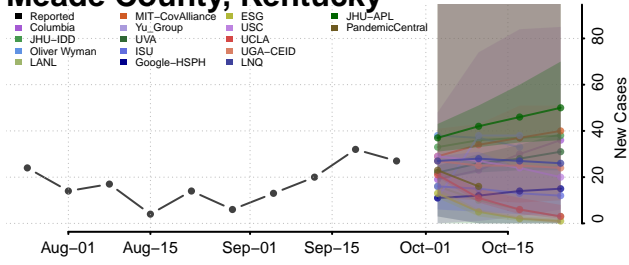

Marshall County, Kentucky

Martin County, Kentucky

Mason County, Kentucky

McCracken County, Kentucky

McCreary County, Kentucky

McLean County, Kentucky

Meade County, Kentucky

Menifee County, Kentucky