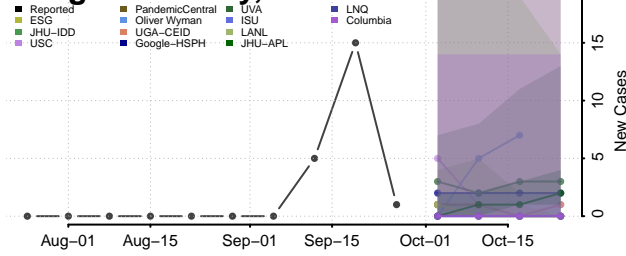

Meagher County, Montana