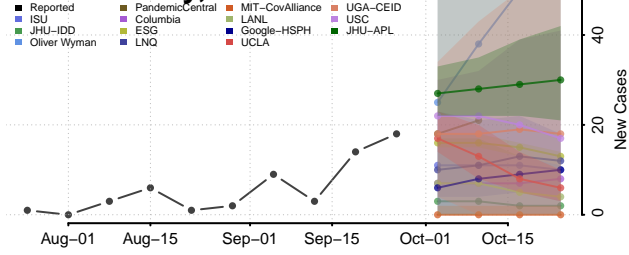

Todd County, South Dakota