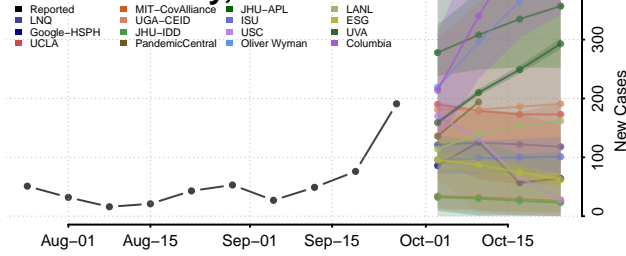

Custer County, Oklahoma