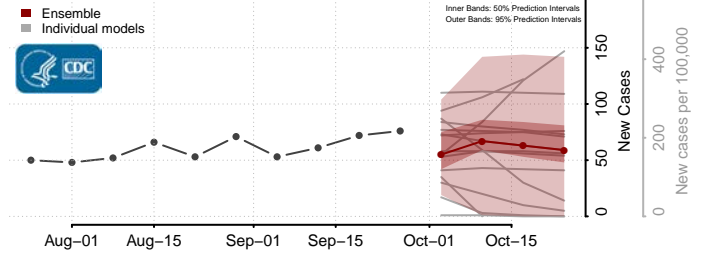

Wapello County, Iowa