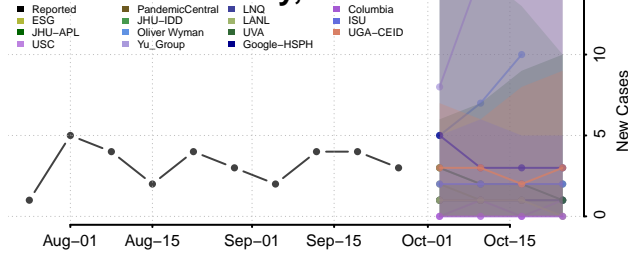

Lake County, Minnesota

Lake of the Woods County, Minnesota

Le Sueur County, Minnesota

Lincoln County, Minnesota

Lyon County, Minnesota

Mahnomen County, Minnesota

Marshall County, Minnesota

Martin County, Minnesota