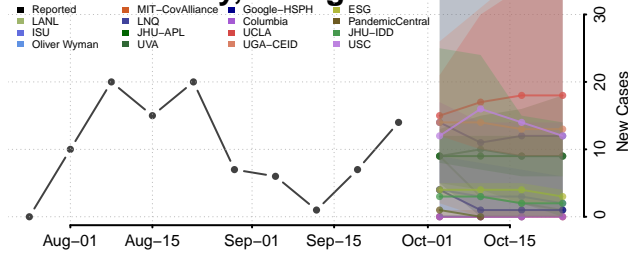

Walker County, Georgia

Walton County, Georgia

Ware County, Georgia

Warren County, Georgia

Washington County, Georgia

Wayne County, Georgia

Webster County, Georgia

Wheeler County, Georgia