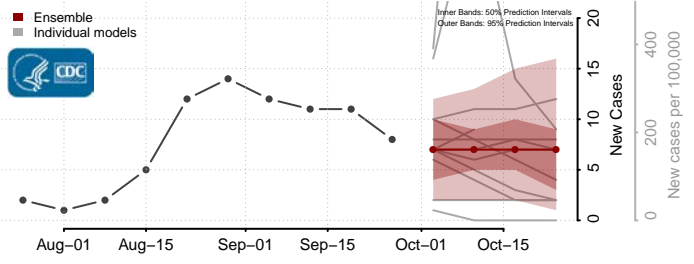

Butte County, South Dakota

Campbell County, South Dakota

Davison County, South Dakota

Day County, South Dakota

Deuel County, South Dakota

Dewey County, South Dakota

Douglas County, South Dakota

Edmunds County, South Dakota