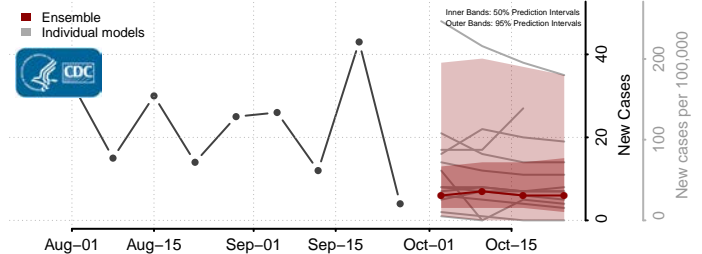

Butler County, Alabama