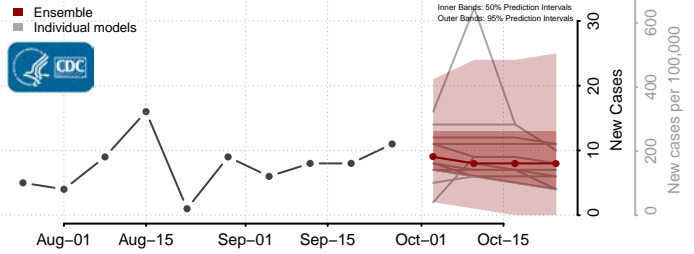

Scott County, Illinois