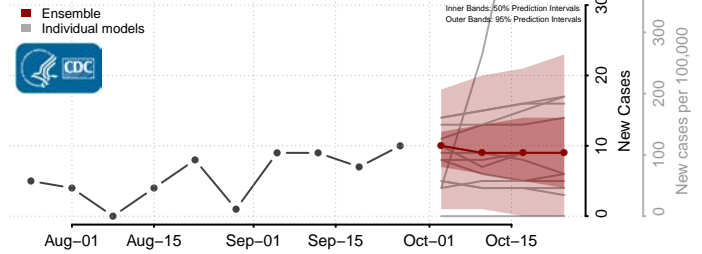

Kiowa County, Oklahoma