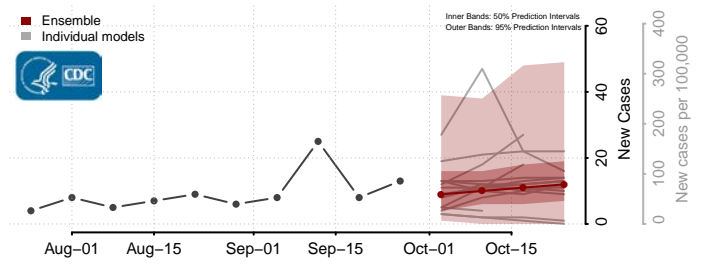

Roseau County, Minnesota