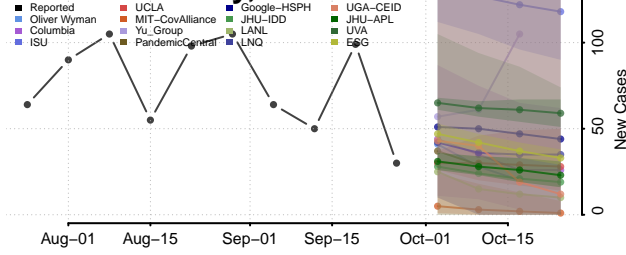

Franklin County, Alabama