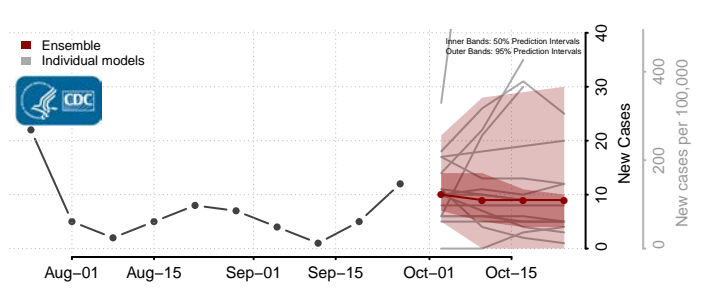

McLeod County, Minnesota

Meeker County, Minnesota

Mille Lacs County, Minnesota

Morrison County, Minnesota

Mower County, Minnesota

Murray County, Minnesota

Nicollet County, Minnesota

Nobles County, Minnesota