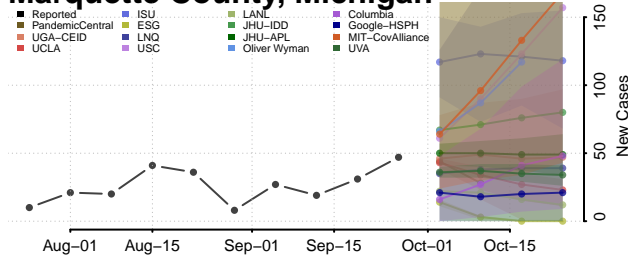

Lenawee County, Michigan

Livingston County, Michigan

Luce County, Michigan

Mackinac County, Michigan

Macomb County, Michigan

Manistee County, Michigan

Marquette County, Michigan

Mason County, Michigan