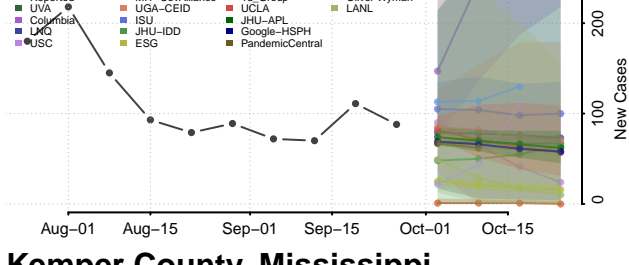

Jones County, Mississippi