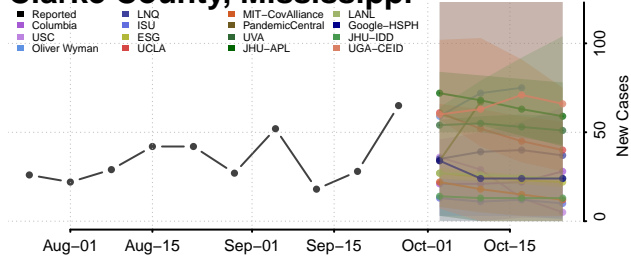

Clarke County, Mississippi