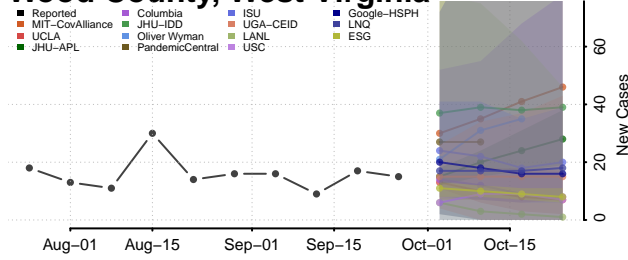

Wood County, West Virginia

Wyoming County, West Virginia

Wisconsin

Adams County, Wisconsin

Ashland County, Wisconsin

Barron County, Wisconsin

Bayfield County, Wisconsin

Brown County, Wisconsin