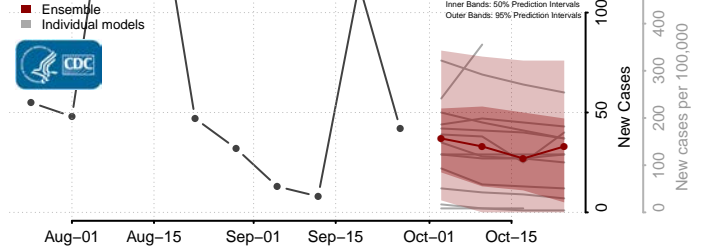

Clarke County, Alabama