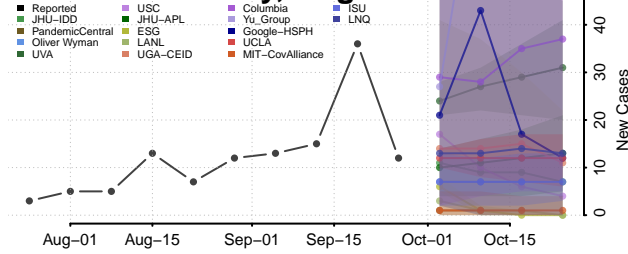

Lancaster County, Virginia