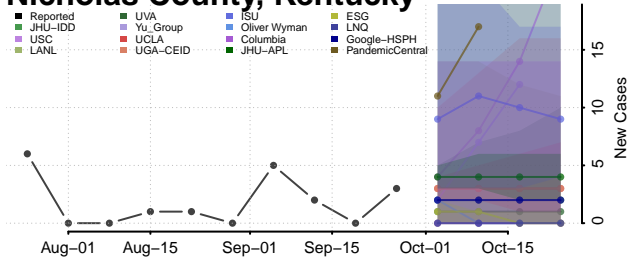

Mercer County, Kentucky

Metcalf County, Kentucky

Monroe County, Kentucky

Montgomery County, Kentucky

Morgan County, Kentucky

Muhlenberg County, Kentucky

Nelson County, Kentucky

Nicholas County, Kentucky