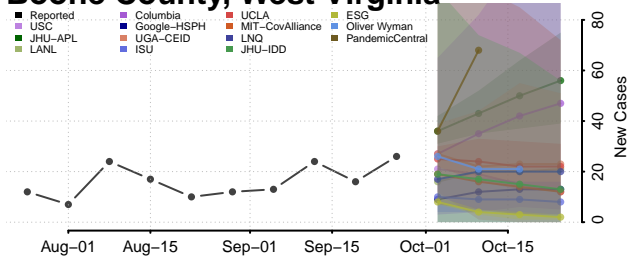

Boone County, West Virginia