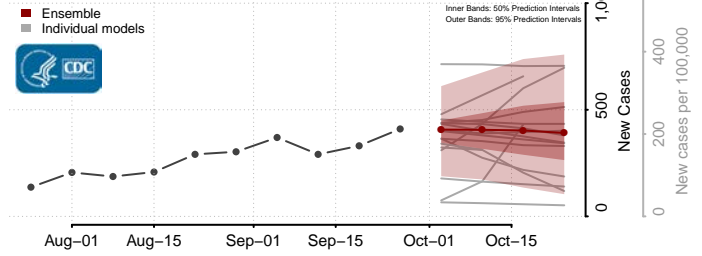

Minnehaha County, South Dakota