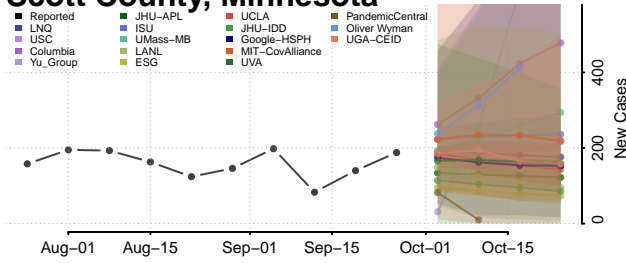

Scott County, Minnesota