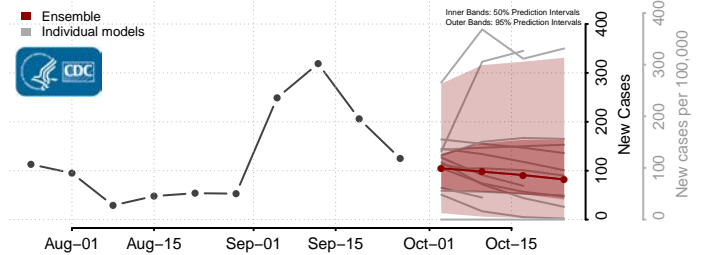

Monongalia County, West Virginia