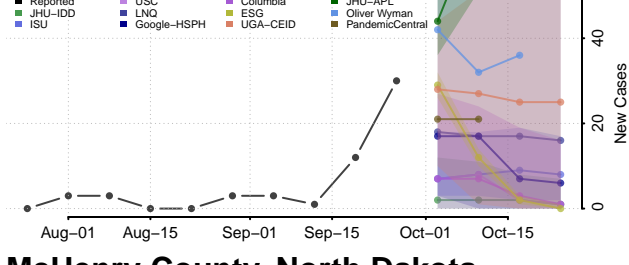

Logan County, North Dakota