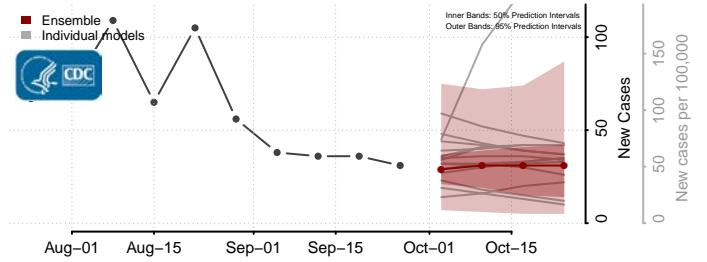

Walla Walla County, Washington