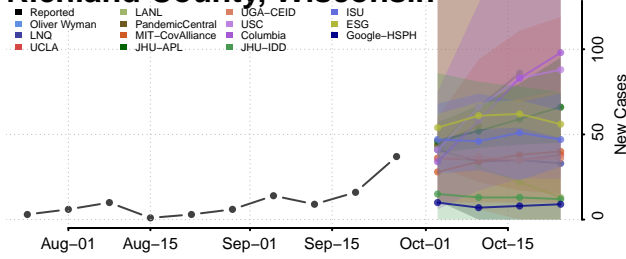

Richland County, Wisconsin