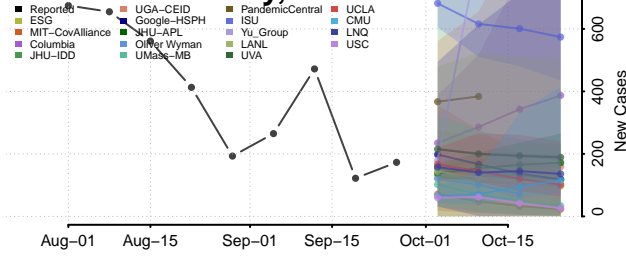

Galveston County, Texas