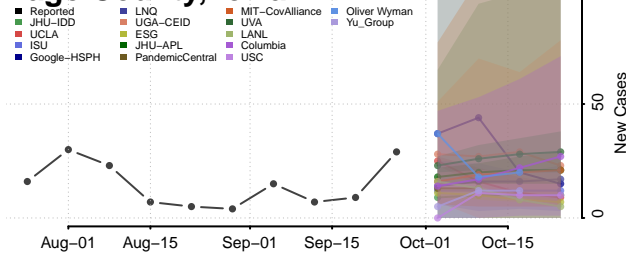

Page County, Iowa