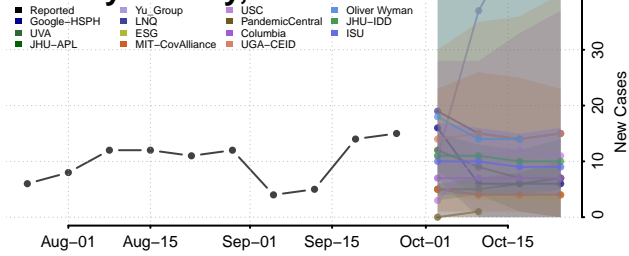

Hickory County, Missouri