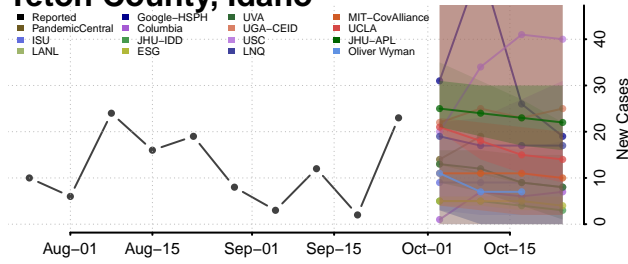

Teton County, Idaho