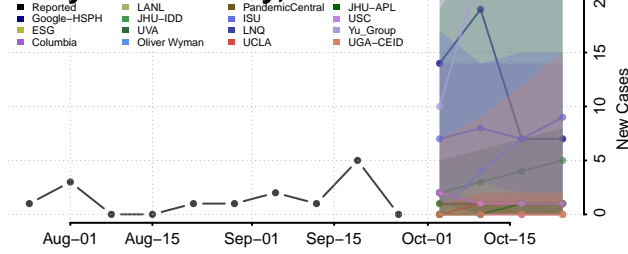

Cheyenne County, Nebraska