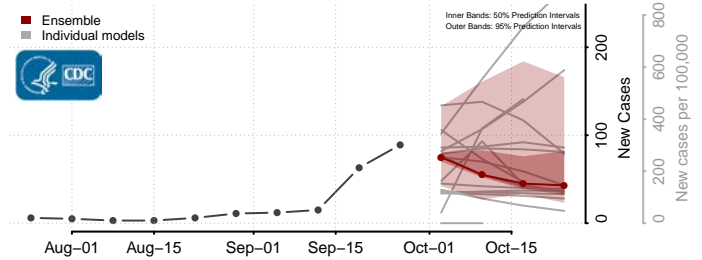

Norman County, Minnesota

Olmsted County, Minnesota

Otter Tail County, Minnesota

Pennington County, Minnesota

Pine County, Minnesota

Pipestone County, Minnesota

Polk County, Minnesota

Pope County, Minnesota