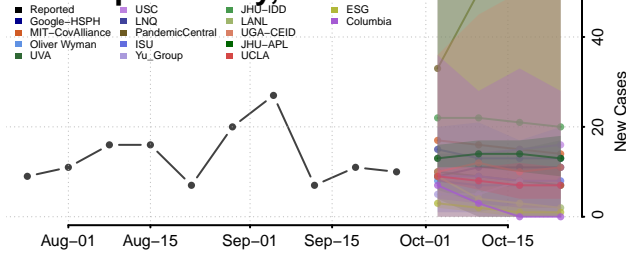

Noble County, Indiana

Ohio County, Indiana

Orange County, Indiana

Owen County, Indiana

Putnam County, Indiana

Randolph County, Indiana

Ripley County, Indiana

Rush County, Indiana