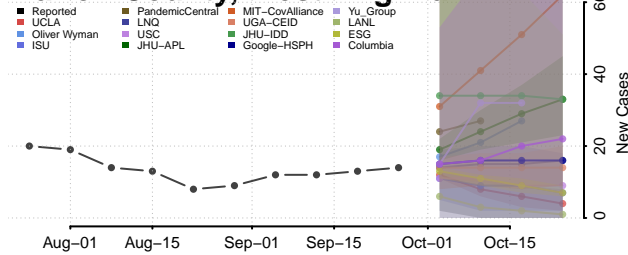

Marion County, West Virginia