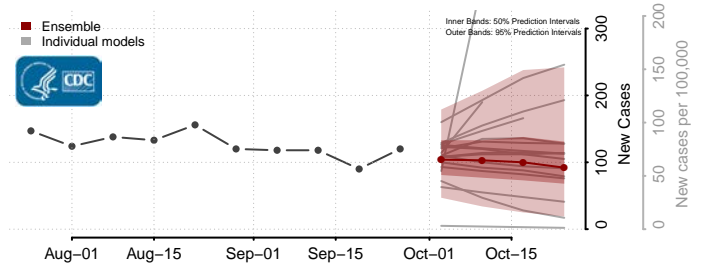

Alexandria County, Virginia