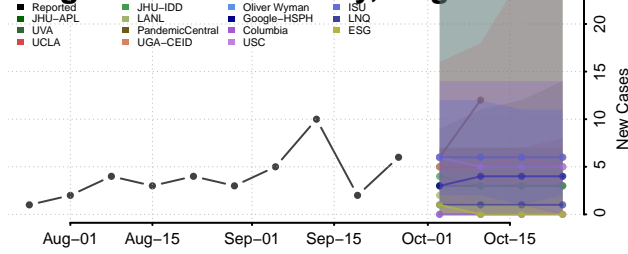

Henrico County, Virginia

Henry County, Virginia

Highland County, Virginia

Hopewell County, Virginia

Isle of Wight County, Virginia

James City County, Virginia

King and Queen County, Virginia

King George County, Virginia