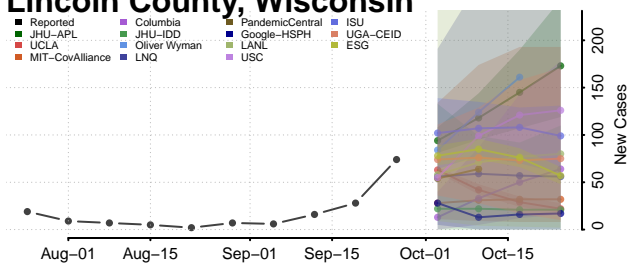

Manitowoc County, Wisconsin

Marathon County, Wisconsin

Marinette County, Wisconsin

Marquette County, Wisconsin

Menominee County, Wisconsin

Milwaukee County, Wisconsin

Monroe County, Wisconsin

Polk County, Wisconsin