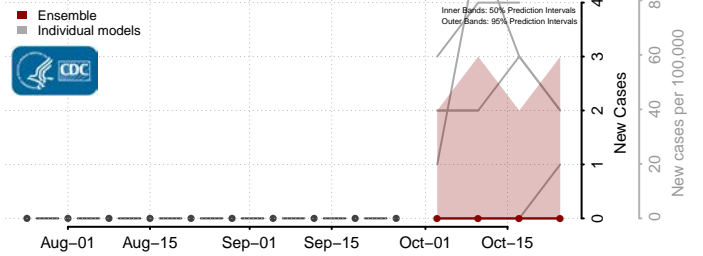

Garfield County, Utah