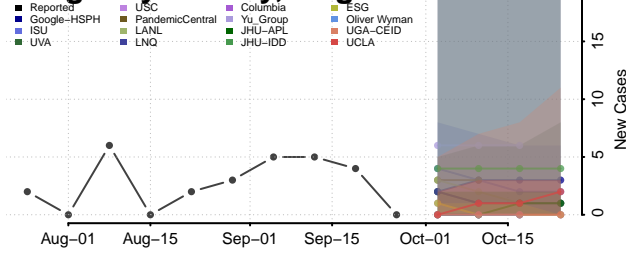

Alleghany County, Virginia