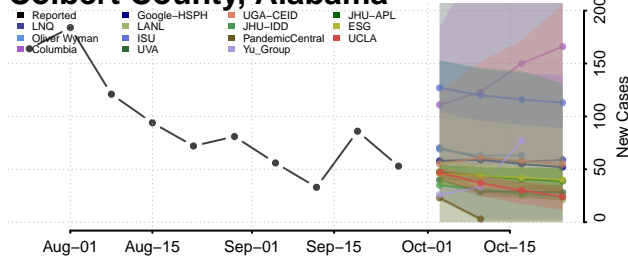

Clarke County, Alabama

Clay County, Alabama

Cleburne County, Alabama

Coffee County, Alabama

Colbert County, Alabama

Conecuh County, Alabama

Coosa County, Alabama

Covington County, Alabama

Crenshaw County, Alabama

Cullman County, Alabama

Dale County, Alabama

Dallas County, Alabama

DeKalb County, Alabama

Elmore County, Alabama

Escambia County, Alabama

Etowah County, Alabama