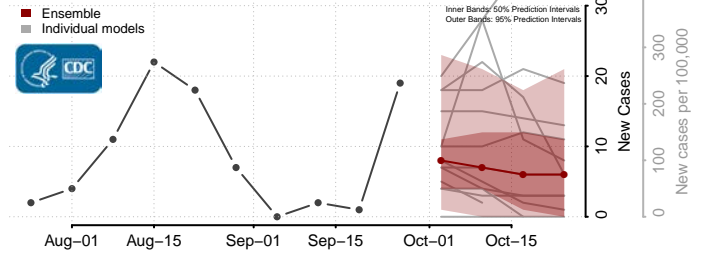

Idaho County, Idaho

Jefferson County, Idaho

Jerome County, Idaho

Kootenai County, Idaho

Latah County, Idaho

Lemhi County, Idaho

Lewis County, Idaho

Lincoln County, Idaho