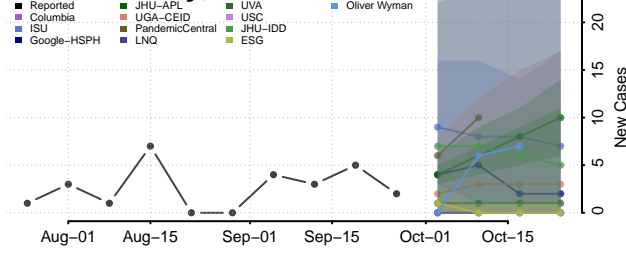

Winneshiek County, Iowa

Woodbury County, Iowa

Worth County, Iowa

Wright County, Iowa

Kansas

Allen County, Kansas

Anderson County, Kansas

Atchison County, Kansas