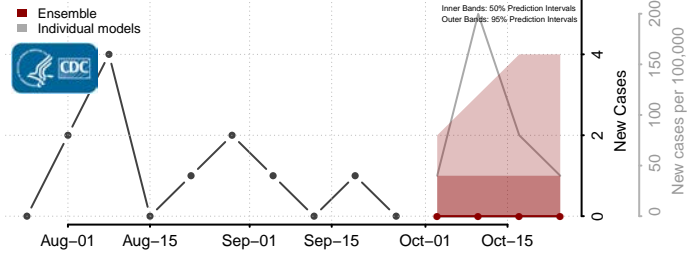

Wrangell County, Alaska