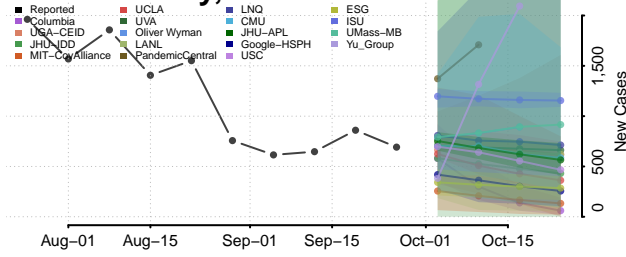

Travis County, Texas