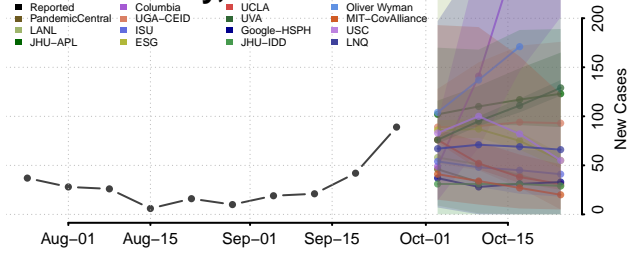

Saline County, Illinois