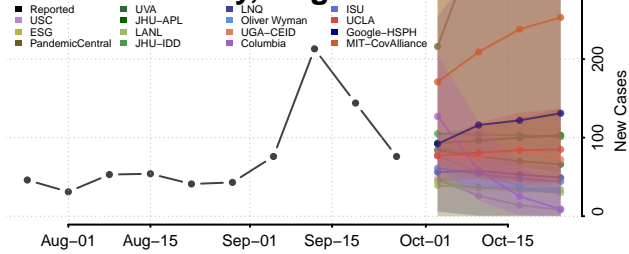

Goochland County, Virginia

Grayson County, Virginia

Greene County, Virginia

Greensville County, Virginia

Halifax County, Virginia

Hampton County, Virginia

Hanover County, Virginia

Harrisonburg County, Virginia