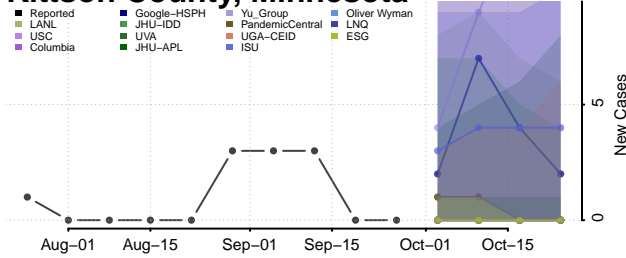

Isanti County, Minnesota

Itasca County, Minnesota

Jackson County, Minnesota

Kanabec County, Minnesota

Kandiyohi County, Minnesota

Kittson County, Minnesota

Koochiching County, Minnesota

Lac qui Parle County, Minnesota