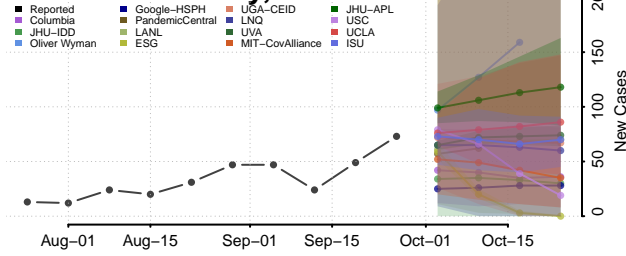

Crawford County, Iowa

Dallas County, Iowa

Davis County, Iowa

Decatur County, Iowa

Delaware County, Iowa

Des Moines County, Iowa

Dickinson County, Iowa

Dubuque County, Iowa