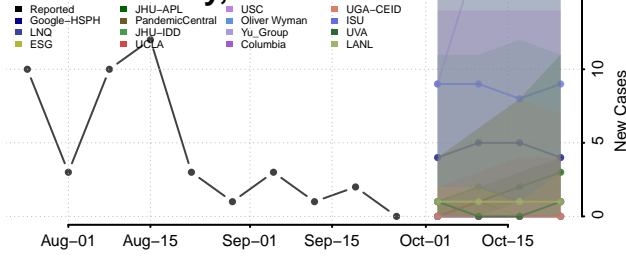

Martin County, Texas