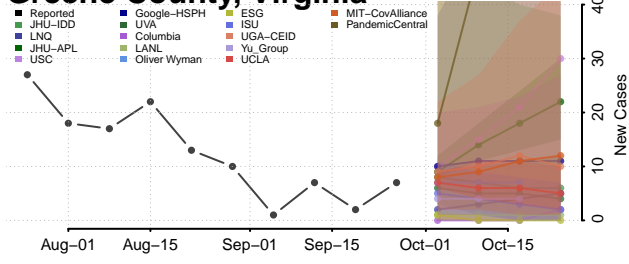

Goochland County, Virginia

Grayson County, Virginia

Greene County, Virginia

Greensville County, Virginia

Halifax County, Virginia

Hampton County, Virginia

Hanover County, Virginia

Harrisonburg County, Virginia