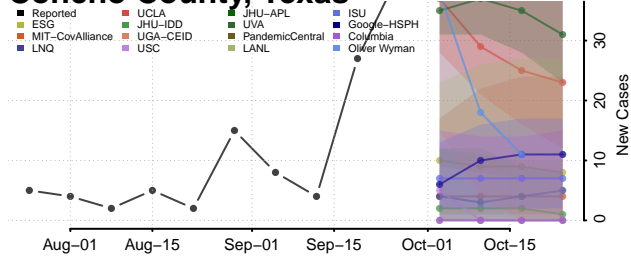

Concho County, Texas