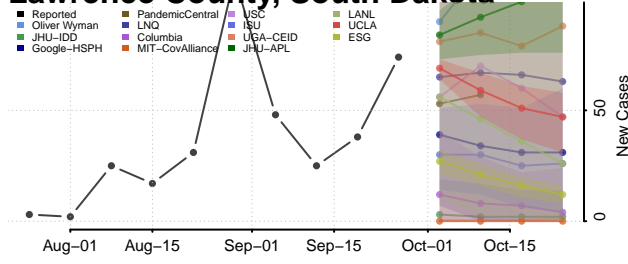

Lawrence County, South Dakota