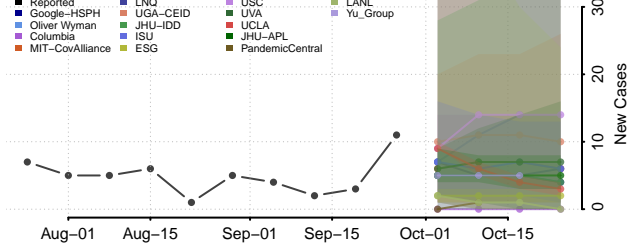

Ringgold County, Iowa

Sac County, Iowa

Scott County, Iowa

Shelby County, Iowa

Sioux County, Iowa

Story County, Iowa

Tama County, Iowa

Taylor County, Iowa