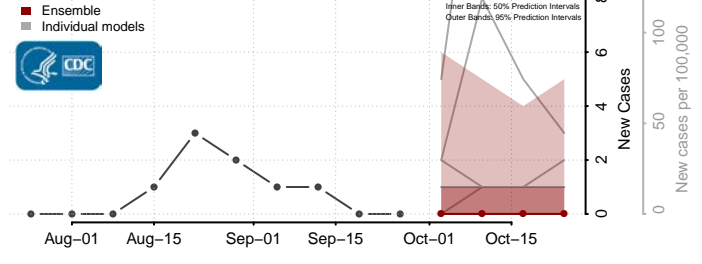

Humboldt County, Nevada

Lander County, Nevada

Lincoln County, Nevada

Lyon County, Nevada

Mineral County, Nevada

Nye County, Nevada

Pershing County, Nevada

Storey County, Nevada