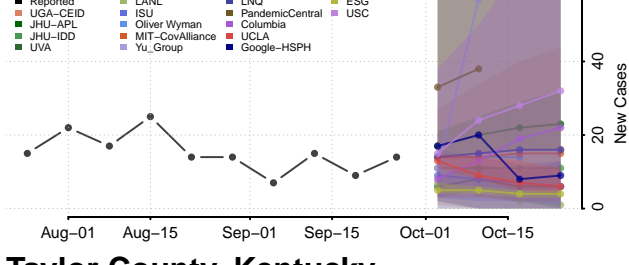

Spencer County, Kentucky