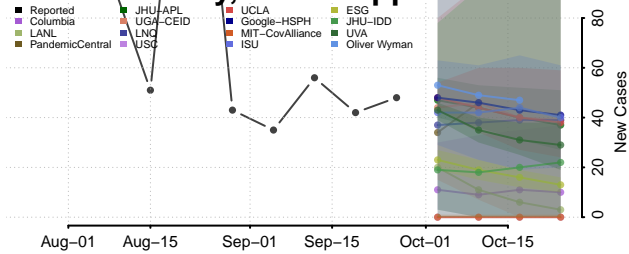

Leflore County, Mississippi