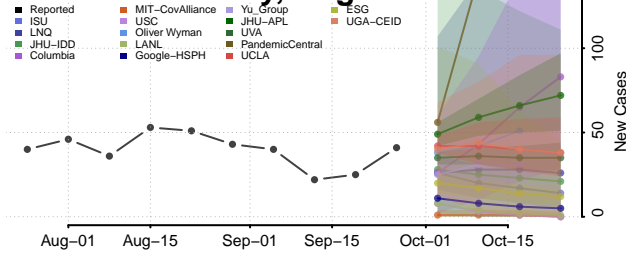

Manassas County, Virginia