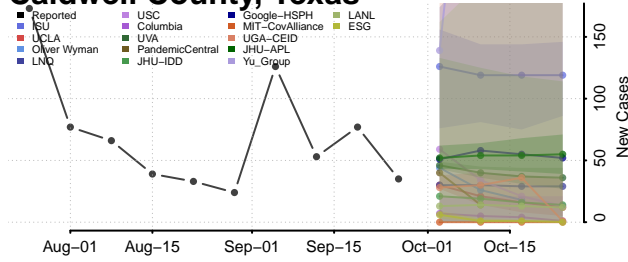

Caldwell County, Texas