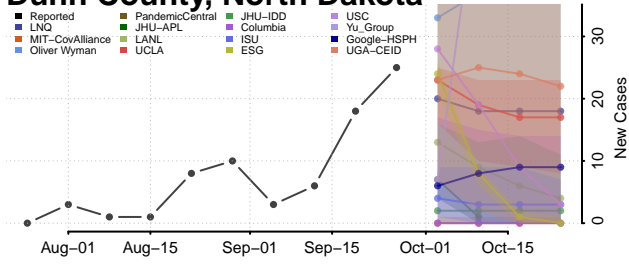

Eddy County, North Dakota

Emmons County, North Dakota

Foster County, North Dakota

Golden Valley County, North Dakota

Grand Forks County, North Dakota

Grant County, North Dakota

Griggs County, North Dakota

Hettinger County, North Dakota