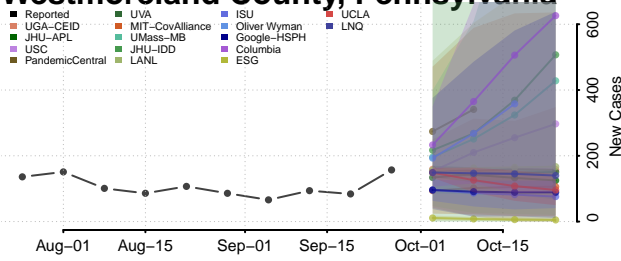

Westmoreland County, Pennsylvania