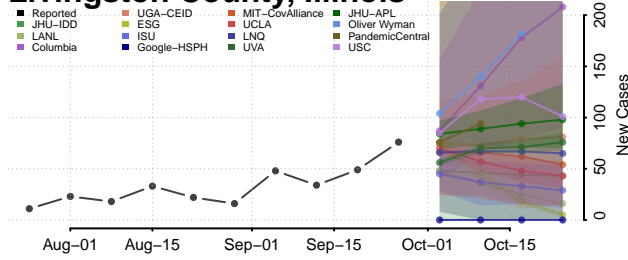

Livingston County, Illinois