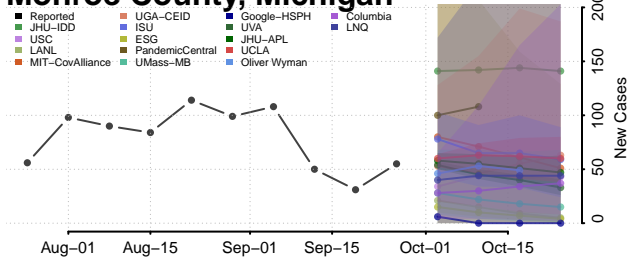

Mecosta County, Michigan

Menominee County, Michigan

Midland County, Michigan

Missaukee County, Michigan

Monroe County, Michigan

Montcalm County, Michigan

Montmorency County, Michigan

Muskegon County, Michigan