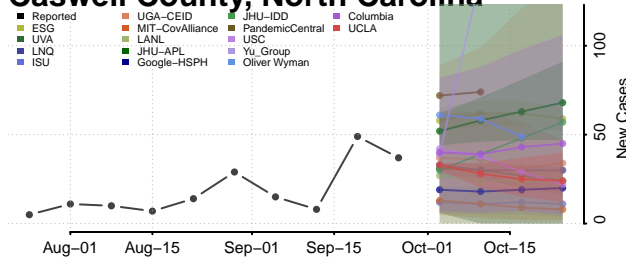

Caldwell County, North Carolina

Camden County, North Carolina

Carteret County, North Carolina

Caswell County, North Carolina

Catawba County, North Carolina

Chatham County, North Carolina

Cherokee County, North Carolina