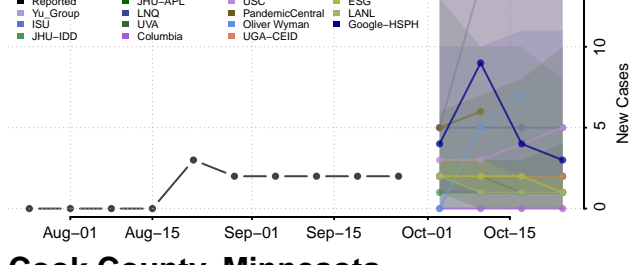

Clearwater County, Minnesota