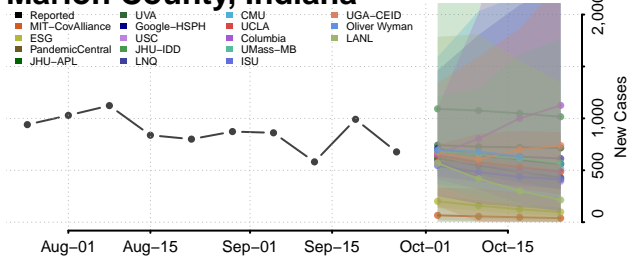

Marion County, Indiana