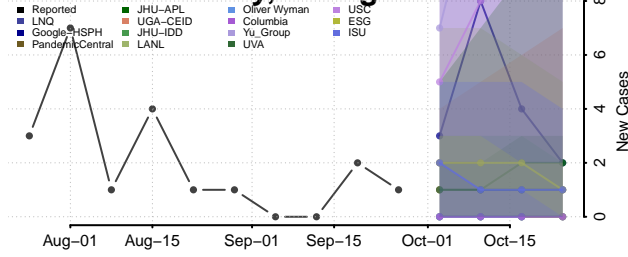

Taliaferro County, Georgia