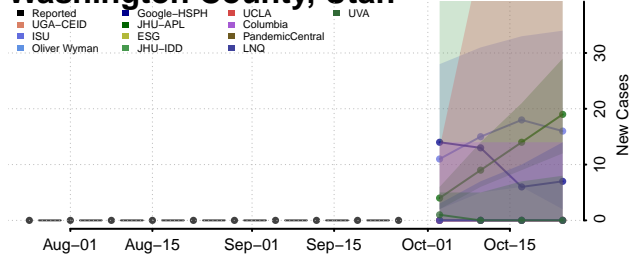

Washington County, Utah