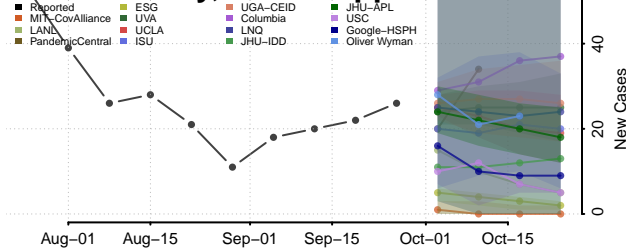

Attala County, Mississippi