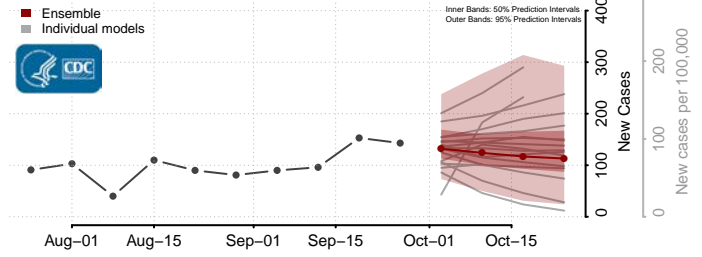

Prince George's County, Maryland

Queen Anne's County, Maryland

Somerset County, Maryland

St. Mary's County, Maryland

Talbot County, Maryland

Washington County, Maryland

Wicomico County, Maryland

Worcester County, Maryland