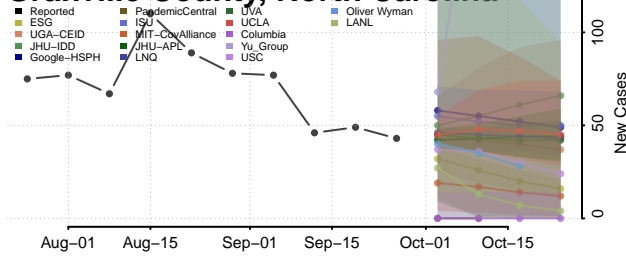

Franklin County, North Carolina

Gaston County, North Carolina

Gates County, North Carolina

Graham County, North Carolina

Granville County, North Carolina

Greene County, North Carolina

Guilford County, North Carolina