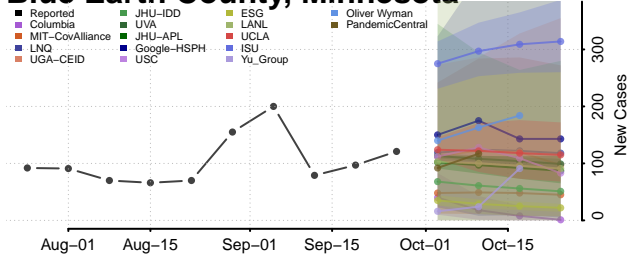

St. Joseph County, Michigan

Tuscola County, Michigan

Van Buren County, Michigan

Washtenaw County, Michigan

Wayne County, Michigan

Benton County, Minnesota

Big Stone County, Minnesota

Blue Earth County, Minnesota