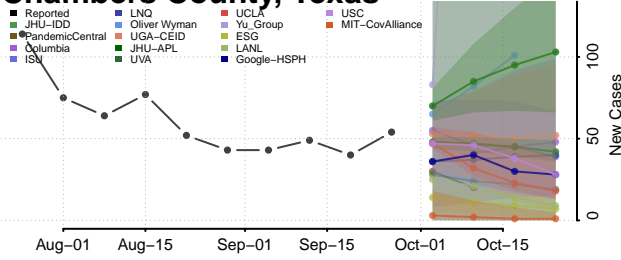

Chambers County, Texas