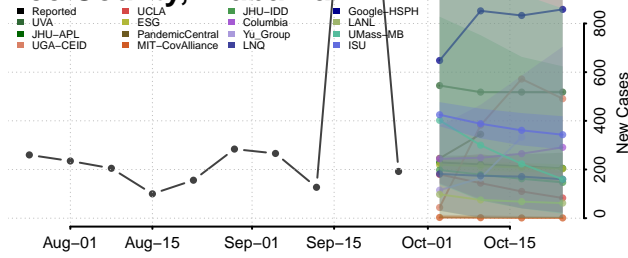

Crenshaw County, Alabama

Cullman County, Alabama

Dale County, Alabama

Dallas County, Alabama

DeKalb County, Alabama

Elmore County, Alabama

Escambia County, Alabama

Etowah County, Alabama

Fayette County, Alabama

Franklin County, Alabama

Geneva County, Alabama

Greene County, Alabama

Hale County, Alabama

Henry County, Alabama

Lee County, Alabama

Limestone County, Alabama

Lowndes County, Alabama

Macon County, Alabama

Madison County, Alabama

Marengo County, Alabama

Marion County, Alabama

Marshall County, Alabama

Mobile County, Alabama

Monroe County, Alabama