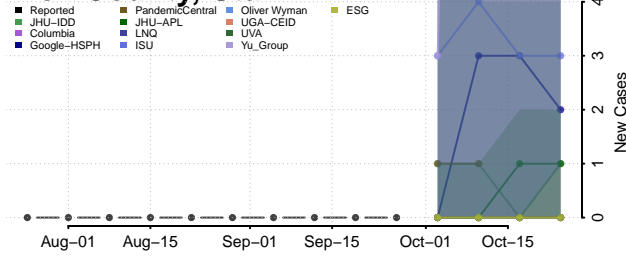

Rich County, Utah