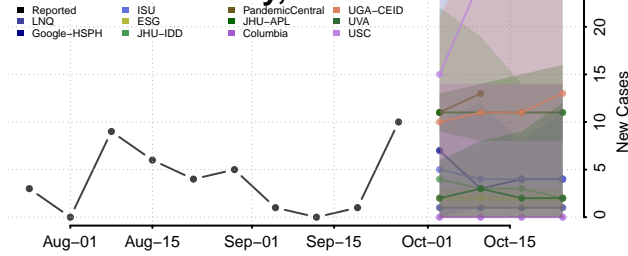

Ada County, Idaho

Adams County, Idaho

Bannock County, Idaho

Bear Lake County, Idaho

Benewah County, Idaho

Bingham County, Idaho

Blaine County, Idaho

Boise County, Idaho