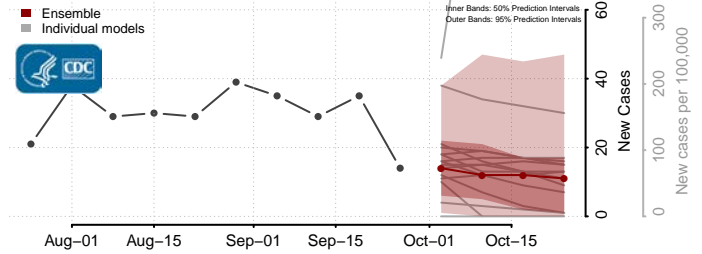

Banks County, Georgia