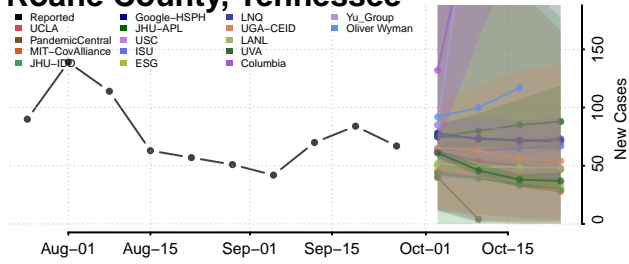

Roane County, Tennessee