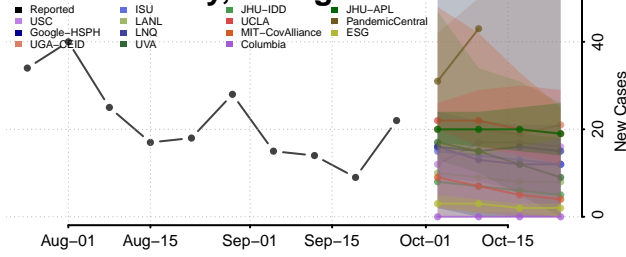

Oconee County, Georgia

Oglethorpe County, Georgia

Paulding County, Georgia

Peach County, Georgia

Quitman County, Georgia

Rabun County, Georgia

Randolph County, Georgia

Richmond County, Georgia