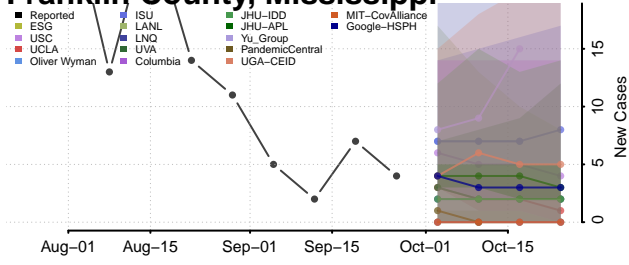

George County, Mississippi

Greene County, Mississippi

Grenada County, Mississippi

Hancock County, Mississippi

Harrison County, Mississippi

Hinds County, Mississippi

Holmes County, Mississippi

Humphreys County, Mississippi