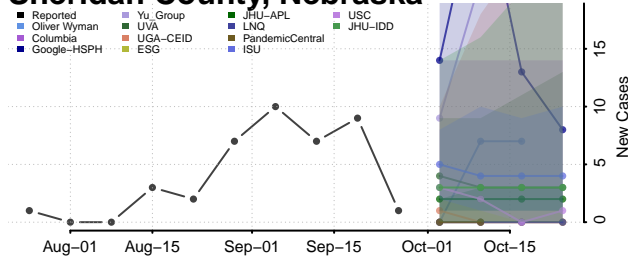

Saunders County, Nebraska

Scotts Bluff County, Nebraska

Seward County, Nebraska

Sheridan County, Nebraska

Sherman County, Nebraska

Sioux County, Nebraska

Stanton County, Nebraska

Thayer County, Nebraska