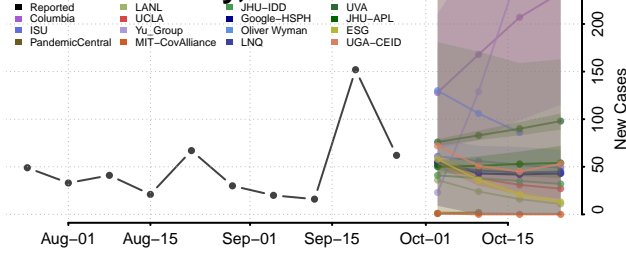

Crenshaw County, Alabama

Cullman County, Alabama

Dale County, Alabama

Dallas County, Alabama

DeKalb County, Alabama

Elmore County, Alabama

Escambia County, Alabama

Etowah County, Alabama

Fayette County, Alabama

Franklin County, Alabama

Geneva County, Alabama

Greene County, Alabama

Hale County, Alabama

Henry County, Alabama

Lee County, Alabama

Limestone County, Alabama