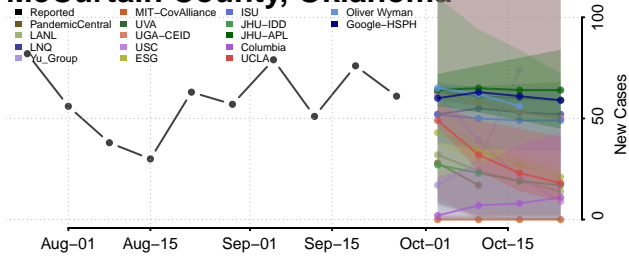

McCurtain County, Oklahoma