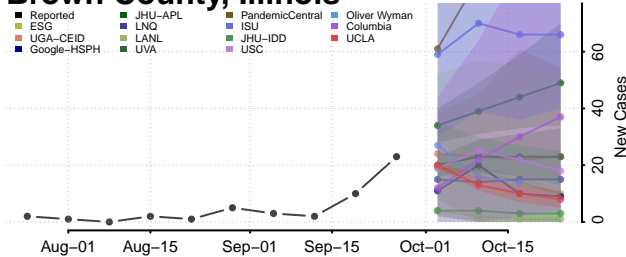

Brown County, Illinois