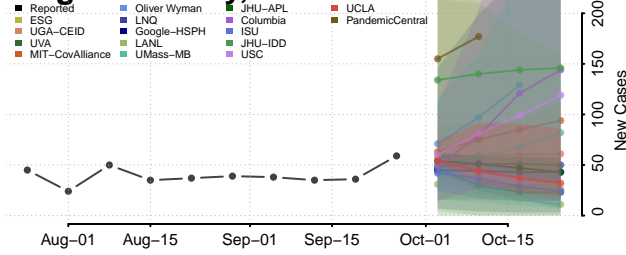

Niagara County, New York