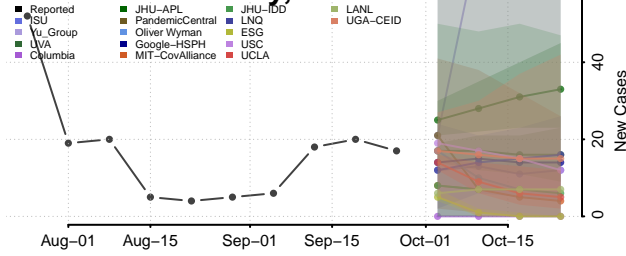

Robertson County, Texas