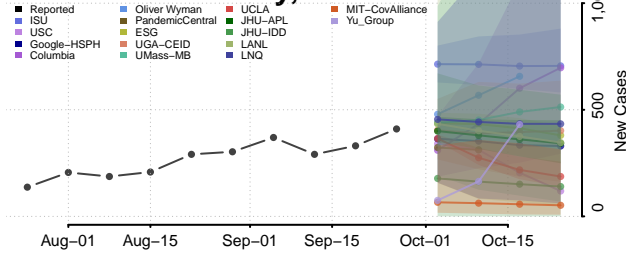

Minnehaha County, South Dakota