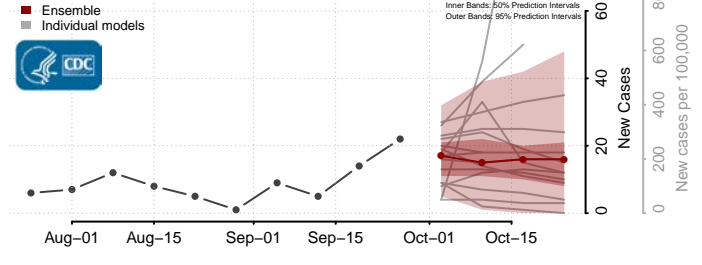

Slope County, North Dakota

Stark County, North Dakota

Steele County, North Dakota

Stutsman County, North Dakota

Towner County, North Dakota

Trail County, North Dakota

Walsh County, North Dakota

Ward County, North Dakota