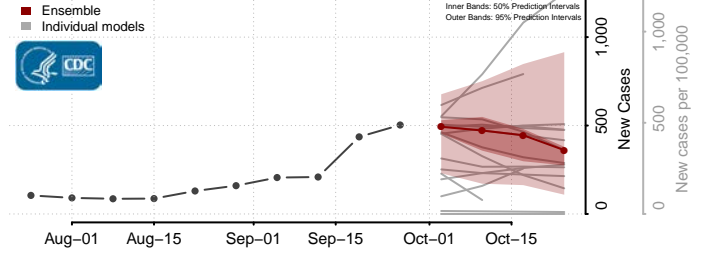

Woodbury County, Iowa