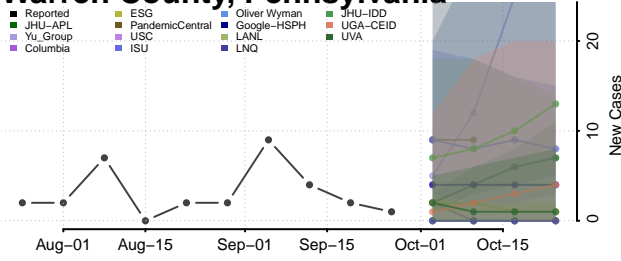

Warren County, Pennsylvania