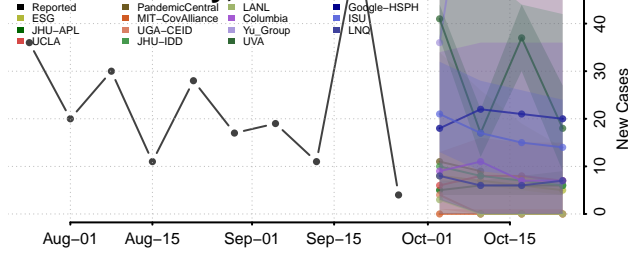

Macon County, Alabama