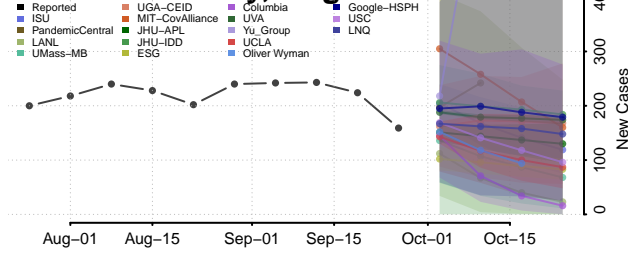

Loudoun County, Virginia