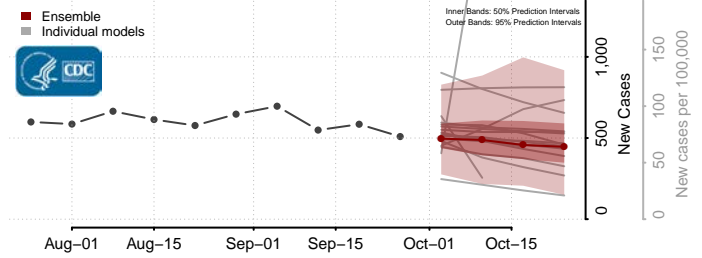

Lake County, Illinois