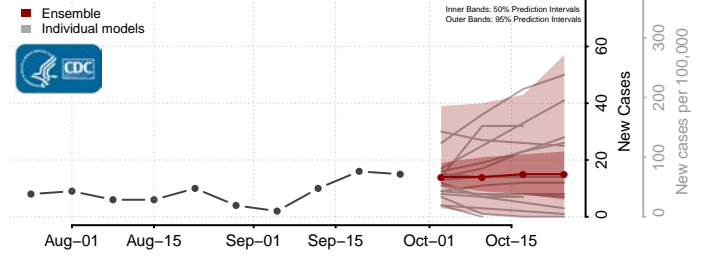

Buchanan County, Virginia