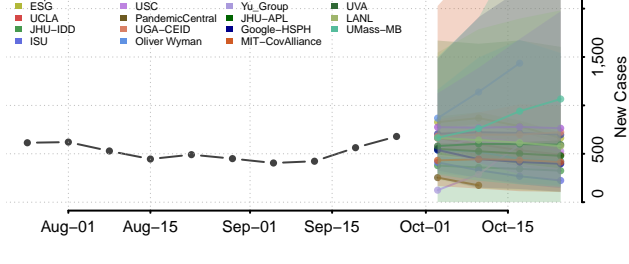

Washoe County, Nevada