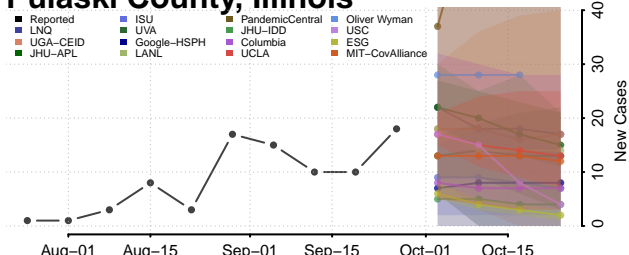

Peoria County, Illinois

Perry County, Illinois

Piatt County, Illinois

Pike County, Illinois

Pope County, Illinois

Pulaski County, Illinois

Putnam County, Illinois

Randolph County, Illinois