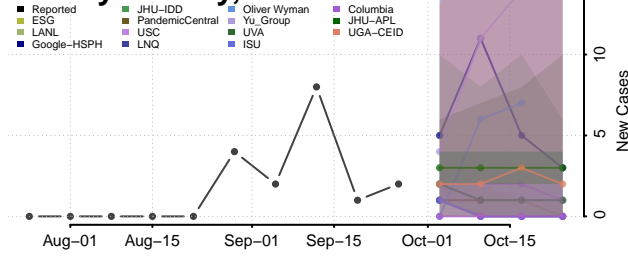

Liberty County, Montana