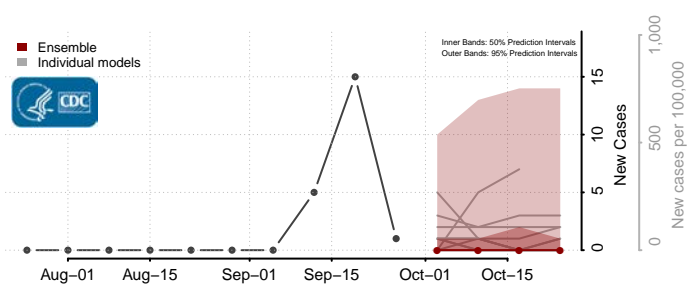

Meagher County, Montana