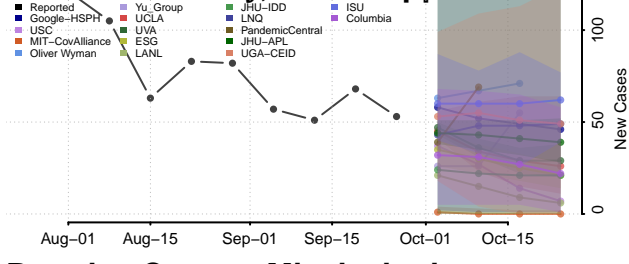

Pontotoc County, Mississippi