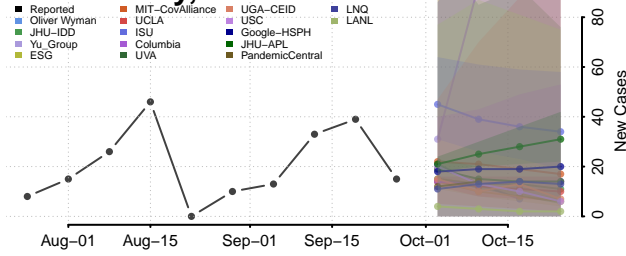

Pike County, Missouri