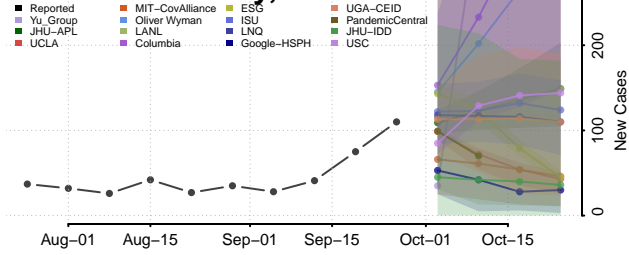

Columbia County, Wisconsin