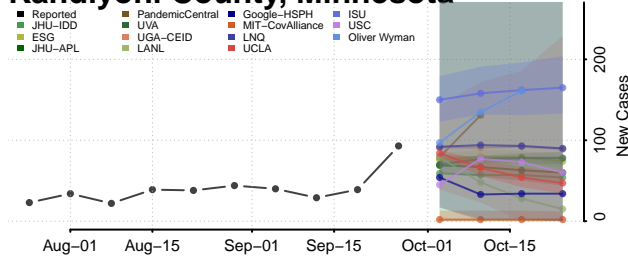

Isanti County, Minnesota

Itasca County, Minnesota

Jackson County, Minnesota

Kanabec County, Minnesota

Kandiyohi County, Minnesota

Kittson County, Minnesota

Koochiching County, Minnesota

Lac qui Parle County, Minnesota