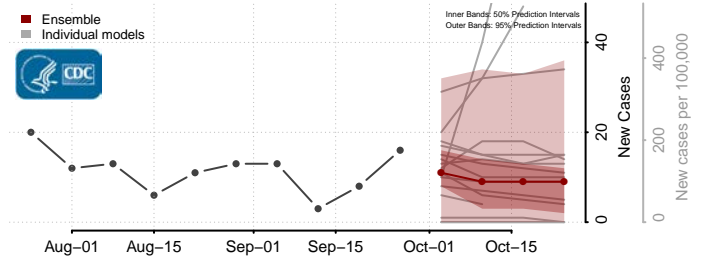

Norman County, Minnesota

Olmsted County, Minnesota

Otter Tail County, Minnesota

Pennington County, Minnesota

Pine County, Minnesota

Pipestone County, Minnesota

Polk County, Minnesota

Pope County, Minnesota