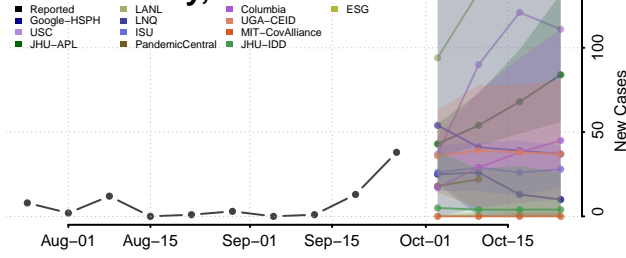

Price County, Wisconsin