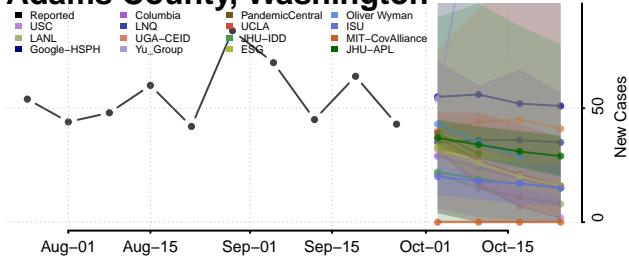

Williamsburg County, Virginia

Winchester County, Virginia

Wise County, Virginia

Wythe County, Virginia

York County, Virginia

Washington

Adams County, Washington

Asotin County, Washington