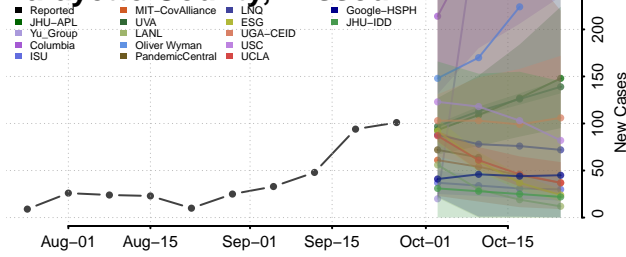

Lafayette County, Missouri