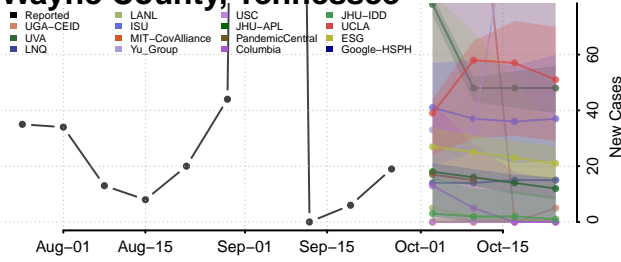

Wayne County, Tennessee