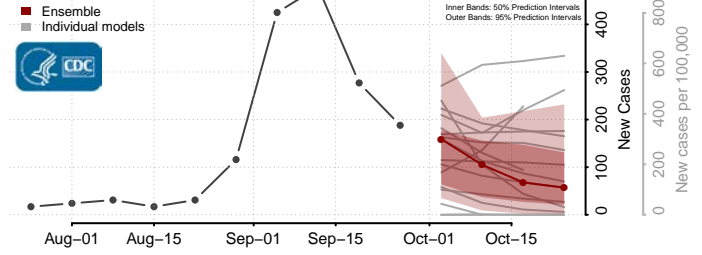

Goochland County, Virginia

Grayson County, Virginia

Greene County, Virginia

Greensville County, Virginia

Halifax County, Virginia

Hampton County, Virginia

Hanover County, Virginia

Harrisonburg County, Virginia