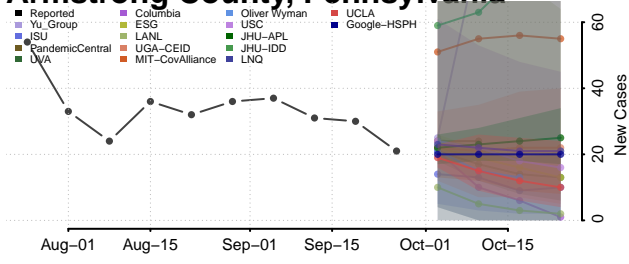

Armstrong County, Pennsylvania