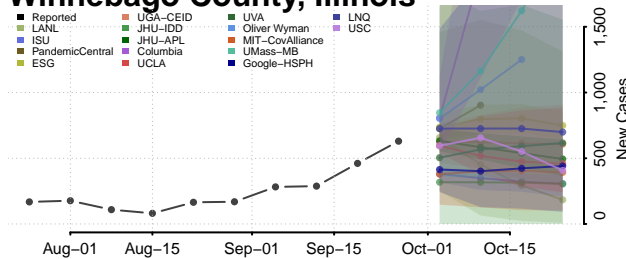

Wayne County, Illinois

White County, Illinois

Whiteside County, Illinois

Will County, Illinois

Williamson County, Illinois

Winnebago County, Illinois

Woodford County, Illinois

Indiana