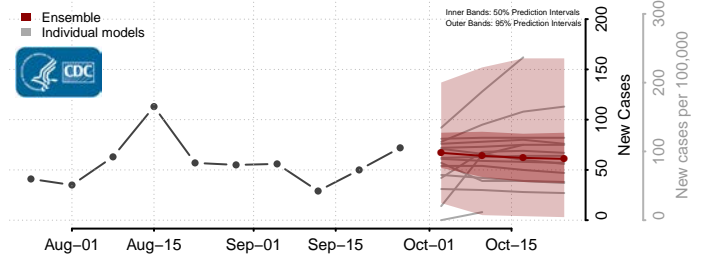

Wilkes County, North Carolina