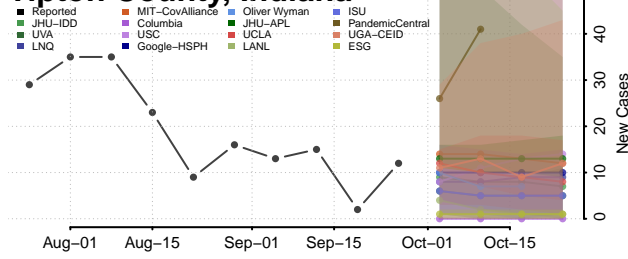

Tipton County, Indiana