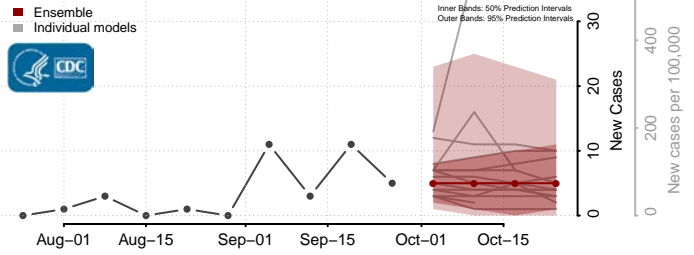

Schuyler County, Illinois