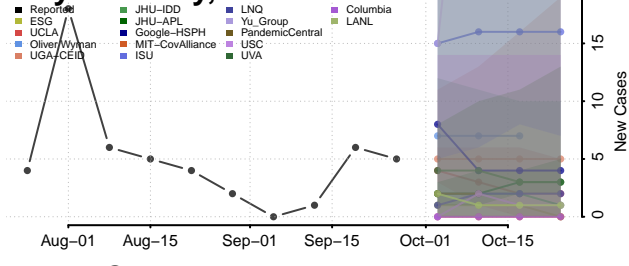

Floyd County, Texas