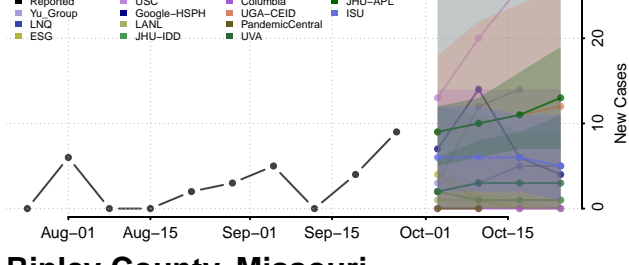

Reynolds County, Missouri