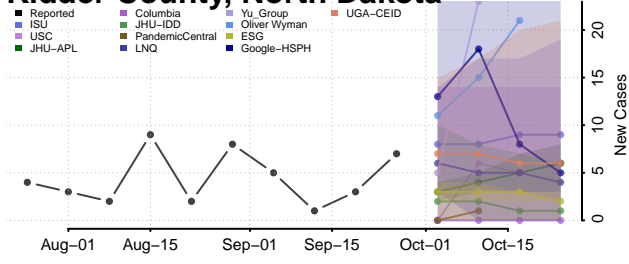

Kidder County, North Dakota