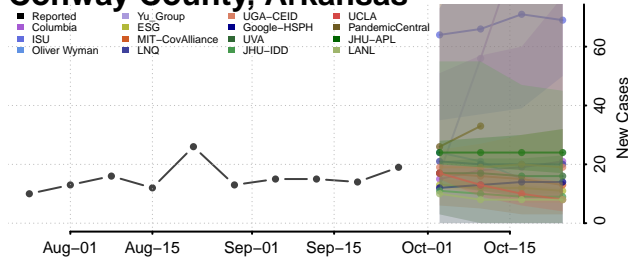

Clark County, Arkansas

Clay County, Arkansas

Cleburne County, Arkansas

Cleveland County, Arkansas

Columbia County, Arkansas

Conway County, Arkansas

Craighead County, Arkansas

Crawford County, Arkansas