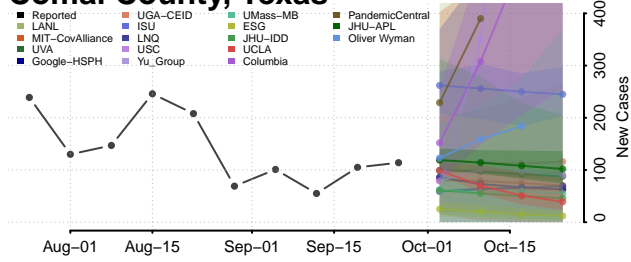

Comal County, Texas