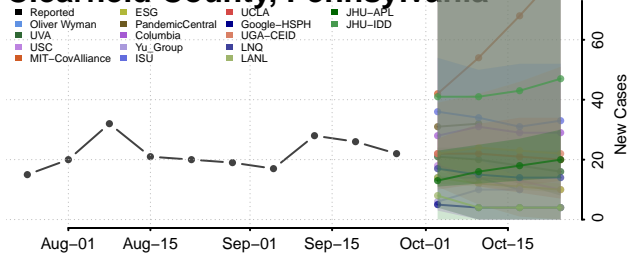

Clearfield County, Pennsylvania