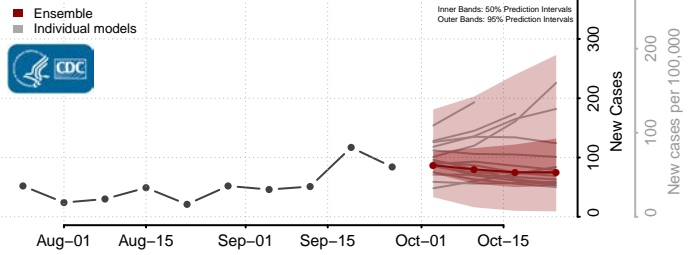

Lebanon County, Pennsylvania