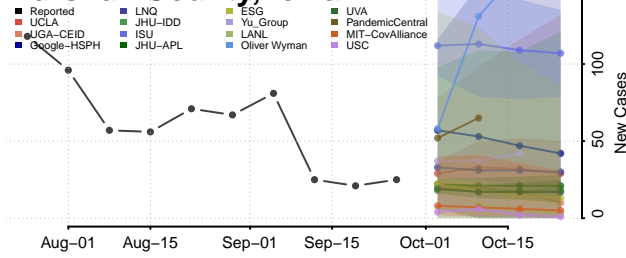

Marshall County, Iowa