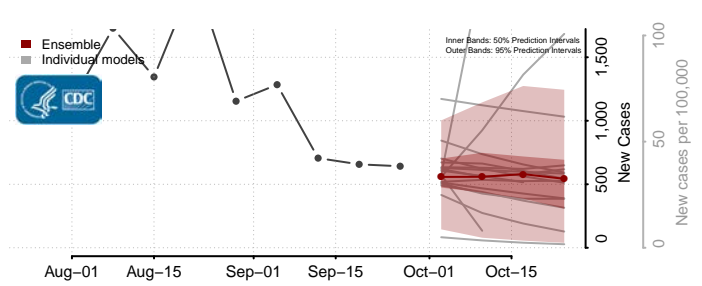

Alameda County, California