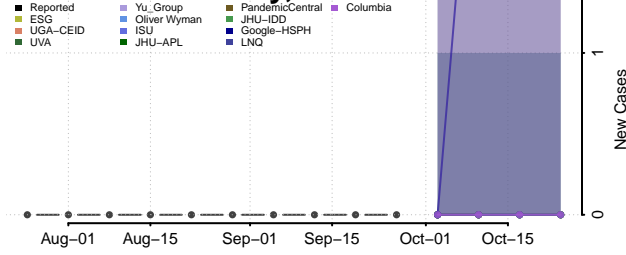

Esmeralda County, Nevada