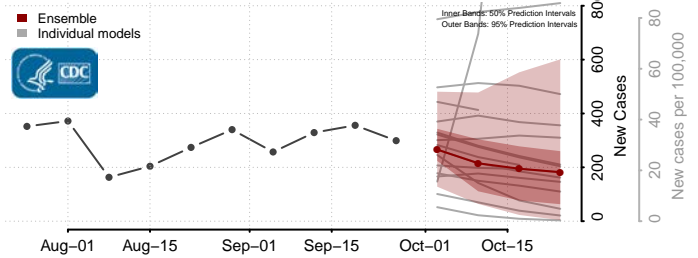

Fairfield County, Connecticut

*New weekly cases may decrease in this location over the next four weeks. For these locations, the ensemble forecast indicates a probability of 0.75 or greater that fewer cases will be reported in week four of the forecast than in the last reported week.