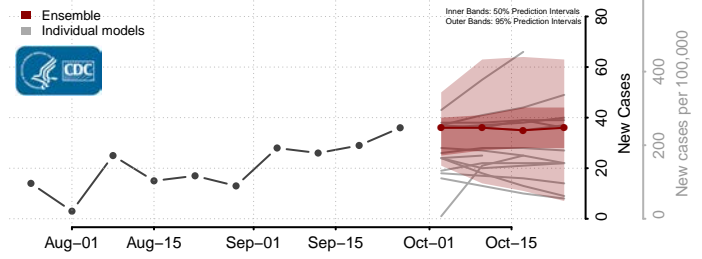

Clay County, Arkansas