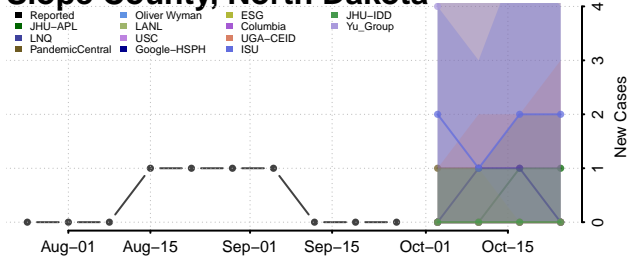

Slope County, North Dakota