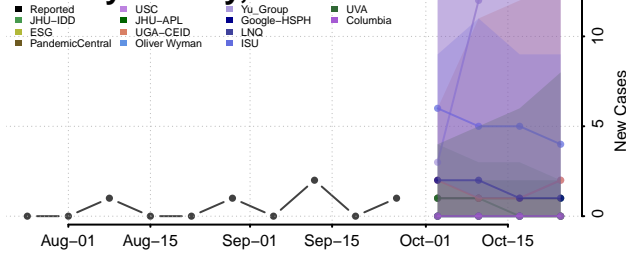

Greeley County, Kansas