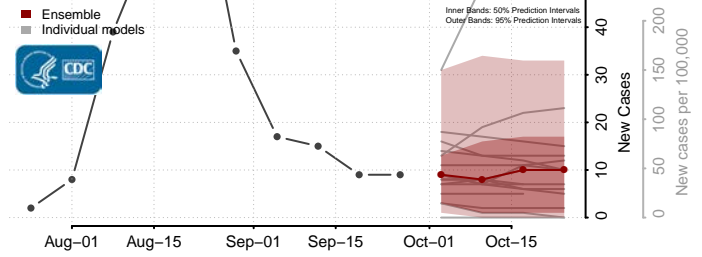

Scott County, Indiana

Shelby County, Indiana

Spencer County, Indiana

St. Joseph County, Indiana

Starke County, Indiana

Stauben County, Indiana

Sullivan County, Indiana

Switzerland County, Indiana