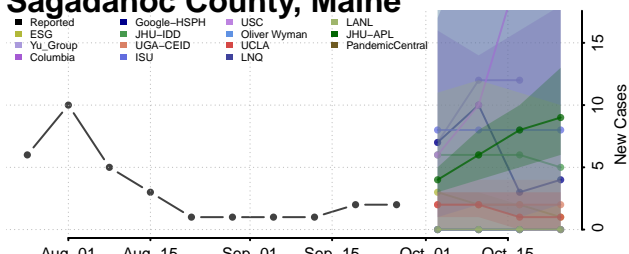

Kennebec County, Maine

Knox County, Maine

Lincoln County, Maine

Oxford County, Maine

Penobscot County, Maine

Piscataquis County, Maine

Sagadahoc County, Maine

Somerset County, Maine