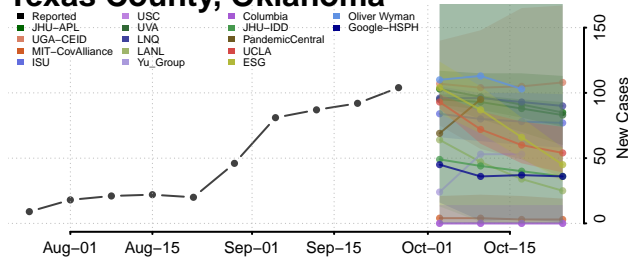

Sequoyah County, Oklahoma

Stephens County, Oklahoma

Texas County, Oklahoma

Tillman County, Oklahoma

Tulsa County, Oklahoma

Wagoner County, Oklahoma

Washington County, Oklahoma

Washita County, Oklahoma