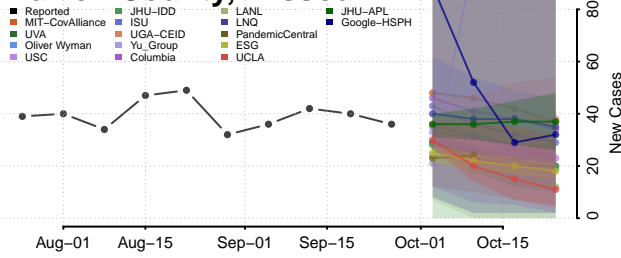

Ste. Genevieve County, Missouri

Stoddard County, Missouri

Stone County, Missouri

Sullivan County, Missouri

Taney County, Missouri

Texas County, Missouri

Vernon County, Missouri

Warren County, Missouri