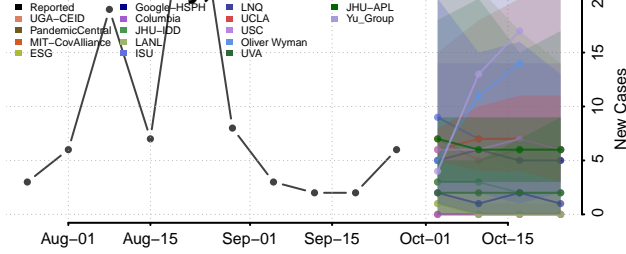

Rooks County, Kansas

Rush County, Kansas

Russell County, Kansas

Saline County, Kansas

Scott County, Kansas

Sedgwick County, Kansas

Seward County, Kansas

Shawnee County, Kansas