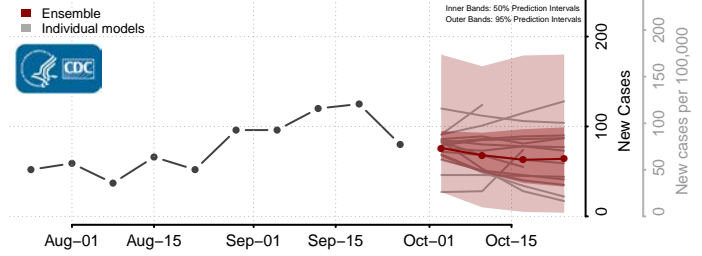

Prince George's County, Maryland

Queen Anne's County, Maryland

Somerset County, Maryland

St. Mary's County, Maryland

Talbot County, Maryland

Washington County, Maryland

Wicomico County, Maryland

Worcester County, Maryland