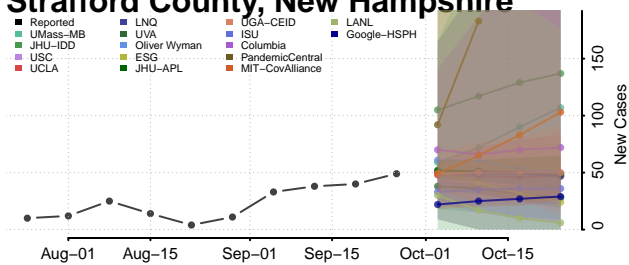

Washoe County, Nevada

Grafton County, New Hampshire

Hillsborough County, New Hampshire

Merrimack County, New Hampshire

Rockingham County, New Hampshire

Strafford County, New Hampshire

Sullivan County, New Hampshire