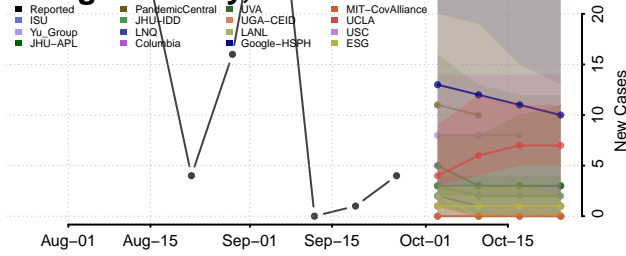

Refugio County, Texas