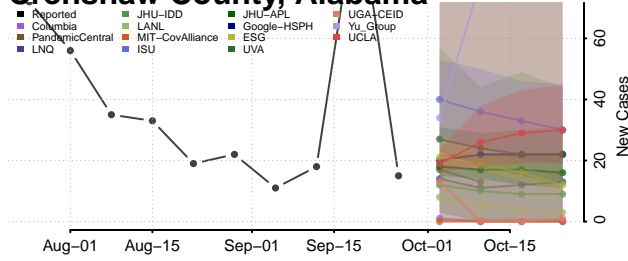

Clarke County, Alabama

Clay County, Alabama

Cleburne County, Alabama

Coffee County, Alabama

Colbert County, Alabama

Conecuh County, Alabama

Coosa County, Alabama

Covington County, Alabama

Crenshaw County, Alabama

Cullman County, Alabama

Dale County, Alabama

Dallas County, Alabama

DeKalb County, Alabama

Elmore County, Alabama

Escambia County, Alabama

Etowah County, Alabama