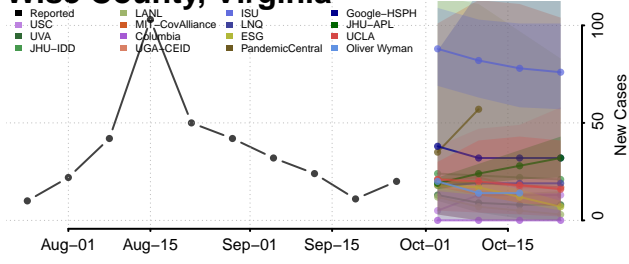

Williamsburg County, Virginia

Winchester County, Virginia

Wise County, Virginia

Wythe County, Virginia

York County, Virginia

Washington

Adams County, Washington

Asotin County, Washington