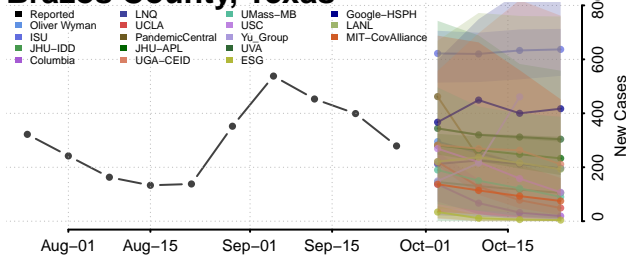

Brazos County, Texas