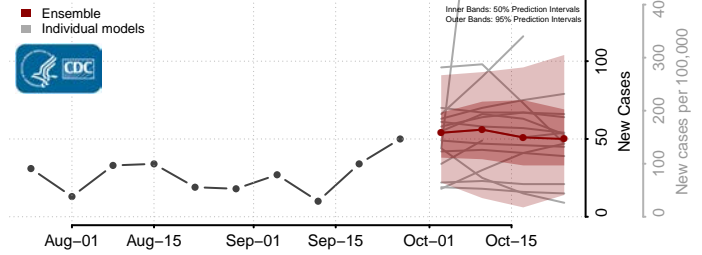

Wasatch County, Utah