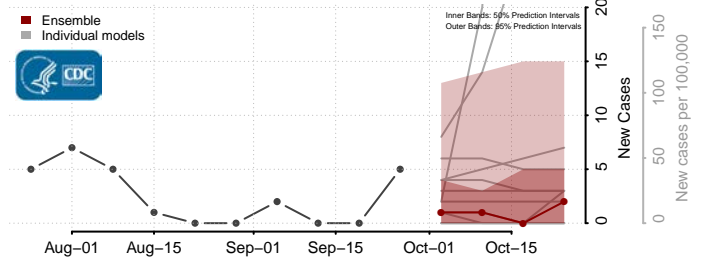

Pierce County, Washington

San Juan County, Washington

Skagit County, Washington

Skamania County, Washington

Snohomish County, Washington

Spokane County, Washington

Stevens County, Washington

Thurston County, Washington