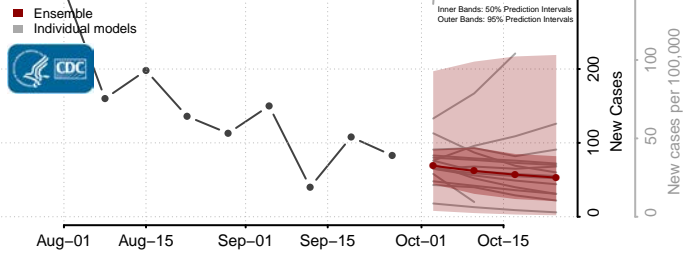

Mohave County, Arizona