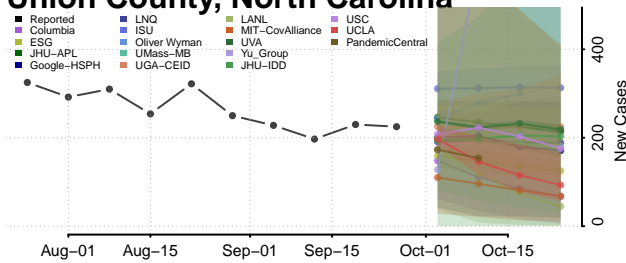

Union County, North Carolina