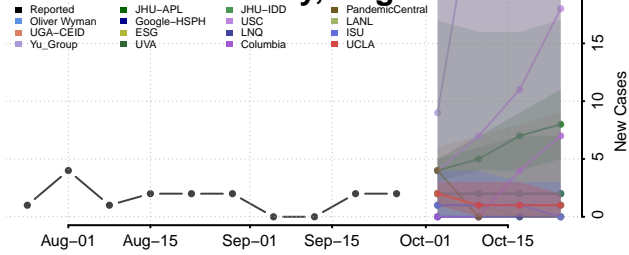

Dinwiddie County, Virginia

Emporia County, Virginia

Essex County, Virginia

Fairfax City County, Virginia

Fairfax County, Virginia

Falls Church County, Virginia

Fauquier County, Virginia

Floyd County, Virginia