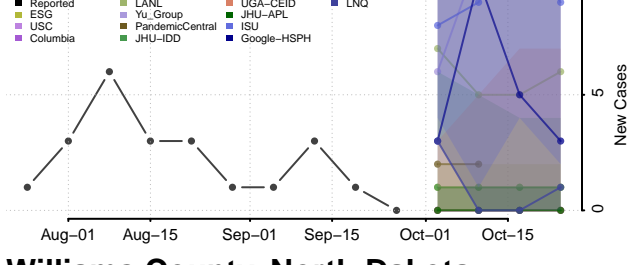

Wells County, North Dakota