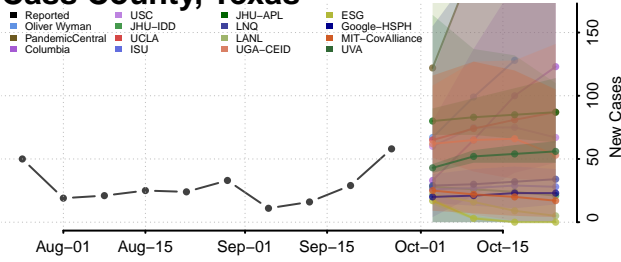

Cass County, Texas