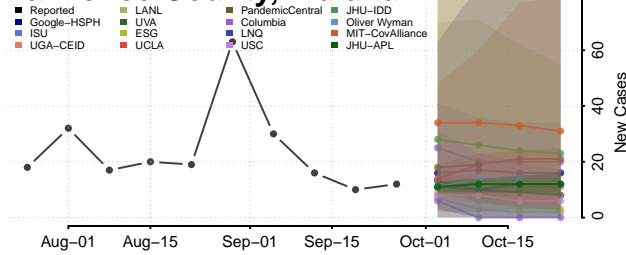

Johnson County, Indiana

Knox County, Indiana

Kosciusko County, Indiana

LaGrange County, Indiana

Lake County, Indiana

LaPorte County, Indiana

Lawrence County, Indiana

Madison County, Indiana