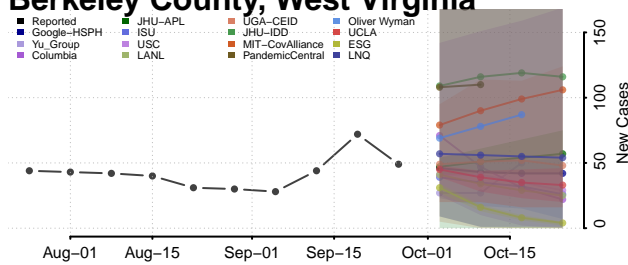

Wahkiakum County, Washington

Walla Walla County, Washington

Whatcom County, Washington

Whitman County, Washington

Yakima County, Washington

West Virginia

Barbour County, West Virginia

Berkeley County, West Virginia