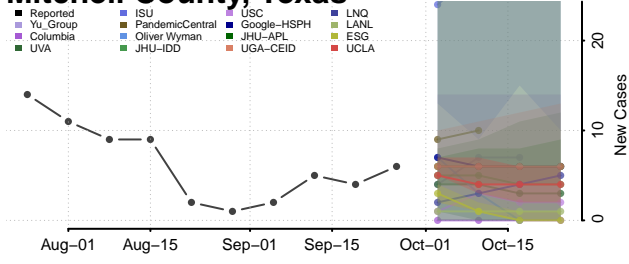

Mitchell County, Texas