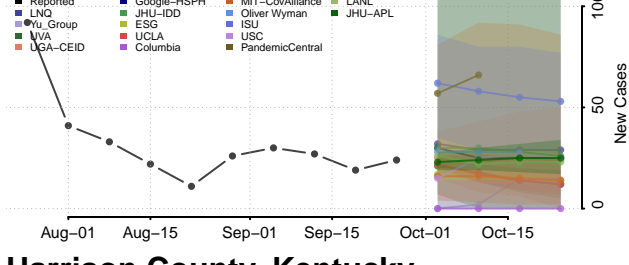

Green County, Kentucky

Greenup County, Kentucky

Hancock County, Kentucky

Hardin County, Kentucky

Harlan County, Kentucky

Harrison County, Kentucky

Hart County, Kentucky

Henderson County, Kentucky