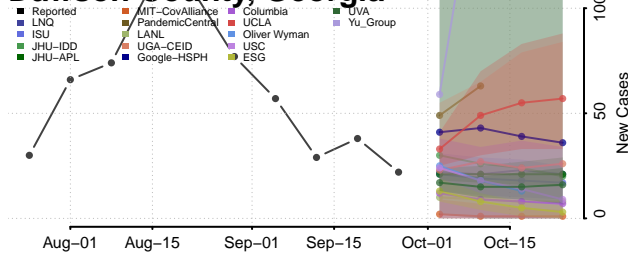

Columbia County, Georgia

Cook County, Georgia

Coweta County, Georgia

Crawford County, Georgia

Crisp County, Georgia

Dade County, Georgia

Dawson County, Georgia

Decatur County, Georgia