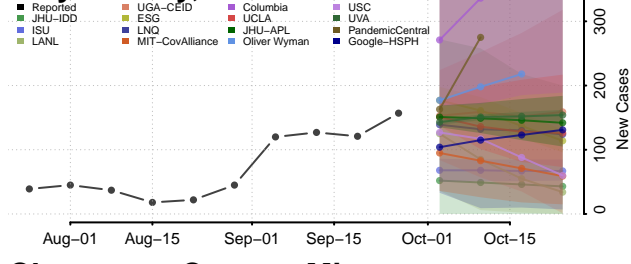

Clay County, Minnesota