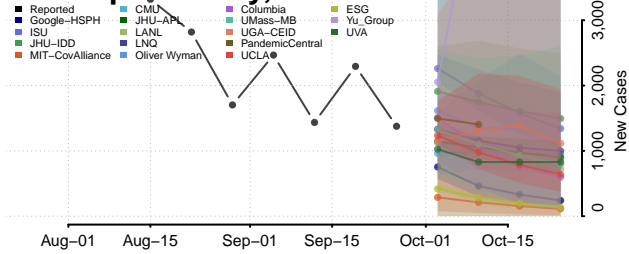

Cochise County, Arizona

Coconino County, Arizona

Gila County, Arizona

Graham County, Arizona

Greenlee County, Arizona

La Paz County, Arizona

Maricopa County, Arizona

Mohave County, Arizona