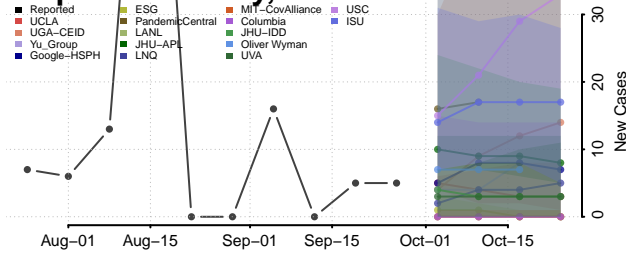

Stephens County, Texas