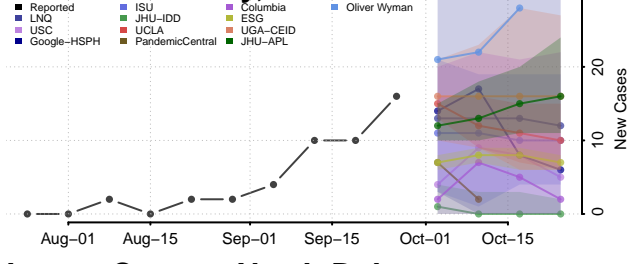

LaMoure County, North Dakota