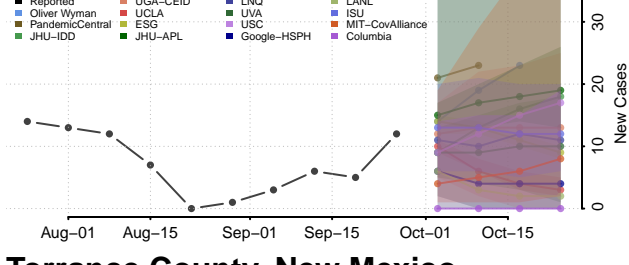

Taos County, New Mexico