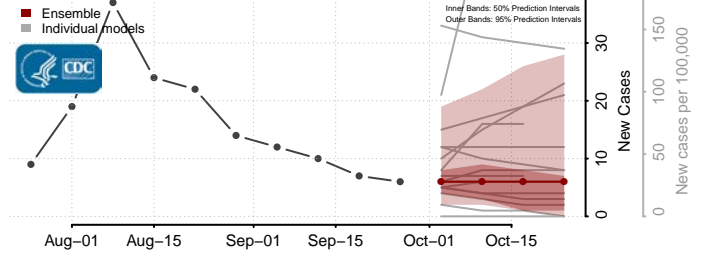

Scott County, Virginia