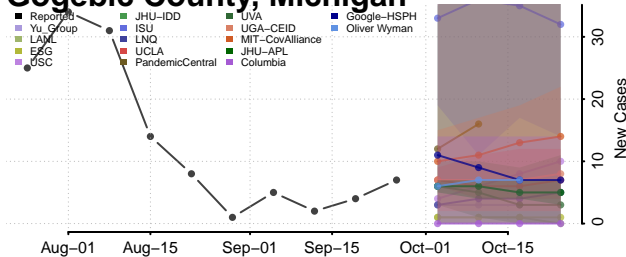

Dickinson County, Michigan

Eaton County, Michigan

Emmet County, Michigan

Genesee County, Michigan

Gladwin County, Michigan

Gogebic County, Michigan

Grand Traverse County, Michigan

Gratiot County, Michigan