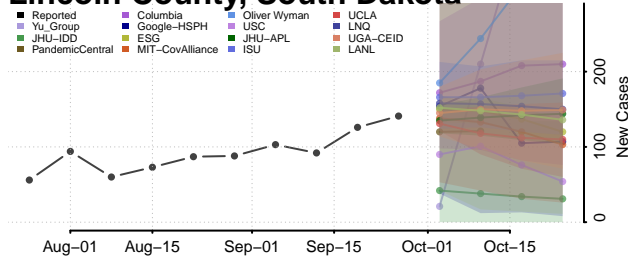

Lincoln County, South Dakota