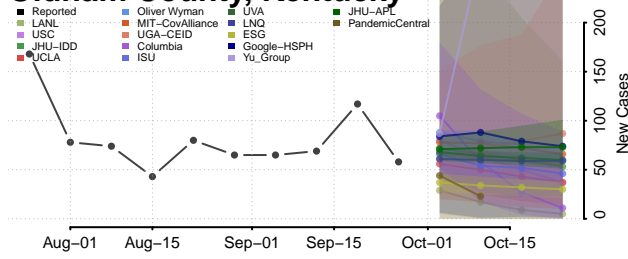

Oldham County, Kentucky