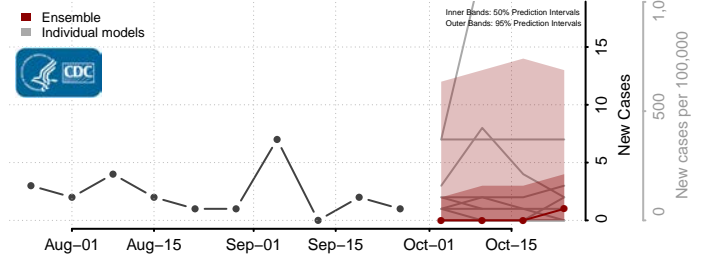

Steele County, North Dakota