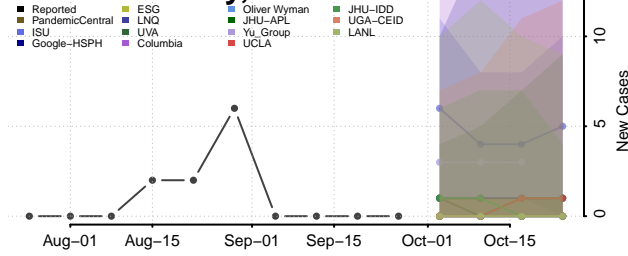

Cheyenne County, Colorado

Clear Creek County, Colorado

Conejos County, Colorado

Costilla County, Colorado

Crowley County, Colorado

Custer County, Colorado

Delta County, Colorado

Denver County, Colorado