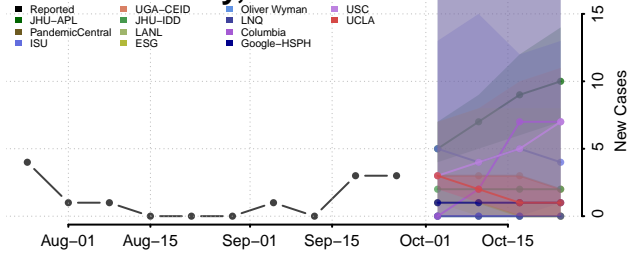

Lincoln County, Maine