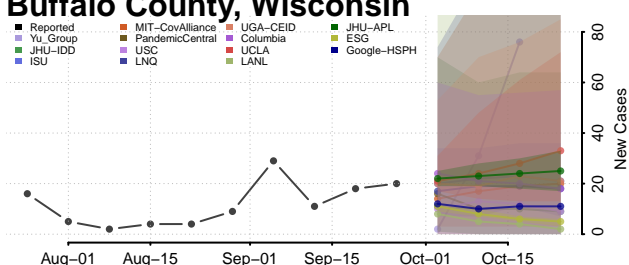

Buffalo County, Wisconsin