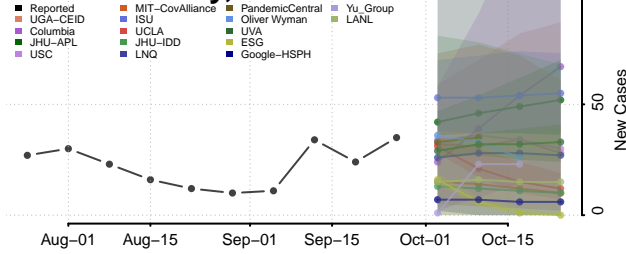

Custer County, Oklahoma

Delaware County, Oklahoma

Dewey County, Oklahoma

Ellis County, Oklahoma

Garfield County, Oklahoma

Garvin County, Oklahoma

Grady County, Oklahoma

Grant County, Oklahoma