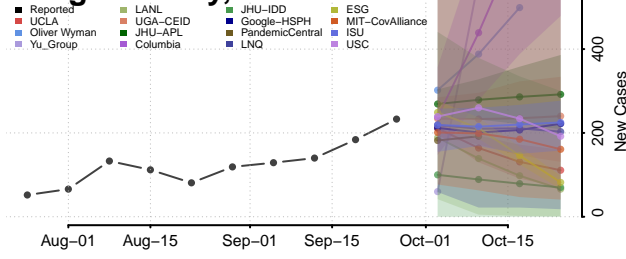

Dodge County, Wisconsin