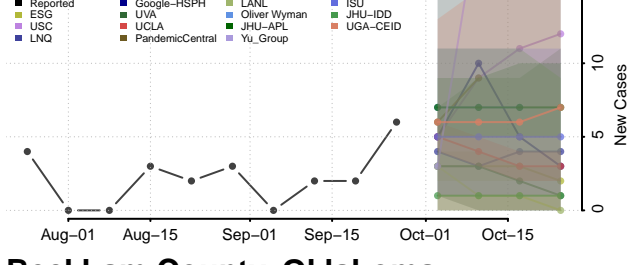

Beaver County, Oklahoma