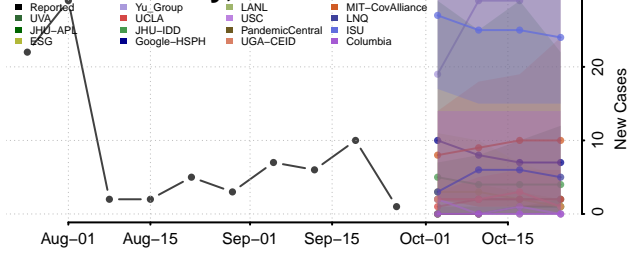

Carroll County, Missouri