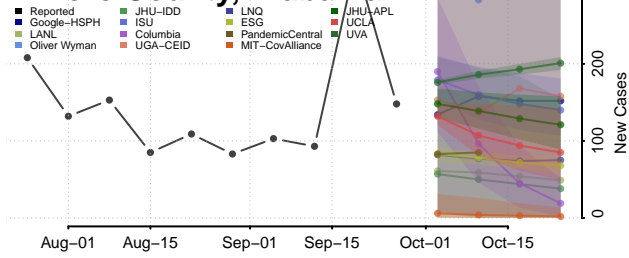

Crenshaw County, Alabama

Cullman County, Alabama

Dale County, Alabama

Dallas County, Alabama

DeKalb County, Alabama

Elmore County, Alabama

Escambia County, Alabama

Etowah County, Alabama

Fayette County, Alabama

Franklin County, Alabama

Geneva County, Alabama

Greene County, Alabama

Hale County, Alabama

Henry County, Alabama

Lee County, Alabama

Limestone County, Alabama