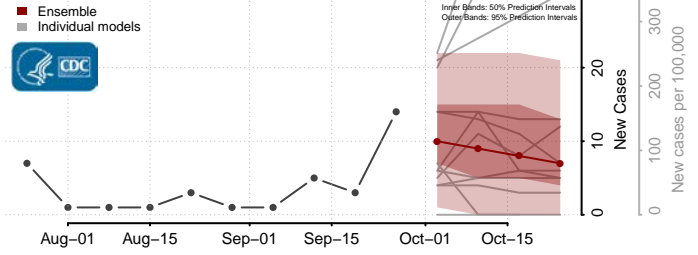

Clearwater County, Idaho