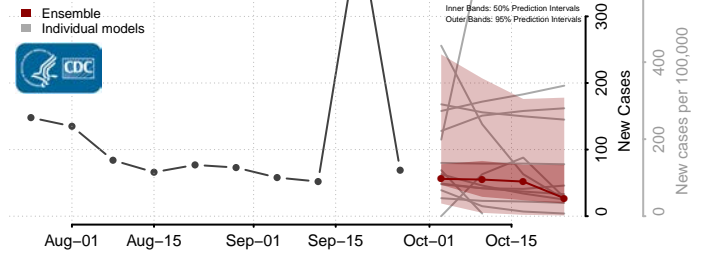

Blount County, Alabama