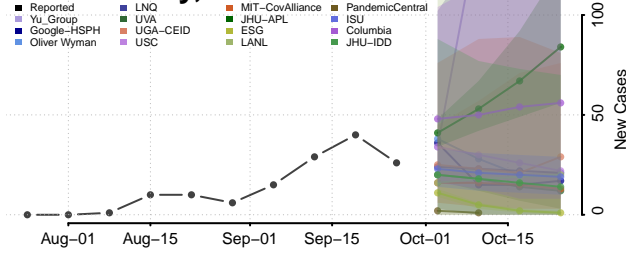

Dent County, Missouri