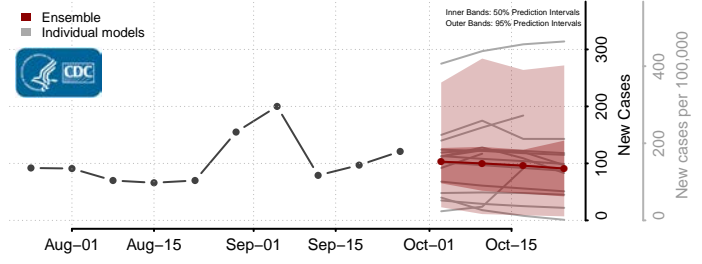

St. Joseph County, Michigan

Tuscola County, Michigan

Van Buren County, Michigan

Washtenaw County, Michigan

Wayne County, Michigan

Benton County, Minnesota

Big Stone County, Minnesota

Blue Earth County, Minnesota