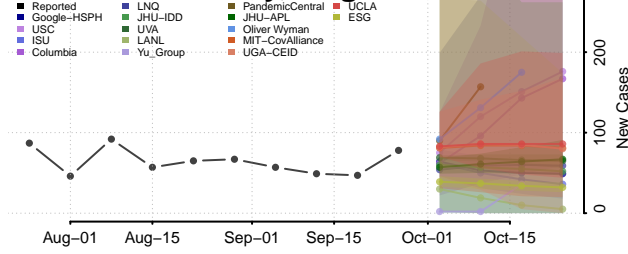

Albemarle County, Virginia