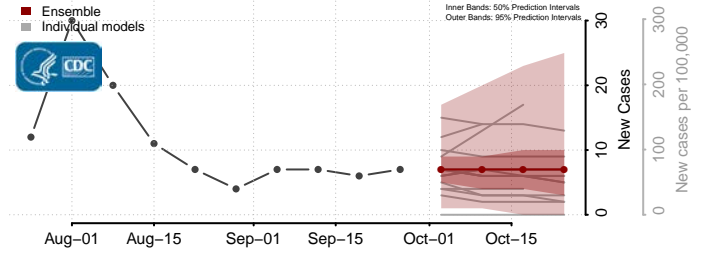

Kay County, Oklahoma

Kingfisher County, Oklahoma

Kiowa County, Oklahoma

Latimer County, Oklahoma

Le Flore County, Oklahoma

Lincoln County, Oklahoma

Logan County, Oklahoma

Love County, Oklahoma