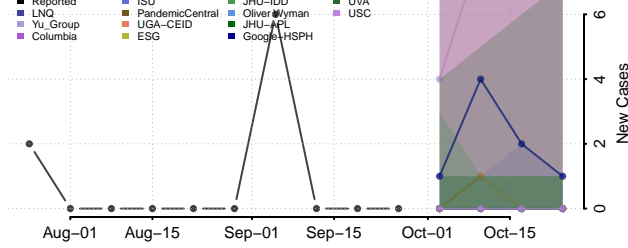

Jeff Davis County, Texas