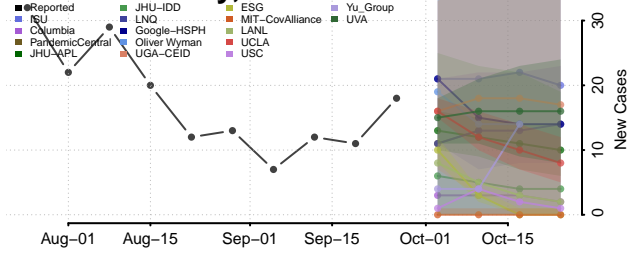

Parmer County, Texas