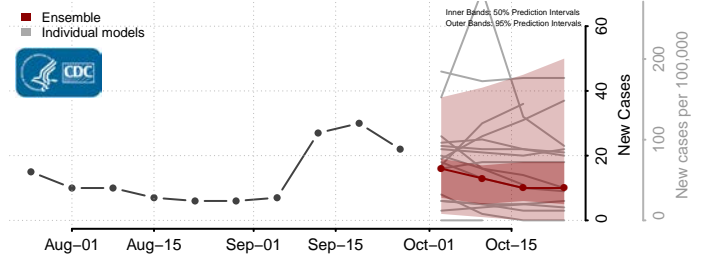

Scott County, Virginia

Shenandoah County, Virginia

Smyth County, Virginia

Southampton County, Virginia

Spotsylvania County, Virginia

Stafford County, Virginia

Staunton County, Virginia

Suffolk County, Virginia