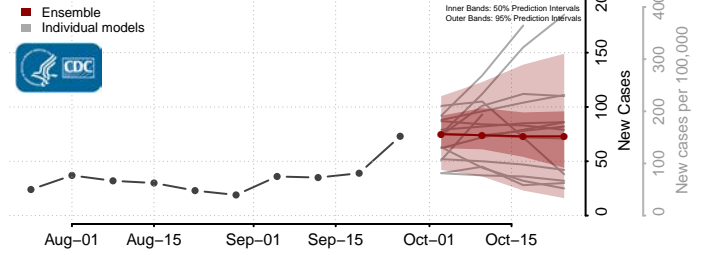

Kay County, Oklahoma

Kingfisher County, Oklahoma

Kiowa County, Oklahoma

Latimer County, Oklahoma

Le Flore County, Oklahoma

Lincoln County, Oklahoma

Logan County, Oklahoma

Love County, Oklahoma