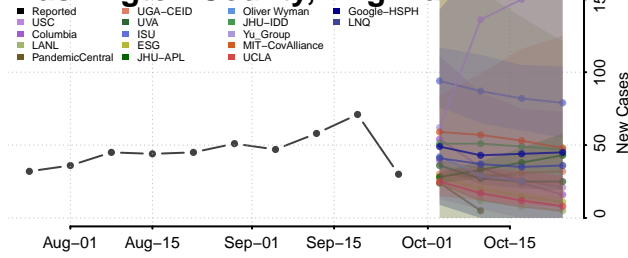

Washington County, Virginia