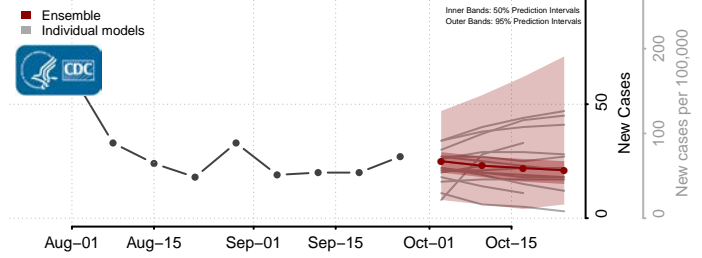

Prince George's County, Maryland

Queen Anne's County, Maryland

Somerset County, Maryland

St. Mary's County, Maryland

Talbot County, Maryland

Washington County, Maryland

Wicomico County, Maryland

Worcester County, Maryland