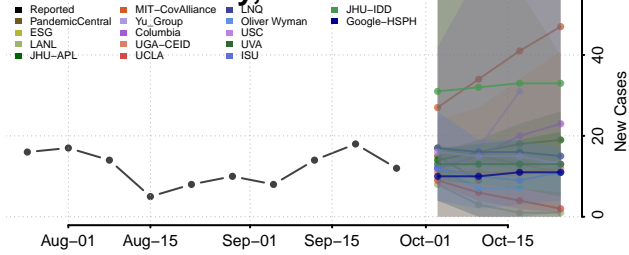

Wayne County, Ohio

Williams County, Ohio

Wood County, Ohio

Wyandot County, Ohio

Oklahoma

Adair County, Oklahoma

Alfalfa County, Oklahoma

Atoka County, Oklahoma