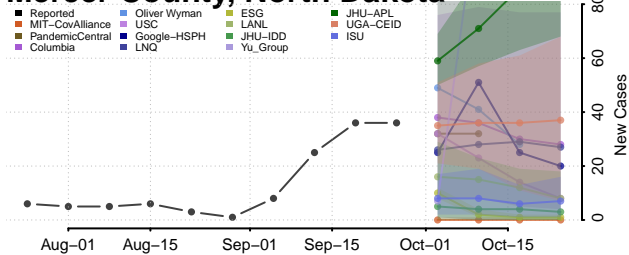

Mercer County, North Dakota