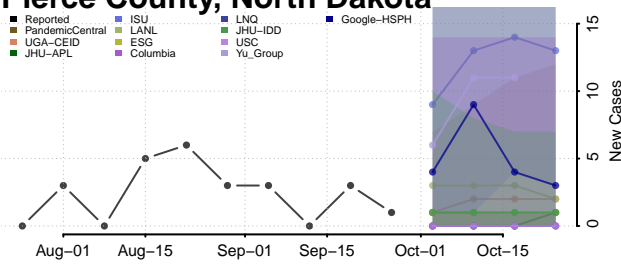

Morton County, North Dakota

Mountrail County, North Dakota

Nelson County, North Dakota

Oliver County, North Dakota

Pembina County, North Dakota

Pierce County, North Dakota

Ramsey County, North Dakota

Ransom County, North Dakota