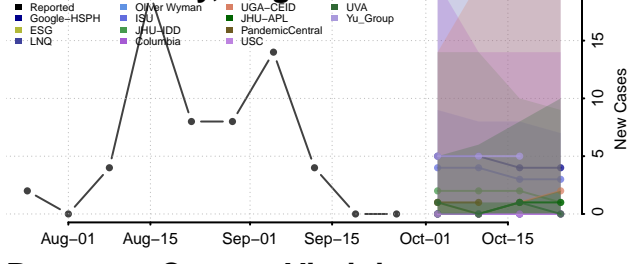

Bland County, Virginia