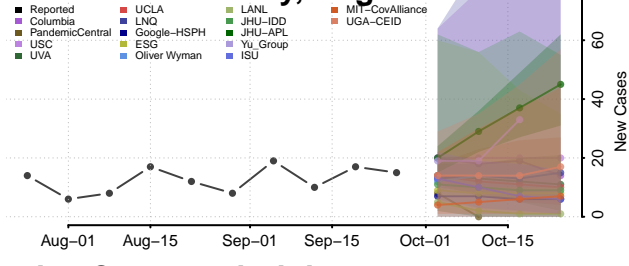

Williamsburg County, Virginia

Winchester County, Virginia

Wise County, Virginia

Wythe County, Virginia

York County, Virginia

Washington

Adams County, Washington

Asotin County, Washington