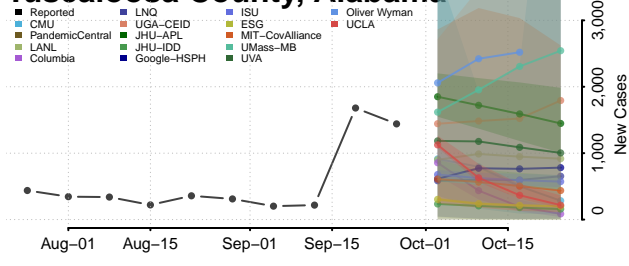

Montgomery County, Alabama

Morgan County, Alabama

Perry County, Alabama

Pickens County, Alabama

Pike County, Alabama

Randolph County, Alabama

Russell County, Alabama

Shelby County, Alabama

St. Clair County, Alabama

Sumter County, Alabama

Talladega County, Alabama

Tallapoosa County, Alabama

Tuscaloosa County, Alabama

Walker County, Alabama

Washington County, Alabama

Wilcox County, Alabama