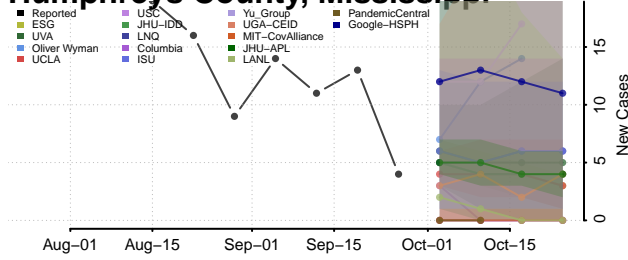

George County, Mississippi

Greene County, Mississippi

Grenada County, Mississippi

Hancock County, Mississippi

Harrison County, Mississippi

Hinds County, Mississippi

Holmes County, Mississippi

Humphreys County, Mississippi