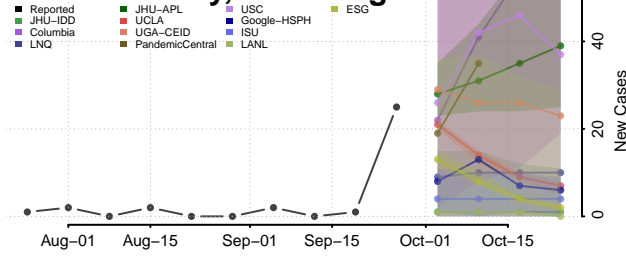

Gilmer County, West Virginia

Grant County, West Virginia

Greenbrier County, West Virginia

Hampshire County, West Virginia

Hancock County, West Virginia

Hardy County, West Virginia

Harrison County, West Virginia