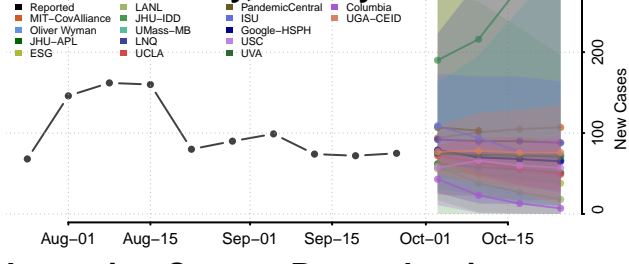

Luzerne County, Pennsylvania