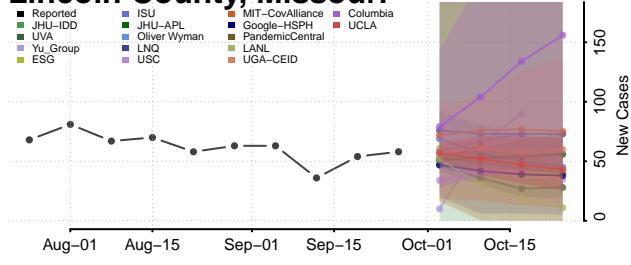

Lincoln County, Missouri