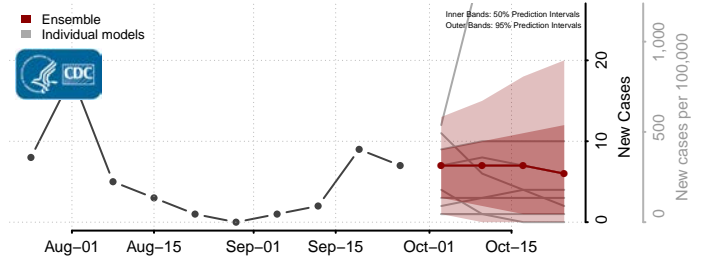

Eddy County, North Dakota

Emmons County, North Dakota

Foster County, North Dakota

Golden Valley County, North Dakota

Grand Forks County, North Dakota

Grant County, North Dakota

Griggs County, North Dakota

Hettinger County, North Dakota