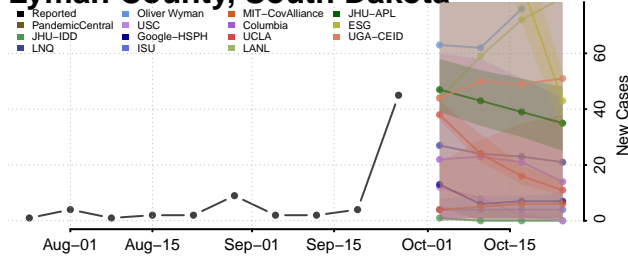

Lyman County, South Dakota