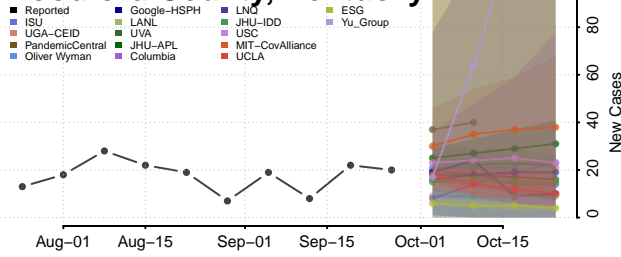

Wayne County, Kentucky

Webster County, Kentucky

Whitley County, Kentucky

Wolfe County, Kentucky

Woodford County, Kentucky

Louisiana

Acadia County, Louisiana

Allen County, Louisiana