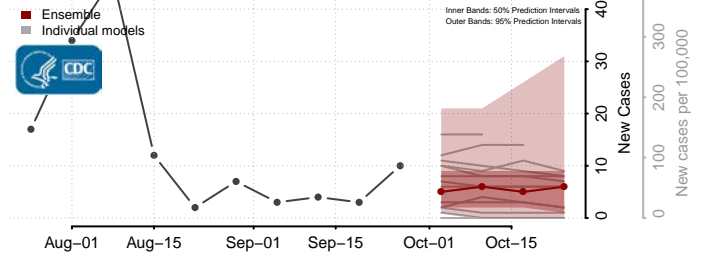

Gilmer County, West Virginia

Grant County, West Virginia

Greenbrier County, West Virginia

Hampshire County, West Virginia

Hancock County, West Virginia

Hardy County, West Virginia

Harrison County, West Virginia