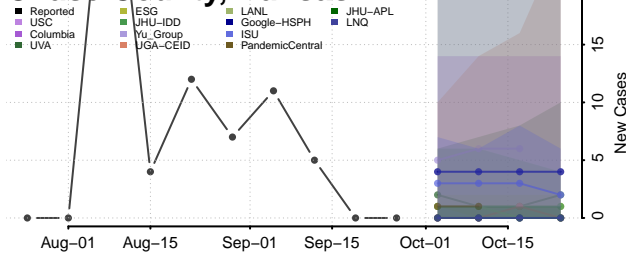

Barber County, Kansas

Barton County, Kansas

Bourbon County, Kansas

Brown County, Kansas

Butler County, Kansas

Chase County, Kansas

Chautauqua County, Kansas

Cherokee County, Kansas