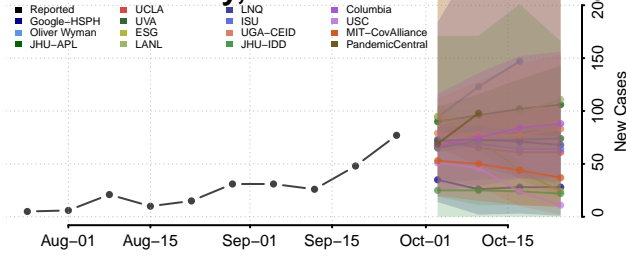

Marshall County, Iowa

Mills County, Iowa

Mitchell County, Iowa

Monona County, Iowa

Monroe County, Iowa

Montgomery County, Iowa

Muscatine County, Iowa

O'Brien County, Iowa