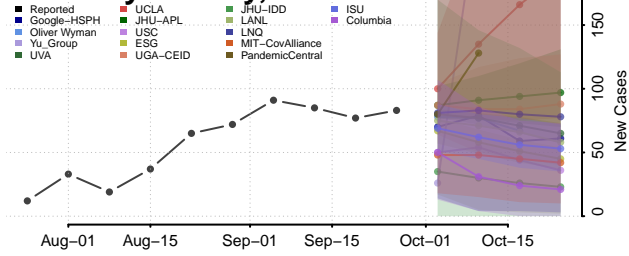

Callaway County, Missouri