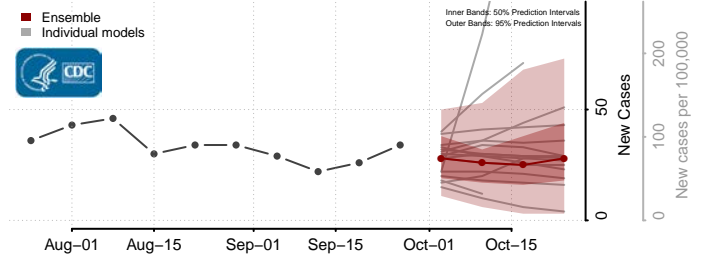

Yadkin County, North Carolina