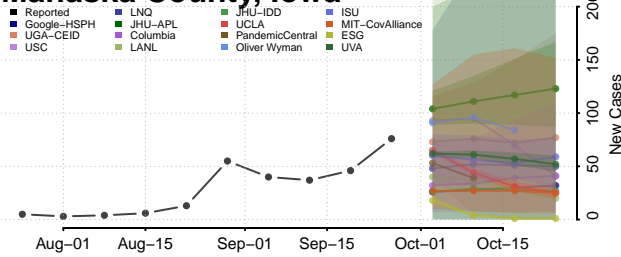

Lee County, Iowa

Linn County, Iowa

Louisa County, Iowa

Lucas County, Iowa

Lyon County, Iowa

Madison County, Iowa

Mahaska County, Iowa

Marion County, Iowa