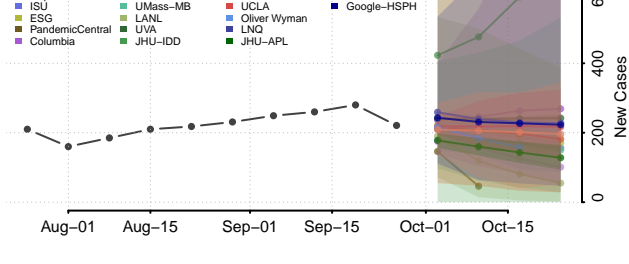

Berks County, Pennsylvania