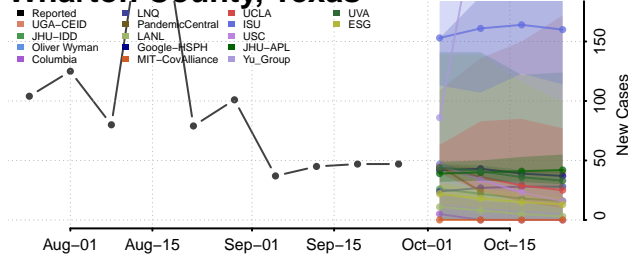

Wharton County, Texas