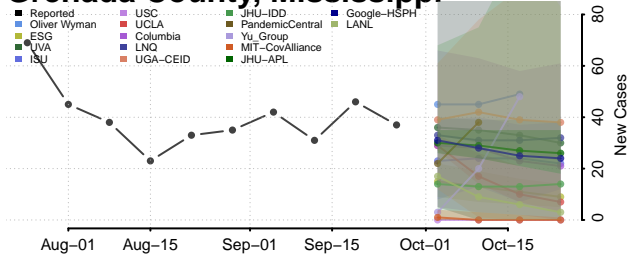

George County, Mississippi

Greene County, Mississippi

Grenada County, Mississippi

Hancock County, Mississippi

Harrison County, Mississippi

Hinds County, Mississippi

Holmes County, Mississippi

Humphreys County, Mississippi