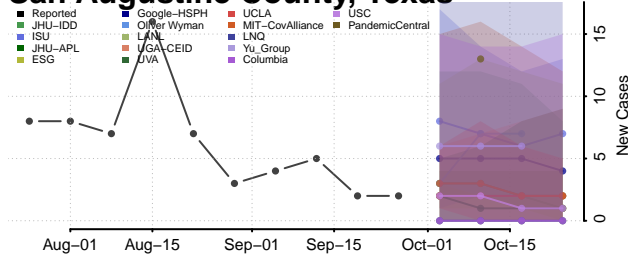

San Augustine County, Texas