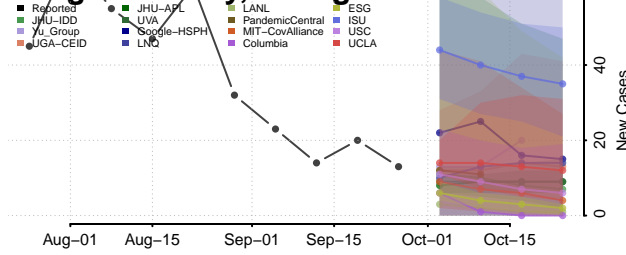

Morgan County, Georgia