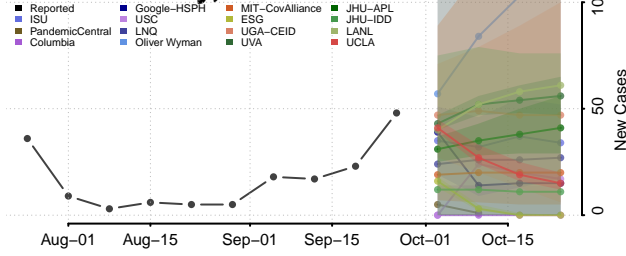

Nolan County, Texas