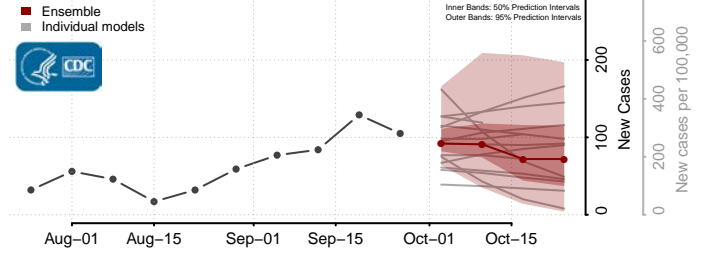

Boone County, Arkansas