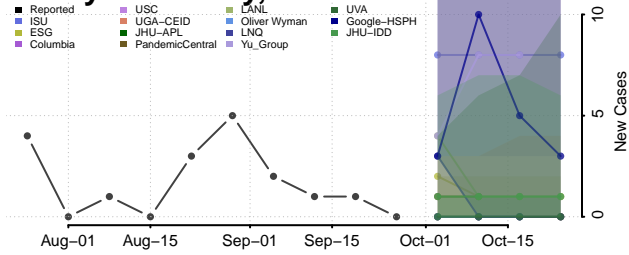

Schuyler County, Missouri