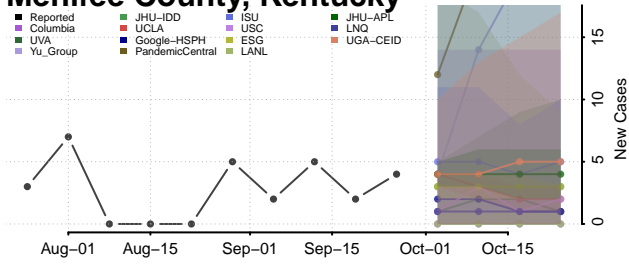

Marshall County, Kentucky

Martin County, Kentucky

Mason County, Kentucky

McCracken County, Kentucky

McCreary County, Kentucky

McLean County, Kentucky

Meade County, Kentucky

Menifee County, Kentucky