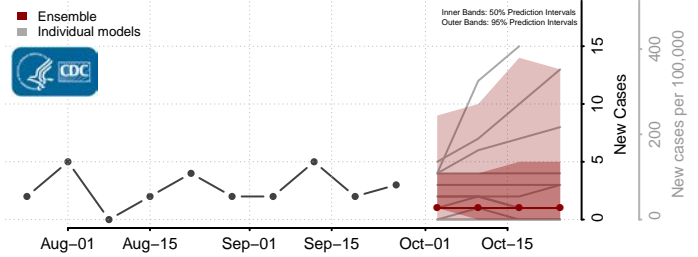

Harper County, Oklahoma