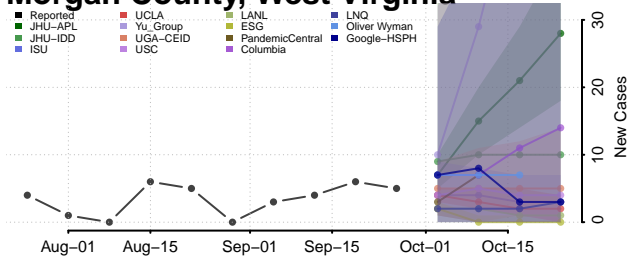

Morgan County, West Virginia