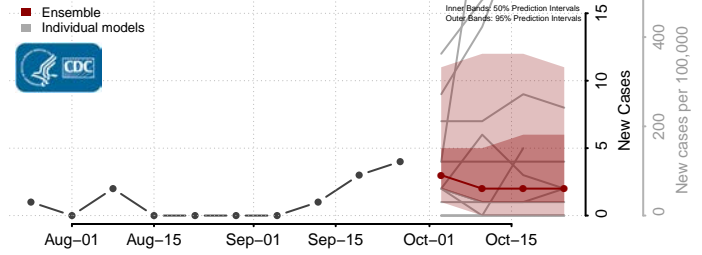

Sheridan County, Montana