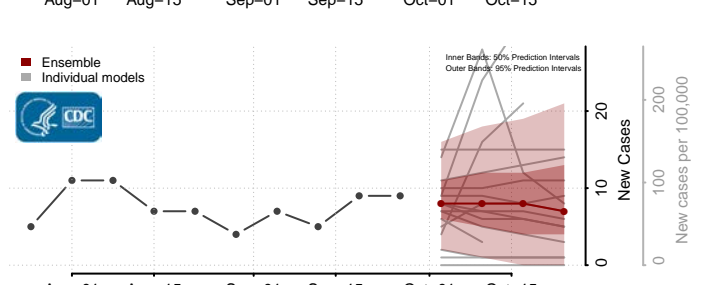

Carbon County, Montana