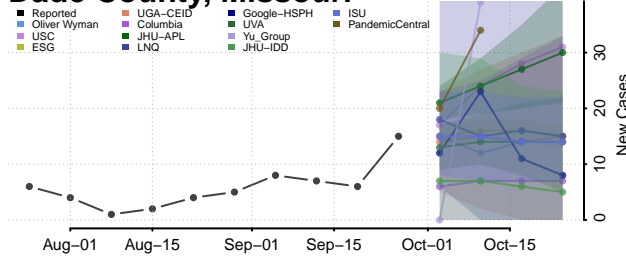

Dade County, Missouri