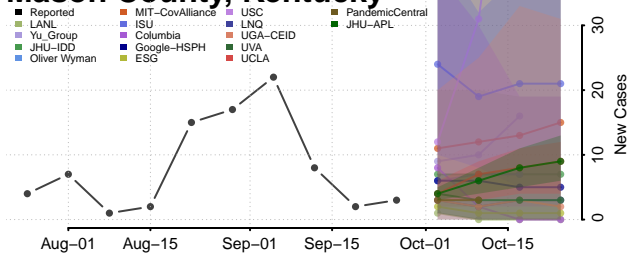

Mason County, Kentucky