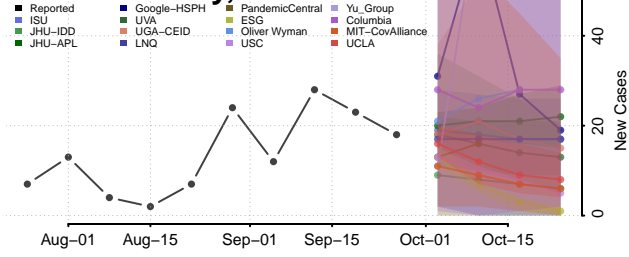

Barton County, Missouri