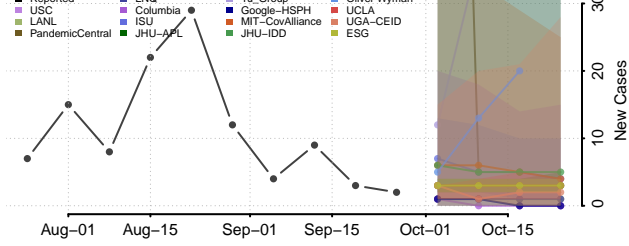

Klickitat County, Washington