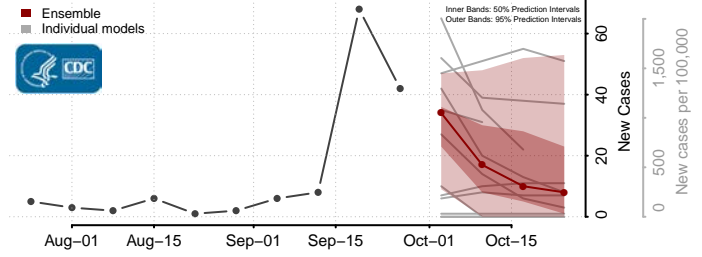

Eddy County, North Dakota

Emmons County, North Dakota

Foster County, North Dakota

Golden Valley County, North Dakota

Grand Forks County, North Dakota

Grant County, North Dakota

Griggs County, North Dakota

Hettinger County, North Dakota