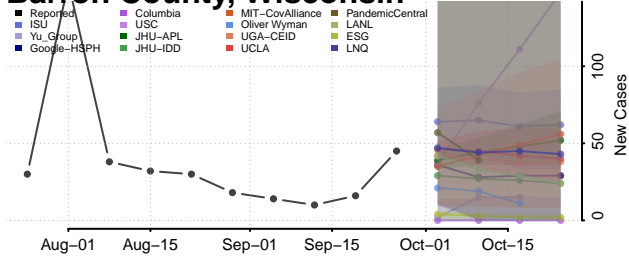

Wood County, West Virginia

Wyoming County, West Virginia

Wisconsin

Adams County, Wisconsin

Ashland County, Wisconsin

Barron County, Wisconsin

Bayfield County, Wisconsin

Brown County, Wisconsin