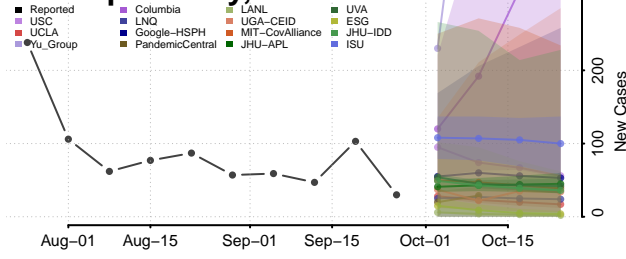

Bastrop County, Texas