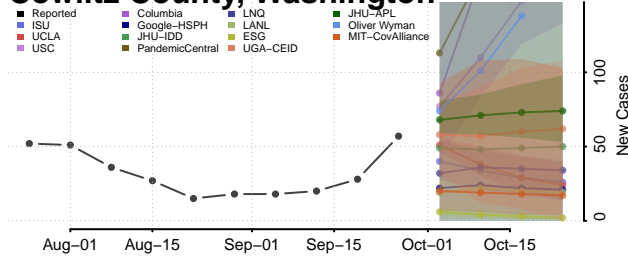

Cowlitz County, Washington