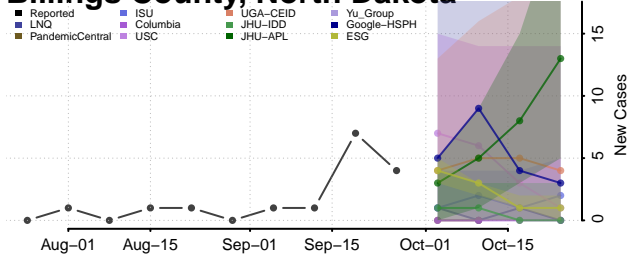

Billings County, North Dakota