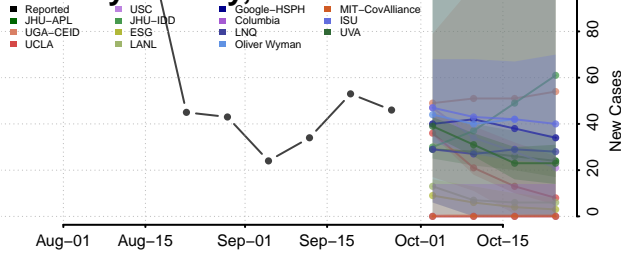

St. Mary County, Louisiana