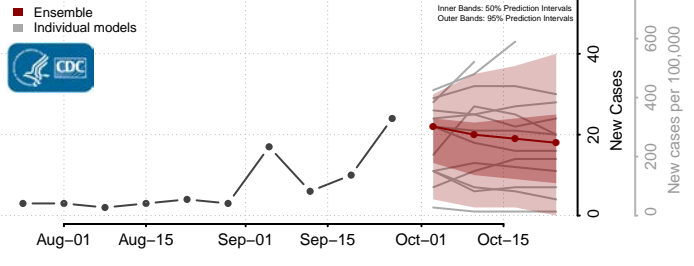

Hutchinson County, South Dakota