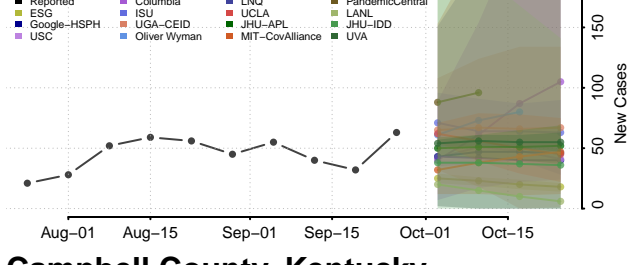

Calloway County, Kentucky