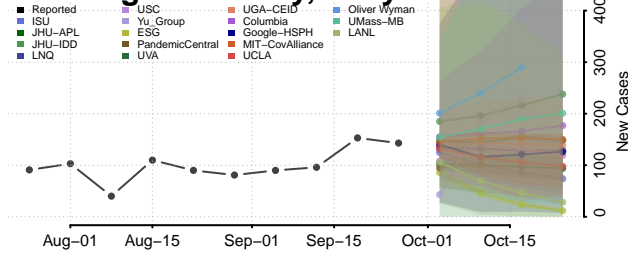

Prince George's County, Maryland

Queen Anne's County, Maryland

Somerset County, Maryland

St. Mary's County, Maryland

Talbot County, Maryland

Washington County, Maryland

Wicomico County, Maryland

Worcester County, Maryland