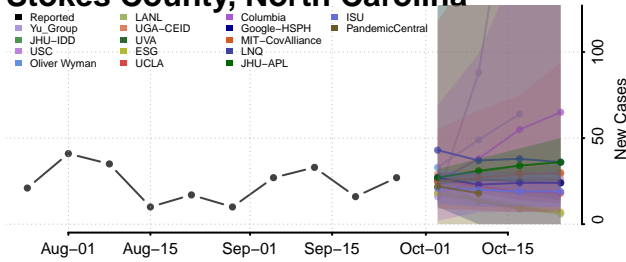

Stokes County, North Carolina