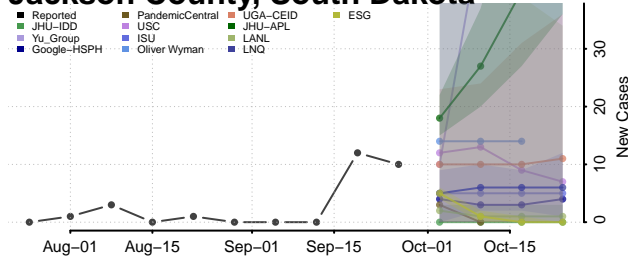

Jackson County, South Dakota