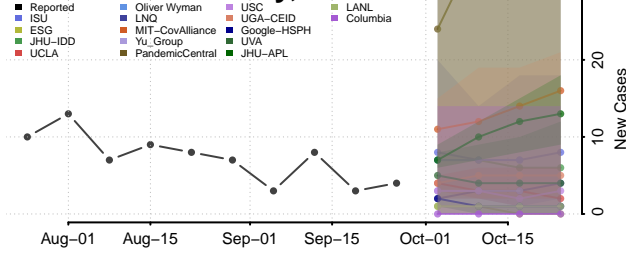

Columbiana County, Ohio

Coshocton County, Ohio

Crawford County, Ohio

Cuyahoga County, Ohio

Darke County, Ohio

Defiance County, Ohio

Delaware County, Ohio

Erie County, Ohio