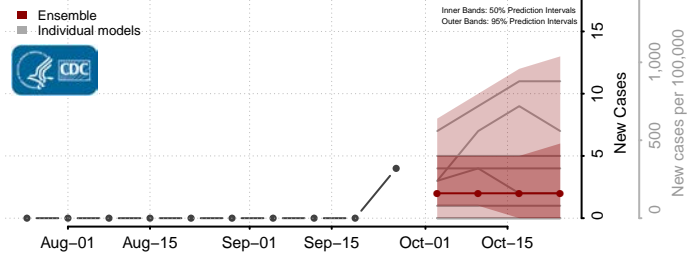

Carter County, Montana