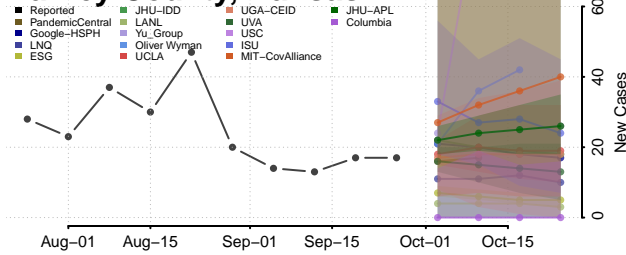

Grant County, Kansas

Gray County, Kansas

Greeley County, Kansas

Greenwood County, Kansas

Hamilton County, Kansas

Harper County, Kansas

Harvey County, Kansas

Haskell County, Kansas