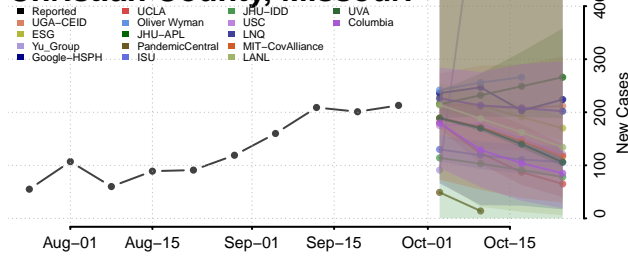

Christian County, Missouri