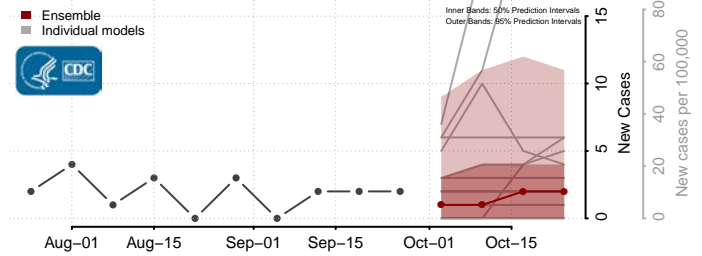

Grant County, New Mexico

Guadalupe County, New Mexico

Harding County, New Mexico

Hidalgo County, New Mexico

Lea County, New Mexico

Lincoln County, New Mexico

Los Alamos County, New Mexico

Luna County, New Mexico