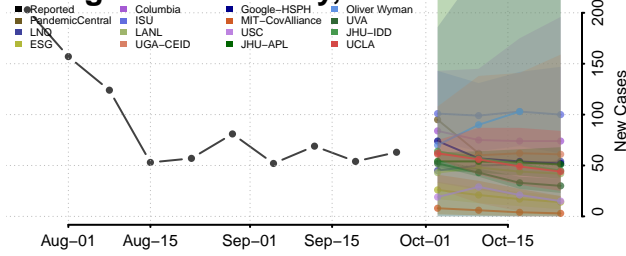

Nacogdoches County, Texas