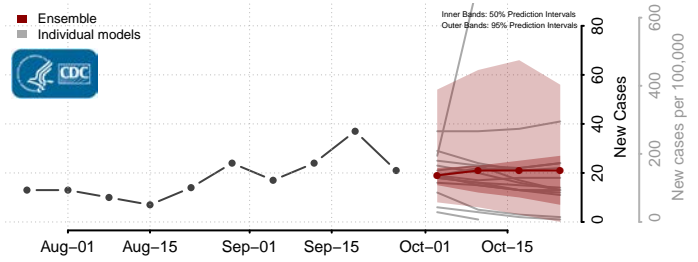

Stark County, Illinois

Stephenson County, Illinois

Tazewell County, Illinois

Union County, Illinois

Vermilion County, Illinois

Wabash County, Illinois

Warren County, Illinois

Washington County, Illinois