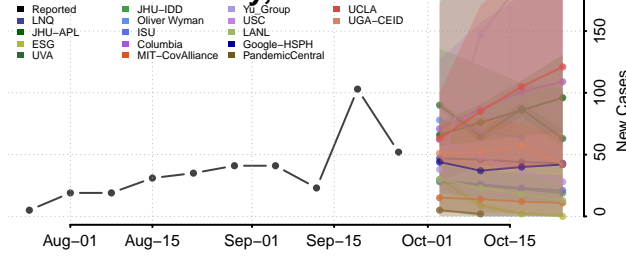

Crawford County, Missouri