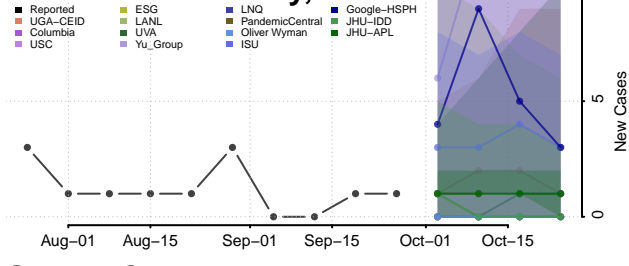

Shackelford County, Texas