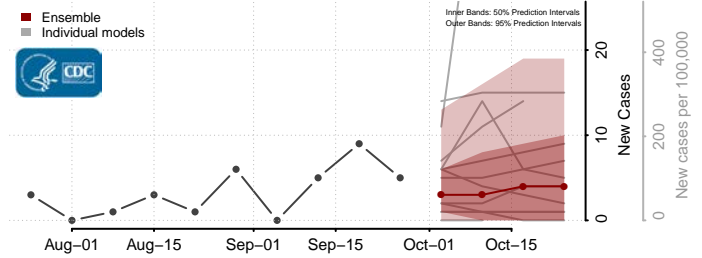

Lake County, South Dakota

Lawrence County, South Dakota

Lincoln County, South Dakota

Lyman County, South Dakota

Marshall County, South Dakota

McCook County, South Dakota

McPherson County, South Dakota

Meade County, South Dakota