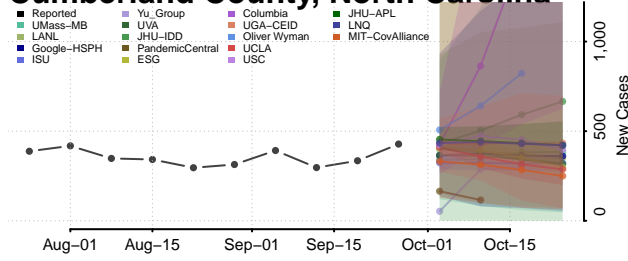

Chowan County, North Carolina

Clay County, North Carolina

Cleveland County, North Carolina

Columbus County, North Carolina

Craven County, North Carolina

Cumberland County, North Carolina

Currituck County, North Carolina