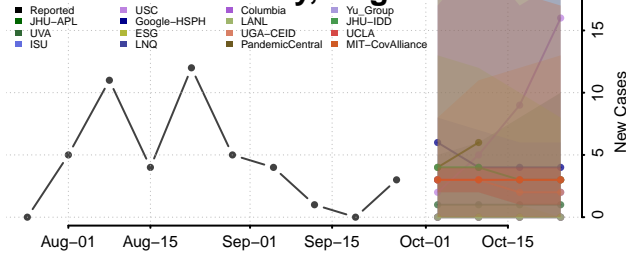

Cumberland County, Virginia