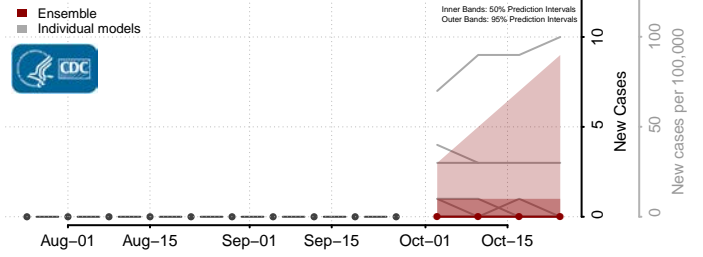

Beaver County, Utah

Box Elder County, Utah

Cache County, Utah

Carbon County, Utah

Daggett County, Utah

Davis County, Utah

Duchesne County, Utah

Emery County, Utah