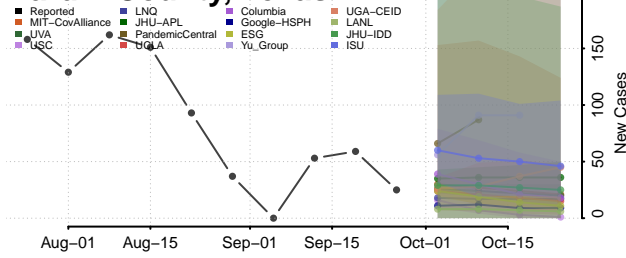

Hardin County, Texas