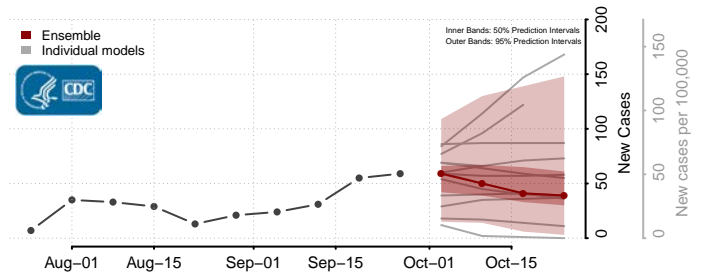

Windham County, Connecticut