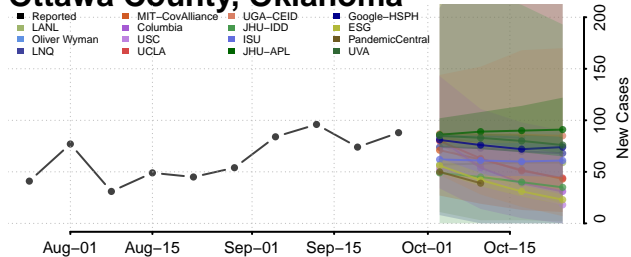

Noble County, Oklahoma

Nowata County, Oklahoma

Okfuskee County, Oklahoma

Oklahoma County, Oklahoma

Okmulgee County, Oklahoma

Osage County, Oklahoma

Ottawa County, Oklahoma

Pawnee County, Oklahoma