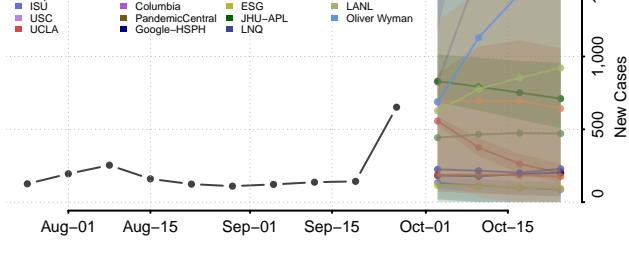

Clark County, Washington