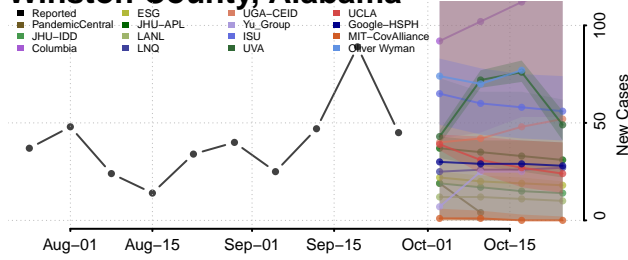

Winston County, Alabama