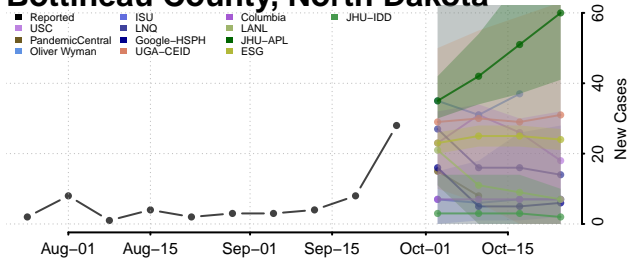

Bottineau County, North Dakota