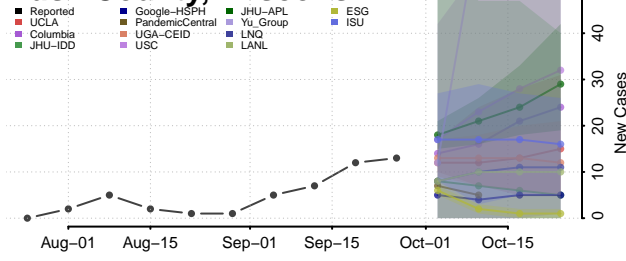

Rusk County, Wisconsin