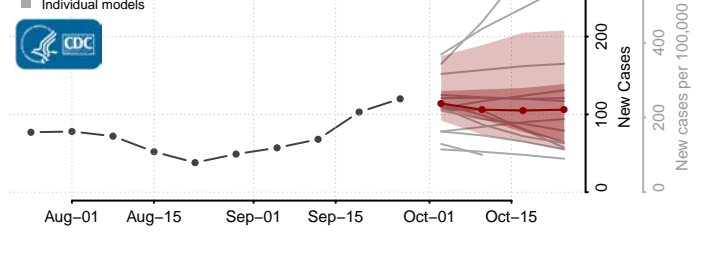

Beaver County, Oklahoma

Beckham County, Oklahoma

Blaine County, Oklahoma

Bryan County, Oklahoma

Caddo County, Oklahoma

Canadian County, Oklahoma

Carter County, Oklahoma

Cherokee County, Oklahoma