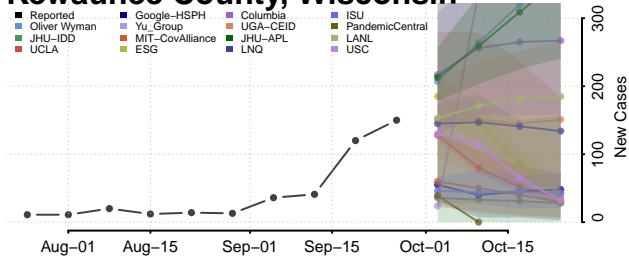

Kewaunee County, Wisconsin