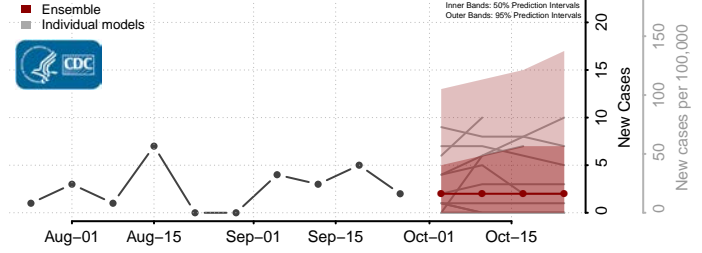

Winneshiek County, Iowa

Woodbury County, Iowa

Worth County, Iowa

Wright County, Iowa

Kansas

Allen County, Kansas

Anderson County, Kansas

Atchison County, Kansas