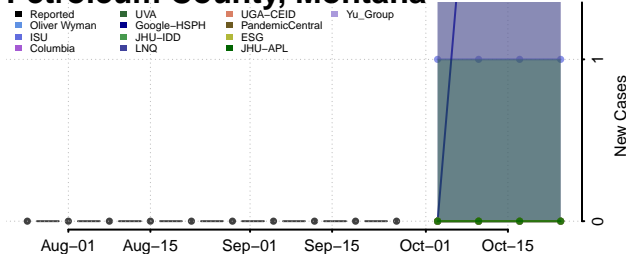

Petroleum County, Montana