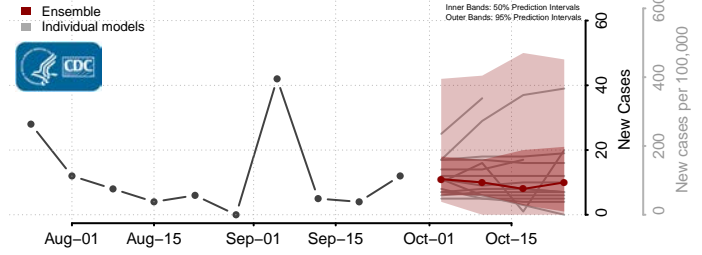

Hancock County, Iowa