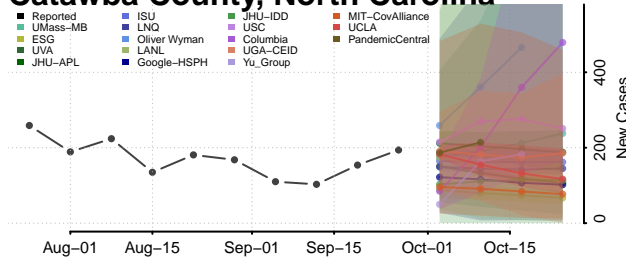

Caldwell County, North Carolina

Camden County, North Carolina

Carteret County, North Carolina

Caswell County, North Carolina

Catawba County, North Carolina

Chatham County, North Carolina

Cherokee County, North Carolina