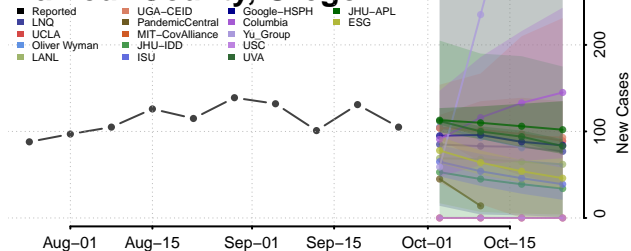

Malheur County, Oregon