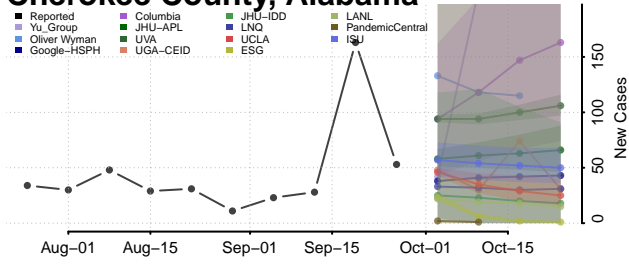

National

Alabama*

Autauga County, Alabama

Baldwin County, Alabama

Barbour County, Alabama

Bibb County, Alabama

*New weekly cases may decrease in this location over the next four weeks. For these locations, the ensemble forecast indicates a probability of 0.75 or greater that fewer cases will be reported in week four of the forecast than in the last reported week.

Blount County, Alabama

Bullock County, Alabama

Butler County, Alabama

Calhoun County, Alabama

Chambers County, Alabama

Cherokee County, Alabama

Chilton County, Alabama

Choctaw County, Alabama