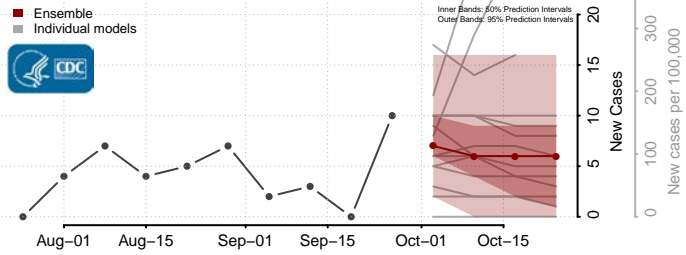

Wilkin County, Minnesota

Winona County, Minnesota

Wright County, Minnesota

Yellow Medicine County, Minnesota

Mississippi

Adams County, Mississippi

Alcorn County, Mississippi

Amite County, Mississippi