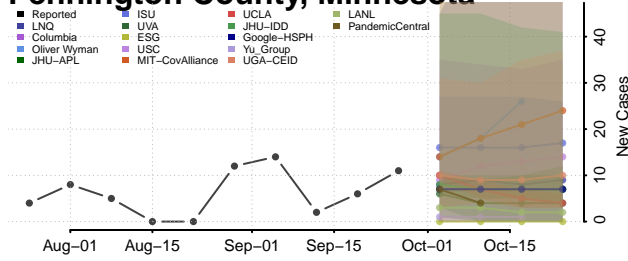

Norman County, Minnesota

Olmsted County, Minnesota

Otter Tail County, Minnesota

Pennington County, Minnesota

Pine County, Minnesota

Pipestone County, Minnesota

Polk County, Minnesota

Pope County, Minnesota