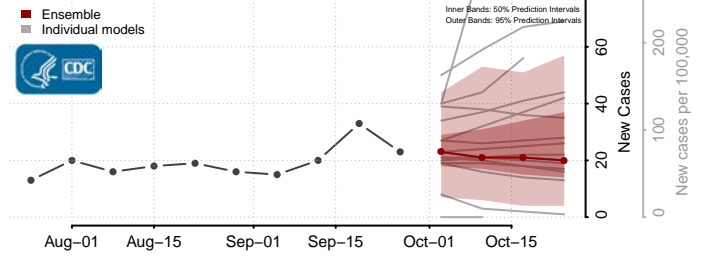

Caroline County, Virginia