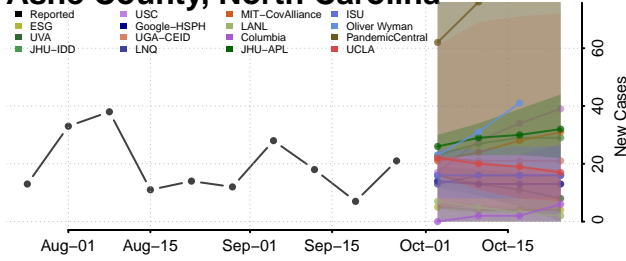

Ashe County, North Carolina