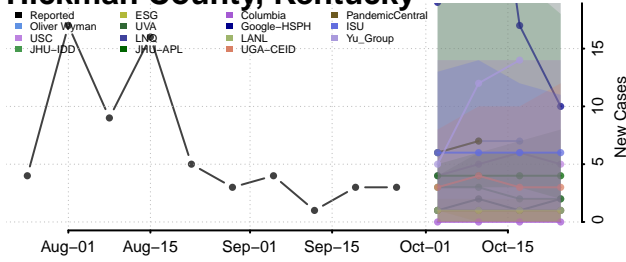

Hickman County, Kentucky