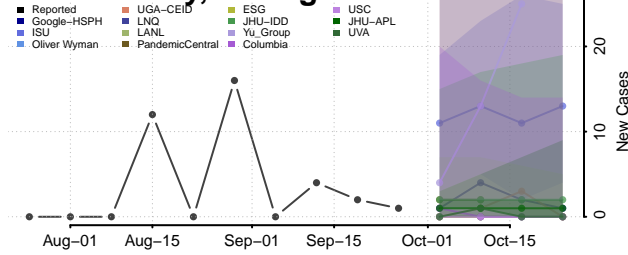

Luce County, Michigan