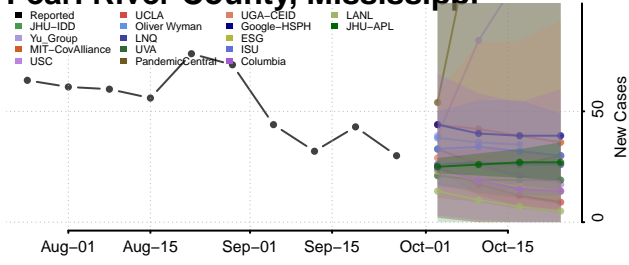

Pearl River County, Mississippi