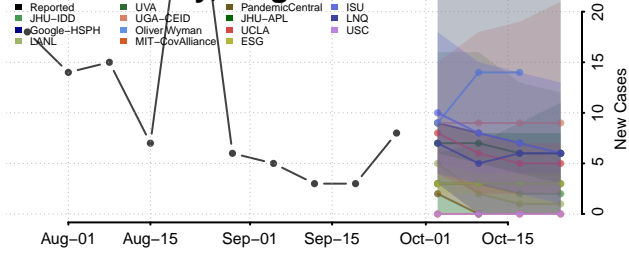

Galax County, Virginia