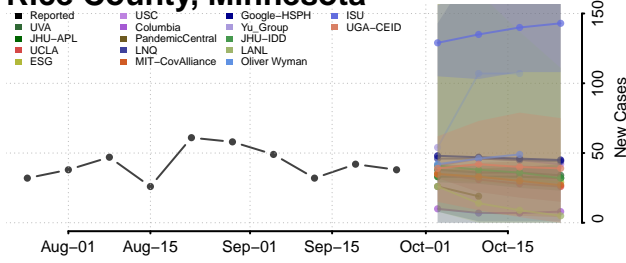

Rice County, Minnesota