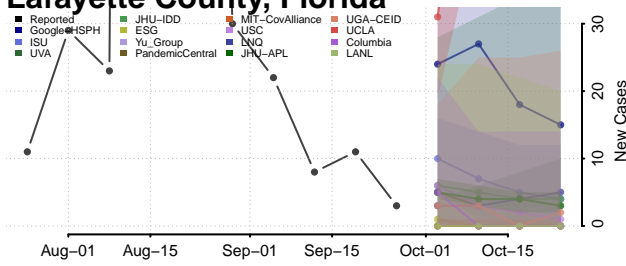

Indian River County, Florida

Jackson County, Florida

Jefferson County, Florida

Lafayette County, Florida

Lake County, Florida

Lee County, Florida

Leon County, Florida

Levy County, Florida