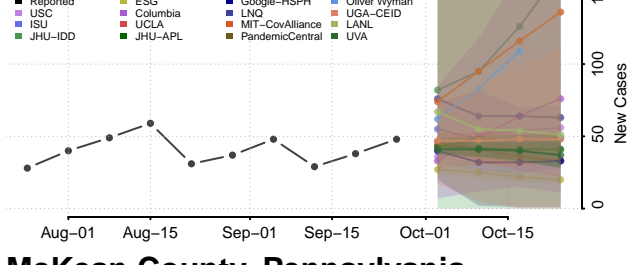

Lebanon County, Pennsylvania

Lehigh County, Pennsylvania

Luzerne County, Pennsylvania

Lycoming County, Pennsylvania

McKean County, Pennsylvania

Mercer County, Pennsylvania

Mifflin County, Pennsylvania

Monroe County, Pennsylvania