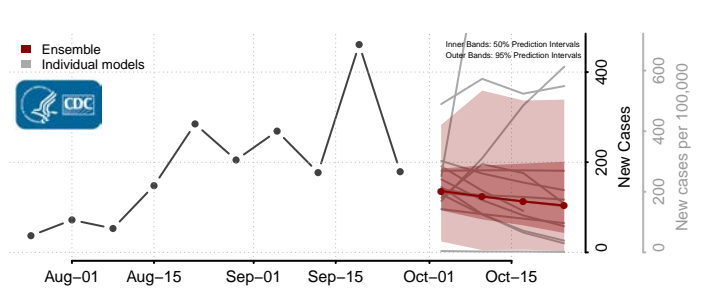

St. Francois County, Missouri