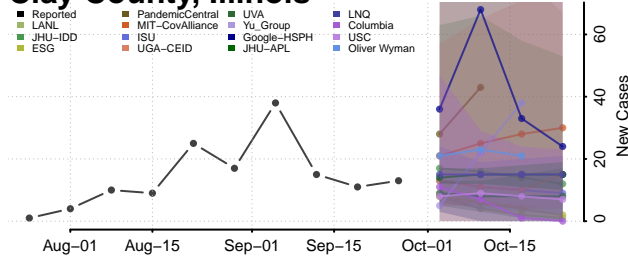

Clay County, Illinois