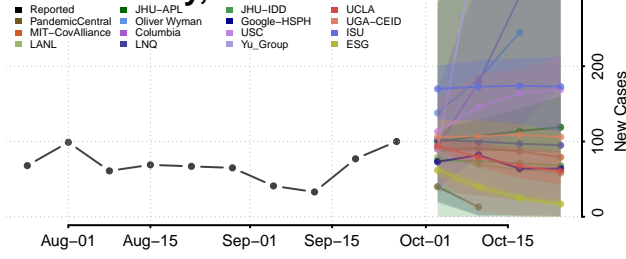

Sauk County, Wisconsin