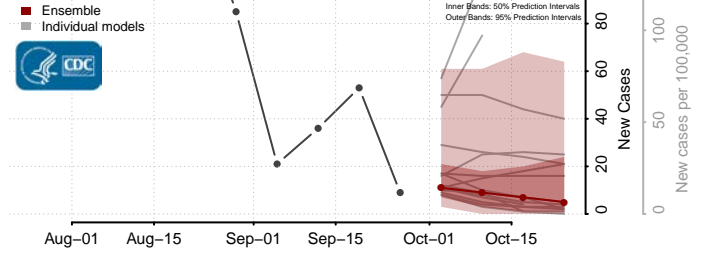

Chelan County, Washington