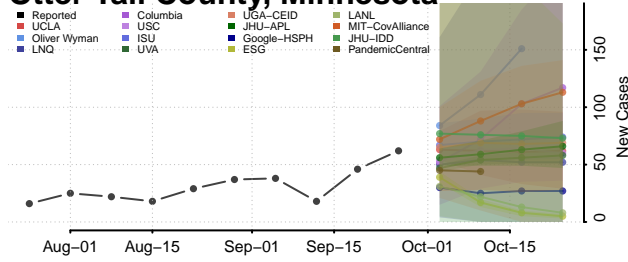

Otter Tail County, Minnesota