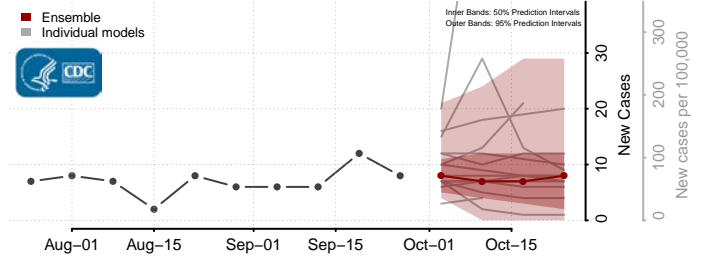

Norman County, Minnesota

Olmsted County, Minnesota

Otter Tail County, Minnesota

Pennington County, Minnesota

Pine County, Minnesota

Pipestone County, Minnesota

Polk County, Minnesota

Pope County, Minnesota