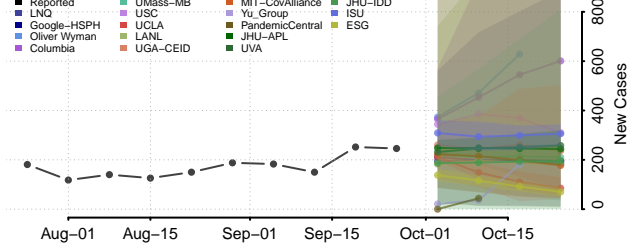

Scott County, Iowa