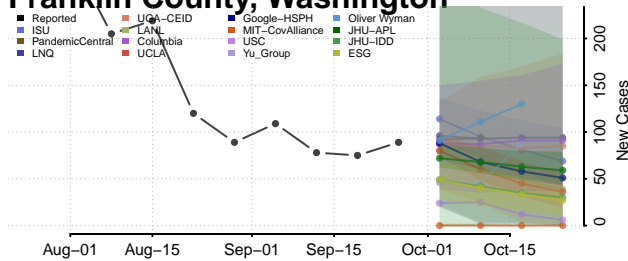

Franklin County, Washington

Garfield County, Washington

Grant County, Washington

Grays Harbor County, Washington

Island County, Washington

Jefferson County, Washington

King County, Washington

Kitsap County, Washington