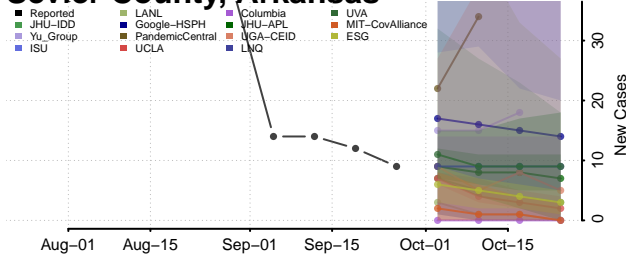

Sevier County, Arkansas