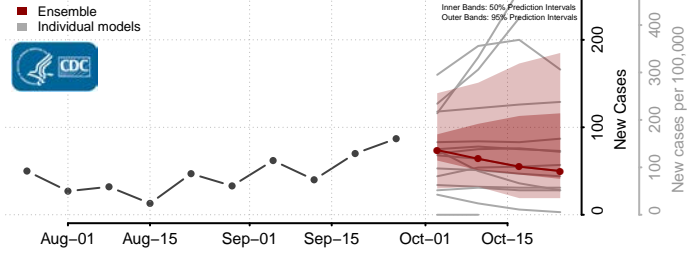

Rooks County, Kansas

Rush County, Kansas

Russell County, Kansas

Saline County, Kansas

Scott County, Kansas

Sedgwick County, Kansas

Seward County, Kansas

Shawnee County, Kansas