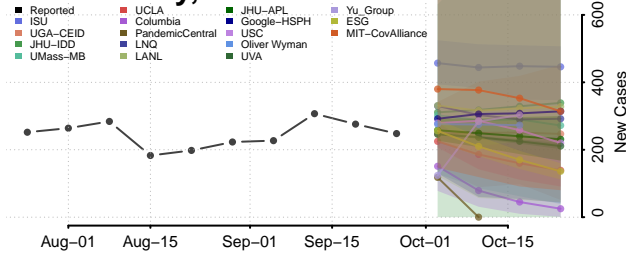

Linn County, Iowa