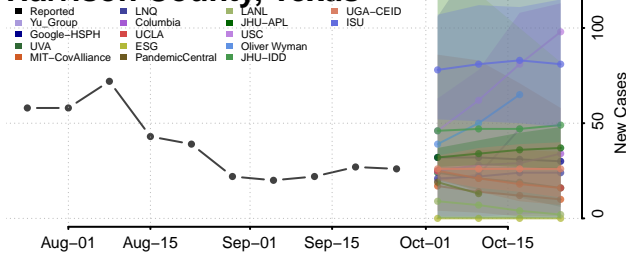

Harrison County, Texas