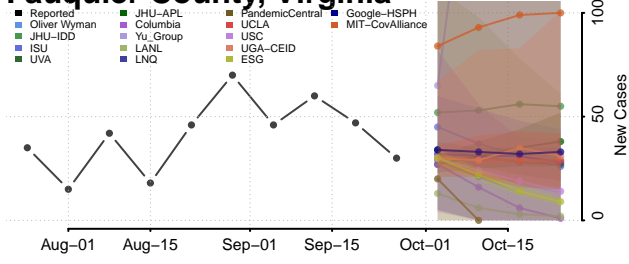

Dinwiddie County, Virginia

Emporia County, Virginia

Essex County, Virginia

Fairfax City County, Virginia

Fairfax County, Virginia

Falls Church County, Virginia

Fauquier County, Virginia

Floyd County, Virginia