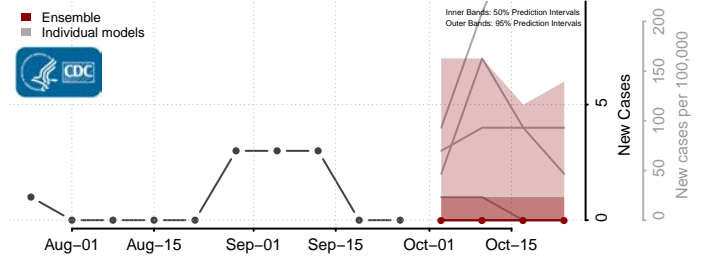

Isanti County, Minnesota

Itasca County, Minnesota

Jackson County, Minnesota

Kanabec County, Minnesota

Kandiyohi County, Minnesota

Kittson County, Minnesota

Koochiching County, Minnesota

Lac qui Parle County, Minnesota