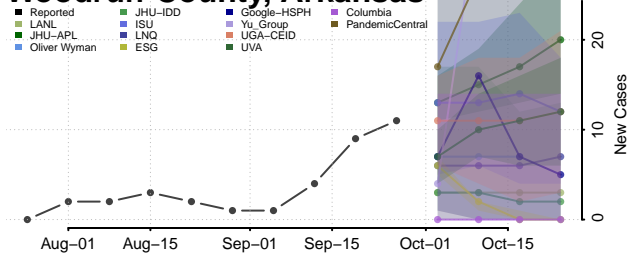

Woodruff County, Arkansas