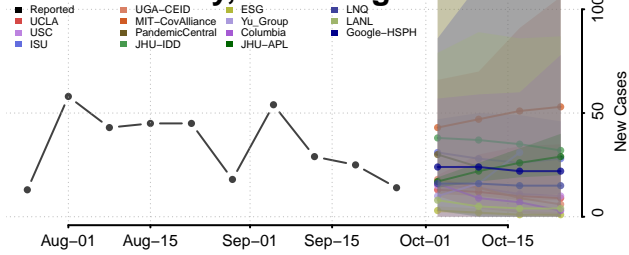

Mercer County, West Virginia