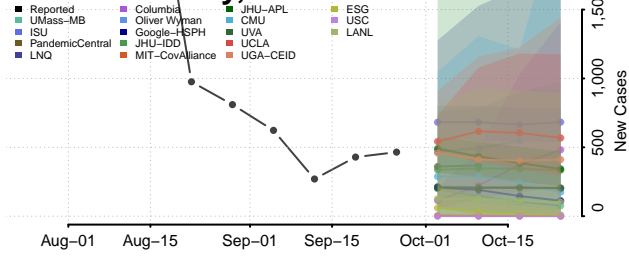

Nueces County, Texas