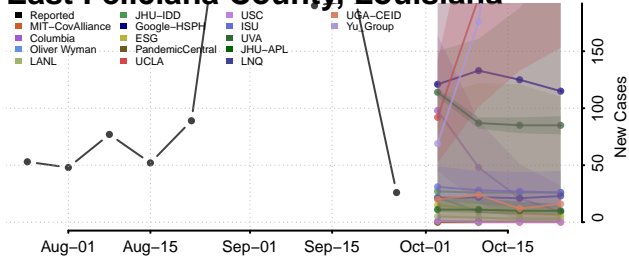

East Feliciana County, Louisiana