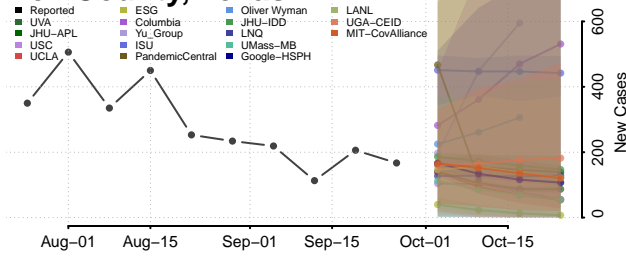

Bell County, Texas