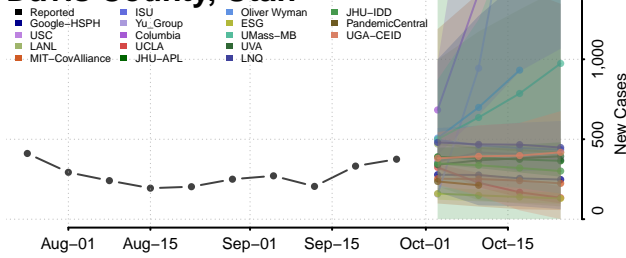

Davis County, Utah