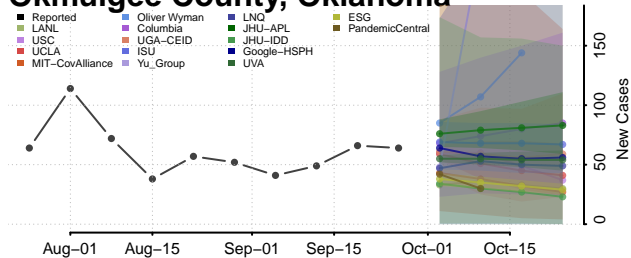

Noble County, Oklahoma

Nowata County, Oklahoma

Okfuskee County, Oklahoma

Oklahoma County, Oklahoma

Okmulgee County, Oklahoma

Osage County, Oklahoma

Ottawa County, Oklahoma

Pawnee County, Oklahoma