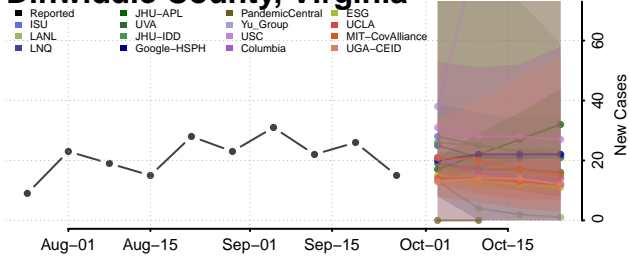

Dinwiddie County, Virginia