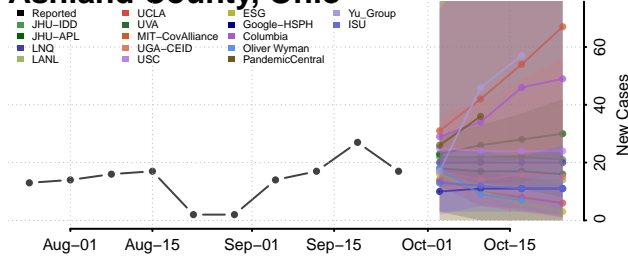

Ashland County, Ohio