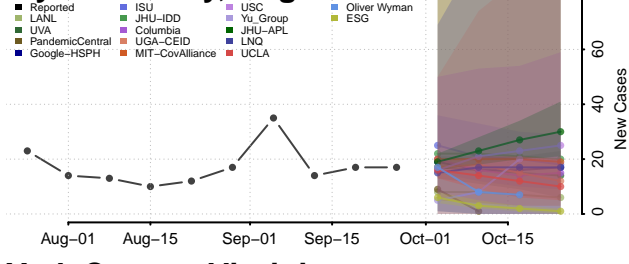

Williamsburg County, Virginia

Winchester County, Virginia

Wise County, Virginia

Wythe County, Virginia

York County, Virginia

Washington

Adams County, Washington

Asotin County, Washington