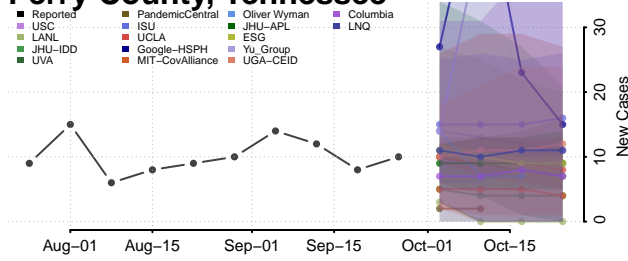

Perry County, Tennessee