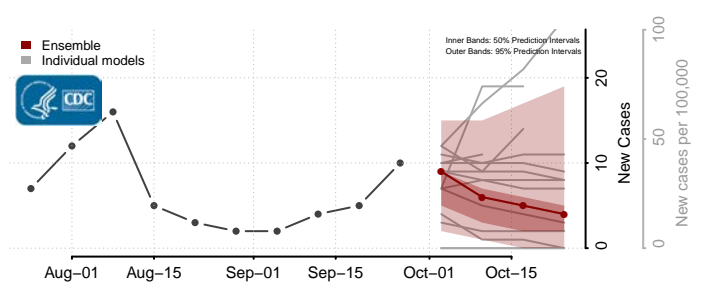

Routt County, Colorado