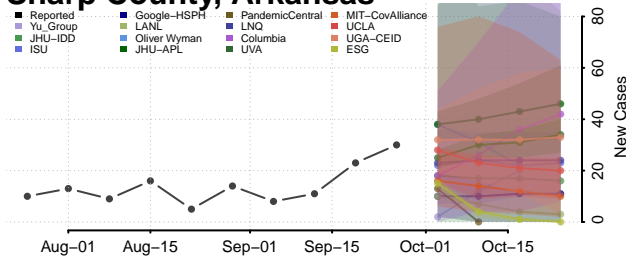

Sharp County, Arkansas