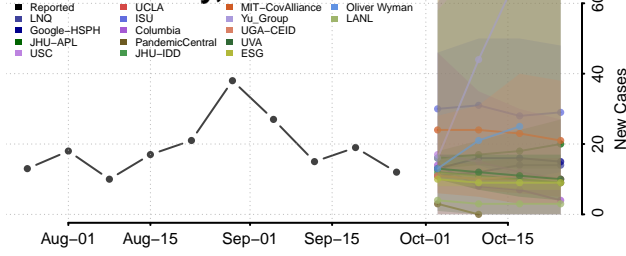

Butler County, Iowa