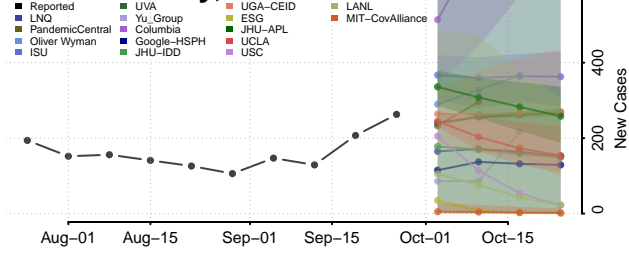

Potter County, Texas