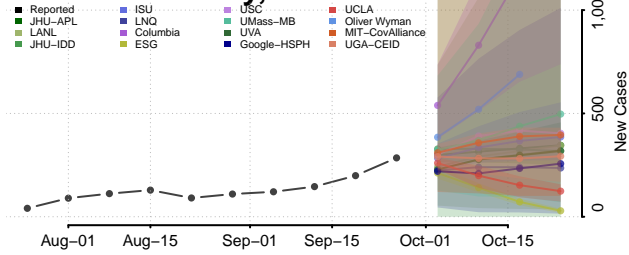

St. Louis County, Minnesota