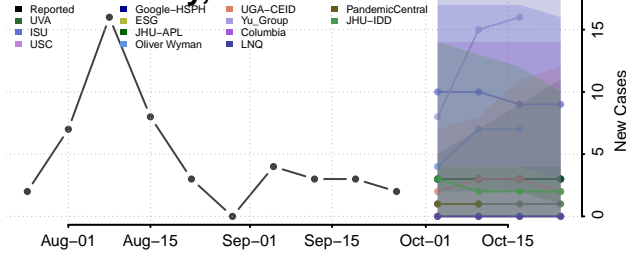

Knox County, Missouri