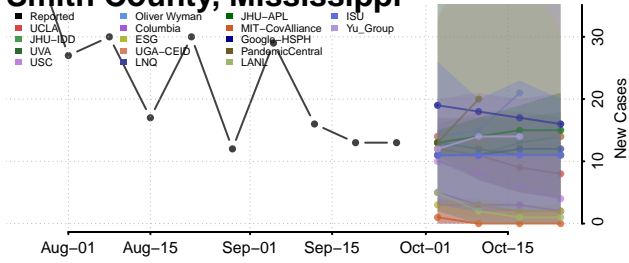

Quitman County, Mississippi

Rankin County, Mississippi

Scott County, Mississippi

Sharkey County, Mississippi

Simpson County, Mississippi

Smith County, Mississippi

Stone County, Mississippi

Sunflower County, Mississippi