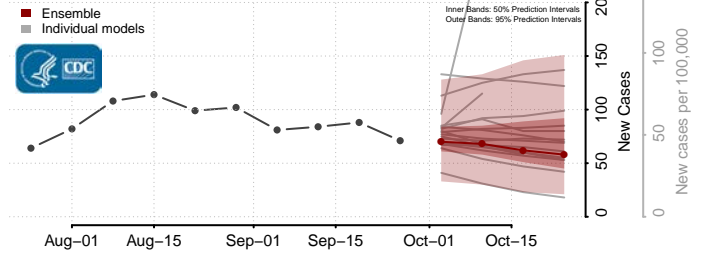

Scott County, Virginia

Shenandoah County, Virginia

Smyth County, Virginia

Southampton County, Virginia

Spotsylvania County, Virginia

Stafford County, Virginia

Staunton County, Virginia

Suffolk County, Virginia