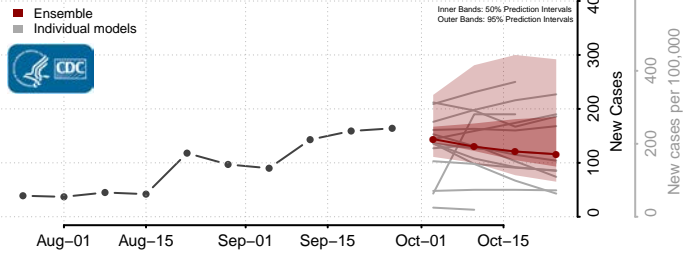

Slope County, North Dakota

Stark County, North Dakota

Steele County, North Dakota

Stutsman County, North Dakota

Towner County, North Dakota

Trail County, North Dakota

Walsh County, North Dakota

Ward County, North Dakota