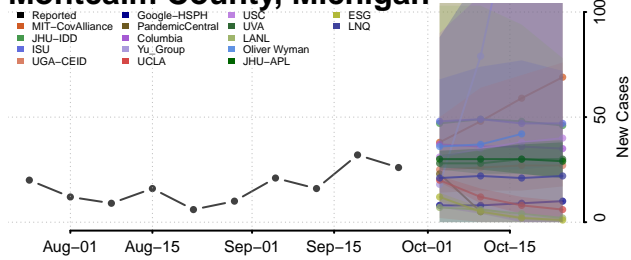

Mecosta County, Michigan

Menominee County, Michigan

Midland County, Michigan

Missaukee County, Michigan

Monroe County, Michigan

Montcalm County, Michigan

Montmorency County, Michigan

Muskegon County, Michigan