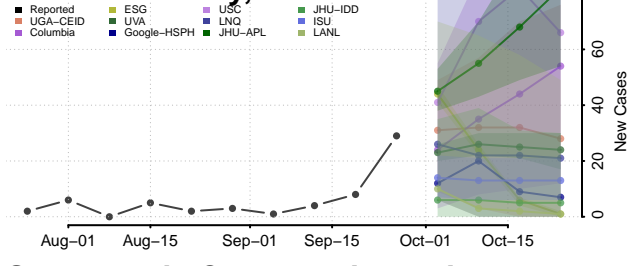

St. Clair County, Missouri