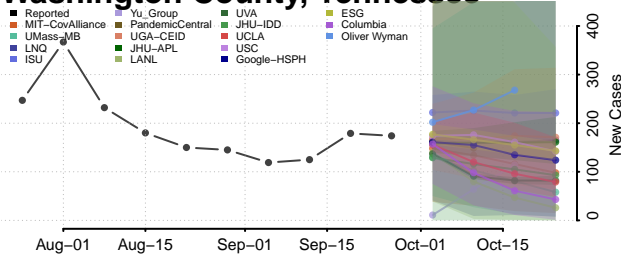

Washington County, Tennessee