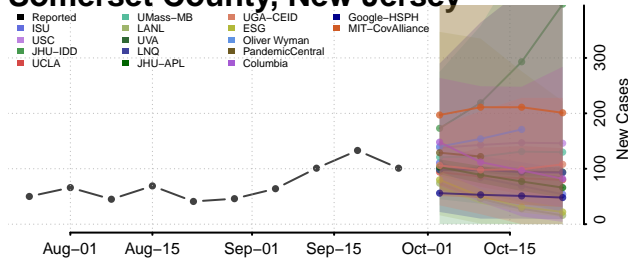

Somerset County, New Jersey