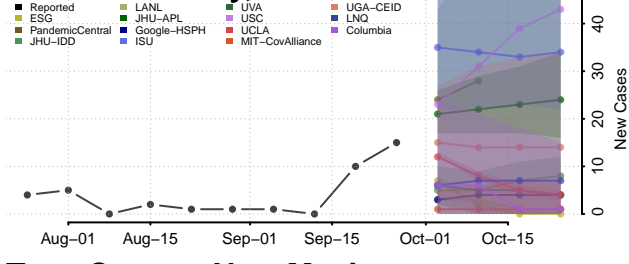

Socorro County, New Mexico