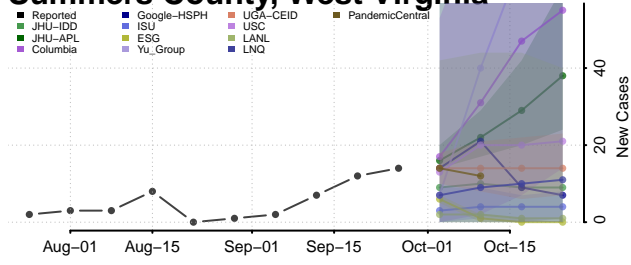

Preston County, West Virginia

Putnam County, West Virginia

Raleigh County, West Virginia

Randolph County, West Virginia

Ritchie County, West Virginia

Roane County, West Virginia

Summers County, West Virginia