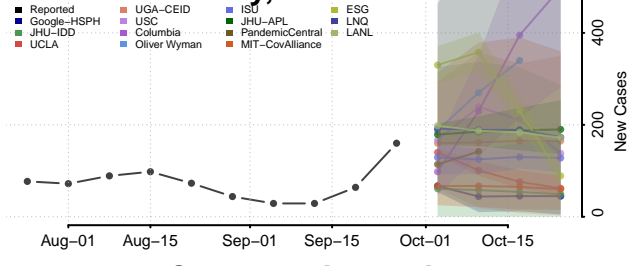

Manitowoc County, Wisconsin

Marathon County, Wisconsin

Marinette County, Wisconsin

Marquette County, Wisconsin

Menominee County, Wisconsin

Milwaukee County, Wisconsin

Monroe County, Wisconsin

Polk County, Wisconsin