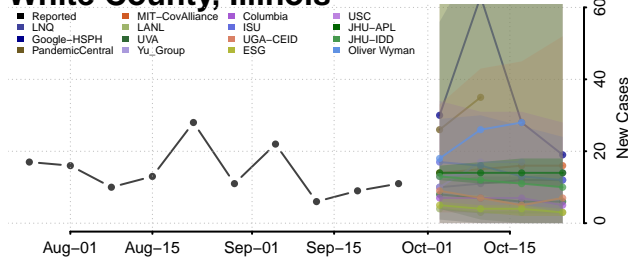

White County, Illinois