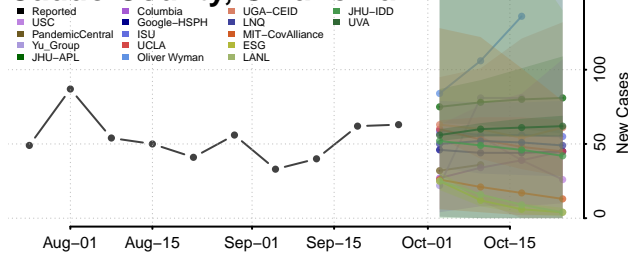

Beaver County, Oklahoma

Beckham County, Oklahoma

Blaine County, Oklahoma

Bryan County, Oklahoma

Caddo County, Oklahoma

Canadian County, Oklahoma

Carter County, Oklahoma

Cherokee County, Oklahoma