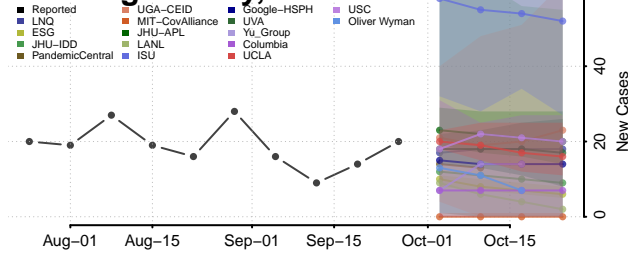

Clark County, Idaho

Clearwater County, Idaho

Custer County, Idaho

Elmore County, Idaho

Franklin County, Idaho

Fremont County, Idaho

Gem County, Idaho

Gooding County, Idaho