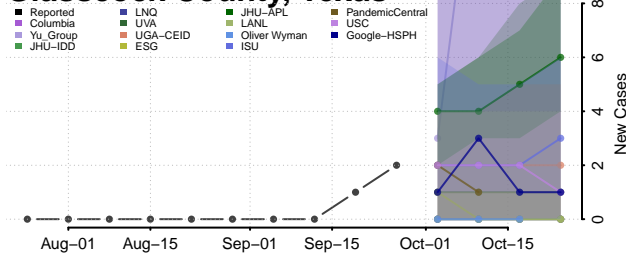

Glasscock County, Texas