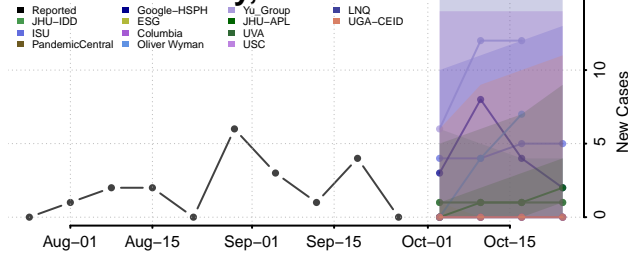

McCone County, Montana