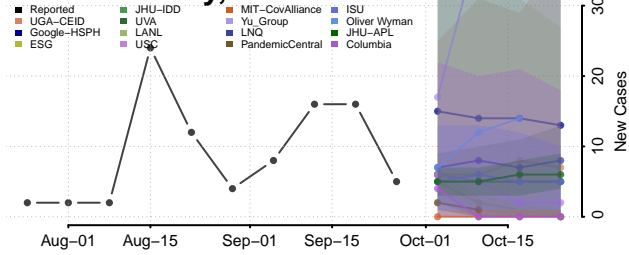

Pierce County, Nebraska