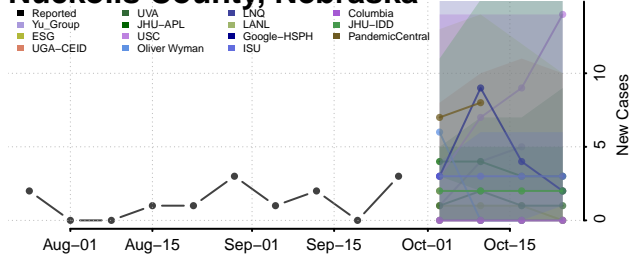

Morrill County, Nebraska

Nance County, Nebraska

Nemaha County, Nebraska

Nuckolls County, Nebraska

Otoe County, Nebraska

Pawnee County, Nebraska

Perkins County, Nebraska

Phelps County, Nebraska