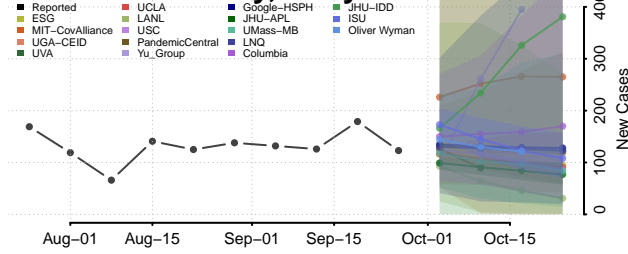

Frederick County, Maryland