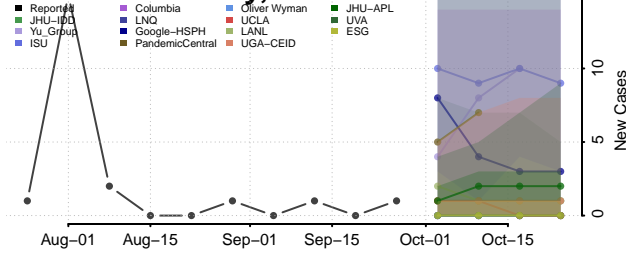

Cochise County, Arizona

Coconino County, Arizona

Gila County, Arizona

Graham County, Arizona

Greenlee County, Arizona

La Paz County, Arizona

Maricopa County, Arizona

Mohave County, Arizona