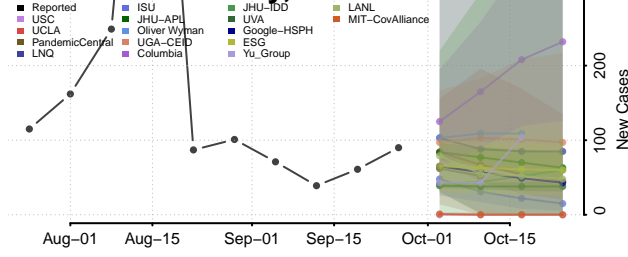

Putnam County, Florida

Santa Rosa County, Florida

Sarasota County, Florida

Seminole County, Florida

St. Johns County, Florida

St. Lucie County, Florida

Sumter County, Florida

Suwannee County, Florida