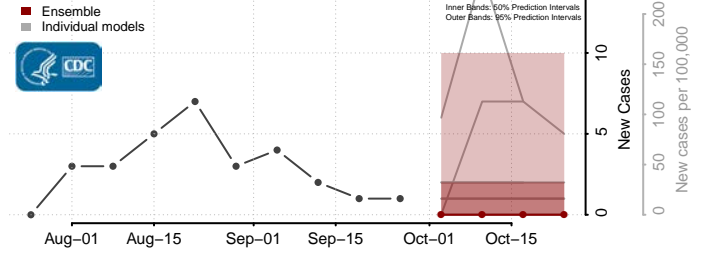

Kusilvak County, Alaska

Lake and Peninsula County, Alaska

Matanuska-Susitna County, Alaska

Nome County, Alaska

North Slope County, Alaska

Northwest Arctic County, Alaska

Petersburg County, Alaska

Prince of Wales-Hyder County, Alaska