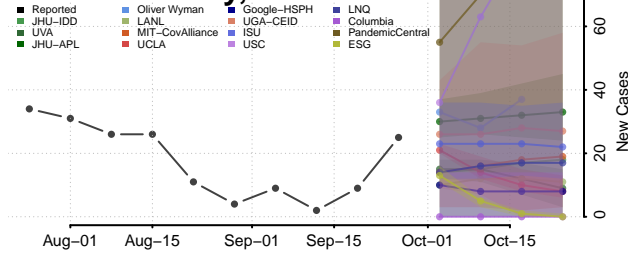

Grant County, New Mexico

Guadalupe County, New Mexico

Harding County, New Mexico

Hidalgo County, New Mexico

Lea County, New Mexico

Lincoln County, New Mexico

Los Alamos County, New Mexico

Luna County, New Mexico