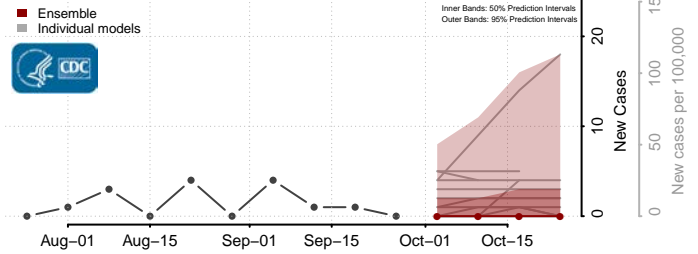

Lewis County, West Virginia