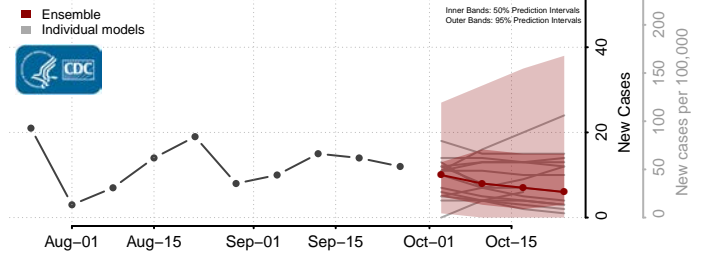

Waynesboro County, Virginia