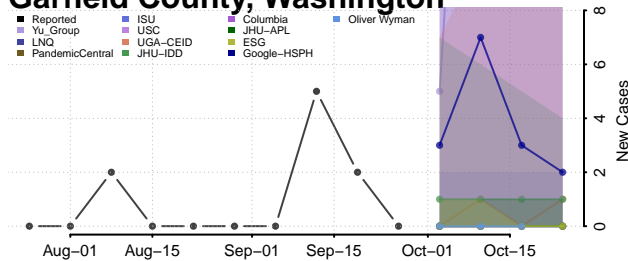

Franklin County, Washington

Garfield County, Washington

Grant County, Washington

Grays Harbor County, Washington

Island County, Washington

Jefferson County, Washington

King County, Washington

Kitsap County, Washington