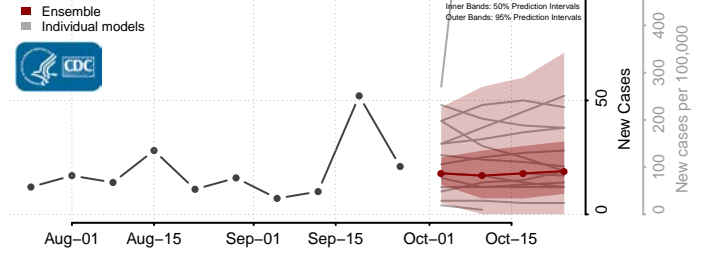

Thomas County, Nebraska

Thurston County, Nebraska

Valley County, Nebraska

Washington County, Nebraska

Wayne County, Nebraska

Webster County, Nebraska

Wheeler County, Nebraska

York County, Nebraska