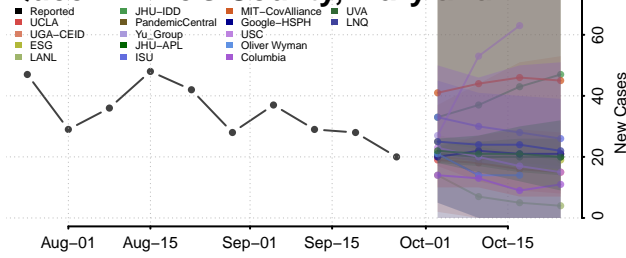

Queen Anne's County, Maryland