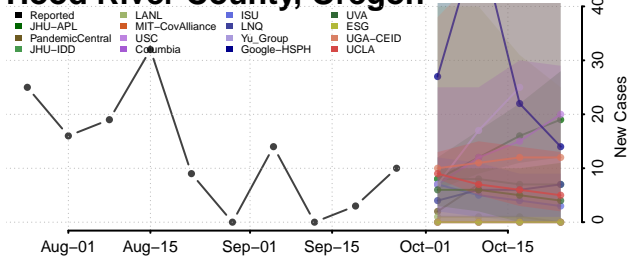

Hood River County, Oregon

Jackson County, Oregon

Jefferson County, Oregon

Josephine County, Oregon

Klamath County, Oregon

Lake County, Oregon

Lane County, Oregon

Lincoln County, Oregon