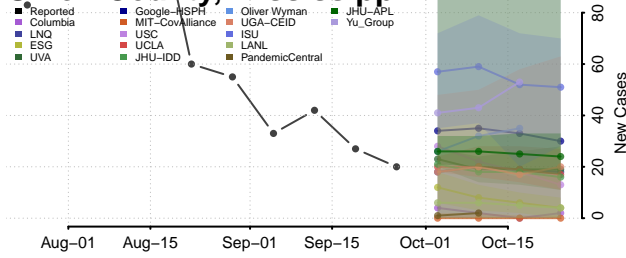

Tallahatchie County, Mississippi

Tate County, Mississippi

Tippah County, Mississippi

Tishomingo County, Mississippi

Tunica County, Mississippi

Union County, Mississippi

Walthall County, Mississippi

Warren County, Mississippi