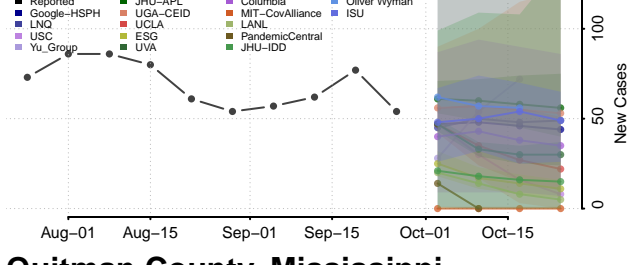

Quitman County, Mississippi

Rankin County, Mississippi

Scott County, Mississippi

Sharkey County, Mississippi

Simpson County, Mississippi

Smith County, Mississippi

Stone County, Mississippi

Sunflower County, Mississippi