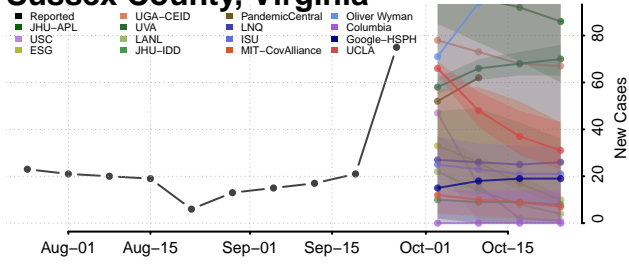

Sussex County, Virginia