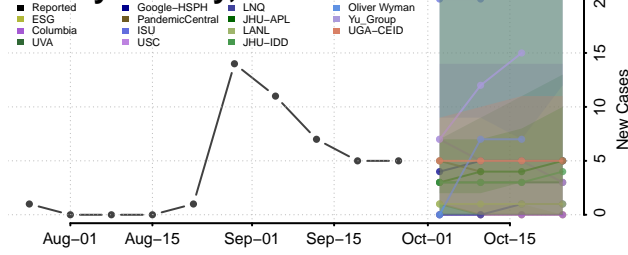

Cherry County, Nebraska