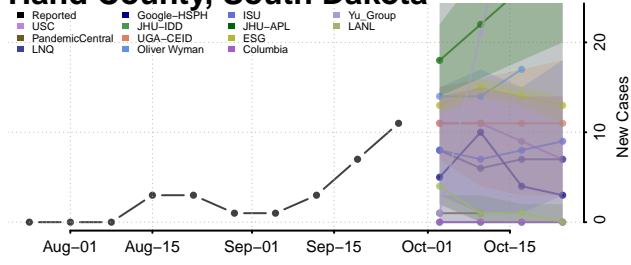

Fall River County, South Dakota

Faulk County, South Dakota

Grant County, South Dakota

Gregory County, South Dakota

Haakon County, South Dakota

Hamlin County, South Dakota

Hand County, South Dakota

Hanson County, South Dakota