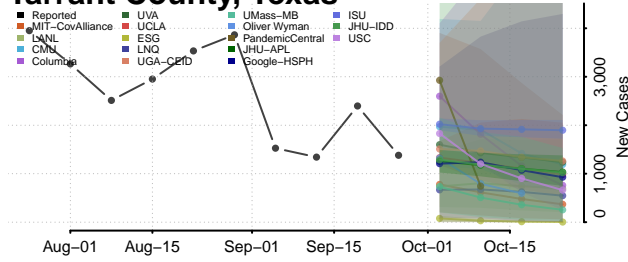

Tarrant County, Texas