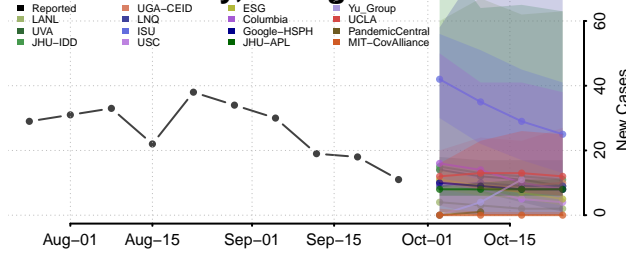

Rockdale County, Georgia

Schley County, Georgia

Screven County, Georgia

Seminole County, Georgia

Spalding County, Georgia

Stephens County, Georgia

Stewart County, Georgia

Sumter County, Georgia