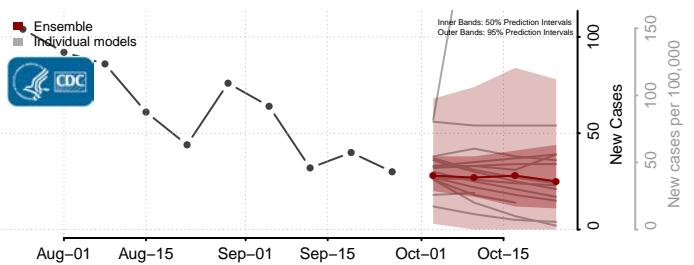

Franklin County, North Carolina