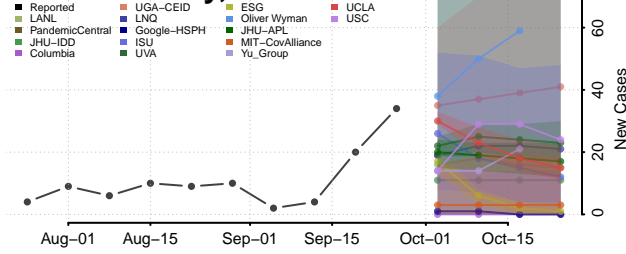

Ada County, Idaho

Adams County, Idaho

Bannock County, Idaho

Bear Lake County, Idaho

Benewah County, Idaho

Bingham County, Idaho

Blaine County, Idaho

Boise County, Idaho