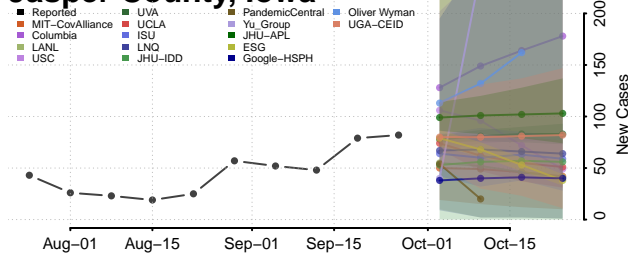

Jasper County, Iowa