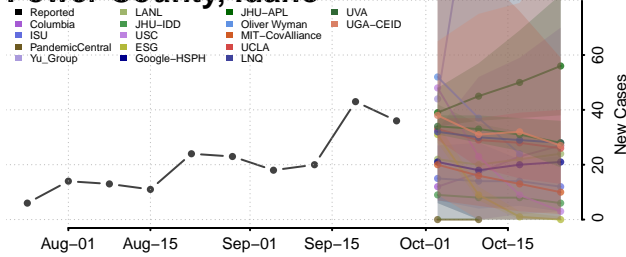

Madison County, Idaho

Minidoka County, Idaho

Nez Perce County, Idaho

Oneida County, Idaho

Owyhee County, Idaho

Payette County, Idaho

Power County, Idaho

Shoshone County, Idaho