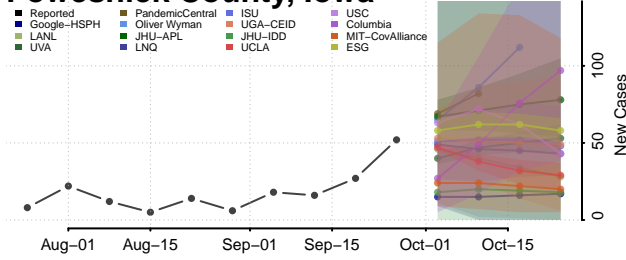

Poweshiek County, Iowa