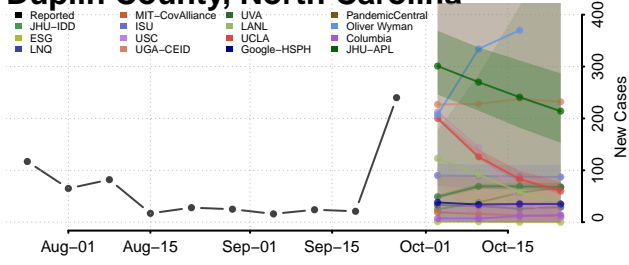

Dare County, North Carolina

Davidson County, North Carolina

Davie County, North Carolina

Duplin County, North Carolina

Durham County, North Carolina

Edgecombe County, North Carolina

Forsyth County, North Carolina