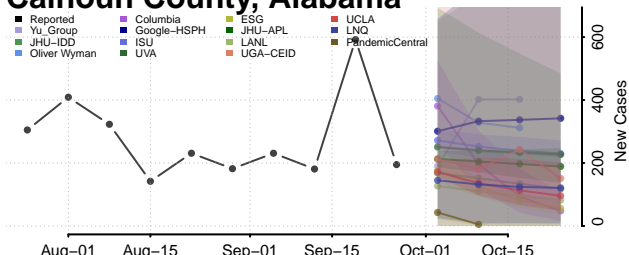

National

Alabama*

Autauga County, Alabama

Baldwin County, Alabama

Barbour County, Alabama

Bibb County, Alabama

*New weekly cases may decrease in this location over the next four weeks. For these locations, the ensemble forecast indicates a probability of 0.75 or greater that fewer cases will be reported in week four of the forecast than in the last reported week.

Blount County, Alabama

Bullock County, Alabama

Butler County, Alabama

Calhoun County, Alabama

Chambers County, Alabama

Cherokee County, Alabama

Chilton County, Alabama

Choctaw County, Alabama