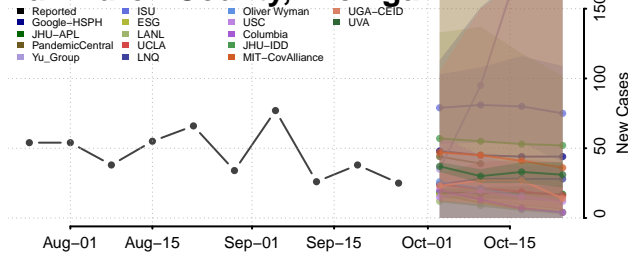

Van Buren County, Michigan