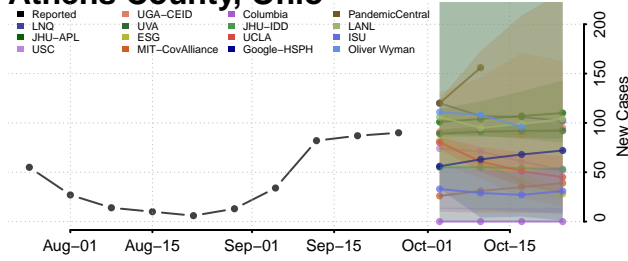

Athens County, Ohio