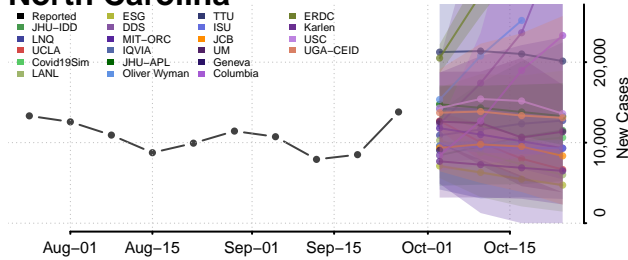

North Carolina