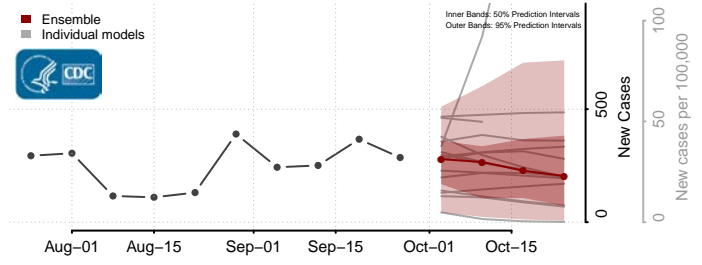

Hartford County, Connecticut