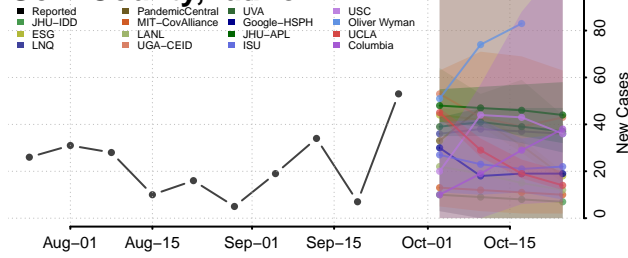

Clark County, Idaho

Clearwater County, Idaho

Custer County, Idaho

Elmore County, Idaho

Franklin County, Idaho

Fremont County, Idaho

Gem County, Idaho

Gooding County, Idaho