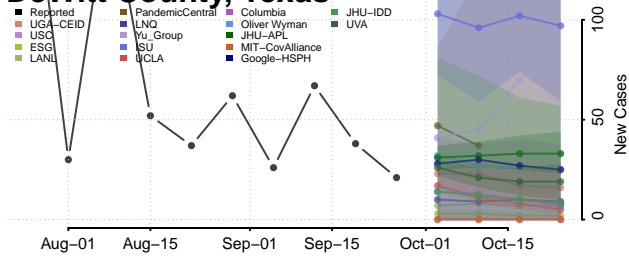

DeWitt County, Texas