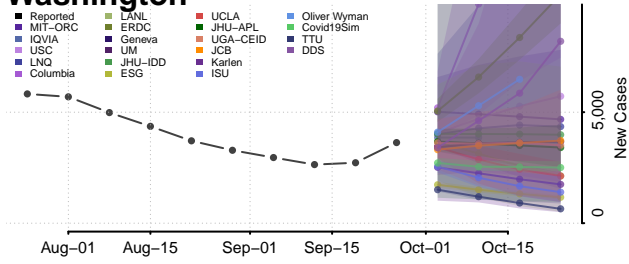

Williamsburg County, Virginia

Winchester County, Virginia

Wise County, Virginia

Wythe County, Virginia

York County, Virginia

Washington

Adams County, Washington

Asotin County, Washington