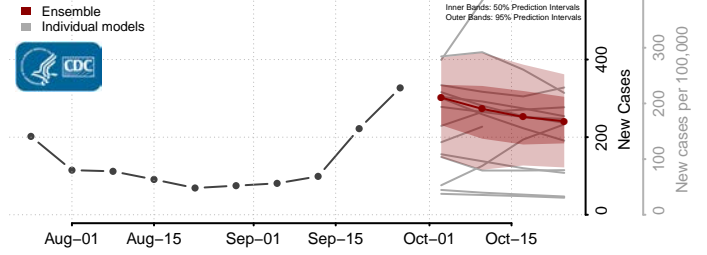

Coconino County, Arizona