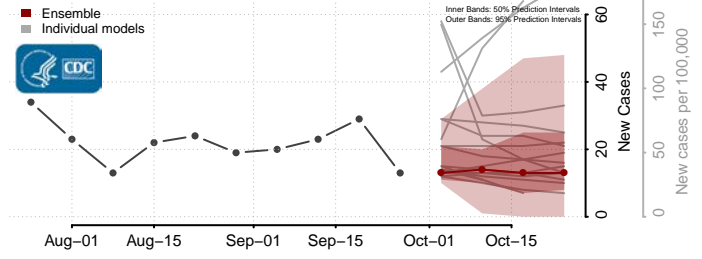

Columbiana County, Ohio

Coshocton County, Ohio

Crawford County, Ohio

Cuyahoga County, Ohio

Darke County, Ohio

Defiance County, Ohio

Delaware County, Ohio

Erie County, Ohio