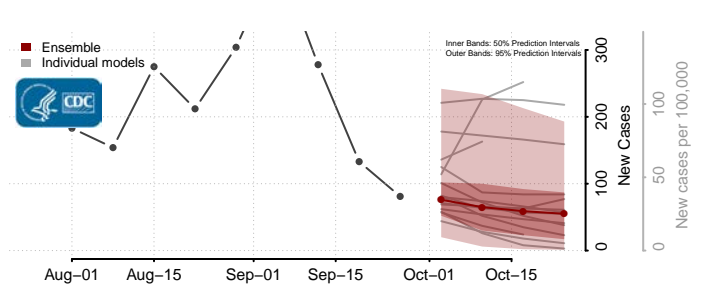

Butte County, California