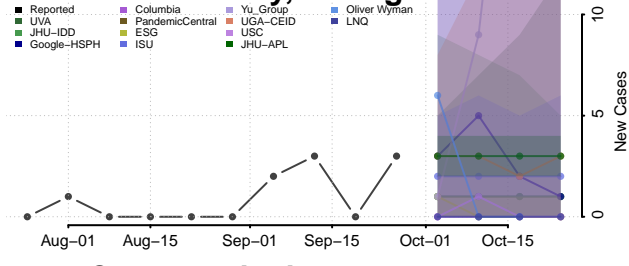

Jackson County, Michigan

Kalamazoo County, Michigan

Kalkaska County, Michigan

Kent County, Michigan

Keweenaw County, Michigan

Lake County, Michigan

Lapeer County, Michigan

Leelanau County, Michigan