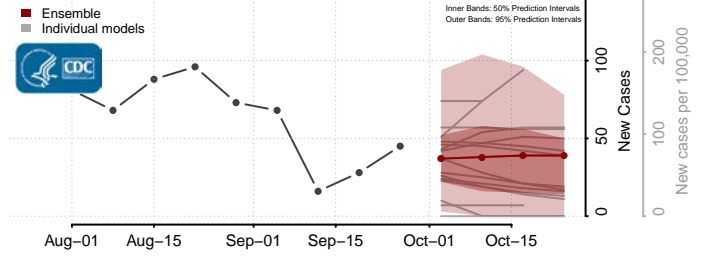

Nevada

Carson City County, Nevada

Churchill County, Nevada

Clark County, Nevada

Douglas County, Nevada

Elko County, Nevada

Esmeralda County, Nevada

Eureka County, Nevada