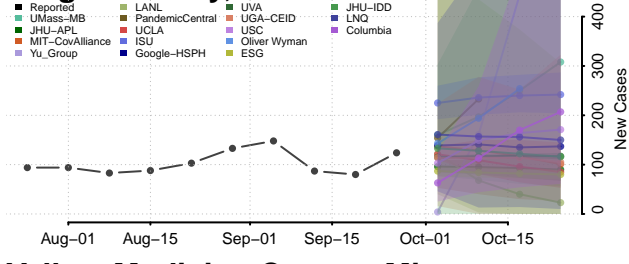

Wilkin County, Minnesota

Winona County, Minnesota

Wright County, Minnesota

Yellow Medicine County, Minnesota

Mississippi

Adams County, Mississippi

Alcorn County, Mississippi

Amite County, Mississippi