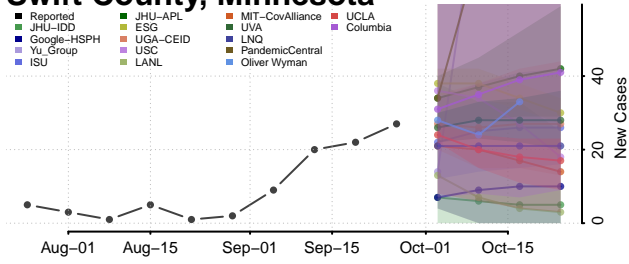

Swift County, Minnesota