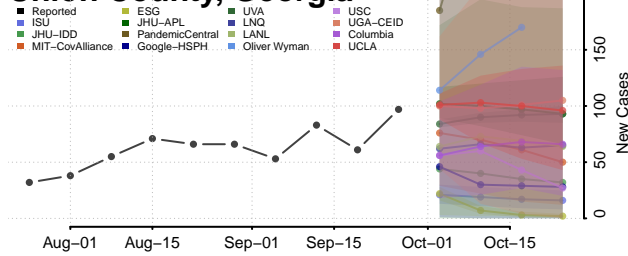

Toombs County, Georgia

Towns County, Georgia

Treutlen County, Georgia

Troup County, Georgia

Turner County, Georgia

Twiggs County, Georgia

Union County, Georgia

Upson County, Georgia