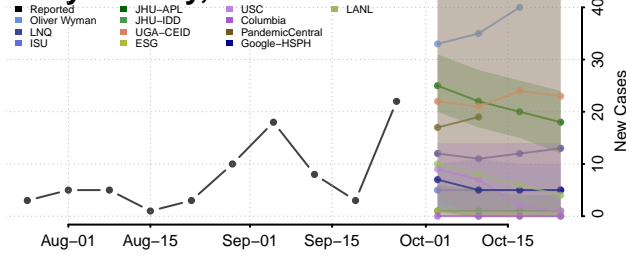

Eddy County, North Dakota

Emmons County, North Dakota

Foster County, North Dakota

Golden Valley County, North Dakota

Grand Forks County, North Dakota

Grant County, North Dakota

Griggs County, North Dakota

Hettinger County, North Dakota