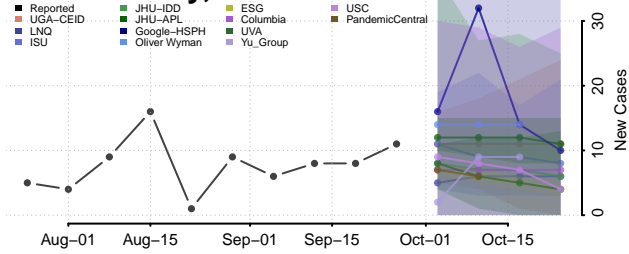

Scott County, Illinois