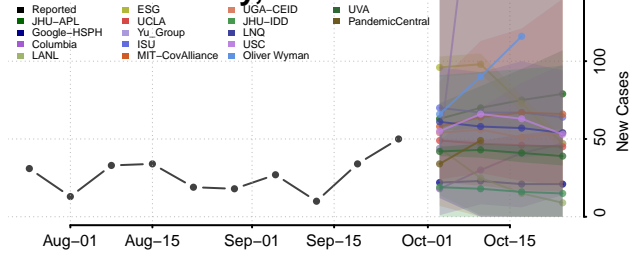

Wasatch County, Utah