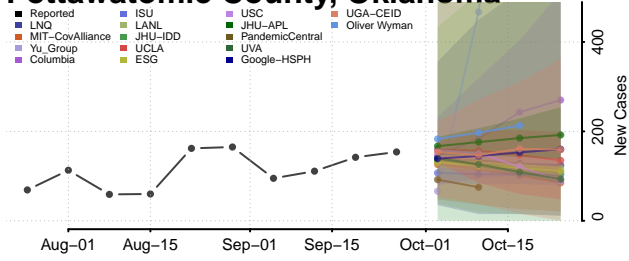

Pottawatomie County, Oklahoma