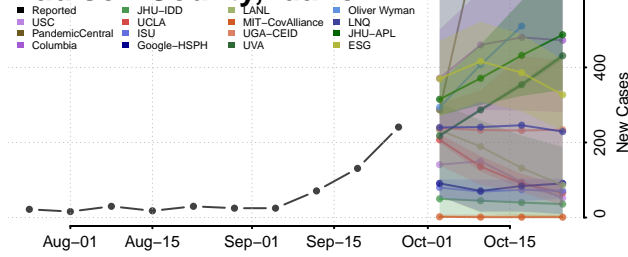

Madison County, Idaho