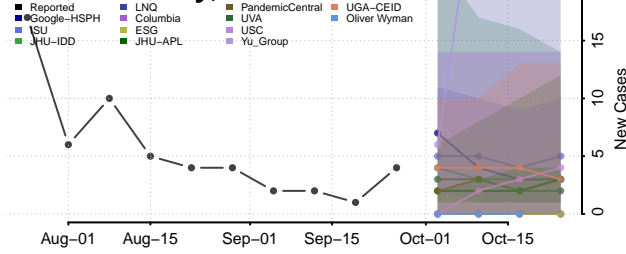

Ada County, Idaho

Adams County, Idaho

Bannock County, Idaho

Bear Lake County, Idaho

Benewah County, Idaho

Bingham County, Idaho

Blaine County, Idaho

Boise County, Idaho