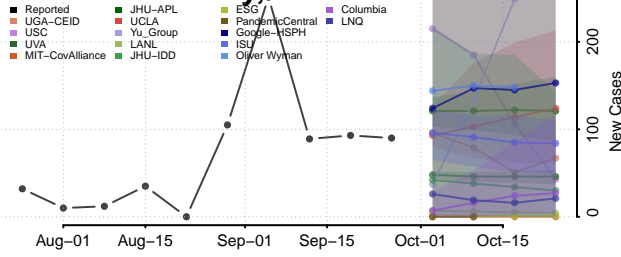

Crawford County, Kansas