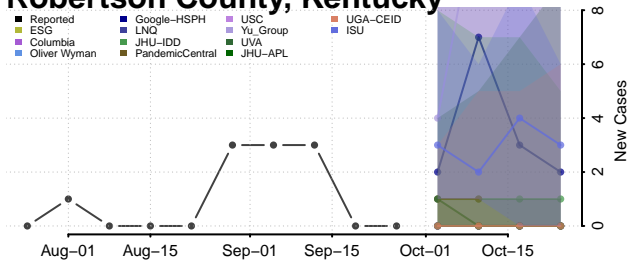

Robertson County, Kentucky