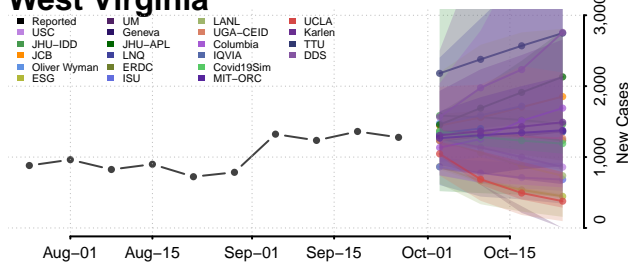

Wahkiakum County, Washington

Walla Walla County, Washington

Whatcom County, Washington

Whitman County, Washington

Yakima County, Washington

West Virginia

Barbour County, West Virginia

Berkeley County, West Virginia