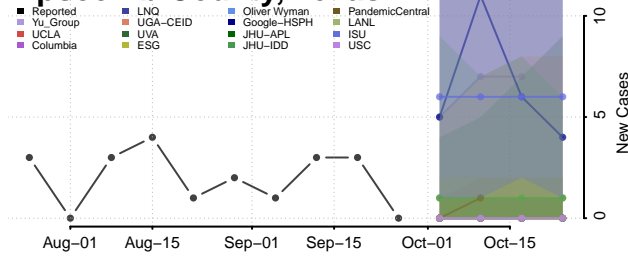

Lipscomb County, Texas