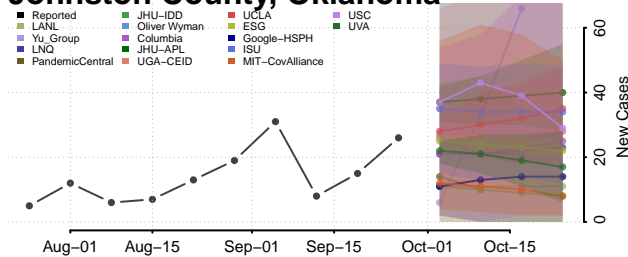

Johnston County, Oklahoma