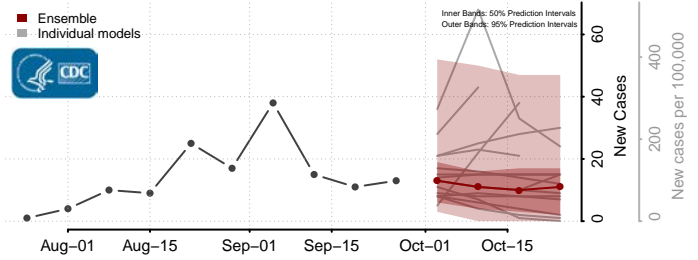

Clay County, Illinois