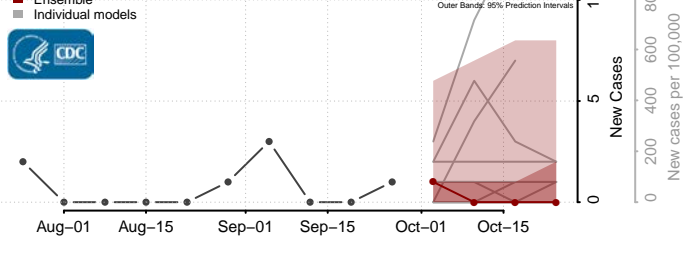

Dawson County, Montana

Deer Lodge County, Montana

Fallon County, Montana

Fergus County, Montana

Flathead County, Montana

Gallatin County, Montana

Garfield County, Montana

Lake County, Montana