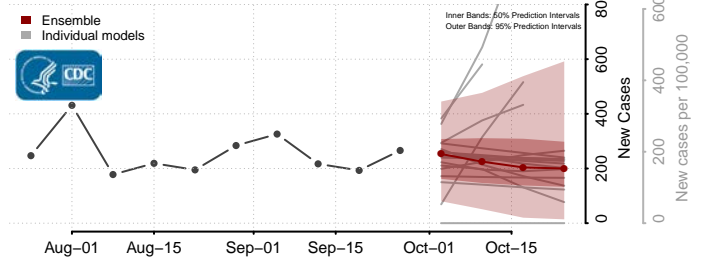

Person County, North Carolina

Pitt County, North Carolina

Polk County, North Carolina

Randolph County, North Carolina

Richmond County, North Carolina

Robeson County, North Carolina

Stokes County, North Carolina