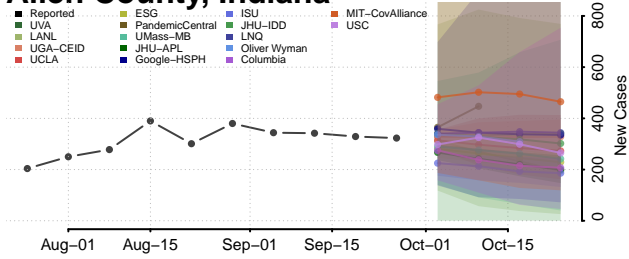

Allen County, Indiana