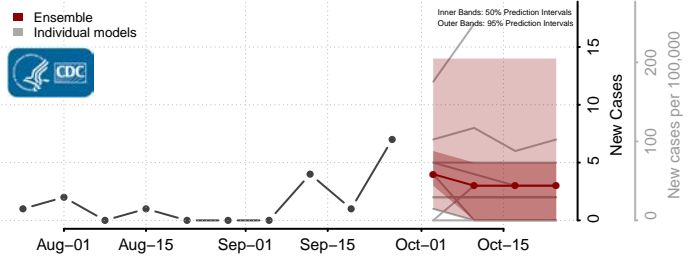

Tucker County, West Virginia