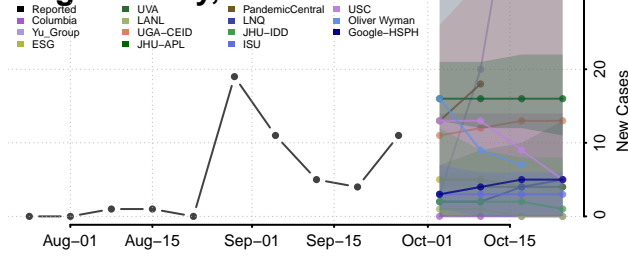

Trego County, Kansas