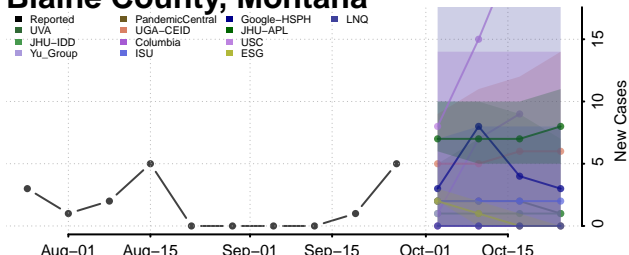

Blaine County, Montana