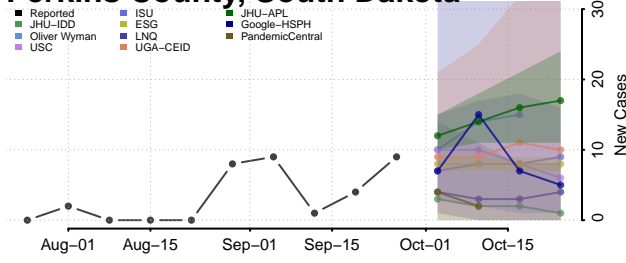

Perkins County, South Dakota