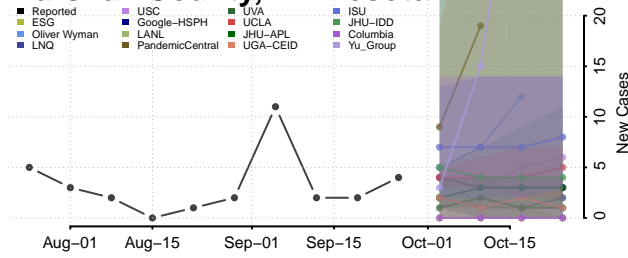

Lake County, Minnesota

Lake of the Woods County, Minnesota

Le Sueur County, Minnesota

Lincoln County, Minnesota

Lyon County, Minnesota

Mahnomen County, Minnesota

Marshall County, Minnesota

Martin County, Minnesota