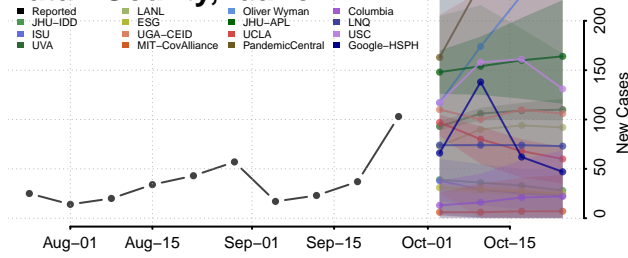

Idaho County, Idaho

Jefferson County, Idaho

Jerome County, Idaho

Kootenai County, Idaho

Latah County, Idaho

Lemhi County, Idaho

Lewis County, Idaho

Lincoln County, Idaho