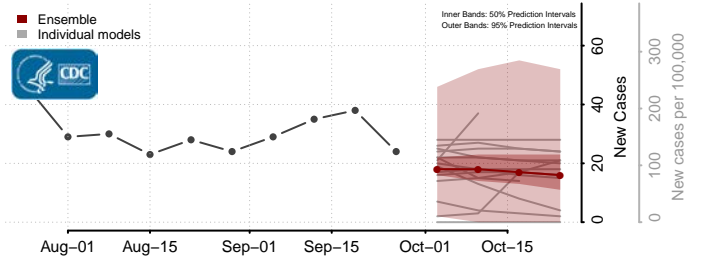

Clay County, Mississippi