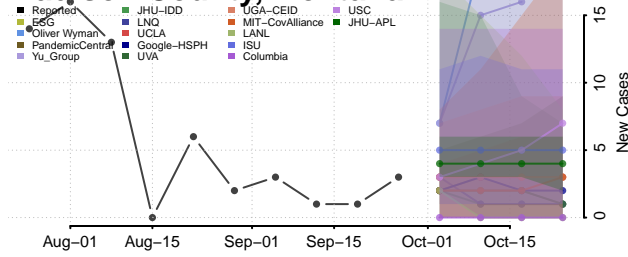

Madison County, Montana