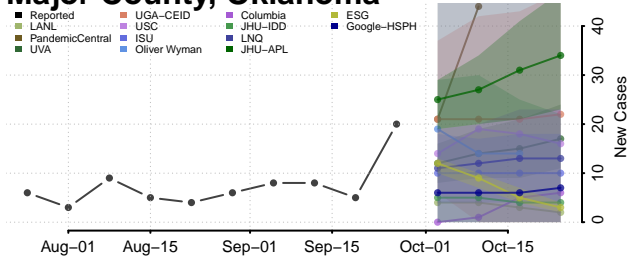

Major County, Oklahoma