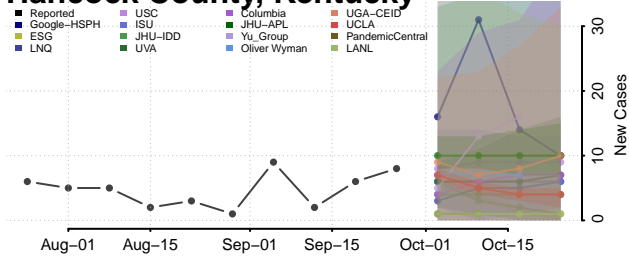

Green County, Kentucky

Greenup County, Kentucky

Hancock County, Kentucky

Hardin County, Kentucky

Harlan County, Kentucky

Harrison County, Kentucky

Hart County, Kentucky

Henderson County, Kentucky