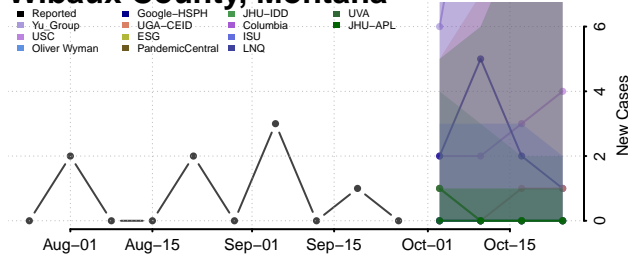

Sweet Grass County, Montana

Teton County, Montana

Toole County, Montana

Treasure County, Montana

Valley County, Montana

Wheatland County, Montana

Wibaux County, Montana

Yellowstone County, Montana