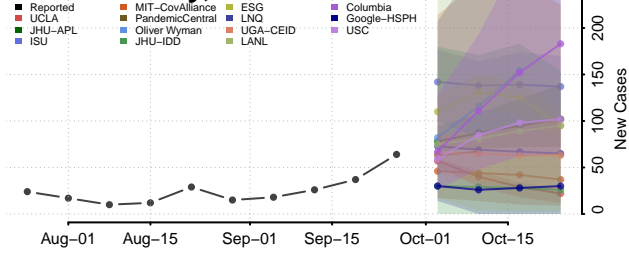

Clark County, Wisconsin