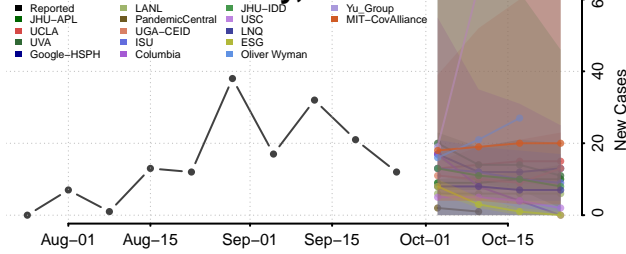

Dent County, Missouri

Douglas County, Missouri

Dunklin County, Missouri

Franklin County, Missouri

Gasconade County, Missouri

Gentry County, Missouri

Greene County, Missouri

Grundy County, Missouri