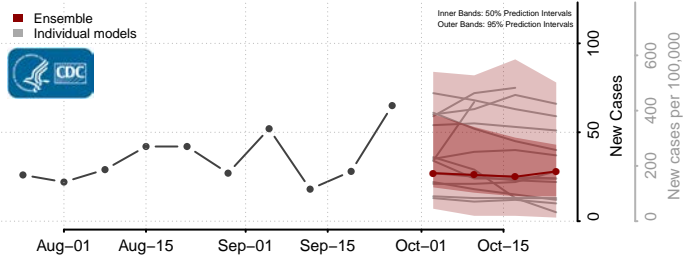

Clarke County, Mississippi