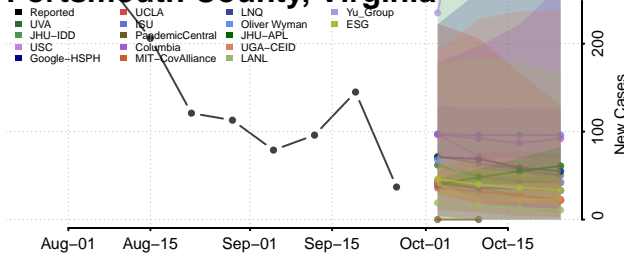

Orange County, Virginia

Page County, Virginia

Patrick County, Virginia

Petersburg County, Virginia

Pittsylvania County, Virginia

Poquoson County, Virginia

Portsmouth County, Virginia

Powhatan County, Virginia