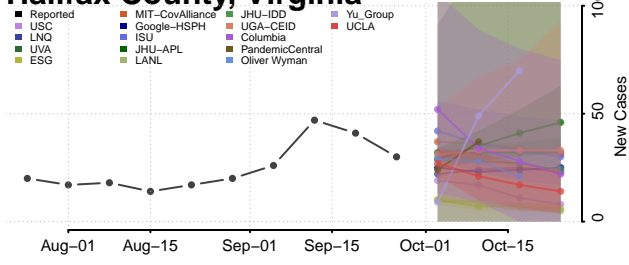

Goochland County, Virginia

Grayson County, Virginia

Greene County, Virginia

Greensville County, Virginia

Halifax County, Virginia

Hampton County, Virginia

Hanover County, Virginia

Harrisonburg County, Virginia