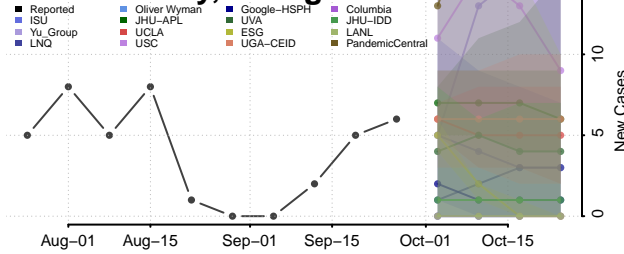

Baker County, Georgia