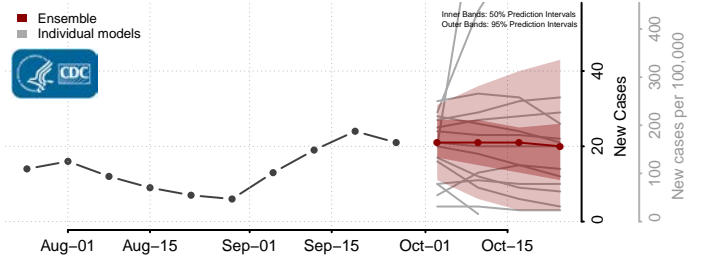

Lake County, South Dakota