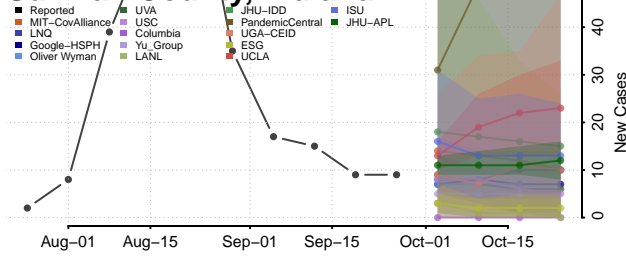

Scott County, Indiana

Shelby County, Indiana

Spencer County, Indiana

St. Joseph County, Indiana

Starke County, Indiana

Stauben County, Indiana

Sullivan County, Indiana

Switzerland County, Indiana