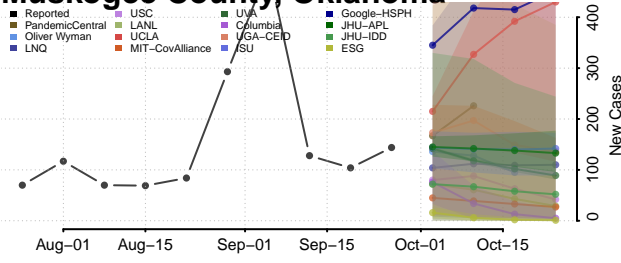

Muskogee County, Oklahoma