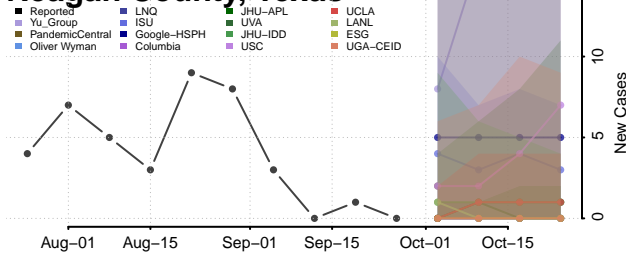

Reagan County, Texas