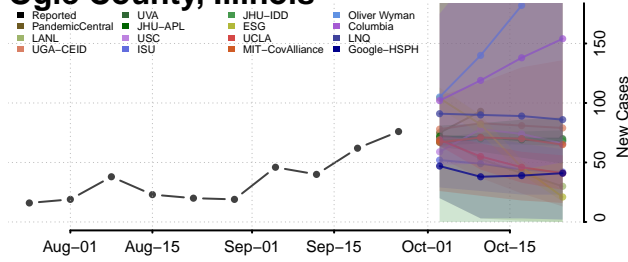

McLean County, Illinois

Menard County, Illinois

Mercer County, Illinois

Monroe County, Illinois

Montgomery County, Illinois

Morgan County, Illinois

Moultrie County, Illinois

Ogle County, Illinois