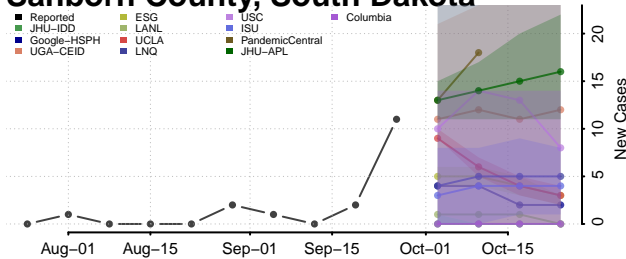

Sanborn County, South Dakota