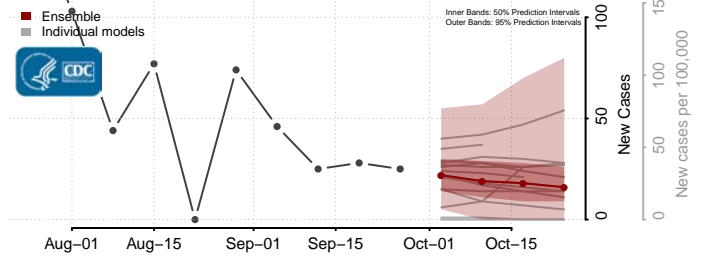

McKinley County, New Mexico