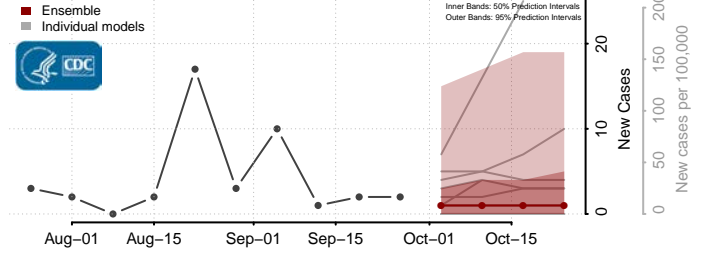

Sanders County, Montana