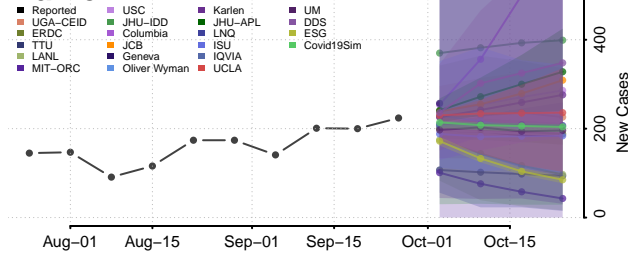

West Baton Rouge County, Louisiana

West Carroll County, Louisiana

West Feliciana County, Louisiana

Winn County, Louisiana

Maine

Androscoggin County, Maine