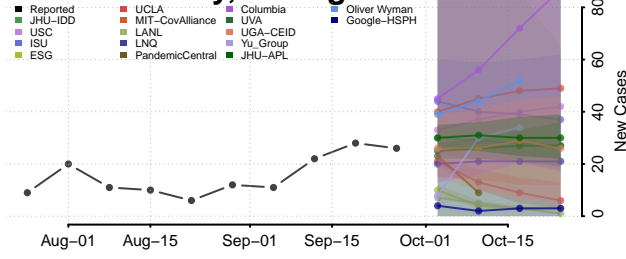

Dickinson County, Michigan

Eaton County, Michigan

Emmet County, Michigan

Genesee County, Michigan

Gladwin County, Michigan

Gogebic County, Michigan

Grand Traverse County, Michigan

Gratiot County, Michigan