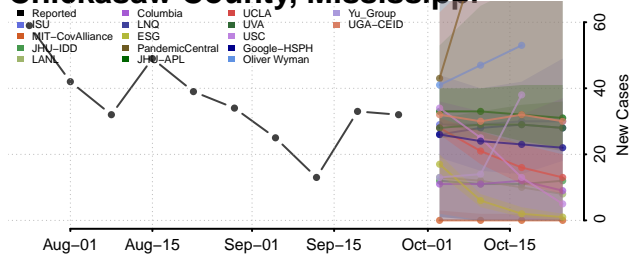

Chickasaw County, Mississippi