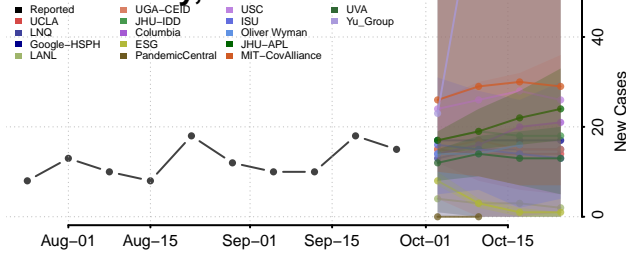

Mills County, Iowa