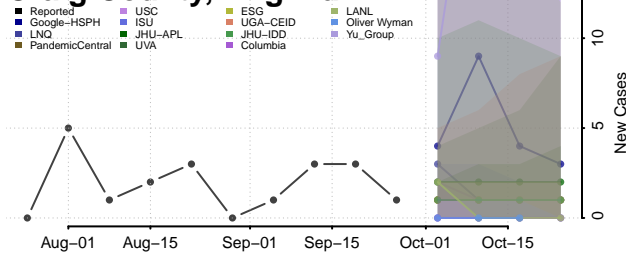

Craig County, Virginia