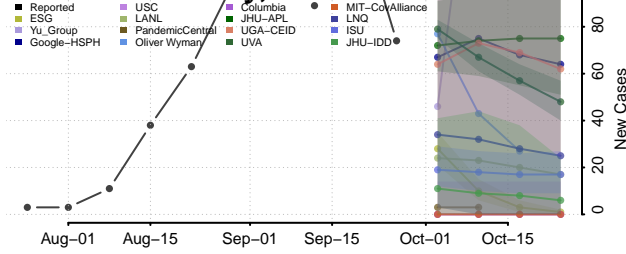

Rosebud County, Montana