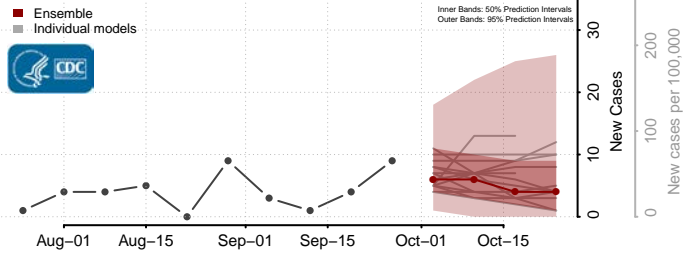

Gilmer County, West Virginia

Grant County, West Virginia

Greenbrier County, West Virginia

Hampshire County, West Virginia

Hancock County, West Virginia

Hardy County, West Virginia

Harrison County, West Virginia