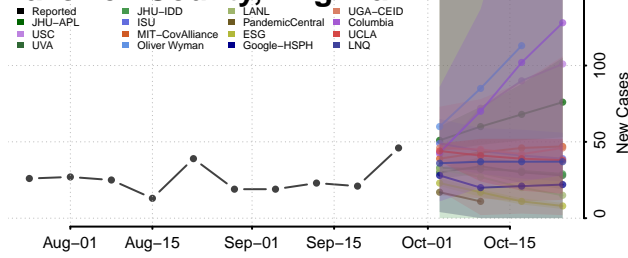

Tazewell County, Virginia