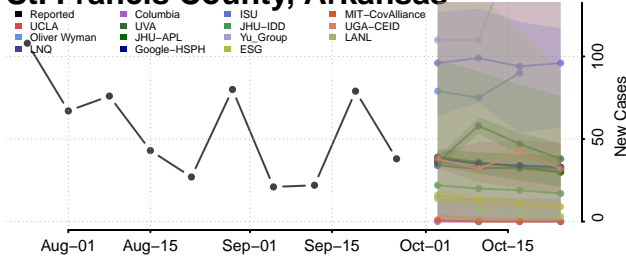

St. Francis County, Arkansas