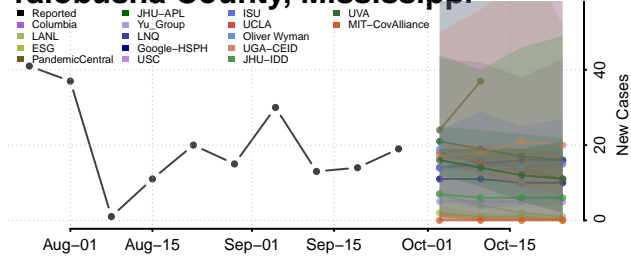

Yalobusha County, Mississippi