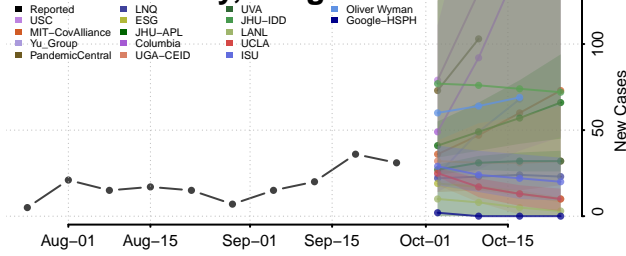

Benton County, Oregon