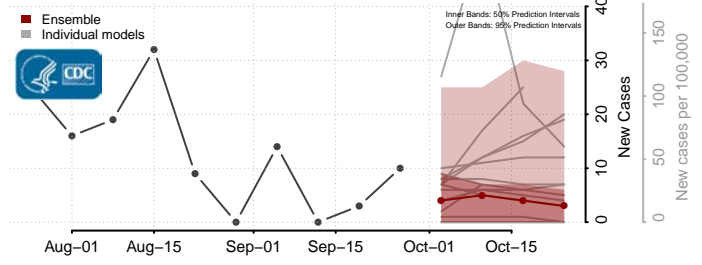

Hood River County, Oregon

Jackson County, Oregon

Jefferson County, Oregon

Josephine County, Oregon

Klamath County, Oregon

Lake County, Oregon

Lane County, Oregon

Lincoln County, Oregon