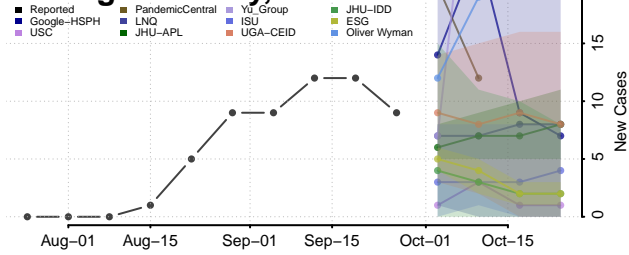

Eddy County, North Dakota

Emmons County, North Dakota

Foster County, North Dakota

Golden Valley County, North Dakota

Grand Forks County, North Dakota

Grant County, North Dakota

Griggs County, North Dakota

Hettinger County, North Dakota