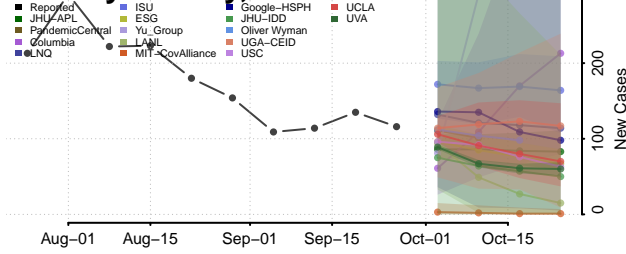

Bradley County, Tennessee