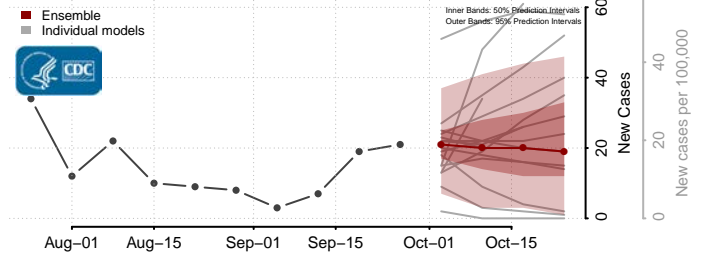

Douglas County, Oregon