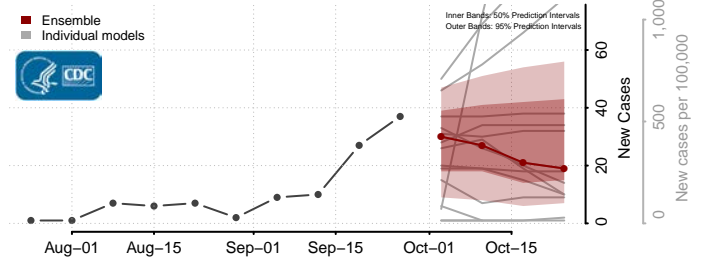

Grant County, South Dakota