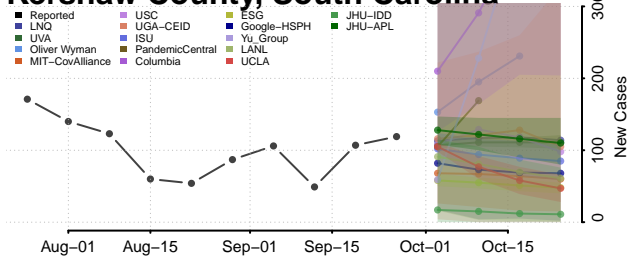

Georgetown County, South Carolina

Greenville County, South Carolina

Greenwood County, South Carolina

Hampton County, South Carolina

Horry County, South Carolina

Jasper County, South Carolina

Kershaw County, South Carolina