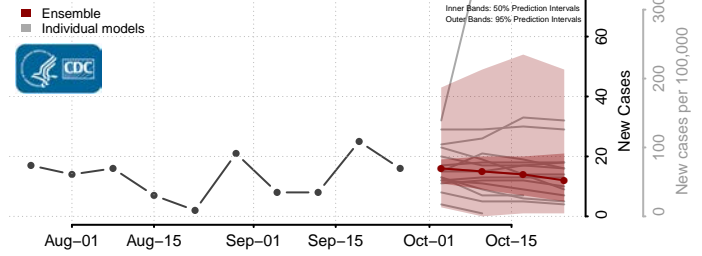

Scott County, Indiana

Shelby County, Indiana

Spencer County, Indiana

St. Joseph County, Indiana

Starke County, Indiana

Stauben County, Indiana

Sullivan County, Indiana

Switzerland County, Indiana