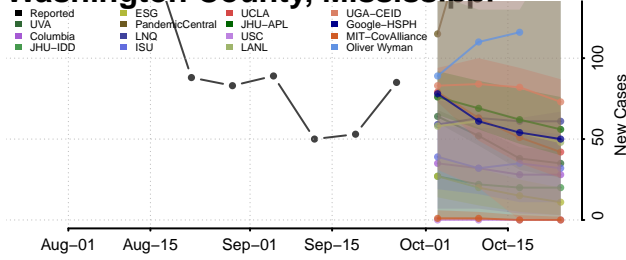

Washington County, Mississippi