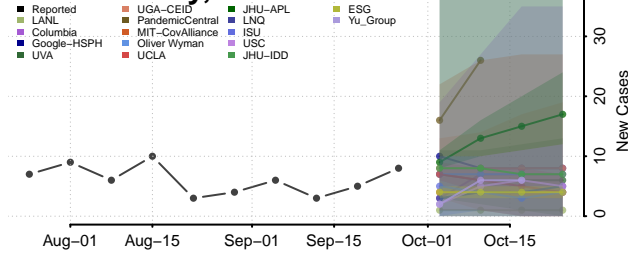

Ward County, Texas