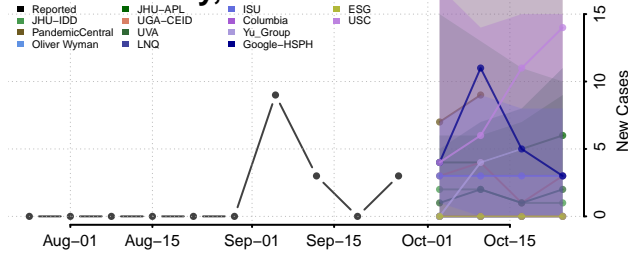

Idaho County, Idaho

Jefferson County, Idaho

Jerome County, Idaho

Kootenai County, Idaho

Latah County, Idaho

Lemhi County, Idaho

Lewis County, Idaho

Lincoln County, Idaho