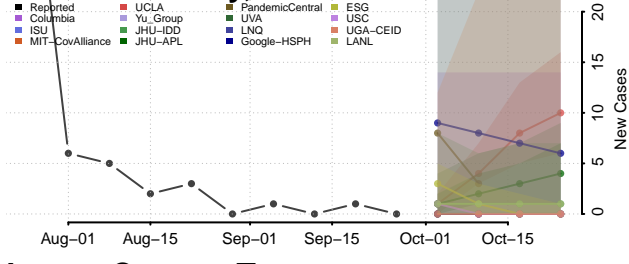

La Salle County, Texas