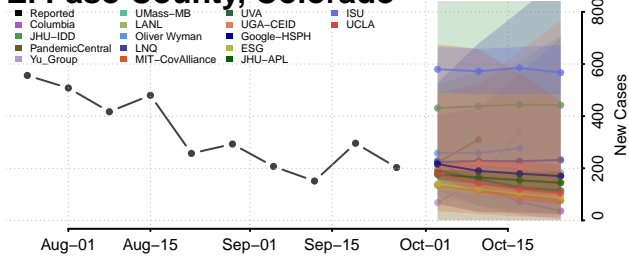

Dolores County, Colorado

Douglas County, Colorado

Eagle County, Colorado

EI Paso County, Colorado

Elbert County, Colorado

Fremont County, Colorado

Garfield County, Colorado

Gilpin County, Colorado