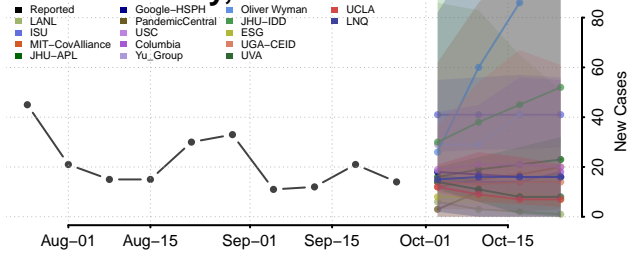

Macon County, North Carolina