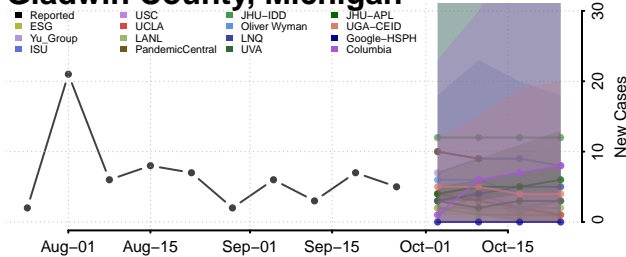

Dickinson County, Michigan

Eaton County, Michigan

Emmet County, Michigan

Genesee County, Michigan

Gladwin County, Michigan

Gogebic County, Michigan

Grand Traverse County, Michigan

Gratiot County, Michigan