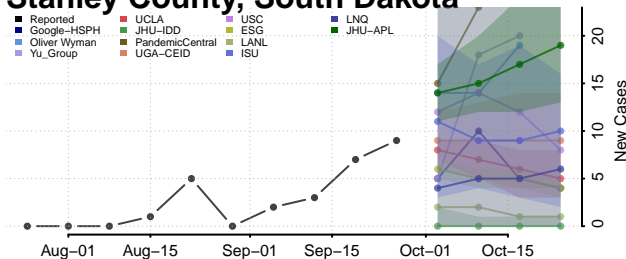

Stanley County, South Dakota