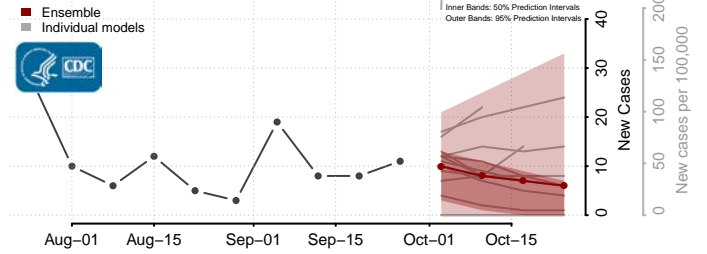

La Paz County, Arizona