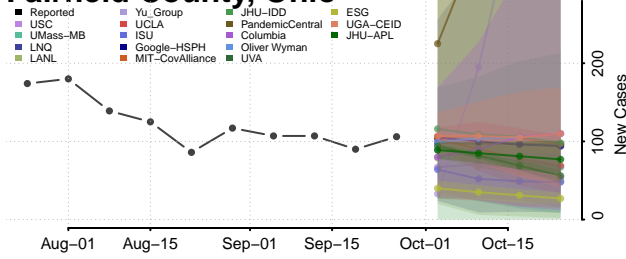

Fairfield County, Ohio