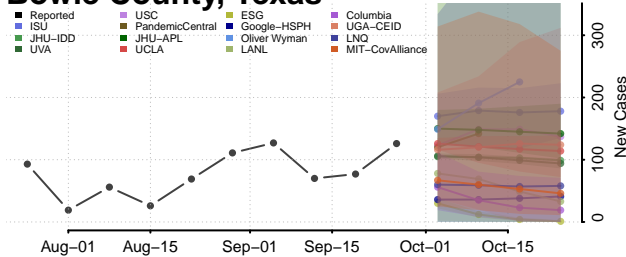

Bowie County, Texas