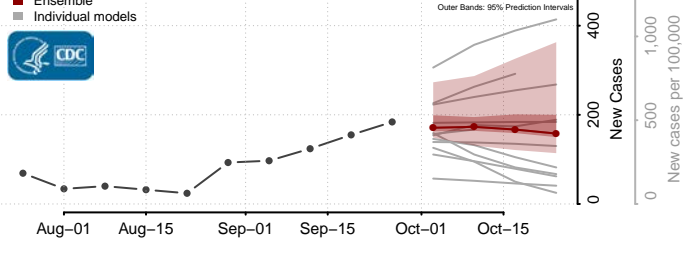

Williams County, North Dakota