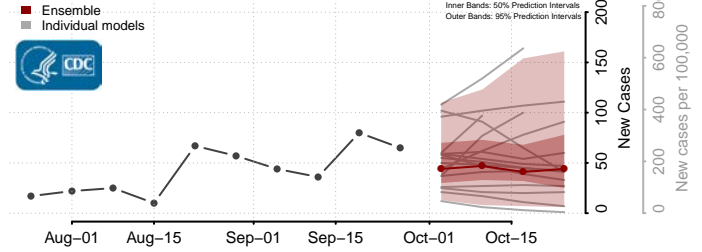

Barton County, Kansas