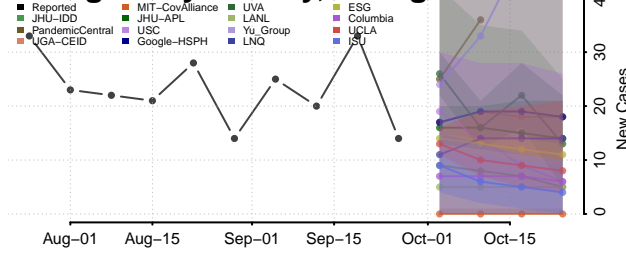

Montgomery County, Georgia