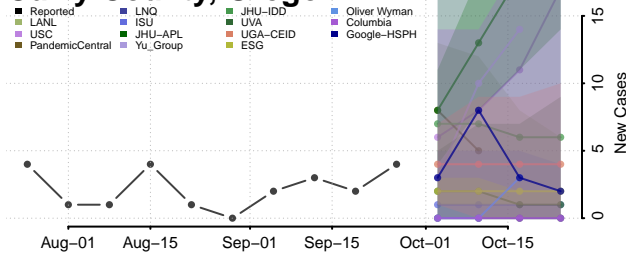

Curry County, Oregon