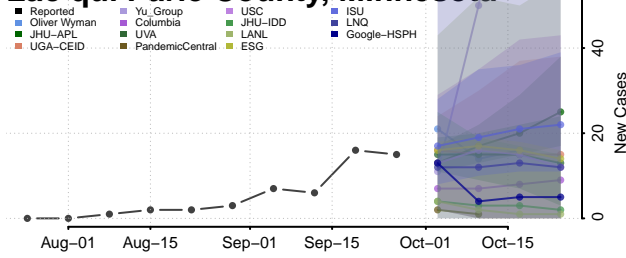

Isanti County, Minnesota

Itasca County, Minnesota

Jackson County, Minnesota

Kanabec County, Minnesota

Kandiyohi County, Minnesota

Kittson County, Minnesota

Koochiching County, Minnesota

Lac qui Parle County, Minnesota