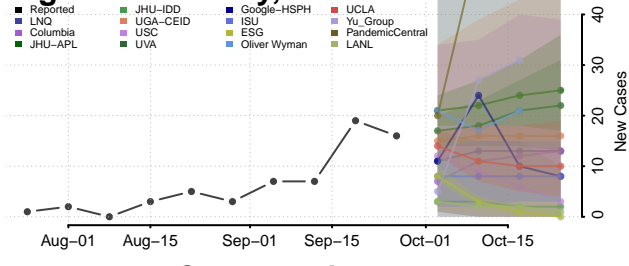

St. Joseph County, Michigan

Tuscola County, Michigan

Van Buren County, Michigan

Washtenaw County, Michigan

Wayne County, Michigan

Benton County, Minnesota

Big Stone County, Minnesota

Blue Earth County, Minnesota