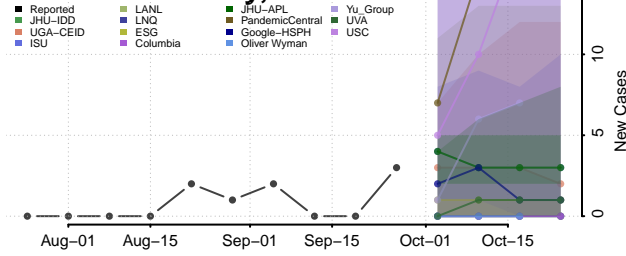

Sheridan County, Kansas