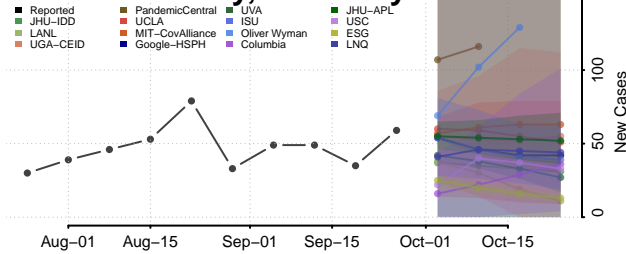

Green County, Kentucky

Greenup County, Kentucky

Hancock County, Kentucky

Hardin County, Kentucky

Harlan County, Kentucky

Harrison County, Kentucky

Hart County, Kentucky

Henderson County, Kentucky