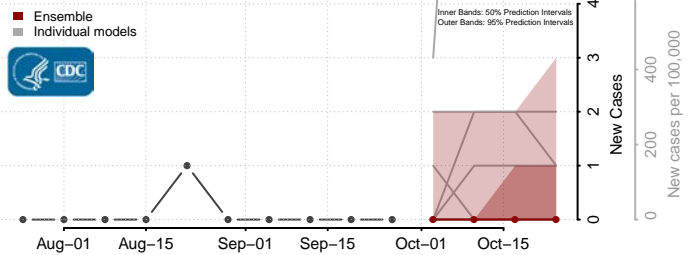

Sweet Grass County, Montana

Teton County, Montana

Toole County, Montana

Treasure County, Montana

Valley County, Montana

Wheatland County, Montana

Wibaux County, Montana

Yellowstone County, Montana