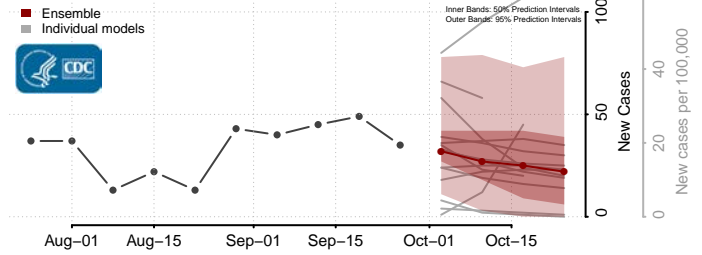

Litchfield County, Connecticut