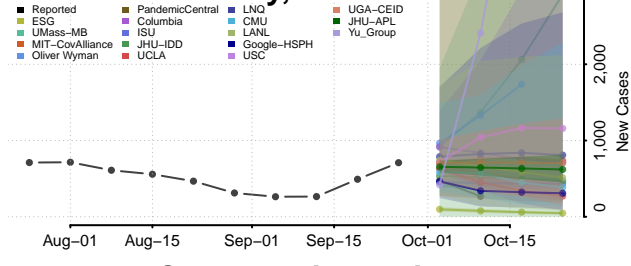

Waukesha County, Wisconsin