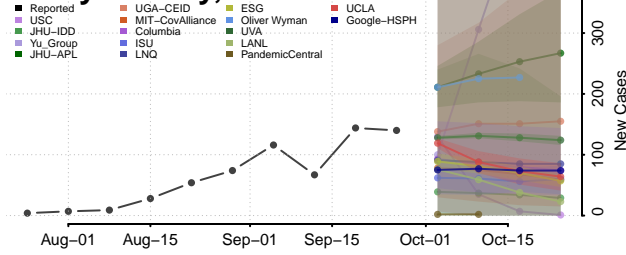

Hamilton County, Iowa

Hancock County, Iowa

Hardin County, Iowa

Harrison County, Iowa

Henry County, Iowa

Howard County, Iowa

Humboldt County, Iowa

Ida County, Iowa