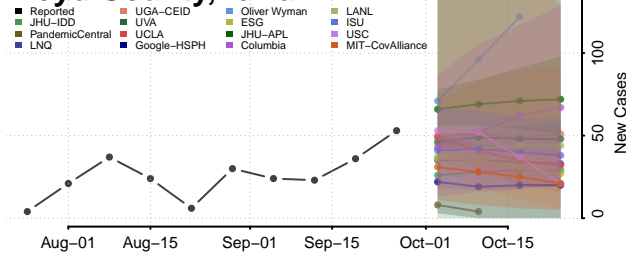

Floyd County, Iowa