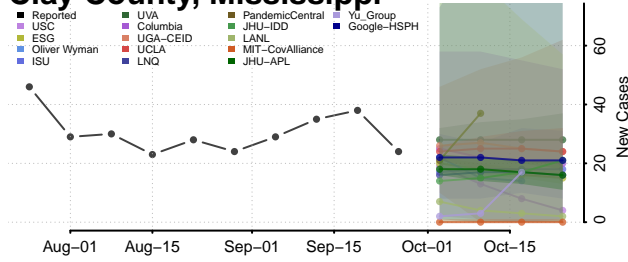

Clay County, Mississippi