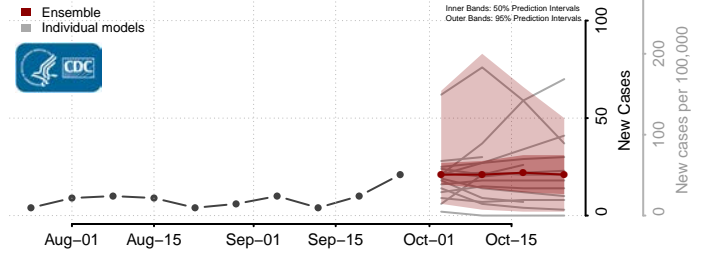

Columbiana County, Ohio

Coshocton County, Ohio

Crawford County, Ohio

Cuyahoga County, Ohio

Darke County, Ohio

Defiance County, Ohio

Delaware County, Ohio

Erie County, Ohio