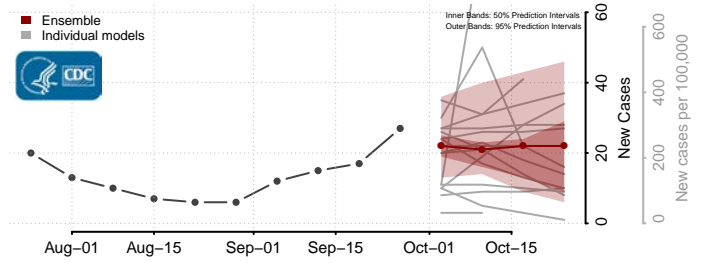

Rock County, Minnesota