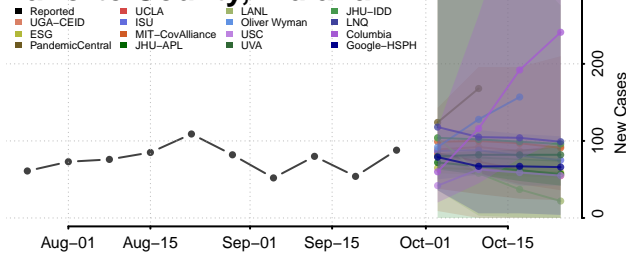

Johnson County, Indiana

Knox County, Indiana

Kosciusko County, Indiana

LaGrange County, Indiana

Lake County, Indiana

LaPorte County, Indiana

Lawrence County, Indiana

Madison County, Indiana