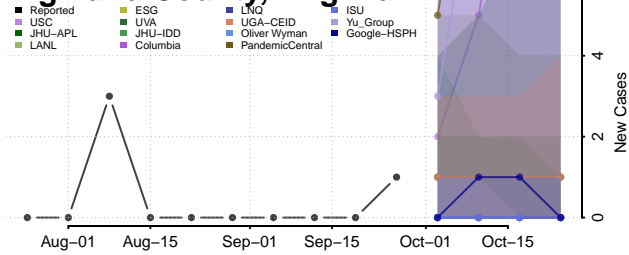

Highland County, Virginia