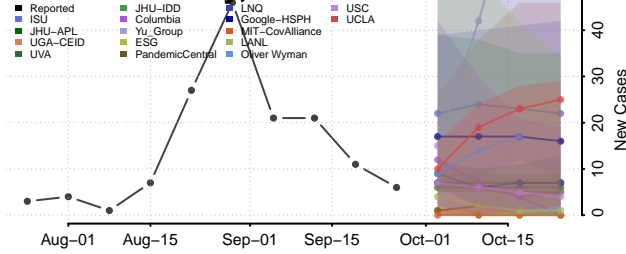

Hamilton County, Iowa

Hancock County, Iowa

Hardin County, Iowa

Harrison County, Iowa

Henry County, Iowa

Howard County, Iowa

Humboldt County, Iowa

Ida County, Iowa