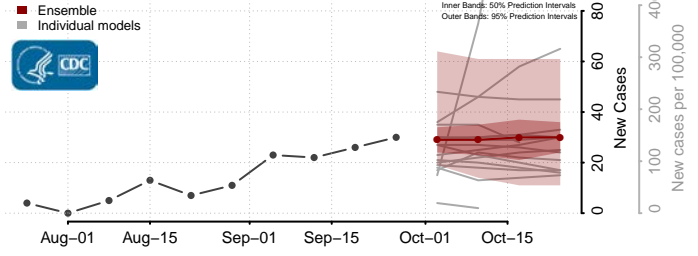

Ste. Genevieve County, Missouri

Stoddard County, Missouri

Stone County, Missouri

Sullivan County, Missouri

Taney County, Missouri

Texas County, Missouri

Vernon County, Missouri

Warren County, Missouri