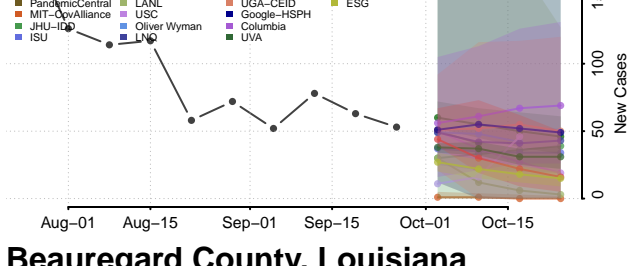

Avoyelles County, Louisiana