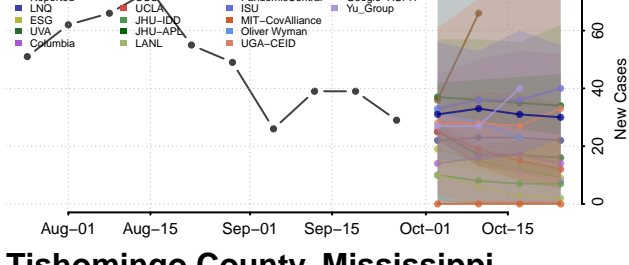

Tippah County, Mississippi