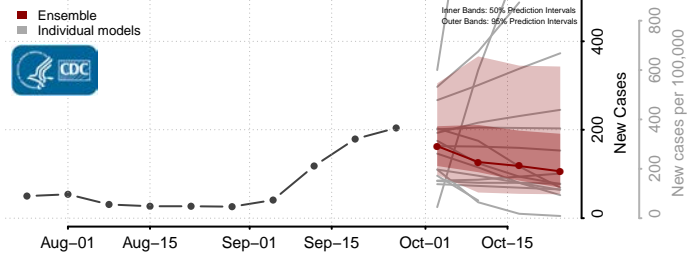

Custer County, Oklahoma

Delaware County, Oklahoma

Dewey County, Oklahoma

Ellis County, Oklahoma

Garfield County, Oklahoma

Garvin County, Oklahoma

Grady County, Oklahoma

Grant County, Oklahoma