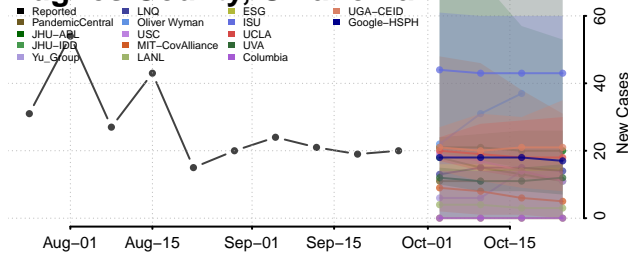

Hughes County, Oklahoma