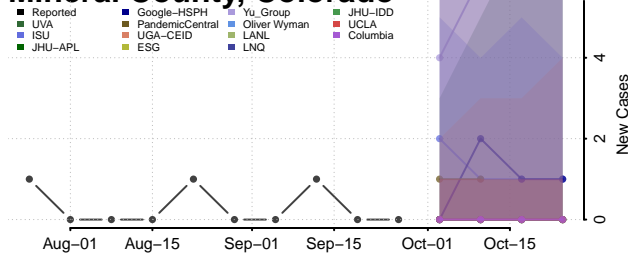

La Plata County, Colorado

Lake County, Colorado

Larimer County, Colorado

Las Animas County, Colorado

Lincoln County, Colorado

Logan County, Colorado

Mesa County, Colorado

Mineral County, Colorado