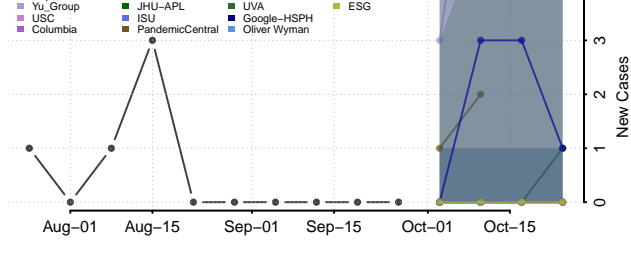

Cook County, Minnesota

Cottonwood County, Minnesota

Crow Wing County, Minnesota

Dakota County, Minnesota

Dodge County, Minnesota

Douglas County, Minnesota

Faribault County, Minnesota

Hubbard County, Minnesota