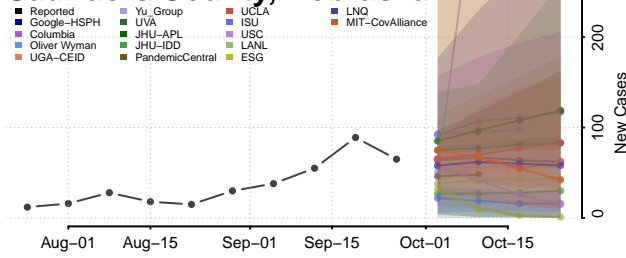

Saunders County, Nebraska