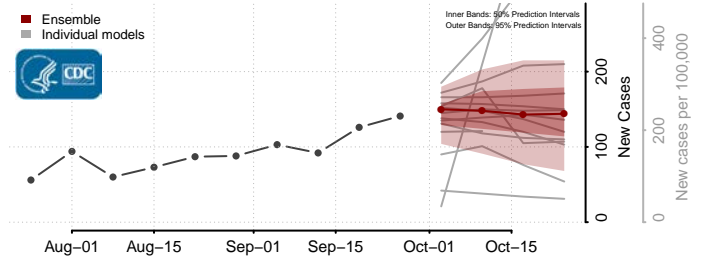

Lincoln County, South Dakota