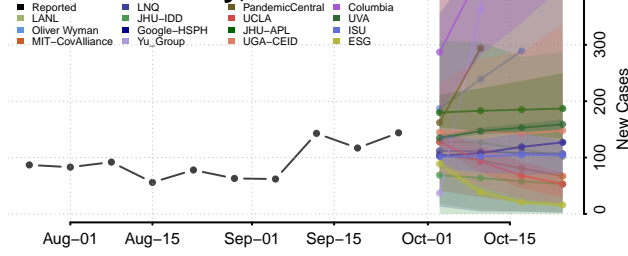

Lonoke County, Arkansas