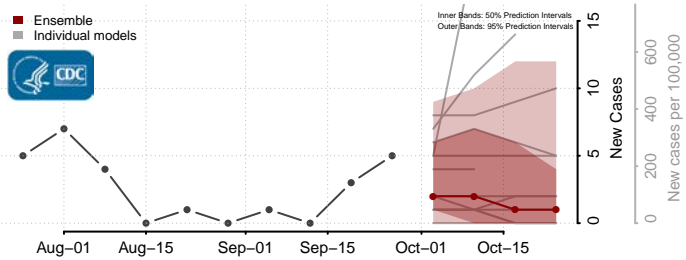

Burke County, North Dakota