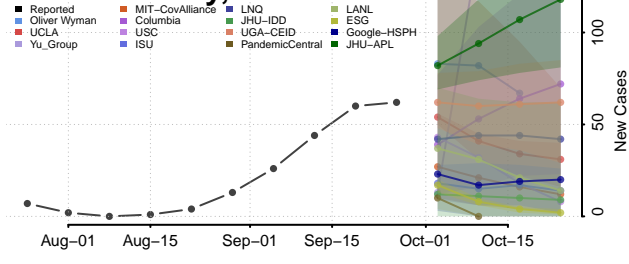

Forest County, Wisconsin