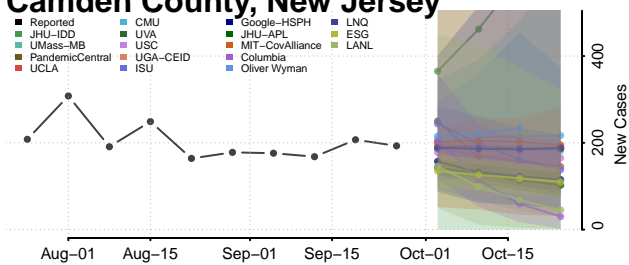

New Jersey

Atlantic County, New Jersey

Bergen County, New Jersey

Burlington County, New Jersey

Camden County, New Jersey

Cape May County, New Jersey

Cumberland County, New Jersey

Essex County, New Jersey