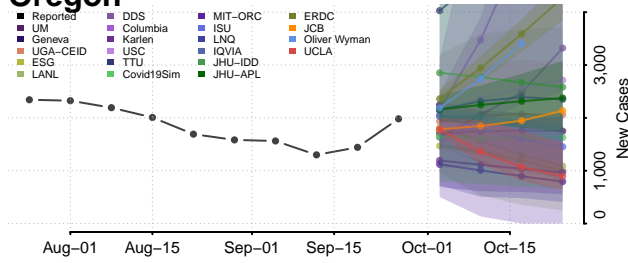

Washington County, Oklahoma

Washita County, Oklahoma

Woods County, Oklahoma

Woodward County, Oklahoma

Oregon

Baker County, Oregon