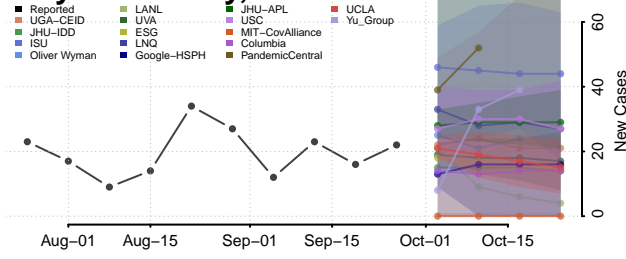

Cedar County, Iowa

Cerro Gordo County, Iowa

Cherokee County, Iowa

Chickasaw County, Iowa

Clarke County, Iowa

Clay County, Iowa

Clayton County, Iowa

Clinton County, Iowa