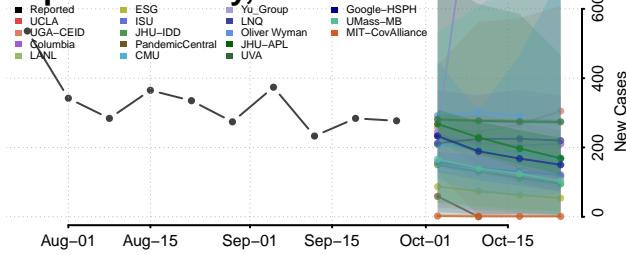

Imperial County, California