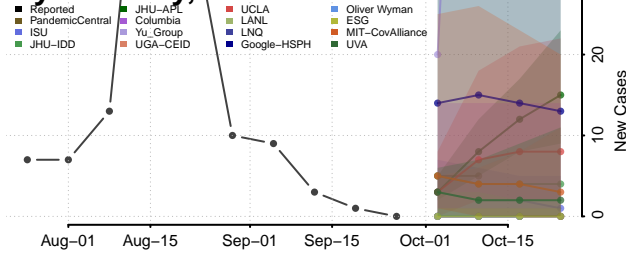

Inyo County, California