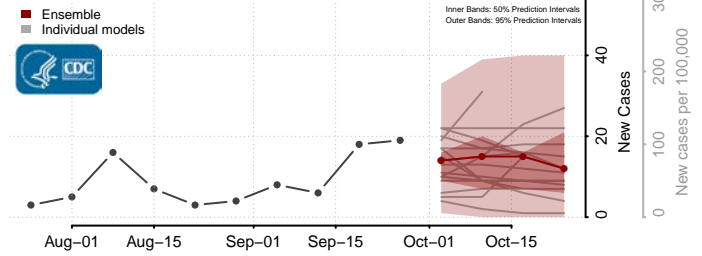

Williamsburg County, Virginia

Winchester County, Virginia

Wise County, Virginia

Wythe County, Virginia

York County, Virginia

Washington

Adams County, Washington

Asotin County, Washington