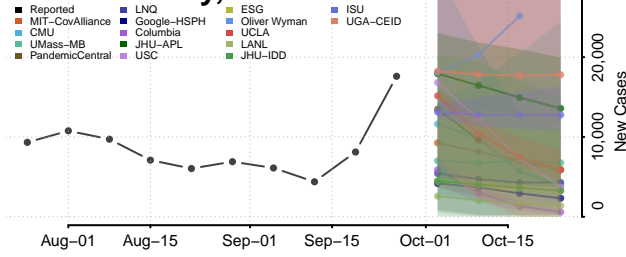

Harris County, Texas