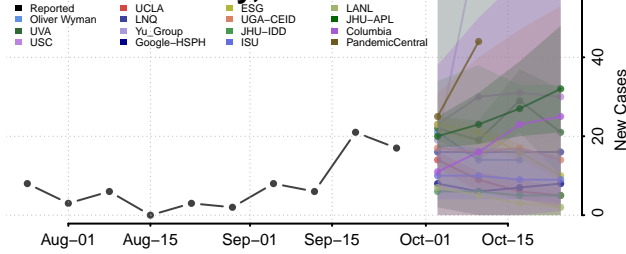

Caldwell County, Missouri