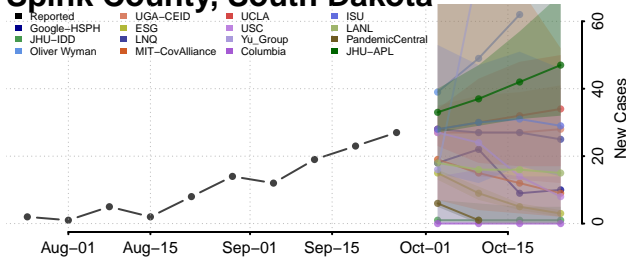

Spink County, South Dakota