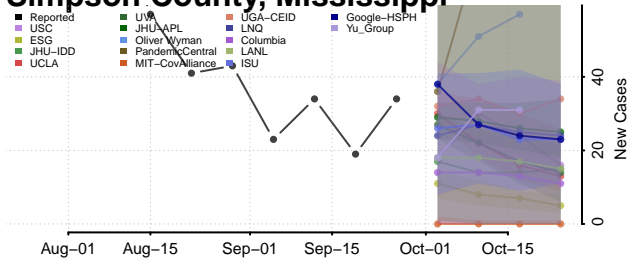

Quitman County, Mississippi

Rankin County, Mississippi

Scott County, Mississippi

Sharkey County, Mississippi

Simpson County, Mississippi

Smith County, Mississippi

Stone County, Mississippi

Sunflower County, Mississippi