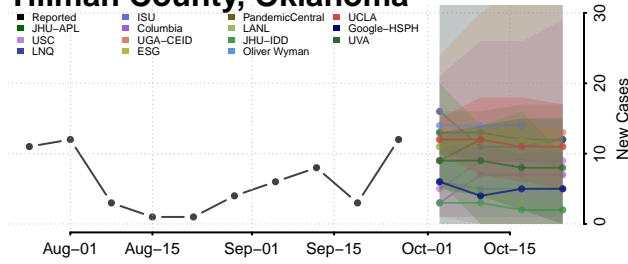

Sequoyah County, Oklahoma

Stephens County, Oklahoma

Texas County, Oklahoma

Tillman County, Oklahoma

Tulsa County, Oklahoma

Wagoner County, Oklahoma

Washington County, Oklahoma

Washita County, Oklahoma