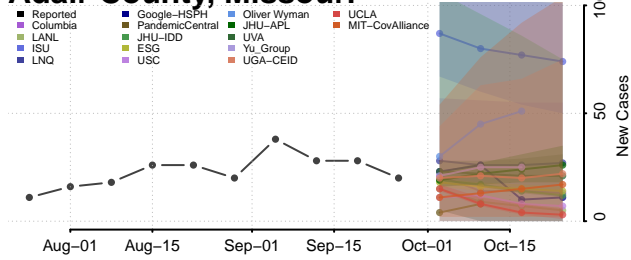

Adair County, Missouri