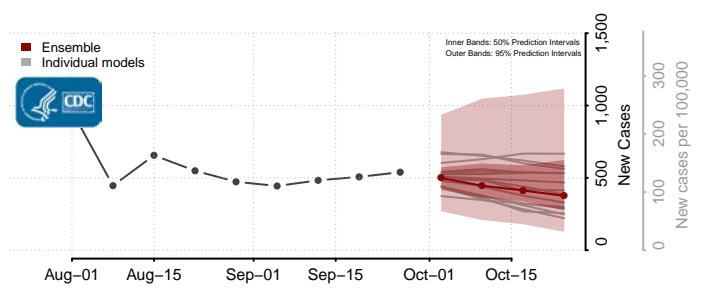

St. Charles County, Missouri