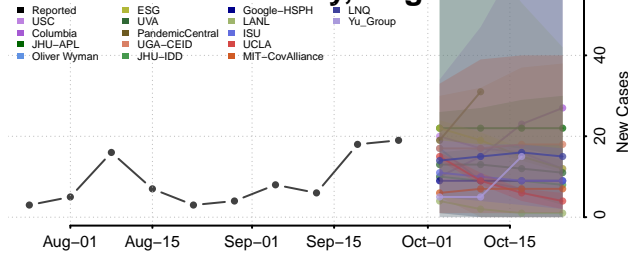

Williamsburg County, Virginia

Winchester County, Virginia

Wise County, Virginia

Wythe County, Virginia

York County, Virginia

Washington

Adams County, Washington

Asotin County, Washington