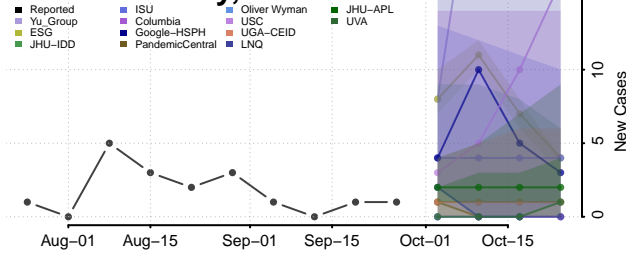

Madison County, Idaho

Minidoka County, Idaho

Nez Perce County, Idaho

Oneida County, Idaho

Owyhee County, Idaho

Payette County, Idaho

Power County, Idaho

Shoshone County, Idaho