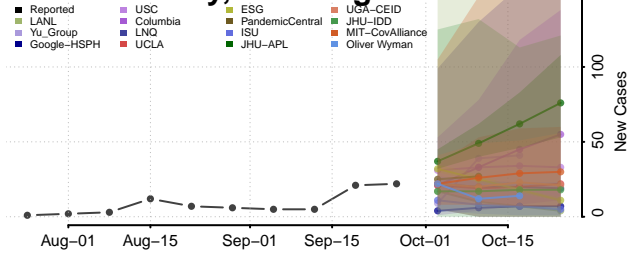

Williamsburg County, Virginia

Winchester County, Virginia

Wise County, Virginia

Wythe County, Virginia

York County, Virginia

Washington

Adams County, Washington

Asotin County, Washington