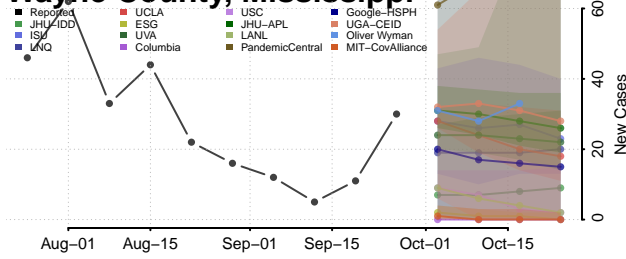

Wayne County, Mississippi