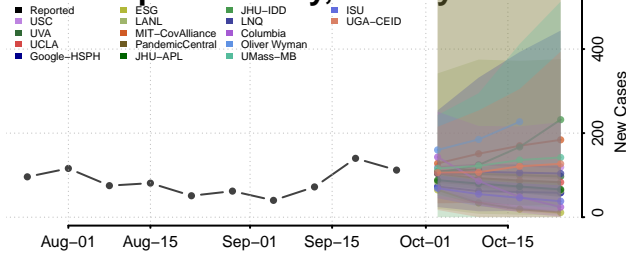

Northampton County, Pennsylvania