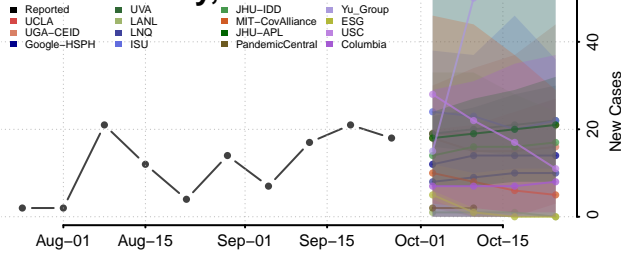

Lee County, Iowa

Linn County, Iowa

Louisa County, Iowa

Lucas County, Iowa

Lyon County, Iowa

Madison County, Iowa

Mahaska County, Iowa

Marion County, Iowa