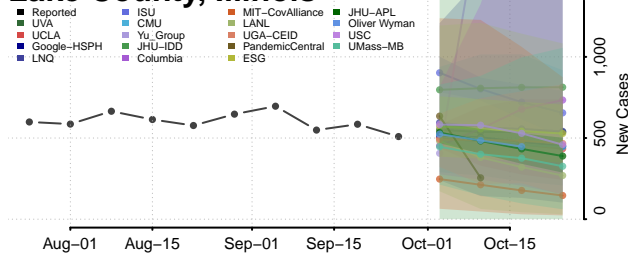

Lake County, Illinois