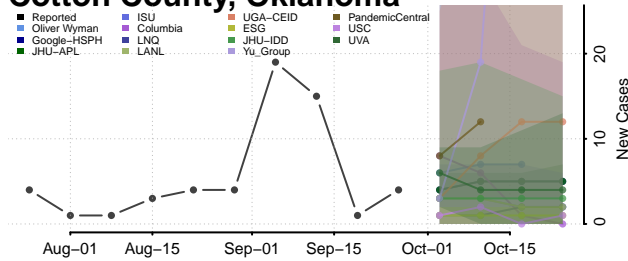

Choctaw County, Oklahoma

Cimarron County, Oklahoma

Cleveland County, Oklahoma

Coal County, Oklahoma

Comanche County, Oklahoma

Cotton County, Oklahoma

Craig County, Oklahoma

Creek County, Oklahoma