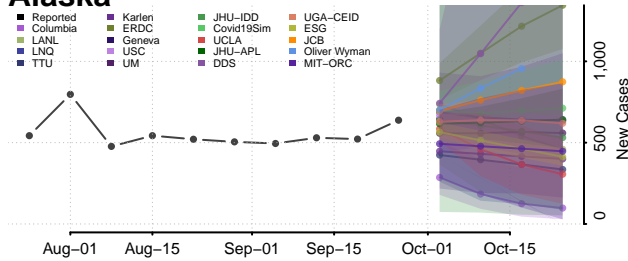

Washington County, Alabama

Wilcox County, Alabama

Winston County, Alabama

Alaska

Aleutians East County, Alaska

Aleutians West County, Alaska