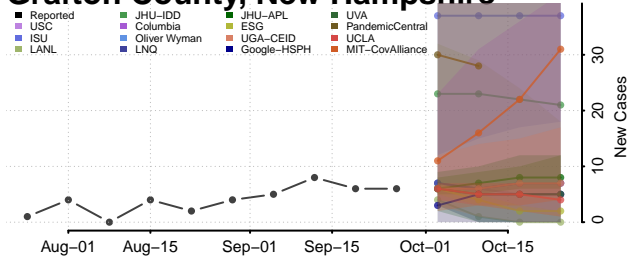

Grafton County, New Hampshire