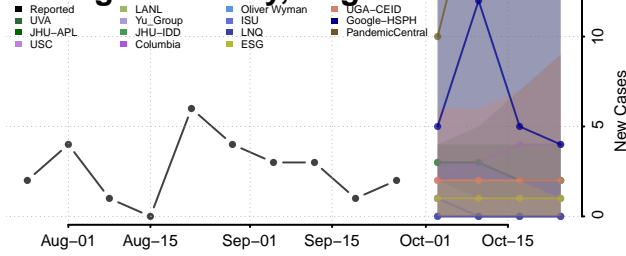

Covington County, Virginia