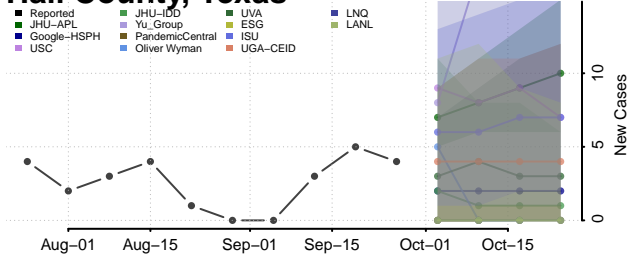

Hall County, Texas