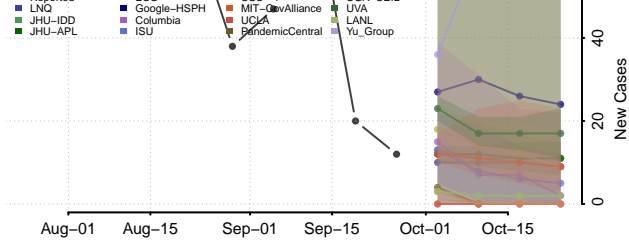

Madison County, Florida