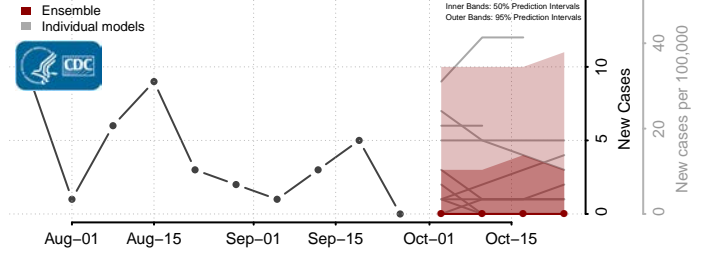

Garrett County, Maryland