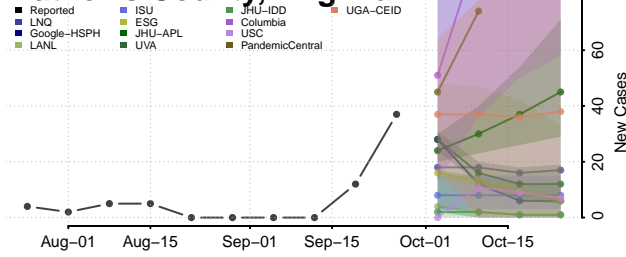

Madison County, Virginia

Manassas County, Virginia

Manassas Park County, Virginia

Martinsville County, Virginia

Mathews County, Virginia

Mecklenburg County, Virginia

Middlesex County, Virginia

Montgomery County, Virginia