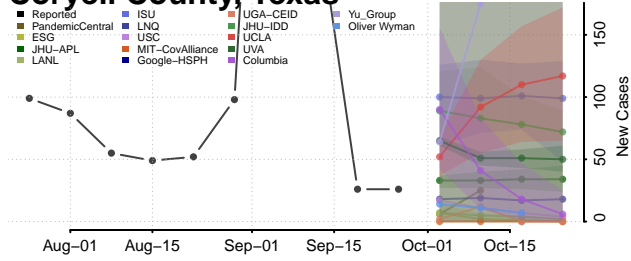

Coryell County, Texas