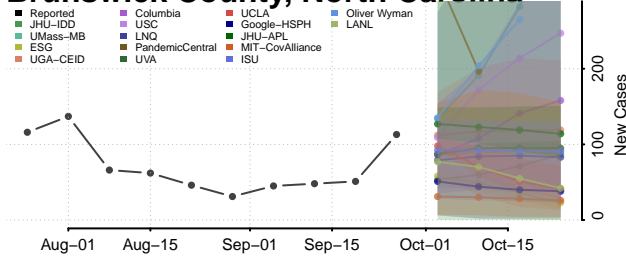

Beaufort County, North Carolina

Bertie County, North Carolina

Bladen County, North Carolina

Brunswick County, North Carolina

Buncombe County, North Carolina

Burke County, North Carolina

Cabarrus County, North Carolina