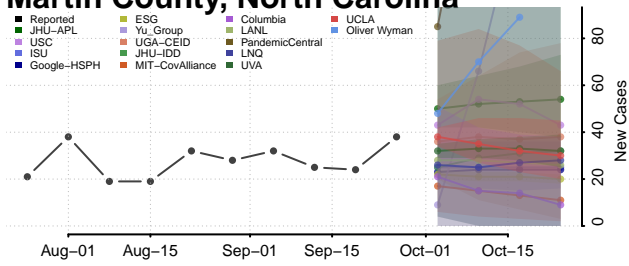

Martin County, North Carolina