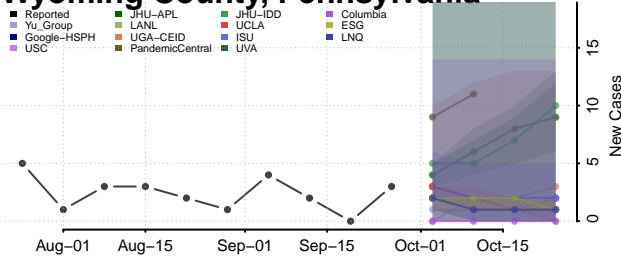

Wyoming County, Pennsylvania