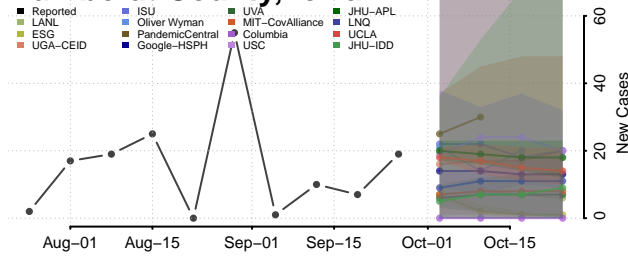

Hamilton County, Iowa

Hancock County, Iowa

Hardin County, Iowa

Harrison County, Iowa

Henry County, Iowa

Howard County, Iowa

Humboldt County, Iowa

Ida County, Iowa