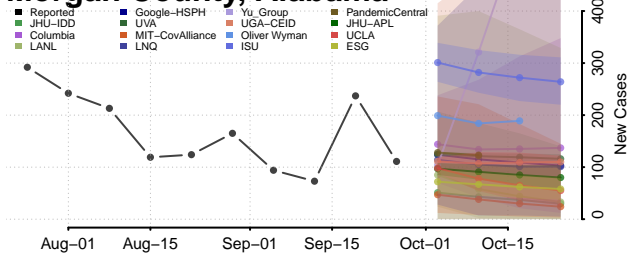

Fayette County, Alabama

Franklin County, Alabama

Geneva County, Alabama

Greene County, Alabama

Hale County, Alabama

Henry County, Alabama

Lee County, Alabama

Limestone County, Alabama

Lowndes County, Alabama

Macon County, Alabama

Madison County, Alabama

Marengo County, Alabama

Marion County, Alabama

Marshall County, Alabama

Mobile County, Alabama

Monroe County, Alabama

Montgomery County, Alabama

Morgan County, Alabama

Perry County, Alabama

Pickens County, Alabama

Pike County, Alabama

Randolph County, Alabama

Russell County, Alabama

Shelby County, Alabama