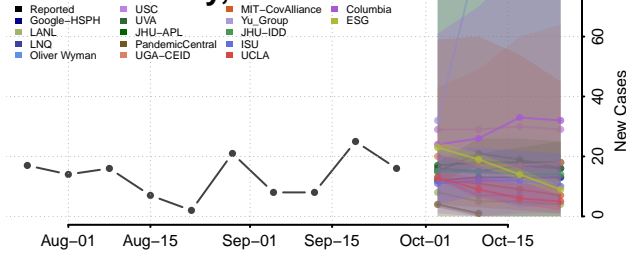

Scott County, Indiana

Shelby County, Indiana

Spencer County, Indiana

St. Joseph County, Indiana

Starke County, Indiana

Stauben County, Indiana

Sullivan County, Indiana

Switzerland County, Indiana