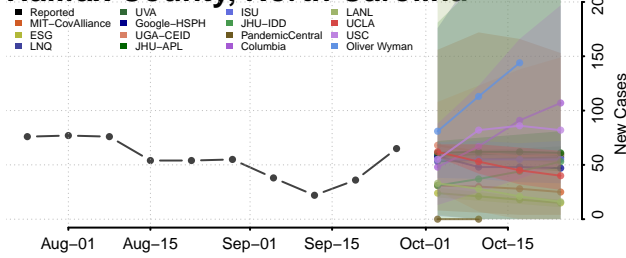

Halifax County, North Carolina