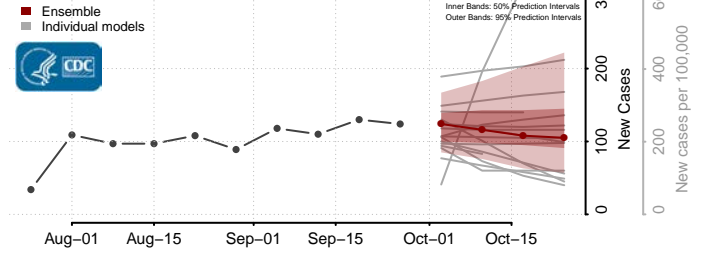

Kay County, Oklahoma

Kingfisher County, Oklahoma

Kiowa County, Oklahoma

Latimer County, Oklahoma

Le Flore County, Oklahoma

Lincoln County, Oklahoma

Logan County, Oklahoma

Love County, Oklahoma