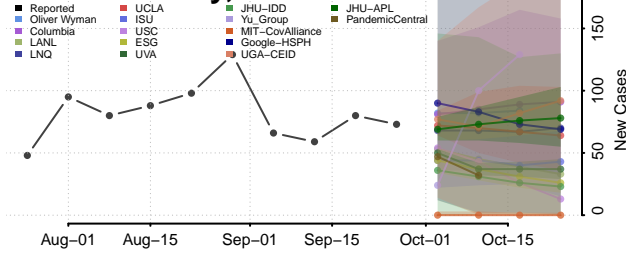

Carroll County, Tennessee