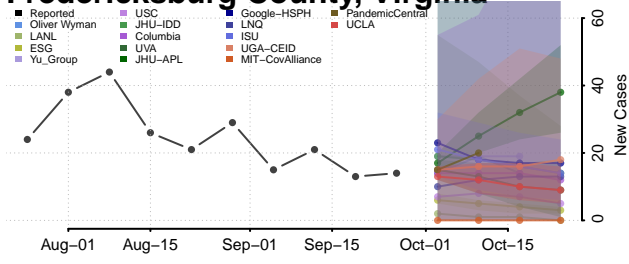

Fredericksburg County, Virginia