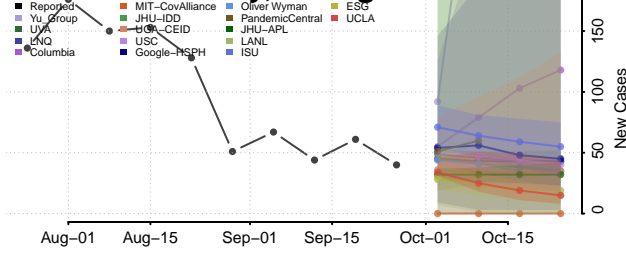

Rockdale County, Georgia