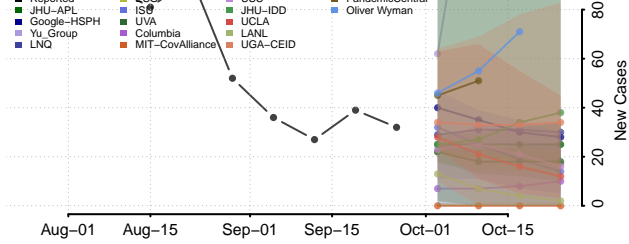

Indian River County, Florida

Jackson County, Florida

Jefferson County, Florida

Lafayette County, Florida

Lake County, Florida

Lee County, Florida

Leon County, Florida

Levy County, Florida