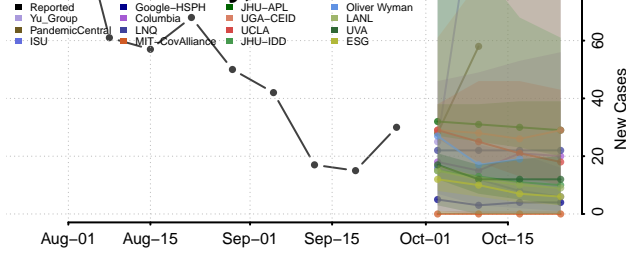

Cochise County, Arizona

Coconino County, Arizona

Gila County, Arizona

Graham County, Arizona

Greenlee County, Arizona

La Paz County, Arizona

Maricopa County, Arizona

Mohave County, Arizona