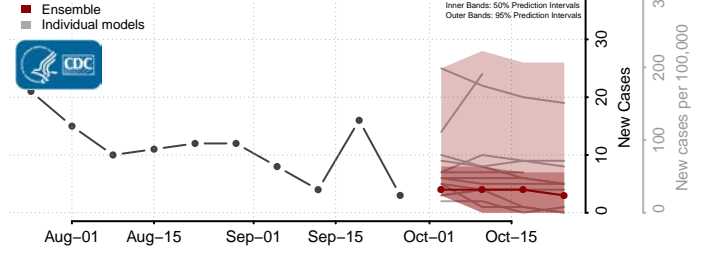

Choctaw County, Alabama