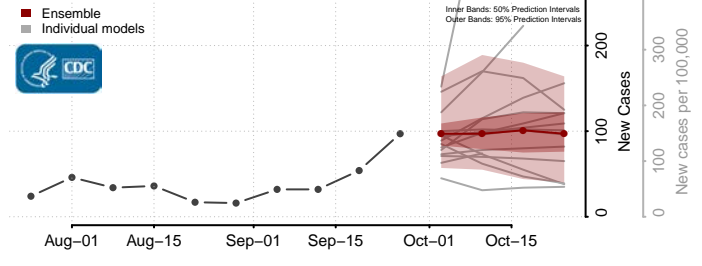

Cook County, Minnesota

Cottonwood County, Minnesota

Crow Wing County, Minnesota

Dakota County, Minnesota

Dodge County, Minnesota

Douglas County, Minnesota

Faribault County, Minnesota

Hubbard County, Minnesota