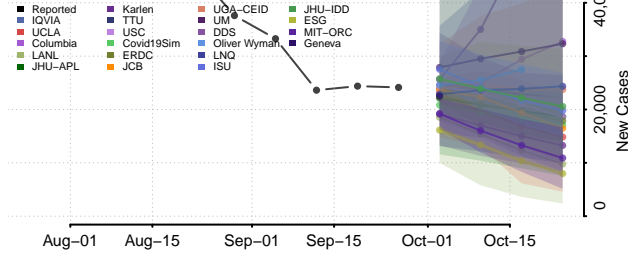

California*