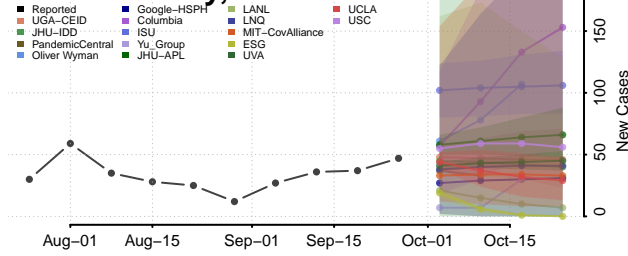

Beaver County, Oklahoma

Beckham County, Oklahoma

Blaine County, Oklahoma

Bryan County, Oklahoma

Caddo County, Oklahoma

Canadian County, Oklahoma

Carter County, Oklahoma

Cherokee County, Oklahoma