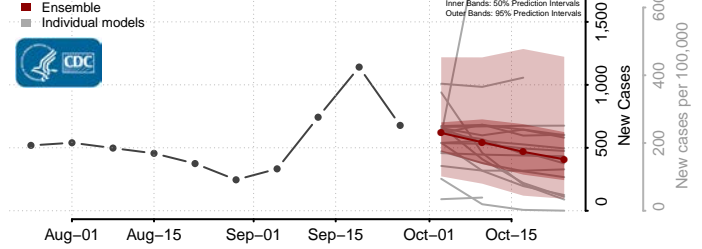

Alachua County, Florida