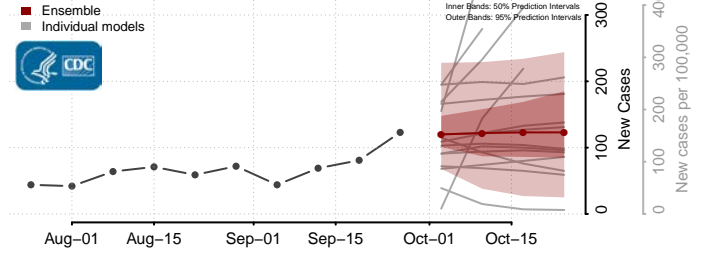

White County, Arkansas