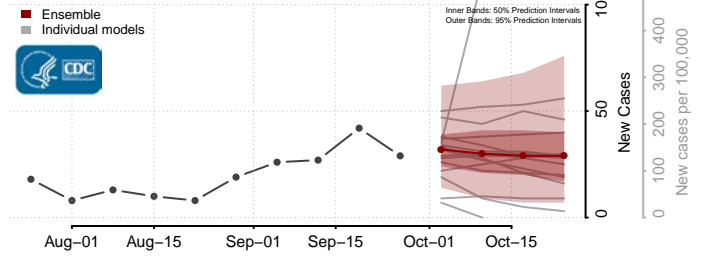

Union County, Iowa

Van Buren County, Iowa

Wapello County, Iowa

Warren County, Iowa

Washington County, Iowa

Wayne County, Iowa

Webster County, Iowa

Winnebago County, Iowa