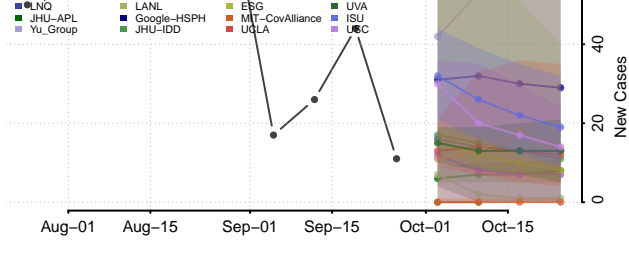

Oconee County, Georgia

Oglethorpe County, Georgia

Paulding County, Georgia

Peach County, Georgia

Quitman County, Georgia

Rabun County, Georgia

Randolph County, Georgia

Richmond County, Georgia