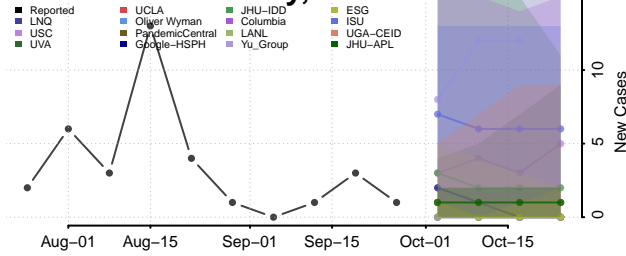

Scott County, Indiana

Shelby County, Indiana

Spencer County, Indiana

St. Joseph County, Indiana

Starke County, Indiana

Stauben County, Indiana

Sullivan County, Indiana

Switzerland County, Indiana