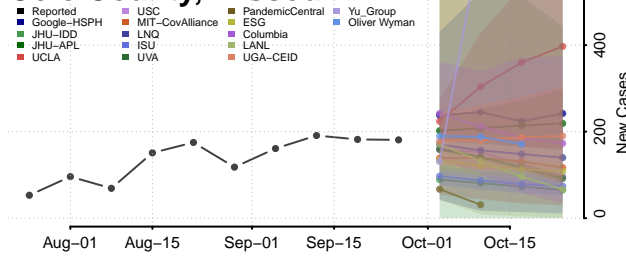

Cole County, Missouri