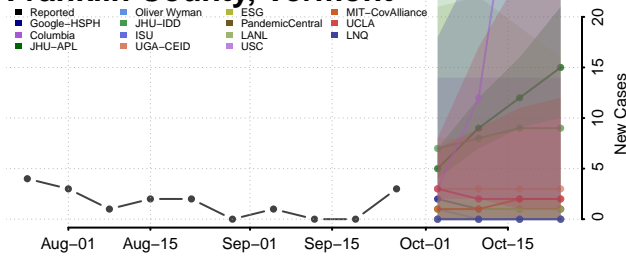

Caledonia County, Vermont

Chittenden County, Vermont

Essex County, Vermont

Franklin County, Vermont

Grand Isle County, Vermont

Lamoille County, Vermont

Orange County, Vermont

Orleans County, Vermont