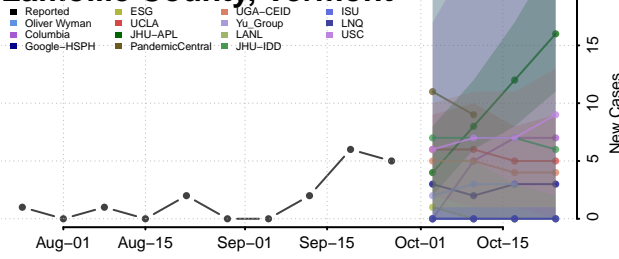

Caledonia County, Vermont

Chittenden County, Vermont

Essex County, Vermont

Franklin County, Vermont

Grand Isle County, Vermont

Lamoille County, Vermont

Orange County, Vermont

Orleans County, Vermont