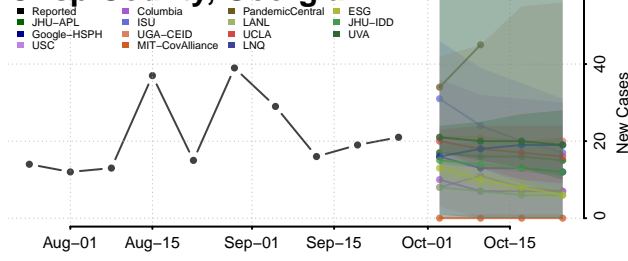

Columbia County, Georgia

Cook County, Georgia

Coweta County, Georgia

Crawford County, Georgia

Crisp County, Georgia

Dade County, Georgia

Dawson County, Georgia

Decatur County, Georgia