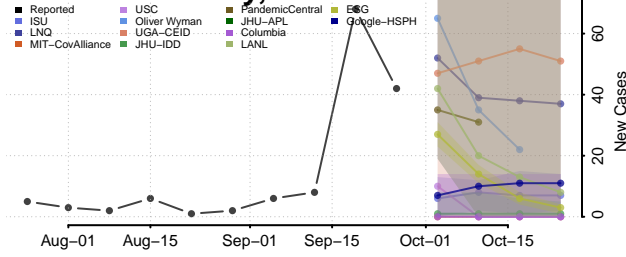

Eddy County, North Dakota

Emmons County, North Dakota

Foster County, North Dakota

Golden Valley County, North Dakota

Grand Forks County, North Dakota

Grant County, North Dakota

Griggs County, North Dakota

Hettinger County, North Dakota