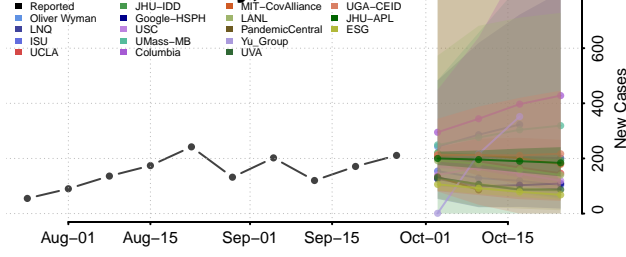

Stark County, Illinois

Stephenson County, Illinois

Tazewell County, Illinois

Union County, Illinois

Vermilion County, Illinois

Wabash County, Illinois

Warren County, Illinois

Washington County, Illinois