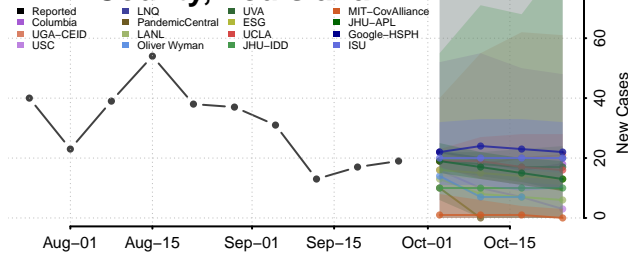

Winn County, Louisiana