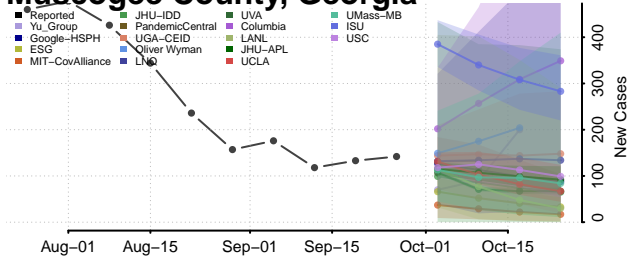

Miller County, Georgia

Mitchell County, Georgia

Monroe County, Georgia

Montgomery County, Georgia

Morgan County, Georgia

Murray County, Georgia

Muscooke County, Georgia

Newton County, Georgia