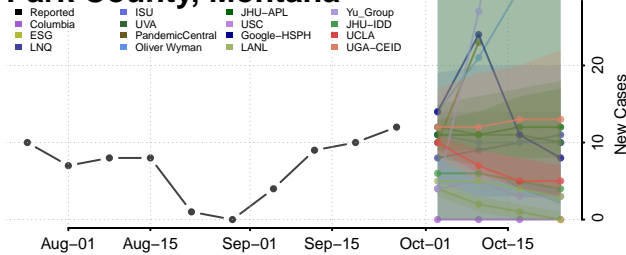

Park County, Montana