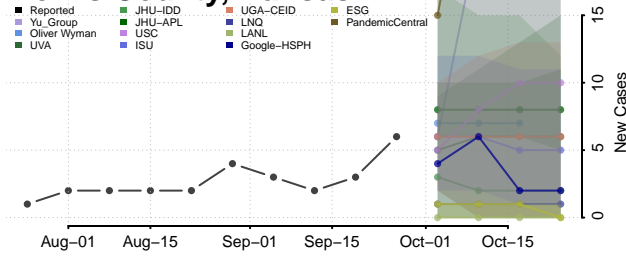

Marshall County, Kansas

McPherson County, Kansas

Meade County, Kansas

Miami County, Kansas

Mitchell County, Kansas

Montgomery County, Kansas

Morris County, Kansas

Morton County, Kansas