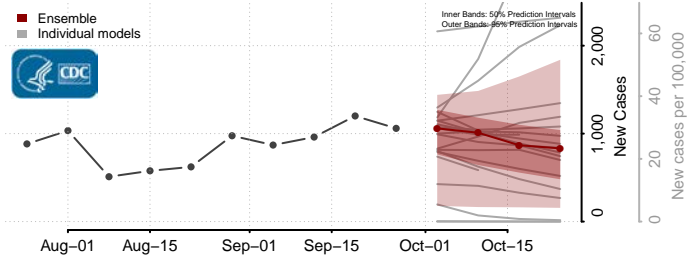

Fairfield County, Connecticut

*New weekly cases may decrease in this location over the next four weeks. For these locations, the ensemble forecast indicates a probability of 0.75 or greater that fewer cases will be reported in week four of the forecast than in the last reported week.