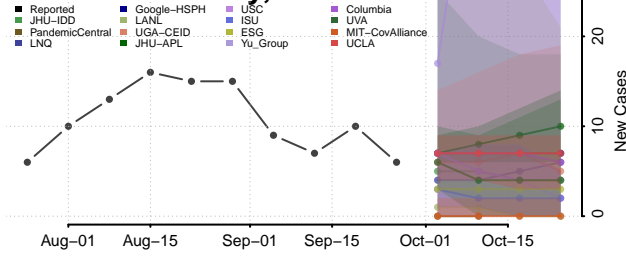

Ada County, Idaho

Adams County, Idaho

Bannock County, Idaho

Bear Lake County, Idaho

Benewah County, Idaho

Bingham County, Idaho

Blaine County, Idaho

Boise County, Idaho