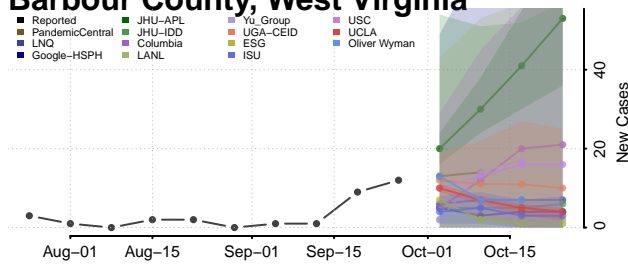

Wahkiakum County, Washington

Walla Walla County, Washington

Whatcom County, Washington

Whitman County, Washington

Yakima County, Washington

West Virginia

Barbour County, West Virginia

Berkeley County, West Virginia