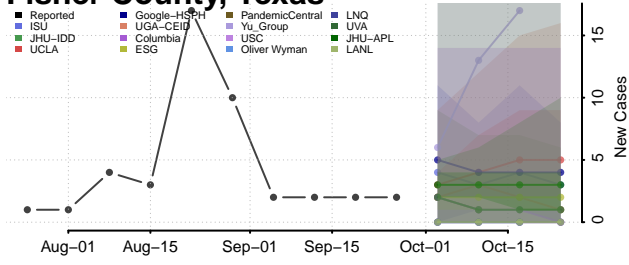

Fisher County, Texas