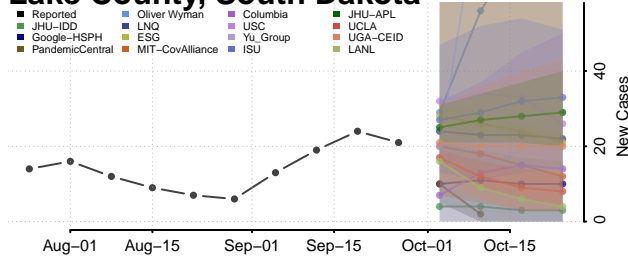

Lake County, South Dakota