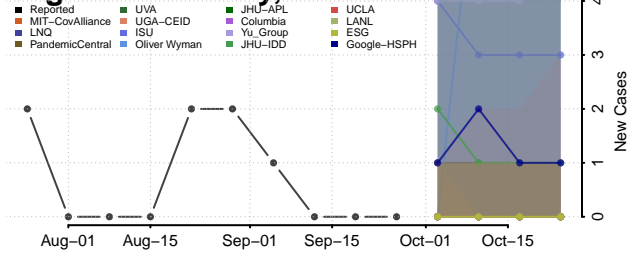

Pitkin County, Colorado

Prowers County, Colorado

Pueblo County, Colorado

Rio Blanco County, Colorado

Rio Grande County, Colorado

Routt County, Colorado

Saguache County, Colorado

San Juan County, Colorado