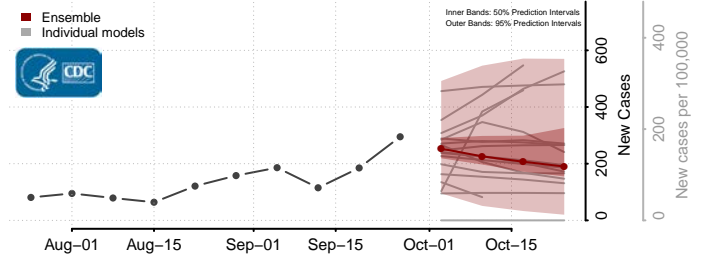

Stearns County, Minnesota