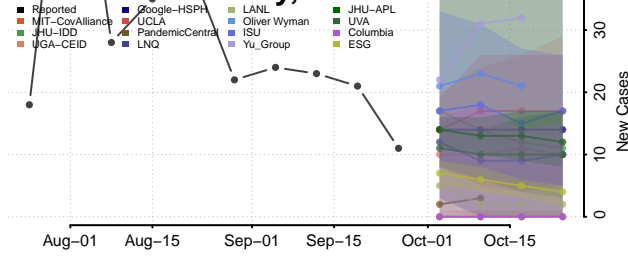

Jackson County, Arkansas

Jefferson County, Arkansas

Johnson County, Arkansas

Lafayette County, Arkansas

Lawrence County, Arkansas

Lee County, Arkansas

Lincoln County, Arkansas

Little River County, Arkansas