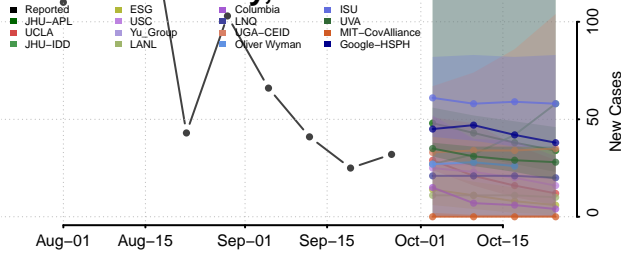

St. Martin County, Louisiana