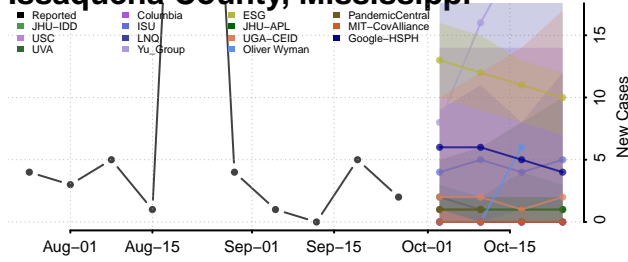

Issaquena County, Mississippi