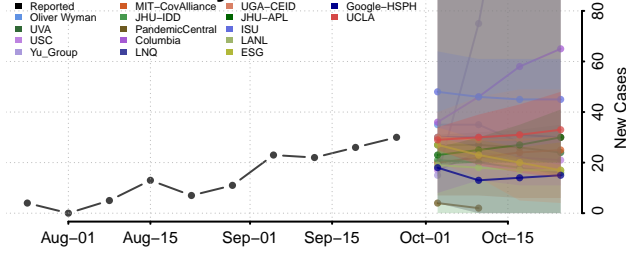

Ste. Genevieve County, Missouri

Stoddard County, Missouri

Stone County, Missouri

Sullivan County, Missouri

Taney County, Missouri

Texas County, Missouri

Vernon County, Missouri

Warren County, Missouri