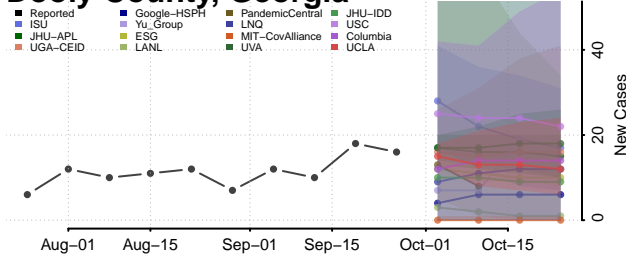

Dooly County, Georgia