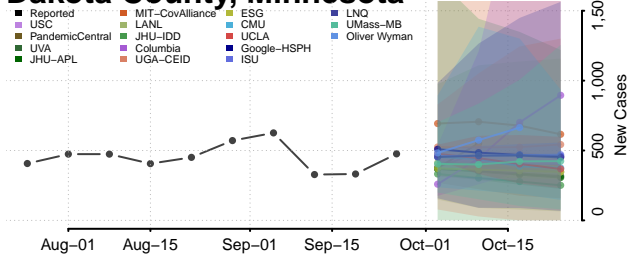

Cook County, Minnesota

Cottonwood County, Minnesota

Crow Wing County, Minnesota

Dakota County, Minnesota

Dodge County, Minnesota

Douglas County, Minnesota

Faribault County, Minnesota

Hubbard County, Minnesota