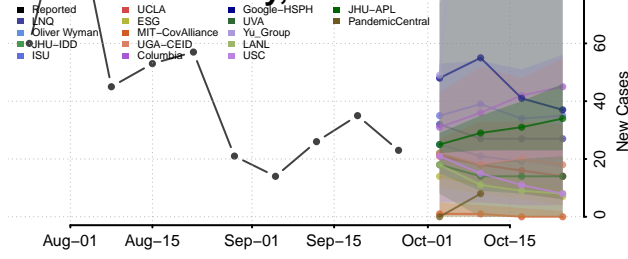

Chester County, Tennessee

Claiborne County, Tennessee

Clay County, Tennessee

Cocke County, Tennessee

Coffee County, Tennessee

Crockett County, Tennessee

Cumberland County, Tennessee

Davidson County, Tennessee