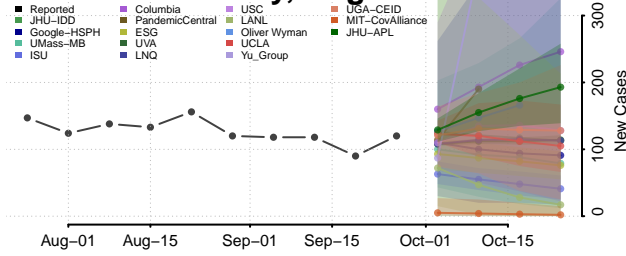

Alexandria County, Virginia