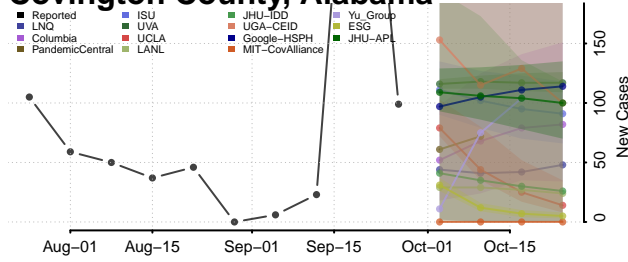

Clarke County, Alabama

Clay County, Alabama

Cleburne County, Alabama

Coffee County, Alabama

Colbert County, Alabama

Conecuh County, Alabama

Coosa County, Alabama

Covington County, Alabama

Crenshaw County, Alabama

Cullman County, Alabama

Dale County, Alabama

Dallas County, Alabama

DeKalb County, Alabama

Elmore County, Alabama

Escambia County, Alabama

Etowah County, Alabama