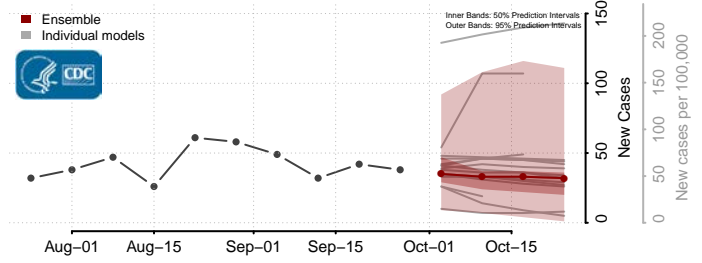

Rice County, Minnesota