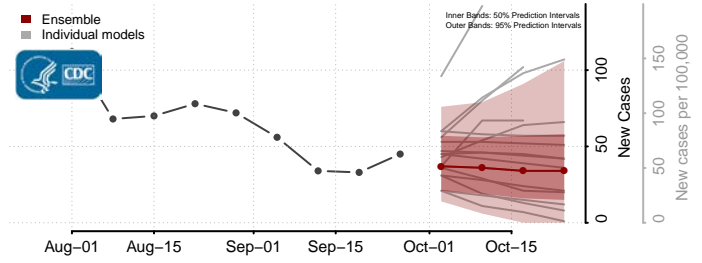

Surry County, North Carolina