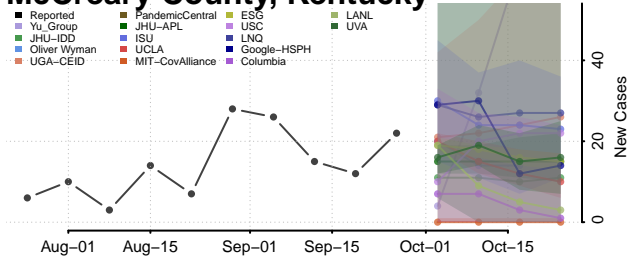

Marshall County, Kentucky

Martin County, Kentucky

Mason County, Kentucky

McCracken County, Kentucky

McCreary County, Kentucky

McLean County, Kentucky

Meade County, Kentucky

Menifee County, Kentucky