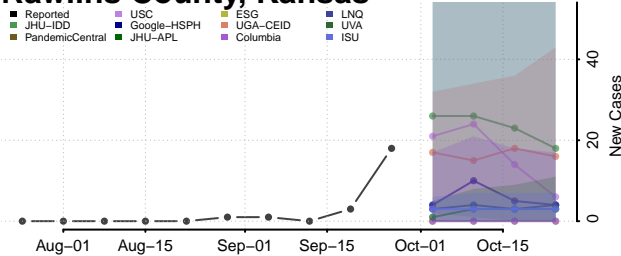

Rawlins County, Kansas