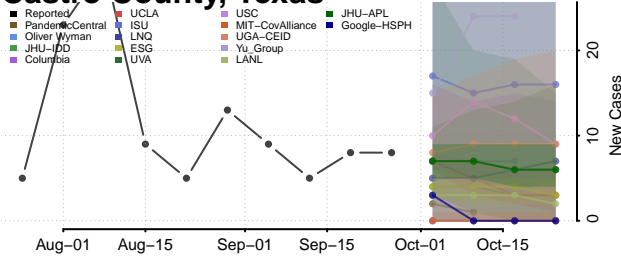

Castro County, Texas