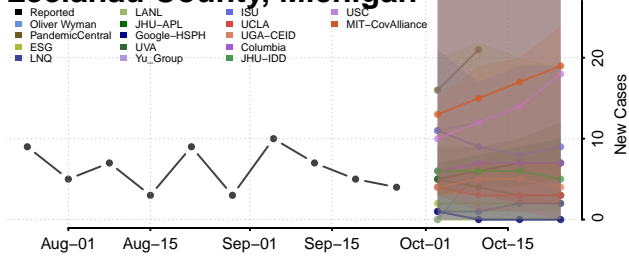

Jackson County, Michigan

Kalamazoo County, Michigan

Kalkaska County, Michigan

Kent County, Michigan

Keweenaw County, Michigan

Lake County, Michigan

Lapeer County, Michigan

Leelanau County, Michigan