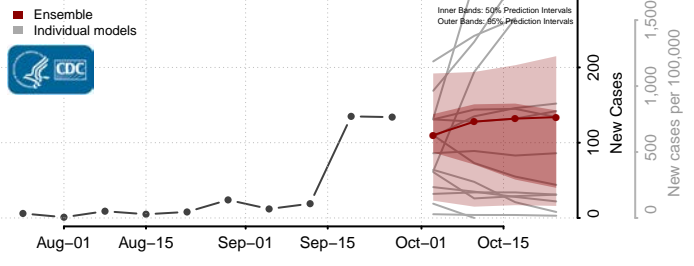

Hughes County, South Dakota