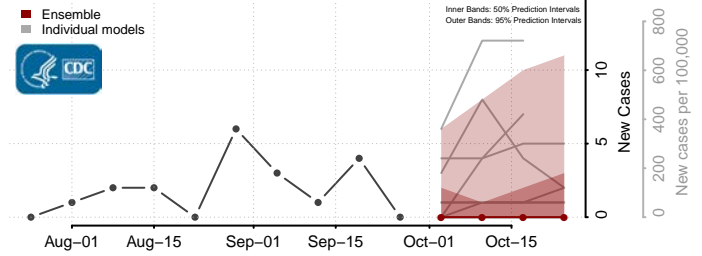

McCone County, Montana