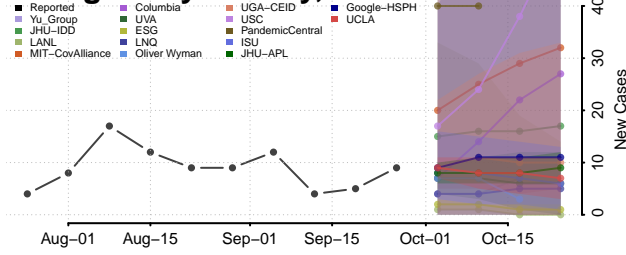

Montgomery County, New York