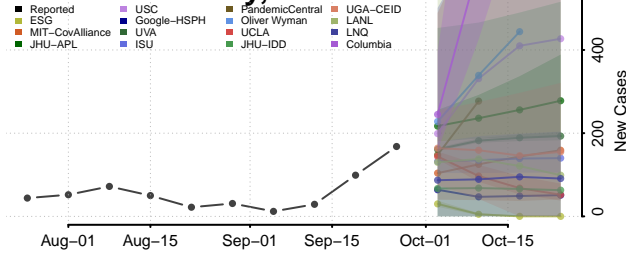

Missoula County, Montana