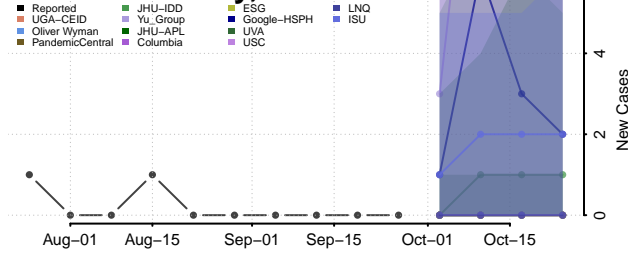

Thomas County, Nebraska

Thurston County, Nebraska

Valley County, Nebraska

Washington County, Nebraska

Wayne County, Nebraska

Webster County, Nebraska

Wheeler County, Nebraska

York County, Nebraska