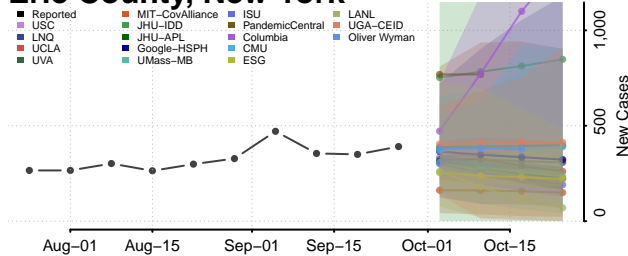

Dutchess County, New York

Erie County, New York

Essex County, New York

Franklin County, New York

Fulton County, New York

Genesee County, New York

Greene County, New York

Hamilton County, New York