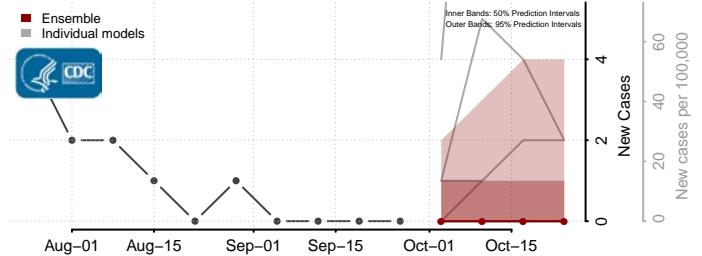

Hood River County, Oregon

Jackson County, Oregon

Jefferson County, Oregon

Josephine County, Oregon

Klamath County, Oregon

Lake County, Oregon

Lane County, Oregon

Lincoln County, Oregon