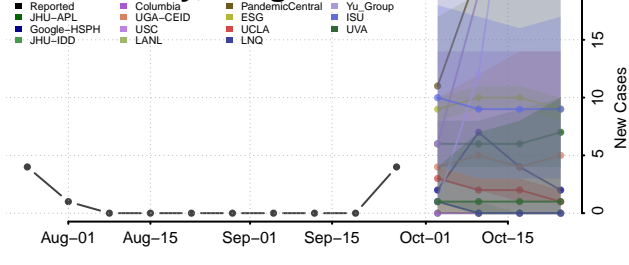

Hood River County, Oregon

Jackson County, Oregon

Jefferson County, Oregon

Josephine County, Oregon

Klamath County, Oregon

Lake County, Oregon

Lane County, Oregon

Lincoln County, Oregon