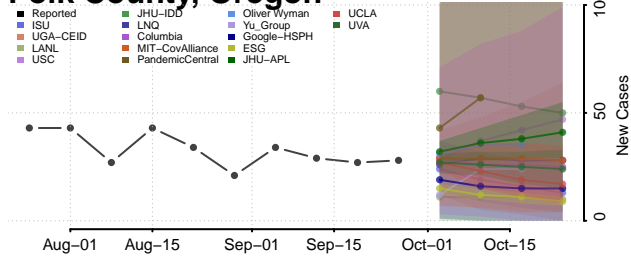

Linn County, Oregon

Malheur County, Oregon

Marion County, Oregon

Morrow County, Oregon

Multnomah County, Oregon

Polk County, Oregon

Sherman County, Oregon

Tillamook County, Oregon