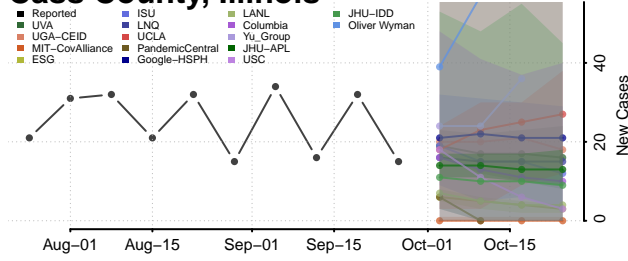

Cass County, Illinois