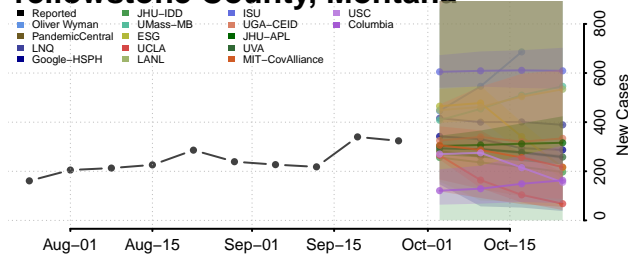

Sweet Grass County, Montana

Teton County, Montana

Toole County, Montana

Treasure County, Montana

Valley County, Montana

Wheatland County, Montana

Wibaux County, Montana

Yellowstone County, Montana