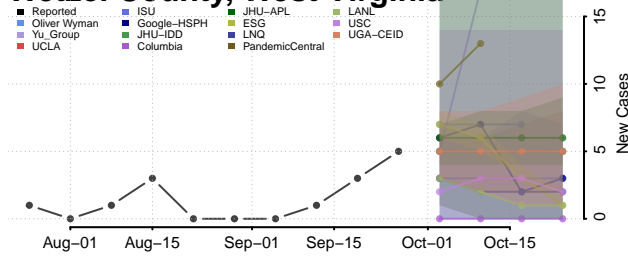

Wetzel County, West Virginia