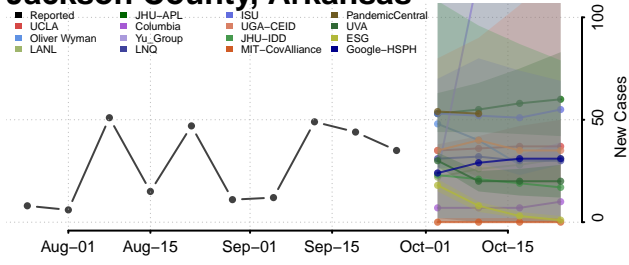

Jackson County, Arkansas