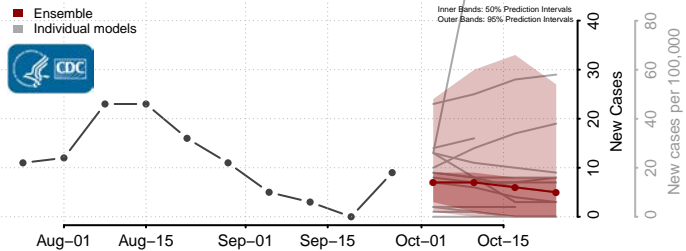

Hood River County, Oregon

Jackson County, Oregon

Jefferson County, Oregon

Josephine County, Oregon

Klamath County, Oregon

Lake County, Oregon

Lane County, Oregon

Lincoln County, Oregon