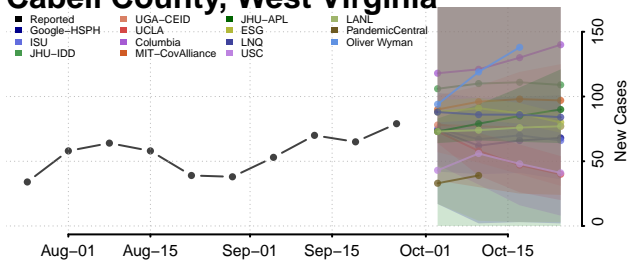

Cabell County, West Virginia