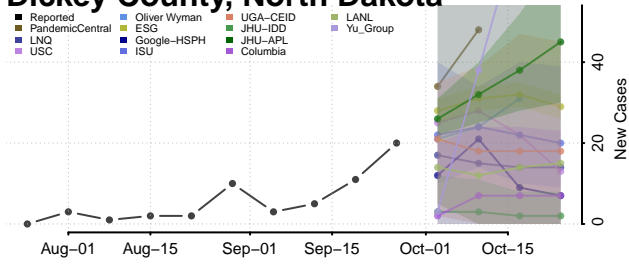

Dickey County, North Dakota