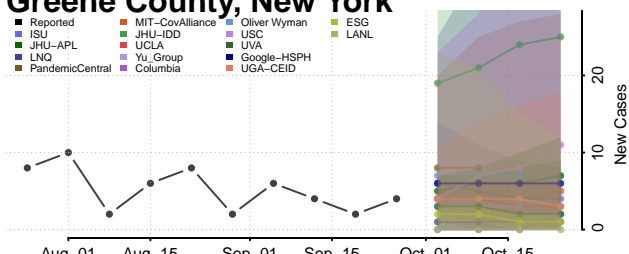

Dutchess County, New York

Erie County, New York

Essex County, New York

Franklin County, New York

Fulton County, New York

Genesee County, New York

Greene County, New York

Hamilton County, New York