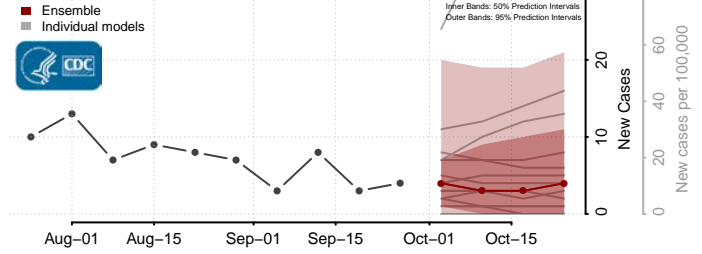

Columbiana County, Ohio

Coshocton County, Ohio

Crawford County, Ohio

Cuyahoga County, Ohio

Darke County, Ohio

Defiance County, Ohio

Delaware County, Ohio

Erie County, Ohio