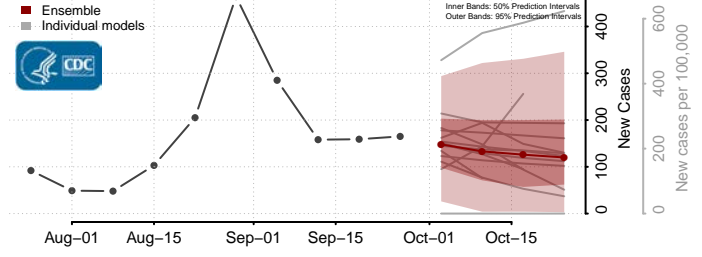

Eddy County, North Dakota

Emmons County, North Dakota

Foster County, North Dakota

Golden Valley County, North Dakota

Grand Forks County, North Dakota

Grant County, North Dakota

Griggs County, North Dakota

Hettinger County, North Dakota