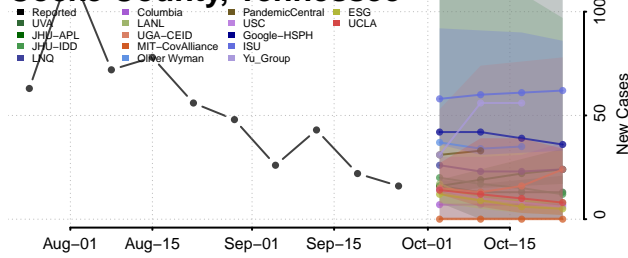

Chester County, Tennessee

Claiborne County, Tennessee

Clay County, Tennessee

Cocke County, Tennessee

Coffee County, Tennessee

Crockett County, Tennessee

Cumberland County, Tennessee

Davidson County, Tennessee