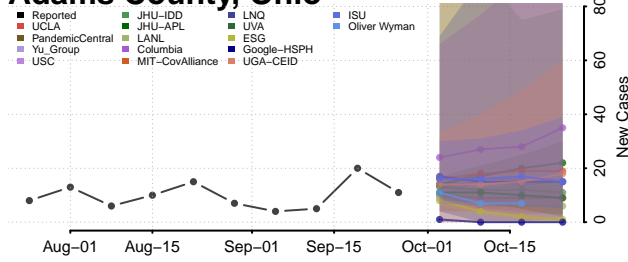

Adams County, Ohio