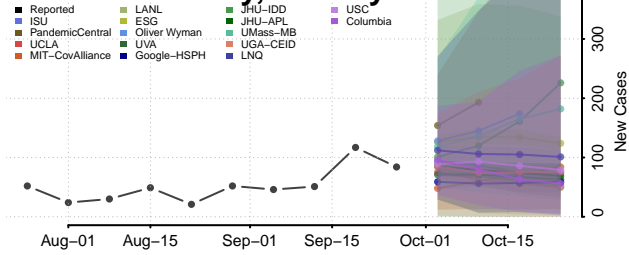

Lebanon County, Pennsylvania