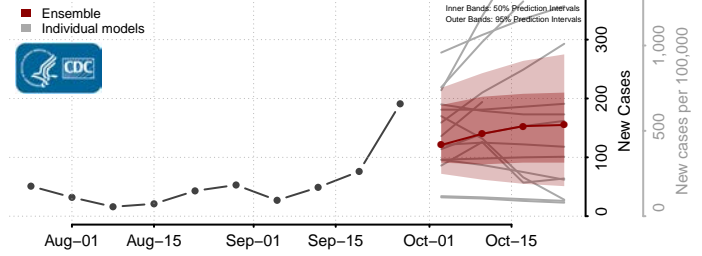

Custer County, Oklahoma

Delaware County, Oklahoma

Dewey County, Oklahoma

Ellis County, Oklahoma

Garfield County, Oklahoma

Garvin County, Oklahoma

Grady County, Oklahoma

Grant County, Oklahoma