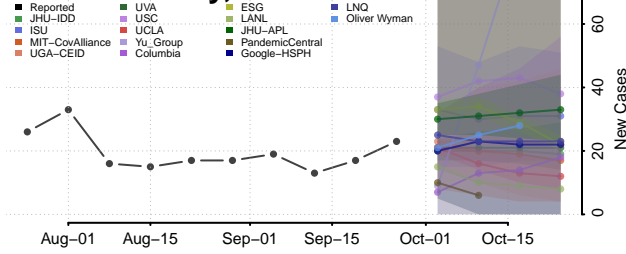

Hardin County, Iowa