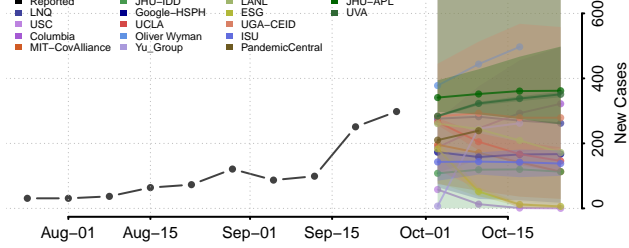

Ringgold County, Iowa

Sac County, Iowa

Scott County, Iowa

Shelby County, Iowa

Sioux County, Iowa

Story County, Iowa

Tama County, Iowa

Taylor County, Iowa