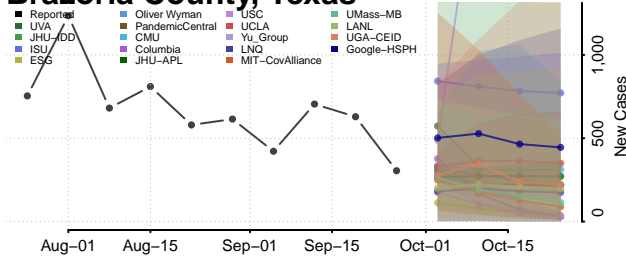

Brazoria County, Texas