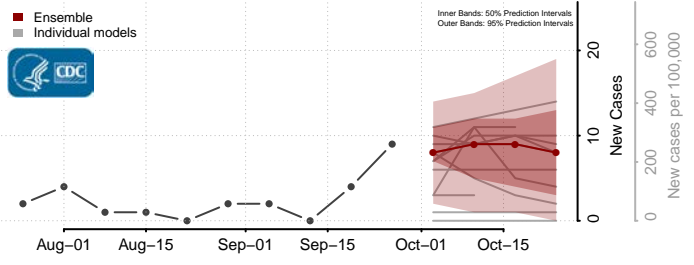

Fall River County, South Dakota

Faulk County, South Dakota

Grant County, South Dakota

Gregory County, South Dakota

Haakon County, South Dakota

Hamlin County, South Dakota

Hand County, South Dakota

Hanson County, South Dakota