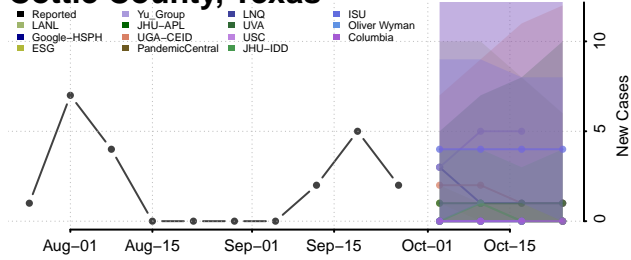

Cottle County, Texas