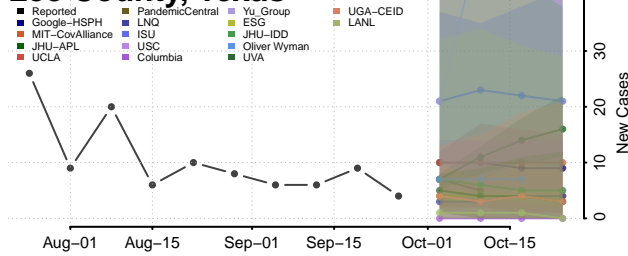

Lee County, Texas