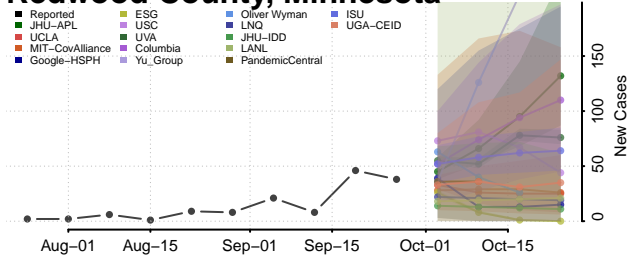

Redwood County, Minnesota