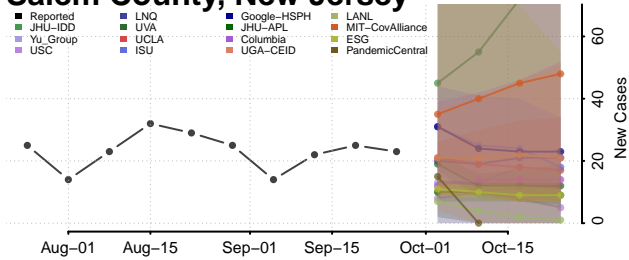

Salem County, New Jersey