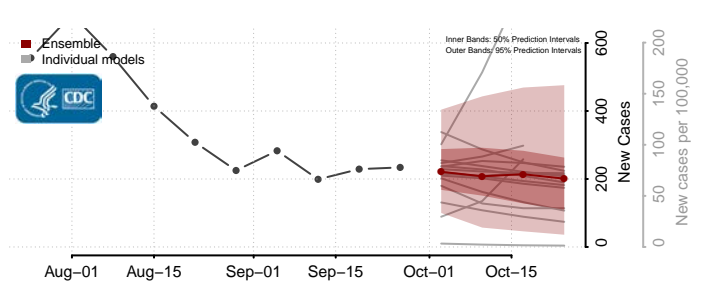

St. Louis City County, Missouri