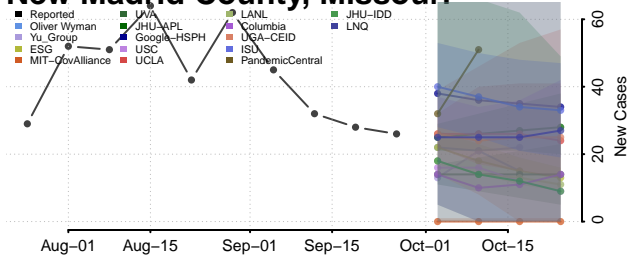

New Madrid County, Missouri