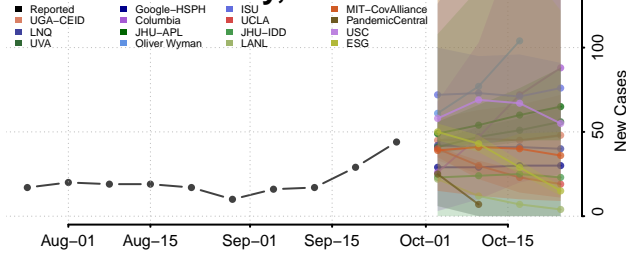

Buchanan County, Iowa