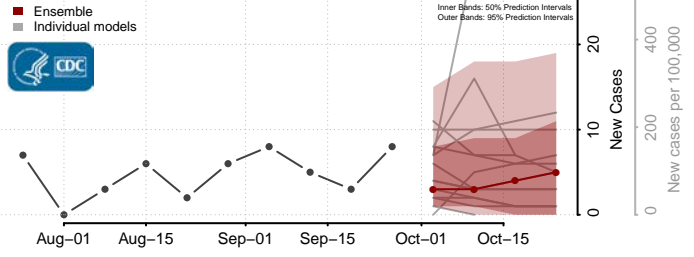

Atchison County, Missouri