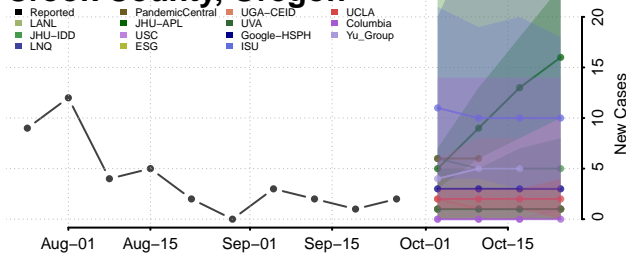

Crook County, Oregon