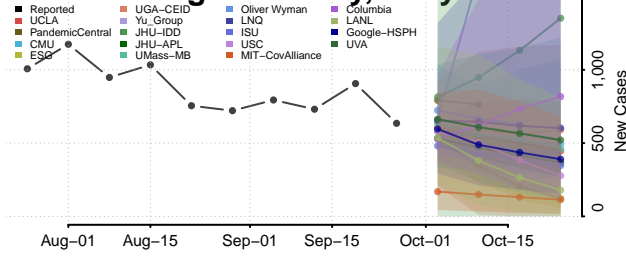

Prince George's County, Maryland