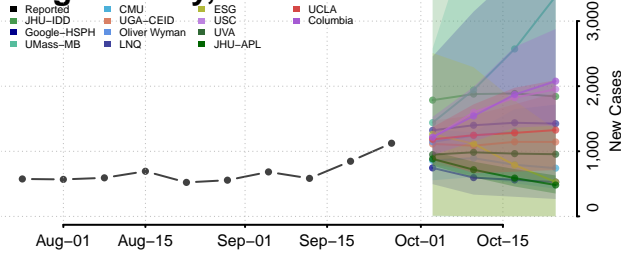

Kings County, New York