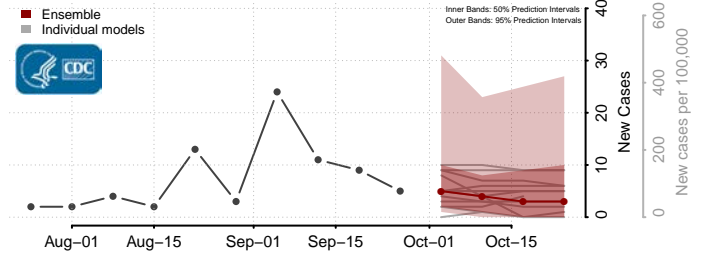

Union County, Iowa

Van Buren County, Iowa

Wapello County, Iowa

Warren County, Iowa

Washington County, Iowa

Wayne County, Iowa

Webster County, Iowa

Winnebago County, Iowa