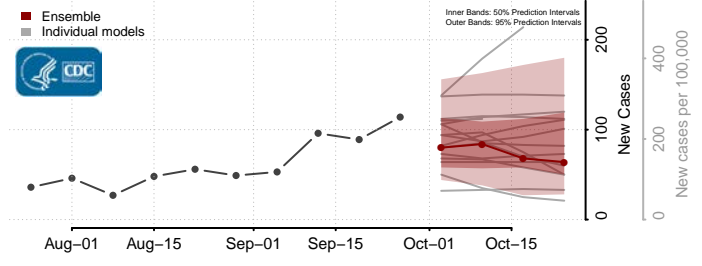

Person County, North Carolina

Pitt County, North Carolina

Polk County, North Carolina

Randolph County, North Carolina

Richmond County, North Carolina

Robeson County, North Carolina

Stokes County, North Carolina