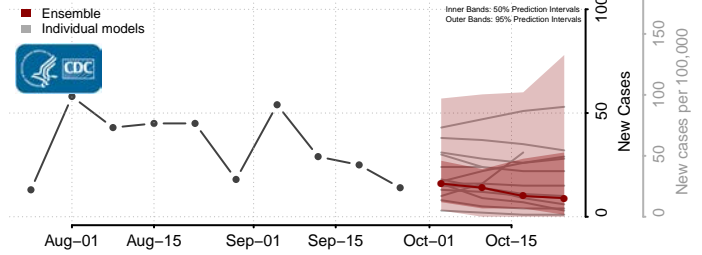

Mercer County, West Virginia