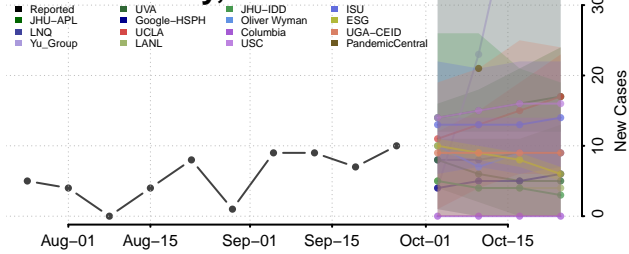

Kiowa County, Oklahoma