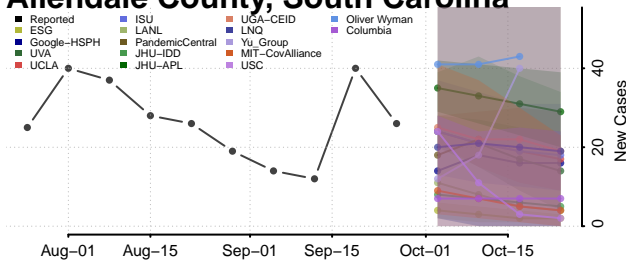

Allendale County, South Carolina