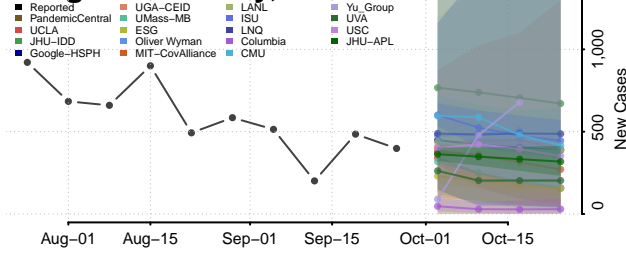

Rooks County, Kansas

Rush County, Kansas

Russell County, Kansas

Saline County, Kansas

Scott County, Kansas

Sedgwick County, Kansas

Seward County, Kansas

Shawnee County, Kansas