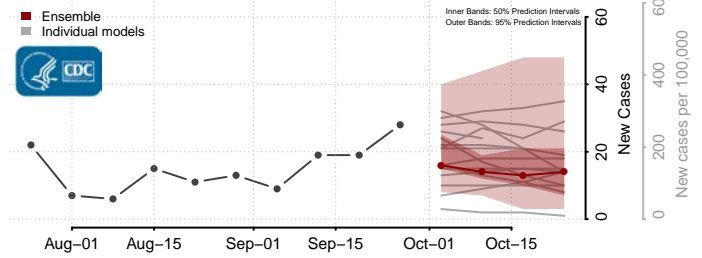

Emmet County, Iowa

Fayette County, Iowa

Floyd County, Iowa

Franklin County, Iowa

Fremont County, Iowa

Greene County, Iowa

Grundy County, Iowa

Guthrie County, Iowa