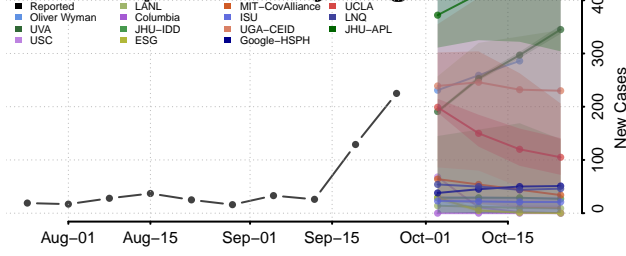

Scott County, Virginia

Shenandoah County, Virginia

Smyth County, Virginia

Southampton County, Virginia

Spotsylvania County, Virginia

Stafford County, Virginia

Staunton County, Virginia

Suffolk County, Virginia