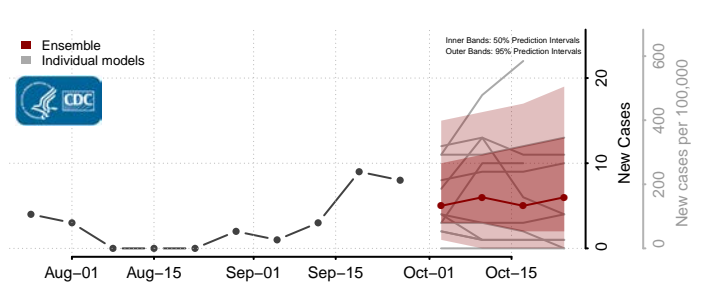

Cavalier County, North Dakota