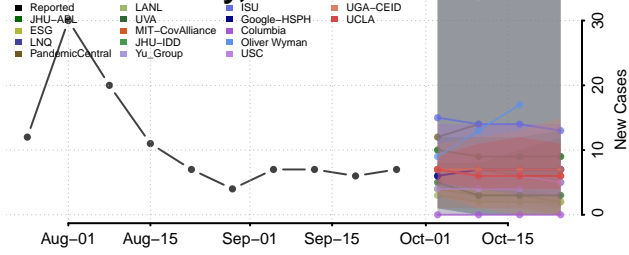

Kay County, Oklahoma

Kingfisher County, Oklahoma

Kiowa County, Oklahoma

Latimer County, Oklahoma

Le Flore County, Oklahoma

Lincoln County, Oklahoma

Logan County, Oklahoma

Love County, Oklahoma