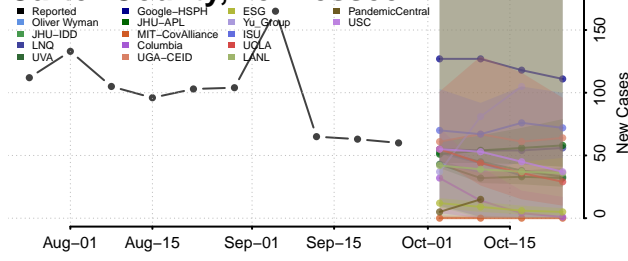

Carter County, Tennessee