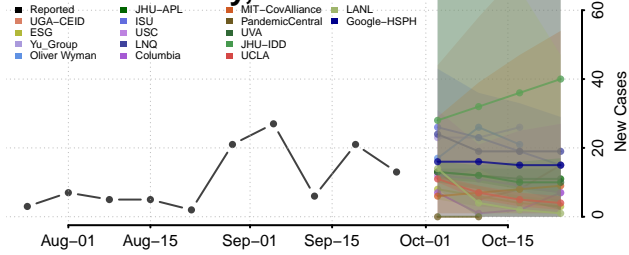

Schenectady County, New York

Schoharie County, New York

Schuyler County, New York

Seneca County, New York

St. Lawrence County, New York

Steuben County, New York

Suffolk County, New York

Sullivan County, New York