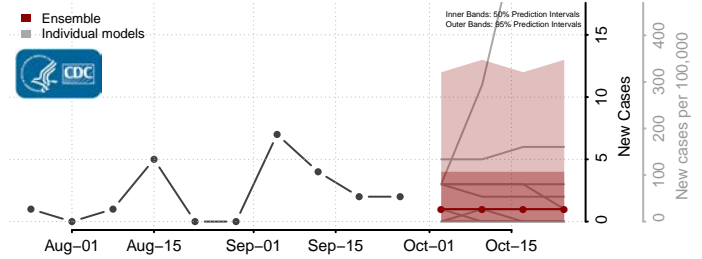

Lake of the Woods County, Minnesota