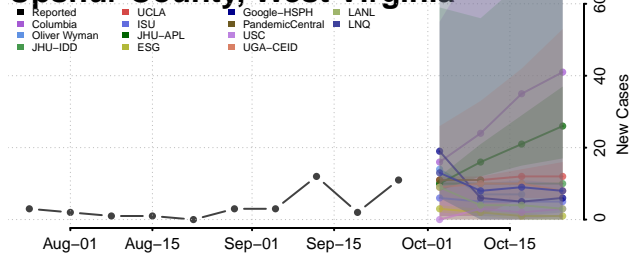

Upshur County, West Virginia