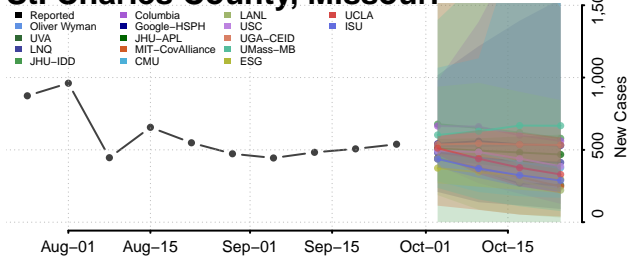

St. Charles County, Missouri