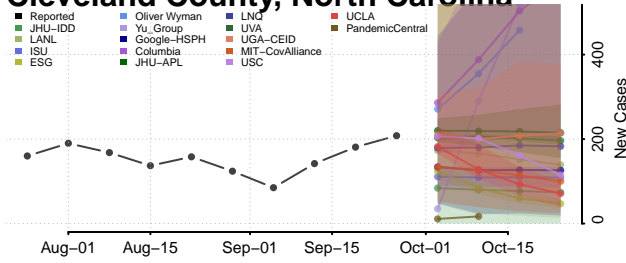

Cleveland County, North Carolina