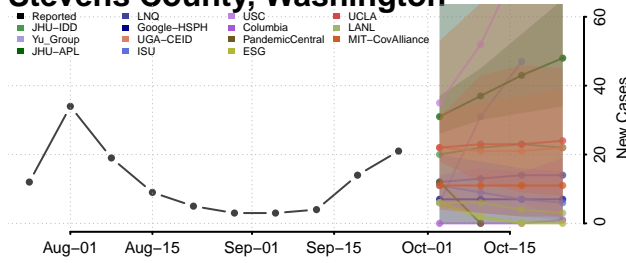

Pierce County, Washington

San Juan County, Washington

Skagit County, Washington

Skamania County, Washington

Snohomish County, Washington

Spokane County, Washington

Stevens County, Washington

Thurston County, Washington