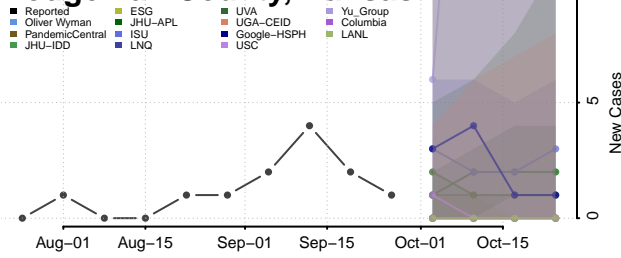

Hodgeman County, Kansas