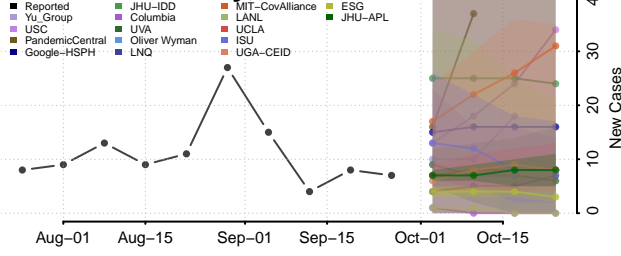

Madison County, New York