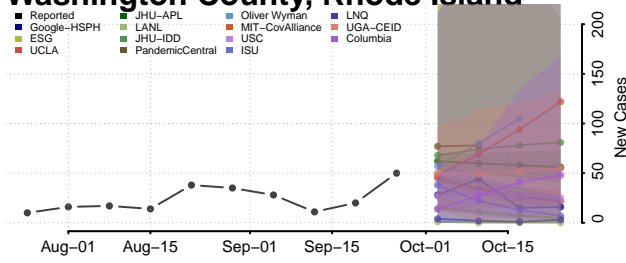

Puerto Rico

Rhode Island

Bristol County, Rhode Island

Kent County, Rhode Island

Newport County, Rhode Island

Providence County, Rhode Island

Washington County, Rhode Island

South Carolina