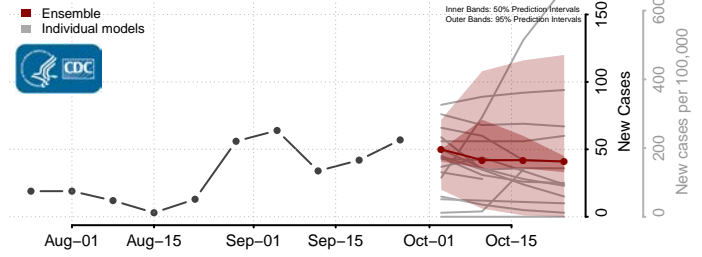

Lake County, Minnesota

Lake of the Woods County, Minnesota

Le Sueur County, Minnesota

Lincoln County, Minnesota

Lyon County, Minnesota

Mahnomen County, Minnesota

Marshall County, Minnesota

Martin County, Minnesota