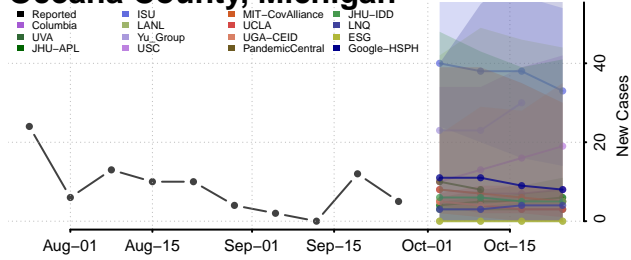

Oceana County, Michigan