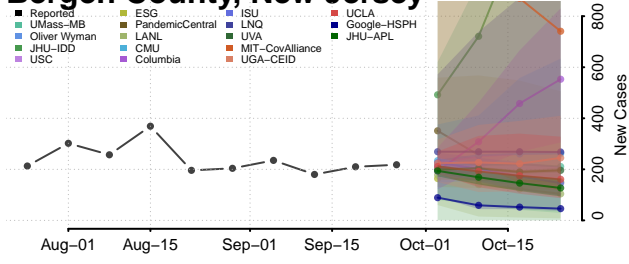

Bergen County, New Jersey