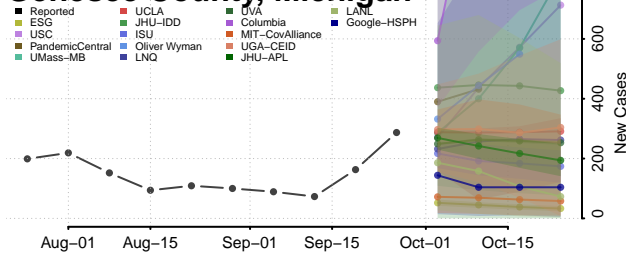

Dickinson County, Michigan

Eaton County, Michigan

Emmet County, Michigan

Genesee County, Michigan

Gladwin County, Michigan

Gogebic County, Michigan

Grand Traverse County, Michigan

Gratiot County, Michigan