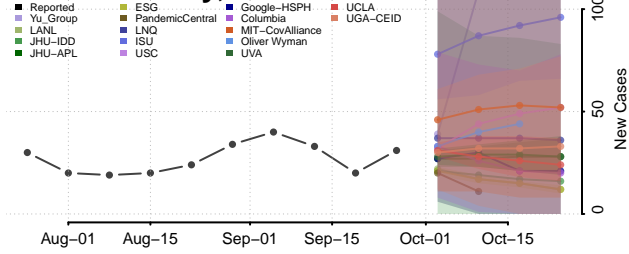

Steele County, Minnesota