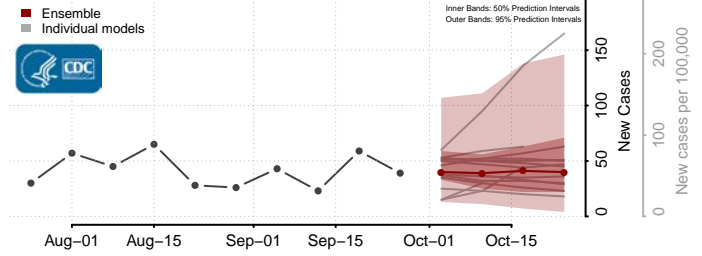

Raleigh County, West Virginia