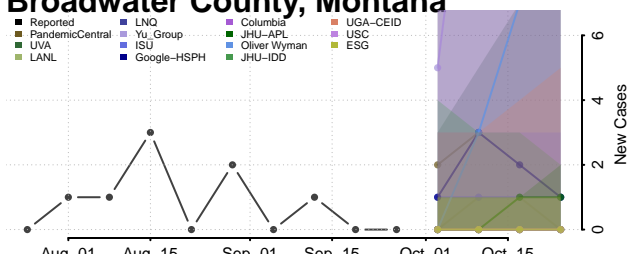

Broadwater County, Montana