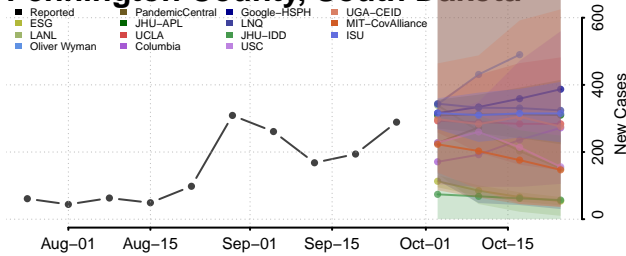

Pennington County, South Dakota