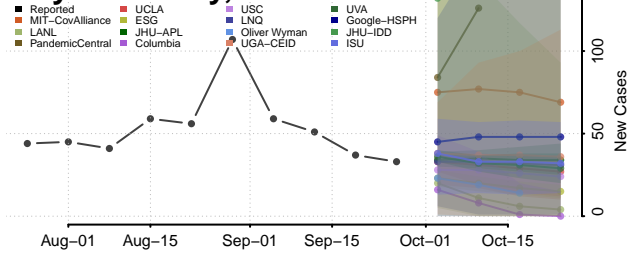

Wayne County, Ohio

Williams County, Ohio

Wood County, Ohio

Wyandot County, Ohio

Oklahoma

Adair County, Oklahoma

Alfalfa County, Oklahoma

Atoka County, Oklahoma