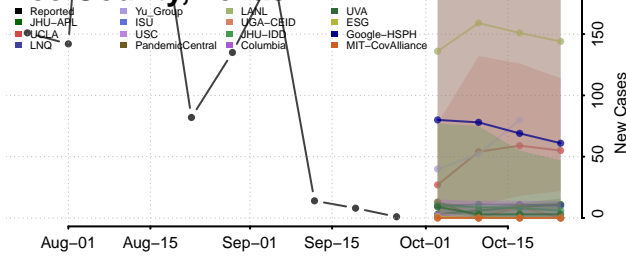

Bee County, Texas