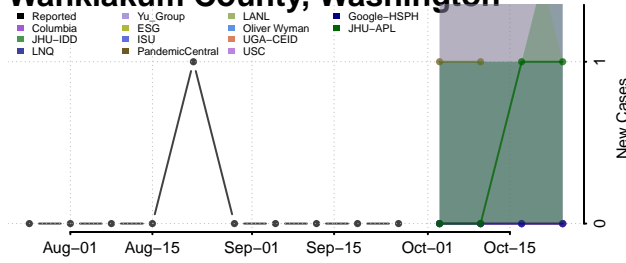

Wahkiakum County, Washington