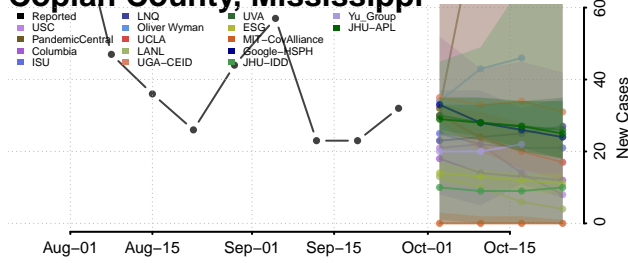

Copiah County, Mississippi