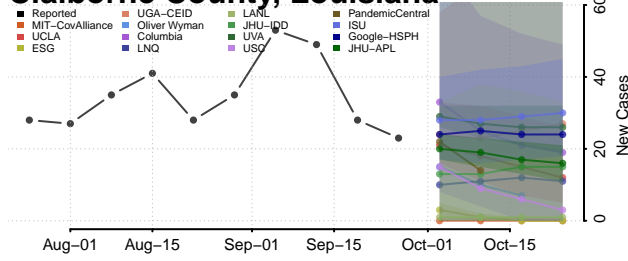

Caldwell County, Louisiana

Cameron County, Louisiana

Catahoula County, Louisiana

Claiborne County, Louisiana

Concordia County, Louisiana

De Soto County, Louisiana

East Baton Rouge County, Louisiana

East Carroll County, Louisiana