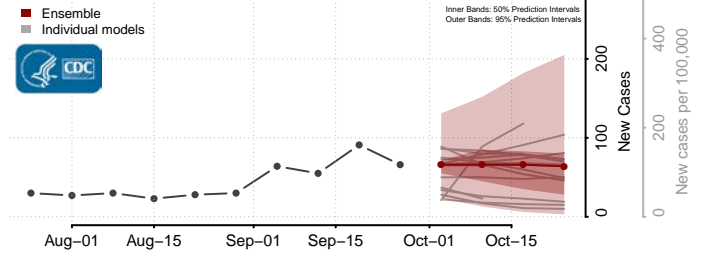

Putnam County, West Virginia