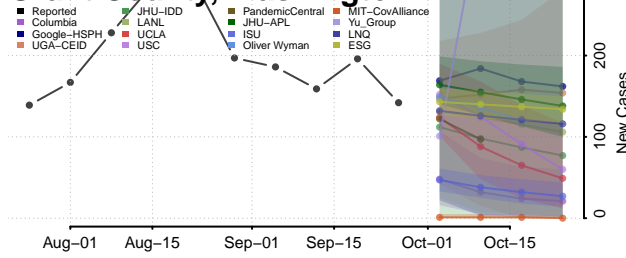

Franklin County, Washington

Garfield County, Washington

Grant County, Washington

Grays Harbor County, Washington

Island County, Washington

Jefferson County, Washington

King County, Washington

Kitsap County, Washington