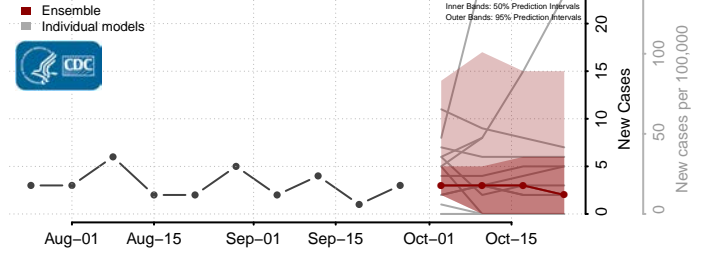

Humboldt County, Nevada