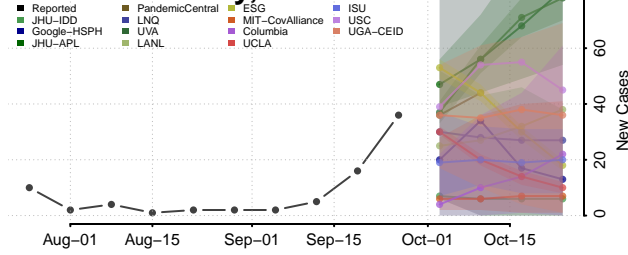

Clark County, Idaho

Clearwater County, Idaho

Custer County, Idaho

Elmore County, Idaho

Franklin County, Idaho

Fremont County, Idaho

Gem County, Idaho

Gooding County, Idaho