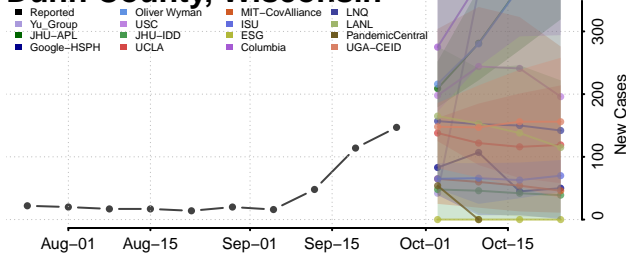

Dunn County, Wisconsin