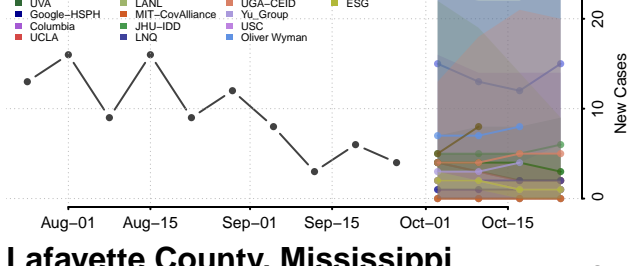

Kemper County, Mississippi