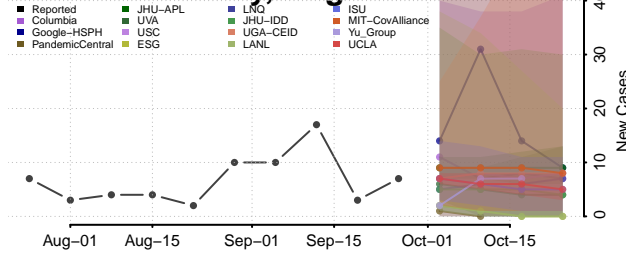

Campbell County, Virginia

Caroline County, Virginia

Carroll County, Virginia

Charles City County, Virginia

Charlotte County, Virginia

Charlottesville County, Virginia

Chesapeake County, Virginia

Chesterfield County, Virginia