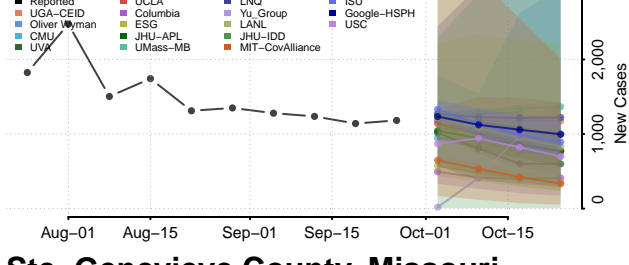

Ste. Genevieve County, Missouri

Stoddard County, Missouri

Stone County, Missouri

Sullivan County, Missouri

Taney County, Missouri

Texas County, Missouri

Vernon County, Missouri

Warren County, Missouri