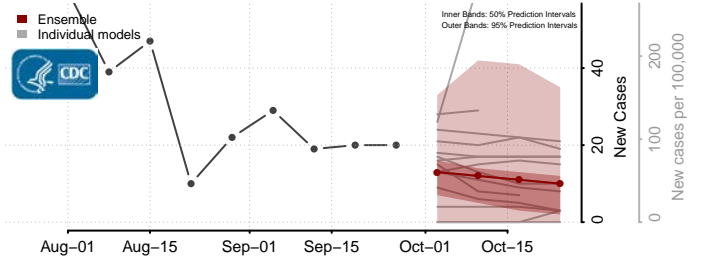

Colusa County, California