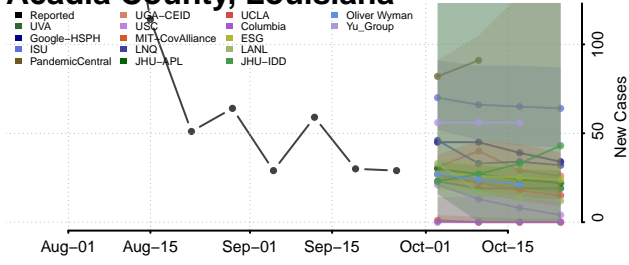

Wayne County, Kentucky

Webster County, Kentucky

Whitley County, Kentucky

Wolfe County, Kentucky

Woodford County, Kentucky

Louisiana

Acadia County, Louisiana

Allen County, Louisiana