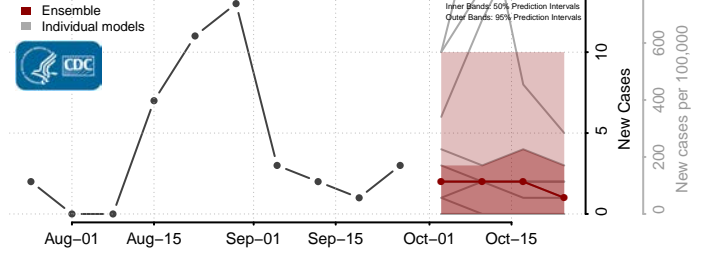

Eddy County, North Dakota

Emmons County, North Dakota

Foster County, North Dakota

Golden Valley County, North Dakota

Grand Forks County, North Dakota

Grant County, North Dakota

Griggs County, North Dakota

Hettinger County, North Dakota