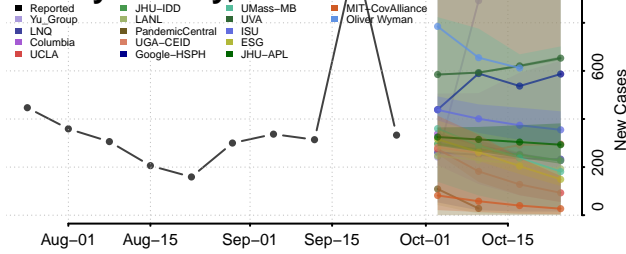

Lowndes County, Alabama

Macon County, Alabama

Madison County, Alabama

Marengo County, Alabama

Marion County, Alabama

Marshall County, Alabama

Mobile County, Alabama

Monroe County, Alabama

Montgomery County, Alabama

Morgan County, Alabama

Perry County, Alabama

Pickens County, Alabama

Pike County, Alabama

Randolph County, Alabama

Russell County, Alabama

Shelby County, Alabama

St. Clair County, Alabama

Sumter County, Alabama

Talladega County, Alabama

Tallapoosa County, Alabama

Tuscaloosa County, Alabama

Walker County, Alabama

Washington County, Alabama

Wilcox County, Alabama