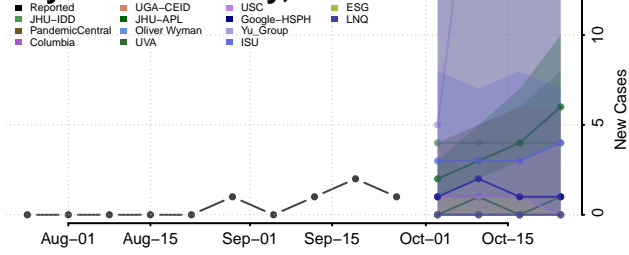

Hooker County, Nebraska

Howard County, Nebraska

Jefferson County, Nebraska

Johnson County, Nebraska

Kearney County, Nebraska

Keith County, Nebraska

Keya Paha County, Nebraska

Kimball County, Nebraska