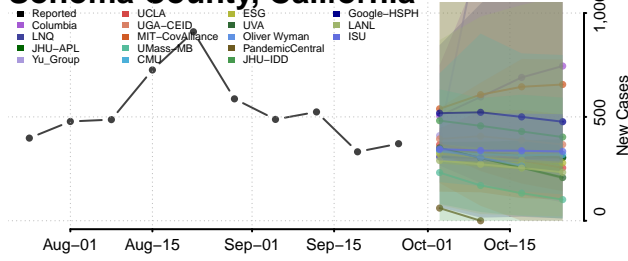

Shasta County, California

Sierra County, California

Siskiyou County, California

Solano County, California

Sonoma County, California

Stanislaus County, California

Sutter County, California

Tehama County, California