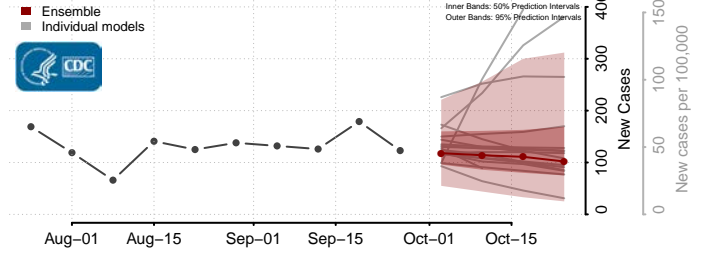

Frederick County, Maryland