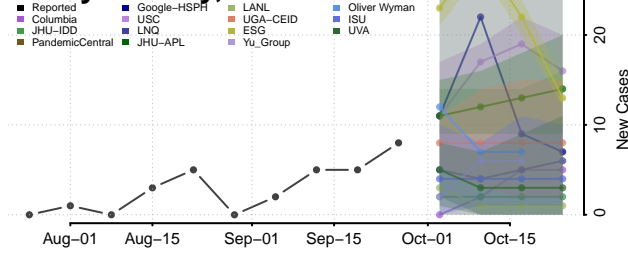

Valley County, Nebraska