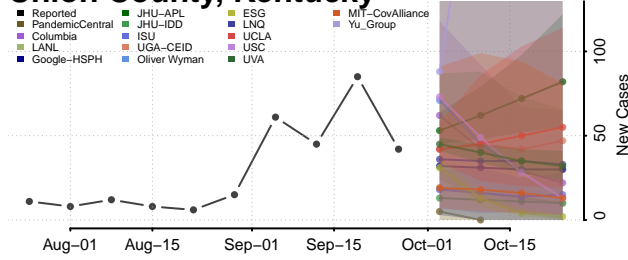

Union County, Kentucky