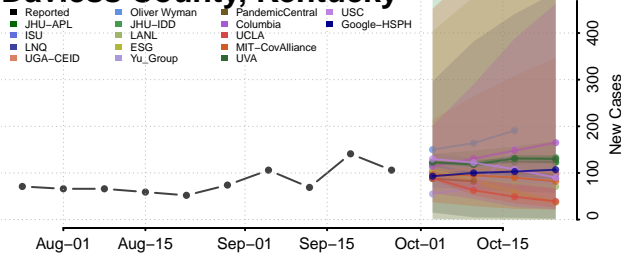

Daviess County, Kentucky