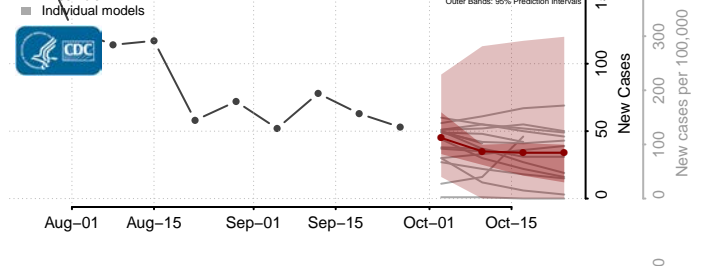

Avoyelles County, Louisiana