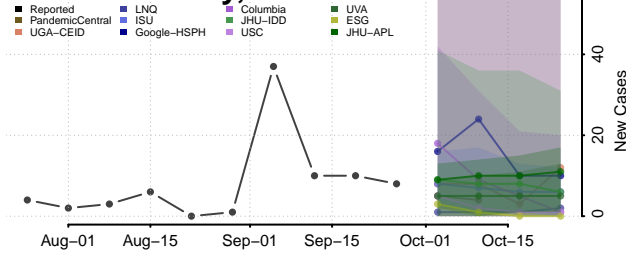

Rooks County, Kansas

Rush County, Kansas

Russell County, Kansas

Saline County, Kansas

Scott County, Kansas

Sedgwick County, Kansas

Seward County, Kansas

Shawnee County, Kansas