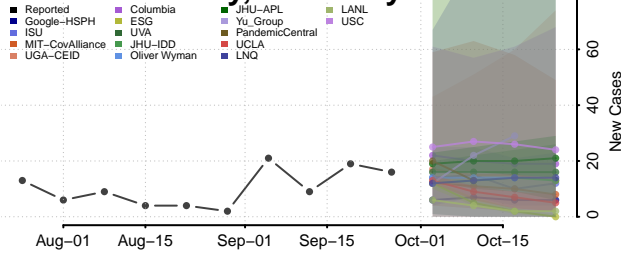

Wayne County, Kentucky

Webster County, Kentucky

Whitley County, Kentucky

Wolfe County, Kentucky

Woodford County, Kentucky

Louisiana

Acadia County, Louisiana

Allen County, Louisiana