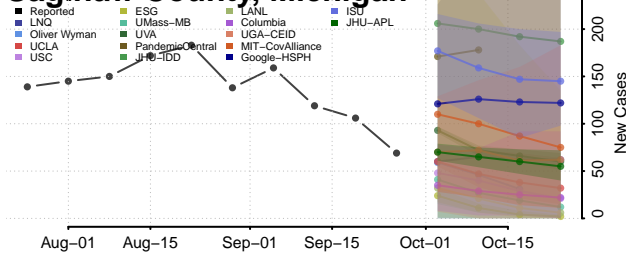

Ottawa County, Michigan

Presque Isle County, Michigan

Roscommon County, Michigan

Saginaw County, Michigan

Sanilac County, Michigan

Schoolcraft County, Michigan

Shiawassee County, Michigan

St. Clair County, Michigan