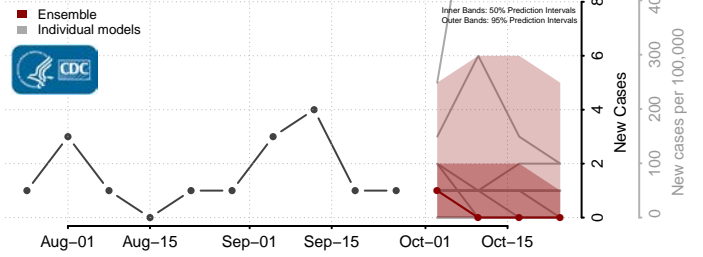

Washington County, Missouri

Wayne County, Missouri

Webster County, Missouri

Worth County, Missouri

Wright County, Missouri

Montana

Beaverhead County, Montana

Big Horn County, Montana