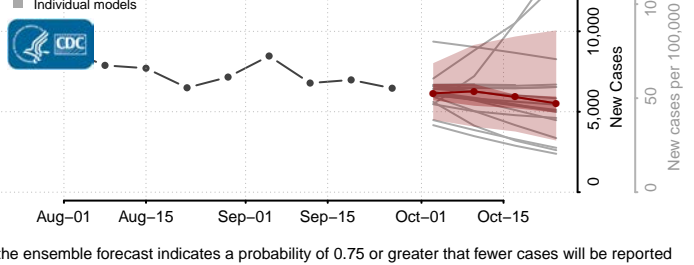

Wells County, North Dakota

Williams County, North Dakota

Northern Mariana Islands

Ohio*

*New weekly cases may decrease in this location over the next four weeks. For these locations, the ensemble forecast indicates a probability of 0.75 or greater that fewer cases will be reported in week four of the forecast than in the last reported week.