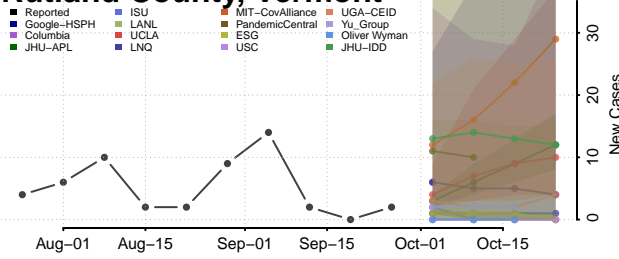

Rutland County, Vermont