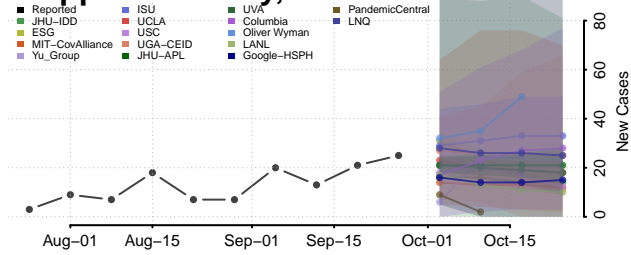

Chippewa County, Minnesota