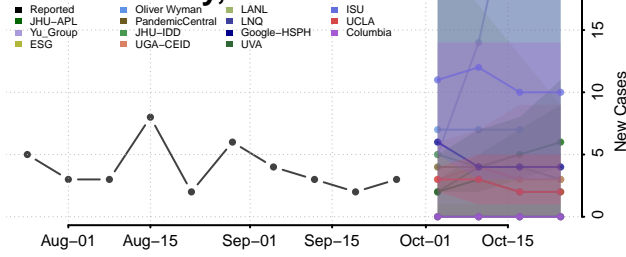

Grand County, Colorado