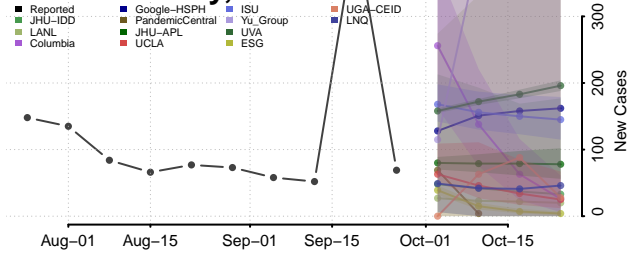

Blount County, Alabama