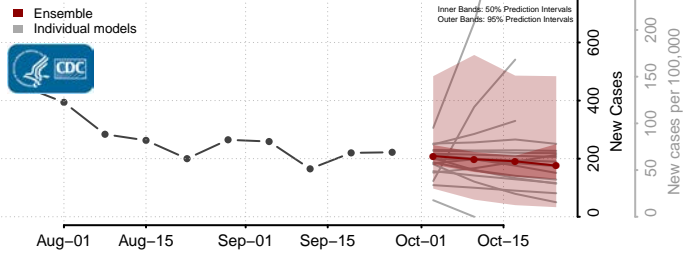

Dare County, North Carolina

Davidson County, North Carolina

Davie County, North Carolina

Duplin County, North Carolina

Durham County, North Carolina

Edgecombe County, North Carolina

Forsyth County, North Carolina