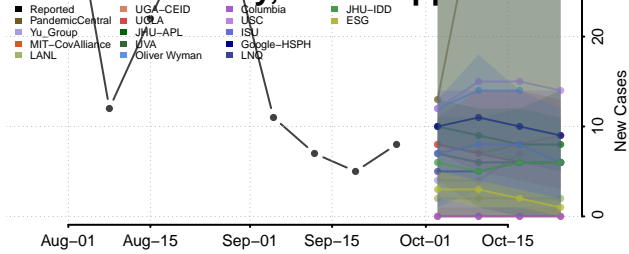

Lawrence County, Mississippi