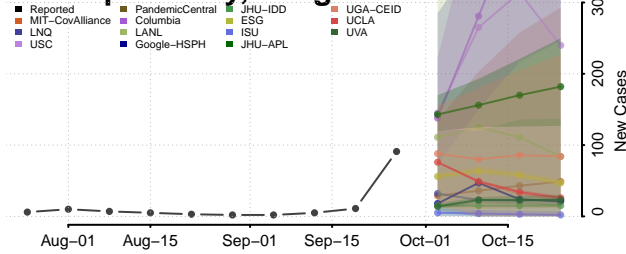

Clatsop County, Oregon