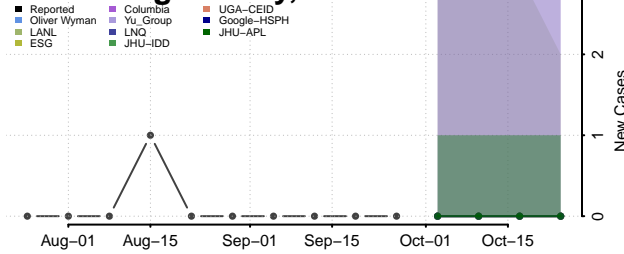

Kusilvak County, Alaska

Lake and Peninsula County, Alaska

Matanuska-Susitna County, Alaska

Nome County, Alaska

North Slope County, Alaska

Northwest Arctic County, Alaska

Petersburg County, Alaska

Prince of Wales-Hyder County, Alaska