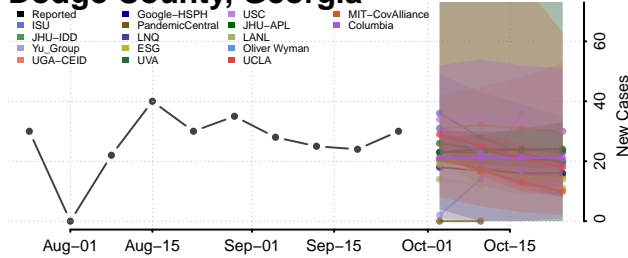

Dodge County, Georgia