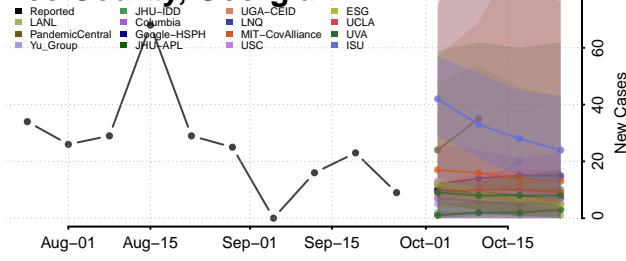

Jones County, Georgia

Lamar County, Georgia

Lanier County, Georgia

Laurens County, Georgia

Lee County, Georgia

Liberty County, Georgia

Lincoln County, Georgia

Long County, Georgia