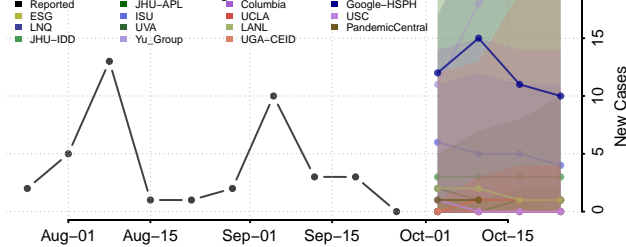

Knox County, Nebraska

Lancaster County, Nebraska

Lincoln County, Nebraska

Logan County, Nebraska

Loup County, Nebraska

Madison County, Nebraska

McPherson County, Nebraska

Merrick County, Nebraska