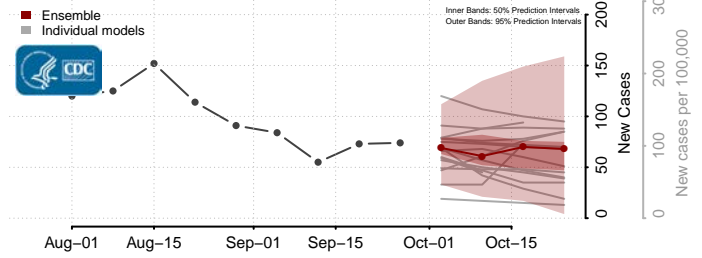

Grant County, New Mexico

Guadalupe County, New Mexico

Harding County, New Mexico

Hidalgo County, New Mexico

Lea County, New Mexico

Lincoln County, New Mexico

Los Alamos County, New Mexico

Luna County, New Mexico