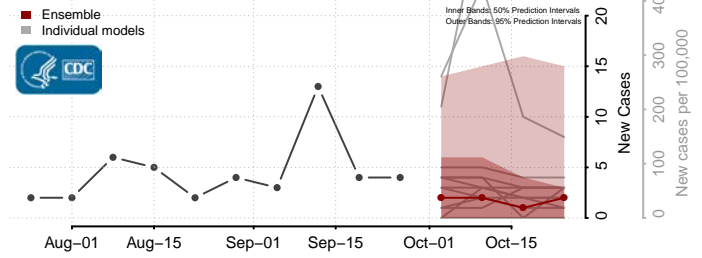

Idaho County, Idaho

Jefferson County, Idaho

Jerome County, Idaho

Kootenai County, Idaho

Latah County, Idaho

Lemhi County, Idaho

Lewis County, Idaho

Lincoln County, Idaho