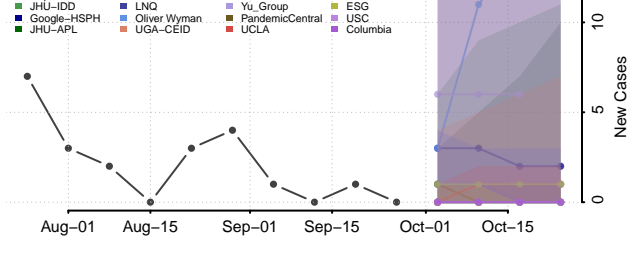

Grant County, New Mexico

Guadalupe County, New Mexico

Harding County, New Mexico

Hidalgo County, New Mexico

Lea County, New Mexico

Lincoln County, New Mexico

Los Alamos County, New Mexico

Luna County, New Mexico