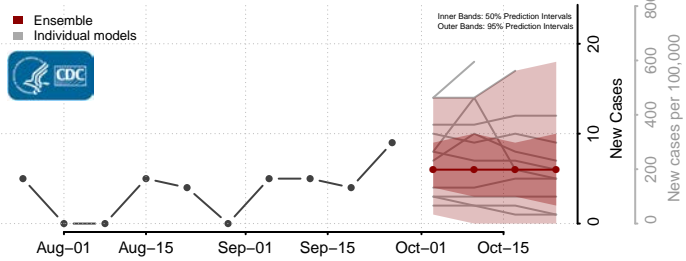

Bowman County, North Dakota