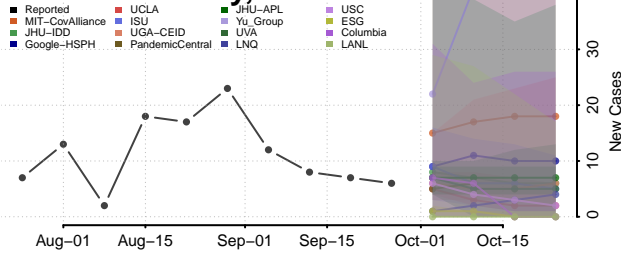

Jackson County, Kansas