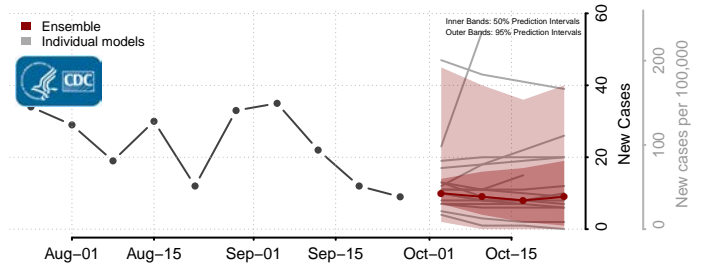

Lee County, Virginia