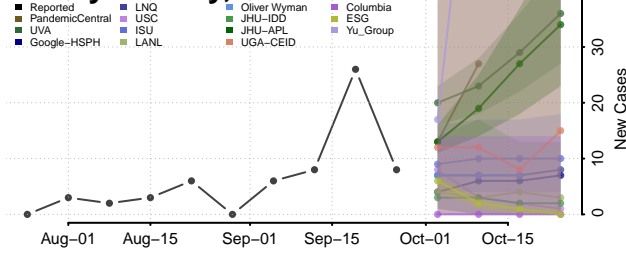

Custer County, Oklahoma

Delaware County, Oklahoma

Dewey County, Oklahoma

Ellis County, Oklahoma

Garfield County, Oklahoma

Garvin County, Oklahoma

Grady County, Oklahoma

Grant County, Oklahoma