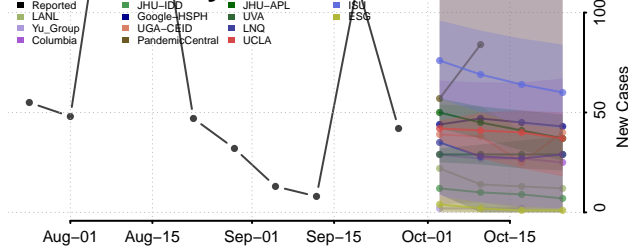

Clarke County, Alabama