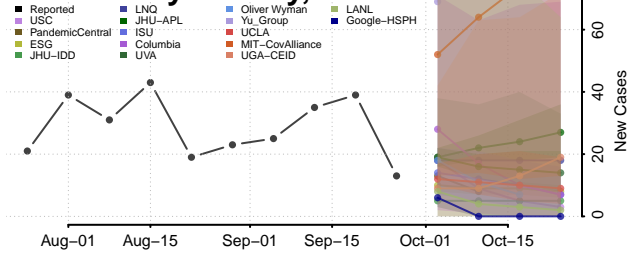

Carson City County, Nevada