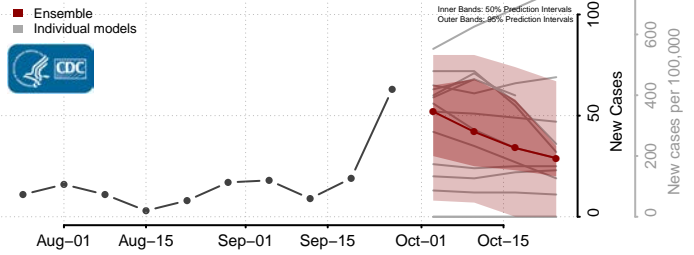

Kidder County, North Dakota

LaMoure County, North Dakota

Logan County, North Dakota

McHenry County, North Dakota

McIntosh County, North Dakota

McKenzie County, North Dakota

McLean County, North Dakota

Mercer County, North Dakota