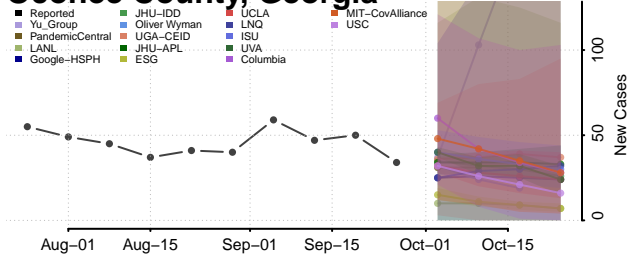

Oconee County, Georgia