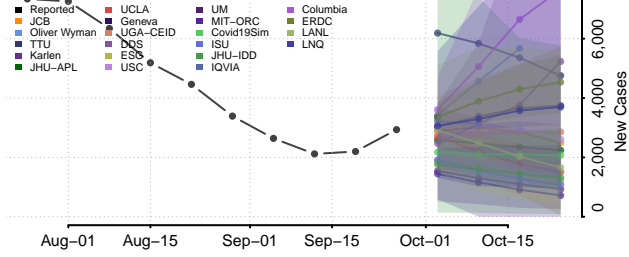

York County, Nebraska

Nevada

Carson City County, Nevada

Churchill County, Nevada

Clark County, Nevada

Douglas County, Nevada