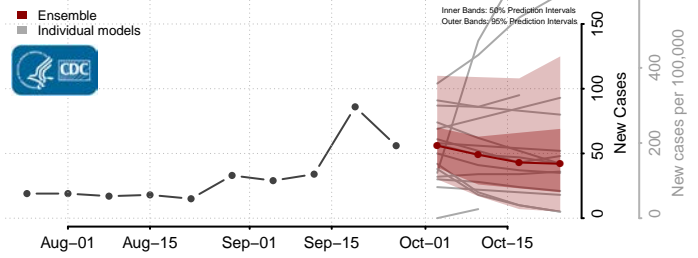

Ste. Genevieve County, Missouri

Stoddard County, Missouri

Stone County, Missouri

Sullivan County, Missouri

Taney County, Missouri

Texas County, Missouri

Vernon County, Missouri

Warren County, Missouri