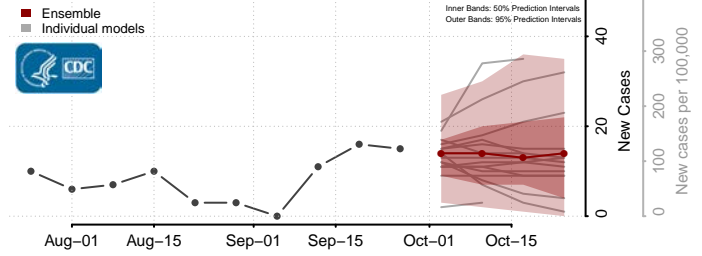

Union County, Iowa