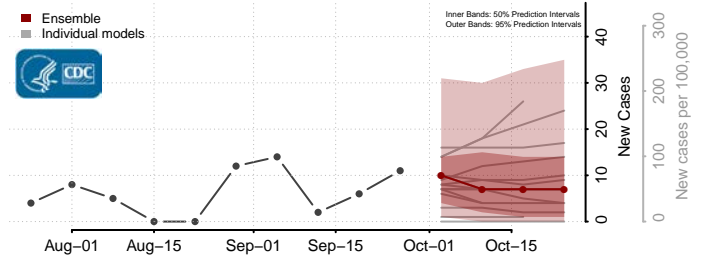

Norman County, Minnesota

Olmsted County, Minnesota

Otter Tail County, Minnesota

Pennington County, Minnesota

Pine County, Minnesota

Pipestone County, Minnesota

Polk County, Minnesota

Pope County, Minnesota