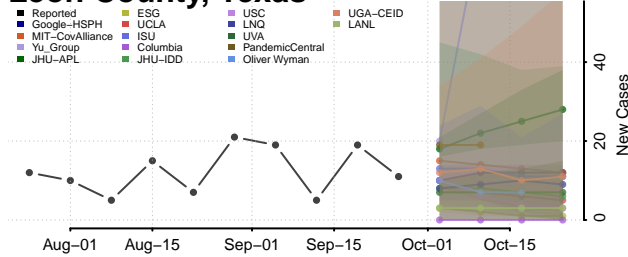

Lampasas County, Texas

Lavaca County, Texas

Lee County, Texas

Leon County, Texas

Liberty County, Texas

Limestone County, Texas

Lipscomb County, Texas

Live Oak County, Texas