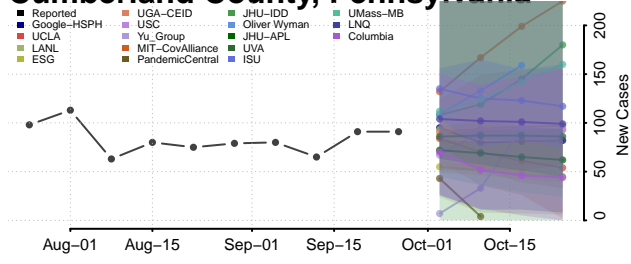

Cumberland County, Pennsylvania