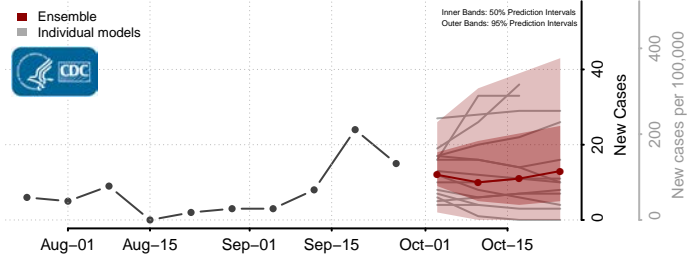

Custer County, Montana