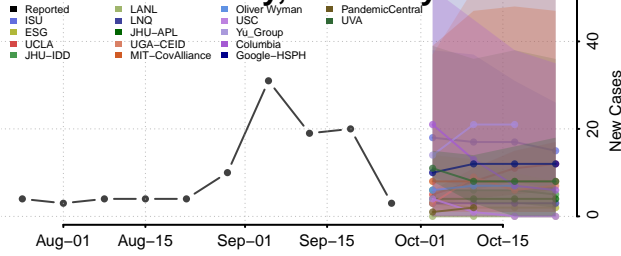

Crittenden County, Kentucky