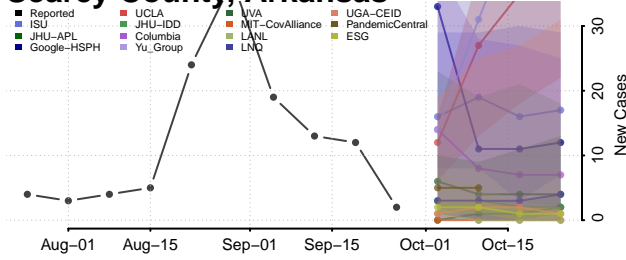

Pope County, Arkansas

Prairie County, Arkansas

Pulaski County, Arkansas

Randolph County, Arkansas

Saline County, Arkansas

Scott County, Arkansas

Searcy County, Arkansas

Sebastian County, Arkansas