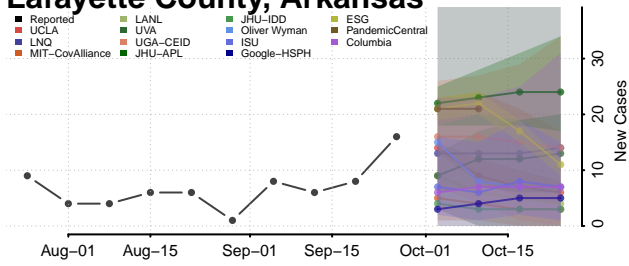

Jackson County, Arkansas

Jefferson County, Arkansas

Johnson County, Arkansas

Lafayette County, Arkansas

Lawrence County, Arkansas

Lee County, Arkansas

Lincoln County, Arkansas

Little River County, Arkansas