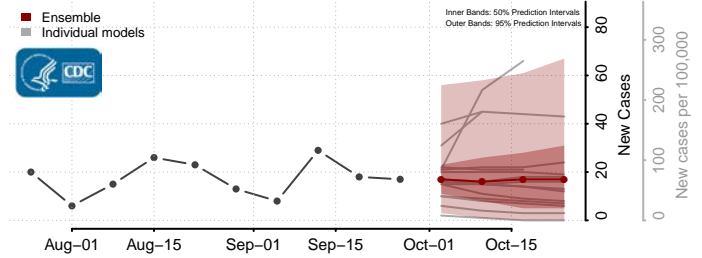

Cleburne County, Arkansas