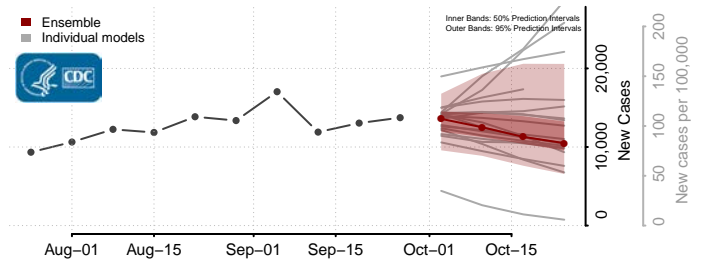

Teton County, Idaho

Twin Falls County, Idaho

Valley County, Idaho

Washington County, Idaho

Illinois*

Adams County, Illinois

*New weekly cases may decrease in this location over the next four weeks. For these locations, the ensemble forecast indicates a probability of 0.75 or greater that fewer cases will be reported in week four of the forecast than in the last reported week.