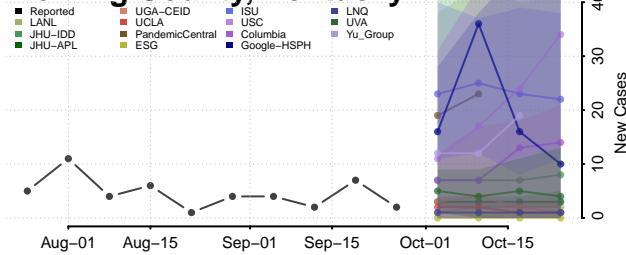

Fleming County, Kentucky