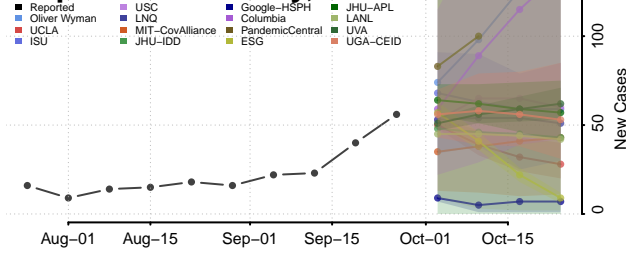

Stark County, Illinois

Stephenson County, Illinois

Tazewell County, Illinois

Union County, Illinois

Vermilion County, Illinois

Wabash County, Illinois

Warren County, Illinois

Washington County, Illinois