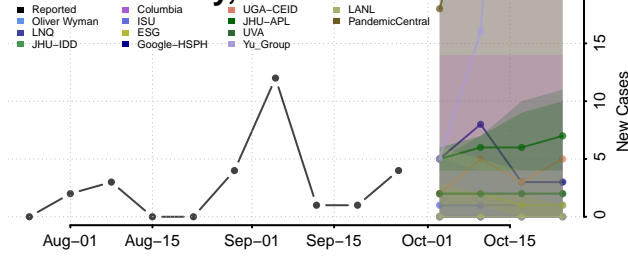

Mariposa County, California

Mendocino County, California

Merced County, California

Modoc County, California

Mono County, California

Monterey County, California

Napa County, California

Nevada County, California