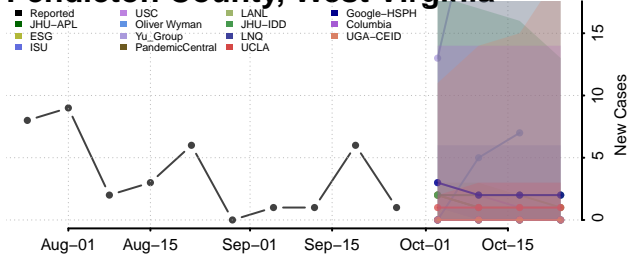

Pendleton County, West Virginia