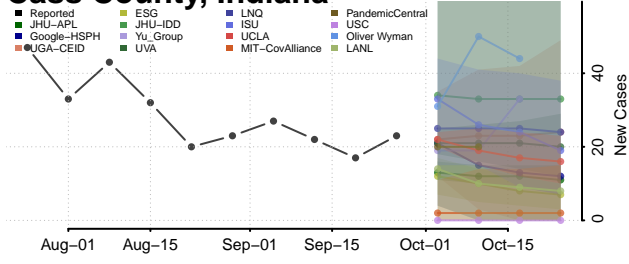

Cass County, Indiana