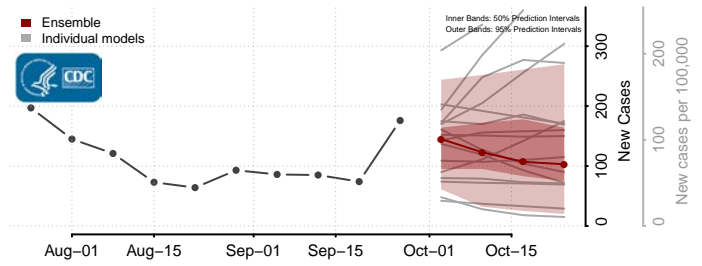

Person County, North Carolina

Pitt County, North Carolina

Polk County, North Carolina

Randolph County, North Carolina

Richmond County, North Carolina

Robeson County, North Carolina

Stokes County, North Carolina