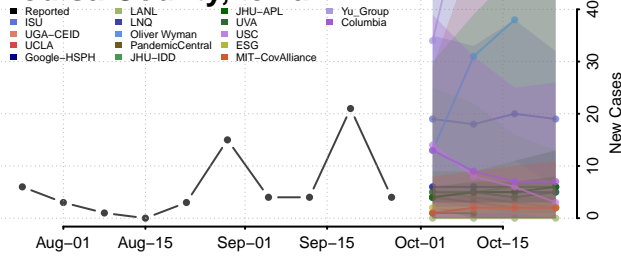

Louisa County, Iowa