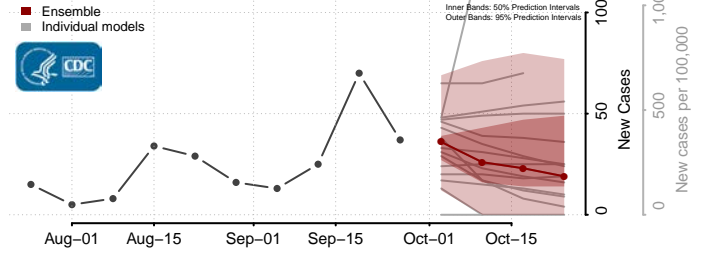

Union County, Iowa

Van Buren County, Iowa

Wapello County, Iowa

Warren County, Iowa

Washington County, Iowa

Wayne County, Iowa

Webster County, Iowa

Winnebago County, Iowa