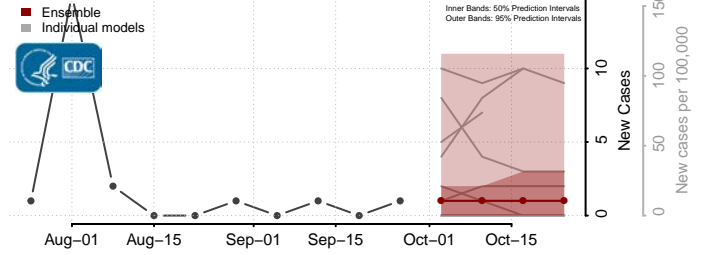

Greenlee County, Arizona