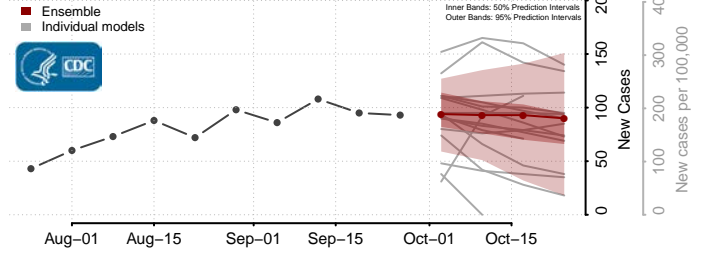

Buffalo County, Nebraska