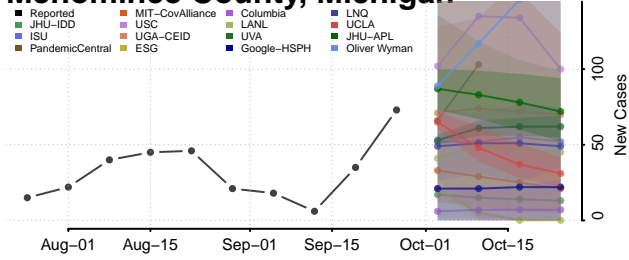

Menominee County, Michigan