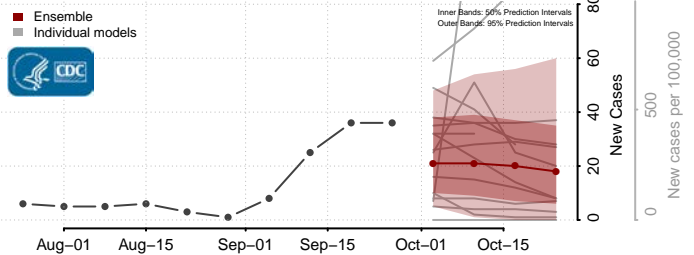

Kidder County, North Dakota

LaMoure County, North Dakota

Logan County, North Dakota

McHenry County, North Dakota

McIntosh County, North Dakota

McKenzie County, North Dakota

McLean County, North Dakota

Mercer County, North Dakota