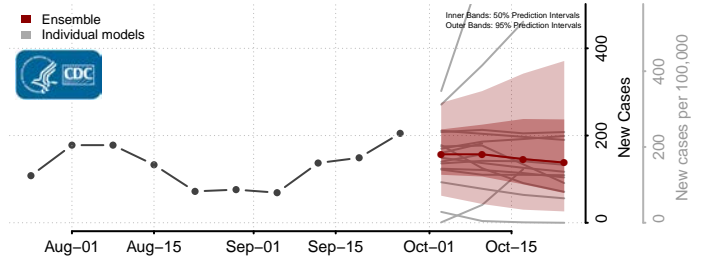

Teton County, Idaho

Twin Falls County, Idaho

Valley County, Idaho

Washington County, Idaho

Illinois*

Adams County, Illinois

*New weekly cases may decrease in this location over the next four weeks. For these locations, the ensemble forecast indicates a probability of 0.75 or greater that fewer cases will be reported in week four of the forecast than in the last reported week.