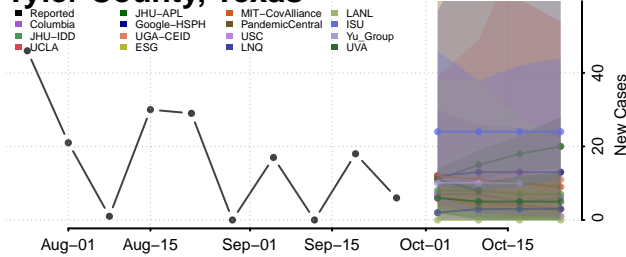

Tyler County, Texas