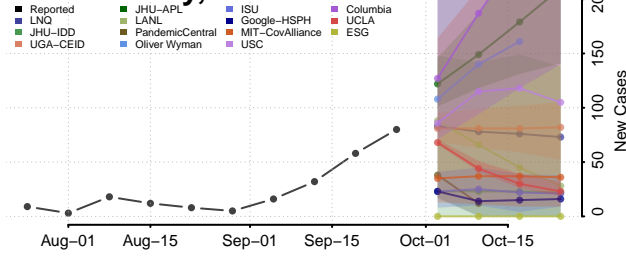

Door County, Wisconsin