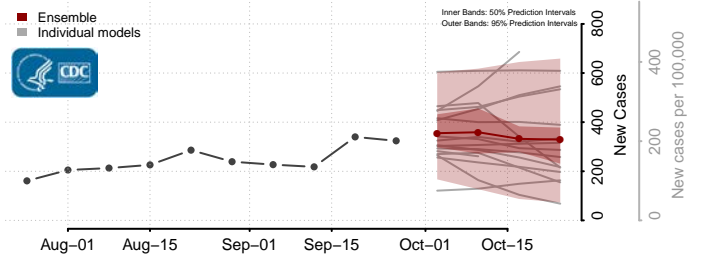

Sweet Grass County, Montana

Teton County, Montana

Toole County, Montana

Treasure County, Montana

Valley County, Montana

Wheatland County, Montana

Wibaux County, Montana

Yellowstone County, Montana