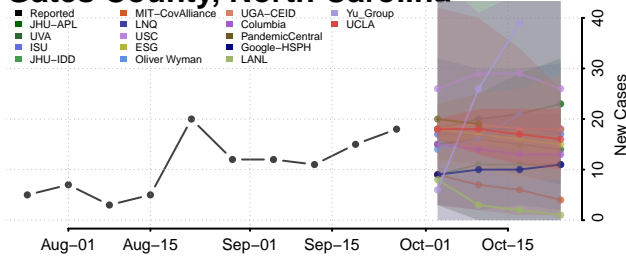

Gates County, North Carolina