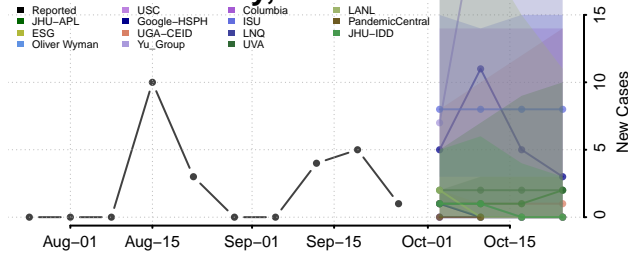

Cimarron County, Oklahoma