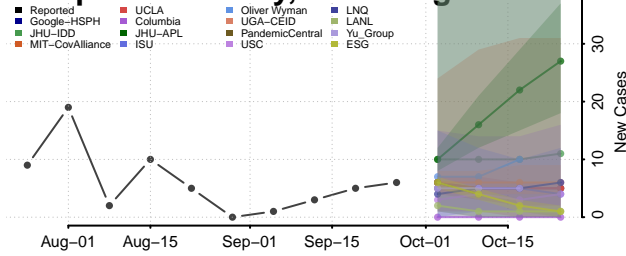

Gilmer County, West Virginia

Grant County, West Virginia

Greenbrier County, West Virginia

Hampshire County, West Virginia

Hancock County, West Virginia

Hardy County, West Virginia

Harrison County, West Virginia