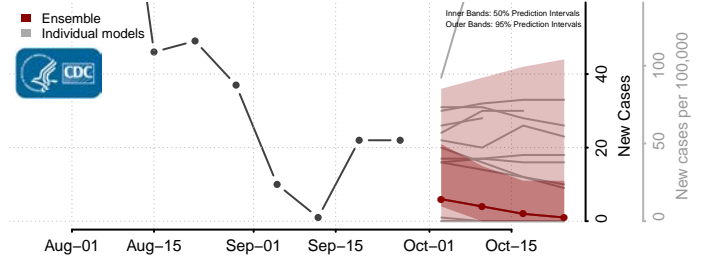

Okanogan County, Washington