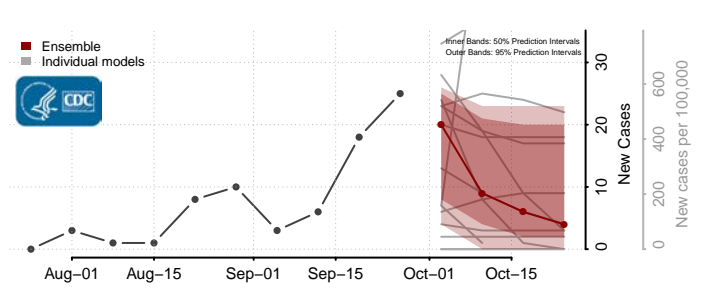

Eddy County, North Dakota

Emmons County, North Dakota

Foster County, North Dakota

Golden Valley County, North Dakota

Grand Forks County, North Dakota

Grant County, North Dakota

Griggs County, North Dakota

Hettinger County, North Dakota