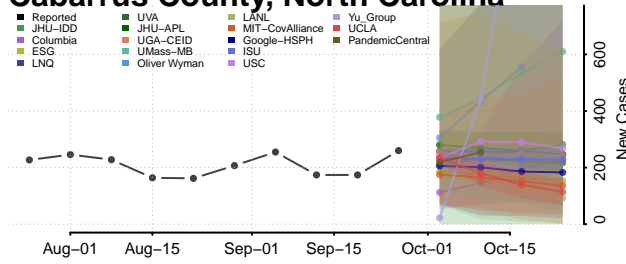

Beaufort County, North Carolina

Bertie County, North Carolina

Bladen County, North Carolina

Brunswick County, North Carolina

Buncombe County, North Carolina

Burke County, North Carolina

Cabarrus County, North Carolina