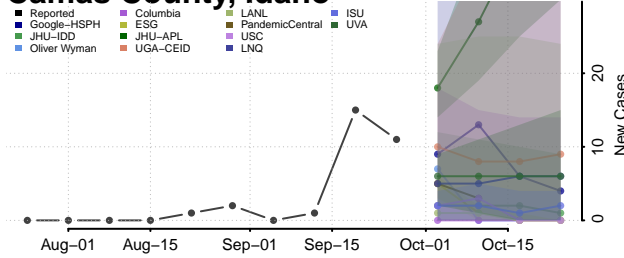

Camas County, Idaho