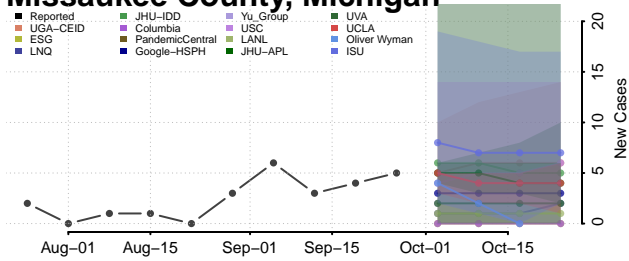

Mecosta County, Michigan

Menominee County, Michigan

Midland County, Michigan

Missaukee County, Michigan

Monroe County, Michigan

Montcalm County, Michigan

Montmorency County, Michigan

Muskegon County, Michigan