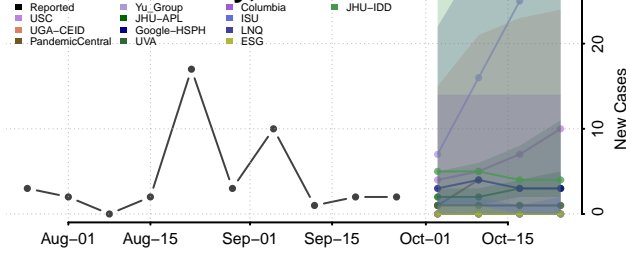

Sanders County, Montana