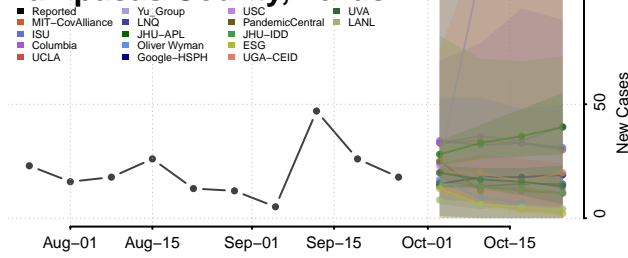

Lampasas County, Texas