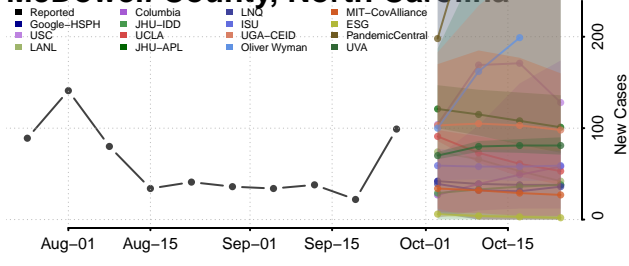

McDowell County, North Carolina