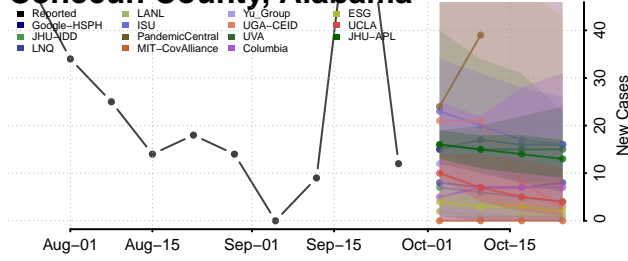

Clarke County, Alabama

Clay County, Alabama

Cleburne County, Alabama

Coffee County, Alabama

Colbert County, Alabama

Conecuh County, Alabama

Coosa County, Alabama

Covington County, Alabama

Crenshaw County, Alabama

Cullman County, Alabama

Dale County, Alabama

Dallas County, Alabama

DeKalb County, Alabama

Elmore County, Alabama

Escambia County, Alabama

Etowah County, Alabama