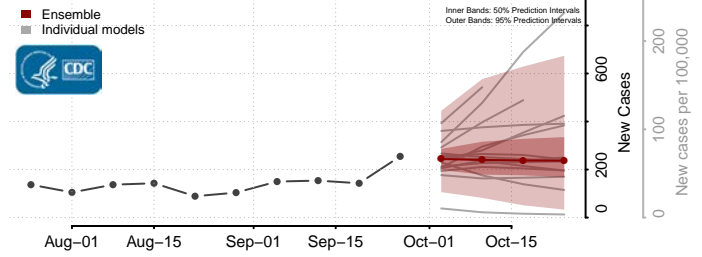

St. Joseph County, Michigan

Tuscola County, Michigan

Van Buren County, Michigan

Washtenaw County, Michigan

Wayne County, Michigan

Benton County, Minnesota

Big Stone County, Minnesota

Blue Earth County, Minnesota