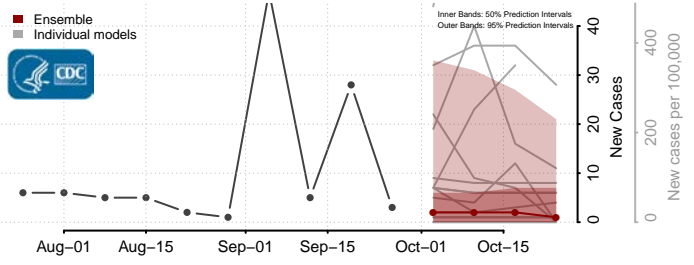

Dawson County, Montana

Deer Lodge County, Montana

Fallon County, Montana

Fergus County, Montana

Flathead County, Montana

Gallatin County, Montana

Garfield County, Montana

Lake County, Montana