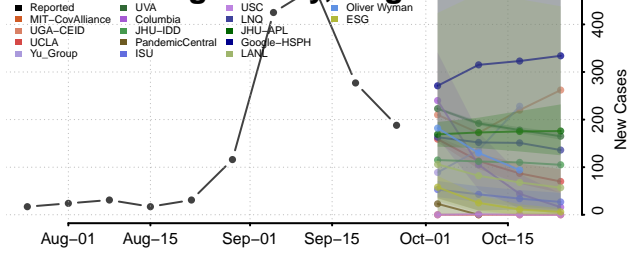

Goochland County, Virginia

Grayson County, Virginia

Greene County, Virginia

Greensville County, Virginia

Halifax County, Virginia

Hampton County, Virginia

Hanover County, Virginia

Harrisonburg County, Virginia