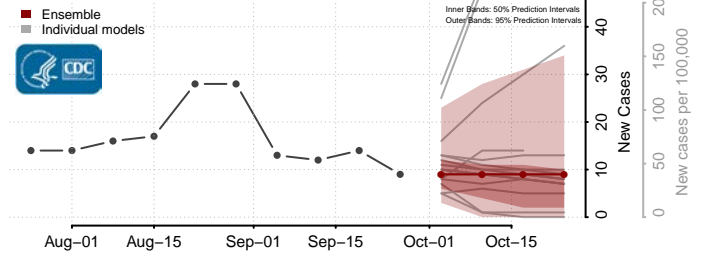

Henrico County, Virginia

Henry County, Virginia

Highland County, Virginia

Hopewell County, Virginia

Isle of Wight County, Virginia

James City County, Virginia

King and Queen County, Virginia

King George County, Virginia