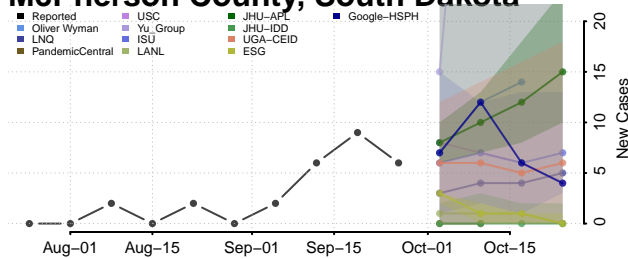

McPherson County, South Dakota