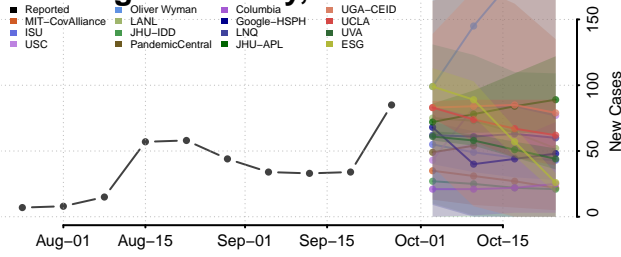

Washington County, Missouri