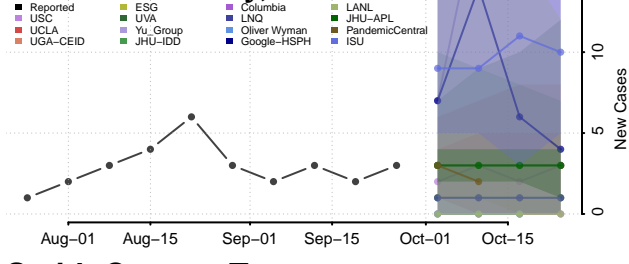

Sherman County, Texas