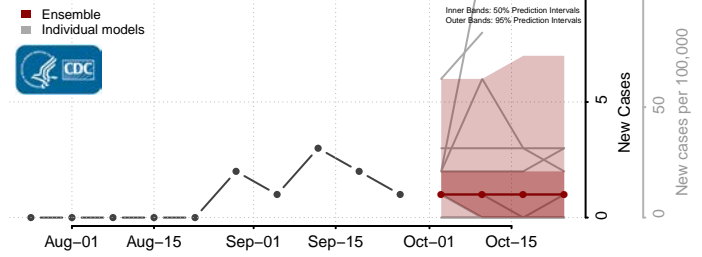

Preston County, West Virginia

Putnam County, West Virginia

Raleigh County, West Virginia

Randolph County, West Virginia

Ritchie County, West Virginia

Roane County, West Virginia

Summers County, West Virginia