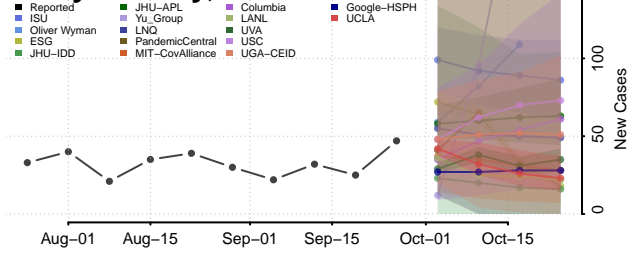

Barry County, Missouri