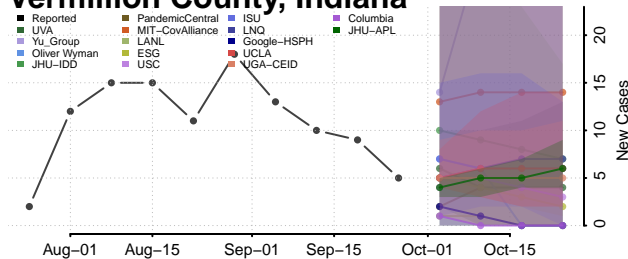

Tippecanoe County, Indiana

Tipton County, Indiana

Union County, Indiana

Vanderburgh County, Indiana

Vermillion County, Indiana

Vigo County, Indiana

Wabash County, Indiana

Warren County, Indiana