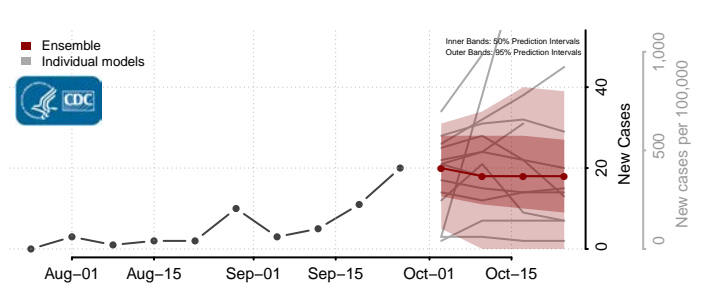

Dickey County, North Dakota