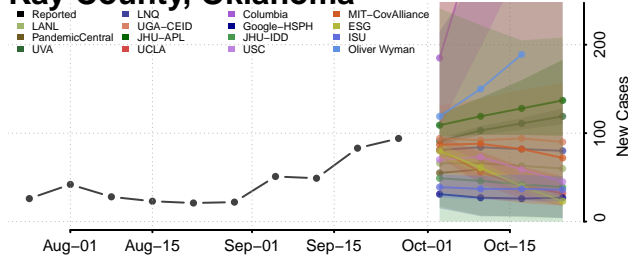

Kay County, Oklahoma