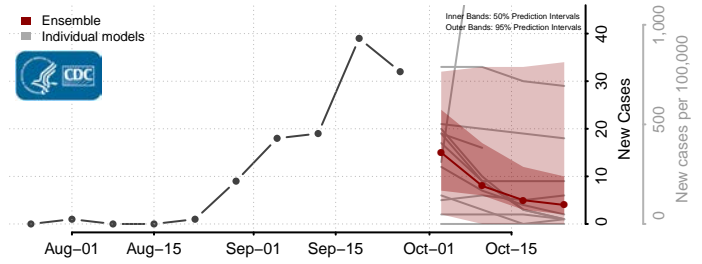

Fall River County, South Dakota

Faulk County, South Dakota

Grant County, South Dakota

Gregory County, South Dakota

Haakon County, South Dakota

Hamlin County, South Dakota

Hand County, South Dakota

Hanson County, South Dakota