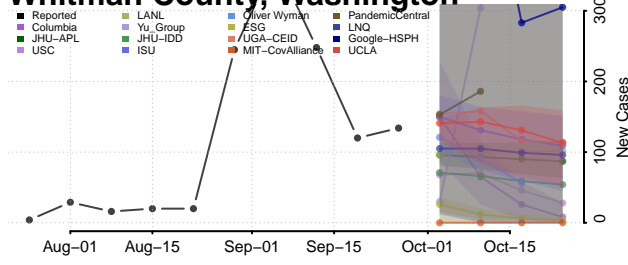

Wahkiakum County, Washington

Walla Walla County, Washington

Whatcom County, Washington

Whitman County, Washington

Yakima County, Washington

West Virginia

Barbour County, West Virginia

Berkeley County, West Virginia