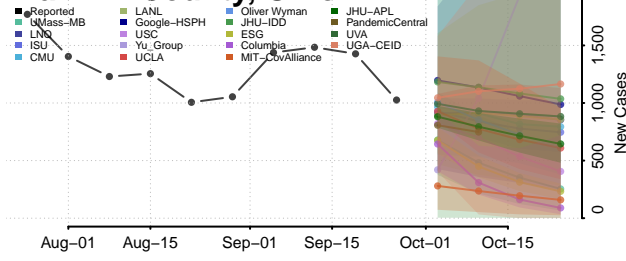

Franklin County, Ohio