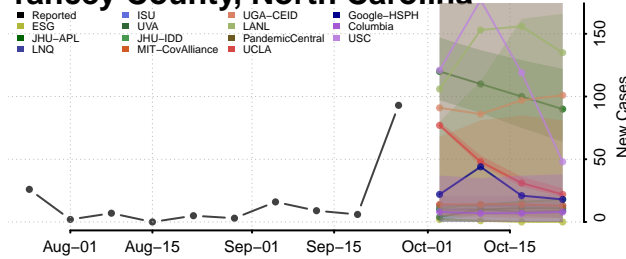

Yancey County, North Carolina