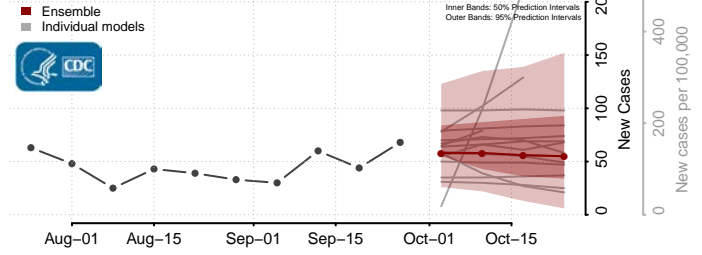

Custer County, Oklahoma

Delaware County, Oklahoma

Dewey County, Oklahoma

Ellis County, Oklahoma

Garfield County, Oklahoma

Garvin County, Oklahoma

Grady County, Oklahoma

Grant County, Oklahoma