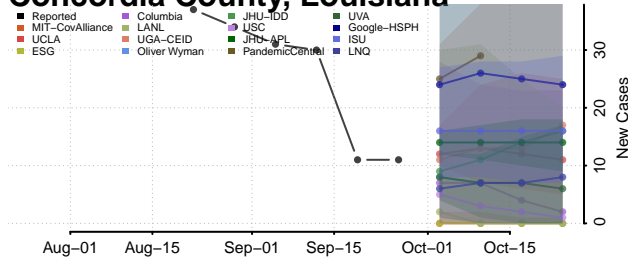

Caldwell County, Louisiana

Cameron County, Louisiana

Catahoula County, Louisiana

Claiborne County, Louisiana

Concordia County, Louisiana

De Soto County, Louisiana

East Baton Rouge County, Louisiana

East Carroll County, Louisiana