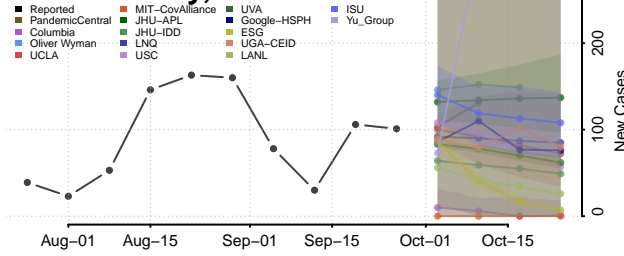

Reno County, Kansas