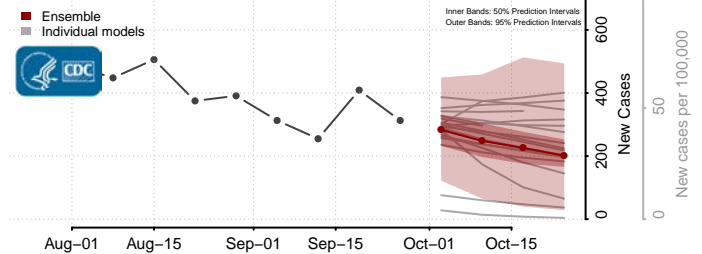

Delaware

Kent County, Delaware

New Castle County, Delaware

Sussex County, Delaware

District of Columbia*

*New weekly cases may decrease in this location over the next four weeks. For these locations, the ensemble forecast indicates a probability of 0.75 or greater that fewer cases will be reported in week four of the forecast than in the last reported week.