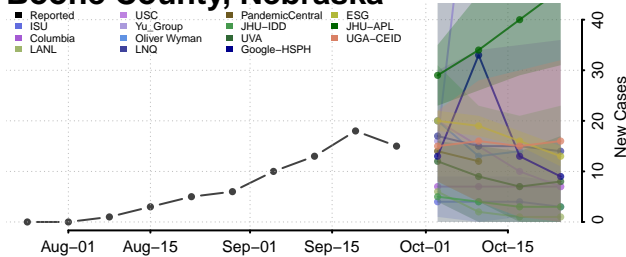

Nebraska

Adams County, Nebraska

Antelope County, Nebraska

Arthur County, Nebraska

Banner County, Nebraska

Blaine County, Nebraska

Boone County, Nebraska

Box Butte County, Nebraska