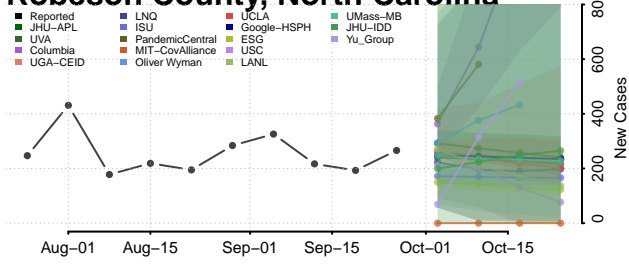

Robeson County, North Carolina