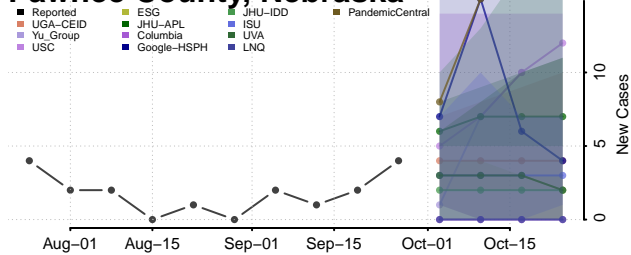

Morrill County, Nebraska

Nance County, Nebraska

Nemaha County, Nebraska

Nuckolls County, Nebraska

Otoe County, Nebraska

Pawnee County, Nebraska

Perkins County, Nebraska

Phelps County, Nebraska