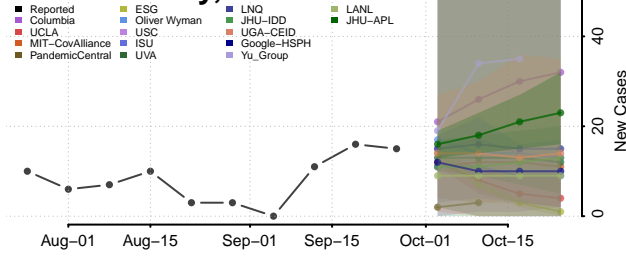

Union County, Iowa