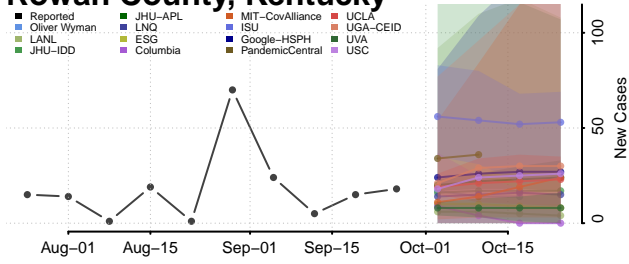

Pulaski County, Kentucky

Robertson County, Kentucky

Rockcastle County, Kentucky

Rowan County, Kentucky

Russell County, Kentucky

Scott County, Kentucky

Shelby County, Kentucky

Simpson County, Kentucky