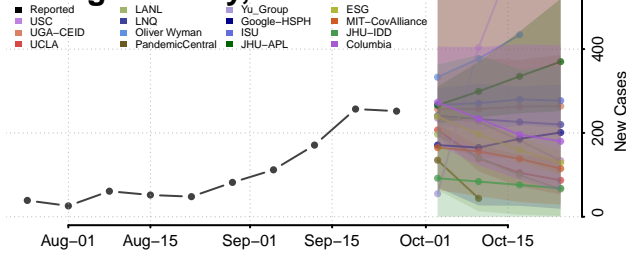

Portage County, Wisconsin