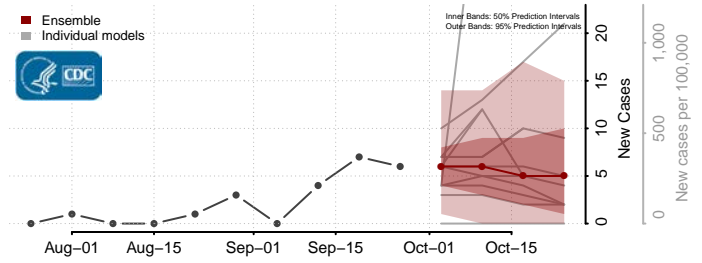

Fall River County, South Dakota

Faulk County, South Dakota

Grant County, South Dakota

Gregory County, South Dakota

Haakon County, South Dakota

Hamlin County, South Dakota

Hand County, South Dakota

Hanson County, South Dakota