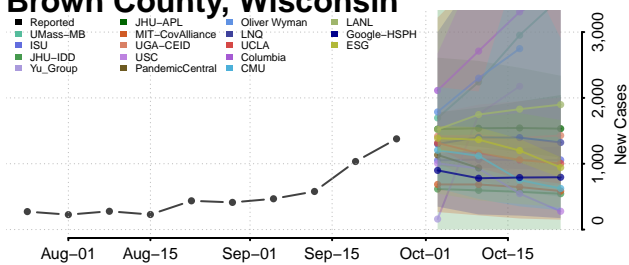

Wood County, West Virginia

Wyoming County, West Virginia

Wisconsin

Adams County, Wisconsin

Ashland County, Wisconsin

Barron County, Wisconsin

Bayfield County, Wisconsin

Brown County, Wisconsin