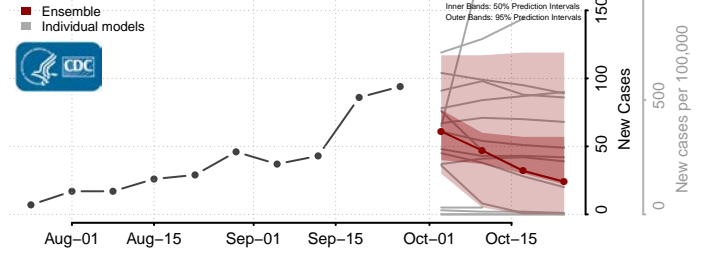

Crawford County, Iowa