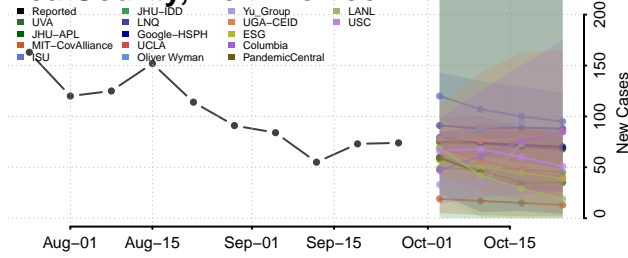

Grant County, New Mexico

Guadalupe County, New Mexico

Harding County, New Mexico

Hidalgo County, New Mexico

Lea County, New Mexico

Lincoln County, New Mexico

Los Alamos County, New Mexico

Luna County, New Mexico