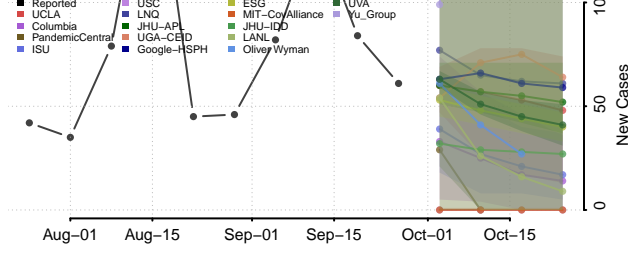

Union County, Florida