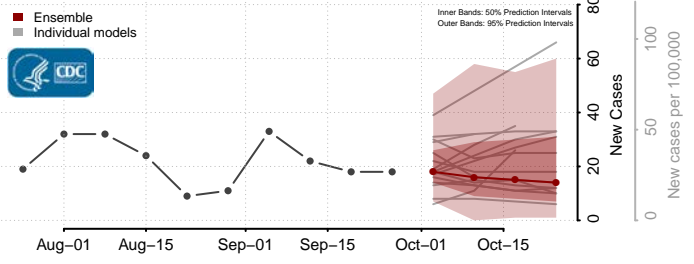

Gilmer County, West Virginia

Grant County, West Virginia

Greenbrier County, West Virginia

Hampshire County, West Virginia

Hancock County, West Virginia

Hardy County, West Virginia

Harrison County, West Virginia