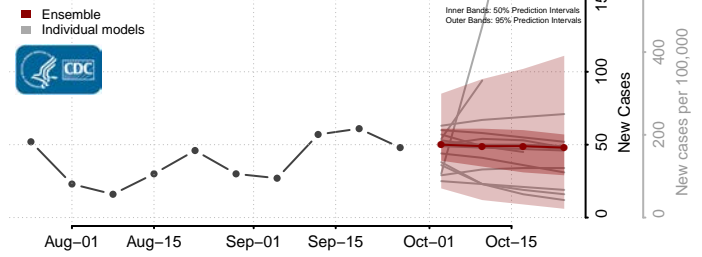

Carroll County, Arkansas