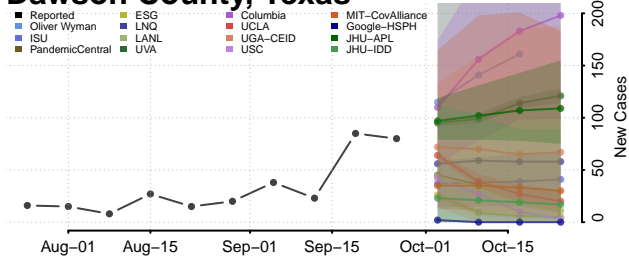

Crosby County, Texas

Culberson County, Texas

Dallam County, Texas

Dallas County, Texas

Dawson County, Texas

Deaf Smith County, Texas

Delta County, Texas

Denton County, Texas