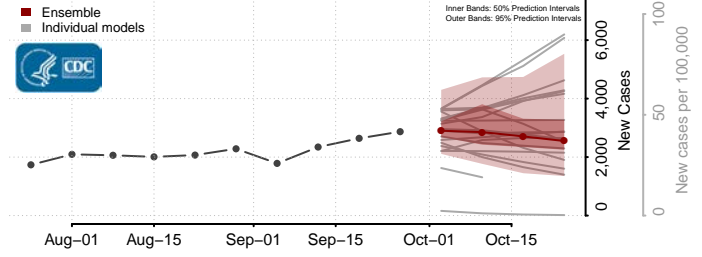

Massachusetts