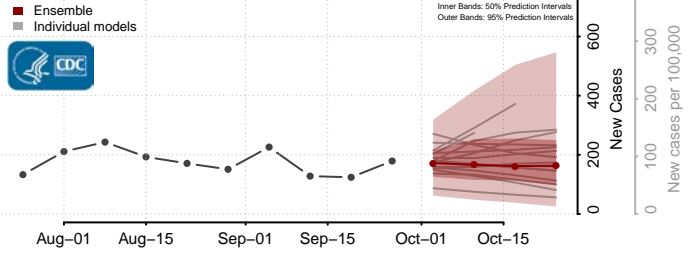

Sangamon County, Illinois