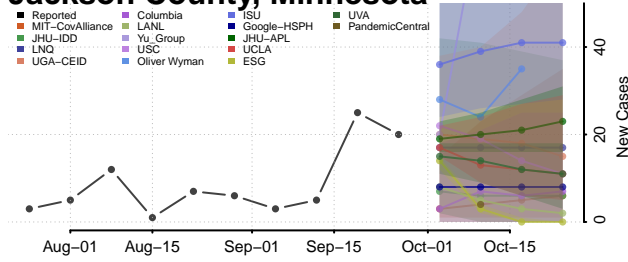

Jackson County, Minnesota