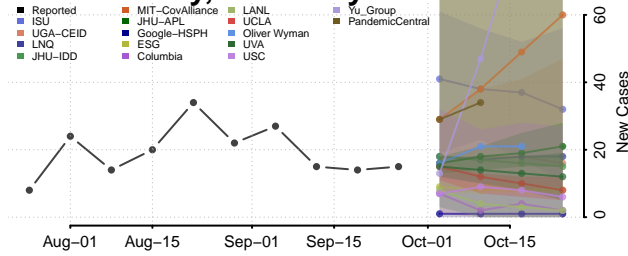

Carter County, Kentucky

Casey County, Kentucky

Christian County, Kentucky

Clark County, Kentucky

Clay County, Kentucky

Clinton County, Kentucky

Crittenden County, Kentucky

Cumberland County, Kentucky