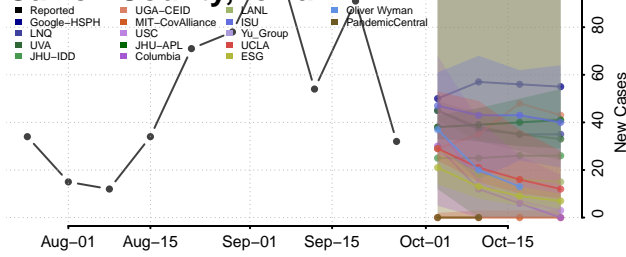

Carroll County, Iowa