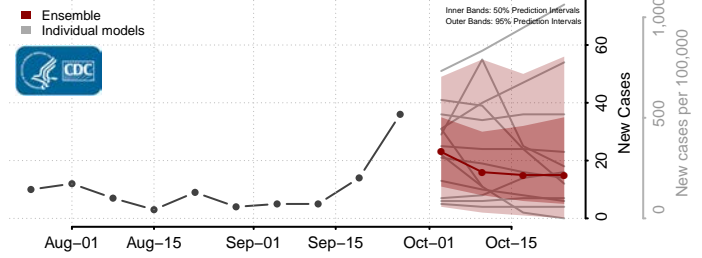

Emmet County, Iowa

Fayette County, Iowa

Floyd County, Iowa

Franklin County, Iowa

Fremont County, Iowa

Greene County, Iowa

Grundy County, Iowa

Guthrie County, Iowa