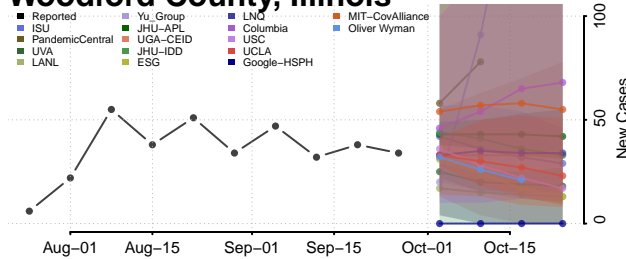

Wayne County, Illinois

White County, Illinois

Whiteside County, Illinois

Will County, Illinois

Williamson County, Illinois

Winnebago County, Illinois

Woodford County, Illinois

Indiana