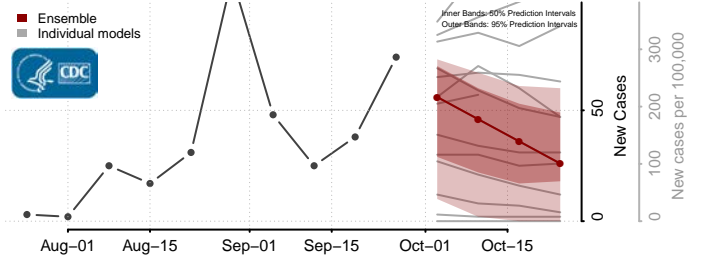

Lawrence County, South Dakota