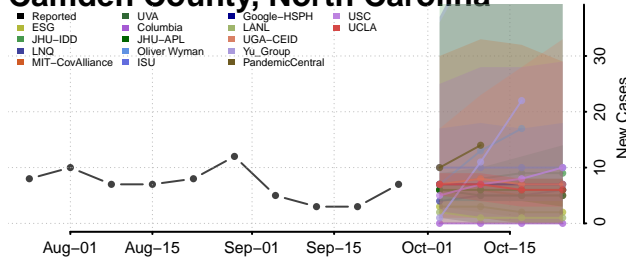

Camden County, North Carolina