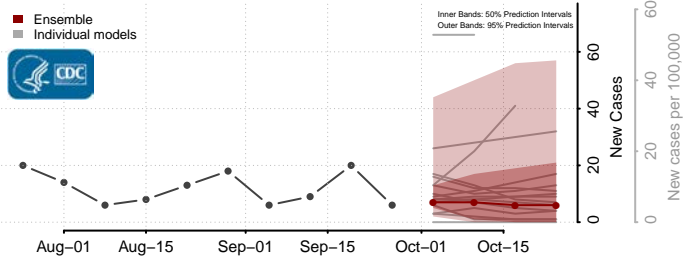

Berkshire County, Massachusetts