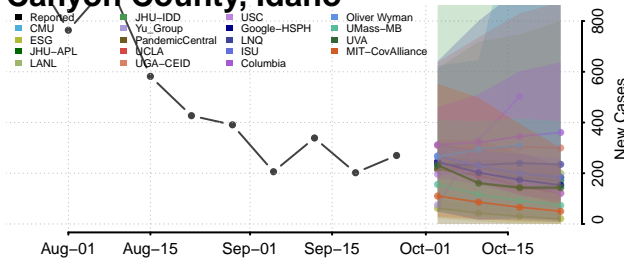

Canyon County, Idaho