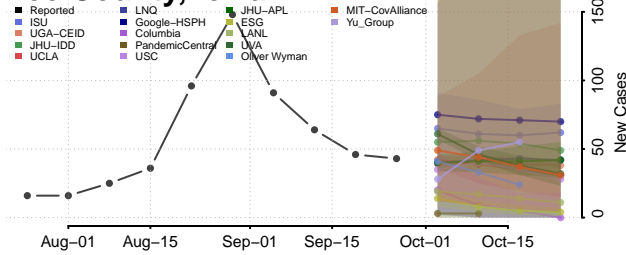

Lee County, Iowa