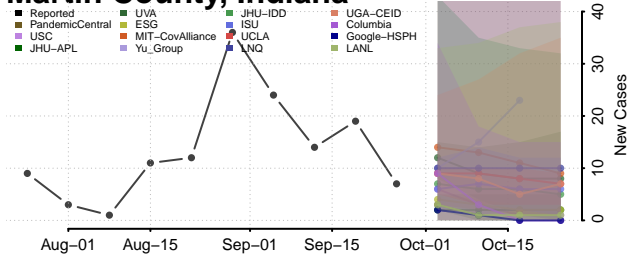

Martin County, Indiana