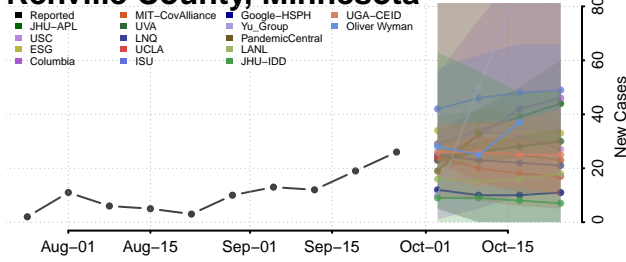

Renville County, Minnesota