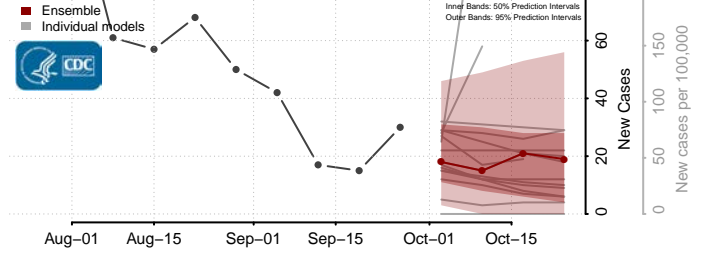

Graham County, Arizona