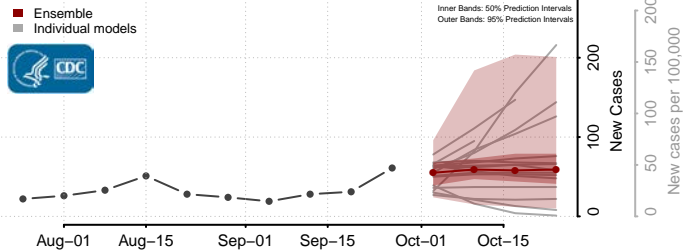

Linn County, Oregon