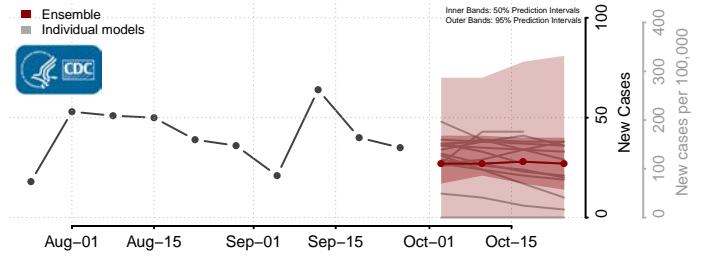

Jerome County, Idaho