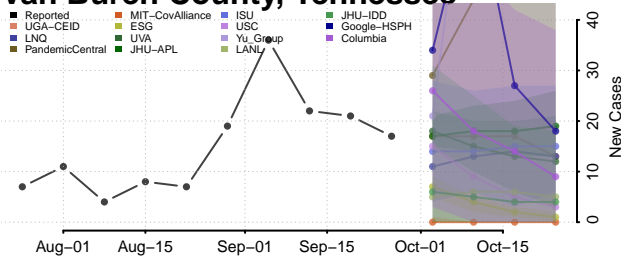

Van Buren County, Tennessee