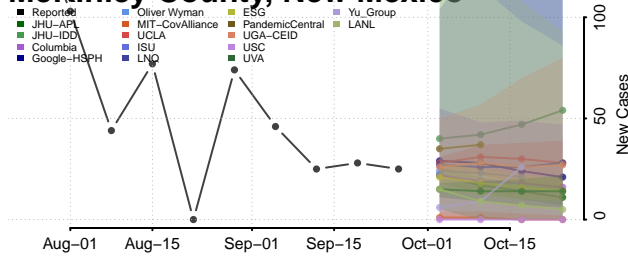

McKinley County, New Mexico