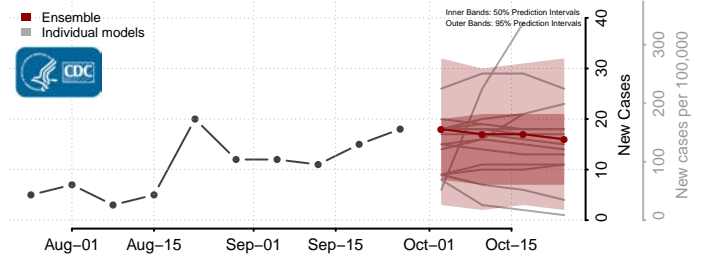

Gates County, North Carolina