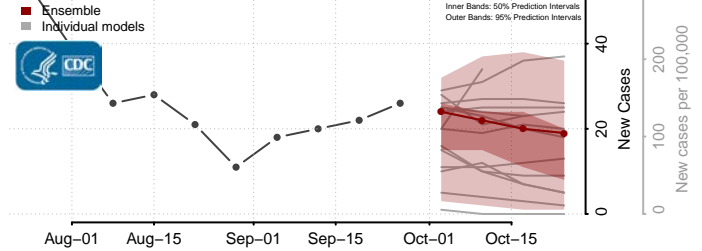

Attala County, Mississippi