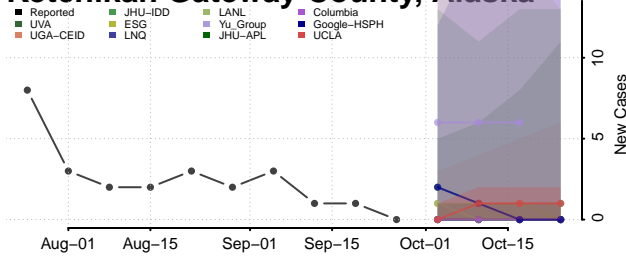

Dillingham County, Alaska

Fairbanks North Star County, Alaska

Haines County, Alaska

Hoonah-Angoon County, Alaska

Juneau County, Alaska

Kenai Peninsula County, Alaska

Ketchikan Gateway County, Alaska

Kodiak Island County, Alaska