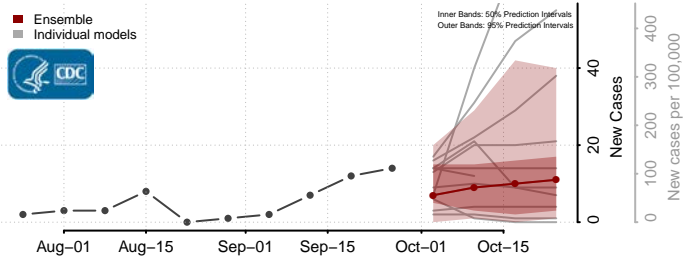

Preston County, West Virginia

Putnam County, West Virginia

Raleigh County, West Virginia

Randolph County, West Virginia

Ritchie County, West Virginia

Roane County, West Virginia

Summers County, West Virginia