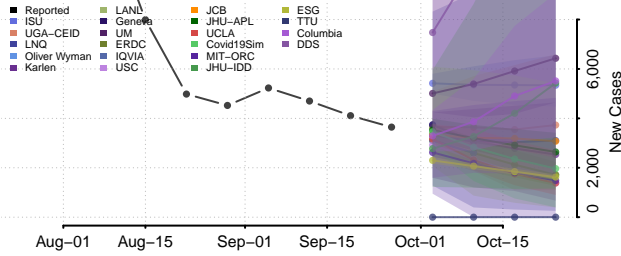

Wayne County, Kentucky

Webster County, Kentucky

Whitley County, Kentucky

Wolfe County, Kentucky

Woodford County, Kentucky

Louisiana

Acadia County, Louisiana

Allen County, Louisiana