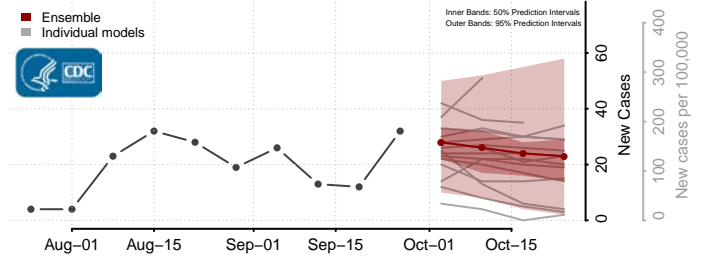

Hancock County, Illinois