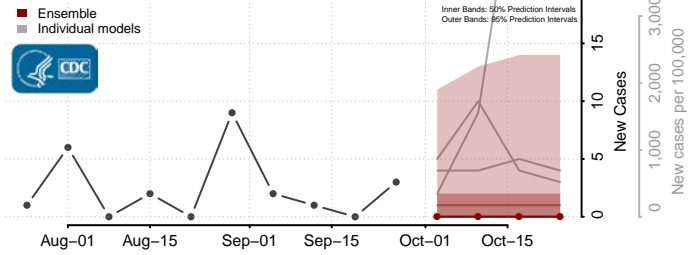

Yakutat County, Alaska