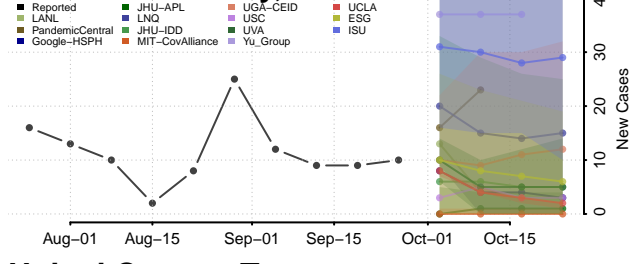

Trousdale County, Tennessee