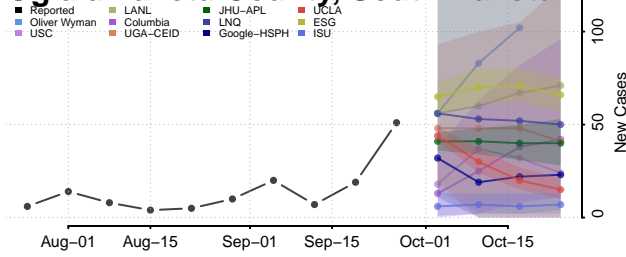

Oglala Lakota County, South Dakota