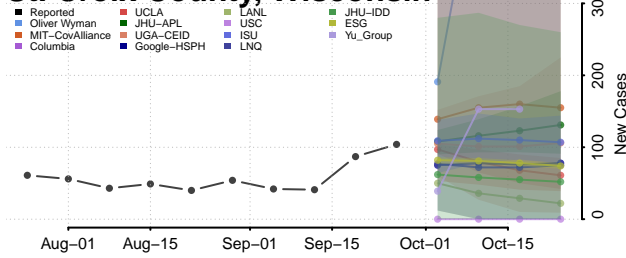

St. Croix County, Wisconsin