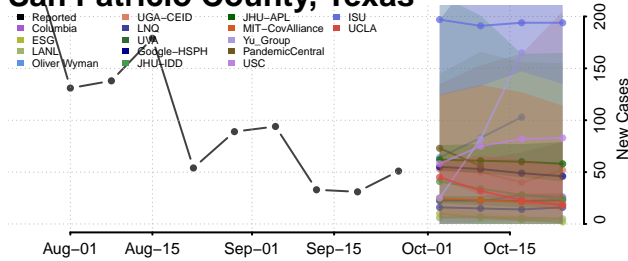

San Patricio County, Texas