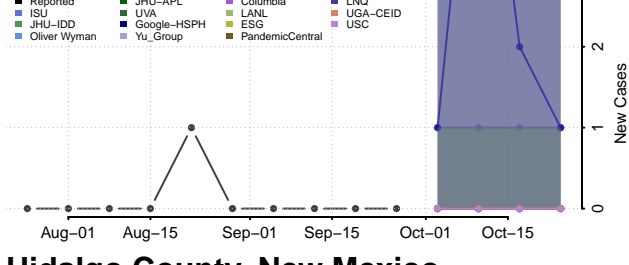

Harding County, New Mexico