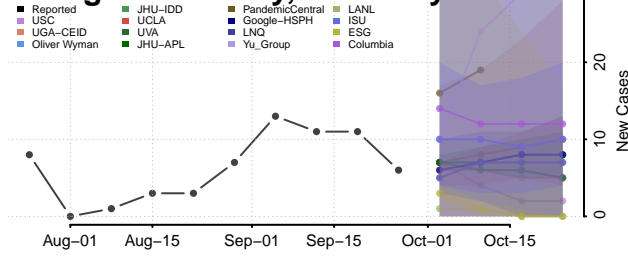

Livingston County, Kentucky