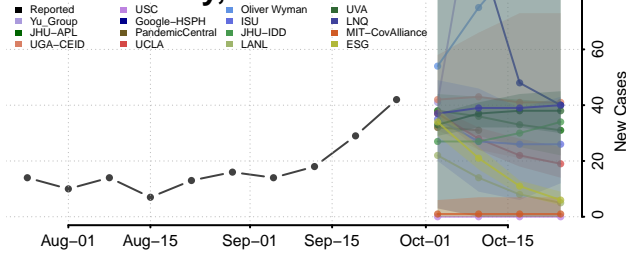

Pierce County, Nebraska

Platte County, Nebraska

Polk County, Nebraska

Red Willow County, Nebraska

Richardson County, Nebraska

Rock County, Nebraska

Saline County, Nebraska

Sarpy County, Nebraska