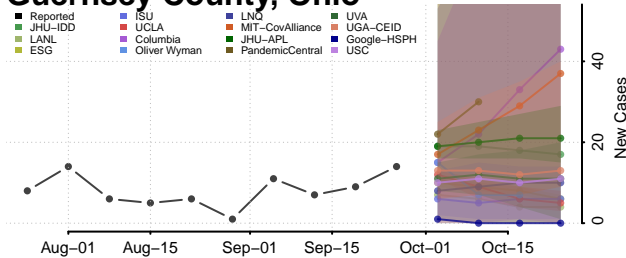

Guernsey County, Ohio