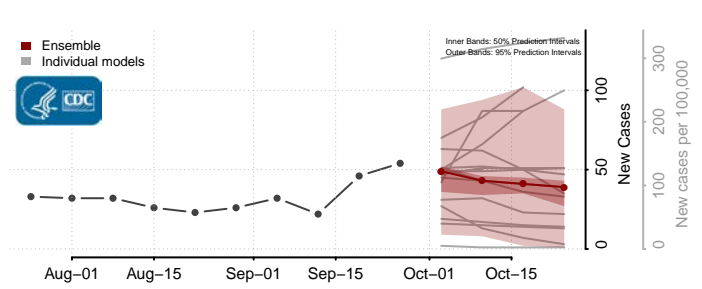

McLeod County, Minnesota

Meeker County, Minnesota

Mille Lacs County, Minnesota

Morrison County, Minnesota

Mower County, Minnesota

Murray County, Minnesota

Nicollet County, Minnesota

Nobles County, Minnesota