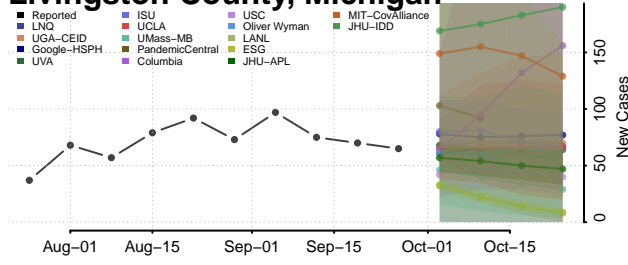

Livingston County, Michigan