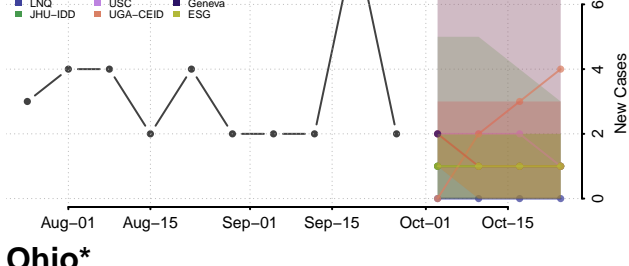

Northern Mariana Islands