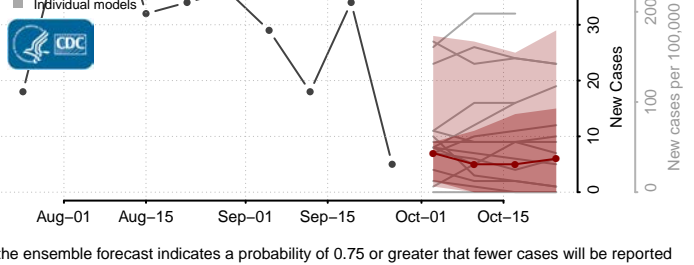

Benton County, Tennessee

*New weekly cases may decrease in this location over the next four weeks. For these locations, the ensemble forecast indicates a probability of 0.75 or greater that fewer cases will be reported in week four of the forecast than in the last reported week.