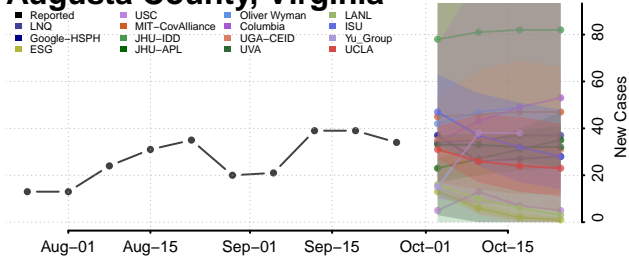

Augusta County, Virginia