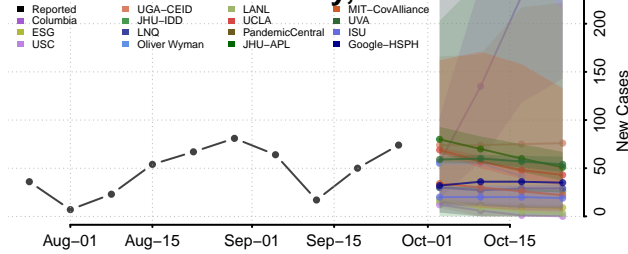

West Feliciana County, Louisiana