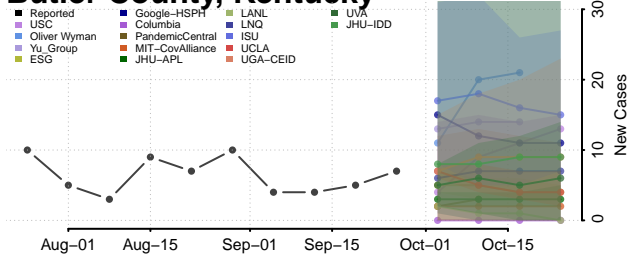

Butler County, Kentucky