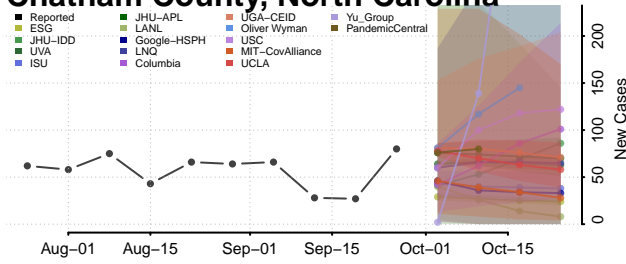

Caldwell County, North Carolina

Camden County, North Carolina

Carteret County, North Carolina

Caswell County, North Carolina

Catawba County, North Carolina

Chatham County, North Carolina

Cherokee County, North Carolina