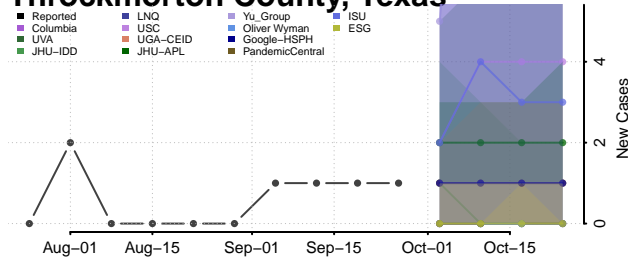

Throckmorton County, Texas