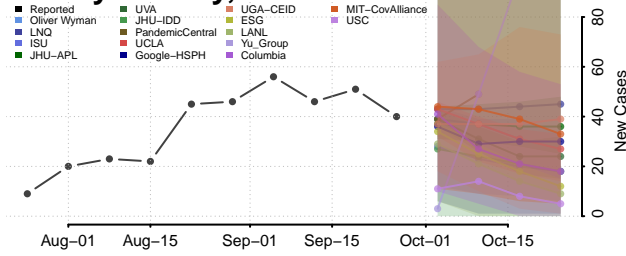

Shelby County, Illinois