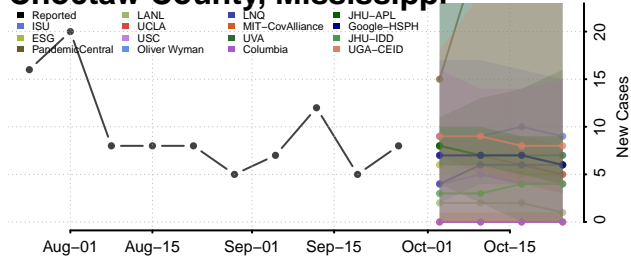

Choctaw County, Mississippi