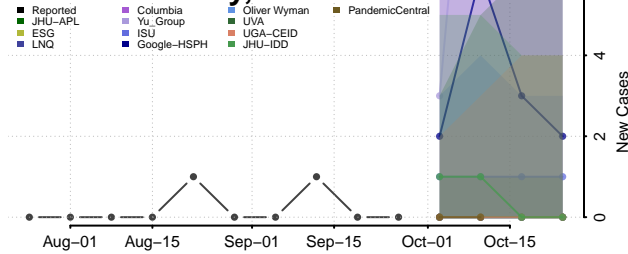

Dolores County, Colorado