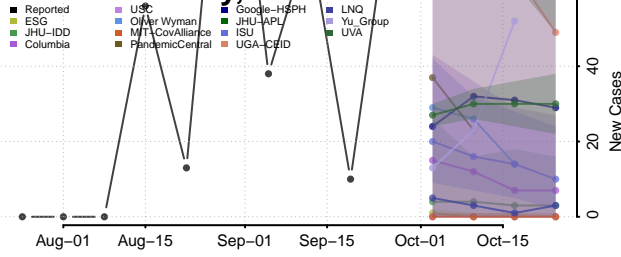

Nemaha County, Kansas

Neosho County, Kansas

Ness County, Kansas

Norton County, Kansas

Osage County, Kansas

Osborne County, Kansas

Ottawa County, Kansas

Pawnee County, Kansas