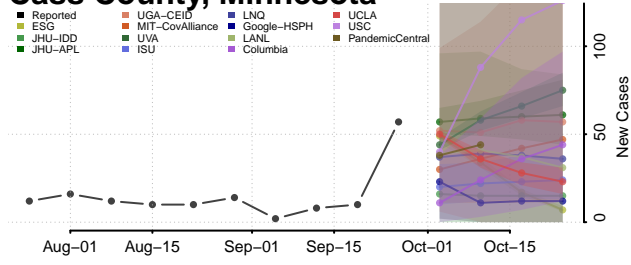

Cass County, Minnesota