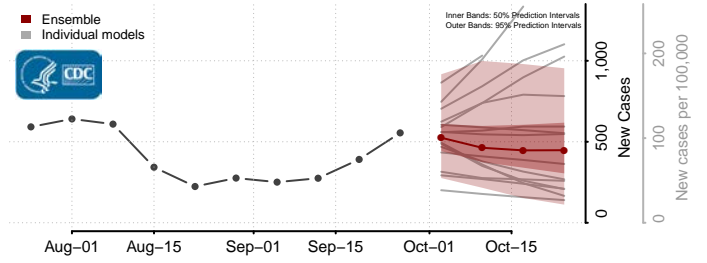

Pierce County, Washington

San Juan County, Washington

Skagit County, Washington

Skamania County, Washington

Snohomish County, Washington

Spokane County, Washington

Stevens County, Washington

Thurston County, Washington