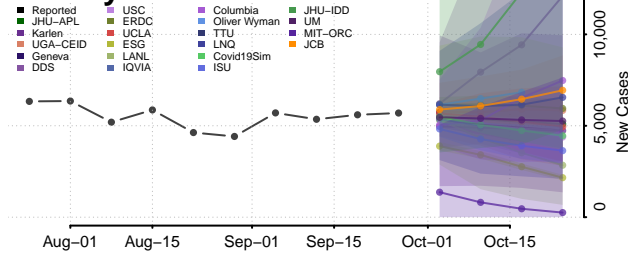

Umatilla County, Oregon

Union County, Oregon

Wallowa County, Oregon

Wasco County, Oregon

Washington County, Oregon

Wheeler County, Oregon

Yamhill County, Oregon

Pennsylvania