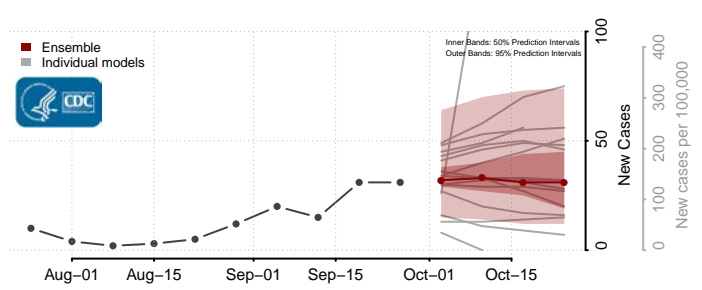

Meeker County, Minnesota