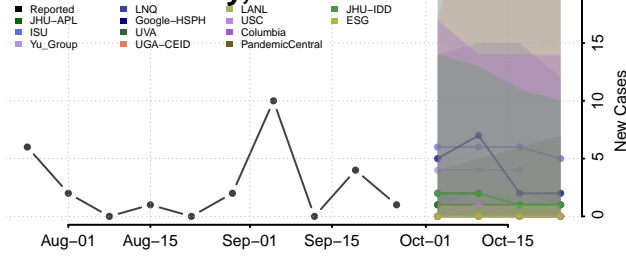

Marshall County, Kansas

McPherson County, Kansas

Meade County, Kansas

Miami County, Kansas

Mitchell County, Kansas

Montgomery County, Kansas

Morris County, Kansas

Morton County, Kansas