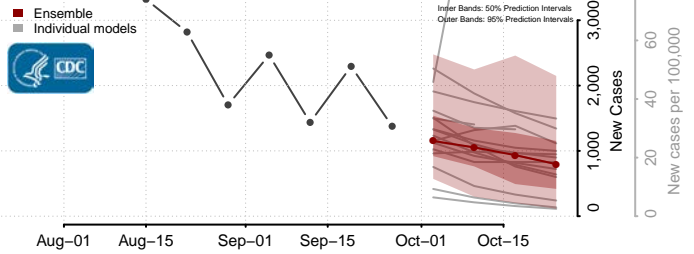

Maricopa County, Arizona