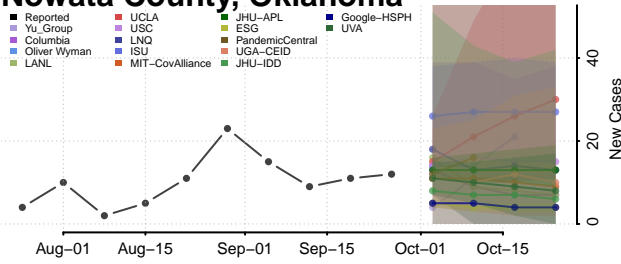

Nowata County, Oklahoma