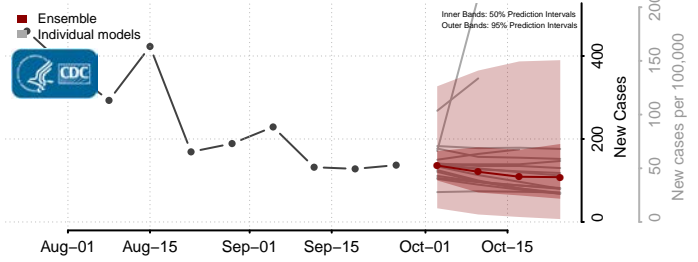

Marin County, California