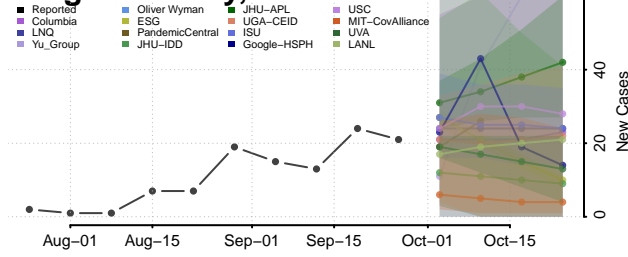

Morgan County, Missouri

New Madrid County, Missouri

Newton County, Missouri

Nodaway County, Missouri

Oregon County, Missouri

Osage County, Missouri

Ozark County, Missouri

Pemiscot County, Missouri