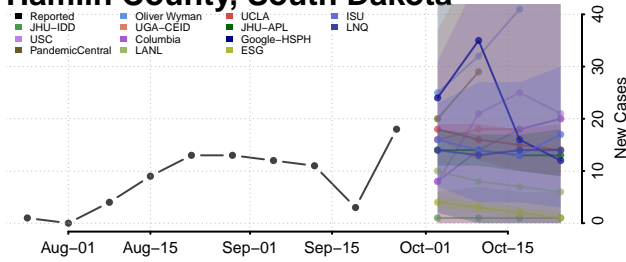

Fall River County, South Dakota

Faulk County, South Dakota

Grant County, South Dakota

Gregory County, South Dakota

Haakon County, South Dakota

Hamlin County, South Dakota

Hand County, South Dakota

Hanson County, South Dakota