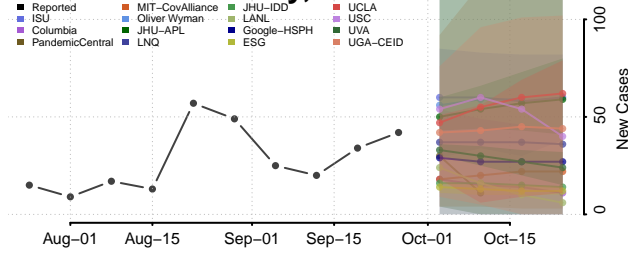

Winneshiek County, Iowa