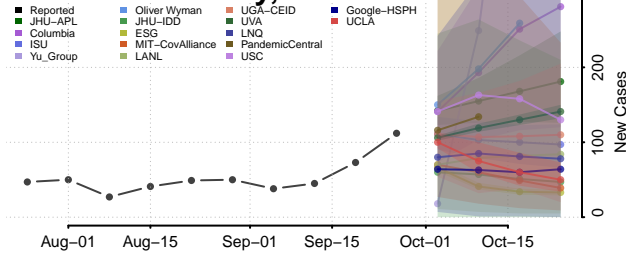

Lawrence County, Missouri