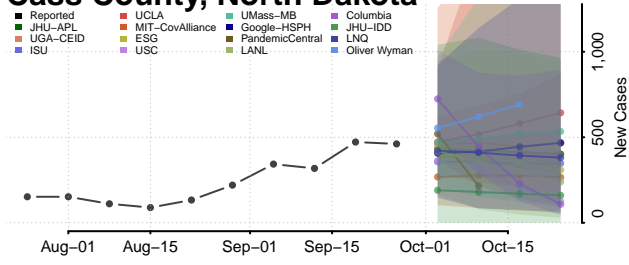

Cass County, North Dakota