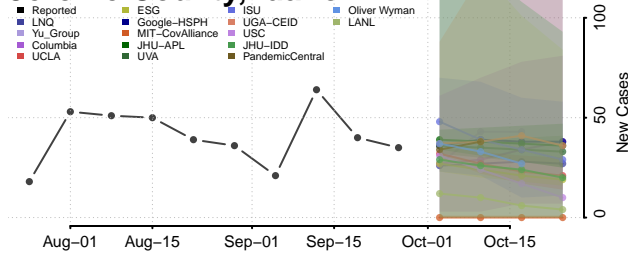

Jerome County, Idaho