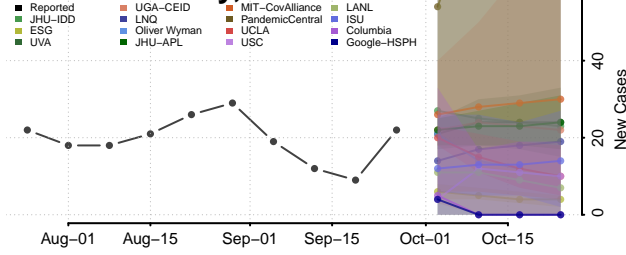

Columbiana County, Ohio

Coshocton County, Ohio

Crawford County, Ohio

Cuyahoga County, Ohio

Darke County, Ohio

Defiance County, Ohio

Delaware County, Ohio

Erie County, Ohio