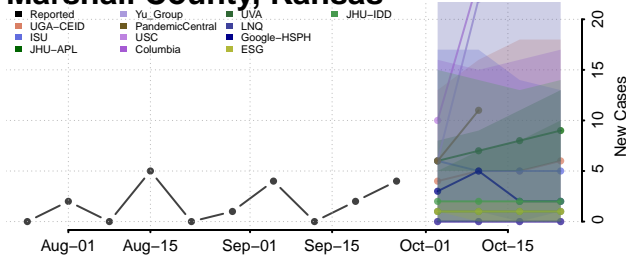

Marshall County, Kansas