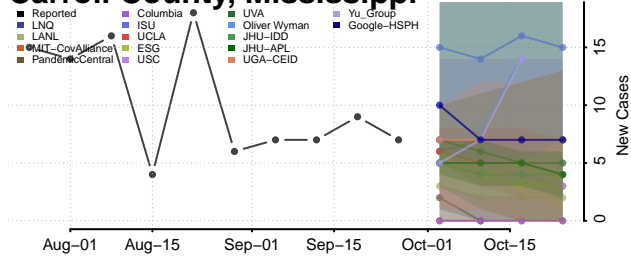

Carroll County, Mississippi