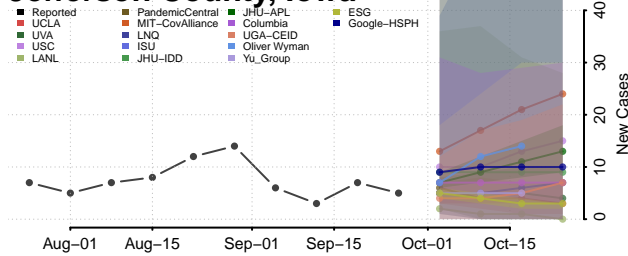

Iowa County, Iowa

Jackson County, Iowa

Jasper County, Iowa

Jefferson County, Iowa

Johnson County, Iowa

Jones County, Iowa

Keokuk County, Iowa

Kossuth County, Iowa