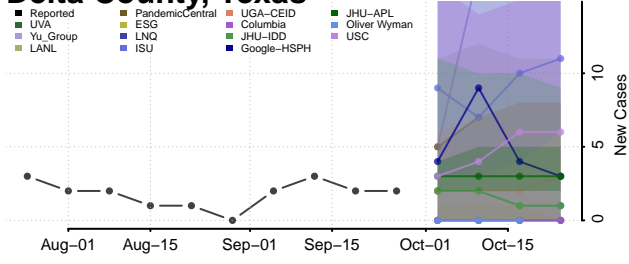

Crosby County, Texas

Culberson County, Texas

Dallam County, Texas

Dallas County, Texas

Dawson County, Texas

Deaf Smith County, Texas

Delta County, Texas

Denton County, Texas