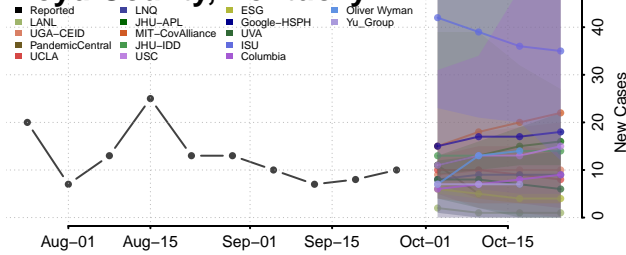

Floyd County, Kentucky