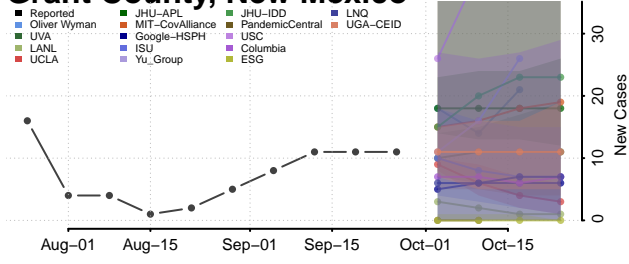

Grant County, New Mexico