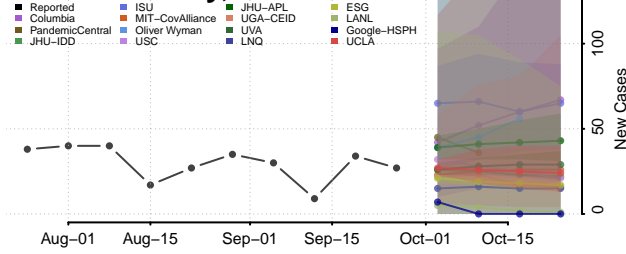

Brown County, Texas