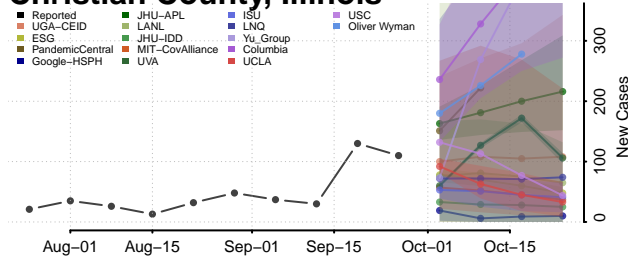

Christian County, Illinois