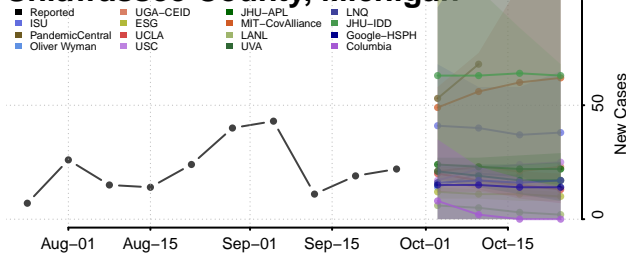

Ottawa County, Michigan

Presque Isle County, Michigan

Roscommon County, Michigan

Saginaw County, Michigan

Sanilac County, Michigan

Schoolcraft County, Michigan

Shiawassee County, Michigan

St. Clair County, Michigan