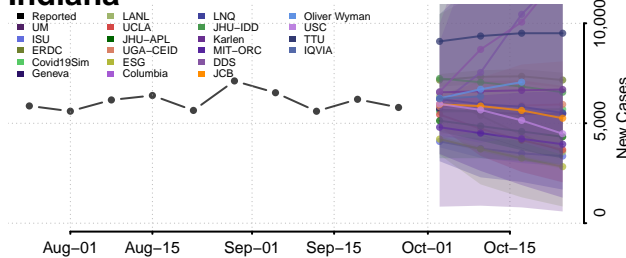

Wayne County, Illinois

White County, Illinois

Whiteside County, Illinois

Will County, Illinois

Williamson County, Illinois

Winnebago County, Illinois

Woodford County, Illinois

Indiana