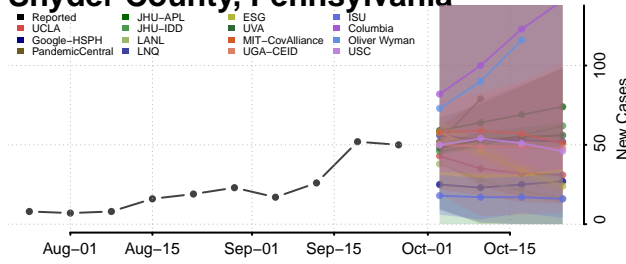

Snyder County, Pennsylvania