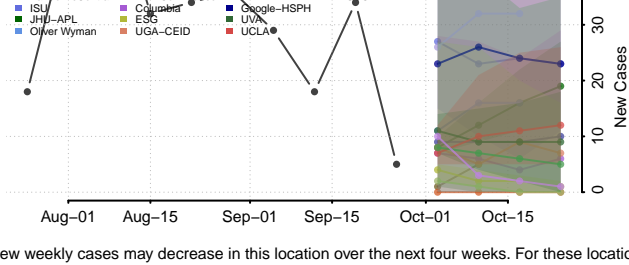

Benton County, Tennessee

*New weekly cases may decrease in this location over the next four weeks. For these locations, the ensemble forecast indicates a probability of 0.75 or greater that fewer cases will be reported in week four of the forecast than in the last reported week.