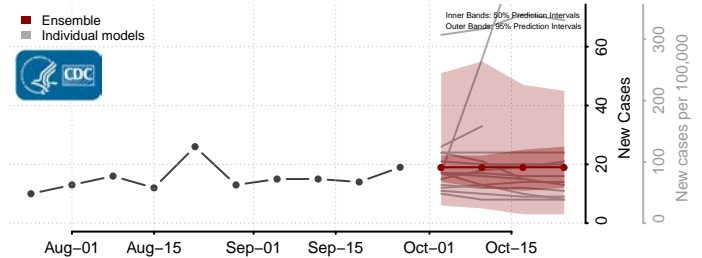

Conway County, Arkansas