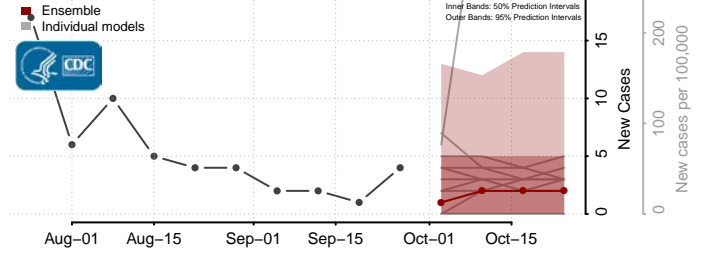

Ada County, Idaho

Adams County, Idaho

Bannock County, Idaho

Bear Lake County, Idaho

Benewah County, Idaho

Bingham County, Idaho

Blaine County, Idaho

Boise County, Idaho