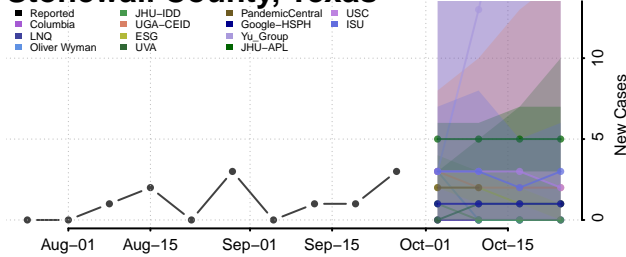

Stonewall County, Texas