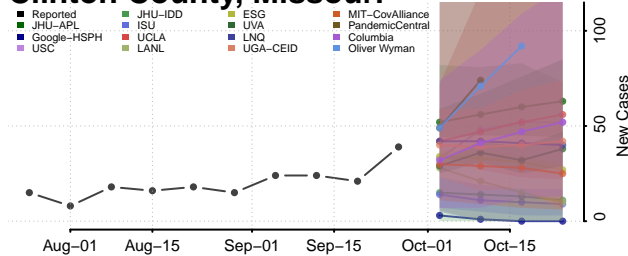

Clinton County, Missouri