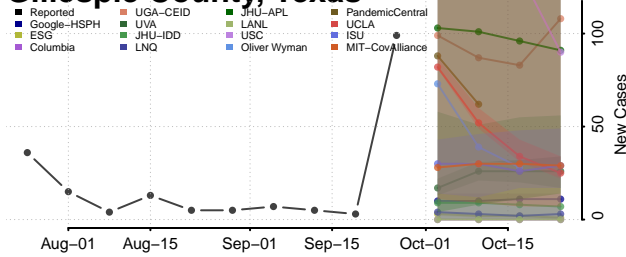

Gillespie County, Texas