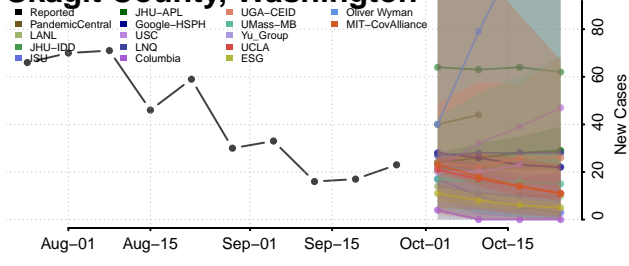

Skagit County, Washington