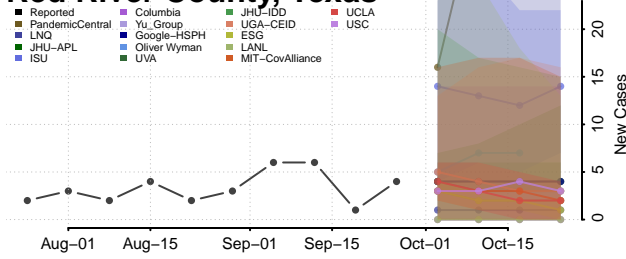

Red River County, Texas