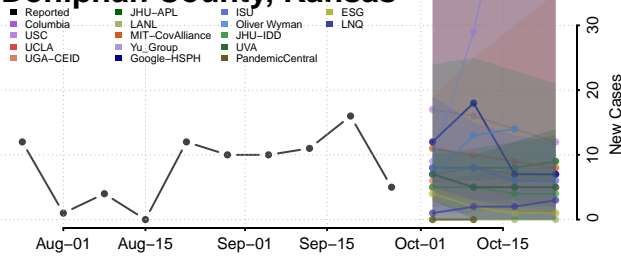

Doniphan County, Kansas