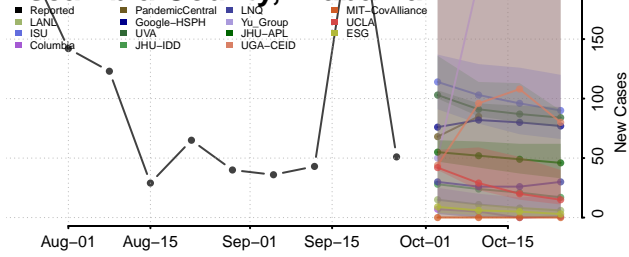

Crenshaw County, Alabama

Cullman County, Alabama

Dale County, Alabama

Dallas County, Alabama

DeKalb County, Alabama

Elmore County, Alabama

Escambia County, Alabama

Etowah County, Alabama