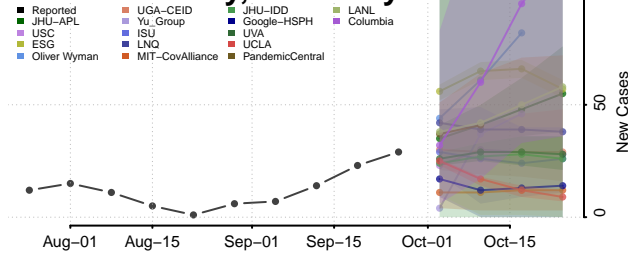

Knott County, Kentucky

Knox County, Kentucky

Larue County, Kentucky

Laurel County, Kentucky

Lawrence County, Kentucky

Lee County, Kentucky

Leslie County, Kentucky

Letcher County, Kentucky