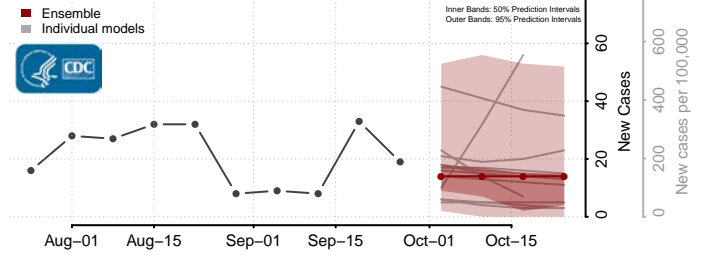

Bullock County, Alabama