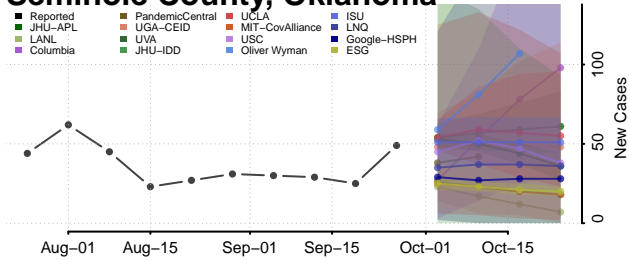

Sequoyah County, Oklahoma

Stephens County, Oklahoma

Texas County, Oklahoma

Tillman County, Oklahoma

Tulsa County, Oklahoma

Wagoner County, Oklahoma

Washington County, Oklahoma

Washita County, Oklahoma