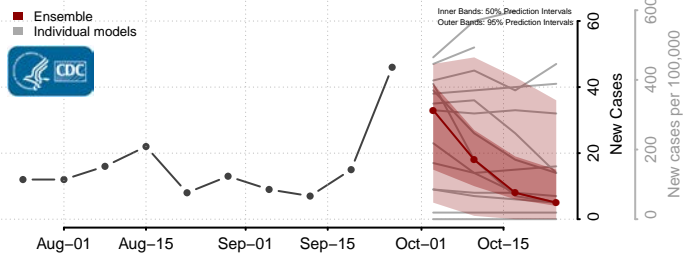

Mountrail County, North Dakota