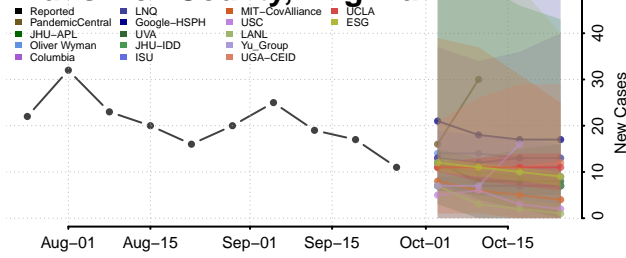

Brunswick County, Virginia