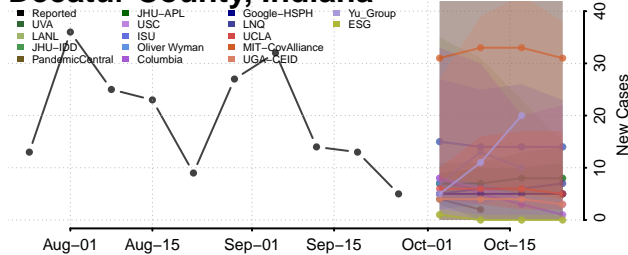

DeKalb County, Indiana

Delaware County, Indiana

Dubois County, Indiana

Elkhart County, Indiana

Fayette County, Indiana

Floyd County, Indiana

Fountain County, Indiana

Franklin County, Indiana