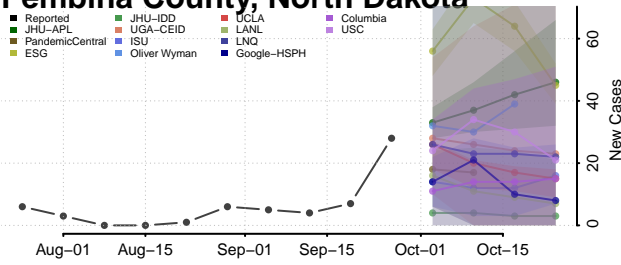

Morton County, North Dakota

Mountrail County, North Dakota

Nelson County, North Dakota

Oliver County, North Dakota

Pembina County, North Dakota

Pierce County, North Dakota

Ramsey County, North Dakota

Ransom County, North Dakota