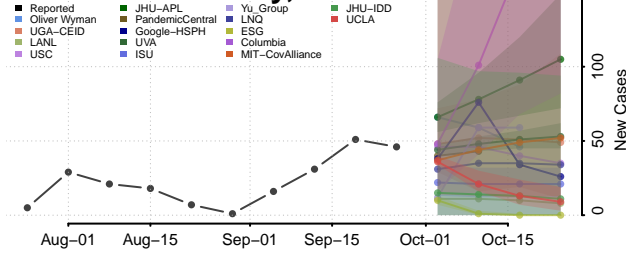

Silver Bow County, Montana