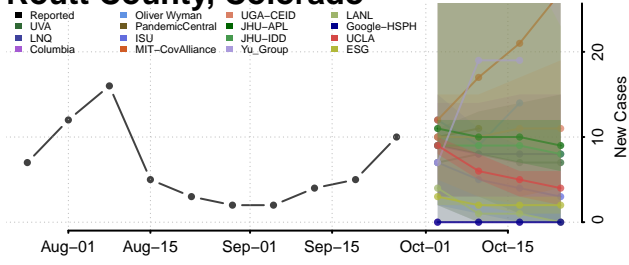

Pitkin County, Colorado

Prowers County, Colorado

Pueblo County, Colorado

Rio Blanco County, Colorado

Rio Grande County, Colorado

Routt County, Colorado

Saguache County, Colorado

San Juan County, Colorado