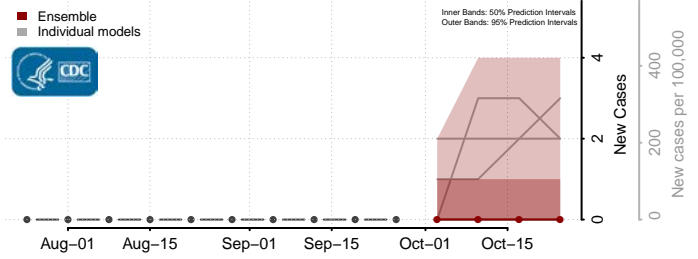

Beaver County, Utah

Box Elder County, Utah

Cache County, Utah

Carbon County, Utah

Daggett County, Utah

Davis County, Utah

Duchesne County, Utah

Emery County, Utah