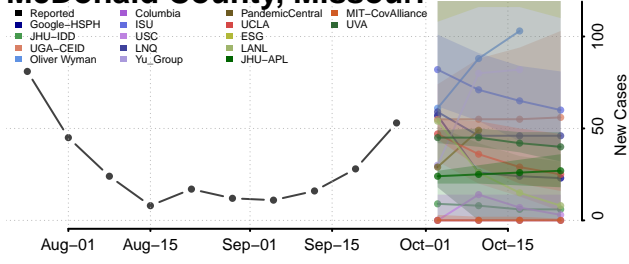

McDonald County, Missouri