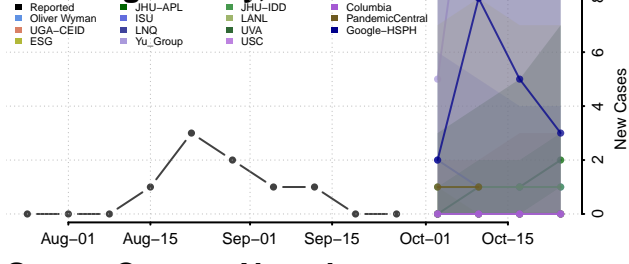

Humboldt County, Nevada

Lander County, Nevada

Lincoln County, Nevada

Lyon County, Nevada

Mineral County, Nevada

Nye County, Nevada

Pershing County, Nevada

Storey County, Nevada