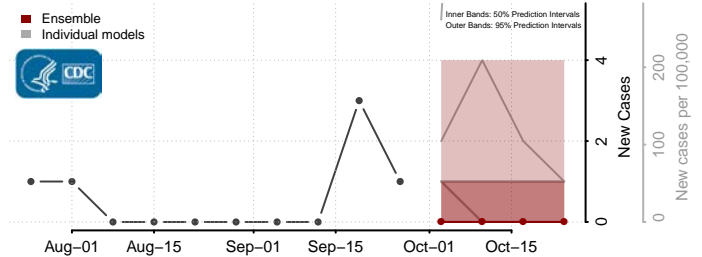

Gilliam County, Oregon