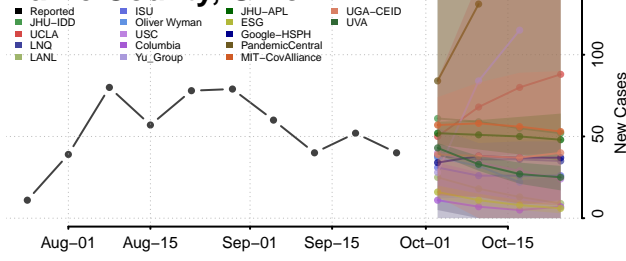

Columbiana County, Ohio

Coshocton County, Ohio

Crawford County, Ohio

Cuyahoga County, Ohio

Darke County, Ohio

Defiance County, Ohio

Delaware County, Ohio

Erie County, Ohio