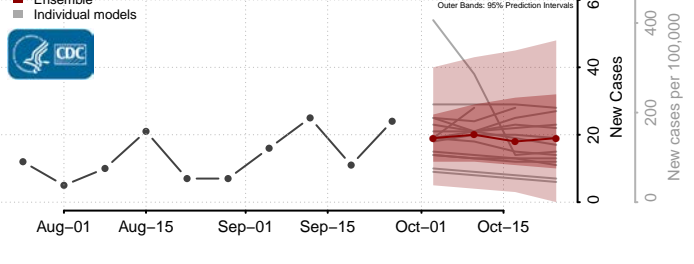

Ripley County, Missouri