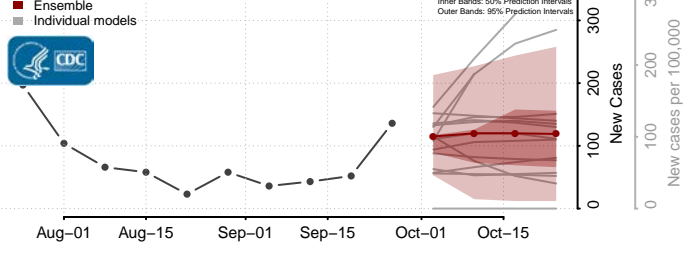

Dawson County, Montana

Deer Lodge County, Montana

Fallon County, Montana

Fergus County, Montana

Flathead County, Montana

Gallatin County, Montana

Garfield County, Montana

Lake County, Montana