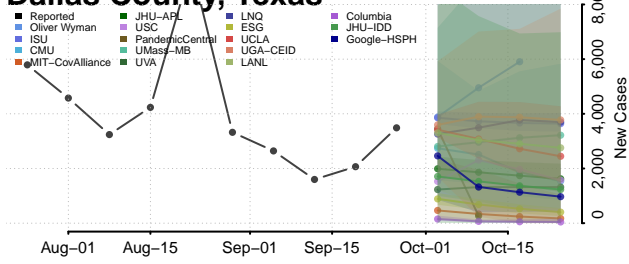

Dallas County, Texas