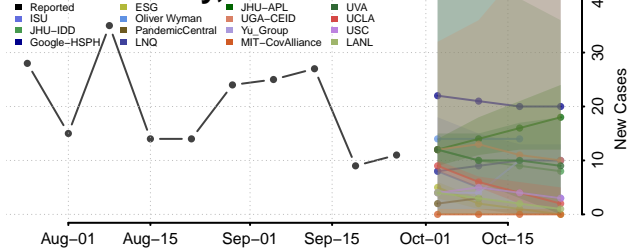

Pecos County, Texas