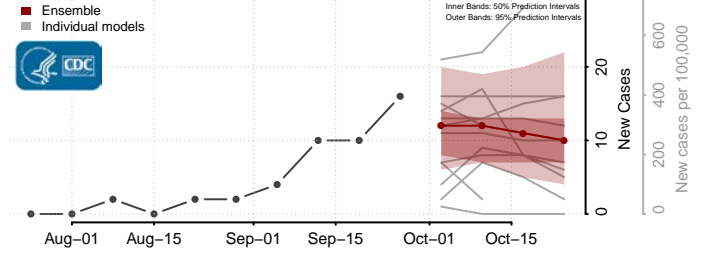

LaMoure County, North Dakota