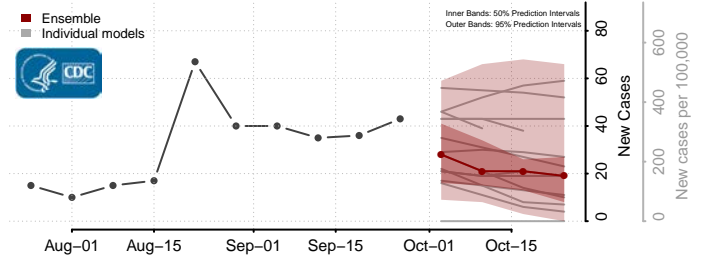

Stone County, Arkansas