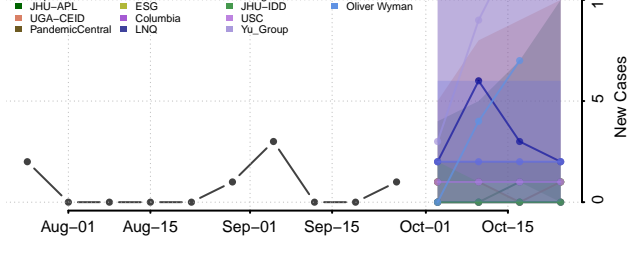

Dawson County, Montana

Deer Lodge County, Montana

Fallon County, Montana

Fergus County, Montana

Flathead County, Montana

Gallatin County, Montana

Garfield County, Montana

Lake County, Montana