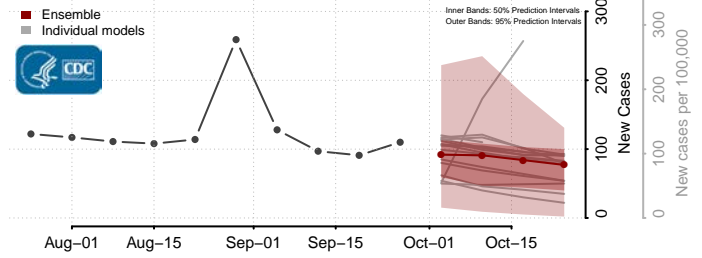

Dallas County, Iowa