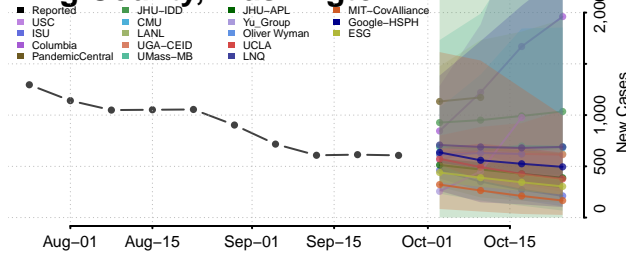

Franklin County, Washington

Garfield County, Washington

Grant County, Washington

Grays Harbor County, Washington

Island County, Washington

Jefferson County, Washington

King County, Washington

Kitsap County, Washington