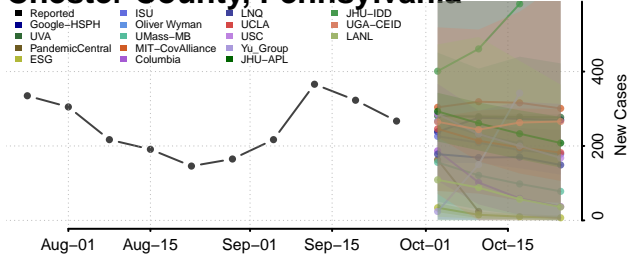

Bucks County, Pennsylvania

Butler County, Pennsylvania

Cambria County, Pennsylvania

Cameron County, Pennsylvania

Carbon County, Pennsylvania

Centre County, Pennsylvania

Chester County, Pennsylvania

Clarion County, Pennsylvania