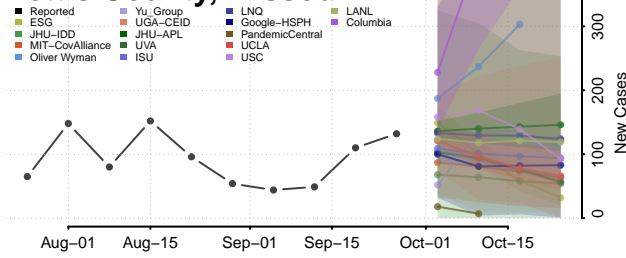

Pettis County, Missouri