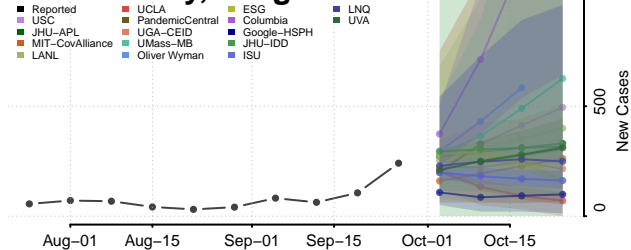

Hood River County, Oregon

Jackson County, Oregon

Jefferson County, Oregon

Josephine County, Oregon

Klamath County, Oregon

Lake County, Oregon

Lane County, Oregon

Lincoln County, Oregon