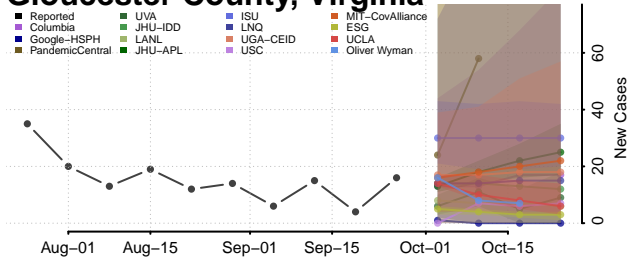

Goochland County, Virginia

Grayson County, Virginia

Greene County, Virginia

Greensville County, Virginia

Halifax County, Virginia

Hampton County, Virginia

Hanover County, Virginia

Harrisonburg County, Virginia