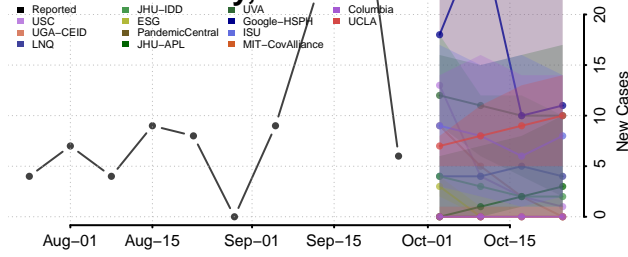

Sheridan County, Kansas

Sherman County, Kansas

Smith County, Kansas

Stafford County, Kansas

Stanton County, Kansas

Stevens County, Kansas

Sumner County, Kansas

Thomas County, Kansas