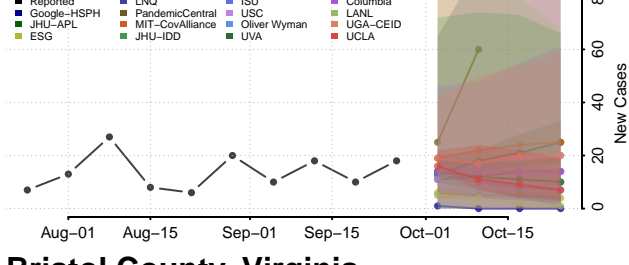

Botetourt County, Virginia