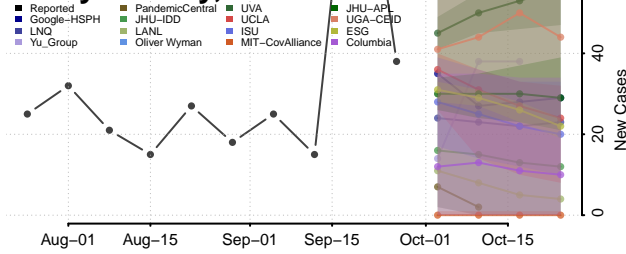

Fayette County, Alabama

Franklin County, Alabama

Geneva County, Alabama

Greene County, Alabama

Hale County, Alabama

Henry County, Alabama

Lee County, Alabama

Limestone County, Alabama