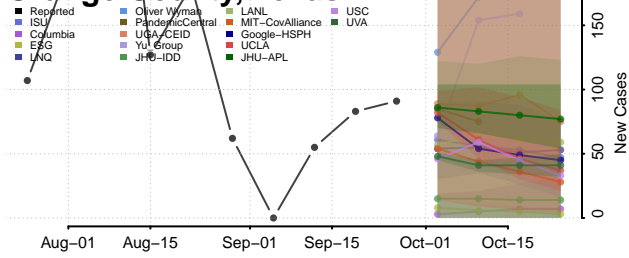

Orange County, Texas