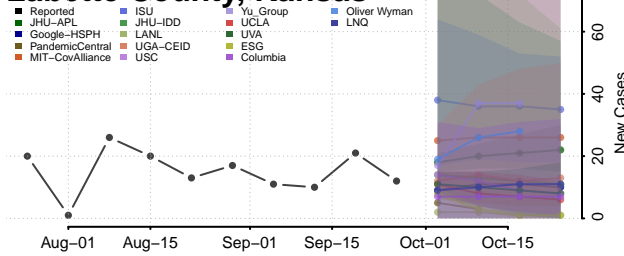

Labette County, Kansas