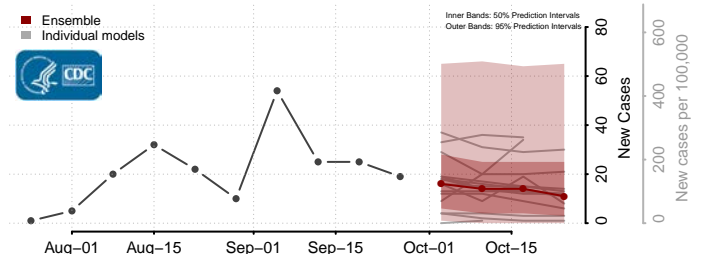

Greene County, Illinois