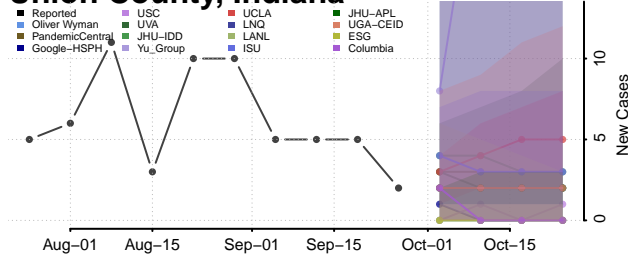

Union County, Indiana