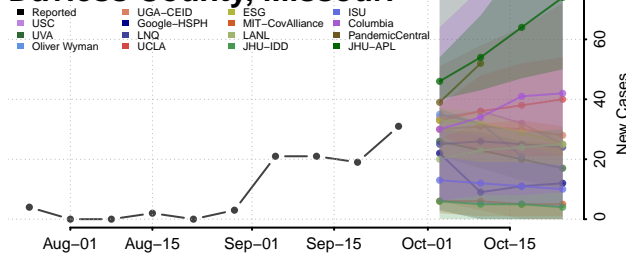

Davies County, Missouri