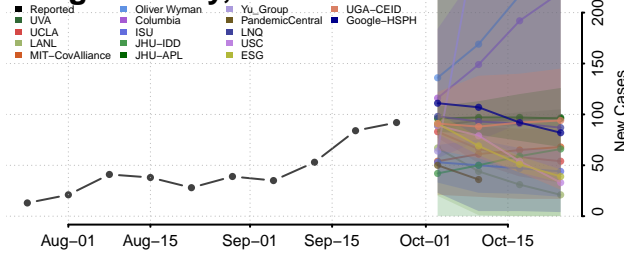

Dodge County, Nebraska