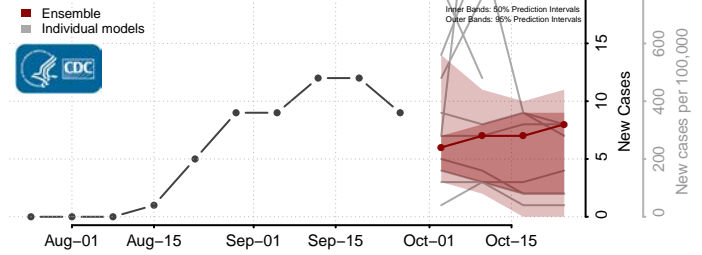

Eddy County, North Dakota

Emmons County, North Dakota

Foster County, North Dakota

Golden Valley County, North Dakota

Grand Forks County, North Dakota

Grant County, North Dakota

Griggs County, North Dakota

Hettinger County, North Dakota