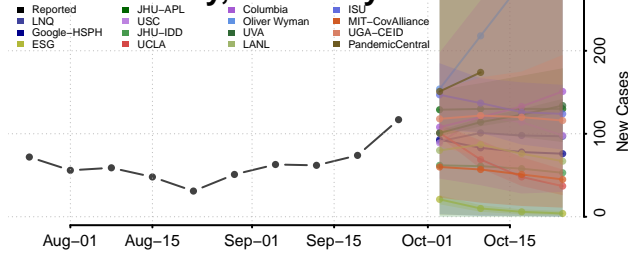

Knott County, Kentucky

Knox County, Kentucky

Larue County, Kentucky

Laurel County, Kentucky

Lawrence County, Kentucky

Lee County, Kentucky

Leslie County, Kentucky

Letcher County, Kentucky