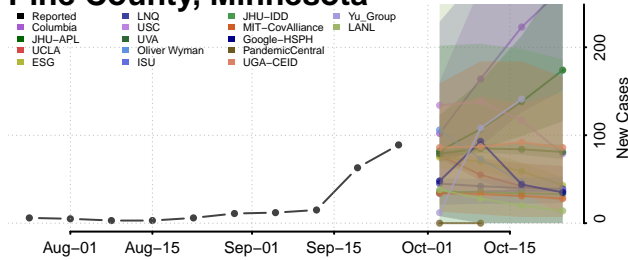

Norman County, Minnesota

Olmsted County, Minnesota

Otter Tail County, Minnesota

Pennington County, Minnesota

Pine County, Minnesota

Pipestone County, Minnesota

Polk County, Minnesota

Pope County, Minnesota