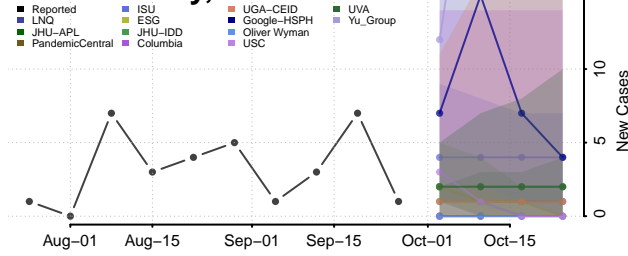

Clark County, Idaho