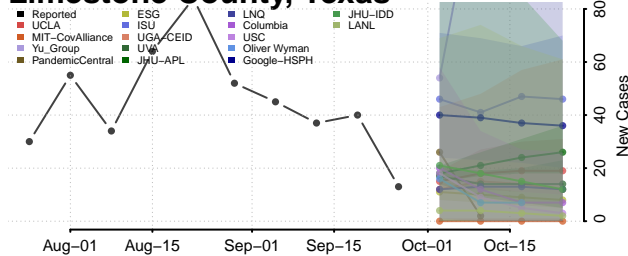

Lampasas County, Texas

Lavaca County, Texas

Lee County, Texas

Leon County, Texas

Liberty County, Texas

Limestone County, Texas

Lipscomb County, Texas

Live Oak County, Texas