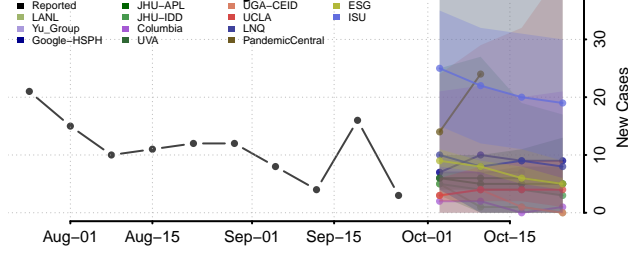

National

Alabama*

Autauga County, Alabama

Baldwin County, Alabama

Barbour County, Alabama

Bibb County, Alabama

*New weekly cases may decrease in this location over the next four weeks. For these locations, the ensemble forecast indicates a probability of 0.75 or greater that fewer cases will be reported in week four of the forecast than in the last reported week.

Blount County, Alabama

Bullock County, Alabama

Butler County, Alabama

Calhoun County, Alabama

Chambers County, Alabama

Cherokee County, Alabama

Chilton County, Alabama

Choctaw County, Alabama