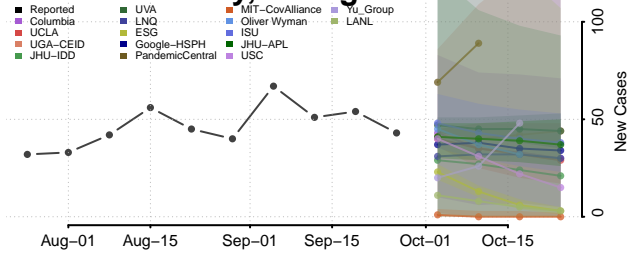

Elbert County, Georgia

Emanuel County, Georgia

Evans County, Georgia

Fannin County, Georgia

Fayette County, Georgia

Floyd County, Georgia

Forsyth County, Georgia

Franklin County, Georgia