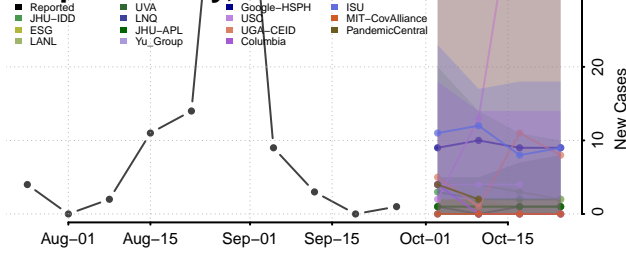

Grant County, Kansas

Gray County, Kansas

Greeley County, Kansas

Greenwood County, Kansas

Hamilton County, Kansas

Harper County, Kansas

Harvey County, Kansas

Haskell County, Kansas