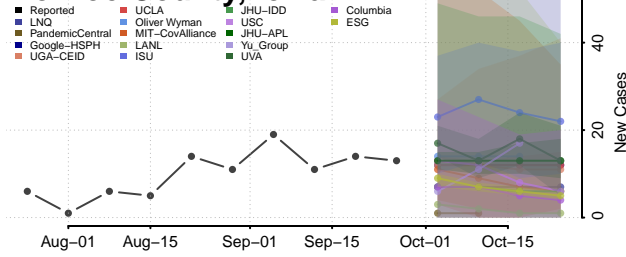

Marshall County, Iowa

Mills County, Iowa

Mitchell County, Iowa

Monona County, Iowa

Monroe County, Iowa

Montgomery County, Iowa

Muscatine County, Iowa

O'Brien County, Iowa