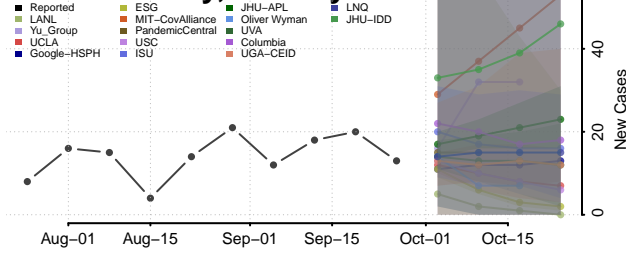

Lebanon County, Pennsylvania

Lehigh County, Pennsylvania

Luzerne County, Pennsylvania

Lycoming County, Pennsylvania

McKean County, Pennsylvania

Mercer County, Pennsylvania

Mifflin County, Pennsylvania

Monroe County, Pennsylvania