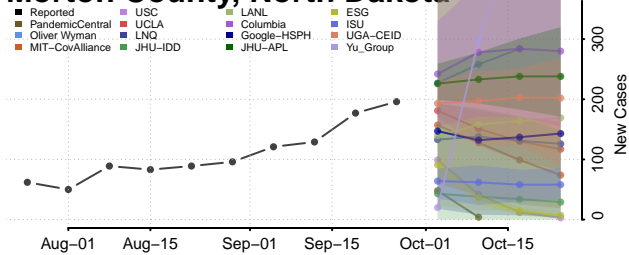

Morton County, North Dakota