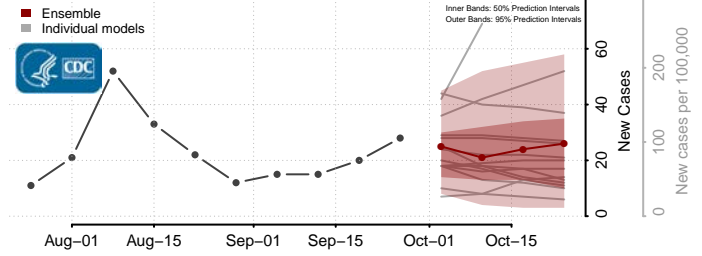

Prince Edward County, Virginia

Prince George County, Virginia

Prince William County, Virginia

Pulaski County, Virginia

Radford County, Virginia

Rappahannock County, Virginia

Russell County, Virginia

Salem County, Virginia