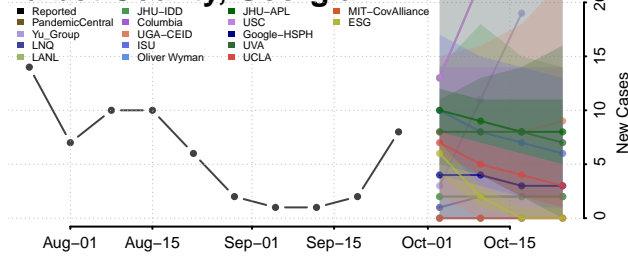

Talbot County, Georgia