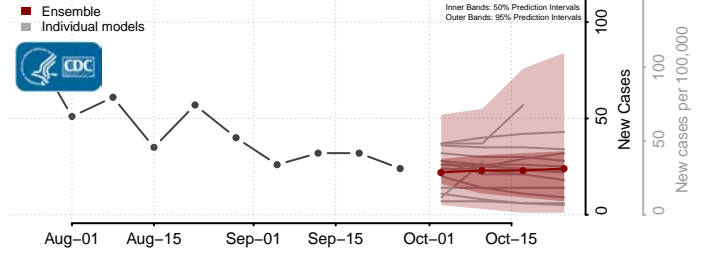

Henrico County, Virginia

Henry County, Virginia

Highland County, Virginia

Hopewell County, Virginia

Isle of Wight County, Virginia

James City County, Virginia

King and Queen County, Virginia

King George County, Virginia