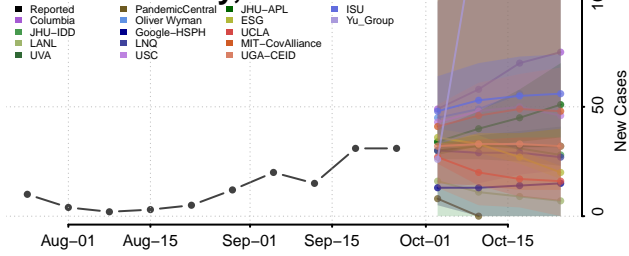

Meeker County, Minnesota