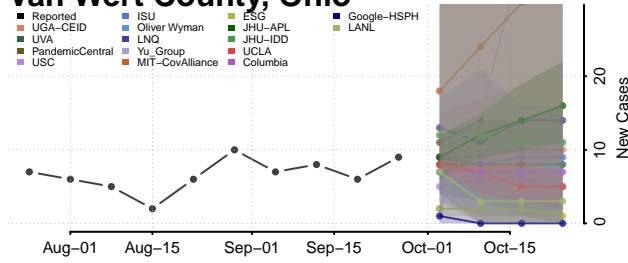

Van Wert County, Ohio