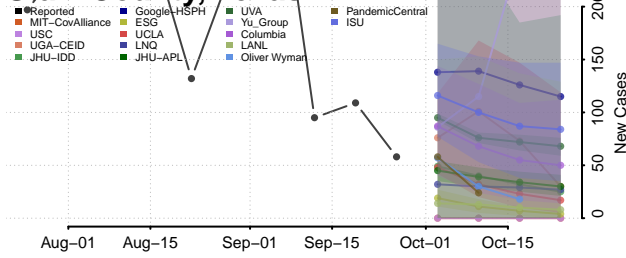

Starr County, Texas