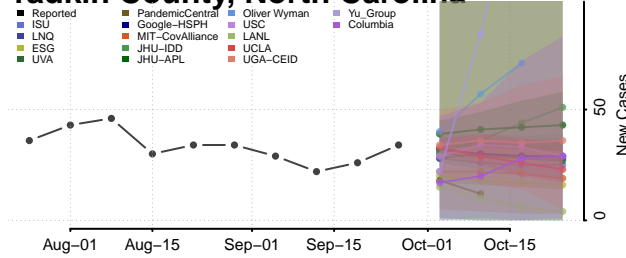

Yadkin County, North Carolina