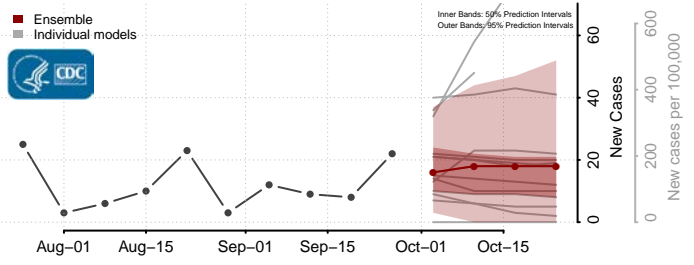

Slope County, North Dakota

Stark County, North Dakota

Steele County, North Dakota

Stutsman County, North Dakota

Towner County, North Dakota

Trail County, North Dakota

Walsh County, North Dakota

Ward County, North Dakota