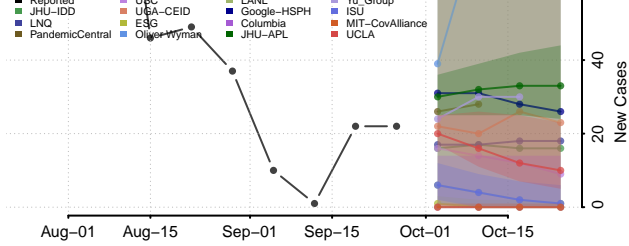

Okanogan County, Washington