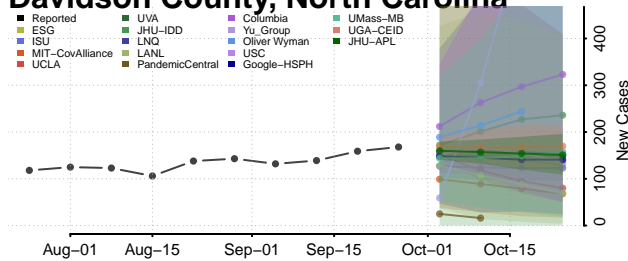

Davidson County, North Carolina