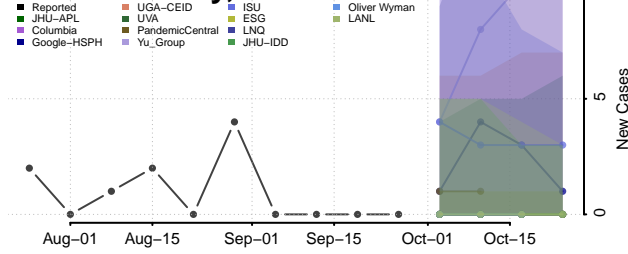

Cheyenne County, Colorado

Clear Creek County, Colorado

Conejos County, Colorado

Costilla County, Colorado

Crowley County, Colorado

Custer County, Colorado

Delta County, Colorado

Denver County, Colorado