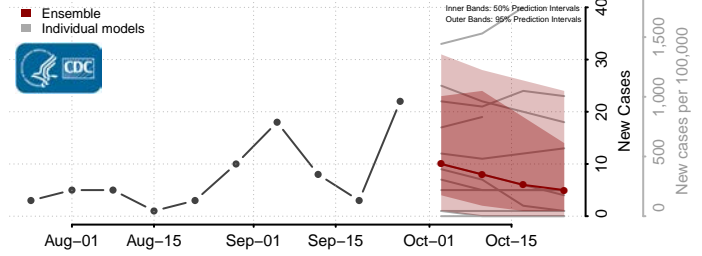

Eddy County, North Dakota

Emmons County, North Dakota

Foster County, North Dakota

Golden Valley County, North Dakota

Grand Forks County, North Dakota

Grant County, North Dakota

Griggs County, North Dakota

Hettinger County, North Dakota