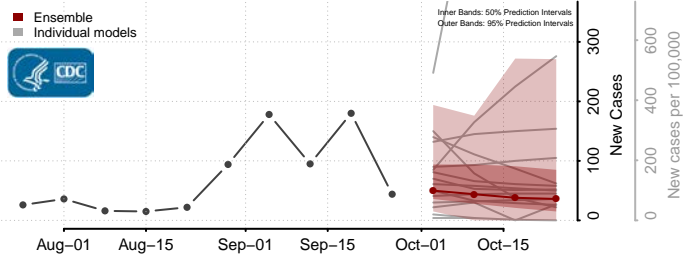

Wilkin County, Minnesota

Winona County, Minnesota

Wright County, Minnesota

Yellow Medicine County, Minnesota

Mississippi

Adams County, Mississippi

Alcorn County, Mississippi

Amite County, Mississippi