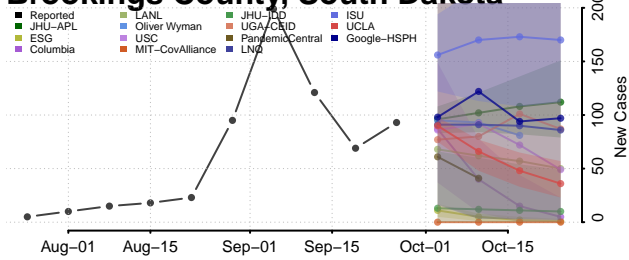

Brookings County, South Dakota