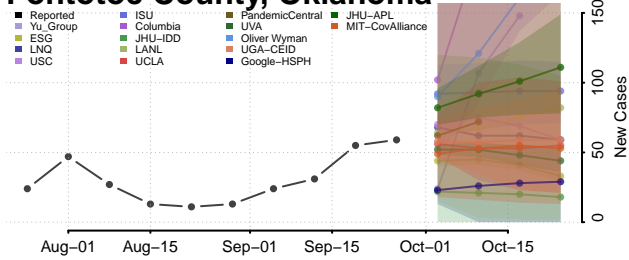

Pontotoc County, Oklahoma