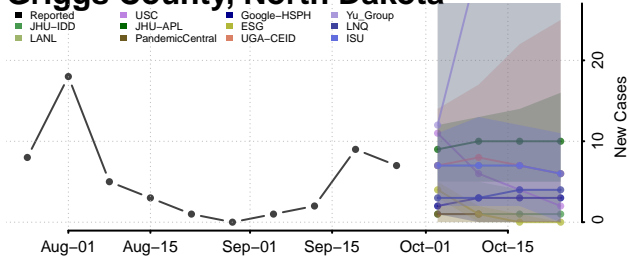

Eddy County, North Dakota

Emmons County, North Dakota

Foster County, North Dakota

Golden Valley County, North Dakota

Grand Forks County, North Dakota

Grant County, North Dakota

Griggs County, North Dakota

Hettinger County, North Dakota