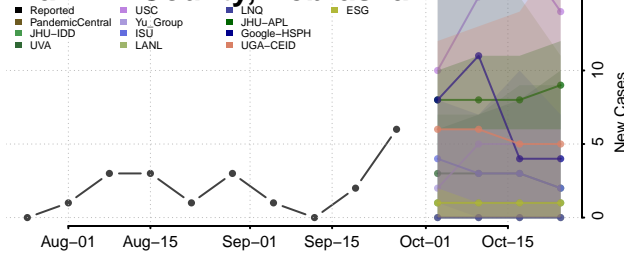

Franklin County, Nebraska