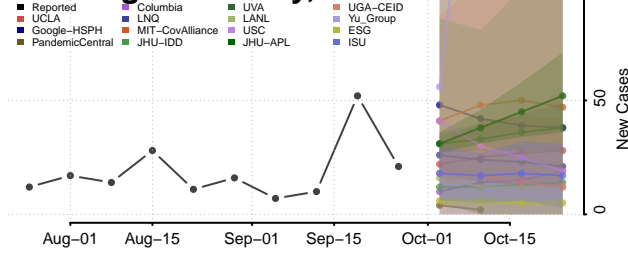

Thomas County, Nebraska

Thurston County, Nebraska

Valley County, Nebraska

Washington County, Nebraska

Wayne County, Nebraska

Webster County, Nebraska

Wheeler County, Nebraska

York County, Nebraska