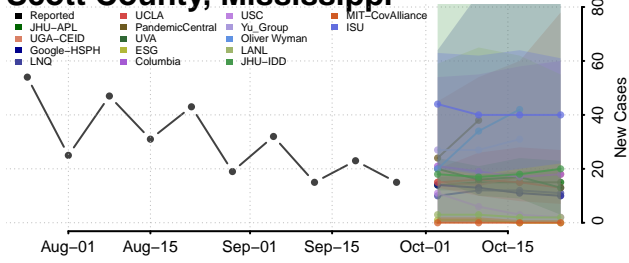

Quitman County, Mississippi

Rankin County, Mississippi

Scott County, Mississippi

Sharkey County, Mississippi

Simpson County, Mississippi

Smith County, Mississippi

Stone County, Mississippi

Sunflower County, Mississippi