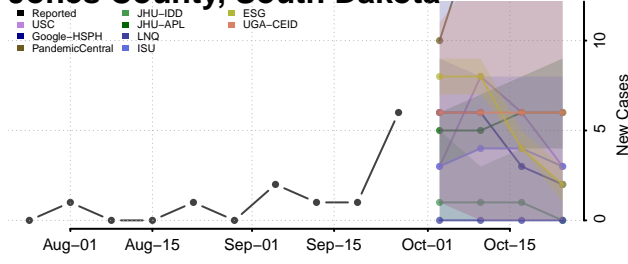

Jones County, South Dakota