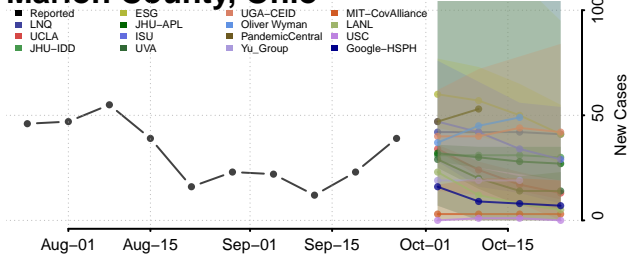

Lorain County, Ohio

Lucas County, Ohio

Madison County, Ohio

Mahoning County, Ohio

Marion County, Ohio

Medina County, Ohio

Meigs County, Ohio

Mercer County, Ohio