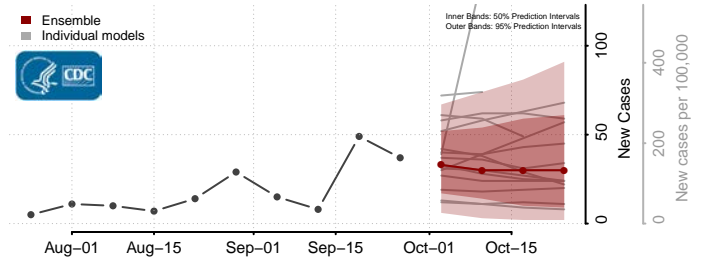

Caswell County, North Carolina