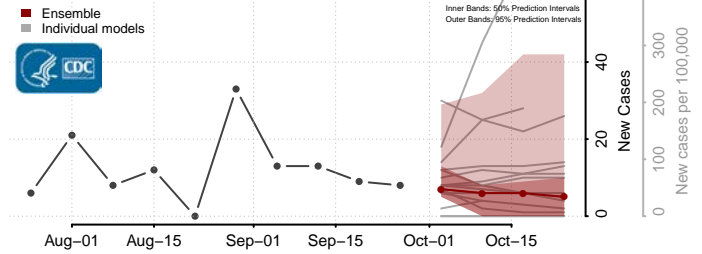

Hamilton County, Iowa