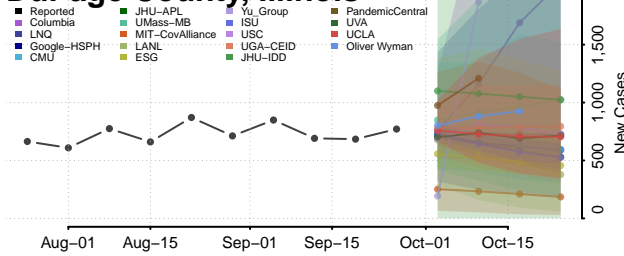

DuPage County, Illinois