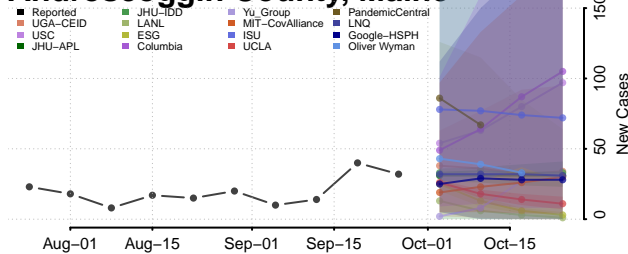

West Feliciana County, Louisiana

Winn County, Louisiana

Maine

Androscoggin County, Maine

Aroostook County, Maine

Cumberland County, Maine

Franklin County, Maine

Hancock County, Maine