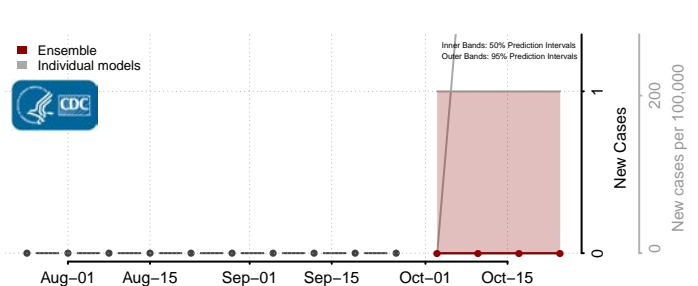

Petroleum County, Montana