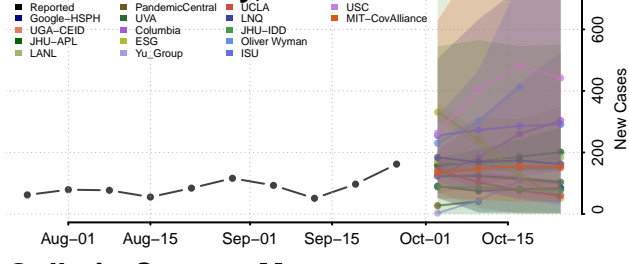

Dawson County, Montana

Deer Lodge County, Montana

Fallon County, Montana

Fergus County, Montana

Flathead County, Montana

Gallatin County, Montana

Garfield County, Montana

Lake County, Montana