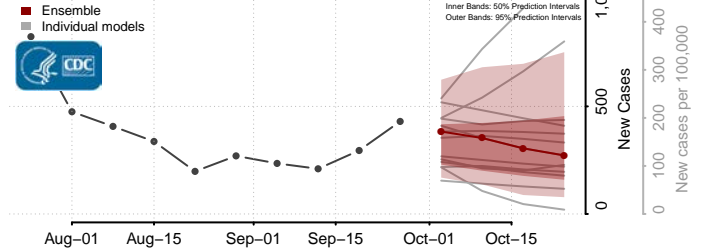

National

Alabama*

Autauga County, Alabama

Baldwin County, Alabama

Barbour County, Alabama

Bibb County, Alabama

*New weekly cases may decrease in this location over the next four weeks. For these locations, the ensemble forecast indicates a probability of 0.75 or greater that fewer cases will be reported in week four of the forecast than in the last reported week.