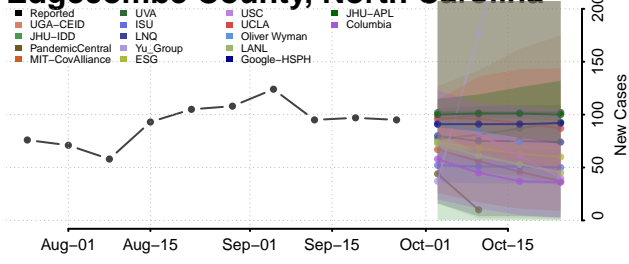

Dare County, North Carolina

Davidson County, North Carolina

Davie County, North Carolina

Duplin County, North Carolina

Durham County, North Carolina

Edgecombe County, North Carolina

Forsyth County, North Carolina