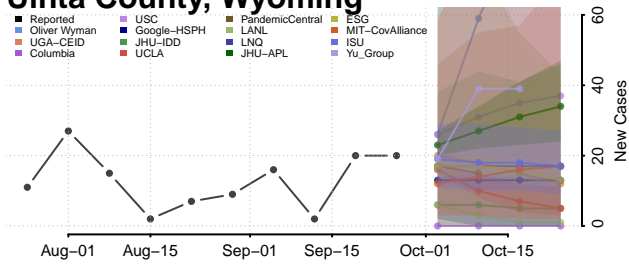

Sheridan County, Wyoming

Sublette County, Wyoming

Sweetwater County, Wyoming

Teton County, Wyoming

Uinta County, Wyoming

Washakie County, Wyoming

Weston County, Wyoming