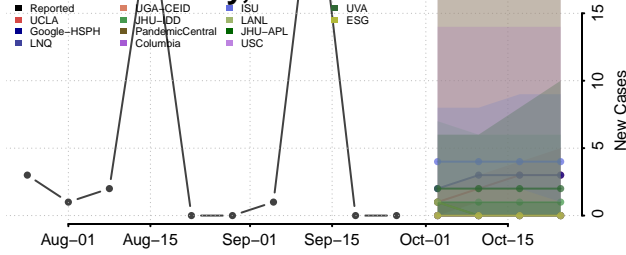

Stanton County, Kansas