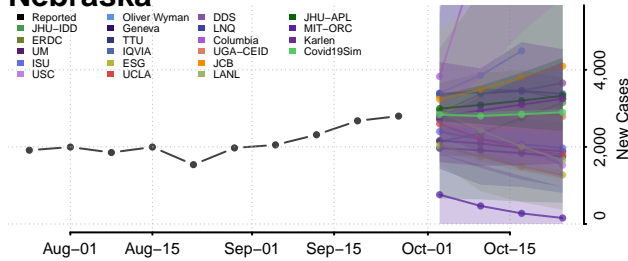

Wheatland County, Montana

Wibaux County, Montana

Yellowstone County, Montana

Nebraska

Adams County, Nebraska

Antelope County, Nebraska