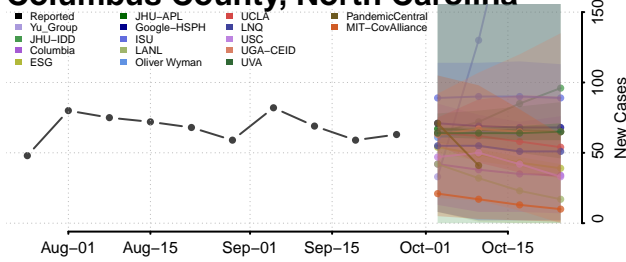

Chowan County, North Carolina

Clay County, North Carolina

Cleveland County, North Carolina

Columbus County, North Carolina

Craven County, North Carolina

Cumberland County, North Carolina

Currituck County, North Carolina