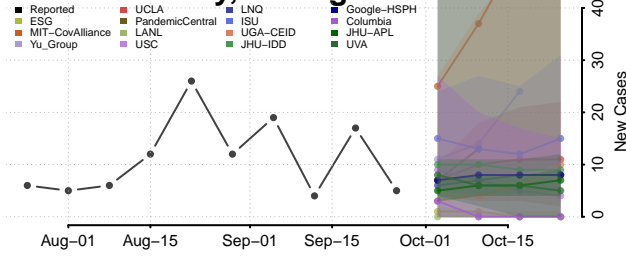

Dickinson County, Michigan

Eaton County, Michigan

Emmet County, Michigan

Genesee County, Michigan

Gladwin County, Michigan

Gogebic County, Michigan

Grand Traverse County, Michigan

Gratiot County, Michigan