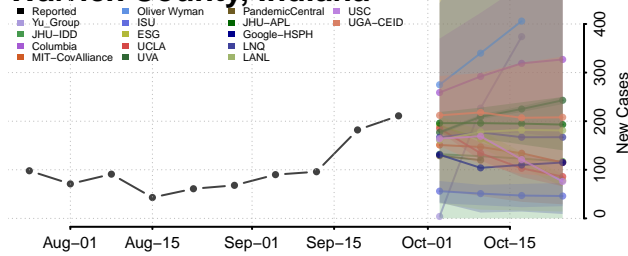

Warrick County, Indiana