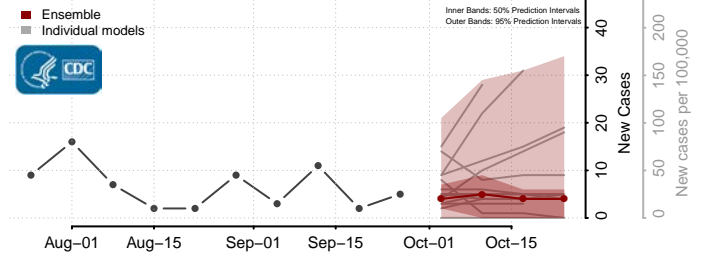

Lincoln County, Montana