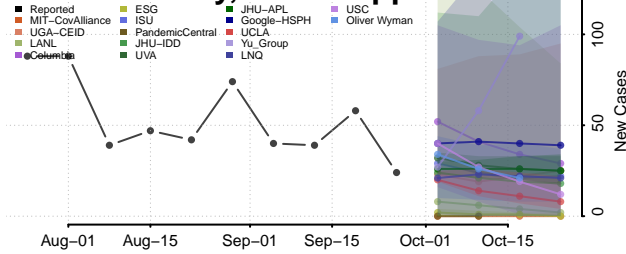

Wilkin County, Minnesota

Winona County, Minnesota

Wright County, Minnesota

Yellow Medicine County, Minnesota

Mississippi

Adams County, Mississippi

Alcorn County, Mississippi

Amite County, Mississippi