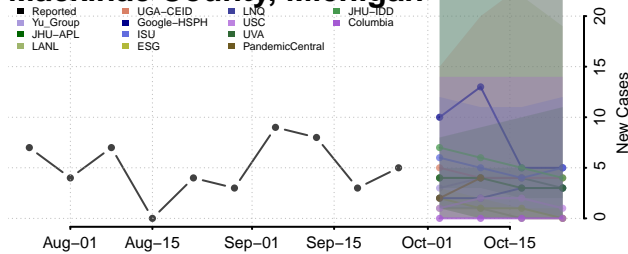

Lenawee County, Michigan

Livingston County, Michigan

Luce County, Michigan

Mackinac County, Michigan

Macomb County, Michigan

Manistee County, Michigan

Marquette County, Michigan

Mason County, Michigan