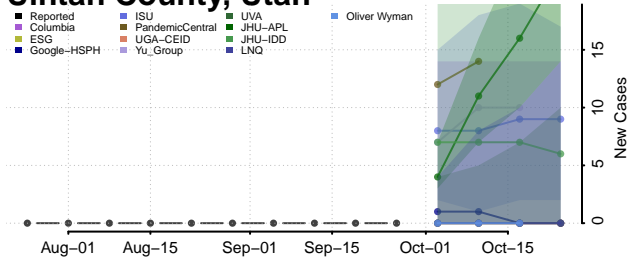

Uintah County, Utah