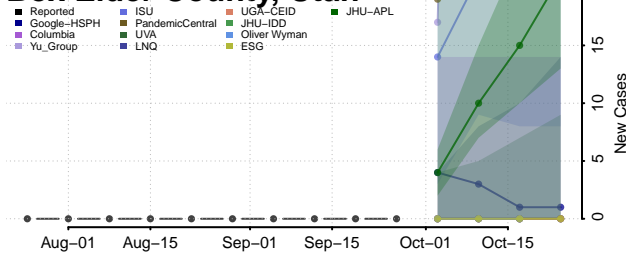

Box Elder County, Utah