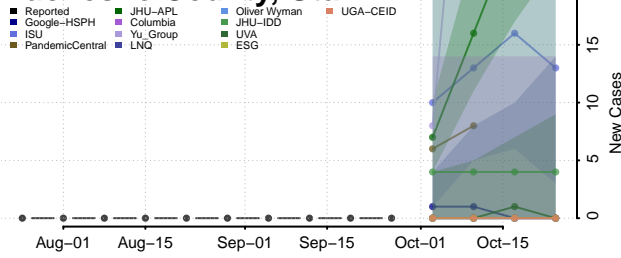

Duchesne County, Utah