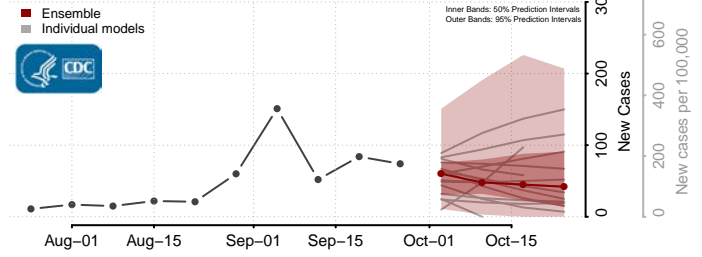

Gilmer County, West Virginia

Grant County, West Virginia

Greenbrier County, West Virginia

Hampshire County, West Virginia

Hancock County, West Virginia

Hardy County, West Virginia

Harrison County, West Virginia