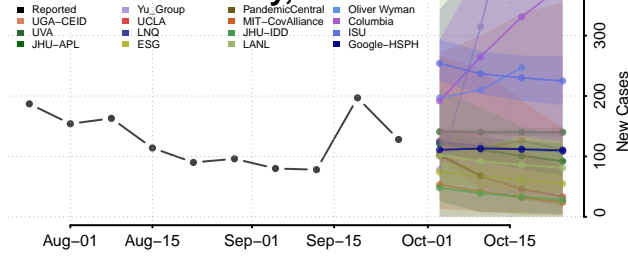

Fayette County, Alabama

Franklin County, Alabama

Geneva County, Alabama

Greene County, Alabama

Hale County, Alabama

Henry County, Alabama

Lee County, Alabama

Limestone County, Alabama