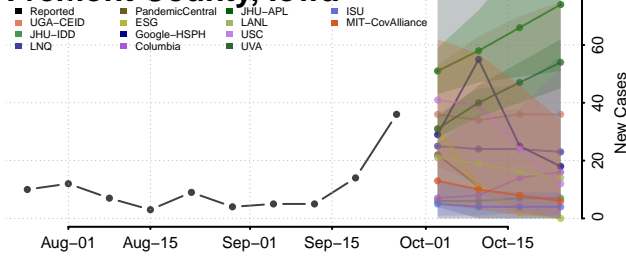

Emmet County, Iowa

Fayette County, Iowa

Floyd County, Iowa

Franklin County, Iowa

Fremont County, Iowa

Greene County, Iowa

Grundy County, Iowa

Guthrie County, Iowa