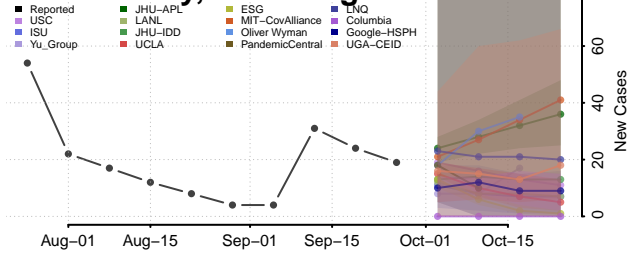

Ohio County, West Virginia