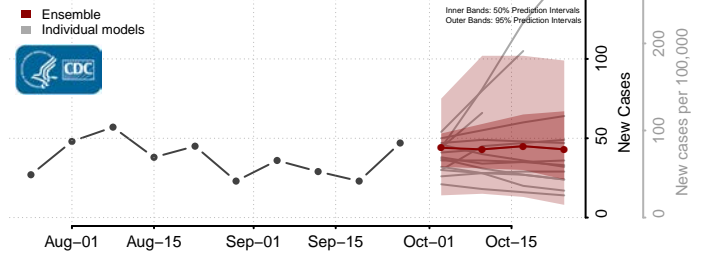

Campbell County, Virginia