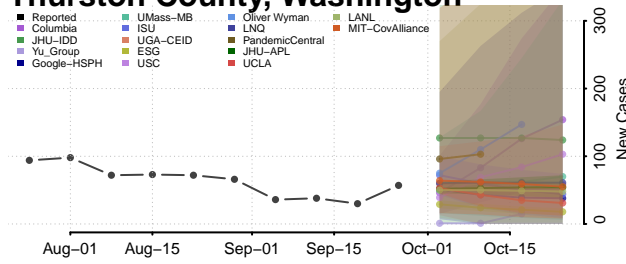

Pierce County, Washington

San Juan County, Washington

Skagit County, Washington

Skamania County, Washington

Snohomish County, Washington

Spokane County, Washington

Stevens County, Washington

Thurston County, Washington