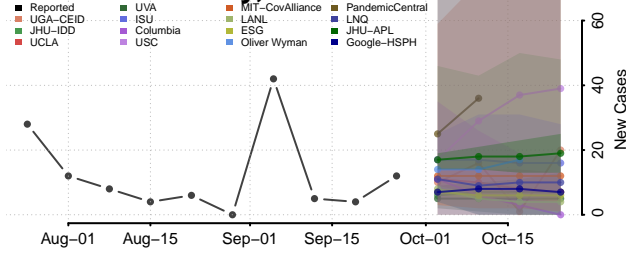

Hancock County, Iowa