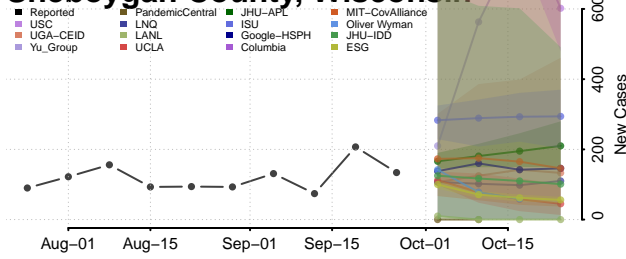

Sheboygan County, Wisconsin