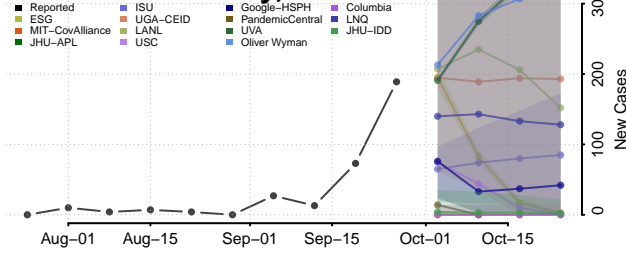

Roosevelt County, Montana