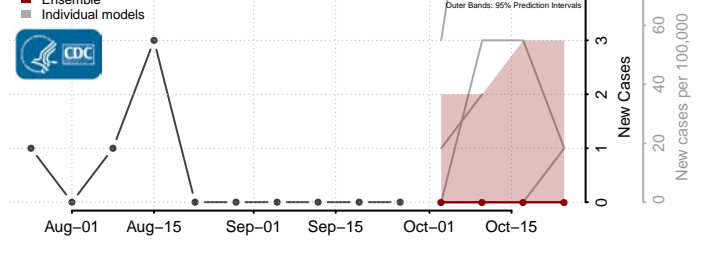

Cook County, Minnesota

Cottonwood County, Minnesota

Crow Wing County, Minnesota

Dakota County, Minnesota

Dodge County, Minnesota

Douglas County, Minnesota

Faribault County, Minnesota

Hubbard County, Minnesota