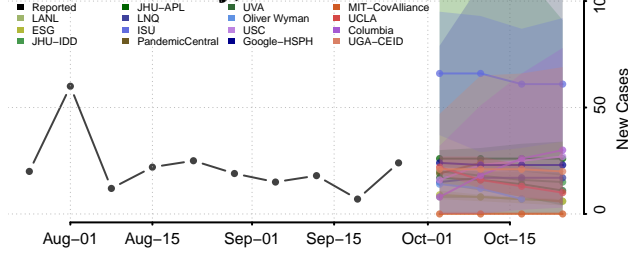

Clark County, Idaho

Clearwater County, Idaho

Custer County, Idaho

Elmore County, Idaho

Franklin County, Idaho

Fremont County, Idaho

Gem County, Idaho

Gooding County, Idaho