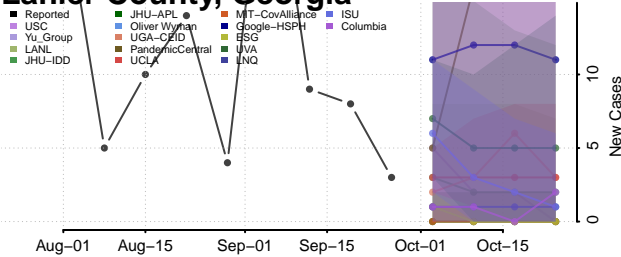

Lanier County, Georgia