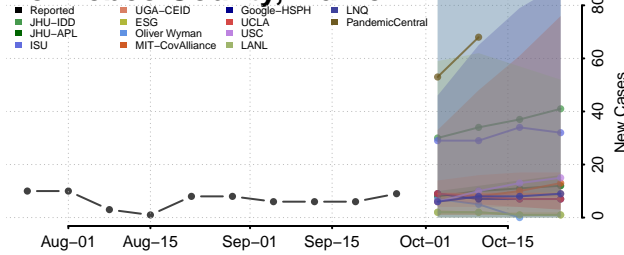

Kennebec County, Maine