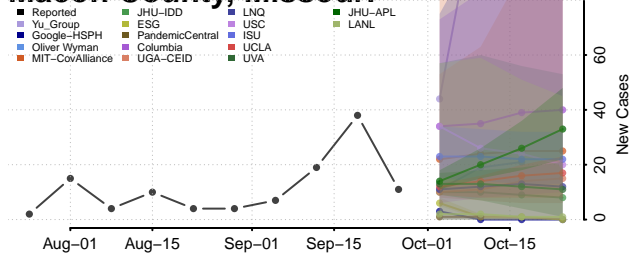

Macon County, Missouri