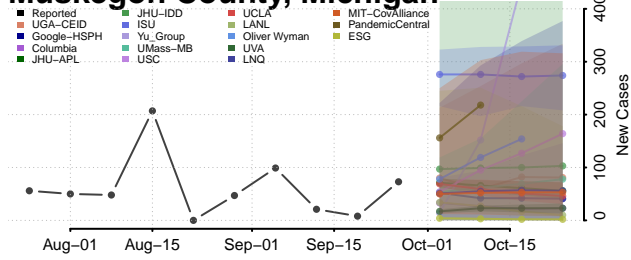

Mecosta County, Michigan

Menominee County, Michigan

Midland County, Michigan

Missaukee County, Michigan

Monroe County, Michigan

Montcalm County, Michigan

Montmorency County, Michigan

Muskegon County, Michigan