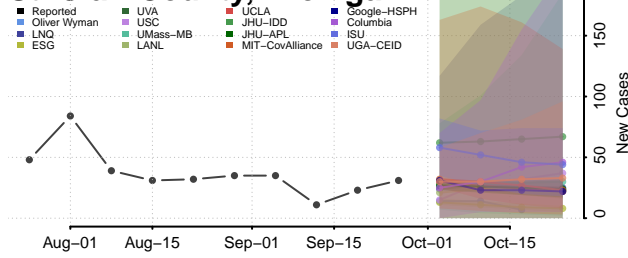

Ottawa County, Michigan

Presque Isle County, Michigan

Roscommon County, Michigan

Saginaw County, Michigan

Sanilac County, Michigan

Schoolcraft County, Michigan

Shiawassee County, Michigan

St. Clair County, Michigan