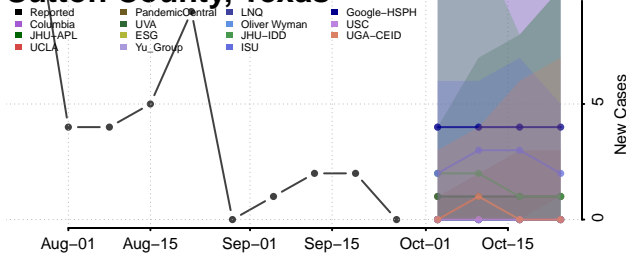

Sutton County, Texas