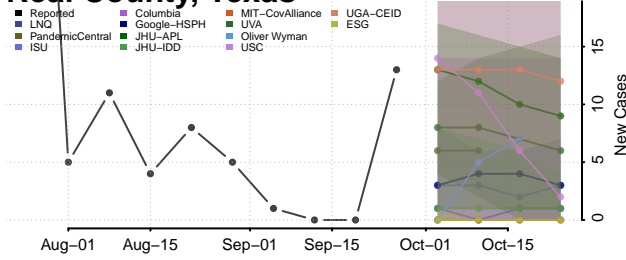

Real County, Texas