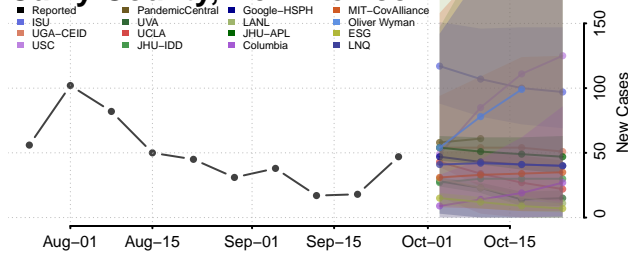

Catron County, New Mexico

Chaves County, New Mexico

Cibola County, New Mexico

Colfax County, New Mexico

Curry County, New Mexico

De Baca County, New Mexico

Dona Ana County, New Mexico

Eddy County, New Mexico