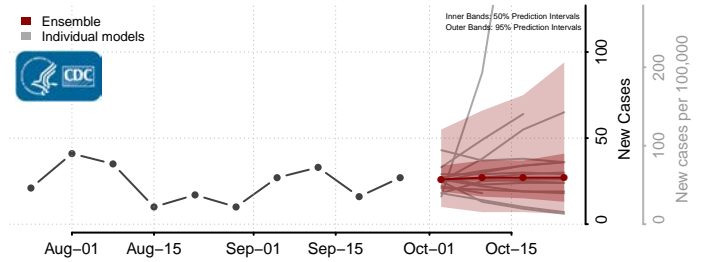

Person County, North Carolina

Pitt County, North Carolina

Polk County, North Carolina

Randolph County, North Carolina

Richmond County, North Carolina

Robeson County, North Carolina

Stokes County, North Carolina