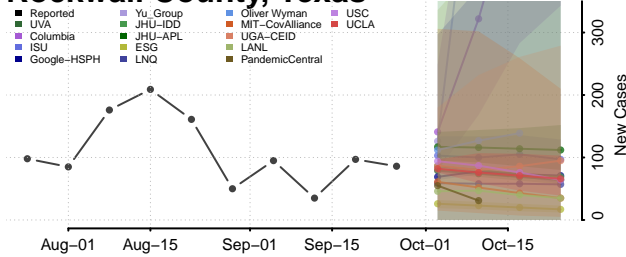

Rockwall County, Texas