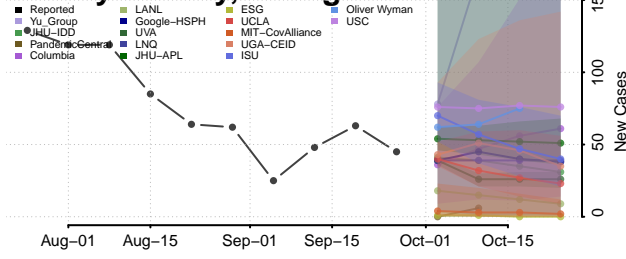

Jones County, Georgia

Lamar County, Georgia

Lanier County, Georgia

Laurens County, Georgia

Lee County, Georgia

Liberty County, Georgia

Lincoln County, Georgia

Long County, Georgia