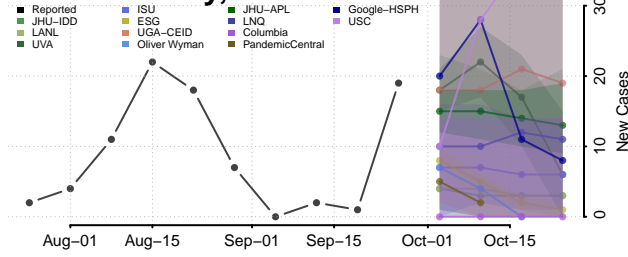

Idaho County, Idaho

Jefferson County, Idaho

Jerome County, Idaho

Kootenai County, Idaho

Latah County, Idaho

Lemhi County, Idaho

Lewis County, Idaho

Lincoln County, Idaho