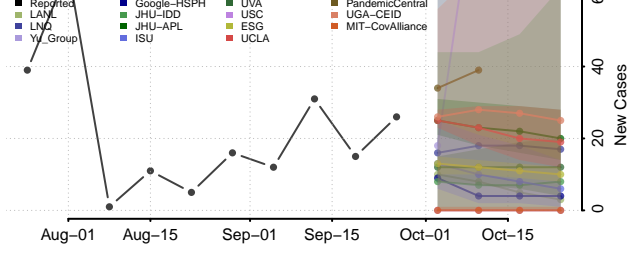

Liberty County, Florida