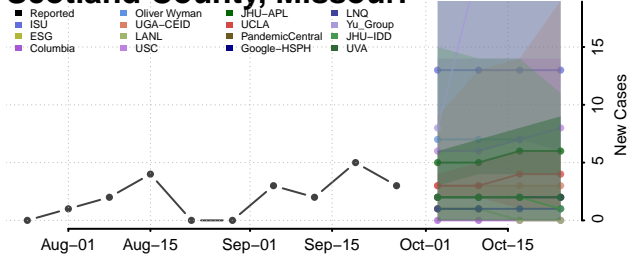

Scotland County, Missouri