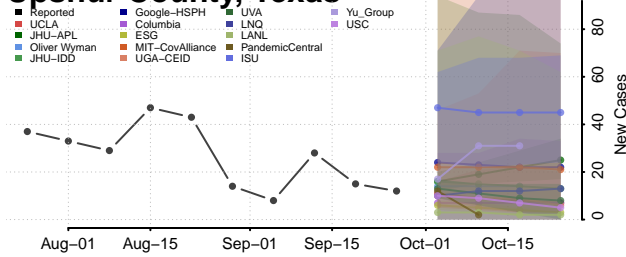

Upshur County, Texas