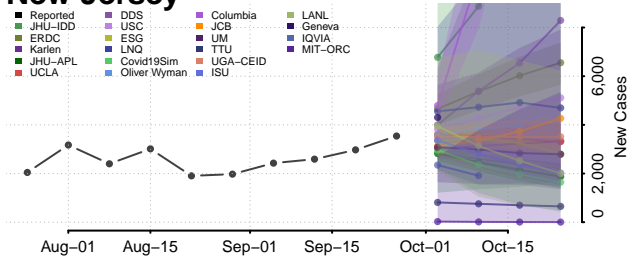

New Jersey

Atlantic County, New Jersey

Bergen County, New Jersey

Burlington County, New Jersey

Camden County, New Jersey

Cape May County, New Jersey