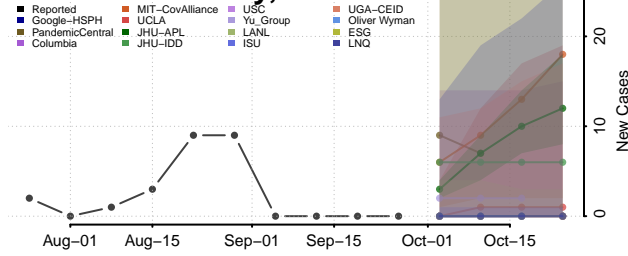

Windham County, Vermont