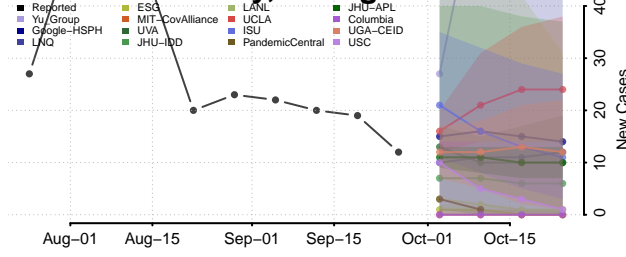

Rockdale County, Georgia

Schley County, Georgia

Screven County, Georgia

Seminole County, Georgia

Spalding County, Georgia

Stephens County, Georgia

Stewart County, Georgia

Sumter County, Georgia