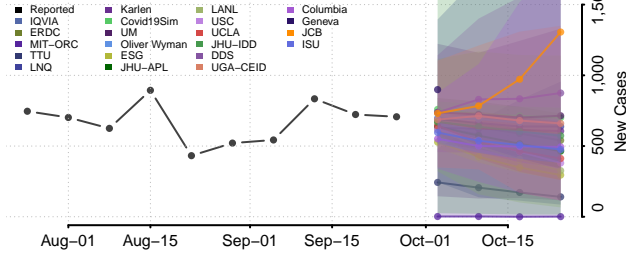

Windham County, Connecticut

Delaware

Kent County, Delaware

New Castle County, Delaware

Sussex County, Delaware

District of Columbia*

*New weekly cases may decrease in this location over the next four weeks. For these locations, the ensemble forecast indicates a probability of 0.75 or greater that fewer cases will be reported in week four of the forecast than in the last reported week.