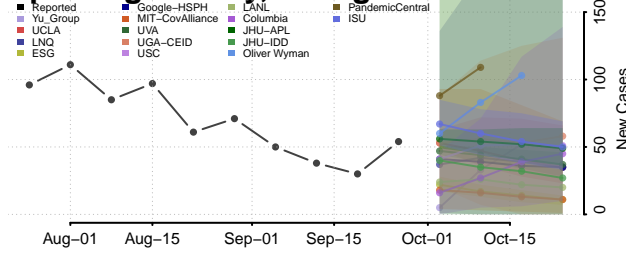

Rockdale County, Georgia

Schley County, Georgia

Screven County, Georgia

Seminole County, Georgia

Spalding County, Georgia

Stephens County, Georgia

Stewart County, Georgia

Sumter County, Georgia