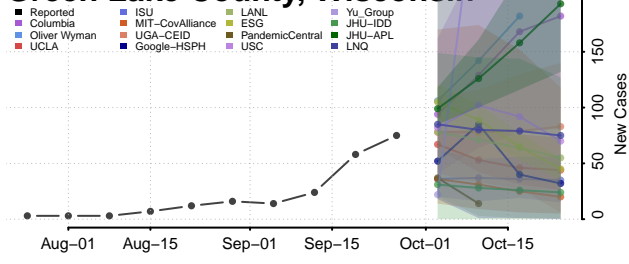

Green Lake County, Wisconsin