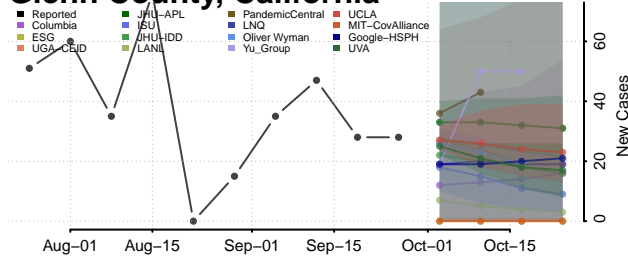

Glenn County, California