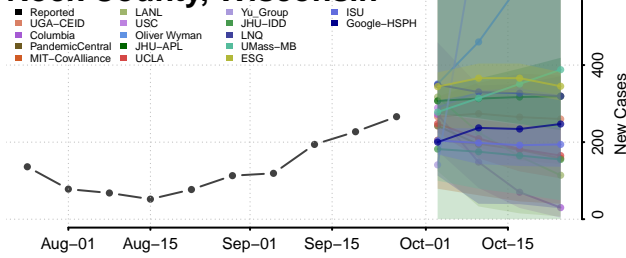

Rock County, Wisconsin