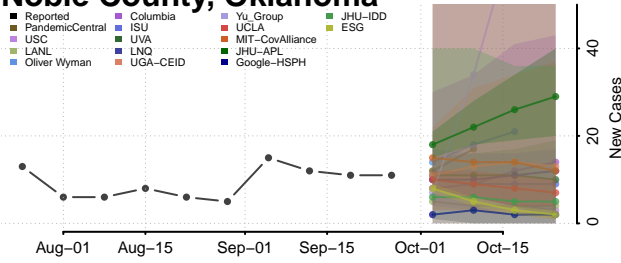

Noble County, Oklahoma