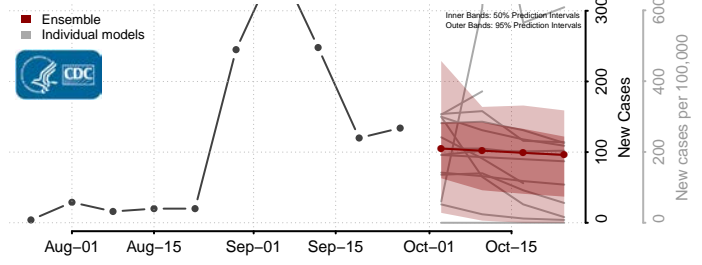

Wahkiakum County, Washington

Walla Walla County, Washington

Whatcom County, Washington

Whitman County, Washington

Yakima County, Washington

West Virginia

Barbour County, West Virginia

Berkeley County, West Virginia