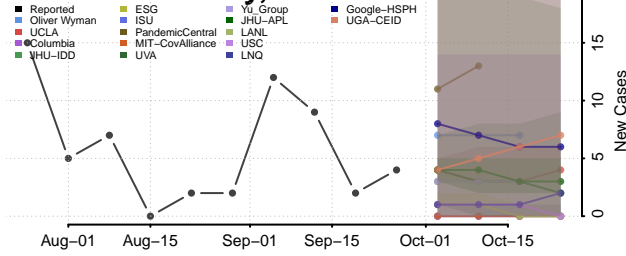

Brewster County, Texas