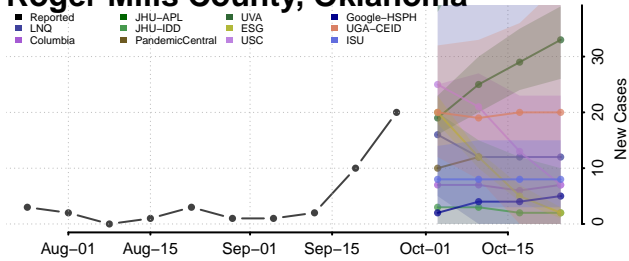

Roger Mills County, Oklahoma