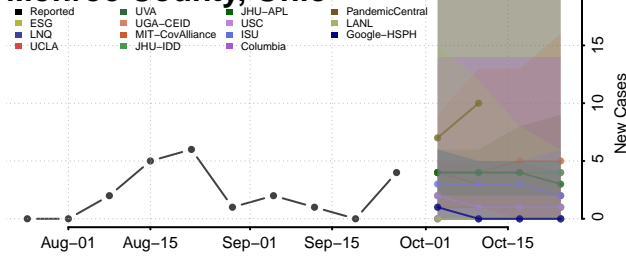

Monroe County, Ohio