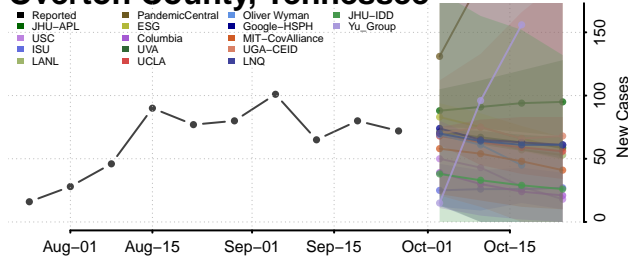

McNairy County, Tennessee

Meigs County, Tennessee

Monroe County, Tennessee

Montgomery County, Tennessee

Moore County, Tennessee

Morgan County, Tennessee

Obion County, Tennessee

Overton County, Tennessee