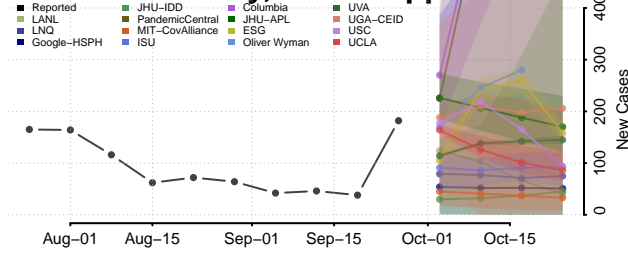

Lowndes County, Mississippi

Madison County, Mississippi

Marion County, Mississippi

Marshall County, Mississippi

Monroe County, Mississippi

Montgomery County, Mississippi

Neshoba County, Mississippi

Newton County, Mississippi