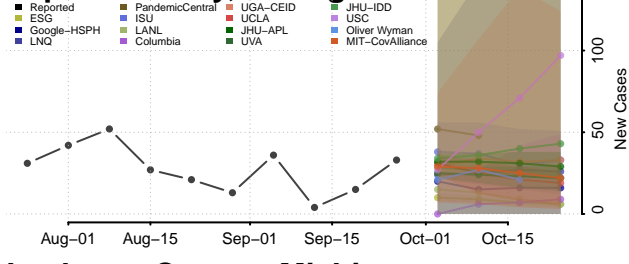

Jackson County, Michigan

Kalamazoo County, Michigan

Kalkaska County, Michigan

Kent County, Michigan

Keweenaw County, Michigan

Lake County, Michigan

Lapeer County, Michigan

Leelanau County, Michigan