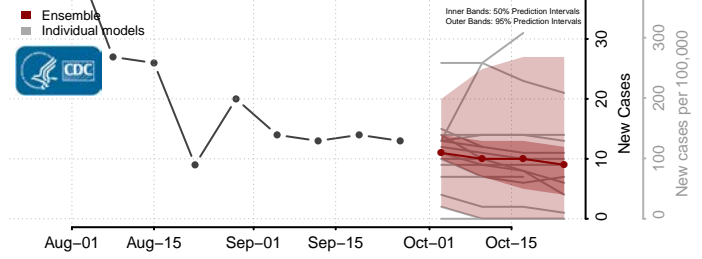

Emmet County, Iowa

Fayette County, Iowa

Floyd County, Iowa

Franklin County, Iowa

Fremont County, Iowa

Greene County, Iowa

Grundy County, Iowa

Guthrie County, Iowa