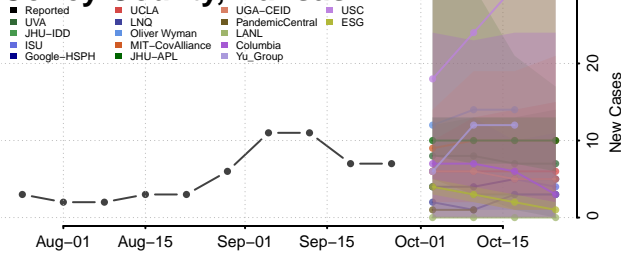

Coffey County, Kansas