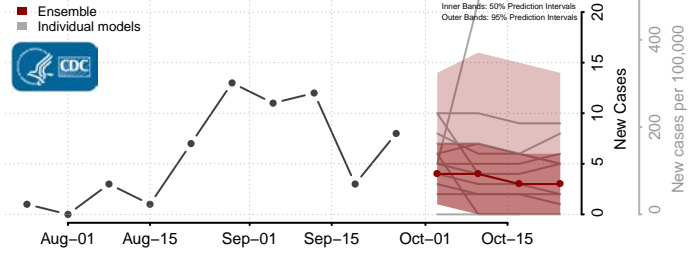

Custer County, Idaho