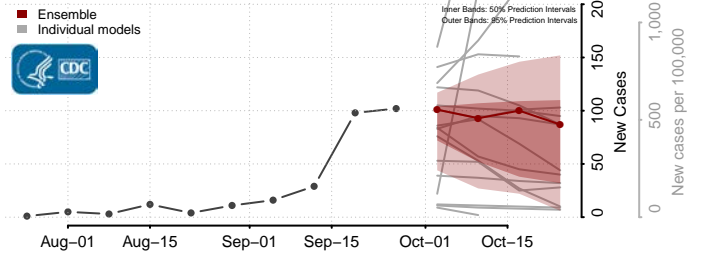

Washington County, Missouri

Wayne County, Missouri

Webster County, Missouri

Worth County, Missouri

Wright County, Missouri

Montana

Beaverhead County, Montana

Big Horn County, Montana