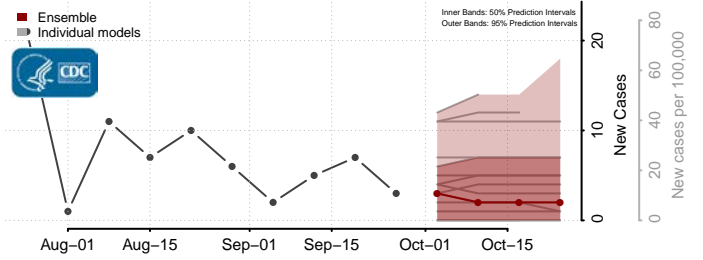

Del Norte County, California