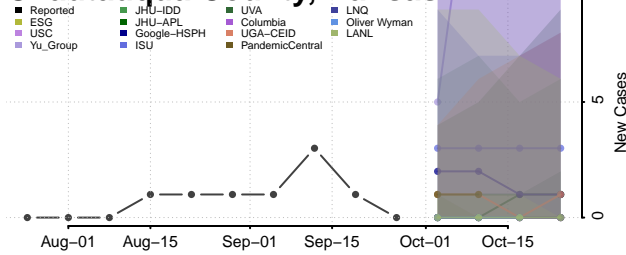

Barber County, Kansas

Barton County, Kansas

Bourbon County, Kansas

Brown County, Kansas

Butler County, Kansas

Chase County, Kansas

Chautauqua County, Kansas

Cherokee County, Kansas