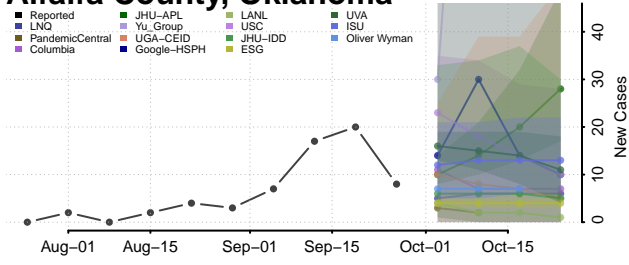

Wayne County, Ohio

Williams County, Ohio

Wood County, Ohio

Wyandot County, Ohio

Oklahoma

Adair County, Oklahoma

Alfalfa County, Oklahoma

Atoka County, Oklahoma