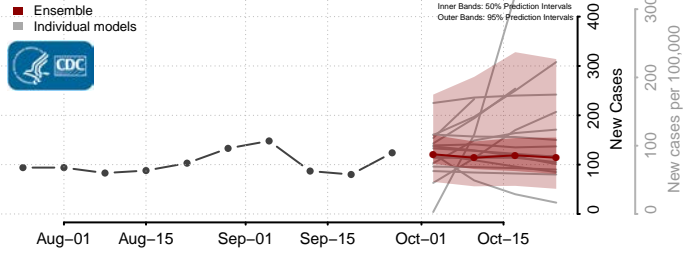

Wilkin County, Minnesota

Winona County, Minnesota

Wright County, Minnesota

Yellow Medicine County, Minnesota

Mississippi

Adams County, Mississippi

Alcorn County, Mississippi

Amite County, Mississippi