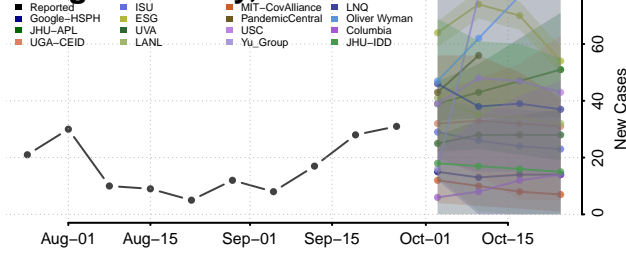

Douglas County, Missouri