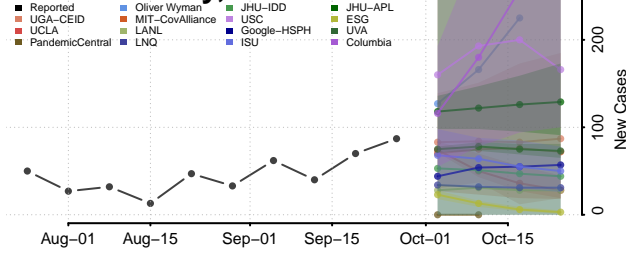

Rooks County, Kansas

Rush County, Kansas

Russell County, Kansas

Saline County, Kansas

Scott County, Kansas

Sedgwick County, Kansas

Seward County, Kansas

Shawnee County, Kansas