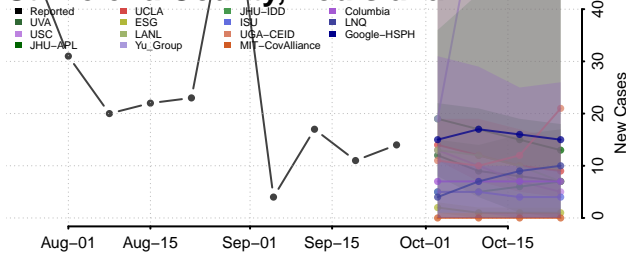

Natchitoches County, Louisiana

Orleans County, Louisiana

Sabine County, Louisiana

St. Bernard County, Louisiana

St. Charles County, Louisiana

St. Helena County, Louisiana

St. James County, Louisiana

St. John the Baptist County, Louisiana