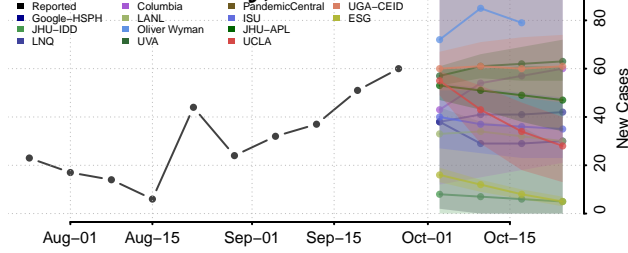

Cleburne County, Alabama