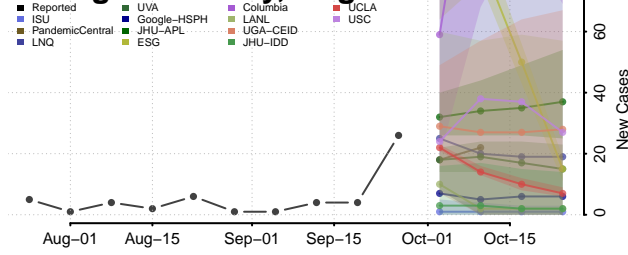

Lexington County, Virginia