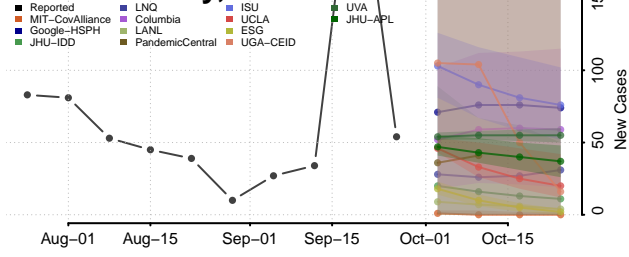

Crenshaw County, Alabama

Cullman County, Alabama

Dale County, Alabama

Dallas County, Alabama

DeKalb County, Alabama

Elmore County, Alabama

Escambia County, Alabama

Etowah County, Alabama