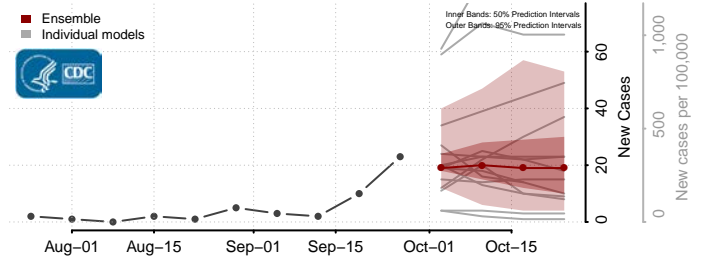

Brown County, Illinois