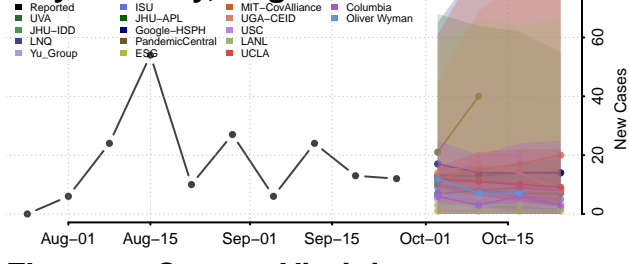

Dinwiddie County, Virginia

Emporia County, Virginia

Essex County, Virginia

Fairfax City County, Virginia

Fairfax County, Virginia

Falls Church County, Virginia

Fauquier County, Virginia

Floyd County, Virginia