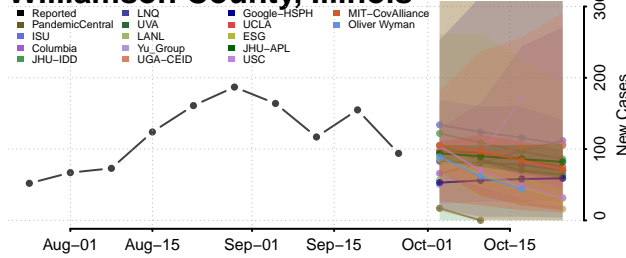

Wayne County, Illinois

White County, Illinois

Whiteside County, Illinois

Will County, Illinois

Williamson County, Illinois

Winnebago County, Illinois

Woodford County, Illinois

Indiana