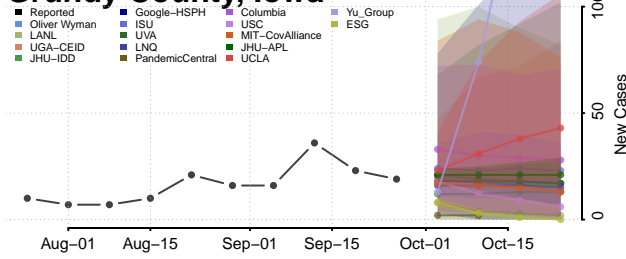

Emmet County, Iowa

Fayette County, Iowa

Floyd County, Iowa

Franklin County, Iowa

Fremont County, Iowa

Greene County, Iowa

Grundy County, Iowa

Guthrie County, Iowa