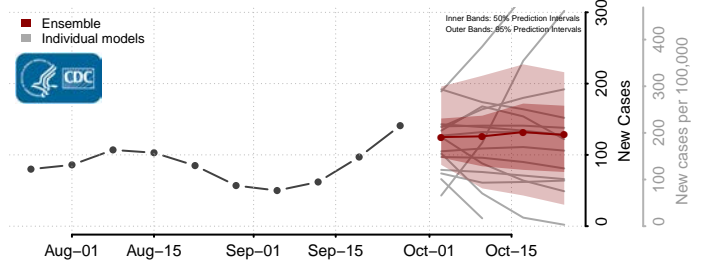

Teton County, Idaho

Twin Falls County, Idaho

Valley County, Idaho

Washington County, Idaho

Illinois*

Adams County, Illinois

*New weekly cases may decrease in this location over the next four weeks. For these locations, the ensemble forecast indicates a probability of 0.75 or greater that fewer cases will be reported in week four of the forecast than in the last reported week.