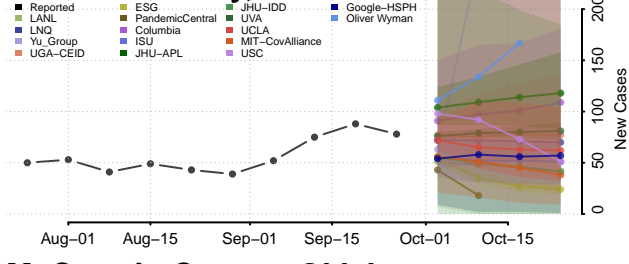

McClain County, Oklahoma