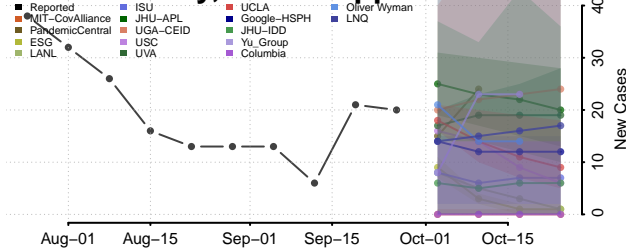

Wilkin County, Minnesota

Winona County, Minnesota

Wright County, Minnesota

Yellow Medicine County, Minnesota

Mississippi

Adams County, Mississippi

Alcorn County, Mississippi

Amite County, Mississippi