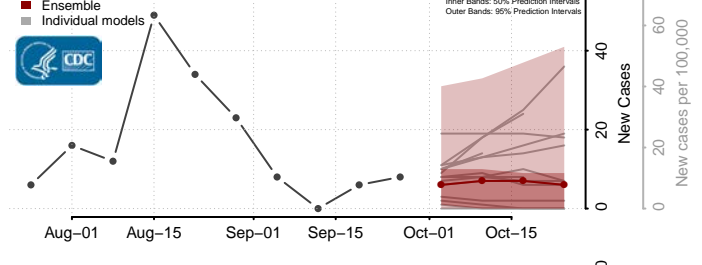

Clallam County, Washington