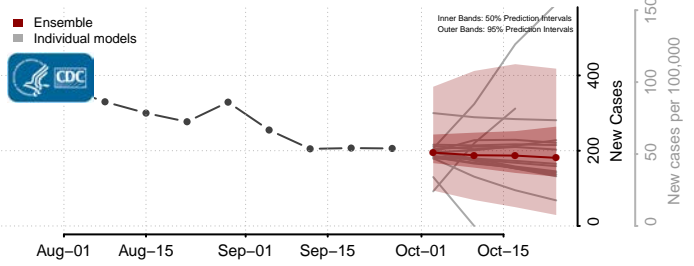

Dare County, North Carolina

Davidson County, North Carolina

Davie County, North Carolina

Duplin County, North Carolina

Durham County, North Carolina

Edgecombe County, North Carolina

Forsyth County, North Carolina