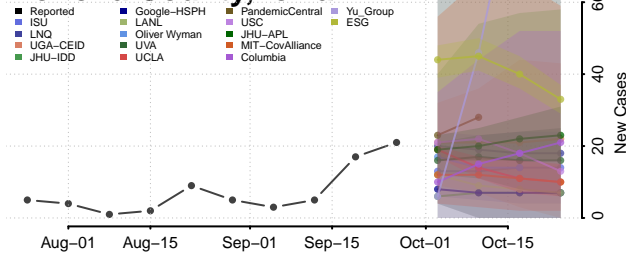

Marshall County, Iowa

Mills County, Iowa

Mitchell County, Iowa

Monona County, Iowa

Monroe County, Iowa

Montgomery County, Iowa

Muscatine County, Iowa

O'Brien County, Iowa