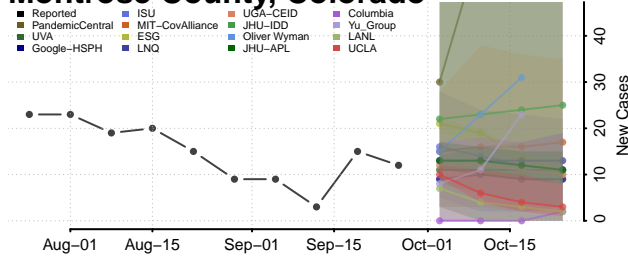

Montrose County, Colorado