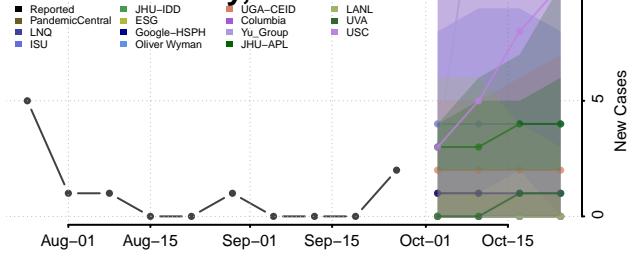

Oldham County, Texas