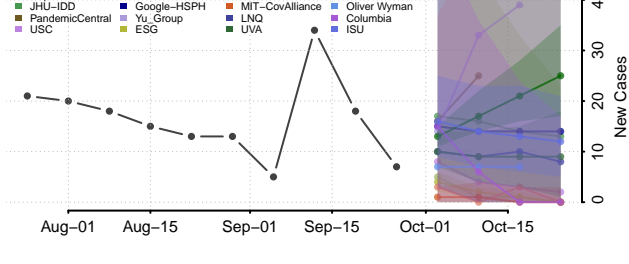

Bristol County, Virginia