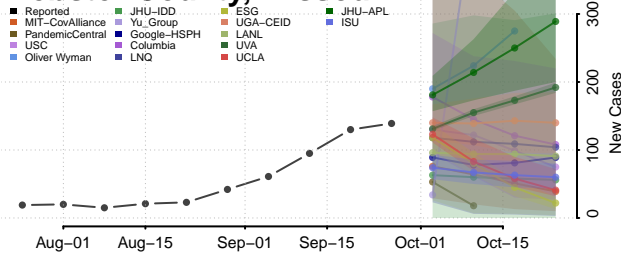

Webster County, Missouri