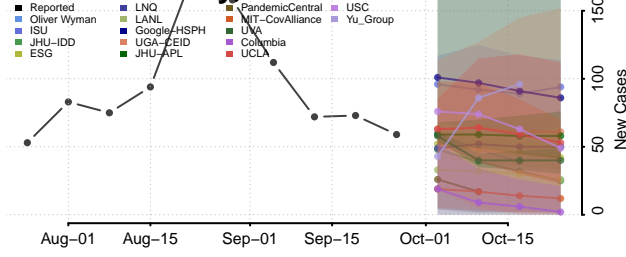

Cedar County, Iowa

Cerro Gordo County, Iowa

Cherokee County, Iowa

Chickasaw County, Iowa

Clarke County, Iowa

Clay County, Iowa

Clayton County, Iowa

Clinton County, Iowa