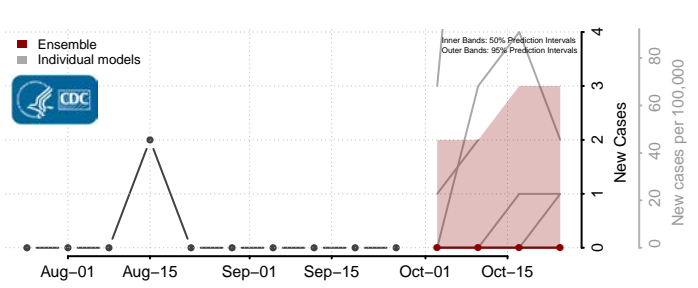

Mineral County, Montana