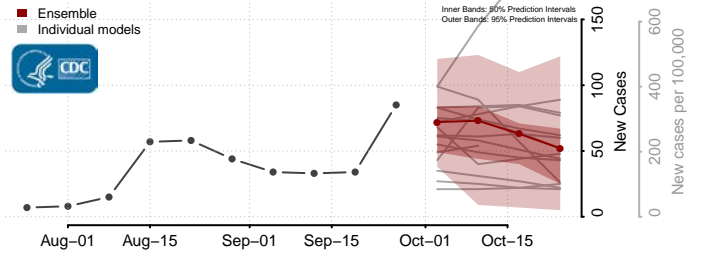

Washington County, Missouri