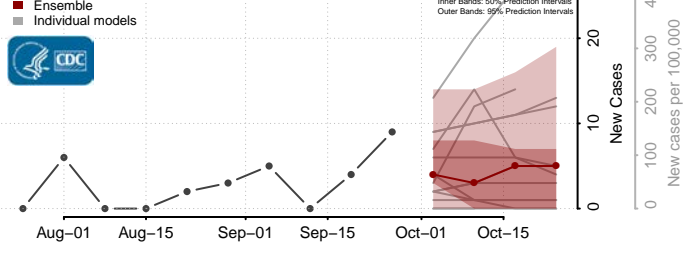

Reynolds County, Missouri