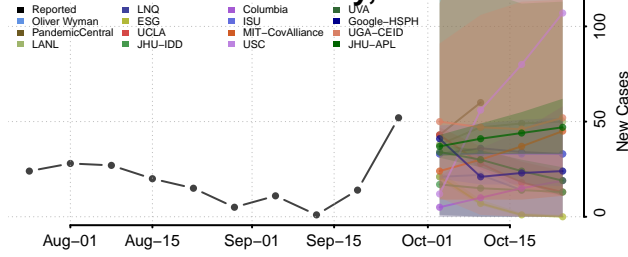

Lewis and Clark County, Montana