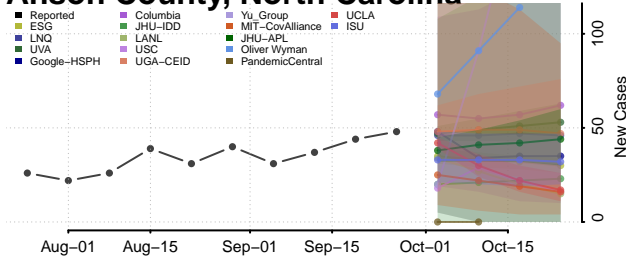

Anson County, North Carolina