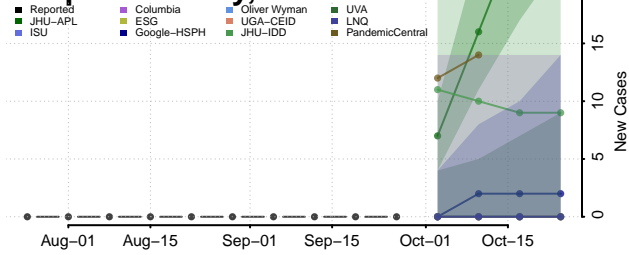

Sanpete County, Utah