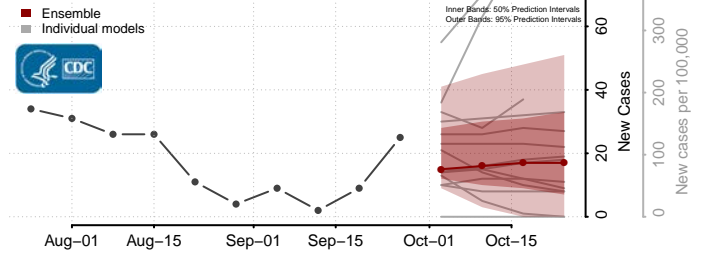

Grant County, New Mexico

Guadalupe County, New Mexico

Harding County, New Mexico

Hidalgo County, New Mexico

Lea County, New Mexico

Lincoln County, New Mexico

Los Alamos County, New Mexico

Luna County, New Mexico