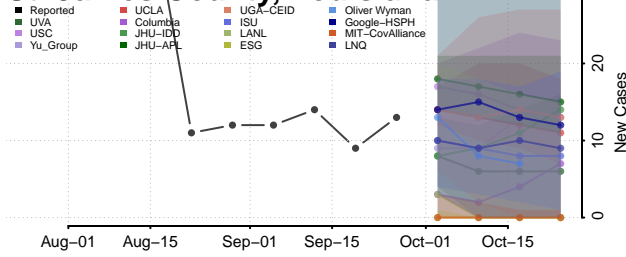

Natchitoches County, Louisiana

Orleans County, Louisiana

Sabine County, Louisiana

St. Bernard County, Louisiana

St. Charles County, Louisiana

St. Helena County, Louisiana

St. James County, Louisiana

St. John the Baptist County, Louisiana