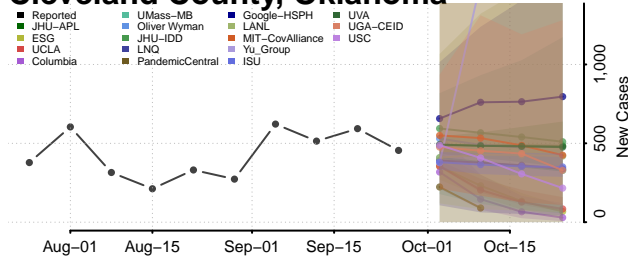

Cleveland County, Oklahoma