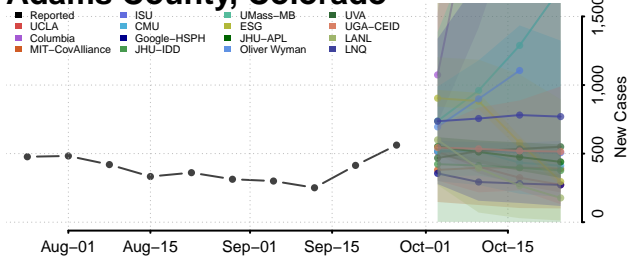

Trinity County, California

Tulare County, California

Tuolumne County, California

Ventura County, California

Yolo County, California

Yuba County, California

Colorado

Adams County, Colorado