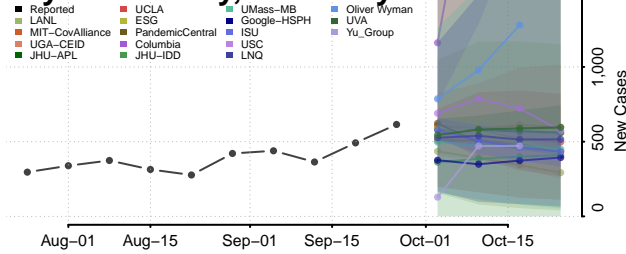

Fayette County, Kentucky