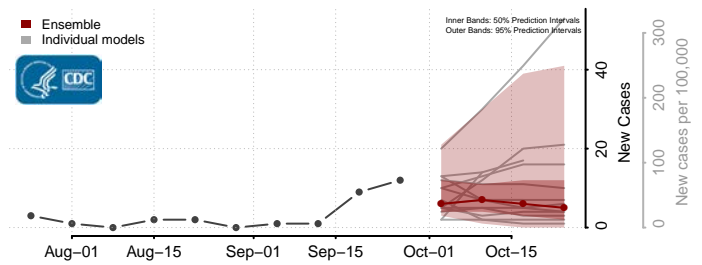

Wahkiakum County, Washington

Walla Walla County, Washington

Whatcom County, Washington

Whitman County, Washington

Yakima County, Washington

West Virginia

Barbour County, West Virginia

Berkeley County, West Virginia