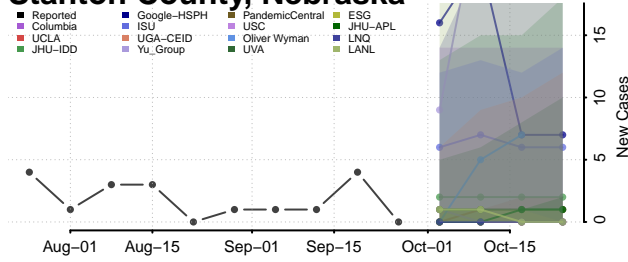

Saunders County, Nebraska

Scotts Bluff County, Nebraska

Seward County, Nebraska

Sheridan County, Nebraska

Sherman County, Nebraska

Sioux County, Nebraska

Stanton County, Nebraska

Thayer County, Nebraska