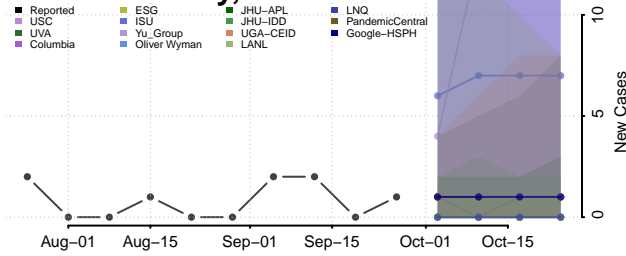

Marshall County, Kansas

McPherson County, Kansas

Meade County, Kansas

Miami County, Kansas

Mitchell County, Kansas

Montgomery County, Kansas

Morris County, Kansas

Morton County, Kansas