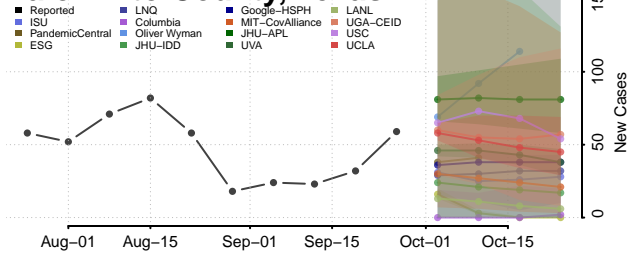

Palo Pinto County, Texas