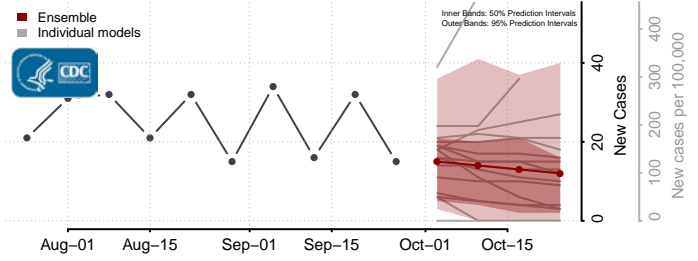

Cass County, Illinois