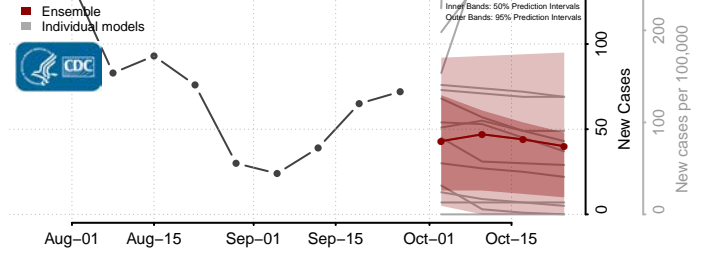

Gila County, Arizona