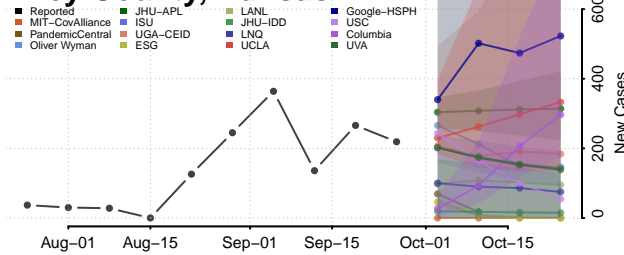

Rooks County, Kansas

Rush County, Kansas

Russell County, Kansas

Saline County, Kansas

Scott County, Kansas

Sedgwick County, Kansas

Seward County, Kansas

Shawnee County, Kansas