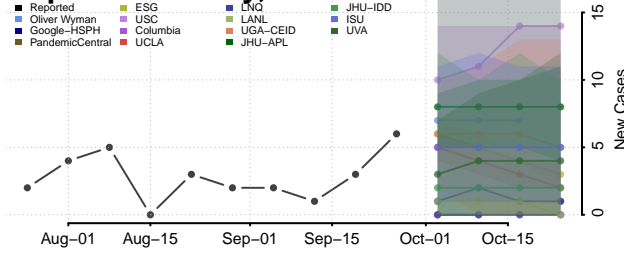

Republic County, Kansas