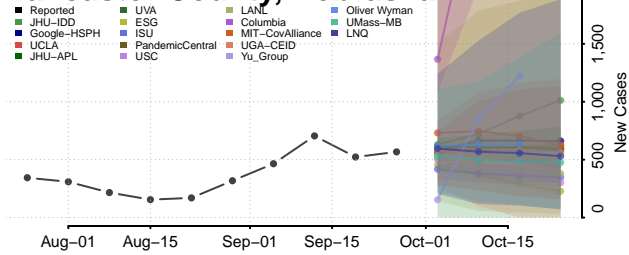

Lancaster County, Nebraska