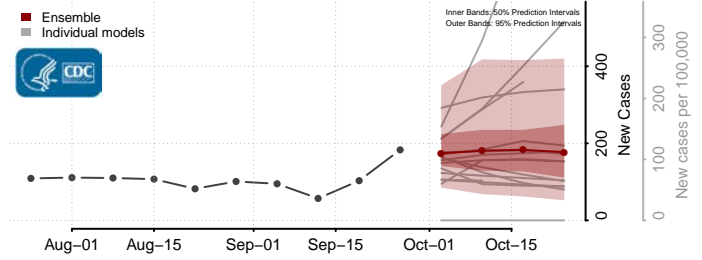

Olmsted County, Minnesota