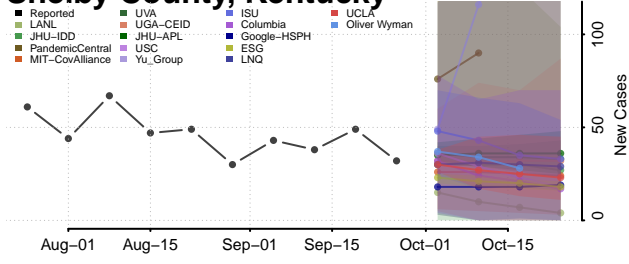

Pulaski County, Kentucky

Robertson County, Kentucky

Rockcastle County, Kentucky

Rowan County, Kentucky

Russell County, Kentucky

Scott County, Kentucky

Shelby County, Kentucky

Simpson County, Kentucky