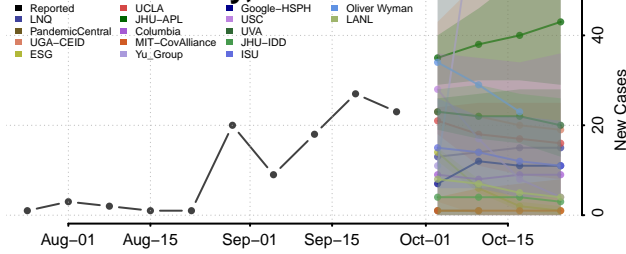

Sheridan County, Kansas

Sherman County, Kansas

Smith County, Kansas

Stafford County, Kansas

Stanton County, Kansas

Stevens County, Kansas

Sumner County, Kansas

Thomas County, Kansas