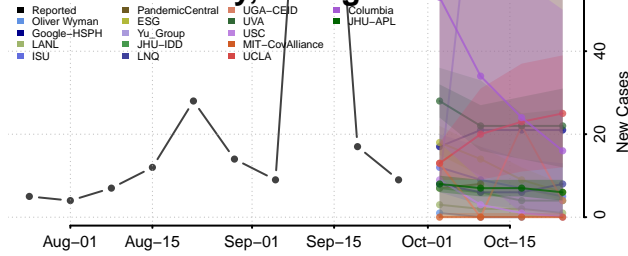

Walker County, Georgia

Walton County, Georgia

Ware County, Georgia

Warren County, Georgia

Washington County, Georgia

Wayne County, Georgia

Webster County, Georgia

Wheeler County, Georgia