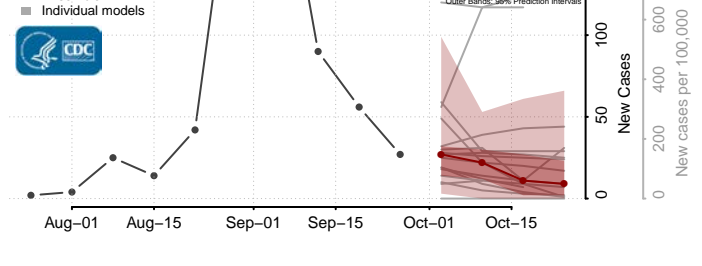

Prince Edward County, Virginia

Prince George County, Virginia

Prince William County, Virginia

Pulaski County, Virginia

Radford County, Virginia

Rappahannock County, Virginia

Russell County, Virginia

Salem County, Virginia