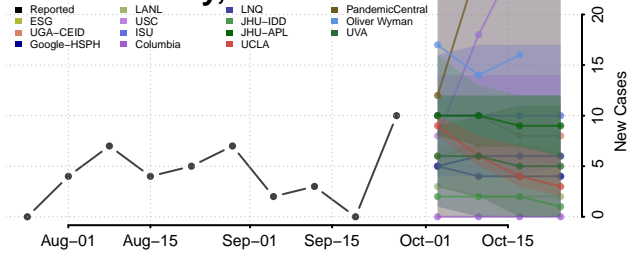

Wilkin County, Minnesota

Winona County, Minnesota

Wright County, Minnesota

Yellow Medicine County, Minnesota

Mississippi

Adams County, Mississippi

Alcorn County, Mississippi

Amite County, Mississippi