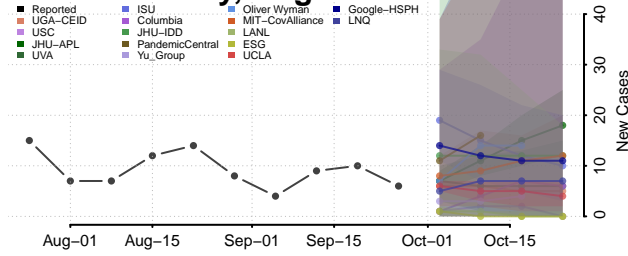

Warren County, Virginia