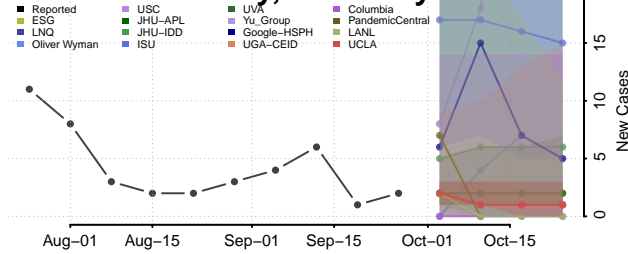

Knott County, Kentucky

Knox County, Kentucky

Larue County, Kentucky

Laurel County, Kentucky

Lawrence County, Kentucky

Lee County, Kentucky

Leslie County, Kentucky

Letcher County, Kentucky