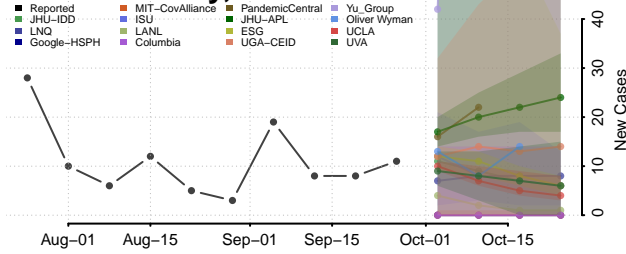

Cochise County, Arizona

Coconino County, Arizona

Gila County, Arizona

Graham County, Arizona

Greenlee County, Arizona

La Paz County, Arizona

Maricopa County, Arizona

Mohave County, Arizona