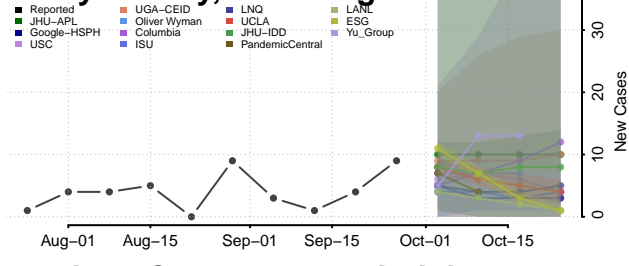

Gilmer County, West Virginia

Grant County, West Virginia

Greenbrier County, West Virginia

Hampshire County, West Virginia

Hancock County, West Virginia

Hardy County, West Virginia

Harrison County, West Virginia