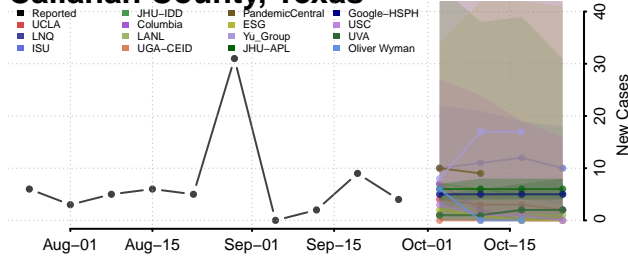

Callahan County, Texas