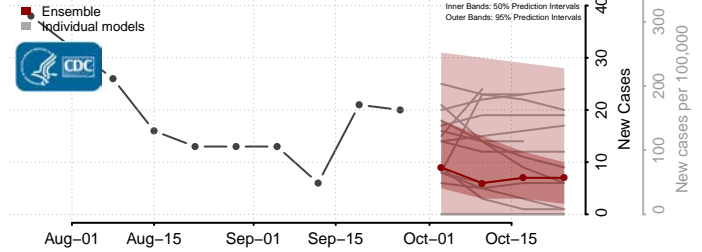

Wilkin County, Minnesota

Winona County, Minnesota

Wright County, Minnesota

Yellow Medicine County, Minnesota

Mississippi

Adams County, Mississippi

Alcorn County, Mississippi

Amite County, Mississippi