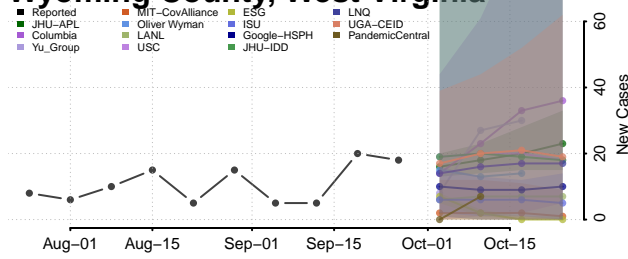

Wood County, West Virginia

Wyoming County, West Virginia

Wisconsin

Adams County, Wisconsin

Ashland County, Wisconsin

Barron County, Wisconsin

Bayfield County, Wisconsin

Brown County, Wisconsin