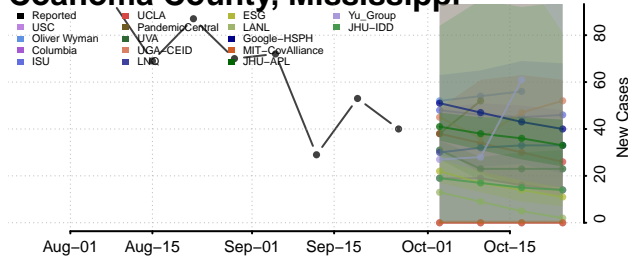

Coahoma County, Mississippi