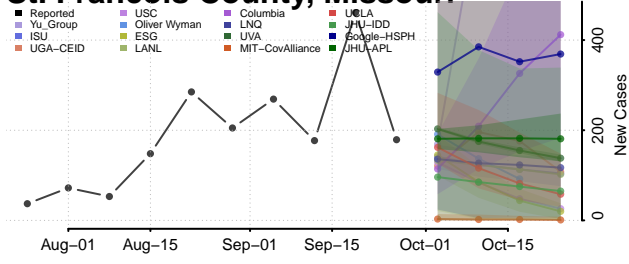

St. Francois County, Missouri