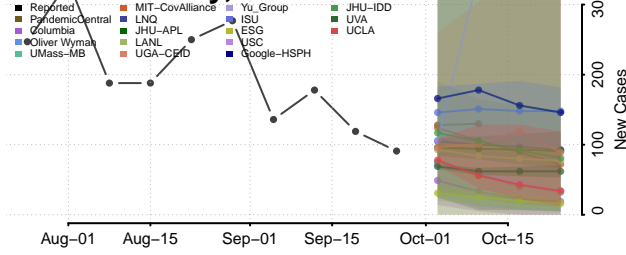

Blount County, Tennessee