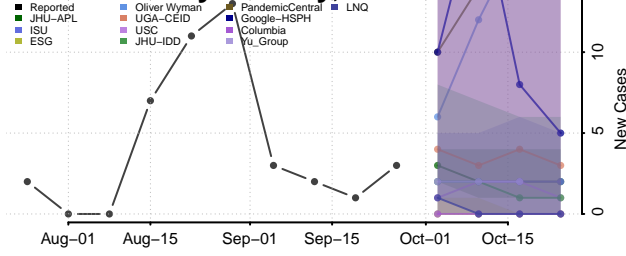

Eddy County, North Dakota

Emmons County, North Dakota

Foster County, North Dakota

Golden Valley County, North Dakota

Grand Forks County, North Dakota

Grant County, North Dakota

Griggs County, North Dakota

Hettinger County, North Dakota