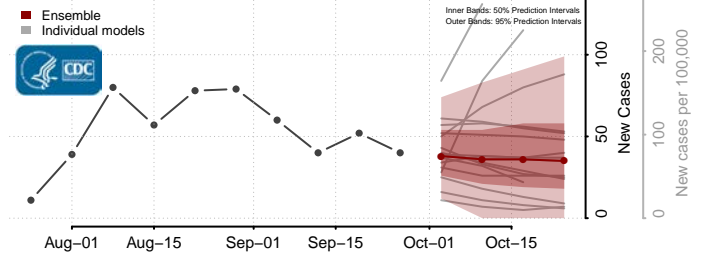

Columbiana County, Ohio

Coshocton County, Ohio

Crawford County, Ohio

Cuyahoga County, Ohio

Darke County, Ohio

Defiance County, Ohio

Delaware County, Ohio

Erie County, Ohio