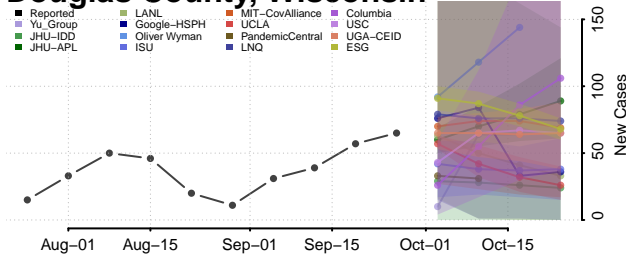

Douglas County, Wisconsin