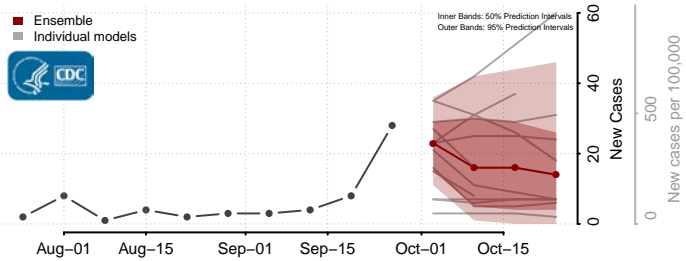

Bottineau County, North Dakota