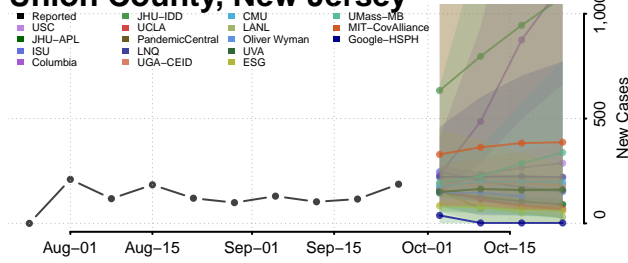

Union County, New Jersey