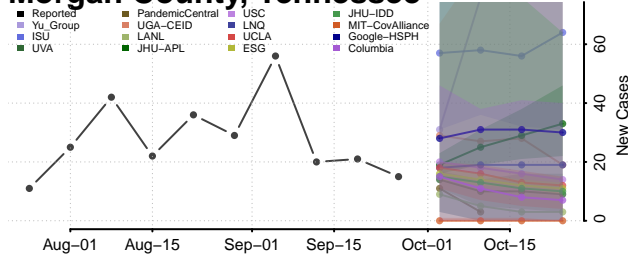

McNairy County, Tennessee

Meigs County, Tennessee

Monroe County, Tennessee

Montgomery County, Tennessee

Moore County, Tennessee

Morgan County, Tennessee

Obion County, Tennessee

Overton County, Tennessee