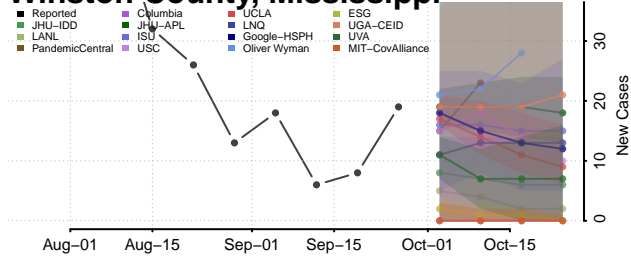

Winston County, Mississippi