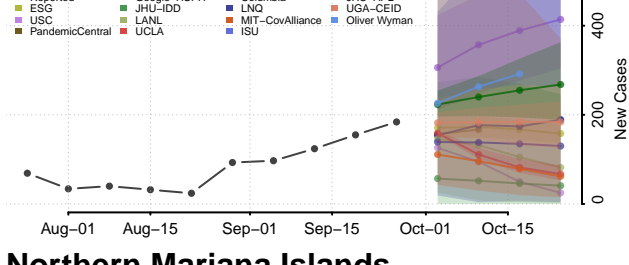

Williams County, North Dakota