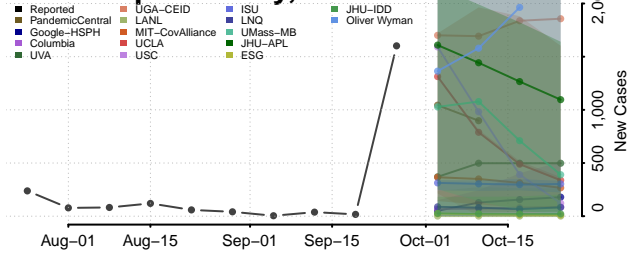

Guadalupe County, Texas