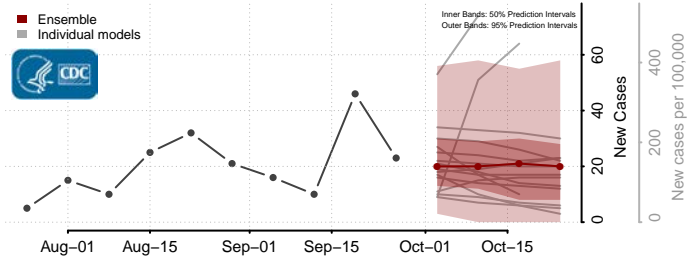

Carroll County, Illinois