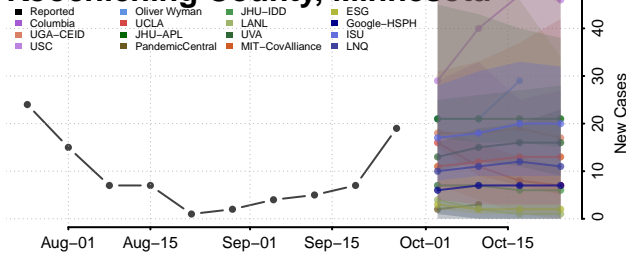

Isanti County, Minnesota

Itasca County, Minnesota

Jackson County, Minnesota

Kanabec County, Minnesota

Kandiyohi County, Minnesota

Kittson County, Minnesota

Koochiching County, Minnesota

Lac qui Parle County, Minnesota