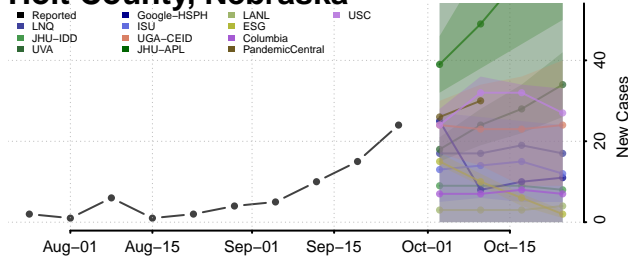

Grant County, Nebraska

Greeley County, Nebraska

Hall County, Nebraska

Hamilton County, Nebraska

Harlan County, Nebraska

Hayes County, Nebraska

Hitchcock County, Nebraska

Holt County, Nebraska