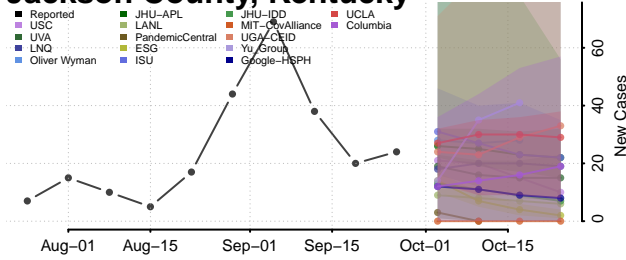

Jackson County, Kentucky