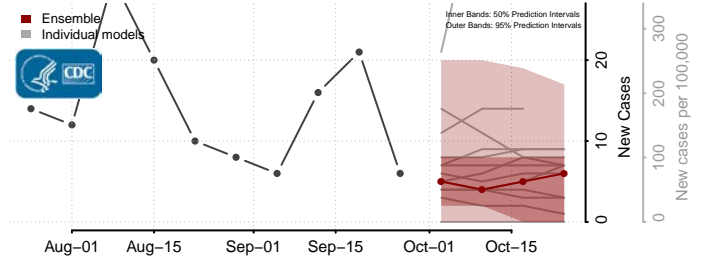

Cleveland County, Arkansas