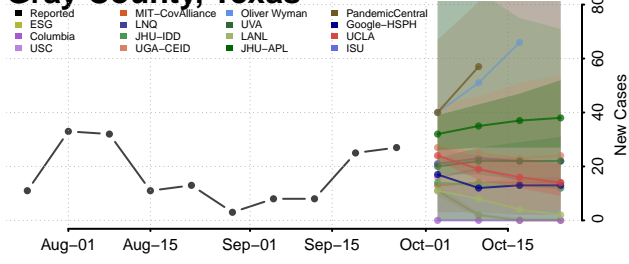

Gillespie County, Texas

Glasscock County, Texas

Goliad County, Texas

Gonzales County, Texas

Gray County, Texas

Grayson County, Texas

Gregg County, Texas

Grimes County, Texas