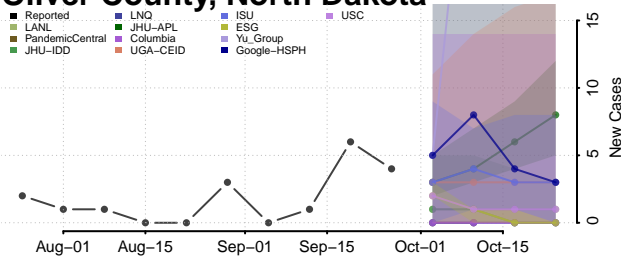

Morton County, North Dakota

Mountrail County, North Dakota

Nelson County, North Dakota

Oliver County, North Dakota

Pembina County, North Dakota

Pierce County, North Dakota

Ramsey County, North Dakota

Ransom County, North Dakota