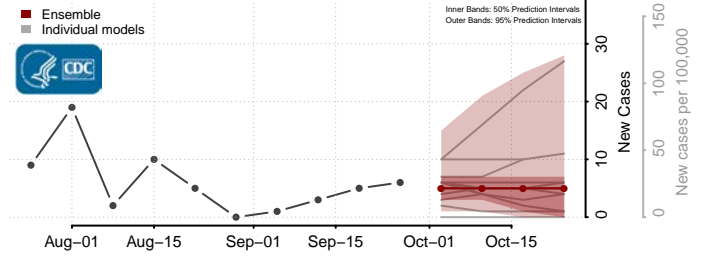

Gilmer County, West Virginia

Grant County, West Virginia

Greenbrier County, West Virginia

Hampshire County, West Virginia

Hancock County, West Virginia

Hardy County, West Virginia

Harrison County, West Virginia