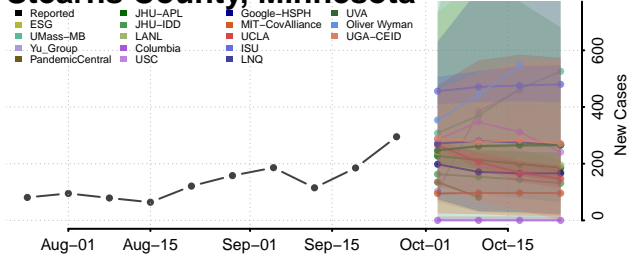

Stearns County, Minnesota