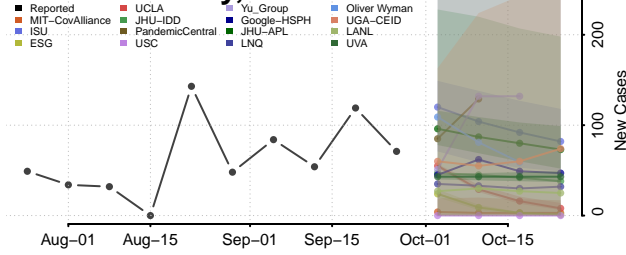

Rooks County, Kansas

Rush County, Kansas

Russell County, Kansas

Saline County, Kansas

Scott County, Kansas

Sedgwick County, Kansas

Seward County, Kansas

Shawnee County, Kansas