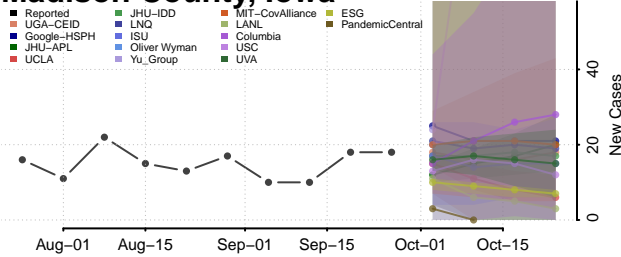

Lee County, Iowa

Linn County, Iowa

Louisa County, Iowa

Lucas County, Iowa

Lyon County, Iowa

Madison County, Iowa

Mahaska County, Iowa

Marion County, Iowa