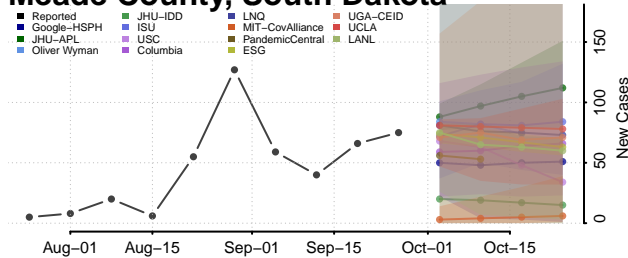

Meade County, South Dakota