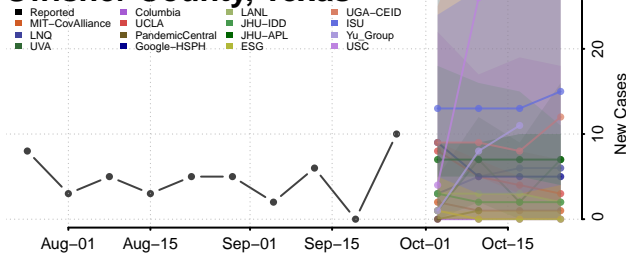

Swisher County, Texas