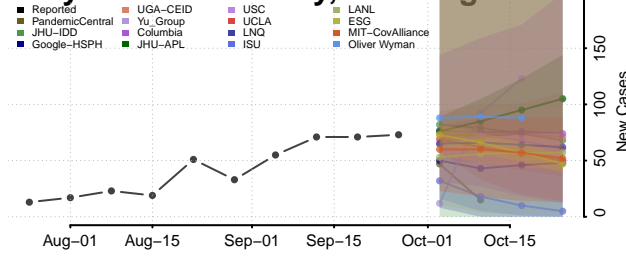

Franklin County, Washington

Garfield County, Washington

Grant County, Washington

Grays Harbor County, Washington

Island County, Washington

Jefferson County, Washington

King County, Washington

Kitsap County, Washington