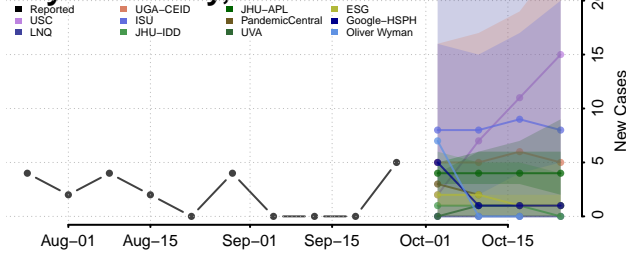

Baylor County, Texas