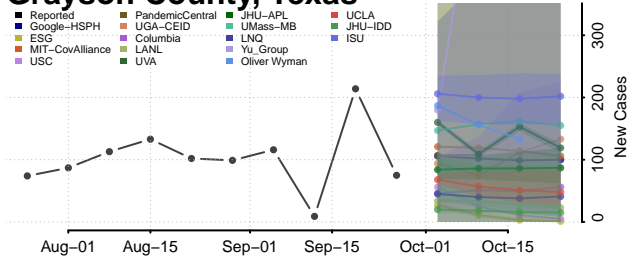

Grayson County, Texas