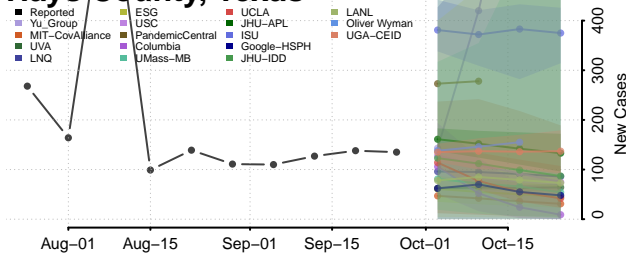

Hays County, Texas