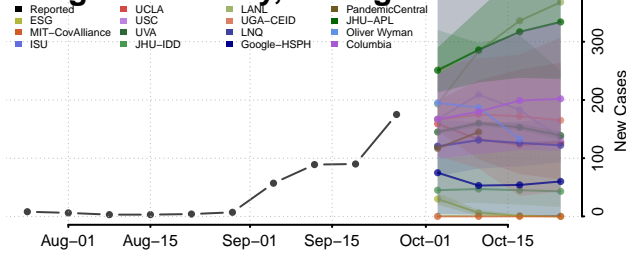

Houghton County, Michigan