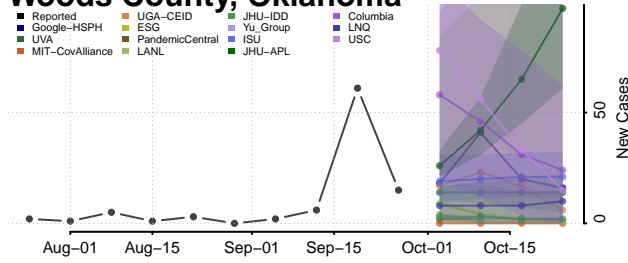

Woods County, Oklahoma