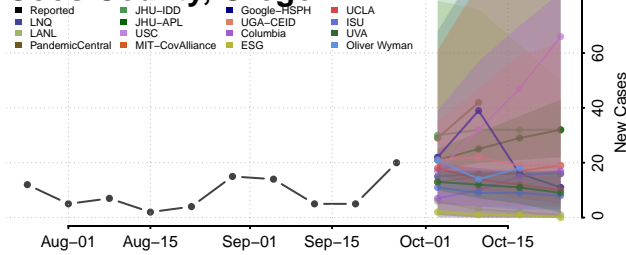

Coos County, Oregon