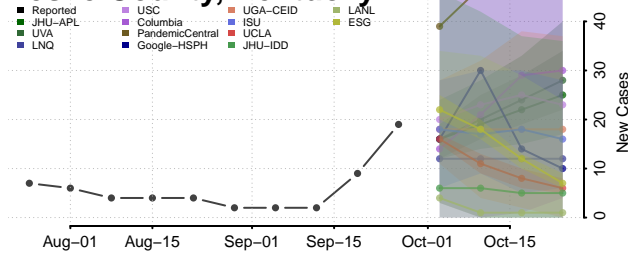

Knott County, Kentucky

Knox County, Kentucky

Larue County, Kentucky

Laurel County, Kentucky

Lawrence County, Kentucky

Lee County, Kentucky

Leslie County, Kentucky

Letcher County, Kentucky