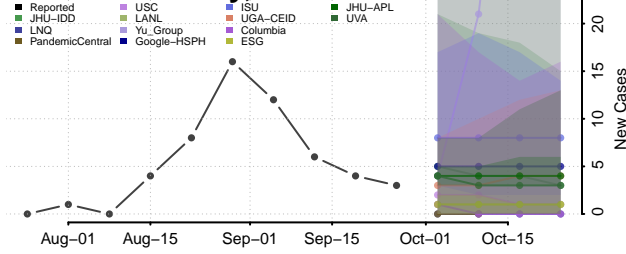

Sheridan County, Kansas

Sherman County, Kansas

Smith County, Kansas

Stafford County, Kansas

Stanton County, Kansas

Stevens County, Kansas

Sumner County, Kansas

Thomas County, Kansas