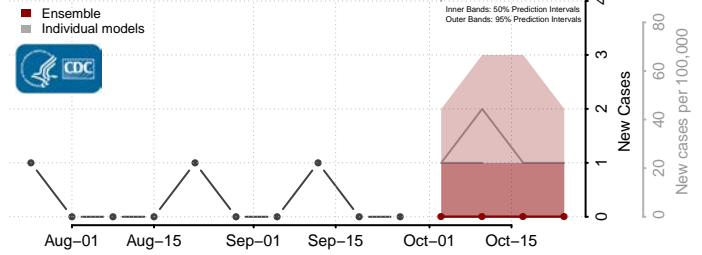

Humboldt County, Nevada

Lander County, Nevada

Lincoln County, Nevada

Lyon County, Nevada

Mineral County, Nevada

Nye County, Nevada

Pershing County, Nevada

Storey County, Nevada