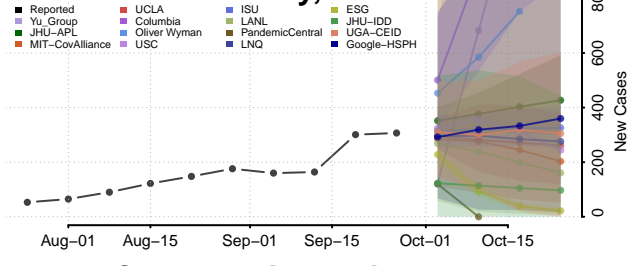

Fond du Lac County, Wisconsin