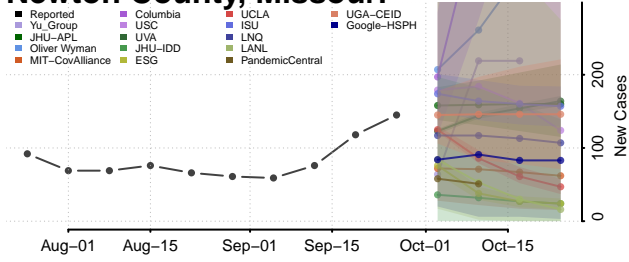

Newton County, Missouri