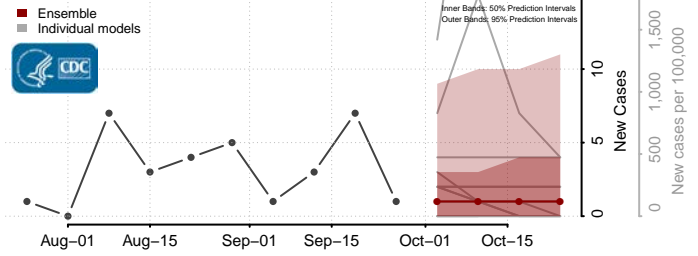

Clark County, Idaho