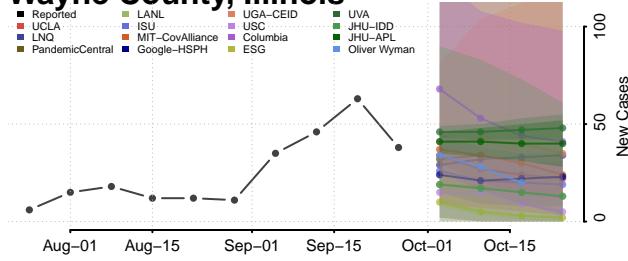

Wayne County, Illinois