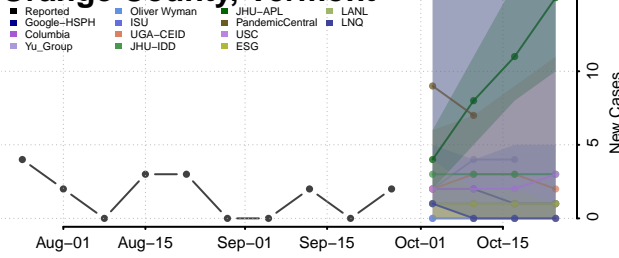

Caledonia County, Vermont

Chittenden County, Vermont

Essex County, Vermont

Franklin County, Vermont

Grand Isle County, Vermont

Lamoille County, Vermont

Orange County, Vermont

Orleans County, Vermont