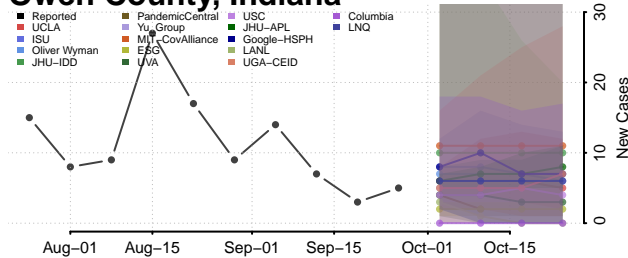

Noble County, Indiana

Ohio County, Indiana

Orange County, Indiana

Owen County, Indiana

Putnam County, Indiana

Randolph County, Indiana

Ripley County, Indiana

Rush County, Indiana