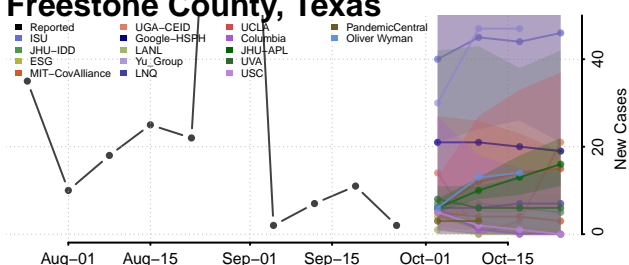

Freestone County, Texas