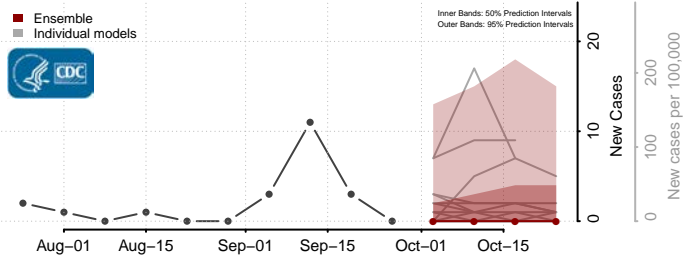

Preston County, West Virginia

Putnam County, West Virginia

Raleigh County, West Virginia

Randolph County, West Virginia

Ritchie County, West Virginia

Roane County, West Virginia

Summers County, West Virginia