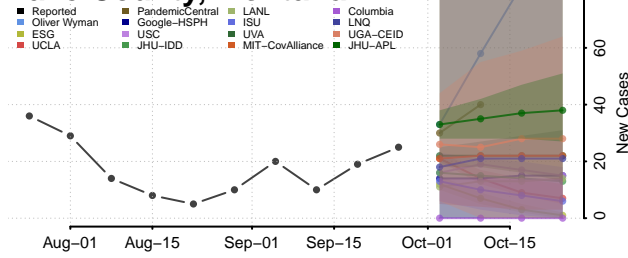

Dawson County, Montana

Deer Lodge County, Montana

Fallon County, Montana

Fergus County, Montana

Flathead County, Montana

Gallatin County, Montana

Garfield County, Montana

Lake County, Montana