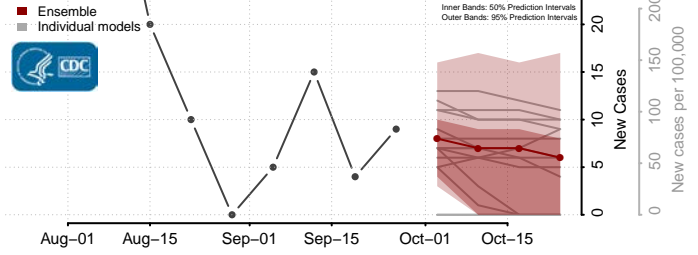

St. Landry County, Louisiana

St. Martin County, Louisiana

St. Mary County, Louisiana

St. Tammany County, Louisiana

Tangipahoa County, Louisiana

Tensas County, Louisiana

West Baton Rouge County, Louisiana

West Carroll County, Louisiana