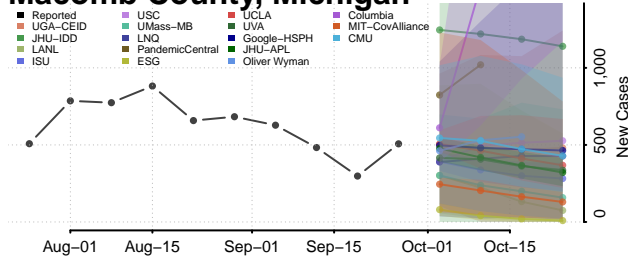

Lenawee County, Michigan

Livingston County, Michigan

Luce County, Michigan

Mackinac County, Michigan

Macomb County, Michigan

Manistee County, Michigan

Marquette County, Michigan

Mason County, Michigan