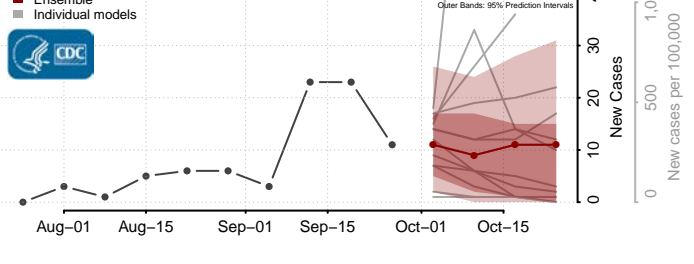

Butte County, South Dakota

Campbell County, South Dakota

Davison County, South Dakota

Day County, South Dakota

Deuel County, South Dakota

Dewey County, South Dakota

Douglas County, South Dakota

Edmunds County, South Dakota