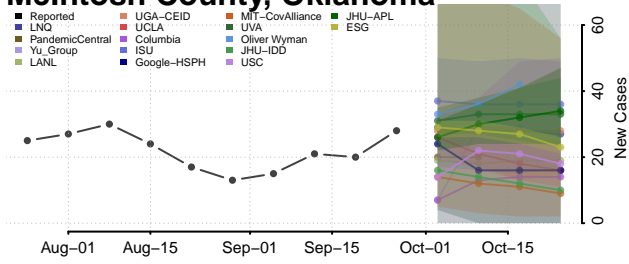

McIntosh County, Oklahoma