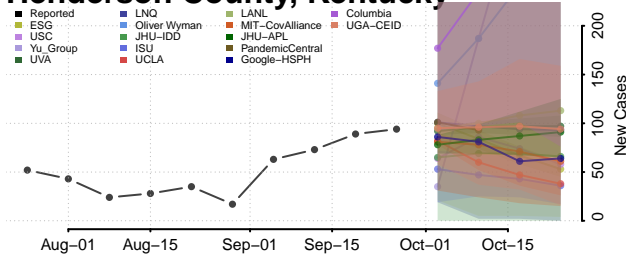

Green County, Kentucky

Greenup County, Kentucky

Hancock County, Kentucky

Hardin County, Kentucky

Harlan County, Kentucky

Harrison County, Kentucky

Hart County, Kentucky

Henderson County, Kentucky