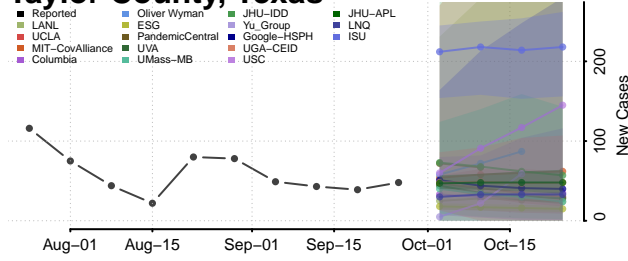

Taylor County, Texas