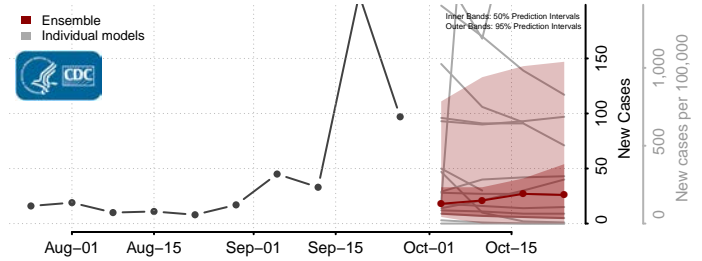

Craig County, Oklahoma