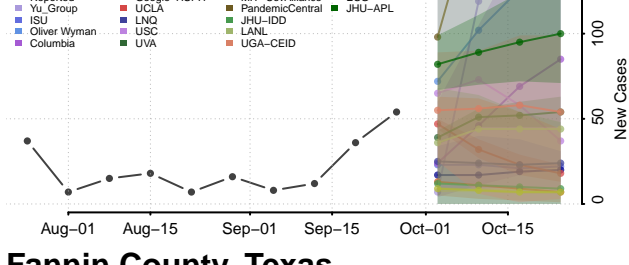

Falls County, Texas