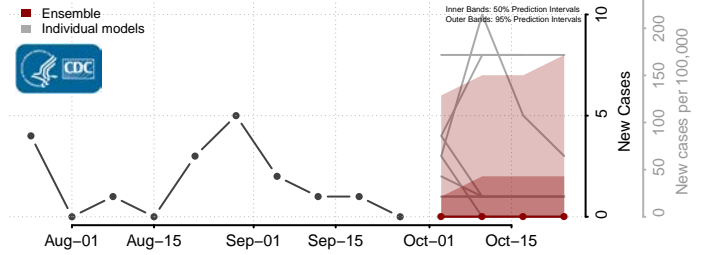

Schuyler County, Missouri