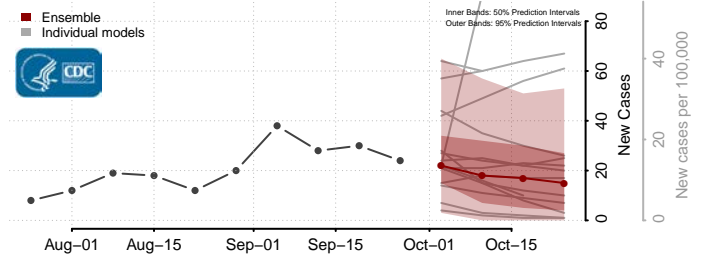

Middlesex County, Connecticut