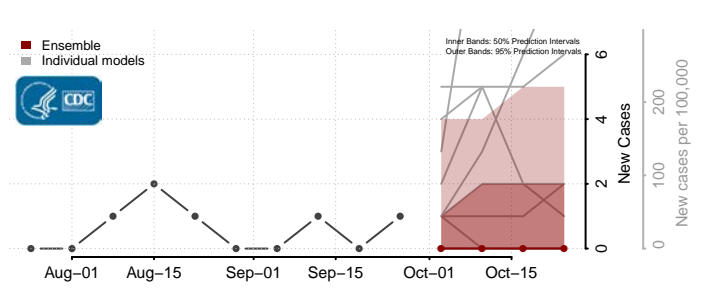

Divide County, North Dakota