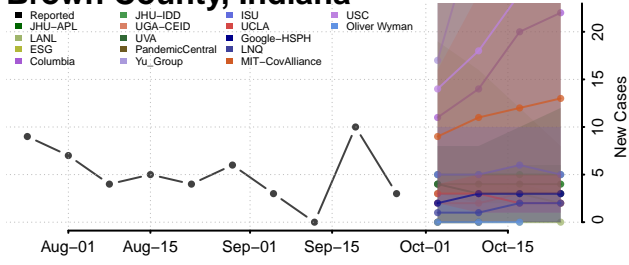

Adams County, Indiana

Allen County, Indiana

Bartholomew County, Indiana

Benton County, Indiana

Blackford County, Indiana

Boone County, Indiana

Brown County, Indiana

Carroll County, Indiana