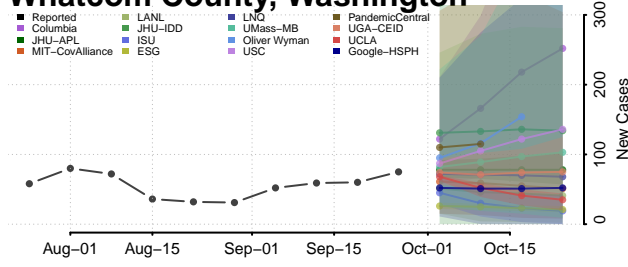

Whatcom County, Washington