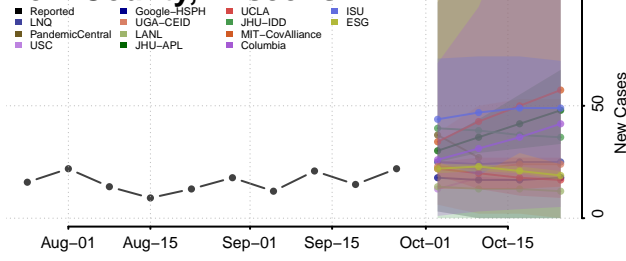

Manitowoc County, Wisconsin

Marathon County, Wisconsin

Marinette County, Wisconsin

Marquette County, Wisconsin

Menominee County, Wisconsin

Milwaukee County, Wisconsin

Monroe County, Wisconsin

Polk County, Wisconsin