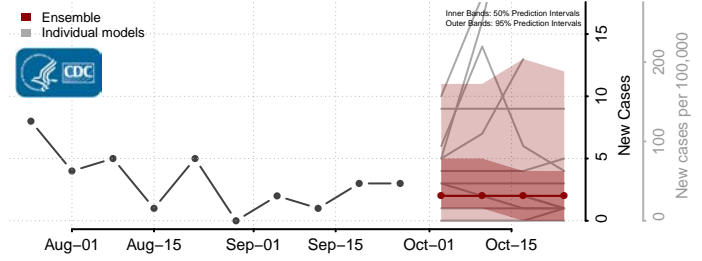

Norman County, Minnesota