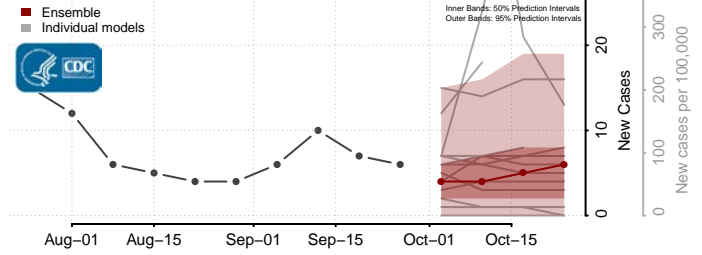

Worth County, Iowa