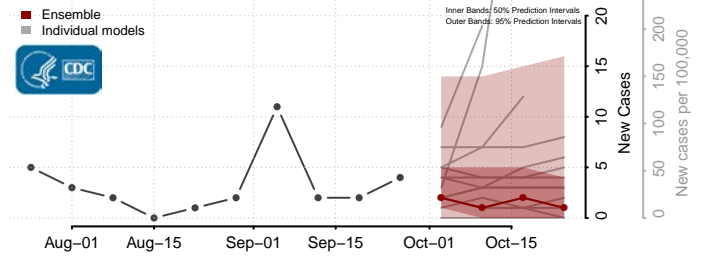

Lake County, Minnesota

Lake of the Woods County, Minnesota

Le Sueur County, Minnesota

Lincoln County, Minnesota

Lyon County, Minnesota

Mahnomen County, Minnesota

Marshall County, Minnesota

Martin County, Minnesota