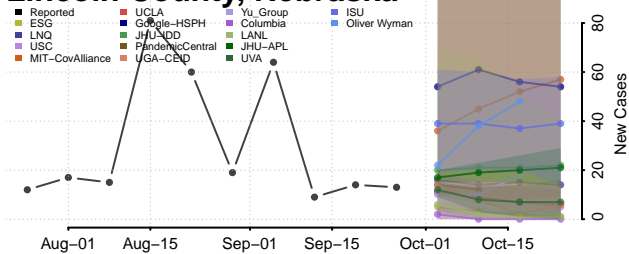

Lincoln County, Nebraska