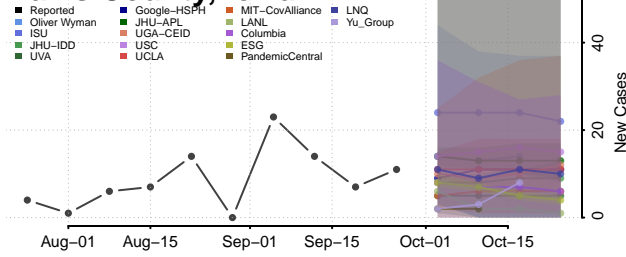

Davis County, Iowa