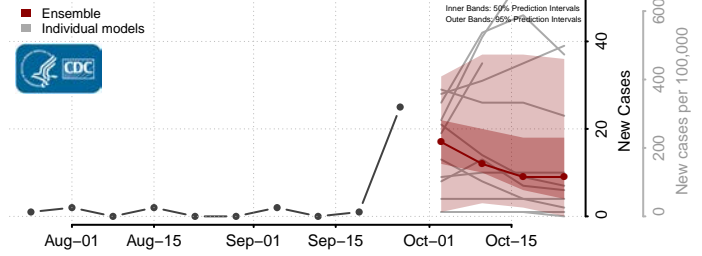

Gilmer County, West Virginia

Grant County, West Virginia

Greenbrier County, West Virginia

Hampshire County, West Virginia

Hancock County, West Virginia

Hardy County, West Virginia

Harrison County, West Virginia