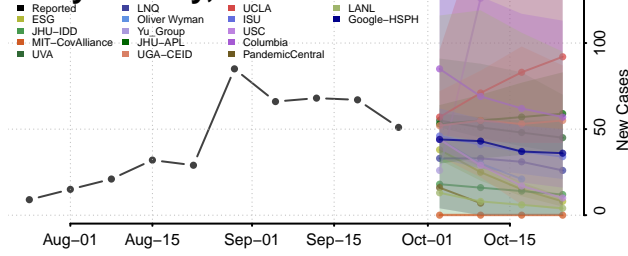

Perry County, Missouri