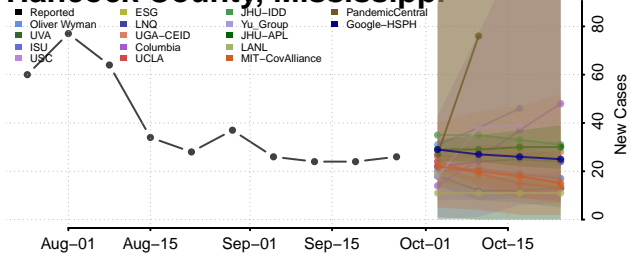

George County, Mississippi

Greene County, Mississippi

Grenada County, Mississippi

Hancock County, Mississippi

Harrison County, Mississippi

Hinds County, Mississippi

Holmes County, Mississippi

Humphreys County, Mississippi