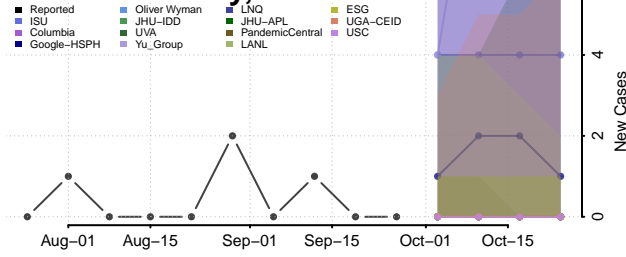

Roberts County, Texas