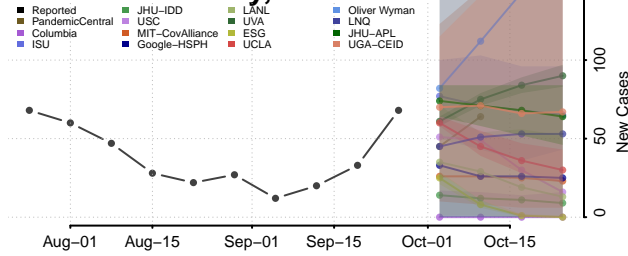

Minidoka County, Idaho