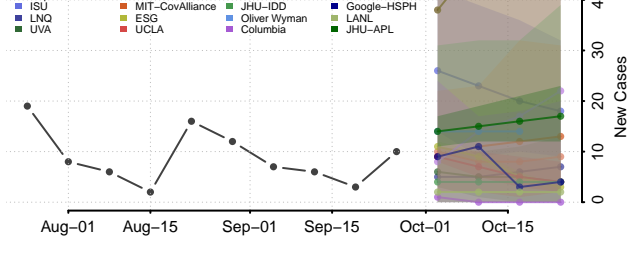

Green County, Kentucky

Greenup County, Kentucky

Hancock County, Kentucky

Hardin County, Kentucky

Harlan County, Kentucky

Harrison County, Kentucky

Hart County, Kentucky

Henderson County, Kentucky