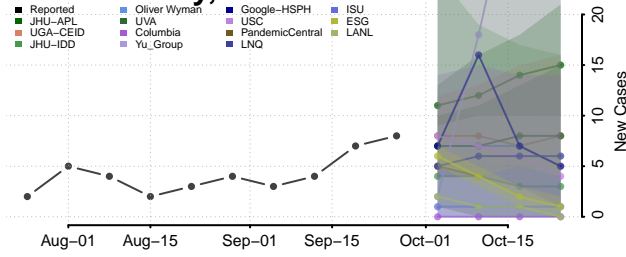

Custer County, Oklahoma

Delaware County, Oklahoma

Dewey County, Oklahoma

Ellis County, Oklahoma

Garfield County, Oklahoma

Garvin County, Oklahoma

Grady County, Oklahoma

Grant County, Oklahoma