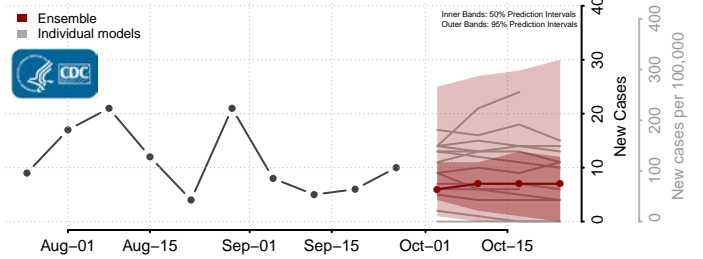

Cedar County, Iowa

Cerro Gordo County, Iowa

Cherokee County, Iowa

Chickasaw County, Iowa

Clarke County, Iowa

Clay County, Iowa

Clayton County, Iowa

Clinton County, Iowa