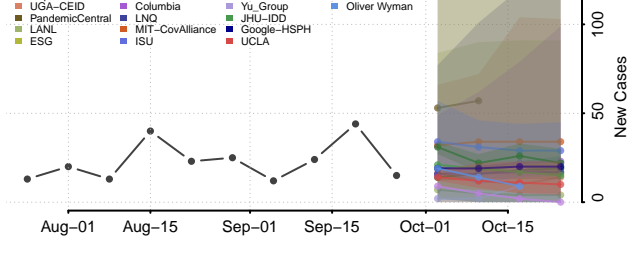

Taylor County, Kentucky