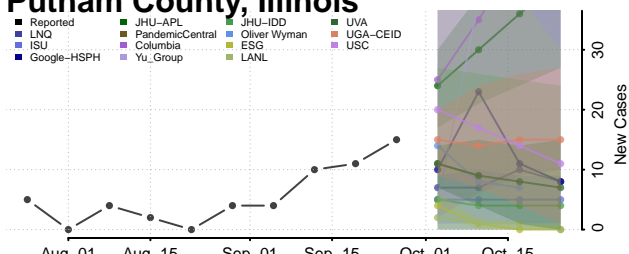

Peoria County, Illinois

Perry County, Illinois

Piatt County, Illinois

Pike County, Illinois

Pope County, Illinois

Pulaski County, Illinois

Putnam County, Illinois

Randolph County, Illinois