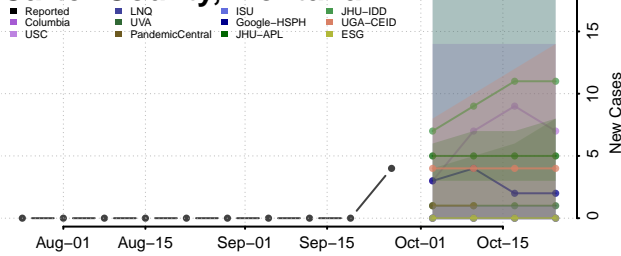

Carter County, Montana