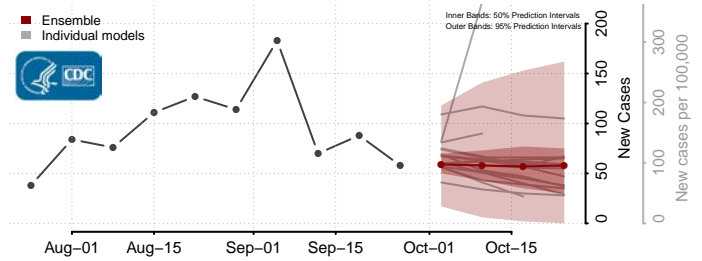

Chester County, Tennessee

Claiborne County, Tennessee

Clay County, Tennessee

Cocke County, Tennessee

Coffee County, Tennessee

Crockett County, Tennessee

Cumberland County, Tennessee

Davidson County, Tennessee