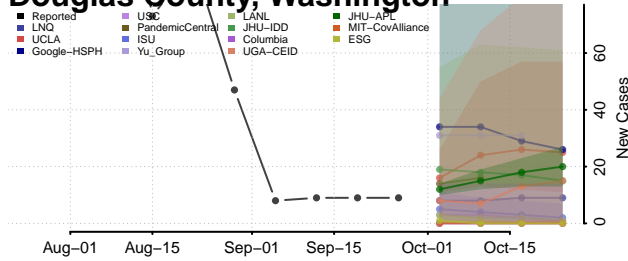

Douglas County, Washington