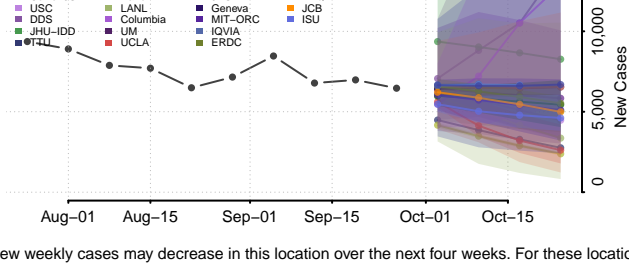

Wells County, North Dakota

Williams County, North Dakota

Northern Mariana Islands

Ohio*

*New weekly cases may decrease in this location over the next four weeks. For these locations, the ensemble forecast indicates a probability of 0.75 or greater that fewer cases will be reported in week four of the forecast than in the last reported week.