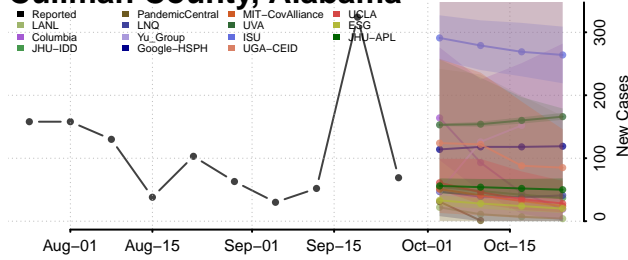

Clarke County, Alabama

Clay County, Alabama

Cleburne County, Alabama

Coffee County, Alabama

Colbert County, Alabama

Conecuh County, Alabama

Coosa County, Alabama

Covington County, Alabama

Crenshaw County, Alabama

Cullman County, Alabama

Dale County, Alabama

Dallas County, Alabama

DeKalb County, Alabama

Elmore County, Alabama

Escambia County, Alabama

Etowah County, Alabama