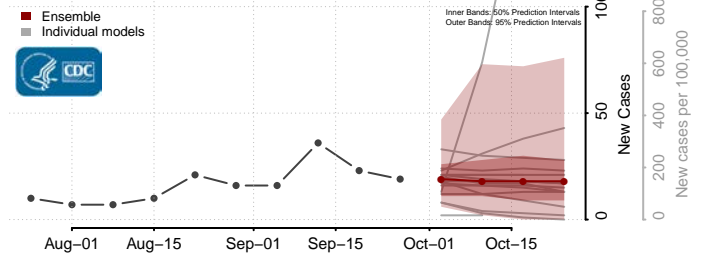

Emmet County, Iowa

Fayette County, Iowa

Floyd County, Iowa

Franklin County, Iowa

Fremont County, Iowa

Greene County, Iowa

Grundy County, Iowa

Guthrie County, Iowa