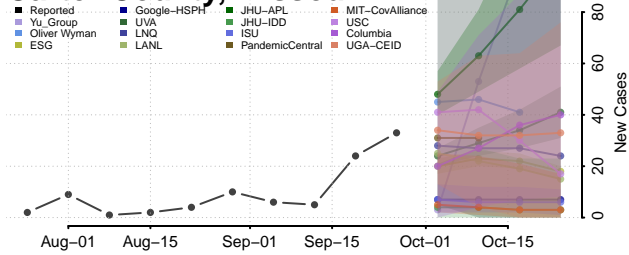

Carter County, Missouri