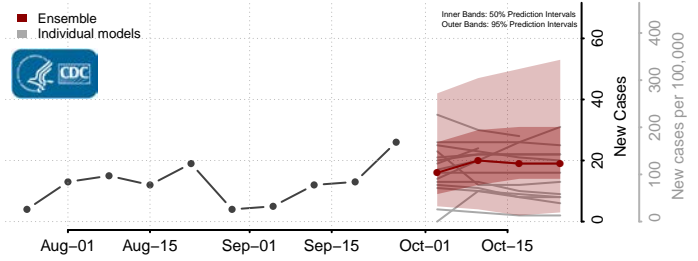

Clark County, Illinois