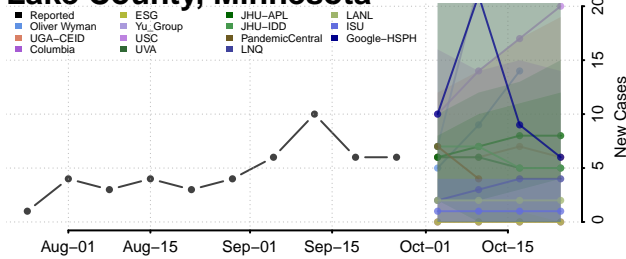

Lake County, Minnesota