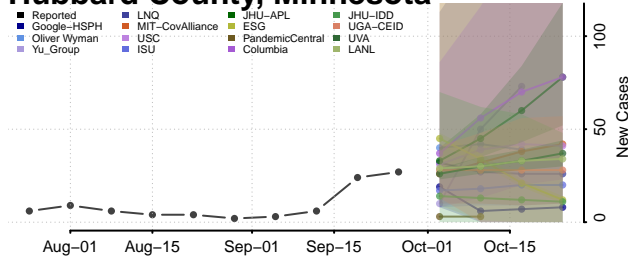

Cook County, Minnesota

Cottonwood County, Minnesota

Crow Wing County, Minnesota

Dakota County, Minnesota

Dodge County, Minnesota

Douglas County, Minnesota

Faribault County, Minnesota

Hubbard County, Minnesota