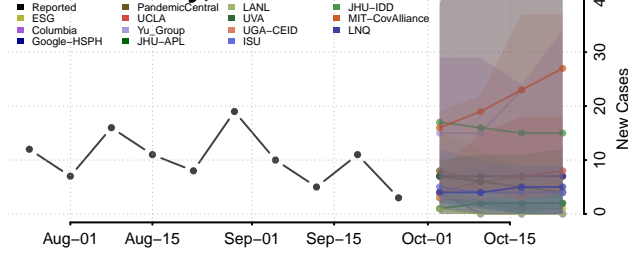

Cheyenne County, Colorado

Clear Creek County, Colorado

Conejos County, Colorado

Costilla County, Colorado

Crowley County, Colorado

Custer County, Colorado

Delta County, Colorado

Denver County, Colorado