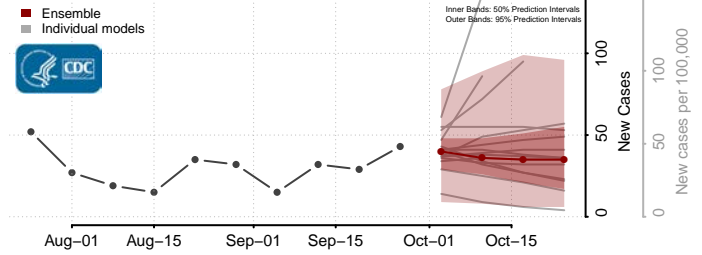

Frederick County, Virginia