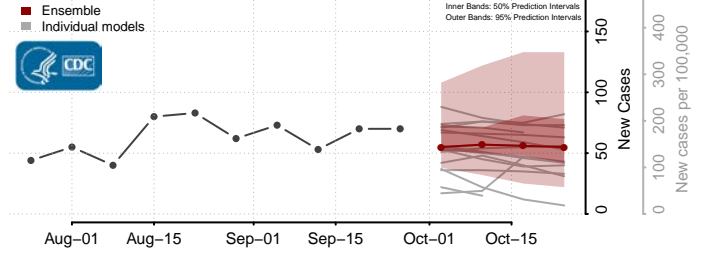

Scott County, Missouri