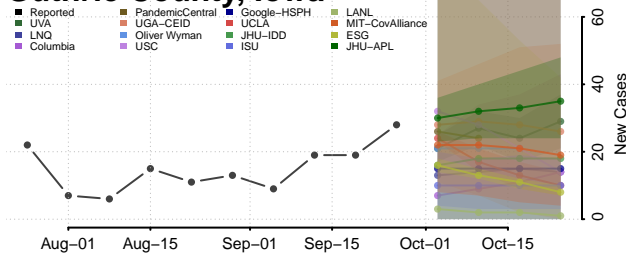

Emmet County, Iowa

Fayette County, Iowa

Floyd County, Iowa

Franklin County, Iowa

Fremont County, Iowa

Greene County, Iowa

Grundy County, Iowa

Guthrie County, Iowa