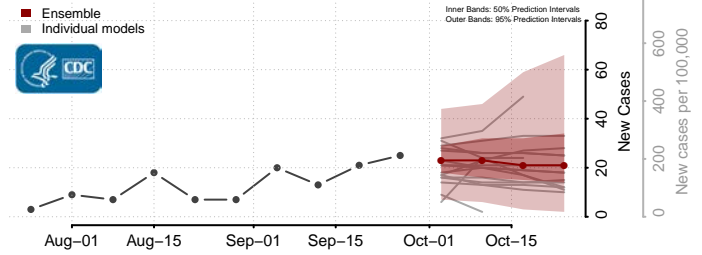

Chippewa County, Minnesota