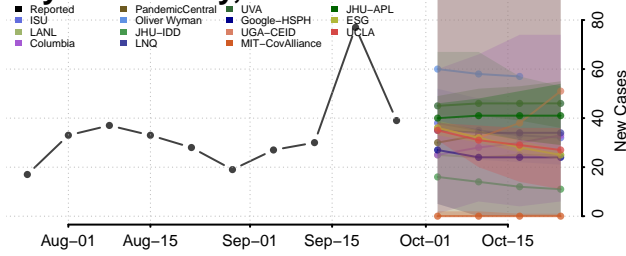

Fayette County, Alabama