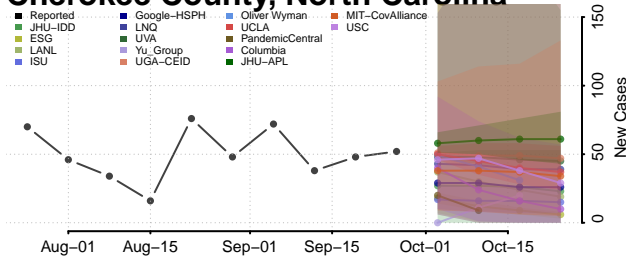

Caldwell County, North Carolina

Camden County, North Carolina

Carteret County, North Carolina

Caswell County, North Carolina

Catawba County, North Carolina

Chatham County, North Carolina

Cherokee County, North Carolina