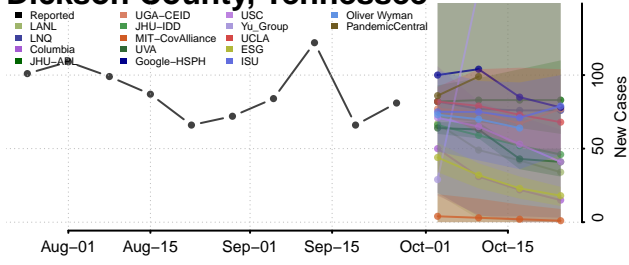

Dickson County, Tennessee