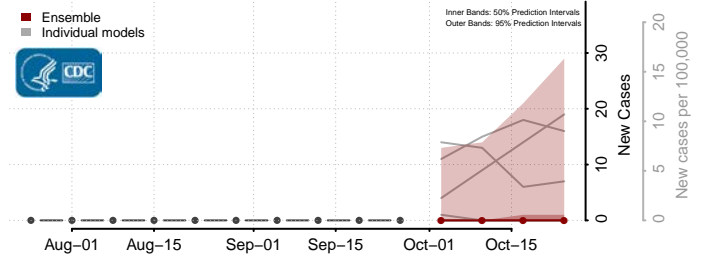

Washington County, Utah