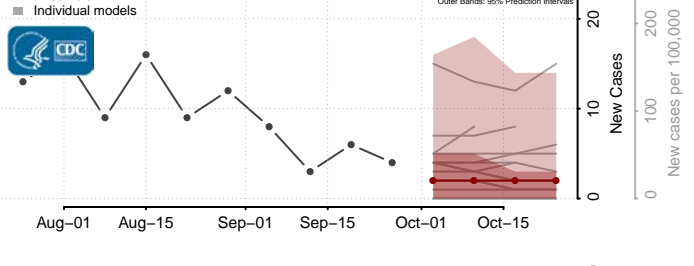

Kemper County, Mississippi