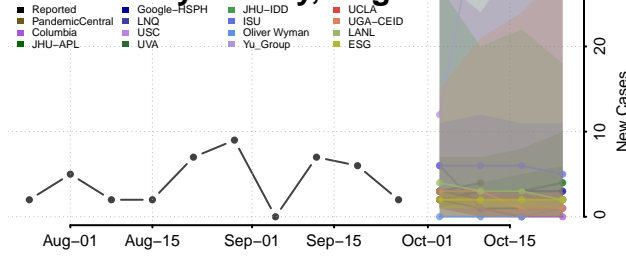

Campbell County, Virginia

Caroline County, Virginia

Carroll County, Virginia

Charles City County, Virginia

Charlotte County, Virginia

Charlottesville County, Virginia

Chesapeake County, Virginia

Chesterfield County, Virginia