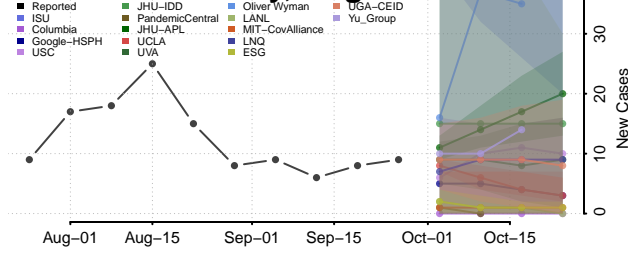

Accomack County, Virginia