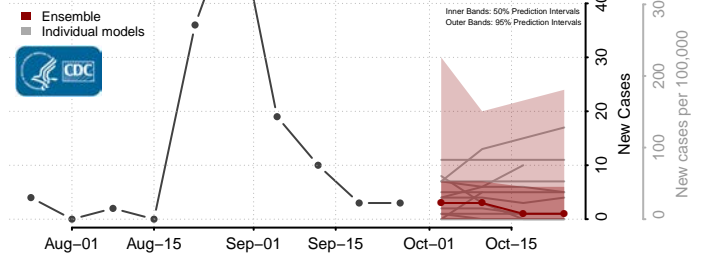

Monroe County, West Virginia