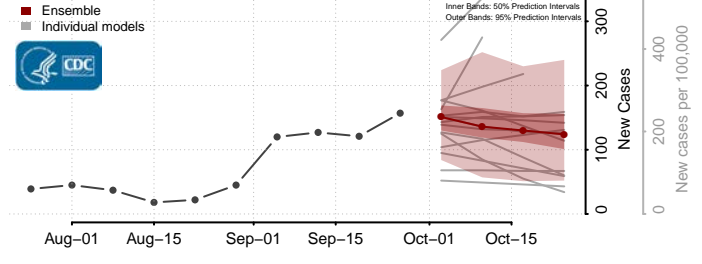

Clay County, Minnesota