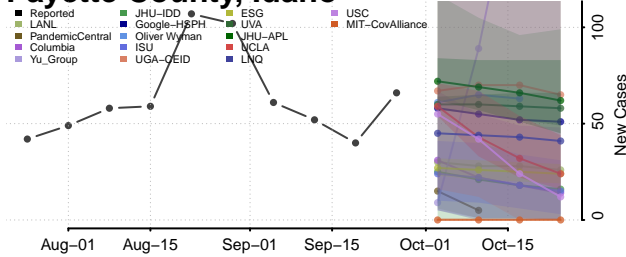

Madison County, Idaho

Minidoka County, Idaho

Nez Perce County, Idaho

Oneida County, Idaho

Owyhee County, Idaho

Payette County, Idaho

Power County, Idaho

Shoshone County, Idaho