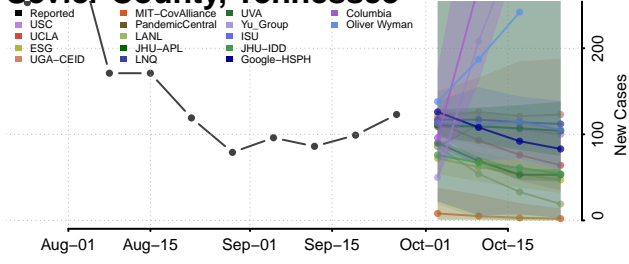

Scott County, Tennessee

Sequatchie County, Tennessee

Sevier County, Tennessee

Shelby County, Tennessee

Smith County, Tennessee

Stewart County, Tennessee

Sullivan County, Tennessee

Sumner County, Tennessee