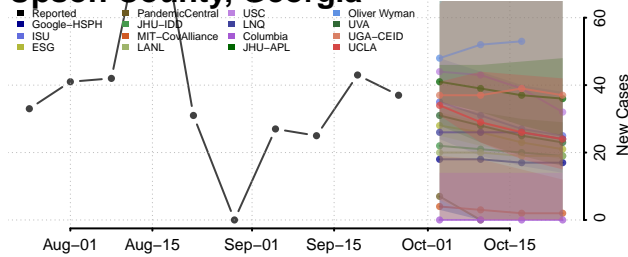

Toombs County, Georgia

Towns County, Georgia

Treutlen County, Georgia

Troup County, Georgia

Turner County, Georgia

Twiggs County, Georgia

Union County, Georgia

Upson County, Georgia