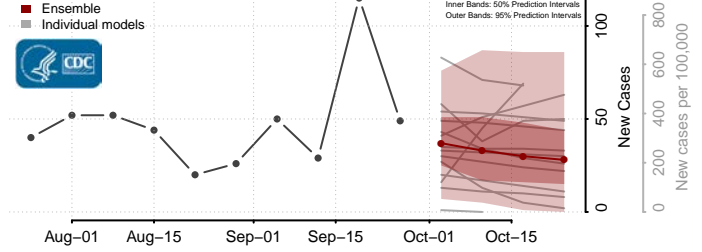

Clay County, Alabama