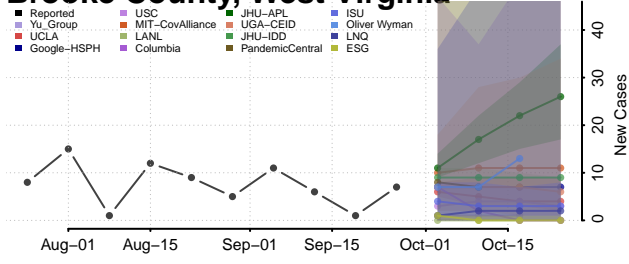

Brooke County, West Virginia