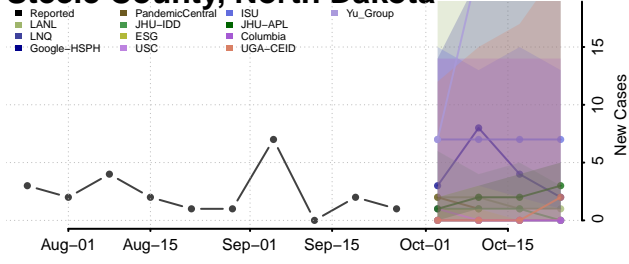

Steele County, North Dakota