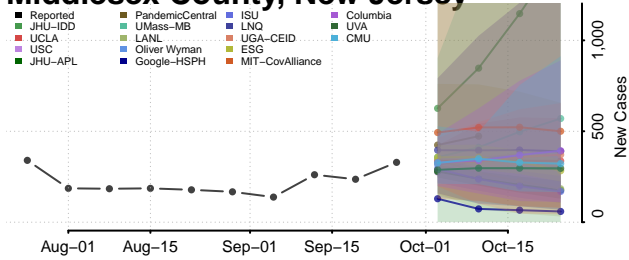

Gloucester County, New Jersey

Hudson County, New Jersey

Hunterdon County, New Jersey

Mercer County, New Jersey

Middlesex County, New Jersey

Monmouth County, New Jersey

Morris County, New Jersey

Ocean County, New Jersey