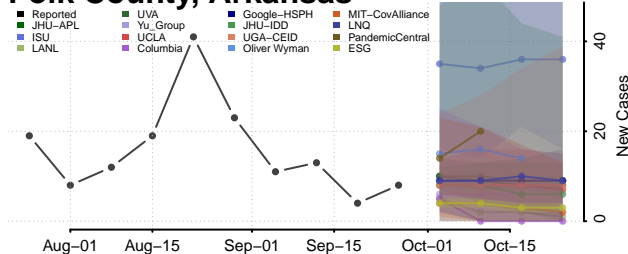

Nevada County, Arkansas

Newton County, Arkansas

Ouachita County, Arkansas

Perry County, Arkansas

Phillips County, Arkansas

Pike County, Arkansas

Poinsett County, Arkansas

Polk County, Arkansas