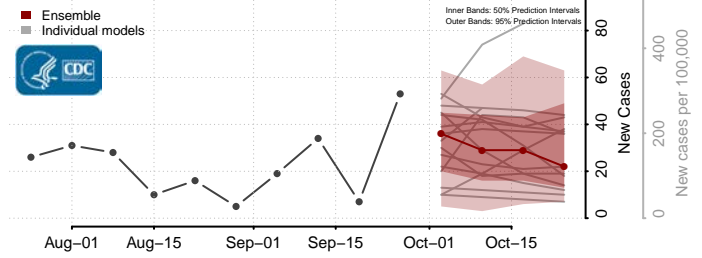

Clark County, Idaho

Clearwater County, Idaho

Custer County, Idaho

Elmore County, Idaho

Franklin County, Idaho

Fremont County, Idaho

Gem County, Idaho

Gooding County, Idaho