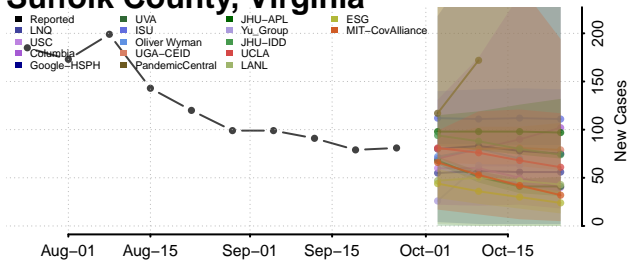

Scott County, Virginia

Shenandoah County, Virginia

Smyth County, Virginia

Southampton County, Virginia

Spotsylvania County, Virginia

Stafford County, Virginia

Staunton County, Virginia

Suffolk County, Virginia