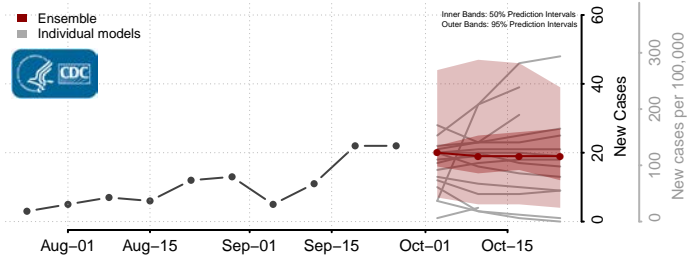

Isanti County, Minnesota

Itasca County, Minnesota

Jackson County, Minnesota

Kanabec County, Minnesota

Kandiyohi County, Minnesota

Kittson County, Minnesota

Koochiching County, Minnesota

Lac qui Parle County, Minnesota