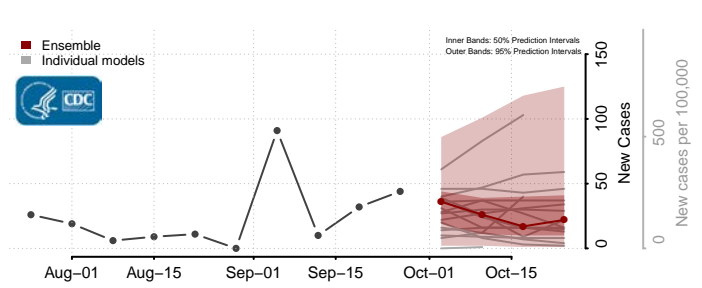

Dickinson County, Iowa