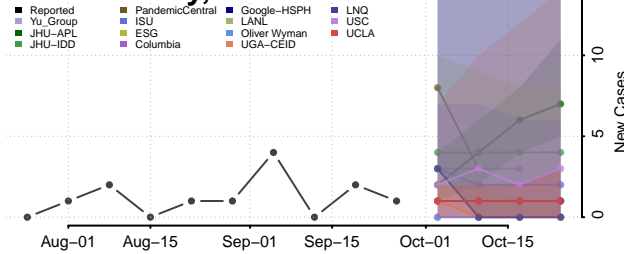

Knox County, Maine