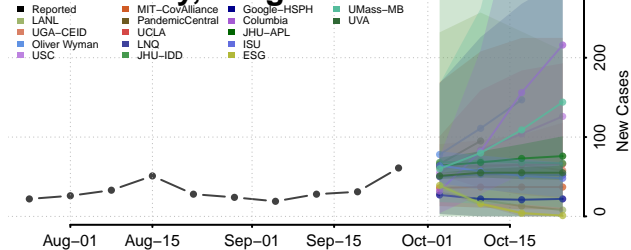

Linn County, Oregon