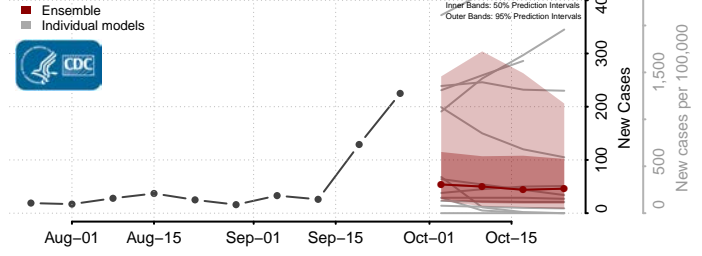

Scott County, Virginia

Shenandoah County, Virginia

Smyth County, Virginia

Southampton County, Virginia

Spotsylvania County, Virginia

Stafford County, Virginia

Staunton County, Virginia

Suffolk County, Virginia