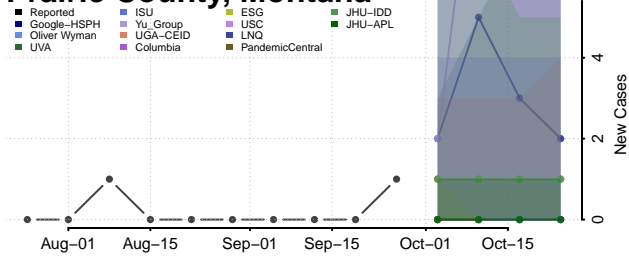

Musselshell County, Montana

Park County, Montana

Petroleum County, Montana

Phillips County, Montana

Pondera County, Montana

Powder River County, Montana

Powell County, Montana

Prairie County, Montana