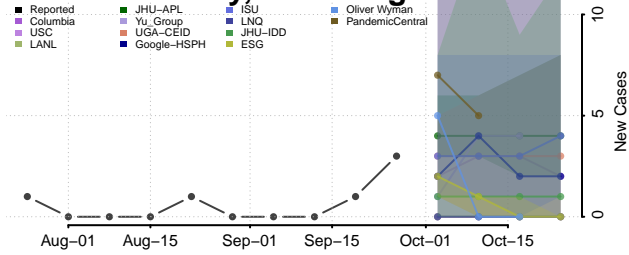

Braxton County, West Virginia