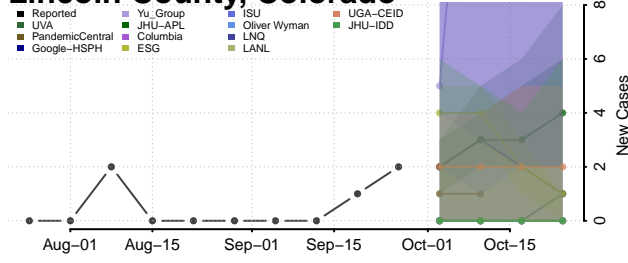

La Plata County, Colorado

Lake County, Colorado

Larimer County, Colorado

Las Animas County, Colorado

Lincoln County, Colorado

Logan County, Colorado

Mesa County, Colorado

Mineral County, Colorado