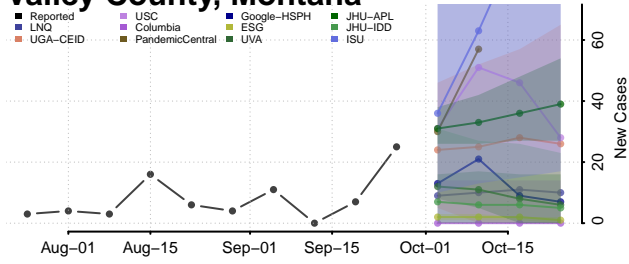

Sweet Grass County, Montana

Teton County, Montana

Toole County, Montana

Treasure County, Montana

Valley County, Montana

Wheatland County, Montana

Wibaux County, Montana

Yellowstone County, Montana