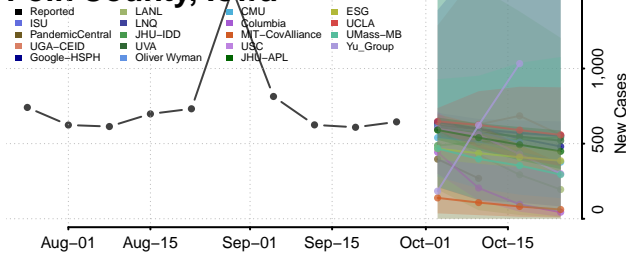

Polk County, Iowa