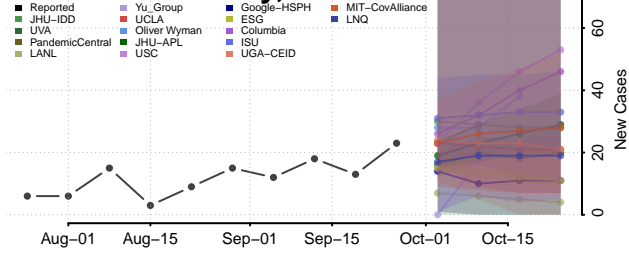

Mille Lacs County, Minnesota