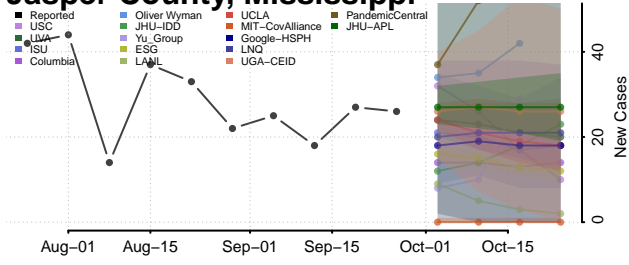

Jasper County, Mississippi