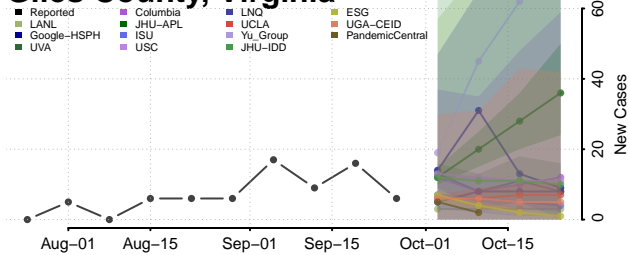

Giles County, Virginia