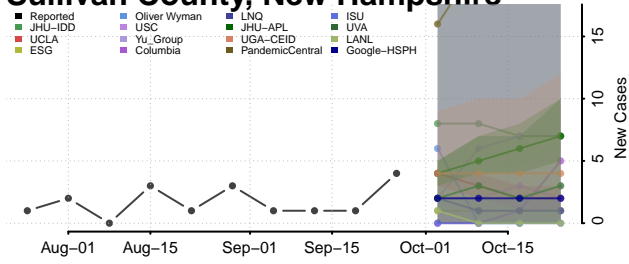

Washoe County, Nevada

Grafton County, New Hampshire

Hillsborough County, New Hampshire

Merrimack County, New Hampshire

Rockingham County, New Hampshire

Strafford County, New Hampshire

Sullivan County, New Hampshire