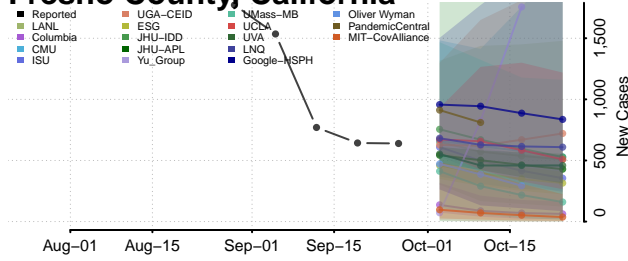

Colusa County, California

Contra Costa County, California

Del Norte County, California

El Dorado County, California

Fresno County, California

Glenn County, California

Humboldt County, California

Imperial County, California