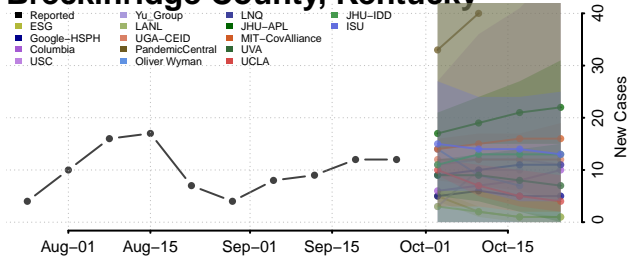

Breckinridge County, Kentucky