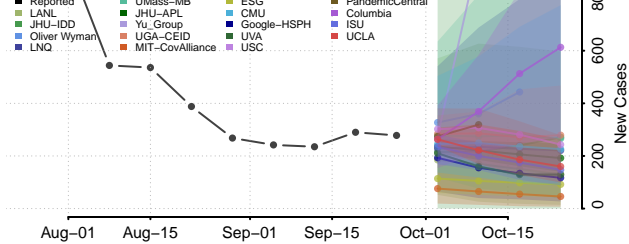

Manatee County, Florida