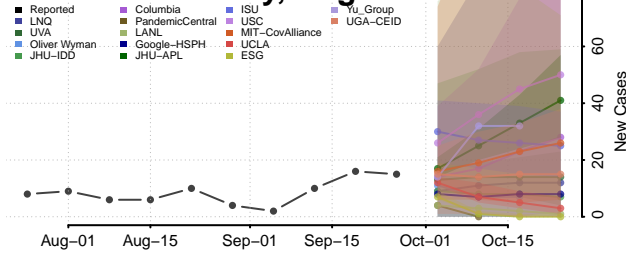

Buchanan County, Virginia