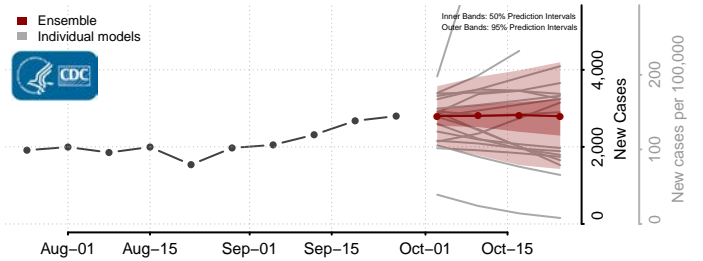

Wheatland County, Montana

Wibaux County, Montana

Yellowstone County, Montana

Nebraska

Adams County, Nebraska

Antelope County, Nebraska