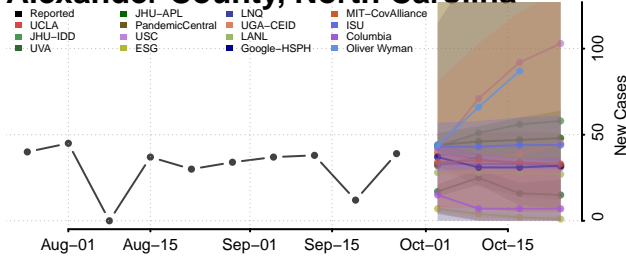

Alexander County, North Carolina