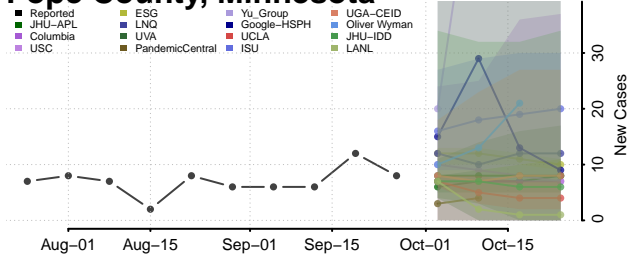

Norman County, Minnesota

Olmsted County, Minnesota

Otter Tail County, Minnesota

Pennington County, Minnesota

Pine County, Minnesota

Pipestone County, Minnesota

Polk County, Minnesota

Pope County, Minnesota