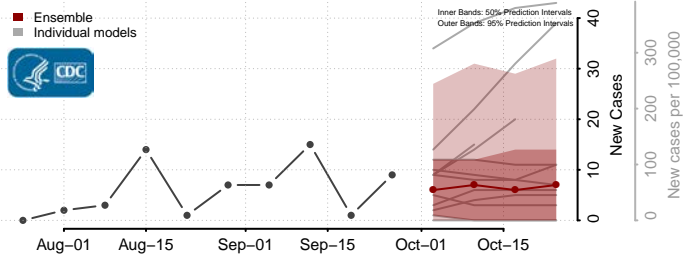

Dawson County, Montana

Deer Lodge County, Montana

Fallon County, Montana

Fergus County, Montana

Flathead County, Montana

Gallatin County, Montana

Garfield County, Montana

Lake County, Montana