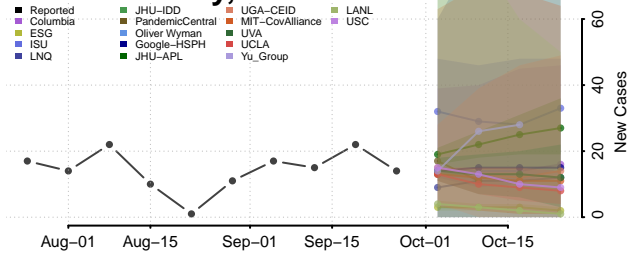

Panola County, Texas