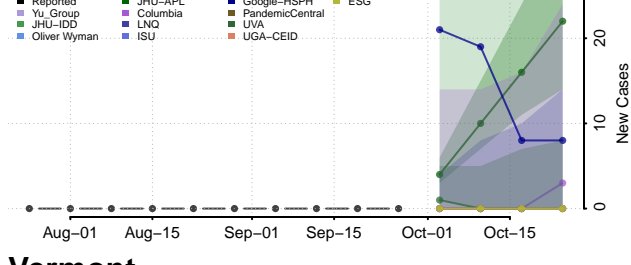

Weber County, Utah