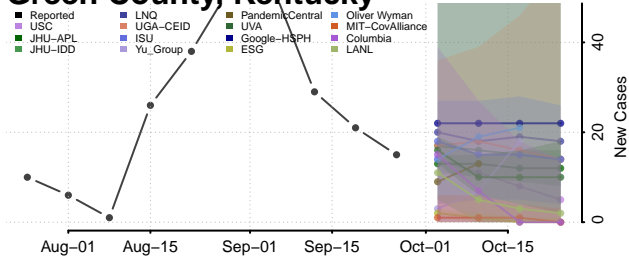

Green County, Kentucky

Greenup County, Kentucky

Hancock County, Kentucky

Hardin County, Kentucky

Harlan County, Kentucky

Harrison County, Kentucky

Hart County, Kentucky

Henderson County, Kentucky