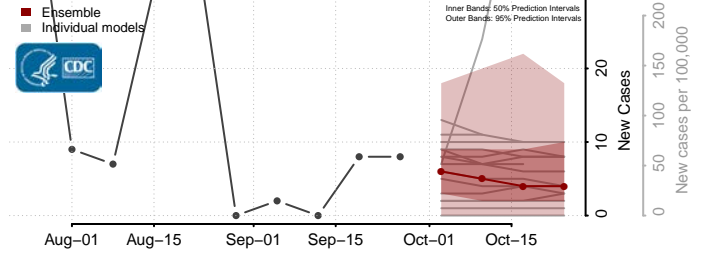

Newton County, Texas