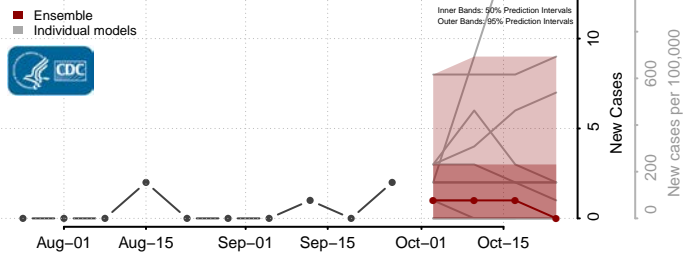

Harding County, South Dakota