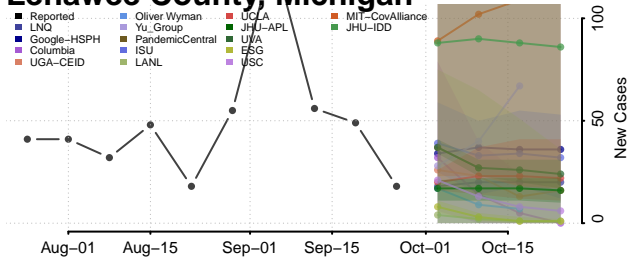

Lenawee County, Michigan