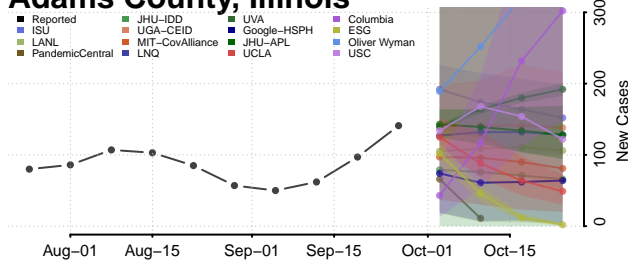

Teton County, Idaho

Twin Falls County, Idaho

Valley County, Idaho

Washington County, Idaho

Illinois*

Adams County, Illinois

*New weekly cases may decrease in this location over the next four weeks. For these locations, the ensemble forecast indicates a probability of 0.75 or greater that fewer cases will be reported in week four of the forecast than in the last reported week.