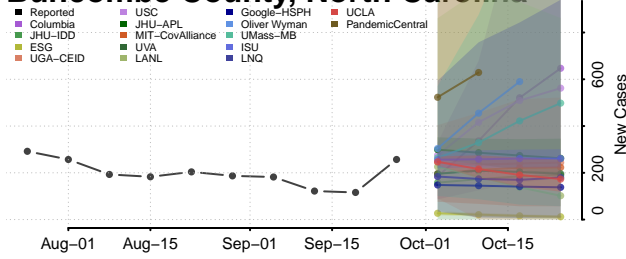

Beaufort County, North Carolina

Bertie County, North Carolina

Bladen County, North Carolina

Brunswick County, North Carolina

Buncombe County, North Carolina

Burke County, North Carolina

Cabarrus County, North Carolina