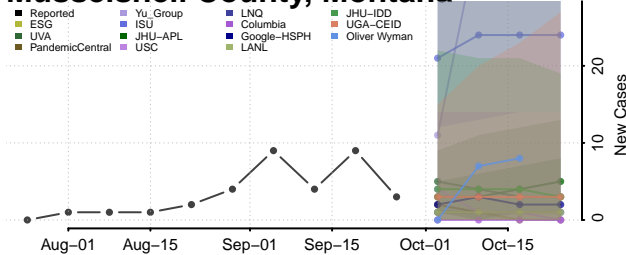

Musselshell County, Montana