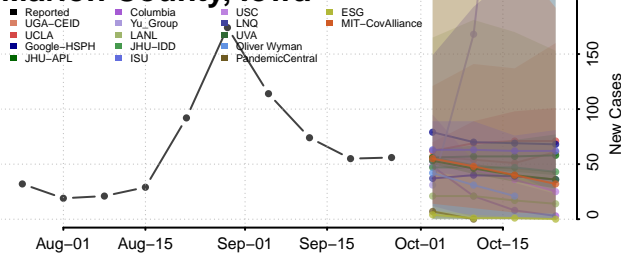

Lee County, Iowa

Linn County, Iowa

Louisa County, Iowa

Lucas County, Iowa

Lyon County, Iowa

Madison County, Iowa

Mahaska County, Iowa

Marion County, Iowa