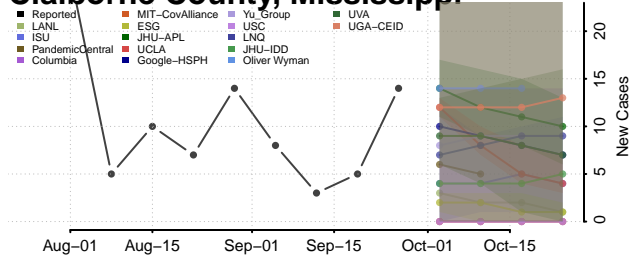

Claiborne County, Mississippi