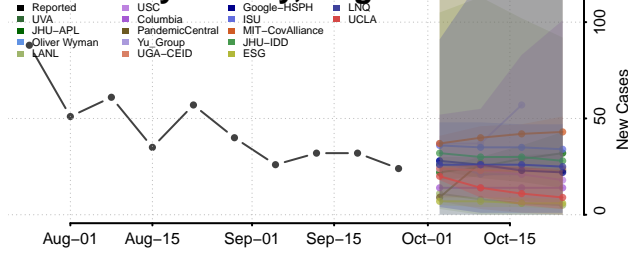

Henrico County, Virginia

Henry County, Virginia

Highland County, Virginia

Hopewell County, Virginia

Isle of Wight County, Virginia

James City County, Virginia

King and Queen County, Virginia

King George County, Virginia