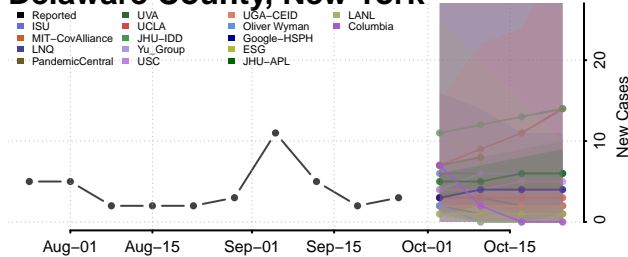

Dutchess County, New York

Erie County, New York

Essex County, New York

Franklin County, New York

Fulton County, New York

Genesee County, New York

Greene County, New York

Hamilton County, New York