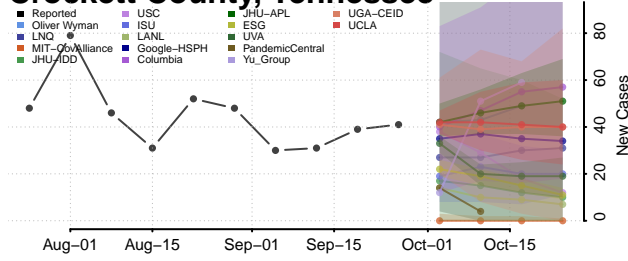

Chester County, Tennessee

Claiborne County, Tennessee

Clay County, Tennessee

Cocke County, Tennessee

Coffee County, Tennessee

Crockett County, Tennessee

Cumberland County, Tennessee

Davidson County, Tennessee