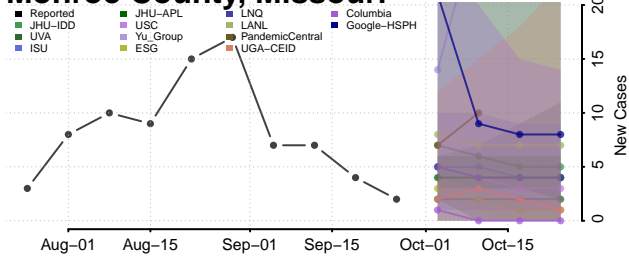

Monroe County, Missouri