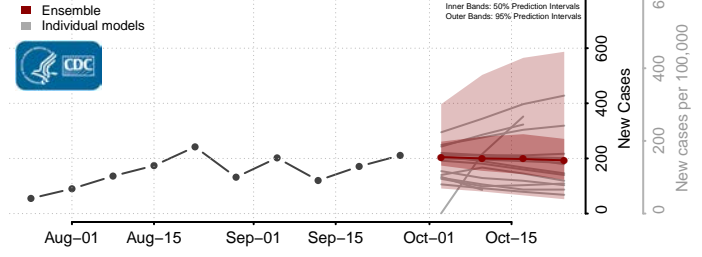

Stark County, Illinois

Stephenson County, Illinois

Tazewell County, Illinois

Union County, Illinois

Vermilion County, Illinois

Wabash County, Illinois

Warren County, Illinois

Washington County, Illinois