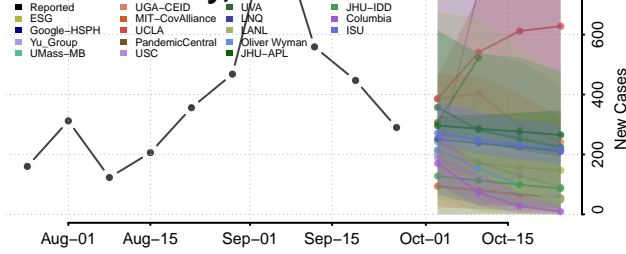

Boone County, Missouri