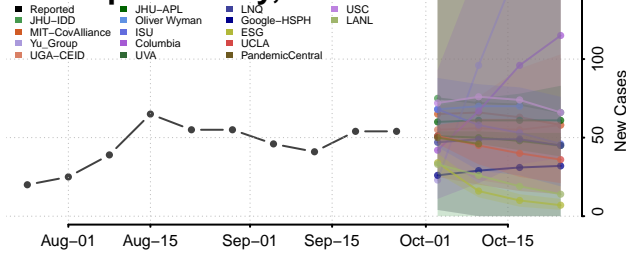

Macoupin County, Illinois

Madison County, Illinois

Marion County, Illinois

Marshall County, Illinois

Mason County, Illinois

Massac County, Illinois

McDonough County, Illinois

McHenry County, Illinois