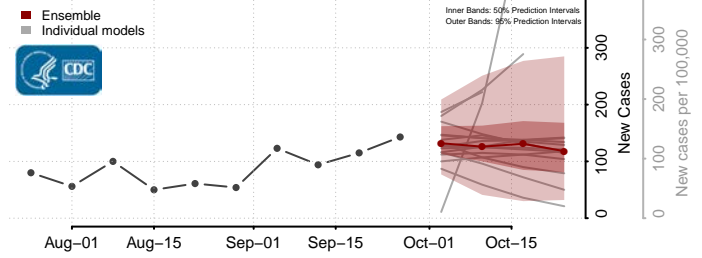

DeKalb County, Illinois