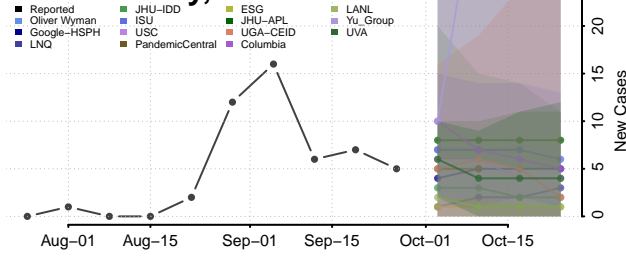

Stark County, Illinois

Stephenson County, Illinois

Tazewell County, Illinois

Union County, Illinois

Vermilion County, Illinois

Wabash County, Illinois

Warren County, Illinois

Washington County, Illinois