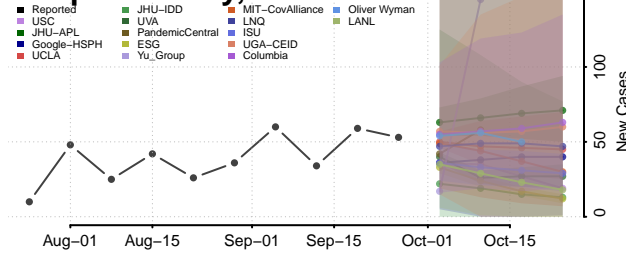

Cooper County, Missouri