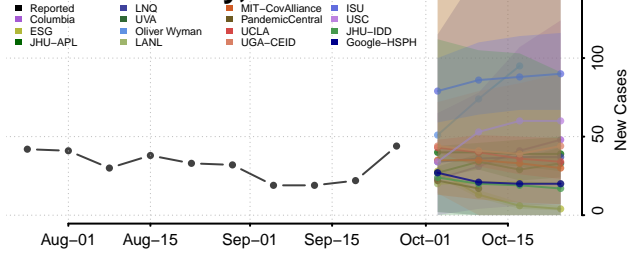

McLeod County, Minnesota

Meeker County, Minnesota

Mille Lacs County, Minnesota

Morrison County, Minnesota

Mower County, Minnesota

Murray County, Minnesota

Nicollet County, Minnesota

Nobles County, Minnesota