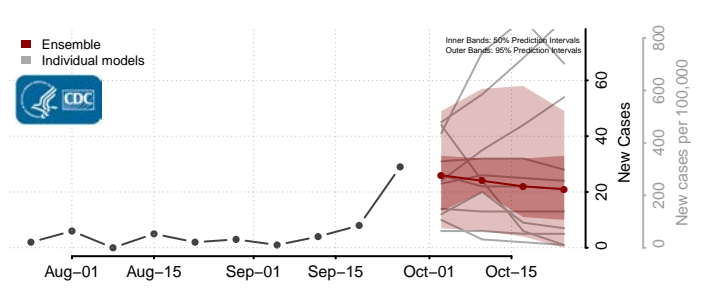

St. Clair County, Missouri