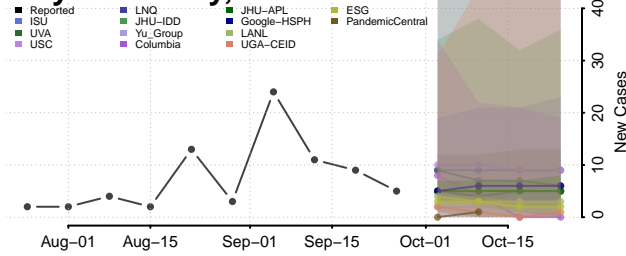

Union County, Iowa

Van Buren County, Iowa

Wapello County, Iowa

Warren County, Iowa

Washington County, Iowa

Wayne County, Iowa

Webster County, Iowa

Winnebago County, Iowa