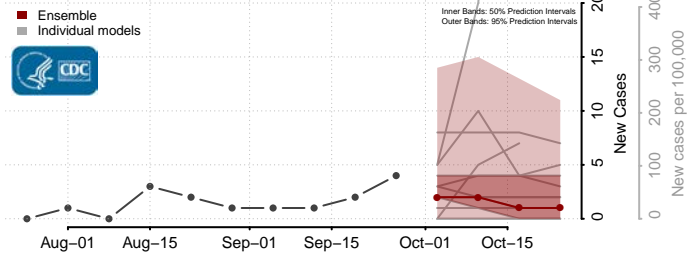

Washington County, Colorado