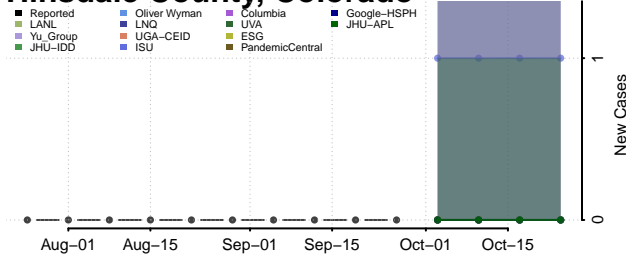

Hinsdale County, Colorado