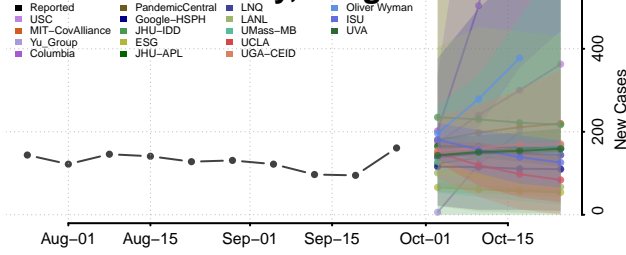

Clackamas County, Oregon