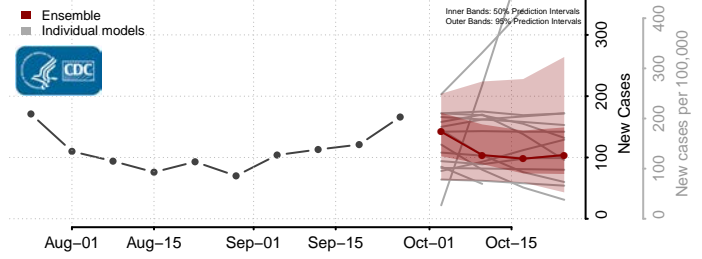

Wilson County, North Carolina