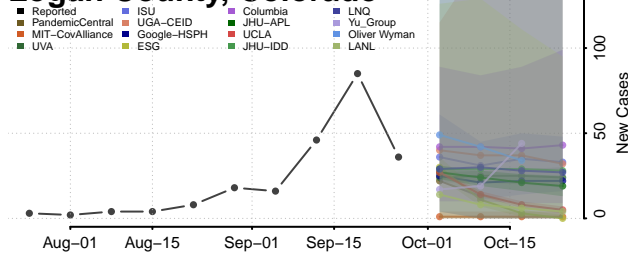

La Plata County, Colorado

Lake County, Colorado

Larimer County, Colorado

Las Animas County, Colorado

Lincoln County, Colorado

Logan County, Colorado

Mesa County, Colorado

Mineral County, Colorado