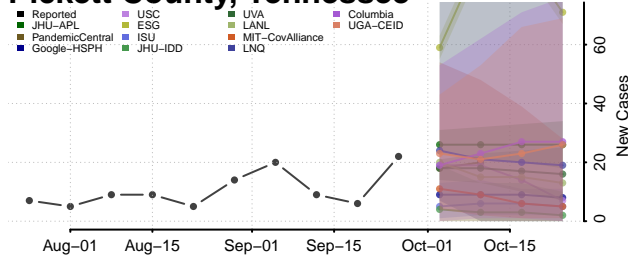

Pickett County, Tennessee