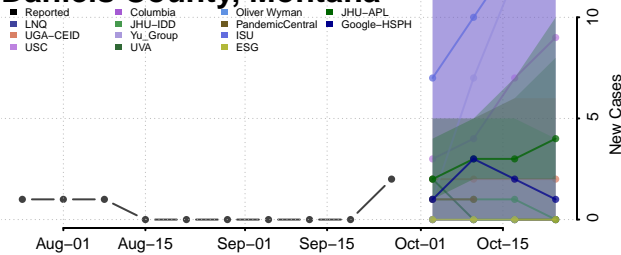

Blaine County, Montana

Broadwater County, Montana

Carbon County, Montana

Carter County, Montana

Cascade County, Montana

Chouteau County, Montana

Custer County, Montana

Daniels County, Montana