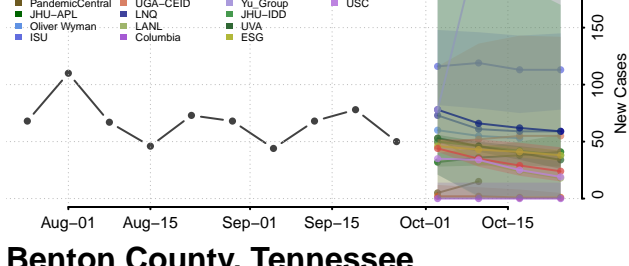

Bedford County, Tennessee