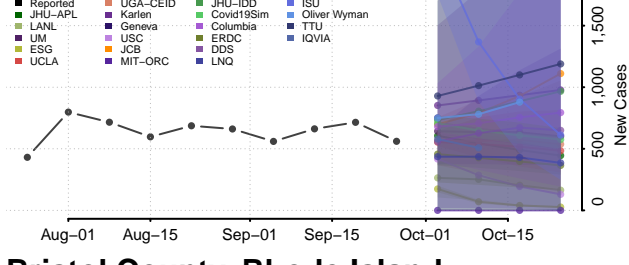

Rhode Island