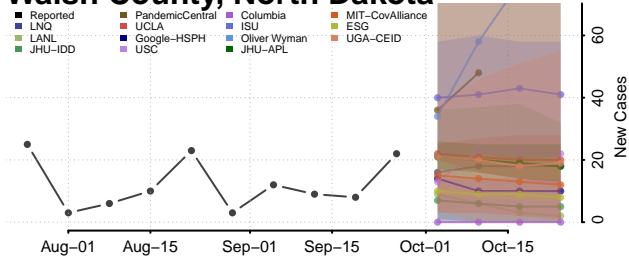

Slope County, North Dakota

Stark County, North Dakota

Steele County, North Dakota

Stutsman County, North Dakota

Towner County, North Dakota

Trail County, North Dakota

Walsh County, North Dakota

Ward County, North Dakota