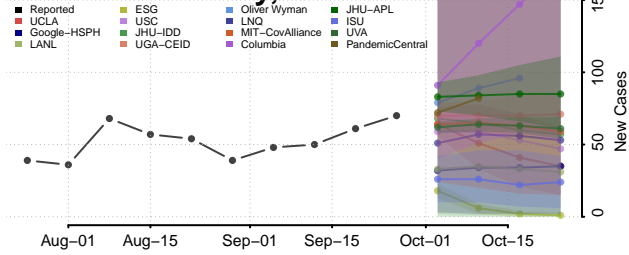

Huron County, Ohio

Jackson County, Ohio

Jefferson County, Ohio

Knox County, Ohio

Lake County, Ohio

Lawrence County, Ohio

Licking County, Ohio

Logan County, Ohio