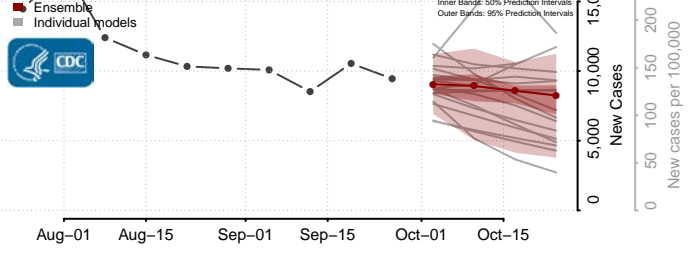

Tennessee*