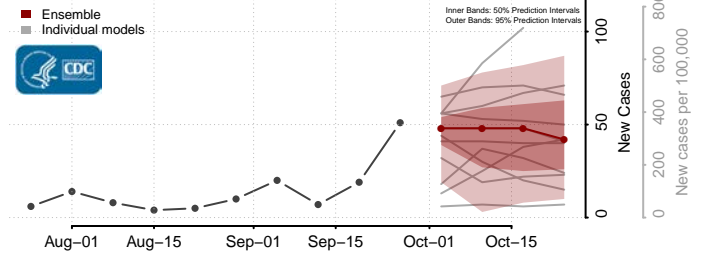

Oglala Lakota County, South Dakota