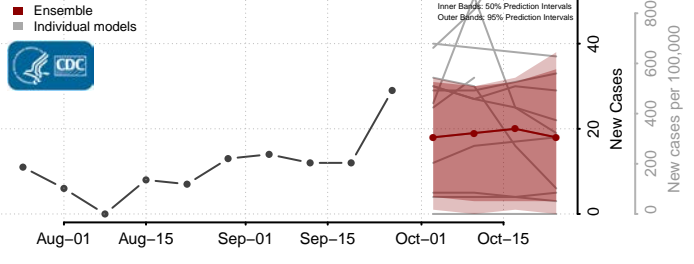

Butte County, South Dakota

Campbell County, South Dakota

Davison County, South Dakota

Day County, South Dakota

Deuel County, South Dakota

Dewey County, South Dakota

Douglas County, South Dakota

Edmunds County, South Dakota