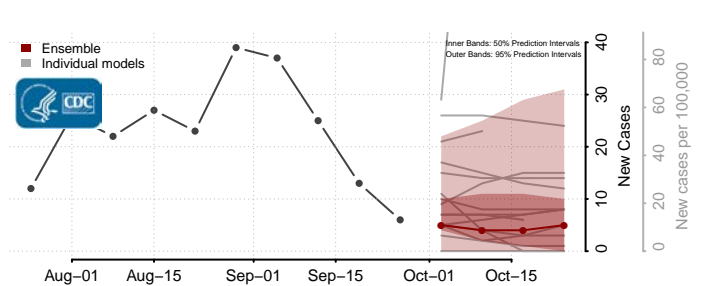

*New weekly cases may decrease in this location over the next four weeks. For these locations, the ensemble forecast indicates a probability of 0.75 or greater that fewer cases will be reported in week four of the forecast than in the last reported week.