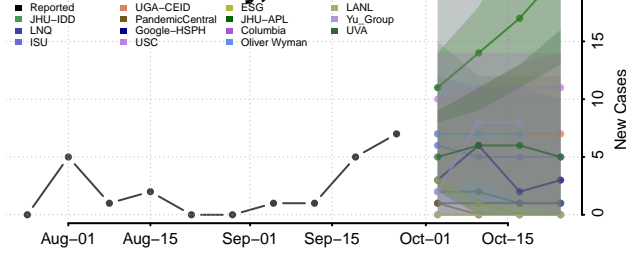

Sherman County, Kansas