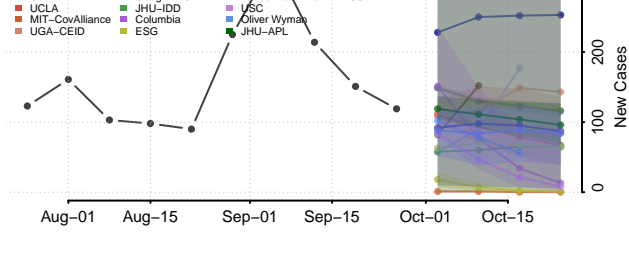

Lafayette County, Mississippi