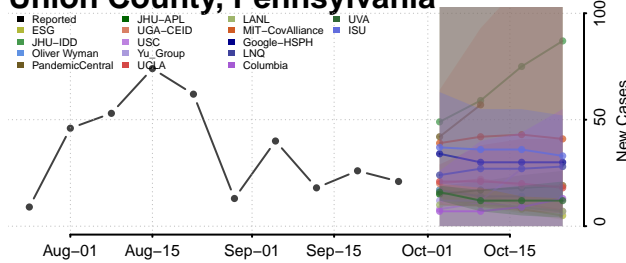

Union County, Pennsylvania