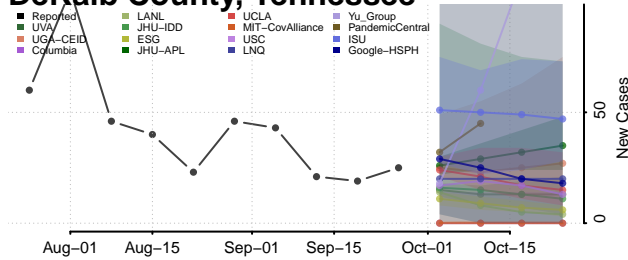

DeKalb County, Tennessee