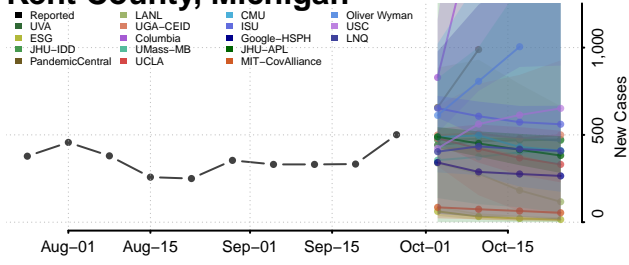

Jackson County, Michigan

Kalamazoo County, Michigan

Kalkaska County, Michigan

Kent County, Michigan

Keweenaw County, Michigan

Lake County, Michigan

Lapeer County, Michigan

Leelanau County, Michigan