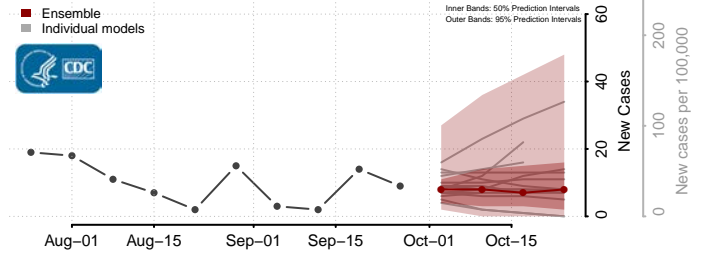

Mineral County, West Virginia