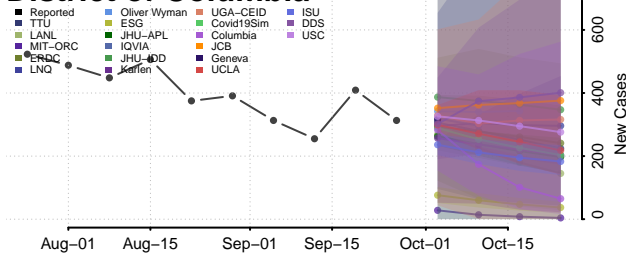

Delaware

Kent County, Delaware

New Castle County, Delaware

Sussex County, Delaware

District of Columbia*

*New weekly cases may decrease in this location over the next four weeks. For these locations, the ensemble forecast indicates a probability of 0.75 or greater that fewer cases will be reported in week four of the forecast than in the last reported week.