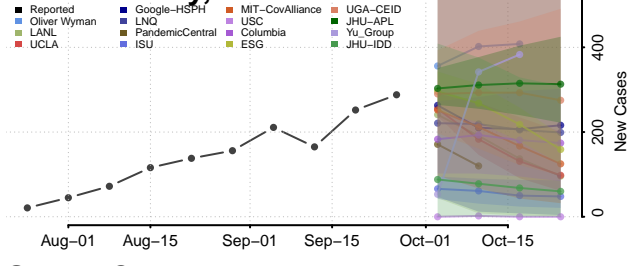

Stark County, North Dakota