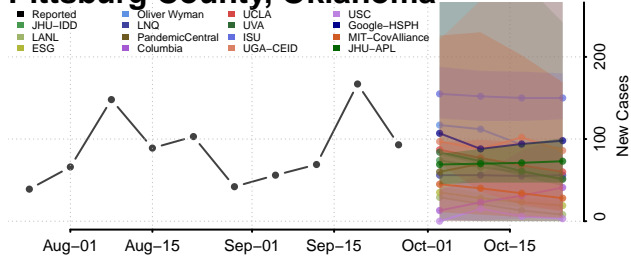

Pittsburg County, Oklahoma