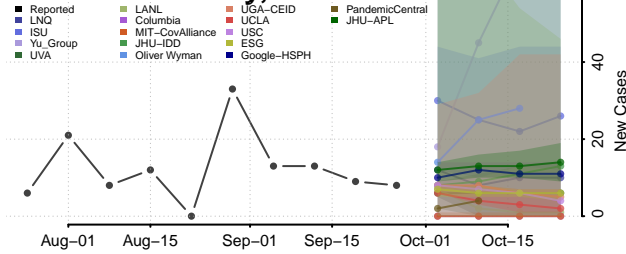

Hamilton County, Iowa