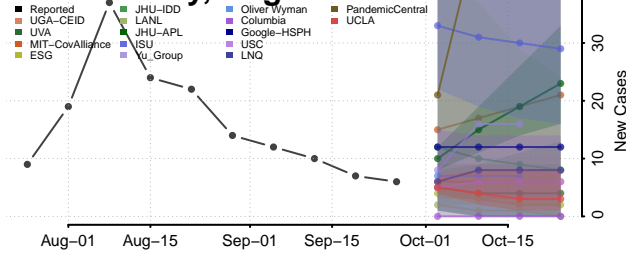

Scott County, Virginia