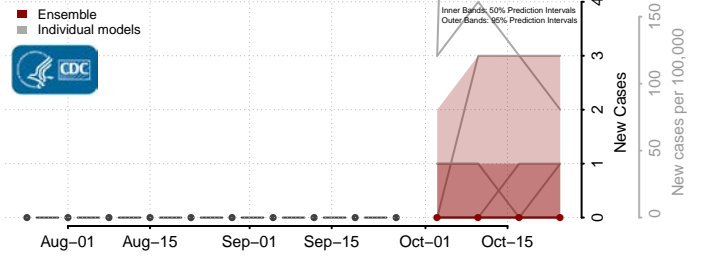

Rich County, Utah