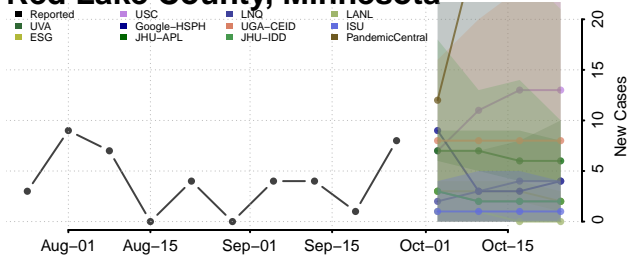

Red Lake County, Minnesota