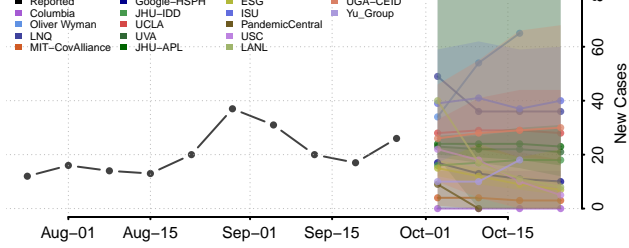

Ringgold County, Iowa

Sac County, Iowa

Scott County, Iowa

Shelby County, Iowa

Sioux County, Iowa

Story County, Iowa

Tama County, Iowa

Taylor County, Iowa