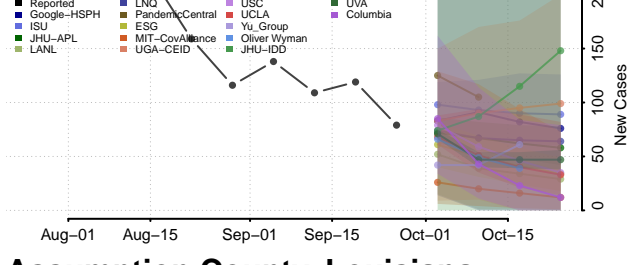

Ascension County, Louisiana