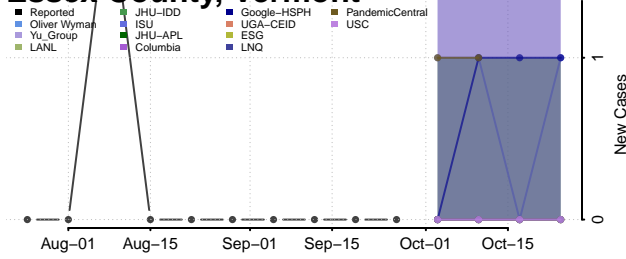

Caledonia County, Vermont

Chittenden County, Vermont

Essex County, Vermont

Franklin County, Vermont

Grand Isle County, Vermont

Lamoille County, Vermont

Orange County, Vermont

Orleans County, Vermont