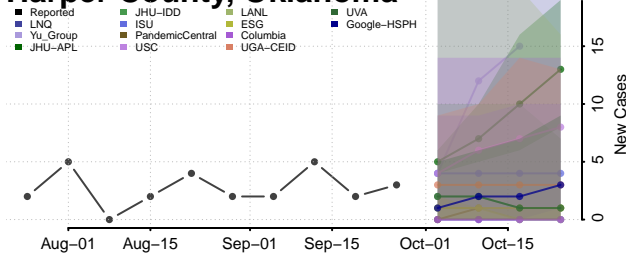

Harper County, Oklahoma