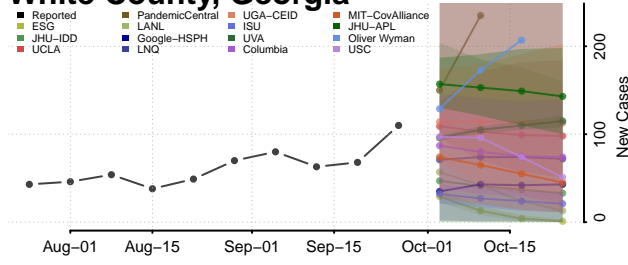

White County, Georgia