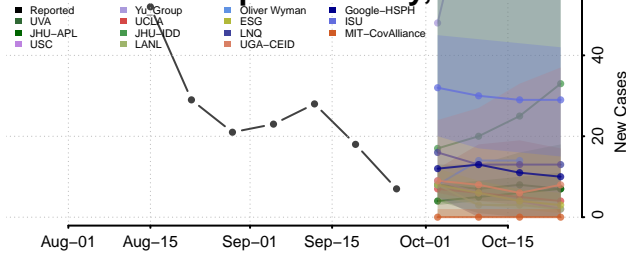

Natchitoches County, Louisiana

Orleans County, Louisiana

Sabine County, Louisiana

St. Bernard County, Louisiana

St. Charles County, Louisiana

St. Helena County, Louisiana

St. James County, Louisiana

St. John the Baptist County, Louisiana