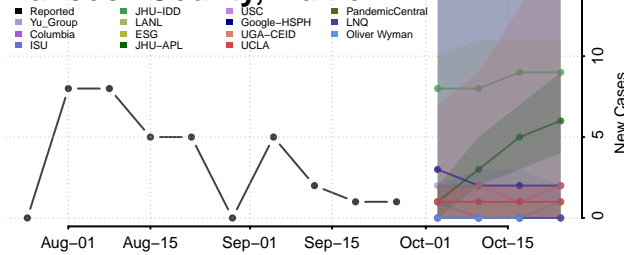

West Feliciana County, Louisiana

Winn County, Louisiana

Maine

Androscoggin County, Maine

Aroostook County, Maine

Cumberland County, Maine

Franklin County, Maine

Hancock County, Maine