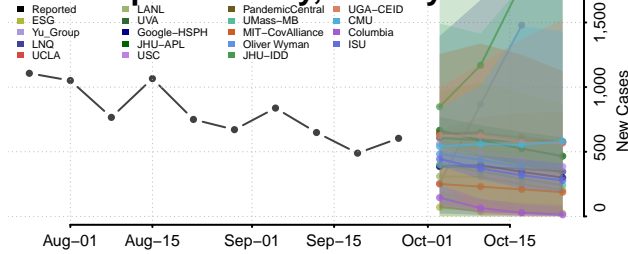

Philadelphia County, Pennsylvania