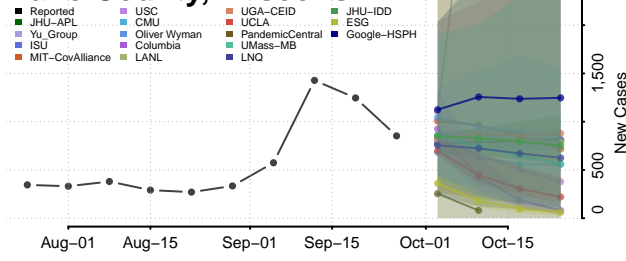

Dane County, Wisconsin