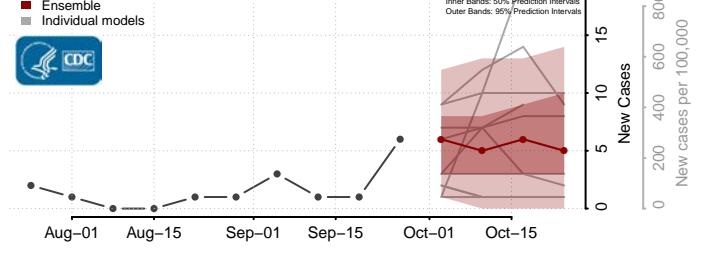

Slope County, North Dakota

Stark County, North Dakota

Steele County, North Dakota

Stutsman County, North Dakota

Towner County, North Dakota

Trail County, North Dakota

Walsh County, North Dakota

Ward County, North Dakota