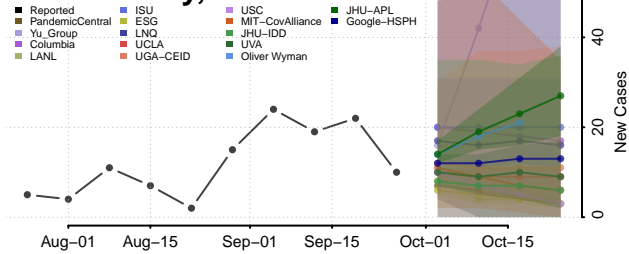

Kay County, Oklahoma

Kingfisher County, Oklahoma

Kiowa County, Oklahoma

Latimer County, Oklahoma

Le Flore County, Oklahoma

Lincoln County, Oklahoma

Logan County, Oklahoma

Love County, Oklahoma