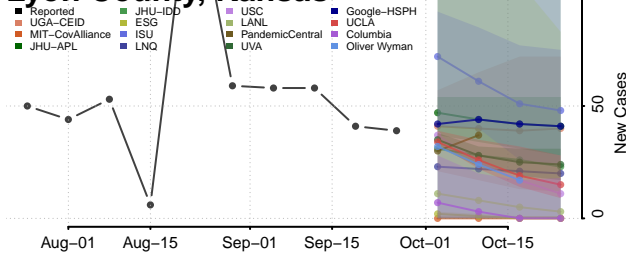

Labette County, Kansas

Lane County, Kansas

Leavenworth County, Kansas

Lincoln County, Kansas

Linn County, Kansas

Logan County, Kansas

Lyon County, Kansas

Marion County, Kansas