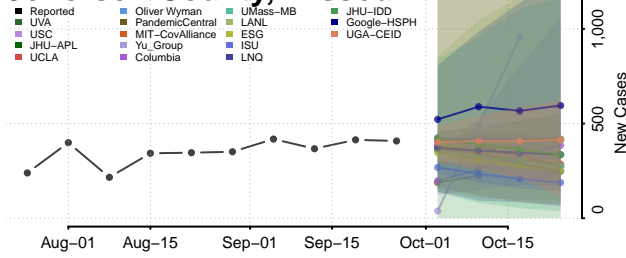

Jefferson County, Missouri