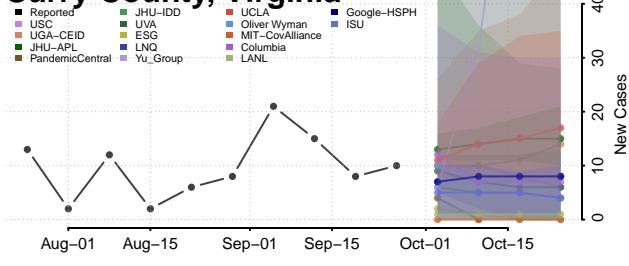

Surry County, Virginia