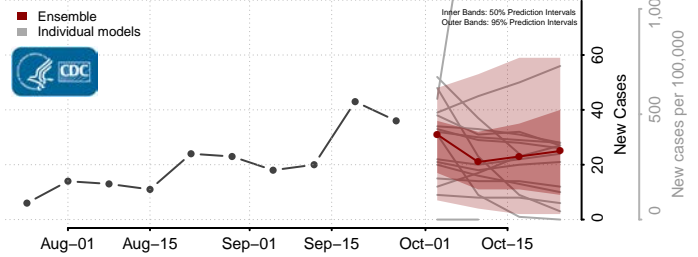

Power County, Idaho