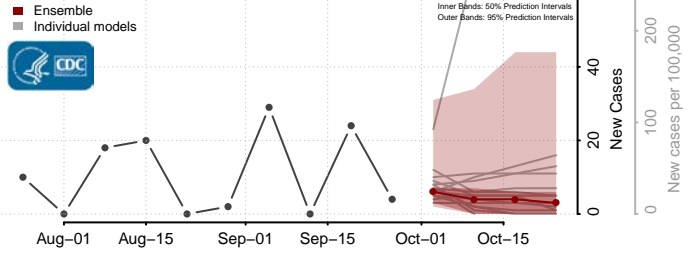

Churchill County, Nevada