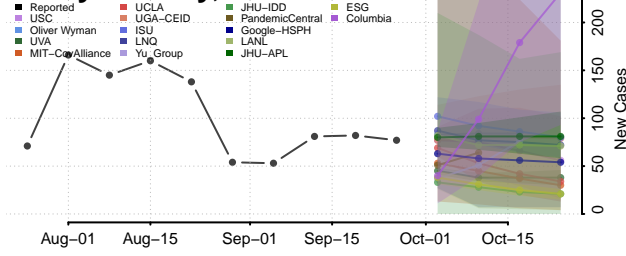

Ste. Genevieve County, Missouri

Stoddard County, Missouri

Stone County, Missouri

Sullivan County, Missouri

Taney County, Missouri

Texas County, Missouri

Vernon County, Missouri

Warren County, Missouri