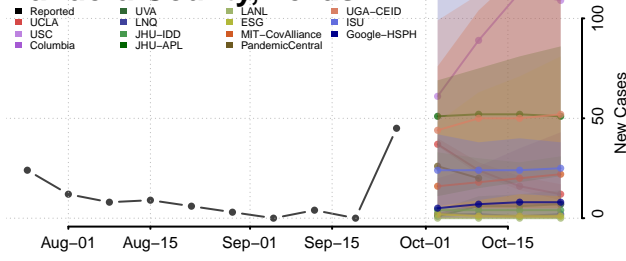

Bandera County, Texas