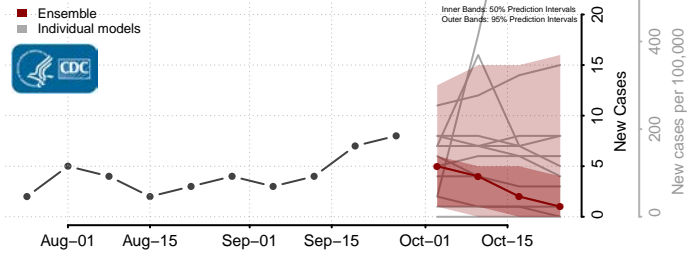

Custer County, Oklahoma

Delaware County, Oklahoma

Dewey County, Oklahoma

Ellis County, Oklahoma

Garfield County, Oklahoma

Garvin County, Oklahoma

Grady County, Oklahoma

Grant County, Oklahoma