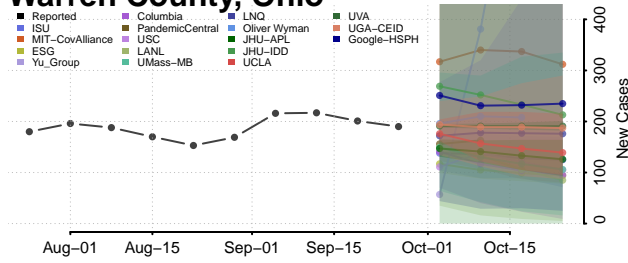

Warren County, Ohio