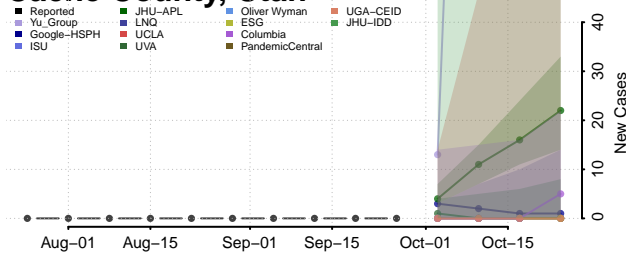

Cache County, Utah