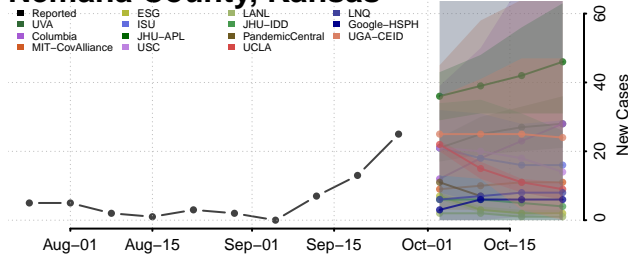

Nemaha County, Kansas