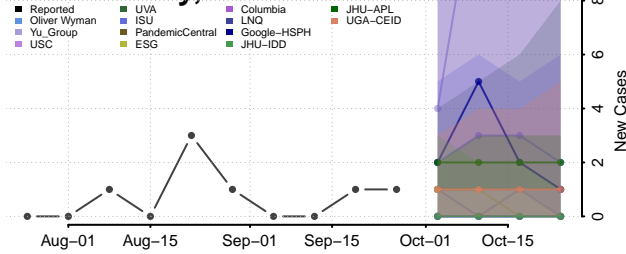

Kent County, Texas