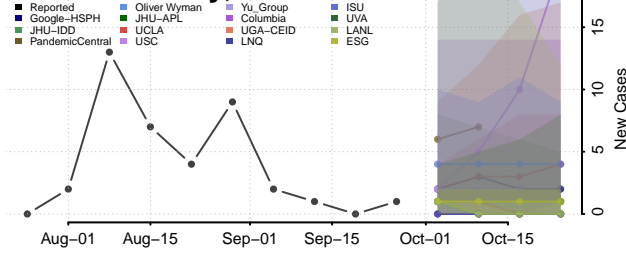

Mason County, Texas