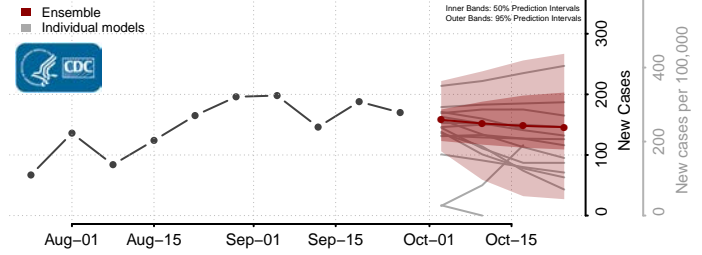

Custer County, Oklahoma

Delaware County, Oklahoma

Dewey County, Oklahoma

Ellis County, Oklahoma

Garfield County, Oklahoma

Garvin County, Oklahoma

Grady County, Oklahoma

Grant County, Oklahoma