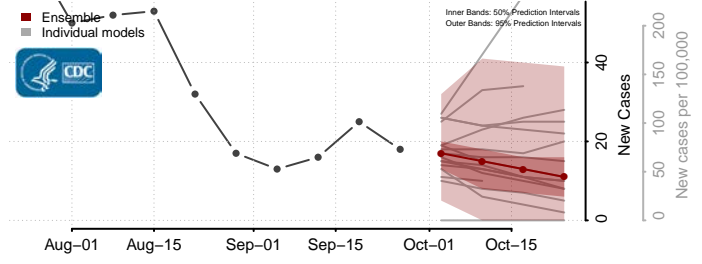

Hood River County, Oregon

Jackson County, Oregon

Jefferson County, Oregon

Josephine County, Oregon

Klamath County, Oregon

Lake County, Oregon

Lane County, Oregon

Lincoln County, Oregon