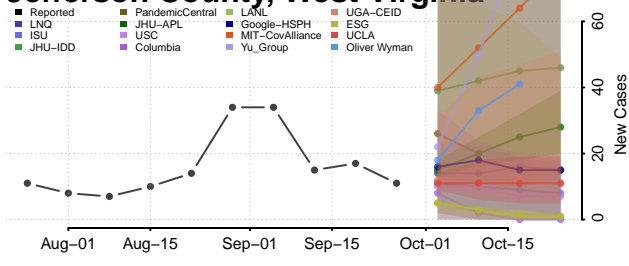

Jefferson County, West Virginia