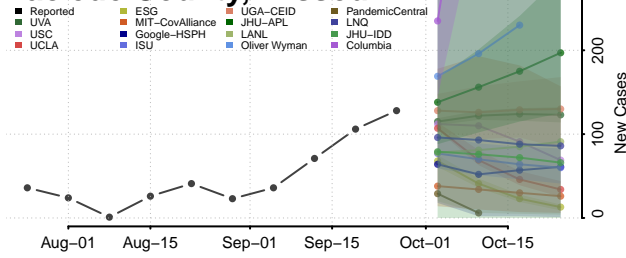

Laclede County, Missouri