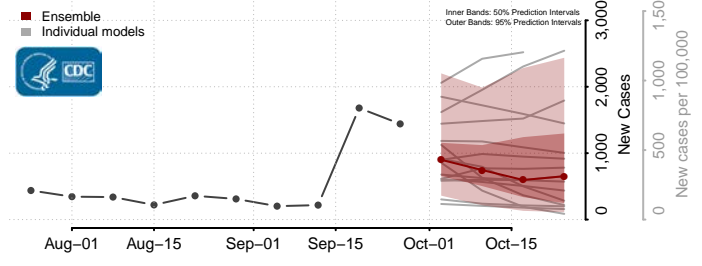

St. Clair County, Alabama

Sumter County, Alabama

Talladega County, Alabama

Tallapoosa County, Alabama

Tuscaloosa County, Alabama

Walker County, Alabama

Washington County, Alabama

Wilcox County, Alabama