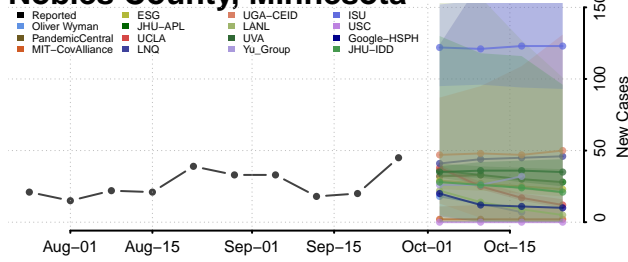

McLeod County, Minnesota

Meeker County, Minnesota

Mille Lacs County, Minnesota

Morrison County, Minnesota

Mower County, Minnesota

Murray County, Minnesota

Nicollet County, Minnesota

Nobles County, Minnesota