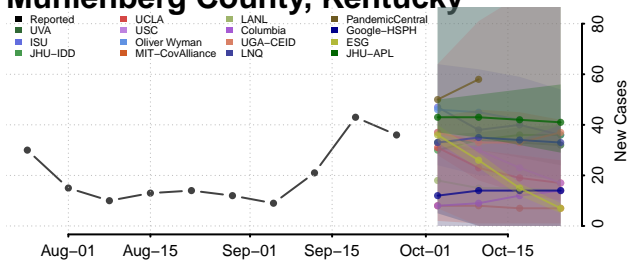

Mercer County, Kentucky

Metcalf County, Kentucky

Monroe County, Kentucky

Montgomery County, Kentucky

Morgan County, Kentucky

Muhlenberg County, Kentucky

Nelson County, Kentucky

Nicholas County, Kentucky