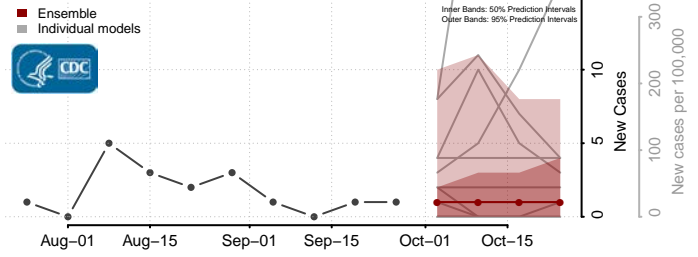

Oneida County, Idaho