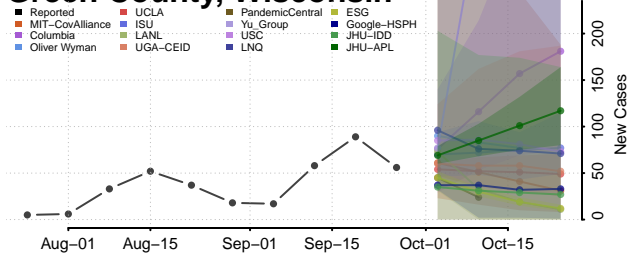

Green County, Wisconsin