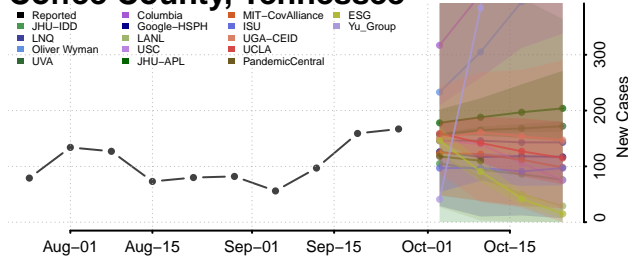

Chester County, Tennessee

Claiborne County, Tennessee

Clay County, Tennessee

Cocke County, Tennessee

Coffee County, Tennessee

Crockett County, Tennessee

Cumberland County, Tennessee

Davidson County, Tennessee