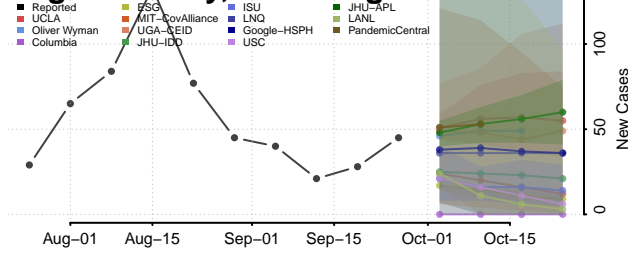

Logan County, West Virginia