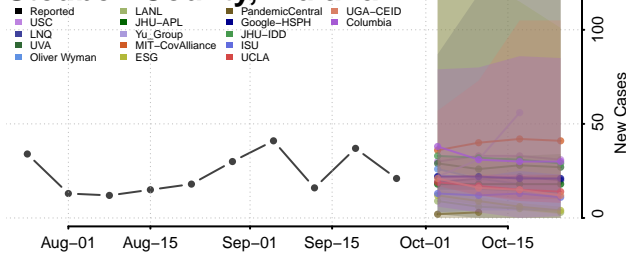

Scott County, Indiana

Shelby County, Indiana

Spencer County, Indiana

St. Joseph County, Indiana

Starke County, Indiana

Stauben County, Indiana

Sullivan County, Indiana

Switzerland County, Indiana