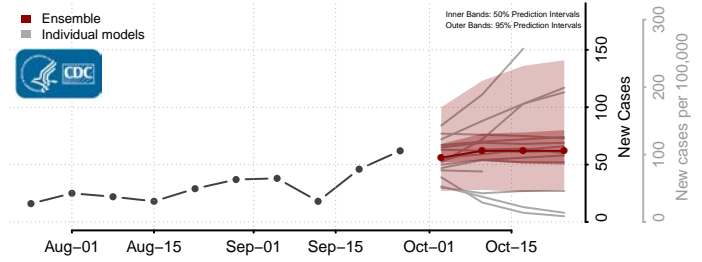

Otter Tail County, Minnesota