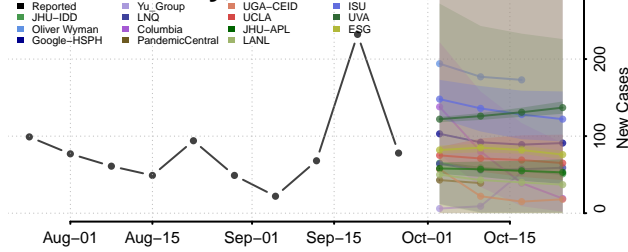

Clarke County, Alabama

Clay County, Alabama

Cleburne County, Alabama

Coffee County, Alabama

Colbert County, Alabama

Conecuh County, Alabama

Coosa County, Alabama

Covington County, Alabama