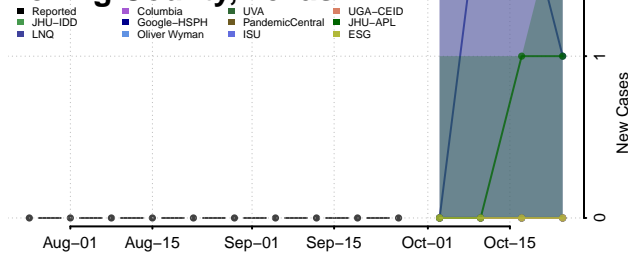

Loving County, Texas