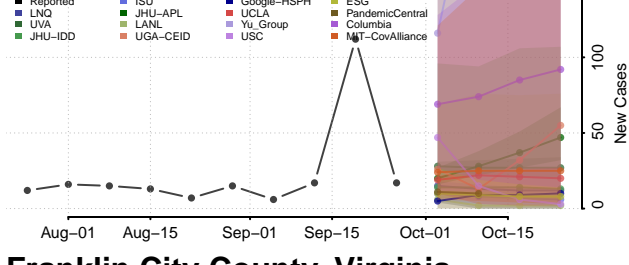

Fluvanna County, Virginia