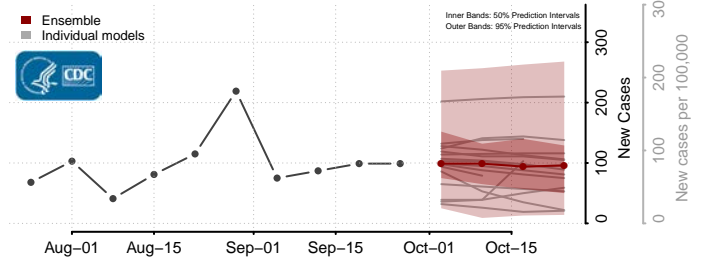

Comanche County, Oklahoma