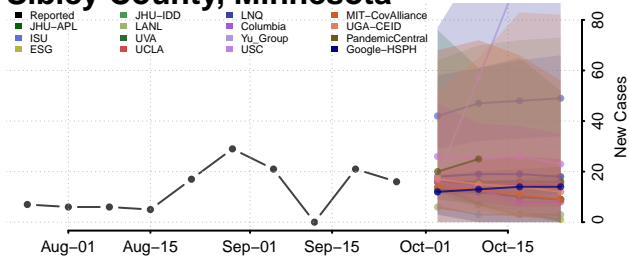

Sibley County, Minnesota