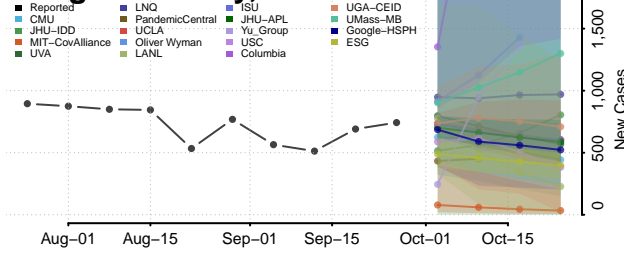

Douglas County, Nebraska