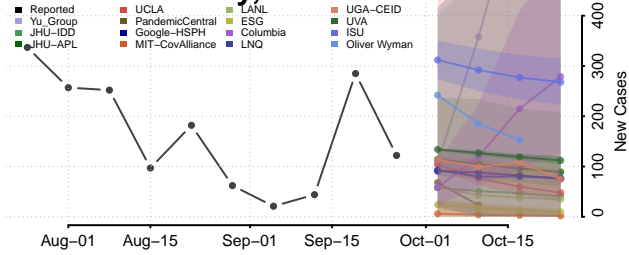

Fayette County, Alabama

Franklin County, Alabama

Geneva County, Alabama

Greene County, Alabama

Hale County, Alabama

Henry County, Alabama

Lee County, Alabama

Limestone County, Alabama

Lowndes County, Alabama

Macon County, Alabama

Madison County, Alabama

Marengo County, Alabama

Marion County, Alabama

Marshall County, Alabama

Mobile County, Alabama

Monroe County, Alabama

Montgomery County, Alabama

Morgan County, Alabama

Perry County, Alabama

Pickens County, Alabama

Pike County, Alabama

Randolph County, Alabama

Russell County, Alabama

Shelby County, Alabama