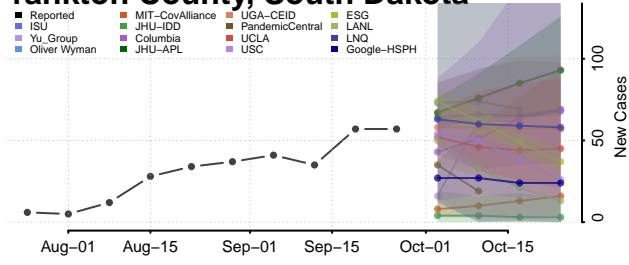

Yankton County, South Dakota