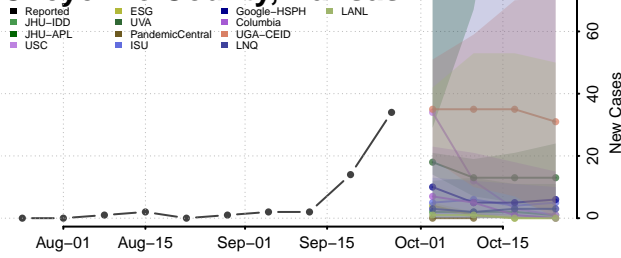

Cheyenne County, Kansas