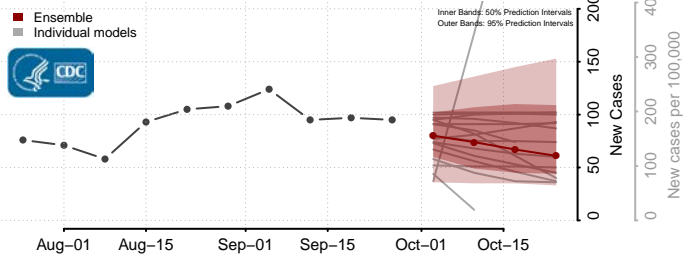

Dare County, North Carolina

Davidson County, North Carolina

Davie County, North Carolina

Duplin County, North Carolina

Durham County, North Carolina

Edgecombe County, North Carolina

Forsyth County, North Carolina