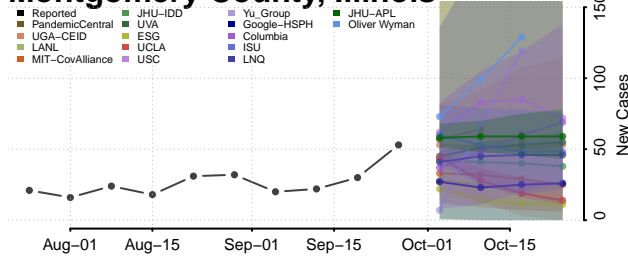

McLean County, Illinois

Menard County, Illinois

Mercer County, Illinois

Monroe County, Illinois

Montgomery County, Illinois

Morgan County, Illinois

Moultrie County, Illinois

Ogle County, Illinois