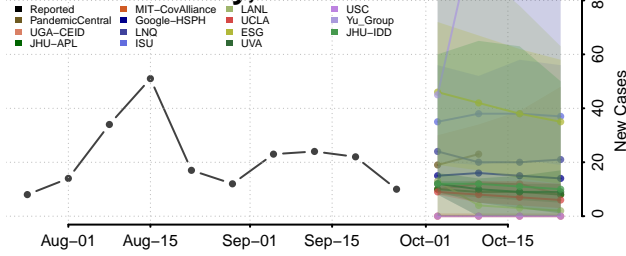

Bledsoe County, Tennessee