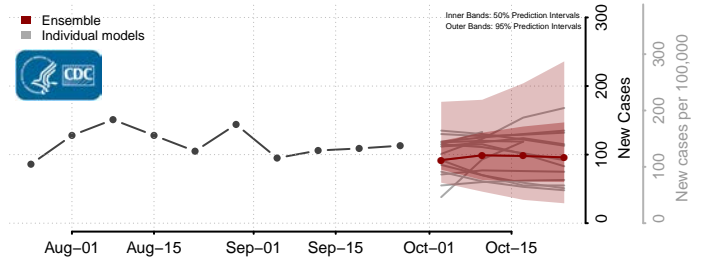

Lynchburg County, Virginia