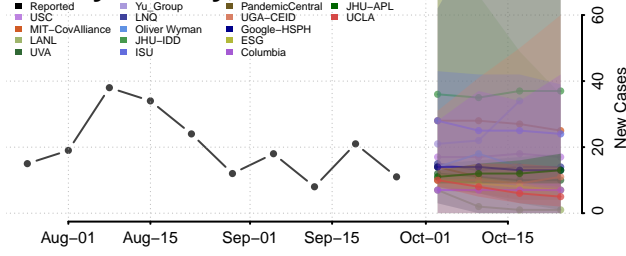

Shelby County, Indiana