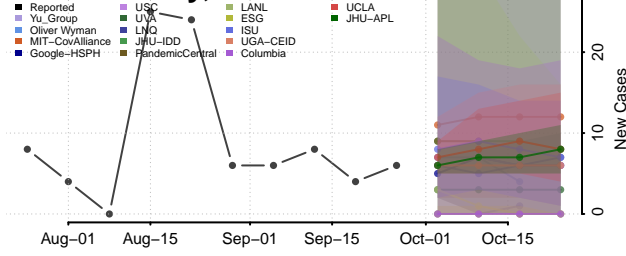

Noble County, Indiana

Ohio County, Indiana

Orange County, Indiana

Owen County, Indiana

Putnam County, Indiana

Randolph County, Indiana

Ripley County, Indiana

Rush County, Indiana