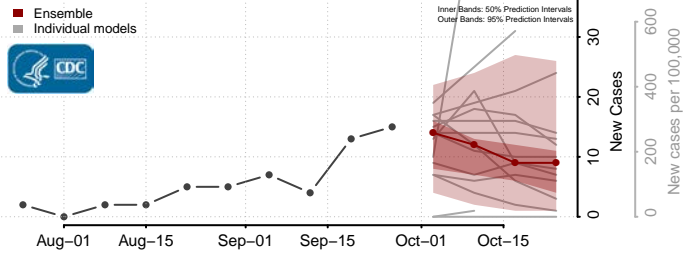

Butte County, South Dakota

Campbell County, South Dakota

Davison County, South Dakota

Day County, South Dakota

Deuel County, South Dakota

Dewey County, South Dakota

Douglas County, South Dakota

Edmunds County, South Dakota