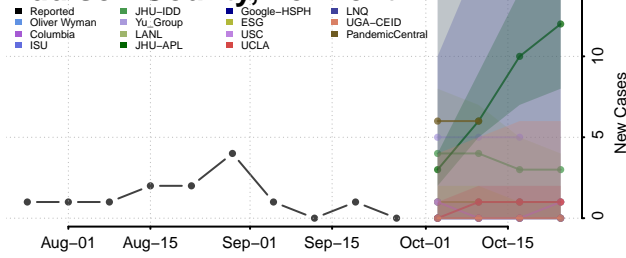

Addison County, Vermont