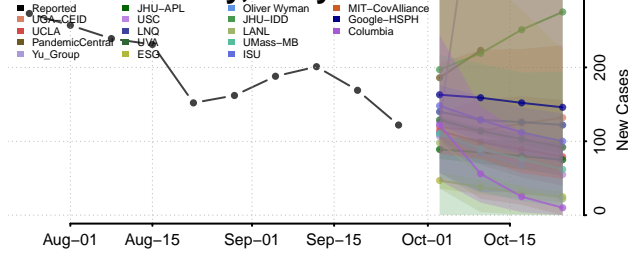

Charles County, Maryland

Dorchester County, Maryland

Frederick County, Maryland

Garrett County, Maryland

Harford County, Maryland

Howard County, Maryland

Kent County, Maryland

Montgomery County, Maryland