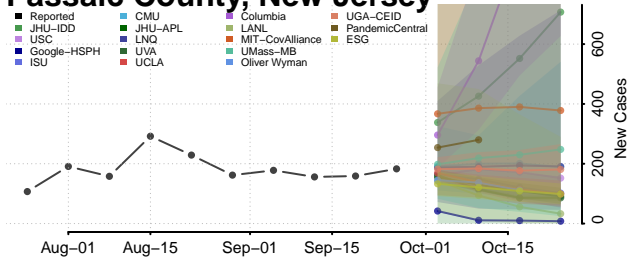

Passaic County, New Jersey