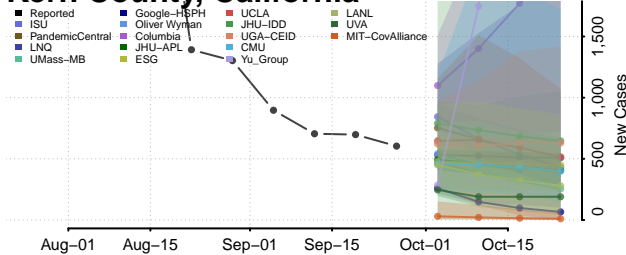

Kern County, California