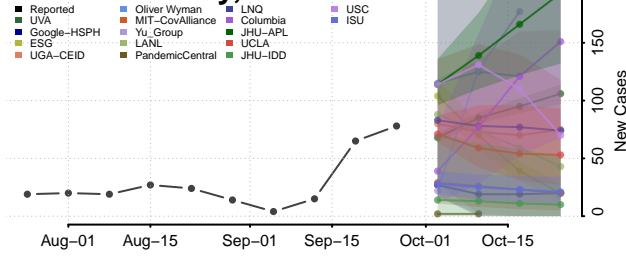

Benton County, Missouri