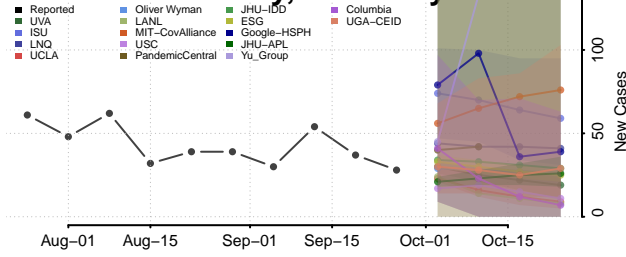

Jessamine County, Kentucky