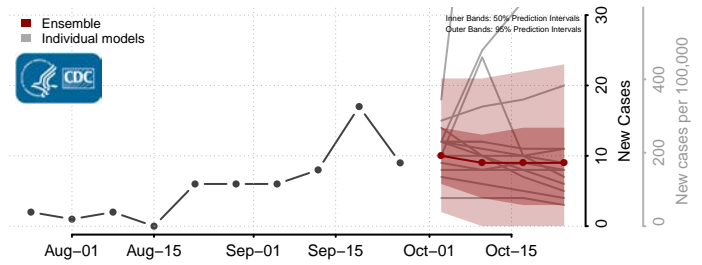

Morton County, North Dakota

Mountrail County, North Dakota

Nelson County, North Dakota

Oliver County, North Dakota

Pembina County, North Dakota

Pierce County, North Dakota

Ramsey County, North Dakota

Ransom County, North Dakota