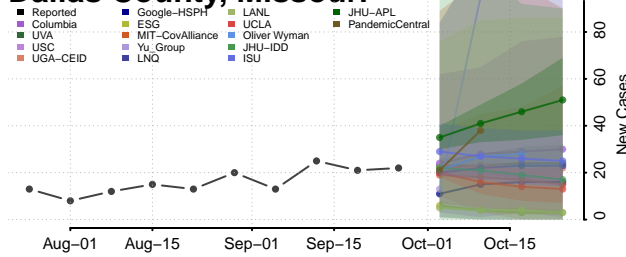

Dallas County, Missouri