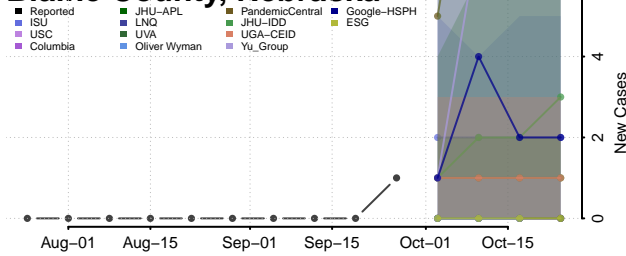

Nebraska

Adams County, Nebraska

Antelope County, Nebraska

Arthur County, Nebraska

Banner County, Nebraska

Blaine County, Nebraska

Boone County, Nebraska

Box Butte County, Nebraska