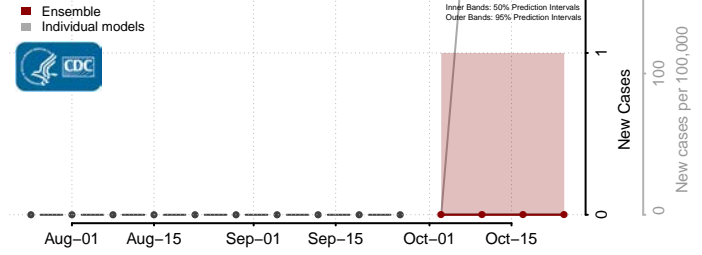

Nevada

Carson City County, Nevada

Churchill County, Nevada

Clark County, Nevada

Douglas County, Nevada

Elko County, Nevada

Esmeralda County, Nevada

Eureka County, Nevada