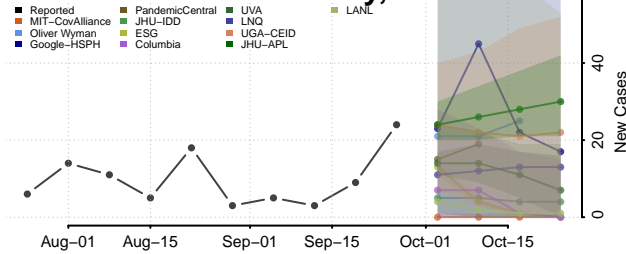

Kusilvak County, Alaska

Lake and Peninsula County, Alaska

Matanuska-Susitna County, Alaska

Nome County, Alaska

North Slope County, Alaska

Northwest Arctic County, Alaska

Petersburg County, Alaska

Prince of Wales-Hyder County, Alaska