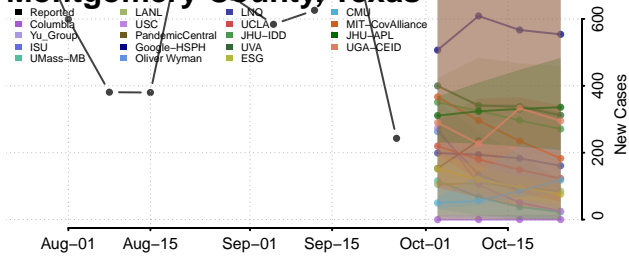

Montgomery County, Texas