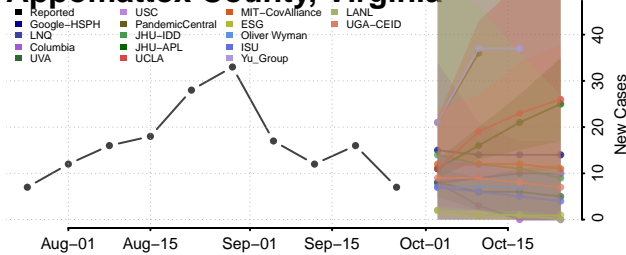

Appomattox County, Virginia