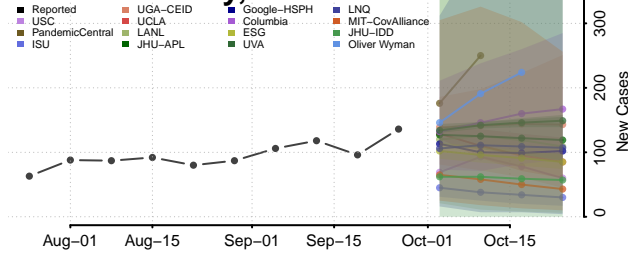

Chaves County, New Mexico