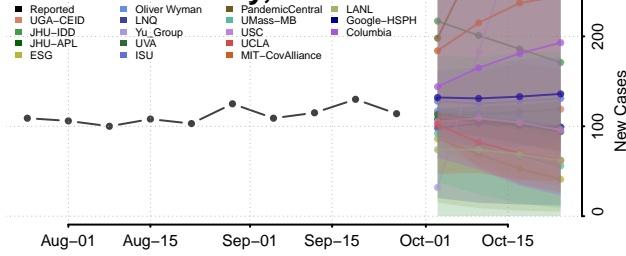

Clermont County, Ohio