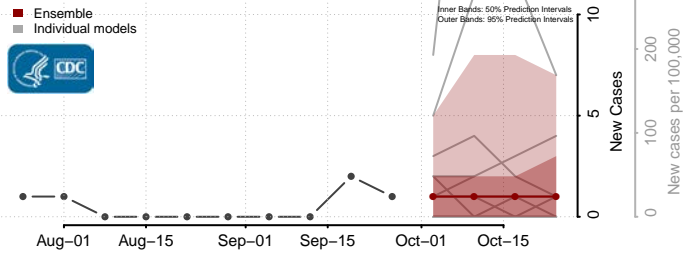

Bath County, Virginia