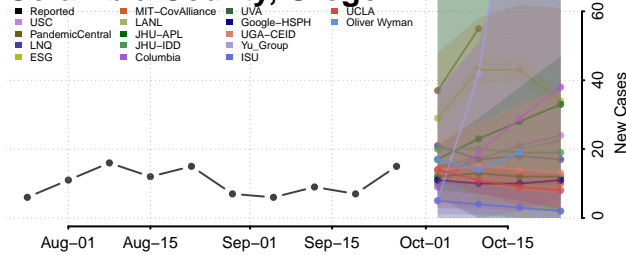

Columbia County, Oregon