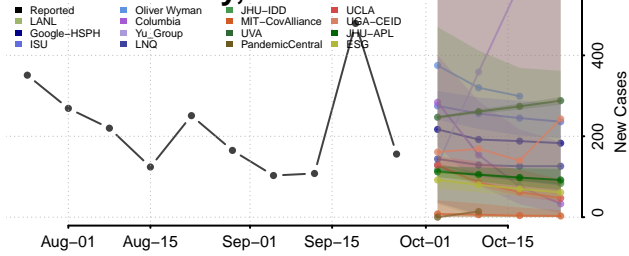

Crenshaw County, Alabama

Cullman County, Alabama

Dale County, Alabama

Dallas County, Alabama

DeKalb County, Alabama

Elmore County, Alabama

Escambia County, Alabama

Etowah County, Alabama

Fayette County, Alabama

Franklin County, Alabama

Geneva County, Alabama

Greene County, Alabama

Hale County, Alabama

Henry County, Alabama

Lee County, Alabama

Limestone County, Alabama