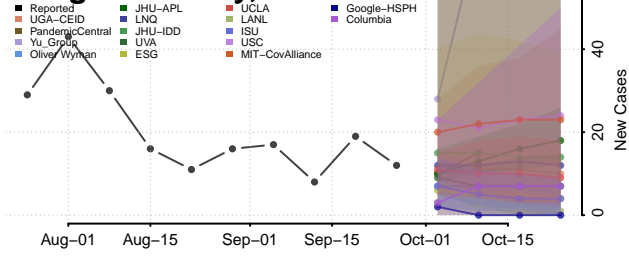

Douglas County, Nevada