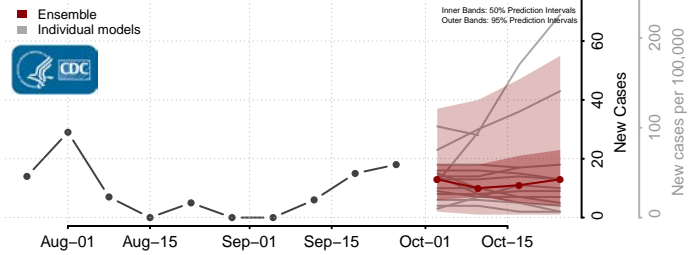

Marshall County, West Virginia