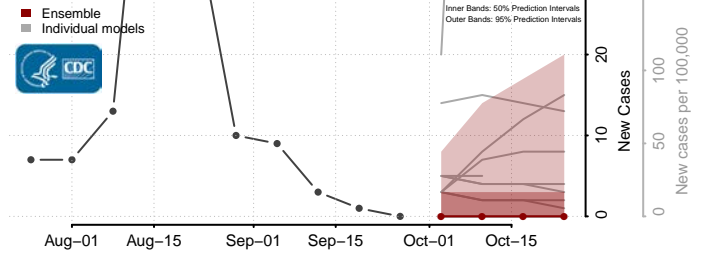

Inyo County, California