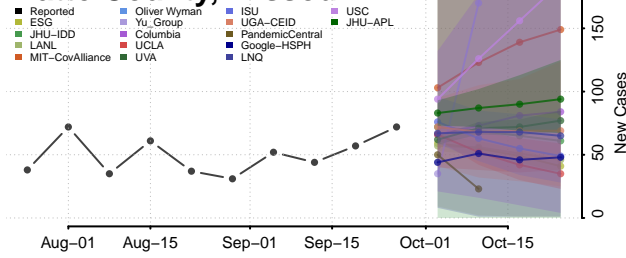

Platte County, Missouri