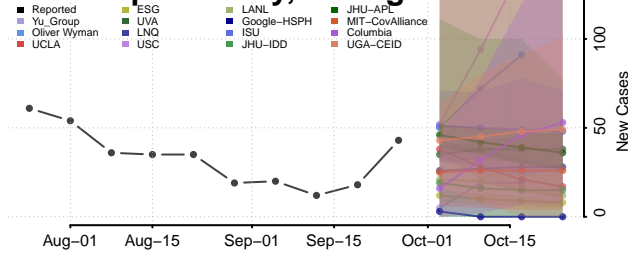

St. Joseph County, Michigan