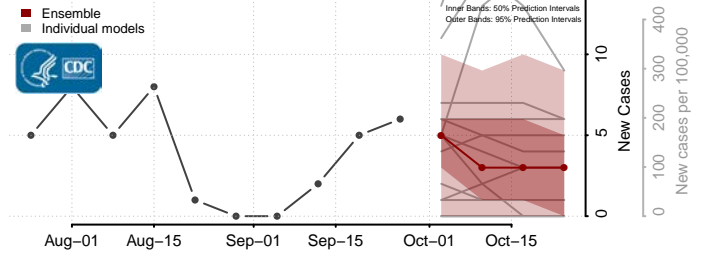

Baker County, Georgia