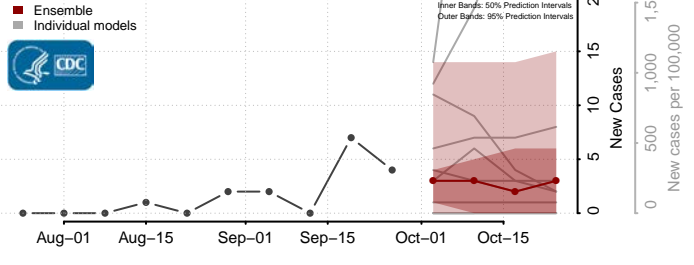

Harding County, South Dakota

Hughes County, South Dakota

Hutchinson County, South Dakota

Hyde County, South Dakota

Jackson County, South Dakota

Jerauld County, South Dakota

Jones County, South Dakota

Kingsbury County, South Dakota