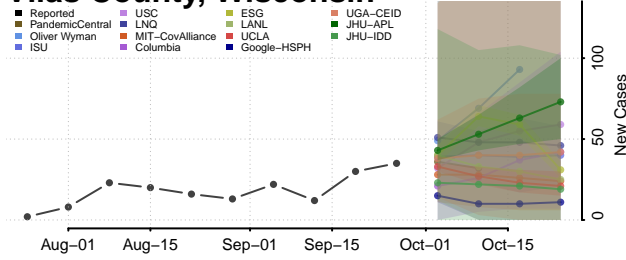

Vilas County, Wisconsin