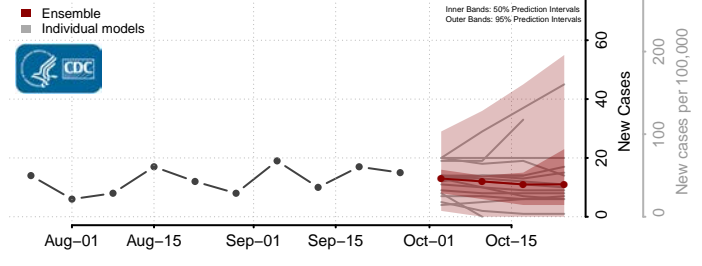

Williamsburg County, Virginia

Winchester County, Virginia

Wise County, Virginia

Wythe County, Virginia

York County, Virginia

Washington

Adams County, Washington

Asotin County, Washington