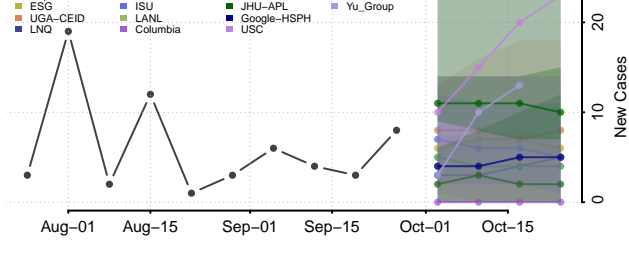

Shelby County, Missouri