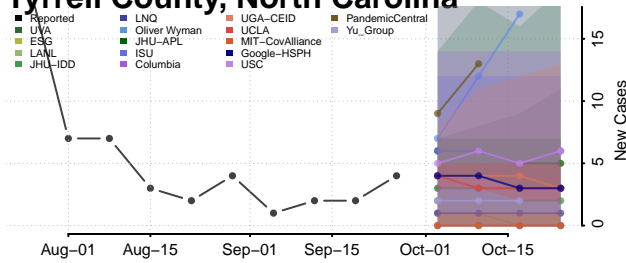

Surry County, North Carolina

Swain County, North Carolina

Transylvania County, North Carolina

Tyrrell County, North Carolina

Union County, North Carolina

Wilkes County, North Carolina

Wilson County, North Carolina