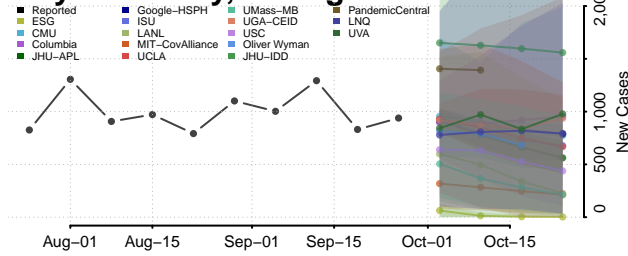

St. Joseph County, Michigan

Tuscola County, Michigan

Van Buren County, Michigan

Washtenaw County, Michigan

Wayne County, Michigan

Benton County, Minnesota

Big Stone County, Minnesota

Blue Earth County, Minnesota