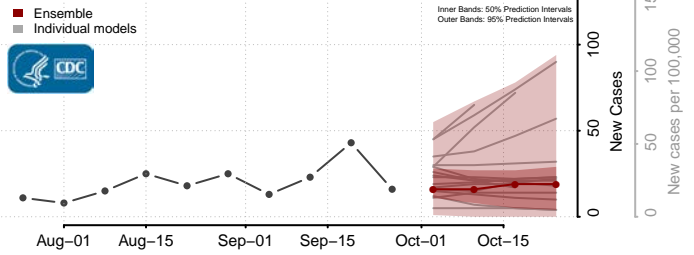

Clearfield County, Pennsylvania

Clinton County, Pennsylvania

Columbia County, Pennsylvania

Crawford County, Pennsylvania

Cumberland County, Pennsylvania

Dauphin County, Pennsylvania

Delaware County, Pennsylvania