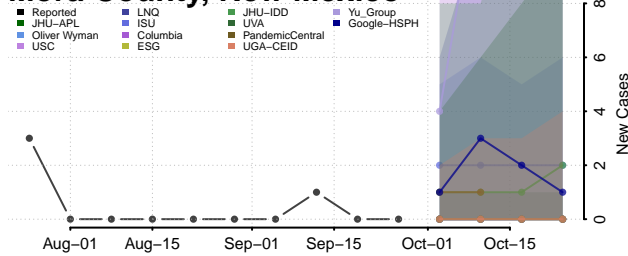

Mora County, New Mexico