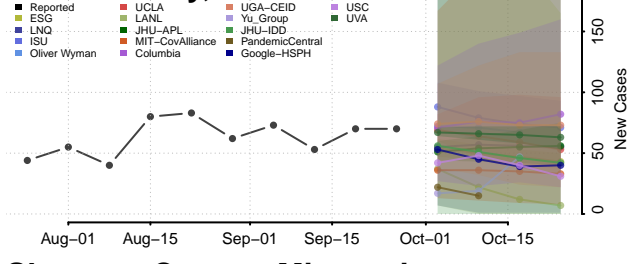

Scott County, Missouri