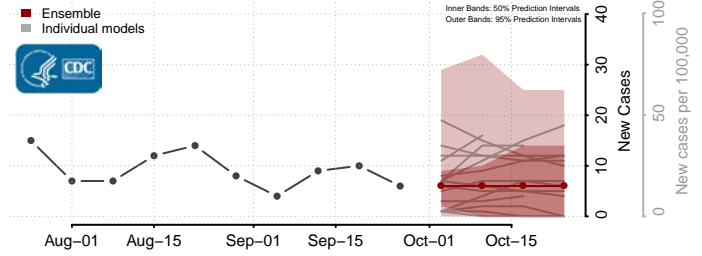

Warren County, Virginia