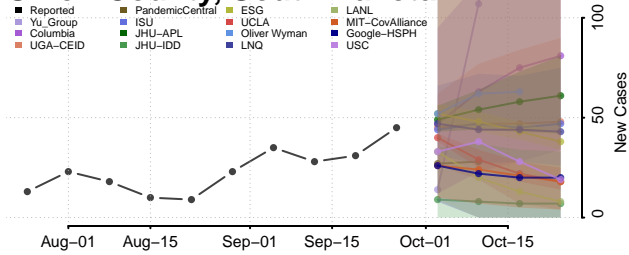

Union County, South Dakota