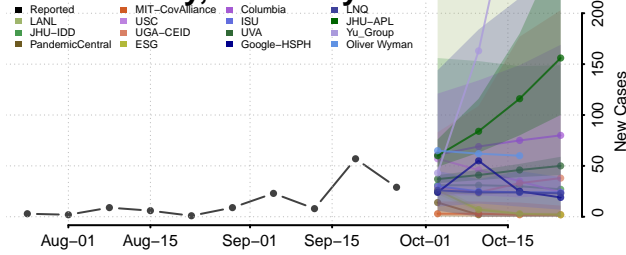

Estill County, Kentucky