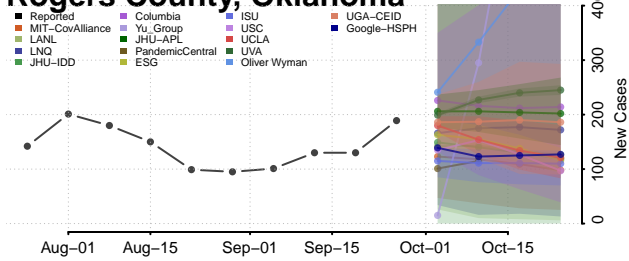

Rogers County, Oklahoma