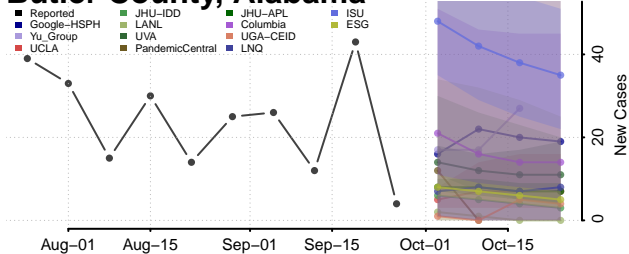

Butler County, Alabama