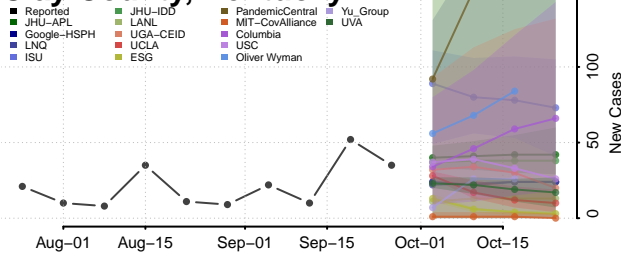

Clay County, Kentucky