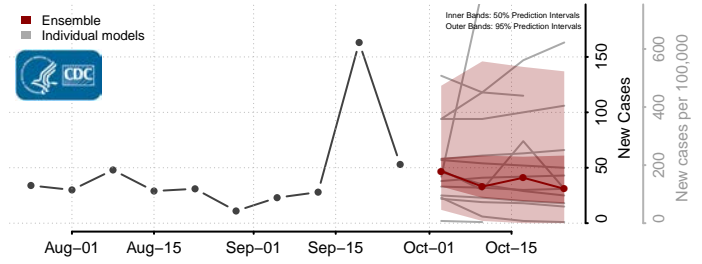

Cherokee County, Alabama