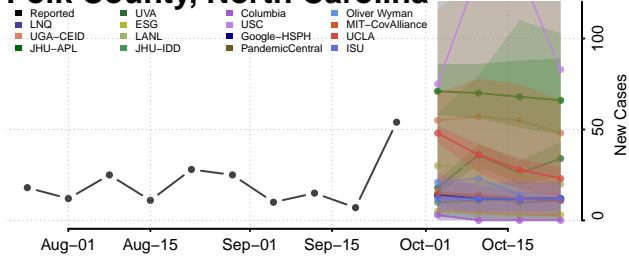

Polk County, North Carolina