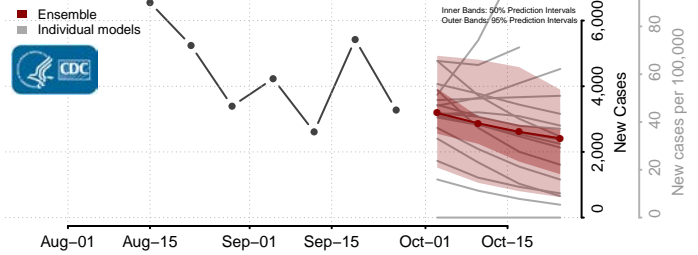

Arizona*

Apache County, Arizona

*New weekly cases may decrease in this location over the next four weeks. For these locations, the ensemble forecast indicates a probability of 0.75 or greater that fewer cases will be reported in week four of the forecast than in the last reported week.