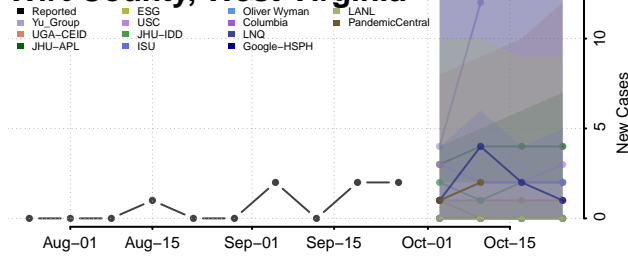

Wood County, West Virginia

Wyoming County, West Virginia

Wisconsin

Adams County, Wisconsin

Ashland County, Wisconsin

Barron County, Wisconsin

Bayfield County, Wisconsin

Brown County, Wisconsin