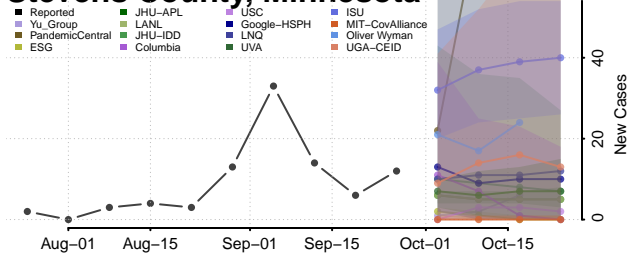

Stevens County, Minnesota