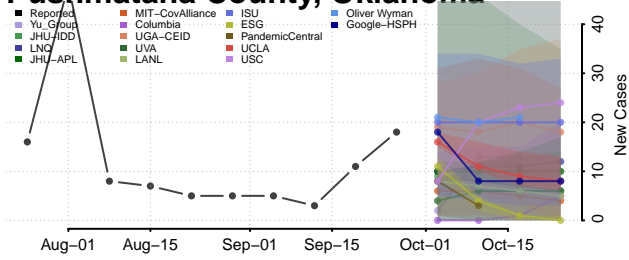

Pushmataha County, Oklahoma