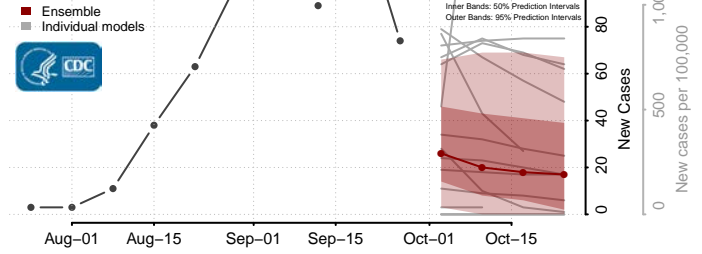

Rosebud County, Montana