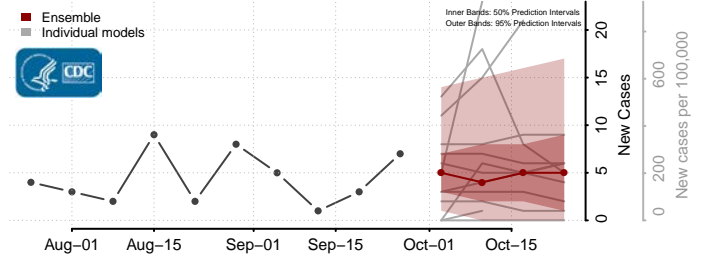

Kidder County, North Dakota