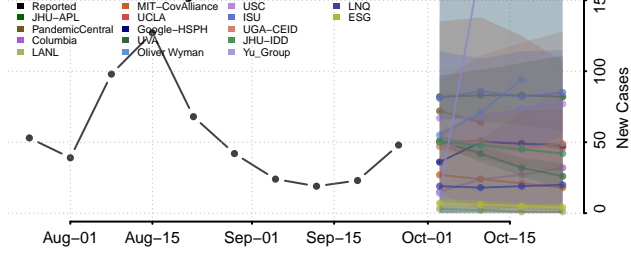

Wise County, Texas