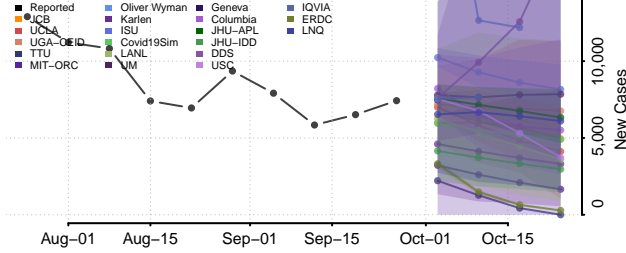

National

Alabama*

Autauga County, Alabama

Baldwin County, Alabama

Barbour County, Alabama

Bibb County, Alabama

*New weekly cases may decrease in this location over the next four weeks. For these locations, the ensemble forecast indicates a probability of 0.75 or greater that fewer cases will be reported in week four of the forecast than in the last reported week.