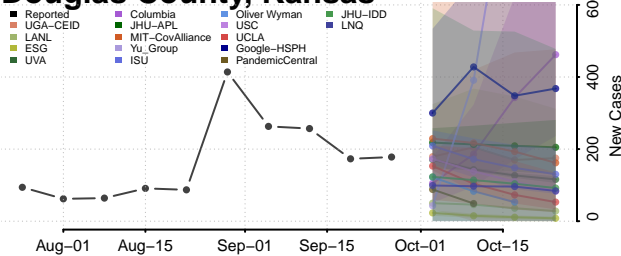

Decatur County, Kansas

Dickinson County, Kansas

Doniphan County, Kansas

Douglas County, Kansas

Franklin County, Kansas

Geary County, Kansas

Gove County, Kansas

Graham County, Kansas