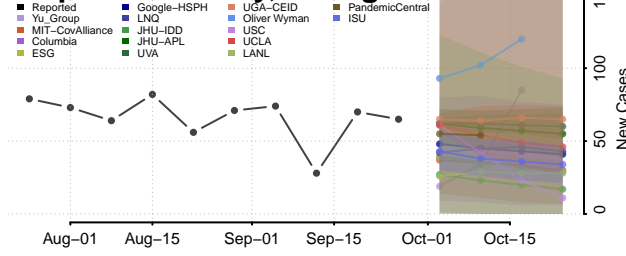

Rockdale County, Georgia

Schley County, Georgia

Screven County, Georgia

Seminole County, Georgia

Spalding County, Georgia

Stephens County, Georgia

Stewart County, Georgia

Sumter County, Georgia