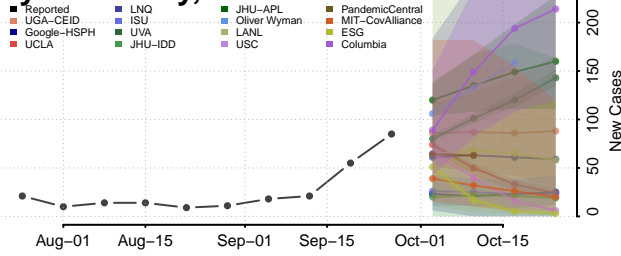

Lee County, Iowa

Linn County, Iowa

Louisa County, Iowa

Lucas County, Iowa

Lyon County, Iowa

Madison County, Iowa

Mahaska County, Iowa

Marion County, Iowa