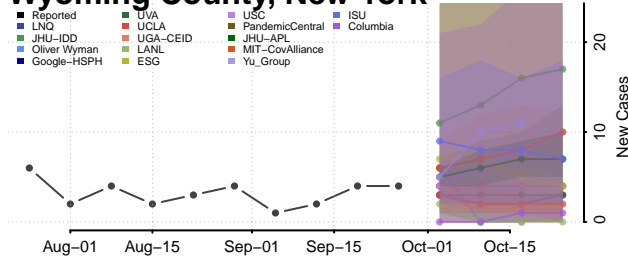

Tioga County, New York

Tompkins County, New York

Ulster County, New York

Warren County, New York

Washington County, New York

Wayne County, New York

Westchester County, New York

Wyoming County, New York