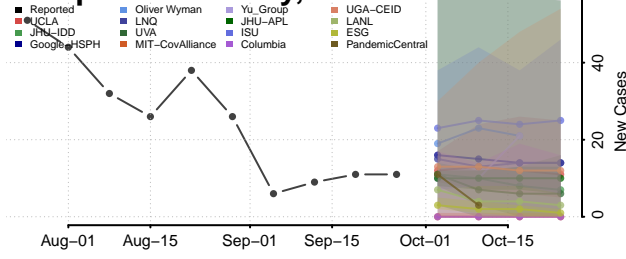

Garland County, Arkansas

Grant County, Arkansas

Greene County, Arkansas

Hempstead County, Arkansas

Hot Spring County, Arkansas

Howard County, Arkansas

Independence County, Arkansas

Izard County, Arkansas