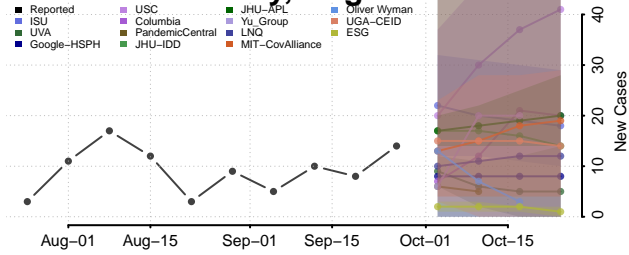

Dickenson County, Virginia