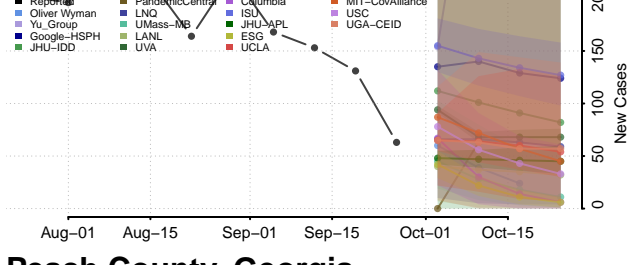

Oconee County, Georgia

Oglethorpe County, Georgia

Paulding County, Georgia

Peach County, Georgia

Quitman County, Georgia

Rabun County, Georgia

Randolph County, Georgia

Richmond County, Georgia