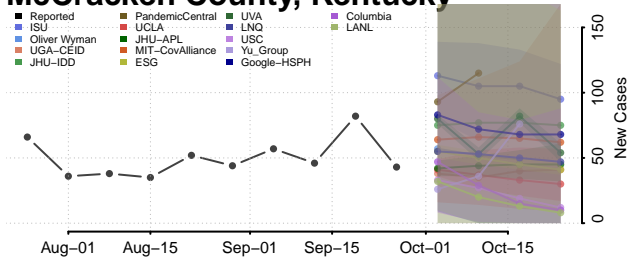

Marshall County, Kentucky

Martin County, Kentucky

Mason County, Kentucky

McCracken County, Kentucky

McCreary County, Kentucky

McLean County, Kentucky

Meade County, Kentucky

Menifee County, Kentucky