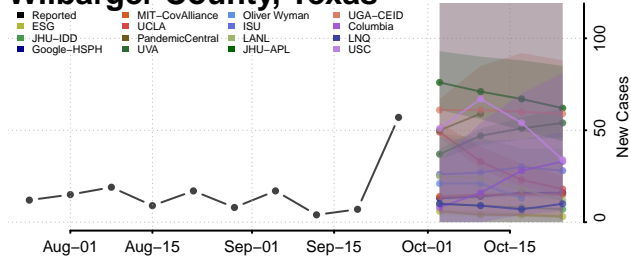

Wilbarger County, Texas