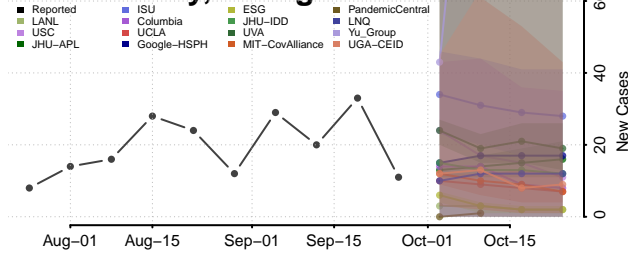

Columbia County, Georgia

Cook County, Georgia

Coweta County, Georgia

Crawford County, Georgia

Crisp County, Georgia

Dade County, Georgia

Dawson County, Georgia

Decatur County, Georgia