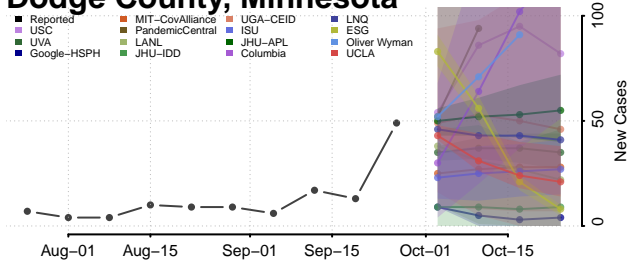

Cook County, Minnesota

Cottonwood County, Minnesota

Crow Wing County, Minnesota

Dakota County, Minnesota

Dodge County, Minnesota

Douglas County, Minnesota

Faribault County, Minnesota

Hubbard County, Minnesota