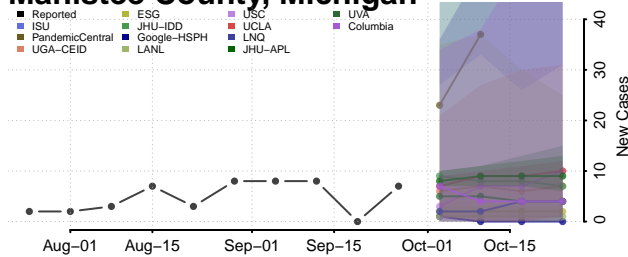

Lenawee County, Michigan

Livingston County, Michigan

Luce County, Michigan

Mackinac County, Michigan

Macomb County, Michigan

Manistee County, Michigan

Marquette County, Michigan

Mason County, Michigan