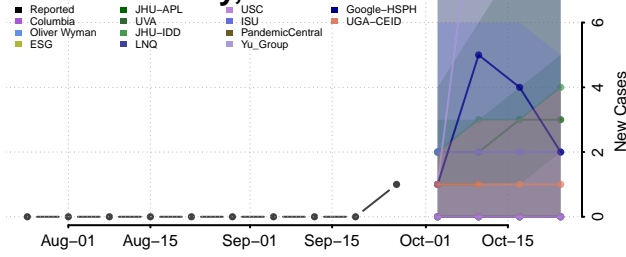

Borden County, Texas