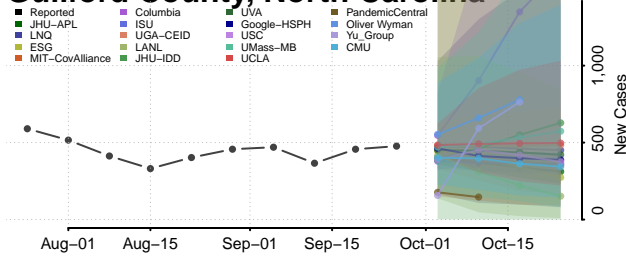

Franklin County, North Carolina

Gaston County, North Carolina

Gates County, North Carolina

Graham County, North Carolina

Granville County, North Carolina

Greene County, North Carolina

Guilford County, North Carolina