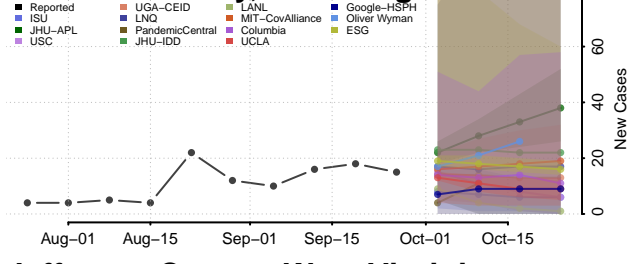

Jackson County, West Virginia