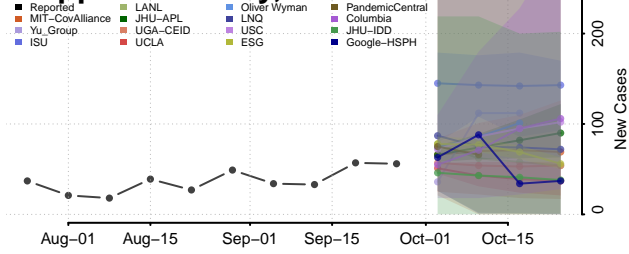

Chippewa County, Wisconsin