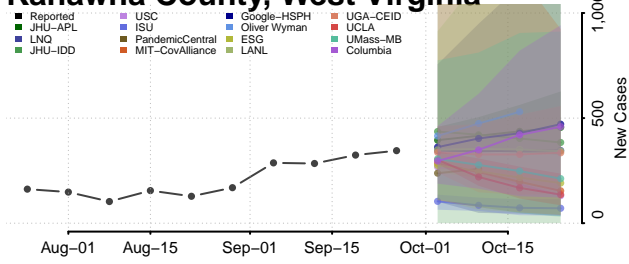

Kanawha County, West Virginia