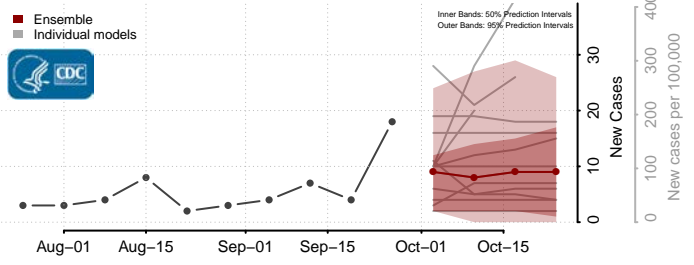

Sweet Grass County, Montana

Teton County, Montana

Toole County, Montana

Treasure County, Montana

Valley County, Montana

Wheatland County, Montana

Wibaux County, Montana

Yellowstone County, Montana