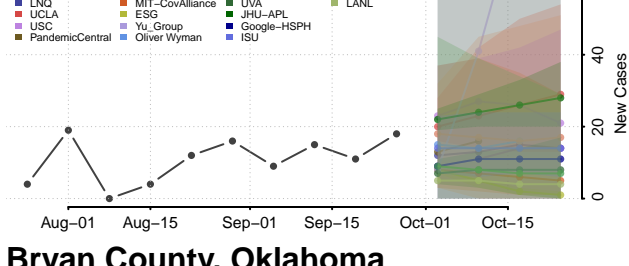

Blaine County, Oklahoma