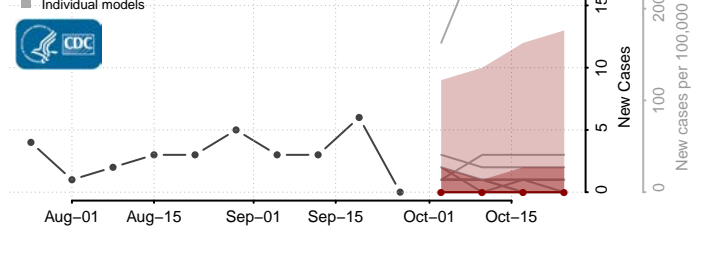

Prince Edward County, Virginia

Prince George County, Virginia

Prince William County, Virginia

Pulaski County, Virginia

Radford County, Virginia

Rappahannock County, Virginia

Russell County, Virginia

Salem County, Virginia