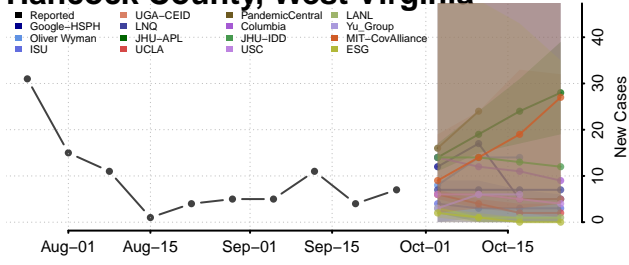

Gilmer County, West Virginia

Grant County, West Virginia

Greenbrier County, West Virginia

Hampshire County, West Virginia

Hancock County, West Virginia

Hardy County, West Virginia

Harrison County, West Virginia