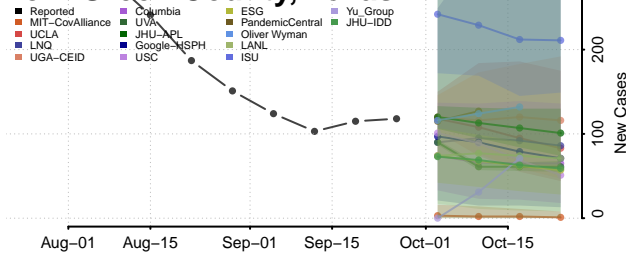

Tom Green County, Texas