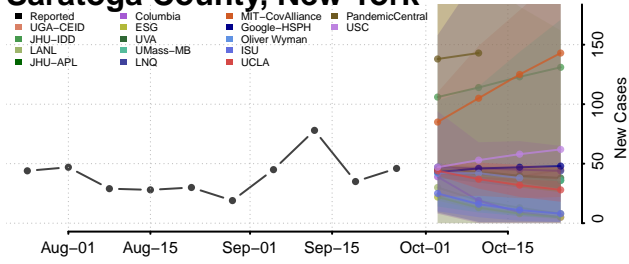

Oswego County, New York

Otsego County, New York

Putnam County, New York

Queens County, New York

Rensselaer County, New York

Richmond County, New York

Rockland County, New York

Saratoga County, New York