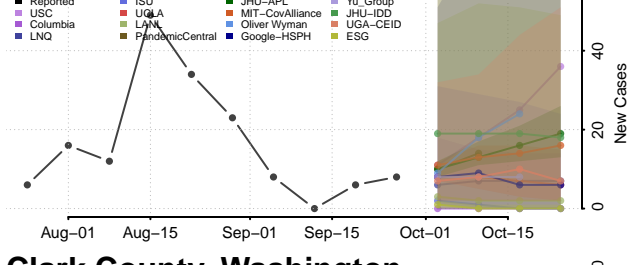

Clallam County, Washington