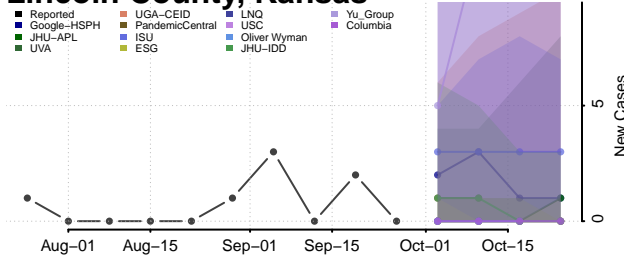

Labette County, Kansas

Lane County, Kansas

Leavenworth County, Kansas

Lincoln County, Kansas

Linn County, Kansas

Logan County, Kansas

Lyon County, Kansas

Marion County, Kansas