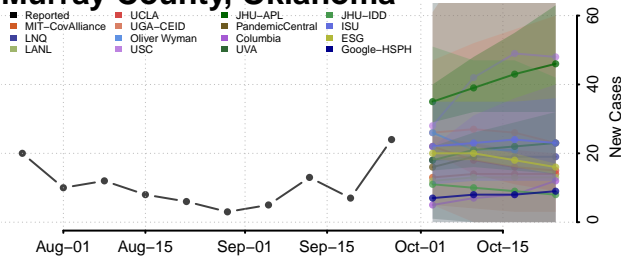

Murray County, Oklahoma