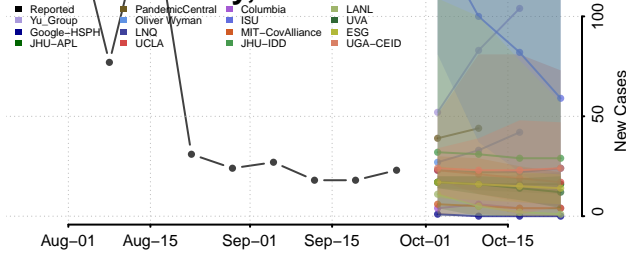

Cochise County, Arizona