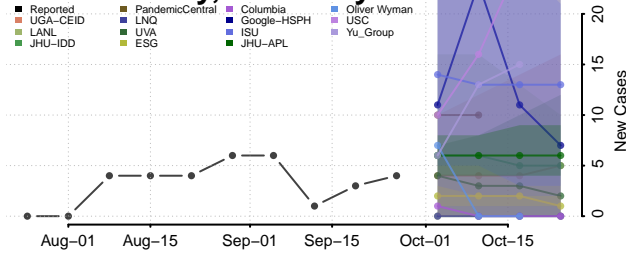

Elliott County, Kentucky