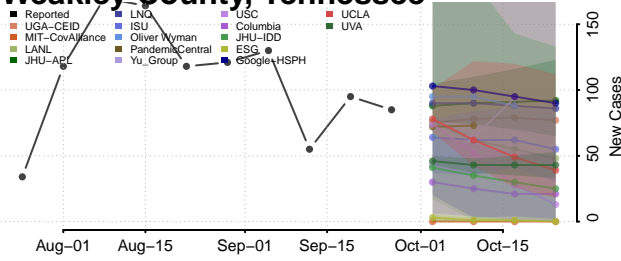

Weakley County, Tennessee