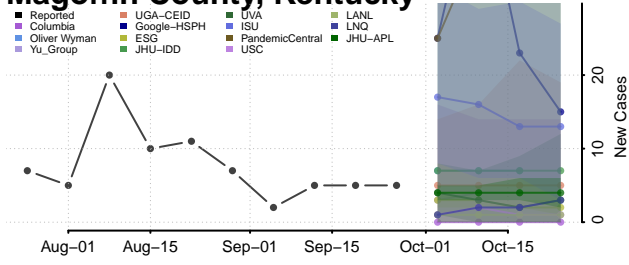

Magoffin County, Kentucky