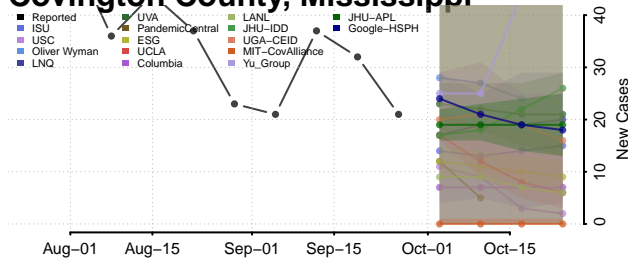

Covington County, Mississippi