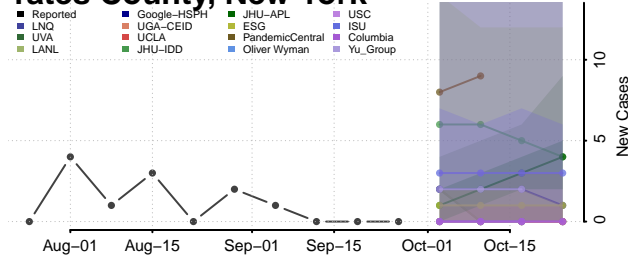

Yates County, New York