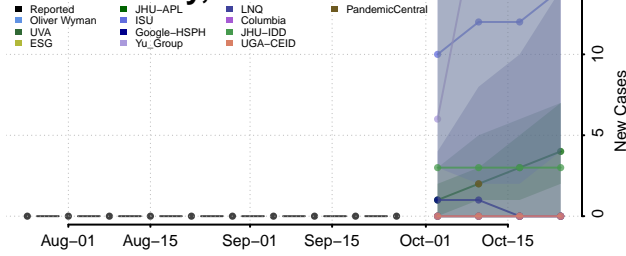

Kane County, Utah