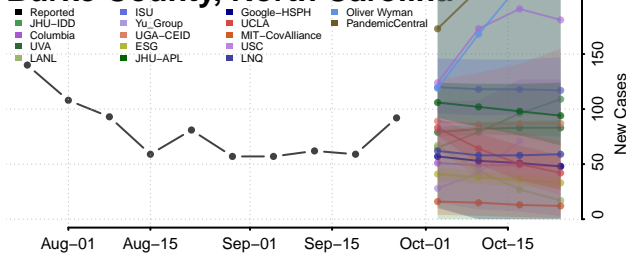

Beaufort County, North Carolina

Bertie County, North Carolina

Bladen County, North Carolina

Brunswick County, North Carolina

Buncombe County, North Carolina

Burke County, North Carolina

Cabarrus County, North Carolina