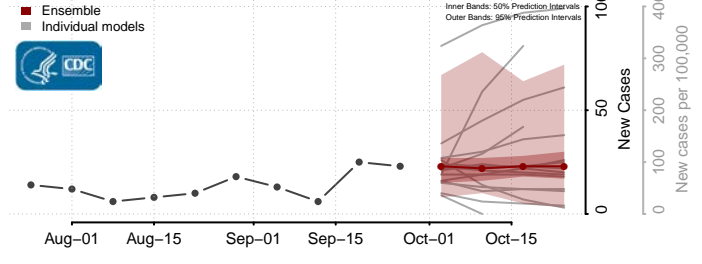

Brown County, Minnesota