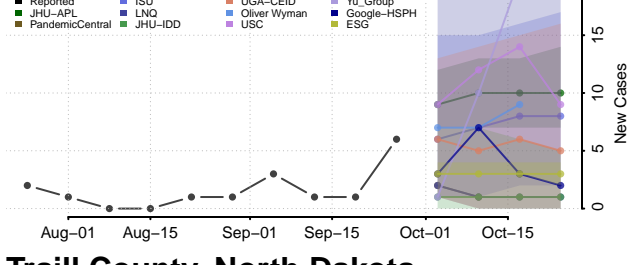

Slope County, North Dakota

Stark County, North Dakota

Steele County, North Dakota

Stutsman County, North Dakota

Towner County, North Dakota

Trail County, North Dakota

Walsh County, North Dakota

Ward County, North Dakota