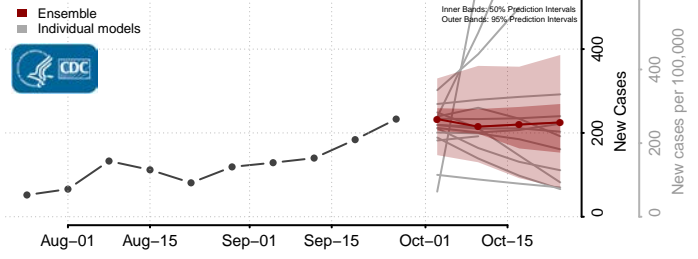

Dodge County, Wisconsin