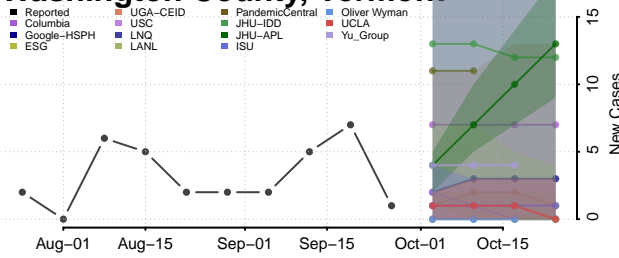

Washington County, Vermont