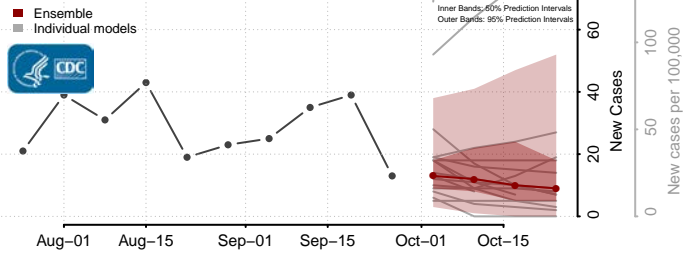

Carson City County, Nevada