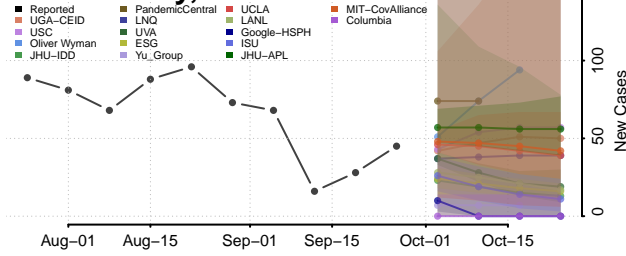

Elko County, Nevada