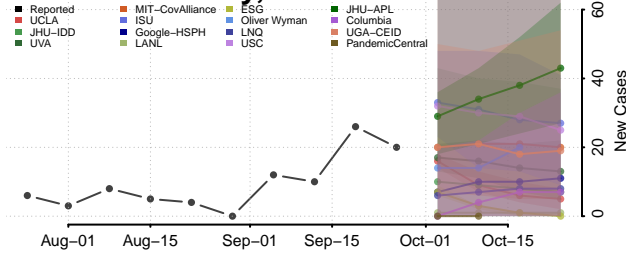

Bourbon County, Kansas