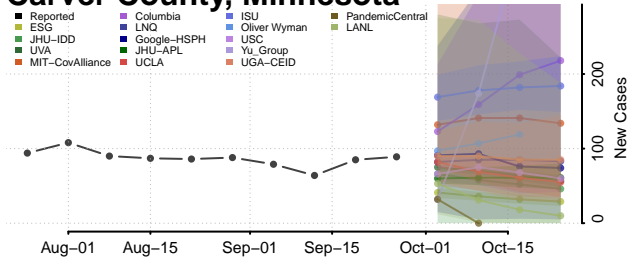

Carver County, Minnesota