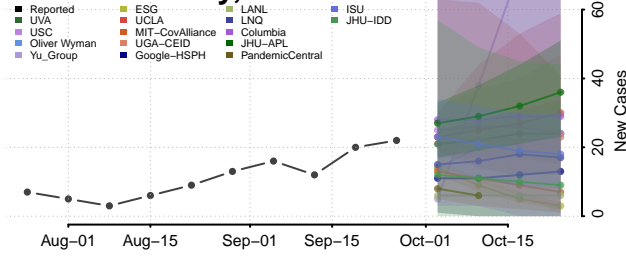

DeKalb County, Missouri