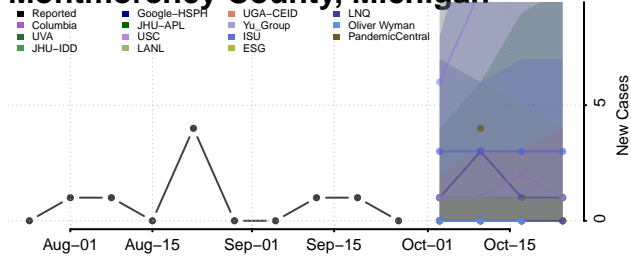

Mecosta County, Michigan

Menominee County, Michigan

Midland County, Michigan

Missaukee County, Michigan

Monroe County, Michigan

Montcalm County, Michigan

Montmorency County, Michigan

Muskegon County, Michigan