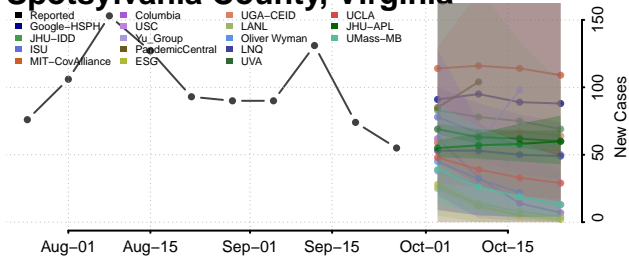

Scott County, Virginia

Shenandoah County, Virginia

Smyth County, Virginia

Southampton County, Virginia

Spotsylvania County, Virginia

Stafford County, Virginia

Staunton County, Virginia

Suffolk County, Virginia