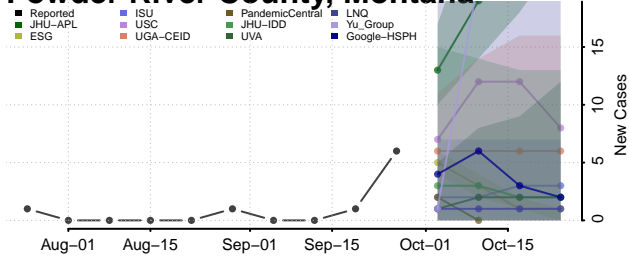

Musselshell County, Montana

Park County, Montana

Petroleum County, Montana

Phillips County, Montana

Pondera County, Montana

Powder River County, Montana

Powell County, Montana

Prairie County, Montana