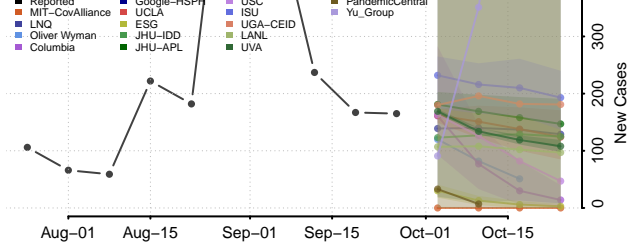

Ringgold County, Iowa

Sac County, Iowa

Scott County, Iowa

Shelby County, Iowa

Sioux County, Iowa

Story County, Iowa

Tama County, Iowa

Taylor County, Iowa