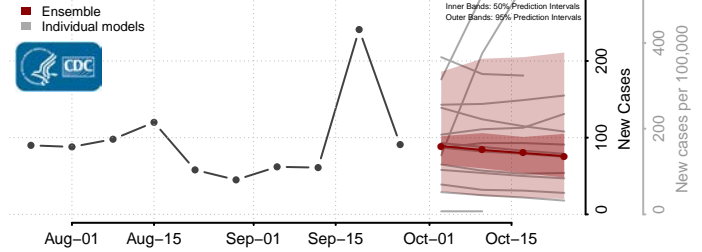

National

Alabama*

Autauga County, Alabama

Baldwin County, Alabama

Barbour County, Alabama

Bibb County, Alabama

*New weekly cases may decrease in this location over the next four weeks. For these locations, the ensemble forecast indicates a probability of 0.75 or greater that fewer cases will be reported in week four of the forecast than in the last reported week.