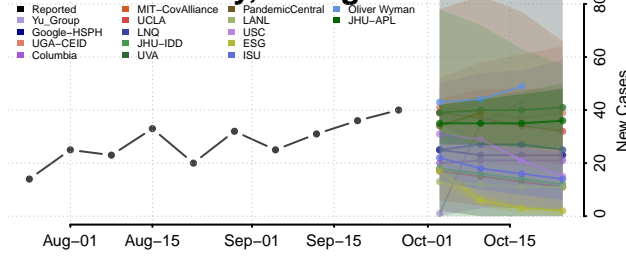

Screven County, Georgia