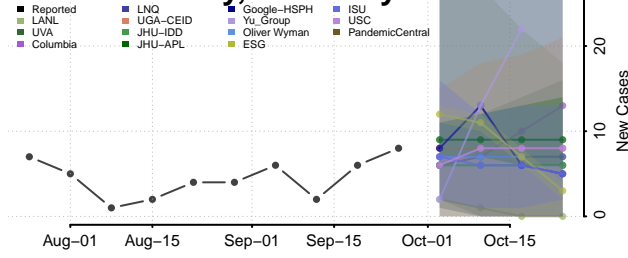

Trimble County, Kentucky