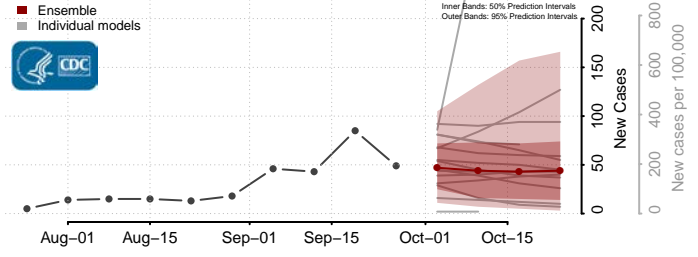

Ste. Genevieve County, Missouri

Stoddard County, Missouri

Stone County, Missouri

Sullivan County, Missouri

Taney County, Missouri

Texas County, Missouri

Vernon County, Missouri

Warren County, Missouri