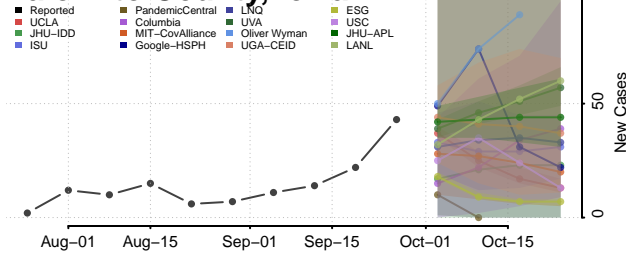

Palo Alto County, Iowa