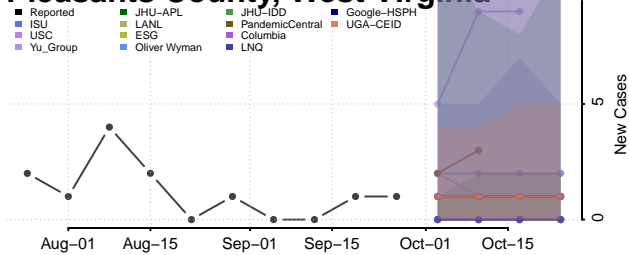

Pleasants County, West Virginia