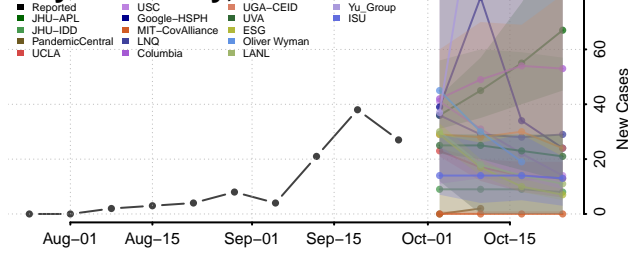

Thomas County, Nebraska

Thurston County, Nebraska

Valley County, Nebraska

Washington County, Nebraska

Wayne County, Nebraska

Webster County, Nebraska

Wheeler County, Nebraska

York County, Nebraska