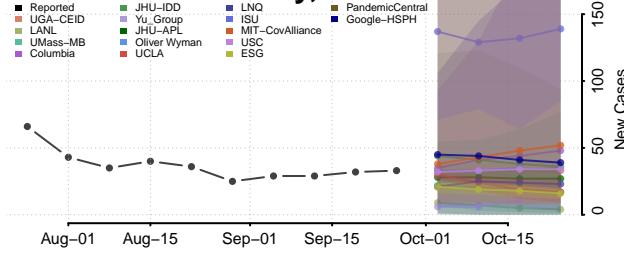

West Feliciana County, Louisiana

Winn County, Louisiana

Maine

Androscoggin County, Maine

Aroostook County, Maine

Cumberland County, Maine

Franklin County, Maine

Hancock County, Maine