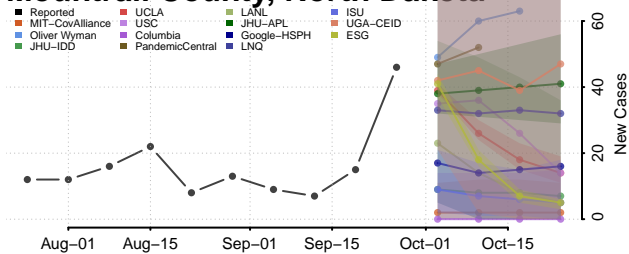

Mountrail County, North Dakota