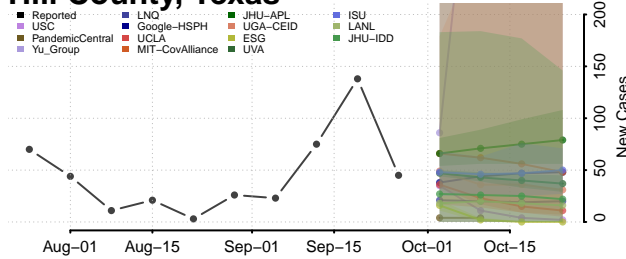

Hill County, Texas