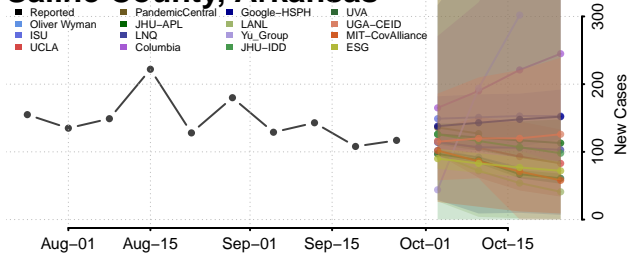

Pope County, Arkansas

Prairie County, Arkansas

Pulaski County, Arkansas

Randolph County, Arkansas

Saline County, Arkansas

Scott County, Arkansas

Searcy County, Arkansas

Sebastian County, Arkansas