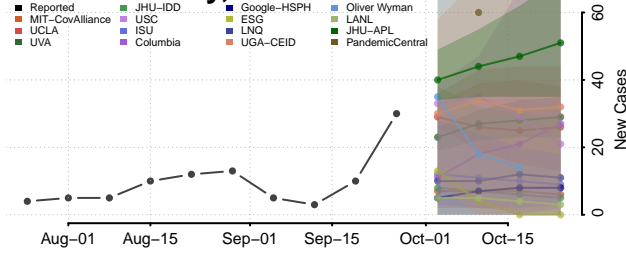

Barber County, Kansas

Barton County, Kansas

Bourbon County, Kansas

Brown County, Kansas

Butler County, Kansas

Chase County, Kansas

Chautauqua County, Kansas

Cherokee County, Kansas