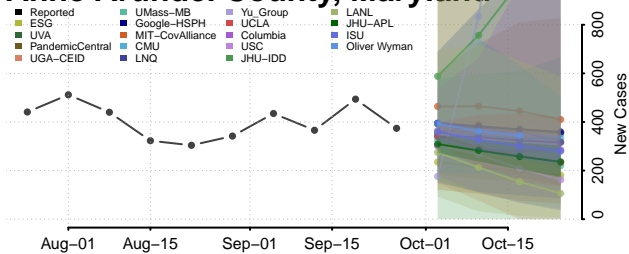

Waldo County, Maine

Washington County, Maine

York County, Maine

Maryland*

Allegany County, Maryland

Anne Arundel County, Maryland

*New weekly cases may decrease in this location over the next four weeks. For these locations, the ensemble forecast indicates a probability of 0.75 or greater that fewer cases will be reported in week four of the forecast than in the last reported week.