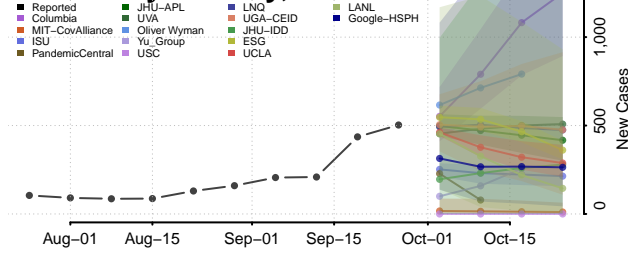

Woodbury County, Iowa