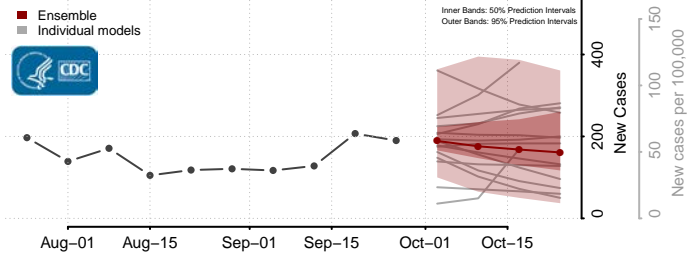

Weld County, Colorado