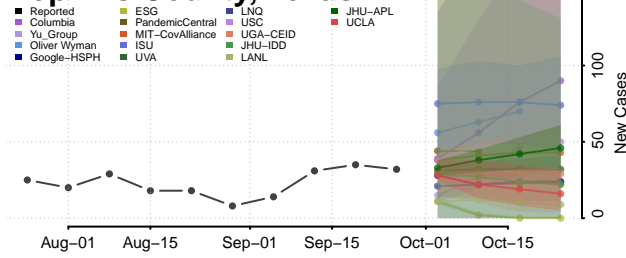

Hopkins County, Texas