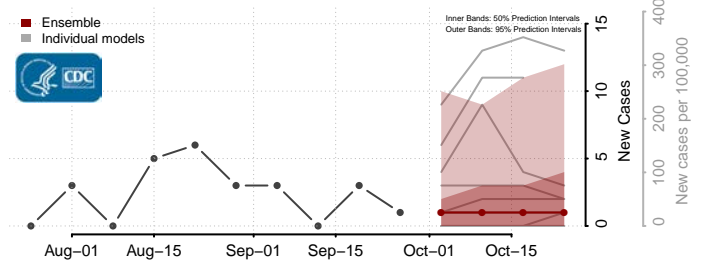

Morton County, North Dakota

Mountrail County, North Dakota

Nelson County, North Dakota

Oliver County, North Dakota

Pembina County, North Dakota

Pierce County, North Dakota

Ramsey County, North Dakota

Ransom County, North Dakota