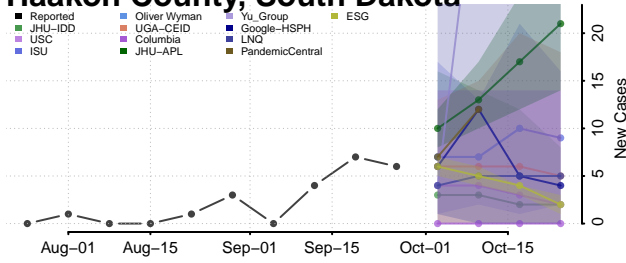

Fall River County, South Dakota

Faulk County, South Dakota

Grant County, South Dakota

Gregory County, South Dakota

Haakon County, South Dakota

Hamlin County, South Dakota

Hand County, South Dakota

Hanson County, South Dakota