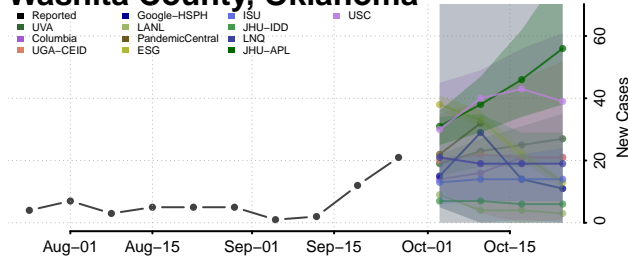

Sequoyah County, Oklahoma

Stephens County, Oklahoma

Texas County, Oklahoma

Tillman County, Oklahoma

Tulsa County, Oklahoma

Wagoner County, Oklahoma

Washington County, Oklahoma

Washita County, Oklahoma