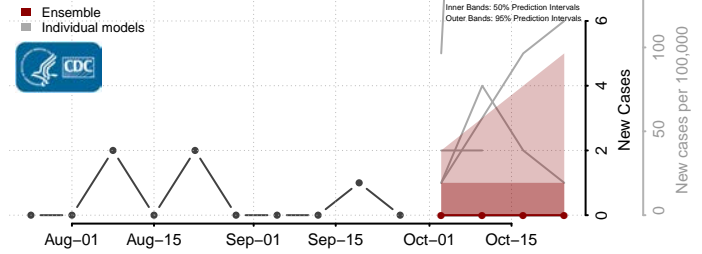

Lincoln County, Nevada