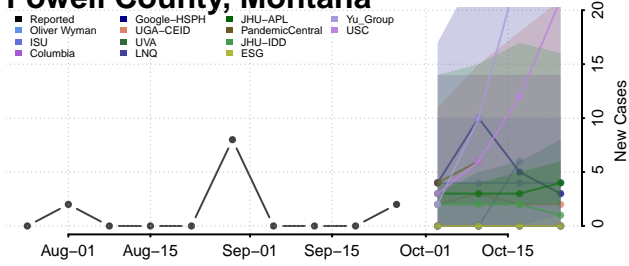

Musselshell County, Montana

Park County, Montana

Petroleum County, Montana

Phillips County, Montana

Pondera County, Montana

Powder River County, Montana

Powell County, Montana

Prairie County, Montana