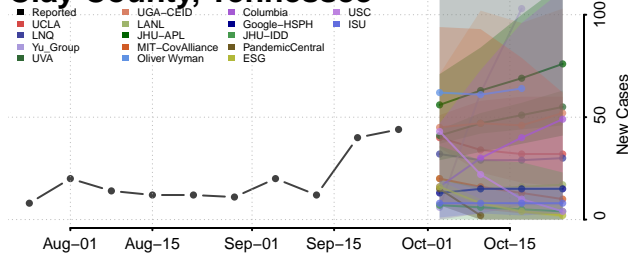

Chester County, Tennessee

Claiborne County, Tennessee

Clay County, Tennessee

Cocke County, Tennessee

Coffee County, Tennessee

Crockett County, Tennessee

Cumberland County, Tennessee

Davidson County, Tennessee