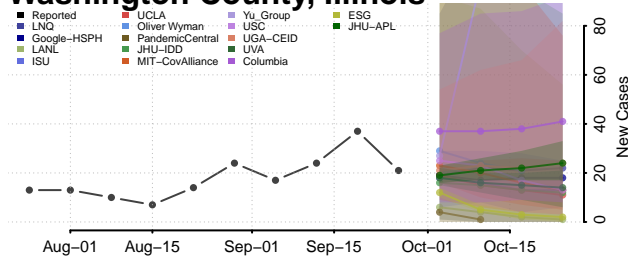

Stark County, Illinois

Stephenson County, Illinois

Tazewell County, Illinois

Union County, Illinois

Vermilion County, Illinois

Wabash County, Illinois

Warren County, Illinois

Washington County, Illinois