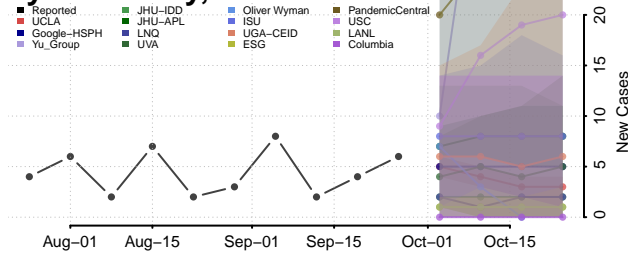

Lynn County, Texas