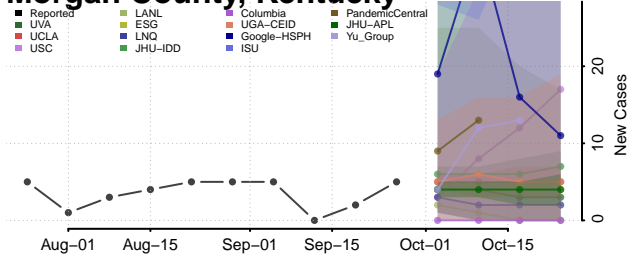

Mercer County, Kentucky

Metcalf County, Kentucky

Monroe County, Kentucky

Montgomery County, Kentucky

Morgan County, Kentucky

Muhlenberg County, Kentucky

Nelson County, Kentucky

Nicholas County, Kentucky