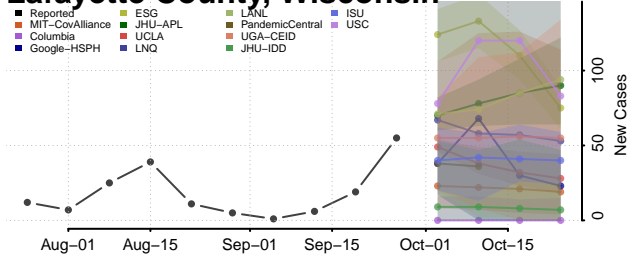

Lafayette County, Wisconsin