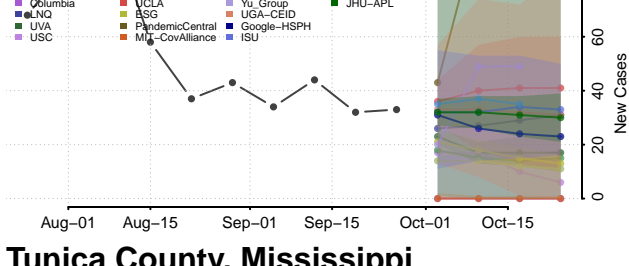

Tallahatchie County, Mississippi

Tate County, Mississippi

Tippah County, Mississippi

Tishomingo County, Mississippi

Tunica County, Mississippi

Union County, Mississippi

Walthall County, Mississippi

Warren County, Mississippi