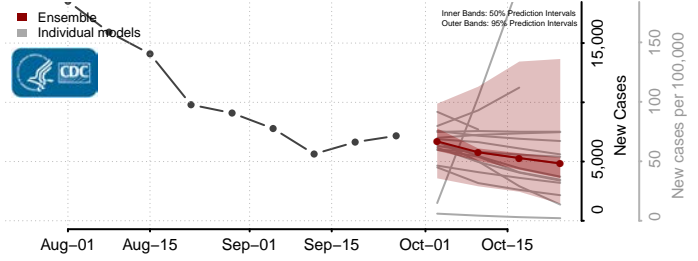

Los Angeles County, California