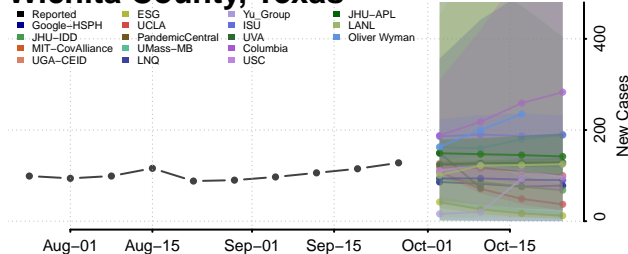

Wichita County, Texas