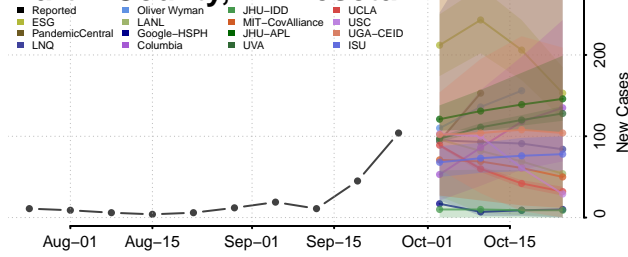

Lake County, Minnesota

Lake of the Woods County, Minnesota

Le Sueur County, Minnesota

Lincoln County, Minnesota

Lyon County, Minnesota

Mahnomen County, Minnesota

Marshall County, Minnesota

Martin County, Minnesota