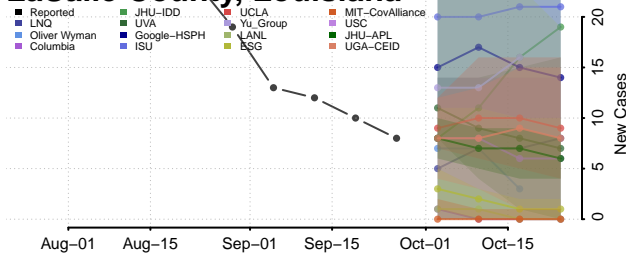

Jefferson Davis County, Louisiana

Lafayette County, Louisiana

Lafourche County, Louisiana

LaSalle County, Louisiana

Lincoln County, Louisiana

Livingston County, Louisiana

Madison County, Louisiana

Morehouse County, Louisiana