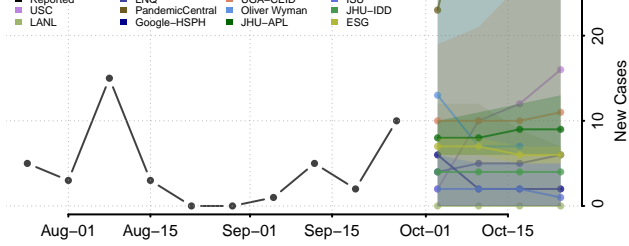

Lincoln County, Washington