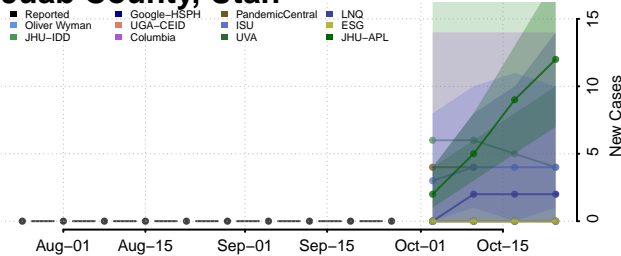

Juab County, Utah