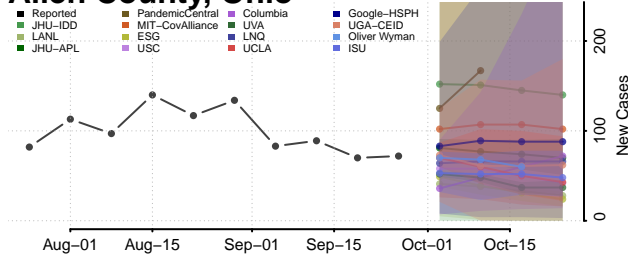

Allen County, Ohio