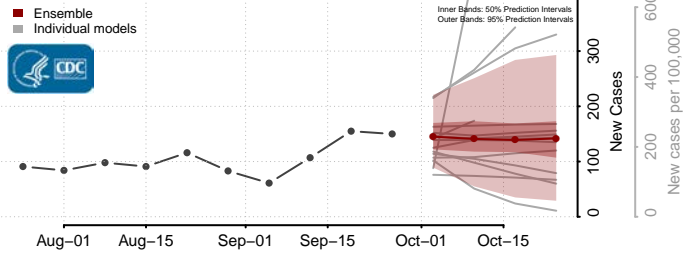

Crawford County, Arkansas