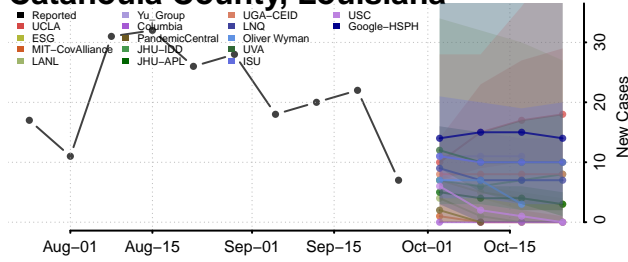

Catahoula County, Louisiana