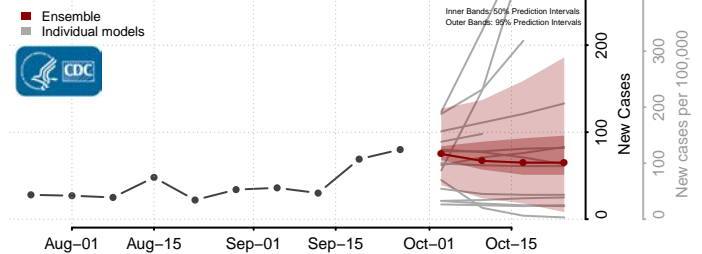

Lake County, California