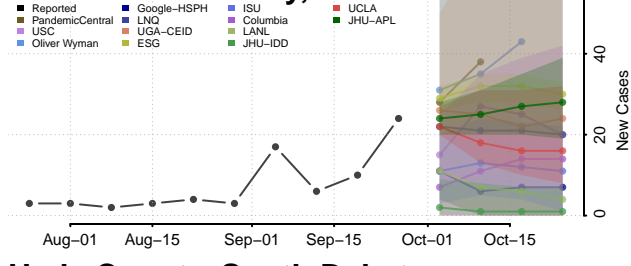

Hutchinson County, South Dakota