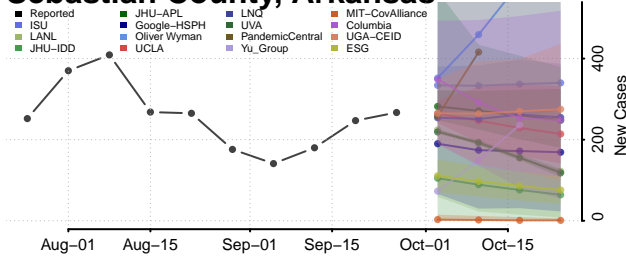

Pope County, Arkansas

Prairie County, Arkansas

Pulaski County, Arkansas

Randolph County, Arkansas

Saline County, Arkansas

Scott County, Arkansas

Searcy County, Arkansas

Sebastian County, Arkansas