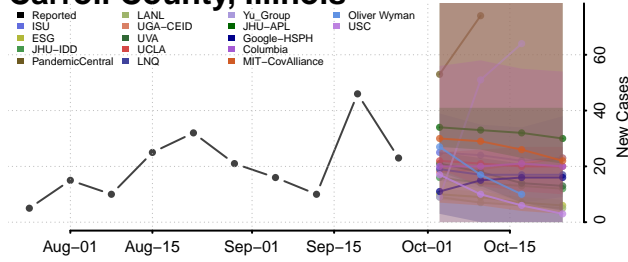

Carroll County, Illinois