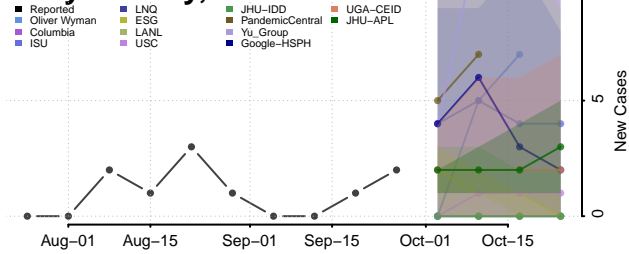

Sully County, South Dakota