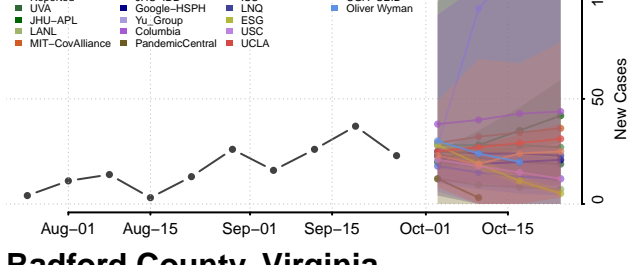

Prince Edward County, Virginia

Prince George County, Virginia

Prince William County, Virginia

Pulaski County, Virginia

Radford County, Virginia

Rappahannock County, Virginia

Russell County, Virginia

Salem County, Virginia