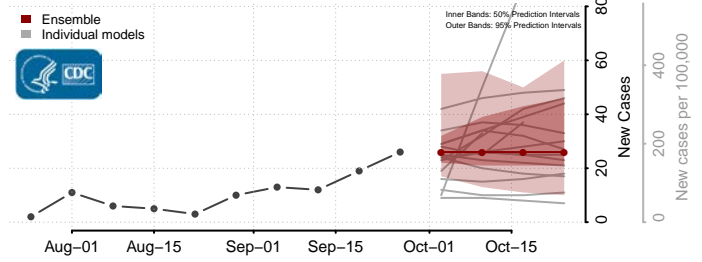

Renville County, Minnesota