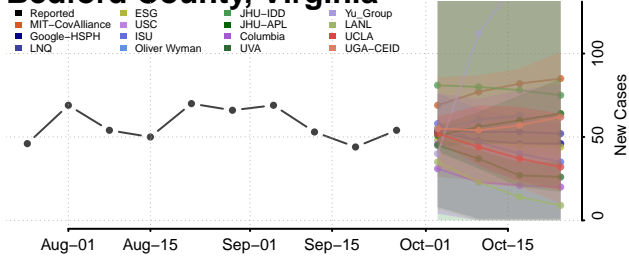

Bedford County, Virginia