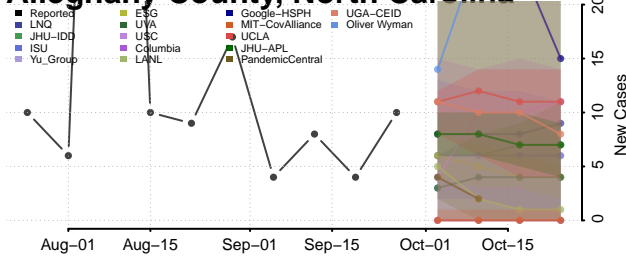

Alleghany County, North Carolina