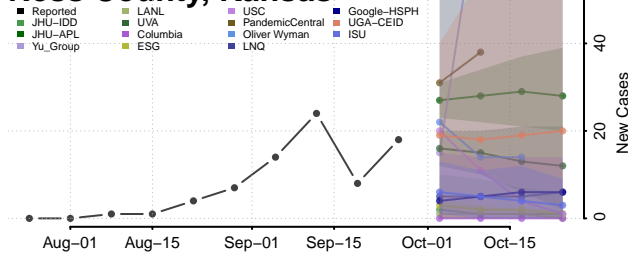

Ness County, Kansas