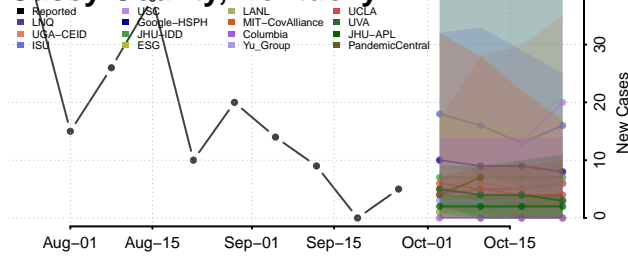

Casey County, Kentucky