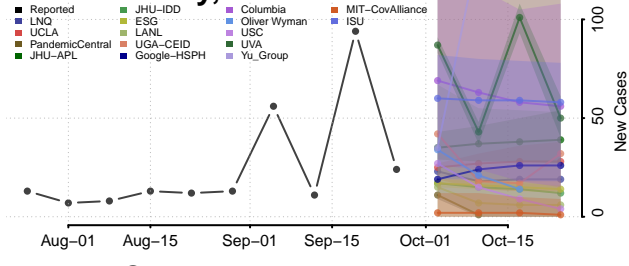

Wayne County, Ohio

Williams County, Ohio

Wood County, Ohio

Wyandot County, Ohio

Oklahoma

Adair County, Oklahoma

Alfalfa County, Oklahoma

Atoka County, Oklahoma