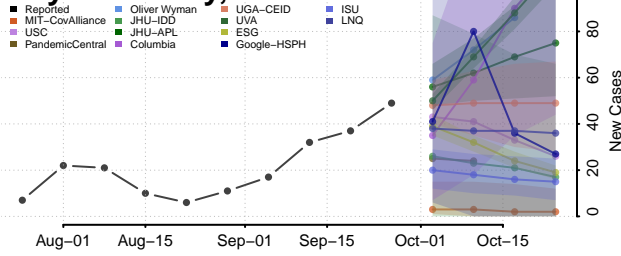

Wayne County, Missouri