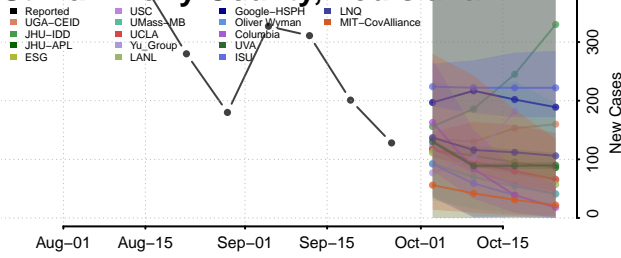

St. Landry County, Louisiana

St. Martin County, Louisiana

St. Mary County, Louisiana

St. Tammany County, Louisiana

Tangipahoa County, Louisiana

Tensas County, Louisiana

West Baton Rouge County, Louisiana

West Carroll County, Louisiana