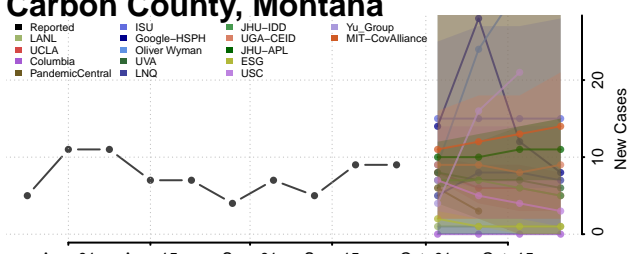

Carbon County, Montana