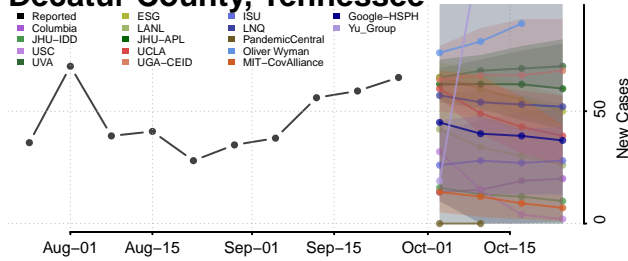

Decatur County, Tennessee