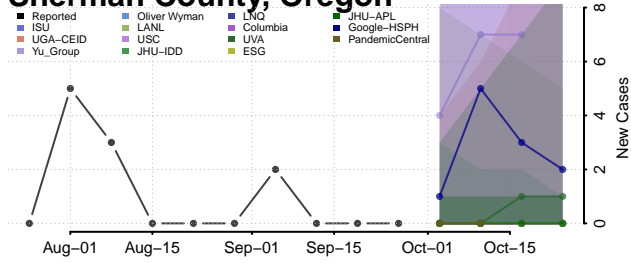

Linn County, Oregon

Malheur County, Oregon

Marion County, Oregon

Morrow County, Oregon

Multnomah County, Oregon

Polk County, Oregon

Sherman County, Oregon

Tillamook County, Oregon