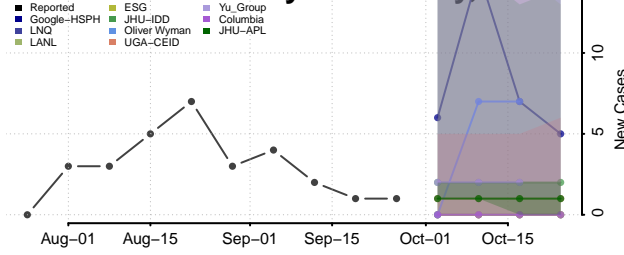

Kusilvak County, Alaska

Lake and Peninsula County, Alaska

Matanuska-Susitna County, Alaska

Nome County, Alaska

North Slope County, Alaska

Northwest Arctic County, Alaska

Petersburg County, Alaska

Prince of Wales-Hyder County, Alaska