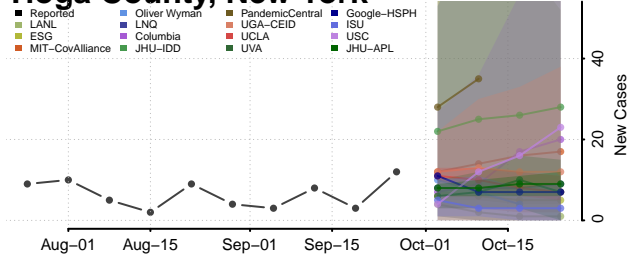

Tioga County, New York