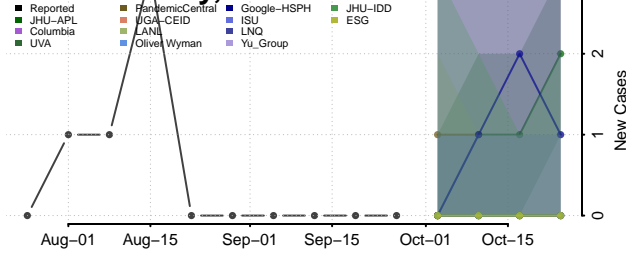

Sierra County, California