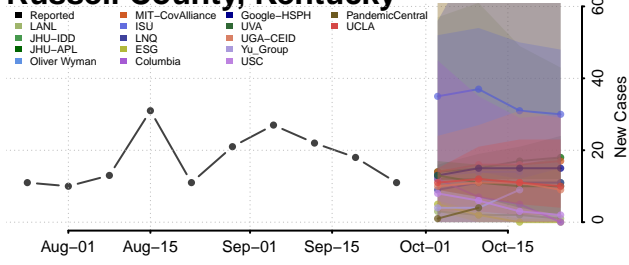

Pulaski County, Kentucky

Robertson County, Kentucky

Rockcastle County, Kentucky

Rowan County, Kentucky

Russell County, Kentucky

Scott County, Kentucky

Shelby County, Kentucky

Simpson County, Kentucky