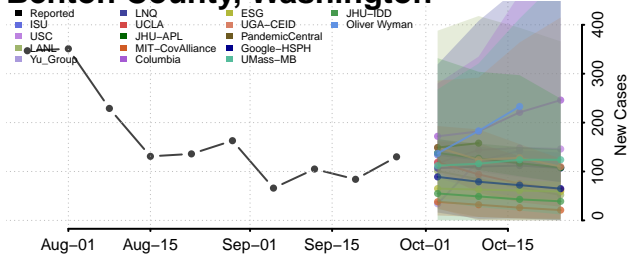

Benton County, Washington