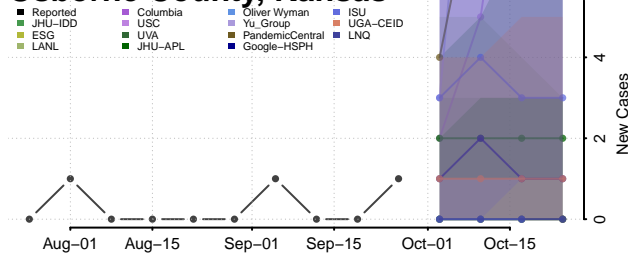

Nemaha County, Kansas

Neosho County, Kansas

Ness County, Kansas

Norton County, Kansas

Osage County, Kansas

Osborne County, Kansas

Ottawa County, Kansas

Pawnee County, Kansas