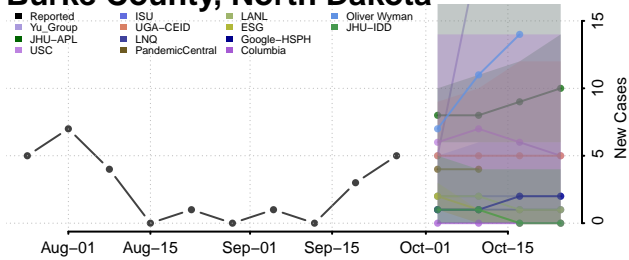

Burke County, North Dakota