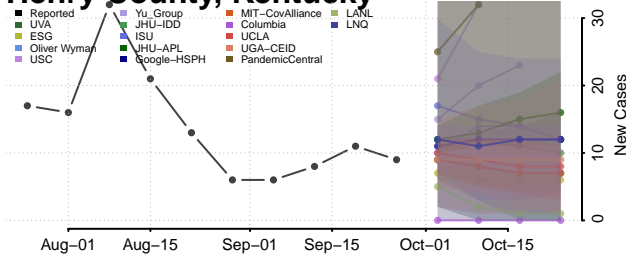

Henry County, Kentucky