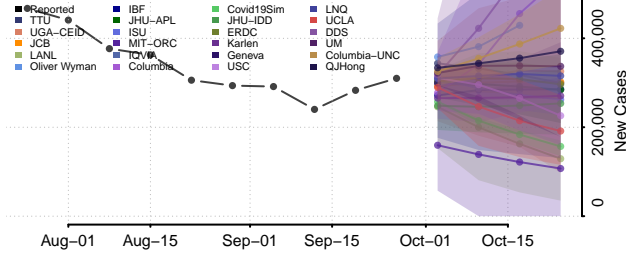

National

Alabama*

Autauga County, Alabama

Baldwin County, Alabama

Barbour County, Alabama

Bibb County, Alabama

*New weekly cases may decrease in this location over the next four weeks. For these locations, the ensemble forecast indicates a probability of 0.75 or greater that fewer cases will be reported in week four of the forecast than in the last reported week.