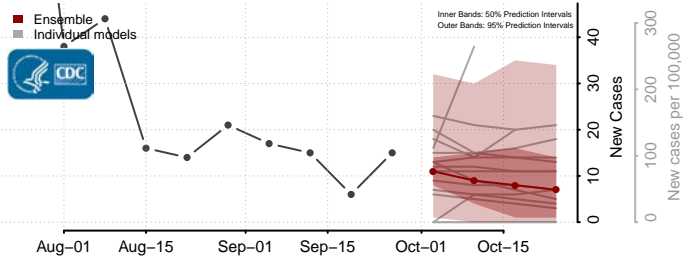

Calhoun County, Mississippi