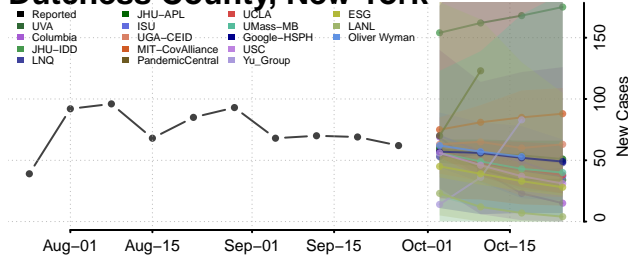

Dutchess County, New York

Erie County, New York

Essex County, New York

Franklin County, New York

Fulton County, New York

Genesee County, New York

Greene County, New York

Hamilton County, New York