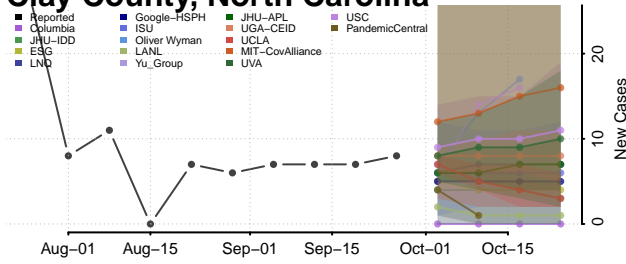

Clay County, North Carolina