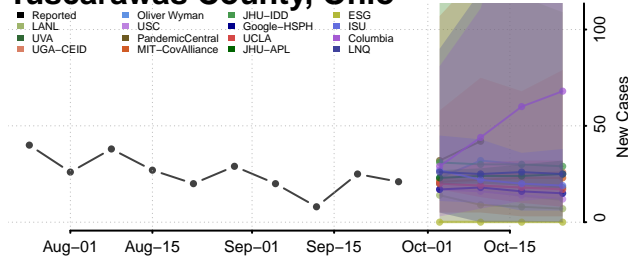

Tuscarawas County, Ohio