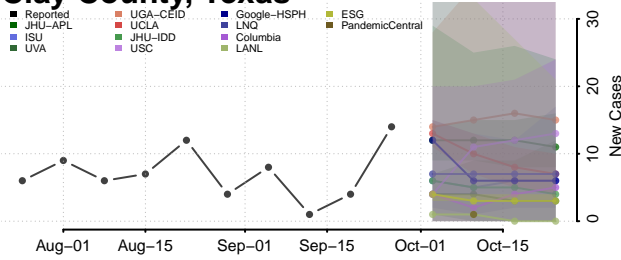

Clay County, Texas