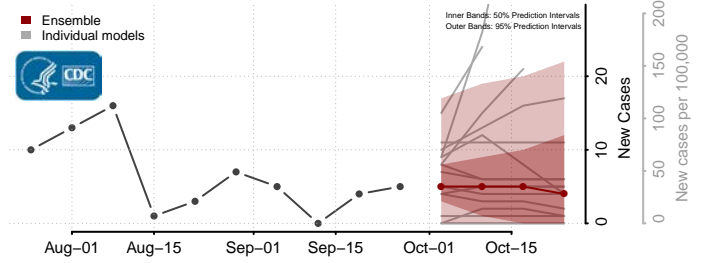

Swain County, North Carolina