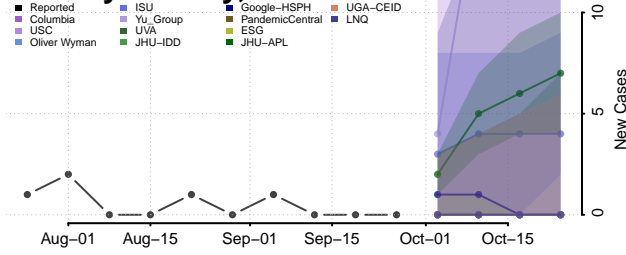

Kenedy County, Texas