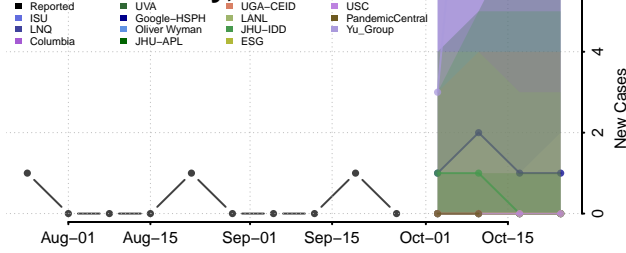

Barber County, Kansas