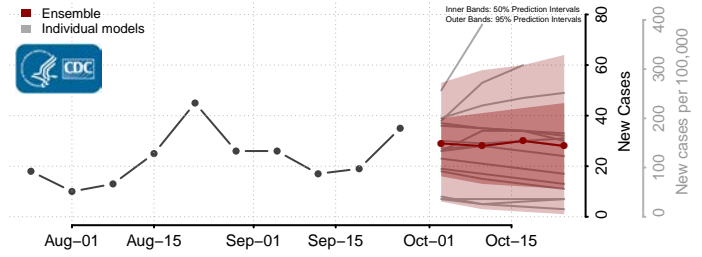

Douglas County, Illinois