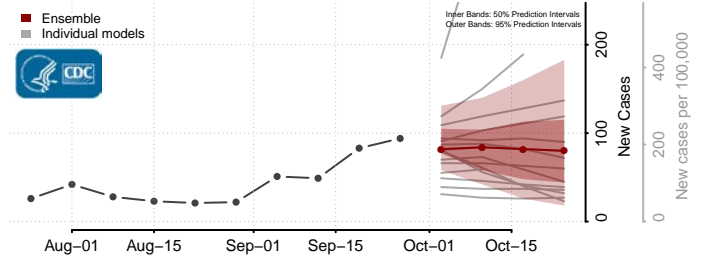

Kay County, Oklahoma