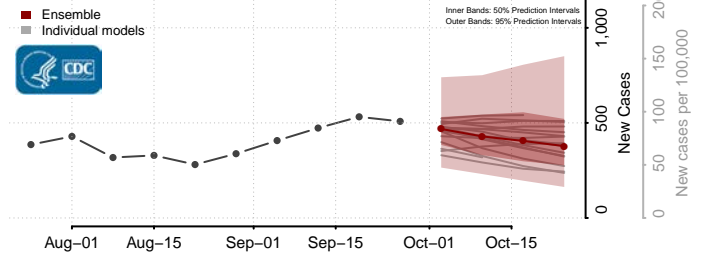

New Castle County, Delaware