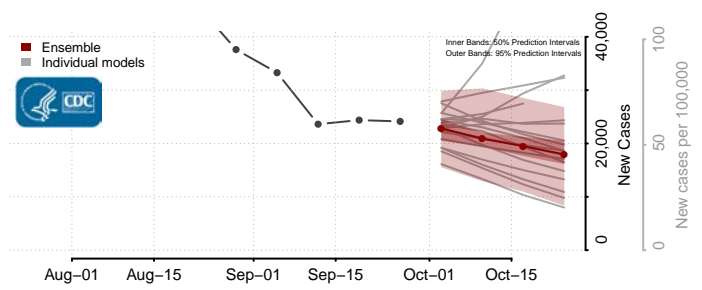

California*