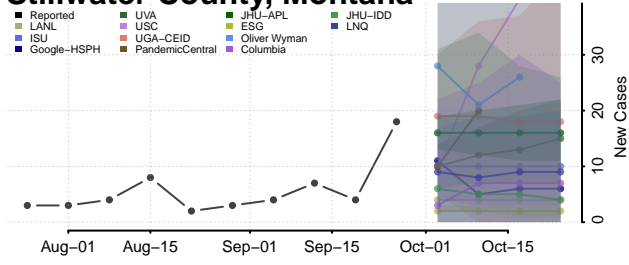

Sweet Grass County, Montana

Teton County, Montana

Toole County, Montana

Treasure County, Montana

Valley County, Montana

Wheatland County, Montana

Wibaux County, Montana

Yellowstone County, Montana