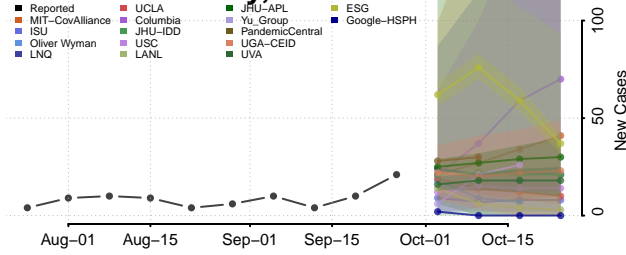

Columbiana County, Ohio

Coshocton County, Ohio

Crawford County, Ohio

Cuyahoga County, Ohio

Darke County, Ohio

Defiance County, Ohio

Delaware County, Ohio

Erie County, Ohio