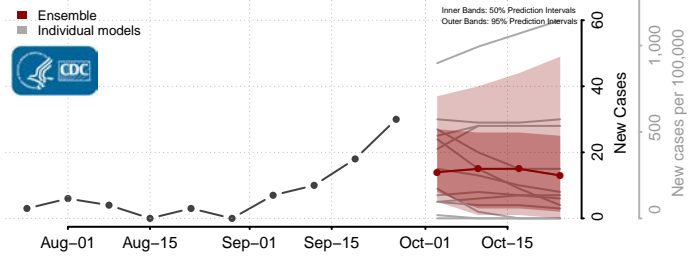

Phillips County, Kansas