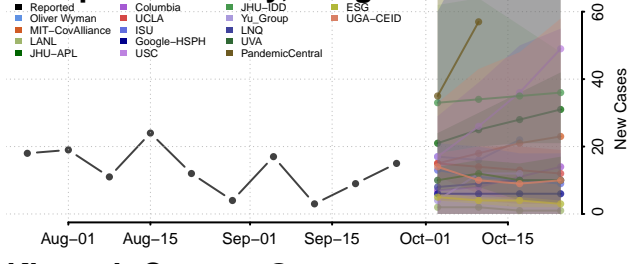

Hood River County, Oregon

Jackson County, Oregon

Jefferson County, Oregon

Josephine County, Oregon

Klamath County, Oregon

Lake County, Oregon

Lane County, Oregon

Lincoln County, Oregon