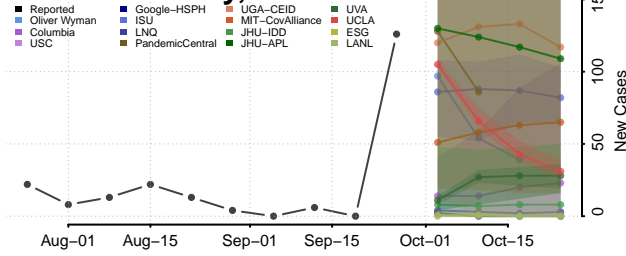

Kendall County, Texas