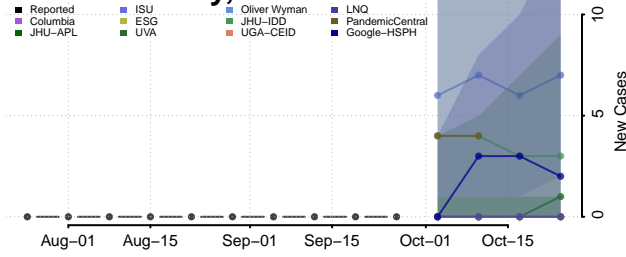

Millard County, Utah