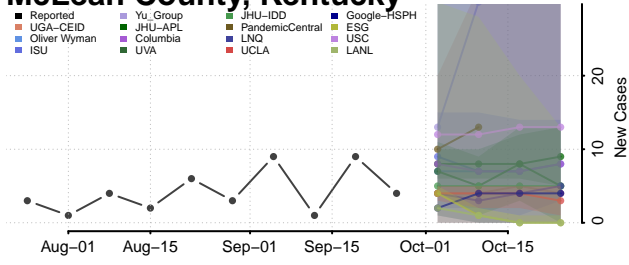

Marshall County, Kentucky

Martin County, Kentucky

Mason County, Kentucky

McCracken County, Kentucky

McCreary County, Kentucky

McLean County, Kentucky

Meade County, Kentucky

Menifee County, Kentucky