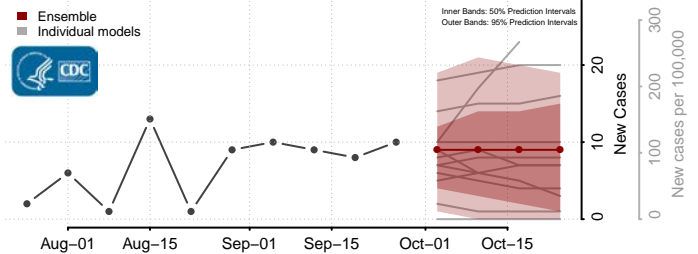

Dawson County, Montana

Deer Lodge County, Montana

Fallon County, Montana

Fergus County, Montana

Flathead County, Montana

Gallatin County, Montana

Garfield County, Montana

Lake County, Montana