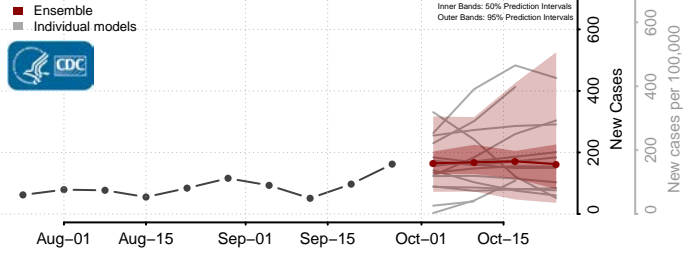

Dawson County, Montana

Deer Lodge County, Montana

Fallon County, Montana

Fergus County, Montana

Flathead County, Montana

Gallatin County, Montana

Garfield County, Montana

Lake County, Montana