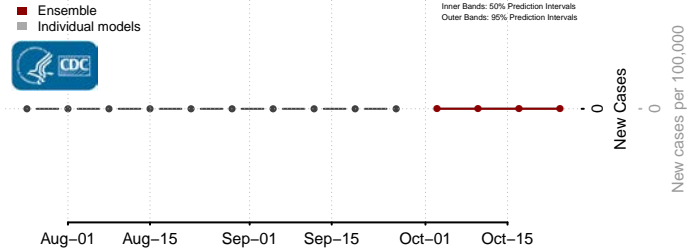

Arizona*

Apache County, Arizona

*New weekly cases may decrease in this location over the next four weeks. For these locations, the ensemble forecast indicates a probability of 0.75 or greater that fewer cases will be reported in week four of the forecast than in the last reported week.