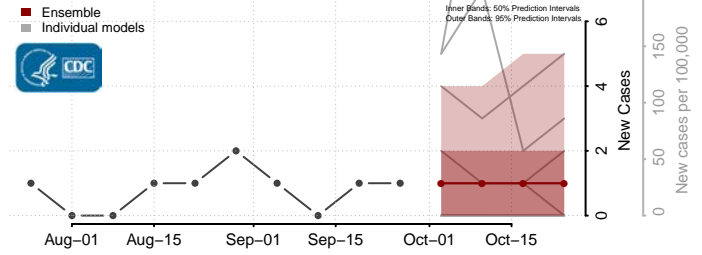

Thomas County, Nebraska

Thurston County, Nebraska

Valley County, Nebraska

Washington County, Nebraska

Wayne County, Nebraska

Webster County, Nebraska

Wheeler County, Nebraska

York County, Nebraska