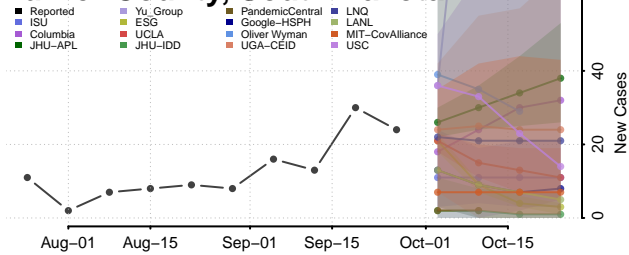

Turner County, South Dakota