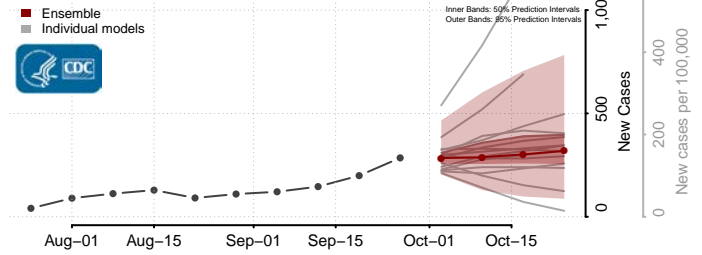

St. Louis County, Minnesota