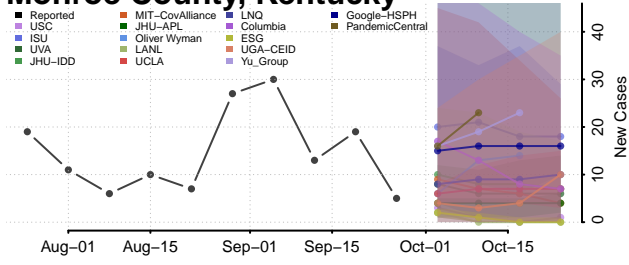

Monroe County, Kentucky