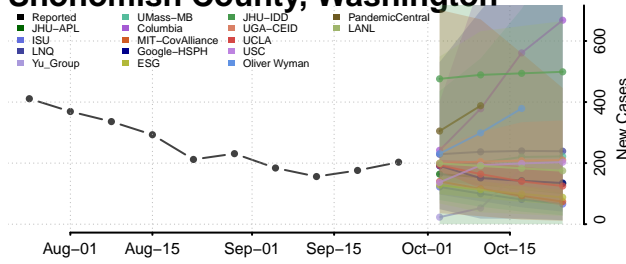

Pierce County, Washington

San Juan County, Washington

Skagit County, Washington

Skamania County, Washington

Snohomish County, Washington

Spokane County, Washington

Stevens County, Washington

Thurston County, Washington