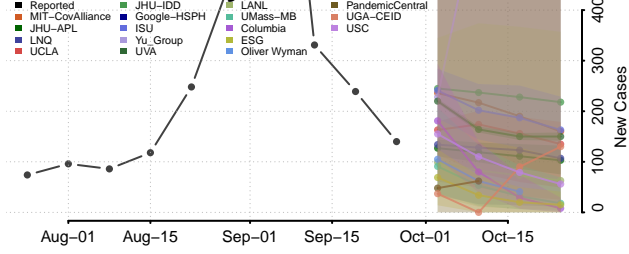

McLean County, Illinois