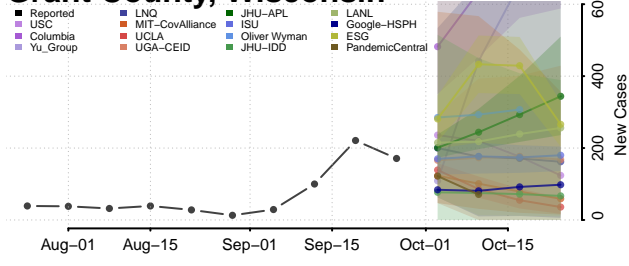

Grant County, Wisconsin