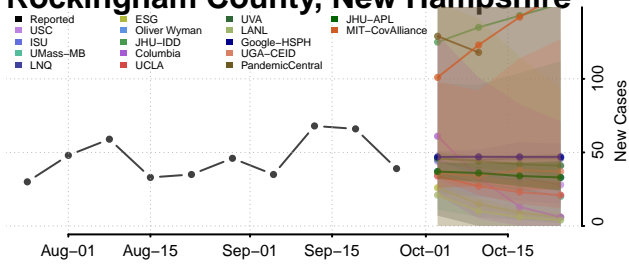

Washoe County, Nevada

Grafton County, New Hampshire

Hillsborough County, New Hampshire

Merrimack County, New Hampshire

Rockingham County, New Hampshire

Strafford County, New Hampshire

Sullivan County, New Hampshire