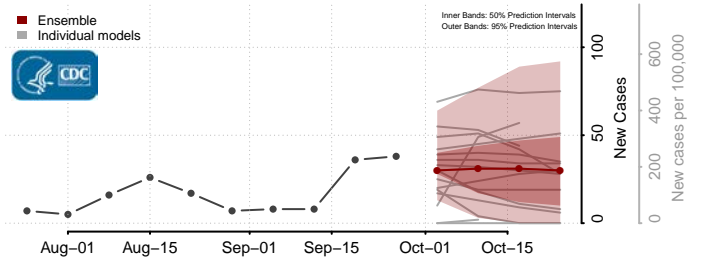

Cedar County, Iowa

Cerro Gordo County, Iowa

Cherokee County, Iowa

Chickasaw County, Iowa

Clarke County, Iowa

Clay County, Iowa

Clayton County, Iowa

Clinton County, Iowa