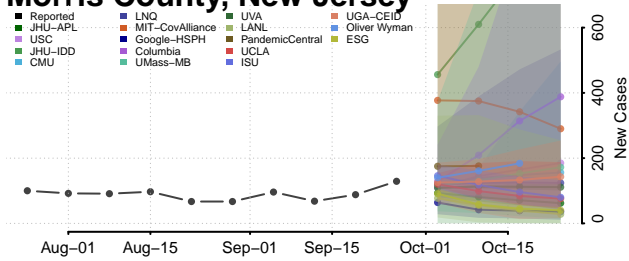

Gloucester County, New Jersey

Hudson County, New Jersey

Hunterdon County, New Jersey

Mercer County, New Jersey

Middlesex County, New Jersey

Monmouth County, New Jersey

Morris County, New Jersey

Ocean County, New Jersey