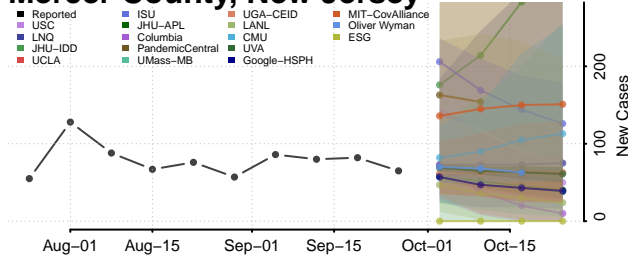

Gloucester County, New Jersey

Hudson County, New Jersey

Hunterdon County, New Jersey

Mercer County, New Jersey

Middlesex County, New Jersey

Monmouth County, New Jersey

Morris County, New Jersey

Ocean County, New Jersey