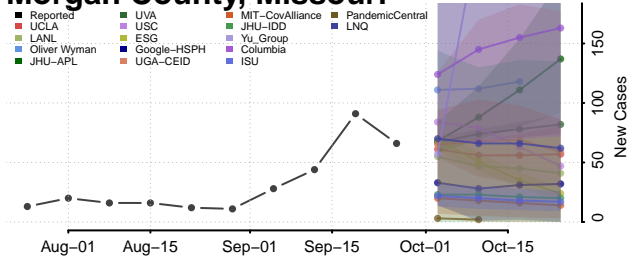

Morgan County, Missouri