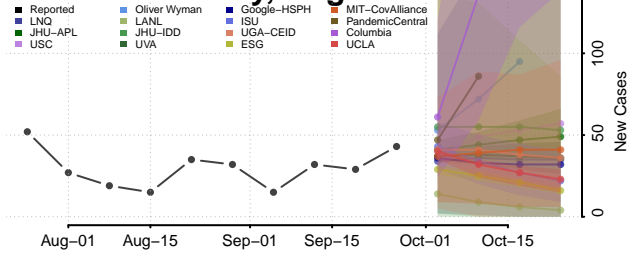

Frederick County, Virginia