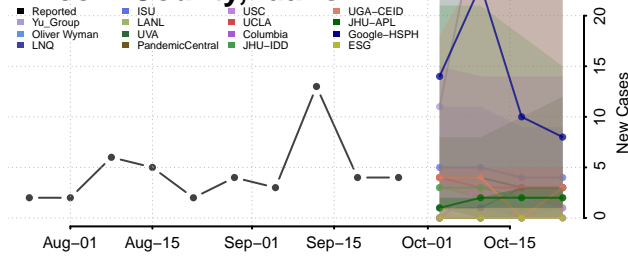

Idaho County, Idaho

Jefferson County, Idaho

Jerome County, Idaho

Kootenai County, Idaho

Latah County, Idaho

Lemhi County, Idaho

Lewis County, Idaho

Lincoln County, Idaho