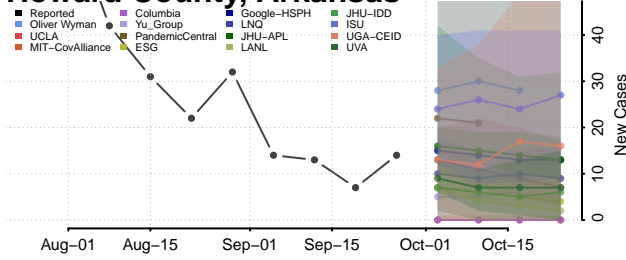

Garland County, Arkansas

Grant County, Arkansas

Greene County, Arkansas

Hempstead County, Arkansas

Hot Spring County, Arkansas

Howard County, Arkansas

Independence County, Arkansas

Izard County, Arkansas