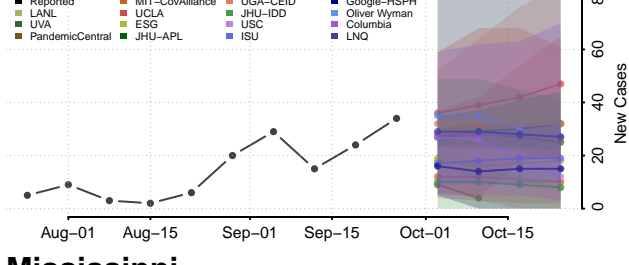

Wilkin County, Minnesota

Winona County, Minnesota

Wright County, Minnesota

Yellow Medicine County, Minnesota

Mississippi

Adams County, Mississippi

Alcorn County, Mississippi

Amite County, Mississippi