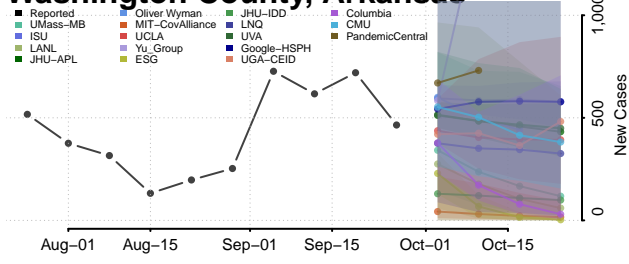

Sevier County, Arkansas

Sharp County, Arkansas

St. Francis County, Arkansas

Stone County, Arkansas

Union County, Arkansas

Van Buren County, Arkansas

Washington County, Arkansas

White County, Arkansas