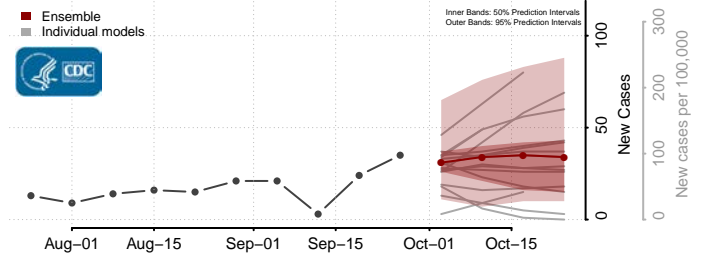

Carlton County, Minnesota