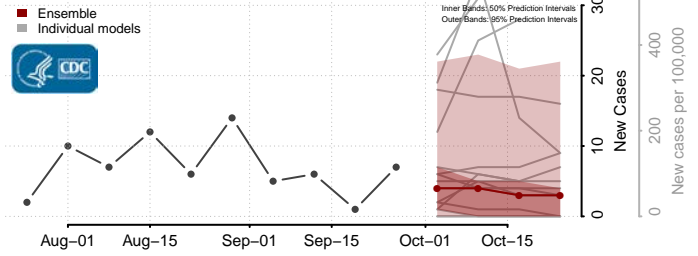

Ste. Genevieve County, Missouri

Stoddard County, Missouri

Stone County, Missouri

Sullivan County, Missouri

Taney County, Missouri

Texas County, Missouri

Vernon County, Missouri

Warren County, Missouri