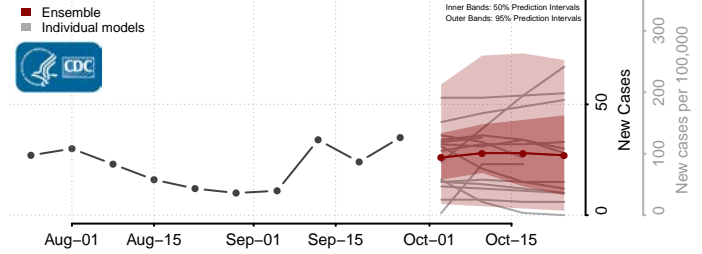

Custer County, Oklahoma

Delaware County, Oklahoma

Dewey County, Oklahoma

Ellis County, Oklahoma

Garfield County, Oklahoma

Garvin County, Oklahoma

Grady County, Oklahoma

Grant County, Oklahoma