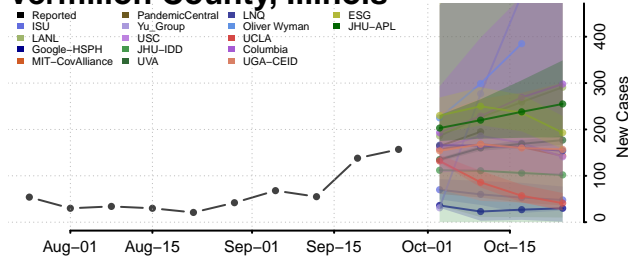

Stark County, Illinois

Stephenson County, Illinois

Tazewell County, Illinois

Union County, Illinois

Vermilion County, Illinois

Wabash County, Illinois

Warren County, Illinois

Washington County, Illinois