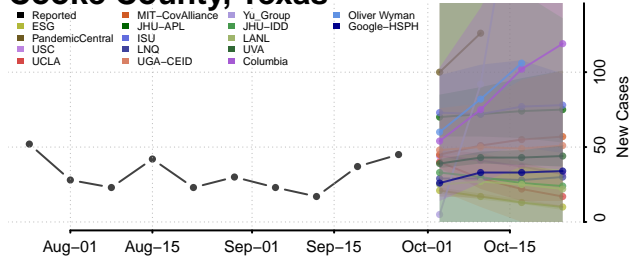

Cooke County, Texas