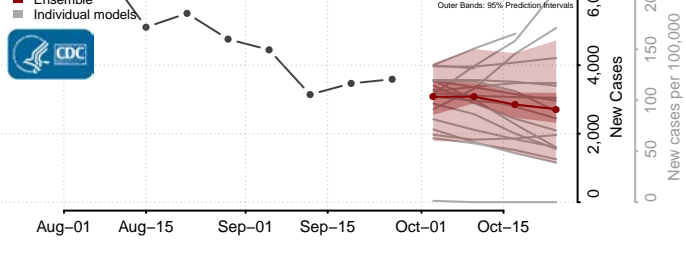

Wilkin County, Minnesota

Winona County, Minnesota

Wright County, Minnesota

Yellow Medicine County, Minnesota

Mississippi

Adams County, Mississippi

Alcorn County, Mississippi

Amite County, Mississippi