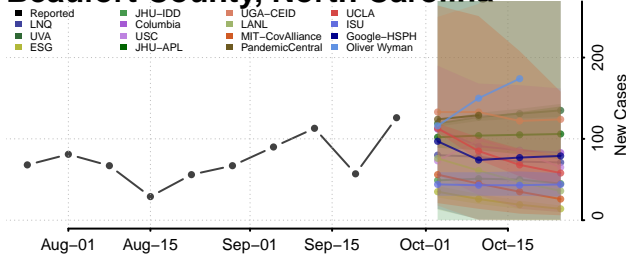

Beaufort County, North Carolina

Bertie County, North Carolina

Bladen County, North Carolina

Brunswick County, North Carolina

Buncombe County, North Carolina

Burke County, North Carolina

Cabarrus County, North Carolina