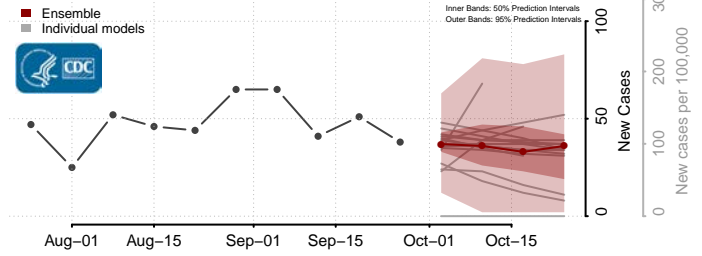

Henrico County, Virginia

Henry County, Virginia

Highland County, Virginia

Hopewell County, Virginia

Isle of Wight County, Virginia

James City County, Virginia

King and Queen County, Virginia

King George County, Virginia