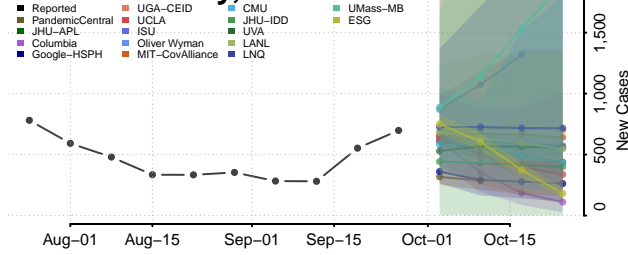

Cheyenne County, Colorado

Clear Creek County, Colorado

Conejos County, Colorado

Costilla County, Colorado

Crowley County, Colorado

Custer County, Colorado

Delta County, Colorado

Denver County, Colorado