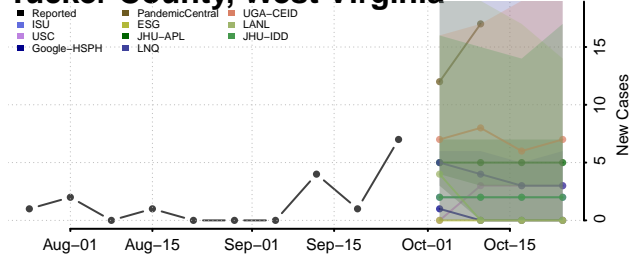

Tucker County, West Virginia