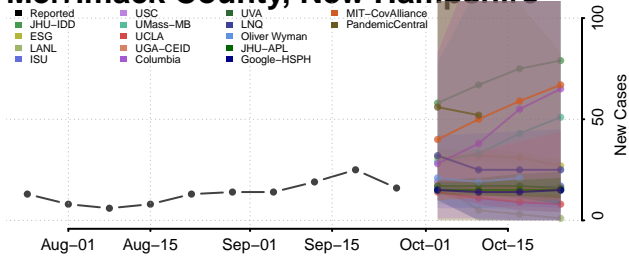

Washoe County, Nevada

Grafton County, New Hampshire

Hillsborough County, New Hampshire

Merrimack County, New Hampshire

Rockingham County, New Hampshire

Strafford County, New Hampshire

Sullivan County, New Hampshire