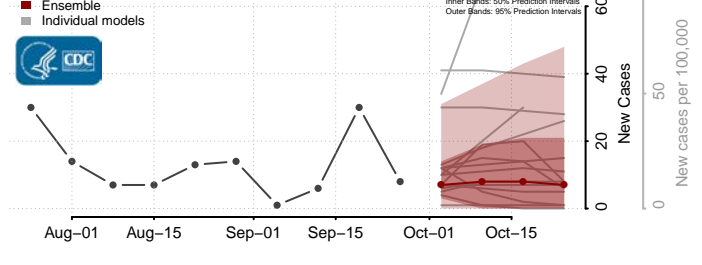

Hood River County, Oregon

Jackson County, Oregon

Jefferson County, Oregon

Josephine County, Oregon

Klamath County, Oregon

Lake County, Oregon

Lane County, Oregon

Lincoln County, Oregon