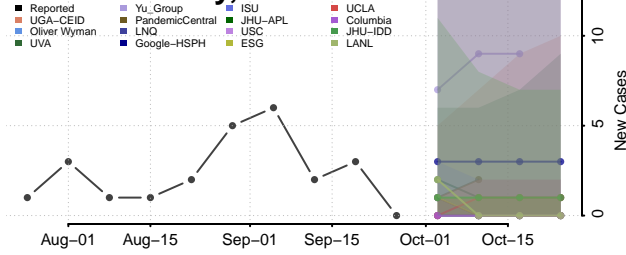

Lander County, Nevada