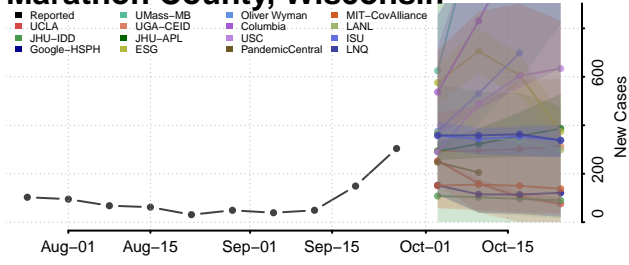

Manitowoc County, Wisconsin

Marathon County, Wisconsin

Marinette County, Wisconsin

Marquette County, Wisconsin

Menominee County, Wisconsin

Milwaukee County, Wisconsin

Monroe County, Wisconsin

Polk County, Wisconsin