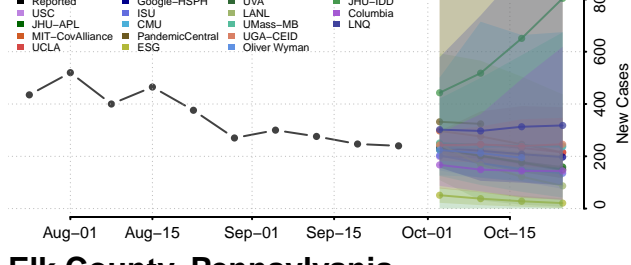

Elk County, Pennsylvania

Erie County, Pennsylvania

Fayette County, Pennsylvania

Forest County, Pennsylvania

Franklin County, Pennsylvania

Fulton County, Pennsylvania

Greene County, Pennsylvania

Lawrence County, Pennsylvania