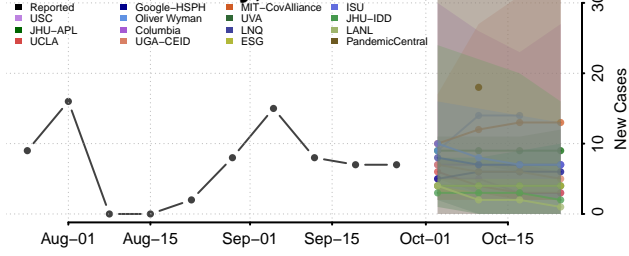

Harrison County, Missouri