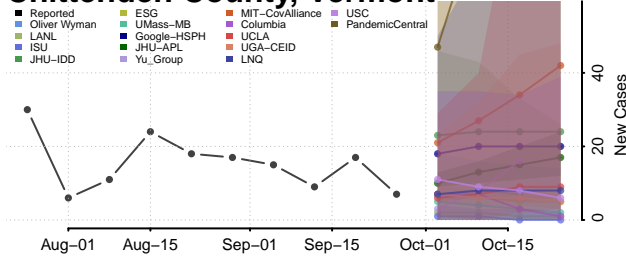

Caledonia County, Vermont

Chittenden County, Vermont

Essex County, Vermont

Franklin County, Vermont

Grand Isle County, Vermont

Lamoille County, Vermont

Orange County, Vermont

Orleans County, Vermont