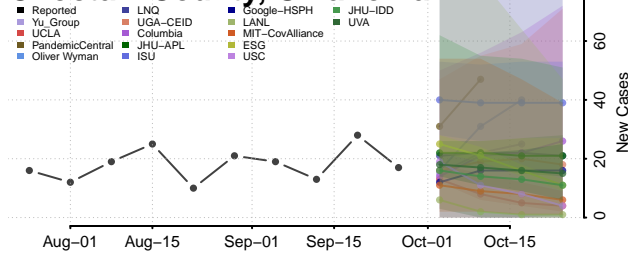

Choctaw County, Oklahoma