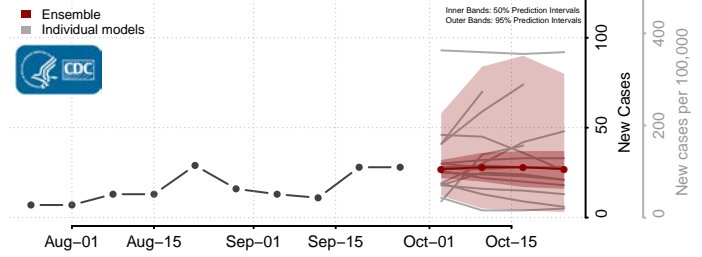

Somerset County, Maryland