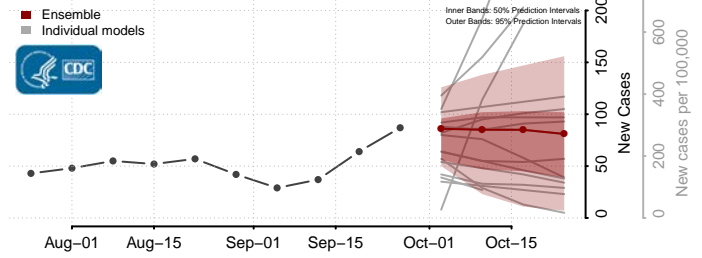

Jefferson County, Idaho