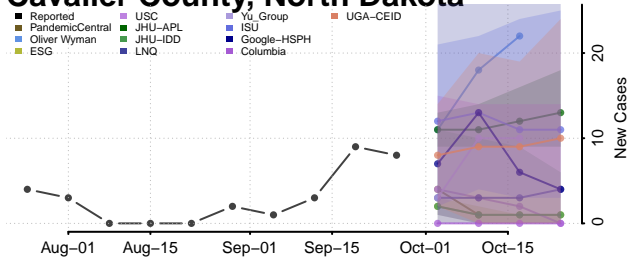

Cavalier County, North Dakota