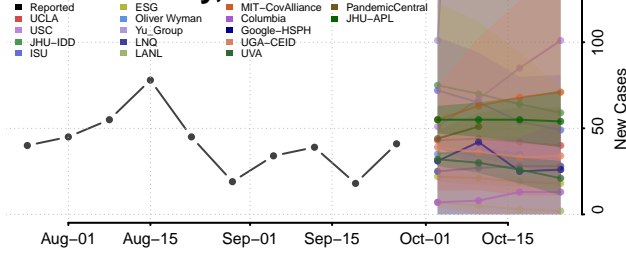

Barber County, Kansas

Barton County, Kansas

Bourbon County, Kansas

Brown County, Kansas

Butler County, Kansas

Chase County, Kansas

Chautauqua County, Kansas

Cherokee County, Kansas