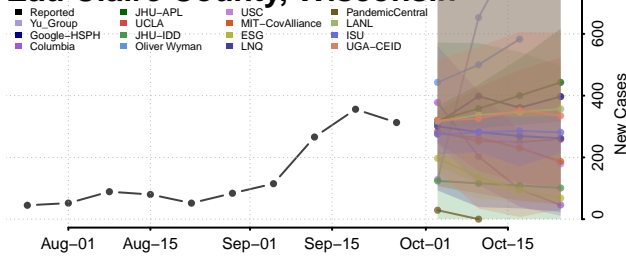

Eau Claire County, Wisconsin