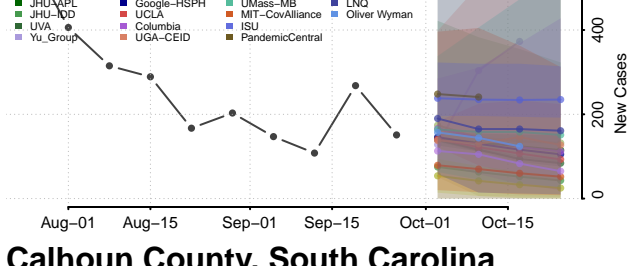

Berkeley County, South Carolina