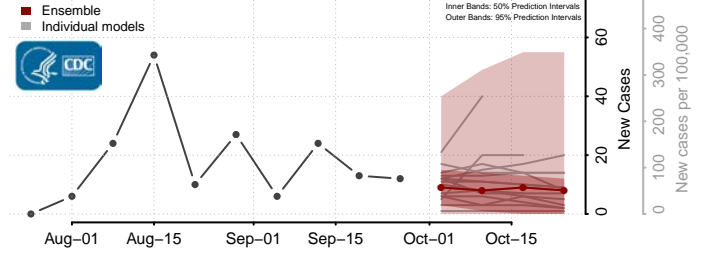

Dinwiddie County, Virginia

Emporia County, Virginia

Essex County, Virginia

Fairfax City County, Virginia

Fairfax County, Virginia

Falls Church County, Virginia

Fauquier County, Virginia

Floyd County, Virginia