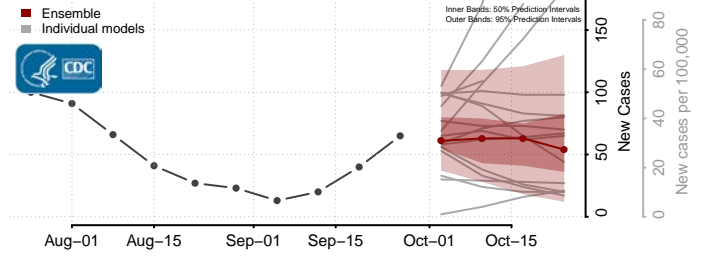

Deschutes County, Oregon