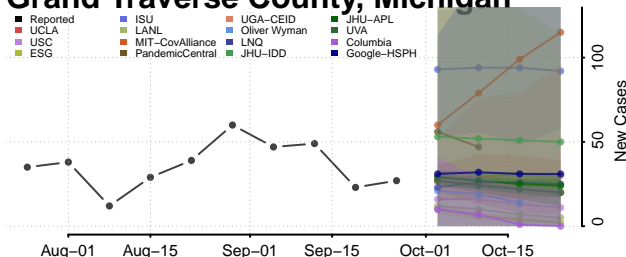

Dickinson County, Michigan

Eaton County, Michigan

Emmet County, Michigan

Genesee County, Michigan

Gladwin County, Michigan

Gogebic County, Michigan

Grand Traverse County, Michigan

Gratiot County, Michigan