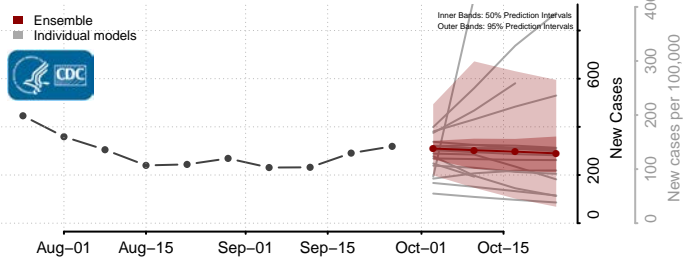

Gaston County, North Carolina