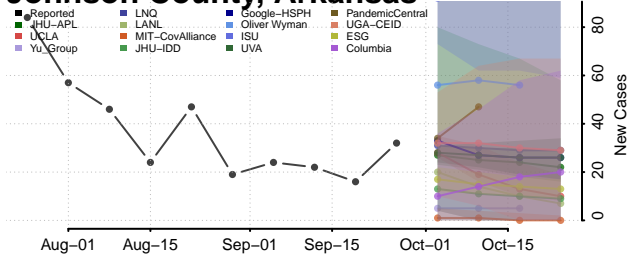

Johnson County, Arkansas