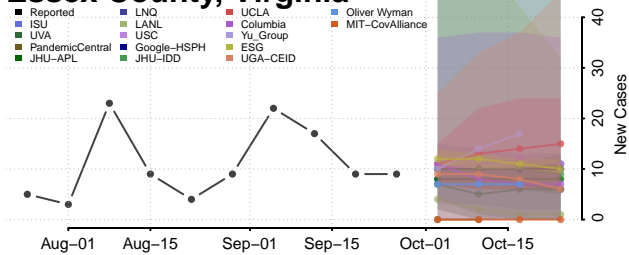

Essex County, Virginia