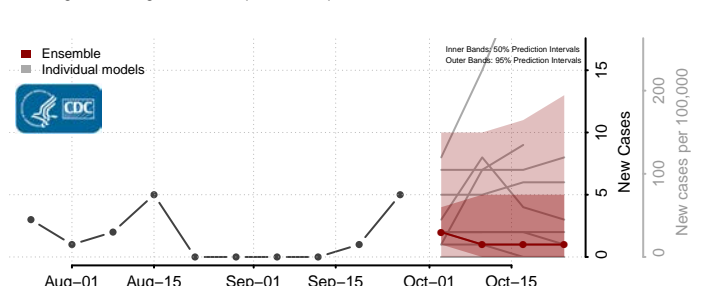

Blaine County, Montana