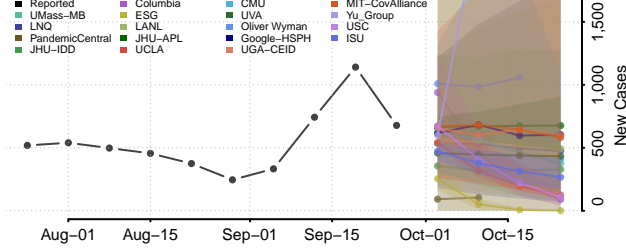

Alachua County, Florida