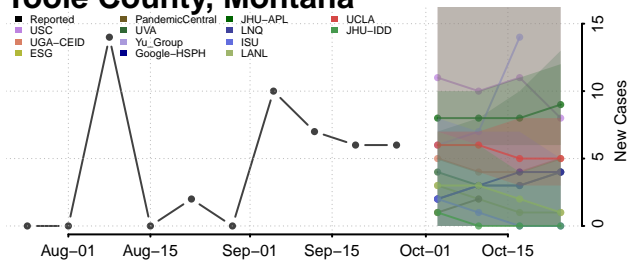

Sweet Grass County, Montana

Teton County, Montana

Toole County, Montana

Treasure County, Montana

Valley County, Montana

Wheatland County, Montana

Wibaux County, Montana

Yellowstone County, Montana