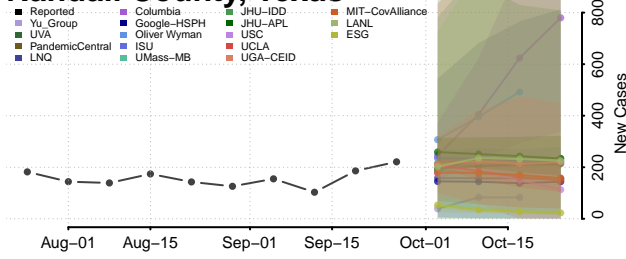

Randall County, Texas