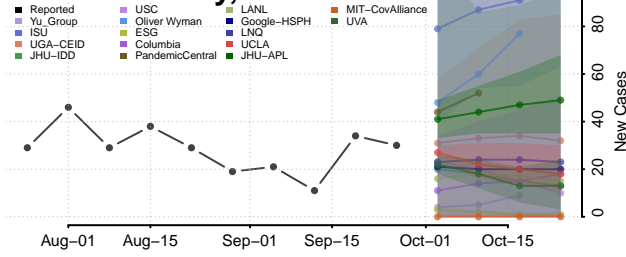

Gaines County, Texas