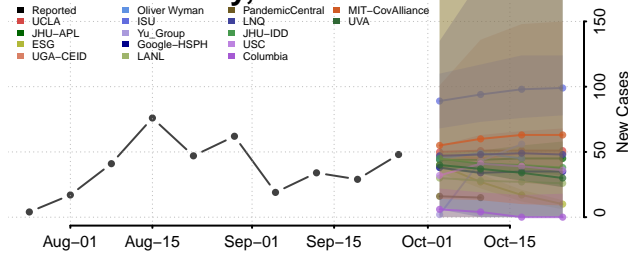

McLeod County, Minnesota