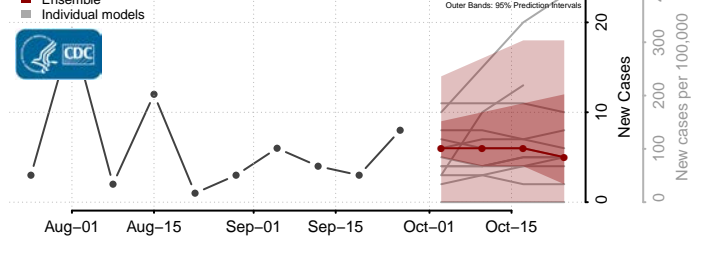

Shelby County, Missouri