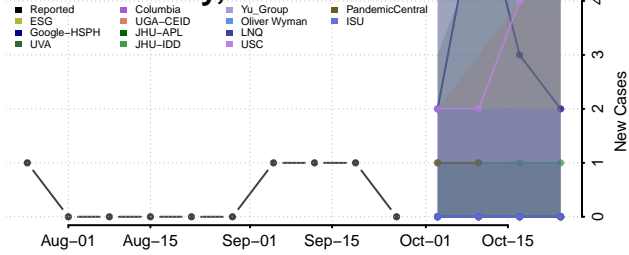

Fallon County, Montana