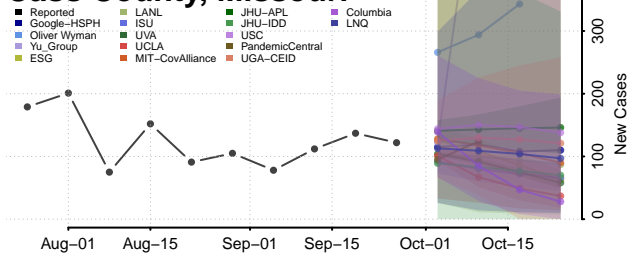

Cass County, Missouri