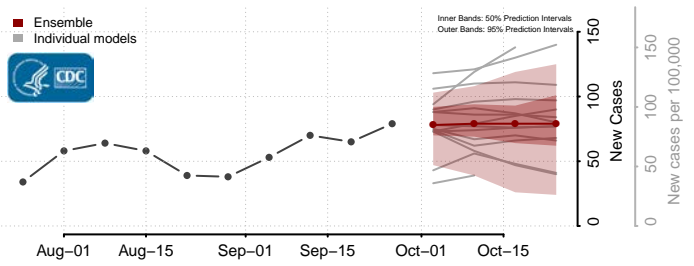

Cabell County, West Virginia