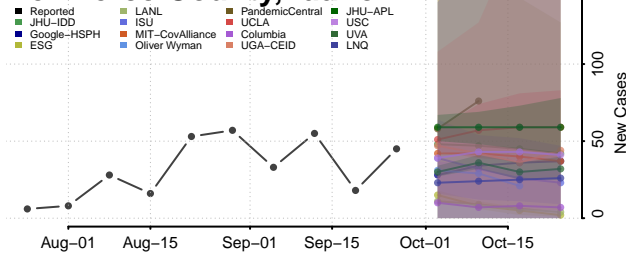

Nez Perce County, Idaho