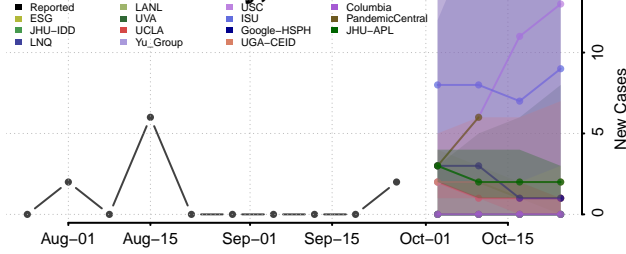

Grant County, Kansas

Gray County, Kansas

Greeley County, Kansas

Greenwood County, Kansas

Hamilton County, Kansas

Harper County, Kansas

Harvey County, Kansas

Haskell County, Kansas