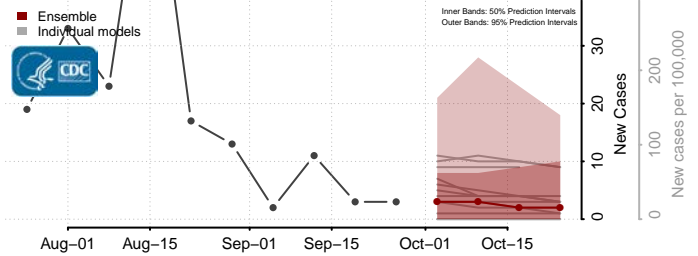

Teton County, Idaho

Twin Falls County, Idaho

Valley County, Idaho

Washington County, Idaho

Illinois*

Adams County, Illinois

*New weekly cases may decrease in this location over the next four weeks. For these locations, the ensemble forecast indicates a probability of 0.75 or greater that fewer cases will be reported in week four of the forecast than in the last reported week.