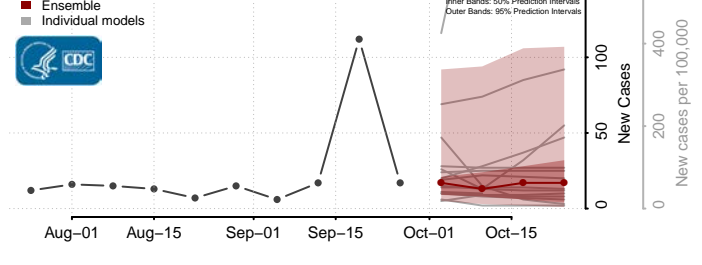

Fluvanna County, Virginia