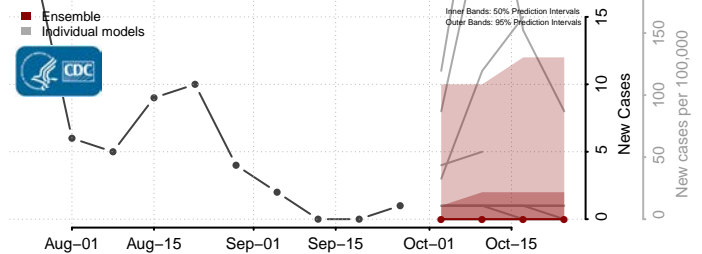

Valdez-Cordova County, Alaska