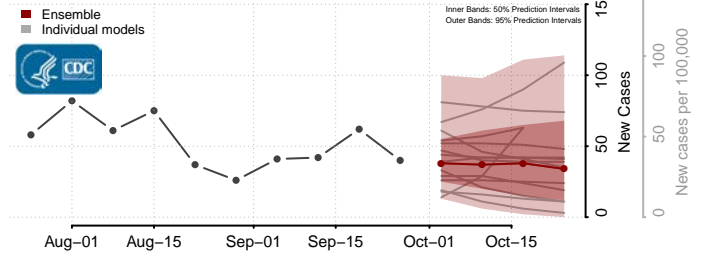

Prince George's County, Maryland

Queen Anne's County, Maryland

Somerset County, Maryland

St. Mary's County, Maryland

Talbot County, Maryland

Washington County, Maryland

Wicomico County, Maryland

Worcester County, Maryland