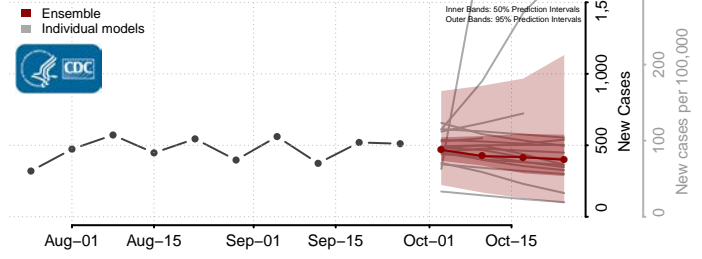

Kane County, Illinois