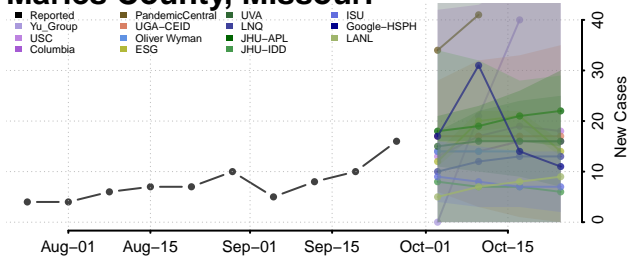

Maries County, Missouri