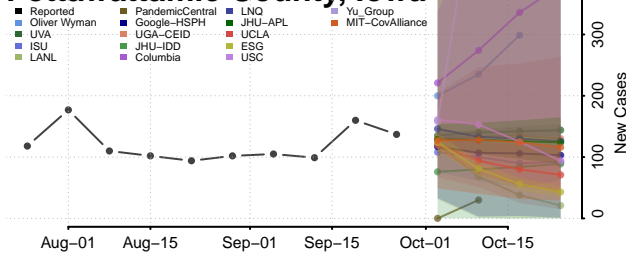

Pottawattamie County, Iowa