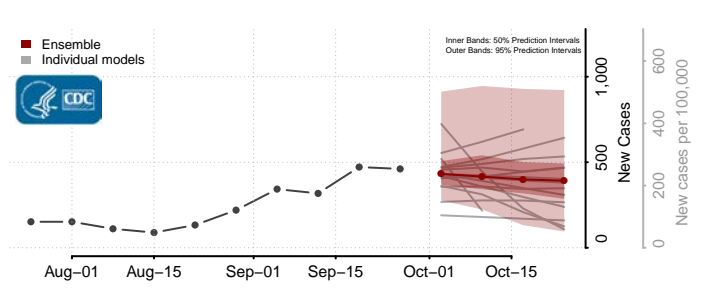

Cass County, North Dakota