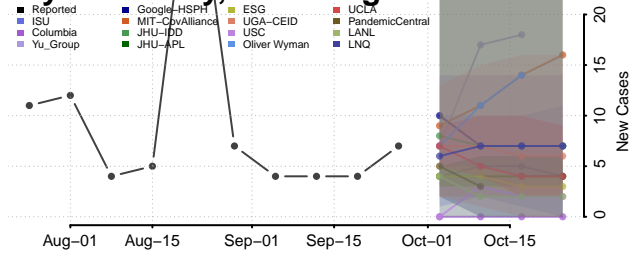

Taylor County, West Virginia