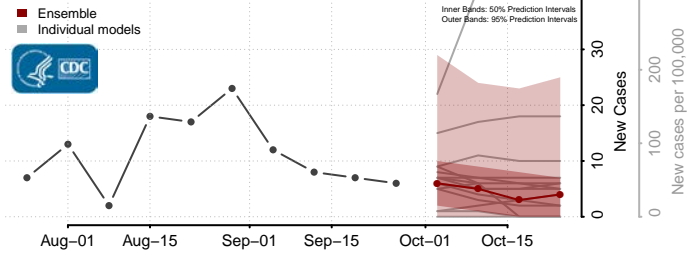

Jackson County, Kansas