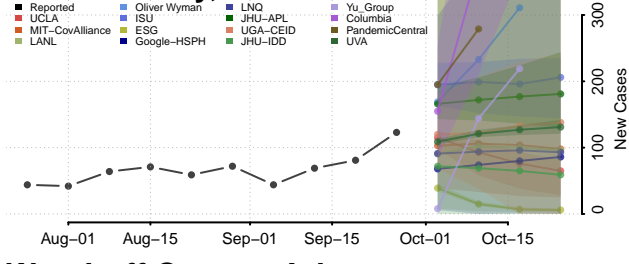

Sevier County, Arkansas

Sharp County, Arkansas

St. Francis County, Arkansas

Stone County, Arkansas

Union County, Arkansas

Van Buren County, Arkansas

Washington County, Arkansas

White County, Arkansas