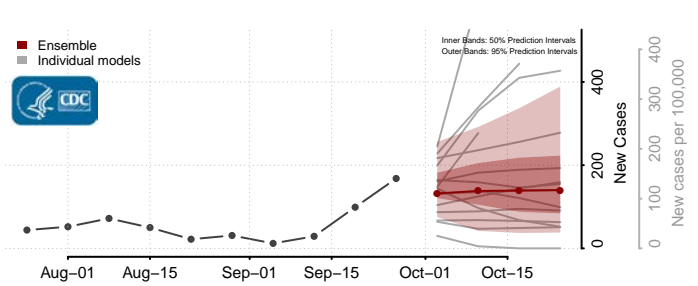

Missoula County, Montana