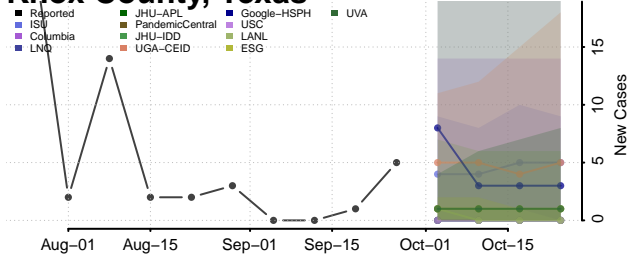

Knox County, Texas