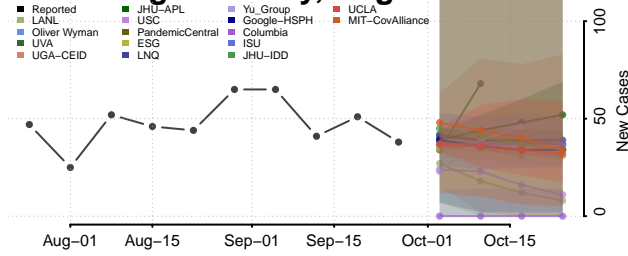

Henrico County, Virginia

Henry County, Virginia

Highland County, Virginia

Hopewell County, Virginia

Isle of Wight County, Virginia

James City County, Virginia

King and Queen County, Virginia

King George County, Virginia