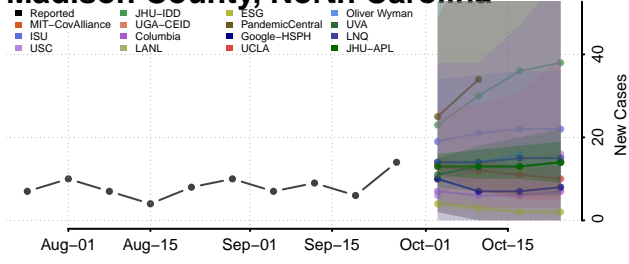

Madison County, North Carolina