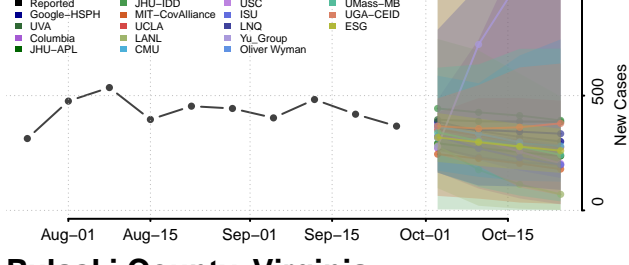

Prince William County, Virginia