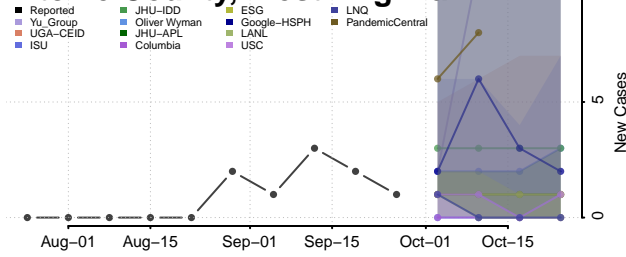

Ritchie County, West Virginia