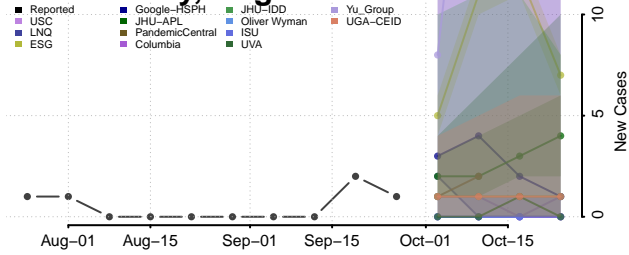

Bath County, Virginia