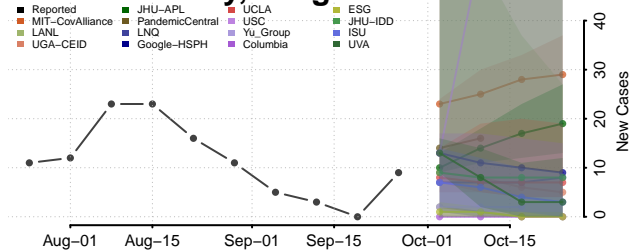

Hood River County, Oregon

Jackson County, Oregon

Jefferson County, Oregon

Josephine County, Oregon

Klamath County, Oregon

Lake County, Oregon

Lane County, Oregon

Lincoln County, Oregon