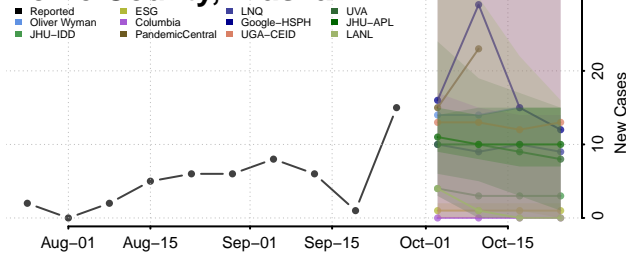

Kusilvak County, Alaska

Lake and Peninsula County, Alaska

Matanuska-Susitna County, Alaska

Nome County, Alaska

North Slope County, Alaska

Northwest Arctic County, Alaska

Petersburg County, Alaska

Prince of Wales-Hyder County, Alaska