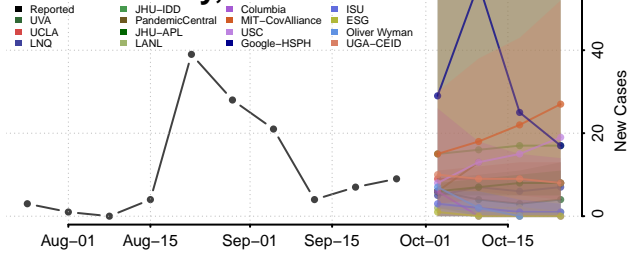

Dutchess County, New York

Erie County, New York

Essex County, New York

Franklin County, New York

Fulton County, New York

Genesee County, New York

Greene County, New York

Hamilton County, New York