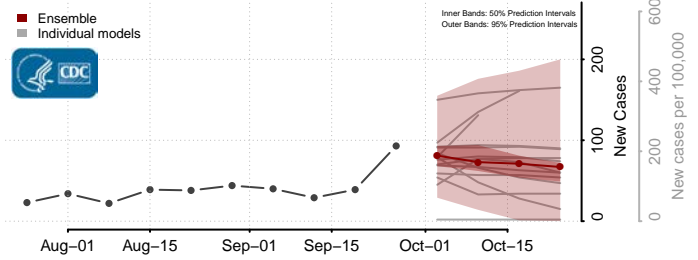

Isanti County, Minnesota

Itasca County, Minnesota

Jackson County, Minnesota

Kanabec County, Minnesota

Kandiyohi County, Minnesota

Kittson County, Minnesota

Koochiching County, Minnesota

Lac qui Parle County, Minnesota