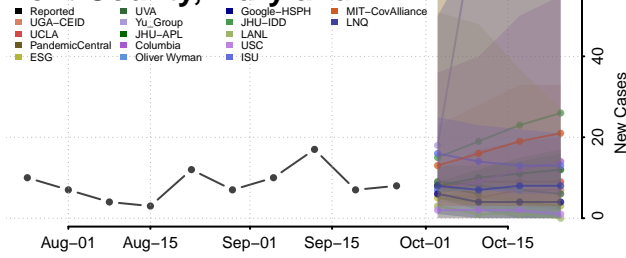

Charles County, Maryland

Dorchester County, Maryland

Frederick County, Maryland

Garrett County, Maryland

Harford County, Maryland

Howard County, Maryland

Kent County, Maryland

Montgomery County, Maryland