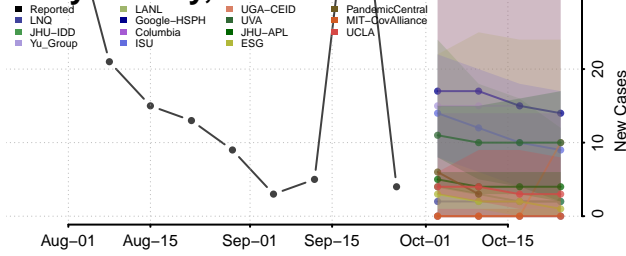

Fayette County, Alabama

Franklin County, Alabama

Geneva County, Alabama

Greene County, Alabama

Hale County, Alabama

Henry County, Alabama

Lee County, Alabama

Limestone County, Alabama

Lowndes County, Alabama

Macon County, Alabama

Madison County, Alabama

Marengo County, Alabama

Marion County, Alabama

Marshall County, Alabama

Mobile County, Alabama

Monroe County, Alabama

Montgomery County, Alabama

Morgan County, Alabama

Perry County, Alabama

Pickens County, Alabama

Pike County, Alabama

Randolph County, Alabama

Russell County, Alabama

Shelby County, Alabama