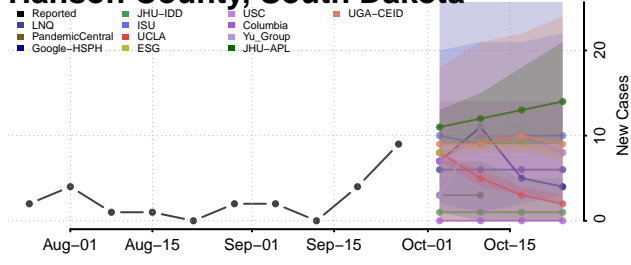

Fall River County, South Dakota

Faulk County, South Dakota

Grant County, South Dakota

Gregory County, South Dakota

Haakon County, South Dakota

Hamlin County, South Dakota

Hand County, South Dakota

Hanson County, South Dakota