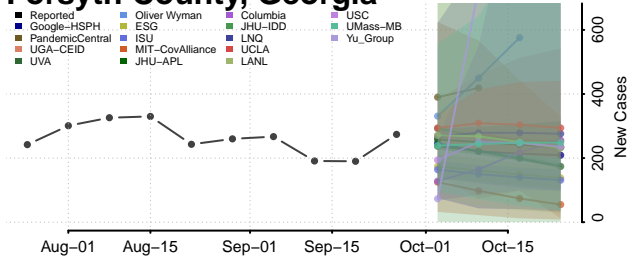

Elbert County, Georgia

Emanuel County, Georgia

Evans County, Georgia

Fannin County, Georgia

Fayette County, Georgia

Floyd County, Georgia

Forsyth County, Georgia

Franklin County, Georgia