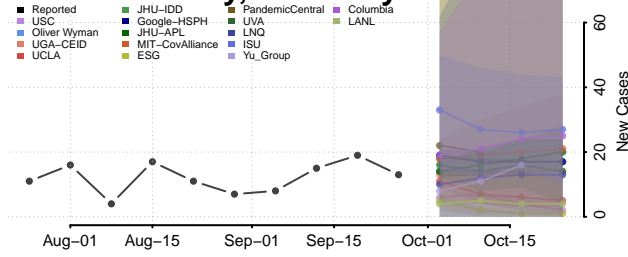

Lincoln County, Kentucky