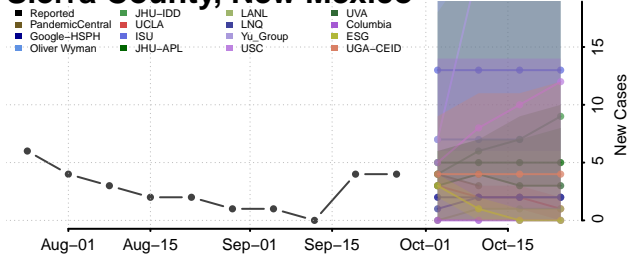

Sierra County, New Mexico