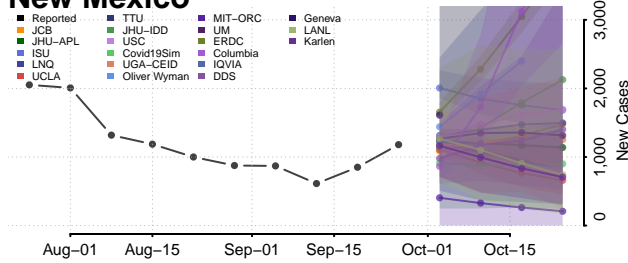

Somerset County, New Jersey

Sussex County, New Jersey

Union County, New Jersey

Warren County, New Jersey

New Mexico

Bernalillo County, New Mexico