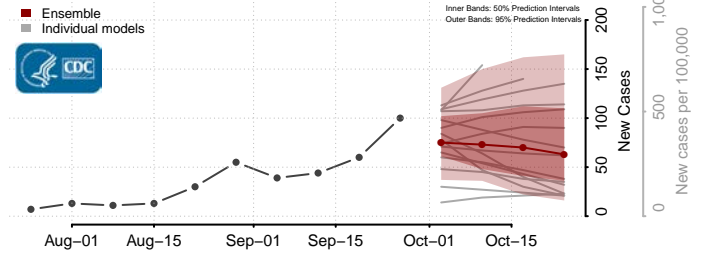

Fayette County, Illinois