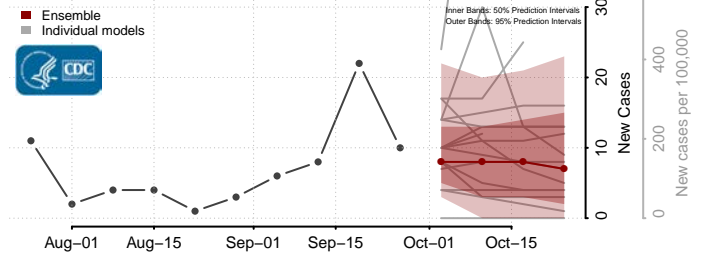

Lake County, Minnesota

Lake of the Woods County, Minnesota

Le Sueur County, Minnesota

Lincoln County, Minnesota

Lyon County, Minnesota

Mahnomen County, Minnesota

Marshall County, Minnesota

Martin County, Minnesota