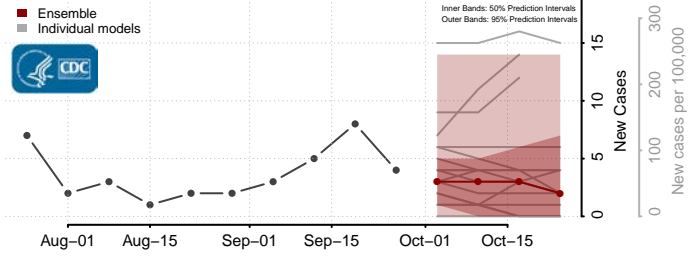

Greer County, Oklahoma