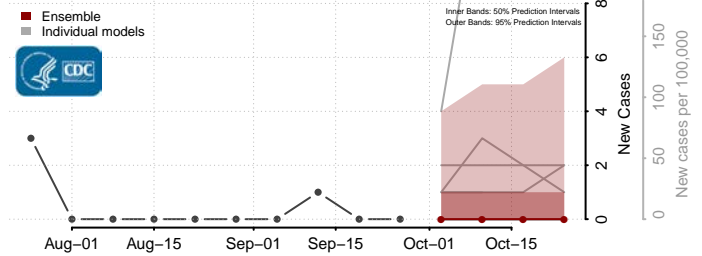

Mora County, New Mexico