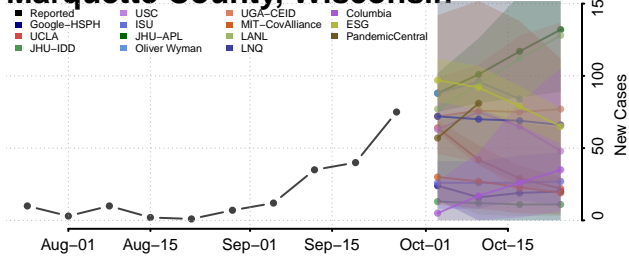

Manitowoc County, Wisconsin

Marathon County, Wisconsin

Marinette County, Wisconsin

Marquette County, Wisconsin

Menominee County, Wisconsin

Milwaukee County, Wisconsin

Monroe County, Wisconsin

Polk County, Wisconsin