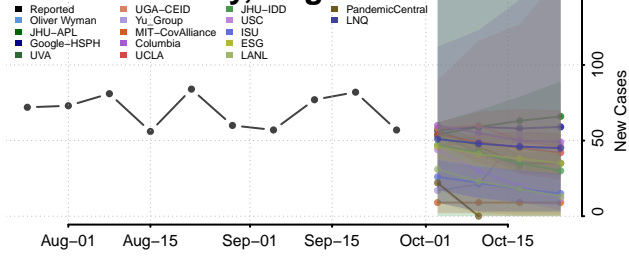

Danville County, Virginia