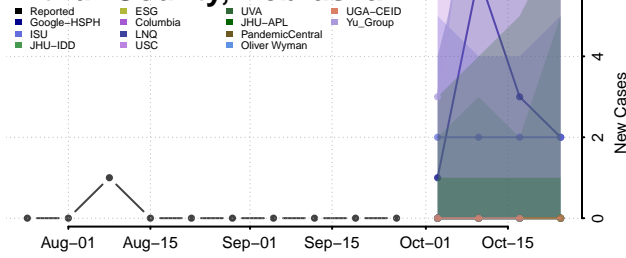

Nebraska

Adams County, Nebraska

Antelope County, Nebraska

Arthur County, Nebraska

Banner County, Nebraska

Blaine County, Nebraska

Boone County, Nebraska

Box Butte County, Nebraska