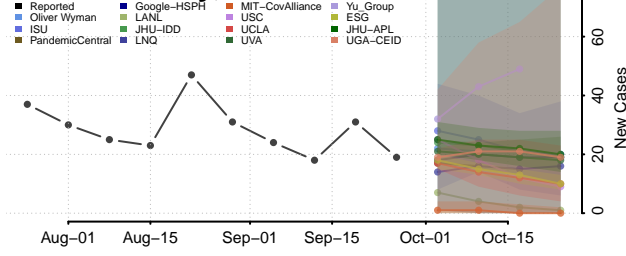

Stark County, Illinois

Stephenson County, Illinois

Tazewell County, Illinois

Union County, Illinois

Vermilion County, Illinois

Wabash County, Illinois

Warren County, Illinois

Washington County, Illinois