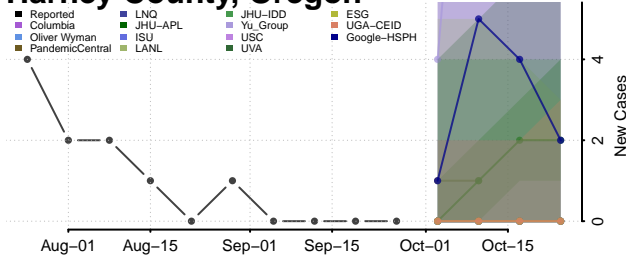

Hood River County, Oregon

Jackson County, Oregon

Jefferson County, Oregon

Josephine County, Oregon

Klamath County, Oregon

Lake County, Oregon

Lane County, Oregon

Lincoln County, Oregon