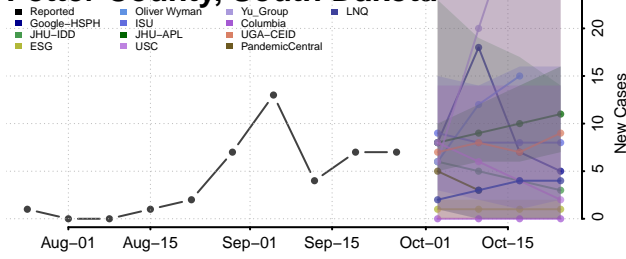

Potter County, South Dakota