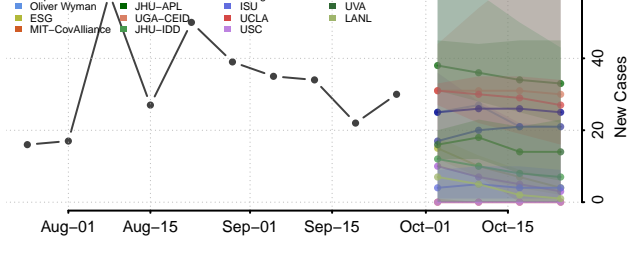

Franklin City County, Virginia