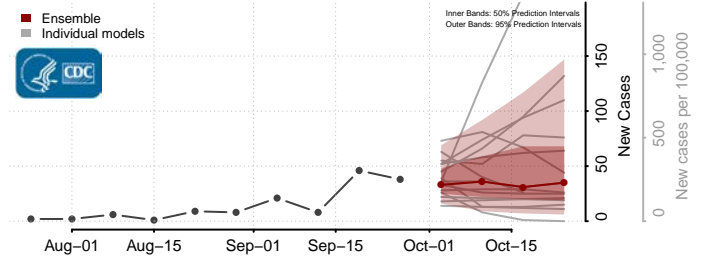

Redwood County, Minnesota