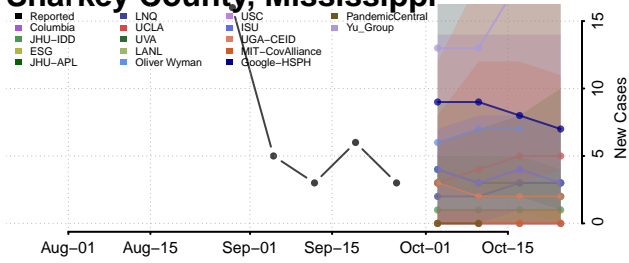

Quitman County, Mississippi

Rankin County, Mississippi

Scott County, Mississippi

Sharkey County, Mississippi

Simpson County, Mississippi

Smith County, Mississippi

Stone County, Mississippi

Sunflower County, Mississippi