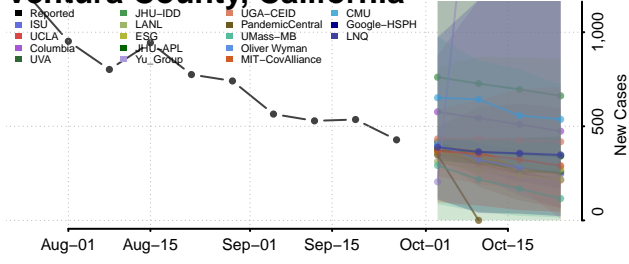

Trinity County, California

Tulare County, California

Tuolumne County, California

Ventura County, California

Yolo County, California

Yuba County, California

Colorado

Adams County, Colorado