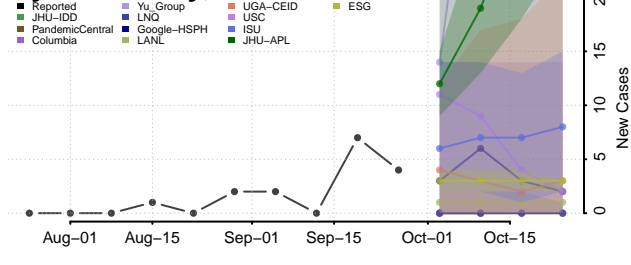

Hyde County, South Dakota