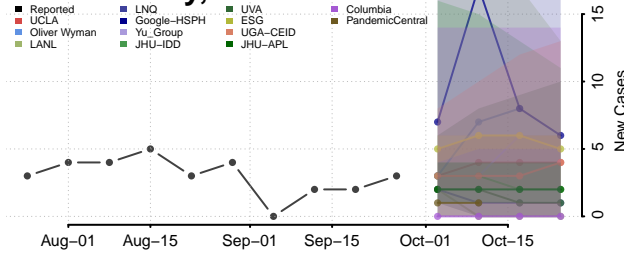

Sitka County, Alaska