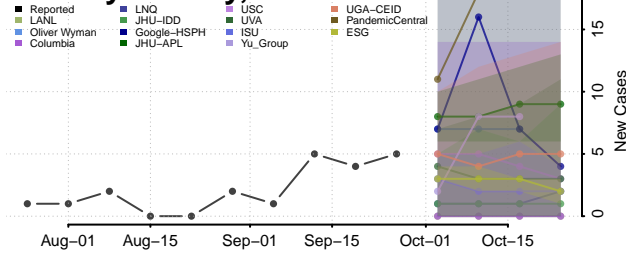

Greeley County, Nebraska