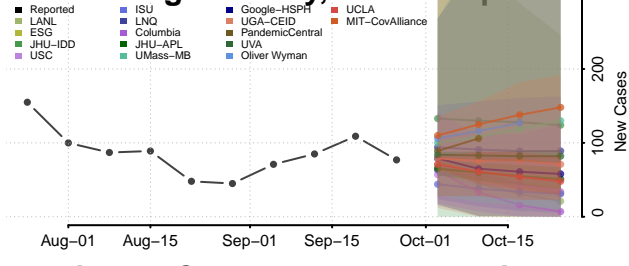

Hillsborough County, New Hampshire