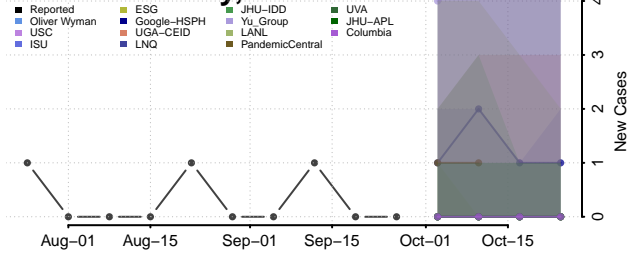

Humboldt County, Nevada

Lander County, Nevada

Lincoln County, Nevada

Lyon County, Nevada

Mineral County, Nevada

Nye County, Nevada

Pershing County, Nevada

Storey County, Nevada