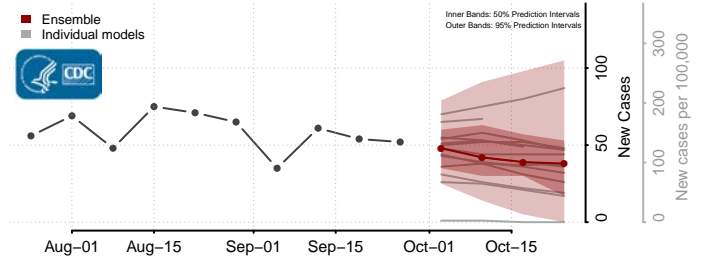

Union County, Arkansas