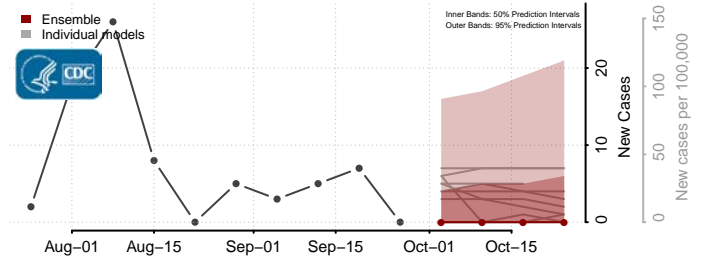

McDowell County, West Virginia