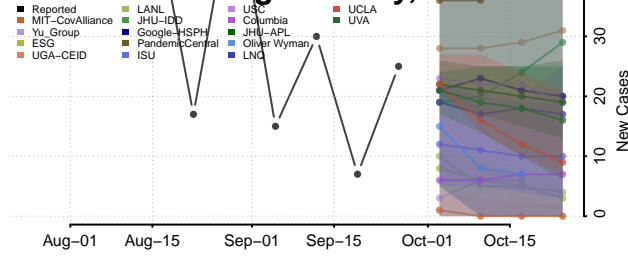

St. Landry County, Louisiana

St. Martin County, Louisiana

St. Mary County, Louisiana

St. Tammany County, Louisiana

Tangipahoa County, Louisiana

Tensas County, Louisiana

West Baton Rouge County, Louisiana

West Carroll County, Louisiana