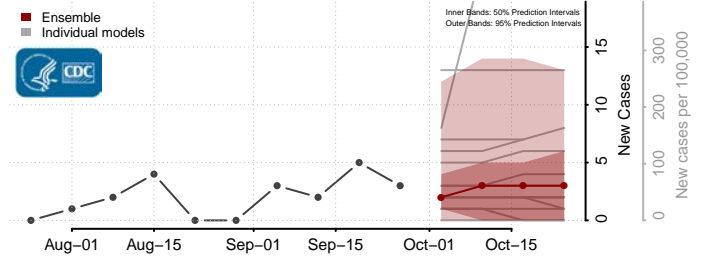

Scotland County, Missouri