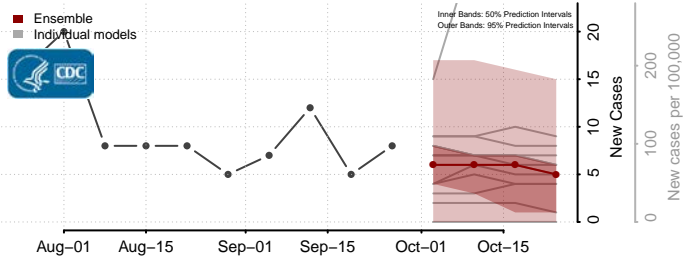

Choctaw County, Mississippi