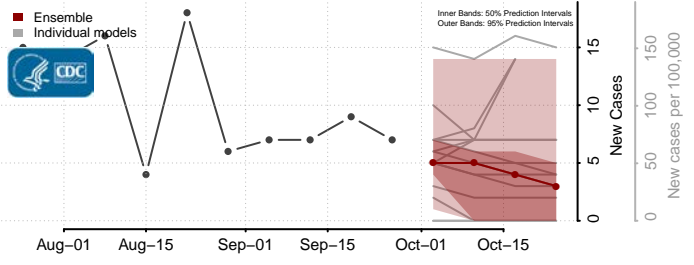

Carroll County, Mississippi