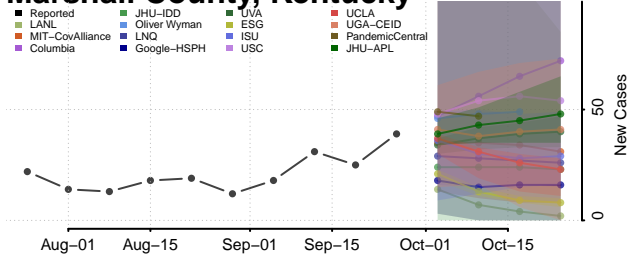

Marshall County, Kentucky