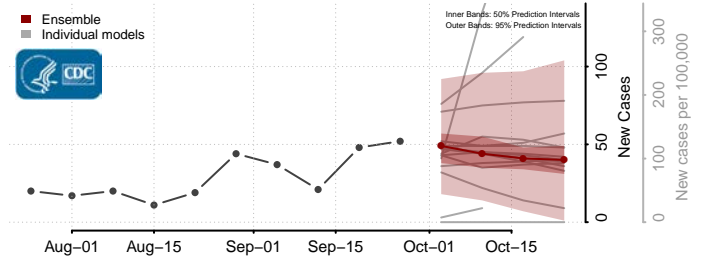

St. Joseph County, Michigan

Tuscola County, Michigan

Van Buren County, Michigan

Washtenaw County, Michigan

Wayne County, Michigan

Benton County, Minnesota

Big Stone County, Minnesota

Blue Earth County, Minnesota