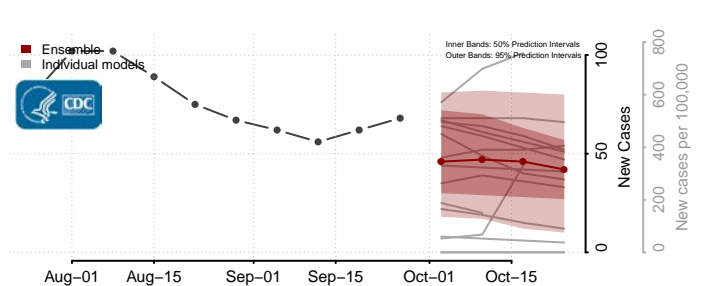

Washington County, Missouri

Wayne County, Missouri

Webster County, Missouri

Worth County, Missouri

Wright County, Missouri

Montana

Beaverhead County, Montana

Big Horn County, Montana