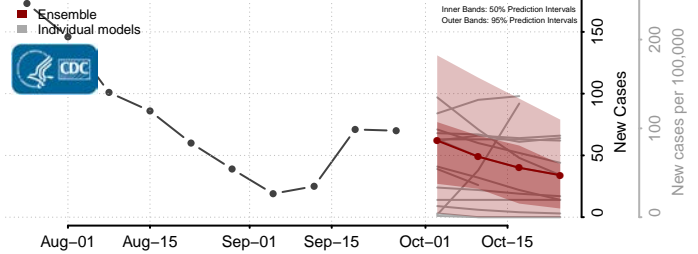

Arizona*

Apache County, Arizona

*New weekly cases may decrease in this location over the next four weeks. For these locations, the ensemble forecast indicates a probability of 0.75 or greater that fewer cases will be reported in week four of the forecast than in the last reported week.