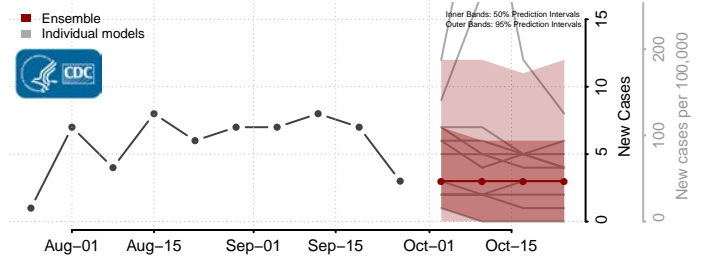

Edwards County, Illinois