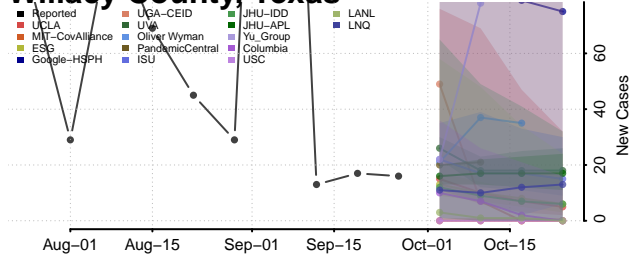

Willacy County, Texas