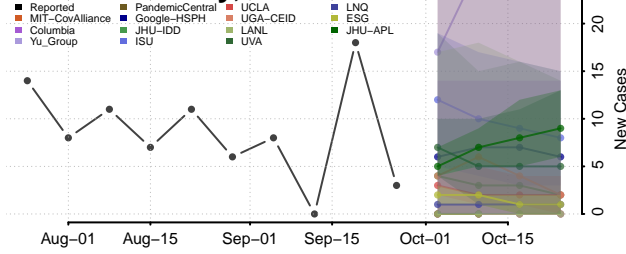

Fayette County, Alabama

Franklin County, Alabama

Geneva County, Alabama

Greene County, Alabama

Hale County, Alabama

Henry County, Alabama

Lee County, Alabama

Limestone County, Alabama