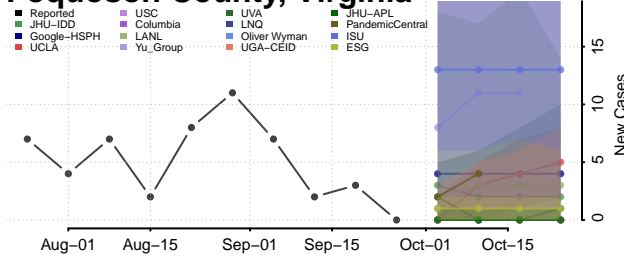

Orange County, Virginia

Page County, Virginia

Patrick County, Virginia

Petersburg County, Virginia

Pittsylvania County, Virginia

Poquoson County, Virginia

Portsmouth County, Virginia

Powhatan County, Virginia