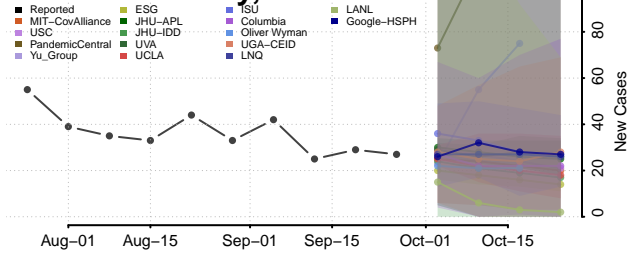

Marshall County, Indiana