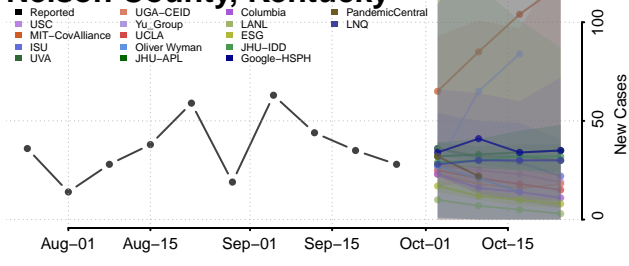

Mercer County, Kentucky

Metcalf County, Kentucky

Monroe County, Kentucky

Montgomery County, Kentucky

Morgan County, Kentucky

Muhlenberg County, Kentucky

Nelson County, Kentucky

Nicholas County, Kentucky