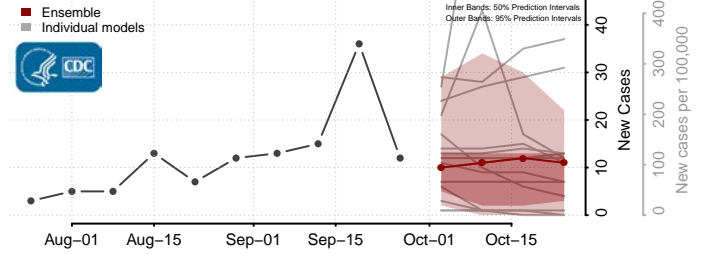

Lancaster County, Virginia