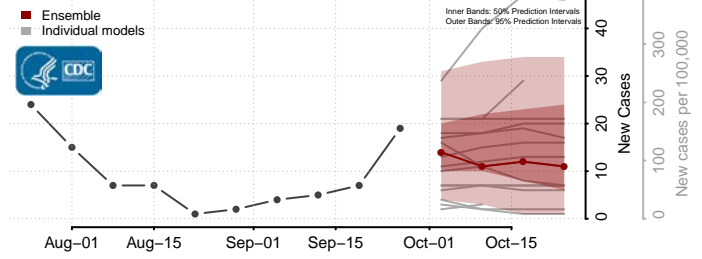

Isanti County, Minnesota

Itasca County, Minnesota

Jackson County, Minnesota

Kanabec County, Minnesota

Kandiyohi County, Minnesota

Kittson County, Minnesota

Koochiching County, Minnesota

Lac qui Parle County, Minnesota