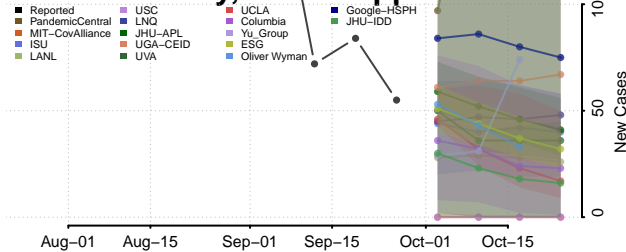

Bolivar County, Mississippi