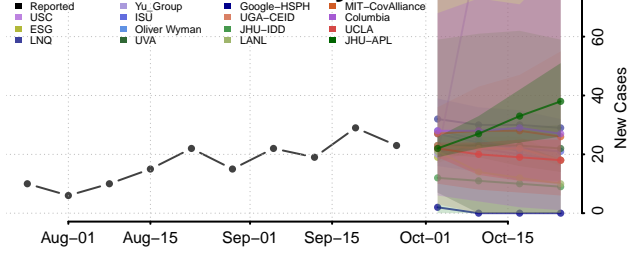

Ste. Genevieve County, Missouri

Stoddard County, Missouri

Stone County, Missouri

Sullivan County, Missouri

Taney County, Missouri

Texas County, Missouri

Vernon County, Missouri

Warren County, Missouri