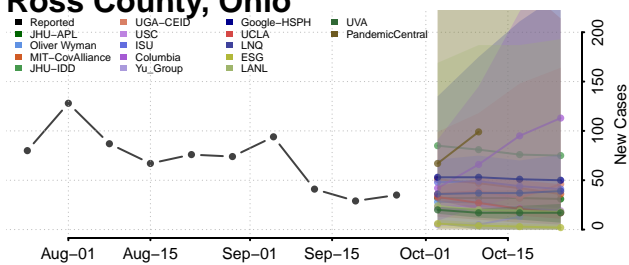

Ross County, Ohio