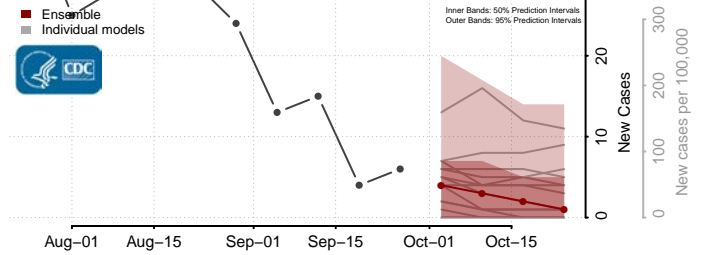

Atkinson County, Georgia

Bacon County, Georgia

*New weekly cases may decrease in this location over the next four weeks. For these locations, the ensemble forecast indicates a probability of 0.75 or greater that fewer cases will be reported in week four of the forecast than in the last reported week.