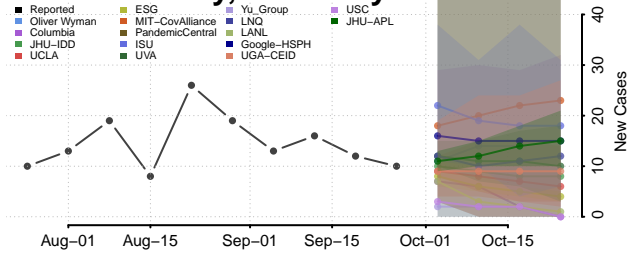

Marion County, Kentucky