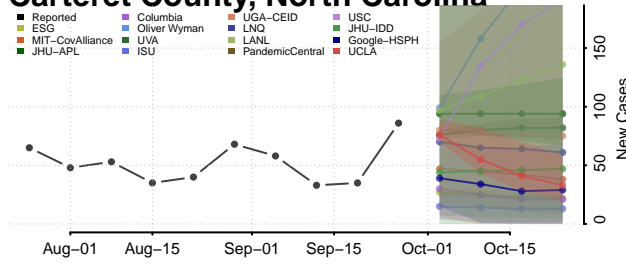

Carteret County, North Carolina