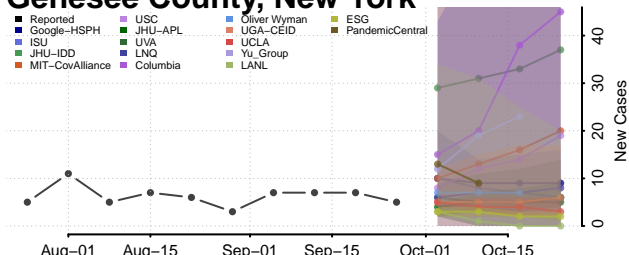

Dutchess County, New York

Erie County, New York

Essex County, New York

Franklin County, New York

Fulton County, New York

Genesee County, New York

Greene County, New York

Hamilton County, New York