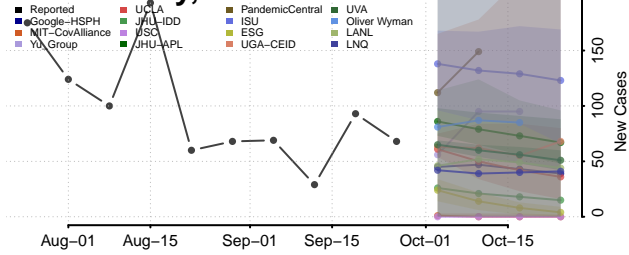

Hale County, Texas