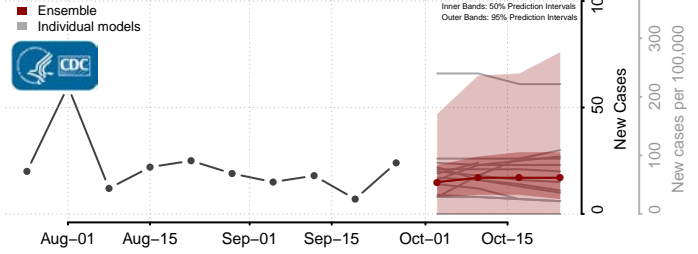

Clark County, Idaho

Clearwater County, Idaho

Custer County, Idaho

Elmore County, Idaho

Franklin County, Idaho

Fremont County, Idaho

Gem County, Idaho

Gooding County, Idaho