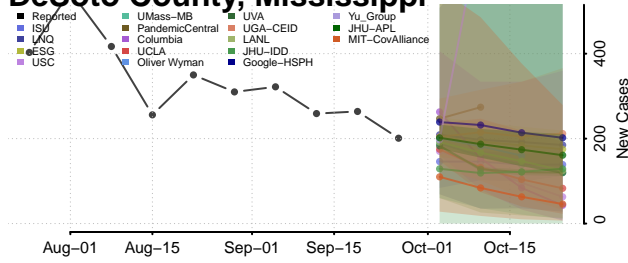

DeSoto County, Mississippi