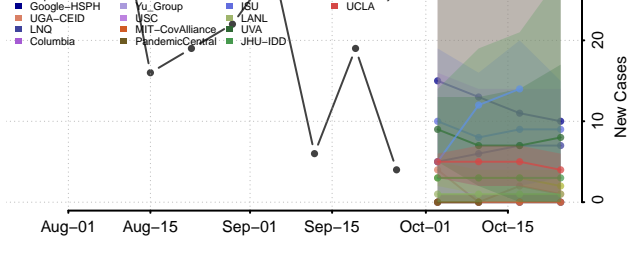

Quitman County, Mississippi

Rankin County, Mississippi

Scott County, Mississippi

Sharkey County, Mississippi

Simpson County, Mississippi

Smith County, Mississippi

Stone County, Mississippi

Sunflower County, Mississippi