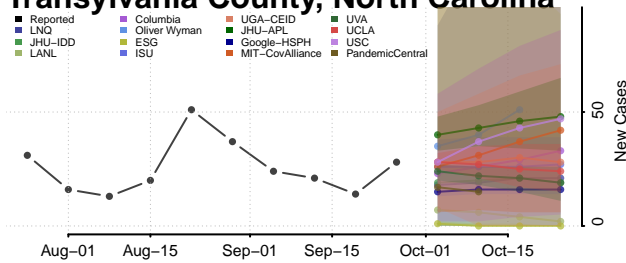

Transylvania County, North Carolina