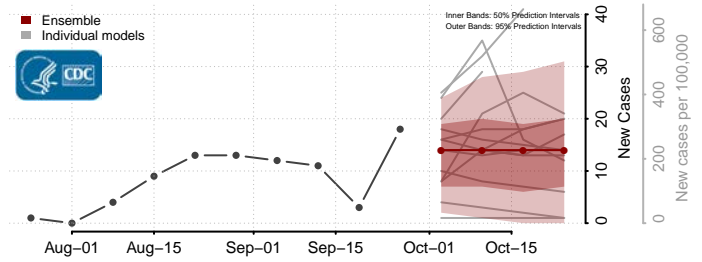

Fall River County, South Dakota

Faulk County, South Dakota

Grant County, South Dakota

Gregory County, South Dakota

Haakon County, South Dakota

Hamlin County, South Dakota

Hand County, South Dakota

Hanson County, South Dakota