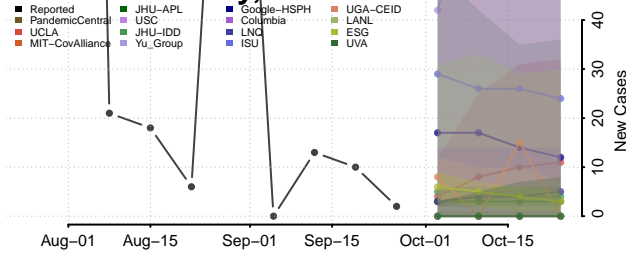

Madison County, Texas