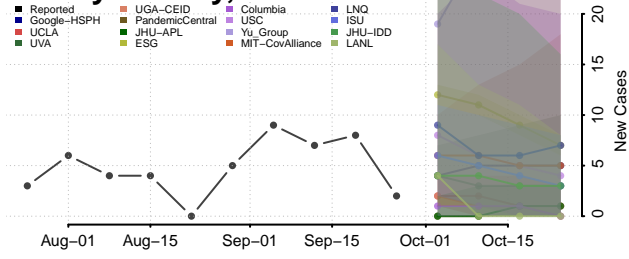

Gentry County, Missouri