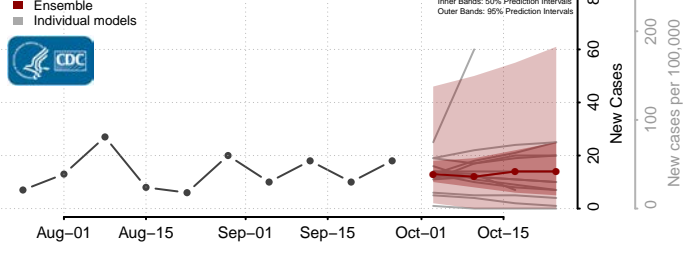

Botetourt County, Virginia