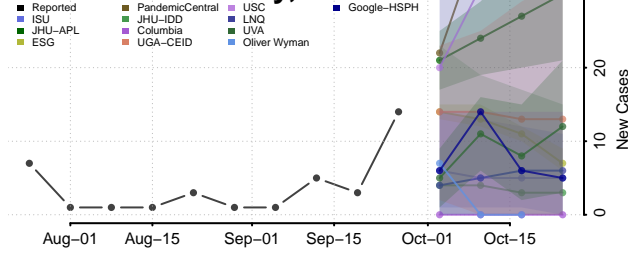

Clearwater County, Idaho