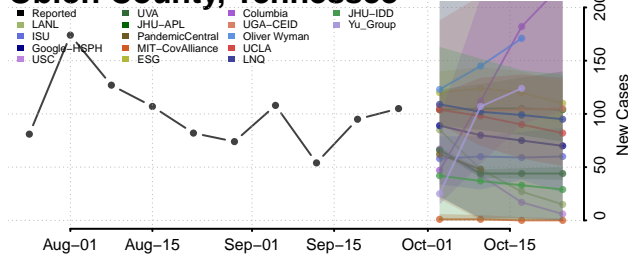

McNairy County, Tennessee

Meigs County, Tennessee

Monroe County, Tennessee

Montgomery County, Tennessee

Moore County, Tennessee

Morgan County, Tennessee

Obion County, Tennessee

Overton County, Tennessee