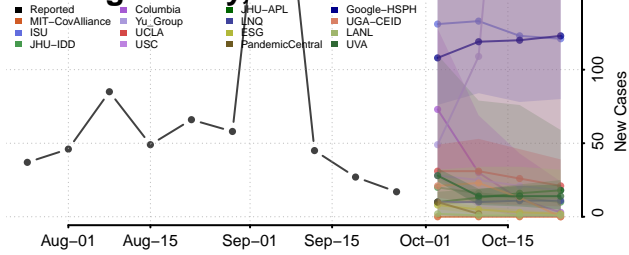

Kleberg County, Texas