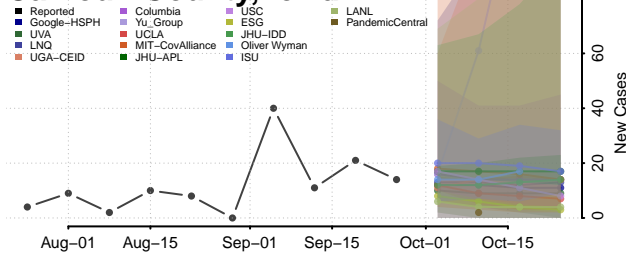

Calhoun County, Iowa