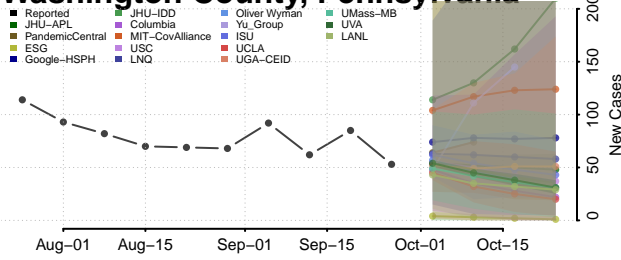

Washington County, Pennsylvania