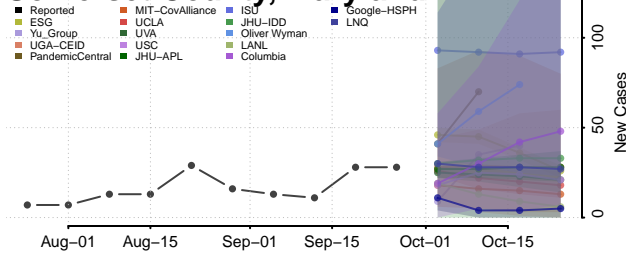

Somerset County, Maryland