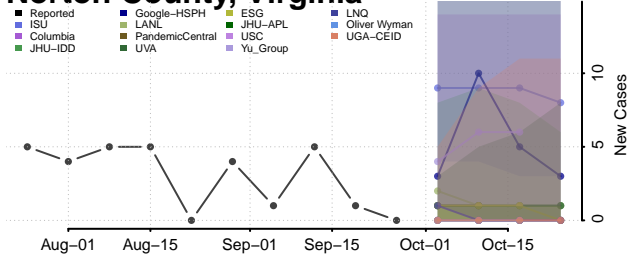

Norton County, Virginia