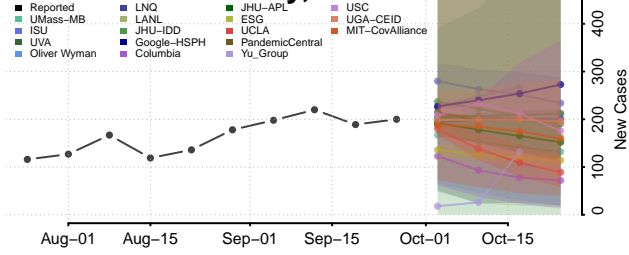

Rock Island County, Illinois