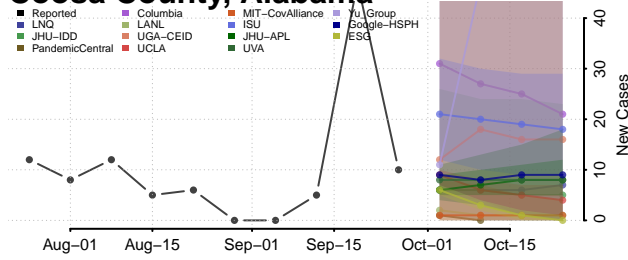

Clarke County, Alabama

Clay County, Alabama

Cleburne County, Alabama

Coffee County, Alabama

Colbert County, Alabama

Conecuh County, Alabama

Coosa County, Alabama

Covington County, Alabama

Crenshaw County, Alabama

Cullman County, Alabama

Dale County, Alabama

Dallas County, Alabama

DeKalb County, Alabama

Elmore County, Alabama

Escambia County, Alabama

Etowah County, Alabama