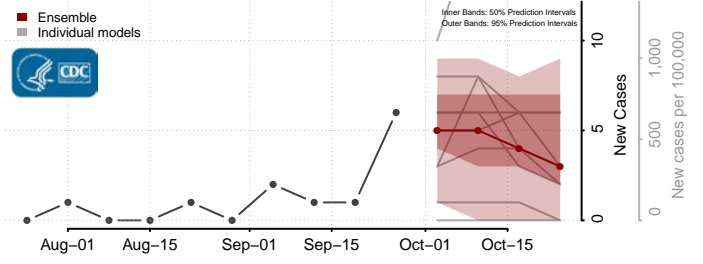

Harding County, South Dakota

Hughes County, South Dakota

Hutchinson County, South Dakota

Hyde County, South Dakota

Jackson County, South Dakota

Jerauld County, South Dakota

Jones County, South Dakota

Kingsbury County, South Dakota