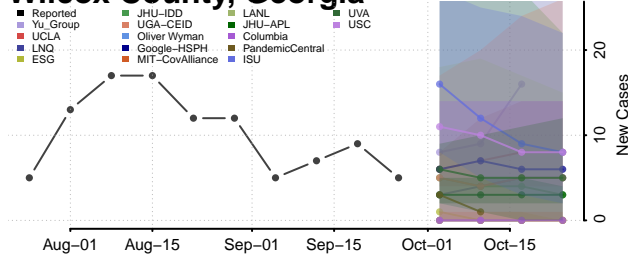

Wilcox County, Georgia