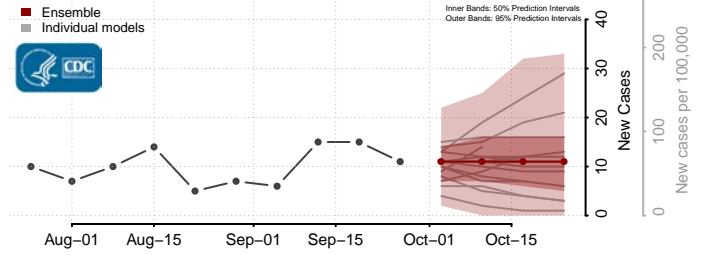

King William County, Virginia