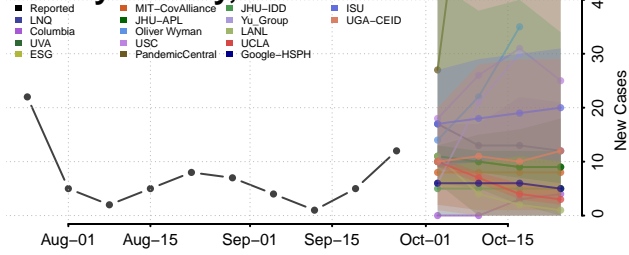

McLeod County, Minnesota

Meeker County, Minnesota

Mille Lacs County, Minnesota

Morrison County, Minnesota

Mower County, Minnesota

Murray County, Minnesota

Nicollet County, Minnesota

Nobles County, Minnesota