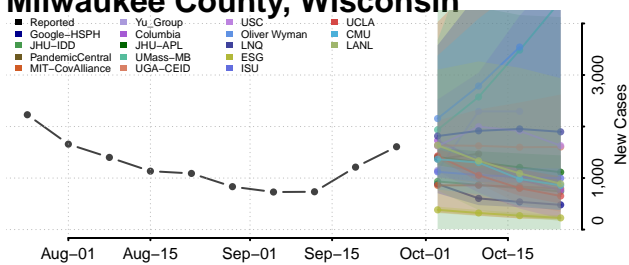

Manitowoc County, Wisconsin

Marathon County, Wisconsin

Marinette County, Wisconsin

Marquette County, Wisconsin

Menominee County, Wisconsin

Milwaukee County, Wisconsin

Monroe County, Wisconsin

Polk County, Wisconsin