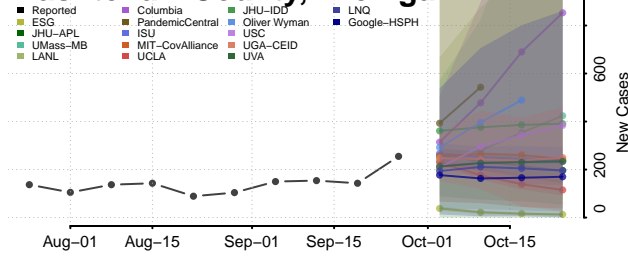

St. Joseph County, Michigan

Tuscola County, Michigan

Van Buren County, Michigan

Washtenaw County, Michigan

Wayne County, Michigan

Benton County, Minnesota

Big Stone County, Minnesota

Blue Earth County, Minnesota