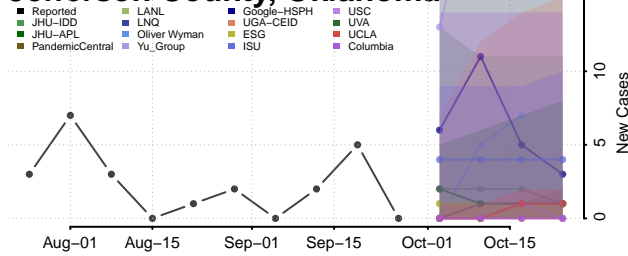

Jefferson County, Oklahoma