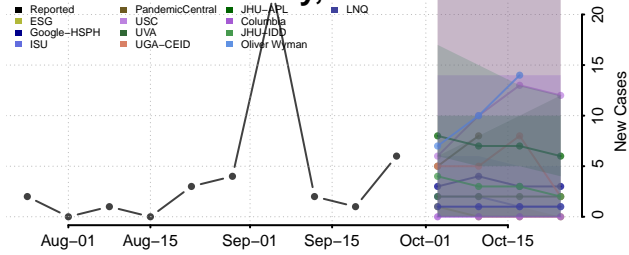

Sweet Grass County, Montana