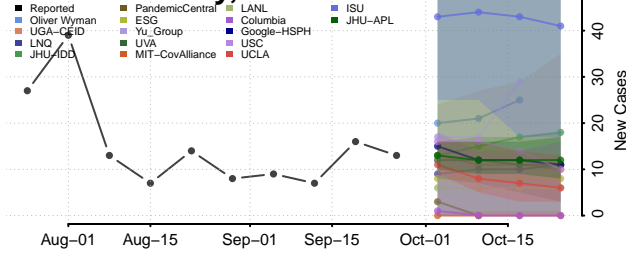

Emmet County, Iowa