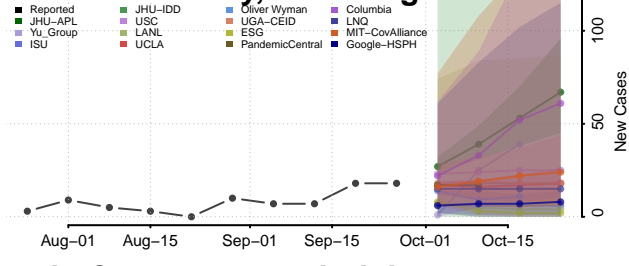

Nicholas County, West Virginia