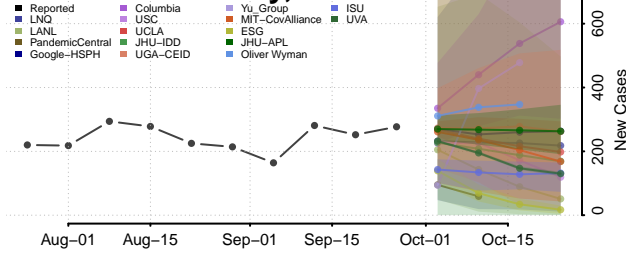

Bonneville County, Idaho