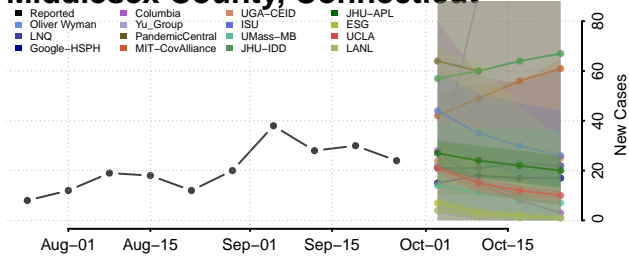

Middlesex County, Connecticut