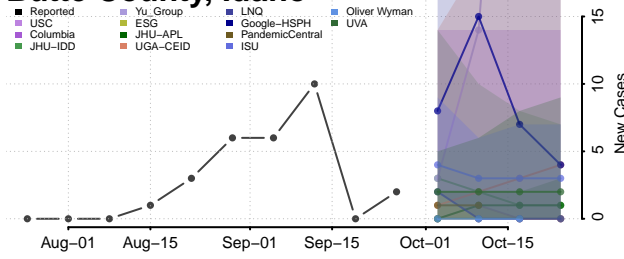

Butte County, Idaho