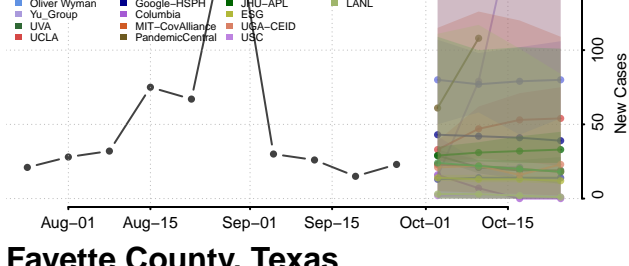

Fannin County, Texas