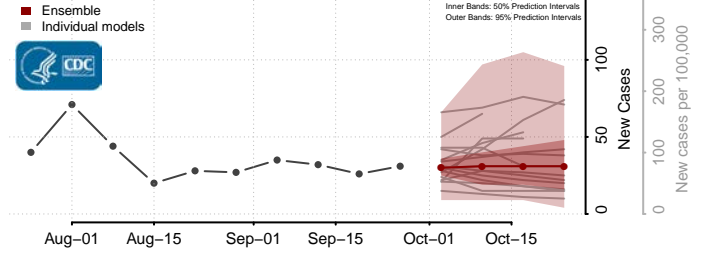

Campbell County, Tennessee