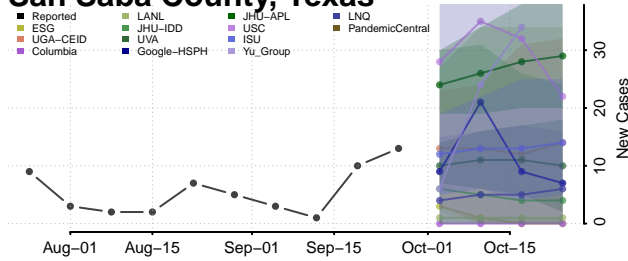

San Saba County, Texas