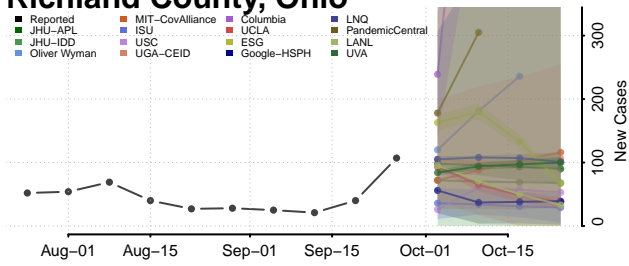

Richland County, Ohio