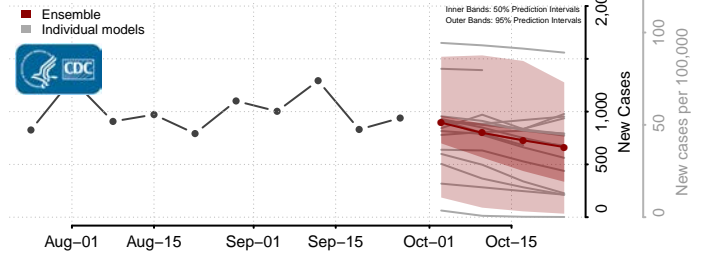

St. Joseph County, Michigan

Tuscola County, Michigan

Van Buren County, Michigan

Washtenaw County, Michigan

Wayne County, Michigan

Benton County, Minnesota

Big Stone County, Minnesota

Blue Earth County, Minnesota