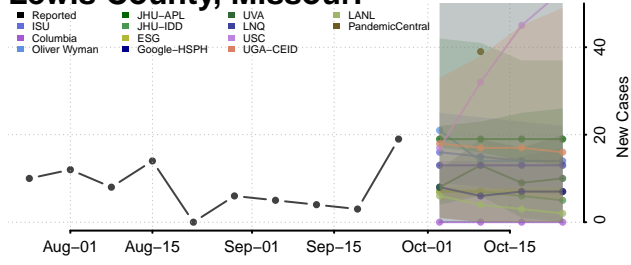

Lewis County, Missouri