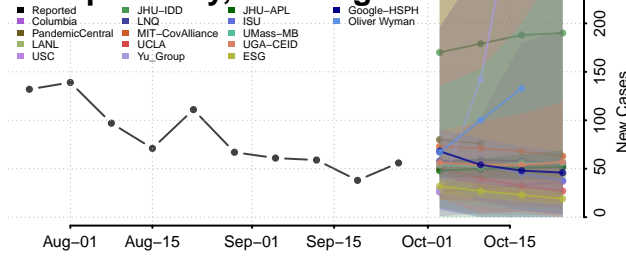

Franklin County, Washington

Garfield County, Washington

Grant County, Washington

Grays Harbor County, Washington

Island County, Washington

Jefferson County, Washington

King County, Washington

Kitsap County, Washington