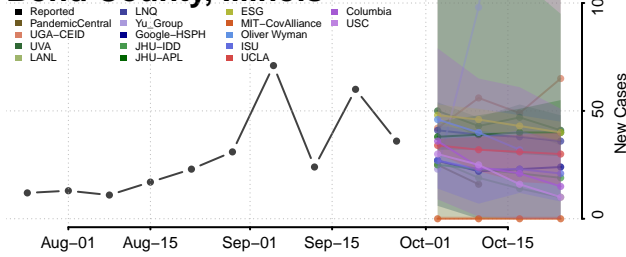

Bond County, Illinois