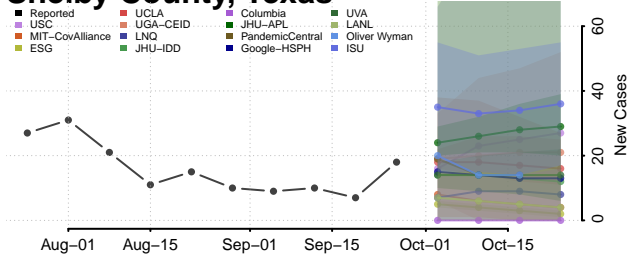

San Jacinto County, Texas

San Patricio County, Texas

San Saba County, Texas

Schleicher County, Texas

Scurry County, Texas

Shackelford County, Texas

Shelby County, Texas

Sherman County, Texas