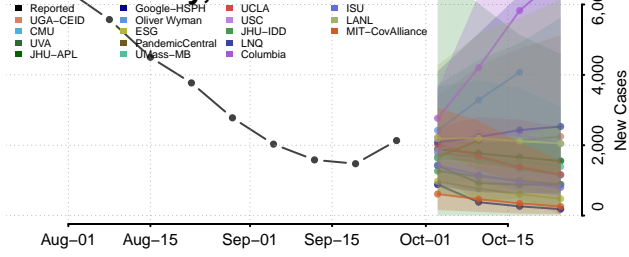

Clark County, Nevada