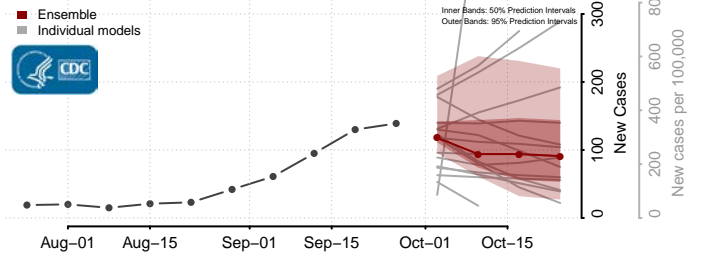

Webster County, Missouri