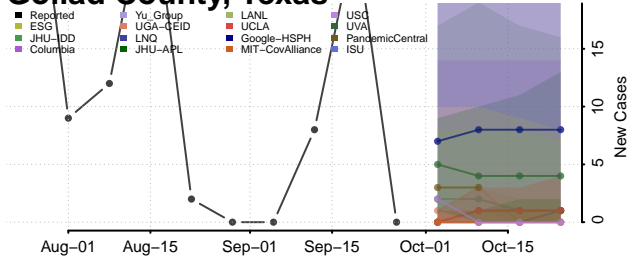

Goliad County, Texas