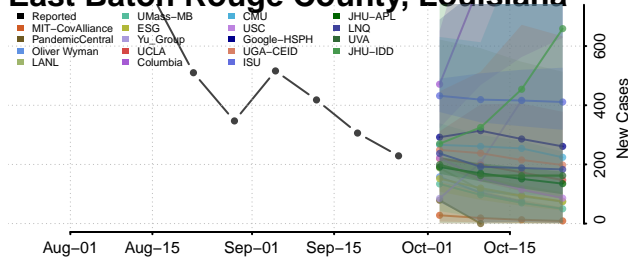

Caldwell County, Louisiana

Cameron County, Louisiana

Catahoula County, Louisiana

Claiborne County, Louisiana

Concordia County, Louisiana

De Soto County, Louisiana

East Baton Rouge County, Louisiana

East Carroll County, Louisiana