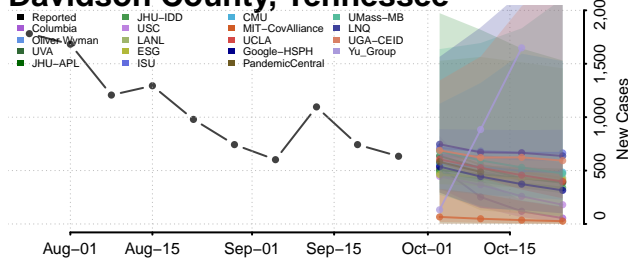

Chester County, Tennessee

Claiborne County, Tennessee

Clay County, Tennessee

Cocke County, Tennessee

Coffee County, Tennessee

Crockett County, Tennessee

Cumberland County, Tennessee

Davidson County, Tennessee