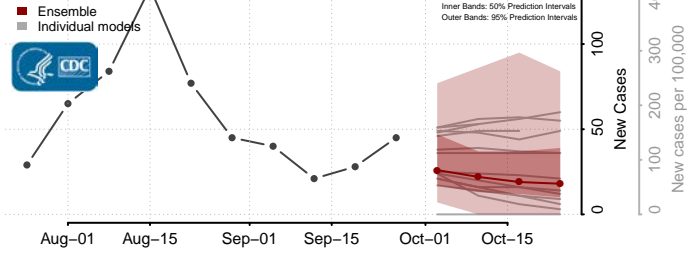

Logan County, West Virginia