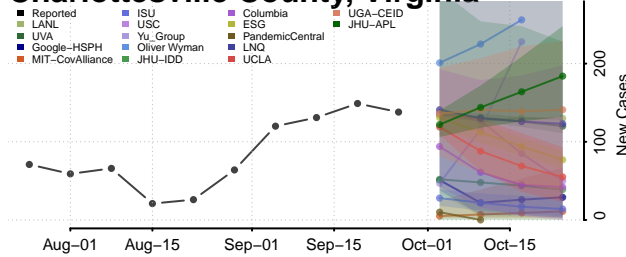

Campbell County, Virginia

Caroline County, Virginia

Carroll County, Virginia

Charles City County, Virginia

Charlotte County, Virginia

Charlottesville County, Virginia

Chesapeake County, Virginia

Chesterfield County, Virginia