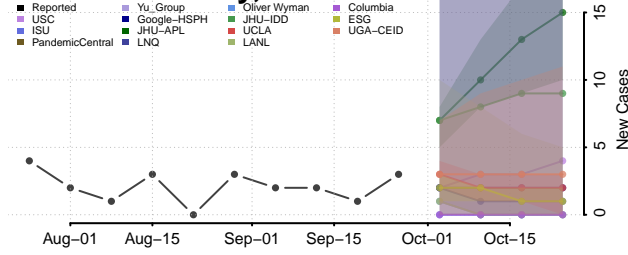

Windsor County, Vermont