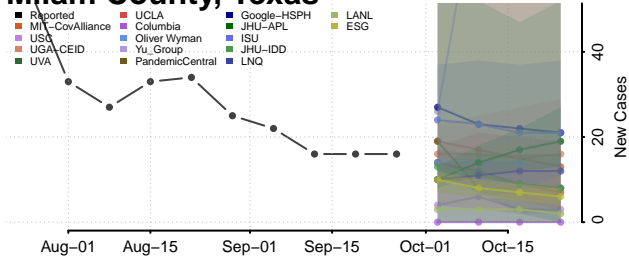

Milam County, Texas