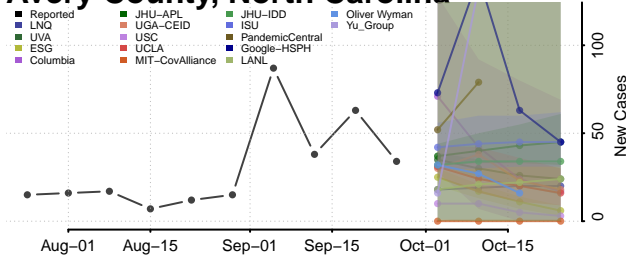

Beaufort County, North Carolina

Bertie County, North Carolina

Bladen County, North Carolina

Brunswick County, North Carolina

Buncombe County, North Carolina

Burke County, North Carolina

Cabarrus County, North Carolina