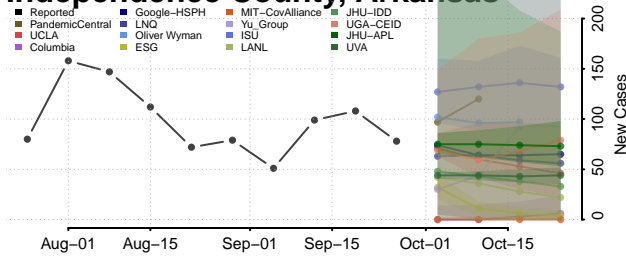

Garland County, Arkansas

Grant County, Arkansas

Greene County, Arkansas

Hempstead County, Arkansas

Hot Spring County, Arkansas

Howard County, Arkansas

Independence County, Arkansas

Izard County, Arkansas