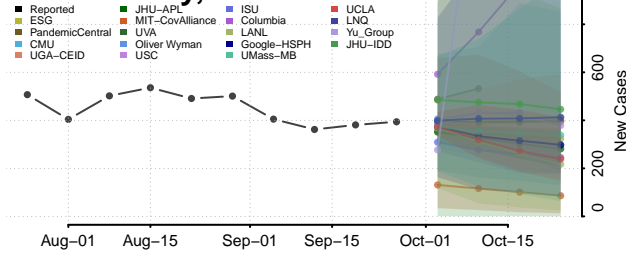

Johnson County, Indiana

Knox County, Indiana

Kosciusko County, Indiana

LaGrange County, Indiana

Lake County, Indiana

LaPorte County, Indiana

Lawrence County, Indiana

Madison County, Indiana