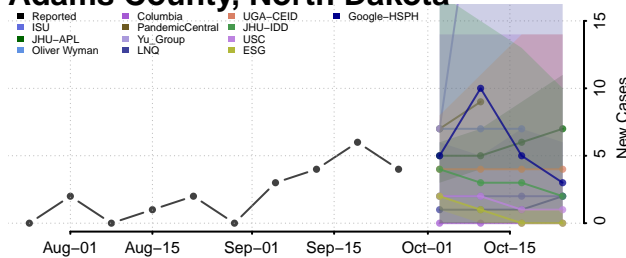

Adams County, North Dakota