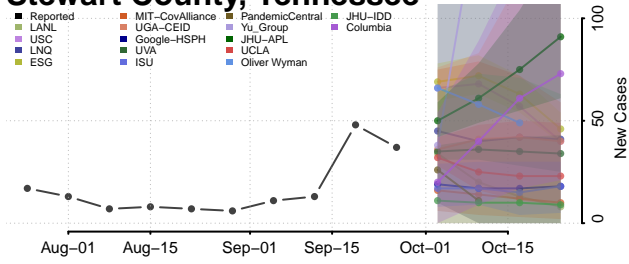

Scott County, Tennessee

Sequatchie County, Tennessee

Sevier County, Tennessee

Shelby County, Tennessee

Smith County, Tennessee

Stewart County, Tennessee

Sullivan County, Tennessee

Sumner County, Tennessee