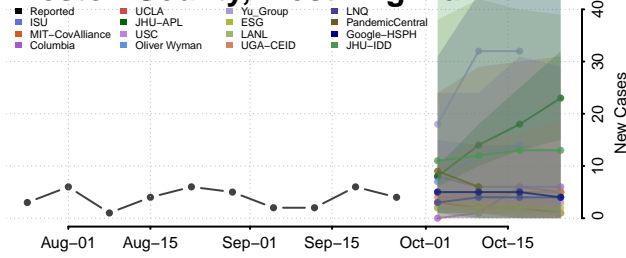

Preston County, West Virginia