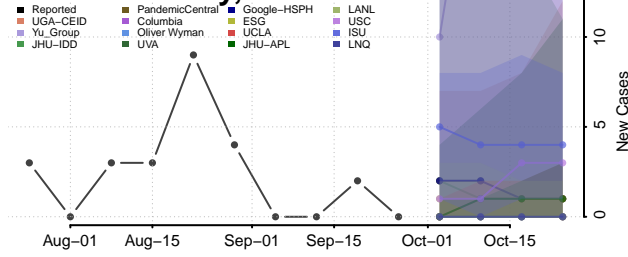

Tippecanoe County, Indiana

Tipton County, Indiana

Union County, Indiana

Vanderburgh County, Indiana

Vermillion County, Indiana

Vigo County, Indiana

Wabash County, Indiana

Warren County, Indiana