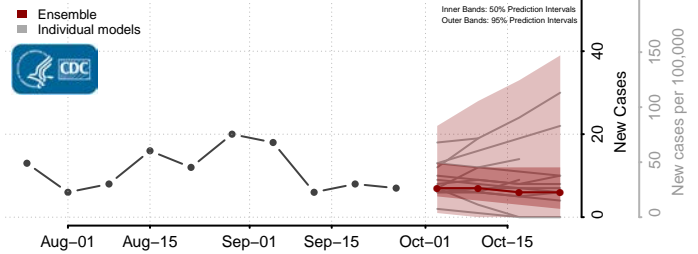

Mason County, West Virginia