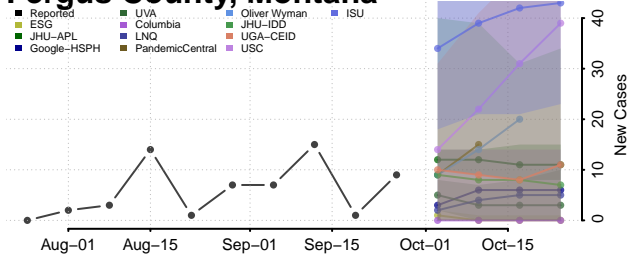

Dawson County, Montana

Deer Lodge County, Montana

Fallon County, Montana

Fergus County, Montana

Flathead County, Montana

Gallatin County, Montana

Garfield County, Montana

Lake County, Montana