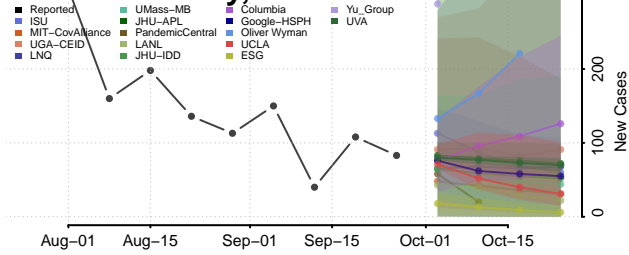

Cochise County, Arizona

Coconino County, Arizona

Gila County, Arizona

Graham County, Arizona

Greenlee County, Arizona

La Paz County, Arizona

Maricopa County, Arizona

Mohave County, Arizona