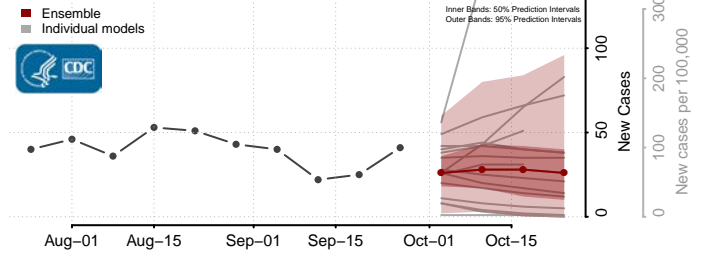

Manassas County, Virginia