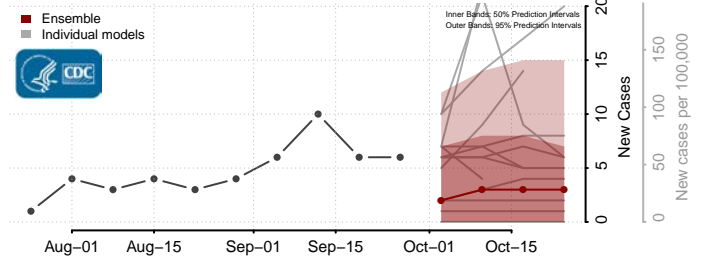

Lake County, Minnesota