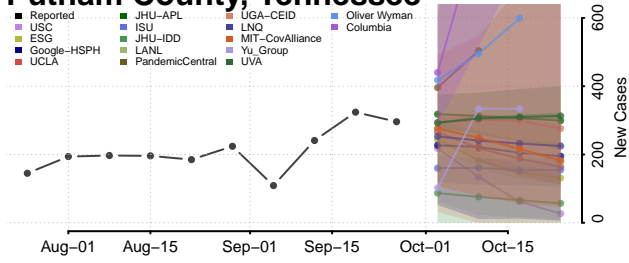

Putnam County, Tennessee