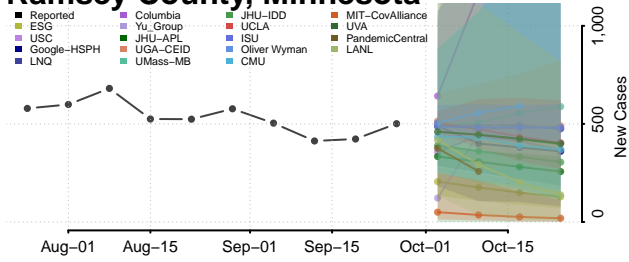

Ramsey County, Minnesota