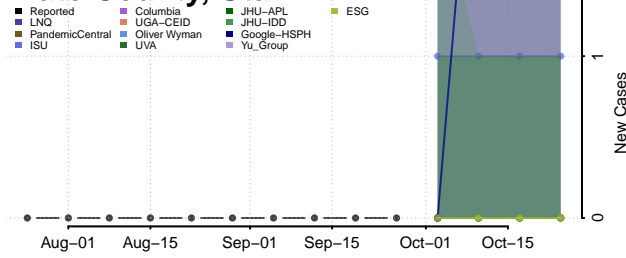

Piute County, Utah