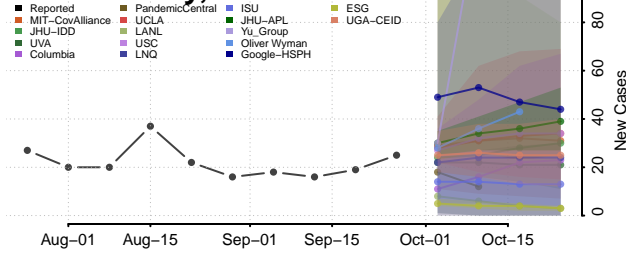

Boyd County, Nebraska

Brown County, Nebraska

Buffalo County, Nebraska

Burt County, Nebraska

Butler County, Nebraska

Cass County, Nebraska

Cedar County, Nebraska

Chase County, Nebraska