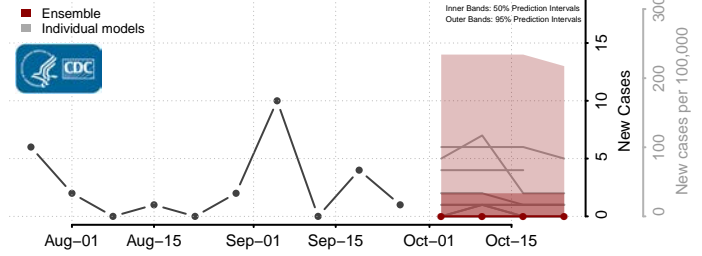

Marshall County, Kansas

McPherson County, Kansas

Meade County, Kansas

Miami County, Kansas

Mitchell County, Kansas

Montgomery County, Kansas

Morris County, Kansas

Morton County, Kansas