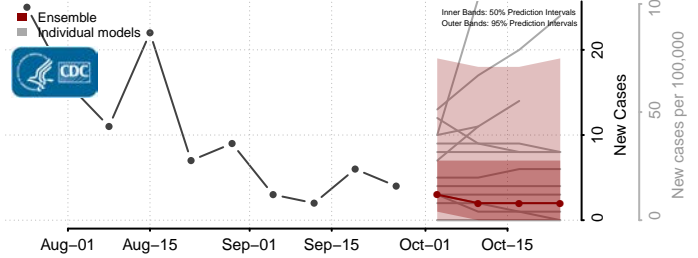

Teller County, Colorado