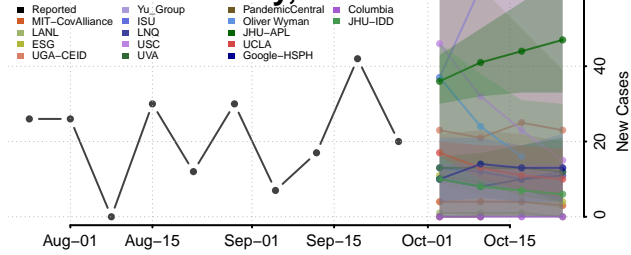

Comanche County, Texas