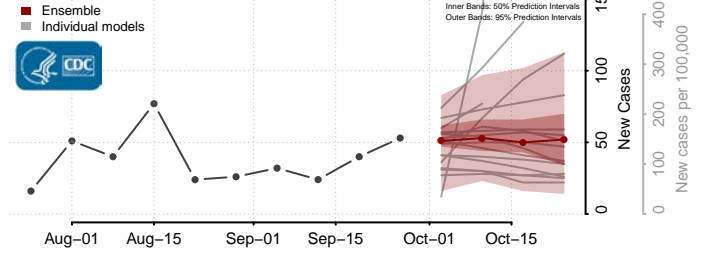

Kay County, Oklahoma

Kingfisher County, Oklahoma

Kiowa County, Oklahoma

Latimer County, Oklahoma

Le Flore County, Oklahoma

Lincoln County, Oklahoma

Logan County, Oklahoma

Love County, Oklahoma