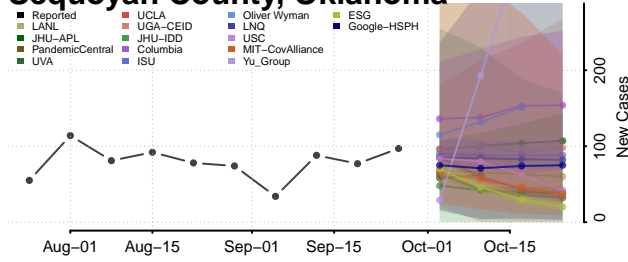

Sequoyah County, Oklahoma

Stephens County, Oklahoma

Texas County, Oklahoma

Tillman County, Oklahoma

Tulsa County, Oklahoma

Wagoner County, Oklahoma

Washington County, Oklahoma

Washita County, Oklahoma