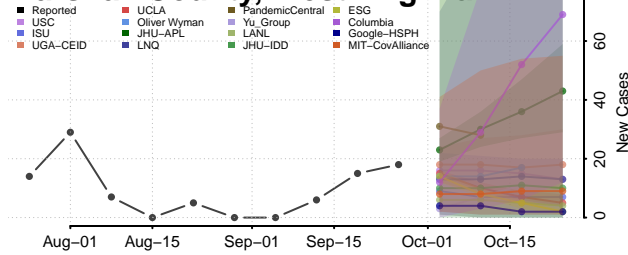

Marshall County, West Virginia