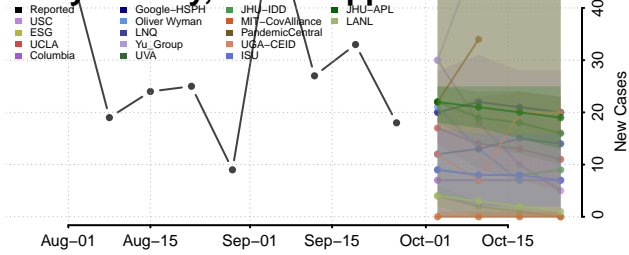

Noxubee County, Mississippi

Oktibbeha County, Mississippi

Panola County, Mississippi

Pearl River County, Mississippi

Perry County, Mississippi

Pike County, Mississippi

Pontotoc County, Mississippi

Prentiss County, Mississippi