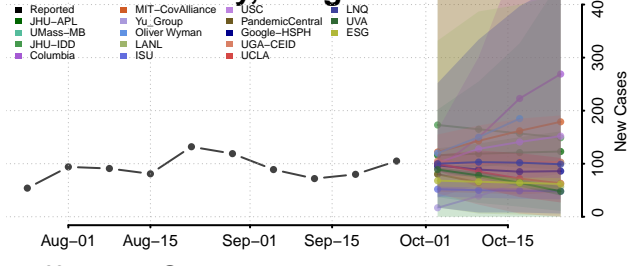

Jackson County, Oregon