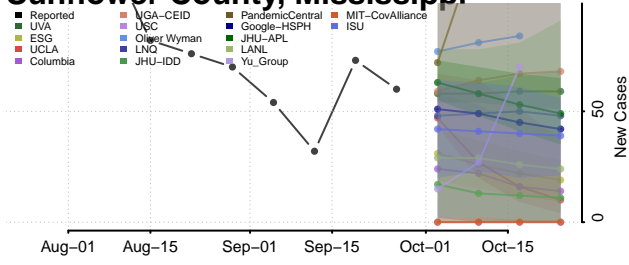

Quitman County, Mississippi

Rankin County, Mississippi

Scott County, Mississippi

Sharkey County, Mississippi

Simpson County, Mississippi

Smith County, Mississippi

Stone County, Mississippi

Sunflower County, Mississippi