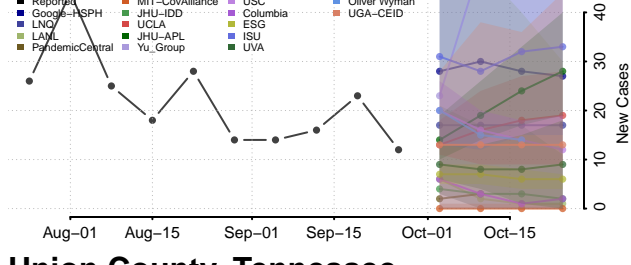

Union County, Tennessee