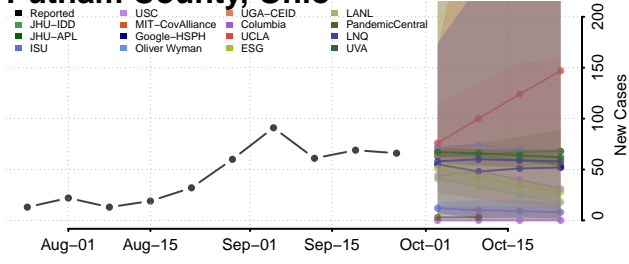

Putnam County, Ohio