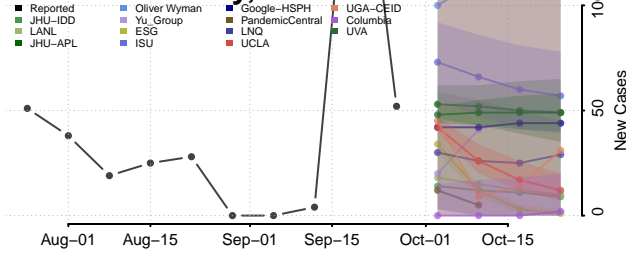

National

Alabama*

Autauga County, Alabama

Baldwin County, Alabama

Barbour County, Alabama

Bibb County, Alabama

*New weekly cases may decrease in this location over the next four weeks. For these locations, the ensemble forecast indicates a probability of 0.75 or greater that fewer cases will be reported in week four of the forecast than in the last reported week.