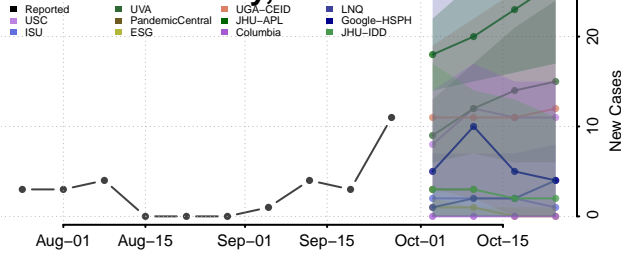

Chouteau County, Montana