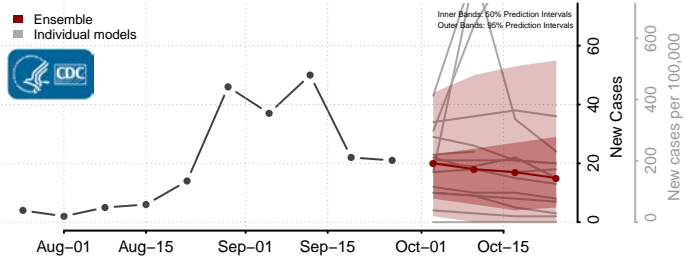

Barnes County, North Dakota