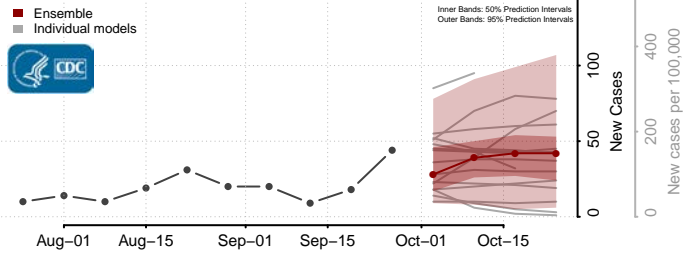

Mercer County, Kentucky

Metcalf County, Kentucky

Monroe County, Kentucky

Montgomery County, Kentucky

Morgan County, Kentucky

Muhlenberg County, Kentucky

Nelson County, Kentucky

Nicholas County, Kentucky