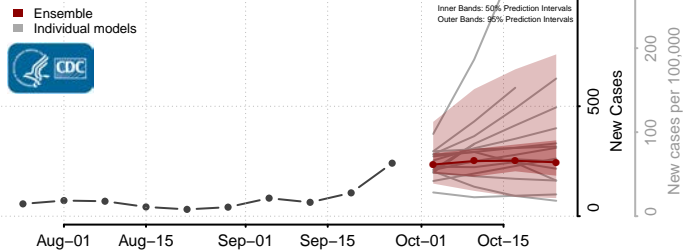

Hood River County, Oregon

Jackson County, Oregon

Jefferson County, Oregon

Josephine County, Oregon

Klamath County, Oregon

Lake County, Oregon

Lane County, Oregon

Lincoln County, Oregon