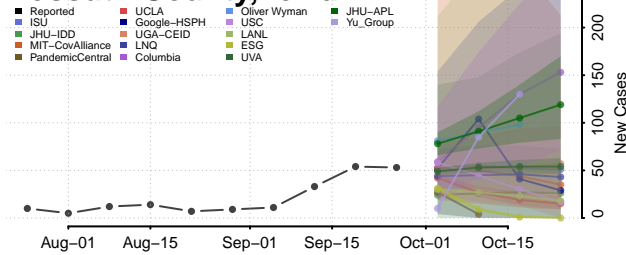

Iowa County, Iowa

Jackson County, Iowa

Jasper County, Iowa

Jefferson County, Iowa

Johnson County, Iowa

Jones County, Iowa

Keokuk County, Iowa

Kossuth County, Iowa