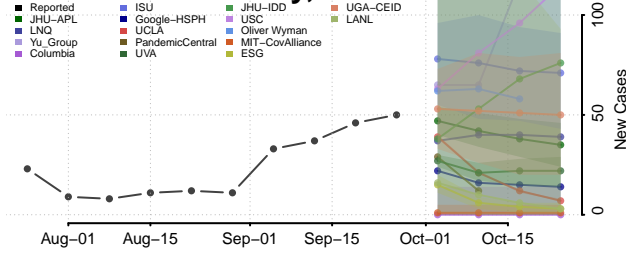

Buena Vista County, Iowa