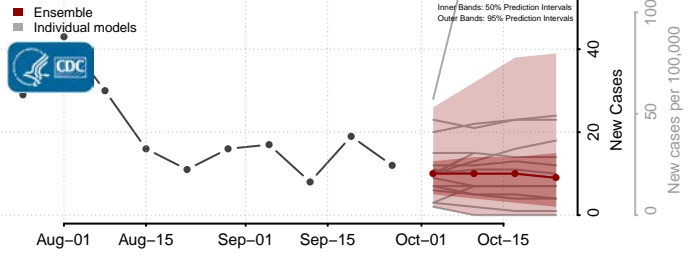

Nevada

Carson City County, Nevada

Churchill County, Nevada

Clark County, Nevada

Douglas County, Nevada

Elko County, Nevada

Esmeralda County, Nevada

Eureka County, Nevada