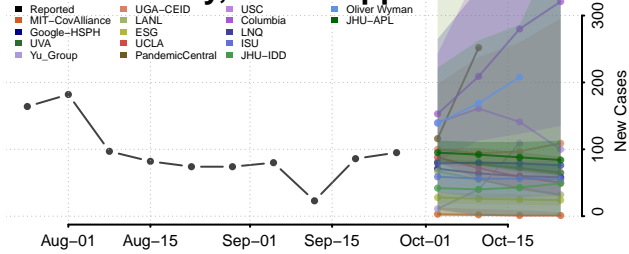

Lamar County, Mississippi