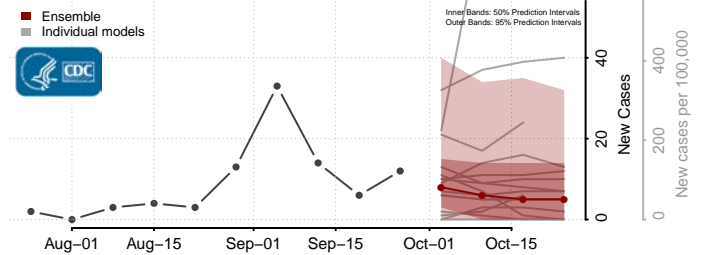

Stevens County, Minnesota