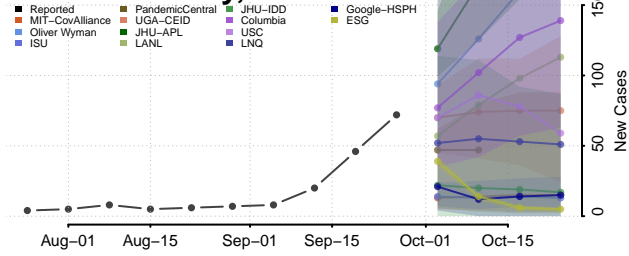

Burnett County, Wisconsin