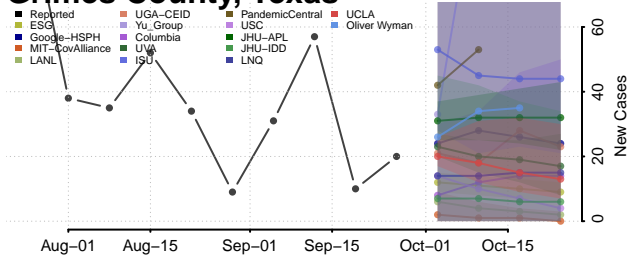

Gillespie County, Texas

Glasscock County, Texas

Goliad County, Texas

Gonzales County, Texas

Gray County, Texas

Grayson County, Texas

Gregg County, Texas

Grimes County, Texas