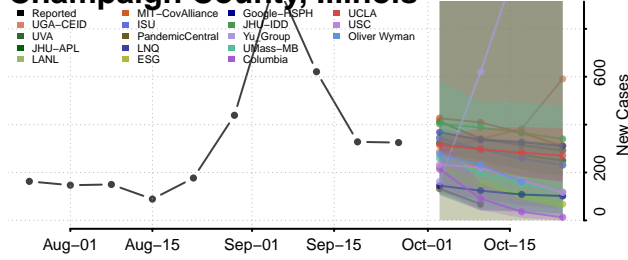

Champaign County, Illinois