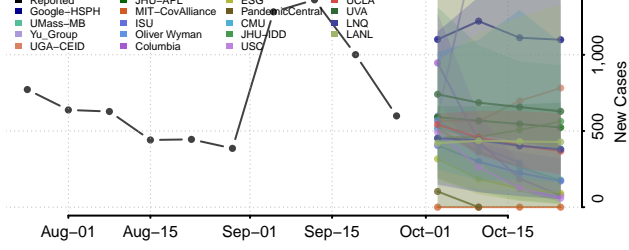

Indian River County, Florida

Jackson County, Florida

Jefferson County, Florida

Lafayette County, Florida

Lake County, Florida

Lee County, Florida

Leon County, Florida

Levy County, Florida