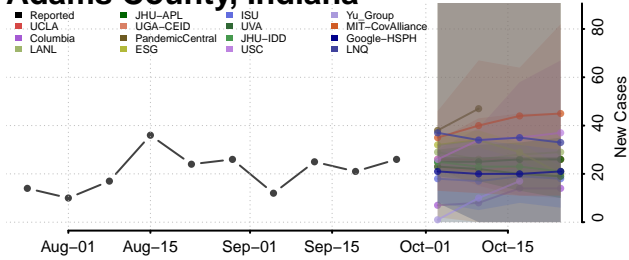

Adams County, Indiana