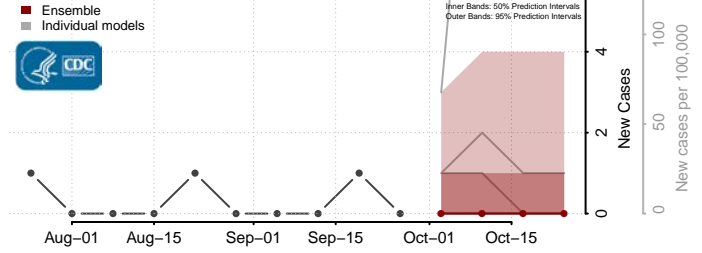

Barber County, Kansas