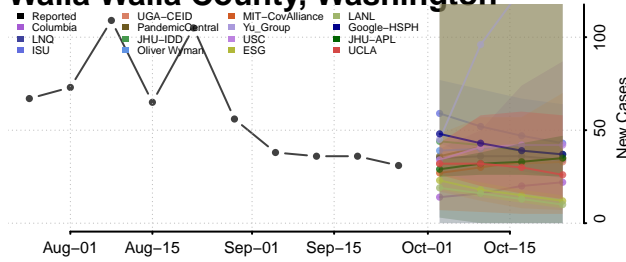

Walla Walla County, Washington