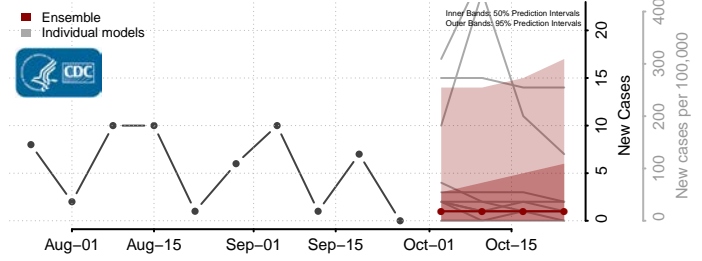

Coal County, Oklahoma