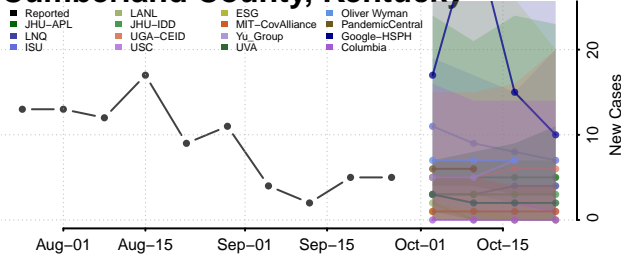

Cumberland County, Kentucky