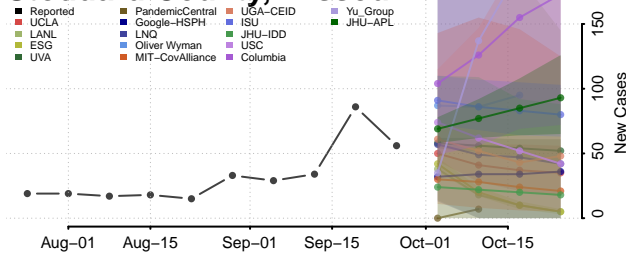

Ste. Genevieve County, Missouri

Stoddard County, Missouri

Stone County, Missouri

Sullivan County, Missouri

Taney County, Missouri

Texas County, Missouri

Vernon County, Missouri

Warren County, Missouri