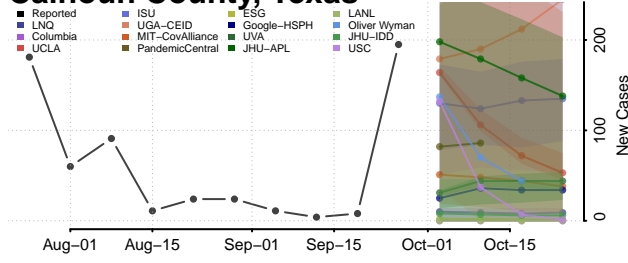

Calhoun County, Texas