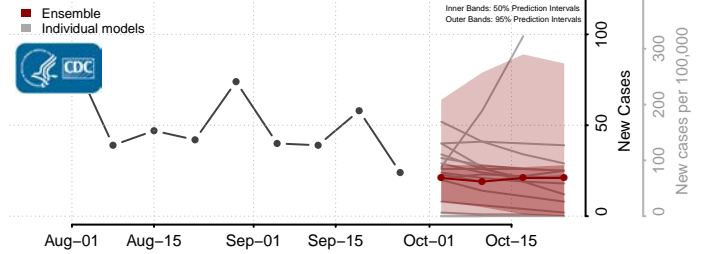

Wilkin County, Minnesota

Winona County, Minnesota

Wright County, Minnesota

Yellow Medicine County, Minnesota

Mississippi

Adams County, Mississippi

Alcorn County, Mississippi

Amite County, Mississippi