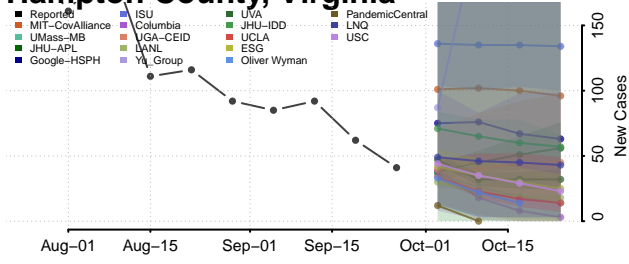

Goochland County, Virginia

Grayson County, Virginia

Greene County, Virginia

Greensville County, Virginia

Halifax County, Virginia

Hampton County, Virginia

Hanover County, Virginia

Harrisonburg County, Virginia