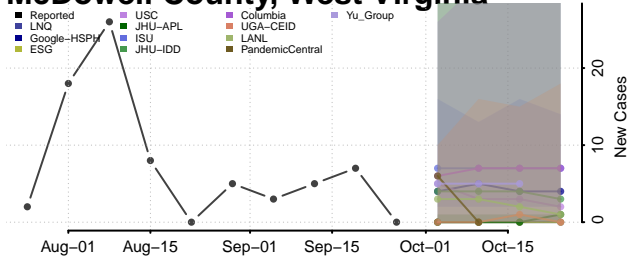

McDowell County, West Virginia