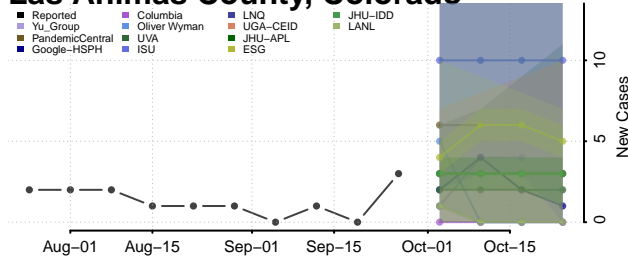

La Plata County, Colorado

Lake County, Colorado

Larimer County, Colorado

Las Animas County, Colorado

Lincoln County, Colorado

Logan County, Colorado

Mesa County, Colorado

Mineral County, Colorado