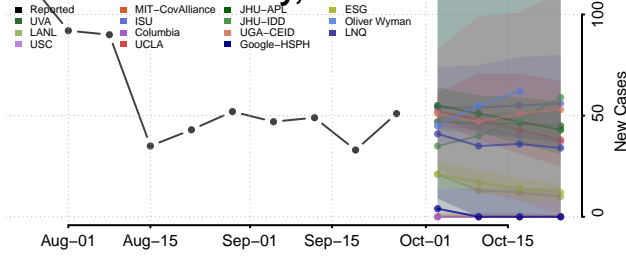

Natchitoches County, Louisiana

Orleans County, Louisiana

Sabine County, Louisiana

St. Bernard County, Louisiana

St. Charles County, Louisiana

St. Helena County, Louisiana

St. James County, Louisiana

St. John the Baptist County, Louisiana