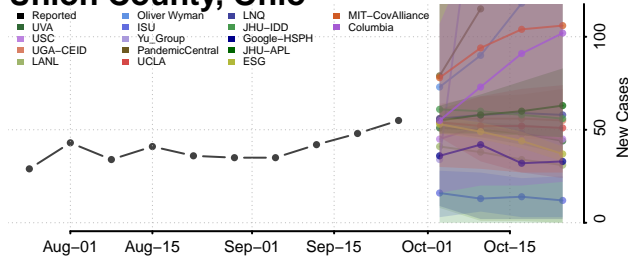

Union County, Ohio