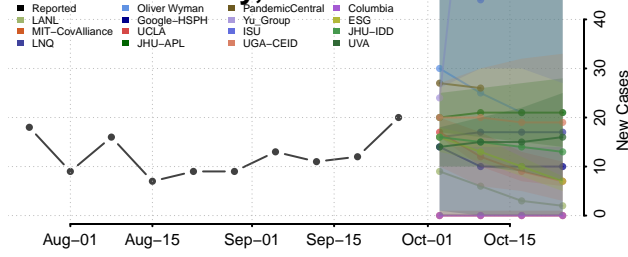

Madison County, Arkansas