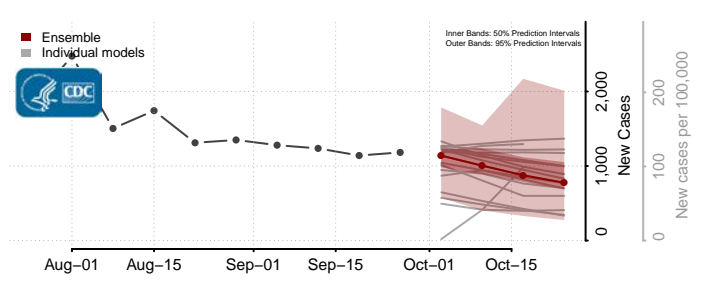

Ste. Genevieve County, Missouri

Stoddard County, Missouri

Stone County, Missouri

Sullivan County, Missouri

Taney County, Missouri

Texas County, Missouri

Vernon County, Missouri

Warren County, Missouri