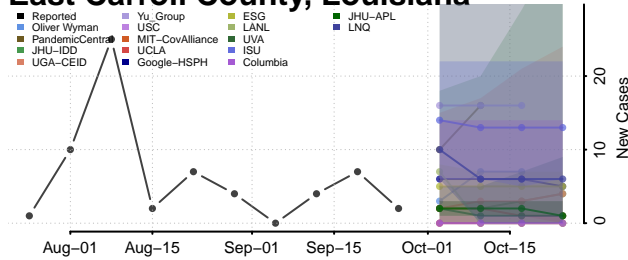

Caldwell County, Louisiana

Cameron County, Louisiana

Catahoula County, Louisiana

Claiborne County, Louisiana

Concordia County, Louisiana

De Soto County, Louisiana

East Baton Rouge County, Louisiana

East Carroll County, Louisiana