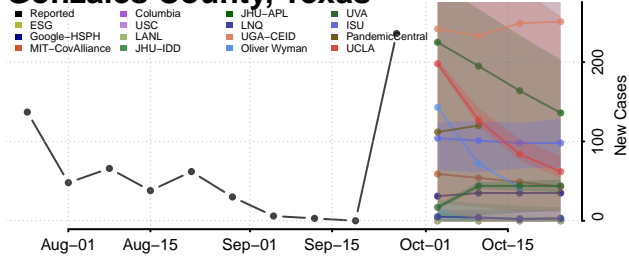

Gillespie County, Texas

Glasscock County, Texas

Goliad County, Texas

Gonzales County, Texas

Gray County, Texas

Grayson County, Texas

Gregg County, Texas

Grimes County, Texas