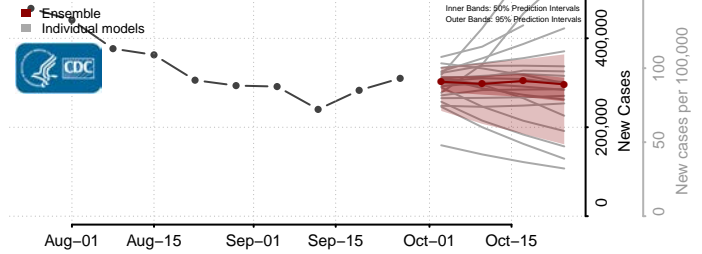

National

Alabama*

Autauga County, Alabama

Baldwin County, Alabama

Barbour County, Alabama

Bibb County, Alabama

*New weekly cases may decrease in this location over the next four weeks. For these locations, the ensemble forecast indicates a probability of 0.75 or greater that fewer cases will be reported in week four of the forecast than in the last reported week.