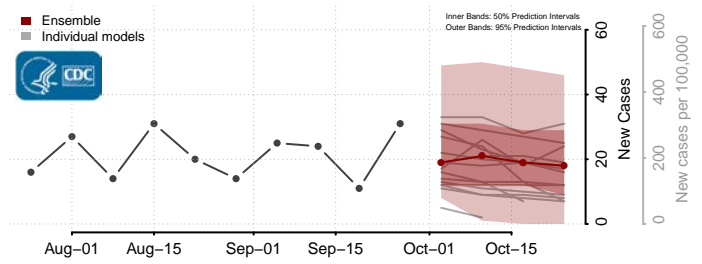

Teton County, Idaho

Twin Falls County, Idaho

Valley County, Idaho

Washington County, Idaho

Illinois*

Adams County, Illinois

*New weekly cases may decrease in this location over the next four weeks. For these locations, the ensemble forecast indicates a probability of 0.75 or greater that fewer cases will be reported in week four of the forecast than in the last reported week.