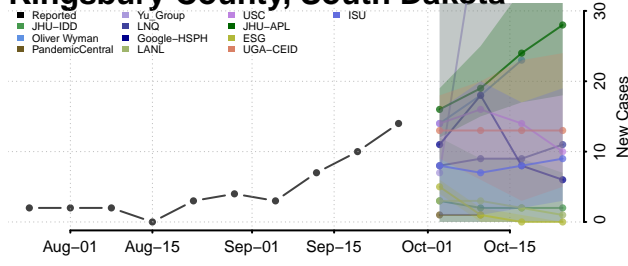

Kingsbury County, South Dakota