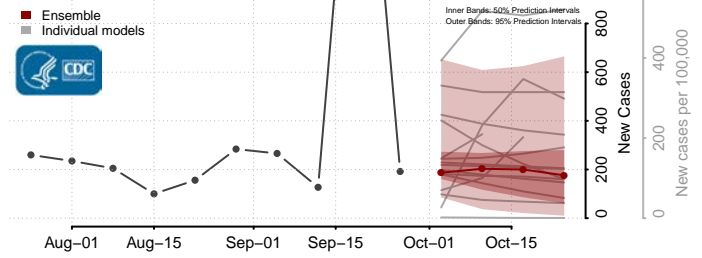

Fayette County, Alabama

Franklin County, Alabama

Geneva County, Alabama

Greene County, Alabama

Hale County, Alabama

Henry County, Alabama

Lee County, Alabama

Limestone County, Alabama