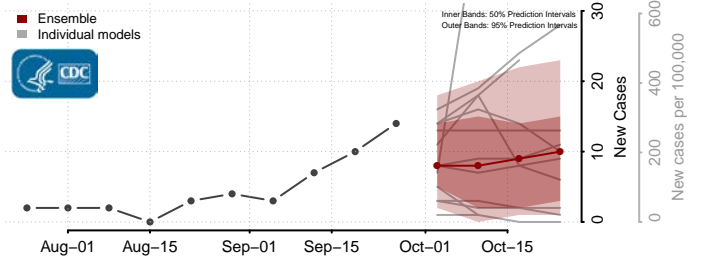

Harding County, South Dakota

Hughes County, South Dakota

Hutchinson County, South Dakota

Hyde County, South Dakota

Jackson County, South Dakota

Jerauld County, South Dakota

Jones County, South Dakota

Kingsbury County, South Dakota