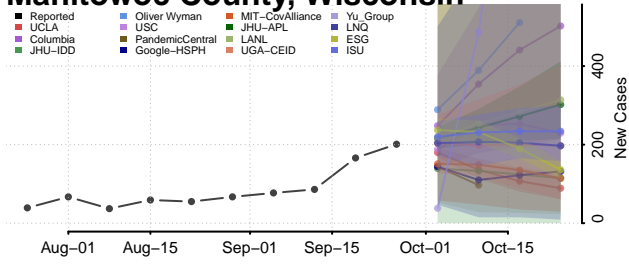

Manitowoc County, Wisconsin

Marathon County, Wisconsin

Marinette County, Wisconsin

Marquette County, Wisconsin

Menominee County, Wisconsin

Milwaukee County, Wisconsin

Monroe County, Wisconsin

Polk County, Wisconsin