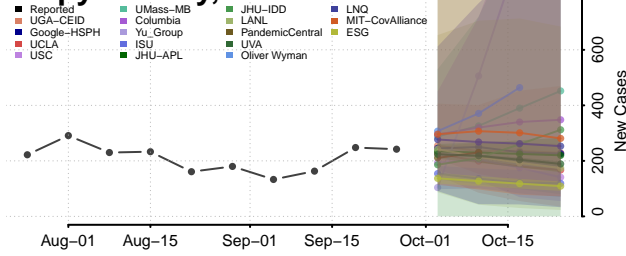

Pierce County, Nebraska

Platte County, Nebraska

Polk County, Nebraska

Red Willow County, Nebraska

Richardson County, Nebraska

Rock County, Nebraska

Saline County, Nebraska

Sarpy County, Nebraska