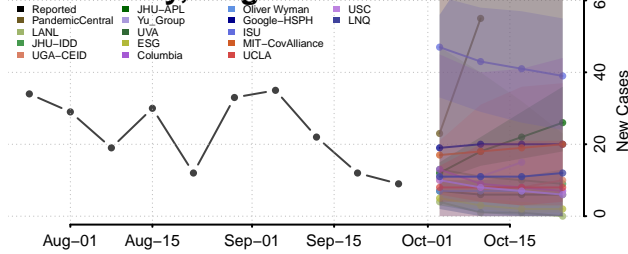

Lee County, Virginia