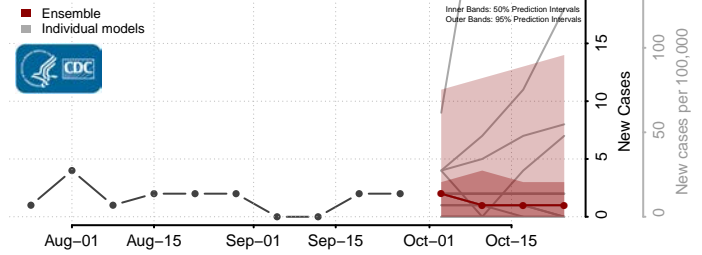

Dinwiddie County, Virginia

Emporia County, Virginia

Essex County, Virginia

Fairfax City County, Virginia

Fairfax County, Virginia

Falls Church County, Virginia

Fauquier County, Virginia

Floyd County, Virginia