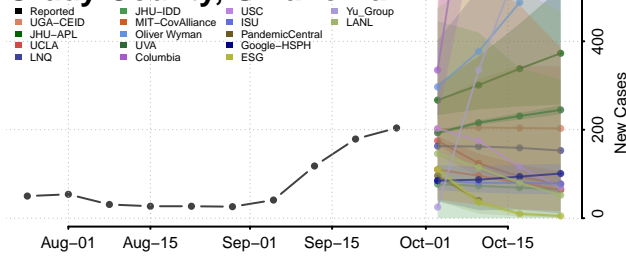

Custer County, Oklahoma

Delaware County, Oklahoma

Dewey County, Oklahoma

Ellis County, Oklahoma

Garfield County, Oklahoma

Garvin County, Oklahoma

Grady County, Oklahoma

Grant County, Oklahoma