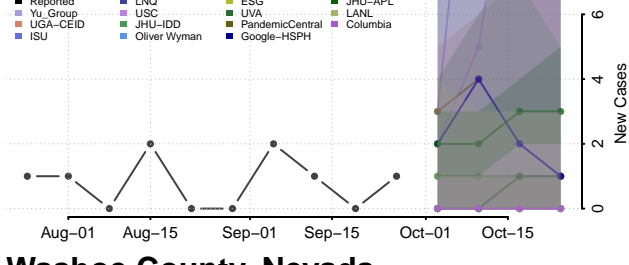

Humboldt County, Nevada

Lander County, Nevada

Lincoln County, Nevada

Lyon County, Nevada

Mineral County, Nevada

Nye County, Nevada

Pershing County, Nevada

Storey County, Nevada