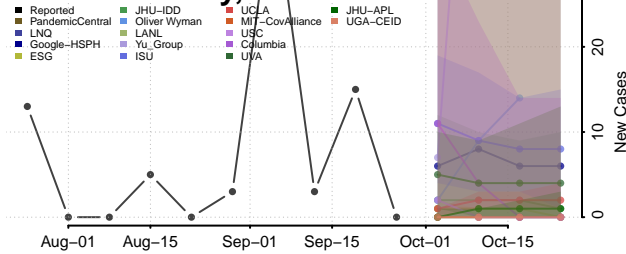

Grant County, Kansas

Gray County, Kansas

Greeley County, Kansas

Greenwood County, Kansas

Hamilton County, Kansas

Harper County, Kansas

Harvey County, Kansas

Haskell County, Kansas