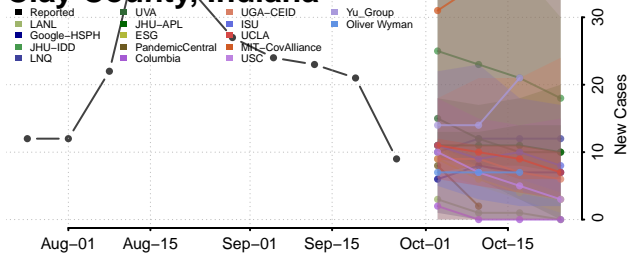

Clay County, Indiana