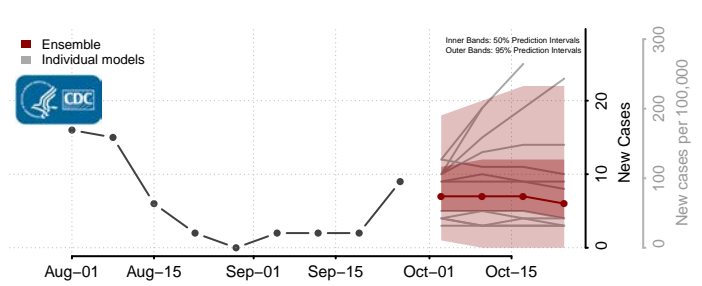

Washington County, Missouri

Wayne County, Missouri

Webster County, Missouri

Worth County, Missouri

Wright County, Missouri

Montana

Beaverhead County, Montana

Big Horn County, Montana