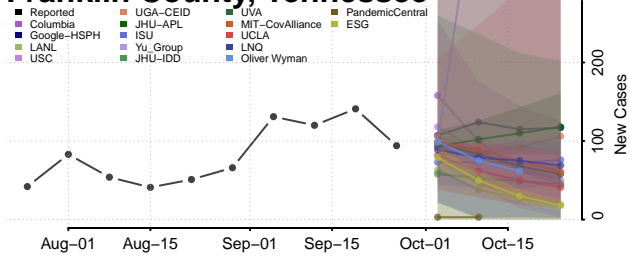

Decatur County, Tennessee

DeKalb County, Tennessee

Dickson County, Tennessee

Dyer County, Tennessee

Fayette County, Tennessee

Fentress County, Tennessee

Franklin County, Tennessee

Gibson County, Tennessee