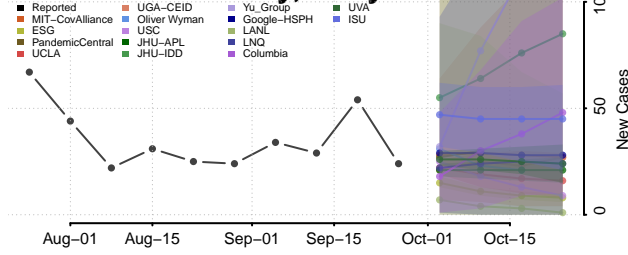

Dorchester County, Maryland