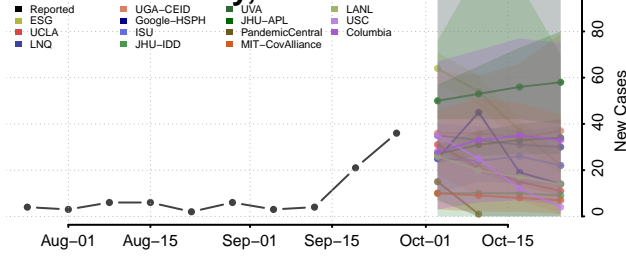

Osceola County, Iowa