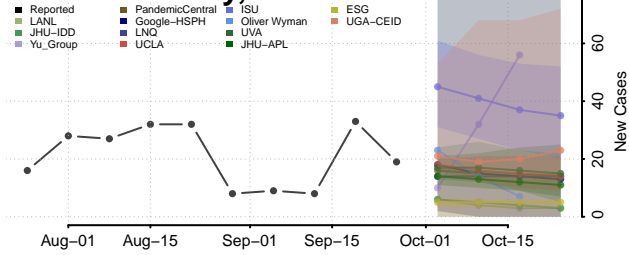

Bullock County, Alabama