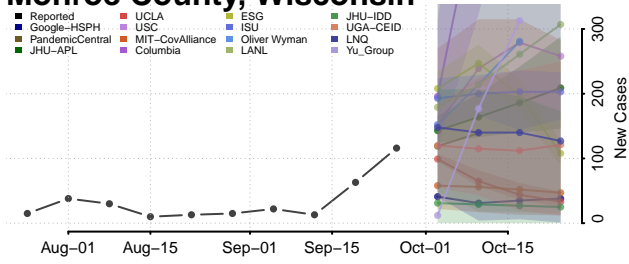

Manitowoc County, Wisconsin

Marathon County, Wisconsin

Marinette County, Wisconsin

Marquette County, Wisconsin

Menominee County, Wisconsin

Milwaukee County, Wisconsin

Monroe County, Wisconsin

Polk County, Wisconsin