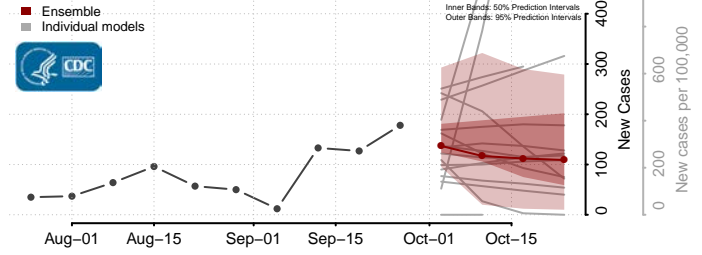

Ada County, Idaho

Adams County, Idaho

Bannock County, Idaho

Bear Lake County, Idaho

Benewah County, Idaho

Bingham County, Idaho

Blaine County, Idaho

Boise County, Idaho