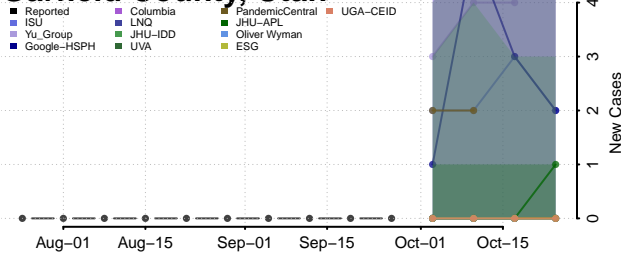

Garfield County, Utah