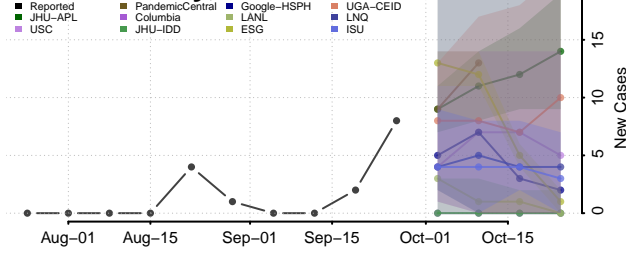

Eddy County, North Dakota

Emmons County, North Dakota

Foster County, North Dakota

Golden Valley County, North Dakota

Grand Forks County, North Dakota

Grant County, North Dakota

Griggs County, North Dakota

Hettinger County, North Dakota