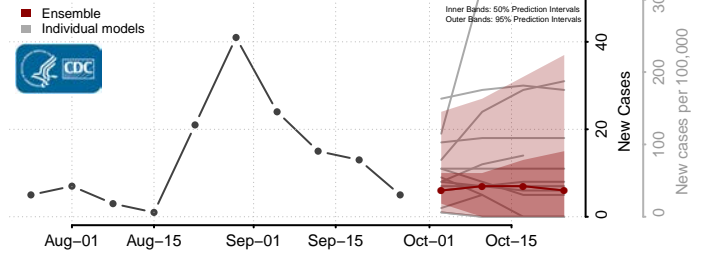

Van Buren County, Arkansas