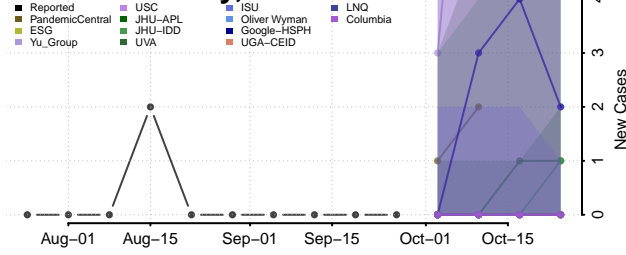

Mineral County, Montana