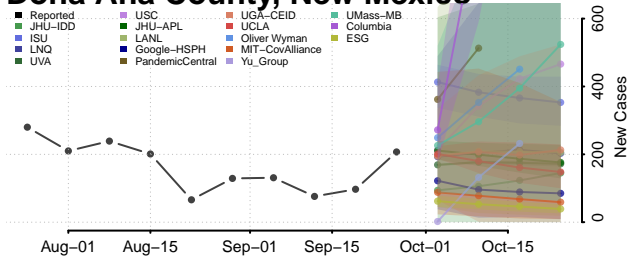

Catron County, New Mexico

Chaves County, New Mexico

Cibola County, New Mexico

Colfax County, New Mexico

Curry County, New Mexico

De Baca County, New Mexico

Dona Ana County, New Mexico

Eddy County, New Mexico