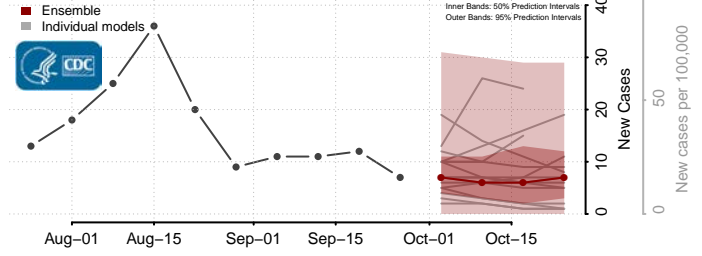

Shenandoah County, Virginia