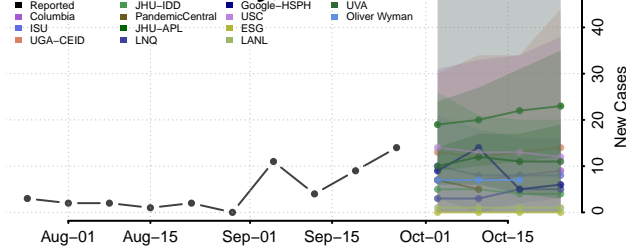

Winneshiek County, Iowa

Woodbury County, Iowa

Worth County, Iowa

Wright County, Iowa

Kansas

Allen County, Kansas

Anderson County, Kansas

Atchison County, Kansas