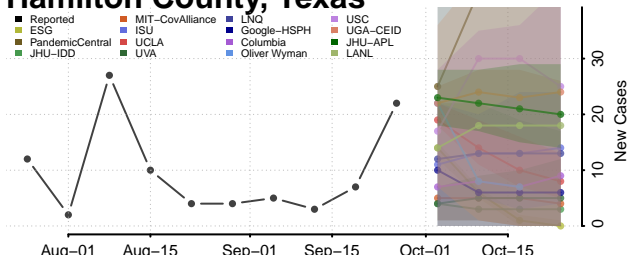

Hamilton County, Texas