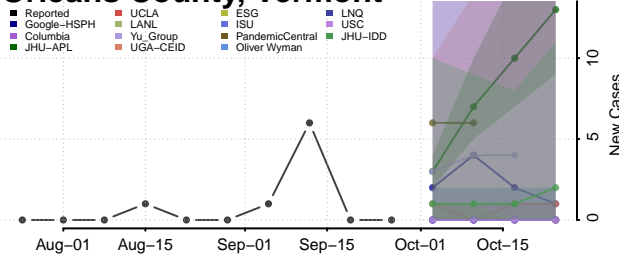

Caledonia County, Vermont

Chittenden County, Vermont

Essex County, Vermont

Franklin County, Vermont

Grand Isle County, Vermont

Lamoille County, Vermont

Orange County, Vermont

Orleans County, Vermont