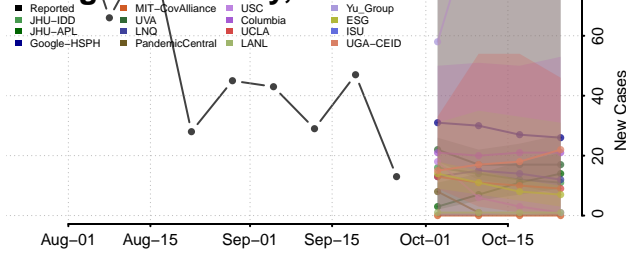

Matagorda County, Texas