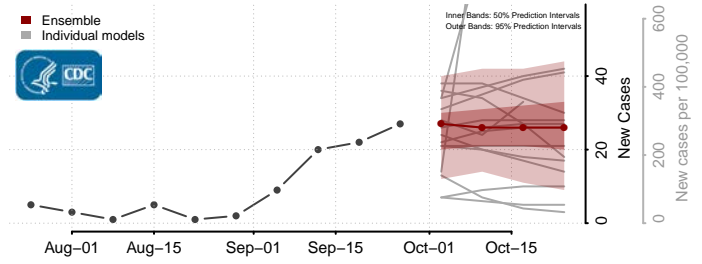

Swift County, Minnesota