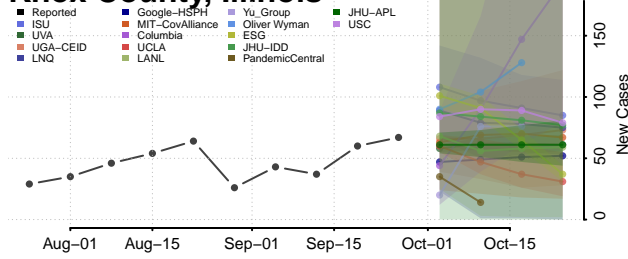

Knox County, Illinois