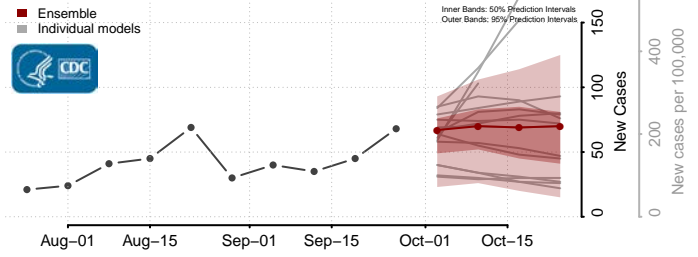

Ste. Genevieve County, Missouri

Stoddard County, Missouri

Stone County, Missouri

Sullivan County, Missouri

Taney County, Missouri

Texas County, Missouri

Vernon County, Missouri

Warren County, Missouri