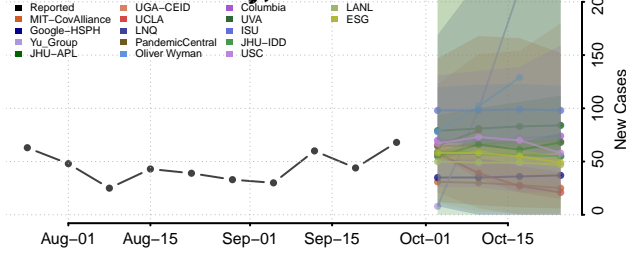

Custer County, Oklahoma

Delaware County, Oklahoma

Dewey County, Oklahoma

Ellis County, Oklahoma

Garfield County, Oklahoma

Garvin County, Oklahoma

Grady County, Oklahoma

Grant County, Oklahoma