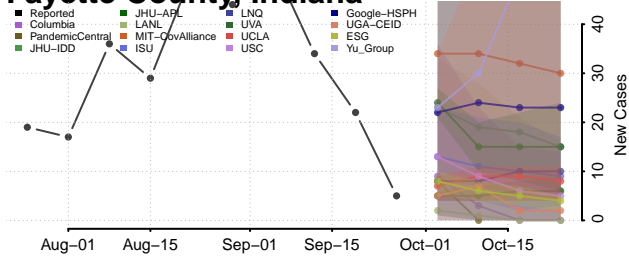

DeKalb County, Indiana

Delaware County, Indiana

Dubois County, Indiana

Elkhart County, Indiana

Fayette County, Indiana

Floyd County, Indiana

Fountain County, Indiana

Franklin County, Indiana