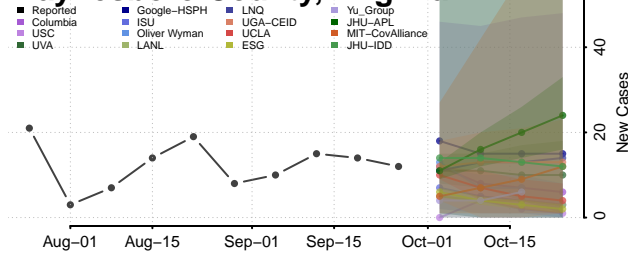

Waynesboro County, Virginia