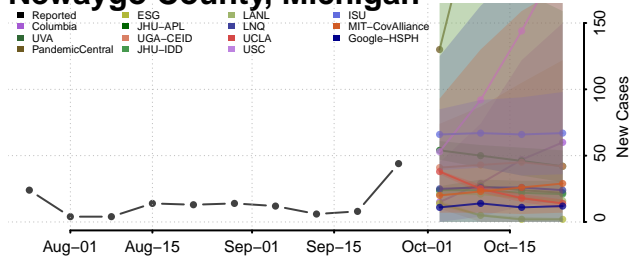

Newaygo County, Michigan