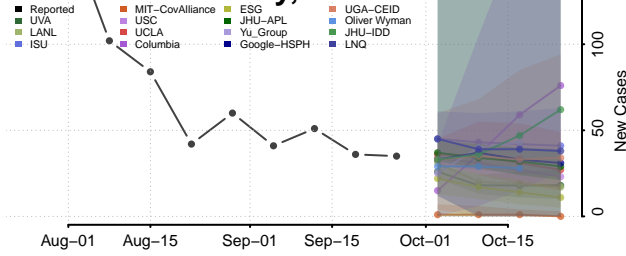

Natchitoches County, Louisiana

Orleans County, Louisiana

Sabine County, Louisiana

St. Bernard County, Louisiana

St. Charles County, Louisiana

St. Helena County, Louisiana

St. James County, Louisiana

St. John the Baptist County, Louisiana