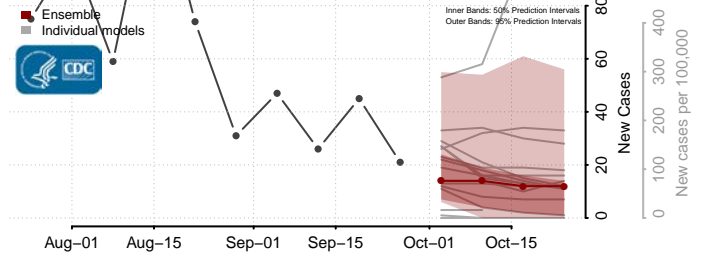

Atkinson County, Georgia

Bacon County, Georgia

*New weekly cases may decrease in this location over the next four weeks. For these locations, the ensemble forecast indicates a probability of 0.75 or greater that fewer cases will be reported in week four of the forecast than in the last reported week.