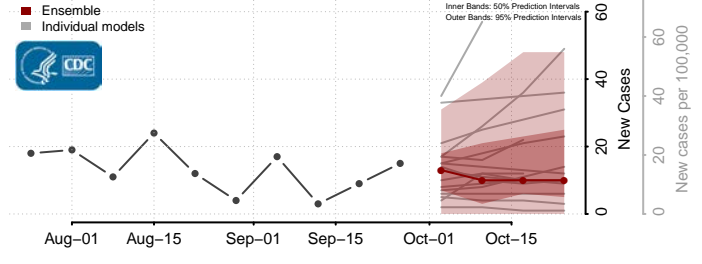

Hood River County, Oregon

Jackson County, Oregon

Jefferson County, Oregon

Josephine County, Oregon

Klamath County, Oregon

Lake County, Oregon

Lane County, Oregon

Lincoln County, Oregon