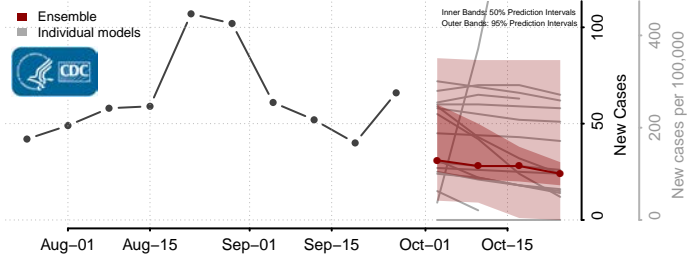

Payette County, Idaho