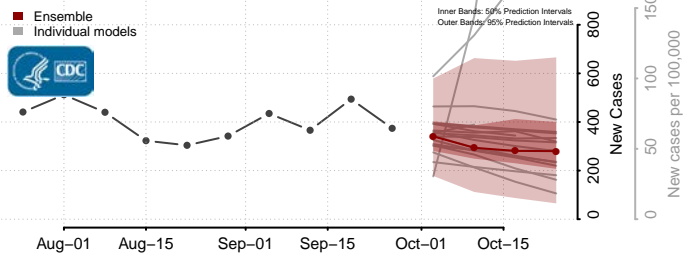

Waldo County, Maine

Washington County, Maine

York County, Maine

Maryland*

Allegany County, Maryland

Anne Arundel County, Maryland

*New weekly cases may decrease in this location over the next four weeks. For these locations, the ensemble forecast indicates a probability of 0.75 or greater that fewer cases will be reported in week four of the forecast than in the last reported week.