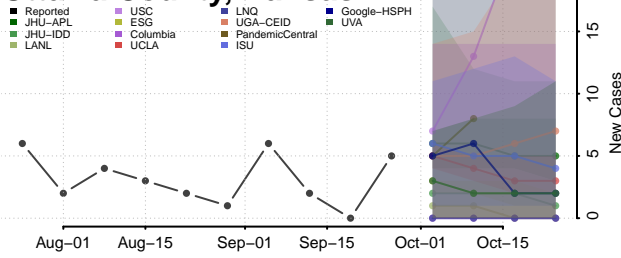

Nemaha County, Kansas

Neosho County, Kansas

Ness County, Kansas

Norton County, Kansas

Osage County, Kansas

Osborne County, Kansas

Ottawa County, Kansas

Pawnee County, Kansas