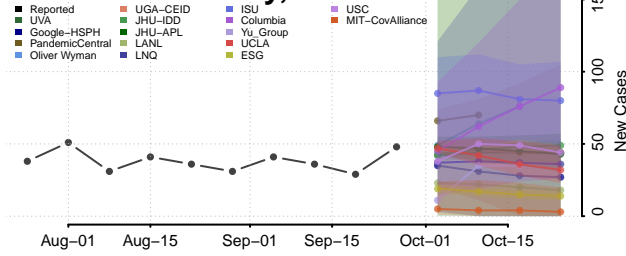

Marshall County, Iowa

Mills County, Iowa

Mitchell County, Iowa

Monona County, Iowa

Monroe County, Iowa

Montgomery County, Iowa

Muscatine County, Iowa

O'Brien County, Iowa