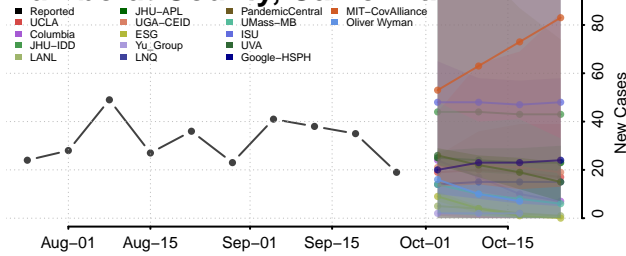

Humboldt County, California