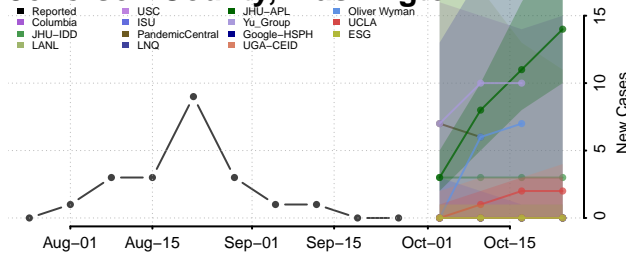

Franklin County, Washington

Garfield County, Washington

Grant County, Washington

Grays Harbor County, Washington

Island County, Washington

Jefferson County, Washington

King County, Washington

Kitsap County, Washington