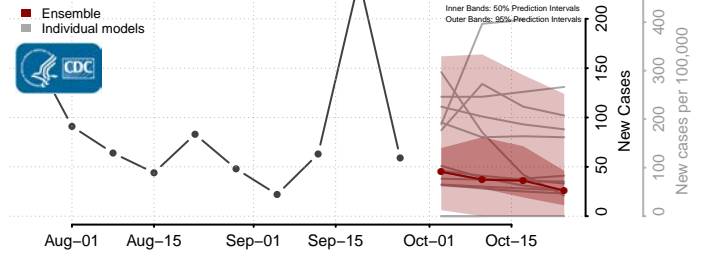

Dale County, Alabama