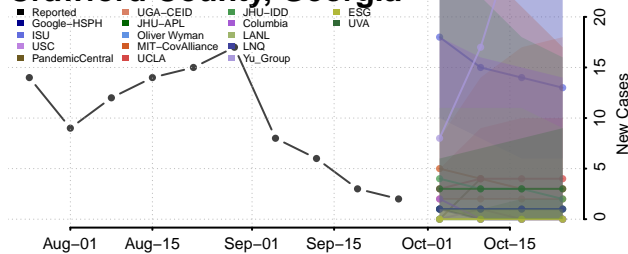

Columbia County, Georgia

Cook County, Georgia

Coweta County, Georgia

Crawford County, Georgia

Crisp County, Georgia

Dade County, Georgia

Dawson County, Georgia

Decatur County, Georgia