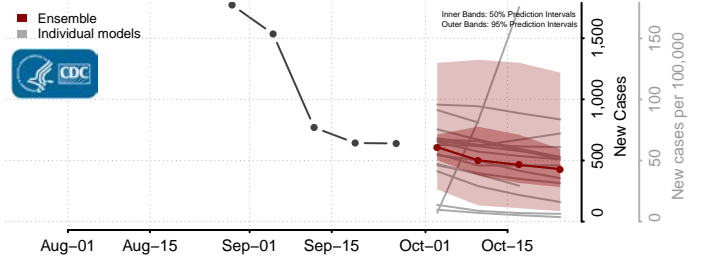

Fresno County, California