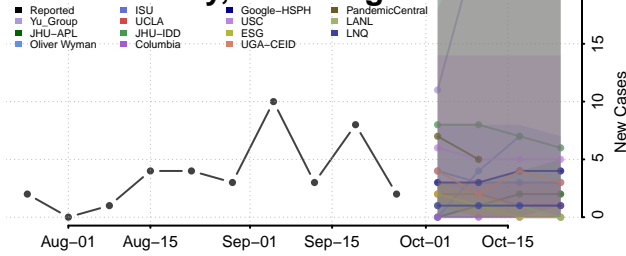

Roane County, West Virginia