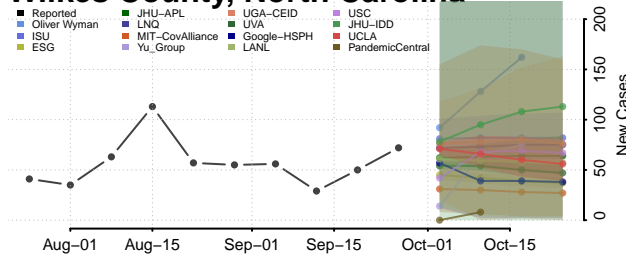

Wilkes County, North Carolina