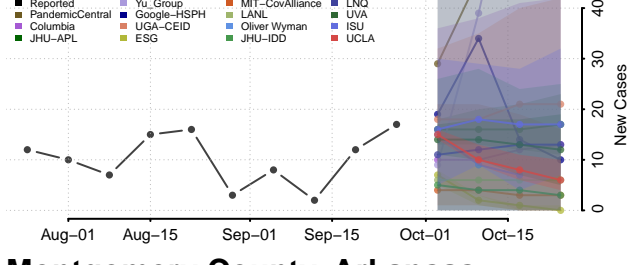

Logan County, Arkansas

Lonoke County, Arkansas

Madison County, Arkansas

Marion County, Arkansas

Miller County, Arkansas

Mississippi County, Arkansas

Monroe County, Arkansas

Montgomery County, Arkansas