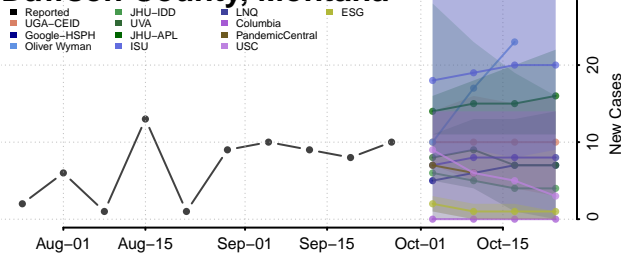

Dawson County, Montana