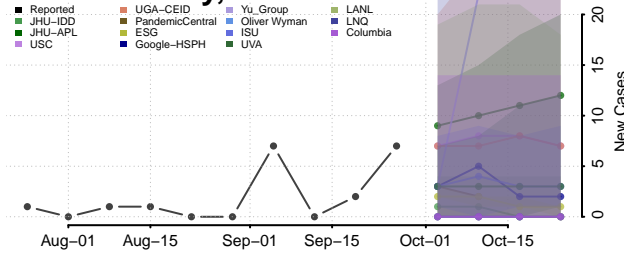

Kiowa County, Kansas