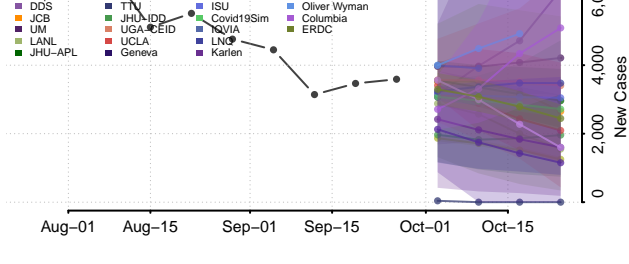

Wilkin County, Minnesota

Winona County, Minnesota

Wright County, Minnesota

Yellow Medicine County, Minnesota

Mississippi

Adams County, Mississippi

Alcorn County, Mississippi

Amite County, Mississippi