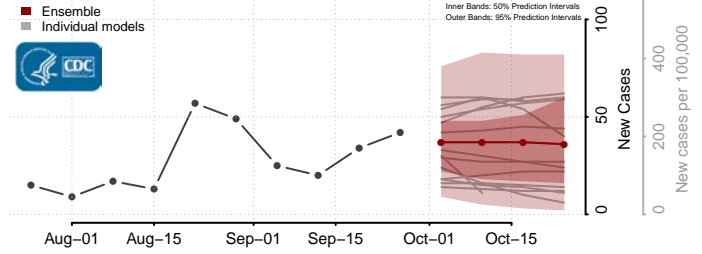

Winneshiek County, Iowa