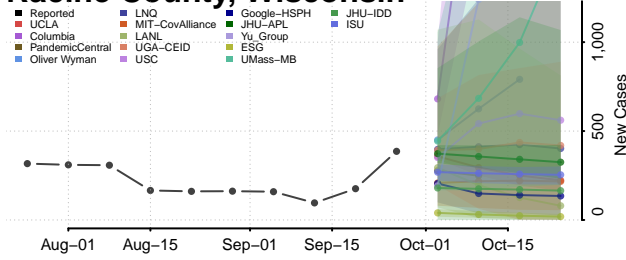

Racine County, Wisconsin