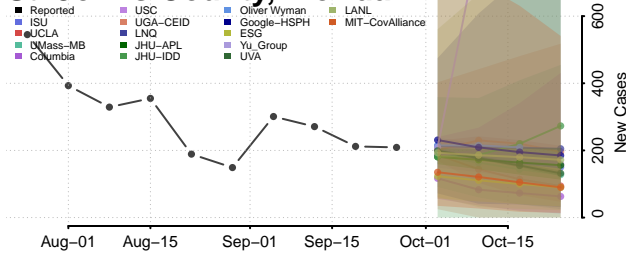

Putnam County, Florida

Santa Rosa County, Florida

Sarasota County, Florida

Seminole County, Florida

St. Johns County, Florida

St. Lucie County, Florida

Sumter County, Florida

Suwannee County, Florida