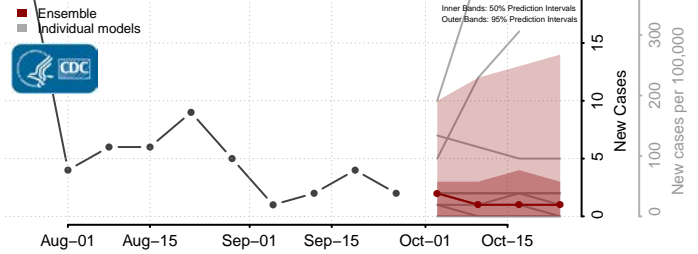

Yukon-Koyukuk County, Alaska