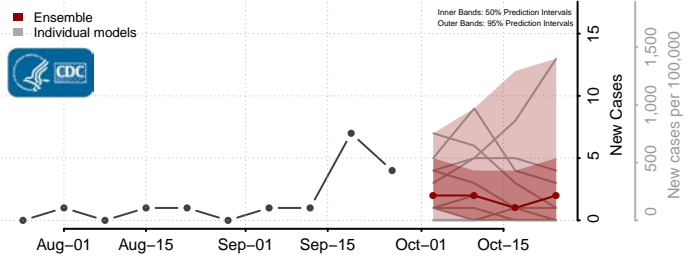

Billings County, North Dakota