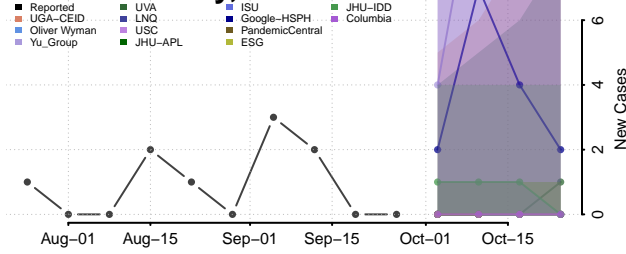

Eureka County, Nevada