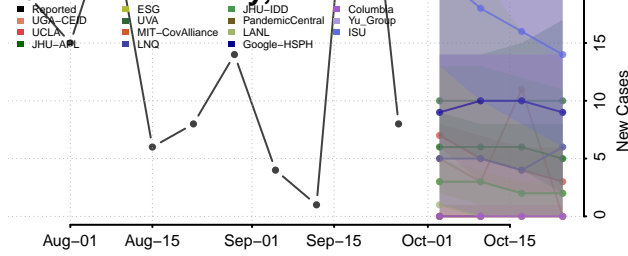

Lowndes County, Alabama