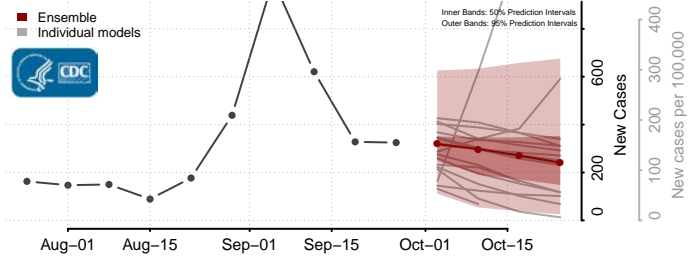

Champaign County, Illinois