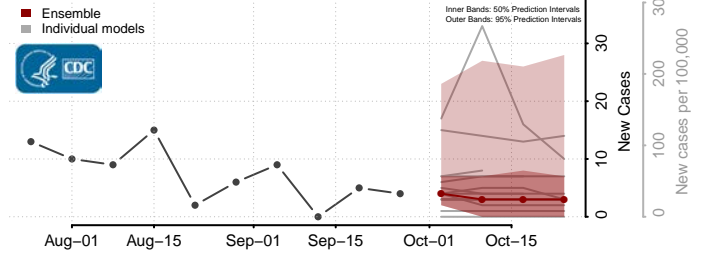

Powell County, Kentucky