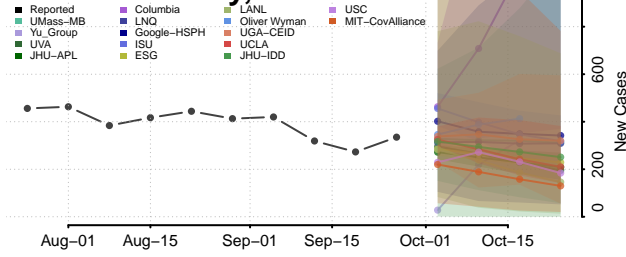

Stark County, Illinois

Stephenson County, Illinois

Tazewell County, Illinois

Union County, Illinois

Vermilion County, Illinois

Wabash County, Illinois

Warren County, Illinois

Washington County, Illinois