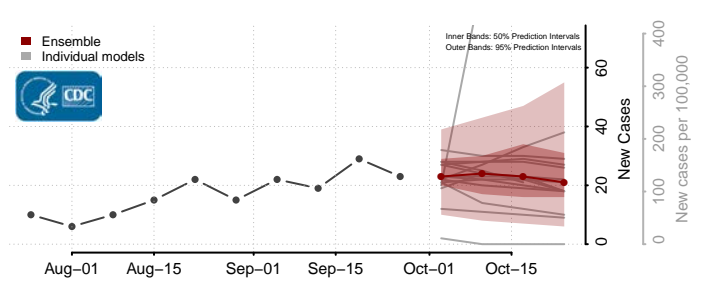

Ste. Genevieve County, Missouri

Stoddard County, Missouri

Stone County, Missouri

Sullivan County, Missouri

Taney County, Missouri

Texas County, Missouri

Vernon County, Missouri

Warren County, Missouri