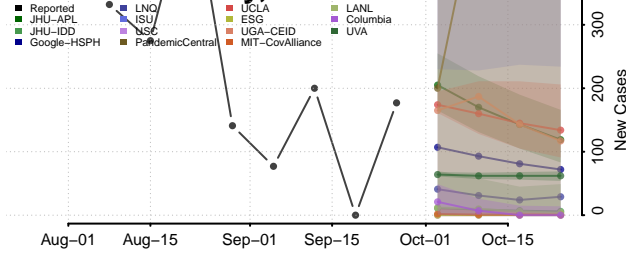

Maverick County, Texas