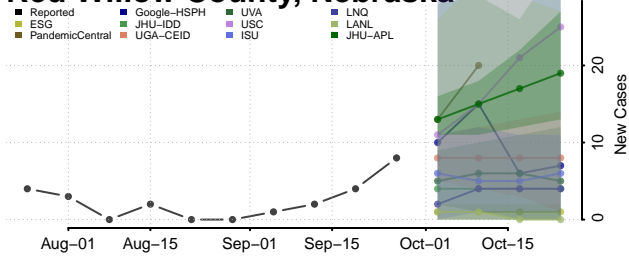

Pierce County, Nebraska

Platte County, Nebraska

Polk County, Nebraska

Red Willow County, Nebraska

Richardson County, Nebraska

Rock County, Nebraska

Saline County, Nebraska

Sarpy County, Nebraska