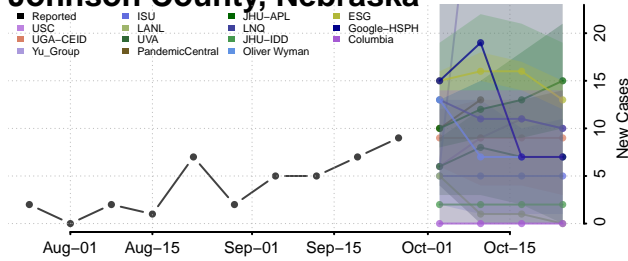

Hooker County, Nebraska

Howard County, Nebraska

Jefferson County, Nebraska

Johnson County, Nebraska

Kearney County, Nebraska

Keith County, Nebraska

Keya Paha County, Nebraska

Kimball County, Nebraska