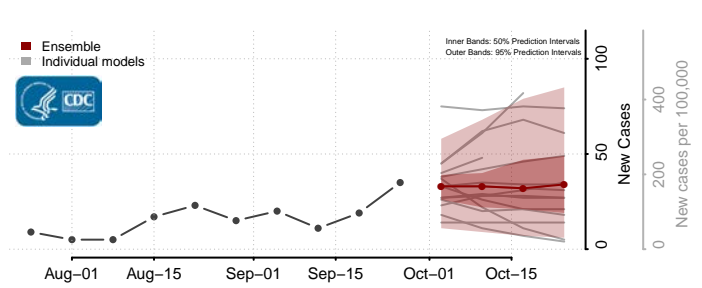

Fayette County, Iowa