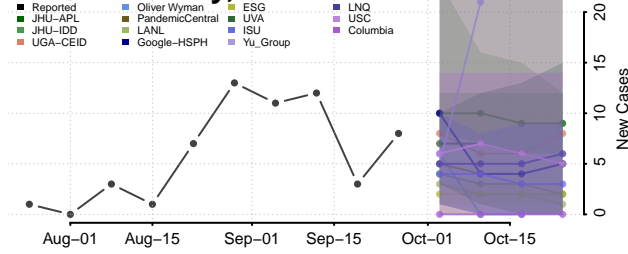

Custer County, Idaho