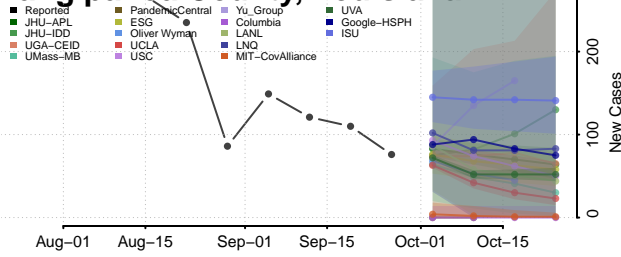

St. Landry County, Louisiana

St. Martin County, Louisiana

St. Mary County, Louisiana

St. Tammany County, Louisiana

Tangipahoa County, Louisiana

Tensas County, Louisiana

West Baton Rouge County, Louisiana

West Carroll County, Louisiana