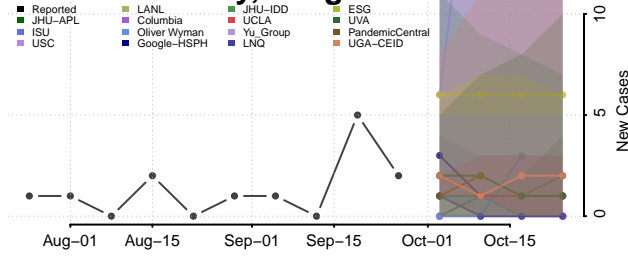

Wallowa County, Oregon