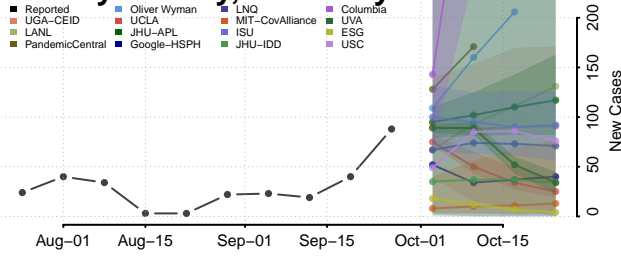

Wayne County, Kentucky

Webster County, Kentucky

Whitley County, Kentucky

Wolfe County, Kentucky

Woodford County, Kentucky

Louisiana

Acadia County, Louisiana

Allen County, Louisiana