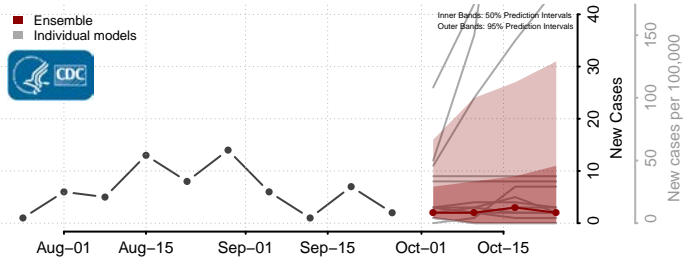

Dinwiddie County, Virginia

Emporia County, Virginia

Essex County, Virginia

Fairfax City County, Virginia

Fairfax County, Virginia

Falls Church County, Virginia

Fauquier County, Virginia

Floyd County, Virginia