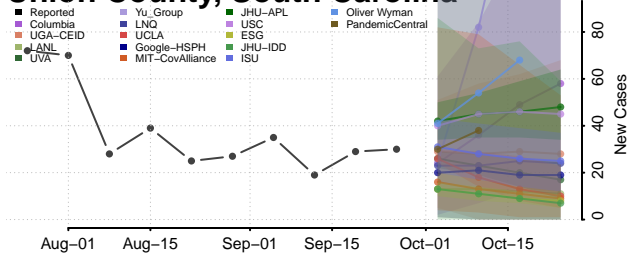

Union County, South Carolina