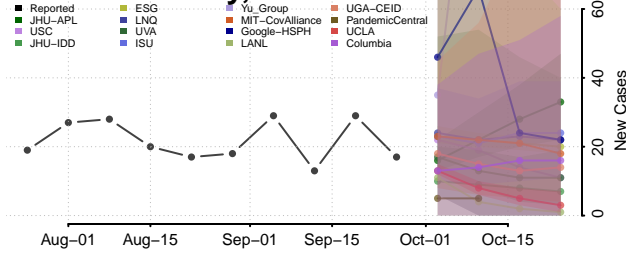

Cannon County, Tennessee