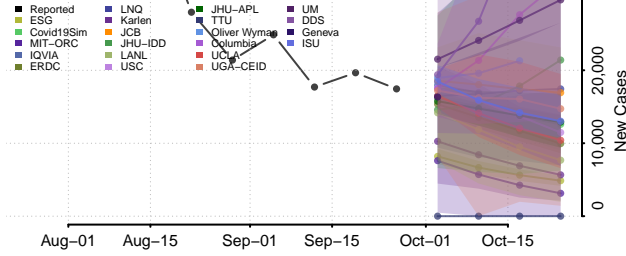

Florida*

Alachua County, Florida

Baker County, Florida

Bay County, Florida

Bradford County, Florida

Brevard County, Florida

*New weekly cases may decrease in this location over the next four weeks. For these locations, the ensemble forecast indicates a probability of 0.75 or greater that fewer cases will be reported in week four of the forecast than in the last reported week.