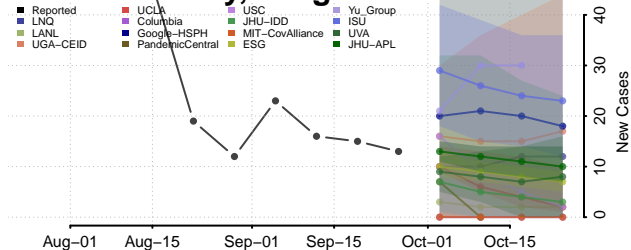

Linn County, Oregon

Malheur County, Oregon

Marion County, Oregon

Morrow County, Oregon

Multnomah County, Oregon

Polk County, Oregon

Sherman County, Oregon

Tillamook County, Oregon