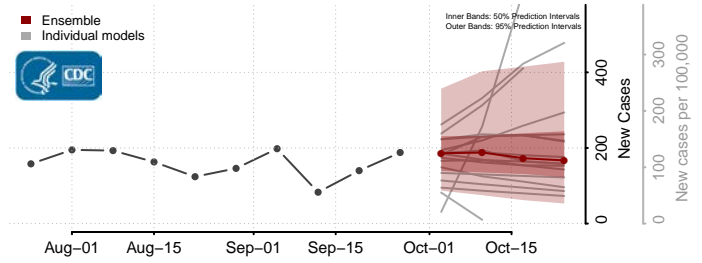

Scott County, Minnesota