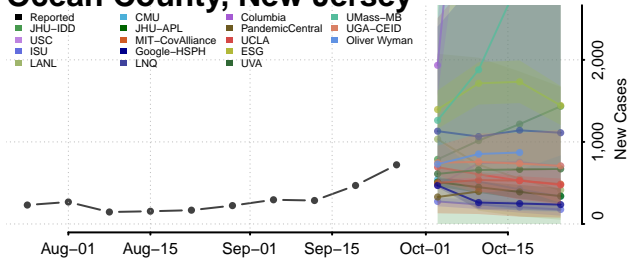

Gloucester County, New Jersey

Hudson County, New Jersey

Hunterdon County, New Jersey

Mercer County, New Jersey

Middlesex County, New Jersey

Monmouth County, New Jersey

Morris County, New Jersey

Ocean County, New Jersey