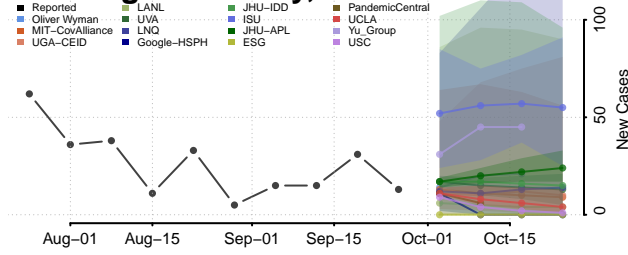

Washington County, Texas