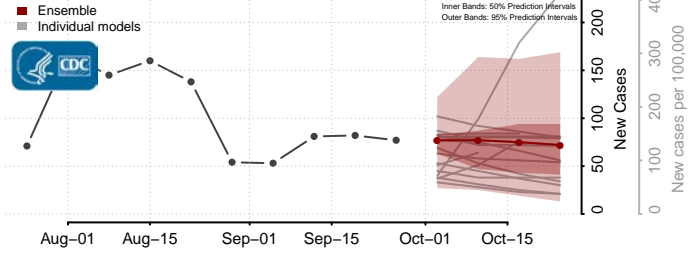

Ste. Genevieve County, Missouri

Stoddard County, Missouri

Stone County, Missouri

Sullivan County, Missouri

Taney County, Missouri

Texas County, Missouri

Vernon County, Missouri

Warren County, Missouri