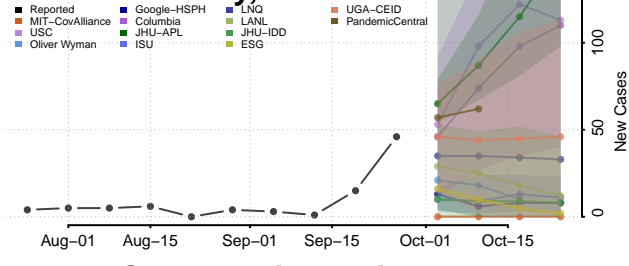

Wood County, West Virginia

Wyoming County, West Virginia

Wisconsin

Adams County, Wisconsin

Ashland County, Wisconsin

Barron County, Wisconsin

Bayfield County, Wisconsin

Brown County, Wisconsin