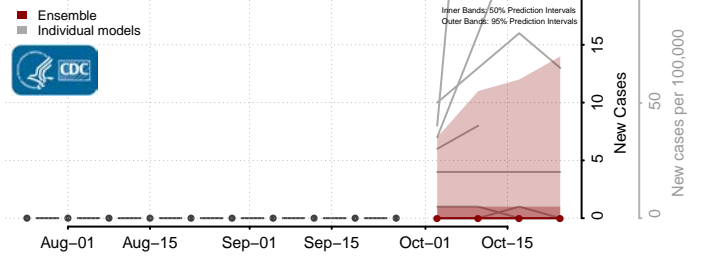

Beaver County, Utah

Box Elder County, Utah

Cache County, Utah

Carbon County, Utah

Daggett County, Utah

Davis County, Utah

Duchesne County, Utah

Emery County, Utah