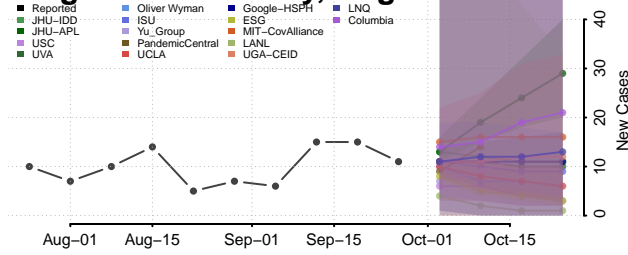

King William County, Virginia