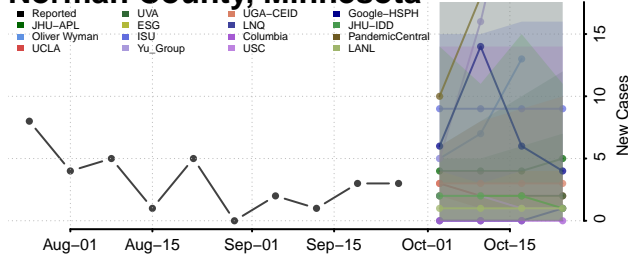

Norman County, Minnesota