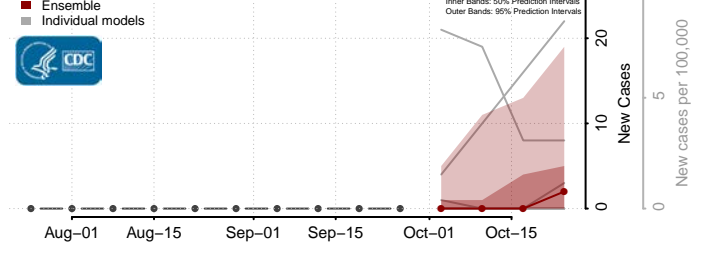

Weber County, Utah