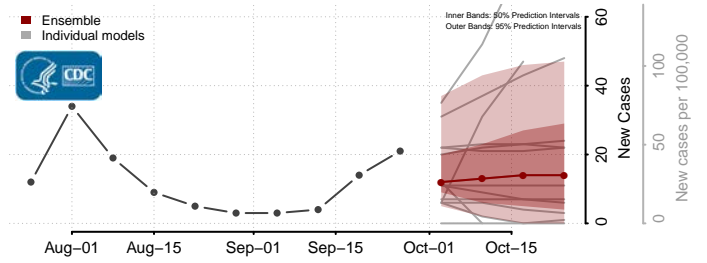

Pierce County, Washington

San Juan County, Washington

Skagit County, Washington

Skamania County, Washington

Snohomish County, Washington

Spokane County, Washington

Stevens County, Washington

Thurston County, Washington