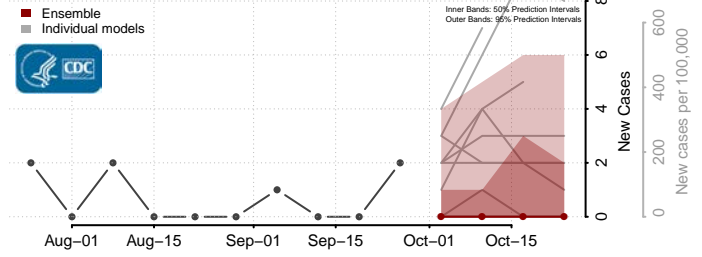

Motley County, Texas