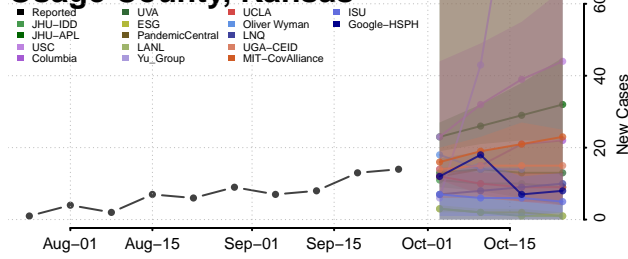

Nemaha County, Kansas

Neosho County, Kansas

Ness County, Kansas

Norton County, Kansas

Osage County, Kansas

Osborne County, Kansas

Ottawa County, Kansas

Pawnee County, Kansas