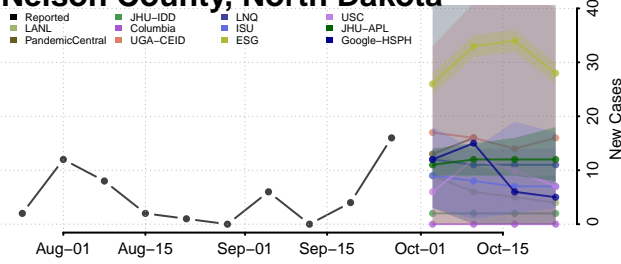

Nelson County, North Dakota