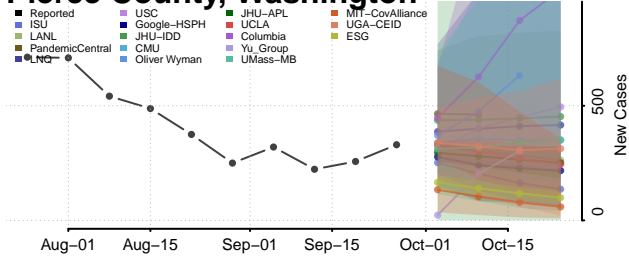

Pierce County, Washington