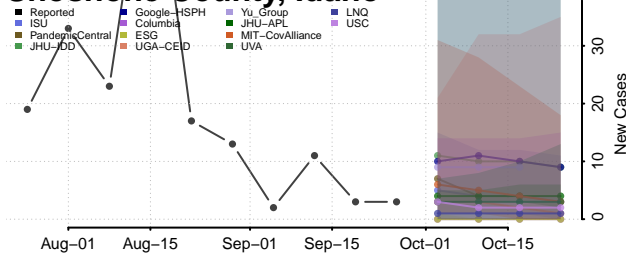

Madison County, Idaho

Minidoka County, Idaho

Nez Perce County, Idaho

Oneida County, Idaho

Owyhee County, Idaho

Payette County, Idaho

Power County, Idaho

Shoshone County, Idaho