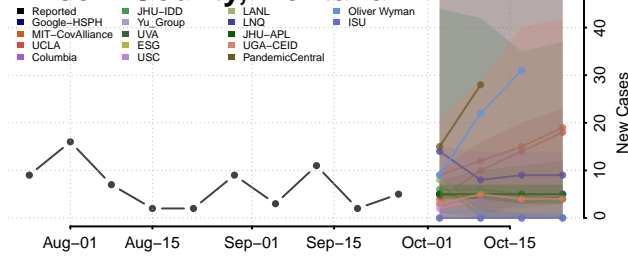

Lincoln County, Montana