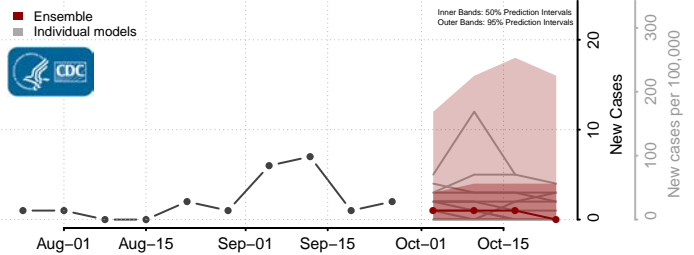

Calhoun County, West Virginia