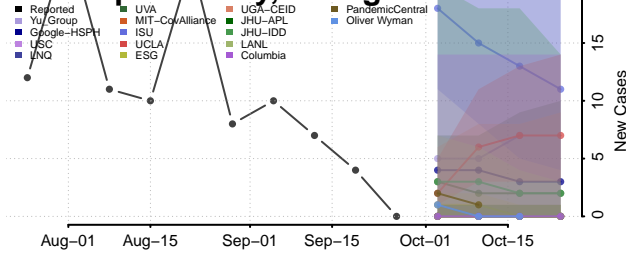

Oconee County, Georgia

Oglethorpe County, Georgia

Paulding County, Georgia

Peach County, Georgia

Quitman County, Georgia

Rabun County, Georgia

Randolph County, Georgia

Richmond County, Georgia