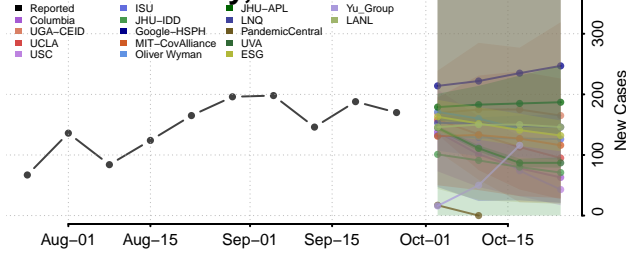

Custer County, Oklahoma

Delaware County, Oklahoma

Dewey County, Oklahoma

Ellis County, Oklahoma

Garfield County, Oklahoma

Garvin County, Oklahoma

Grady County, Oklahoma

Grant County, Oklahoma