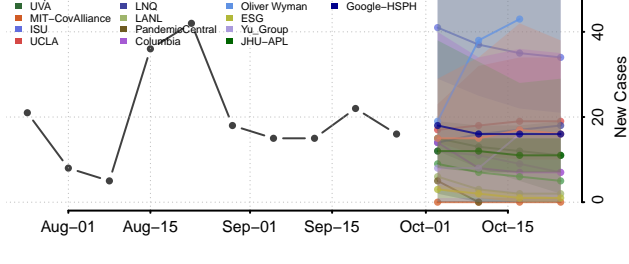

Mississippi County, Missouri