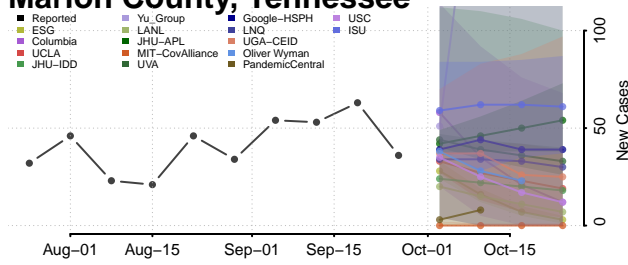

Lincoln County, Tennessee

Loudon County, Tennessee

Macon County, Tennessee

Madison County, Tennessee

Marion County, Tennessee

Marshall County, Tennessee

Maury County, Tennessee

McMinn County, Tennessee