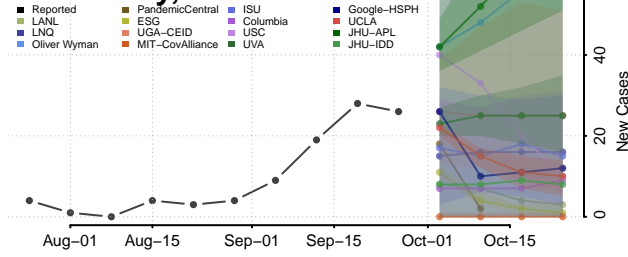

Hamilton County, Iowa

Hancock County, Iowa

Hardin County, Iowa

Harrison County, Iowa

Henry County, Iowa

Howard County, Iowa

Humboldt County, Iowa

Ida County, Iowa