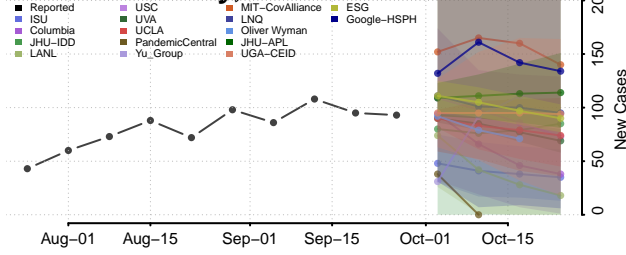

Buffalo County, Nebraska