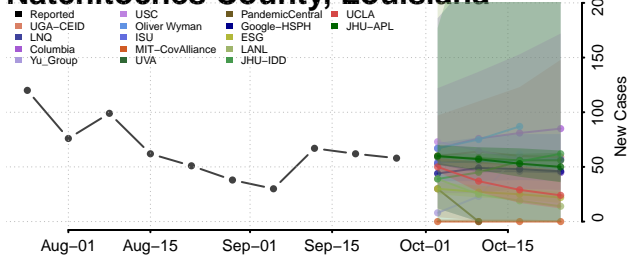

Natchitoches County, Louisiana