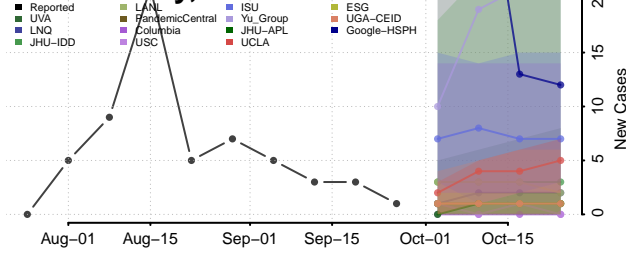

Boyd County, Nebraska

Brown County, Nebraska

Buffalo County, Nebraska

Burt County, Nebraska

Butler County, Nebraska

Cass County, Nebraska

Cedar County, Nebraska

Chase County, Nebraska