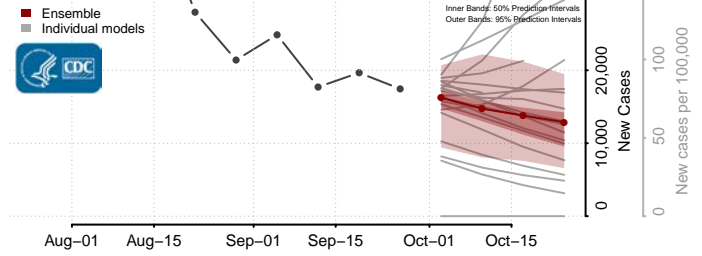

Florida*

Alachua County, Florida

Baker County, Florida

Bay County, Florida

Bradford County, Florida

Brevard County, Florida

*New weekly cases may decrease in this location over the next four weeks. For these locations, the ensemble forecast indicates a probability of 0.75 or greater that fewer cases will be reported in week four of the forecast than in the last reported week.