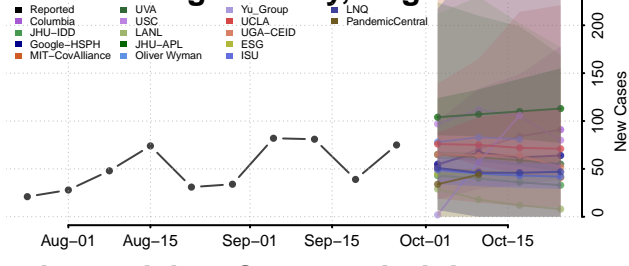

Prince George County, Virginia