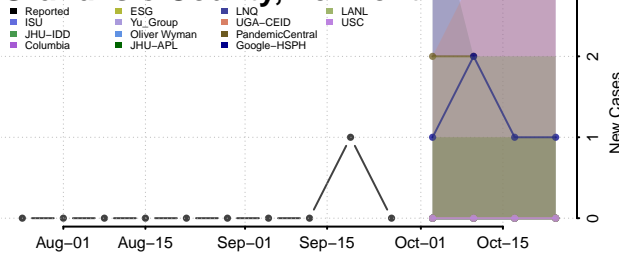

Caledonia County, Vermont

Chittenden County, Vermont

Essex County, Vermont

Franklin County, Vermont

Grand Isle County, Vermont

Lamoille County, Vermont

Orange County, Vermont

Orleans County, Vermont