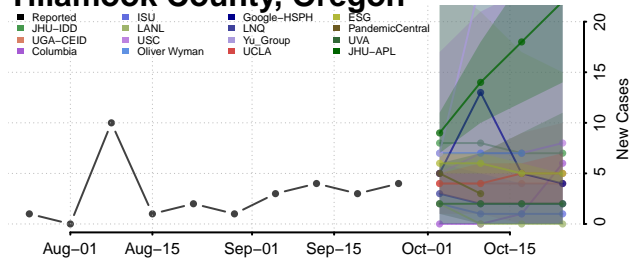

Linn County, Oregon

Malheur County, Oregon

Marion County, Oregon

Morrow County, Oregon

Multnomah County, Oregon

Polk County, Oregon

Sherman County, Oregon

Tillamook County, Oregon