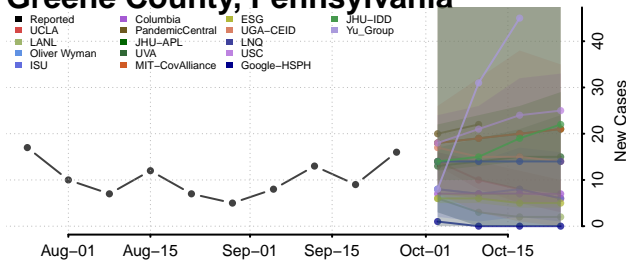

Elk County, Pennsylvania

Erie County, Pennsylvania

Fayette County, Pennsylvania

Forest County, Pennsylvania

Franklin County, Pennsylvania

Fulton County, Pennsylvania

Greene County, Pennsylvania

Lawrence County, Pennsylvania