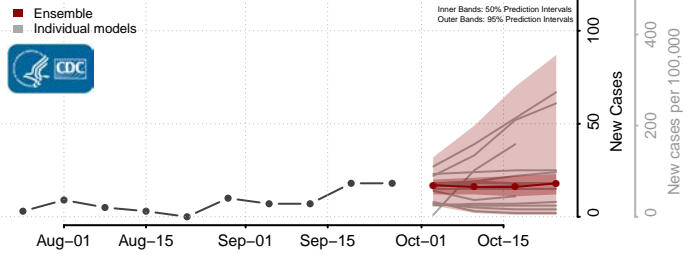

Nicholas County, West Virginia