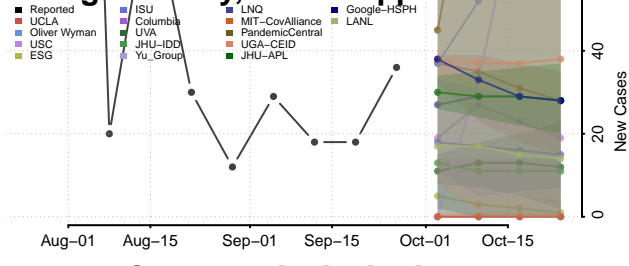

George County, Mississippi

Greene County, Mississippi

Grenada County, Mississippi

Hancock County, Mississippi

Harrison County, Mississippi

Hinds County, Mississippi

Holmes County, Mississippi

Humphreys County, Mississippi