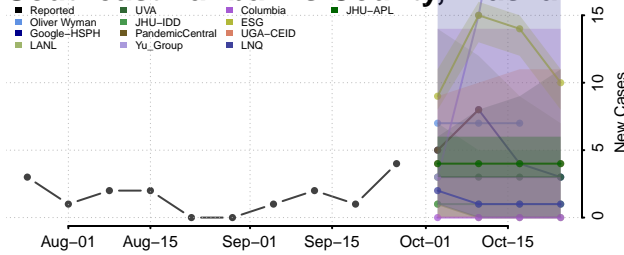

Southeast Fairbanks County, Alaska