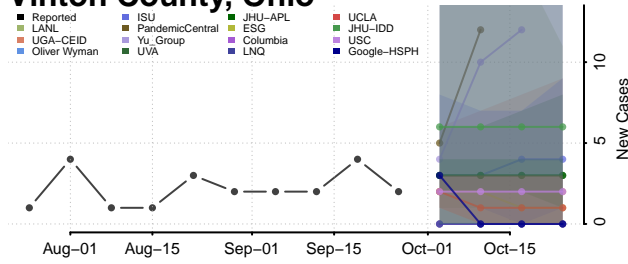

Vinton County, Ohio