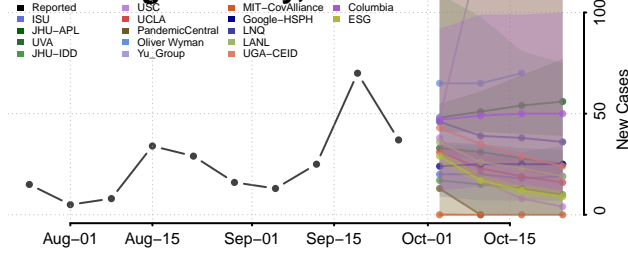

Union County, Iowa

Van Buren County, Iowa

Wapello County, Iowa

Warren County, Iowa

Washington County, Iowa

Wayne County, Iowa

Webster County, Iowa

Winnebago County, Iowa