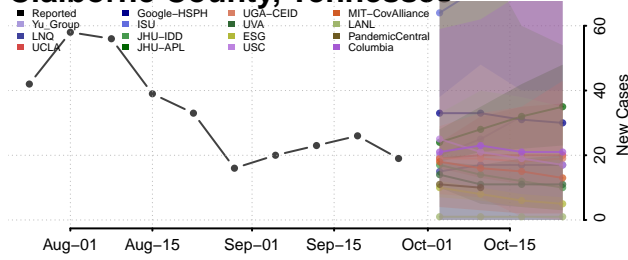

Chester County, Tennessee

Claiborne County, Tennessee

Clay County, Tennessee

Cocke County, Tennessee

Coffee County, Tennessee

Crockett County, Tennessee

Cumberland County, Tennessee

Davidson County, Tennessee