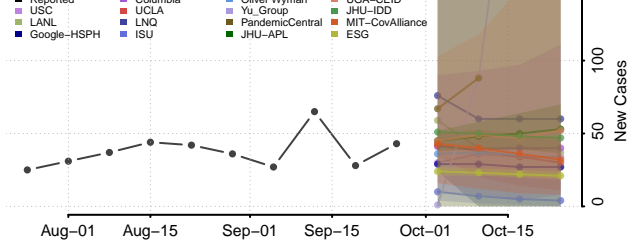

Lewis County, Washington