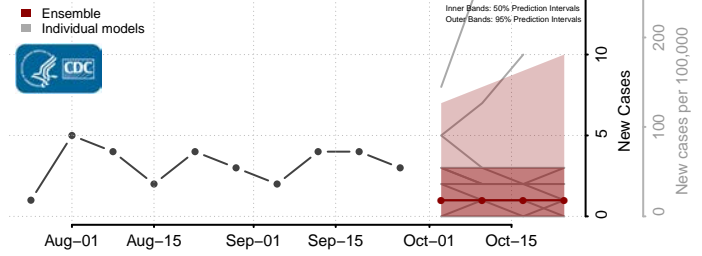

Lake County, Minnesota

Lake of the Woods County, Minnesota

Le Sueur County, Minnesota

Lincoln County, Minnesota

Lyon County, Minnesota

Mahnomen County, Minnesota

Marshall County, Minnesota

Martin County, Minnesota