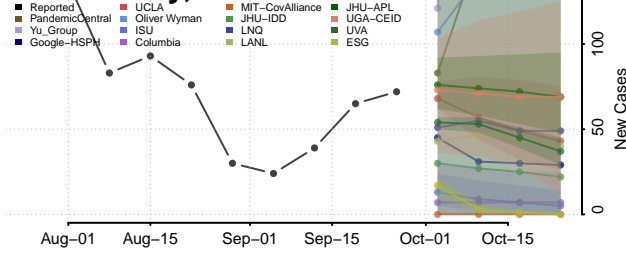

Gila County, Arizona