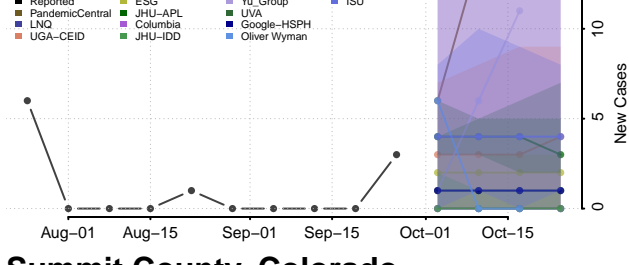

Sedgwick County, Colorado