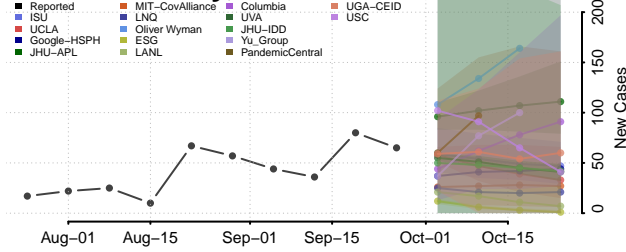

Barton County, Kansas