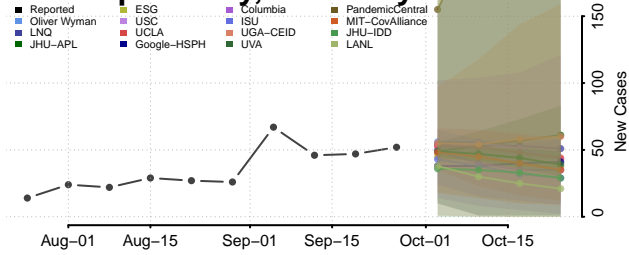

Green County, Kentucky

Greenup County, Kentucky

Hancock County, Kentucky

Hardin County, Kentucky

Harlan County, Kentucky

Harrison County, Kentucky

Hart County, Kentucky

Henderson County, Kentucky