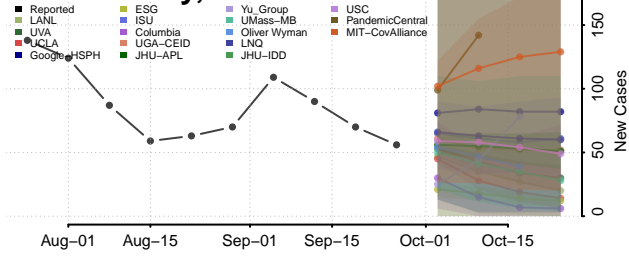

Huron County, Ohio

Jackson County, Ohio

Jefferson County, Ohio

Knox County, Ohio

Lake County, Ohio

Lawrence County, Ohio

Licking County, Ohio

Logan County, Ohio