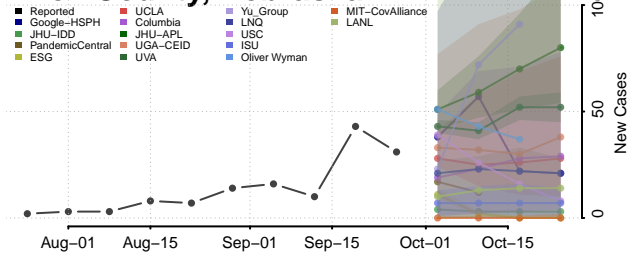

Knox County, Nebraska