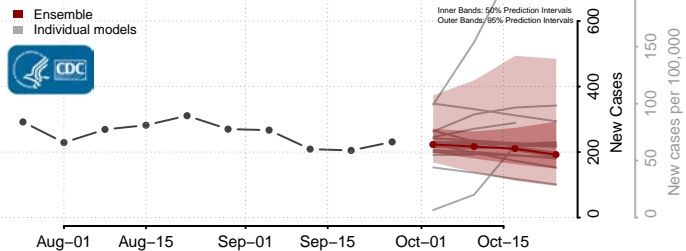

Marion County, Oregon