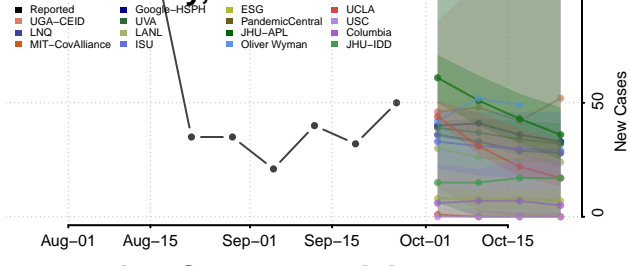

Wayne County, Kentucky

Webster County, Kentucky

Whitley County, Kentucky

Wolfe County, Kentucky

Woodford County, Kentucky

Louisiana

Acadia County, Louisiana

Allen County, Louisiana