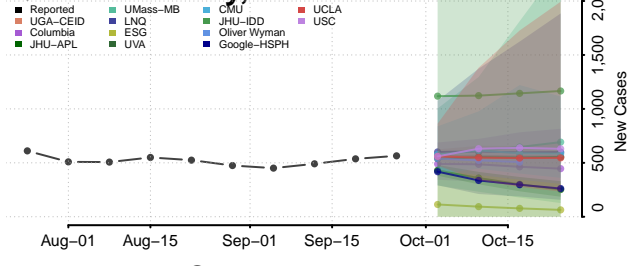

Oswego County, New York

Otsego County, New York

Putnam County, New York

Queens County, New York

Rensselaer County, New York

Richmond County, New York

Rockland County, New York

Saratoga County, New York