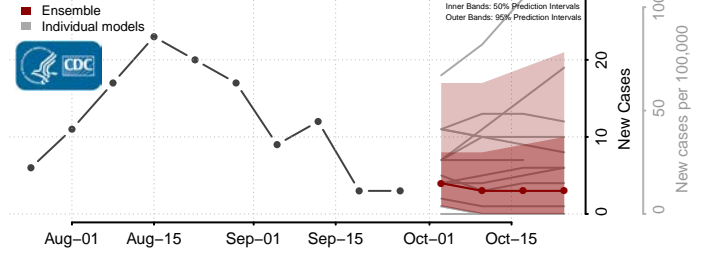

Henrico County, Virginia

Henry County, Virginia

Highland County, Virginia

Hopewell County, Virginia

Isle of Wight County, Virginia

James City County, Virginia

King and Queen County, Virginia

King George County, Virginia