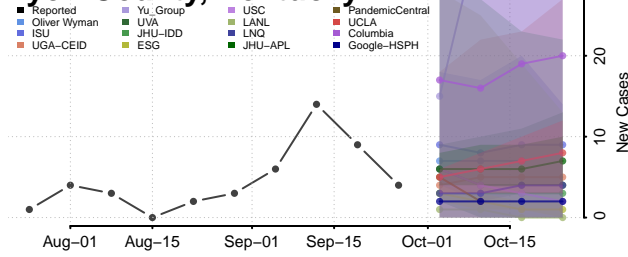

Lyon County, Kentucky