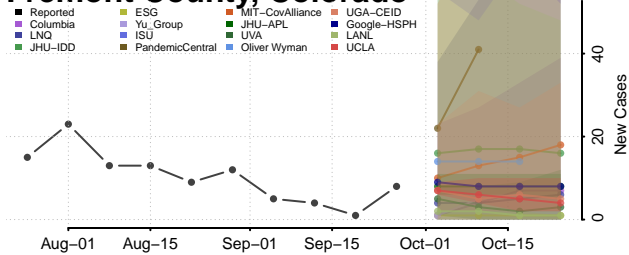

Dolores County, Colorado

Douglas County, Colorado

Eagle County, Colorado

EI Paso County, Colorado

Elbert County, Colorado

Fremont County, Colorado

Garfield County, Colorado

Gilpin County, Colorado