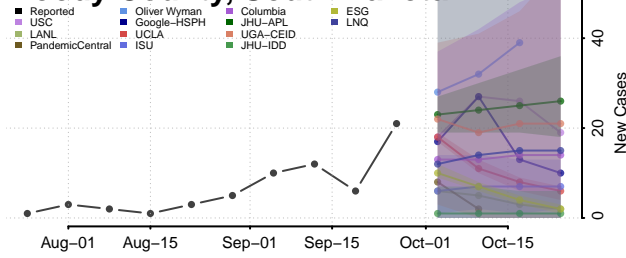

Moody County, South Dakota