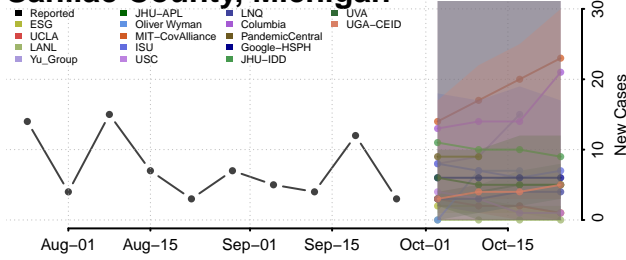

Ottawa County, Michigan

Presque Isle County, Michigan

Roscommon County, Michigan

Saginaw County, Michigan

Sanilac County, Michigan

Schoolcraft County, Michigan

Shiawassee County, Michigan

St. Clair County, Michigan