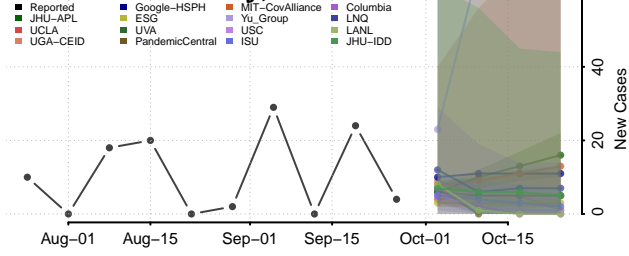

Churchill County, Nevada