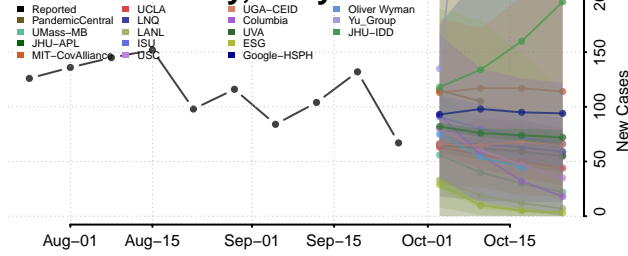

Charles County, Maryland