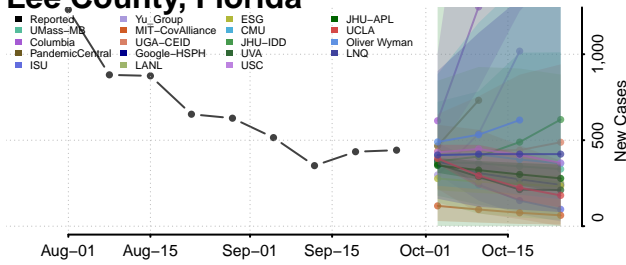

Indian River County, Florida

Jackson County, Florida

Jefferson County, Florida

Lafayette County, Florida

Lake County, Florida

Lee County, Florida

Leon County, Florida

Levy County, Florida