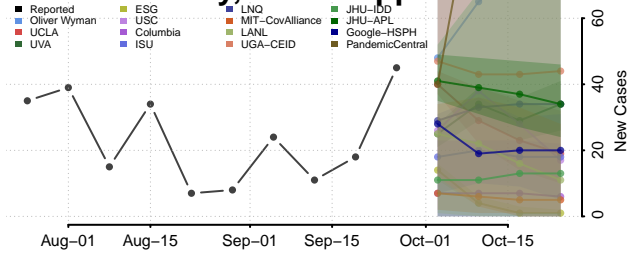

George County, Mississippi

Greene County, Mississippi

Grenada County, Mississippi

Hancock County, Mississippi

Harrison County, Mississippi

Hinds County, Mississippi

Holmes County, Mississippi

Humphreys County, Mississippi