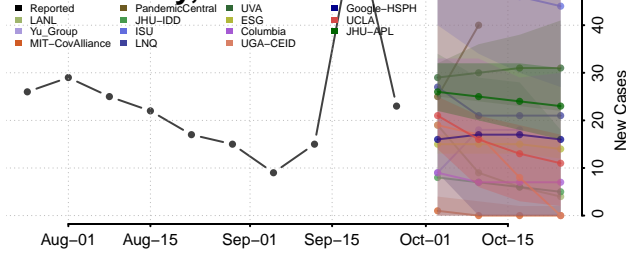

Fayette County, Alabama

Franklin County, Alabama

Geneva County, Alabama

Greene County, Alabama

Hale County, Alabama

Henry County, Alabama

Lee County, Alabama

Limestone County, Alabama