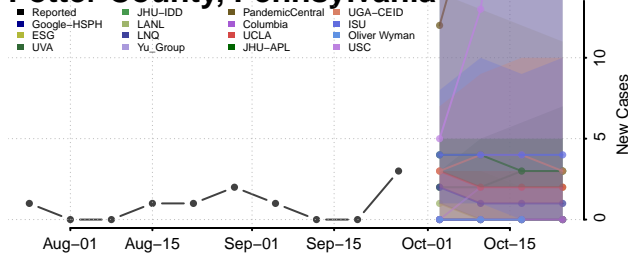

Potter County, Pennsylvania