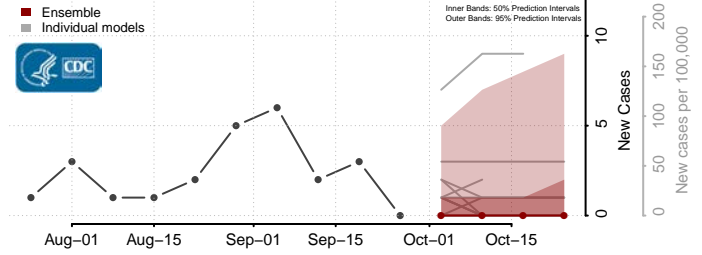

Lander County, Nevada