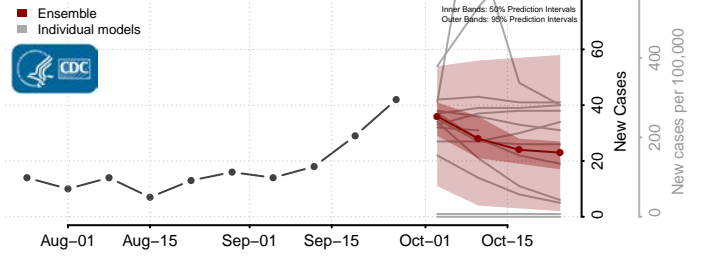

Pierce County, Nebraska

Platte County, Nebraska

Polk County, Nebraska

Red Willow County, Nebraska

Richardson County, Nebraska

Rock County, Nebraska

Saline County, Nebraska

Sarpy County, Nebraska