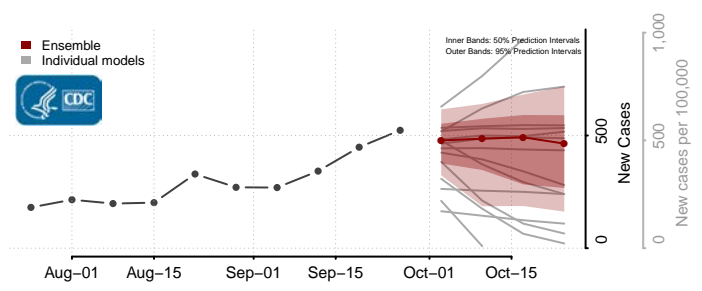

Burleigh County, North Dakota