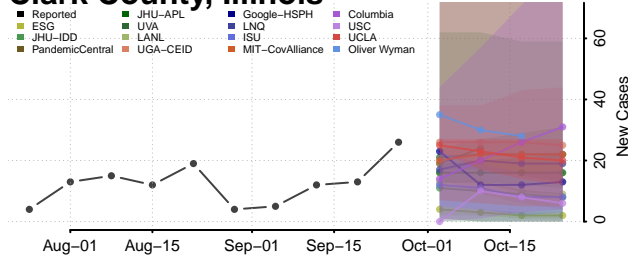

Clark County, Illinois