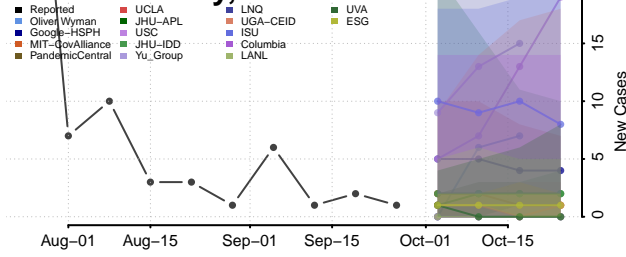

Marion County, Texas