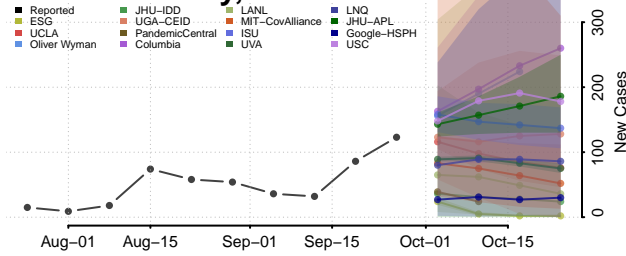

Perry County, Missouri

Pettis County, Missouri

Phelps County, Missouri

Pike County, Missouri

Platte County, Missouri

Polk County, Missouri

Pulaski County, Missouri

Putnam County, Missouri