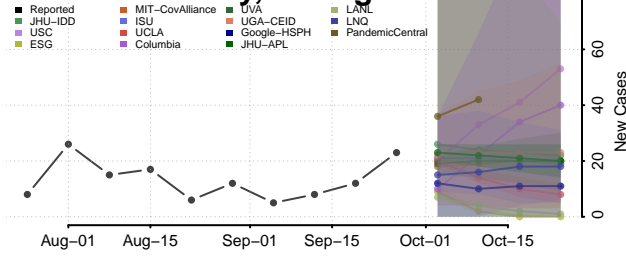

Hillsdale County, Michigan