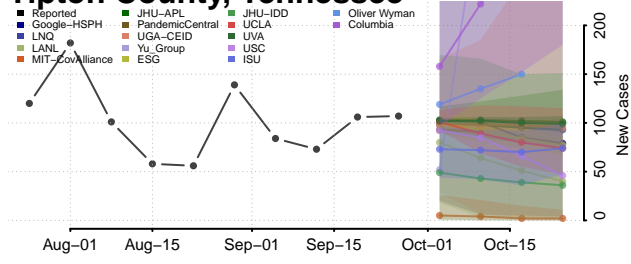

Tipton County, Tennessee