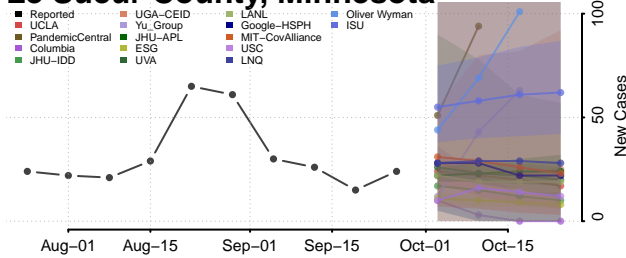

Le Sueur County, Minnesota