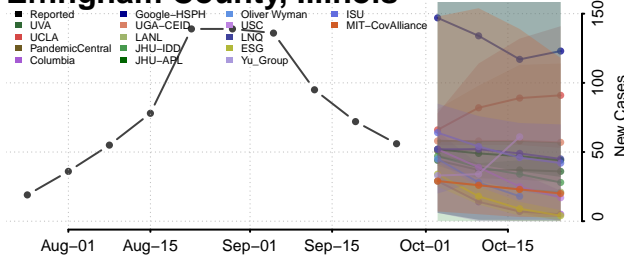

Effingham County, Illinois