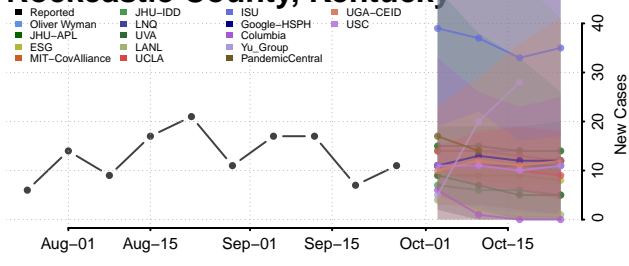

Rockcastle County, Kentucky