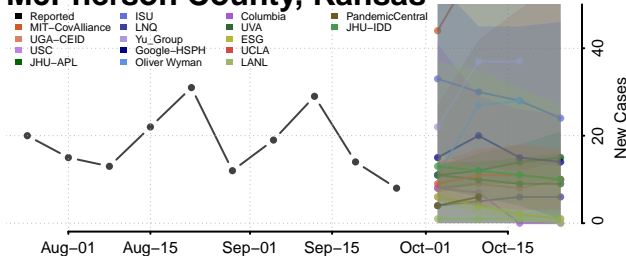

McPherson County, Kansas