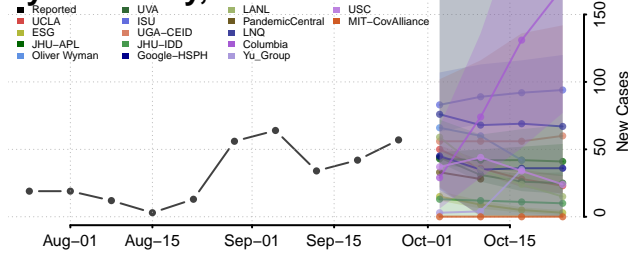

Lake County, Minnesota

Lake of the Woods County, Minnesota

Le Sueur County, Minnesota

Lincoln County, Minnesota

Lyon County, Minnesota

Mahnomen County, Minnesota

Marshall County, Minnesota

Martin County, Minnesota