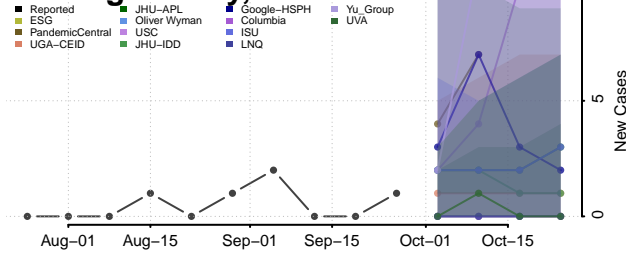

Sterling County, Texas