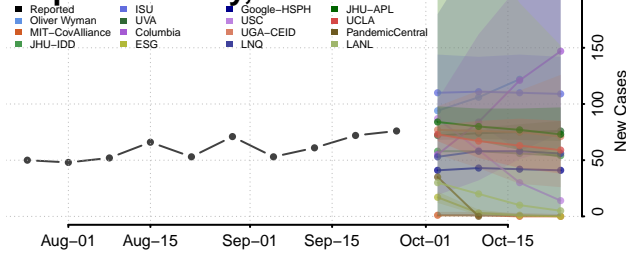

Wapello County, Iowa