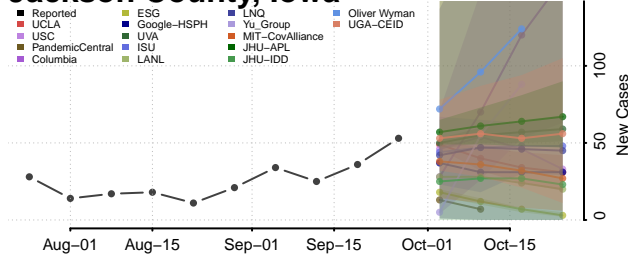

Jackson County, Iowa