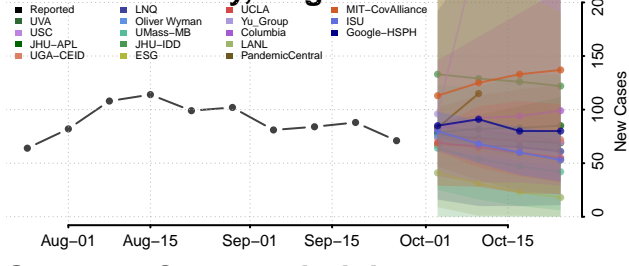

Scott County, Virginia

Shenandoah County, Virginia

Smyth County, Virginia

Southampton County, Virginia

Spotsylvania County, Virginia

Stafford County, Virginia

Staunton County, Virginia

Suffolk County, Virginia