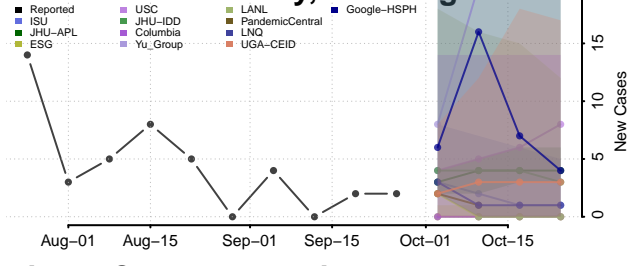

Pend Oreille County, Washington