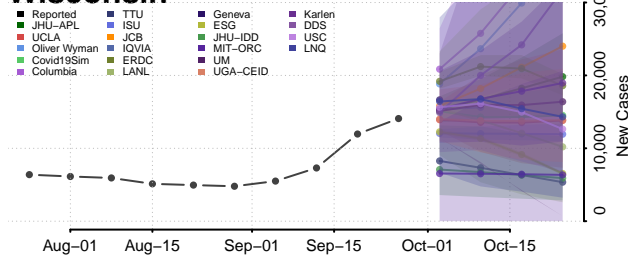

Wood County, West Virginia

Wyoming County, West Virginia

Wisconsin

Adams County, Wisconsin

Ashland County, Wisconsin

Barron County, Wisconsin

Bayfield County, Wisconsin

Brown County, Wisconsin