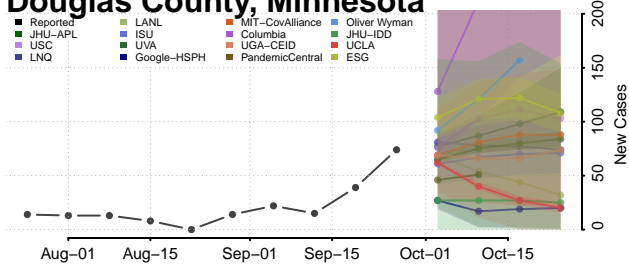

Cook County, Minnesota

Cottonwood County, Minnesota

Crow Wing County, Minnesota

Dakota County, Minnesota

Dodge County, Minnesota

Douglas County, Minnesota

Faribault County, Minnesota

Hubbard County, Minnesota