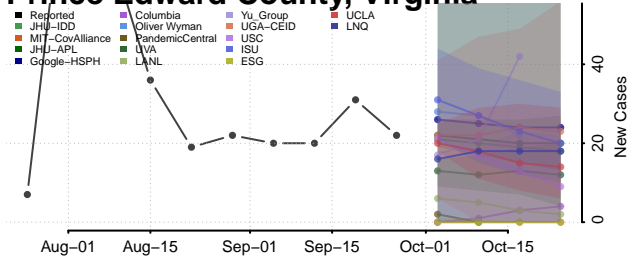

Prince Edward County, Virginia