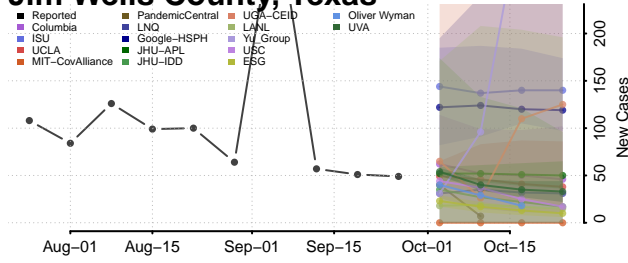

Jim Wells County, Texas