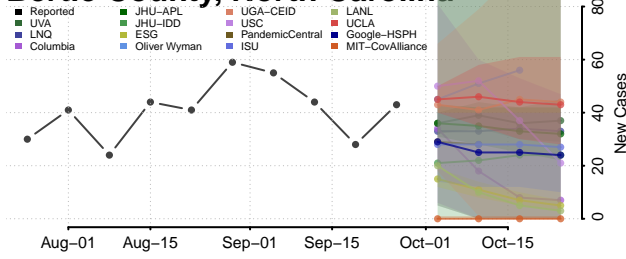

Beaufort County, North Carolina

Bertie County, North Carolina

Bladen County, North Carolina

Brunswick County, North Carolina

Buncombe County, North Carolina

Burke County, North Carolina

Cabarrus County, North Carolina