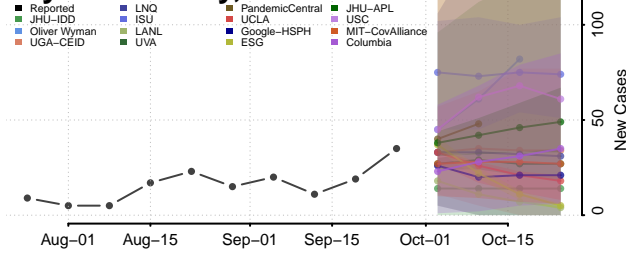

Fayette County, Iowa