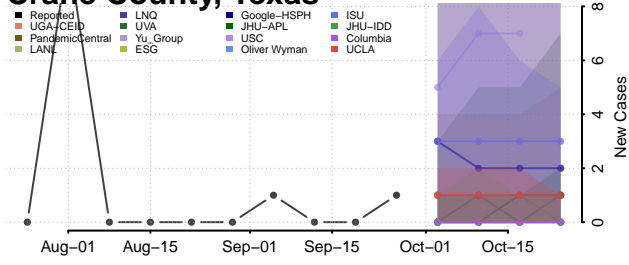

Crane County, Texas