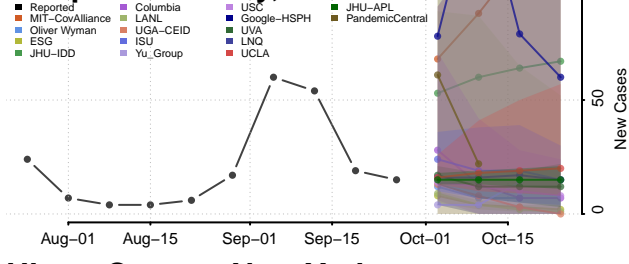

Tompkins County, New York