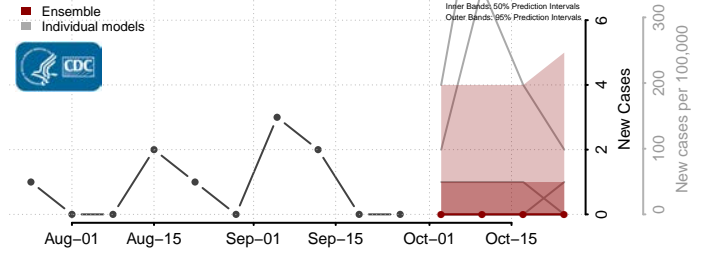

Nevada

Carson City County, Nevada

Churchill County, Nevada

Clark County, Nevada

Douglas County, Nevada

Elko County, Nevada

Esmeralda County, Nevada

Eureka County, Nevada