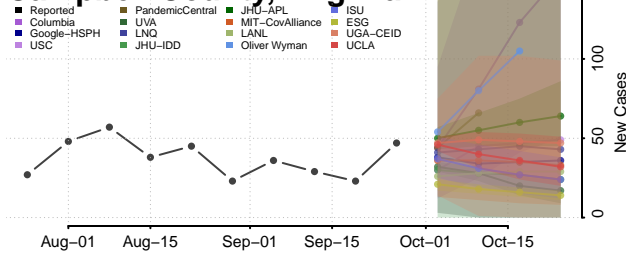

Campbell County, Virginia