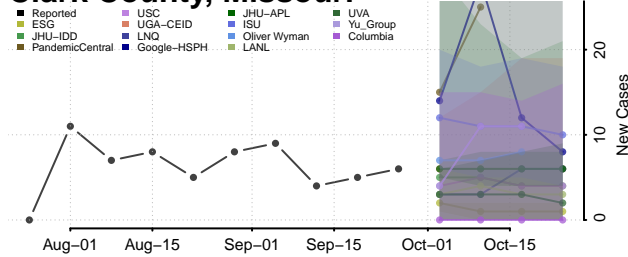

Clark County, Missouri