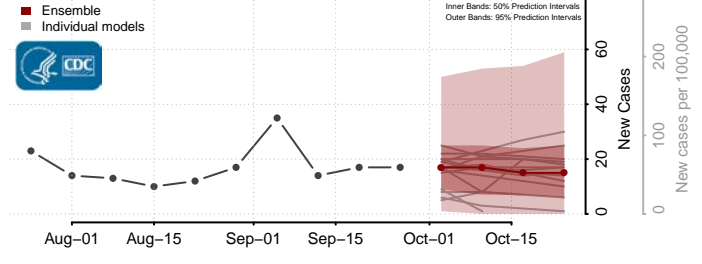

Williamsburg County, Virginia

Winchester County, Virginia

Wise County, Virginia

Wythe County, Virginia

York County, Virginia

Washington

Adams County, Washington

Asotin County, Washington