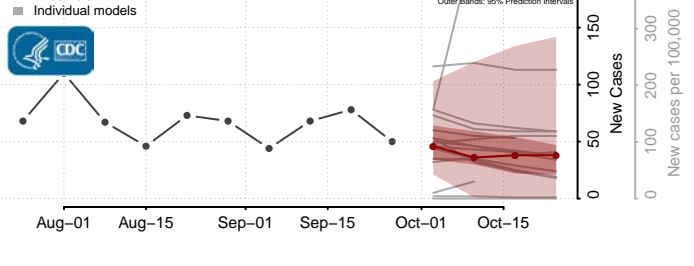

Bedford County, Tennessee