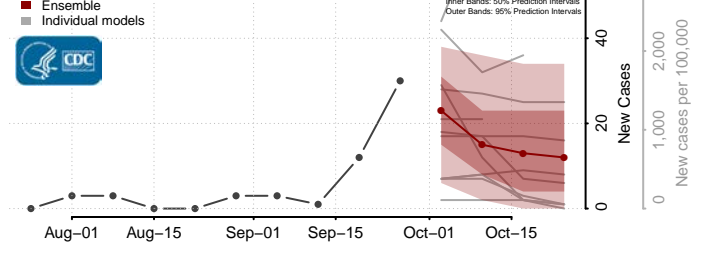

Logan County, North Dakota