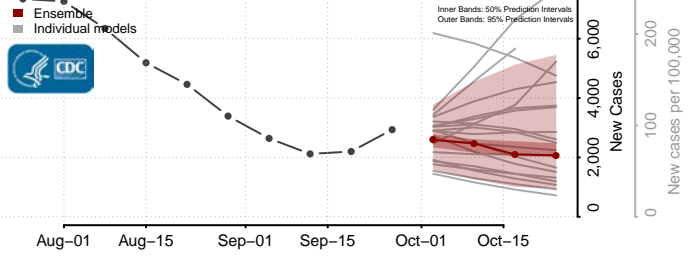

York County, Nebraska

Nevada

Carson City County, Nevada

Churchill County, Nevada

Clark County, Nevada

Douglas County, Nevada