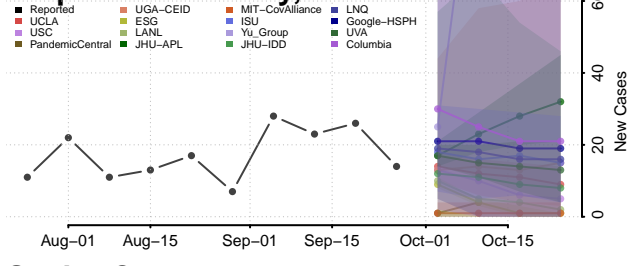

Scott County, Tennessee

Sequatchie County, Tennessee

Sevier County, Tennessee

Shelby County, Tennessee

Smith County, Tennessee

Stewart County, Tennessee

Sullivan County, Tennessee

Sumner County, Tennessee