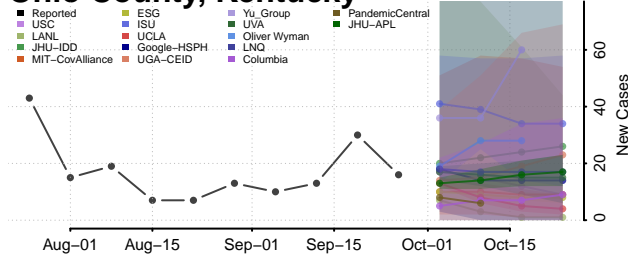

Ohio County, Kentucky