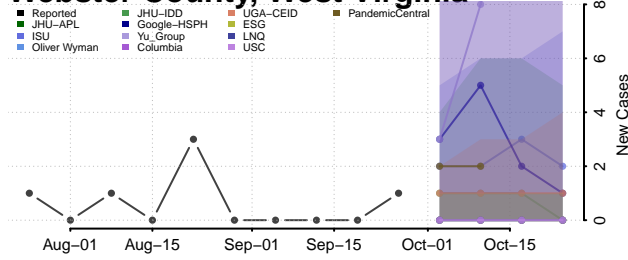

Webster County, West Virginia