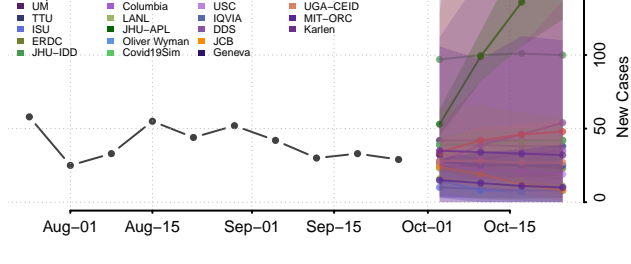

Utah County, Utah

Wasatch County, Utah

Washington County, Utah

Wayne County, Utah

Weber County, Utah

Vermont