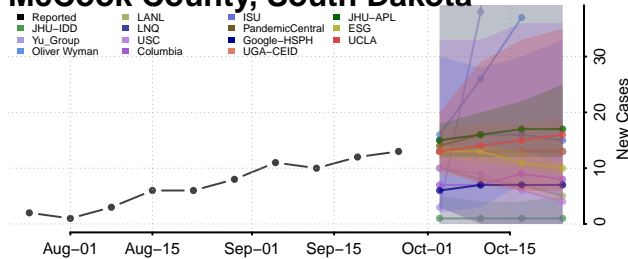

McCook County, South Dakota