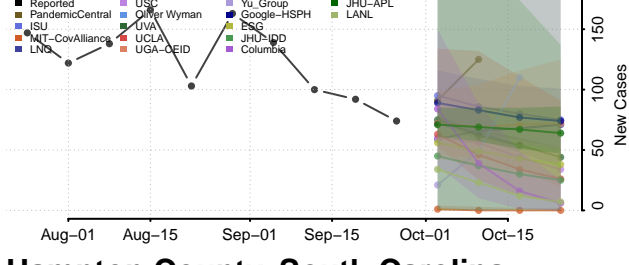

Georgetown County, South Carolina

Greenville County, South Carolina

Greenwood County, South Carolina

Hampton County, South Carolina

Horry County, South Carolina

Jasper County, South Carolina

Kershaw County, South Carolina