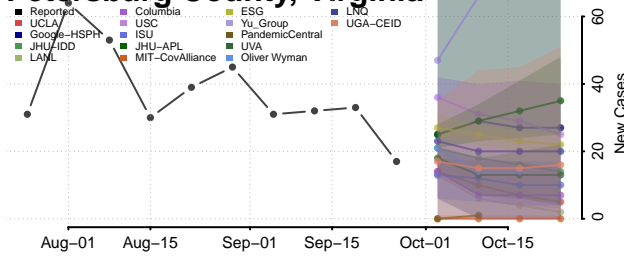

Orange County, Virginia

Page County, Virginia

Patrick County, Virginia

Petersburg County, Virginia

Pittsylvania County, Virginia

Poquoson County, Virginia

Portsmouth County, Virginia

Powhatan County, Virginia