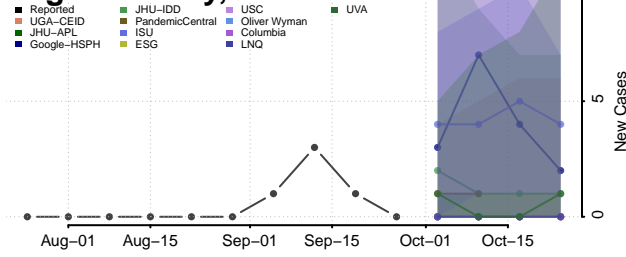

Logan County, Kansas