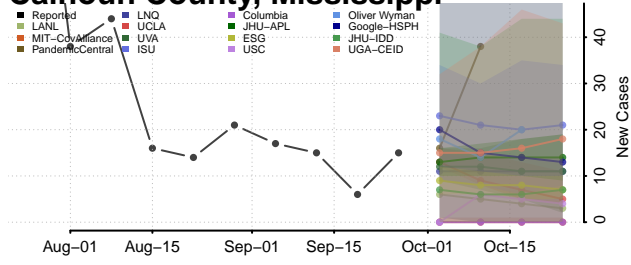

Calhoun County, Mississippi