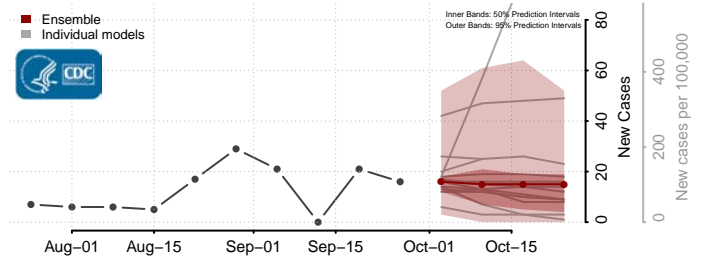

Sibley County, Minnesota