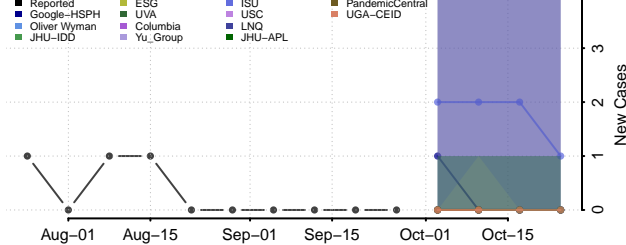

Knox County, Nebraska

Lancaster County, Nebraska

Lincoln County, Nebraska

Logan County, Nebraska

Loup County, Nebraska

Madison County, Nebraska

McPherson County, Nebraska

Merrick County, Nebraska