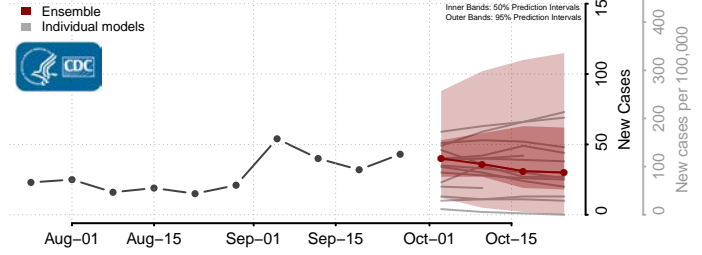

Marshall County, Kansas

McPherson County, Kansas

Meade County, Kansas

Miami County, Kansas

Mitchell County, Kansas

Montgomery County, Kansas

Morris County, Kansas

Morton County, Kansas