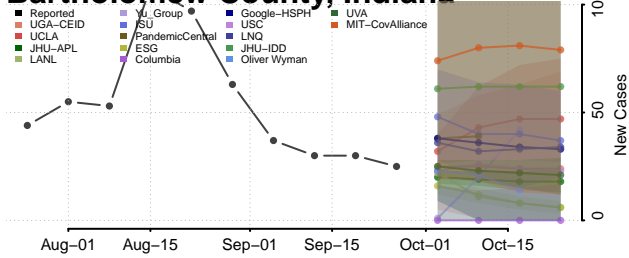

Bartholomew County, Indiana