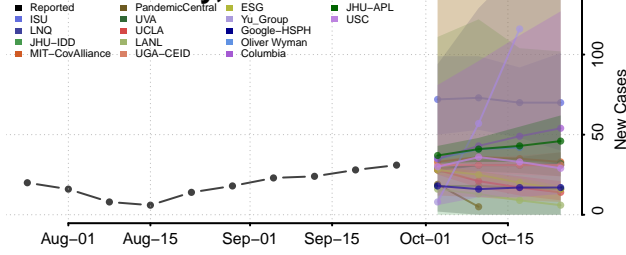

Iowa County, Iowa

Jackson County, Iowa

Jasper County, Iowa

Jefferson County, Iowa

Johnson County, Iowa

Jones County, Iowa

Keokuk County, Iowa

Kossuth County, Iowa