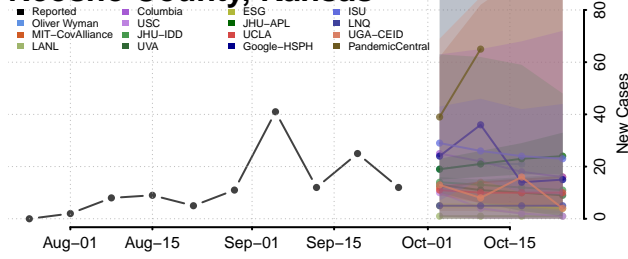

Neosho County, Kansas