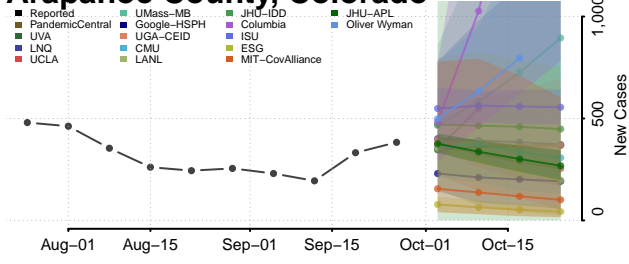

Arapahoe County, Colorado