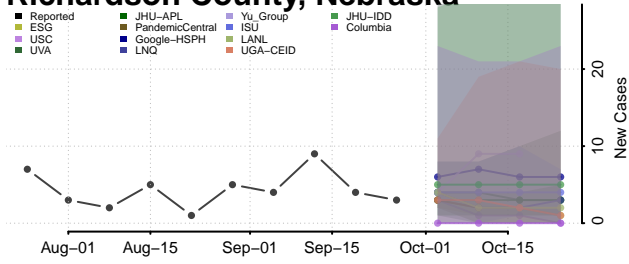

Pierce County, Nebraska

Platte County, Nebraska

Polk County, Nebraska

Red Willow County, Nebraska

Richardson County, Nebraska

Rock County, Nebraska

Saline County, Nebraska

Sarpy County, Nebraska