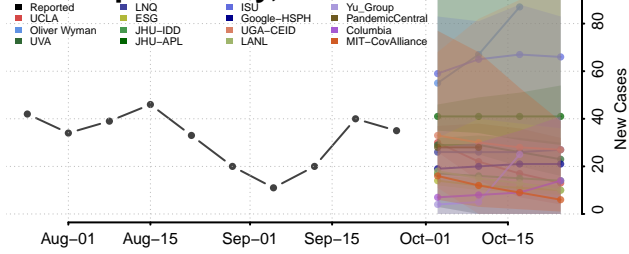

Pope County, Arkansas

Prairie County, Arkansas

Pulaski County, Arkansas

Randolph County, Arkansas

Saline County, Arkansas

Scott County, Arkansas

Searcy County, Arkansas

Sebastian County, Arkansas