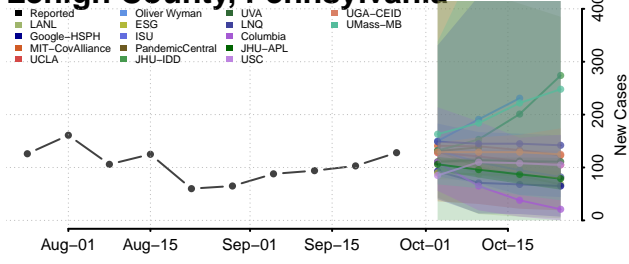

Lehigh County, Pennsylvania