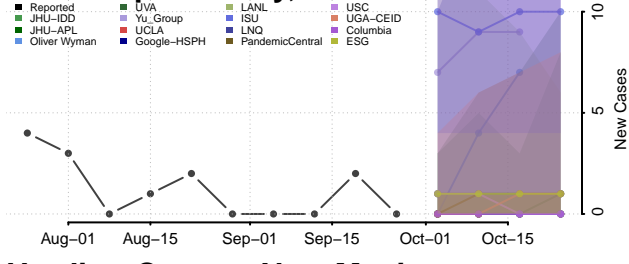

Grant County, New Mexico

Guadalupe County, New Mexico

Harding County, New Mexico

Hidalgo County, New Mexico

Lea County, New Mexico

Lincoln County, New Mexico

Los Alamos County, New Mexico

Luna County, New Mexico