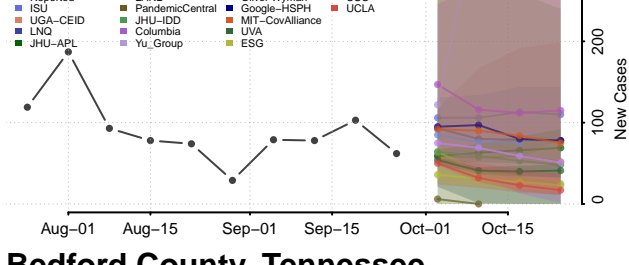

Anderson County, Tennessee