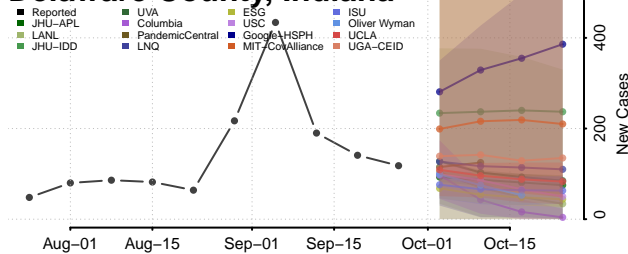

DeKalb County, Indiana

Delaware County, Indiana

Dubois County, Indiana

Elkhart County, Indiana

Fayette County, Indiana

Floyd County, Indiana

Fountain County, Indiana

Franklin County, Indiana