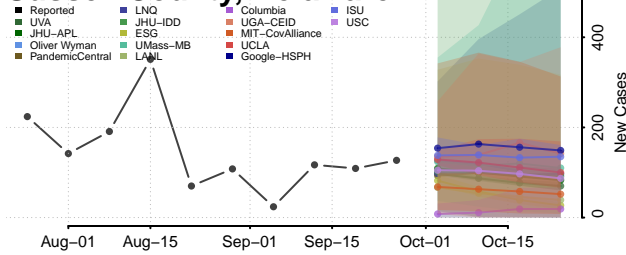

Delaware

Kent County, Delaware

New Castle County, Delaware

Sussex County, Delaware

District of Columbia*

*New weekly cases may decrease in this location over the next four weeks. For these locations, the ensemble forecast indicates a probability of 0.75 or greater that fewer cases will be reported in week four of the forecast than in the last reported week.