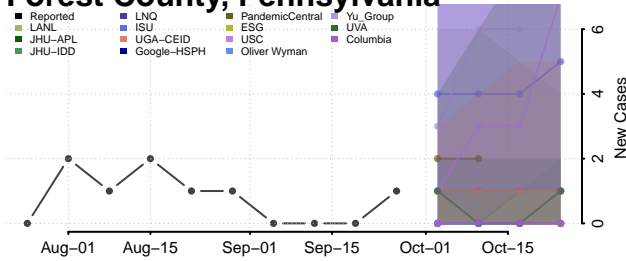

Elk County, Pennsylvania

Erie County, Pennsylvania

Fayette County, Pennsylvania

Forest County, Pennsylvania

Franklin County, Pennsylvania

Fulton County, Pennsylvania

Greene County, Pennsylvania

Lawrence County, Pennsylvania