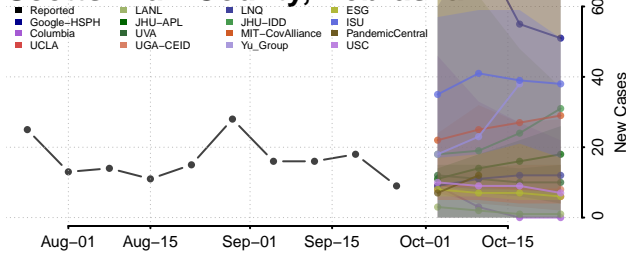

Scotts Bluff County, Nebraska