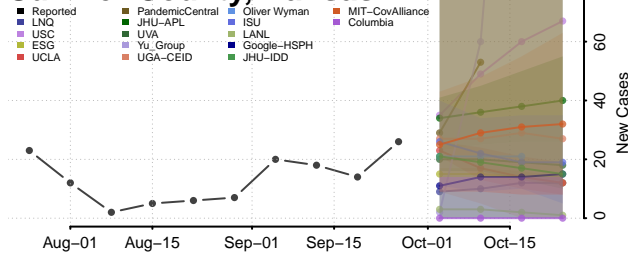

Sheridan County, Kansas

Sherman County, Kansas

Smith County, Kansas

Stafford County, Kansas

Stanton County, Kansas

Stevens County, Kansas

Sumner County, Kansas

Thomas County, Kansas