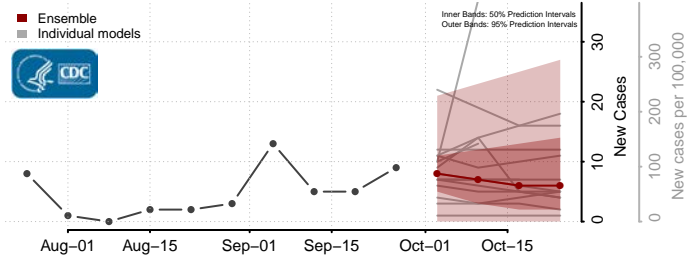

Pratt County, Kansas