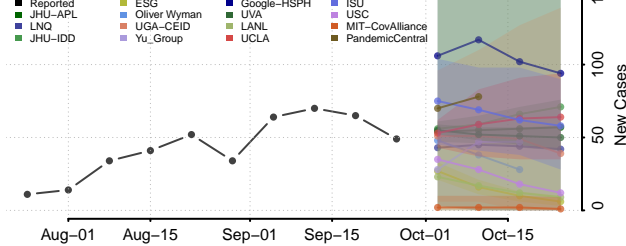

Knox County, Nebraska

Lancaster County, Nebraska

Lincoln County, Nebraska

Logan County, Nebraska

Loup County, Nebraska

Madison County, Nebraska

McPherson County, Nebraska

Merrick County, Nebraska