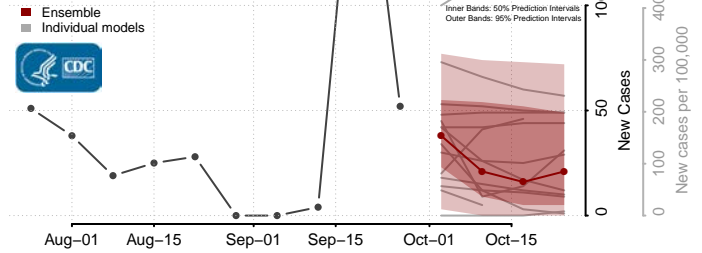

National

Alabama*

Autauga County, Alabama

Baldwin County, Alabama

Barbour County, Alabama

Bibb County, Alabama

*New weekly cases may decrease in this location over the next four weeks. For these locations, the ensemble forecast indicates a probability of 0.75 or greater that fewer cases will be reported in week four of the forecast than in the last reported week.