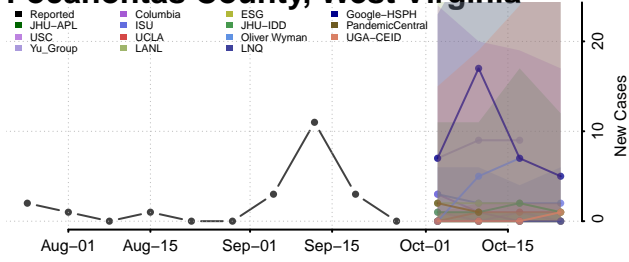

Pocahontas County, West Virginia