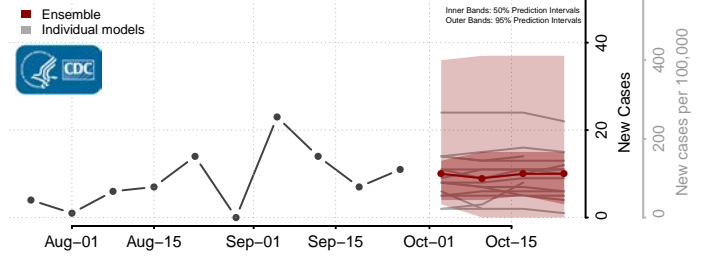

Davis County, Iowa