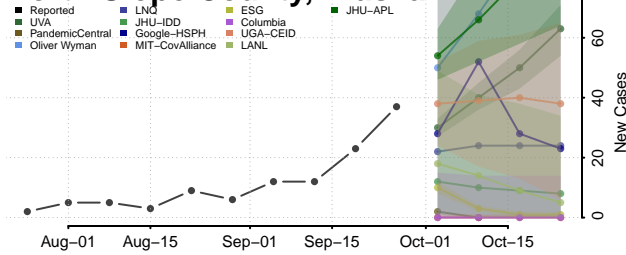

Kusilvak County, Alaska

Lake and Peninsula County, Alaska

Matanuska-Susitna County, Alaska

Nome County, Alaska

North Slope County, Alaska

Northwest Arctic County, Alaska

Petersburg County, Alaska

Prince of Wales-Hyder County, Alaska