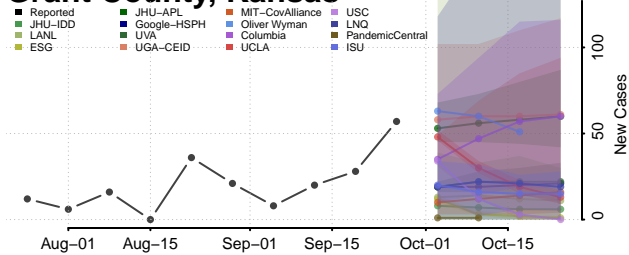

Grant County, Kansas