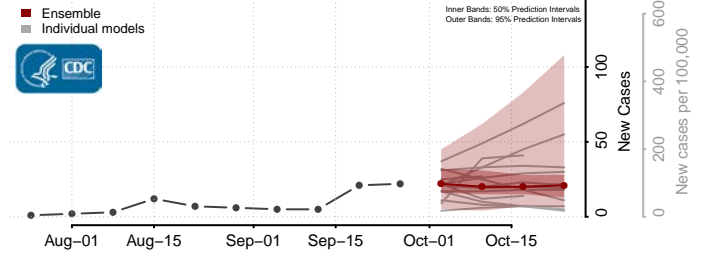

Williamsburg County, Virginia

Winchester County, Virginia

Wise County, Virginia

Wythe County, Virginia

York County, Virginia

Washington

Adams County, Washington

Asotin County, Washington