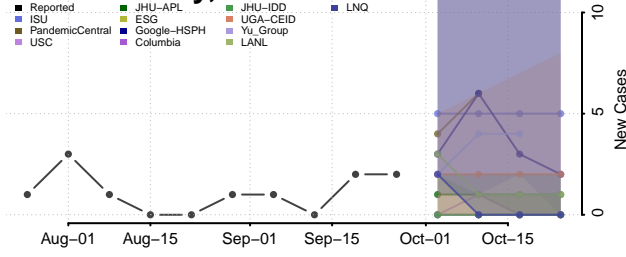

Miner County, South Dakota