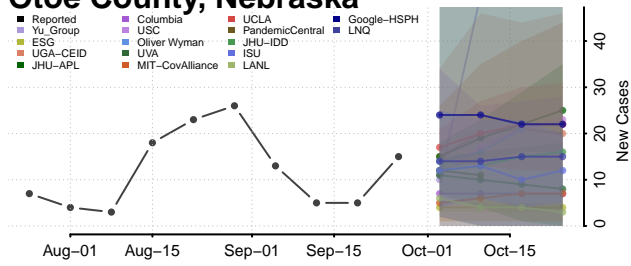

Morrill County, Nebraska

Nance County, Nebraska

Nemaha County, Nebraska

Nuckolls County, Nebraska

Otoe County, Nebraska

Pawnee County, Nebraska

Perkins County, Nebraska

Phelps County, Nebraska