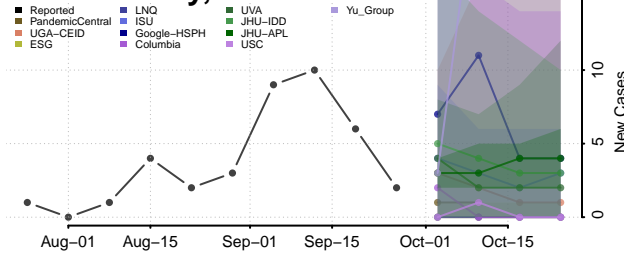

Rush County, Kansas