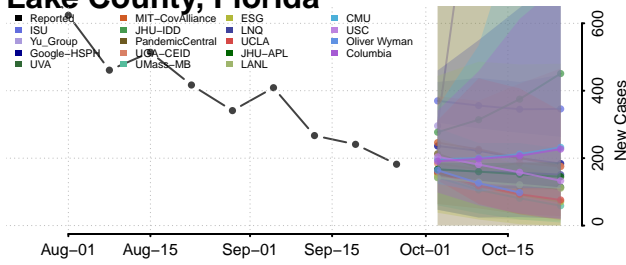

Indian River County, Florida

Jackson County, Florida

Jefferson County, Florida

Lafayette County, Florida

Lake County, Florida

Lee County, Florida

Leon County, Florida

Levy County, Florida