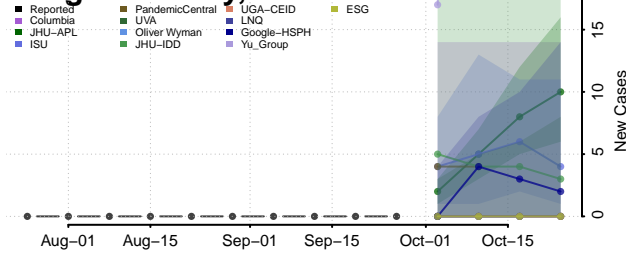

Morgan County, Utah