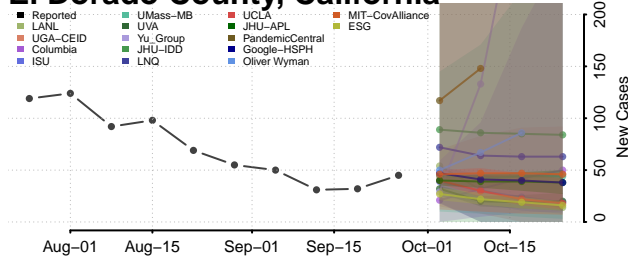

Colusa County, California

Contra Costa County, California

Del Norte County, California

El Dorado County, California

Fresno County, California

Glenn County, California

Humboldt County, California

Imperial County, California