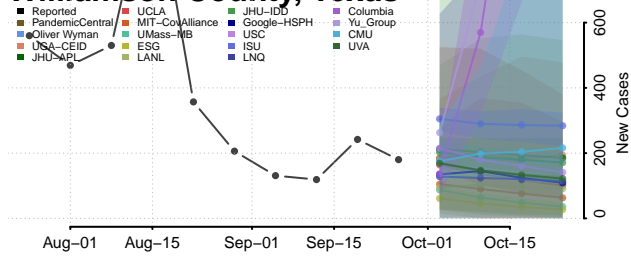

Williamson County, Texas