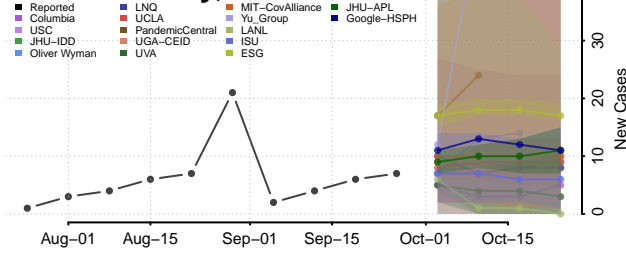

Boyd County, Nebraska

Brown County, Nebraska

Buffalo County, Nebraska

Burt County, Nebraska

Butler County, Nebraska

Cass County, Nebraska

Cedar County, Nebraska

Chase County, Nebraska