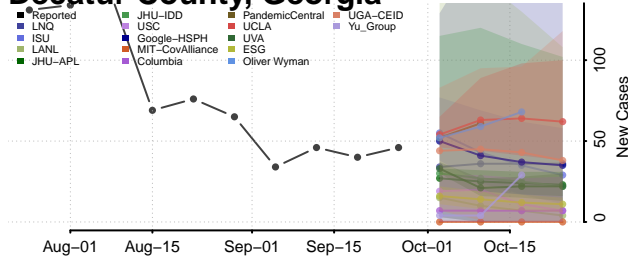

Columbia County, Georgia

Cook County, Georgia

Coweta County, Georgia

Crawford County, Georgia

Crisp County, Georgia

Dade County, Georgia

Dawson County, Georgia

Decatur County, Georgia