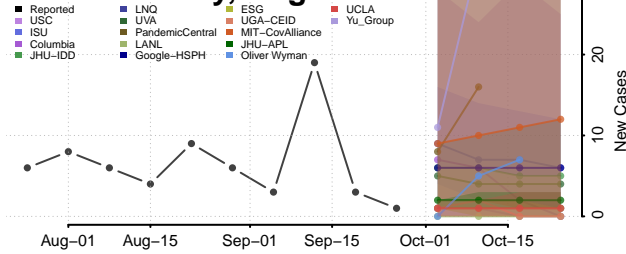

Amelia County, Virginia