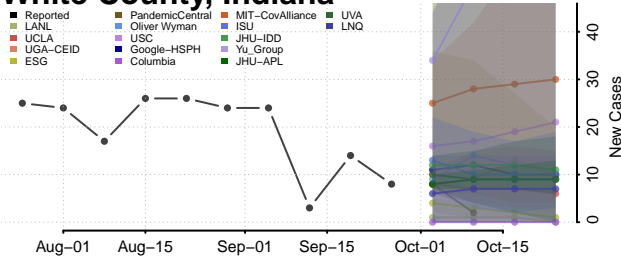

Warrick County, Indiana

Washington County, Indiana

Wayne County, Indiana

Wells County, Indiana

White County, Indiana

Whitley County, Indiana

Iowa

Adair County, Iowa