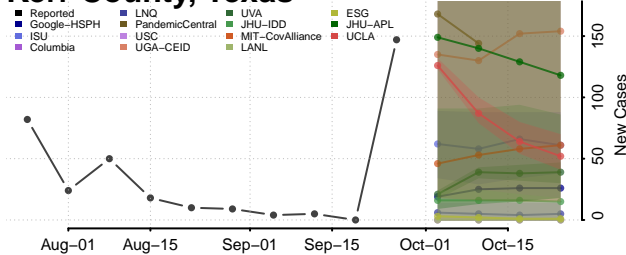

Kerr County, Texas