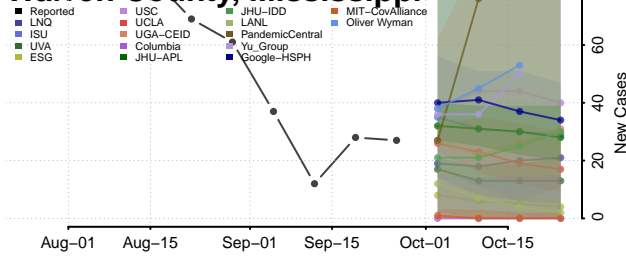

Tallahatchie County, Mississippi

Tate County, Mississippi

Tippah County, Mississippi

Tishomingo County, Mississippi

Tunica County, Mississippi

Union County, Mississippi

Walthall County, Mississippi

Warren County, Mississippi