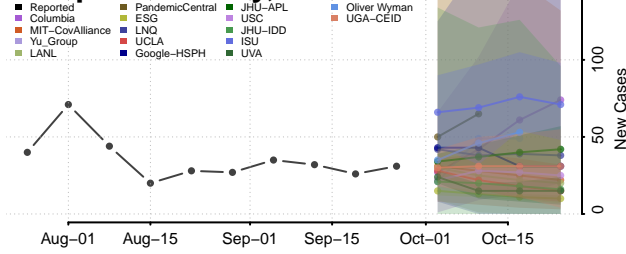

Campbell County, Tennessee