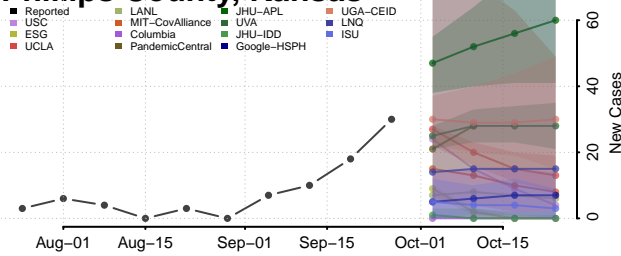

Phillips County, Kansas