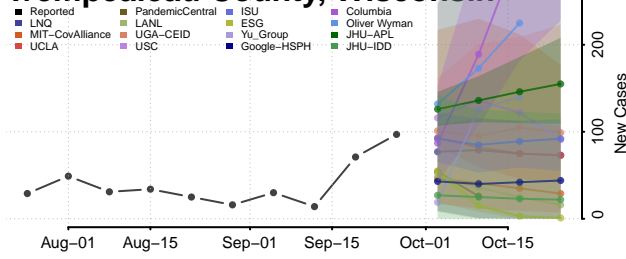

Trempealeau County, Wisconsin