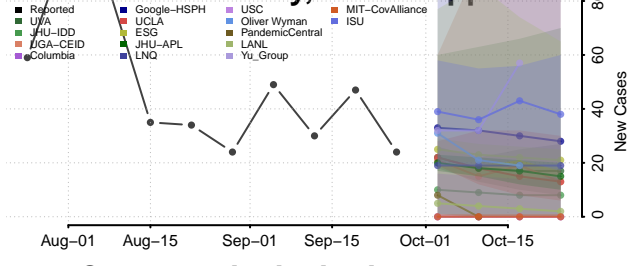

Tallahatchie County, Mississippi