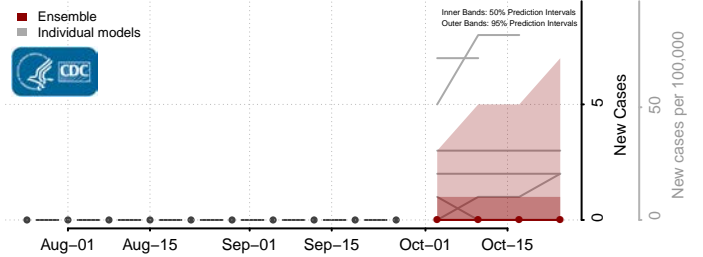

Grand County, Utah