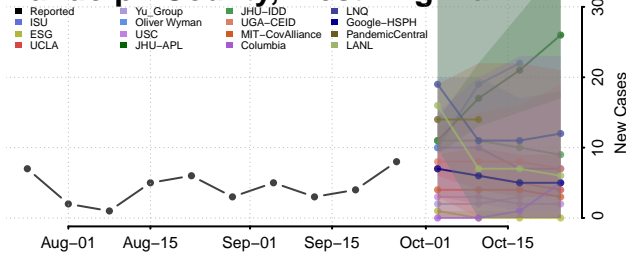

Randolph County, West Virginia