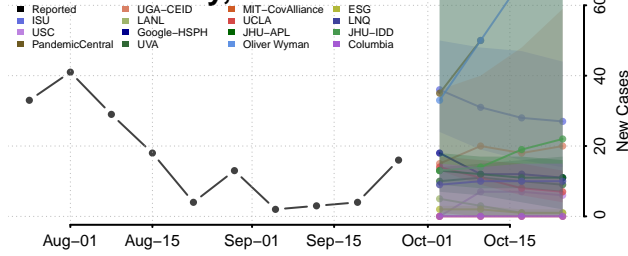

Cibola County, New Mexico