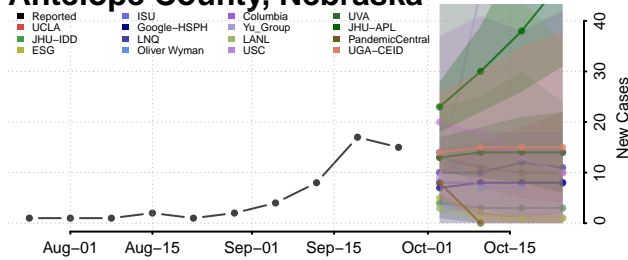

Antelope County, Nebraska