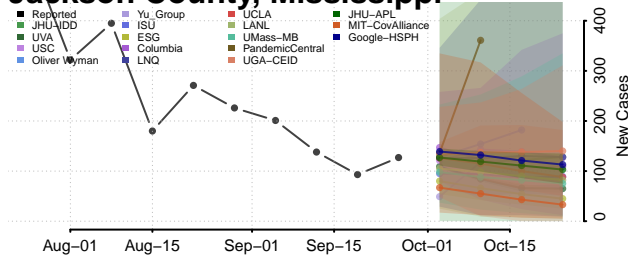

Jackson County, Mississippi