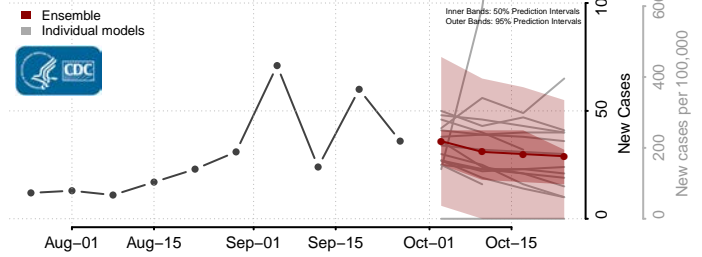

Bond County, Illinois