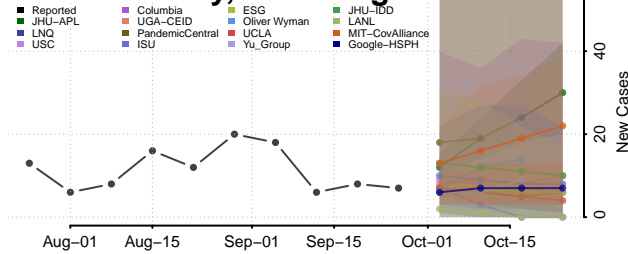

Mason County, West Virginia