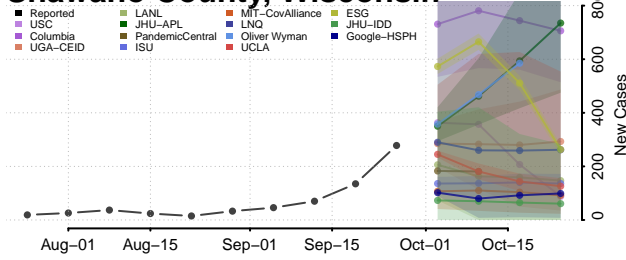

Shawano County, Wisconsin