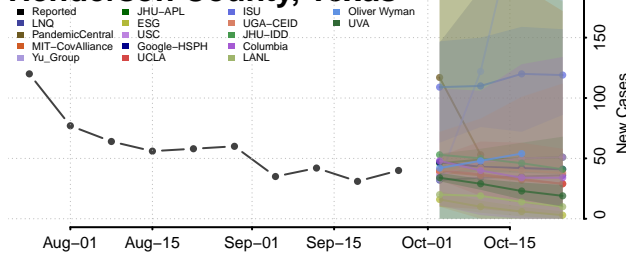

Henderson County, Texas