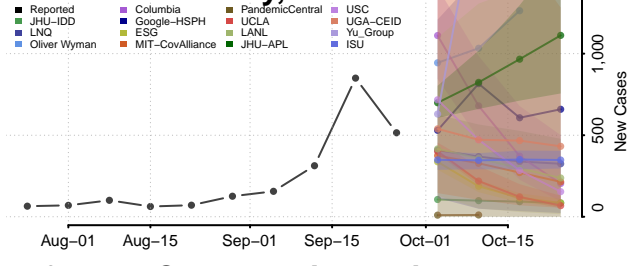

La Crosse County, Wisconsin