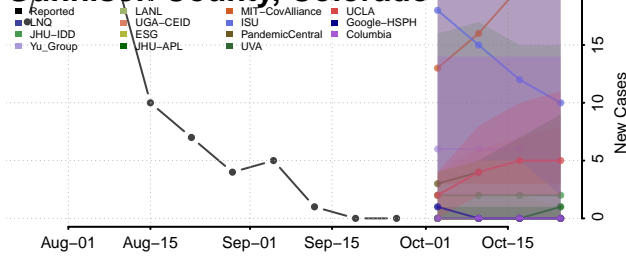

Gunnison County, Colorado