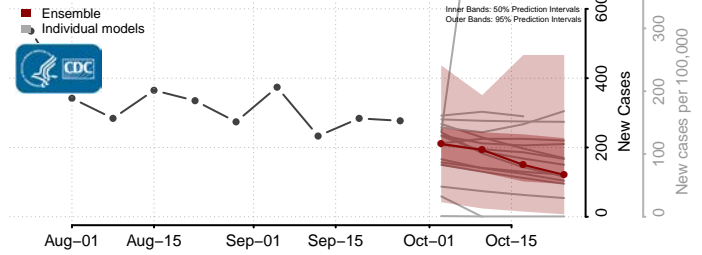

Imperial County, California