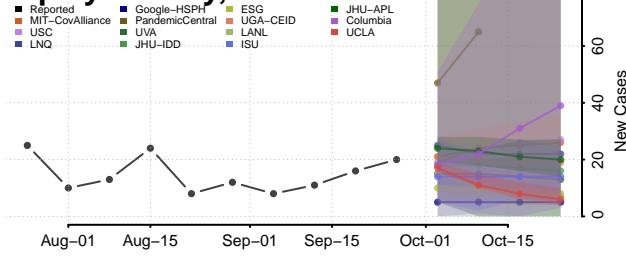

Noble County, Indiana

Ohio County, Indiana

Orange County, Indiana

Owen County, Indiana

Putnam County, Indiana

Randolph County, Indiana

Ripley County, Indiana

Rush County, Indiana