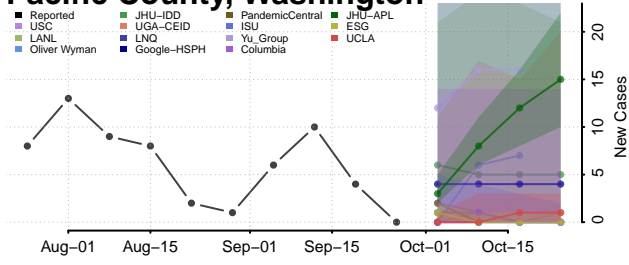

Pacific County, Washington