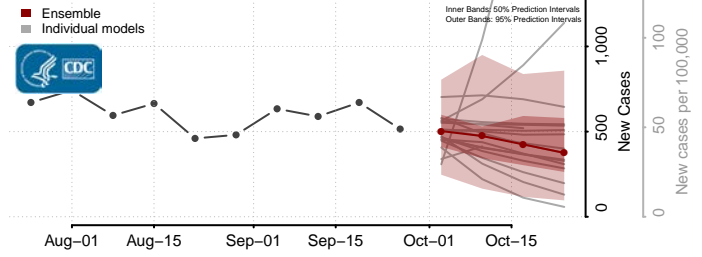

Charles County, Maryland

Dorchester County, Maryland

Frederick County, Maryland

Garrett County, Maryland

Harford County, Maryland

Howard County, Maryland

Kent County, Maryland

Montgomery County, Maryland