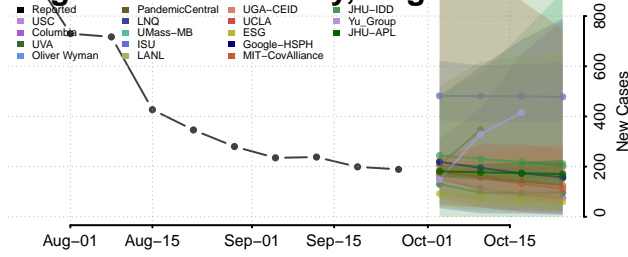

Virginia Beach County, Virginia