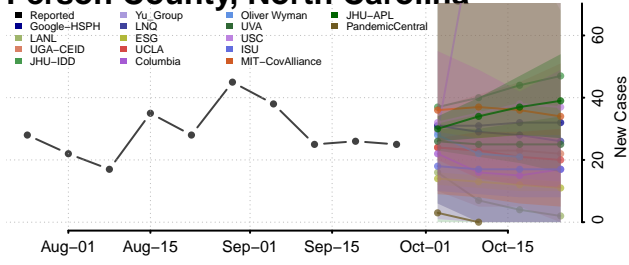

Person County, North Carolina