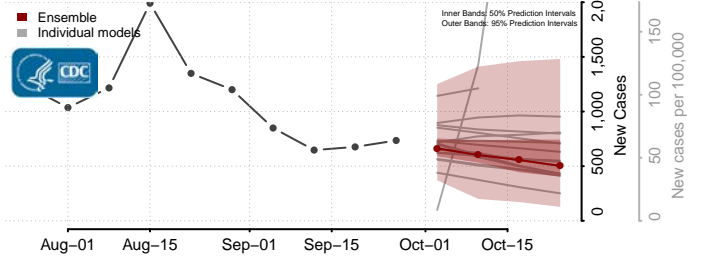

Contra Costa County, California