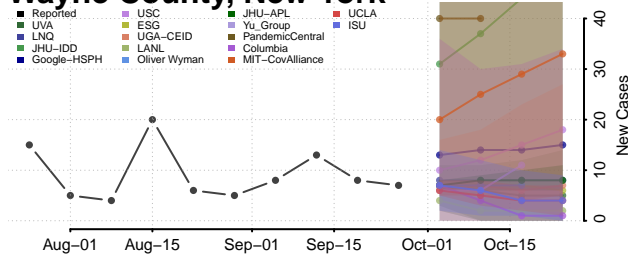

Tioga County, New York

Tompkins County, New York

Ulster County, New York

Warren County, New York

Washington County, New York

Wayne County, New York

Westchester County, New York

Wyoming County, New York