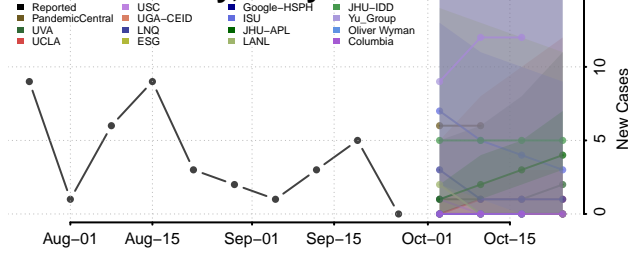

Charles County, Maryland

Dorchester County, Maryland

Frederick County, Maryland

Garrett County, Maryland

Harford County, Maryland

Howard County, Maryland

Kent County, Maryland

Montgomery County, Maryland