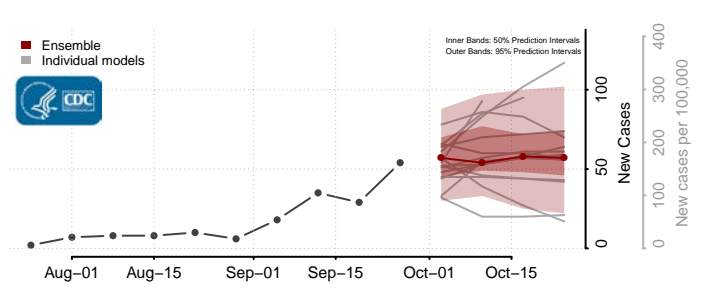

McLeod County, Minnesota

Meeker County, Minnesota

Mille Lacs County, Minnesota

Morrison County, Minnesota

Mower County, Minnesota

Murray County, Minnesota

Nicollet County, Minnesota

Nobles County, Minnesota