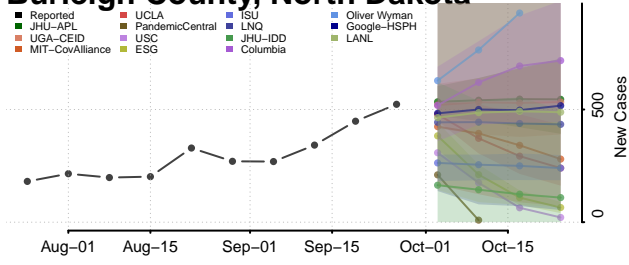

Burleigh County, North Dakota