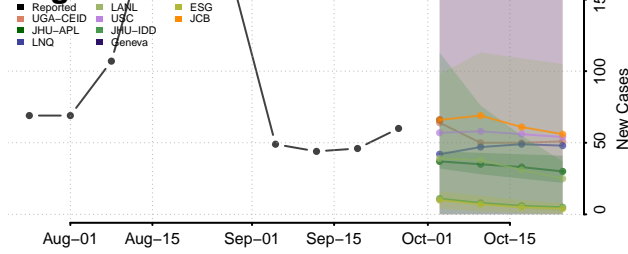

Virgin Islands