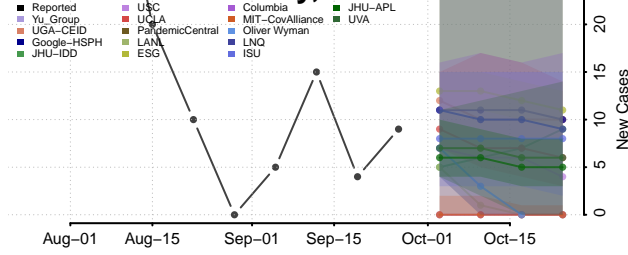

St. Landry County, Louisiana

St. Martin County, Louisiana

St. Mary County, Louisiana

St. Tammany County, Louisiana

Tangipahoa County, Louisiana

Tensas County, Louisiana

West Baton Rouge County, Louisiana

West Carroll County, Louisiana