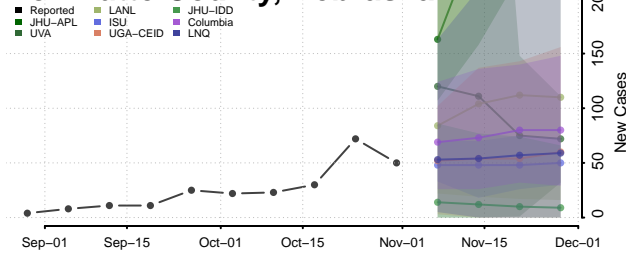

Nebraska

Adams County, Nebraska

Antelope County, Nebraska

Arthur County, Nebraska

Banner County, Nebraska

Blaine County, Nebraska

Boone County, Nebraska

Box Butte County, Nebraska