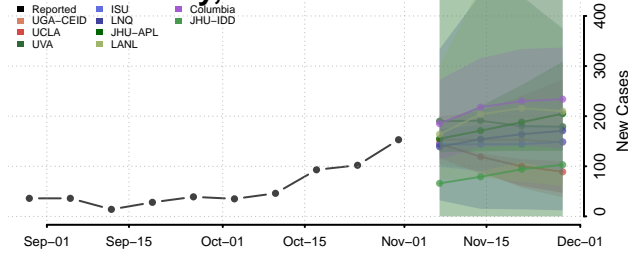

Miami County, Indiana

Monroe County, Indiana

Montgomery County, Indiana

Morgan County, Indiana

Newton County, Indiana

Noble County, Indiana

Ohio County, Indiana

Orange County, Indiana