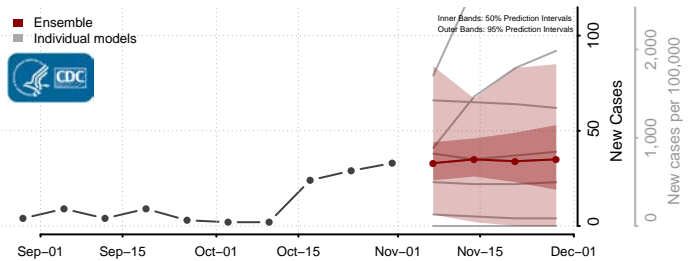

Musselshell County, Montana