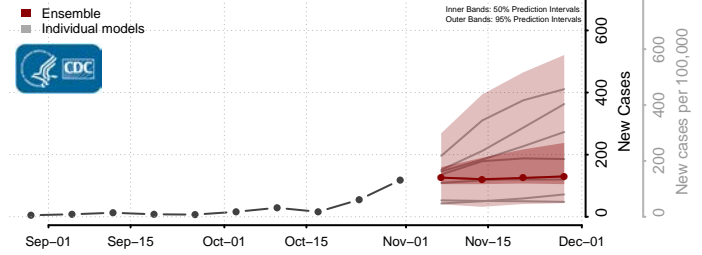

Sullivan County, New York

Tioga County, New York

Tompkins County, New York

Ulster County, New York

Warren County, New York

Washington County, New York

Wayne County, New York

Westchester County, New York