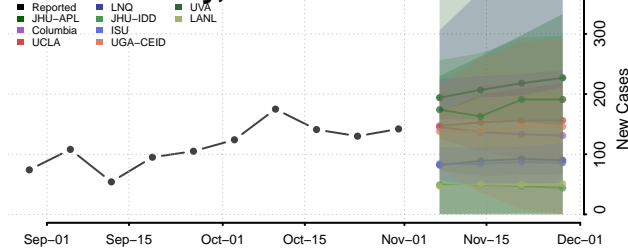

Obion County, Tennessee