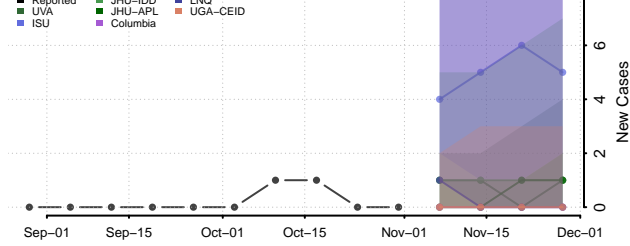

Valley County, Nebraska

Washington County, Nebraska

Wayne County, Nebraska

Webster County, Nebraska

Wheeler County, Nebraska

York County, Nebraska

Nevada

Carson City County, Nevada