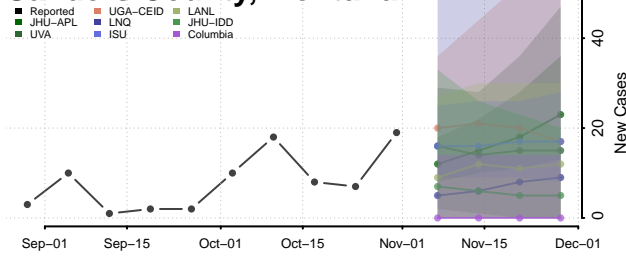

Sanders County, Montana