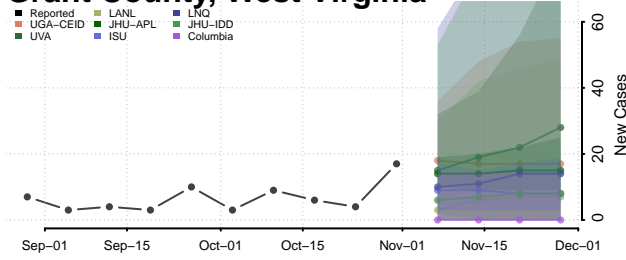

Grant County, West Virginia