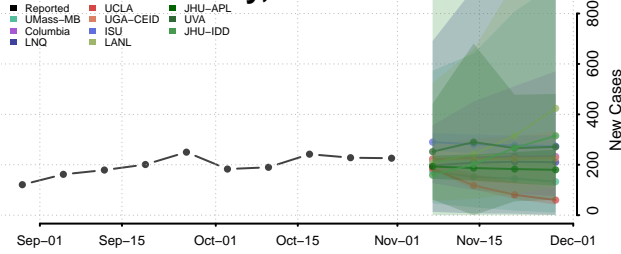

Jefferson County, Texas