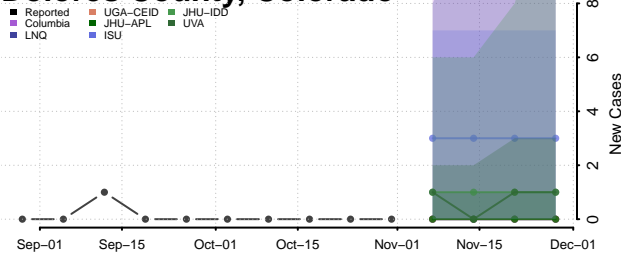

Clear Creek County, Colorado

Conejos County, Colorado

Costilla County, Colorado

Crowley County, Colorado

Custer County, Colorado

Delta County, Colorado

Denver County, Colorado

Dolores County, Colorado