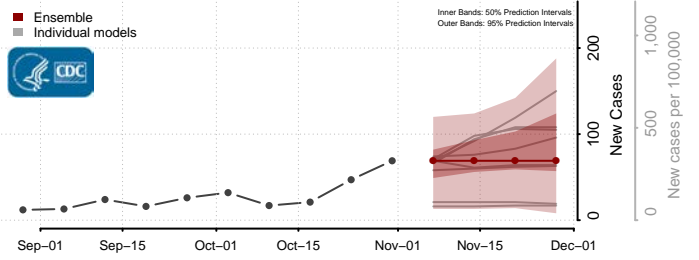

Boone County, West Virginia