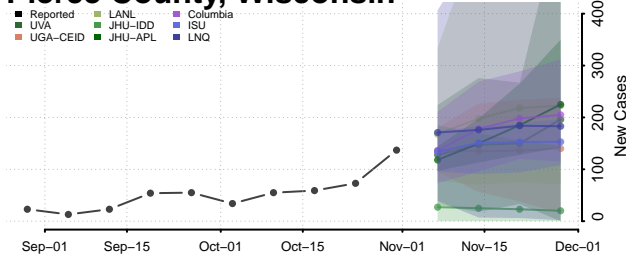

Oconto County, Wisconsin

Oneida County, Wisconsin

Outagamie County, Wisconsin

Ozaukee County, Wisconsin

Pepin County, Wisconsin

Pierce County, Wisconsin

Polk County, Wisconsin

Portage County, Wisconsin