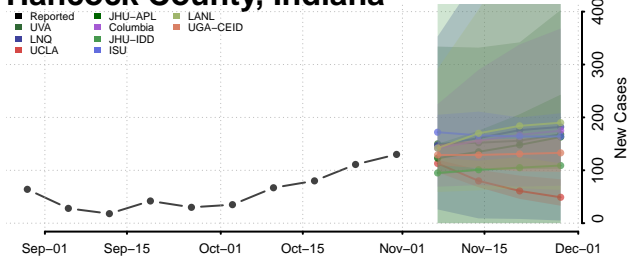

Hancock County, Indiana