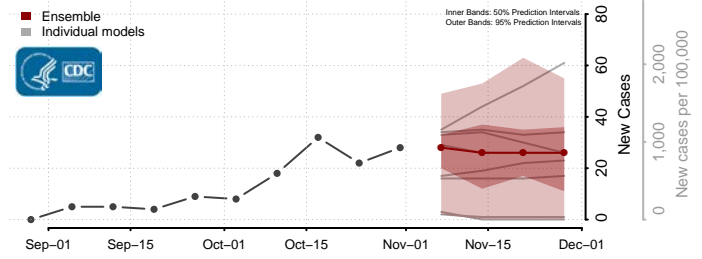

Bowman County, North Dakota