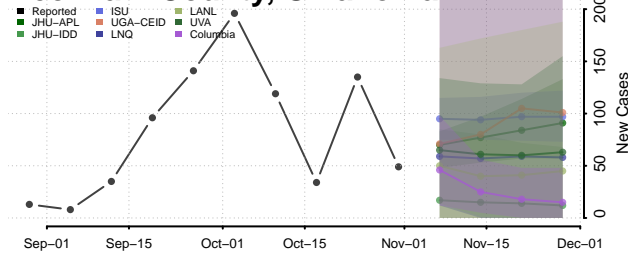

Beckham County, Oklahoma