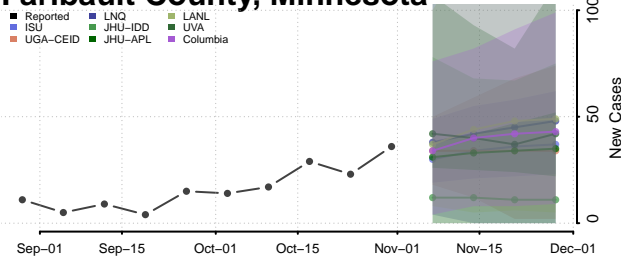

Faribault County, Minnesota