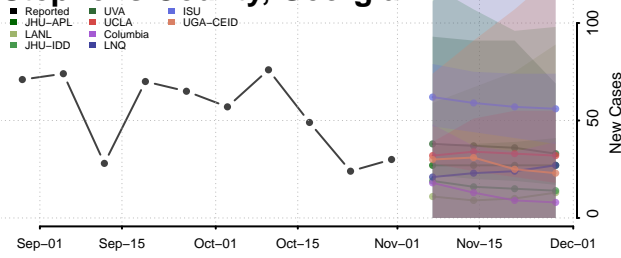

Stephens County, Georgia