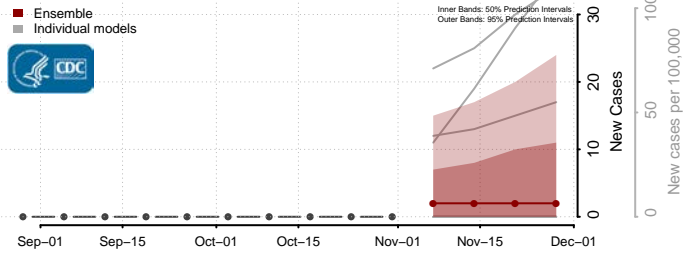

Sanpete County, Utah