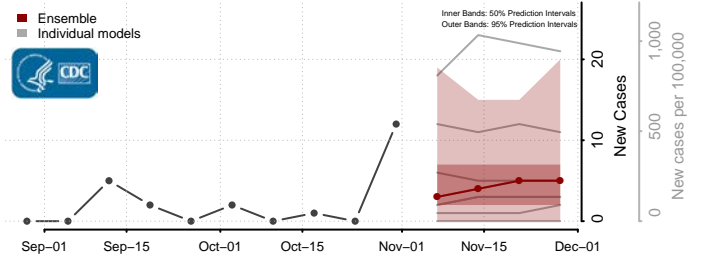

Clark County, Washington

Columbia County, Washington

Cowlitz County, Washington

Douglas County, Washington

Ferry County, Washington

Franklin County, Washington

Garfield County, Washington

Grant County, Washington