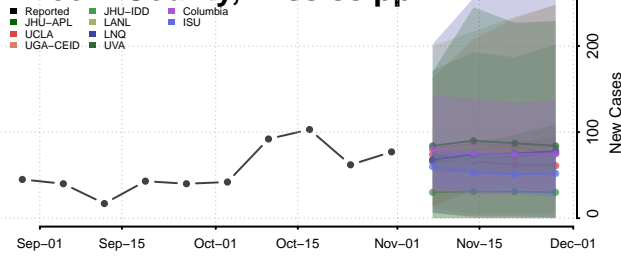

Leake County, Mississippi

Lee County, Mississippi

Leflore County, Mississippi

Lincoln County, Mississippi

Lowndes County, Mississippi

Madison County, Mississippi

Marion County, Mississippi

Marshall County, Mississippi