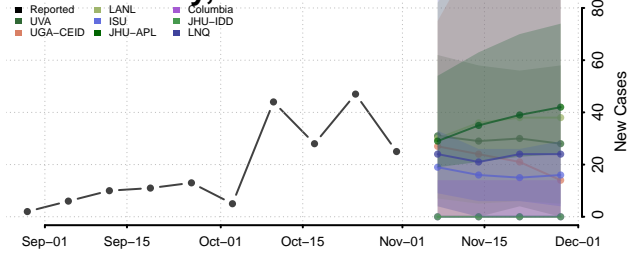

Douglas County, South Dakota

Edmunds County, South Dakota

Fall River County, South Dakota

Faulk County, South Dakota

Grant County, South Dakota

Gregory County, South Dakota

Haakon County, South Dakota

Hamlin County, South Dakota