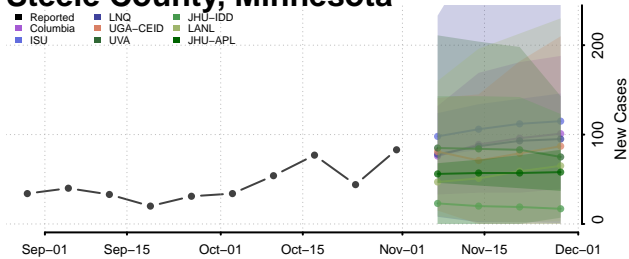

Steele County, Minnesota