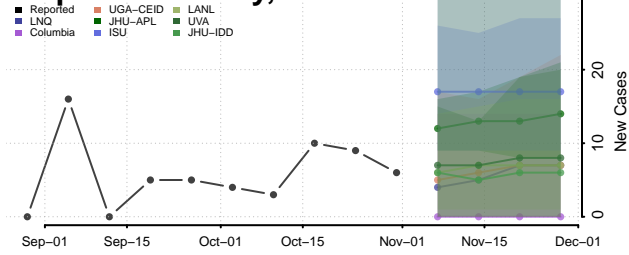

Stephens County, Texas