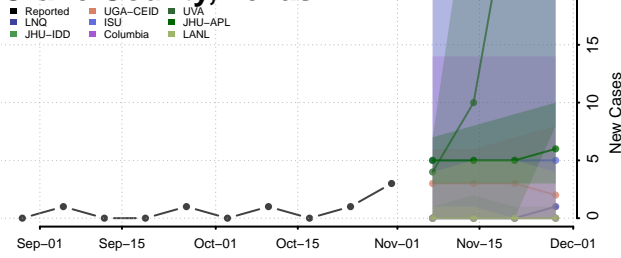

Crane County, Texas