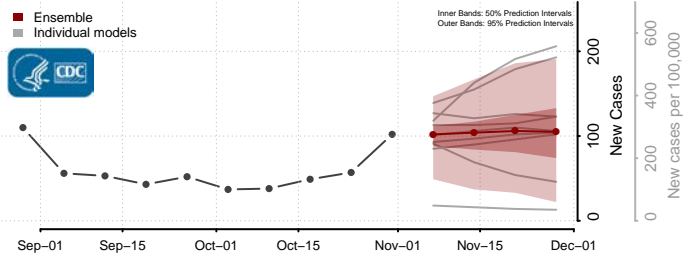

Alcorn County, Mississippi