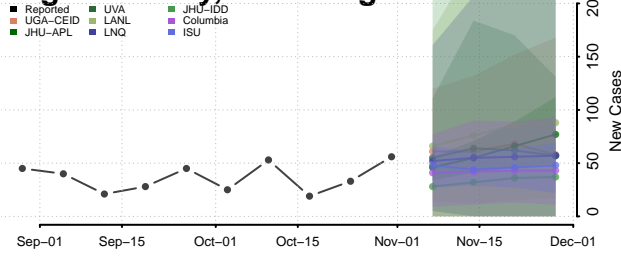

Logan County, West Virginia