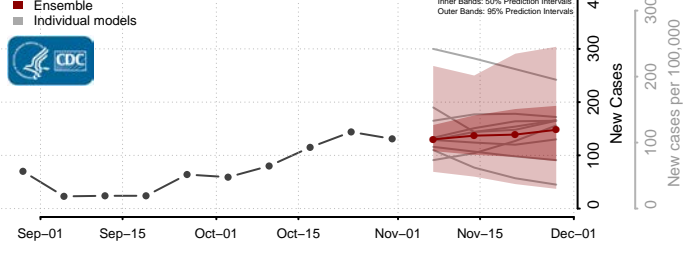

San Juan County, New Mexico