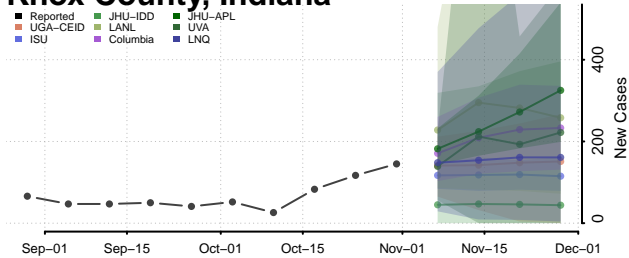

Knox County, Indiana