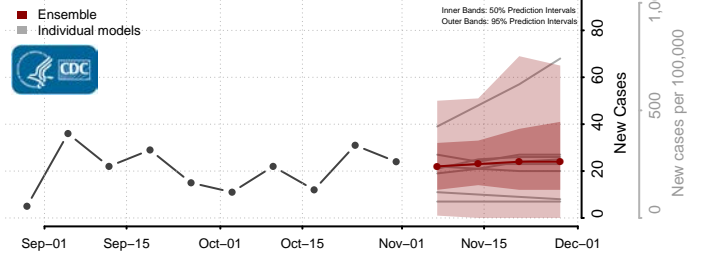

Ozark County, Missouri