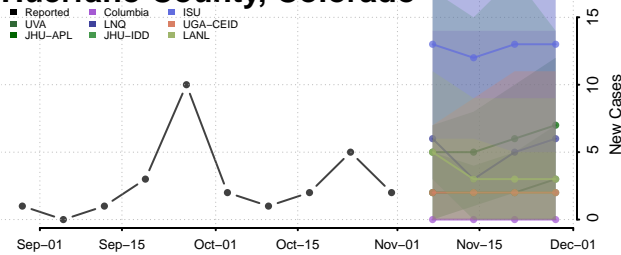

Huerfano County, Colorado