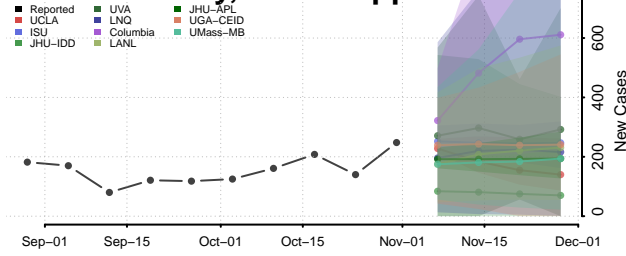

Perry County, Mississippi

Pike County, Mississippi

Pontotoc County, Mississippi

Prentiss County, Mississippi

Quitman County, Mississippi

Rankin County, Mississippi

Scott County, Mississippi

Sharkey County, Mississippi