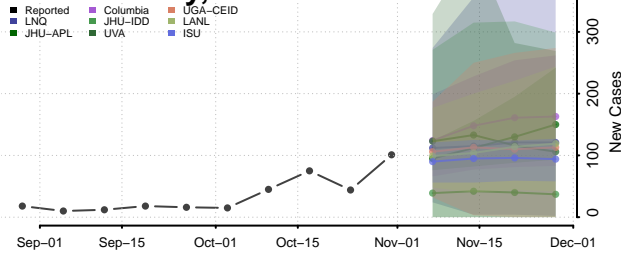

Vigo County, Indiana

Wabash County, Indiana

Warren County, Indiana

Warrick County, Indiana

Washington County, Indiana

Wayne County, Indiana

Wells County, Indiana

White County, Indiana