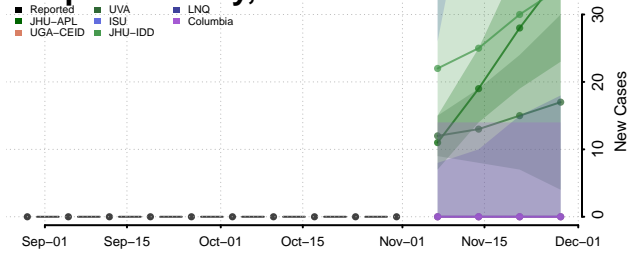

Sanpete County, Utah