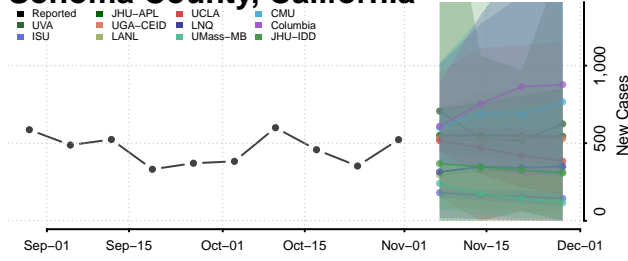

Sierra County, California

Siskiyou County, California

Solano County, California

Sonoma County, California

Stanislaus County, California

Sutter County, California

Tehama County, California

Trinity County, California