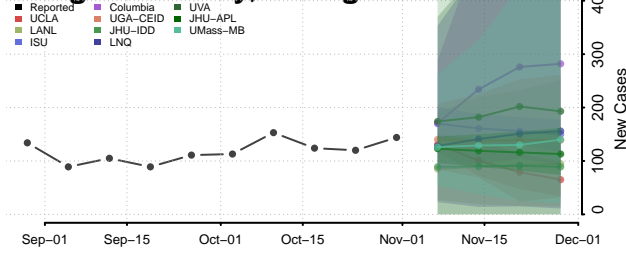

Douglas County, Georgia