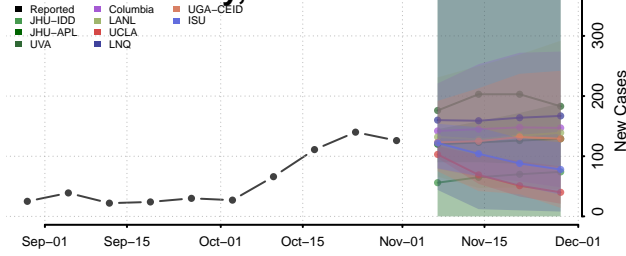

Monroe County, Florida