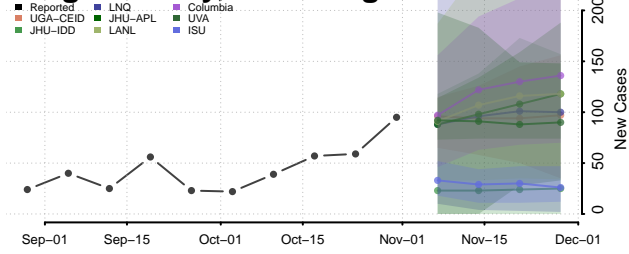

Mingo County, West Virginia