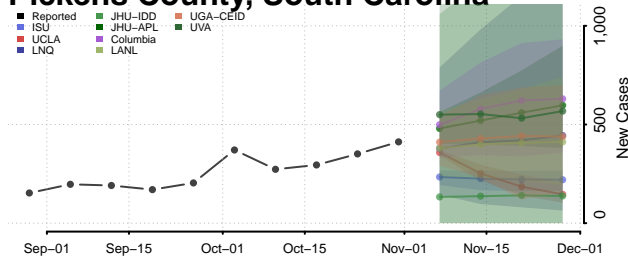

Pickens County, South Carolina