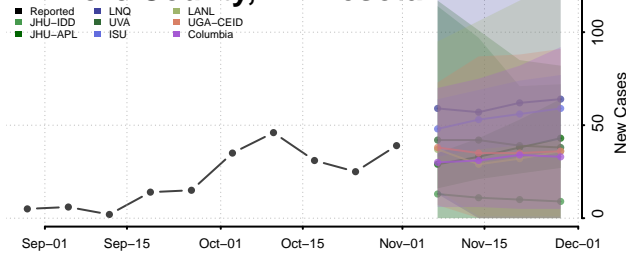

Freeborn County, Minnesota

Goodhue County, Minnesota

Grant County, Minnesota

Hennepin County, Minnesota

Houston County, Minnesota

Hubbard County, Minnesota

Isanti County, Minnesota

Itasca County, Minnesota