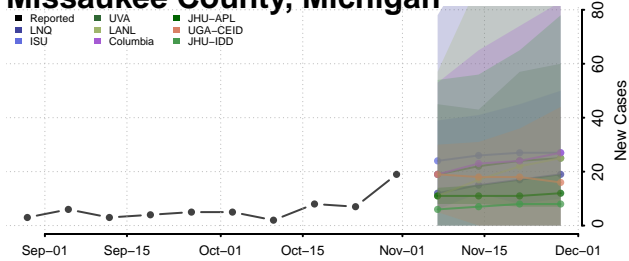

Missaukee County, Michigan