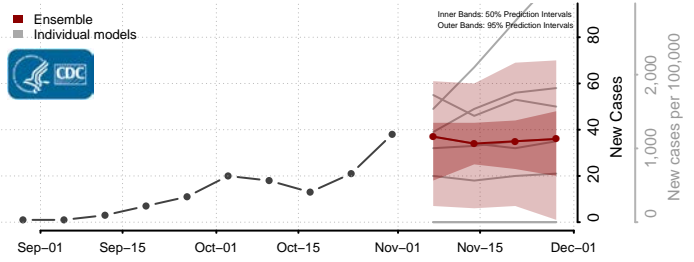

Hand County, South Dakota