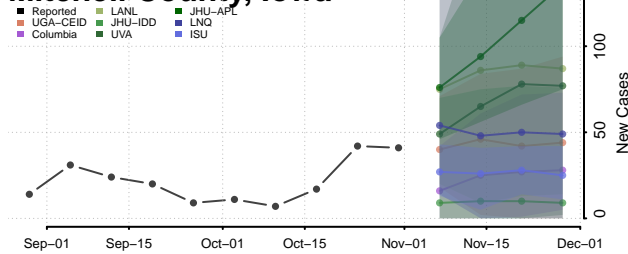

Marion County, Iowa

Marshall County, Iowa

Mills County, Iowa

Mitchell County, Iowa

Monona County, Iowa

Monroe County, Iowa

Montgomery County, Iowa

Muscatine County, Iowa