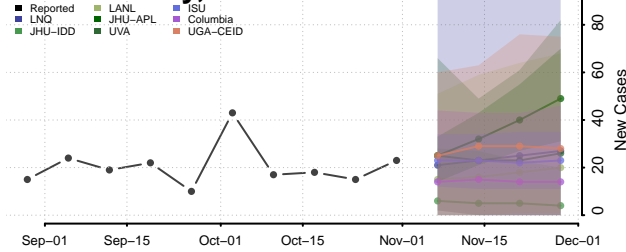

Kay County, Oklahoma

Kingfisher County, Oklahoma

Kiowa County, Oklahoma

Latimer County, Oklahoma

Le Flore County, Oklahoma

Lincoln County, Oklahoma

Logan County, Oklahoma

Love County, Oklahoma