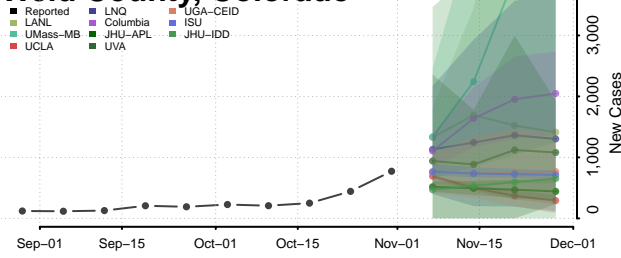

Sedgwick County, Colorado

Summit County, Colorado

Teller County, Colorado

Washington County, Colorado

Weld County, Colorado

Yuma County, Colorado

Connecticut

Fairfield County, Connecticut