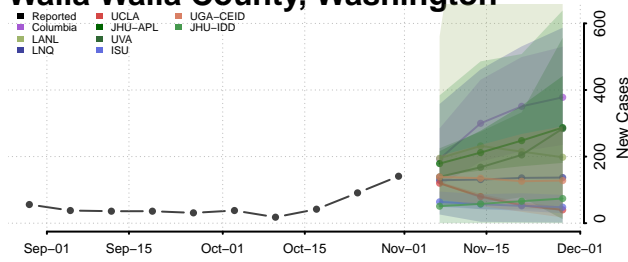

Skamania County, Washington

Snohomish County, Washington

Spokane County, Washington

Stevens County, Washington

Thurston County, Washington

Wahkiakum County, Washington

Walla Walla County, Washington

Whatcom County, Washington