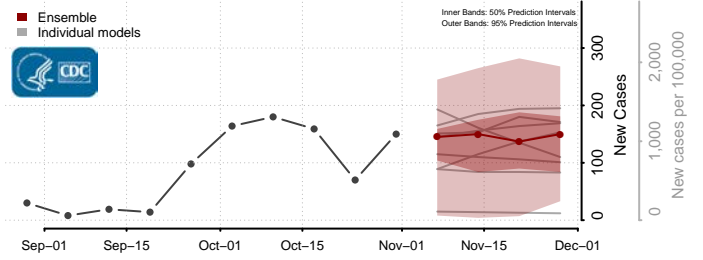

Glacier County, Montana