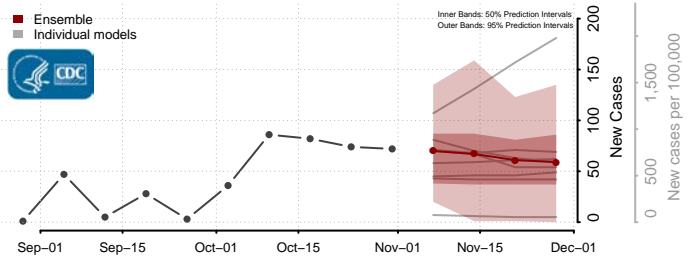

Custer County, Montana

Daniels County, Montana

Dawson County, Montana

Deer Lodge County, Montana

Fallon County, Montana

Fergus County, Montana

Flathead County, Montana

Gallatin County, Montana