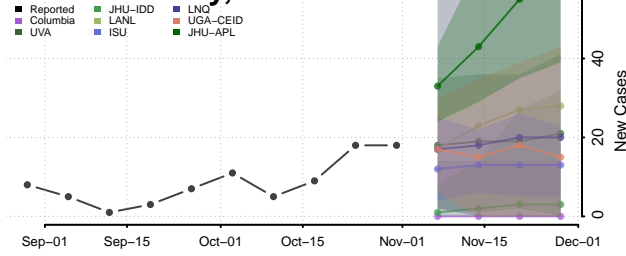

Kidder County, North Dakota