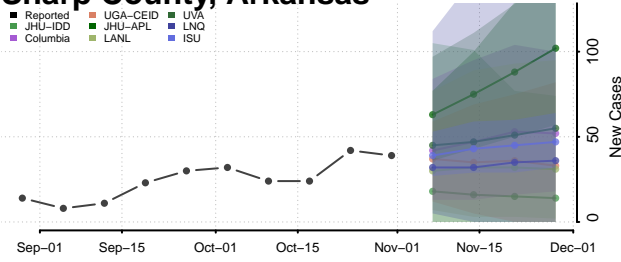

Pulaski County, Arkansas

Randolph County, Arkansas

Saline County, Arkansas

Scott County, Arkansas

Searcy County, Arkansas

Sebastian County, Arkansas

Sevier County, Arkansas

Sharp County, Arkansas