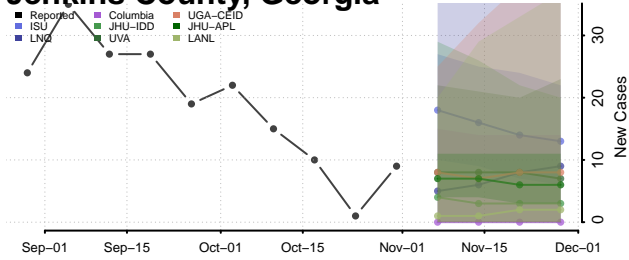

Jasper County, Georgia

Jeff Davis County, Georgia

Jefferson County, Georgia

Jenkins County, Georgia

Johnson County, Georgia

Jones County, Georgia

Lamar County, Georgia

Lanier County, Georgia