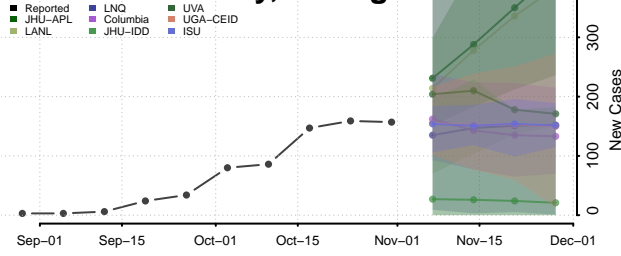

Dickinson County, Michigan