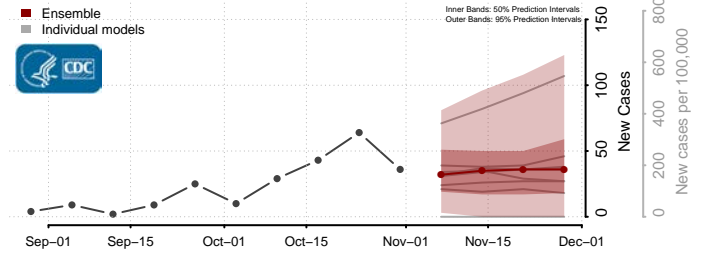

Lincoln County, New Mexico