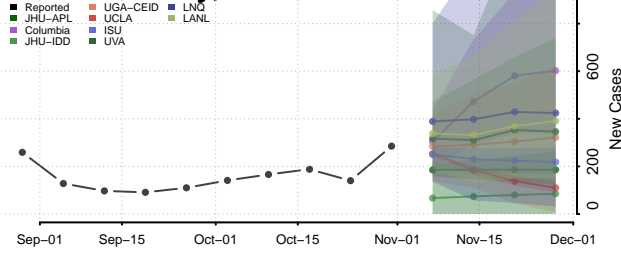

Dallas County, Iowa