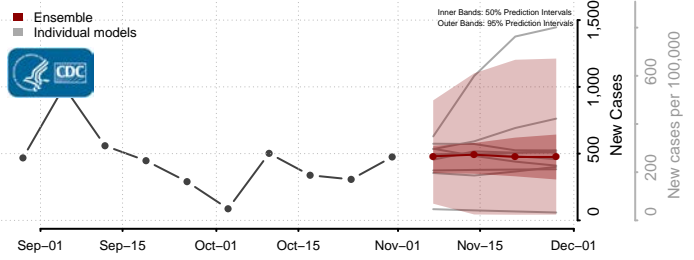

Boone County, Missouri