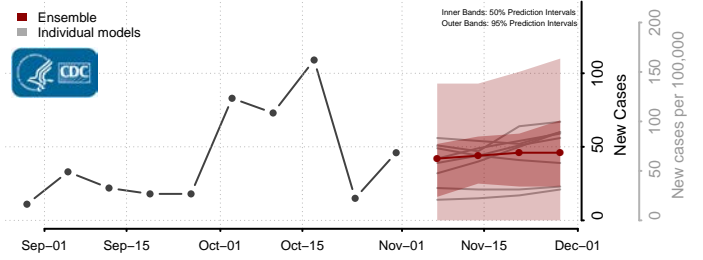

Hampshire County, West Virginia

Hancock County, West Virginia

Hardy County, West Virginia

Harrison County, West Virginia

Jackson County, West Virginia

Jefferson County, West Virginia

Kanawha County, West Virginia