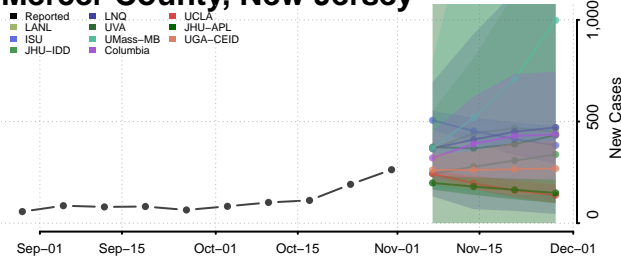

Cape May County, New Jersey

Cumberland County, New Jersey

Essex County, New Jersey

Gloucester County, New Jersey

Hudson County, New Jersey

Hunterdon County, New Jersey

Mercer County, New Jersey

Middlesex County, New Jersey