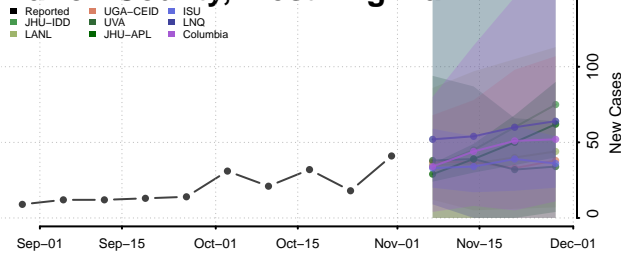

Marion County, West Virginia