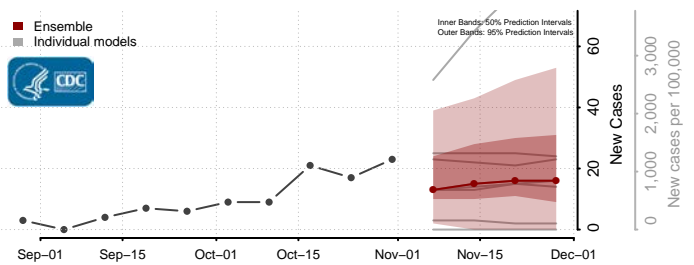

Douglas County, South Dakota

Edmunds County, South Dakota

Fall River County, South Dakota

Faulk County, South Dakota

Grant County, South Dakota

Gregory County, South Dakota

Haakon County, South Dakota

Hamlin County, South Dakota