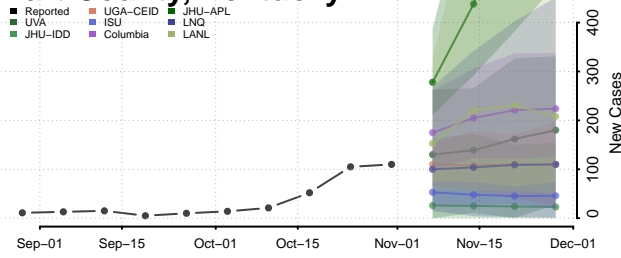

Hart County, Kentucky