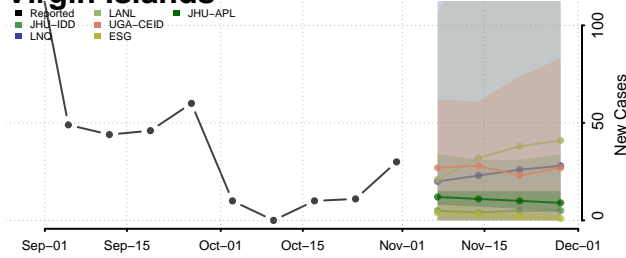

Virgin Islands