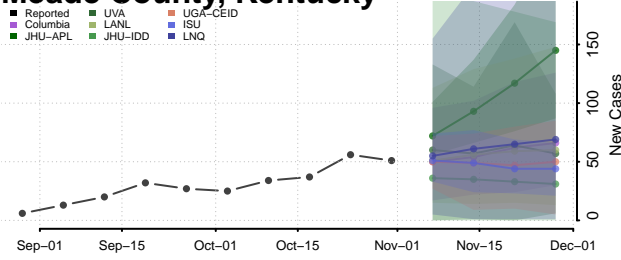

Meade County, Kentucky