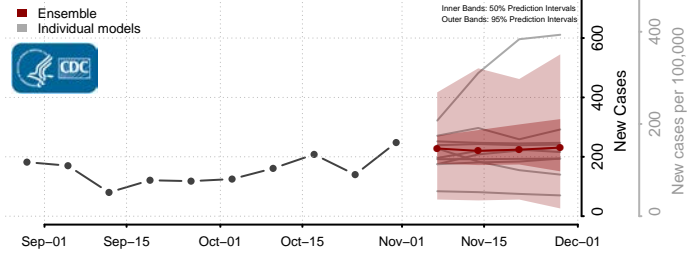

Perry County, Mississippi

Pike County, Mississippi

Pontotoc County, Mississippi

Prentiss County, Mississippi

Quitman County, Mississippi

Rankin County, Mississippi

Scott County, Mississippi

Sharkey County, Mississippi