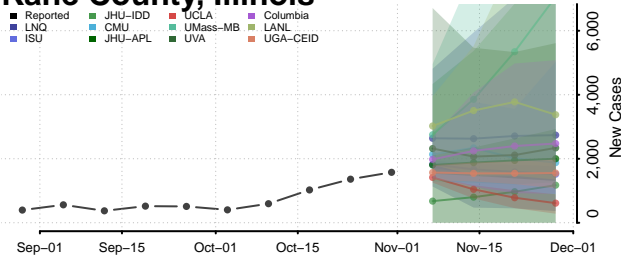

Kane County, Illinois