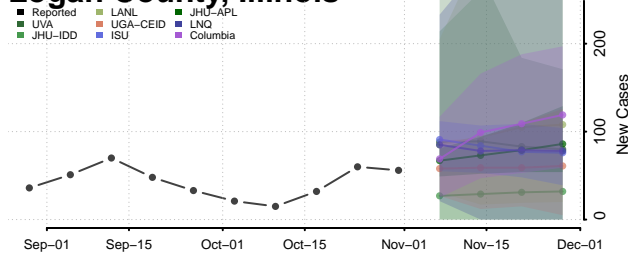

Lawrence County, Illinois

Lee County, Illinois

Livingston County, Illinois

Logan County, Illinois

Macon County, Illinois

Macoupin County, Illinois

Madison County, Illinois

Marion County, Illinois