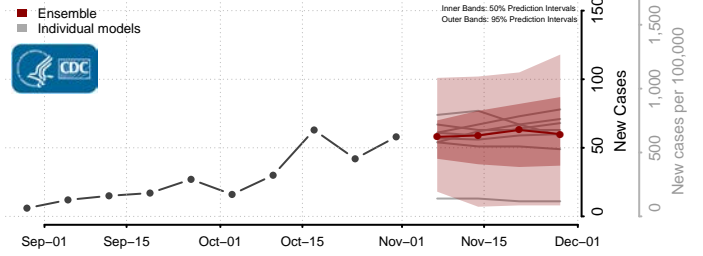

Redwood County, Minnesota

Renville County, Minnesota

Rice County, Minnesota

Rock County, Minnesota

Roseau County, Minnesota

Scott County, Minnesota

Sherburne County, Minnesota

Sibley County, Minnesota