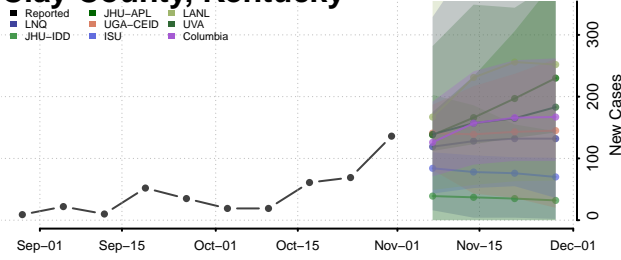

Clay County, Kentucky