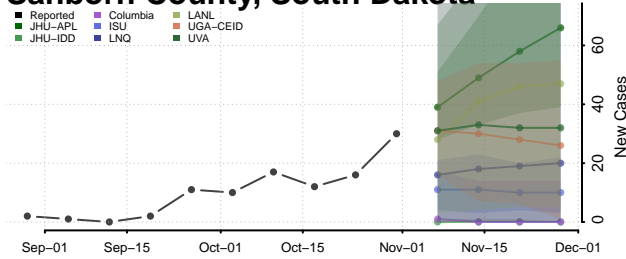

Sanborn County, South Dakota