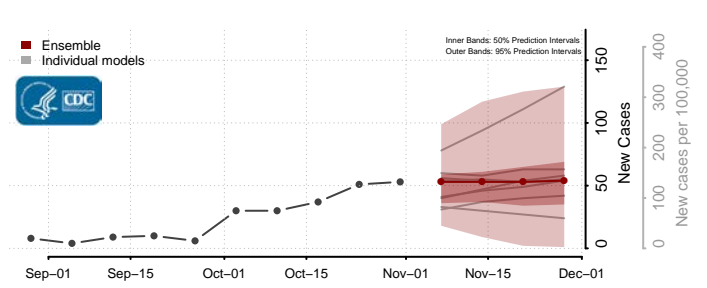

Warren County, Virginia