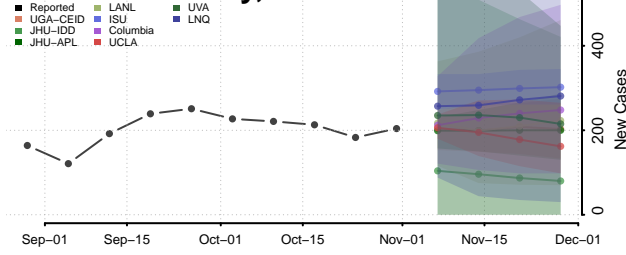

Dallas County, Arkansas

Desha County, Arkansas

Drew County, Arkansas

Faulkner County, Arkansas

Franklin County, Arkansas

Fulton County, Arkansas

Garland County, Arkansas

Grant County, Arkansas