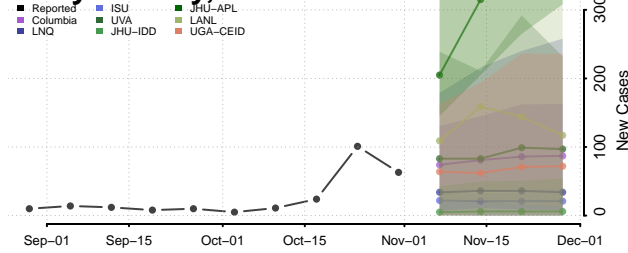

Morgan County, Tennessee

Obion County, Tennessee

Overton County, Tennessee

Perry County, Tennessee

Pickett County, Tennessee

Polk County, Tennessee

Putnam County, Tennessee

Rhea County, Tennessee