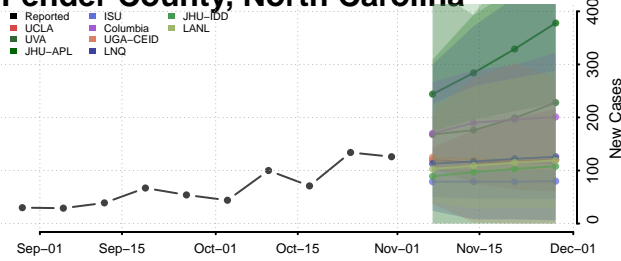

Pender County, North Carolina