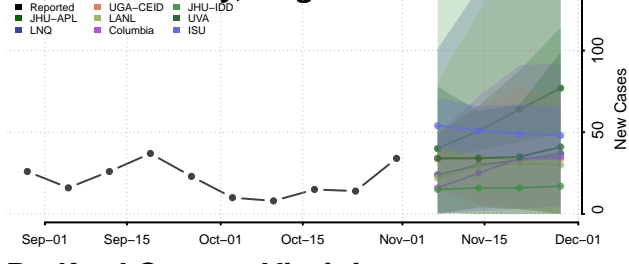

Pulaski County, Virginia