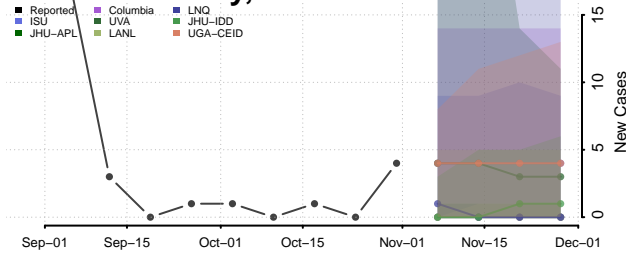

Dallas County, Texas

Dawson County, Texas

Deaf Smith County, Texas

Delta County, Texas

Denton County, Texas

DeWitt County, Texas

Dickens County, Texas

Dimmit County, Texas