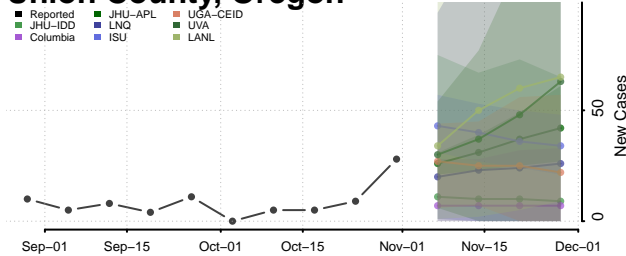

Union County, Oregon