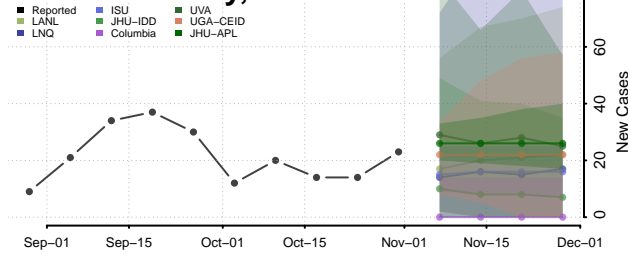

Madison County, Arkansas

Marion County, Arkansas

Miller County, Arkansas

Mississippi County, Arkansas

Monroe County, Arkansas

Montgomery County, Arkansas

Nevada County, Arkansas

Newton County, Arkansas