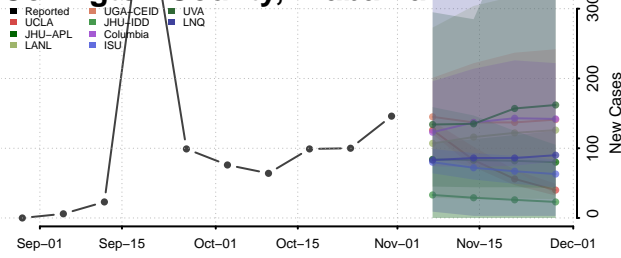

Cleburne County, Alabama

Coffee County, Alabama

Colbert County, Alabama

Conecuh County, Alabama

Coosa County, Alabama

Covington County, Alabama

Crenshaw County, Alabama

Cullman County, Alabama