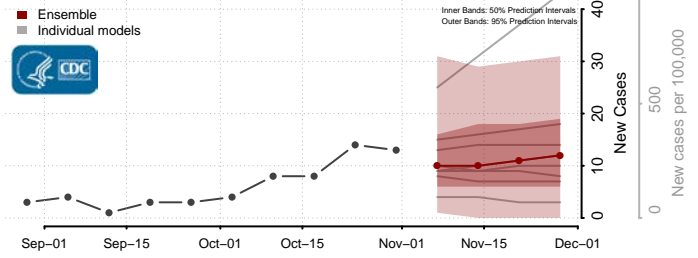

Hickman County, Kentucky