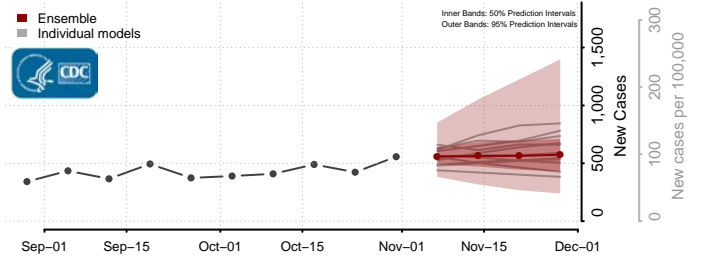

Waldo County, Maine

Washington County, Maine

York County, Maine

Maryland

Allegany County, Maryland

Anne Arundel County, Maryland

Baltimore City County, Maryland

Baltimore County, Maryland