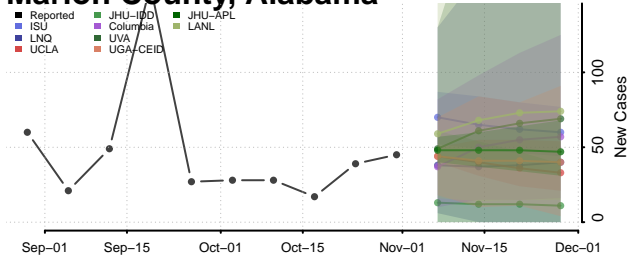

Marion County, Alabama