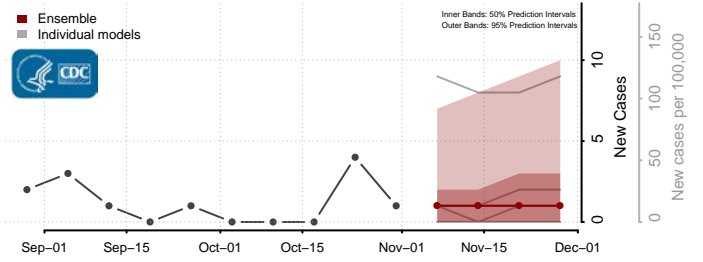

Clark County, Washington

Columbia County, Washington

Cowlitz County, Washington

Douglas County, Washington

Ferry County, Washington

Franklin County, Washington

Garfield County, Washington

Grant County, Washington