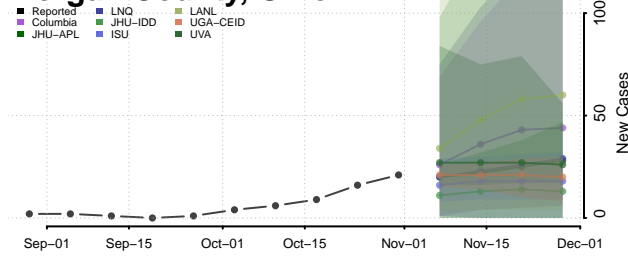

Meigs County, Ohio

Mercer County, Ohio

Miami County, Ohio

Monroe County, Ohio

Montgomery County, Ohio

Morgan County, Ohio

Morrow County, Ohio

Muskingum County, Ohio