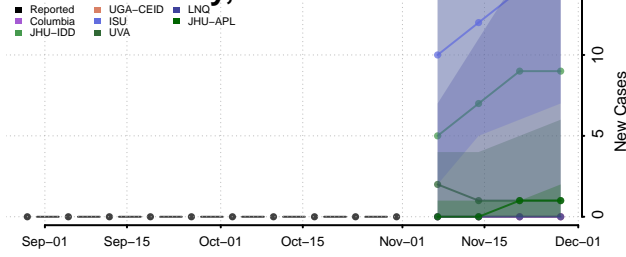

Millard County, Utah