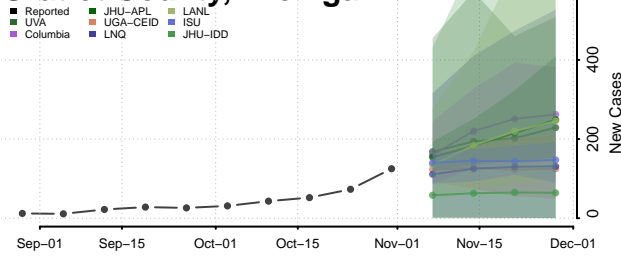

Gratiot County, Michigan