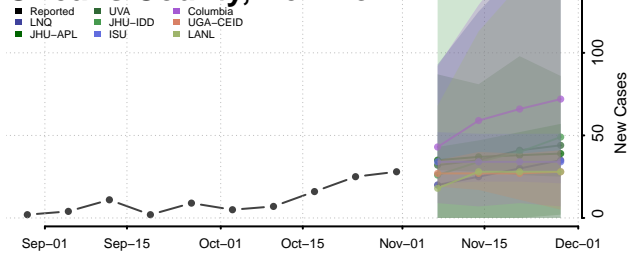

Orleans County, New York