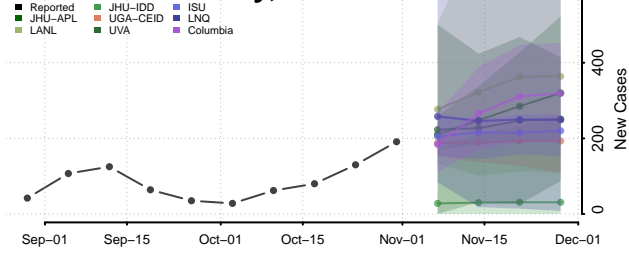

Stutsman County, North Dakota