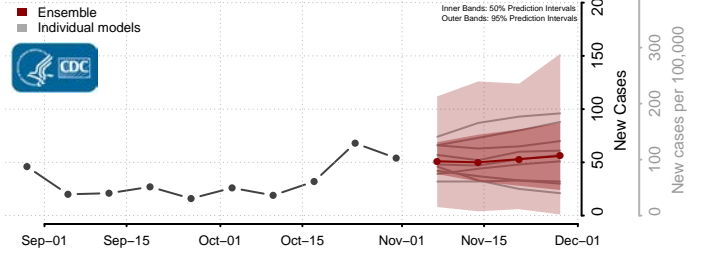

Culpeper County, Virginia