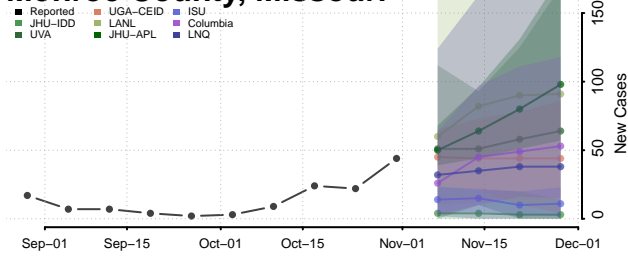

Monroe County, Missouri