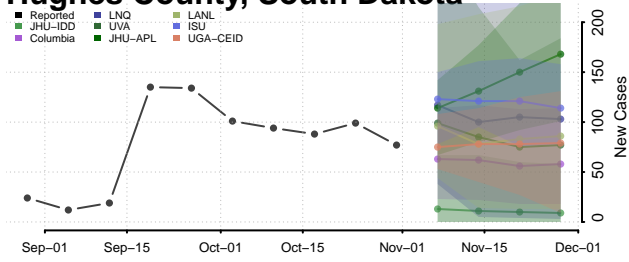

Hughes County, South Dakota