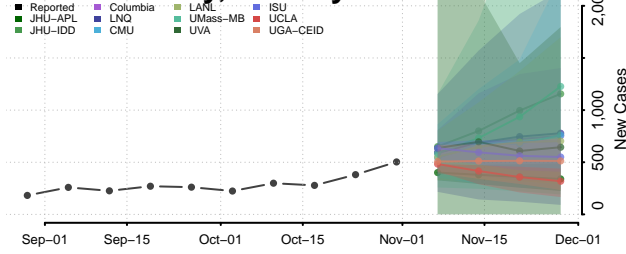

Bucks County, Pennsylvania