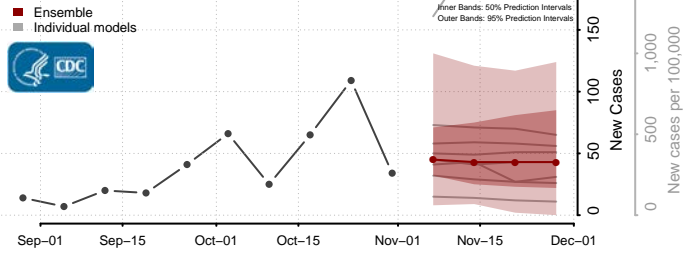

Cassia County, Idaho

Clark County, Idaho

Clearwater County, Idaho

Custer County, Idaho

Elmore County, Idaho

Franklin County, Idaho

Fremont County, Idaho

Gem County, Idaho