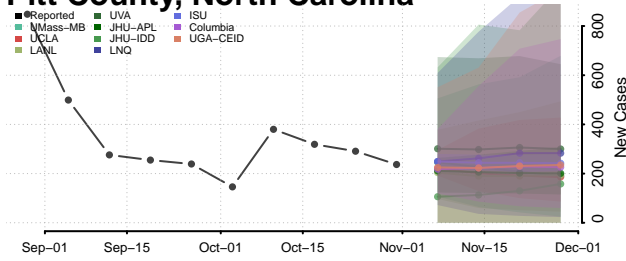

Pamlico County, North Carolina

Pasquotank County, North Carolina

Pender County, North Carolina

Perquimans County, North Carolina

Person County, North Carolina

Pitt County, North Carolina

Polk County, North Carolina