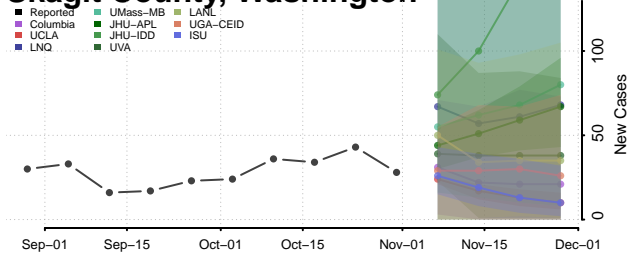

Skamania County, Washington

Snohomish County, Washington

Spokane County, Washington

Stevens County, Washington

Thurston County, Washington

Wahkiakum County, Washington

Walla Walla County, Washington

Whatcom County, Washington