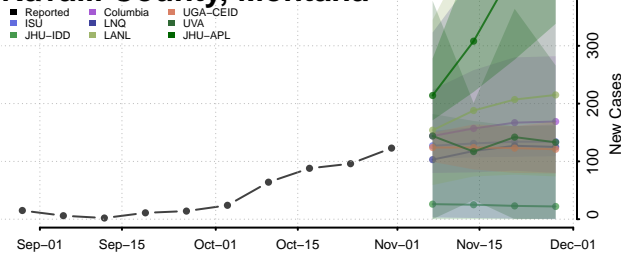

Ravalli County, Montana