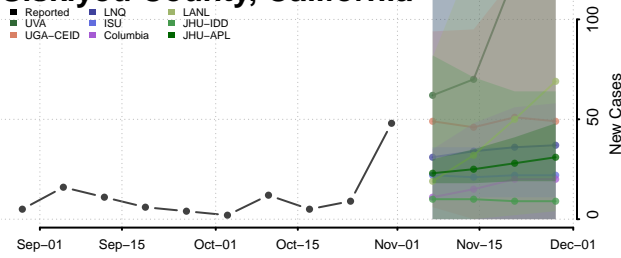

Siskiyou County, California