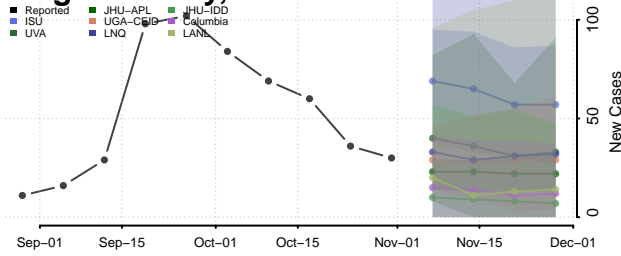

Vernon County, Missouri

Warren County, Missouri

Washington County, Missouri

Wayne County, Missouri

Webster County, Missouri

Worth County, Missouri

Wright County, Missouri

Montana