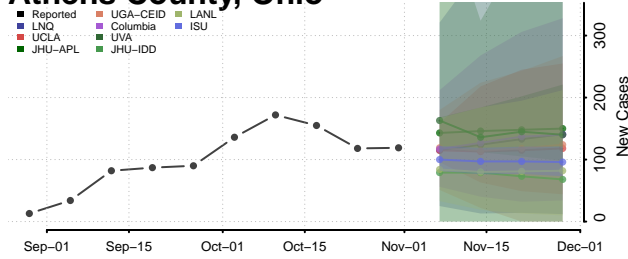

Athens County, Ohio