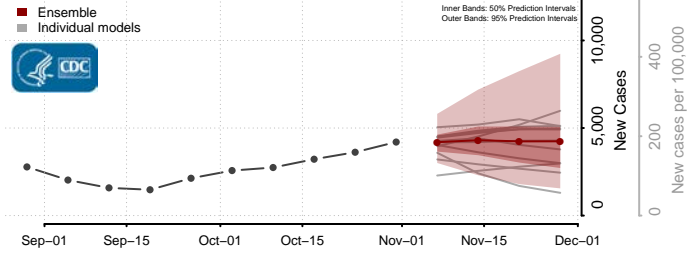

Clark County, Nevada