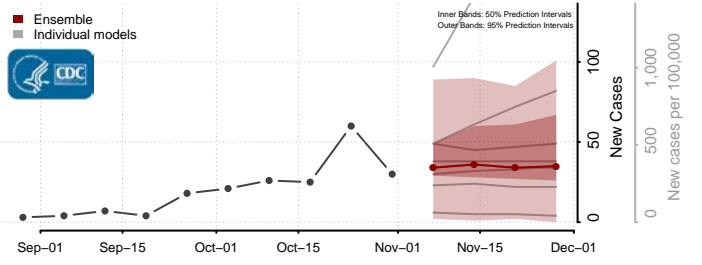

Sweet Grass County, Montana

Teton County, Montana

Toole County, Montana

Treasure County, Montana

Valley County, Montana

Wheatland County, Montana

Wibaux County, Montana

Yellowstone County, Montana