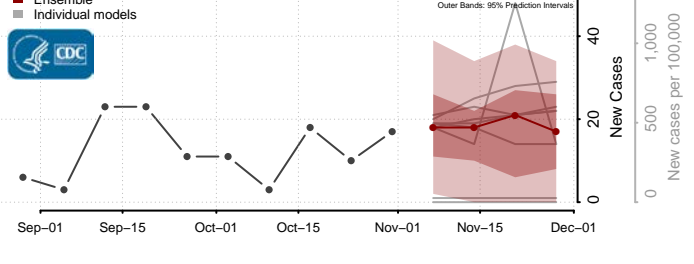

Edmunds County, South Dakota