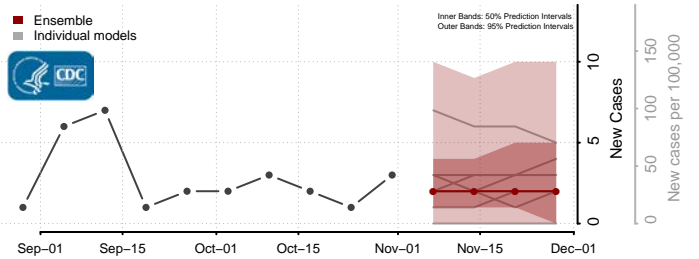

Calhoun County, West Virginia