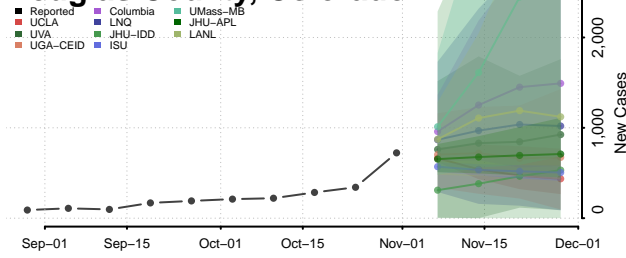

Douglas County, Colorado