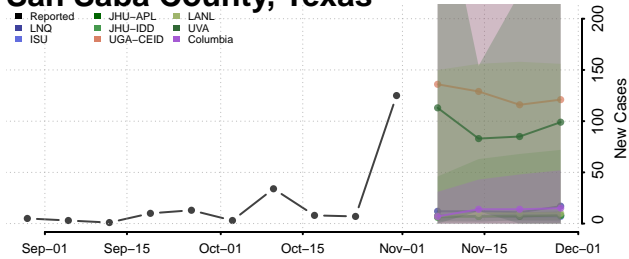

San Saba County, Texas