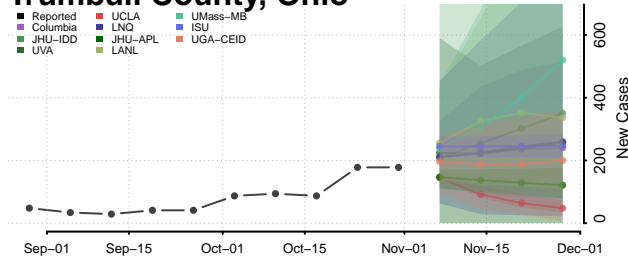

Trumbull County, Ohio