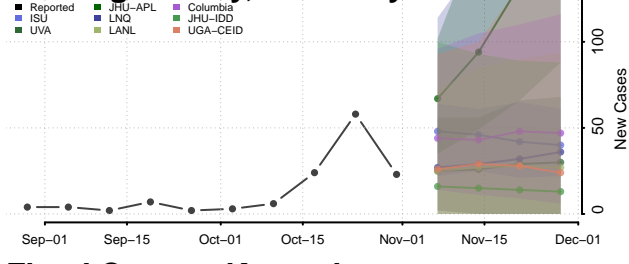

Fleming County, Kentucky