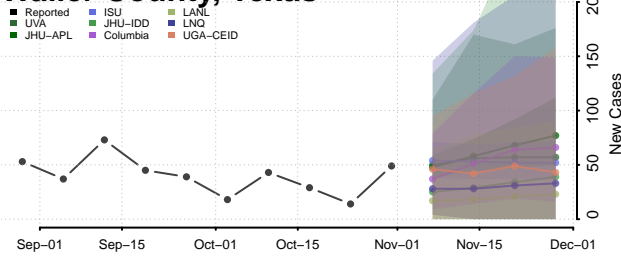

Val Verde County, Texas

Van Zandt County, Texas

Victoria County, Texas

Walker County, Texas

Waller County, Texas

Ward County, Texas

Washington County, Texas

Webb County, Texas