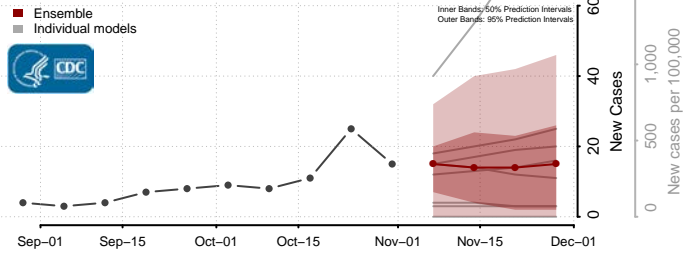

Custer County, Oklahoma

Delaware County, Oklahoma

Dewey County, Oklahoma

Ellis County, Oklahoma

Garfield County, Oklahoma

Garvin County, Oklahoma

Grady County, Oklahoma

Grant County, Oklahoma