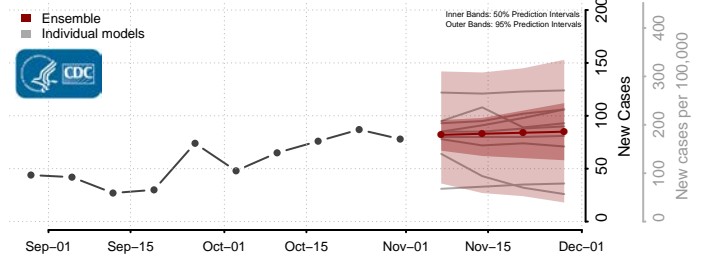

McDowell County, North Carolina