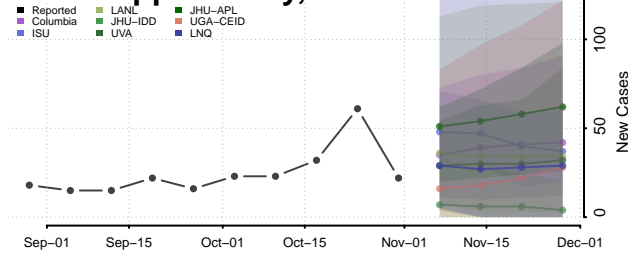

Mississippi County, Missouri