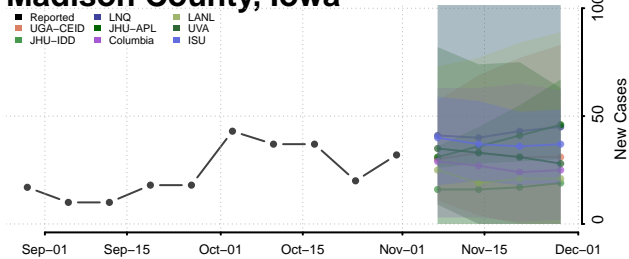

Kossuth County, Iowa

Lee County, Iowa

Linn County, Iowa

Louisa County, Iowa

Lucas County, Iowa

Lyon County, Iowa

Madison County, Iowa

Mahaska County, Iowa