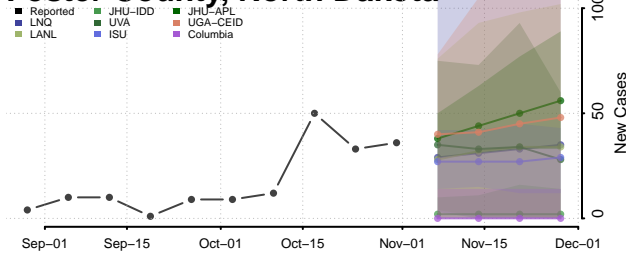

Divide County, North Dakota

Dunn County, North Dakota

Eddy County, North Dakota

Emmons County, North Dakota

Foster County, North Dakota

Golden Valley County, North Dakota

Grand Forks County, North Dakota

Grant County, North Dakota