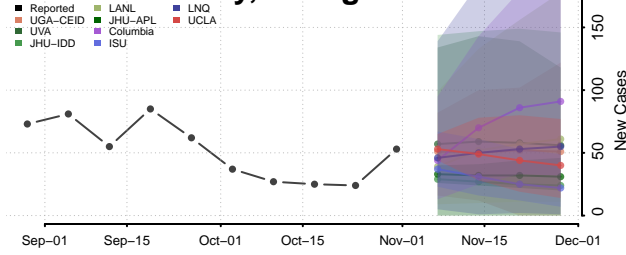

Bryan County, Georgia

Bulloch County, Georgia

Burke County, Georgia

Butts County, Georgia

Calhoun County, Georgia

Camden County, Georgia

Candler County, Georgia

Carroll County, Georgia