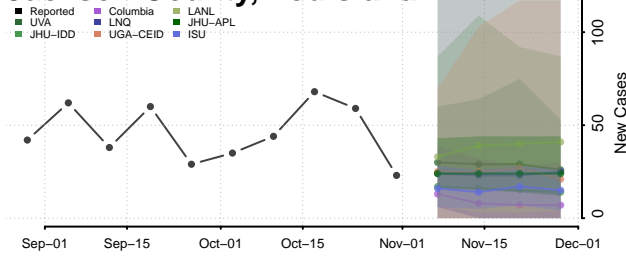

Jackson County, Louisiana