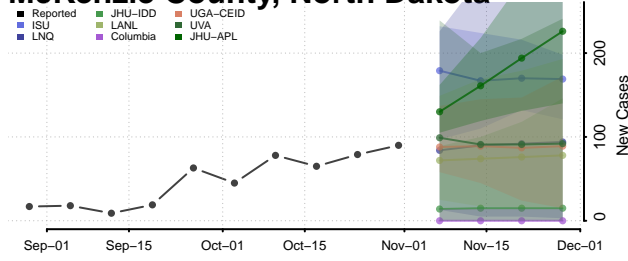

Griggs County, North Dakota

Hettinger County, North Dakota

Kidder County, North Dakota

LaMoure County, North Dakota

Logan County, North Dakota

McHenry County, North Dakota

McIntosh County, North Dakota

McKenzie County, North Dakota