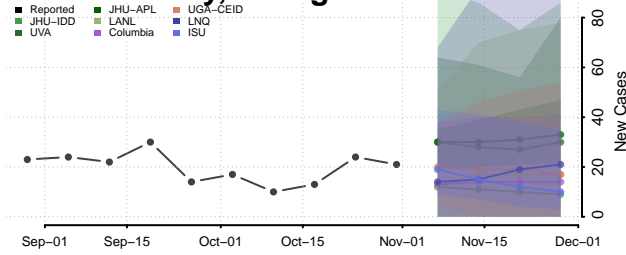

Pierce County, Georgia