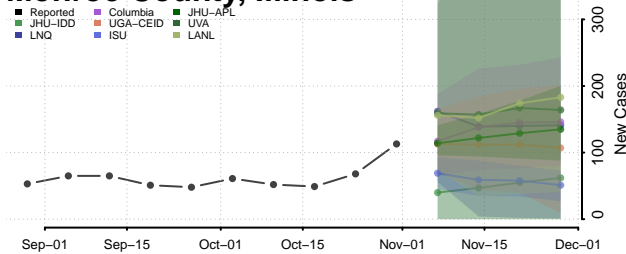

Monroe County, Illinois