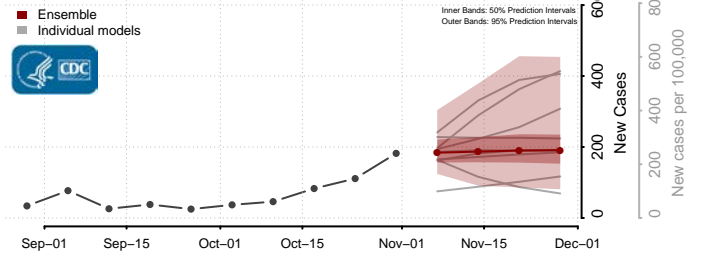

Shiawassee County, Michigan

St. Clair County, Michigan

St. Joseph County, Michigan

Tuscola County, Michigan

Van Buren County, Michigan

Washtenaw County, Michigan

Wayne County, Michigan

Wexford County, Michigan