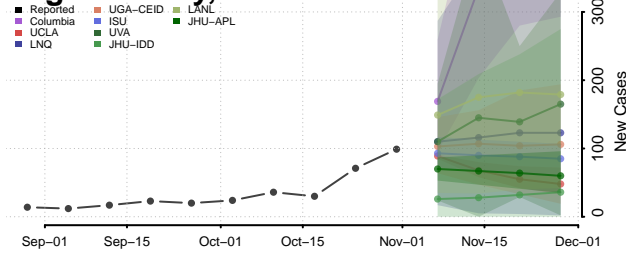

Eagle County, Colorado