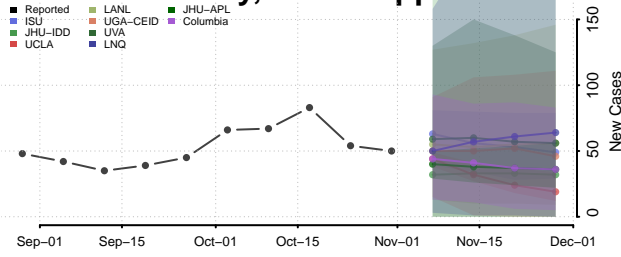

Neshoba County, Mississippi