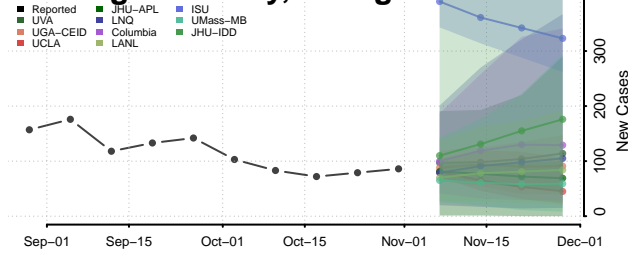

Montgomery County, Georgia

Morgan County, Georgia

Murray County, Georgia

Muscogee County, Georgia

Newton County, Georgia

Oconee County, Georgia

Oglethorpe County, Georgia

Paulding County, Georgia