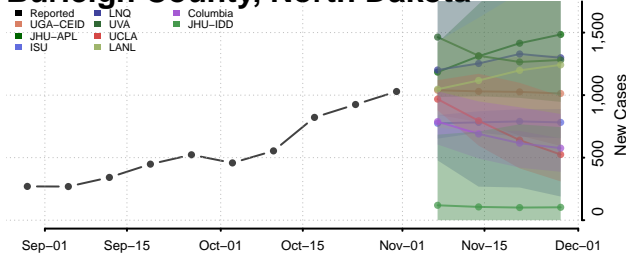

Burleigh County, North Dakota