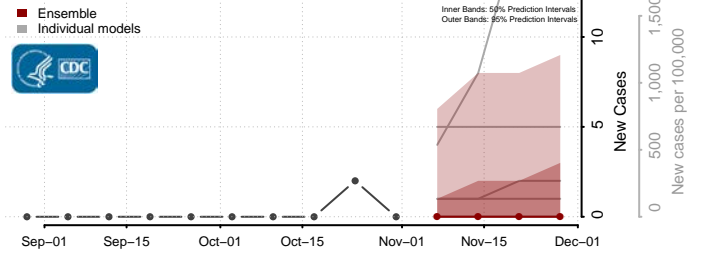

Nebraska

Adams County, Nebraska

Antelope County, Nebraska

Arthur County, Nebraska

Banner County, Nebraska

Blaine County, Nebraska

Boone County, Nebraska

Box Butte County, Nebraska