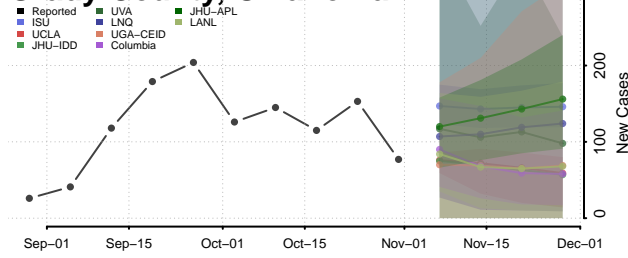

Custer County, Oklahoma

Delaware County, Oklahoma

Dewey County, Oklahoma

Ellis County, Oklahoma

Garfield County, Oklahoma

Garvin County, Oklahoma

Grady County, Oklahoma

Grant County, Oklahoma