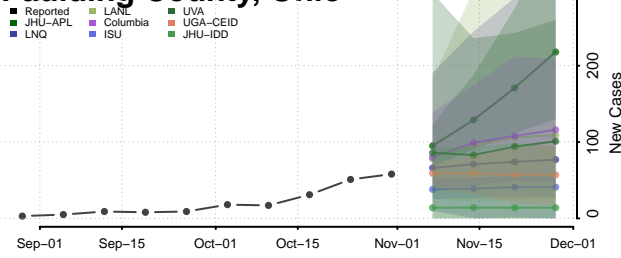

Paulding County, Ohio