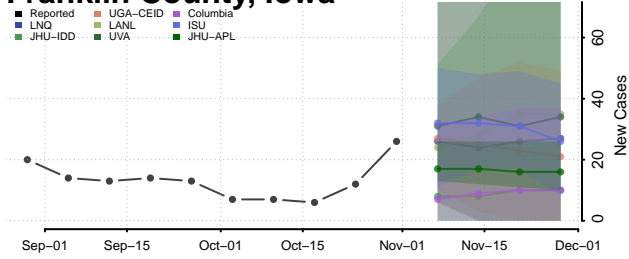

Franklin County, Iowa