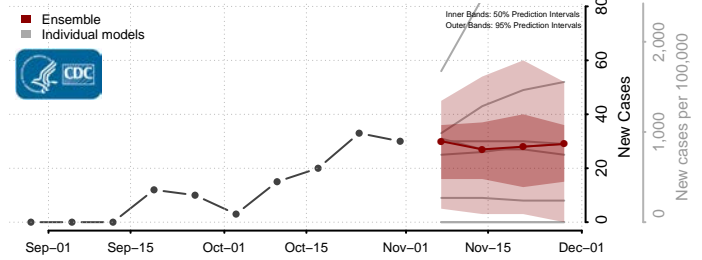

Hand County, South Dakota

Hanson County, South Dakota

Harding County, South Dakota

Hughes County, South Dakota

Hutchinson County, South Dakota

Hyde County, South Dakota

Jackson County, South Dakota

Jerauld County, South Dakota