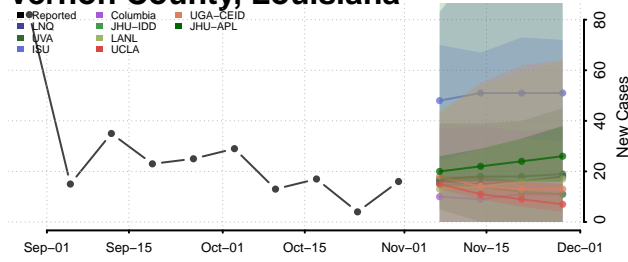

Terrebonne County, Louisiana

Union County, Louisiana

Vermilion County, Louisiana

Vernon County, Louisiana

Washington County, Louisiana

Webster County, Louisiana

West Baton Rouge County, Louisiana

West Carroll County, Louisiana