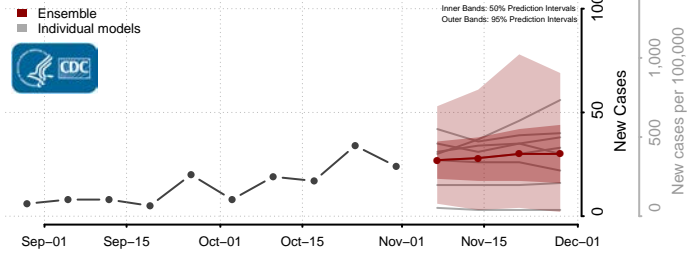

Major County, Oklahoma