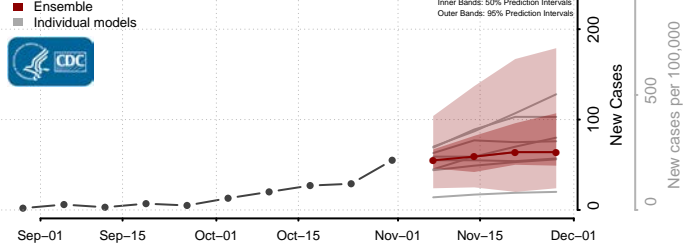

Crawford County, Michigan

Delta County, Michigan

Dickinson County, Michigan

Eaton County, Michigan

Emmet County, Michigan

Genesee County, Michigan

Gladwin County, Michigan

Gogebic County, Michigan