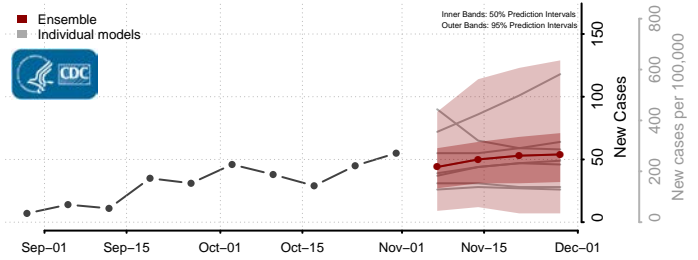

Randolph County, Indiana

Ripley County, Indiana

Rush County, Indiana

Scott County, Indiana

Shelby County, Indiana

Spencer County, Indiana

St. Joseph County, Indiana

Starke County, Indiana