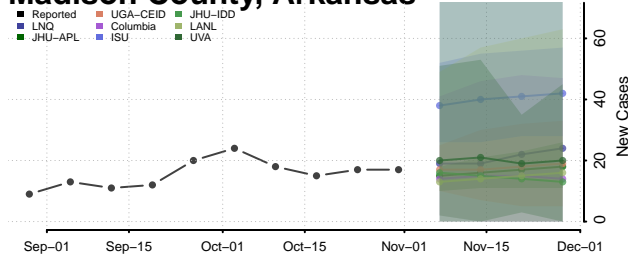

Madison County, Arkansas