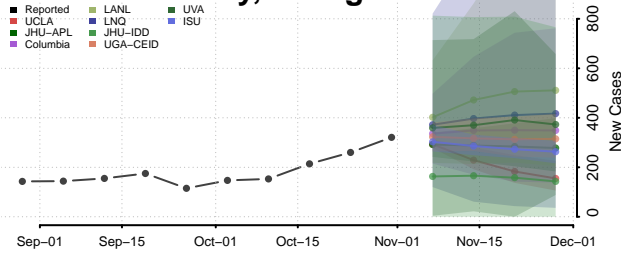

Wayne County, Georgia

Webster County, Georgia

Wheeler County, Georgia

White County, Georgia

Whitfield County, Georgia

Wilcox County, Georgia

Wilkes County, Georgia

Wilkinson County, Georgia