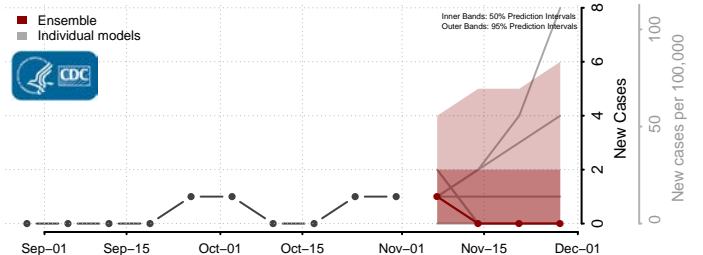

Grant County, Oregon