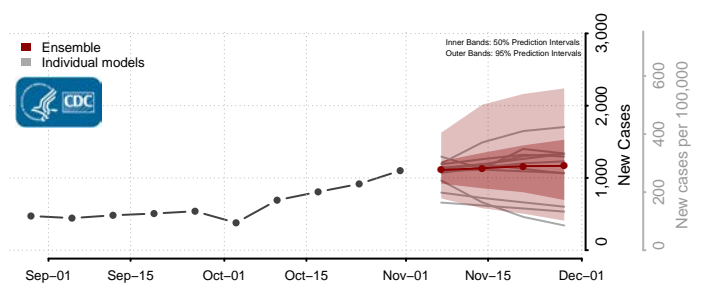

Schuyler County, Missouri

Scotland County, Missouri

Scott County, Missouri

Shannon County, Missouri

Shelby County, Missouri

St. Charles County, Missouri

St. Clair County, Missouri

St. Francois County, Missouri