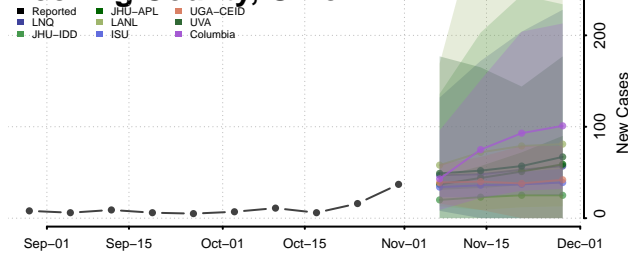

Hocking County, Ohio