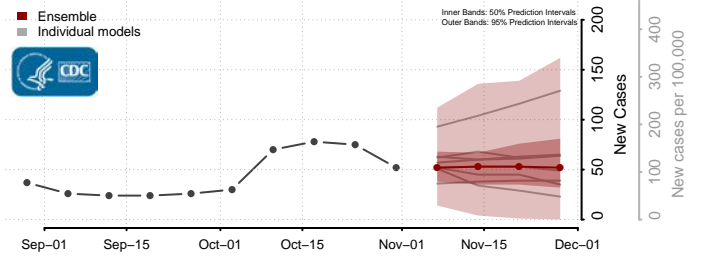

Covington County, Mississippi

DeSoto County, Mississippi

Forrest County, Mississippi

Franklin County, Mississippi

George County, Mississippi

Greene County, Mississippi

Grenada County, Mississippi

Hancock County, Mississippi