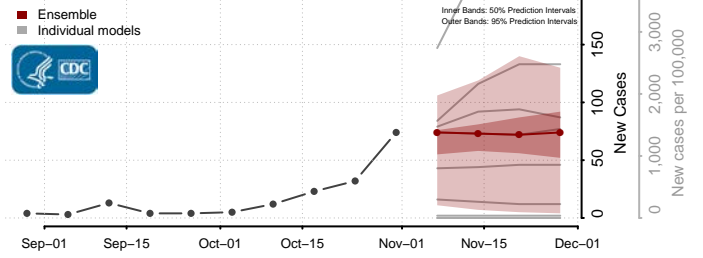

Lincoln County, Idaho

Madison County, Idaho

Minidoka County, Idaho

Nez Perce County, Idaho

Oneida County, Idaho

Owyhee County, Idaho

Payette County, Idaho

Power County, Idaho