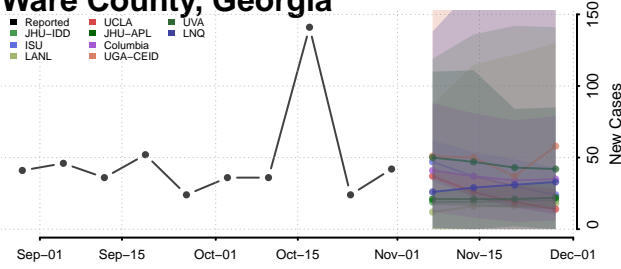

Twiggs County, Georgia

Union County, Georgia

Upson County, Georgia

Walker County, Georgia

Walton County, Georgia

Ware County, Georgia

Warren County, Georgia

Washington County, Georgia