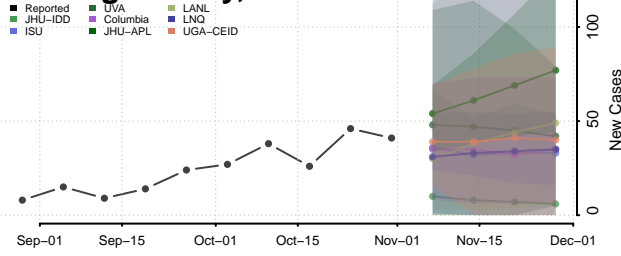

Cherry County, Nebraska

Cheyenne County, Nebraska

Clay County, Nebraska

Colfax County, Nebraska

Cuming County, Nebraska

Custer County, Nebraska

Dakota County, Nebraska

Dawes County, Nebraska