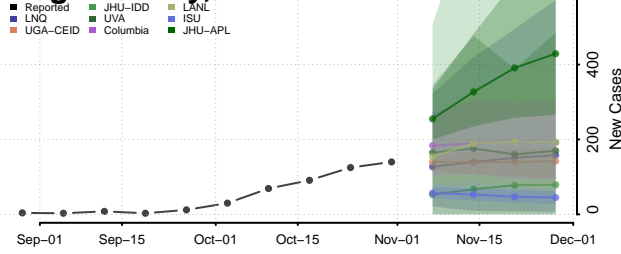

Tioga County, New York