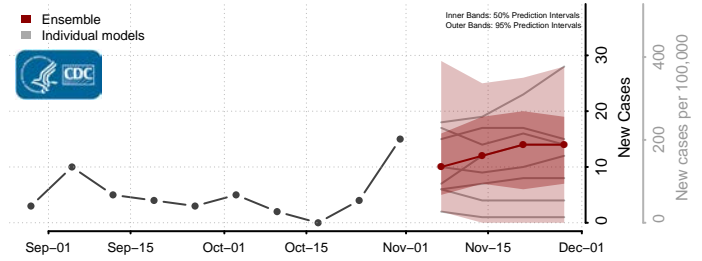

Clinton County, Missouri