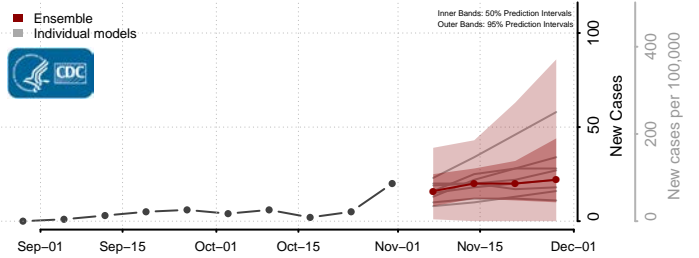

Hampshire County, West Virginia

Hancock County, West Virginia

Hardy County, West Virginia

Harrison County, West Virginia

Jackson County, West Virginia

Jefferson County, West Virginia

Kanawha County, West Virginia