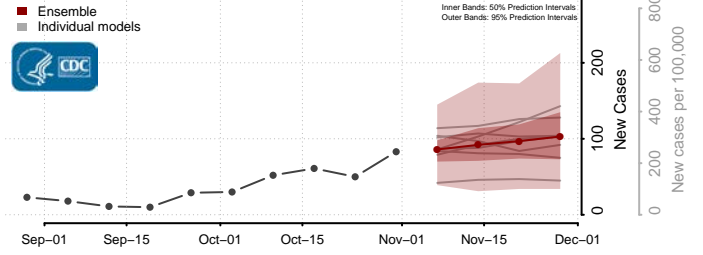

Whitley County, Indiana