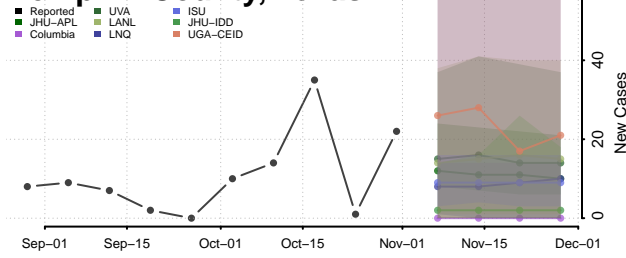

Hemphill County, Texas