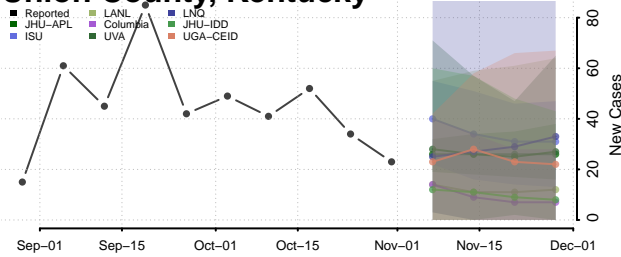

Union County, Kentucky