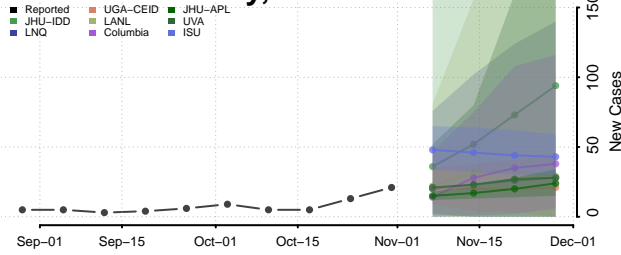

Jefferson County, New York