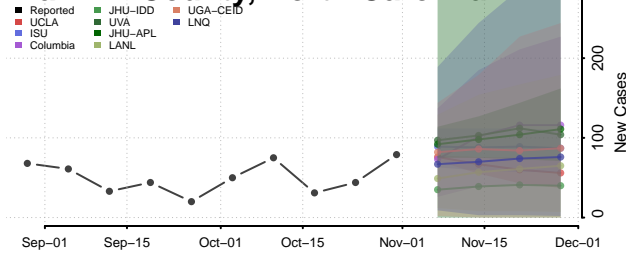

Franklin County, North Carolina