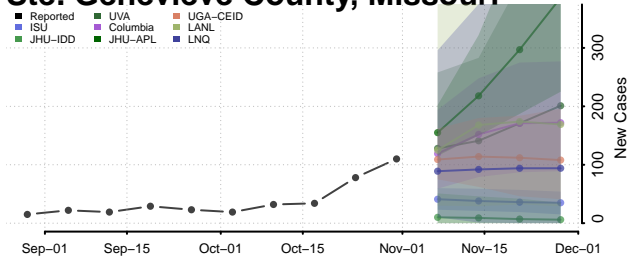

Ste. Genevieve County, Missouri