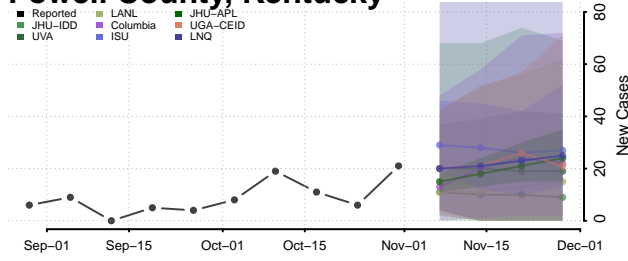

Powell County, Kentucky