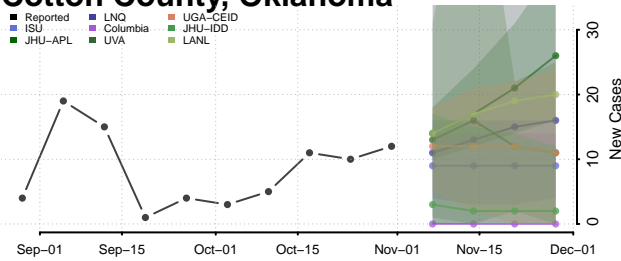

Choctaw County, Oklahoma

Cimarron County, Oklahoma

Cleveland County, Oklahoma

Coal County, Oklahoma

Comanche County, Oklahoma

Cotton County, Oklahoma

Craig County, Oklahoma

Creek County, Oklahoma