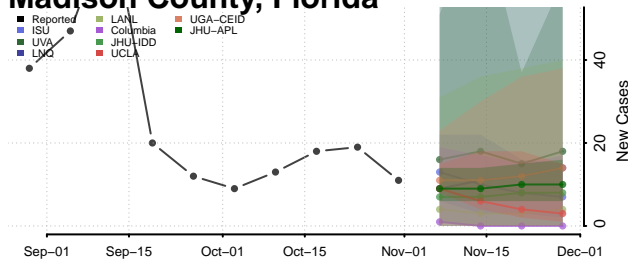

Lee County, Florida

Leon County, Florida

Levy County, Florida

Liberty County, Florida

Madison County, Florida

Manatee County, Florida

Marion County, Florida

Martin County, Florida