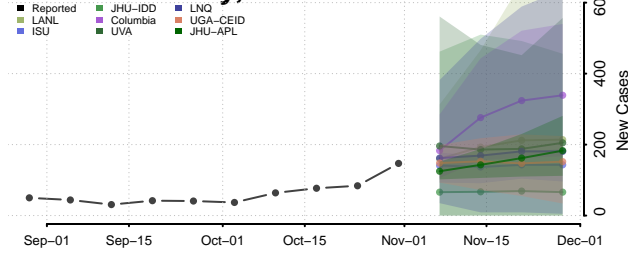

Clinton County, Indiana

Crawford County, Indiana

Daviess County, Indiana

Dearborn County, Indiana

Decatur County, Indiana

DeKalb County, Indiana

Delaware County, Indiana

Dubois County, Indiana