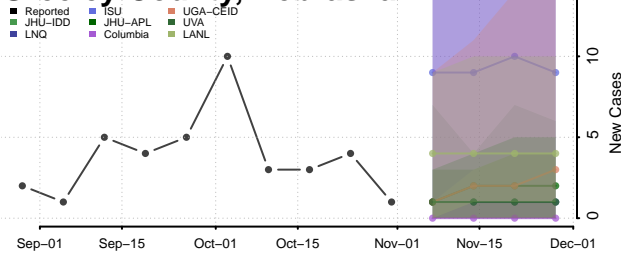

Frontier County, Nebraska

Furnas County, Nebraska

Gage County, Nebraska

Garden County, Nebraska

Garfield County, Nebraska

Gosper County, Nebraska

Grant County, Nebraska

Greeley County, Nebraska