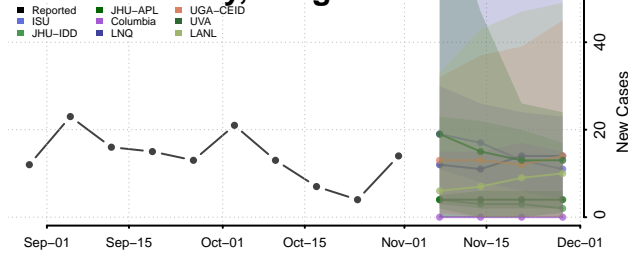

Linn County, Oregon

Malheur County, Oregon

Marion County, Oregon

Morrow County, Oregon

Multnomah County, Oregon

Polk County, Oregon

Sherman County, Oregon

Tillamook County, Oregon