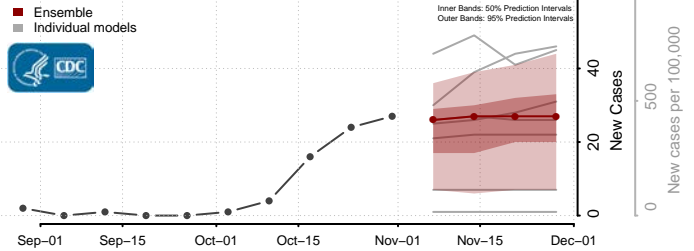

Beaverhead County, Montana

Big Horn County, Montana

Blaine County, Montana

Broadwater County, Montana

Carbon County, Montana

Carter County, Montana

Cascade County, Montana

Chouteau County, Montana