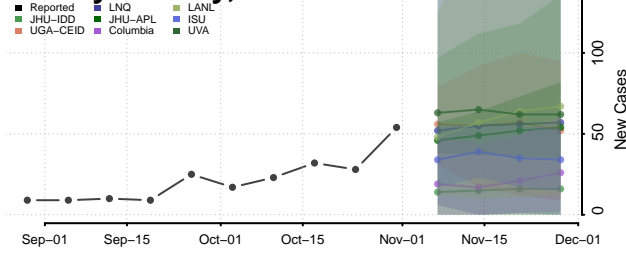

Poweshiek County, Iowa

Ringgold County, Iowa

Sac County, Iowa

Scott County, Iowa

Shelby County, Iowa

Sioux County, Iowa

Story County, Iowa

Tama County, Iowa