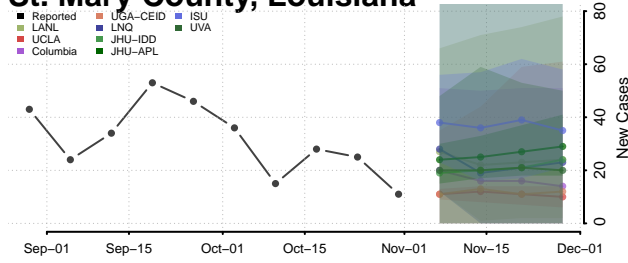

St. John the Baptist County, Louisiana

St. Landry County, Louisiana

St. Martin County, Louisiana

St. Mary County, Louisiana

St. Tammany County, Louisiana

Tangipahoa County, Louisiana

Tensas County, Louisiana