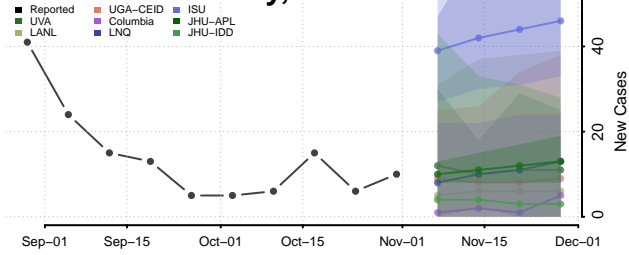

Van Buren County, Arkansas