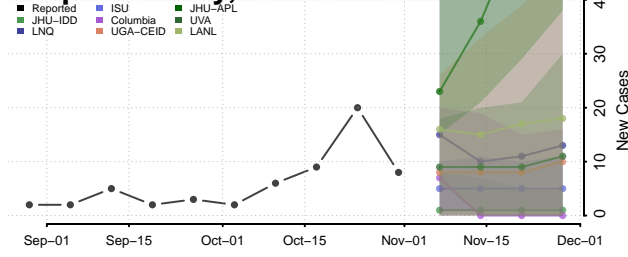

Harper County, Oklahoma