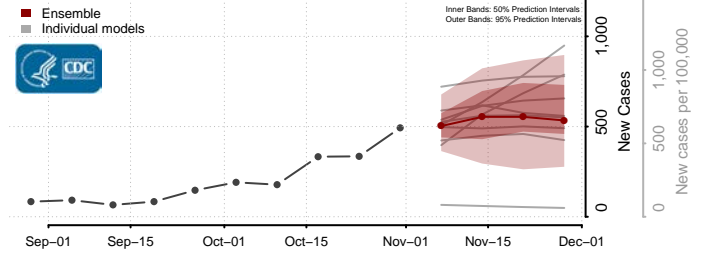

Beaverhead County, Montana

Big Horn County, Montana

Blaine County, Montana

Broadwater County, Montana

Carbon County, Montana

Carter County, Montana

Cascade County, Montana

Chouteau County, Montana