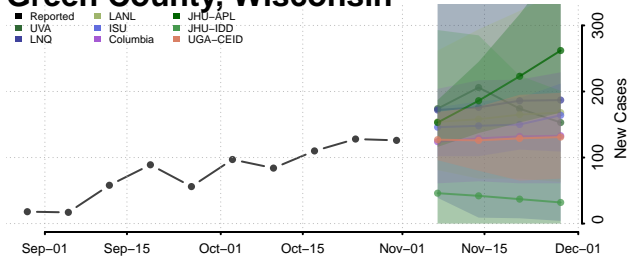

Florence County, Wisconsin

Fond du Lac County, Wisconsin

Forest County, Wisconsin

Grant County, Wisconsin

Green County, Wisconsin

Green Lake County, Wisconsin

Iowa County, Wisconsin

Iron County, Wisconsin