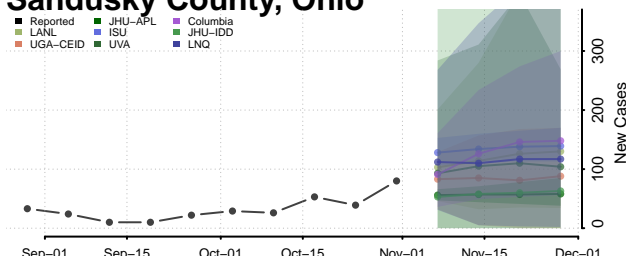

Putnam County, Ohio

Richland County, Ohio

Ross County, Ohio

Sandusky County, Ohio

Scioto County, Ohio

Seneca County, Ohio

Shelby County, Ohio

Stark County, Ohio