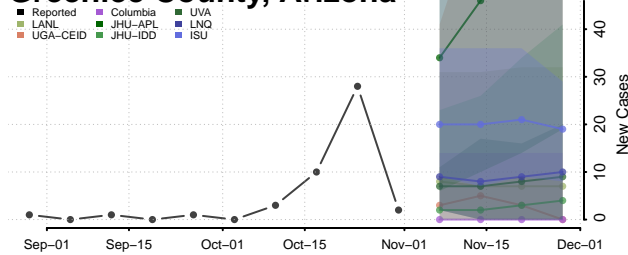

Greenlee County, Arizona