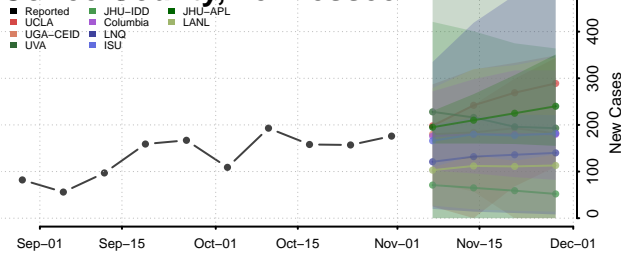

Carroll County, Tennessee

Carter County, Tennessee

Cheatham County, Tennessee

Chester County, Tennessee

Claiborne County, Tennessee

Clay County, Tennessee

Cocke County, Tennessee

Coffee County, Tennessee