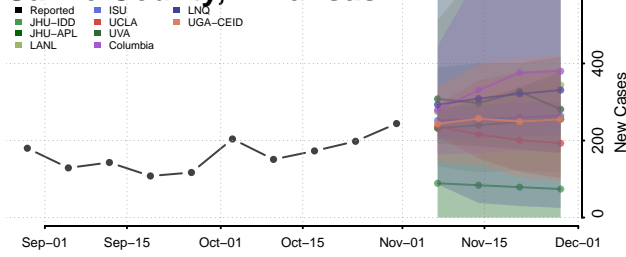

Pulaski County, Arkansas

Randolph County, Arkansas

Saline County, Arkansas

Scott County, Arkansas

Searcy County, Arkansas

Sebastian County, Arkansas

Sevier County, Arkansas

Sharp County, Arkansas