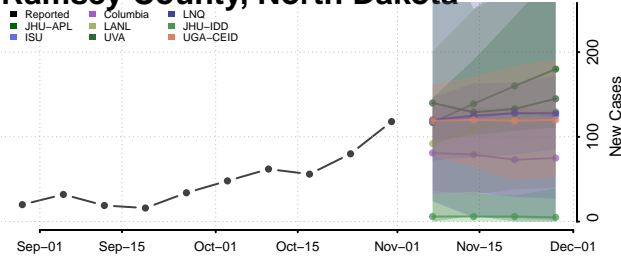

Ramsey County, North Dakota