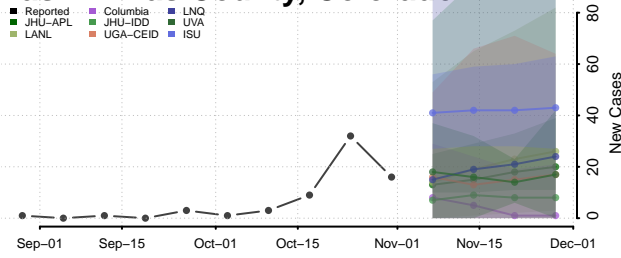

Las Animas County, Colorado