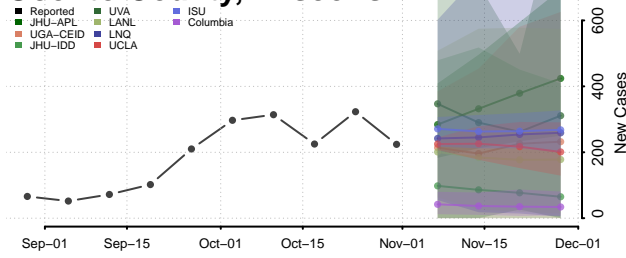

Oconto County, Wisconsin