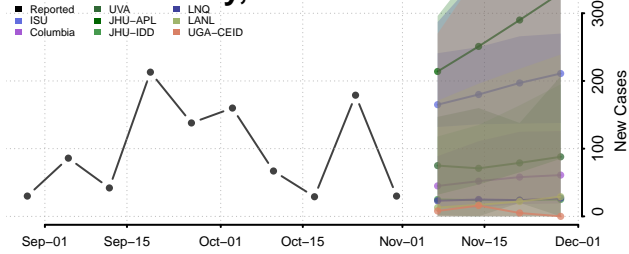

Houston County, Texas

Howard County, Texas

Hudspeth County, Texas

Hunt County, Texas

Hutchinson County, Texas

Irion County, Texas

Jack County, Texas

Jackson County, Texas