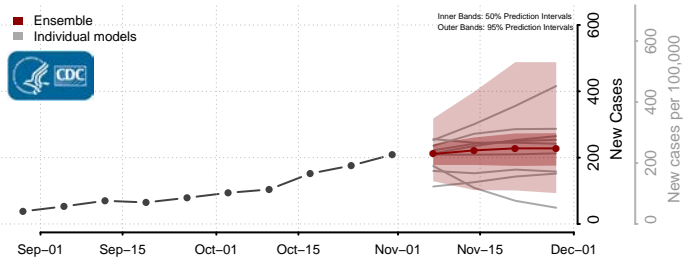

Cabell County, West Virginia