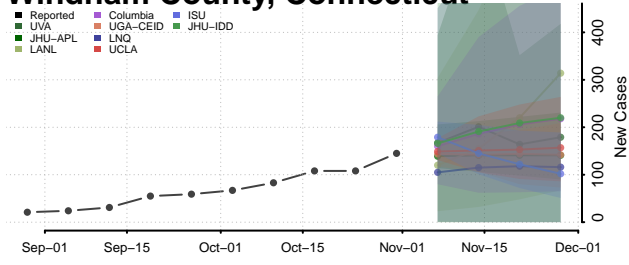

Hartford County, Connecticut

Litchfield County, Connecticut

Middlesex County, Connecticut

New Haven County, Connecticut

New London County, Connecticut

Tolland County, Connecticut

Windham County, Connecticut