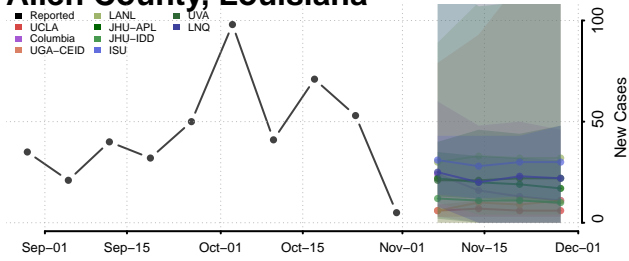

Allen County, Louisiana