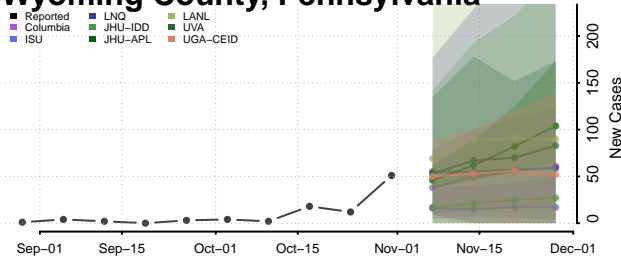

Venango County, Pennsylvania

Warren County, Pennsylvania

Washington County, Pennsylvania

Wayne County, Pennsylvania

Westmoreland County, Pennsylvania

Wyoming County, Pennsylvania

York County, Pennsylvania

Puerto Rico