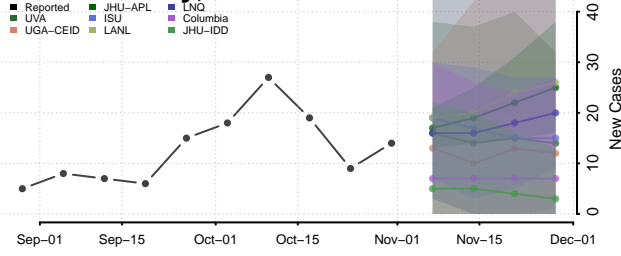

Dade County, Missouri