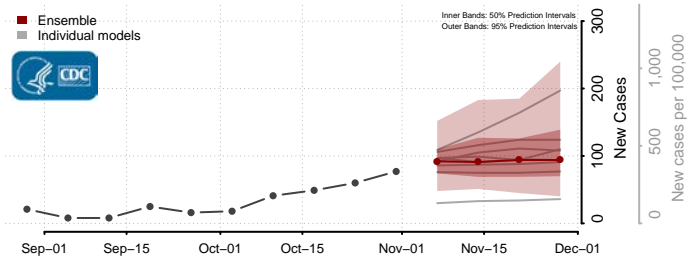

Randolph County, Indiana

Ripley County, Indiana

Rush County, Indiana

Scott County, Indiana

Shelby County, Indiana

Spencer County, Indiana

St. Joseph County, Indiana

Starke County, Indiana