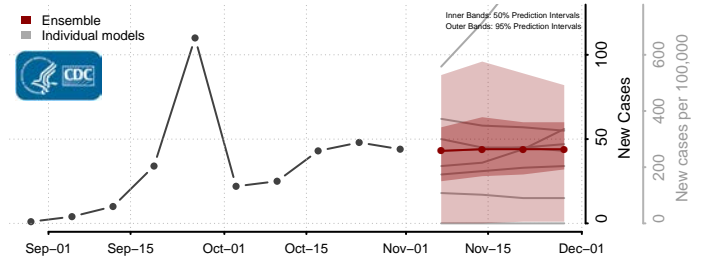

Idaho County, Idaho