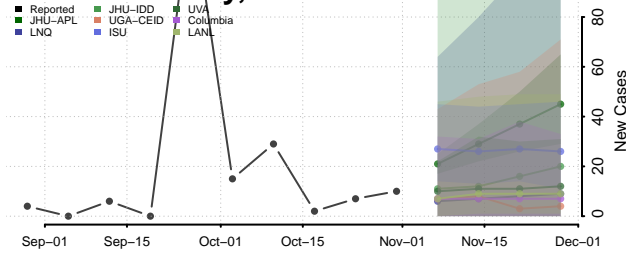

Kendall County, Texas