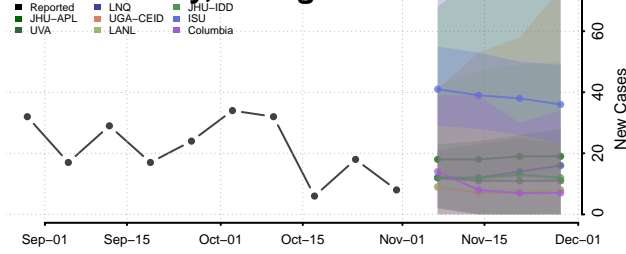

Bryan County, Georgia

Bulloch County, Georgia

Burke County, Georgia

Butts County, Georgia

Calhoun County, Georgia

Camden County, Georgia

Candler County, Georgia

Carroll County, Georgia