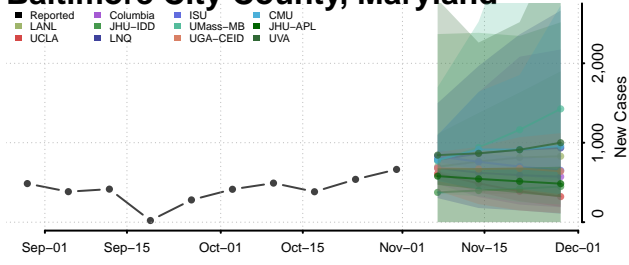

Waldo County, Maine

Washington County, Maine

York County, Maine

Maryland

Allegany County, Maryland

Anne Arundel County, Maryland

Baltimore City County, Maryland

Baltimore County, Maryland