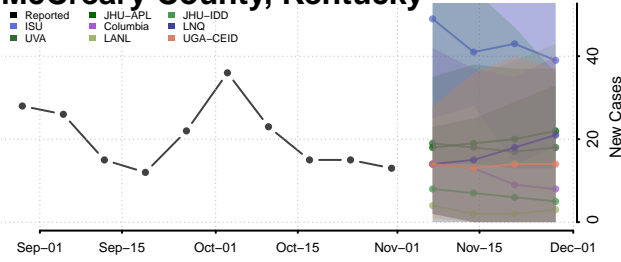

Madison County, Kentucky

Magoffin County, Kentucky

Marion County, Kentucky

Marshall County, Kentucky

Martin County, Kentucky

Mason County, Kentucky

McCracken County, Kentucky

McCreary County, Kentucky