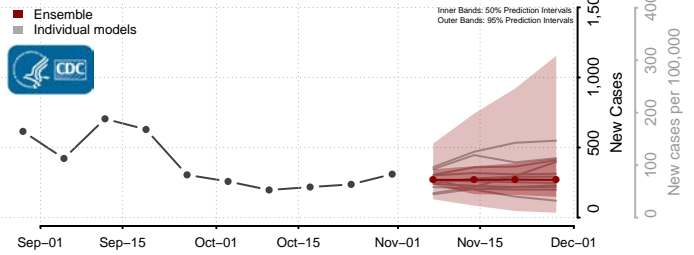

Brazoria County, Texas