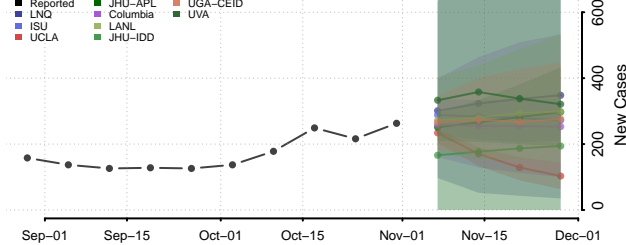

Clark County, Indiana