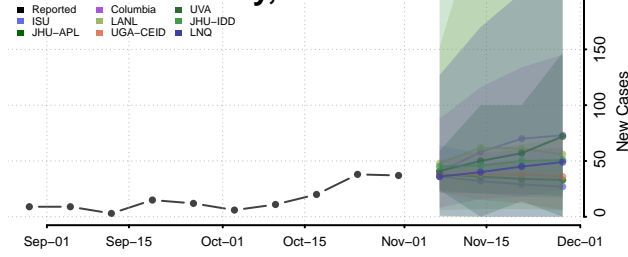

Montrose County, Colorado