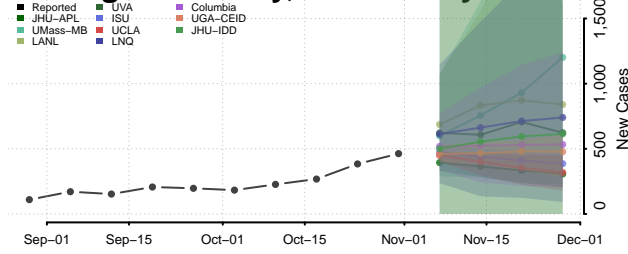

Burlington County, New Jersey