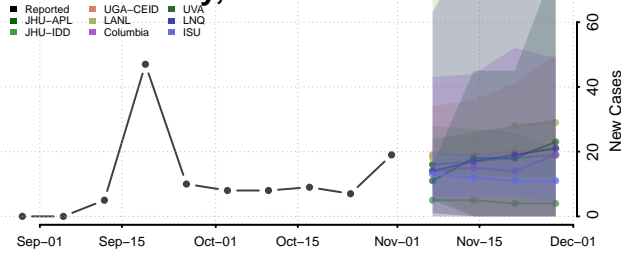

Cleburne County, Alabama

Coffee County, Alabama

Colbert County, Alabama

Conecuh County, Alabama

Coosa County, Alabama

Covington County, Alabama

Crenshaw County, Alabama

Cullman County, Alabama