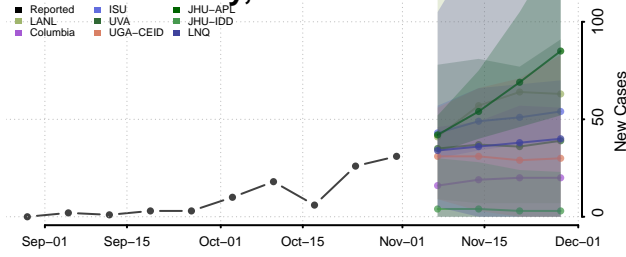

Mille Lacs County, Minnesota

Morrison County, Minnesota

Mower County, Minnesota

Murray County, Minnesota

Nicollet County, Minnesota

Nobles County, Minnesota

Norman County, Minnesota

Olmsted County, Minnesota