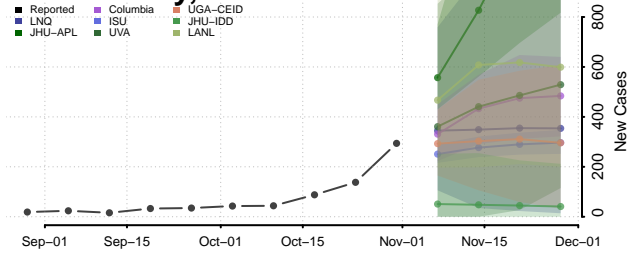

Polk County, Minnesota