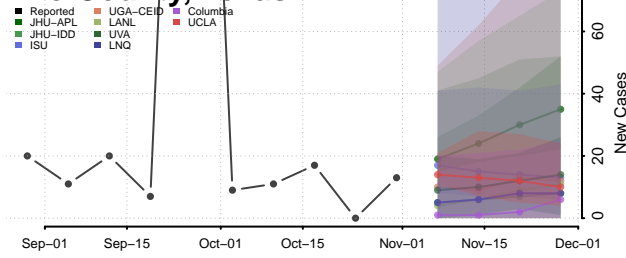

Frio County, Texas