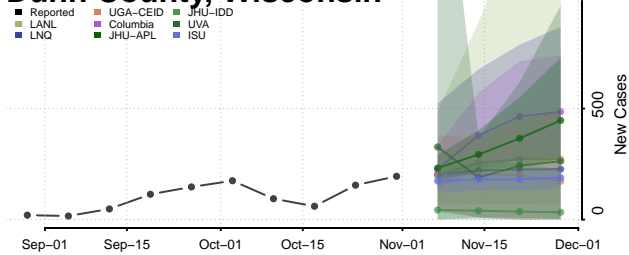

Dunn County, Wisconsin