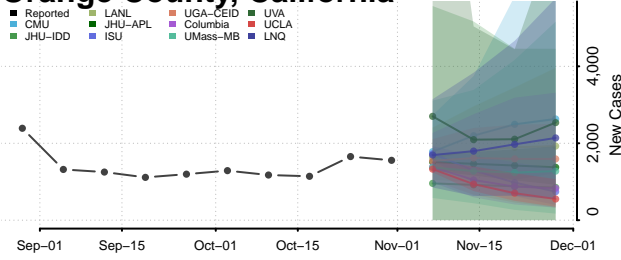

Orange County, California