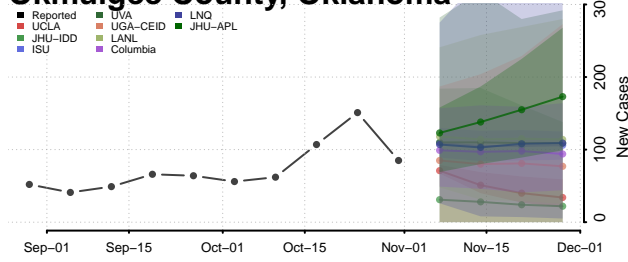

Noble County, Oklahoma

Nowata County, Oklahoma

Okfuskee County, Oklahoma

Oklahoma County, Oklahoma

Okmulgee County, Oklahoma

Osage County, Oklahoma

Ottawa County, Oklahoma

Pawnee County, Oklahoma