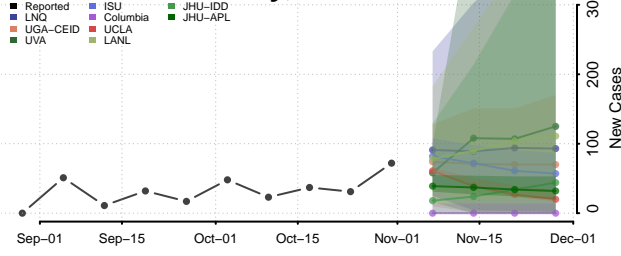

Santa Cruz County, Arizona