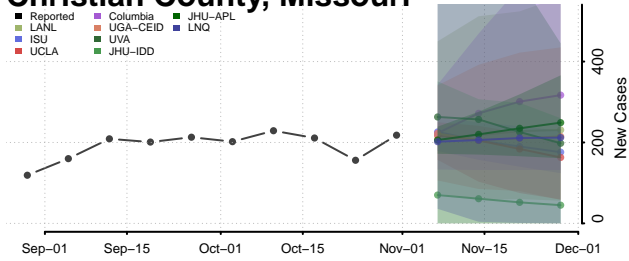

Christian County, Missouri