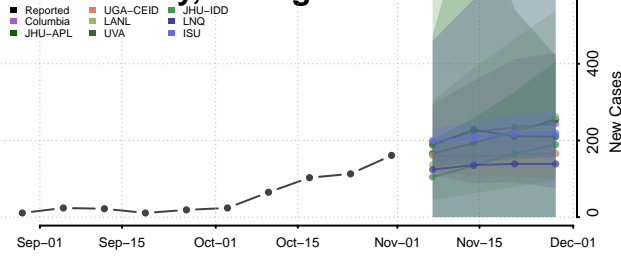

Grand Traverse County, Michigan

Gratiot County, Michigan

Hillsdale County, Michigan

Houghton County, Michigan

Huron County, Michigan

Ingham County, Michigan

Ionia County, Michigan

Iosco County, Michigan