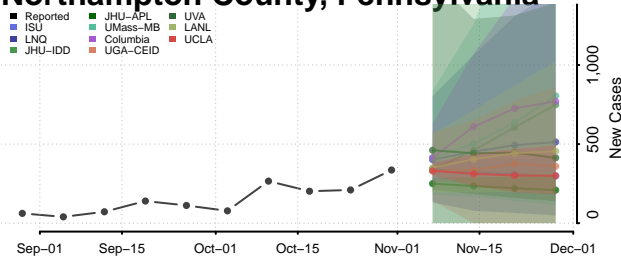

Northampton County, Pennsylvania