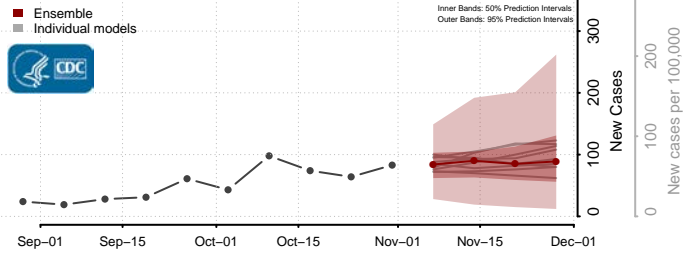

Linn County, Oregon