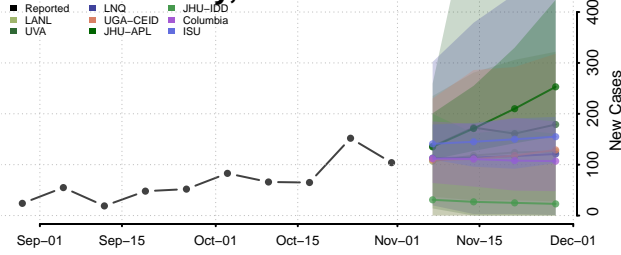

Juneau County, Wisconsin