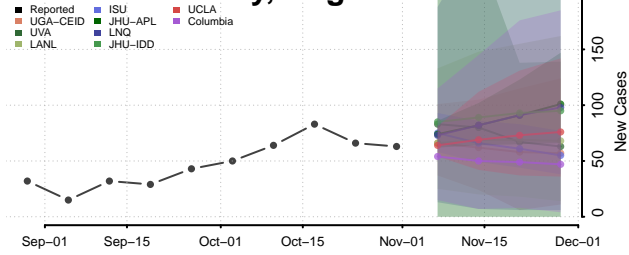

Frederick County, Virginia