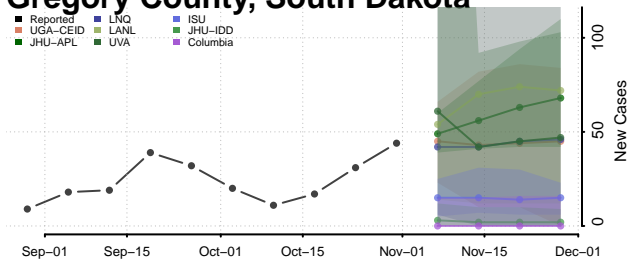

Gregory County, South Dakota