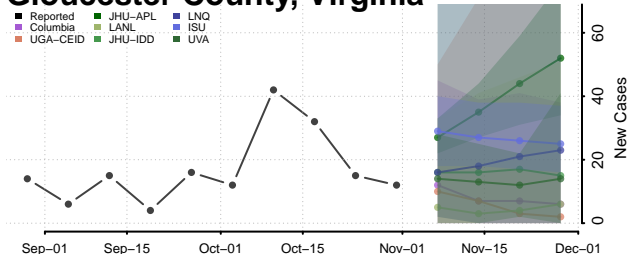

Gloucester County, Virginia