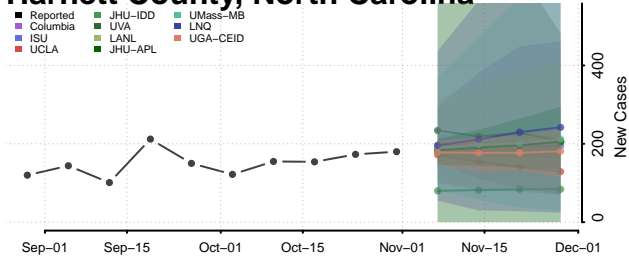

Harnett County, North Carolina