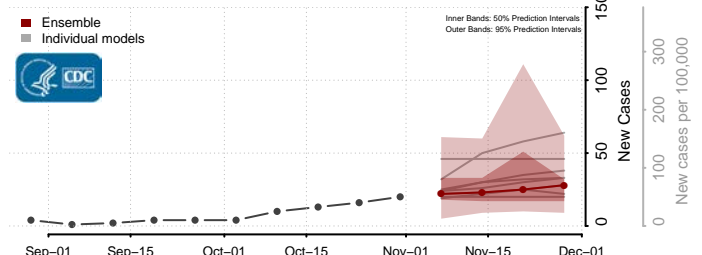

Wyoming County, New York