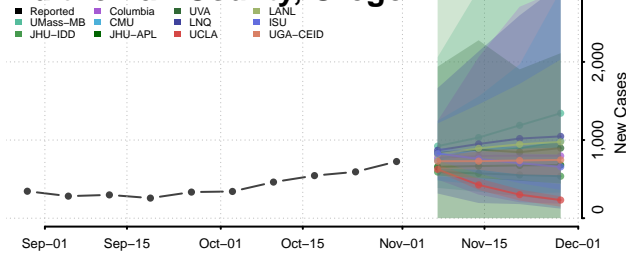

Linn County, Oregon

Malheur County, Oregon

Marion County, Oregon

Morrow County, Oregon

Multnomah County, Oregon

Polk County, Oregon

Sherman County, Oregon

Tillamook County, Oregon