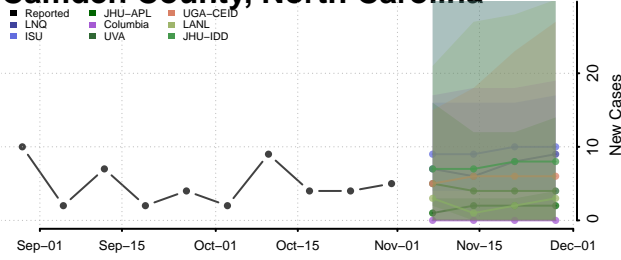

Camden County, North Carolina