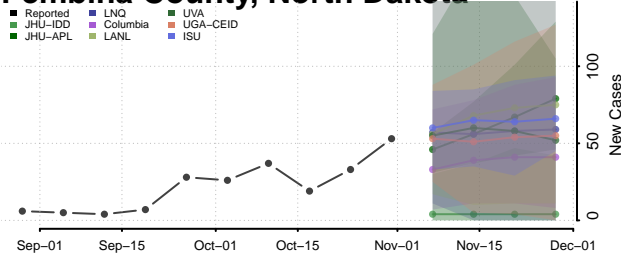

Pembina County, North Dakota