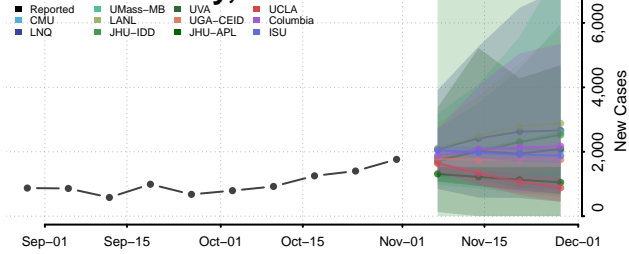

LaGrange County, Indiana

Lake County, Indiana

LaPorte County, Indiana

Lawrence County, Indiana

Madison County, Indiana

Marion County, Indiana

Marshall County, Indiana

Martin County, Indiana