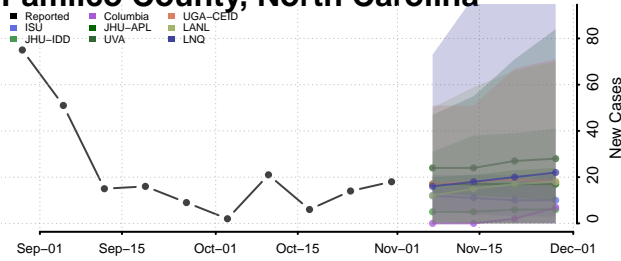

Pamlico County, North Carolina