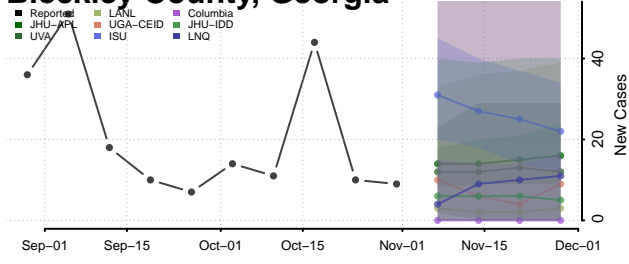

Barrow County, Georgia

Bartow County, Georgia

Ben Hill County, Georgia

Berrien County, Georgia

Bibb County, Georgia

Bleckley County, Georgia

Brantley County, Georgia

Brooks County, Georgia