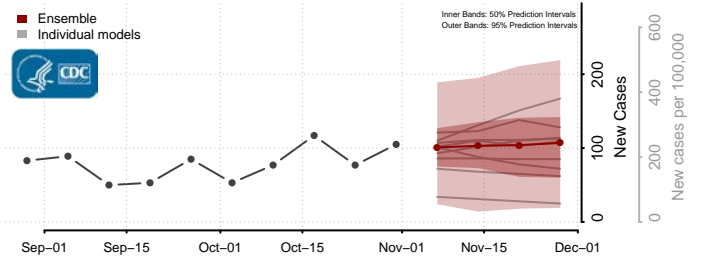

Tunica County, Mississippi

Union County, Mississippi

Walthall County, Mississippi

Warren County, Mississippi

Washington County, Mississippi

Wayne County, Mississippi

Webster County, Mississippi

Wilkinson County, Mississippi