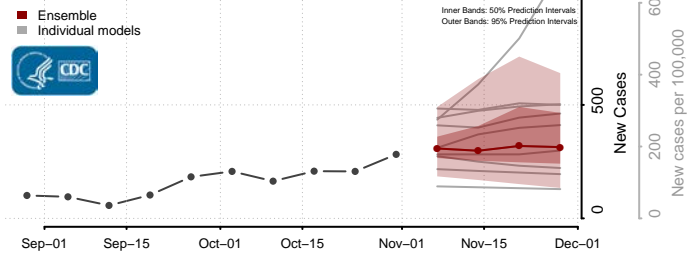

Mille Lacs County, Minnesota

Morrison County, Minnesota

Mower County, Minnesota

Murray County, Minnesota

Nicollet County, Minnesota

Nobles County, Minnesota

Norman County, Minnesota

Olmsted County, Minnesota