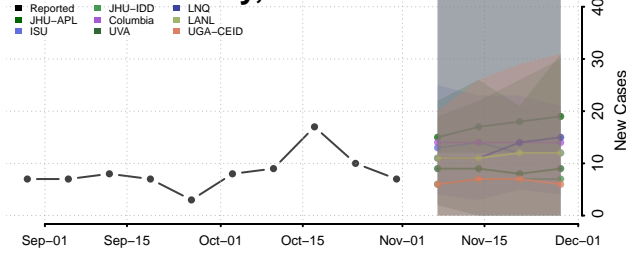

De Witt County, Illinois

DeKalb County, Illinois

Douglas County, Illinois

DuPage County, Illinois

Edgar County, Illinois

Edwards County, Illinois

Effingham County, Illinois

Fayette County, Illinois