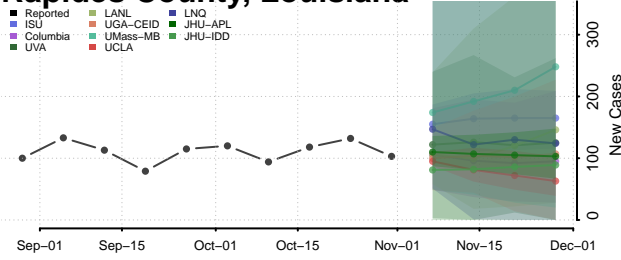

Rapides County, Louisiana