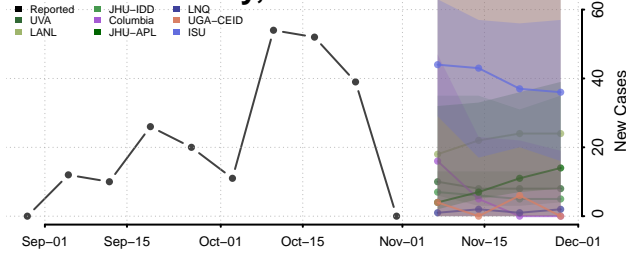

Atchison County, Kansas

Barber County, Kansas

Barton County, Kansas

Bourbon County, Kansas

Brown County, Kansas

Butler County, Kansas

Chase County, Kansas

Chautauqua County, Kansas