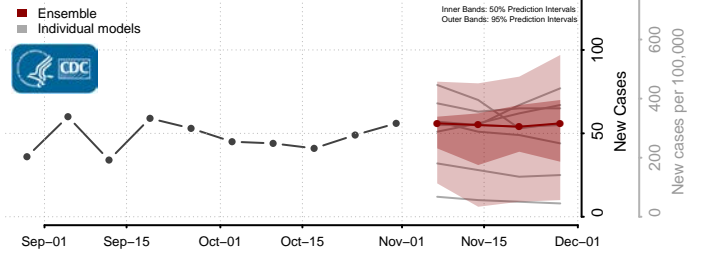

Cooper County, Missouri