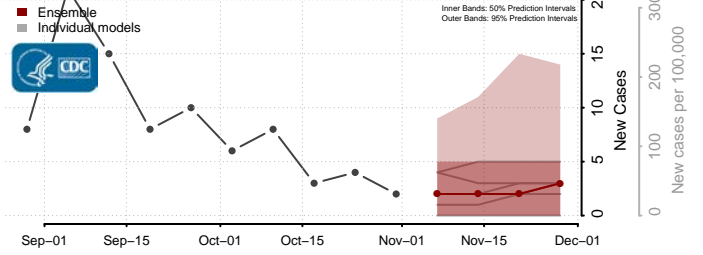

Surry County, Virginia