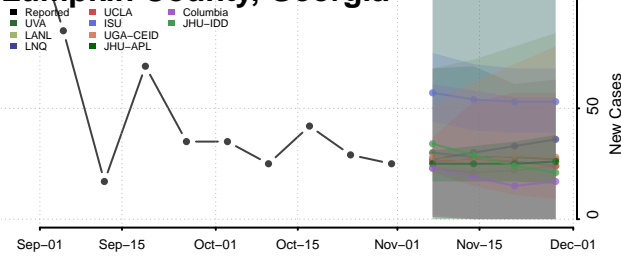

Laurens County, Georgia

Lee County, Georgia

Liberty County, Georgia

Lincoln County, Georgia

Long County, Georgia

Lowndes County, Georgia

Lumpkin County, Georgia

Macon County, Georgia