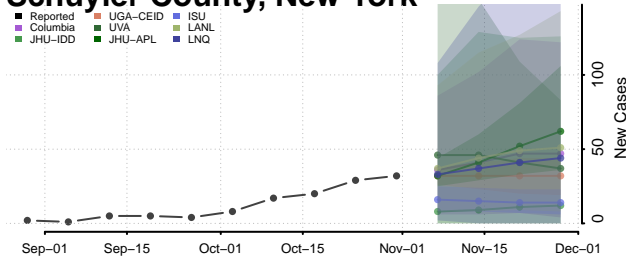

Schuyler County, New York