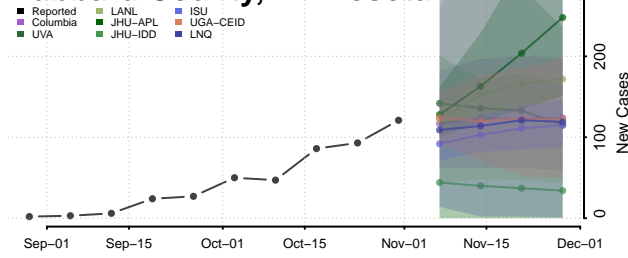

Freeborn County, Minnesota

Goodhue County, Minnesota

Grant County, Minnesota

Hennepin County, Minnesota

Houston County, Minnesota

Hubbard County, Minnesota

Isanti County, Minnesota

Itasca County, Minnesota