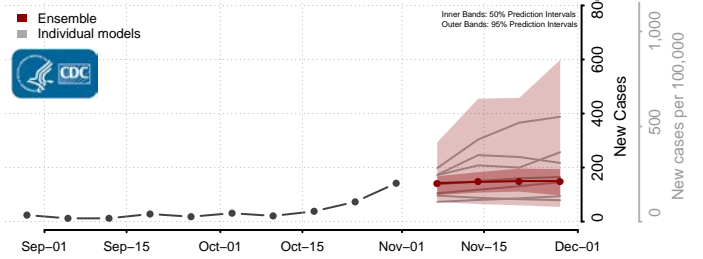

Waldo County, Maine

Washington County, Maine

York County, Maine

Maryland

Allegany County, Maryland

Anne Arundel County, Maryland

Baltimore City County, Maryland

Baltimore County, Maryland