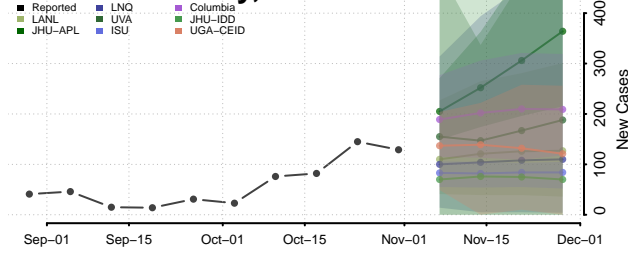

Jackson County, North Carolina