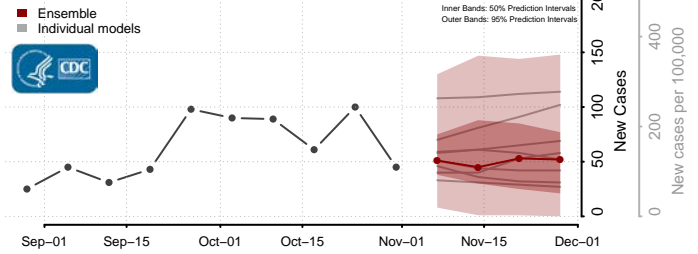

Mayes County, Oklahoma