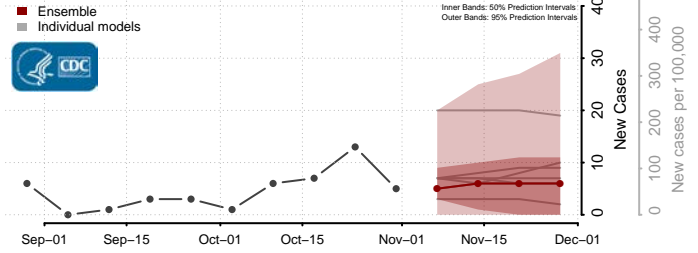

Gallatin County, Kentucky