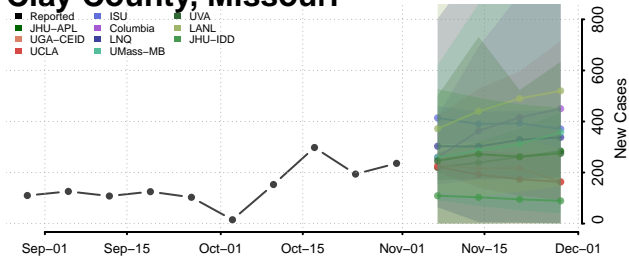

Clay County, Missouri