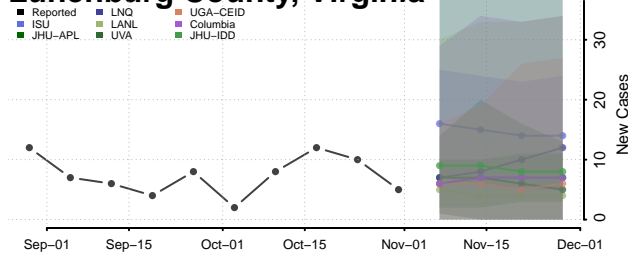

Lancaster County, Virginia

Lee County, Virginia

Lexington County, Virginia

Loudoun County, Virginia

Louisa County, Virginia

Lunenburg County, Virginia

Lynchburg County, Virginia

Madison County, Virginia