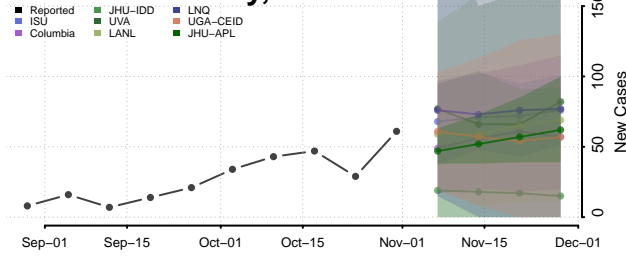

Crawford County, Wisconsin