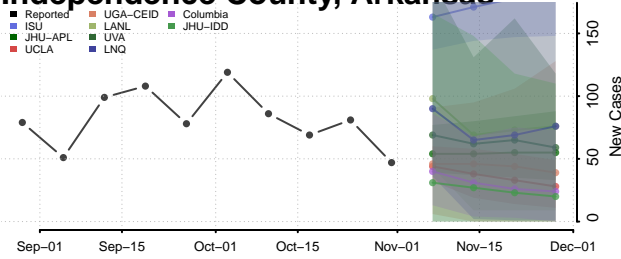

Greene County, Arkansas

Hempstead County, Arkansas

Hot Spring County, Arkansas

Howard County, Arkansas

Independence County, Arkansas

Izard County, Arkansas

Jackson County, Arkansas

Jefferson County, Arkansas