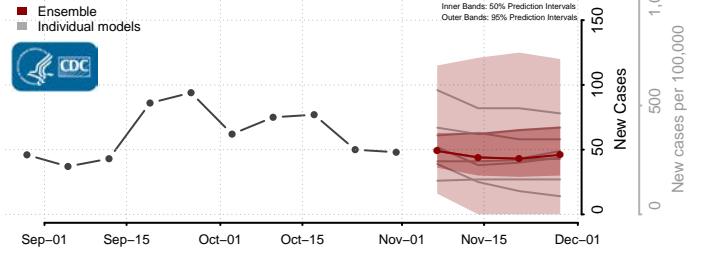

Crawford County, Iowa