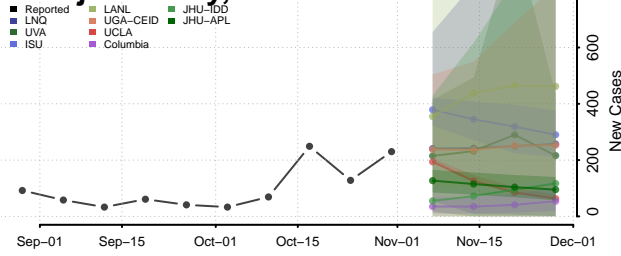

Gila County, Arizona

Graham County, Arizona

Greenlee County, Arizona

La Paz County, Arizona

Maricopa County, Arizona

Mohave County, Arizona

Navajo County, Arizona

Pima County, Arizona