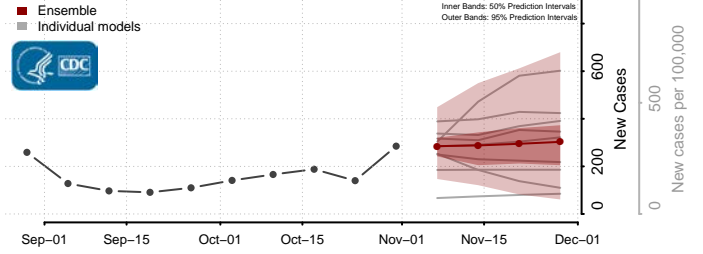

Dallas County, Iowa