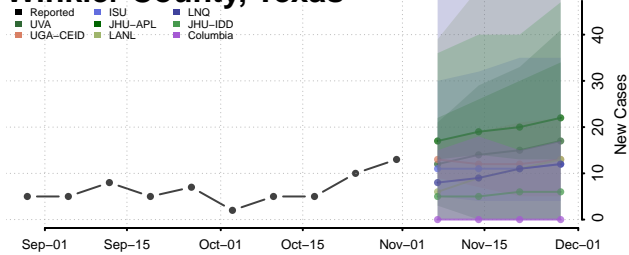

Wharton County, Texas

Wheeler County, Texas

Wichita County, Texas

Wilbarger County, Texas

Willacy County, Texas

Williamson County, Texas

Wilson County, Texas

Winkler County, Texas