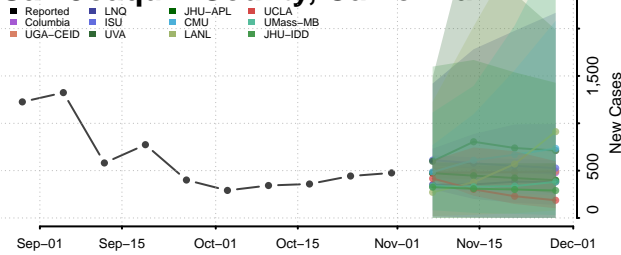

San Joaquin County, California