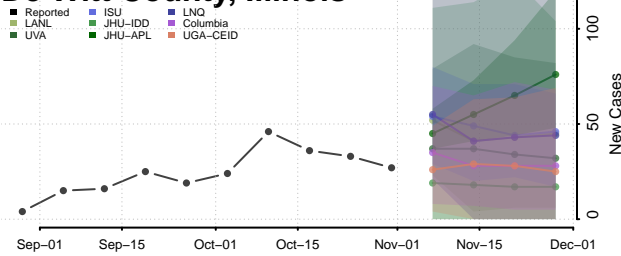

De Witt County, Illinois

DeKalb County, Illinois

Douglas County, Illinois

DuPage County, Illinois

Edgar County, Illinois

Edwards County, Illinois

Effingham County, Illinois

Fayette County, Illinois