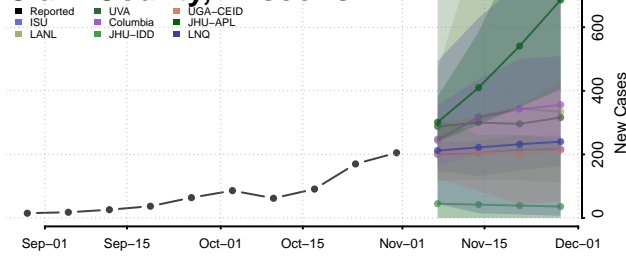

Barron County, Wisconsin

Bayfield County, Wisconsin

Brown County, Wisconsin

Buffalo County, Wisconsin

Burnett County, Wisconsin

Calumet County, Wisconsin

Chippewa County, Wisconsin

Clark County, Wisconsin