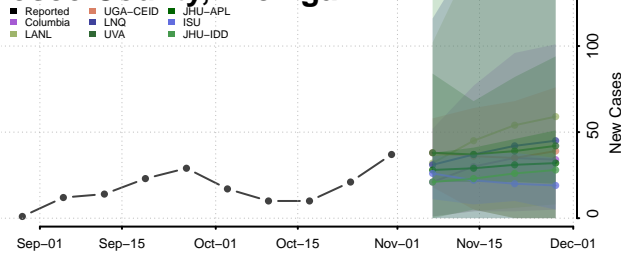

Grand Traverse County, Michigan

Gratiot County, Michigan

Hillsdale County, Michigan

Houghton County, Michigan

Huron County, Michigan

Ingham County, Michigan

Ionia County, Michigan

Iosco County, Michigan