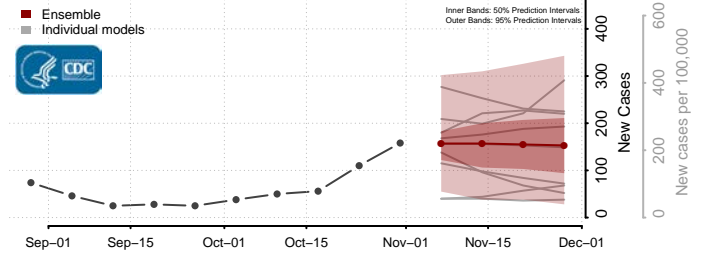

Lincoln County, New Mexico

Los Alamos County, New Mexico

Luna County, New Mexico

McKinley County, New Mexico

Mora County, New Mexico

Otero County, New Mexico

Quay County, New Mexico

Rio Arriba County, New Mexico