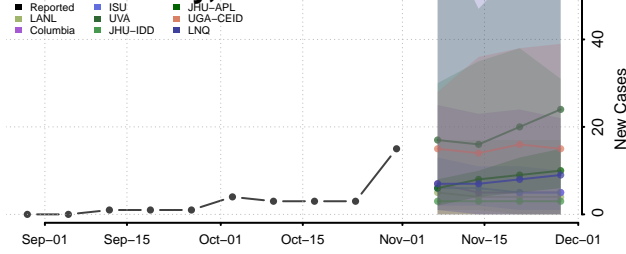

Mono County, California