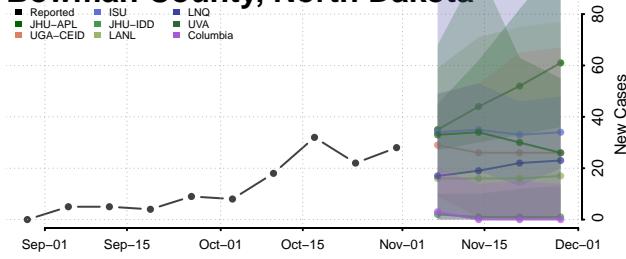

Bowman County, North Dakota