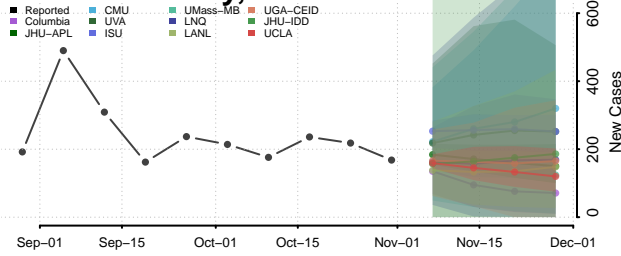

Livingston County, Louisiana

Madison County, Louisiana

Morehouse County, Louisiana

Natchitoches County, Louisiana

Orleans County, Louisiana

Ouachita County, Louisiana

Plaquemines County, Louisiana

Pointe Coupee County, Louisiana