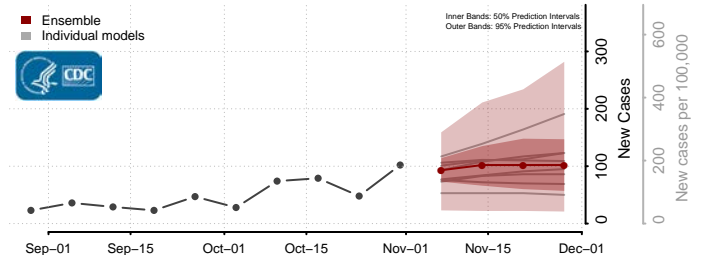

Caroline County, Virginia

Carroll County, Virginia

Charles City County, Virginia

Charlotte County, Virginia

Charlottesville County, Virginia

Chesapeake County, Virginia

Chesterfield County, Virginia

Clarke County, Virginia