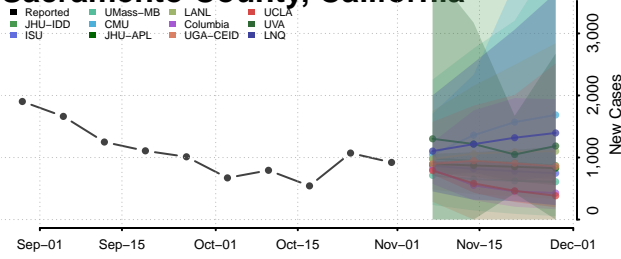

Sacramento County, California