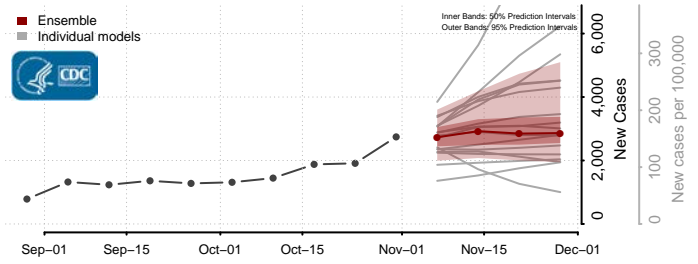

West Virginia