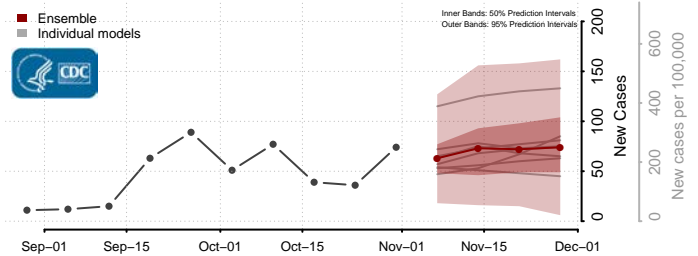

Pine County, Minnesota