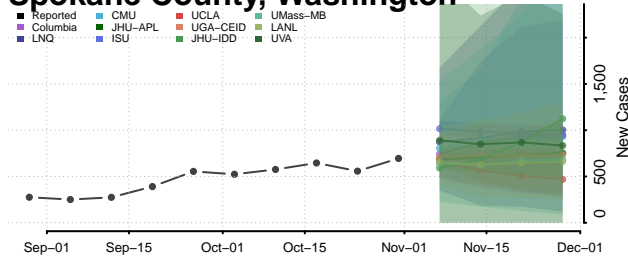

Skamania County, Washington

Snohomish County, Washington

Spokane County, Washington

Stevens County, Washington

Thurston County, Washington

Wahkiakum County, Washington

Walla Walla County, Washington

Whatcom County, Washington