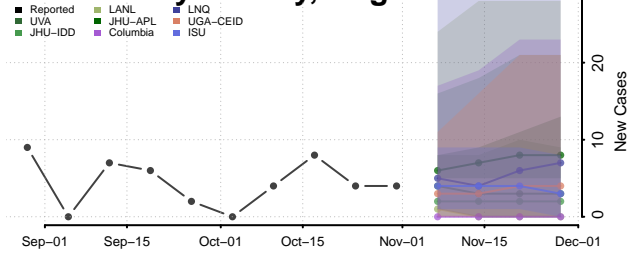

Charles City County, Virginia