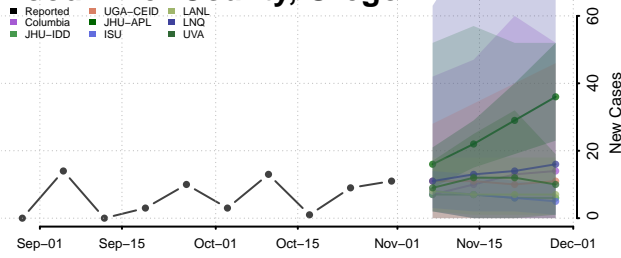

Hood River County, Oregon