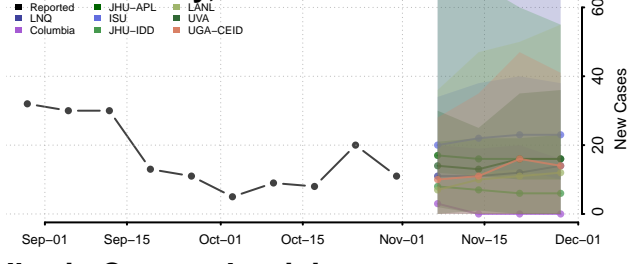

De Soto County, Louisiana

East Baton Rouge County, Louisiana

East Carroll County, Louisiana

East Feliciana County, Louisiana

Evangeline County, Louisiana

Franklin County, Louisiana

Grant County, Louisiana

Iberia County, Louisiana