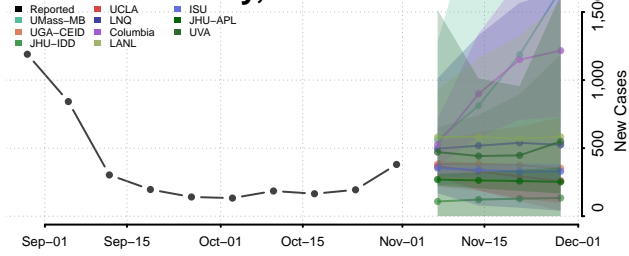

Ida County, Iowa

Iowa County, Iowa

Jackson County, Iowa

Jasper County, Iowa

Jefferson County, Iowa

Johnson County, Iowa

Jones County, Iowa

Keokuk County, Iowa