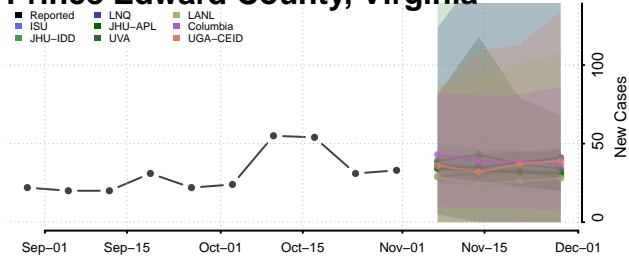

Page County, Virginia

Patrick County, Virginia

Petersburg County, Virginia

Pittsylvania County, Virginia

Poquoson County, Virginia

Portsmouth County, Virginia

Powhatan County, Virginia

Prince Edward County, Virginia