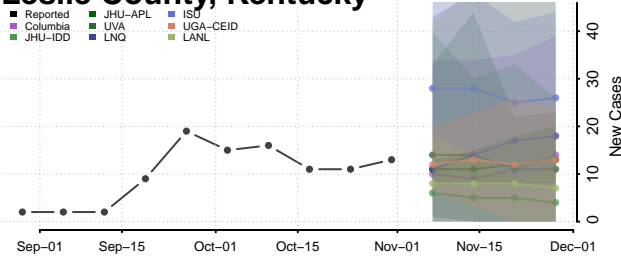

Leslie County, Kentucky