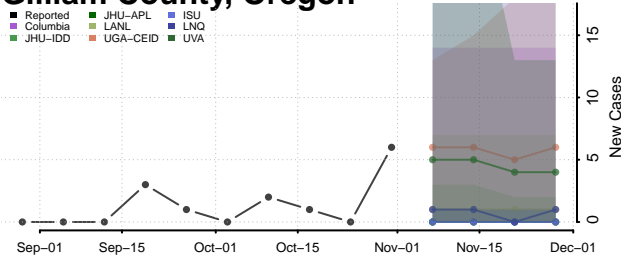

Gilliam County, Oregon