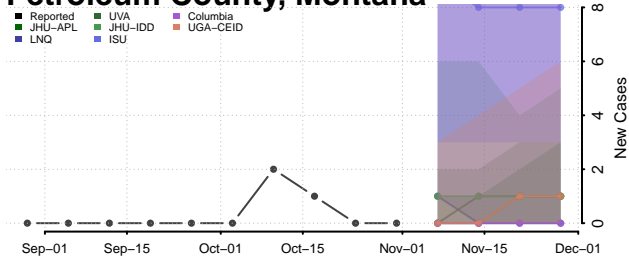

Petroleum County, Montana