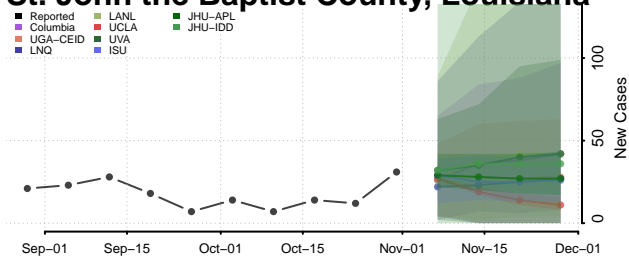

St. John the Baptist County, Louisiana