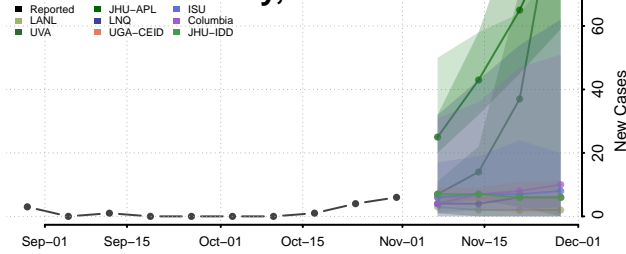

Chittenden County, Vermont

Essex County, Vermont

Franklin County, Vermont

Grand Isle County, Vermont

Lamoille County, Vermont

Orange County, Vermont

Orleans County, Vermont

Rutland County, Vermont