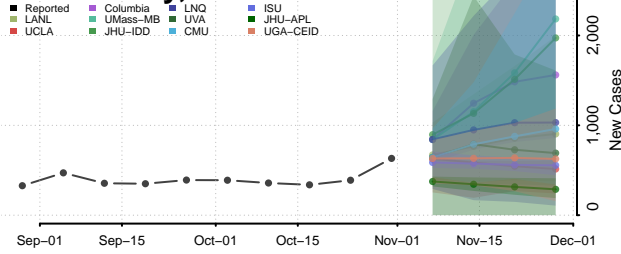

Delaware County, New York

Dutchess County, New York

Erie County, New York

Essex County, New York

Franklin County, New York

Fulton County, New York

Genesee County, New York

Greene County, New York