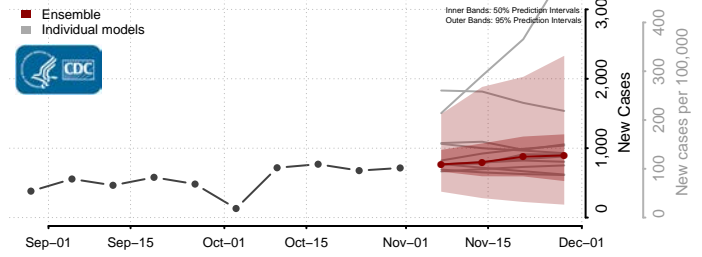

Howard County, Missouri

Howell County, Missouri

Iron County, Missouri

Jackson County, Missouri

Jasper County, Missouri

Jefferson County, Missouri

Johnson County, Missouri

Knox County, Missouri