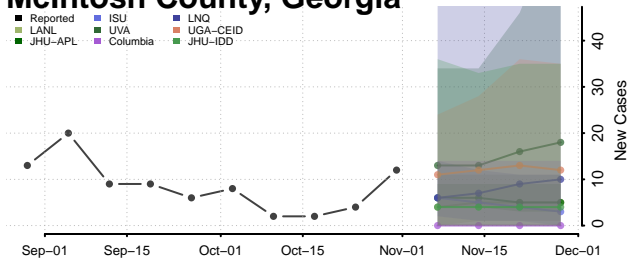

Madison County, Georgia

Marion County, Georgia

McDuffie County, Georgia

McIntosh County, Georgia

Meriwether County, Georgia

Miller County, Georgia

Mitchell County, Georgia

Monroe County, Georgia