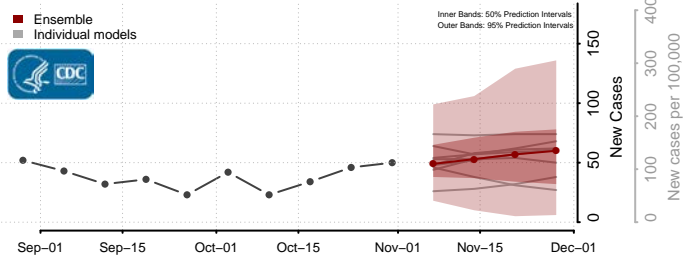

Vance County, North Carolina