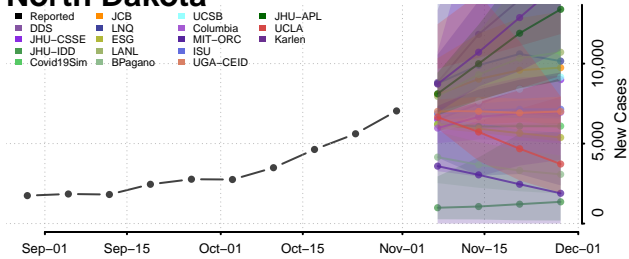

North Dakota