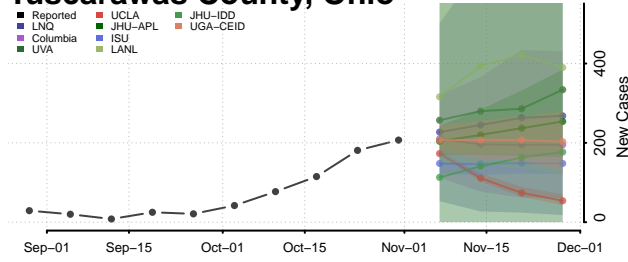

Tuscarawas County, Ohio