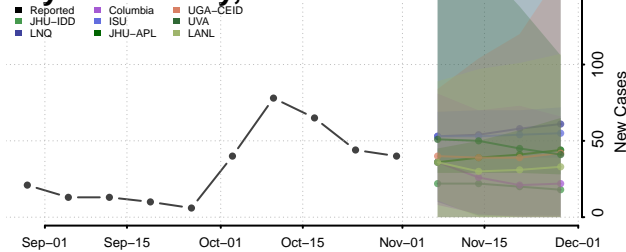

Fayette County, Ohio