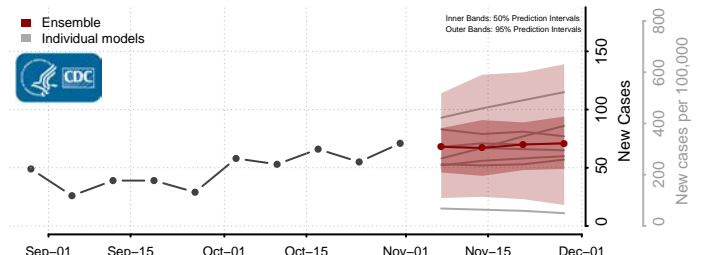

Tippah County, Mississippi