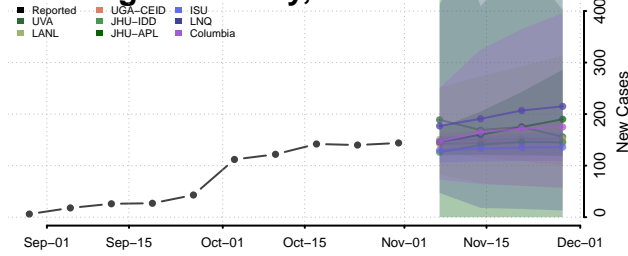

Meigs County, Ohio

Mercer County, Ohio

Miami County, Ohio

Monroe County, Ohio

Montgomery County, Ohio

Morgan County, Ohio

Morrow County, Ohio

Muskingum County, Ohio