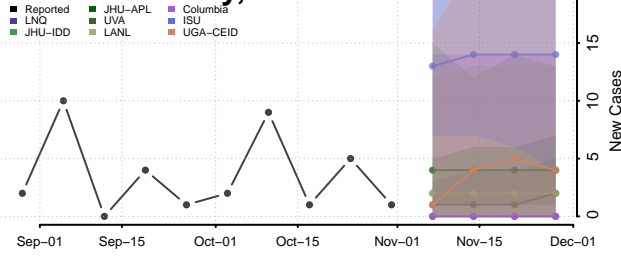

Mitchell County, Kansas