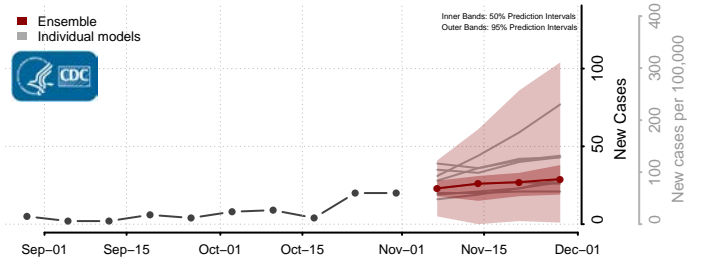

Pendleton County, West Virginia

Pleasants County, West Virginia

Pocahontas County, West Virginia

Preston County, West Virginia

Putnam County, West Virginia

Raleigh County, West Virginia

Randolph County, West Virginia