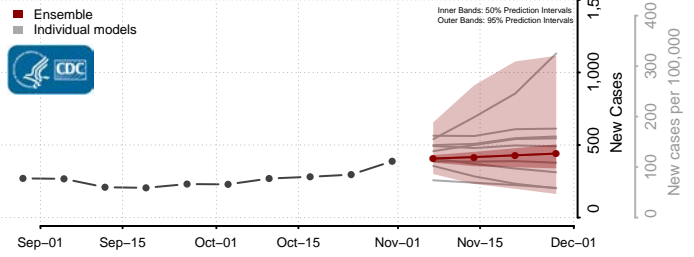

Marion County, Oregon