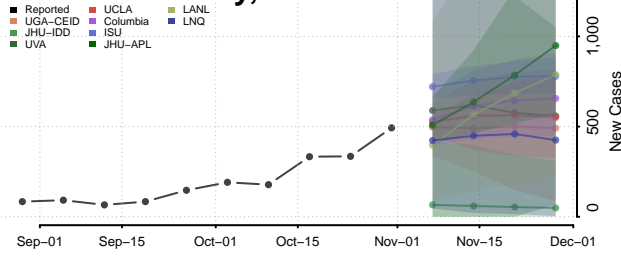

Beaverhead County, Montana

Big Horn County, Montana

Blaine County, Montana

Broadwater County, Montana

Carbon County, Montana

Carter County, Montana

Cascade County, Montana

Chouteau County, Montana