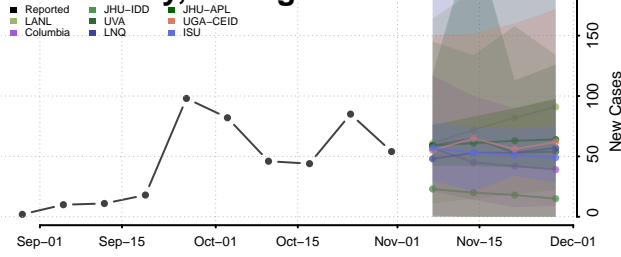

Iron County, Michigan