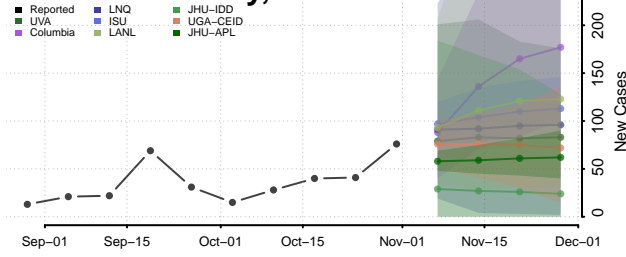

Freeborn County, Minnesota

Goodhue County, Minnesota

Grant County, Minnesota

Hennepin County, Minnesota

Houston County, Minnesota

Hubbard County, Minnesota

Isanti County, Minnesota

Itasca County, Minnesota