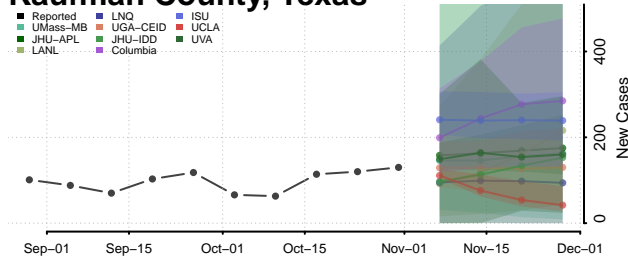

Kaufman County, Texas