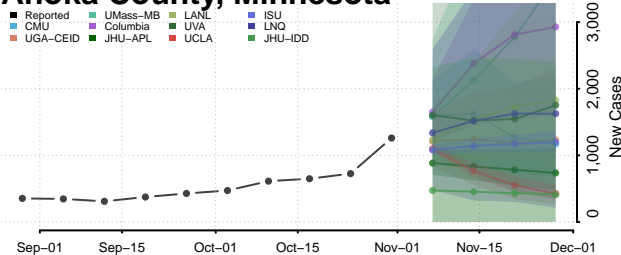

Anoka County, Minnesota