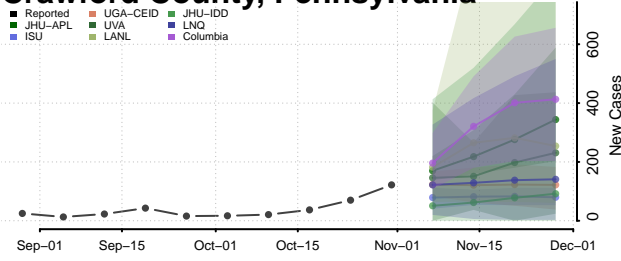

Crawford County, Pennsylvania