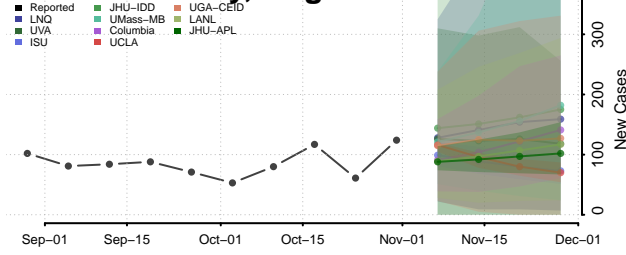

Stafford County, Virginia