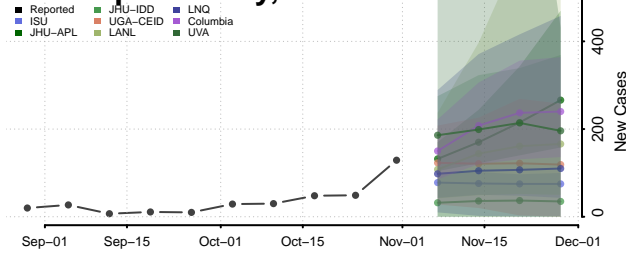

Randolph County, Indiana