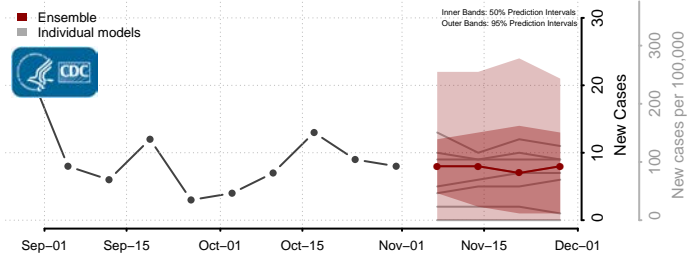

Tunica County, Mississippi

Union County, Mississippi

Walthall County, Mississippi

Warren County, Mississippi

Washington County, Mississippi

Wayne County, Mississippi

Webster County, Mississippi

Wilkinson County, Mississippi