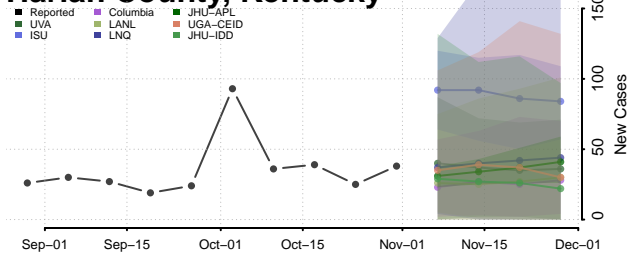

Grant County, Kentucky

Graves County, Kentucky

Grayson County, Kentucky

Green County, Kentucky

Greenup County, Kentucky

Hancock County, Kentucky

Hardin County, Kentucky

Harlan County, Kentucky