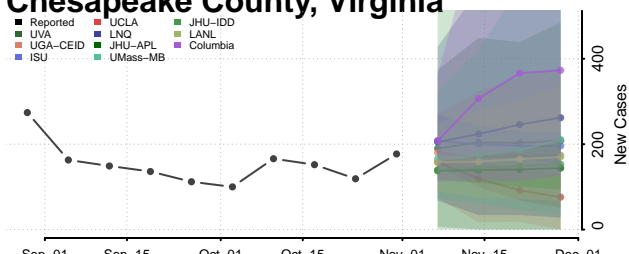

Caroline County, Virginia

Carroll County, Virginia

Charles City County, Virginia

Charlotte County, Virginia

Charlottesville County, Virginia

Chesapeake County, Virginia

Chesterfield County, Virginia

Clarke County, Virginia