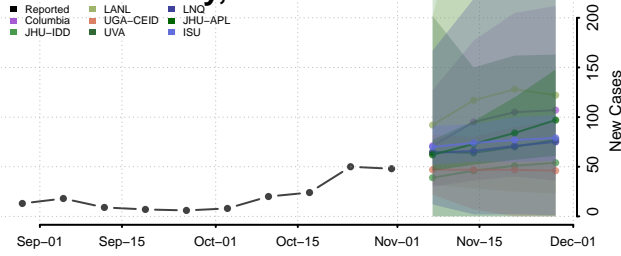

Greene County, Ohio

Guernsey County, Ohio

Hamilton County, Ohio

Hancock County, Ohio

Hardin County, Ohio

Harrison County, Ohio

Henry County, Ohio

Highland County, Ohio