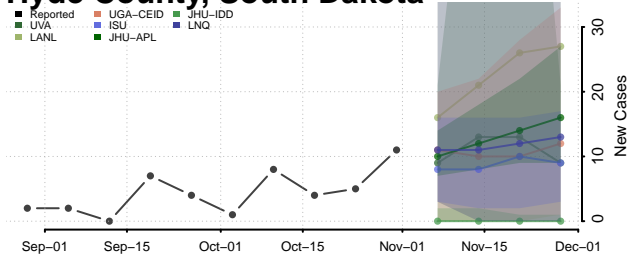

Hyde County, South Dakota