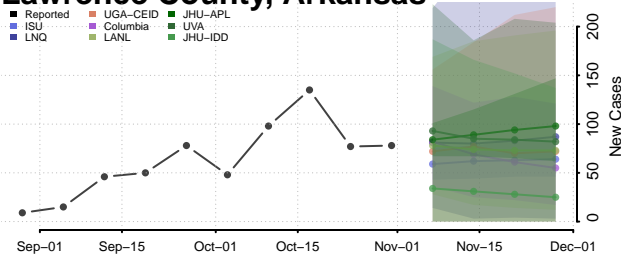

Lawrence County, Arkansas