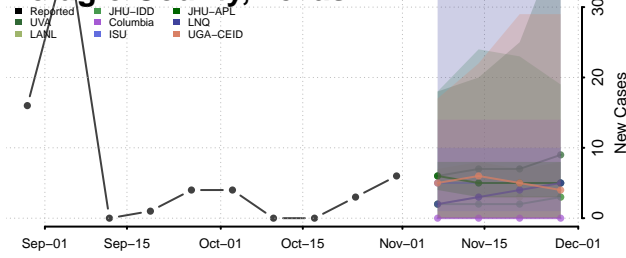

Refugio County, Texas