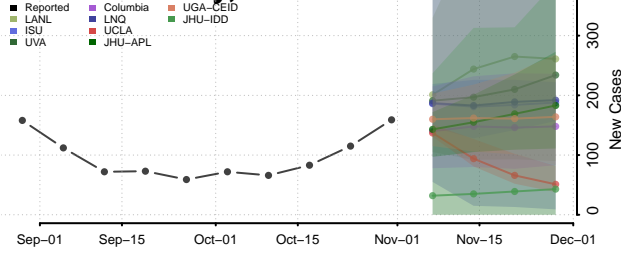

Clinton County, Iowa