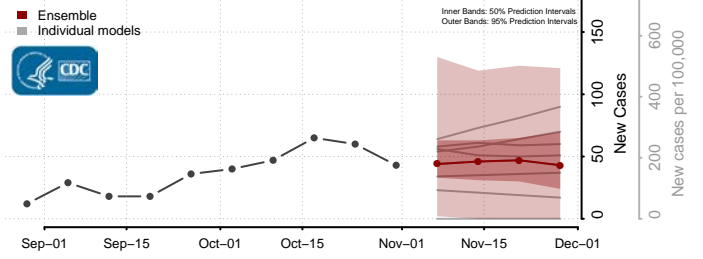

Covington County, Mississippi

DeSoto County, Mississippi

Forrest County, Mississippi

Franklin County, Mississippi

George County, Mississippi

Greene County, Mississippi

Grenada County, Mississippi

Hancock County, Mississippi