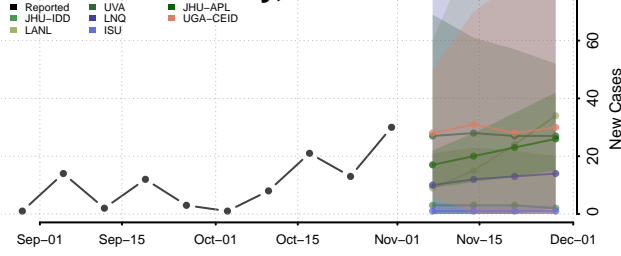

Culberson County, Texas