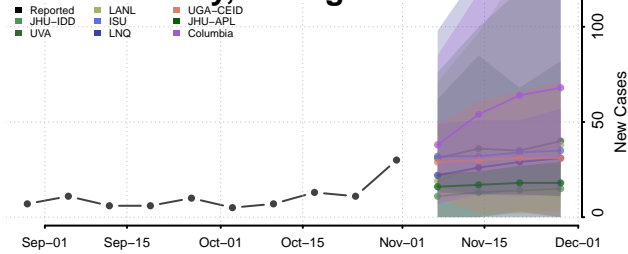

Alpena County, Michigan

Antrim County, Michigan

Arenac County, Michigan

Baraga County, Michigan

Barry County, Michigan

Bay County, Michigan

Benzie County, Michigan

Berrien County, Michigan