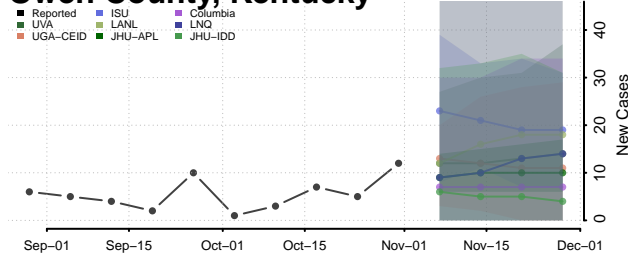

Owen County, Kentucky