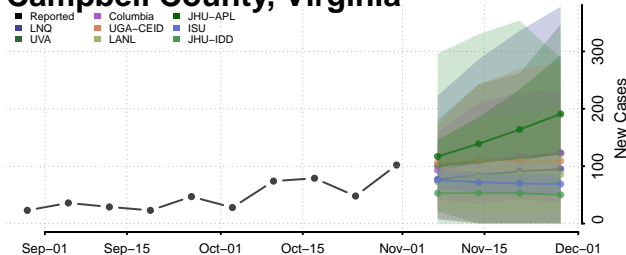

Campbell County, Virginia