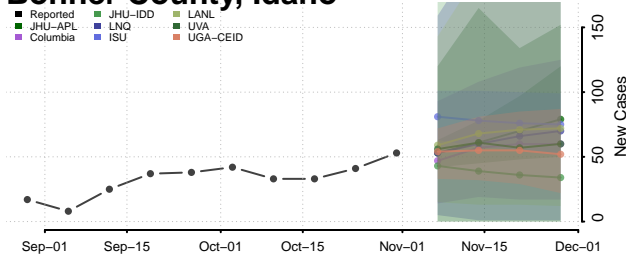

Bonner County, Idaho