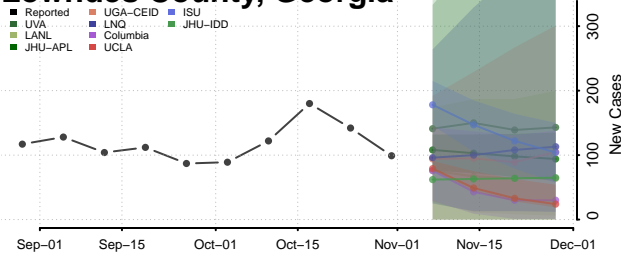

Laurens County, Georgia

Lee County, Georgia

Liberty County, Georgia

Lincoln County, Georgia

Long County, Georgia

Lowndes County, Georgia

Lumpkin County, Georgia

Macon County, Georgia