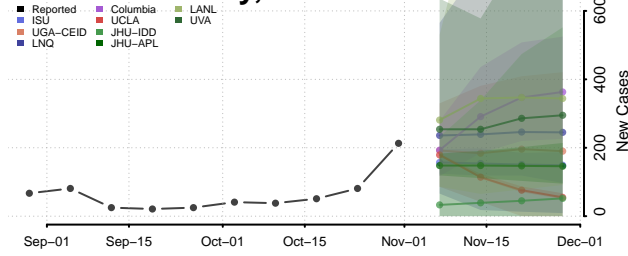

Marshall County, Iowa