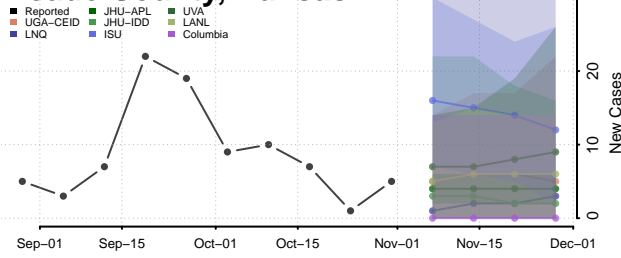

Meade County, Kansas