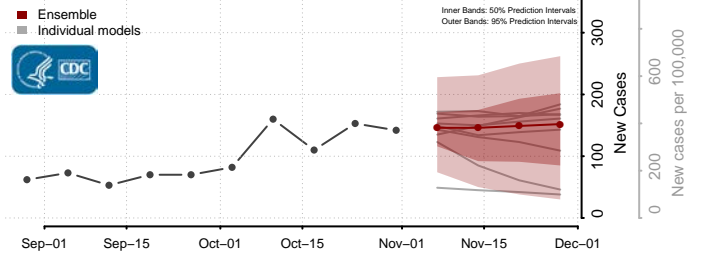

Scott County, Missouri