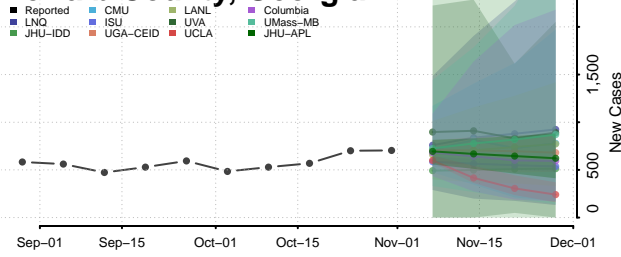

Crawford County, Georgia

Crisp County, Georgia

Dade County, Georgia

Dawson County, Georgia

Decatur County, Georgia

DeKalb County, Georgia

Dodge County, Georgia

Dooly County, Georgia