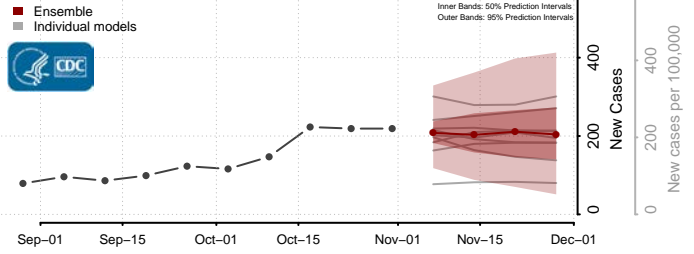

Roane County, Tennessee

Robertson County, Tennessee

Rutherford County, Tennessee

Scott County, Tennessee

Sequatchie County, Tennessee

Sevier County, Tennessee

Shelby County, Tennessee

Smith County, Tennessee