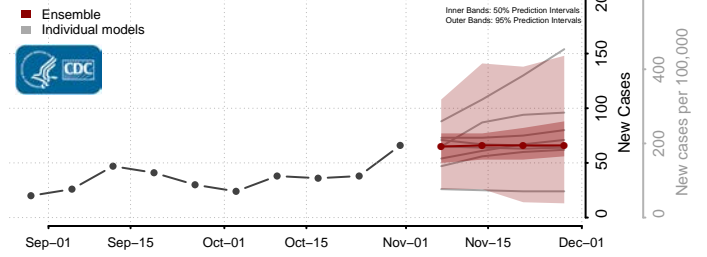

Grayson County, Virginia

Greene County, Virginia

Greensville County, Virginia

Halifax County, Virginia

Hampton County, Virginia

Hanover County, Virginia

Harrisonburg County, Virginia

Henrico County, Virginia