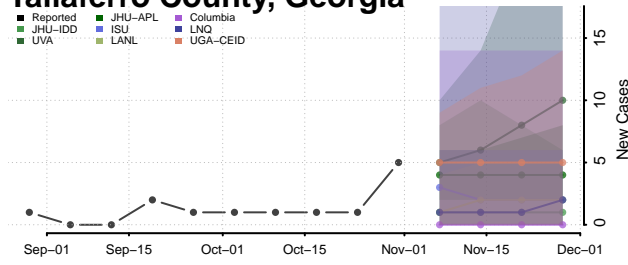

Stephens County, Georgia

Stewart County, Georgia

Sumter County, Georgia

Talbot County, Georgia

Taliaferro County, Georgia

Tattnall County, Georgia

Taylor County, Georgia

Telfair County, Georgia