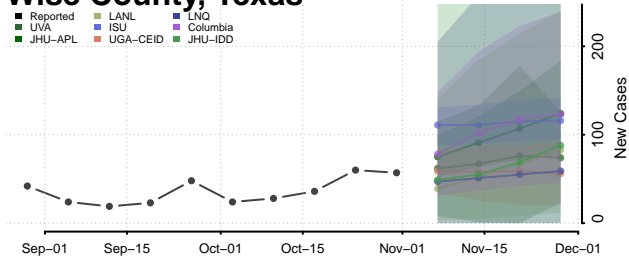

Wise County, Texas

Wood County, Texas

Yoakum County, Texas

Young County, Texas

Zapata County, Texas

Zavala County, Texas

Utah

Beaver County, Utah