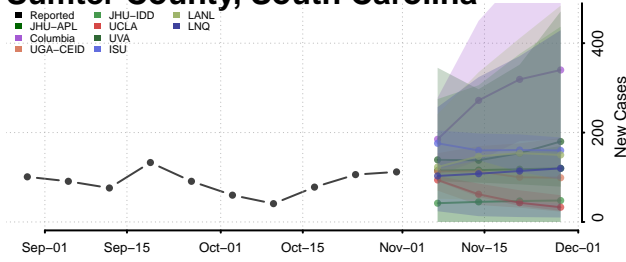

Oconee County, South Carolina

Orangeburg County, South Carolina

Pickens County, South Carolina

Richland County, South Carolina

Saluda County, South Carolina

Spartanburg County, South Carolina

Sumter County, South Carolina