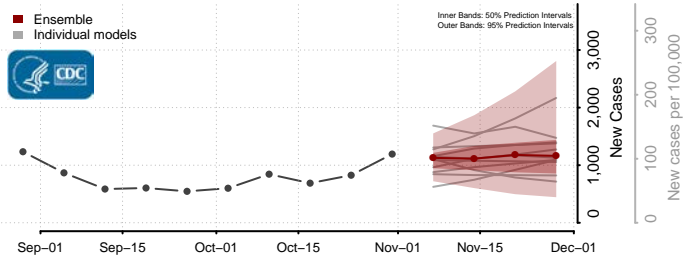

Wake County, North Carolina