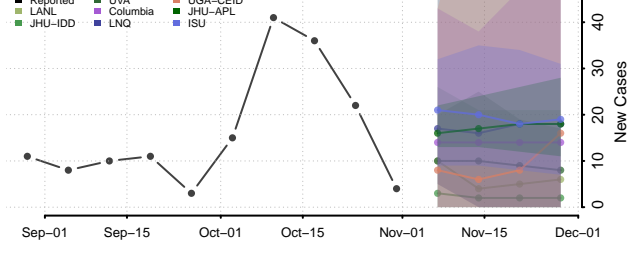

Kearney County, Nebraska