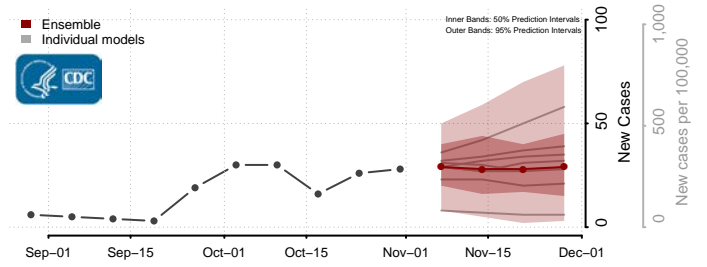

Madison County, Missouri