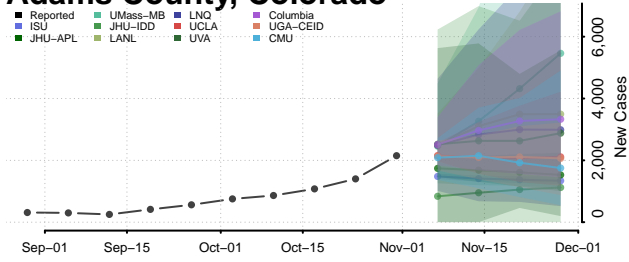

Tulare County, California

Tuolumne County, California

Ventura County, California

Yolo County, California

Yuba County, California

Colorado

Adams County, Colorado

Alamosa County, Colorado