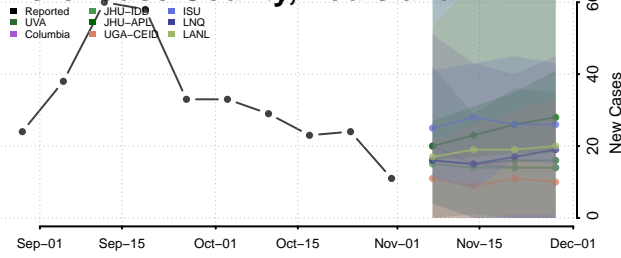

Livingston County, Louisiana

Madison County, Louisiana

Morehouse County, Louisiana

Natchitoches County, Louisiana

Orleans County, Louisiana

Ouachita County, Louisiana

Plaquemines County, Louisiana

Pointe Coupee County, Louisiana