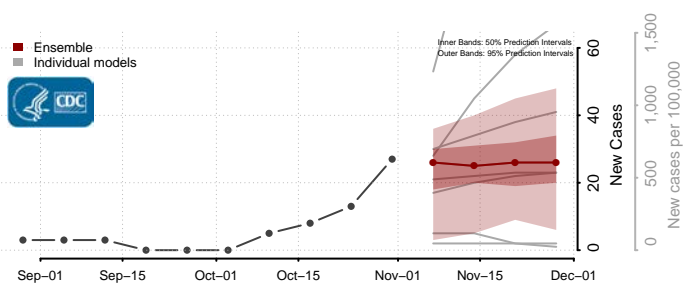

Kittson County, Minnesota