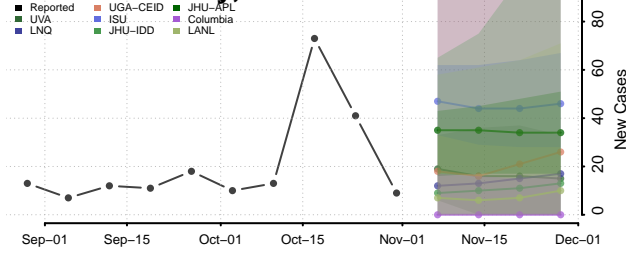

Parmer County, Texas