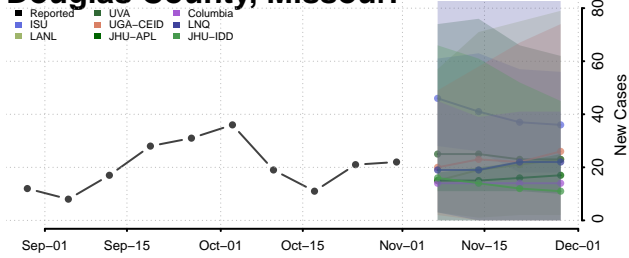

Douglas County, Missouri