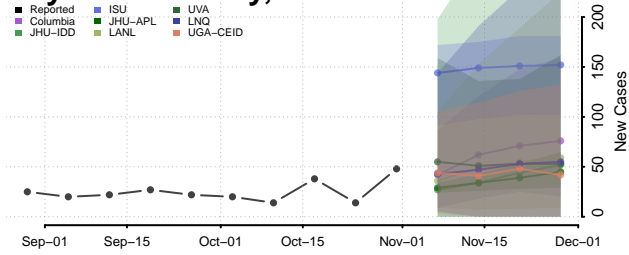

Guilford County, North Carolina

Halifax County, North Carolina

Harnett County, North Carolina

Haywood County, North Carolina

Henderson County, North Carolina

Hertford County, North Carolina

Hoke County, North Carolina