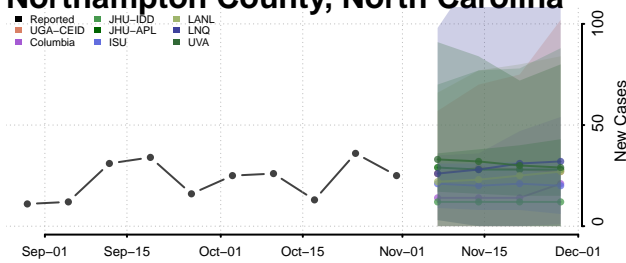

Montgomery County, North Carolina

Moore County, North Carolina

Nash County, North Carolina

New Hanover County, North Carolina

Northampton County, North Carolina

Onslow County, North Carolina

Orange County, North Carolina