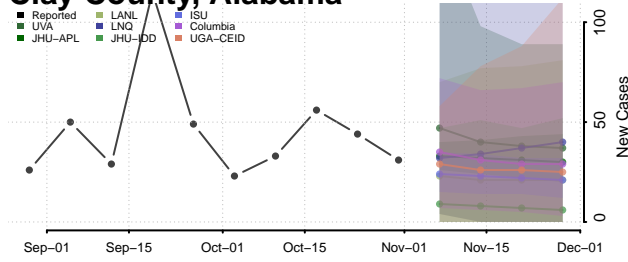

Butler County, Alabama

Calhoun County, Alabama

Chambers County, Alabama

Cherokee County, Alabama

Chilton County, Alabama

Choctaw County, Alabama

Clarke County, Alabama

Clay County, Alabama