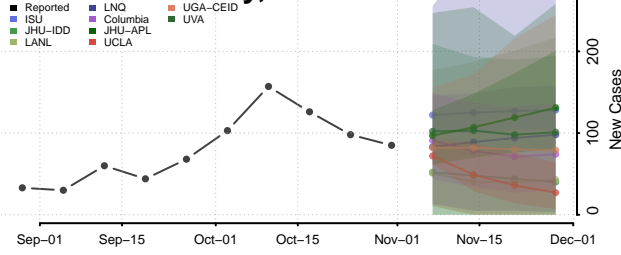

Delaware County, Oklahoma