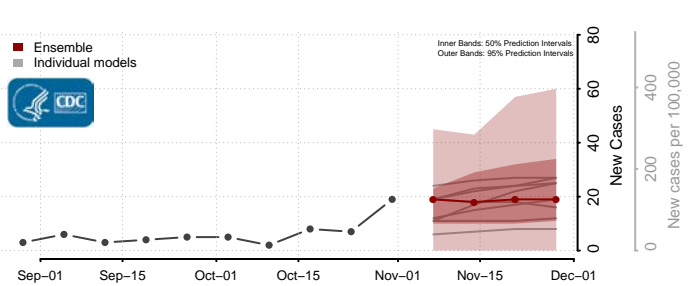

Marquette County, Michigan

Mason County, Michigan

Mecosta County, Michigan

Menominee County, Michigan

Midland County, Michigan

Missaukee County, Michigan

Monroe County, Michigan

Montcalm County, Michigan