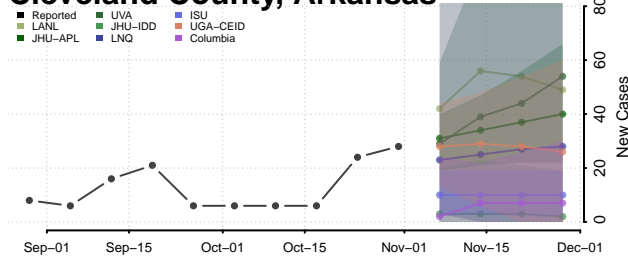

Cleveland County, Arkansas