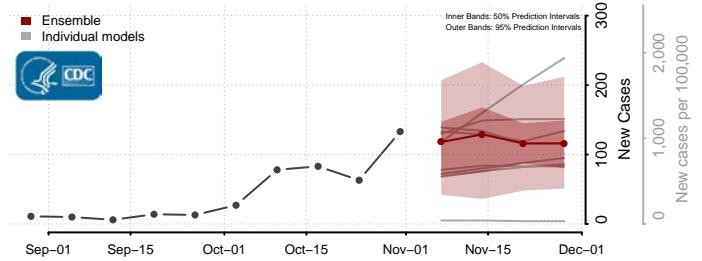

Terry County, Texas