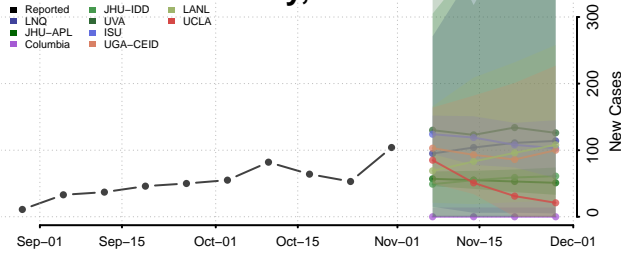

Buena Vista County, Iowa