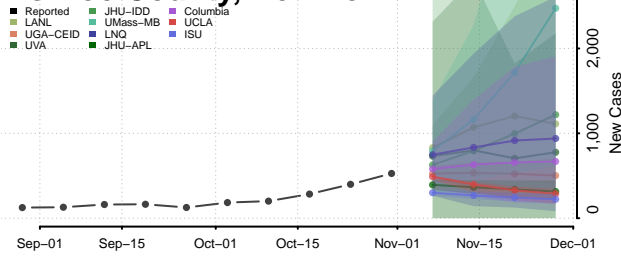

Monroe County, New York