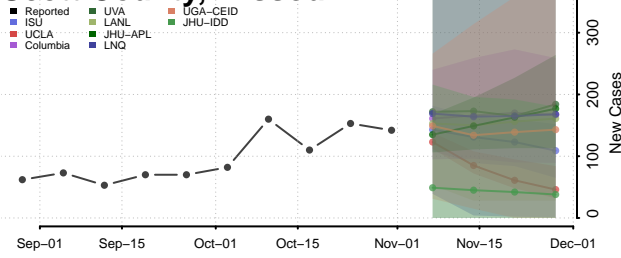

Scott County, Missouri