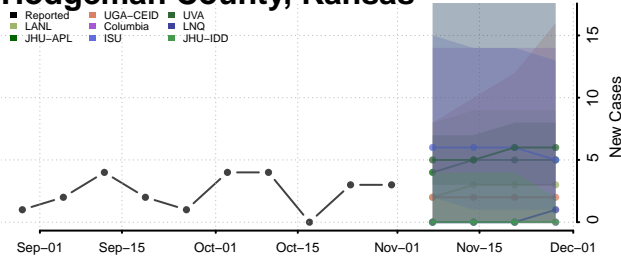

Gray County, Kansas

Greeley County, Kansas

Greenwood County, Kansas

Hamilton County, Kansas

Harper County, Kansas

Harvey County, Kansas

Haskell County, Kansas

Hodgeman County, Kansas