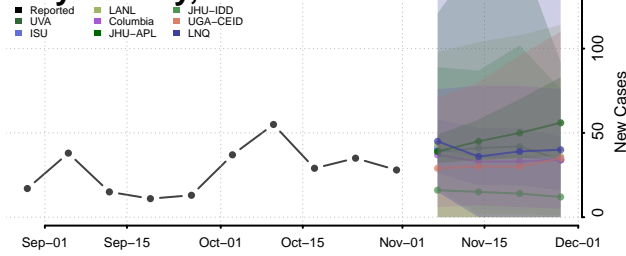

Clay County, Illinois