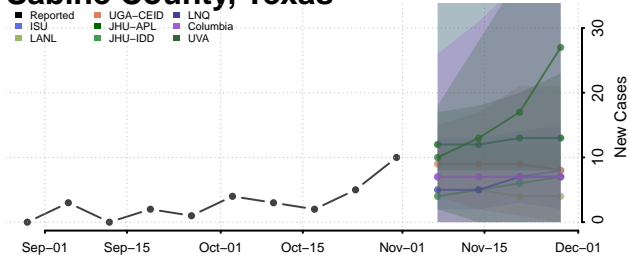

Sabine County, Texas