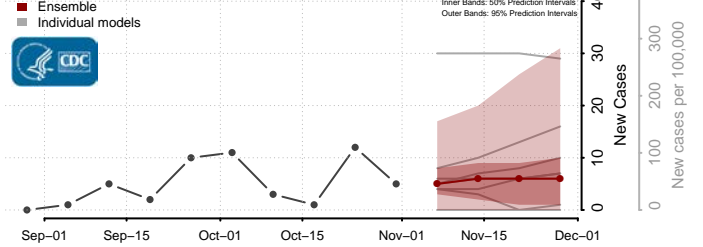

Lincoln County, Washington