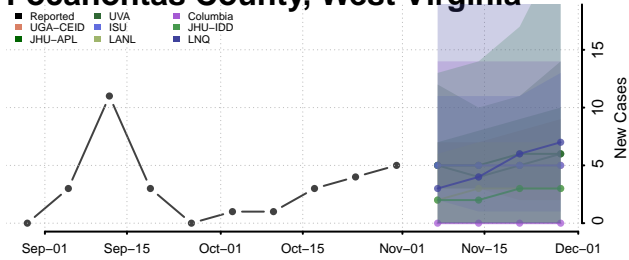

Pendleton County, West Virginia

Pleasants County, West Virginia

Pocahontas County, West Virginia

Preston County, West Virginia

Putnam County, West Virginia

Raleigh County, West Virginia

Randolph County, West Virginia