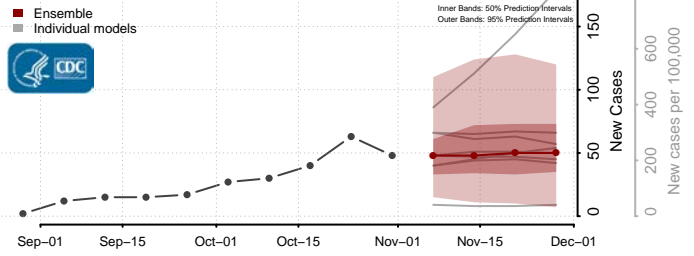

Roane County, Tennessee

Robertson County, Tennessee

Rutherford County, Tennessee

Scott County, Tennessee

Sequatchie County, Tennessee

Sevier County, Tennessee

Shelby County, Tennessee

Smith County, Tennessee