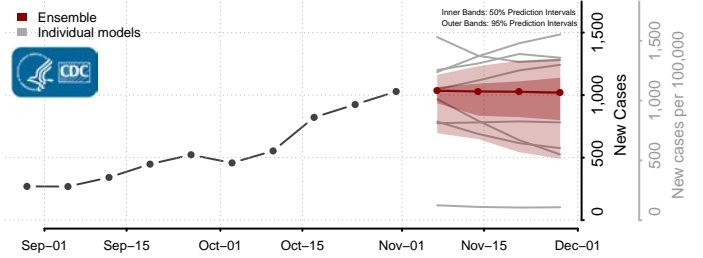

Burleigh County, North Dakota