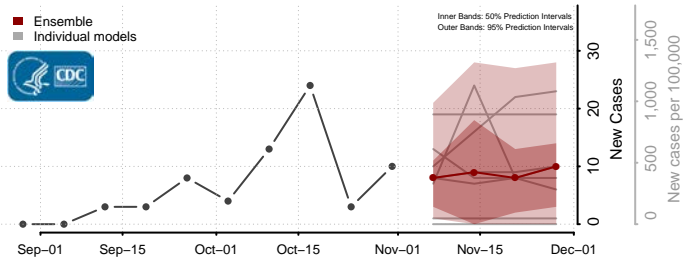

Sweet Grass County, Montana

Teton County, Montana

Toole County, Montana

Treasure County, Montana

Valley County, Montana

Wheatland County, Montana

Wibaux County, Montana

Yellowstone County, Montana