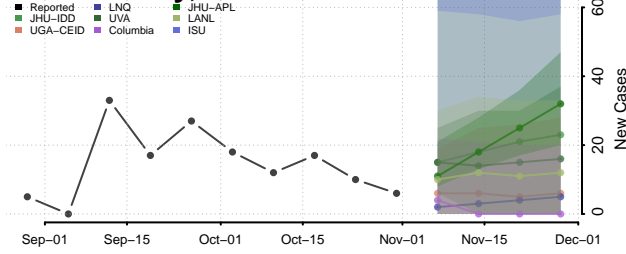

Polk County, Texas