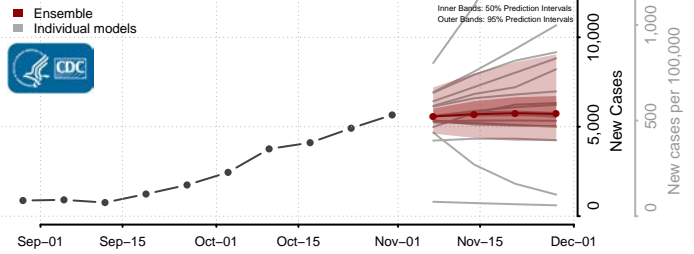

Beaverhead County, Montana

Big Horn County, Montana

Blaine County, Montana

Broadwater County, Montana

Carbon County, Montana

Carter County, Montana

Cascade County, Montana

Chouteau County, Montana