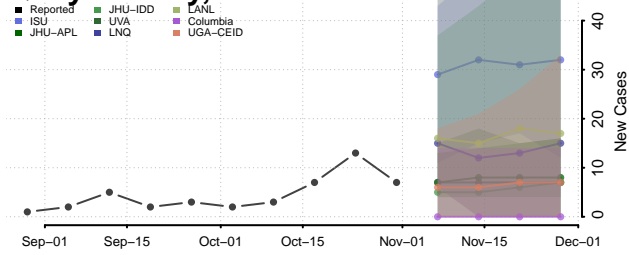

Lincoln County, New Mexico

Los Alamos County, New Mexico

Luna County, New Mexico

McKinley County, New Mexico

Mora County, New Mexico

Otero County, New Mexico

Quay County, New Mexico

Rio Arriba County, New Mexico