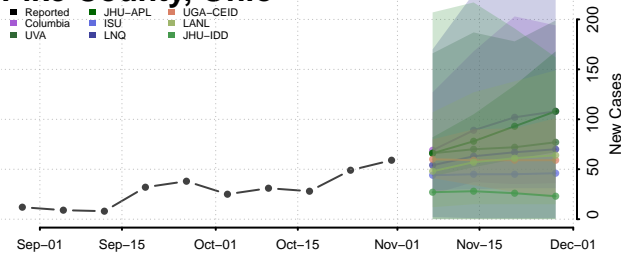

Pike County, Ohio