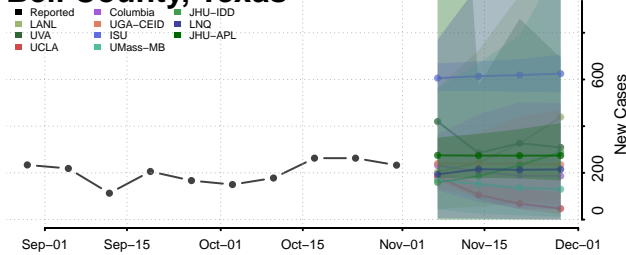

Bell County, Texas