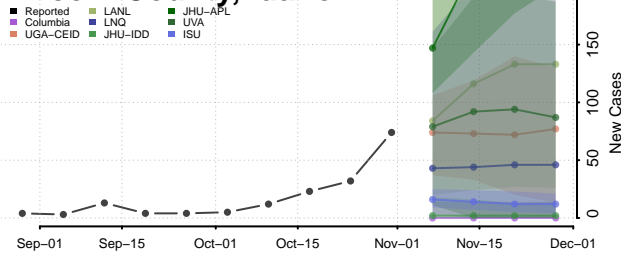

Lincoln County, Idaho