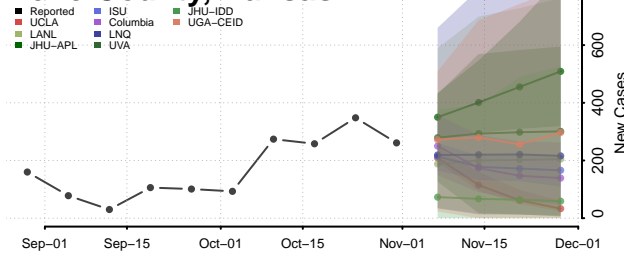

Reno County, Kansas