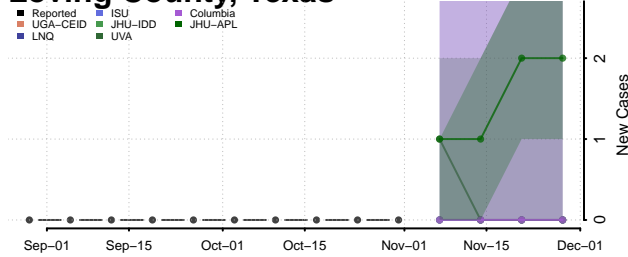

Leon County, Texas

Liberty County, Texas

Limestone County, Texas

Lipscomb County, Texas

Live Oak County, Texas

Llano County, Texas

Loving County, Texas

Lubbock County, Texas