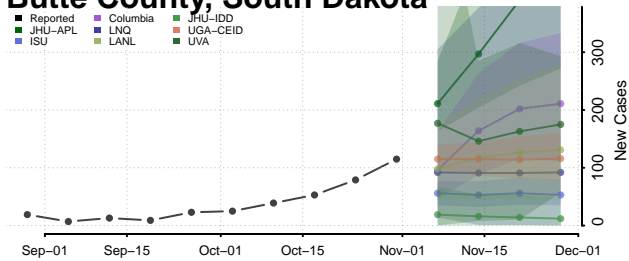

Butte County, South Dakota