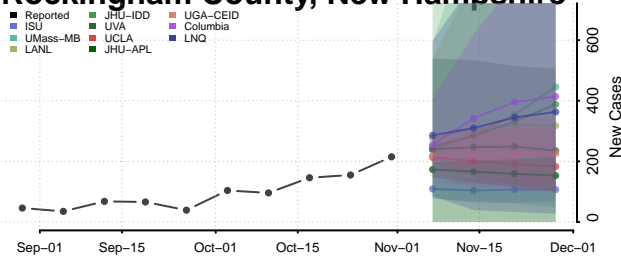

Rockingham County, New Hampshire