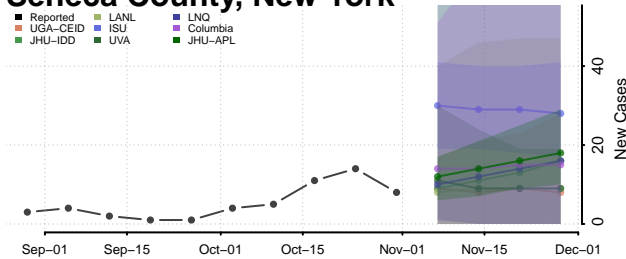

Saratoga County, New York

Schenectady County, New York

Schoharie County, New York

Schuyler County, New York

Seneca County, New York

St. Lawrence County, New York

Steuben County, New York

Suffolk County, New York