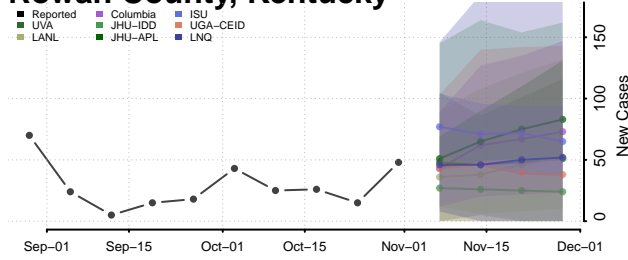

Rowan County, Kentucky