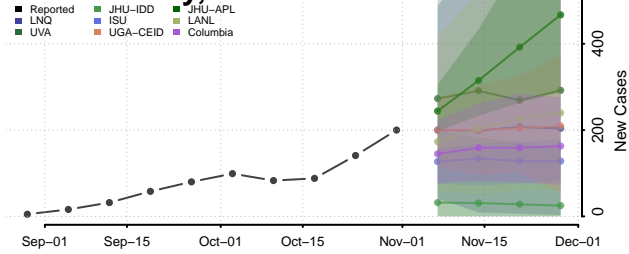

Door County, Wisconsin