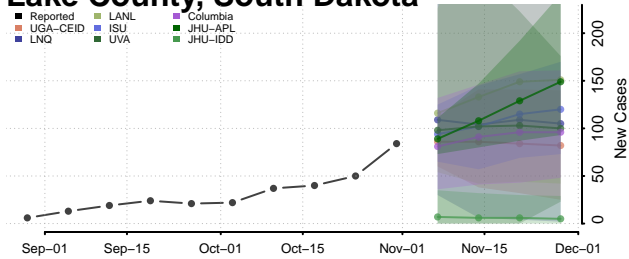

Lake County, South Dakota