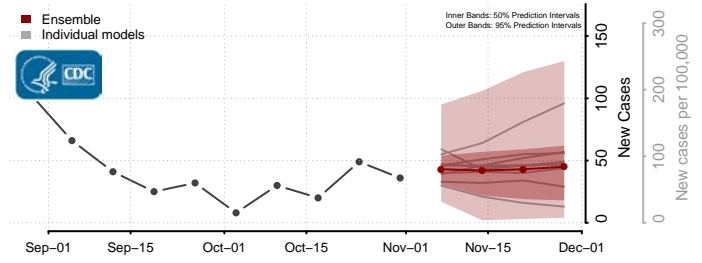

St. Martin County, Louisiana