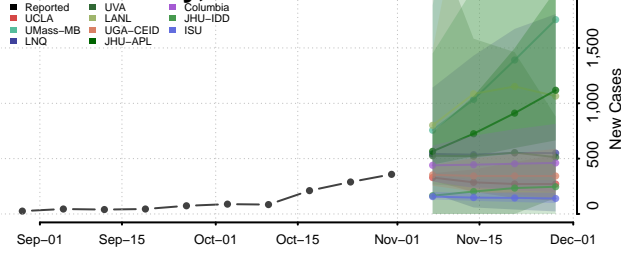

Lake County, Colorado

Larimer County, Colorado

Las Animas County, Colorado

Lincoln County, Colorado

Logan County, Colorado

Mesa County, Colorado

Mineral County, Colorado

Moffat County, Colorado