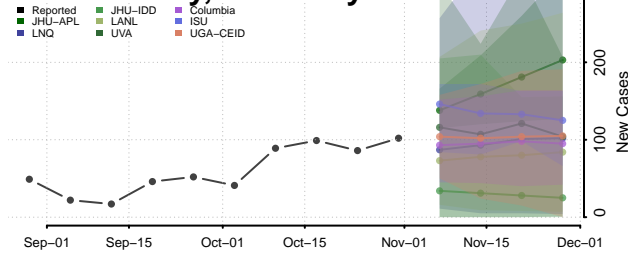

Jessamine County, Kentucky

Johnson County, Kentucky

Kenton County, Kentucky

Knott County, Kentucky

Knox County, Kentucky

Larue County, Kentucky

Laurel County, Kentucky

Lawrence County, Kentucky