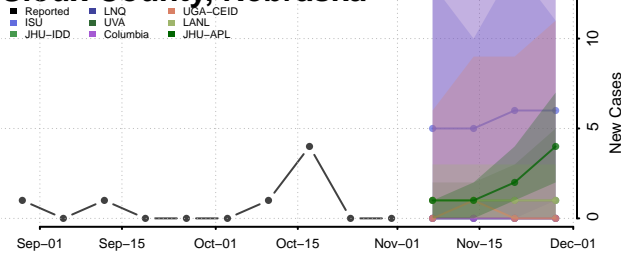

Sioux County, Nebraska