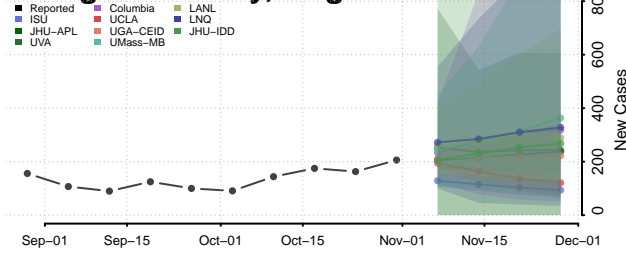

Arlington County, Virginia