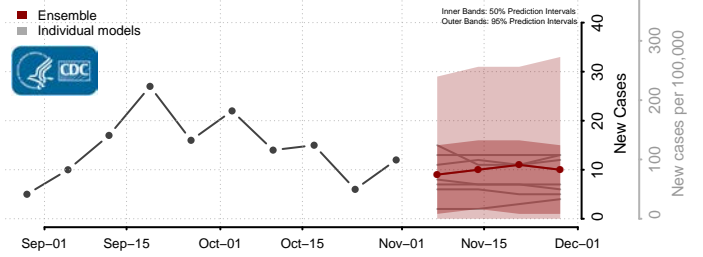

New Kent County, Virginia

Newport News County, Virginia

Norfolk County, Virginia

Northampton County, Virginia

Northumberland County, Virginia

Norton County, Virginia

Nottoway County, Virginia

Orange County, Virginia