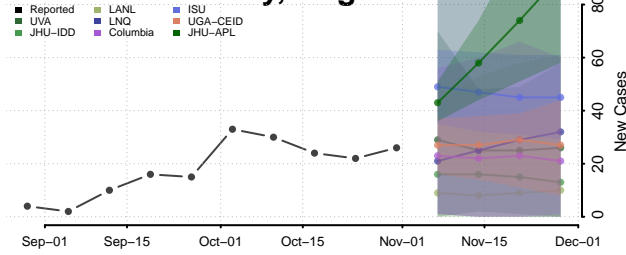

Buchanan County, Virginia