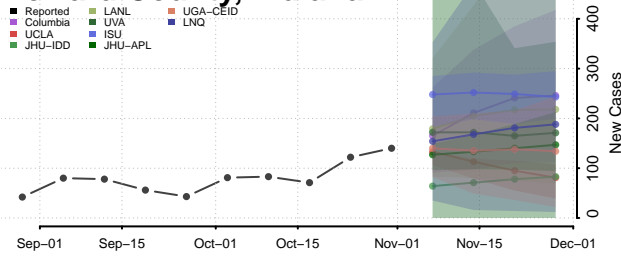

Greene County, Indiana

Hamilton County, Indiana

Hancock County, Indiana

Harrison County, Indiana

Hendricks County, Indiana

Henry County, Indiana

Howard County, Indiana

Huntington County, Indiana