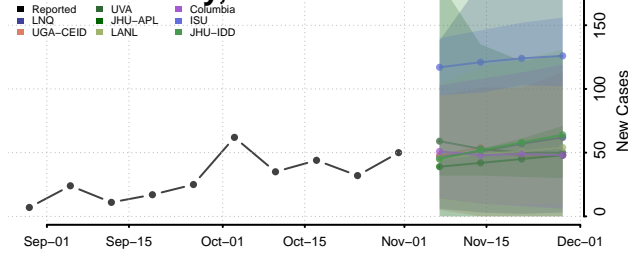

Huron County, Ohio