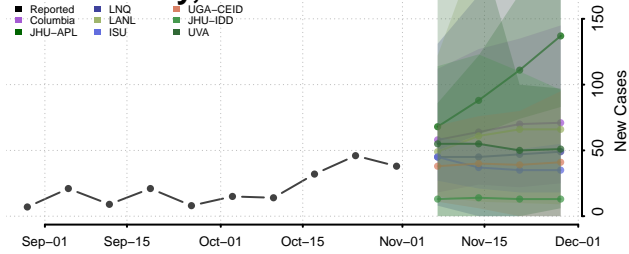

Monroe County, Illinois

Montgomery County, Illinois

Morgan County, Illinois

Moultrie County, Illinois

Ogle County, Illinois

Peoria County, Illinois

Perry County, Illinois

Piatt County, Illinois