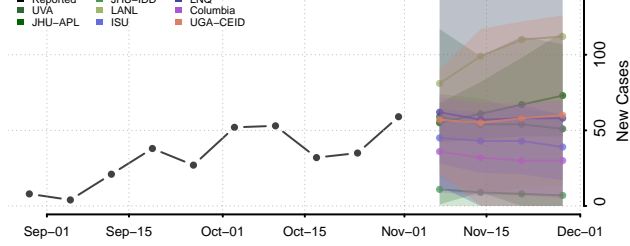

Wayne County, Nebraska