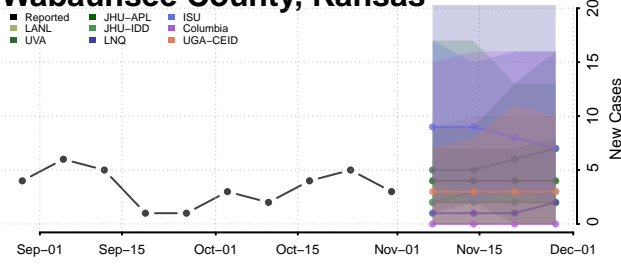

Wabaunsee County, Kansas