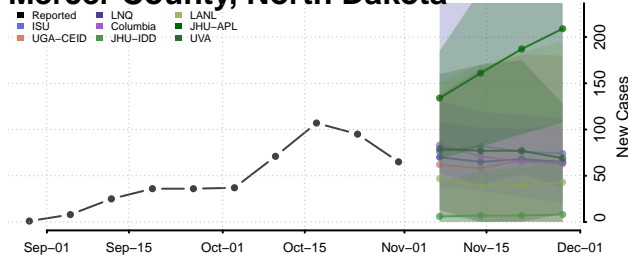

Mercer County, North Dakota