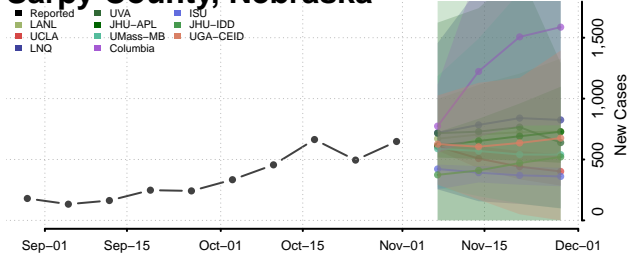

Polk County, Nebraska

Red Willow County, Nebraska

Richardson County, Nebraska

Rock County, Nebraska

Saline County, Nebraska

Sarpy County, Nebraska

Saunders County, Nebraska

Scotts Bluff County, Nebraska