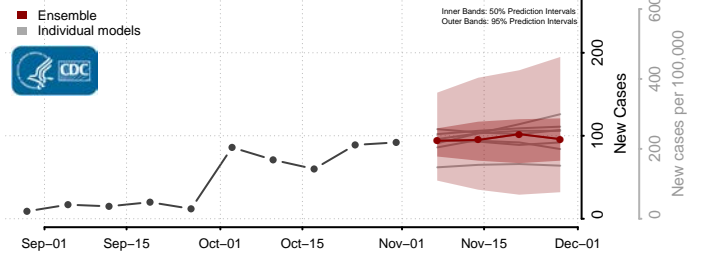

Fulton County, Ohio