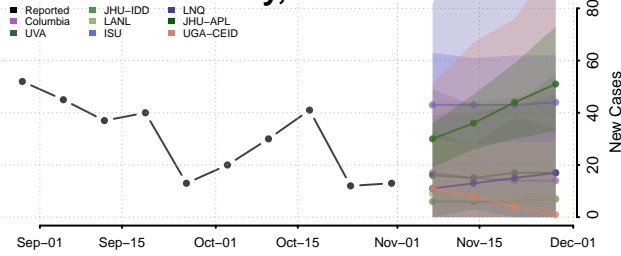

Limestone County, Texas