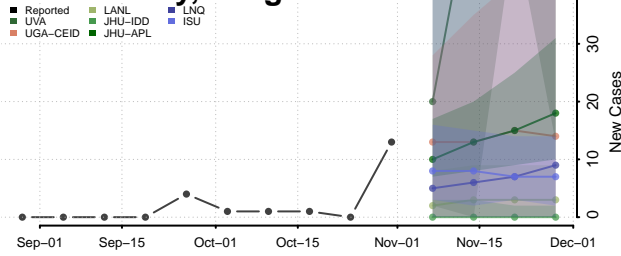

Hood River County, Oregon

Jackson County, Oregon

Jefferson County, Oregon

Josephine County, Oregon

Klamath County, Oregon

Lake County, Oregon

Lane County, Oregon

Lincoln County, Oregon