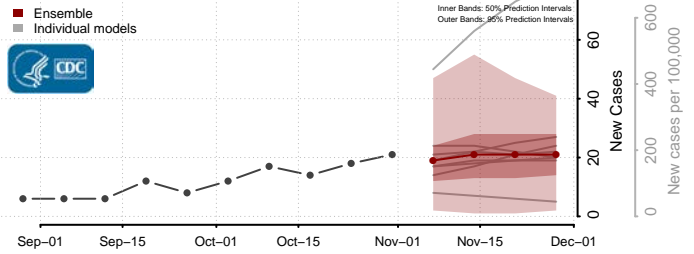

Pope County, Minnesota