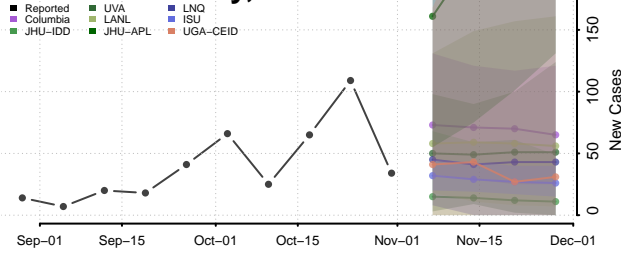

Cassia County, Idaho

Clark County, Idaho

Clearwater County, Idaho

Custer County, Idaho

Elmore County, Idaho

Franklin County, Idaho

Fremont County, Idaho

Gem County, Idaho