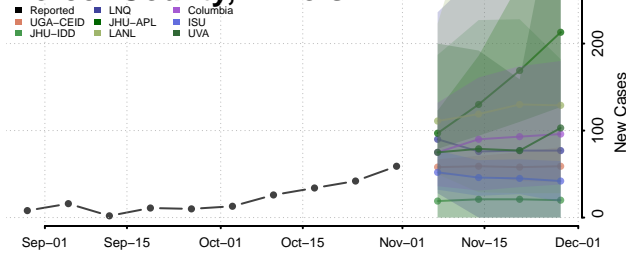

Mercer County, Illinois