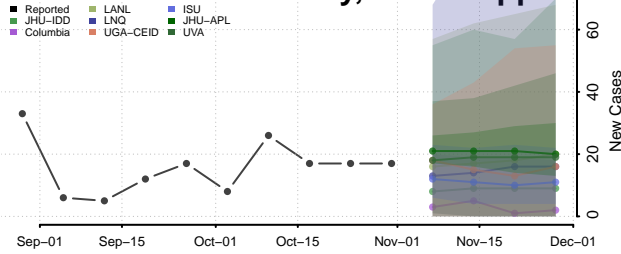

Jefferson Davis County, Mississippi