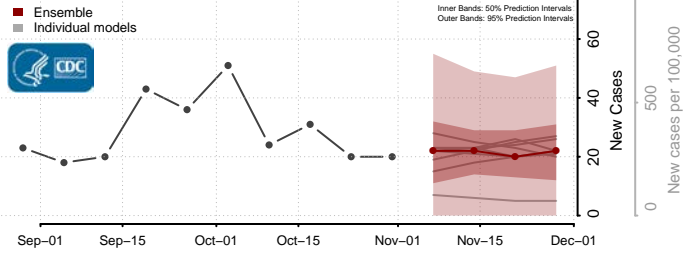

Lincoln County, Idaho

Madison County, Idaho

Minidoka County, Idaho

Nez Perce County, Idaho

Oneida County, Idaho

Owyhee County, Idaho

Payette County, Idaho

Power County, Idaho