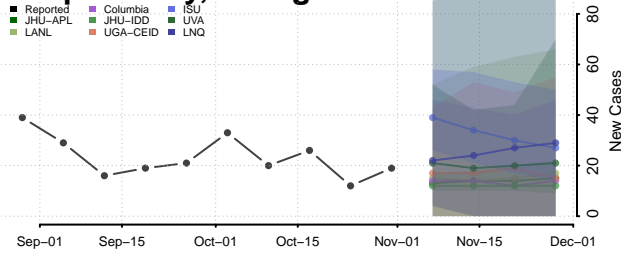

Crisp County, Georgia