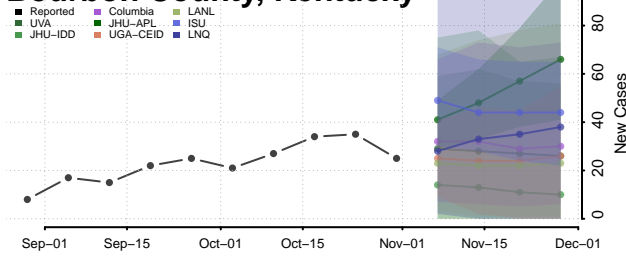

Bourbon County, Kentucky

Boyd County, Kentucky

Boyle County, Kentucky

Bracken County, Kentucky

Breathitt County, Kentucky

Breckinridge County, Kentucky

Bullitt County, Kentucky

Butler County, Kentucky