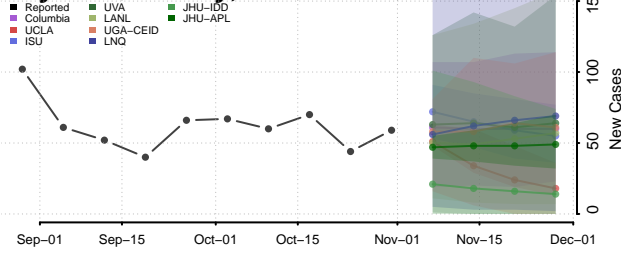

Lincoln County, Idaho

Madison County, Idaho

Minidoka County, Idaho

Nez Perce County, Idaho

Oneida County, Idaho

Owyhee County, Idaho

Payette County, Idaho

Power County, Idaho