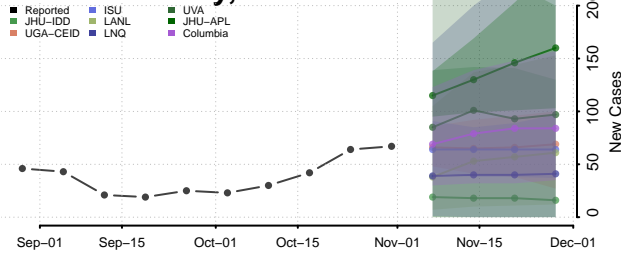

Crockett County, Tennessee

Cumberland County, Tennessee

Davidson County, Tennessee

Decatur County, Tennessee

DeKalb County, Tennessee

Dickson County, Tennessee

Dyer County, Tennessee

Fayette County, Tennessee