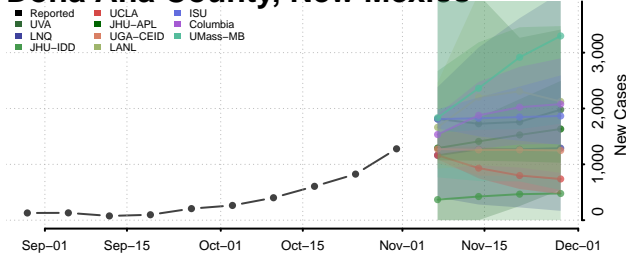

De Baca County, New Mexico

Dona Ana County, New Mexico

Eddy County, New Mexico

Grant County, New Mexico

Guadalupe County, New Mexico

Harding County, New Mexico

Hidalgo County, New Mexico

Lea County, New Mexico