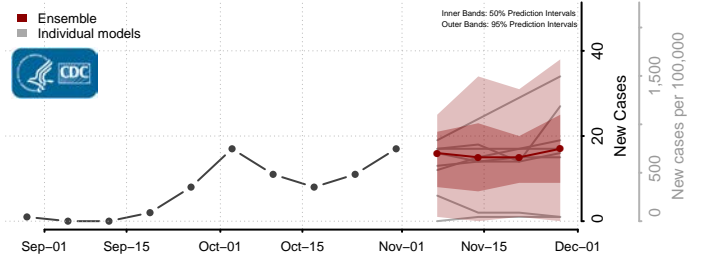

Divide County, North Dakota

Dunn County, North Dakota

Eddy County, North Dakota

Emmons County, North Dakota

Foster County, North Dakota

Golden Valley County, North Dakota

Grand Forks County, North Dakota

Grant County, North Dakota