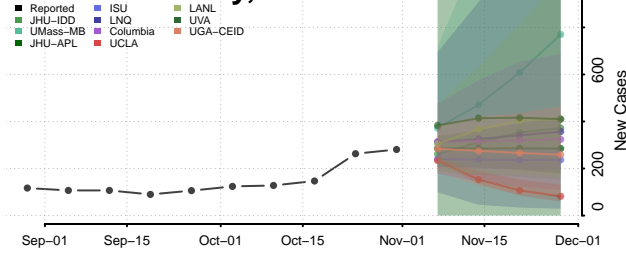

Fairfield County, Ohio