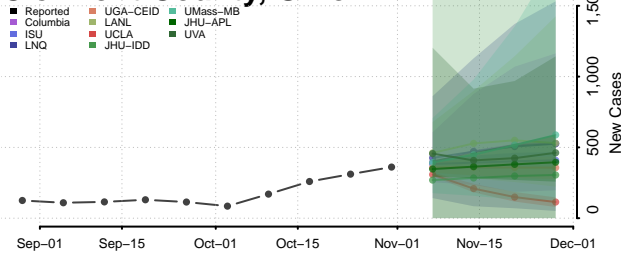

Clermont County, Ohio

Clinton County, Ohio

Columbiana County, Ohio

Coshocton County, Ohio

Crawford County, Ohio

Cuyahoga County, Ohio

Darke County, Ohio

Defiance County, Ohio