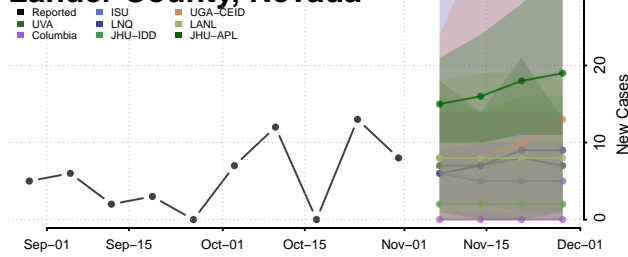

Lander County, Nevada