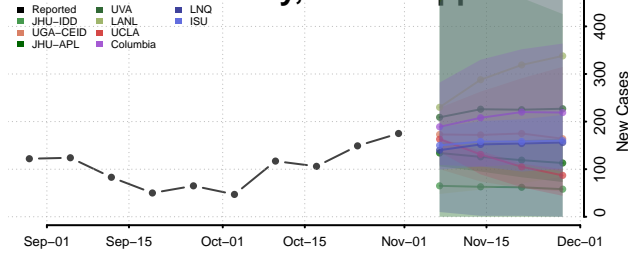

Lauderdale County, Mississippi