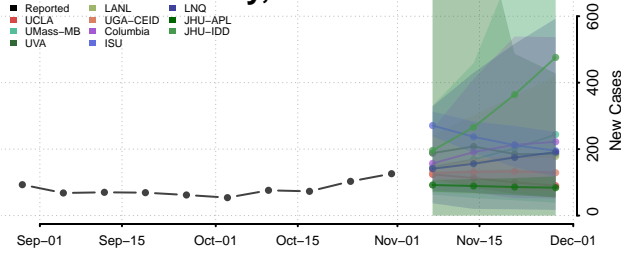

Delaware County, New York

Dutchess County, New York

Erie County, New York

Essex County, New York

Franklin County, New York

Fulton County, New York

Genesee County, New York

Greene County, New York