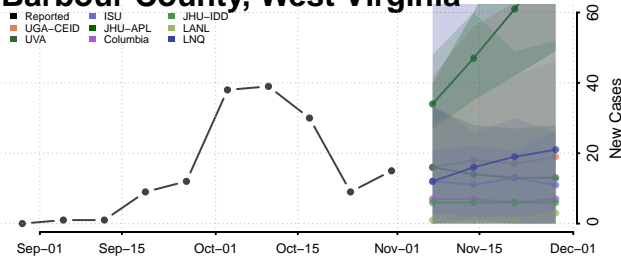

Barbour County, West Virginia