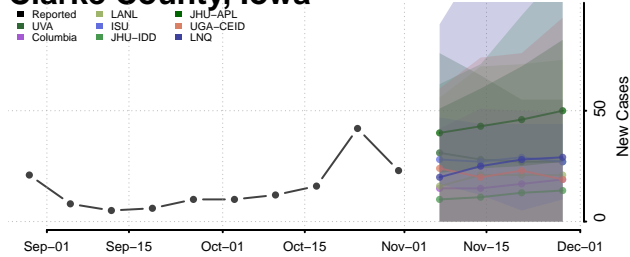

Cass County, Iowa

Cedar County, Iowa

Cerro Gordo County, Iowa

Cherokee County, Iowa

Chickasaw County, Iowa

Clarke County, Iowa

Clay County, Iowa

Clayton County, Iowa