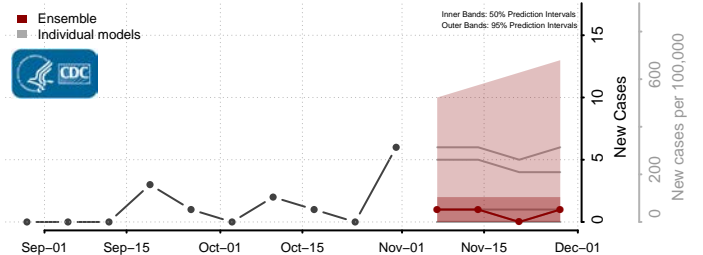

Gilliam County, Oregon