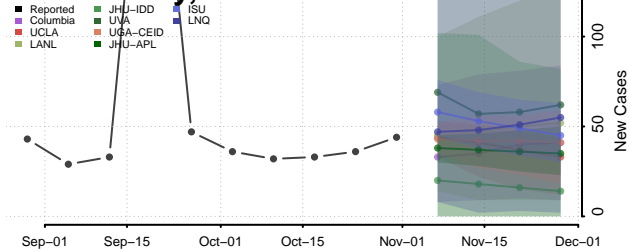

Marion County, Alabama

Marshall County, Alabama

Mobile County, Alabama

Monroe County, Alabama

Montgomery County, Alabama

Morgan County, Alabama

Perry County, Alabama

Pickens County, Alabama

Pike County, Alabama

Randolph County, Alabama

Russell County, Alabama

Shelby County, Alabama

St. Clair County, Alabama

Sumter County, Alabama

Talladega County, Alabama

Tallapoosa County, Alabama