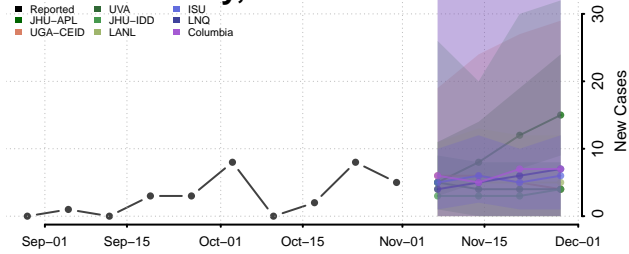

Lincoln County, Maine