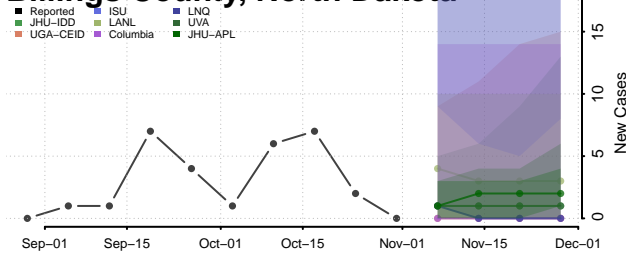

Billings County, North Dakota