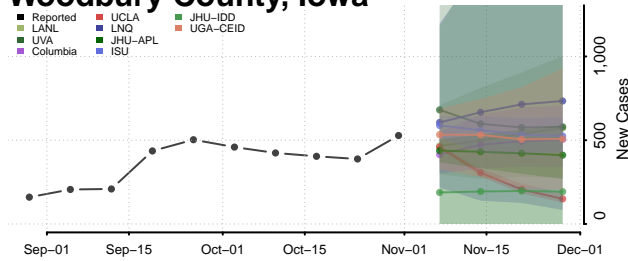

Woodbury County, Iowa