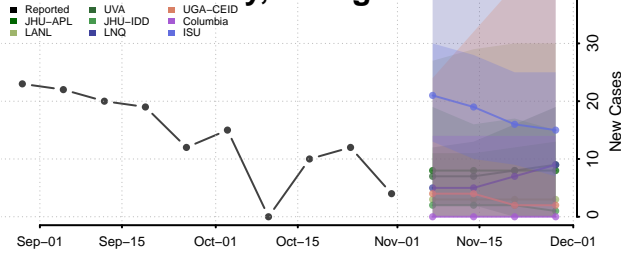

Rabun County, Georgia

Randolph County, Georgia

Richmond County, Georgia

Rockdale County, Georgia

Schley County, Georgia

Screven County, Georgia

Seminole County, Georgia

Spalding County, Georgia