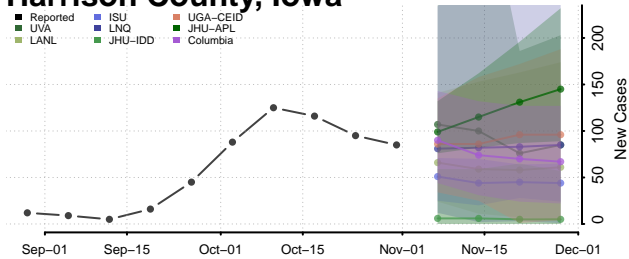

Guthrie County, Iowa

Hamilton County, Iowa

Hancock County, Iowa

Hardin County, Iowa

Harrison County, Iowa

Henry County, Iowa

Howard County, Iowa

Humboldt County, Iowa