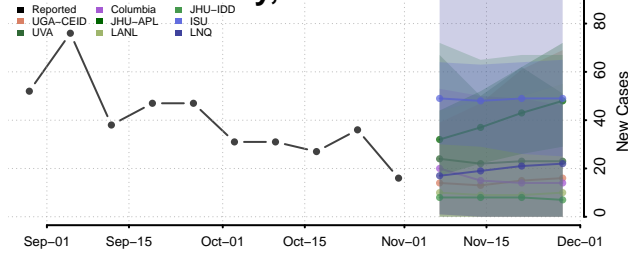

Cherokee County, North Carolina