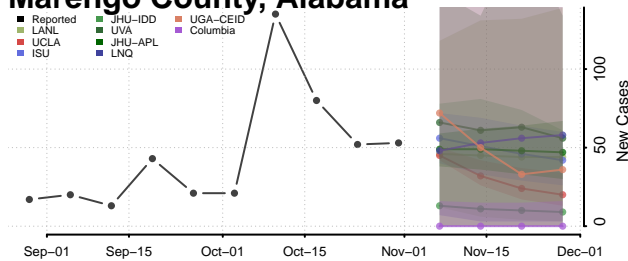

Lauderdale County, Alabama

Lawrence County, Alabama

Lee County, Alabama

Limestone County, Alabama

Lowndes County, Alabama

Macon County, Alabama

Madison County, Alabama

Marengo County, Alabama

Marion County, Alabama

Marshall County, Alabama

Mobile County, Alabama

Monroe County, Alabama

Montgomery County, Alabama

Morgan County, Alabama

Perry County, Alabama

Pickens County, Alabama