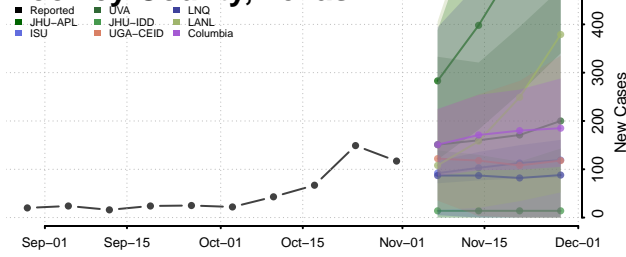

Hockley County, Texas