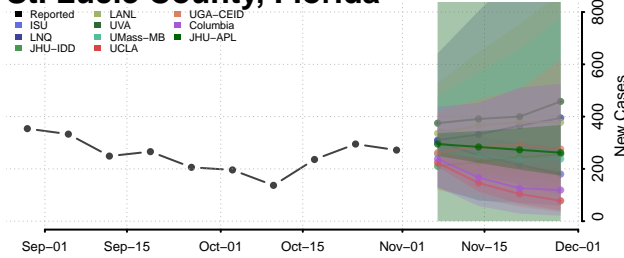

St. Lucie County, Florida