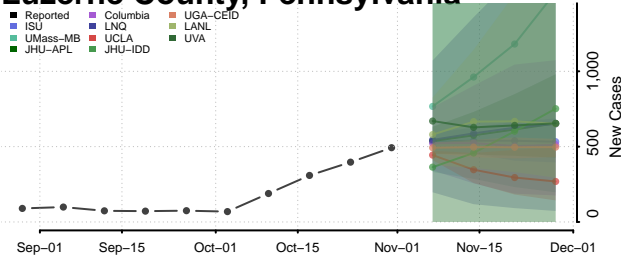

Luzerne County, Pennsylvania