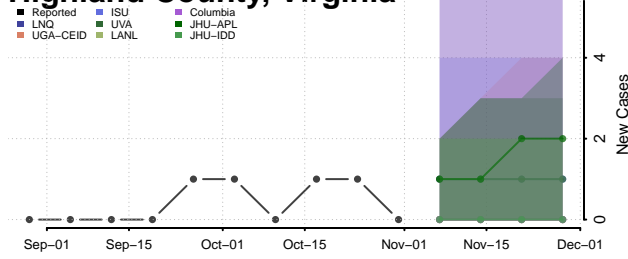

Highland County, Virginia