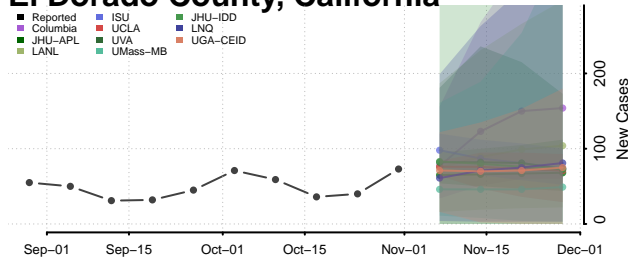

El Dorado County, California