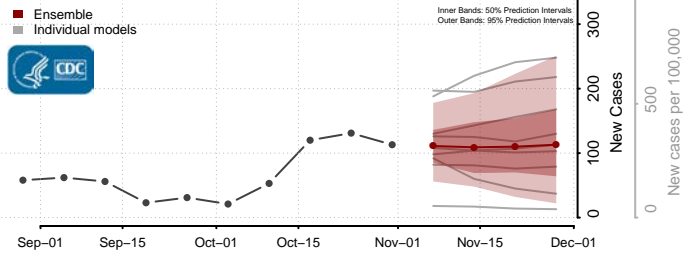

Leake County, Mississippi

Lee County, Mississippi

Leflore County, Mississippi

Lincoln County, Mississippi

Lowndes County, Mississippi

Madison County, Mississippi

Marion County, Mississippi

Marshall County, Mississippi