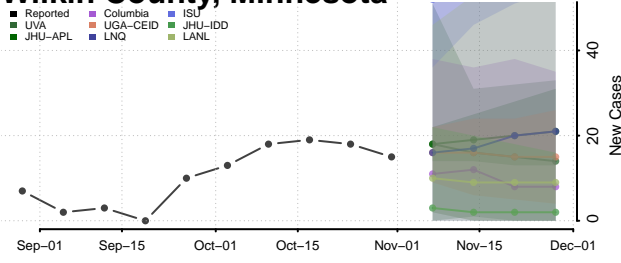

Wadena County, Minnesota

Waseca County, Minnesota

Washington County, Minnesota

Watowan County, Minnesota

Wilkin County, Minnesota

Winona County, Minnesota

Wright County, Minnesota

Yellow Medicine County, Minnesota