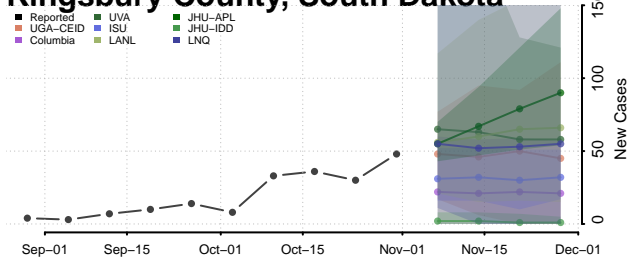

Kingsbury County, South Dakota