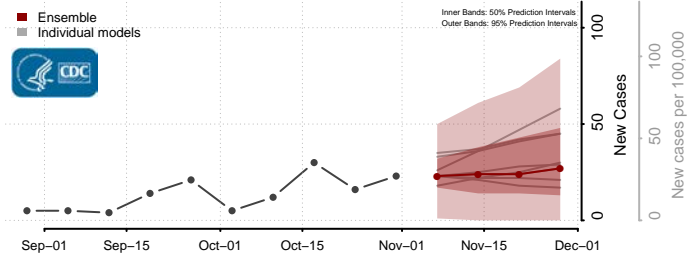

Island County, Washington