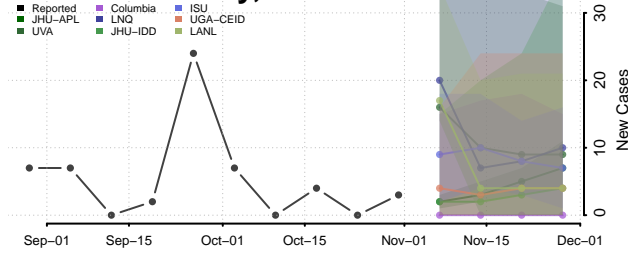

Calhoun County, Illinois