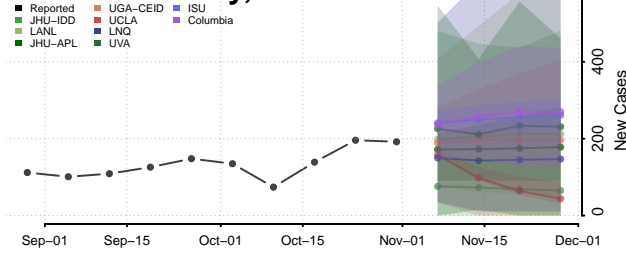

Dallas County, Arkansas

Desha County, Arkansas

Drew County, Arkansas

Faulkner County, Arkansas

Franklin County, Arkansas

Fulton County, Arkansas

Garland County, Arkansas

Grant County, Arkansas