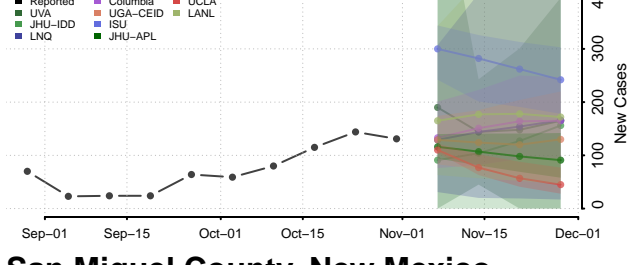

San Juan County, New Mexico