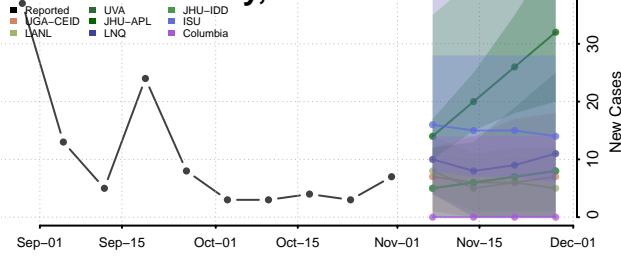

Colorado County, Texas