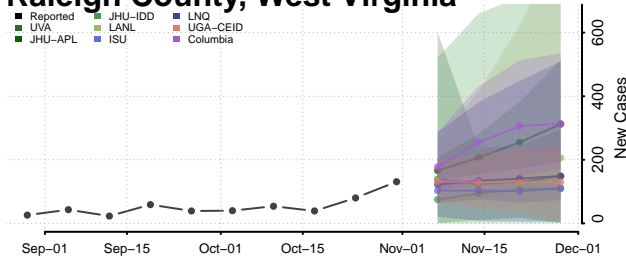

Pendleton County, West Virginia

Pleasants County, West Virginia

Pocahontas County, West Virginia

Preston County, West Virginia

Putnam County, West Virginia

Raleigh County, West Virginia

Randolph County, West Virginia