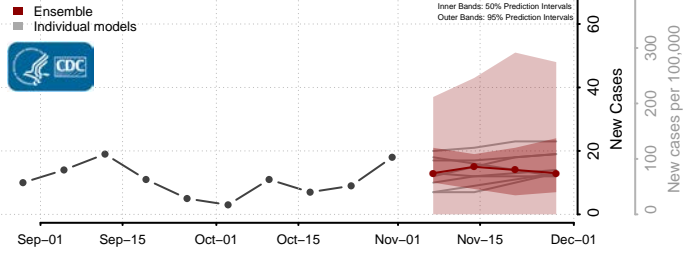

Manassas Park County, Virginia