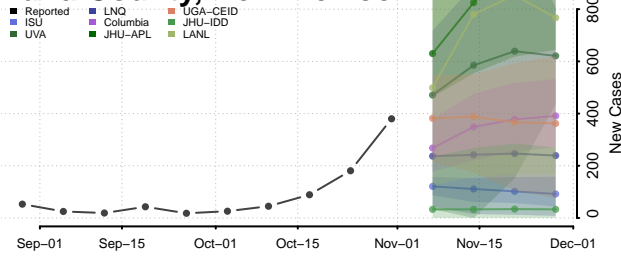

Luna County, New Mexico