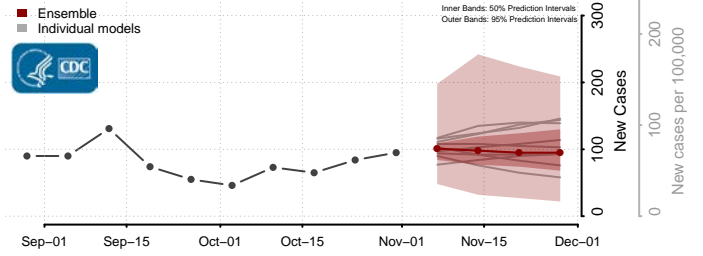

Spotsylvania County, Virginia