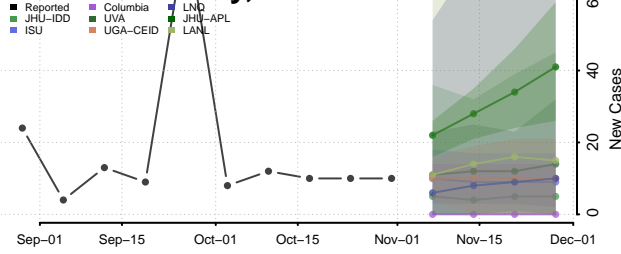

Houston County, Texas

Howard County, Texas

Hudspeth County, Texas

Hunt County, Texas

Hutchinson County, Texas

Irion County, Texas

Jack County, Texas

Jackson County, Texas