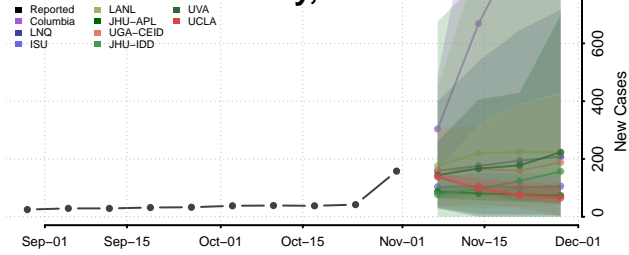

West Feliciana County, Louisiana

Winn County, Louisiana

Maine

Androscoggin County, Maine

Aroostook County, Maine

Cumberland County, Maine

Franklin County, Maine

Hancock County, Maine