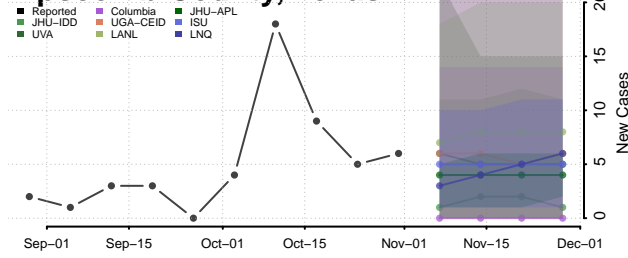

Leon County, Texas

Liberty County, Texas

Limestone County, Texas

Lipscomb County, Texas

Live Oak County, Texas

Llano County, Texas

Loving County, Texas

Lubbock County, Texas