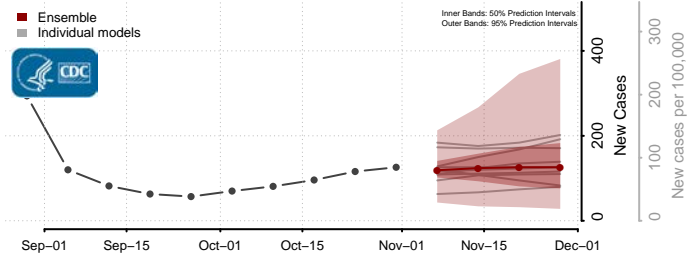

Montgomery County, North Carolina

Moore County, North Carolina

Nash County, North Carolina

New Hanover County, North Carolina

Northampton County, North Carolina

Onslow County, North Carolina

Orange County, North Carolina