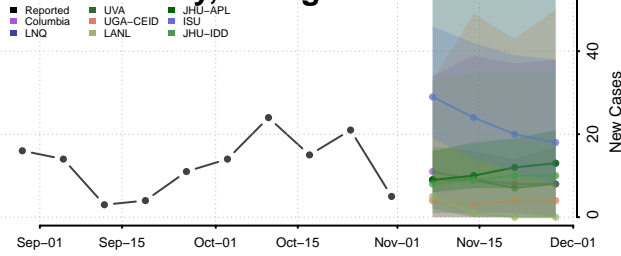

Worth County, Georgia