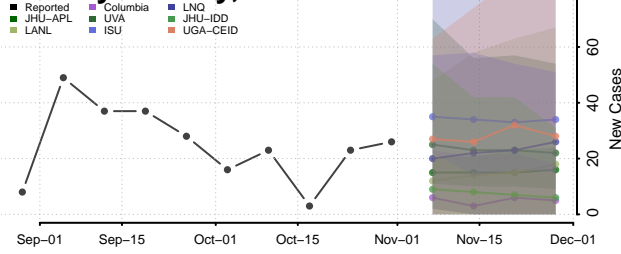

Gasconade County, Missouri

Gentry County, Missouri

Greene County, Missouri

Grundy County, Missouri

Harrison County, Missouri

Henry County, Missouri

Hickory County, Missouri

Holt County, Missouri