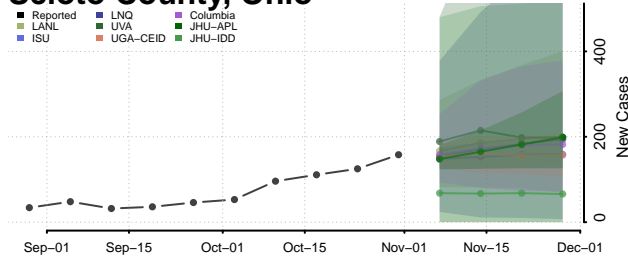

Putnam County, Ohio

Richland County, Ohio

Ross County, Ohio

Sandusky County, Ohio

Scioto County, Ohio

Seneca County, Ohio

Shelby County, Ohio

Stark County, Ohio