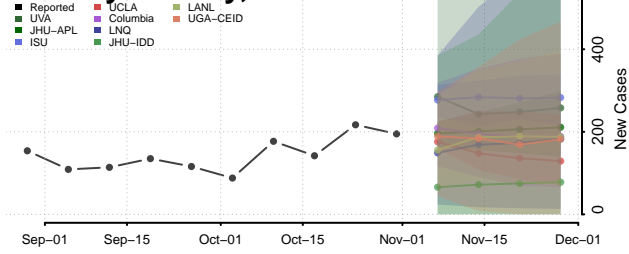

Bradley County, Tennessee