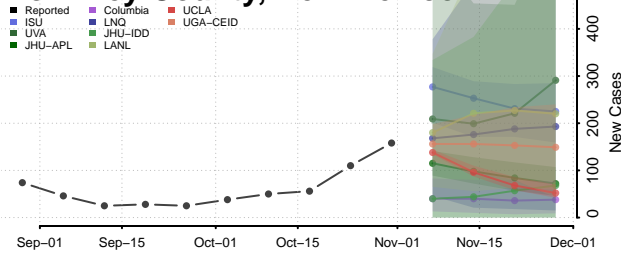

Lincoln County, New Mexico

Los Alamos County, New Mexico

Luna County, New Mexico

McKinley County, New Mexico

Mora County, New Mexico

Otero County, New Mexico

Quay County, New Mexico

Rio Arriba County, New Mexico