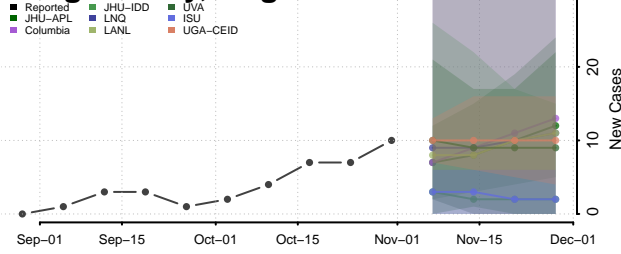

Craig County, Virginia