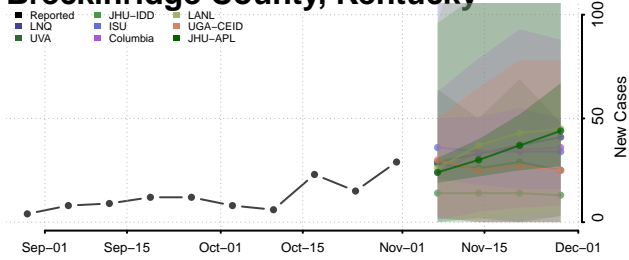

Bourbon County, Kentucky

Boyd County, Kentucky

Boyle County, Kentucky

Bracken County, Kentucky

Breathitt County, Kentucky

Breckinridge County, Kentucky

Bullitt County, Kentucky

Butler County, Kentucky