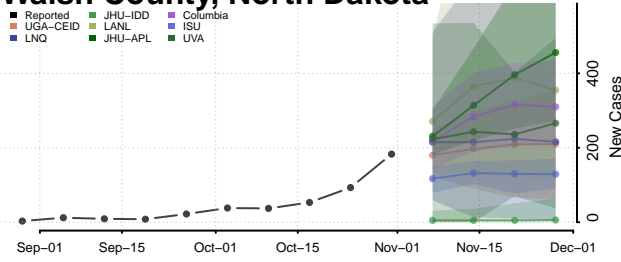

Walsh County, North Dakota