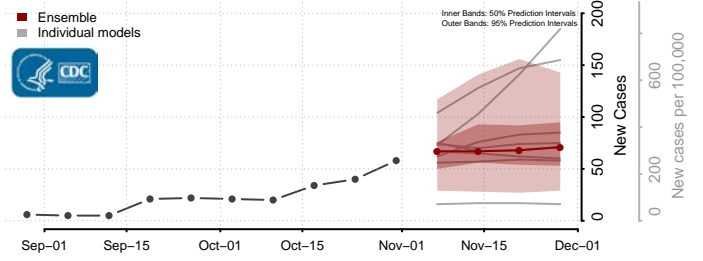

Wythe County, Virginia

York County, Virginia

Washington

Adams County, Washington

Asotin County, Washington

Benton County, Washington

Chelan County, Washington

Clallam County, Washington