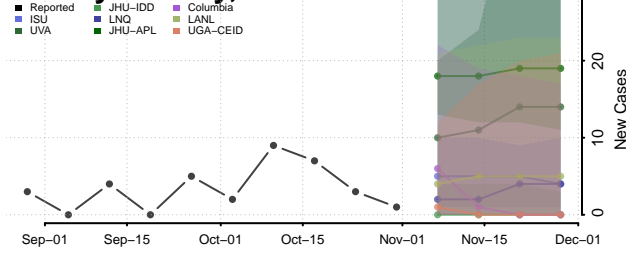

Donley County, Texas