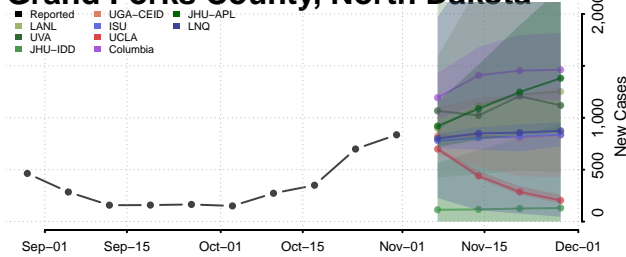

Grand Forks County, North Dakota