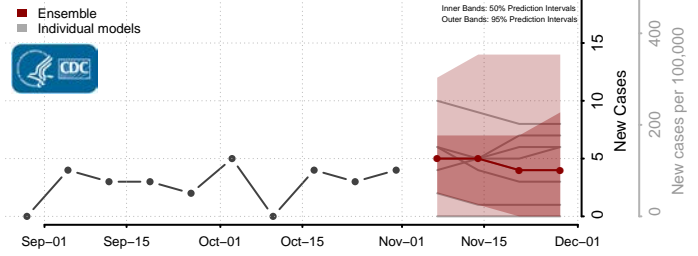

Howard County, Missouri

Howell County, Missouri

Iron County, Missouri

Jackson County, Missouri

Jasper County, Missouri

Jefferson County, Missouri

Johnson County, Missouri

Knox County, Missouri