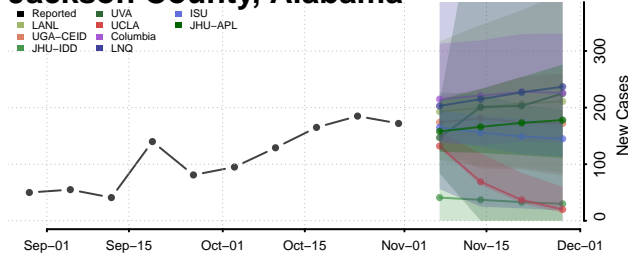

Geneva County, Alabama

Greene County, Alabama

Hale County, Alabama

Henry County, Alabama

Houston County, Alabama

Jackson County, Alabama

Jefferson County, Alabama

Lamar County, Alabama