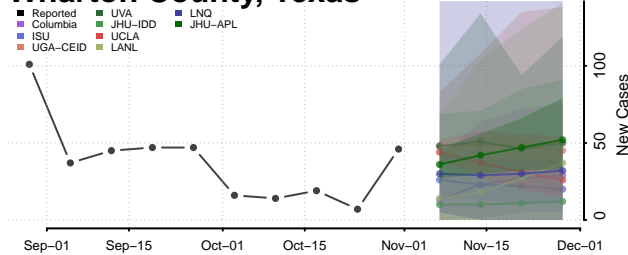

Wharton County, Texas