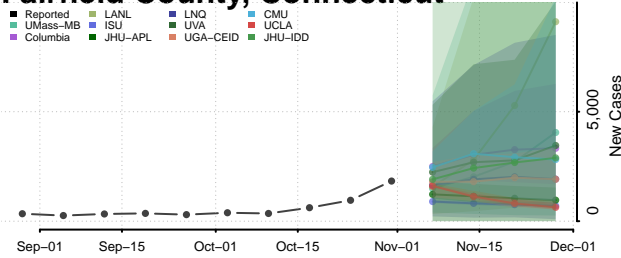

Sedgwick County, Colorado

Summit County, Colorado

Teller County, Colorado

Washington County, Colorado

Weld County, Colorado

Yuma County, Colorado

Connecticut

Fairfield County, Connecticut