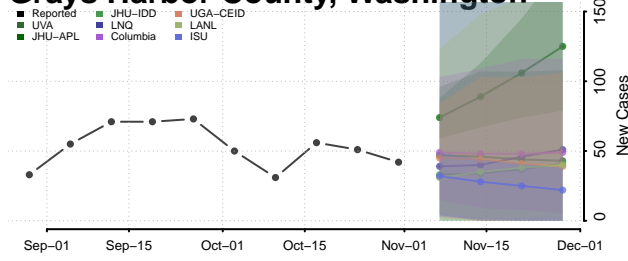

Grays Harbor County, Washington