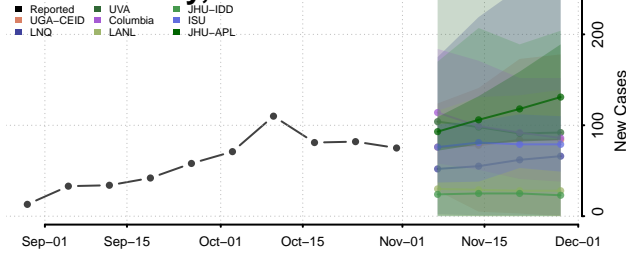

Giles County, Tennessee