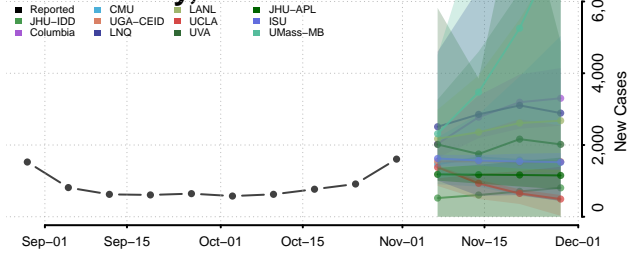

Polk County, Iowa