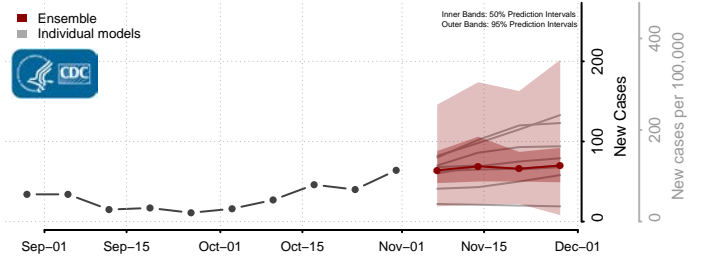

Hampshire County, West Virginia

Hancock County, West Virginia

Hardy County, West Virginia

Harrison County, West Virginia

Jackson County, West Virginia

Jefferson County, West Virginia

Kanawha County, West Virginia