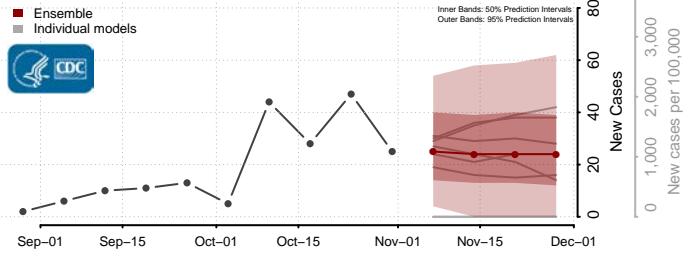

Douglas County, South Dakota

Edmunds County, South Dakota

Fall River County, South Dakota

Faulk County, South Dakota

Grant County, South Dakota

Gregory County, South Dakota

Haakon County, South Dakota

Hamlin County, South Dakota