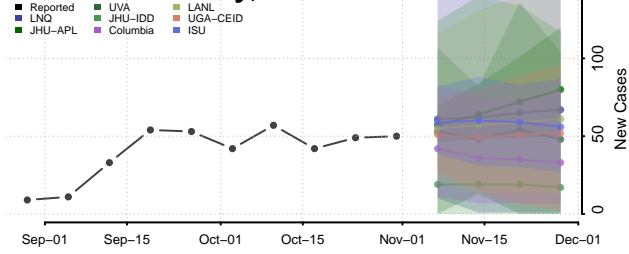

Kossuth County, Iowa