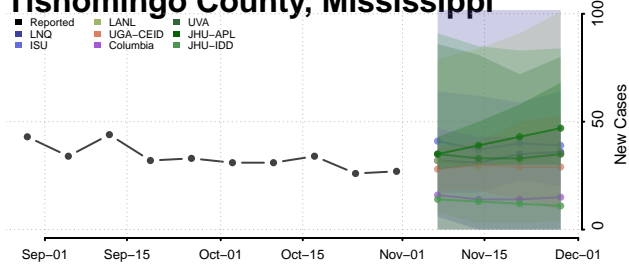

Tunica County, Mississippi

Union County, Mississippi

Walthall County, Mississippi

Warren County, Mississippi

Washington County, Mississippi

Wayne County, Mississippi

Webster County, Mississippi

Wilkinson County, Mississippi