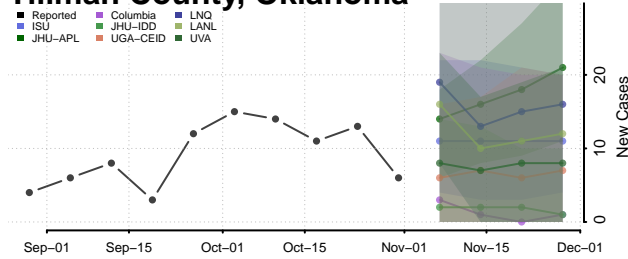

Sequoyah County, Oklahoma

Stephens County, Oklahoma

Texas County, Oklahoma

Tillman County, Oklahoma

Tulsa County, Oklahoma

Wagoner County, Oklahoma

Washington County, Oklahoma

Washita County, Oklahoma