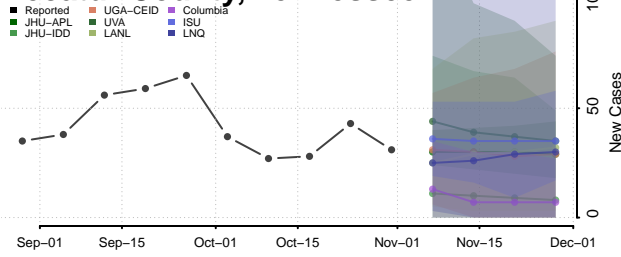

Crockett County, Tennessee

Cumberland County, Tennessee

Davidson County, Tennessee

Decatur County, Tennessee

DeKalb County, Tennessee

Dickson County, Tennessee

Dyer County, Tennessee

Fayette County, Tennessee