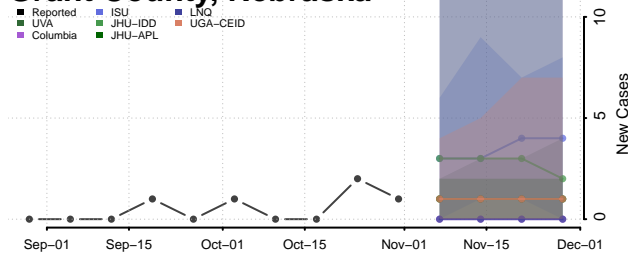

Frontier County, Nebraska

Furnas County, Nebraska

Gage County, Nebraska

Garden County, Nebraska

Garfield County, Nebraska

Gosper County, Nebraska

Grant County, Nebraska

Greeley County, Nebraska