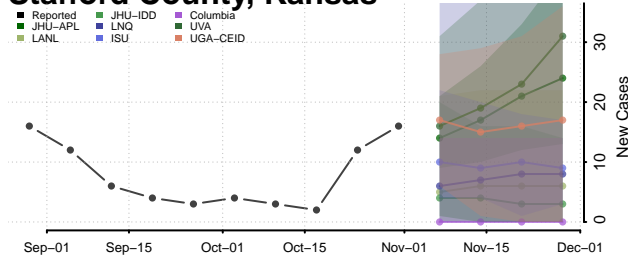

Stafford County, Kansas