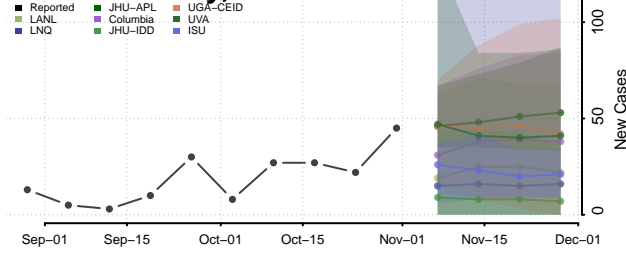

Atchison County, Kansas

Barber County, Kansas

Barton County, Kansas

Bourbon County, Kansas

Brown County, Kansas

Butler County, Kansas

Chase County, Kansas

Chautauqua County, Kansas