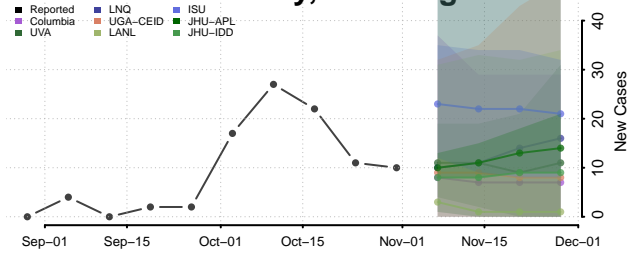

Pend Oreille County, Washington