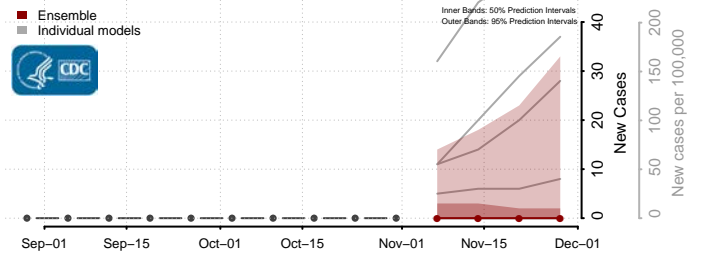

Box Elder County, Utah

Cache County, Utah

Carbon County, Utah

Daggett County, Utah

Davis County, Utah

Duchesne County, Utah

Emery County, Utah

Garfield County, Utah