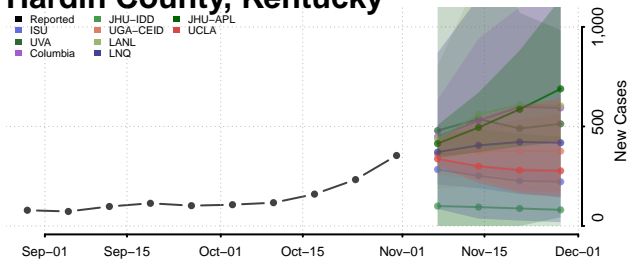

Grant County, Kentucky

Graves County, Kentucky

Grayson County, Kentucky

Green County, Kentucky

Greenup County, Kentucky

Hancock County, Kentucky

Hardin County, Kentucky

Harlan County, Kentucky