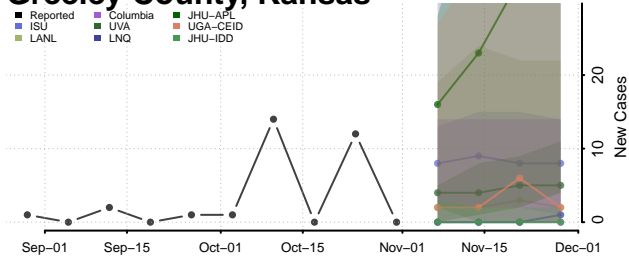

Greeley County, Kansas