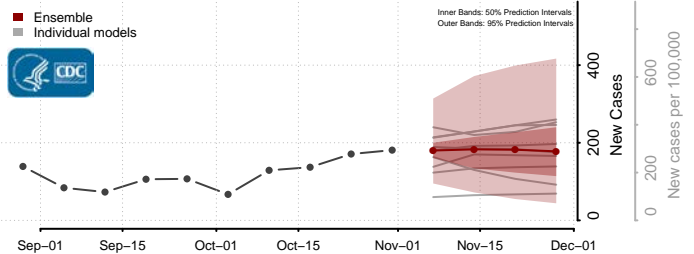

Tipton County, Tennessee