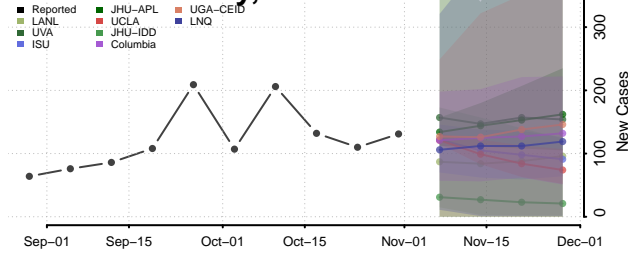

Camden County, Missouri