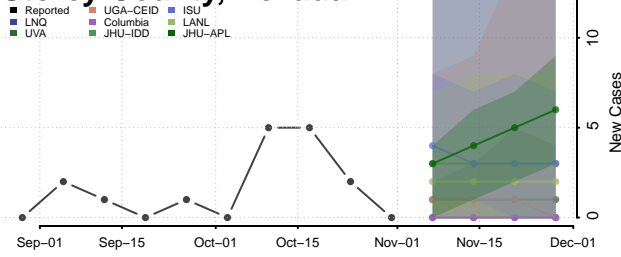

Storey County, Nevada