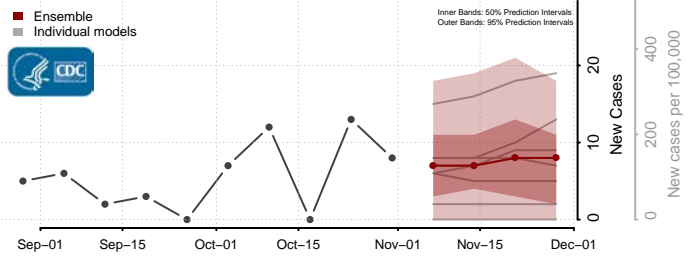

Churchill County, Nevada

Clark County, Nevada

Douglas County, Nevada

Elko County, Nevada

Esmeralda County, Nevada

Eureka County, Nevada

Humboldt County, Nevada

Lander County, Nevada