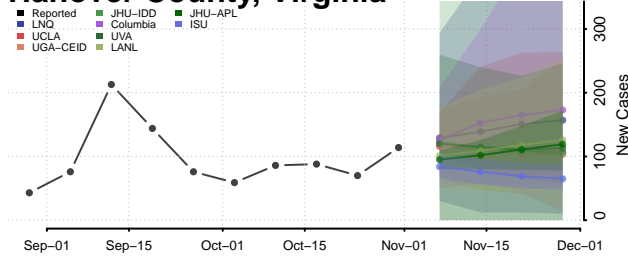

Grayson County, Virginia

Greene County, Virginia

Greensville County, Virginia

Halifax County, Virginia

Hampton County, Virginia

Hanover County, Virginia

Harrisonburg County, Virginia

Henrico County, Virginia