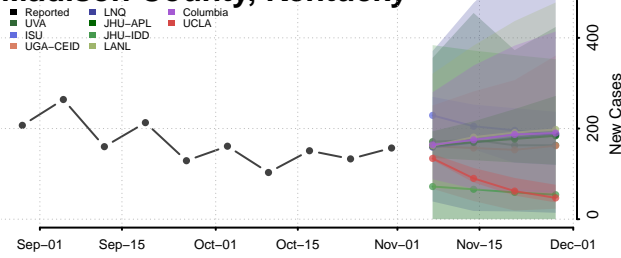

Madison County, Kentucky