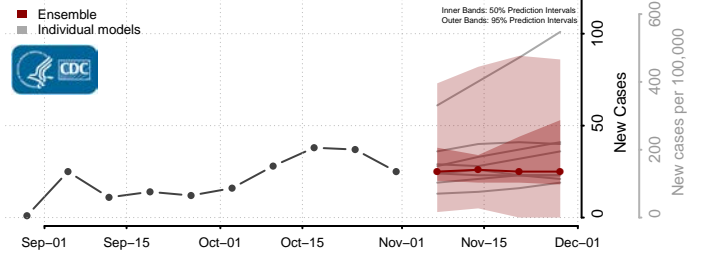

Burleson County, Texas