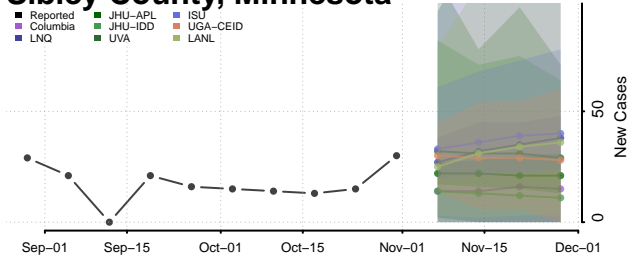

Redwood County, Minnesota

Renville County, Minnesota

Rice County, Minnesota

Rock County, Minnesota

Roseau County, Minnesota

Scott County, Minnesota

Sherburne County, Minnesota

Sibley County, Minnesota