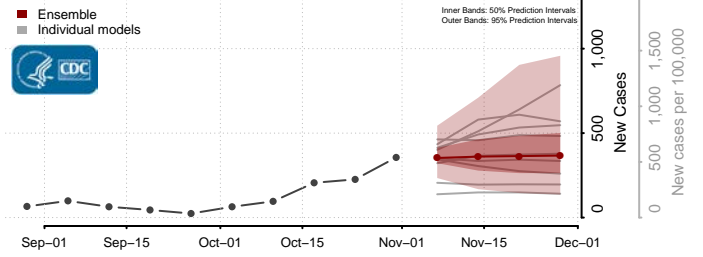

Vigo County, Indiana

Wabash County, Indiana

Warren County, Indiana

Warrick County, Indiana

Washington County, Indiana

Wayne County, Indiana

Wells County, Indiana

White County, Indiana