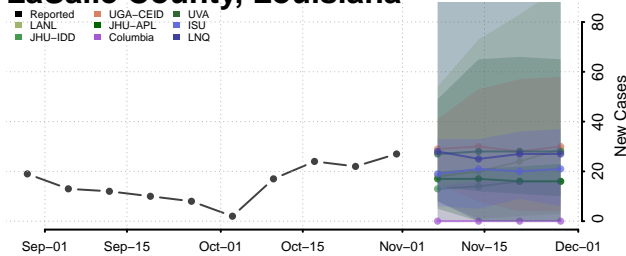

LaSalle County, Louisiana