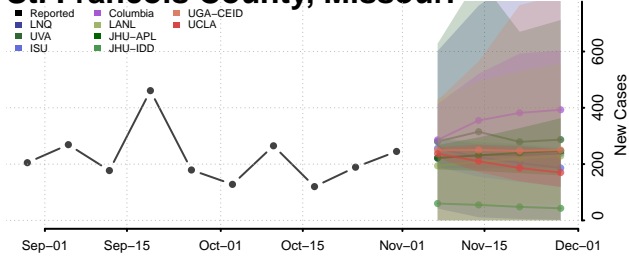

St. Francois County, Missouri