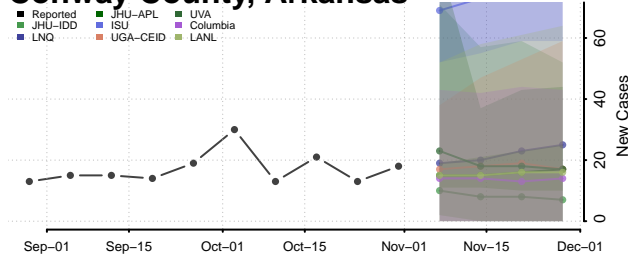

Cleburne County, Arkansas

Cleveland County, Arkansas

Columbia County, Arkansas

Conway County, Arkansas

Craighead County, Arkansas

Crawford County, Arkansas

Crittenden County, Arkansas

Cross County, Arkansas