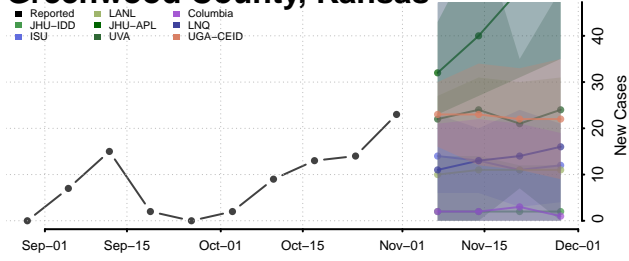

Greenwood County, Kansas