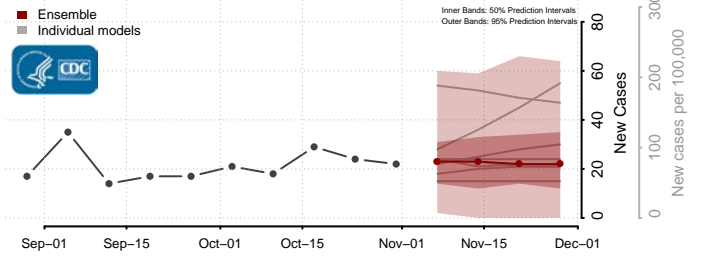

Wythe County, Virginia

York County, Virginia

Washington

Adams County, Washington

Asotin County, Washington

Benton County, Washington

Chelan County, Washington

Clallam County, Washington