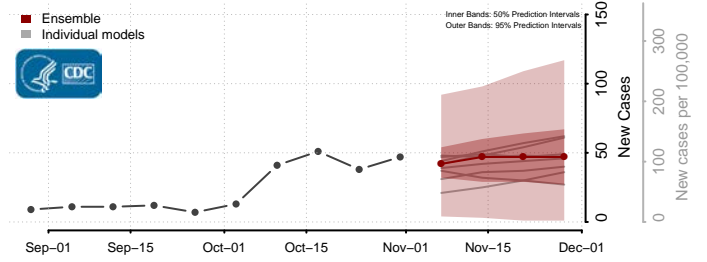

Shenandoah County, Virginia