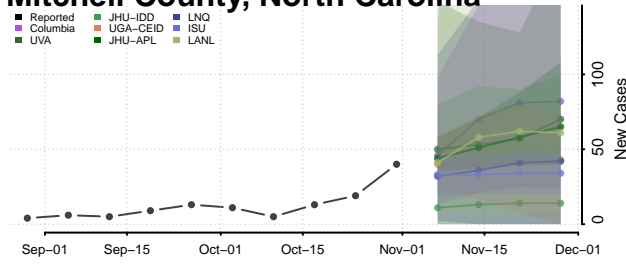

Mitchell County, North Carolina