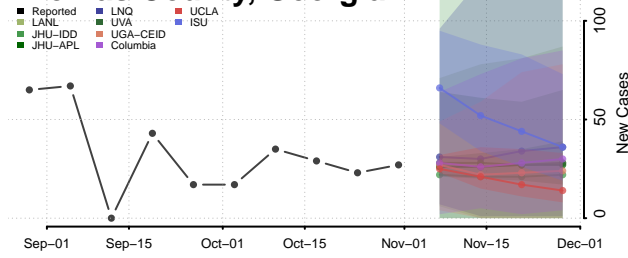

Thomas County, Georgia