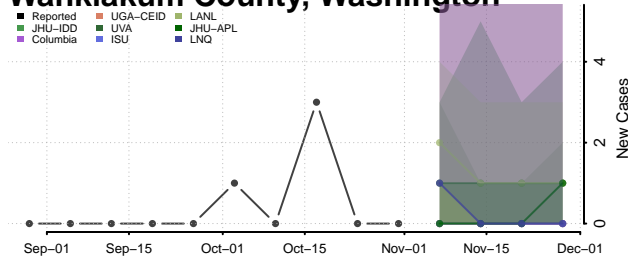

Skamania County, Washington

Snohomish County, Washington

Spokane County, Washington

Stevens County, Washington

Thurston County, Washington

Wahkiakum County, Washington

Walla Walla County, Washington

Whatcom County, Washington