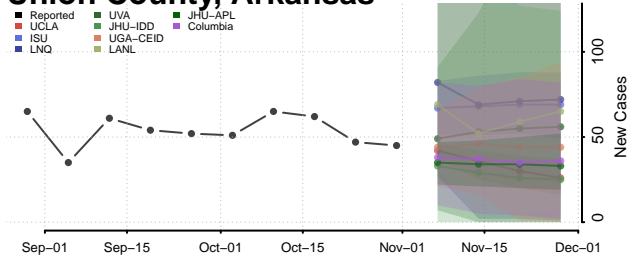

Union County, Arkansas