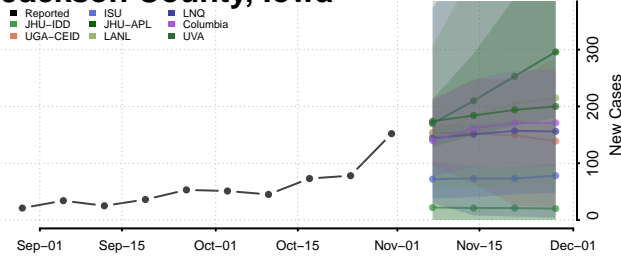

Jackson County, Iowa