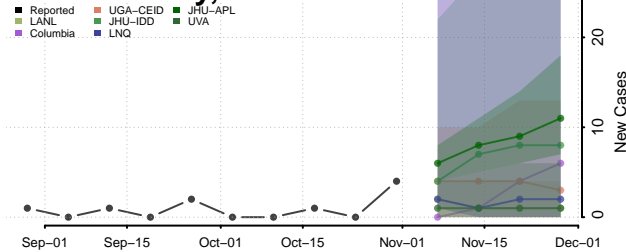

Worth County, Georgia

Guam

Hawaii

Hawaii County, Hawaii

Honolulu County, Hawaii

Kalawao County, Hawaii

Kauai County, Hawaii

Maui County, Hawaii