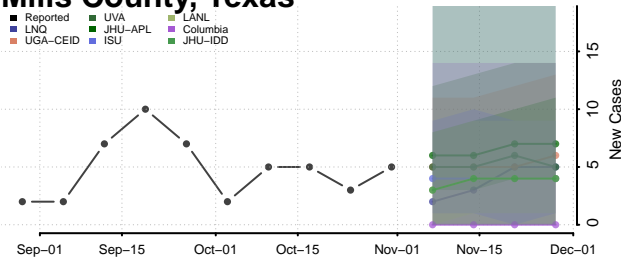

Mills County, Texas