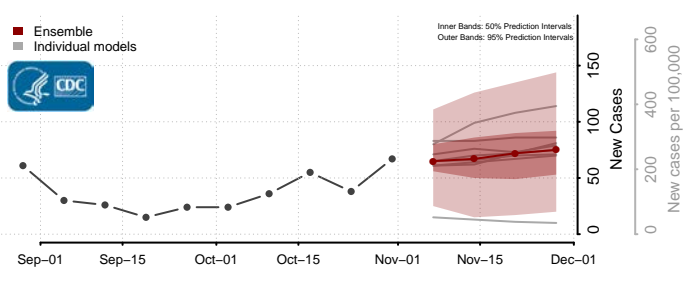

Le Sueur County, Minnesota