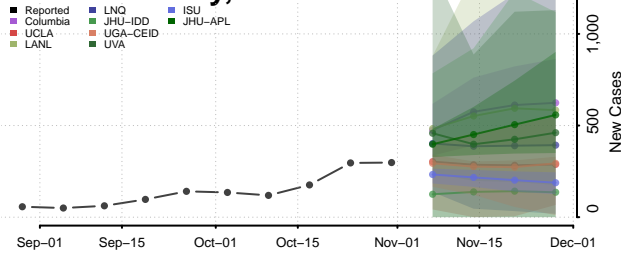

Shoshone County, Idaho

Teton County, Idaho

Twin Falls County, Idaho

Valley County, Idaho

Washington County, Idaho

Illinois

Adams County, Illinois

Alexander County, Illinois