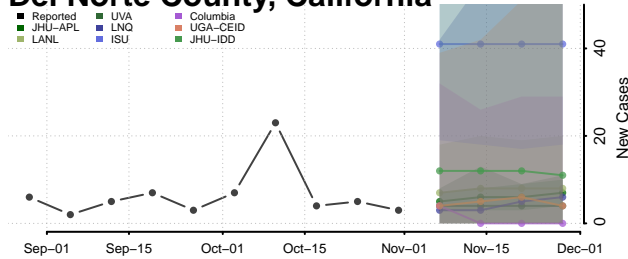

Del Norte County, California