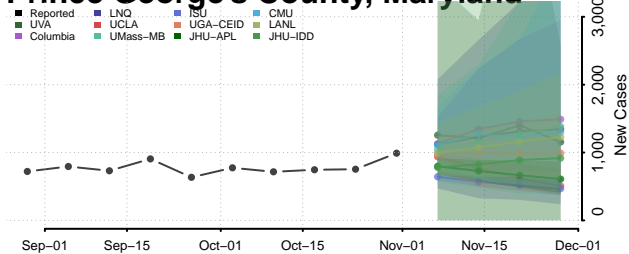

Harford County, Maryland

Howard County, Maryland

Kent County, Maryland

Montgomery County, Maryland

Prince George's County, Maryland

Queen Anne's County, Maryland

Somerset County, Maryland

St. Mary's County, Maryland