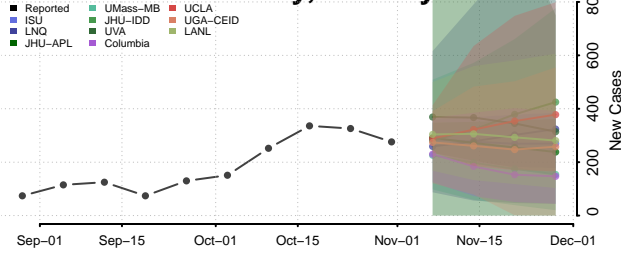

Indiana County, Pennsylvania

Jefferson County, Pennsylvania

Juniata County, Pennsylvania

Lackawanna County, Pennsylvania

Lancaster County, Pennsylvania

Lawrence County, Pennsylvania

Lebanon County, Pennsylvania