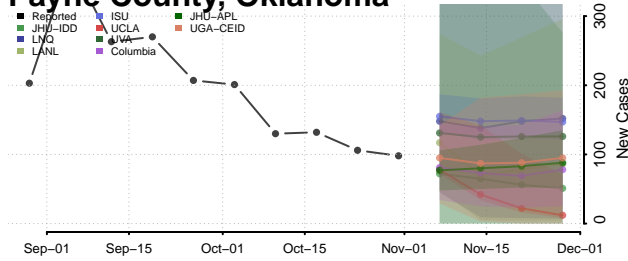

Payne County, Oklahoma