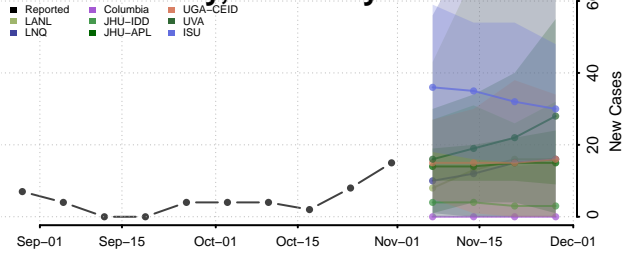

Carroll County, Kentucky