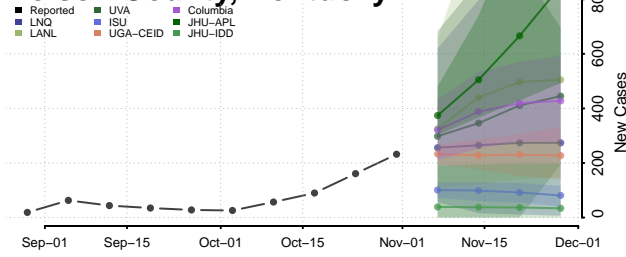

Nelson County, Kentucky