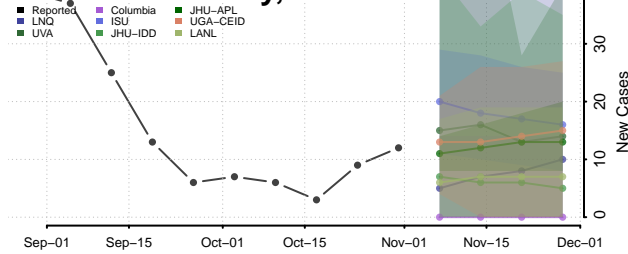

California

Alameda County, California

Alpine County, California

Amador County, California

Butte County, California

Calaveras County, California

Colusa County, California

Contra Costa County, California