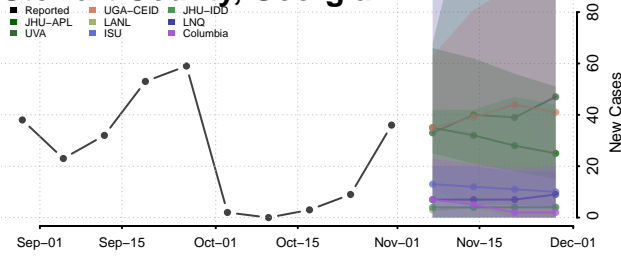

Stewart County, Georgia