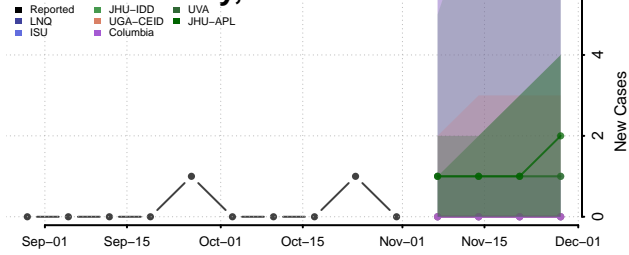

Borden County, Texas