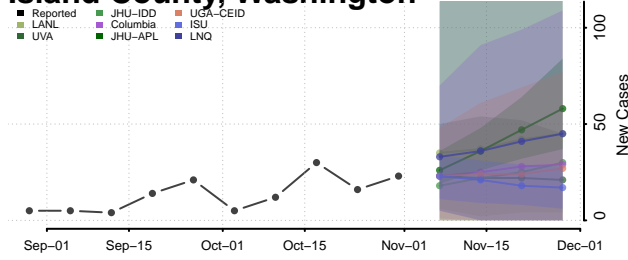

Island County, Washington