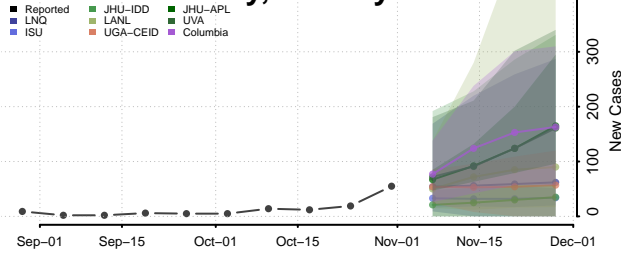

Jefferson County, Pennsylvania