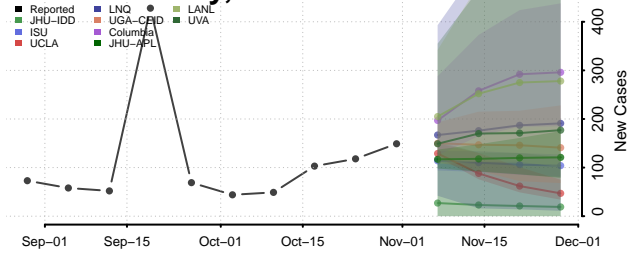

National

Alabama

Autauga County, Alabama

Baldwin County, Alabama

Barbour County, Alabama

Bibb County, Alabama

Blount County, Alabama

Bullock County, Alabama