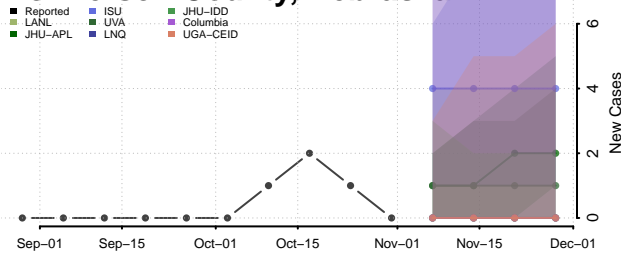

Lincoln County, Nebraska

Logan County, Nebraska

Loup County, Nebraska

Madison County, Nebraska

McPherson County, Nebraska

Merrick County, Nebraska

Morrill County, Nebraska

Nance County, Nebraska