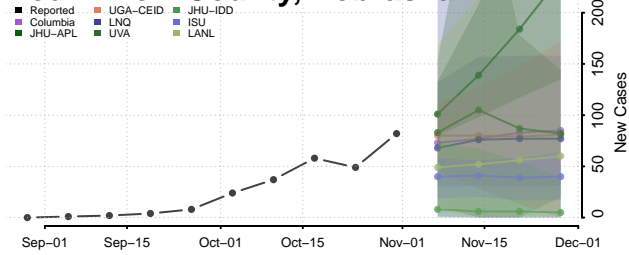

Red Willow County, Nebraska