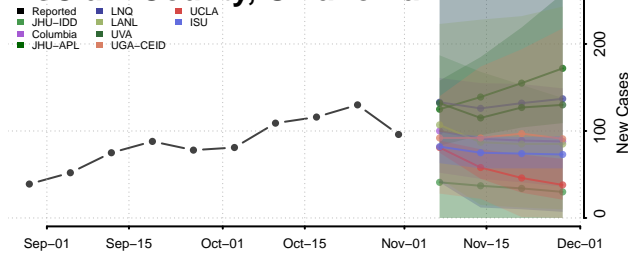

McClain County, Oklahoma