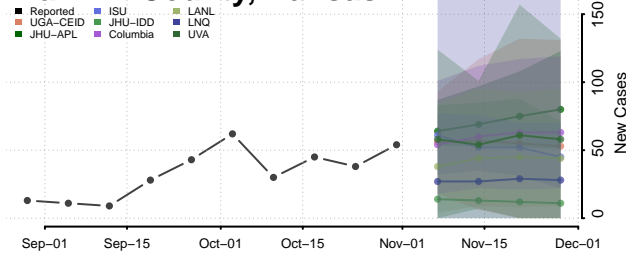

Ellsworth County, Kansas

Finney County, Kansas

Ford County, Kansas

Franklin County, Kansas

Geary County, Kansas

Gove County, Kansas

Graham County, Kansas

Grant County, Kansas