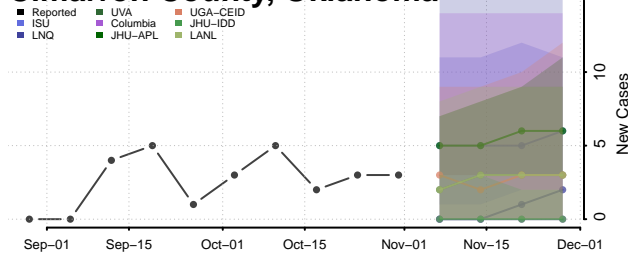

Cimarron County, Oklahoma