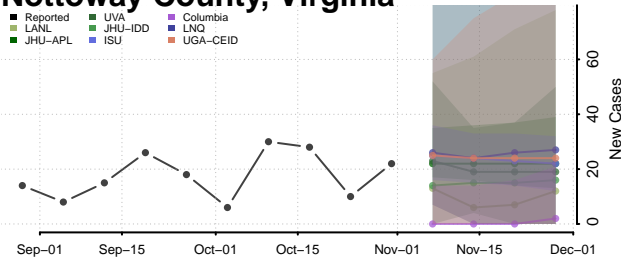

New Kent County, Virginia

Newport News County, Virginia

Norfolk County, Virginia

Northampton County, Virginia

Northumberland County, Virginia

Norton County, Virginia

Nottoway County, Virginia

Orange County, Virginia