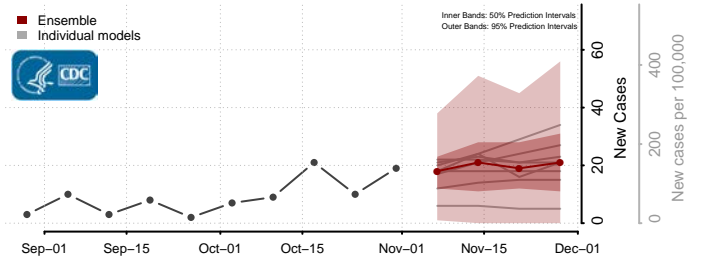

Roane County, West Virginia