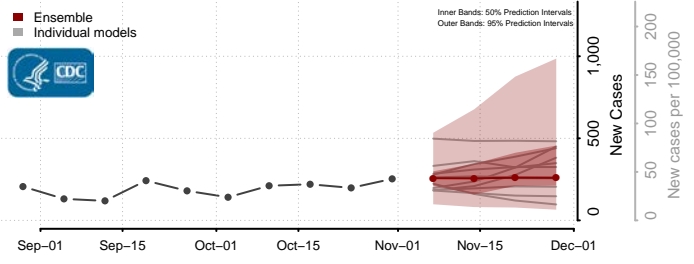

Williamson County, Texas