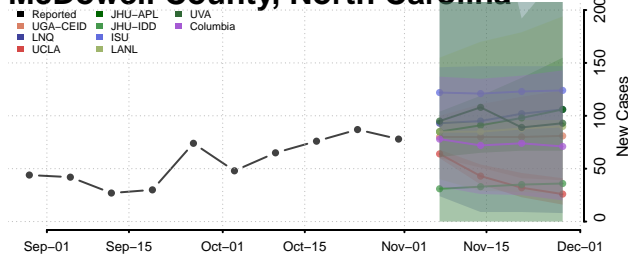

McDowell County, North Carolina