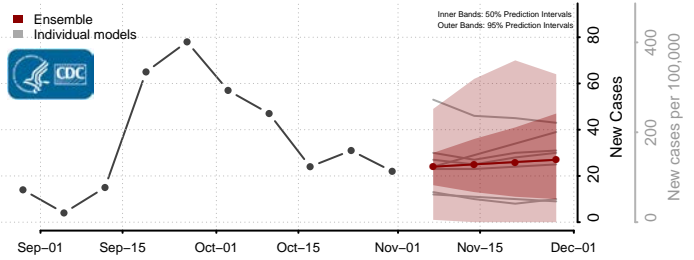

Benton County, Missouri