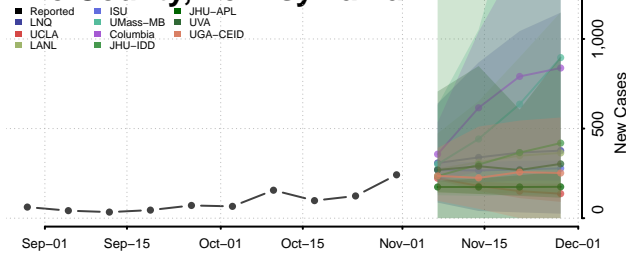

Elk County, Pennsylvania

Erie County, Pennsylvania

Fayette County, Pennsylvania

Forest County, Pennsylvania

Franklin County, Pennsylvania

Fulton County, Pennsylvania

Greene County, Pennsylvania

Huntingdon County, Pennsylvania