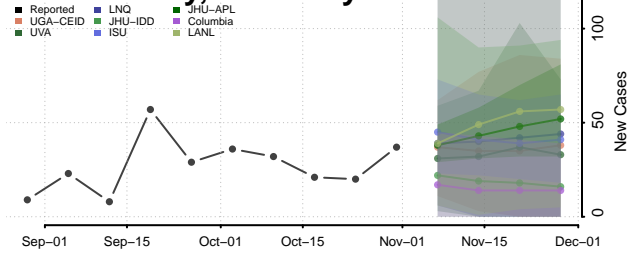

Estill County, Kentucky