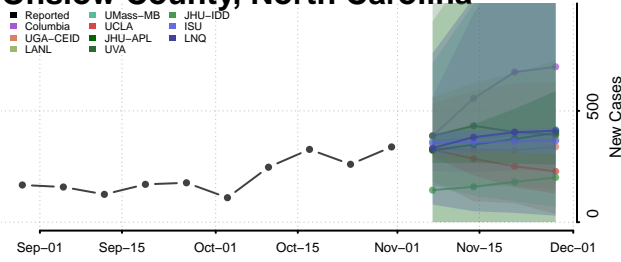

Montgomery County, North Carolina

Moore County, North Carolina

Nash County, North Carolina

New Hanover County, North Carolina

Northampton County, North Carolina

Onslow County, North Carolina

Orange County, North Carolina