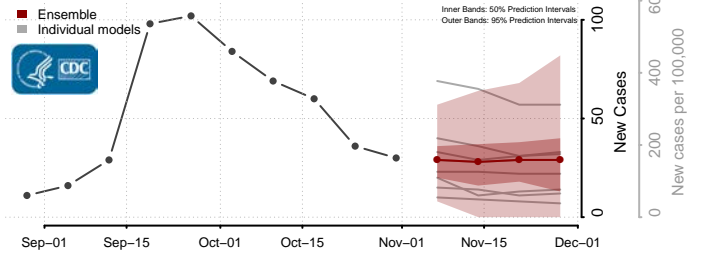

Wright County, Missouri