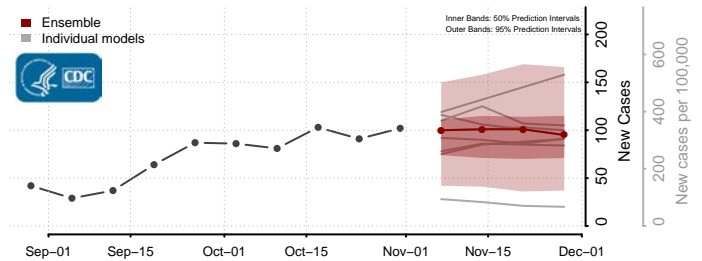

Jefferson County, Idaho