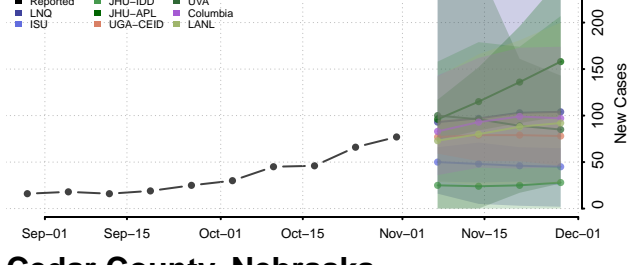

Boyd County, Nebraska

Brown County, Nebraska

Buffalo County, Nebraska

Burt County, Nebraska

Butler County, Nebraska

Cass County, Nebraska

Cedar County, Nebraska

Chase County, Nebraska