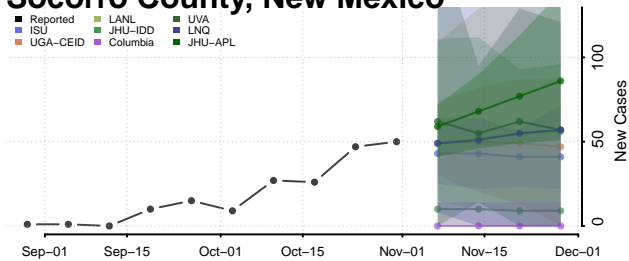

Socorro County, New Mexico