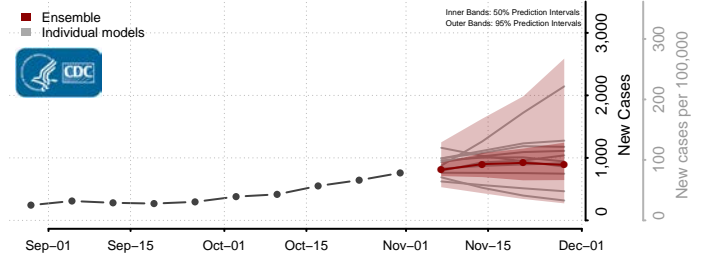

Sullivan County, New York

Tioga County, New York

Tompkins County, New York

Ulster County, New York

Warren County, New York

Washington County, New York

Wayne County, New York

Westchester County, New York