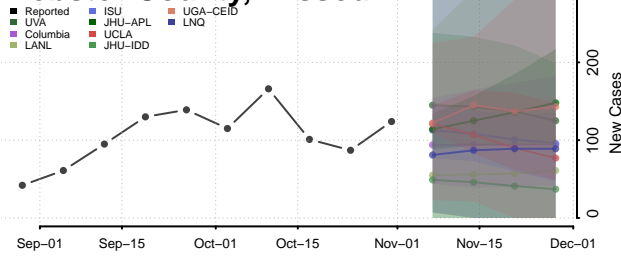

Vernon County, Missouri

Warren County, Missouri

Washington County, Missouri

Wayne County, Missouri

Webster County, Missouri

Worth County, Missouri

Wright County, Missouri

Montana