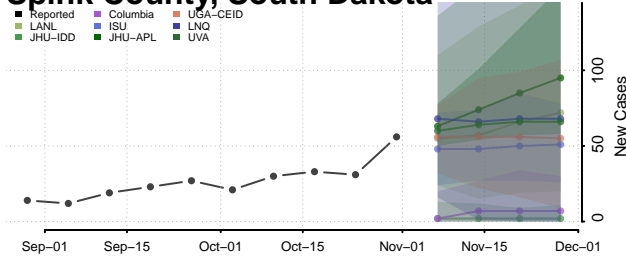

Spink County, South Dakota