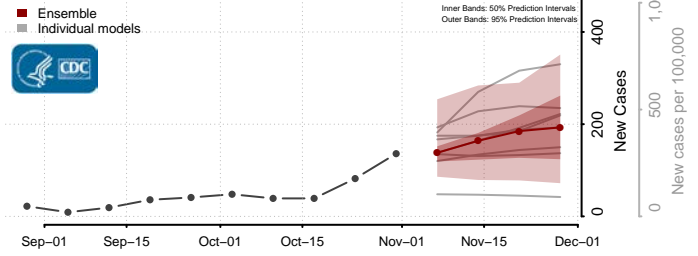

Freeborn County, Minnesota

Goodhue County, Minnesota

Grant County, Minnesota

Hennepin County, Minnesota

Houston County, Minnesota

Hubbard County, Minnesota

Isanti County, Minnesota

Itasca County, Minnesota