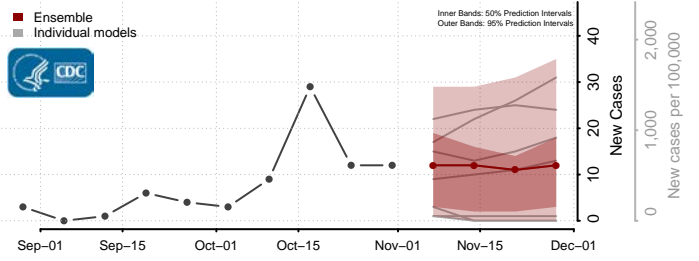

McLean County, North Dakota

Mercer County, North Dakota

Morton County, North Dakota

Mountrail County, North Dakota

Nelson County, North Dakota

Oliver County, North Dakota

Pembina County, North Dakota

Pierce County, North Dakota