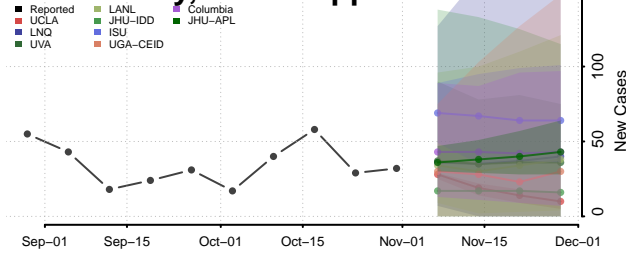

Pike County, Mississippi