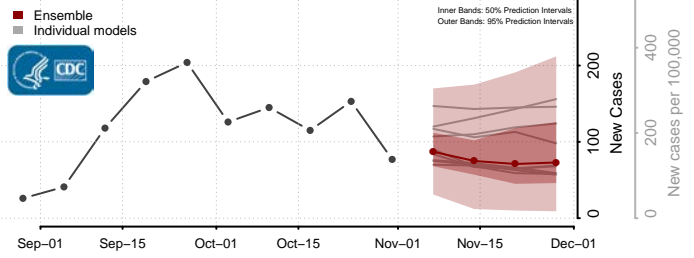

Custer County, Oklahoma

Delaware County, Oklahoma

Dewey County, Oklahoma

Ellis County, Oklahoma

Garfield County, Oklahoma

Garvin County, Oklahoma

Grady County, Oklahoma

Grant County, Oklahoma