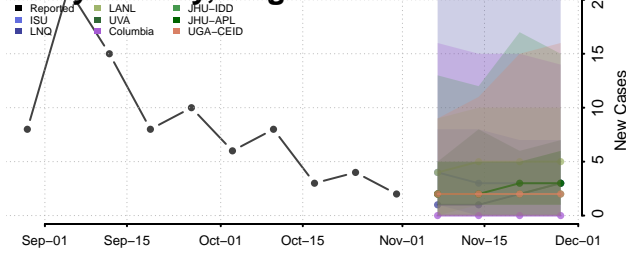

Southampton County, Virginia

Spotsylvania County, Virginia

Stafford County, Virginia

Staunton County, Virginia

Suffolk County, Virginia

Surry County, Virginia

Sussex County, Virginia

Tazewell County, Virginia