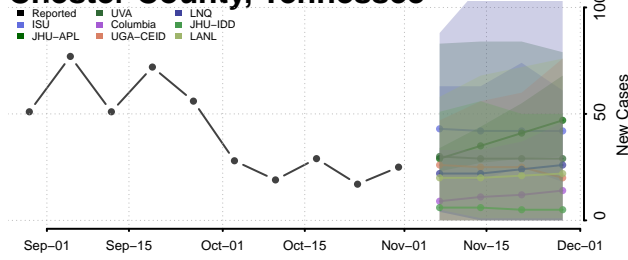

Carroll County, Tennessee

Carter County, Tennessee

Cheatham County, Tennessee

Chester County, Tennessee

Claiborne County, Tennessee

Clay County, Tennessee

Cocke County, Tennessee

Coffee County, Tennessee