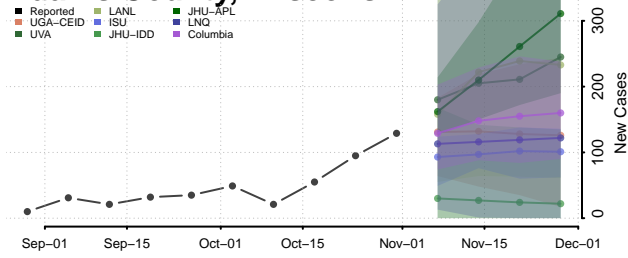

Adams County, Wisconsin