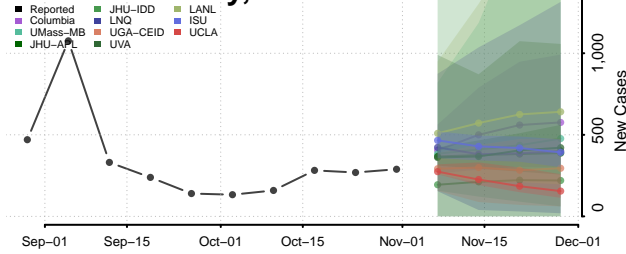

McLean County, Illinois