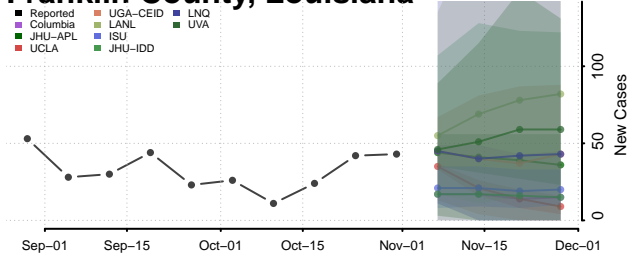

De Soto County, Louisiana

East Baton Rouge County, Louisiana

East Carroll County, Louisiana

East Feliciana County, Louisiana

Evangeline County, Louisiana

Franklin County, Louisiana

Grant County, Louisiana

Iberia County, Louisiana