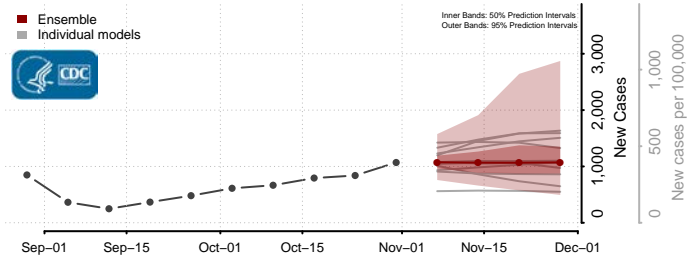

Randolph County, Indiana

Ripley County, Indiana

Rush County, Indiana

Scott County, Indiana

Shelby County, Indiana

Spencer County, Indiana

St. Joseph County, Indiana

Starke County, Indiana