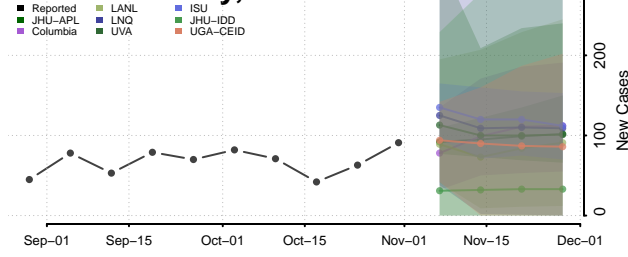

Bureau County, Illinois