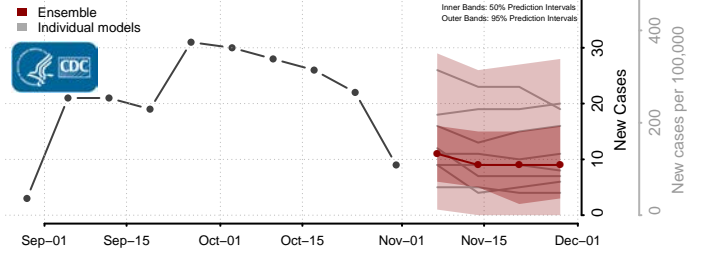

Davies County, Missouri