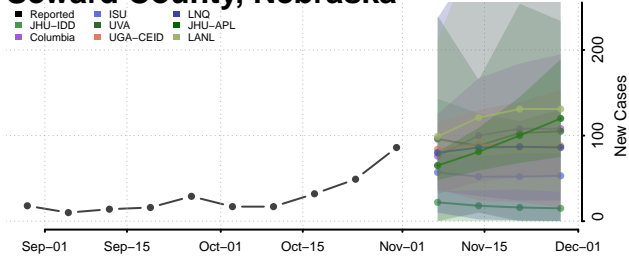

Seward County, Nebraska