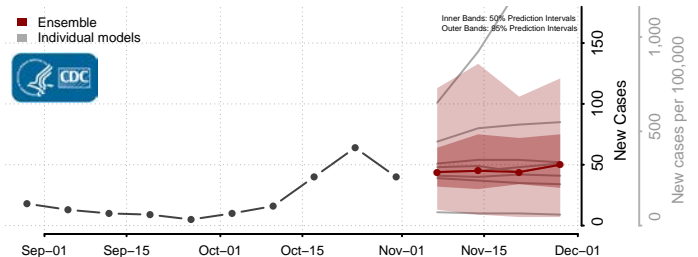

Vigo County, Indiana

Wabash County, Indiana

Warren County, Indiana

Warrick County, Indiana

Washington County, Indiana

Wayne County, Indiana

Wells County, Indiana

White County, Indiana