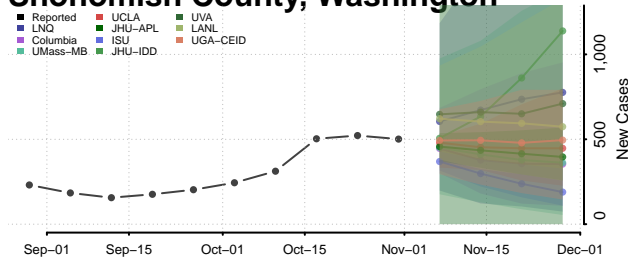

Skamania County, Washington

Snohomish County, Washington

Spokane County, Washington

Stevens County, Washington

Thurston County, Washington

Wahkiakum County, Washington

Walla Walla County, Washington

Whatcom County, Washington