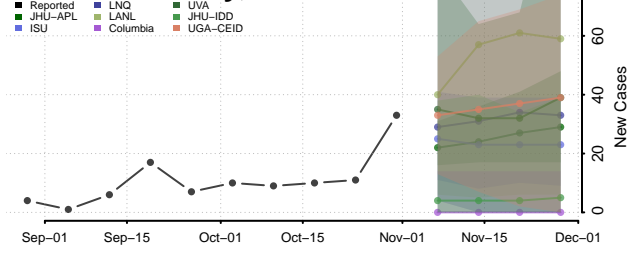

Hall County, Nebraska

Hamilton County, Nebraska

Harlan County, Nebraska

Hayes County, Nebraska

Hitchcock County, Nebraska

Holt County, Nebraska

Hooker County, Nebraska

Howard County, Nebraska