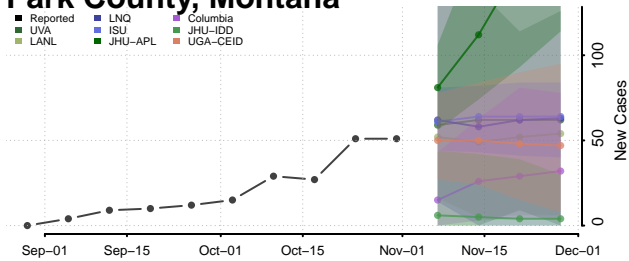

Park County, Montana