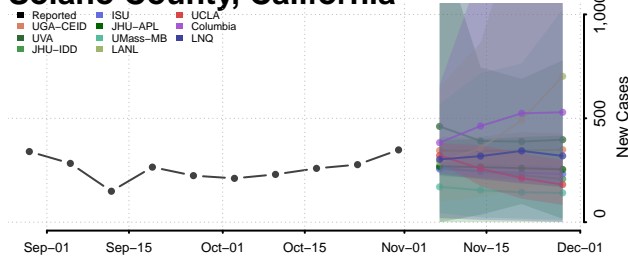

Solano County, California