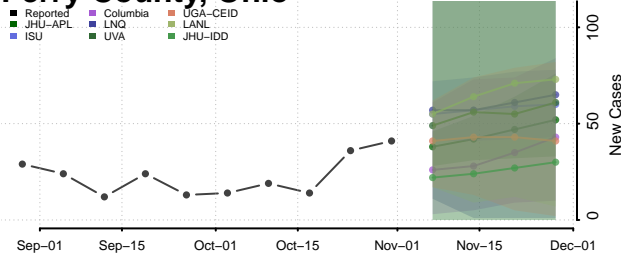

Perry County, Ohio