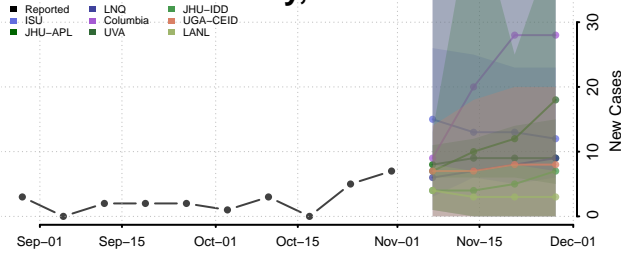

Los Alamos County, New Mexico