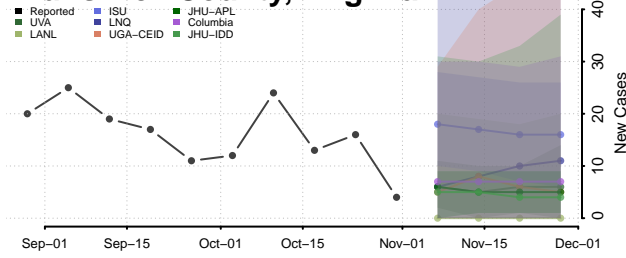

Brunswick County, Virginia