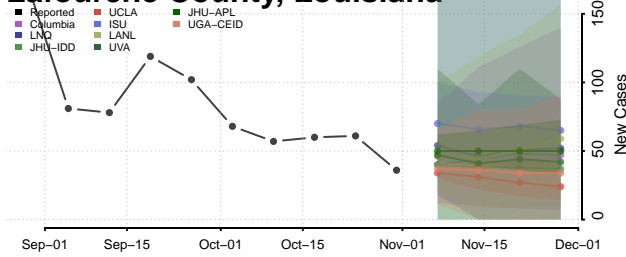

Lafourche County, Louisiana