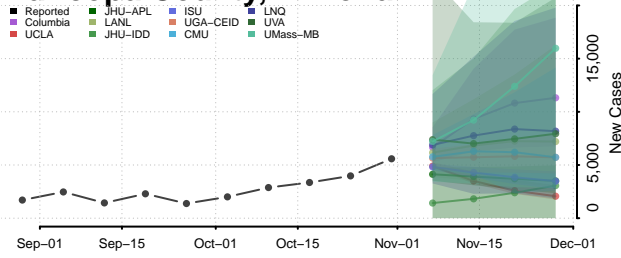

Gila County, Arizona

Graham County, Arizona

Greenlee County, Arizona

La Paz County, Arizona

Maricopa County, Arizona

Mohave County, Arizona

Navajo County, Arizona

Pima County, Arizona