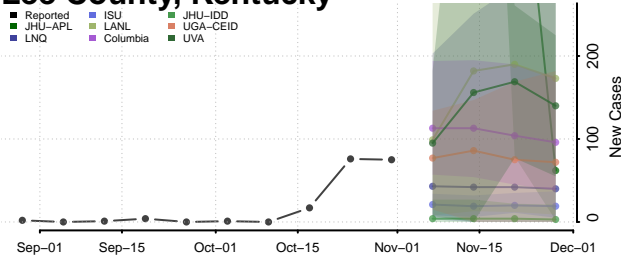

Lee County, Kentucky