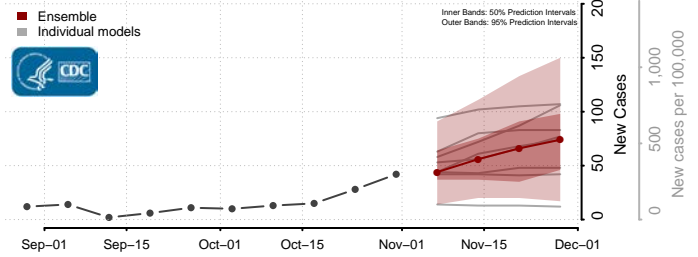

Pennington County, Minnesota