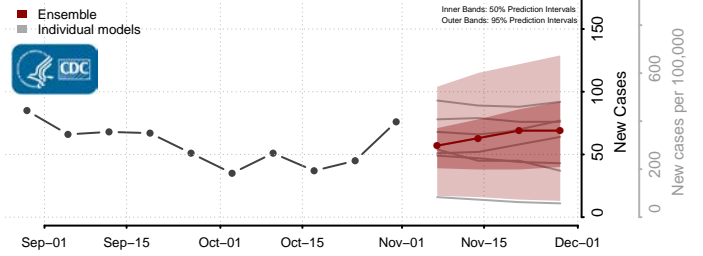

Perry County, Missouri