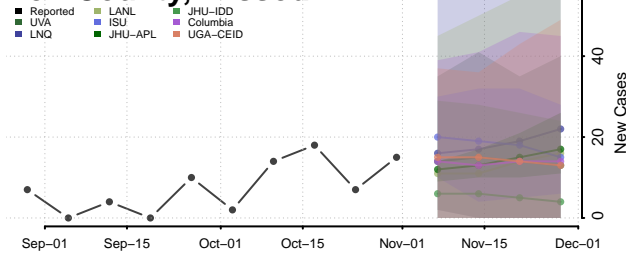

Iron County, Missouri