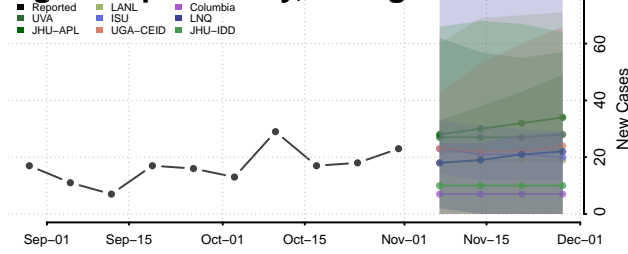

Montgomery County, Georgia

Morgan County, Georgia

Murray County, Georgia

Muscogee County, Georgia

Newton County, Georgia

Oconee County, Georgia

Oglethorpe County, Georgia

Paulding County, Georgia