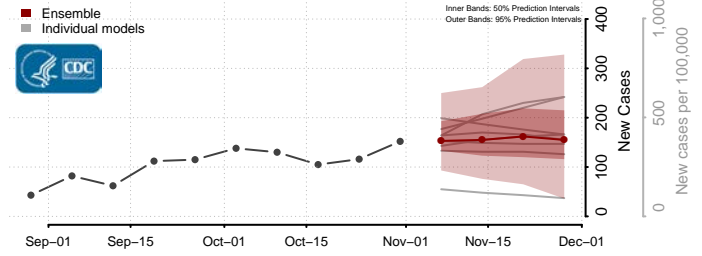

Howell County, Missouri