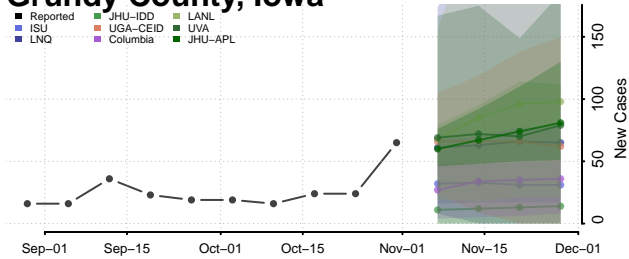

Guthrie County, Iowa

Hamilton County, Iowa

Hancock County, Iowa

Hardin County, Iowa

Harrison County, Iowa

Henry County, Iowa

Howard County, Iowa

Humboldt County, Iowa