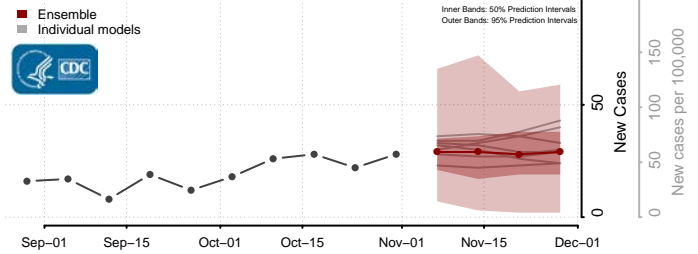

Douglas County, Nevada