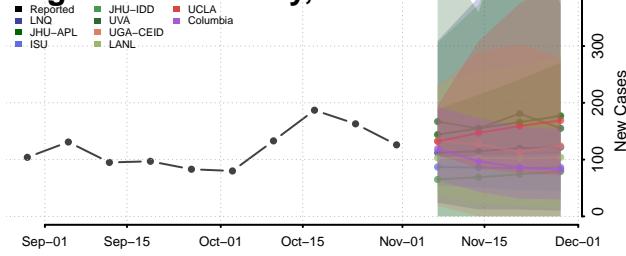

Currituck County, North Carolina

Dare County, North Carolina

Davidson County, North Carolina

Davie County, North Carolina

Duplin County, North Carolina

Durham County, North Carolina

Edgecombe County, North Carolina