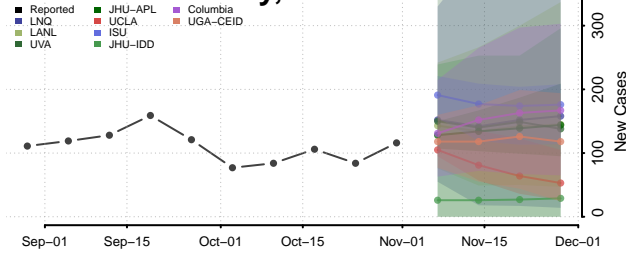

Greenville County, South Carolina

Greenwood County, South Carolina

Hampton County, South Carolina

Horry County, South Carolina

Jasper County, South Carolina

Kershaw County, South Carolina

Lancaster County, South Carolina