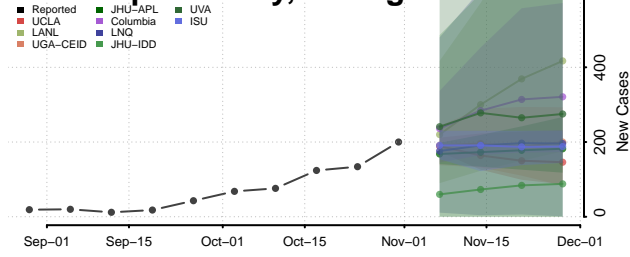

St. Joseph County, Michigan