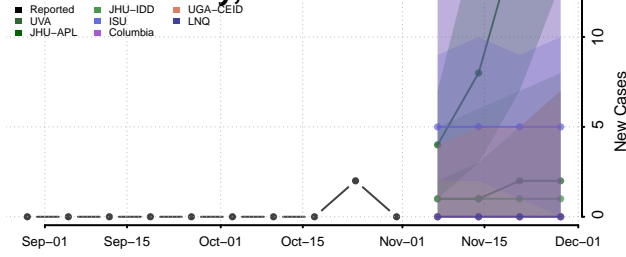

Nebraska

Adams County, Nebraska

Antelope County, Nebraska

Arthur County, Nebraska

Banner County, Nebraska

Blaine County, Nebraska

Boone County, Nebraska

Box Butte County, Nebraska