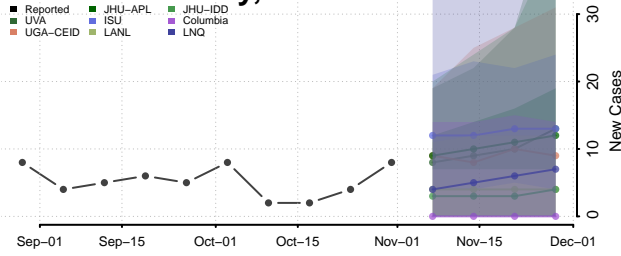

Coleman County, Texas