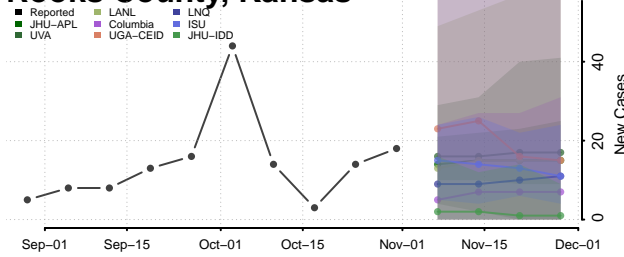

Rooks County, Kansas