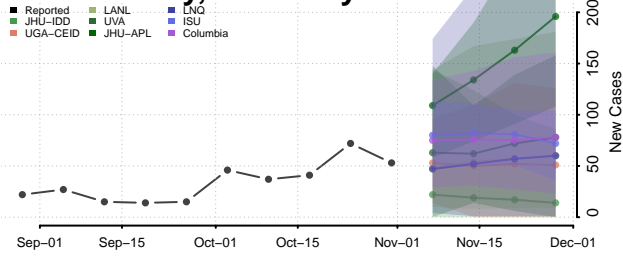

Clark County, Kentucky