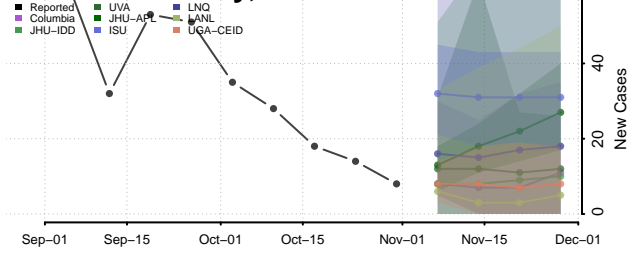

Guilford County, North Carolina

Halifax County, North Carolina

Harnett County, North Carolina

Haywood County, North Carolina

Henderson County, North Carolina

Hertford County, North Carolina

Hoke County, North Carolina