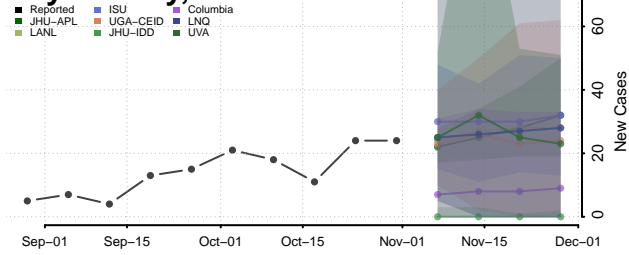

Day County, South Dakota