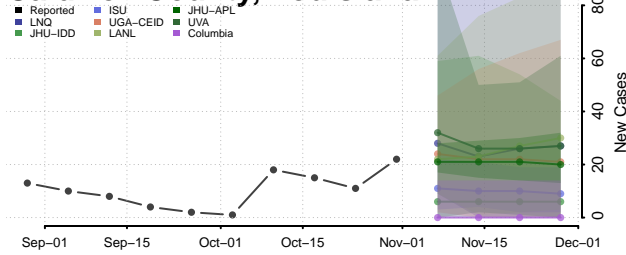

Bossier County, Louisiana

Caddo County, Louisiana

Calcasieu County, Louisiana

Caldwell County, Louisiana

Cameron County, Louisiana

Catahoula County, Louisiana

Claiborne County, Louisiana

Concordia County, Louisiana