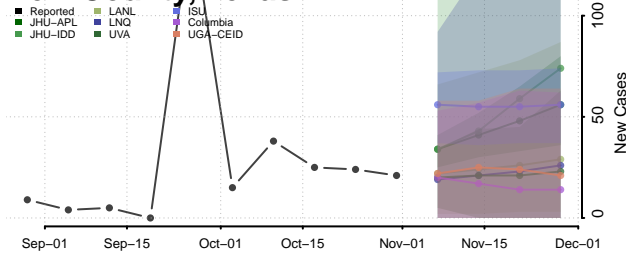

Kerr County, Texas