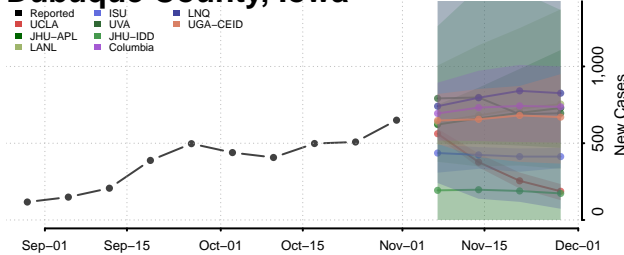

Dubuque County, Iowa