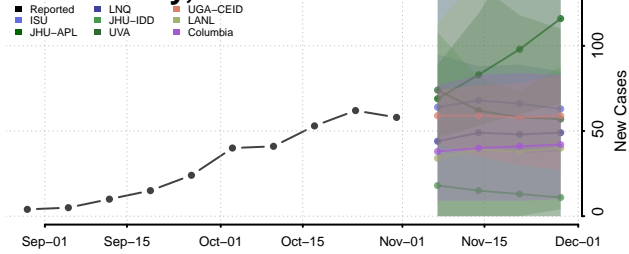

Hall County, Nebraska

Hamilton County, Nebraska

Harlan County, Nebraska

Hayes County, Nebraska

Hitchcock County, Nebraska

Holt County, Nebraska

Hooker County, Nebraska

Howard County, Nebraska