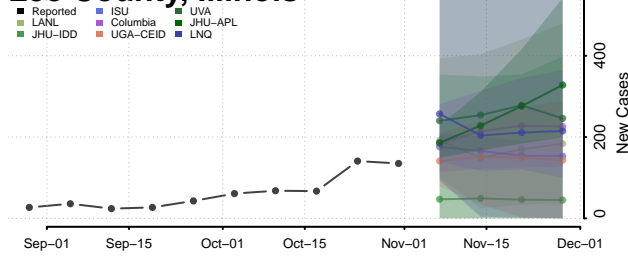

Lawrence County, Illinois

Lee County, Illinois

Livingston County, Illinois

Logan County, Illinois

Macon County, Illinois

Macoupin County, Illinois

Madison County, Illinois

Marion County, Illinois