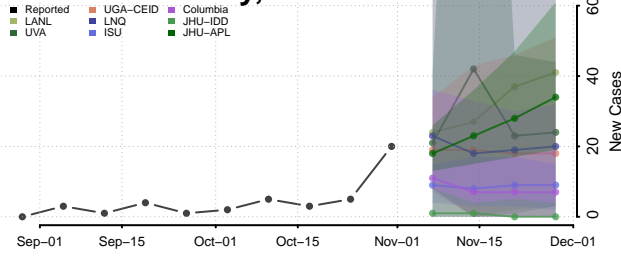

Sherman County, Nebraska