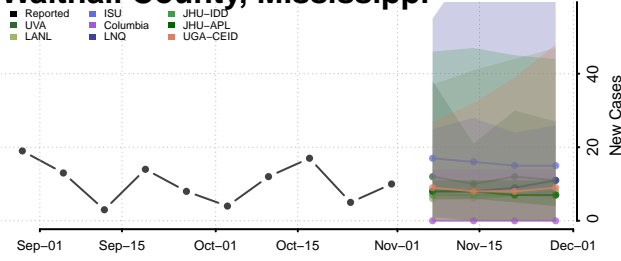

Tunica County, Mississippi

Union County, Mississippi

Walthall County, Mississippi

Warren County, Mississippi

Washington County, Mississippi

Wayne County, Mississippi

Webster County, Mississippi

Wilkinson County, Mississippi