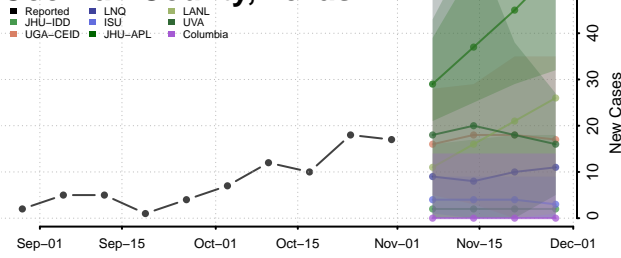

Cochran County, Texas