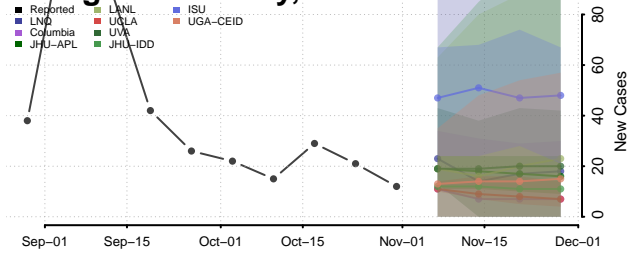

De Soto County, Louisiana

East Baton Rouge County, Louisiana

East Carroll County, Louisiana

East Feliciana County, Louisiana

Evangeline County, Louisiana

Franklin County, Louisiana

Grant County, Louisiana

Iberia County, Louisiana