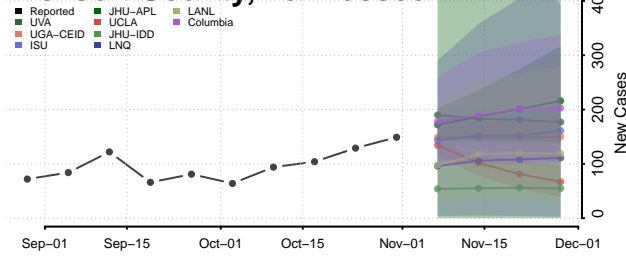

Crockett County, Tennessee

Cumberland County, Tennessee

Davidson County, Tennessee

Decatur County, Tennessee

DeKalb County, Tennessee

Dickson County, Tennessee

Dyer County, Tennessee

Fayette County, Tennessee