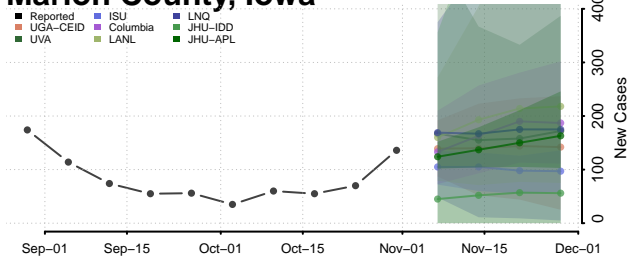

Marion County, Iowa