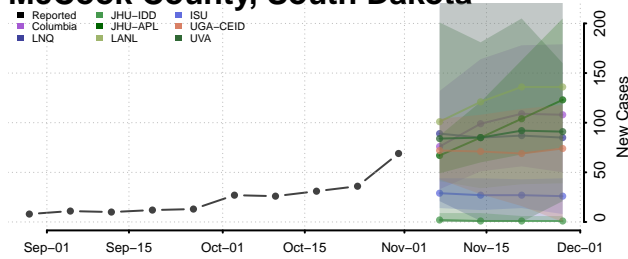

McCook County, South Dakota