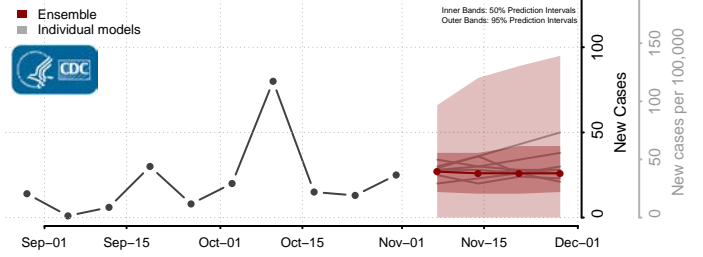

Hood River County, Oregon

Jackson County, Oregon

Jefferson County, Oregon

Josephine County, Oregon

Klamath County, Oregon

Lake County, Oregon

Lane County, Oregon

Lincoln County, Oregon