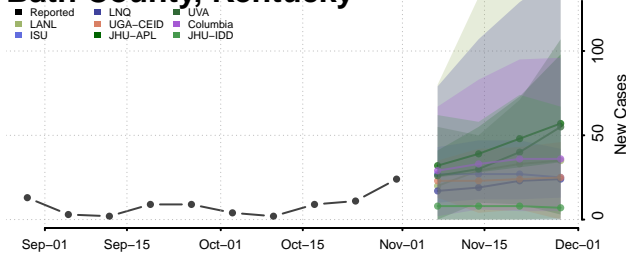

Bath County, Kentucky