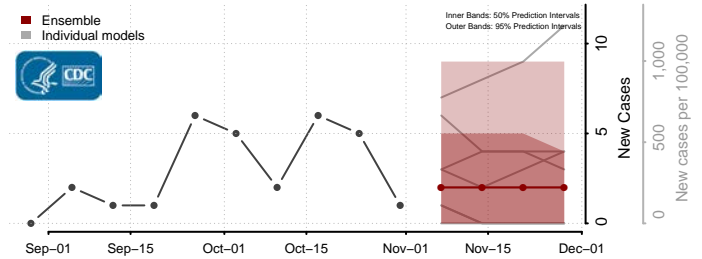

Jones County, South Dakota