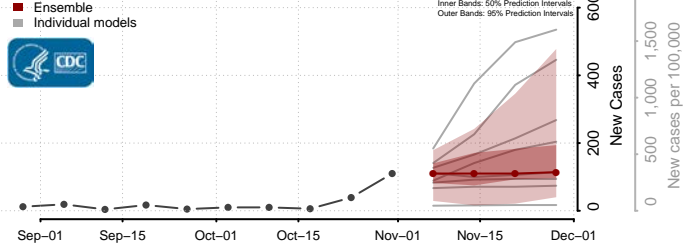

Crawford County, Michigan

Delta County, Michigan

Dickinson County, Michigan

Eaton County, Michigan

Emmet County, Michigan

Genesee County, Michigan

Gladwin County, Michigan

Gogebic County, Michigan