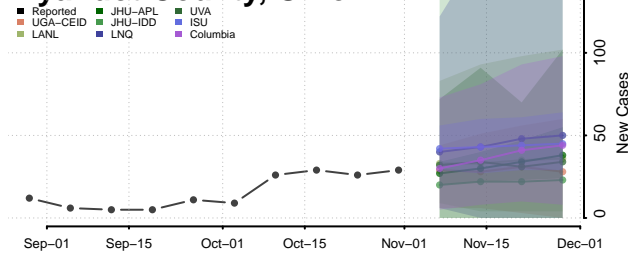

Wayne County, Ohio

Williams County, Ohio

Wood County, Ohio

Wyandot County, Ohio

Oklahoma

Adair County, Oklahoma

Alfalfa County, Oklahoma

Atoka County, Oklahoma