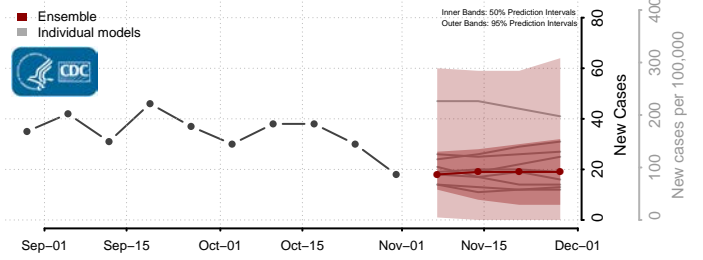

Covington County, Mississippi

DeSoto County, Mississippi

Forrest County, Mississippi

Franklin County, Mississippi

George County, Mississippi

Greene County, Mississippi

Grenada County, Mississippi

Hancock County, Mississippi