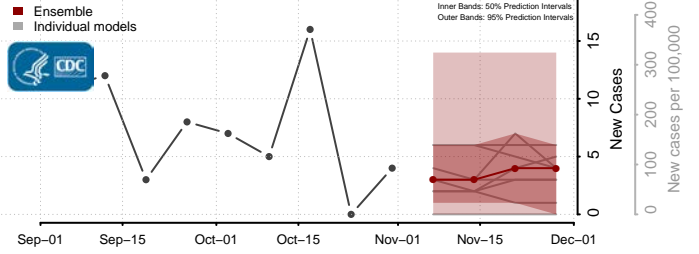

Cassia County, Idaho

Clark County, Idaho

Clearwater County, Idaho

Custer County, Idaho

Elmore County, Idaho

Franklin County, Idaho

Fremont County, Idaho

Gem County, Idaho