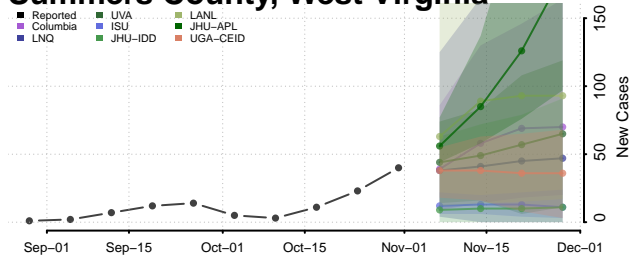

Summers County, West Virginia