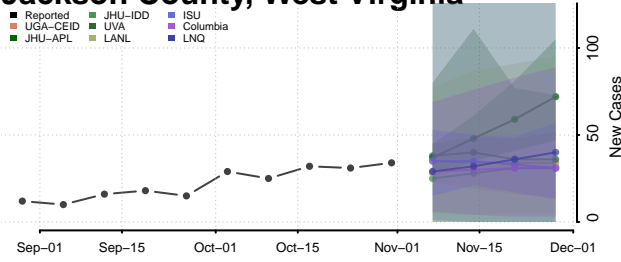

Hampshire County, West Virginia

Hancock County, West Virginia

Hardy County, West Virginia

Harrison County, West Virginia

Jackson County, West Virginia

Jefferson County, West Virginia

Kanawha County, West Virginia