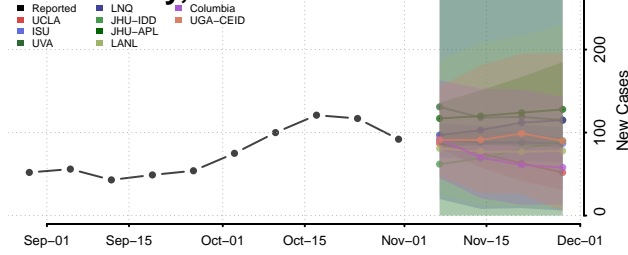

Hyde County, North Carolina

Iredell County, North Carolina

Jackson County, North Carolina

Johnston County, North Carolina

Jones County, North Carolina

Lee County, North Carolina

Lenoir County, North Carolina