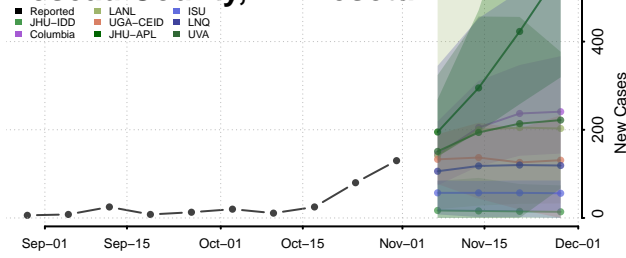

Redwood County, Minnesota

Renville County, Minnesota

Rice County, Minnesota

Rock County, Minnesota

Roseau County, Minnesota

Scott County, Minnesota

Sherburne County, Minnesota

Sibley County, Minnesota