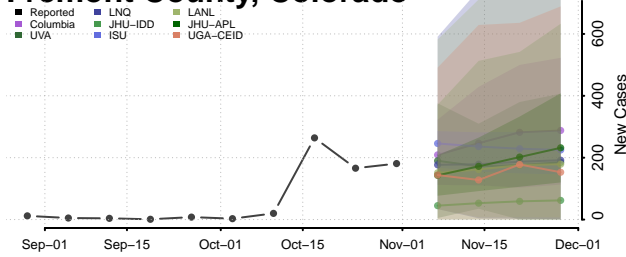

Douglas County, Colorado

Eagle County, Colorado

El Paso County, Colorado

Elbert County, Colorado

Fremont County, Colorado

Garfield County, Colorado

Gilpin County, Colorado

Grand County, Colorado