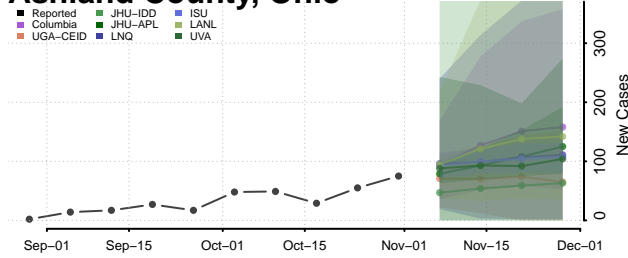

Ashland County, Ohio