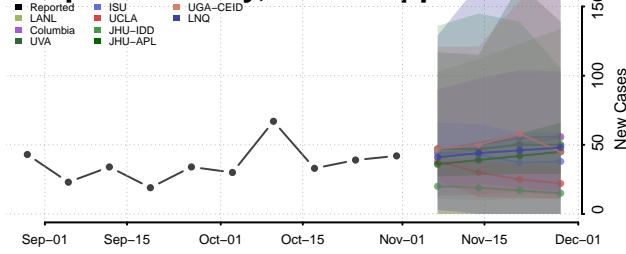

Simpson County, Mississippi