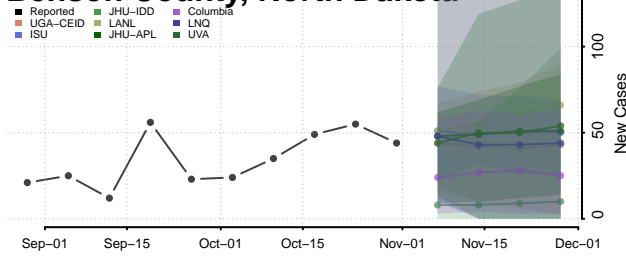

Benson County, North Dakota