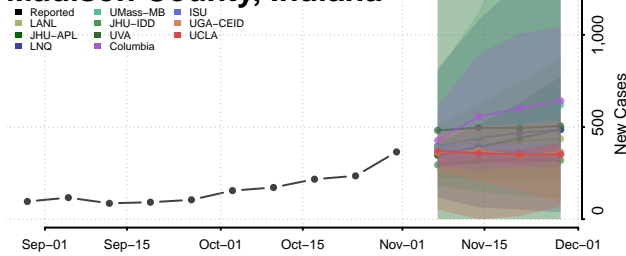

LaGrange County, Indiana

Lake County, Indiana

LaPorte County, Indiana

Lawrence County, Indiana

Madison County, Indiana

Marion County, Indiana

Marshall County, Indiana

Martin County, Indiana