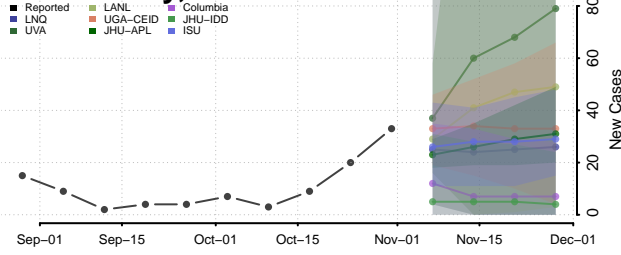

Florence County, Wisconsin

Fond du Lac County, Wisconsin

Forest County, Wisconsin

Grant County, Wisconsin

Green County, Wisconsin

Green Lake County, Wisconsin

Iowa County, Wisconsin

Iron County, Wisconsin