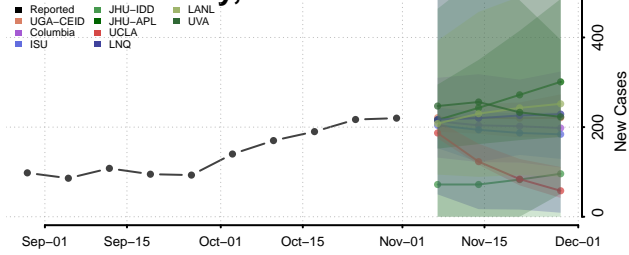

Buffalo County, Nebraska