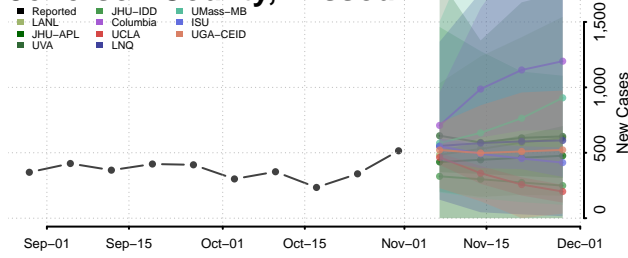

Howard County, Missouri

Howell County, Missouri

Iron County, Missouri

Jackson County, Missouri

Jasper County, Missouri

Jefferson County, Missouri

Johnson County, Missouri

Knox County, Missouri