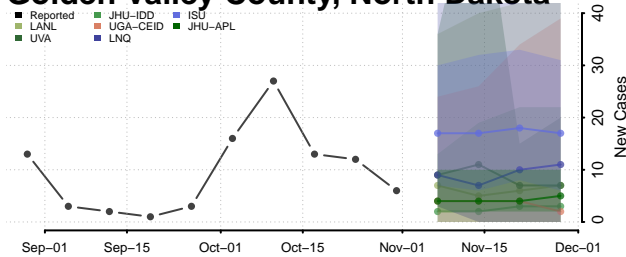

Divide County, North Dakota

Dunn County, North Dakota

Eddy County, North Dakota

Emmons County, North Dakota

Foster County, North Dakota

Golden Valley County, North Dakota

Grand Forks County, North Dakota

Grant County, North Dakota