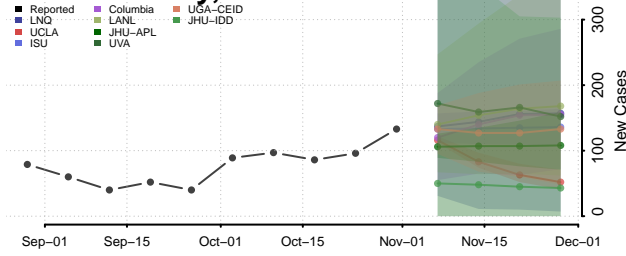

Clermont County, Ohio

Clinton County, Ohio

Columbiana County, Ohio

Coshocton County, Ohio

Crawford County, Ohio

Cuyahoga County, Ohio

Darke County, Ohio

Defiance County, Ohio