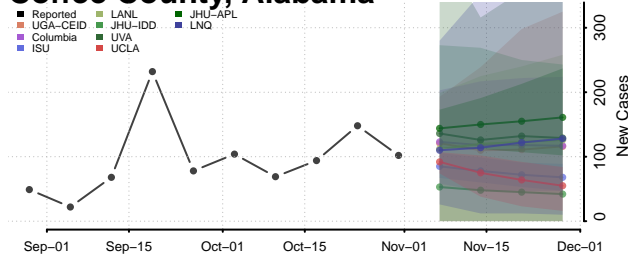

Coffee County, Alabama