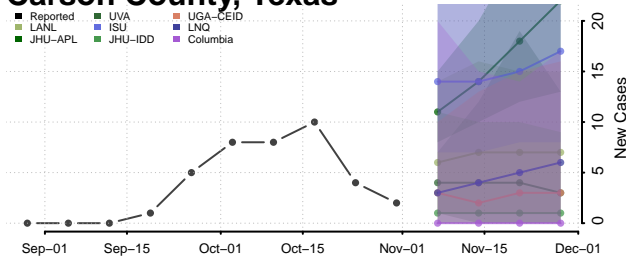

Carson County, Texas