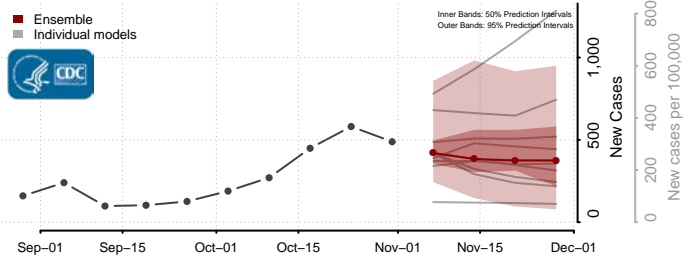

Sullivan County, Tennessee