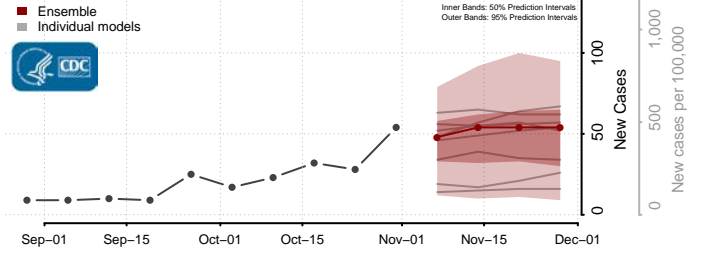

Poweshiek County, Iowa

Ringgold County, Iowa

Sac County, Iowa

Scott County, Iowa

Shelby County, Iowa

Sioux County, Iowa

Story County, Iowa

Tama County, Iowa