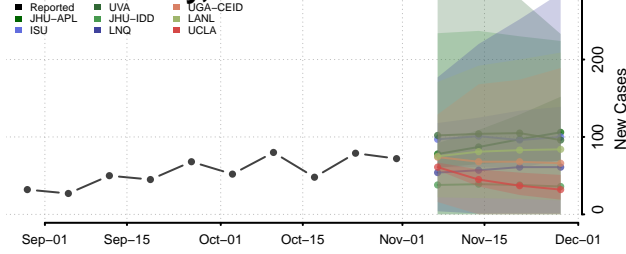

Morgan County, Tennessee

Obion County, Tennessee

Overton County, Tennessee

Perry County, Tennessee

Pickett County, Tennessee

Polk County, Tennessee

Putnam County, Tennessee

Rhea County, Tennessee