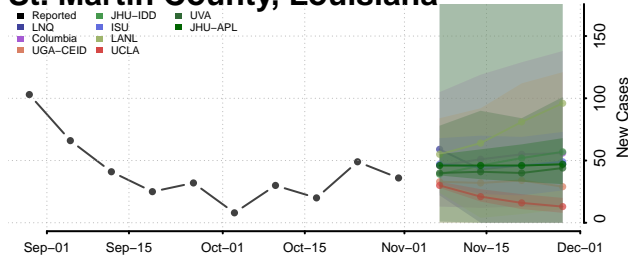

St. Martin County, Louisiana