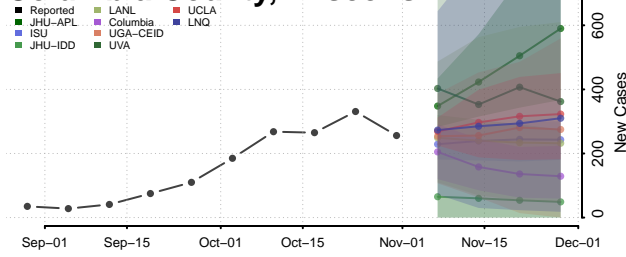

Columbia County, Wisconsin