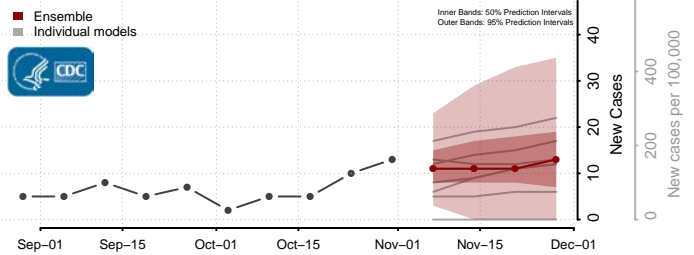

Winkler County, Texas