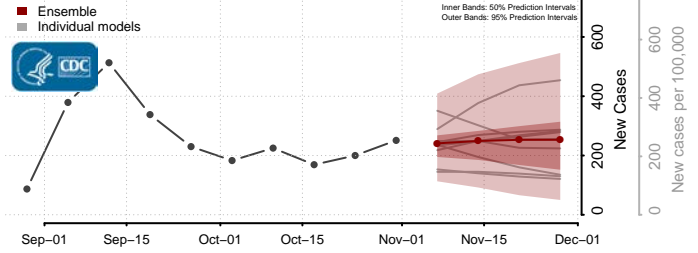

Montgomery County, Virginia