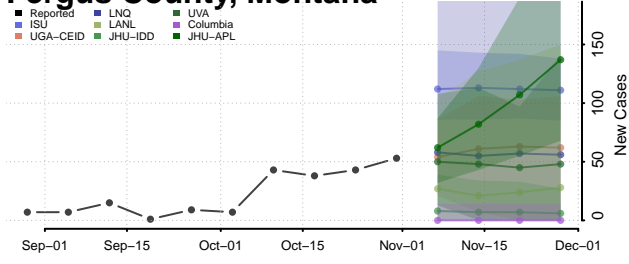

Custer County, Montana

Daniels County, Montana

Dawson County, Montana

Deer Lodge County, Montana

Fallon County, Montana

Fergus County, Montana

Flathead County, Montana

Gallatin County, Montana