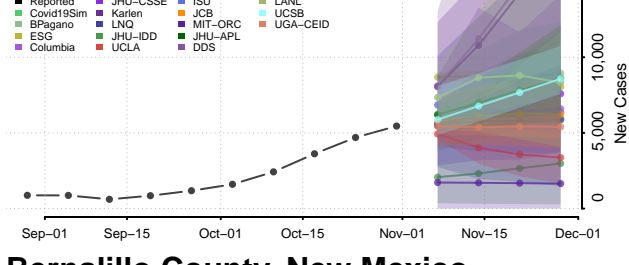

Somerset County, New Jersey

Sussex County, New Jersey

Union County, New Jersey

Warren County, New Jersey

New Mexico

Bernalillo County, New Mexico