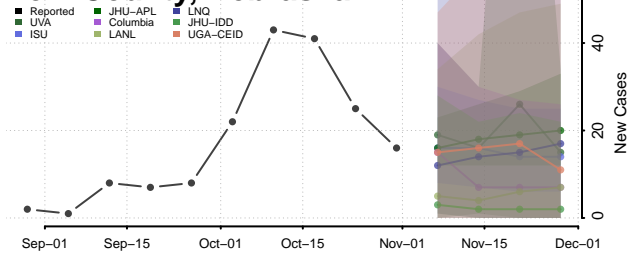

Polk County, Nebraska