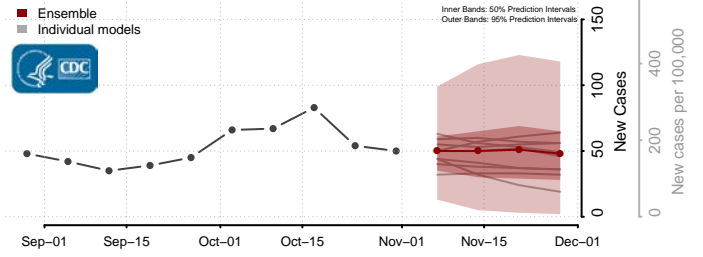

Neshoba County, Mississippi