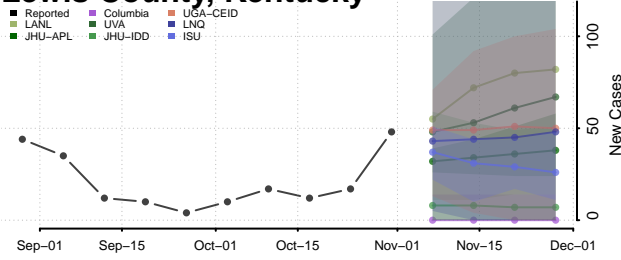

Lee County, Kentucky

Leslie County, Kentucky

Letcher County, Kentucky

Lewis County, Kentucky

Lincoln County, Kentucky

Livingston County, Kentucky

Logan County, Kentucky

Lyon County, Kentucky