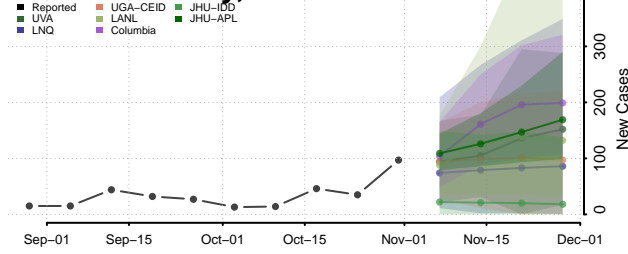

Juneau County, Alaska