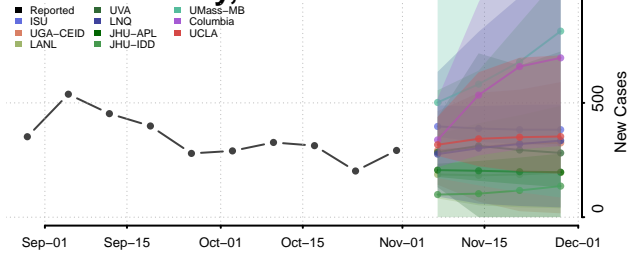

Brazos County, Texas