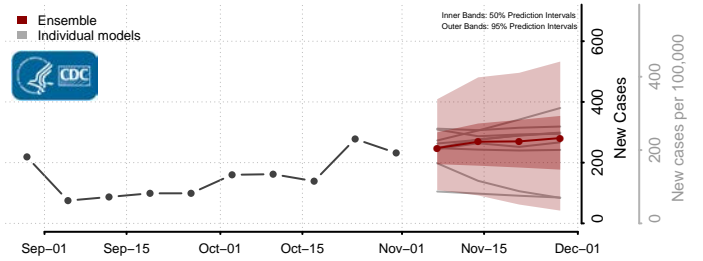

Comanche County, Oklahoma