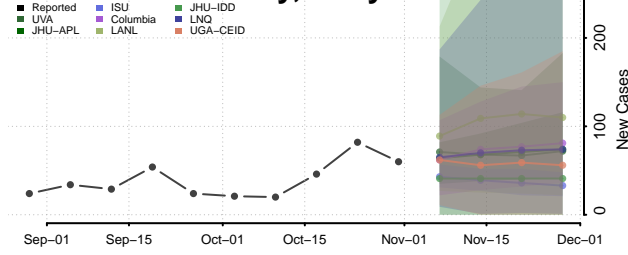

Dorchester County, Maryland