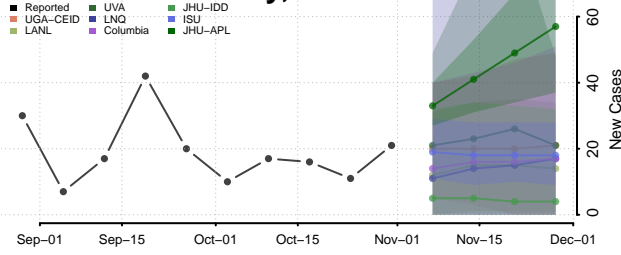

Comanche County, Texas