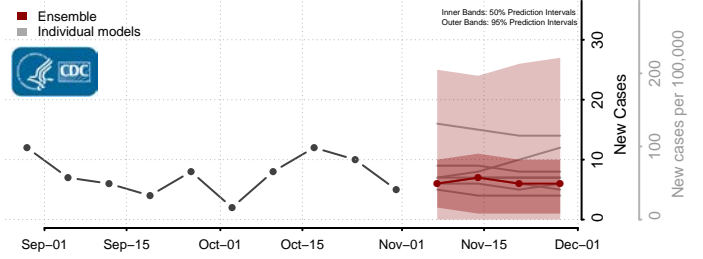

Lunenburg County, Virginia