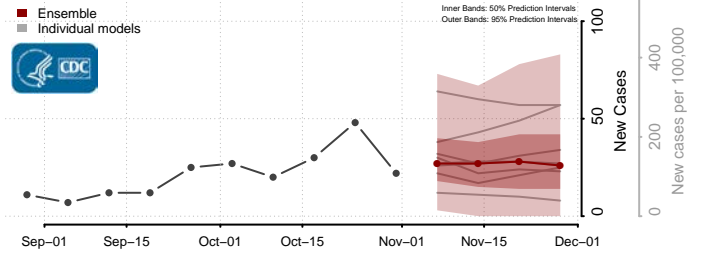

Union County, Kentucky

Warren County, Kentucky

Washington County, Kentucky

Wayne County, Kentucky

Webster County, Kentucky

Whitley County, Kentucky

Wolfe County, Kentucky

Woodford County, Kentucky