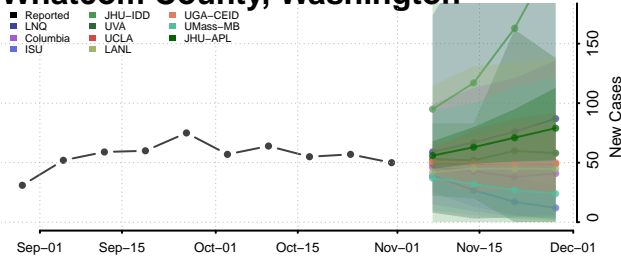

Skamania County, Washington

Snohomish County, Washington

Spokane County, Washington

Stevens County, Washington

Thurston County, Washington

Wahkiakum County, Washington

Walla Walla County, Washington

Whatcom County, Washington