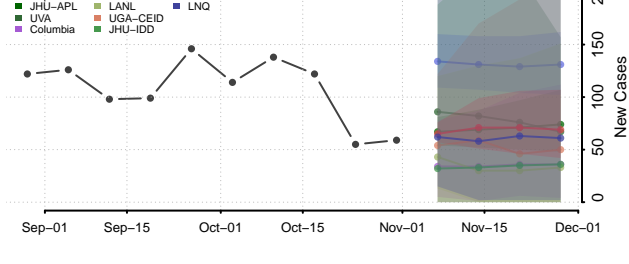

Stanly County, North Carolina