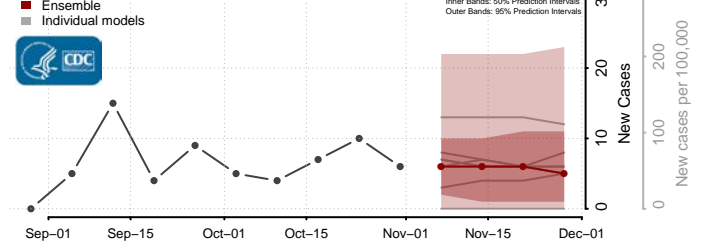

Terrebonne County, Louisiana

Union County, Louisiana

Vermilion County, Louisiana

Vernon County, Louisiana

Washington County, Louisiana

Webster County, Louisiana

West Baton Rouge County, Louisiana

West Carroll County, Louisiana