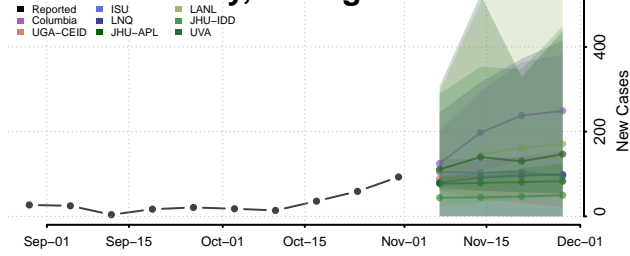

Shiawassee County, Michigan

St. Clair County, Michigan

St. Joseph County, Michigan

Tuscola County, Michigan

Van Buren County, Michigan

Washtenaw County, Michigan

Wayne County, Michigan

Wexford County, Michigan