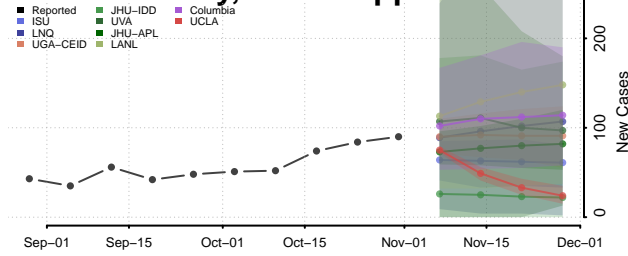

Leflore County, Mississippi