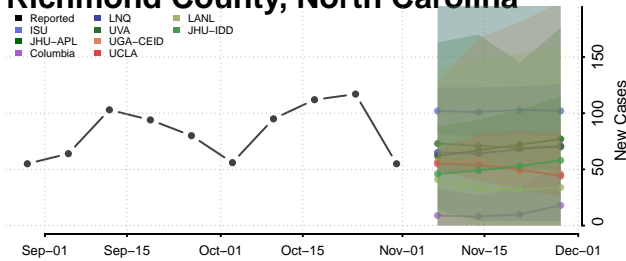

Richmond County, North Carolina