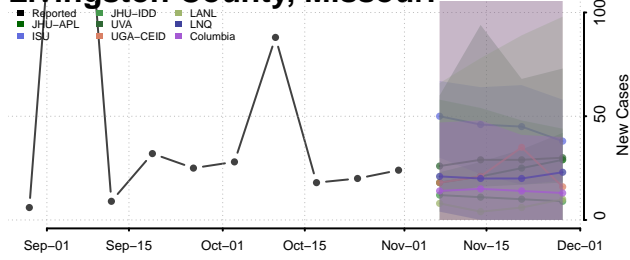

Livingston County, Missouri