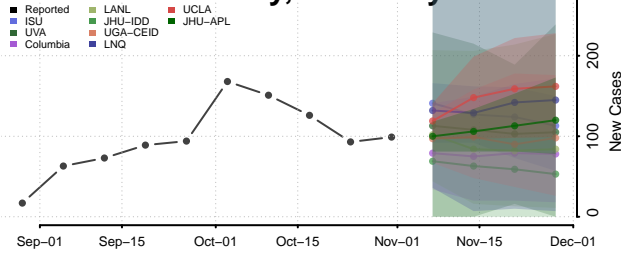

Henderson County, Kentucky