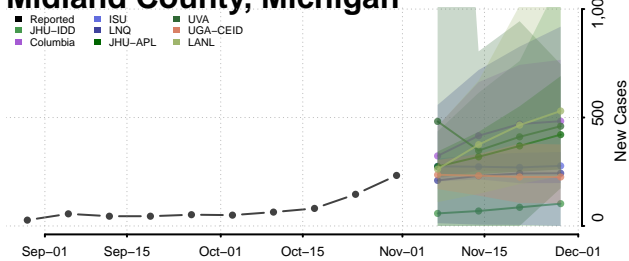

Midland County, Michigan