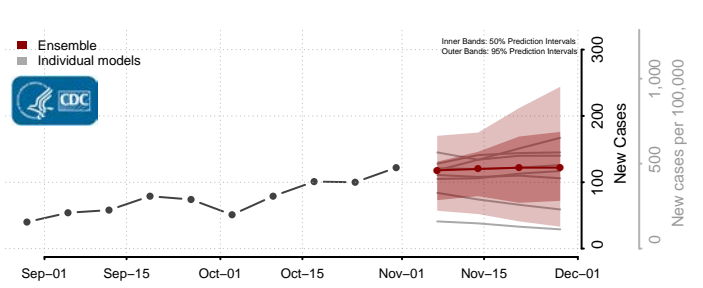

Miller County, Missouri