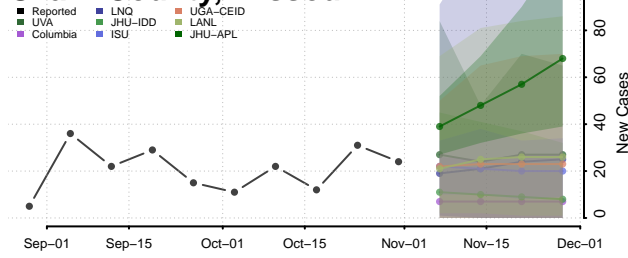

Ozark County, Missouri