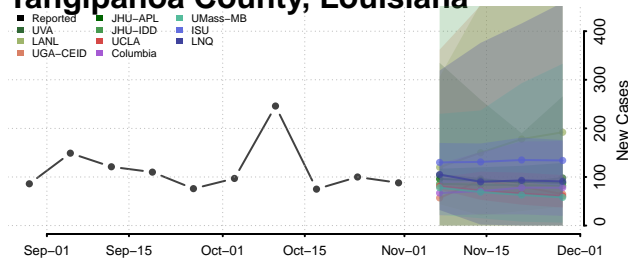

St. John the Baptist County, Louisiana

St. Landry County, Louisiana

St. Martin County, Louisiana

St. Mary County, Louisiana

St. Tammany County, Louisiana

Tangipahoa County, Louisiana

Tensas County, Louisiana