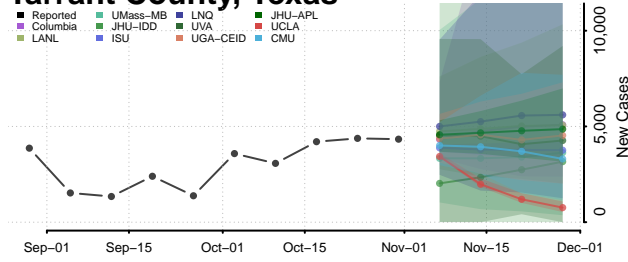

Tarrant County, Texas