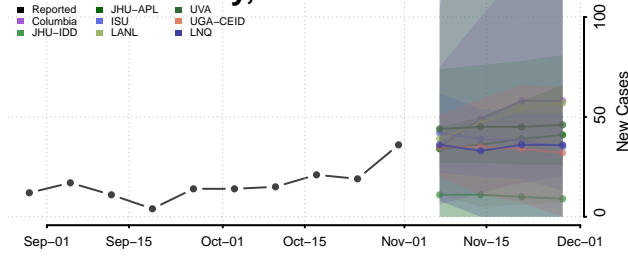

Wabash County, Illinois