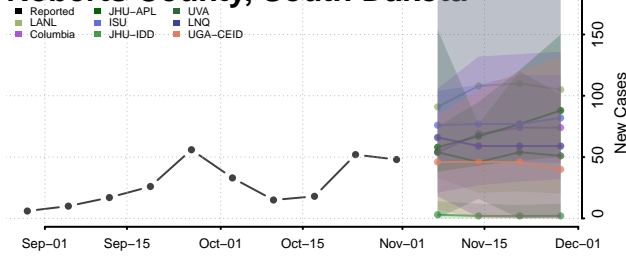

Roberts County, South Dakota