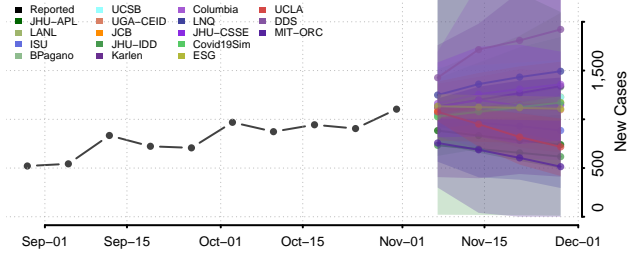

Windham County, Connecticut

Delaware

Kent County, Delaware

New Castle County, Delaware

Sussex County, Delaware

District of Columbia