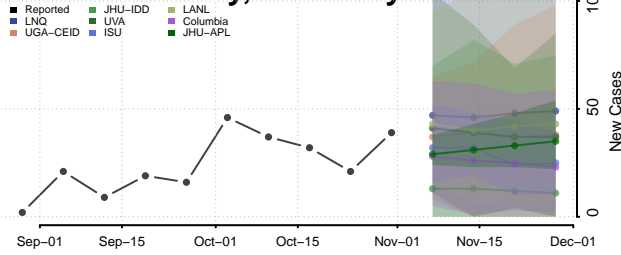

Union County, Kentucky

Warren County, Kentucky

Washington County, Kentucky

Wayne County, Kentucky

Webster County, Kentucky

Whitley County, Kentucky

Wolfe County, Kentucky

Woodford County, Kentucky