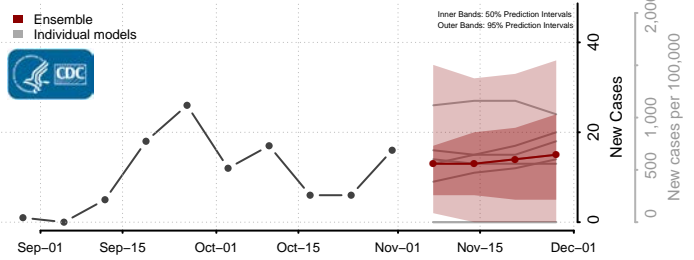

Renville County, North Dakota