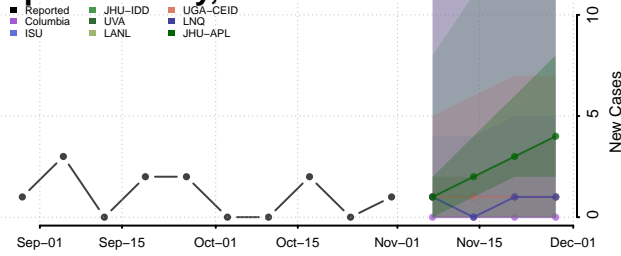

Titus County, Texas

Tom Green County, Texas

Travis County, Texas

Trinity County, Texas

Tyler County, Texas

Upshur County, Texas

Upton County, Texas

Uvalde County, Texas