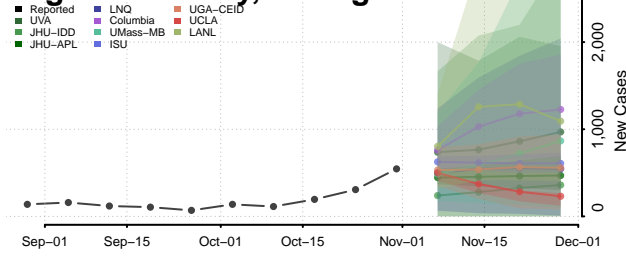

Oscoda County, Michigan

Otsego County, Michigan

Ottawa County, Michigan

Presque Isle County, Michigan

Roscommon County, Michigan

Saginaw County, Michigan

Sanilac County, Michigan

Schoolcraft County, Michigan