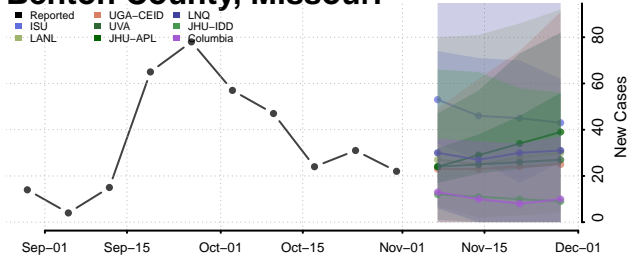

Benton County, Missouri