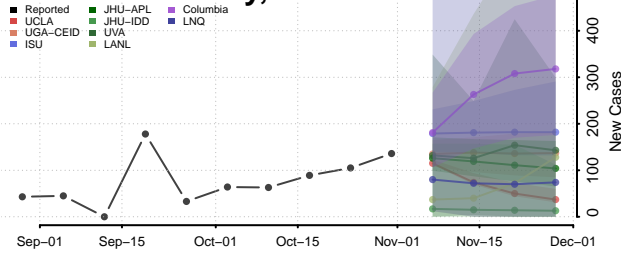

Val Verde County, Texas