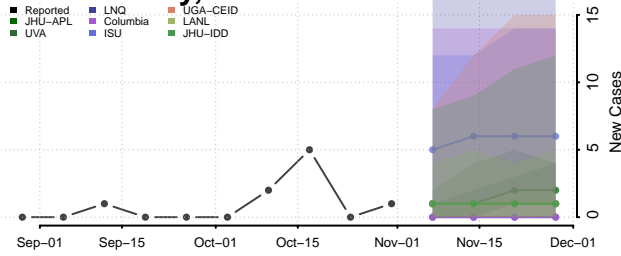

Lincoln County, New Mexico

Los Alamos County, New Mexico

Luna County, New Mexico

McKinley County, New Mexico

Mora County, New Mexico

Otero County, New Mexico

Quay County, New Mexico

Rio Arriba County, New Mexico