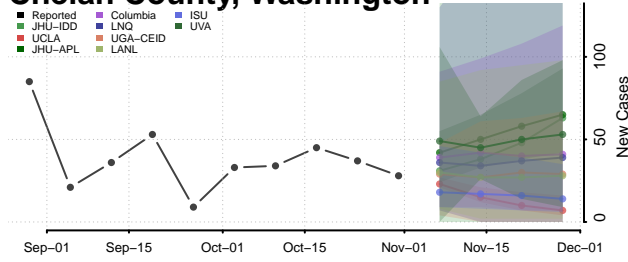

Wythe County, Virginia

York County, Virginia

Washington

Adams County, Washington

Asotin County, Washington

Benton County, Washington

Chelan County, Washington

Clallam County, Washington