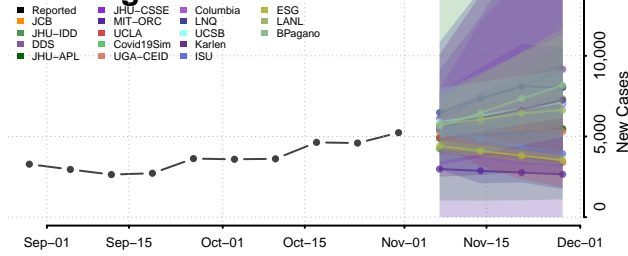

Washington