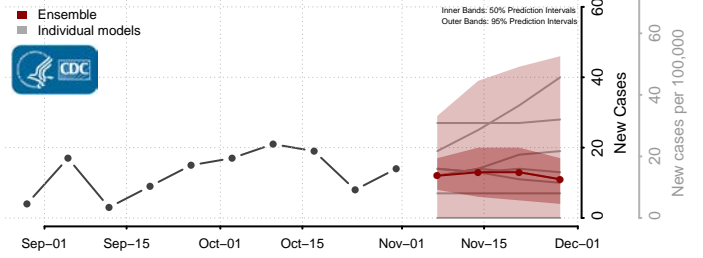

Hood River County, Oregon

Jackson County, Oregon

Jefferson County, Oregon

Josephine County, Oregon

Klamath County, Oregon

Lake County, Oregon

Lane County, Oregon

Lincoln County, Oregon