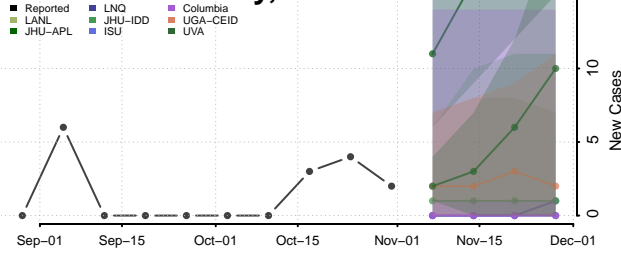

Jeff Davis County, Texas