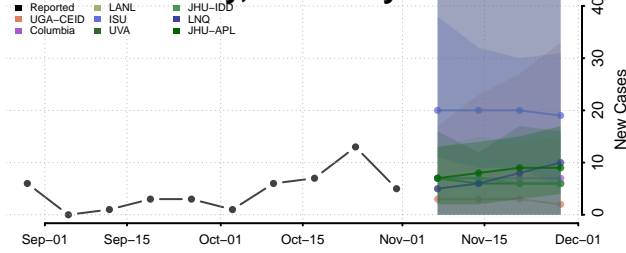

Gallatin County, Kentucky