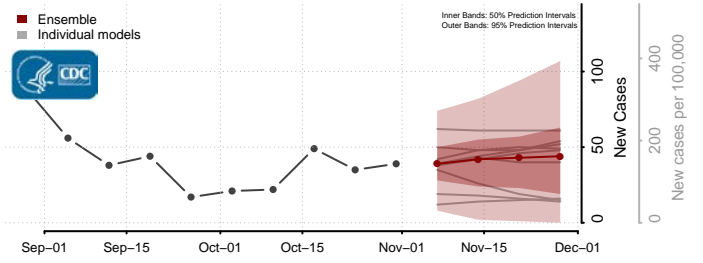

Montgomery County, North Carolina