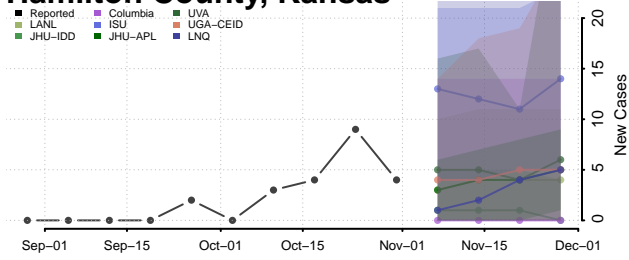

Hamilton County, Kansas