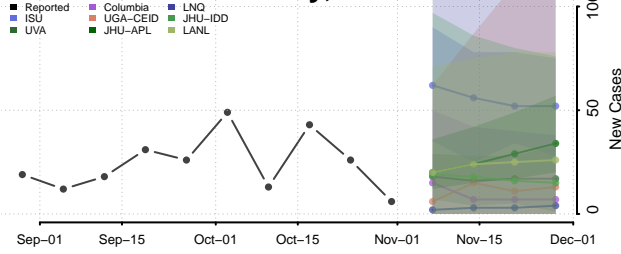

Pottawatomie County, Kansas