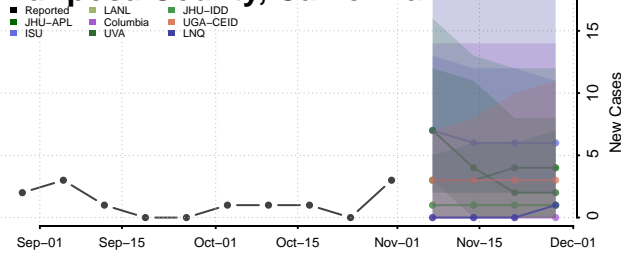

Kings County, California

Lake County, California

Lassen County, California

Los Angeles County, California

Madera County, California

Marin County, California

Mariposa County, California

Mendocino County, California