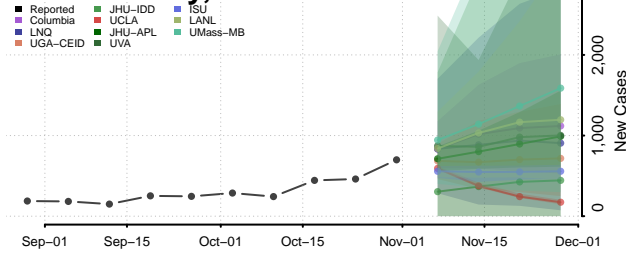

Poweshiek County, Iowa

Ringgold County, Iowa

Sac County, Iowa

Scott County, Iowa

Shelby County, Iowa

Sioux County, Iowa

Story County, Iowa

Tama County, Iowa