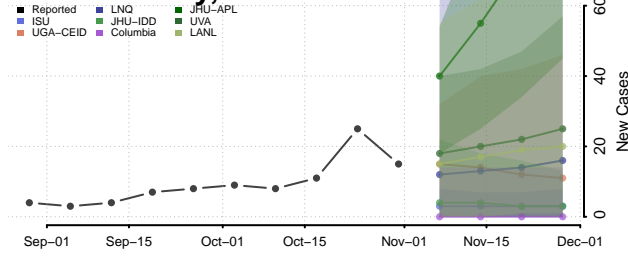

Custer County, Oklahoma

Delaware County, Oklahoma

Dewey County, Oklahoma

Ellis County, Oklahoma

Garfield County, Oklahoma

Garvin County, Oklahoma

Grady County, Oklahoma

Grant County, Oklahoma