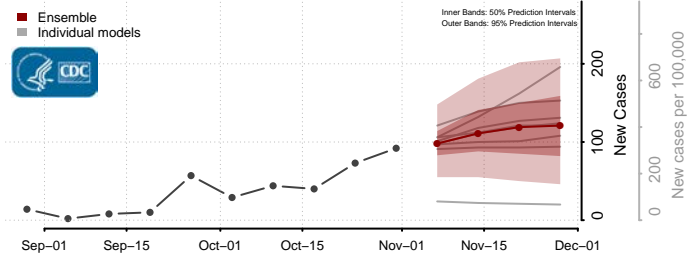

Cass County, Minnesota