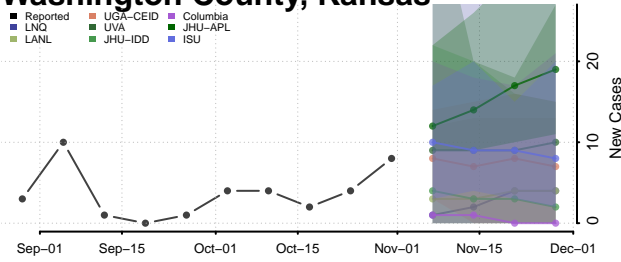

Washington County, Kansas