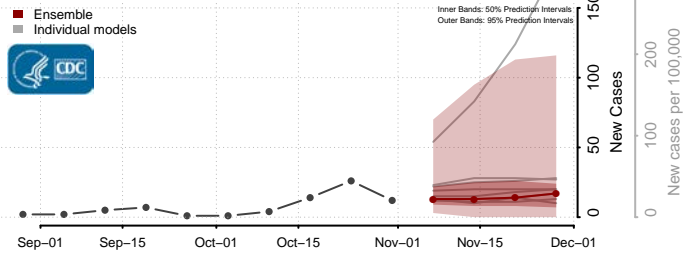

Washington County, Vermont