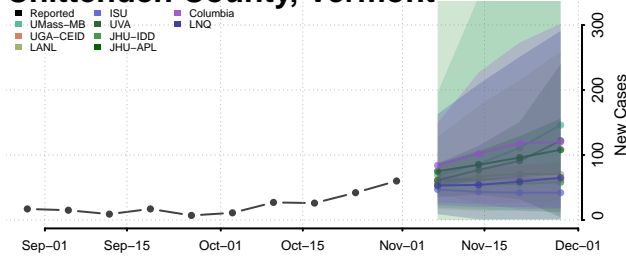

Chittenden County, Vermont

Essex County, Vermont

Franklin County, Vermont

Grand Isle County, Vermont

Lamoille County, Vermont

Orange County, Vermont

Orleans County, Vermont

Rutland County, Vermont