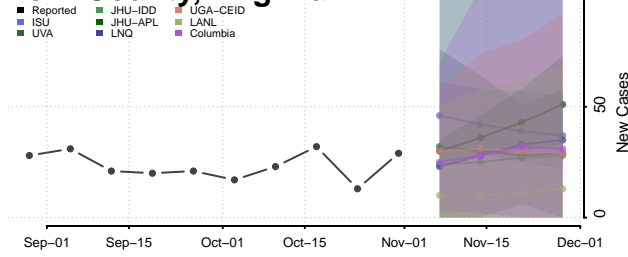

York County, Virginia