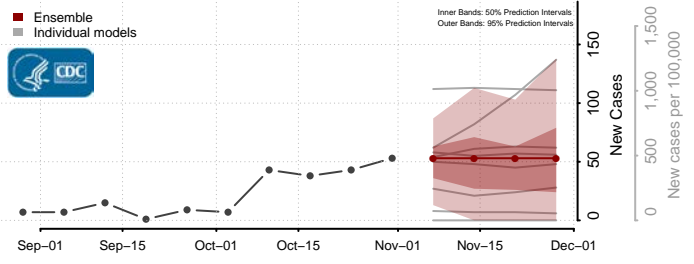

Custer County, Montana

Daniels County, Montana

Dawson County, Montana

Deer Lodge County, Montana

Fallon County, Montana

Fergus County, Montana

Flathead County, Montana

Gallatin County, Montana