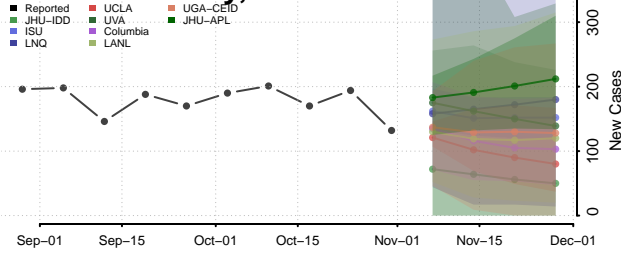

Custer County, Oklahoma

Delaware County, Oklahoma

Dewey County, Oklahoma

Ellis County, Oklahoma

Garfield County, Oklahoma

Garvin County, Oklahoma

Grady County, Oklahoma

Grant County, Oklahoma