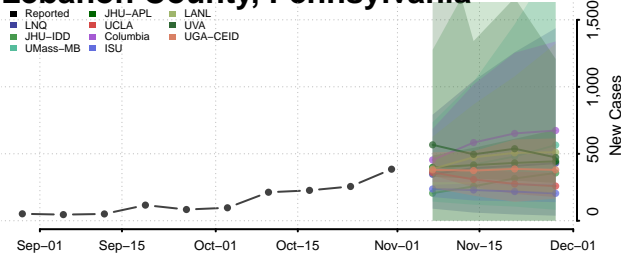

Indiana County, Pennsylvania

Jefferson County, Pennsylvania

Juniata County, Pennsylvania

Lackawanna County, Pennsylvania

Lancaster County, Pennsylvania

Lawrence County, Pennsylvania

Lebanon County, Pennsylvania