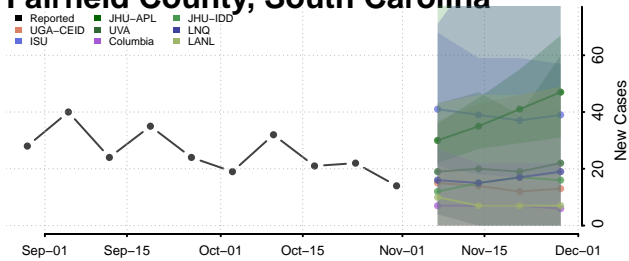

Fairfield County, South Carolina