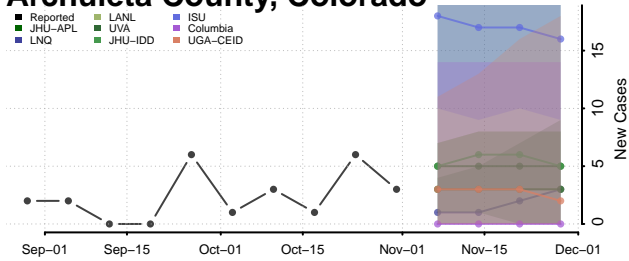

Archuleta County, Colorado