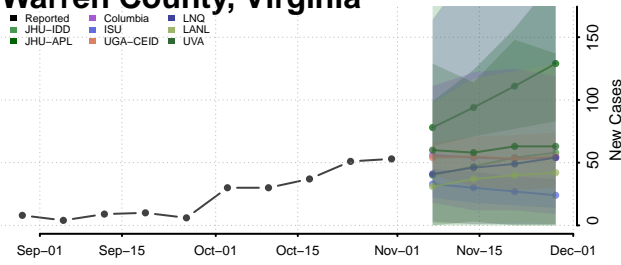

Warren County, Virginia