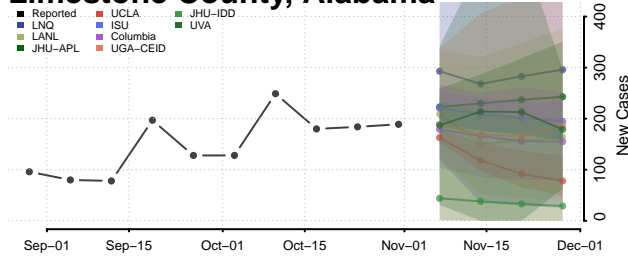

Lauderdale County, Alabama

Lawrence County, Alabama

Lee County, Alabama

Limestone County, Alabama

Lowndes County, Alabama

Macon County, Alabama

Madison County, Alabama

Marengo County, Alabama

Marion County, Alabama

Marshall County, Alabama

Mobile County, Alabama

Monroe County, Alabama

Montgomery County, Alabama

Morgan County, Alabama

Perry County, Alabama

Pickens County, Alabama