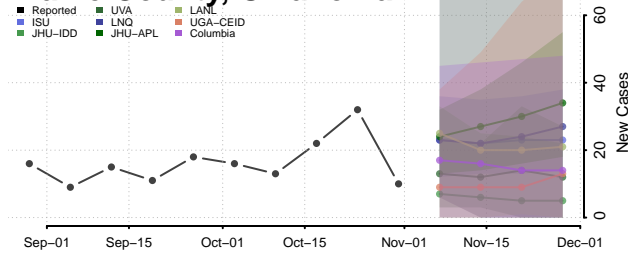

Blaine County, Oklahoma