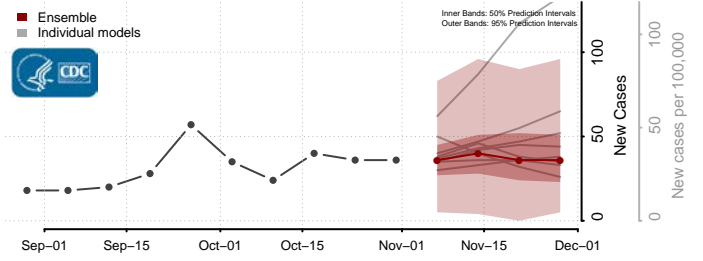

Cowlitz County, Washington