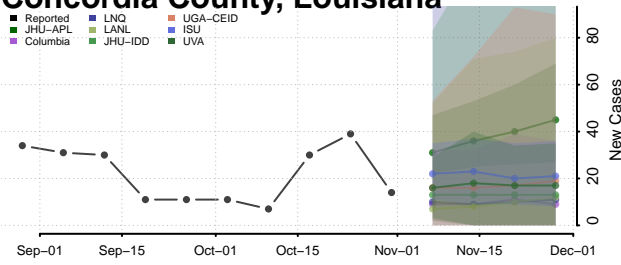

Bossier County, Louisiana

Caddo County, Louisiana

Calcasieu County, Louisiana

Caldwell County, Louisiana

Cameron County, Louisiana

Catahoula County, Louisiana

Claiborne County, Louisiana

Concordia County, Louisiana