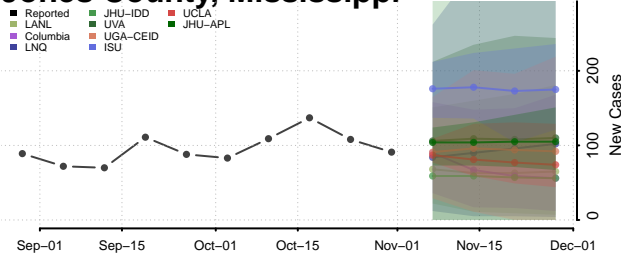

Jones County, Mississippi