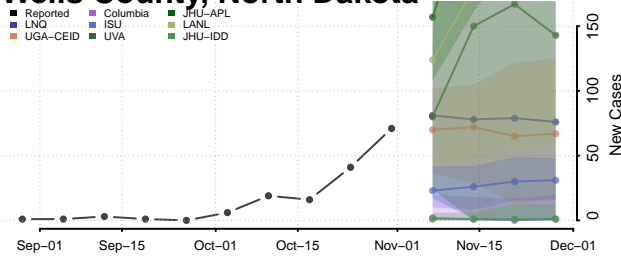

Wells County, North Dakota