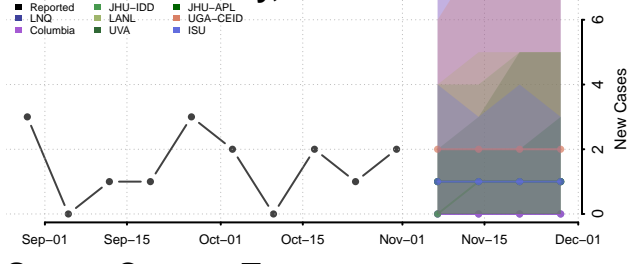

Stonewall County, Texas