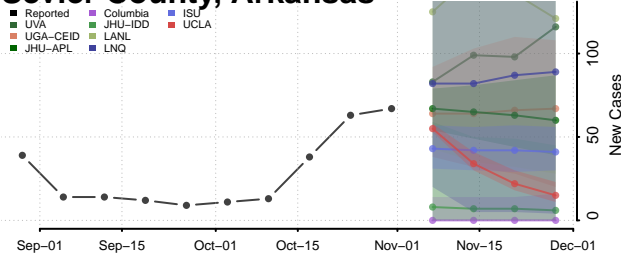

Pulaski County, Arkansas

Randolph County, Arkansas

Saline County, Arkansas

Scott County, Arkansas

Searcy County, Arkansas

Sebastian County, Arkansas

Sevier County, Arkansas

Sharp County, Arkansas