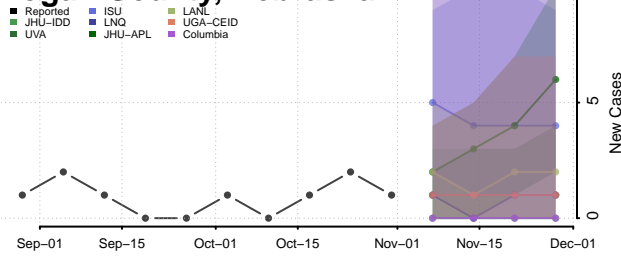

Logan County, Nebraska