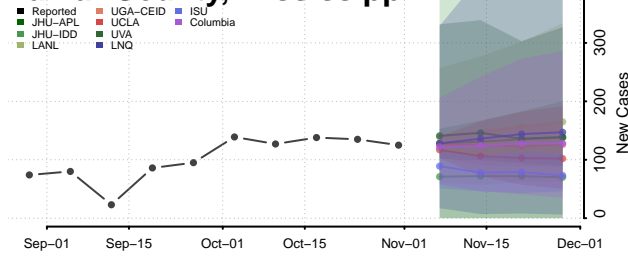

Lamar County, Mississippi