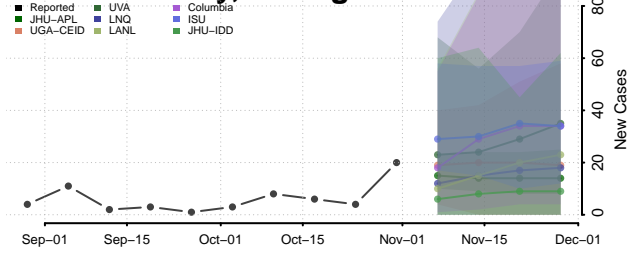

Alpena County, Michigan

Antrim County, Michigan

Arenac County, Michigan

Baraga County, Michigan

Barry County, Michigan

Bay County, Michigan

Benzie County, Michigan

Berrien County, Michigan