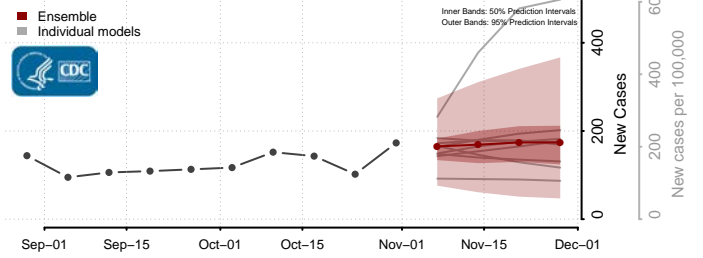

Lynchburg County, Virginia