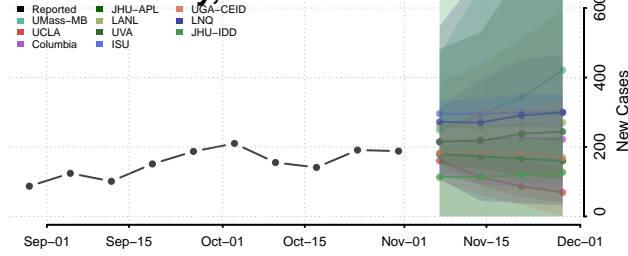

Wayne County, Ohio

Williams County, Ohio

Wood County, Ohio

Wyandot County, Ohio

Oklahoma

Adair County, Oklahoma

Alfalfa County, Oklahoma

Atoka County, Oklahoma