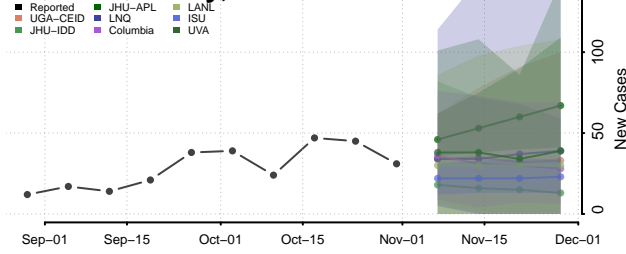

Dallas County, Arkansas

Desha County, Arkansas

Drew County, Arkansas

Faulkner County, Arkansas

Franklin County, Arkansas

Fulton County, Arkansas

Garland County, Arkansas

Grant County, Arkansas