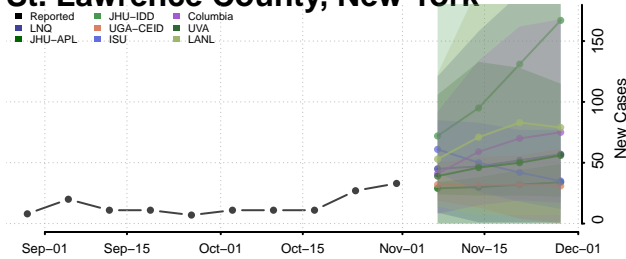

Saratoga County, New York

Schenectady County, New York

Schoharie County, New York

Schuyler County, New York

Seneca County, New York

St. Lawrence County, New York

Steuben County, New York

Suffolk County, New York