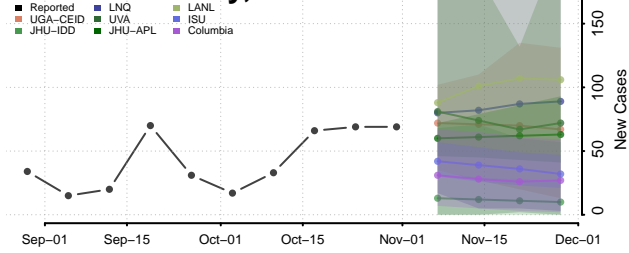

Marion County, Alabama

Marshall County, Alabama

Mobile County, Alabama

Monroe County, Alabama

Montgomery County, Alabama

Morgan County, Alabama

Perry County, Alabama

Pickens County, Alabama

Pike County, Alabama

Randolph County, Alabama

Russell County, Alabama

Shelby County, Alabama

St. Clair County, Alabama

Sumter County, Alabama

Talladega County, Alabama

Tallapoosa County, Alabama