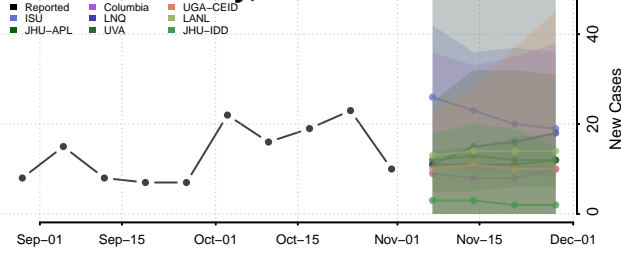

Gasconade County, Missouri

Gentry County, Missouri

Greene County, Missouri

Grundy County, Missouri

Harrison County, Missouri

Henry County, Missouri

Hickory County, Missouri

Holt County, Missouri