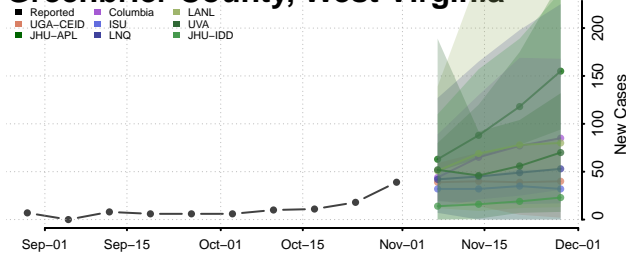

Greenbrier County, West Virginia