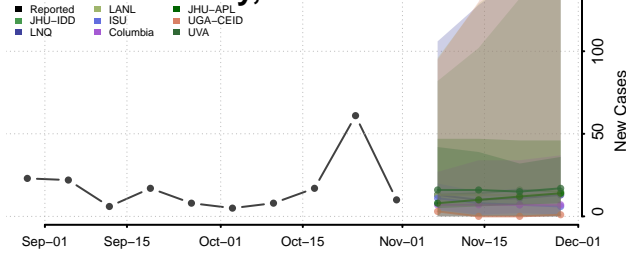

Gadsden County, Florida

Gilchrist County, Florida

Glades County, Florida

Gulf County, Florida

Hamilton County, Florida

Hardee County, Florida

Hendry County, Florida

Hernando County, Florida