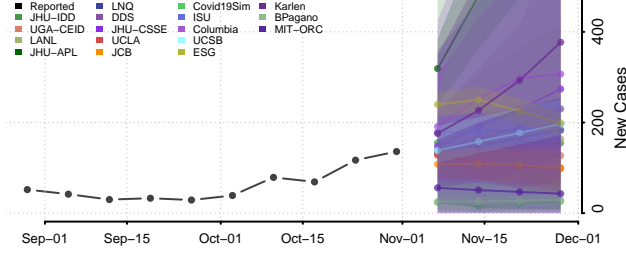

Utah County, Utah

Wasatch County, Utah

Washington County, Utah

Wayne County, Utah

Weber County, Utah

Vermont