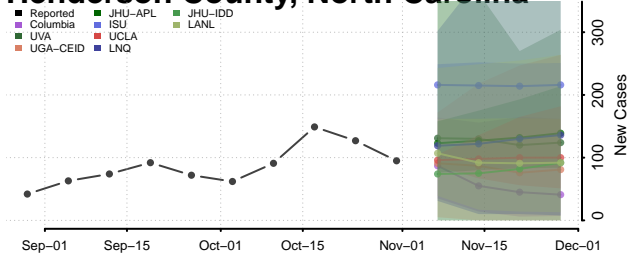

Guilford County, North Carolina

Halifax County, North Carolina

Harnett County, North Carolina

Haywood County, North Carolina

Henderson County, North Carolina

Hertford County, North Carolina

Hoke County, North Carolina