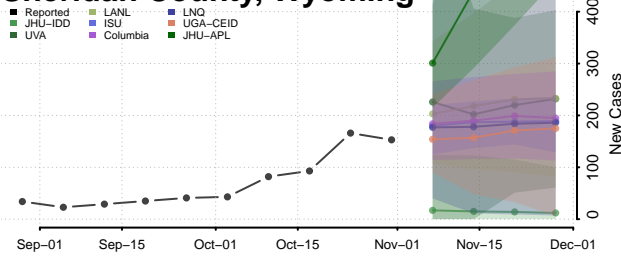

Sheridan County, Wyoming