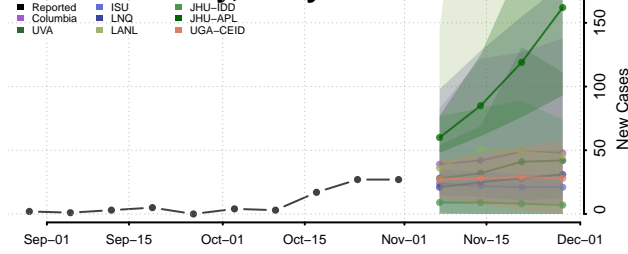

Garrett County, Maryland