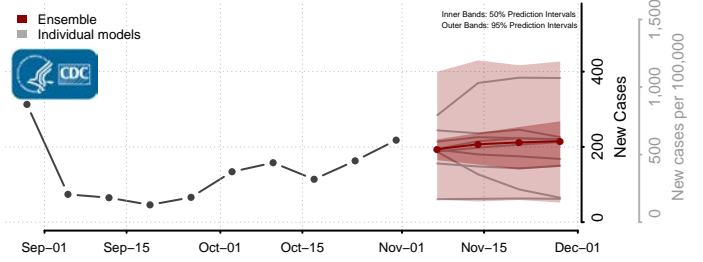

Taylor County, Iowa

Union County, Iowa

Van Buren County, Iowa

Wapello County, Iowa

Warren County, Iowa

Washington County, Iowa

Wayne County, Iowa

Webster County, Iowa