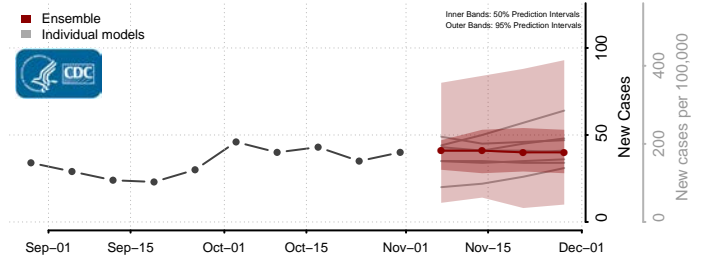

Martin County, North Carolina