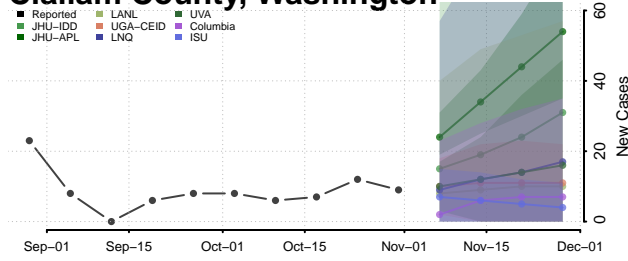

Wythe County, Virginia

York County, Virginia

Washington

Adams County, Washington

Asotin County, Washington

Benton County, Washington

Chelan County, Washington

Clallam County, Washington