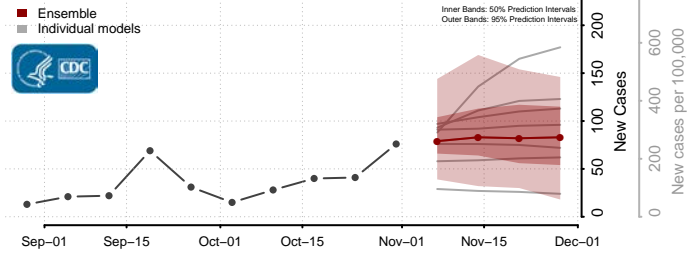

Freeborn County, Minnesota

Goodhue County, Minnesota

Grant County, Minnesota

Hennepin County, Minnesota

Houston County, Minnesota

Hubbard County, Minnesota

Isanti County, Minnesota

Itasca County, Minnesota