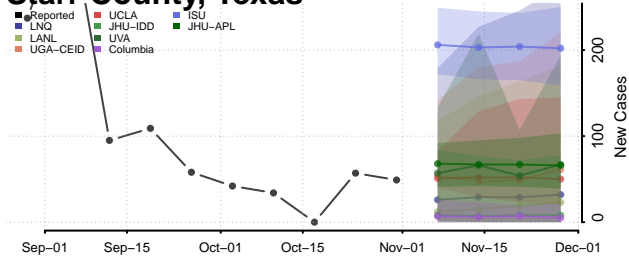

Starr County, Texas