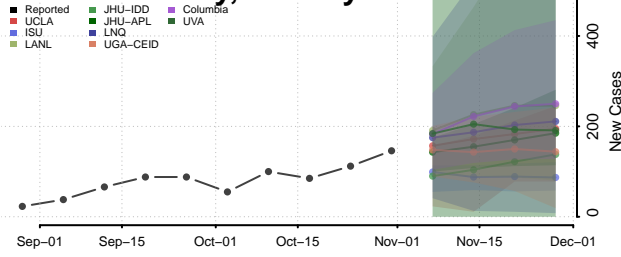

Indiana County, Pennsylvania