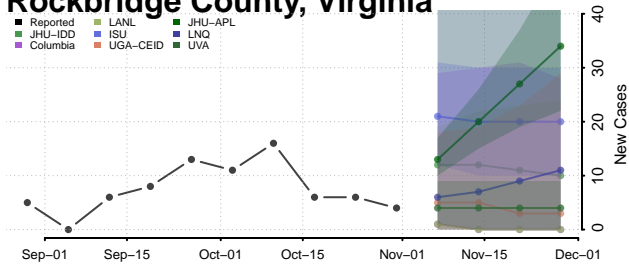

Rockbridge County, Virginia