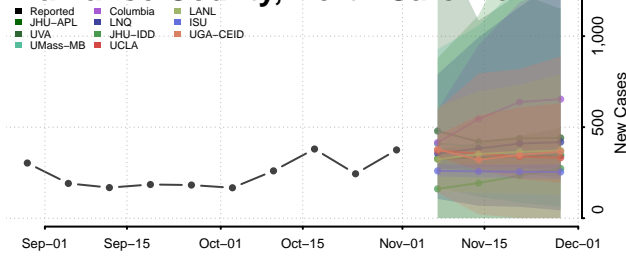

Alamance County, North Carolina