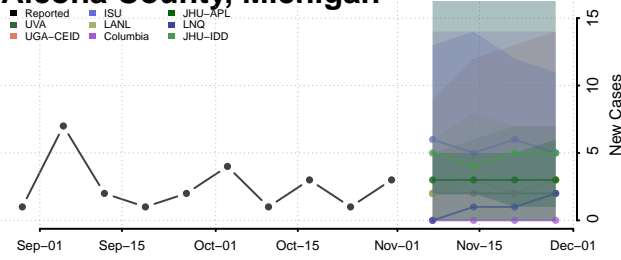

Alcona County, Michigan