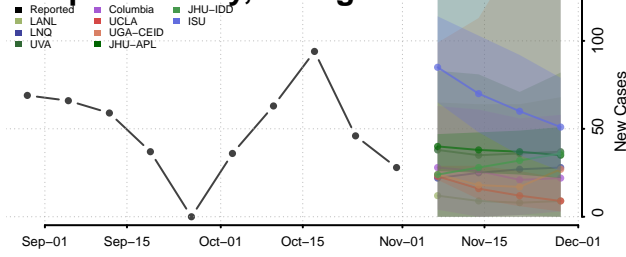

Clayton County, Georgia

Clinch County, Georgia

Cobb County, Georgia

Coffee County, Georgia

Colquitt County, Georgia

Columbia County, Georgia

Cook County, Georgia

Coweta County, Georgia