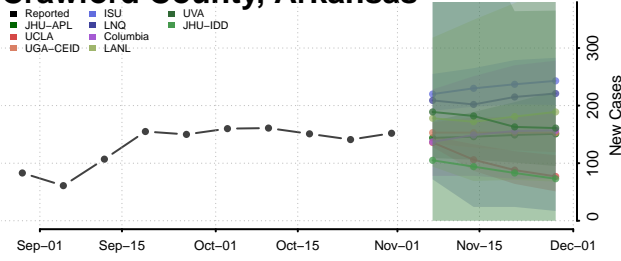

Cleburne County, Arkansas

Cleveland County, Arkansas

Columbia County, Arkansas

Conway County, Arkansas

Craighead County, Arkansas

Crawford County, Arkansas

Crittenden County, Arkansas

Cross County, Arkansas