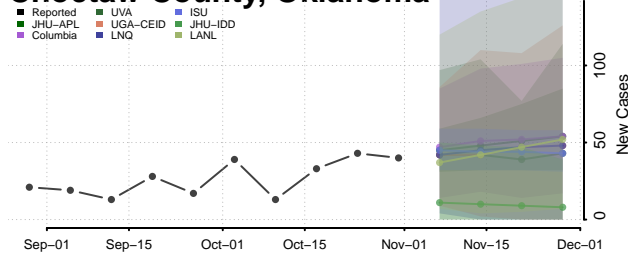

Choctaw County, Oklahoma