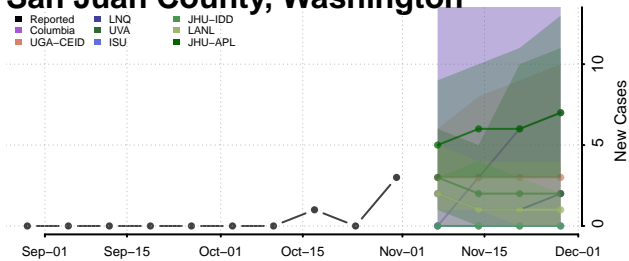

San Juan County, Washington