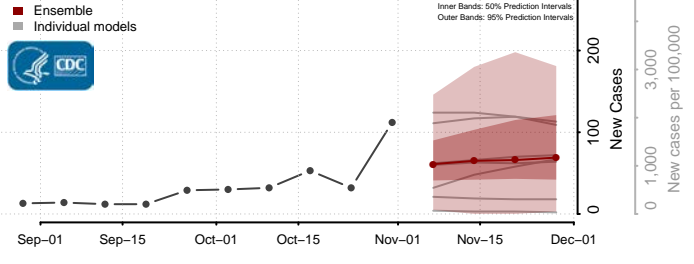

Clay County, South Dakota

Codington County, South Dakota

Corson County, South Dakota

Custer County, South Dakota

Davison County, South Dakota

Day County, South Dakota

Deuel County, South Dakota

Dewey County, South Dakota