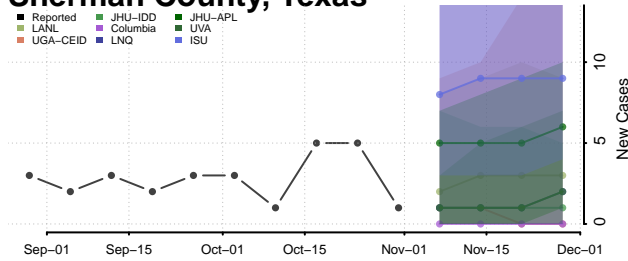

Sherman County, Texas