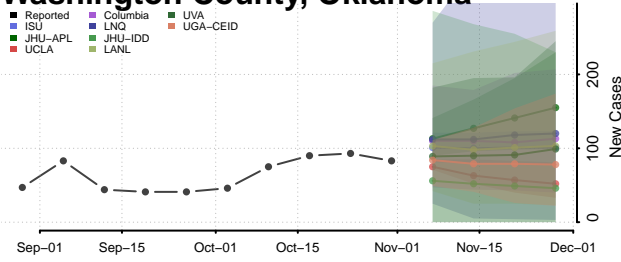

Sequoyah County, Oklahoma

Stephens County, Oklahoma

Texas County, Oklahoma

Tillman County, Oklahoma

Tulsa County, Oklahoma

Wagoner County, Oklahoma

Washington County, Oklahoma

Washita County, Oklahoma