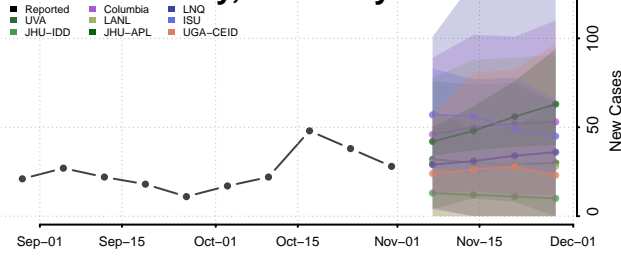

Scott County, Kentucky

Shelby County, Kentucky

Simpson County, Kentucky

Spencer County, Kentucky

Taylor County, Kentucky

Todd County, Kentucky

Trigg County, Kentucky

Trimble County, Kentucky