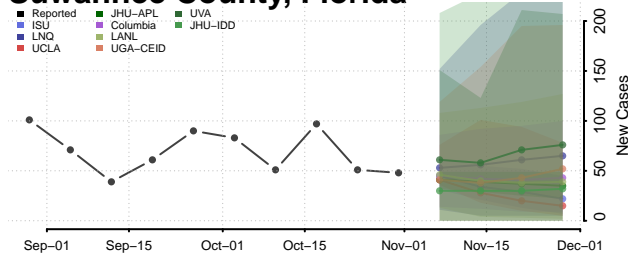

Suwannee County, Florida