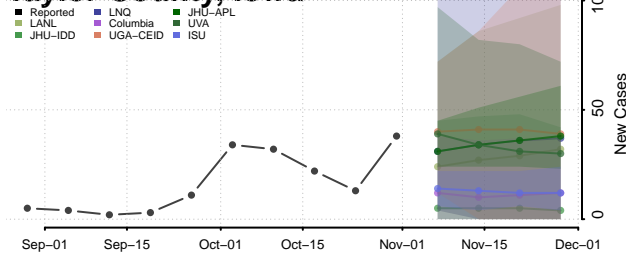

Taylor County, Iowa