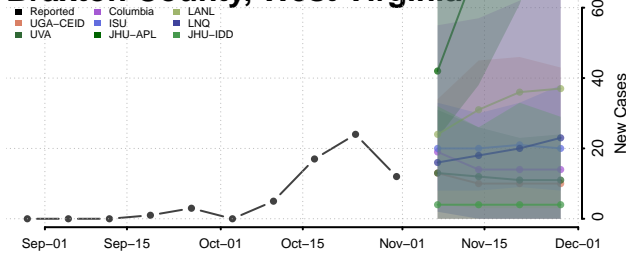

Braxton County, West Virginia