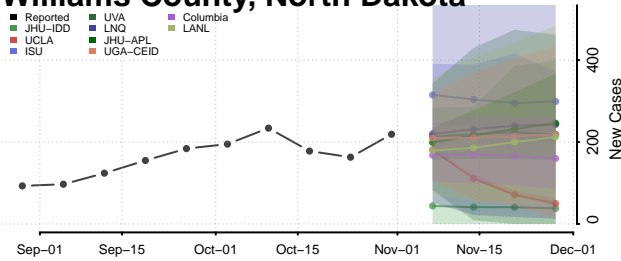

Williams County, North Dakota