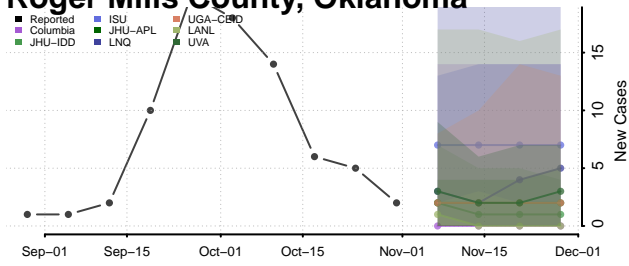

Roger Mills County, Oklahoma