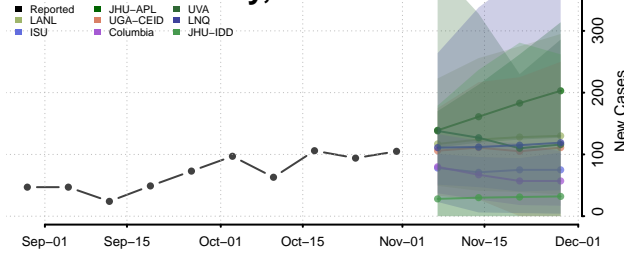

Clinton County, Iowa

Crawford County, Iowa

Dallas County, Iowa

Davis County, Iowa

Decatur County, Iowa

Delaware County, Iowa

Des Moines County, Iowa

Dickinson County, Iowa