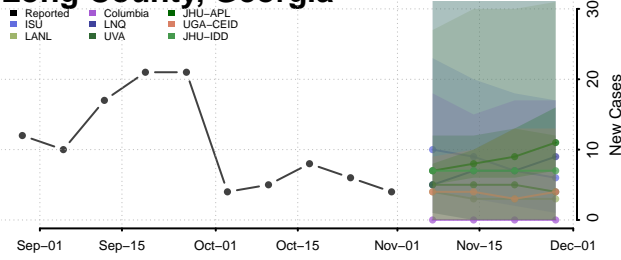

Laurens County, Georgia

Lee County, Georgia

Liberty County, Georgia

Lincoln County, Georgia

Long County, Georgia

Lowndes County, Georgia

Lumpkin County, Georgia

Macon County, Georgia