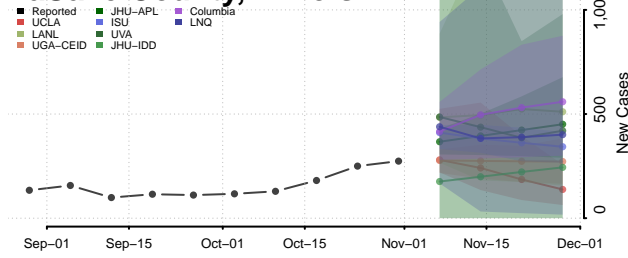

Lawrence County, Illinois

Lee County, Illinois

Livingston County, Illinois

Logan County, Illinois

Macon County, Illinois

Macoupin County, Illinois

Madison County, Illinois

Marion County, Illinois