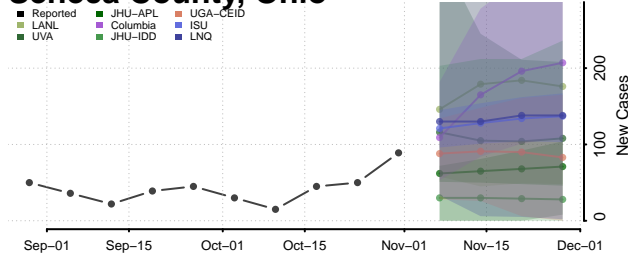

Putnam County, Ohio

Richland County, Ohio

Ross County, Ohio

Sandusky County, Ohio

Scioto County, Ohio

Seneca County, Ohio

Shelby County, Ohio

Stark County, Ohio