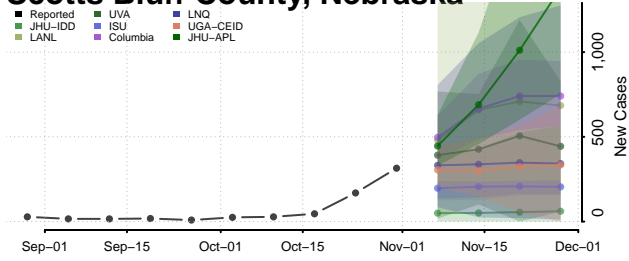

Polk County, Nebraska

Red Willow County, Nebraska

Richardson County, Nebraska

Rock County, Nebraska

Saline County, Nebraska

Sarpy County, Nebraska

Saunders County, Nebraska

Scotts Bluff County, Nebraska