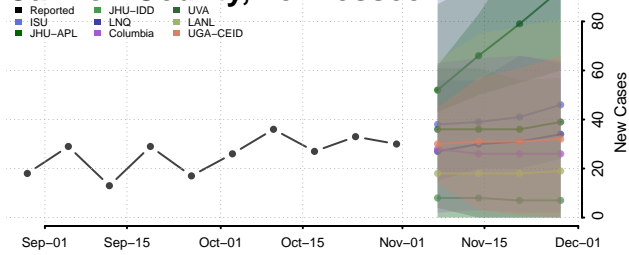

Carroll County, Tennessee

Carter County, Tennessee

Cheatham County, Tennessee

Chester County, Tennessee

Claiborne County, Tennessee

Clay County, Tennessee

Cocke County, Tennessee

Coffee County, Tennessee