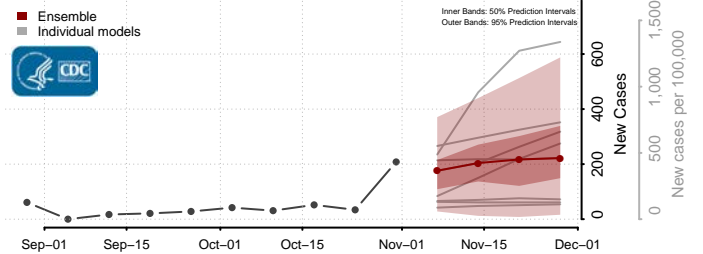

Burnet County, Texas