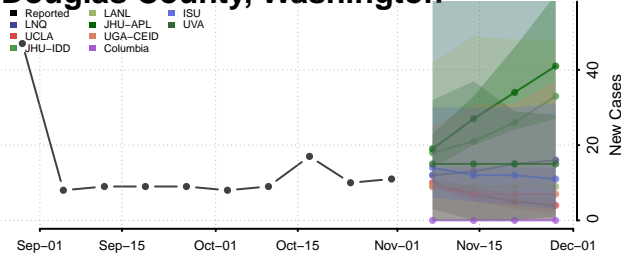

Douglas County, Washington