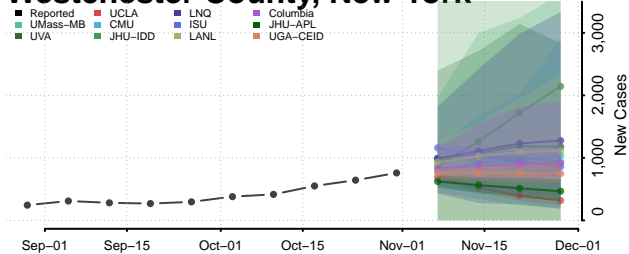

Sullivan County, New York

Tioga County, New York

Tompkins County, New York

Ulster County, New York

Warren County, New York

Washington County, New York

Wayne County, New York

Westchester County, New York