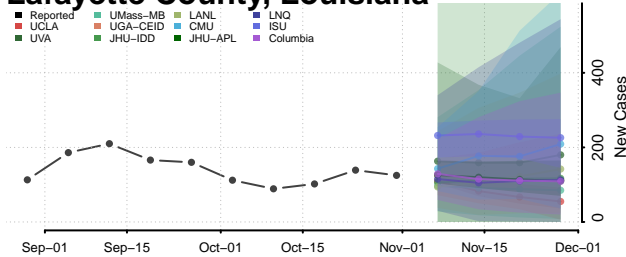

Lafayette County, Louisiana