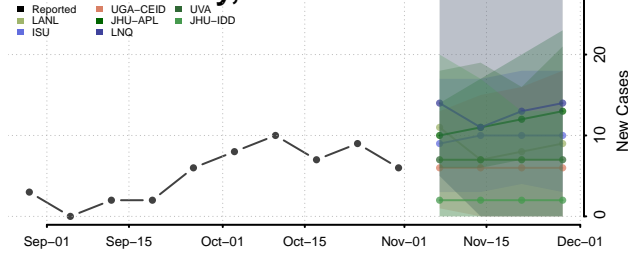

Beaver County, Oklahoma