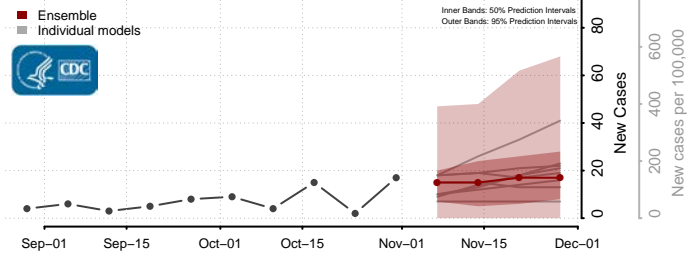

Val Verde County, Texas

Van Zandt County, Texas

Victoria County, Texas

Walker County, Texas

Waller County, Texas

Ward County, Texas

Washington County, Texas

Webb County, Texas