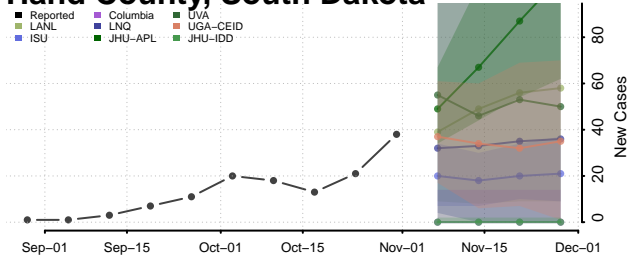

Hand County, South Dakota