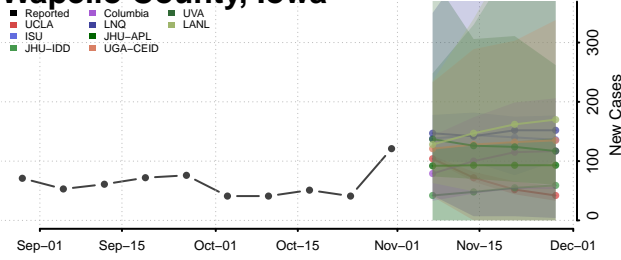

Taylor County, Iowa

Union County, Iowa

Van Buren County, Iowa

Wapello County, Iowa

Warren County, Iowa

Washington County, Iowa

Wayne County, Iowa

Webster County, Iowa