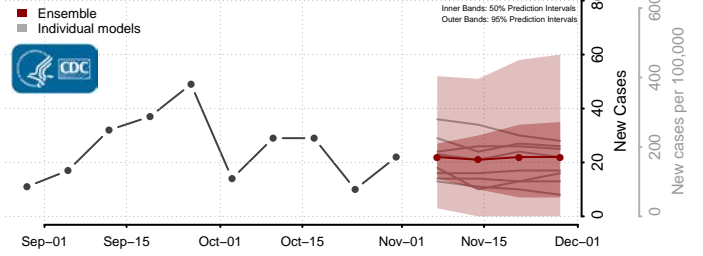

Wayne County, Missouri