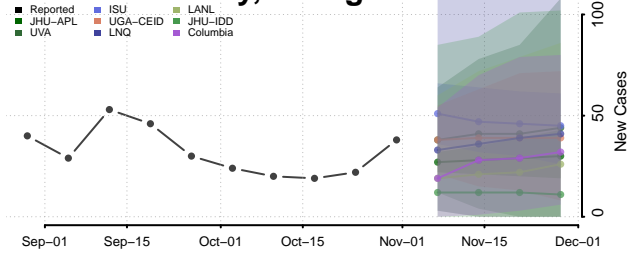

Madison County, Georgia