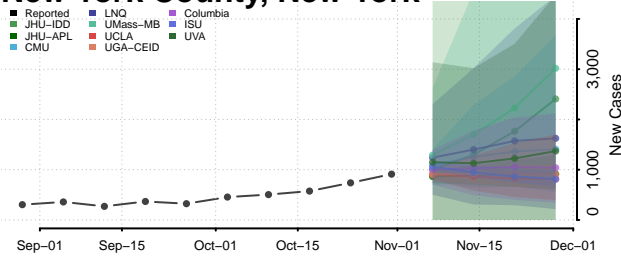

New York County, New York