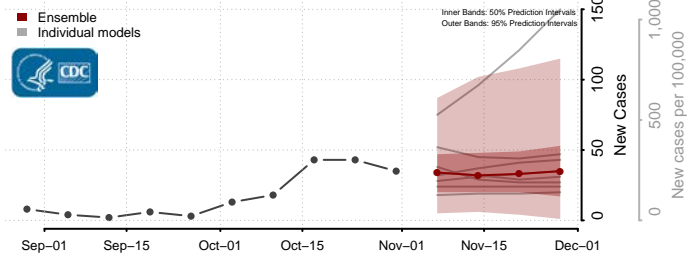

Scotland County, North Carolina

Stanly County, North Carolina

Stokes County, North Carolina

Surry County, North Carolina

Swain County, North Carolina

Transylvania County, North Carolina

Tyrrell County, North Carolina