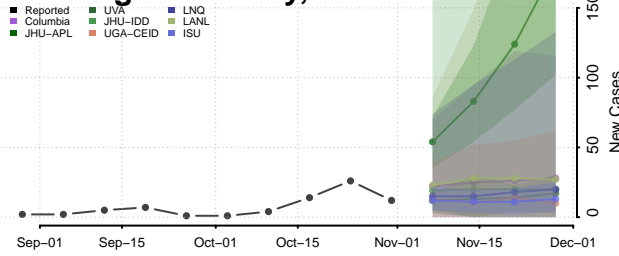

Washington County, Vermont