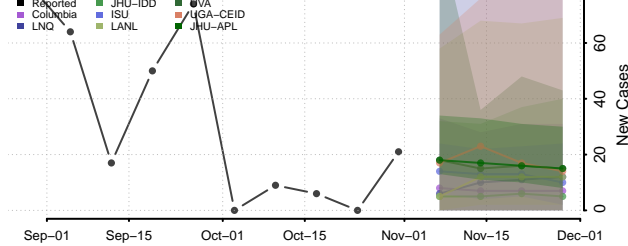

West Feliciana County, Louisiana