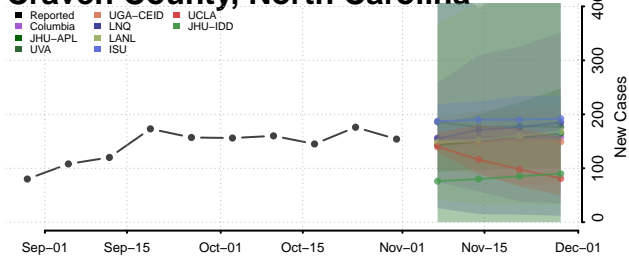

Cherokee County, North Carolina

Chowan County, North Carolina

Clay County, North Carolina

Cleveland County, North Carolina

Columbus County, North Carolina

Craven County, North Carolina

Cumberland County, North Carolina