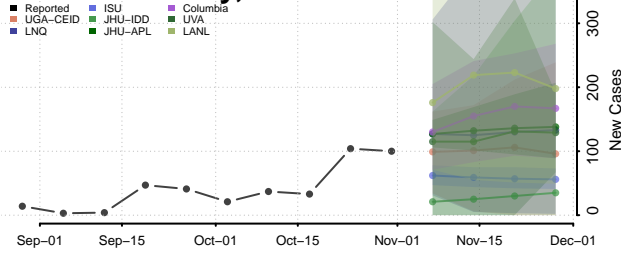

Summit County, Colorado