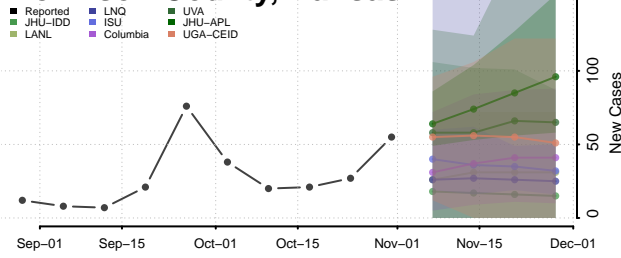

Dickinson County, Kansas