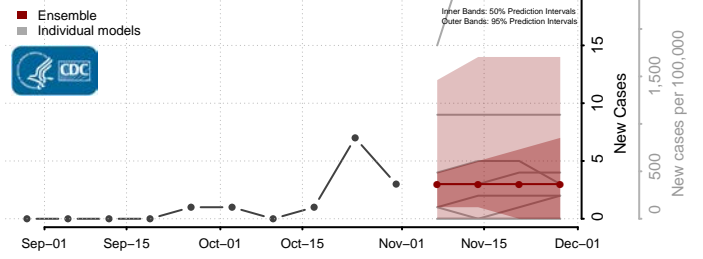

Golden Valley County, Montana