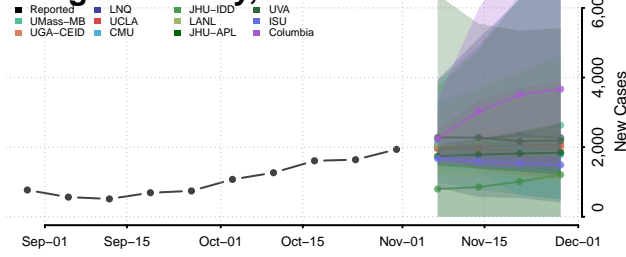

Dawson County, Nebraska

Deuel County, Nebraska

Dixon County, Nebraska

Dodge County, Nebraska

Douglas County, Nebraska

Dundy County, Nebraska

Fillmore County, Nebraska

Franklin County, Nebraska