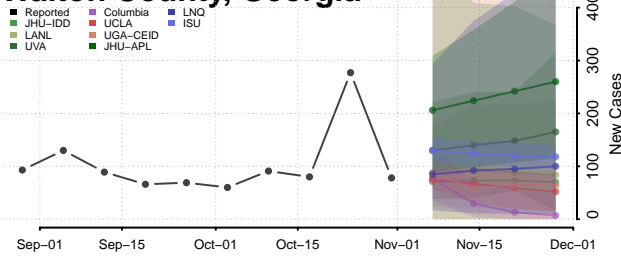

Twiggs County, Georgia

Union County, Georgia

Upson County, Georgia

Walker County, Georgia

Walton County, Georgia

Ware County, Georgia

Warren County, Georgia

Washington County, Georgia