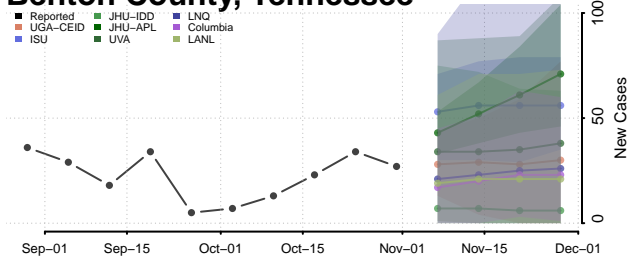

Benton County, Tennessee