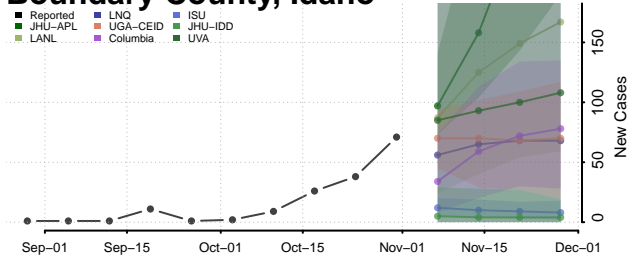

Boundary County, Idaho