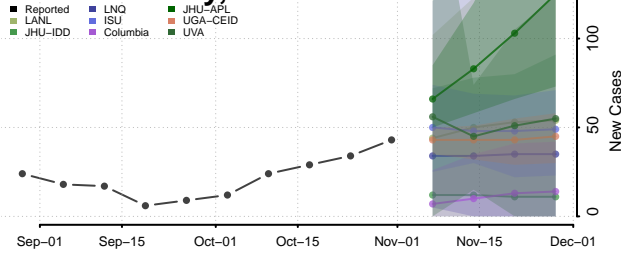

Dawes County, Nebraska