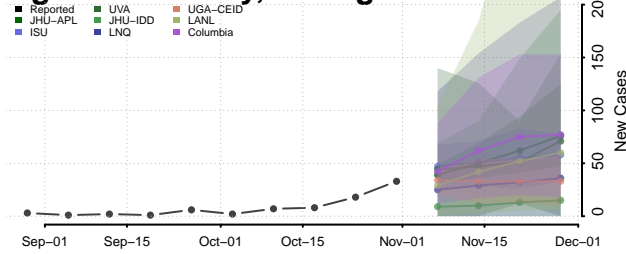

Montmorency County, Michigan

Muskegon County, Michigan

Newaygo County, Michigan

Oakland County, Michigan

Oceana County, Michigan

Ogemaw County, Michigan

Ontonagon County, Michigan

Osceola County, Michigan