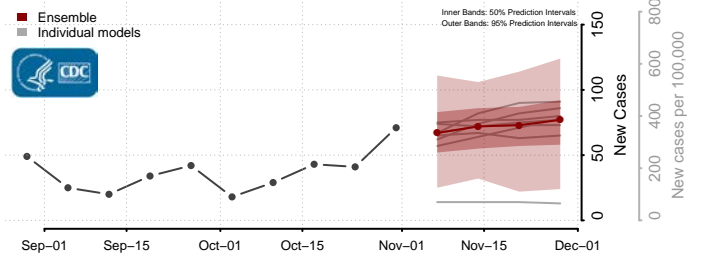

Winneshiek County, Iowa