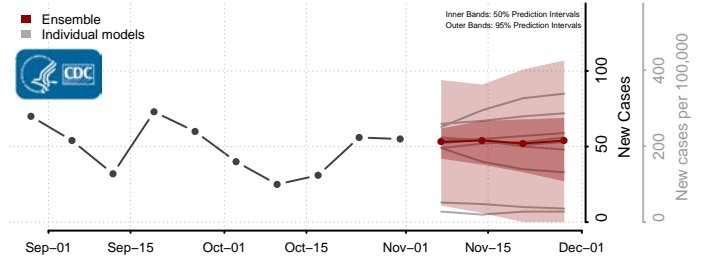

Sunflower County, Mississippi