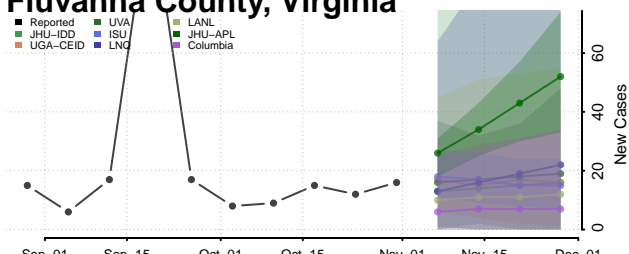

Emporia County, Virginia

Essex County, Virginia

Fairfax City County, Virginia

Fairfax County, Virginia

Falls Church County, Virginia

Fauquier County, Virginia

Floyd County, Virginia

Fluvanna County, Virginia