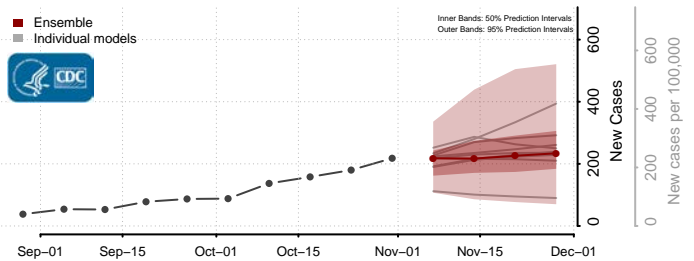

Roanoke County, Virginia