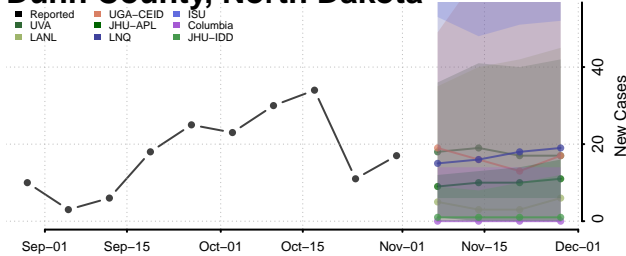

Dunn County, North Dakota