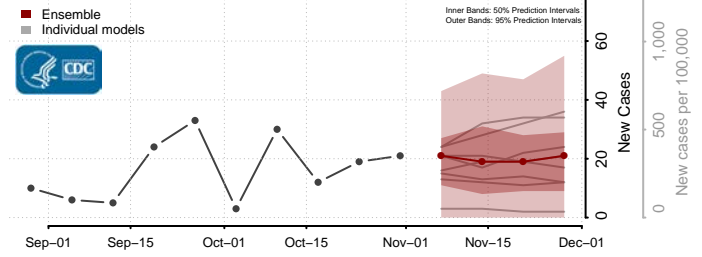

Carter County, Missouri