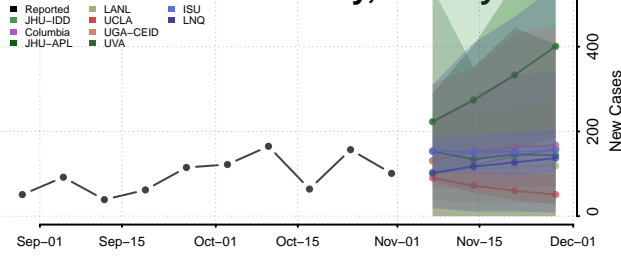

Northumberland County, Pennsylvania