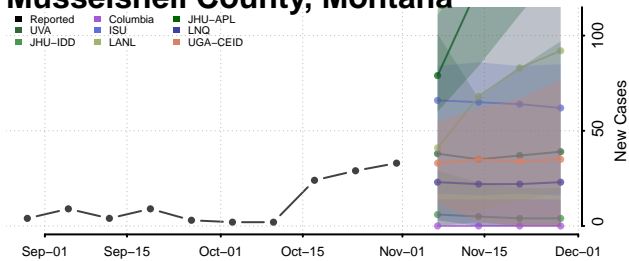

Musselshell County, Montana