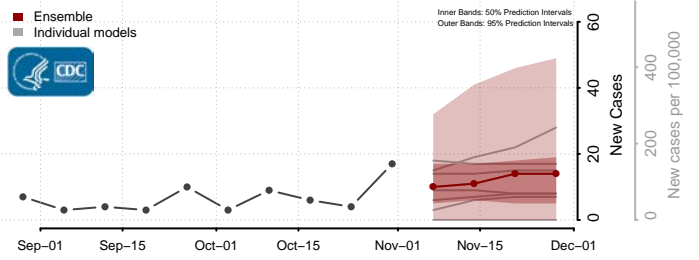

Grant County, West Virginia