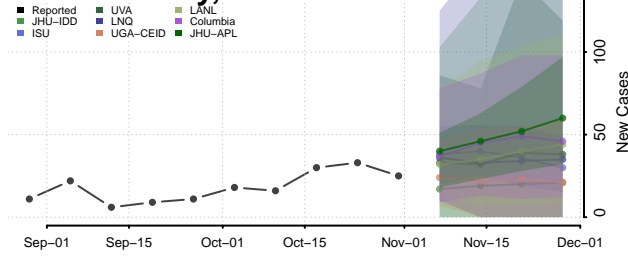

Union County, Illinois

Vermilion County, Illinois

Wabash County, Illinois

Warren County, Illinois

Washington County, Illinois

Wayne County, Illinois

White County, Illinois

Whiteside County, Illinois