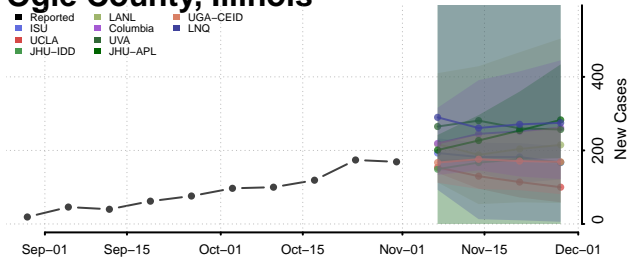

Monroe County, Illinois

Montgomery County, Illinois

Morgan County, Illinois

Moultrie County, Illinois

Ogle County, Illinois

Peoria County, Illinois

Perry County, Illinois

Piatt County, Illinois