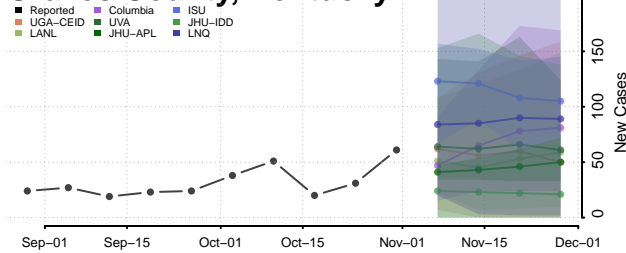

Grant County, Kentucky

Graves County, Kentucky

Grayson County, Kentucky

Green County, Kentucky

Greenup County, Kentucky

Hancock County, Kentucky

Hardin County, Kentucky

Harlan County, Kentucky