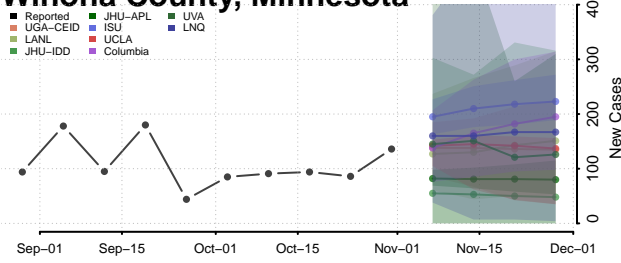

Wadena County, Minnesota

Waseca County, Minnesota

Washington County, Minnesota

Watowan County, Minnesota

Wilkin County, Minnesota

Winona County, Minnesota

Wright County, Minnesota

Yellow Medicine County, Minnesota