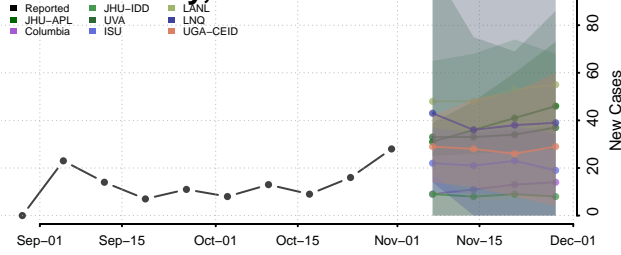

Clinton County, Iowa

Crawford County, Iowa

Dallas County, Iowa

Davis County, Iowa

Decatur County, Iowa

Delaware County, Iowa

Des Moines County, Iowa

Dickinson County, Iowa