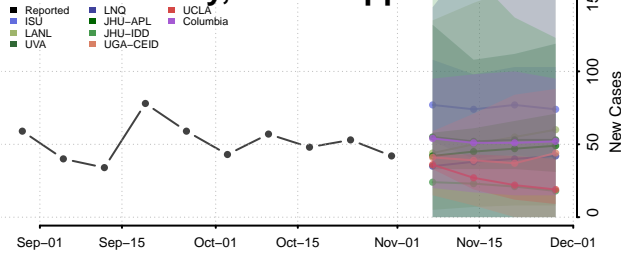

Monroe County, Mississippi

Montgomery County, Mississippi

Neshoba County, Mississippi

Newton County, Mississippi

Noxubee County, Mississippi

Oktibbeha County, Mississippi

Panola County, Mississippi

Pearl River County, Mississippi