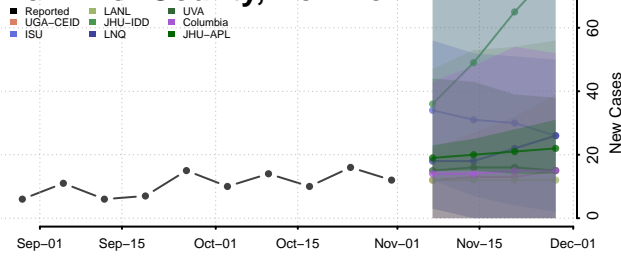

Herkimer County, New York