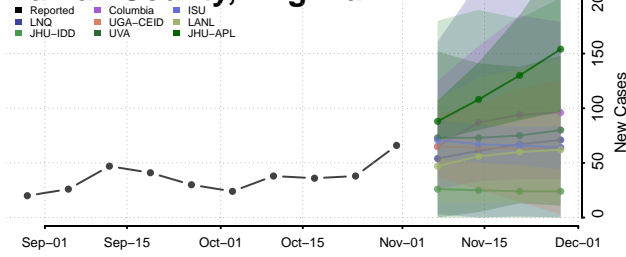

Grayson County, Virginia

Greene County, Virginia

Greensville County, Virginia

Halifax County, Virginia

Hampton County, Virginia

Hanover County, Virginia

Harrisonburg County, Virginia

Henrico County, Virginia