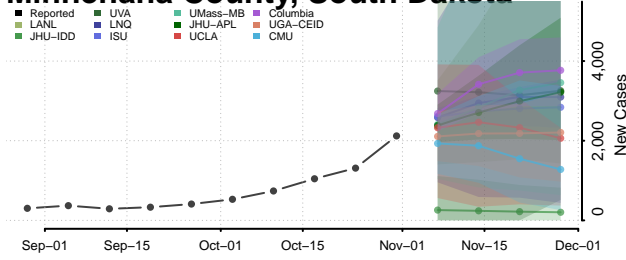

Minnehaha County, South Dakota