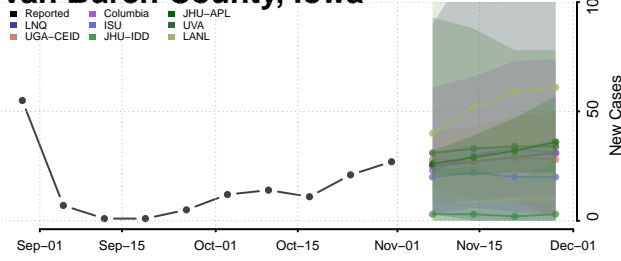

Van Buren County, Iowa