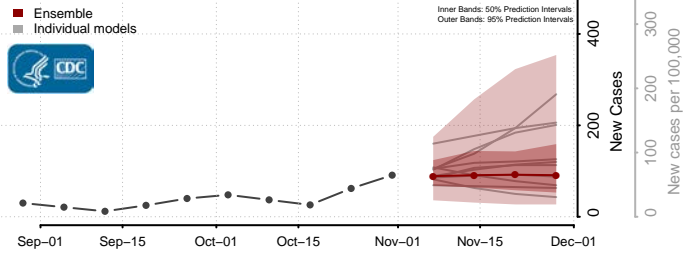

Sussex County, New Jersey