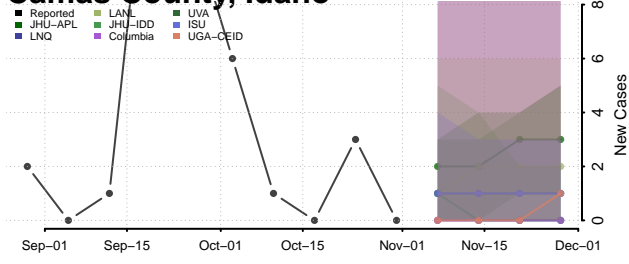

Camas County, Idaho