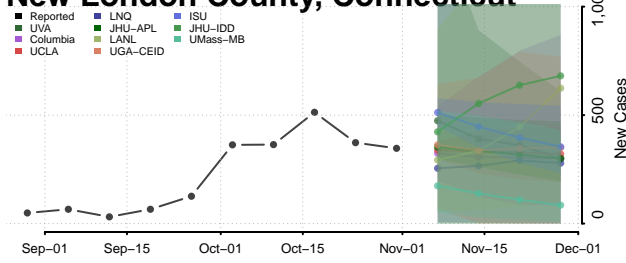

Hartford County, Connecticut

Litchfield County, Connecticut

Middlesex County, Connecticut

New Haven County, Connecticut

New London County, Connecticut

Tolland County, Connecticut

Windham County, Connecticut