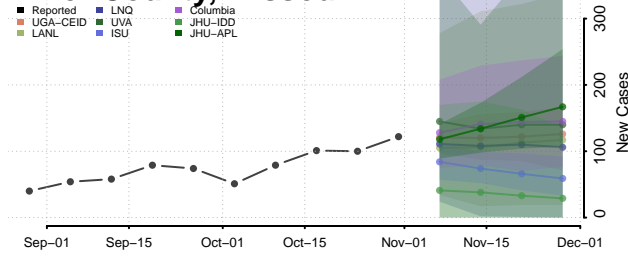

Miller County, Missouri