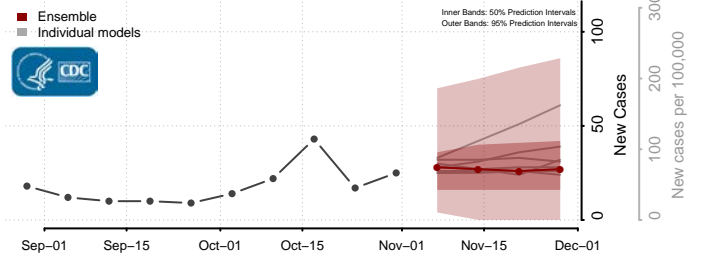

Louisa County, Virginia