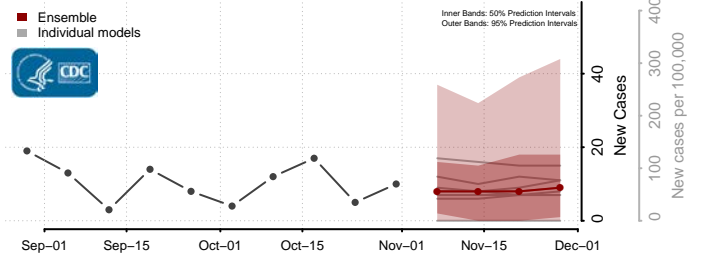

Walthall County, Mississippi