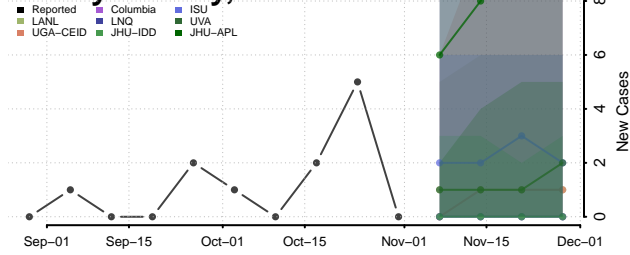

Motley County, Texas