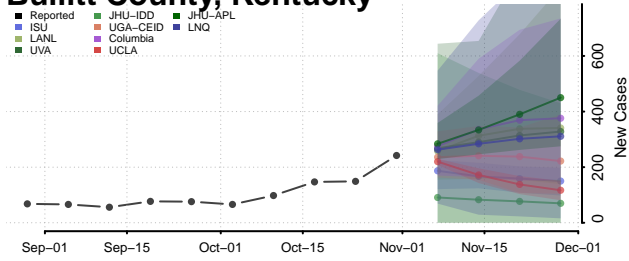

Bourbon County, Kentucky

Boyd County, Kentucky

Boyle County, Kentucky

Bracken County, Kentucky

Breathitt County, Kentucky

Breckinridge County, Kentucky

Bullitt County, Kentucky

Butler County, Kentucky