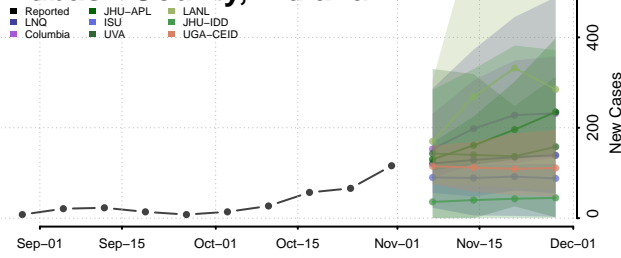

Wabash County, Indiana