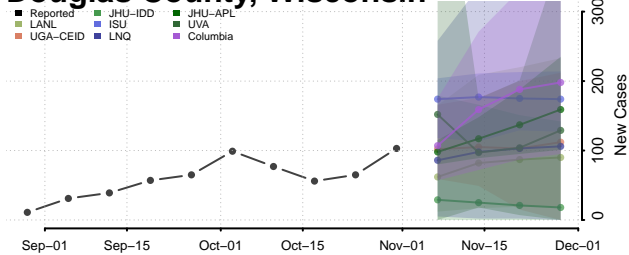

Douglas County, Wisconsin