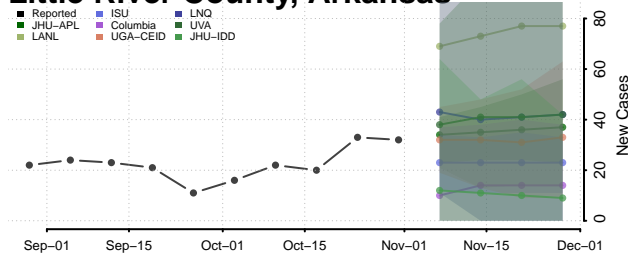

Johnson County, Arkansas

Lafayette County, Arkansas

Lawrence County, Arkansas

Lee County, Arkansas

Lincoln County, Arkansas

Little River County, Arkansas

Logan County, Arkansas

Lonoke County, Arkansas