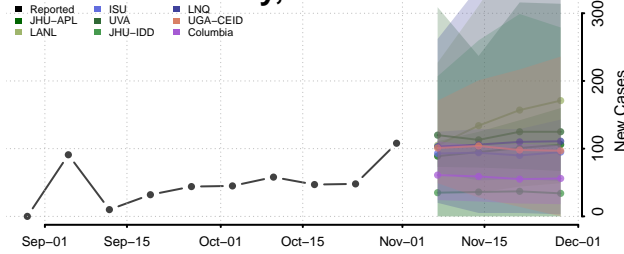

Clinton County, Iowa

Crawford County, Iowa

Dallas County, Iowa

Davis County, Iowa

Decatur County, Iowa

Delaware County, Iowa

Des Moines County, Iowa

Dickinson County, Iowa