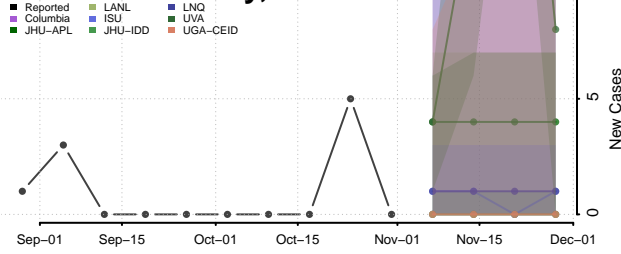

Prowers County, Colorado

Pueblo County, Colorado

Rio Blanco County, Colorado

Rio Grande County, Colorado

Routt County, Colorado

Saguache County, Colorado

San Juan County, Colorado

San Miguel County, Colorado