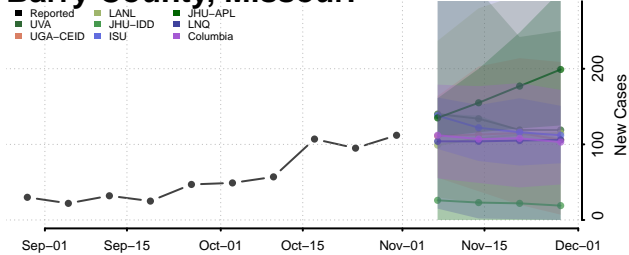

Barry County, Missouri