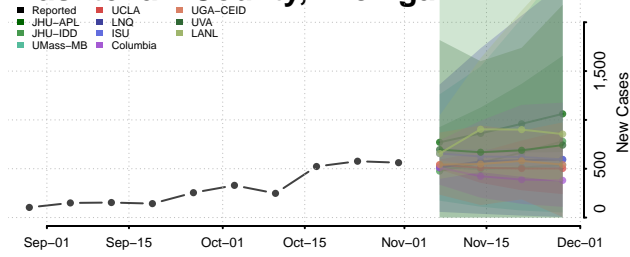

Shiawassee County, Michigan

St. Clair County, Michigan

St. Joseph County, Michigan

Tuscola County, Michigan

Van Buren County, Michigan

Washtenaw County, Michigan

Wayne County, Michigan

Wexford County, Michigan