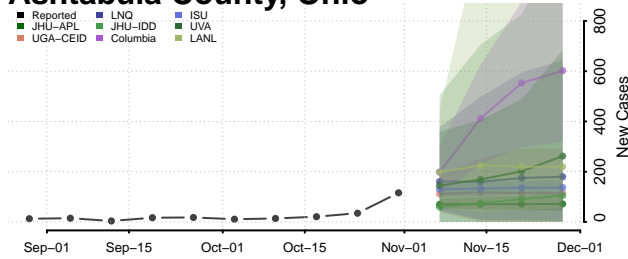

Ashtabula County, Ohio