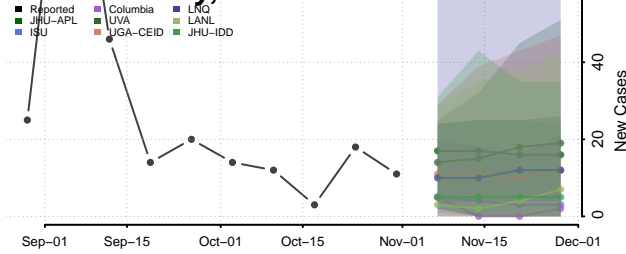

Duval County, Texas