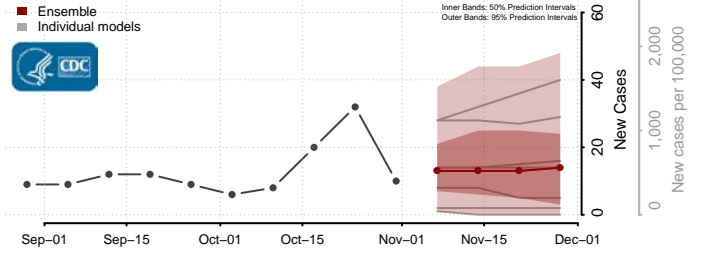

Hettinger County, North Dakota