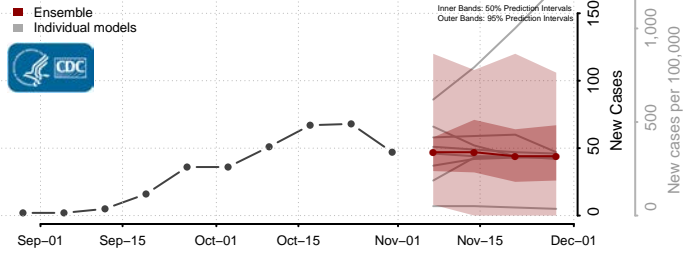

Cassia County, Idaho

Clark County, Idaho

Clearwater County, Idaho

Custer County, Idaho

Elmore County, Idaho

Franklin County, Idaho

Fremont County, Idaho

Gem County, Idaho