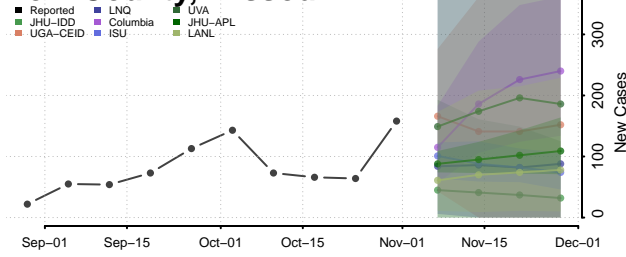

Ozark County, Missouri

Pemiscot County, Missouri

Perry County, Missouri

Pettis County, Missouri

Phelps County, Missouri

Pike County, Missouri

Platte County, Missouri

Polk County, Missouri