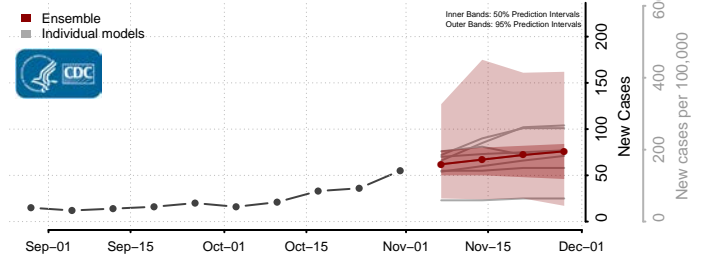

Champaign County, Ohio