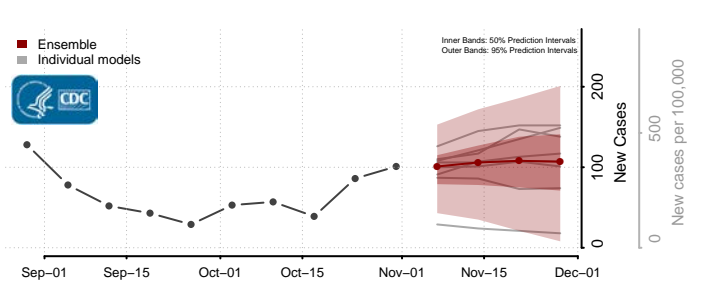

Marion County, Missouri