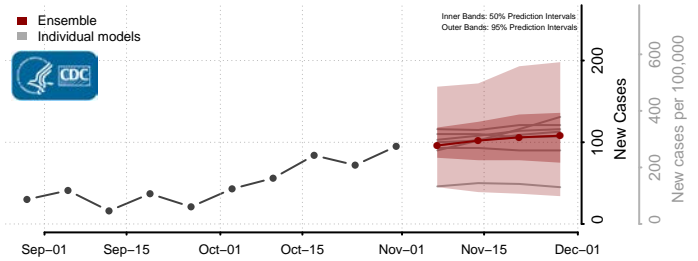

Stauben County, Indiana