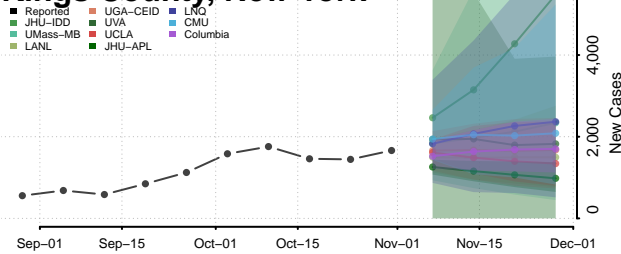

Kings County, New York