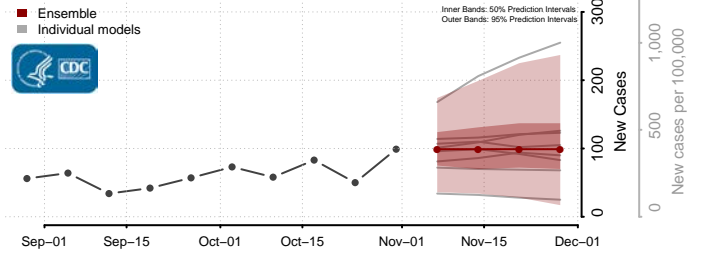

Lyon County, Minnesota