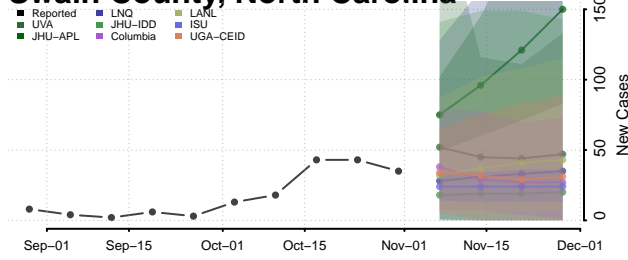

Scotland County, North Carolina

Stanly County, North Carolina

Stokes County, North Carolina

Surry County, North Carolina

Swain County, North Carolina

Transylvania County, North Carolina

Tyrrell County, North Carolina