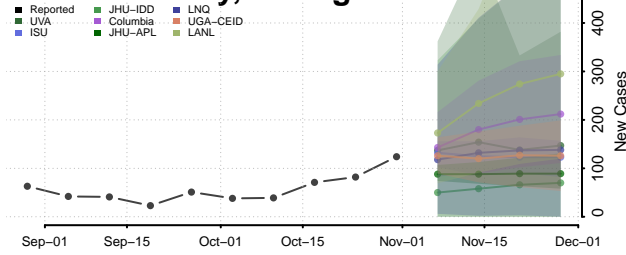

Branch County, Michigan