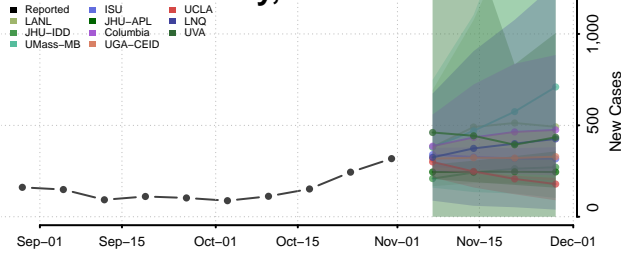

Greene County, Indiana

Hamilton County, Indiana

Hancock County, Indiana

Harrison County, Indiana

Hendricks County, Indiana

Henry County, Indiana

Howard County, Indiana

Huntington County, Indiana