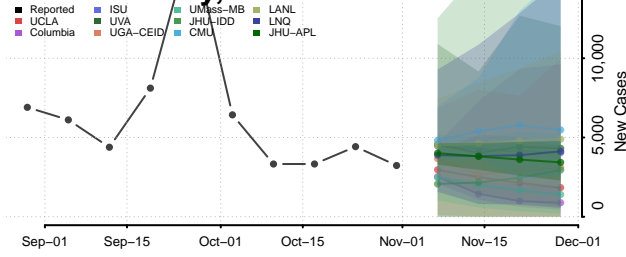

Harris County, Texas