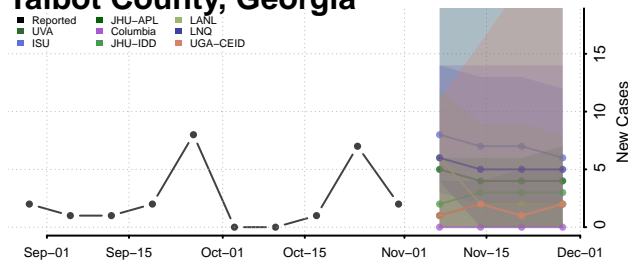

Stephens County, Georgia

Stewart County, Georgia

Sumter County, Georgia

Talbot County, Georgia

Taliaferro County, Georgia

Tattnall County, Georgia

Taylor County, Georgia

Telfair County, Georgia