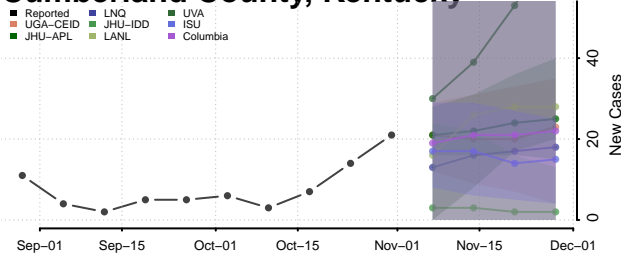

Clark County, Kentucky

Clay County, Kentucky

Clinton County, Kentucky

Crittenden County, Kentucky

Cumberland County, Kentucky

Daviess County, Kentucky

Edmonson County, Kentucky

Elliott County, Kentucky