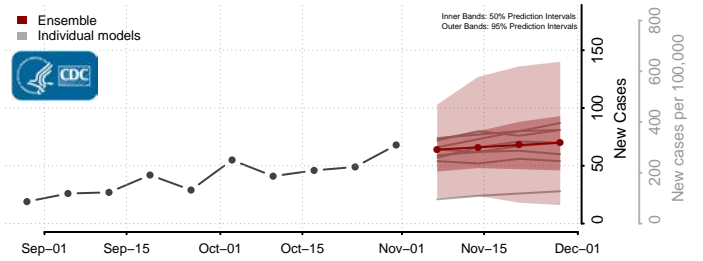

Taylor County, Iowa

Union County, Iowa

Van Buren County, Iowa

Wapello County, Iowa

Warren County, Iowa

Washington County, Iowa

Wayne County, Iowa

Webster County, Iowa