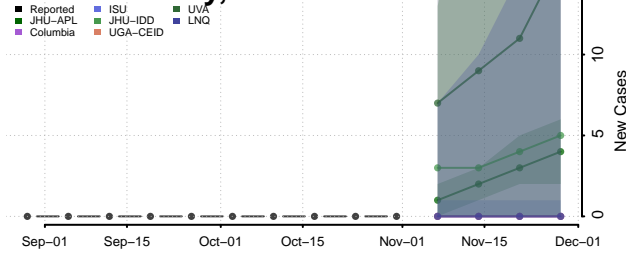

Dukes County, Massachusetts