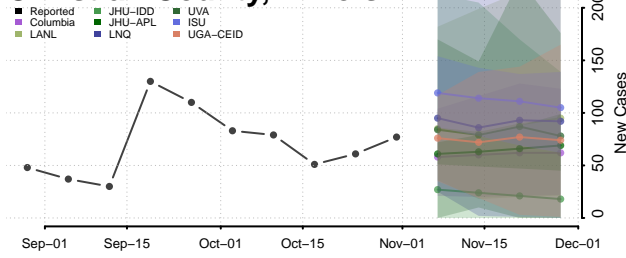

Christian County, Illinois