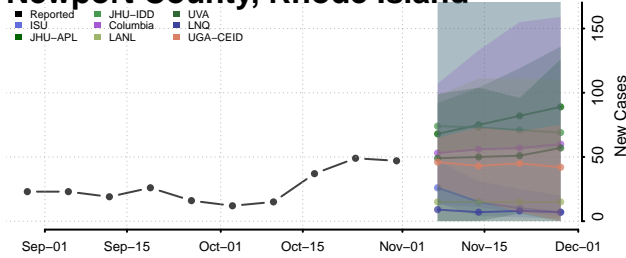

Newport County, Rhode Island