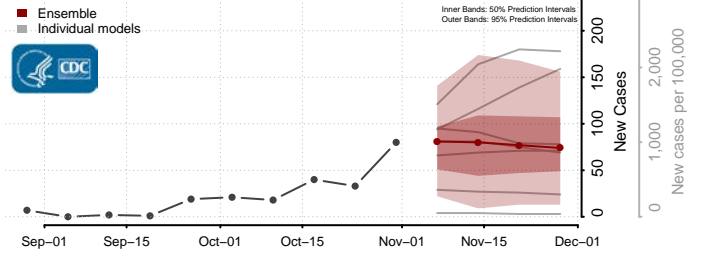

Lemhi County, Idaho