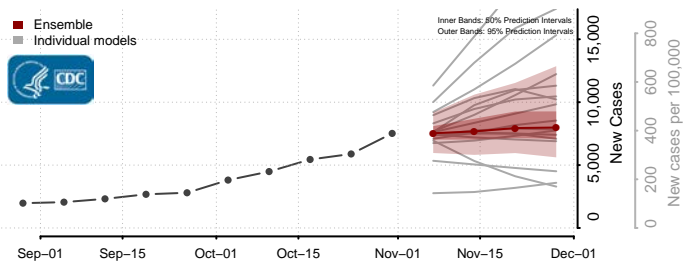

Wheatland County, Montana

Wibaux County, Montana

Yellowstone County, Montana

Nebraska

Adams County, Nebraska

Antelope County, Nebraska