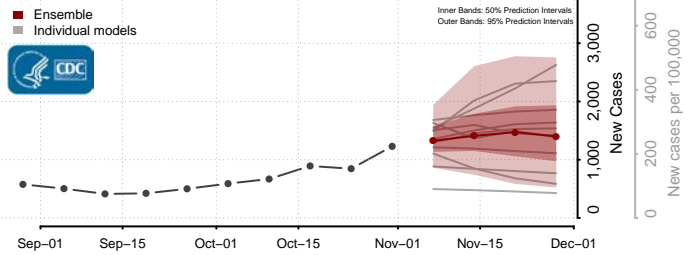

Otter Tail County, Minnesota

Pennington County, Minnesota

Pine County, Minnesota

Pipestone County, Minnesota

Polk County, Minnesota

Pope County, Minnesota

Ramsey County, Minnesota

Red Lake County, Minnesota