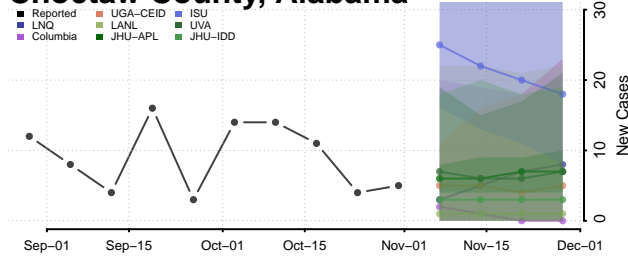

Butler County, Alabama

Calhoun County, Alabama

Chambers County, Alabama

Cherokee County, Alabama

Chilton County, Alabama

Choctaw County, Alabama

Clarke County, Alabama

Clay County, Alabama