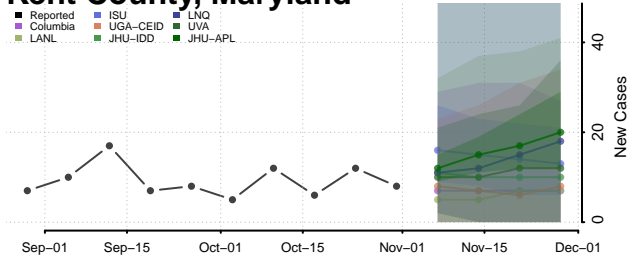

Kent County, Maryland