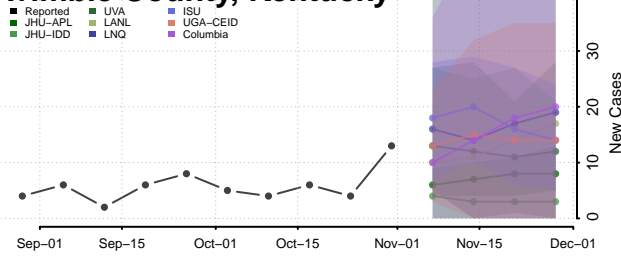

Scott County, Kentucky

Shelby County, Kentucky

Simpson County, Kentucky

Spencer County, Kentucky

Taylor County, Kentucky

Todd County, Kentucky

Trigg County, Kentucky

Trimble County, Kentucky