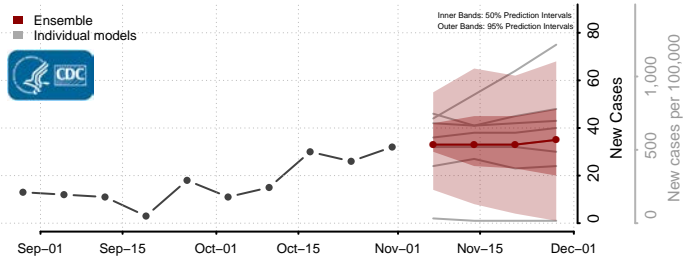

Douglas County, South Dakota

Edmunds County, South Dakota

Fall River County, South Dakota

Faulk County, South Dakota

Grant County, South Dakota

Gregory County, South Dakota

Haakon County, South Dakota

Hamlin County, South Dakota