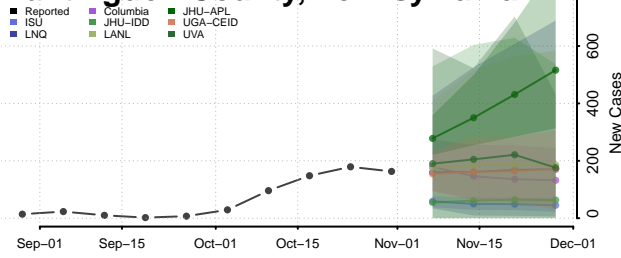

Elk County, Pennsylvania

Erie County, Pennsylvania

Fayette County, Pennsylvania

Forest County, Pennsylvania

Franklin County, Pennsylvania

Fulton County, Pennsylvania

Greene County, Pennsylvania

Huntingdon County, Pennsylvania