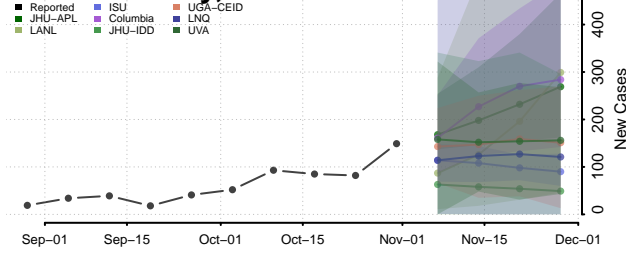

Atchison County, Kansas

Barber County, Kansas

Barton County, Kansas

Bourbon County, Kansas

Brown County, Kansas

Butler County, Kansas

Chase County, Kansas

Chautauqua County, Kansas