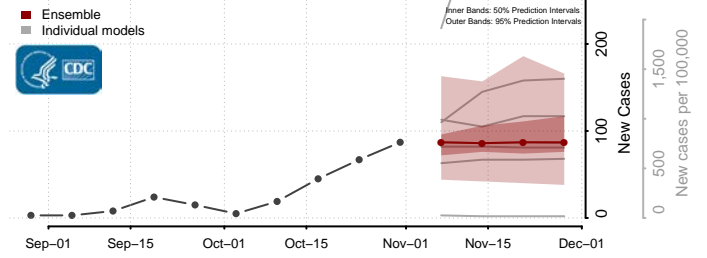

Custer County, Montana