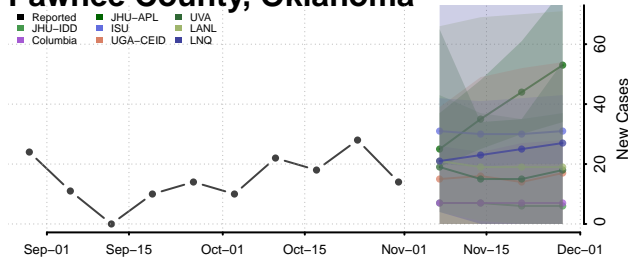

Noble County, Oklahoma

Nowata County, Oklahoma

Okfuskee County, Oklahoma

Oklahoma County, Oklahoma

Okmulgee County, Oklahoma

Osage County, Oklahoma

Ottawa County, Oklahoma

Pawnee County, Oklahoma