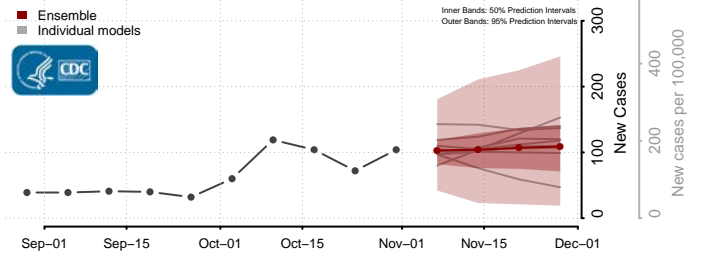

Currituck County, North Carolina

Dare County, North Carolina

Davidson County, North Carolina

Davie County, North Carolina

Duplin County, North Carolina

Durham County, North Carolina

Edgecombe County, North Carolina