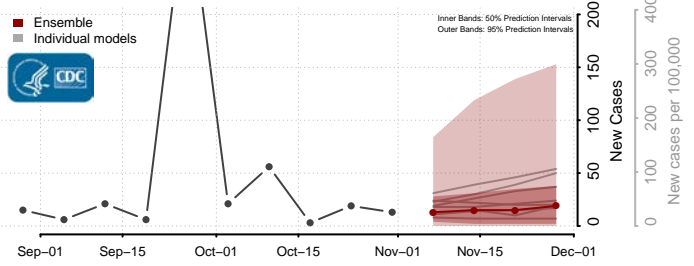

Wilson County, Texas