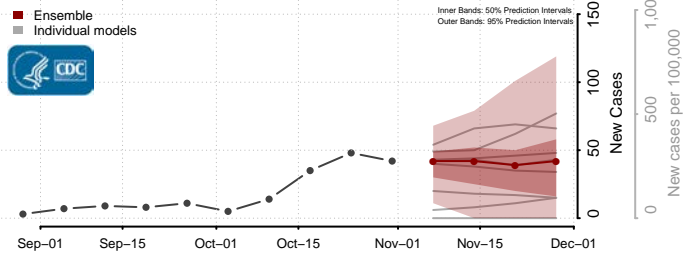

San Juan County, Utah