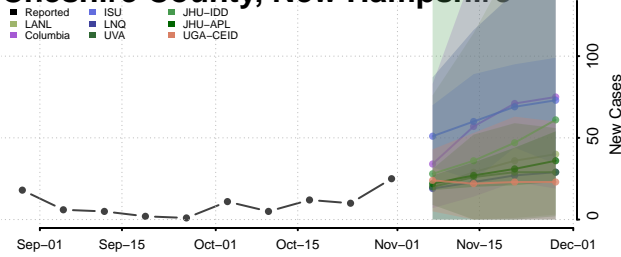

New Hampshire

Belknap County, New Hampshire

Carroll County, New Hampshire

Cheshire County, New Hampshire

Coos County, New Hampshire

Grafton County, New Hampshire

Hillsborough County, New Hampshire

Merrimack County, New Hampshire