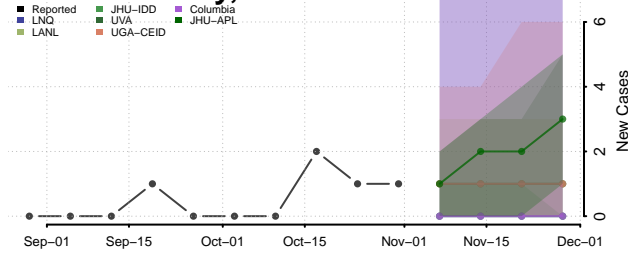

Anchorage County, Alaska

Bethel County, Alaska

Bristol Bay County, Alaska

Denali County, Alaska

Dillingham County, Alaska

Fairbanks North Star County, Alaska

Haines County, Alaska

Hoonah-Angoon County, Alaska