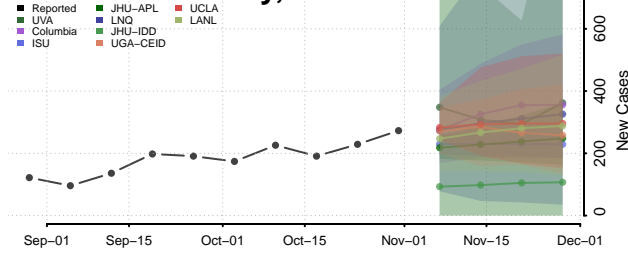

Cherokee County, North Carolina

Chowan County, North Carolina

Clay County, North Carolina

Cleveland County, North Carolina

Columbus County, North Carolina

Craven County, North Carolina

Cumberland County, North Carolina