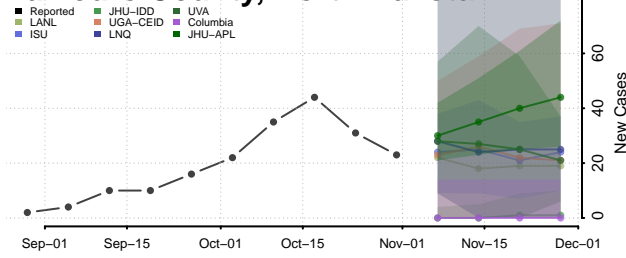

Griggs County, North Dakota

Hettinger County, North Dakota

Kidder County, North Dakota

LaMoure County, North Dakota

Logan County, North Dakota

McHenry County, North Dakota

McIntosh County, North Dakota

McKenzie County, North Dakota