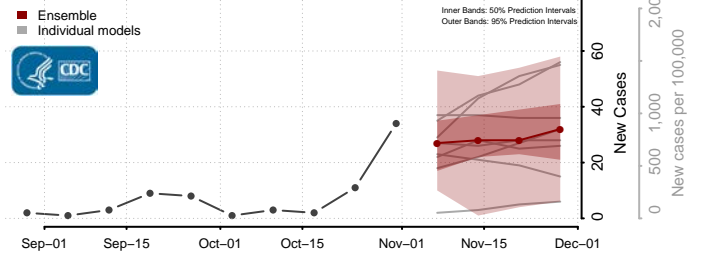

Cavalier County, North Dakota