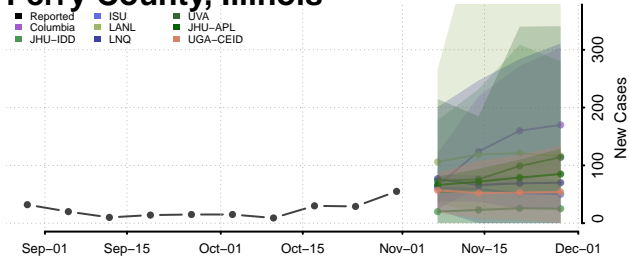

Monroe County, Illinois

Montgomery County, Illinois

Morgan County, Illinois

Moultrie County, Illinois

Ogle County, Illinois

Peoria County, Illinois

Perry County, Illinois

Piatt County, Illinois