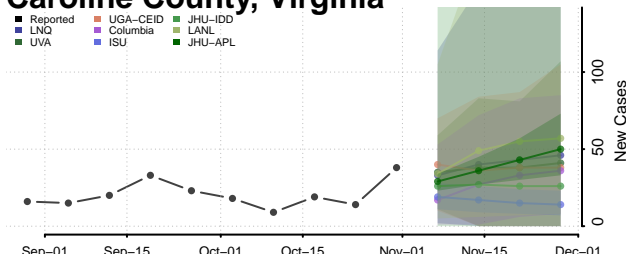

Caroline County, Virginia

Carroll County, Virginia

Charles City County, Virginia

Charlotte County, Virginia

Charlottesville County, Virginia

Chesapeake County, Virginia

Chesterfield County, Virginia

Clarke County, Virginia