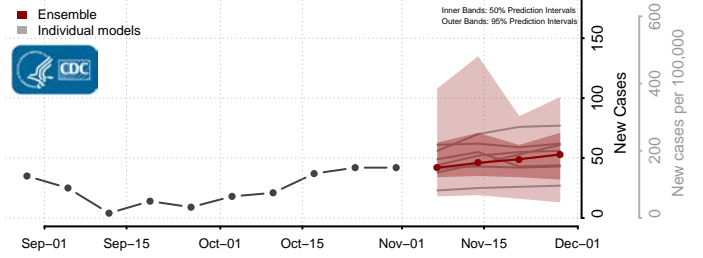

Vigo County, Indiana

Wabash County, Indiana

Warren County, Indiana

Warrick County, Indiana

Washington County, Indiana

Wayne County, Indiana

Wells County, Indiana

White County, Indiana