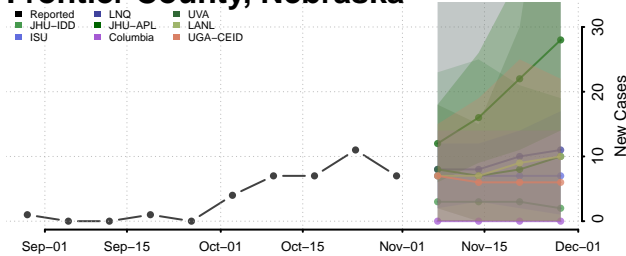

Frontier County, Nebraska