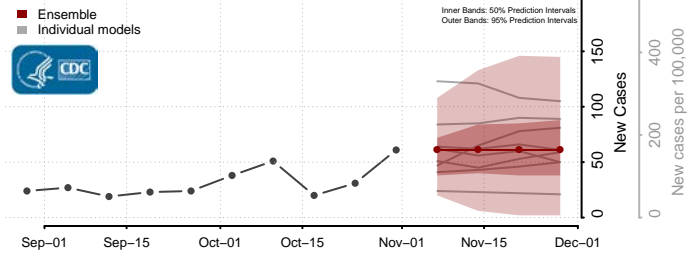

Grant County, Kentucky

Graves County, Kentucky

Grayson County, Kentucky

Green County, Kentucky

Greenup County, Kentucky

Hancock County, Kentucky

Hardin County, Kentucky

Harlan County, Kentucky