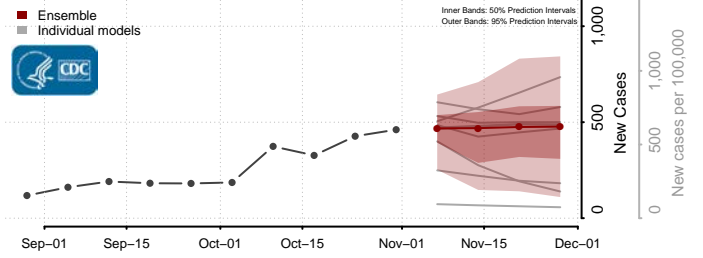

Cole County, Missouri