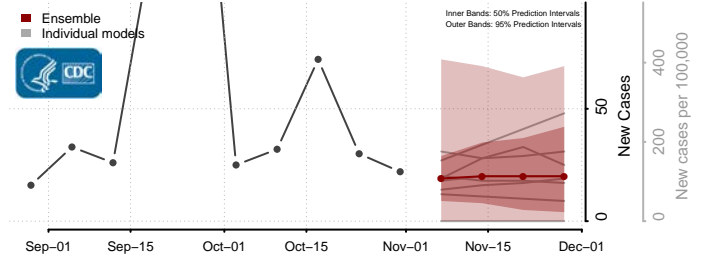

Southampton County, Virginia