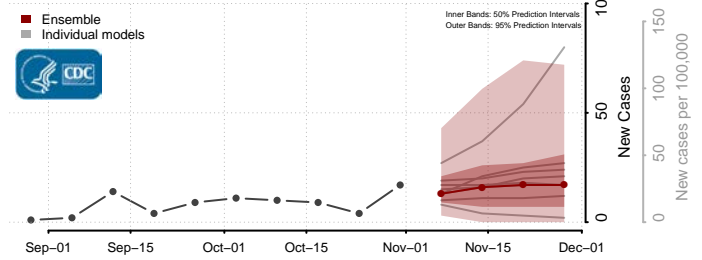

Sullivan County, New York

Tioga County, New York

Tompkins County, New York

Ulster County, New York

Warren County, New York

Washington County, New York

Wayne County, New York

Westchester County, New York