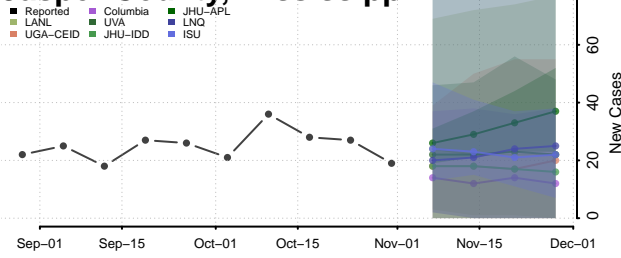

Harrison County, Mississippi

Hinds County, Mississippi

Holmes County, Mississippi

Humphreys County, Mississippi

Issaquena County, Mississippi

Itawamba County, Mississippi

Jackson County, Mississippi

Jasper County, Mississippi