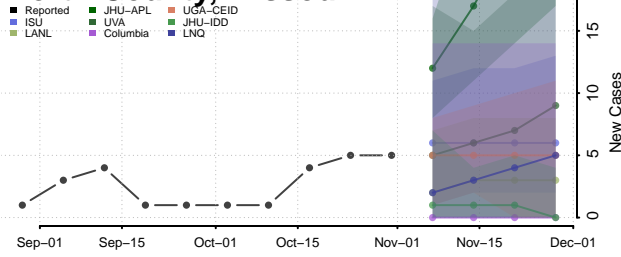

Worth County, Missouri