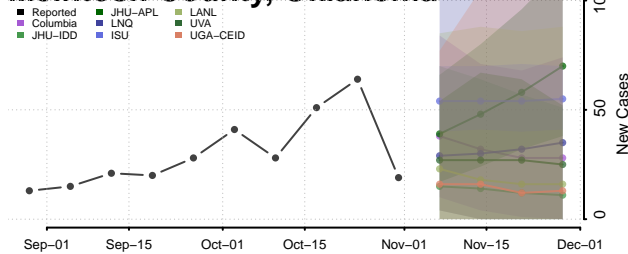

McIntosh County, Oklahoma