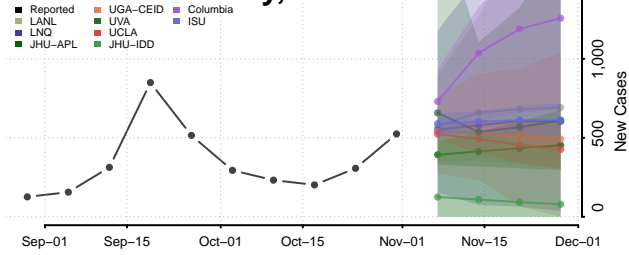

La Crosse County, Wisconsin