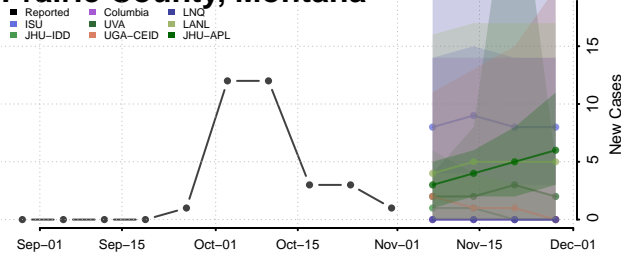

Musselshell County, Montana

Park County, Montana

Petroleum County, Montana

Phillips County, Montana

Pondera County, Montana

Powder River County, Montana

Powell County, Montana

Prairie County, Montana