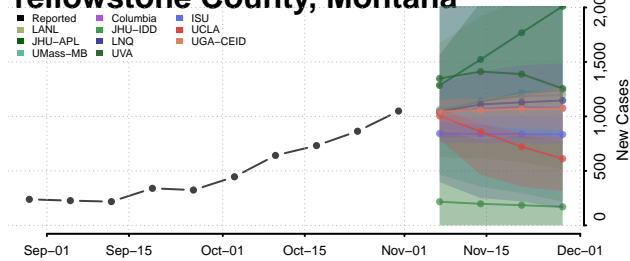

Sweet Grass County, Montana

Teton County, Montana

Toole County, Montana

Treasure County, Montana

Valley County, Montana

Wheatland County, Montana

Wibaux County, Montana

Yellowstone County, Montana