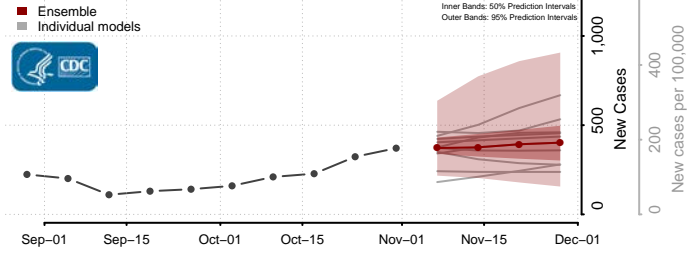

Hyde County, North Carolina

Iredell County, North Carolina

Jackson County, North Carolina

Johnston County, North Carolina

Jones County, North Carolina

Lee County, North Carolina

Lenoir County, North Carolina