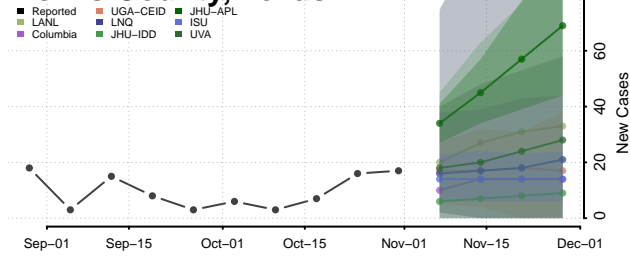

Morris County, Texas