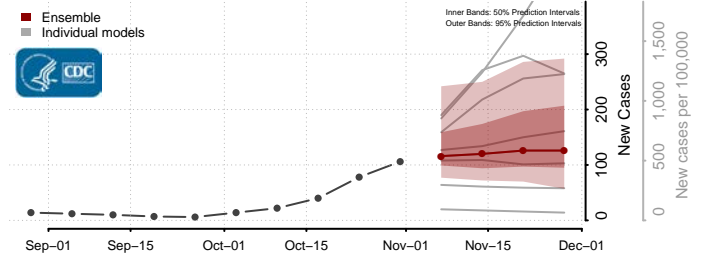

Scott County, Virginia