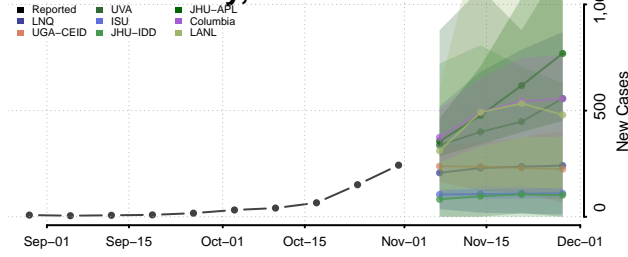

Holmes County, Ohio