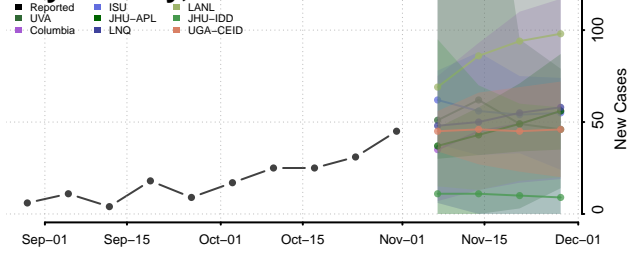

Ray County, Missouri