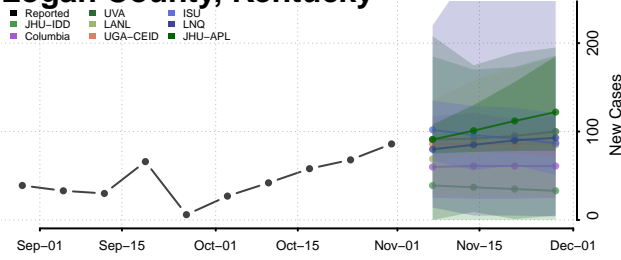

Lee County, Kentucky

Leslie County, Kentucky

Letcher County, Kentucky

Lewis County, Kentucky

Lincoln County, Kentucky

Livingston County, Kentucky

Logan County, Kentucky

Lyon County, Kentucky