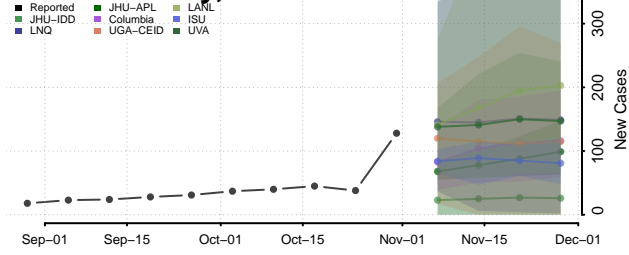

Ida County, Iowa

Iowa County, Iowa

Jackson County, Iowa

Jasper County, Iowa

Jefferson County, Iowa

Johnson County, Iowa

Jones County, Iowa

Keokuk County, Iowa