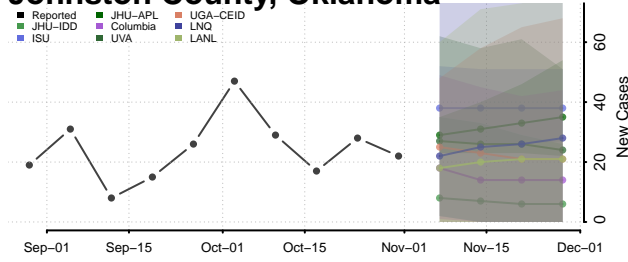

Johnston County, Oklahoma