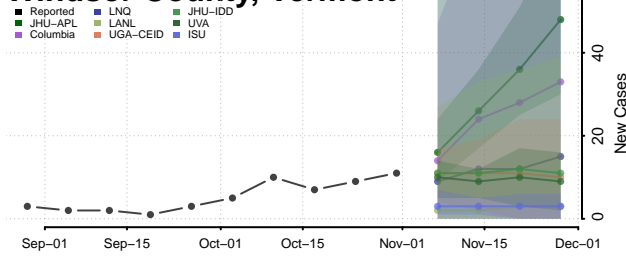

Windsor County, Vermont