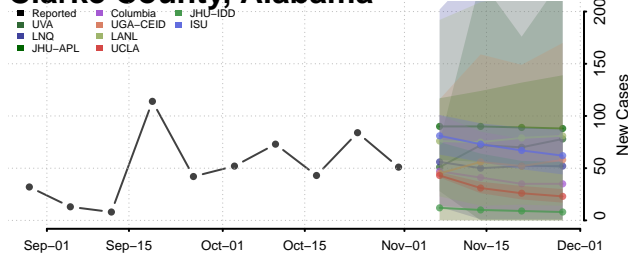

Butler County, Alabama

Calhoun County, Alabama

Chambers County, Alabama

Cherokee County, Alabama

Chilton County, Alabama

Choctaw County, Alabama

Clarke County, Alabama

Clay County, Alabama