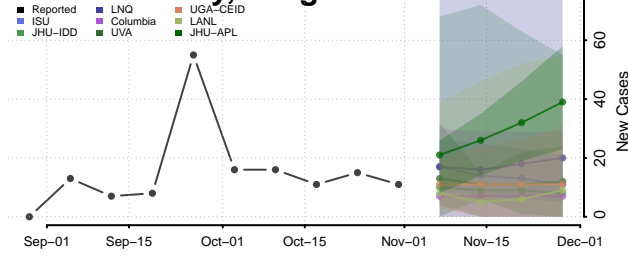

Umatilla County, Oregon

Union County, Oregon

Wallowa County, Oregon

Wasco County, Oregon

Washington County, Oregon

Wheeler County, Oregon

Yamhill County, Oregon

Pennsylvania