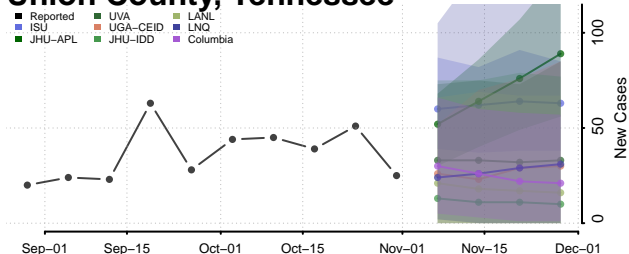

Union County, Tennessee