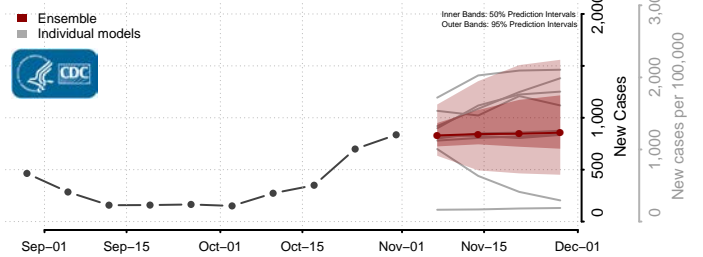

Divide County, North Dakota

Dunn County, North Dakota

Eddy County, North Dakota

Emmons County, North Dakota

Foster County, North Dakota

Golden Valley County, North Dakota

Grand Forks County, North Dakota

Grant County, North Dakota