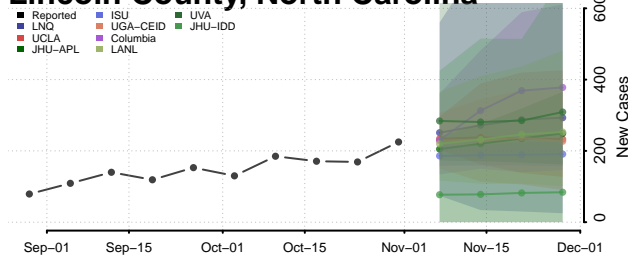

Lincoln County, North Carolina