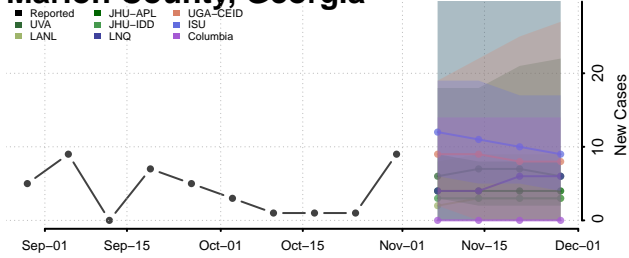

Marion County, Georgia