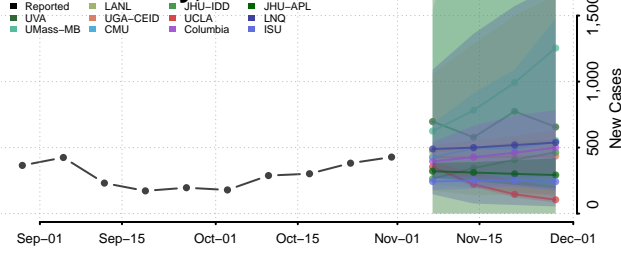

Pinal County, Arizona