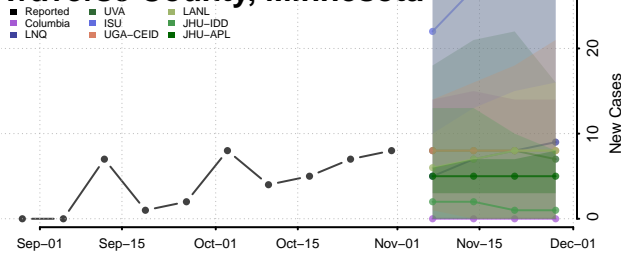

Traverse County, Minnesota