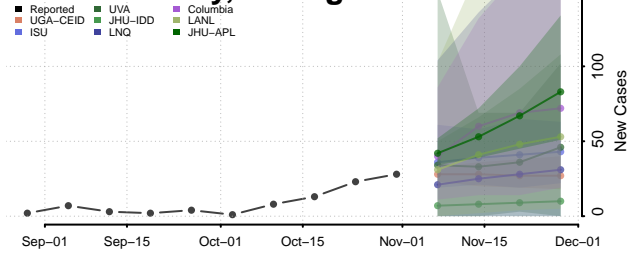

Alpena County, Michigan

Antrim County, Michigan

Arenac County, Michigan

Baraga County, Michigan

Barry County, Michigan

Bay County, Michigan

Benzie County, Michigan

Berrien County, Michigan