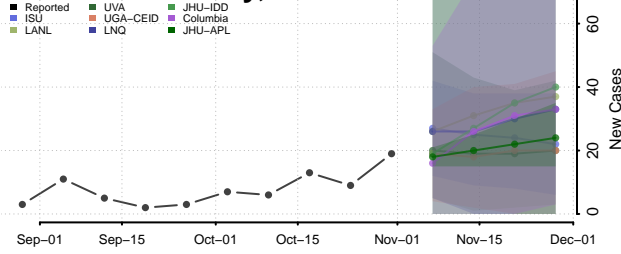

Delaware County, New York

Dutchess County, New York

Erie County, New York

Essex County, New York

Franklin County, New York

Fulton County, New York

Genesee County, New York

Greene County, New York