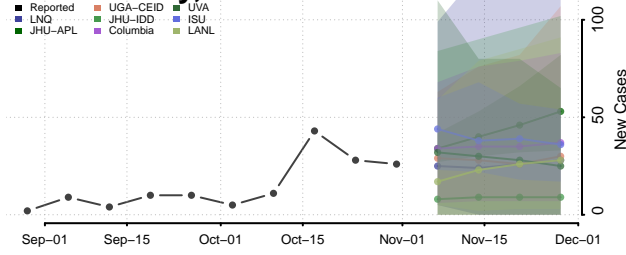

Ford County, Illinois