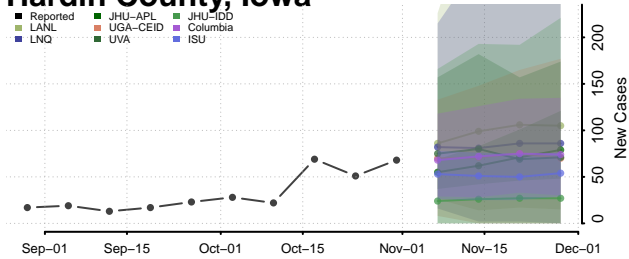

Guthrie County, Iowa

Hamilton County, Iowa

Hancock County, Iowa

Hardin County, Iowa

Harrison County, Iowa

Henry County, Iowa

Howard County, Iowa

Humboldt County, Iowa