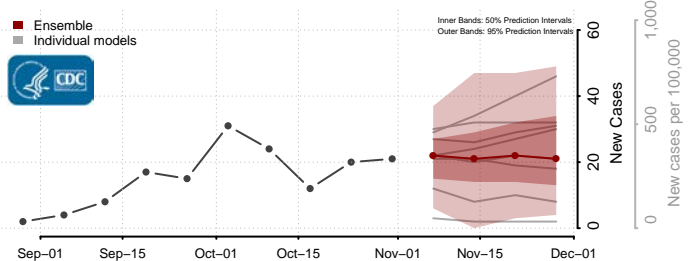

Antelope County, Nebraska