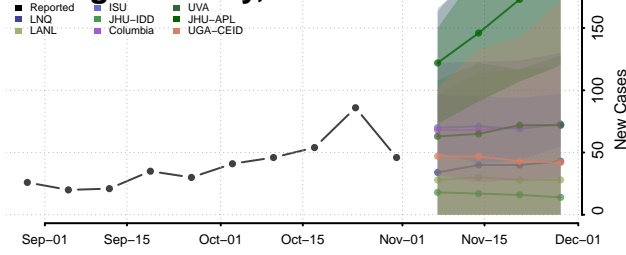

Grainger County, Tennessee