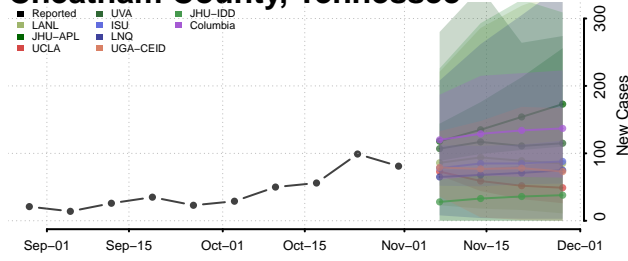

Carroll County, Tennessee

Carter County, Tennessee

Cheatham County, Tennessee

Chester County, Tennessee

Claiborne County, Tennessee

Clay County, Tennessee

Cocke County, Tennessee

Coffee County, Tennessee