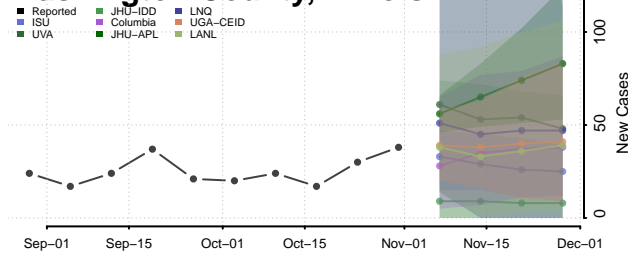

Union County, Illinois

Vermilion County, Illinois

Wabash County, Illinois

Warren County, Illinois

Washington County, Illinois

Wayne County, Illinois

White County, Illinois

Whiteside County, Illinois