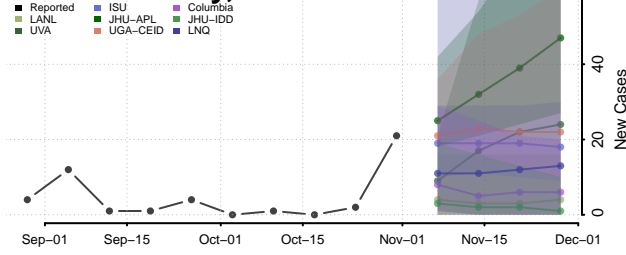

Modoc County, California