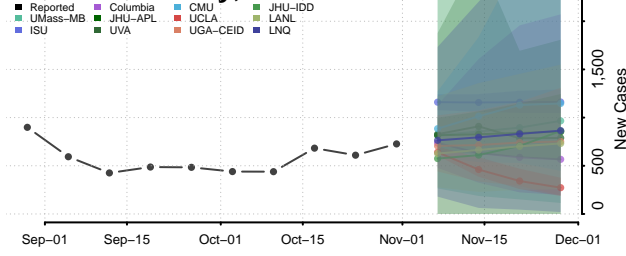

Dallas County, Texas

Dawson County, Texas

Deaf Smith County, Texas

Delta County, Texas

Denton County, Texas

DeWitt County, Texas

Dickens County, Texas

Dimmit County, Texas