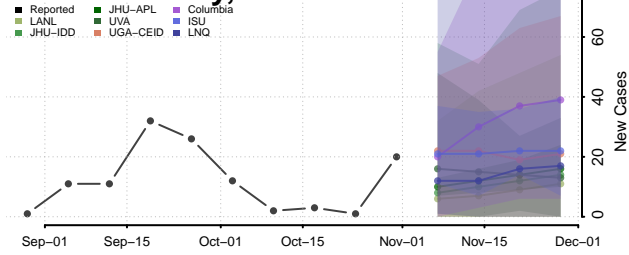

Kennebec County, Maine

Knox County, Maine

Lincoln County, Maine

Oxford County, Maine

Penobscot County, Maine

Piscataquis County, Maine

Sagadahoc County, Maine

Somerset County, Maine