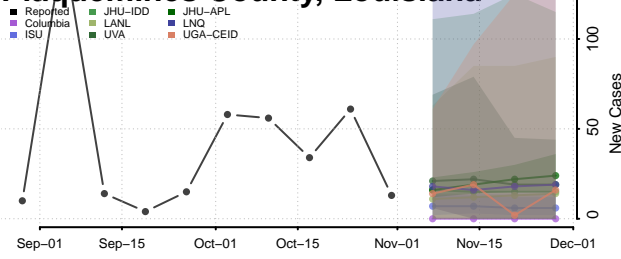

Livingston County, Louisiana

Madison County, Louisiana

Morehouse County, Louisiana

Natchitoches County, Louisiana

Orleans County, Louisiana

Ouachita County, Louisiana

Plaquemines County, Louisiana

Pointe Coupee County, Louisiana