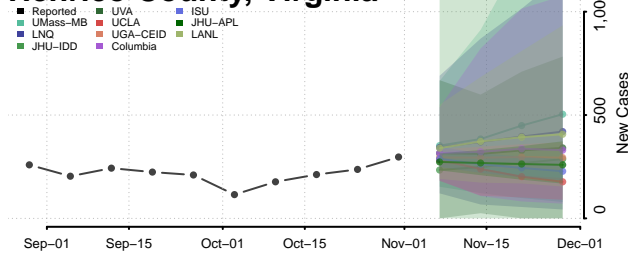

Grayson County, Virginia

Greene County, Virginia

Greensville County, Virginia

Halifax County, Virginia

Hampton County, Virginia

Hanover County, Virginia

Harrisonburg County, Virginia

Henrico County, Virginia