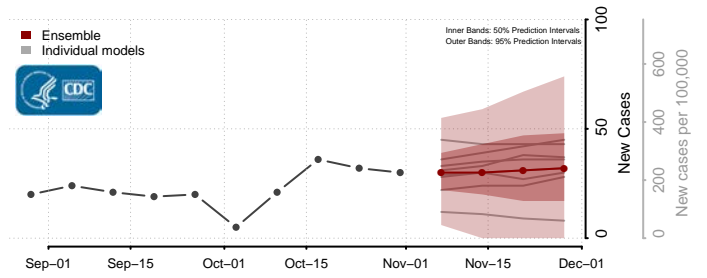

Hughes County, Oklahoma