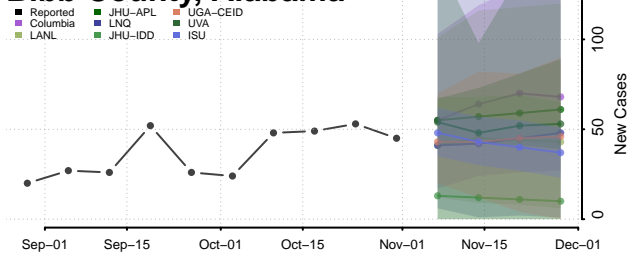

National

Alabama

Autauga County, Alabama

Baldwin County, Alabama

Barbour County, Alabama

Bibb County, Alabama

Blount County, Alabama

Bullock County, Alabama