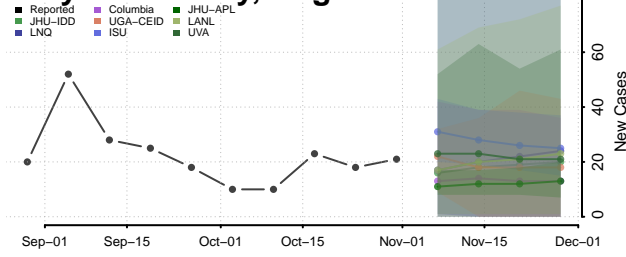

Grayson County, Virginia

Greene County, Virginia

Greensville County, Virginia

Halifax County, Virginia

Hampton County, Virginia

Hanover County, Virginia

Harrisonburg County, Virginia

Henrico County, Virginia