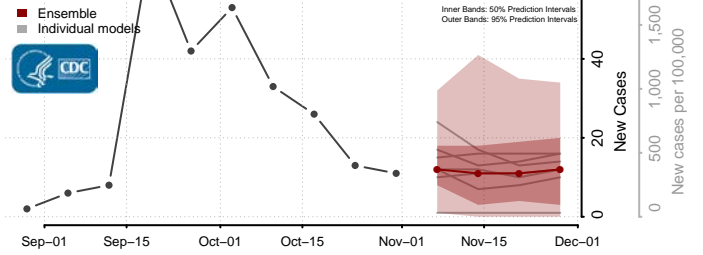

Divide County, North Dakota

Dunn County, North Dakota

Eddy County, North Dakota

Emmons County, North Dakota

Foster County, North Dakota

Golden Valley County, North Dakota

Grand Forks County, North Dakota

Grant County, North Dakota