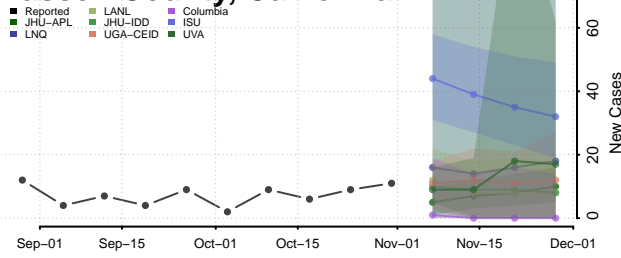

Kings County, California

Lake County, California

Lassen County, California

Los Angeles County, California

Madera County, California

Marin County, California

Mariposa County, California

Mendocino County, California