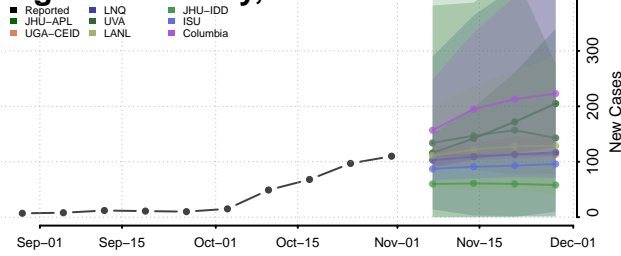

Greene County, Ohio

Guernsey County, Ohio

Hamilton County, Ohio

Hancock County, Ohio

Hardin County, Ohio

Harrison County, Ohio

Henry County, Ohio

Highland County, Ohio