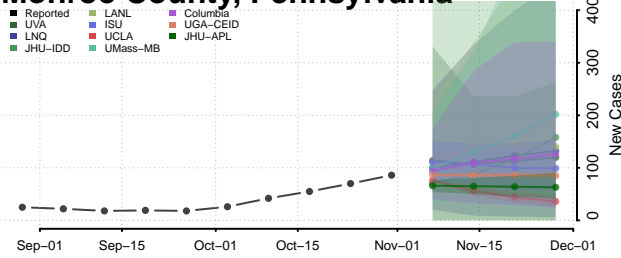

Lehigh County, Pennsylvania

Luzerne County, Pennsylvania

Lycoming County, Pennsylvania

McKean County, Pennsylvania

Mercer County, Pennsylvania

Mifflin County, Pennsylvania

Monroe County, Pennsylvania

Montgomery County, Pennsylvania