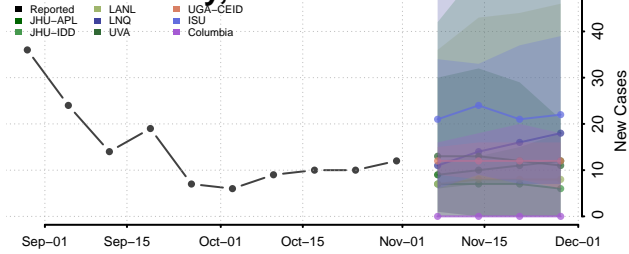

LaGrange County, Indiana

Lake County, Indiana

LaPorte County, Indiana

Lawrence County, Indiana

Madison County, Indiana

Marion County, Indiana

Marshall County, Indiana

Martin County, Indiana