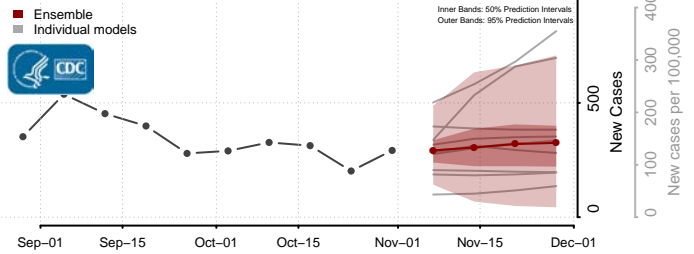

Brazos County, Texas