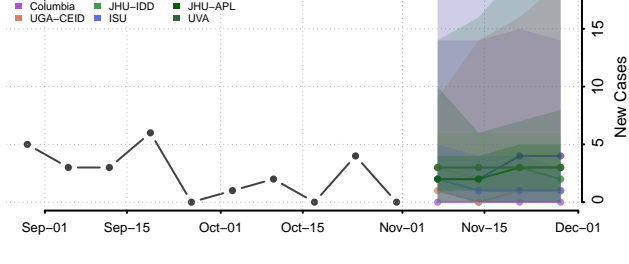

Prince George County, Virginia

Prince William County, Virginia

Pulaski County, Virginia

Radford County, Virginia

Rappahannock County, Virginia

Richmond City County, Virginia

Richmond County, Virginia

Roanoke City County, Virginia