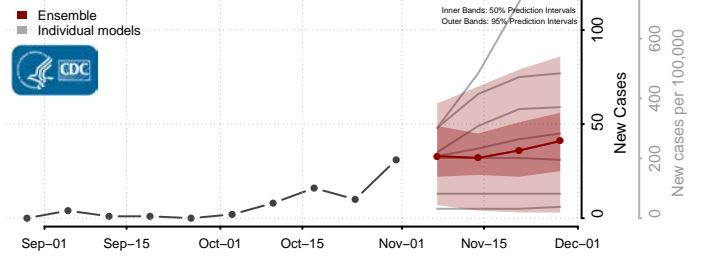

Mason County, West Virginia