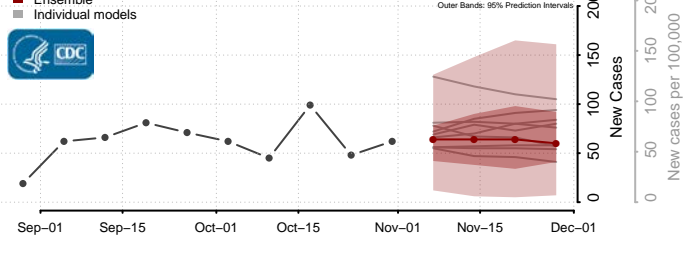

Cecil County, Maryland