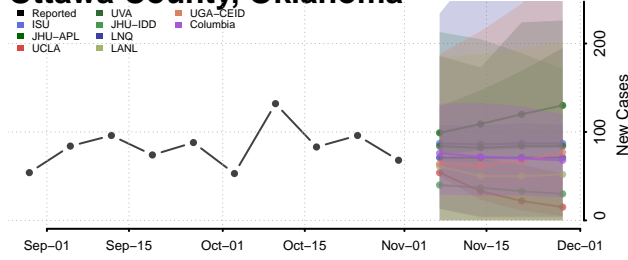

Noble County, Oklahoma

Nowata County, Oklahoma

Okfuskee County, Oklahoma

Oklahoma County, Oklahoma

Okmulgee County, Oklahoma

Osage County, Oklahoma

Ottawa County, Oklahoma

Pawnee County, Oklahoma