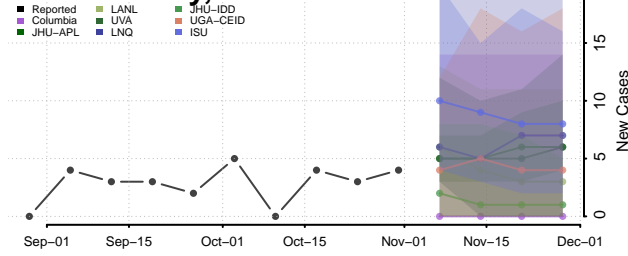

Howard County, Missouri

Howell County, Missouri

Iron County, Missouri

Jackson County, Missouri

Jasper County, Missouri

Jefferson County, Missouri

Johnson County, Missouri

Knox County, Missouri