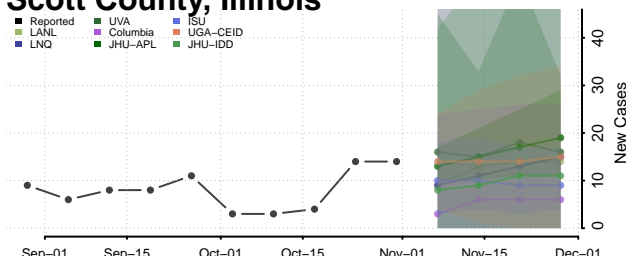

Scott County, Illinois