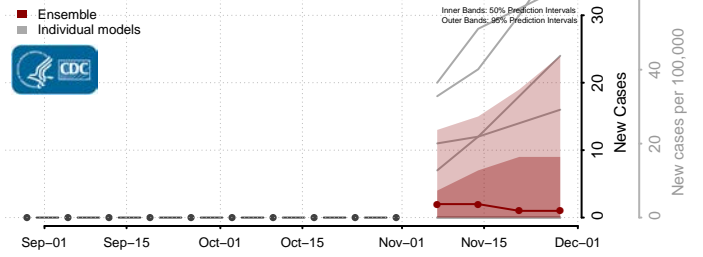

Iron County, Utah