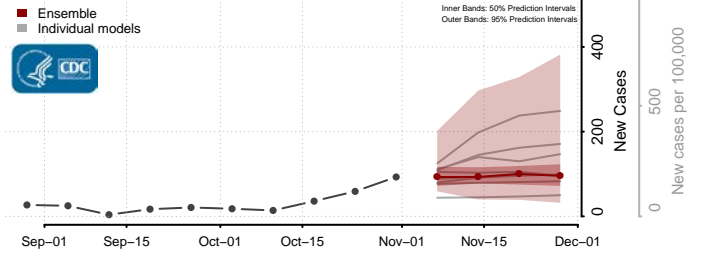

Shiawassee County, Michigan

St. Clair County, Michigan

St. Joseph County, Michigan

Tuscola County, Michigan

Van Buren County, Michigan

Washtenaw County, Michigan

Wayne County, Michigan

Wexford County, Michigan