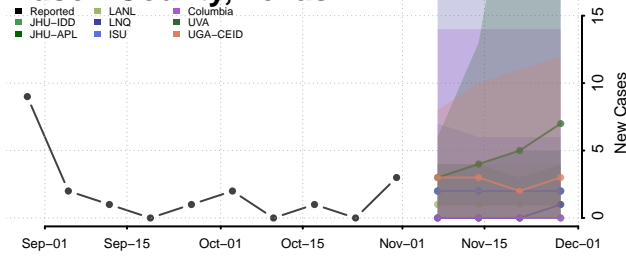

Mason County, Texas