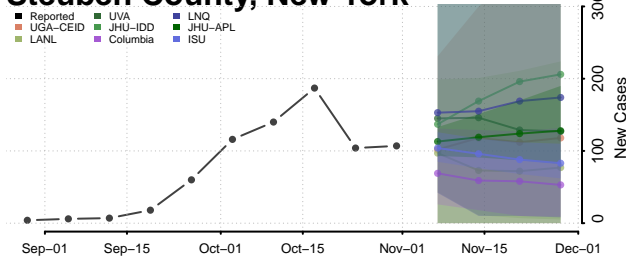

Saratoga County, New York

Schenectady County, New York

Schoharie County, New York

Schuyler County, New York

Seneca County, New York

St. Lawrence County, New York

Steuben County, New York

Suffolk County, New York