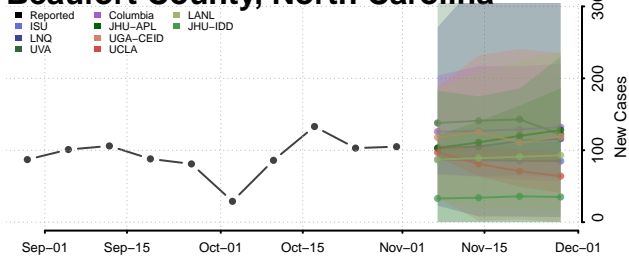

Avery County, North Carolina

Beaufort County, North Carolina

Bertie County, North Carolina

Bladen County, North Carolina

Brunswick County, North Carolina

Buncombe County, North Carolina

Burke County, North Carolina