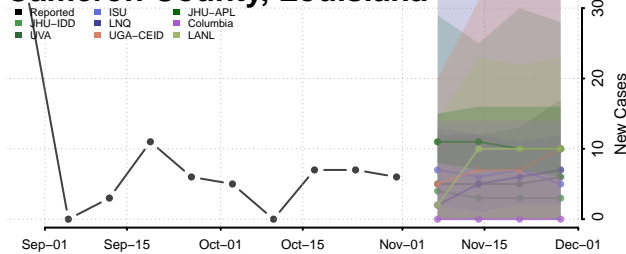

Bossier County, Louisiana

Caddo County, Louisiana

Calcasieu County, Louisiana

Caldwell County, Louisiana

Cameron County, Louisiana

Catahoula County, Louisiana

Claiborne County, Louisiana

Concordia County, Louisiana