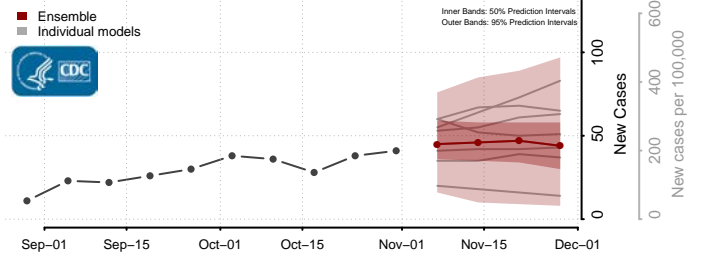

Vernon County, Missouri