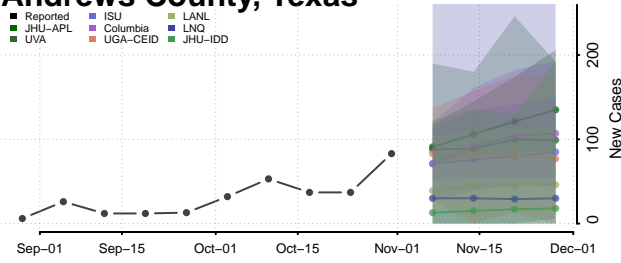

Andrews County, Texas