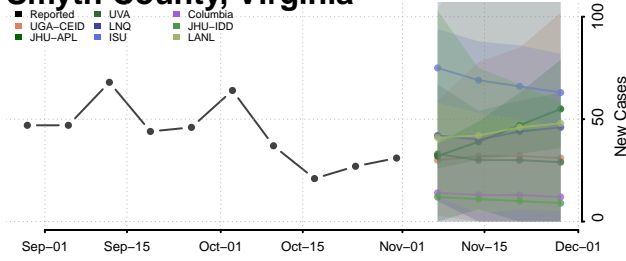

Smyth County, Virginia