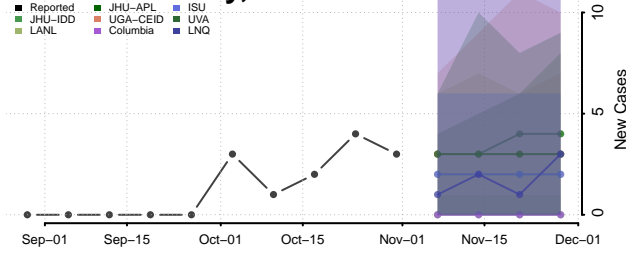

Briscoe County, Texas