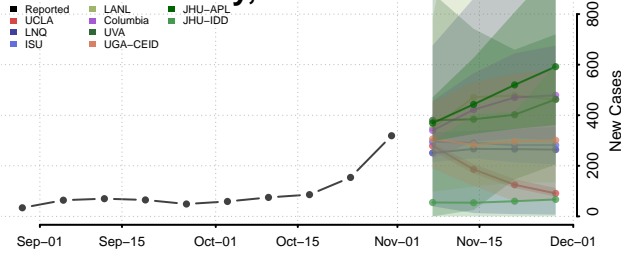

Lincoln County, Nebraska

Logan County, Nebraska

Loup County, Nebraska

Madison County, Nebraska

McPherson County, Nebraska

Merrick County, Nebraska

Morrill County, Nebraska

Nance County, Nebraska