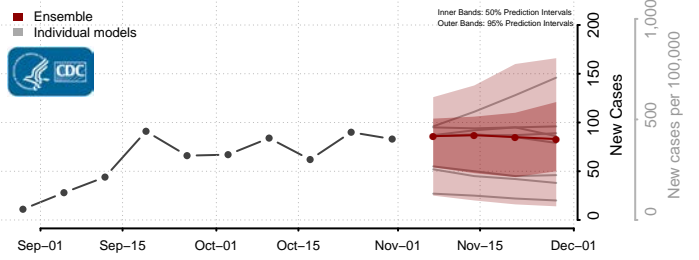

Morgan County, Missouri