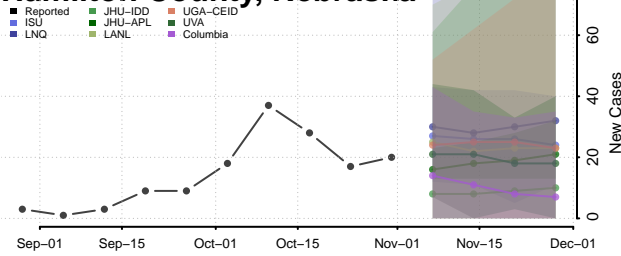

Hamilton County, Nebraska