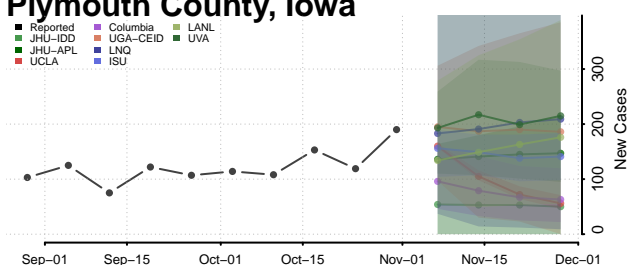

O'Brien County, Iowa

Osceola County, Iowa

Page County, Iowa

Palo Alto County, Iowa

Plymouth County, Iowa

Pocahontas County, Iowa

Polk County, Iowa

Pottawattamie County, Iowa