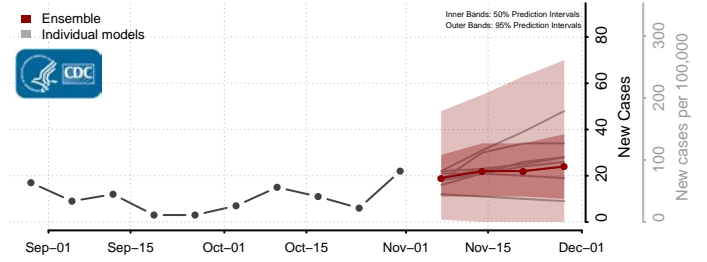

Henry County, Virginia

Highland County, Virginia

Hopewell County, Virginia

Isle of Wight County, Virginia

James City County, Virginia

King and Queen County, Virginia

King George County, Virginia

King William County, Virginia