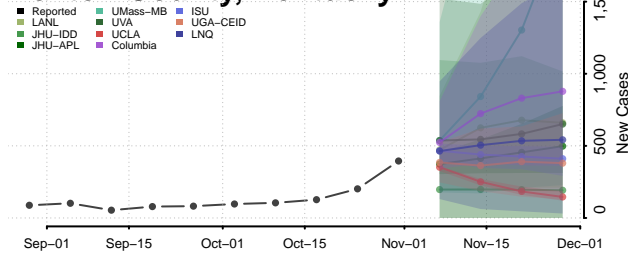

Kenton County, Kentucky