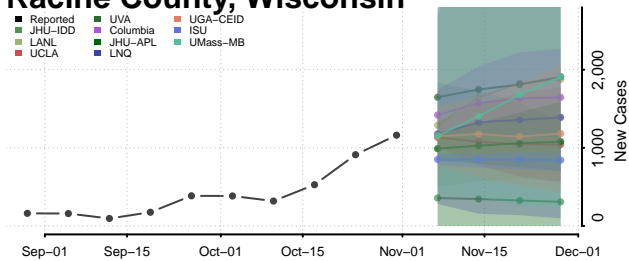

Racine County, Wisconsin