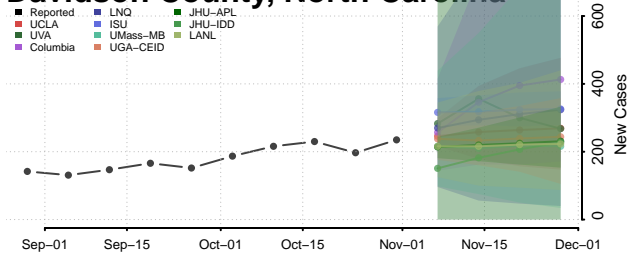

Davidson County, North Carolina