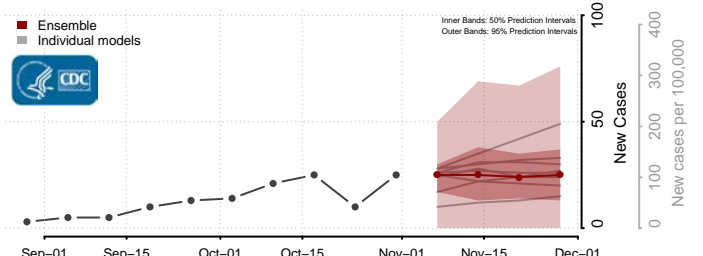

Page County, Virginia