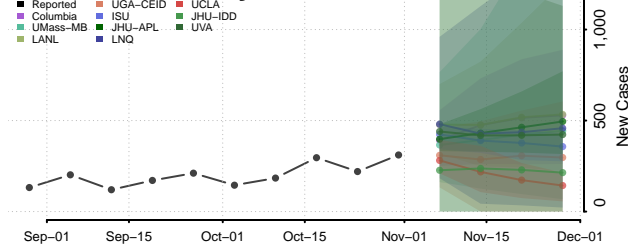

Sangamon County, Illinois

Schuyler County, Illinois

Scott County, Illinois

Shelby County, Illinois

St. Clair County, Illinois

Stark County, Illinois

Stephenson County, Illinois

Tazewell County, Illinois