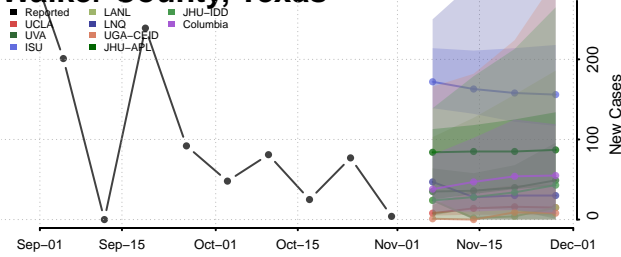

Val Verde County, Texas

Van Zandt County, Texas

Victoria County, Texas

Walker County, Texas

Waller County, Texas

Ward County, Texas

Washington County, Texas

Webb County, Texas