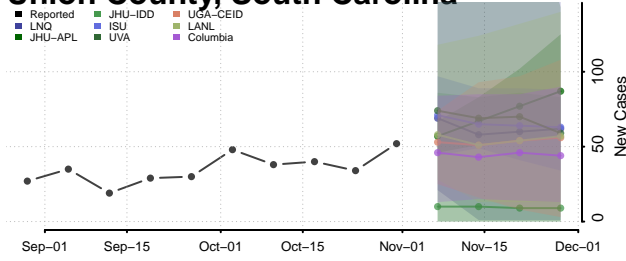

Union County, South Carolina