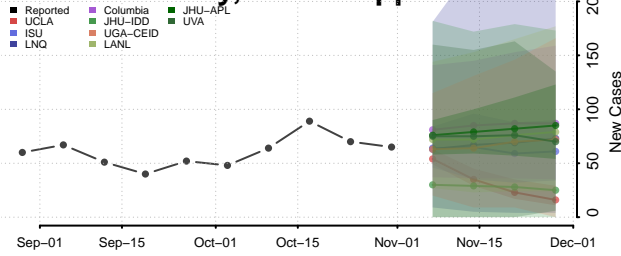

Monroe County, Mississippi