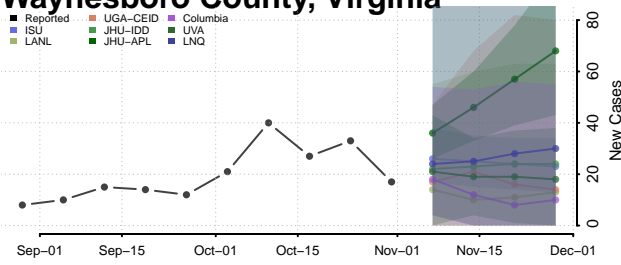

Virginia Beach County, Virginia

Warren County, Virginia

Washington County, Virginia

Waynesboro County, Virginia

Westmoreland County, Virginia

Williamsburg County, Virginia

Winchester County, Virginia

Wise County, Virginia