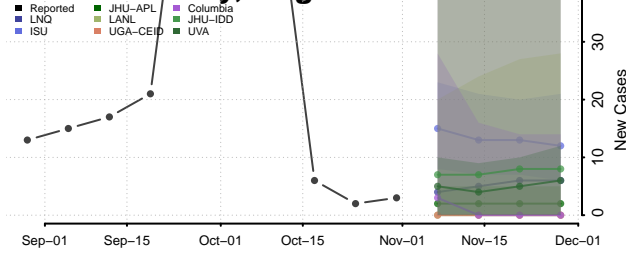

Southampton County, Virginia

Spotsylvania County, Virginia

Stafford County, Virginia

Staunton County, Virginia

Suffolk County, Virginia

Surry County, Virginia

Sussex County, Virginia

Tazewell County, Virginia