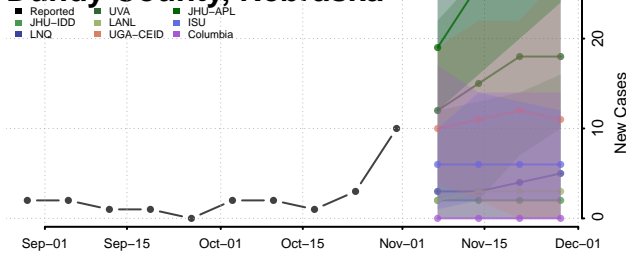

Dawson County, Nebraska

Deuel County, Nebraska

Dixon County, Nebraska

Dodge County, Nebraska

Douglas County, Nebraska

Dundy County, Nebraska

Fillmore County, Nebraska

Franklin County, Nebraska