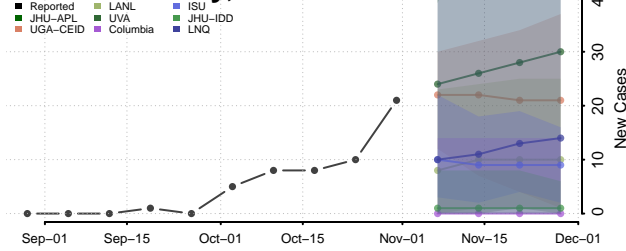

Barber County, Kansas