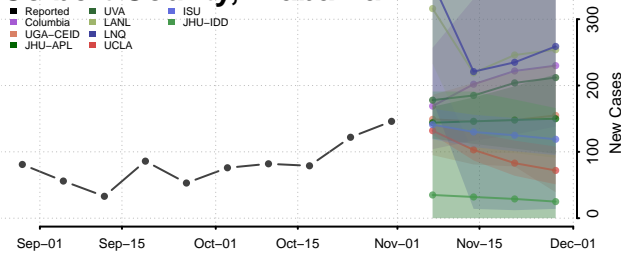

Colbert County, Alabama