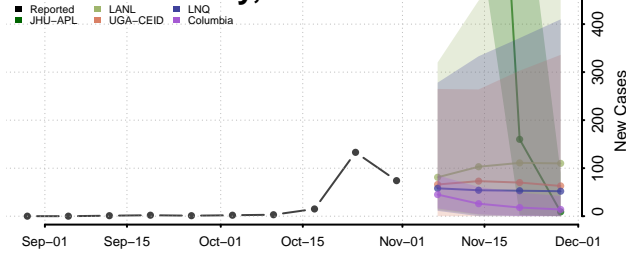

Juneau County, Alaska

Kenai Peninsula County, Alaska

Ketchikan Gateway County, Alaska

Kodiak Island County, Alaska

Kusilvak County, Alaska

Lake and Peninsula County, Alaska

Matanuska-Susitna County, Alaska

Nome County, Alaska