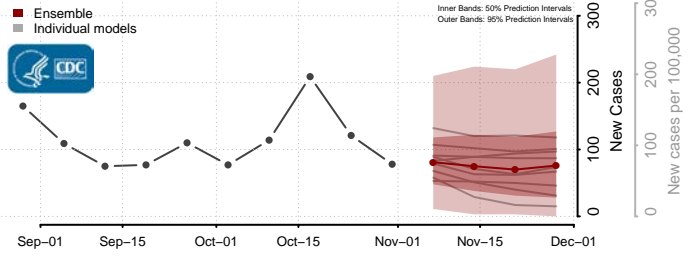

Leake County, Mississippi

Lee County, Mississippi

Leflore County, Mississippi

Lincoln County, Mississippi

Lowndes County, Mississippi

Madison County, Mississippi

Marion County, Mississippi

Marshall County, Mississippi