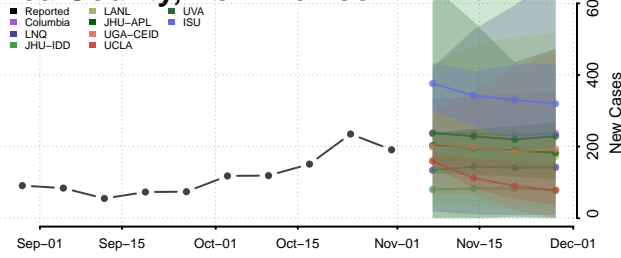

De Baca County, New Mexico

Dona Ana County, New Mexico

Eddy County, New Mexico

Grant County, New Mexico

Guadalupe County, New Mexico

Harding County, New Mexico

Hidalgo County, New Mexico

Lea County, New Mexico