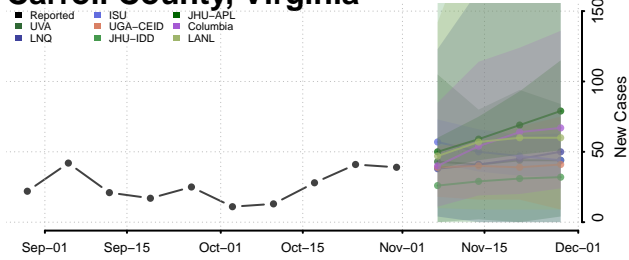

Caroline County, Virginia

Carroll County, Virginia

Charles City County, Virginia

Charlotte County, Virginia

Charlottesville County, Virginia

Chesapeake County, Virginia

Chesterfield County, Virginia

Clarke County, Virginia