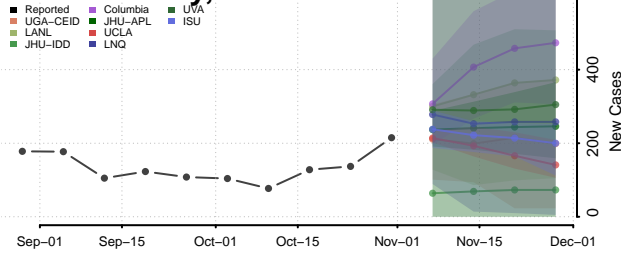

Coles County, Illinois