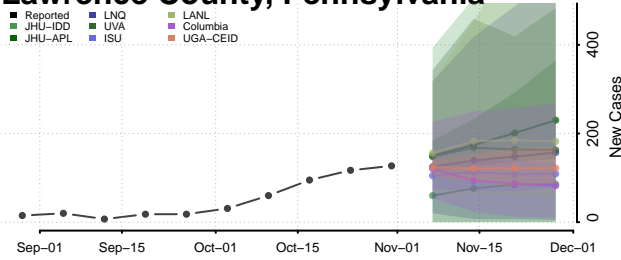

Indiana County, Pennsylvania

Jefferson County, Pennsylvania

Juniata County, Pennsylvania

Lackawanna County, Pennsylvania

Lancaster County, Pennsylvania

Lawrence County, Pennsylvania

Lebanon County, Pennsylvania