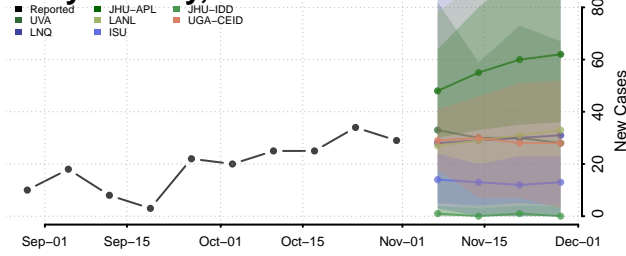

Eddy County, North Dakota