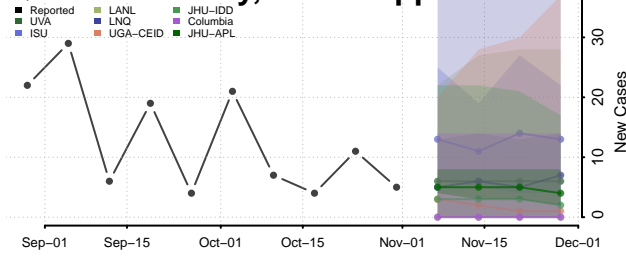

Perry County, Mississippi

Pike County, Mississippi

Pontotoc County, Mississippi

Prentiss County, Mississippi

Quitman County, Mississippi

Rankin County, Mississippi

Scott County, Mississippi

Sharkey County, Mississippi