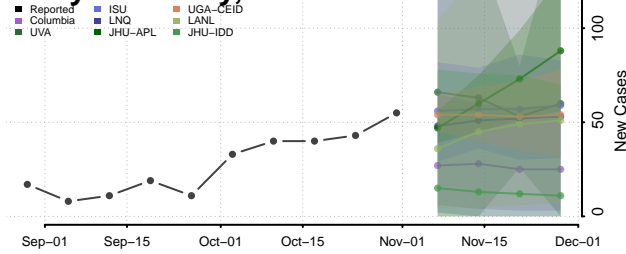

Sawyer County, Wisconsin