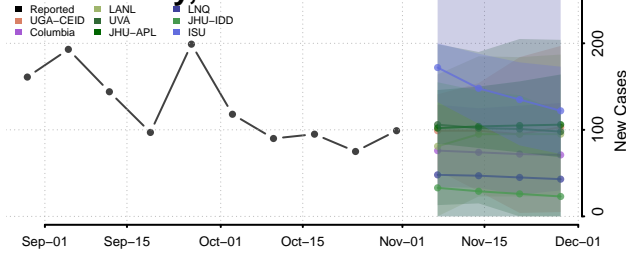

Crawford County, Kansas

Decatur County, Kansas

Dickinson County, Kansas

Doniphan County, Kansas

Douglas County, Kansas

Edwards County, Kansas

Elk County, Kansas

Ellis County, Kansas