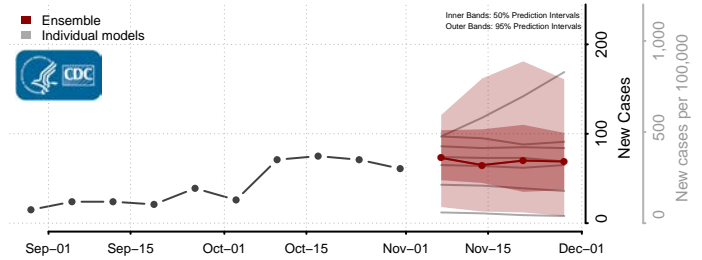

Clinton County, Missouri