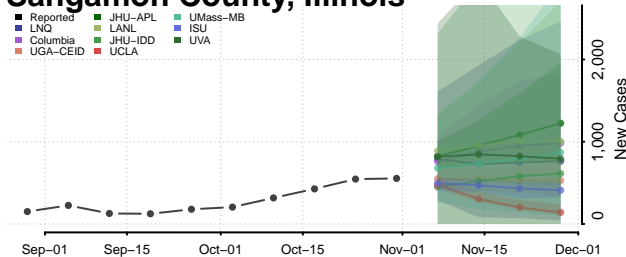

Sangamon County, Illinois