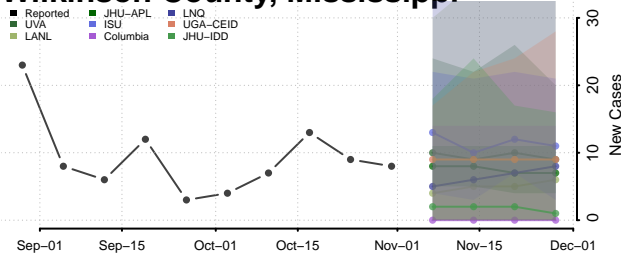

Tunica County, Mississippi

Union County, Mississippi

Walthall County, Mississippi

Warren County, Mississippi

Washington County, Mississippi

Wayne County, Mississippi

Webster County, Mississippi

Wilkinson County, Mississippi