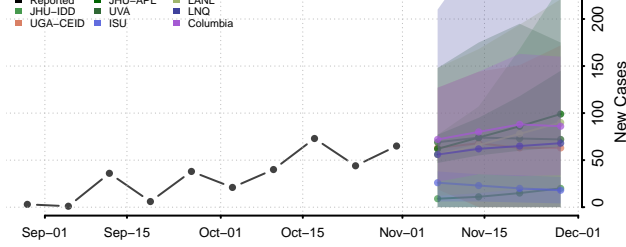

Kittitas County, Washington