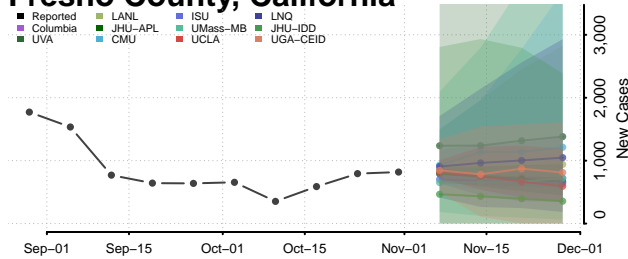

Fresno County, California