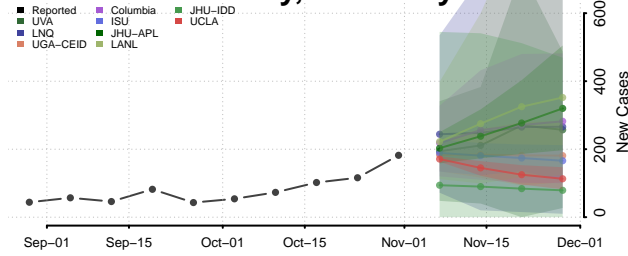

Madison County, Kentucky

Magoffin County, Kentucky

Marion County, Kentucky

Marshall County, Kentucky

Martin County, Kentucky

Mason County, Kentucky

McCracken County, Kentucky

McCreary County, Kentucky