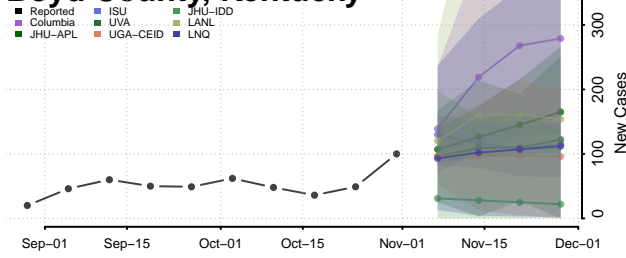

Bourbon County, Kentucky

Boyd County, Kentucky

Boyle County, Kentucky

Bracken County, Kentucky

Breathitt County, Kentucky

Breckinridge County, Kentucky

Bullitt County, Kentucky

Butler County, Kentucky