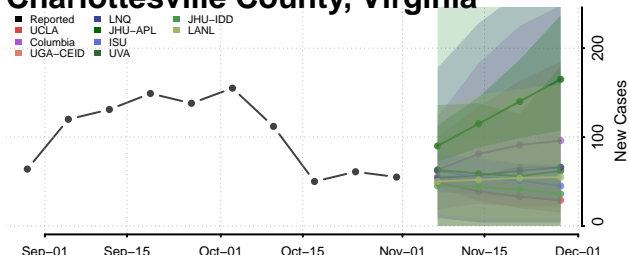

Caroline County, Virginia

Carroll County, Virginia

Charles City County, Virginia

Charlotte County, Virginia

Charlottesville County, Virginia

Chesapeake County, Virginia

Chesterfield County, Virginia

Clarke County, Virginia