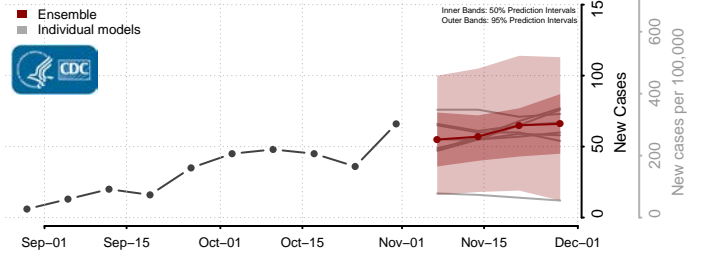

Gasconade County, Missouri

Gentry County, Missouri

Greene County, Missouri

Grundy County, Missouri

Harrison County, Missouri

Henry County, Missouri

Hickory County, Missouri

Holt County, Missouri