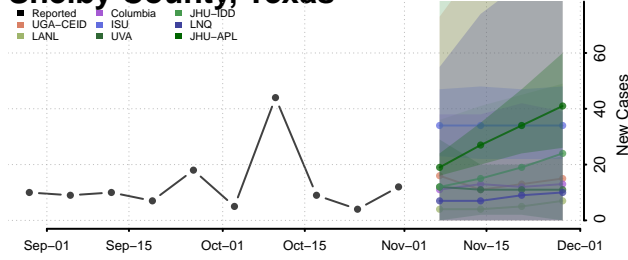

Shelby County, Texas