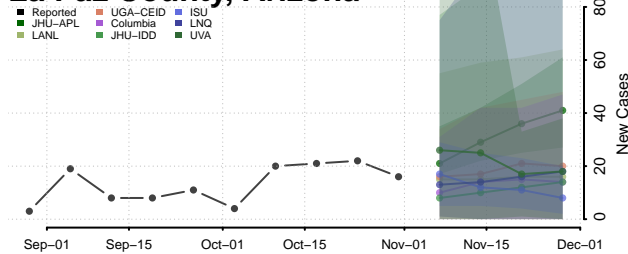

Gila County, Arizona

Graham County, Arizona

Greenlee County, Arizona

La Paz County, Arizona

Maricopa County, Arizona

Mohave County, Arizona

Navajo County, Arizona

Pima County, Arizona