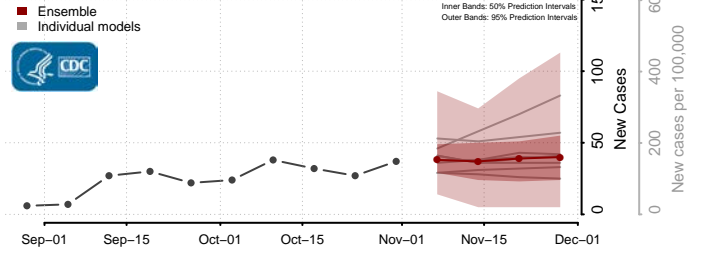

Southampton County, Virginia

Spotsylvania County, Virginia

Stafford County, Virginia

Staunton County, Virginia

Suffolk County, Virginia

Surry County, Virginia

Sussex County, Virginia

Tazewell County, Virginia