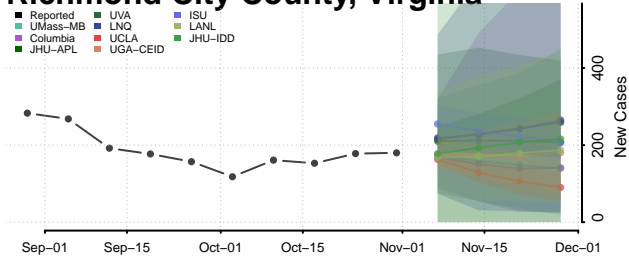

Prince George County, Virginia

Prince William County, Virginia

Pulaski County, Virginia

Radford County, Virginia

Rappahannock County, Virginia

Richmond City County, Virginia

Richmond County, Virginia

Roanoke City County, Virginia