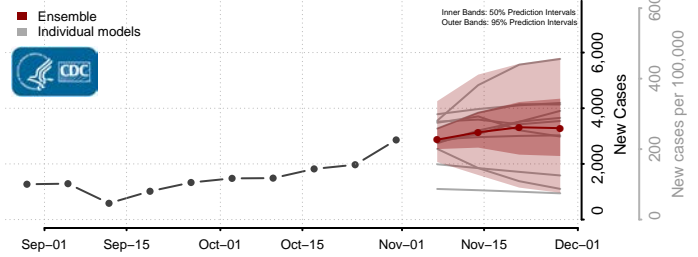

Freeborn County, Minnesota

Goodhue County, Minnesota

Grant County, Minnesota

Hennepin County, Minnesota

Houston County, Minnesota

Hubbard County, Minnesota

Isanti County, Minnesota

Itasca County, Minnesota