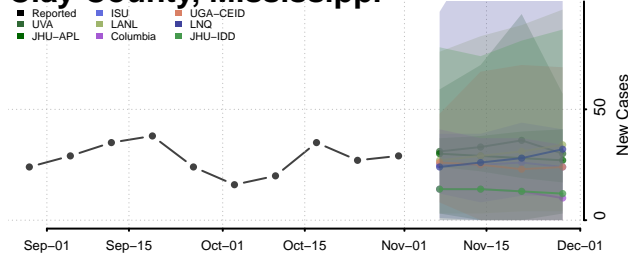

Carroll County, Mississippi

Chickasaw County, Mississippi

Choctaw County, Mississippi

Claiborne County, Mississippi

Clarke County, Mississippi

Clay County, Mississippi

Coahoma County, Mississippi

Copiah County, Mississippi