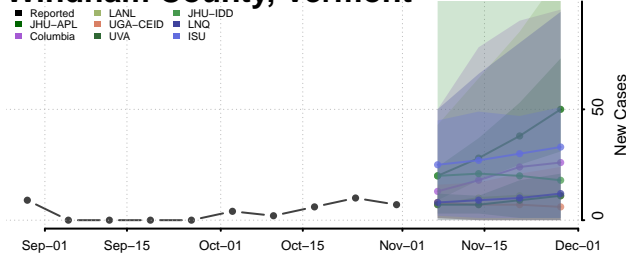

Windham County, Vermont