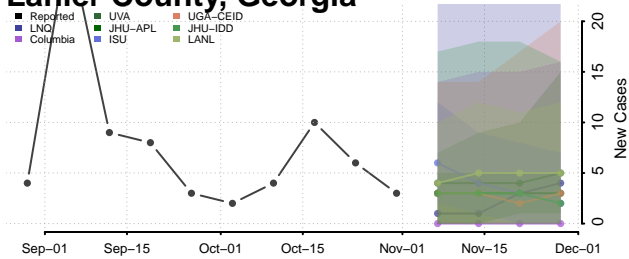

Jasper County, Georgia

Jeff Davis County, Georgia

Jefferson County, Georgia

Jenkins County, Georgia

Johnson County, Georgia

Jones County, Georgia

Lamar County, Georgia

Lanier County, Georgia