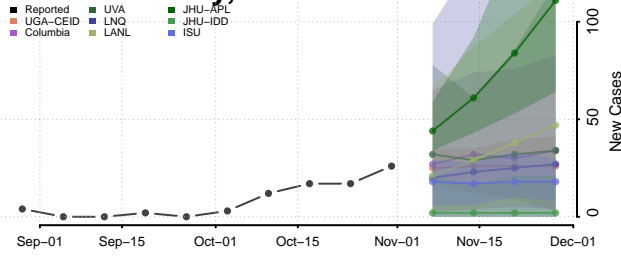

Vigo County, Indiana

Wabash County, Indiana

Warren County, Indiana

Warrick County, Indiana

Washington County, Indiana

Wayne County, Indiana

Wells County, Indiana

White County, Indiana