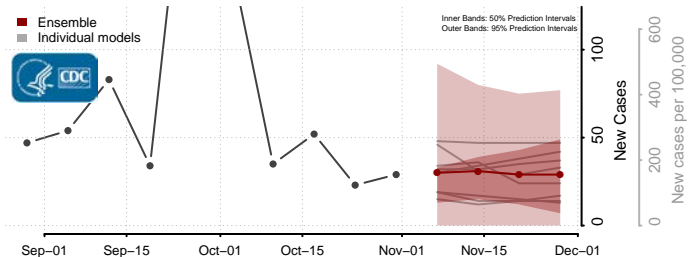

Wadena County, Minnesota

Waseca County, Minnesota

Washington County, Minnesota

Watowan County, Minnesota

Wilkin County, Minnesota

Winona County, Minnesota

Wright County, Minnesota

Yellow Medicine County, Minnesota