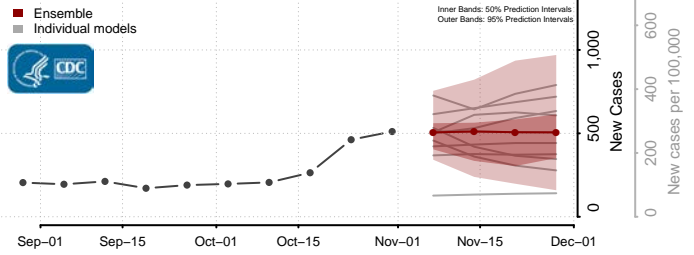

Sumner County, Tennessee