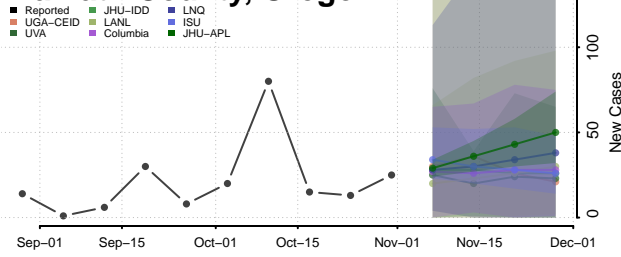

Hood River County, Oregon

Jackson County, Oregon

Jefferson County, Oregon

Josephine County, Oregon

Klamath County, Oregon

Lake County, Oregon

Lane County, Oregon

Lincoln County, Oregon