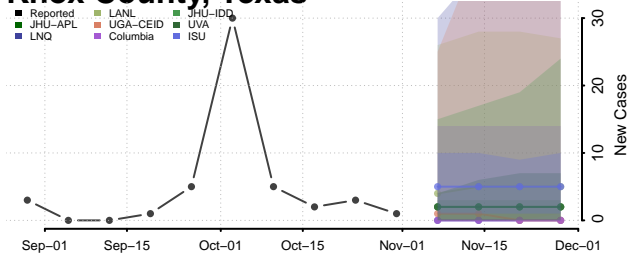

Knox County, Texas