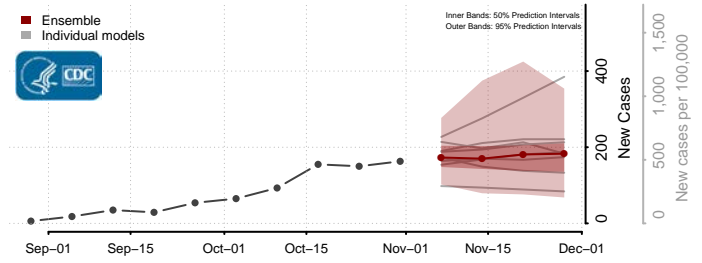

Morrison County, Minnesota