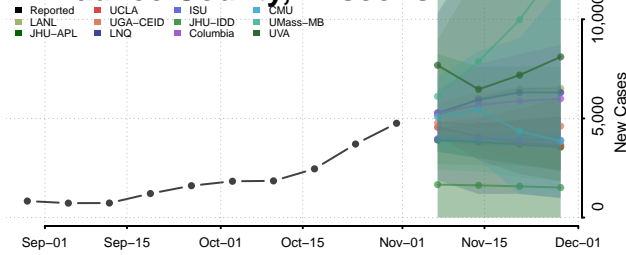

Lincoln County, Wisconsin

Manitowoc County, Wisconsin

Marathon County, Wisconsin

Marinette County, Wisconsin

Marquette County, Wisconsin

Menominee County, Wisconsin

Milwaukee County, Wisconsin

Monroe County, Wisconsin