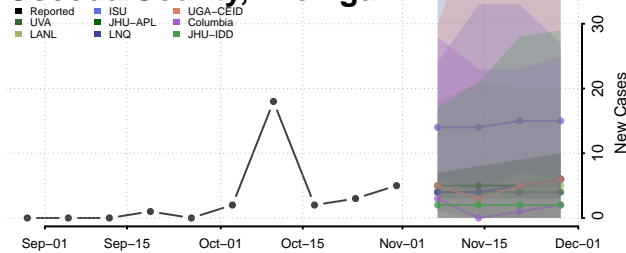

Oscoda County, Michigan