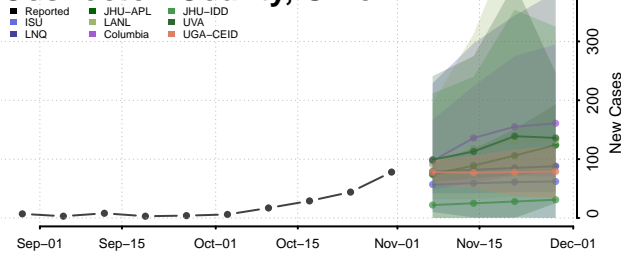

Clermont County, Ohio

Clinton County, Ohio

Columbiana County, Ohio

Coshocton County, Ohio

Crawford County, Ohio

Cuyahoga County, Ohio

Darke County, Ohio

Defiance County, Ohio