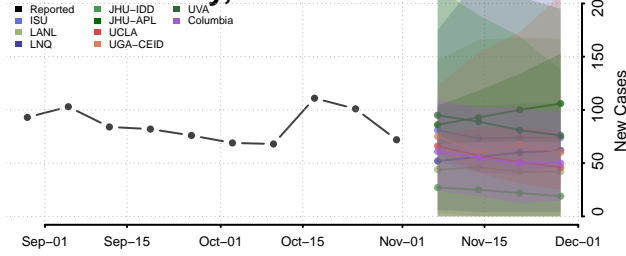

Hamilton County, Tennessee

Hancock County, Tennessee

Hardeman County, Tennessee

Hardin County, Tennessee

Hawkins County, Tennessee

Haywood County, Tennessee

Henderson County, Tennessee

Henry County, Tennessee