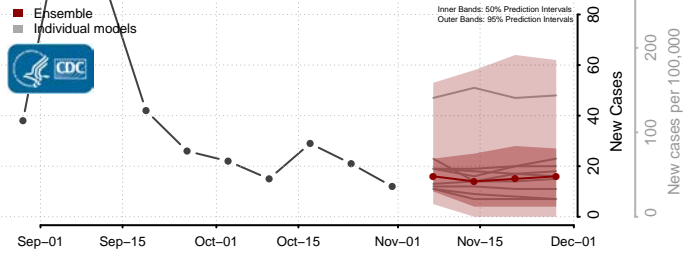

Evangeline County, Louisiana