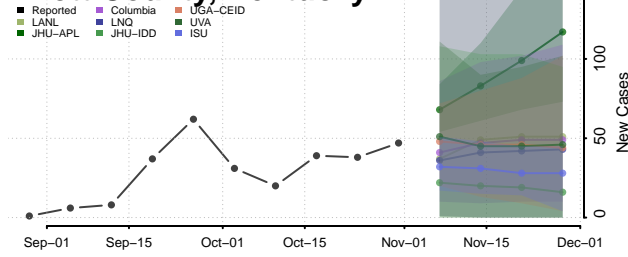

Jessamine County, Kentucky

Johnson County, Kentucky

Kenton County, Kentucky

Knott County, Kentucky

Knox County, Kentucky

Larue County, Kentucky

Laurel County, Kentucky

Lawrence County, Kentucky