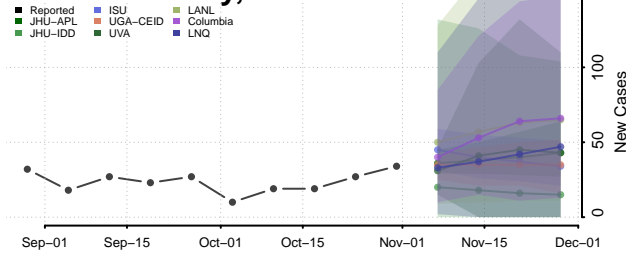

Nevada County, California