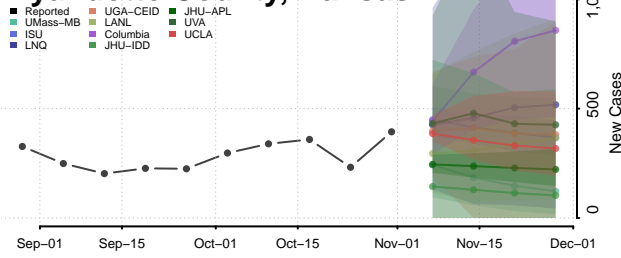

Wyandotte County, Kansas