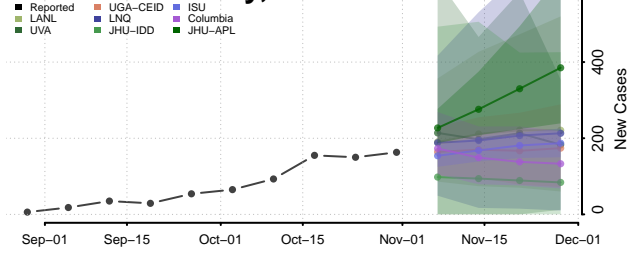

Morrison County, Minnesota