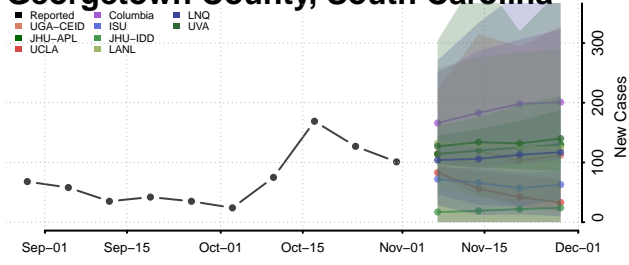

Greenville County, South Carolina

Greenwood County, South Carolina

Hampton County, South Carolina

Horry County, South Carolina

Jasper County, South Carolina

Kershaw County, South Carolina

Lancaster County, South Carolina