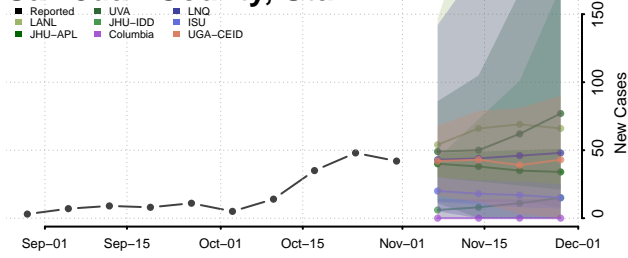

San Juan County, Utah