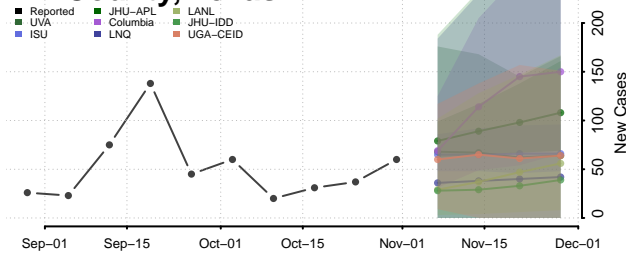

Hill County, Texas