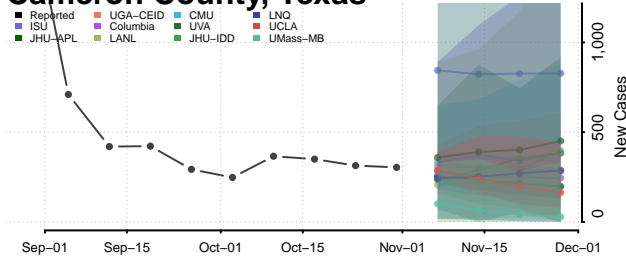

Cameron County, Texas