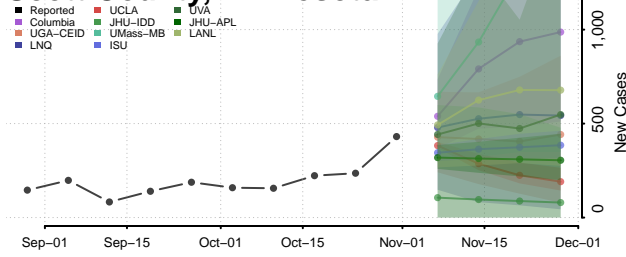

Redwood County, Minnesota

Renville County, Minnesota

Rice County, Minnesota

Rock County, Minnesota

Roseau County, Minnesota

Scott County, Minnesota

Sherburne County, Minnesota

Sibley County, Minnesota