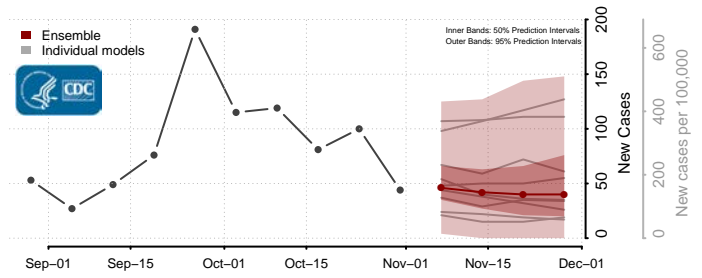

Custer County, Oklahoma

Delaware County, Oklahoma

Dewey County, Oklahoma

Ellis County, Oklahoma

Garfield County, Oklahoma

Garvin County, Oklahoma

Grady County, Oklahoma

Grant County, Oklahoma