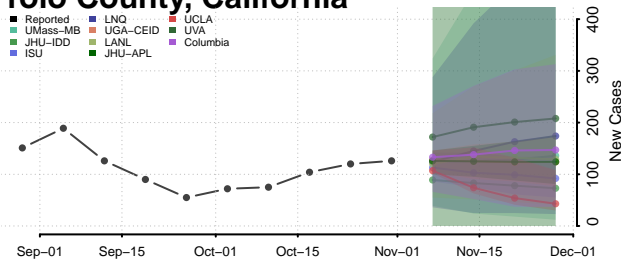

Tulare County, California

Tuolumne County, California

Ventura County, California

Yolo County, California

Yuba County, California

Colorado

Adams County, Colorado

Alamosa County, Colorado