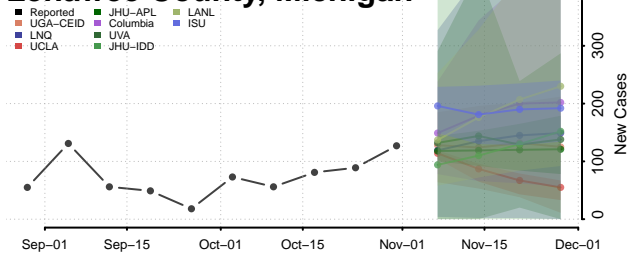

Lenawee County, Michigan