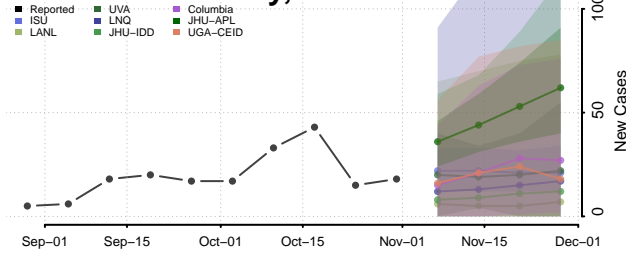

Robertson County, Texas