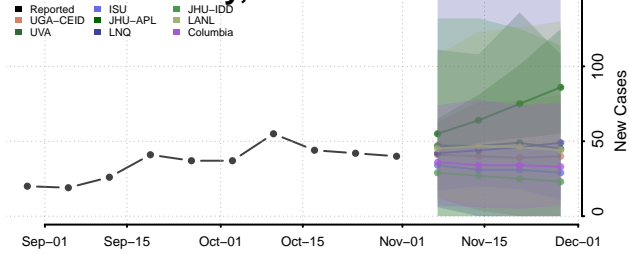

Andrew County, Missouri