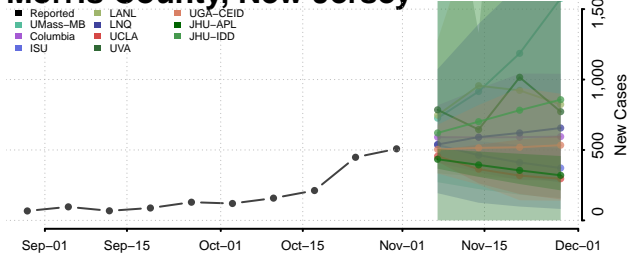

Morris County, New Jersey