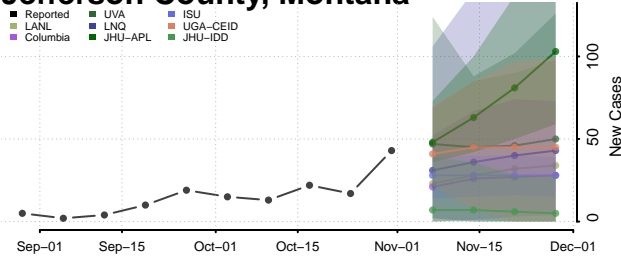

Garfield County, Montana

Glacier County, Montana

Golden Valley County, Montana

Granite County, Montana

Hill County, Montana

Jefferson County, Montana

Judith Basin County, Montana

Lake County, Montana