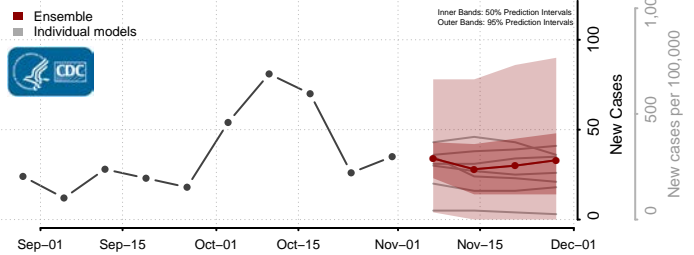

Barton County, Missouri