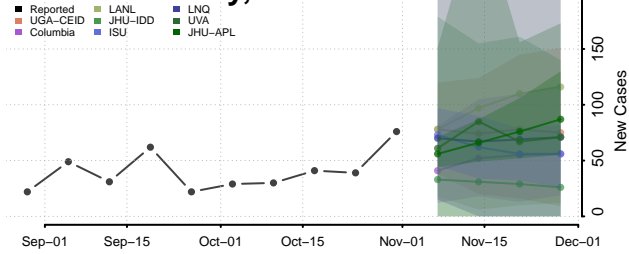

Audrain County, Missouri