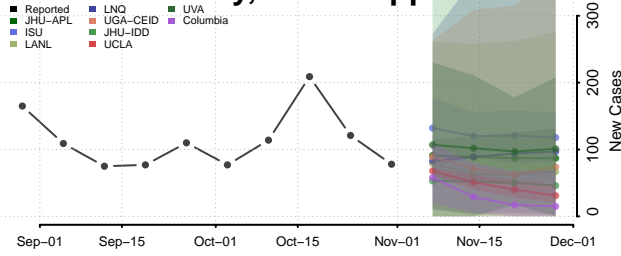

Leake County, Mississippi

Lee County, Mississippi

Leflore County, Mississippi

Lincoln County, Mississippi

Lowndes County, Mississippi

Madison County, Mississippi

Marion County, Mississippi

Marshall County, Mississippi