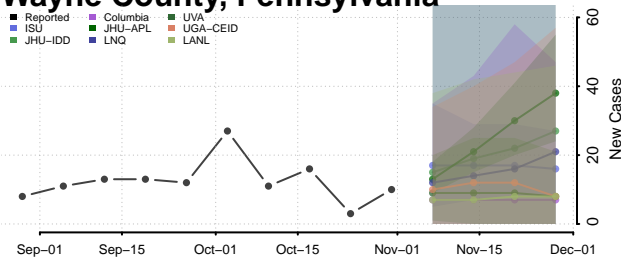

Venango County, Pennsylvania

Warren County, Pennsylvania

Washington County, Pennsylvania

Wayne County, Pennsylvania

Westmoreland County, Pennsylvania

Wyoming County, Pennsylvania

York County, Pennsylvania

Puerto Rico