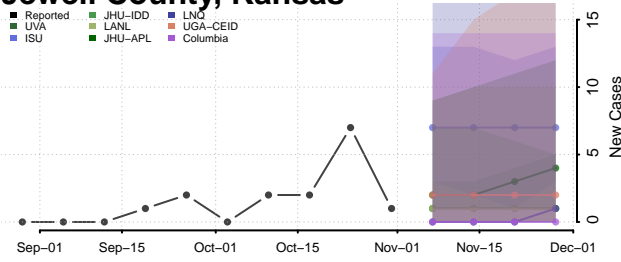

Jewell County, Kansas