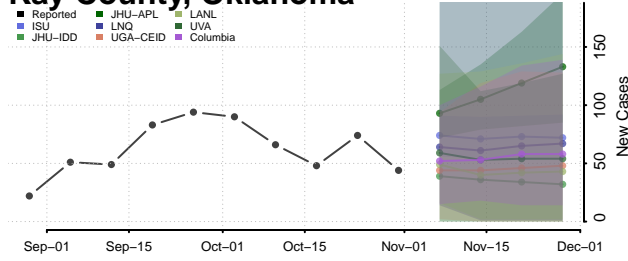

Kay County, Oklahoma