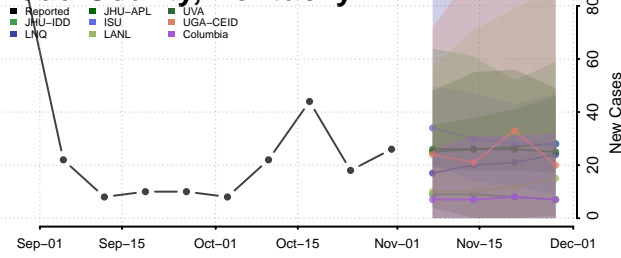

Scott County, Kentucky

Shelby County, Kentucky

Simpson County, Kentucky

Spencer County, Kentucky

Taylor County, Kentucky

Todd County, Kentucky

Trigg County, Kentucky

Trimble County, Kentucky