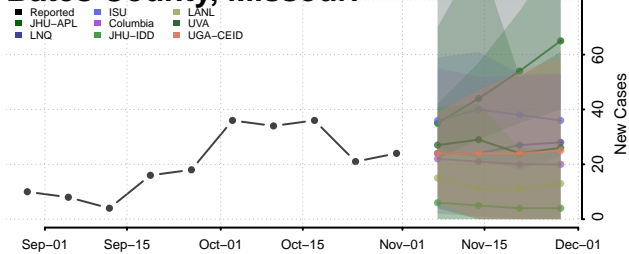

Bates County, Missouri