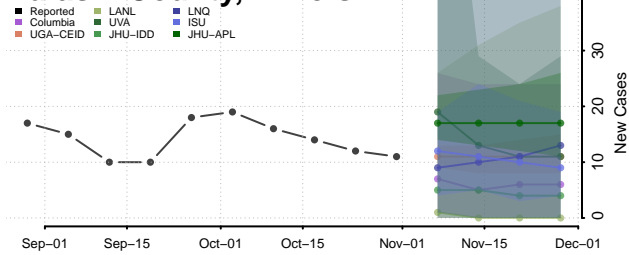

Pulaski County, Illinois