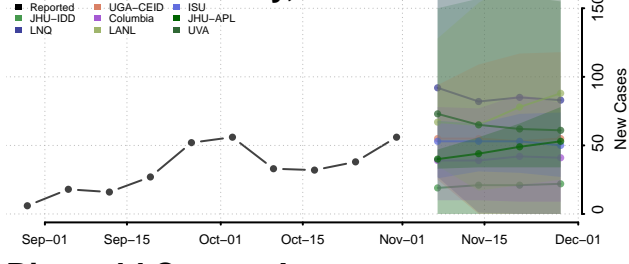

Poweshiek County, Iowa