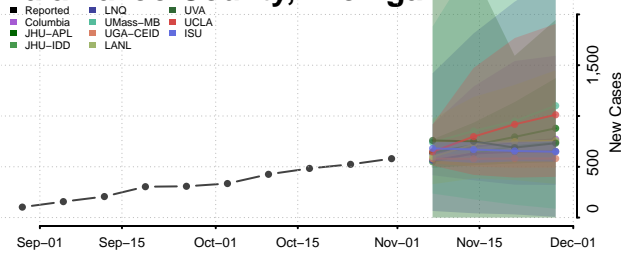

Iron County, Michigan

Isabella County, Michigan

Jackson County, Michigan

Kalamazoo County, Michigan

Kalkaska County, Michigan

Kent County, Michigan

Keweenaw County, Michigan

Lake County, Michigan