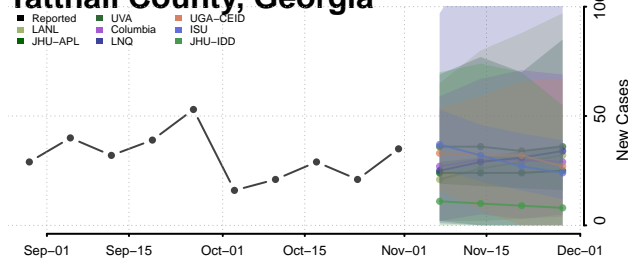

Stephens County, Georgia

Stewart County, Georgia

Sumter County, Georgia

Talbot County, Georgia

Taliaferro County, Georgia

Tattnall County, Georgia

Taylor County, Georgia

Telfair County, Georgia