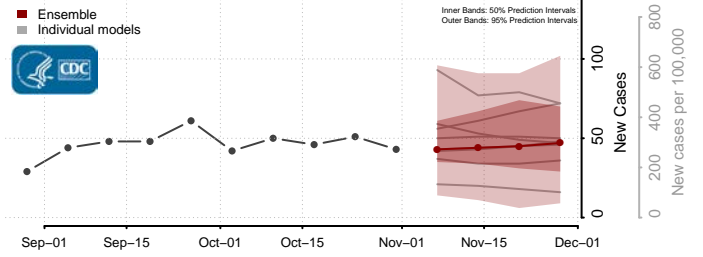

Pemiscot County, Missouri