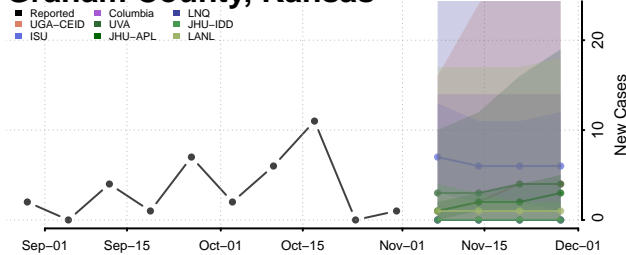

Ellsworth County, Kansas

Finney County, Kansas

Ford County, Kansas

Franklin County, Kansas

Geary County, Kansas

Gove County, Kansas

Graham County, Kansas

Grant County, Kansas