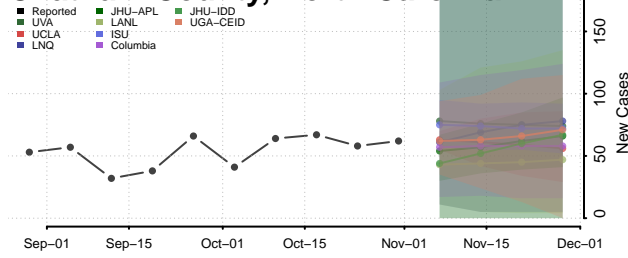

Cabarrus County, North Carolina

Caldwell County, North Carolina

Camden County, North Carolina

Carteret County, North Carolina

Caswell County, North Carolina

Catawba County, North Carolina

Chatham County, North Carolina