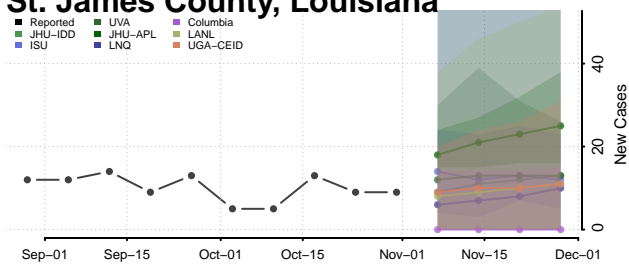

St. James County, Louisiana