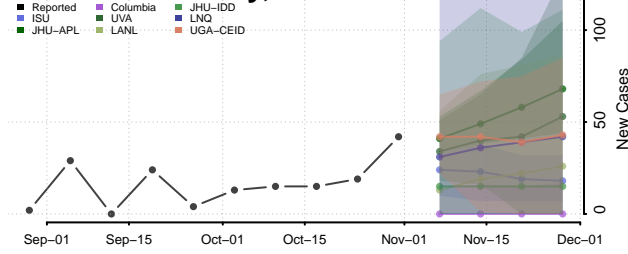

Churchill County, Nevada