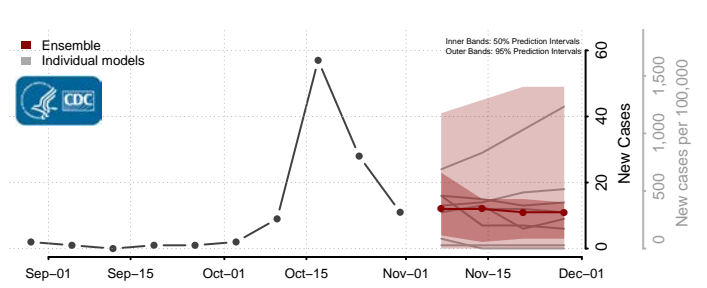

Valley County, Nebraska

Washington County, Nebraska

Wayne County, Nebraska

Webster County, Nebraska

Wheeler County, Nebraska

York County, Nebraska

Nevada

Carson City County, Nevada