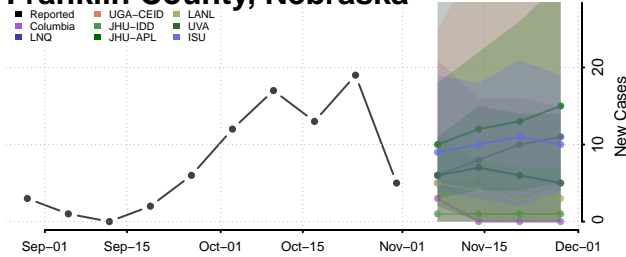

Dawson County, Nebraska

Deuel County, Nebraska

Dixon County, Nebraska

Dodge County, Nebraska

Douglas County, Nebraska

Dundy County, Nebraska

Fillmore County, Nebraska

Franklin County, Nebraska