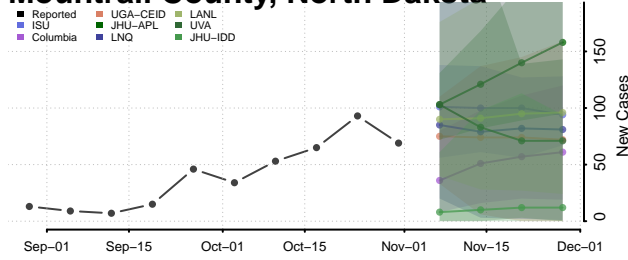

Mountrail County, North Dakota