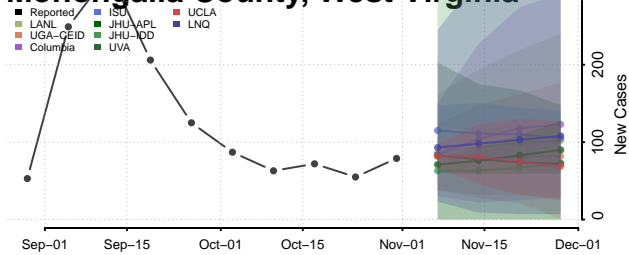

Monongalia County, West Virginia