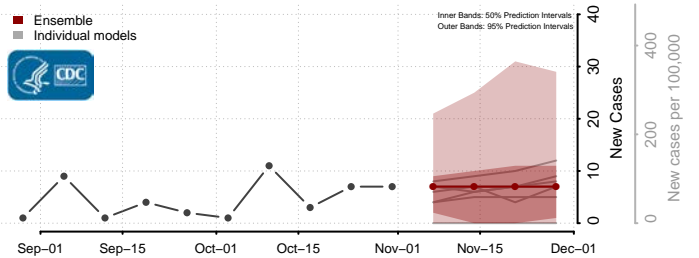

Clay County, West Virginia