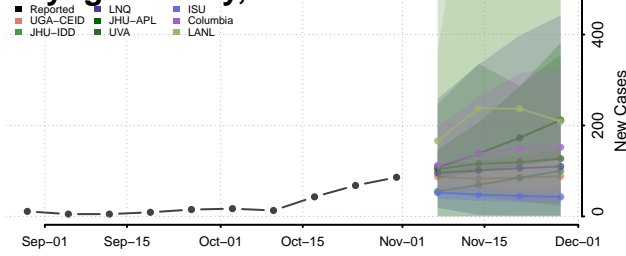

Cayuga County, New York