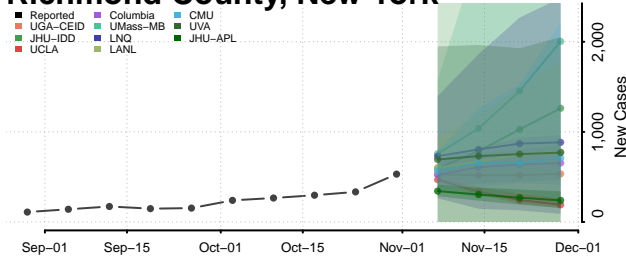

Orleans County, New York

Oswego County, New York

Otsego County, New York

Putnam County, New York

Queens County, New York

Rensselaer County, New York

Richmond County, New York

Rockland County, New York