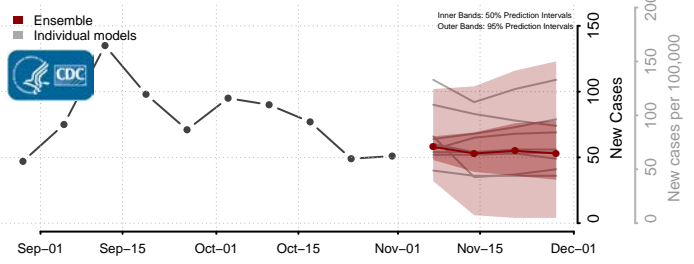

Rockingham County, Virginia