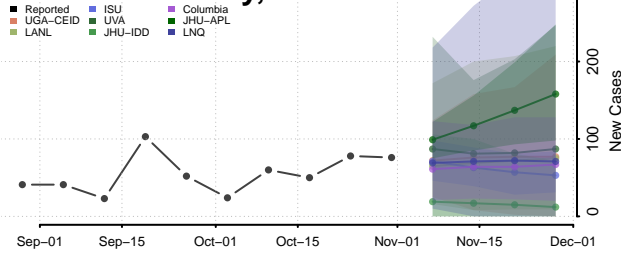

Crawford County, Missouri