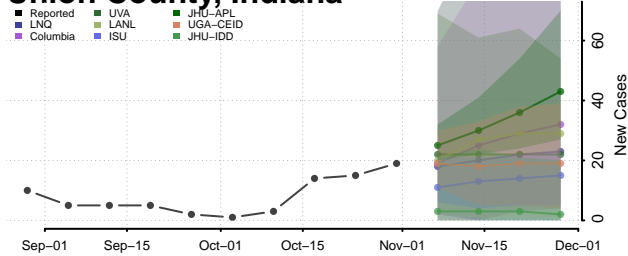

Union County, Indiana