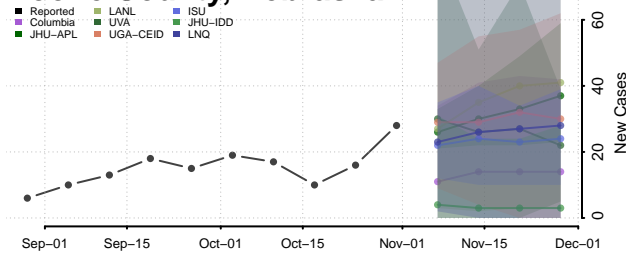

Nebraska

Adams County, Nebraska

Antelope County, Nebraska

Arthur County, Nebraska

Banner County, Nebraska

Blaine County, Nebraska

Boone County, Nebraska

Box Butte County, Nebraska