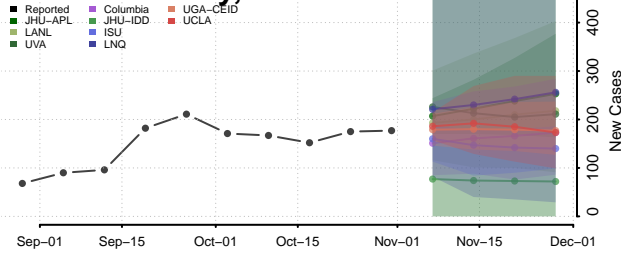

Vigo County, Indiana

Wabash County, Indiana

Warren County, Indiana

Warrick County, Indiana

Washington County, Indiana

Wayne County, Indiana

Wells County, Indiana

White County, Indiana