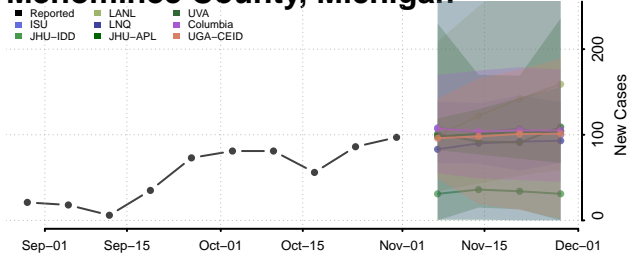

Menominee County, Michigan