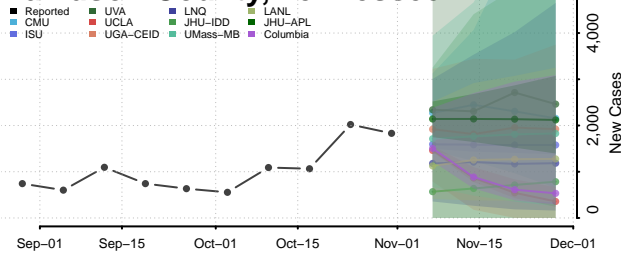

Davidson County, Tennessee