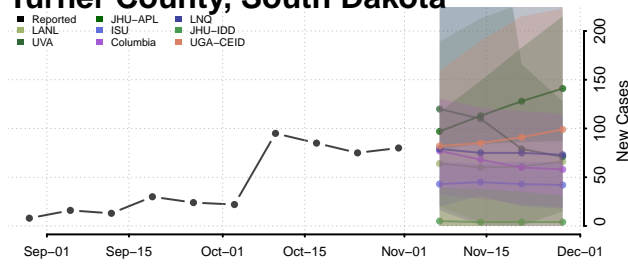

Turner County, South Dakota