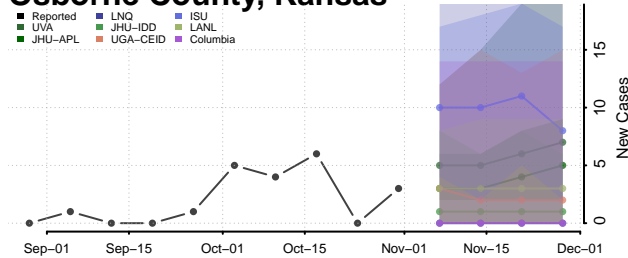

Neosho County, Kansas

Ness County, Kansas

Norton County, Kansas

Osage County, Kansas

Osborne County, Kansas

Ottawa County, Kansas

Pawnee County, Kansas

Phillips County, Kansas