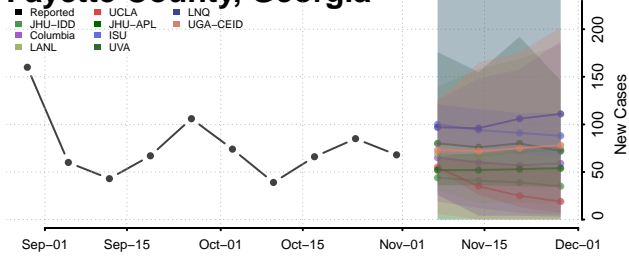

Fayette County, Georgia