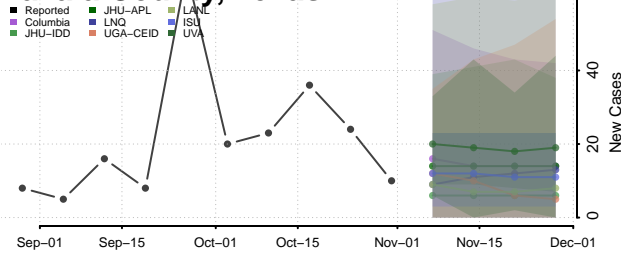

Wise County, Texas

Wood County, Texas

Yoakum County, Texas

Young County, Texas

Zapata County, Texas

Zavala County, Texas

Utah

Beaver County, Utah