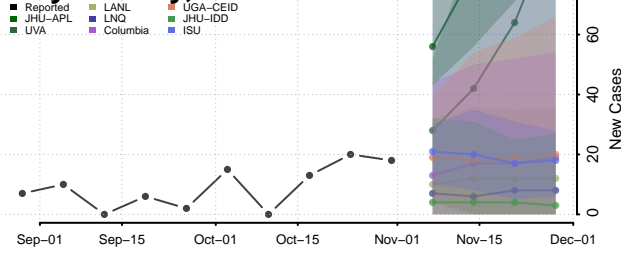

Clay County, Kansas