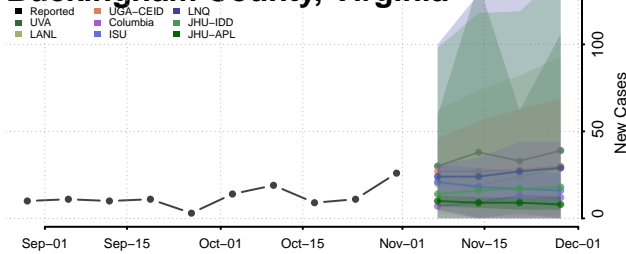

Buckingham County, Virginia