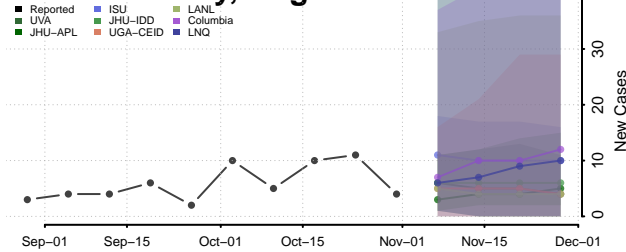

New Kent County, Virginia

Newport News County, Virginia

Norfolk County, Virginia

Northampton County, Virginia

Northumberland County, Virginia

Norton County, Virginia

Nottoway County, Virginia

Orange County, Virginia