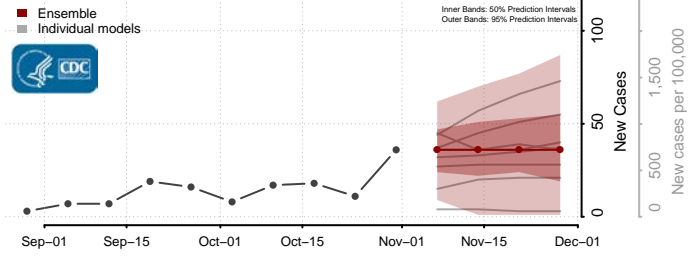

Minnesota

Aitkin County, Minnesota

Anoka County, Minnesota

Becker County, Minnesota

Beltrami County, Minnesota

Benton County, Minnesota

Big Stone County, Minnesota

Blue Earth County, Minnesota