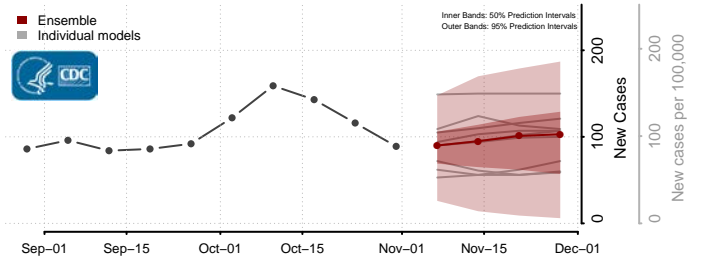

Moore County, North Carolina