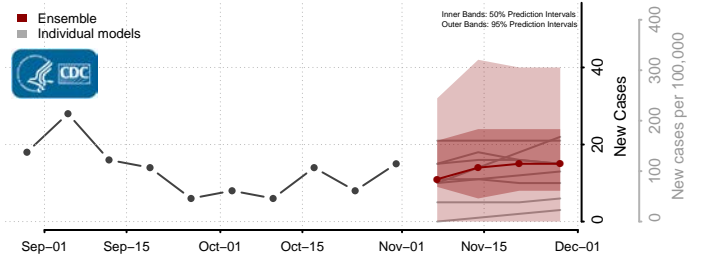

Camp County, Texas