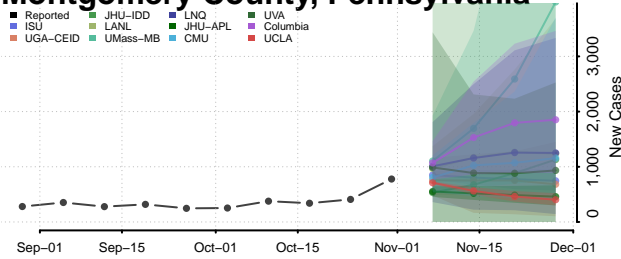

Lehigh County, Pennsylvania

Luzerne County, Pennsylvania

Lycoming County, Pennsylvania

McKean County, Pennsylvania

Mercer County, Pennsylvania

Mifflin County, Pennsylvania

Monroe County, Pennsylvania

Montgomery County, Pennsylvania