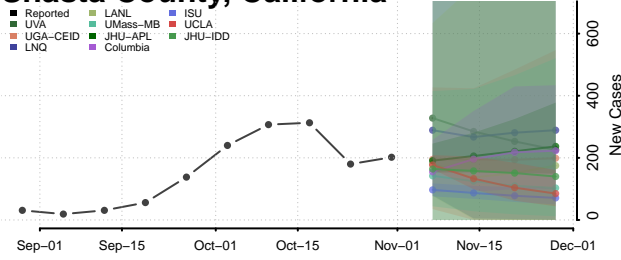

San Joaquin County, California

San Luis Obispo County, California

San Mateo County, California

Santa Barbara County, California

Santa Clara County, California

Santa Cruz County, California

Shasta County, California