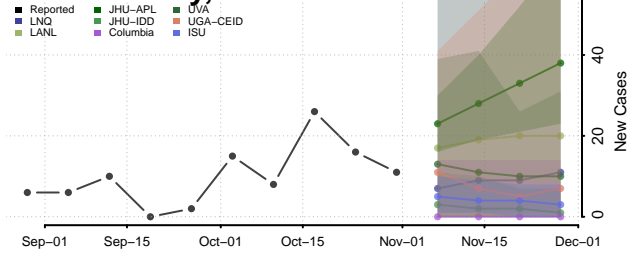

Butte County, Idaho