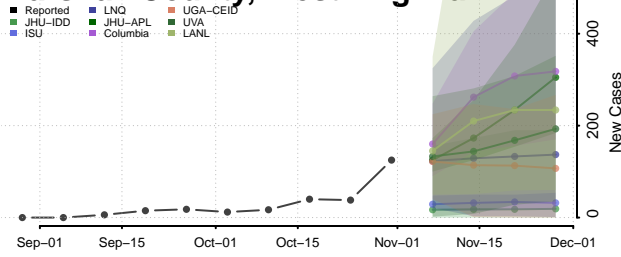

Marshall County, West Virginia