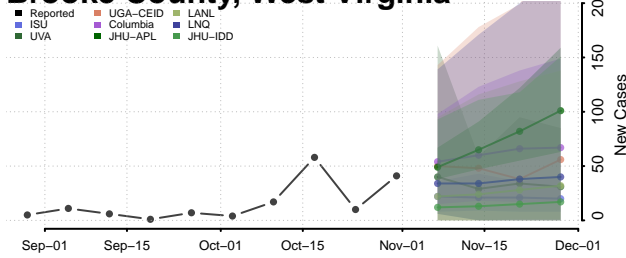

Brooke County, West Virginia