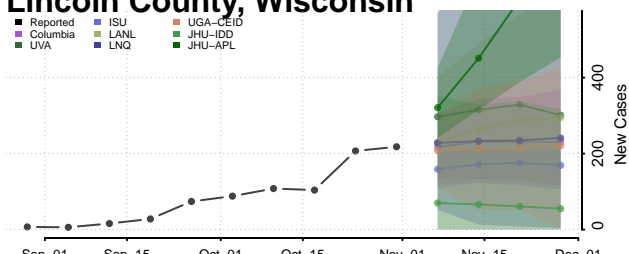

Lincoln County, Wisconsin