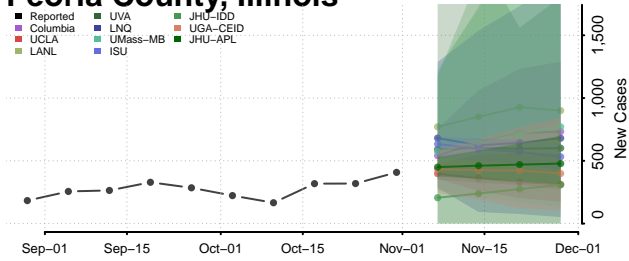

Monroe County, Illinois

Montgomery County, Illinois

Morgan County, Illinois

Moultrie County, Illinois

Ogle County, Illinois

Peoria County, Illinois

Perry County, Illinois

Piatt County, Illinois