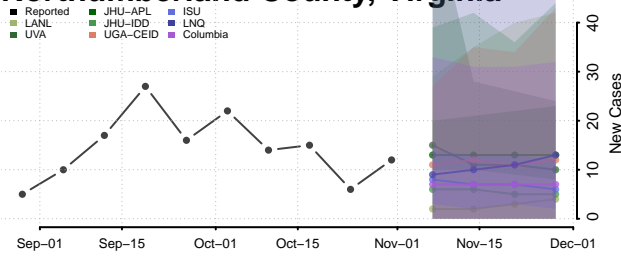

New Kent County, Virginia

Newport News County, Virginia

Norfolk County, Virginia

Northampton County, Virginia

Northumberland County, Virginia

Norton County, Virginia

Nottoway County, Virginia

Orange County, Virginia