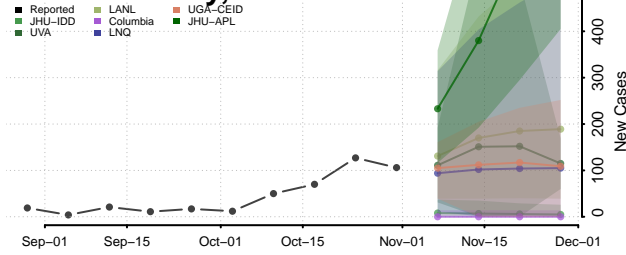

Bethel County, Alaska