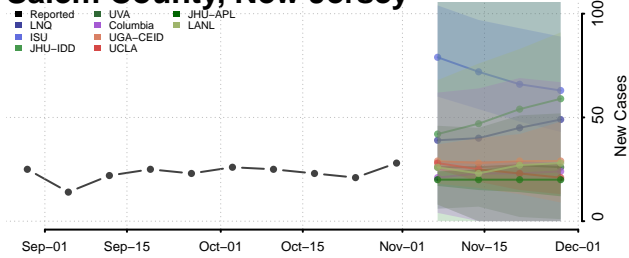

Salem County, New Jersey