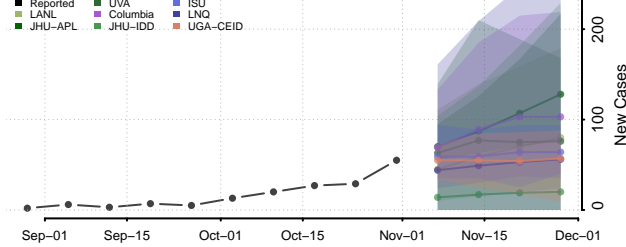

Crawford County, Michigan

Delta County, Michigan

Dickinson County, Michigan

Eaton County, Michigan

Emmet County, Michigan

Genesee County, Michigan

Gladwin County, Michigan

Gogebic County, Michigan