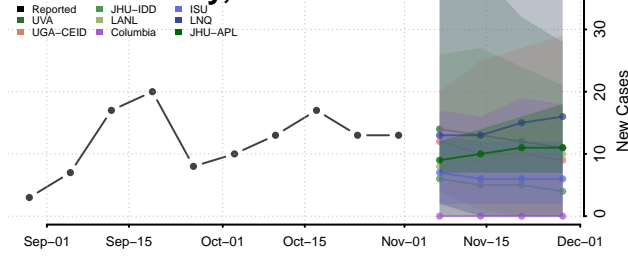

Wayne County, Ohio

Williams County, Ohio

Wood County, Ohio

Wyandot County, Ohio

Oklahoma

Adair County, Oklahoma

Alfalfa County, Oklahoma

Atoka County, Oklahoma