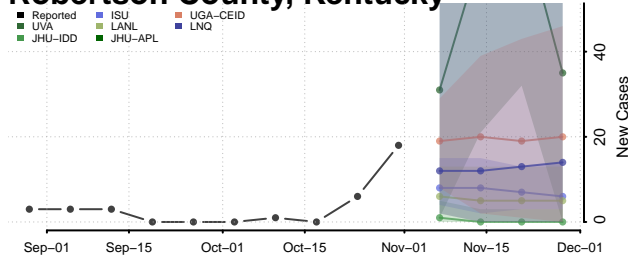

Robertson County, Kentucky