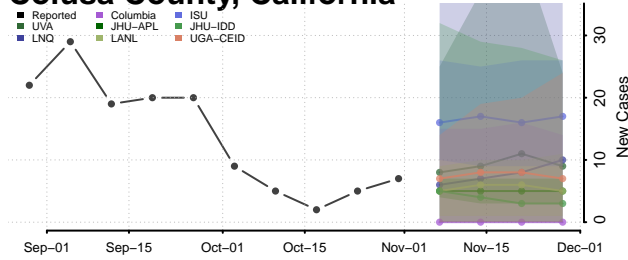

California

Alameda County, California

Alpine County, California

Amador County, California

Butte County, California

Calaveras County, California

Colusa County, California

Contra Costa County, California