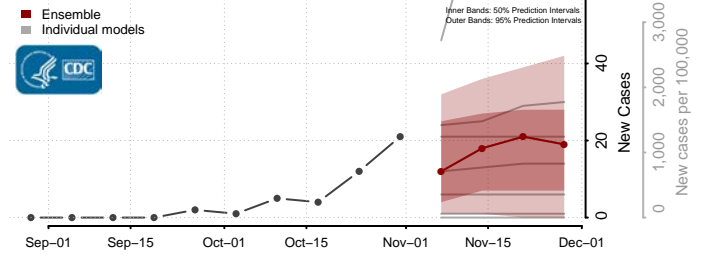

Daniels County, Montana