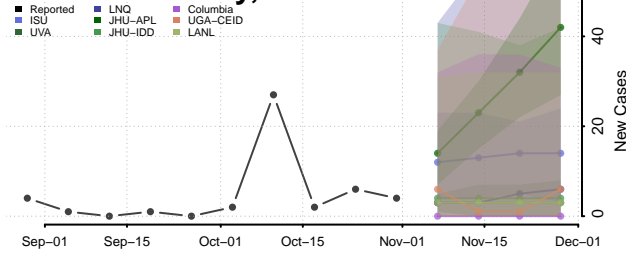

Addison County, Vermont