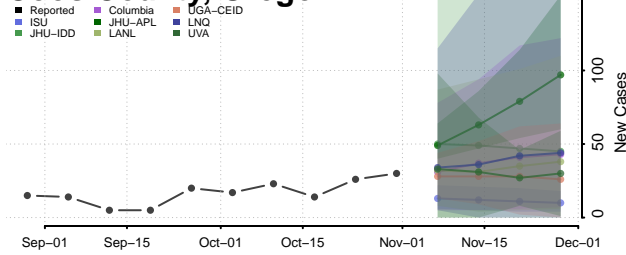

Coos County, Oregon