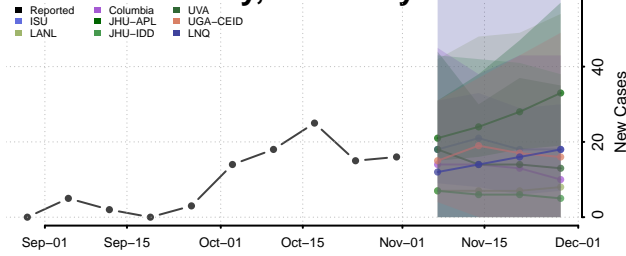

Nicholas County, Kentucky