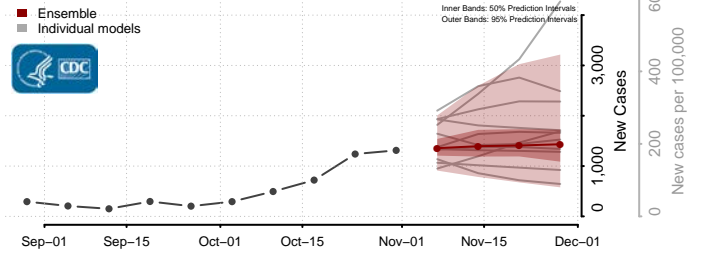

El Paso County, Colorado