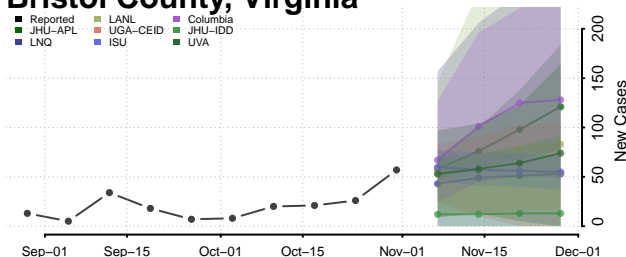

Bristol County, Virginia