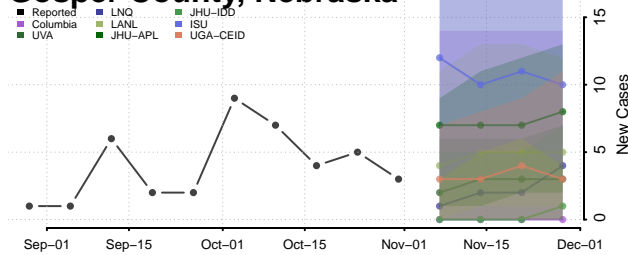

Frontier County, Nebraska

Furnas County, Nebraska

Gage County, Nebraska

Garden County, Nebraska

Garfield County, Nebraska

Gosper County, Nebraska

Grant County, Nebraska

Greeley County, Nebraska