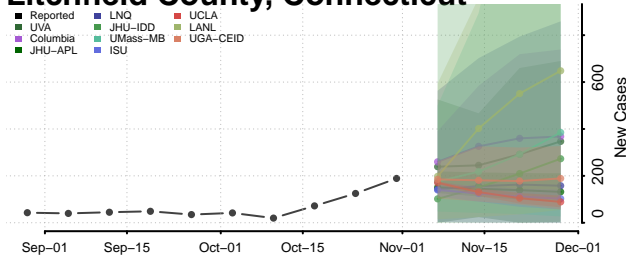

Litchfield County, Connecticut