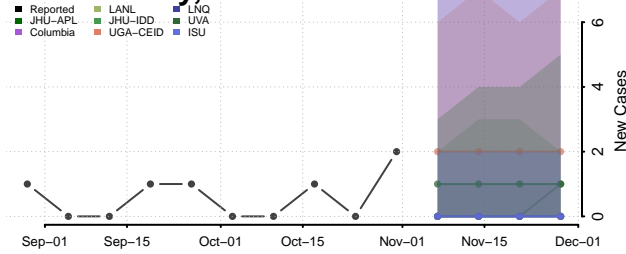

Kent County, Texas