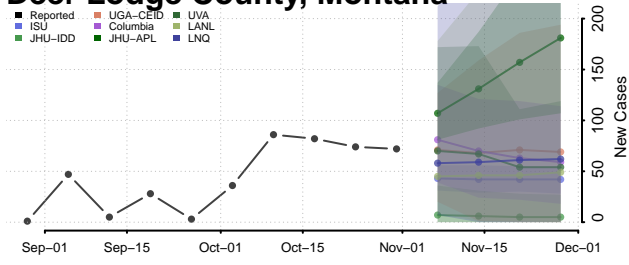

Custer County, Montana

Daniels County, Montana

Dawson County, Montana

Deer Lodge County, Montana

Fallon County, Montana

Fergus County, Montana

Flathead County, Montana

Gallatin County, Montana