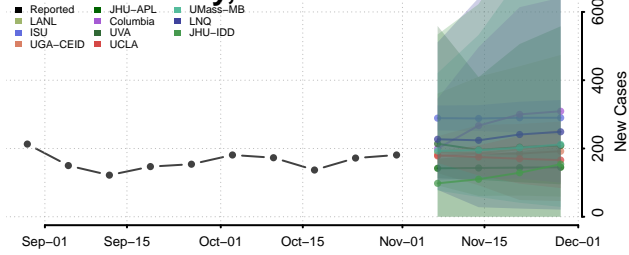

Randolph County, North Carolina

Richmond County, North Carolina

Robeson County, North Carolina

Rockingham County, North Carolina

Rowan County, North Carolina

Rutherford County, North Carolina

Sampson County, North Carolina