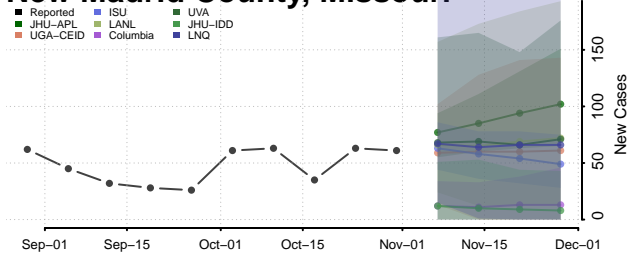

New Madrid County, Missouri