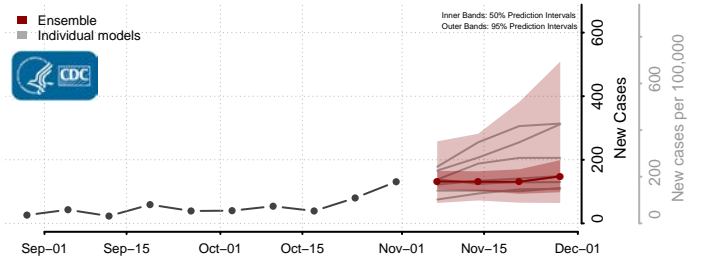

Pendleton County, West Virginia

Pleasants County, West Virginia

Pocahontas County, West Virginia

Preston County, West Virginia

Putnam County, West Virginia

Raleigh County, West Virginia

Randolph County, West Virginia