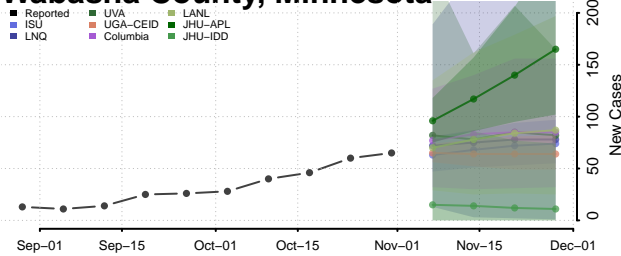

Wadena County, Minnesota

Waseca County, Minnesota

Washington County, Minnesota

Watowan County, Minnesota

Wilkin County, Minnesota

Winona County, Minnesota

Wright County, Minnesota

Yellow Medicine County, Minnesota