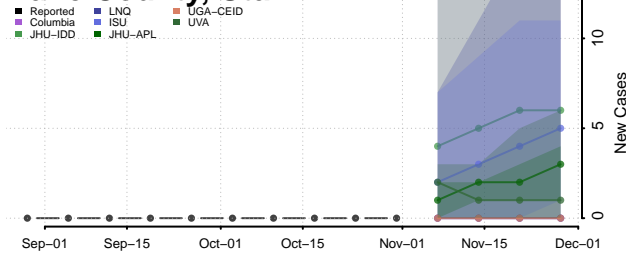

Kane County, Utah