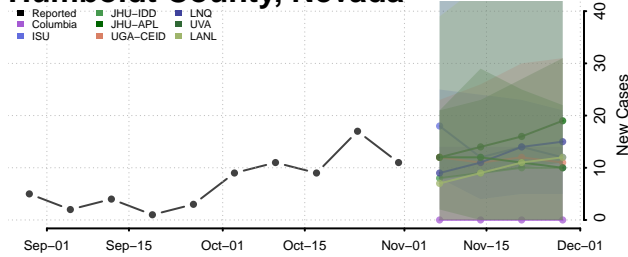

Humboldt County, Nevada