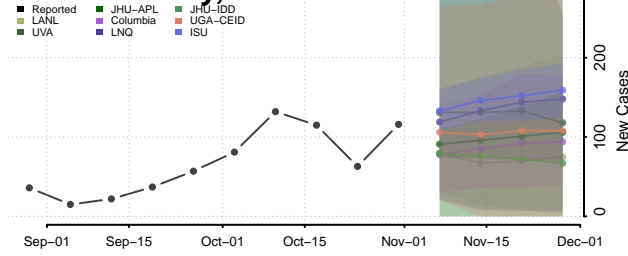

Freeborn County, Minnesota

Goodhue County, Minnesota

Grant County, Minnesota

Hennepin County, Minnesota

Houston County, Minnesota

Hubbard County, Minnesota

Isanti County, Minnesota

Itasca County, Minnesota