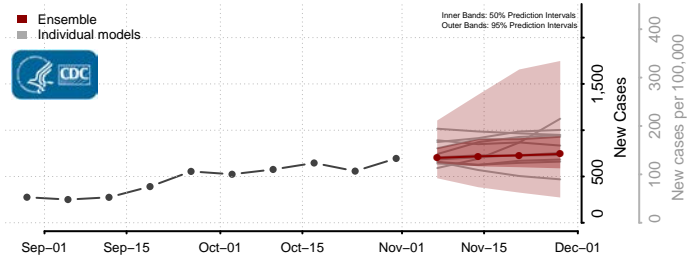

Skamania County, Washington

Snohomish County, Washington

Spokane County, Washington

Stevens County, Washington

Thurston County, Washington

Wahkiakum County, Washington

Walla Walla County, Washington

Whatcom County, Washington