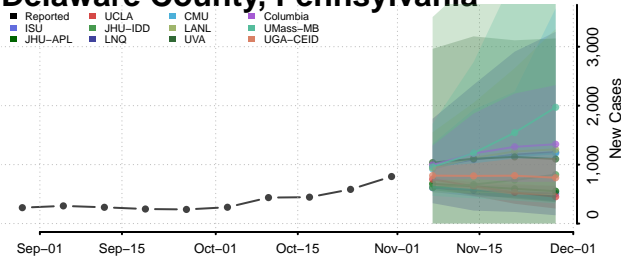

Elk County, Pennsylvania

Erie County, Pennsylvania

Fayette County, Pennsylvania

Forest County, Pennsylvania

Franklin County, Pennsylvania

Fulton County, Pennsylvania

Greene County, Pennsylvania

Huntingdon County, Pennsylvania