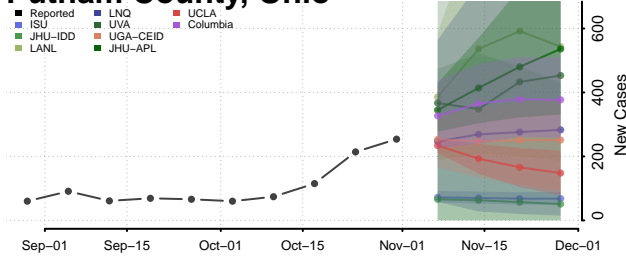

Putnam County, Ohio

Richland County, Ohio

Ross County, Ohio

Sandusky County, Ohio

Scioto County, Ohio

Seneca County, Ohio

Shelby County, Ohio

Stark County, Ohio