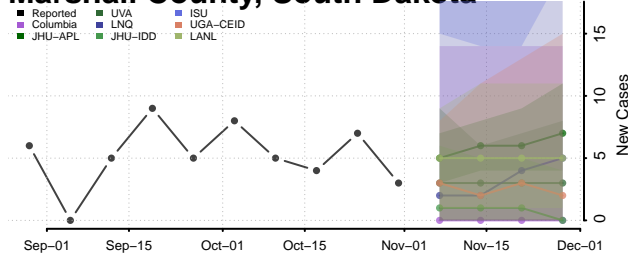

Marshall County, South Dakota