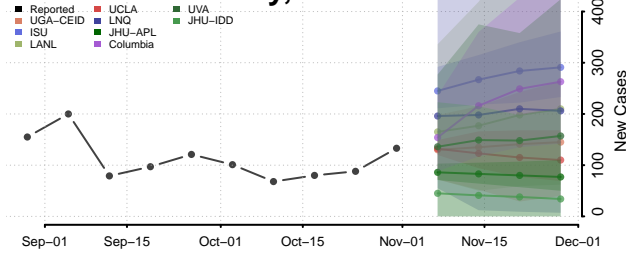

Minnesota

Aitkin County, Minnesota

Anoka County, Minnesota

Becker County, Minnesota

Beltrami County, Minnesota

Benton County, Minnesota

Big Stone County, Minnesota

Blue Earth County, Minnesota