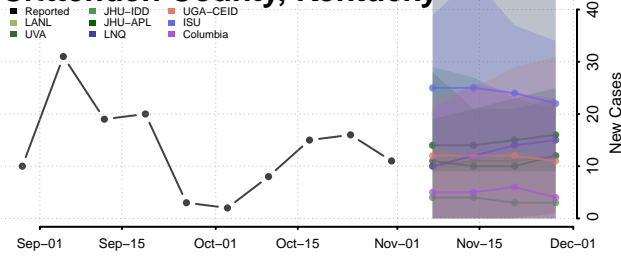

Crittenden County, Kentucky