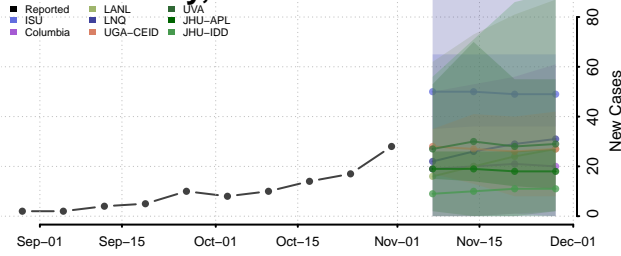

Prowers County, Colorado

Pueblo County, Colorado

Rio Blanco County, Colorado

Rio Grande County, Colorado

Routt County, Colorado

Saguache County, Colorado

San Juan County, Colorado

San Miguel County, Colorado