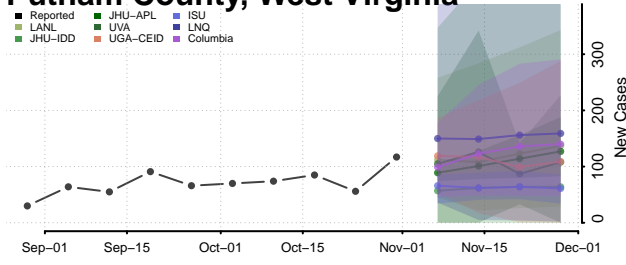

Pendleton County, West Virginia

Pleasants County, West Virginia

Pocahontas County, West Virginia

Preston County, West Virginia

Putnam County, West Virginia

Raleigh County, West Virginia

Randolph County, West Virginia