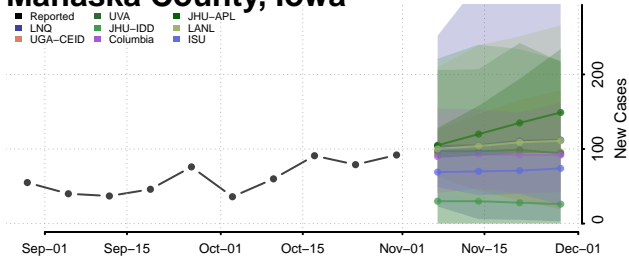

Kossuth County, Iowa

Lee County, Iowa

Linn County, Iowa

Louisa County, Iowa

Lucas County, Iowa

Lyon County, Iowa

Madison County, Iowa

Mahaska County, Iowa