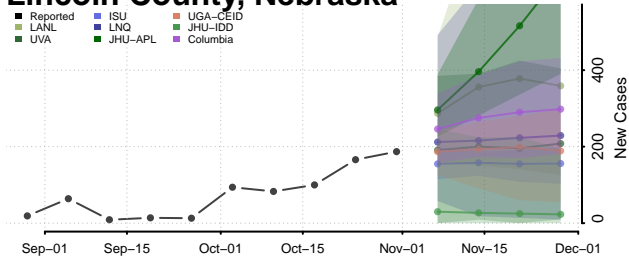

Lincoln County, Nebraska

Logan County, Nebraska

Loup County, Nebraska

Madison County, Nebraska

McPherson County, Nebraska

Merrick County, Nebraska

Morrill County, Nebraska

Nance County, Nebraska