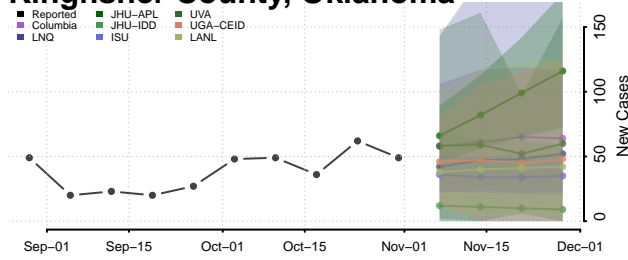

Kingfisher County, Oklahoma