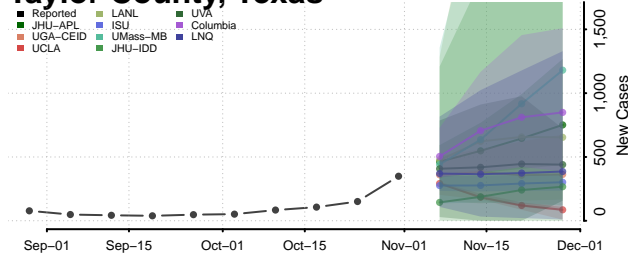

Taylor County, Texas