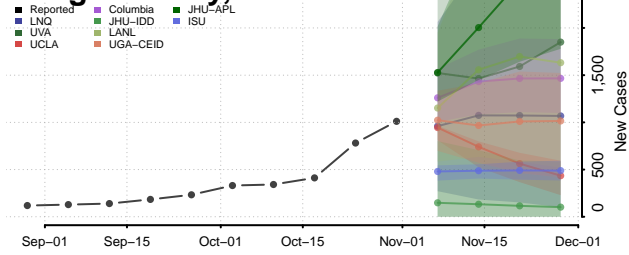

Dodge County, Wisconsin