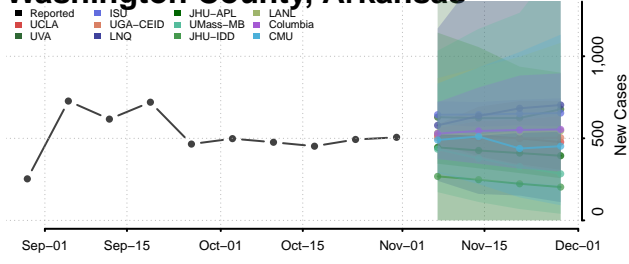

Washington County, Arkansas