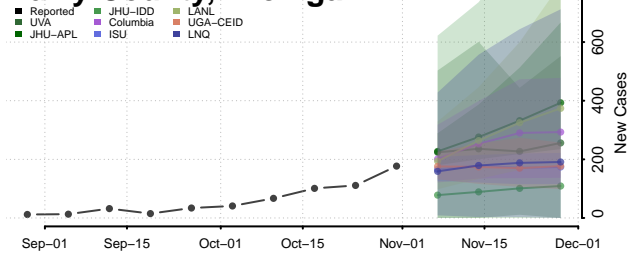

Alpena County, Michigan

Antrim County, Michigan

Arenac County, Michigan

Baraga County, Michigan

Barry County, Michigan

Bay County, Michigan

Benzie County, Michigan

Berrien County, Michigan