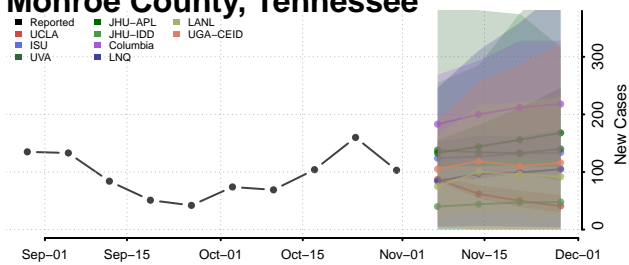

Marshall County, Tennessee

Maury County, Tennessee

McMinn County, Tennessee

McNairy County, Tennessee

Meigs County, Tennessee

Monroe County, Tennessee

Montgomery County, Tennessee

Moore County, Tennessee