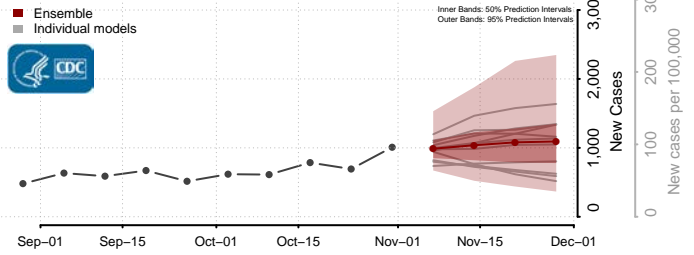

Harford County, Maryland

Howard County, Maryland

Kent County, Maryland

Montgomery County, Maryland

Prince George's County, Maryland

Queen Anne's County, Maryland

Somerset County, Maryland

St. Mary's County, Maryland