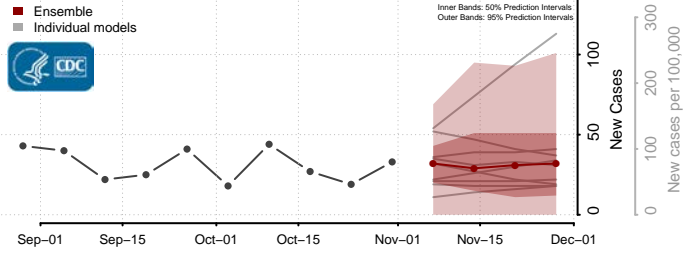

Manassas County, Virginia