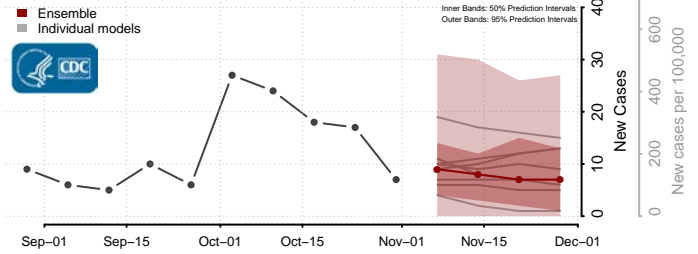

Fulton County, Kentucky