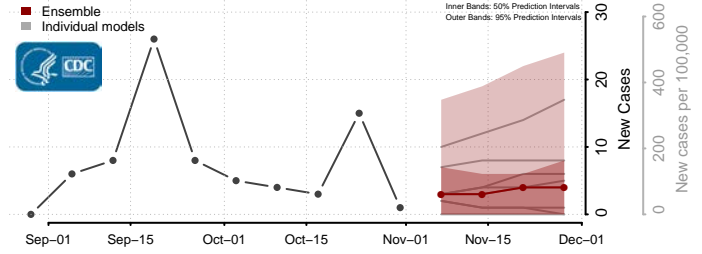

Custer County, Oklahoma

Delaware County, Oklahoma

Dewey County, Oklahoma

Ellis County, Oklahoma

Garfield County, Oklahoma

Garvin County, Oklahoma

Grady County, Oklahoma

Grant County, Oklahoma