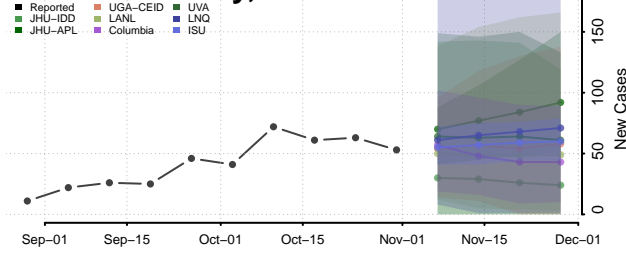

Dallas County, Arkansas

Desha County, Arkansas

Drew County, Arkansas

Faulkner County, Arkansas

Franklin County, Arkansas

Fulton County, Arkansas

Garland County, Arkansas

Grant County, Arkansas