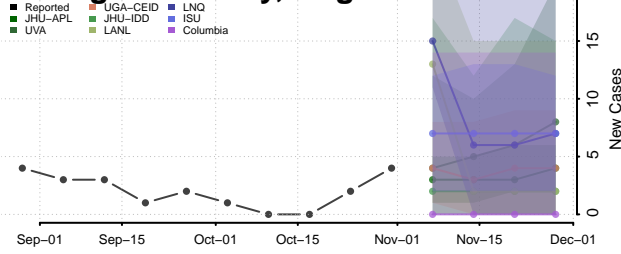

Covington County, Virginia