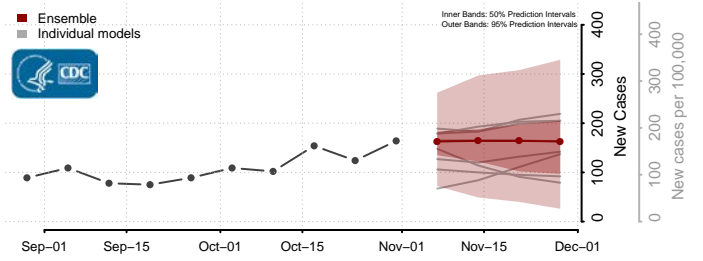

Clark County, Washington

Columbia County, Washington

Cowlitz County, Washington

Douglas County, Washington

Ferry County, Washington

Franklin County, Washington

Garfield County, Washington

Grant County, Washington