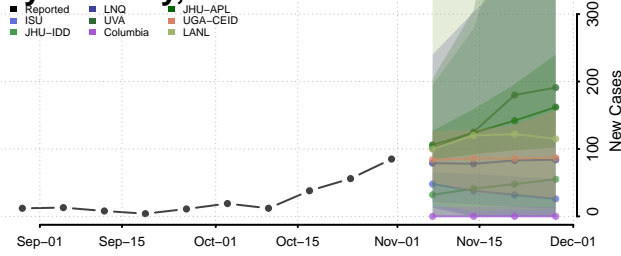

Nye County, Nevada