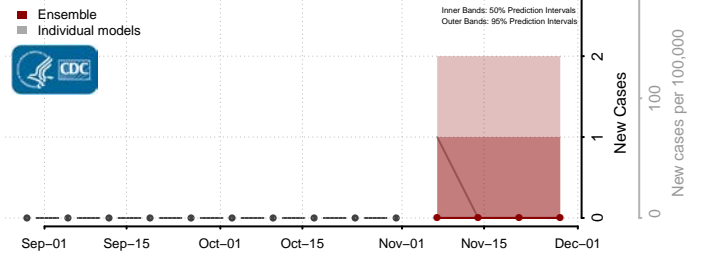

Piute County, Utah