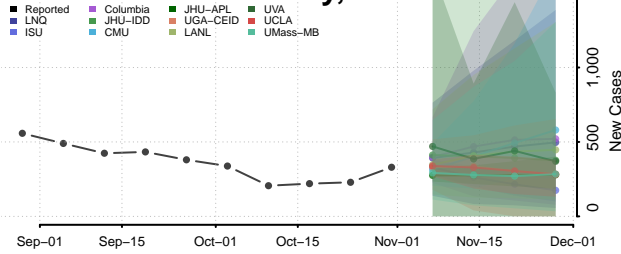

Plumas County, California

Riverside County, California

Sacramento County, California

San Benito County, California

San Bernardino County, California

San Diego County, California

San Francisco County, California