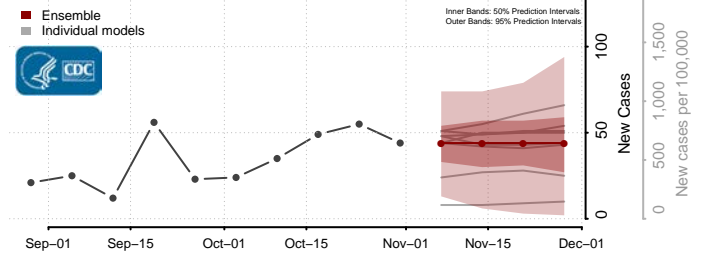

Benson County, North Dakota