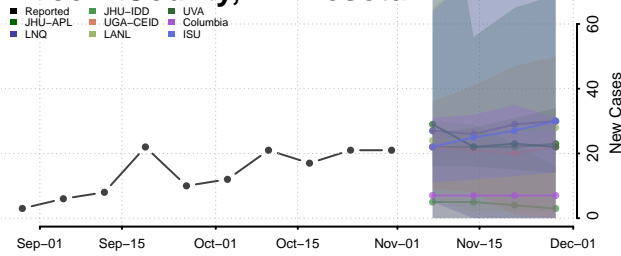

Lincoln County, Minnesota