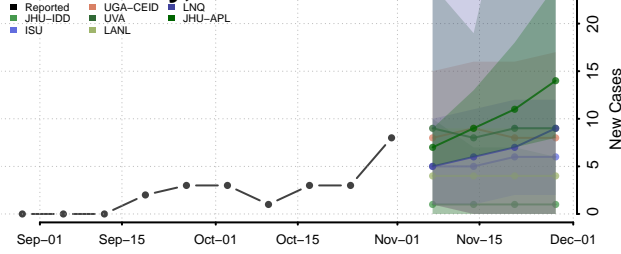

Custer County, Oklahoma

Delaware County, Oklahoma

Dewey County, Oklahoma

Ellis County, Oklahoma

Garfield County, Oklahoma

Garvin County, Oklahoma

Grady County, Oklahoma

Grant County, Oklahoma