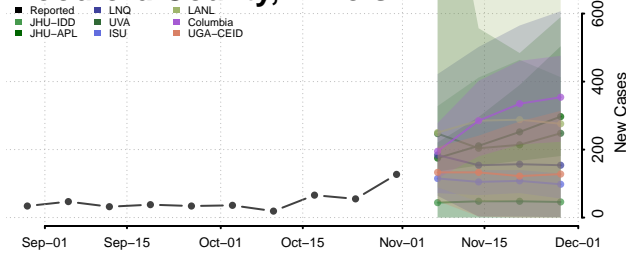

Will County, Illinois

Williamson County, Illinois

Winnebago County, Illinois

Woodford County, Illinois

Indiana

Adams County, Indiana

Allen County, Indiana

Bartholomew County, Indiana