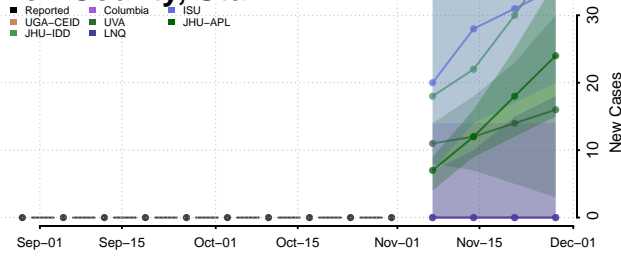

Iron County, Utah