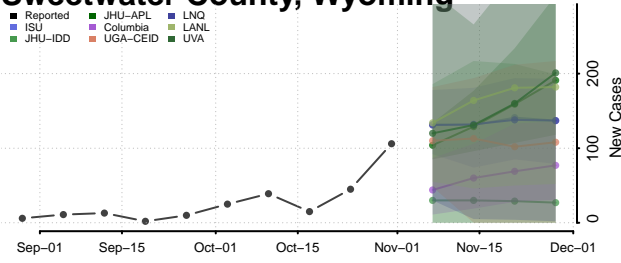

Sweetwater County, Wyoming