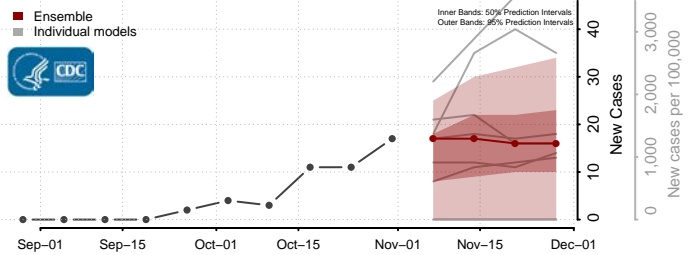

Sheridan County, North Dakota