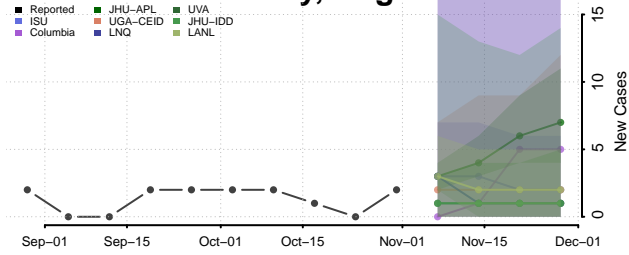

Emporia County, Virginia

Essex County, Virginia

Fairfax City County, Virginia

Fairfax County, Virginia

Falls Church County, Virginia

Fauquier County, Virginia

Floyd County, Virginia

Fluvanna County, Virginia