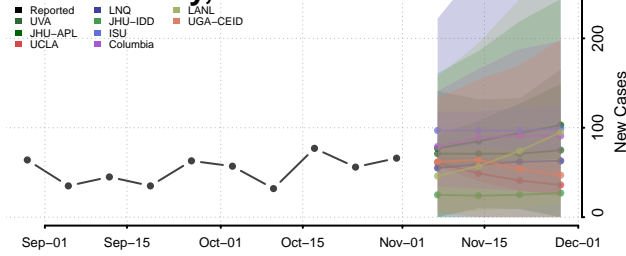

Hood County, Texas