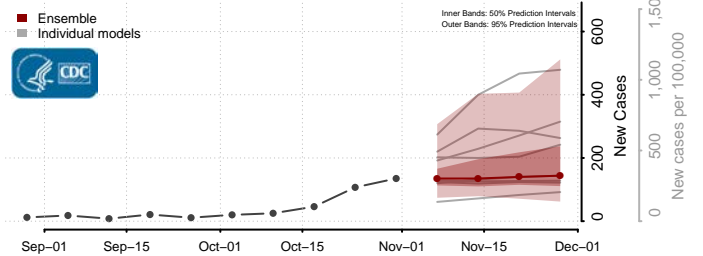

Randolph County, Indiana

Ripley County, Indiana

Rush County, Indiana

Scott County, Indiana

Shelby County, Indiana

Spencer County, Indiana

St. Joseph County, Indiana

Starke County, Indiana