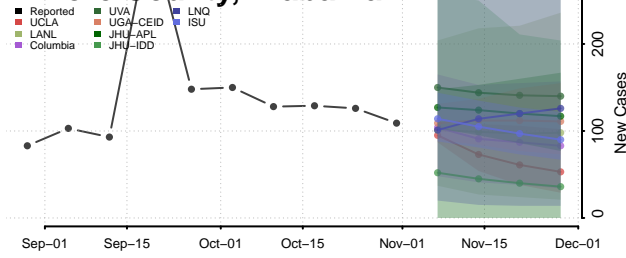

Dale County, Alabama

Dallas County, Alabama

DeKalb County, Alabama

Elmore County, Alabama

Escambia County, Alabama

Etowah County, Alabama

Fayette County, Alabama

Franklin County, Alabama