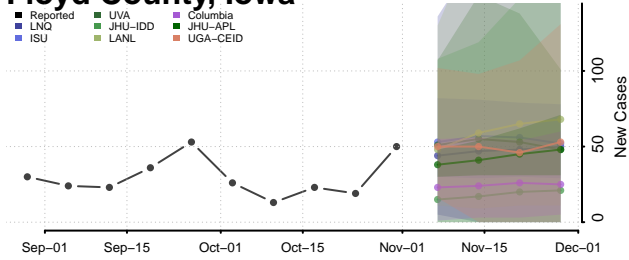

Floyd County, Iowa