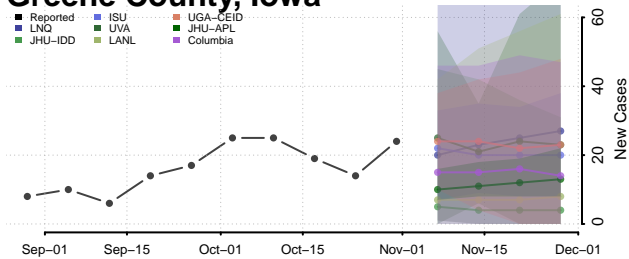

Greene County, Iowa