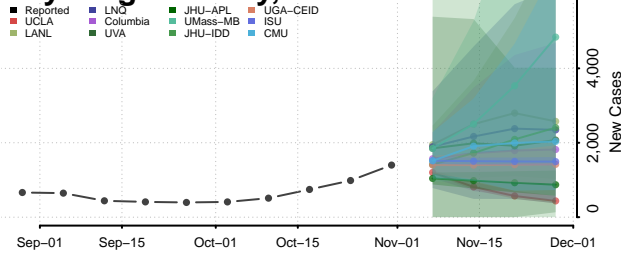

Clermont County, Ohio

Clinton County, Ohio

Columbiana County, Ohio

Coshocton County, Ohio

Crawford County, Ohio

Cuyahoga County, Ohio

Darke County, Ohio

Defiance County, Ohio