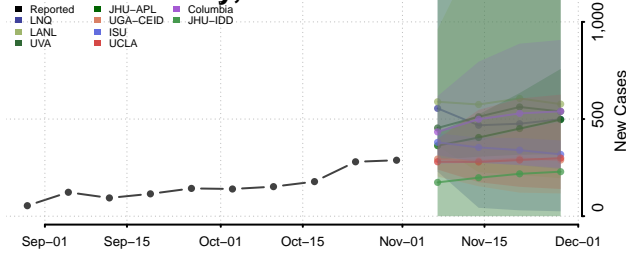

De Witt County, Illinois

DeKalb County, Illinois

Douglas County, Illinois

DuPage County, Illinois

Edgar County, Illinois

Edwards County, Illinois

Effingham County, Illinois

Fayette County, Illinois