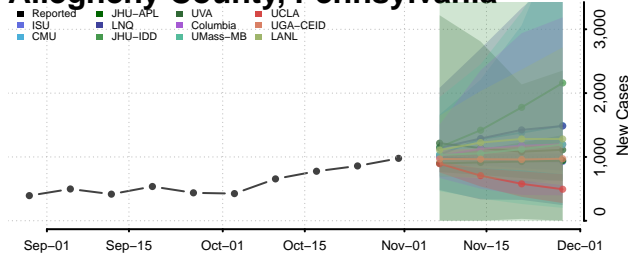

Allegheny County, Pennsylvania