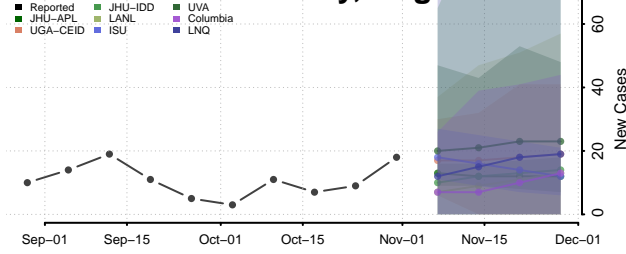

Manassas Park County, Virginia