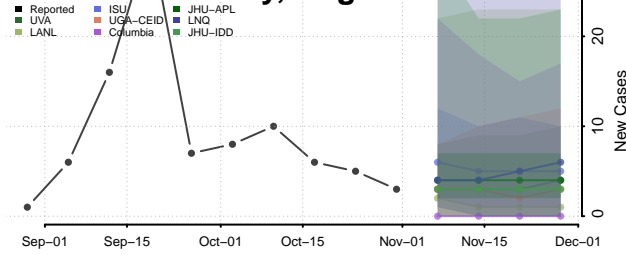

Middlesex County, Virginia