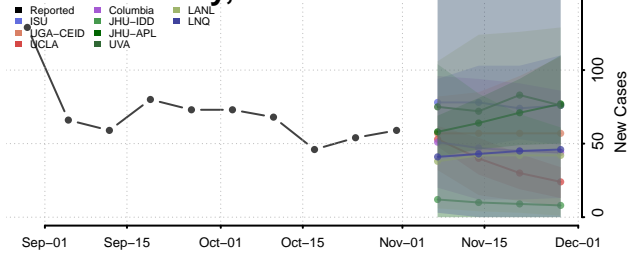

Carroll County, Tennessee

Carter County, Tennessee

Cheatham County, Tennessee

Chester County, Tennessee

Claiborne County, Tennessee

Clay County, Tennessee

Cocke County, Tennessee

Coffee County, Tennessee