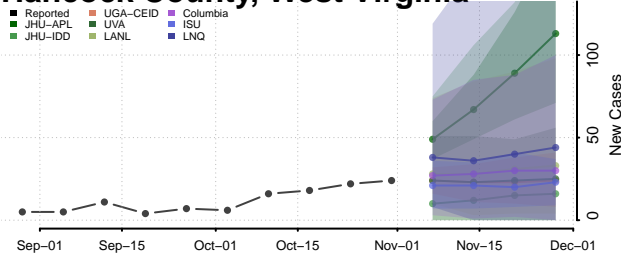

Hancock County, West Virginia