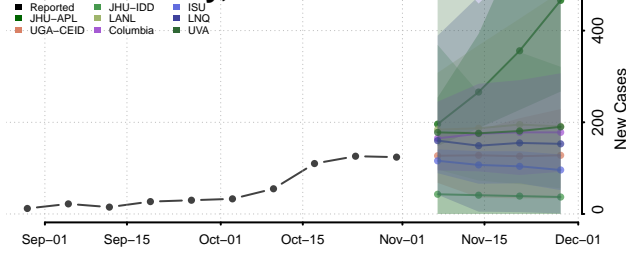

Fulton County, Illinois