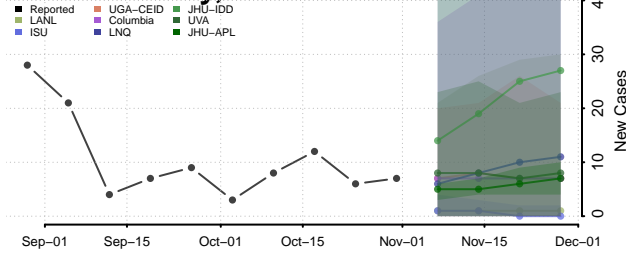

Delaware County, New York

Dutchess County, New York

Erie County, New York

Essex County, New York

Franklin County, New York

Fulton County, New York

Genesee County, New York

Greene County, New York