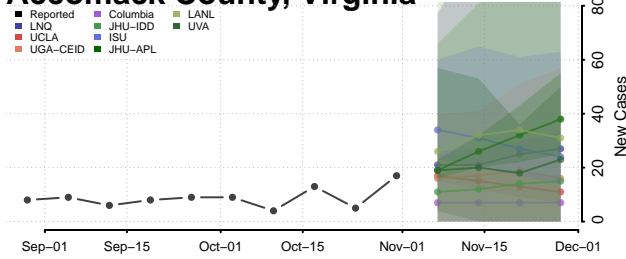

Accomack County, Virginia