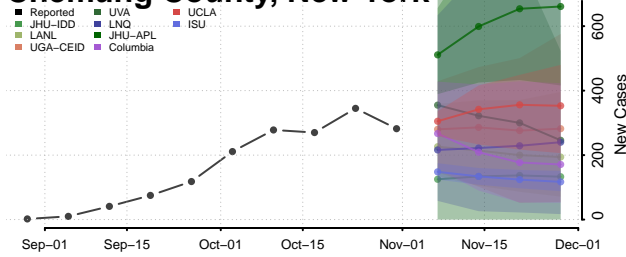

Chemung County, New York