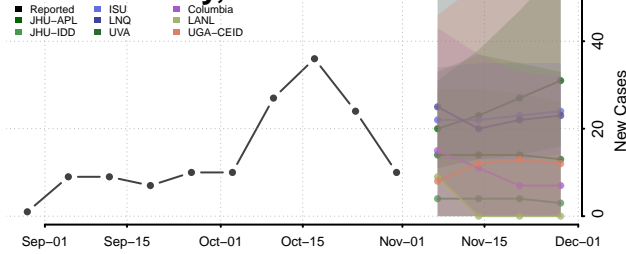

Kiowa County, Oklahoma