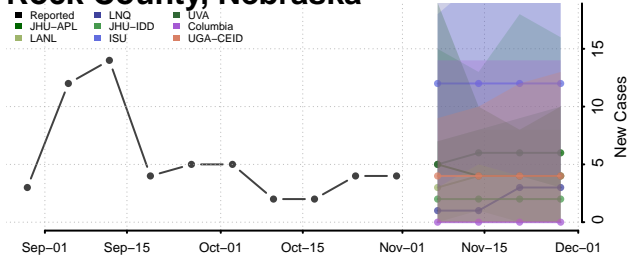

Polk County, Nebraska

Red Willow County, Nebraska

Richardson County, Nebraska

Rock County, Nebraska

Saline County, Nebraska

Sarpy County, Nebraska

Saunders County, Nebraska

Scotts Bluff County, Nebraska