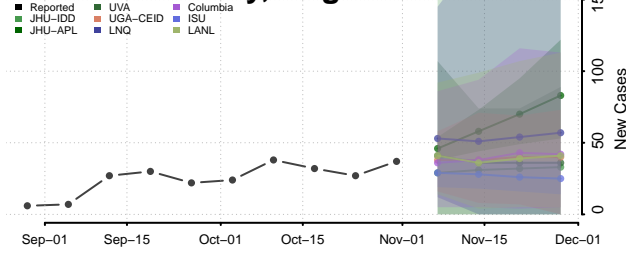

Southampton County, Virginia

Spotsylvania County, Virginia

Stafford County, Virginia

Staunton County, Virginia

Suffolk County, Virginia

Surry County, Virginia

Sussex County, Virginia

Tazewell County, Virginia