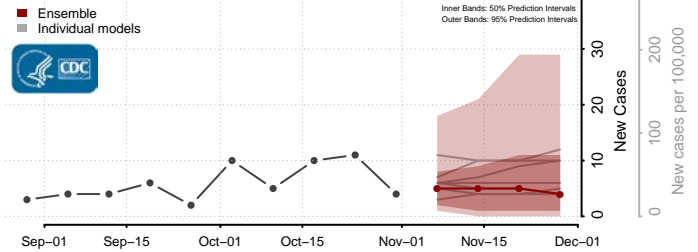

New Kent County, Virginia

Newport News County, Virginia

Norfolk County, Virginia

Northampton County, Virginia

Northumberland County, Virginia

Norton County, Virginia

Nottoway County, Virginia

Orange County, Virginia