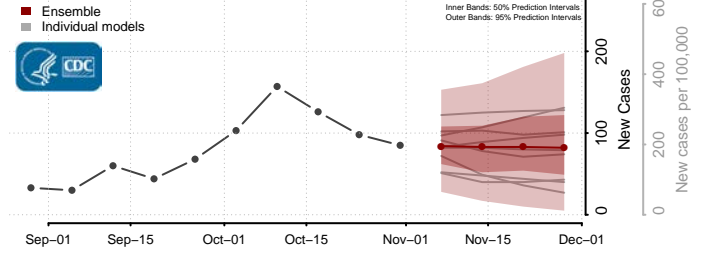

Custer County, Oklahoma

Delaware County, Oklahoma

Dewey County, Oklahoma

Ellis County, Oklahoma

Garfield County, Oklahoma

Garvin County, Oklahoma

Grady County, Oklahoma

Grant County, Oklahoma