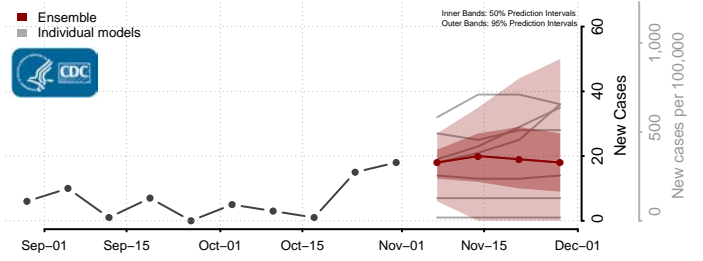

Coal County, Oklahoma