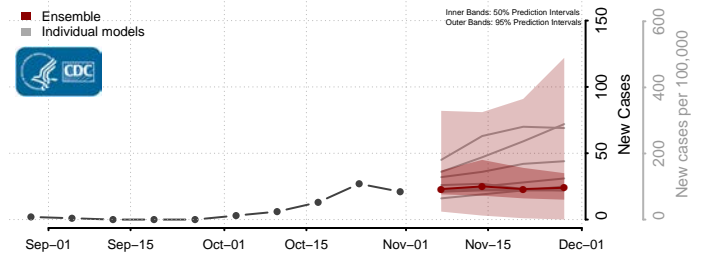

Yates County, New York