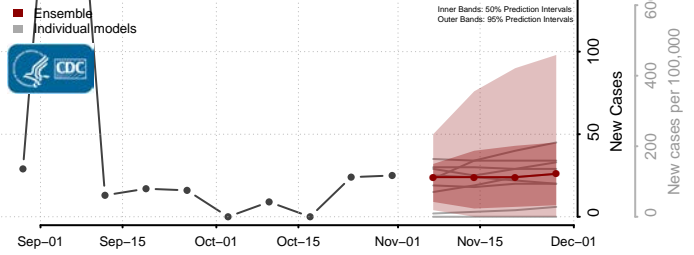

Willacy County, Texas