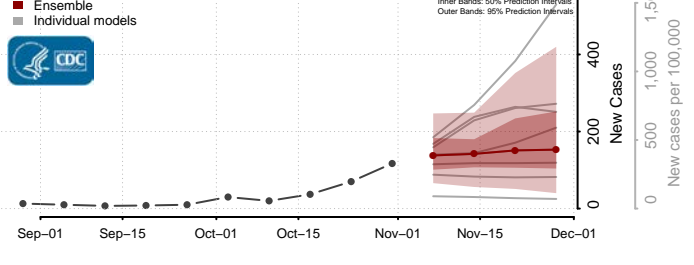

Floyd County, Kentucky