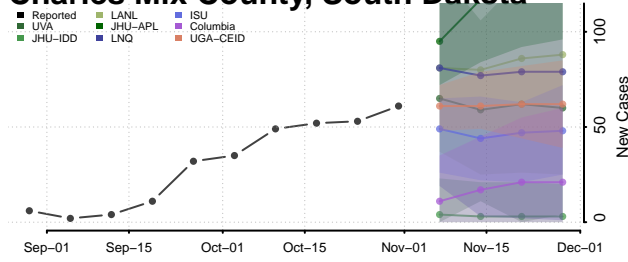

Charles Mix County, South Dakota