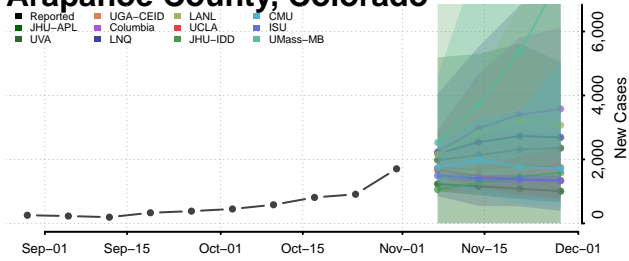

Arapahoe County, Colorado