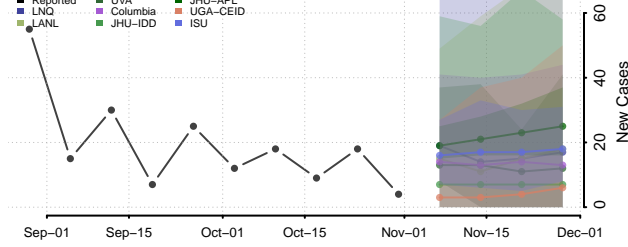

Terrebonne County, Louisiana

Union County, Louisiana

Vermilion County, Louisiana

Vernon County, Louisiana

Washington County, Louisiana

Webster County, Louisiana

West Baton Rouge County, Louisiana

West Carroll County, Louisiana