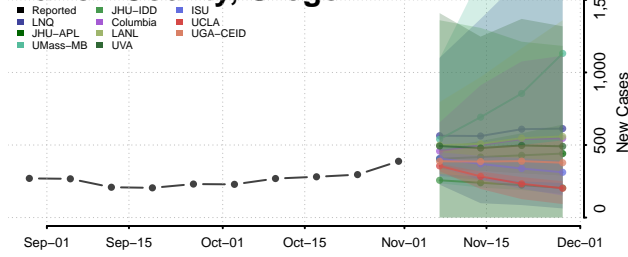

Marion County, Oregon