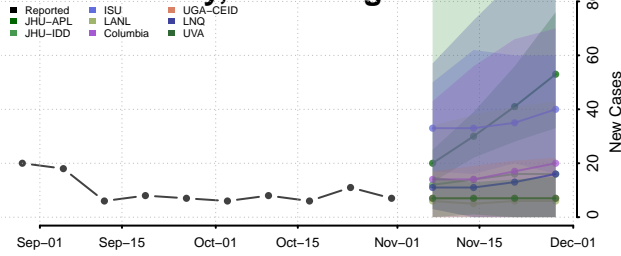

Mason County, West Virginia