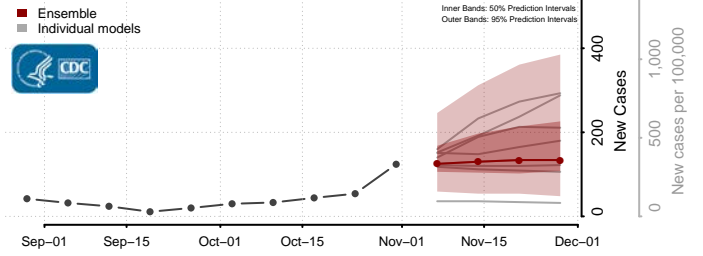

Wythe County, Virginia

York County, Virginia

Washington

Adams County, Washington

Asotin County, Washington

Benton County, Washington

Chelan County, Washington

Clallam County, Washington