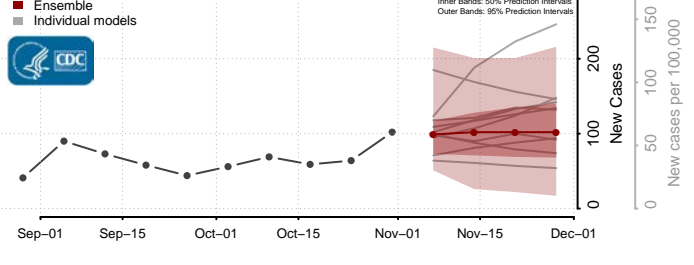

Carroll County, Maryland