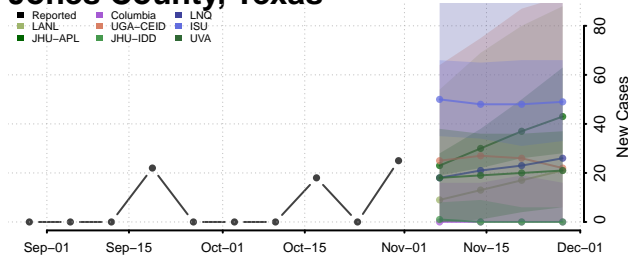

Jones County, Texas