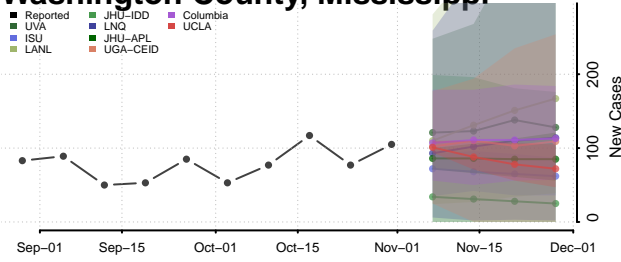

Tunica County, Mississippi

Union County, Mississippi

Walthall County, Mississippi

Warren County, Mississippi

Washington County, Mississippi

Wayne County, Mississippi

Webster County, Mississippi

Wilkinson County, Mississippi