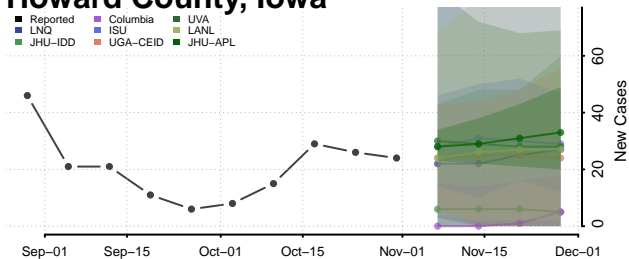

Guthrie County, Iowa

Hamilton County, Iowa

Hancock County, Iowa

Hardin County, Iowa

Harrison County, Iowa

Henry County, Iowa

Howard County, Iowa

Humboldt County, Iowa