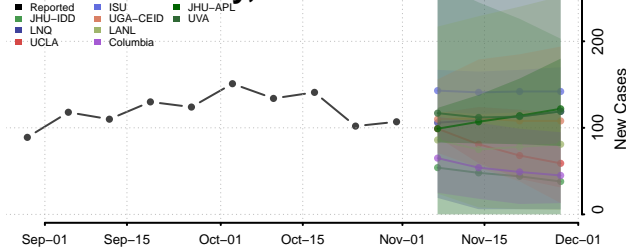

Kay County, Oklahoma

Kingfisher County, Oklahoma

Kiowa County, Oklahoma

Latimer County, Oklahoma

Le Flore County, Oklahoma

Lincoln County, Oklahoma

Logan County, Oklahoma

Love County, Oklahoma