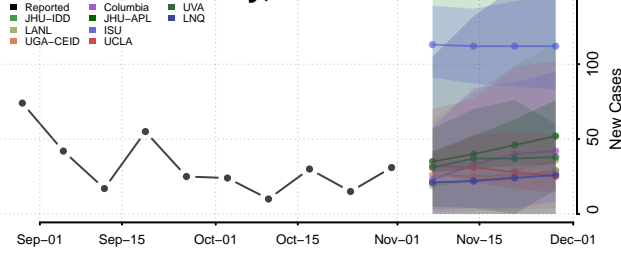

Cherokee County, Texas