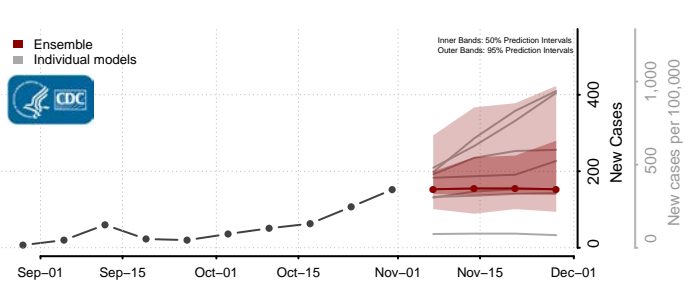

Mecosta County, Michigan