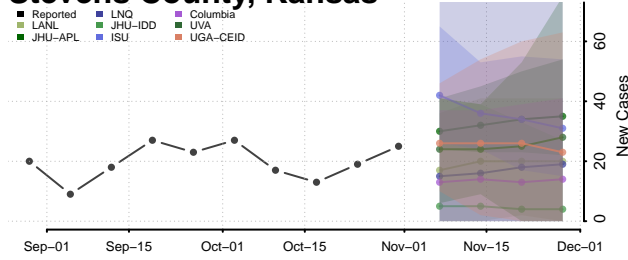

Sherman County, Kansas

Smith County, Kansas

Stafford County, Kansas

Stanton County, Kansas

Stevens County, Kansas

Sumner County, Kansas

Thomas County, Kansas

Trego County, Kansas