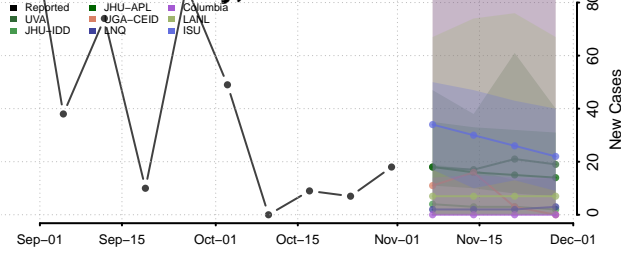

Pawnee County, Kansas