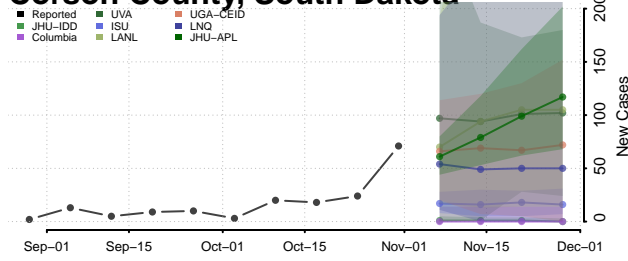

Corson County, South Dakota