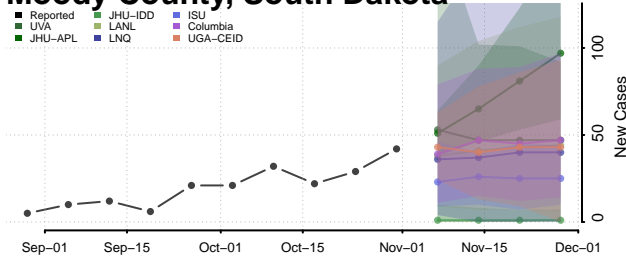

Moody County, South Dakota