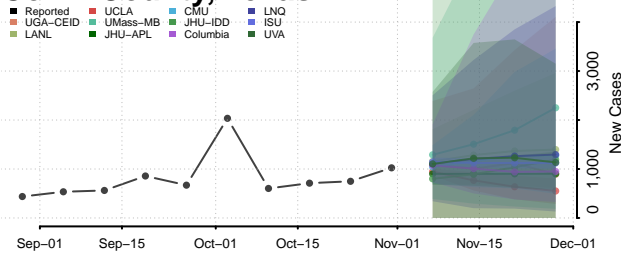

Collin County, Texas