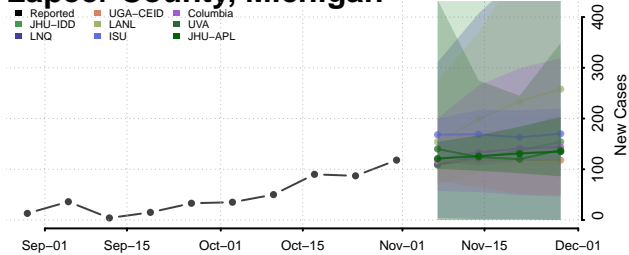

Lapeer County, Michigan