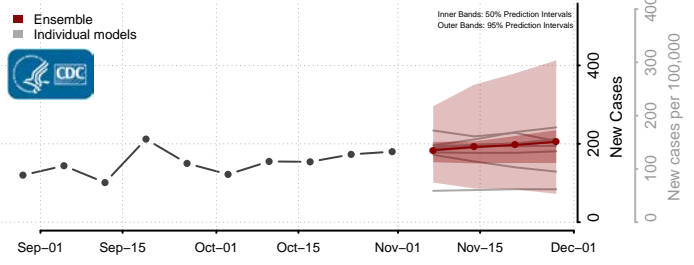

Harnett County, North Carolina