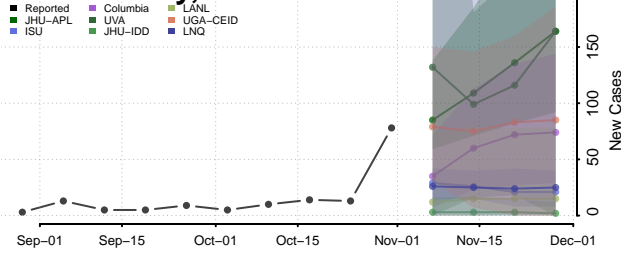

Pratt County, Kansas