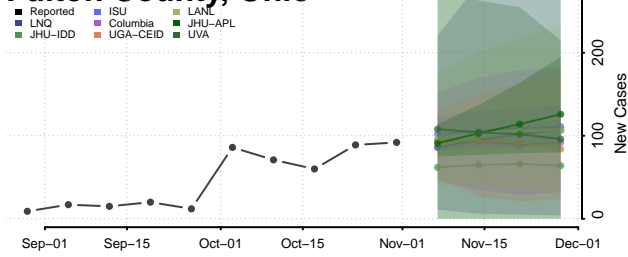

Fulton County, Ohio