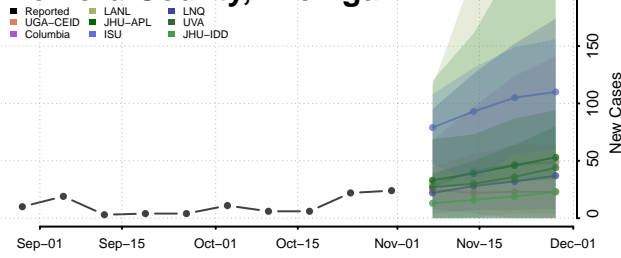

Shiawassee County, Michigan

St. Clair County, Michigan

St. Joseph County, Michigan

Tuscola County, Michigan

Van Buren County, Michigan

Washtenaw County, Michigan

Wayne County, Michigan

Wexford County, Michigan