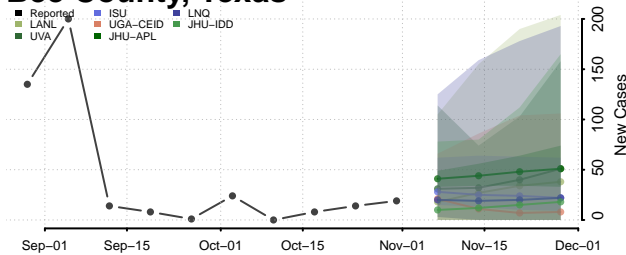

Bee County, Texas