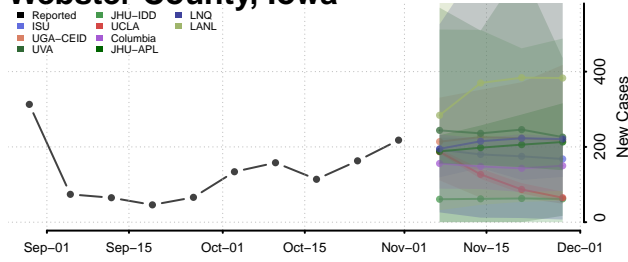

Taylor County, Iowa

Union County, Iowa

Van Buren County, Iowa

Wapello County, Iowa

Warren County, Iowa

Washington County, Iowa

Wayne County, Iowa

Webster County, Iowa