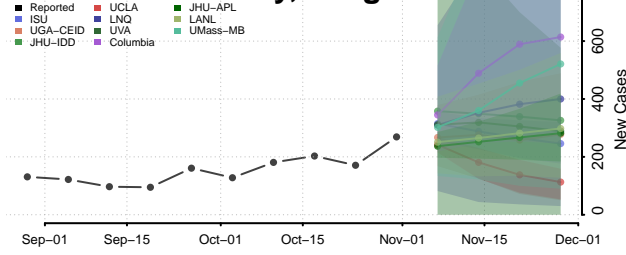

Clackamas County, Oregon