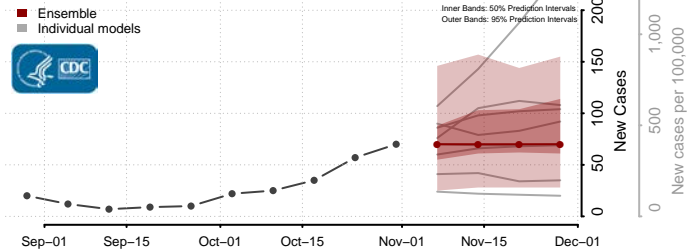

Grant County, Kentucky

Graves County, Kentucky

Grayson County, Kentucky

Green County, Kentucky

Greenup County, Kentucky

Hancock County, Kentucky

Hardin County, Kentucky

Harlan County, Kentucky