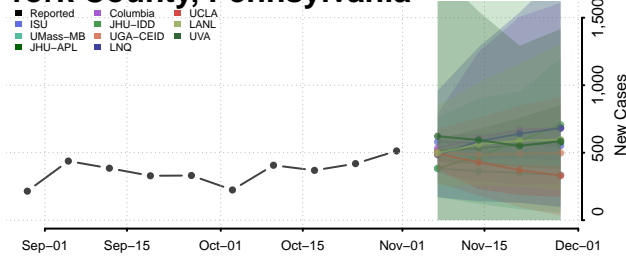

Venango County, Pennsylvania

Warren County, Pennsylvania

Washington County, Pennsylvania

Wayne County, Pennsylvania

Westmoreland County, Pennsylvania

Wyoming County, Pennsylvania

York County, Pennsylvania

Puerto Rico