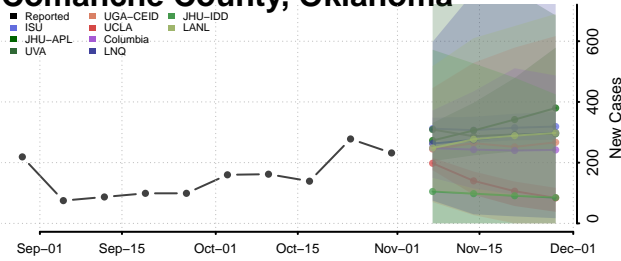

Choctaw County, Oklahoma

Cimarron County, Oklahoma

Cleveland County, Oklahoma

Coal County, Oklahoma

Comanche County, Oklahoma

Cotton County, Oklahoma

Craig County, Oklahoma

Creek County, Oklahoma