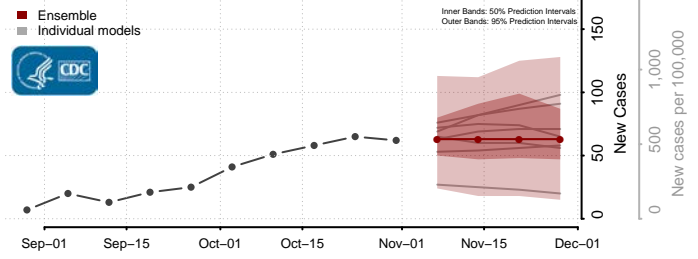

Chippewa County, Minnesota