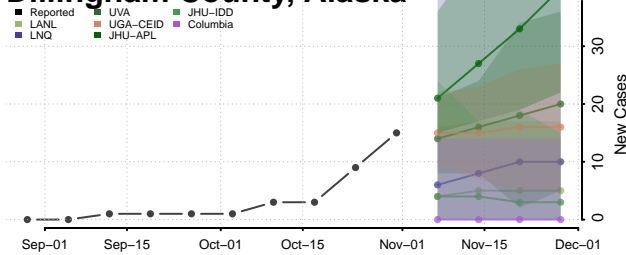

Anchorage County, Alaska

Bethel County, Alaska

Bristol Bay County, Alaska

Denali County, Alaska

Dillingham County, Alaska

Fairbanks North Star County, Alaska

Haines County, Alaska

Hoonah-Angoon County, Alaska