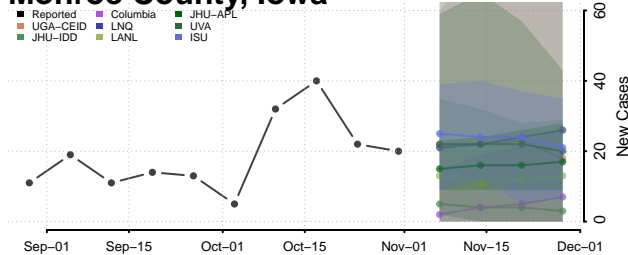

Marion County, Iowa

Marshall County, Iowa

Mills County, Iowa

Mitchell County, Iowa

Monona County, Iowa

Monroe County, Iowa

Montgomery County, Iowa

Muscatine County, Iowa