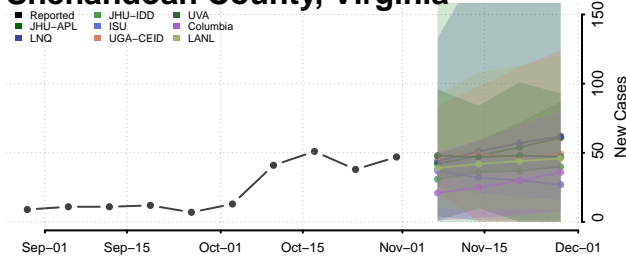

Shenandoah County, Virginia