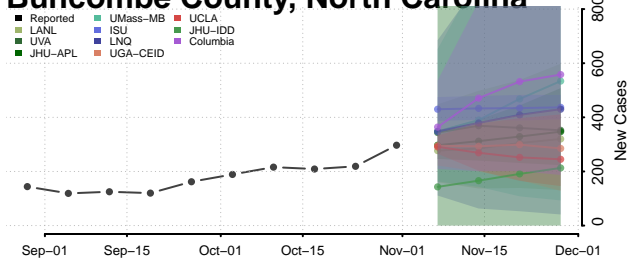

Avery County, North Carolina

Beaufort County, North Carolina

Bertie County, North Carolina

Bladen County, North Carolina

Brunswick County, North Carolina

Buncombe County, North Carolina

Burke County, North Carolina