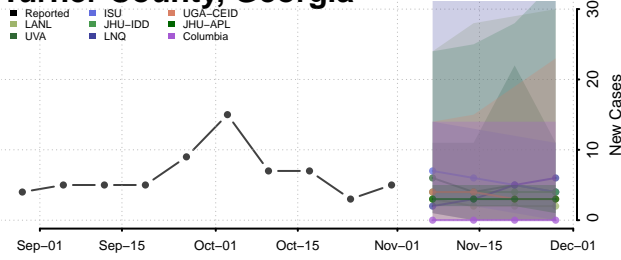

Terrell County, Georgia

Thomas County, Georgia

Tift County, Georgia

Toombs County, Georgia

Towns County, Georgia

Treutlen County, Georgia

Troup County, Georgia

Turner County, Georgia