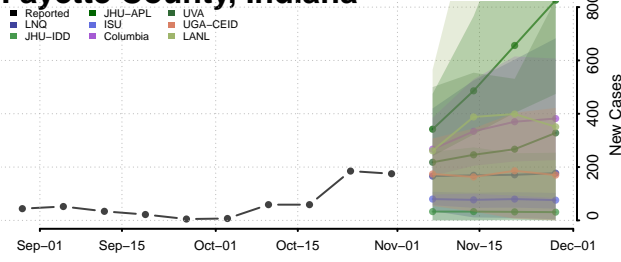

Fayette County, Indiana