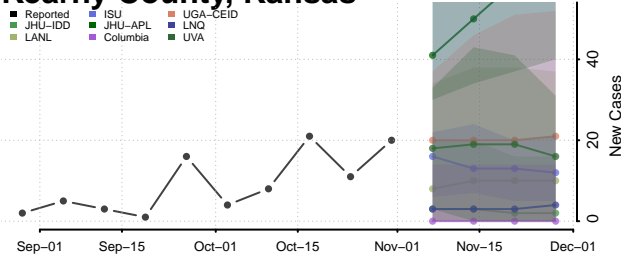

Jackson County, Kansas

Jefferson County, Kansas

Jewell County, Kansas

Johnson County, Kansas

Keary County, Kansas

Kingman County, Kansas

Kiowa County, Kansas

Labette County, Kansas