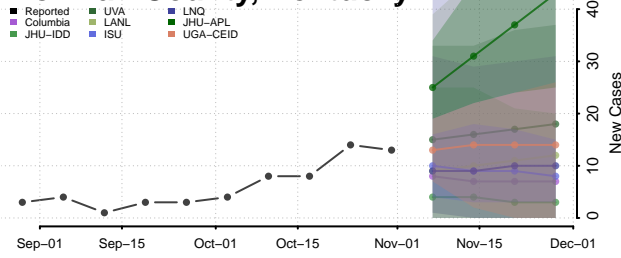

Hickman County, Kentucky