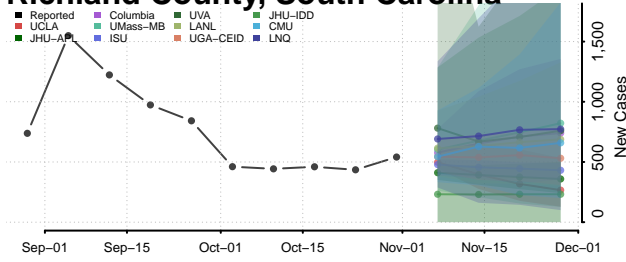

Oconee County, South Carolina

Orangeburg County, South Carolina

Pickens County, South Carolina

Richland County, South Carolina

Saluda County, South Carolina

Spartanburg County, South Carolina

Sumter County, South Carolina