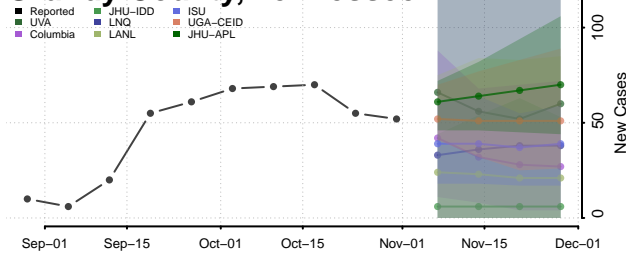

Grundy County, Tennessee