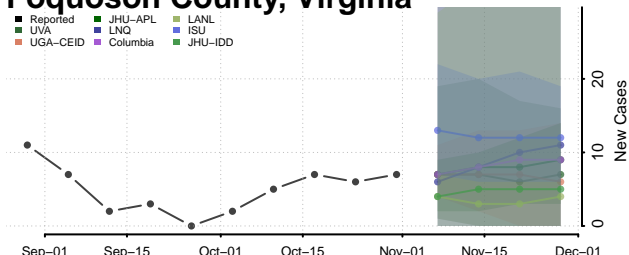

Page County, Virginia

Patrick County, Virginia

Petersburg County, Virginia

Pittsylvania County, Virginia

Poquoson County, Virginia

Portsmouth County, Virginia

Powhatan County, Virginia

Prince Edward County, Virginia