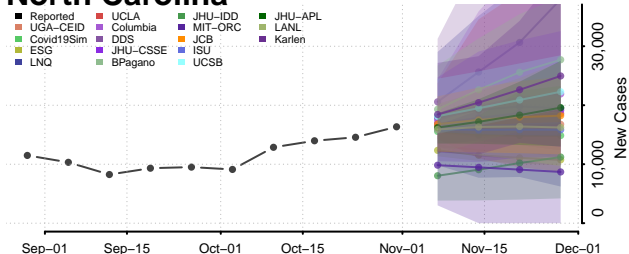

North Carolina