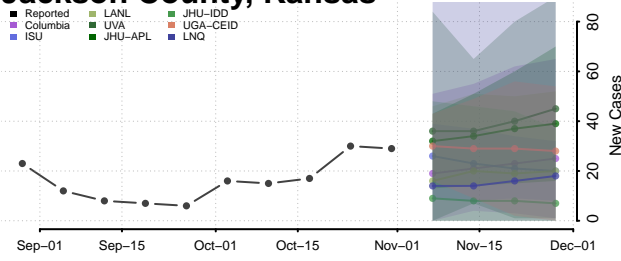

Jackson County, Kansas