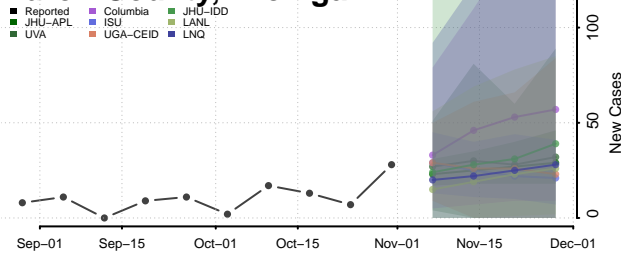

Grand Traverse County, Michigan

Gratiot County, Michigan

Hillsdale County, Michigan

Houghton County, Michigan

Huron County, Michigan

Ingham County, Michigan

Ionia County, Michigan

Iosco County, Michigan