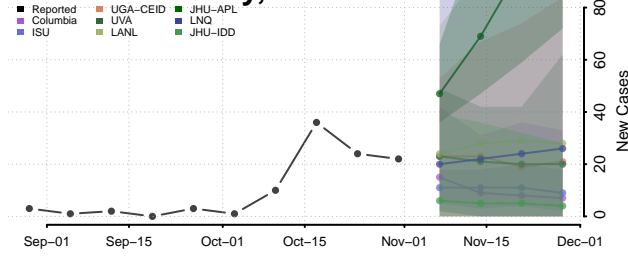

Nuckolls County, Nebraska