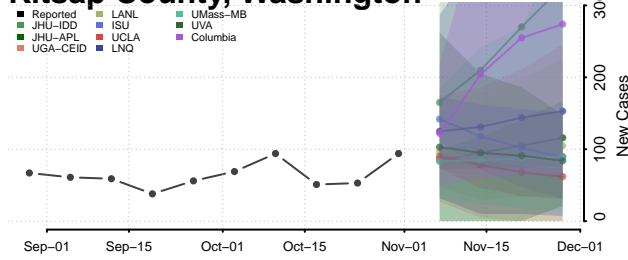

Kitsap County, Washington