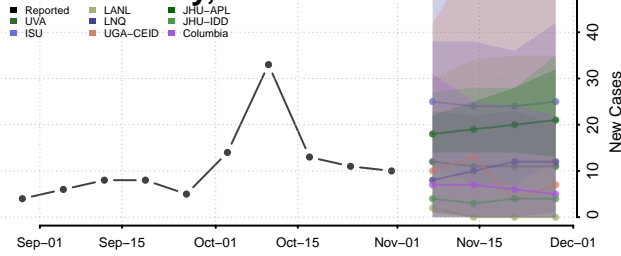

Dixon County, Nebraska