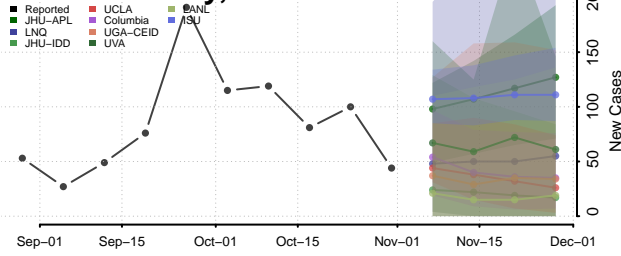

Custer County, Oklahoma