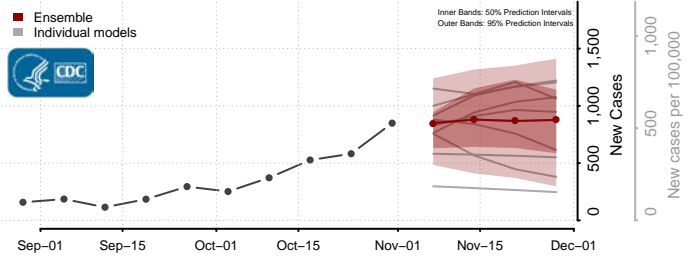

Stearns County, Minnesota