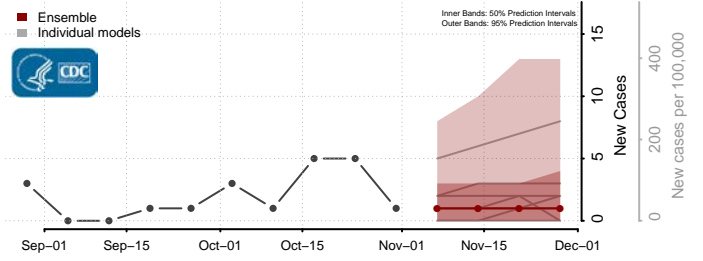

Shackelford County, Texas