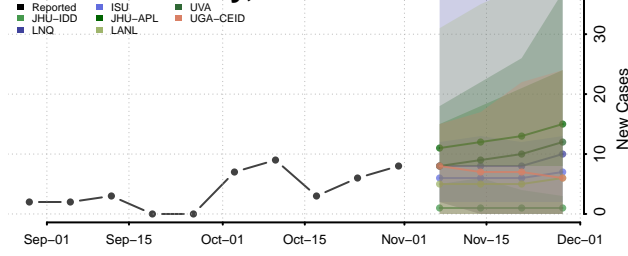

Harmon County, Oklahoma