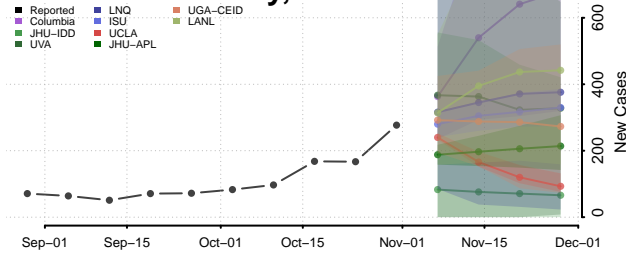

Redwood County, Minnesota

Renville County, Minnesota

Rice County, Minnesota

Rock County, Minnesota

Roseau County, Minnesota

Scott County, Minnesota

Sherburne County, Minnesota

Sibley County, Minnesota