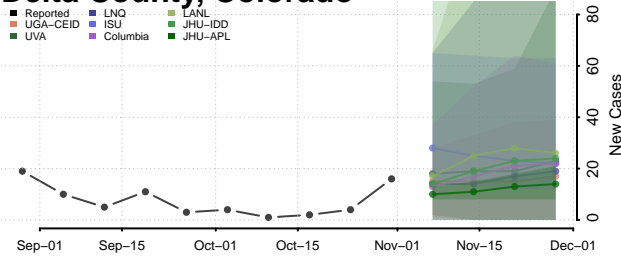

Clear Creek County, Colorado

Conejos County, Colorado

Costilla County, Colorado

Crowley County, Colorado

Custer County, Colorado

Delta County, Colorado

Denver County, Colorado

Dolores County, Colorado