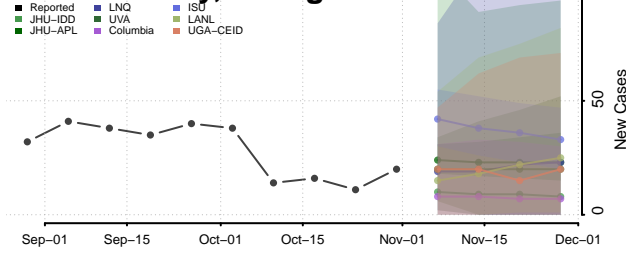

Burke County, Georgia