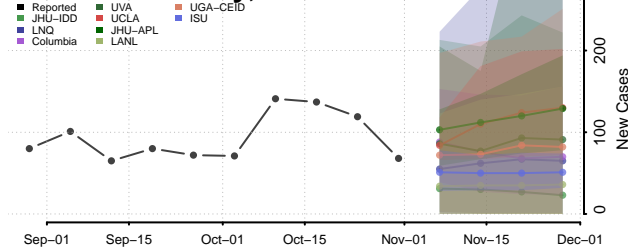

Overton County, Tennessee