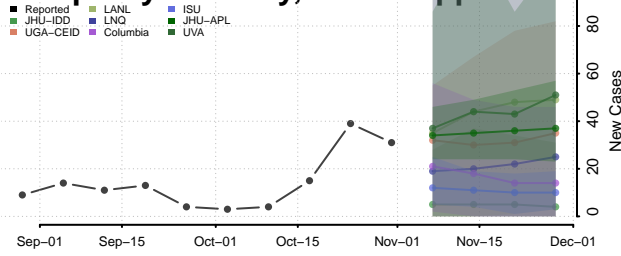

Harrison County, Mississippi

Hinds County, Mississippi

Holmes County, Mississippi

Humphreys County, Mississippi

Issaquena County, Mississippi

Itawamba County, Mississippi

Jackson County, Mississippi

Jasper County, Mississippi