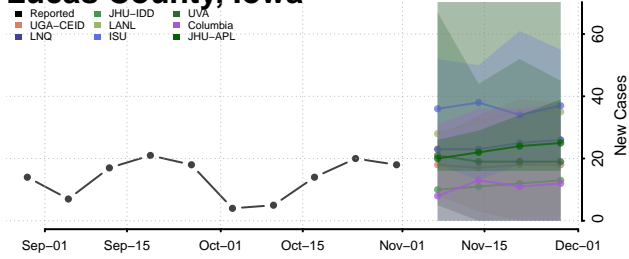

Kossuth County, Iowa

Lee County, Iowa

Linn County, Iowa

Louisa County, Iowa

Lucas County, Iowa

Lyon County, Iowa

Madison County, Iowa

Mahaska County, Iowa