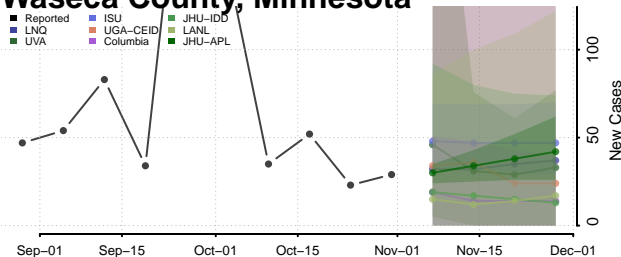

Wadena County, Minnesota

Waseca County, Minnesota

Washington County, Minnesota

Watowan County, Minnesota

Wilkin County, Minnesota

Winona County, Minnesota

Wright County, Minnesota

Yellow Medicine County, Minnesota