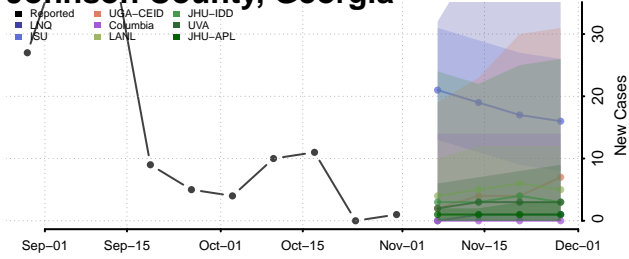

Jasper County, Georgia

Jeff Davis County, Georgia

Jefferson County, Georgia

Jenkins County, Georgia

Johnson County, Georgia

Jones County, Georgia

Lamar County, Georgia

Lanier County, Georgia