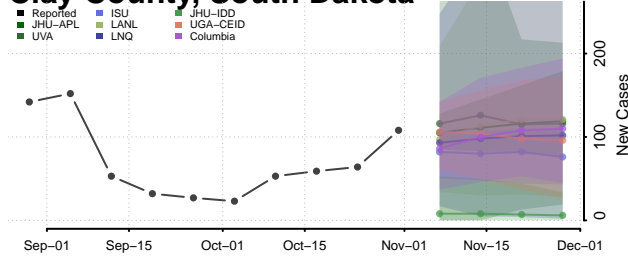

Clay County, South Dakota