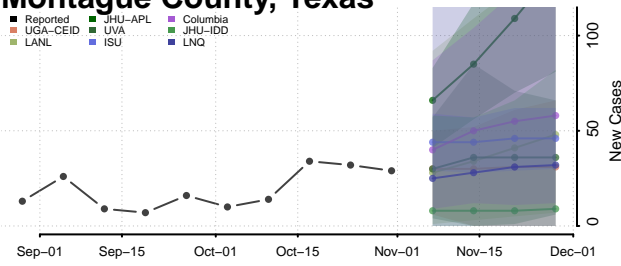

Montague County, Texas