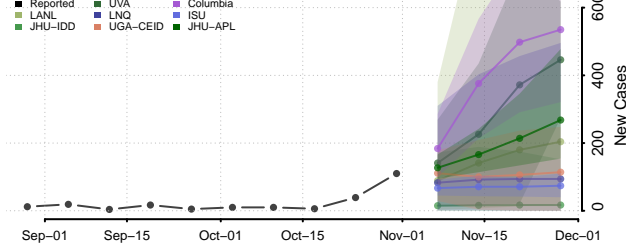

Crawford County, Michigan

Delta County, Michigan

Dickinson County, Michigan

Eaton County, Michigan

Emmet County, Michigan

Genesee County, Michigan

Gladwin County, Michigan

Gogebic County, Michigan