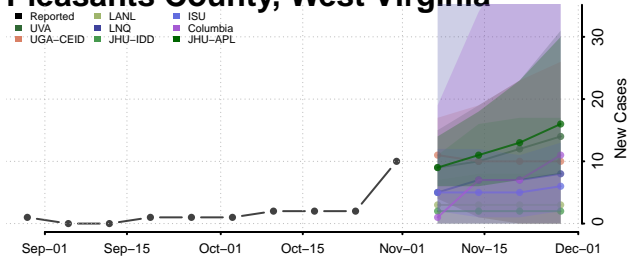

Pendleton County, West Virginia

Pleasants County, West Virginia

Pocahontas County, West Virginia

Preston County, West Virginia

Putnam County, West Virginia

Raleigh County, West Virginia

Randolph County, West Virginia