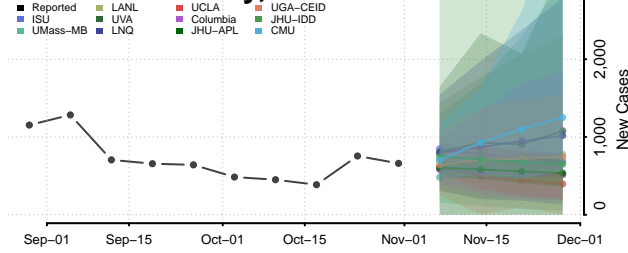

Alameda County, California