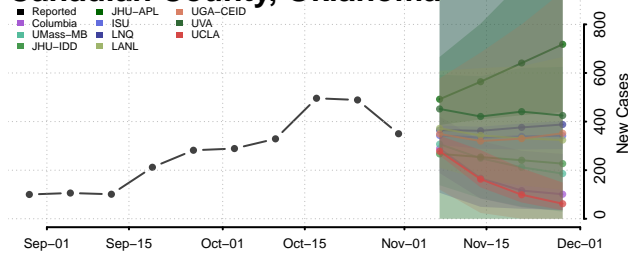

Beaver County, Oklahoma

Beckham County, Oklahoma

Blaine County, Oklahoma

Bryan County, Oklahoma

Caddo County, Oklahoma

Canadian County, Oklahoma

Carter County, Oklahoma

Cherokee County, Oklahoma