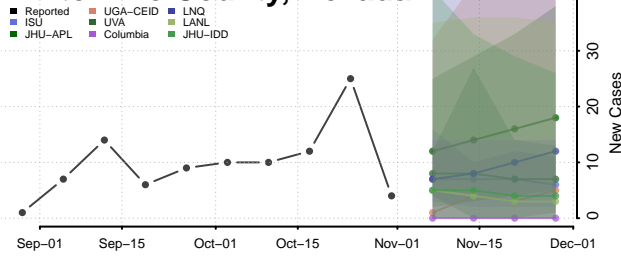

New Hampshire

Belknap County, New Hampshire

Carroll County, New Hampshire

Cheshire County, New Hampshire

Coos County, New Hampshire

Grafton County, New Hampshire

Hillsborough County, New Hampshire

Merrimack County, New Hampshire