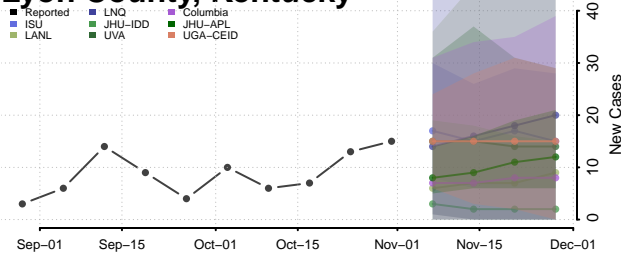

Lee County, Kentucky

Leslie County, Kentucky

Letcher County, Kentucky

Lewis County, Kentucky

Lincoln County, Kentucky

Livingston County, Kentucky

Logan County, Kentucky

Lyon County, Kentucky