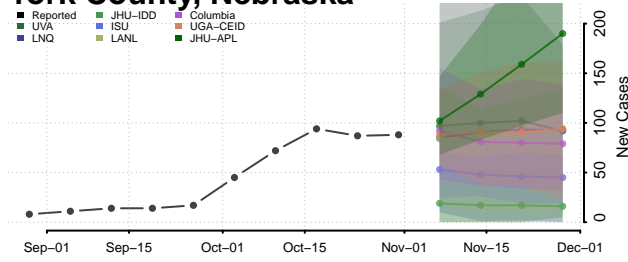

Valley County, Nebraska

Washington County, Nebraska

Wayne County, Nebraska

Webster County, Nebraska

Wheeler County, Nebraska

York County, Nebraska

Nevada

Carson City County, Nevada