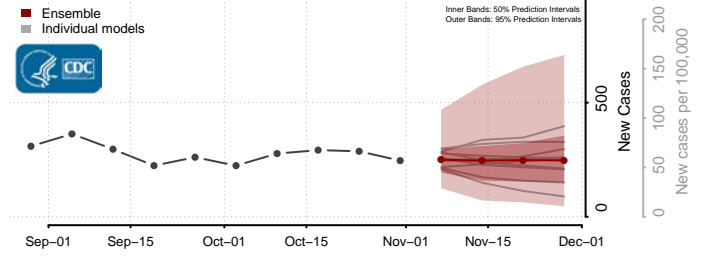

Jefferson County, Louisiana