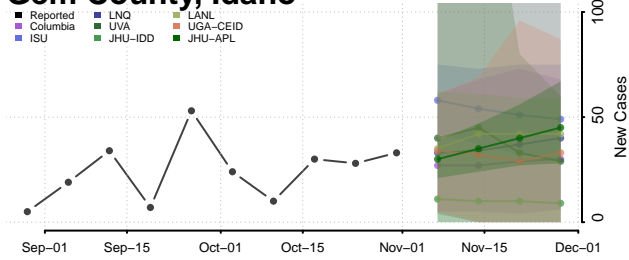

Cassia County, Idaho

Clark County, Idaho

Clearwater County, Idaho

Custer County, Idaho

Elmore County, Idaho

Franklin County, Idaho

Fremont County, Idaho

Gem County, Idaho