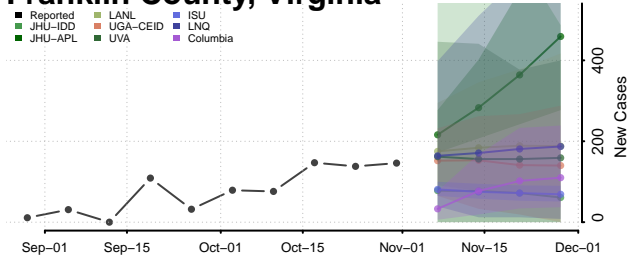

Franklin County, Virginia