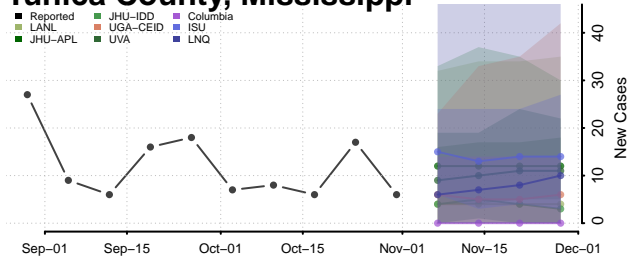

Tunica County, Mississippi

Union County, Mississippi

Walthall County, Mississippi

Warren County, Mississippi

Washington County, Mississippi

Wayne County, Mississippi

Webster County, Mississippi

Wilkinson County, Mississippi