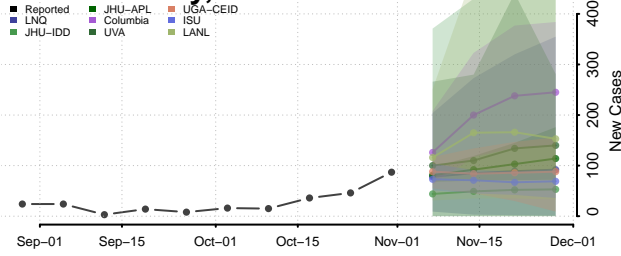

Vigo County, Indiana

Wabash County, Indiana

Warren County, Indiana

Warrick County, Indiana

Washington County, Indiana

Wayne County, Indiana

Wells County, Indiana

White County, Indiana