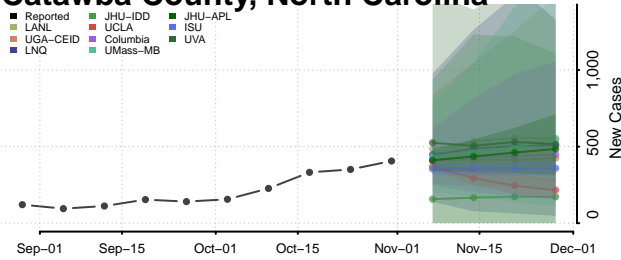

Cabarrus County, North Carolina

Caldwell County, North Carolina

Camden County, North Carolina

Carteret County, North Carolina

Caswell County, North Carolina

Catawba County, North Carolina

Chatham County, North Carolina