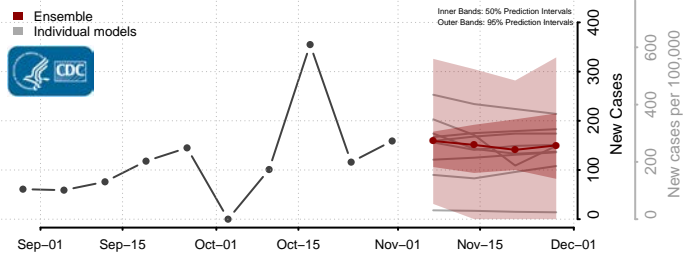

Newton County, Missouri