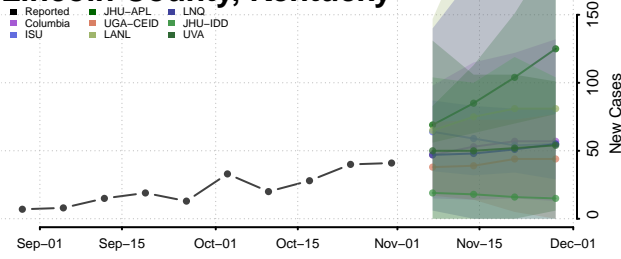

Lee County, Kentucky

Leslie County, Kentucky

Letcher County, Kentucky

Lewis County, Kentucky

Lincoln County, Kentucky

Livingston County, Kentucky

Logan County, Kentucky

Lyon County, Kentucky