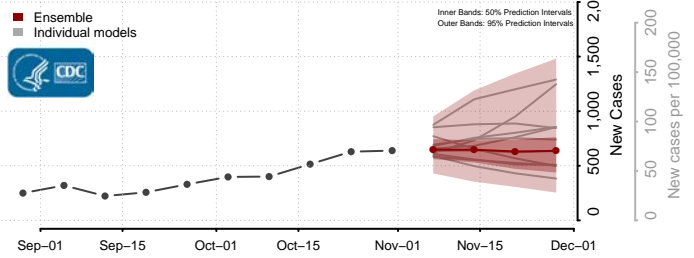

Pierce County, Washington