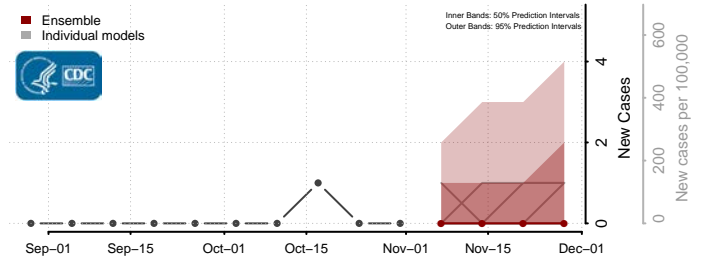

Terrell County, Texas