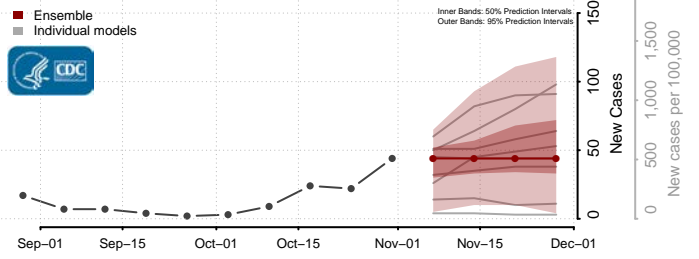

Monroe County, Missouri