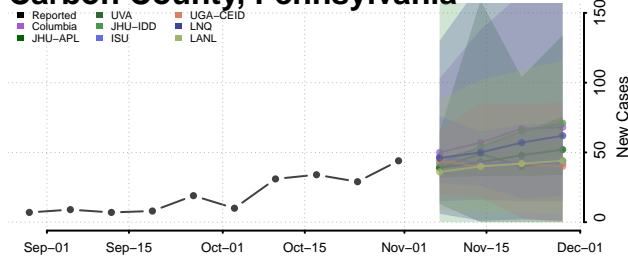

Carbon County, Pennsylvania