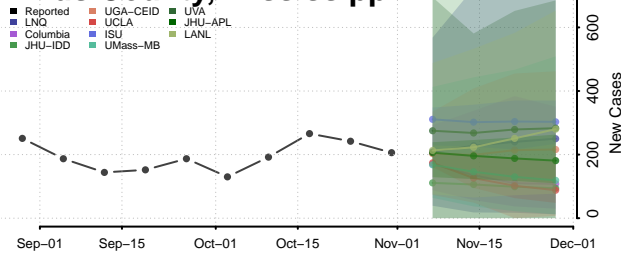

Hinds County, Mississippi