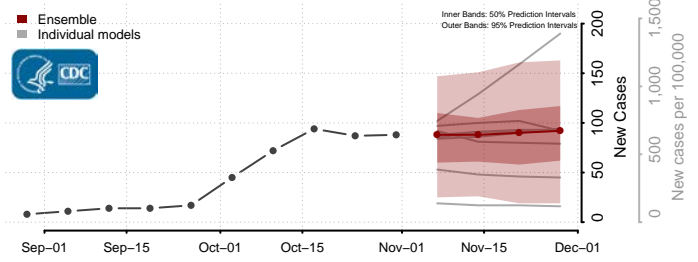

Valley County, Nebraska

Washington County, Nebraska

Wayne County, Nebraska

Webster County, Nebraska

Wheeler County, Nebraska

York County, Nebraska

Nevada

Carson City County, Nevada