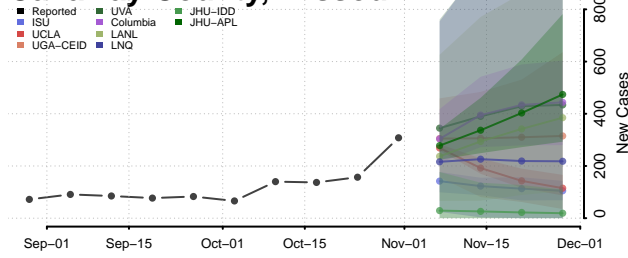

Callaway County, Missouri