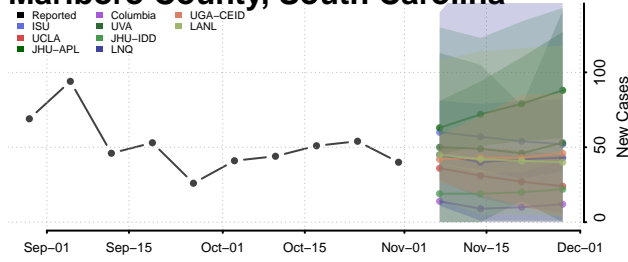

Marlboro County, South Carolina