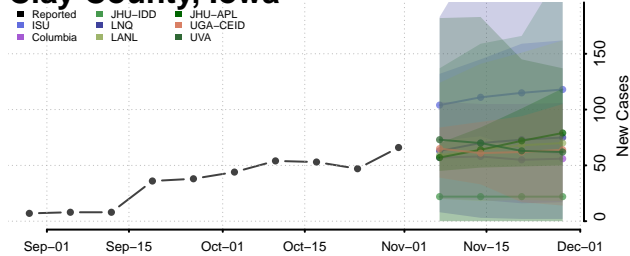

Cass County, Iowa

Cedar County, Iowa

Cerro Gordo County, Iowa

Cherokee County, Iowa

Chickasaw County, Iowa

Clarke County, Iowa

Clay County, Iowa

Clayton County, Iowa