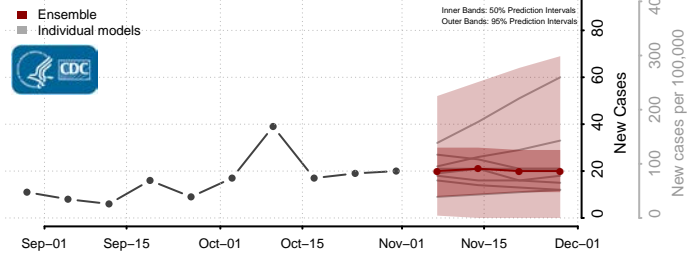

New Kent County, Virginia

Newport News County, Virginia

Norfolk County, Virginia

Northampton County, Virginia

Northumberland County, Virginia

Norton County, Virginia

Nottoway County, Virginia

Orange County, Virginia