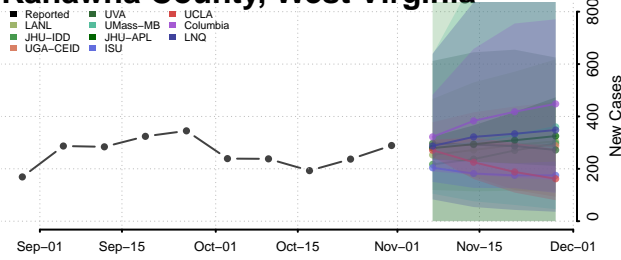

Hampshire County, West Virginia

Hancock County, West Virginia

Hardy County, West Virginia

Harrison County, West Virginia

Jackson County, West Virginia

Jefferson County, West Virginia

Kanawha County, West Virginia