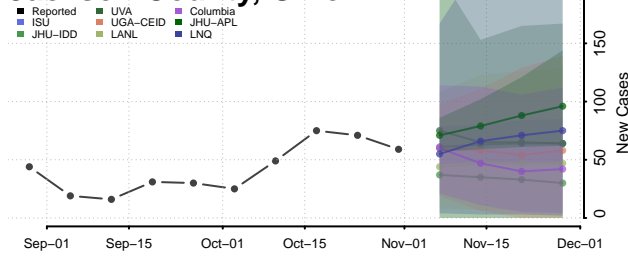

Hocking County, Ohio

Holmes County, Ohio

Huron County, Ohio

Jackson County, Ohio

Jefferson County, Ohio

Knox County, Ohio

Lake County, Ohio

Lawrence County, Ohio