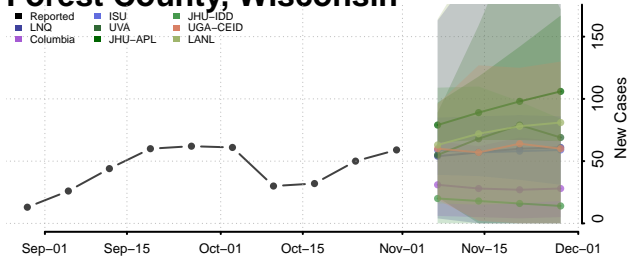

Florence County, Wisconsin

Fond du Lac County, Wisconsin

Forest County, Wisconsin

Grant County, Wisconsin

Green County, Wisconsin

Green Lake County, Wisconsin

Iowa County, Wisconsin

Iron County, Wisconsin