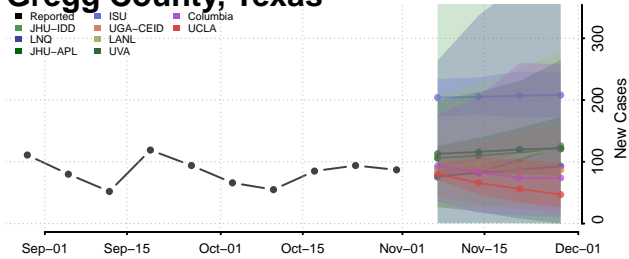

Gregg County, Texas