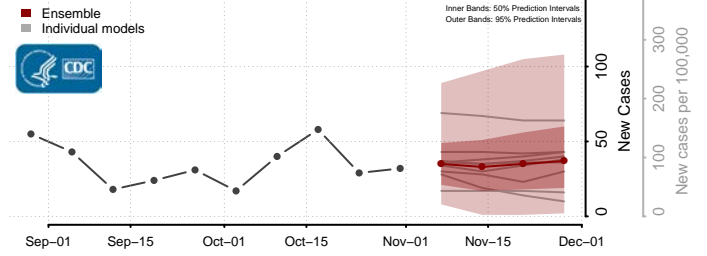

Pike County, Mississippi