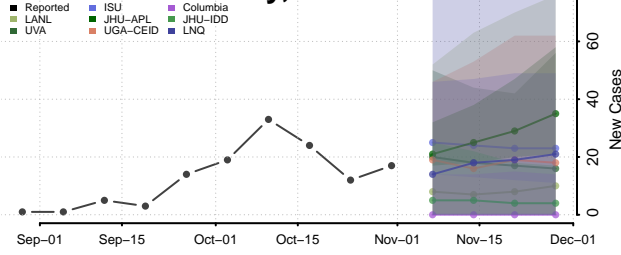

Clearwater County, Idaho