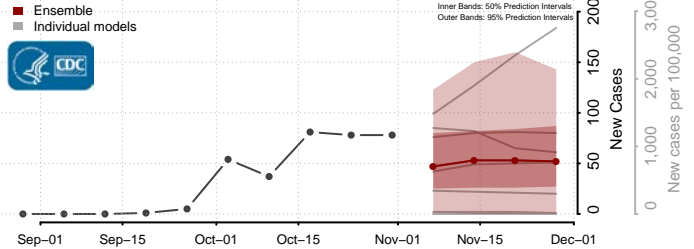

Beaverhead County, Montana

Big Horn County, Montana

Blaine County, Montana

Broadwater County, Montana

Carbon County, Montana

Carter County, Montana

Cascade County, Montana

Chouteau County, Montana