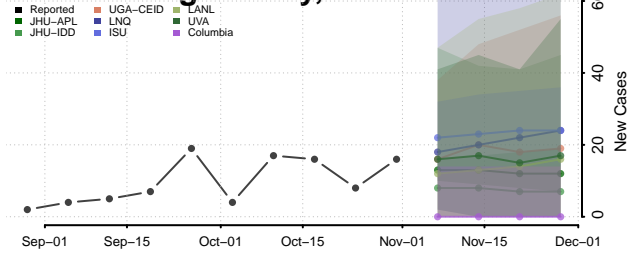

Koochiching County, Minnesota