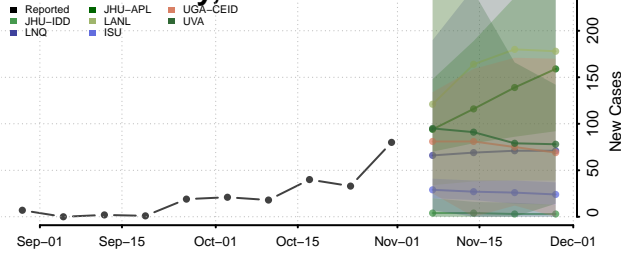

Gooding County, Idaho

Idaho County, Idaho

Jefferson County, Idaho

Jerome County, Idaho

Kootenai County, Idaho

Latah County, Idaho

Lemhi County, Idaho

Lewis County, Idaho