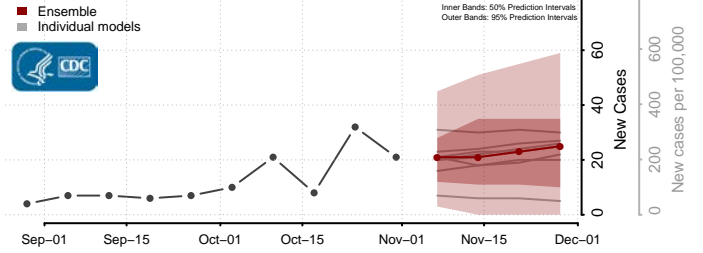

Kay County, Oklahoma

Kingfisher County, Oklahoma

Kiowa County, Oklahoma

Latimer County, Oklahoma

Le Flore County, Oklahoma

Lincoln County, Oklahoma

Logan County, Oklahoma

Love County, Oklahoma