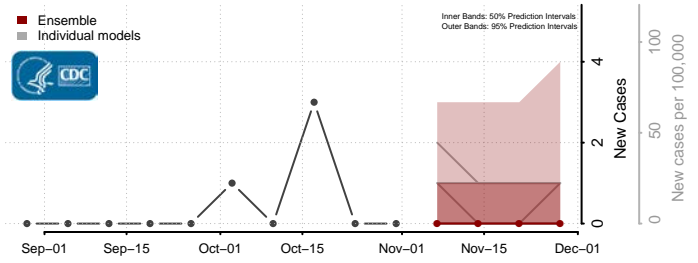

Skamania County, Washington

Snohomish County, Washington

Spokane County, Washington

Stevens County, Washington

Thurston County, Washington

Wahkiakum County, Washington

Walla Walla County, Washington

Whatcom County, Washington