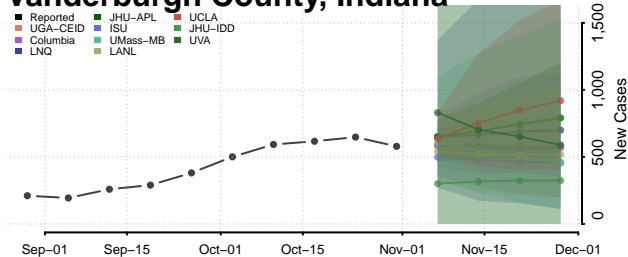

Stauben County, Indiana

Sullivan County, Indiana

Switzerland County, Indiana

Tippecanoe County, Indiana

Tipton County, Indiana

Union County, Indiana

Vanderburgh County, Indiana

Vermillion County, Indiana