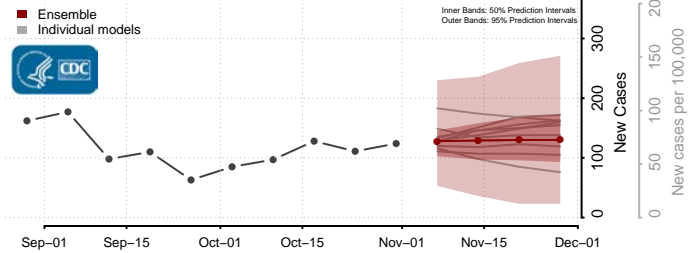

New Kent County, Virginia

Newport News County, Virginia

Norfolk County, Virginia

Northampton County, Virginia

Northumberland County, Virginia

Norton County, Virginia

Nottoway County, Virginia

Orange County, Virginia