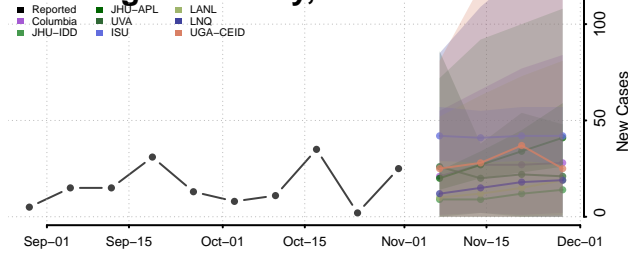

Val Verde County, Texas

Van Zandt County, Texas

Victoria County, Texas

Walker County, Texas

Waller County, Texas

Ward County, Texas

Washington County, Texas

Webb County, Texas