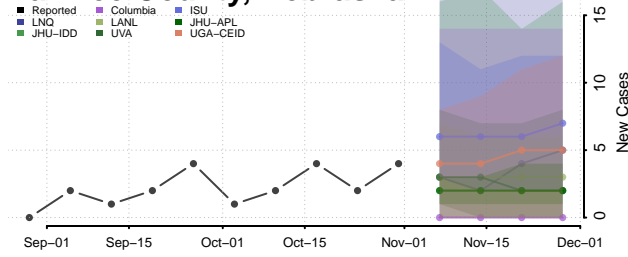

Nemaha County, Nebraska

Nuckolls County, Nebraska

Otoe County, Nebraska

Pawnee County, Nebraska

Perkins County, Nebraska

Phelps County, Nebraska

Pierce County, Nebraska

Platte County, Nebraska