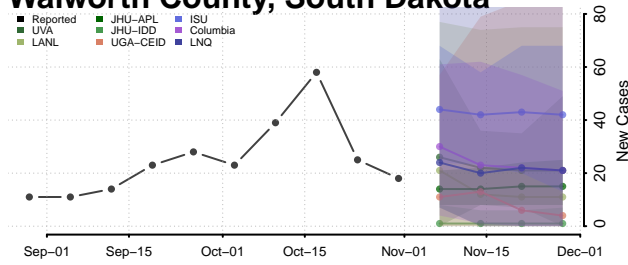

Walworth County, South Dakota