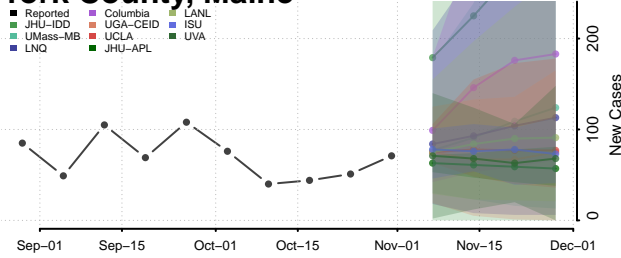

York County, Maine