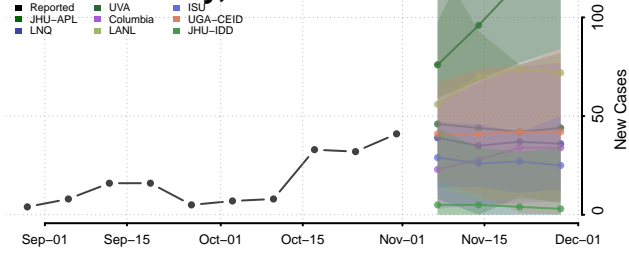

Nemaha County, Nebraska

Nuckolls County, Nebraska

Otoe County, Nebraska

Pawnee County, Nebraska

Perkins County, Nebraska

Phelps County, Nebraska

Pierce County, Nebraska

Platte County, Nebraska