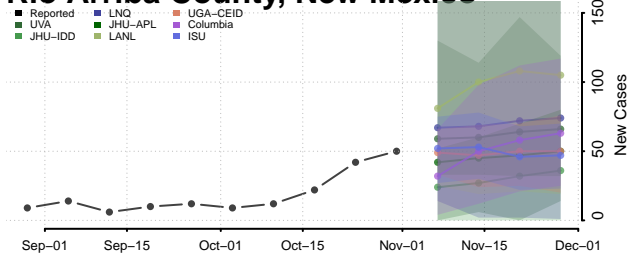

Lincoln County, New Mexico

Los Alamos County, New Mexico

Luna County, New Mexico

McKinley County, New Mexico

Mora County, New Mexico

Otero County, New Mexico

Quay County, New Mexico

Rio Arriba County, New Mexico