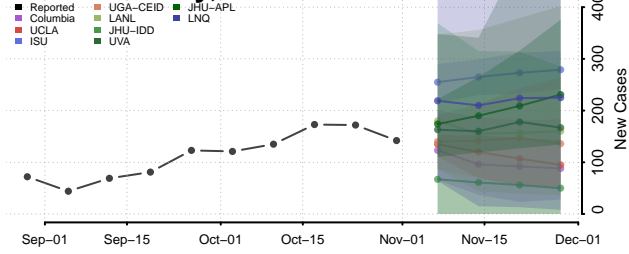

White County, Arkansas