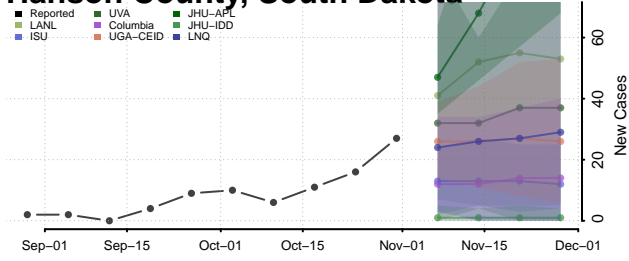

Hanson County, South Dakota