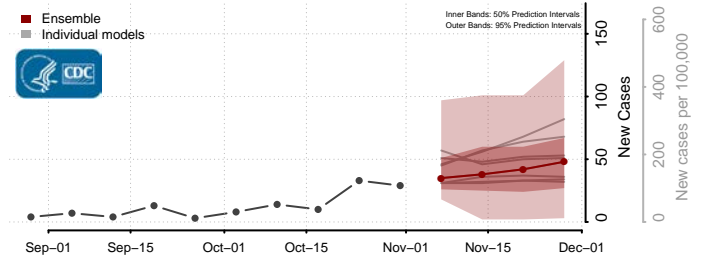

Carroll County, Ohio