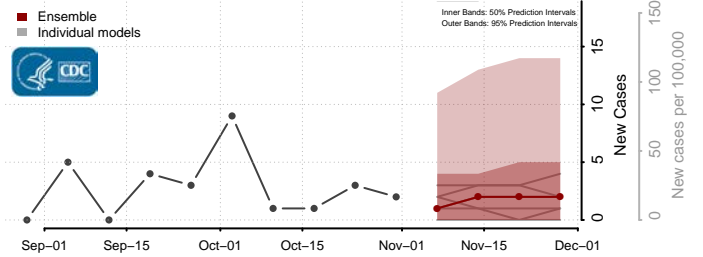

Colfax County, New Mexico