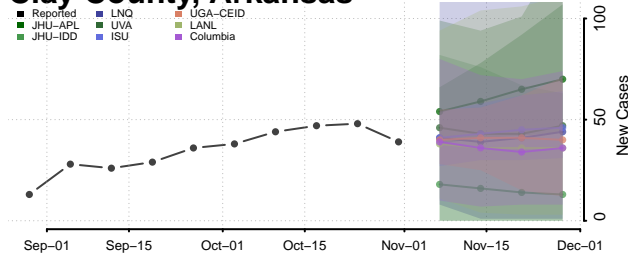

Clay County, Arkansas