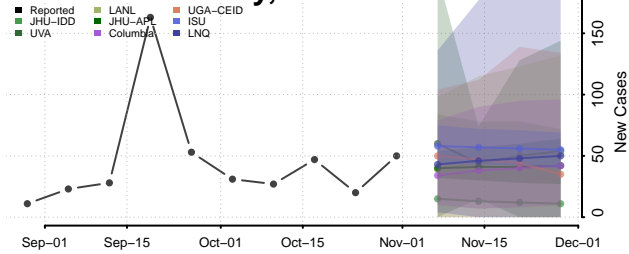

Butler County, Alabama

Calhoun County, Alabama

Chambers County, Alabama

Cherokee County, Alabama

Chilton County, Alabama

Choctaw County, Alabama

Clarke County, Alabama

Clay County, Alabama