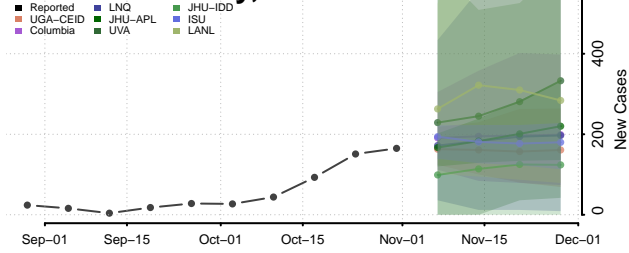

Valencia County, New Mexico