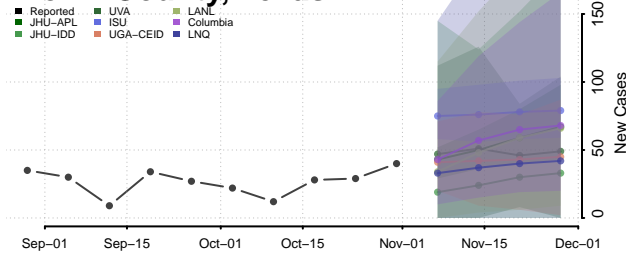

Brown County, Texas