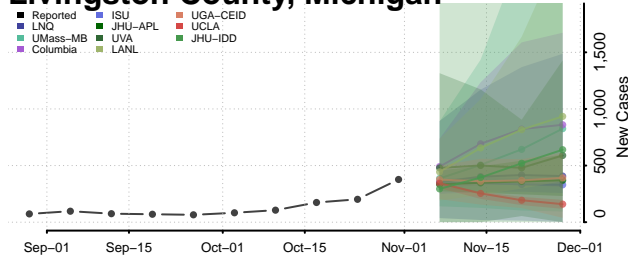

Lapeer County, Michigan

Leelanau County, Michigan

Lenawee County, Michigan

Livingston County, Michigan

Luce County, Michigan

Mackinac County, Michigan

Macomb County, Michigan

Manistee County, Michigan