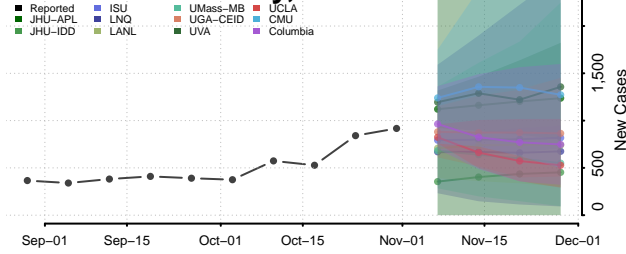

Rutherford County, Tennessee