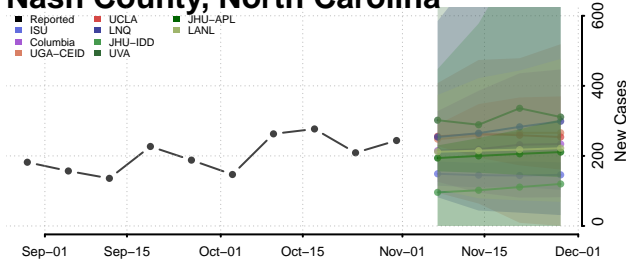

Nash County, North Carolina