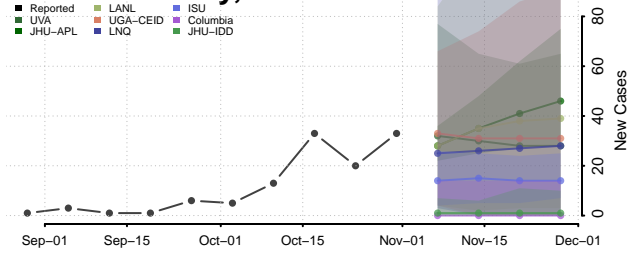

Towner County, North Dakota