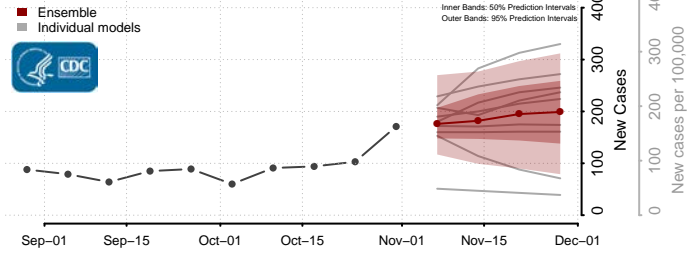

Carver County, Minnesota