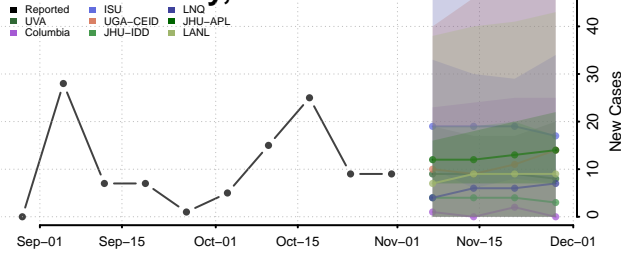

Wilson County, Kansas