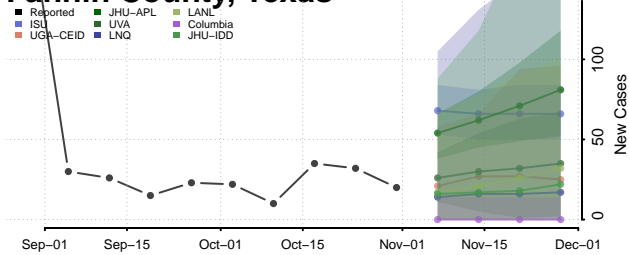

Fannin County, Texas