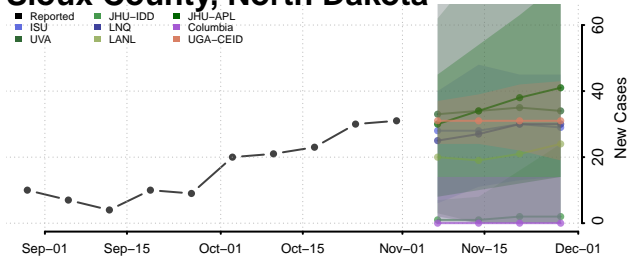

Sioux County, North Dakota