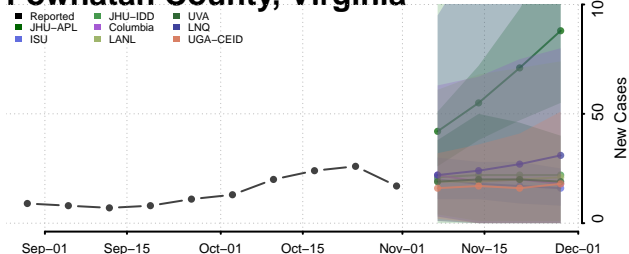

Page County, Virginia

Patrick County, Virginia

Petersburg County, Virginia

Pittsylvania County, Virginia

Poquoson County, Virginia

Portsmouth County, Virginia

Powhatan County, Virginia

Prince Edward County, Virginia