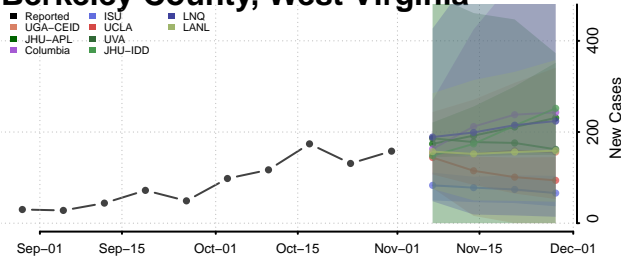

Berkeley County, West Virginia