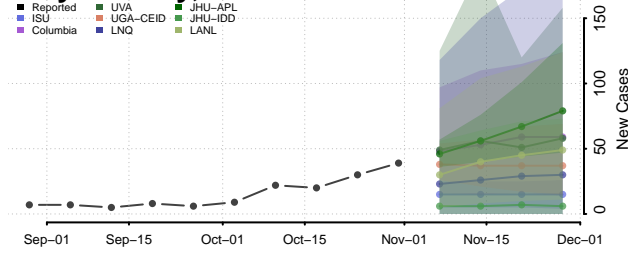

Clay County, North Carolina