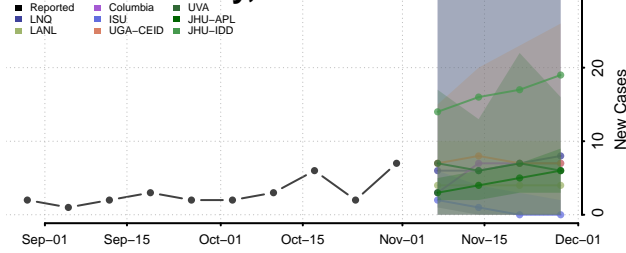

Delaware County, New York

Dutchess County, New York

Erie County, New York

Essex County, New York

Franklin County, New York

Fulton County, New York

Genesee County, New York

Greene County, New York