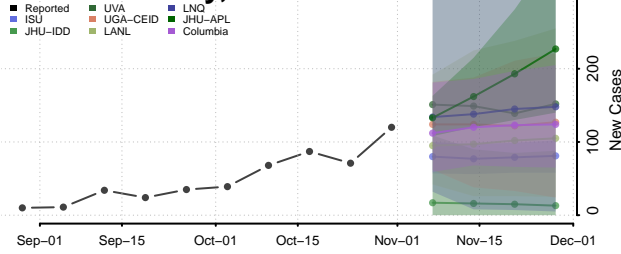

Custer County, Oklahoma

Delaware County, Oklahoma

Dewey County, Oklahoma

Ellis County, Oklahoma

Garfield County, Oklahoma

Garvin County, Oklahoma

Grady County, Oklahoma

Grant County, Oklahoma