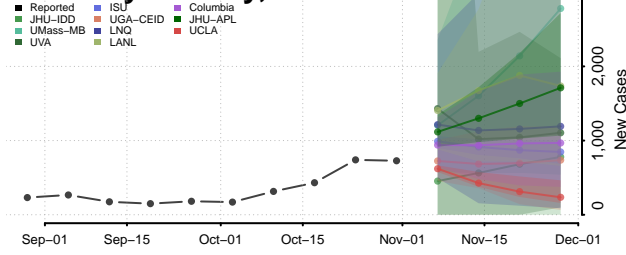

McHenry County, Illinois