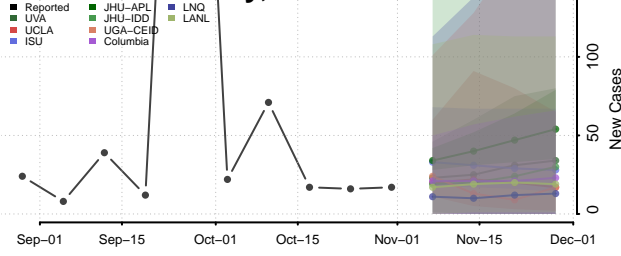

Atascosa County, Texas