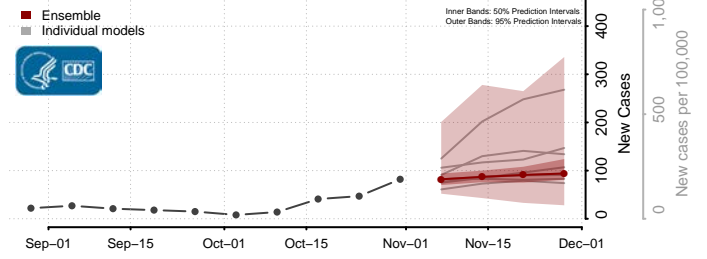

Brown County, Ohio