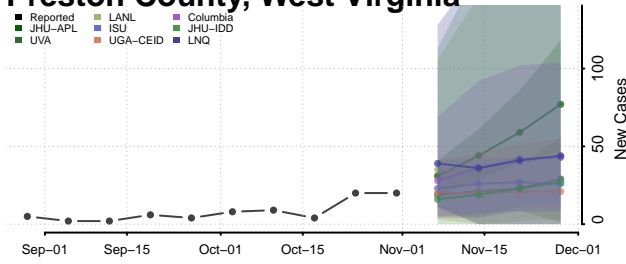

Pendleton County, West Virginia

Pleasants County, West Virginia

Pocahontas County, West Virginia

Preston County, West Virginia

Putnam County, West Virginia

Raleigh County, West Virginia

Randolph County, West Virginia