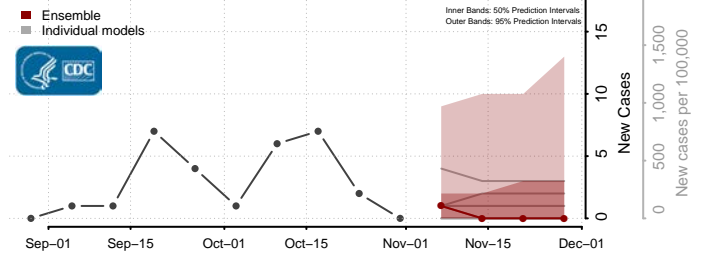

Billings County, North Dakota