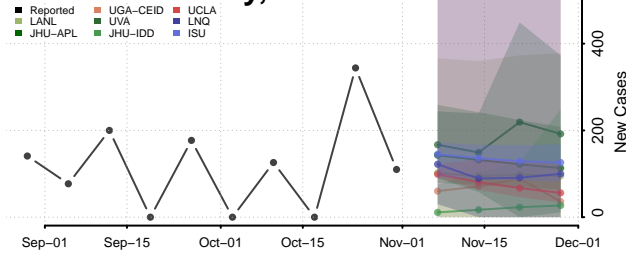

Maverick County, Texas