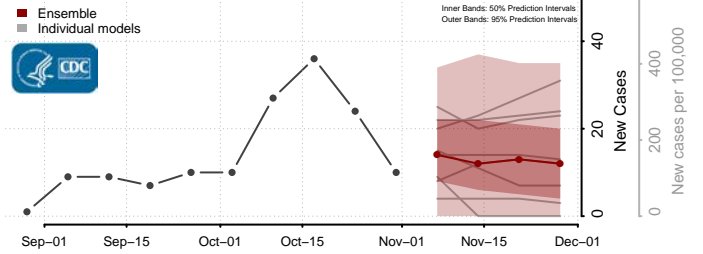

Kiowa County, Oklahoma