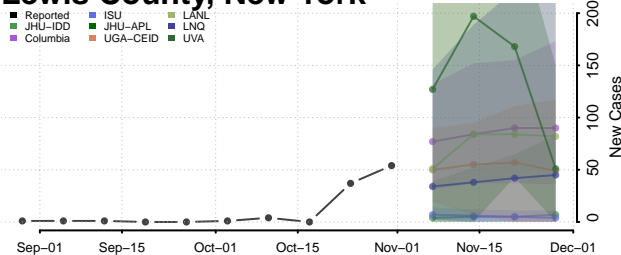

Hamilton County, New York

Herkimer County, New York

Jefferson County, New York

Kings County, New York

Lewis County, New York

Livingston County, New York

Madison County, New York

Monroe County, New York