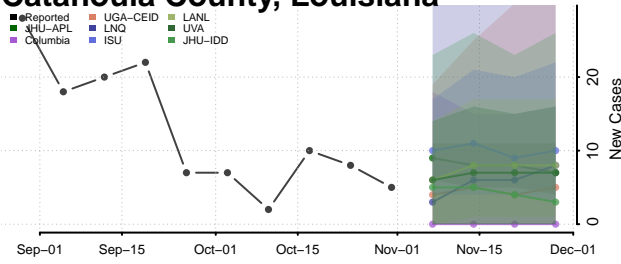

Bossier County, Louisiana

Caddo County, Louisiana

Calcasieu County, Louisiana

Caldwell County, Louisiana

Cameron County, Louisiana

Catahoula County, Louisiana

Claiborne County, Louisiana

Concordia County, Louisiana