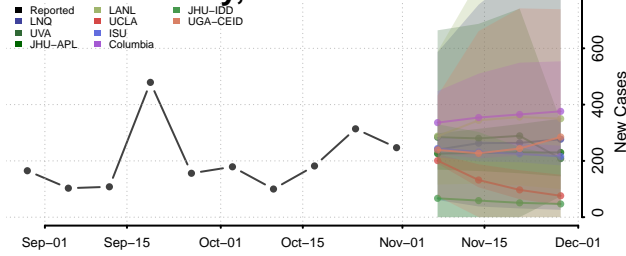

Dale County, Alabama

Dallas County, Alabama

DeKalb County, Alabama

Elmore County, Alabama

Escambia County, Alabama

Etowah County, Alabama

Fayette County, Alabama

Franklin County, Alabama