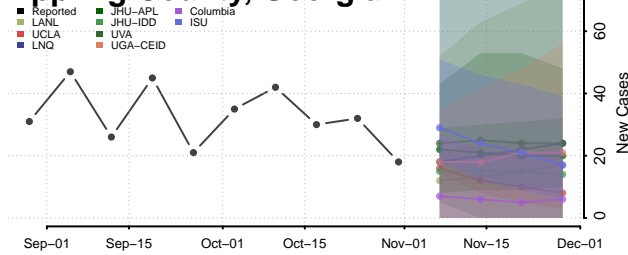

Appling County, Georgia