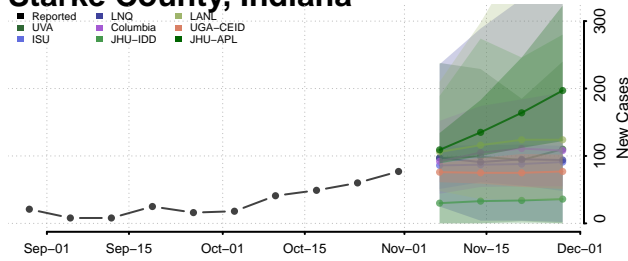

Randolph County, Indiana

Ripley County, Indiana

Rush County, Indiana

Scott County, Indiana

Shelby County, Indiana

Spencer County, Indiana

St. Joseph County, Indiana

Starke County, Indiana