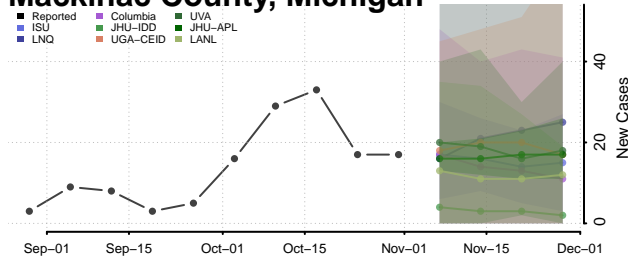

Lapeer County, Michigan

Leelanau County, Michigan

Lenawee County, Michigan

Livingston County, Michigan

Luce County, Michigan

Mackinac County, Michigan

Macomb County, Michigan

Manistee County, Michigan