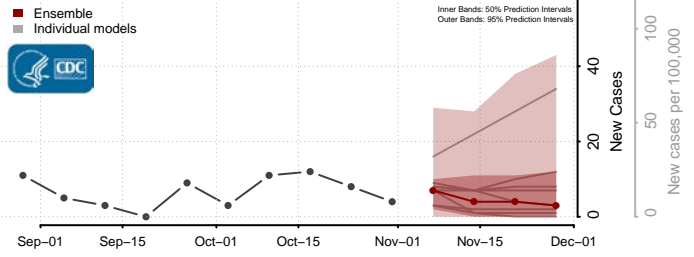

Hood River County, Oregon

Jackson County, Oregon

Jefferson County, Oregon

Josephine County, Oregon

Klamath County, Oregon

Lake County, Oregon

Lane County, Oregon

Lincoln County, Oregon