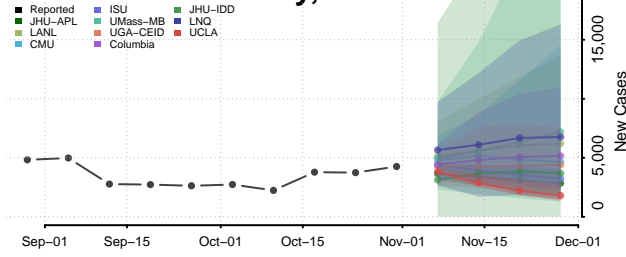

Miami-Dade County, Florida