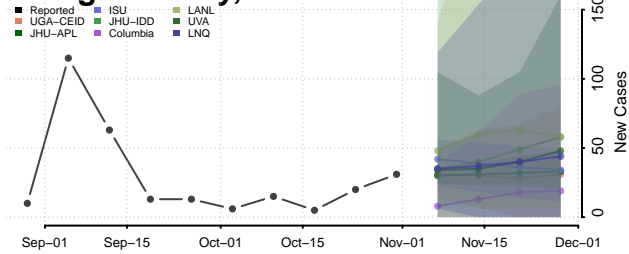

Otsego County, New York