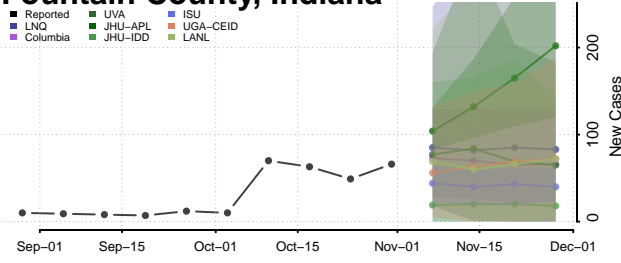

Elkhart County, Indiana

Fayette County, Indiana

Floyd County, Indiana

Fountain County, Indiana

Franklin County, Indiana

Fulton County, Indiana

Gibson County, Indiana

Grant County, Indiana