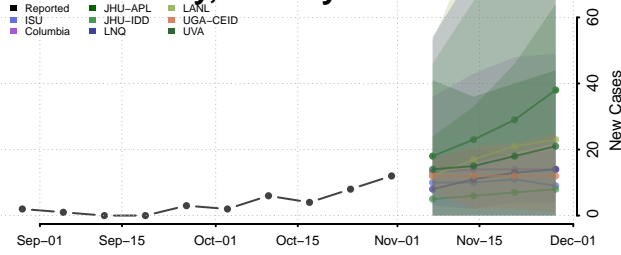

Potter County, Pennsylvania