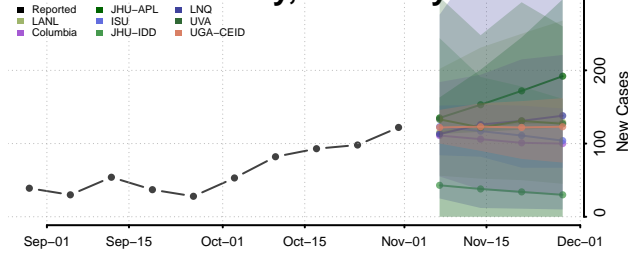

Jessamine County, Kentucky