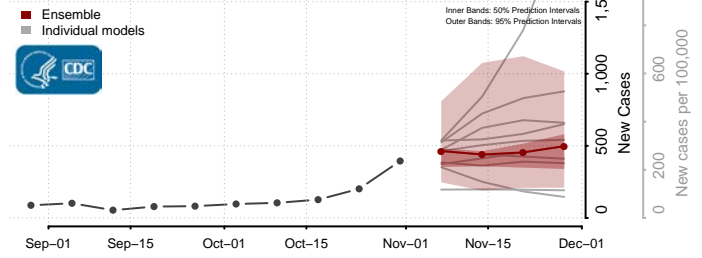

Kenton County, Kentucky