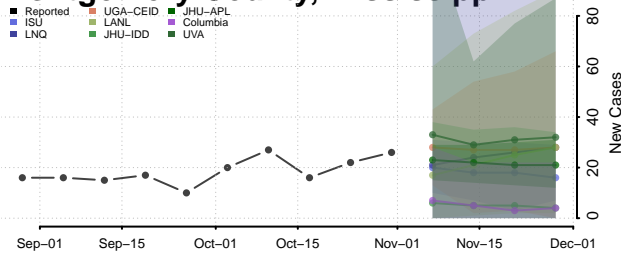

Montgomery County, Mississippi