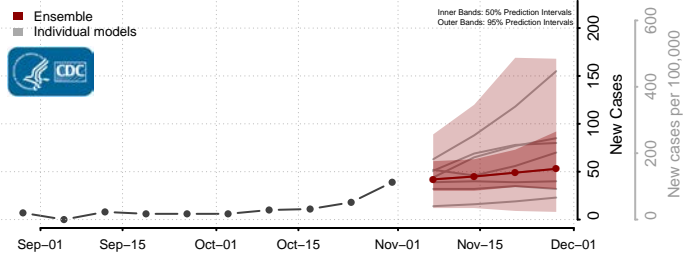

Hampshire County, West Virginia

Hancock County, West Virginia

Hardy County, West Virginia

Harrison County, West Virginia

Jackson County, West Virginia

Jefferson County, West Virginia

Kanawha County, West Virginia