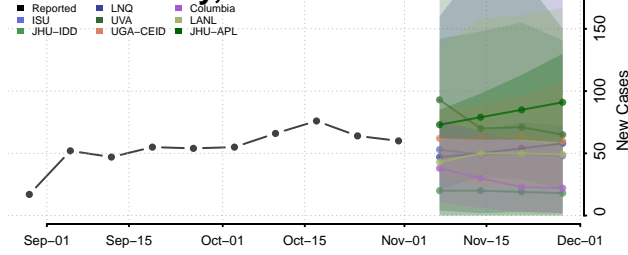

Roane County, Tennessee

Robertson County, Tennessee

Rutherford County, Tennessee

Scott County, Tennessee

Sequatchie County, Tennessee

Sevier County, Tennessee

Shelby County, Tennessee

Smith County, Tennessee