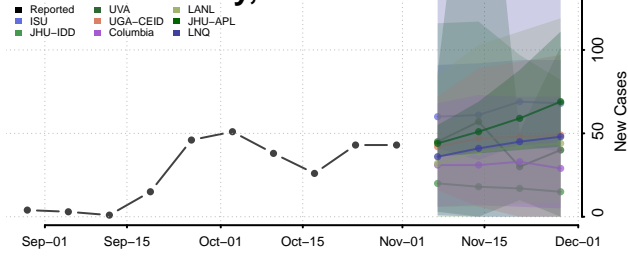

Barron County, Wisconsin

Bayfield County, Wisconsin

Brown County, Wisconsin

Buffalo County, Wisconsin

Burnett County, Wisconsin

Calumet County, Wisconsin

Chippewa County, Wisconsin

Clark County, Wisconsin