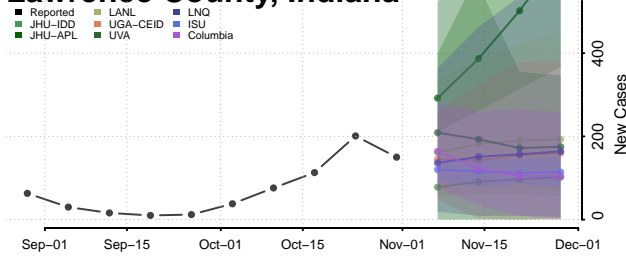

LaGrange County, Indiana

Lake County, Indiana

LaPorte County, Indiana

Lawrence County, Indiana

Madison County, Indiana

Marion County, Indiana

Marshall County, Indiana

Martin County, Indiana