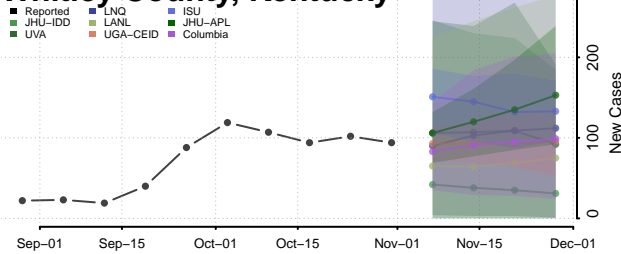

Union County, Kentucky

Warren County, Kentucky

Washington County, Kentucky

Wayne County, Kentucky

Webster County, Kentucky

Whitley County, Kentucky

Wolfe County, Kentucky

Woodford County, Kentucky