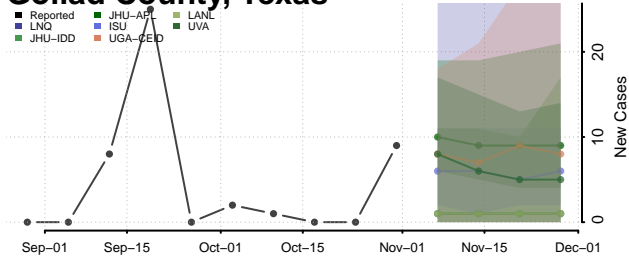

Goliad County, Texas