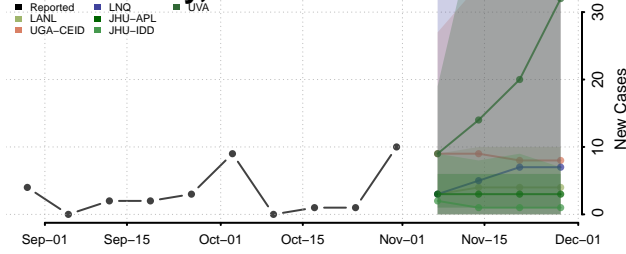

North Slope County, Alaska

Northwest Arctic County, Alaska

Petersburg County, Alaska

Prince of Wales-Hyder County, Alaska

Sitka County, Alaska

Skagway County, Alaska

Southeast Fairbanks County, Alaska

Valdez-Cordova County, Alaska