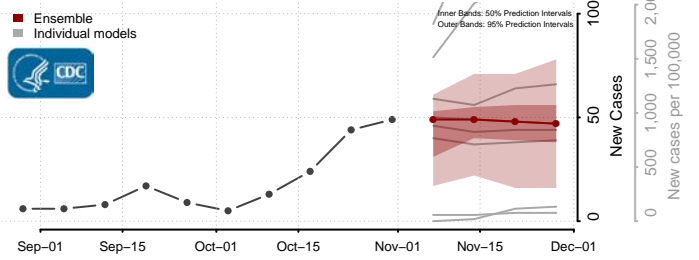

Ransom County, North Dakota