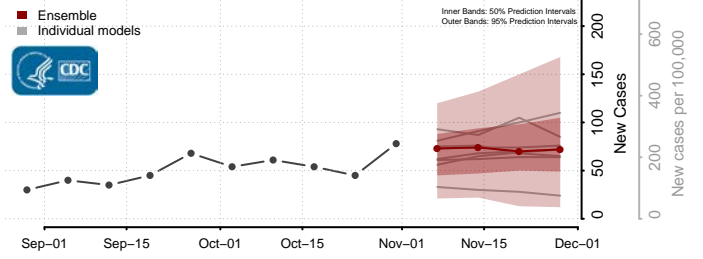

St. Louis City County, Missouri

St. Louis County, Missouri

Ste. Genevieve County, Missouri

Stoddard County, Missouri

Stone County, Missouri

Sullivan County, Missouri

Taney County, Missouri

Texas County, Missouri