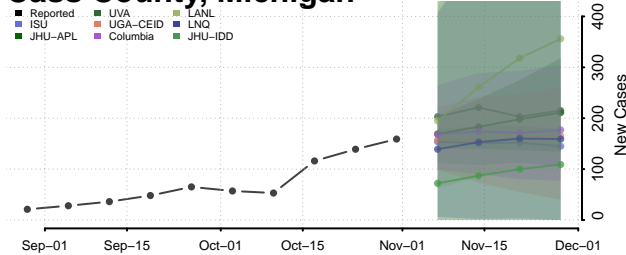

Cass County, Michigan