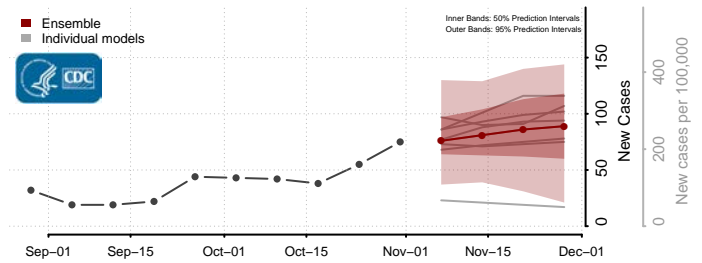

Nicollet County, Minnesota