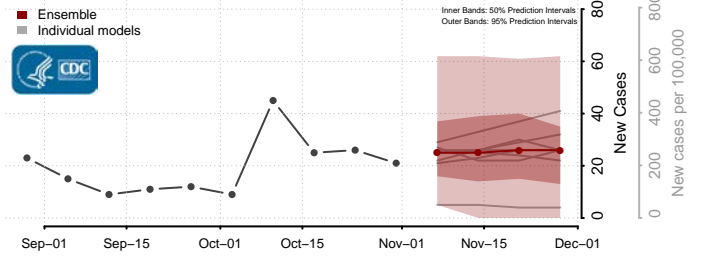

Nowata County, Oklahoma