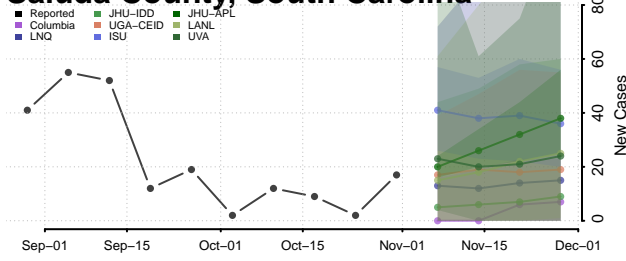

Oconee County, South Carolina

Orangeburg County, South Carolina

Pickens County, South Carolina

Richland County, South Carolina

Saluda County, South Carolina

Spartanburg County, South Carolina

Sumter County, South Carolina