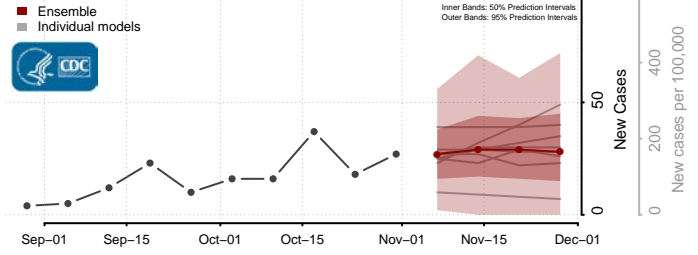

Marshall County, Oklahoma