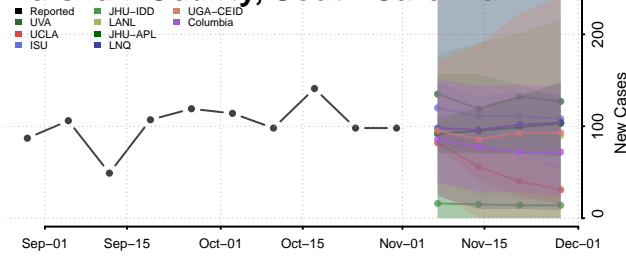

Greenville County, South Carolina

Greenwood County, South Carolina

Hampton County, South Carolina

Horry County, South Carolina

Jasper County, South Carolina

Kershaw County, South Carolina

Lancaster County, South Carolina