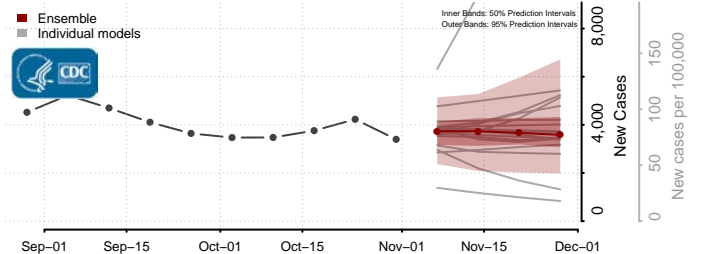

Wayne County, Kentucky

Webster County, Kentucky

Whitley County, Kentucky

Wolfe County, Kentucky

Woodford County, Kentucky

Louisiana