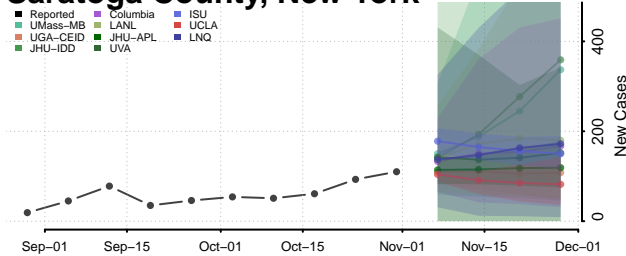

Saratoga County, New York