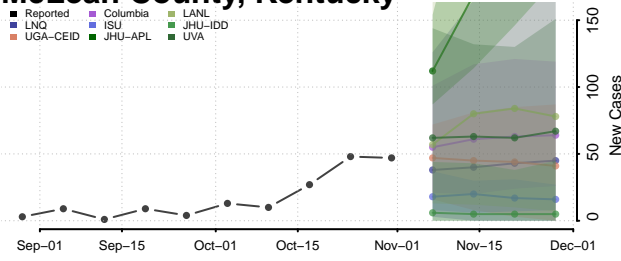

McLean County, Kentucky