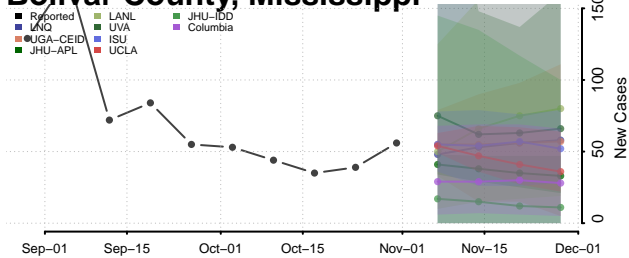

Mississippi

Adams County, Mississippi

Alcorn County, Mississippi

Amite County, Mississippi

Attala County, Mississippi

Benton County, Mississippi

Bolivar County, Mississippi

Calhoun County, Mississippi