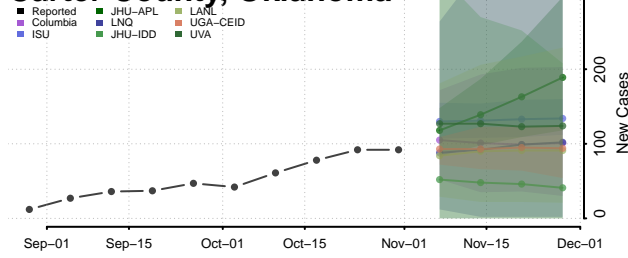

Beaver County, Oklahoma

Beckham County, Oklahoma

Blaine County, Oklahoma

Bryan County, Oklahoma

Caddo County, Oklahoma

Canadian County, Oklahoma

Carter County, Oklahoma

Cherokee County, Oklahoma