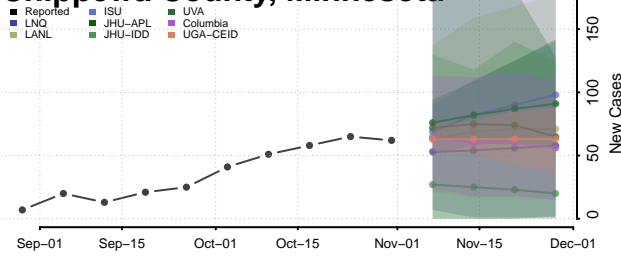

Chippewa County, Minnesota