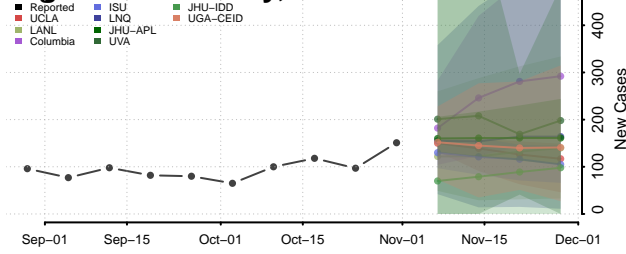

Highlands County, Florida