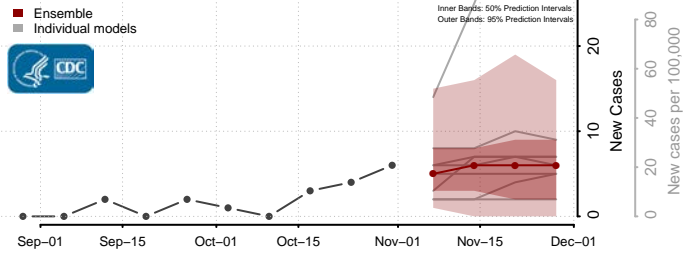

Chittenden County, Vermont

Essex County, Vermont

Franklin County, Vermont

Grand Isle County, Vermont

Lamoille County, Vermont

Orange County, Vermont

Orleans County, Vermont

Rutland County, Vermont