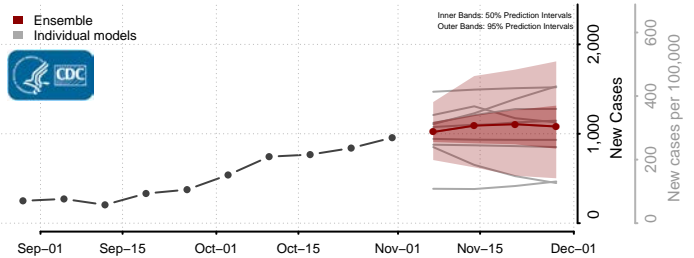

Box Elder County, Utah

Cache County, Utah

Carbon County, Utah

Daggett County, Utah

Davis County, Utah

Duchesne County, Utah

Emery County, Utah

Garfield County, Utah