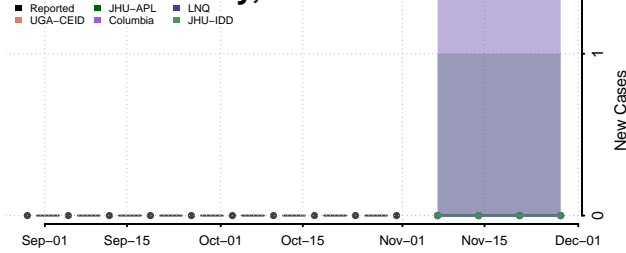

Kalawao County, Hawaii