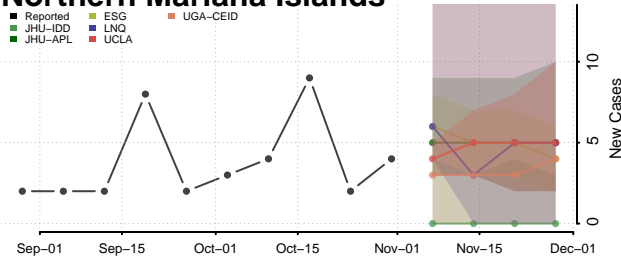

Northern Mariana Islands