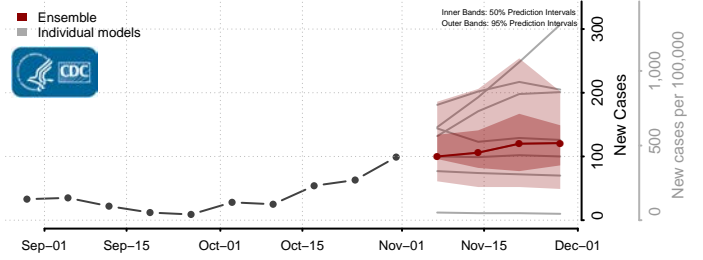

Lee County, Virginia