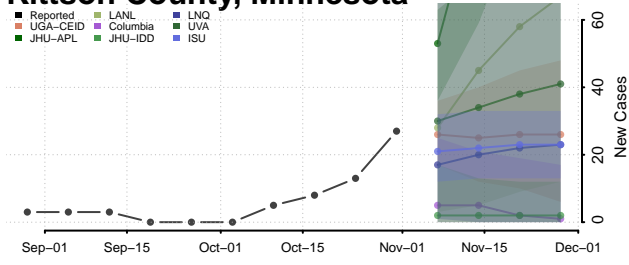

Kittson County, Minnesota