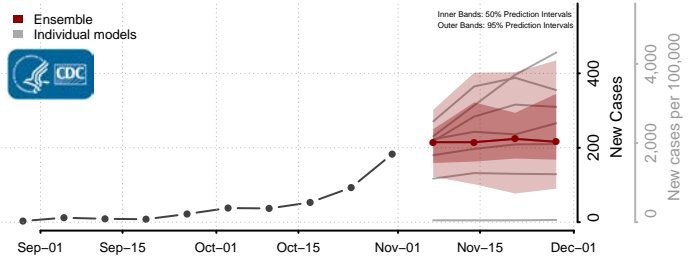

Slope County, North Dakota

Stark County, North Dakota

Steele County, North Dakota

Stutsman County, North Dakota

Towner County, North Dakota

Trail County, North Dakota

Walsh County, North Dakota

Ward County, North Dakota