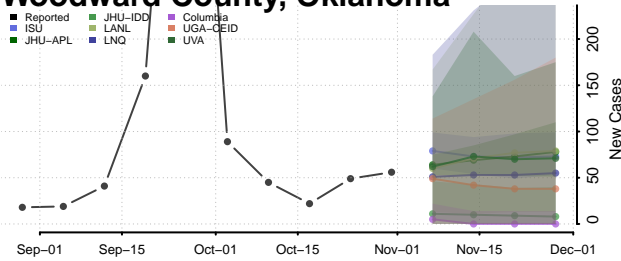

Woodward County, Oklahoma