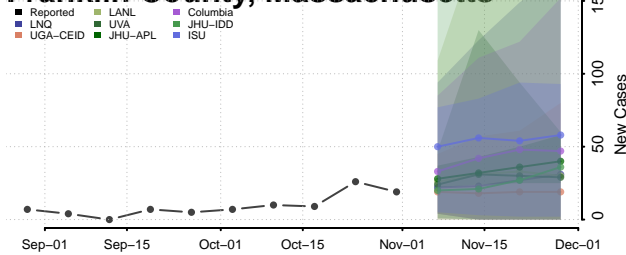

Dukes County, Massachusetts

Essex County, Massachusetts

Franklin County, Massachusetts

Hampden County, Massachusetts

Hampshire County, Massachusetts

Middlesex County, Massachusetts

Nantucket County, Massachusetts