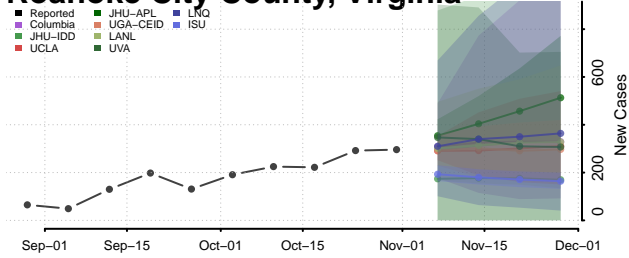

Prince George County, Virginia

Prince William County, Virginia

Pulaski County, Virginia

Radford County, Virginia

Rappahannock County, Virginia

Richmond City County, Virginia

Richmond County, Virginia

Roanoke City County, Virginia