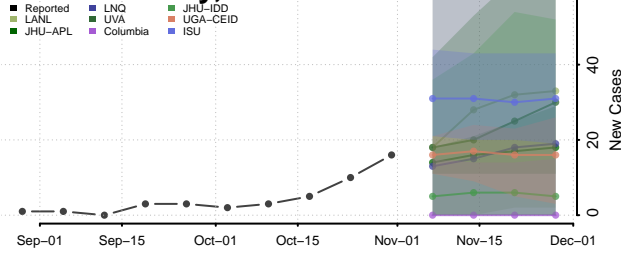

Lake County, Colorado

Larimer County, Colorado

Las Animas County, Colorado

Lincoln County, Colorado

Logan County, Colorado

Mesa County, Colorado

Mineral County, Colorado

Moffat County, Colorado