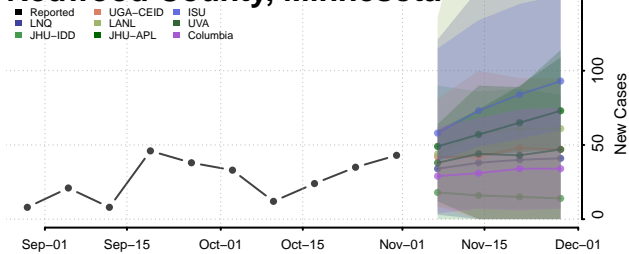

Redwood County, Minnesota

Renville County, Minnesota

Rice County, Minnesota

Rock County, Minnesota

Roseau County, Minnesota

Scott County, Minnesota

Sherburne County, Minnesota

Sibley County, Minnesota