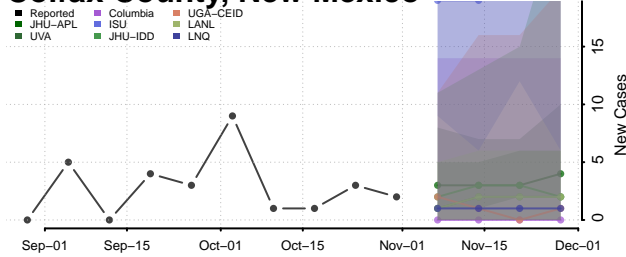

Colfax County, New Mexico