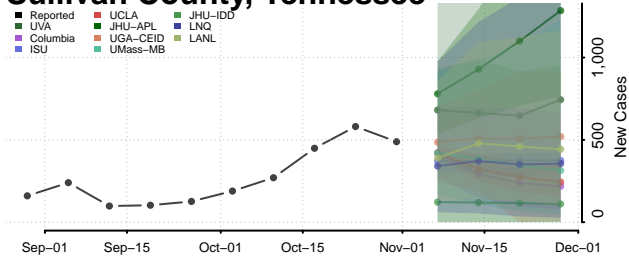

Sullivan County, Tennessee