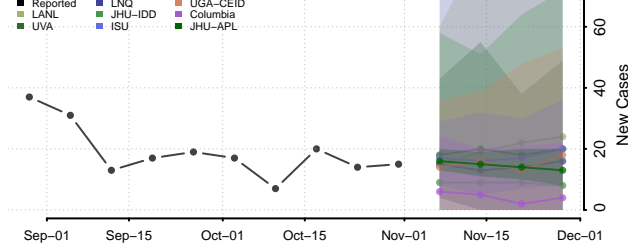

Winn County, Louisiana