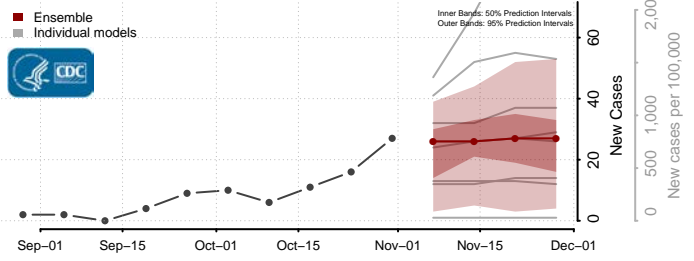

Hanson County, South Dakota