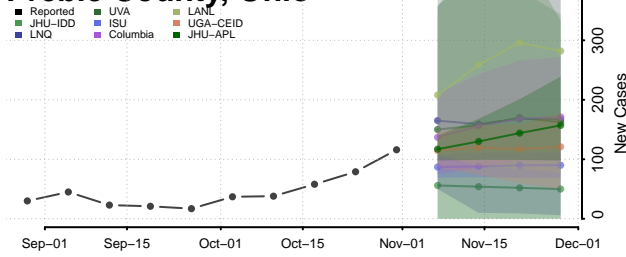

Putnam County, Ohio

Richland County, Ohio

Ross County, Ohio

Sandusky County, Ohio

Scioto County, Ohio

Seneca County, Ohio

Shelby County, Ohio

Stark County, Ohio