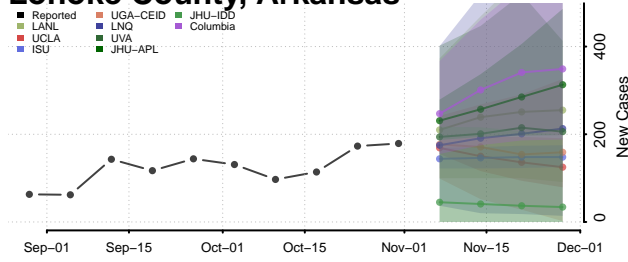

Johnson County, Arkansas

Lafayette County, Arkansas

Lawrence County, Arkansas

Lee County, Arkansas

Lincoln County, Arkansas

Little River County, Arkansas

Logan County, Arkansas

Lonoke County, Arkansas