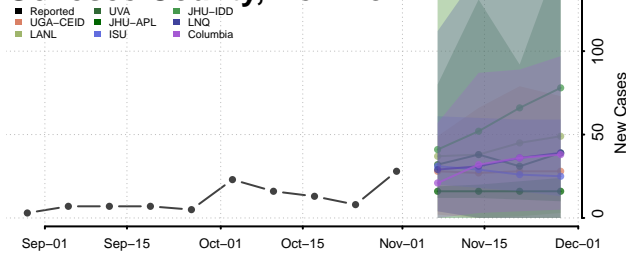

Delaware County, New York

Dutchess County, New York

Erie County, New York

Essex County, New York

Franklin County, New York

Fulton County, New York

Genesee County, New York

Greene County, New York