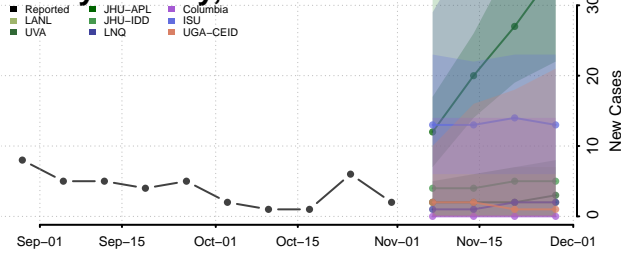

Titus County, Texas

Tom Green County, Texas

Travis County, Texas

Trinity County, Texas

Tyler County, Texas

Upshur County, Texas

Upton County, Texas

Uvalde County, Texas