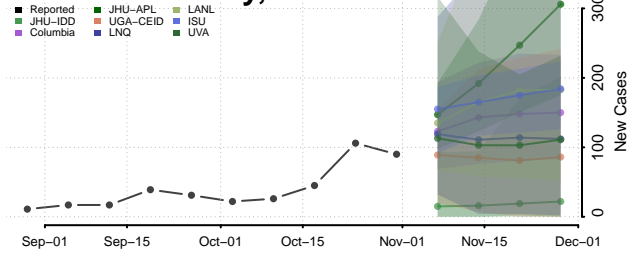

Richland County, North Dakota