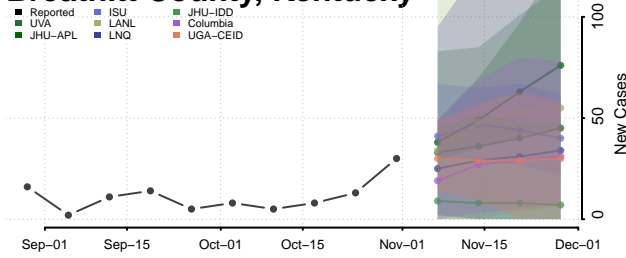

Bourbon County, Kentucky

Boyd County, Kentucky

Boyle County, Kentucky

Bracken County, Kentucky

Breathitt County, Kentucky

Breckinridge County, Kentucky

Bullitt County, Kentucky

Butler County, Kentucky