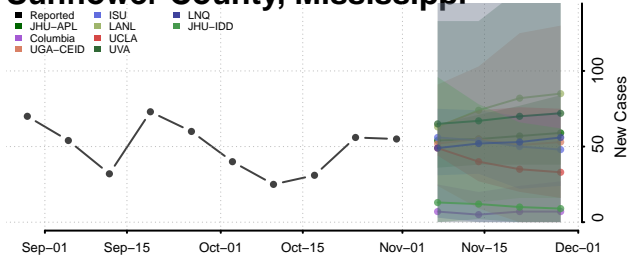

Sunflower County, Mississippi