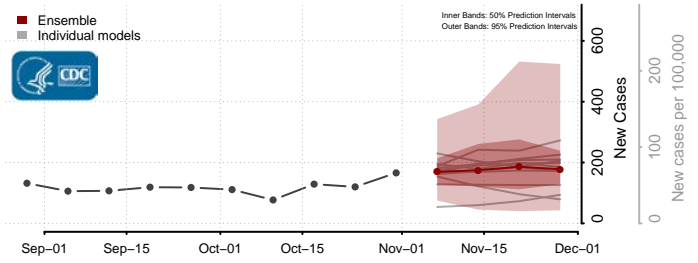

Yakima County, Washington