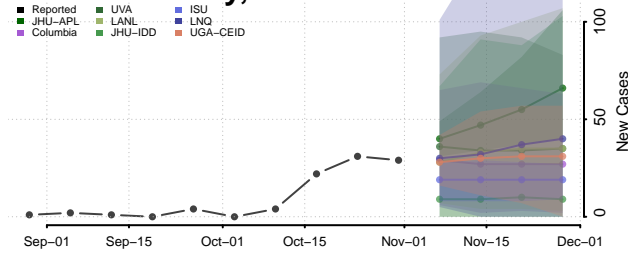

Meigs County, Ohio

Mercer County, Ohio

Miami County, Ohio

Monroe County, Ohio

Montgomery County, Ohio

Morgan County, Ohio

Morrow County, Ohio

Muskingum County, Ohio