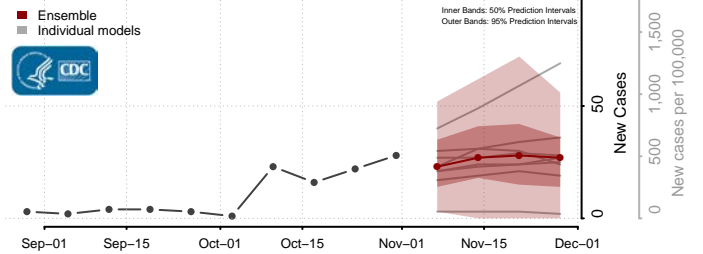

Le Sueur County, Minnesota

Lincoln County, Minnesota

Lyon County, Minnesota

Mahnomen County, Minnesota

Marshall County, Minnesota

Martin County, Minnesota

McLeod County, Minnesota

Meeker County, Minnesota