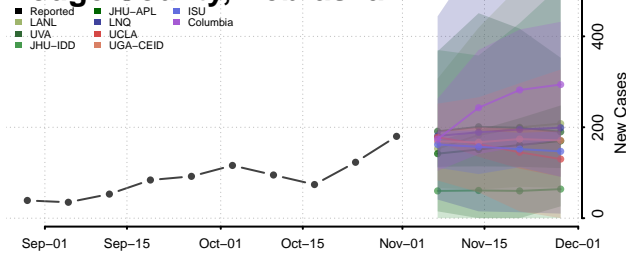

Dawson County, Nebraska

Deuel County, Nebraska

Dixon County, Nebraska

Dodge County, Nebraska

Douglas County, Nebraska

Dundy County, Nebraska

Fillmore County, Nebraska

Franklin County, Nebraska