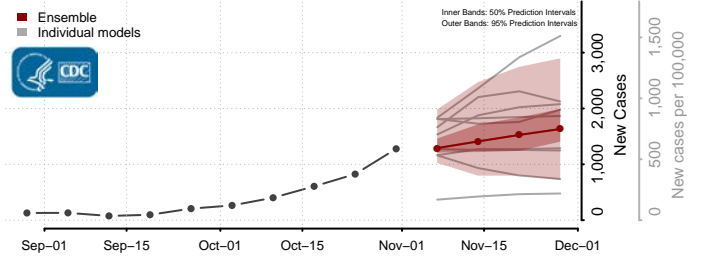

De Baca County, New Mexico

Dona Ana County, New Mexico

Eddy County, New Mexico

Grant County, New Mexico

Guadalupe County, New Mexico

Harding County, New Mexico

Hidalgo County, New Mexico

Lea County, New Mexico