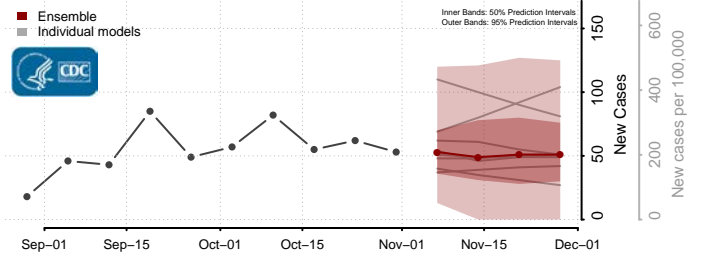

St. Louis City County, Missouri

St. Louis County, Missouri

Ste. Genevieve County, Missouri

Stoddard County, Missouri

Stone County, Missouri

Sullivan County, Missouri

Taney County, Missouri

Texas County, Missouri