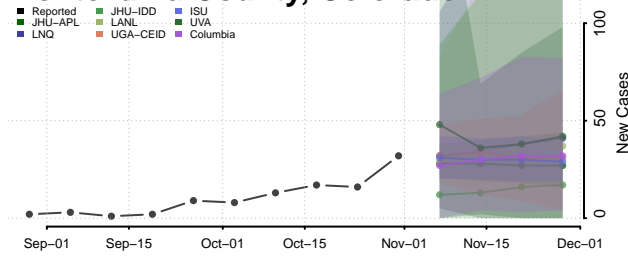

Montezuma County, Colorado