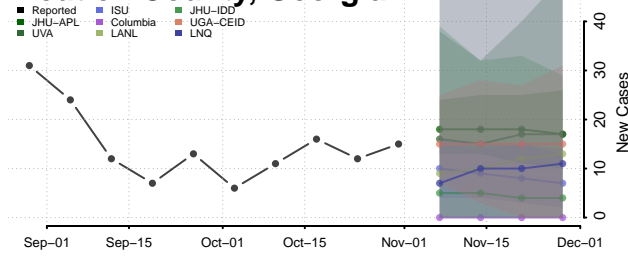

Terrell County, Georgia

Thomas County, Georgia

Tift County, Georgia

Toombs County, Georgia

Towns County, Georgia

Treutlen County, Georgia

Troup County, Georgia

Turner County, Georgia