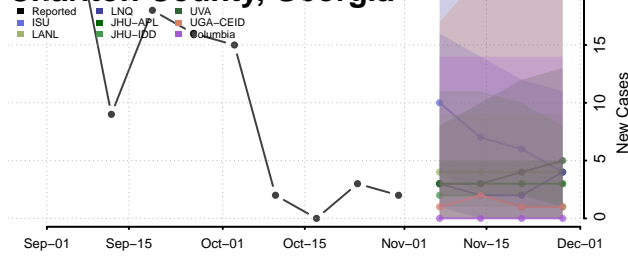

Charlton County, Georgia