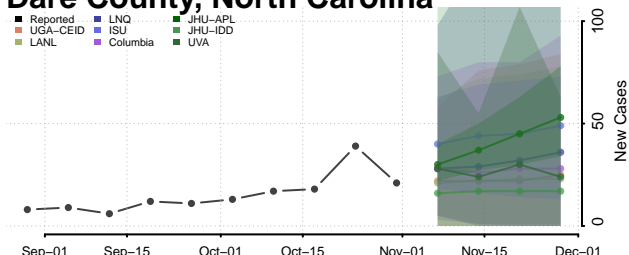

Dare County, North Carolina