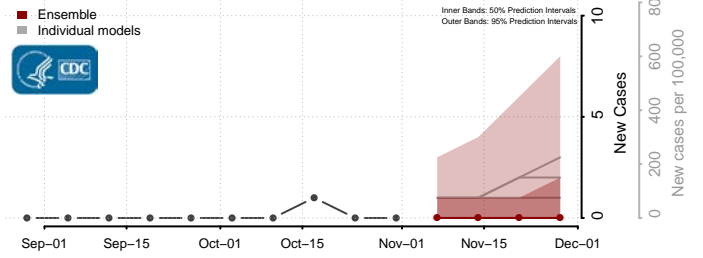

Umatilla County, Oregon

Union County, Oregon

Wallowa County, Oregon

Wasco County, Oregon

Washington County, Oregon

Wheeler County, Oregon

Yamhill County, Oregon

Pennsylvania