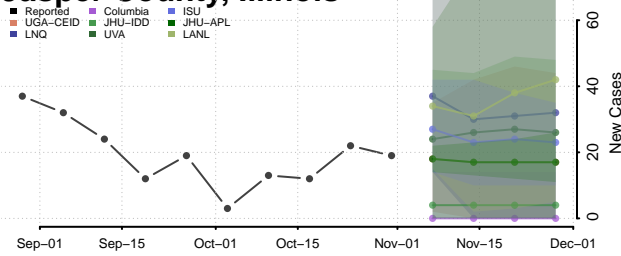

Jasper County, Illinois