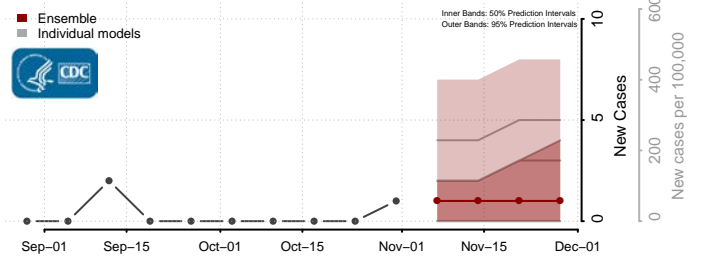

De Baca County, New Mexico

Dona Ana County, New Mexico

Eddy County, New Mexico

Grant County, New Mexico

Guadalupe County, New Mexico

Harding County, New Mexico

Hidalgo County, New Mexico

Lea County, New Mexico