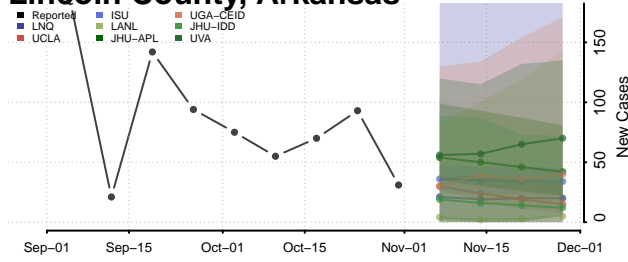

Johnson County, Arkansas

Lafayette County, Arkansas

Lawrence County, Arkansas

Lee County, Arkansas

Lincoln County, Arkansas

Little River County, Arkansas

Logan County, Arkansas

Lonoke County, Arkansas