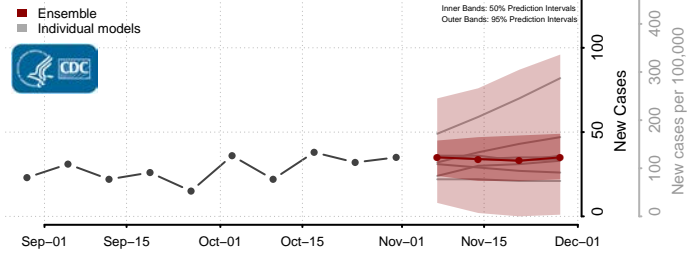

Dinwiddie County, Virginia