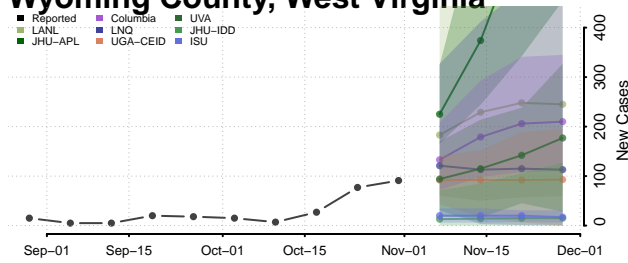

Wyoming County, West Virginia