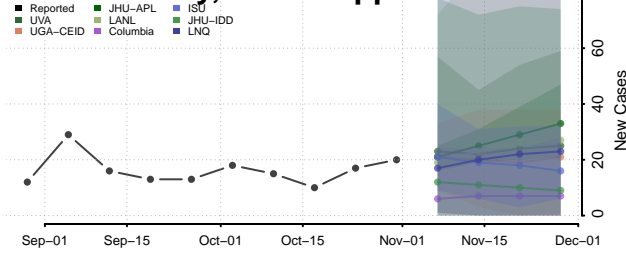

Smith County, Mississippi