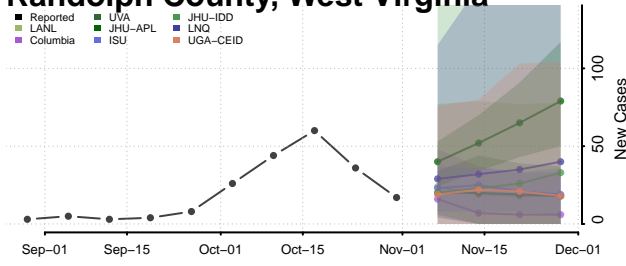

Pendleton County, West Virginia

Pleasants County, West Virginia

Pocahontas County, West Virginia

Preston County, West Virginia

Putnam County, West Virginia

Raleigh County, West Virginia

Randolph County, West Virginia