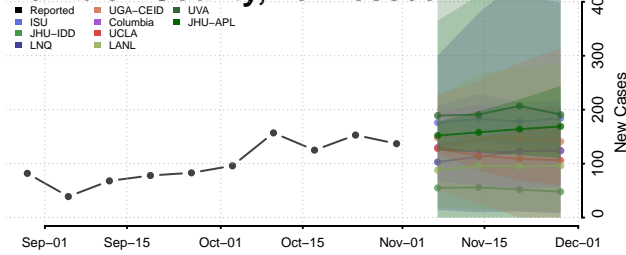

Hamilton County, Tennessee

Hancock County, Tennessee

Hardeman County, Tennessee

Hardin County, Tennessee

Hawkins County, Tennessee

Haywood County, Tennessee

Henderson County, Tennessee

Henry County, Tennessee