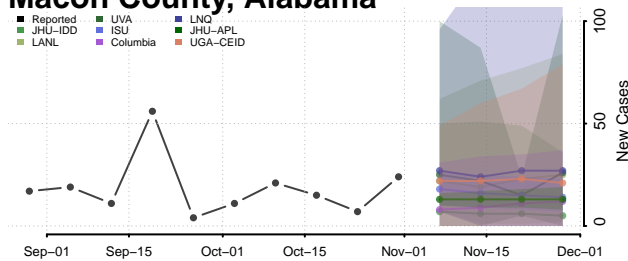

Geneva County, Alabama

Greene County, Alabama

Hale County, Alabama

Henry County, Alabama

Houston County, Alabama

Jackson County, Alabama

Jefferson County, Alabama

Lamar County, Alabama

Lauderdale County, Alabama

Lawrence County, Alabama

Lee County, Alabama

Limestone County, Alabama

Lowndes County, Alabama

Macon County, Alabama

Madison County, Alabama

Marengo County, Alabama

Marion County, Alabama

Marshall County, Alabama

Mobile County, Alabama

Monroe County, Alabama

Montgomery County, Alabama

Morgan County, Alabama

Perry County, Alabama

Pickens County, Alabama

Pike County, Alabama

Randolph County, Alabama

Russell County, Alabama

Shelby County, Alabama

St. Clair County, Alabama

Sumter County, Alabama

Talladega County, Alabama

Tallapoosa County, Alabama