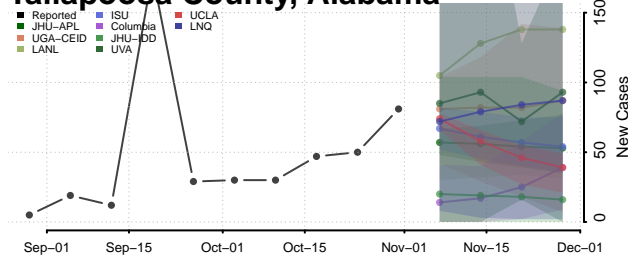

Pike County, Alabama

Randolph County, Alabama

Russell County, Alabama

Shelby County, Alabama

St. Clair County, Alabama

Sumter County, Alabama

Talladega County, Alabama

Tallapoosa County, Alabama