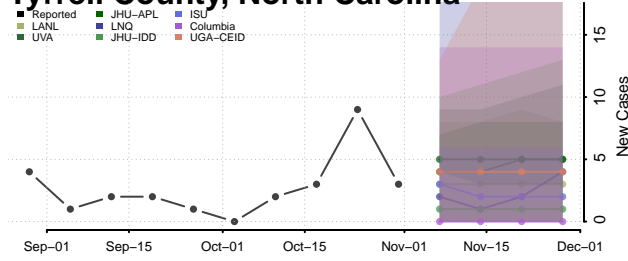

Scotland County, North Carolina

Stanly County, North Carolina

Stokes County, North Carolina

Surry County, North Carolina

Swain County, North Carolina

Transylvania County, North Carolina

Tyrrell County, North Carolina