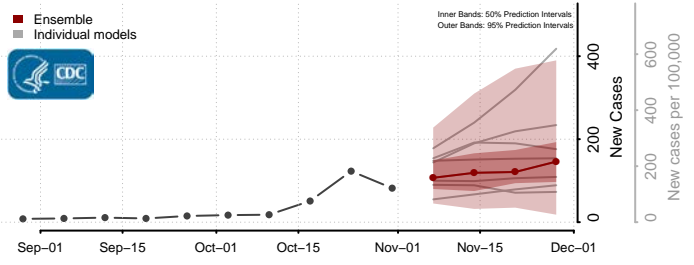

Lincoln County, New Mexico

Los Alamos County, New Mexico

Luna County, New Mexico

McKinley County, New Mexico

Mora County, New Mexico

Otero County, New Mexico

Quay County, New Mexico

Rio Arriba County, New Mexico