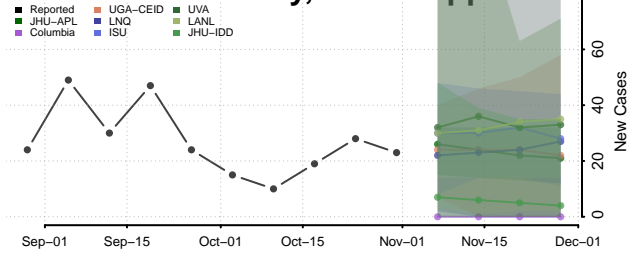

Tallahatchie County, Mississippi