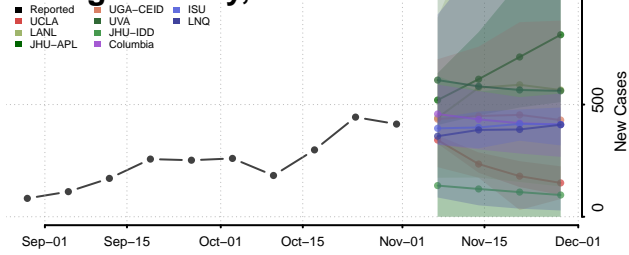

Oconto County, Wisconsin

Oneida County, Wisconsin

Outagamie County, Wisconsin

Ozaukee County, Wisconsin

Pepin County, Wisconsin

Pierce County, Wisconsin

Polk County, Wisconsin

Portage County, Wisconsin