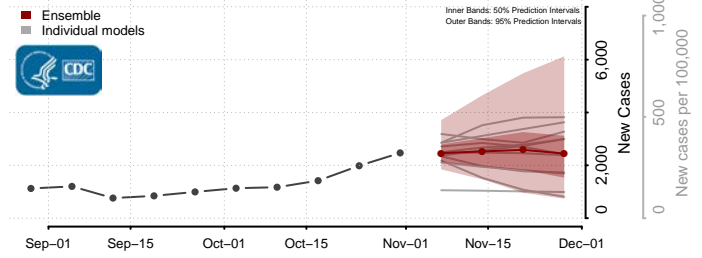

Jefferson County, Kentucky