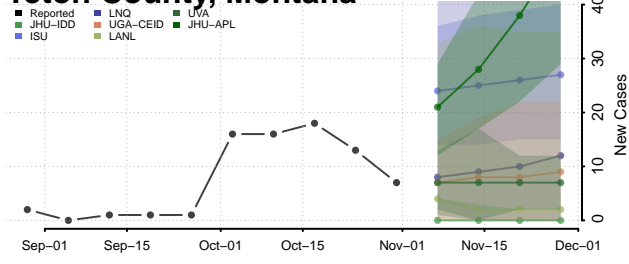

Sweet Grass County, Montana

Teton County, Montana

Toole County, Montana

Treasure County, Montana

Valley County, Montana

Wheatland County, Montana

Wibaux County, Montana

Yellowstone County, Montana