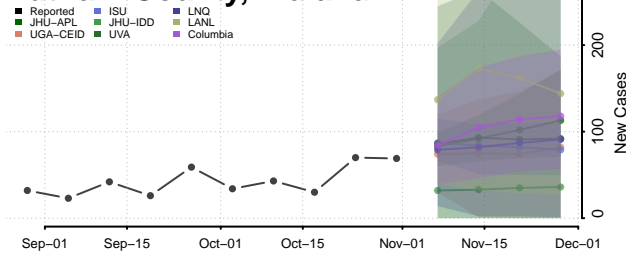

Owen County, Indiana

Parke County, Indiana

Perry County, Indiana

Pike County, Indiana

Porter County, Indiana

Posey County, Indiana

Pulaski County, Indiana

Putnam County, Indiana