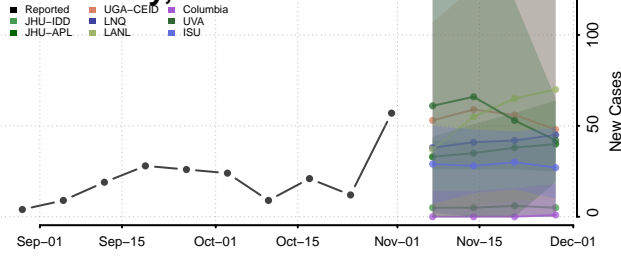

Ida County, Iowa