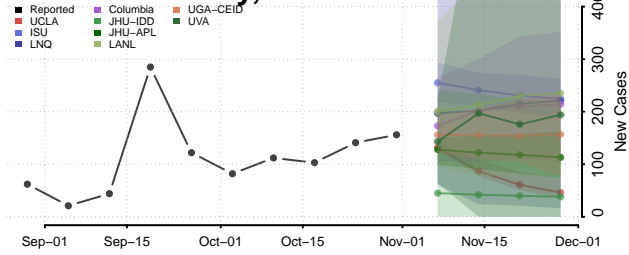

Marshall County, Alabama