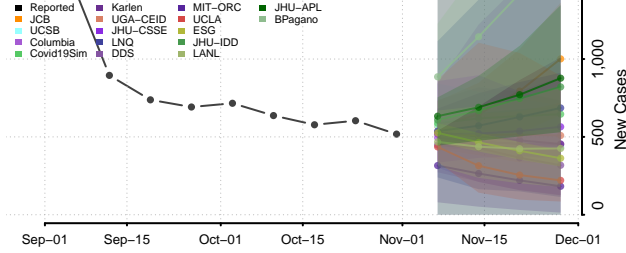

Guam

Hawaii

Hawaii County, Hawaii

Honolulu County, Hawaii

Kalawao County, Hawaii

Kauai County, Hawaii