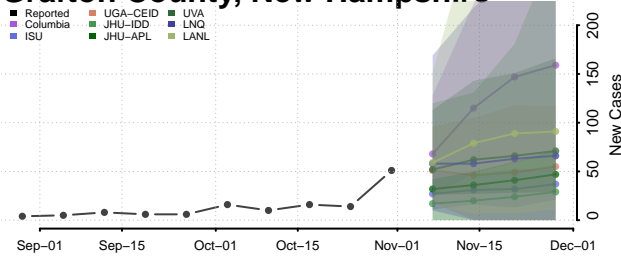

New Hampshire

Belknap County, New Hampshire

Carroll County, New Hampshire

Cheshire County, New Hampshire

Coos County, New Hampshire

Grafton County, New Hampshire

Hillsborough County, New Hampshire

Merrimack County, New Hampshire