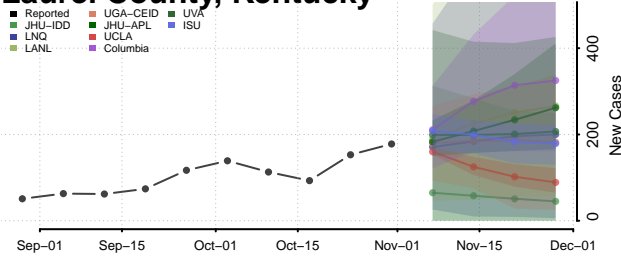

Jessamine County, Kentucky

Johnson County, Kentucky

Kenton County, Kentucky

Knott County, Kentucky

Knox County, Kentucky

Larue County, Kentucky

Laurel County, Kentucky

Lawrence County, Kentucky