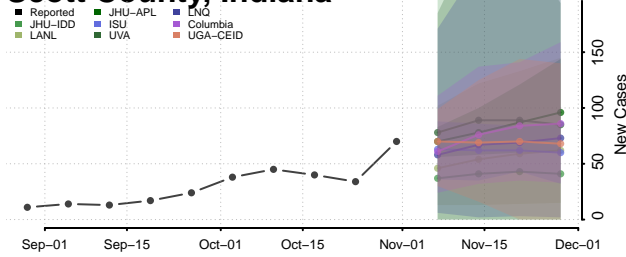

Randolph County, Indiana

Ripley County, Indiana

Rush County, Indiana

Scott County, Indiana

Shelby County, Indiana

Spencer County, Indiana

St. Joseph County, Indiana

Starke County, Indiana