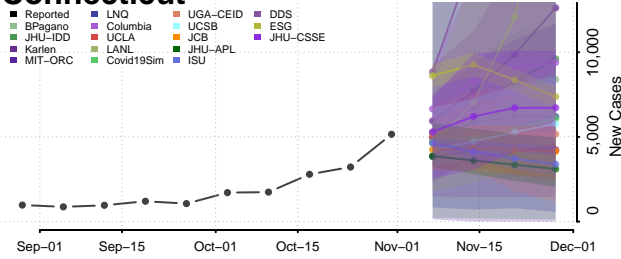

Sedgwick County, Colorado

Summit County, Colorado

Teller County, Colorado

Washington County, Colorado

Weld County, Colorado

Yuma County, Colorado

Connecticut

Fairfield County, Connecticut