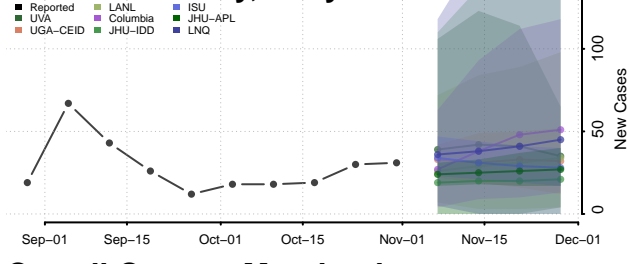

Caroline County, Maryland