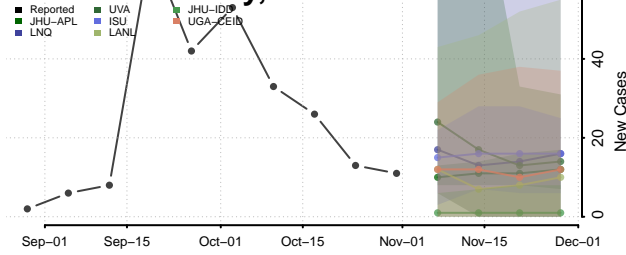

Divide County, North Dakota

Dunn County, North Dakota

Eddy County, North Dakota

Emmons County, North Dakota

Foster County, North Dakota

Golden Valley County, North Dakota

Grand Forks County, North Dakota

Grant County, North Dakota