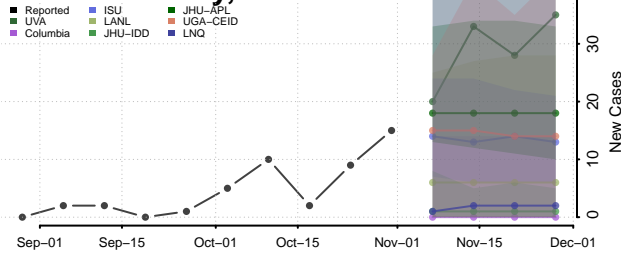

Morton County, Kansas