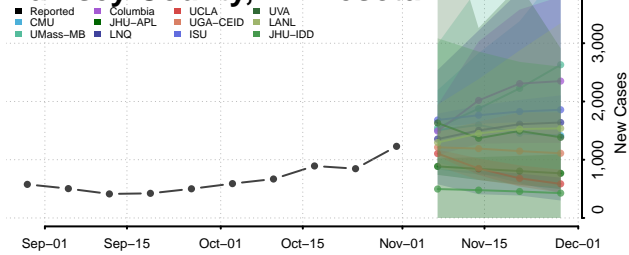

Ramsey County, Minnesota