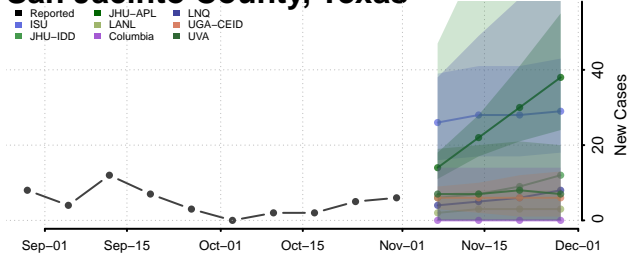

San Jacinto County, Texas