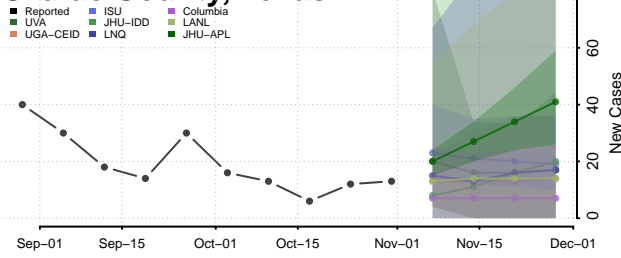

Titus County, Texas

Tom Green County, Texas

Travis County, Texas

Trinity County, Texas

Tyler County, Texas

Upshur County, Texas

Upton County, Texas

Uvalde County, Texas