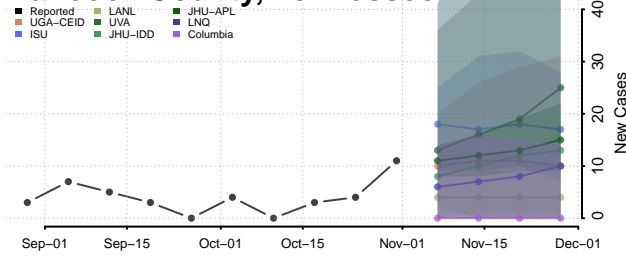

Hancock County, Tennessee