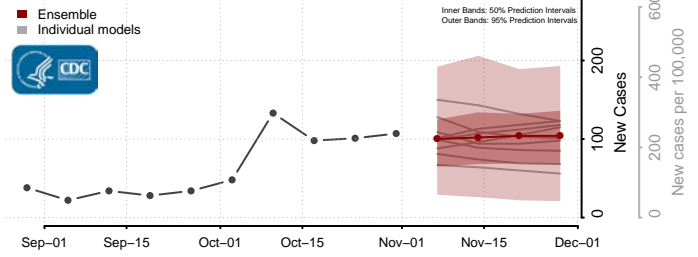

Hopkins County, Kentucky