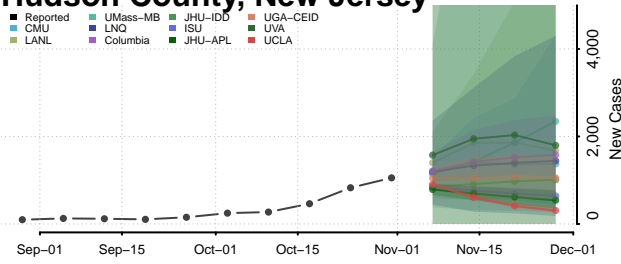

Cape May County, New Jersey

Cumberland County, New Jersey

Essex County, New Jersey

Gloucester County, New Jersey

Hudson County, New Jersey

Hunterdon County, New Jersey

Mercer County, New Jersey

Middlesex County, New Jersey