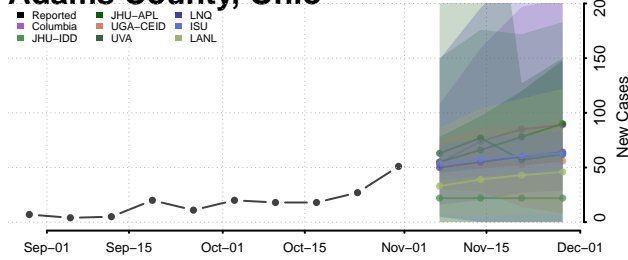

Adams County, Ohio