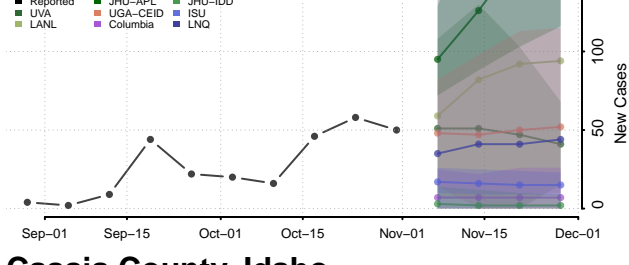

Caribou County, Idaho