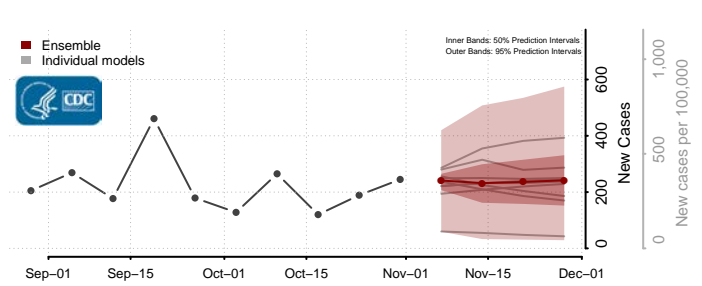

Schuyler County, Missouri

Scotland County, Missouri

Scott County, Missouri

Shannon County, Missouri

Shelby County, Missouri

St. Charles County, Missouri

St. Clair County, Missouri

St. Francois County, Missouri