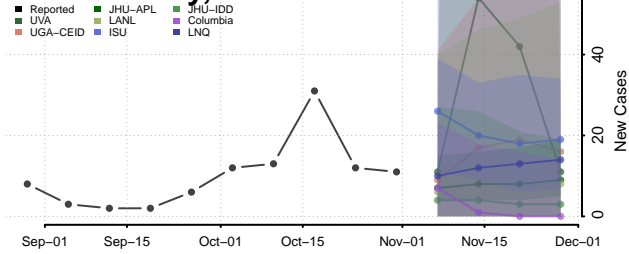

Scott County, Kansas