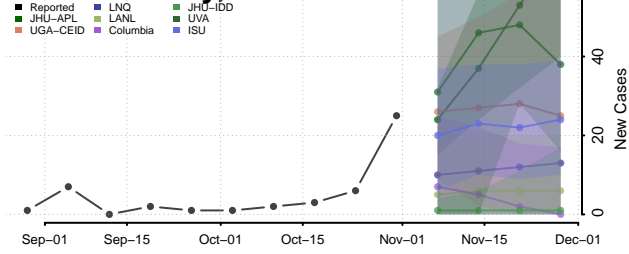

Steele County, North Dakota