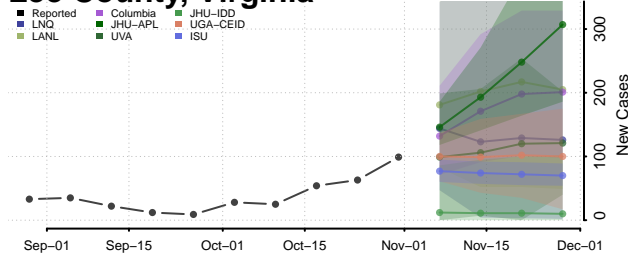

Lee County, Virginia