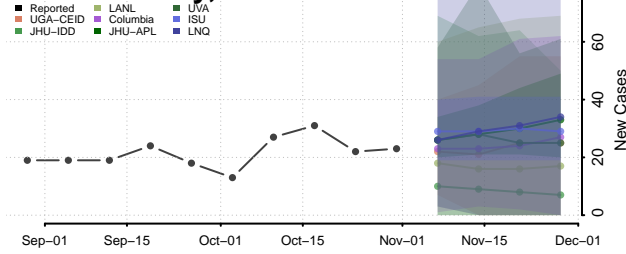

Dallas County, Arkansas

Desha County, Arkansas

Drew County, Arkansas

Faulkner County, Arkansas

Franklin County, Arkansas

Fulton County, Arkansas

Garland County, Arkansas

Grant County, Arkansas