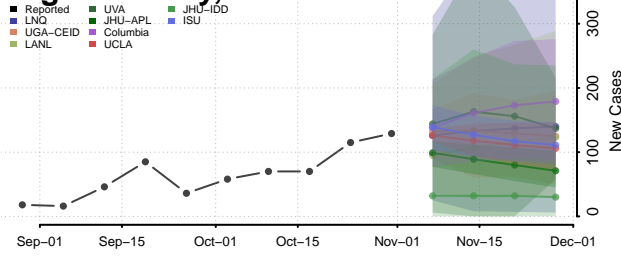

Lake County, Colorado

Larimer County, Colorado

Las Animas County, Colorado

Lincoln County, Colorado

Logan County, Colorado

Mesa County, Colorado

Mineral County, Colorado

Moffat County, Colorado