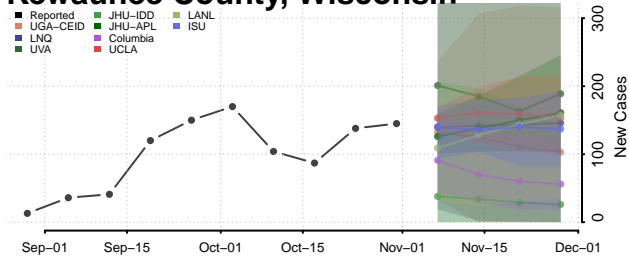

Kewaunee County, Wisconsin