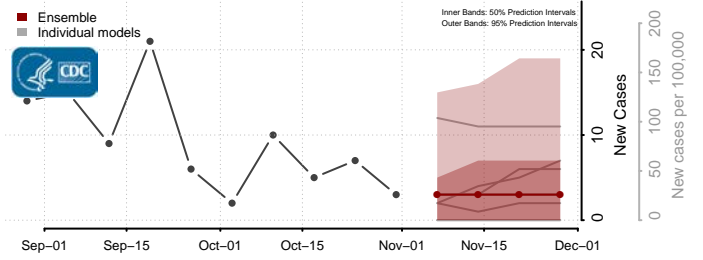

Forsyth County, North Carolina

Franklin County, North Carolina

Gaston County, North Carolina

Gates County, North Carolina

Graham County, North Carolina

Granville County, North Carolina

Greene County, North Carolina