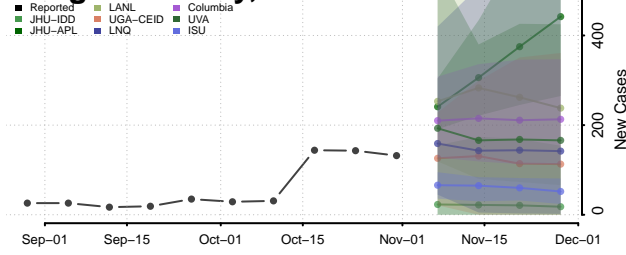

Douglas County, Illinois