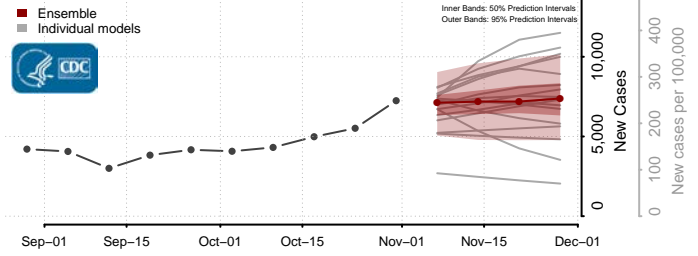

Winnebago County, Iowa

Winneshiek County, Iowa

Woodbury County, Iowa

Worth County, Iowa

Wright County, Iowa

Kansas

Allen County, Kansas

Anderson County, Kansas