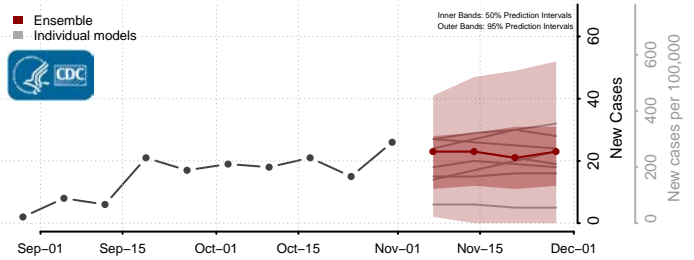

Caldwell County, Missouri