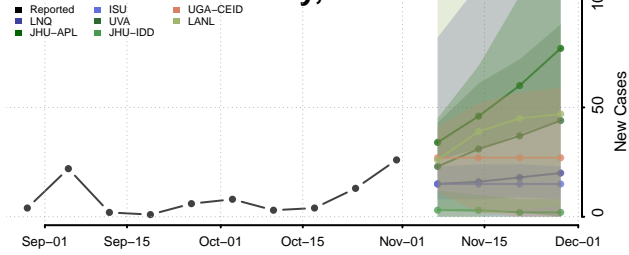

Sweet Grass County, Montana

Teton County, Montana

Toole County, Montana

Treasure County, Montana

Valley County, Montana

Wheatland County, Montana

Wibaux County, Montana

Yellowstone County, Montana