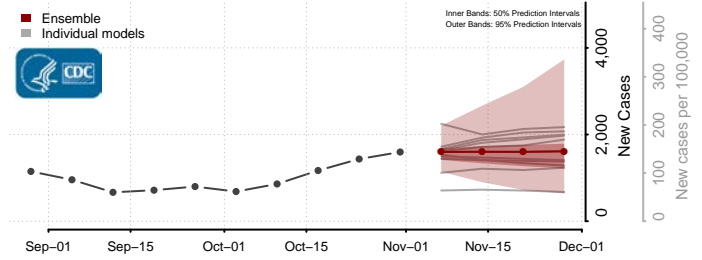

Mecklenburg County, North Carolina