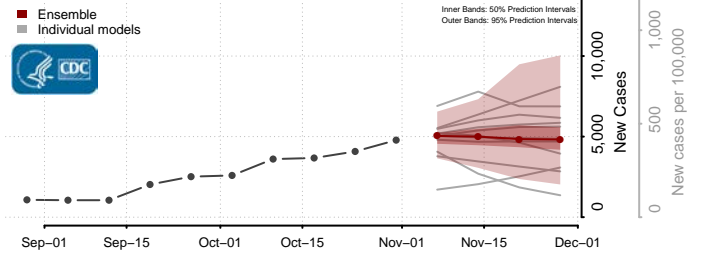

Salt Lake County, Utah