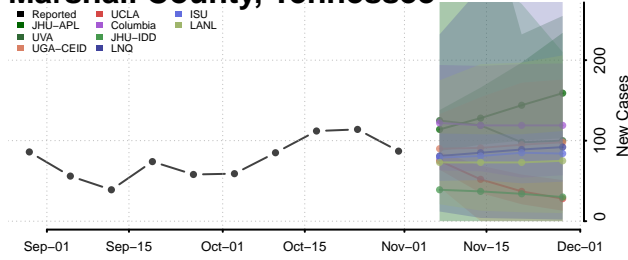

Marshall County, Tennessee

Maury County, Tennessee

McMinn County, Tennessee

McNairy County, Tennessee

Meigs County, Tennessee

Monroe County, Tennessee

Montgomery County, Tennessee

Moore County, Tennessee