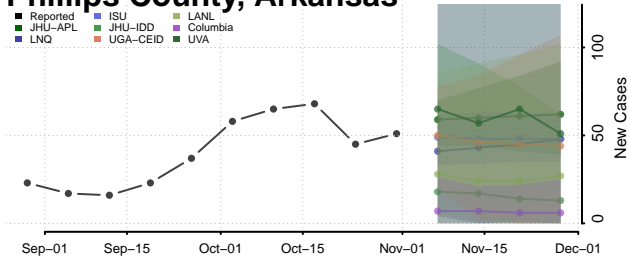

Phillips County, Arkansas