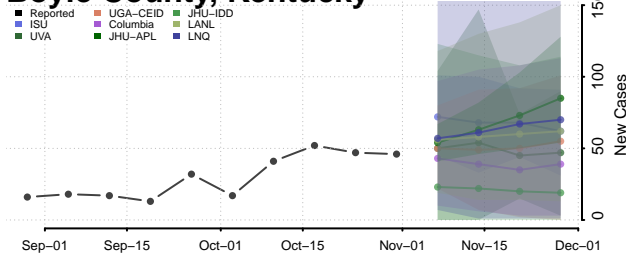

Bourbon County, Kentucky

Boyd County, Kentucky

Boyle County, Kentucky

Bracken County, Kentucky

Breathitt County, Kentucky

Breckinridge County, Kentucky

Bullitt County, Kentucky

Butler County, Kentucky