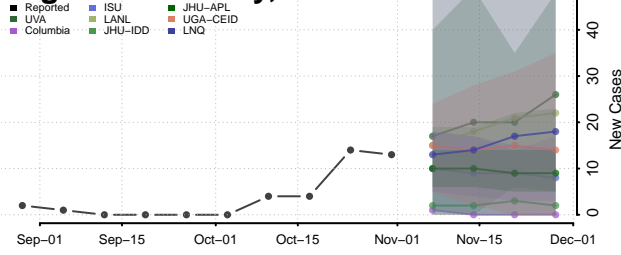

Prowers County, Colorado

Pueblo County, Colorado

Rio Blanco County, Colorado

Rio Grande County, Colorado

Routt County, Colorado

Saguache County, Colorado

San Juan County, Colorado

San Miguel County, Colorado