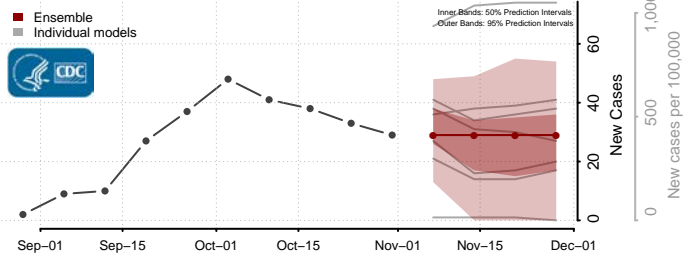

Douglas County, South Dakota

Edmunds County, South Dakota

Fall River County, South Dakota

Faulk County, South Dakota

Grant County, South Dakota

Gregory County, South Dakota

Haakon County, South Dakota

Hamlin County, South Dakota