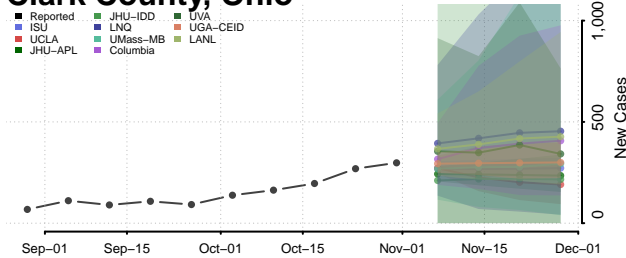

Clermont County, Ohio

Clinton County, Ohio

Columbiana County, Ohio

Coshocton County, Ohio

Crawford County, Ohio

Cuyahoga County, Ohio

Darke County, Ohio

Defiance County, Ohio