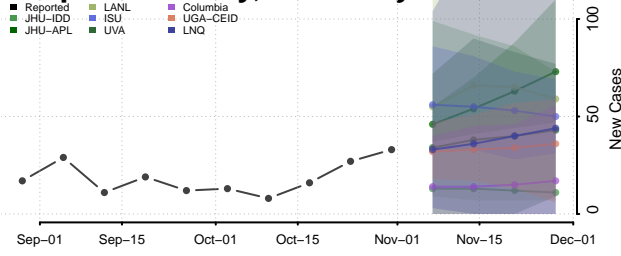

Scott County, Kentucky

Shelby County, Kentucky

Simpson County, Kentucky

Spencer County, Kentucky

Taylor County, Kentucky

Todd County, Kentucky

Trigg County, Kentucky

Trimble County, Kentucky