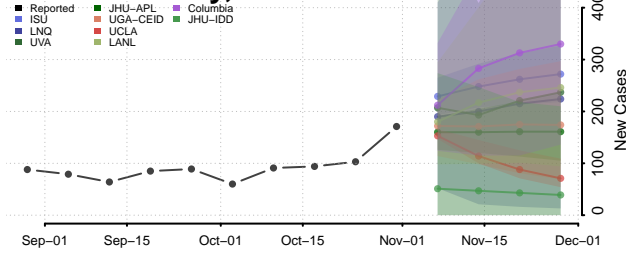

Carver County, Minnesota