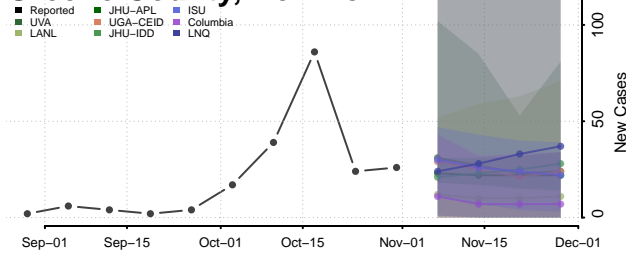

Delaware County, New York

Dutchess County, New York

Erie County, New York

Essex County, New York

Franklin County, New York

Fulton County, New York

Genesee County, New York

Greene County, New York