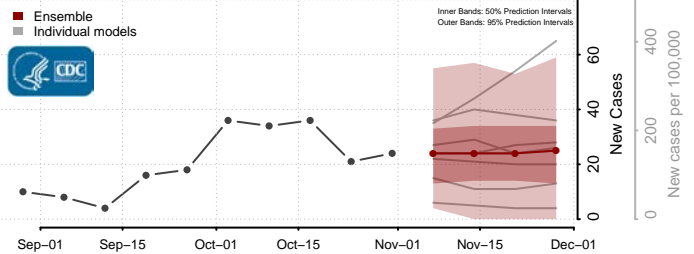

Bates County, Missouri