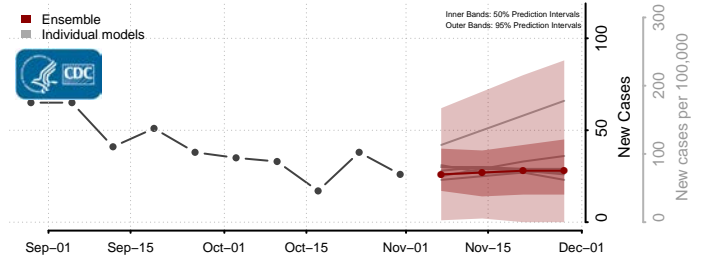

Henry County, Virginia

Highland County, Virginia

Hopewell County, Virginia

Isle of Wight County, Virginia

James City County, Virginia

King and Queen County, Virginia

King George County, Virginia

King William County, Virginia