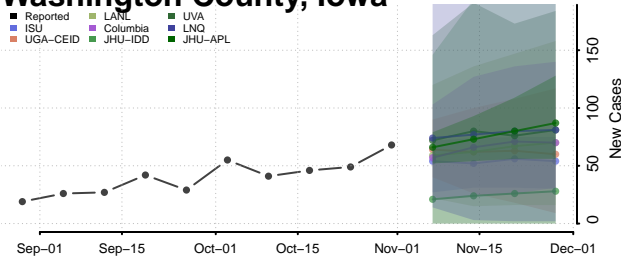

Taylor County, Iowa

Union County, Iowa

Van Buren County, Iowa

Wapello County, Iowa

Warren County, Iowa

Washington County, Iowa

Wayne County, Iowa

Webster County, Iowa