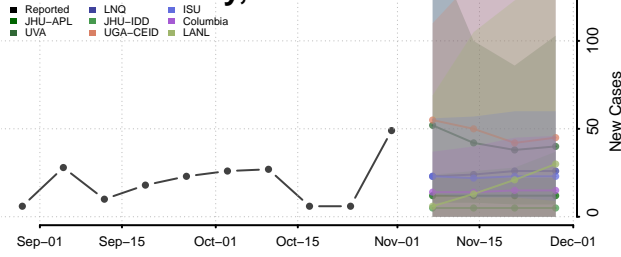

Wise County, Texas

Wood County, Texas

Yoakum County, Texas

Young County, Texas

Zapata County, Texas

Zavala County, Texas

Utah

Beaver County, Utah