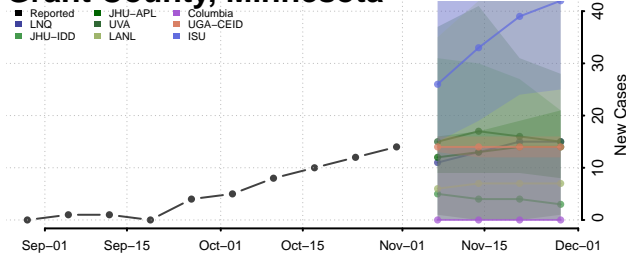

Freeborn County, Minnesota

Goodhue County, Minnesota

Grant County, Minnesota

Hennepin County, Minnesota

Houston County, Minnesota

Hubbard County, Minnesota

Isanti County, Minnesota

Itasca County, Minnesota