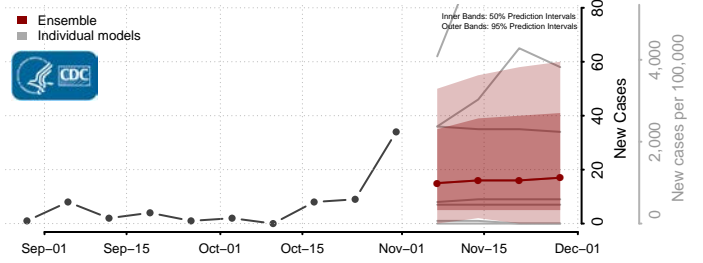

Wallace County, Kansas