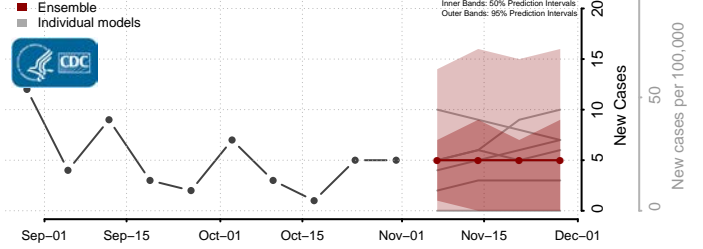

Klickitat County, Washington