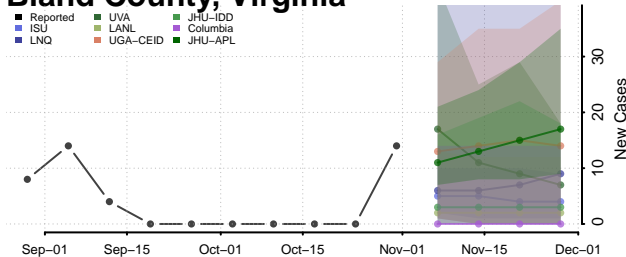

Bland County, Virginia