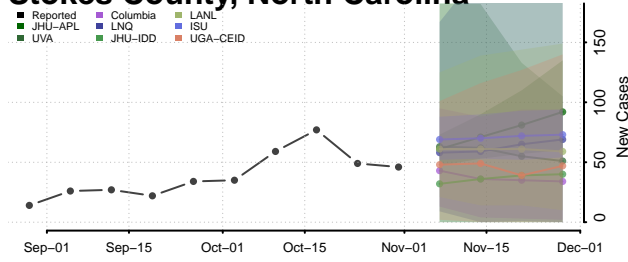

Stokes County, North Carolina