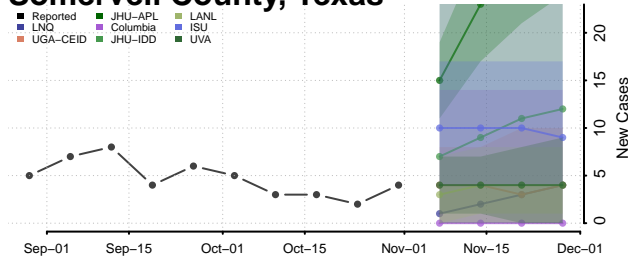

Somervell County, Texas