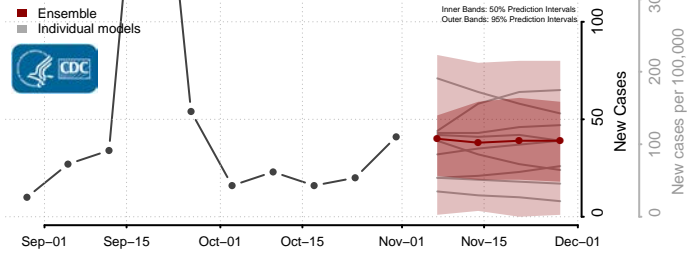

Dallas County, Alabama