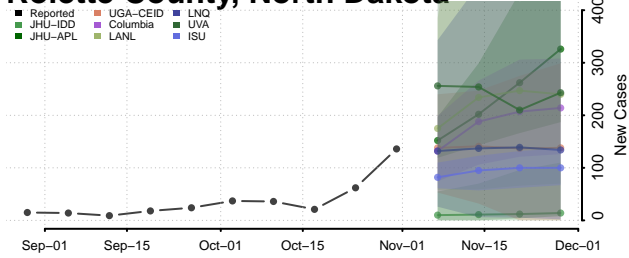

Rolette County, North Dakota