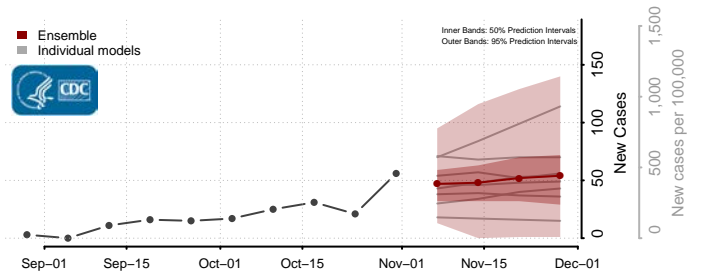

Union County, Iowa