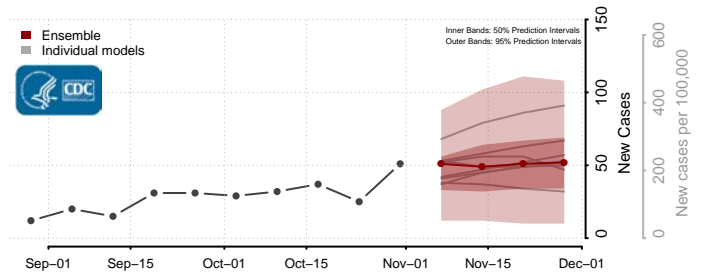

Le Sueur County, Minnesota

Lincoln County, Minnesota

Lyon County, Minnesota

Mahnomen County, Minnesota

Marshall County, Minnesota

Martin County, Minnesota

McLeod County, Minnesota

Meeker County, Minnesota