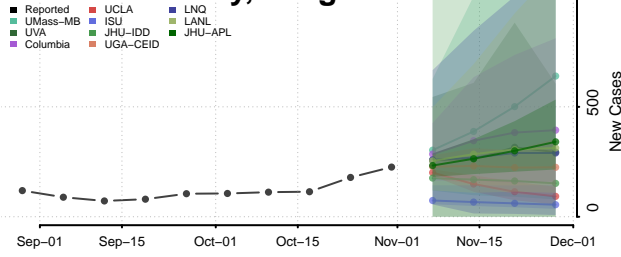

Jackson County, Oregon