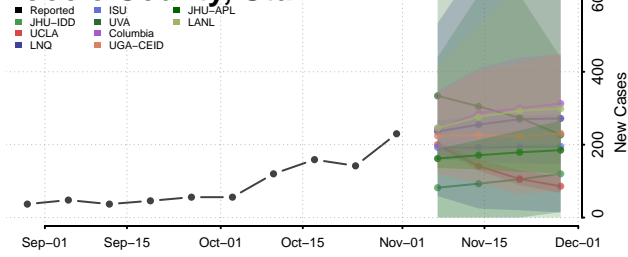

Tooele County, Utah