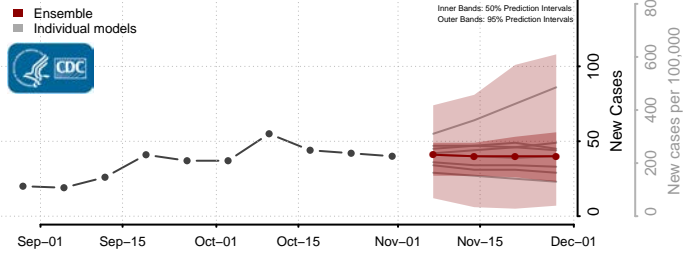

Andrew County, Missouri