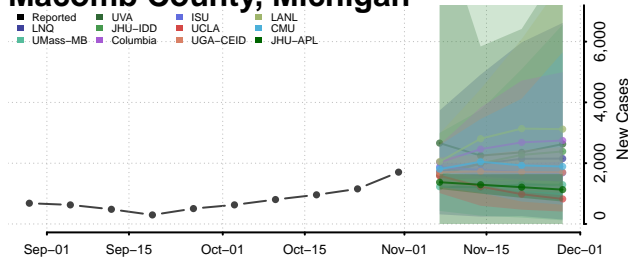

Lapeer County, Michigan

Leelanau County, Michigan

Lenawee County, Michigan

Livingston County, Michigan

Luce County, Michigan

Mackinac County, Michigan

Macomb County, Michigan

Manistee County, Michigan