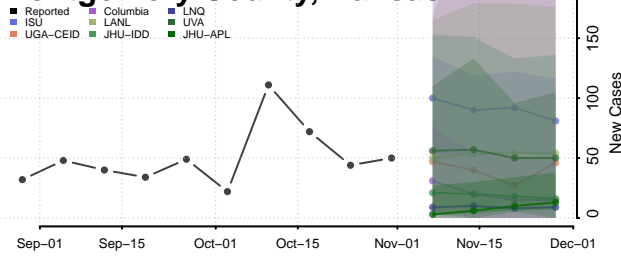

Montgomery County, Kansas