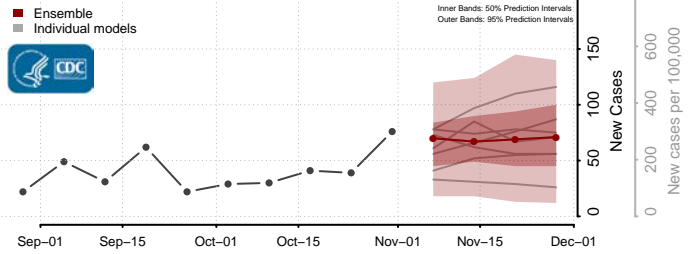

Audrain County, Missouri