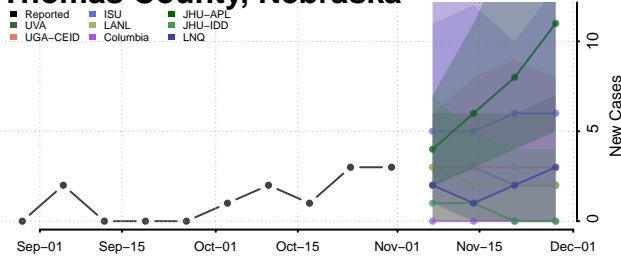

Thomas County, Nebraska