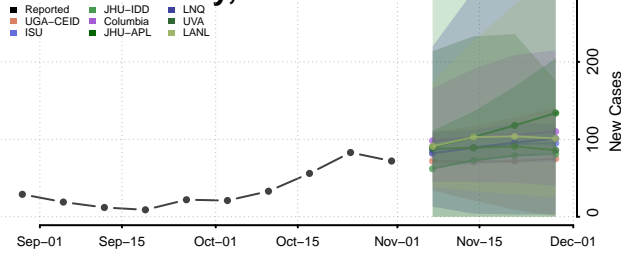

Clermont County, Ohio

Clinton County, Ohio

Columbiana County, Ohio

Coshocton County, Ohio

Crawford County, Ohio

Cuyahoga County, Ohio

Darke County, Ohio

Defiance County, Ohio