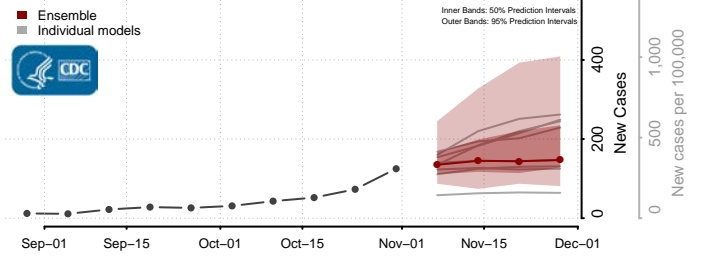

Gratiot County, Michigan