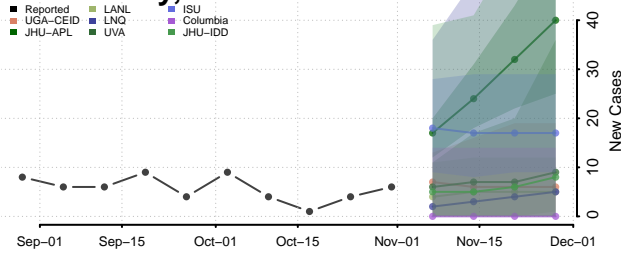

Lee County, Texas