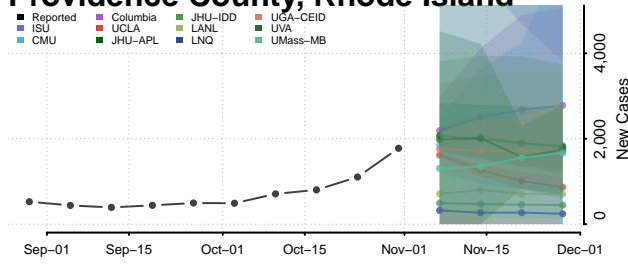

Rhode Island

Bristol County, Rhode Island

Kent County, Rhode Island

Newport County, Rhode Island

Providence County, Rhode Island

Washington County, Rhode Island

South Carolina

Abbeville County, South Carolina