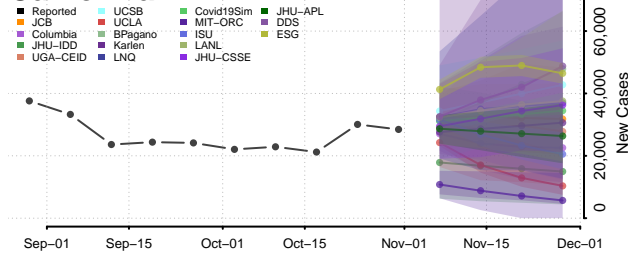

California