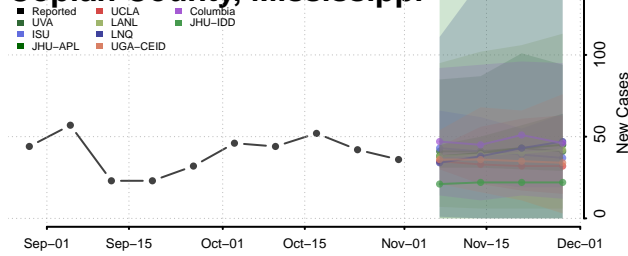

Carroll County, Mississippi

Chickasaw County, Mississippi

Choctaw County, Mississippi

Claiborne County, Mississippi

Clarke County, Mississippi

Clay County, Mississippi

Coahoma County, Mississippi

Copiah County, Mississippi