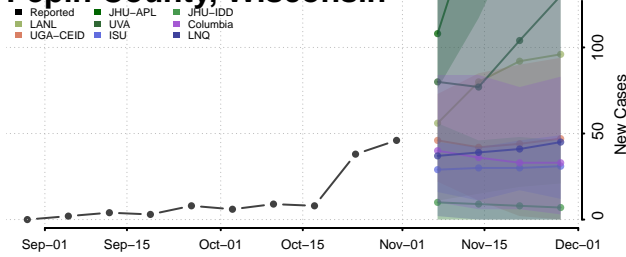

Oconto County, Wisconsin

Oneida County, Wisconsin

Outagamie County, Wisconsin

Ozaukee County, Wisconsin

Pepin County, Wisconsin

Pierce County, Wisconsin

Polk County, Wisconsin

Portage County, Wisconsin