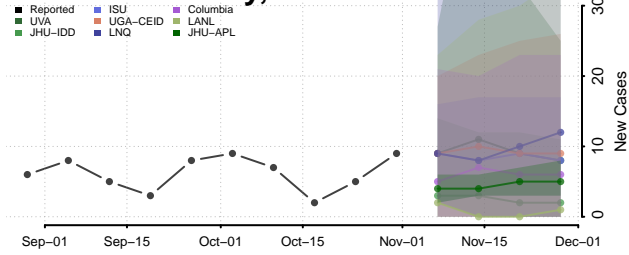

Atchison County, Missouri