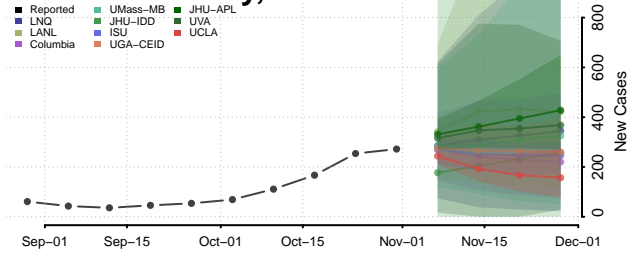

Santa Fe County, New Mexico