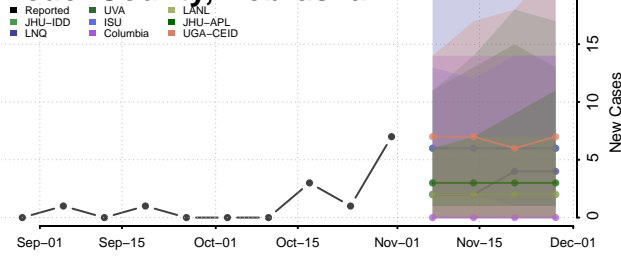

Deuel County, Nebraska