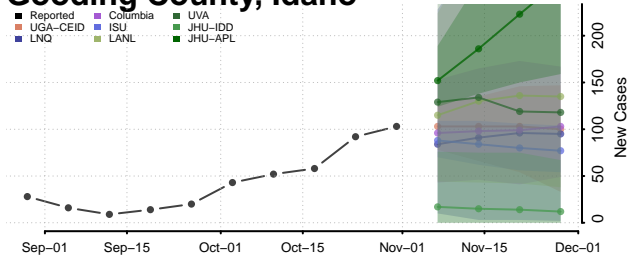

Gooding County, Idaho