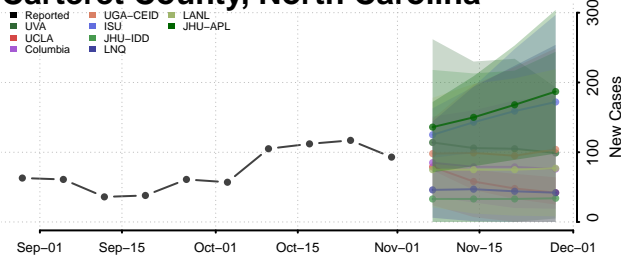

Cabarrus County, North Carolina

Caldwell County, North Carolina

Camden County, North Carolina

Carteret County, North Carolina

Caswell County, North Carolina

Catawba County, North Carolina

Chatham County, North Carolina