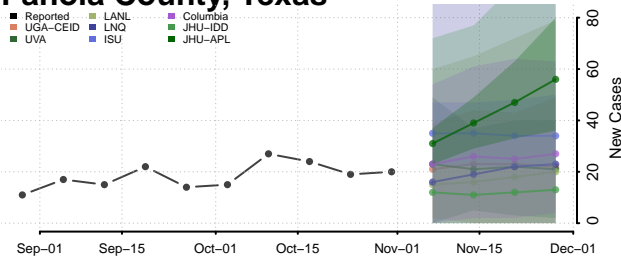

Nolan County, Texas

Nueces County, Texas

Ochiltree County, Texas

Oldham County, Texas

Orange County, Texas

Palo Pinto County, Texas

Panola County, Texas

Parker County, Texas