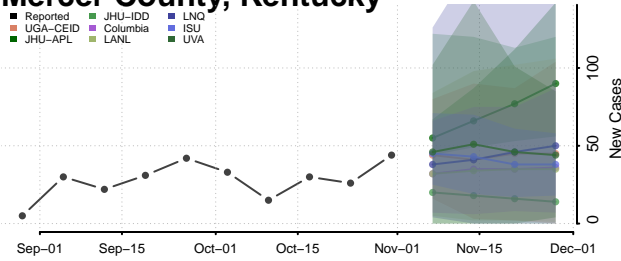

McLean County, Kentucky

Meade County, Kentucky

Menifee County, Kentucky

Mercer County, Kentucky

Metcalfe County, Kentucky

Monroe County, Kentucky

Montgomery County, Kentucky

Morgan County, Kentucky