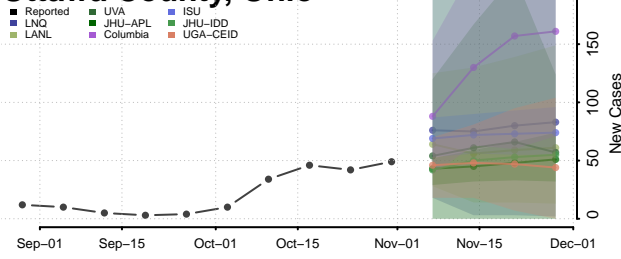

Ottawa County, Ohio