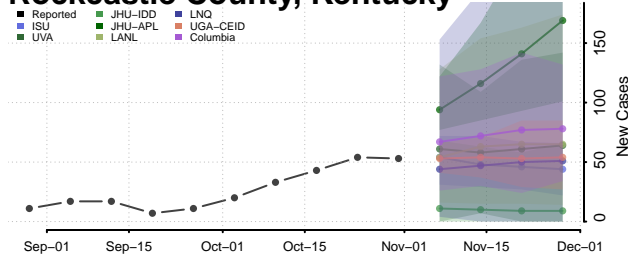

Rockcastle County, Kentucky