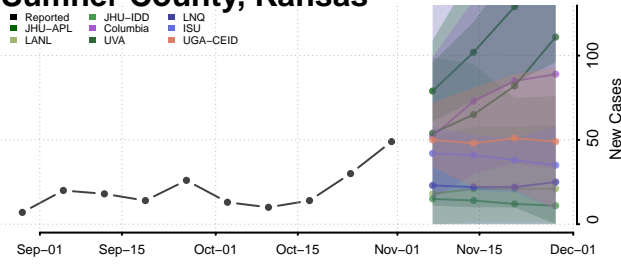

Sherman County, Kansas

Smith County, Kansas

Stafford County, Kansas

Stanton County, Kansas

Stevens County, Kansas

Sumner County, Kansas

Thomas County, Kansas

Trego County, Kansas