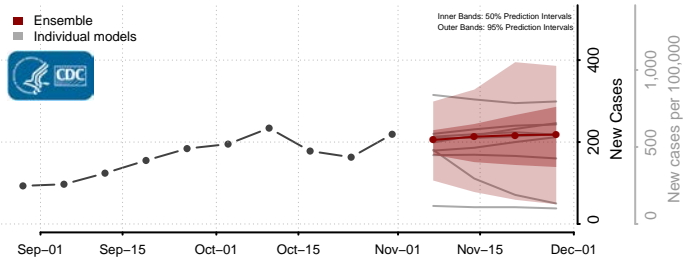

Williams County, North Dakota