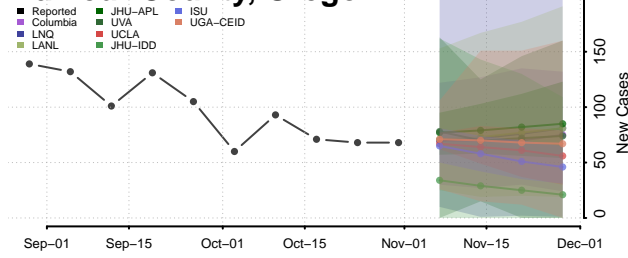

Malheur County, Oregon