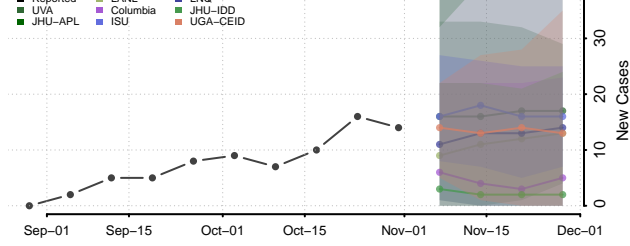

Valley County, Nebraska