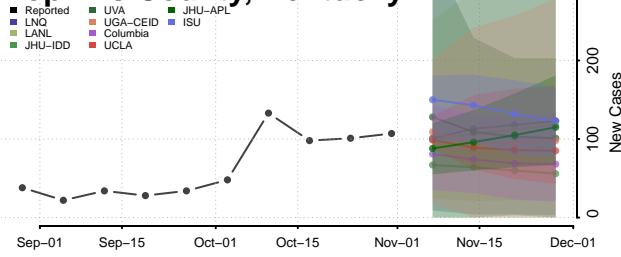

Hopkins County, Kentucky