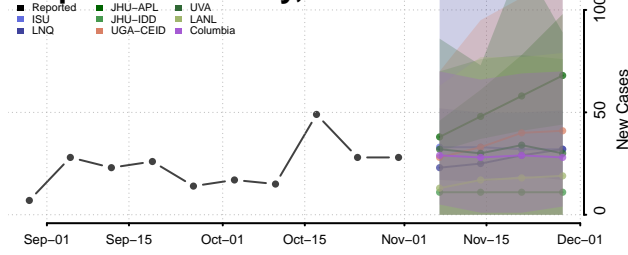

Roane County, Tennessee

Robertson County, Tennessee

Rutherford County, Tennessee

Scott County, Tennessee

Sequatchie County, Tennessee

Sevier County, Tennessee

Shelby County, Tennessee

Smith County, Tennessee