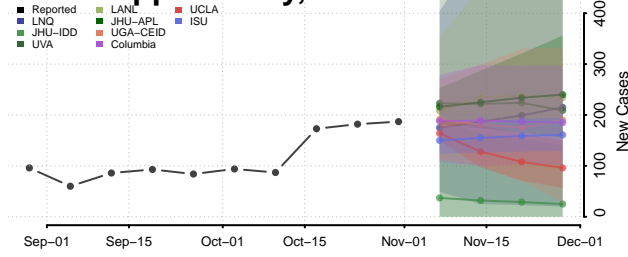

Madison County, Arkansas

Marion County, Arkansas

Miller County, Arkansas

Mississippi County, Arkansas

Monroe County, Arkansas

Montgomery County, Arkansas

Nevada County, Arkansas

Newton County, Arkansas