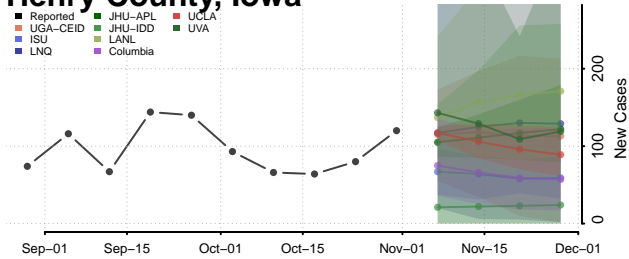

Guthrie County, Iowa

Hamilton County, Iowa

Hancock County, Iowa

Hardin County, Iowa

Harrison County, Iowa

Henry County, Iowa

Howard County, Iowa

Humboldt County, Iowa