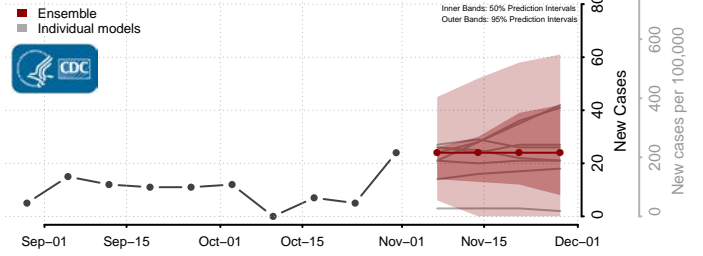

Noble County, Oklahoma