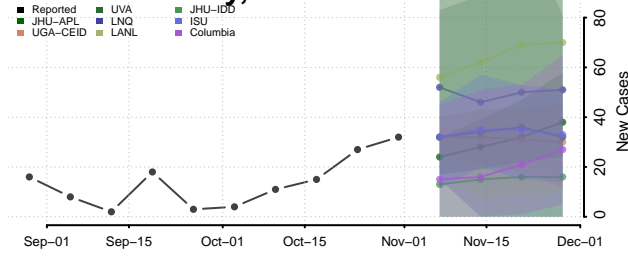

Miami County, Indiana

Monroe County, Indiana

Montgomery County, Indiana

Morgan County, Indiana

Newton County, Indiana

Noble County, Indiana

Ohio County, Indiana

Orange County, Indiana