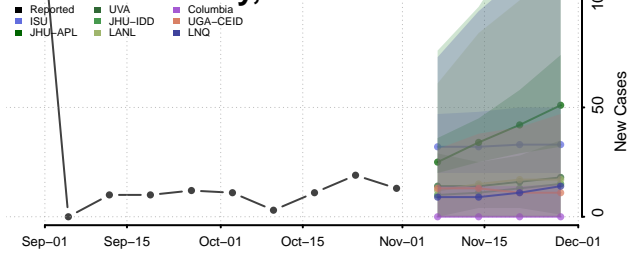

Houston County, Texas

Howard County, Texas

Hudspeth County, Texas

Hunt County, Texas

Hutchinson County, Texas

Irion County, Texas

Jack County, Texas

Jackson County, Texas