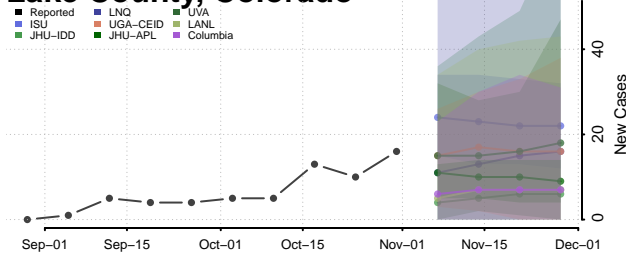

Lake County, Colorado

Larimer County, Colorado

Las Animas County, Colorado

Lincoln County, Colorado

Logan County, Colorado

Mesa County, Colorado

Mineral County, Colorado

Moffat County, Colorado