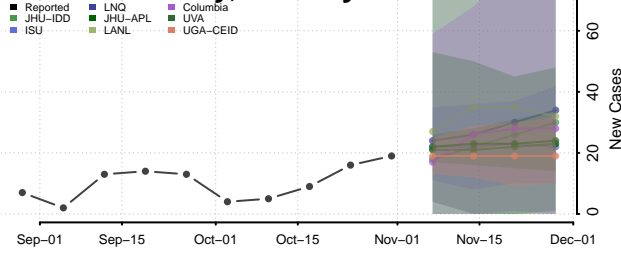

Juniata County, Pennsylvania