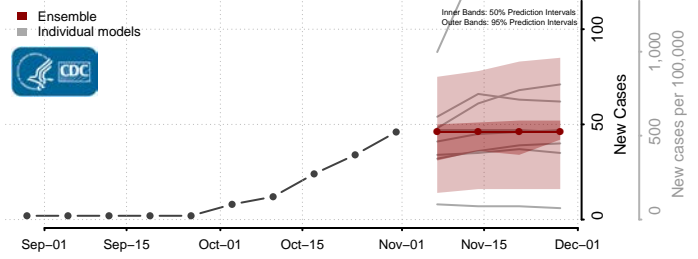

Clearwater County, Minnesota