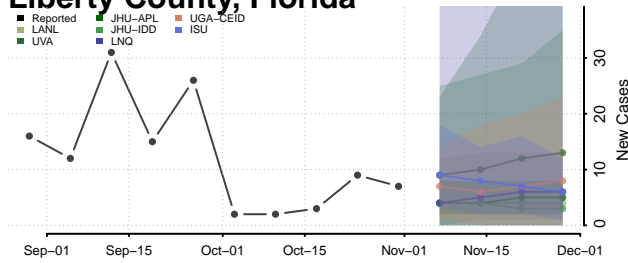

Lee County, Florida

Leon County, Florida

Levy County, Florida

Liberty County, Florida

Madison County, Florida

Manatee County, Florida

Marion County, Florida

Martin County, Florida