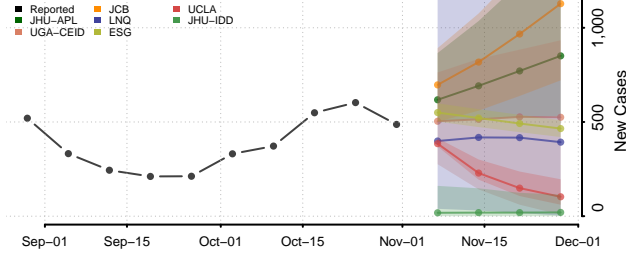

Guam

Hawaii

Hawaii County, Hawaii

Honolulu County, Hawaii

Kalawao County, Hawaii

Kauai County, Hawaii