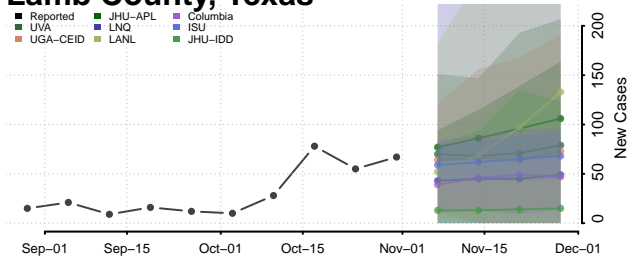

Lamb County, Texas