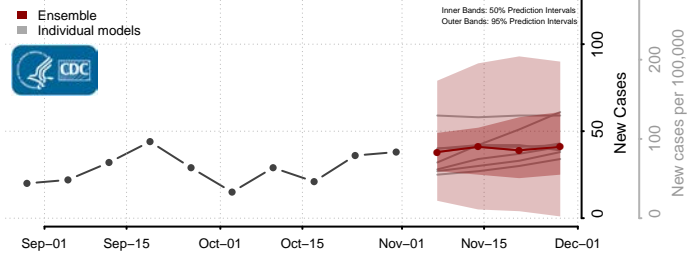

Wood County, Texas