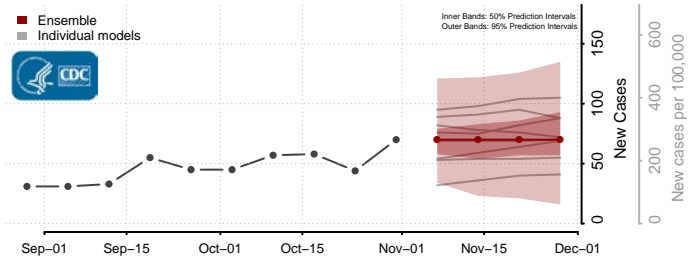

Boone County, Iowa