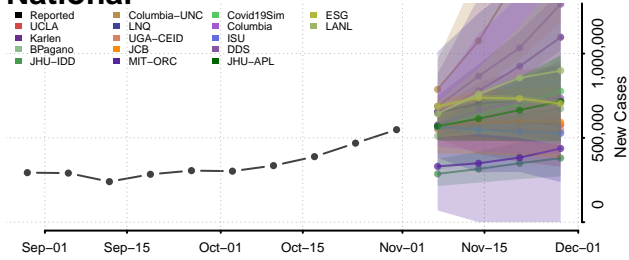

National

Alabama

Autauga County, Alabama

Baldwin County, Alabama

Barbour County, Alabama

Bibb County, Alabama

Blount County, Alabama

Bullock County, Alabama