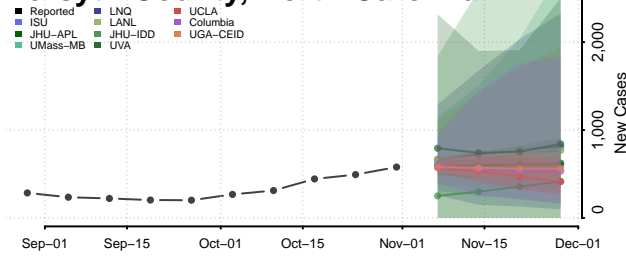

Forsyth County, North Carolina