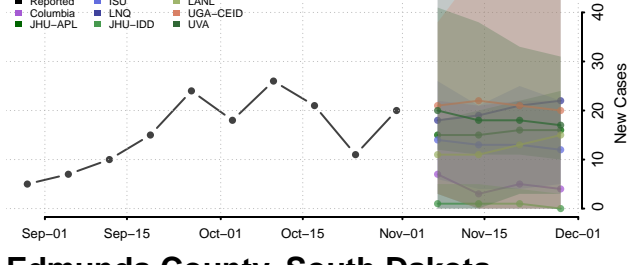

Douglas County, South Dakota