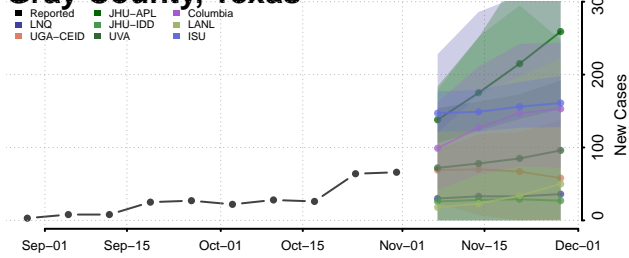

Gray County, Texas