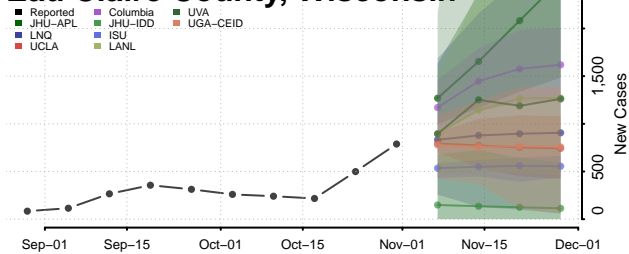

Eau Claire County, Wisconsin