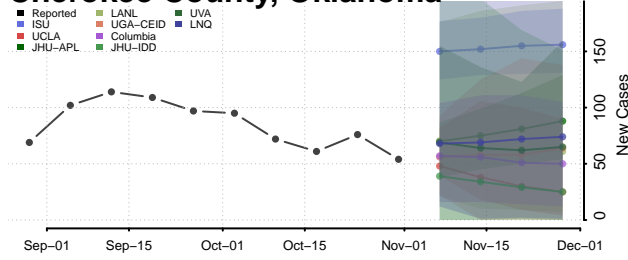

Beaver County, Oklahoma

Beckham County, Oklahoma

Blaine County, Oklahoma

Bryan County, Oklahoma

Caddo County, Oklahoma

Canadian County, Oklahoma

Carter County, Oklahoma

Cherokee County, Oklahoma