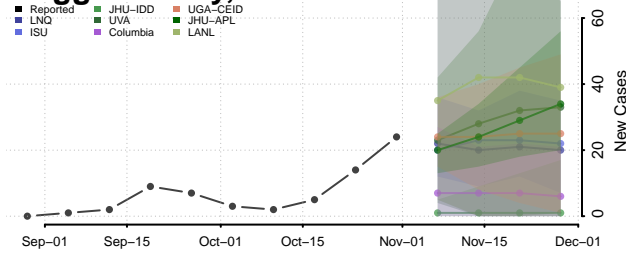

Griggs County, North Dakota