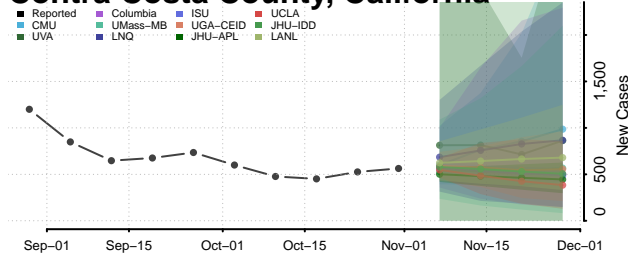

California

Alameda County, California

Alpine County, California

Amador County, California

Butte County, California

Calaveras County, California

Colusa County, California

Contra Costa County, California