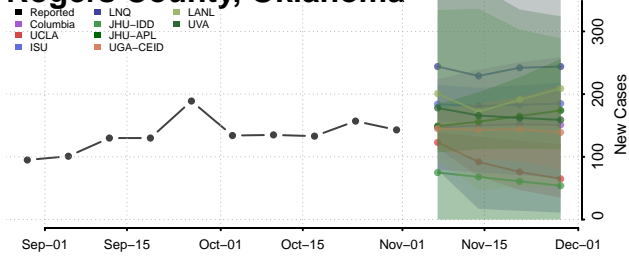

Rogers County, Oklahoma