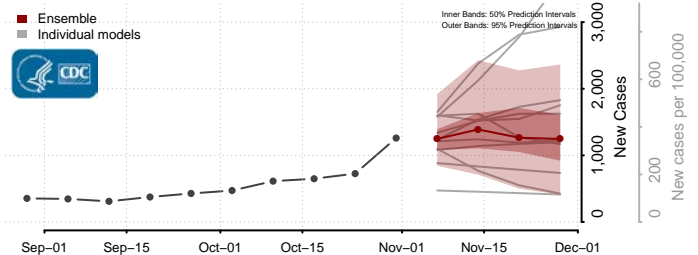

Anoka County, Minnesota