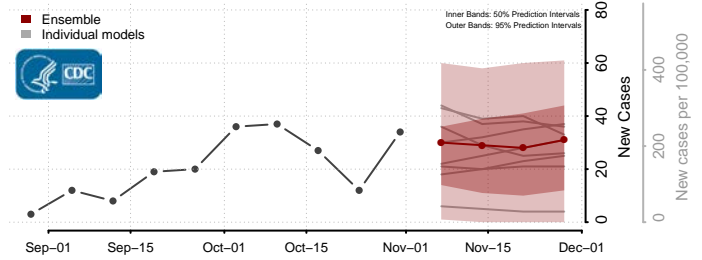

Clinton County, Missouri