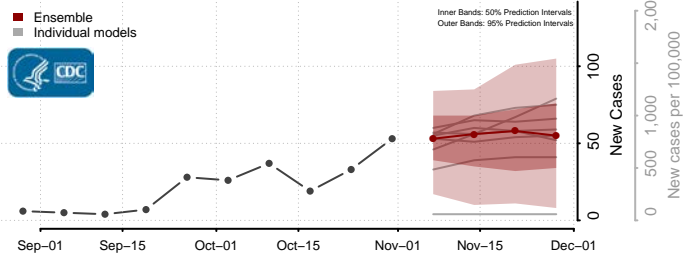

McLean County, North Dakota

Mercer County, North Dakota

Morton County, North Dakota

Mountrail County, North Dakota

Nelson County, North Dakota

Oliver County, North Dakota

Pembina County, North Dakota

Pierce County, North Dakota