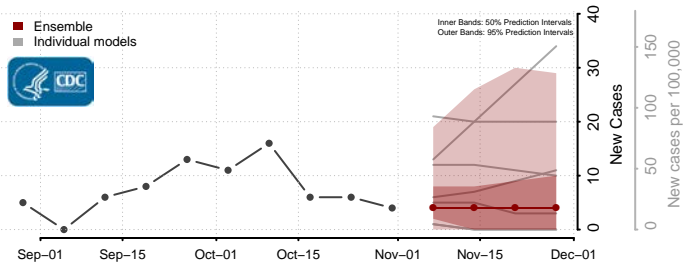

Rockbridge County, Virginia