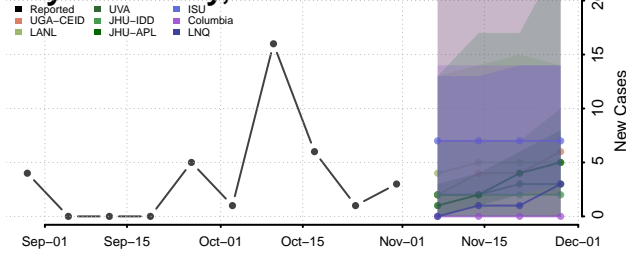

Baylor County, Texas