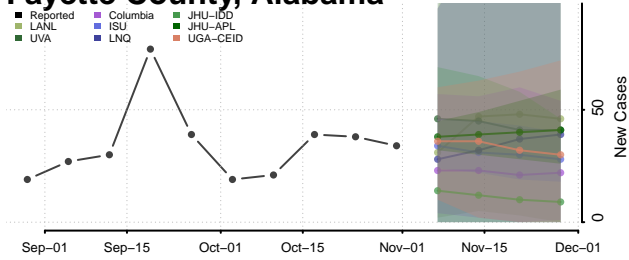

Dale County, Alabama

Dallas County, Alabama

DeKalb County, Alabama

Elmore County, Alabama

Escambia County, Alabama

Etowah County, Alabama

Fayette County, Alabama

Franklin County, Alabama