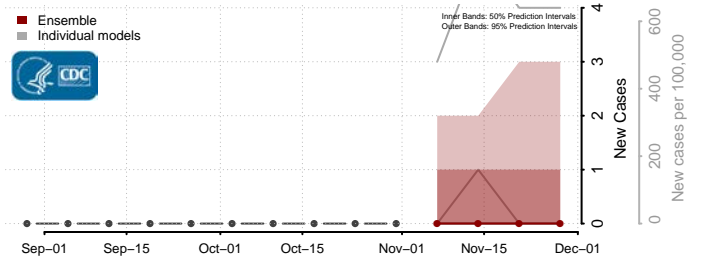

De Baca County, New Mexico

Dona Ana County, New Mexico

Eddy County, New Mexico

Grant County, New Mexico

Guadalupe County, New Mexico

Harding County, New Mexico

Hidalgo County, New Mexico

Lea County, New Mexico