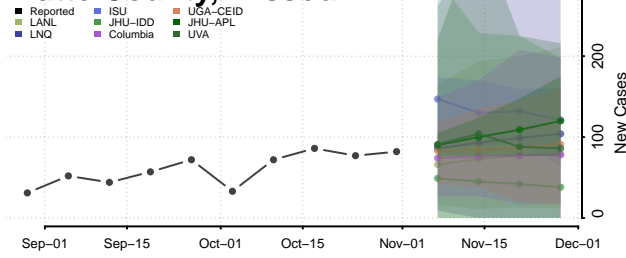

Ozark County, Missouri

Pemiscot County, Missouri

Perry County, Missouri

Pettis County, Missouri

Phelps County, Missouri

Pike County, Missouri

Platte County, Missouri

Polk County, Missouri