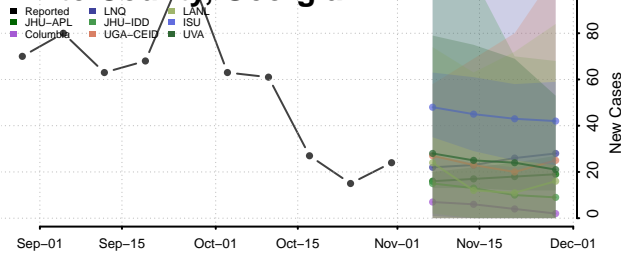

Wayne County, Georgia

Webster County, Georgia

Wheeler County, Georgia

White County, Georgia

Whitfield County, Georgia

Wilcox County, Georgia

Wilkes County, Georgia

Wilkinson County, Georgia