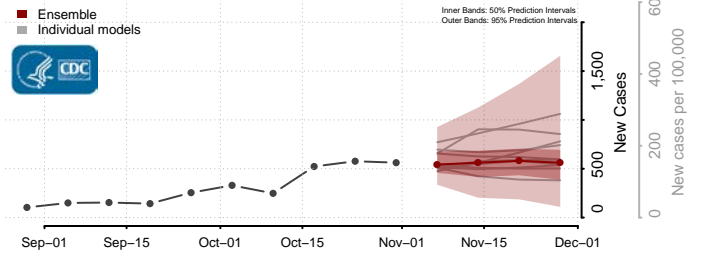

Shiawassee County, Michigan

St. Clair County, Michigan

St. Joseph County, Michigan

Tuscola County, Michigan

Van Buren County, Michigan

Washtenaw County, Michigan

Wayne County, Michigan

Wexford County, Michigan