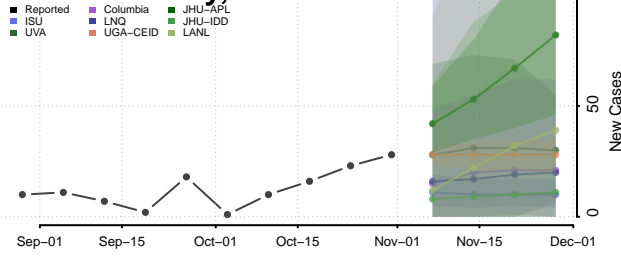

Archer County, Texas