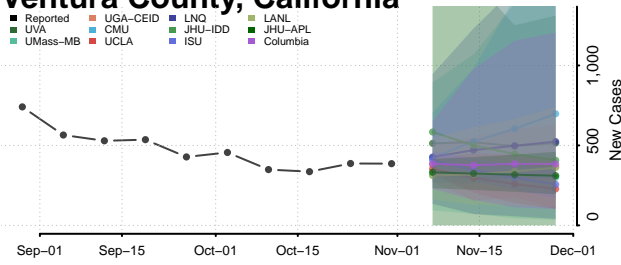

Ventura County, California