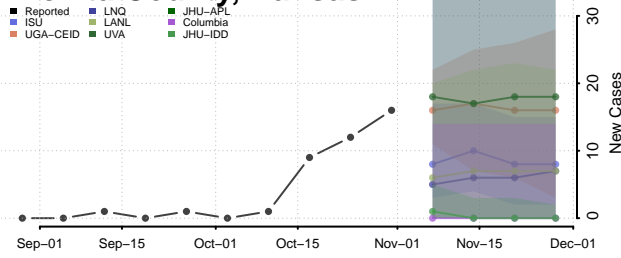

Wichita County, Kansas