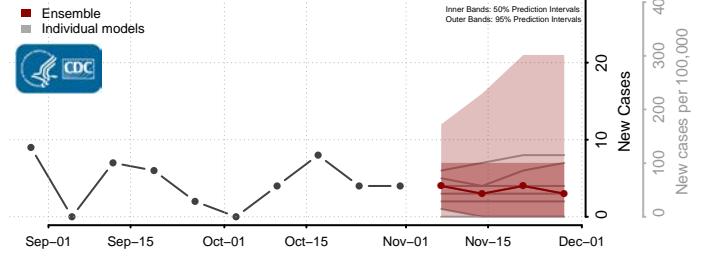

Caroline County, Virginia

Carroll County, Virginia

Charles City County, Virginia

Charlotte County, Virginia

Charlottesville County, Virginia

Chesapeake County, Virginia

Chesterfield County, Virginia

Clarke County, Virginia