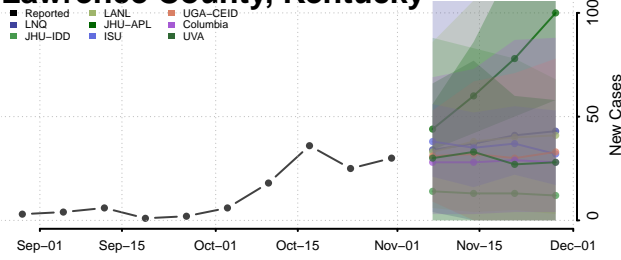

Jessamine County, Kentucky

Johnson County, Kentucky

Kenton County, Kentucky

Knott County, Kentucky

Knox County, Kentucky

Larue County, Kentucky

Laurel County, Kentucky

Lawrence County, Kentucky