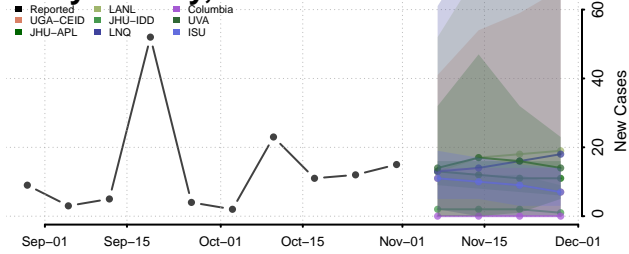

Marion County, Alabama

Marshall County, Alabama

Mobile County, Alabama

Monroe County, Alabama

Montgomery County, Alabama

Morgan County, Alabama

Perry County, Alabama

Pickens County, Alabama

Pike County, Alabama

Randolph County, Alabama

Russell County, Alabama

Shelby County, Alabama

St. Clair County, Alabama

Sumter County, Alabama

Talladega County, Alabama

Tallapoosa County, Alabama