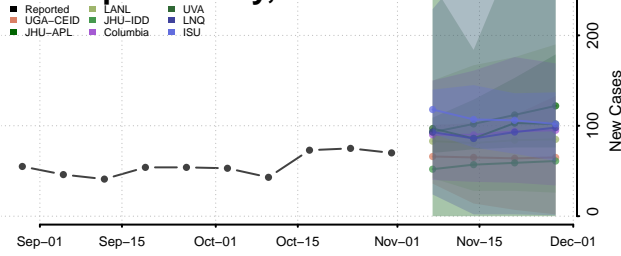

Lawrence County, Illinois

Lee County, Illinois

Livingston County, Illinois

Logan County, Illinois

Macon County, Illinois

Macoupin County, Illinois

Madison County, Illinois

Marion County, Illinois