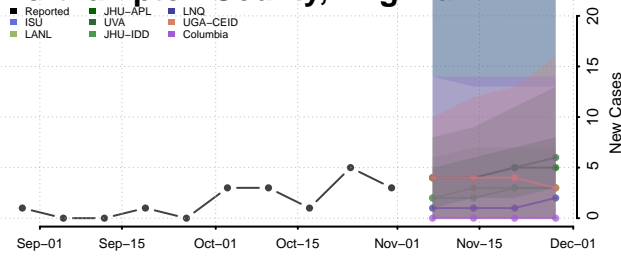

New Kent County, Virginia

Newport News County, Virginia

Norfolk County, Virginia

Northampton County, Virginia

Northumberland County, Virginia

Norton County, Virginia

Nottoway County, Virginia

Orange County, Virginia