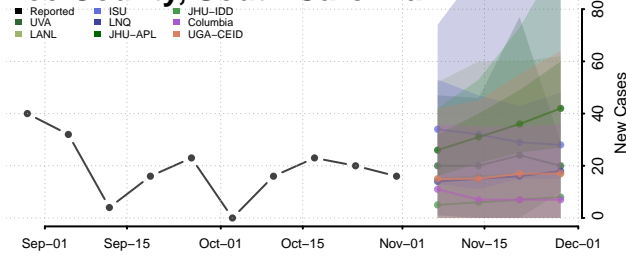

Lee County, South Carolina