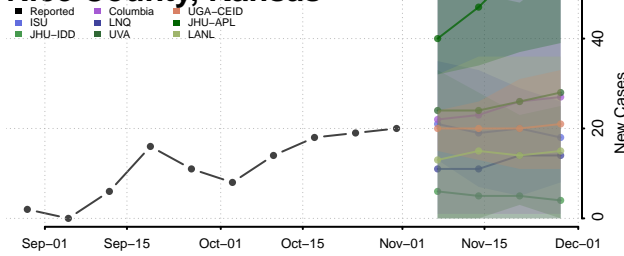

Rice County, Kansas