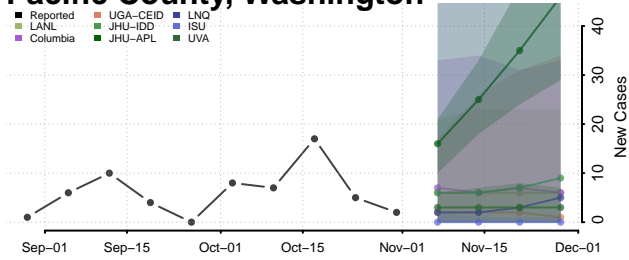

Pacific County, Washington