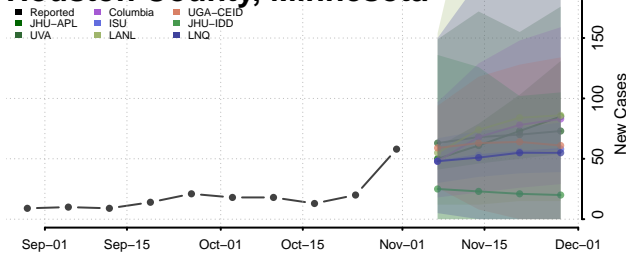

Freeborn County, Minnesota

Goodhue County, Minnesota

Grant County, Minnesota

Hennepin County, Minnesota

Houston County, Minnesota

Hubbard County, Minnesota

Isanti County, Minnesota

Itasca County, Minnesota