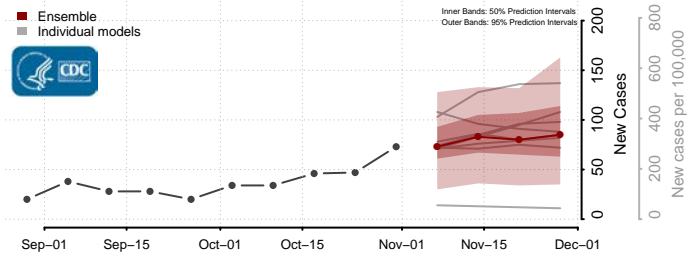

Adair County, Missouri