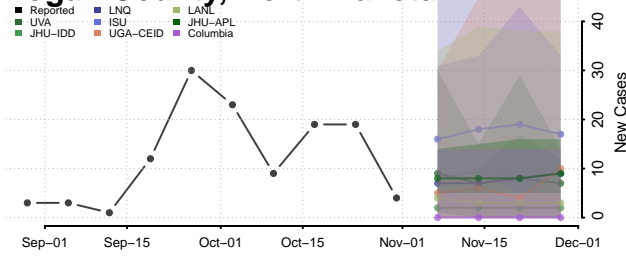

Griggs County, North Dakota

Hettinger County, North Dakota

Kidder County, North Dakota

LaMoure County, North Dakota

Logan County, North Dakota

McHenry County, North Dakota

McIntosh County, North Dakota

McKenzie County, North Dakota