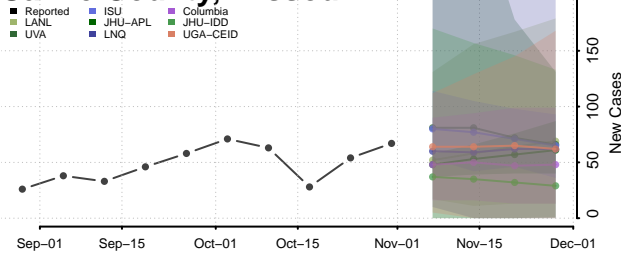

Saline County, Missouri