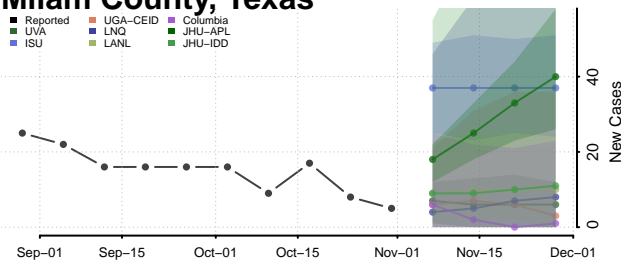

Milam County, Texas