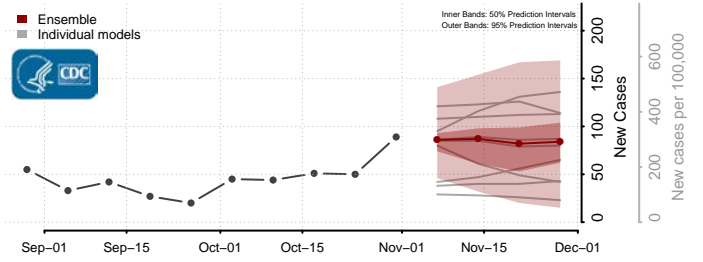

Tunica County, Mississippi

Union County, Mississippi

Walthall County, Mississippi

Warren County, Mississippi

Washington County, Mississippi

Wayne County, Mississippi

Webster County, Mississippi

Wilkinson County, Mississippi