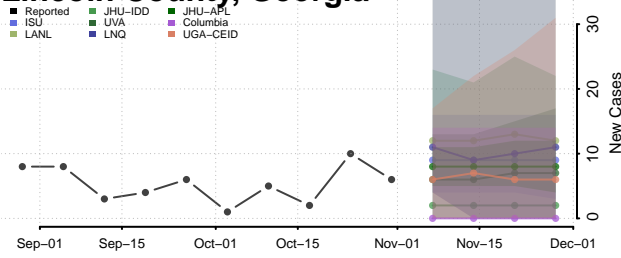

Laurens County, Georgia

Lee County, Georgia

Liberty County, Georgia

Lincoln County, Georgia

Long County, Georgia

Lowndes County, Georgia

Lumpkin County, Georgia

Macon County, Georgia