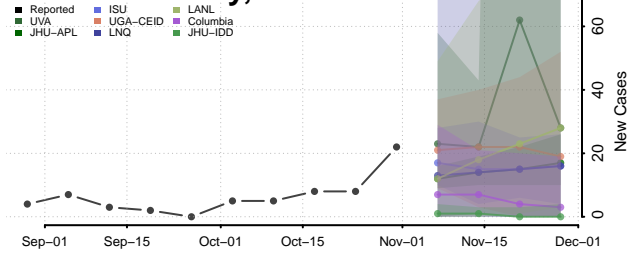

Ziebach County, South Dakota