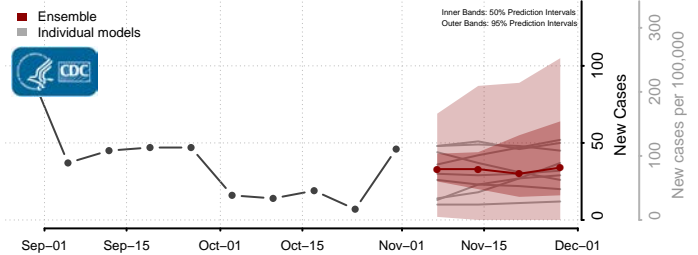

Wharton County, Texas