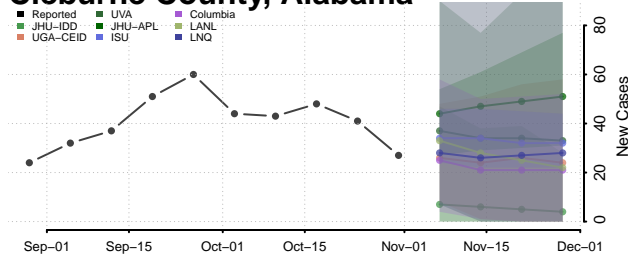

Cleburne County, Alabama