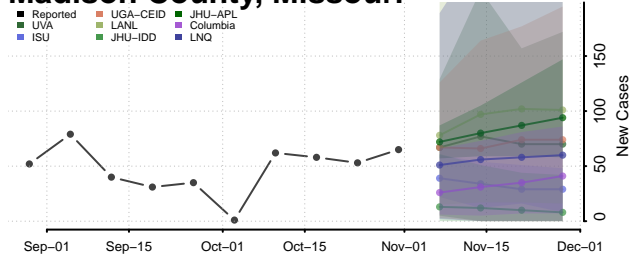

Madison County, Missouri