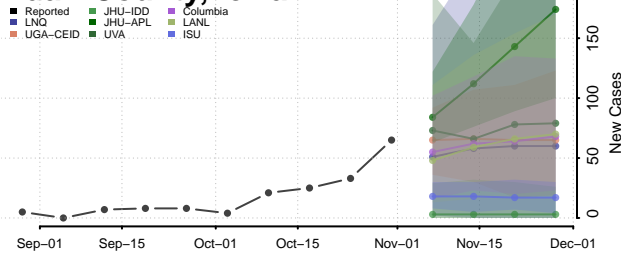

Adair County, Iowa