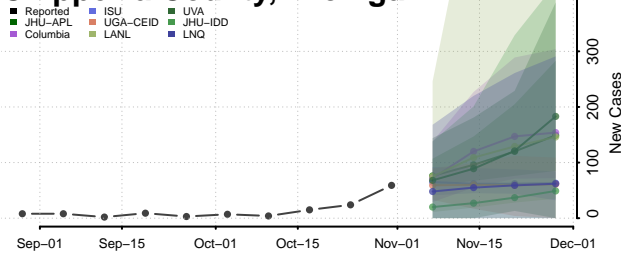

Chippewa County, Michigan