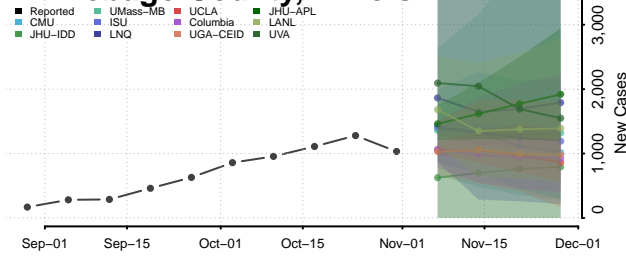

Winnebago County, Illinois