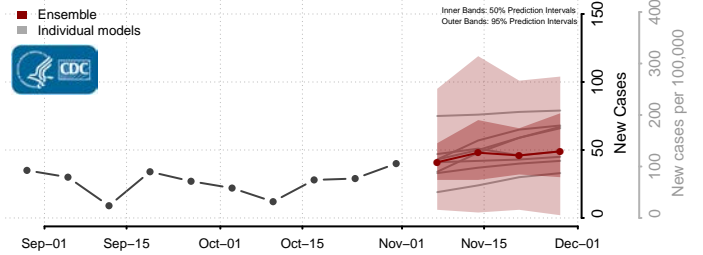

Brown County, Texas