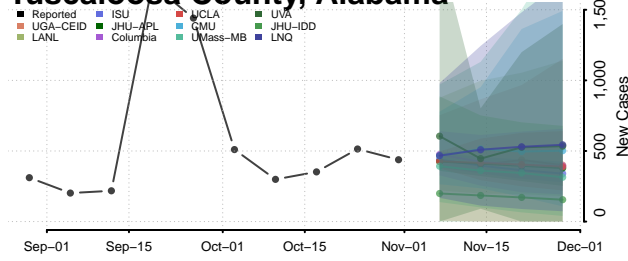

Tuscaloosa County, Alabama