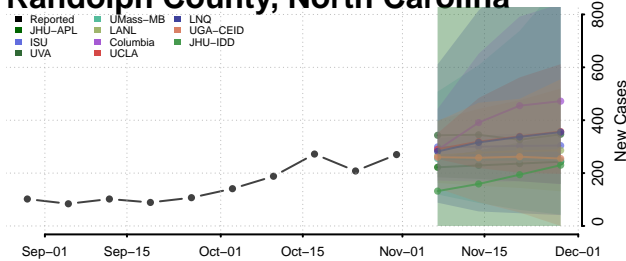

Randolph County, North Carolina