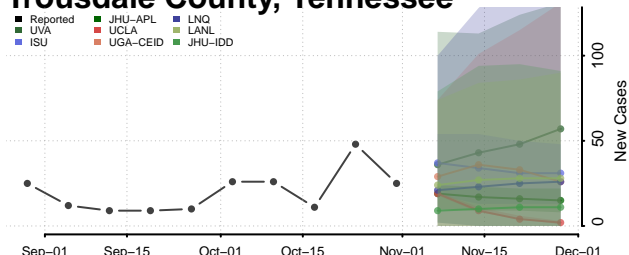

Trousdale County, Tennessee