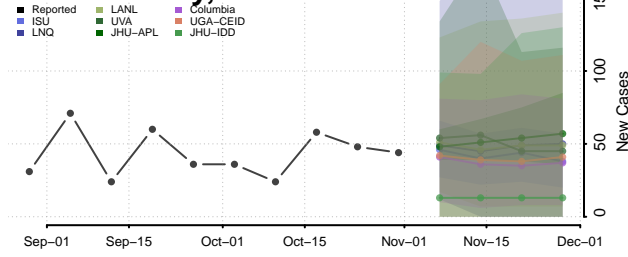

Bond County, Illinois