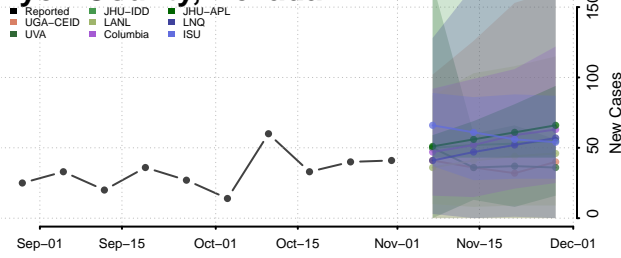

Lyon County, Nevada