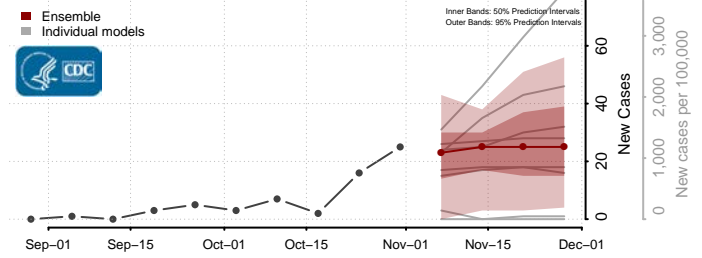

Burke County, North Dakota