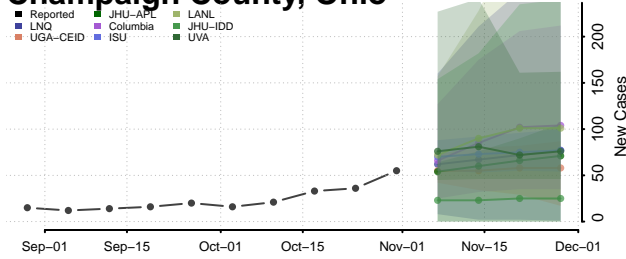

Champaign County, Ohio