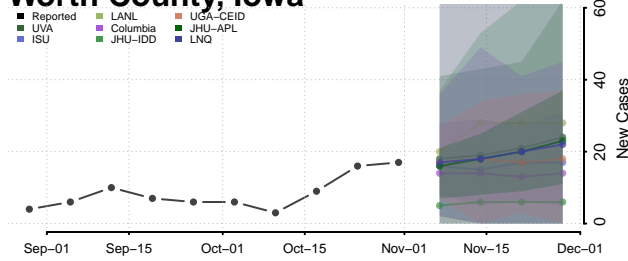

Winnebago County, Iowa

Winneshiek County, Iowa

Woodbury County, Iowa

Worth County, Iowa

Wright County, Iowa

Kansas

Allen County, Kansas

Anderson County, Kansas