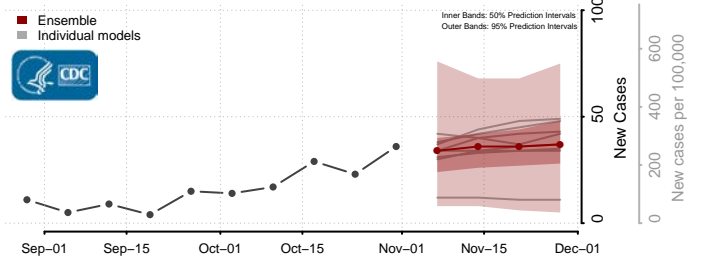

Faribault County, Minnesota