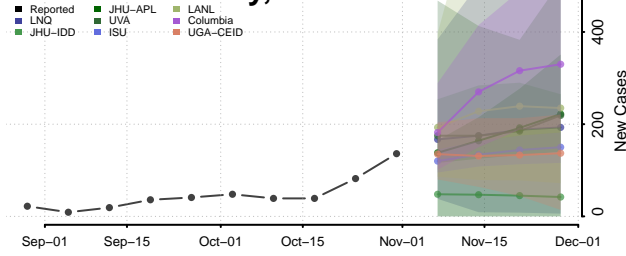

Freeborn County, Minnesota

Goodhue County, Minnesota

Grant County, Minnesota

Hennepin County, Minnesota

Houston County, Minnesota

Hubbard County, Minnesota

Isanti County, Minnesota

Itasca County, Minnesota