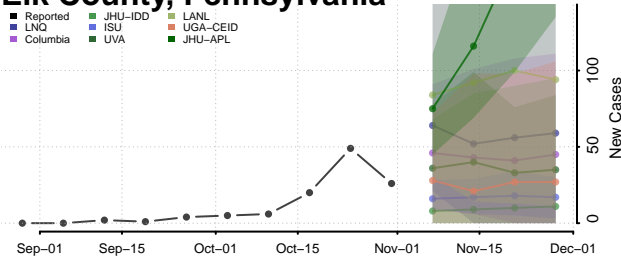

Elk County, Pennsylvania

Erie County, Pennsylvania

Fayette County, Pennsylvania

Forest County, Pennsylvania

Franklin County, Pennsylvania

Fulton County, Pennsylvania

Greene County, Pennsylvania

Huntingdon County, Pennsylvania