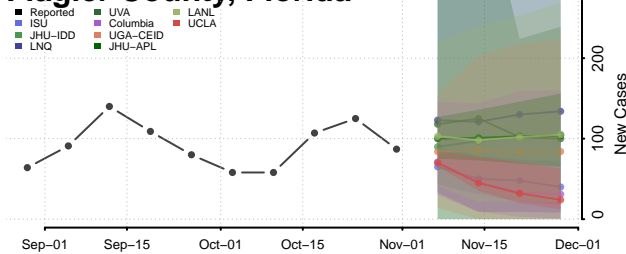

Flagler County, Florida