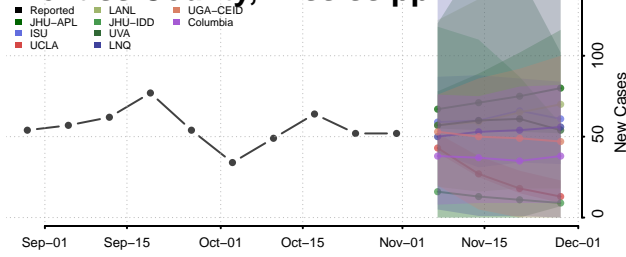

Perry County, Mississippi

Pike County, Mississippi

Pontotoc County, Mississippi

Prentiss County, Mississippi

Quitman County, Mississippi

Rankin County, Mississippi

Scott County, Mississippi

Sharkey County, Mississippi