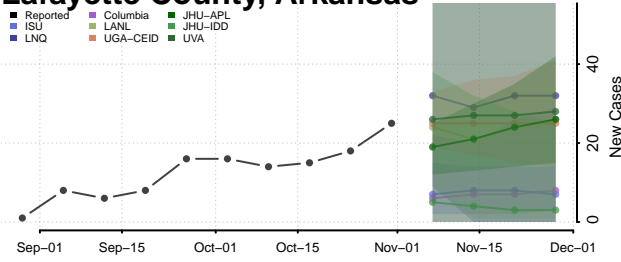

Lafayette County, Arkansas