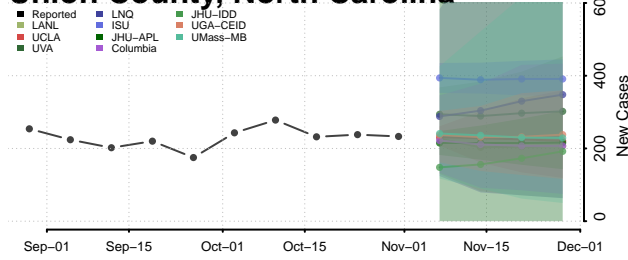

Union County, North Carolina