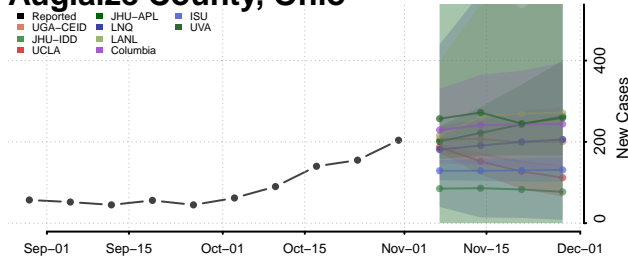

Auglaize County, Ohio