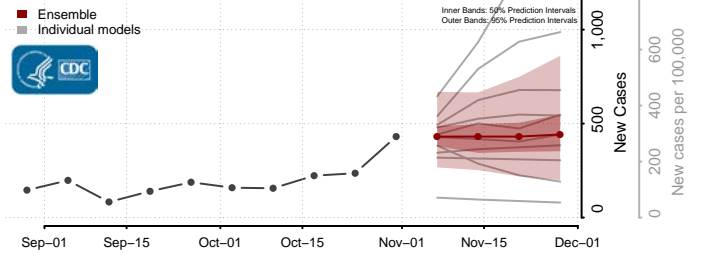

Redwood County, Minnesota

Renville County, Minnesota

Rice County, Minnesota

Rock County, Minnesota

Roseau County, Minnesota

Scott County, Minnesota

Sherburne County, Minnesota

Sibley County, Minnesota