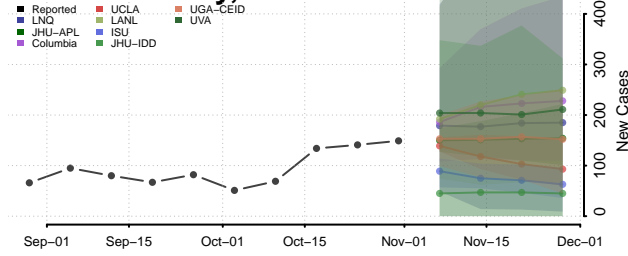

St. Lucie County, Florida

Sumter County, Florida

Suwannee County, Florida

Taylor County, Florida

Union County, Florida

Volusia County, Florida

Wakulla County, Florida

Walton County, Florida