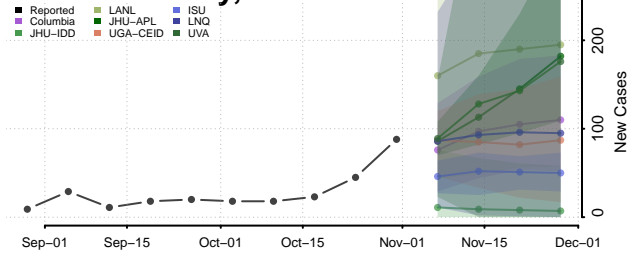

Barron County, Wisconsin

Bayfield County, Wisconsin

Brown County, Wisconsin

Buffalo County, Wisconsin

Burnett County, Wisconsin

Calumet County, Wisconsin

Chippewa County, Wisconsin

Clark County, Wisconsin