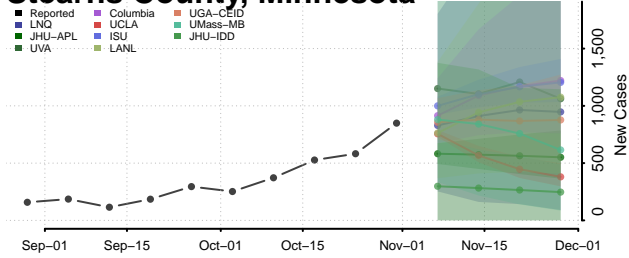

Stearns County, Minnesota