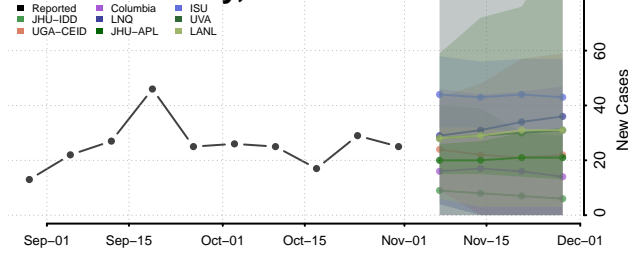

Haskell County, Oklahoma