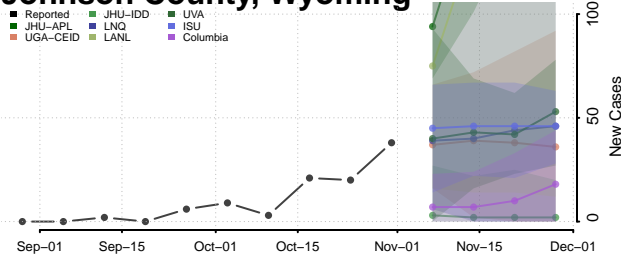

Johnson County, Wyoming