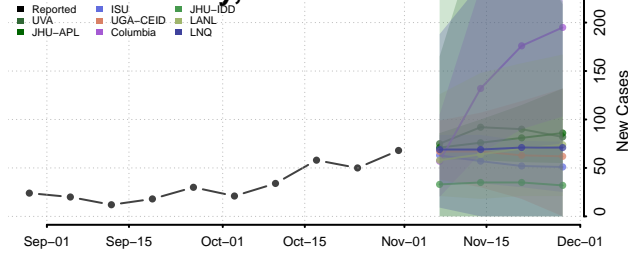

Union County, Illinois

Vermilion County, Illinois

Wabash County, Illinois

Warren County, Illinois

Washington County, Illinois

Wayne County, Illinois

White County, Illinois

Whiteside County, Illinois