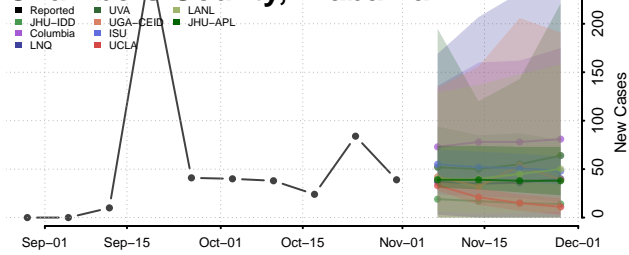

Chambers County, Alabama