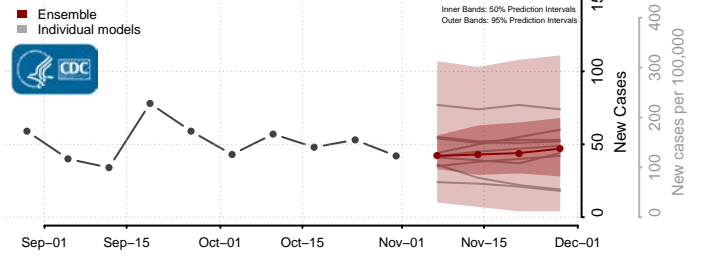

Monroe County, Mississippi

Montgomery County, Mississippi

Neshoba County, Mississippi

Newton County, Mississippi

Noxubee County, Mississippi

Oktibbeha County, Mississippi

Panola County, Mississippi

Pearl River County, Mississippi