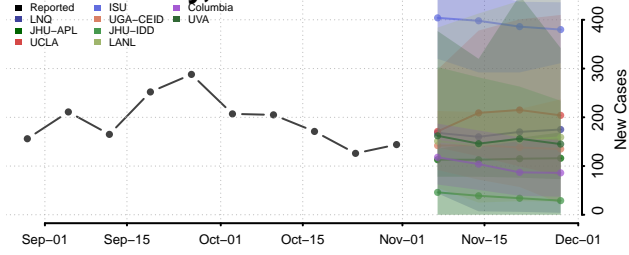

Stark County, North Dakota