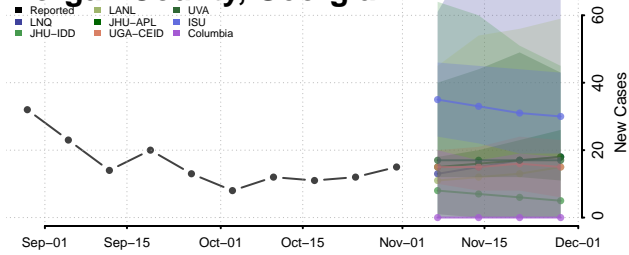

Morgan County, Georgia