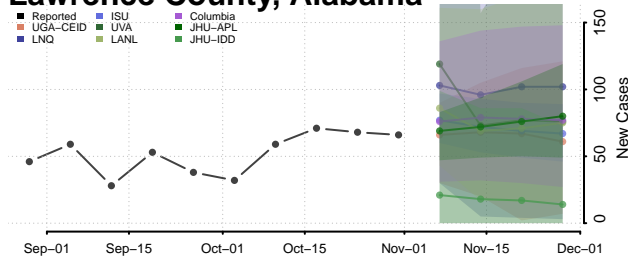

Lawrence County, Alabama