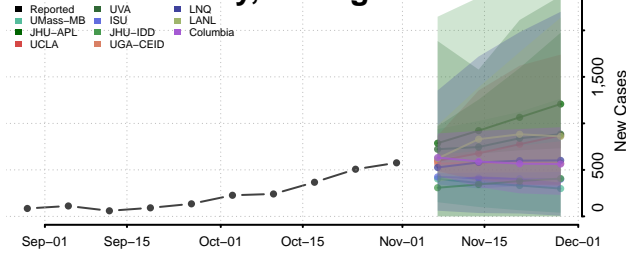

Calhoun County, Michigan