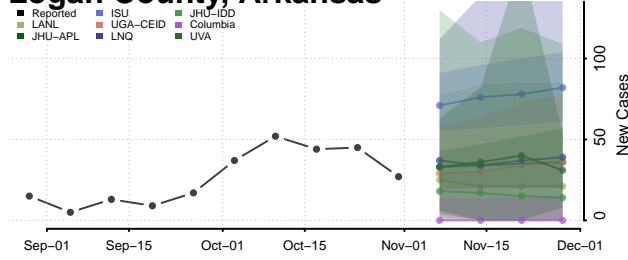

Johnson County, Arkansas

Lafayette County, Arkansas

Lawrence County, Arkansas

Lee County, Arkansas

Lincoln County, Arkansas

Little River County, Arkansas

Logan County, Arkansas

Lonoke County, Arkansas