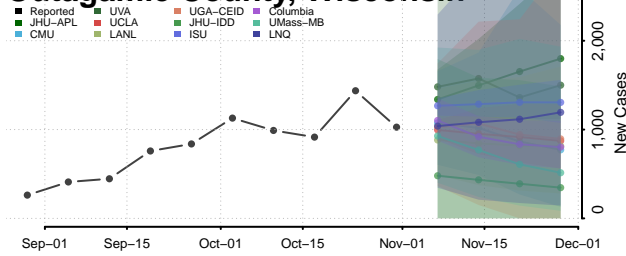

Outagamie County, Wisconsin