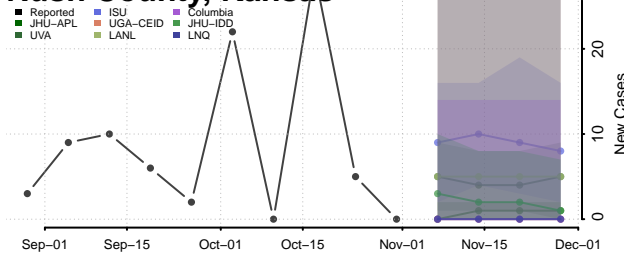

Rush County, Kansas