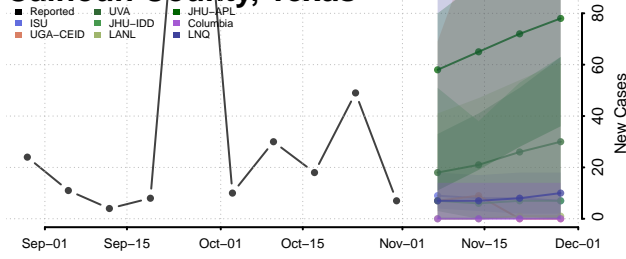

Calhoun County, Texas