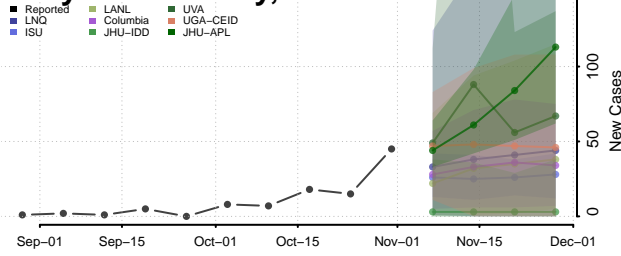

Cheyenne County, Nebraska