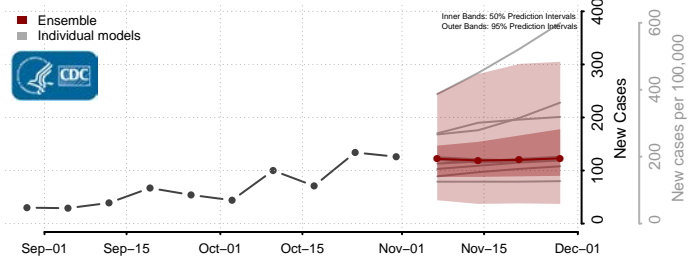

Pender County, North Carolina