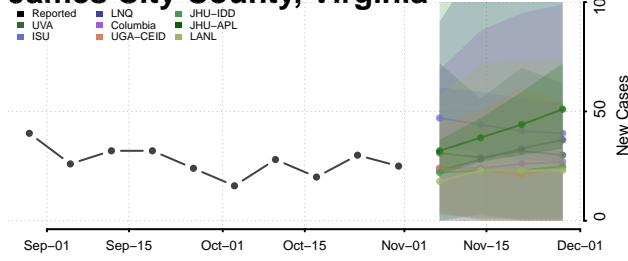

Henry County, Virginia

Highland County, Virginia

Hopewell County, Virginia

Isle of Wight County, Virginia

James City County, Virginia

King and Queen County, Virginia

King George County, Virginia

King William County, Virginia