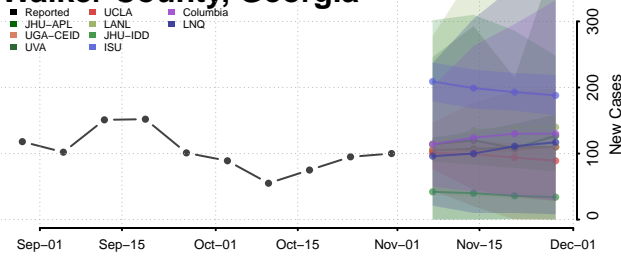

Twiggs County, Georgia

Union County, Georgia

Upson County, Georgia

Walker County, Georgia

Walton County, Georgia

Ware County, Georgia

Warren County, Georgia

Washington County, Georgia