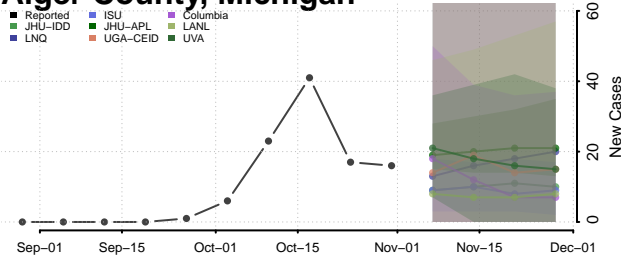

Alger County, Michigan