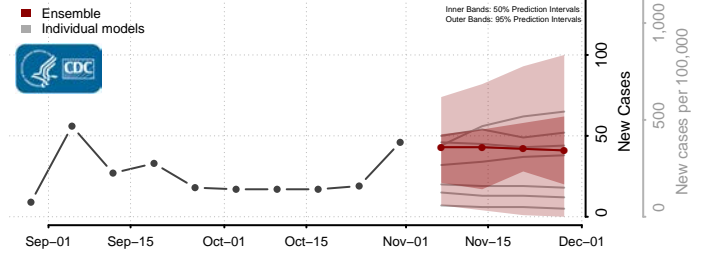

Perry County, Mississippi