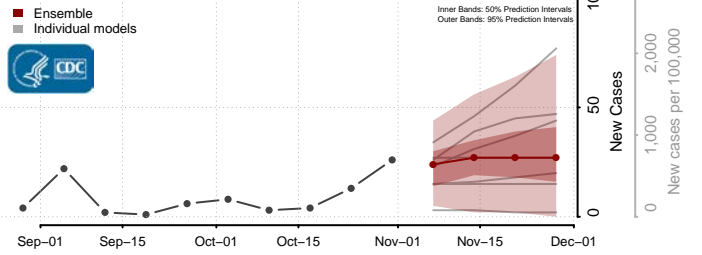

Sweet Grass County, Montana

Teton County, Montana

Toole County, Montana

Treasure County, Montana

Valley County, Montana

Wheatland County, Montana

Wibaux County, Montana

Yellowstone County, Montana