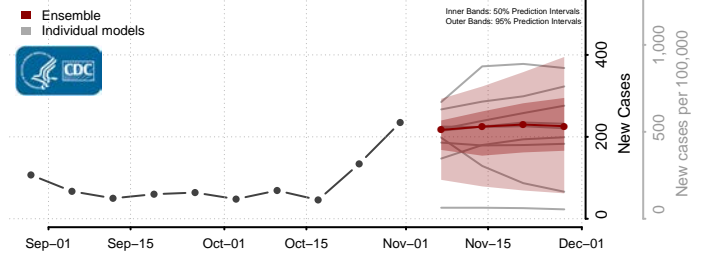

Cerro Gordo County, Iowa