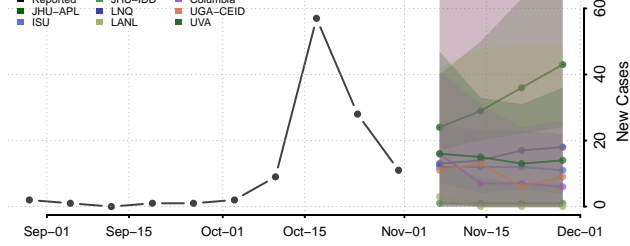

Valley County, Nebraska

Washington County, Nebraska

Wayne County, Nebraska

Webster County, Nebraska

Wheeler County, Nebraska

York County, Nebraska

Nevada

Carson City County, Nevada