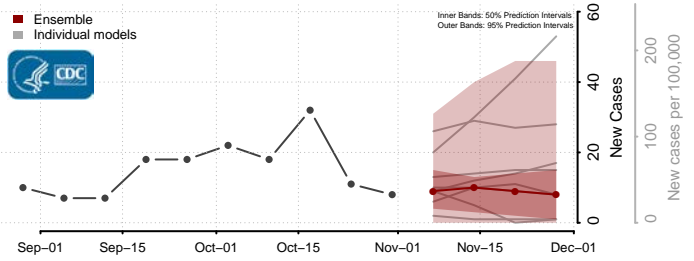

Nicholas County, West Virginia