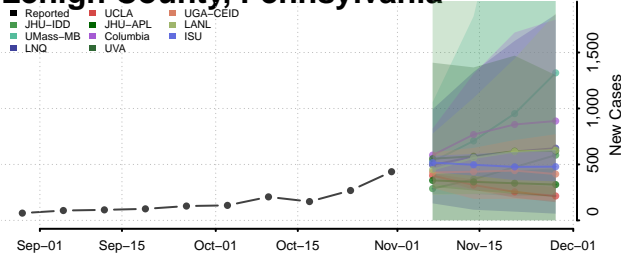

Lehigh County, Pennsylvania