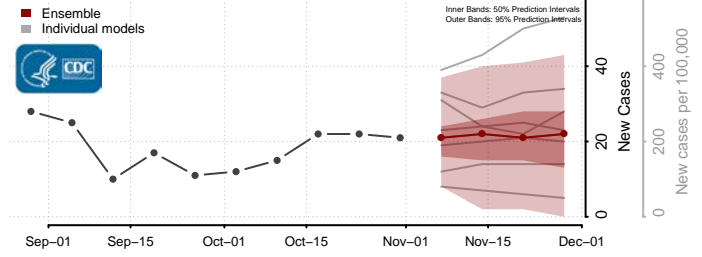

Howard County, Missouri