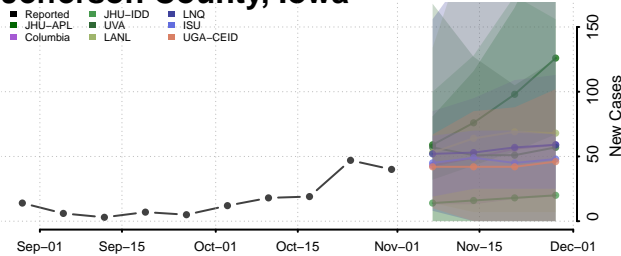

Ida County, Iowa

Iowa County, Iowa

Jackson County, Iowa

Jasper County, Iowa

Jefferson County, Iowa

Johnson County, Iowa

Jones County, Iowa

Keokuk County, Iowa