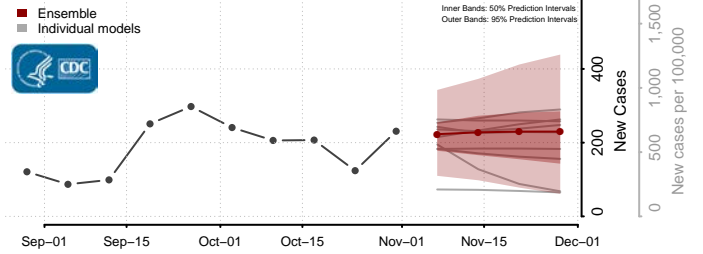

Poweshiek County, Iowa

Ringgold County, Iowa

Sac County, Iowa

Scott County, Iowa

Shelby County, Iowa

Sioux County, Iowa

Story County, Iowa

Tama County, Iowa