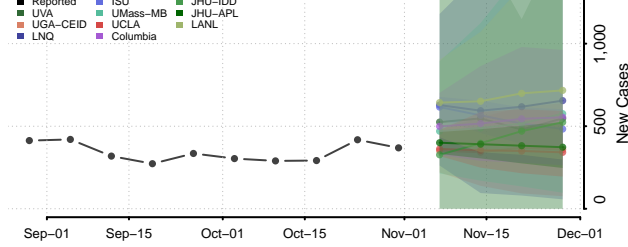

Sangamon County, Illinois

Schuyler County, Illinois

Scott County, Illinois

Shelby County, Illinois

St. Clair County, Illinois

Stark County, Illinois

Stephenson County, Illinois

Tazewell County, Illinois