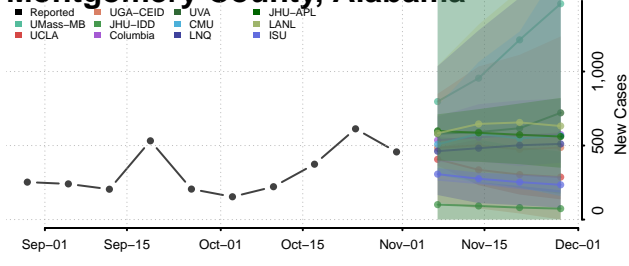

Marion County, Alabama

Marshall County, Alabama

Mobile County, Alabama

Monroe County, Alabama

Montgomery County, Alabama

Morgan County, Alabama

Perry County, Alabama

Pickens County, Alabama

Pike County, Alabama

Randolph County, Alabama

Russell County, Alabama

Shelby County, Alabama

St. Clair County, Alabama

Sumter County, Alabama

Talladega County, Alabama

Tallapoosa County, Alabama