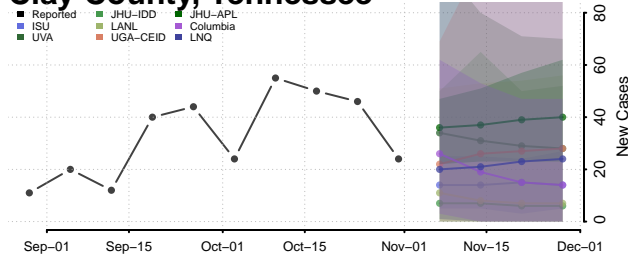

Carroll County, Tennessee

Carter County, Tennessee

Cheatham County, Tennessee

Chester County, Tennessee

Claiborne County, Tennessee

Clay County, Tennessee

Cocke County, Tennessee

Coffee County, Tennessee