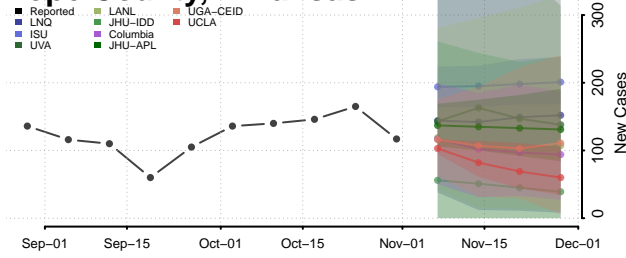

Pope County, Arkansas