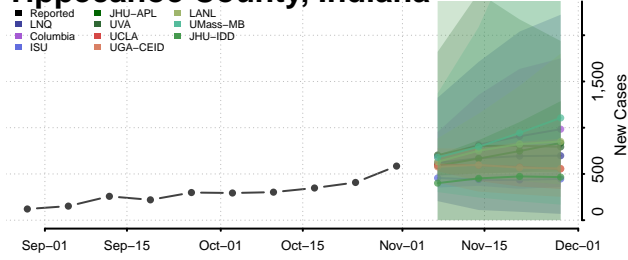

Tippecanoe County, Indiana