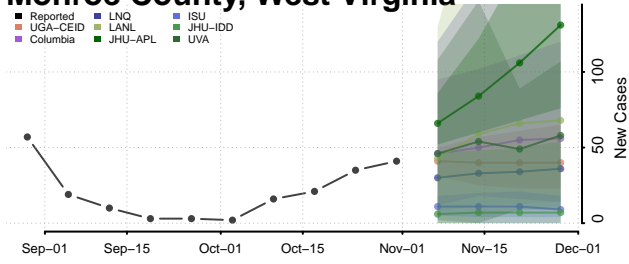

Monroe County, West Virginia