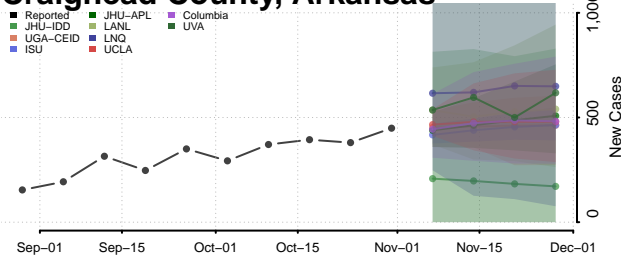

Cleburne County, Arkansas

Cleveland County, Arkansas

Columbia County, Arkansas

Conway County, Arkansas

Craighead County, Arkansas

Crawford County, Arkansas

Crittenden County, Arkansas

Cross County, Arkansas