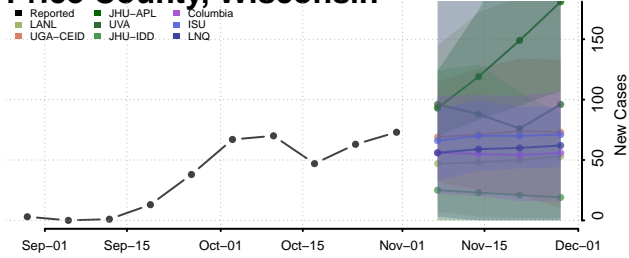

Price County, Wisconsin