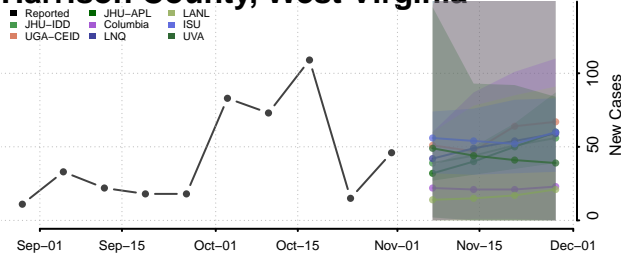

Hampshire County, West Virginia

Hancock County, West Virginia

Hardy County, West Virginia

Harrison County, West Virginia

Jackson County, West Virginia

Jefferson County, West Virginia

Kanawha County, West Virginia