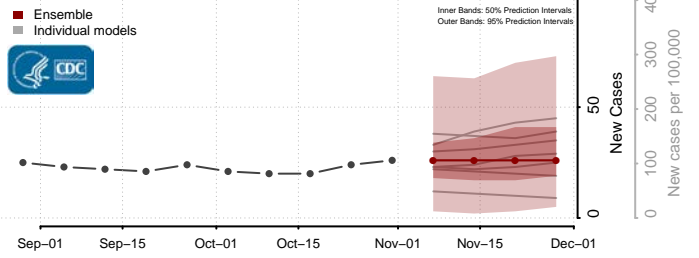

Leake County, Mississippi

Lee County, Mississippi

Leflore County, Mississippi

Lincoln County, Mississippi

Lowndes County, Mississippi

Madison County, Mississippi

Marion County, Mississippi

Marshall County, Mississippi