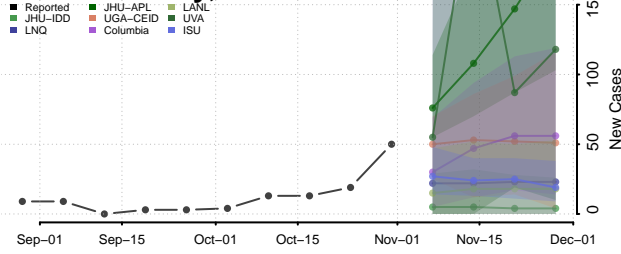

Cloud County, Kansas