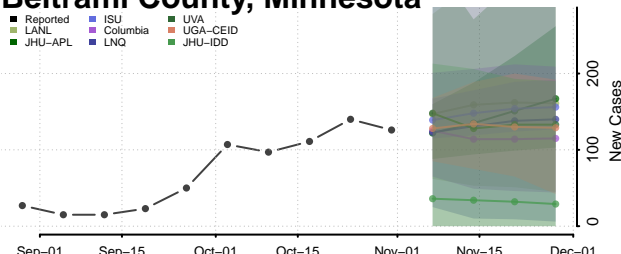

Minnesota

Aitkin County, Minnesota

Anoka County, Minnesota

Becker County, Minnesota

Beltrami County, Minnesota

Benton County, Minnesota

Big Stone County, Minnesota

Blue Earth County, Minnesota