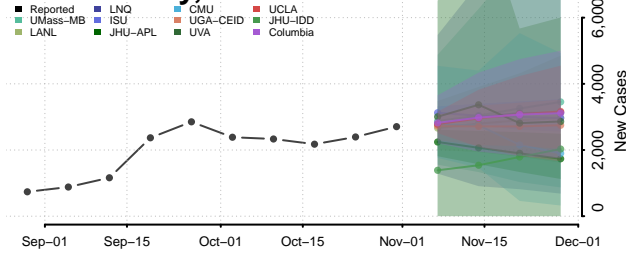

Utah County, Utah