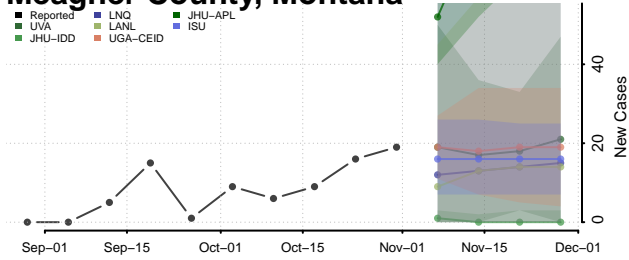

Meagher County, Montana