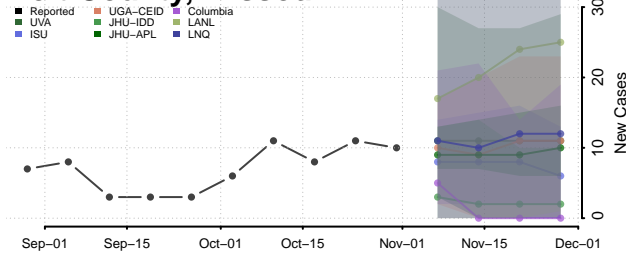

Gasconade County, Missouri

Gentry County, Missouri

Greene County, Missouri

Grundy County, Missouri

Harrison County, Missouri

Henry County, Missouri

Hickory County, Missouri

Holt County, Missouri