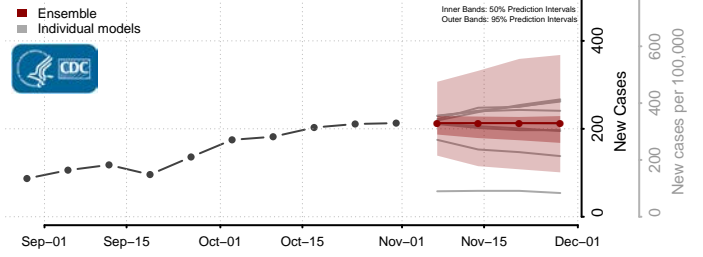

Chaves County, New Mexico