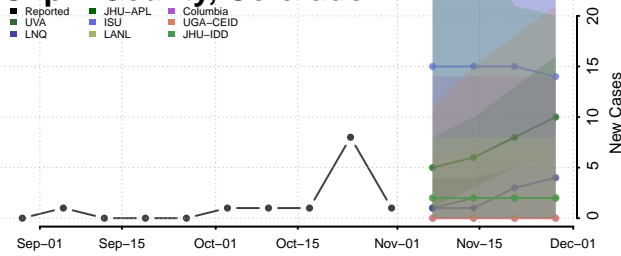

Douglas County, Colorado

Eagle County, Colorado

El Paso County, Colorado

Elbert County, Colorado

Fremont County, Colorado

Garfield County, Colorado

Gilpin County, Colorado

Grand County, Colorado