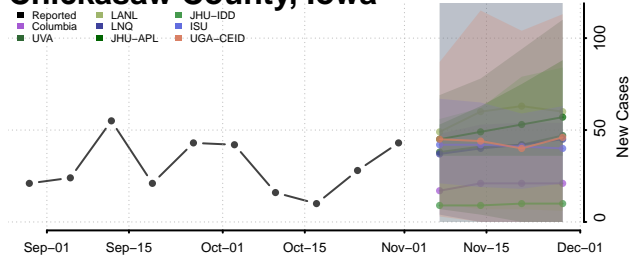

Cass County, Iowa

Cedar County, Iowa

Cerro Gordo County, Iowa

Cherokee County, Iowa

Chickasaw County, Iowa

Clarke County, Iowa

Clay County, Iowa

Clayton County, Iowa