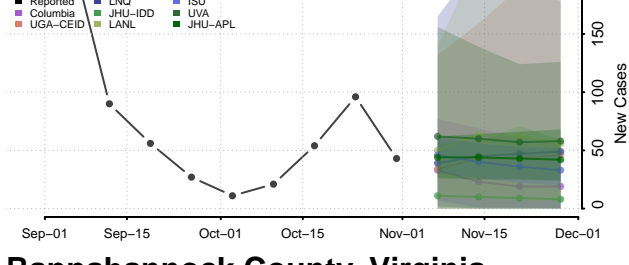

Prince George County, Virginia

Prince William County, Virginia

Pulaski County, Virginia

Radford County, Virginia

Rappahannock County, Virginia

Richmond City County, Virginia

Richmond County, Virginia

Roanoke City County, Virginia