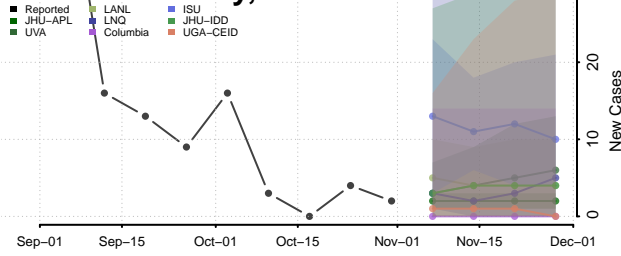

Livingston County, Louisiana

Madison County, Louisiana

Morehouse County, Louisiana

Natchitoches County, Louisiana

Orleans County, Louisiana

Ouachita County, Louisiana

Plaquemines County, Louisiana

Pointe Coupee County, Louisiana