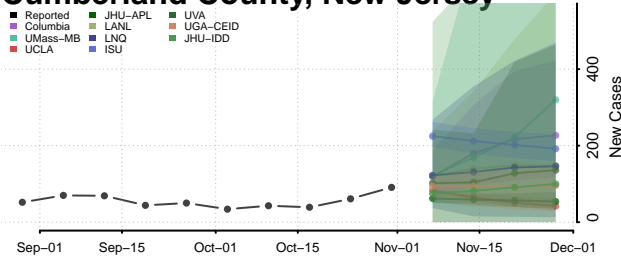

Cumberland County, New Jersey