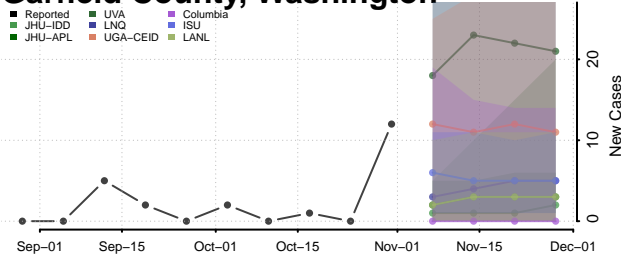

Garfield County, Washington