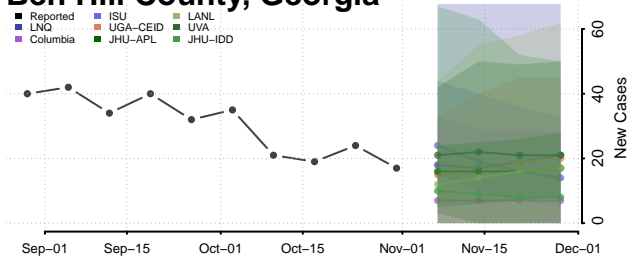

Barrow County, Georgia

Bartow County, Georgia

Ben Hill County, Georgia

Berrien County, Georgia

Bibb County, Georgia

Bleckley County, Georgia

Brantley County, Georgia

Brooks County, Georgia