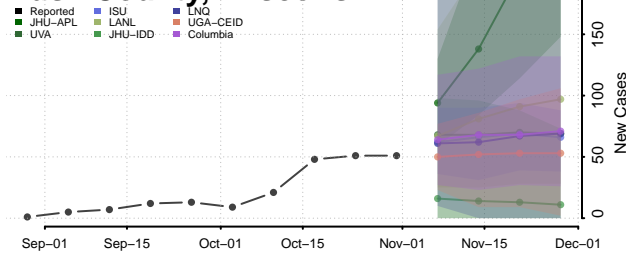

Rusk County, Wisconsin