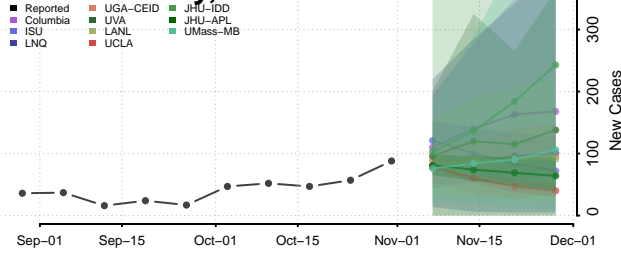

Sullivan County, New York

Tioga County, New York

Tompkins County, New York

Ulster County, New York

Warren County, New York

Washington County, New York

Wayne County, New York

Westchester County, New York