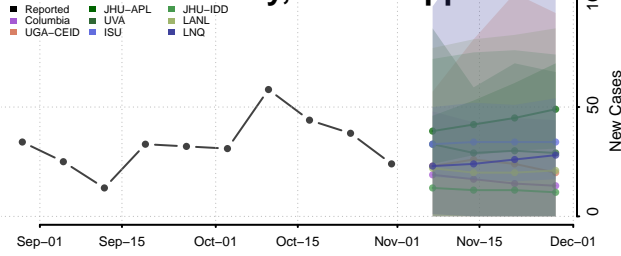

Chickasaw County, Mississippi