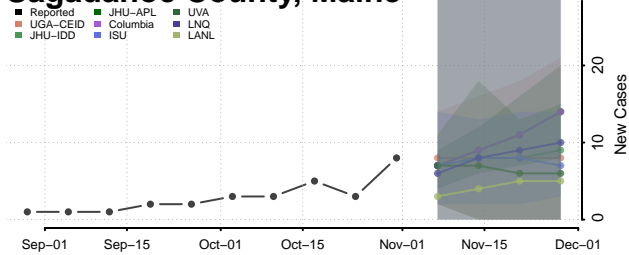

Kennebec County, Maine

Knox County, Maine

Lincoln County, Maine

Oxford County, Maine

Penobscot County, Maine

Piscataquis County, Maine

Sagadahoc County, Maine

Somerset County, Maine