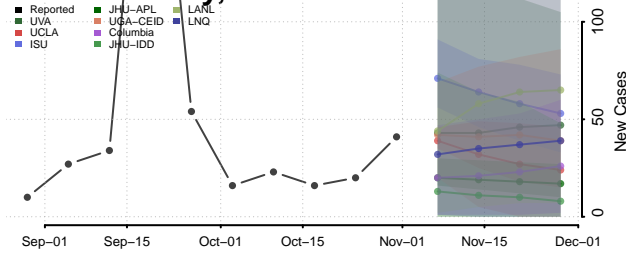

Dallas County, Alabama