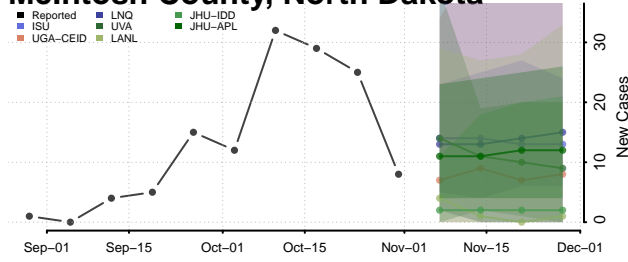

Griggs County, North Dakota

Hettinger County, North Dakota

Kidder County, North Dakota

LaMoure County, North Dakota

Logan County, North Dakota

McHenry County, North Dakota

McIntosh County, North Dakota

McKenzie County, North Dakota