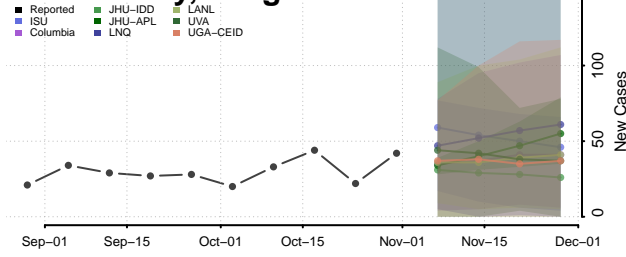

Linn County, Oregon

Malheur County, Oregon

Marion County, Oregon

Morrow County, Oregon

Multnomah County, Oregon

Polk County, Oregon

Sherman County, Oregon

Tillamook County, Oregon