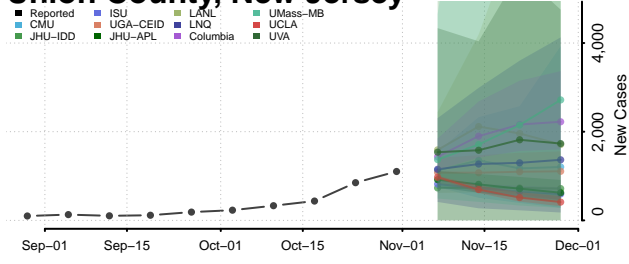

Union County, New Jersey