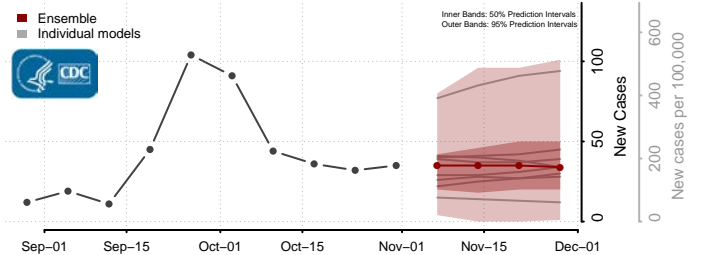

Le Sueur County, Minnesota

Lincoln County, Minnesota

Lyon County, Minnesota

Mahnomen County, Minnesota

Marshall County, Minnesota

Martin County, Minnesota

McLeod County, Minnesota

Meeker County, Minnesota