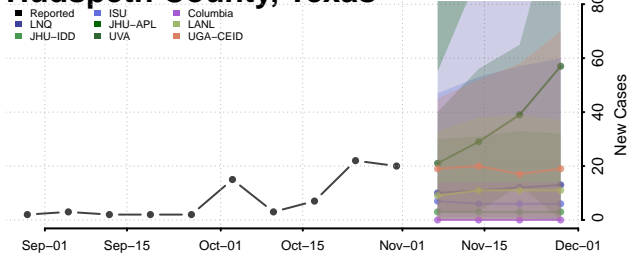

Houston County, Texas

Howard County, Texas

Hudspeth County, Texas

Hunt County, Texas

Hutchinson County, Texas

Irion County, Texas

Jack County, Texas

Jackson County, Texas