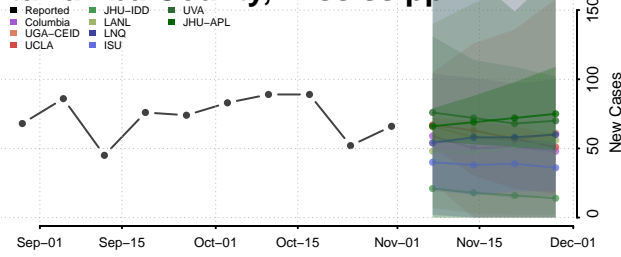

Harrison County, Mississippi

Hinds County, Mississippi

Holmes County, Mississippi

Humphreys County, Mississippi

Issaquena County, Mississippi

Itawamba County, Mississippi

Jackson County, Mississippi

Jasper County, Mississippi