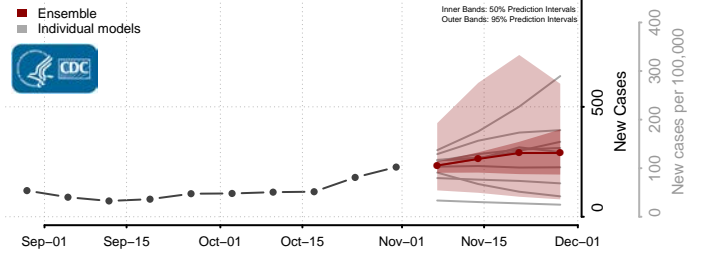

Hood River County, Oregon

Jackson County, Oregon

Jefferson County, Oregon

Josephine County, Oregon

Klamath County, Oregon

Lake County, Oregon

Lane County, Oregon

Lincoln County, Oregon