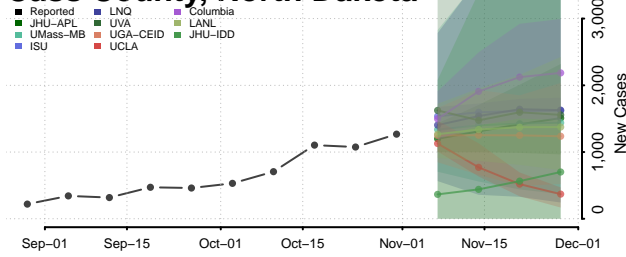

Cass County, North Dakota