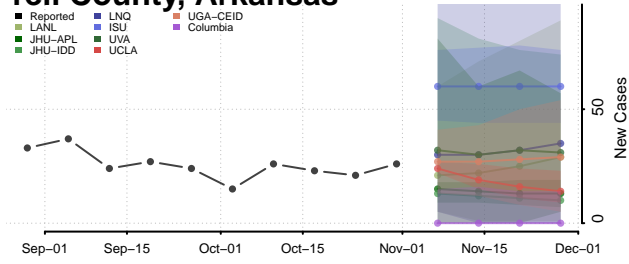

Yell County, Arkansas