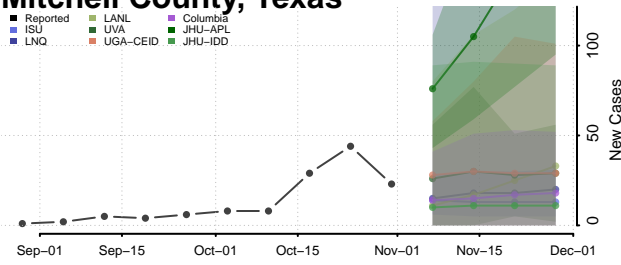

Mitchell County, Texas