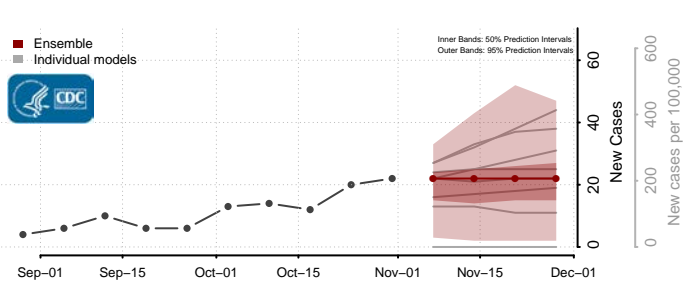

Jackson County, Minnesota

Kanabec County, Minnesota

Kandiyohi County, Minnesota

Kittson County, Minnesota

Koochiching County, Minnesota

Lac qui Parle County, Minnesota

Lake County, Minnesota

Lake of the Woods County, Minnesota