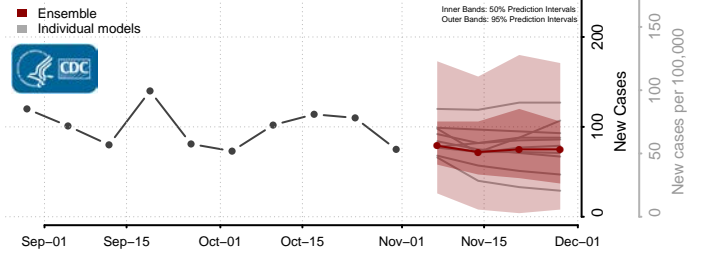

Livingston County, Louisiana

Madison County, Louisiana

Morehouse County, Louisiana

Natchitoches County, Louisiana

Orleans County, Louisiana

Ouachita County, Louisiana

Plaquemines County, Louisiana

Pointe Coupee County, Louisiana