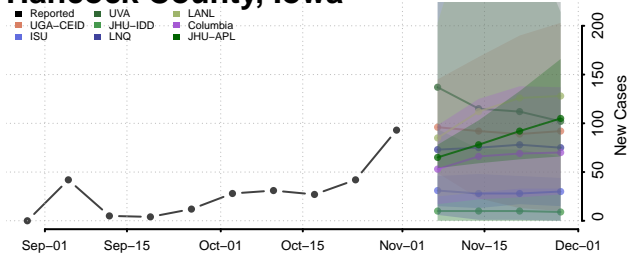

Guthrie County, Iowa

Hamilton County, Iowa

Hancock County, Iowa

Hardin County, Iowa

Harrison County, Iowa

Henry County, Iowa

Howard County, Iowa

Humboldt County, Iowa