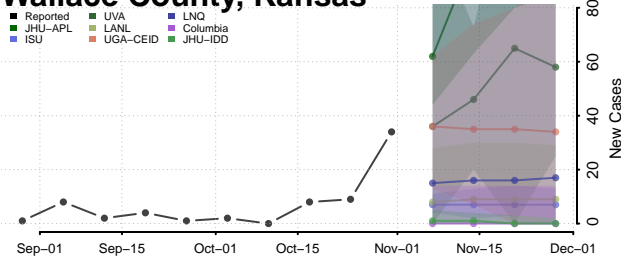

Wallace County, Kansas