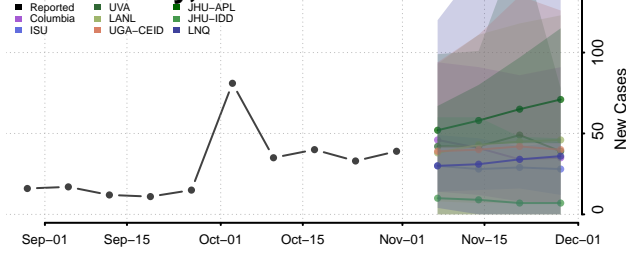

Owen County, Indiana

Parke County, Indiana

Perry County, Indiana

Pike County, Indiana

Porter County, Indiana

Posey County, Indiana

Pulaski County, Indiana

Putnam County, Indiana