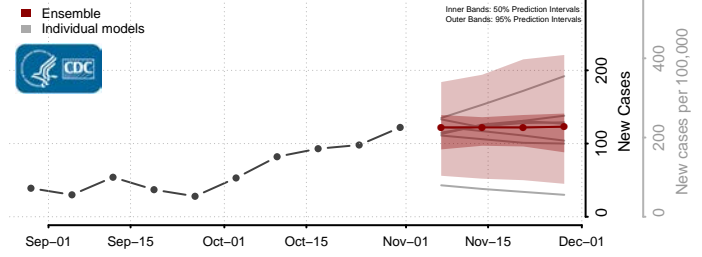

Jessamine County, Kentucky