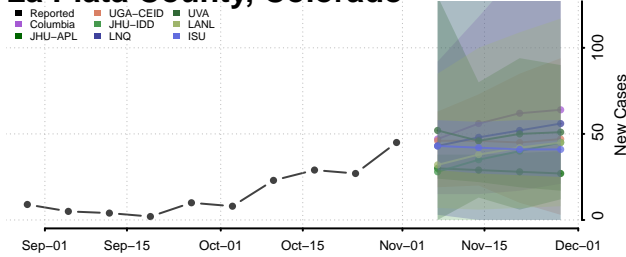

Gunnison County, Colorado

Hinsdale County, Colorado

Huerfano County, Colorado

Jackson County, Colorado

Jefferson County, Colorado

Kiowa County, Colorado

Kit Carson County, Colorado

La Plata County, Colorado