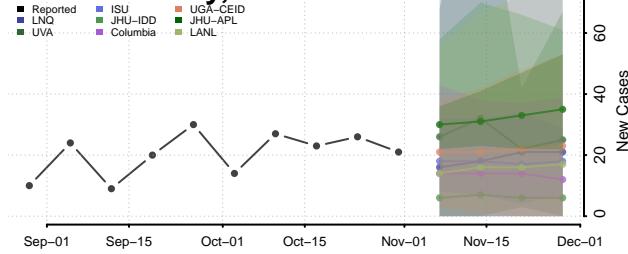

Marshall County, Tennessee

Maury County, Tennessee

McMinn County, Tennessee

McNairy County, Tennessee

Meigs County, Tennessee

Monroe County, Tennessee

Montgomery County, Tennessee

Moore County, Tennessee