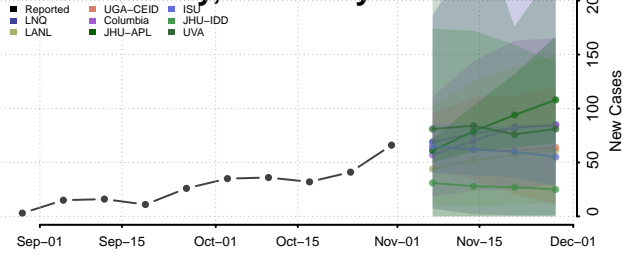

Carter County, Kentucky