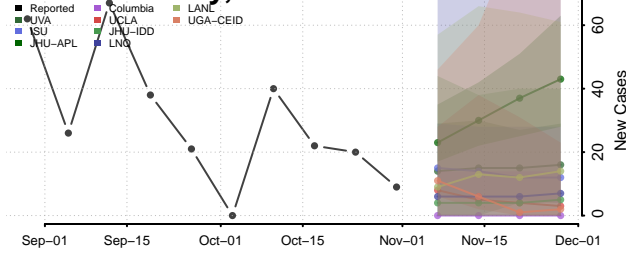

Dallas County, Texas

Dawson County, Texas

Deaf Smith County, Texas

Delta County, Texas

Denton County, Texas

DeWitt County, Texas

Dickens County, Texas

Dimmit County, Texas