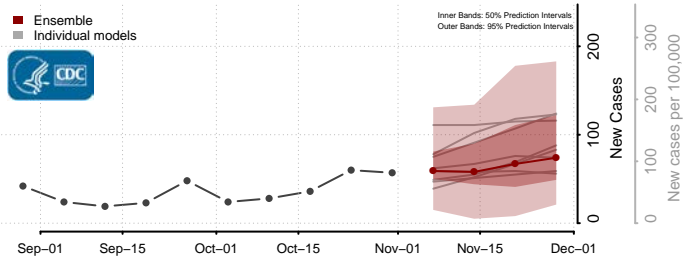

Wise County, Texas