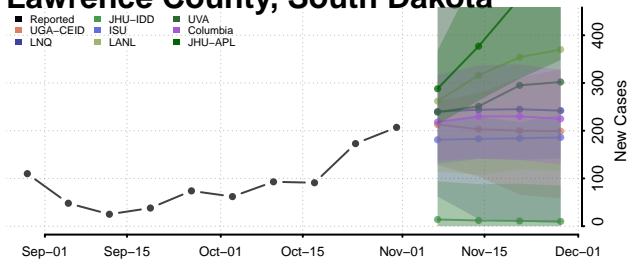

Lawrence County, South Dakota