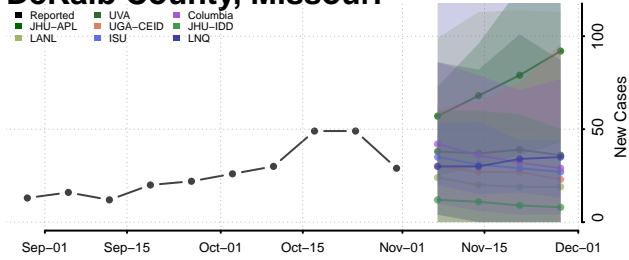

DeKalb County, Missouri