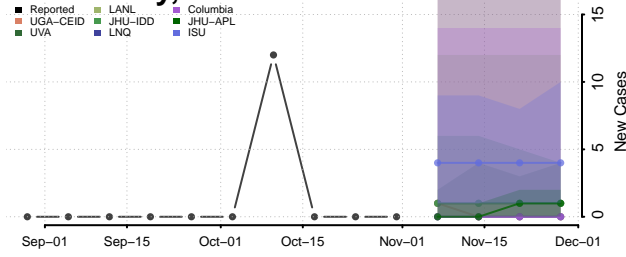

Elk County, Kansas