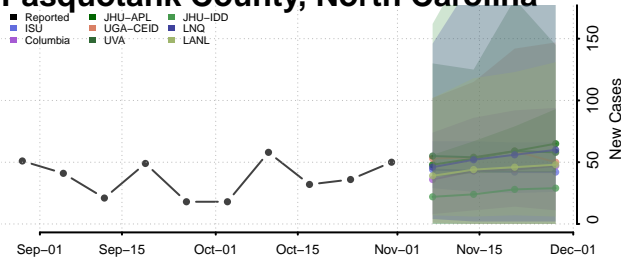

Pasquotank County, North Carolina