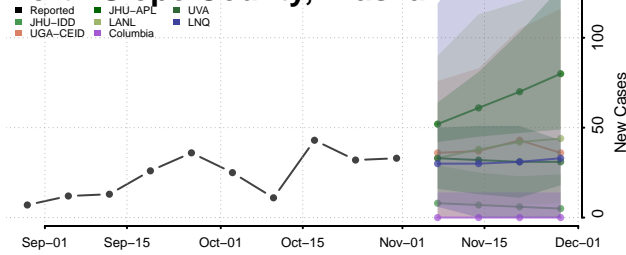

North Slope County, Alaska