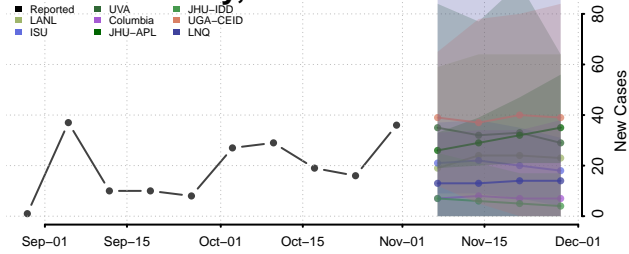

Russell County, Kansas