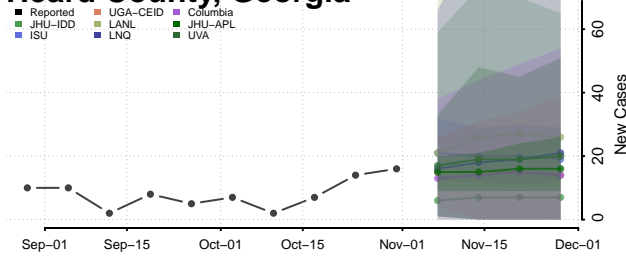

Haralson County, Georgia

Harris County, Georgia

Hart County, Georgia

Heard County, Georgia

Henry County, Georgia

Houston County, Georgia

Irwin County, Georgia

Jackson County, Georgia