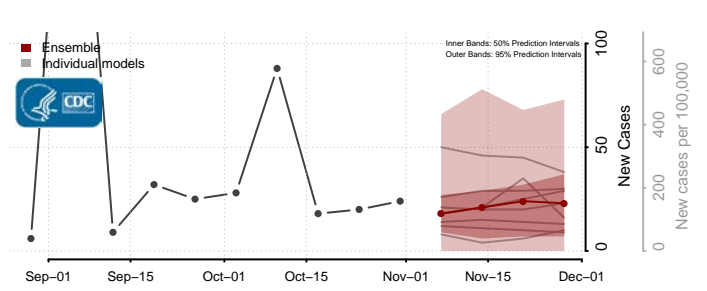

Madison County, Missouri