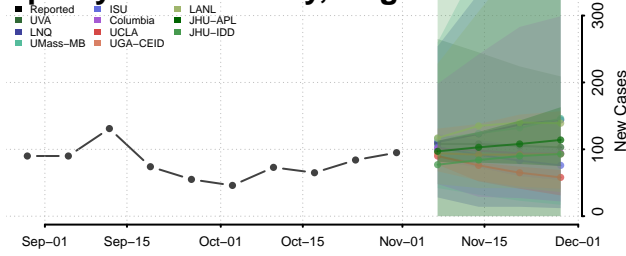

Spotsylvania County, Virginia