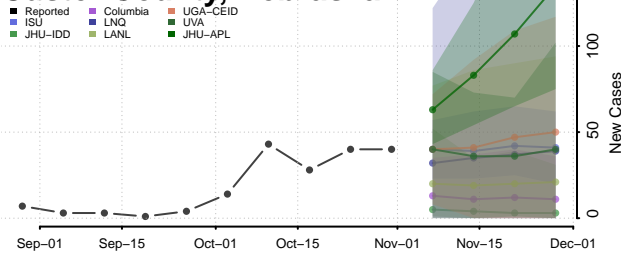

Cherry County, Nebraska

Cheyenne County, Nebraska

Clay County, Nebraska

Colfax County, Nebraska

Cuming County, Nebraska

Custer County, Nebraska

Dakota County, Nebraska

Dawes County, Nebraska