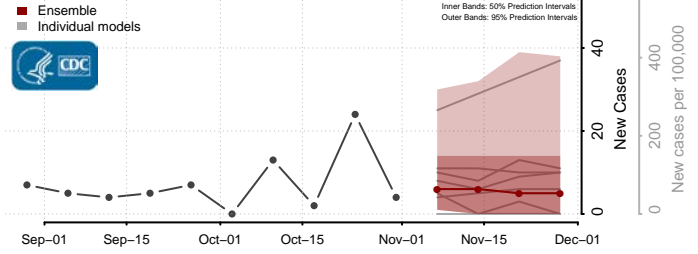

Hyde County, North Carolina

Iredell County, North Carolina

Jackson County, North Carolina

Johnston County, North Carolina

Jones County, North Carolina

Lee County, North Carolina

Lenoir County, North Carolina