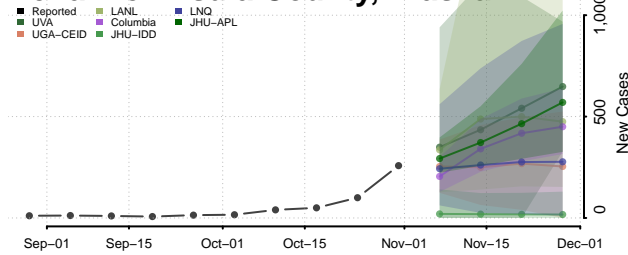

Kenai Peninsula County, Alaska