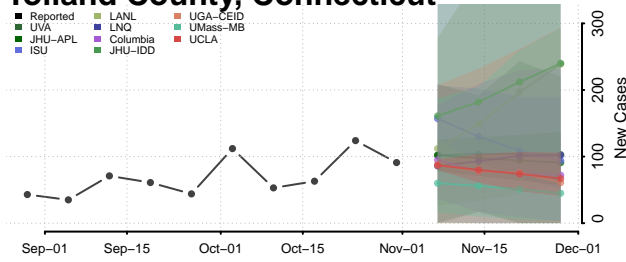

Hartford County, Connecticut

Litchfield County, Connecticut

Middlesex County, Connecticut

New Haven County, Connecticut

New London County, Connecticut

Tolland County, Connecticut

Windham County, Connecticut