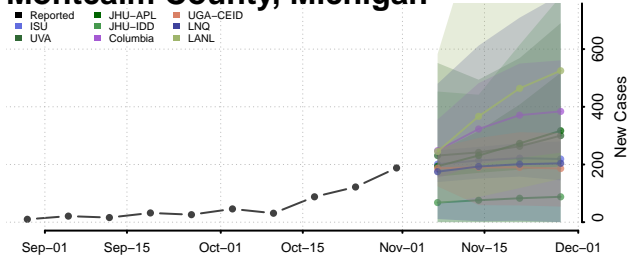

Montcalm County, Michigan