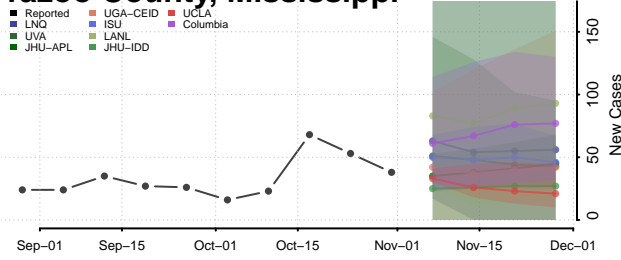

Yazoo County, Mississippi