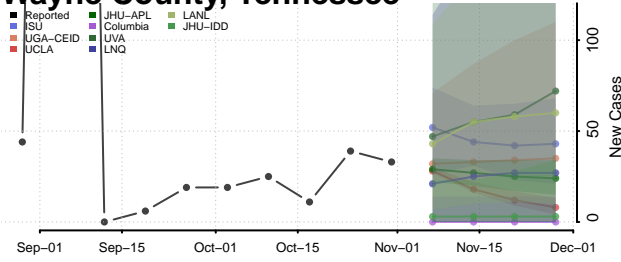

Wayne County, Tennessee