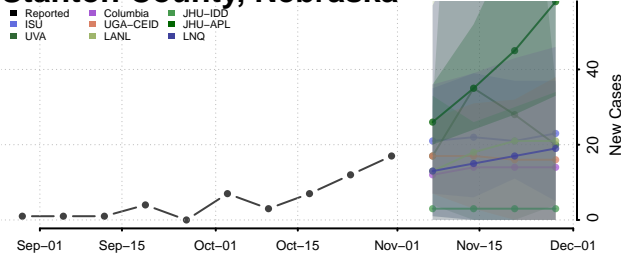

Stanton County, Nebraska