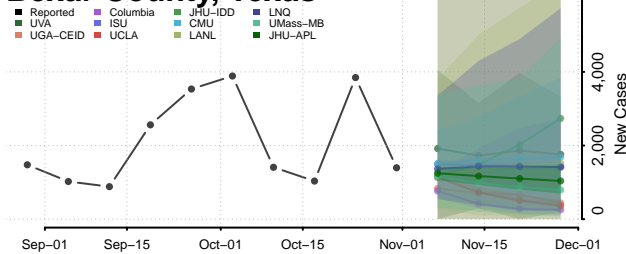

Bexar County, Texas