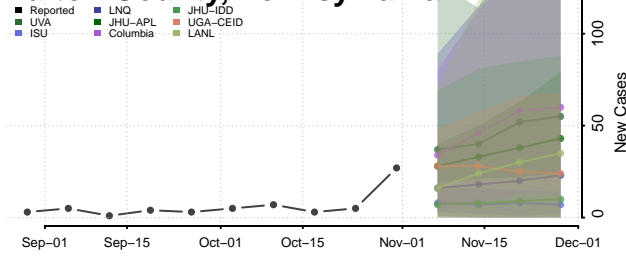

Elk County, Pennsylvania

Erie County, Pennsylvania

Fayette County, Pennsylvania

Forest County, Pennsylvania

Franklin County, Pennsylvania

Fulton County, Pennsylvania

Greene County, Pennsylvania

Huntingdon County, Pennsylvania