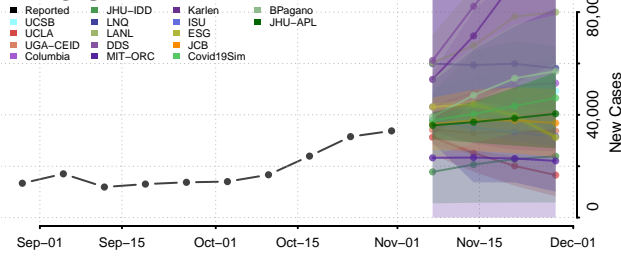

Shoshone County, Idaho

Teton County, Idaho

Twin Falls County, Idaho

Valley County, Idaho

Washington County, Idaho

Illinois

Adams County, Illinois

Alexander County, Illinois