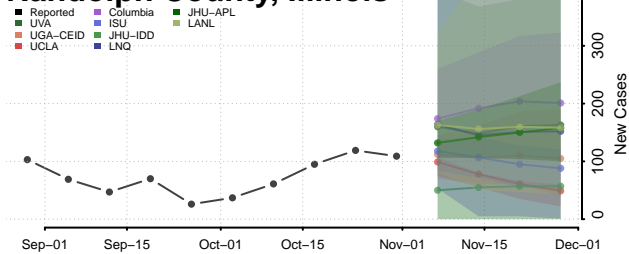

Pike County, Illinois

Pope County, Illinois

Pulaski County, Illinois

Putnam County, Illinois

Randolph County, Illinois

Richland County, Illinois

Rock Island County, Illinois

Saline County, Illinois