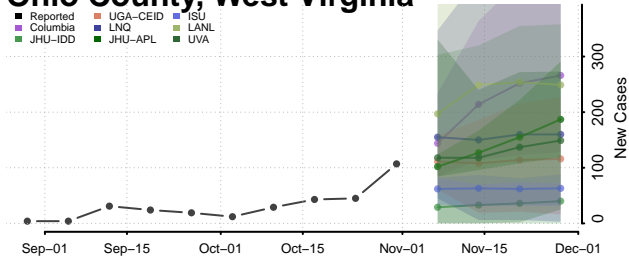

Pendleton County, West Virginia

Pleasants County, West Virginia

Pocahontas County, West Virginia

Preston County, West Virginia

Putnam County, West Virginia

Raleigh County, West Virginia

Randolph County, West Virginia