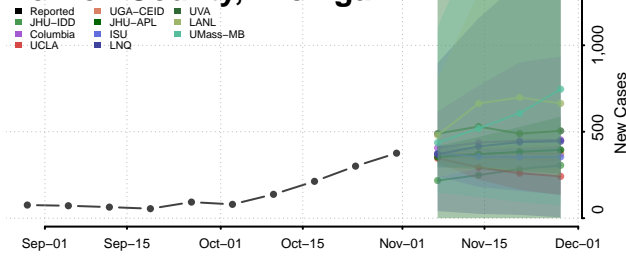

Alpena County, Michigan

Antrim County, Michigan

Arenac County, Michigan

Baraga County, Michigan

Barry County, Michigan

Bay County, Michigan

Benzie County, Michigan

Berrien County, Michigan