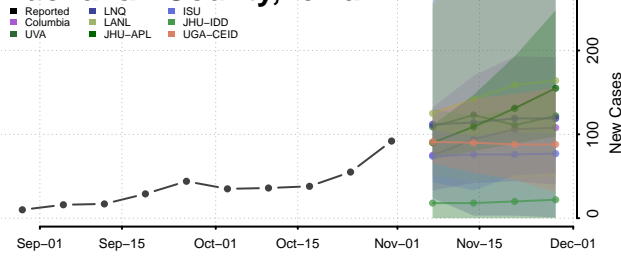

Black Hawk County, Iowa

Boone County, Iowa

Bremer County, Iowa

Buchanan County, Iowa

Buena Vista County, Iowa

Butler County, Iowa

Calhoun County, Iowa

Carroll County, Iowa