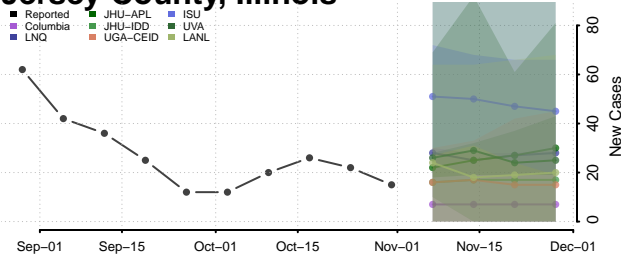

Jersey County, Illinois