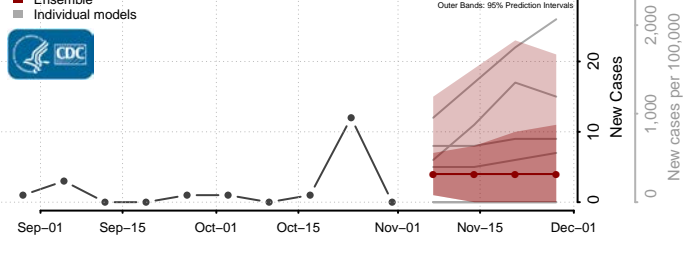

Garfield County, Montana