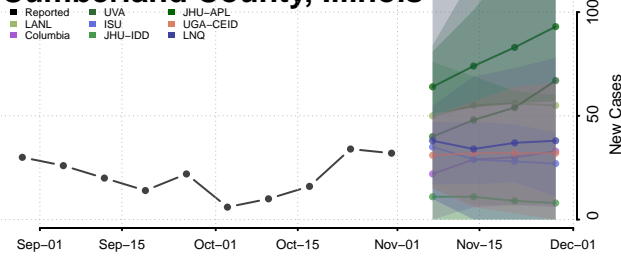

De Witt County, Illinois

DeKalb County, Illinois

Douglas County, Illinois

DuPage County, Illinois

Edgar County, Illinois

Edwards County, Illinois

Effingham County, Illinois

Fayette County, Illinois