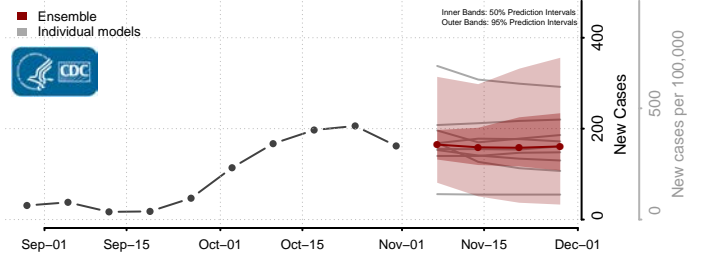

De Baca County, New Mexico

Dona Ana County, New Mexico

Eddy County, New Mexico

Grant County, New Mexico

Guadalupe County, New Mexico

Harding County, New Mexico

Hidalgo County, New Mexico

Lea County, New Mexico