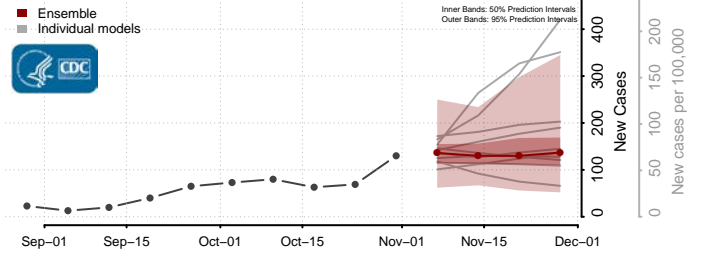

Deschutes County, Oregon