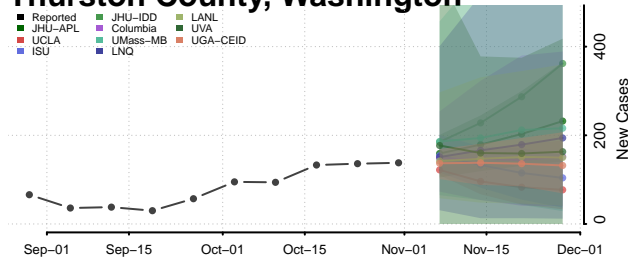

Skamania County, Washington

Snohomish County, Washington

Spokane County, Washington

Stevens County, Washington

Thurston County, Washington

Wahkiakum County, Washington

Walla Walla County, Washington

Whatcom County, Washington