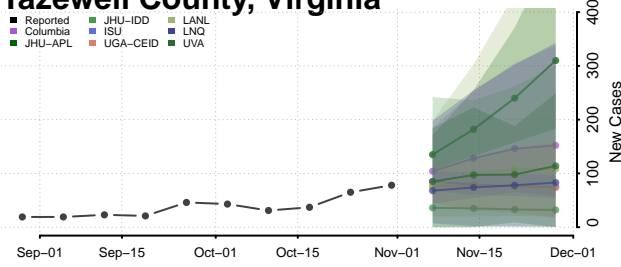

Southampton County, Virginia

Spotsylvania County, Virginia

Stafford County, Virginia

Staunton County, Virginia

Suffolk County, Virginia

Surry County, Virginia

Sussex County, Virginia

Tazewell County, Virginia