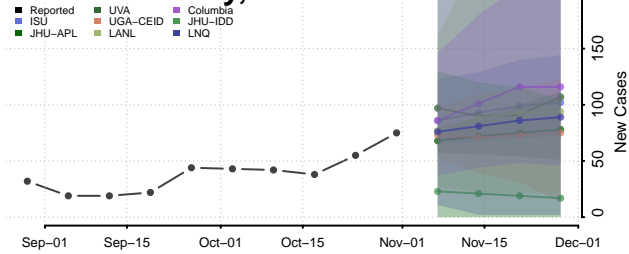

Mille Lacs County, Minnesota

Morrison County, Minnesota

Mower County, Minnesota

Murray County, Minnesota

Nicollet County, Minnesota

Nobles County, Minnesota

Norman County, Minnesota

Olmsted County, Minnesota