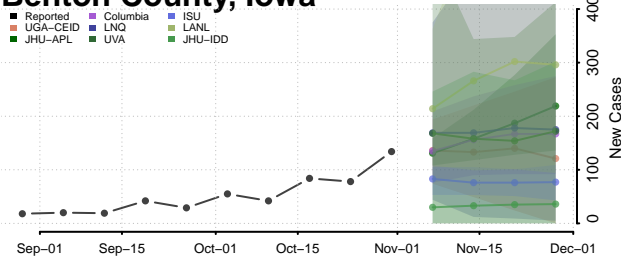

Benton County, Iowa