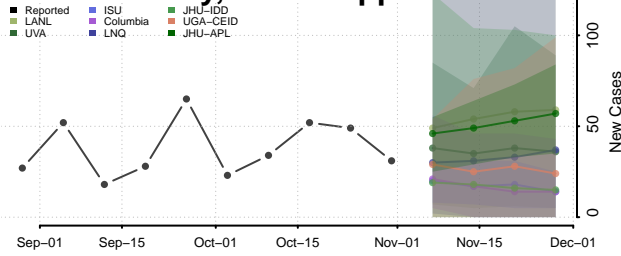

Carroll County, Mississippi

Chickasaw County, Mississippi

Choctaw County, Mississippi

Claiborne County, Mississippi

Clarke County, Mississippi

Clay County, Mississippi

Coahoma County, Mississippi

Copiah County, Mississippi