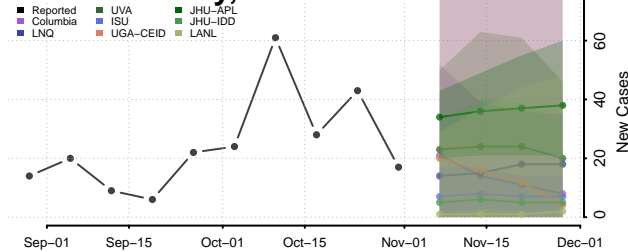

Morgan County, Tennessee

Obion County, Tennessee

Overton County, Tennessee

Perry County, Tennessee

Pickett County, Tennessee

Polk County, Tennessee

Putnam County, Tennessee

Rhea County, Tennessee