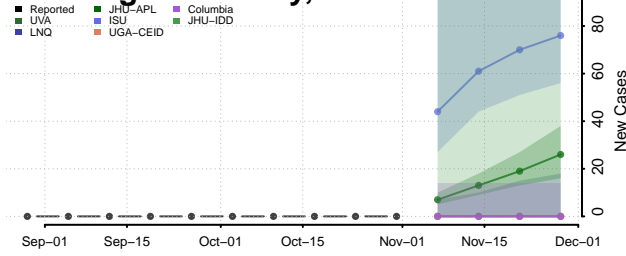

Washington County, Utah