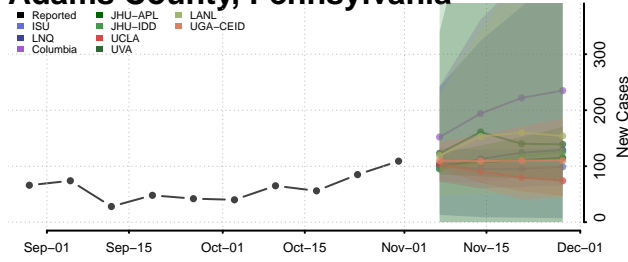

Adams County, Pennsylvania