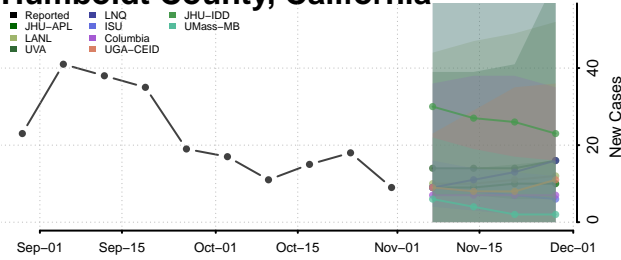

Humboldt County, California