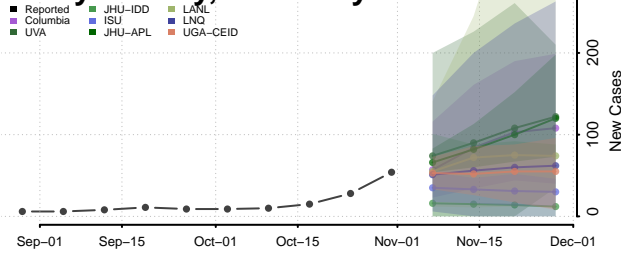

Henry County, Kentucky