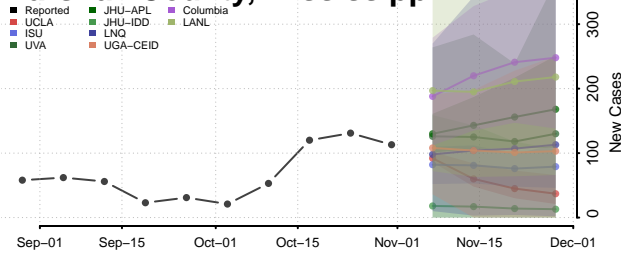

Leake County, Mississippi

Lee County, Mississippi

Leflore County, Mississippi

Lincoln County, Mississippi

Lowndes County, Mississippi

Madison County, Mississippi

Marion County, Mississippi

Marshall County, Mississippi