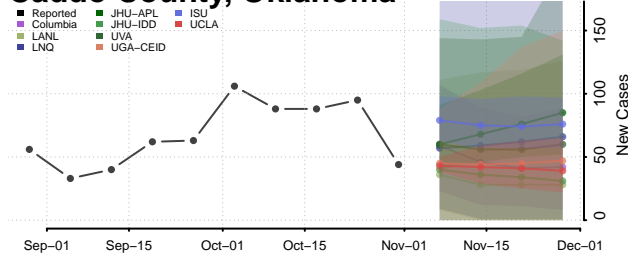

Beaver County, Oklahoma

Beckham County, Oklahoma

Blaine County, Oklahoma

Bryan County, Oklahoma

Caddo County, Oklahoma

Canadian County, Oklahoma

Carter County, Oklahoma

Cherokee County, Oklahoma