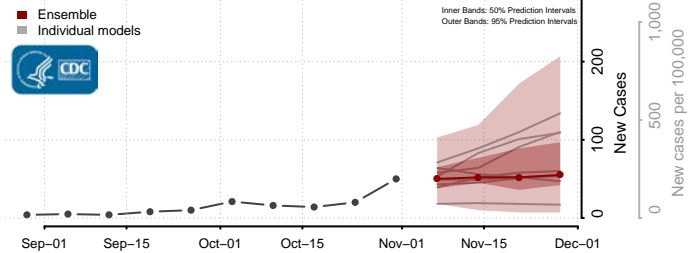

Grant County, Kentucky

Graves County, Kentucky

Grayson County, Kentucky

Green County, Kentucky

Greenup County, Kentucky

Hancock County, Kentucky

Hardin County, Kentucky

Harlan County, Kentucky