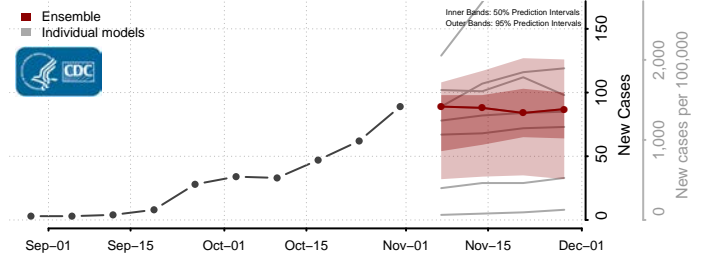

Bottineau County, North Dakota