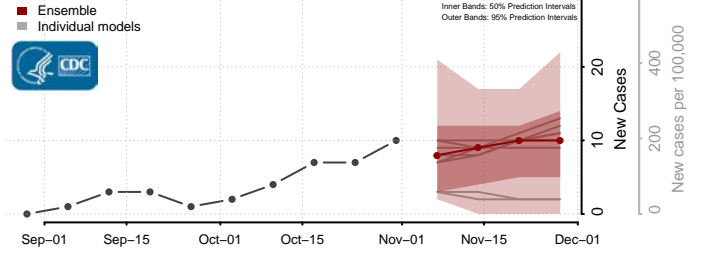

Craig County, Virginia