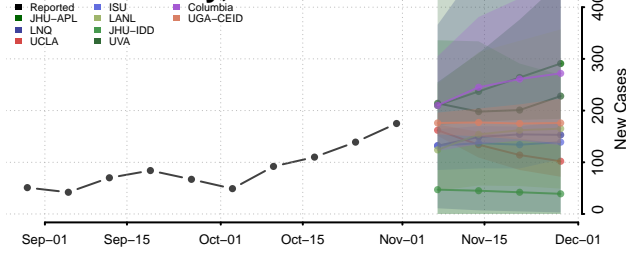

Roane County, Tennessee