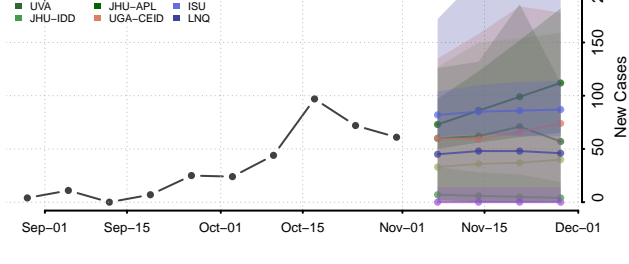

Sweet Grass County, Montana

Teton County, Montana

Toole County, Montana

Treasure County, Montana

Valley County, Montana

Wheatland County, Montana

Wibaux County, Montana

Yellowstone County, Montana