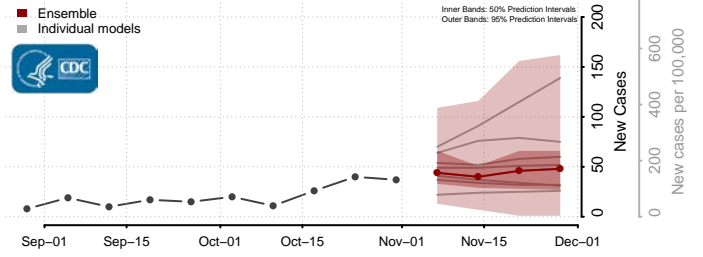

Winchester County, Virginia