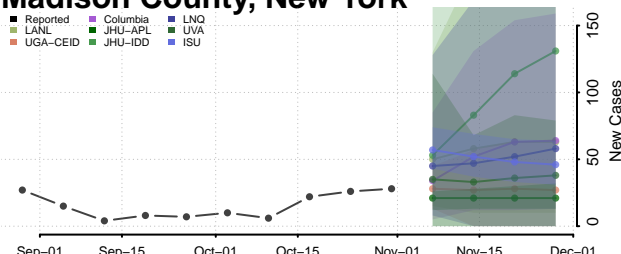

Madison County, New York