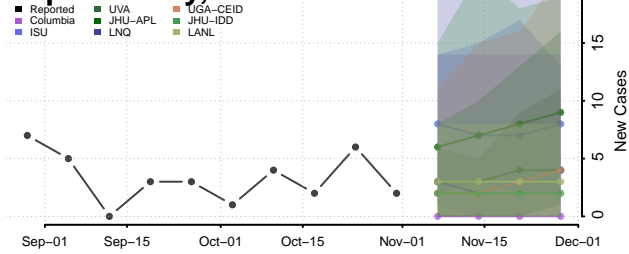

Pope County, Illinois