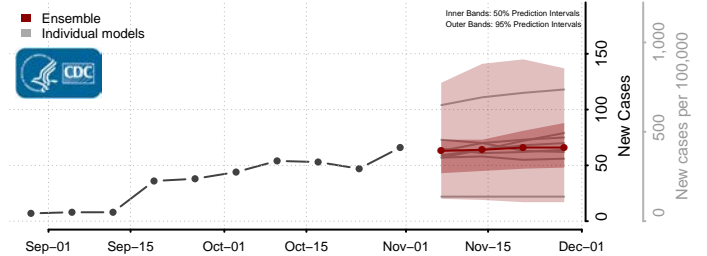

Cass County, Iowa

Cedar County, Iowa

Cerro Gordo County, Iowa

Cherokee County, Iowa

Chickasaw County, Iowa

Clarke County, Iowa

Clay County, Iowa

Clayton County, Iowa