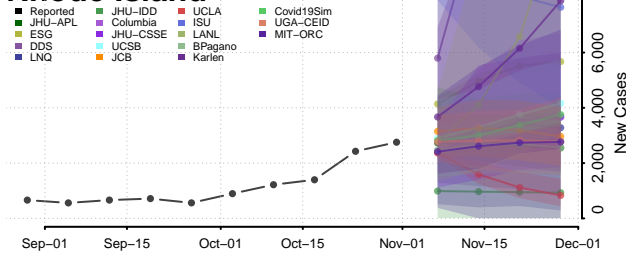

Rhode Island