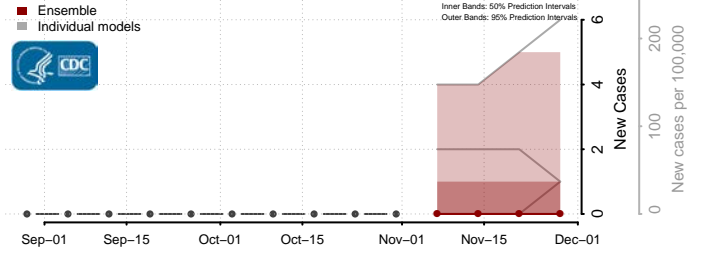

Wayne County, Utah