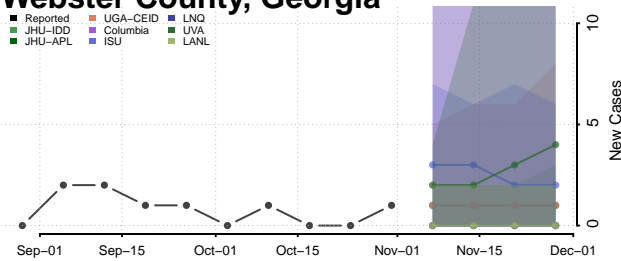

Webster County, Georgia