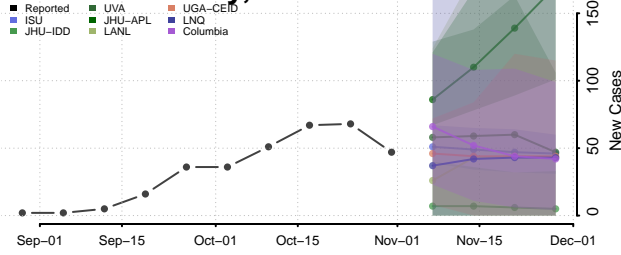

Cassia County, Idaho

Clark County, Idaho

Clearwater County, Idaho

Custer County, Idaho

Elmore County, Idaho

Franklin County, Idaho

Fremont County, Idaho

Gem County, Idaho