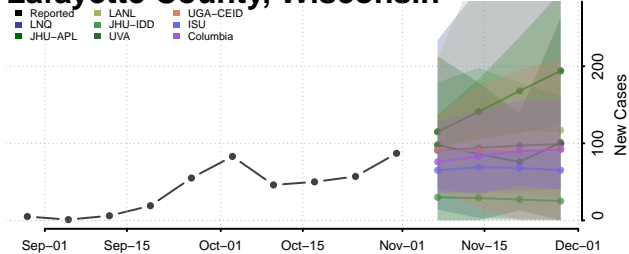

Lafayette County, Wisconsin