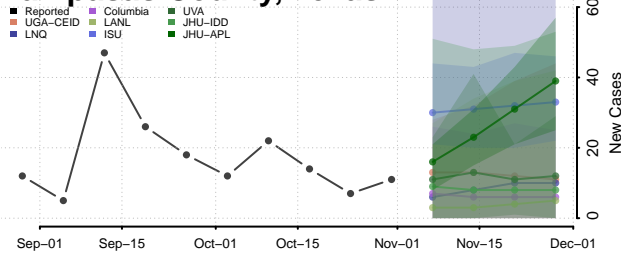

Lampasas County, Texas