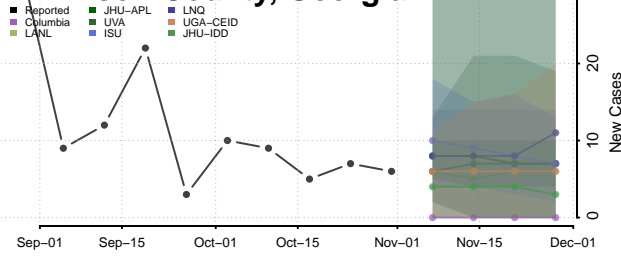

Wayne County, Georgia

Webster County, Georgia

Wheeler County, Georgia

White County, Georgia

Whitfield County, Georgia

Wilcox County, Georgia

Wilkes County, Georgia

Wilkinson County, Georgia