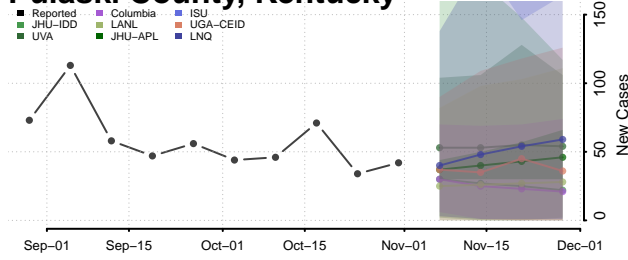

Pulaski County, Kentucky