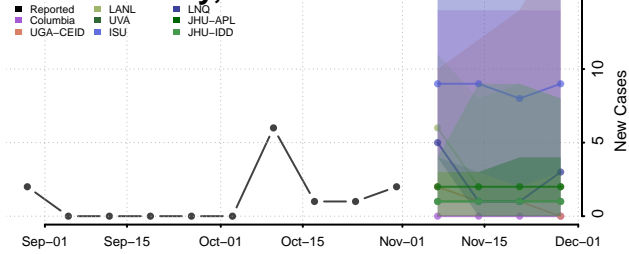

Union County, New Mexico