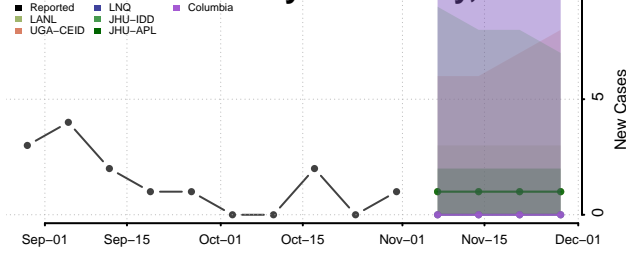

North Slope County, Alaska

Northwest Arctic County, Alaska

Petersburg County, Alaska

Prince of Wales-Hyder County, Alaska

Sitka County, Alaska

Skagway County, Alaska

Southeast Fairbanks County, Alaska

Valdez-Cordova County, Alaska