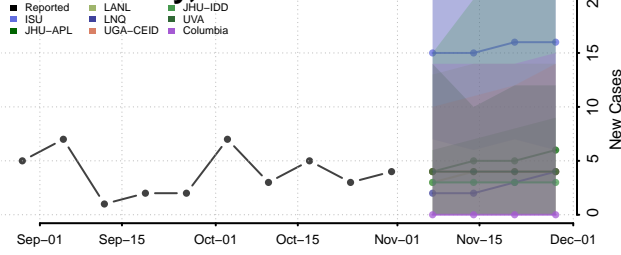

Houston County, Texas

Howard County, Texas

Hudspeth County, Texas

Hunt County, Texas

Hutchinson County, Texas

Irion County, Texas

Jack County, Texas

Jackson County, Texas