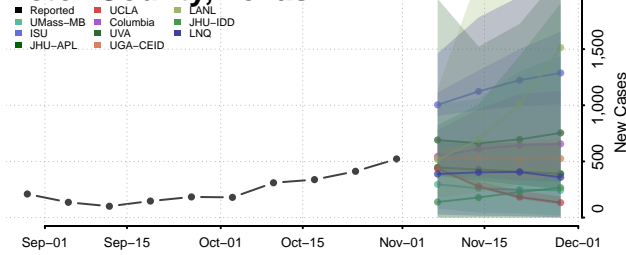

Ector County, Texas