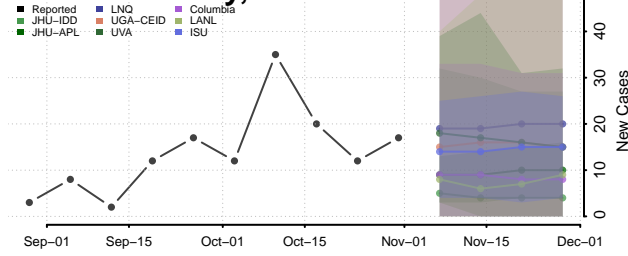

Madison County, Arkansas

Marion County, Arkansas

Miller County, Arkansas

Mississippi County, Arkansas

Monroe County, Arkansas

Montgomery County, Arkansas

Nevada County, Arkansas

Newton County, Arkansas