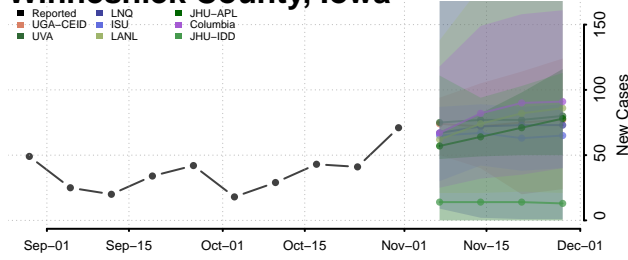

Winneshiek County, Iowa