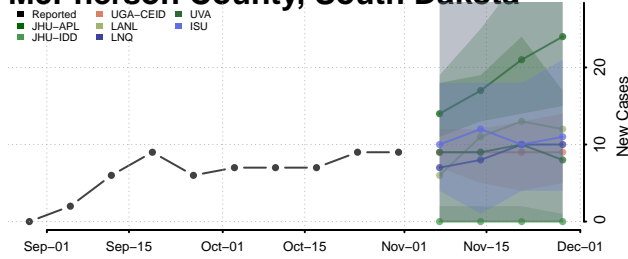

McPherson County, South Dakota