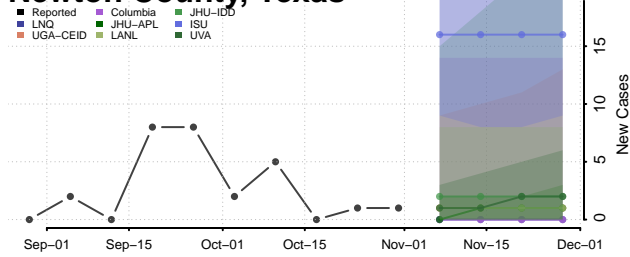

Newton County, Texas