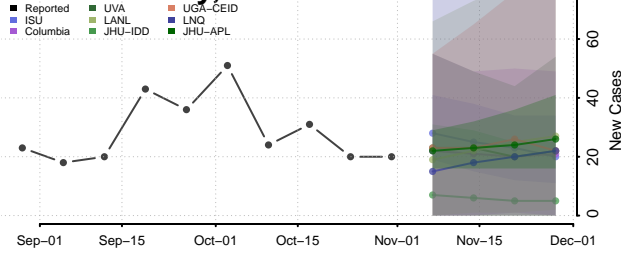

Lincoln County, Idaho

Madison County, Idaho

Minidoka County, Idaho

Nez Perce County, Idaho

Oneida County, Idaho

Owyhee County, Idaho

Payette County, Idaho

Power County, Idaho