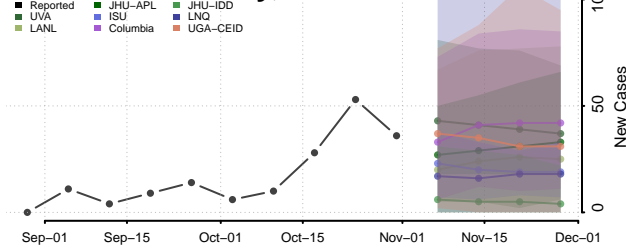

Winnebago County, Iowa

Winneshiek County, Iowa

Woodbury County, Iowa

Worth County, Iowa

Wright County, Iowa

Kansas

Allen County, Kansas

Anderson County, Kansas