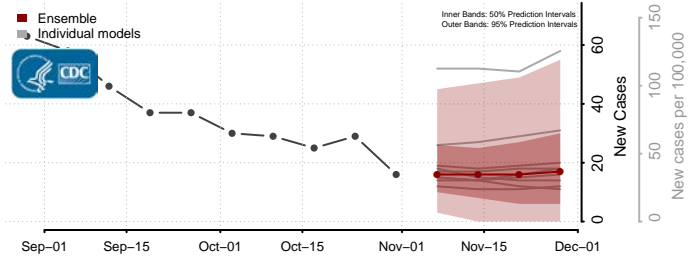

Terrebonne County, Louisiana

Union County, Louisiana

Vermilion County, Louisiana

Vernon County, Louisiana

Washington County, Louisiana

Webster County, Louisiana

West Baton Rouge County, Louisiana

West Carroll County, Louisiana