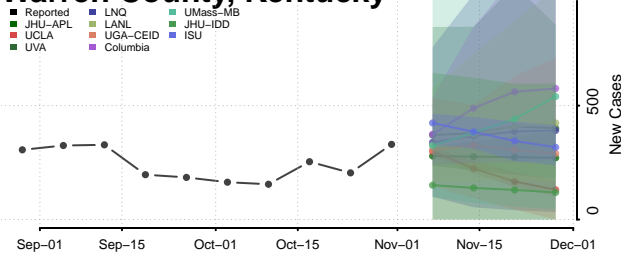

Warren County, Kentucky