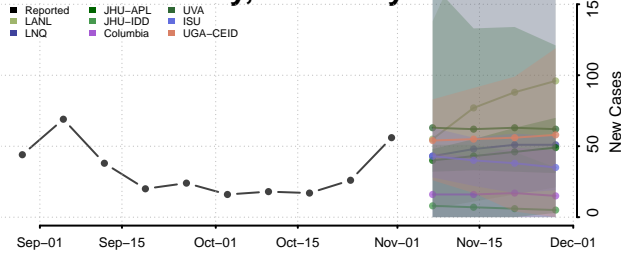

Jackson County, Kentucky