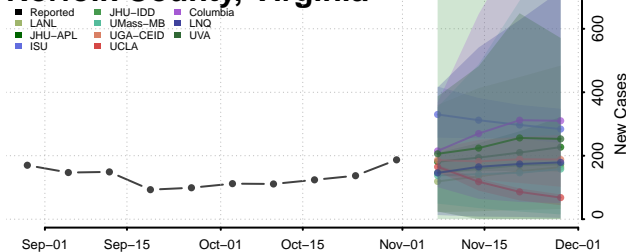

New Kent County, Virginia

Newport News County, Virginia

Norfolk County, Virginia

Northampton County, Virginia

Northumberland County, Virginia

Norton County, Virginia

Nottoway County, Virginia

Orange County, Virginia