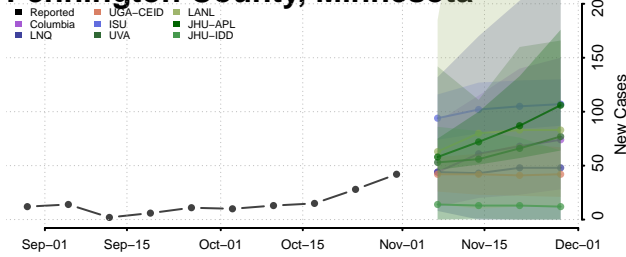

Pennington County, Minnesota