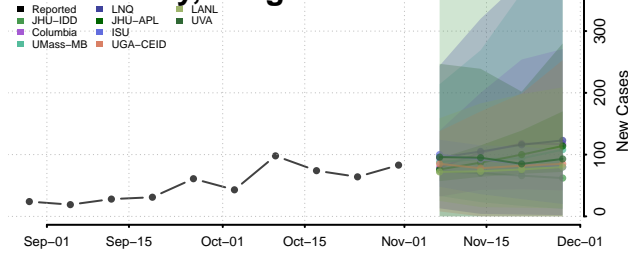

Linn County, Oregon