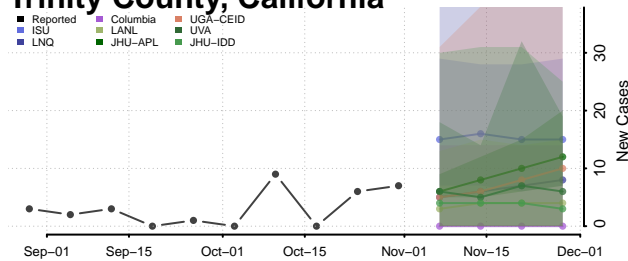

Sierra County, California

Siskiyou County, California

Solano County, California

Sonoma County, California

Stanislaus County, California

Sutter County, California

Tehama County, California

Trinity County, California