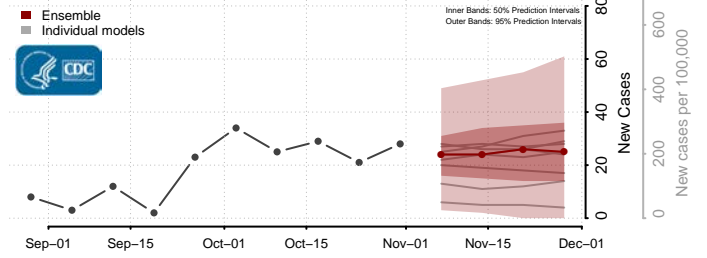

Teton County, Idaho