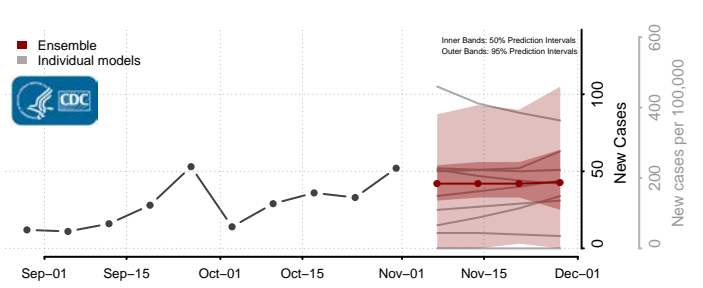

McDonald County, Missouri