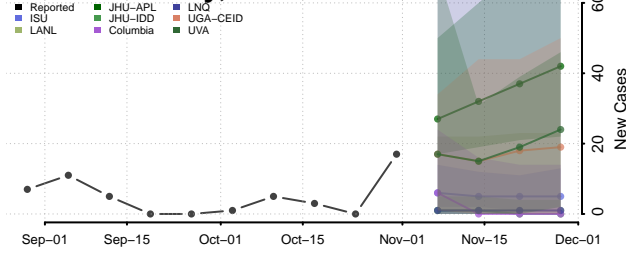

Atchison County, Kansas

Barber County, Kansas

Barton County, Kansas

Bourbon County, Kansas

Brown County, Kansas

Butler County, Kansas

Chase County, Kansas

Chautauqua County, Kansas