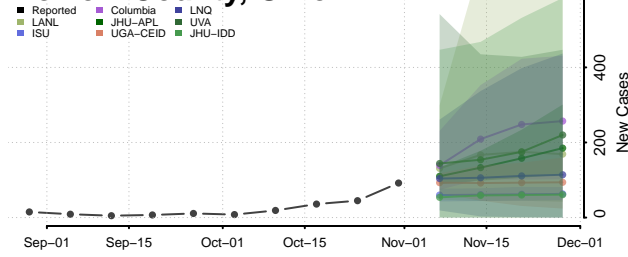

Meigs County, Ohio

Mercer County, Ohio

Miami County, Ohio

Monroe County, Ohio

Montgomery County, Ohio

Morgan County, Ohio

Morrow County, Ohio

Muskingum County, Ohio