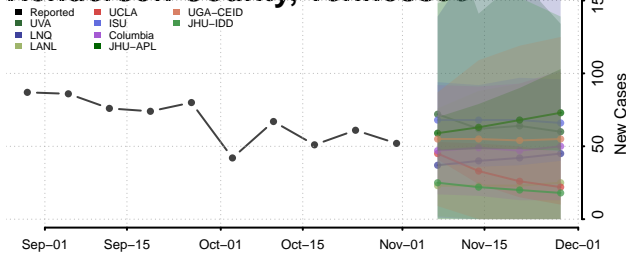

Hamilton County, Tennessee

Hancock County, Tennessee

Hardeman County, Tennessee

Hardin County, Tennessee

Hawkins County, Tennessee

Haywood County, Tennessee

Henderson County, Tennessee

Henry County, Tennessee