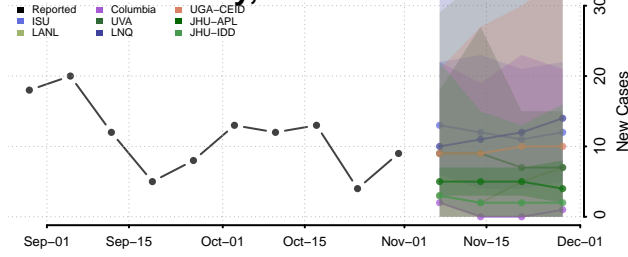

Nemaha County, Nebraska