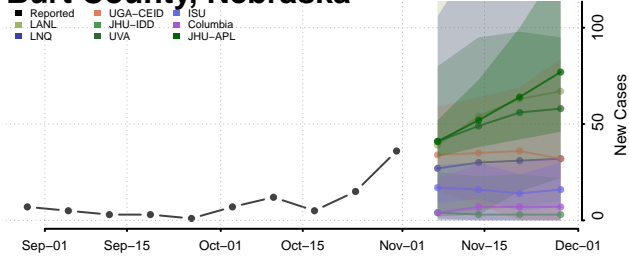

Boyd County, Nebraska

Brown County, Nebraska

Buffalo County, Nebraska

Burt County, Nebraska

Butler County, Nebraska

Cass County, Nebraska

Cedar County, Nebraska

Chase County, Nebraska