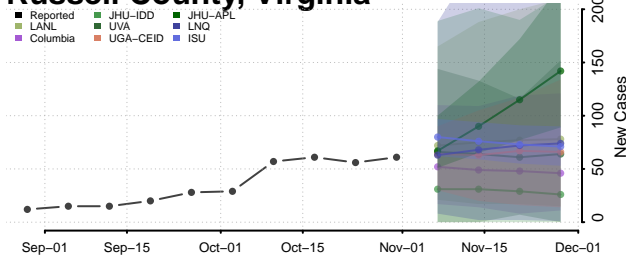

Russell County, Virginia