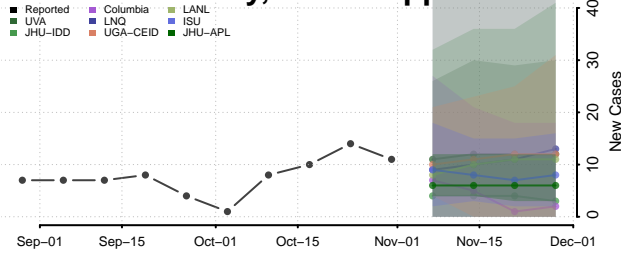

Jefferson County, Mississippi