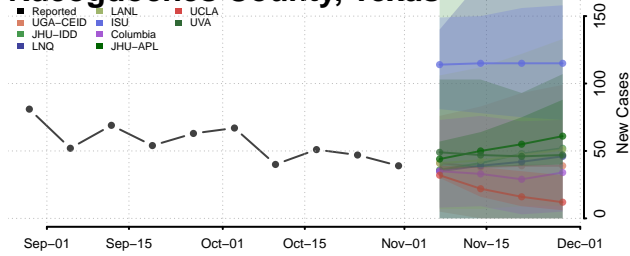

Montague County, Texas

Montgomery County, Texas

Moore County, Texas

Morris County, Texas

Motley County, Texas

Nacogdoches County, Texas

Navarro County, Texas

Newton County, Texas