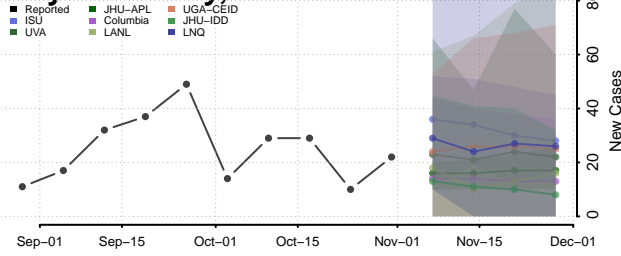

Vernon County, Missouri

Warren County, Missouri

Washington County, Missouri

Wayne County, Missouri

Webster County, Missouri

Worth County, Missouri

Wright County, Missouri

Montana