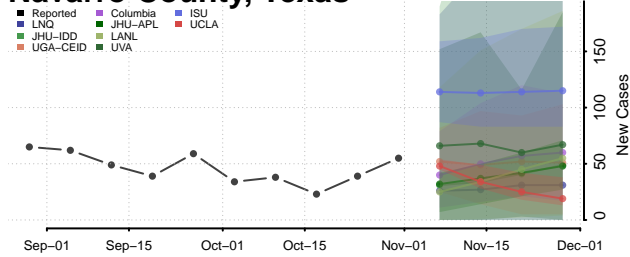

Montague County, Texas

Montgomery County, Texas

Moore County, Texas

Morris County, Texas

Motley County, Texas

Nacogdoches County, Texas

Navarro County, Texas

Newton County, Texas