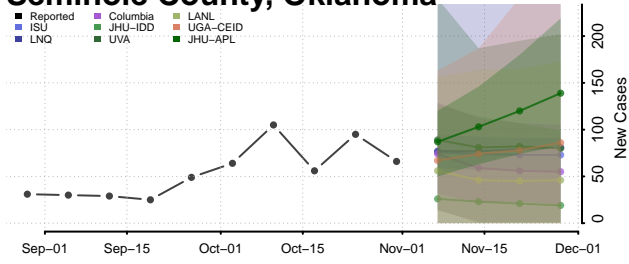

Sequoyah County, Oklahoma

Stephens County, Oklahoma

Texas County, Oklahoma

Tillman County, Oklahoma

Tulsa County, Oklahoma

Wagoner County, Oklahoma

Washington County, Oklahoma

Washita County, Oklahoma