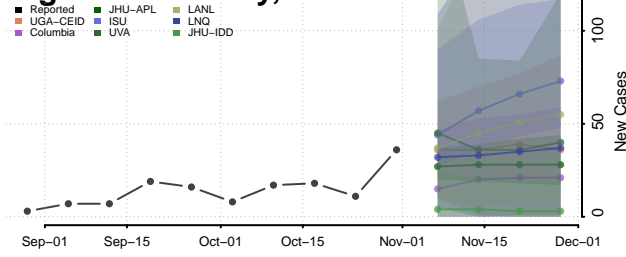

Minnesota

Aitkin County, Minnesota

Anoka County, Minnesota

Becker County, Minnesota

Beltrami County, Minnesota

Benton County, Minnesota

Big Stone County, Minnesota

Blue Earth County, Minnesota