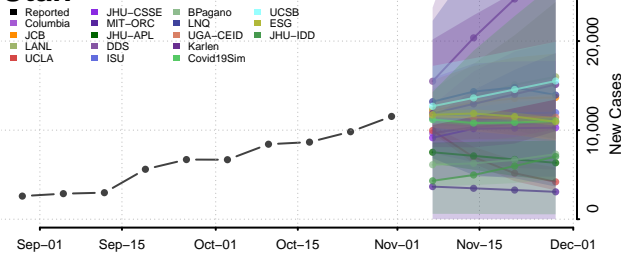

Wise County, Texas

Wood County, Texas

Yoakum County, Texas

Young County, Texas

Zapata County, Texas

Zavala County, Texas

Utah

Beaver County, Utah