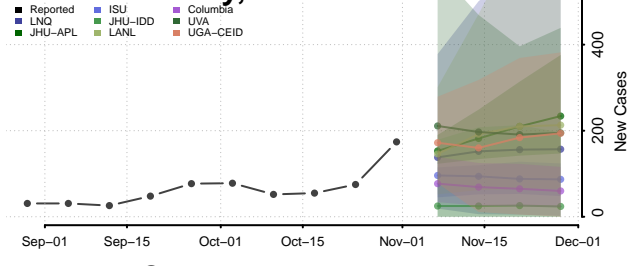

O'Brien County, Iowa