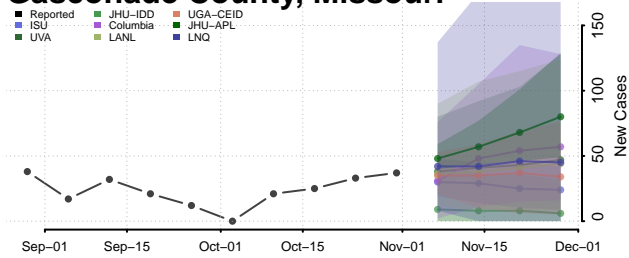

Gasconade County, Missouri