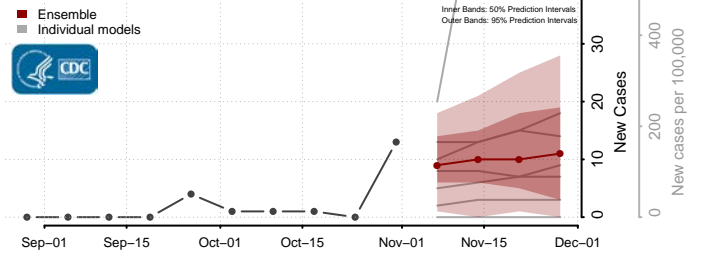

Hood River County, Oregon

Jackson County, Oregon

Jefferson County, Oregon

Josephine County, Oregon

Klamath County, Oregon

Lake County, Oregon

Lane County, Oregon

Lincoln County, Oregon