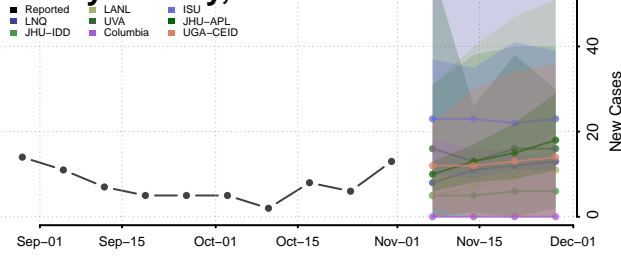

Cherry County, Nebraska