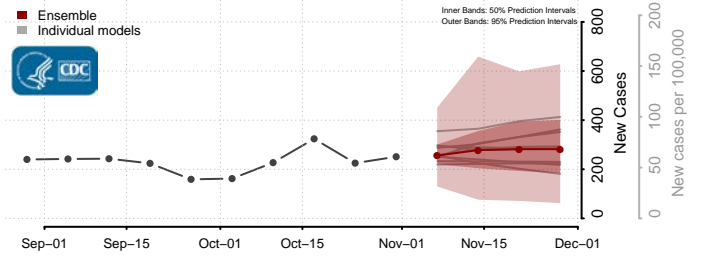

Loudoun County, Virginia