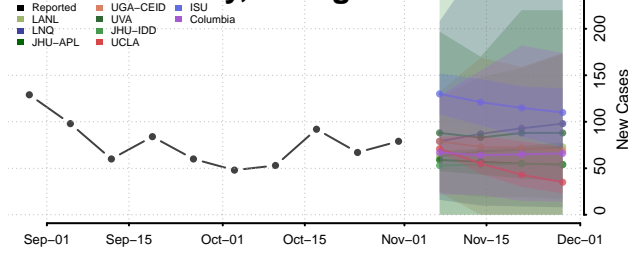

Montgomery County, Georgia

Morgan County, Georgia

Murray County, Georgia

Muscogee County, Georgia

Newton County, Georgia

Oconee County, Georgia

Oglethorpe County, Georgia

Paulding County, Georgia