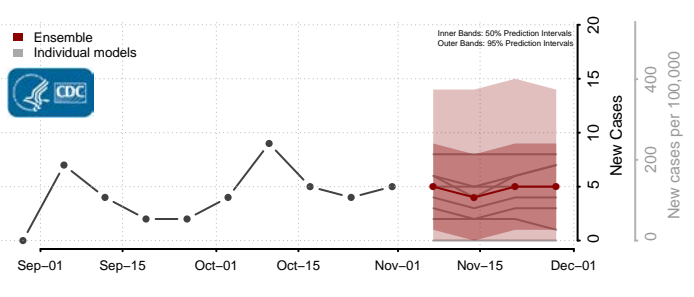

Lake of the Woods County, Minnesota