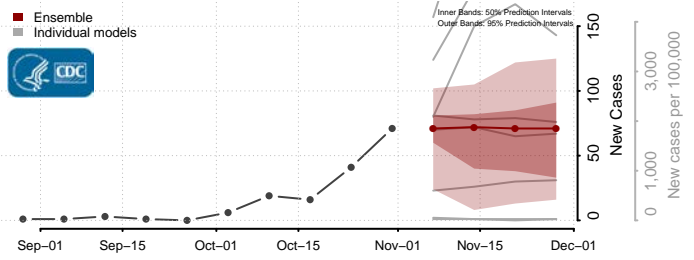

Wells County, North Dakota