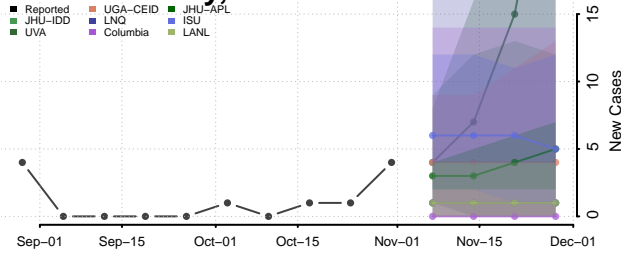

Clear Creek County, Colorado

Conejos County, Colorado

Costilla County, Colorado

Crowley County, Colorado

Custer County, Colorado

Delta County, Colorado

Denver County, Colorado

Dolores County, Colorado