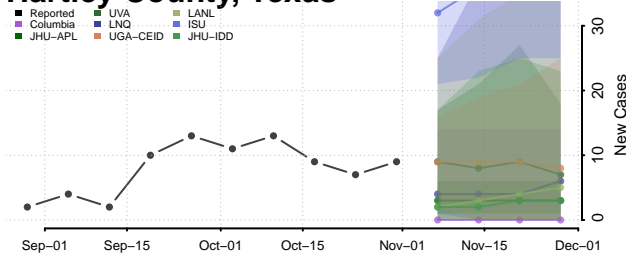

Hartley County, Texas