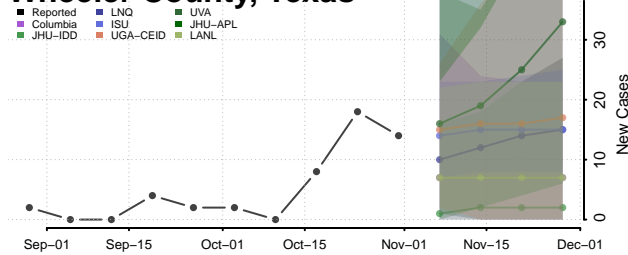

Wheeler County, Texas