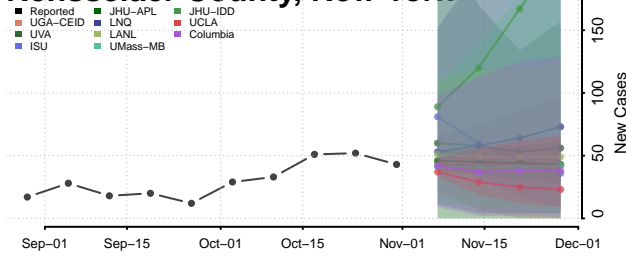

Orleans County, New York

Oswego County, New York

Otsego County, New York

Putnam County, New York

Queens County, New York

Rensselaer County, New York

Richmond County, New York

Rockland County, New York