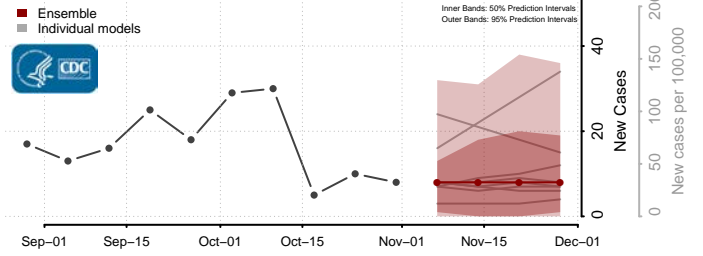

Hood River County, Oregon

Jackson County, Oregon

Jefferson County, Oregon

Josephine County, Oregon

Klamath County, Oregon

Lake County, Oregon

Lane County, Oregon

Lincoln County, Oregon