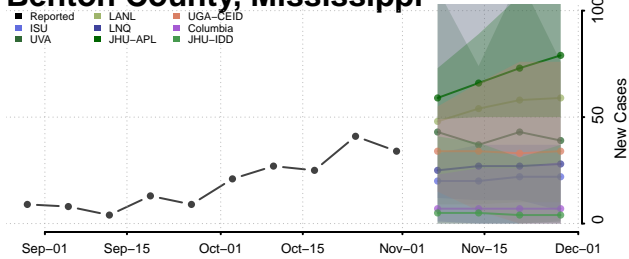

Mississippi

Adams County, Mississippi

Alcorn County, Mississippi

Amite County, Mississippi

Attala County, Mississippi

Benton County, Mississippi

Bolivar County, Mississippi

Calhoun County, Mississippi