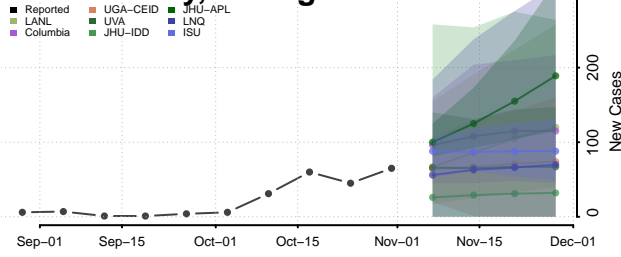

Clare County, Michigan