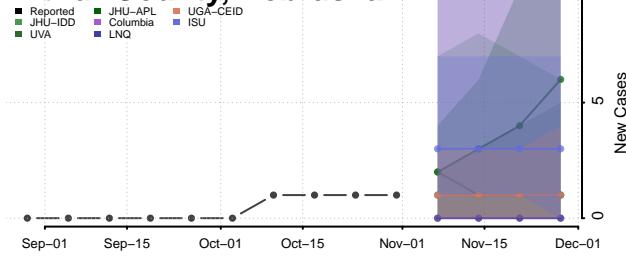

Nebraska

Adams County, Nebraska

Antelope County, Nebraska

Arthur County, Nebraska

Banner County, Nebraska

Blaine County, Nebraska

Boone County, Nebraska

Box Butte County, Nebraska