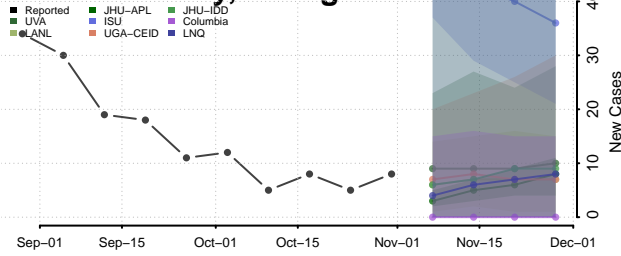

Sumter County, Georgia