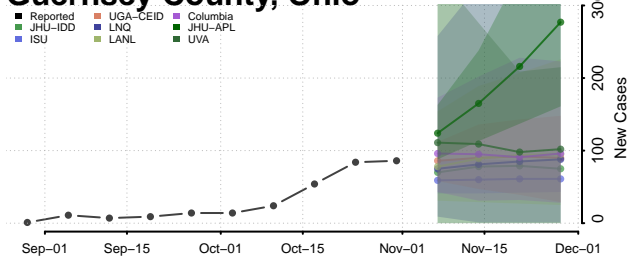

Guernsey County, Ohio