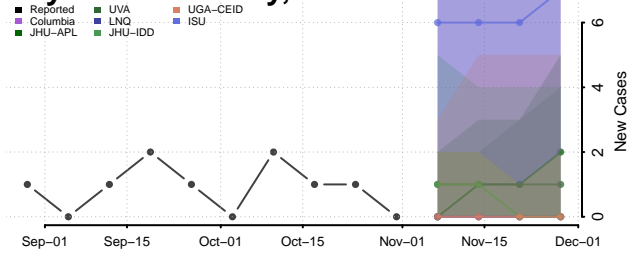

Keya Paha County, Nebraska