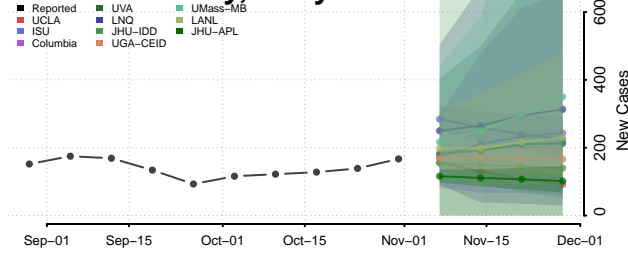

Harford County, Maryland