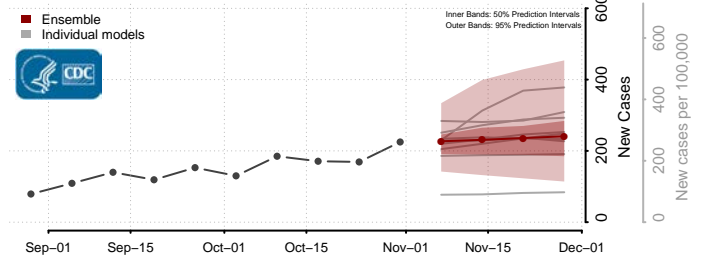

Lincoln County, North Carolina