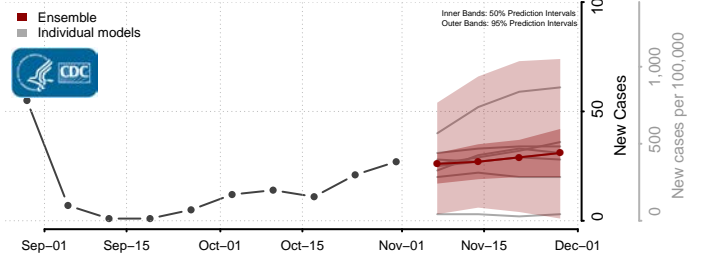

Van Buren County, Iowa