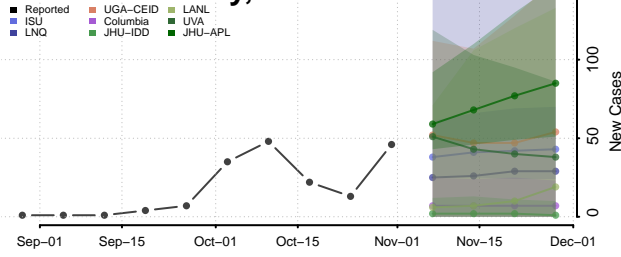

Musselshell County, Montana

Park County, Montana

Petroleum County, Montana

Phillips County, Montana

Pondera County, Montana

Powder River County, Montana

Powell County, Montana

Prairie County, Montana