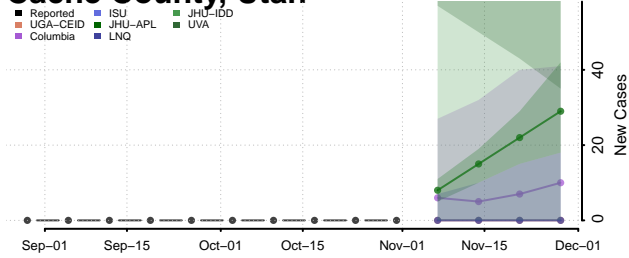

Cache County, Utah