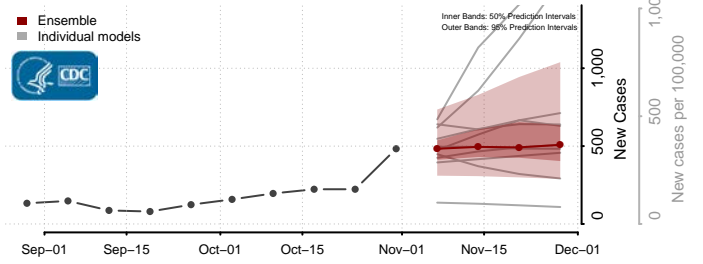

Wadena County, Minnesota

Waseca County, Minnesota

Washington County, Minnesota

Watowan County, Minnesota

Wilkin County, Minnesota

Winona County, Minnesota

Wright County, Minnesota

Yellow Medicine County, Minnesota