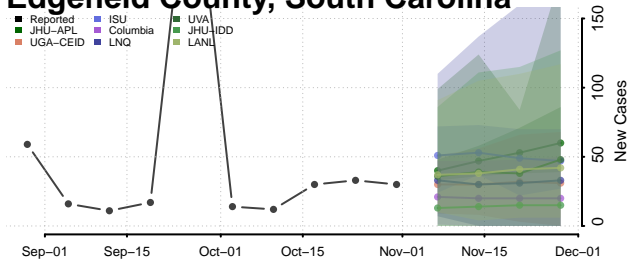

Edgefield County, South Carolina