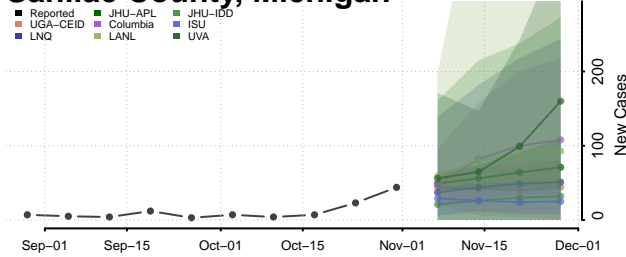

Oscoda County, Michigan

Otsego County, Michigan

Ottawa County, Michigan

Presque Isle County, Michigan

Roscommon County, Michigan

Saginaw County, Michigan

Sanilac County, Michigan

Schoolcraft County, Michigan