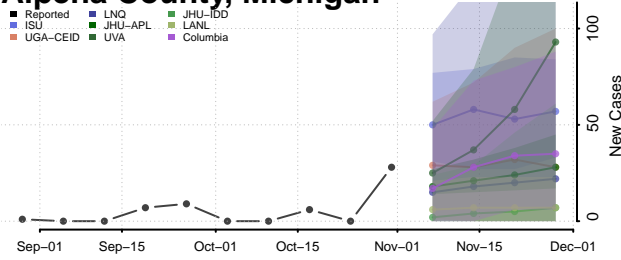

Alpena County, Michigan

Antrim County, Michigan

Arenac County, Michigan

Baraga County, Michigan

Barry County, Michigan

Bay County, Michigan

Benzie County, Michigan

Berrien County, Michigan