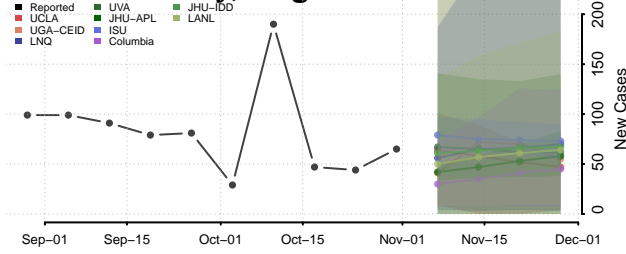

Southampton County, Virginia

Spotsylvania County, Virginia

Stafford County, Virginia

Staunton County, Virginia

Suffolk County, Virginia

Surry County, Virginia

Sussex County, Virginia

Tazewell County, Virginia