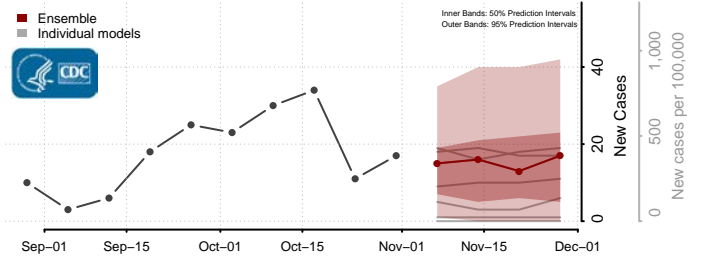

Divide County, North Dakota

Dunn County, North Dakota

Eddy County, North Dakota

Emmons County, North Dakota

Foster County, North Dakota

Golden Valley County, North Dakota

Grand Forks County, North Dakota

Grant County, North Dakota