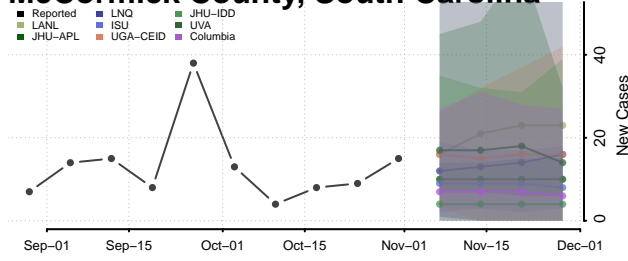

McCormick County, South Carolina