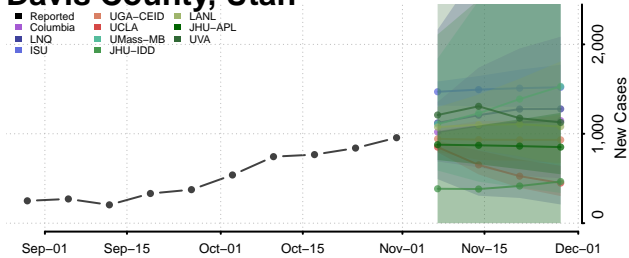

Box Elder County, Utah

Cache County, Utah

Carbon County, Utah

Daggett County, Utah

Davis County, Utah

Duchesne County, Utah

Emery County, Utah

Garfield County, Utah