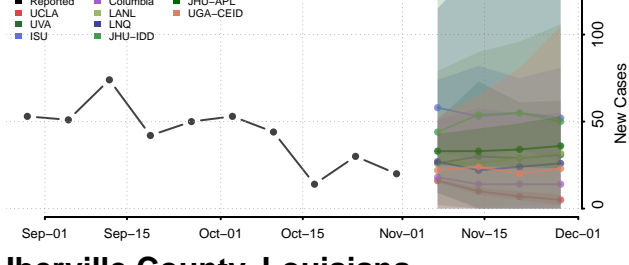

Iberia County, Louisiana