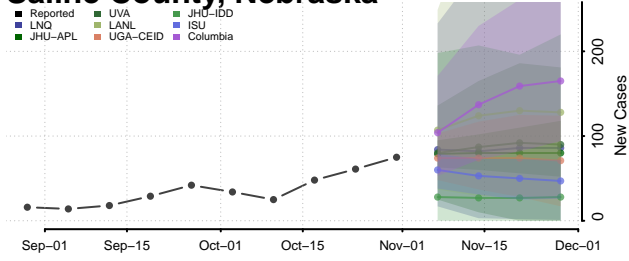

Polk County, Nebraska

Red Willow County, Nebraska

Richardson County, Nebraska

Rock County, Nebraska

Saline County, Nebraska

Sarpy County, Nebraska

Saunders County, Nebraska

Scotts Bluff County, Nebraska