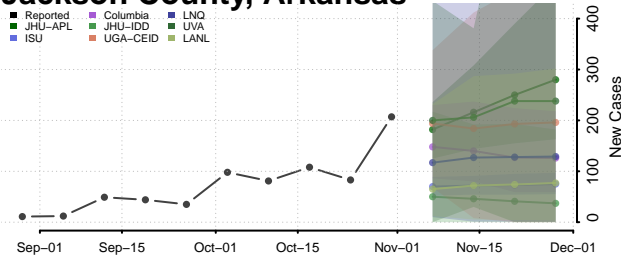

Greene County, Arkansas

Hempstead County, Arkansas

Hot Spring County, Arkansas

Howard County, Arkansas

Independence County, Arkansas

Izard County, Arkansas

Jackson County, Arkansas

Jefferson County, Arkansas