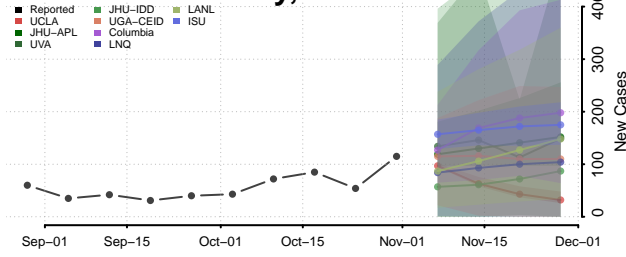

Henderson County, Texas