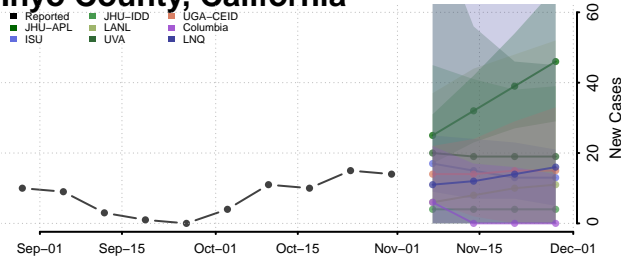

Inyo County, California