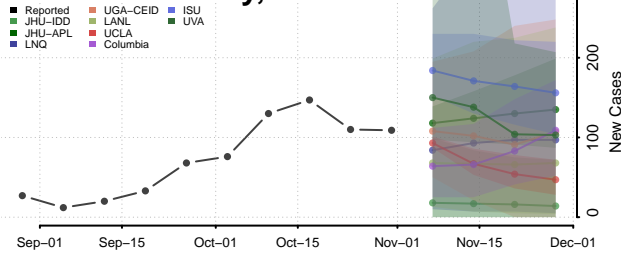

Minidoka County, Idaho