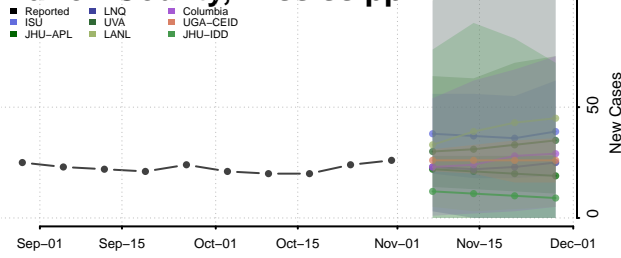

Leake County, Mississippi

Lee County, Mississippi

Leflore County, Mississippi

Lincoln County, Mississippi

Lowndes County, Mississippi

Madison County, Mississippi

Marion County, Mississippi

Marshall County, Mississippi