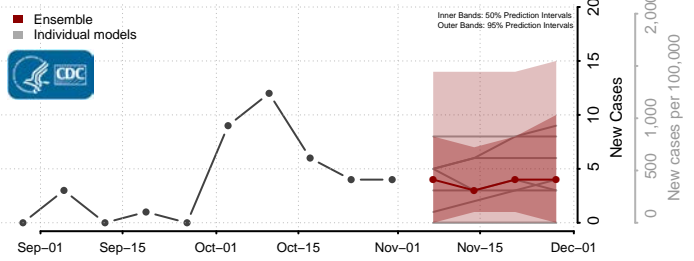

Sweet Grass County, Montana

Teton County, Montana

Toole County, Montana

Treasure County, Montana

Valley County, Montana

Wheatland County, Montana

Wibaux County, Montana

Yellowstone County, Montana