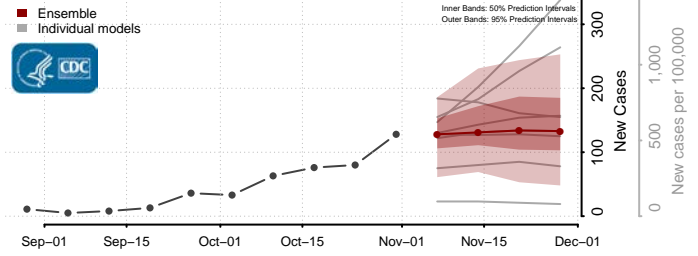

Florence County, Wisconsin

Fond du Lac County, Wisconsin

Forest County, Wisconsin

Grant County, Wisconsin

Green County, Wisconsin

Green Lake County, Wisconsin

Iowa County, Wisconsin

Iron County, Wisconsin