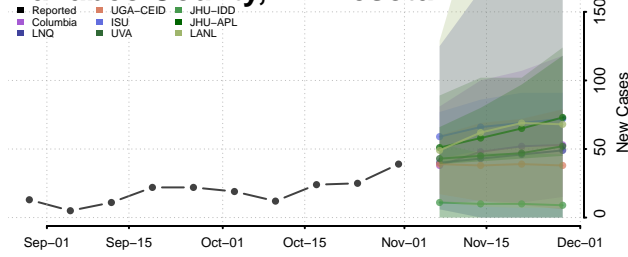

Kanabec County, Minnesota