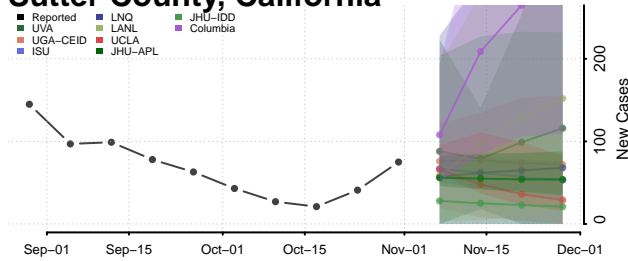

Sierra County, California

Siskiyou County, California

Solano County, California

Sonoma County, California

Stanislaus County, California

Sutter County, California

Tehama County, California

Trinity County, California