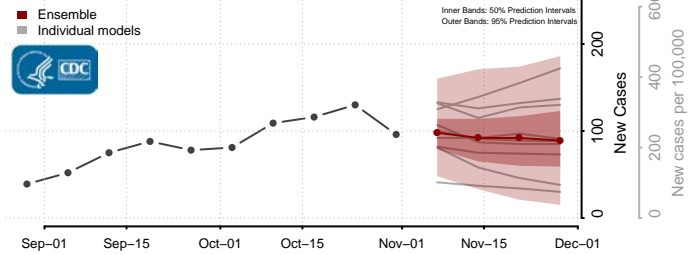

McClain County, Oklahoma