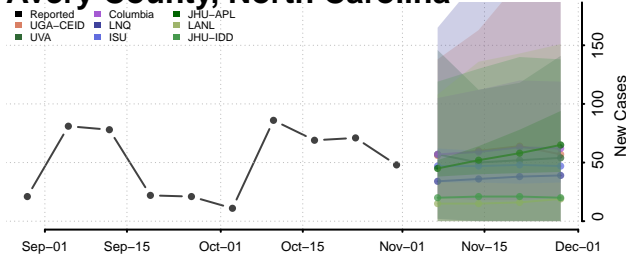

Avery County, North Carolina

Beaufort County, North Carolina

Bertie County, North Carolina

Bladen County, North Carolina

Brunswick County, North Carolina

Buncombe County, North Carolina

Burke County, North Carolina