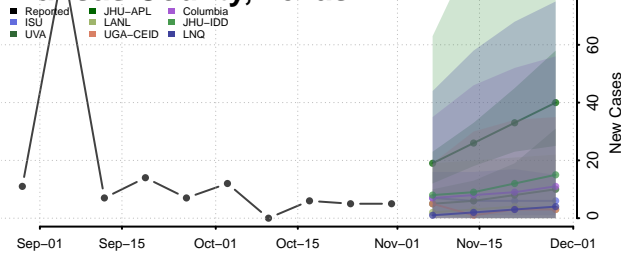

Aransas County, Texas