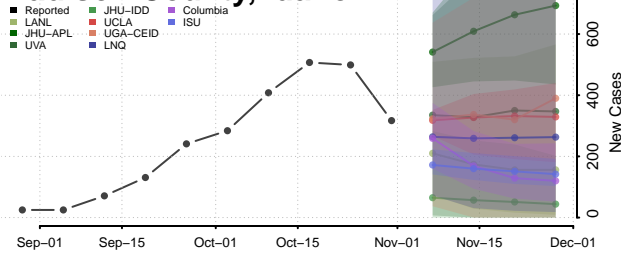

Madison County, Idaho