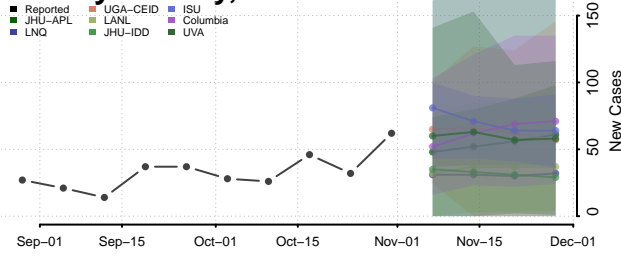

Cowley County, Kansas