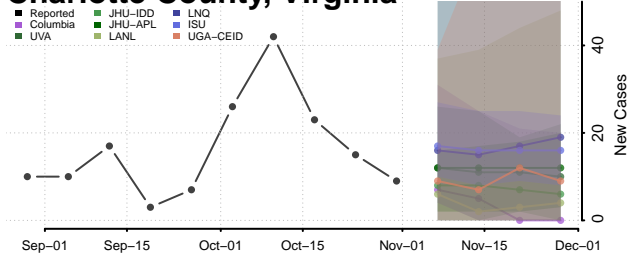

Caroline County, Virginia

Carroll County, Virginia

Charles City County, Virginia

Charlotte County, Virginia

Charlottesville County, Virginia

Chesapeake County, Virginia

Chesterfield County, Virginia

Clarke County, Virginia