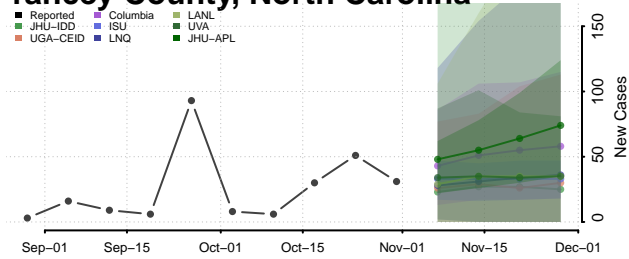

Yancey County, North Carolina