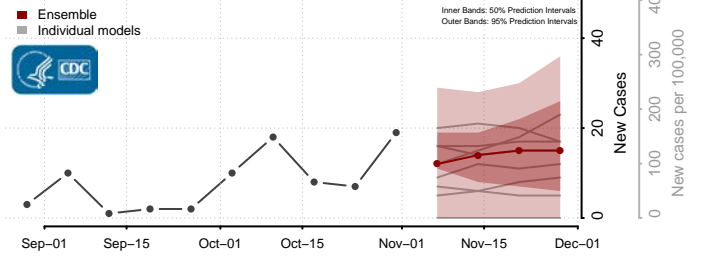

Sanders County, Montana