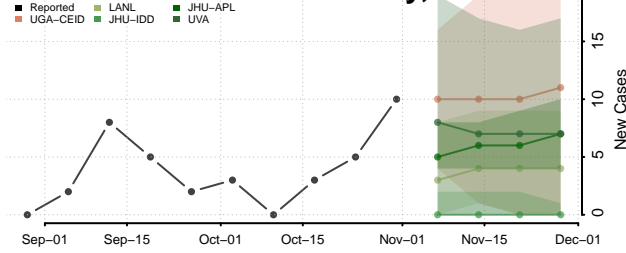

Juneau County, Alaska

Kenai Peninsula County, Alaska

Ketchikan Gateway County, Alaska

Kodiak Island County, Alaska

Kusilvak County, Alaska

Lake and Peninsula County, Alaska

Matanuska-Susitna County, Alaska

Nome County, Alaska