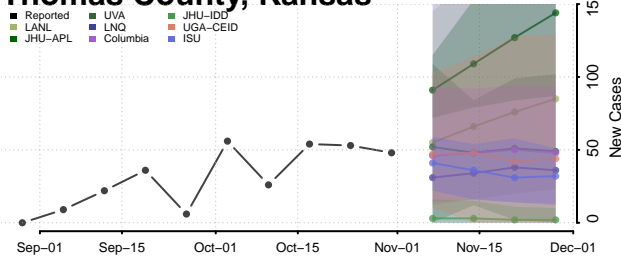

Sherman County, Kansas

Smith County, Kansas

Stafford County, Kansas

Stanton County, Kansas

Stevens County, Kansas

Sumner County, Kansas

Thomas County, Kansas

Trego County, Kansas