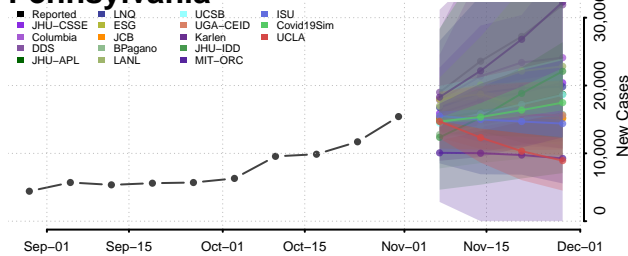

Umatilla County, Oregon

Union County, Oregon

Wallowa County, Oregon

Wasco County, Oregon

Washington County, Oregon

Wheeler County, Oregon

Yamhill County, Oregon

Pennsylvania