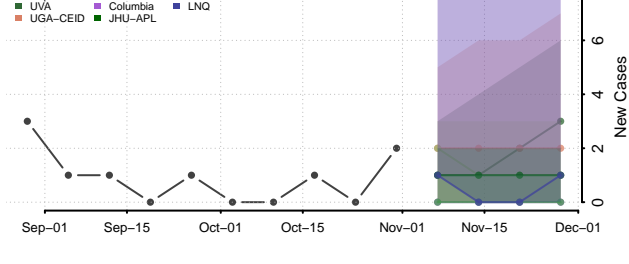

Pike County, Alabama

Randolph County, Alabama

Russell County, Alabama

Shelby County, Alabama

St. Clair County, Alabama

Sumter County, Alabama

Talladega County, Alabama

Tallapoosa County, Alabama

Tuscaloosa County, Alabama

Walker County, Alabama

Washington County, Alabama

Wilcox County, Alabama

Winston County, Alabama

Alaska

Aleutians East County, Alaska

Aleutians West County, Alaska