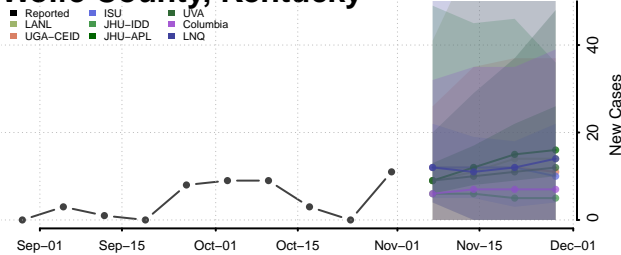

Union County, Kentucky

Warren County, Kentucky

Washington County, Kentucky

Wayne County, Kentucky

Webster County, Kentucky

Whitley County, Kentucky

Wolfe County, Kentucky

Woodford County, Kentucky