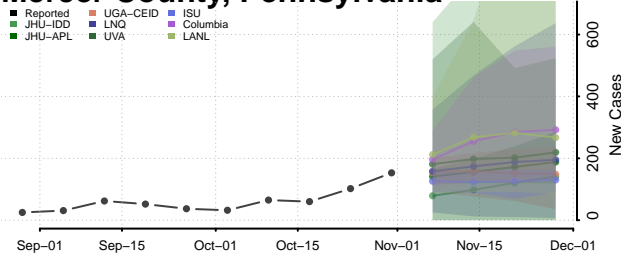

Lehigh County, Pennsylvania

Luzerne County, Pennsylvania

Lycoming County, Pennsylvania

McKean County, Pennsylvania

Mercer County, Pennsylvania

Mifflin County, Pennsylvania

Monroe County, Pennsylvania

Montgomery County, Pennsylvania