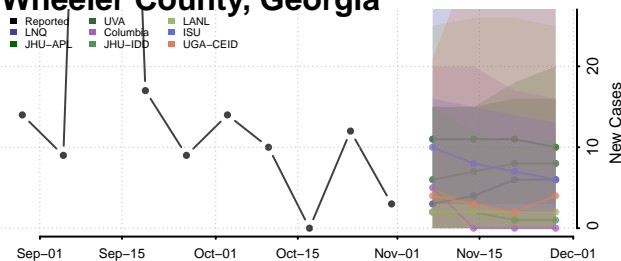

Wheeler County, Georgia