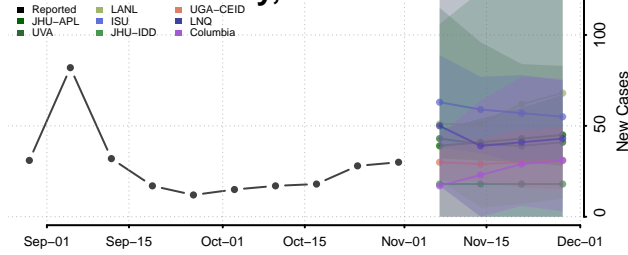

Lawrence County, Illinois

Lee County, Illinois

Livingston County, Illinois

Logan County, Illinois

Macon County, Illinois

Macoupin County, Illinois

Madison County, Illinois

Marion County, Illinois