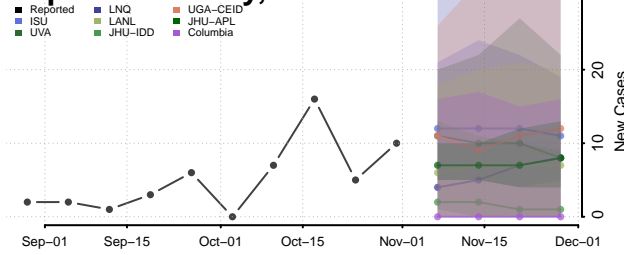

Republic County, Kansas