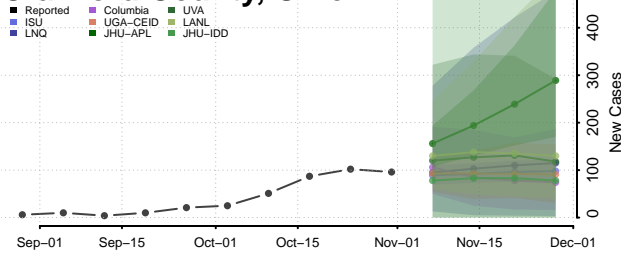

Clermont County, Ohio

Clinton County, Ohio

Columbiana County, Ohio

Coshocton County, Ohio

Crawford County, Ohio

Cuyahoga County, Ohio

Darke County, Ohio

Defiance County, Ohio