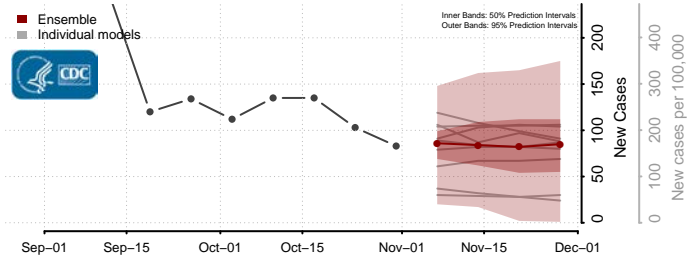

Whitman County, Washington