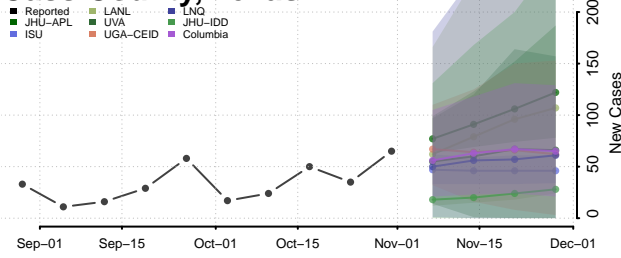

Cass County, Texas