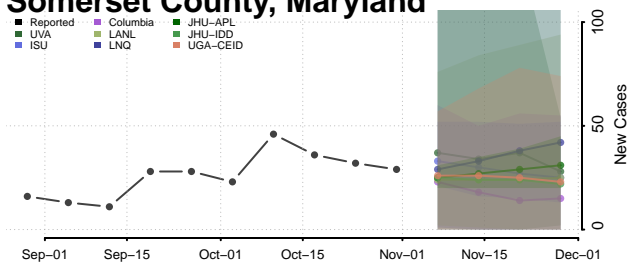

Harford County, Maryland

Howard County, Maryland

Kent County, Maryland

Montgomery County, Maryland

Prince George's County, Maryland

Queen Anne's County, Maryland

Somerset County, Maryland

St. Mary's County, Maryland