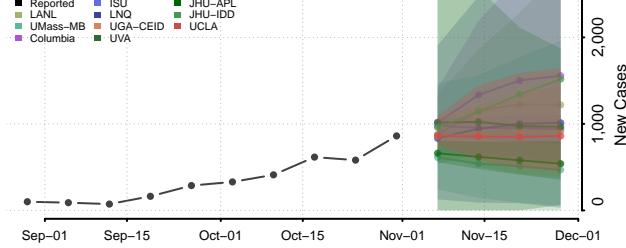

Crawford County, Michigan

Delta County, Michigan

Dickinson County, Michigan

Eaton County, Michigan

Emmet County, Michigan

Genesee County, Michigan

Gladwin County, Michigan

Gogebic County, Michigan