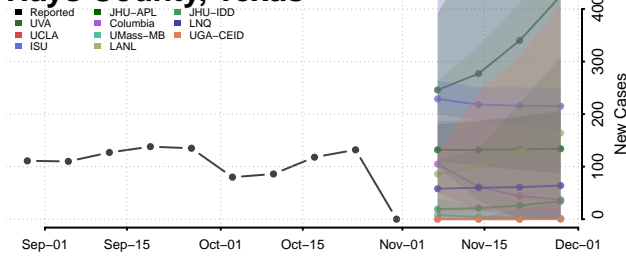

Hays County, Texas