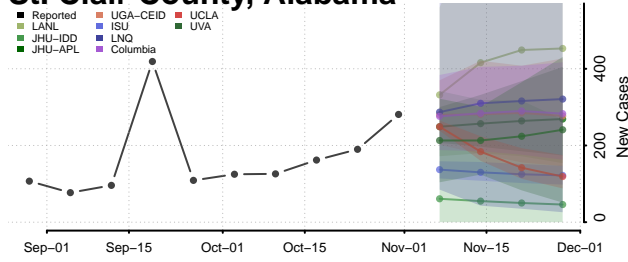

Marion County, Alabama

Marshall County, Alabama

Mobile County, Alabama

Monroe County, Alabama

Montgomery County, Alabama

Morgan County, Alabama

Perry County, Alabama

Pickens County, Alabama

Pike County, Alabama

Randolph County, Alabama

Russell County, Alabama

Shelby County, Alabama

St. Clair County, Alabama

Sumter County, Alabama

Talladega County, Alabama

Tallapoosa County, Alabama