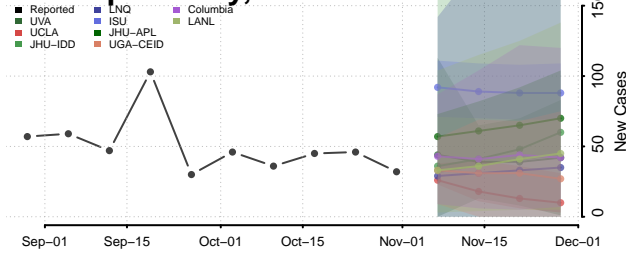

Bastrop County, Texas