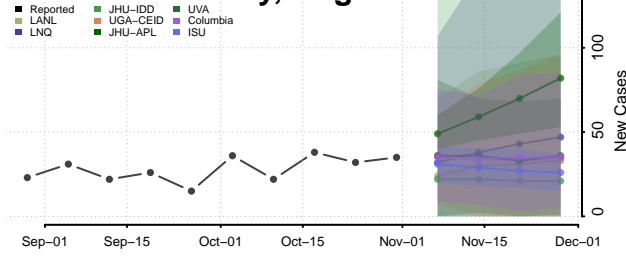

Dinwiddie County, Virginia