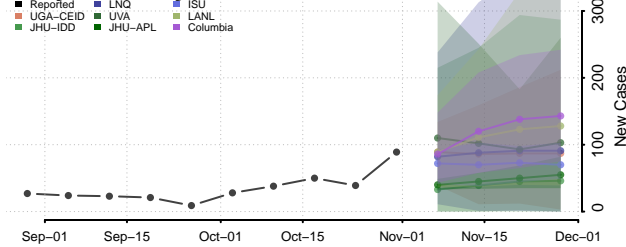

Clinton County, Indiana

Crawford County, Indiana

Daviess County, Indiana

Dearborn County, Indiana

Decatur County, Indiana

DeKalb County, Indiana

Delaware County, Indiana

Dubois County, Indiana