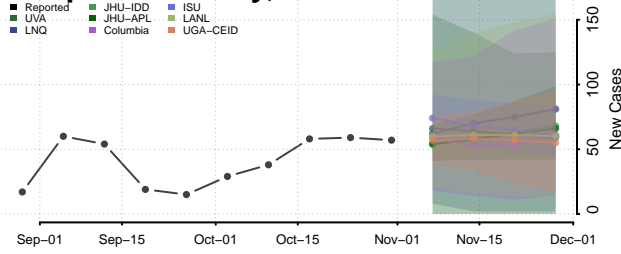

Sullivan County, New York

Tioga County, New York

Tompkins County, New York

Ulster County, New York

Warren County, New York

Washington County, New York

Wayne County, New York

Westchester County, New York