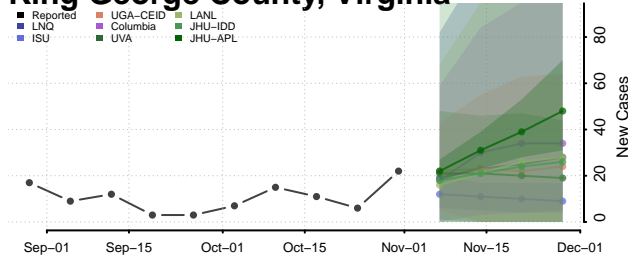

Henry County, Virginia

Highland County, Virginia

Hopewell County, Virginia

Isle of Wight County, Virginia

James City County, Virginia

King and Queen County, Virginia

King George County, Virginia

King William County, Virginia