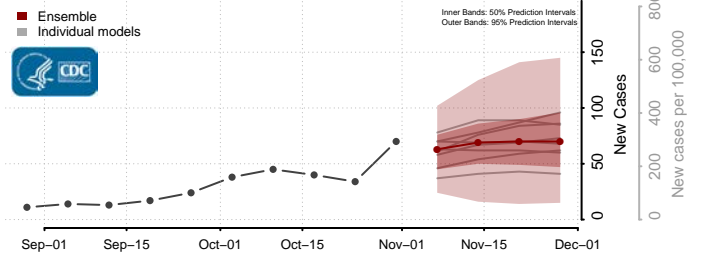

Randolph County, Indiana

Ripley County, Indiana

Rush County, Indiana

Scott County, Indiana

Shelby County, Indiana

Spencer County, Indiana

St. Joseph County, Indiana

Starke County, Indiana