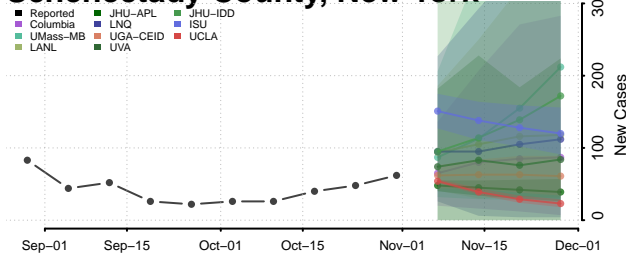

Schenectady County, New York