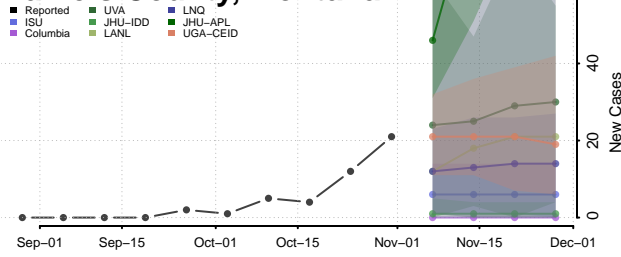

Daniels County, Montana