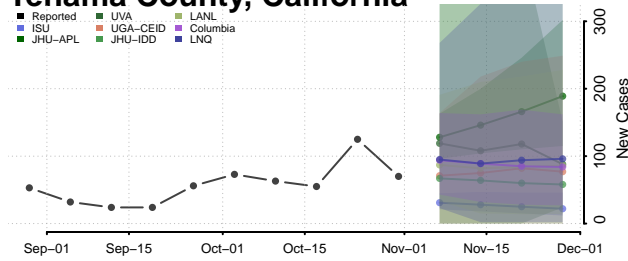

Sierra County, California

Siskiyou County, California

Solano County, California

Sonoma County, California

Stanislaus County, California

Sutter County, California

Tehama County, California

Trinity County, California