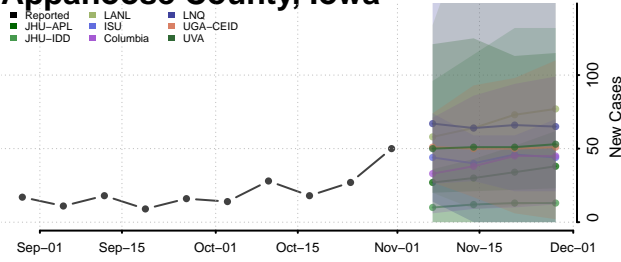

Appanoose County, Iowa