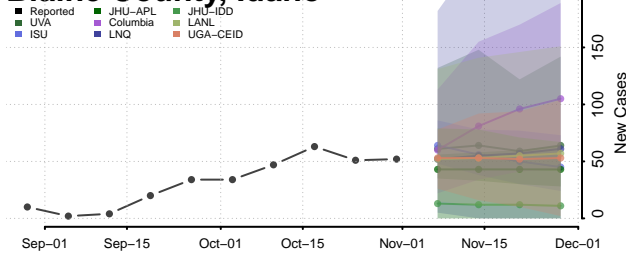

Idaho

Ada County, Idaho

Adams County, Idaho

Bannock County, Idaho

Bear Lake County, Idaho

Benewah County, Idaho

Bingham County, Idaho

Blaine County, Idaho