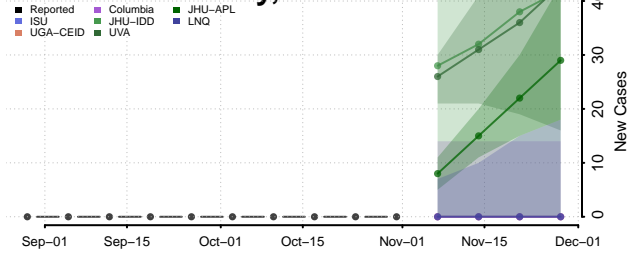

Box Elder County, Utah