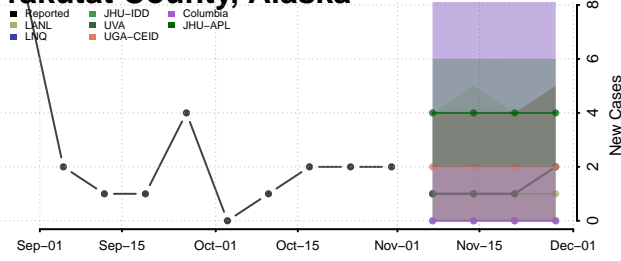

Yakutat County, Alaska