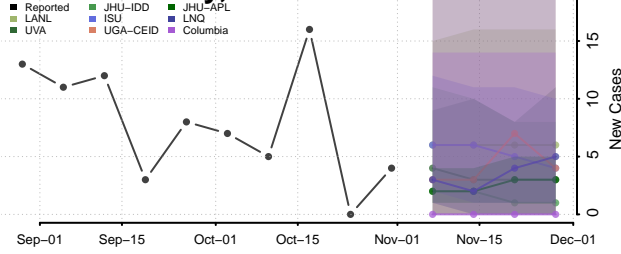

Cassia County, Idaho

Clark County, Idaho

Clearwater County, Idaho

Custer County, Idaho

Elmore County, Idaho

Franklin County, Idaho

Fremont County, Idaho

Gem County, Idaho