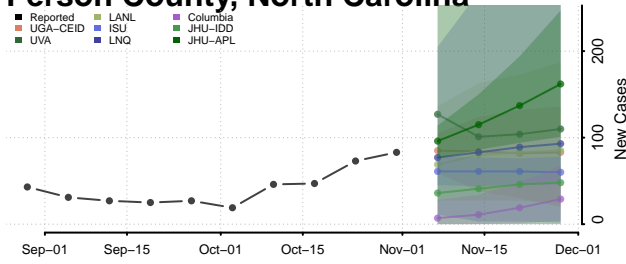

Pamlico County, North Carolina

Pasquotank County, North Carolina

Pender County, North Carolina

Perquimans County, North Carolina

Person County, North Carolina

Pitt County, North Carolina

Polk County, North Carolina