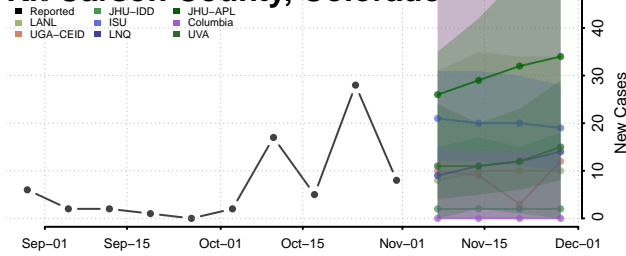

Gunnison County, Colorado

Hinsdale County, Colorado

Huerfano County, Colorado

Jackson County, Colorado

Jefferson County, Colorado

Kiowa County, Colorado

Kit Carson County, Colorado

La Plata County, Colorado