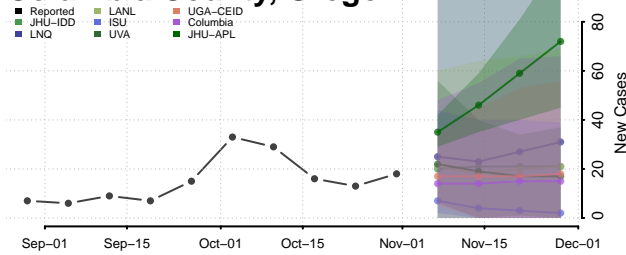

Columbia County, Oregon