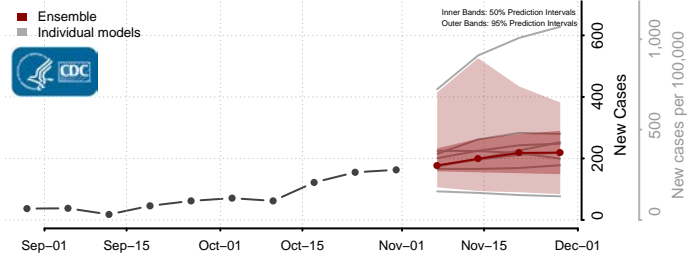

Otter Tail County, Minnesota