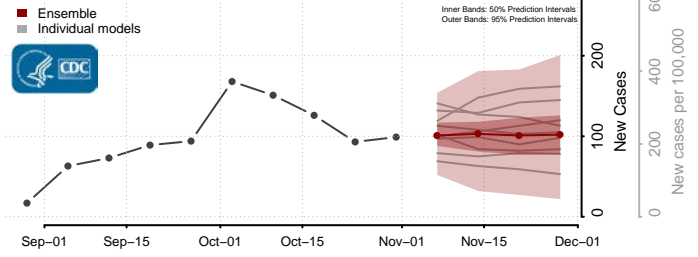

Henderson County, Kentucky