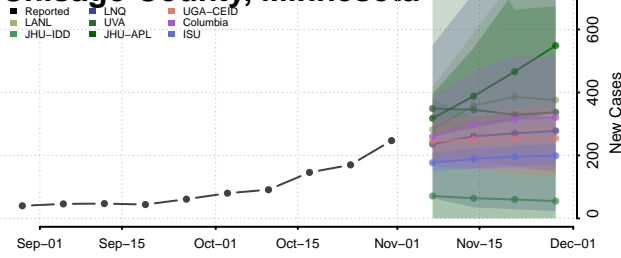

Chisago County, Minnesota