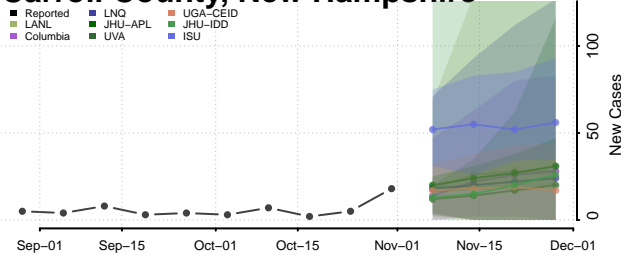

New Hampshire

Belknap County, New Hampshire

Carroll County, New Hampshire

Cheshire County, New Hampshire

Coos County, New Hampshire

Grafton County, New Hampshire

Hillsborough County, New Hampshire

Merrimack County, New Hampshire