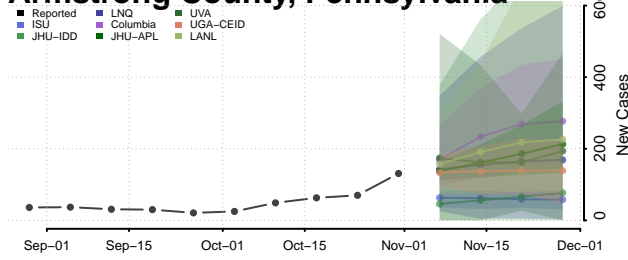

Armstrong County, Pennsylvania