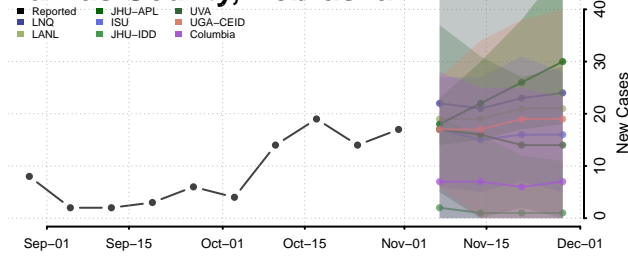

Furnas County, Nebraska