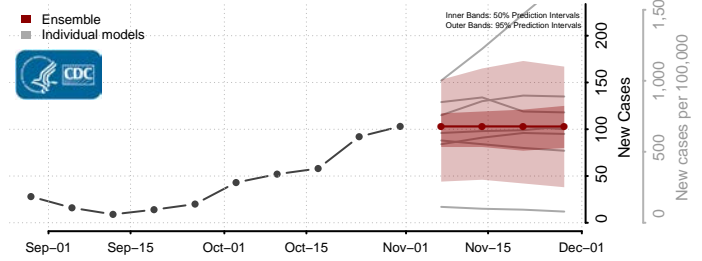

Gooding County, Idaho