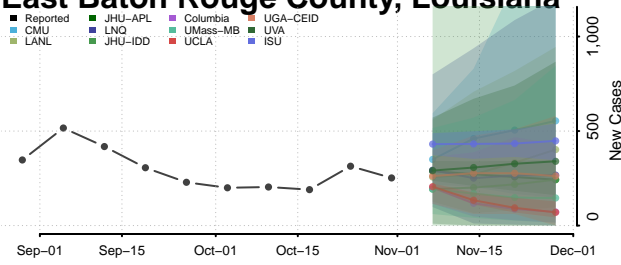

East Baton Rouge County, Louisiana