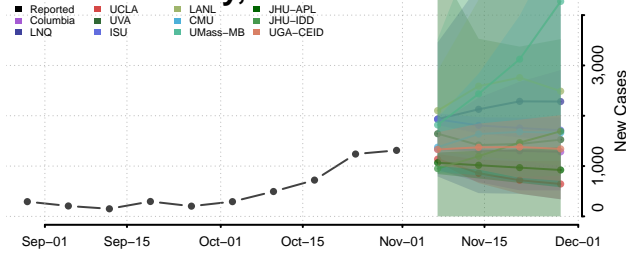

El Paso County, Colorado