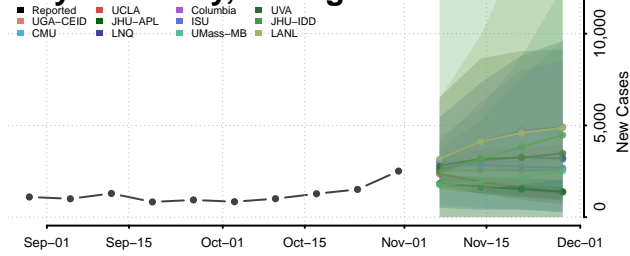

Shiawassee County, Michigan

St. Clair County, Michigan

St. Joseph County, Michigan

Tuscola County, Michigan

Van Buren County, Michigan

Washtenaw County, Michigan

Wayne County, Michigan

Wexford County, Michigan