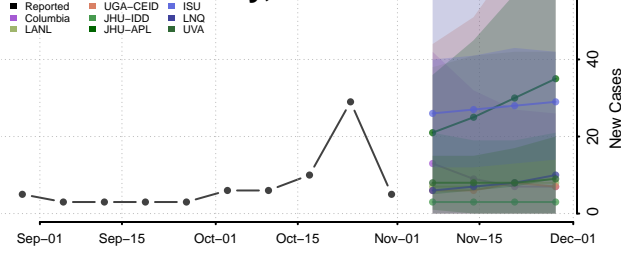

Childress County, Texas