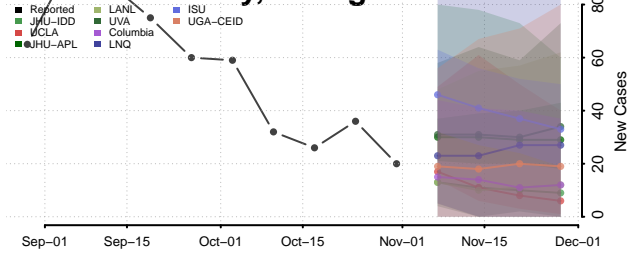

Dougherty County, Georgia

Douglas County, Georgia

Early County, Georgia

Echols County, Georgia

Effingham County, Georgia

Elbert County, Georgia

Emanuel County, Georgia

Evans County, Georgia