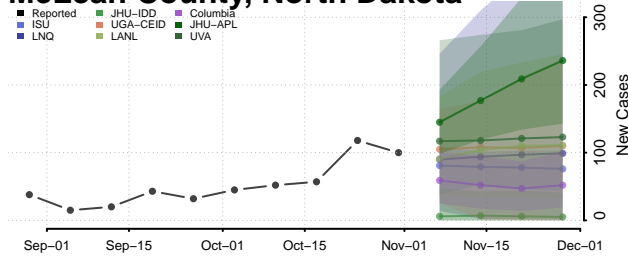

McLean County, North Dakota