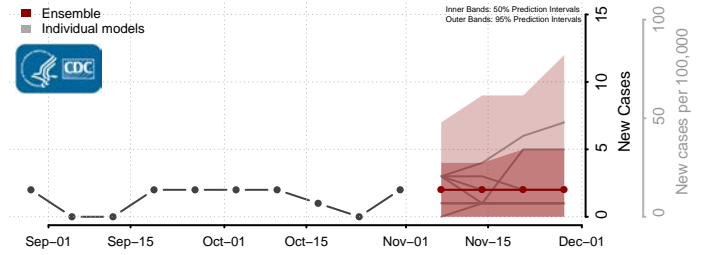

Emporia County, Virginia

Essex County, Virginia

Fairfax City County, Virginia

Fairfax County, Virginia

Falls Church County, Virginia

Fauquier County, Virginia

Floyd County, Virginia

Fluvanna County, Virginia