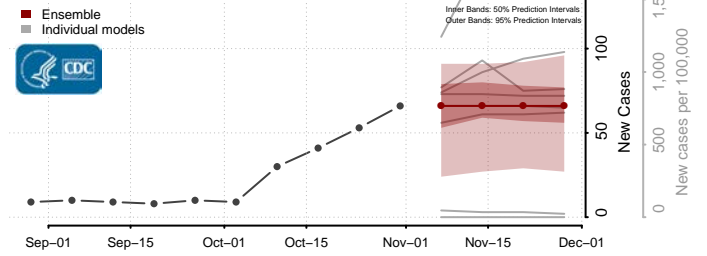

Dawson County, Montana