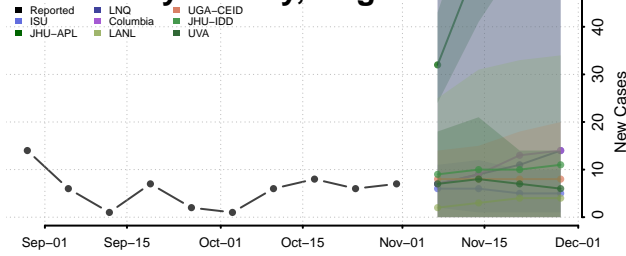

Fairfax City County, Virginia