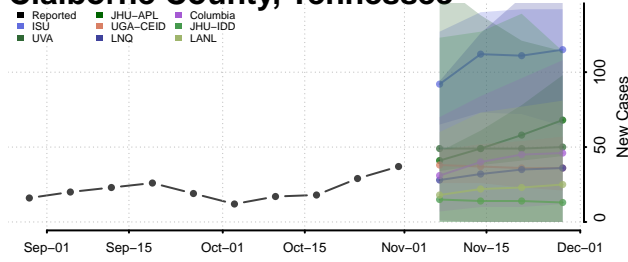

Carroll County, Tennessee

Carter County, Tennessee

Cheatham County, Tennessee

Chester County, Tennessee

Claiborne County, Tennessee

Clay County, Tennessee

Cocke County, Tennessee

Coffee County, Tennessee