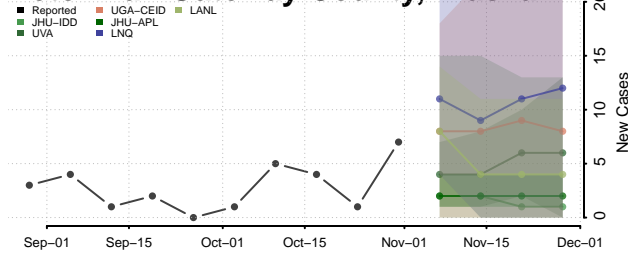

Ketchikan Gateway County, Alaska