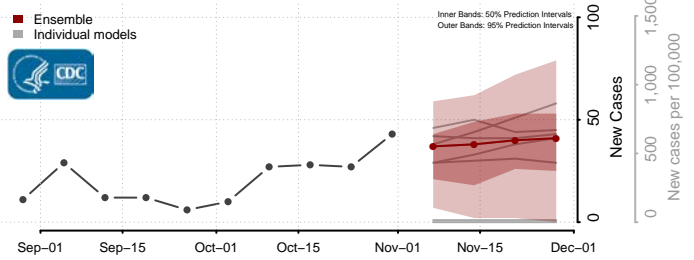

Fall River County, South Dakota