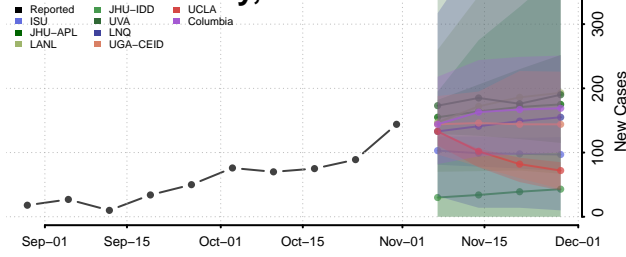

Wasatch County, Utah