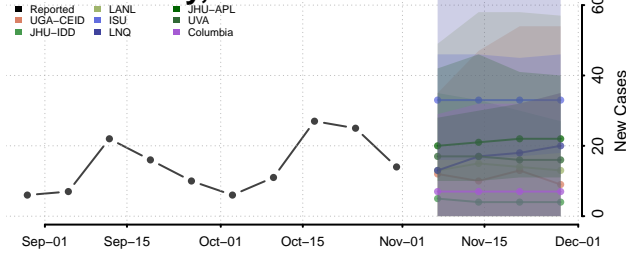

Drew County, Arkansas