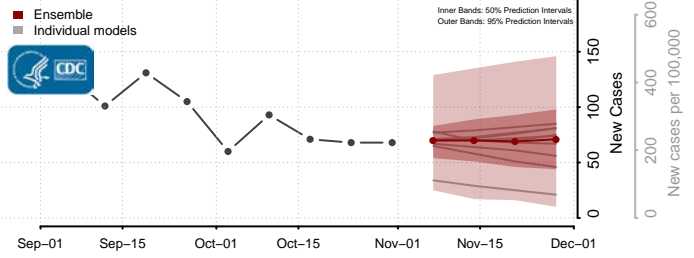

Malheur County, Oregon