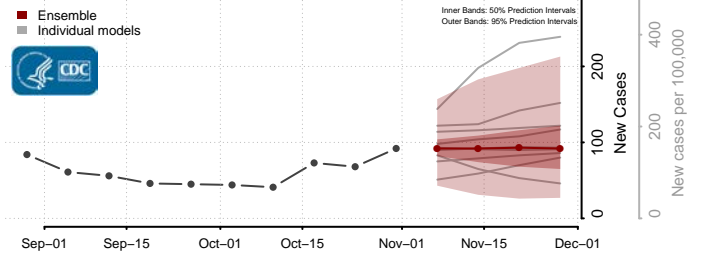

Forsyth County, North Carolina

Franklin County, North Carolina

Gaston County, North Carolina

Gates County, North Carolina

Graham County, North Carolina

Granville County, North Carolina

Greene County, North Carolina