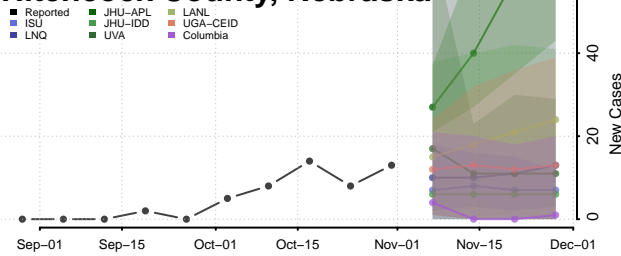

Hall County, Nebraska

Hamilton County, Nebraska

Harlan County, Nebraska

Hayes County, Nebraska

Hitchcock County, Nebraska

Holt County, Nebraska

Hooker County, Nebraska

Howard County, Nebraska