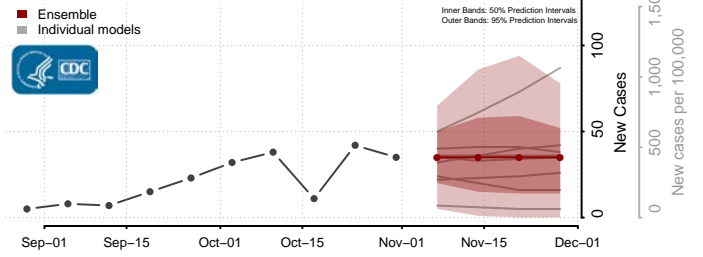

Shannon County, Missouri