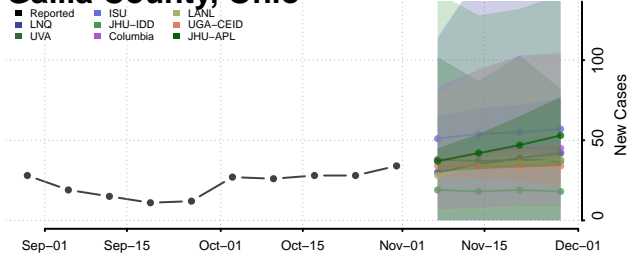

Gallia County, Ohio