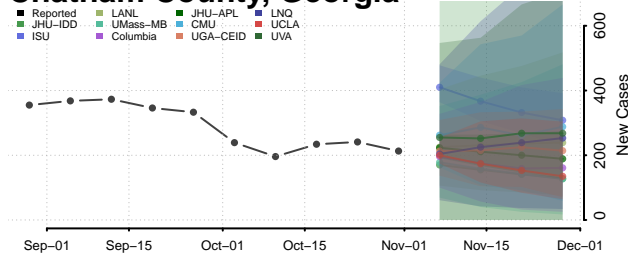

Chatham County, Georgia