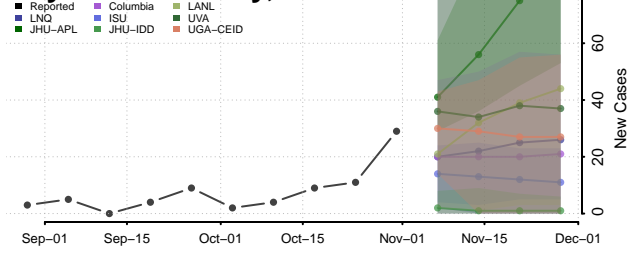

Reynolds County, Missouri