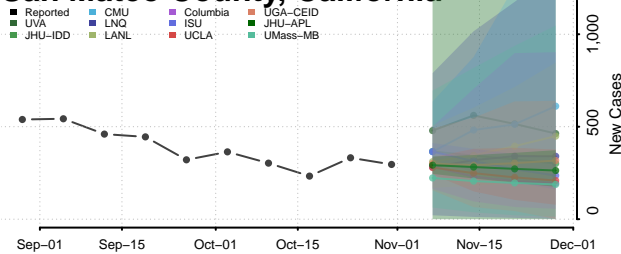

San Mateo County, California