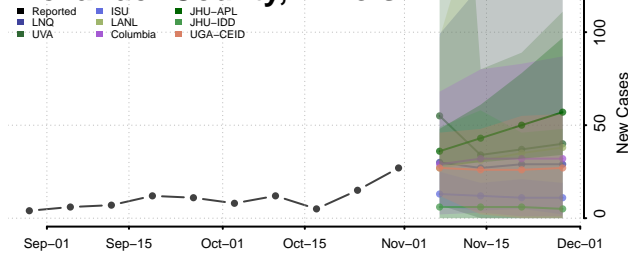

Shoshone County, Idaho

Teton County, Idaho

Twin Falls County, Idaho

Valley County, Idaho

Washington County, Idaho

Illinois

Adams County, Illinois

Alexander County, Illinois