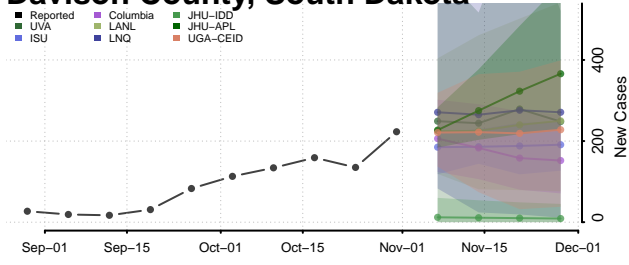

Davison County, South Dakota