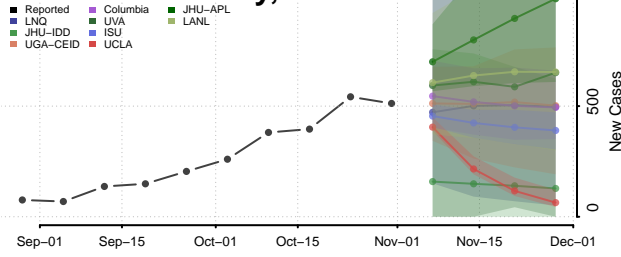

Twin Falls County, Idaho