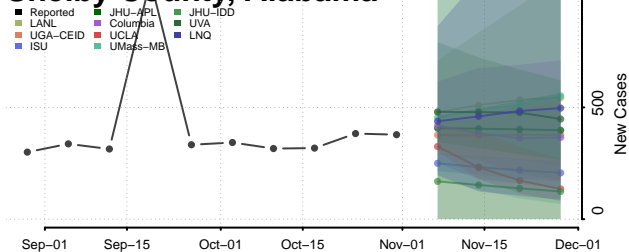

Pike County, Alabama

Randolph County, Alabama

Russell County, Alabama

Shelby County, Alabama

St. Clair County, Alabama

Sumter County, Alabama

Talladega County, Alabama

Tallapoosa County, Alabama