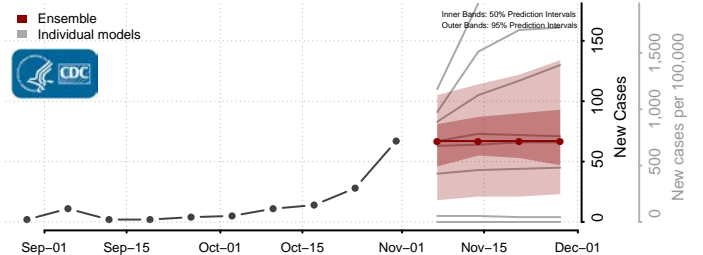

Le Sueur County, Minnesota

Lincoln County, Minnesota

Lyon County, Minnesota

Mahnomen County, Minnesota

Marshall County, Minnesota

Martin County, Minnesota

McLeod County, Minnesota

Meeker County, Minnesota