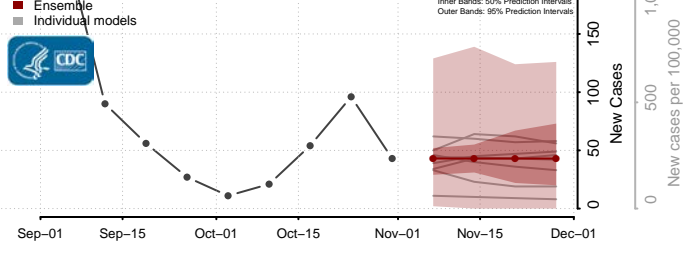

Prince George County, Virginia

Prince William County, Virginia

Pulaski County, Virginia

Radford County, Virginia

Rappahannock County, Virginia

Richmond City County, Virginia

Richmond County, Virginia

Roanoke City County, Virginia