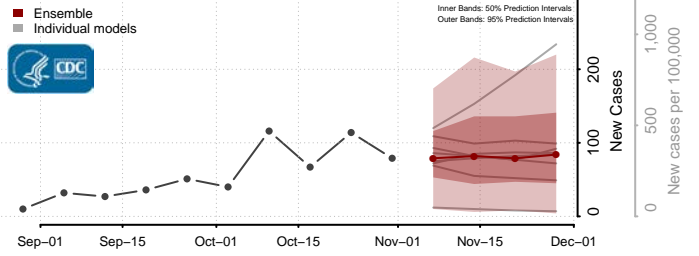

Randolph County, Missouri