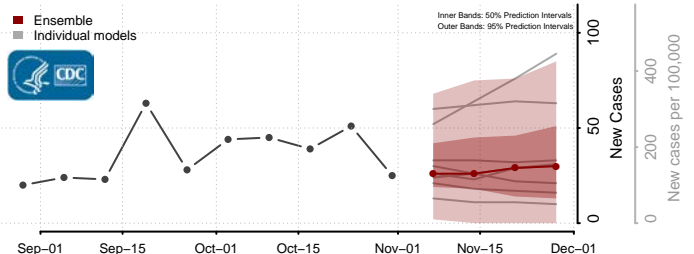

Union County, Tennessee