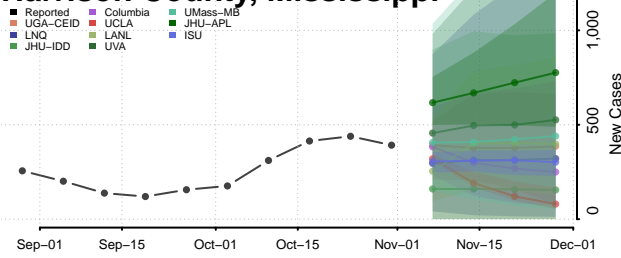

Harrison County, Mississippi