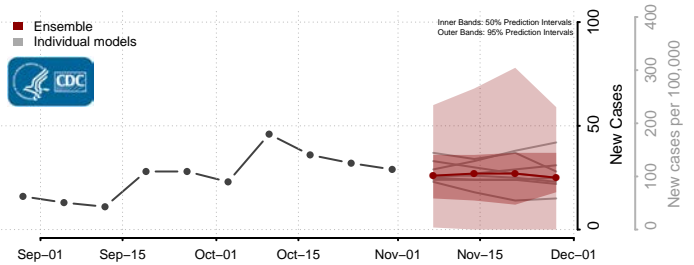

Harford County, Maryland

Howard County, Maryland

Kent County, Maryland

Montgomery County, Maryland

Prince George's County, Maryland

Queen Anne's County, Maryland

Somerset County, Maryland

St. Mary's County, Maryland