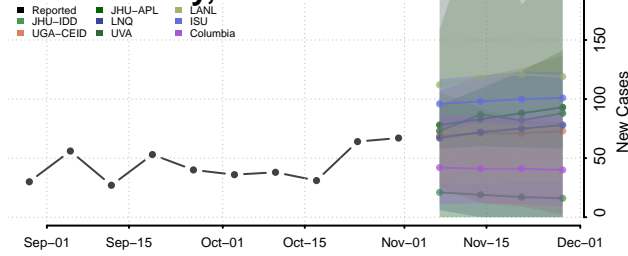

Wayne County, Ohio

Williams County, Ohio

Wood County, Ohio

Wyandot County, Ohio

Oklahoma

Adair County, Oklahoma

Alfalfa County, Oklahoma

Atoka County, Oklahoma