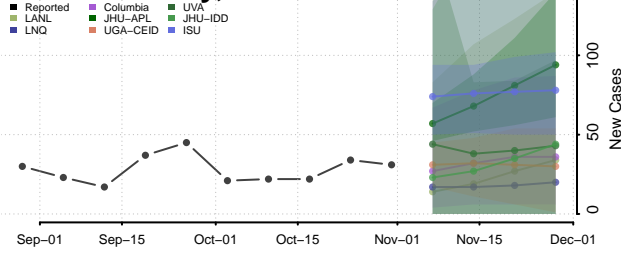

Cooke County, Texas