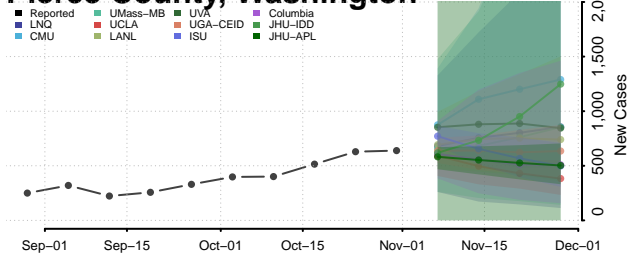

Pierce County, Washington