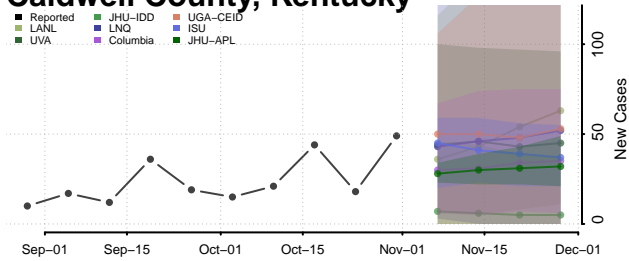

Caldwell County, Kentucky