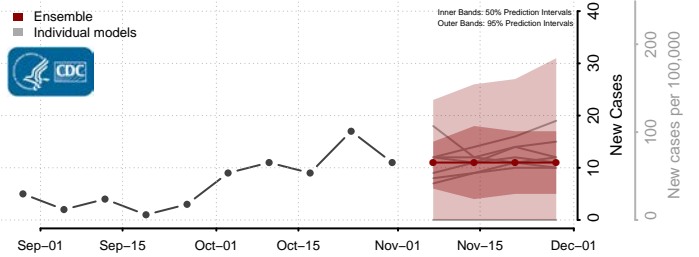

Churchill County, Nevada

Clark County, Nevada

Douglas County, Nevada

Elko County, Nevada

Esmeralda County, Nevada

Eureka County, Nevada

Humboldt County, Nevada

Lander County, Nevada