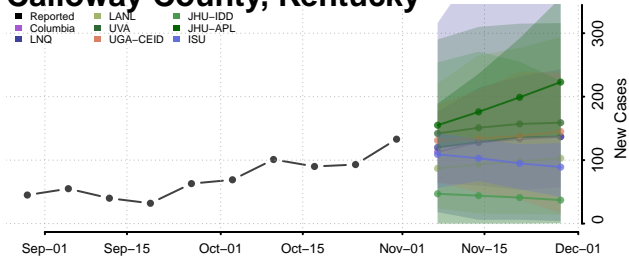

Calloway County, Kentucky