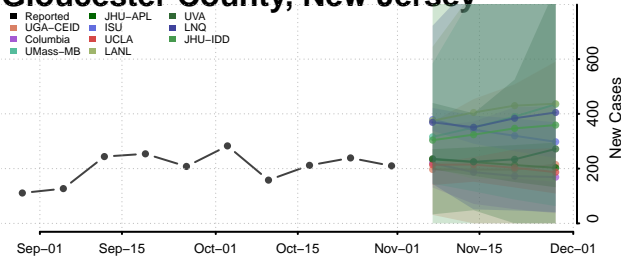

Cape May County, New Jersey

Cumberland County, New Jersey

Essex County, New Jersey

Gloucester County, New Jersey

Hudson County, New Jersey

Hunterdon County, New Jersey

Mercer County, New Jersey

Middlesex County, New Jersey