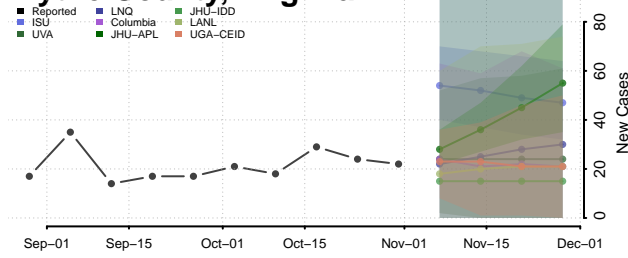

Wythe County, Virginia