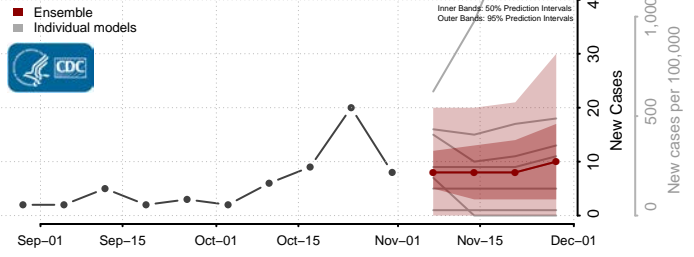

Harper County, Oklahoma