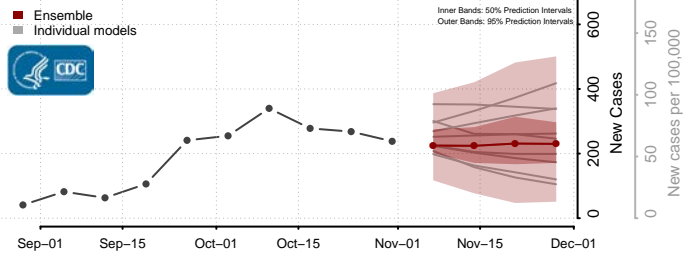

Hood River County, Oregon

Jackson County, Oregon

Jefferson County, Oregon

Josephine County, Oregon

Klamath County, Oregon

Lake County, Oregon

Lane County, Oregon

Lincoln County, Oregon