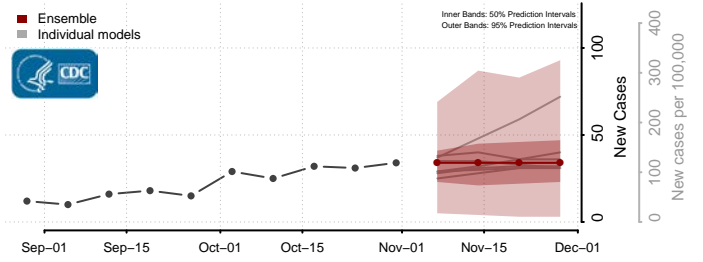

Hampshire County, West Virginia

Hancock County, West Virginia

Hardy County, West Virginia

Harrison County, West Virginia

Jackson County, West Virginia

Jefferson County, West Virginia

Kanawha County, West Virginia