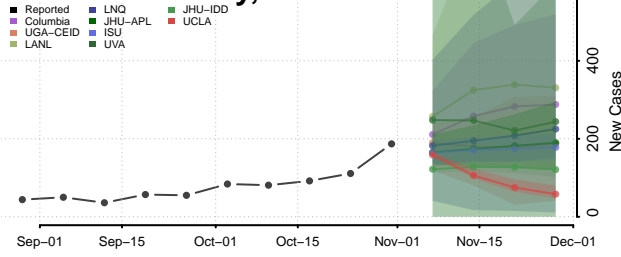

Greene County, Ohio

Guernsey County, Ohio

Hamilton County, Ohio

Hancock County, Ohio

Hardin County, Ohio

Harrison County, Ohio

Henry County, Ohio

Highland County, Ohio