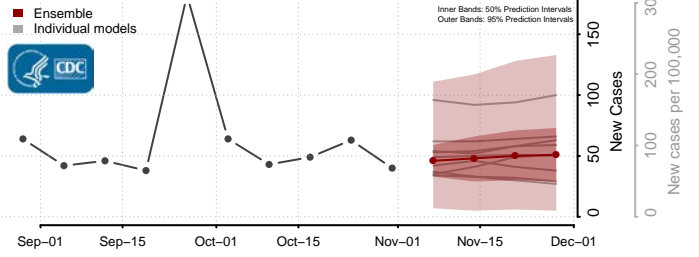

Leake County, Mississippi

Lee County, Mississippi

Leflore County, Mississippi

Lincoln County, Mississippi

Lowndes County, Mississippi

Madison County, Mississippi

Marion County, Mississippi

Marshall County, Mississippi