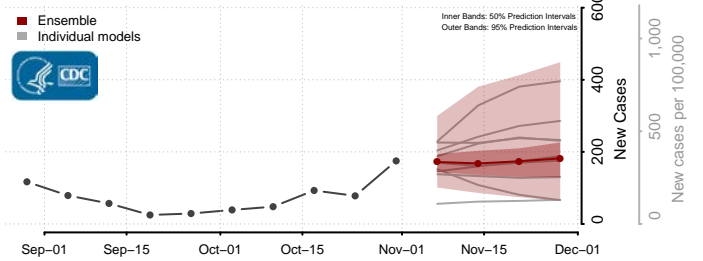

Taylor County, Iowa

Union County, Iowa

Van Buren County, Iowa

Wapello County, Iowa

Warren County, Iowa

Washington County, Iowa

Wayne County, Iowa

Webster County, Iowa