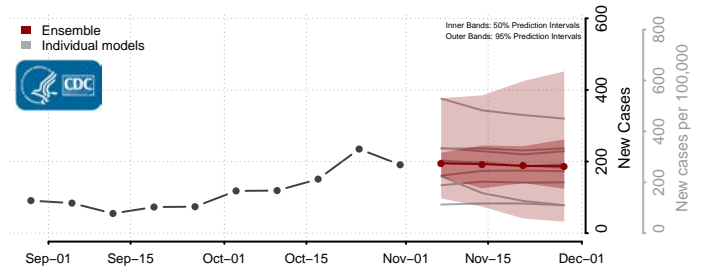

De Baca County, New Mexico

Dona Ana County, New Mexico

Eddy County, New Mexico

Grant County, New Mexico

Guadalupe County, New Mexico

Harding County, New Mexico

Hidalgo County, New Mexico

Lea County, New Mexico