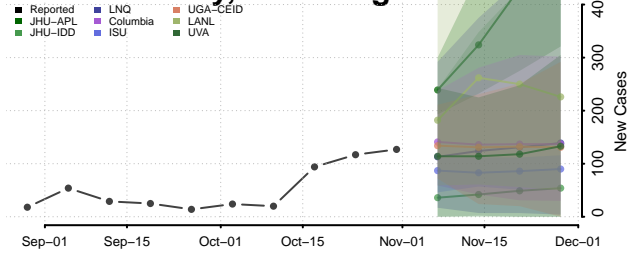

Mercer County, West Virginia