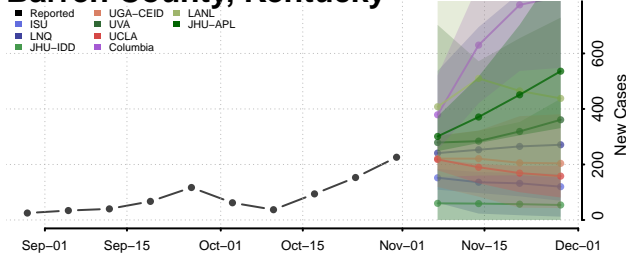

Barren County, Kentucky