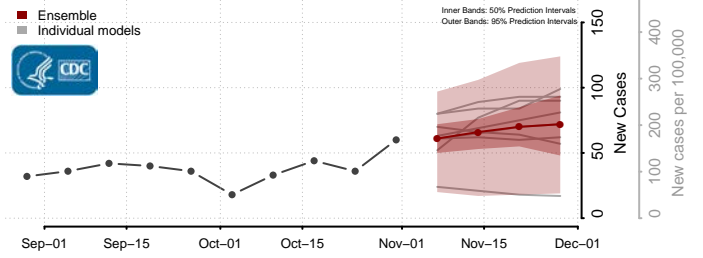

Warren County, Missouri