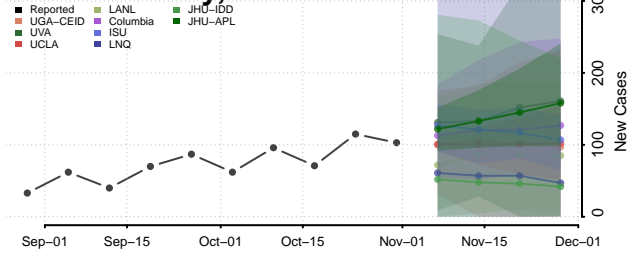

Saline County, Kansas