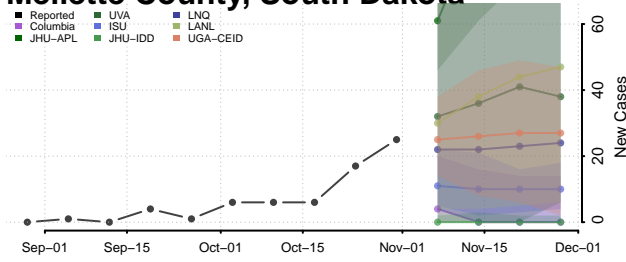

Mellette County, South Dakota