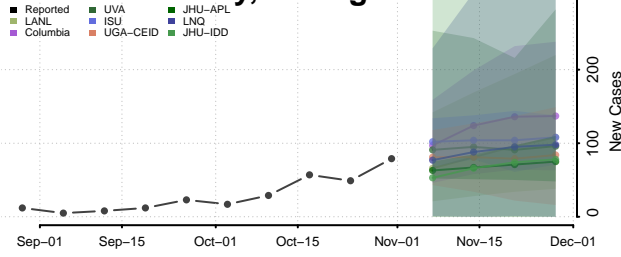

Hillsdale County, Michigan