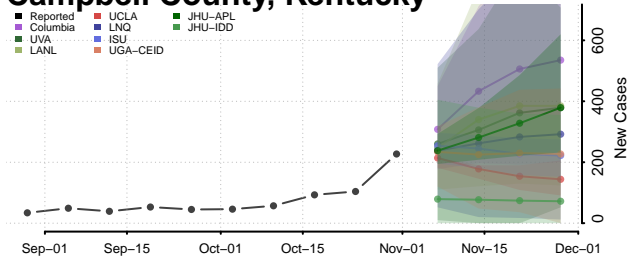

Campbell County, Kentucky