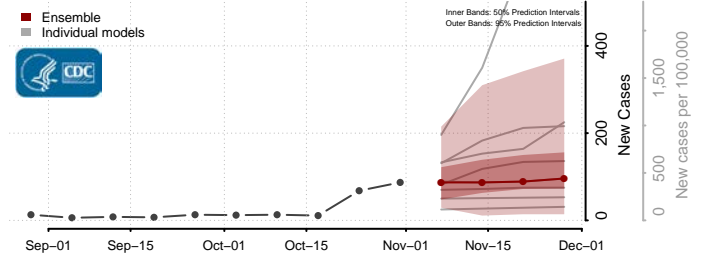

Madison County, North Carolina