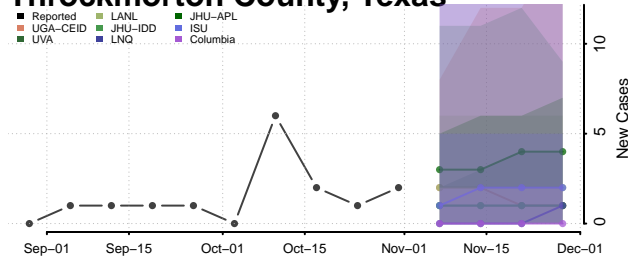

Throckmorton County, Texas