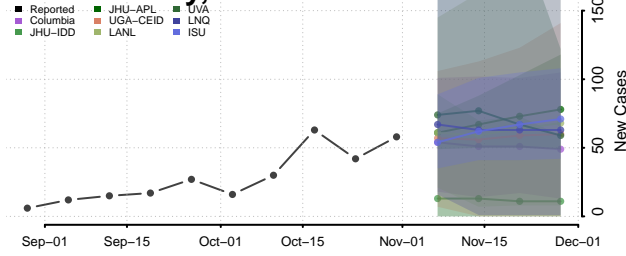

Redwood County, Minnesota

Renville County, Minnesota

Rice County, Minnesota

Rock County, Minnesota

Roseau County, Minnesota

Scott County, Minnesota

Sherburne County, Minnesota

Sibley County, Minnesota