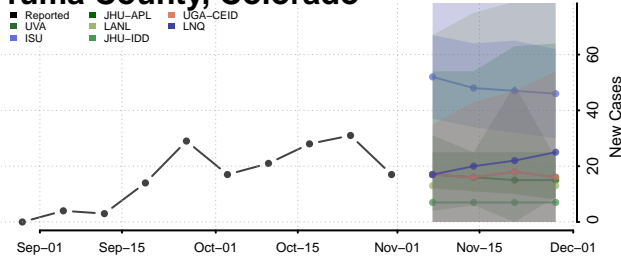

Sedgwick County, Colorado

Summit County, Colorado

Teller County, Colorado

Washington County, Colorado

Weld County, Colorado

Yuma County, Colorado

Connecticut

Fairfield County, Connecticut