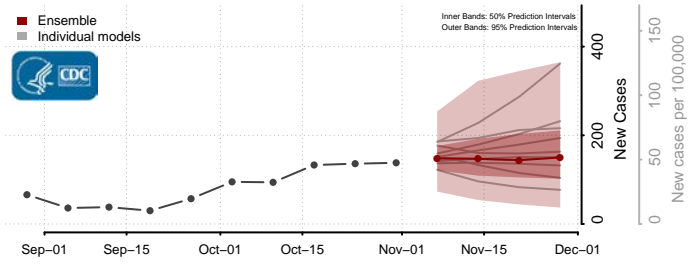

Skamania County, Washington

Snohomish County, Washington

Spokane County, Washington

Stevens County, Washington

Thurston County, Washington

Wahkiakum County, Washington

Walla Walla County, Washington

Whatcom County, Washington