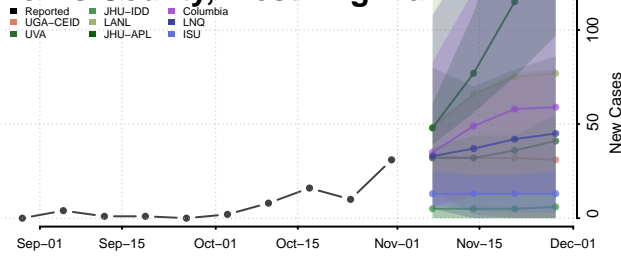

Lewis County, West Virginia