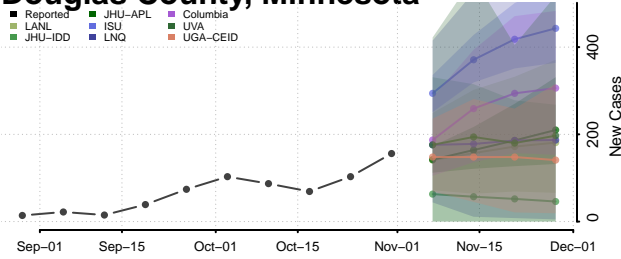

Douglas County, Minnesota