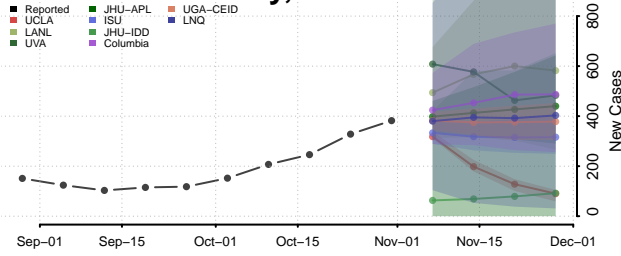

Tom Green County, Texas