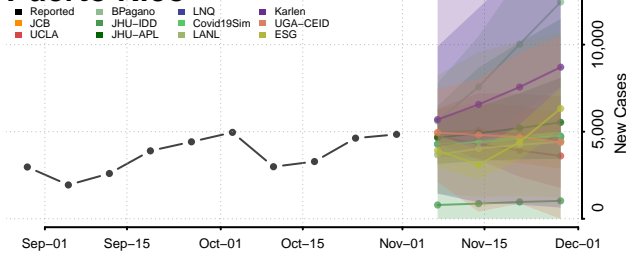

Venango County, Pennsylvania

Warren County, Pennsylvania

Washington County, Pennsylvania

Wayne County, Pennsylvania

Westmoreland County, Pennsylvania

Wyoming County, Pennsylvania

York County, Pennsylvania

Puerto Rico