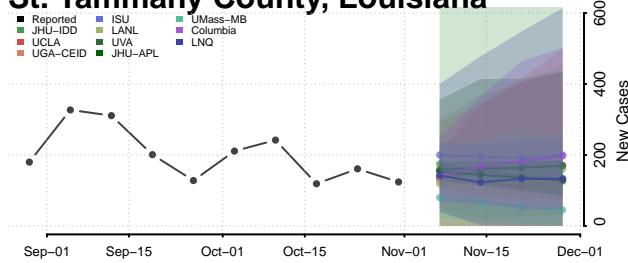

St. John the Baptist County, Louisiana

St. Landry County, Louisiana

St. Martin County, Louisiana

St. Mary County, Louisiana

St. Tammany County, Louisiana

Tangipahoa County, Louisiana

Tensas County, Louisiana