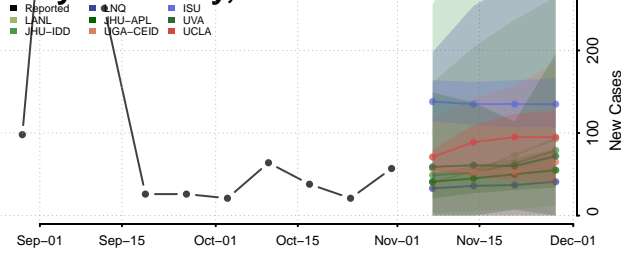

Coryell County, Texas