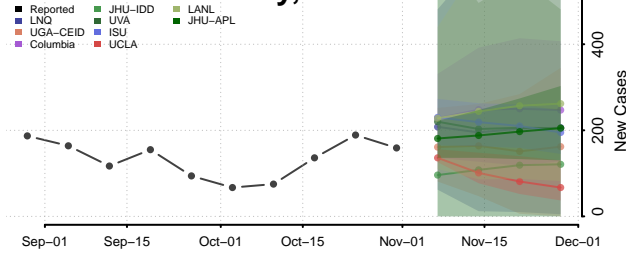

Williamson County, Illinois