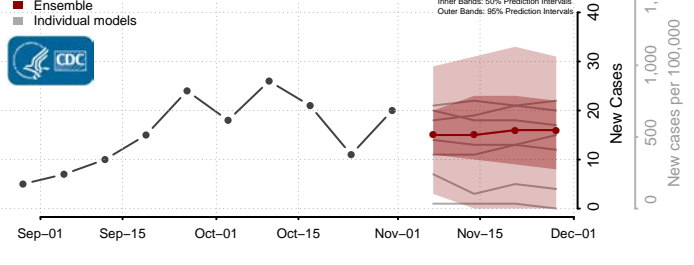

Douglas County, South Dakota