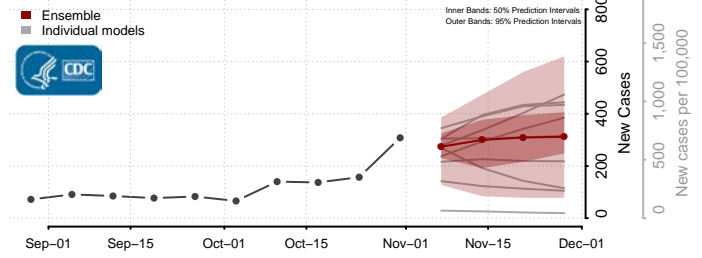

Callaway County, Missouri