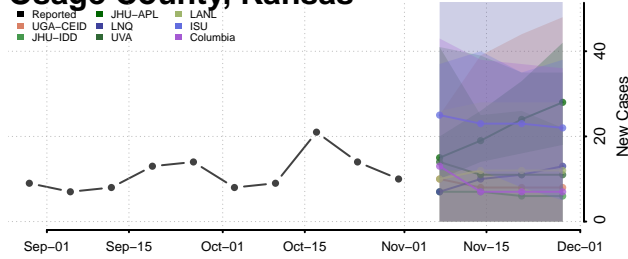

Osage County, Kansas