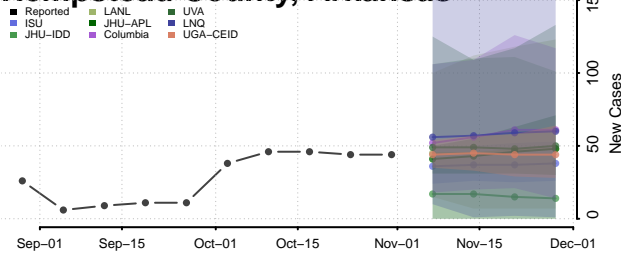

Hempstead County, Arkansas