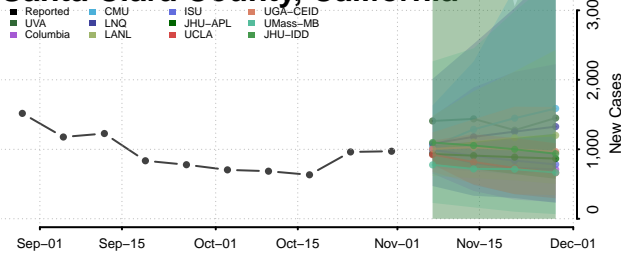

San Joaquin County, California

San Luis Obispo County, California

San Mateo County, California

Santa Barbara County, California

Santa Clara County, California

Santa Cruz County, California

Shasta County, California