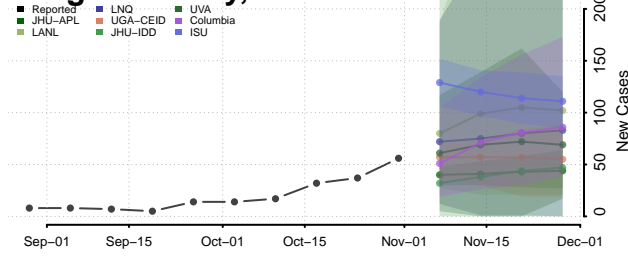

Morgan County, Colorado