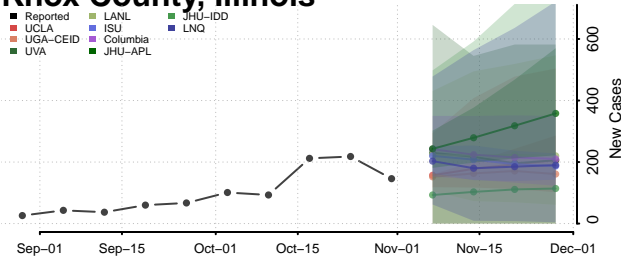

Knox County, Illinois