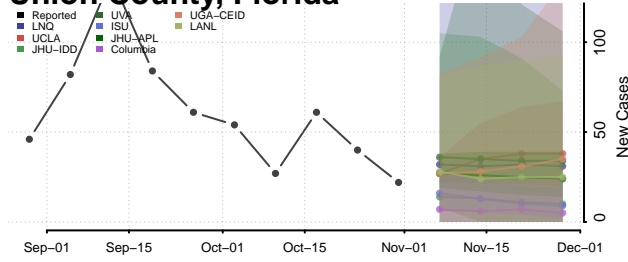

St. Lucie County, Florida

Sumter County, Florida

Suwannee County, Florida

Taylor County, Florida

Union County, Florida

Volusia County, Florida

Wakulla County, Florida

Walton County, Florida