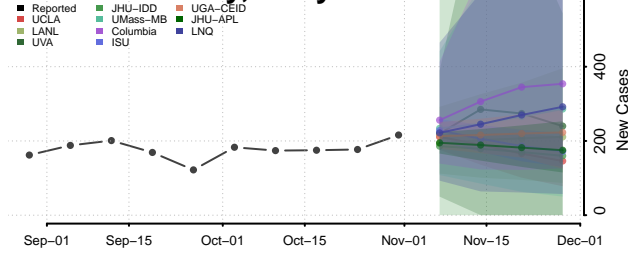

Howard County, Maryland