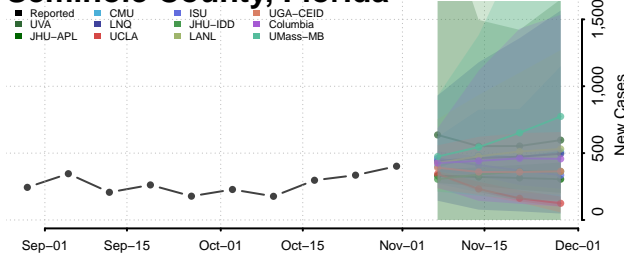

Pasco County, Florida

Pinellas County, Florida

Polk County, Florida

Putnam County, Florida

Santa Rosa County, Florida

Sarasota County, Florida

Seminole County, Florida

St. Johns County, Florida