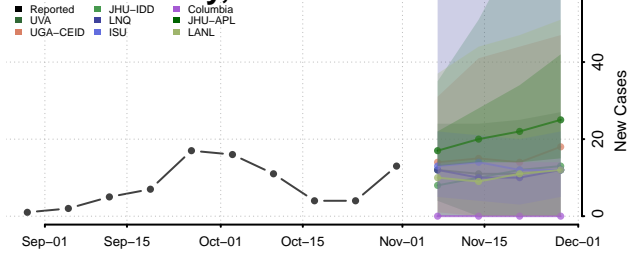

Brown County, Nebraska