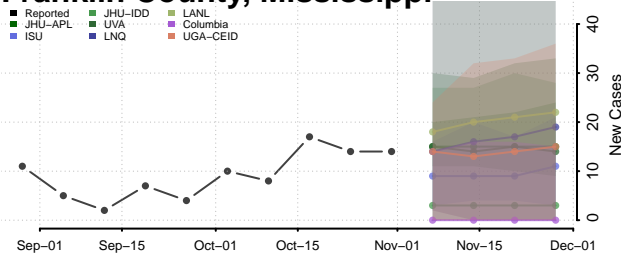

Covington County, Mississippi

DeSoto County, Mississippi

Forrest County, Mississippi

Franklin County, Mississippi

George County, Mississippi

Greene County, Mississippi

Grenada County, Mississippi

Hancock County, Mississippi