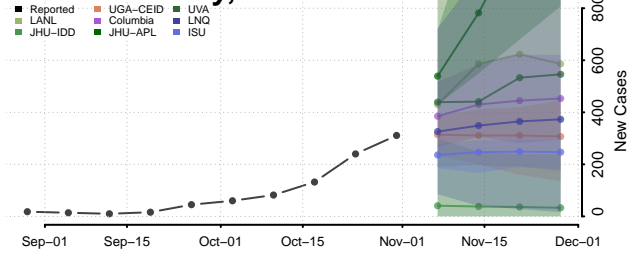

Barron County, Wisconsin

Bayfield County, Wisconsin

Brown County, Wisconsin

Buffalo County, Wisconsin

Burnett County, Wisconsin

Calumet County, Wisconsin

Chippewa County, Wisconsin

Clark County, Wisconsin