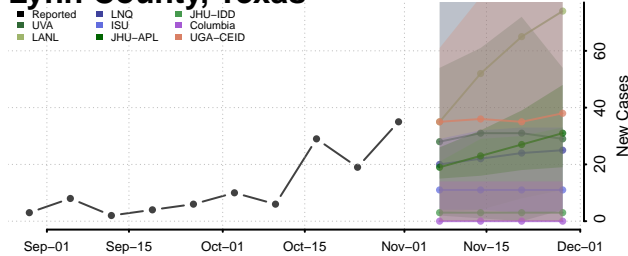

Lynn County, Texas