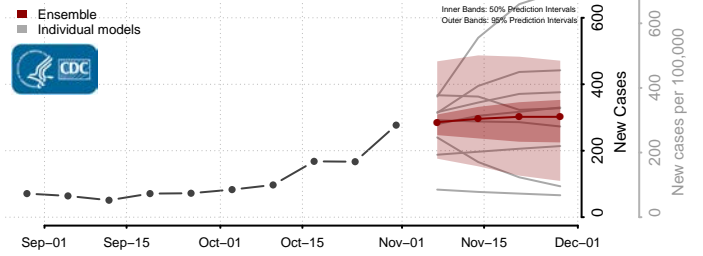

Redwood County, Minnesota

Renville County, Minnesota

Rice County, Minnesota

Rock County, Minnesota

Roseau County, Minnesota

Scott County, Minnesota

Sherburne County, Minnesota

Sibley County, Minnesota