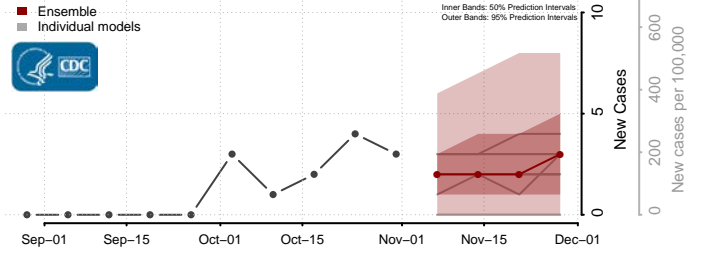

Briscoe County, Texas