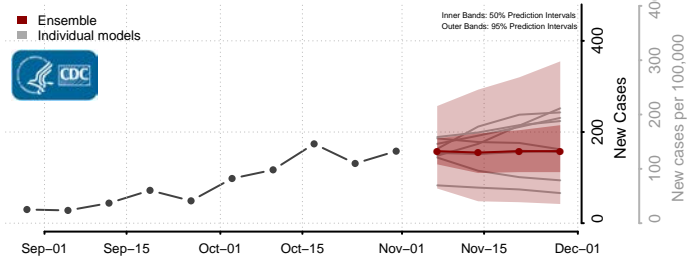

Berkeley County, West Virginia