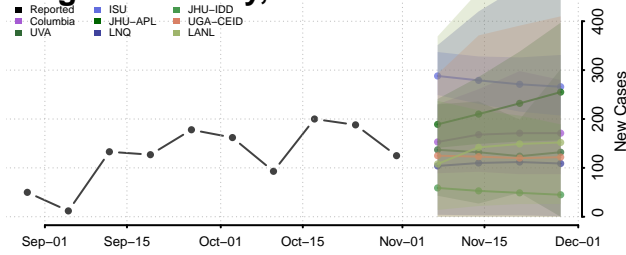

Idaho

Ada County, Idaho

Adams County, Idaho

Bannock County, Idaho

Bear Lake County, Idaho

Benewah County, Idaho

Bingham County, Idaho

Blaine County, Idaho