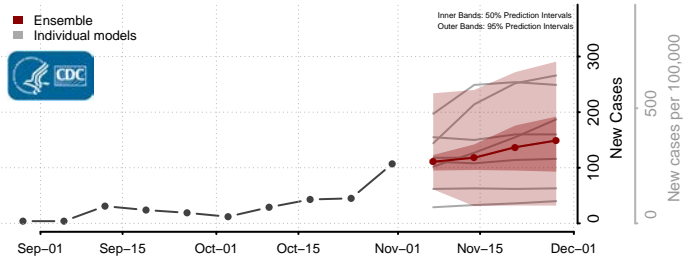

Pendleton County, West Virginia

Pleasants County, West Virginia

Pocahontas County, West Virginia

Preston County, West Virginia

Putnam County, West Virginia

Raleigh County, West Virginia

Randolph County, West Virginia