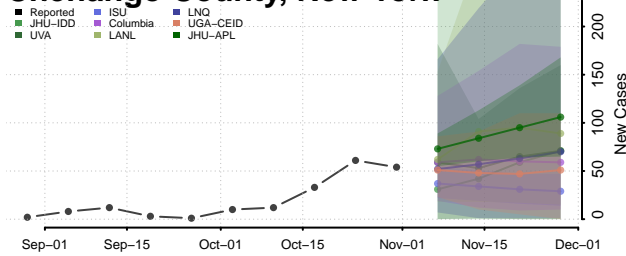

Chenango County, New York