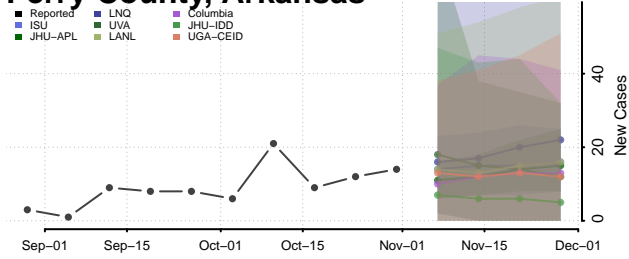

Perry County, Arkansas