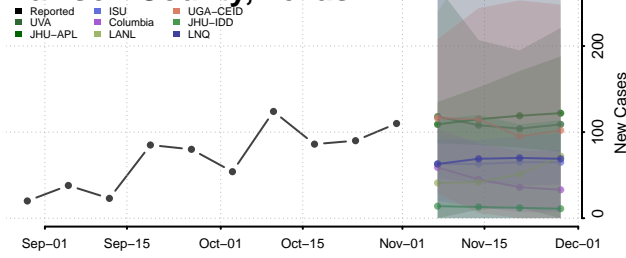

Dallas County, Texas

Dawson County, Texas

Deaf Smith County, Texas

Delta County, Texas

Denton County, Texas

DeWitt County, Texas

Dickens County, Texas

Dimmit County, Texas