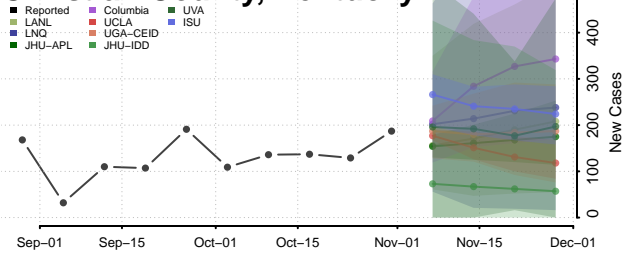

Christian County, Kentucky