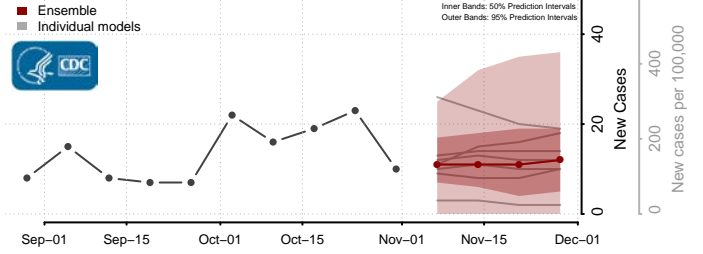

Gasconade County, Missouri

Gentry County, Missouri

Greene County, Missouri

Grundy County, Missouri

Harrison County, Missouri

Henry County, Missouri

Hickory County, Missouri

Holt County, Missouri