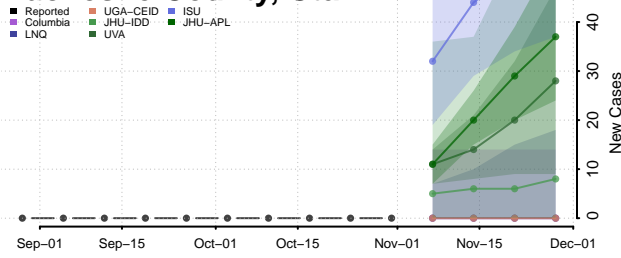

Box Elder County, Utah

Cache County, Utah

Carbon County, Utah

Daggett County, Utah

Davis County, Utah

Duchesne County, Utah

Emery County, Utah

Garfield County, Utah