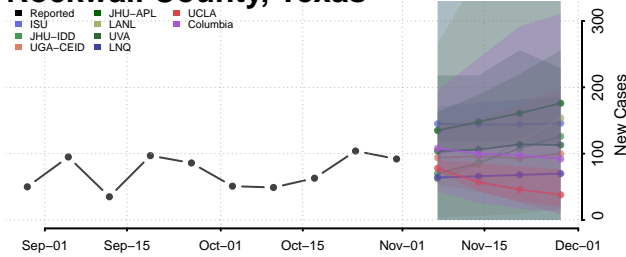

Rockwall County, Texas