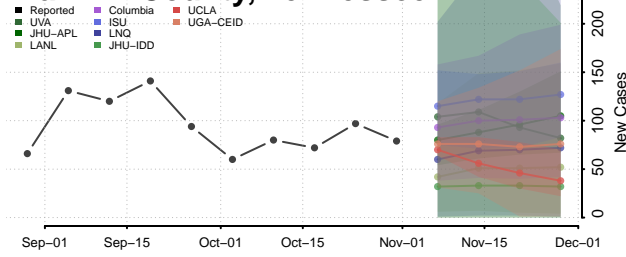

Franklin County, Tennessee