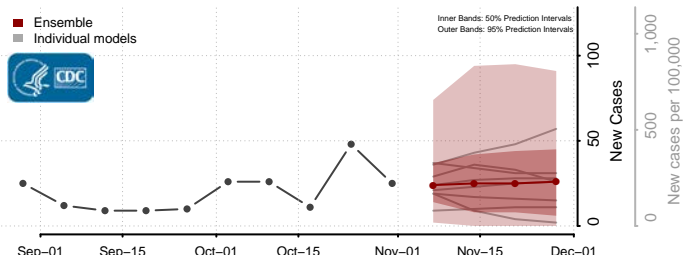

Trousdale County, Tennessee