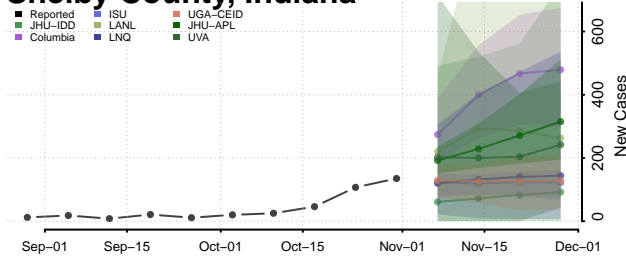

Randolph County, Indiana

Ripley County, Indiana

Rush County, Indiana

Scott County, Indiana

Shelby County, Indiana

Spencer County, Indiana

St. Joseph County, Indiana

Starke County, Indiana