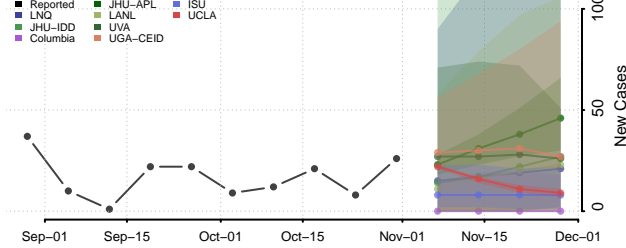

Okanogan County, Washington