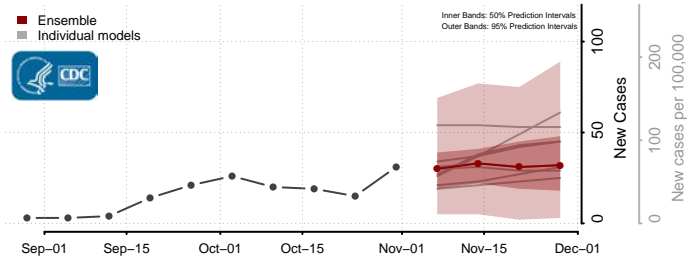

Skamania County, Washington

Snohomish County, Washington

Spokane County, Washington

Stevens County, Washington

Thurston County, Washington

Wahkiakum County, Washington

Walla Walla County, Washington

Whatcom County, Washington