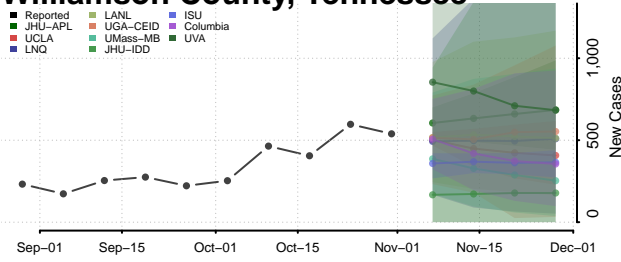

Warren County, Tennessee

Washington County, Tennessee

Wayne County, Tennessee

Weakley County, Tennessee

White County, Tennessee

Williamson County, Tennessee

Wilson County, Tennessee

Texas