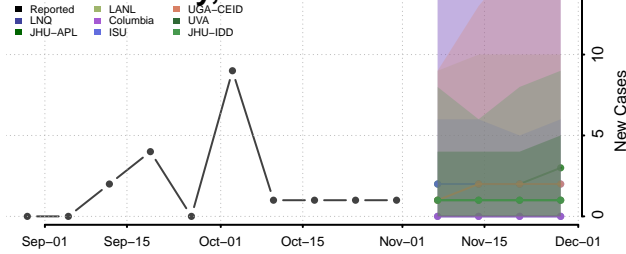

Foard County, Texas