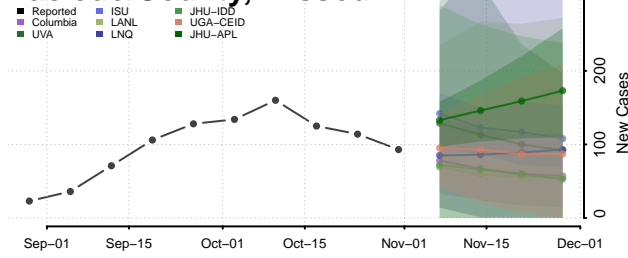

Laclede County, Missouri