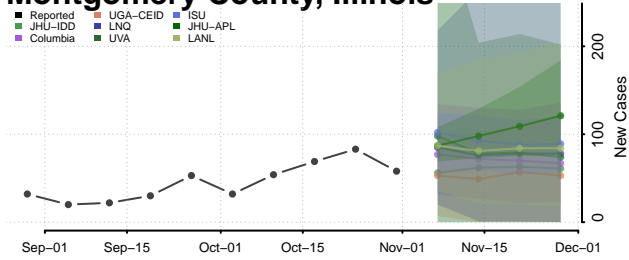

Montgomery County, Illinois