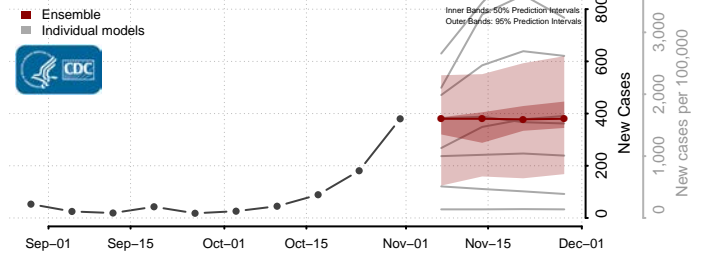

Luna County, New Mexico