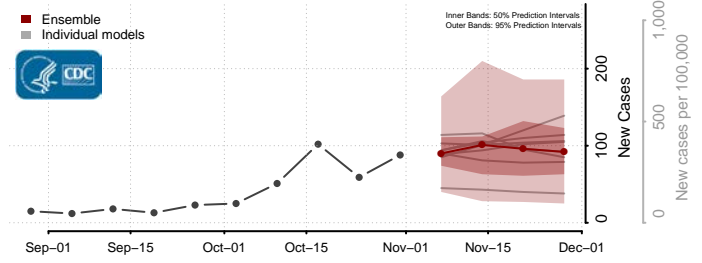

Mille Lacs County, Minnesota