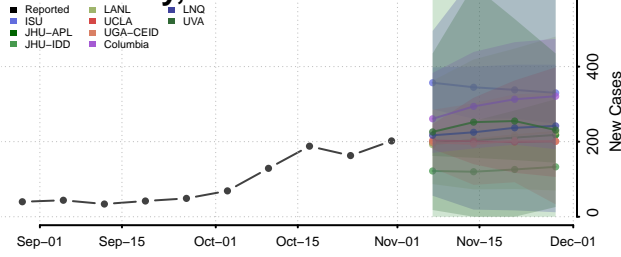

Hall County, Nebraska