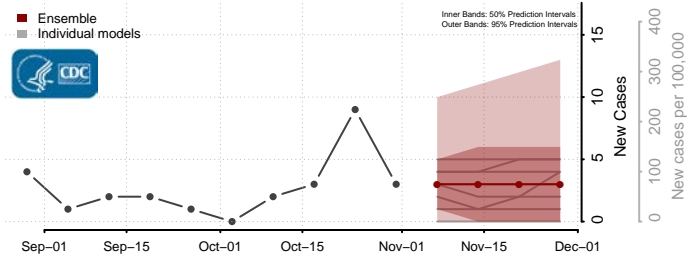

Scotland County, North Carolina

Stanly County, North Carolina

Stokes County, North Carolina

Surry County, North Carolina

Swain County, North Carolina

Transylvania County, North Carolina

Tyrrell County, North Carolina