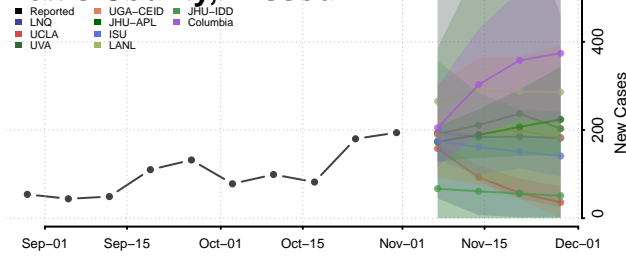

Ozark County, Missouri

Pemiscot County, Missouri

Perry County, Missouri

Pettis County, Missouri

Phelps County, Missouri

Pike County, Missouri

Platte County, Missouri

Polk County, Missouri