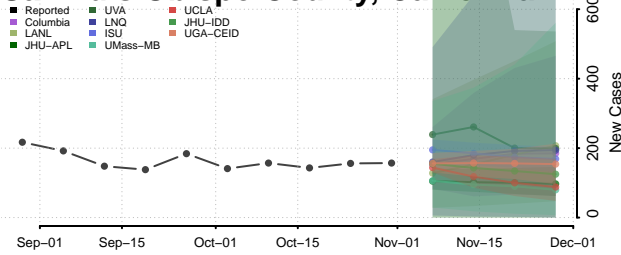

San Luis Obispo County, California