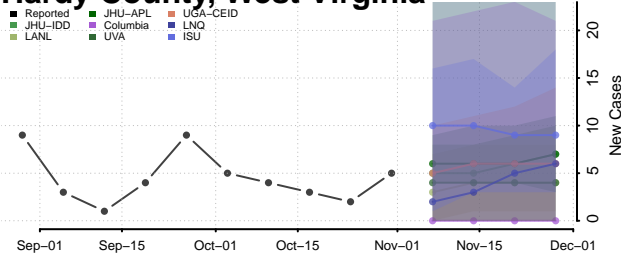

Hardy County, West Virginia