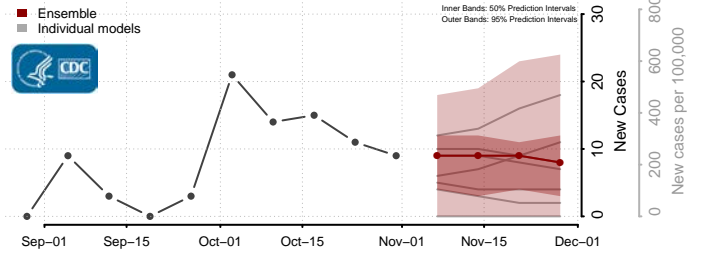

Gooding County, Idaho

Idaho County, Idaho

Jefferson County, Idaho

Jerome County, Idaho

Kootenai County, Idaho

Latah County, Idaho

Lemhi County, Idaho

Lewis County, Idaho