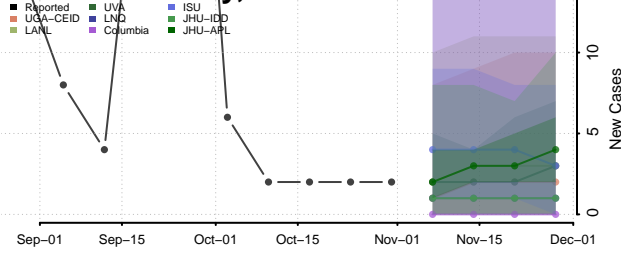

Concho County, Texas