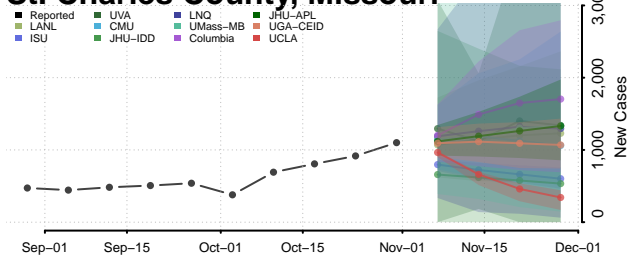

St. Charles County, Missouri