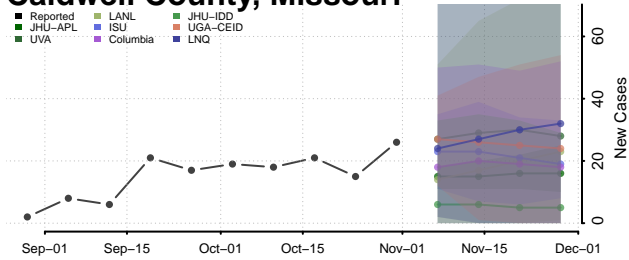

Caldwell County, Missouri