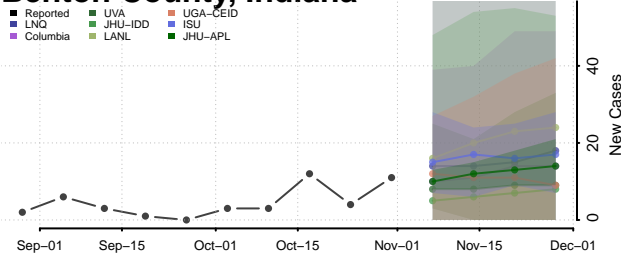

Benton County, Indiana