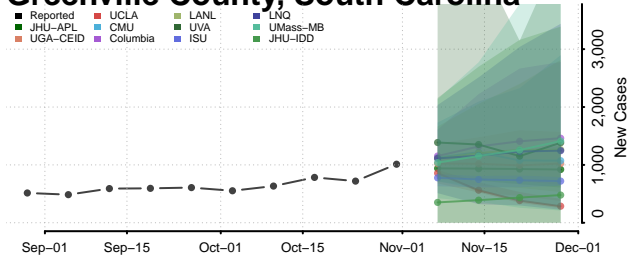

Greenville County, South Carolina

Greenwood County, South Carolina

Hampton County, South Carolina

Horry County, South Carolina

Jasper County, South Carolina

Kershaw County, South Carolina

Lancaster County, South Carolina