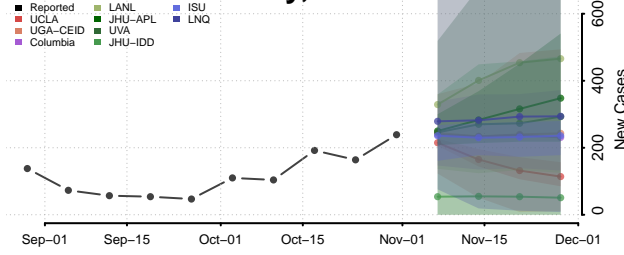

Clinton County, Iowa

Crawford County, Iowa

Dallas County, Iowa

Davis County, Iowa

Decatur County, Iowa

Delaware County, Iowa

Des Moines County, Iowa

Dickinson County, Iowa