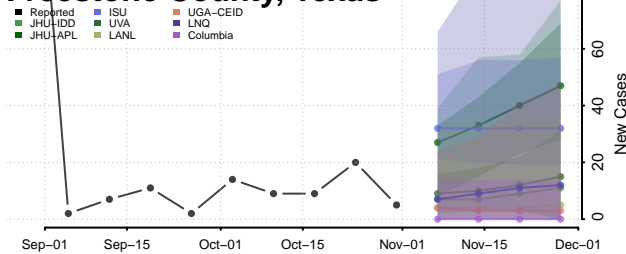

Freestone County, Texas