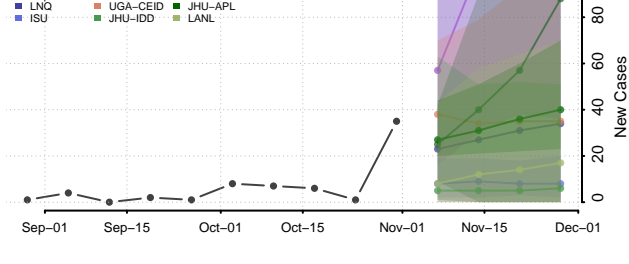

Knox County, Maine