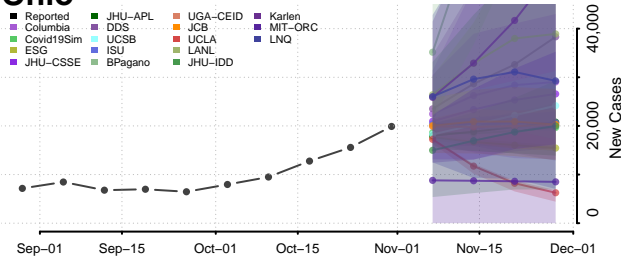

Walsh County, North Dakota

Ward County, North Dakota

Wells County, North Dakota

Williams County, North Dakota

Northern Mariana Islands

Ohio