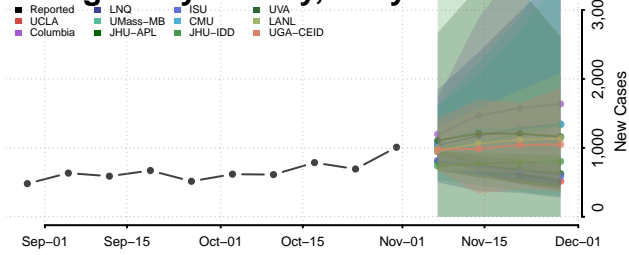

Harford County, Maryland

Howard County, Maryland

Kent County, Maryland

Montgomery County, Maryland

Prince George's County, Maryland

Queen Anne's County, Maryland

Somerset County, Maryland

St. Mary's County, Maryland