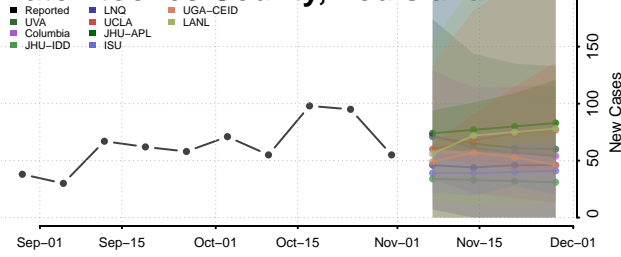

Livingston County, Louisiana

Madison County, Louisiana

Morehouse County, Louisiana

Natchitoches County, Louisiana

Orleans County, Louisiana

Ouachita County, Louisiana

Plaquemines County, Louisiana

Pointe Coupee County, Louisiana