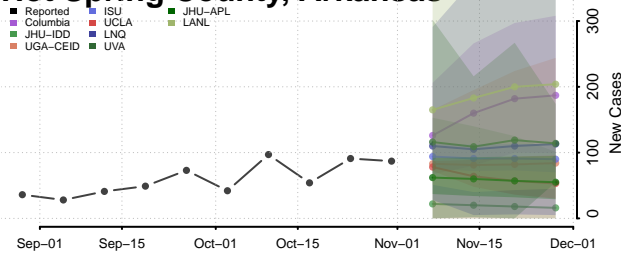

Hot Spring County, Arkansas