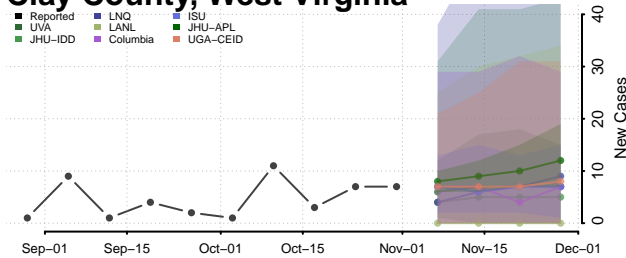

Clay County, West Virginia