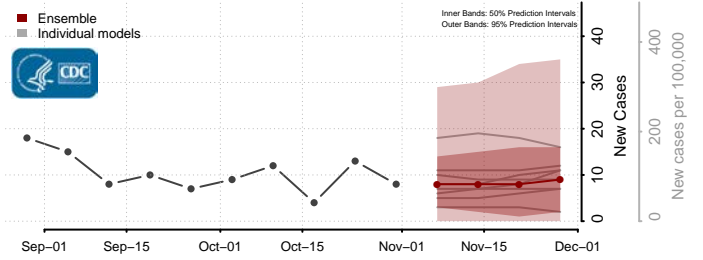

Tunica County, Mississippi

Union County, Mississippi

Walthall County, Mississippi

Warren County, Mississippi

Washington County, Mississippi

Wayne County, Mississippi

Webster County, Mississippi

Wilkinson County, Mississippi