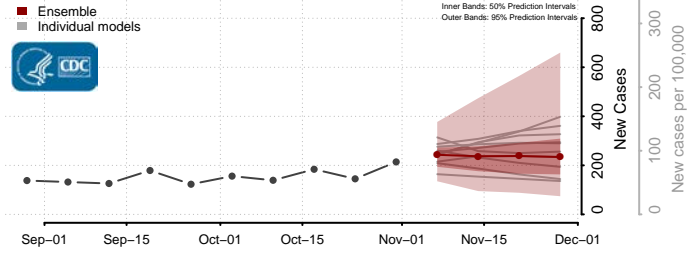

Frederick County, Maryland