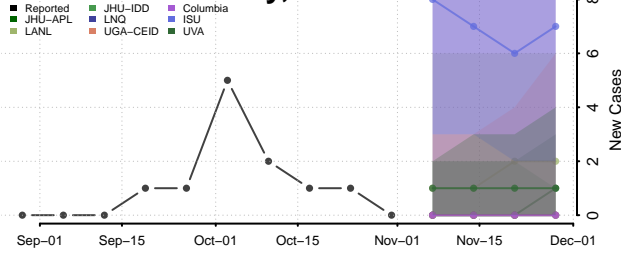

Comanche County, Kansas