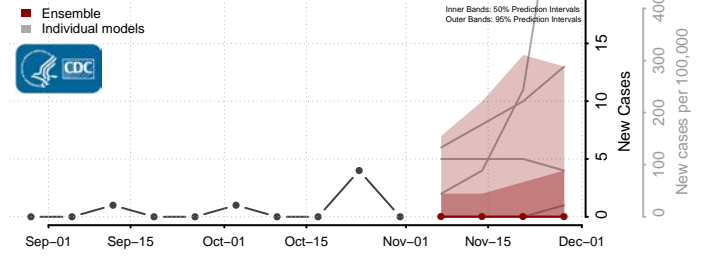

Mineral County, Nevada