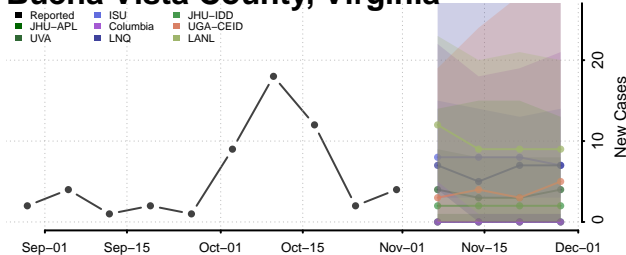

Buena Vista County, Virginia