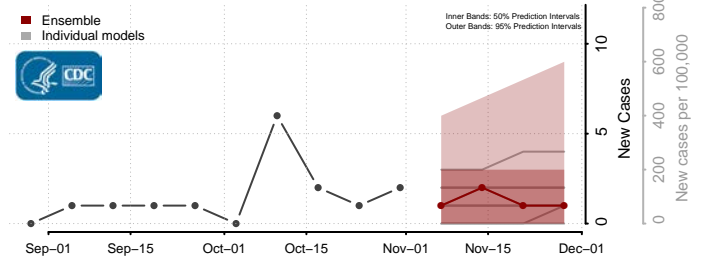

Throckmorton County, Texas