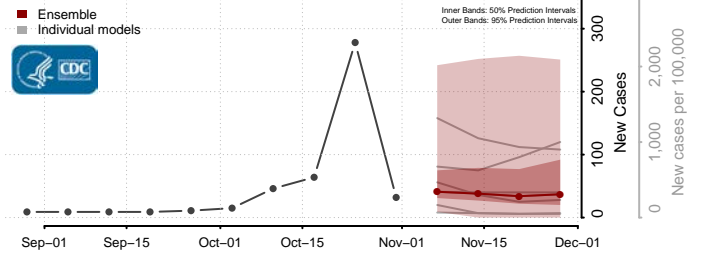

Okfuskee County, Oklahoma