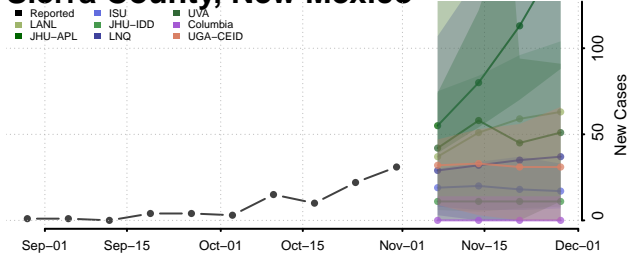

Sierra County, New Mexico