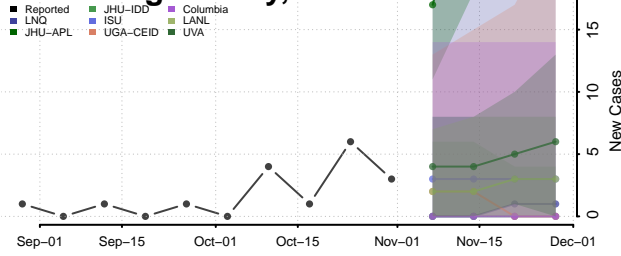

Armstrong County, Texas