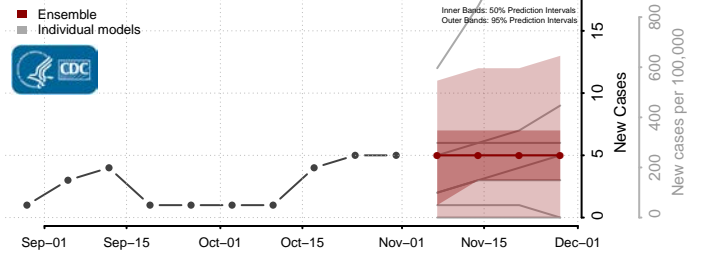

Worth County, Missouri