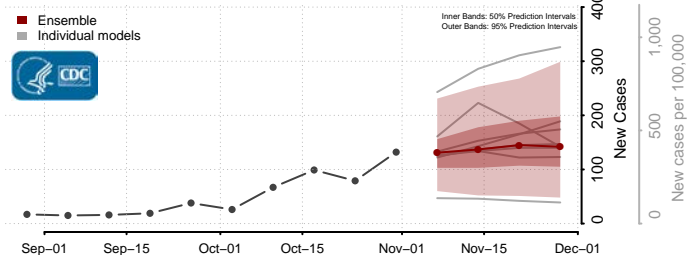

Minnesota

Aitkin County, Minnesota

Anoka County, Minnesota

Becker County, Minnesota

Beltrami County, Minnesota

Benton County, Minnesota

Big Stone County, Minnesota

Blue Earth County, Minnesota