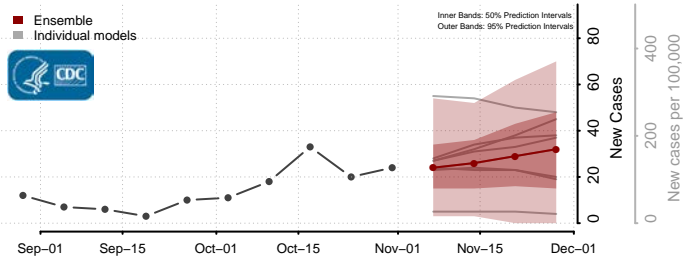

Harrison County, Kentucky