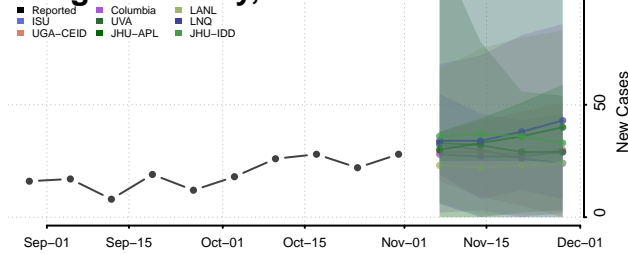

Douglas County, Nevada