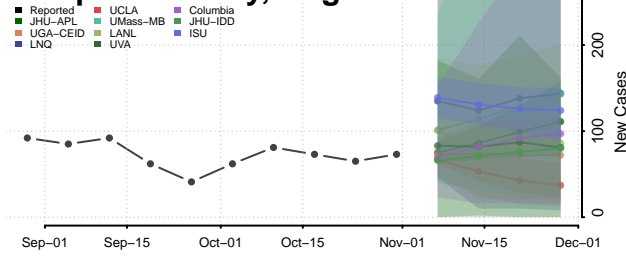

Grayson County, Virginia

Greene County, Virginia

Greensville County, Virginia

Halifax County, Virginia

Hampton County, Virginia

Hanover County, Virginia

Harrisonburg County, Virginia

Henrico County, Virginia