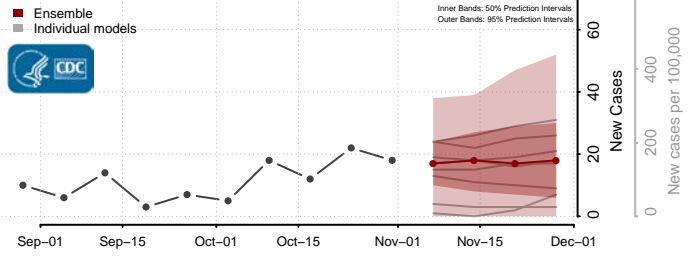

Lincoln County, Idaho

Madison County, Idaho

Minidoka County, Idaho

Nez Perce County, Idaho

Oneida County, Idaho

Owyhee County, Idaho

Payette County, Idaho

Power County, Idaho