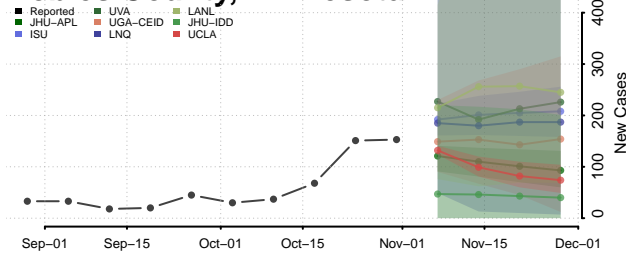

Mille Lacs County, Minnesota

Morrison County, Minnesota

Mower County, Minnesota

Murray County, Minnesota

Nicollet County, Minnesota

Nobles County, Minnesota

Norman County, Minnesota

Olmsted County, Minnesota