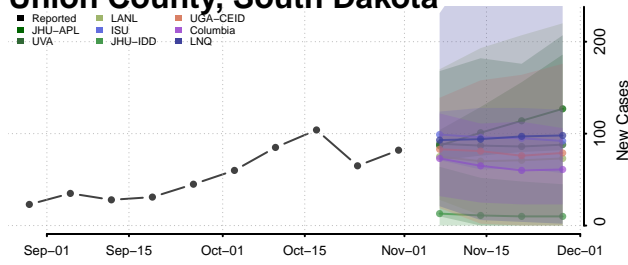

Union County, South Dakota