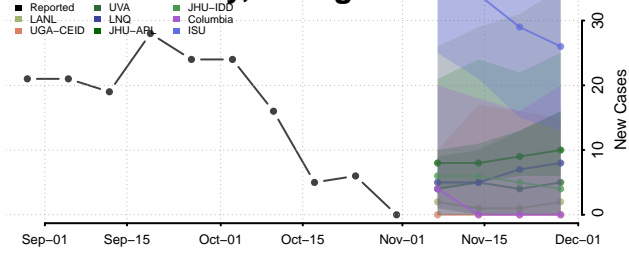

Madison County, Georgia

Marion County, Georgia

McDuffie County, Georgia

McIntosh County, Georgia

Meriwether County, Georgia

Miller County, Georgia

Mitchell County, Georgia

Monroe County, Georgia