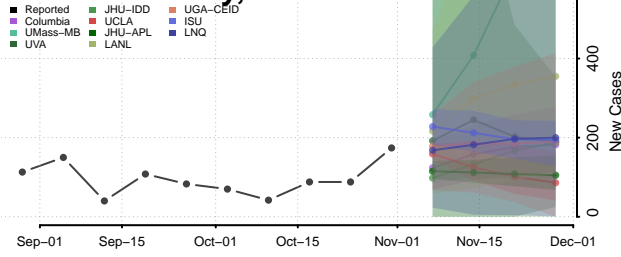

Gila County, Arizona

Graham County, Arizona

Greenlee County, Arizona

La Paz County, Arizona

Maricopa County, Arizona

Mohave County, Arizona

Navajo County, Arizona

Pima County, Arizona