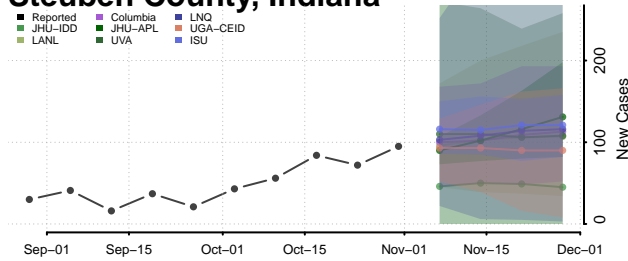

Stauben County, Indiana