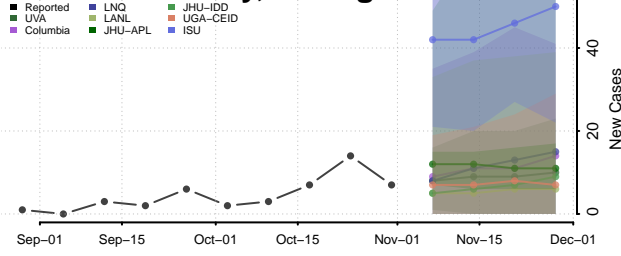

Crawford County, Michigan