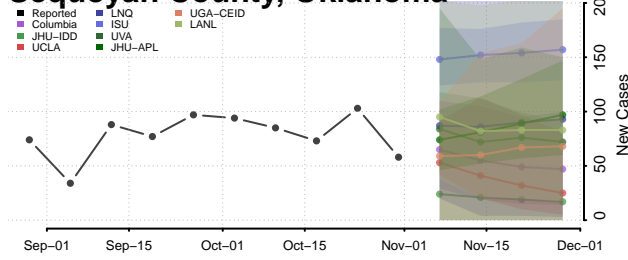

Sequoyah County, Oklahoma

Stephens County, Oklahoma

Texas County, Oklahoma

Tillman County, Oklahoma

Tulsa County, Oklahoma

Wagoner County, Oklahoma

Washington County, Oklahoma

Washita County, Oklahoma