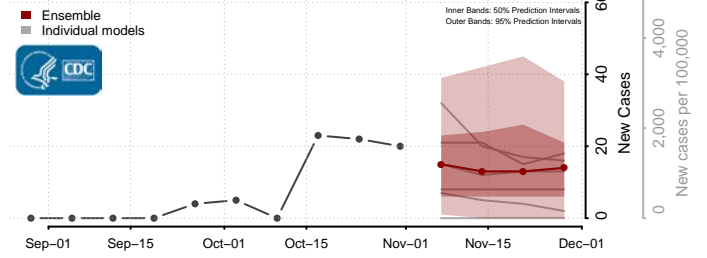

Beaverhead County, Montana

Big Horn County, Montana

Blaine County, Montana

Broadwater County, Montana

Carbon County, Montana

Carter County, Montana

Cascade County, Montana

Chouteau County, Montana