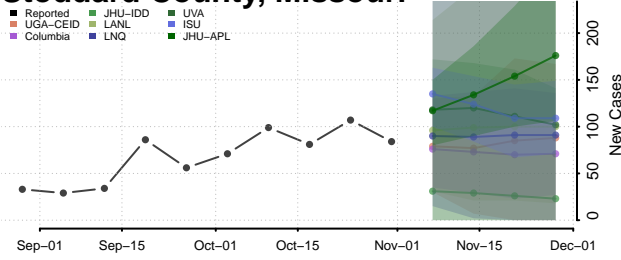

St. Louis City County, Missouri

St. Louis County, Missouri

Ste. Genevieve County, Missouri

Stoddard County, Missouri

Stone County, Missouri

Sullivan County, Missouri

Taney County, Missouri

Texas County, Missouri