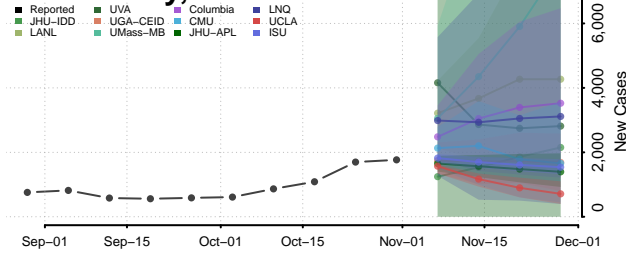

Will County, Illinois