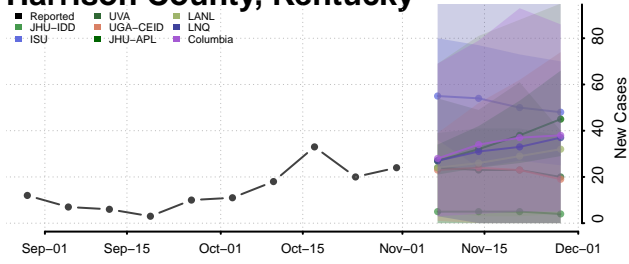

Harrison County, Kentucky