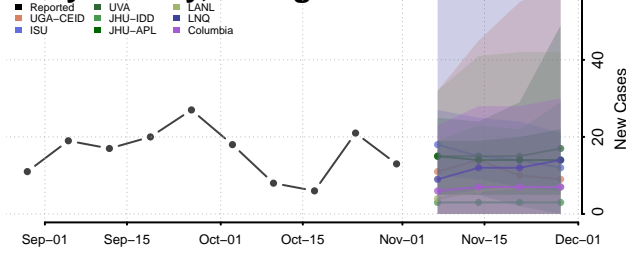

Early County, Georgia