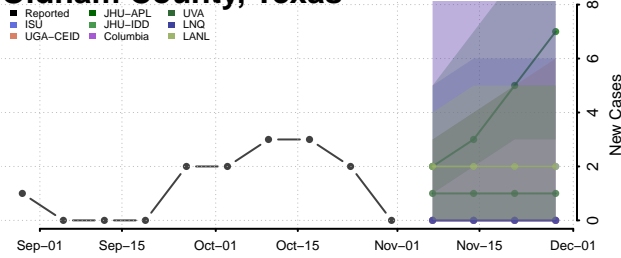

Nolan County, Texas

Nueces County, Texas

Ochiltree County, Texas

Oldham County, Texas

Orange County, Texas

Palo Pinto County, Texas

Panola County, Texas

Parker County, Texas