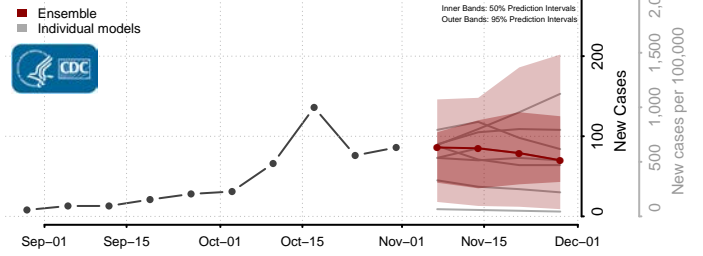

Osage County, Missouri