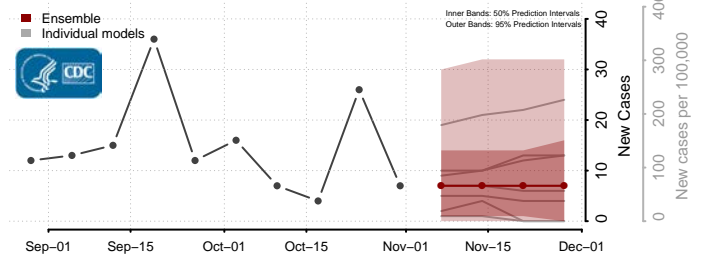

Lancaster County, Virginia