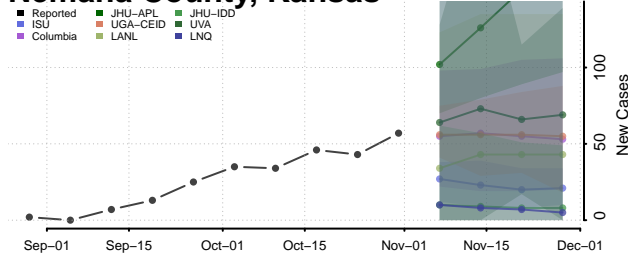

McPherson County, Kansas

Meade County, Kansas

Miami County, Kansas

Mitchell County, Kansas

Montgomery County, Kansas

Morris County, Kansas

Morton County, Kansas

Nemaha County, Kansas