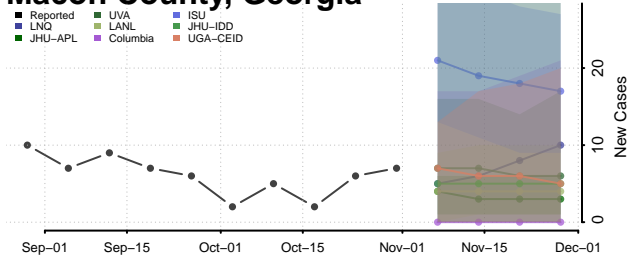

Laurens County, Georgia

Lee County, Georgia

Liberty County, Georgia

Lincoln County, Georgia

Long County, Georgia

Lowndes County, Georgia

Lumpkin County, Georgia

Macon County, Georgia