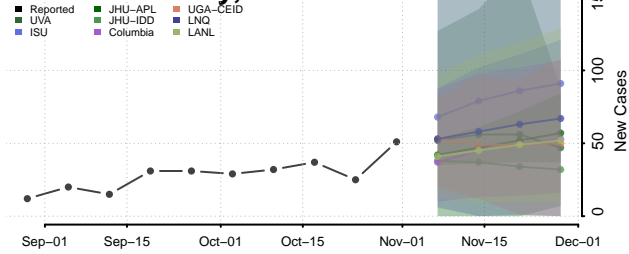

Le Sueur County, Minnesota

Lincoln County, Minnesota

Lyon County, Minnesota

Mahnomen County, Minnesota

Marshall County, Minnesota

Martin County, Minnesota

McLeod County, Minnesota

Meeker County, Minnesota