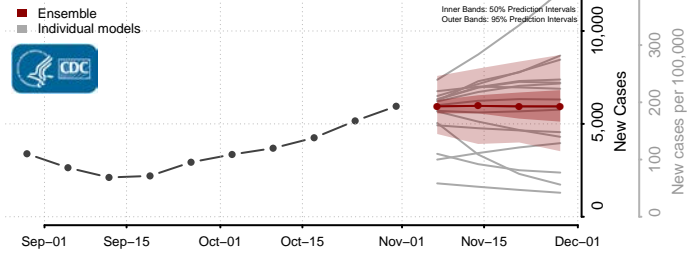

Valley County, Nebraska

Washington County, Nebraska

Wayne County, Nebraska

Webster County, Nebraska

Wheeler County, Nebraska

York County, Nebraska

Nevada

Carson City County, Nevada