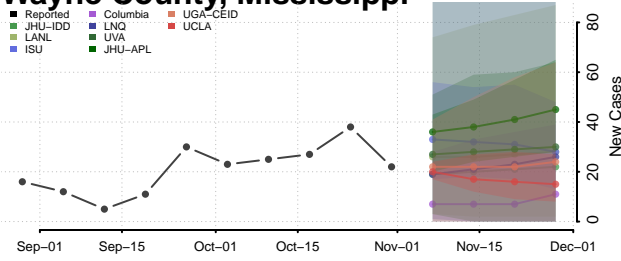

Tunica County, Mississippi

Union County, Mississippi

Walthall County, Mississippi

Warren County, Mississippi

Washington County, Mississippi

Wayne County, Mississippi

Webster County, Mississippi

Wilkinson County, Mississippi