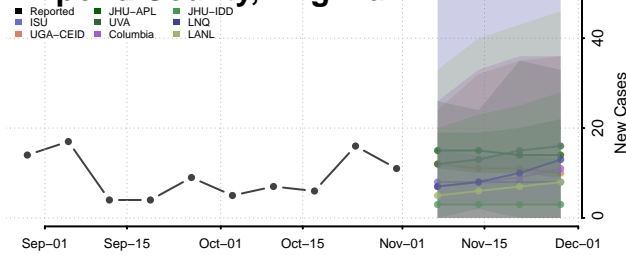

Emporia County, Virginia