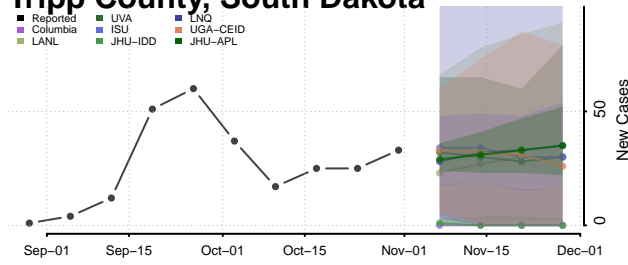

Tripp County, South Dakota