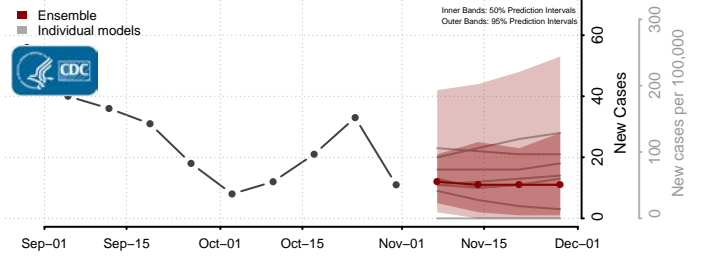

Livingston County, Louisiana

Madison County, Louisiana

Morehouse County, Louisiana

Natchitoches County, Louisiana

Orleans County, Louisiana

Ouachita County, Louisiana

Plaquemines County, Louisiana

Pointe Coupee County, Louisiana