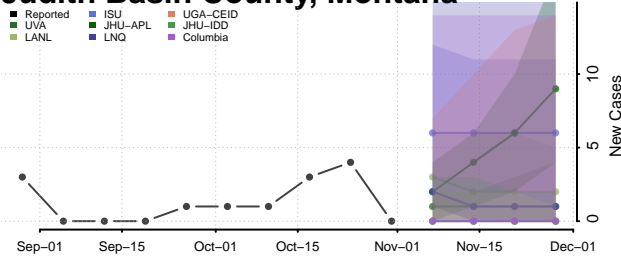

Garfield County, Montana

Glacier County, Montana

Golden Valley County, Montana

Granite County, Montana

Hill County, Montana

Jefferson County, Montana

Judith Basin County, Montana

Lake County, Montana