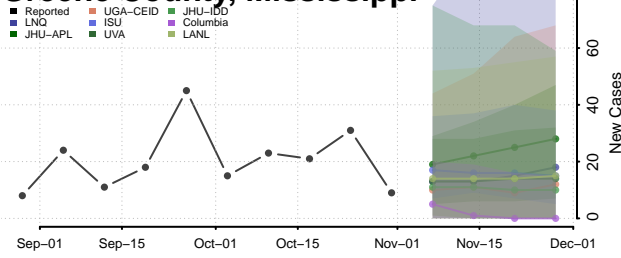

Covington County, Mississippi

DeSoto County, Mississippi

Forrest County, Mississippi

Franklin County, Mississippi

George County, Mississippi

Greene County, Mississippi

Grenada County, Mississippi

Hancock County, Mississippi