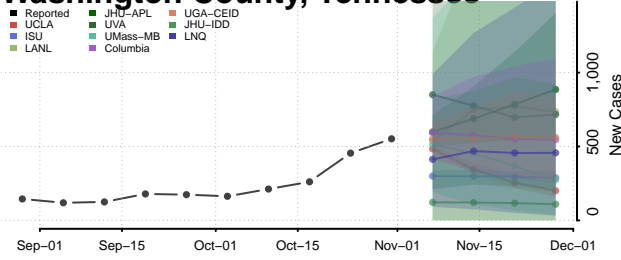

Washington County, Tennessee