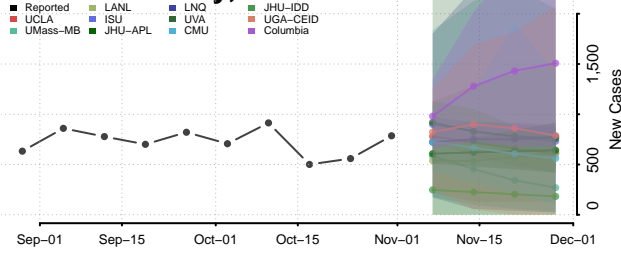

Greene County, Missouri