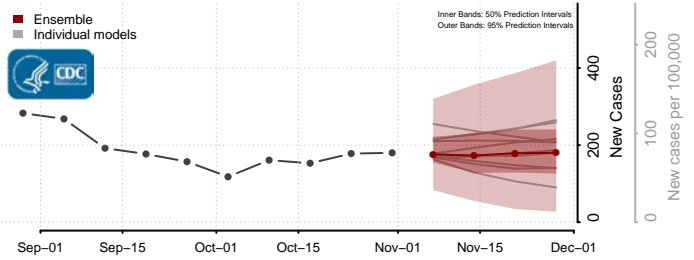

Prince George County, Virginia

Prince William County, Virginia

Pulaski County, Virginia

Radford County, Virginia

Rappahannock County, Virginia

Richmond City County, Virginia

Richmond County, Virginia

Roanoke City County, Virginia