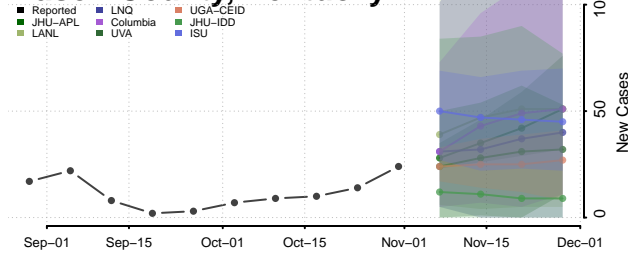

Madison County, Kentucky

Magoffin County, Kentucky

Marion County, Kentucky

Marshall County, Kentucky

Martin County, Kentucky

Mason County, Kentucky

McCracken County, Kentucky

McCreary County, Kentucky