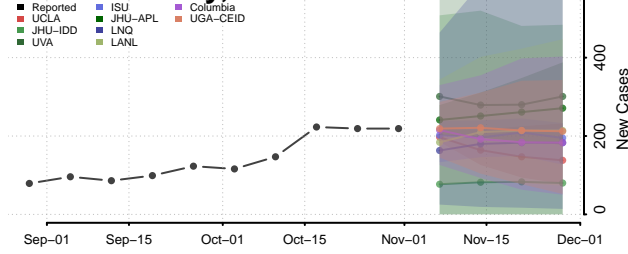

Roane County, Tennessee

Robertson County, Tennessee

Rutherford County, Tennessee

Scott County, Tennessee

Sequatchie County, Tennessee

Sevier County, Tennessee

Shelby County, Tennessee

Smith County, Tennessee