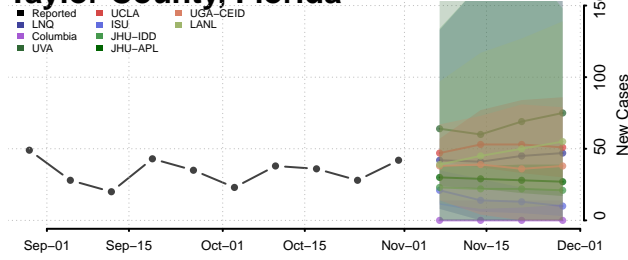

St. Lucie County, Florida

Sumter County, Florida

Suwannee County, Florida

Taylor County, Florida

Union County, Florida

Volusia County, Florida

Wakulla County, Florida

Walton County, Florida