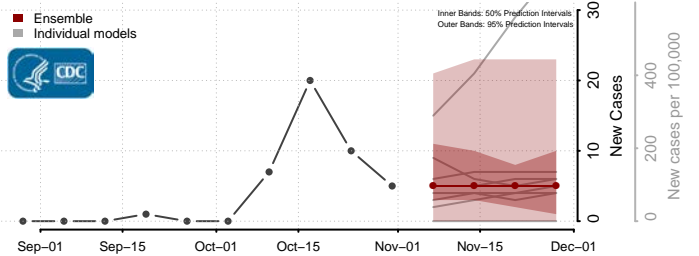

Lincoln County, Nevada