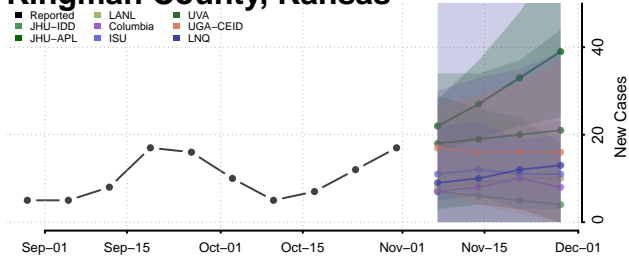

Jackson County, Kansas

Jefferson County, Kansas

Jewell County, Kansas

Johnson County, Kansas

Keary County, Kansas

Kingman County, Kansas

Kiowa County, Kansas

Labette County, Kansas