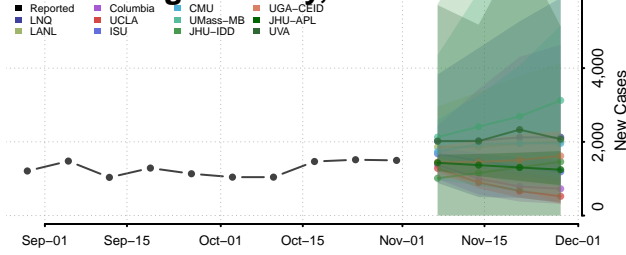

Hillsborough County, Florida