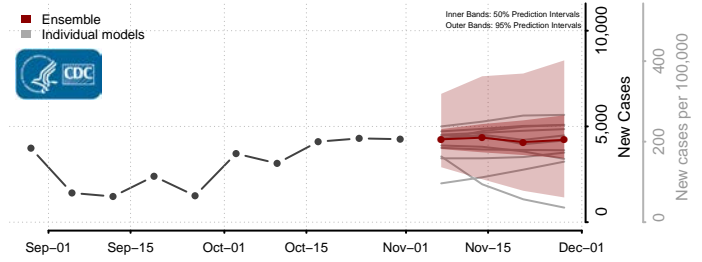

Tarrant County, Texas