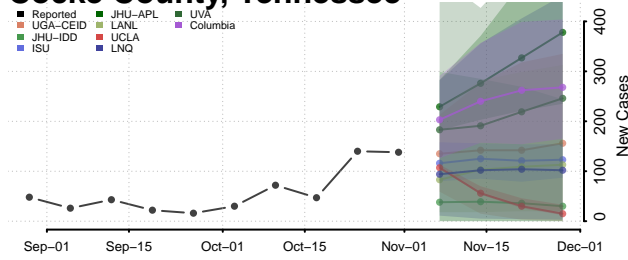

Carroll County, Tennessee

Carter County, Tennessee

Cheatham County, Tennessee

Chester County, Tennessee

Claiborne County, Tennessee

Clay County, Tennessee

Cocke County, Tennessee

Coffee County, Tennessee