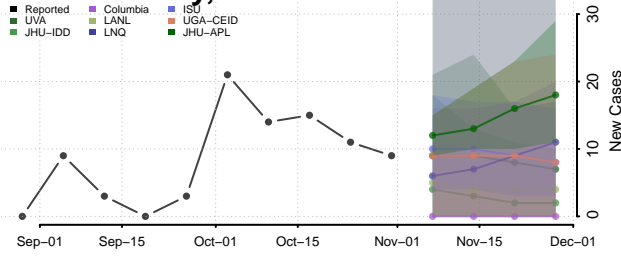

Gooding County, Idaho

Idaho County, Idaho

Jefferson County, Idaho

Jerome County, Idaho

Kootenai County, Idaho

Latah County, Idaho

Lemhi County, Idaho

Lewis County, Idaho