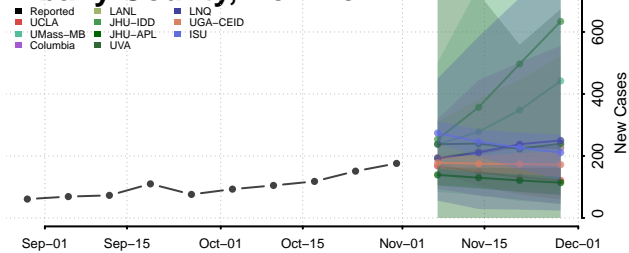

Torrance County, New Mexico

Union County, New Mexico

Valencia County, New Mexico

New York

Albany County, New York

Allegany County, New York

Bronx County, New York

Broome County, New York