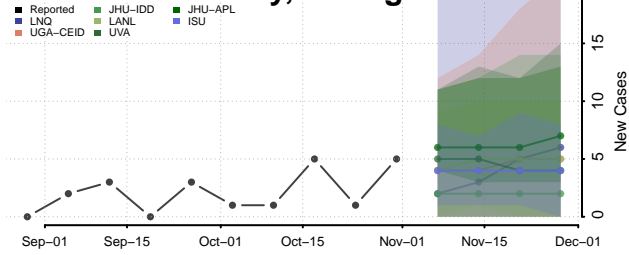

Iron County, Michigan

Isabella County, Michigan

Jackson County, Michigan

Kalamazoo County, Michigan

Kalkaska County, Michigan

Kent County, Michigan

Keweenaw County, Michigan

Lake County, Michigan