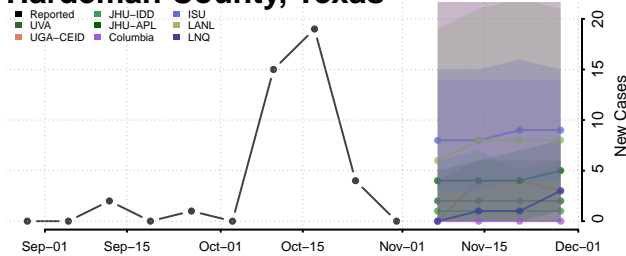

Hardeman County, Texas