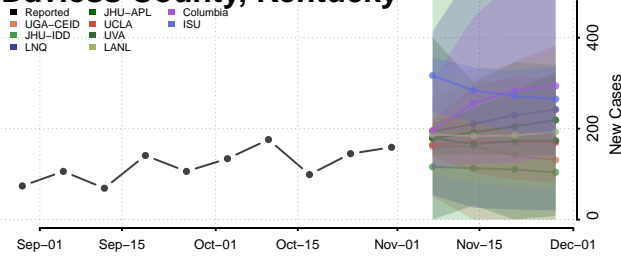

Daviess County, Kentucky