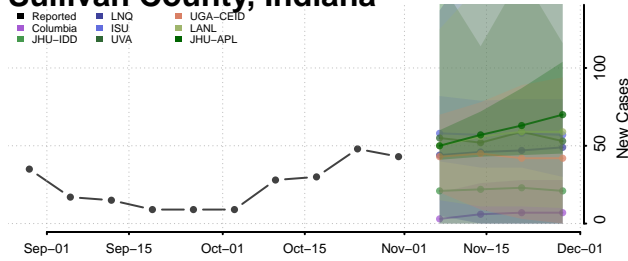

Sullivan County, Indiana