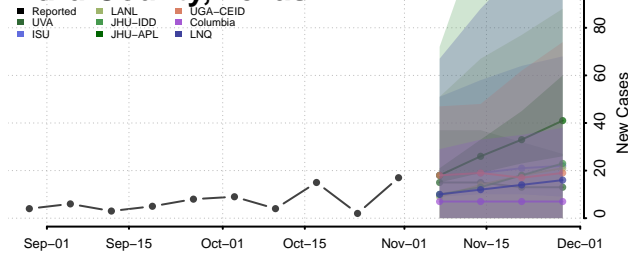

Val Verde County, Texas

Van Zandt County, Texas

Victoria County, Texas

Walker County, Texas

Waller County, Texas

Ward County, Texas

Washington County, Texas

Webb County, Texas