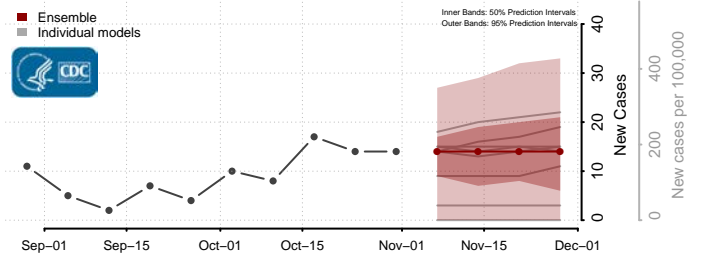

Covington County, Mississippi

DeSoto County, Mississippi

Forrest County, Mississippi

Franklin County, Mississippi

George County, Mississippi

Greene County, Mississippi

Grenada County, Mississippi

Hancock County, Mississippi