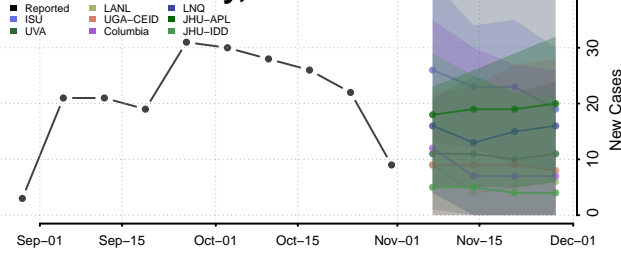

Davies County, Missouri