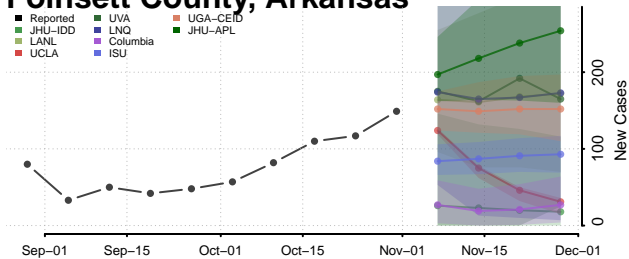

Poinsett County, Arkansas