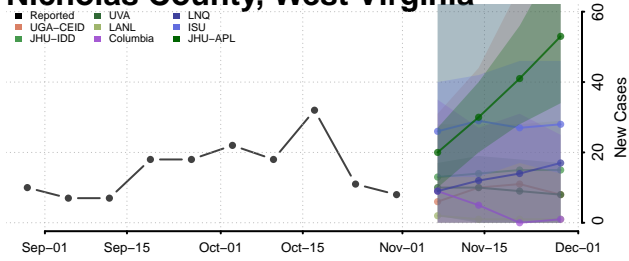

Nicholas County, West Virginia