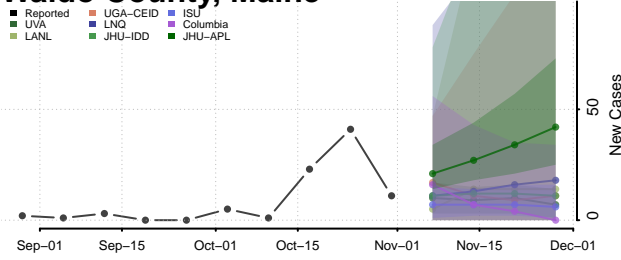

Waldo County, Maine