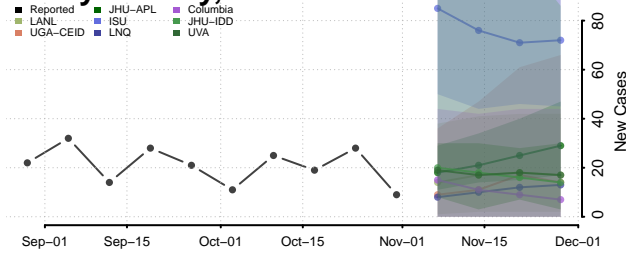

Ellsworth County, Kansas

Finney County, Kansas

Ford County, Kansas

Franklin County, Kansas

Geary County, Kansas

Gove County, Kansas

Graham County, Kansas

Grant County, Kansas