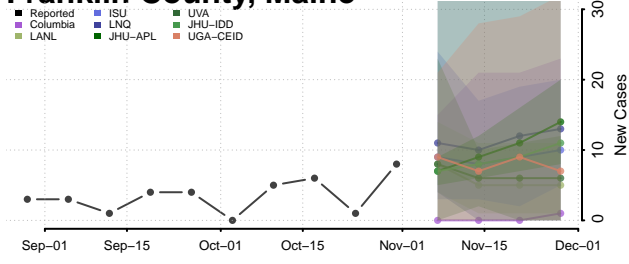

West Feliciana County, Louisiana

Winn County, Louisiana

Maine

Androscoggin County, Maine

Aroostook County, Maine

Cumberland County, Maine

Franklin County, Maine

Hancock County, Maine