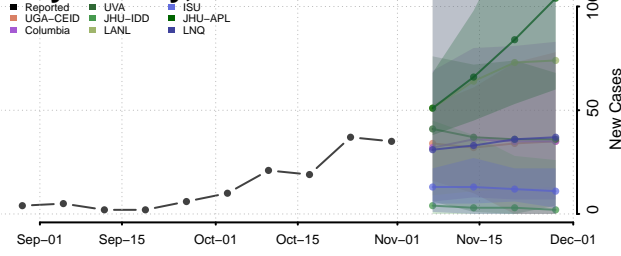

Clay County, Nebraska