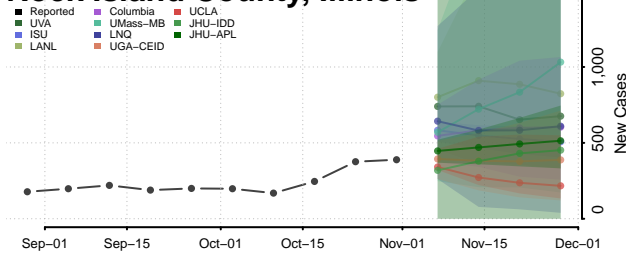

Pike County, Illinois

Pope County, Illinois

Pulaski County, Illinois

Putnam County, Illinois

Randolph County, Illinois

Richland County, Illinois

Rock Island County, Illinois

Saline County, Illinois