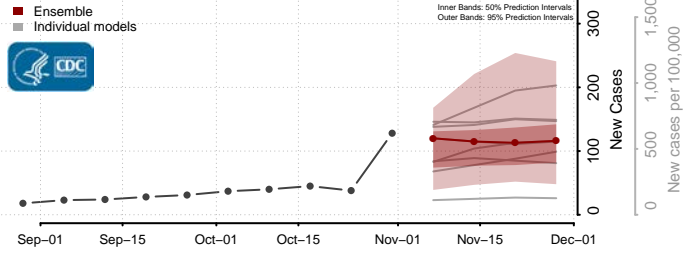

Ida County, Iowa

Iowa County, Iowa

Jackson County, Iowa

Jasper County, Iowa

Jefferson County, Iowa

Johnson County, Iowa

Jones County, Iowa

Keokuk County, Iowa