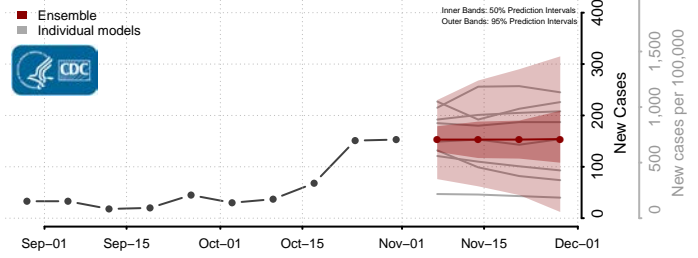

Nobles County, Minnesota