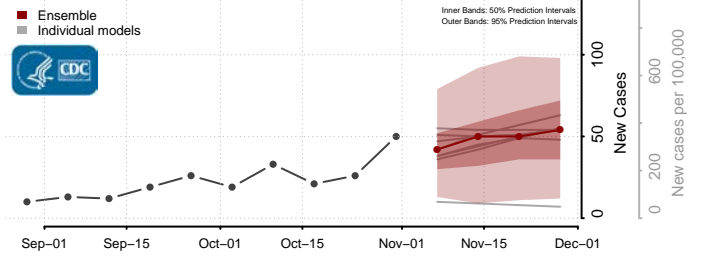

Redwood County, Minnesota

Renville County, Minnesota

Rice County, Minnesota

Rock County, Minnesota

Roseau County, Minnesota

Scott County, Minnesota

Sherburne County, Minnesota

Sibley County, Minnesota