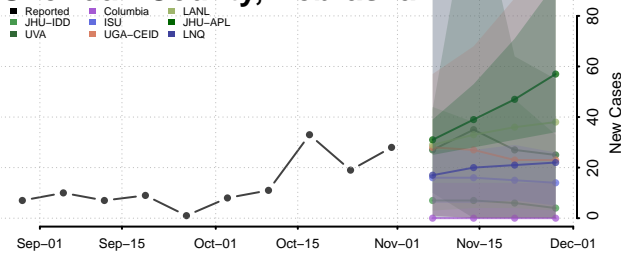

Sheridan County, Nebraska