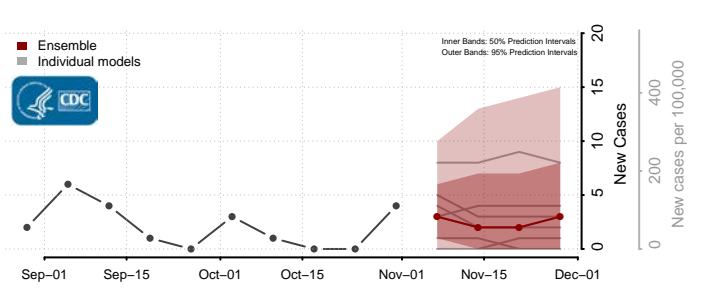

Mercer County, Missouri