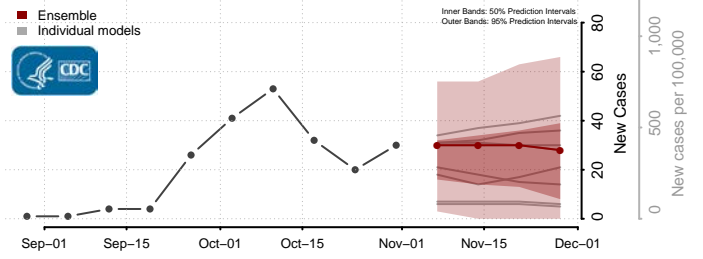

Lexington County, Virginia