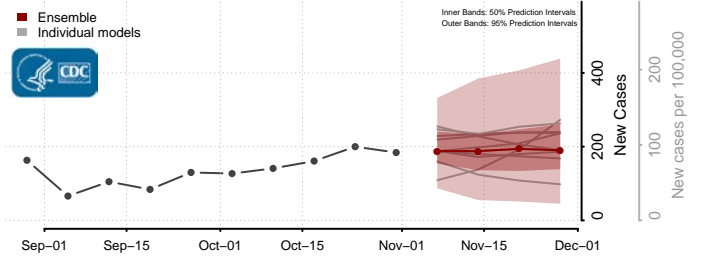

Wythe County, Virginia

York County, Virginia

Washington

Adams County, Washington

Asotin County, Washington

Benton County, Washington

Chelan County, Washington

Clallam County, Washington