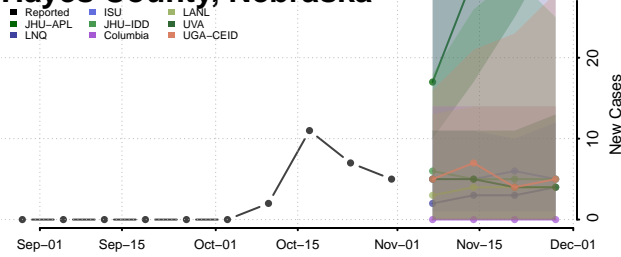

Hall County, Nebraska

Hamilton County, Nebraska

Harlan County, Nebraska

Hayes County, Nebraska

Hitchcock County, Nebraska

Holt County, Nebraska

Hooker County, Nebraska

Howard County, Nebraska