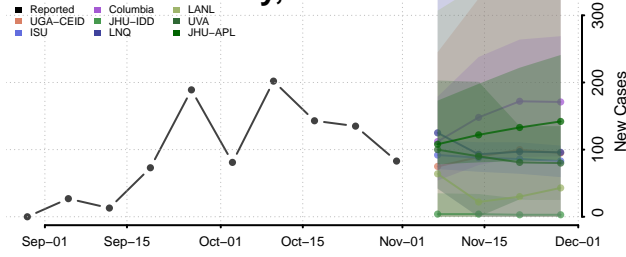

Roosevelt County, Montana