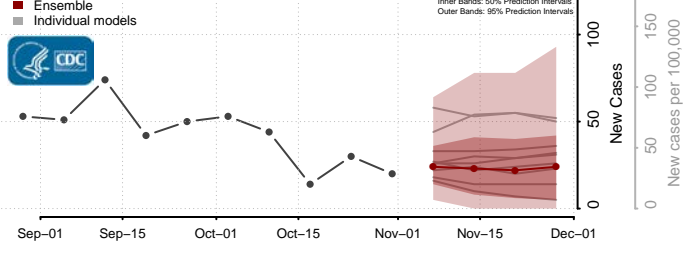

Iberia County, Louisiana