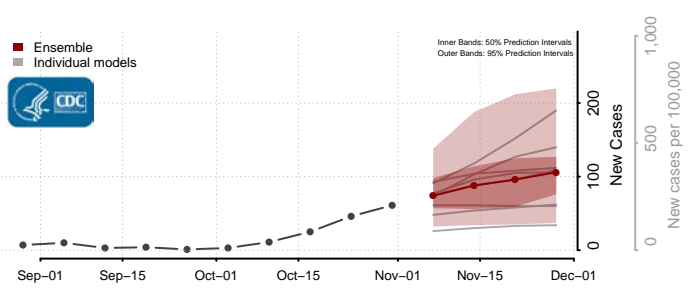

Mason County, Michigan