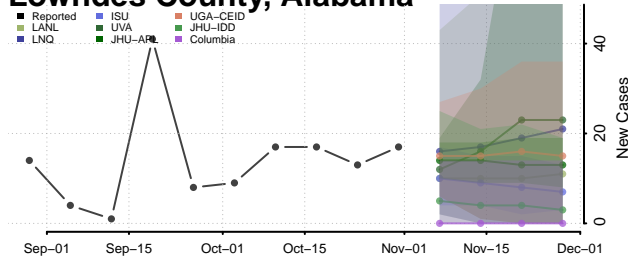

Lauderdale County, Alabama

Lawrence County, Alabama

Lee County, Alabama

Limestone County, Alabama

Lowndes County, Alabama

Macon County, Alabama

Madison County, Alabama

Marengo County, Alabama