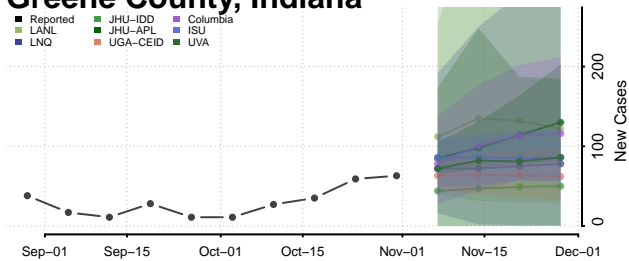

Greene County, Indiana