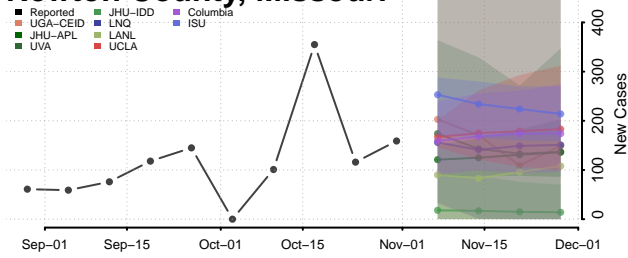

Newton County, Missouri