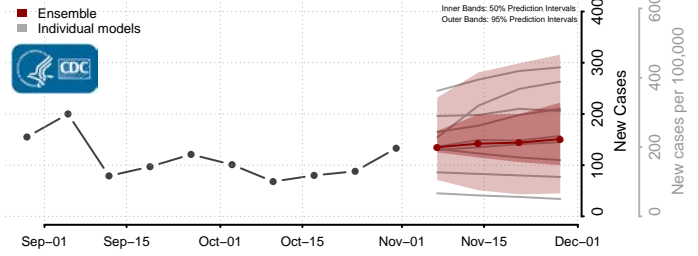

Minnesota

Aitkin County, Minnesota

Anoka County, Minnesota

Becker County, Minnesota

Beltrami County, Minnesota

Benton County, Minnesota

Big Stone County, Minnesota

Blue Earth County, Minnesota