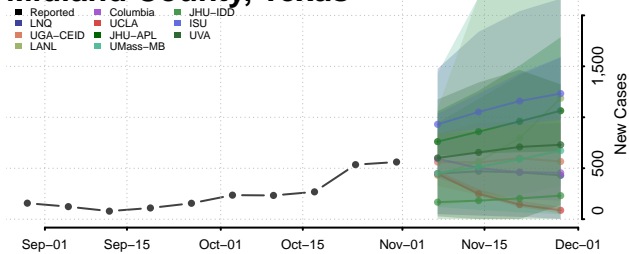

Midland County, Texas