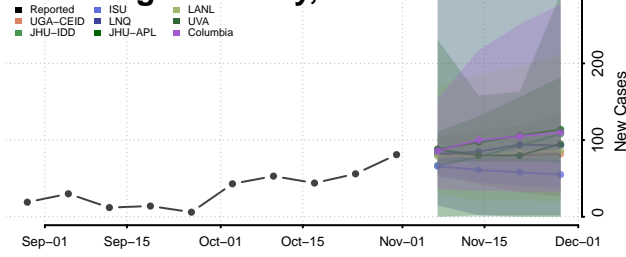

Cattaraugus County, New York