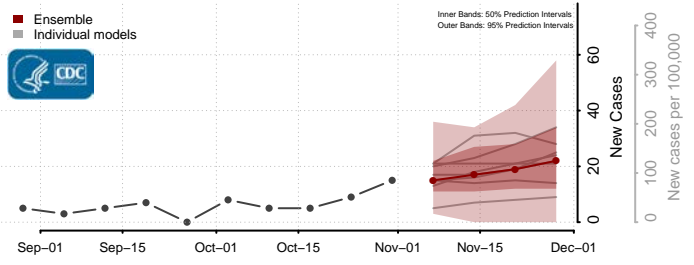

McDowell County, West Virginia