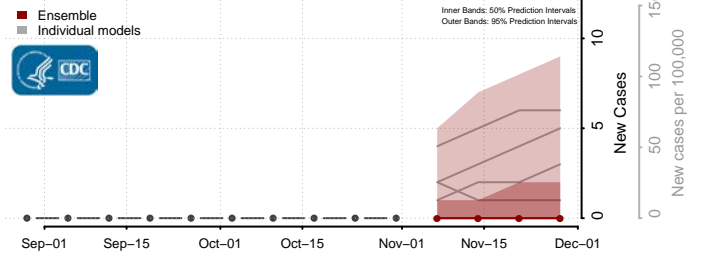

Kane County, Utah