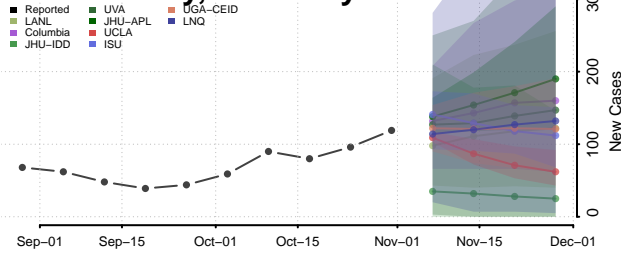

Scott County, Kentucky

Shelby County, Kentucky

Simpson County, Kentucky

Spencer County, Kentucky

Taylor County, Kentucky

Todd County, Kentucky

Trigg County, Kentucky

Trimble County, Kentucky