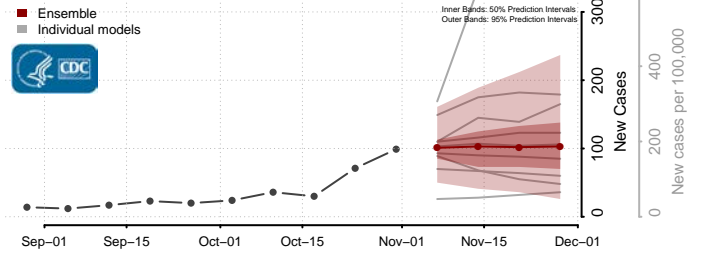

Eagle County, Colorado