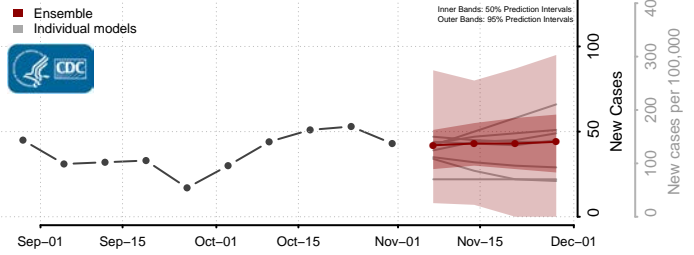

Petersburg County, Virginia