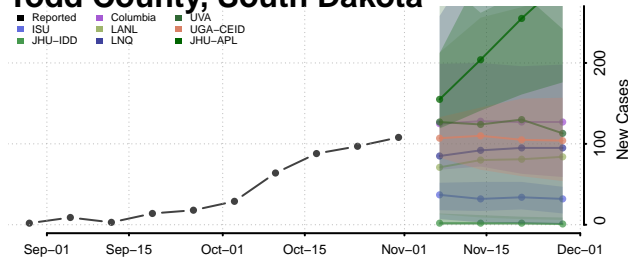

Todd County, South Dakota