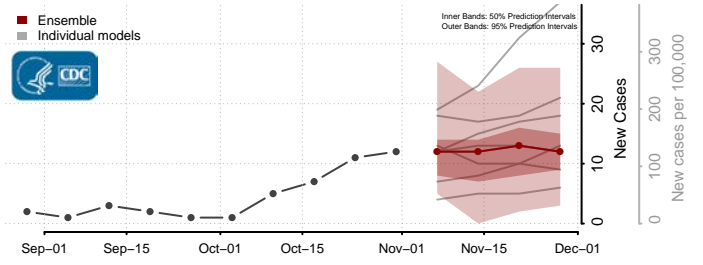

Ritchie County, West Virginia