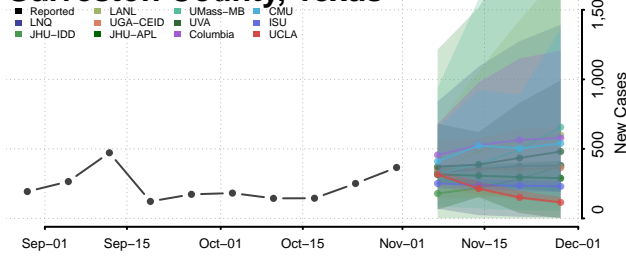

Galveston County, Texas