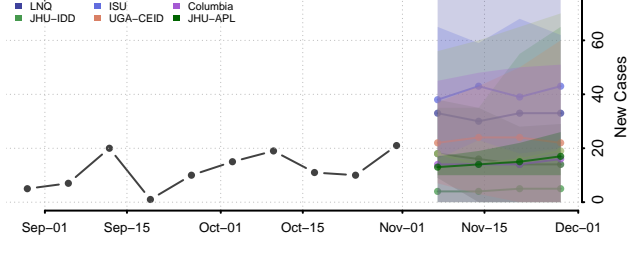

Boyd County, Nebraska

Brown County, Nebraska

Buffalo County, Nebraska

Burt County, Nebraska

Butler County, Nebraska

Cass County, Nebraska

Cedar County, Nebraska

Chase County, Nebraska