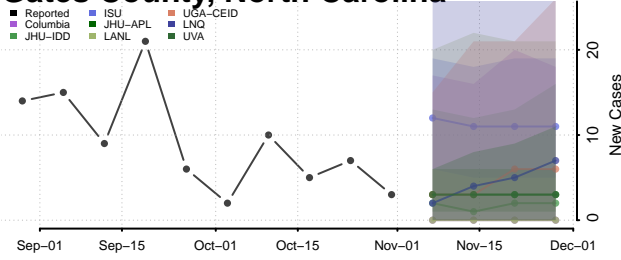

Forsyth County, North Carolina

Franklin County, North Carolina

Gaston County, North Carolina

Gates County, North Carolina

Graham County, North Carolina

Granville County, North Carolina

Greene County, North Carolina