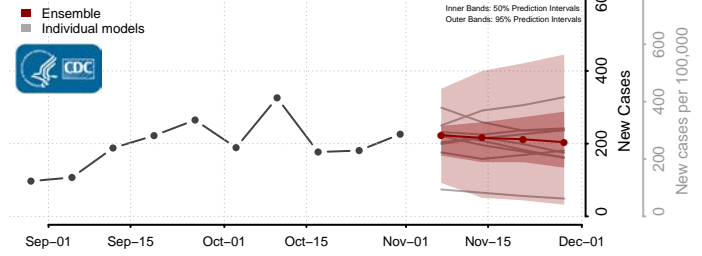

Cape Girardeau County, Missouri