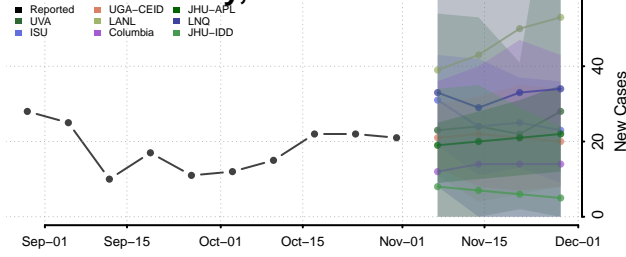

Howard County, Missouri