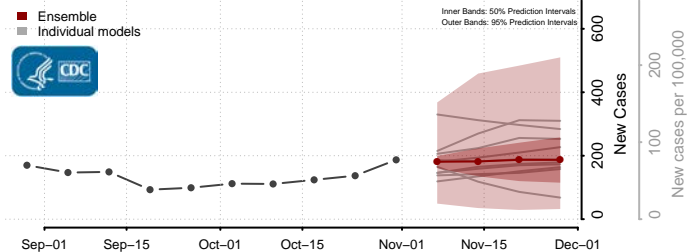

New Kent County, Virginia

Newport News County, Virginia

Norfolk County, Virginia

Northampton County, Virginia

Northumberland County, Virginia

Norton County, Virginia

Nottoway County, Virginia

Orange County, Virginia