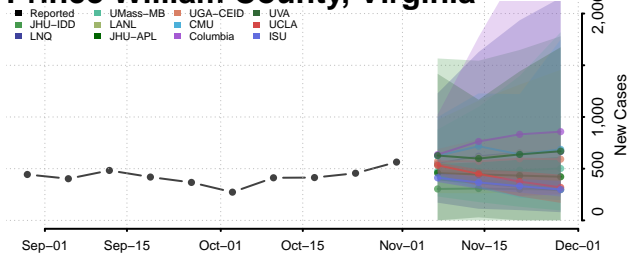

Prince William County, Virginia