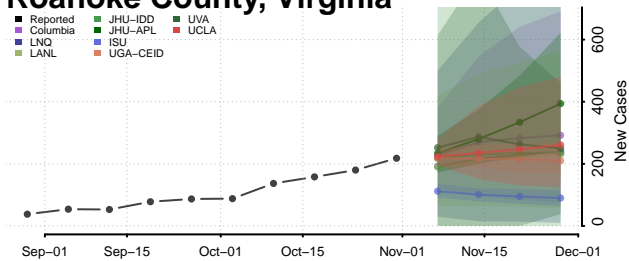

Roanoke County, Virginia