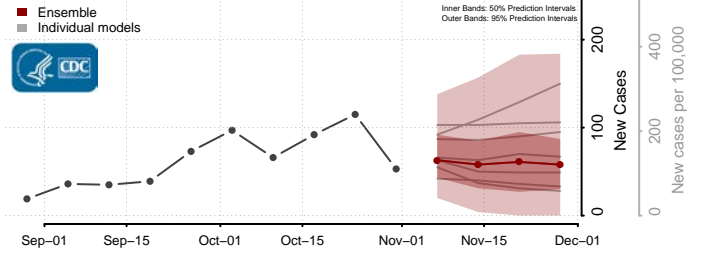

Kay County, Oklahoma

Kingfisher County, Oklahoma

Kiowa County, Oklahoma

Latimer County, Oklahoma

Le Flore County, Oklahoma

Lincoln County, Oklahoma

Logan County, Oklahoma

Love County, Oklahoma