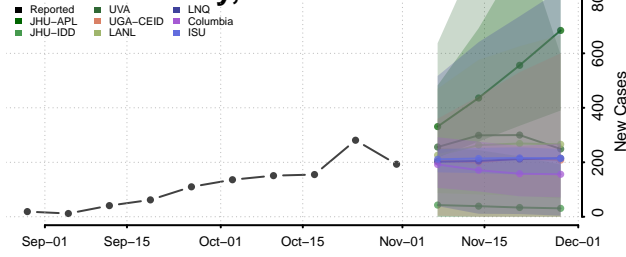

Oneida County, Wisconsin