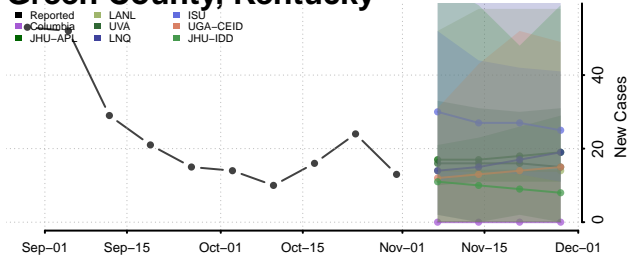

Grant County, Kentucky

Graves County, Kentucky

Grayson County, Kentucky

Green County, Kentucky

Greenup County, Kentucky

Hancock County, Kentucky

Hardin County, Kentucky

Harlan County, Kentucky