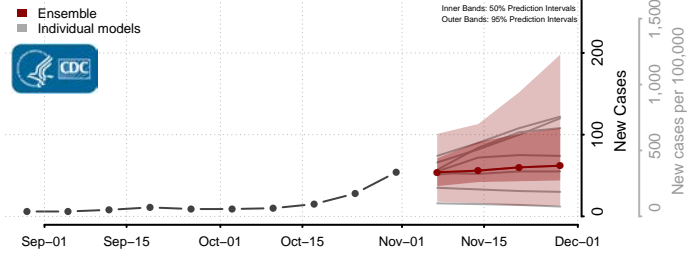

Henry County, Kentucky