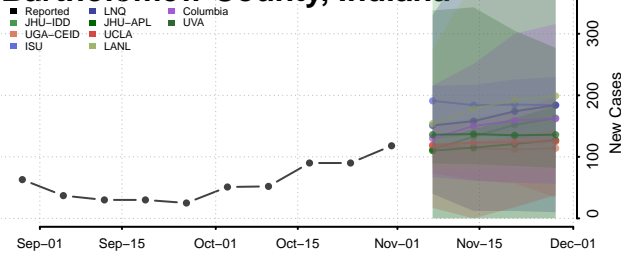

Will County, Illinois

Williamson County, Illinois

Winnebago County, Illinois

Woodford County, Illinois

Indiana

Adams County, Indiana

Allen County, Indiana

Bartholomew County, Indiana