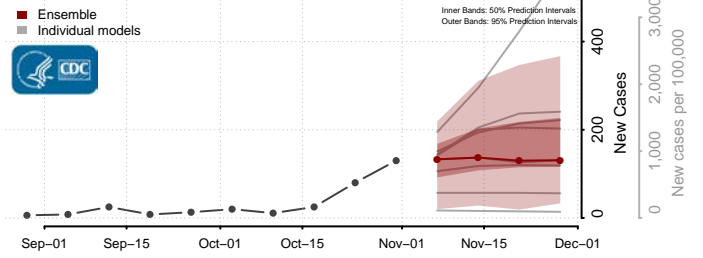

Redwood County, Minnesota

Renville County, Minnesota

Rice County, Minnesota

Rock County, Minnesota

Roseau County, Minnesota

Scott County, Minnesota

Sherburne County, Minnesota

Sibley County, Minnesota