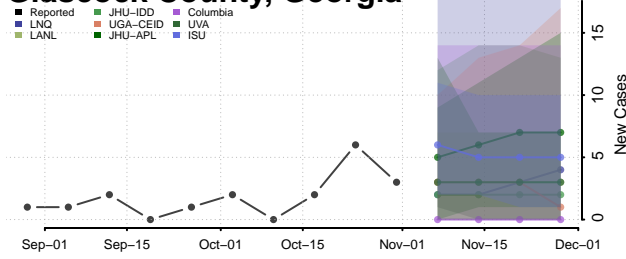

Glynn County, Georgia

Gordon County, Georgia

Grady County, Georgia

Greene County, Georgia

Gwinnett County, Georgia

Habersham County, Georgia

Hall County, Georgia

Hancock County, Georgia