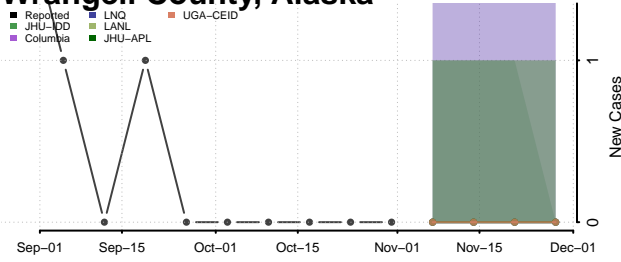

Wrangell County, Alaska