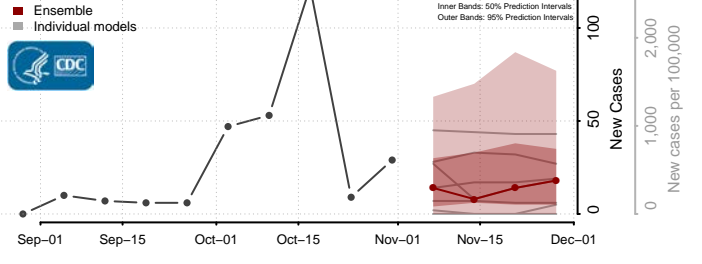

Sweet Grass County, Montana

Teton County, Montana

Toole County, Montana

Treasure County, Montana

Valley County, Montana

Wheatland County, Montana

Wibaux County, Montana

Yellowstone County, Montana