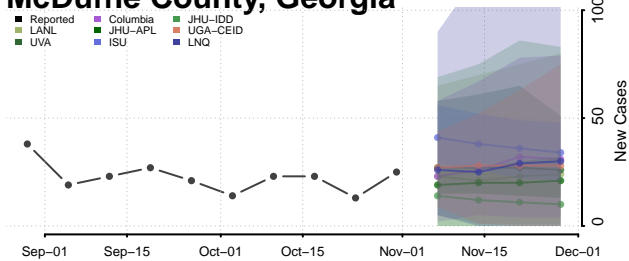

McDuffie County, Georgia