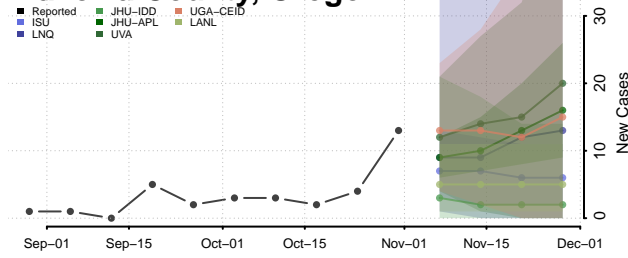

Wallowa County, Oregon