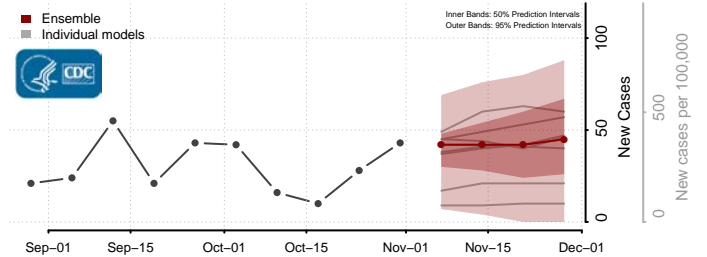

Cass County, Iowa

Cedar County, Iowa

Cerro Gordo County, Iowa

Cherokee County, Iowa

Chickasaw County, Iowa

Clarke County, Iowa

Clay County, Iowa

Clayton County, Iowa