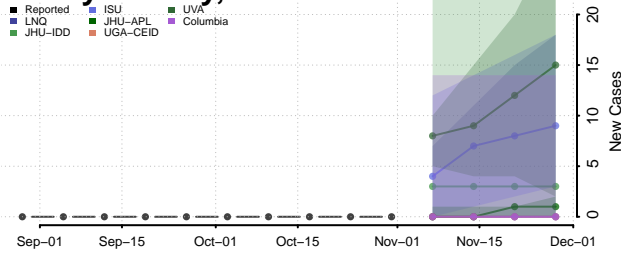

Box Elder County, Utah

Cache County, Utah

Carbon County, Utah

Daggett County, Utah

Davis County, Utah

Duchesne County, Utah

Emery County, Utah

Garfield County, Utah