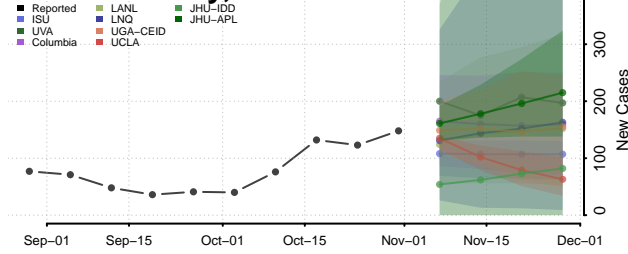

Hyde County, North Carolina

Iredell County, North Carolina

Jackson County, North Carolina

Johnston County, North Carolina

Jones County, North Carolina

Lee County, North Carolina

Lenoir County, North Carolina