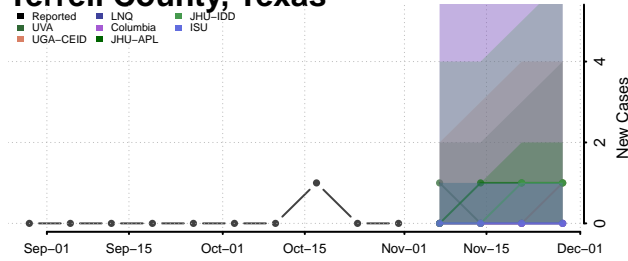

Terrell County, Texas