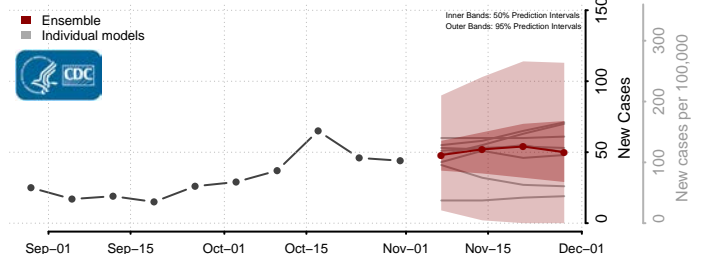

Currituck County, North Carolina

Dare County, North Carolina

Davidson County, North Carolina

Davie County, North Carolina

Duplin County, North Carolina

Durham County, North Carolina

Edgecombe County, North Carolina