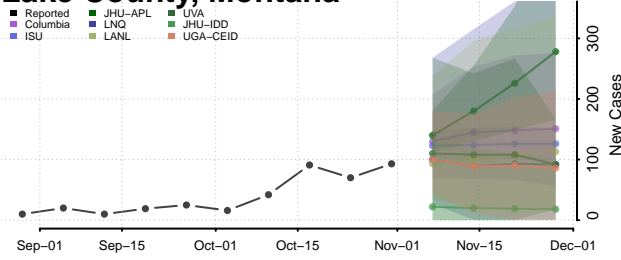

Garfield County, Montana

Glacier County, Montana

Golden Valley County, Montana

Granite County, Montana

Hill County, Montana

Jefferson County, Montana

Judith Basin County, Montana

Lake County, Montana