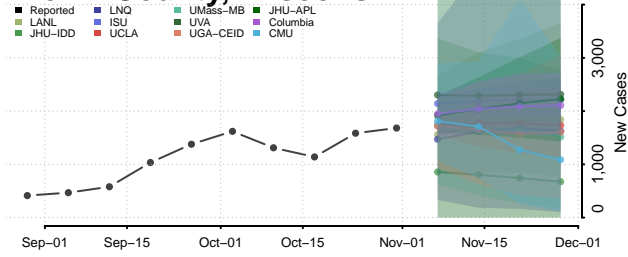

Barron County, Wisconsin

Bayfield County, Wisconsin

Brown County, Wisconsin

Buffalo County, Wisconsin

Burnett County, Wisconsin

Calumet County, Wisconsin

Chippewa County, Wisconsin

Clark County, Wisconsin