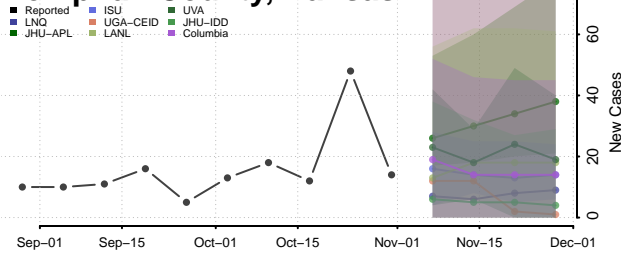

Doniphan County, Kansas