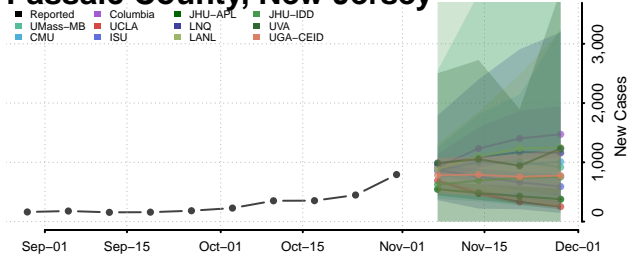

Passaic County, New Jersey