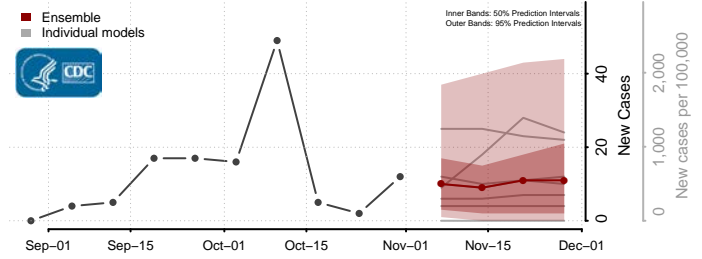

Jerauld County, South Dakota