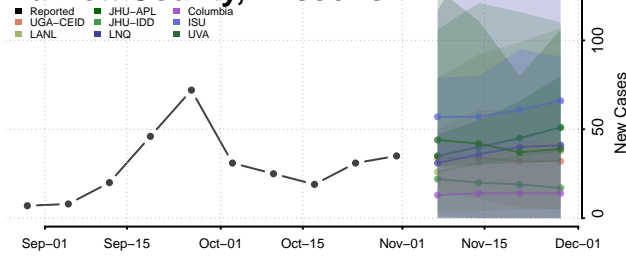

Barron County, Wisconsin

Bayfield County, Wisconsin

Brown County, Wisconsin

Buffalo County, Wisconsin

Burnett County, Wisconsin

Calumet County, Wisconsin

Chippewa County, Wisconsin

Clark County, Wisconsin