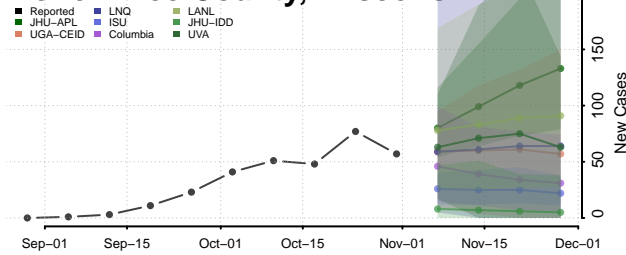

Lincoln County, Wisconsin

Manitowoc County, Wisconsin

Marathon County, Wisconsin

Marinette County, Wisconsin

Marquette County, Wisconsin

Menominee County, Wisconsin

Milwaukee County, Wisconsin

Monroe County, Wisconsin