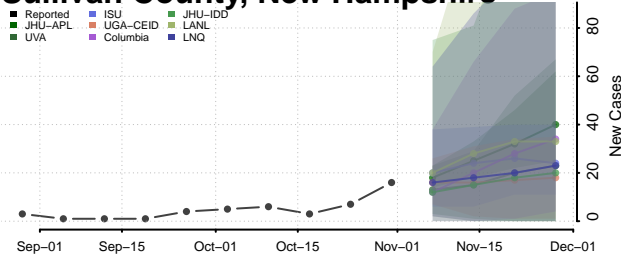

Sullivan County, New Hampshire