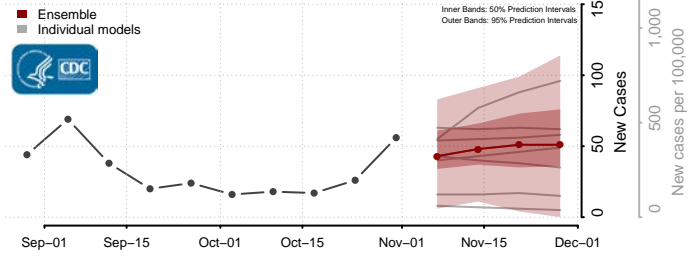

Jackson County, Kentucky