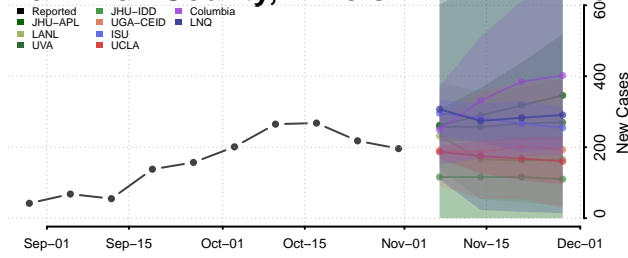

Vermilion County, Illinois