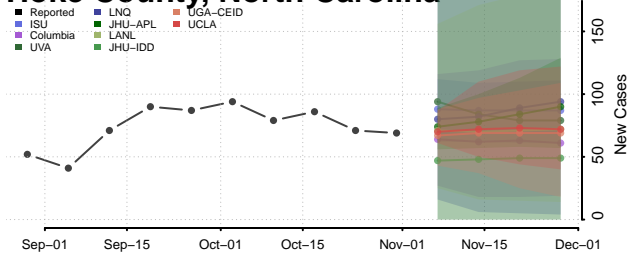

Guilford County, North Carolina

Halifax County, North Carolina

Harnett County, North Carolina

Haywood County, North Carolina

Henderson County, North Carolina

Hertford County, North Carolina

Hoke County, North Carolina