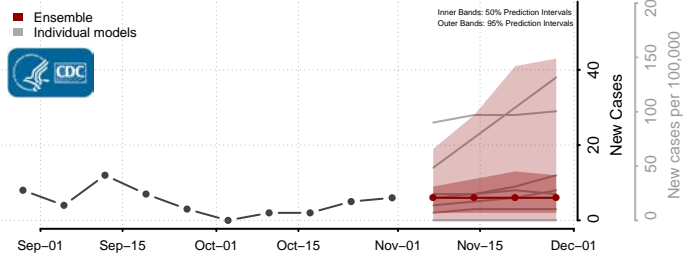

Rusk County, Texas

Sabine County, Texas

San Augustine County, Texas

San Jacinto County, Texas

San Patricio County, Texas

San Saba County, Texas

Schleicher County, Texas

Scurry County, Texas