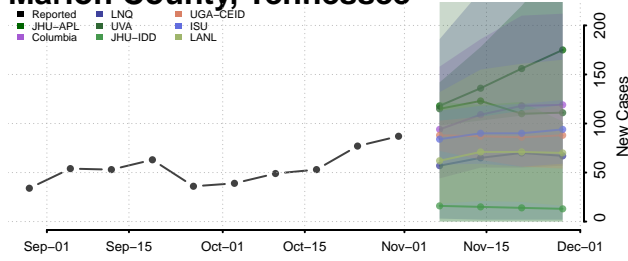

Marshall County, Tennessee

Maury County, Tennessee

McMinn County, Tennessee

McNairy County, Tennessee

Meigs County, Tennessee

Monroe County, Tennessee

Montgomery County, Tennessee

Moore County, Tennessee