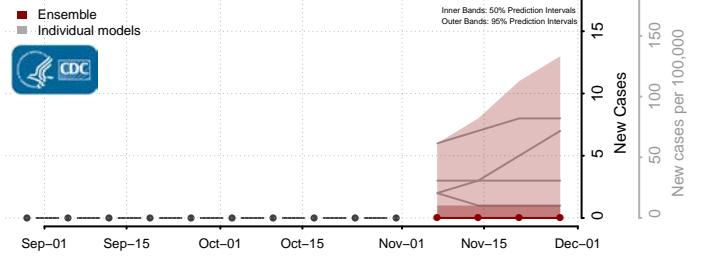

Grand County, Utah