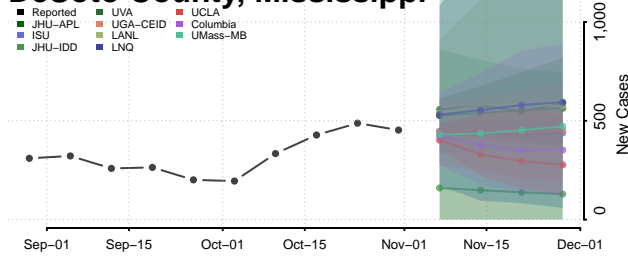

DeSoto County, Mississippi