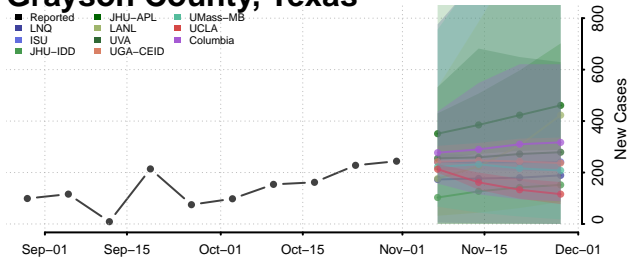

Grayson County, Texas