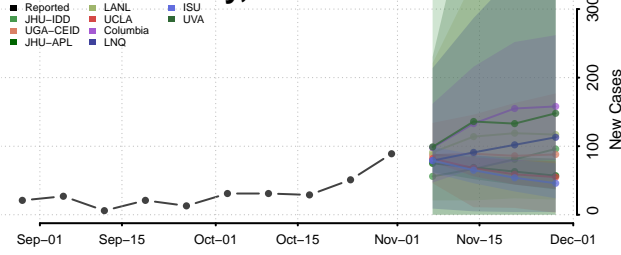

Sullivan County, New York