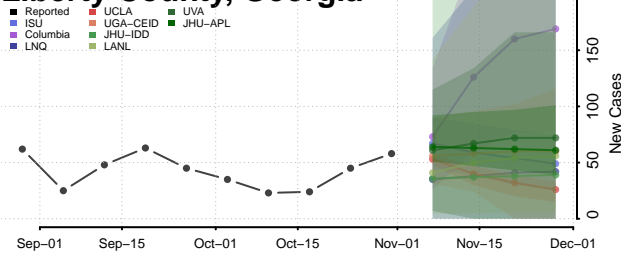

Liberty County, Georgia