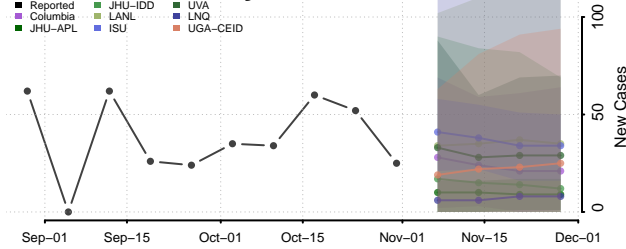

Atchison County, Kansas