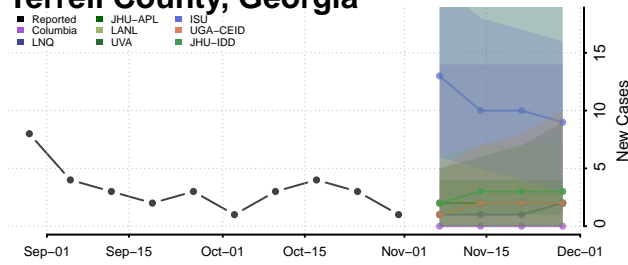

Terrell County, Georgia