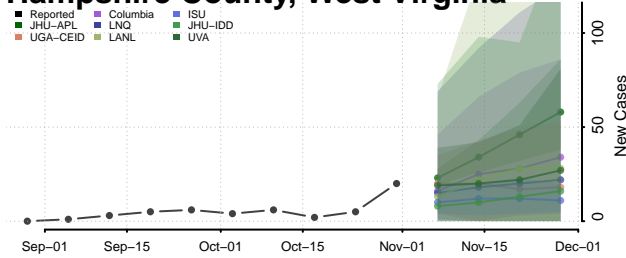

Hampshire County, West Virginia