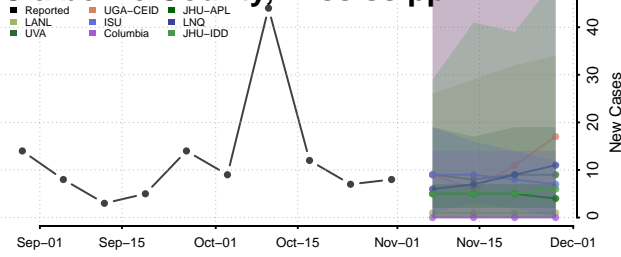

Carroll County, Mississippi

Chickasaw County, Mississippi

Choctaw County, Mississippi

Claiborne County, Mississippi

Clarke County, Mississippi

Clay County, Mississippi

Coahoma County, Mississippi

Copiah County, Mississippi