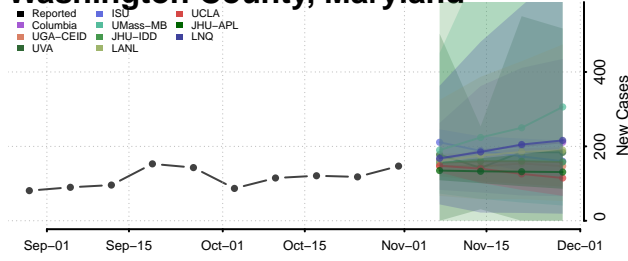

Washington County, Maryland