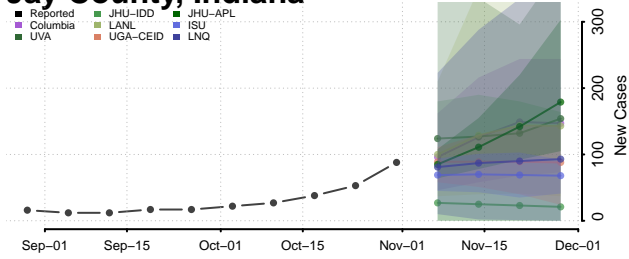

Jay County, Indiana