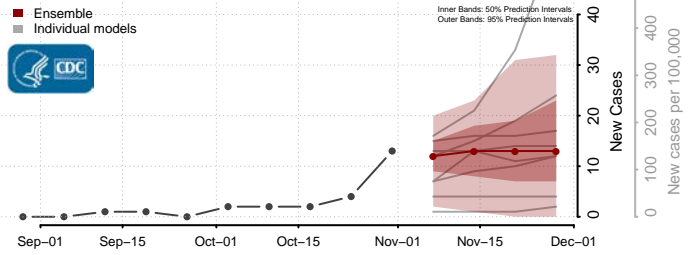

Montmorency County, Michigan