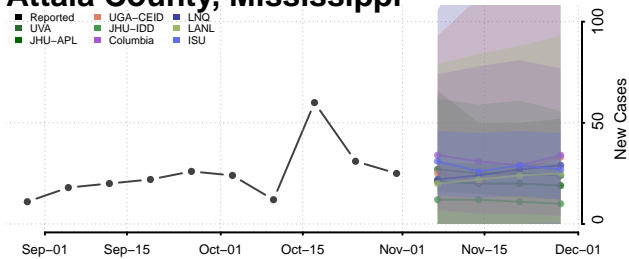

Mississippi

Adams County, Mississippi

Alcorn County, Mississippi

Amite County, Mississippi

Attala County, Mississippi

Benton County, Mississippi

Bolivar County, Mississippi

Calhoun County, Mississippi