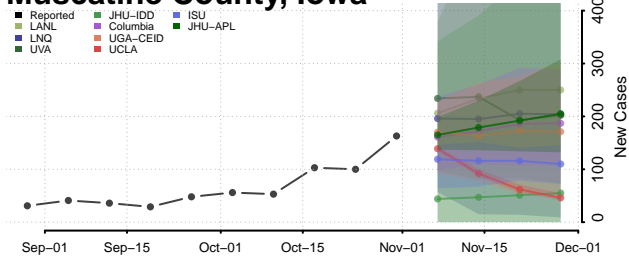

Marion County, Iowa

Marshall County, Iowa

Mills County, Iowa

Mitchell County, Iowa

Monona County, Iowa

Monroe County, Iowa

Montgomery County, Iowa

Muscatine County, Iowa