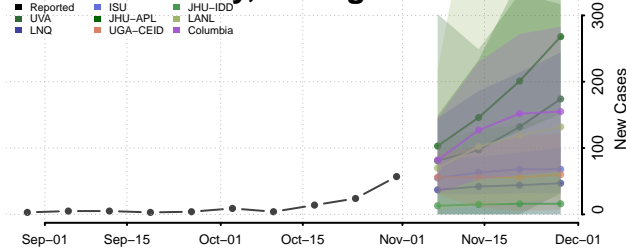

Montmorency County, Michigan

Muskegon County, Michigan

Newaygo County, Michigan

Oakland County, Michigan

Oceana County, Michigan

Ogemaw County, Michigan

Ontonagon County, Michigan

Osceola County, Michigan