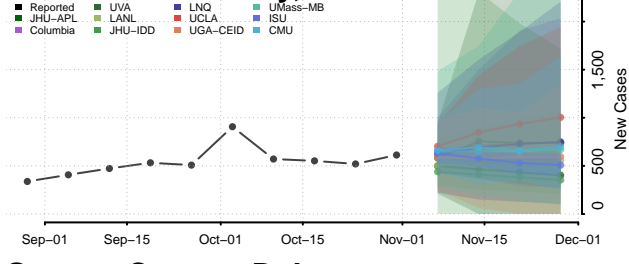

New Castle County, Delaware