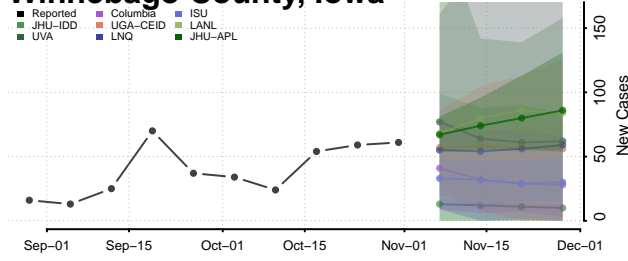

Winnebago County, Iowa