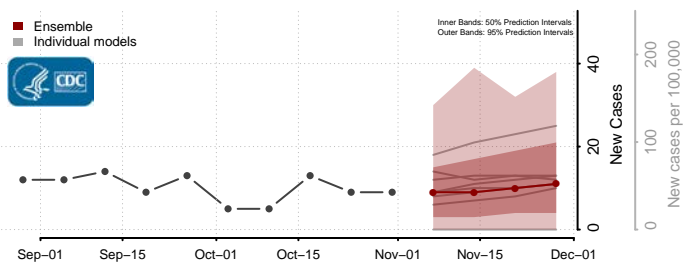

St. James County, Louisiana