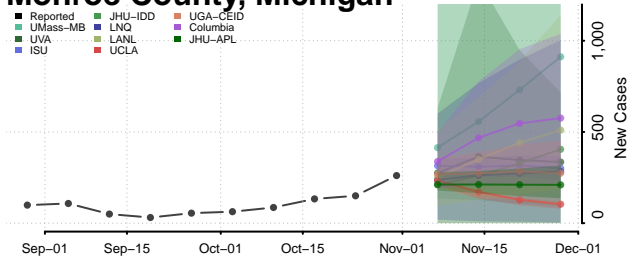

Monroe County, Michigan