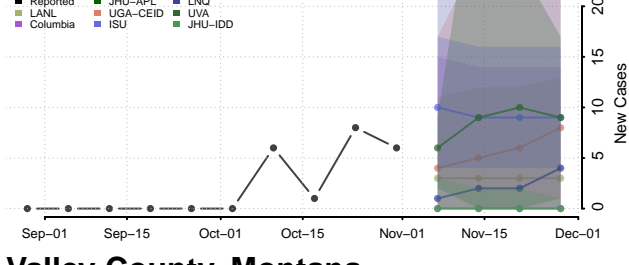

Sweet Grass County, Montana

Teton County, Montana

Toole County, Montana

Treasure County, Montana

Valley County, Montana

Wheatland County, Montana

Wibaux County, Montana

Yellowstone County, Montana