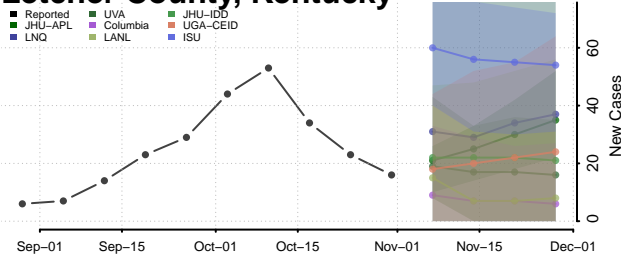

Letcher County, Kentucky