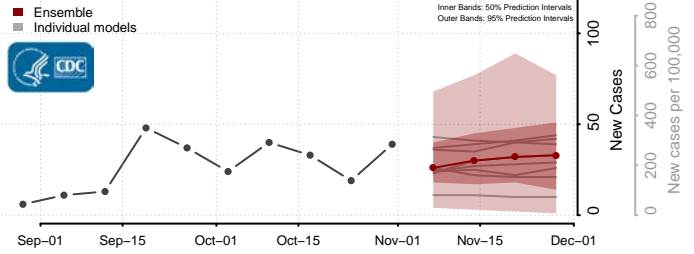

Stewart County, Tennessee