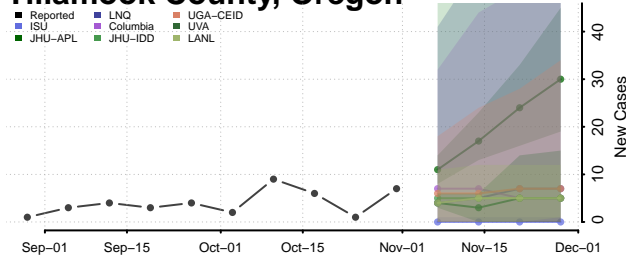

Linn County, Oregon

Malheur County, Oregon

Marion County, Oregon

Morrow County, Oregon

Multnomah County, Oregon

Polk County, Oregon

Sherman County, Oregon

Tillamook County, Oregon