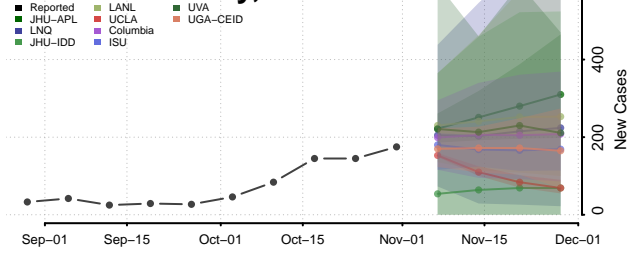

LaGrange County, Indiana

Lake County, Indiana

LaPorte County, Indiana

Lawrence County, Indiana

Madison County, Indiana

Marion County, Indiana

Marshall County, Indiana

Martin County, Indiana