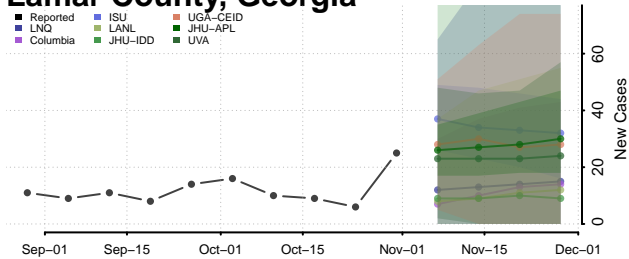

Jasper County, Georgia

Jeff Davis County, Georgia

Jefferson County, Georgia

Jenkins County, Georgia

Johnson County, Georgia

Jones County, Georgia

Lamar County, Georgia

Lanier County, Georgia