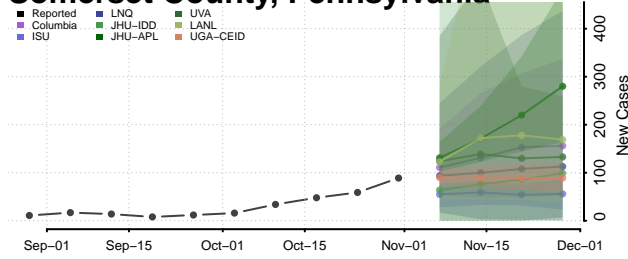

Somerset County, Pennsylvania