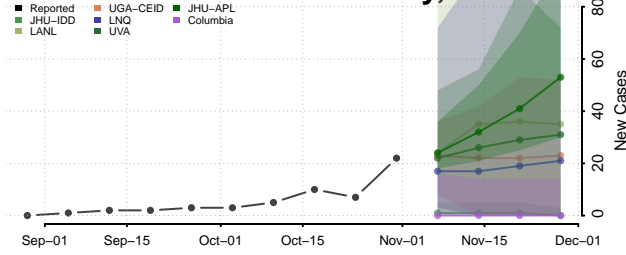

North Slope County, Alaska

Northwest Arctic County, Alaska

Petersburg County, Alaska

Prince of Wales-Hyder County, Alaska

Sitka County, Alaska

Skagway County, Alaska

Southeast Fairbanks County, Alaska

Valdez-Cordova County, Alaska