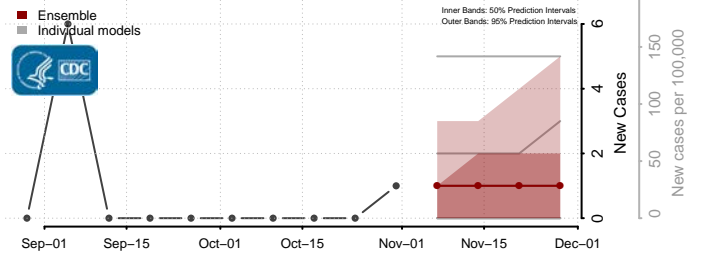

Catron County, New Mexico