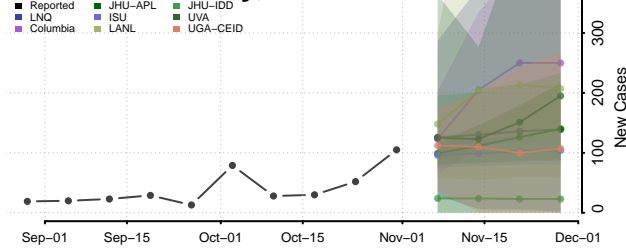

Clermont County, Ohio

Clinton County, Ohio

Columbiana County, Ohio

Coshocton County, Ohio

Crawford County, Ohio

Cuyahoga County, Ohio

Darke County, Ohio

Defiance County, Ohio