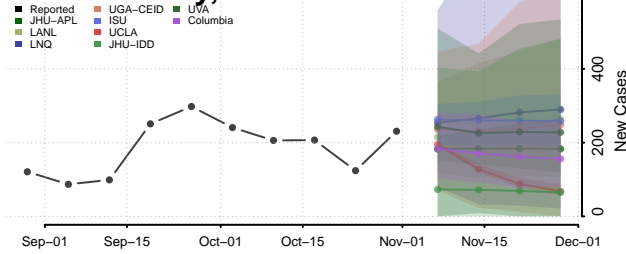

Poweshiek County, Iowa

Ringgold County, Iowa

Sac County, Iowa

Scott County, Iowa

Shelby County, Iowa

Sioux County, Iowa

Story County, Iowa

Tama County, Iowa