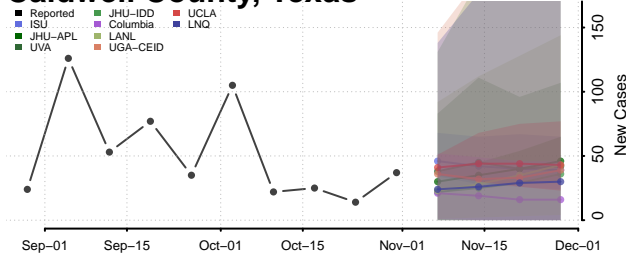

Caldwell County, Texas