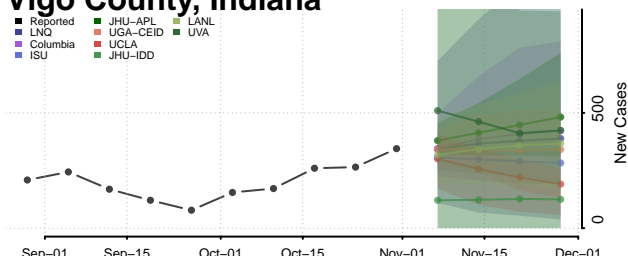

Vigo County, Indiana