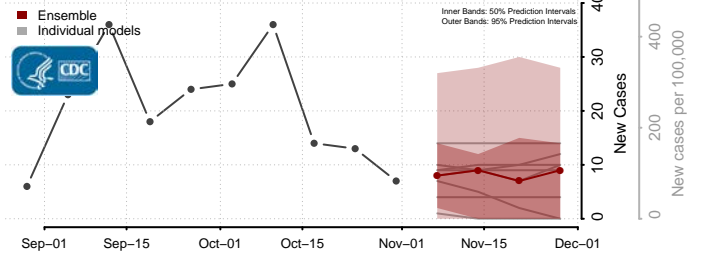

Forsyth County, North Carolina

Franklin County, North Carolina

Gaston County, North Carolina

Gates County, North Carolina

Graham County, North Carolina

Granville County, North Carolina

Greene County, North Carolina