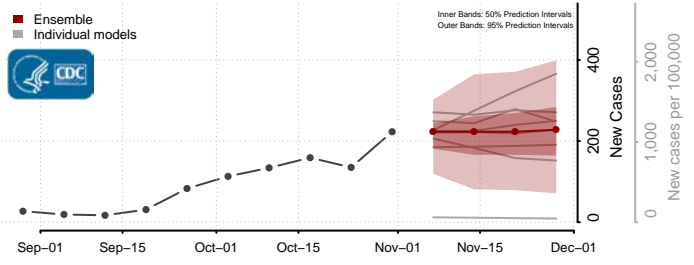

Clay County, South Dakota

Codington County, South Dakota

Corson County, South Dakota

Custer County, South Dakota

Davison County, South Dakota

Day County, South Dakota

Deuel County, South Dakota

Dewey County, South Dakota