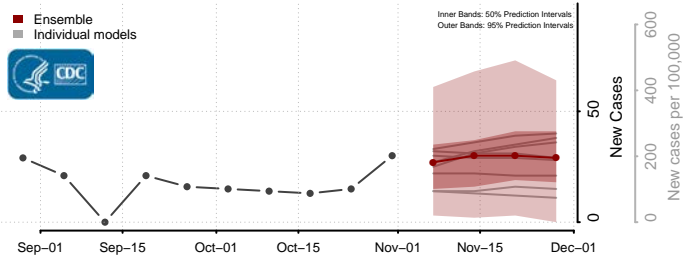

Redwood County, Minnesota

Renville County, Minnesota

Rice County, Minnesota

Rock County, Minnesota

Roseau County, Minnesota

Scott County, Minnesota

Sherburne County, Minnesota

Sibley County, Minnesota