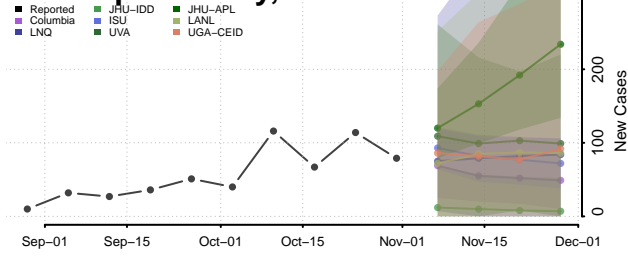

Randolph County, Missouri