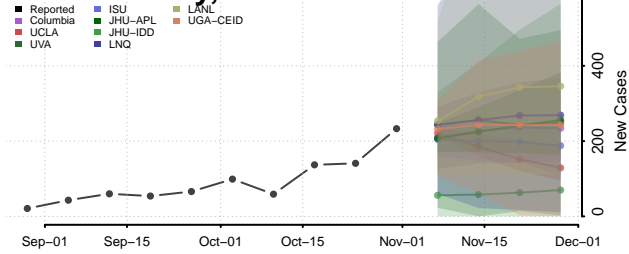

Nemaha County, Nebraska

Nuckolls County, Nebraska

Otoe County, Nebraska

Pawnee County, Nebraska

Perkins County, Nebraska

Phelps County, Nebraska

Pierce County, Nebraska

Platte County, Nebraska