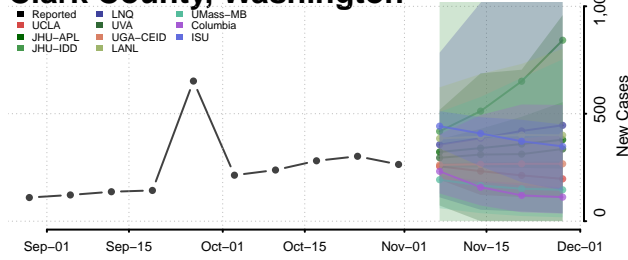

Clark County, Washington