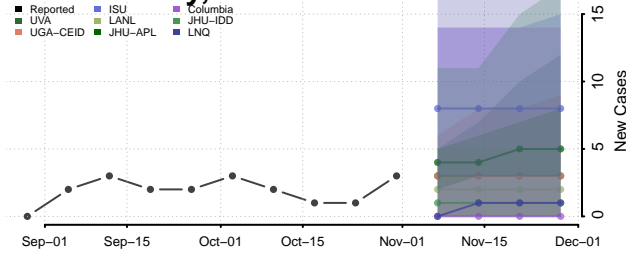

Dallas County, Texas

Dawson County, Texas

Deaf Smith County, Texas

Delta County, Texas

Denton County, Texas

DeWitt County, Texas

Dickens County, Texas

Dimmit County, Texas