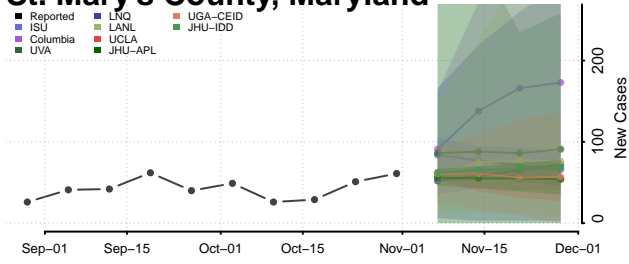

Harford County, Maryland

Howard County, Maryland

Kent County, Maryland

Montgomery County, Maryland

Prince George's County, Maryland

Queen Anne's County, Maryland

Somerset County, Maryland

St. Mary's County, Maryland