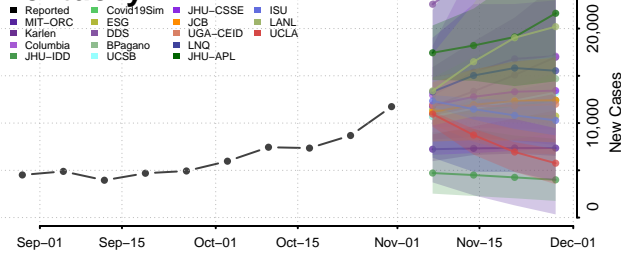

Wichita County, Kansas

Wilson County, Kansas

Woodson County, Kansas

Wyandotte County, Kansas

Kentucky

Adair County, Kentucky