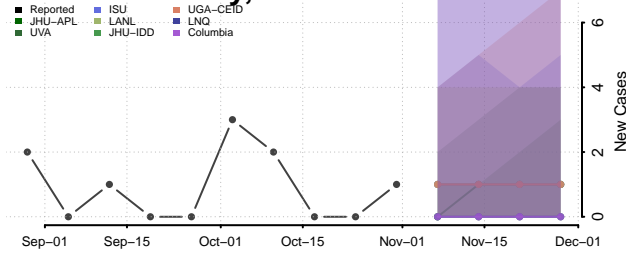

Roberts County, Texas