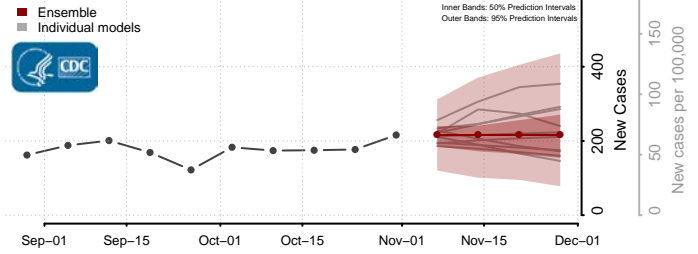

Harford County, Maryland

Howard County, Maryland

Kent County, Maryland

Montgomery County, Maryland

Prince George's County, Maryland

Queen Anne's County, Maryland

Somerset County, Maryland

St. Mary's County, Maryland