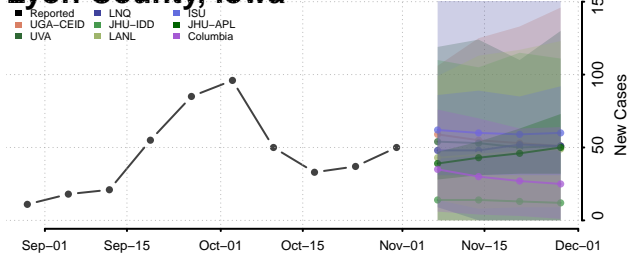

Kossuth County, Iowa

Lee County, Iowa

Linn County, Iowa

Louisa County, Iowa

Lucas County, Iowa

Lyon County, Iowa

Madison County, Iowa

Mahaska County, Iowa