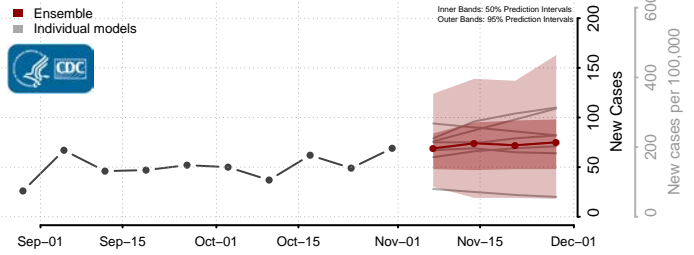

Grant County, Kentucky

Graves County, Kentucky

Grayson County, Kentucky

Green County, Kentucky

Greenup County, Kentucky

Hancock County, Kentucky

Hardin County, Kentucky

Harlan County, Kentucky