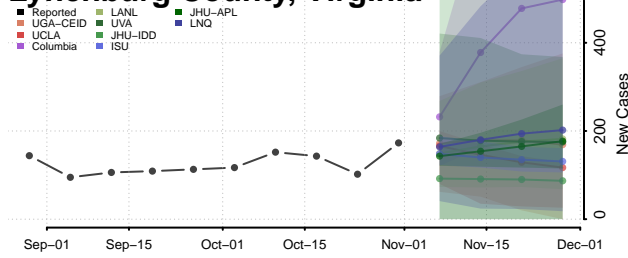

Lancaster County, Virginia

Lee County, Virginia

Lexington County, Virginia

Loudoun County, Virginia

Louisa County, Virginia

Lunenburg County, Virginia

Lynchburg County, Virginia

Madison County, Virginia