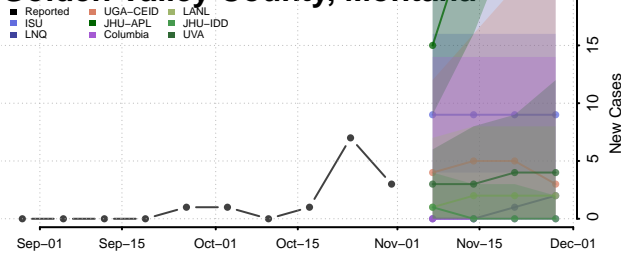

Golden Valley County, Montana