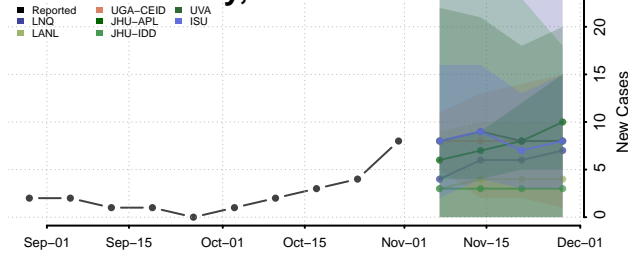

Nemaha County, Nebraska

Nuckolls County, Nebraska

Otoe County, Nebraska

Pawnee County, Nebraska

Perkins County, Nebraska

Phelps County, Nebraska

Pierce County, Nebraska

Platte County, Nebraska