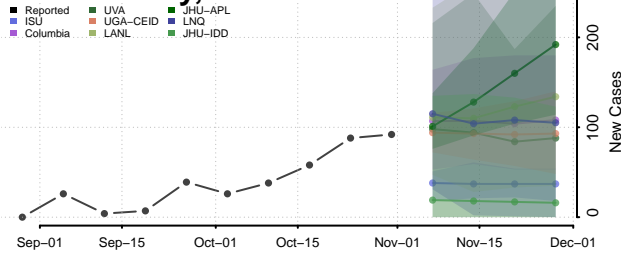

Cass County, Iowa