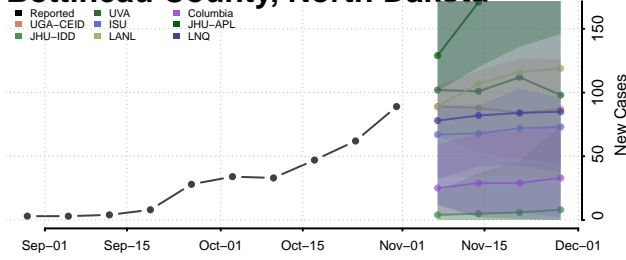

Bottineau County, North Dakota