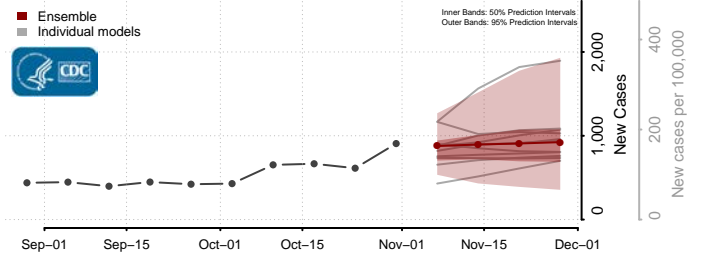

Guilford County, North Carolina