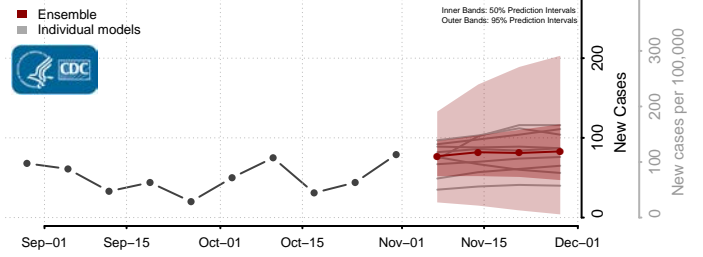

Franklin County, North Carolina