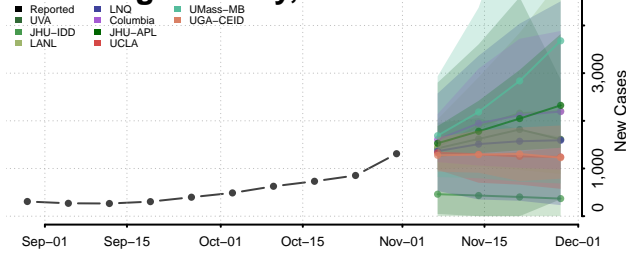

Anchorage County, Alaska