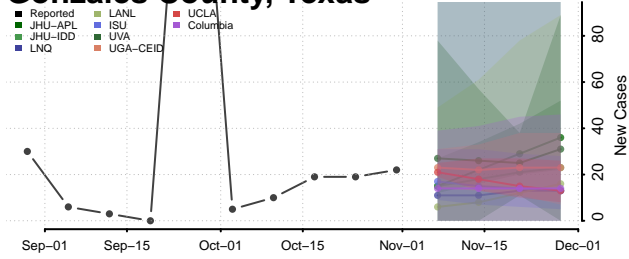

Gonzales County, Texas