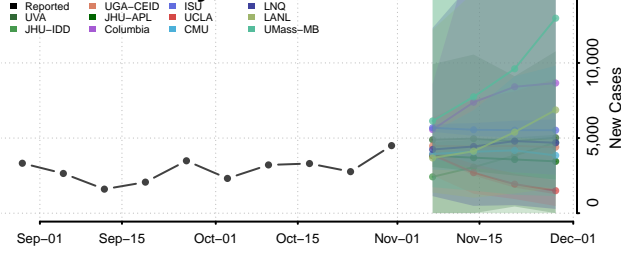

Dallas County, Texas

Dawson County, Texas

Deaf Smith County, Texas

Delta County, Texas

Denton County, Texas

DeWitt County, Texas

Dickens County, Texas

Dimmit County, Texas