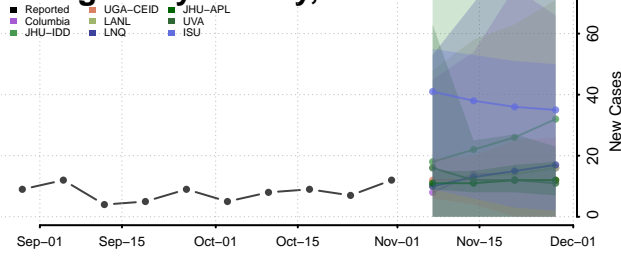

Montgomery County, New York