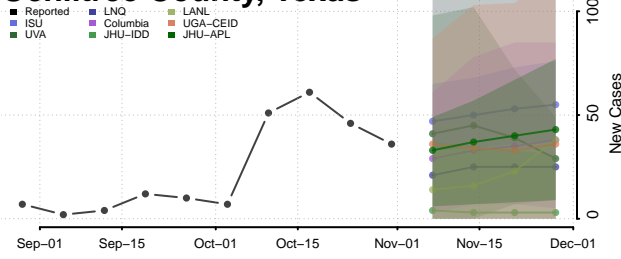

Ochiltree County, Texas