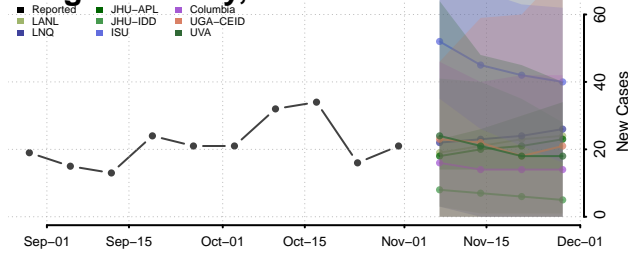

Oregon County, Missouri