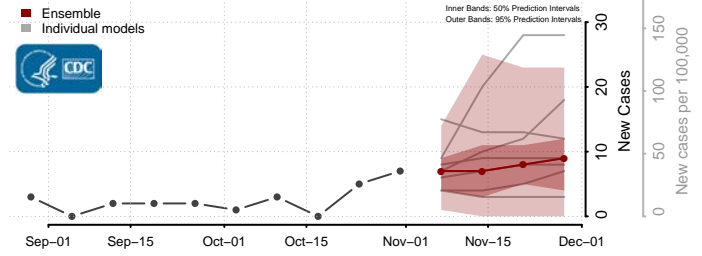

Los Alamos County, New Mexico