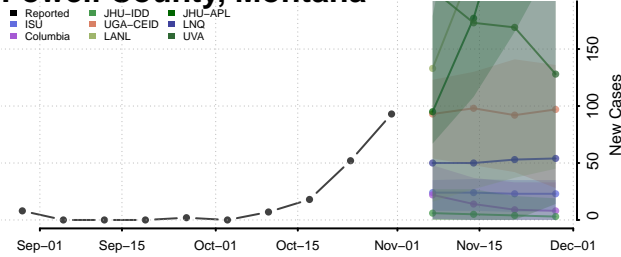

Musselshell County, Montana

Park County, Montana

Petroleum County, Montana

Phillips County, Montana

Pondera County, Montana

Powder River County, Montana

Powell County, Montana

Prairie County, Montana