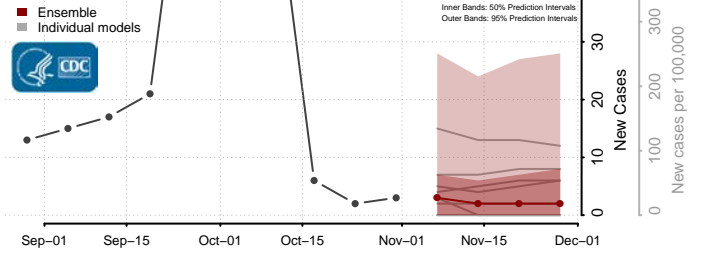

Sussex County, Virginia