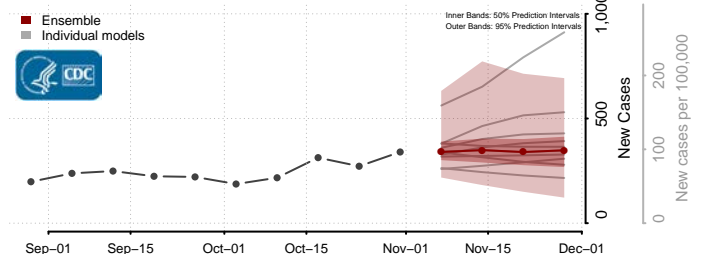

Caroline County, Virginia

Carroll County, Virginia

Charles City County, Virginia

Charlotte County, Virginia

Charlottesville County, Virginia

Chesapeake County, Virginia

Chesterfield County, Virginia

Clarke County, Virginia