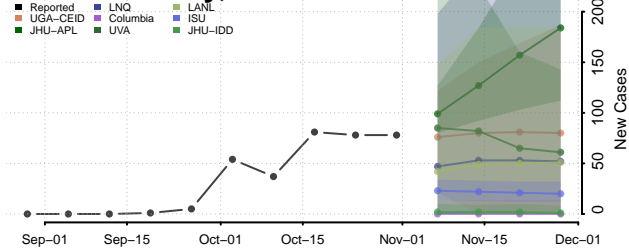

Blaine County, Montana