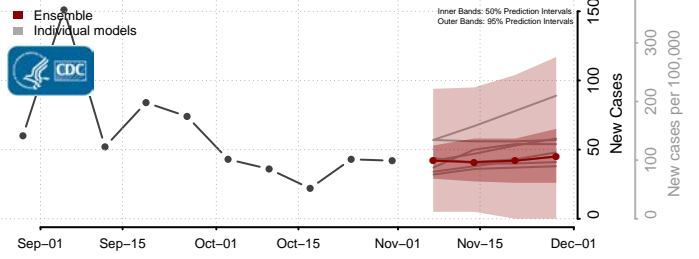

Fayette County, West Virginia