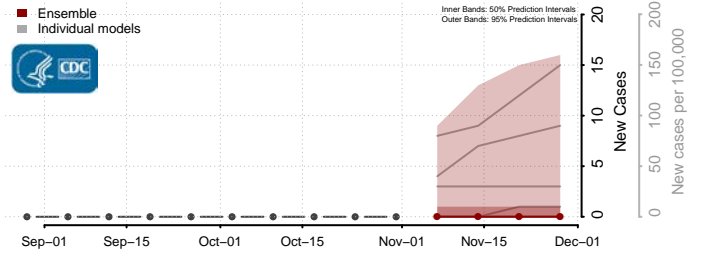

Box Elder County, Utah

Cache County, Utah

Carbon County, Utah

Daggett County, Utah

Davis County, Utah

Duchesne County, Utah

Emery County, Utah

Garfield County, Utah