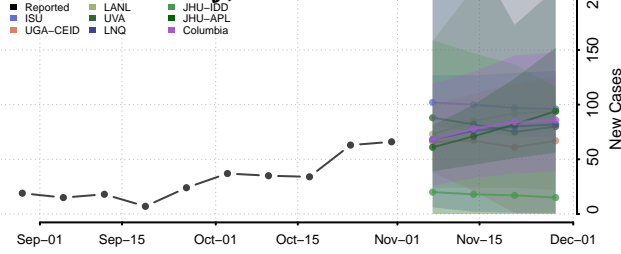

Cassia County, Idaho

Clark County, Idaho

Clearwater County, Idaho

Custer County, Idaho

Elmore County, Idaho

Franklin County, Idaho

Fremont County, Idaho

Gem County, Idaho