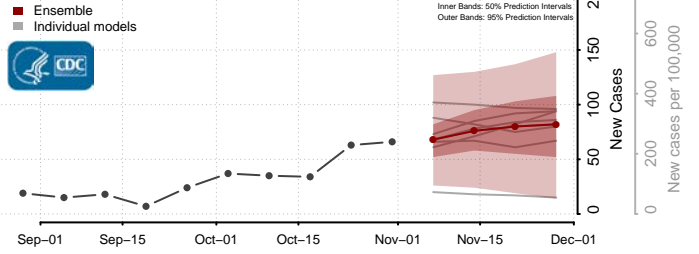

Cassia County, Idaho

Clark County, Idaho

Clearwater County, Idaho

Custer County, Idaho

Elmore County, Idaho

Franklin County, Idaho

Fremont County, Idaho

Gem County, Idaho