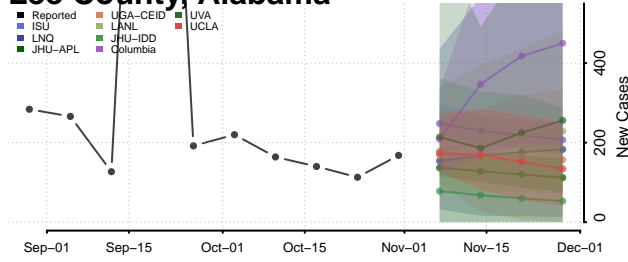

Lee County, Alabama