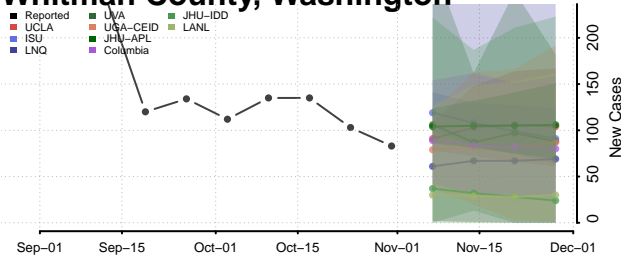

Whitman County, Washington