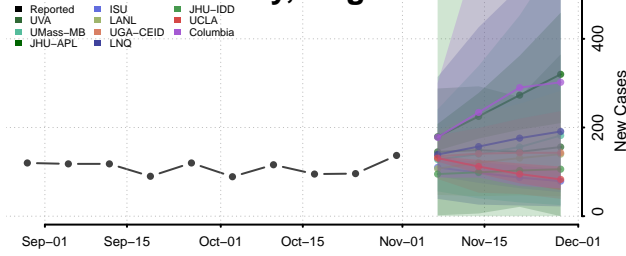

Alexandria County, Virginia