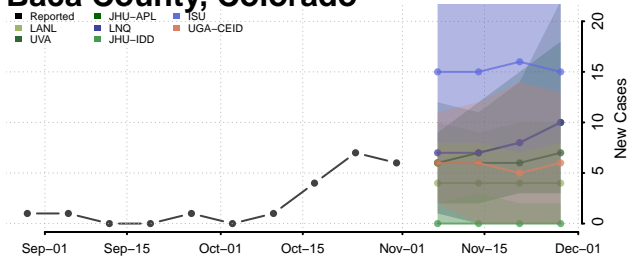

Baca County, Colorado