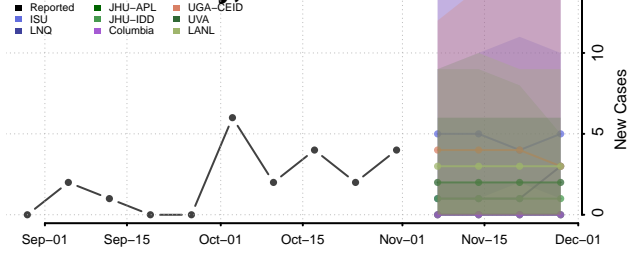

Hall County, Nebraska

Hamilton County, Nebraska

Harlan County, Nebraska

Hayes County, Nebraska

Hitchcock County, Nebraska

Holt County, Nebraska

Hooker County, Nebraska

Howard County, Nebraska