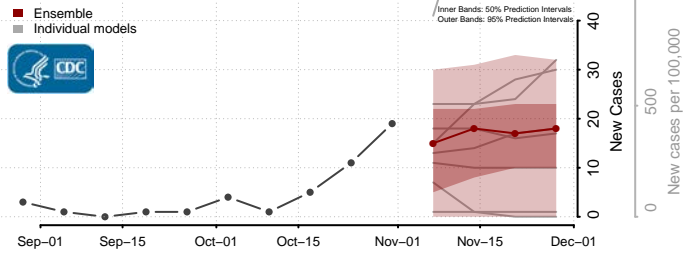

Lincoln County, Idaho

Madison County, Idaho

Minidoka County, Idaho

Nez Perce County, Idaho

Oneida County, Idaho

Owyhee County, Idaho

Payette County, Idaho

Power County, Idaho