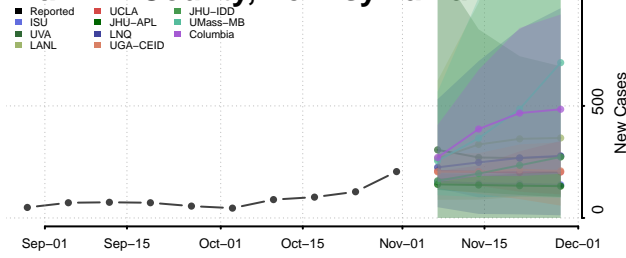

Elk County, Pennsylvania

Erie County, Pennsylvania

Fayette County, Pennsylvania

Forest County, Pennsylvania

Franklin County, Pennsylvania

Fulton County, Pennsylvania

Greene County, Pennsylvania

Huntingdon County, Pennsylvania