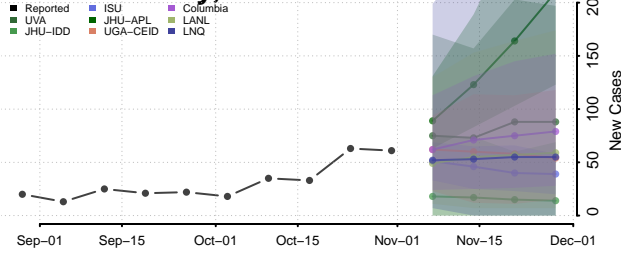

Dallas County, Missouri