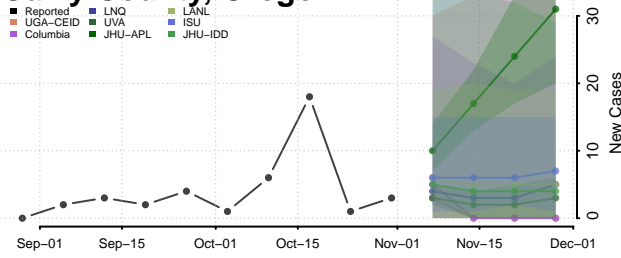

Curry County, Oregon