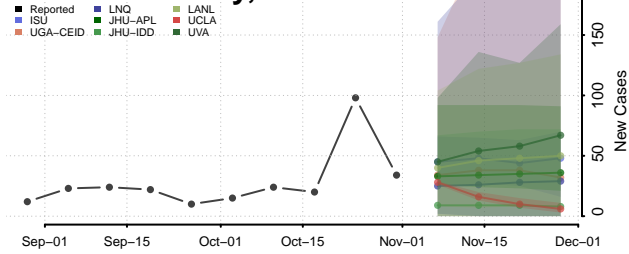

Bledsoe County, Tennessee