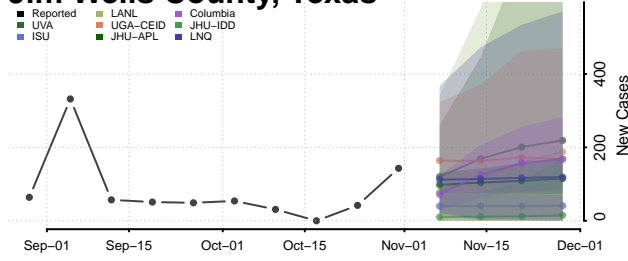

Jim Wells County, Texas