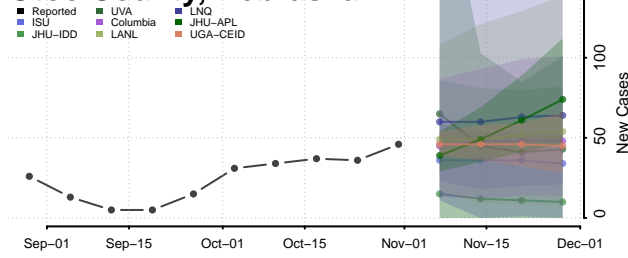

Otoe County, Nebraska