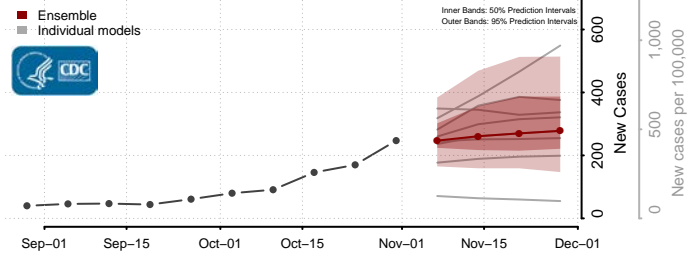

Chisago County, Minnesota