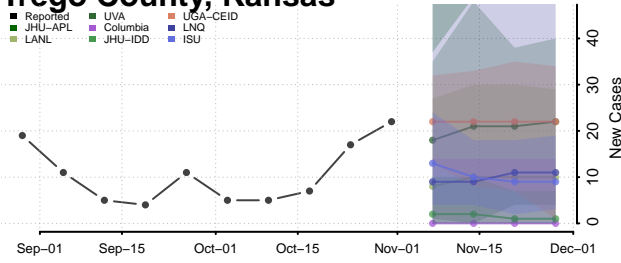

Sherman County, Kansas

Smith County, Kansas

Stafford County, Kansas

Stanton County, Kansas

Stevens County, Kansas

Sumner County, Kansas

Thomas County, Kansas

Trego County, Kansas