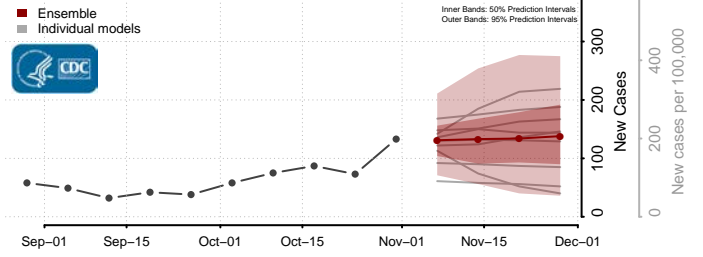

Rice County, Minnesota