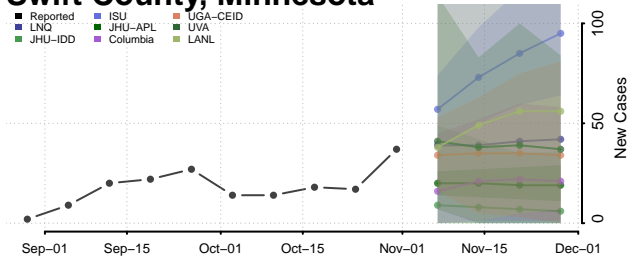

Swift County, Minnesota