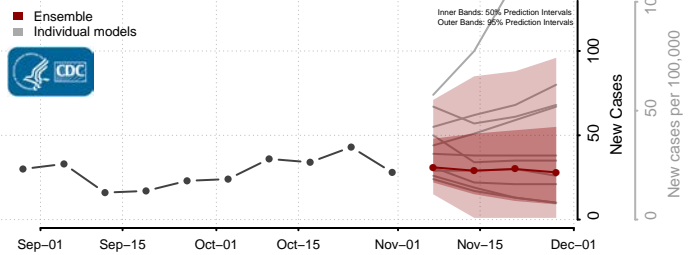

Skamania County, Washington

Snohomish County, Washington

Spokane County, Washington

Stevens County, Washington

Thurston County, Washington

Wahkiakum County, Washington

Walla Walla County, Washington

Whatcom County, Washington