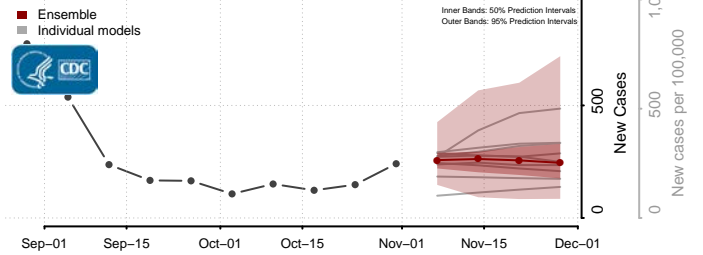

Poweshiek County, Iowa

Ringgold County, Iowa

Sac County, Iowa

Scott County, Iowa

Shelby County, Iowa

Sioux County, Iowa

Story County, Iowa

Tama County, Iowa