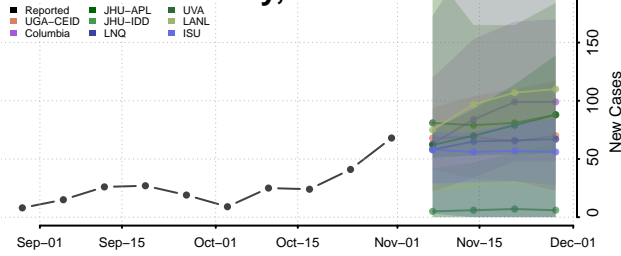

Allamakee County, Iowa