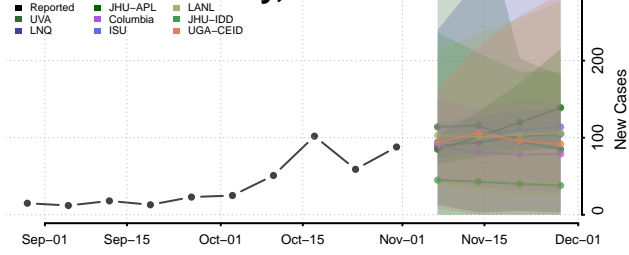

Mille Lacs County, Minnesota