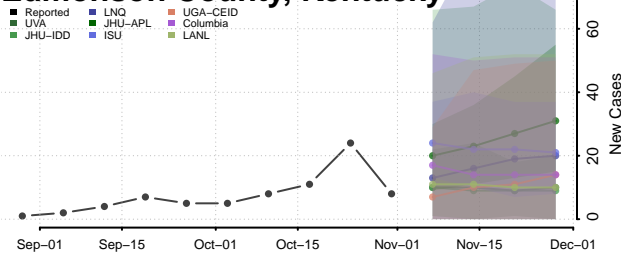

Edmonson County, Kentucky