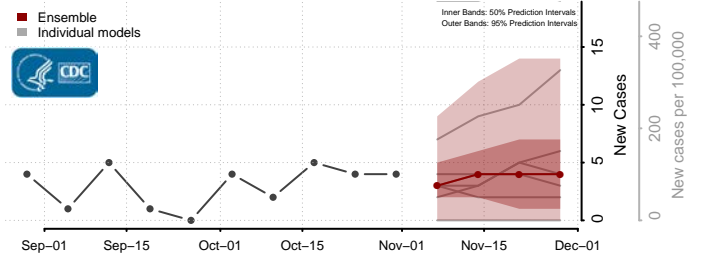

New Kent County, Virginia

Newport News County, Virginia

Norfolk County, Virginia

Northampton County, Virginia

Northumberland County, Virginia

Norton County, Virginia

Nottoway County, Virginia

Orange County, Virginia