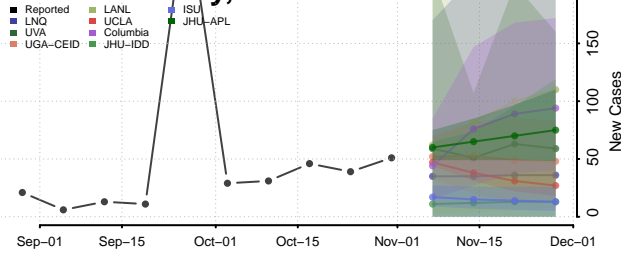

Lavaca County, Texas