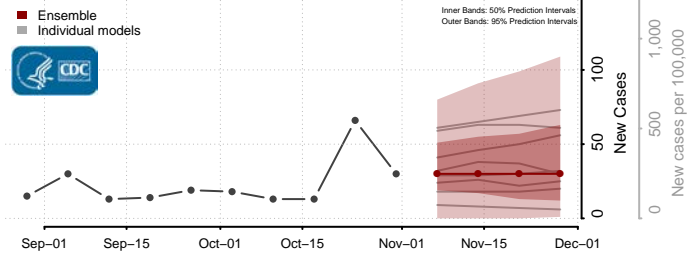

Yalobusha County, Mississippi