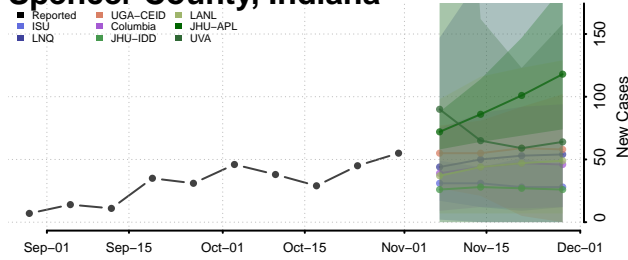

Randolph County, Indiana

Ripley County, Indiana

Rush County, Indiana

Scott County, Indiana

Shelby County, Indiana

Spencer County, Indiana

St. Joseph County, Indiana

Starke County, Indiana