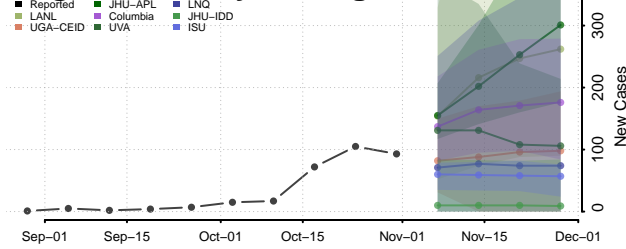

Crawford County, Michigan

Delta County, Michigan

Dickinson County, Michigan

Eaton County, Michigan

Emmet County, Michigan

Genesee County, Michigan

Gladwin County, Michigan

Gogebic County, Michigan