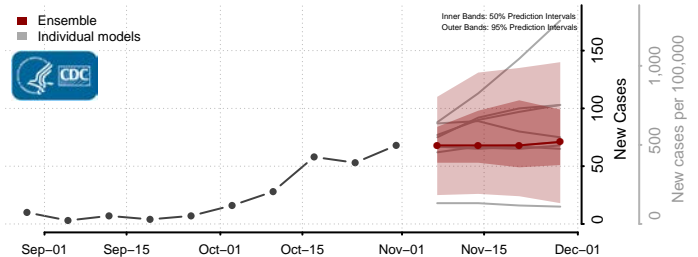

Wadena County, Minnesota

Waseca County, Minnesota

Washington County, Minnesota

Watowan County, Minnesota

Wilkin County, Minnesota

Winona County, Minnesota

Wright County, Minnesota

Yellow Medicine County, Minnesota