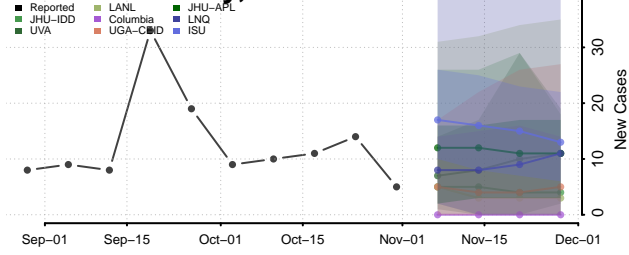

National

Alabama

Autauga County, Alabama

Baldwin County, Alabama

Barbour County, Alabama

Bibb County, Alabama

Blount County, Alabama

Bullock County, Alabama