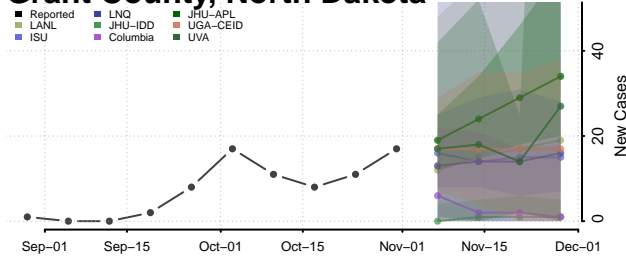

Divide County, North Dakota

Dunn County, North Dakota

Eddy County, North Dakota

Emmons County, North Dakota

Foster County, North Dakota

Golden Valley County, North Dakota

Grand Forks County, North Dakota

Grant County, North Dakota