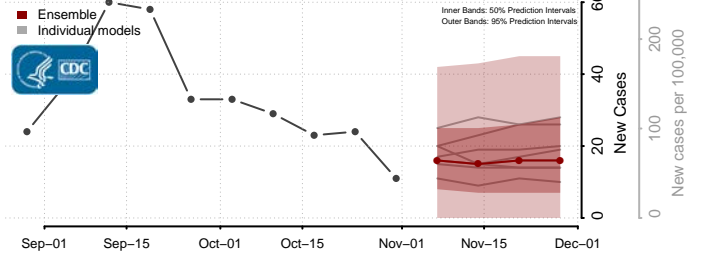

Livingston County, Louisiana

Madison County, Louisiana

Morehouse County, Louisiana

Natchitoches County, Louisiana

Orleans County, Louisiana

Ouachita County, Louisiana

Plaquemines County, Louisiana

Pointe Coupee County, Louisiana