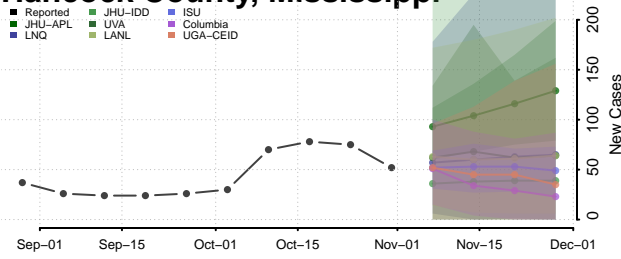

Covington County, Mississippi

DeSoto County, Mississippi

Forrest County, Mississippi

Franklin County, Mississippi

George County, Mississippi

Greene County, Mississippi

Grenada County, Mississippi

Hancock County, Mississippi