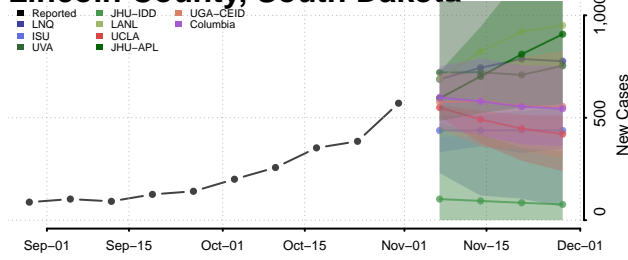

Lincoln County, South Dakota