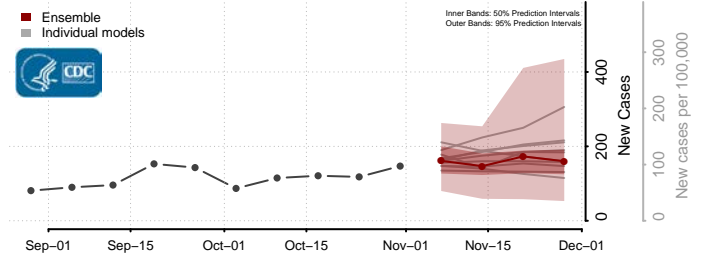

Washington County, Maryland