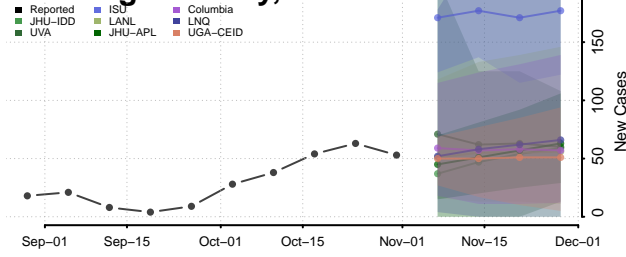

LaGrange County, Indiana

Lake County, Indiana

LaPorte County, Indiana

Lawrence County, Indiana

Madison County, Indiana

Marion County, Indiana

Marshall County, Indiana

Martin County, Indiana