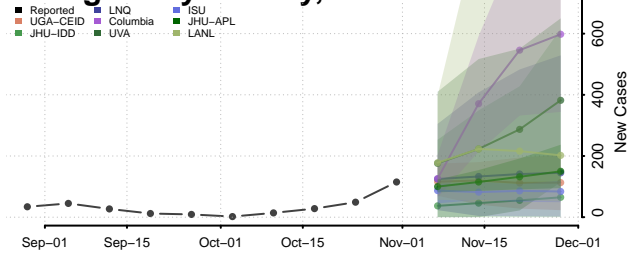

Montgomery County, Indiana