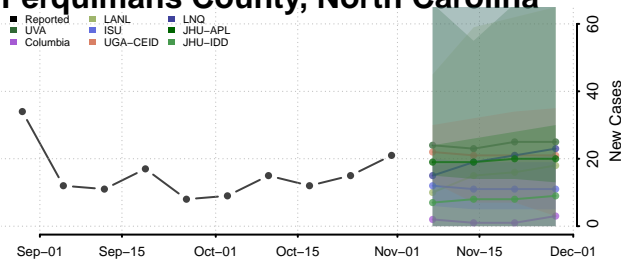

Pamlico County, North Carolina

Pasquotank County, North Carolina

Pender County, North Carolina

Perquimans County, North Carolina

Person County, North Carolina

Pitt County, North Carolina

Polk County, North Carolina