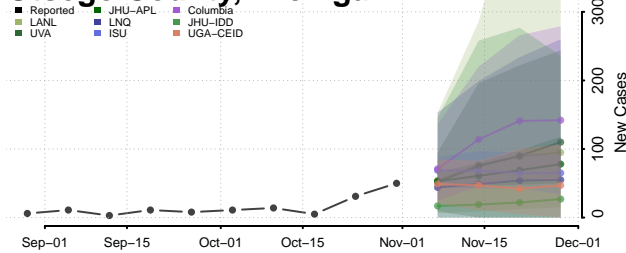

Otsego County, Michigan