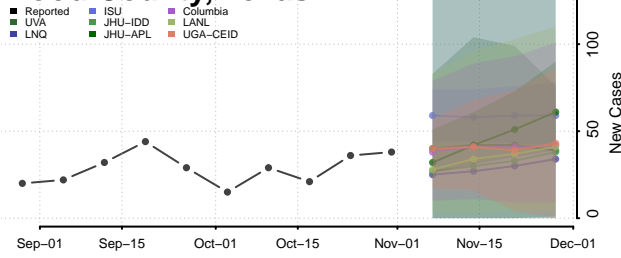

Wise County, Texas

Wood County, Texas

Yoakum County, Texas

Young County, Texas

Zapata County, Texas

Zavala County, Texas

Utah

Beaver County, Utah