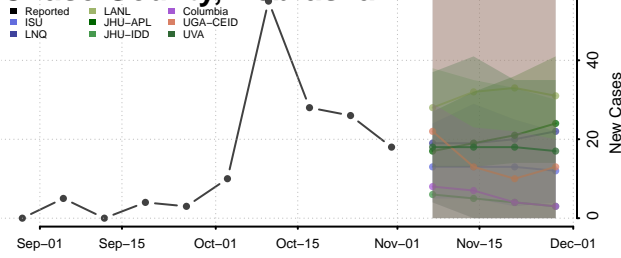

Boyd County, Nebraska

Brown County, Nebraska

Buffalo County, Nebraska

Burt County, Nebraska

Butler County, Nebraska

Cass County, Nebraska

Cedar County, Nebraska

Chase County, Nebraska