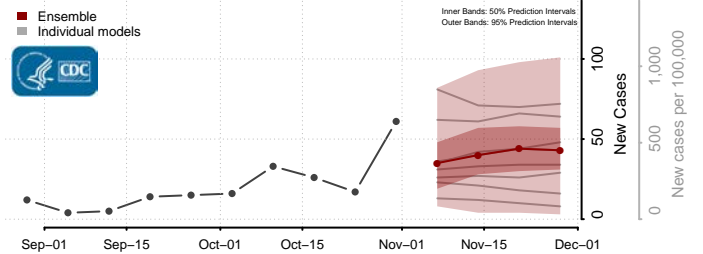

Gasconade County, Missouri

Gentry County, Missouri

Greene County, Missouri

Grundy County, Missouri

Harrison County, Missouri

Henry County, Missouri

Hickory County, Missouri

Holt County, Missouri