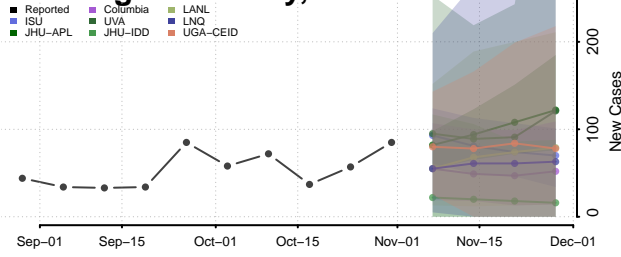

Washington County, Missouri