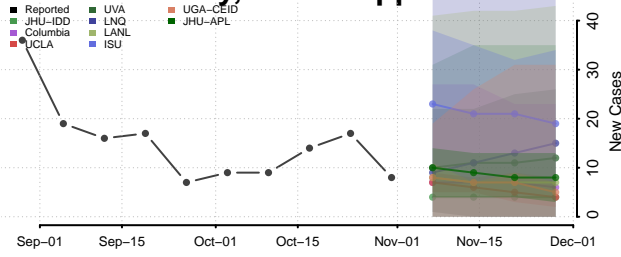

Holmes County, Mississippi