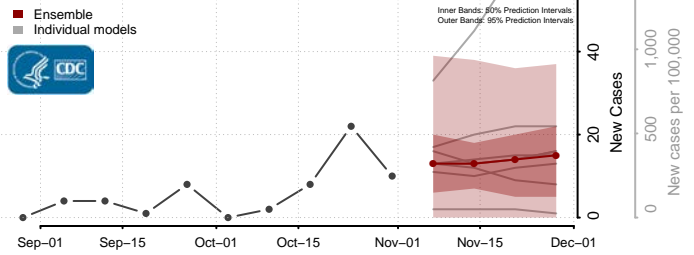

Otter Tail County, Minnesota

Pennington County, Minnesota

Pine County, Minnesota

Pipestone County, Minnesota

Polk County, Minnesota

Pope County, Minnesota

Ramsey County, Minnesota

Red Lake County, Minnesota