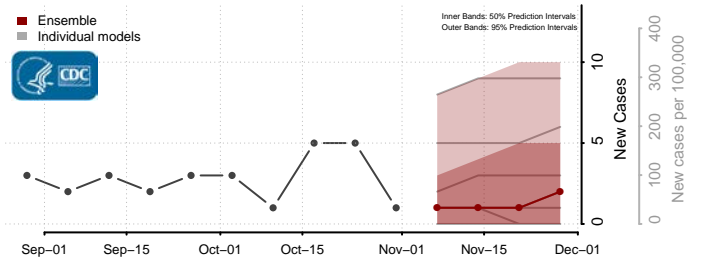

Sherman County, Texas