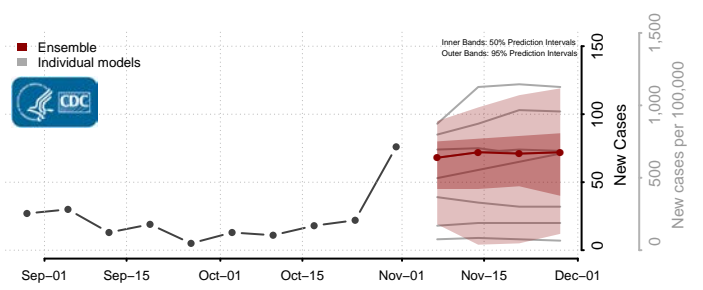

McLean County, Kentucky

Meade County, Kentucky

Menifee County, Kentucky

Mercer County, Kentucky

Metcalfe County, Kentucky

Monroe County, Kentucky

Montgomery County, Kentucky

Morgan County, Kentucky