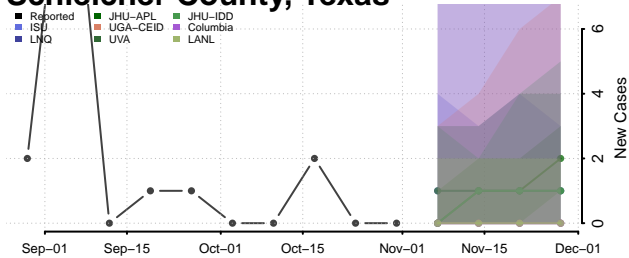

Schleicher County, Texas