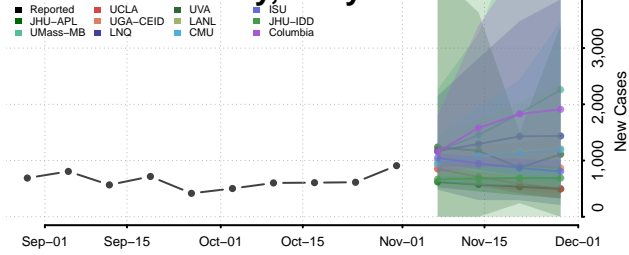

Waldo County, Maine

Washington County, Maine

York County, Maine

Maryland

Allegany County, Maryland

Anne Arundel County, Maryland

Baltimore City County, Maryland

Baltimore County, Maryland