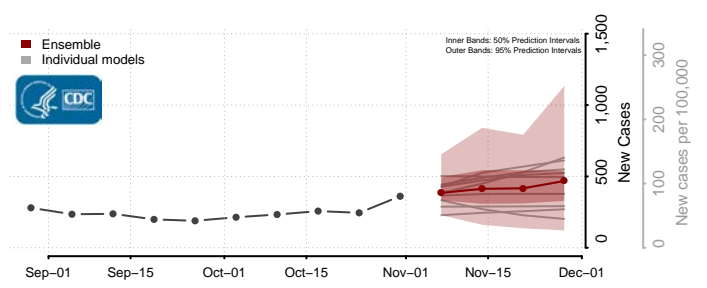

Virginia Beach County, Virginia