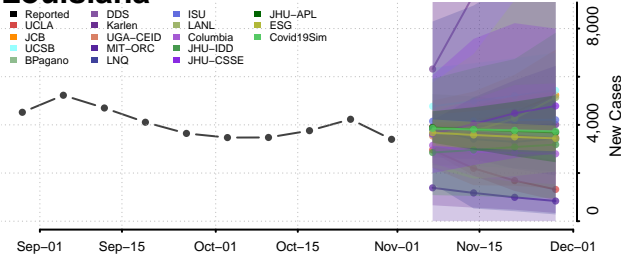

Wayne County, Kentucky

Webster County, Kentucky

Whitley County, Kentucky

Wolfe County, Kentucky

Woodford County, Kentucky

Louisiana