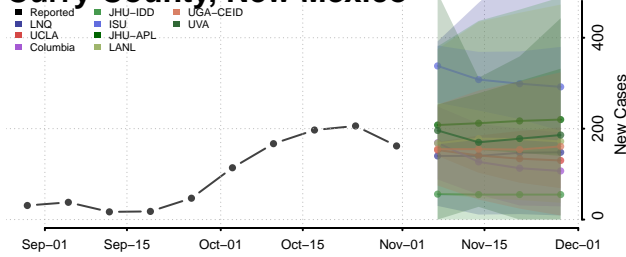

De Baca County, New Mexico

Dona Ana County, New Mexico

Eddy County, New Mexico

Grant County, New Mexico

Guadalupe County, New Mexico

Harding County, New Mexico

Hidalgo County, New Mexico

Lea County, New Mexico