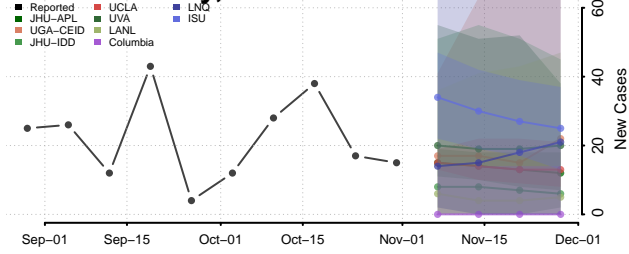

Butler County, Alabama