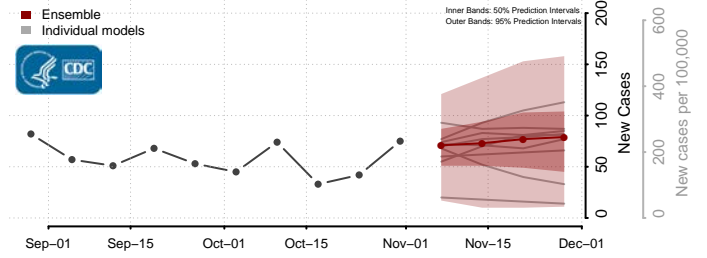

Pontotoc County, Mississippi