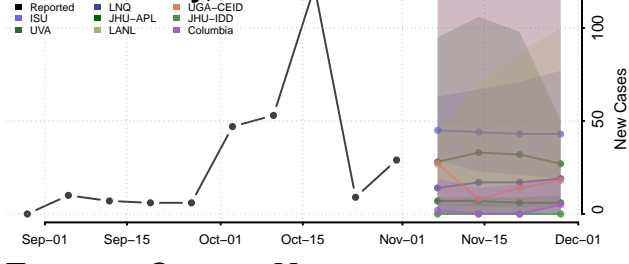

Sweet Grass County, Montana

Teton County, Montana

Toole County, Montana

Treasure County, Montana

Valley County, Montana

Wheatland County, Montana

Wibaux County, Montana

Yellowstone County, Montana