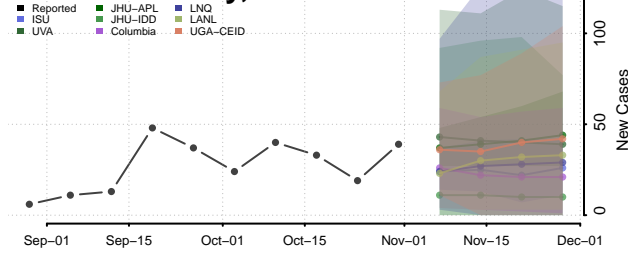

Stewart County, Tennessee