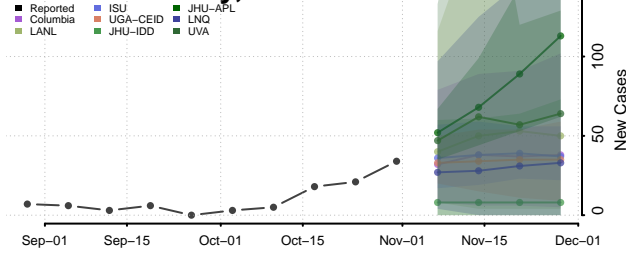

Owen County, Indiana

Parke County, Indiana

Perry County, Indiana

Pike County, Indiana

Porter County, Indiana

Posey County, Indiana

Pulaski County, Indiana

Putnam County, Indiana