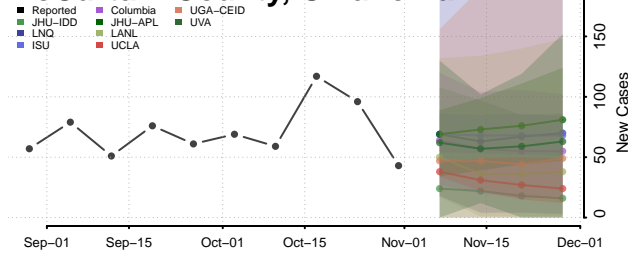

McCurtain County, Oklahoma