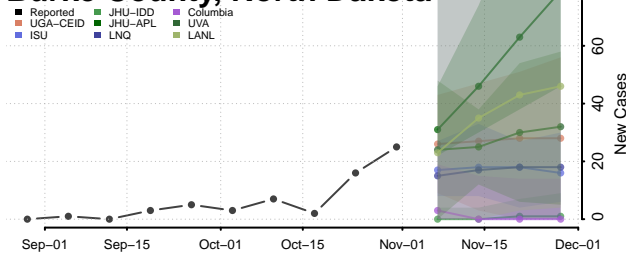

Burke County, North Dakota