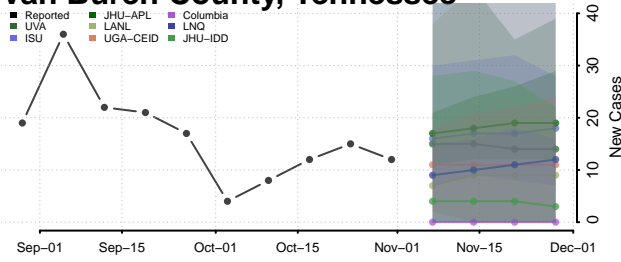

Van Buren County, Tennessee