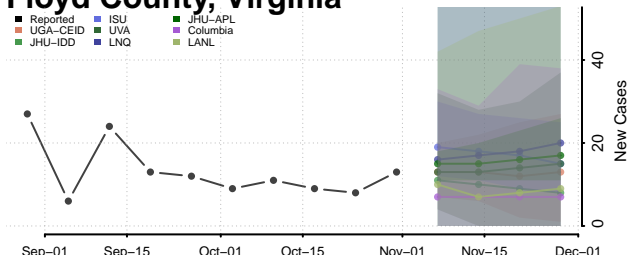

Emporia County, Virginia

Essex County, Virginia

Fairfax City County, Virginia

Fairfax County, Virginia

Falls Church County, Virginia

Fauquier County, Virginia

Floyd County, Virginia

Fluvanna County, Virginia