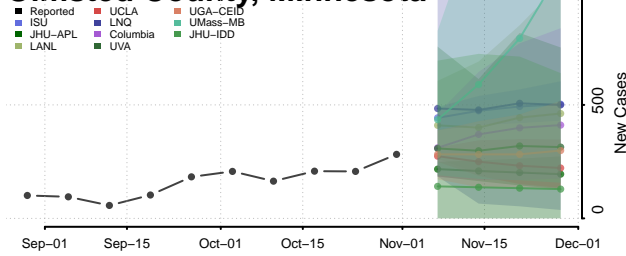

Mille Lacs County, Minnesota

Morrison County, Minnesota

Mower County, Minnesota

Murray County, Minnesota

Nicollet County, Minnesota

Nobles County, Minnesota

Norman County, Minnesota

Olmsted County, Minnesota