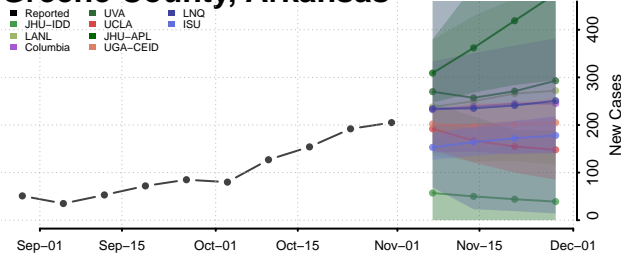

Greene County, Arkansas