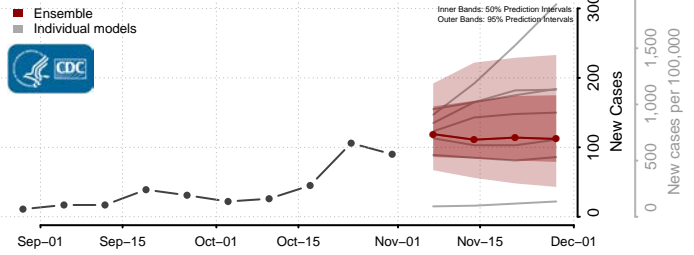

Richland County, North Dakota