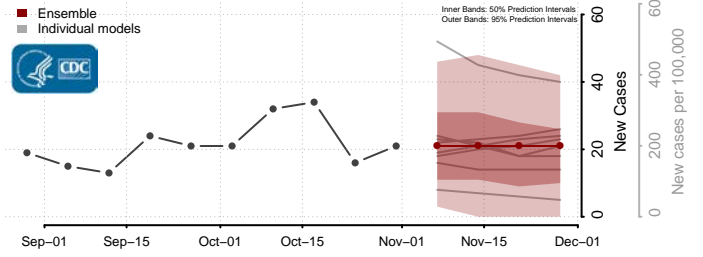

Oregon County, Missouri