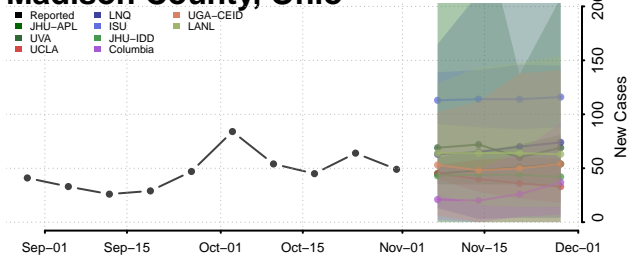

Licking County, Ohio

Logan County, Ohio

Lorain County, Ohio

Lucas County, Ohio

Madison County, Ohio

Mahoning County, Ohio

Marion County, Ohio

Medina County, Ohio