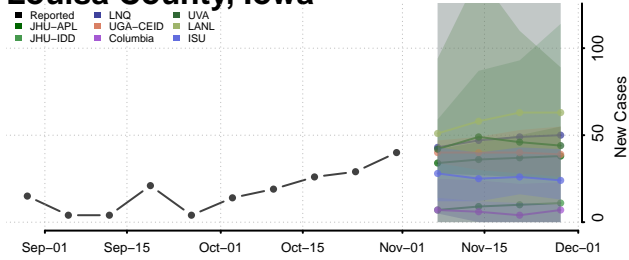

Kossuth County, Iowa

Lee County, Iowa

Linn County, Iowa

Louisa County, Iowa

Lucas County, Iowa

Lyon County, Iowa

Madison County, Iowa

Mahaska County, Iowa