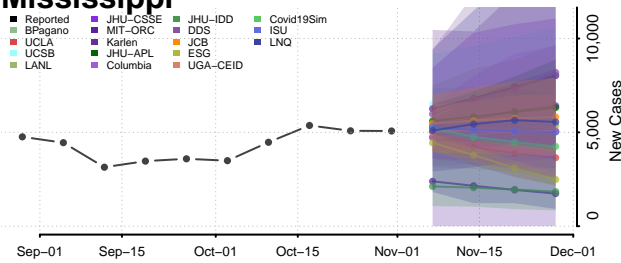

Mississippi