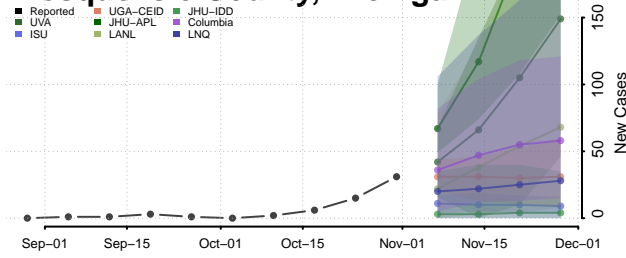

Oscoda County, Michigan

Otsego County, Michigan

Ottawa County, Michigan

Presque Isle County, Michigan

Roscommon County, Michigan

Saginaw County, Michigan

Sanilac County, Michigan

Schoolcraft County, Michigan