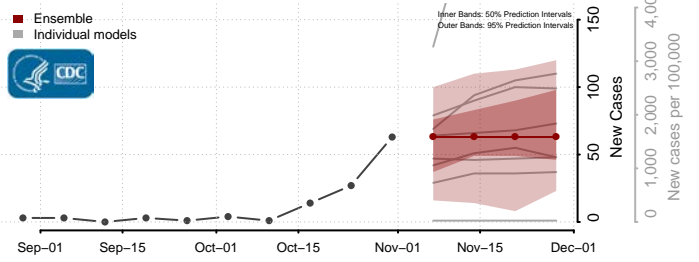

McLean County, North Dakota

Mercer County, North Dakota

Morton County, North Dakota

Mountrail County, North Dakota

Nelson County, North Dakota

Oliver County, North Dakota

Pembina County, North Dakota

Pierce County, North Dakota