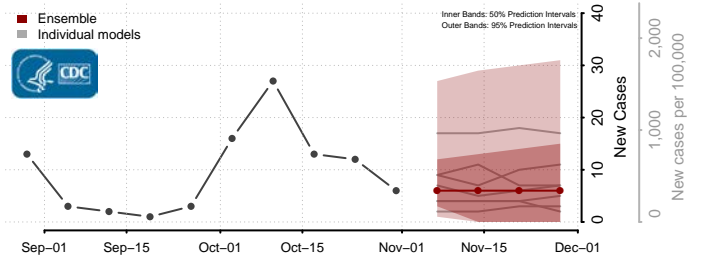

Divide County, North Dakota

Dunn County, North Dakota

Eddy County, North Dakota

Emmons County, North Dakota

Foster County, North Dakota

Golden Valley County, North Dakota

Grand Forks County, North Dakota

Grant County, North Dakota