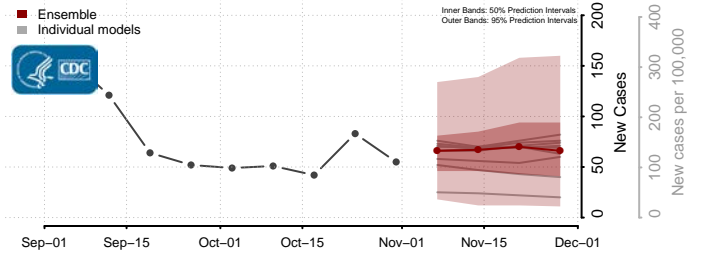

Monroe County, Mississippi

Montgomery County, Mississippi

Neshoba County, Mississippi

Newton County, Mississippi

Noxubee County, Mississippi

Oktibbeha County, Mississippi

Panola County, Mississippi

Pearl River County, Mississippi