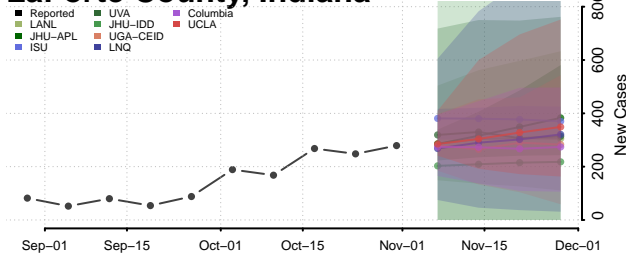

LaPorte County, Indiana