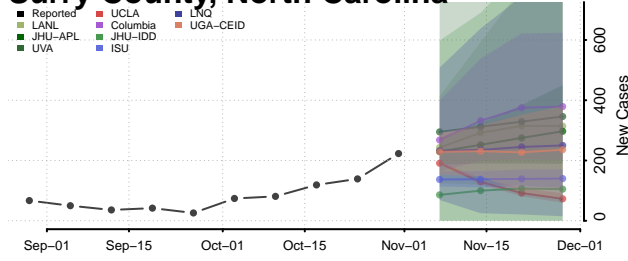

Scotland County, North Carolina

Stanly County, North Carolina

Stokes County, North Carolina

Surry County, North Carolina

Swain County, North Carolina

Transylvania County, North Carolina

Tyrrell County, North Carolina