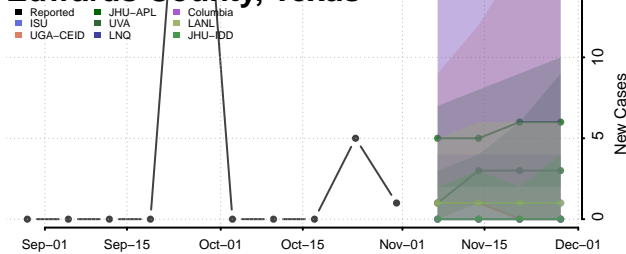

Edwards County, Texas