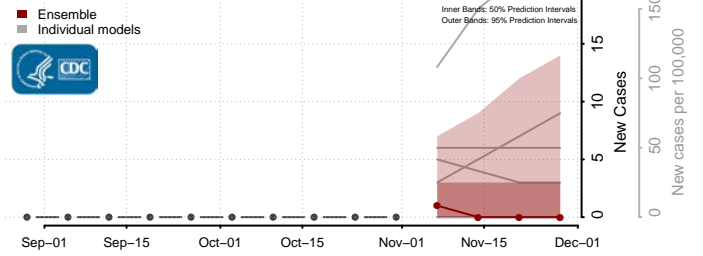

Juab County, Utah