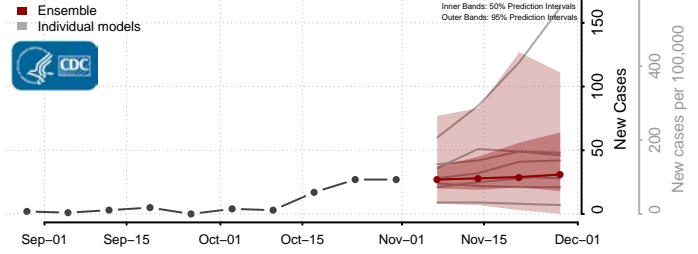

Harford County, Maryland

Howard County, Maryland

Kent County, Maryland

Montgomery County, Maryland

Prince George's County, Maryland

Queen Anne's County, Maryland

Somerset County, Maryland

St. Mary's County, Maryland