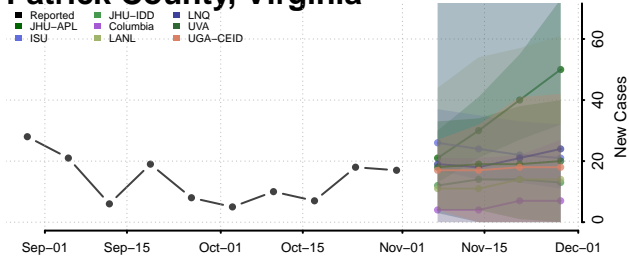

Patrick County, Virginia