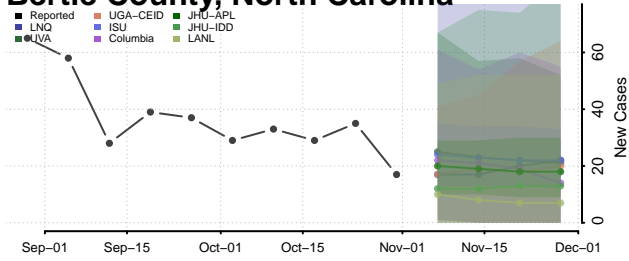

Avery County, North Carolina

Beaufort County, North Carolina

Bertie County, North Carolina

Bladen County, North Carolina

Brunswick County, North Carolina

Buncombe County, North Carolina

Burke County, North Carolina