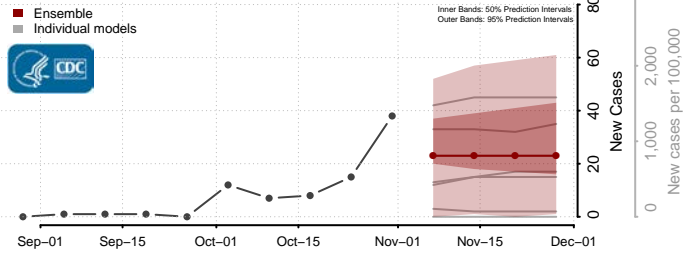

Custer County, Montana

Daniels County, Montana

Dawson County, Montana

Deer Lodge County, Montana

Fallon County, Montana

Fergus County, Montana

Flathead County, Montana

Gallatin County, Montana