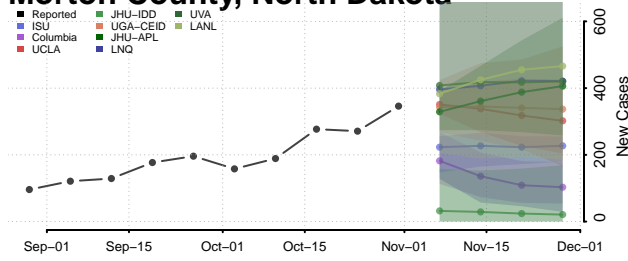

Morton County, North Dakota