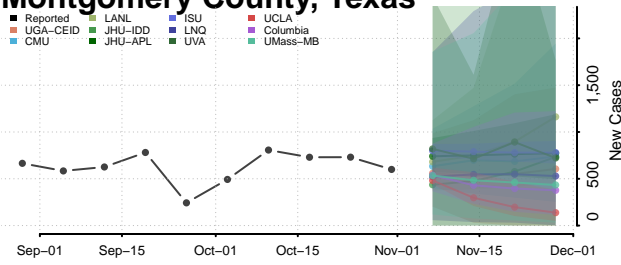

Montgomery County, Texas