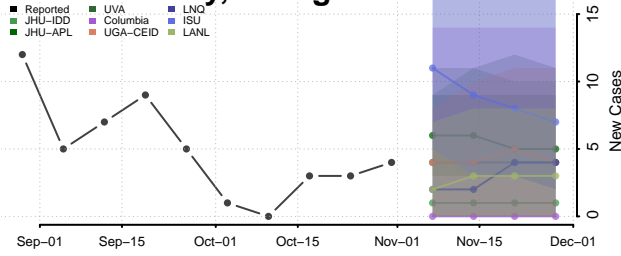

Wayne County, Georgia

Webster County, Georgia

Wheeler County, Georgia

White County, Georgia

Whitfield County, Georgia

Wilcox County, Georgia

Wilkes County, Georgia

Wilkinson County, Georgia