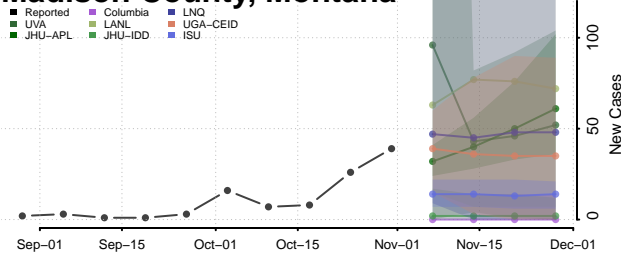

Madison County, Montana