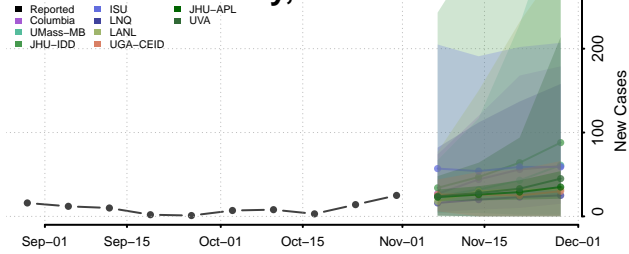

Kennebec County, Maine

Knox County, Maine

Lincoln County, Maine

Oxford County, Maine

Penobscot County, Maine

Piscataquis County, Maine

Sagadahoc County, Maine

Somerset County, Maine