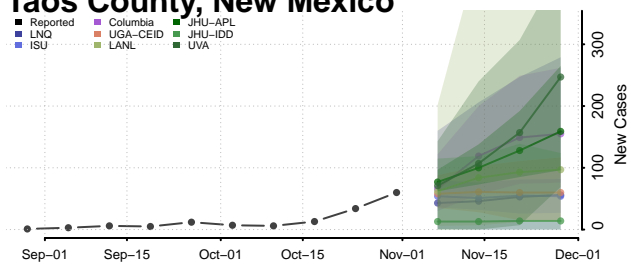

Torrance County, New Mexico

Union County, New Mexico

Valencia County, New Mexico

New York

Albany County, New York

Allegany County, New York

Bronx County, New York

Broome County, New York