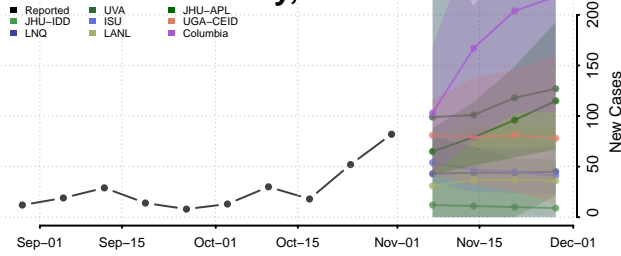

McPherson County, Kansas