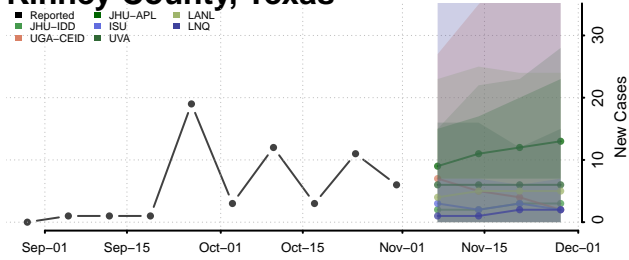

Kinney County, Texas