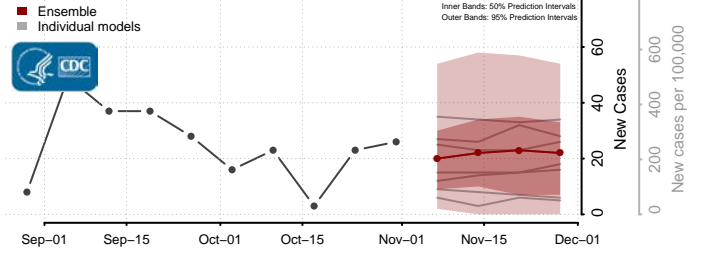

Gasconade County, Missouri

Gentry County, Missouri

Greene County, Missouri

Grundy County, Missouri

Harrison County, Missouri

Henry County, Missouri

Hickory County, Missouri

Holt County, Missouri