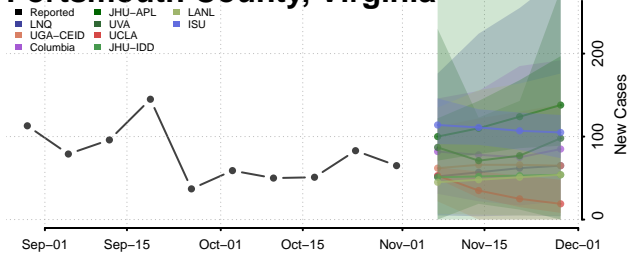

Page County, Virginia

Patrick County, Virginia

Petersburg County, Virginia

Pittsylvania County, Virginia

Poquoson County, Virginia

Portsmouth County, Virginia

Powhatan County, Virginia

Prince Edward County, Virginia