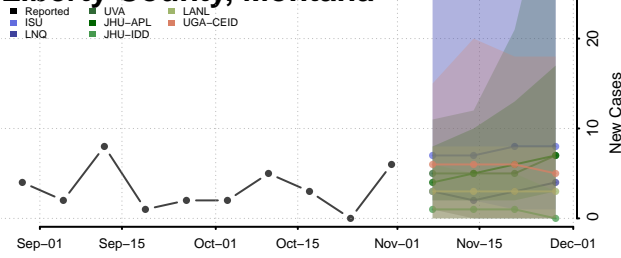

Liberty County, Montana