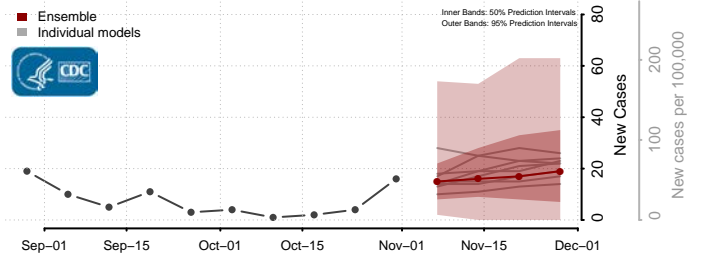

Clear Creek County, Colorado

Conejos County, Colorado

Costilla County, Colorado

Crowley County, Colorado

Custer County, Colorado

Delta County, Colorado

Denver County, Colorado

Dolores County, Colorado