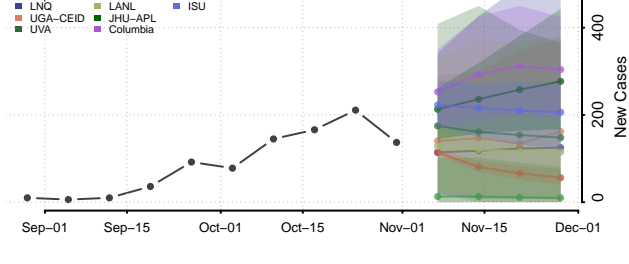

Cassia County, Idaho