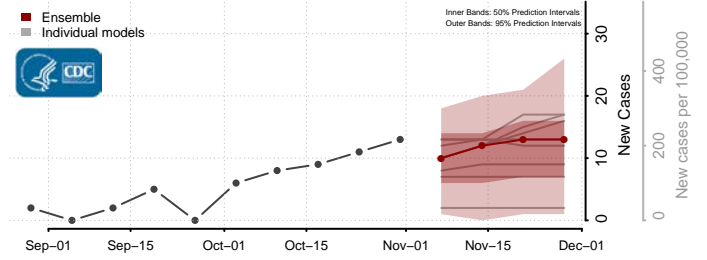

Jefferson County, Oklahoma