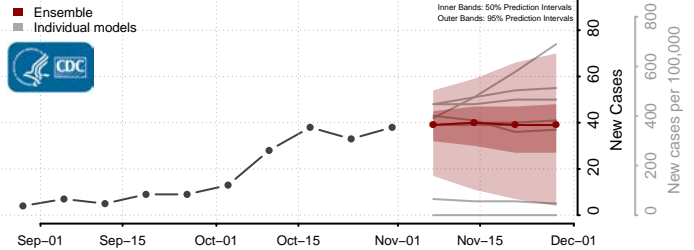

Beaverhead County, Montana

Big Horn County, Montana

Blaine County, Montana

Broadwater County, Montana

Carbon County, Montana

Carter County, Montana

Cascade County, Montana

Chouteau County, Montana