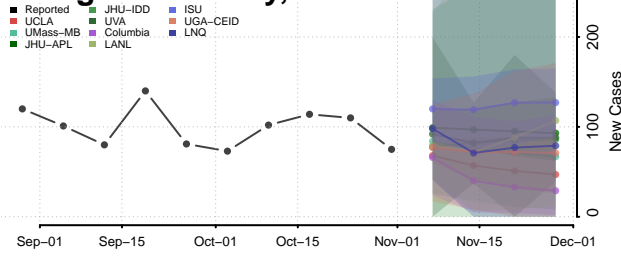

Livingston County, Louisiana

Madison County, Louisiana

Morehouse County, Louisiana

Natchitoches County, Louisiana

Orleans County, Louisiana

Ouachita County, Louisiana

Plaquemines County, Louisiana

Pointe Coupee County, Louisiana