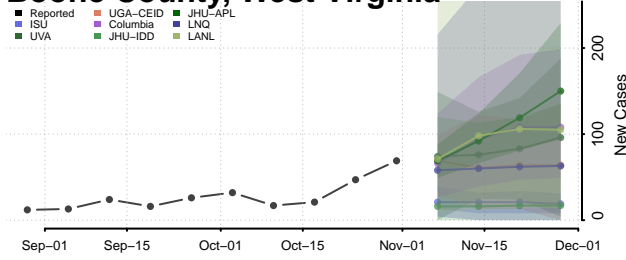

Boone County, West Virginia