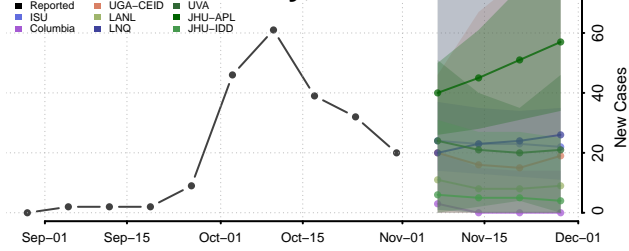

Beaverhead County, Montana