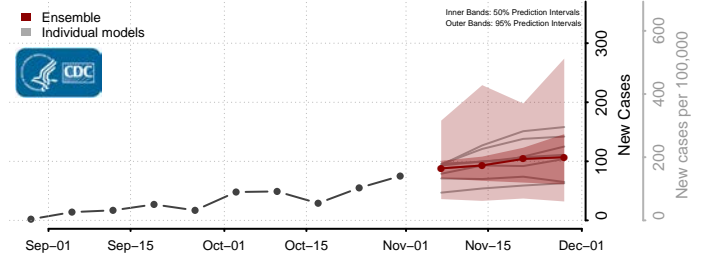

Ashland County, Ohio