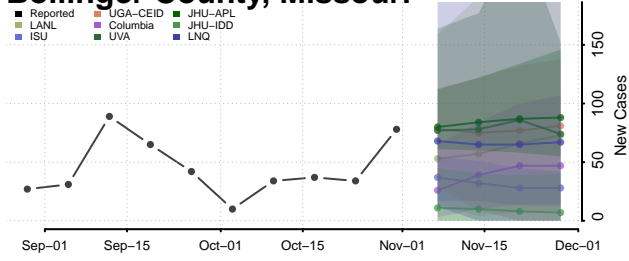

Bollinger County, Missouri