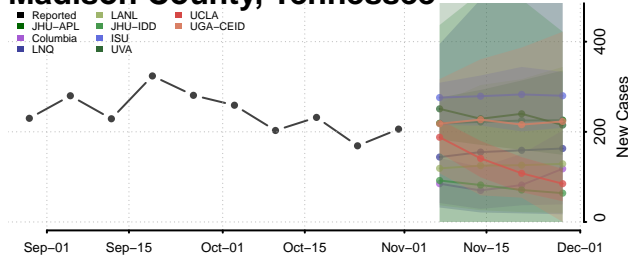

Madison County, Tennessee