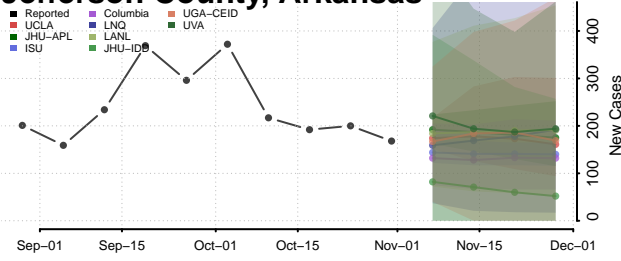

Greene County, Arkansas

Hempstead County, Arkansas

Hot Spring County, Arkansas

Howard County, Arkansas

Independence County, Arkansas

Izard County, Arkansas

Jackson County, Arkansas

Jefferson County, Arkansas