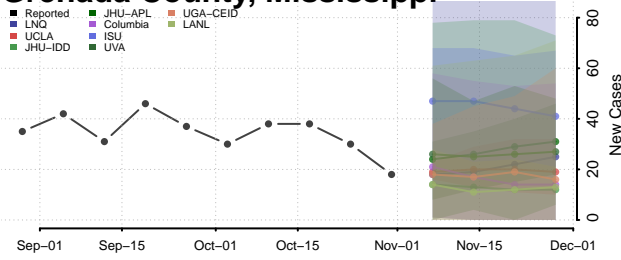

Covington County, Mississippi

DeSoto County, Mississippi

Forrest County, Mississippi

Franklin County, Mississippi

George County, Mississippi

Greene County, Mississippi

Grenada County, Mississippi

Hancock County, Mississippi