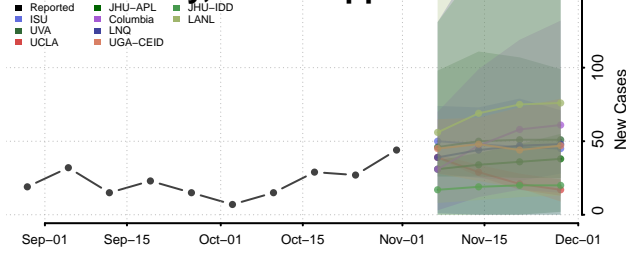

Perry County, Mississippi

Pike County, Mississippi

Pontotoc County, Mississippi

Prentiss County, Mississippi

Quitman County, Mississippi

Rankin County, Mississippi

Scott County, Mississippi

Sharkey County, Mississippi