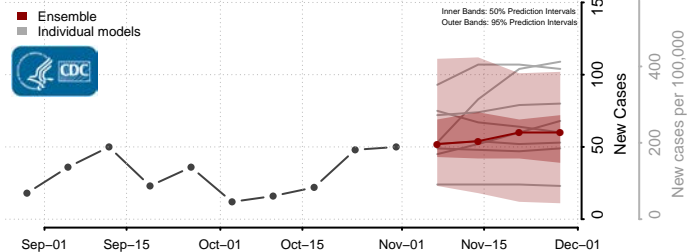

Grant County, Kentucky

Graves County, Kentucky

Grayson County, Kentucky

Green County, Kentucky

Greenup County, Kentucky

Hancock County, Kentucky

Hardin County, Kentucky

Harlan County, Kentucky