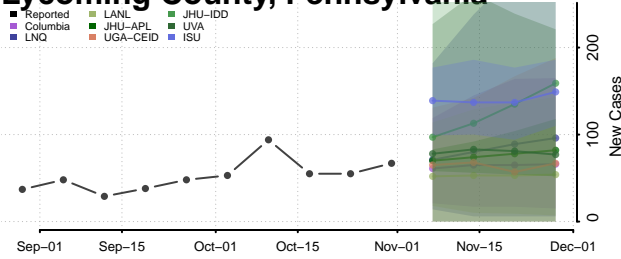

Lycoming County, Pennsylvania