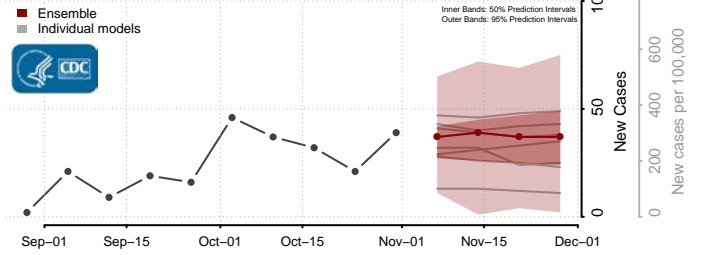

Union County, Kentucky

Warren County, Kentucky

Washington County, Kentucky

Wayne County, Kentucky

Webster County, Kentucky

Whitley County, Kentucky

Wolfe County, Kentucky

Woodford County, Kentucky