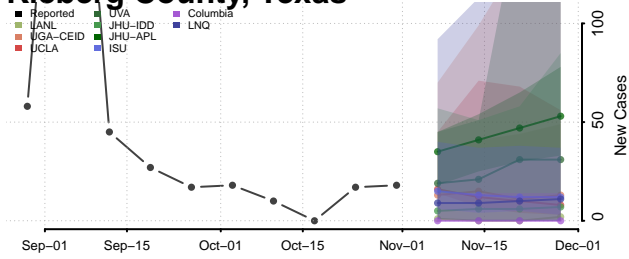

Kleberg County, Texas