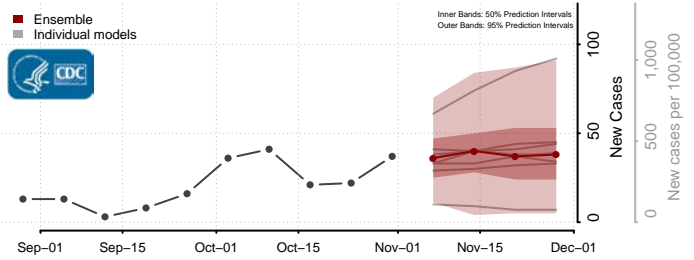

Otter Tail County, Minnesota

Pennington County, Minnesota

Pine County, Minnesota

Pipestone County, Minnesota

Polk County, Minnesota

Pope County, Minnesota

Ramsey County, Minnesota

Red Lake County, Minnesota