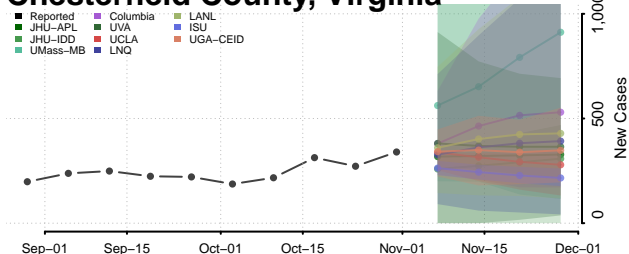

Caroline County, Virginia

Carroll County, Virginia

Charles City County, Virginia

Charlotte County, Virginia

Charlottesville County, Virginia

Chesapeake County, Virginia

Chesterfield County, Virginia

Clarke County, Virginia