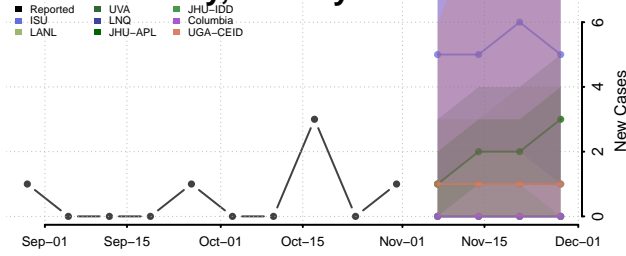

Elk County, Pennsylvania

Erie County, Pennsylvania

Fayette County, Pennsylvania

Forest County, Pennsylvania

Franklin County, Pennsylvania

Fulton County, Pennsylvania

Greene County, Pennsylvania

Huntingdon County, Pennsylvania