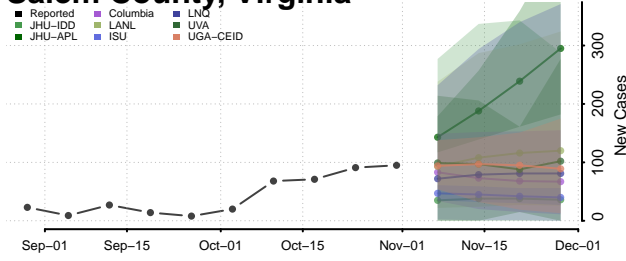

Salem County, Virginia