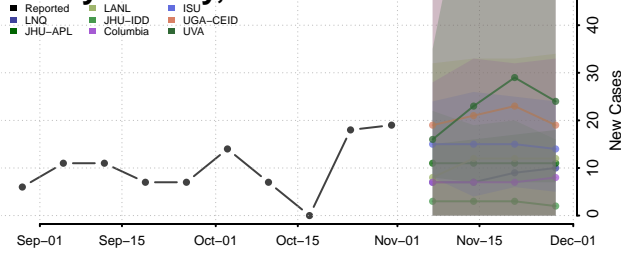

Coffey County, Kansas