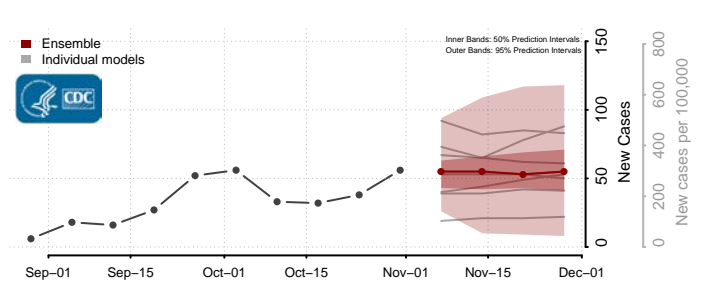

Poweshiek County, Iowa