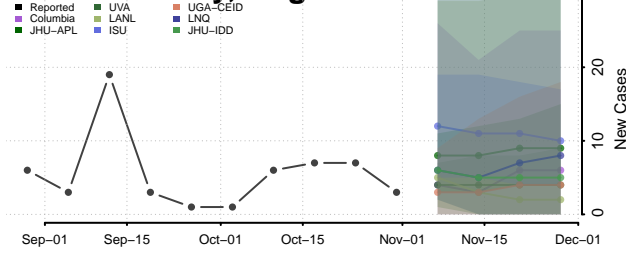

Amelia County, Virginia