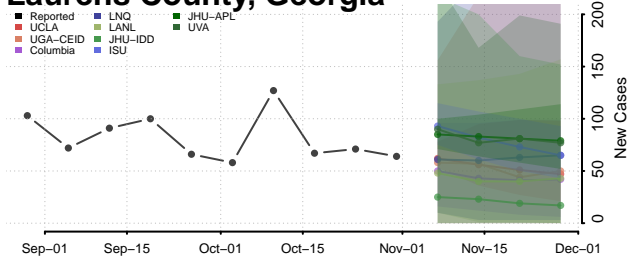

Laurens County, Georgia

Lee County, Georgia

Liberty County, Georgia

Lincoln County, Georgia

Long County, Georgia

Lowndes County, Georgia

Lumpkin County, Georgia

Macon County, Georgia