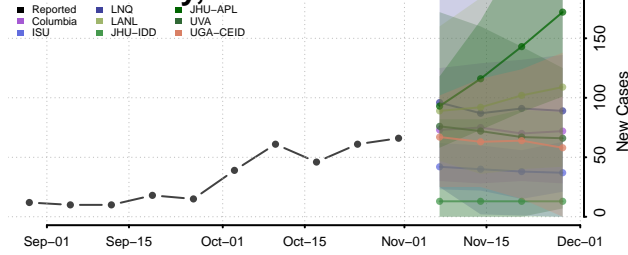

Mills County, Iowa