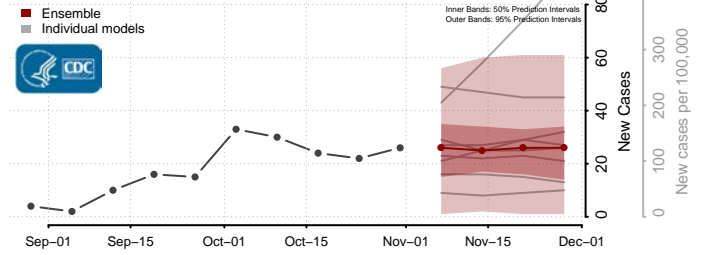

Buchanan County, Virginia