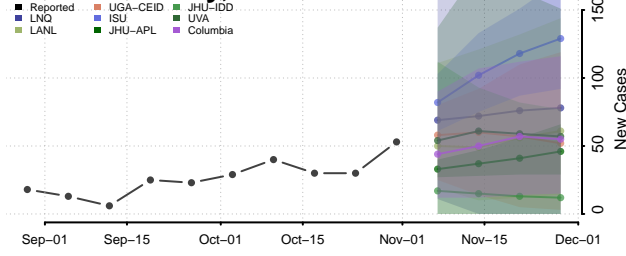

Brown County, Minnesota