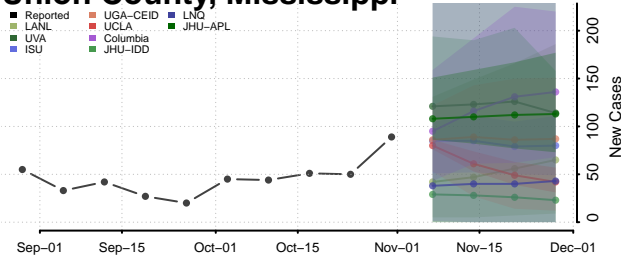

Tunica County, Mississippi

Union County, Mississippi

Walthall County, Mississippi

Warren County, Mississippi

Washington County, Mississippi

Wayne County, Mississippi

Webster County, Mississippi

Wilkinson County, Mississippi