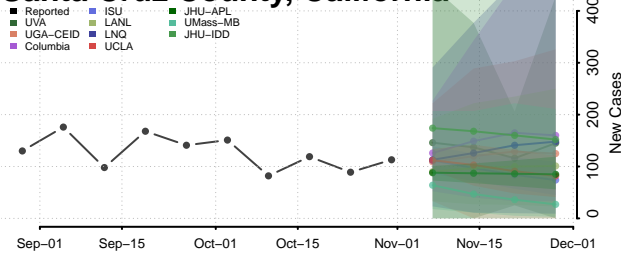

San Joaquin County, California

San Luis Obispo County, California

San Mateo County, California

Santa Barbara County, California

Santa Clara County, California

Santa Cruz County, California

Shasta County, California