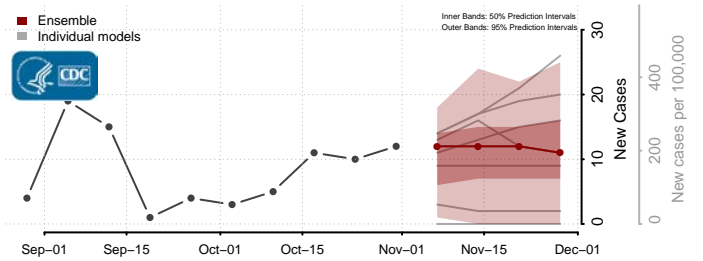

Cotton County, Oklahoma