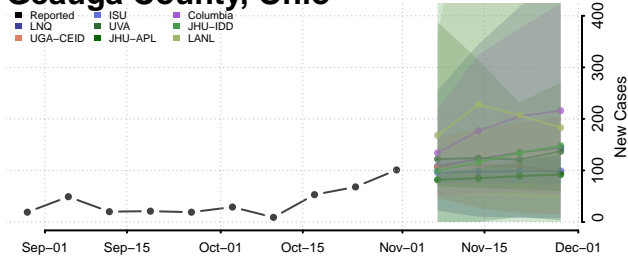

Geauga County, Ohio