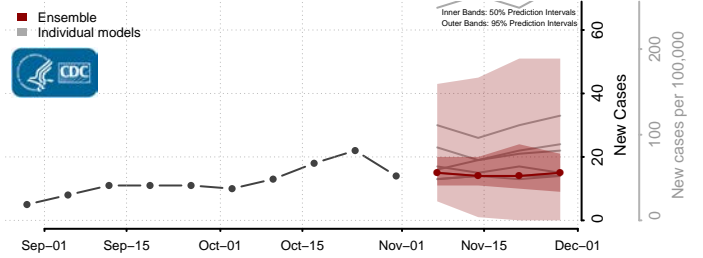

De Baca County, New Mexico

Dona Ana County, New Mexico

Eddy County, New Mexico

Grant County, New Mexico

Guadalupe County, New Mexico

Harding County, New Mexico

Hidalgo County, New Mexico

Lea County, New Mexico