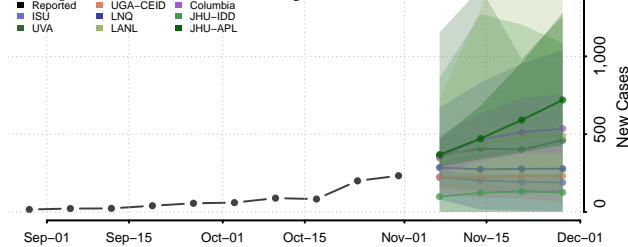

Sangamon County, Illinois

Schuyler County, Illinois

Scott County, Illinois

Shelby County, Illinois

St. Clair County, Illinois

Stark County, Illinois

Stephenson County, Illinois

Tazewell County, Illinois