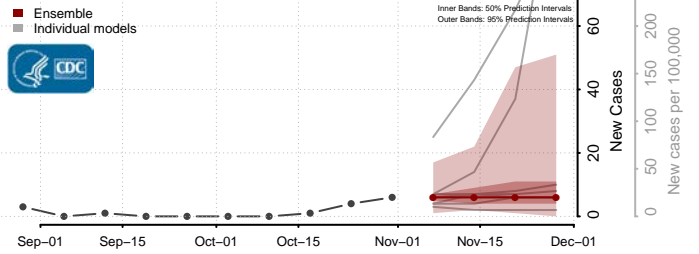

Chittenden County, Vermont

Essex County, Vermont

Franklin County, Vermont

Grand Isle County, Vermont

Lamoille County, Vermont

Orange County, Vermont

Orleans County, Vermont

Rutland County, Vermont