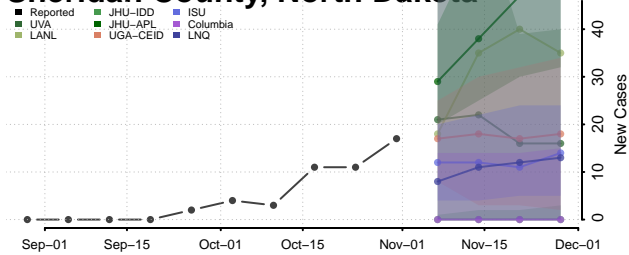

Sheridan County, North Dakota