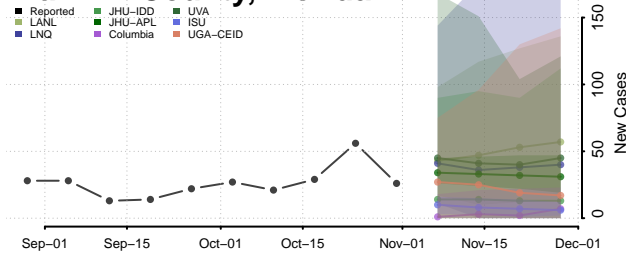

Gadsden County, Florida

Gilchrist County, Florida

Glades County, Florida

Gulf County, Florida

Hamilton County, Florida

Hardee County, Florida

Hendry County, Florida

Hernando County, Florida