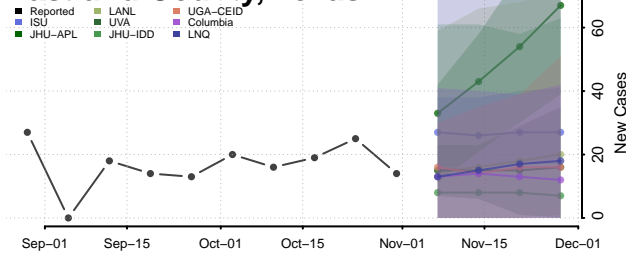

Eastland County, Texas