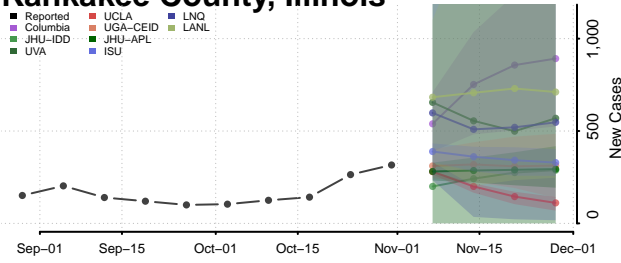

Kankakee County, Illinois