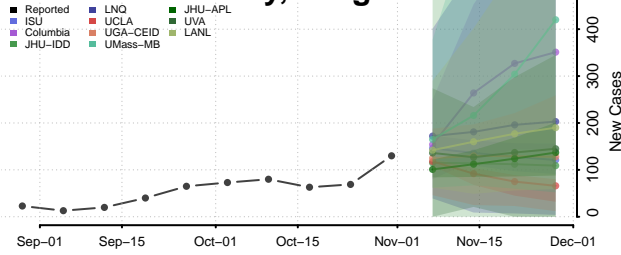

Deschutes County, Oregon