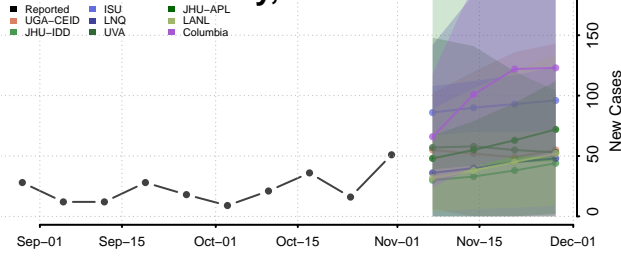

Van Zandt County, Texas