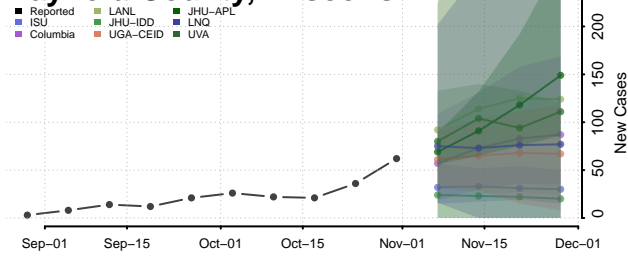

Barron County, Wisconsin

Bayfield County, Wisconsin

Brown County, Wisconsin

Buffalo County, Wisconsin

Burnett County, Wisconsin

Calumet County, Wisconsin

Chippewa County, Wisconsin

Clark County, Wisconsin