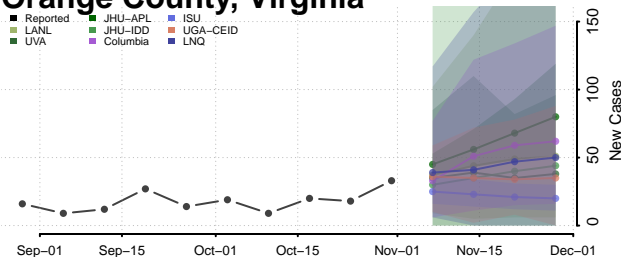

New Kent County, Virginia

Newport News County, Virginia

Norfolk County, Virginia

Northampton County, Virginia

Northumberland County, Virginia

Norton County, Virginia

Nottoway County, Virginia

Orange County, Virginia