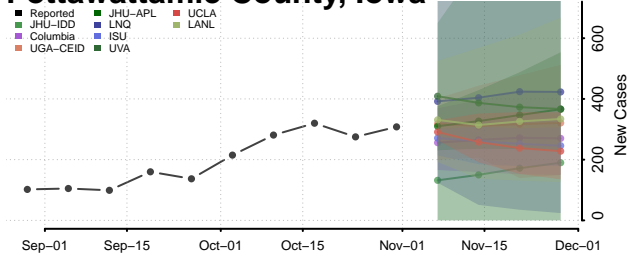

O'Brien County, Iowa

Osceola County, Iowa

Page County, Iowa

Palo Alto County, Iowa

Plymouth County, Iowa

Pocahontas County, Iowa

Polk County, Iowa

Pottawattamie County, Iowa