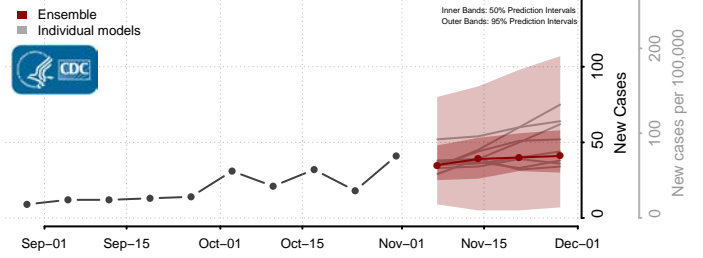

Mason County, West Virginia