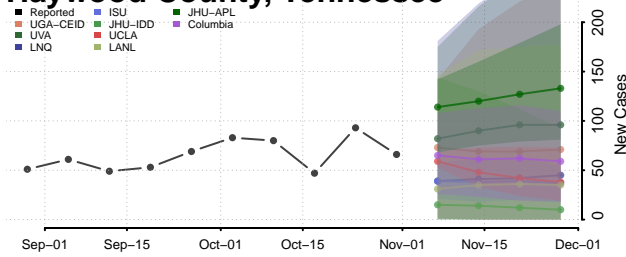

Hamilton County, Tennessee

Hancock County, Tennessee

Hardeman County, Tennessee

Hardin County, Tennessee

Hawkins County, Tennessee

Haywood County, Tennessee

Henderson County, Tennessee

Henry County, Tennessee