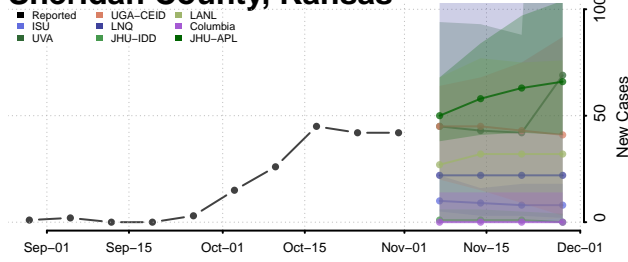

Sheridan County, Kansas