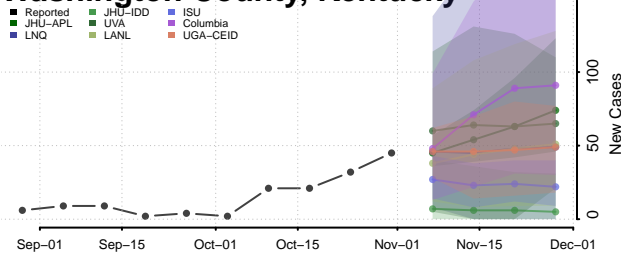

Washington County, Kentucky