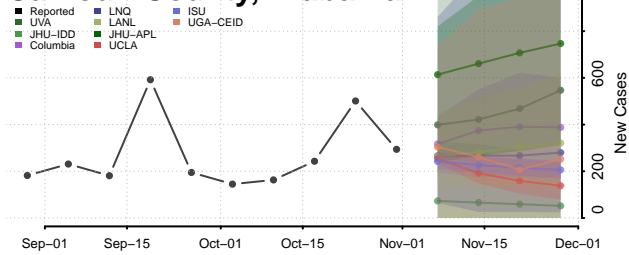

Calhoun County, Alabama