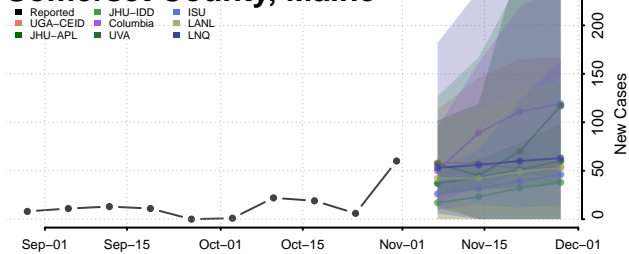

Kennebec County, Maine

Knox County, Maine

Lincoln County, Maine

Oxford County, Maine

Penobscot County, Maine

Piscataquis County, Maine

Sagadahoc County, Maine

Somerset County, Maine