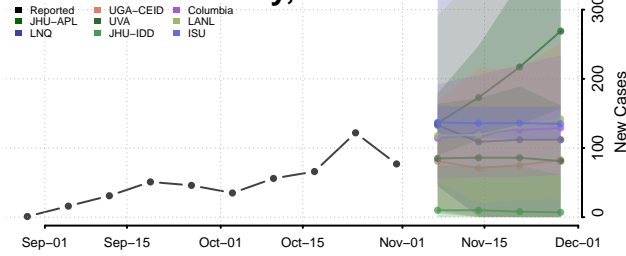

Silver Bow County, Montana