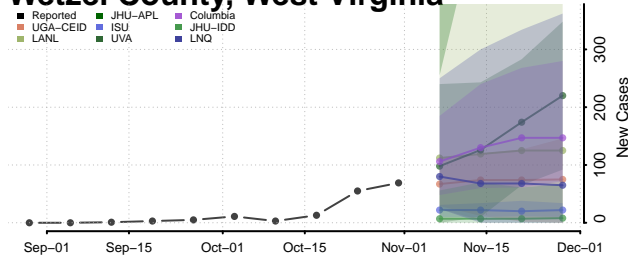

Wetzel County, West Virginia