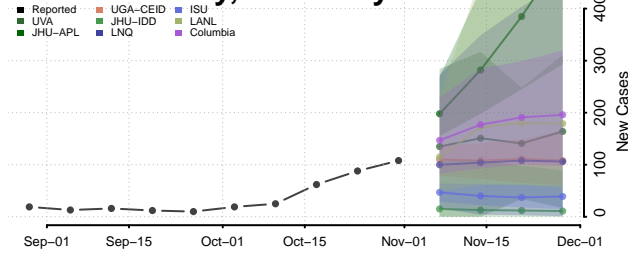

Marion County, Kentucky