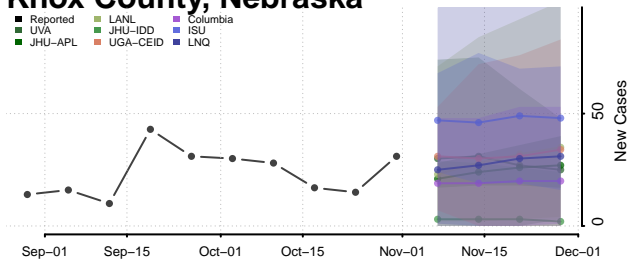

Knox County, Nebraska