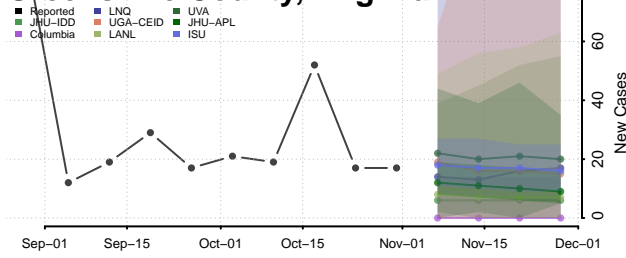

Grayson County, Virginia

Greene County, Virginia

Greensville County, Virginia

Halifax County, Virginia

Hampton County, Virginia

Hanover County, Virginia

Harrisonburg County, Virginia

Henrico County, Virginia