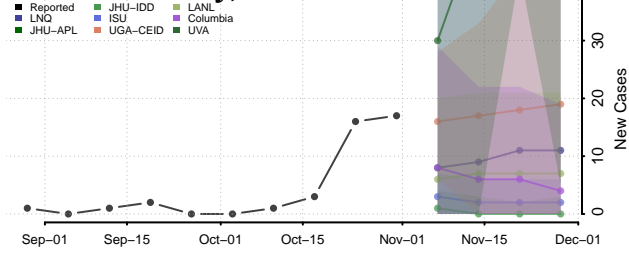

Adams County, Idaho