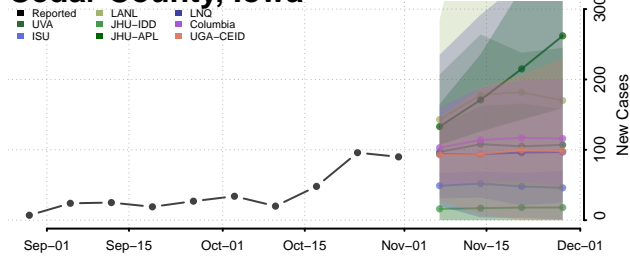

Cedar County, Iowa