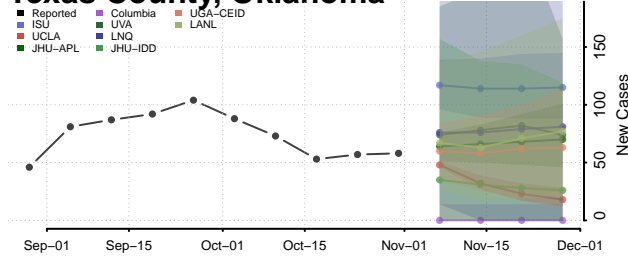

Sequoyah County, Oklahoma

Stephens County, Oklahoma

Texas County, Oklahoma

Tillman County, Oklahoma

Tulsa County, Oklahoma

Wagoner County, Oklahoma

Washington County, Oklahoma

Washita County, Oklahoma