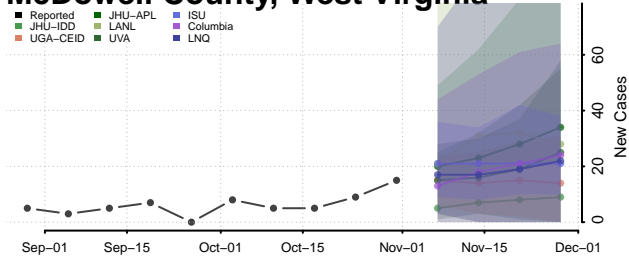

McDowell County, West Virginia