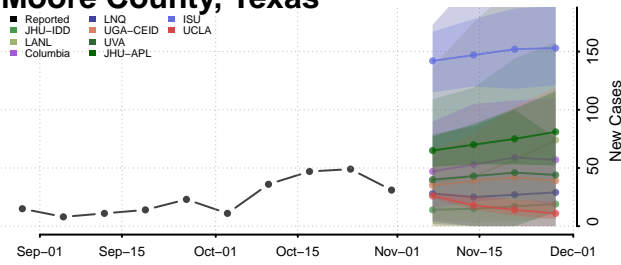

Moore County, Texas