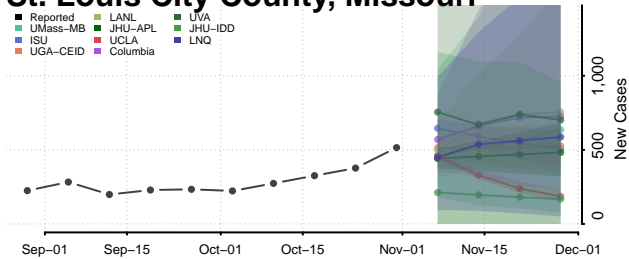

St. Louis City County, Missouri