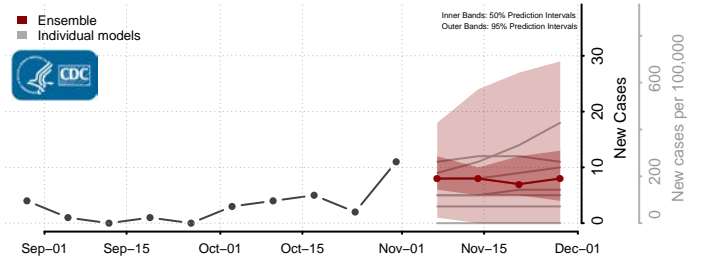

De Baca County, New Mexico

Dona Ana County, New Mexico

Eddy County, New Mexico

Grant County, New Mexico

Guadalupe County, New Mexico

Harding County, New Mexico

Hidalgo County, New Mexico

Lea County, New Mexico