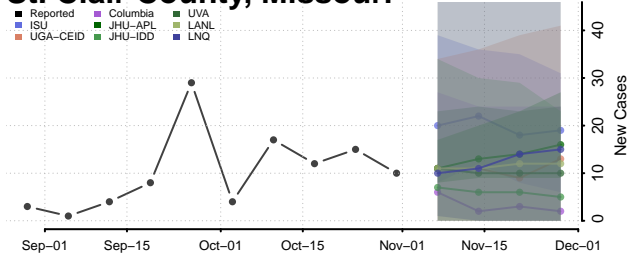

St. Clair County, Missouri