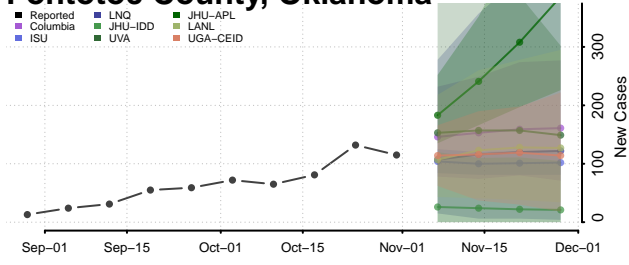

Pontotoc County, Oklahoma