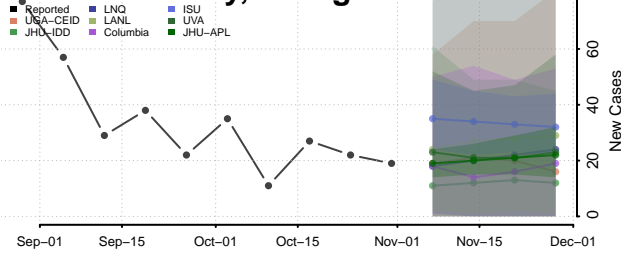

Crawford County, Georgia

Crisp County, Georgia

Dade County, Georgia

Dawson County, Georgia

Decatur County, Georgia

DeKalb County, Georgia

Dodge County, Georgia

Dooly County, Georgia