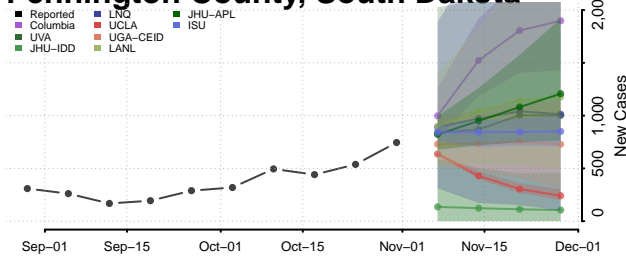

Pennington County, South Dakota