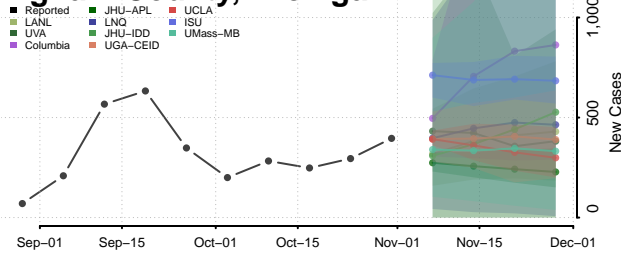

Grand Traverse County, Michigan

Gratiot County, Michigan

Hillsdale County, Michigan

Houghton County, Michigan

Huron County, Michigan

Ingham County, Michigan

Ionia County, Michigan

Iosco County, Michigan