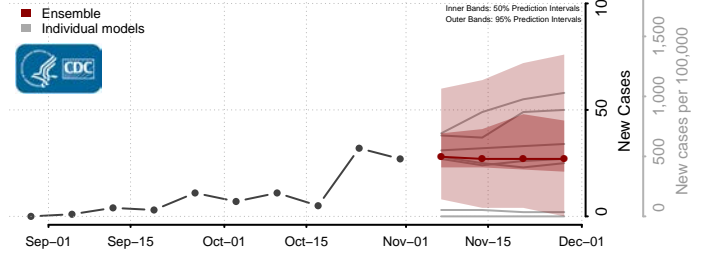

Beaverhead County, Montana

Big Horn County, Montana

Blaine County, Montana

Broadwater County, Montana

Carbon County, Montana

Carter County, Montana

Cascade County, Montana

Chouteau County, Montana