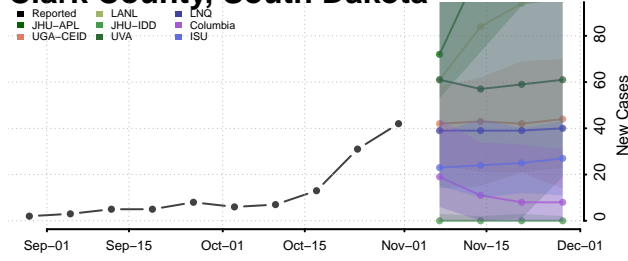

Clark County, South Dakota