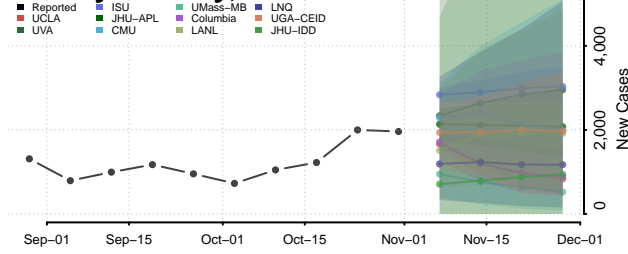

Roane County, Tennessee

Robertson County, Tennessee

Rutherford County, Tennessee

Scott County, Tennessee

Sequatchie County, Tennessee

Sevier County, Tennessee

Shelby County, Tennessee

Smith County, Tennessee