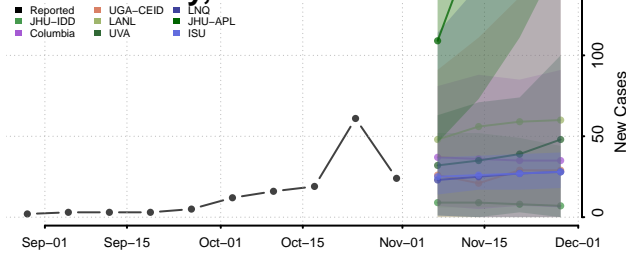

Pulaski County, Arkansas

Randolph County, Arkansas

Saline County, Arkansas

Scott County, Arkansas

Searcy County, Arkansas

Sebastian County, Arkansas

Sevier County, Arkansas

Sharp County, Arkansas