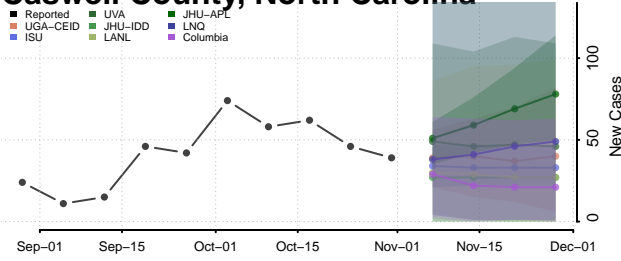

Cabarrus County, North Carolina

Caldwell County, North Carolina

Camden County, North Carolina

Carteret County, North Carolina

Caswell County, North Carolina

Catawba County, North Carolina

Chatham County, North Carolina