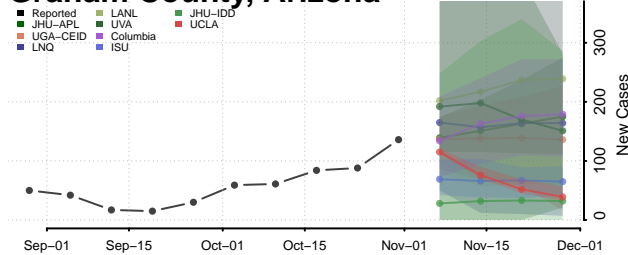

Graham County, Arizona