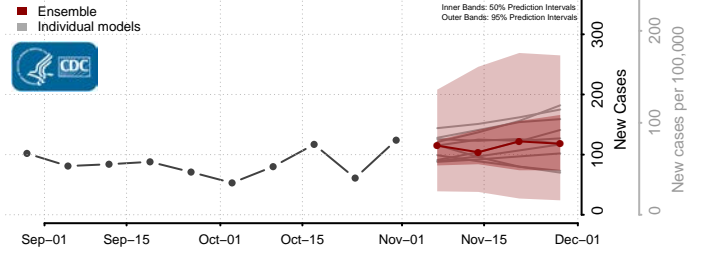

Stafford County, Virginia