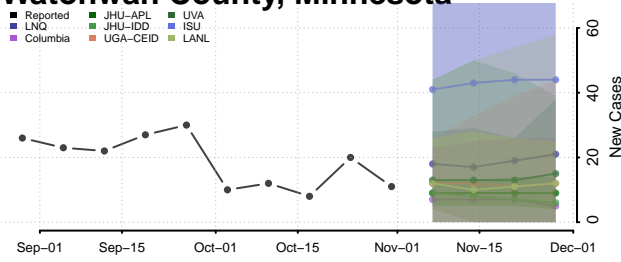

Wadena County, Minnesota

Waseca County, Minnesota

Washington County, Minnesota

Watowan County, Minnesota

Wilkin County, Minnesota

Winona County, Minnesota

Wright County, Minnesota

Yellow Medicine County, Minnesota