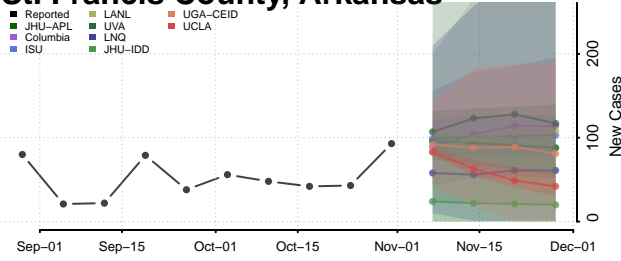

St. Francis County, Arkansas