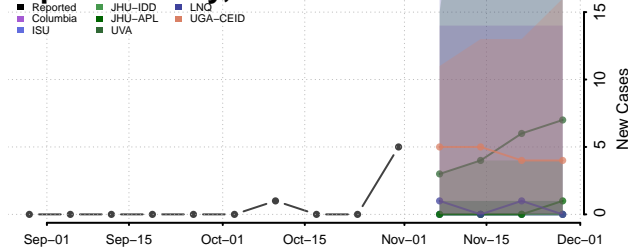

Alpine County, California