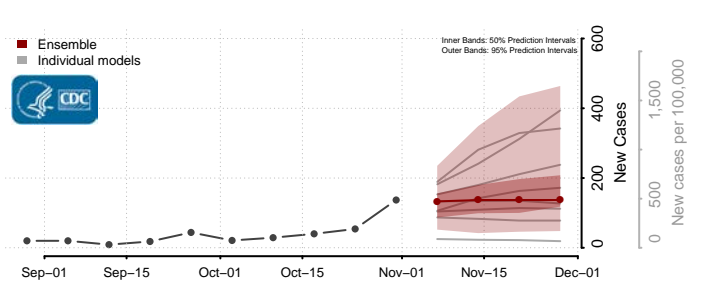

McLean County, Kentucky

Meade County, Kentucky

Menifee County, Kentucky

Mercer County, Kentucky

Metcalfe County, Kentucky

Monroe County, Kentucky

Montgomery County, Kentucky

Morgan County, Kentucky