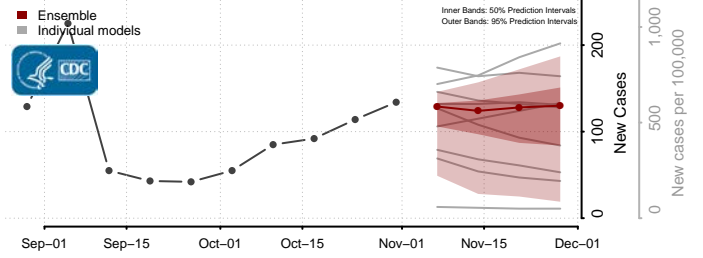

Nodaway County, Missouri