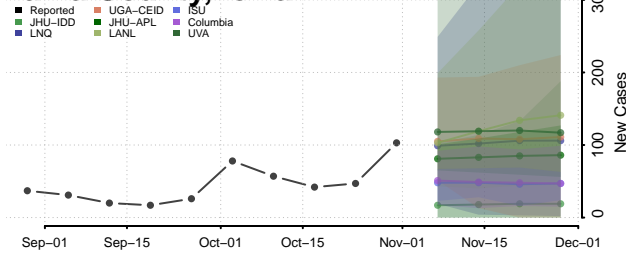

Poweshiek County, Iowa

Ringgold County, Iowa

Sac County, Iowa

Scott County, Iowa

Shelby County, Iowa

Sioux County, Iowa

Story County, Iowa

Tama County, Iowa