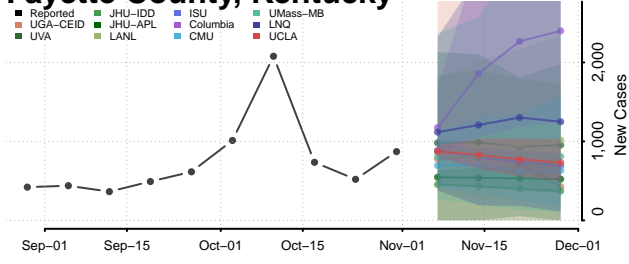

Fayette County, Kentucky