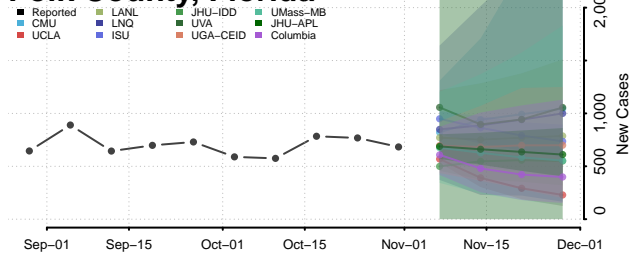

Polk County, Florida