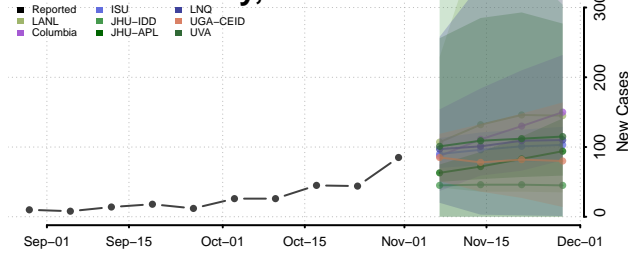

Wayne County, Ohio

Williams County, Ohio

Wood County, Ohio

Wyandot County, Ohio

Oklahoma

Adair County, Oklahoma

Alfalfa County, Oklahoma

Atoka County, Oklahoma