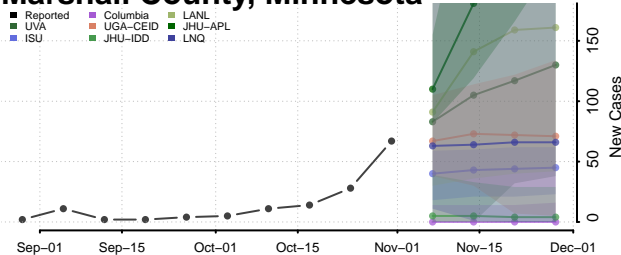

Le Sueur County, Minnesota

Lincoln County, Minnesota

Lyon County, Minnesota

Mahnomen County, Minnesota

Marshall County, Minnesota

Martin County, Minnesota

McLeod County, Minnesota

Meeker County, Minnesota