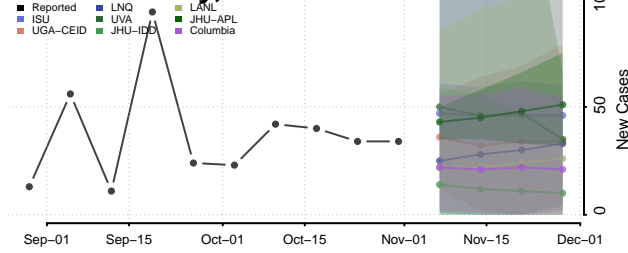

Wayne County, Ohio

Williams County, Ohio

Wood County, Ohio

Wyandot County, Ohio

Oklahoma

Adair County, Oklahoma

Alfalfa County, Oklahoma

Atoka County, Oklahoma