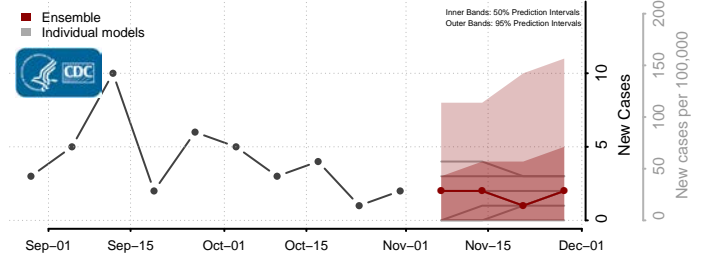

Henry County, Virginia

Highland County, Virginia

Hopewell County, Virginia

Isle of Wight County, Virginia

James City County, Virginia

King and Queen County, Virginia

King George County, Virginia

King William County, Virginia