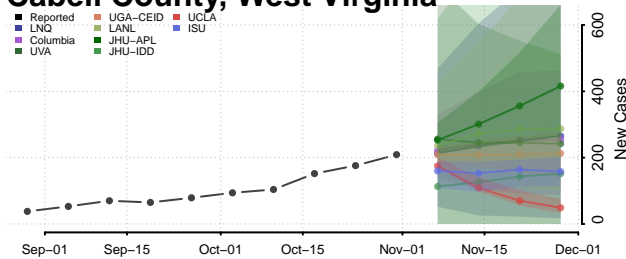

Cabell County, West Virginia