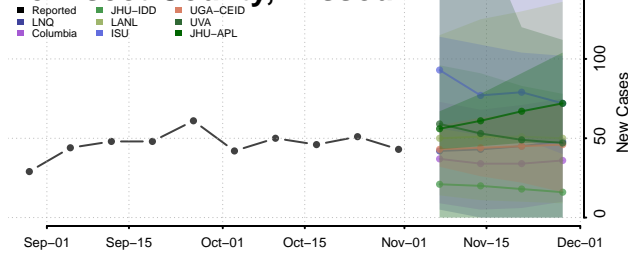

Pemiscot County, Missouri