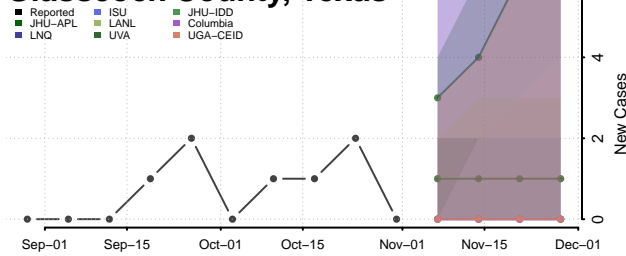

Glasscock County, Texas