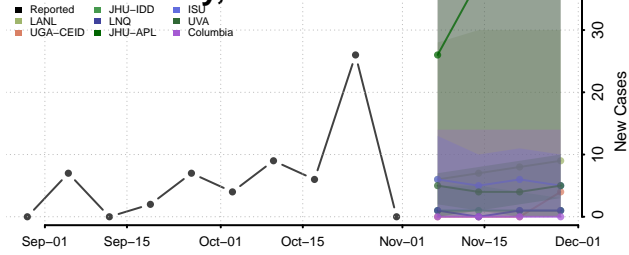

Jackson County, Kansas

Jefferson County, Kansas

Jewell County, Kansas

Johnson County, Kansas

Keary County, Kansas

Kingman County, Kansas

Kiowa County, Kansas

Labette County, Kansas