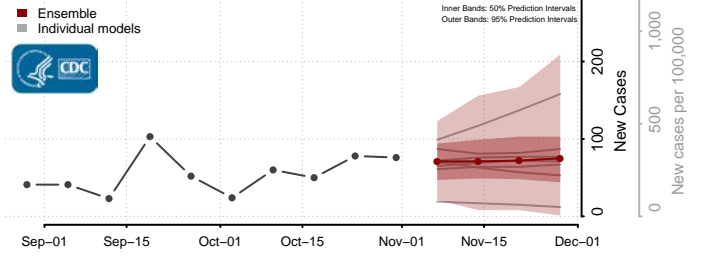

Crawford County, Missouri