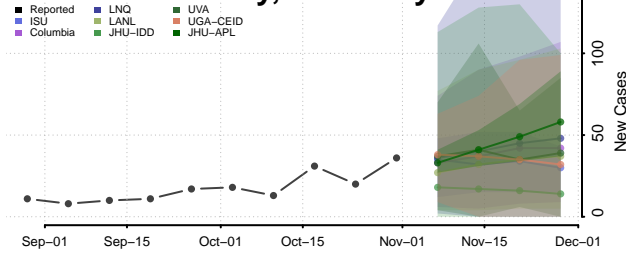

Anderson County, Kentucky