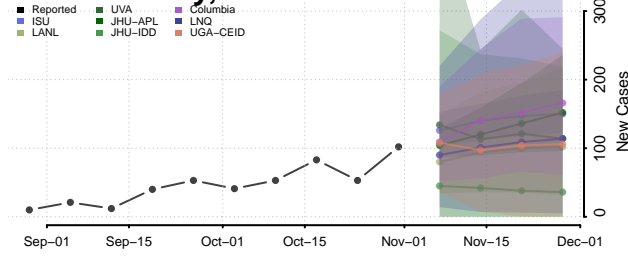

Freeborn County, Minnesota

Goodhue County, Minnesota

Grant County, Minnesota

Hennepin County, Minnesota

Houston County, Minnesota

Hubbard County, Minnesota

Isanti County, Minnesota

Itasca County, Minnesota