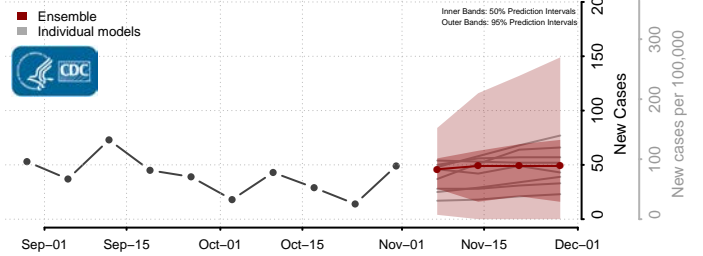

Val Verde County, Texas

Van Zandt County, Texas

Victoria County, Texas

Walker County, Texas

Waller County, Texas

Ward County, Texas

Washington County, Texas

Webb County, Texas