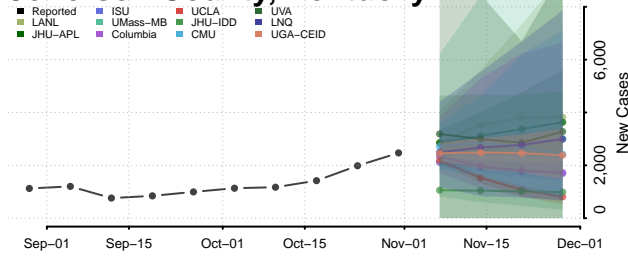

Jefferson County, Kentucky