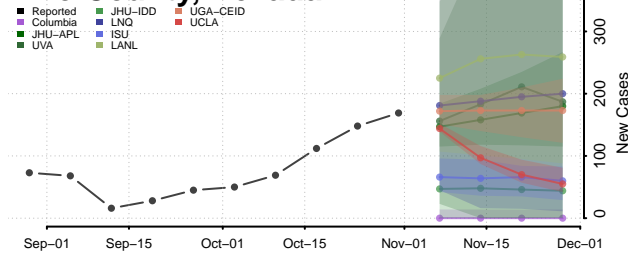

Elko County, Nevada