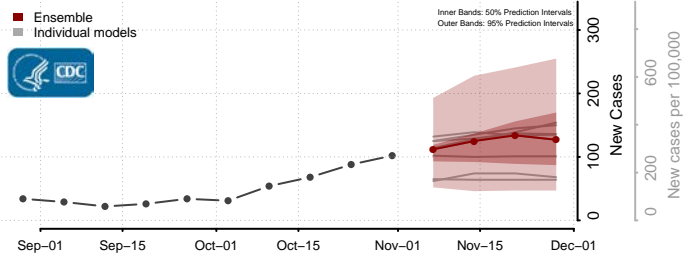

Yadkin County, North Carolina