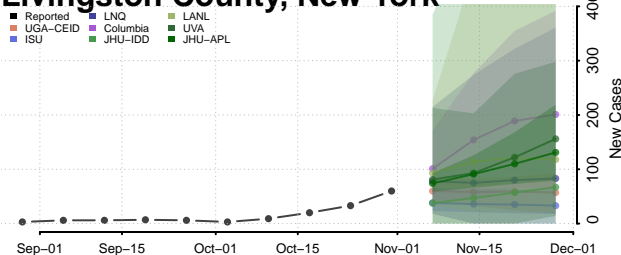

Livingston County, New York