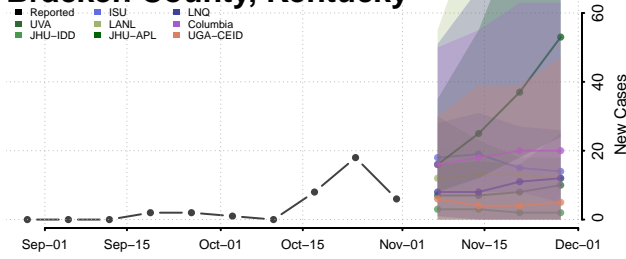

Bourbon County, Kentucky

Boyd County, Kentucky

Boyle County, Kentucky

Bracken County, Kentucky

Breathitt County, Kentucky

Breckinridge County, Kentucky

Bullitt County, Kentucky

Butler County, Kentucky