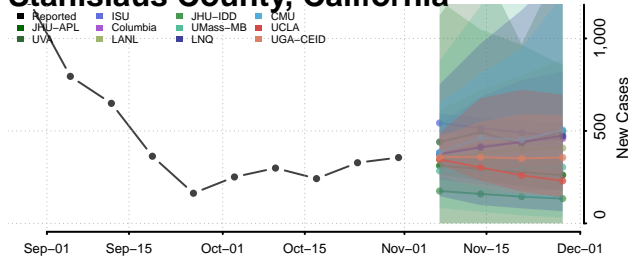

Sierra County, California

Siskiyou County, California

Solano County, California

Sonoma County, California

Stanislaus County, California

Sutter County, California

Tehama County, California

Trinity County, California