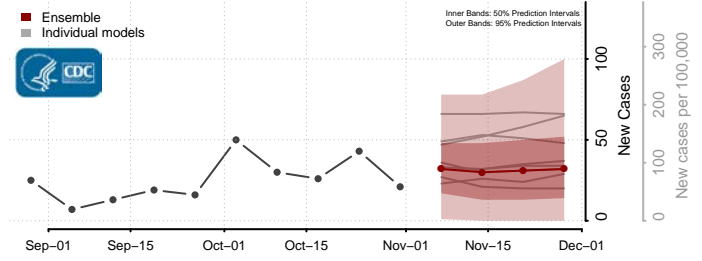

Macon County, North Carolina