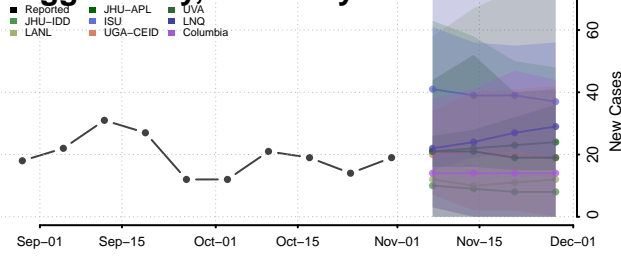

Scott County, Kentucky

Shelby County, Kentucky

Simpson County, Kentucky

Spencer County, Kentucky

Taylor County, Kentucky

Todd County, Kentucky

Trigg County, Kentucky

Trimble County, Kentucky