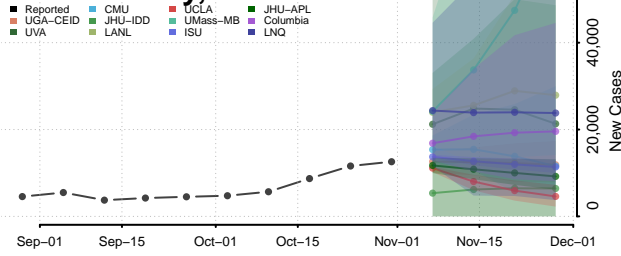

Cook County, Illinois