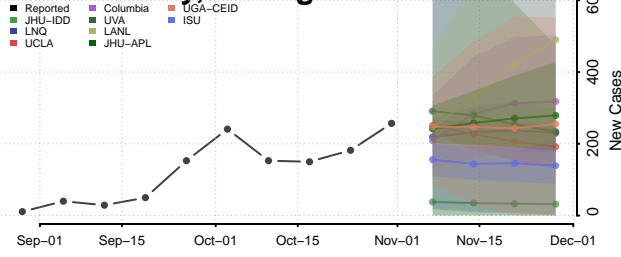

Delta County, Michigan