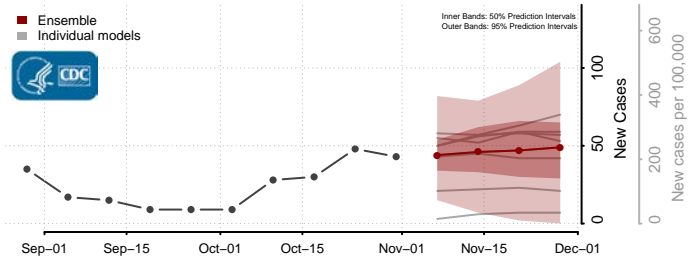

Sullivan County, Indiana