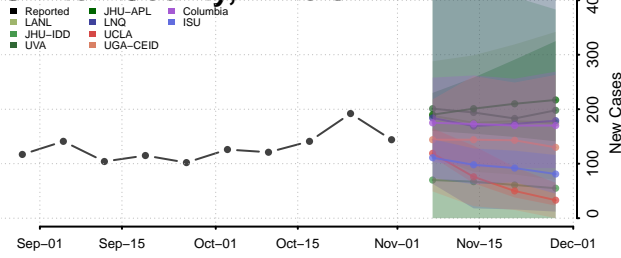

Clinton County, Illinois