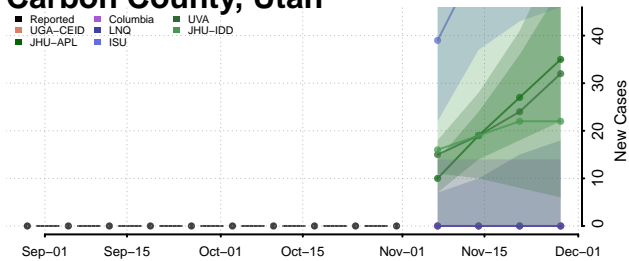

Carbon County, Utah