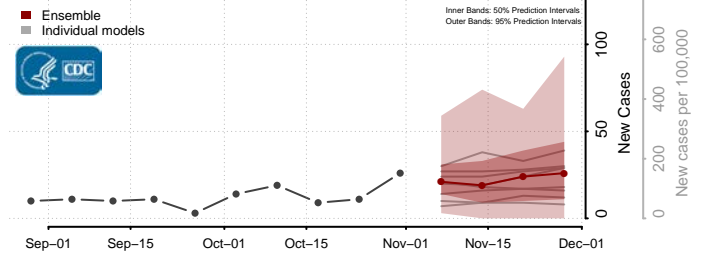

Buckingham County, Virginia