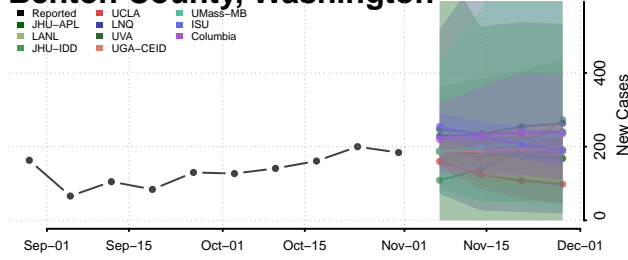

Wythe County, Virginia

York County, Virginia

Washington

Adams County, Washington

Asotin County, Washington

Benton County, Washington

Chelan County, Washington

Clallam County, Washington