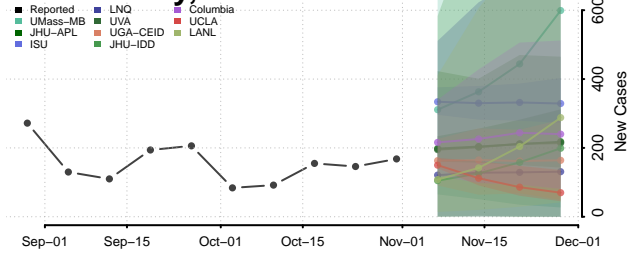

Ellis County, Texas