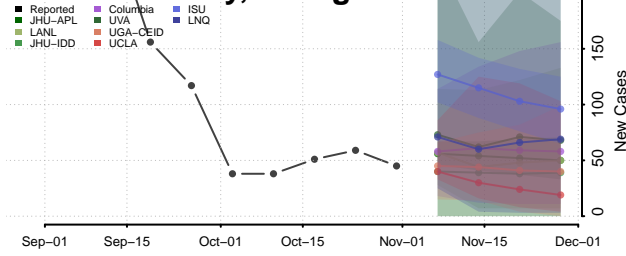

Bulloch County, Georgia