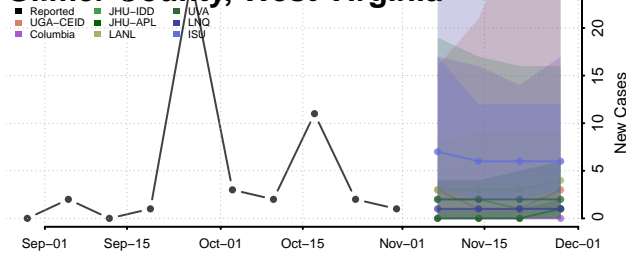

Gilmer County, West Virginia