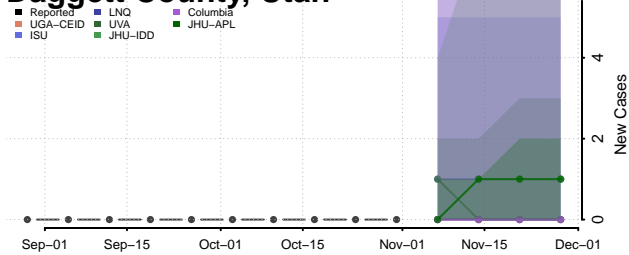

Box Elder County, Utah

Cache County, Utah

Carbon County, Utah

Daggett County, Utah

Davis County, Utah

Duchesne County, Utah

Emery County, Utah

Garfield County, Utah