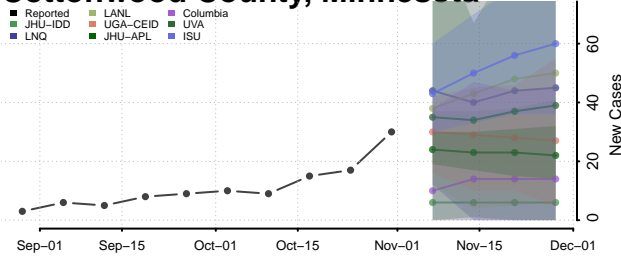

Cottonwood County, Minnesota