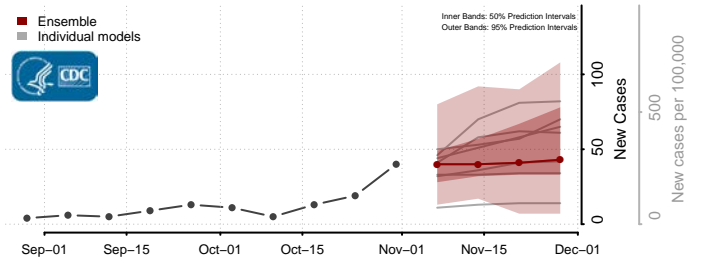

Mitchell County, North Carolina