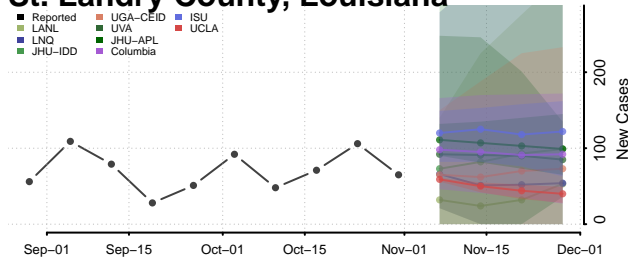

St. Landry County, Louisiana