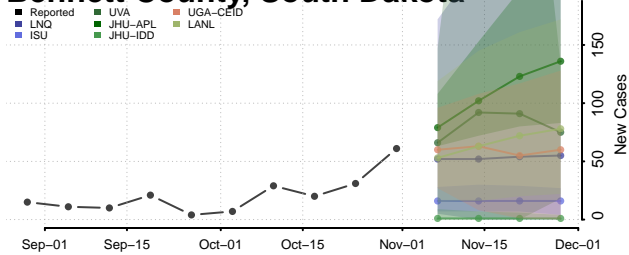

Bennett County, South Dakota