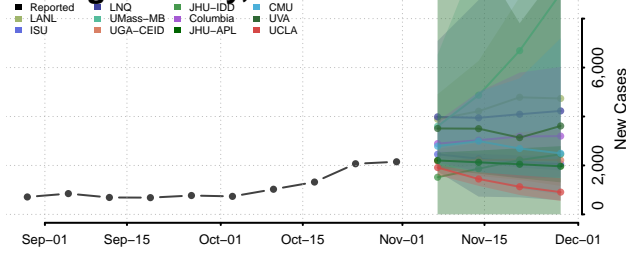

De Witt County, Illinois

DeKalb County, Illinois

Douglas County, Illinois

DuPage County, Illinois

Edgar County, Illinois

Edwards County, Illinois

Effingham County, Illinois

Fayette County, Illinois