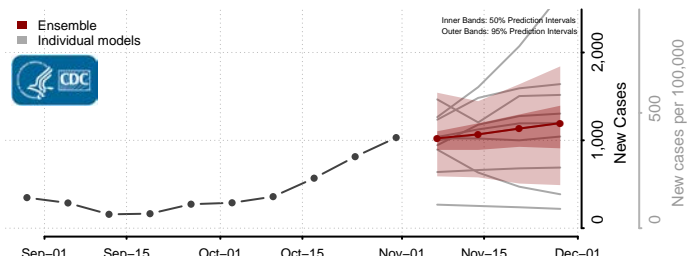

Wadena County, Minnesota

Waseca County, Minnesota

Washington County, Minnesota

Watowan County, Minnesota

Wilkin County, Minnesota

Winona County, Minnesota

Wright County, Minnesota

Yellow Medicine County, Minnesota