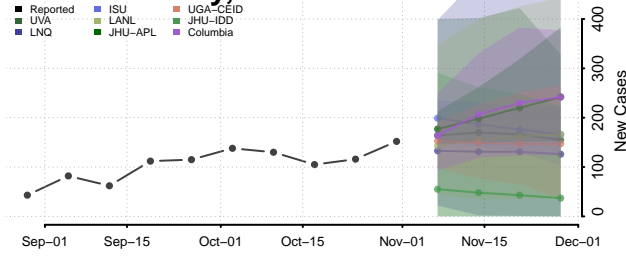

Howell County, Missouri