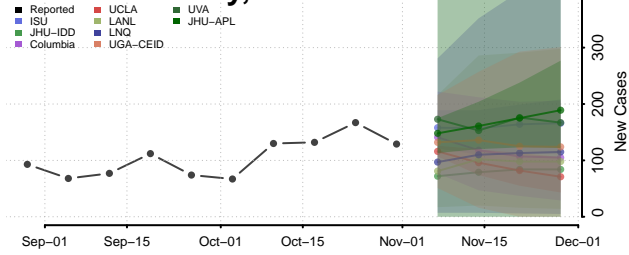

Marshall County, Tennessee

Maury County, Tennessee

McMinn County, Tennessee

McNairy County, Tennessee

Meigs County, Tennessee

Monroe County, Tennessee

Montgomery County, Tennessee

Moore County, Tennessee