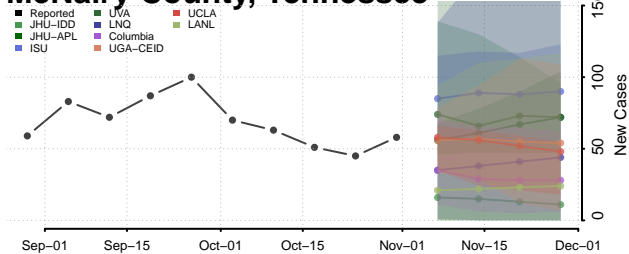

Marshall County, Tennessee

Maury County, Tennessee

McMinn County, Tennessee

McNairy County, Tennessee

Meigs County, Tennessee

Monroe County, Tennessee

Montgomery County, Tennessee

Moore County, Tennessee