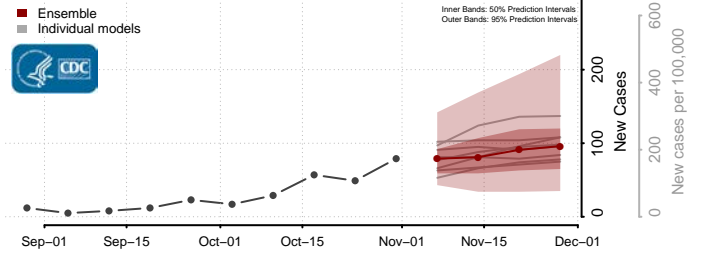

Hillsdale County, Michigan