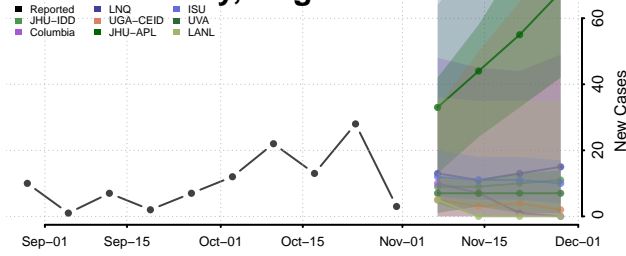

Grayson County, Virginia

Greene County, Virginia

Greensville County, Virginia

Halifax County, Virginia

Hampton County, Virginia

Hanover County, Virginia

Harrisonburg County, Virginia

Henrico County, Virginia