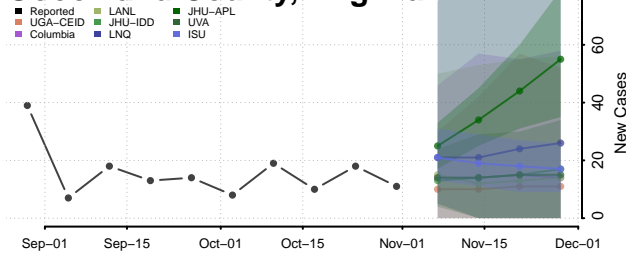

Grayson County, Virginia

Greene County, Virginia

Greensville County, Virginia

Halifax County, Virginia

Hampton County, Virginia

Hanover County, Virginia

Harrisonburg County, Virginia

Henrico County, Virginia