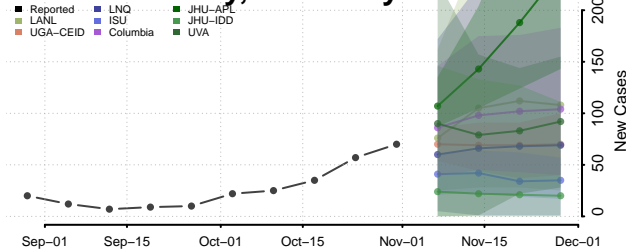

Grant County, Kentucky

Graves County, Kentucky

Grayson County, Kentucky

Green County, Kentucky

Greenup County, Kentucky

Hancock County, Kentucky

Hardin County, Kentucky

Harlan County, Kentucky