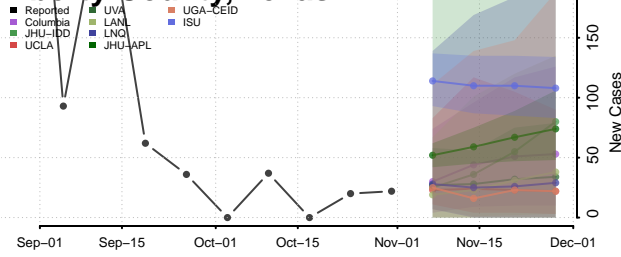

Liberty County, Texas