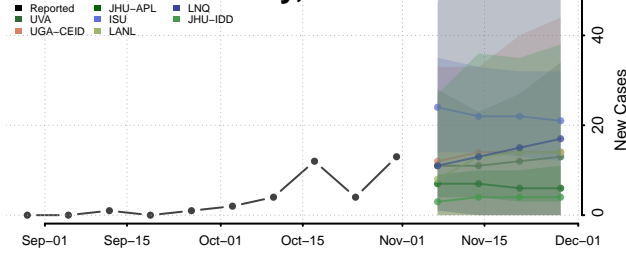

Prowers County, Colorado

Pueblo County, Colorado

Rio Blanco County, Colorado

Rio Grande County, Colorado

Routt County, Colorado

Saguache County, Colorado

San Juan County, Colorado

San Miguel County, Colorado