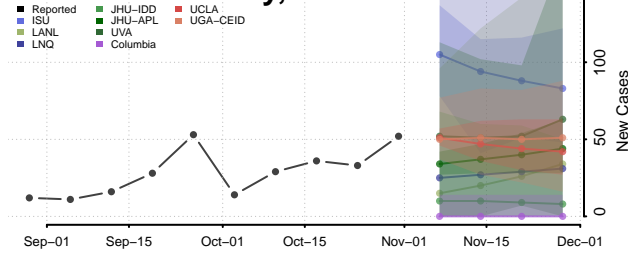

McDonald County, Missouri