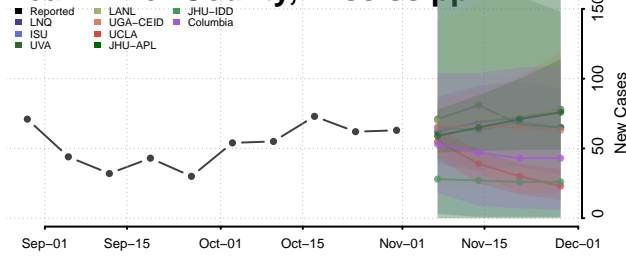

Monroe County, Mississippi

Montgomery County, Mississippi

Neshoba County, Mississippi

Newton County, Mississippi

Noxubee County, Mississippi

Oktibbeha County, Mississippi

Panola County, Mississippi

Pearl River County, Mississippi