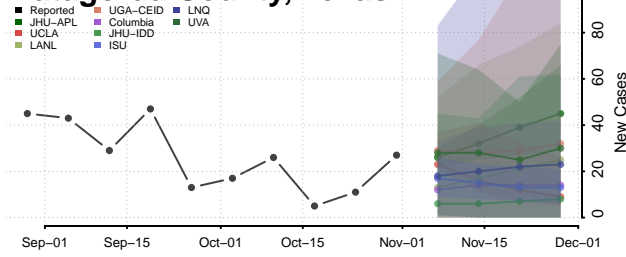

Matagorda County, Texas