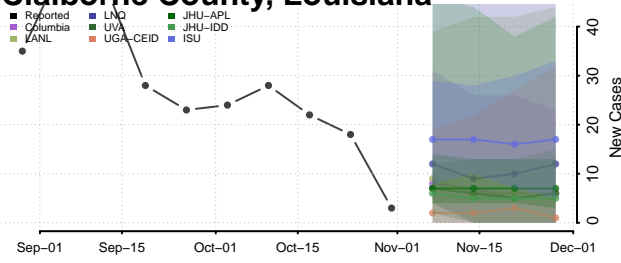

Bossier County, Louisiana

Caddo County, Louisiana

Calcasieu County, Louisiana

Caldwell County, Louisiana

Cameron County, Louisiana

Catahoula County, Louisiana

Claiborne County, Louisiana

Concordia County, Louisiana