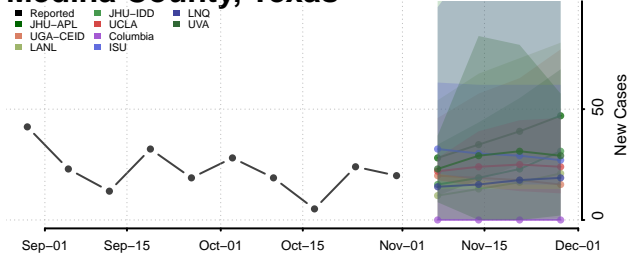

Medina County, Texas