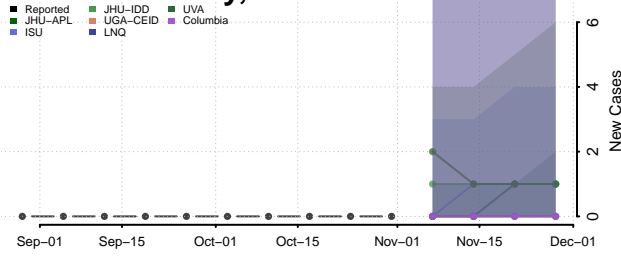

Box Elder County, Utah

Cache County, Utah

Carbon County, Utah

Daggett County, Utah

Davis County, Utah

Duchesne County, Utah

Emery County, Utah

Garfield County, Utah