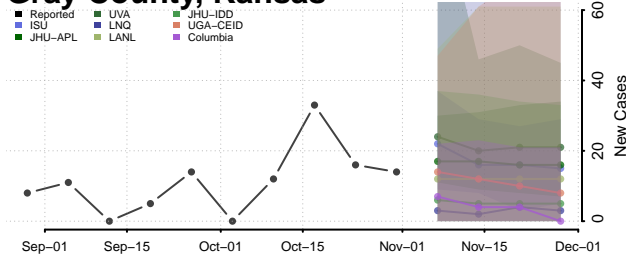

Gray County, Kansas