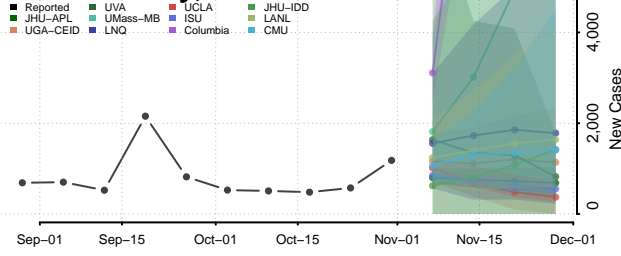

Gila County, Arizona

Graham County, Arizona

Greenlee County, Arizona

La Paz County, Arizona

Maricopa County, Arizona

Mohave County, Arizona

Navajo County, Arizona

Pima County, Arizona