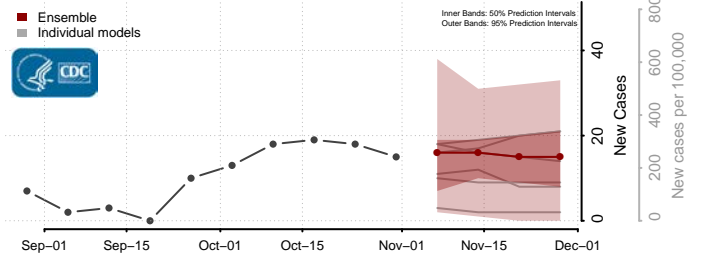

Wadena County, Minnesota

Waseca County, Minnesota

Washington County, Minnesota

Watowan County, Minnesota

Wilkin County, Minnesota

Winona County, Minnesota

Wright County, Minnesota

Yellow Medicine County, Minnesota