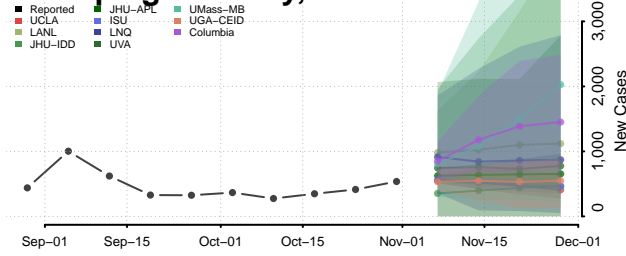

Champaign County, Illinois