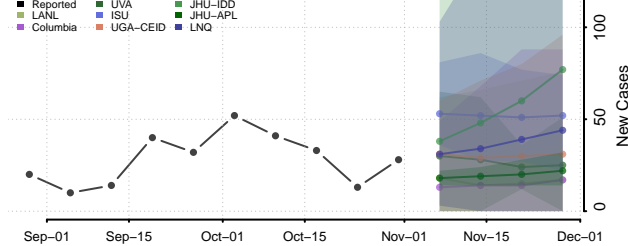

West Feliciana County, Louisiana

Winn County, Louisiana

Maine

Androscoggin County, Maine

Aroostook County, Maine

Cumberland County, Maine

Franklin County, Maine

Hancock County, Maine