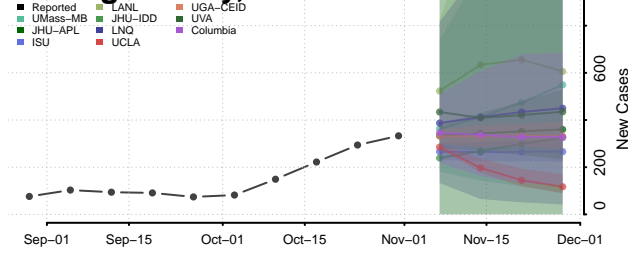

Licking County, Ohio