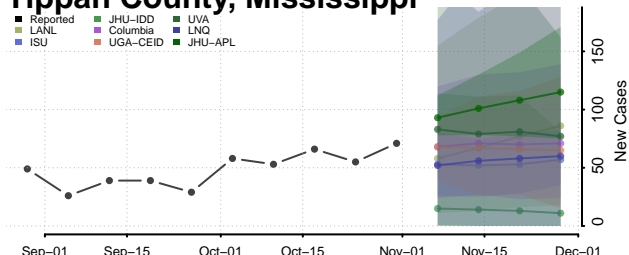

Tippah County, Mississippi