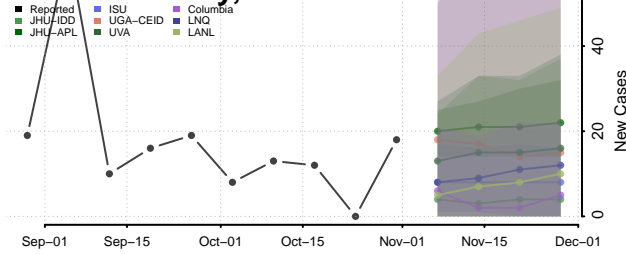

Brooks County, Texas