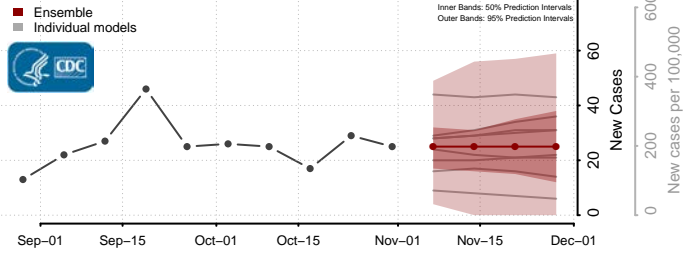

Haskell County, Oklahoma