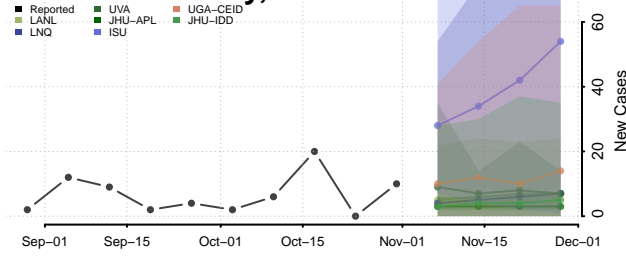

Brewster County, Texas