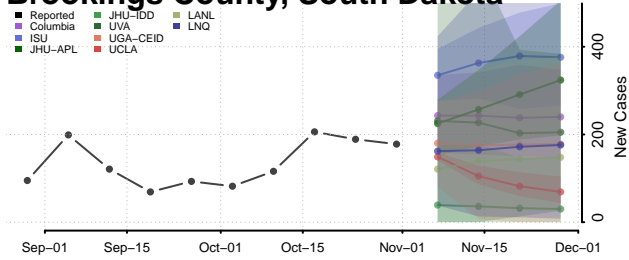

Brookings County, South Dakota