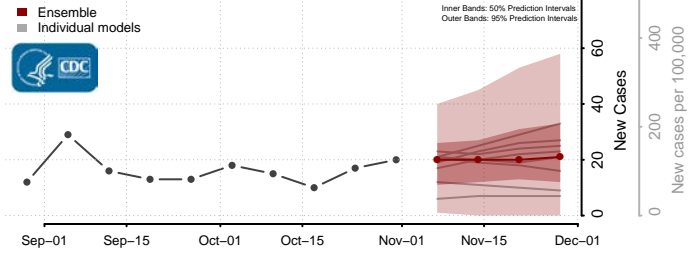

Smith County, Mississippi