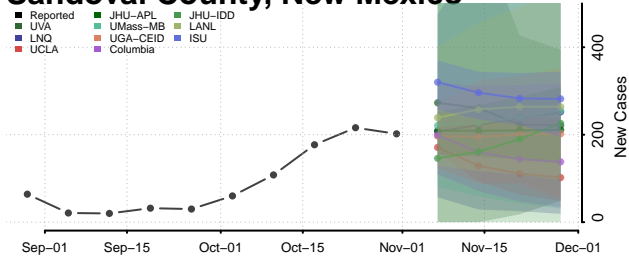

Sandoval County, New Mexico