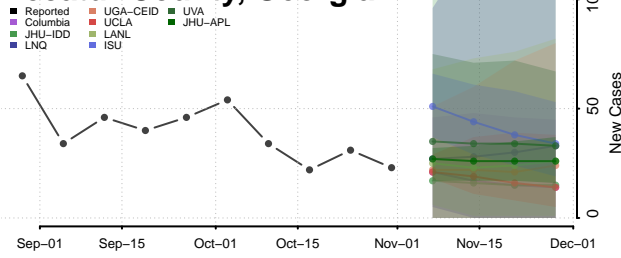

Crawford County, Georgia

Crisp County, Georgia

Dade County, Georgia

Dawson County, Georgia

Decatur County, Georgia

DeKalb County, Georgia

Dodge County, Georgia

Dooly County, Georgia