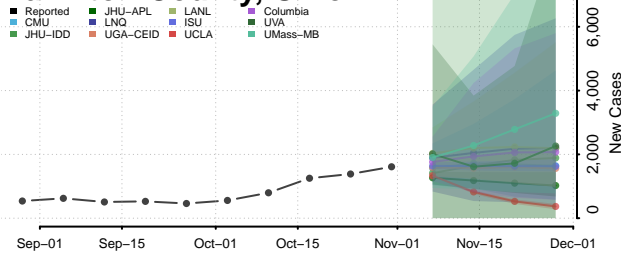

Hamilton County, Ohio