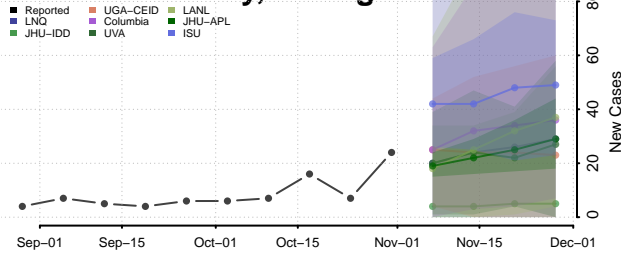

Iron County, Michigan

Isabella County, Michigan

Jackson County, Michigan

Kalamazoo County, Michigan

Kalkaska County, Michigan

Kent County, Michigan

Keweenaw County, Michigan

Lake County, Michigan