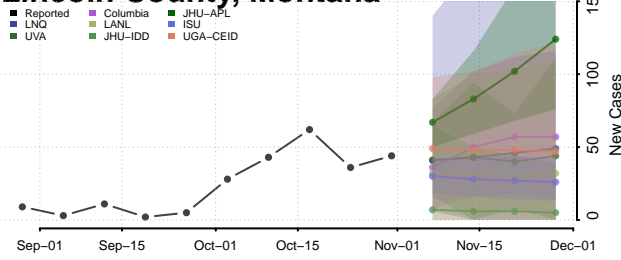

Lincoln County, Montana