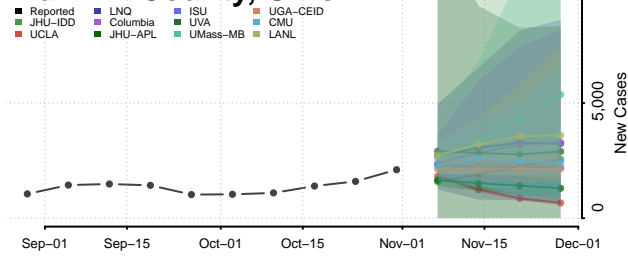

Franklin County, Ohio