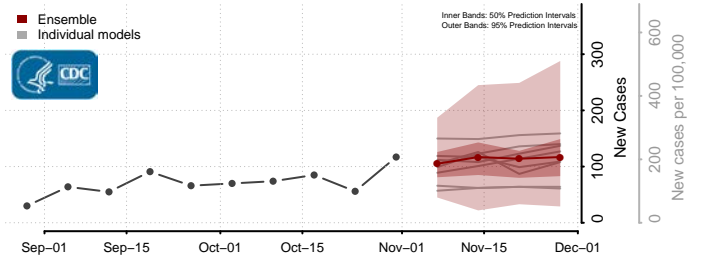

Pendleton County, West Virginia

Pleasants County, West Virginia

Pocahontas County, West Virginia

Preston County, West Virginia

Putnam County, West Virginia

Raleigh County, West Virginia

Randolph County, West Virginia