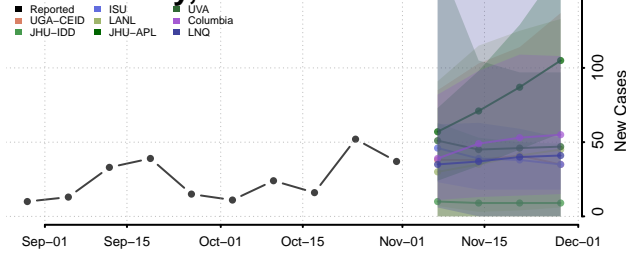

Ozark County, Missouri

Pemiscot County, Missouri

Perry County, Missouri

Pettis County, Missouri

Phelps County, Missouri

Pike County, Missouri

Platte County, Missouri

Polk County, Missouri