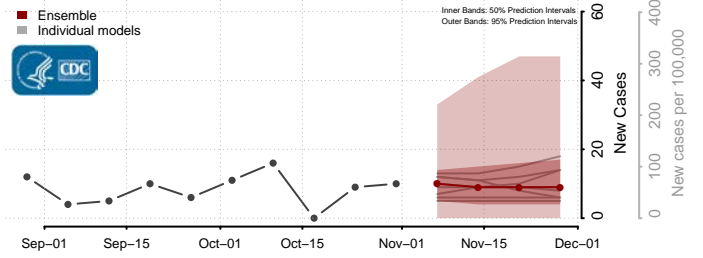

Williamsburg County, Virginia