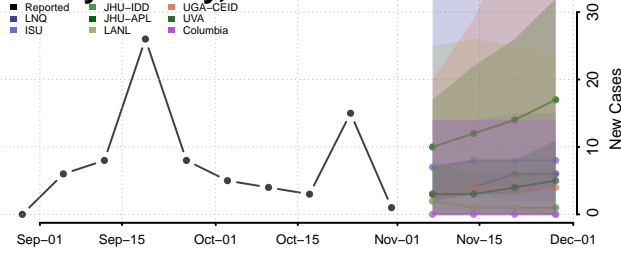

Custer County, Oklahoma

Delaware County, Oklahoma

Dewey County, Oklahoma

Ellis County, Oklahoma

Garfield County, Oklahoma

Garvin County, Oklahoma

Grady County, Oklahoma

Grant County, Oklahoma