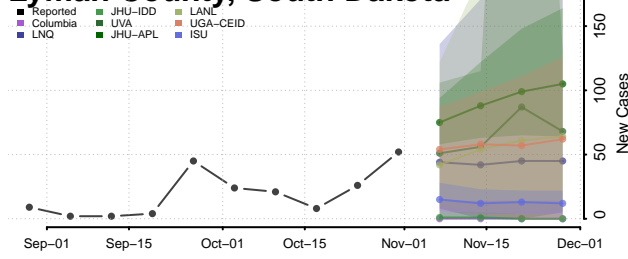

Lyman County, South Dakota