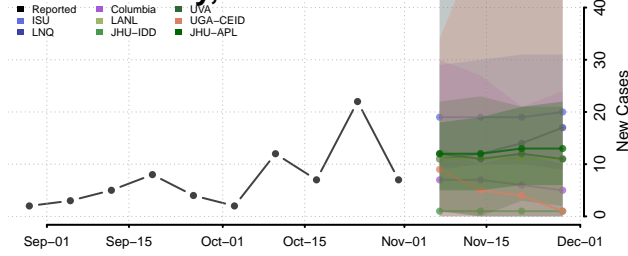

Greer County, Oklahoma