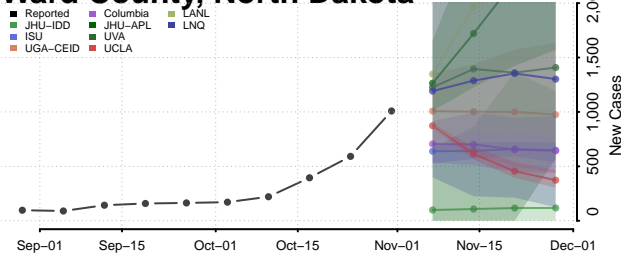

Ward County, North Dakota