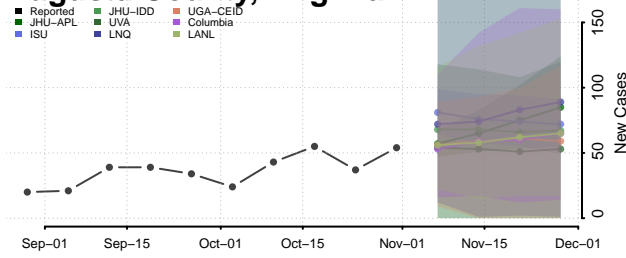

Augusta County, Virginia