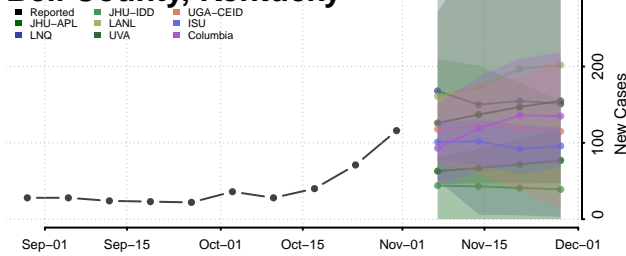

Bell County, Kentucky