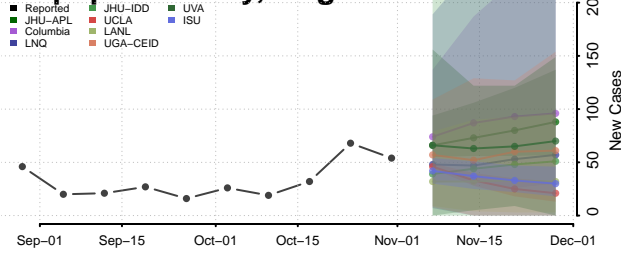

Culpeper County, Virginia