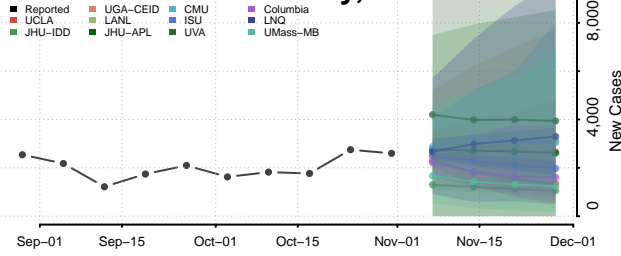

Plumas County, California

Riverside County, California

Sacramento County, California

San Benito County, California

San Bernardino County, California

San Diego County, California

San Francisco County, California