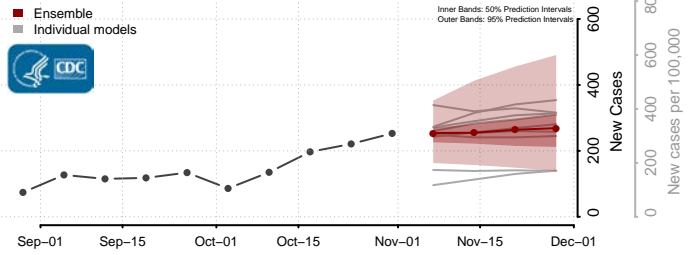

Wilson County, North Carolina