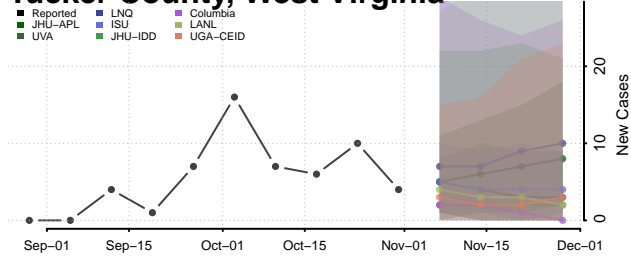

Tucker County, West Virginia