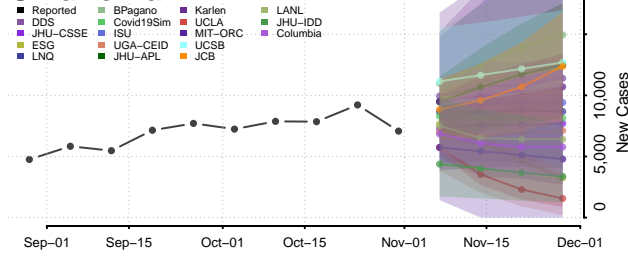

Wayne County, Ohio

Williams County, Ohio

Wood County, Ohio

Wyandot County, Ohio

Oklahoma

Adair County, Oklahoma

Alfalfa County, Oklahoma

Atoka County, Oklahoma