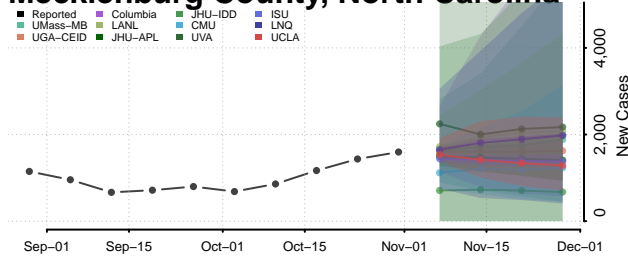

Mecklenburg County, North Carolina