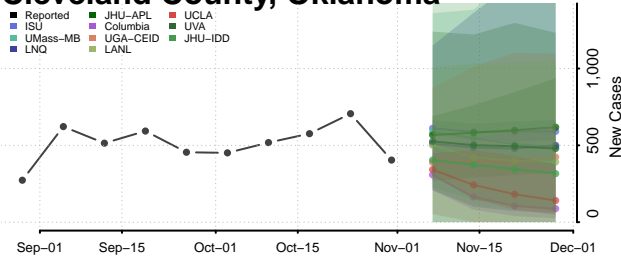

Cleveland County, Oklahoma