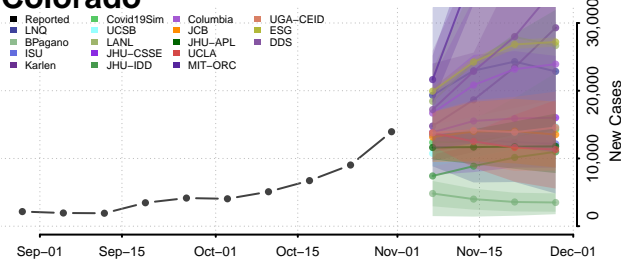

Tulare County, California

Tuolumne County, California

Ventura County, California

Yolo County, California

Yuba County, California

Colorado

Adams County, Colorado

Alamosa County, Colorado