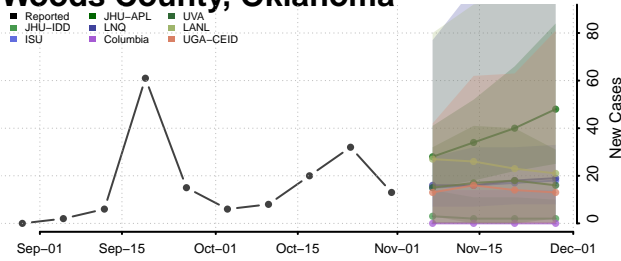

Woods County, Oklahoma