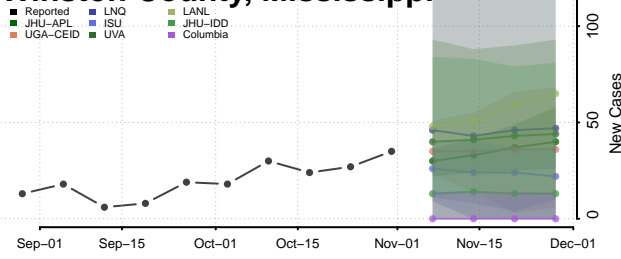

Winston County, Mississippi