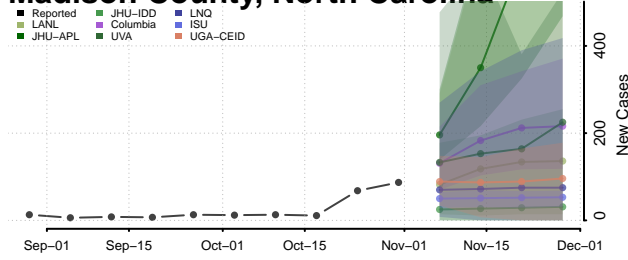

Madison County, North Carolina