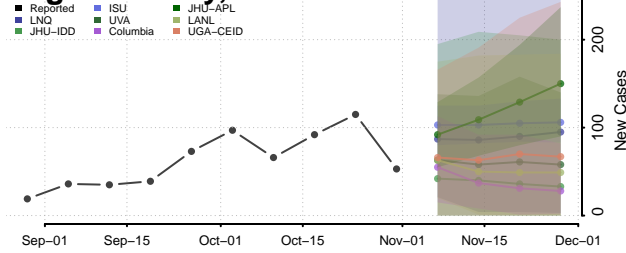

Kay County, Oklahoma

Kingfisher County, Oklahoma

Kiowa County, Oklahoma

Latimer County, Oklahoma

Le Flore County, Oklahoma

Lincoln County, Oklahoma

Logan County, Oklahoma

Love County, Oklahoma