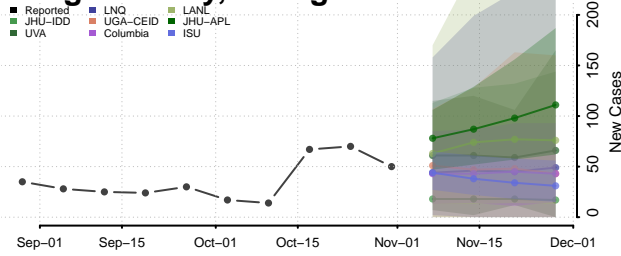

Crawford County, Georgia

Crisp County, Georgia

Dade County, Georgia

Dawson County, Georgia

Decatur County, Georgia

DeKalb County, Georgia

Dodge County, Georgia

Dooly County, Georgia