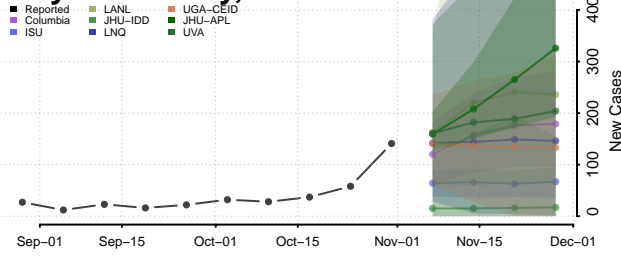

Cass County, Iowa

Cedar County, Iowa

Cerro Gordo County, Iowa

Cherokee County, Iowa

Chickasaw County, Iowa

Clarke County, Iowa

Clay County, Iowa

Clayton County, Iowa