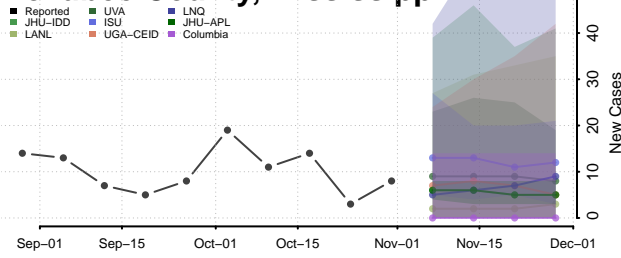

Monroe County, Mississippi

Montgomery County, Mississippi

Neshoba County, Mississippi

Newton County, Mississippi

Noxubee County, Mississippi

Oktibbeha County, Mississippi

Panola County, Mississippi

Pearl River County, Mississippi