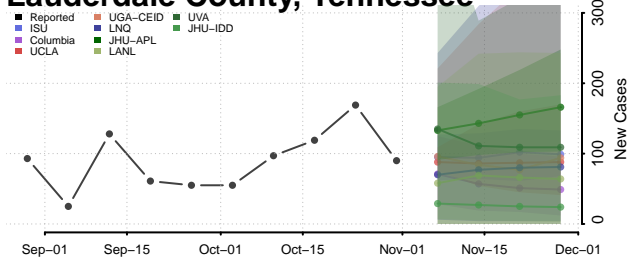

Lauderdale County, Tennessee