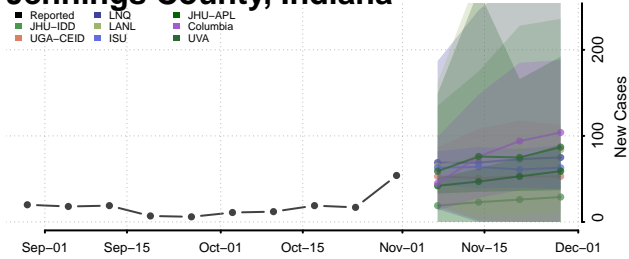

Jackson County, Indiana

Jasper County, Indiana

Jay County, Indiana

Jefferson County, Indiana

Jennings County, Indiana

Johnson County, Indiana

Knox County, Indiana

Kosciusko County, Indiana