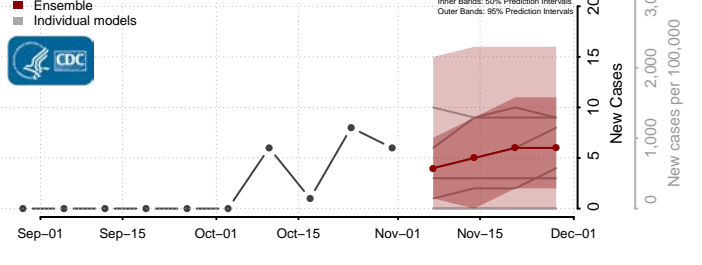

Sweet Grass County, Montana

Teton County, Montana

Toole County, Montana

Treasure County, Montana

Valley County, Montana

Wheatland County, Montana

Wibaux County, Montana

Yellowstone County, Montana