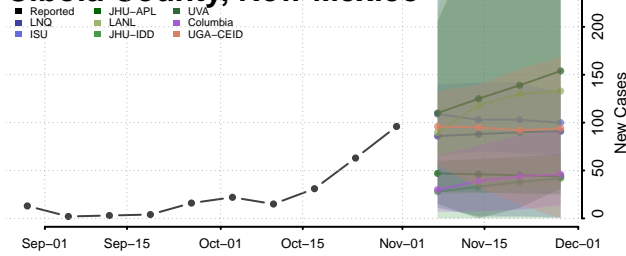

Cibola County, New Mexico