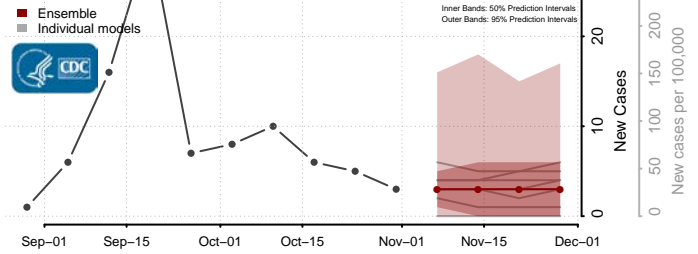

Middlesex County, Virginia