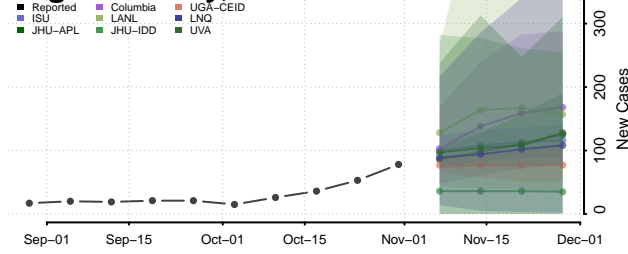

Logan County, Ohio