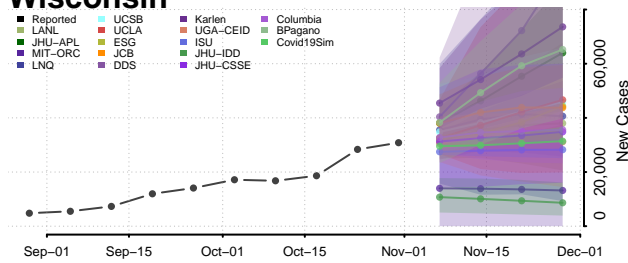

Webster County, West Virginia

Wetzel County, West Virginia

Wirt County, West Virginia

Wood County, West Virginia

Wyoming County, West Virginia

Wisconsin