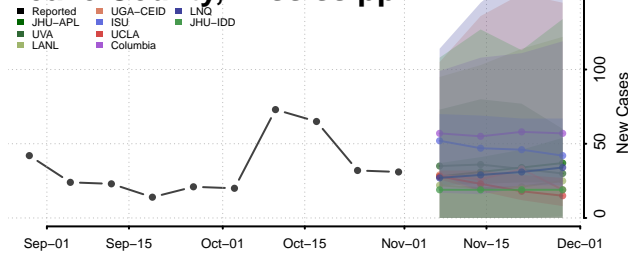

Leake County, Mississippi