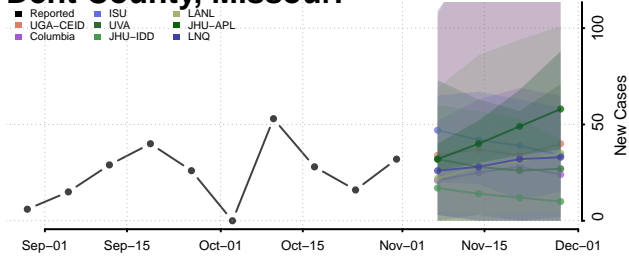

Dent County, Missouri