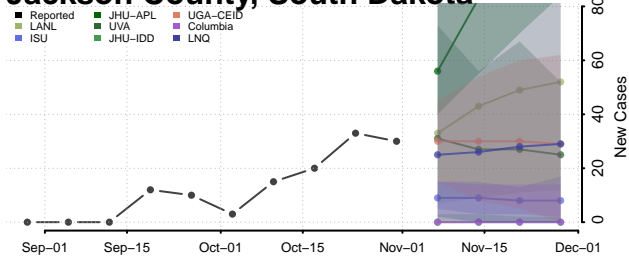

Jackson County, South Dakota