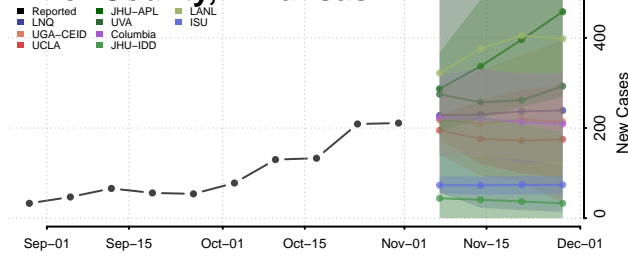

Miller County, Arkansas