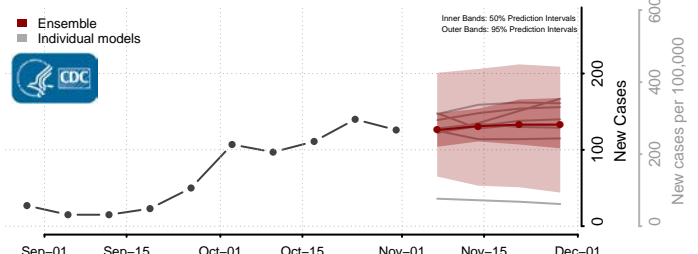

Minnesota

Aitkin County, Minnesota

Anoka County, Minnesota

Becker County, Minnesota

Beltrami County, Minnesota

Benton County, Minnesota

Big Stone County, Minnesota

Blue Earth County, Minnesota