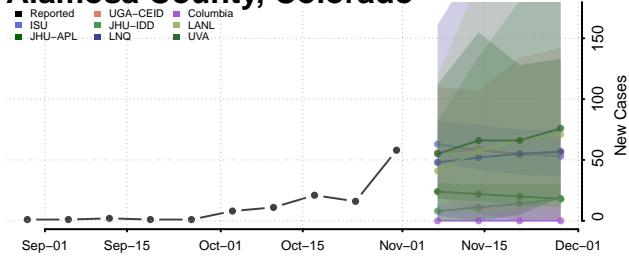

Tulare County, California

Tuolumne County, California

Ventura County, California

Yolo County, California

Yuba County, California

Colorado

Adams County, Colorado

Alamosa County, Colorado