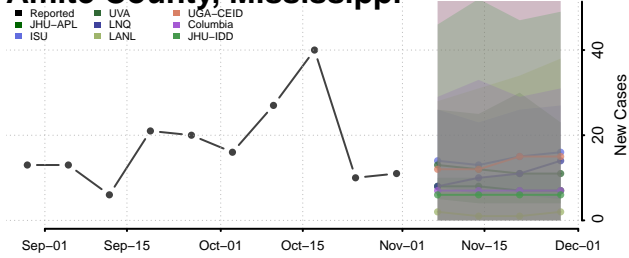

Mississippi

Adams County, Mississippi

Alcorn County, Mississippi

Amite County, Mississippi

Attala County, Mississippi

Benton County, Mississippi

Bolivar County, Mississippi

Calhoun County, Mississippi