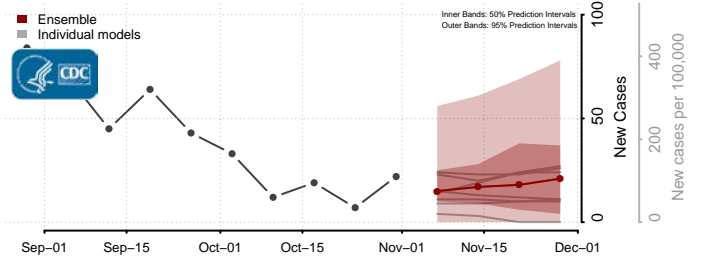

Wythe County, Virginia

York County, Virginia

Washington

Adams County, Washington

Asotin County, Washington

Benton County, Washington

Chelan County, Washington

Clallam County, Washington