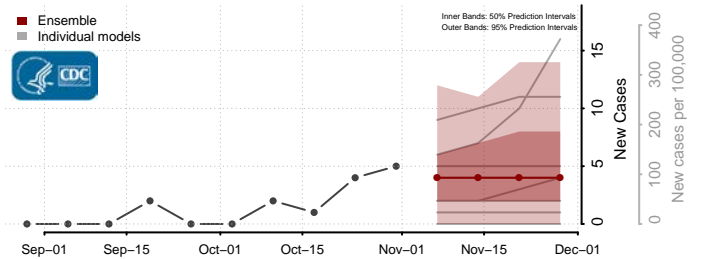

De Baca County, New Mexico

Dona Ana County, New Mexico

Eddy County, New Mexico

Grant County, New Mexico

Guadalupe County, New Mexico

Harding County, New Mexico

Hidalgo County, New Mexico

Lea County, New Mexico