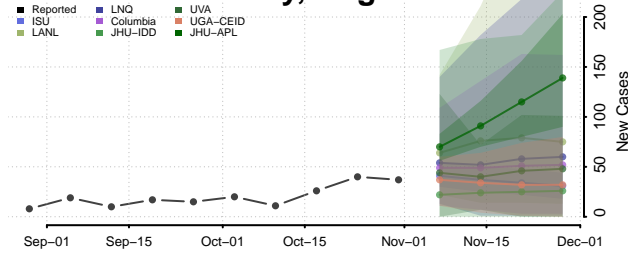

Virginia Beach County, Virginia

Warren County, Virginia

Washington County, Virginia

Waynesboro County, Virginia

Westmoreland County, Virginia

Williamsburg County, Virginia

Winchester County, Virginia

Wise County, Virginia