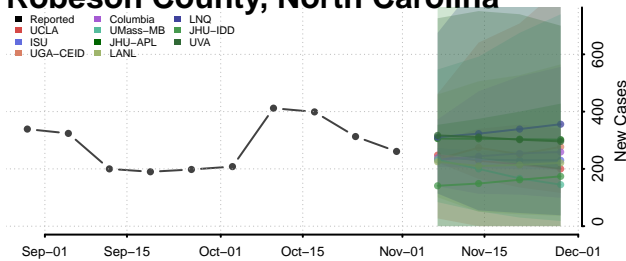

Robeson County, North Carolina