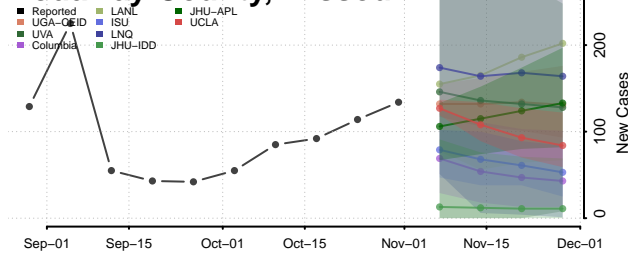

Nodaway County, Missouri