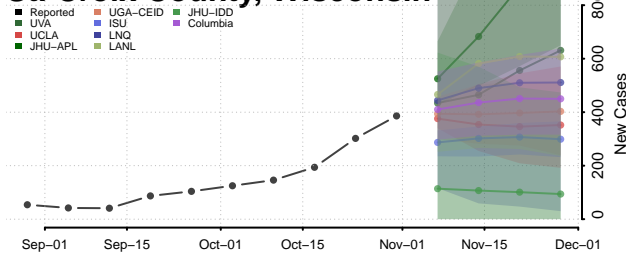

St. Croix County, Wisconsin