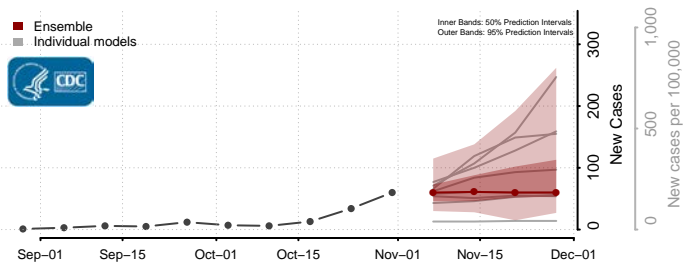

Torrance County, New Mexico

Union County, New Mexico

Valencia County, New Mexico

New York

Albany County, New York

Allegany County, New York

Bronx County, New York

Broome County, New York