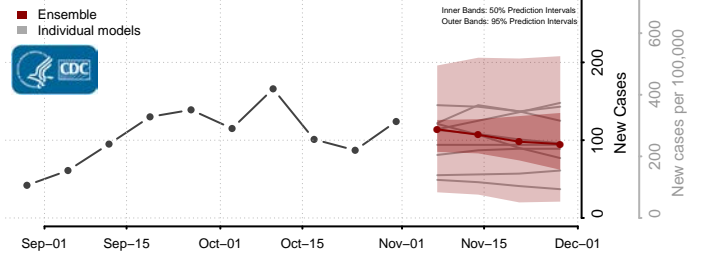

Webster County, Missouri