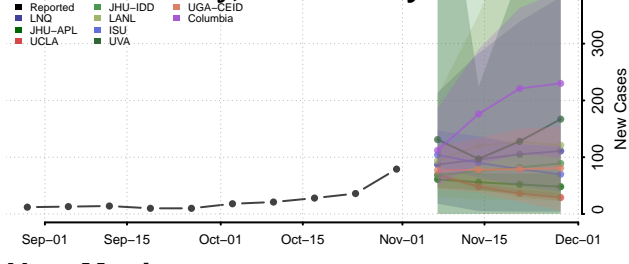

Warren County, New Jersey