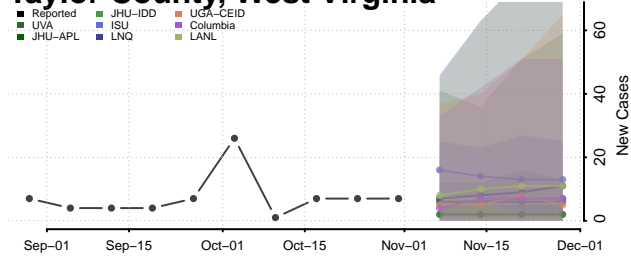

Taylor County, West Virginia