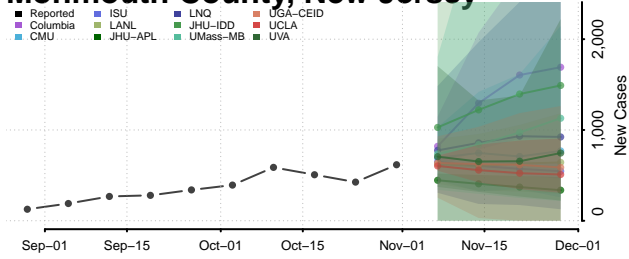

Monmouth County, New Jersey