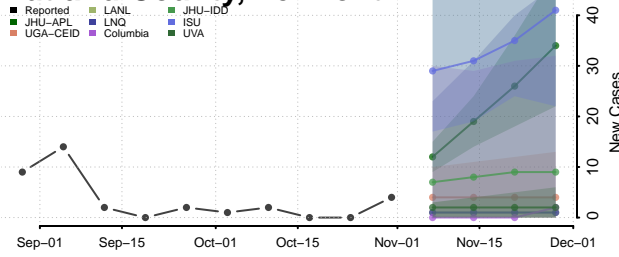

Chittenden County, Vermont

Essex County, Vermont

Franklin County, Vermont

Grand Isle County, Vermont

Lamoille County, Vermont

Orange County, Vermont

Orleans County, Vermont

Rutland County, Vermont