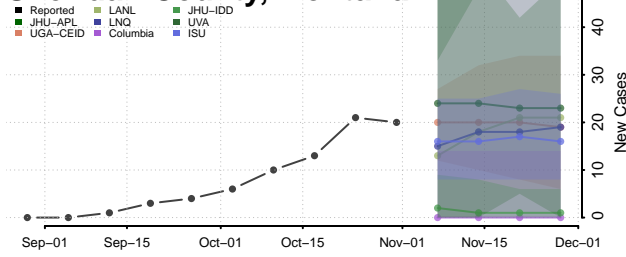

Sheridan County, Montana