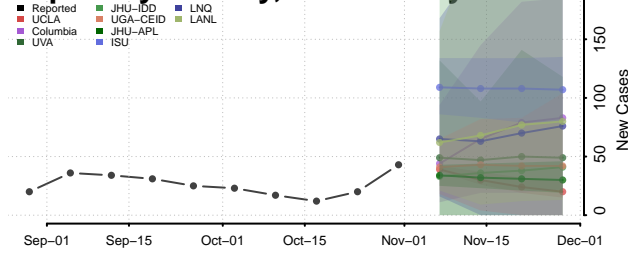

Cape May County, New Jersey