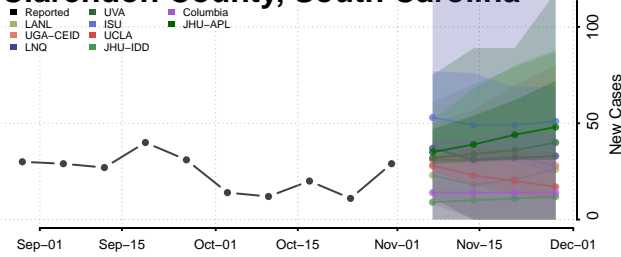

Calhoun County, South Carolina

Charleston County, South Carolina

Cherokee County, South Carolina

Chester County, South Carolina

Chesterfield County, South Carolina

Clarendon County, South Carolina

Colleton County, South Carolina