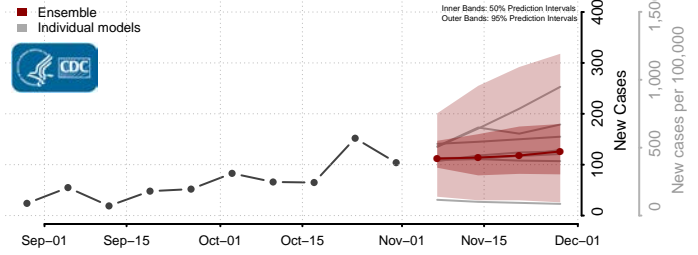

Juneau County, Wisconsin