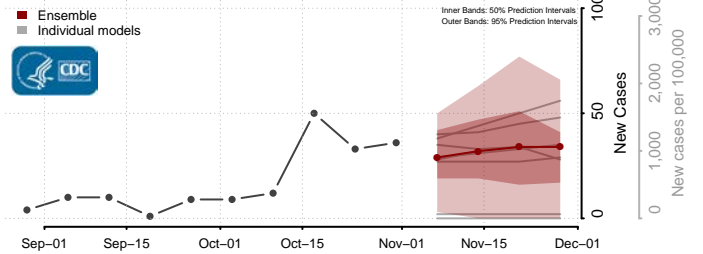

Divide County, North Dakota

Dunn County, North Dakota

Eddy County, North Dakota

Emmons County, North Dakota

Foster County, North Dakota

Golden Valley County, North Dakota

Grand Forks County, North Dakota

Grant County, North Dakota