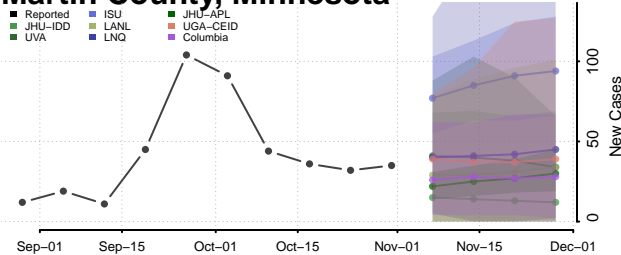

Le Sueur County, Minnesota

Lincoln County, Minnesota

Lyon County, Minnesota

Mahnomen County, Minnesota

Marshall County, Minnesota

Martin County, Minnesota

McLeod County, Minnesota

Meeker County, Minnesota