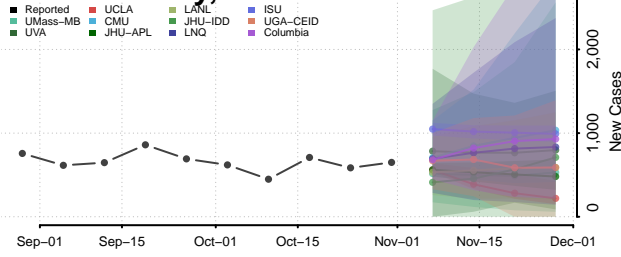

Travis County, Texas