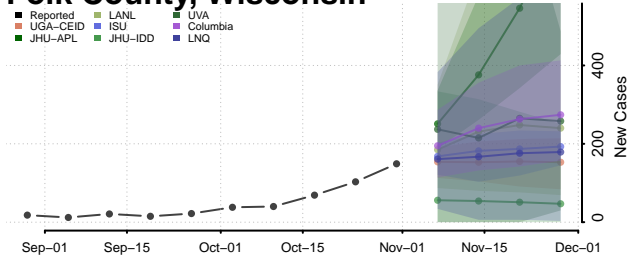

Oconto County, Wisconsin

Oneida County, Wisconsin

Outagamie County, Wisconsin

Ozaukee County, Wisconsin

Pepin County, Wisconsin

Pierce County, Wisconsin

Polk County, Wisconsin

Portage County, Wisconsin