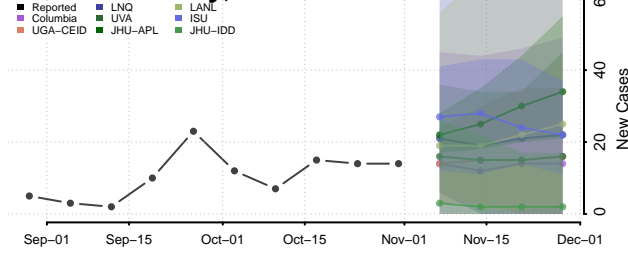

Brown County, Illinois