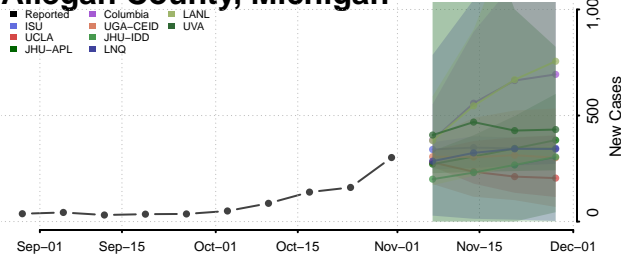

Alpena County, Michigan

Antrim County, Michigan

Arenac County, Michigan

Baraga County, Michigan

Barry County, Michigan

Bay County, Michigan

Benzie County, Michigan

Berrien County, Michigan