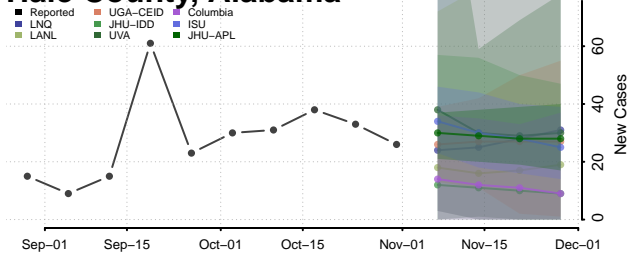

Hale County, Alabama