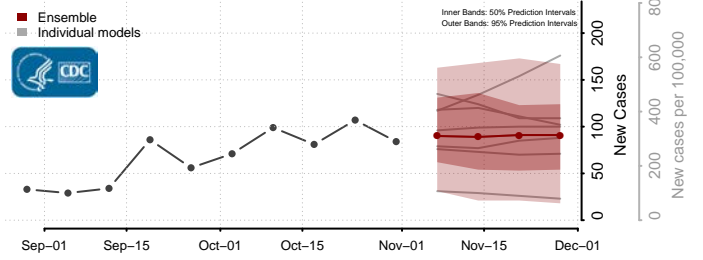

St. Louis City County, Missouri

St. Louis County, Missouri

Ste. Genevieve County, Missouri

Stoddard County, Missouri

Stone County, Missouri

Sullivan County, Missouri

Taney County, Missouri

Texas County, Missouri