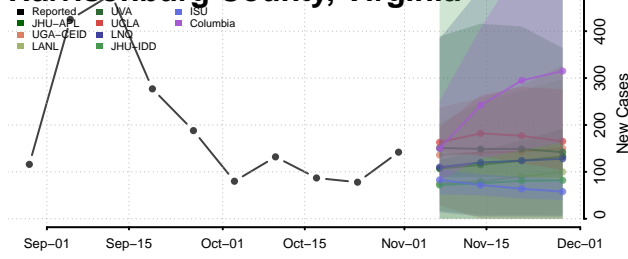

Grayson County, Virginia

Greene County, Virginia

Greensville County, Virginia

Halifax County, Virginia

Hampton County, Virginia

Hanover County, Virginia

Harrisonburg County, Virginia

Henrico County, Virginia