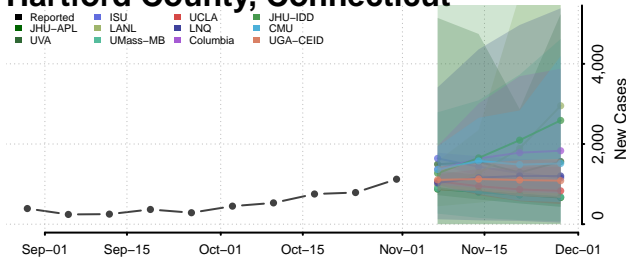

Hartford County, Connecticut