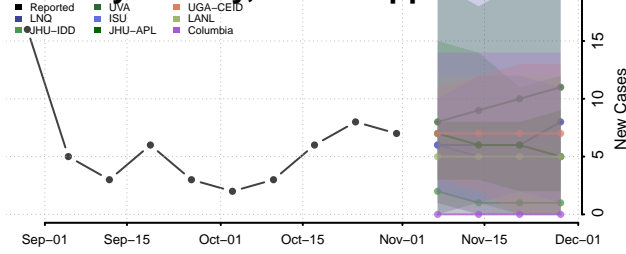

Perry County, Mississippi

Pike County, Mississippi

Pontotoc County, Mississippi

Prentiss County, Mississippi

Quitman County, Mississippi

Rankin County, Mississippi

Scott County, Mississippi

Sharkey County, Mississippi