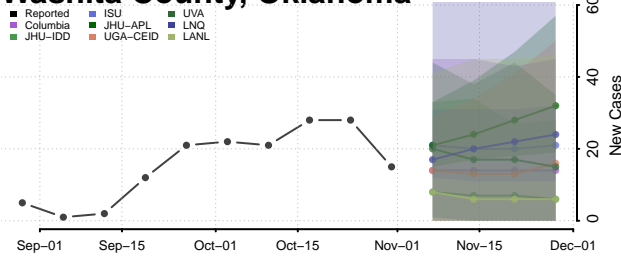

Sequoyah County, Oklahoma

Stephens County, Oklahoma

Texas County, Oklahoma

Tillman County, Oklahoma

Tulsa County, Oklahoma

Wagoner County, Oklahoma

Washington County, Oklahoma

Washita County, Oklahoma