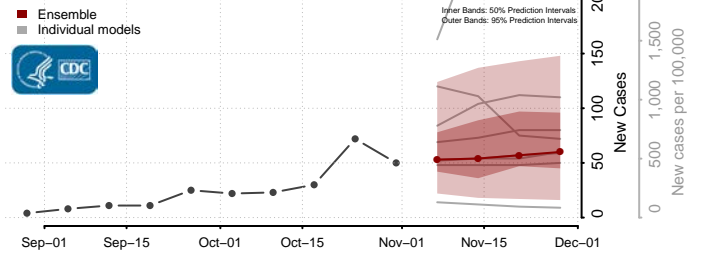

Nebraska

Adams County, Nebraska

Antelope County, Nebraska

Arthur County, Nebraska

Banner County, Nebraska

Blaine County, Nebraska

Boone County, Nebraska

Box Butte County, Nebraska