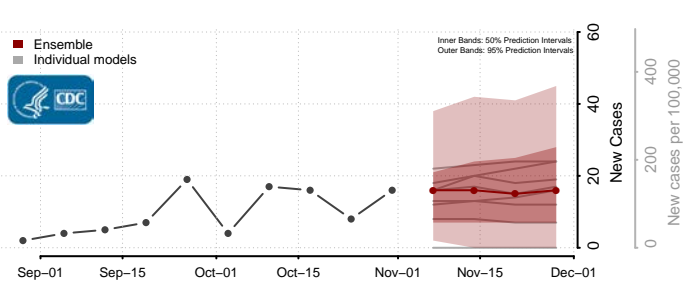

Koochiching County, Minnesota