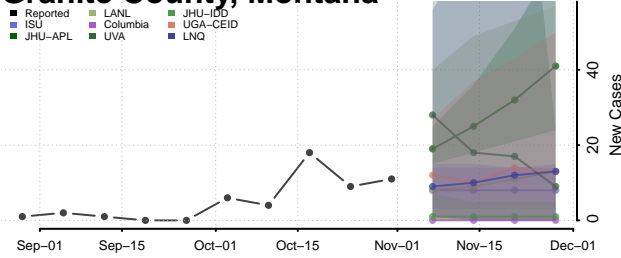

Garfield County, Montana

Glacier County, Montana

Golden Valley County, Montana

Granite County, Montana

Hill County, Montana

Jefferson County, Montana

Judith Basin County, Montana

Lake County, Montana