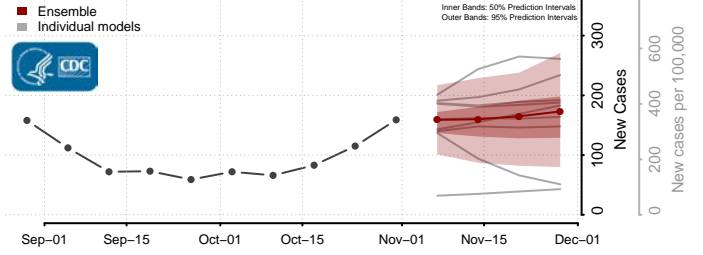

Clinton County, Iowa