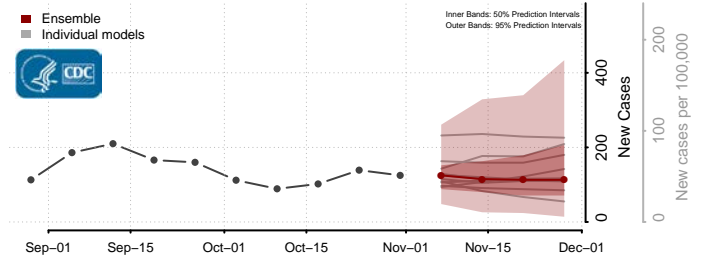

Lafayette County, Louisiana