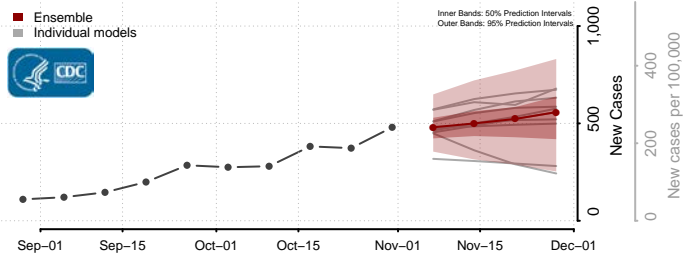

St. Louis County, Minnesota