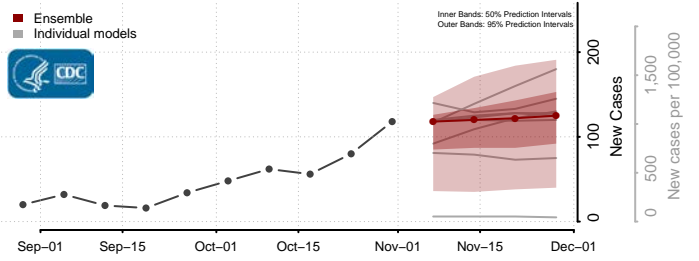

Ramsey County, North Dakota