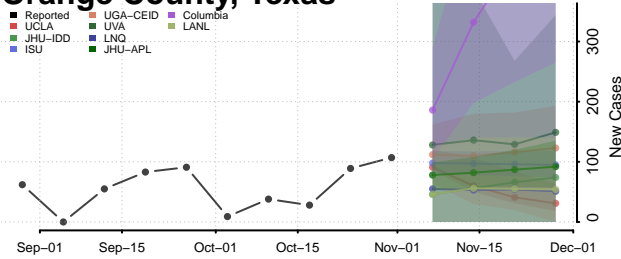

Nolan County, Texas

Nueces County, Texas

Ochiltree County, Texas

Oldham County, Texas

Orange County, Texas

Palo Pinto County, Texas

Panola County, Texas

Parker County, Texas