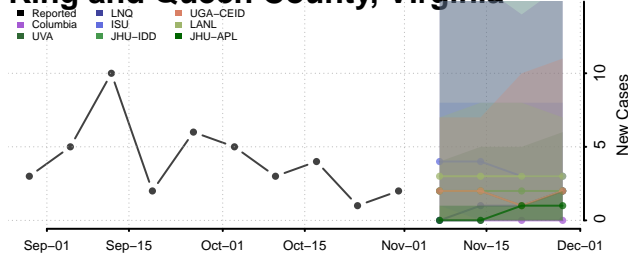

Henry County, Virginia

Highland County, Virginia

Hopewell County, Virginia

Isle of Wight County, Virginia

James City County, Virginia

King and Queen County, Virginia

King George County, Virginia

King William County, Virginia