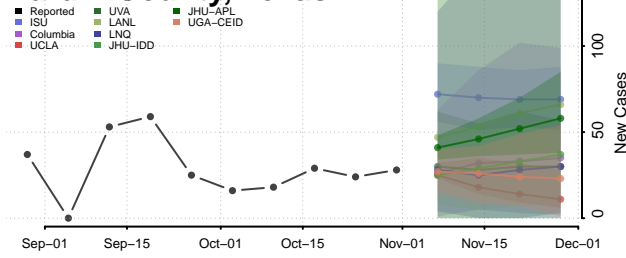

Hardin County, Texas