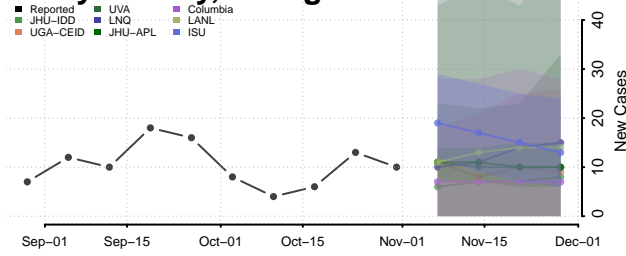

Crawford County, Georgia

Crisp County, Georgia

Dade County, Georgia

Dawson County, Georgia

Decatur County, Georgia

DeKalb County, Georgia

Dodge County, Georgia

Dooly County, Georgia