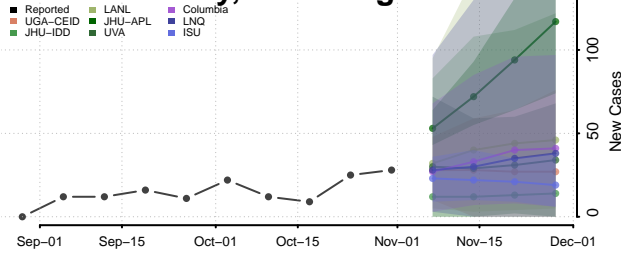

Lincoln County, West Virginia