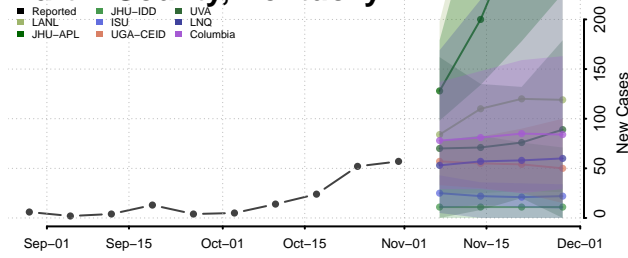

Madison County, Kentucky

Magoffin County, Kentucky

Marion County, Kentucky

Marshall County, Kentucky

Martin County, Kentucky

Mason County, Kentucky

McCracken County, Kentucky

McCreary County, Kentucky