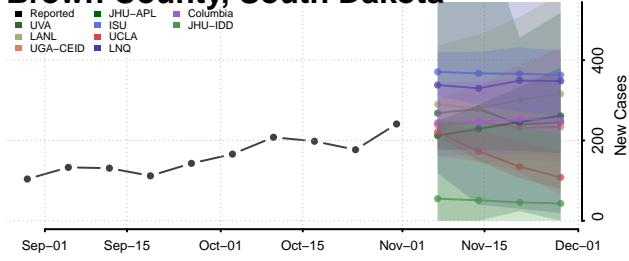

Brown County, South Dakota