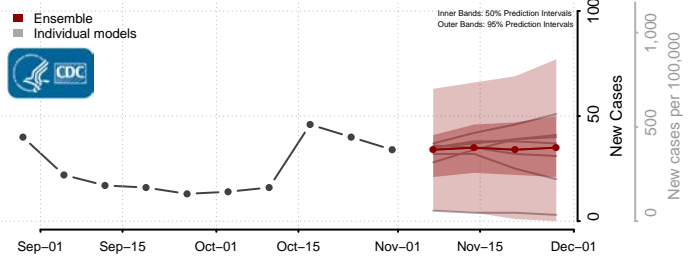

Clay County, South Dakota

Codington County, South Dakota

Corson County, South Dakota

Custer County, South Dakota

Davison County, South Dakota

Day County, South Dakota

Deuel County, South Dakota

Dewey County, South Dakota