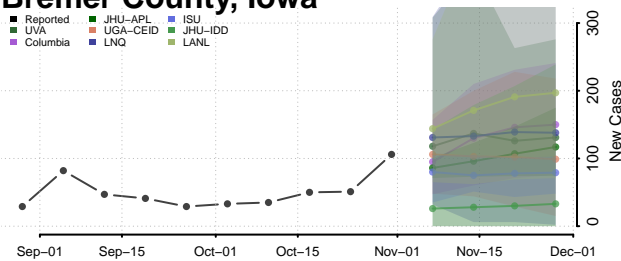

Bremer County, Iowa