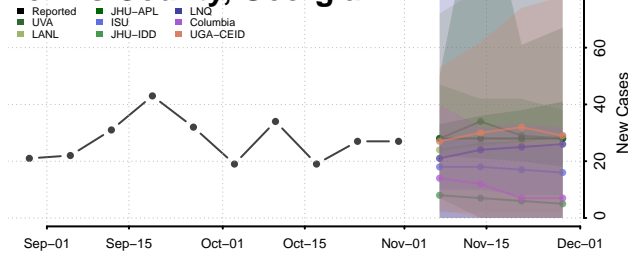

Terrell County, Georgia

Thomas County, Georgia

Tift County, Georgia

Toombs County, Georgia

Towns County, Georgia

Treutlen County, Georgia

Troup County, Georgia

Turner County, Georgia