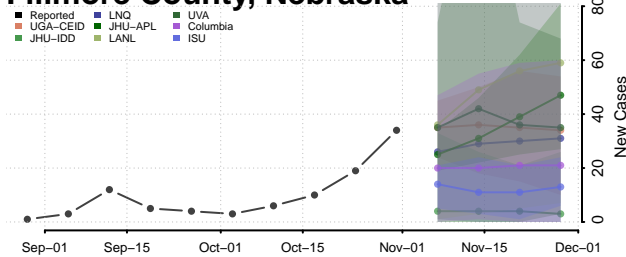

Dawson County, Nebraska

Deuel County, Nebraska

Dixon County, Nebraska

Dodge County, Nebraska

Douglas County, Nebraska

Dundy County, Nebraska

Fillmore County, Nebraska

Franklin County, Nebraska