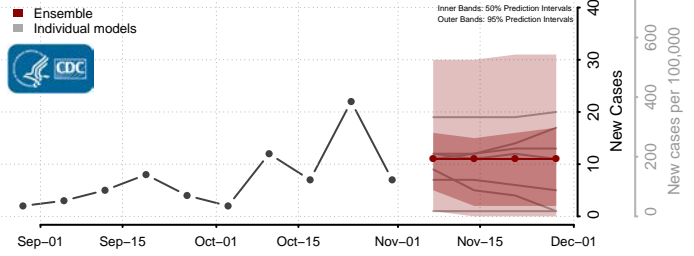

Greer County, Oklahoma