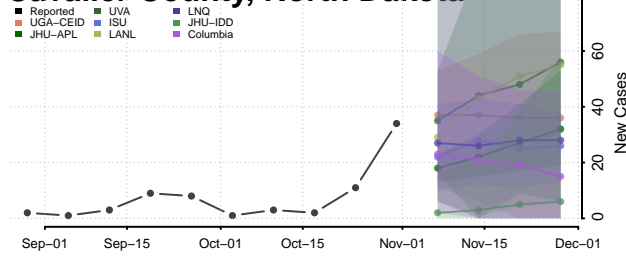

Cavalier County, North Dakota