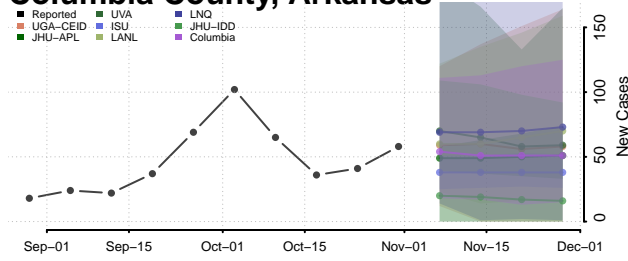

Columbia County, Arkansas