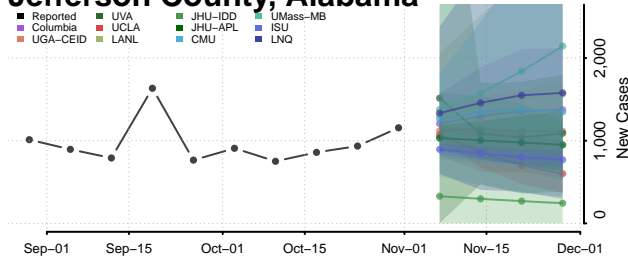

Geneva County, Alabama

Greene County, Alabama

Hale County, Alabama

Henry County, Alabama

Houston County, Alabama

Jackson County, Alabama

Jefferson County, Alabama

Lamar County, Alabama