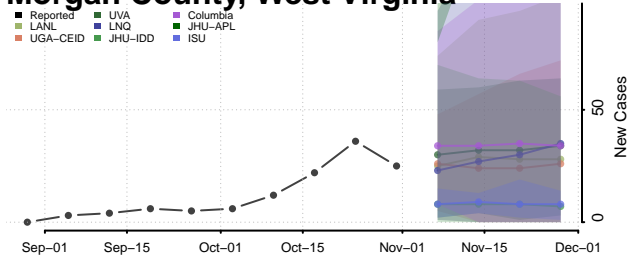

Morgan County, West Virginia