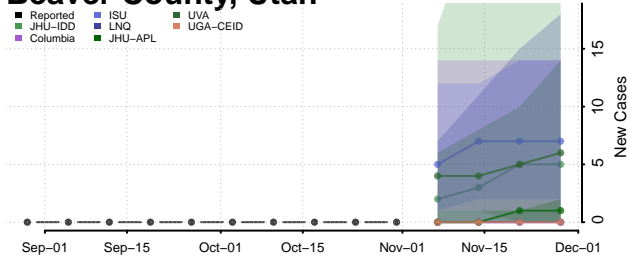

Wise County, Texas

Wood County, Texas

Yoakum County, Texas

Young County, Texas

Zapata County, Texas

Zavala County, Texas

Utah

Beaver County, Utah