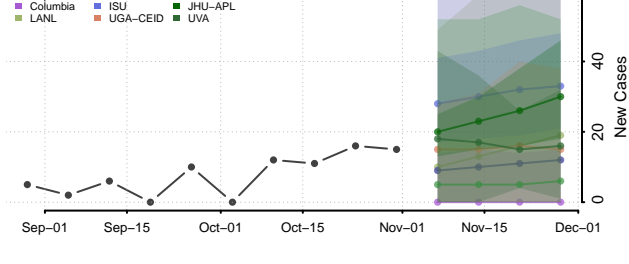

Swisher County, Texas