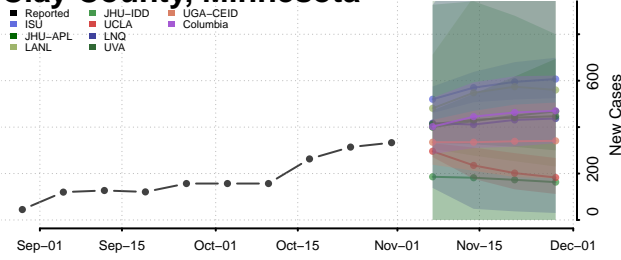

Clay County, Minnesota