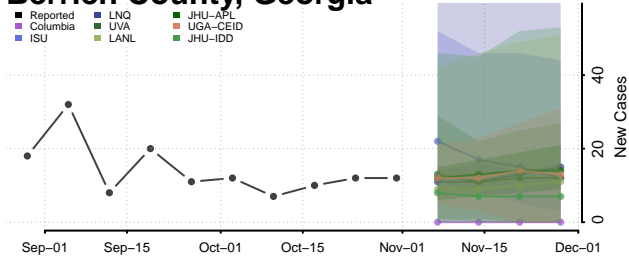

Barrow County, Georgia

Bartow County, Georgia

Ben Hill County, Georgia

Berrien County, Georgia

Bibb County, Georgia

Bleckley County, Georgia

Brantley County, Georgia

Brooks County, Georgia