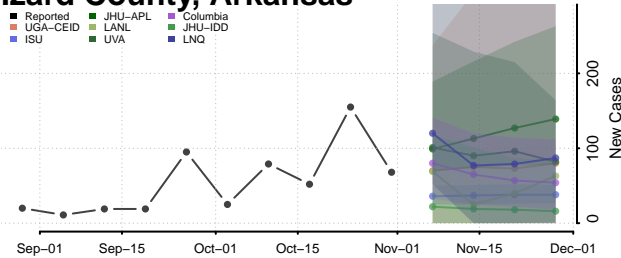

Greene County, Arkansas

Hempstead County, Arkansas

Hot Spring County, Arkansas

Howard County, Arkansas

Independence County, Arkansas

Izard County, Arkansas

Jackson County, Arkansas

Jefferson County, Arkansas