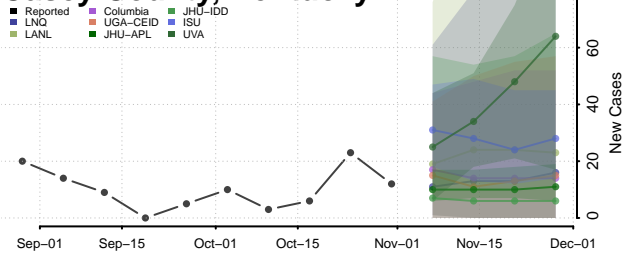

Casey County, Kentucky