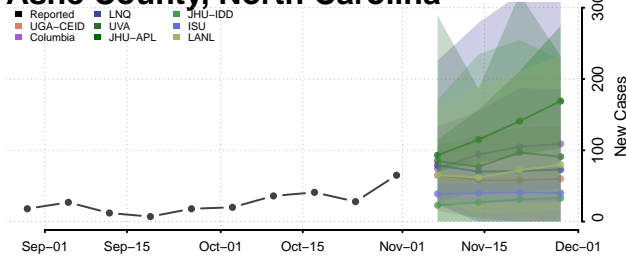

Avery County, North Carolina

Beaufort County, North Carolina

Bertie County, North Carolina

Bladen County, North Carolina

Brunswick County, North Carolina

Buncombe County, North Carolina

Burke County, North Carolina