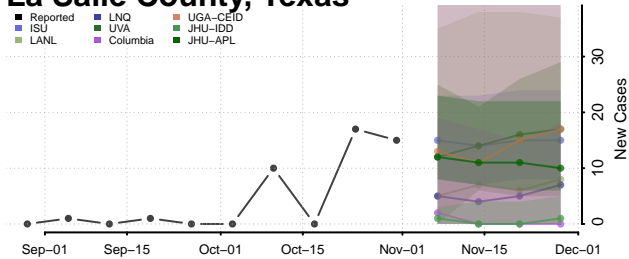

La Salle County, Texas