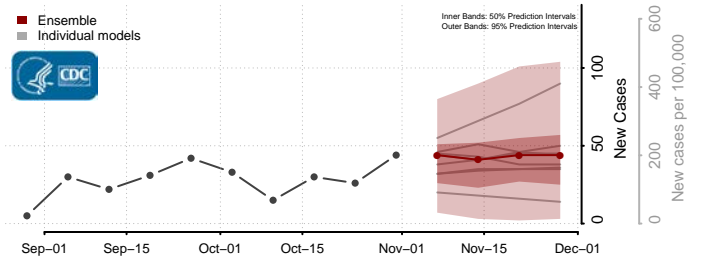

McLean County, Kentucky

Meade County, Kentucky

Menifee County, Kentucky

Mercer County, Kentucky

Metcalfe County, Kentucky

Monroe County, Kentucky

Montgomery County, Kentucky

Morgan County, Kentucky