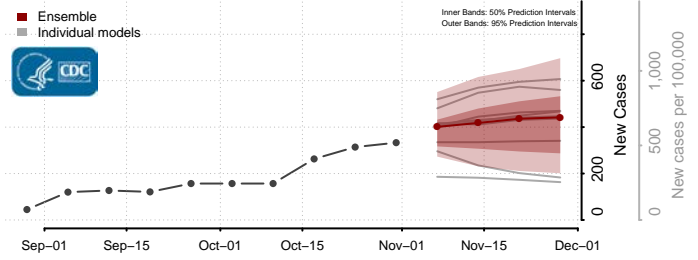

Clay County, Minnesota