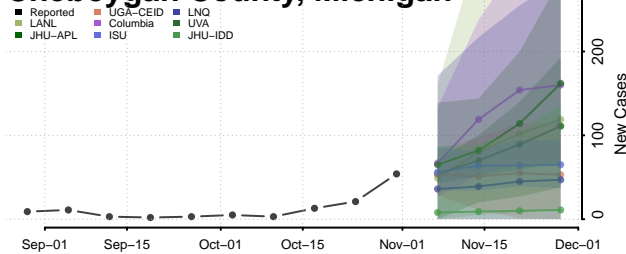

Cheboygan County, Michigan