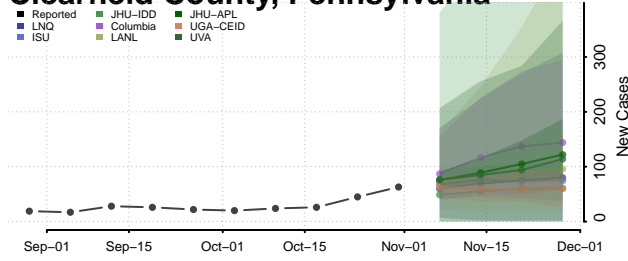

Clearfield County, Pennsylvania