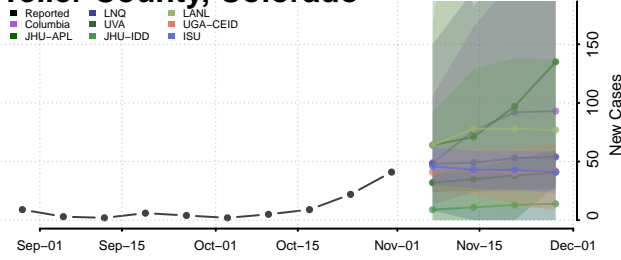

Teller County, Colorado