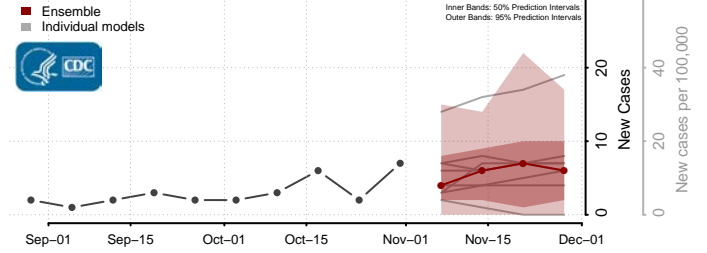

Delaware County, New York

Dutchess County, New York

Erie County, New York

Essex County, New York

Franklin County, New York

Fulton County, New York

Genesee County, New York

Greene County, New York