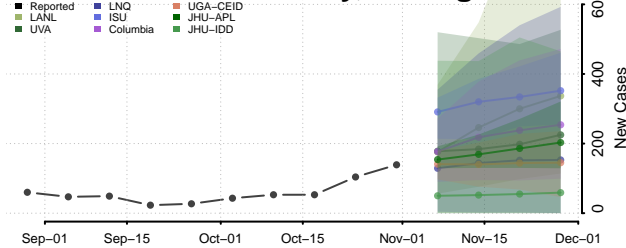

Grand Traverse County, Michigan