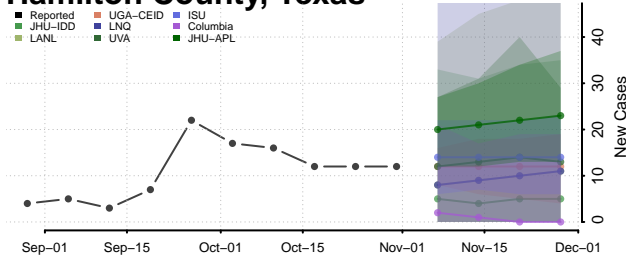

Hamilton County, Texas