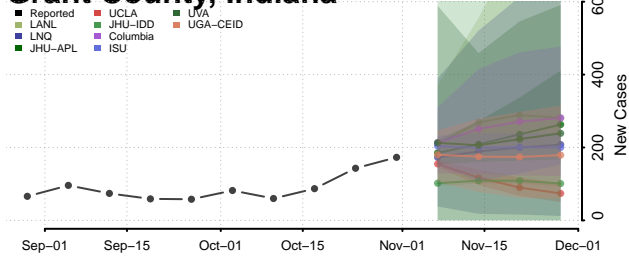

Elkhart County, Indiana

Fayette County, Indiana

Floyd County, Indiana

Fountain County, Indiana

Franklin County, Indiana

Fulton County, Indiana

Gibson County, Indiana

Grant County, Indiana