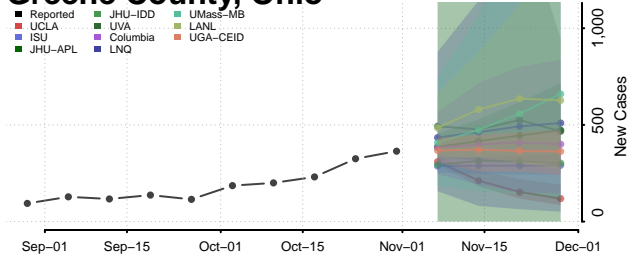

Greene County, Ohio