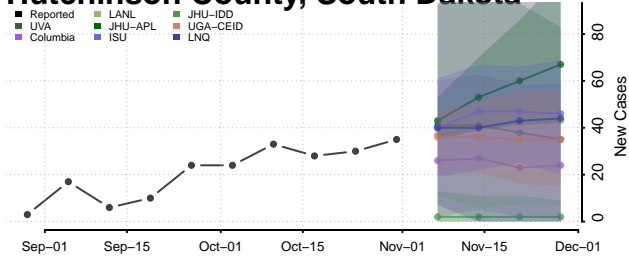

Hutchinson County, South Dakota