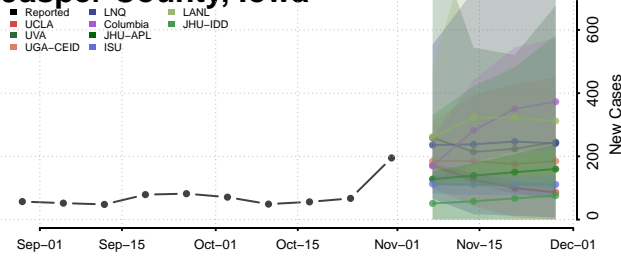

Ida County, Iowa

Iowa County, Iowa

Jackson County, Iowa

Jasper County, Iowa

Jefferson County, Iowa

Johnson County, Iowa

Jones County, Iowa

Keokuk County, Iowa