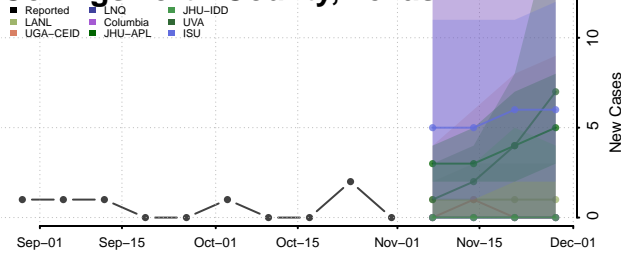

Collingsworth County, Texas