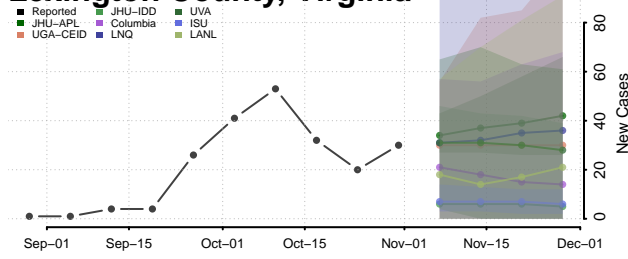

Lexington County, Virginia