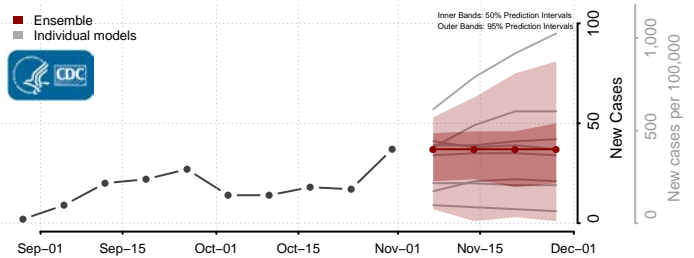

Swift County, Minnesota