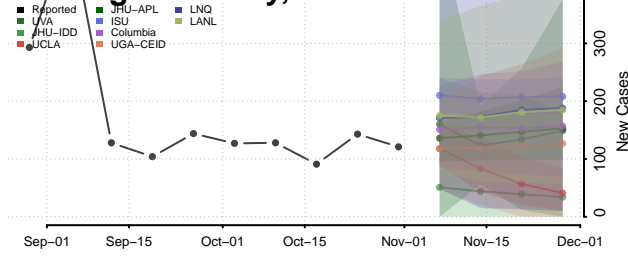

Muskogee County, Oklahoma