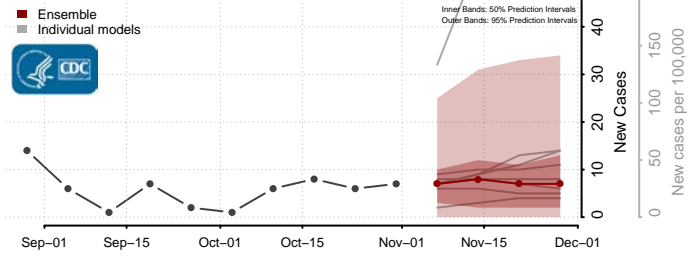

Fairfax City County, Virginia