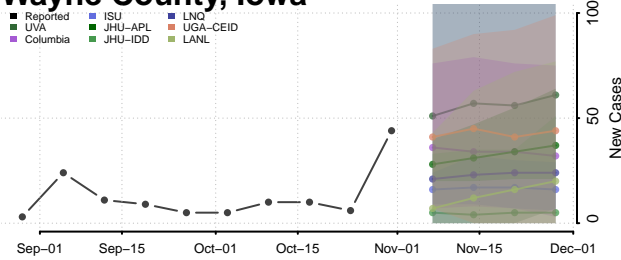

Taylor County, Iowa

Union County, Iowa

Van Buren County, Iowa

Wapello County, Iowa

Warren County, Iowa

Washington County, Iowa

Wayne County, Iowa

Webster County, Iowa