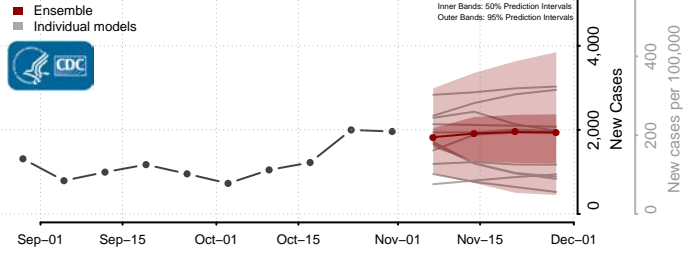

Roane County, Tennessee

Robertson County, Tennessee

Rutherford County, Tennessee

Scott County, Tennessee

Sequatchie County, Tennessee

Sevier County, Tennessee

Shelby County, Tennessee

Smith County, Tennessee