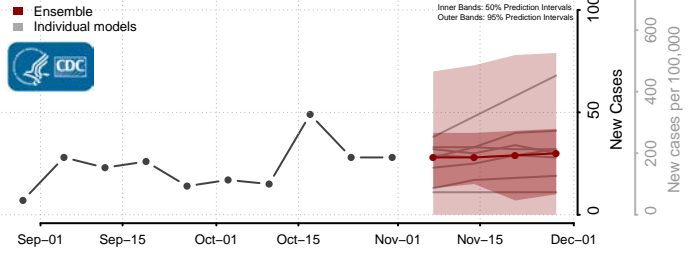

Roane County, Tennessee

Robertson County, Tennessee

Rutherford County, Tennessee

Scott County, Tennessee

Sequatchie County, Tennessee

Sevier County, Tennessee

Shelby County, Tennessee

Smith County, Tennessee