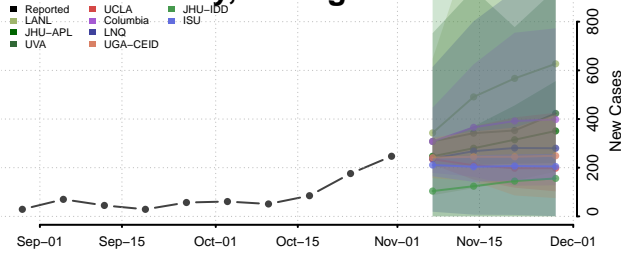

Clinton County, Michigan