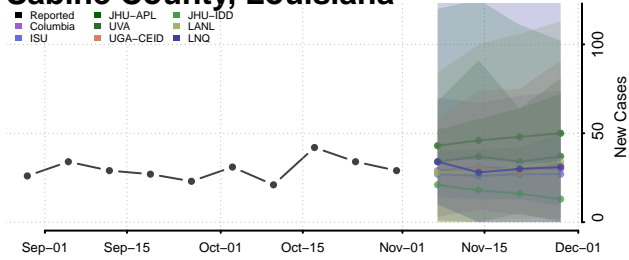

Sabine County, Louisiana