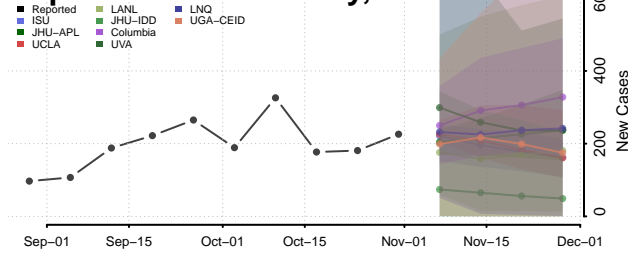

Cape Girardeau County, Missouri