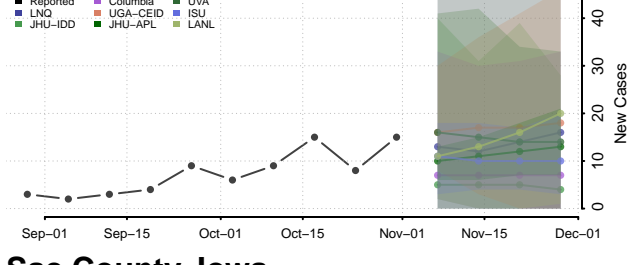

Ringgold County, Iowa