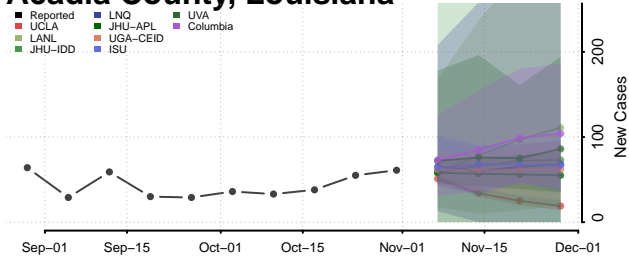

Acadia County, Louisiana