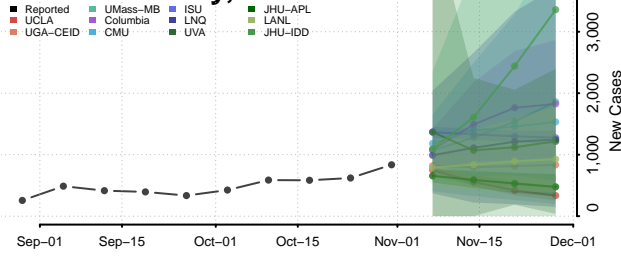

Suffolk County, New York