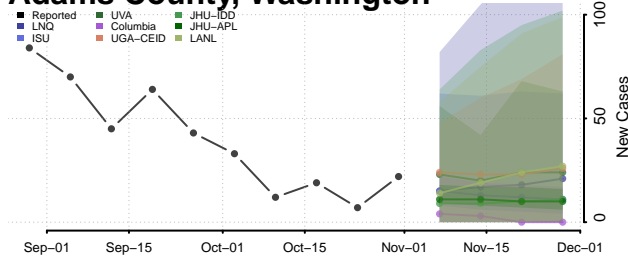

Wythe County, Virginia

York County, Virginia

Washington

Adams County, Washington

Asotin County, Washington

Benton County, Washington

Chelan County, Washington

Clallam County, Washington