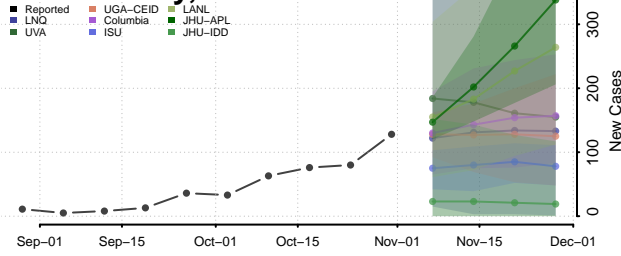

Florence County, Wisconsin

Fond du Lac County, Wisconsin

Forest County, Wisconsin

Grant County, Wisconsin

Green County, Wisconsin

Green Lake County, Wisconsin

Iowa County, Wisconsin

Iron County, Wisconsin