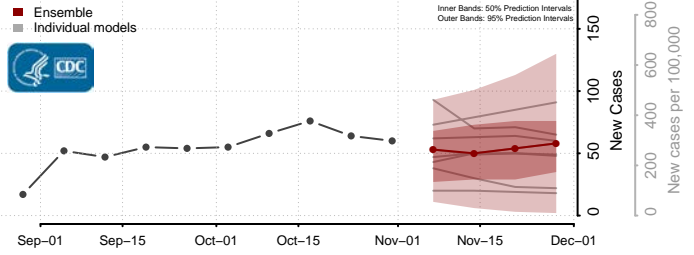

Roane County, Tennessee

Robertson County, Tennessee

Rutherford County, Tennessee

Scott County, Tennessee

Sequatchie County, Tennessee

Sevier County, Tennessee

Shelby County, Tennessee

Smith County, Tennessee