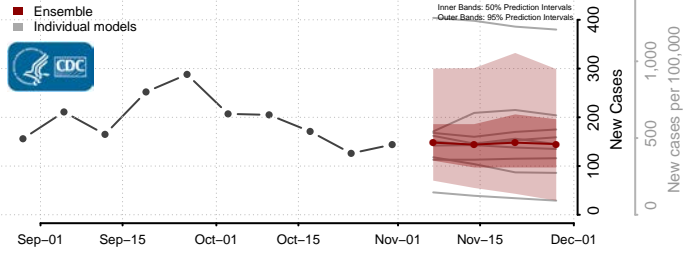

Stark County, North Dakota