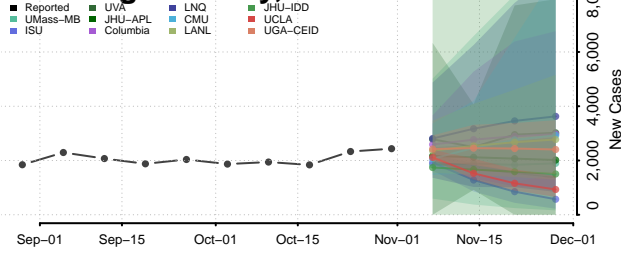

Plumas County, California

Riverside County, California

Sacramento County, California

San Benito County, California

San Bernardino County, California

San Diego County, California

San Francisco County, California