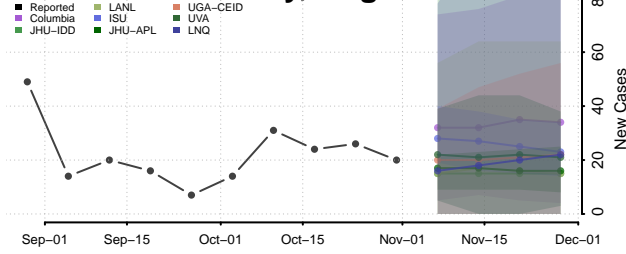

Martinsville County, Virginia