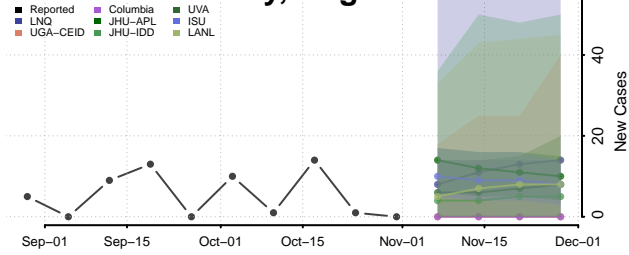

Prince George County, Virginia

Prince William County, Virginia

Pulaski County, Virginia

Radford County, Virginia

Rappahannock County, Virginia

Richmond City County, Virginia

Richmond County, Virginia

Roanoke City County, Virginia