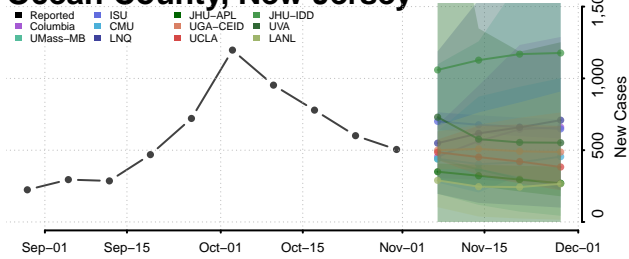

Ocean County, New Jersey