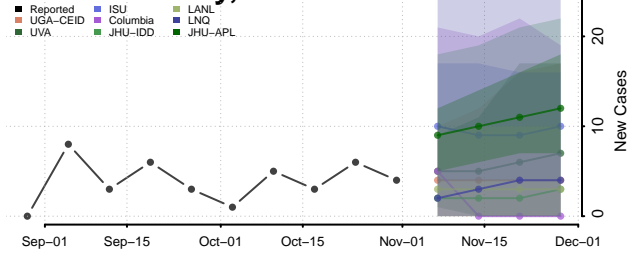

Blanco County, Texas