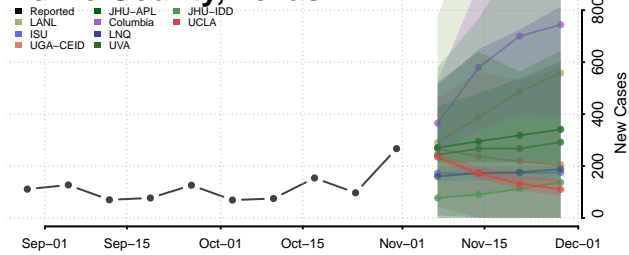

Bowie County, Texas