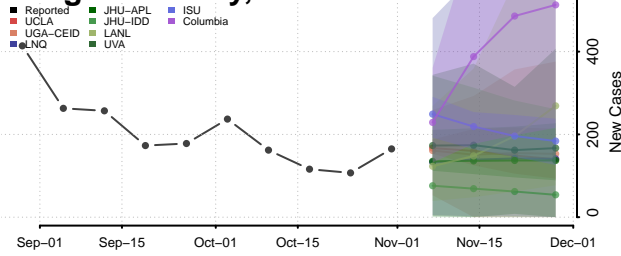

Crawford County, Kansas

Decatur County, Kansas

Dickinson County, Kansas

Doniphan County, Kansas

Douglas County, Kansas

Edwards County, Kansas

Elk County, Kansas

Ellis County, Kansas