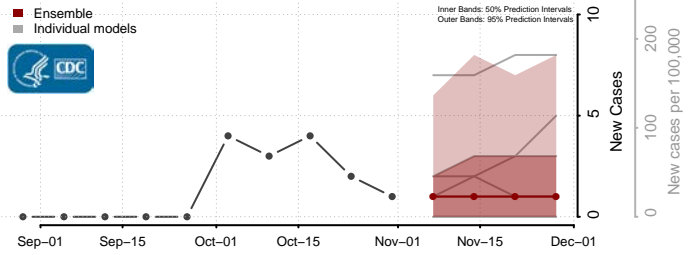

Mineral County, Montana