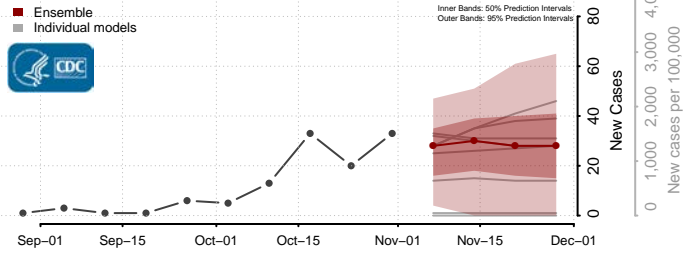

Slope County, North Dakota

Stark County, North Dakota

Steele County, North Dakota

Stutsman County, North Dakota

Towner County, North Dakota

Trail County, North Dakota

Walsh County, North Dakota

Ward County, North Dakota