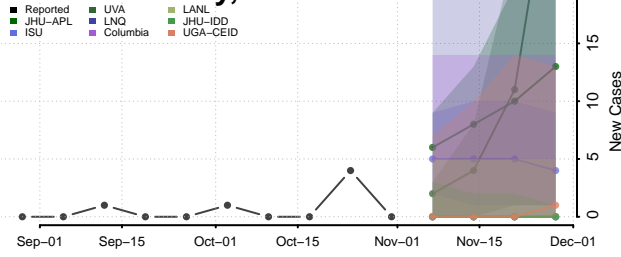

Mineral County, Nevada