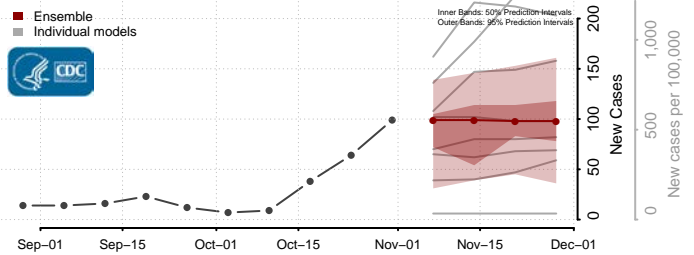

Unicoi County, Tennessee