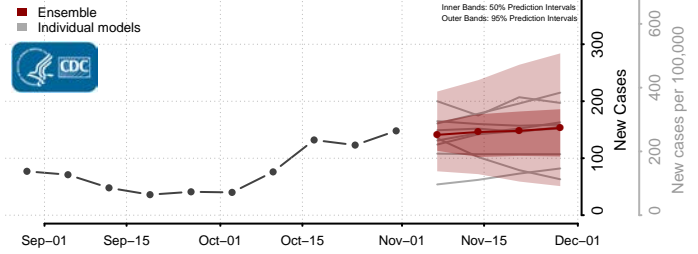

Hyde County, North Carolina

Iredell County, North Carolina

Jackson County, North Carolina

Johnston County, North Carolina

Jones County, North Carolina

Lee County, North Carolina

Lenoir County, North Carolina