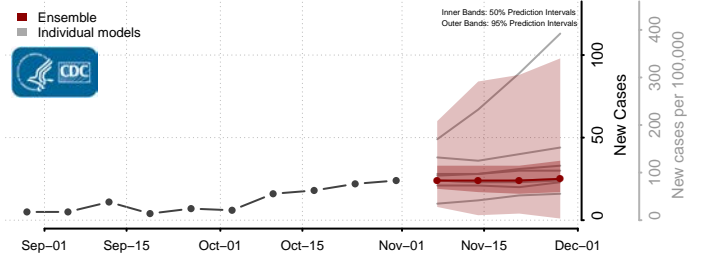

Hampshire County, West Virginia

Hancock County, West Virginia

Hardy County, West Virginia

Harrison County, West Virginia

Jackson County, West Virginia

Jefferson County, West Virginia

Kanawha County, West Virginia