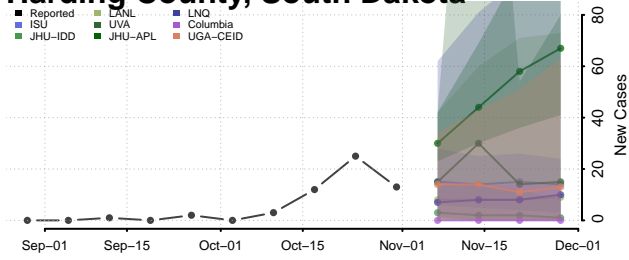

Harding County, South Dakota