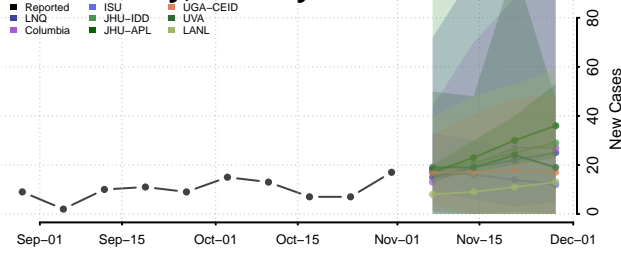

Pike County, Pennsylvania