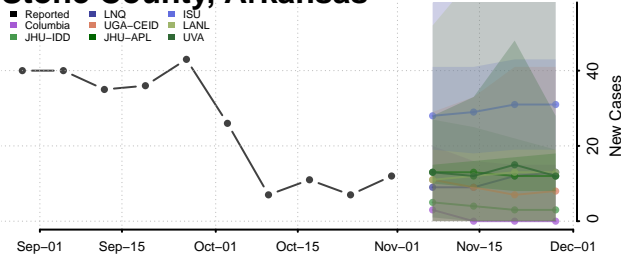

Stone County, Arkansas