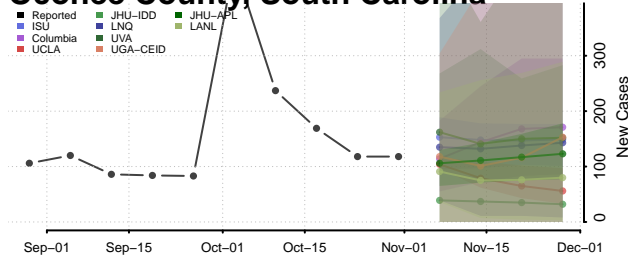

Oconee County, South Carolina