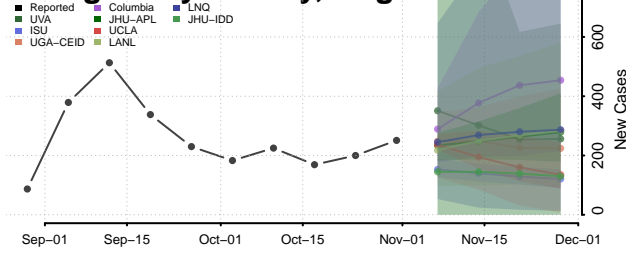

Montgomery County, Virginia