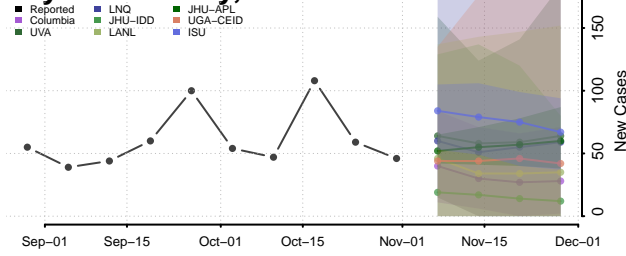

De Witt County, Illinois

DeKalb County, Illinois

Douglas County, Illinois

DuPage County, Illinois

Edgar County, Illinois

Edwards County, Illinois

Effingham County, Illinois

Fayette County, Illinois