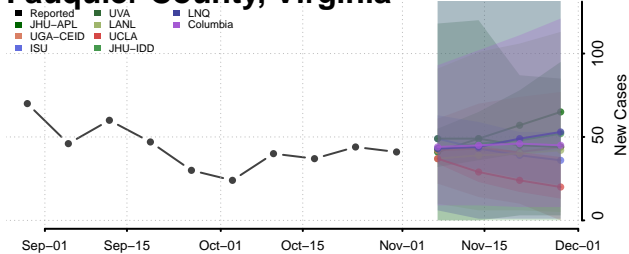

Emporia County, Virginia

Essex County, Virginia

Fairfax City County, Virginia

Fairfax County, Virginia

Falls Church County, Virginia

Fauquier County, Virginia

Floyd County, Virginia

Fluvanna County, Virginia