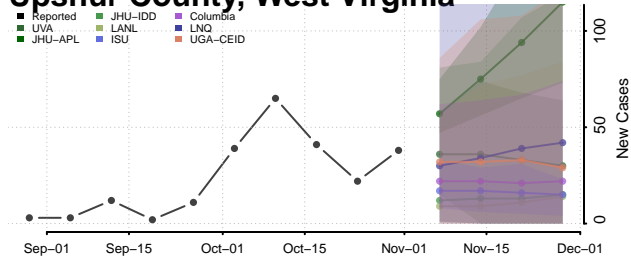

Upshur County, West Virginia