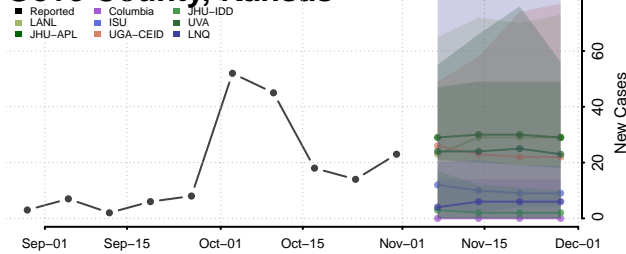

Ellsworth County, Kansas

Finney County, Kansas

Ford County, Kansas

Franklin County, Kansas

Geary County, Kansas

Gove County, Kansas

Graham County, Kansas

Grant County, Kansas