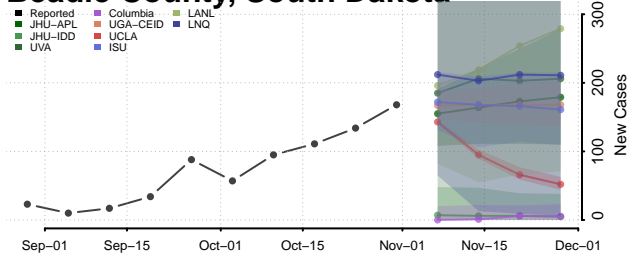

Beadle County, South Dakota