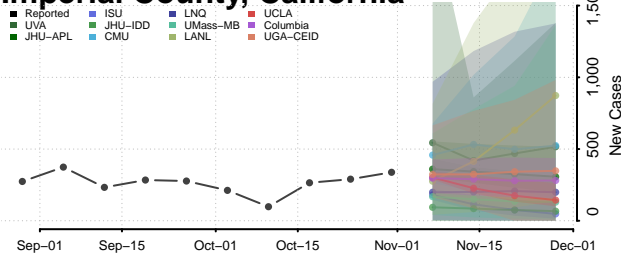

Imperial County, California