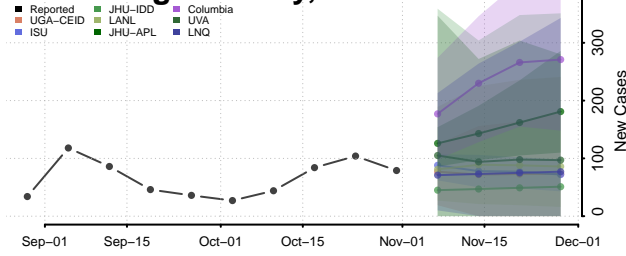

McDonough County, Illinois