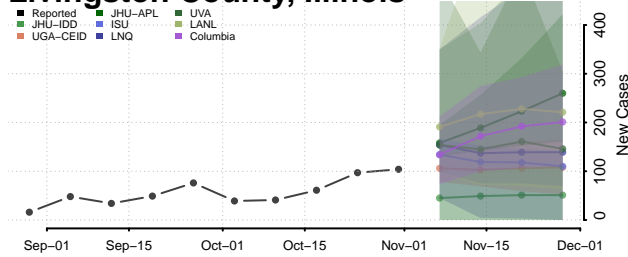

Lawrence County, Illinois

Lee County, Illinois

Livingston County, Illinois

Logan County, Illinois

Macon County, Illinois

Macoupin County, Illinois

Madison County, Illinois

Marion County, Illinois