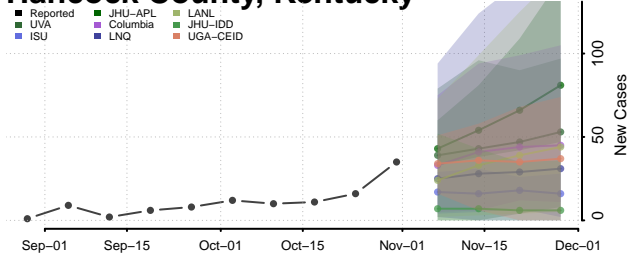

Grant County, Kentucky

Graves County, Kentucky

Grayson County, Kentucky

Green County, Kentucky

Greenup County, Kentucky

Hancock County, Kentucky

Hardin County, Kentucky

Harlan County, Kentucky