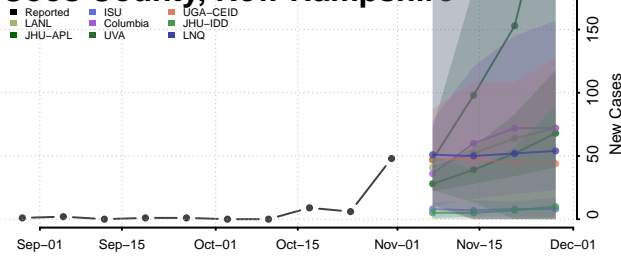

New Hampshire

Belknap County, New Hampshire

Carroll County, New Hampshire

Cheshire County, New Hampshire

Coos County, New Hampshire

Grafton County, New Hampshire

Hillsborough County, New Hampshire

Merrimack County, New Hampshire