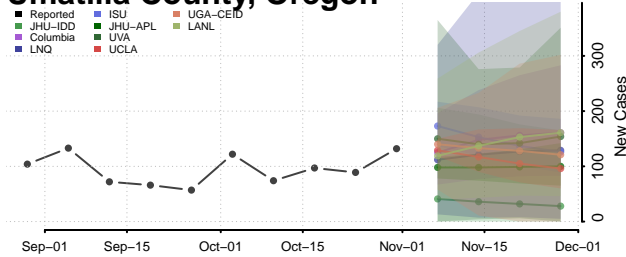

Umatilla County, Oregon