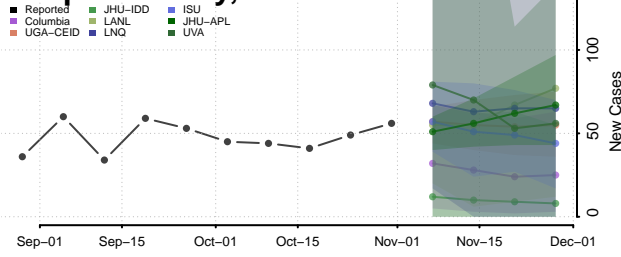

Cooper County, Missouri