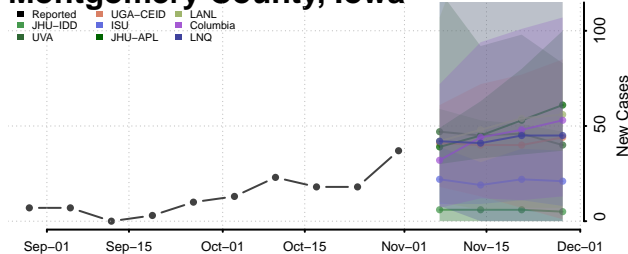

Marion County, Iowa

Marshall County, Iowa

Mills County, Iowa

Mitchell County, Iowa

Monona County, Iowa

Monroe County, Iowa

Montgomery County, Iowa

Muscatine County, Iowa