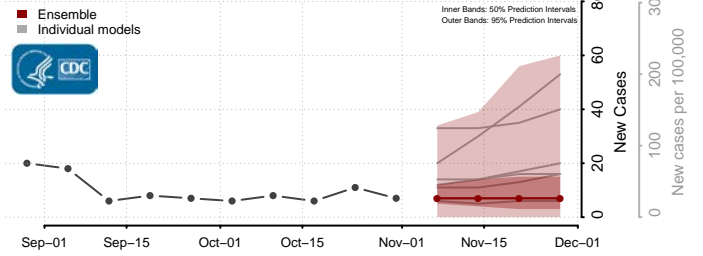

Mason County, West Virginia