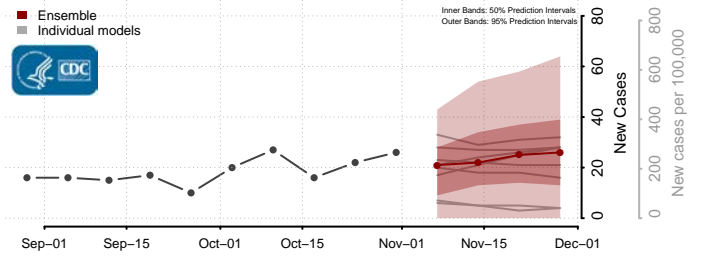

Montgomery County, Mississippi