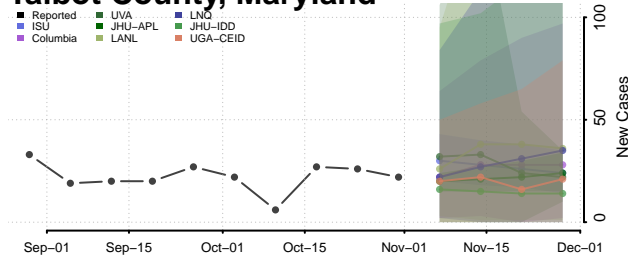

Talbot County, Maryland