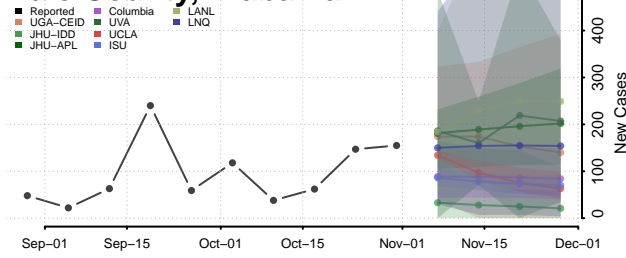

Dale County, Alabama