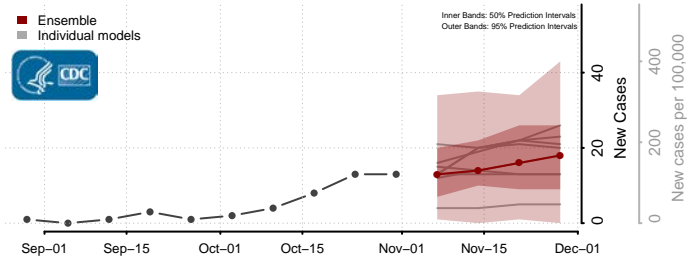

Switzerland County, Indiana