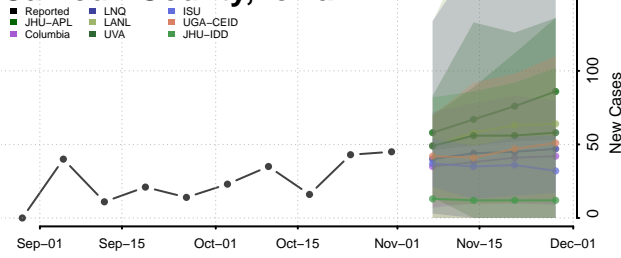

Black Hawk County, Iowa

Boone County, Iowa

Bremer County, Iowa

Buchanan County, Iowa

Buena Vista County, Iowa

Butler County, Iowa

Calhoun County, Iowa

Carroll County, Iowa