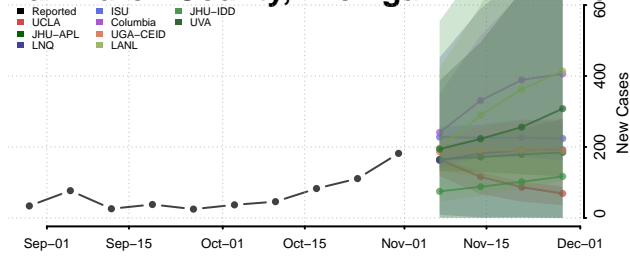

Shiawassee County, Michigan

St. Clair County, Michigan

St. Joseph County, Michigan

Tuscola County, Michigan

Van Buren County, Michigan

Washtenaw County, Michigan

Wayne County, Michigan

Wexford County, Michigan