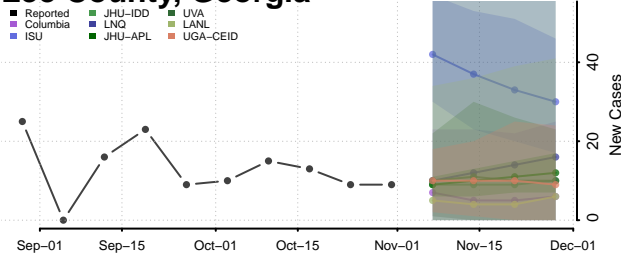

Lee County, Georgia