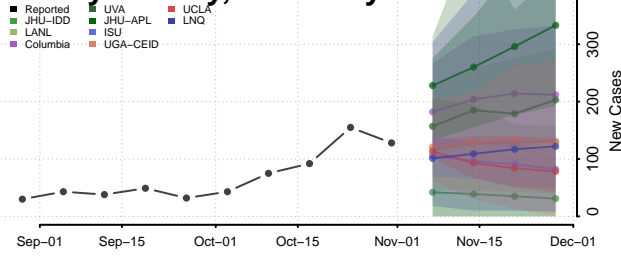

Scott County, Kentucky

Shelby County, Kentucky

Simpson County, Kentucky

Spencer County, Kentucky

Taylor County, Kentucky

Todd County, Kentucky

Trigg County, Kentucky

Trimble County, Kentucky