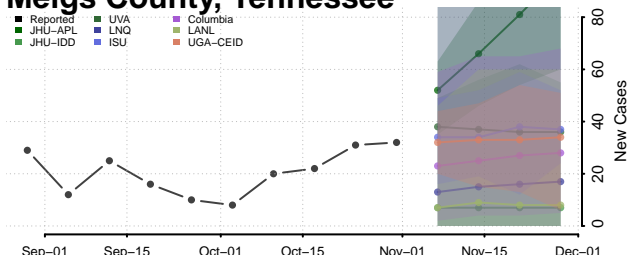

Marshall County, Tennessee

Maury County, Tennessee

McMinn County, Tennessee

McNairy County, Tennessee

Meigs County, Tennessee

Monroe County, Tennessee

Montgomery County, Tennessee

Moore County, Tennessee