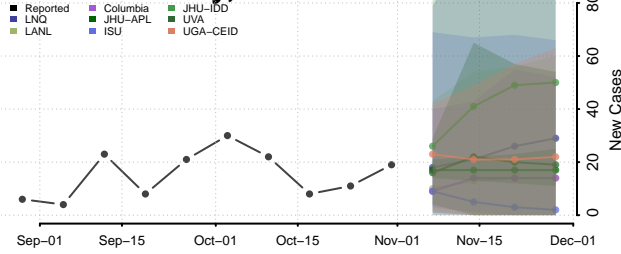

Sullivan County, New York

Tioga County, New York

Tompkins County, New York

Ulster County, New York

Warren County, New York

Washington County, New York

Wayne County, New York

Westchester County, New York