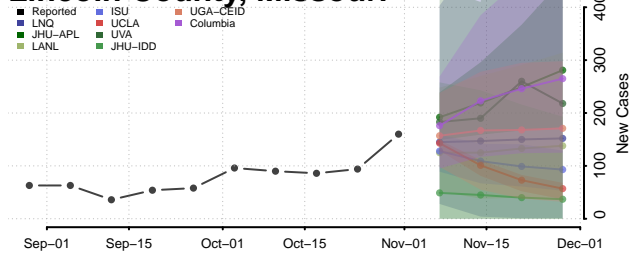

Lincoln County, Missouri