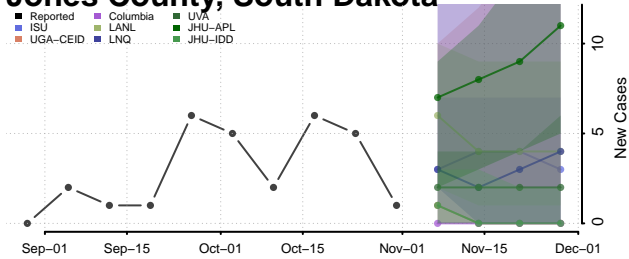

Jones County, South Dakota