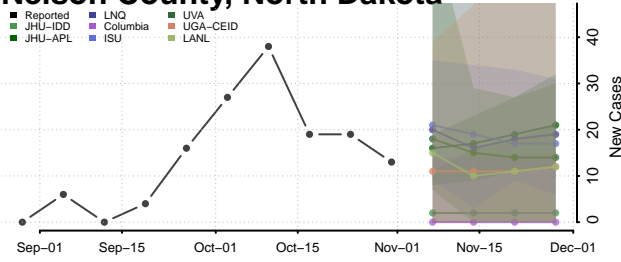

Nelson County, North Dakota