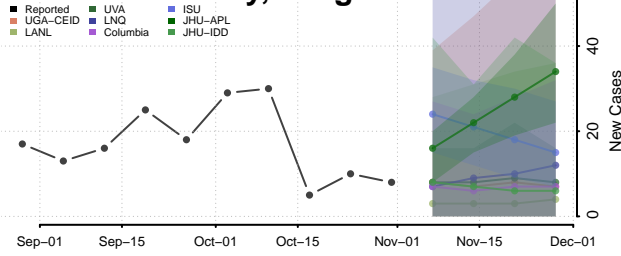

Jefferson County, Oregon