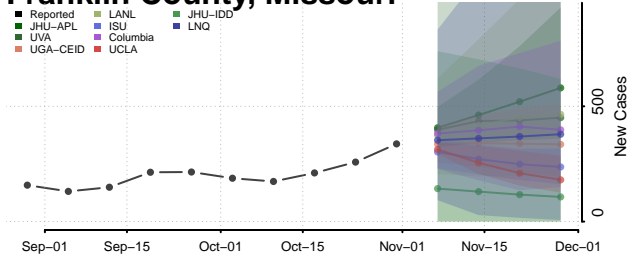

Franklin County, Missouri