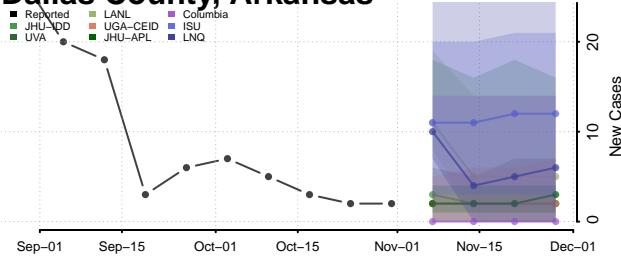

Dallas County, Arkansas