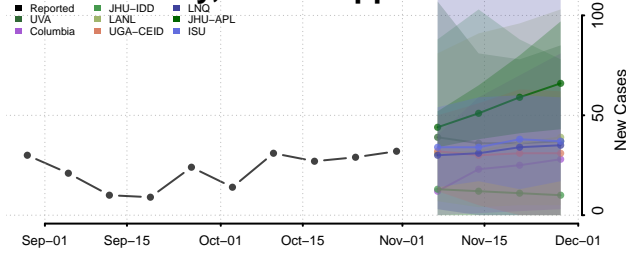

Stone County, Mississippi