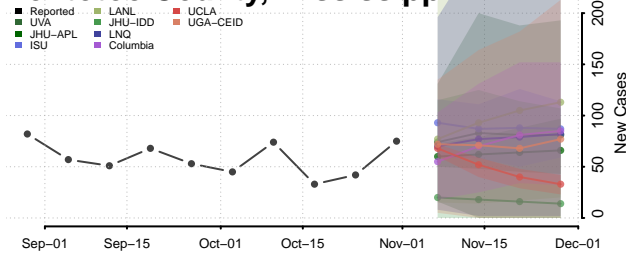

Pontotoc County, Mississippi