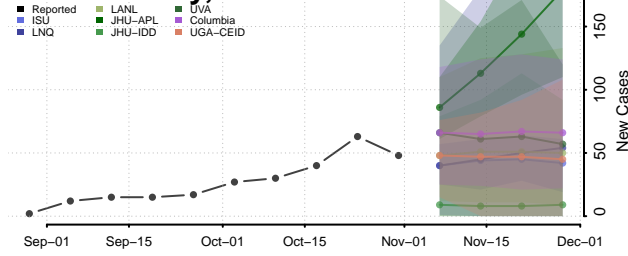

Roane County, Tennessee

Robertson County, Tennessee

Rutherford County, Tennessee

Scott County, Tennessee

Sequatchie County, Tennessee

Sevier County, Tennessee

Shelby County, Tennessee

Smith County, Tennessee