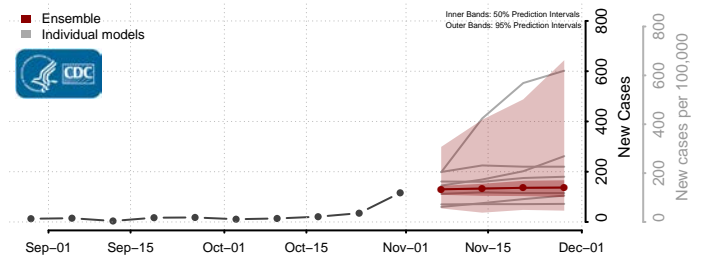

Ashtabula County, Ohio