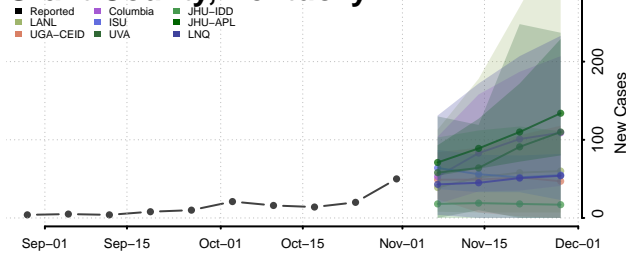

Grant County, Kentucky

Graves County, Kentucky

Grayson County, Kentucky

Green County, Kentucky

Greenup County, Kentucky

Hancock County, Kentucky

Hardin County, Kentucky

Harlan County, Kentucky