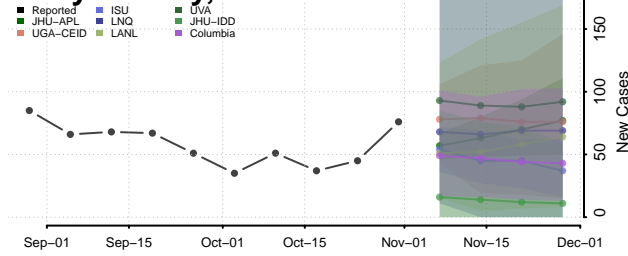

Perry County, Missouri