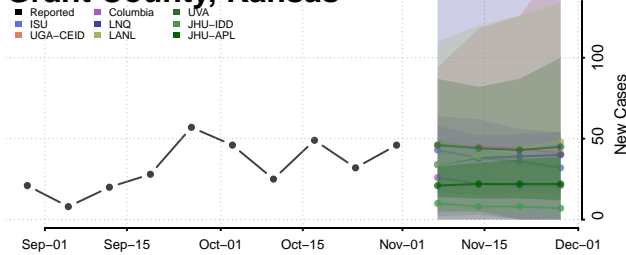

Ellsworth County, Kansas

Finney County, Kansas

Ford County, Kansas

Franklin County, Kansas

Geary County, Kansas

Gove County, Kansas

Graham County, Kansas

Grant County, Kansas