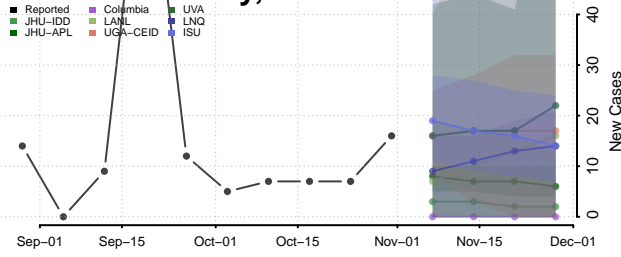

Cleburne County, Alabama

Coffee County, Alabama

Colbert County, Alabama

Conecuh County, Alabama

Coosa County, Alabama

Covington County, Alabama

Crenshaw County, Alabama

Cullman County, Alabama