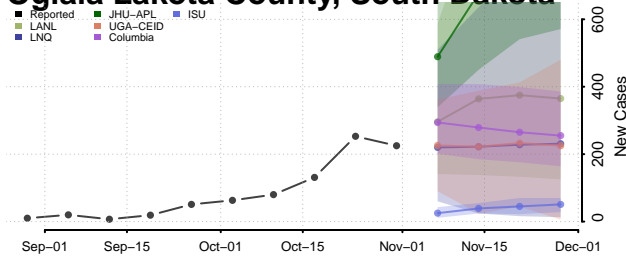

Oglala Lakota County, South Dakota