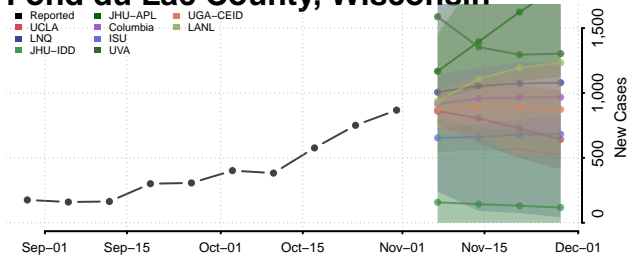

Fond du Lac County, Wisconsin