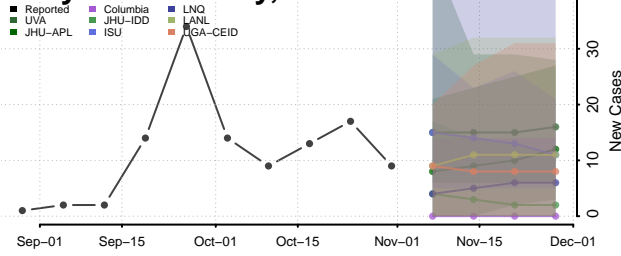

Cheyenne County, Kansas