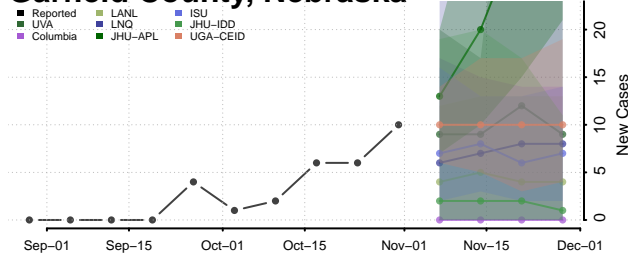

Frontier County, Nebraska

Furnas County, Nebraska

Gage County, Nebraska

Garden County, Nebraska

Garfield County, Nebraska

Gosper County, Nebraska

Grant County, Nebraska

Greeley County, Nebraska