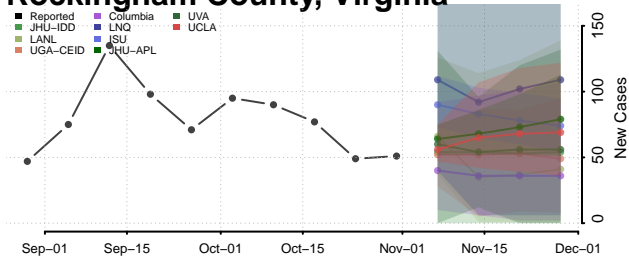

Rockingham County, Virginia