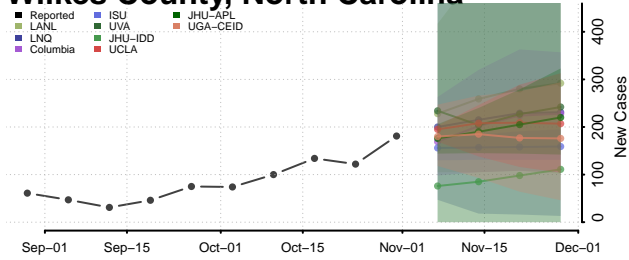

Wilkes County, North Carolina