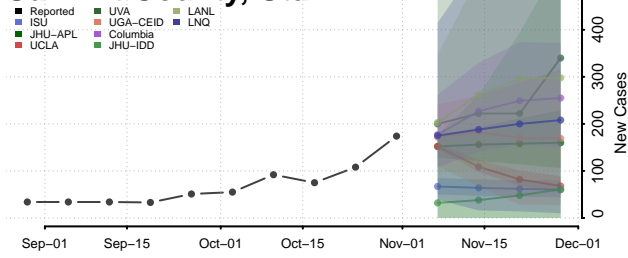

Summit County, Utah