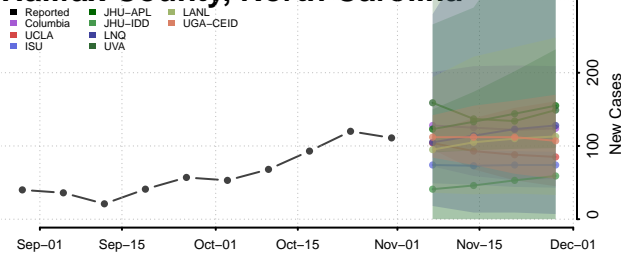

Halifax County, North Carolina