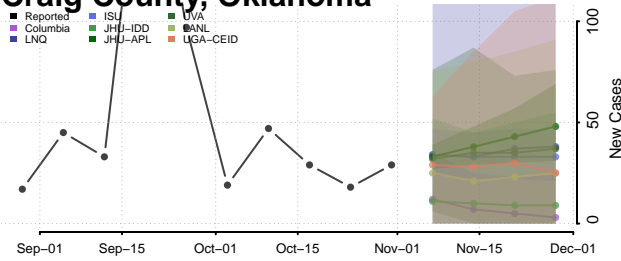

Choctaw County, Oklahoma

Cimarron County, Oklahoma

Cleveland County, Oklahoma

Coal County, Oklahoma

Comanche County, Oklahoma

Cotton County, Oklahoma

Craig County, Oklahoma

Creek County, Oklahoma