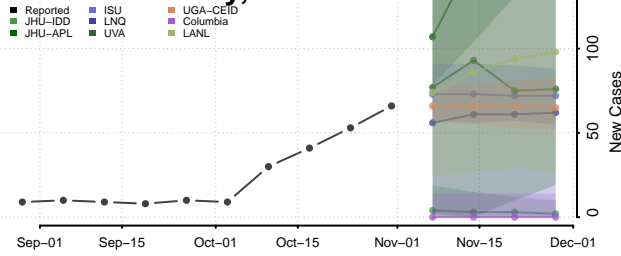

Dawson County, Montana