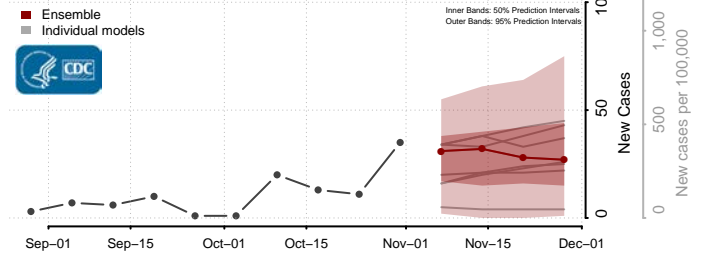

Carroll County, Missouri