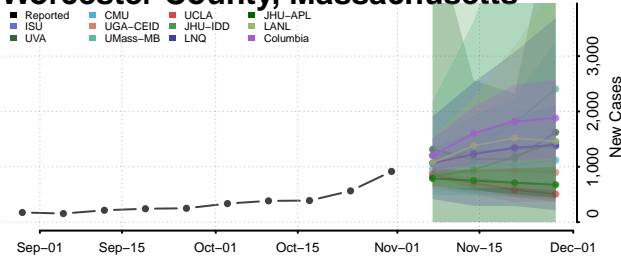

Worcester County, Massachusetts