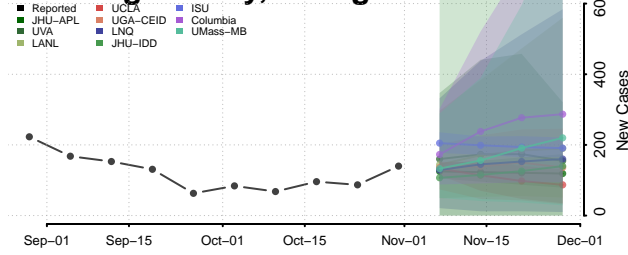

Montgomery County, Georgia

Morgan County, Georgia

Murray County, Georgia

Muscogee County, Georgia

Newton County, Georgia

Oconee County, Georgia

Oglethorpe County, Georgia

Paulding County, Georgia