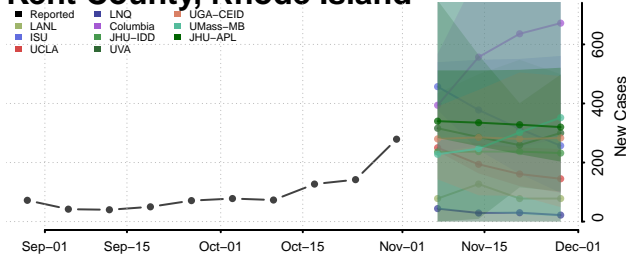

Kent County, Rhode Island