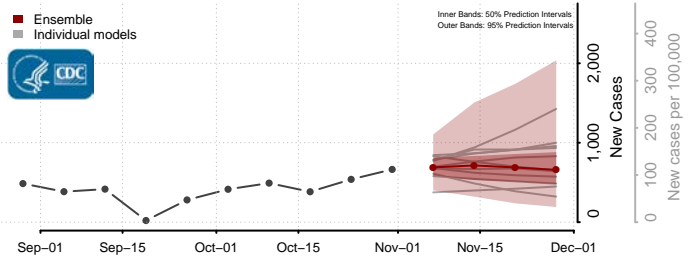

Waldo County, Maine

Washington County, Maine

York County, Maine

Maryland

Allegany County, Maryland

Anne Arundel County, Maryland

Baltimore City County, Maryland

Baltimore County, Maryland