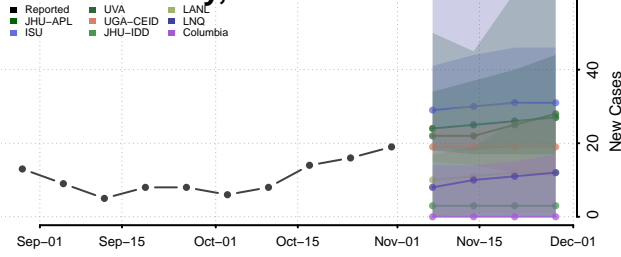

Castro County, Texas