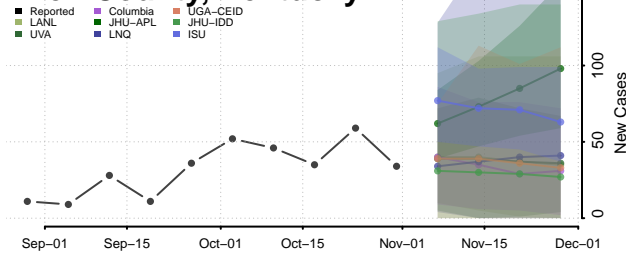

Allen County, Kentucky