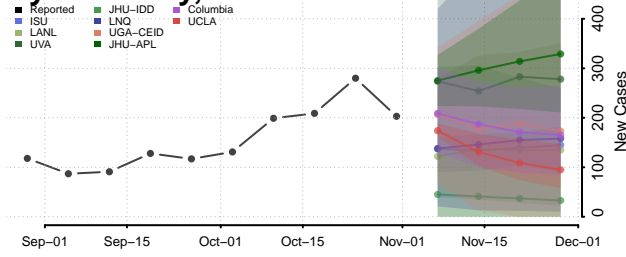

Crockett County, Tennessee

Cumberland County, Tennessee

Davidson County, Tennessee

Decatur County, Tennessee

DeKalb County, Tennessee

Dickson County, Tennessee

Dyer County, Tennessee

Fayette County, Tennessee