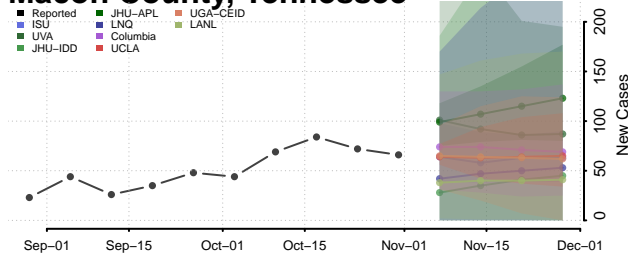

Macon County, Tennessee