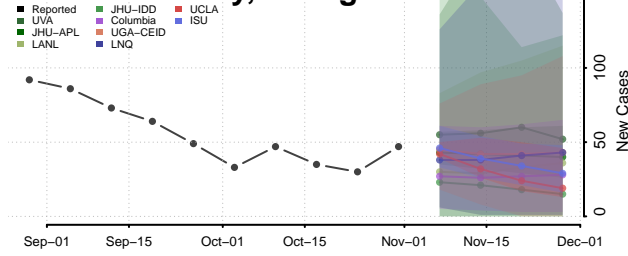

Terrell County, Georgia

Thomas County, Georgia

Tift County, Georgia

Toombs County, Georgia

Towns County, Georgia

Treutlen County, Georgia

Troup County, Georgia

Turner County, Georgia