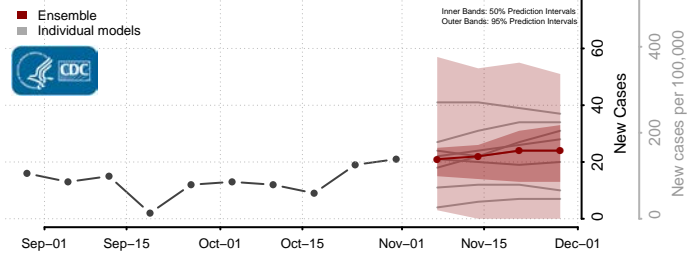

Tipton County, Indiana