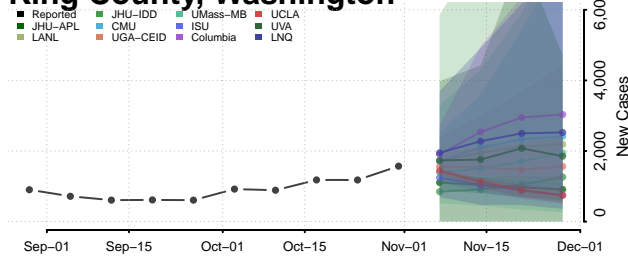

King County, Washington