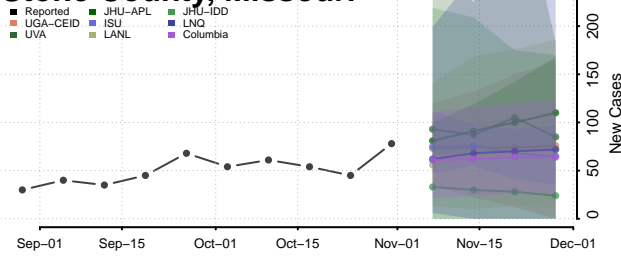

Stone County, Missouri