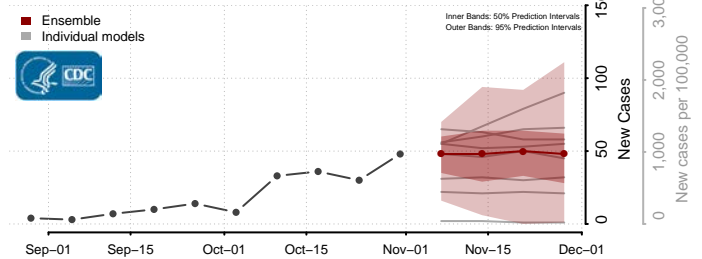

Kingsbury County, South Dakota