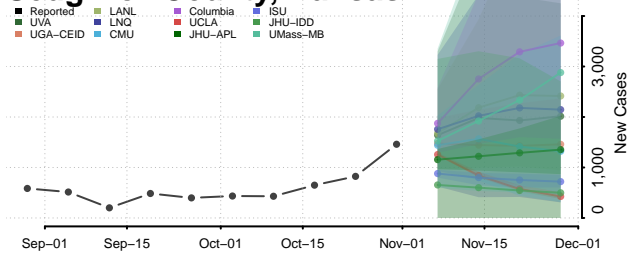

Sedgwick County, Kansas