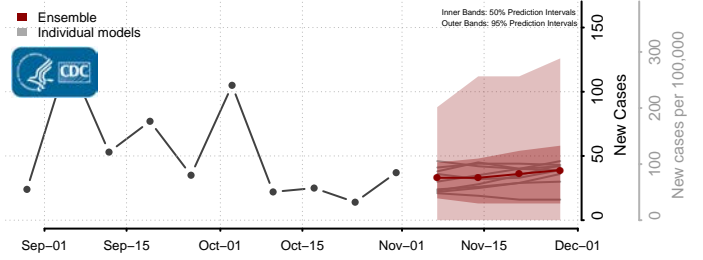

Caldwell County, Texas