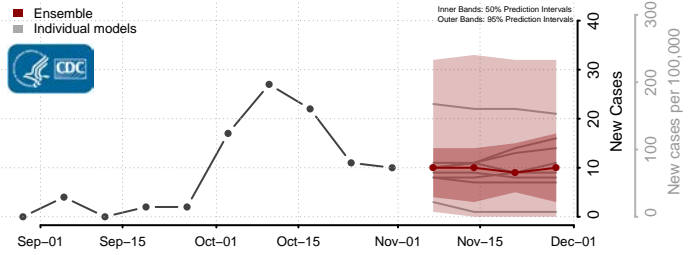

Pend Oreille County, Washington