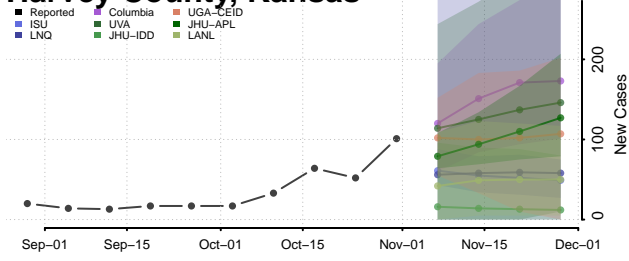

Harvey County, Kansas