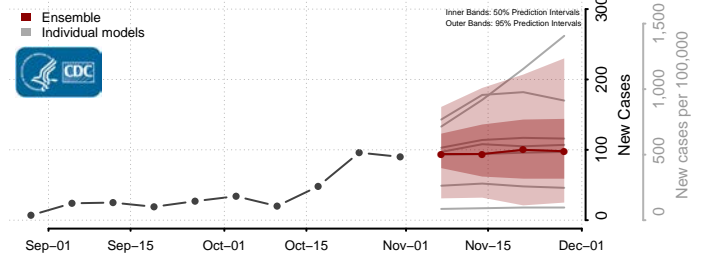

Cedar County, Iowa