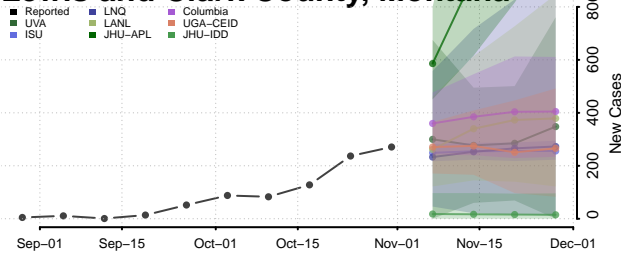

Lewis and Clark County, Montana