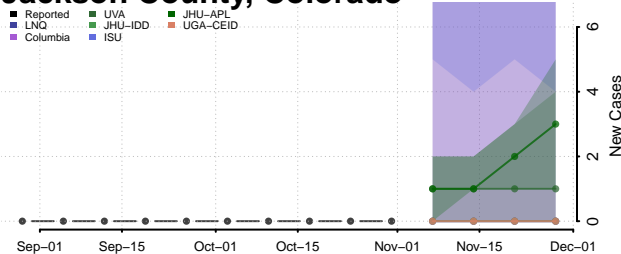

Gunnison County, Colorado

Hinsdale County, Colorado

Huerfano County, Colorado

Jackson County, Colorado

Jefferson County, Colorado

Kiowa County, Colorado

Kit Carson County, Colorado

La Plata County, Colorado