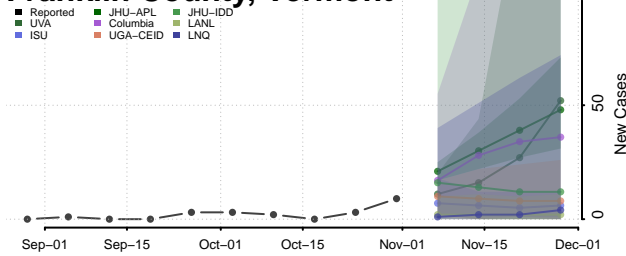

Chittenden County, Vermont

Essex County, Vermont

Franklin County, Vermont

Grand Isle County, Vermont

Lamoille County, Vermont

Orange County, Vermont

Orleans County, Vermont

Rutland County, Vermont