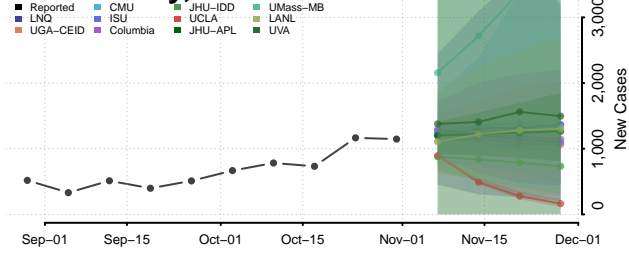

Ada County, Idaho