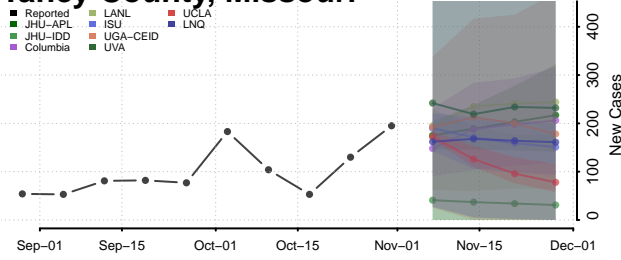

St. Louis City County, Missouri

St. Louis County, Missouri

Ste. Genevieve County, Missouri

Stoddard County, Missouri

Stone County, Missouri

Sullivan County, Missouri

Taney County, Missouri

Texas County, Missouri