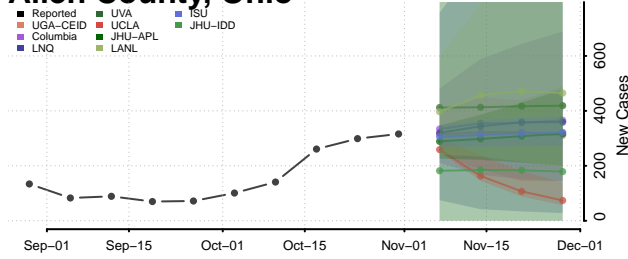

Allen County, Ohio