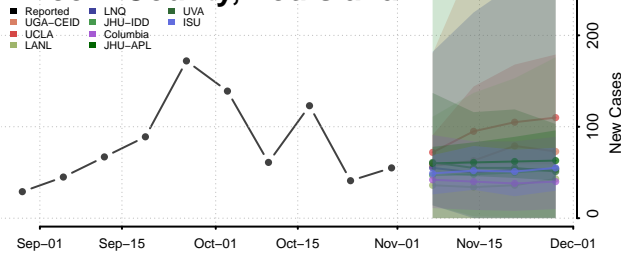

Livingston County, Louisiana

Madison County, Louisiana

Morehouse County, Louisiana

Natchitoches County, Louisiana

Orleans County, Louisiana

Ouachita County, Louisiana

Plaquemines County, Louisiana

Pointe Coupee County, Louisiana