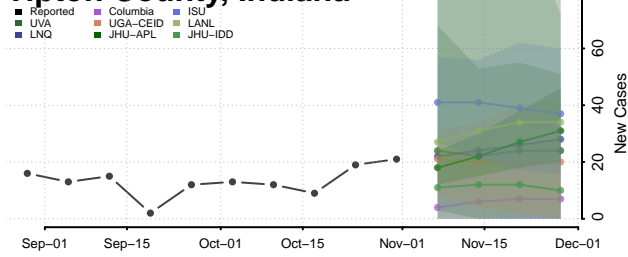

Tipton County, Indiana