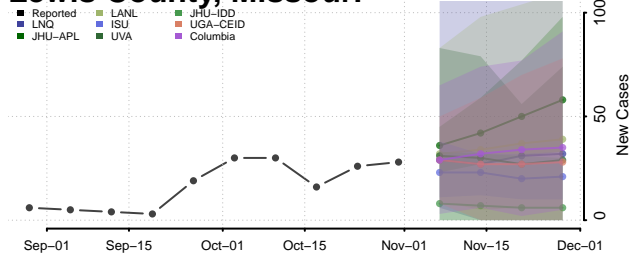

Lewis County, Missouri