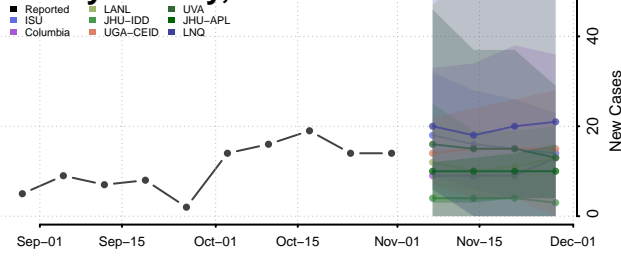

Gentry County, Missouri