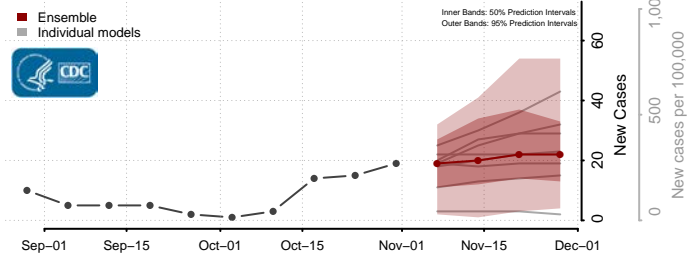

Union County, Indiana