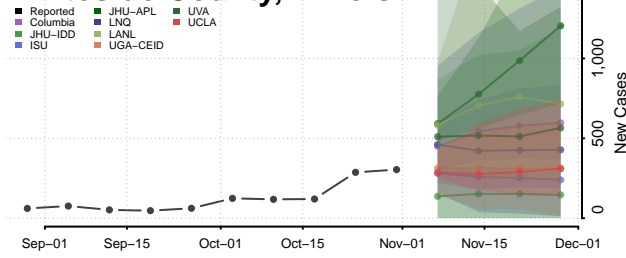

Union County, Illinois

Vermilion County, Illinois

Wabash County, Illinois

Warren County, Illinois

Washington County, Illinois

Wayne County, Illinois

White County, Illinois

Whiteside County, Illinois