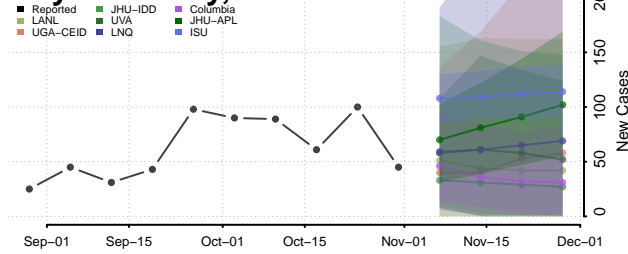

Mayes County, Oklahoma