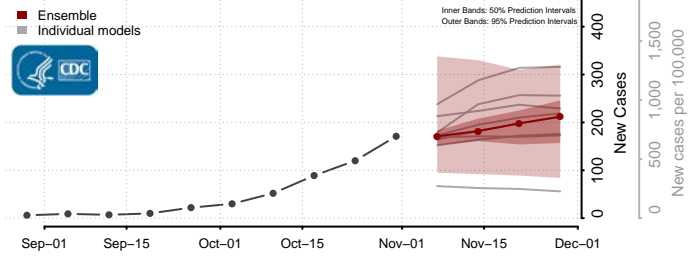

Todd County, Minnesota