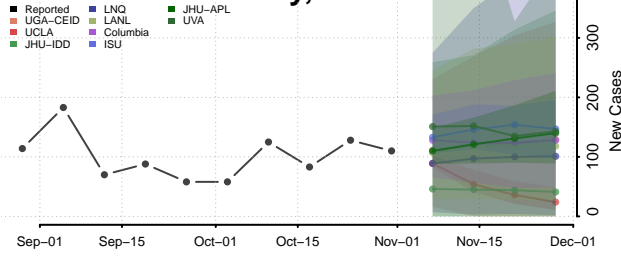

Cumberland County, Tennessee