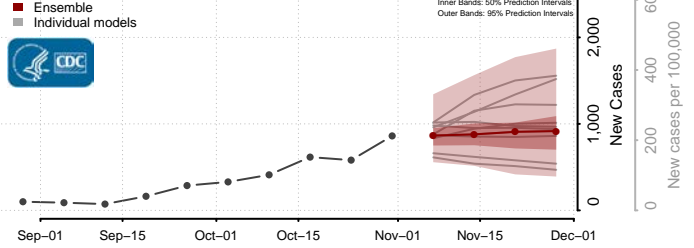

Crawford County, Michigan

Delta County, Michigan

Dickinson County, Michigan

Eaton County, Michigan

Emmet County, Michigan

Genesee County, Michigan

Gladwin County, Michigan

Gogebic County, Michigan