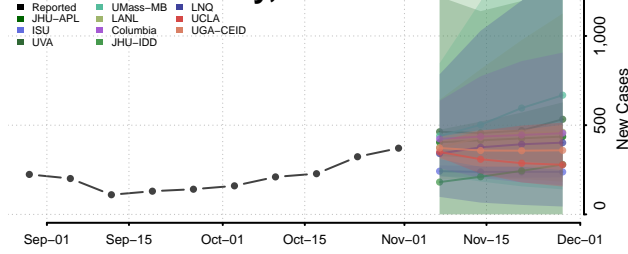

Hyde County, North Carolina

Iredell County, North Carolina

Jackson County, North Carolina

Johnston County, North Carolina

Jones County, North Carolina

Lee County, North Carolina

Lenoir County, North Carolina