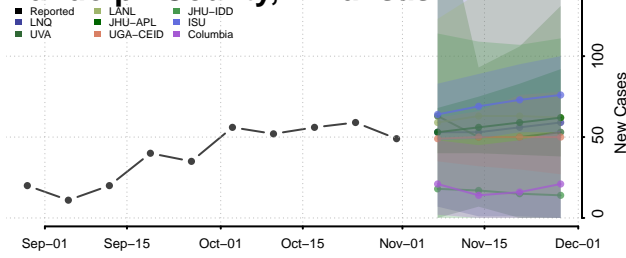

Pulaski County, Arkansas

Randolph County, Arkansas

Saline County, Arkansas

Scott County, Arkansas

Searcy County, Arkansas

Sebastian County, Arkansas

Sevier County, Arkansas

Sharp County, Arkansas