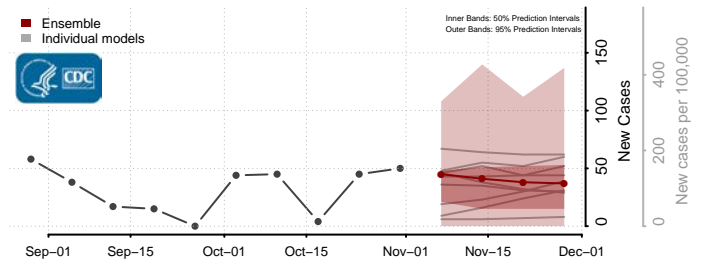

Titus County, Texas