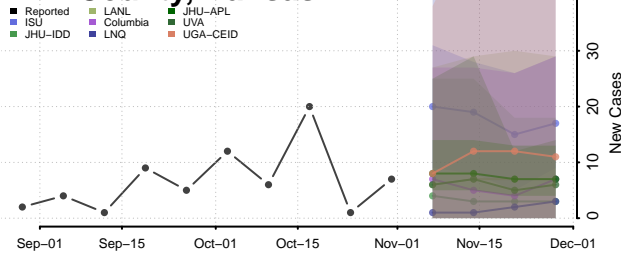

Lane County, Kansas

Leavenworth County, Kansas

Lincoln County, Kansas

Linn County, Kansas

Logan County, Kansas

Lyon County, Kansas

Marion County, Kansas

Marshall County, Kansas