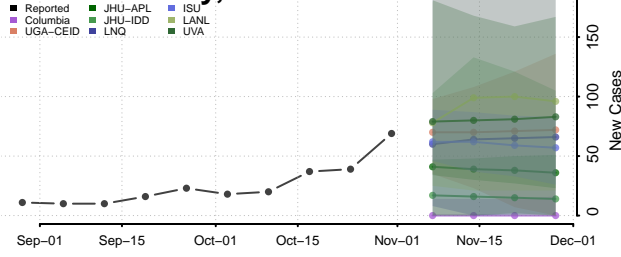

Colfax County, Nebraska