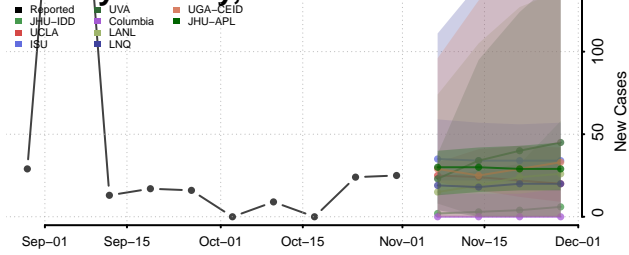

Willacy County, Texas