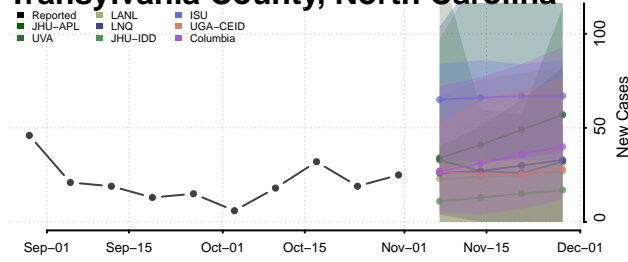

Scotland County, North Carolina

Stanly County, North Carolina

Stokes County, North Carolina

Surry County, North Carolina

Swain County, North Carolina

Transylvania County, North Carolina

Tyrrell County, North Carolina