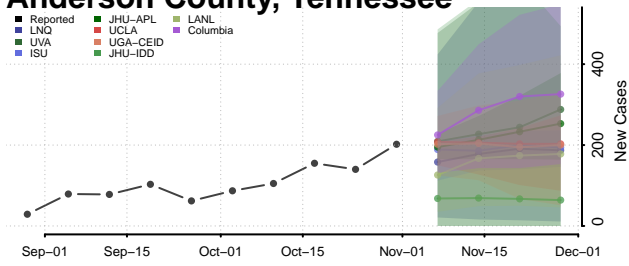

Anderson County, Tennessee