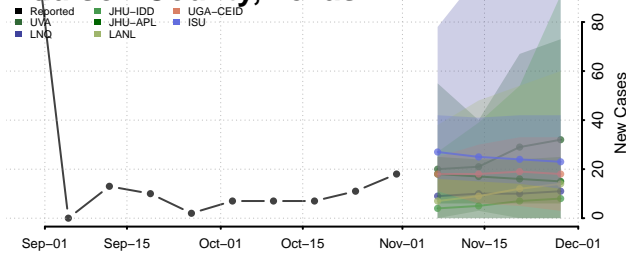

Madison County, Texas