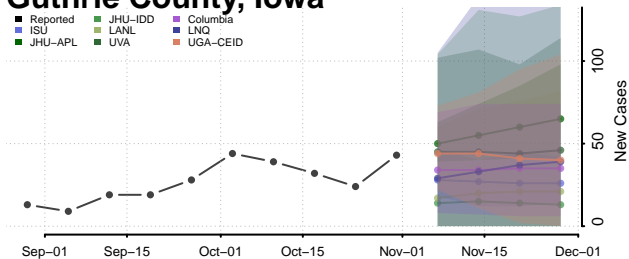

Guthrie County, Iowa

Hamilton County, Iowa

Hancock County, Iowa

Hardin County, Iowa

Harrison County, Iowa

Henry County, Iowa

Howard County, Iowa

Humboldt County, Iowa