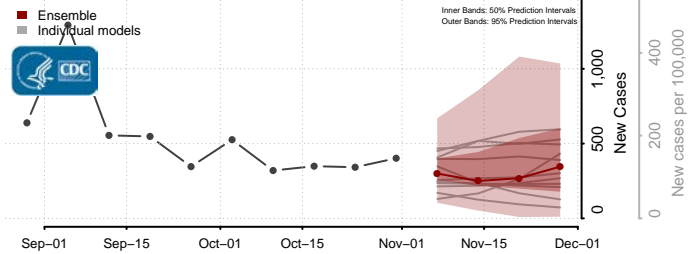

Val Verde County, Texas

Van Zandt County, Texas

Victoria County, Texas

Walker County, Texas

Waller County, Texas

Ward County, Texas

Washington County, Texas

Webb County, Texas