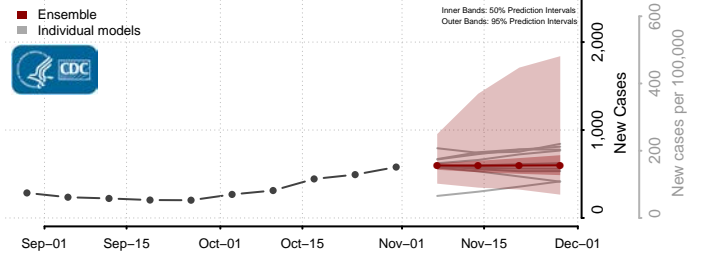

Forsyth County, North Carolina