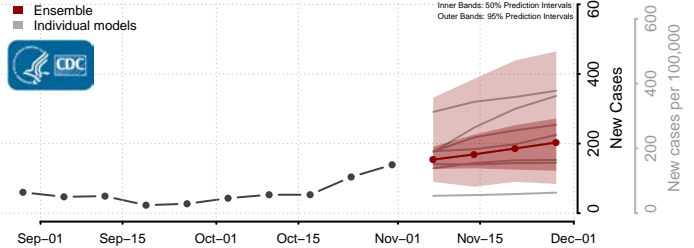

Grand Traverse County, Michigan