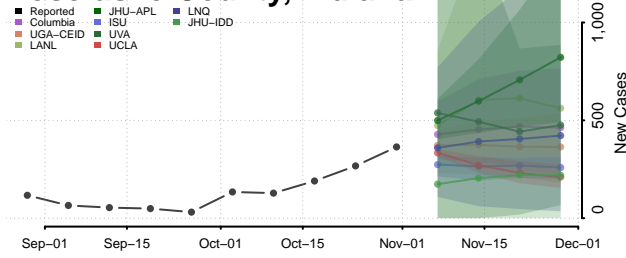

Jackson County, Indiana

Jasper County, Indiana

Jay County, Indiana

Jefferson County, Indiana

Jennings County, Indiana

Johnson County, Indiana

Knox County, Indiana

Kosciusko County, Indiana