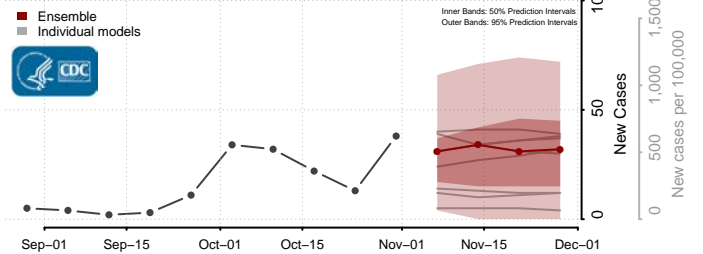

Taylor County, Iowa