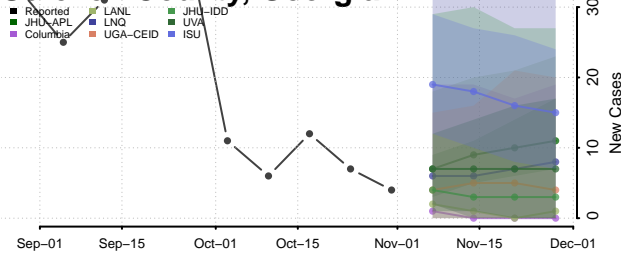

Rabun County, Georgia

Randolph County, Georgia

Richmond County, Georgia

Rockdale County, Georgia

Schley County, Georgia

Screven County, Georgia

Seminole County, Georgia

Spalding County, Georgia