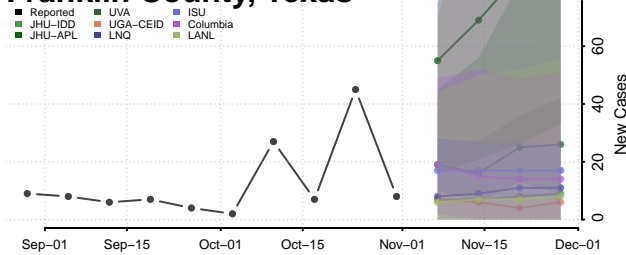

Franklin County, Texas