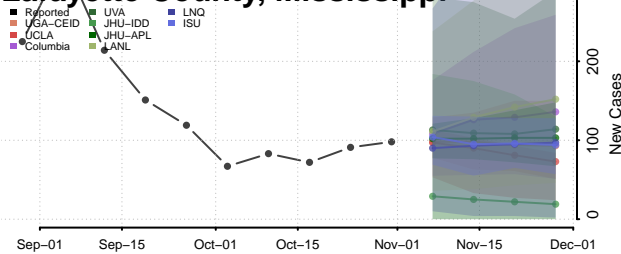

Lafayette County, Mississippi