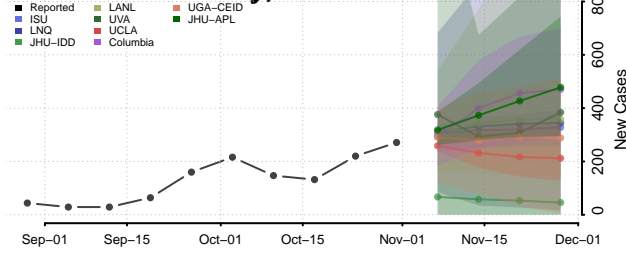

Lincoln County, Wisconsin

Manitowoc County, Wisconsin

Marathon County, Wisconsin

Marinette County, Wisconsin

Marquette County, Wisconsin

Menominee County, Wisconsin

Milwaukee County, Wisconsin

Monroe County, Wisconsin