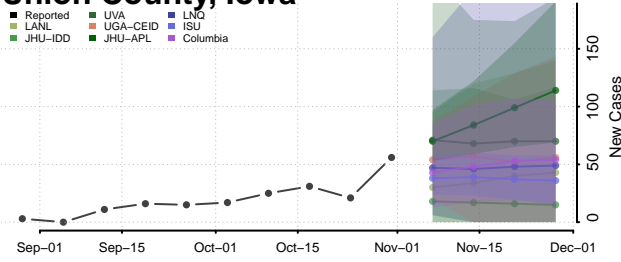

Union County, Iowa