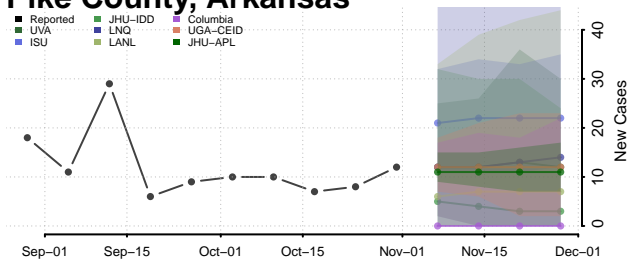

Pike County, Arkansas