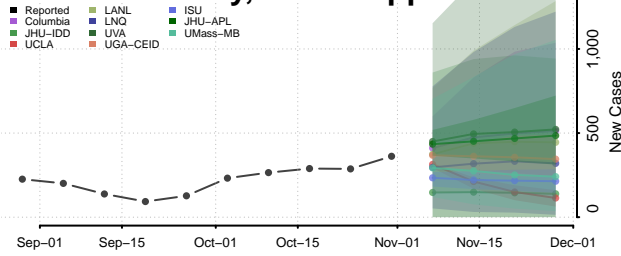

Harrison County, Mississippi

Hinds County, Mississippi

Holmes County, Mississippi

Humphreys County, Mississippi

Issaquena County, Mississippi

Itawamba County, Mississippi

Jackson County, Mississippi

Jasper County, Mississippi