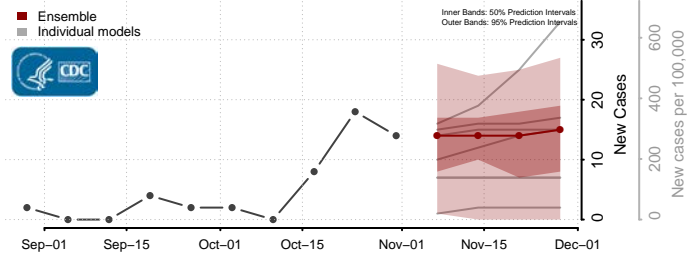

Wheeler County, Texas