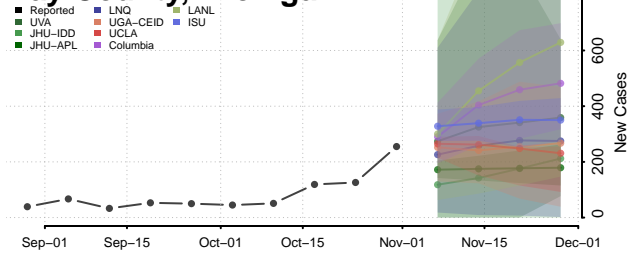

Alpena County, Michigan

Antrim County, Michigan

Arenac County, Michigan

Baraga County, Michigan

Barry County, Michigan

Bay County, Michigan

Benzie County, Michigan

Berrien County, Michigan