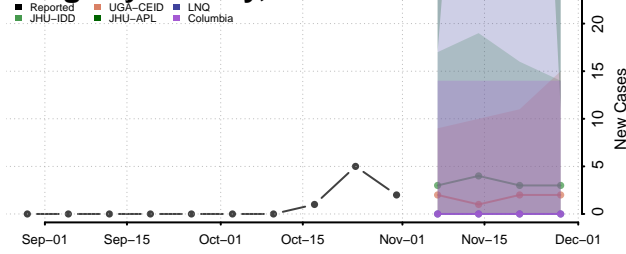

North Slope County, Alaska

Northwest Arctic County, Alaska

Petersburg County, Alaska

Prince of Wales-Hyder County, Alaska

Sitka County, Alaska

Skagway County, Alaska

Southeast Fairbanks County, Alaska

Valdez-Cordova County, Alaska