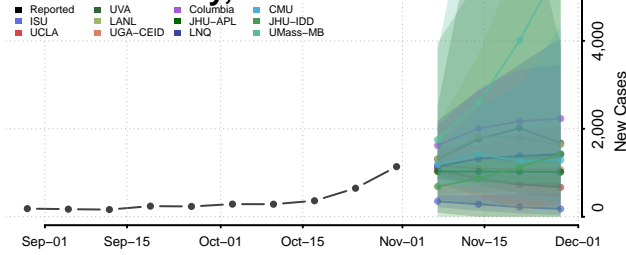

Bristol County, Massachusetts