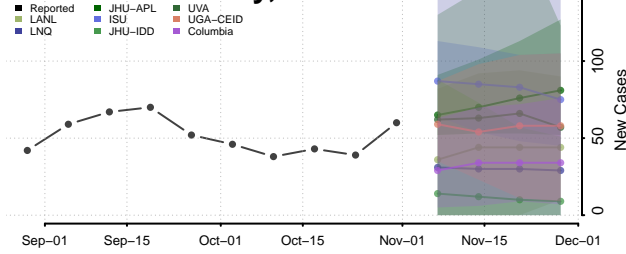

Cherokee County, Kansas