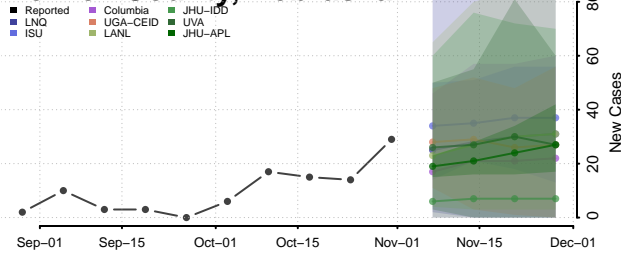

Lincoln County, Nebraska

Logan County, Nebraska

Loup County, Nebraska

Madison County, Nebraska

McPherson County, Nebraska

Merrick County, Nebraska

Morrill County, Nebraska

Nance County, Nebraska