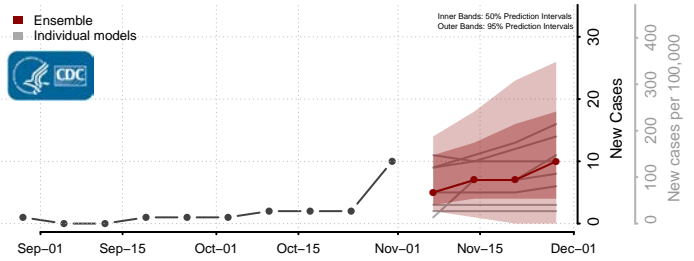

Pendleton County, West Virginia

Pleasants County, West Virginia

Pocahontas County, West Virginia

Preston County, West Virginia

Putnam County, West Virginia

Raleigh County, West Virginia

Randolph County, West Virginia