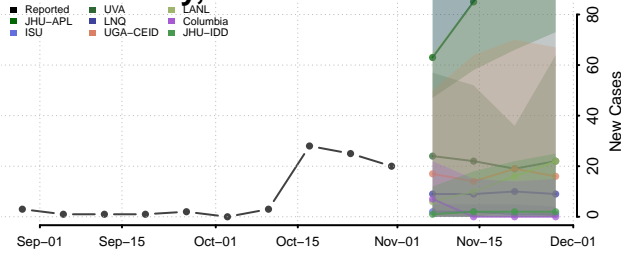

Coke County, Texas