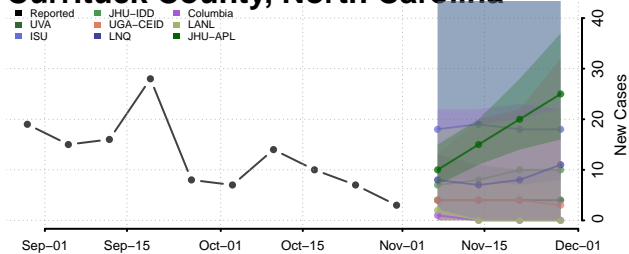

Currituck County, North Carolina