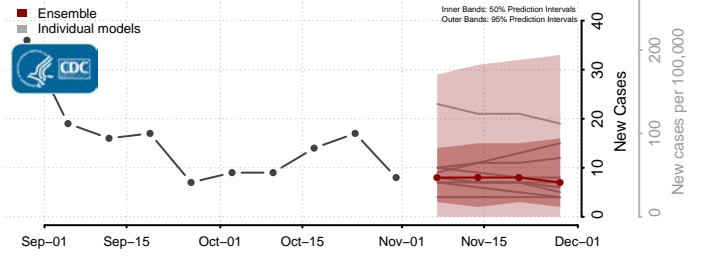

Holmes County, Mississippi