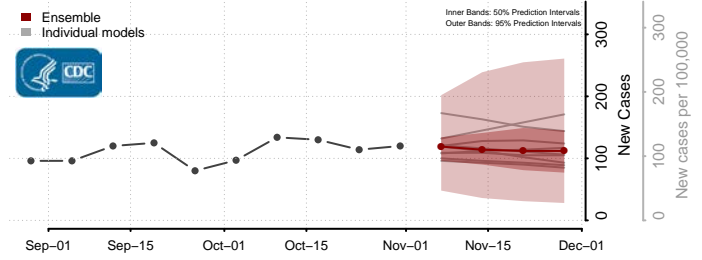

Wicomico County, Maryland