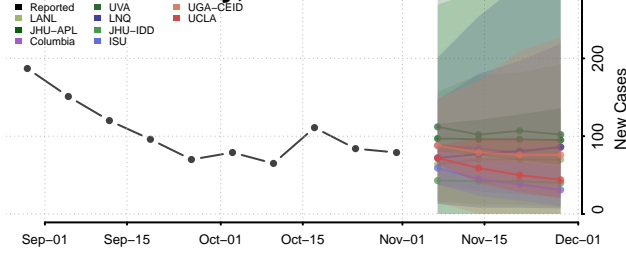

Nassau County, Florida