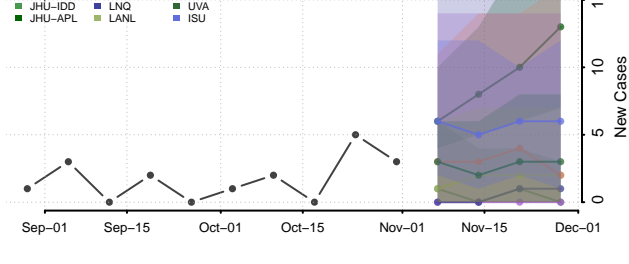

Lincoln County, Kansas