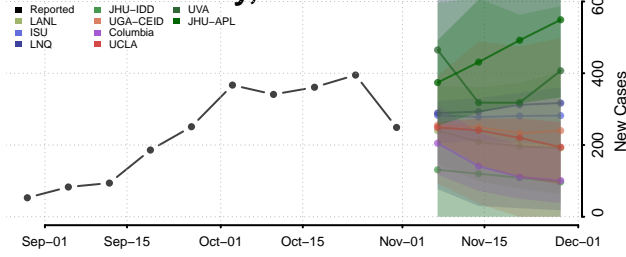

Barron County, Wisconsin

Bayfield County, Wisconsin

Brown County, Wisconsin

Buffalo County, Wisconsin

Burnett County, Wisconsin

Calumet County, Wisconsin

Chippewa County, Wisconsin

Clark County, Wisconsin