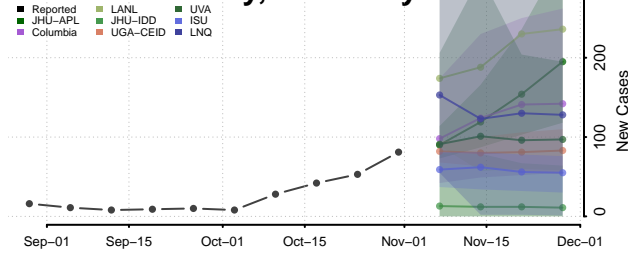

Johnson County, Kentucky