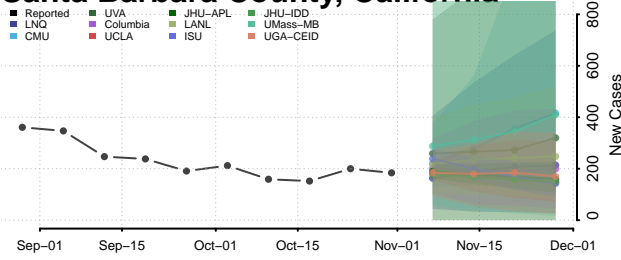

San Joaquin County, California

San Luis Obispo County, California

San Mateo County, California

Santa Barbara County, California

Santa Clara County, California

Santa Cruz County, California

Shasta County, California