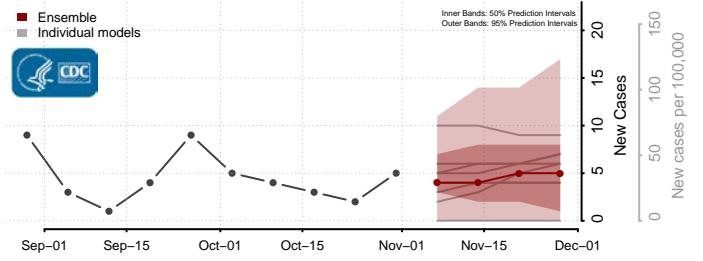

Hampshire County, West Virginia

Hancock County, West Virginia

Hardy County, West Virginia

Harrison County, West Virginia

Jackson County, West Virginia

Jefferson County, West Virginia

Kanawha County, West Virginia