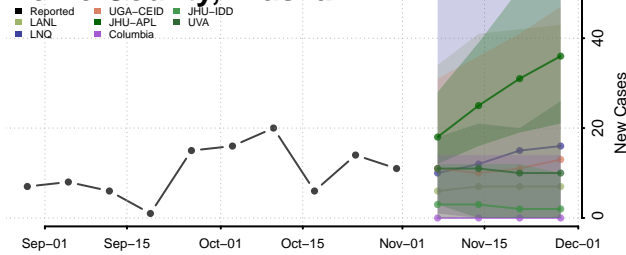

Juneau County, Alaska

Kenai Peninsula County, Alaska

Ketchikan Gateway County, Alaska

Kodiak Island County, Alaska

Kusilvak County, Alaska

Lake and Peninsula County, Alaska

Matanuska-Susitna County, Alaska

Nome County, Alaska