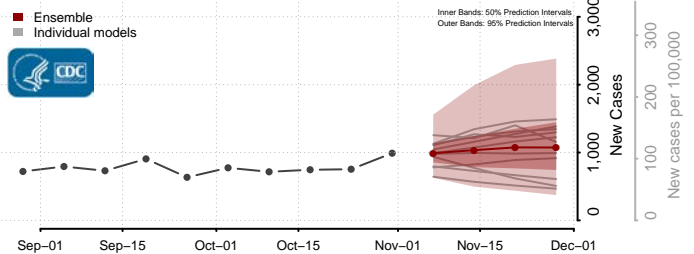

Harford County, Maryland

Howard County, Maryland

Kent County, Maryland

Montgomery County, Maryland

Prince George's County, Maryland

Queen Anne's County, Maryland

Somerset County, Maryland

St. Mary's County, Maryland