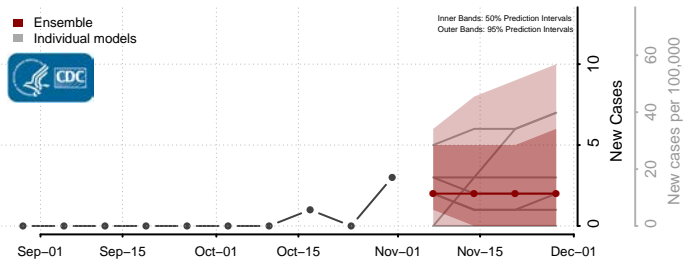

San Juan County, Washington