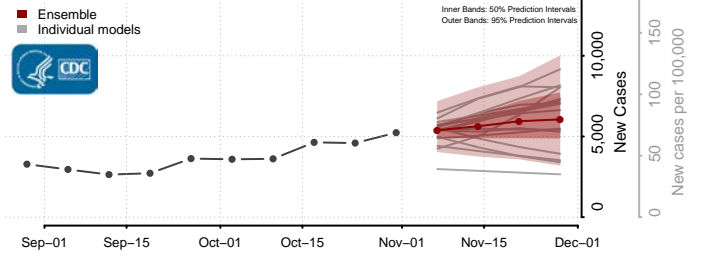

Wythe County, Virginia

York County, Virginia

Washington

Adams County, Washington

Asotin County, Washington

Benton County, Washington

Chelan County, Washington

Clallam County, Washington