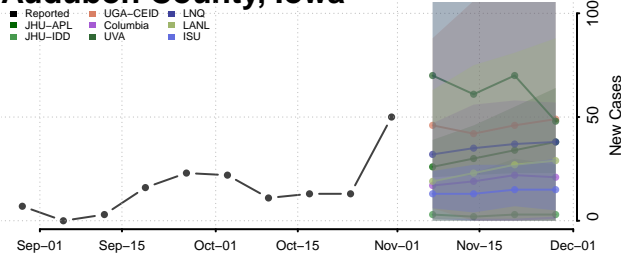

Audubon County, Iowa