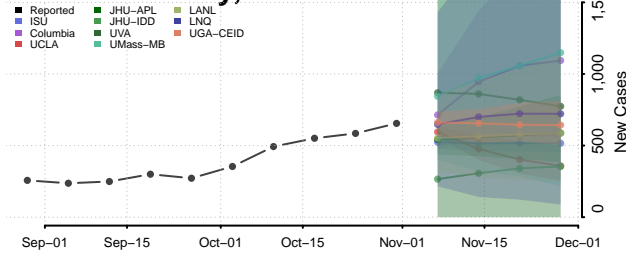

Gaston County, North Carolina