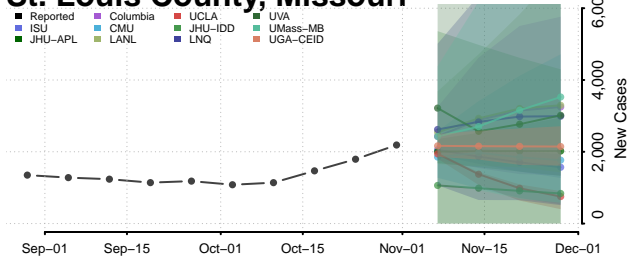

St. Louis County, Missouri