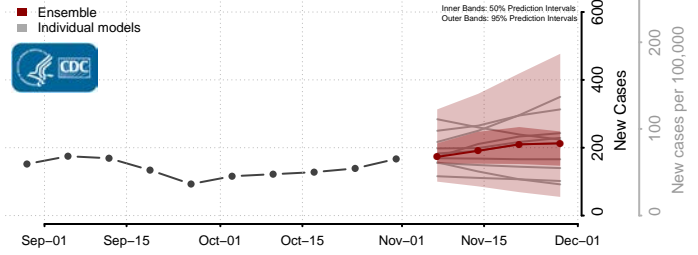

Harford County, Maryland

Howard County, Maryland

Kent County, Maryland

Montgomery County, Maryland

Prince George's County, Maryland

Queen Anne's County, Maryland

Somerset County, Maryland

St. Mary's County, Maryland