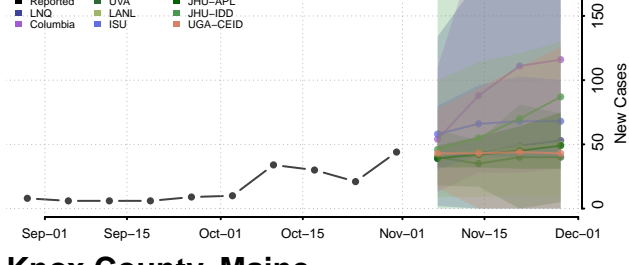

Kennebec County, Maine