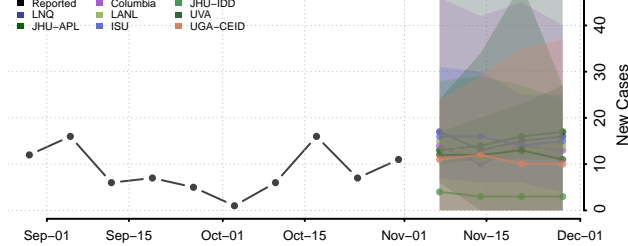

Sangamon County, Illinois

Schuyler County, Illinois

Scott County, Illinois

Shelby County, Illinois

St. Clair County, Illinois

Stark County, Illinois

Stephenson County, Illinois

Tazewell County, Illinois