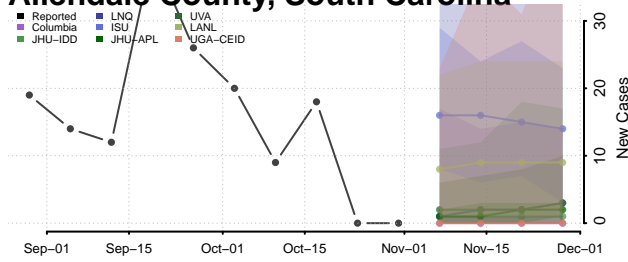

Allendale County, South Carolina