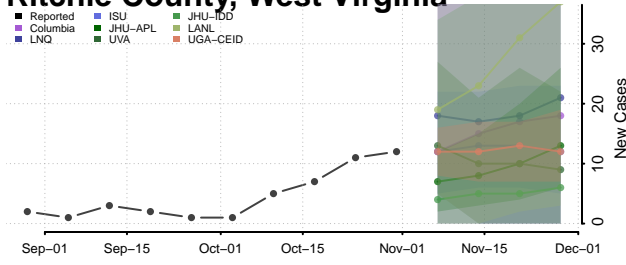

Ritchie County, West Virginia