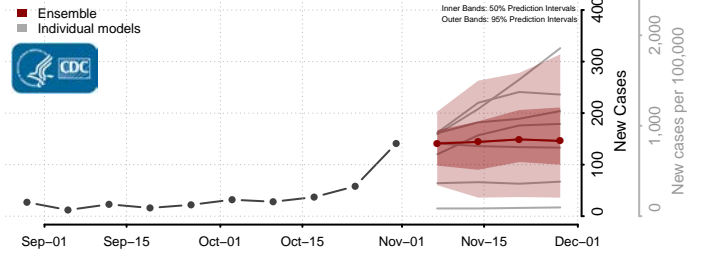

Cass County, Iowa

Cedar County, Iowa

Cerro Gordo County, Iowa

Cherokee County, Iowa

Chickasaw County, Iowa

Clarke County, Iowa

Clay County, Iowa

Clayton County, Iowa