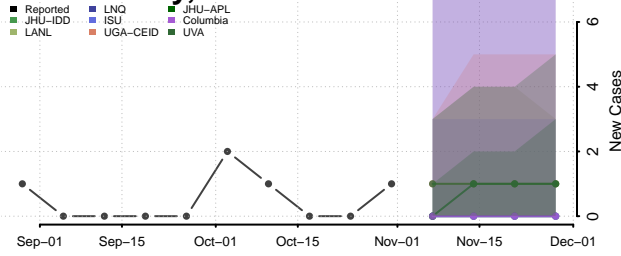

Houston County, Texas

Howard County, Texas

Hudspeth County, Texas

Hunt County, Texas

Hutchinson County, Texas

Irion County, Texas

Jack County, Texas

Jackson County, Texas