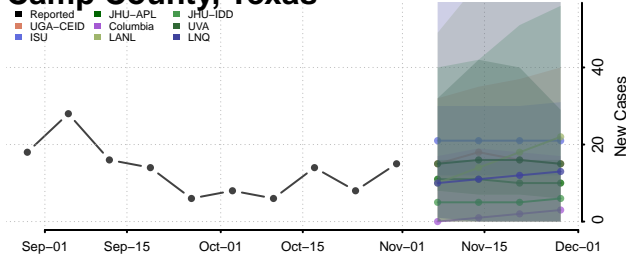

Camp County, Texas