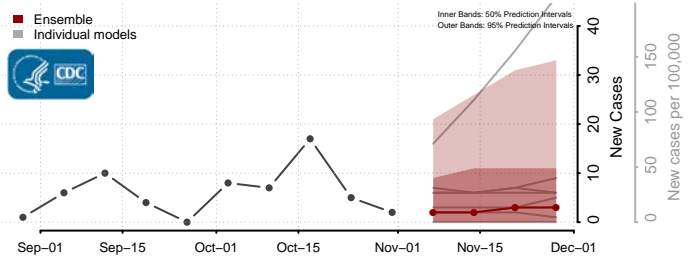

Pacific County, Washington