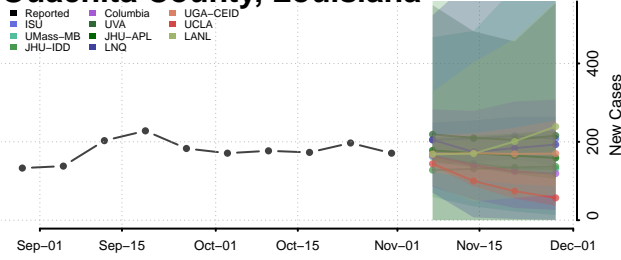

Livingston County, Louisiana

Madison County, Louisiana

Morehouse County, Louisiana

Natchitoches County, Louisiana

Orleans County, Louisiana

Ouachita County, Louisiana

Plaquemines County, Louisiana

Pointe Coupee County, Louisiana