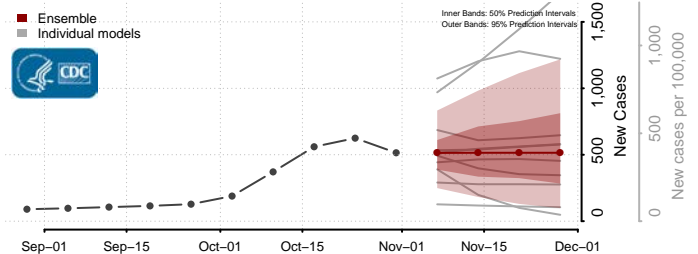

Wichita County, Texas