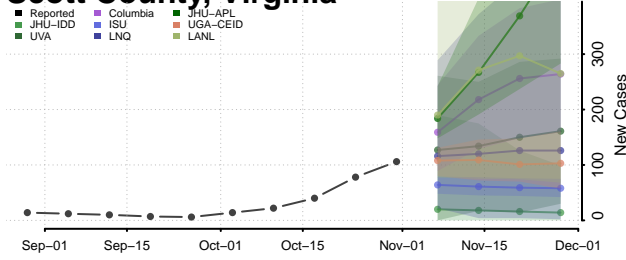

Scott County, Virginia