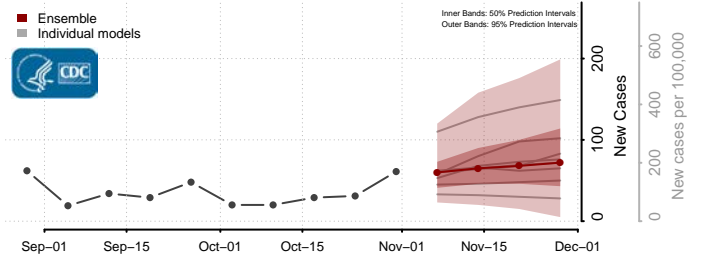

Le Sueur County, Minnesota

Lincoln County, Minnesota

Lyon County, Minnesota

Mahnomen County, Minnesota

Marshall County, Minnesota

Martin County, Minnesota

McLeod County, Minnesota

Meeker County, Minnesota