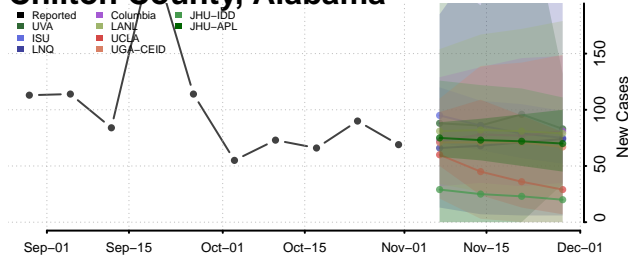

Butler County, Alabama

Calhoun County, Alabama

Chambers County, Alabama

Cherokee County, Alabama

Chilton County, Alabama

Choctaw County, Alabama

Clarke County, Alabama

Clay County, Alabama