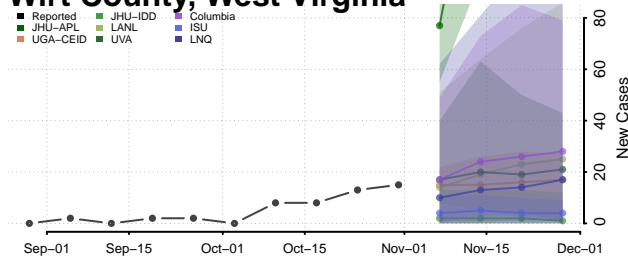

Wirt County, West Virginia