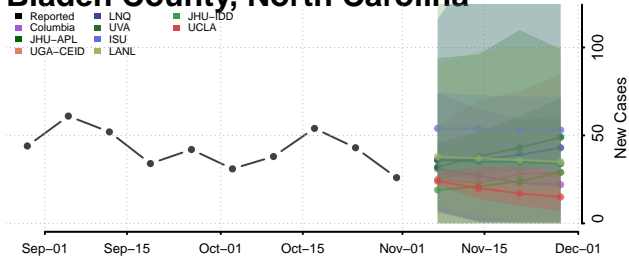

Avery County, North Carolina

Beaufort County, North Carolina

Bertie County, North Carolina

Bladen County, North Carolina

Brunswick County, North Carolina

Buncombe County, North Carolina

Burke County, North Carolina