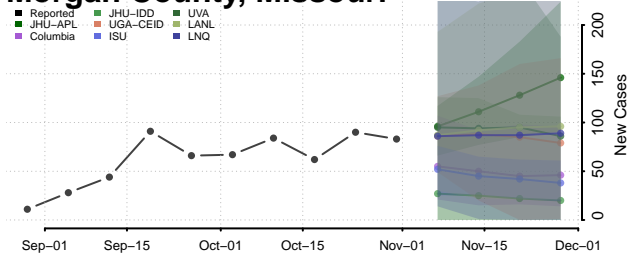

Morgan County, Missouri