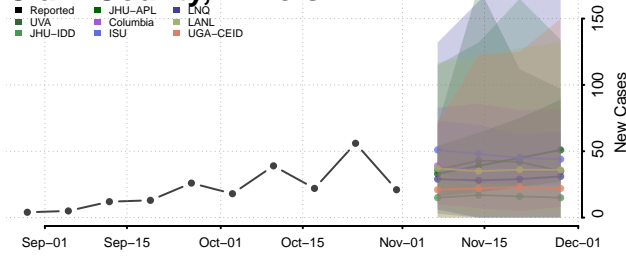

Clark County, Illinois