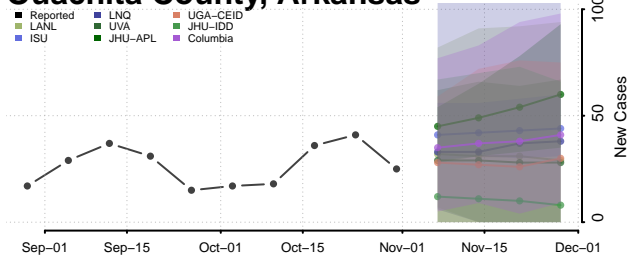

Ouachita County, Arkansas