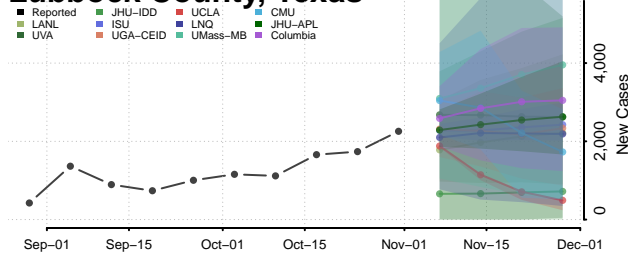

Leon County, Texas

Liberty County, Texas

Limestone County, Texas

Lipscomb County, Texas

Live Oak County, Texas

Llano County, Texas

Loving County, Texas

Lubbock County, Texas