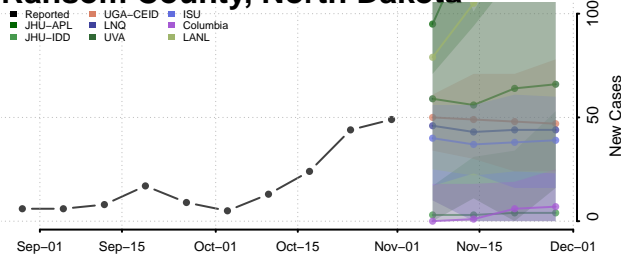

Ransom County, North Dakota