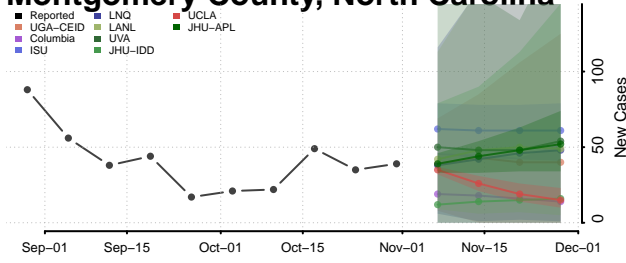

Montgomery County, North Carolina