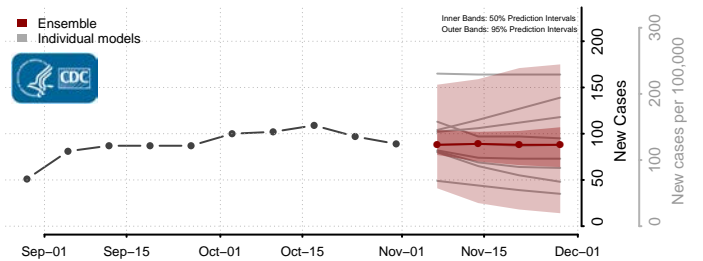

Custer County, Oklahoma

Delaware County, Oklahoma

Dewey County, Oklahoma

Ellis County, Oklahoma

Garfield County, Oklahoma

Garvin County, Oklahoma

Grady County, Oklahoma

Grant County, Oklahoma