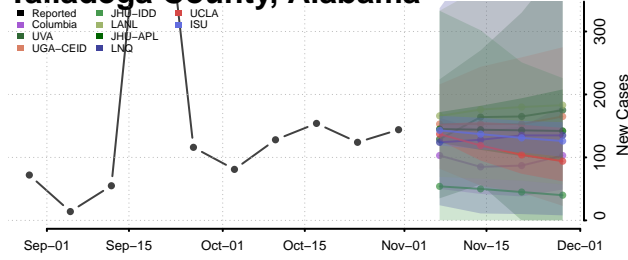

Marion County, Alabama

Marshall County, Alabama

Mobile County, Alabama

Monroe County, Alabama

Montgomery County, Alabama

Morgan County, Alabama

Perry County, Alabama

Pickens County, Alabama

Pike County, Alabama

Randolph County, Alabama

Russell County, Alabama

Shelby County, Alabama

St. Clair County, Alabama

Sumter County, Alabama

Talladega County, Alabama

Tallapoosa County, Alabama