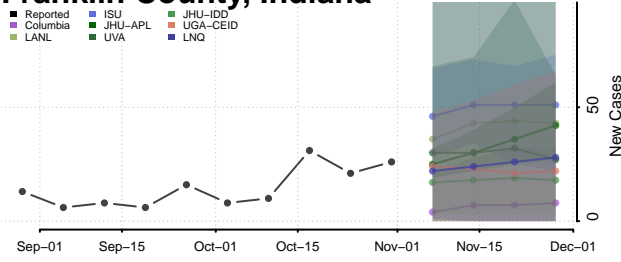

Elkhart County, Indiana

Fayette County, Indiana

Floyd County, Indiana

Fountain County, Indiana

Franklin County, Indiana

Fulton County, Indiana

Gibson County, Indiana

Grant County, Indiana