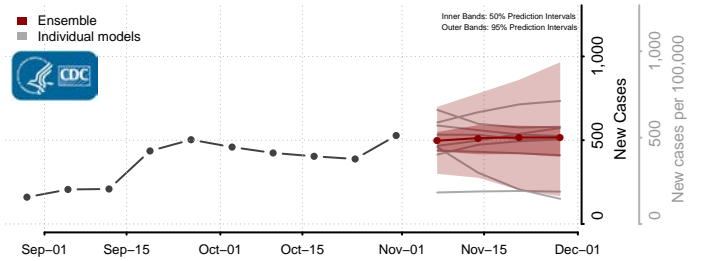

Woodbury County, Iowa