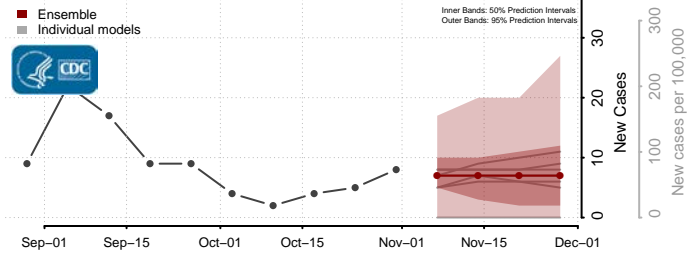

Essex County, Virginia