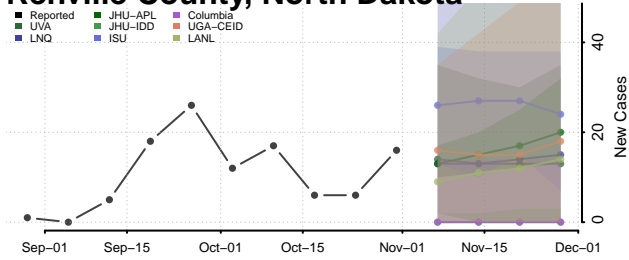

Renville County, North Dakota