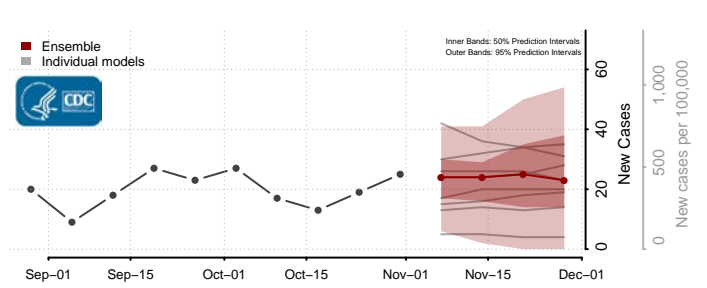

Sherman County, Kansas

Smith County, Kansas

Stafford County, Kansas

Stanton County, Kansas

Stevens County, Kansas

Sumner County, Kansas

Thomas County, Kansas

Trego County, Kansas