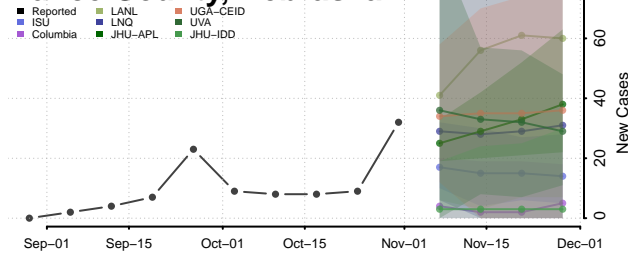

Lincoln County, Nebraska

Logan County, Nebraska

Loup County, Nebraska

Madison County, Nebraska

McPherson County, Nebraska

Merrick County, Nebraska

Morrill County, Nebraska

Nance County, Nebraska