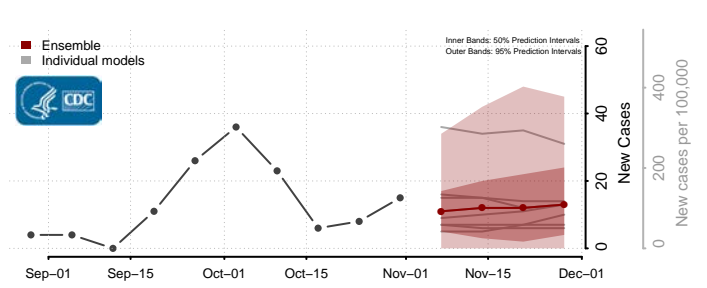

Madison County, Missouri