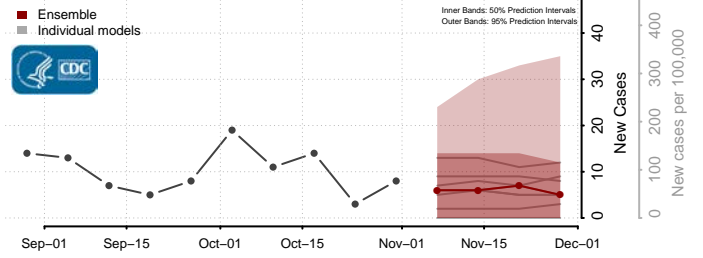

Monroe County, Mississippi

Montgomery County, Mississippi

Neshoba County, Mississippi

Newton County, Mississippi

Noxubee County, Mississippi

Oktibbeha County, Mississippi

Panola County, Mississippi

Pearl River County, Mississippi