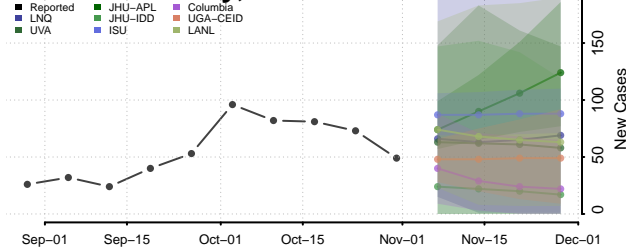

Kay County, Oklahoma

Kingfisher County, Oklahoma

Kiowa County, Oklahoma

Latimer County, Oklahoma

Le Flore County, Oklahoma

Lincoln County, Oklahoma

Logan County, Oklahoma

Love County, Oklahoma