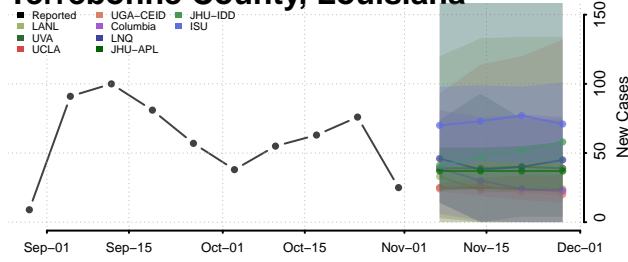

Terrebonne County, Louisiana