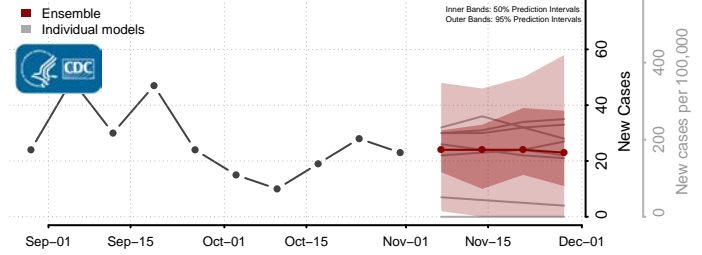

Simpson County, Mississippi

Smith County, Mississippi

Stone County, Mississippi

Sunflower County, Mississippi

Tallahatchie County, Mississippi

Tate County, Mississippi

Tippah County, Mississippi

Tishomingo County, Mississippi