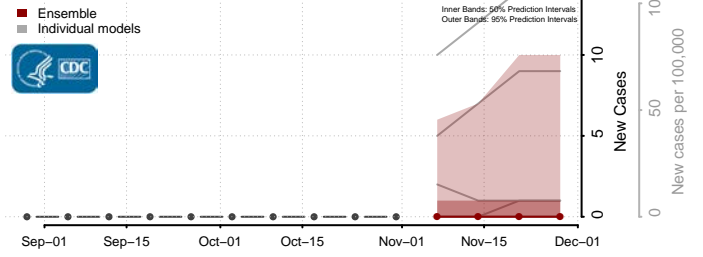

Millard County, Utah