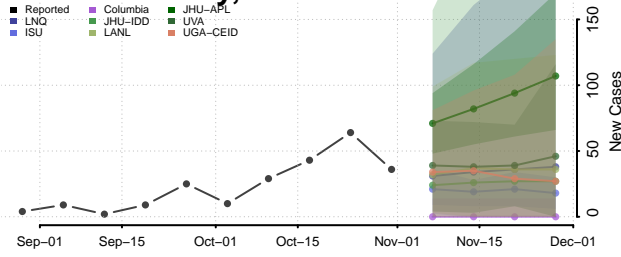

Lincoln County, New Mexico