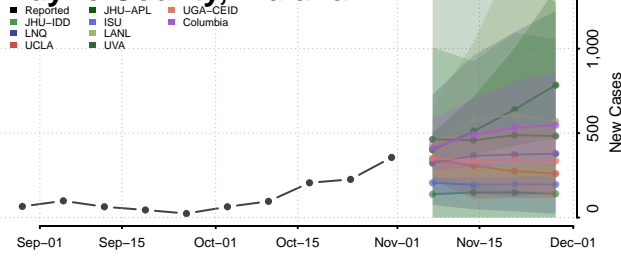

Vigo County, Indiana

Wabash County, Indiana

Warren County, Indiana

Warrick County, Indiana

Washington County, Indiana

Wayne County, Indiana

Wells County, Indiana

White County, Indiana