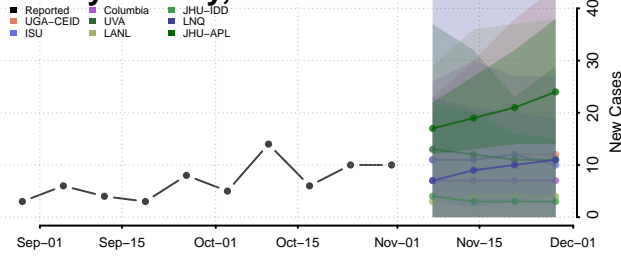

Shelby County, Missouri