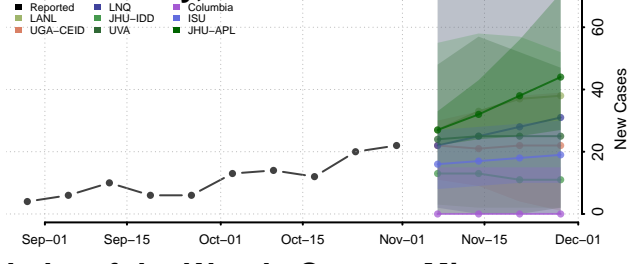

Lake County, Minnesota