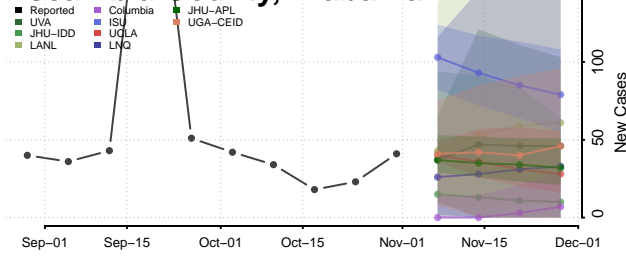

Dale County, Alabama

Dallas County, Alabama

DeKalb County, Alabama

Elmore County, Alabama

Escambia County, Alabama

Etowah County, Alabama

Fayette County, Alabama

Franklin County, Alabama