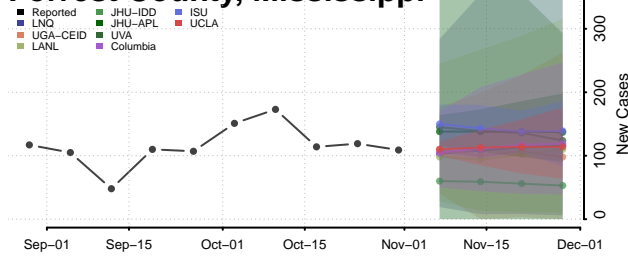

Forrest County, Mississippi