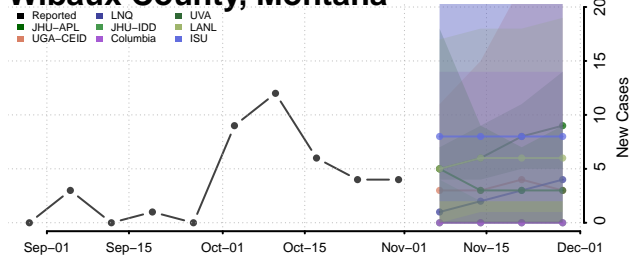

Sweet Grass County, Montana

Teton County, Montana

Toole County, Montana

Treasure County, Montana

Valley County, Montana

Wheatland County, Montana

Wibaux County, Montana

Yellowstone County, Montana