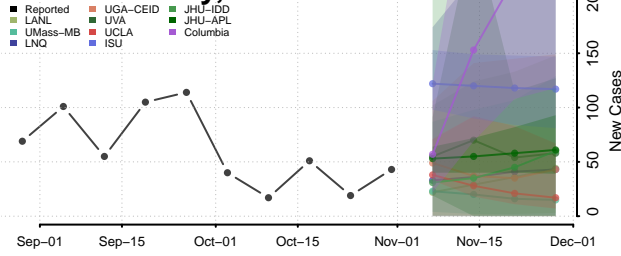

Comal County, Texas