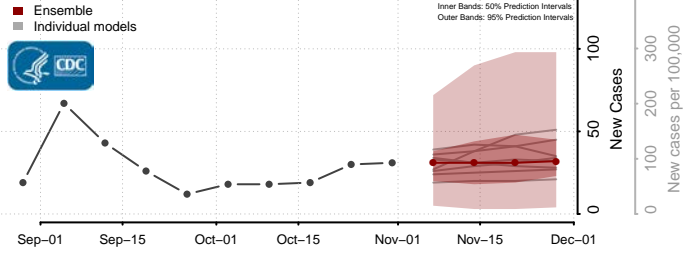

Caroline County, Maryland