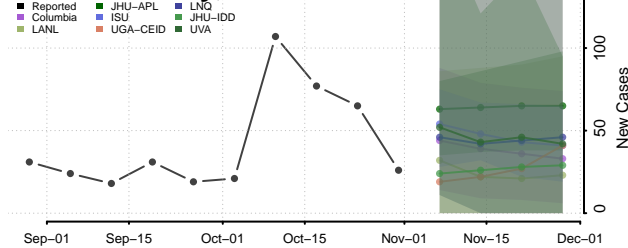

Union County, Illinois