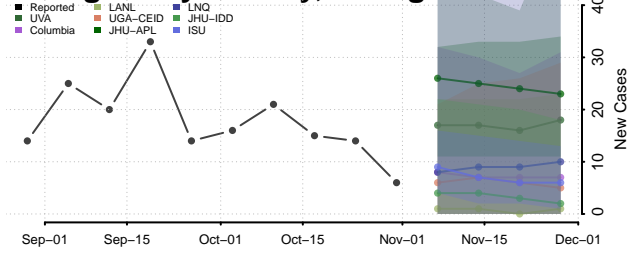

Montgomery County, Georgia