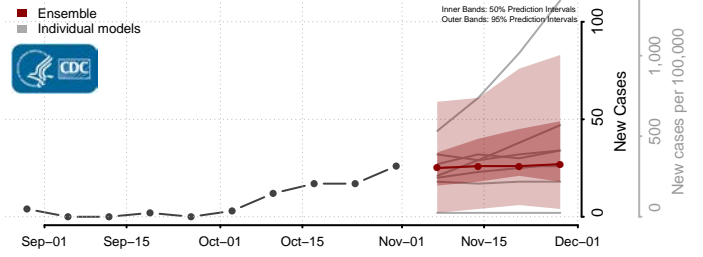

Vigo County, Indiana

Wabash County, Indiana

Warren County, Indiana

Warrick County, Indiana

Washington County, Indiana

Wayne County, Indiana

Wells County, Indiana

White County, Indiana