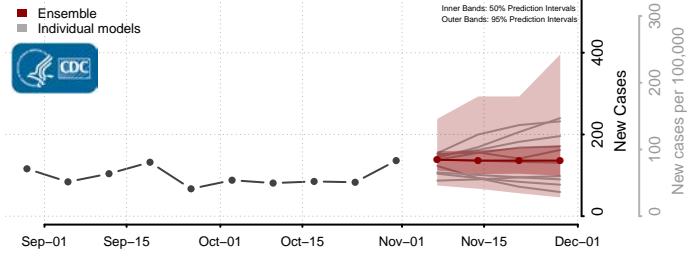

Charles County, Maryland