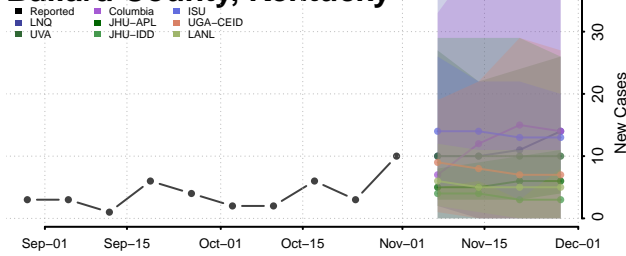

Ballard County, Kentucky