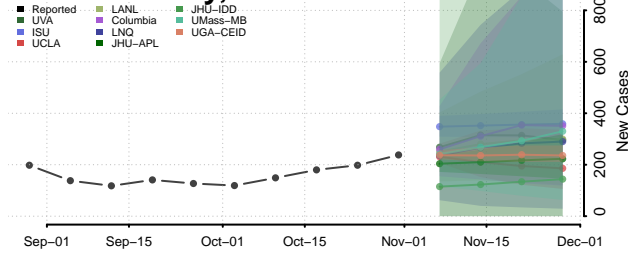

Iredell County, North Carolina