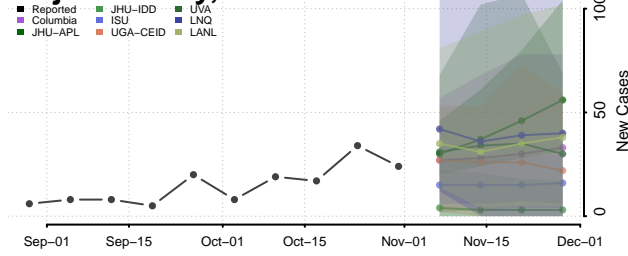

Major County, Oklahoma