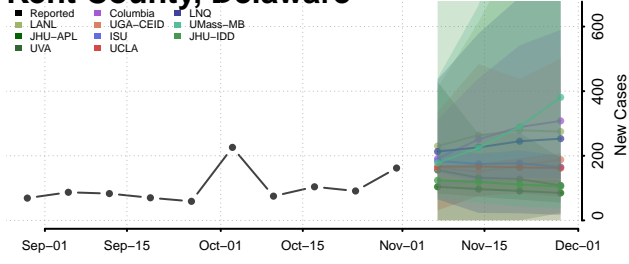

Kent County, Delaware