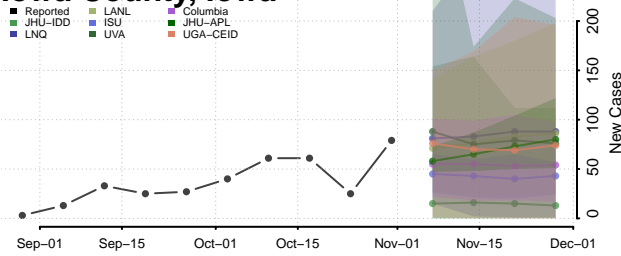

Iowa County, Iowa