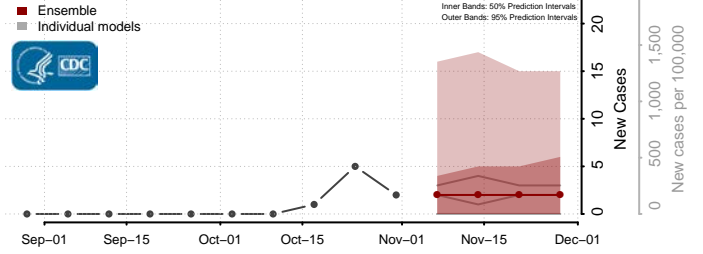

North Slope County, Alaska

Northwest Arctic County, Alaska

Petersburg County, Alaska

Prince of Wales-Hyder County, Alaska

Sitka County, Alaska

Skagway County, Alaska

Southeast Fairbanks County, Alaska

Valdez-Cordova County, Alaska