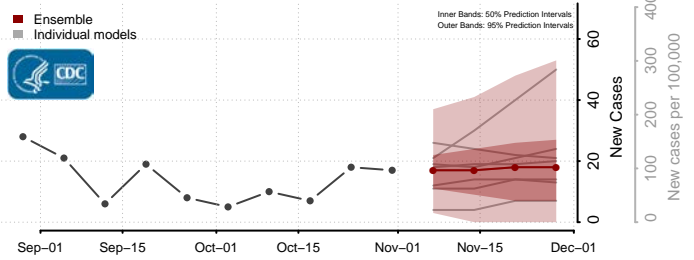

Patrick County, Virginia