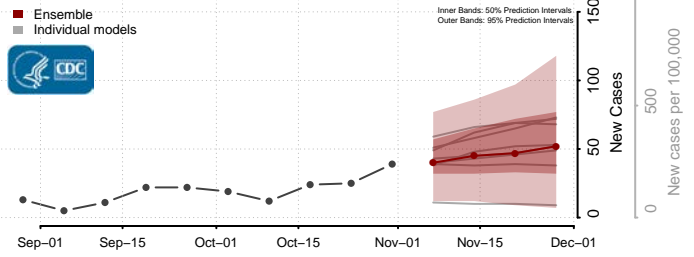

Kanabec County, Minnesota