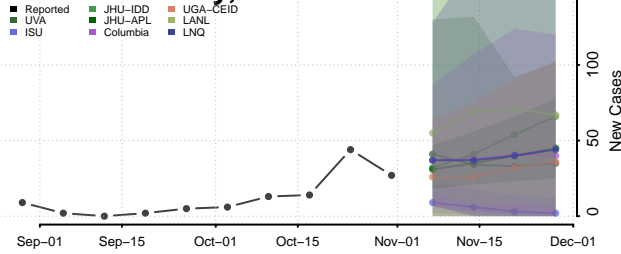

Clinton County, New York