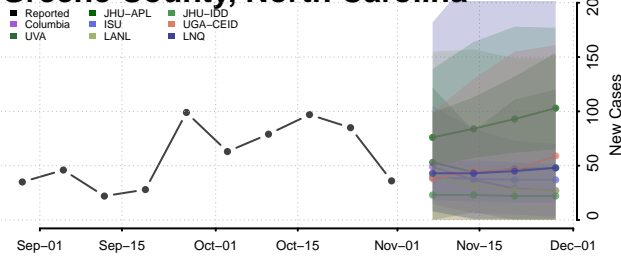

Forsyth County, North Carolina

Franklin County, North Carolina

Gaston County, North Carolina

Gates County, North Carolina

Graham County, North Carolina

Granville County, North Carolina

Greene County, North Carolina