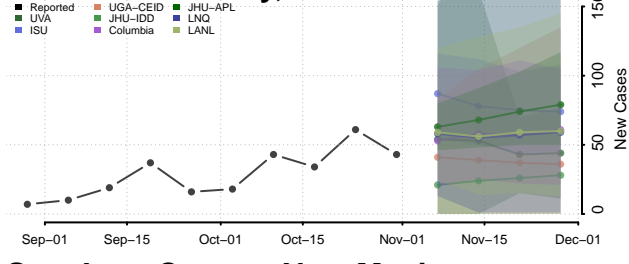

Roosevelt County, New Mexico