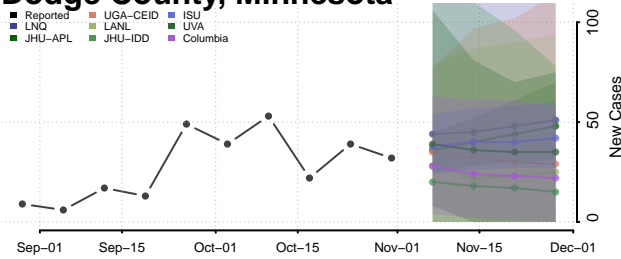

Dodge County, Minnesota