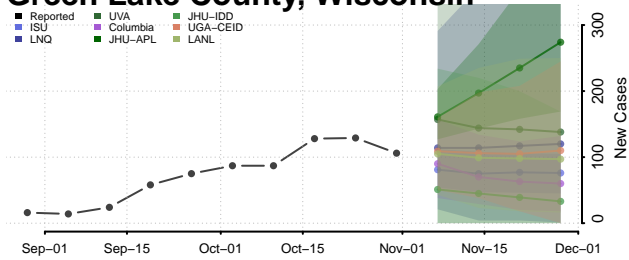

Florence County, Wisconsin

Fond du Lac County, Wisconsin

Forest County, Wisconsin

Grant County, Wisconsin

Green County, Wisconsin

Green Lake County, Wisconsin

Iowa County, Wisconsin

Iron County, Wisconsin