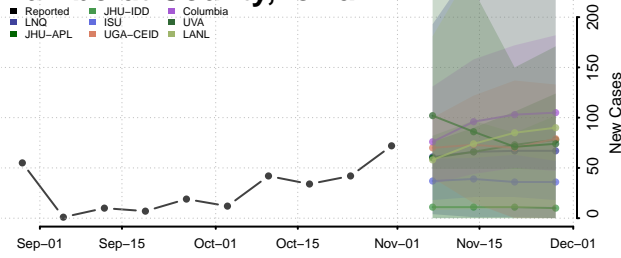

Guthrie County, Iowa

Hamilton County, Iowa

Hancock County, Iowa

Hardin County, Iowa

Harrison County, Iowa

Henry County, Iowa

Howard County, Iowa

Humboldt County, Iowa