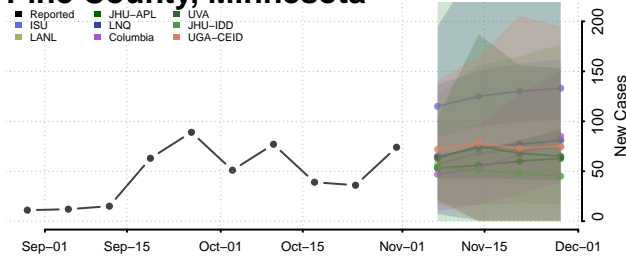

Pine County, Minnesota