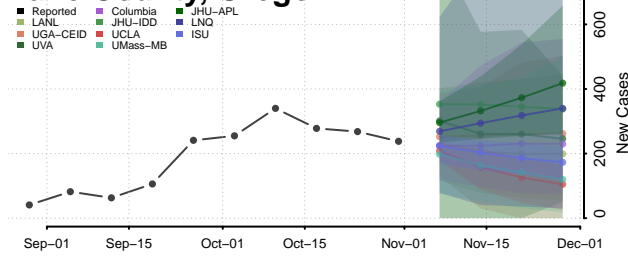

Hood River County, Oregon

Jackson County, Oregon

Jefferson County, Oregon

Josephine County, Oregon

Klamath County, Oregon

Lake County, Oregon

Lane County, Oregon

Lincoln County, Oregon