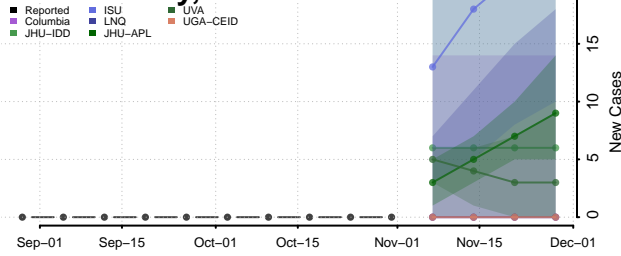

Juab County, Utah