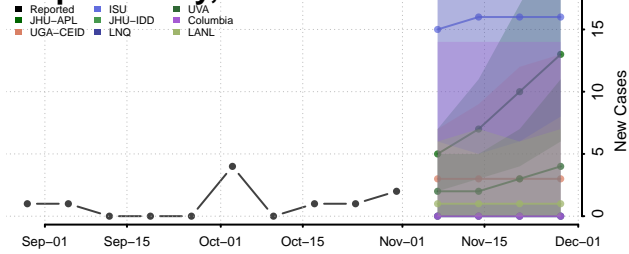

Slope County, North Dakota