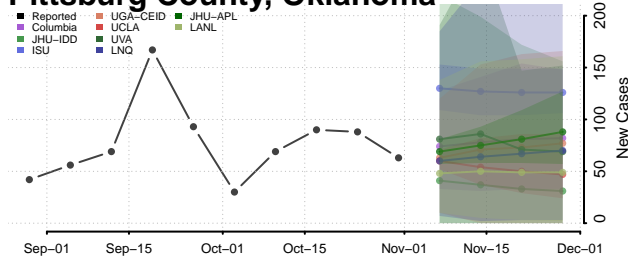

Pittsburg County, Oklahoma