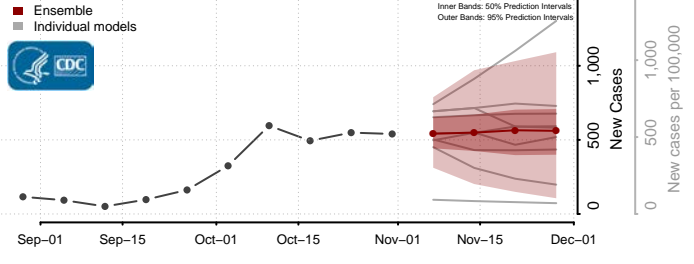

Custer County, Montana

Daniels County, Montana

Dawson County, Montana

Deer Lodge County, Montana

Fallon County, Montana

Fergus County, Montana

Flathead County, Montana

Gallatin County, Montana