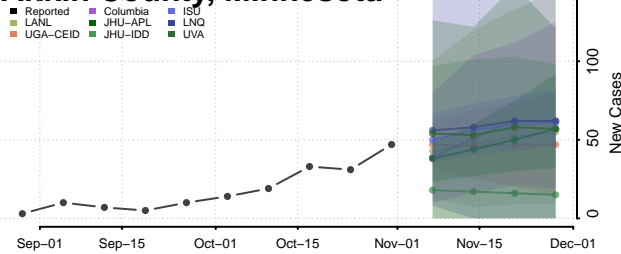

Aitkin County, Minnesota