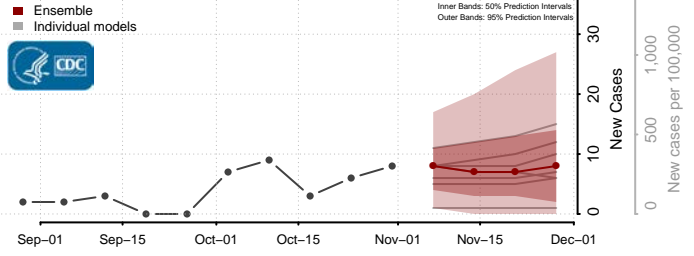

Harmon County, Oklahoma