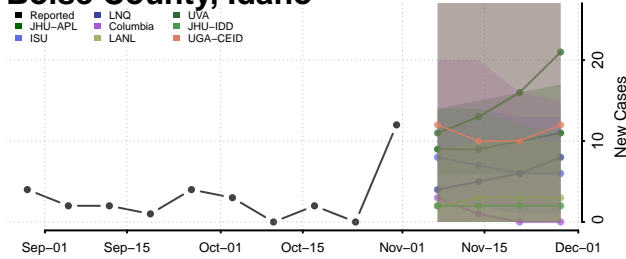

Boise County, Idaho