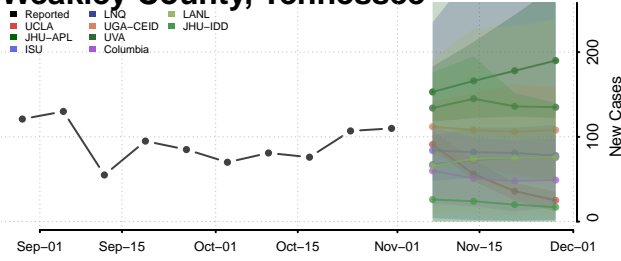

Weakley County, Tennessee