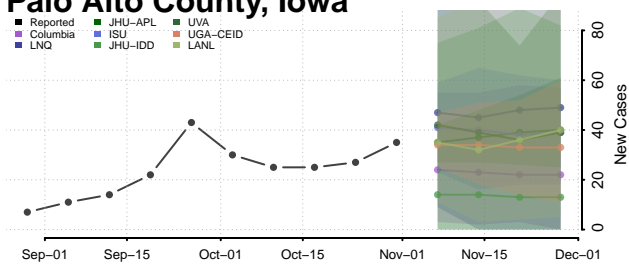

O'Brien County, Iowa

Osceola County, Iowa

Page County, Iowa

Palo Alto County, Iowa

Plymouth County, Iowa

Pocahontas County, Iowa

Polk County, Iowa

Pottawattamie County, Iowa