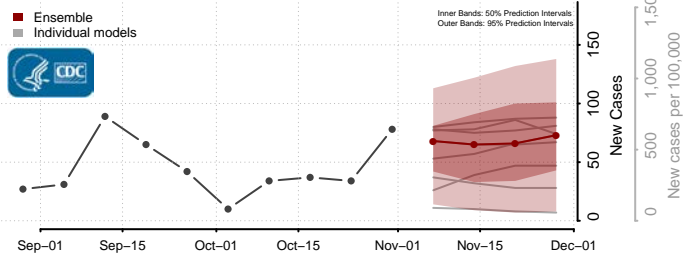

Bollinger County, Missouri