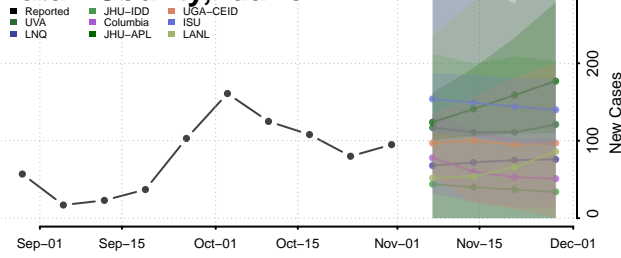

Gooding County, Idaho

Idaho County, Idaho

Jefferson County, Idaho

Jerome County, Idaho

Kootenai County, Idaho

Latah County, Idaho

Lemhi County, Idaho

Lewis County, Idaho