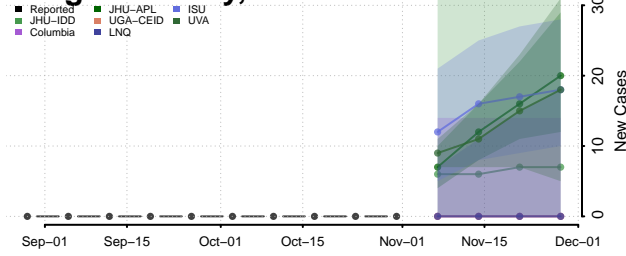

Morgan County, Utah