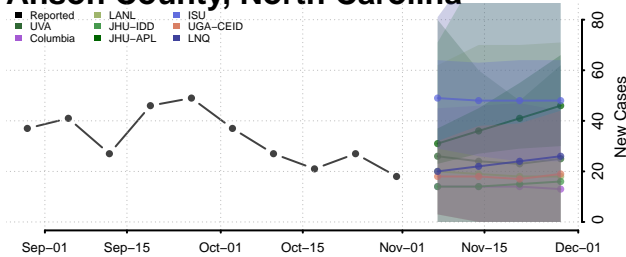

Anson County, North Carolina