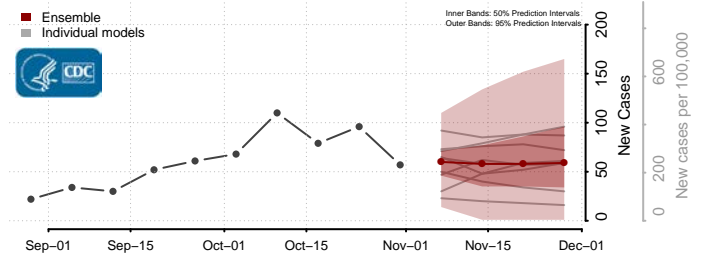

Jackson County, Oklahoma