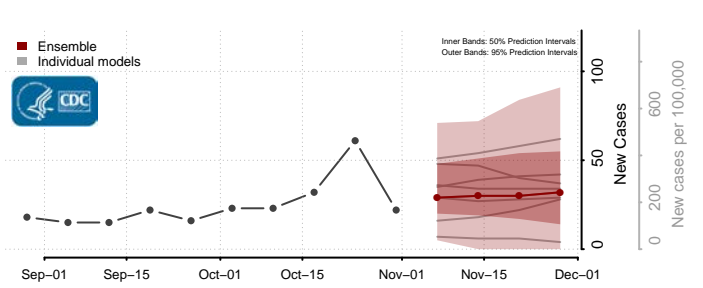

Mississippi County, Missouri