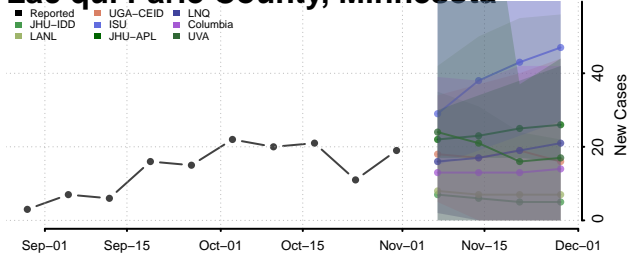

Lac qui Parle County, Minnesota