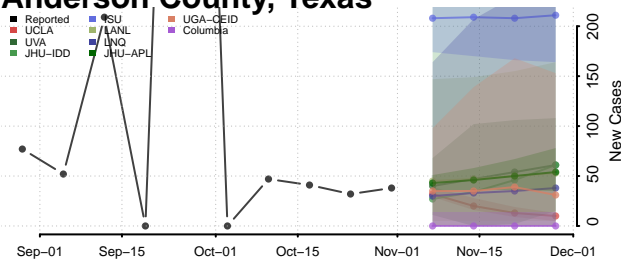

Anderson County, Texas