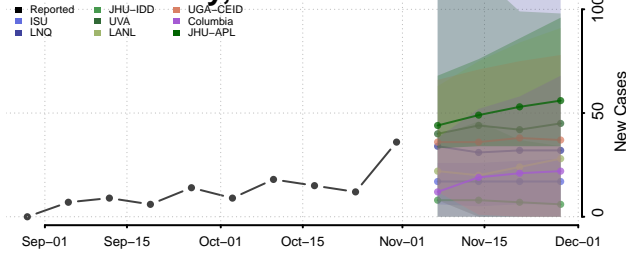

Pulaski County, Arkansas

Randolph County, Arkansas

Saline County, Arkansas

Scott County, Arkansas

Searcy County, Arkansas

Sebastian County, Arkansas

Sevier County, Arkansas

Sharp County, Arkansas