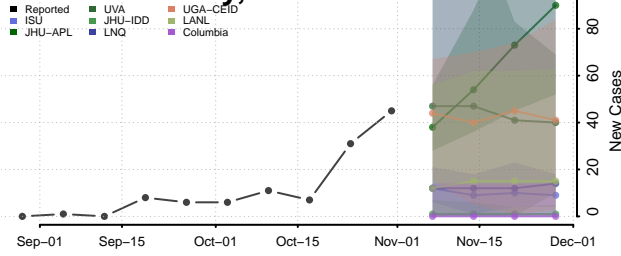

Decatur County, Kansas