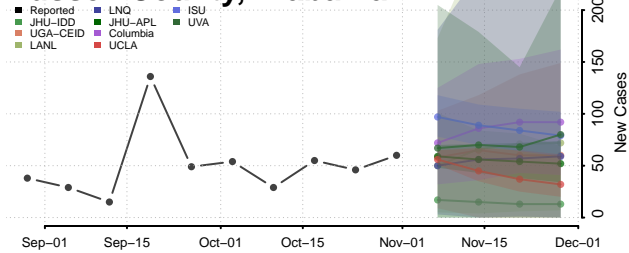

Marion County, Alabama

Marshall County, Alabama

Mobile County, Alabama

Monroe County, Alabama

Montgomery County, Alabama

Morgan County, Alabama

Perry County, Alabama

Pickens County, Alabama

Pike County, Alabama

Randolph County, Alabama

Russell County, Alabama

Shelby County, Alabama

St. Clair County, Alabama

Sumter County, Alabama

Talladega County, Alabama

Tallapoosa County, Alabama