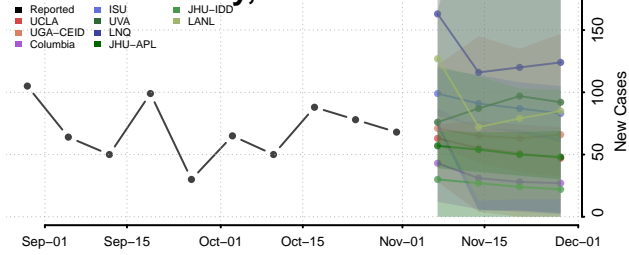

Dale County, Alabama

Dallas County, Alabama

DeKalb County, Alabama

Elmore County, Alabama

Escambia County, Alabama

Etowah County, Alabama

Fayette County, Alabama

Franklin County, Alabama