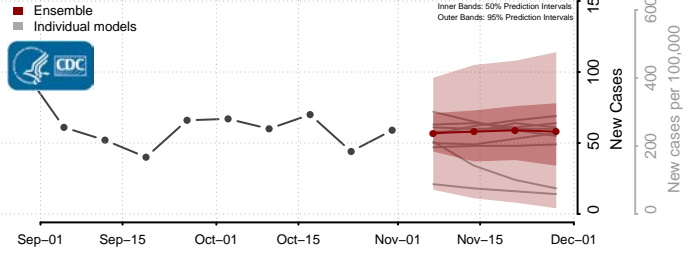

Lincoln County, Idaho

Madison County, Idaho

Minidoka County, Idaho

Nez Perce County, Idaho

Oneida County, Idaho

Owyhee County, Idaho

Payette County, Idaho

Power County, Idaho