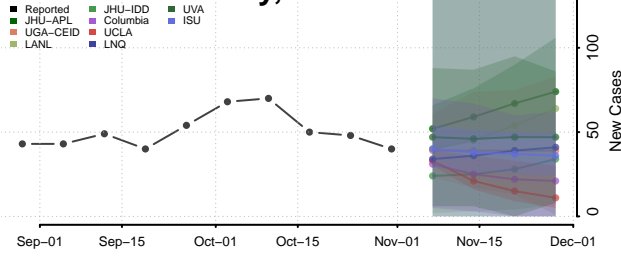

Chambers County, Texas