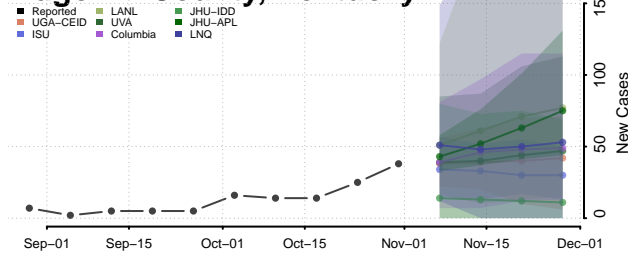

Magoffin County, Kentucky