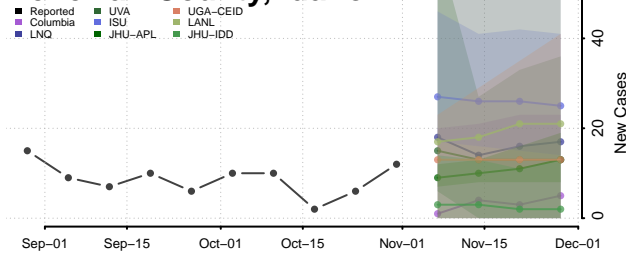

Idaho

Ada County, Idaho

Adams County, Idaho

Bannock County, Idaho

Bear Lake County, Idaho

Benewah County, Idaho

Bingham County, Idaho

Blaine County, Idaho