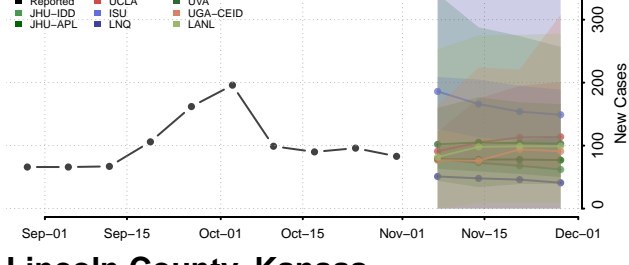

Leavenworth County, Kansas