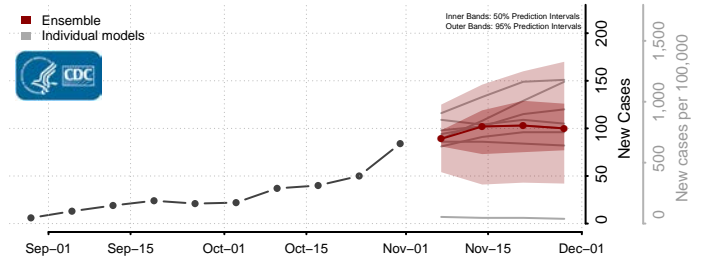

Lake County, South Dakota