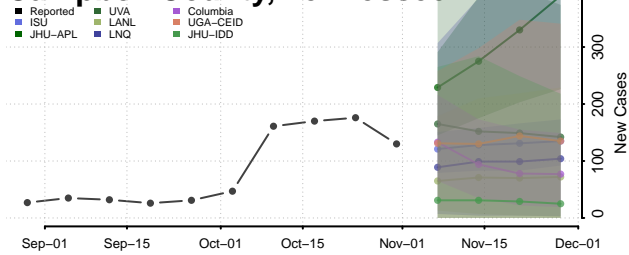

Campbell County, Tennessee