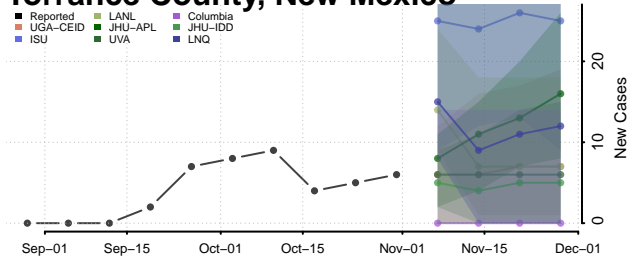

Torrance County, New Mexico

Union County, New Mexico

Valencia County, New Mexico

New York

Albany County, New York

Allegany County, New York

Bronx County, New York

Broome County, New York