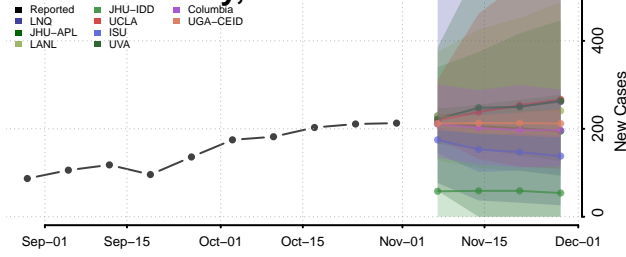

Chaves County, New Mexico