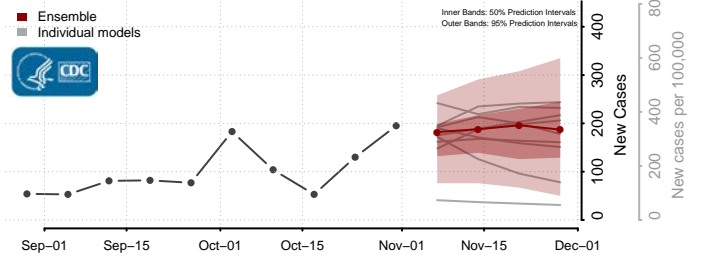

St. Louis City County, Missouri

St. Louis County, Missouri

Ste. Genevieve County, Missouri

Stoddard County, Missouri

Stone County, Missouri

Sullivan County, Missouri

Taney County, Missouri

Texas County, Missouri