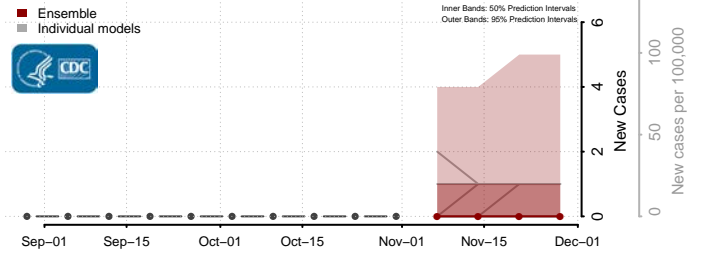

Box Elder County, Utah

Cache County, Utah

Carbon County, Utah

Daggett County, Utah

Davis County, Utah

Duchesne County, Utah

Emery County, Utah

Garfield County, Utah