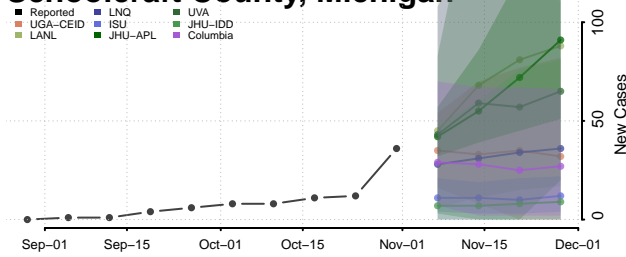

Oscoda County, Michigan

Otsego County, Michigan

Ottawa County, Michigan

Presque Isle County, Michigan

Roscommon County, Michigan

Saginaw County, Michigan

Sanilac County, Michigan

Schoolcraft County, Michigan