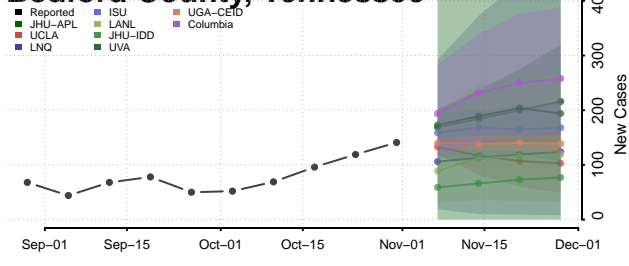

Bedford County, Tennessee