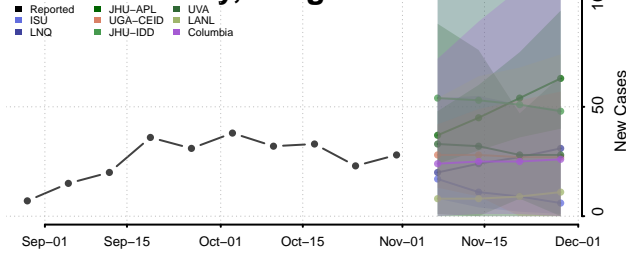

Benton County, Oregon