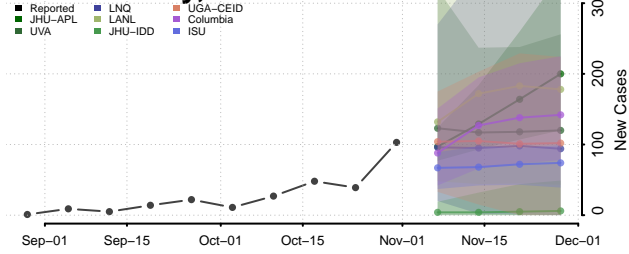

Trail County, North Dakota