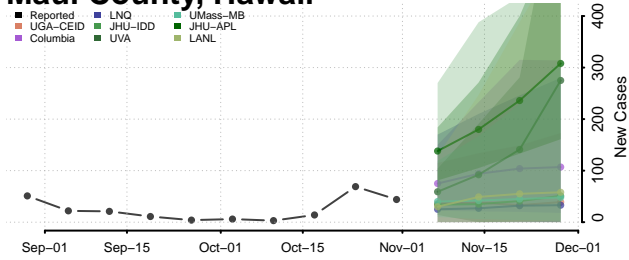

Worth County, Georgia

Guam

Hawaii

Hawaii County, Hawaii

Honolulu County, Hawaii

Kalawao County, Hawaii

Kauai County, Hawaii

Maui County, Hawaii