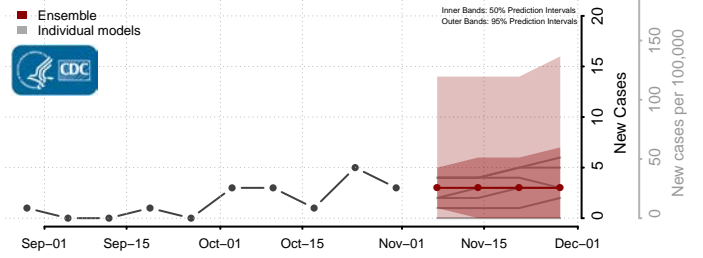

New Kent County, Virginia

Newport News County, Virginia

Norfolk County, Virginia

Northampton County, Virginia

Northumberland County, Virginia

Norton County, Virginia

Nottoway County, Virginia

Orange County, Virginia