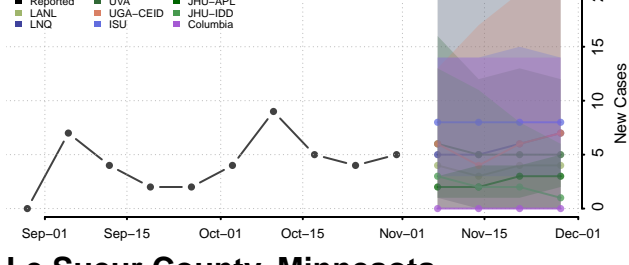

Lake of the Woods County, Minnesota