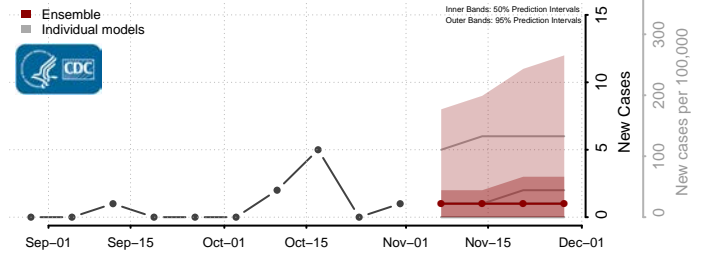

Lincoln County, New Mexico

Los Alamos County, New Mexico

Luna County, New Mexico

McKinley County, New Mexico

Mora County, New Mexico

Otero County, New Mexico

Quay County, New Mexico

Rio Arriba County, New Mexico