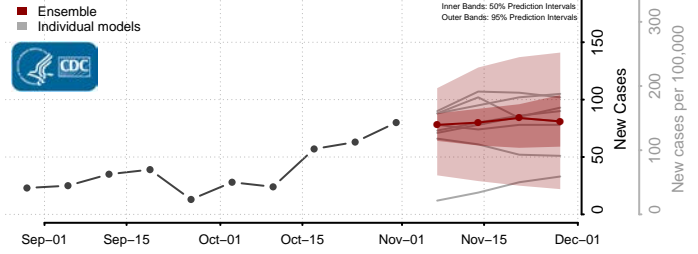

Valley County, Nebraska

Washington County, Nebraska

Wayne County, Nebraska

Webster County, Nebraska

Wheeler County, Nebraska

York County, Nebraska

Nevada

Carson City County, Nevada