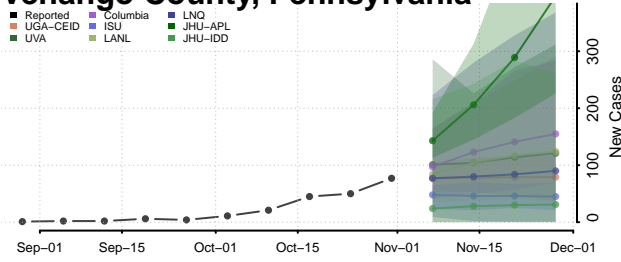

Venango County, Pennsylvania