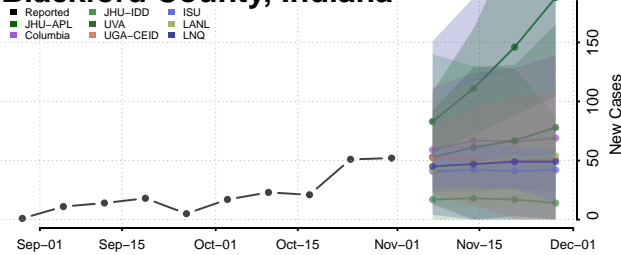

Blackford County, Indiana