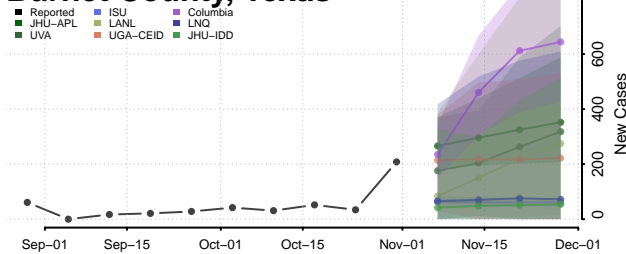

Burnet County, Texas