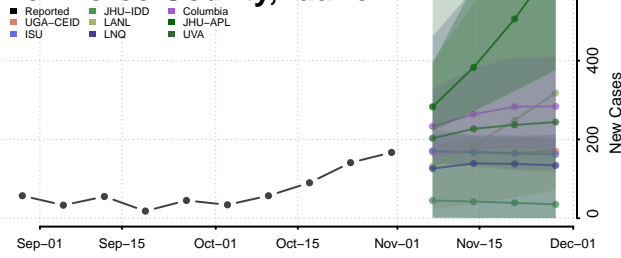

Lincoln County, Idaho

Madison County, Idaho

Minidoka County, Idaho

Nez Perce County, Idaho

Oneida County, Idaho

Owyhee County, Idaho

Payette County, Idaho

Power County, Idaho