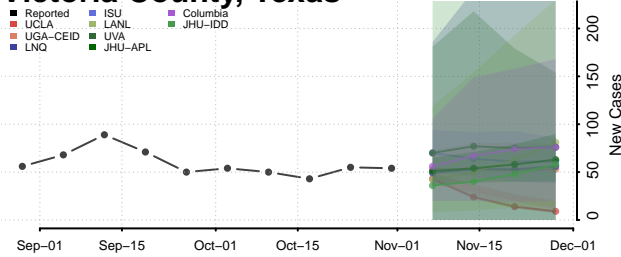

Victoria County, Texas