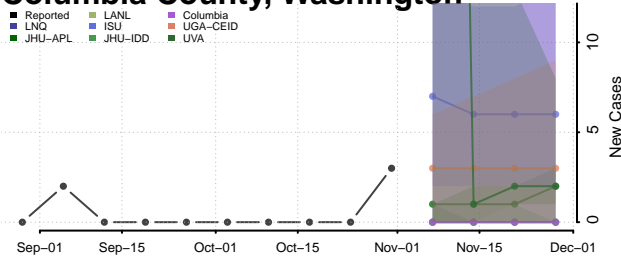

Columbia County, Washington