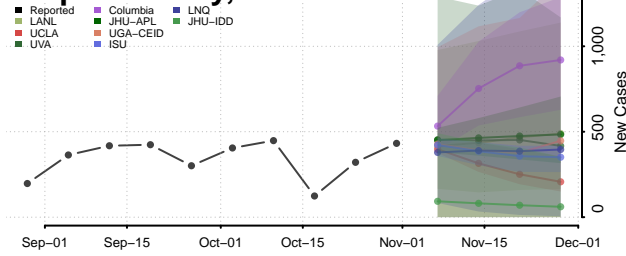

Howard County, Missouri

Howell County, Missouri

Iron County, Missouri

Jackson County, Missouri

Jasper County, Missouri

Jefferson County, Missouri

Johnson County, Missouri

Knox County, Missouri