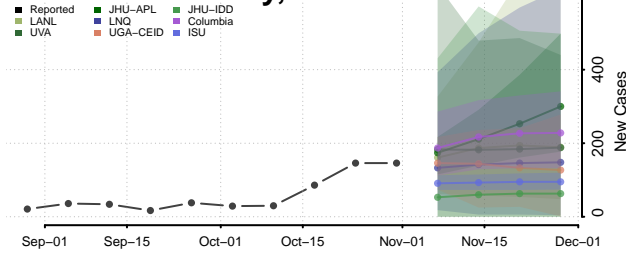

Alexander County, North Carolina