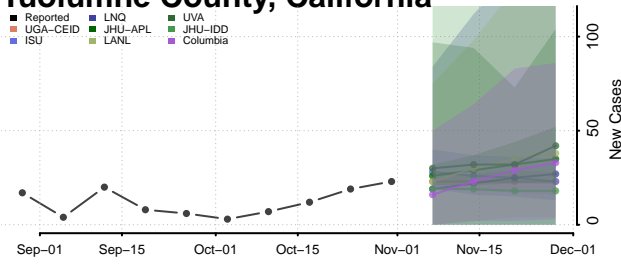

Tuolumne County, California