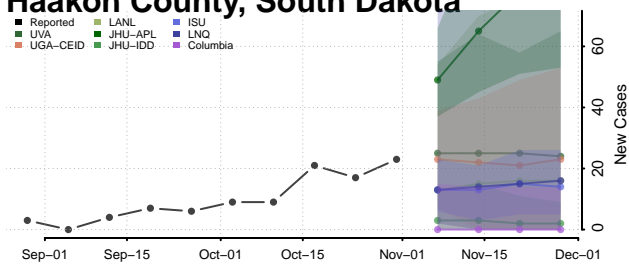

Douglas County, South Dakota

Edmunds County, South Dakota

Fall River County, South Dakota

Faulk County, South Dakota

Grant County, South Dakota

Gregory County, South Dakota

Haakon County, South Dakota

Hamlin County, South Dakota