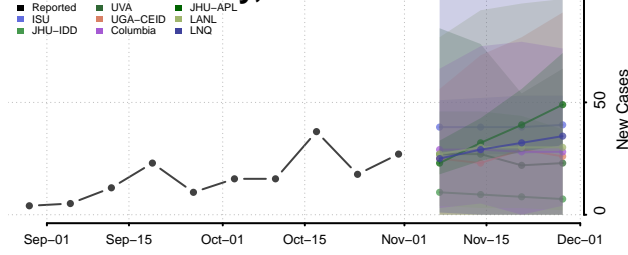

Marshall County, Oklahoma