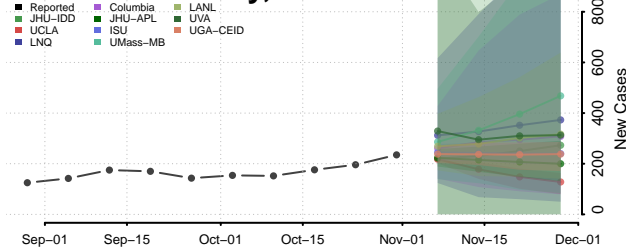

Delaware County, Ohio