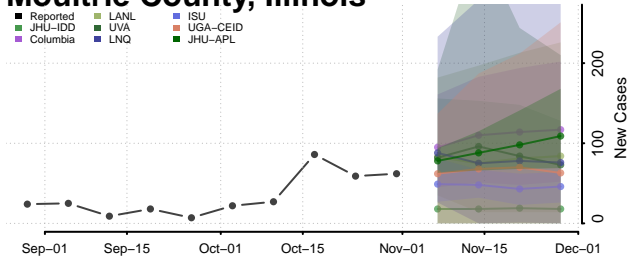

Monroe County, Illinois

Montgomery County, Illinois

Morgan County, Illinois

Moultrie County, Illinois

Ogle County, Illinois

Peoria County, Illinois

Perry County, Illinois

Piatt County, Illinois