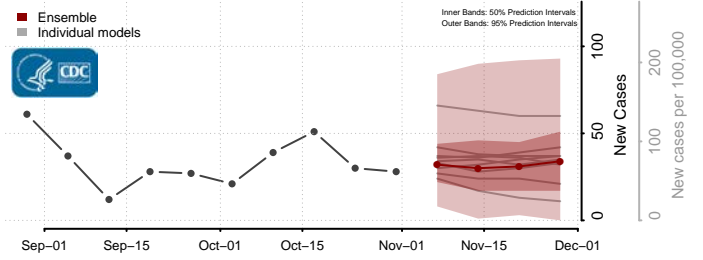

Tunica County, Mississippi

Union County, Mississippi

Walthall County, Mississippi

Warren County, Mississippi

Washington County, Mississippi

Wayne County, Mississippi

Webster County, Mississippi

Wilkinson County, Mississippi