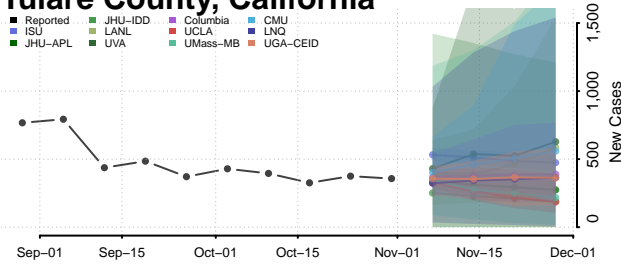

Tulare County, California