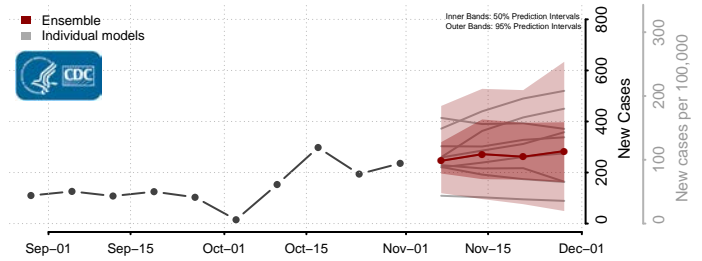

Clinton County, Missouri