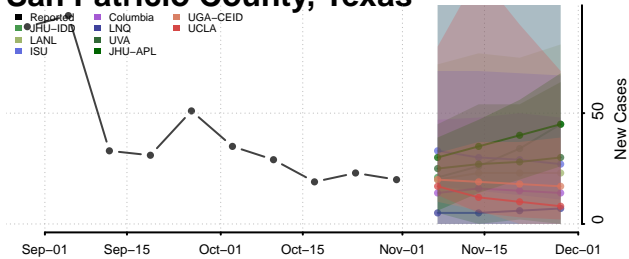

San Patricio County, Texas