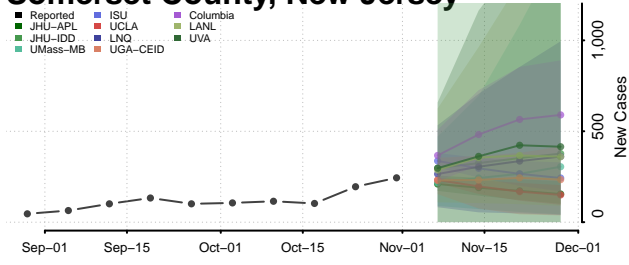

Somerset County, New Jersey