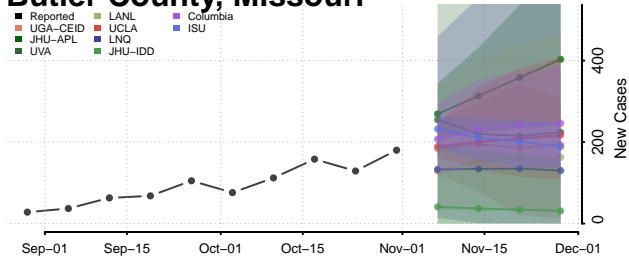

Butler County, Missouri