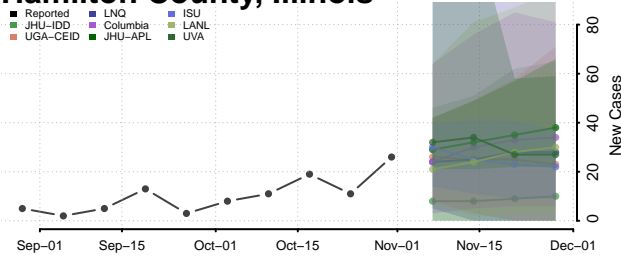

Ford County, Illinois

Franklin County, Illinois

Fulton County, Illinois

Gallatin County, Illinois

Greene County, Illinois

Grundy County, Illinois

Hamilton County, Illinois

Hancock County, Illinois