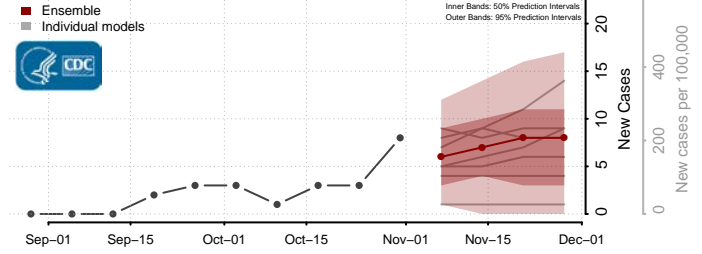

Custer County, Oklahoma

Delaware County, Oklahoma

Dewey County, Oklahoma

Ellis County, Oklahoma

Garfield County, Oklahoma

Garvin County, Oklahoma

Grady County, Oklahoma

Grant County, Oklahoma