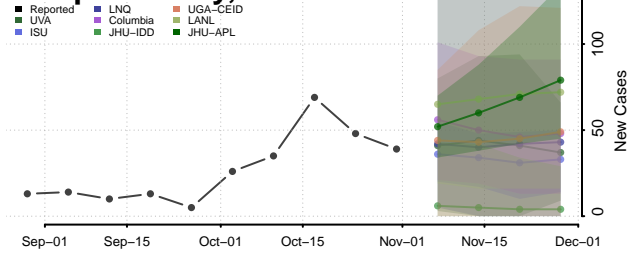

Nemaha County, Nebraska

Nuckolls County, Nebraska

Otoe County, Nebraska

Pawnee County, Nebraska

Perkins County, Nebraska

Phelps County, Nebraska

Pierce County, Nebraska

Platte County, Nebraska