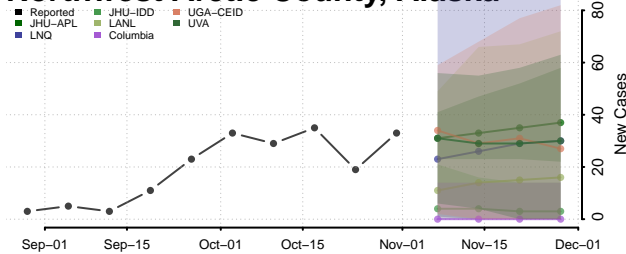

Northwest Arctic County, Alaska