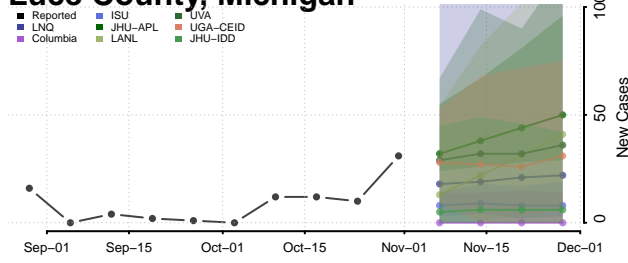

Lapeer County, Michigan

Leelanau County, Michigan

Lenawee County, Michigan

Livingston County, Michigan

Luce County, Michigan

Mackinac County, Michigan

Macomb County, Michigan

Manistee County, Michigan