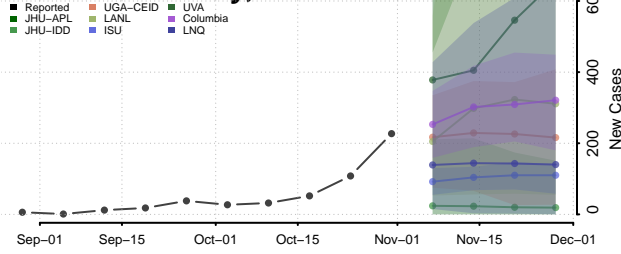

Jackson County, Wisconsin