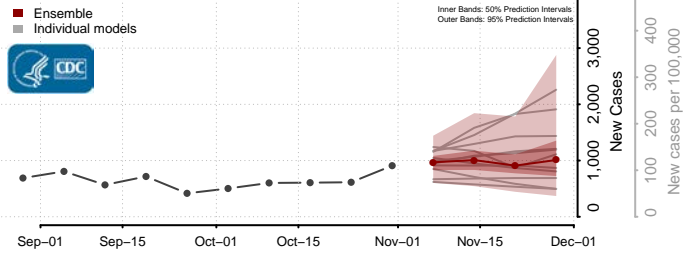

Waldo County, Maine

Washington County, Maine

York County, Maine

Maryland

Allegany County, Maryland

Anne Arundel County, Maryland

Baltimore City County, Maryland

Baltimore County, Maryland