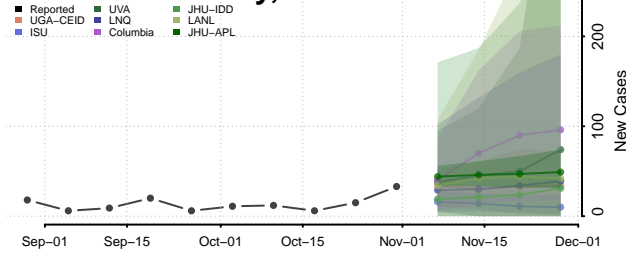

Berkshire County, Massachusetts