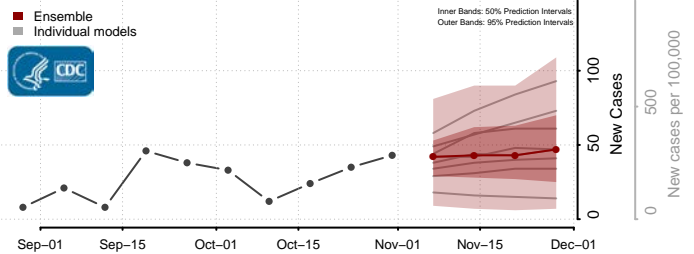

Redwood County, Minnesota