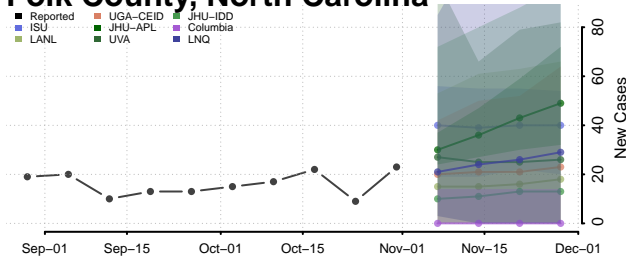

Pamlico County, North Carolina

Pasquotank County, North Carolina

Pender County, North Carolina

Perquimans County, North Carolina

Person County, North Carolina

Pitt County, North Carolina

Polk County, North Carolina