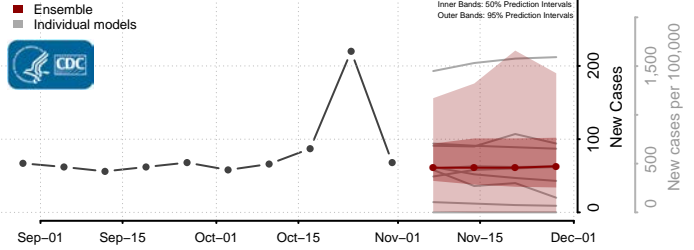

Beaverhead County, Montana

Big Horn County, Montana

Blaine County, Montana

Broadwater County, Montana

Carbon County, Montana

Carter County, Montana

Cascade County, Montana

Chouteau County, Montana