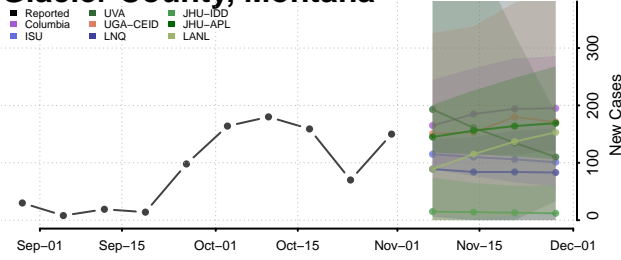

Glacier County, Montana