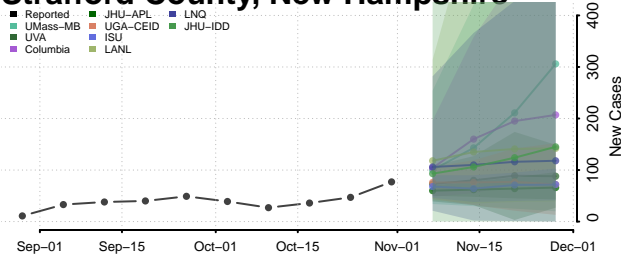

Strafford County, New Hampshire