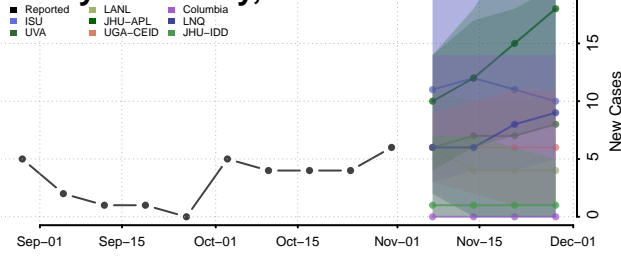

Schuyler County, Missouri