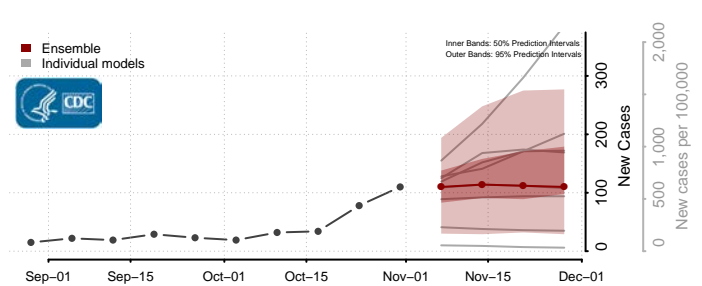

Ste. Genevieve County, Missouri