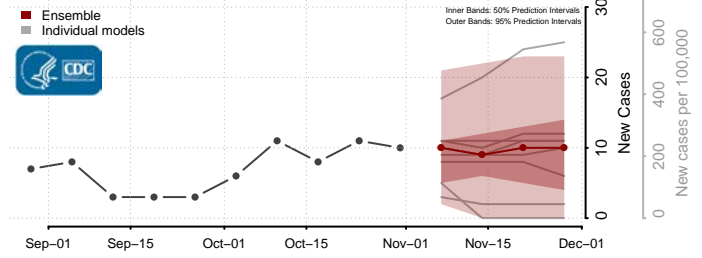

Gasconade County, Missouri

Gentry County, Missouri

Greene County, Missouri

Grundy County, Missouri

Harrison County, Missouri

Henry County, Missouri

Hickory County, Missouri

Holt County, Missouri