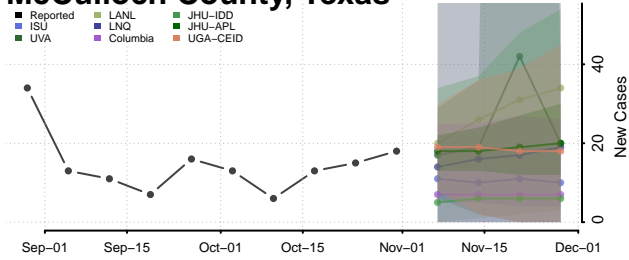

McCulloch County, Texas