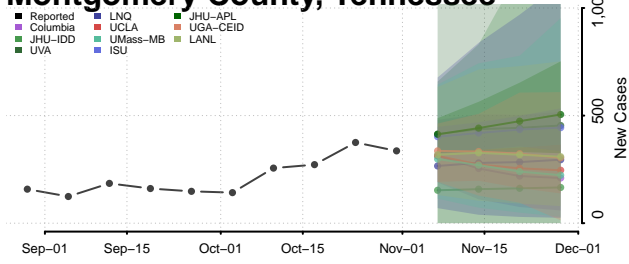

Marshall County, Tennessee

Maury County, Tennessee

McMinn County, Tennessee

McNairy County, Tennessee

Meigs County, Tennessee

Monroe County, Tennessee

Montgomery County, Tennessee

Moore County, Tennessee