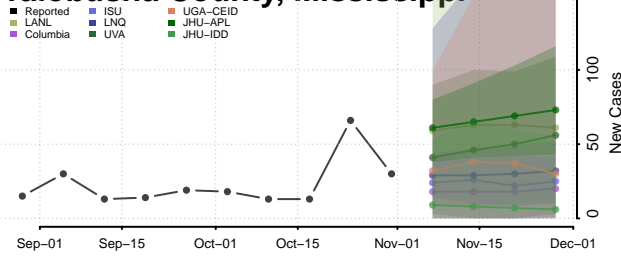

Yalobusha County, Mississippi