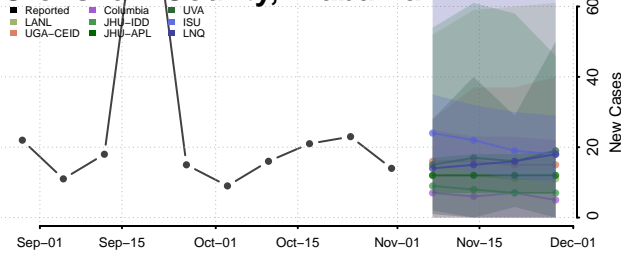

Cleburne County, Alabama

Coffee County, Alabama

Colbert County, Alabama

Conecuh County, Alabama

Coosa County, Alabama

Covington County, Alabama

Crenshaw County, Alabama

Cullman County, Alabama