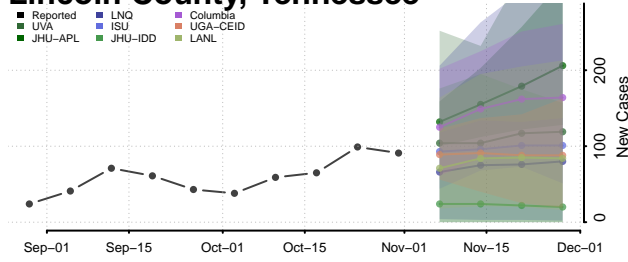

Lincoln County, Tennessee