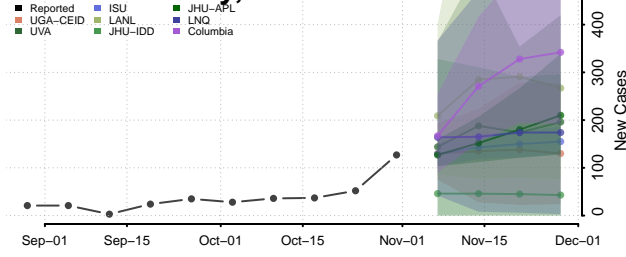

Carlton County, Minnesota