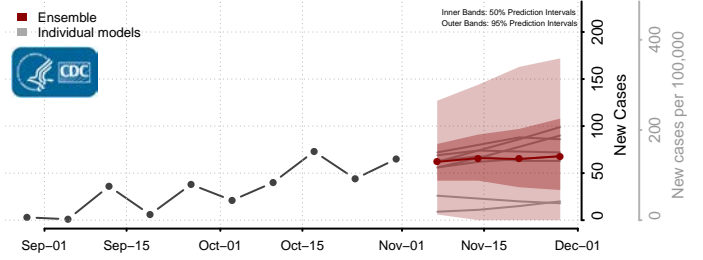

Kittitas County, Washington