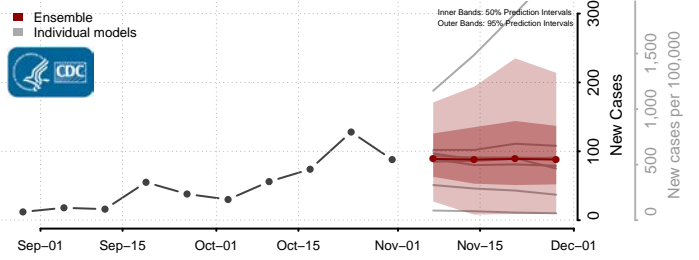

Moniteau County, Missouri