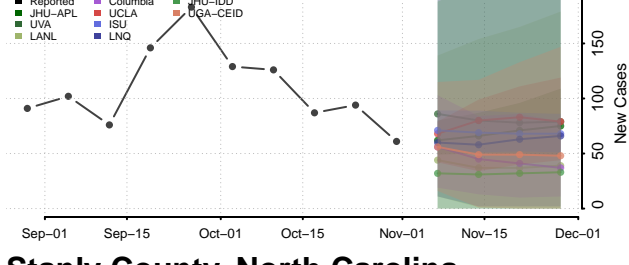

Scotland County, North Carolina