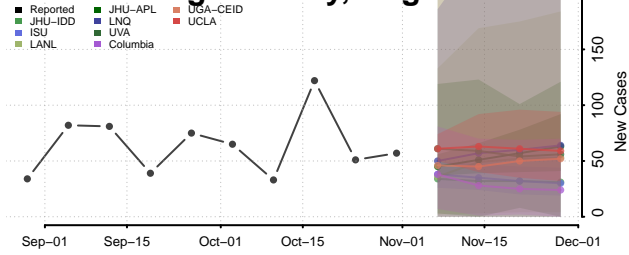

Prince George County, Virginia