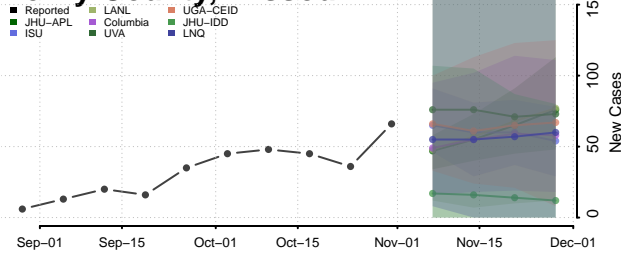

Gasconade County, Missouri

Gentry County, Missouri

Greene County, Missouri

Grundy County, Missouri

Harrison County, Missouri

Henry County, Missouri

Hickory County, Missouri

Holt County, Missouri