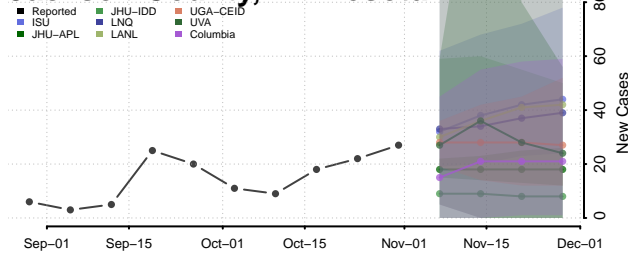

Jackson County, Minnesota