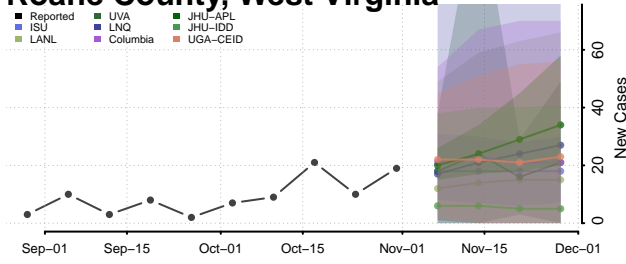

Roane County, West Virginia