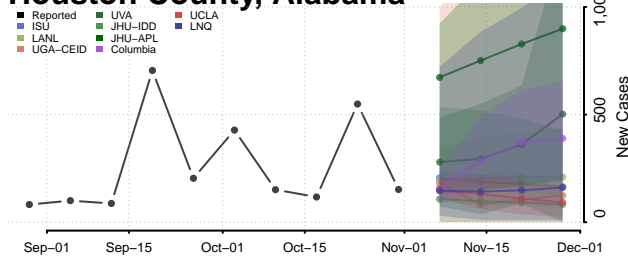

Geneva County, Alabama

Greene County, Alabama

Hale County, Alabama

Henry County, Alabama

Houston County, Alabama

Jackson County, Alabama

Jefferson County, Alabama

Lamar County, Alabama

Lauderdale County, Alabama

Lawrence County, Alabama

Lee County, Alabama

Limestone County, Alabama

Lowndes County, Alabama

Macon County, Alabama

Madison County, Alabama

Marengo County, Alabama