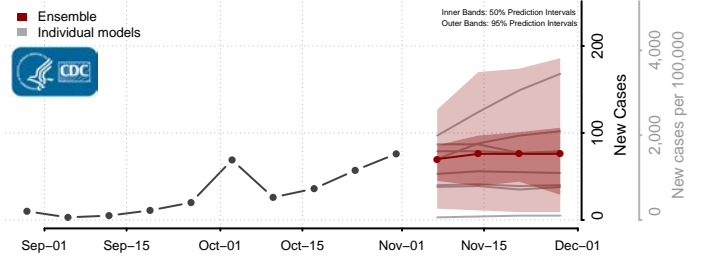

Divide County, North Dakota

Dunn County, North Dakota

Eddy County, North Dakota

Emmons County, North Dakota

Foster County, North Dakota

Golden Valley County, North Dakota

Grand Forks County, North Dakota

Grant County, North Dakota