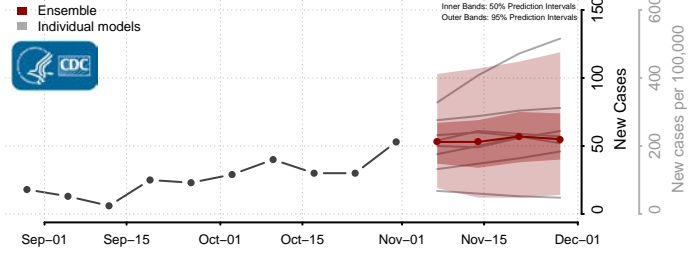

Brown County, Minnesota