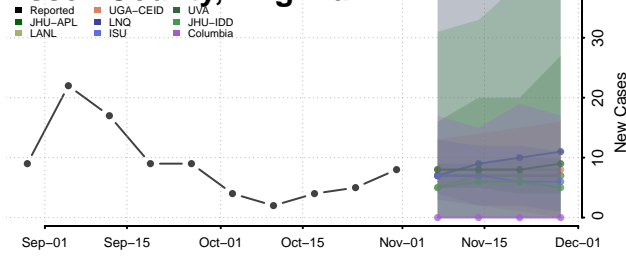

Essex County, Virginia