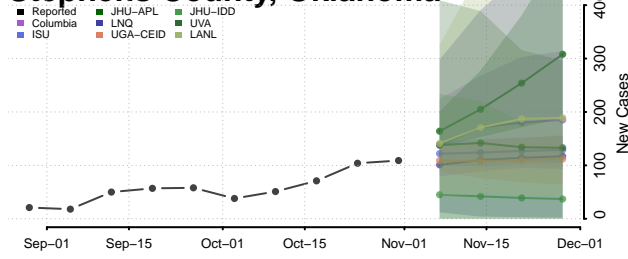

Sequoyah County, Oklahoma

Stephens County, Oklahoma

Texas County, Oklahoma

Tillman County, Oklahoma

Tulsa County, Oklahoma

Wagoner County, Oklahoma

Washington County, Oklahoma

Washita County, Oklahoma