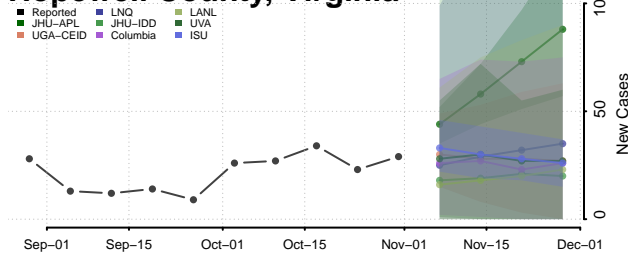

Hopewell County, Virginia