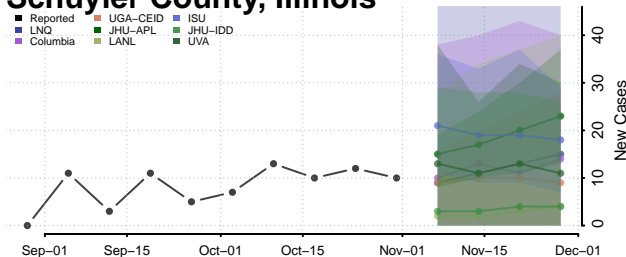

Schuyler County, Illinois