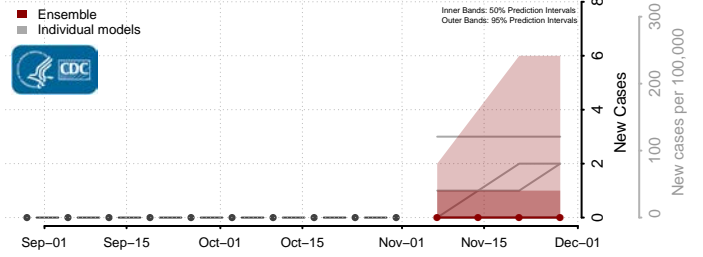

Rich County, Utah