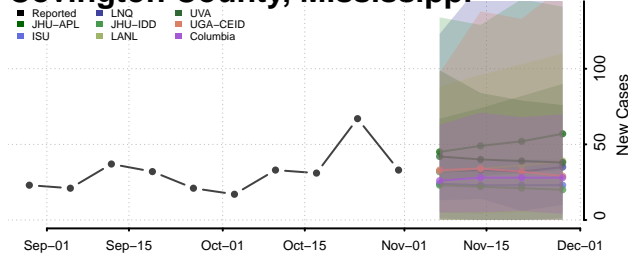

Covington County, Mississippi