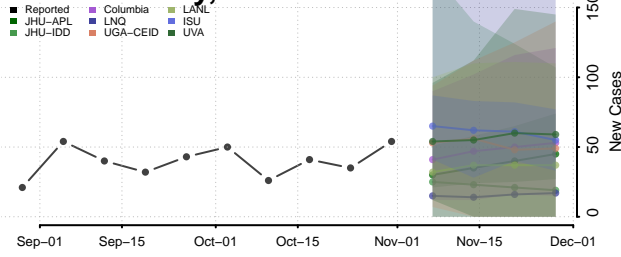

Miami County, Kansas