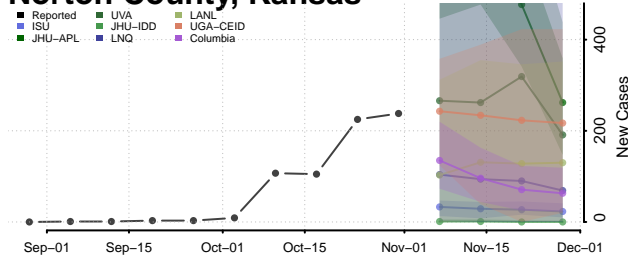

Norton County, Kansas