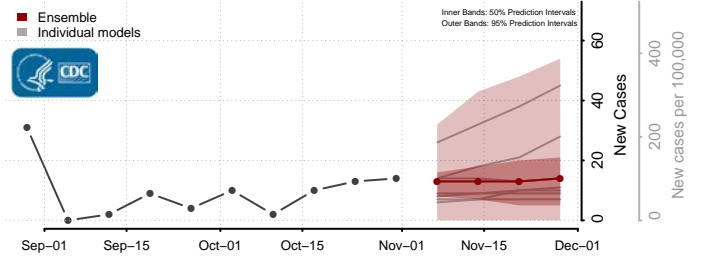

Callahan County, Texas