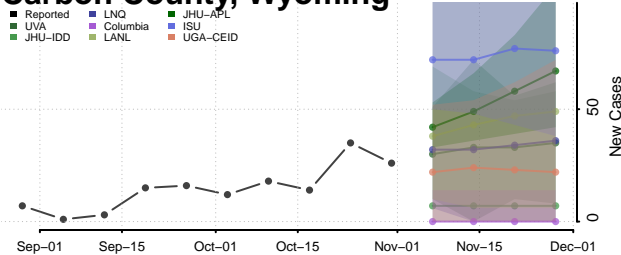

Carbon County, Wyoming