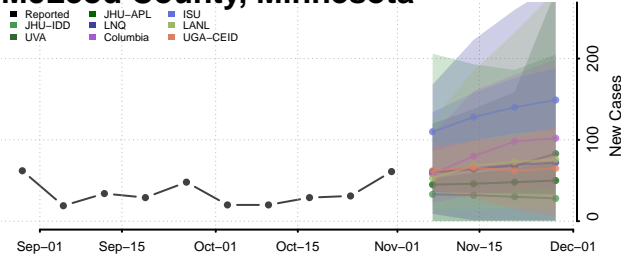

Le Sueur County, Minnesota

Lincoln County, Minnesota

Lyon County, Minnesota

Mahnomen County, Minnesota

Marshall County, Minnesota

Martin County, Minnesota

McLeod County, Minnesota

Meeker County, Minnesota