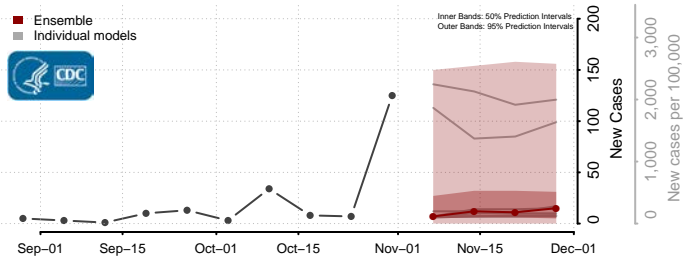

Rusk County, Texas

Sabine County, Texas

San Augustine County, Texas

San Jacinto County, Texas

San Patricio County, Texas

San Saba County, Texas

Schleicher County, Texas

Scurry County, Texas