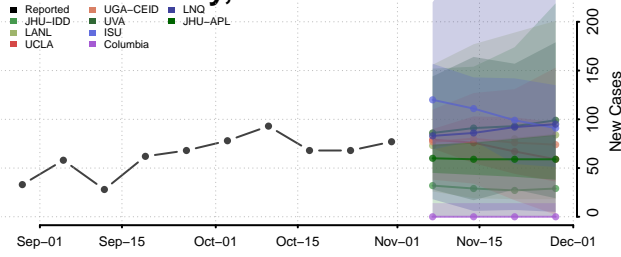

Dakota County, Nebraska