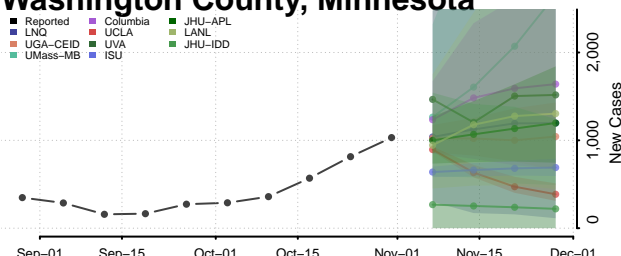

Wadena County, Minnesota

Waseca County, Minnesota

Washington County, Minnesota

Watowan County, Minnesota

Wilkin County, Minnesota

Winona County, Minnesota

Wright County, Minnesota

Yellow Medicine County, Minnesota