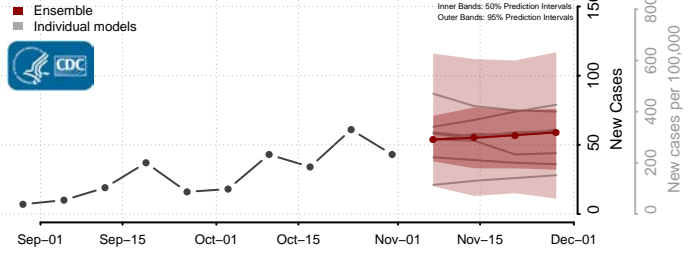

Roosevelt County, New Mexico