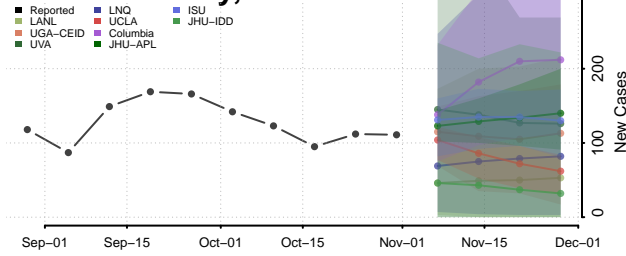

Gibson County, Tennessee