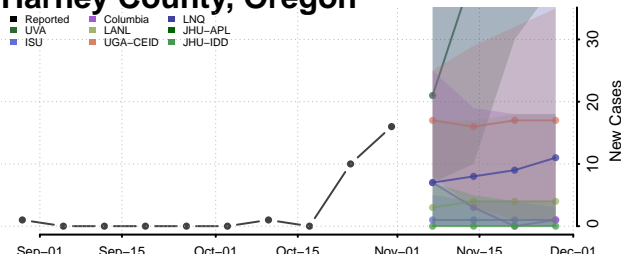

Harney County, Oregon