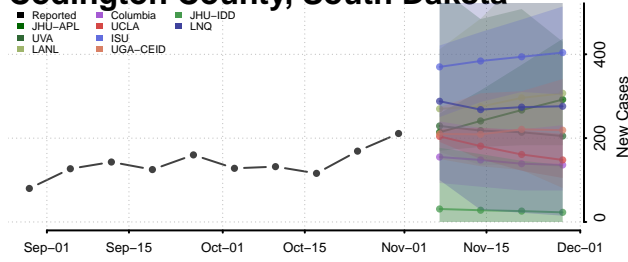

Codington County, South Dakota