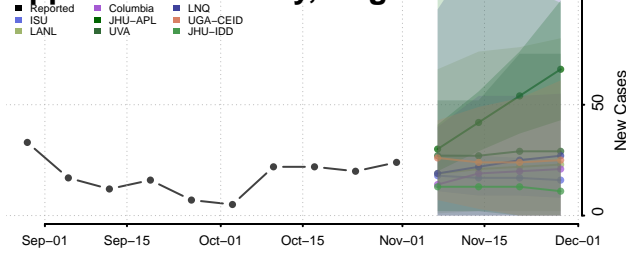

Appomattox County, Virginia