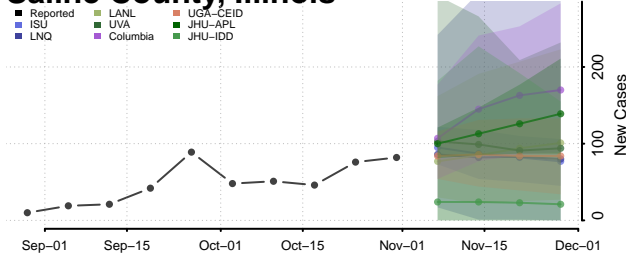

Pike County, Illinois

Pope County, Illinois

Pulaski County, Illinois

Putnam County, Illinois

Randolph County, Illinois

Richland County, Illinois

Rock Island County, Illinois

Saline County, Illinois