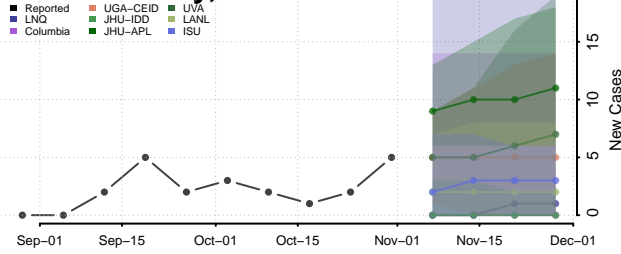

Cottle County, Texas