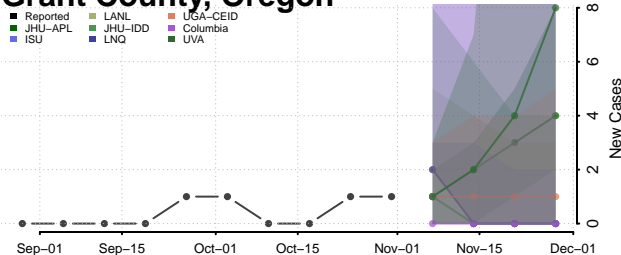

Grant County, Oregon