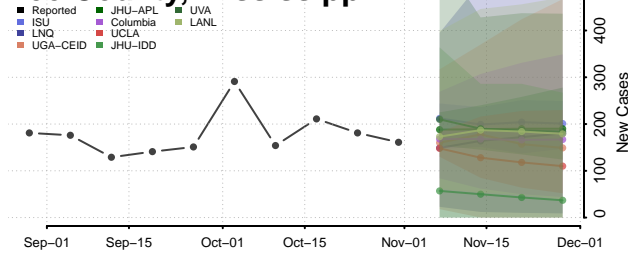

Lee County, Mississippi