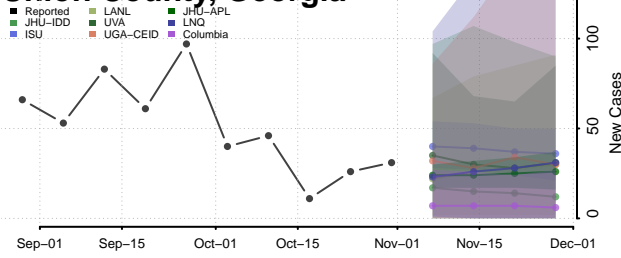

Union County, Georgia