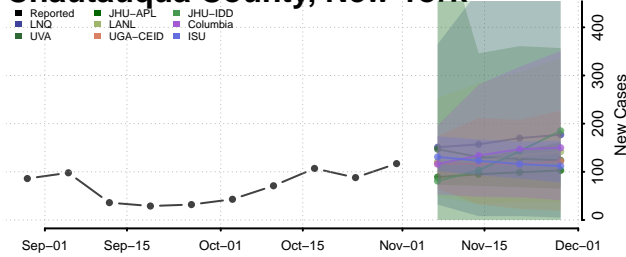

Chautauqua County, New York