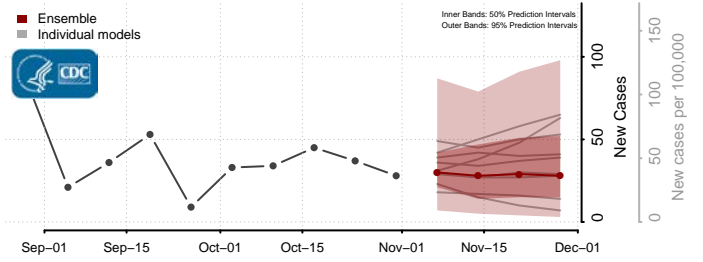

Wythe County, Virginia

York County, Virginia

Washington

Adams County, Washington

Asotin County, Washington

Benton County, Washington

Chelan County, Washington

Clallam County, Washington