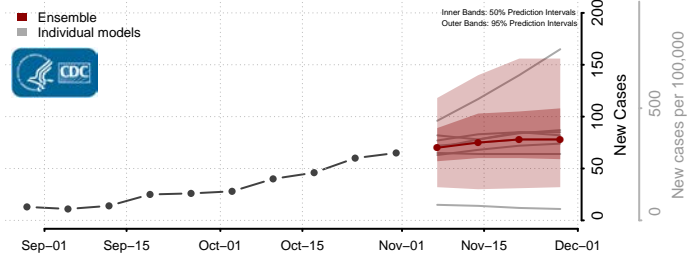

Wadena County, Minnesota

Waseca County, Minnesota

Washington County, Minnesota

Watowan County, Minnesota

Wilkin County, Minnesota

Winona County, Minnesota

Wright County, Minnesota

Yellow Medicine County, Minnesota