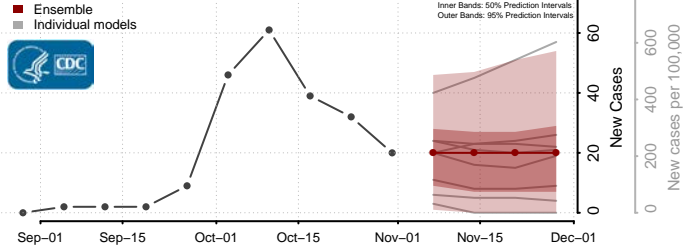

Beaverhead County, Montana

Big Horn County, Montana

Blaine County, Montana

Broadwater County, Montana

Carbon County, Montana

Carter County, Montana

Cascade County, Montana

Chouteau County, Montana