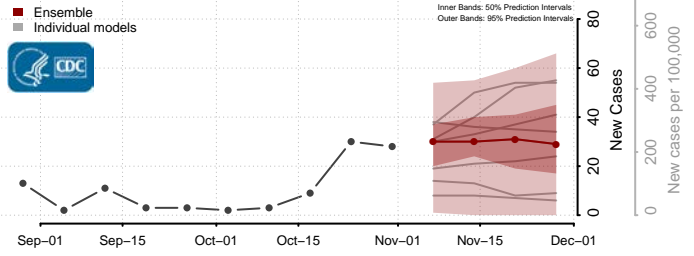

Shoshone County, Idaho