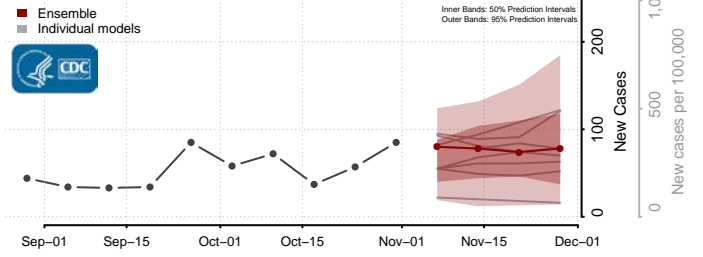

Washington County, Missouri