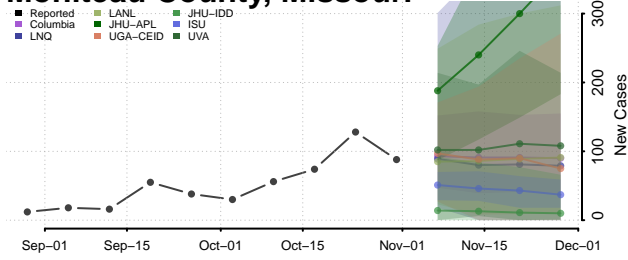

Moniteau County, Missouri