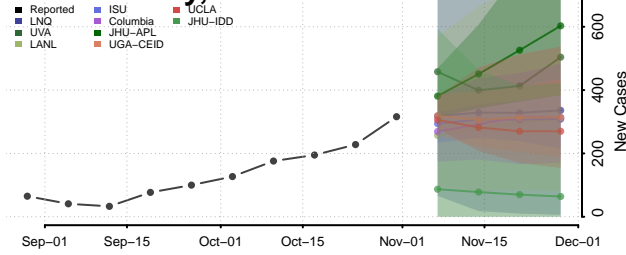

Sauk County, Wisconsin