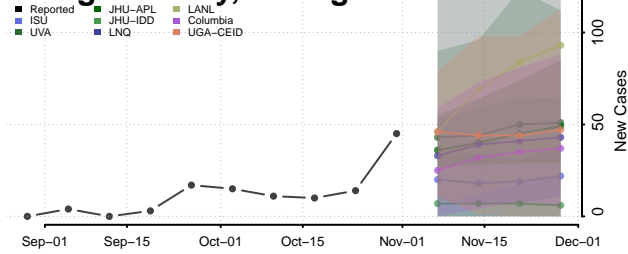

Alpena County, Michigan

Antrim County, Michigan

Arenac County, Michigan

Baraga County, Michigan

Barry County, Michigan

Bay County, Michigan

Benzie County, Michigan

Berrien County, Michigan