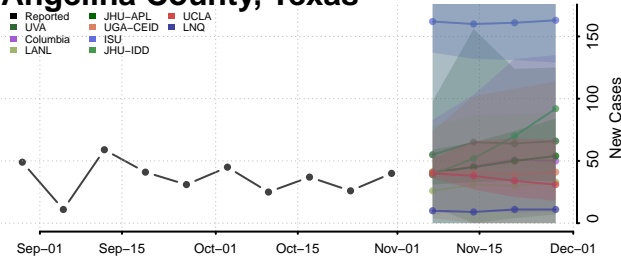

Angelina County, Texas