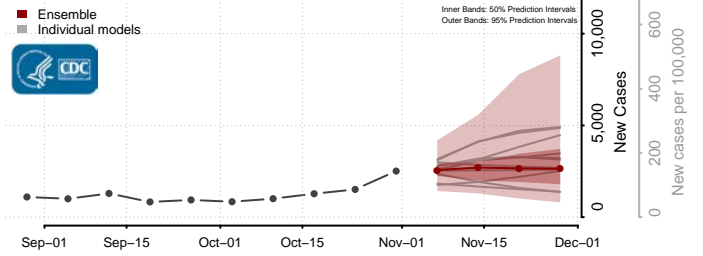

Shiawassee County, Michigan

St. Clair County, Michigan

St. Joseph County, Michigan

Tuscola County, Michigan

Van Buren County, Michigan

Washtenaw County, Michigan

Wayne County, Michigan

Wexford County, Michigan