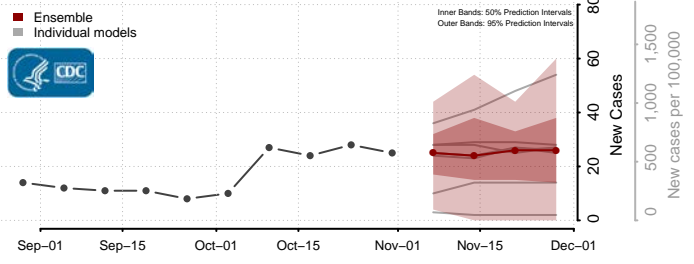

Clay County, South Dakota

Codington County, South Dakota

Corson County, South Dakota

Custer County, South Dakota

Davison County, South Dakota

Day County, South Dakota

Deuel County, South Dakota

Dewey County, South Dakota