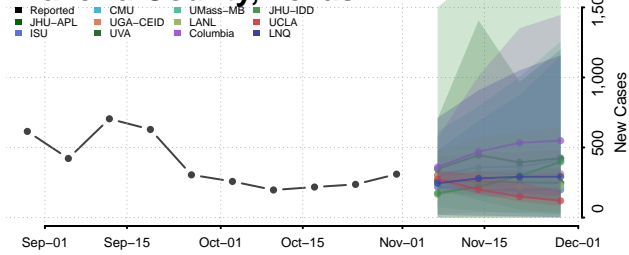

Brazoria County, Texas