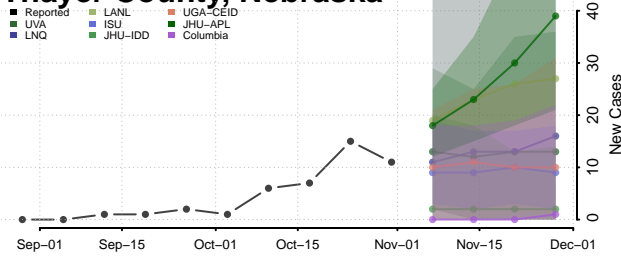

Thayer County, Nebraska