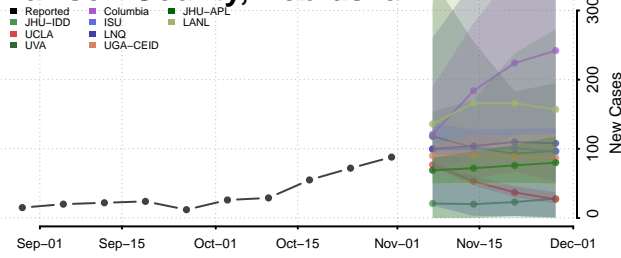

Dawson County, Nebraska