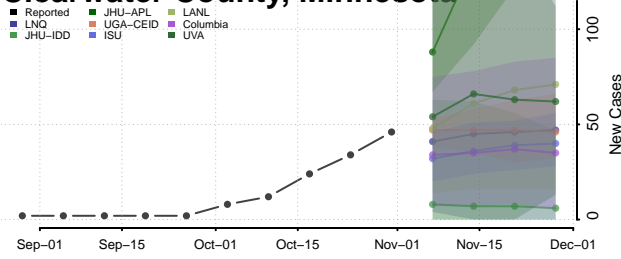

Clearwater County, Minnesota