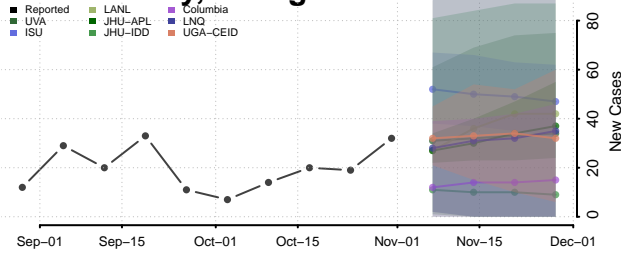

Dade County, Georgia