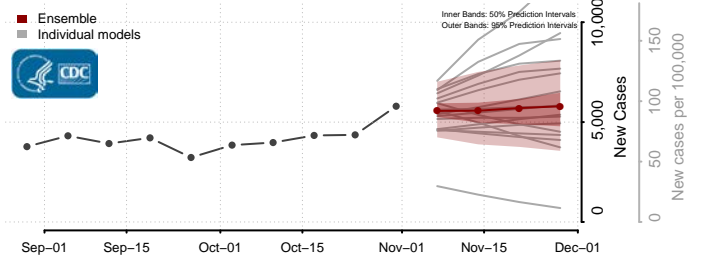

Waldo County, Maine

Washington County, Maine

York County, Maine

Maryland

Allegany County, Maryland

Anne Arundel County, Maryland

Baltimore City County, Maryland

Baltimore County, Maryland