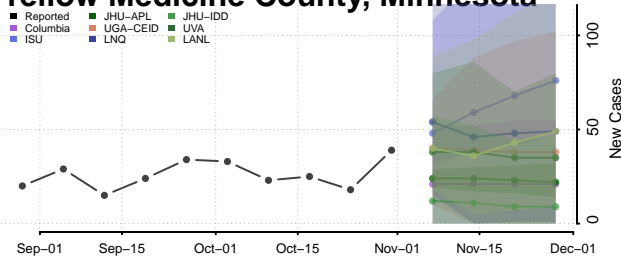

Wadena County, Minnesota

Waseca County, Minnesota

Washington County, Minnesota

Watowan County, Minnesota

Wilkin County, Minnesota

Winona County, Minnesota

Wright County, Minnesota

Yellow Medicine County, Minnesota