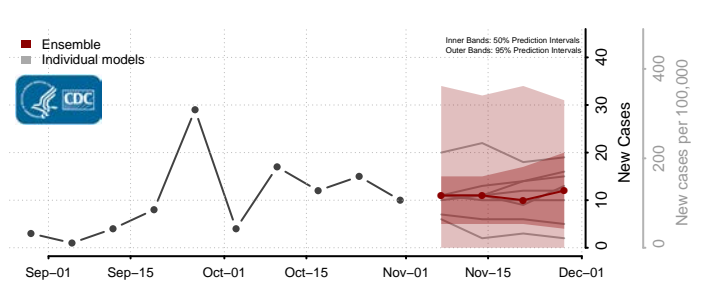

Schuyler County, Missouri

Scotland County, Missouri

Scott County, Missouri

Shannon County, Missouri

Shelby County, Missouri

St. Charles County, Missouri

St. Clair County, Missouri

St. Francois County, Missouri