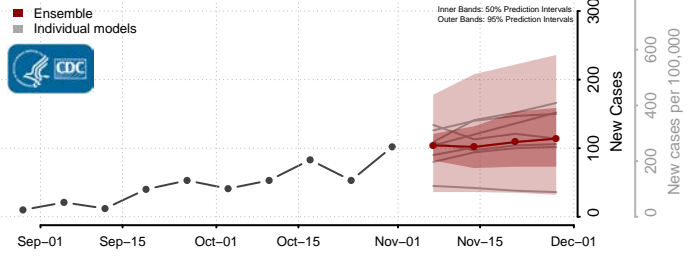

Freeborn County, Minnesota

Goodhue County, Minnesota

Grant County, Minnesota

Hennepin County, Minnesota

Houston County, Minnesota

Hubbard County, Minnesota

Isanti County, Minnesota

Itasca County, Minnesota