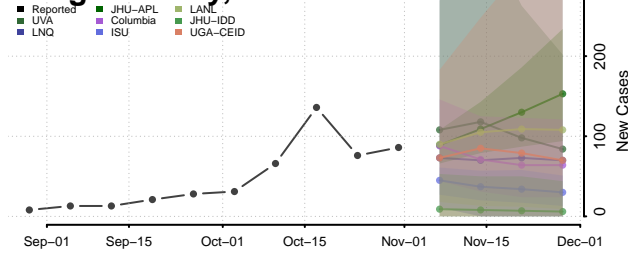

Osage County, Missouri