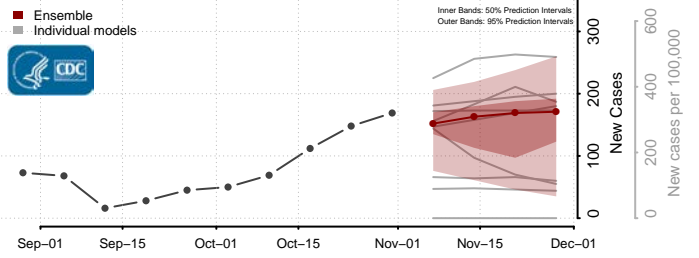

Churchill County, Nevada

Clark County, Nevada

Douglas County, Nevada

Elko County, Nevada

Esmeralda County, Nevada

Eureka County, Nevada

Humboldt County, Nevada

Lander County, Nevada