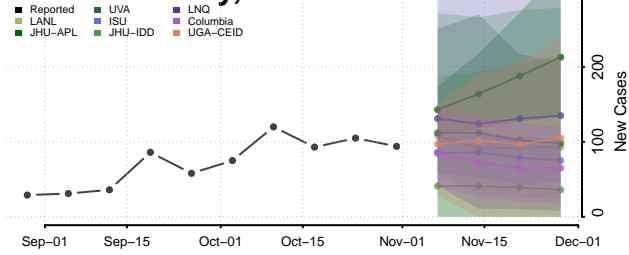

Elkhart County, Indiana

Fayette County, Indiana

Floyd County, Indiana

Fountain County, Indiana

Franklin County, Indiana

Fulton County, Indiana

Gibson County, Indiana

Grant County, Indiana