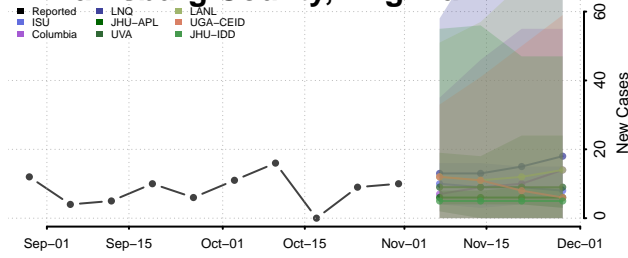

Virginia Beach County, Virginia

Warren County, Virginia

Washington County, Virginia

Waynesboro County, Virginia

Westmoreland County, Virginia

Williamsburg County, Virginia

Winchester County, Virginia

Wise County, Virginia