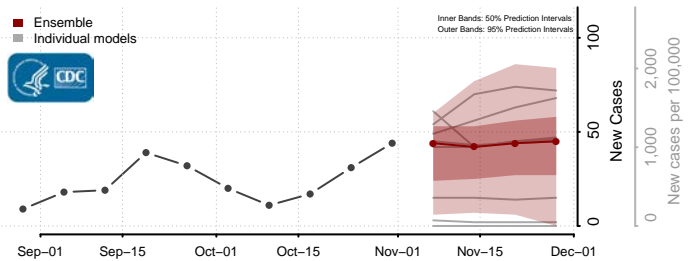

Douglas County, South Dakota

Edmunds County, South Dakota

Fall River County, South Dakota

Faulk County, South Dakota

Grant County, South Dakota

Gregory County, South Dakota

Haakon County, South Dakota

Hamlin County, South Dakota