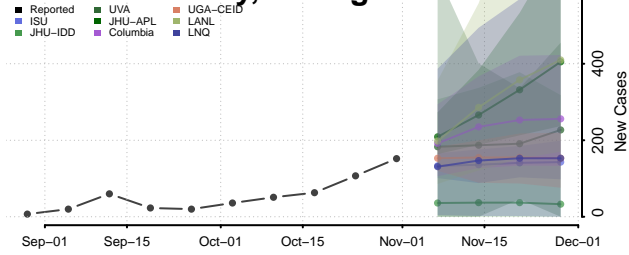

Mecosta County, Michigan