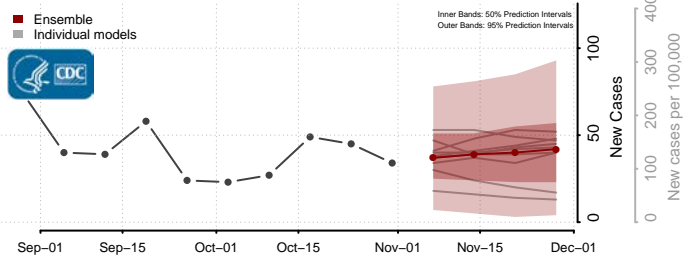

Adams County, Mississippi