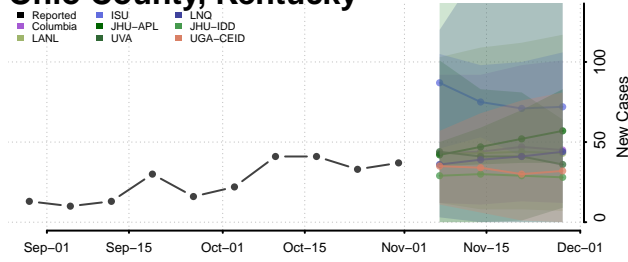

Ohio County, Kentucky