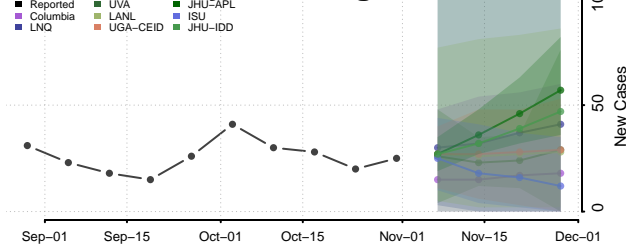

Mason County, Washington