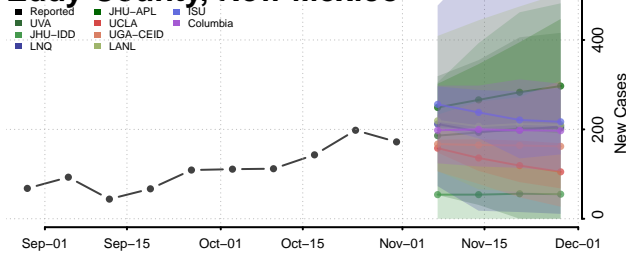

De Baca County, New Mexico

Dona Ana County, New Mexico

Eddy County, New Mexico

Grant County, New Mexico

Guadalupe County, New Mexico

Harding County, New Mexico

Hidalgo County, New Mexico

Lea County, New Mexico