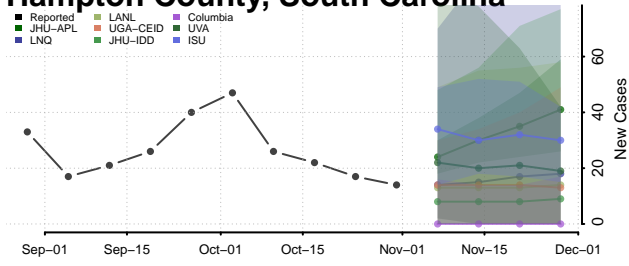

Greenville County, South Carolina

Greenwood County, South Carolina

Hampton County, South Carolina

Horry County, South Carolina

Jasper County, South Carolina

Kershaw County, South Carolina

Lancaster County, South Carolina