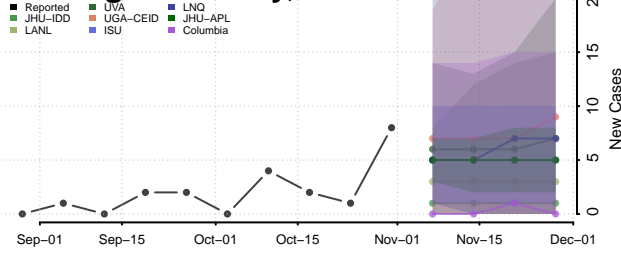

Prowers County, Colorado

Pueblo County, Colorado

Rio Blanco County, Colorado

Rio Grande County, Colorado

Routt County, Colorado

Saguache County, Colorado

San Juan County, Colorado

San Miguel County, Colorado