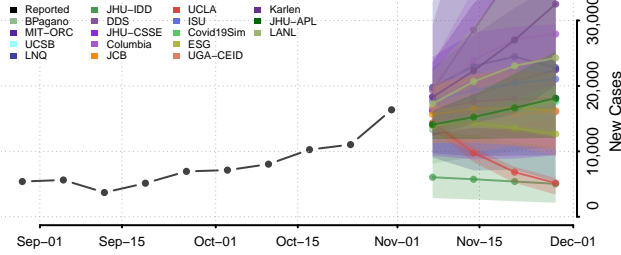

Wexford County, Michigan

Minnesota

Aitkin County, Minnesota

Anoka County, Minnesota

Becker County, Minnesota

Beltrami County, Minnesota