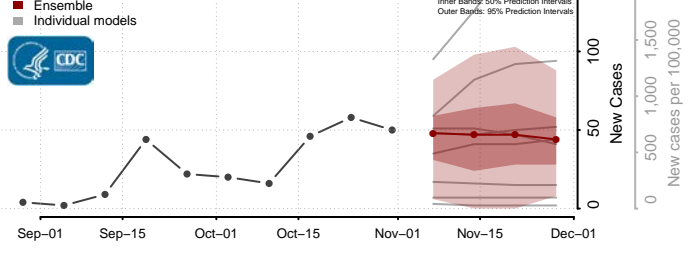

Caribou County, Idaho