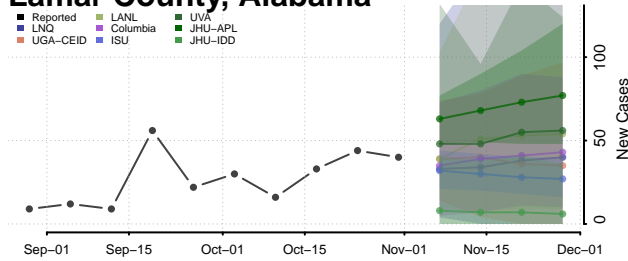

Dale County, Alabama

Dallas County, Alabama

DeKalb County, Alabama

Elmore County, Alabama

Escambia County, Alabama

Etowah County, Alabama

Fayette County, Alabama

Franklin County, Alabama

Geneva County, Alabama

Greene County, Alabama

Hale County, Alabama

Henry County, Alabama

Houston County, Alabama

Jackson County, Alabama

Jefferson County, Alabama

Lamar County, Alabama

Lauderdale County, Alabama

Lawrence County, Alabama

Lee County, Alabama

Limestone County, Alabama

Lowndes County, Alabama

Macon County, Alabama

Madison County, Alabama

Marengo County, Alabama