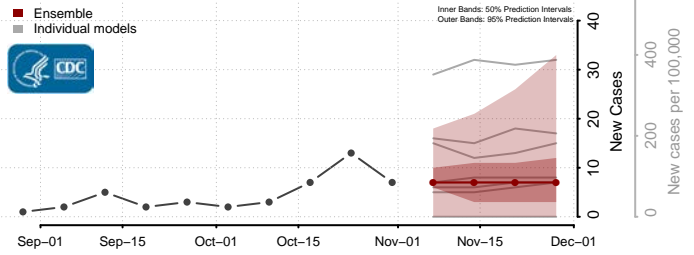

Lincoln County, New Mexico

Los Alamos County, New Mexico

Luna County, New Mexico

McKinley County, New Mexico

Mora County, New Mexico

Otero County, New Mexico

Quay County, New Mexico

Rio Arriba County, New Mexico