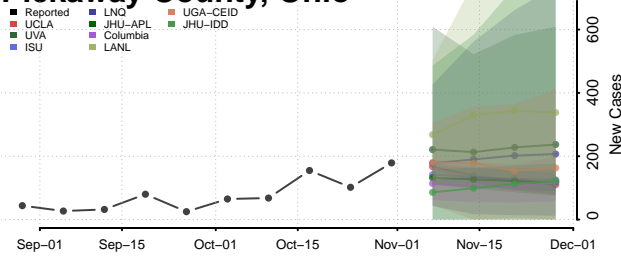

Pickaway County, Ohio