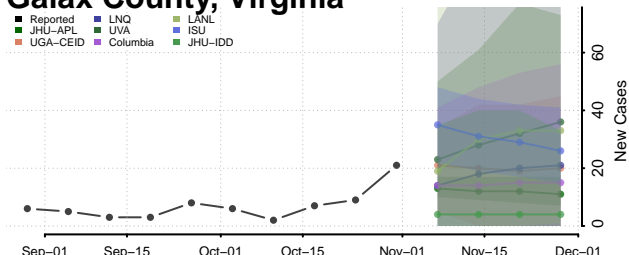

Galax County, Virginia