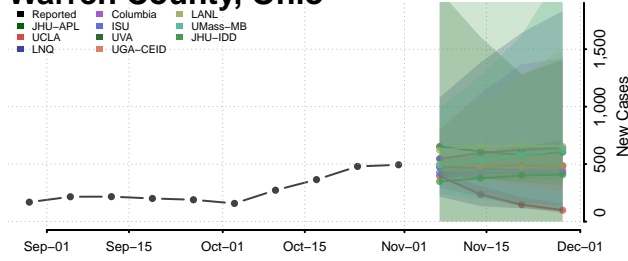

Warren County, Ohio