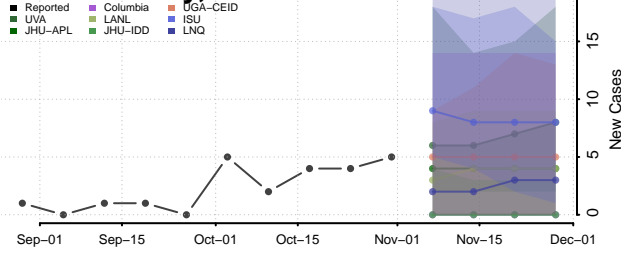

Clark County, Kansas