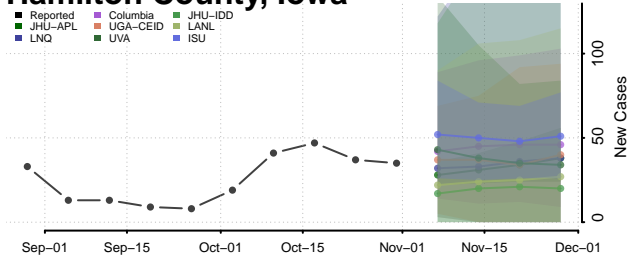

Guthrie County, Iowa

Hamilton County, Iowa

Hancock County, Iowa

Hardin County, Iowa

Harrison County, Iowa

Henry County, Iowa

Howard County, Iowa

Humboldt County, Iowa