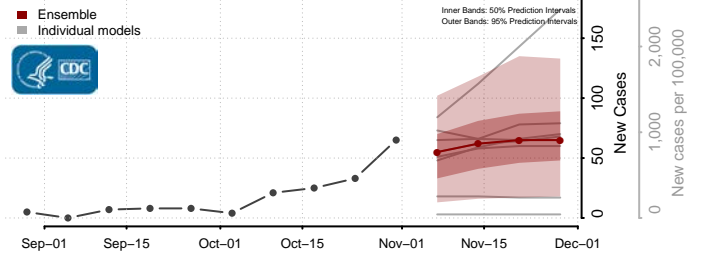

Adair County, Iowa