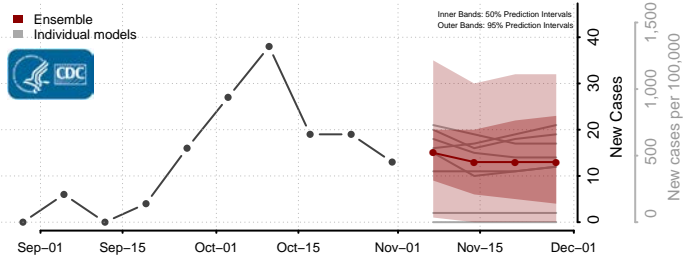

McLean County, North Dakota

Mercer County, North Dakota

Morton County, North Dakota

Mountrail County, North Dakota

Nelson County, North Dakota

Oliver County, North Dakota

Pembina County, North Dakota

Pierce County, North Dakota