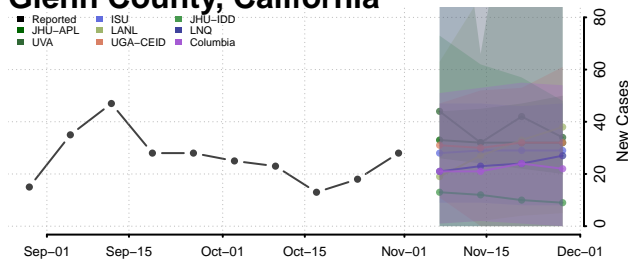

Glenn County, California