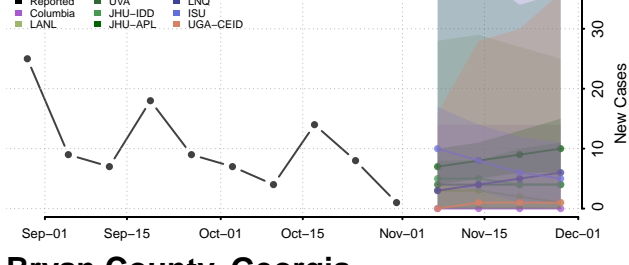

Barrow County, Georgia

Bartow County, Georgia

Ben Hill County, Georgia

Berrien County, Georgia

Bibb County, Georgia

Bleckley County, Georgia

Brantley County, Georgia

Brooks County, Georgia