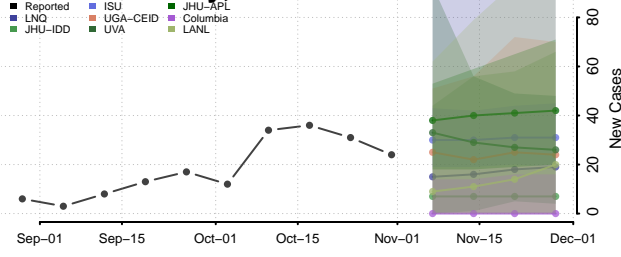

Dallas County, Texas

Dawson County, Texas

Deaf Smith County, Texas

Delta County, Texas

Denton County, Texas

DeWitt County, Texas

Dickens County, Texas

Dimmit County, Texas