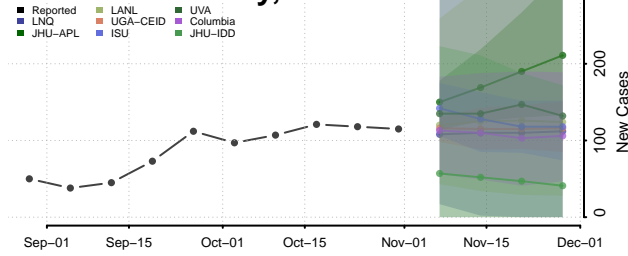

Lawrence County, Missouri