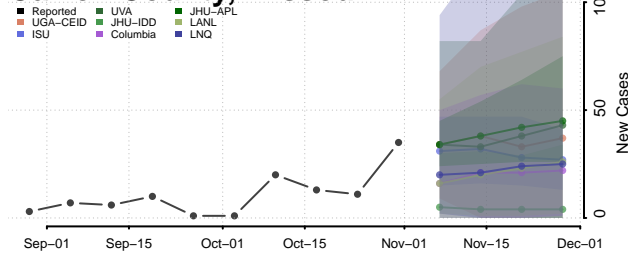

Carroll County, Missouri