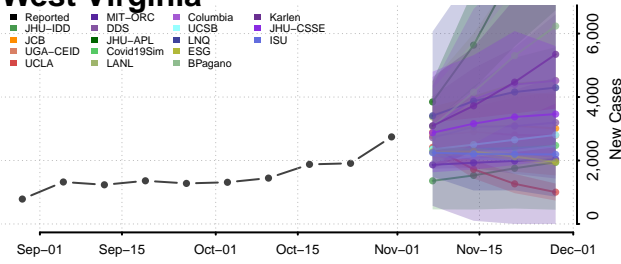

West Virginia