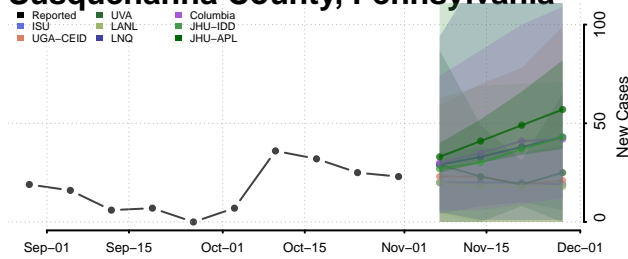

Susquehanna County, Pennsylvania