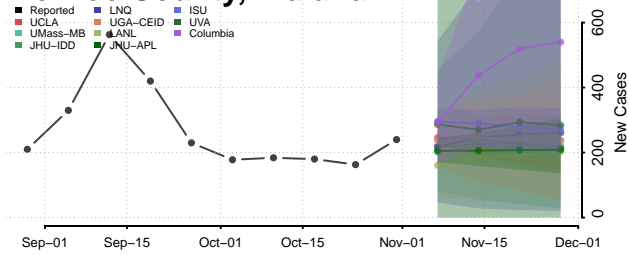

Monroe County, Indiana