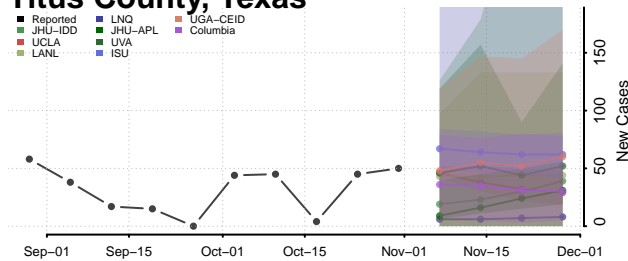

Titus County, Texas