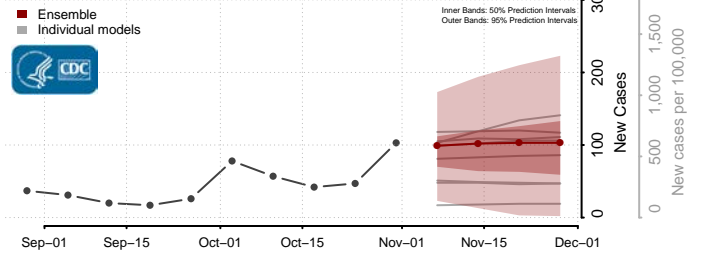

Poweshiek County, Iowa

Ringgold County, Iowa

Sac County, Iowa

Scott County, Iowa

Shelby County, Iowa

Sioux County, Iowa

Story County, Iowa

Tama County, Iowa