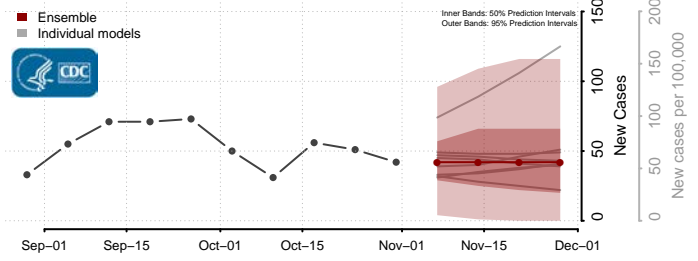

Grays Harbor County, Washington