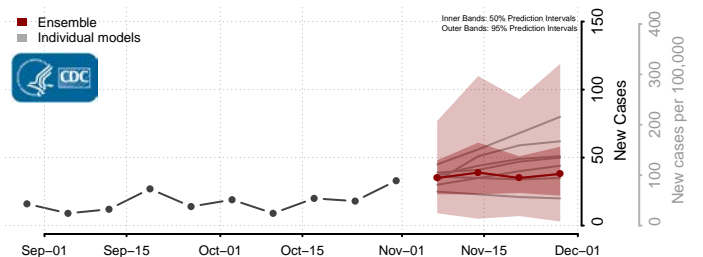

New Kent County, Virginia

Newport News County, Virginia

Norfolk County, Virginia

Northampton County, Virginia

Northumberland County, Virginia

Norton County, Virginia

Nottoway County, Virginia

Orange County, Virginia