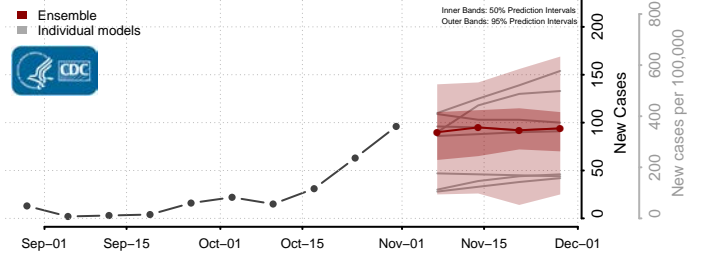

Cibola County, New Mexico