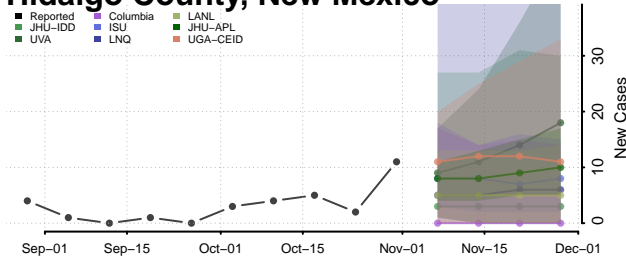

De Baca County, New Mexico

Dona Ana County, New Mexico

Eddy County, New Mexico

Grant County, New Mexico

Guadalupe County, New Mexico

Harding County, New Mexico

Hidalgo County, New Mexico

Lea County, New Mexico