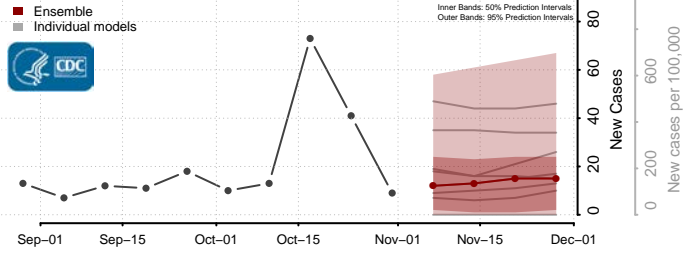

Parmer County, Texas