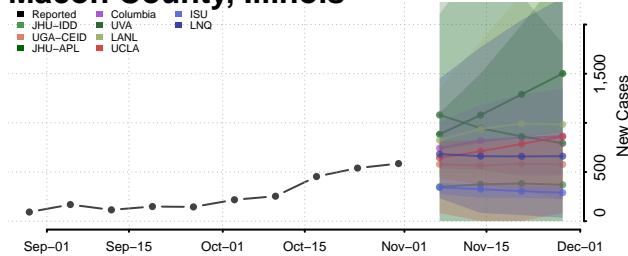

Lawrence County, Illinois

Lee County, Illinois

Livingston County, Illinois

Logan County, Illinois

Macon County, Illinois

Macoupin County, Illinois

Madison County, Illinois

Marion County, Illinois