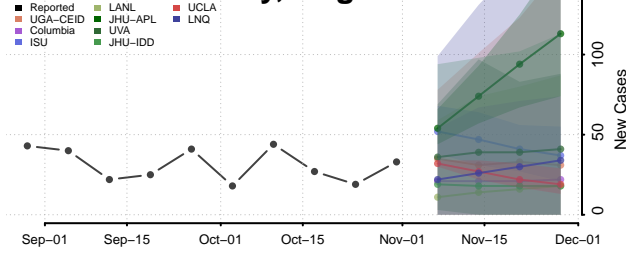

Manassas County, Virginia