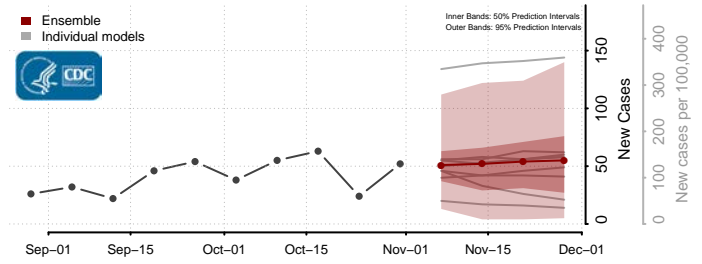

Mower County, Minnesota