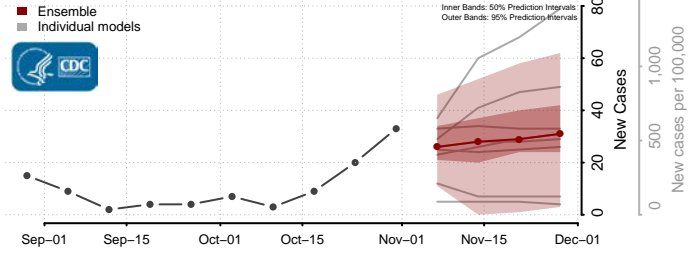

Florence County, Wisconsin

Fond du Lac County, Wisconsin

Forest County, Wisconsin

Grant County, Wisconsin

Green County, Wisconsin

Green Lake County, Wisconsin

Iowa County, Wisconsin

Iron County, Wisconsin