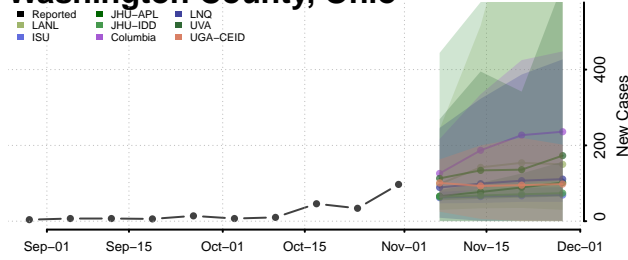

Wayne County, Ohio

Williams County, Ohio

Wood County, Ohio

Wyandot County, Ohio

Oklahoma

Adair County, Oklahoma

Alfalfa County, Oklahoma

Atoka County, Oklahoma