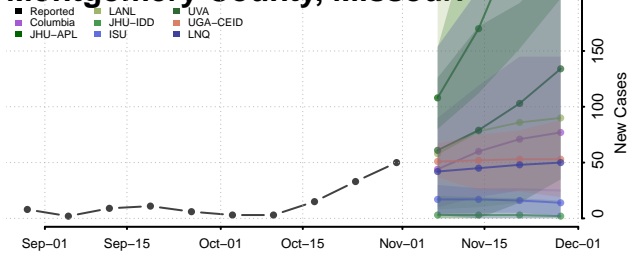

Montgomery County, Missouri