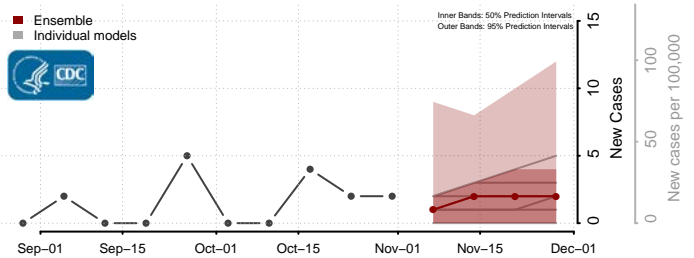

Skamania County, Washington

Snohomish County, Washington

Spokane County, Washington

Stevens County, Washington

Thurston County, Washington

Wahkiakum County, Washington

Walla Walla County, Washington

Whatcom County, Washington