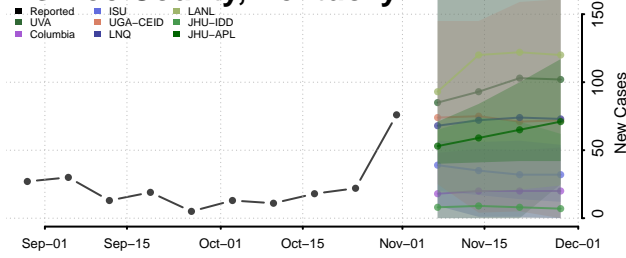

McLean County, Kentucky

Meade County, Kentucky

Menifee County, Kentucky

Mercer County, Kentucky

Metcalfe County, Kentucky

Monroe County, Kentucky

Montgomery County, Kentucky

Morgan County, Kentucky