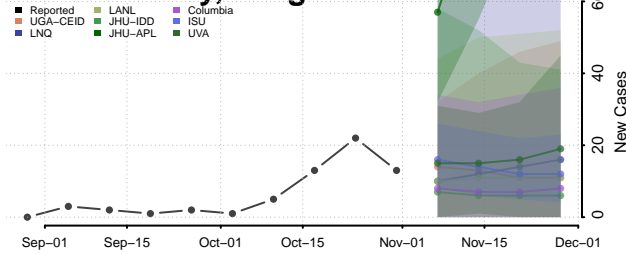

Crook County, Oregon