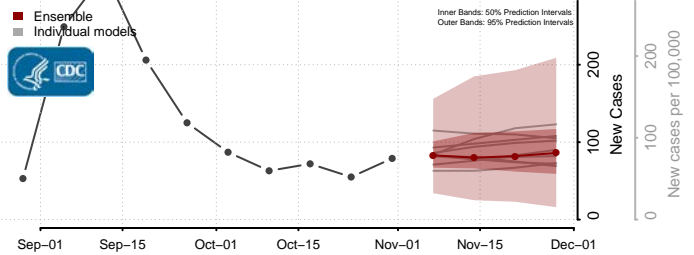

Monongalia County, West Virginia