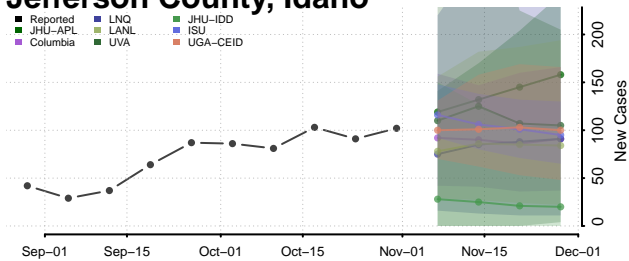

Jefferson County, Idaho