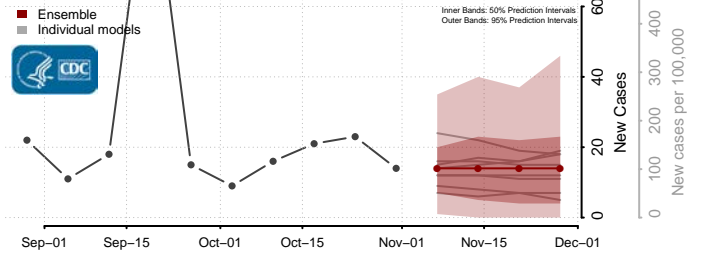

Cleburne County, Alabama

Coffee County, Alabama

Colbert County, Alabama

Conecuh County, Alabama

Coosa County, Alabama

Covington County, Alabama

Crenshaw County, Alabama

Cullman County, Alabama