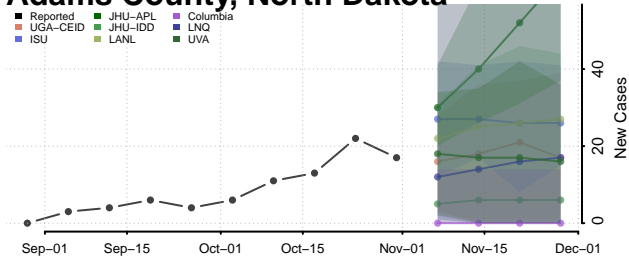

Adams County, North Dakota