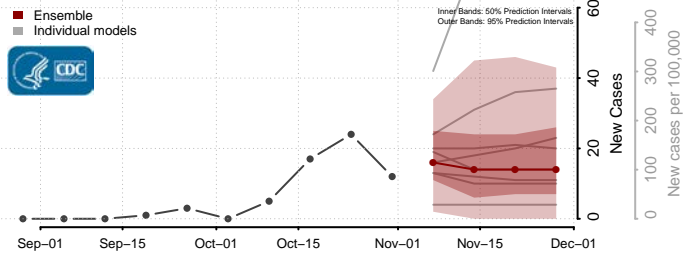

Braxton County, West Virginia