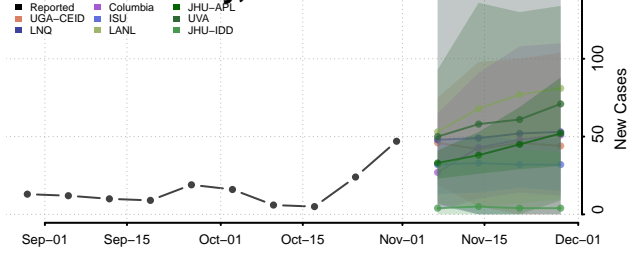

Ida County, Iowa

Iowa County, Iowa

Jackson County, Iowa

Jasper County, Iowa

Jefferson County, Iowa

Johnson County, Iowa

Jones County, Iowa

Keokuk County, Iowa