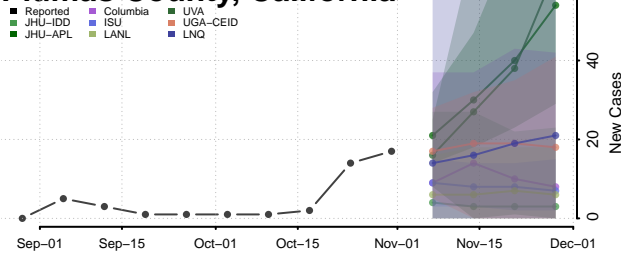

Plumas County, California