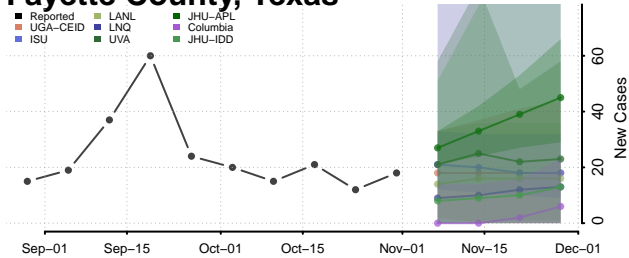

Fayette County, Texas