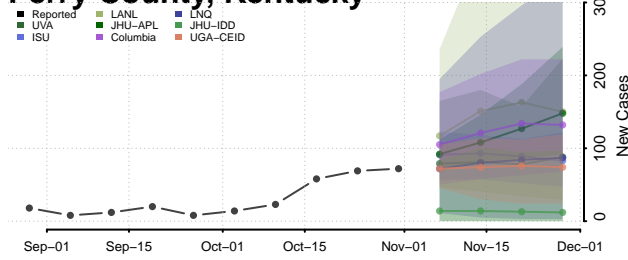

Perry County, Kentucky