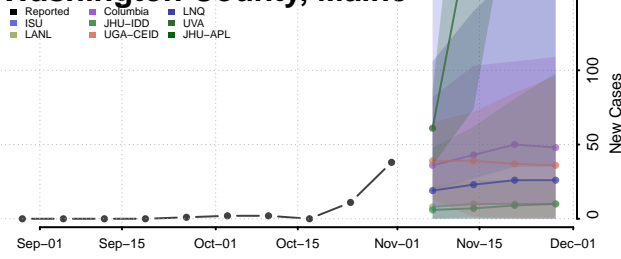

Washington County, Maine