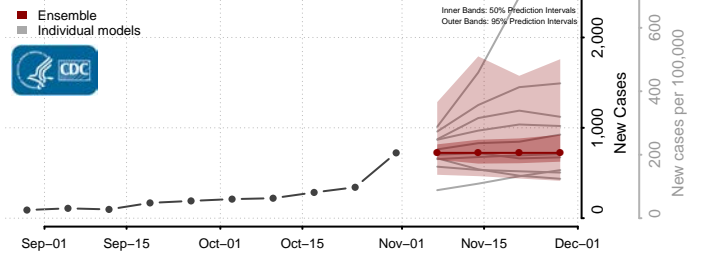

Douglas County, Colorado