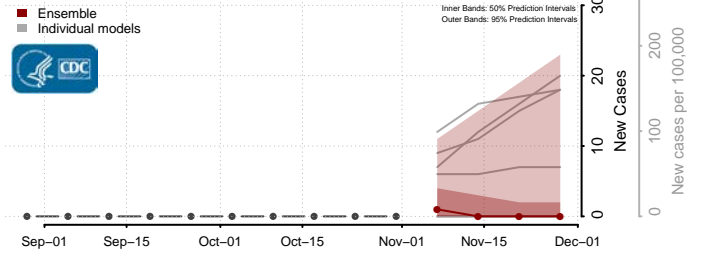

Morgan County, Utah