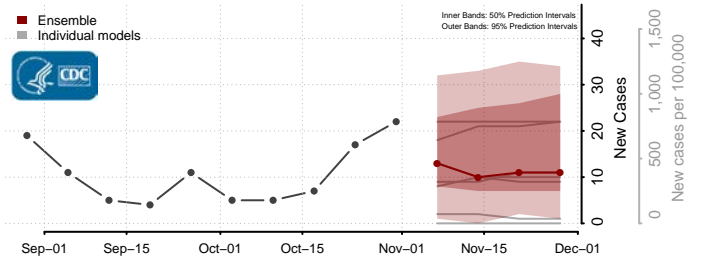

Sherman County, Kansas

Smith County, Kansas

Stafford County, Kansas

Stanton County, Kansas

Stevens County, Kansas

Sumner County, Kansas

Thomas County, Kansas

Trego County, Kansas