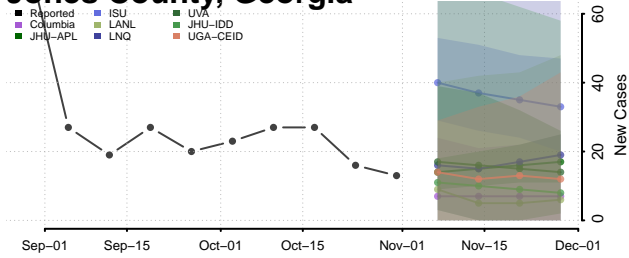

Jasper County, Georgia

Jeff Davis County, Georgia

Jefferson County, Georgia

Jenkins County, Georgia

Johnson County, Georgia

Jones County, Georgia

Lamar County, Georgia

Lanier County, Georgia