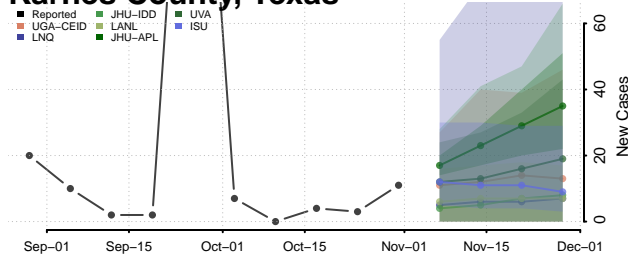

Karnes County, Texas