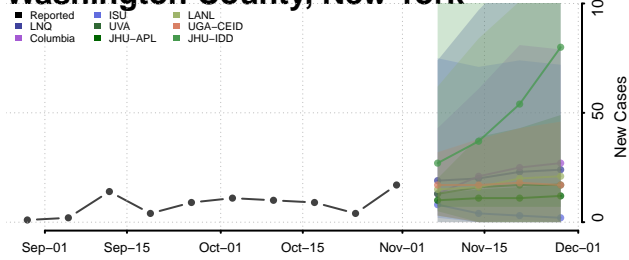

Sullivan County, New York

Tioga County, New York

Tompkins County, New York

Ulster County, New York

Warren County, New York

Washington County, New York

Wayne County, New York

Westchester County, New York