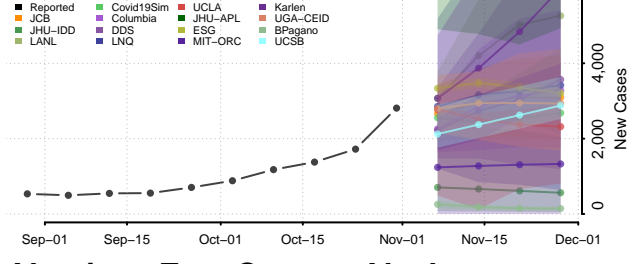

Pike County, Alabama

Randolph County, Alabama

Russell County, Alabama

Shelby County, Alabama

St. Clair County, Alabama

Sumter County, Alabama

Talladega County, Alabama

Tallapoosa County, Alabama

Tuscaloosa County, Alabama

Walker County, Alabama

Washington County, Alabama

Wilcox County, Alabama

Winston County, Alabama

Alaska

Aleutians East County, Alaska

Aleutians West County, Alaska