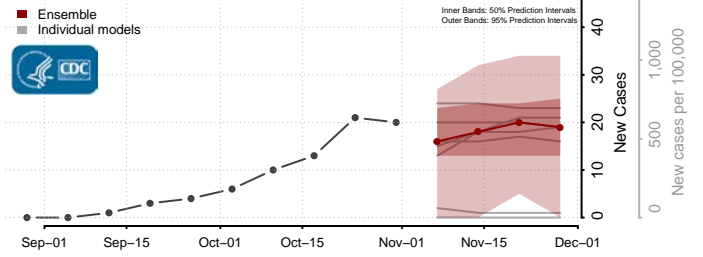

Sheridan County, Montana