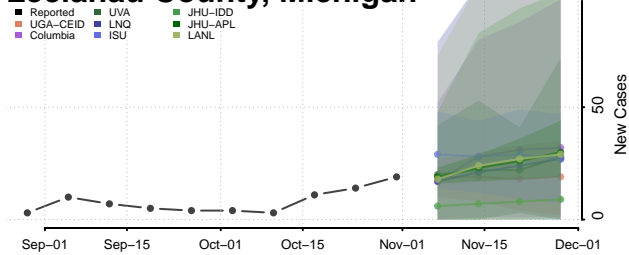

Leelanau County, Michigan