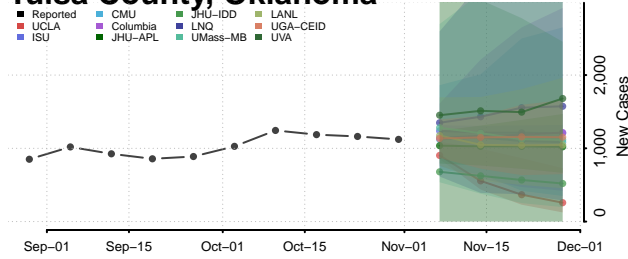

Sequoyah County, Oklahoma

Stephens County, Oklahoma

Texas County, Oklahoma

Tillman County, Oklahoma

Tulsa County, Oklahoma

Wagoner County, Oklahoma

Washington County, Oklahoma

Washita County, Oklahoma