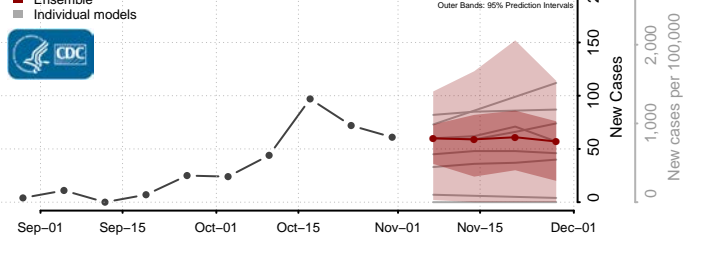

Sweet Grass County, Montana

Teton County, Montana

Toole County, Montana

Treasure County, Montana

Valley County, Montana

Wheatland County, Montana

Wibaux County, Montana

Yellowstone County, Montana