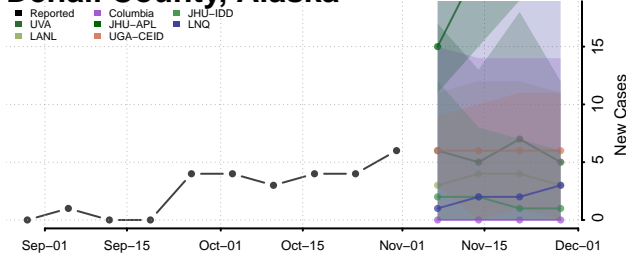

Anchorage County, Alaska

Bethel County, Alaska

Bristol Bay County, Alaska

Denali County, Alaska

Dillingham County, Alaska

Fairbanks North Star County, Alaska

Haines County, Alaska

Hoonah-Angoon County, Alaska