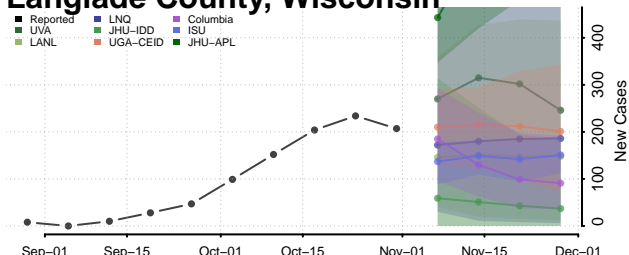

Langlade County, Wisconsin