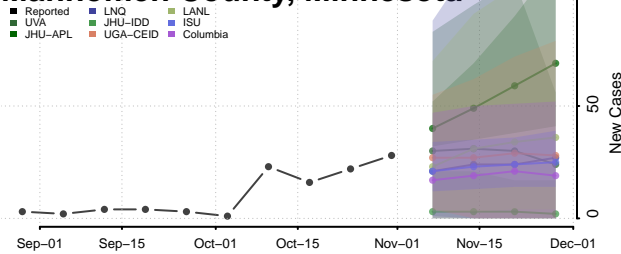

Le Sueur County, Minnesota

Lincoln County, Minnesota

Lyon County, Minnesota

Mahnomen County, Minnesota

Marshall County, Minnesota

Martin County, Minnesota

McLeod County, Minnesota

Meeker County, Minnesota