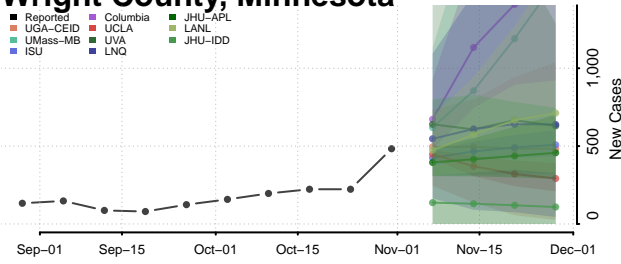

Wadena County, Minnesota

Waseca County, Minnesota

Washington County, Minnesota

Watowan County, Minnesota

Wilkin County, Minnesota

Winona County, Minnesota

Wright County, Minnesota

Yellow Medicine County, Minnesota