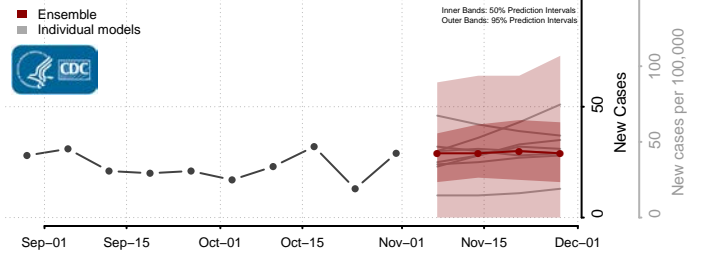

Wythe County, Virginia

York County, Virginia

Washington

Adams County, Washington

Asotin County, Washington

Benton County, Washington

Chelan County, Washington

Clallam County, Washington