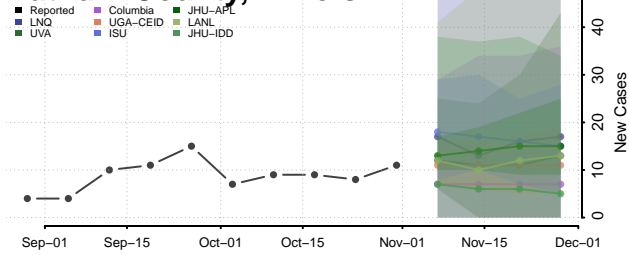

Pike County, Illinois

Pope County, Illinois

Pulaski County, Illinois

Putnam County, Illinois

Randolph County, Illinois

Richland County, Illinois

Rock Island County, Illinois

Saline County, Illinois