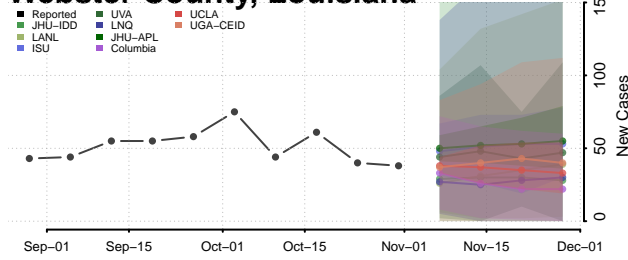

Terrebonne County, Louisiana

Union County, Louisiana

Vermilion County, Louisiana

Vernon County, Louisiana

Washington County, Louisiana

Webster County, Louisiana

West Baton Rouge County, Louisiana

West Carroll County, Louisiana