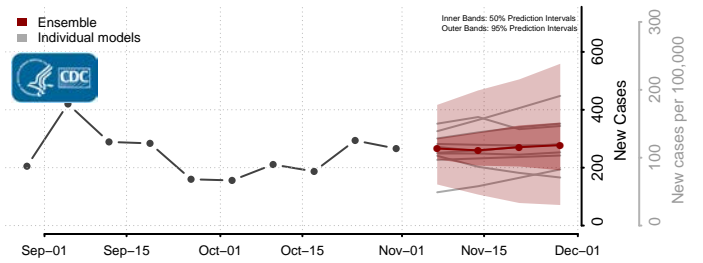

Montgomery County, North Carolina

Moore County, North Carolina

Nash County, North Carolina

New Hanover County, North Carolina

Northampton County, North Carolina

Onslow County, North Carolina

Orange County, North Carolina