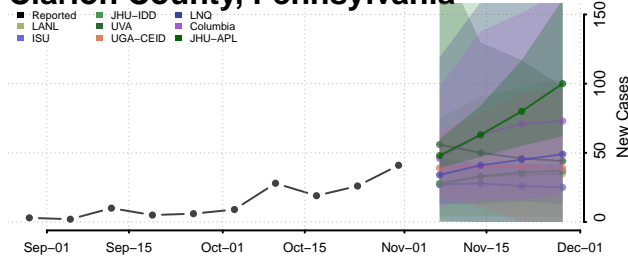

Clarion County, Pennsylvania