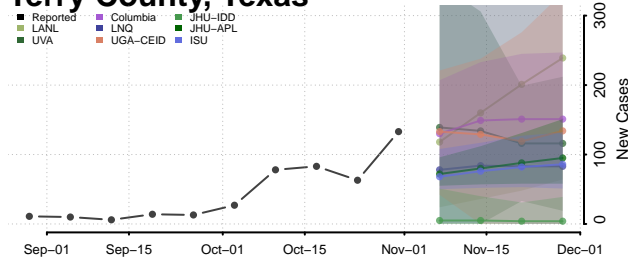

Terry County, Texas