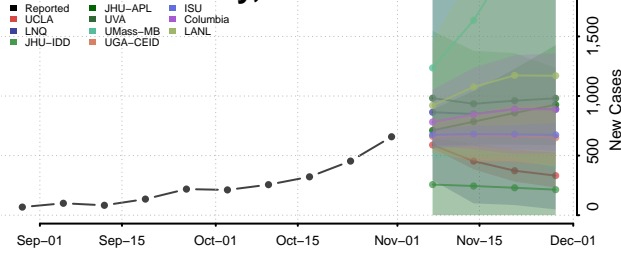

Kenosha County, Wisconsin