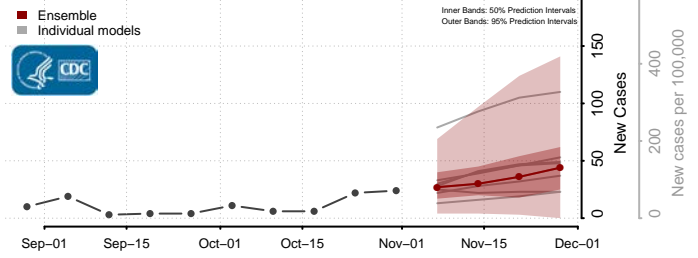

Shiawassee County, Michigan

St. Clair County, Michigan

St. Joseph County, Michigan

Tuscola County, Michigan

Van Buren County, Michigan

Washtenaw County, Michigan

Wayne County, Michigan

Wexford County, Michigan