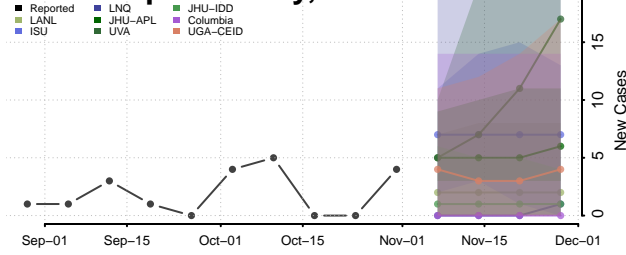

Atchison County, Kansas

Barber County, Kansas

Barton County, Kansas

Bourbon County, Kansas

Brown County, Kansas

Butler County, Kansas

Chase County, Kansas

Chautauqua County, Kansas