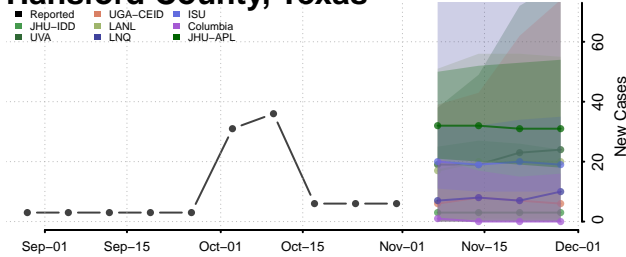

Hansford County, Texas