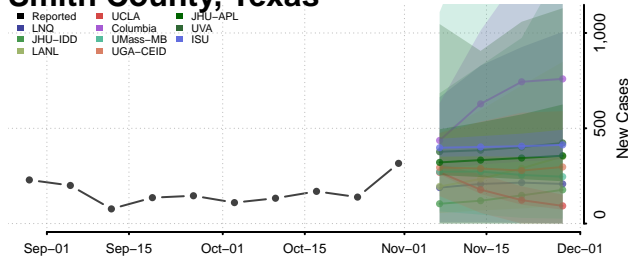

Smith County, Texas