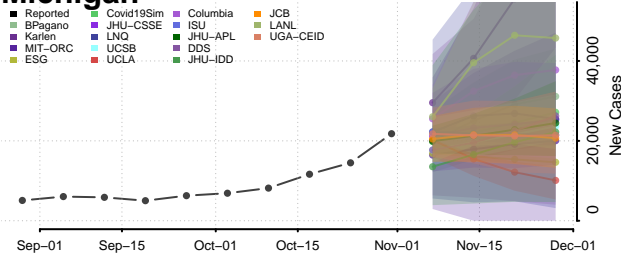

Worcester County, Massachusetts

Michigan

Alcona County, Michigan

Alger County, Michigan

Allegan County, Michigan

Alpena County, Michigan