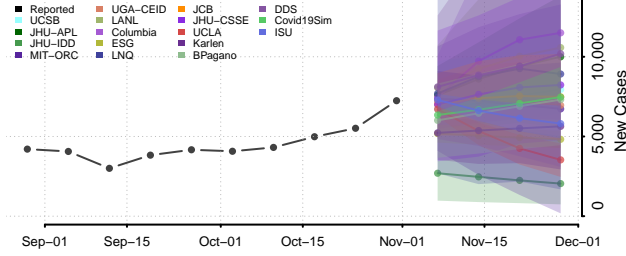

Winnebago County, Iowa

Winneshiek County, Iowa

Woodbury County, Iowa

Worth County, Iowa

Wright County, Iowa

Kansas

Allen County, Kansas

Anderson County, Kansas