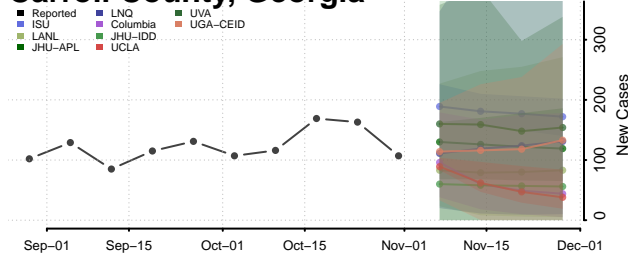

Bryan County, Georgia

Bulloch County, Georgia

Burke County, Georgia

Butts County, Georgia

Calhoun County, Georgia

Camden County, Georgia

Candler County, Georgia

Carroll County, Georgia