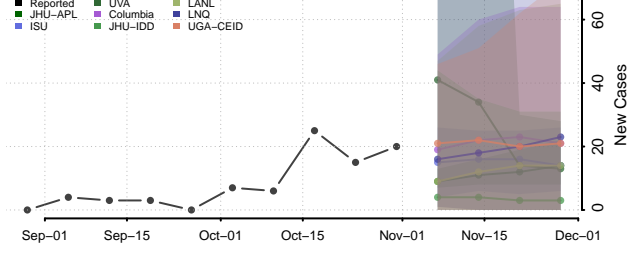

Jefferson County, Nebraska