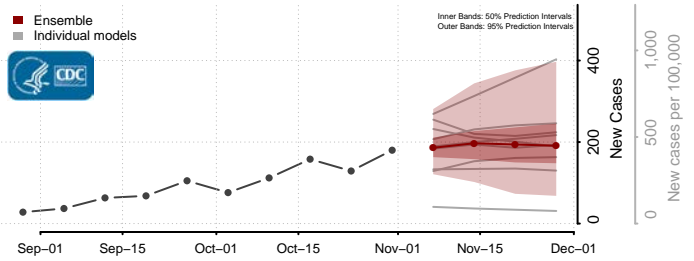

Butler County, Missouri