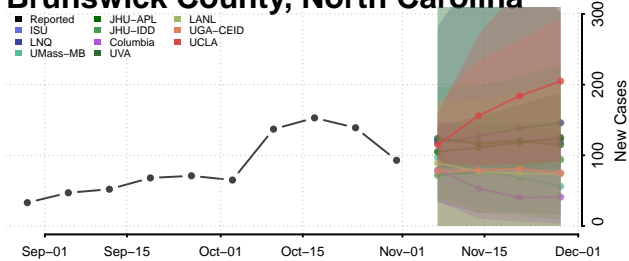

Avery County, North Carolina

Beaufort County, North Carolina

Bertie County, North Carolina

Bladen County, North Carolina

Brunswick County, North Carolina

Buncombe County, North Carolina

Burke County, North Carolina