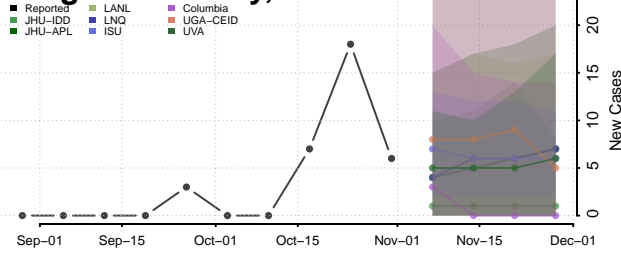

Sedgwick County, Colorado