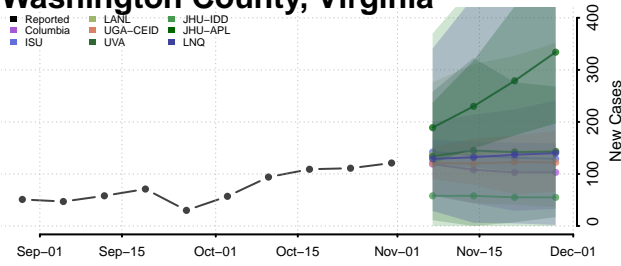

Washington County, Virginia