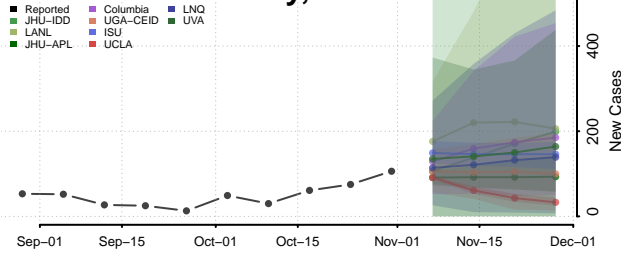

Clermont County, Ohio

Clinton County, Ohio

Columbiana County, Ohio

Coshocton County, Ohio

Crawford County, Ohio

Cuyahoga County, Ohio

Darke County, Ohio

Defiance County, Ohio