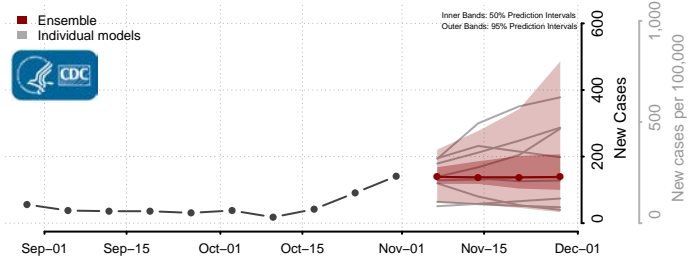

Skamania County, Washington

Snohomish County, Washington

Spokane County, Washington

Stevens County, Washington

Thurston County, Washington

Wahkiakum County, Washington

Walla Walla County, Washington

Whatcom County, Washington