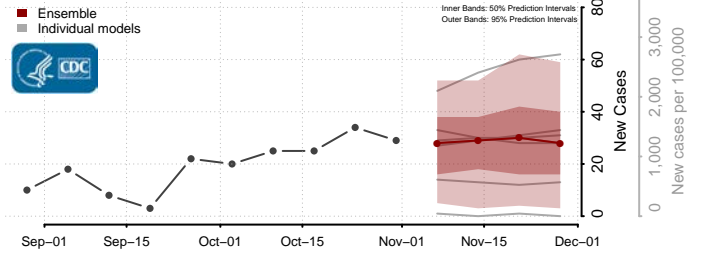

Divide County, North Dakota

Dunn County, North Dakota

Eddy County, North Dakota

Emmons County, North Dakota

Foster County, North Dakota

Golden Valley County, North Dakota

Grand Forks County, North Dakota

Grant County, North Dakota