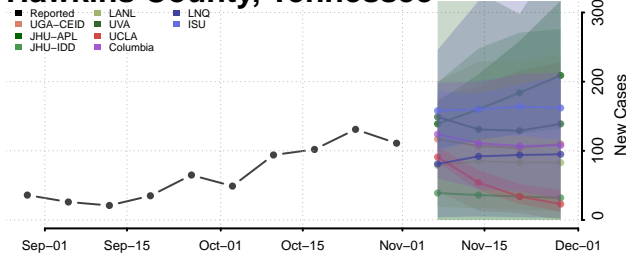

Hamilton County, Tennessee

Hancock County, Tennessee

Hardeman County, Tennessee

Hardin County, Tennessee

Hawkins County, Tennessee

Haywood County, Tennessee

Henderson County, Tennessee

Henry County, Tennessee