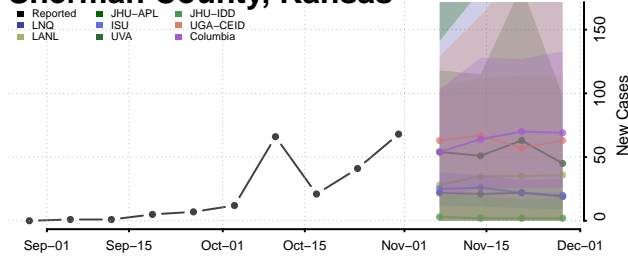

Sherman County, Kansas