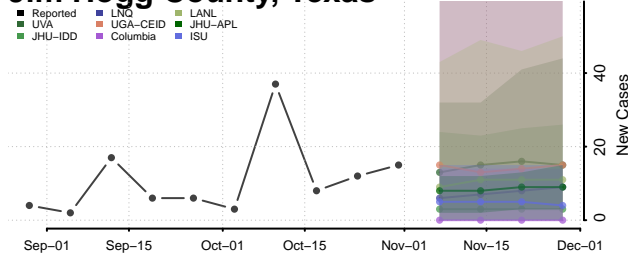

Jim Hogg County, Texas