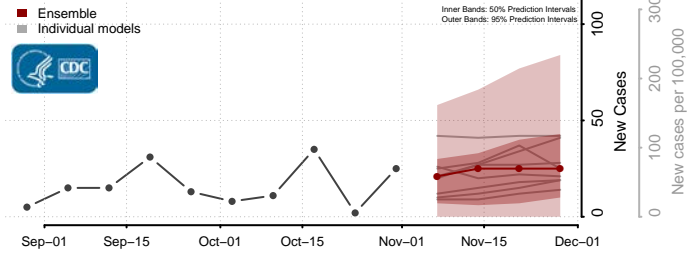

Val Verde County, Texas

Van Zandt County, Texas

Victoria County, Texas

Walker County, Texas

Waller County, Texas

Ward County, Texas

Washington County, Texas

Webb County, Texas