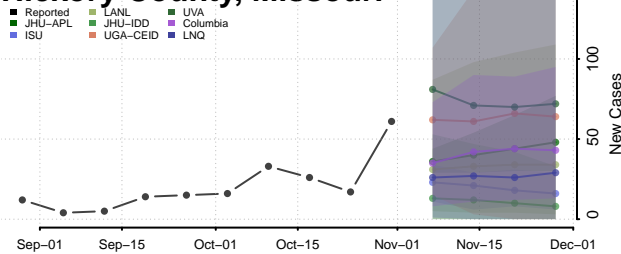

Gasconade County, Missouri

Gentry County, Missouri

Greene County, Missouri

Grundy County, Missouri

Harrison County, Missouri

Henry County, Missouri

Hickory County, Missouri

Holt County, Missouri