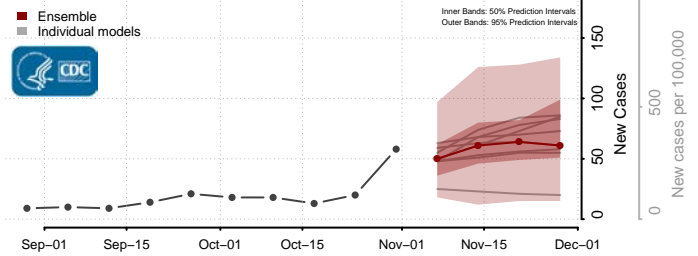

Freeborn County, Minnesota

Goodhue County, Minnesota

Grant County, Minnesota

Hennepin County, Minnesota

Houston County, Minnesota

Hubbard County, Minnesota

Isanti County, Minnesota

Itasca County, Minnesota