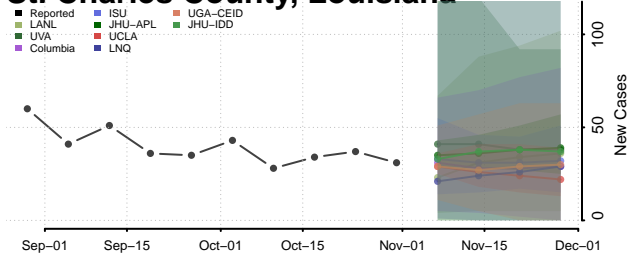

St. Charles County, Louisiana