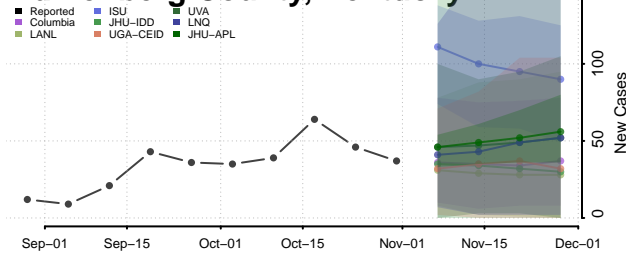

Muhlenberg County, Kentucky