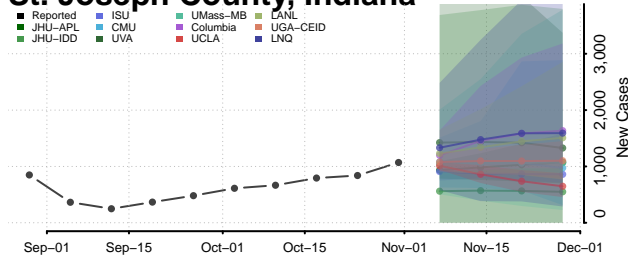

Randolph County, Indiana

Ripley County, Indiana

Rush County, Indiana

Scott County, Indiana

Shelby County, Indiana

Spencer County, Indiana

St. Joseph County, Indiana

Starke County, Indiana