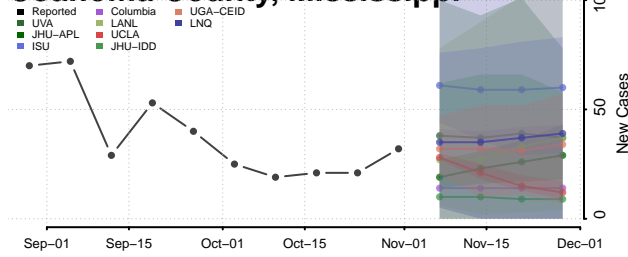

Carroll County, Mississippi

Chickasaw County, Mississippi

Choctaw County, Mississippi

Claiborne County, Mississippi

Clarke County, Mississippi

Clay County, Mississippi

Coahoma County, Mississippi

Copiah County, Mississippi