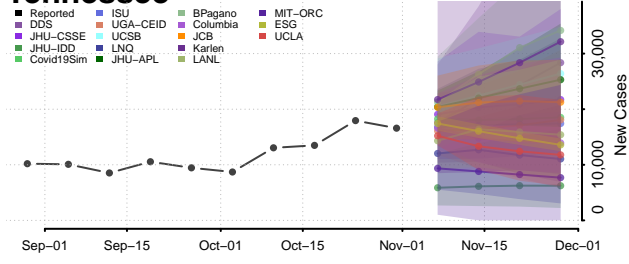

Yankton County, South Dakota

Ziebach County, South Dakota

Tennessee

Anderson County, Tennessee

Bedford County, Tennessee

Benton County, Tennessee