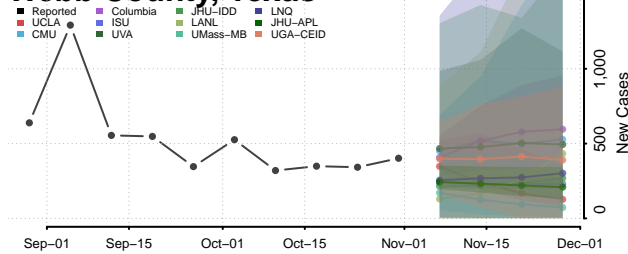

Val Verde County, Texas

Van Zandt County, Texas

Victoria County, Texas

Walker County, Texas

Waller County, Texas

Ward County, Texas

Washington County, Texas

Webb County, Texas