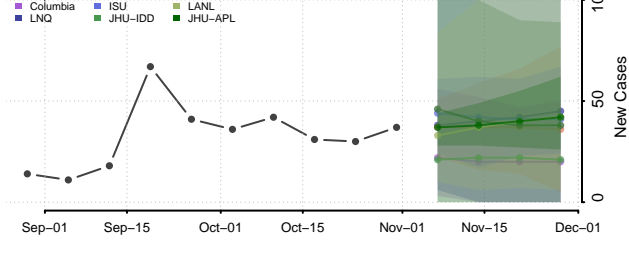

Sac County, Iowa