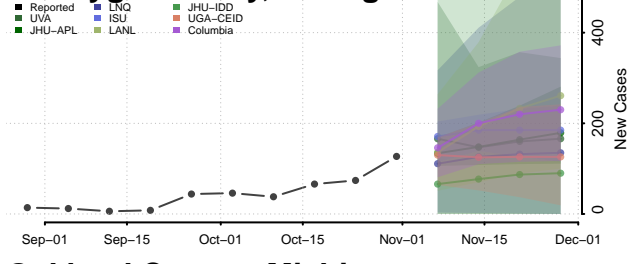

Newaygo County, Michigan