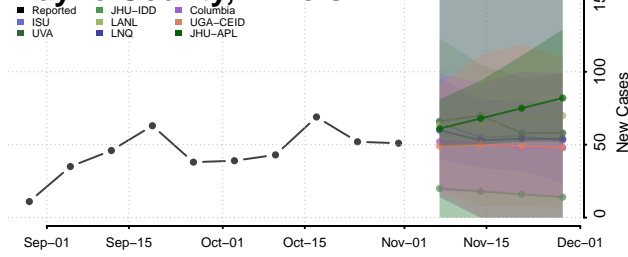

Union County, Illinois

Vermilion County, Illinois

Wabash County, Illinois

Warren County, Illinois

Washington County, Illinois

Wayne County, Illinois

White County, Illinois

Whiteside County, Illinois