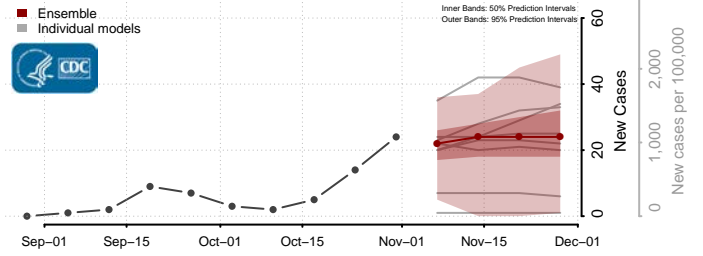

Griggs County, North Dakota