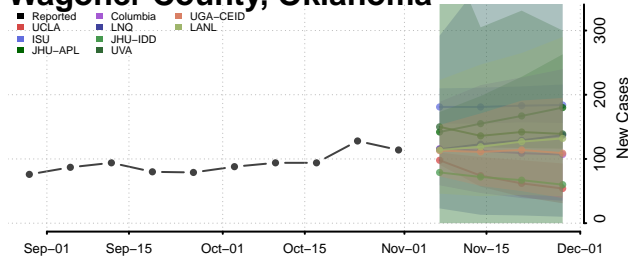

Sequoyah County, Oklahoma

Stephens County, Oklahoma

Texas County, Oklahoma

Tillman County, Oklahoma

Tulsa County, Oklahoma

Wagoner County, Oklahoma

Washington County, Oklahoma

Washita County, Oklahoma