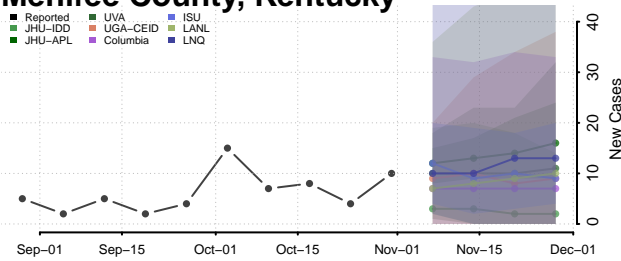

Menifee County, Kentucky