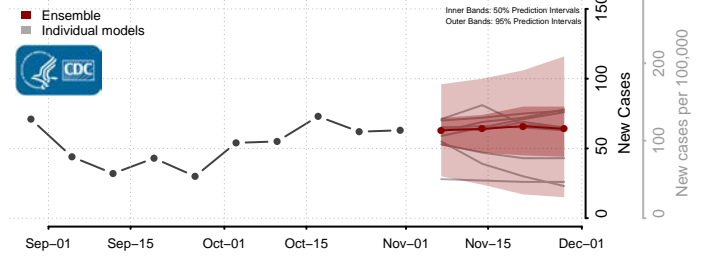

Monroe County, Mississippi

Montgomery County, Mississippi

Neshoba County, Mississippi

Newton County, Mississippi

Noxubee County, Mississippi

Oktibbeha County, Mississippi

Panola County, Mississippi

Pearl River County, Mississippi