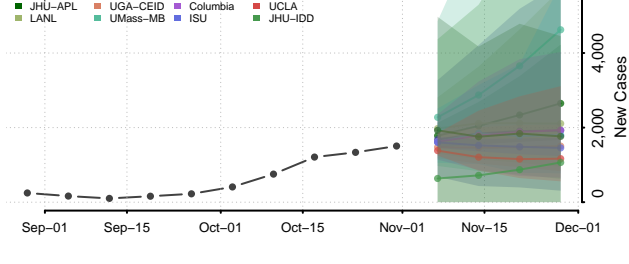

Bernalillo County, New Mexico