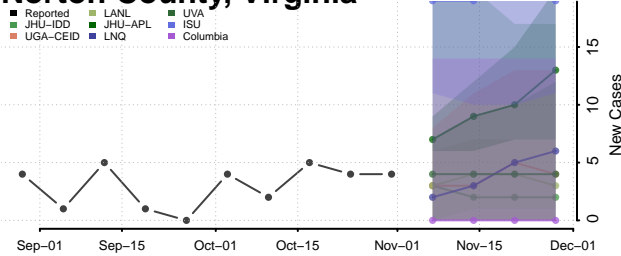

New Kent County, Virginia

Newport News County, Virginia

Norfolk County, Virginia

Northampton County, Virginia

Northumberland County, Virginia

Norton County, Virginia

Nottoway County, Virginia

Orange County, Virginia