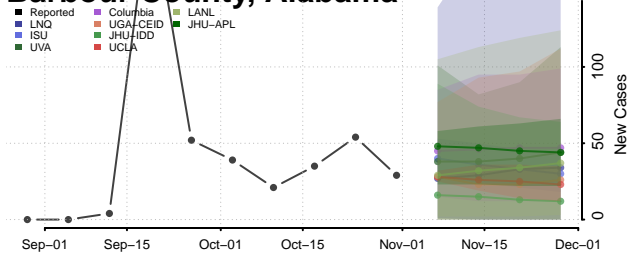

National

Alabama

Autauga County, Alabama

Baldwin County, Alabama

Barbour County, Alabama

Bibb County, Alabama

Blount County, Alabama

Bullock County, Alabama