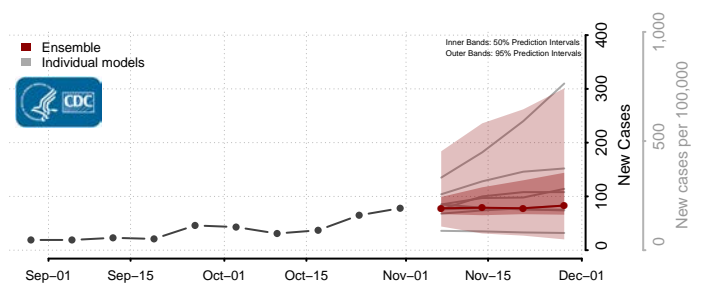

Tazewell County, Virginia