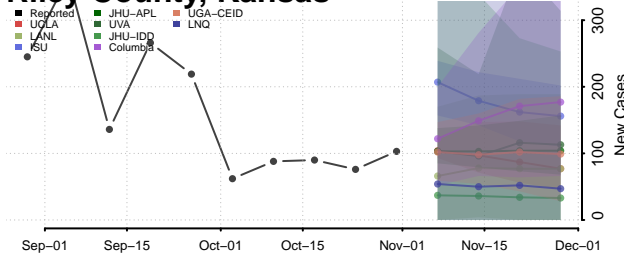

Riley County, Kansas