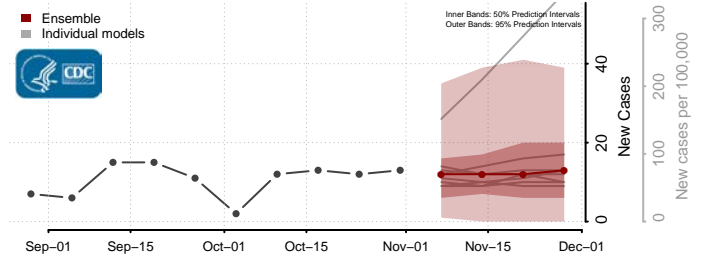

Henry County, Virginia

Highland County, Virginia

Hopewell County, Virginia

Isle of Wight County, Virginia

James City County, Virginia

King and Queen County, Virginia

King George County, Virginia

King William County, Virginia