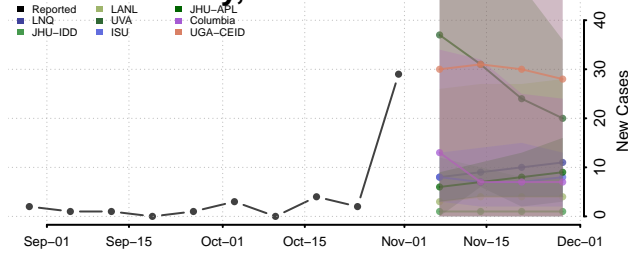

Frontier County, Nebraska

Furnas County, Nebraska

Gage County, Nebraska

Garden County, Nebraska

Garfield County, Nebraska

Gosper County, Nebraska

Grant County, Nebraska

Greeley County, Nebraska