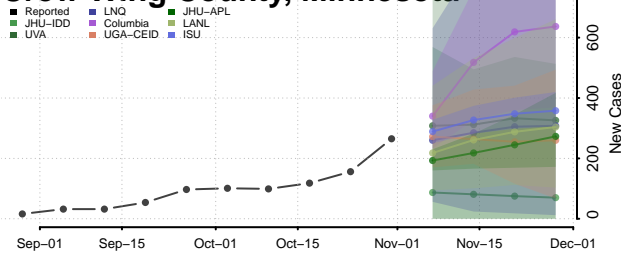

Crow Wing County, Minnesota