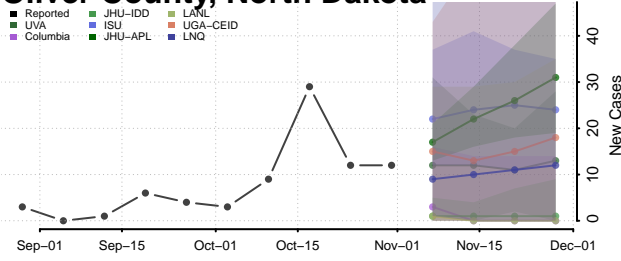

Oliver County, North Dakota