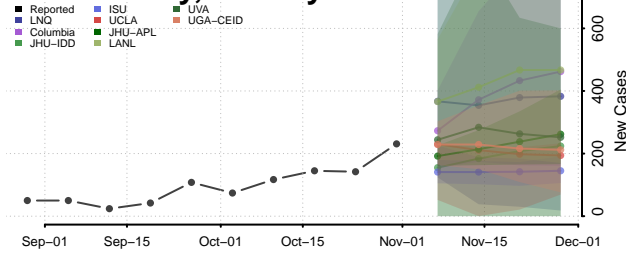

Blair County, Pennsylvania