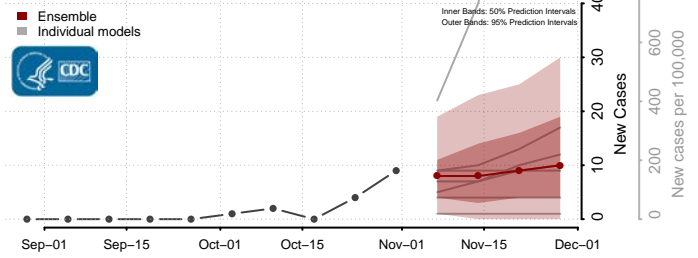

Cook County, Minnesota