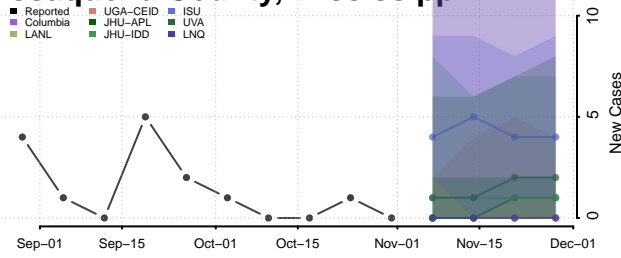

Harrison County, Mississippi

Hinds County, Mississippi

Holmes County, Mississippi

Humphreys County, Mississippi

Issaquena County, Mississippi

Itawamba County, Mississippi

Jackson County, Mississippi

Jasper County, Mississippi