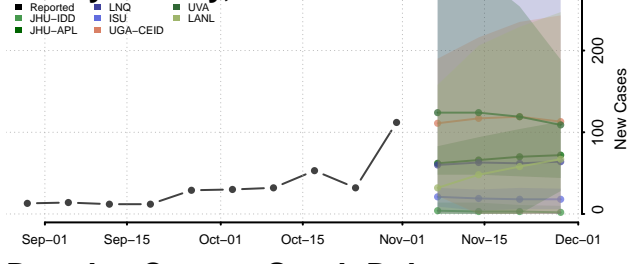

Dewey County, South Dakota