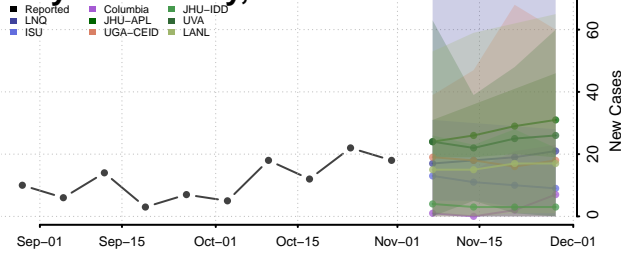

Lincoln County, Idaho

Madison County, Idaho

Minidoka County, Idaho

Nez Perce County, Idaho

Oneida County, Idaho

Owyhee County, Idaho

Payette County, Idaho

Power County, Idaho