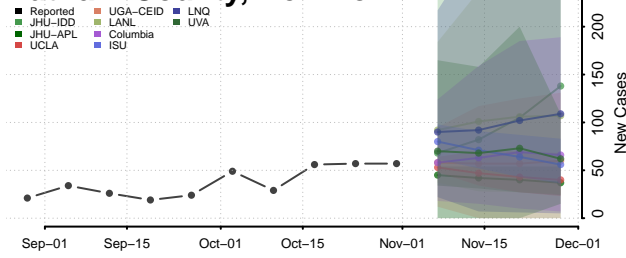

Orleans County, New York

Oswego County, New York

Otsego County, New York

Putnam County, New York

Queens County, New York

Rensselaer County, New York

Richmond County, New York

Rockland County, New York