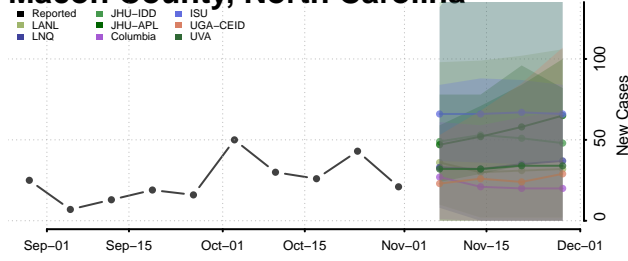

Macon County, North Carolina