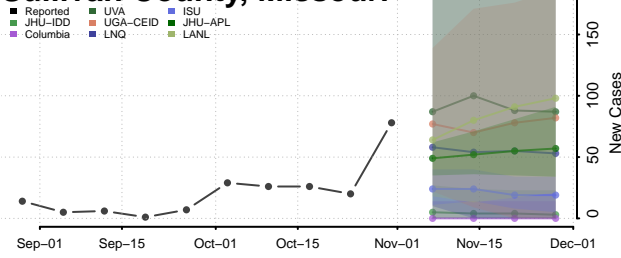

St. Louis City County, Missouri

St. Louis County, Missouri

Ste. Genevieve County, Missouri

Stoddard County, Missouri

Stone County, Missouri

Sullivan County, Missouri

Taney County, Missouri

Texas County, Missouri