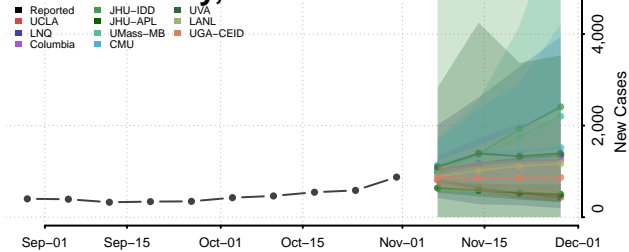

Torrance County, New Mexico

Union County, New Mexico

Valencia County, New Mexico

New York

Albany County, New York

Allegany County, New York

Bronx County, New York

Broome County, New York