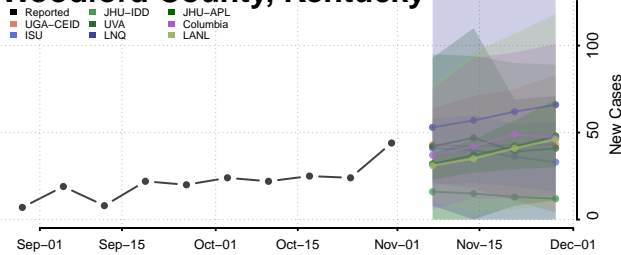

Union County, Kentucky

Warren County, Kentucky

Washington County, Kentucky

Wayne County, Kentucky

Webster County, Kentucky

Whitley County, Kentucky

Wolfe County, Kentucky

Woodford County, Kentucky