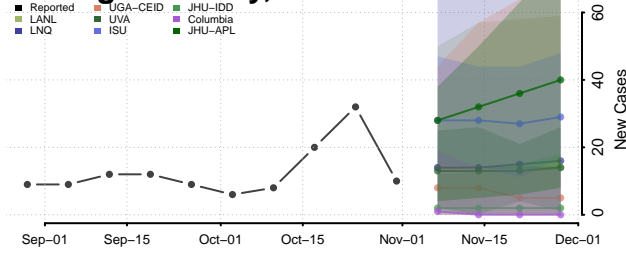

Hettinger County, North Dakota