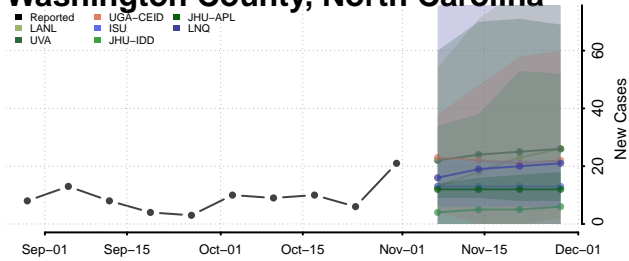

Union County, North Carolina

Vance County, North Carolina

Wake County, North Carolina

Warren County, North Carolina

Washington County, North Carolina

Watauga County, North Carolina

Wayne County, North Carolina