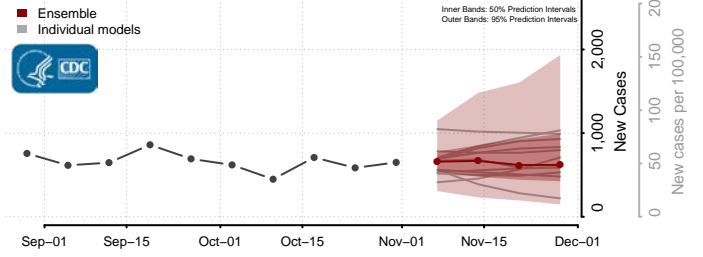

Travis County, Texas