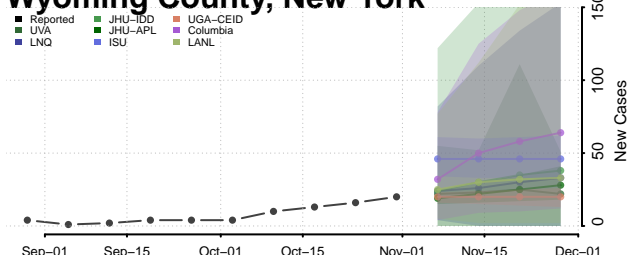

Wyoming County, New York