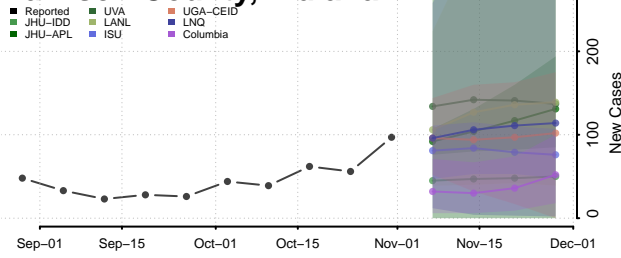

Greene County, Indiana

Hamilton County, Indiana

Hancock County, Indiana

Harrison County, Indiana

Hendricks County, Indiana

Henry County, Indiana

Howard County, Indiana

Huntington County, Indiana