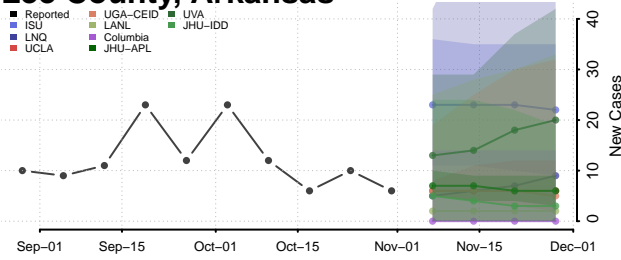

Johnson County, Arkansas

Lafayette County, Arkansas

Lawrence County, Arkansas

Lee County, Arkansas

Lincoln County, Arkansas

Little River County, Arkansas

Logan County, Arkansas

Lonoke County, Arkansas