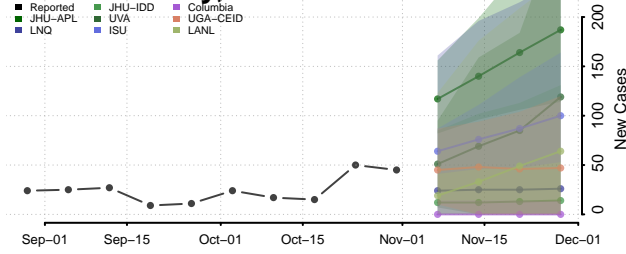

Pecos County, Texas