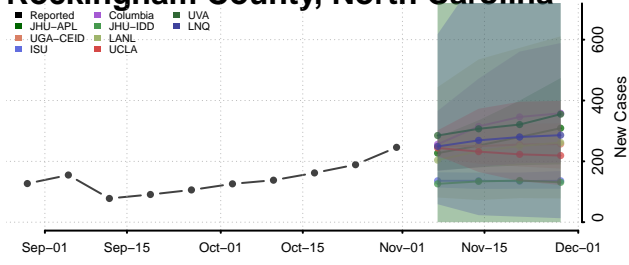

Randolph County, North Carolina

Richmond County, North Carolina

Robeson County, North Carolina

Rockingham County, North Carolina

Rowan County, North Carolina

Rutherford County, North Carolina

Sampson County, North Carolina