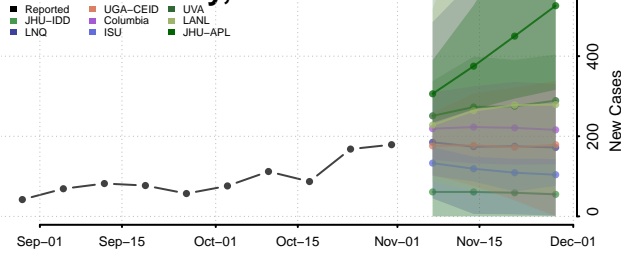

Lawrence County, Illinois

Lee County, Illinois

Livingston County, Illinois

Logan County, Illinois

Macon County, Illinois

Macoupin County, Illinois

Madison County, Illinois

Marion County, Illinois