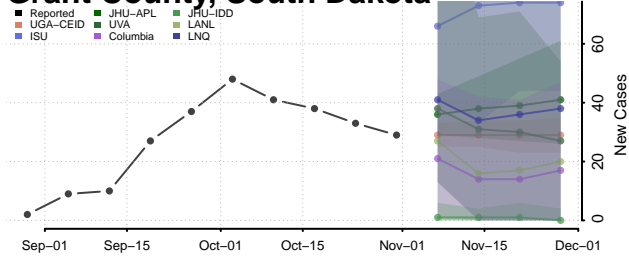

Douglas County, South Dakota

Edmunds County, South Dakota

Fall River County, South Dakota

Faulk County, South Dakota

Grant County, South Dakota

Gregory County, South Dakota

Haakon County, South Dakota

Hamlin County, South Dakota