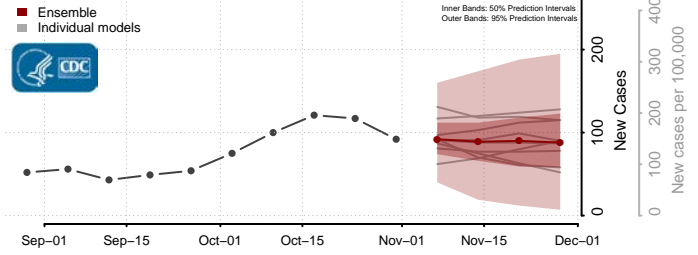

Hyde County, North Carolina

Iredell County, North Carolina

Jackson County, North Carolina

Johnston County, North Carolina

Jones County, North Carolina

Lee County, North Carolina

Lenoir County, North Carolina