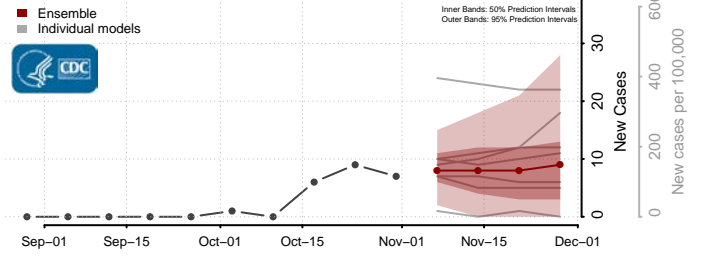

Clear Creek County, Colorado

Conejos County, Colorado

Costilla County, Colorado

Crowley County, Colorado

Custer County, Colorado

Delta County, Colorado

Denver County, Colorado

Dolores County, Colorado