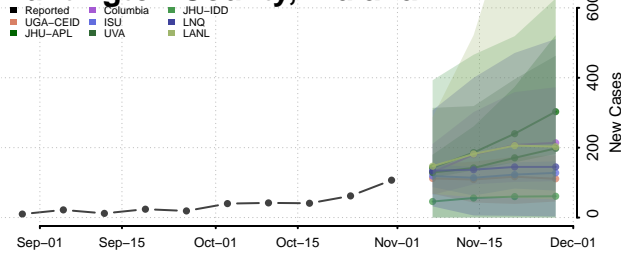

Greene County, Indiana

Hamilton County, Indiana

Hancock County, Indiana

Harrison County, Indiana

Hendricks County, Indiana

Henry County, Indiana

Howard County, Indiana

Huntington County, Indiana