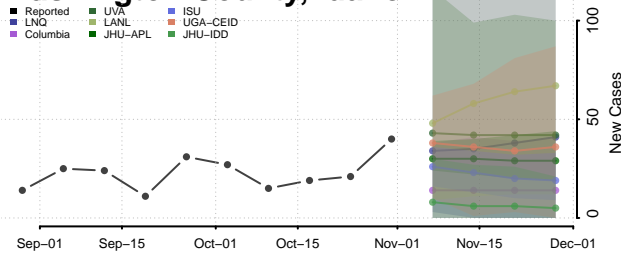

Shoshone County, Idaho

Teton County, Idaho

Twin Falls County, Idaho

Valley County, Idaho

Washington County, Idaho

Illinois

Adams County, Illinois

Alexander County, Illinois