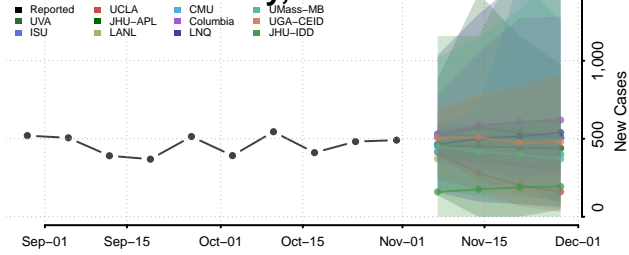

McLennan County, Texas