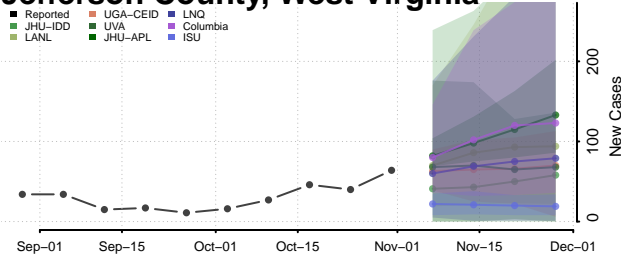

Hampshire County, West Virginia

Hancock County, West Virginia

Hardy County, West Virginia

Harrison County, West Virginia

Jackson County, West Virginia

Jefferson County, West Virginia

Kanawha County, West Virginia