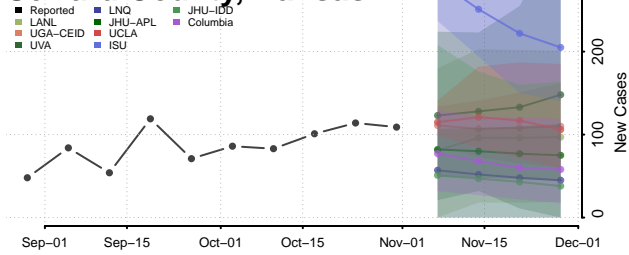

Rush County, Kansas

Russell County, Kansas

Saline County, Kansas

Scott County, Kansas

Sedgwick County, Kansas

Seward County, Kansas

Shawnee County, Kansas

Sheridan County, Kansas