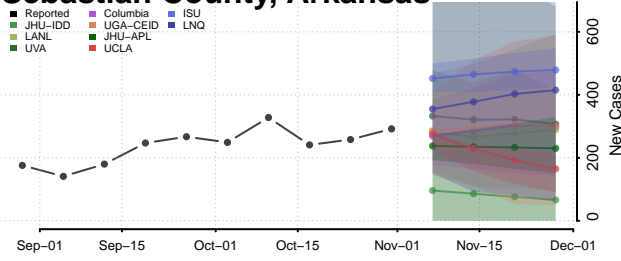

Pulaski County, Arkansas

Randolph County, Arkansas

Saline County, Arkansas

Scott County, Arkansas

Searcy County, Arkansas

Sebastian County, Arkansas

Sevier County, Arkansas

Sharp County, Arkansas