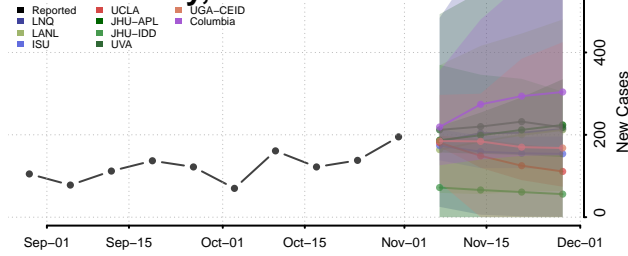

Cass County, Missouri