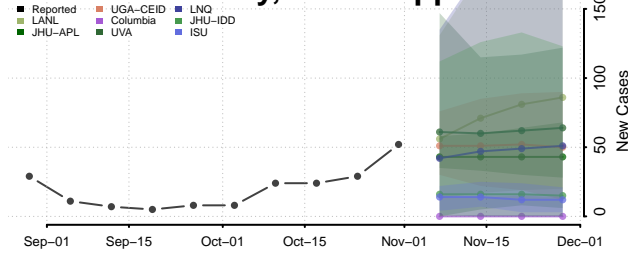

Lawrence County, Mississippi