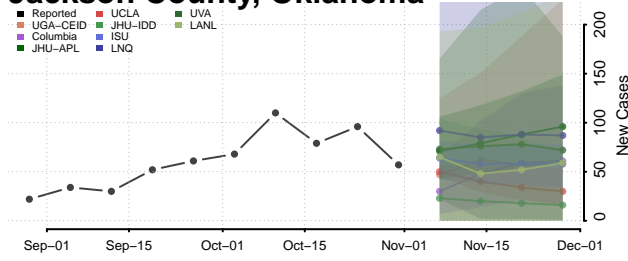

Jackson County, Oklahoma