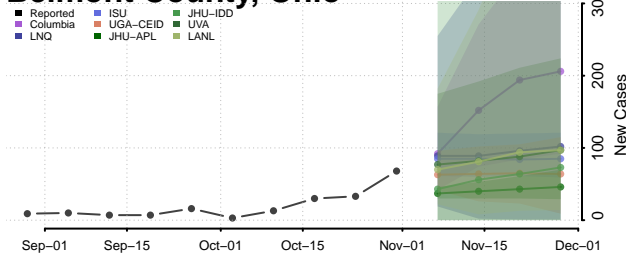

Belmont County, Ohio