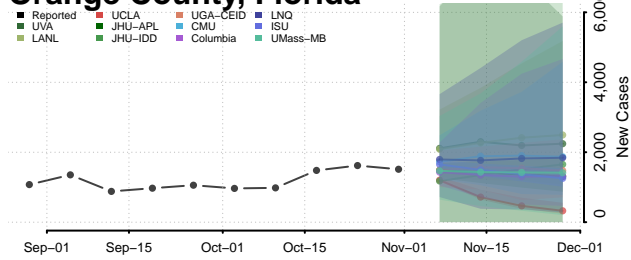

Miami-Dade County, Florida

Monroe County, Florida

Nassau County, Florida

Okaloosa County, Florida

Okeechobee County, Florida

Orange County, Florida

Osceola County, Florida

Palm Beach County, Florida