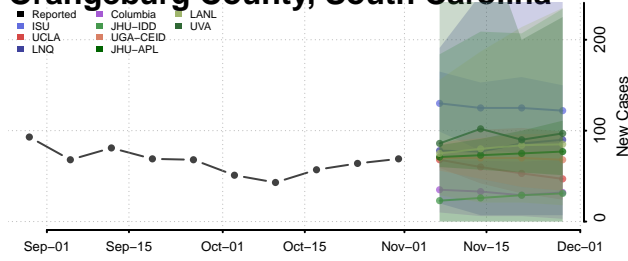

Orangeburg County, South Carolina