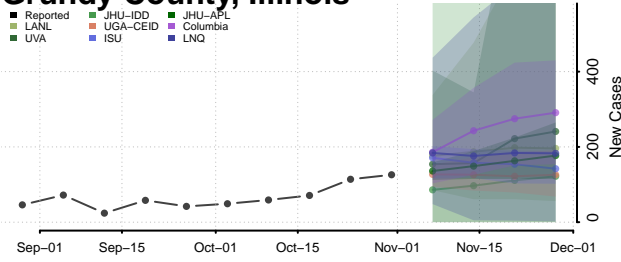

Ford County, Illinois

Franklin County, Illinois

Fulton County, Illinois

Gallatin County, Illinois

Greene County, Illinois

Grundy County, Illinois

Hamilton County, Illinois

Hancock County, Illinois