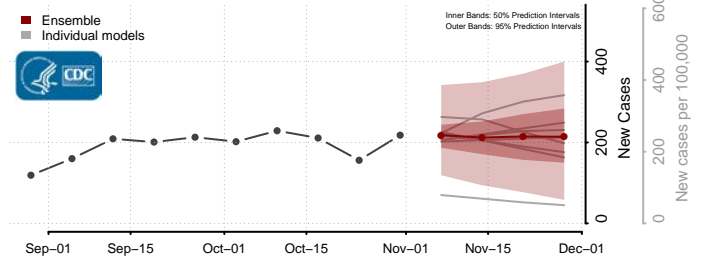

Clinton County, Missouri