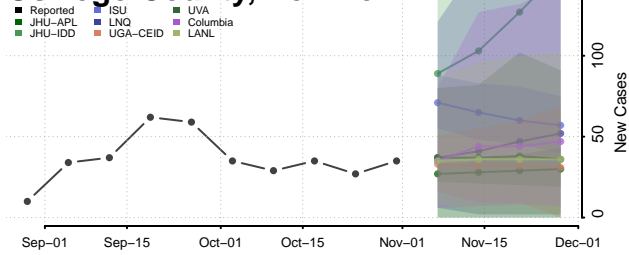

Oswego County, New York