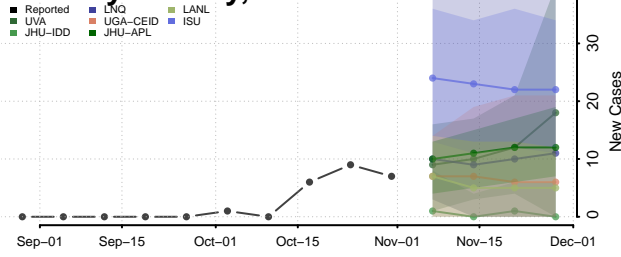

Clear Creek County, Colorado

Conejos County, Colorado

Costilla County, Colorado

Crowley County, Colorado

Custer County, Colorado

Delta County, Colorado

Denver County, Colorado

Dolores County, Colorado