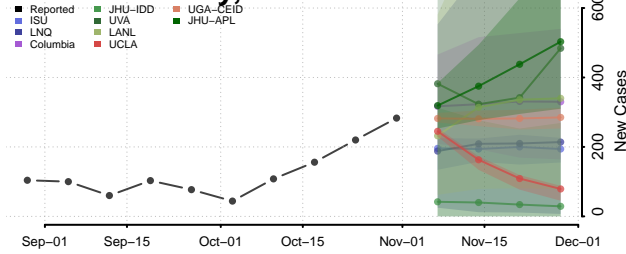

Greene County, Tennessee