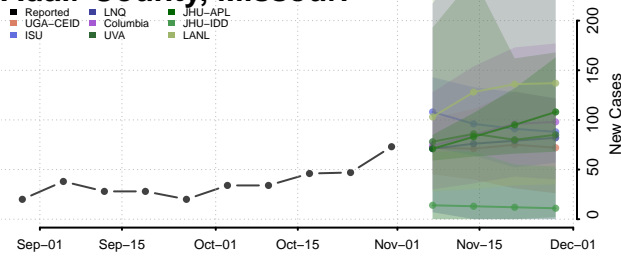

Adair County, Missouri