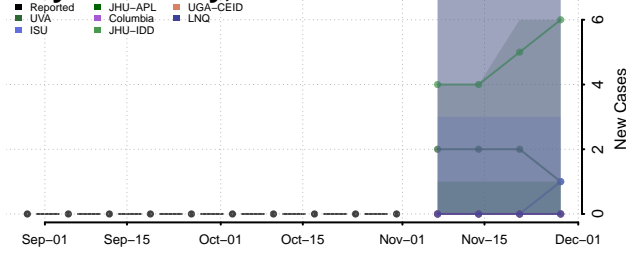

Wayne County, Utah