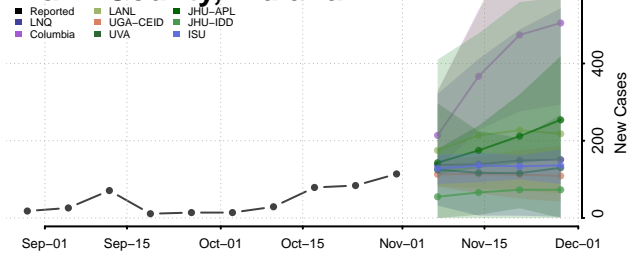

Miami County, Indiana