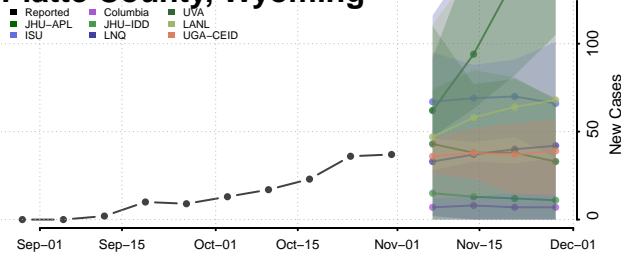

Platte County, Wyoming