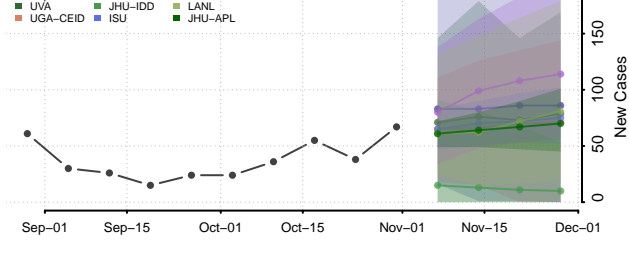

Le Sueur County, Minnesota