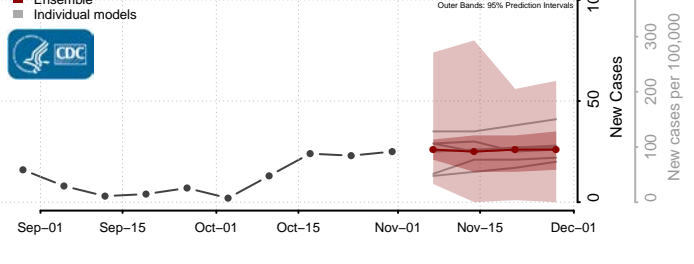

San Miguel County, New Mexico