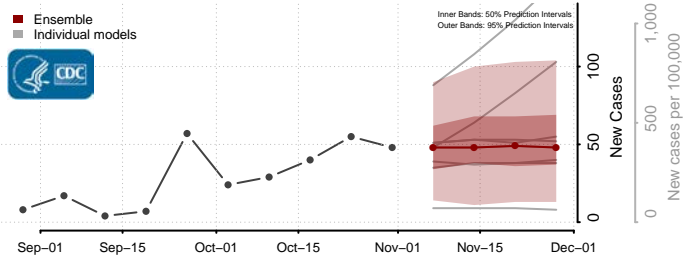

Wilbarger County, Texas