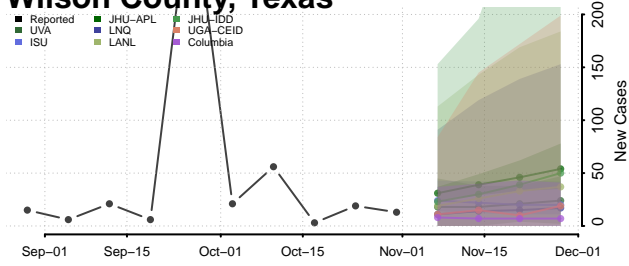

Wilson County, Texas