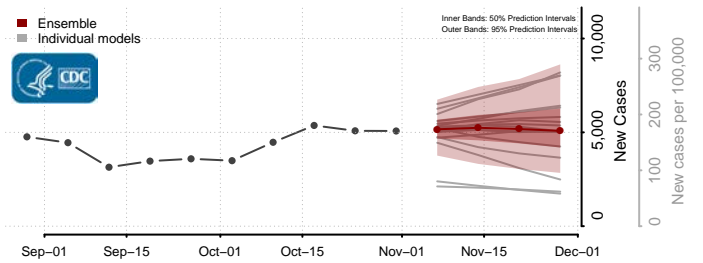

Mississippi