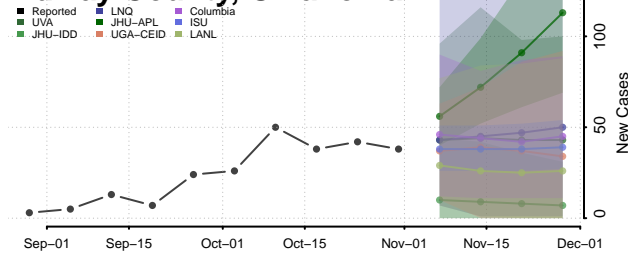

Murray County, Oklahoma