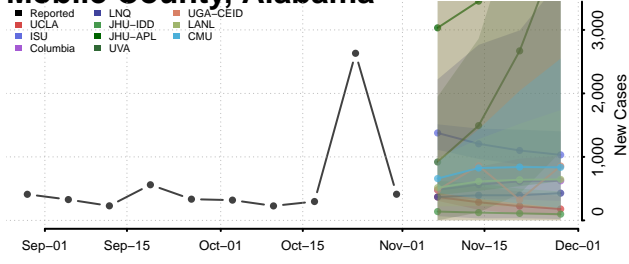

Lauderdale County, Alabama

Lawrence County, Alabama

Lee County, Alabama

Limestone County, Alabama

Lowndes County, Alabama

Macon County, Alabama

Madison County, Alabama

Marengo County, Alabama

Marion County, Alabama

Marshall County, Alabama

Mobile County, Alabama

Monroe County, Alabama

Montgomery County, Alabama

Morgan County, Alabama

Perry County, Alabama

Pickens County, Alabama