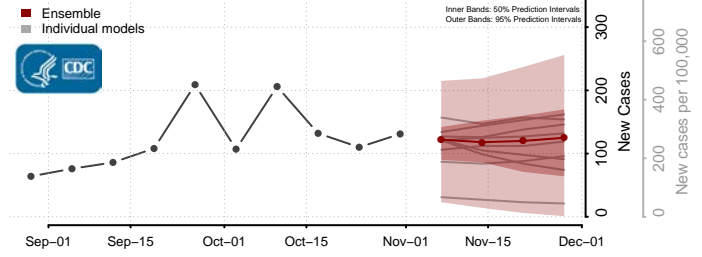

Camden County, Missouri