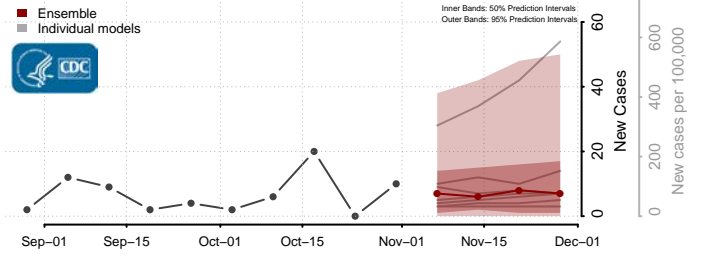

Brewster County, Texas