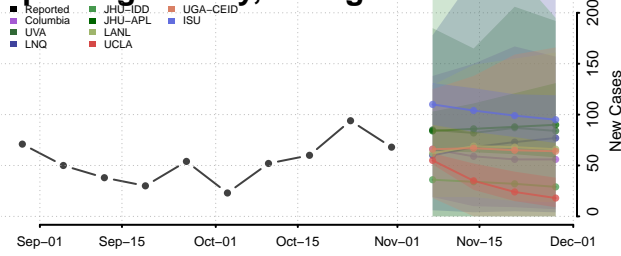

Rabun County, Georgia

Randolph County, Georgia

Richmond County, Georgia

Rockdale County, Georgia

Schley County, Georgia

Screven County, Georgia

Seminole County, Georgia

Spalding County, Georgia