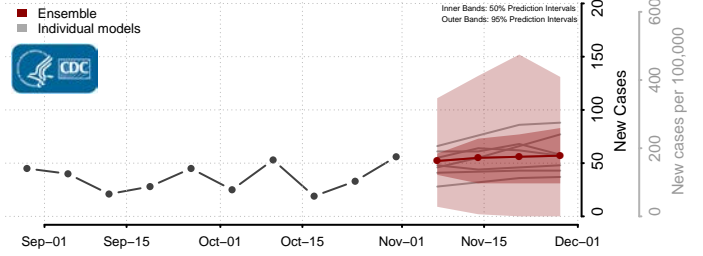

Mason County, West Virginia