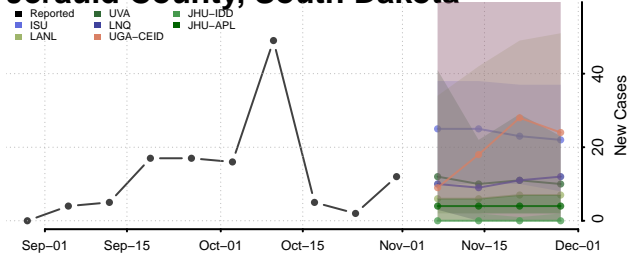

Jerauld County, South Dakota