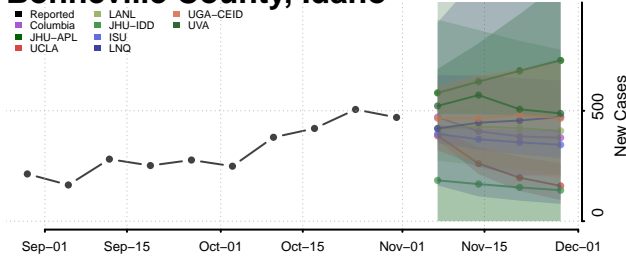

Bonneville County, Idaho