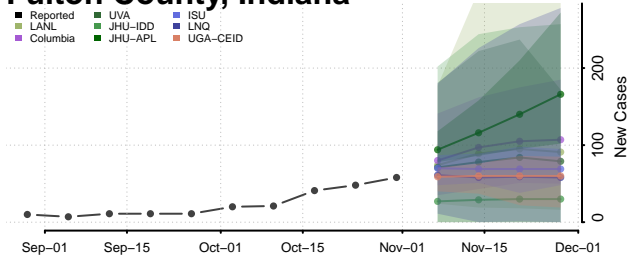

Elkhart County, Indiana

Fayette County, Indiana

Floyd County, Indiana

Fountain County, Indiana

Franklin County, Indiana

Fulton County, Indiana

Gibson County, Indiana

Grant County, Indiana