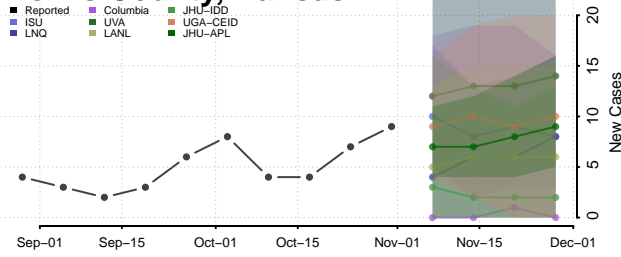

Morris County, Kansas