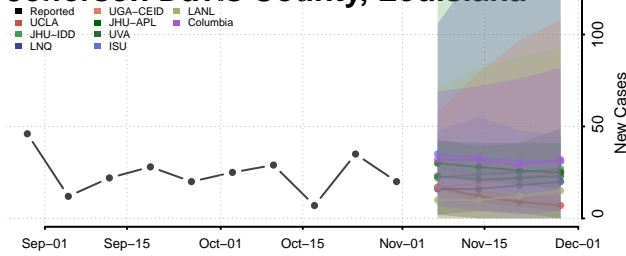

Jefferson Davis County, Louisiana