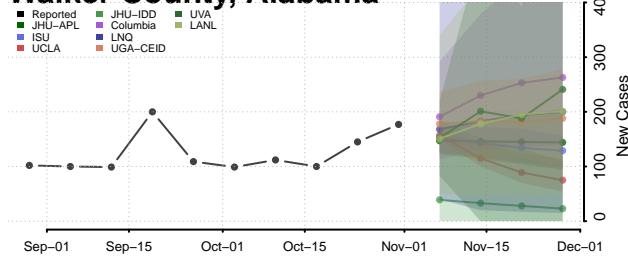

Walker County, Alabama