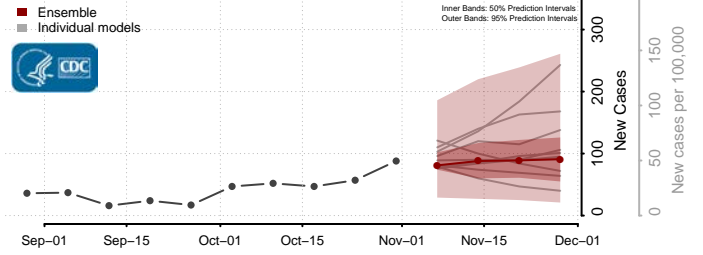

Sullivan County, New York

Tioga County, New York

Tompkins County, New York

Ulster County, New York

Warren County, New York

Washington County, New York

Wayne County, New York

Westchester County, New York