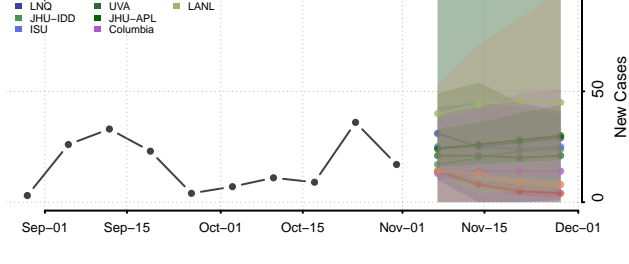

Iberville County, Louisiana