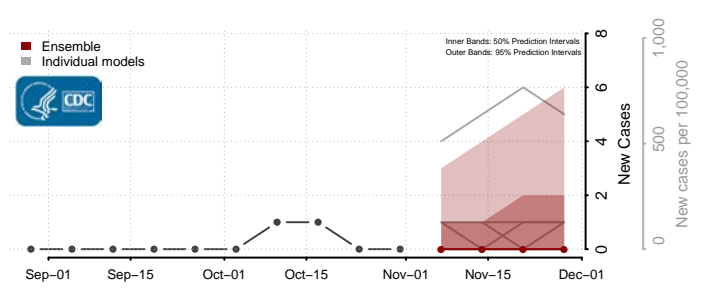

Valley County, Nebraska

Washington County, Nebraska

Wayne County, Nebraska

Webster County, Nebraska

Wheeler County, Nebraska

York County, Nebraska

Nevada

Carson City County, Nevada