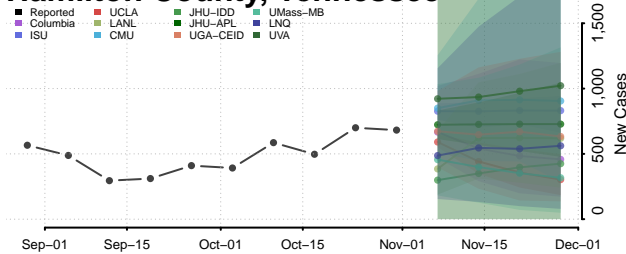

Hamilton County, Tennessee

Hancock County, Tennessee

Hardeman County, Tennessee

Hardin County, Tennessee

Hawkins County, Tennessee

Haywood County, Tennessee

Henderson County, Tennessee

Henry County, Tennessee