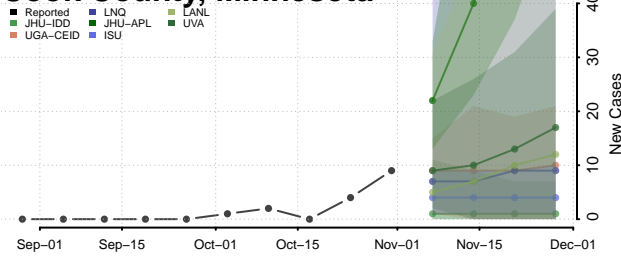

Cook County, Minnesota