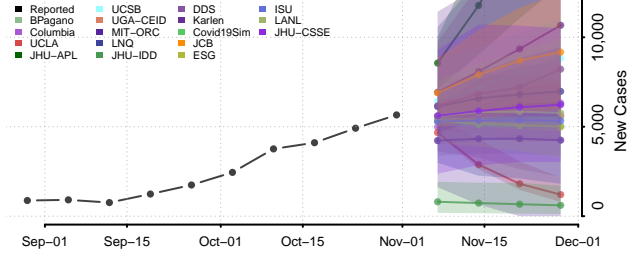

Vernon County, Missouri

Warren County, Missouri

Washington County, Missouri

Wayne County, Missouri

Webster County, Missouri

Worth County, Missouri

Wright County, Missouri

Montana