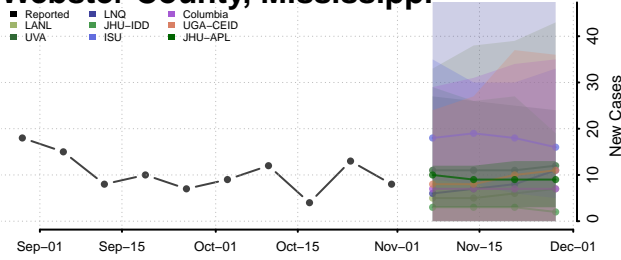

Tunica County, Mississippi

Union County, Mississippi

Walthall County, Mississippi

Warren County, Mississippi

Washington County, Mississippi

Wayne County, Mississippi

Webster County, Mississippi

Wilkinson County, Mississippi