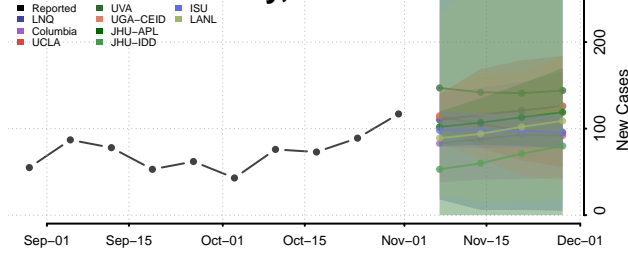

Cherokee County, North Carolina

Chowan County, North Carolina

Clay County, North Carolina

Cleveland County, North Carolina

Columbus County, North Carolina

Craven County, North Carolina

Cumberland County, North Carolina