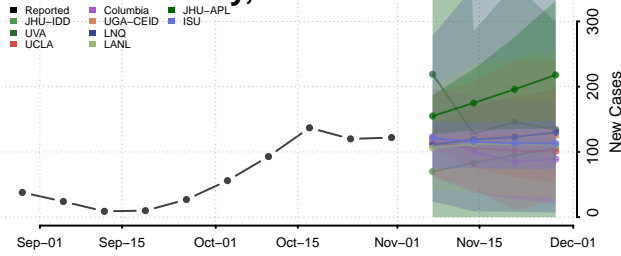

Jackson County, Indiana