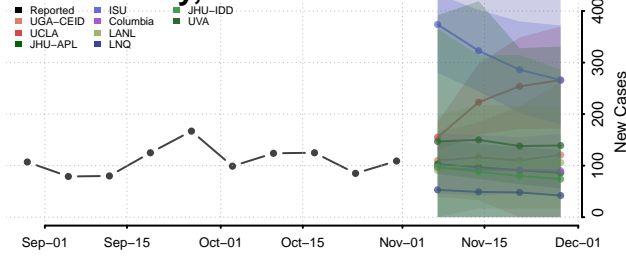

Ford County, Kansas