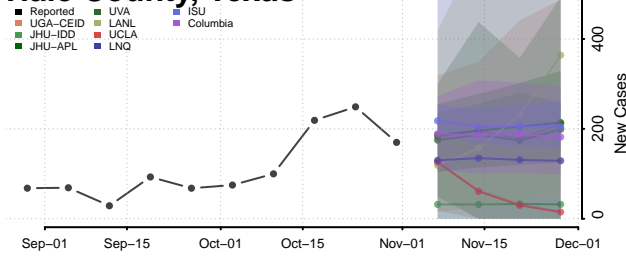

Hale County, Texas