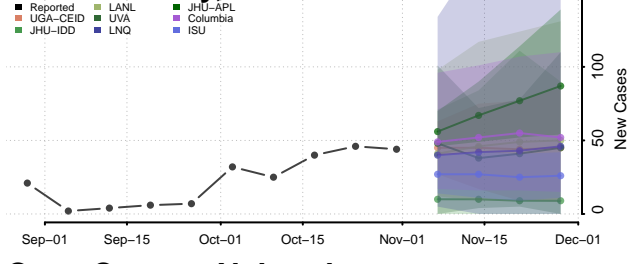

Boyd County, Nebraska

Brown County, Nebraska

Buffalo County, Nebraska

Burt County, Nebraska

Butler County, Nebraska

Cass County, Nebraska

Cedar County, Nebraska

Chase County, Nebraska