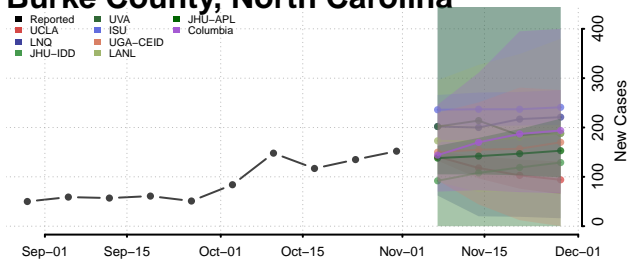

Avery County, North Carolina

Beaufort County, North Carolina

Bertie County, North Carolina

Bladen County, North Carolina

Brunswick County, North Carolina

Buncombe County, North Carolina

Burke County, North Carolina