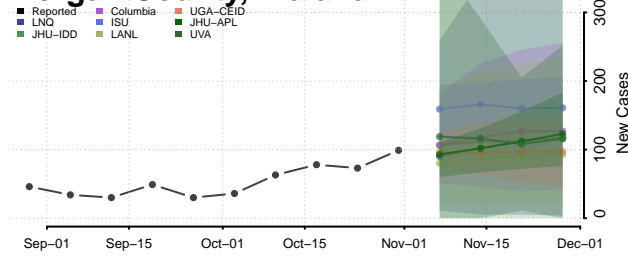

Miami County, Indiana

Monroe County, Indiana

Montgomery County, Indiana

Morgan County, Indiana

Newton County, Indiana

Noble County, Indiana

Ohio County, Indiana

Orange County, Indiana