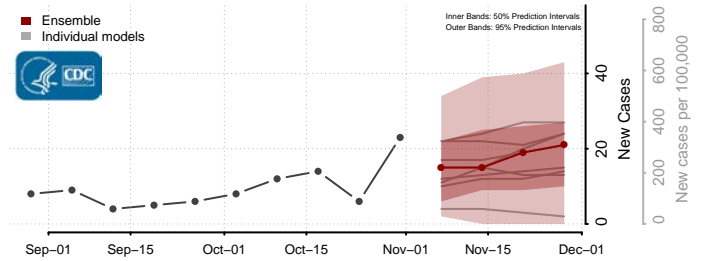

Clinton County, Missouri