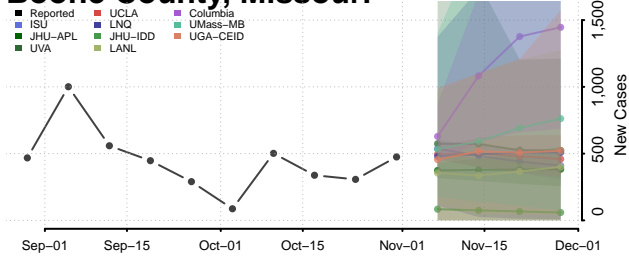

Boone County, Missouri