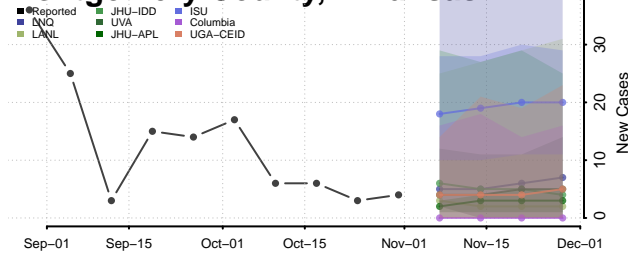

Madison County, Arkansas

Marion County, Arkansas

Miller County, Arkansas

Mississippi County, Arkansas

Monroe County, Arkansas

Montgomery County, Arkansas

Nevada County, Arkansas

Newton County, Arkansas