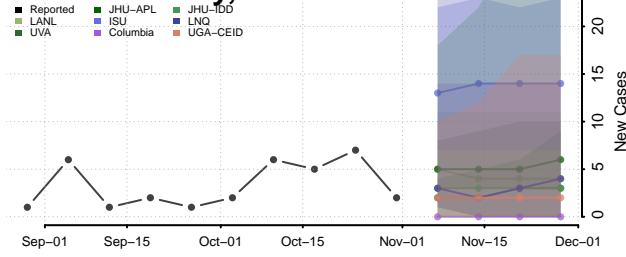

Marion County, Texas