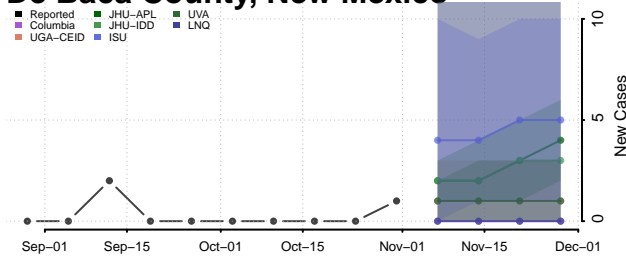

De Baca County, New Mexico

Dona Ana County, New Mexico

Eddy County, New Mexico

Grant County, New Mexico

Guadalupe County, New Mexico

Harding County, New Mexico

Hidalgo County, New Mexico

Lea County, New Mexico