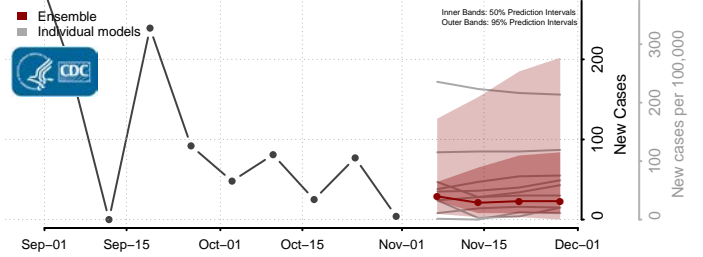

Val Verde County, Texas

Van Zandt County, Texas

Victoria County, Texas

Walker County, Texas

Waller County, Texas

Ward County, Texas

Washington County, Texas

Webb County, Texas