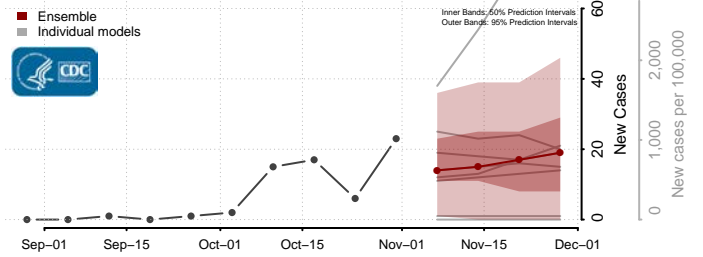

Divide County, North Dakota

Dunn County, North Dakota

Eddy County, North Dakota

Emmons County, North Dakota

Foster County, North Dakota

Golden Valley County, North Dakota

Grand Forks County, North Dakota

Grant County, North Dakota