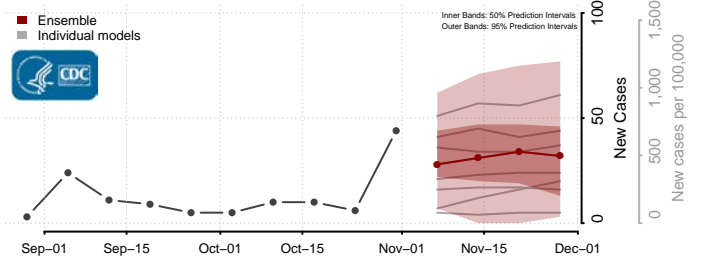

Taylor County, Iowa

Union County, Iowa

Van Buren County, Iowa

Wapello County, Iowa

Warren County, Iowa

Washington County, Iowa

Wayne County, Iowa

Webster County, Iowa