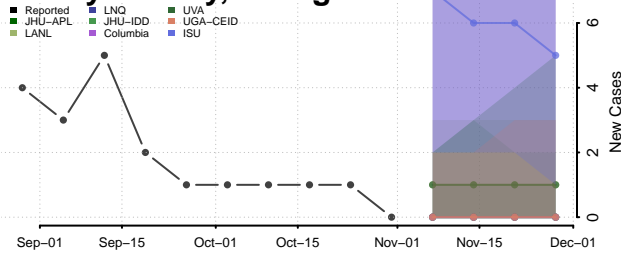

Rabun County, Georgia

Randolph County, Georgia

Richmond County, Georgia

Rockdale County, Georgia

Schley County, Georgia

Screven County, Georgia

Seminole County, Georgia

Spalding County, Georgia