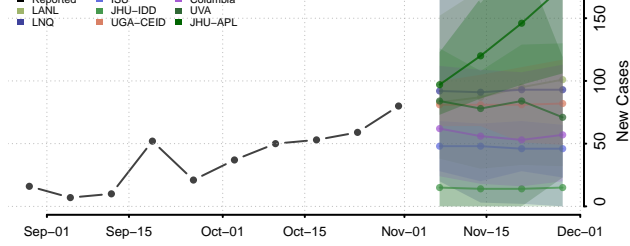

Washington County, Nebraska