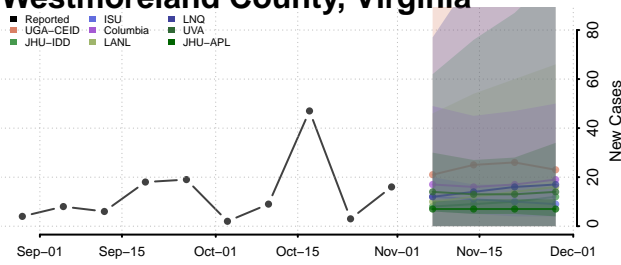

Virginia Beach County, Virginia

Warren County, Virginia

Washington County, Virginia

Waynesboro County, Virginia

Westmoreland County, Virginia

Williamsburg County, Virginia

Winchester County, Virginia

Wise County, Virginia