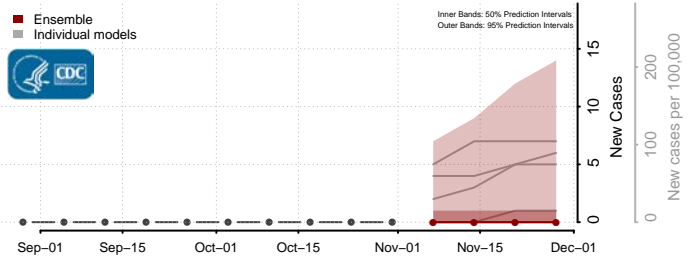

Box Elder County, Utah

Cache County, Utah

Carbon County, Utah

Daggett County, Utah

Davis County, Utah

Duchesne County, Utah

Emery County, Utah

Garfield County, Utah