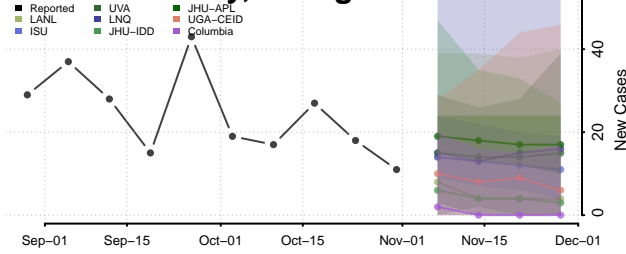

Bryan County, Georgia

Bulloch County, Georgia

Burke County, Georgia

Butts County, Georgia

Calhoun County, Georgia

Camden County, Georgia

Candler County, Georgia

Carroll County, Georgia