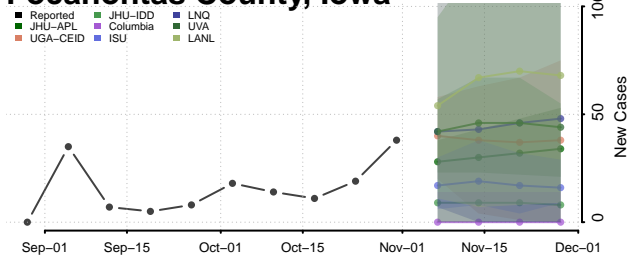

O'Brien County, Iowa

Osceola County, Iowa

Page County, Iowa

Palo Alto County, Iowa

Plymouth County, Iowa

Pocahontas County, Iowa

Polk County, Iowa

Pottawattamie County, Iowa