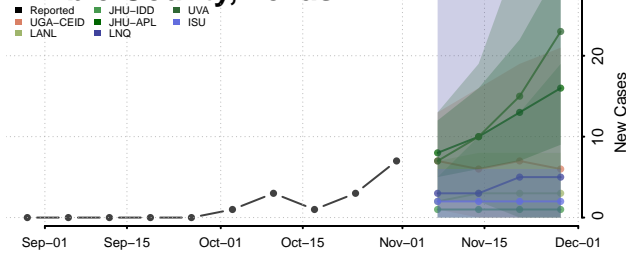

Kimble County, Texas