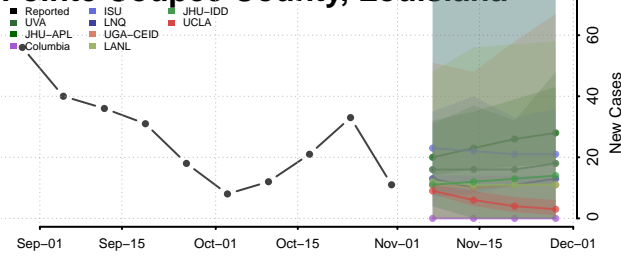

Livingston County, Louisiana

Madison County, Louisiana

Morehouse County, Louisiana

Natchitoches County, Louisiana

Orleans County, Louisiana

Ouachita County, Louisiana

Plaquemines County, Louisiana

Pointe Coupee County, Louisiana