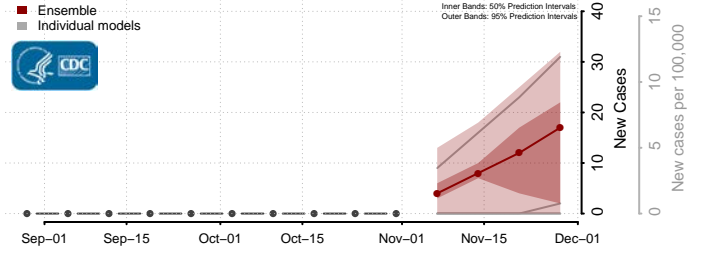

Weber County, Utah