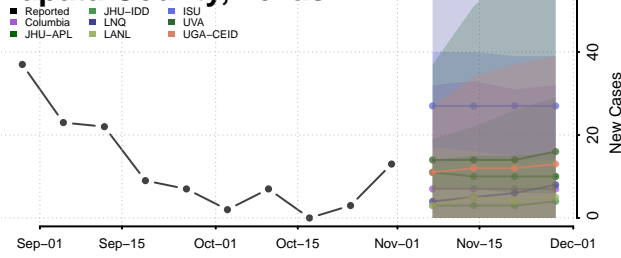

Wise County, Texas

Wood County, Texas

Yoakum County, Texas

Young County, Texas

Zapata County, Texas

Zavala County, Texas

Utah

Beaver County, Utah