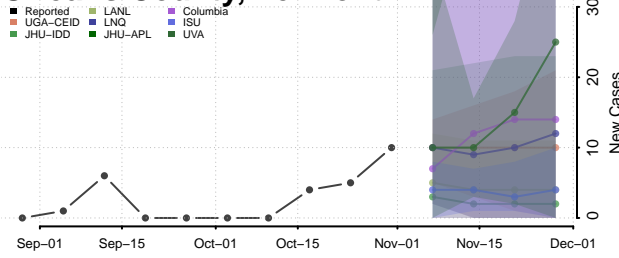

Chittenden County, Vermont

Essex County, Vermont

Franklin County, Vermont

Grand Isle County, Vermont

Lamoille County, Vermont

Orange County, Vermont

Orleans County, Vermont

Rutland County, Vermont