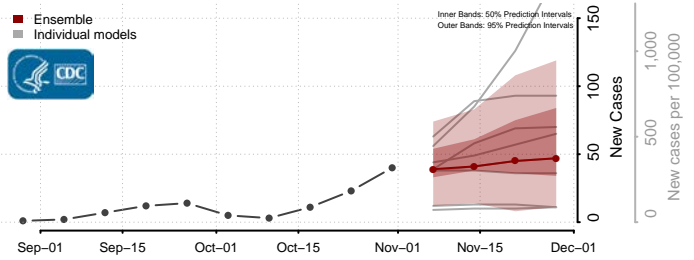

Summers County, West Virginia