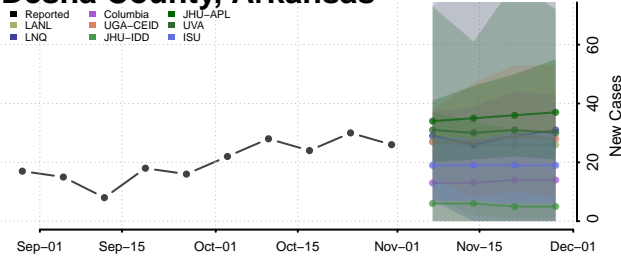

Desha County, Arkansas