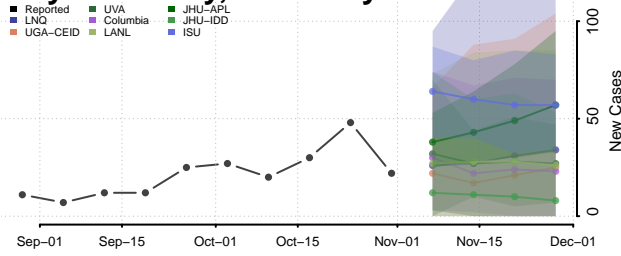

Union County, Kentucky

Warren County, Kentucky

Washington County, Kentucky

Wayne County, Kentucky

Webster County, Kentucky

Whitley County, Kentucky

Wolfe County, Kentucky

Woodford County, Kentucky