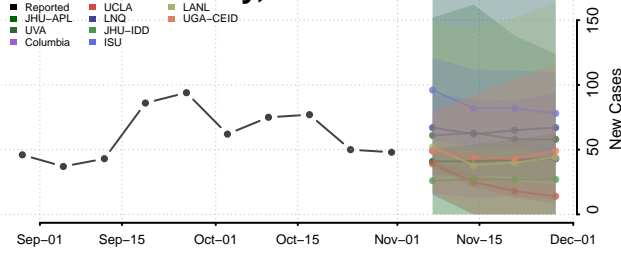

Crawford County, Iowa