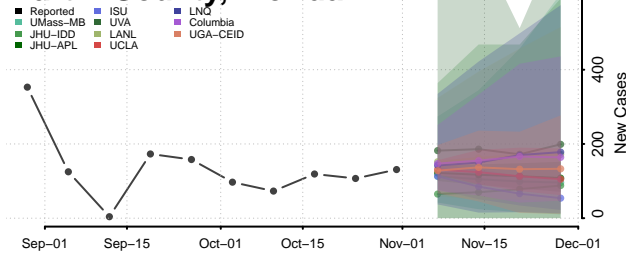

Lee County, Florida

Leon County, Florida

Levy County, Florida

Liberty County, Florida

Madison County, Florida

Manatee County, Florida

Marion County, Florida

Martin County, Florida