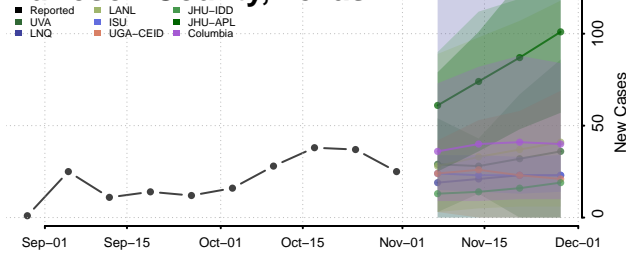

Burleson County, Texas