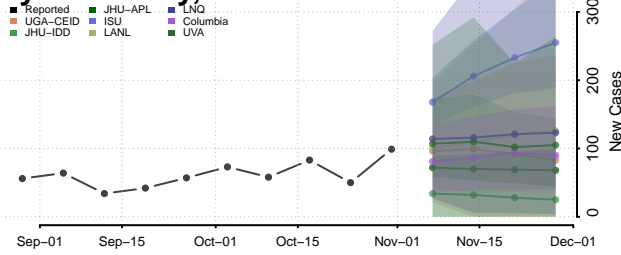

Lyon County, Minnesota