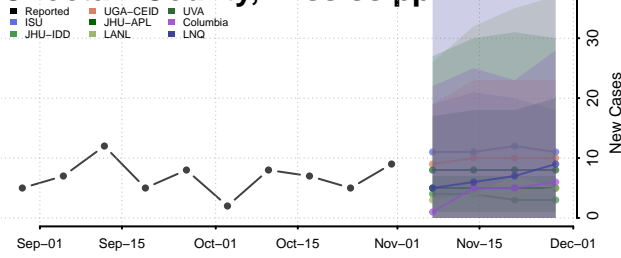

Choctaw County, Mississippi