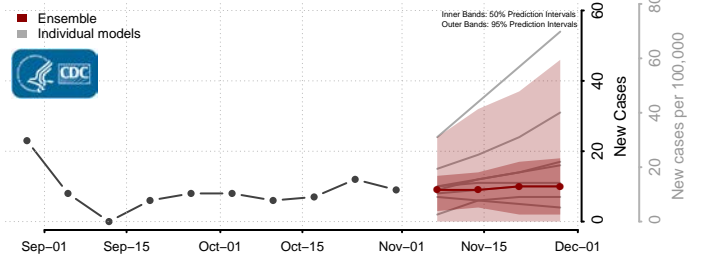

Wythe County, Virginia

York County, Virginia

Washington

Adams County, Washington

Asotin County, Washington

Benton County, Washington

Chelan County, Washington

Clallam County, Washington