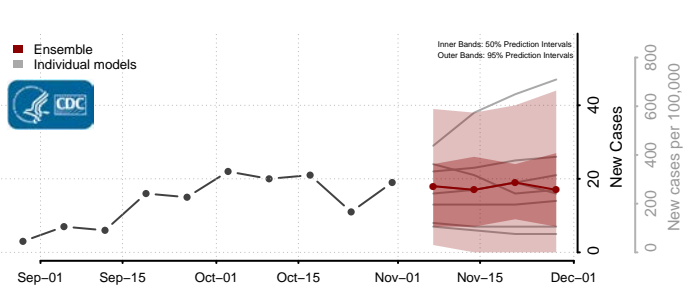

Jackson County, Minnesota

Kanabec County, Minnesota

Kandiyohi County, Minnesota

Kittson County, Minnesota

Koochiching County, Minnesota

Lac qui Parle County, Minnesota

Lake County, Minnesota

Lake of the Woods County, Minnesota