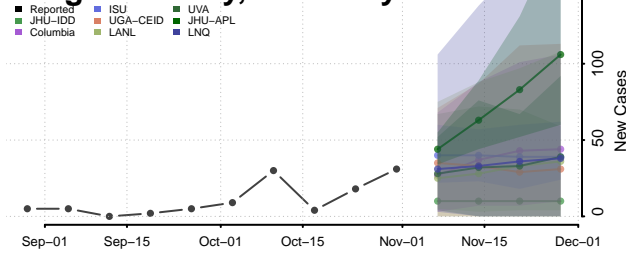

McLean County, Kentucky

Meade County, Kentucky

Menifee County, Kentucky

Mercer County, Kentucky

Metcalfe County, Kentucky

Monroe County, Kentucky

Montgomery County, Kentucky

Morgan County, Kentucky