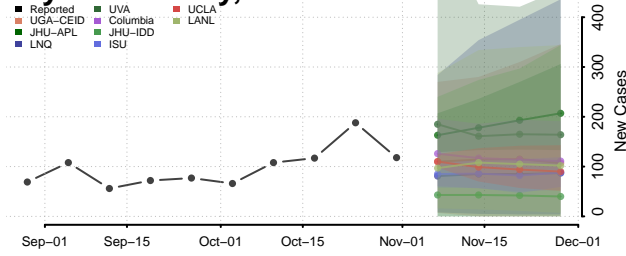

Crockett County, Tennessee

Cumberland County, Tennessee

Davidson County, Tennessee

Decatur County, Tennessee

DeKalb County, Tennessee

Dickson County, Tennessee

Dyer County, Tennessee

Fayette County, Tennessee