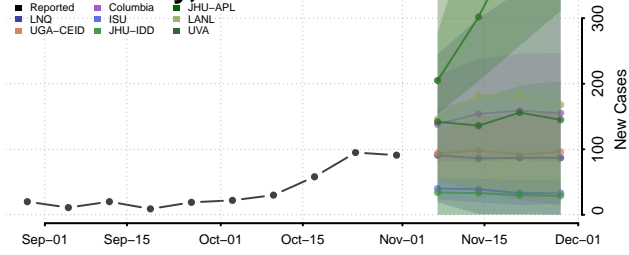

Pike County, Illinois