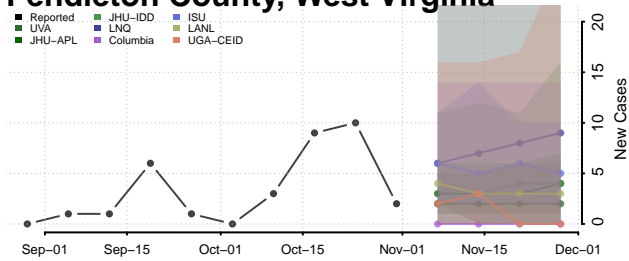

Pendleton County, West Virginia

Pleasants County, West Virginia

Pocahontas County, West Virginia

Preston County, West Virginia

Putnam County, West Virginia

Raleigh County, West Virginia

Randolph County, West Virginia