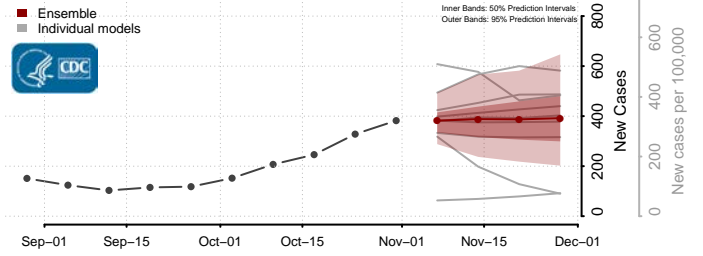

Tom Green County, Texas