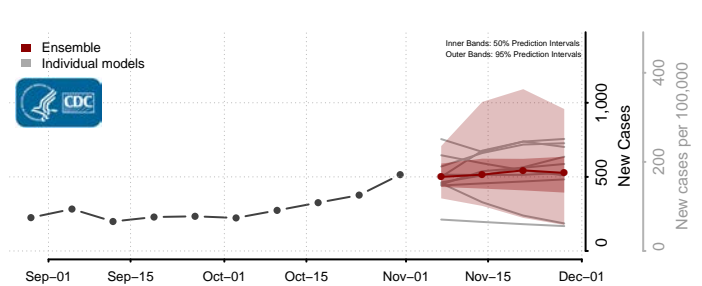

St. Louis City County, Missouri