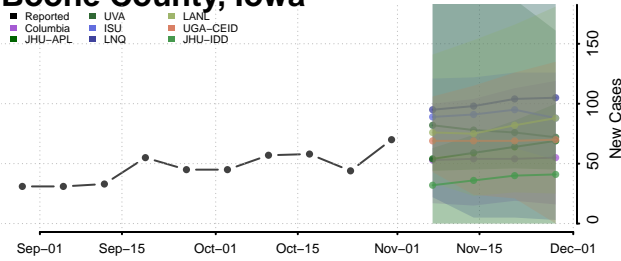

Boone County, Iowa