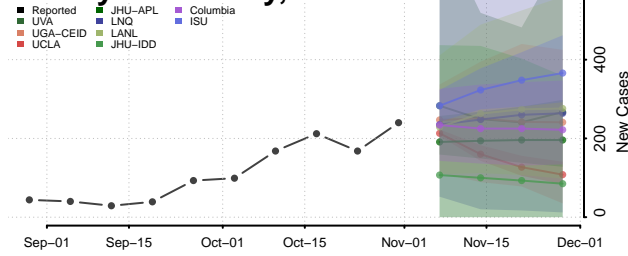

Kandiyohi County, Minnesota