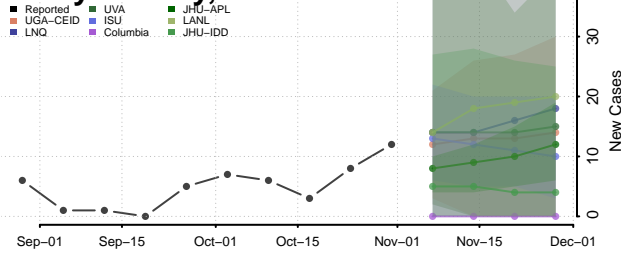

Shoshone County, Idaho

Teton County, Idaho

Twin Falls County, Idaho

Valley County, Idaho

Washington County, Idaho

Illinois

Adams County, Illinois

Alexander County, Illinois