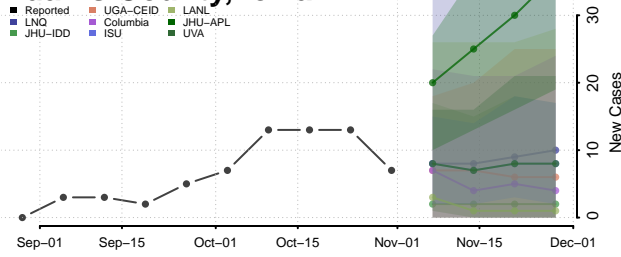

Adams County, Iowa