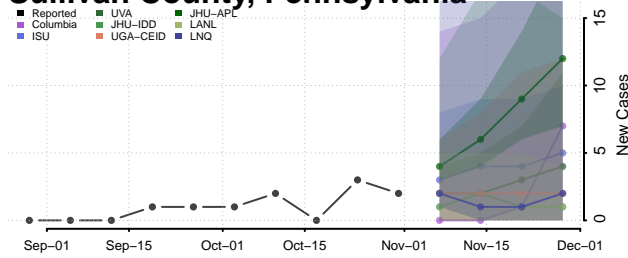

Sullivan County, Pennsylvania