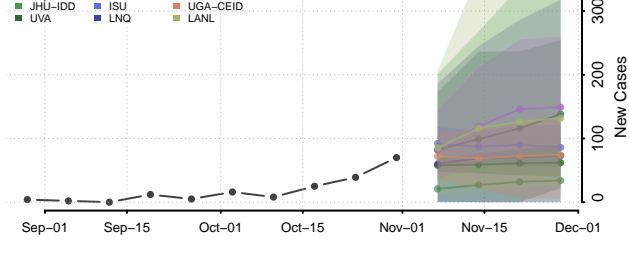

Montmorency County, Michigan

Muskegon County, Michigan

Newaygo County, Michigan

Oakland County, Michigan

Oceana County, Michigan

Ogemaw County, Michigan

Ontonagon County, Michigan

Osceola County, Michigan