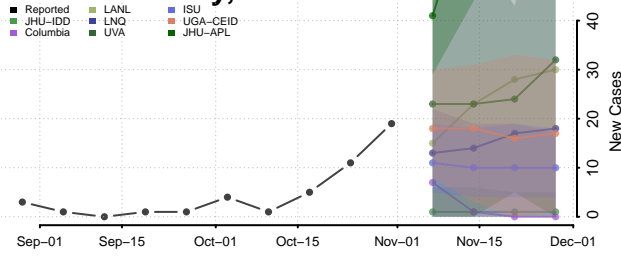

Lincoln County, Idaho

Madison County, Idaho

Minidoka County, Idaho

Nez Perce County, Idaho

Oneida County, Idaho

Owyhee County, Idaho

Payette County, Idaho

Power County, Idaho