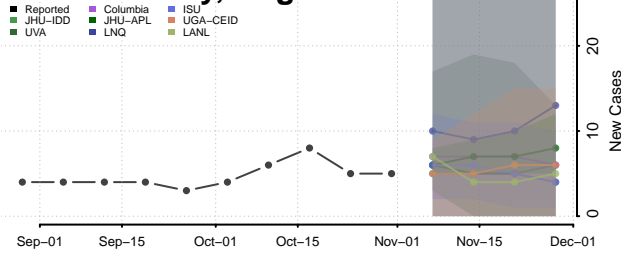

Caroline County, Virginia

Carroll County, Virginia

Charles City County, Virginia

Charlotte County, Virginia

Charlottesville County, Virginia

Chesapeake County, Virginia

Chesterfield County, Virginia

Clarke County, Virginia