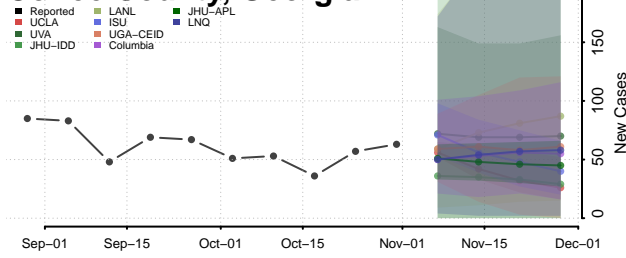

Clayton County, Georgia

Clinch County, Georgia

Cobb County, Georgia

Coffee County, Georgia

Colquitt County, Georgia

Columbia County, Georgia

Cook County, Georgia

Coweta County, Georgia