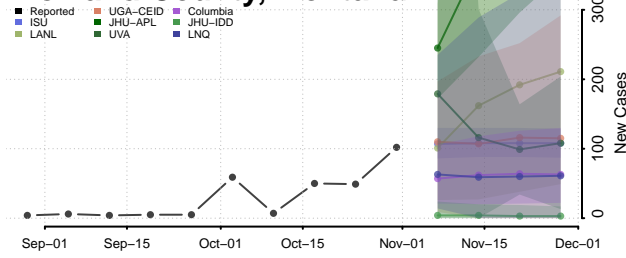

Richland County, Montana