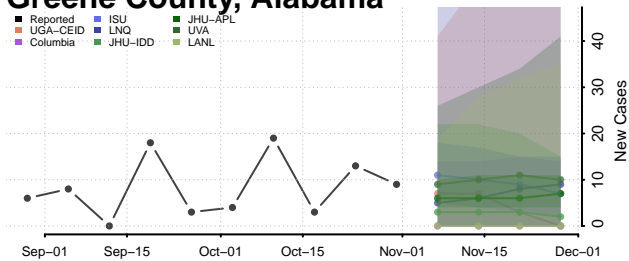

Greene County, Alabama