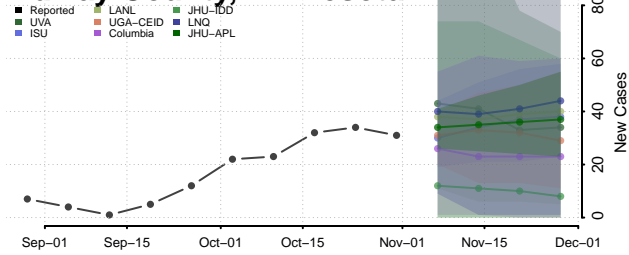

Mille Lacs County, Minnesota

Morrison County, Minnesota

Mower County, Minnesota

Murray County, Minnesota

Nicollet County, Minnesota

Nobles County, Minnesota

Norman County, Minnesota

Olmsted County, Minnesota