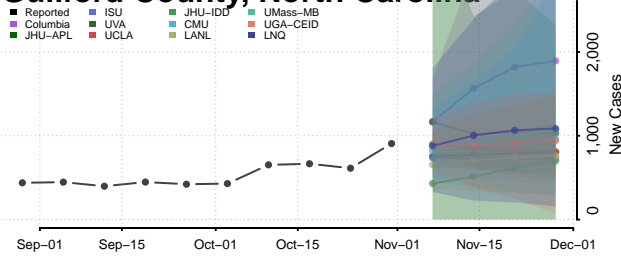

Guilford County, North Carolina