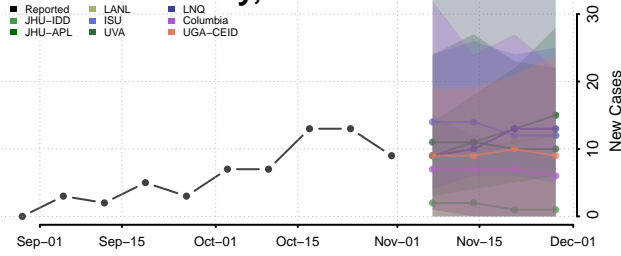

Scotland County, Missouri