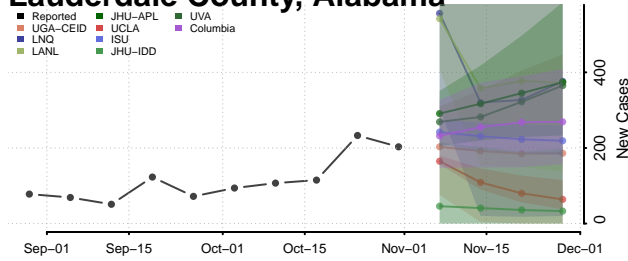

Lauderdale County, Alabama