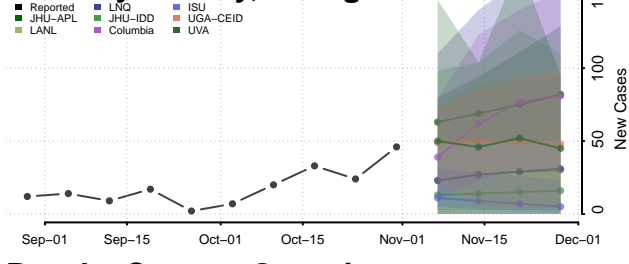

Barrow County, Georgia

Bartow County, Georgia

Ben Hill County, Georgia

Berrien County, Georgia

Bibb County, Georgia

Bleckley County, Georgia

Brantley County, Georgia

Brooks County, Georgia