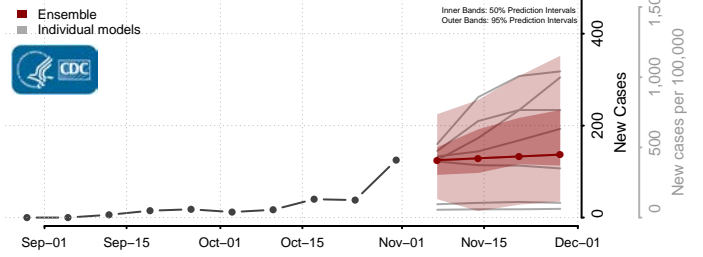

Mason County, West Virginia