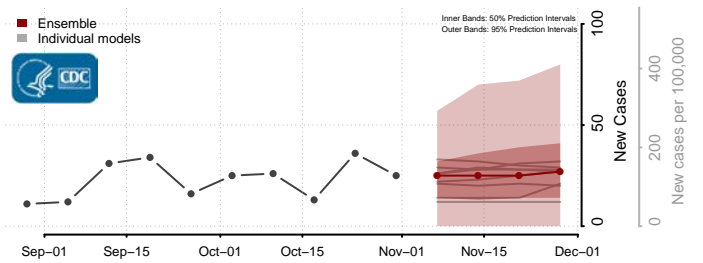

Montgomery County, North Carolina

Moore County, North Carolina

Nash County, North Carolina

New Hanover County, North Carolina

Northampton County, North Carolina

Onslow County, North Carolina

Orange County, North Carolina