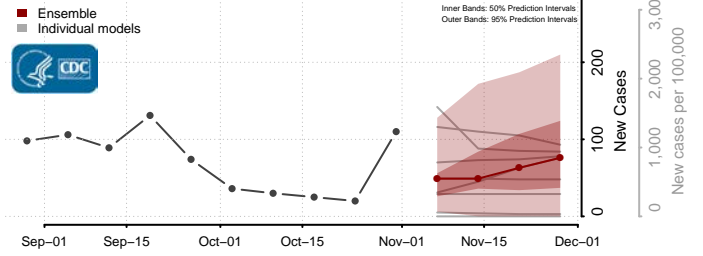

Rosebud County, Montana