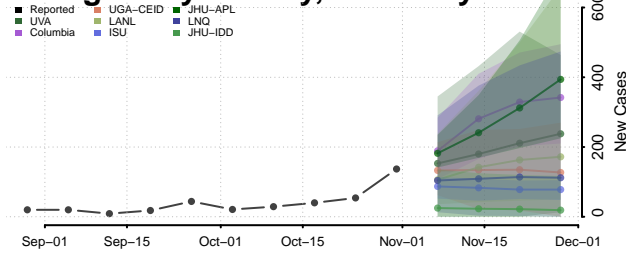

McLean County, Kentucky

Meade County, Kentucky

Menifee County, Kentucky

Mercer County, Kentucky

Metcalfe County, Kentucky

Monroe County, Kentucky

Montgomery County, Kentucky

Morgan County, Kentucky