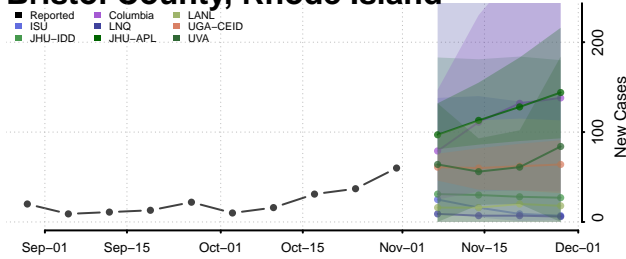

Bristol County, Rhode Island