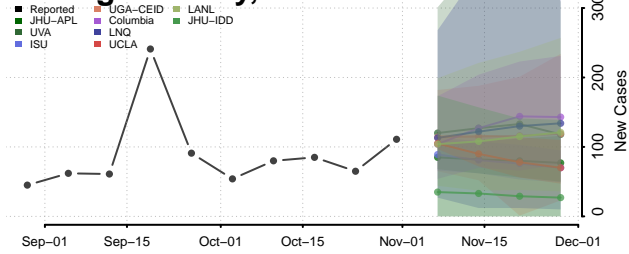

National

Alabama

Autauga County, Alabama

Baldwin County, Alabama

Barbour County, Alabama

Bibb County, Alabama

Blount County, Alabama

Bullock County, Alabama