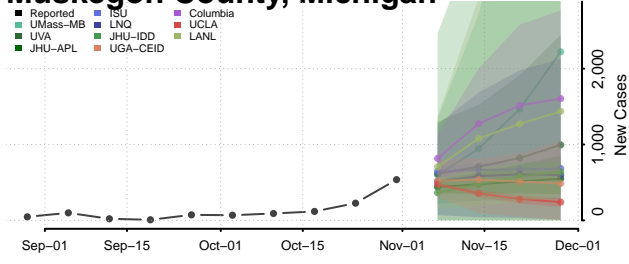

Muskegon County, Michigan