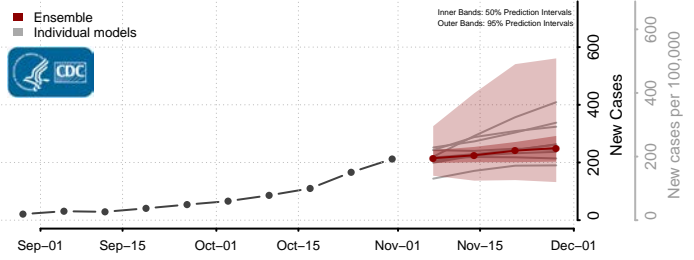

Crawford County, Michigan

Delta County, Michigan

Dickinson County, Michigan

Eaton County, Michigan

Emmet County, Michigan

Genesee County, Michigan

Gladwin County, Michigan

Gogebic County, Michigan