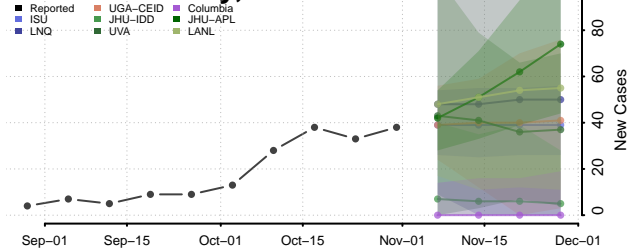

Beaverhead County, Montana

Big Horn County, Montana

Blaine County, Montana

Broadwater County, Montana

Carbon County, Montana

Carter County, Montana

Cascade County, Montana

Chouteau County, Montana