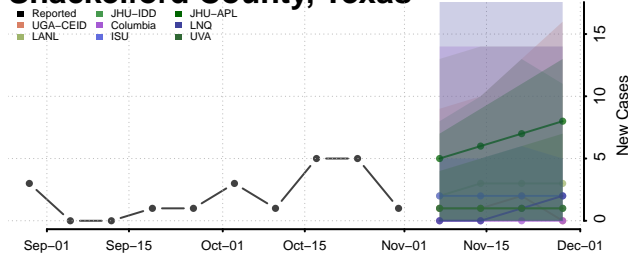

Shackelford County, Texas