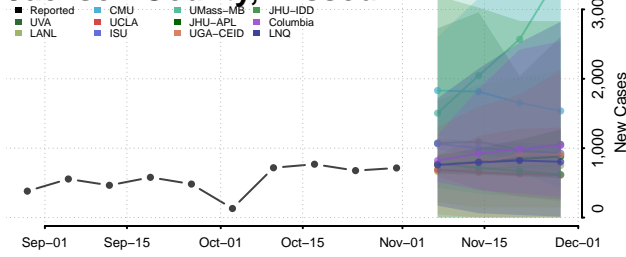

Jackson County, Missouri