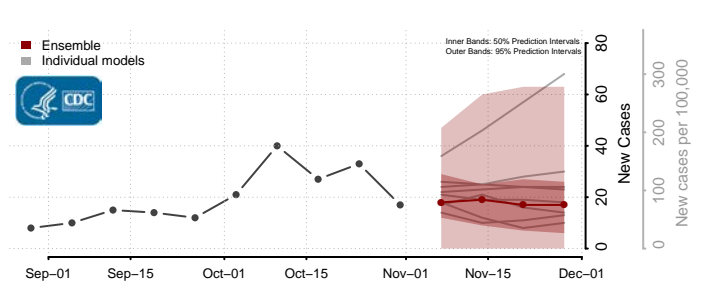

Waynesboro County, Virginia