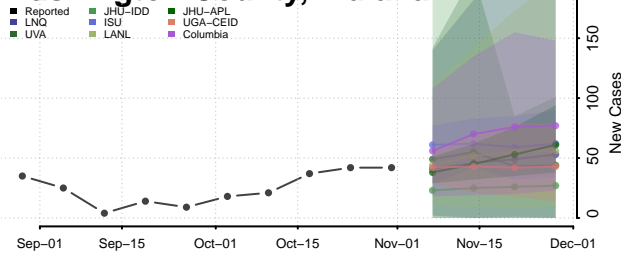

Vigo County, Indiana

Wabash County, Indiana

Warren County, Indiana

Warrick County, Indiana

Washington County, Indiana

Wayne County, Indiana

Wells County, Indiana

White County, Indiana