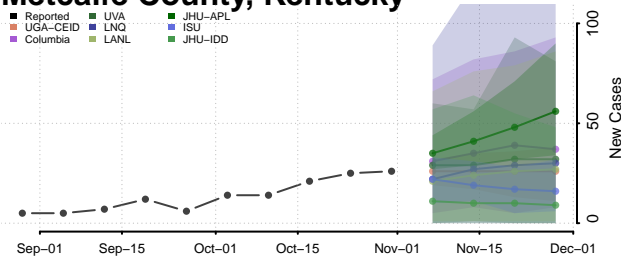

McLean County, Kentucky

Meade County, Kentucky

Menifee County, Kentucky

Mercer County, Kentucky

Metcalfe County, Kentucky

Monroe County, Kentucky

Montgomery County, Kentucky

Morgan County, Kentucky