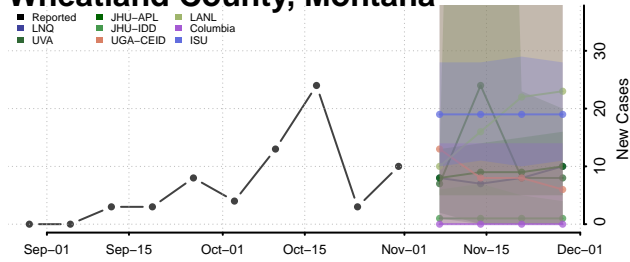

Sweet Grass County, Montana

Teton County, Montana

Toole County, Montana

Treasure County, Montana

Valley County, Montana

Wheatland County, Montana

Wibaux County, Montana

Yellowstone County, Montana