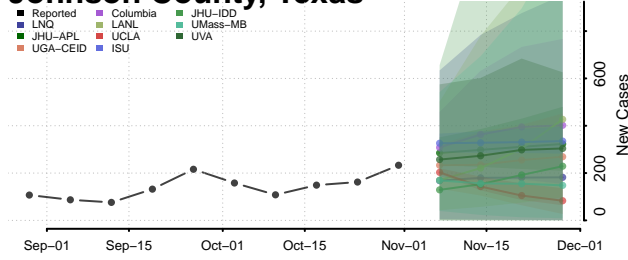

Johnson County, Texas