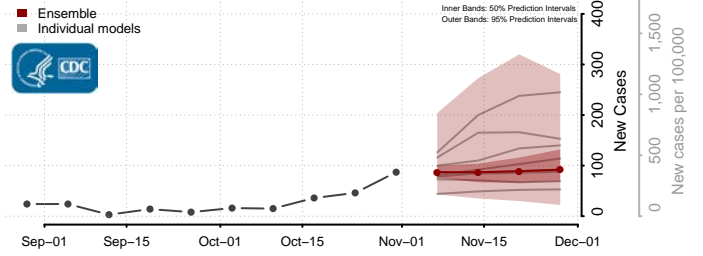

Vigo County, Indiana

Wabash County, Indiana

Warren County, Indiana

Warrick County, Indiana

Washington County, Indiana

Wayne County, Indiana

Wells County, Indiana

White County, Indiana