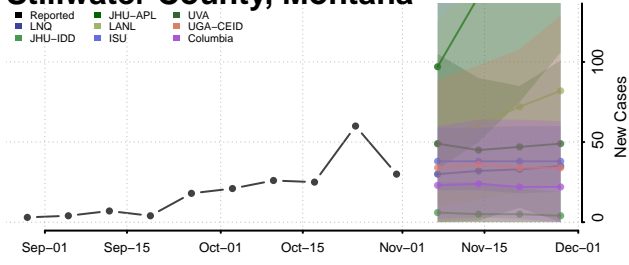

Sweet Grass County, Montana

Teton County, Montana

Toole County, Montana

Treasure County, Montana

Valley County, Montana

Wheatland County, Montana

Wibaux County, Montana

Yellowstone County, Montana