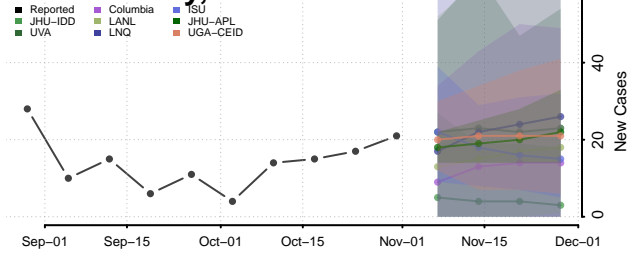

Ralls County, Missouri