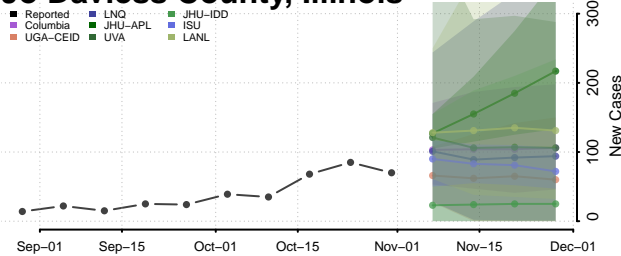

Jo Daviess County, Illinois