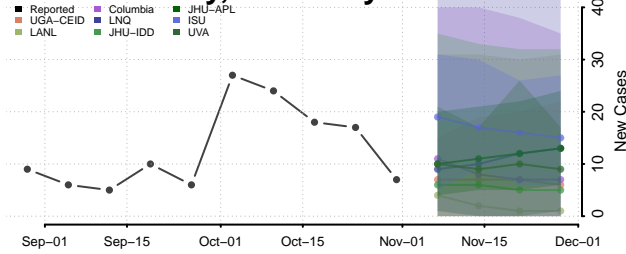

Fulton County, Kentucky