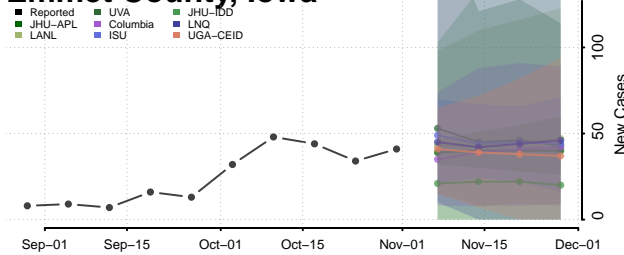

Emmet County, Iowa