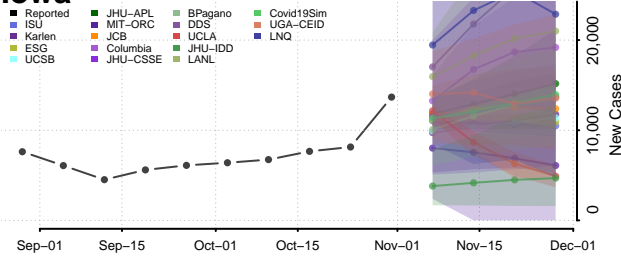

White County, Indiana

Whitley County, Indiana

Iowa

Adair County, Iowa

Adams County, Iowa

Allamakee County, Iowa