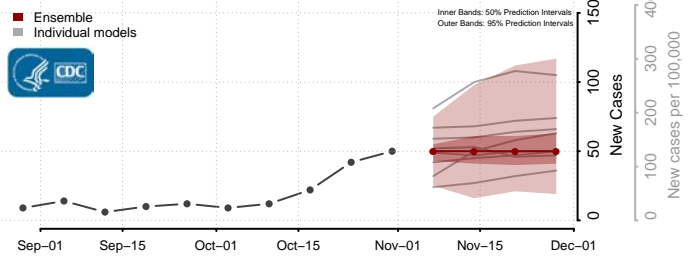

Lincoln County, New Mexico

Los Alamos County, New Mexico

Luna County, New Mexico

McKinley County, New Mexico

Mora County, New Mexico

Otero County, New Mexico

Quay County, New Mexico

Rio Arriba County, New Mexico