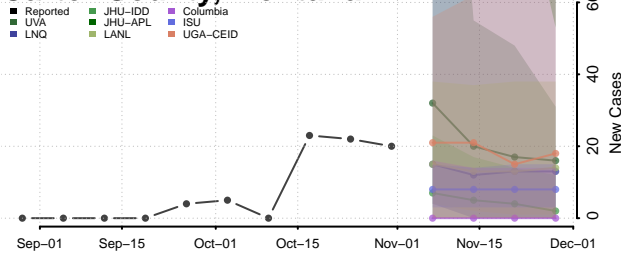

Beaverhead County, Montana

Big Horn County, Montana

Blaine County, Montana

Broadwater County, Montana

Carbon County, Montana

Carter County, Montana

Cascade County, Montana

Chouteau County, Montana