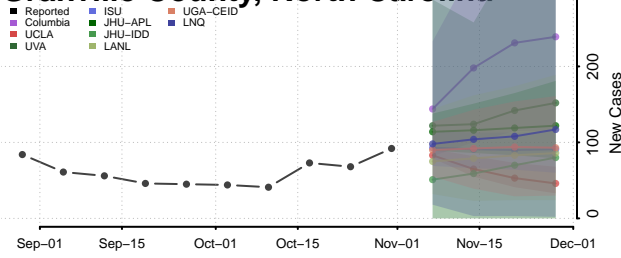

Forsyth County, North Carolina

Franklin County, North Carolina

Gaston County, North Carolina

Gates County, North Carolina

Graham County, North Carolina

Granville County, North Carolina

Greene County, North Carolina