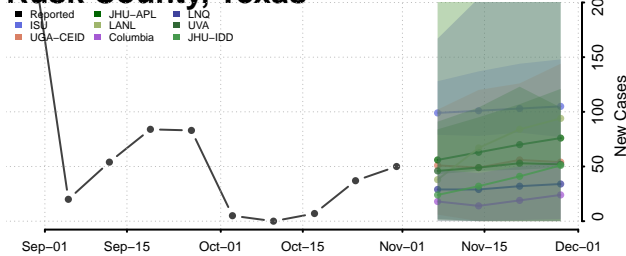

Rusk County, Texas