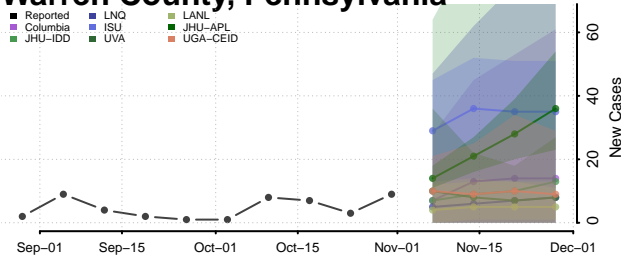

Warren County, Pennsylvania