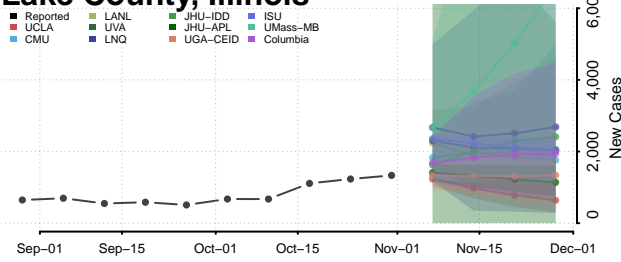

Lake County, Illinois