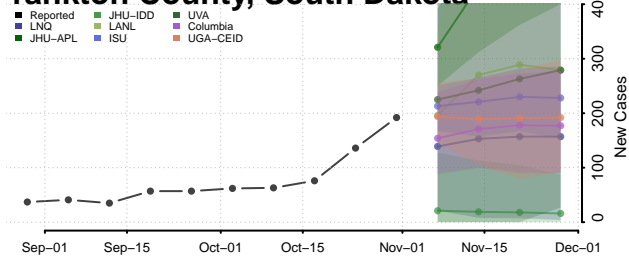

Yankton County, South Dakota