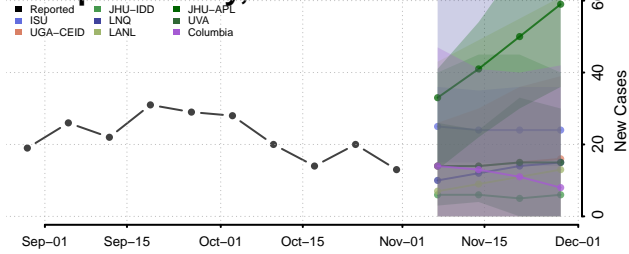

Bosque County, Texas