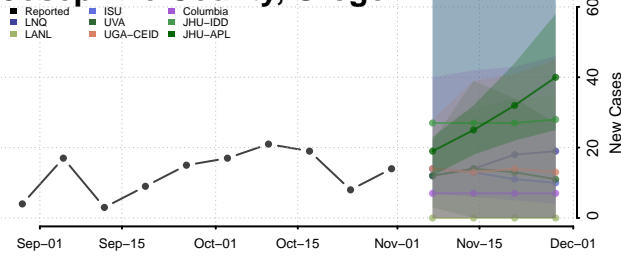

Hood River County, Oregon

Jackson County, Oregon

Jefferson County, Oregon

Josephine County, Oregon

Klamath County, Oregon

Lake County, Oregon

Lane County, Oregon

Lincoln County, Oregon