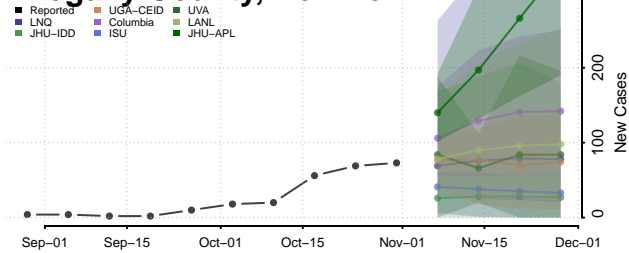

Torrance County, New Mexico

Union County, New Mexico

Valencia County, New Mexico

New York

Albany County, New York

Allegany County, New York

Bronx County, New York

Broome County, New York