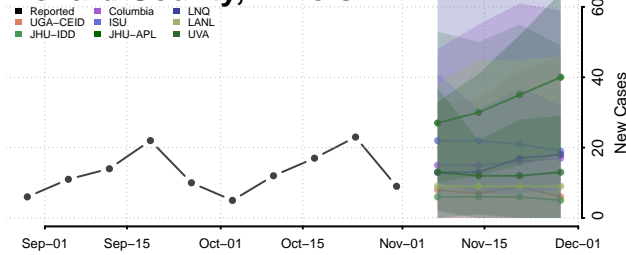

Marshall County, Illinois

Mason County, Illinois

Massac County, Illinois

McDonough County, Illinois

McHenry County, Illinois

McLean County, Illinois

Menard County, Illinois

Mercer County, Illinois