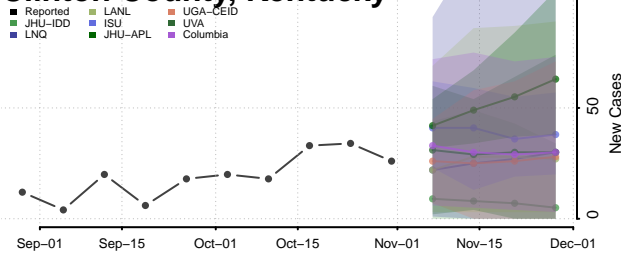

Clinton County, Kentucky