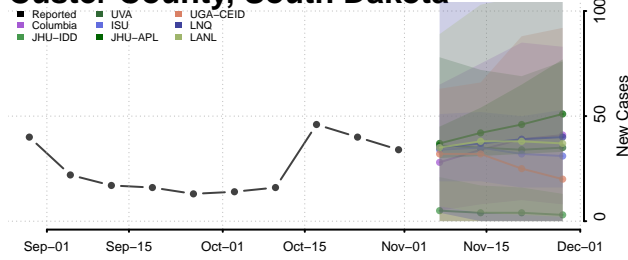

Custer County, South Dakota