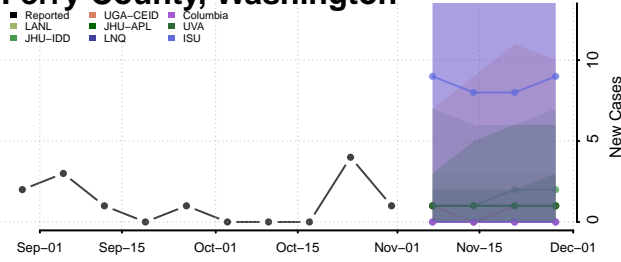

Ferry County, Washington