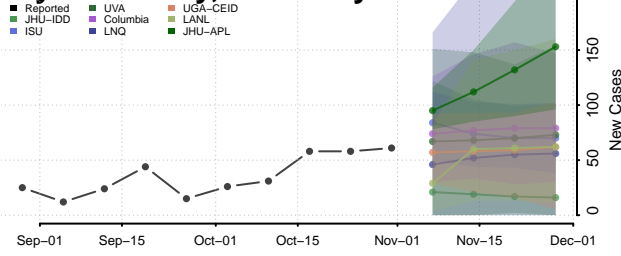

Scott County, Kentucky

Shelby County, Kentucky

Simpson County, Kentucky

Spencer County, Kentucky

Taylor County, Kentucky

Todd County, Kentucky

Trigg County, Kentucky

Trimble County, Kentucky