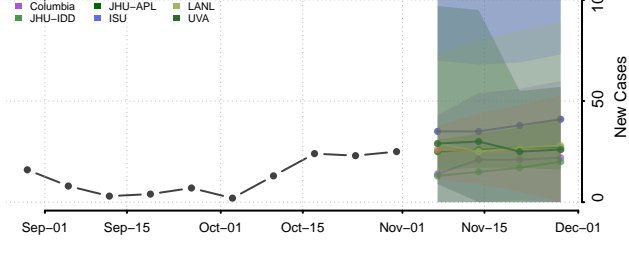

San Miguel County, New Mexico