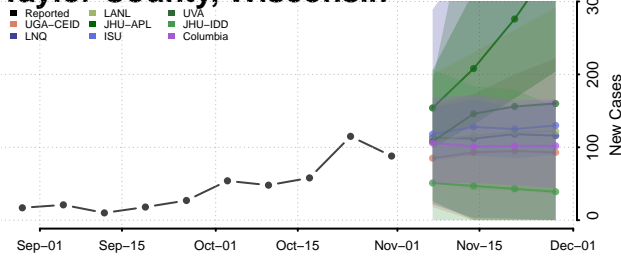

Taylor County, Wisconsin