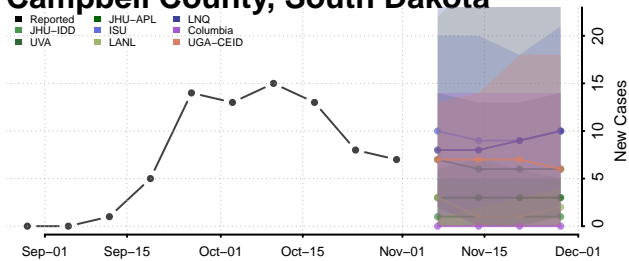

Campbell County, South Dakota