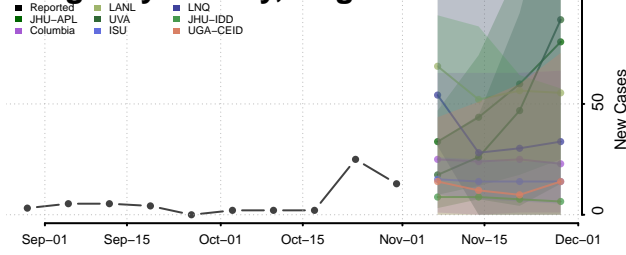

Alleghany County, Virginia