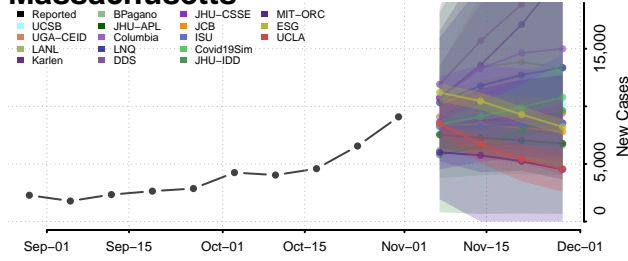

Massachusetts