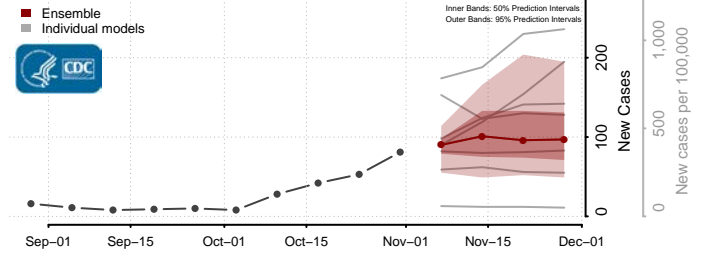

Johnson County, Kentucky