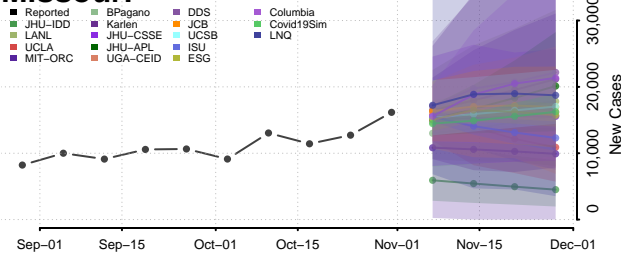

Wilkinson County, Mississippi

Winston County, Mississippi

Yalobusha County, Mississippi

Yazoo County, Mississippi

Missouri

Adair County, Missouri