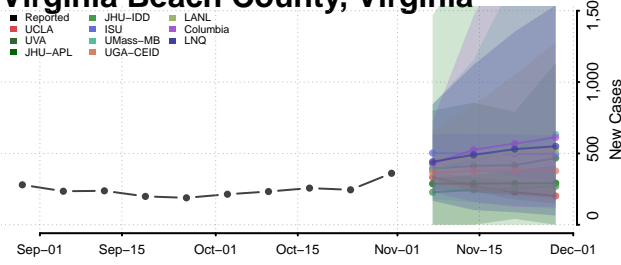

Virginia Beach County, Virginia