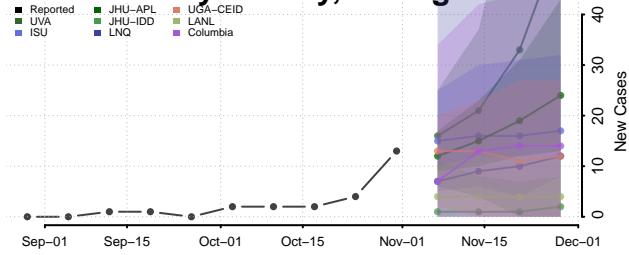

Montmorency County, Michigan