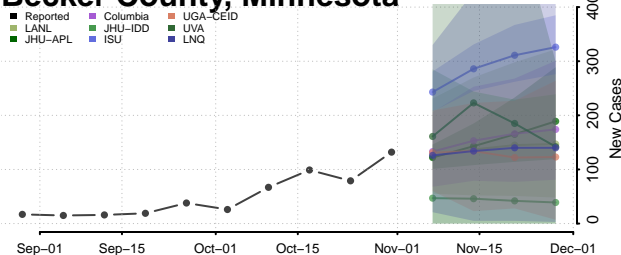

Minnesota

Aitkin County, Minnesota

Anoka County, Minnesota

Becker County, Minnesota

Beltrami County, Minnesota

Benton County, Minnesota

Big Stone County, Minnesota

Blue Earth County, Minnesota