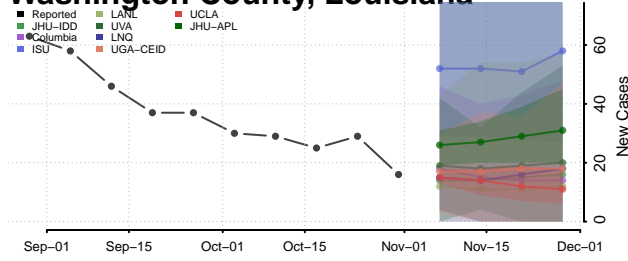

Terrebonne County, Louisiana

Union County, Louisiana

Vermilion County, Louisiana

Vernon County, Louisiana

Washington County, Louisiana

Webster County, Louisiana

West Baton Rouge County, Louisiana

West Carroll County, Louisiana