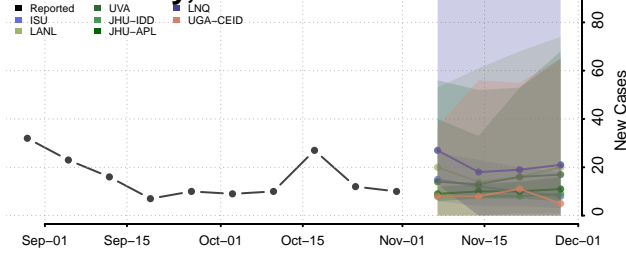

Gadsden County, Florida

Gilchrist County, Florida

Glades County, Florida

Gulf County, Florida

Hamilton County, Florida

Hardee County, Florida

Hendry County, Florida

Hernando County, Florida