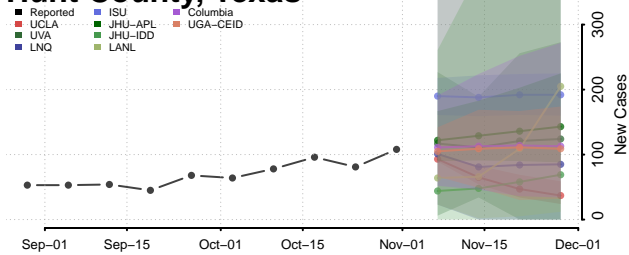

Houston County, Texas

Howard County, Texas

Hudspeth County, Texas

Hunt County, Texas

Hutchinson County, Texas

Irion County, Texas

Jack County, Texas

Jackson County, Texas