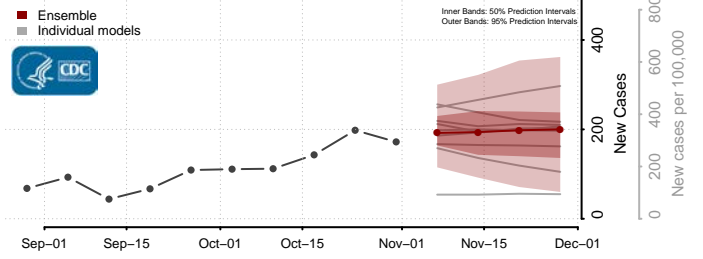

De Baca County, New Mexico

Dona Ana County, New Mexico

Eddy County, New Mexico

Grant County, New Mexico

Guadalupe County, New Mexico

Harding County, New Mexico

Hidalgo County, New Mexico

Lea County, New Mexico