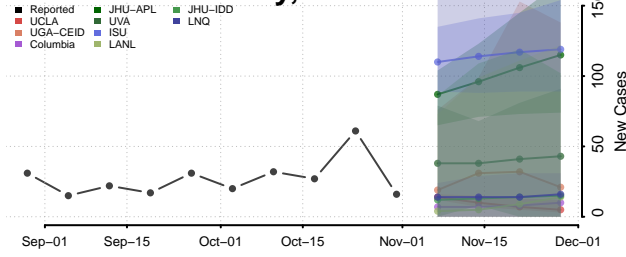

Dallas County, Texas

Dawson County, Texas

Deaf Smith County, Texas

Delta County, Texas

Denton County, Texas

DeWitt County, Texas

Dickens County, Texas

Dimmit County, Texas