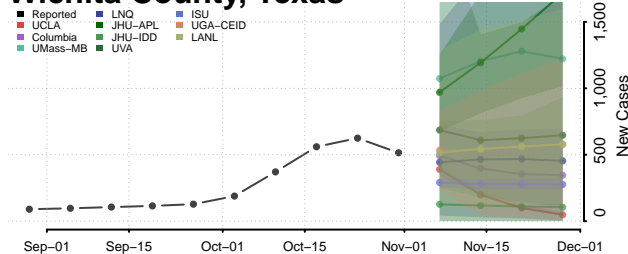

Wichita County, Texas