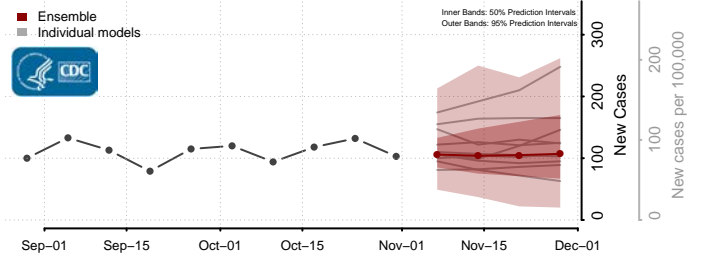

Rapides County, Louisiana