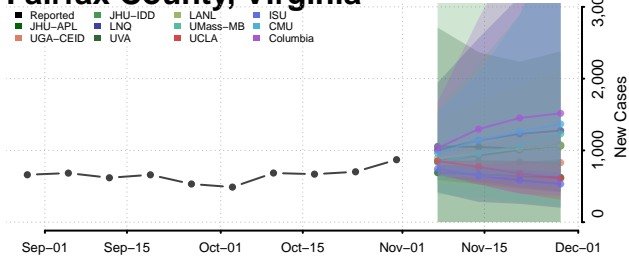

Emporia County, Virginia

Essex County, Virginia

Fairfax City County, Virginia

Fairfax County, Virginia

Falls Church County, Virginia

Fauquier County, Virginia

Floyd County, Virginia

Fluvanna County, Virginia