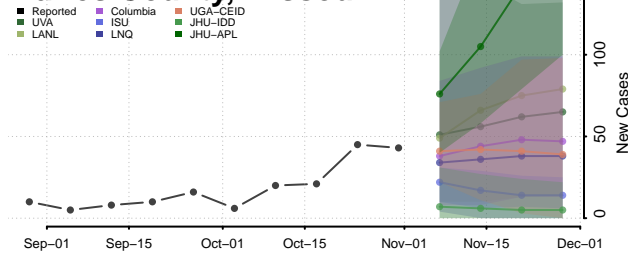

Maries County, Missouri