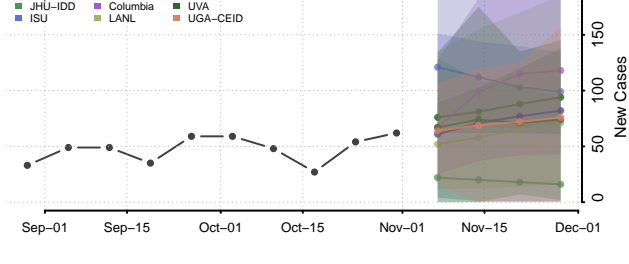

Franklin County, Kentucky