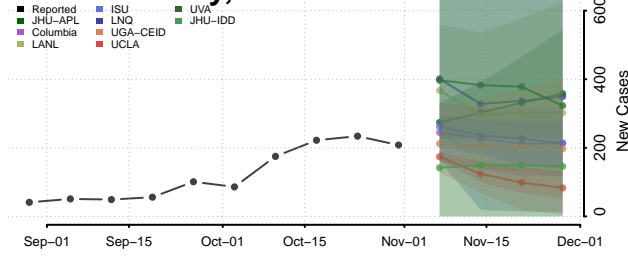

Boone County, Illinois