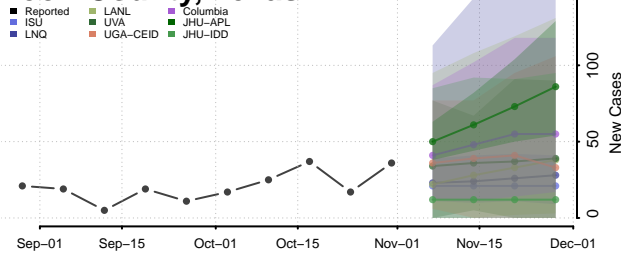

Leon County, Texas