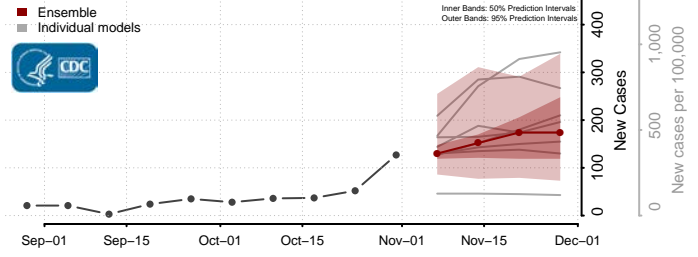

Carlton County, Minnesota