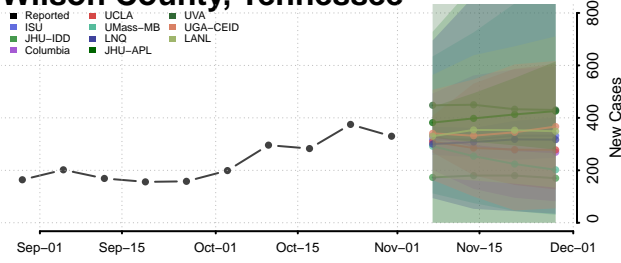

Warren County, Tennessee

Washington County, Tennessee

Wayne County, Tennessee

Weakley County, Tennessee

White County, Tennessee

Williamson County, Tennessee

Wilson County, Tennessee

Texas