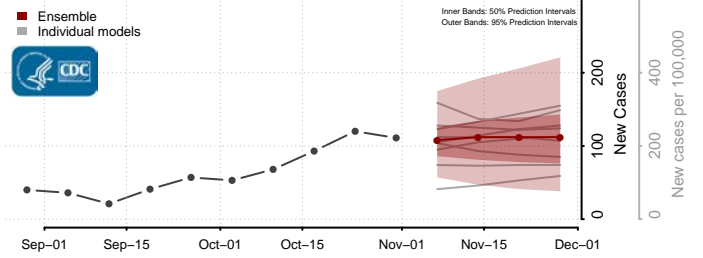

Halifax County, North Carolina