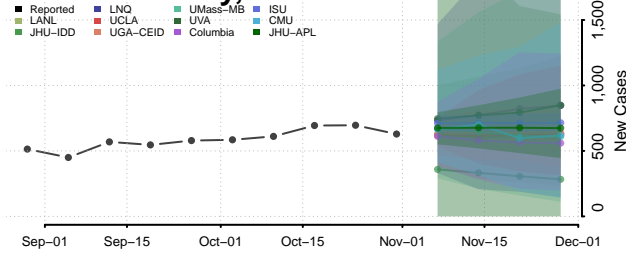

Pulaski County, Arkansas

Randolph County, Arkansas

Saline County, Arkansas

Scott County, Arkansas

Searcy County, Arkansas

Sebastian County, Arkansas

Sevier County, Arkansas

Sharp County, Arkansas