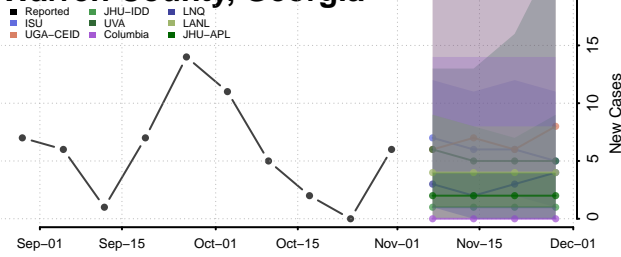

Twiggs County, Georgia

Union County, Georgia

Upson County, Georgia

Walker County, Georgia

Walton County, Georgia

Ware County, Georgia

Warren County, Georgia

Washington County, Georgia