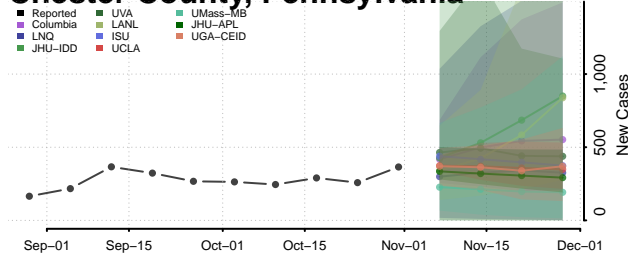

Chester County, Pennsylvania