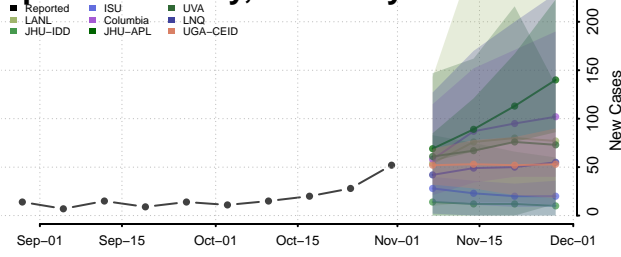

Scott County, Kentucky

Shelby County, Kentucky

Simpson County, Kentucky

Spencer County, Kentucky

Taylor County, Kentucky

Todd County, Kentucky

Trigg County, Kentucky

Trimble County, Kentucky