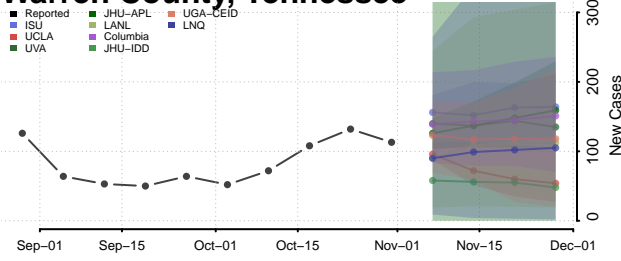

Warren County, Tennessee