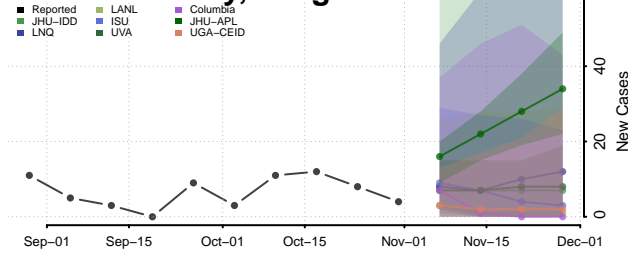

Hood River County, Oregon

Jackson County, Oregon

Jefferson County, Oregon

Josephine County, Oregon

Klamath County, Oregon

Lake County, Oregon

Lane County, Oregon

Lincoln County, Oregon