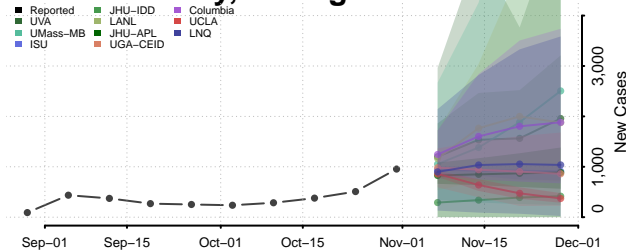

Ottawa County, Michigan