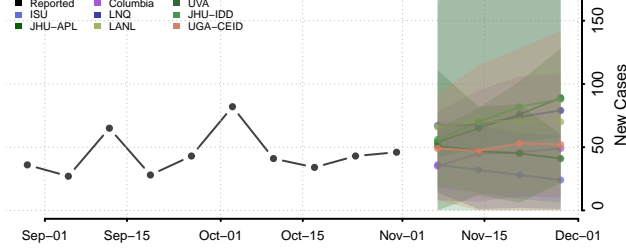

Lewis County, Washington