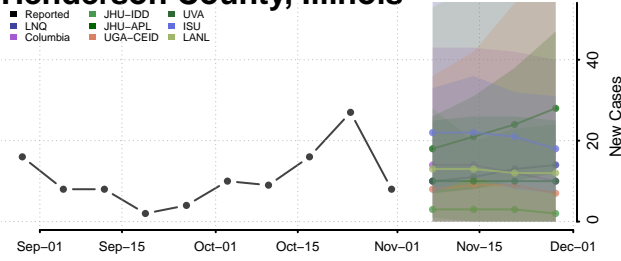

Henderson County, Illinois