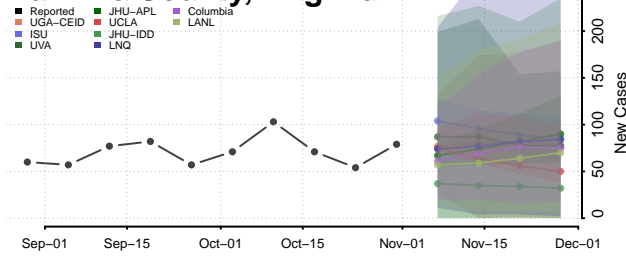

Danville County, Virginia