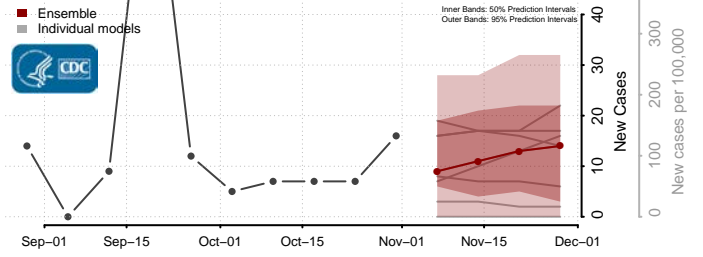

Cleburne County, Alabama

Coffee County, Alabama

Colbert County, Alabama

Conecuh County, Alabama

Coosa County, Alabama

Covington County, Alabama

Crenshaw County, Alabama

Cullman County, Alabama