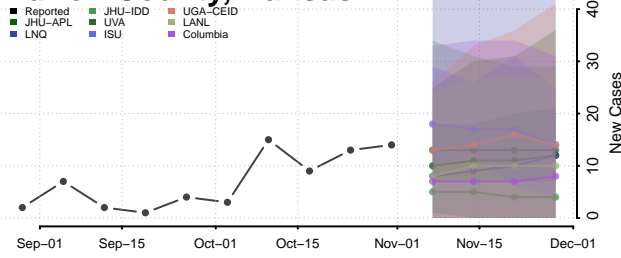

Lane County, Kansas

Leavenworth County, Kansas

Lincoln County, Kansas

Linn County, Kansas

Logan County, Kansas

Lyon County, Kansas

Marion County, Kansas

Marshall County, Kansas