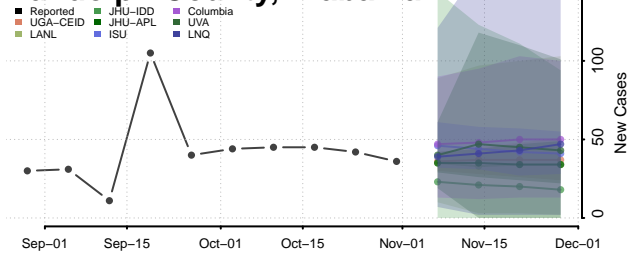

Marion County, Alabama

Marshall County, Alabama

Mobile County, Alabama

Monroe County, Alabama

Montgomery County, Alabama

Morgan County, Alabama

Perry County, Alabama

Pickens County, Alabama

Pike County, Alabama

Randolph County, Alabama

Russell County, Alabama

Shelby County, Alabama

St. Clair County, Alabama

Sumter County, Alabama

Talladega County, Alabama

Tallapoosa County, Alabama