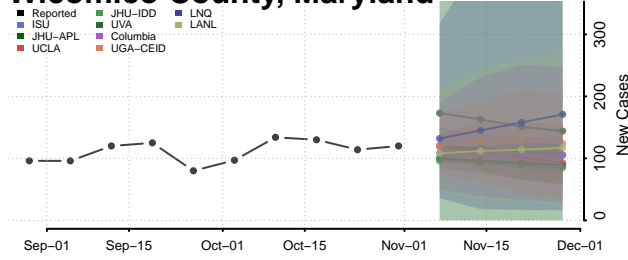

Wicomico County, Maryland