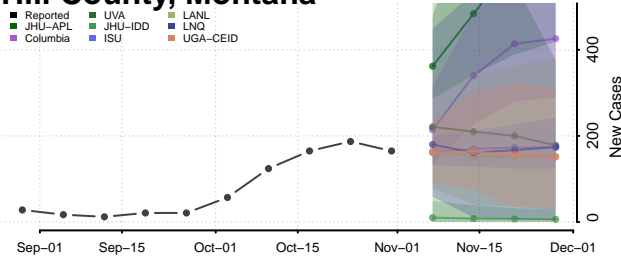

Garfield County, Montana

Glacier County, Montana

Golden Valley County, Montana

Granite County, Montana

Hill County, Montana

Jefferson County, Montana

Judith Basin County, Montana

Lake County, Montana