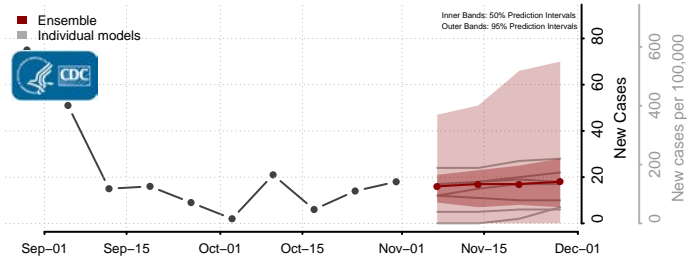

Pamlico County, North Carolina