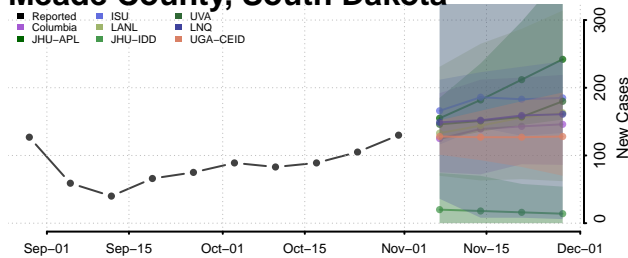

Meade County, South Dakota