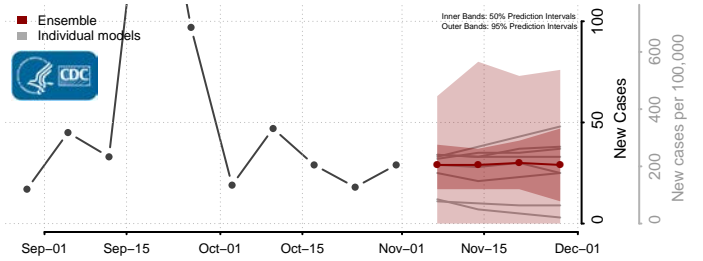

Craig County, Oklahoma