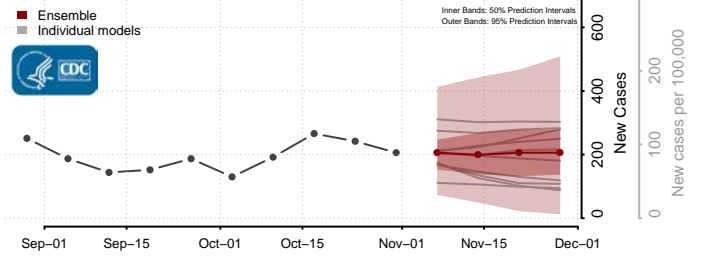

Hinds County, Mississippi