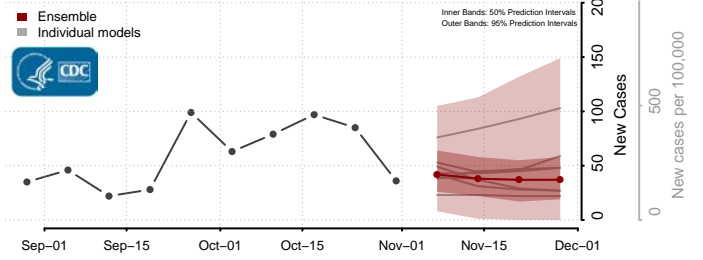

Forsyth County, North Carolina

Franklin County, North Carolina

Gaston County, North Carolina

Gates County, North Carolina

Graham County, North Carolina

Granville County, North Carolina

Greene County, North Carolina