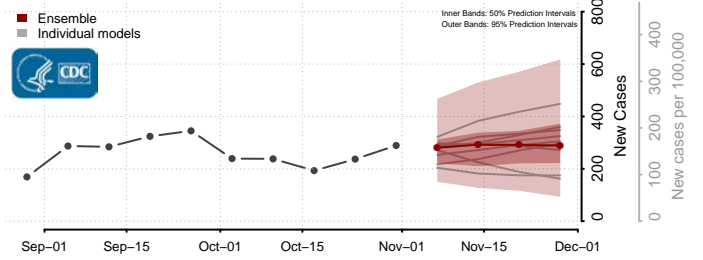

Hampshire County, West Virginia

Hancock County, West Virginia

Hardy County, West Virginia

Harrison County, West Virginia

Jackson County, West Virginia

Jefferson County, West Virginia

Kanawha County, West Virginia