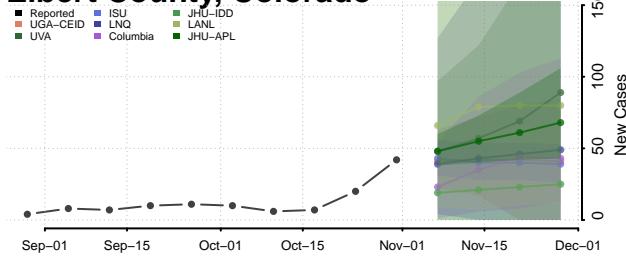

Douglas County, Colorado

Eagle County, Colorado

El Paso County, Colorado

Elbert County, Colorado

Fremont County, Colorado

Garfield County, Colorado

Gilpin County, Colorado

Grand County, Colorado