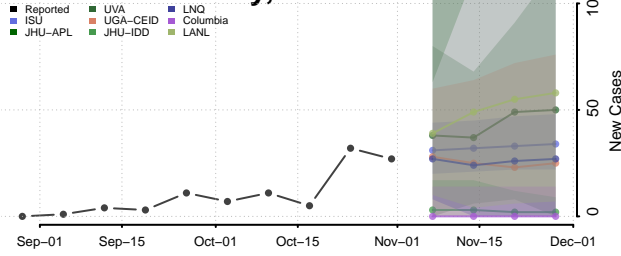

Beaverhead County, Montana

Big Horn County, Montana

Blaine County, Montana

Broadwater County, Montana

Carbon County, Montana

Carter County, Montana

Cascade County, Montana

Chouteau County, Montana