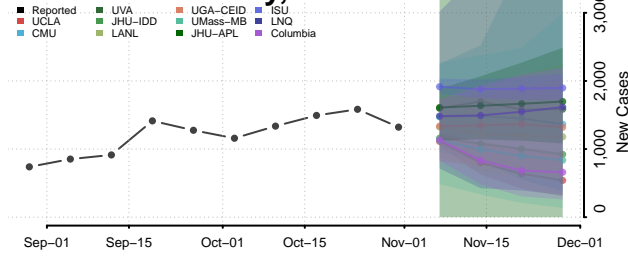

Noble County, Oklahoma

Nowata County, Oklahoma

Okfuskee County, Oklahoma

Oklahoma County, Oklahoma

Okmulgee County, Oklahoma

Osage County, Oklahoma

Ottawa County, Oklahoma

Pawnee County, Oklahoma