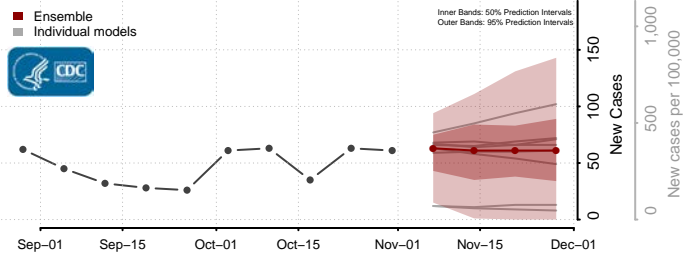

New Madrid County, Missouri