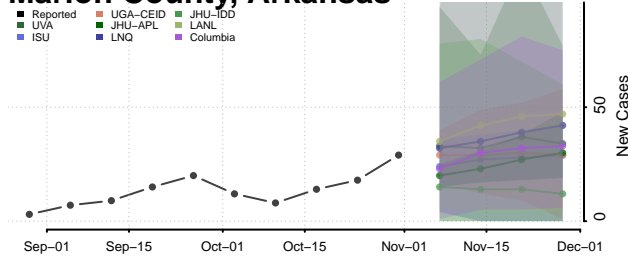

Marion County, Arkansas