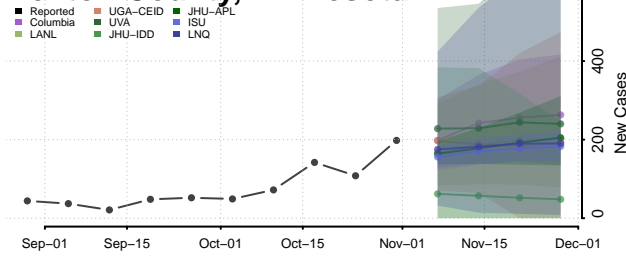

Minnesota

Aitkin County, Minnesota

Anoka County, Minnesota

Becker County, Minnesota

Beltrami County, Minnesota

Benton County, Minnesota

Big Stone County, Minnesota

Blue Earth County, Minnesota