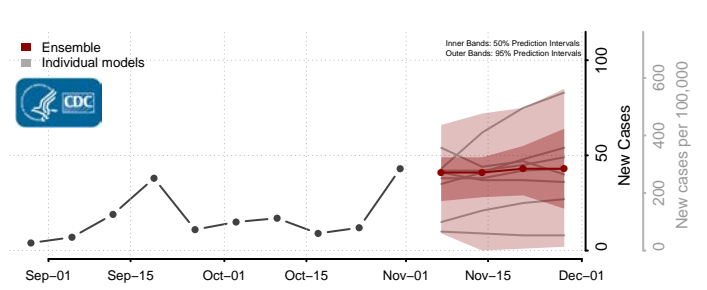

Madison County, Missouri