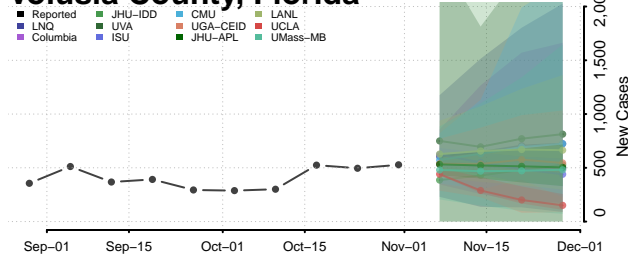

St. Lucie County, Florida

Sumter County, Florida

Suwannee County, Florida

Taylor County, Florida

Union County, Florida

Volusia County, Florida

Wakulla County, Florida

Walton County, Florida