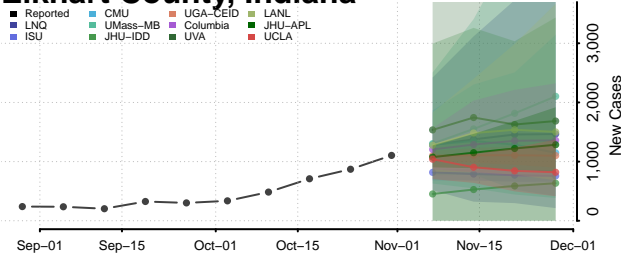

Elkhart County, Indiana