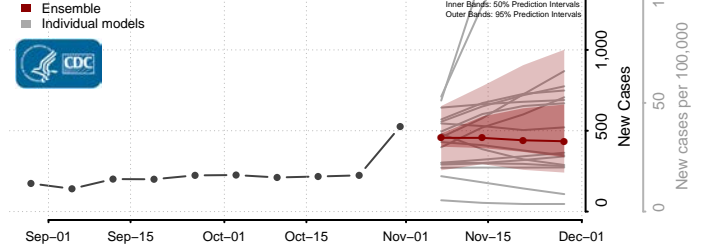

West Baton Rouge County, Louisiana

West Carroll County, Louisiana

West Feliciana County, Louisiana

Winn County, Louisiana

Maine

Androscoggin County, Maine