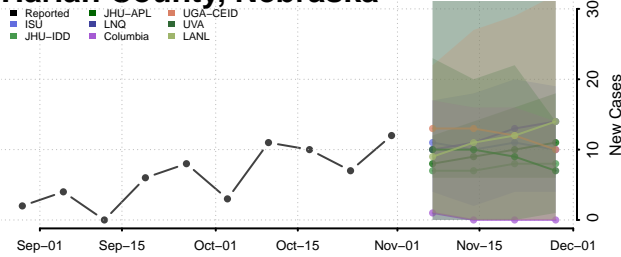

Harlan County, Nebraska