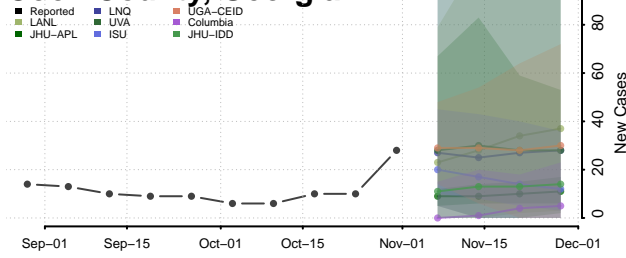

Clayton County, Georgia

Clinch County, Georgia

Cobb County, Georgia

Coffee County, Georgia

Colquitt County, Georgia

Columbia County, Georgia

Cook County, Georgia

Coweta County, Georgia