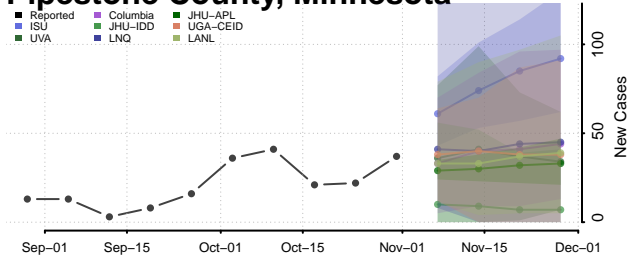

Pipestone County, Minnesota