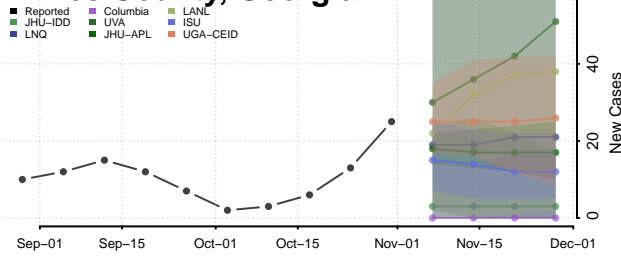

Wayne County, Georgia

Webster County, Georgia

Wheeler County, Georgia

White County, Georgia

Whitfield County, Georgia

Wilcox County, Georgia

Wilkes County, Georgia

Wilkinson County, Georgia