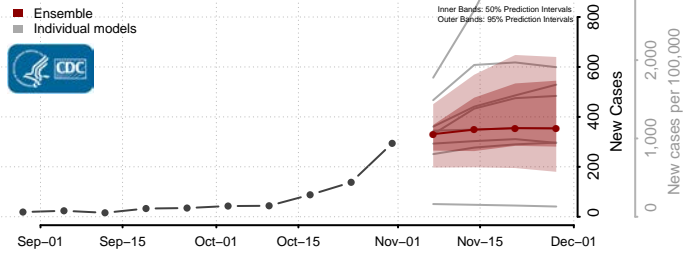

Polk County, Minnesota