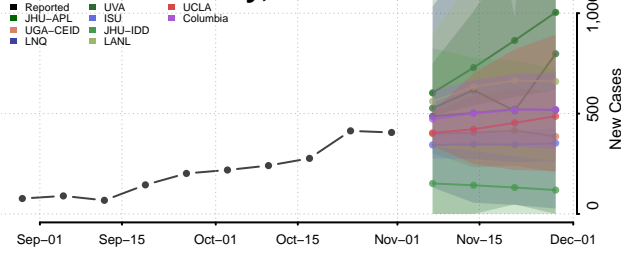

Jefferson County, Wisconsin