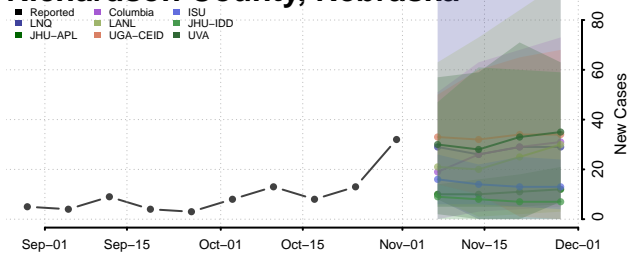

Richardson County, Nebraska