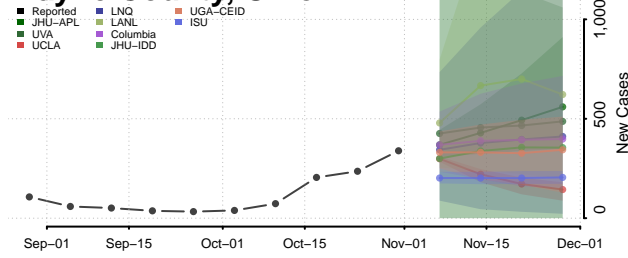

Wayne County, Ohio

Williams County, Ohio

Wood County, Ohio

Wyandot County, Ohio

Oklahoma

Adair County, Oklahoma

Alfalfa County, Oklahoma

Atoka County, Oklahoma