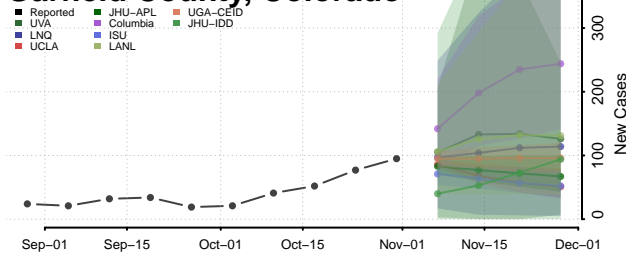

Douglas County, Colorado

Eagle County, Colorado

El Paso County, Colorado

Elbert County, Colorado

Fremont County, Colorado

Garfield County, Colorado

Gilpin County, Colorado

Grand County, Colorado