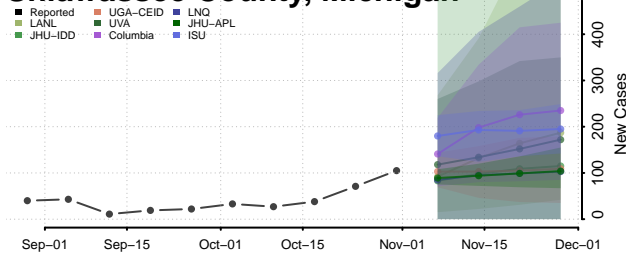

Shiawassee County, Michigan