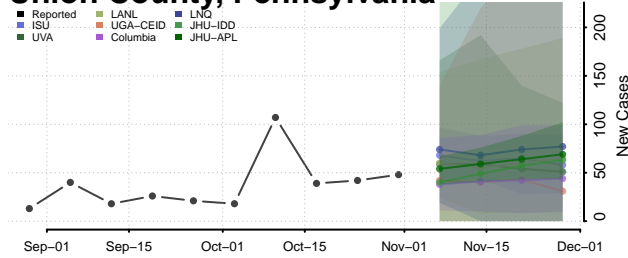

Union County, Pennsylvania