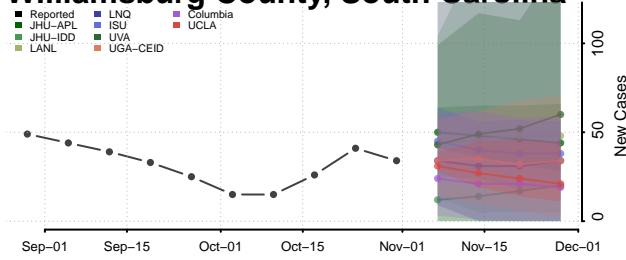

Williamsburg County, South Carolina