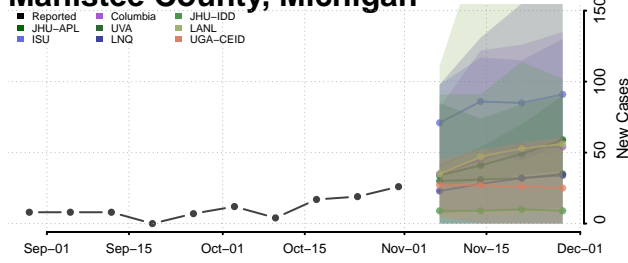

Lapeer County, Michigan

Leelanau County, Michigan

Lenawee County, Michigan

Livingston County, Michigan

Luce County, Michigan

Mackinac County, Michigan

Macomb County, Michigan

Manistee County, Michigan