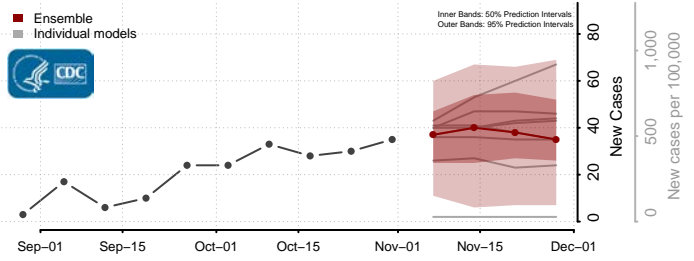

Hutchinson County, South Dakota