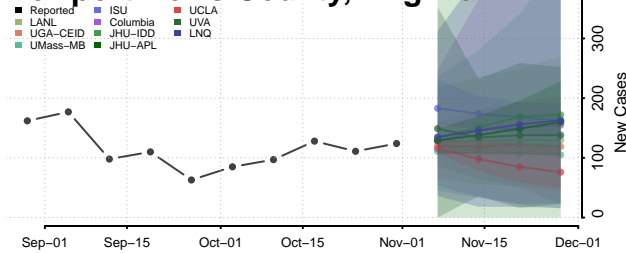

New Kent County, Virginia

Newport News County, Virginia

Norfolk County, Virginia

Northampton County, Virginia

Northumberland County, Virginia

Norton County, Virginia

Nottoway County, Virginia

Orange County, Virginia