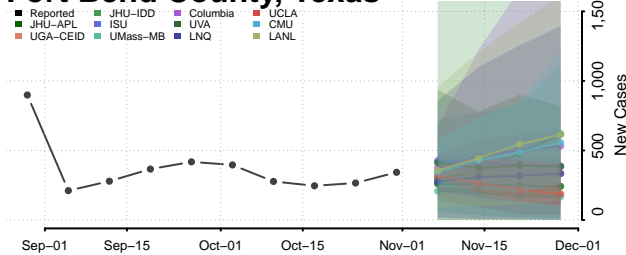

Fort Bend County, Texas