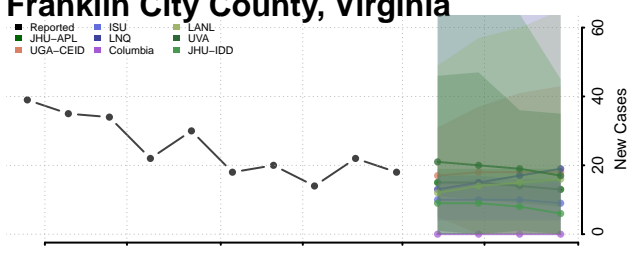

Franklin City County, Virginia