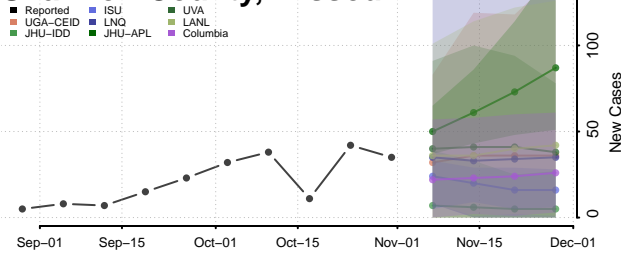

Shannon County, Missouri