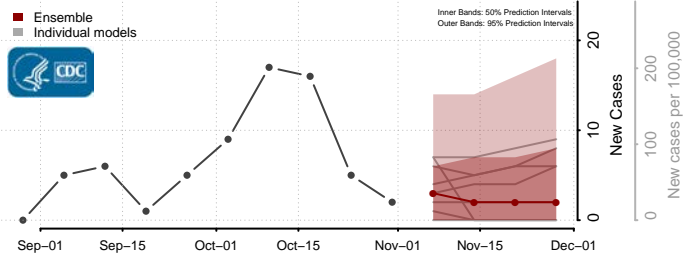

Doddridge County, West Virginia