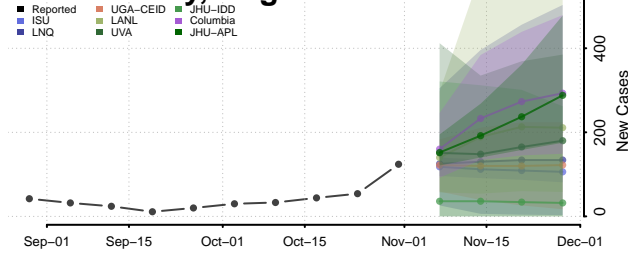

Virginia Beach County, Virginia

Warren County, Virginia

Washington County, Virginia

Waynesboro County, Virginia

Westmoreland County, Virginia

Williamsburg County, Virginia

Winchester County, Virginia

Wise County, Virginia