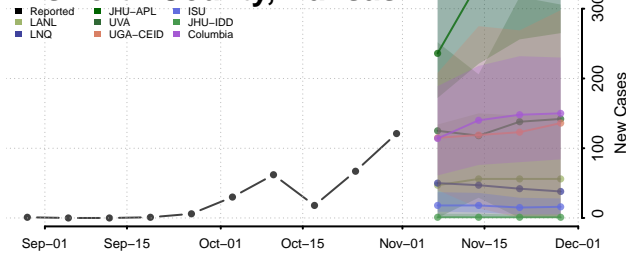

Ellsworth County, Kansas