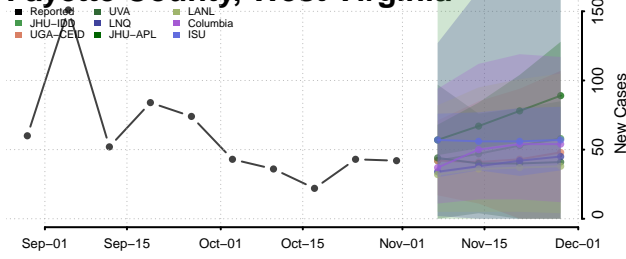

Fayette County, West Virginia