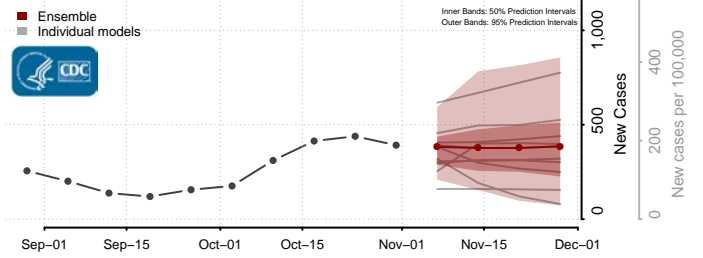

Harrison County, Mississippi