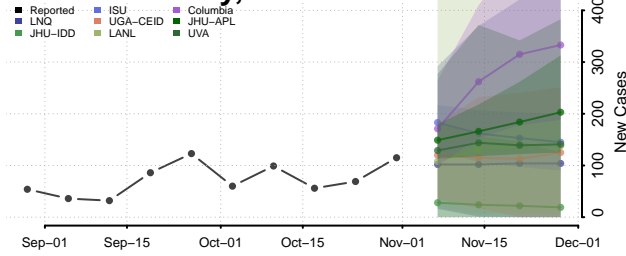

Pulaski County, Missouri