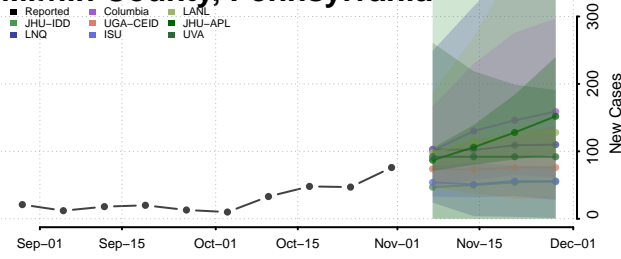

Lehigh County, Pennsylvania

Luzerne County, Pennsylvania

Lycoming County, Pennsylvania

McKean County, Pennsylvania

Mercer County, Pennsylvania

Mifflin County, Pennsylvania

Monroe County, Pennsylvania

Montgomery County, Pennsylvania