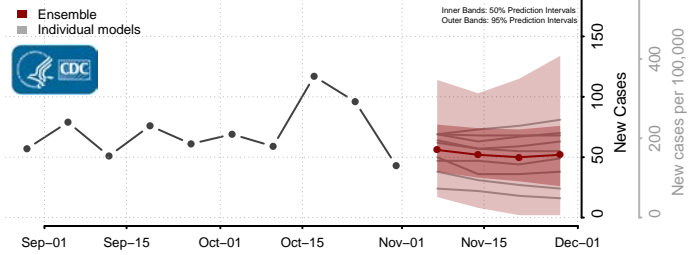

McCurtain County, Oklahoma