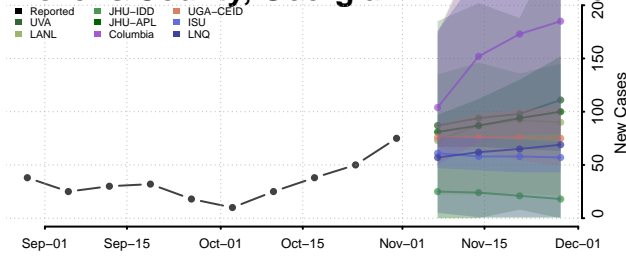

Pickens County, Georgia