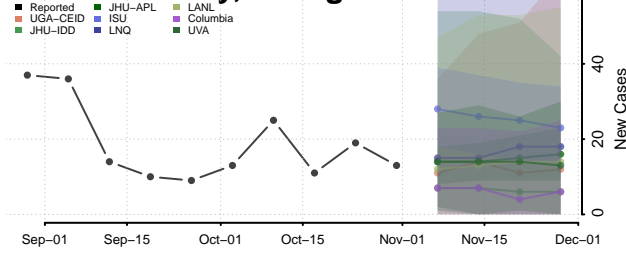

Glynn County, Georgia

Gordon County, Georgia

Grady County, Georgia

Greene County, Georgia

Gwinnett County, Georgia

Habersham County, Georgia

Hall County, Georgia

Hancock County, Georgia