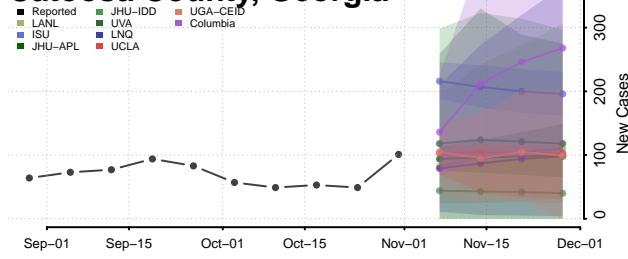

Catoosa County, Georgia