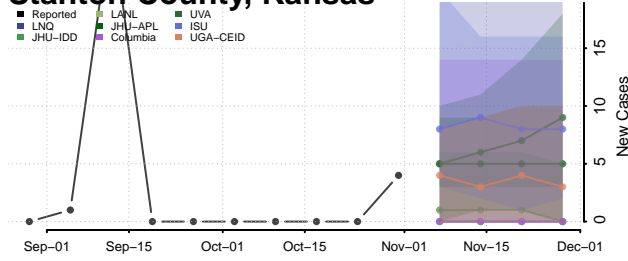

Stanton County, Kansas