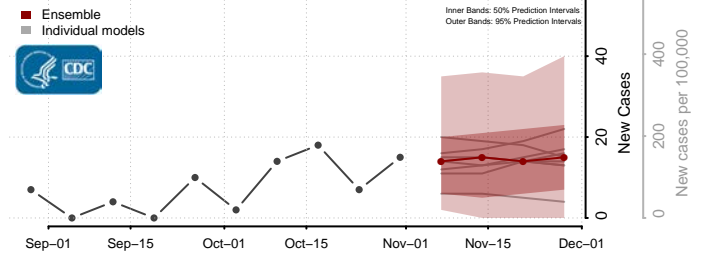

Iron County, Missouri