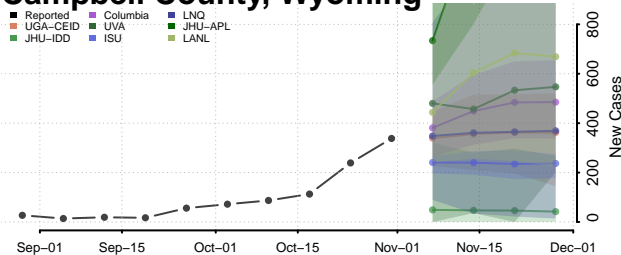

Campbell County, Wyoming