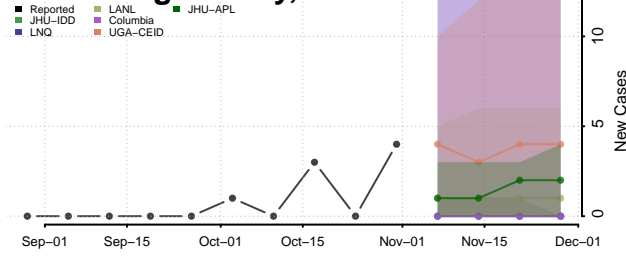

Petersburg County, Alaska