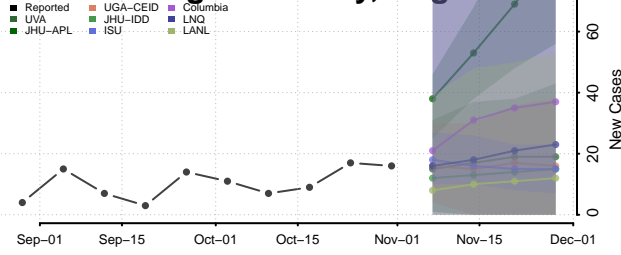

Colonial Heights County, Virginia