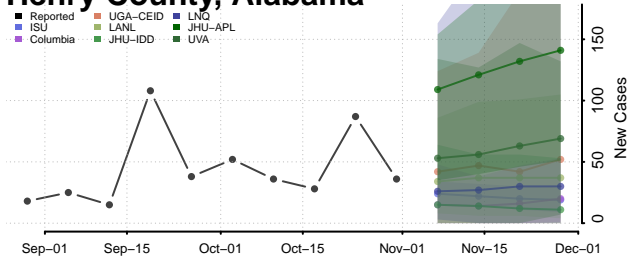

Geneva County, Alabama

Greene County, Alabama

Hale County, Alabama

Henry County, Alabama

Houston County, Alabama

Jackson County, Alabama

Jefferson County, Alabama

Lamar County, Alabama