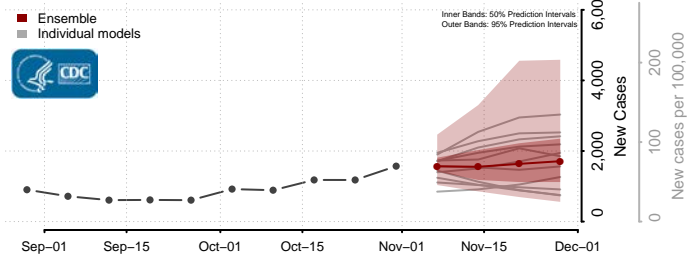

King County, Washington