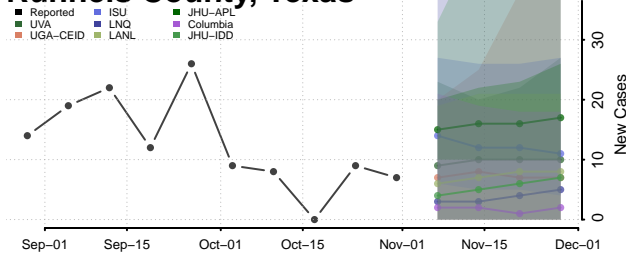

Runnels County, Texas