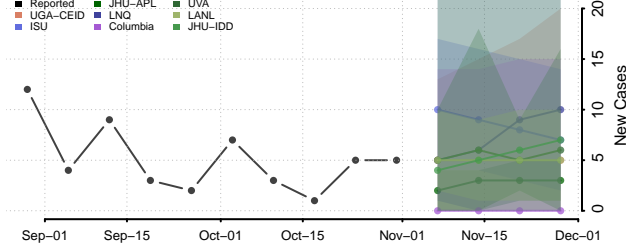

Klickitat County, Washington