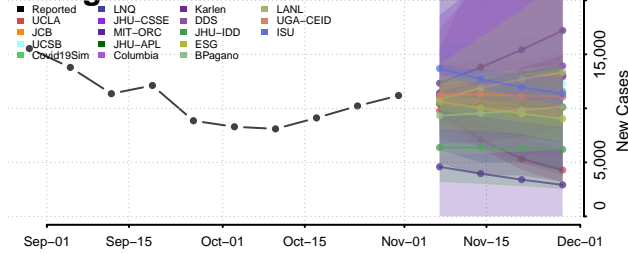

Walton County, Florida

Washington County, Florida

Georgia

Appling County, Georgia

Atkinson County, Georgia

Bacon County, Georgia