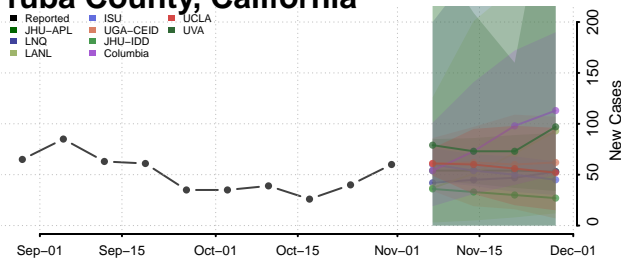

Tulare County, California

Tuolumne County, California

Ventura County, California

Yolo County, California

Yuba County, California

Colorado

Adams County, Colorado

Alamosa County, Colorado