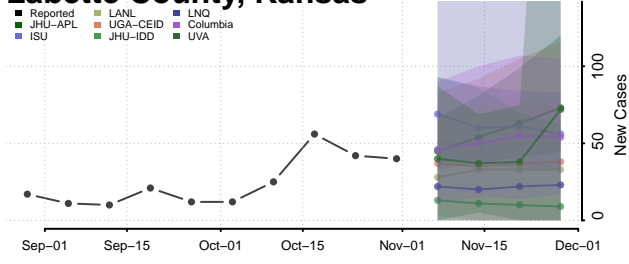

Jackson County, Kansas

Jefferson County, Kansas

Jewell County, Kansas

Johnson County, Kansas

Keary County, Kansas

Kingman County, Kansas

Kiowa County, Kansas

Labette County, Kansas