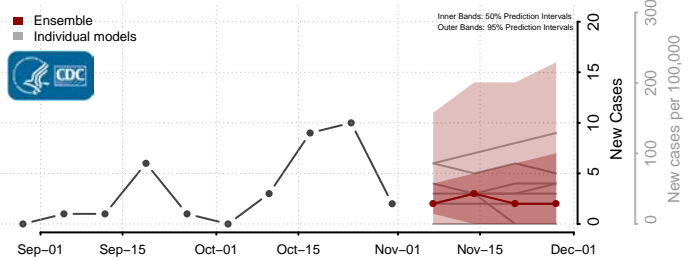

Pendleton County, West Virginia

Pleasants County, West Virginia

Pocahontas County, West Virginia

Preston County, West Virginia

Putnam County, West Virginia

Raleigh County, West Virginia

Randolph County, West Virginia