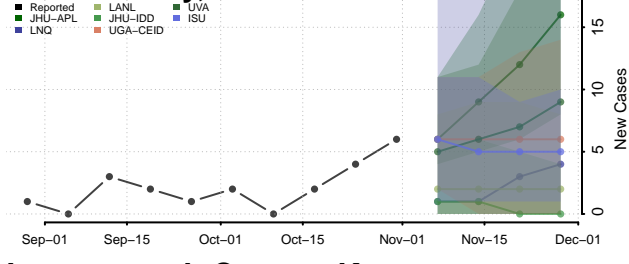

Lane County, Kansas