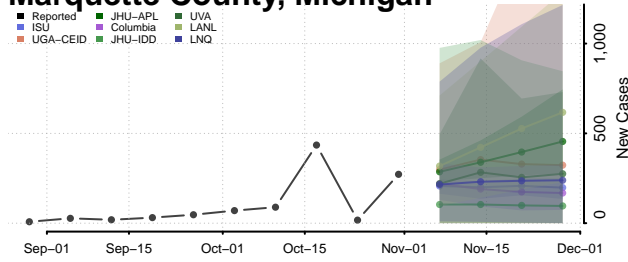

Marquette County, Michigan