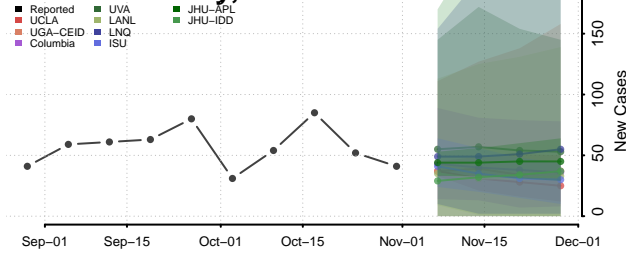

Gadsden County, Florida

Gilchrist County, Florida

Glades County, Florida

Gulf County, Florida

Hamilton County, Florida

Hardee County, Florida

Hendry County, Florida

Hernando County, Florida