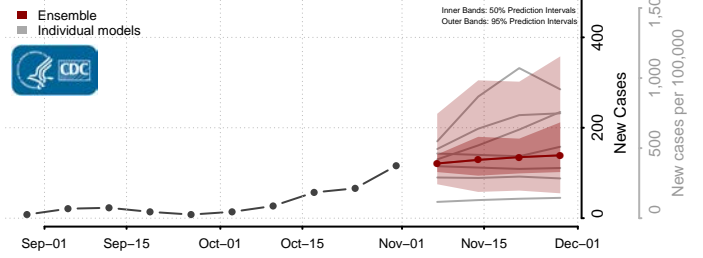

Vigo County, Indiana

Wabash County, Indiana

Warren County, Indiana

Warrick County, Indiana

Washington County, Indiana

Wayne County, Indiana

Wells County, Indiana

White County, Indiana