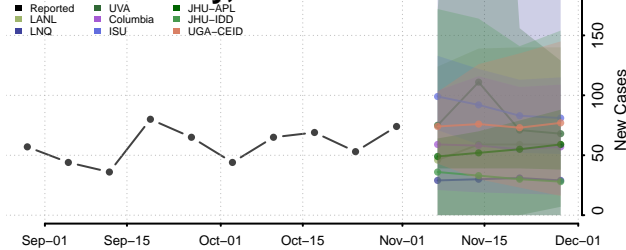

Barton County, Kansas