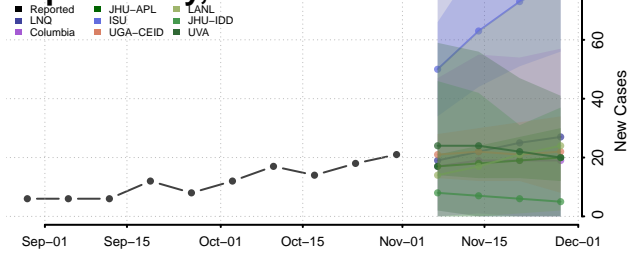

Pope County, Minnesota