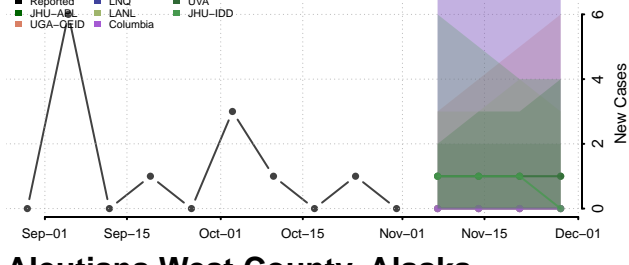

Pike County, Alabama

Randolph County, Alabama

Russell County, Alabama

Shelby County, Alabama

St. Clair County, Alabama

Sumter County, Alabama

Talladega County, Alabama

Tallapoosa County, Alabama

Tuscaloosa County, Alabama

Walker County, Alabama

Washington County, Alabama

Wilcox County, Alabama

Winston County, Alabama

Alaska

Aleutians East County, Alaska

Aleutians West County, Alaska