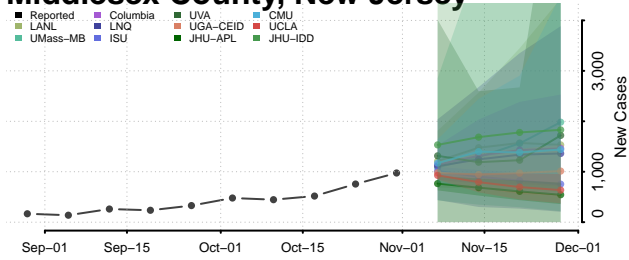

Cape May County, New Jersey

Cumberland County, New Jersey

Essex County, New Jersey

Gloucester County, New Jersey

Hudson County, New Jersey

Hunterdon County, New Jersey

Mercer County, New Jersey

Middlesex County, New Jersey