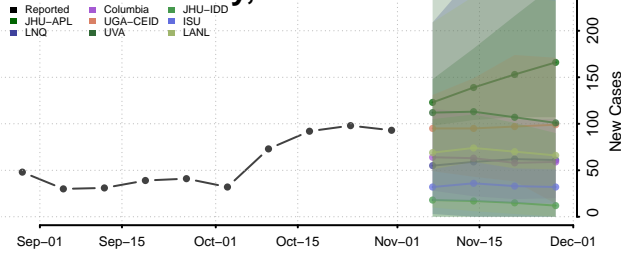

Crockett County, Tennessee