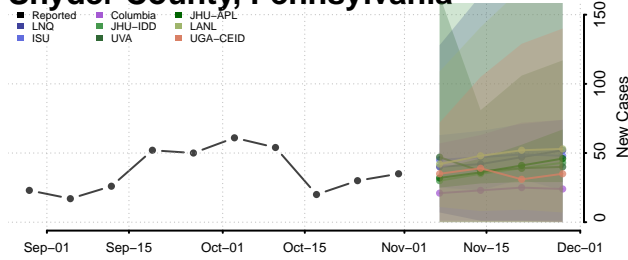

Snyder County, Pennsylvania