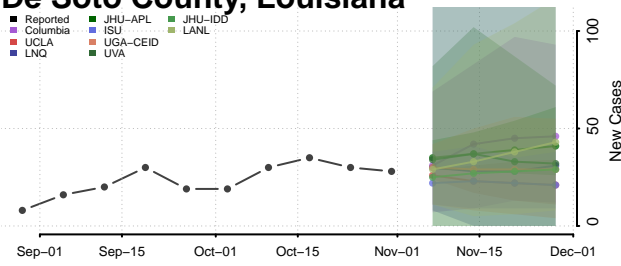

De Soto County, Louisiana