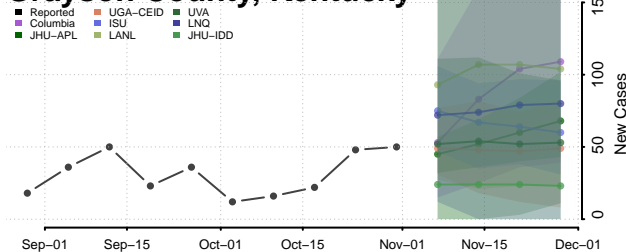

Grant County, Kentucky

Graves County, Kentucky

Grayson County, Kentucky

Green County, Kentucky

Greenup County, Kentucky

Hancock County, Kentucky

Hardin County, Kentucky

Harlan County, Kentucky