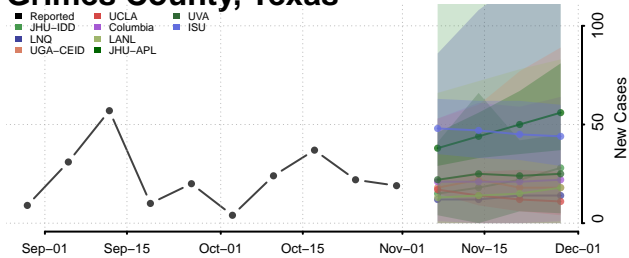

Grimes County, Texas