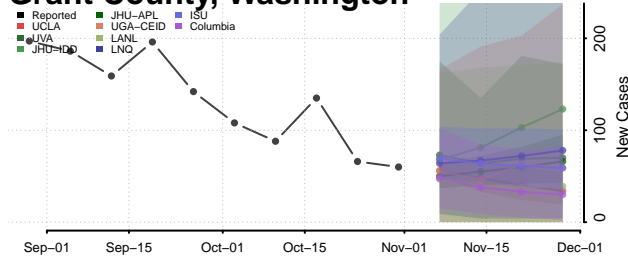

Grant County, Washington