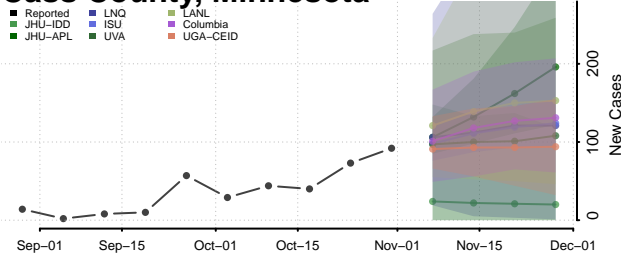

Cass County, Minnesota