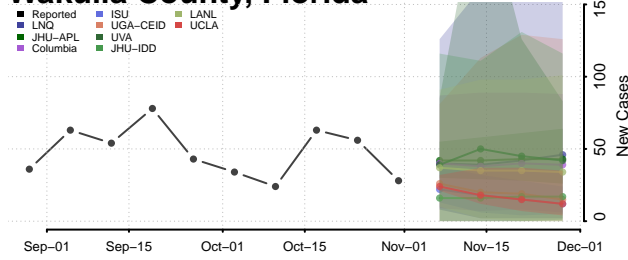

St. Lucie County, Florida

Sumter County, Florida

Suwannee County, Florida

Taylor County, Florida

Union County, Florida

Volusia County, Florida

Wakulla County, Florida

Walton County, Florida