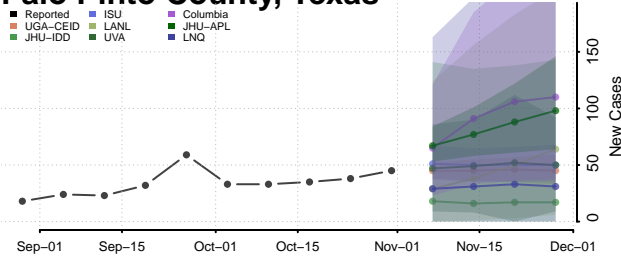

Nolan County, Texas

Nueces County, Texas

Ochiltree County, Texas

Oldham County, Texas

Orange County, Texas

Palo Pinto County, Texas

Panola County, Texas

Parker County, Texas