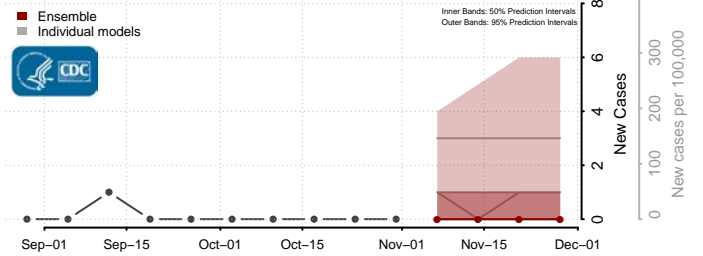

Clear Creek County, Colorado

Conejos County, Colorado

Costilla County, Colorado

Crowley County, Colorado

Custer County, Colorado

Delta County, Colorado

Denver County, Colorado

Dolores County, Colorado