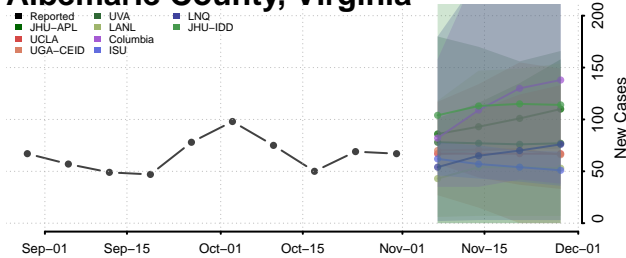

Albemarle County, Virginia