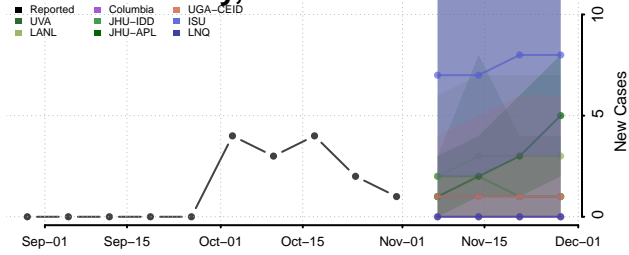

Mineral County, Montana