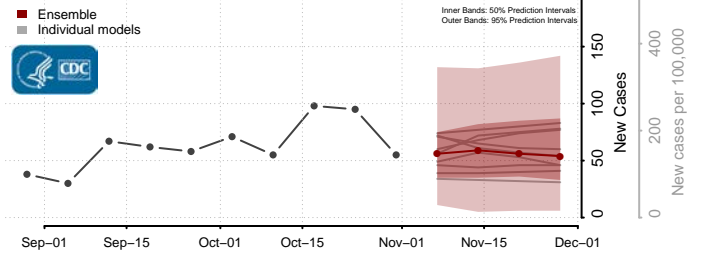

Livingston County, Louisiana

Madison County, Louisiana

Morehouse County, Louisiana

Natchitoches County, Louisiana

Orleans County, Louisiana

Ouachita County, Louisiana

Plaquemines County, Louisiana

Pointe Coupee County, Louisiana