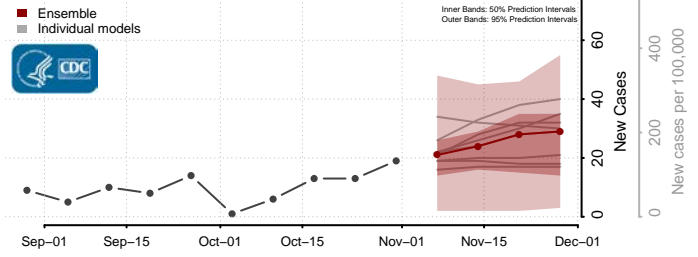

Dickenson County, Virginia