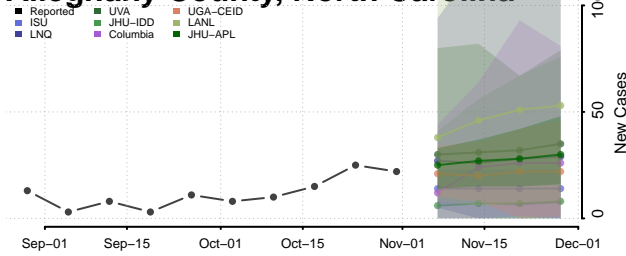

Alleghany County, North Carolina