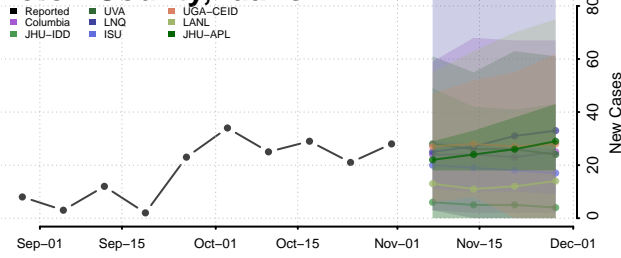

Teton County, Idaho