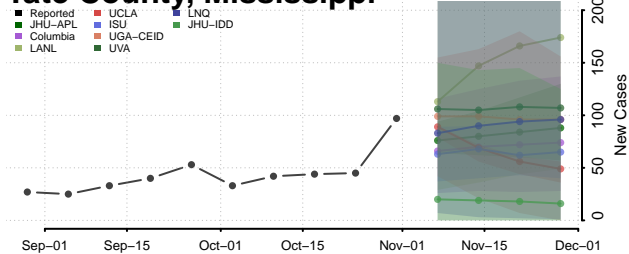

Tate County, Mississippi