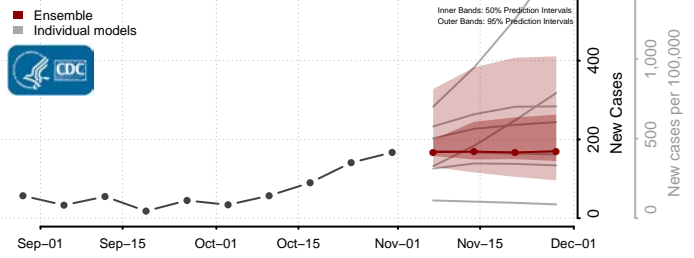

Lincoln County, Idaho

Madison County, Idaho

Minidoka County, Idaho

Nez Perce County, Idaho

Oneida County, Idaho

Owyhee County, Idaho

Payette County, Idaho

Power County, Idaho