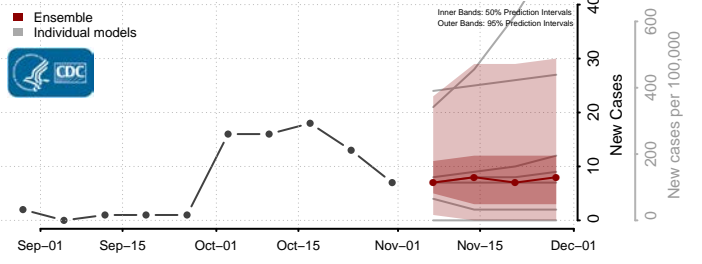

Sweet Grass County, Montana

Teton County, Montana

Toole County, Montana

Treasure County, Montana

Valley County, Montana

Wheatland County, Montana

Wibaux County, Montana

Yellowstone County, Montana