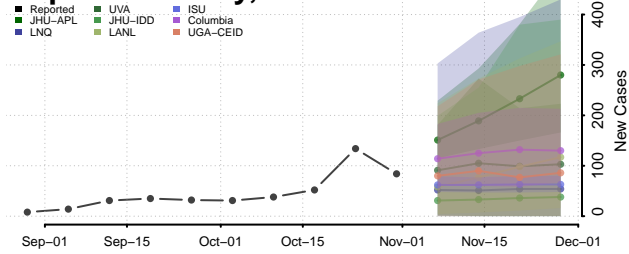

Houston County, Texas

Howard County, Texas

Hudspeth County, Texas

Hunt County, Texas

Hutchinson County, Texas

Irion County, Texas

Jack County, Texas

Jackson County, Texas