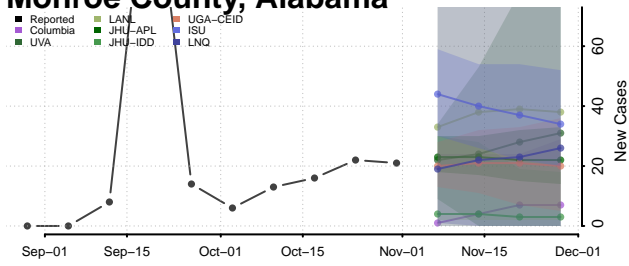

Lauderdale County, Alabama

Lawrence County, Alabama

Lee County, Alabama

Limestone County, Alabama

Lowndes County, Alabama

Macon County, Alabama

Madison County, Alabama

Marengo County, Alabama

Marion County, Alabama

Marshall County, Alabama

Mobile County, Alabama

Monroe County, Alabama

Montgomery County, Alabama

Morgan County, Alabama

Perry County, Alabama

Pickens County, Alabama

Pike County, Alabama

Randolph County, Alabama

Russell County, Alabama

Shelby County, Alabama

St. Clair County, Alabama

Sumter County, Alabama

Talladega County, Alabama

Tallapoosa County, Alabama