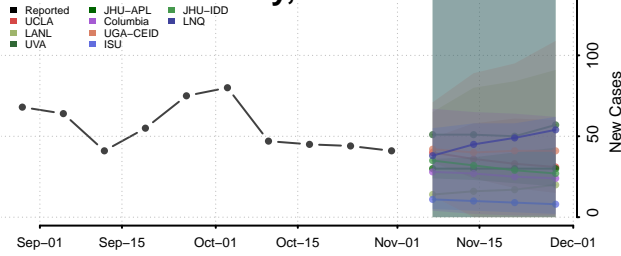

Kings County, California

Lake County, California

Lassen County, California

Los Angeles County, California

Madera County, California

Marin County, California

Mariposa County, California

Mendocino County, California