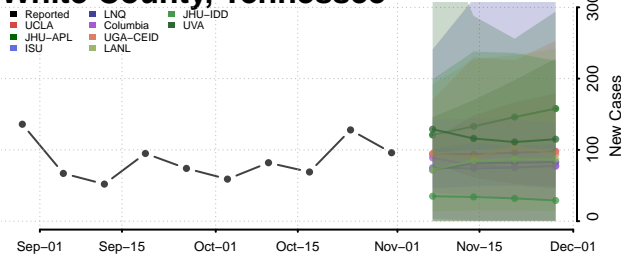

White County, Tennessee