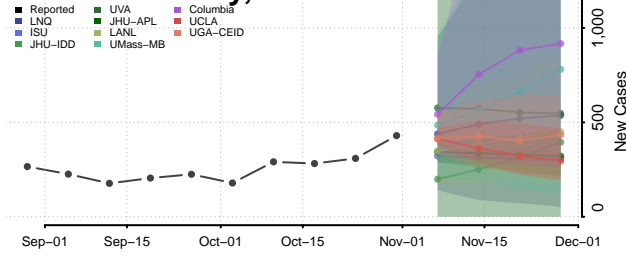

Currituck County, North Carolina

Dare County, North Carolina

Davidson County, North Carolina

Davie County, North Carolina

Duplin County, North Carolina

Durham County, North Carolina

Edgecombe County, North Carolina