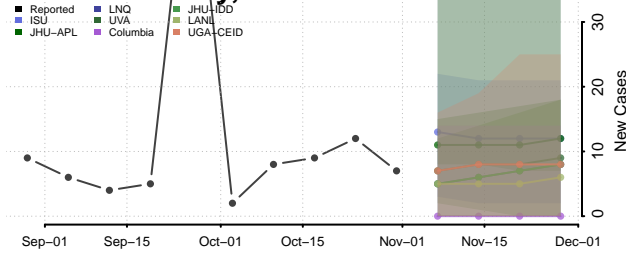

Dallas County, Texas

Dawson County, Texas

Deaf Smith County, Texas

Delta County, Texas

Denton County, Texas

DeWitt County, Texas

Dickens County, Texas

Dimmit County, Texas