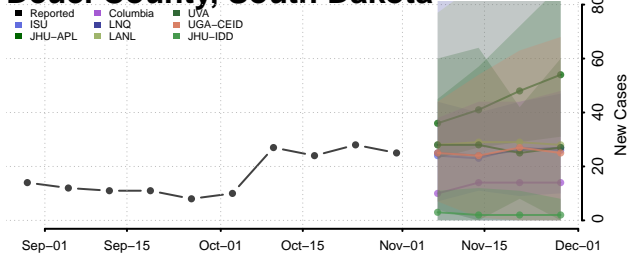

Deuel County, South Dakota