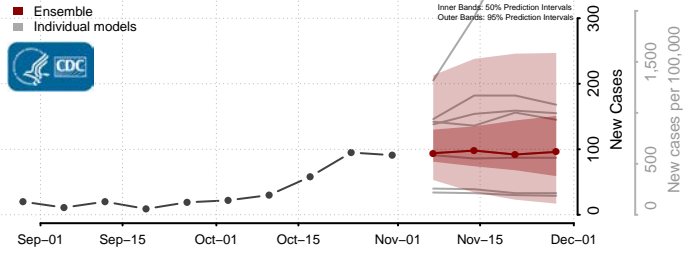

Pike County, Illinois