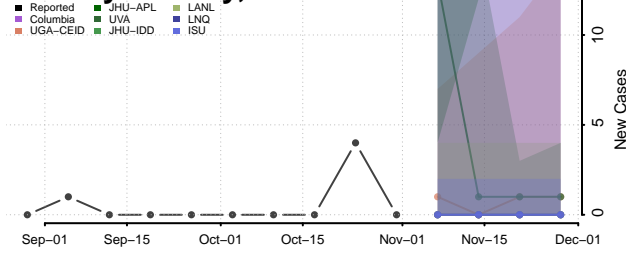

Kenedy County, Texas