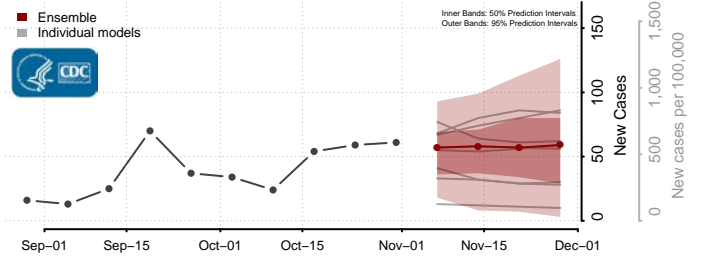

Winnebago County, Iowa