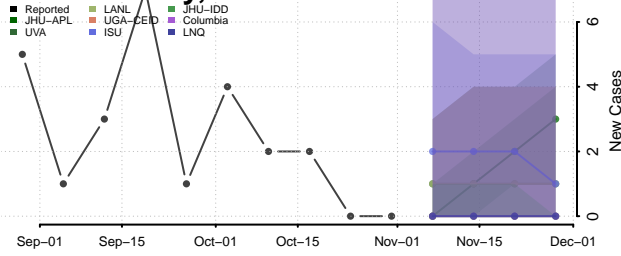

Clark County, Idaho