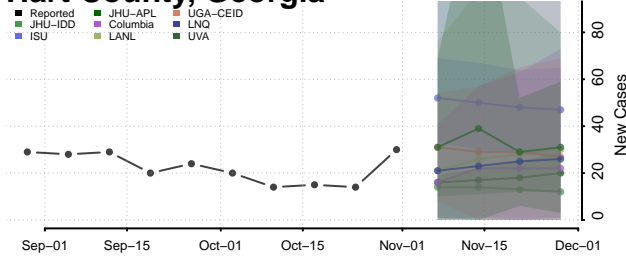

Hart County, Georgia