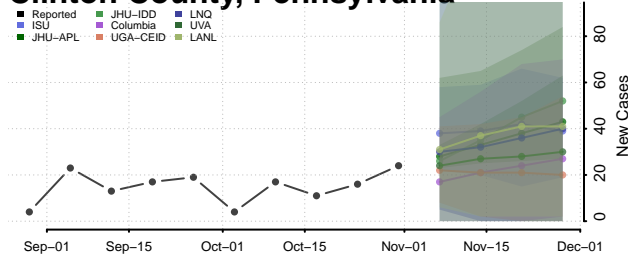

Clinton County, Pennsylvania