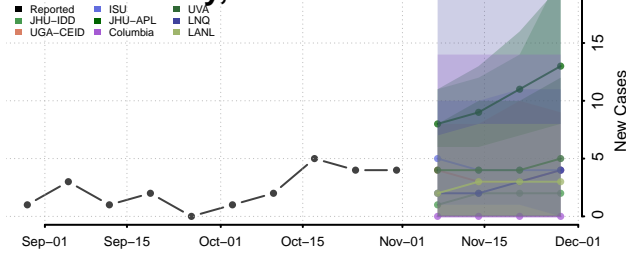

Martin County, Texas