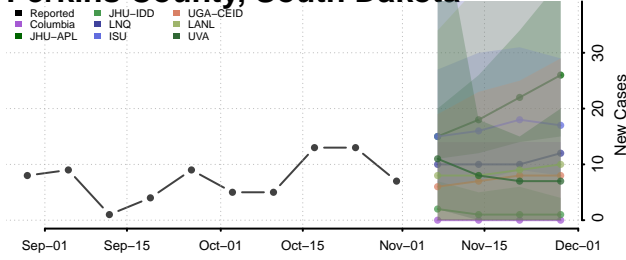

Perkins County, South Dakota