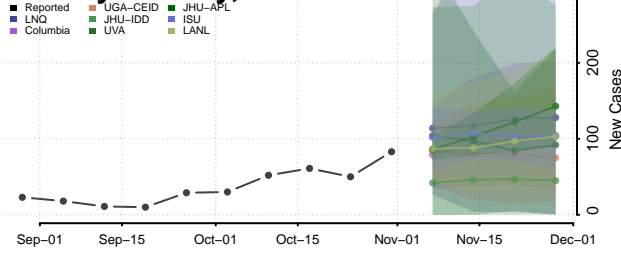

Whitley County, Indiana