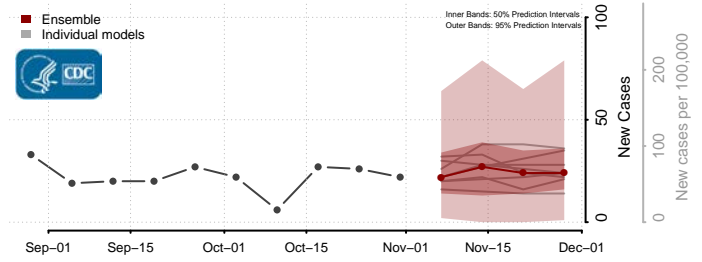

Talbot County, Maryland