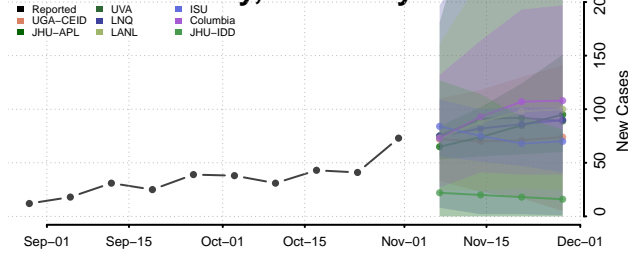

Madison County, Kentucky

Magoffin County, Kentucky

Marion County, Kentucky

Marshall County, Kentucky

Martin County, Kentucky

Mason County, Kentucky

McCracken County, Kentucky

McCreary County, Kentucky