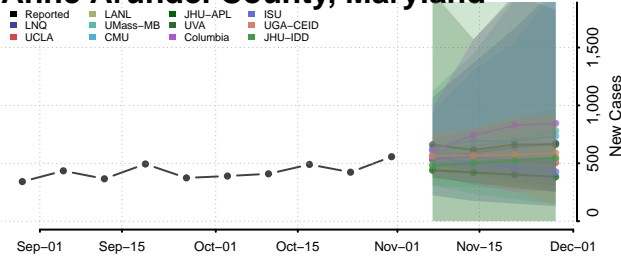

Waldo County, Maine

Washington County, Maine

York County, Maine

Maryland

Allegany County, Maryland

Anne Arundel County, Maryland

Baltimore City County, Maryland

Baltimore County, Maryland