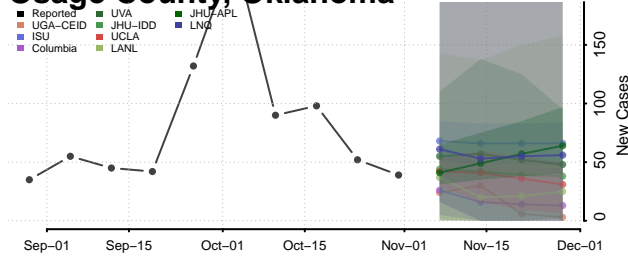

Noble County, Oklahoma

Nowata County, Oklahoma

Okfuskee County, Oklahoma

Oklahoma County, Oklahoma

Okmulgee County, Oklahoma

Osage County, Oklahoma

Ottawa County, Oklahoma

Pawnee County, Oklahoma