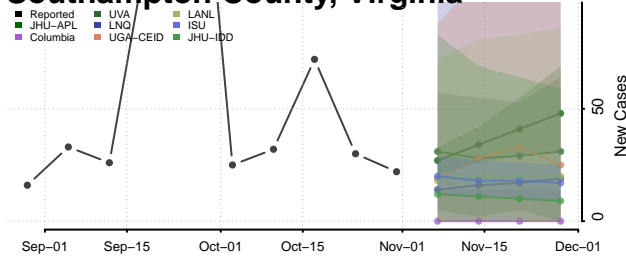

Southampton County, Virginia