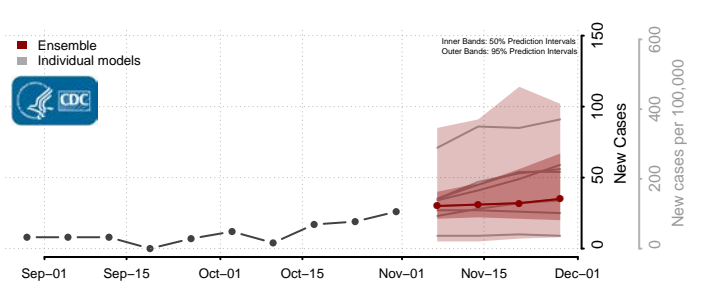

Lapeer County, Michigan

Leelanau County, Michigan

Lenawee County, Michigan

Livingston County, Michigan

Luce County, Michigan

Mackinac County, Michigan

Macomb County, Michigan

Manistee County, Michigan