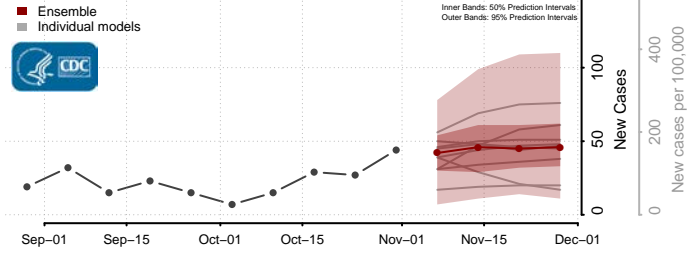

Perry County, Mississippi

Pike County, Mississippi

Pontotoc County, Mississippi

Prentiss County, Mississippi

Quitman County, Mississippi

Rankin County, Mississippi

Scott County, Mississippi

Sharkey County, Mississippi