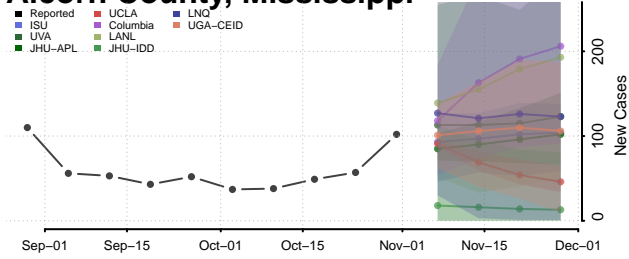

Alcorn County, Mississippi