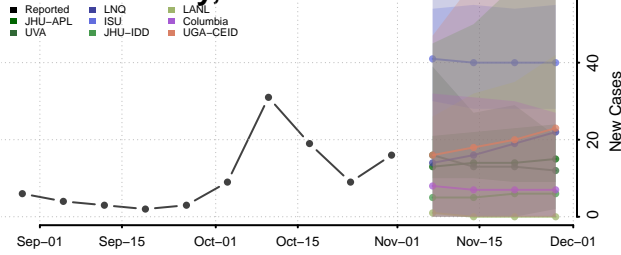

Douglas County, Colorado

Eagle County, Colorado

El Paso County, Colorado

Elbert County, Colorado

Fremont County, Colorado

Garfield County, Colorado

Gilpin County, Colorado

Grand County, Colorado