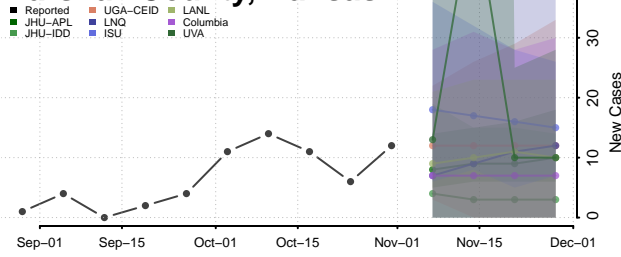

Lane County, Kansas

Leavenworth County, Kansas

Lincoln County, Kansas

Linn County, Kansas

Logan County, Kansas

Lyon County, Kansas

Marion County, Kansas

Marshall County, Kansas