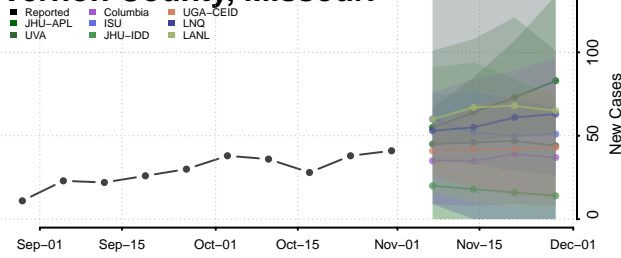

Vernon County, Missouri