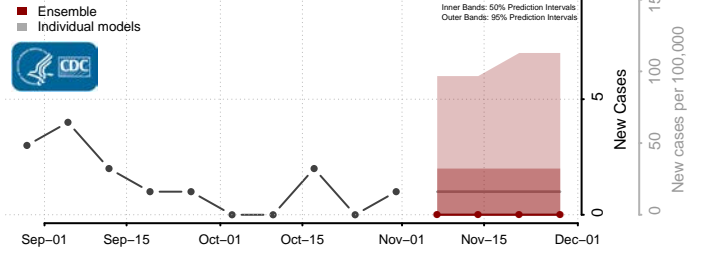

North Slope County, Alaska

Northwest Arctic County, Alaska

Petersburg County, Alaska

Prince of Wales-Hyder County, Alaska

Sitka County, Alaska

Skagway County, Alaska

Southeast Fairbanks County, Alaska

Valdez-Cordova County, Alaska