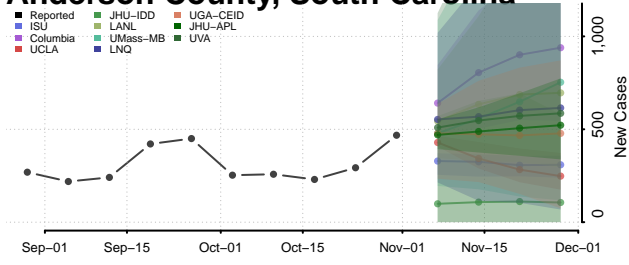

Anderson County, South Carolina