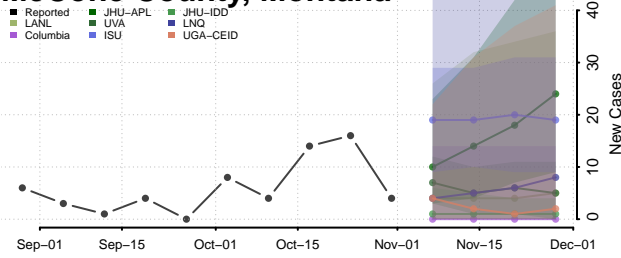

McCone County, Montana