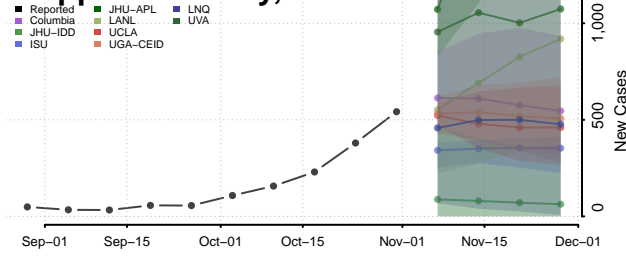

Barron County, Wisconsin

Bayfield County, Wisconsin

Brown County, Wisconsin

Buffalo County, Wisconsin

Burnett County, Wisconsin

Calumet County, Wisconsin

Chippewa County, Wisconsin

Clark County, Wisconsin