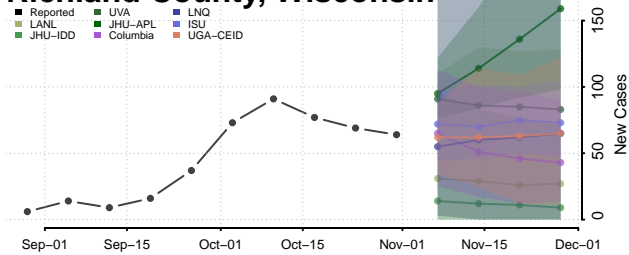

Richland County, Wisconsin