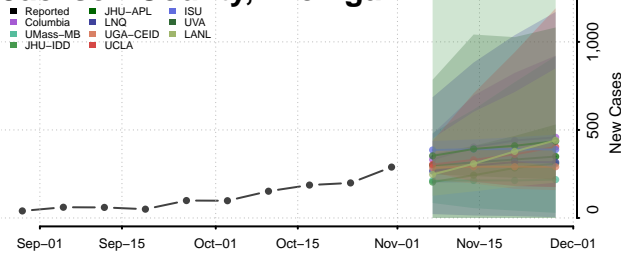

Jackson County, Michigan