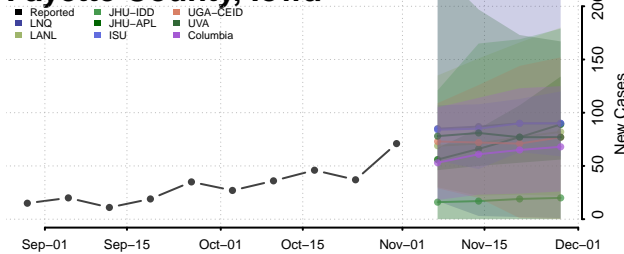

Fayette County, Iowa