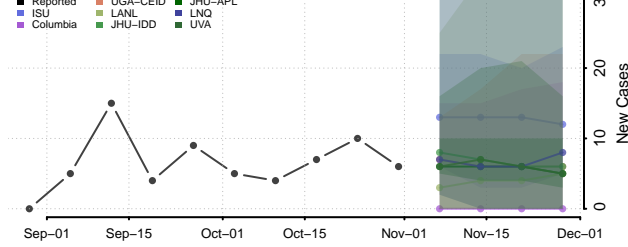

Terrebonne County, Louisiana

Union County, Louisiana

Vermilion County, Louisiana

Vernon County, Louisiana

Washington County, Louisiana

Webster County, Louisiana

West Baton Rouge County, Louisiana

West Carroll County, Louisiana