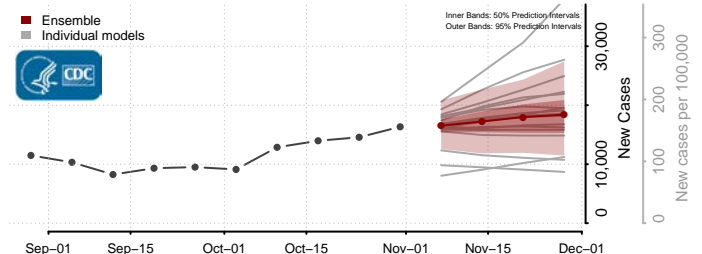

North Carolina