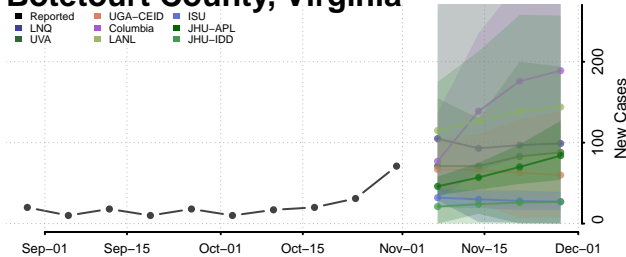

Botetourt County, Virginia