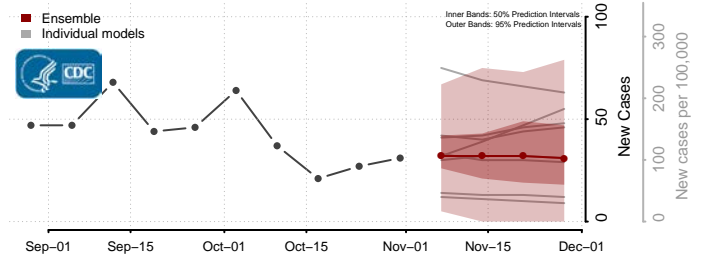

Smyth County, Virginia