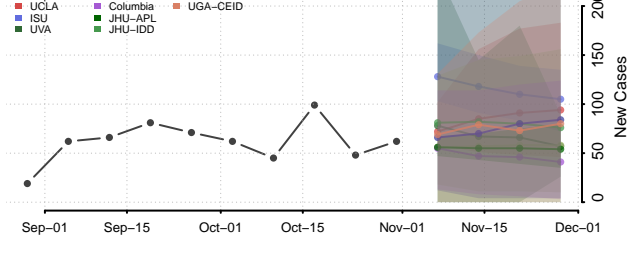

Cecil County, Maryland