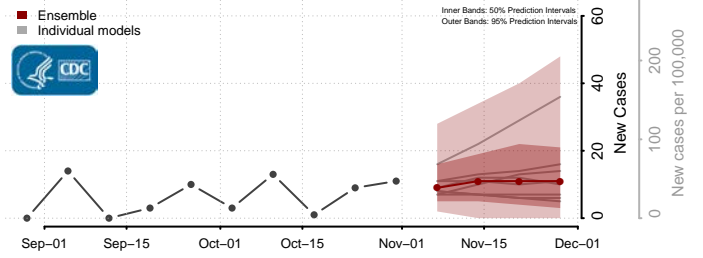

Hood River County, Oregon

Jackson County, Oregon

Jefferson County, Oregon

Josephine County, Oregon

Klamath County, Oregon

Lake County, Oregon

Lane County, Oregon

Lincoln County, Oregon