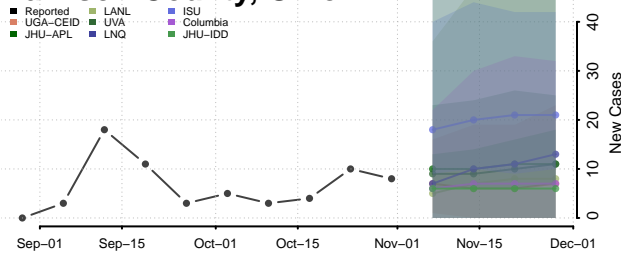

Greene County, Ohio

Guernsey County, Ohio

Hamilton County, Ohio

Hancock County, Ohio

Hardin County, Ohio

Harrison County, Ohio

Henry County, Ohio

Highland County, Ohio