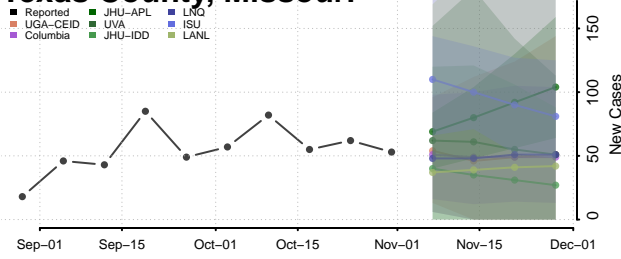

Texas County, Missouri