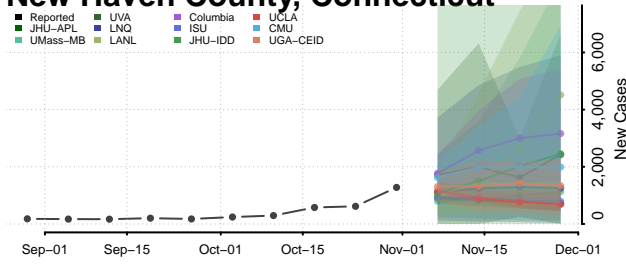

Hartford County, Connecticut

Litchfield County, Connecticut

Middlesex County, Connecticut

New Haven County, Connecticut

New London County, Connecticut

Tolland County, Connecticut

Windham County, Connecticut