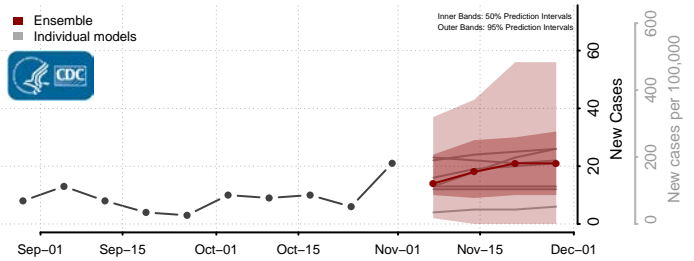

Union County, North Carolina

Vance County, North Carolina

Wake County, North Carolina

Warren County, North Carolina

Washington County, North Carolina

Watauga County, North Carolina

Wayne County, North Carolina