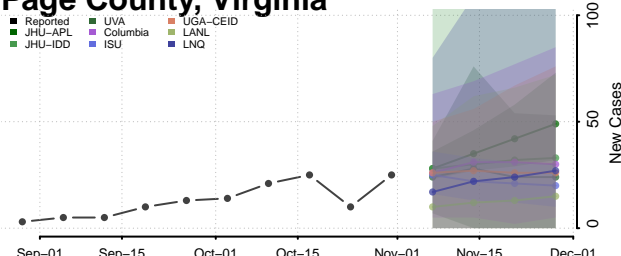

Page County, Virginia