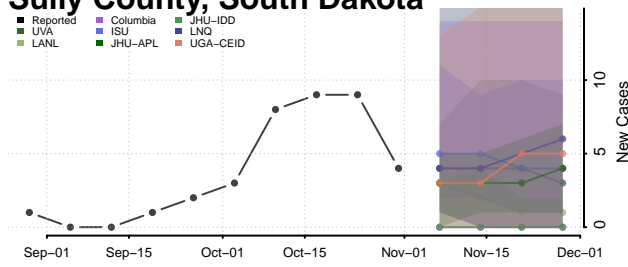

Sully County, South Dakota