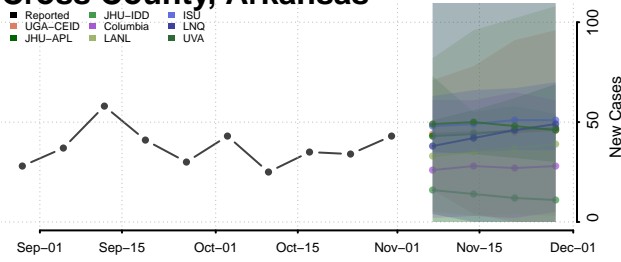

Cleburne County, Arkansas

Cleveland County, Arkansas

Columbia County, Arkansas

Conway County, Arkansas

Craighead County, Arkansas

Crawford County, Arkansas

Crittenden County, Arkansas

Cross County, Arkansas