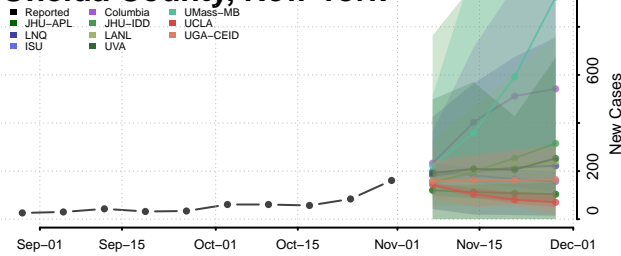

Montgomery County, New York

Nassau County, New York

New York County, New York

Niagara County, New York

Oneida County, New York

Onondaga County, New York

Ontario County, New York

Orange County, New York