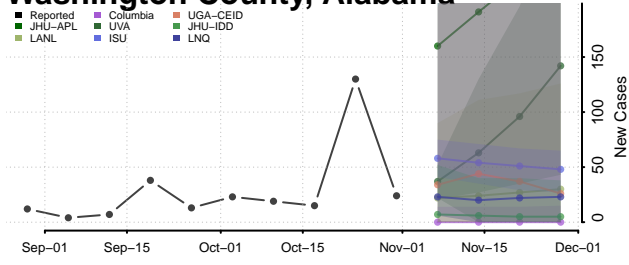

Marion County, Alabama

Marshall County, Alabama

Mobile County, Alabama

Monroe County, Alabama

Montgomery County, Alabama

Morgan County, Alabama

Perry County, Alabama

Pickens County, Alabama

Pike County, Alabama

Randolph County, Alabama

Russell County, Alabama

Shelby County, Alabama

St. Clair County, Alabama

Sumter County, Alabama

Talladega County, Alabama

Tallapoosa County, Alabama

Tuscaloosa County, Alabama

Walker County, Alabama

Washington County, Alabama

Wilcox County, Alabama

Winston County, Alabama

Alaska

Aleutians East County, Alaska

Aleutians West County, Alaska