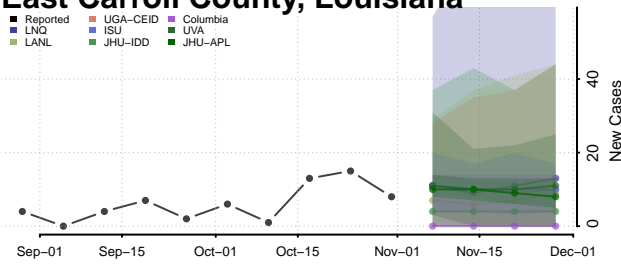

East Carroll County, Louisiana