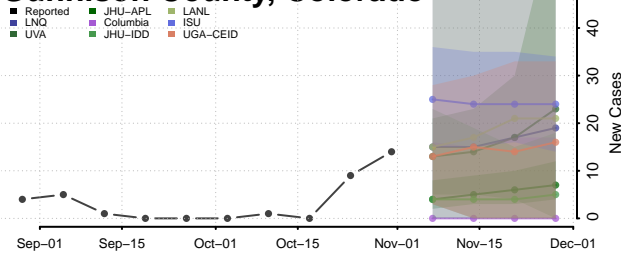

Gunnison County, Colorado