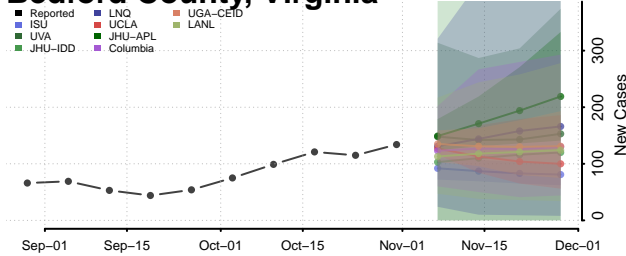

Bedford County, Virginia