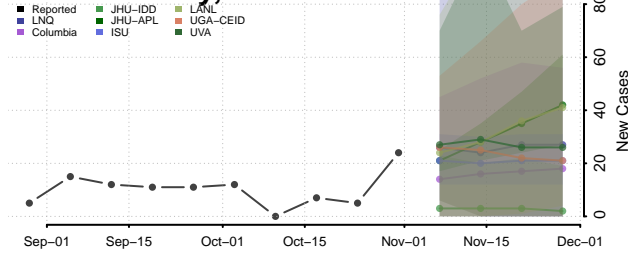

Noble County, Oklahoma