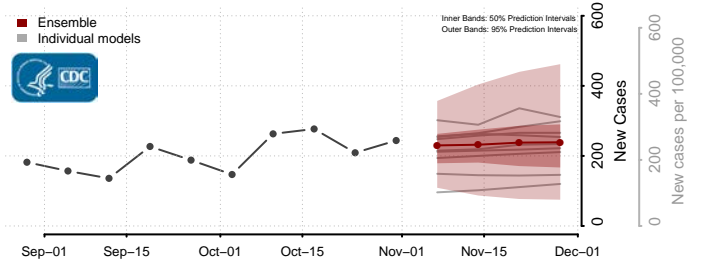

Nash County, North Carolina