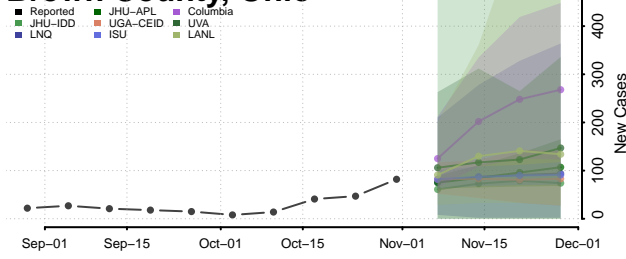

Brown County, Ohio