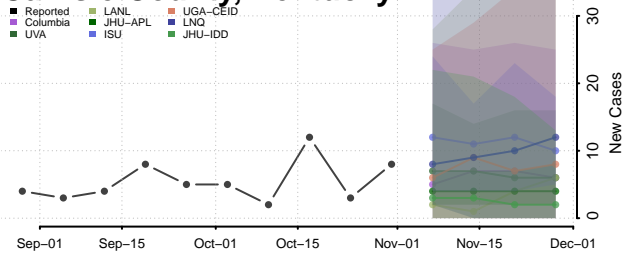

Carlisle County, Kentucky