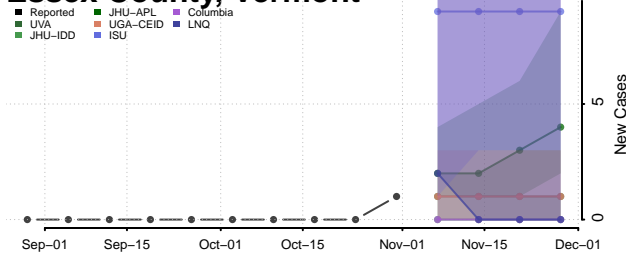

Chittenden County, Vermont

Essex County, Vermont

Franklin County, Vermont

Grand Isle County, Vermont

Lamoille County, Vermont

Orange County, Vermont

Orleans County, Vermont

Rutland County, Vermont