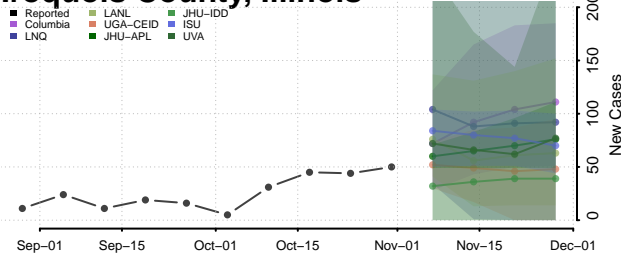

Iroquois County, Illinois