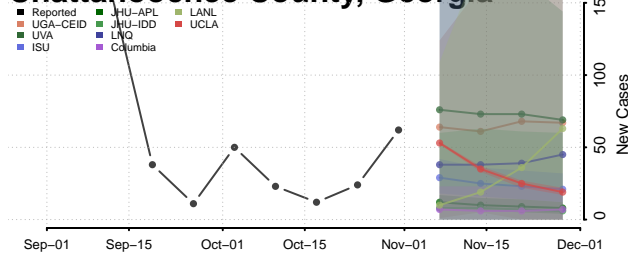

Catoosa County, Georgia

Charlton County, Georgia

Chatham County, Georgia

Chattahoochee County, Georgia

Chattooga County, Georgia

Cherokee County, Georgia

Clarke County, Georgia

Clay County, Georgia