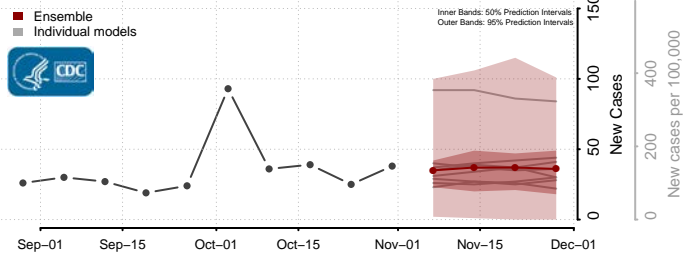

Grant County, Kentucky

Graves County, Kentucky

Grayson County, Kentucky

Green County, Kentucky

Greenup County, Kentucky

Hancock County, Kentucky

Hardin County, Kentucky

Harlan County, Kentucky