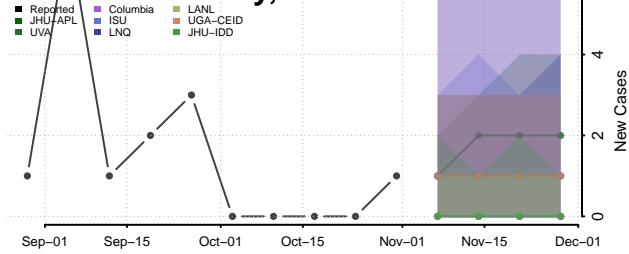

McMullen County, Texas