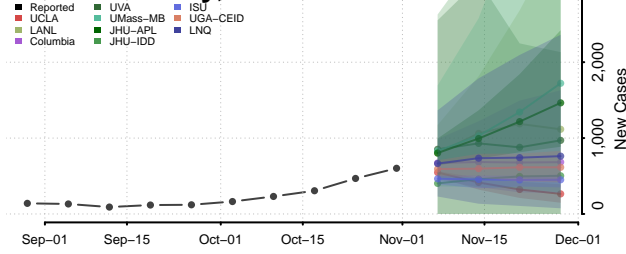

Owen County, Indiana

Parke County, Indiana

Perry County, Indiana

Pike County, Indiana

Porter County, Indiana

Posey County, Indiana

Pulaski County, Indiana

Putnam County, Indiana