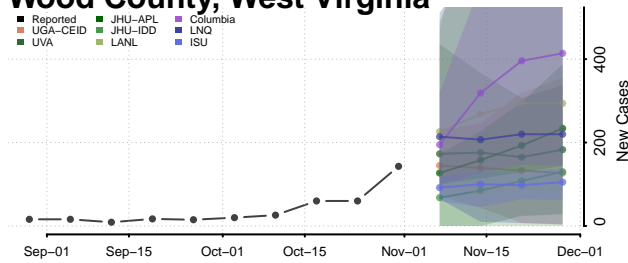

Wood County, West Virginia