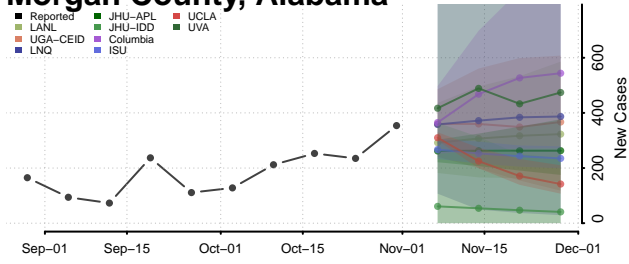

Lauderdale County, Alabama

Lawrence County, Alabama

Lee County, Alabama

Limestone County, Alabama

Lowndes County, Alabama

Macon County, Alabama

Madison County, Alabama

Marengo County, Alabama

Marion County, Alabama

Marshall County, Alabama

Mobile County, Alabama

Monroe County, Alabama

Montgomery County, Alabama

Morgan County, Alabama

Perry County, Alabama

Pickens County, Alabama

Pike County, Alabama

Randolph County, Alabama

Russell County, Alabama

Shelby County, Alabama

St. Clair County, Alabama

Sumter County, Alabama

Talladega County, Alabama

Tallapoosa County, Alabama