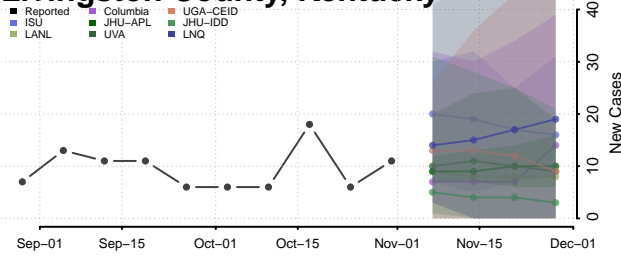

Lee County, Kentucky

Leslie County, Kentucky

Letcher County, Kentucky

Lewis County, Kentucky

Lincoln County, Kentucky

Livingston County, Kentucky

Logan County, Kentucky

Lyon County, Kentucky