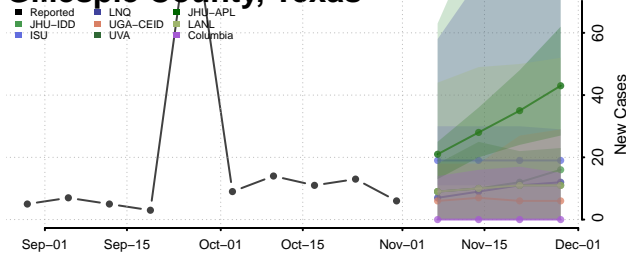

Gillespie County, Texas