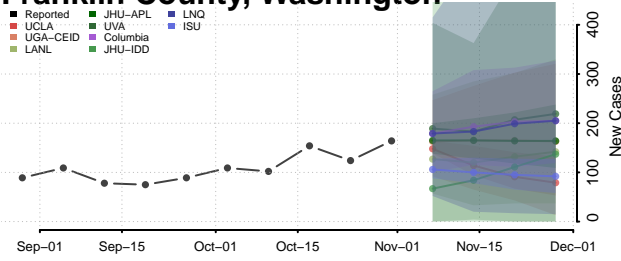

Franklin County, Washington