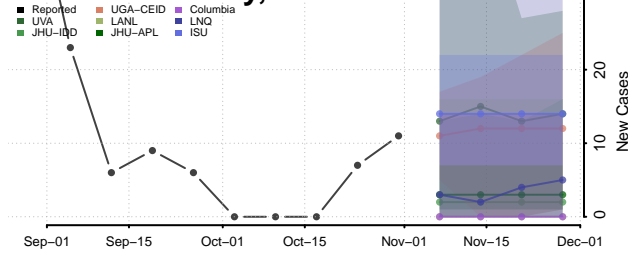

Leon County, Texas

Liberty County, Texas

Limestone County, Texas

Lipscomb County, Texas

Live Oak County, Texas

Llano County, Texas

Loving County, Texas

Lubbock County, Texas