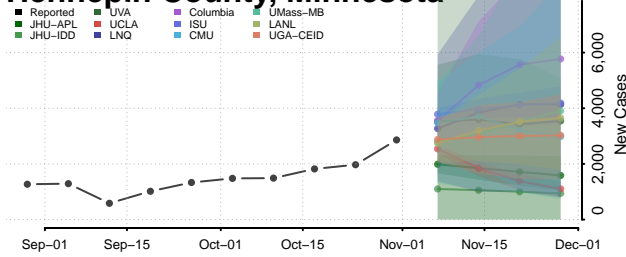

Freeborn County, Minnesota

Goodhue County, Minnesota

Grant County, Minnesota

Hennepin County, Minnesota

Houston County, Minnesota

Hubbard County, Minnesota

Isanti County, Minnesota

Itasca County, Minnesota