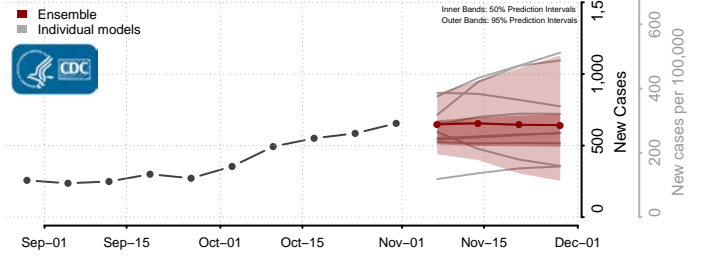

Gaston County, North Carolina