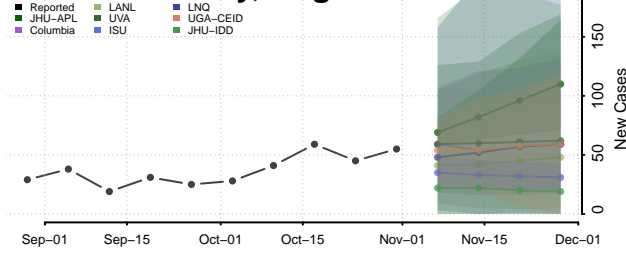

Amherst County, Virginia