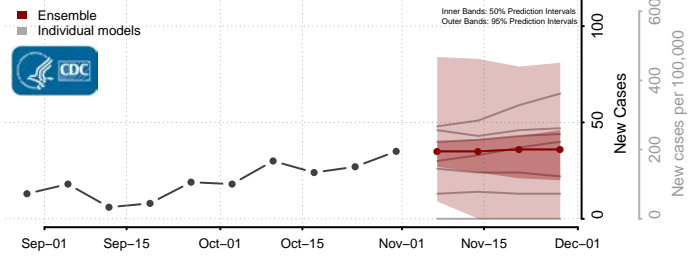

Winston County, Mississippi