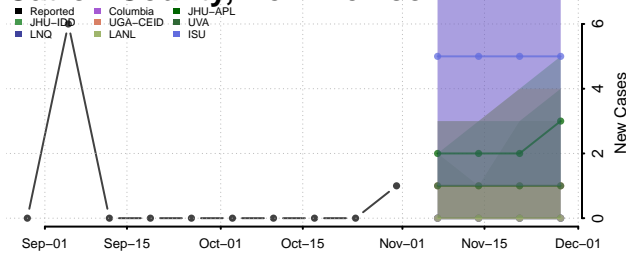

Catron County, New Mexico