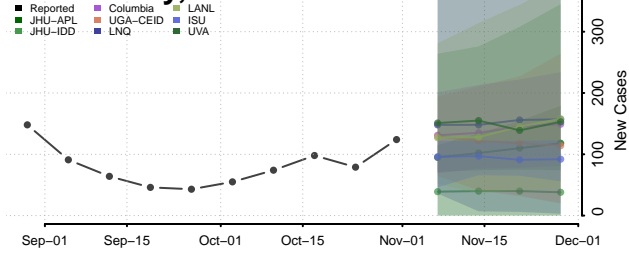

Lee County, Iowa