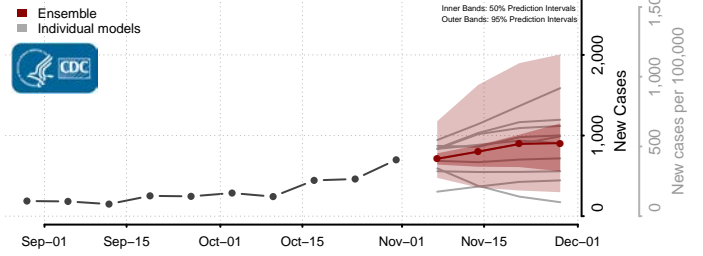

Poweshiek County, Iowa

Ringgold County, Iowa

Sac County, Iowa

Scott County, Iowa

Shelby County, Iowa

Sioux County, Iowa

Story County, Iowa

Tama County, Iowa