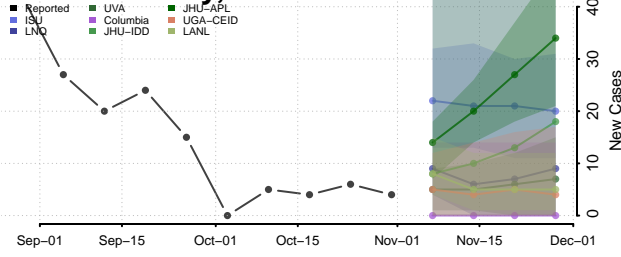

Austin County, Texas