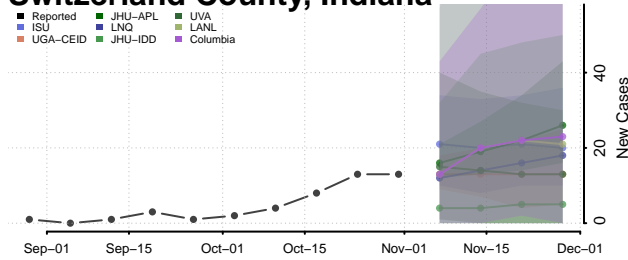

Switzerland County, Indiana