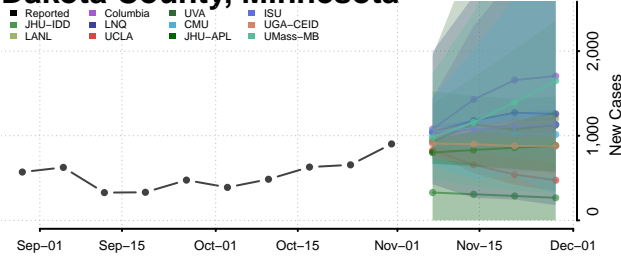

Dakota County, Minnesota