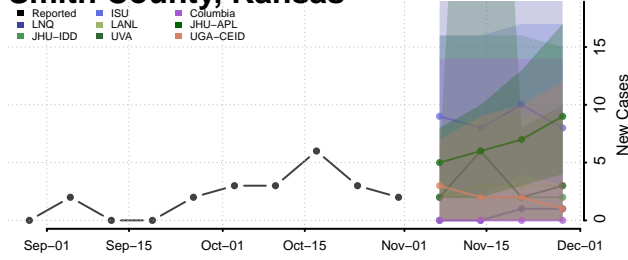

Smith County, Kansas