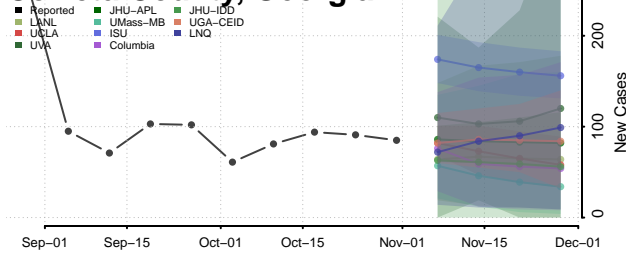

Clayton County, Georgia

Clinch County, Georgia

Cobb County, Georgia

Coffee County, Georgia

Colquitt County, Georgia

Columbia County, Georgia

Cook County, Georgia

Coweta County, Georgia