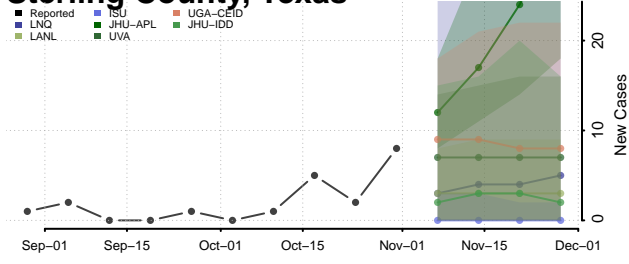

Sterling County, Texas