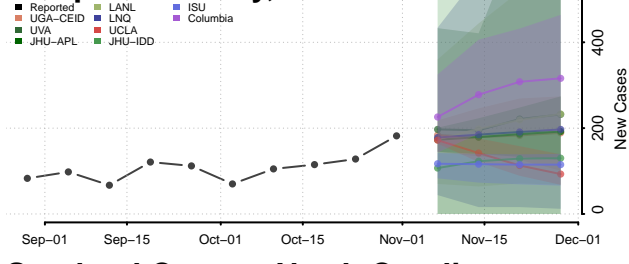

Randolph County, North Carolina

Richmond County, North Carolina

Robeson County, North Carolina

Rockingham County, North Carolina

Rowan County, North Carolina

Rutherford County, North Carolina

Sampson County, North Carolina