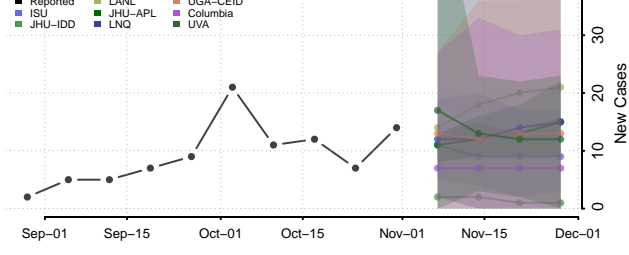

Johnson County, Nebraska