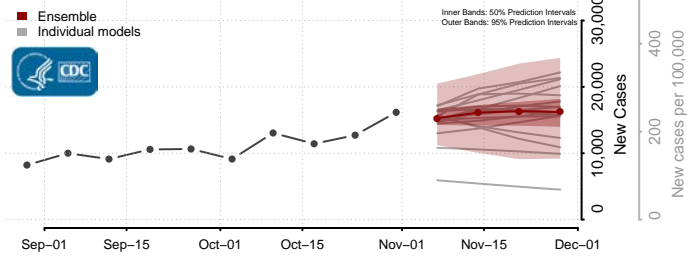

Wilkinson County, Mississippi

Winston County, Mississippi

Yalobusha County, Mississippi

Yazoo County, Mississippi

Missouri

Adair County, Missouri