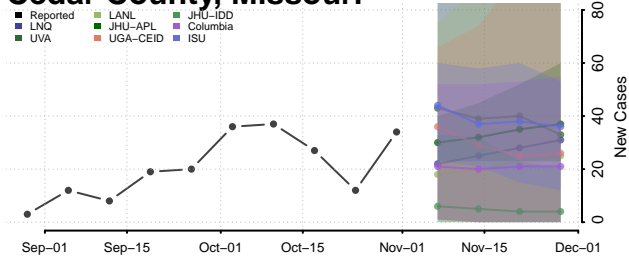

Cedar County, Missouri