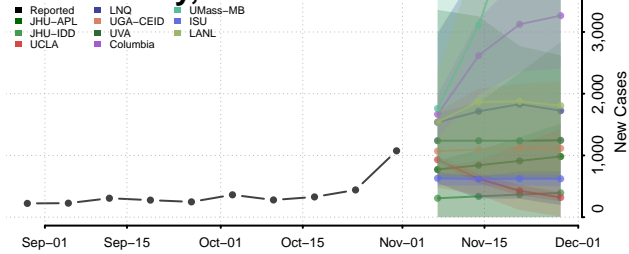

Linn County, Iowa