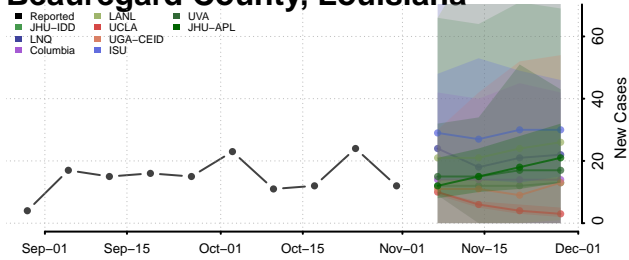

Louisiana

Acadia County, Louisiana

Allen County, Louisiana

Ascension County, Louisiana

Assumption County, Louisiana

Avoyelles County, Louisiana

Beauregard County, Louisiana

Bienville County, Louisiana