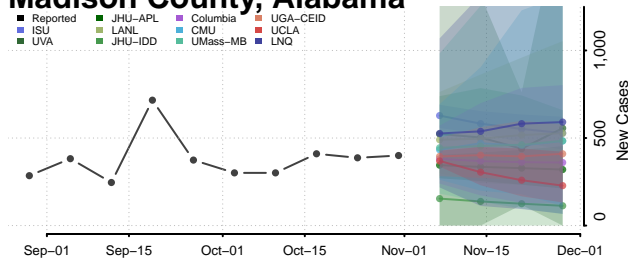

Lauderdale County, Alabama

Lawrence County, Alabama

Lee County, Alabama

Limestone County, Alabama

Lowndes County, Alabama

Macon County, Alabama

Madison County, Alabama

Marengo County, Alabama

Marion County, Alabama

Marshall County, Alabama

Mobile County, Alabama

Monroe County, Alabama

Montgomery County, Alabama

Morgan County, Alabama

Perry County, Alabama

Pickens County, Alabama