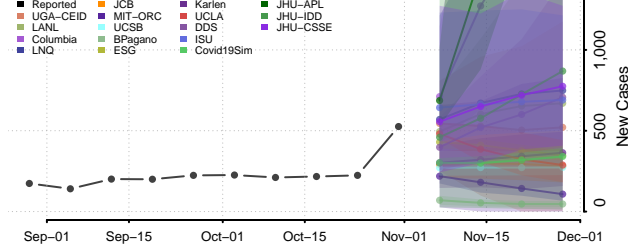

West Baton Rouge County, Louisiana

West Carroll County, Louisiana

West Feliciana County, Louisiana

Winn County, Louisiana

Maine

Androscoggin County, Maine