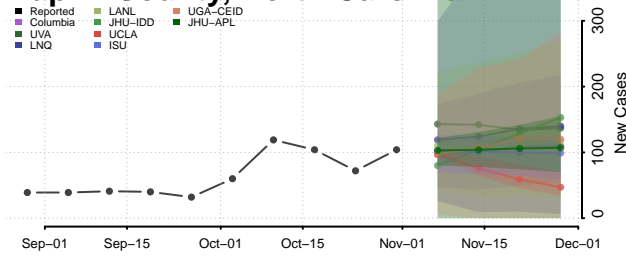

Currituck County, North Carolina

Dare County, North Carolina

Davidson County, North Carolina

Davie County, North Carolina

Duplin County, North Carolina

Durham County, North Carolina

Edgecombe County, North Carolina