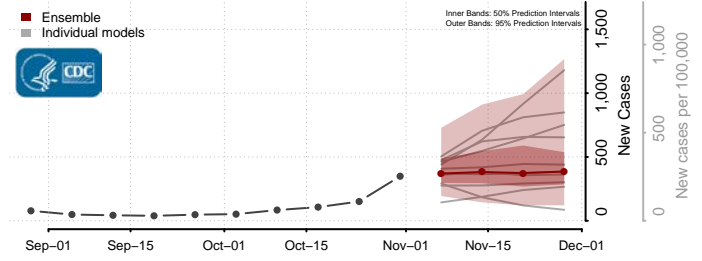

Taylor County, Texas