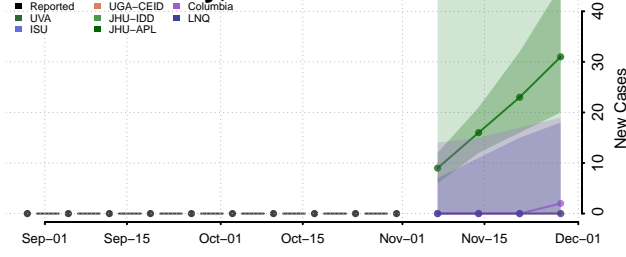

Weber County, Utah