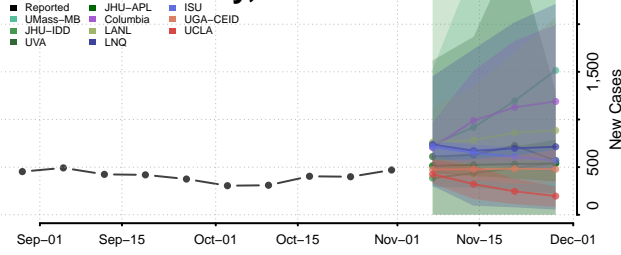

Lawrence County, Illinois

Lee County, Illinois

Livingston County, Illinois

Logan County, Illinois

Macon County, Illinois

Macoupin County, Illinois

Madison County, Illinois

Marion County, Illinois