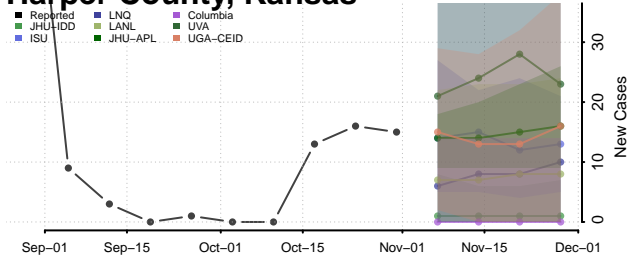

Harper County, Kansas