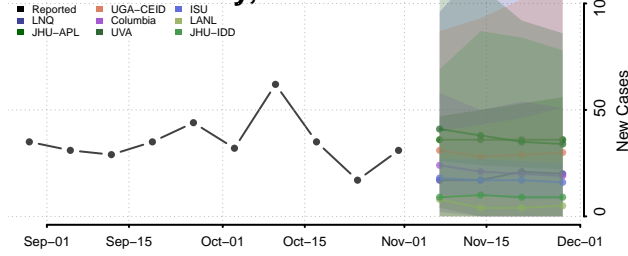

Chowan County, North Carolina