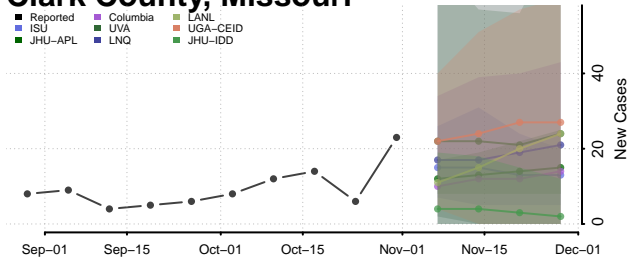

Clark County, Missouri