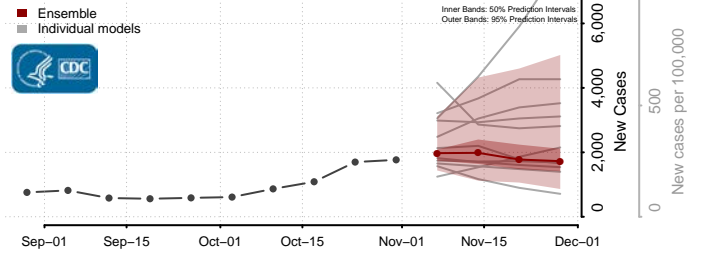

Will County, Illinois