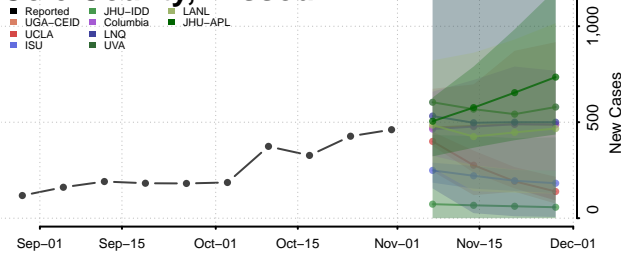

Cole County, Missouri