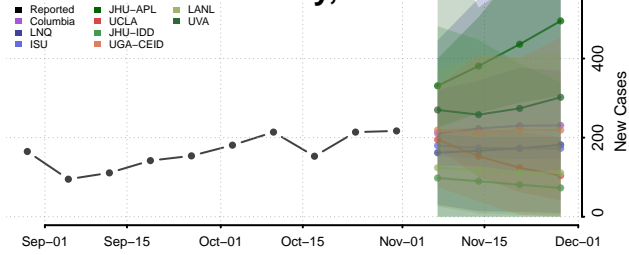

Pottawatomie County, Oklahoma