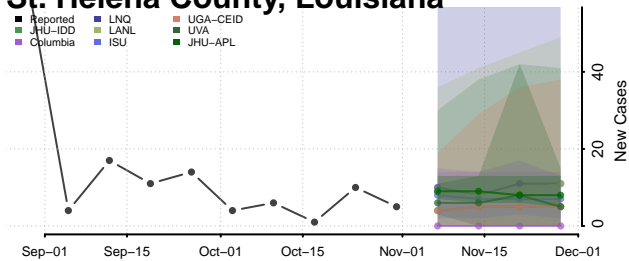

St. Helena County, Louisiana