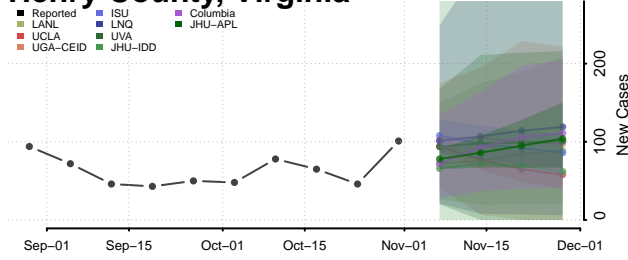

Henry County, Virginia