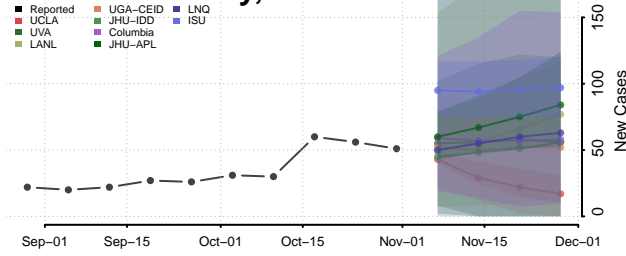

Harrison County, Texas