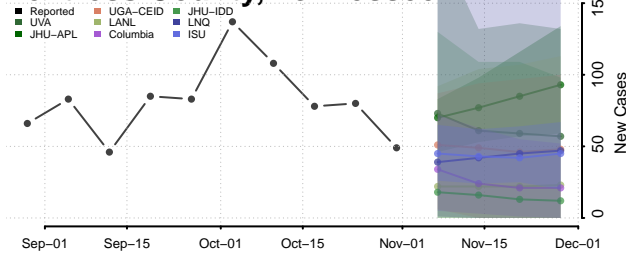

Fentress County, Tennessee