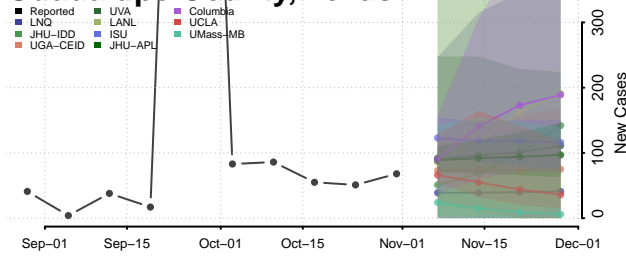

Guadalupe County, Texas