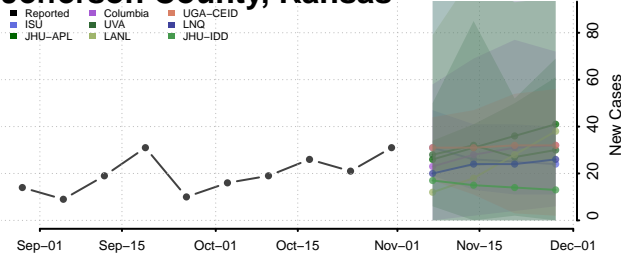

Jefferson County, Kansas