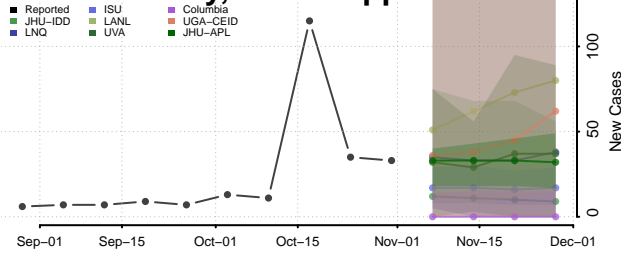

Carroll County, Mississippi