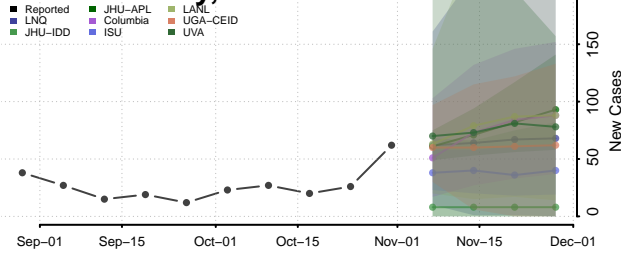

Black Hawk County, Iowa

Boone County, Iowa

Bremer County, Iowa

Buchanan County, Iowa

Buena Vista County, Iowa

Butler County, Iowa

Calhoun County, Iowa

Carroll County, Iowa