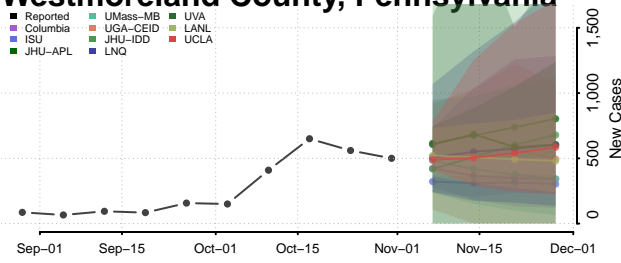

Venango County, Pennsylvania

Warren County, Pennsylvania

Washington County, Pennsylvania

Wayne County, Pennsylvania

Westmoreland County, Pennsylvania

Wyoming County, Pennsylvania

York County, Pennsylvania

Puerto Rico