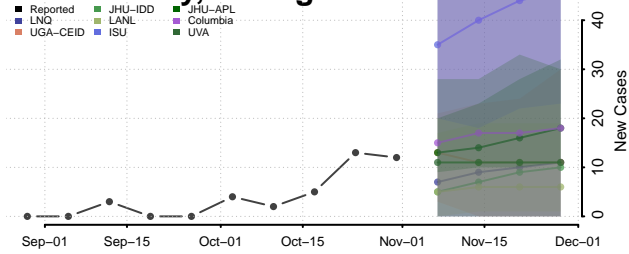

Iron County, Michigan

Isabella County, Michigan

Jackson County, Michigan

Kalamazoo County, Michigan

Kalkaska County, Michigan

Kent County, Michigan

Keweenaw County, Michigan

Lake County, Michigan