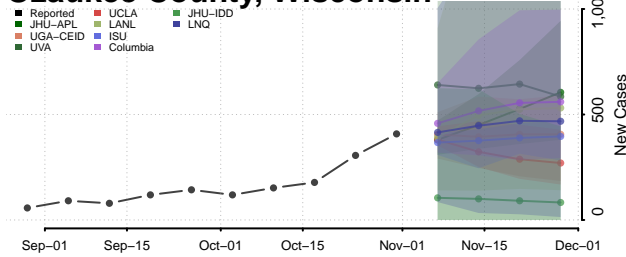

Oconto County, Wisconsin

Oneida County, Wisconsin

Outagamie County, Wisconsin

Ozaukee County, Wisconsin

Pepin County, Wisconsin

Pierce County, Wisconsin

Polk County, Wisconsin

Portage County, Wisconsin