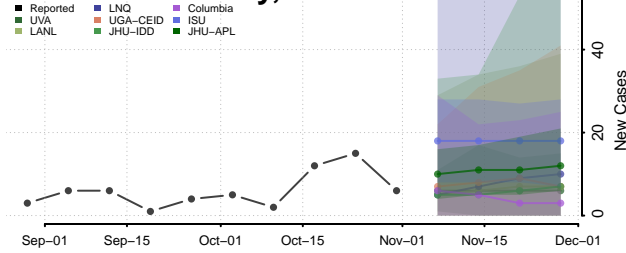

Red River County, Texas