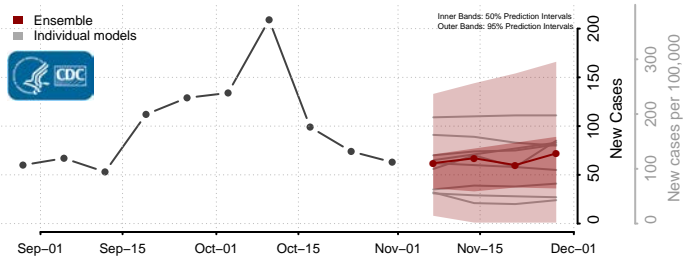

Union County, North Carolina

Vance County, North Carolina

Wake County, North Carolina

Warren County, North Carolina

Washington County, North Carolina

Watauga County, North Carolina

Wayne County, North Carolina