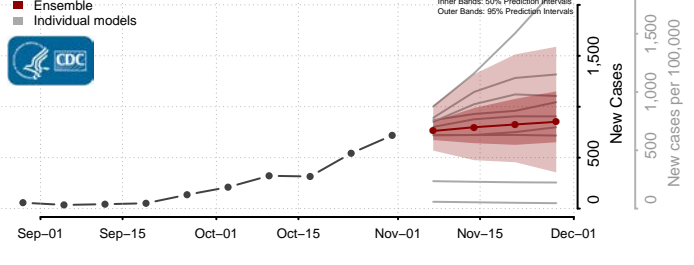

Custer County, Montana

Daniels County, Montana

Dawson County, Montana

Deer Lodge County, Montana

Fallon County, Montana

Fergus County, Montana

Flathead County, Montana

Gallatin County, Montana