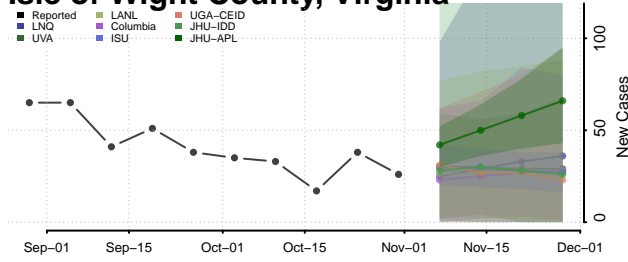

Henry County, Virginia

Highland County, Virginia

Hopewell County, Virginia

Isle of Wight County, Virginia

James City County, Virginia

King and Queen County, Virginia

King George County, Virginia

King William County, Virginia