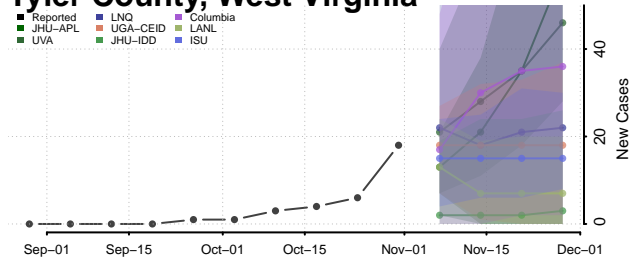

Tyler County, West Virginia