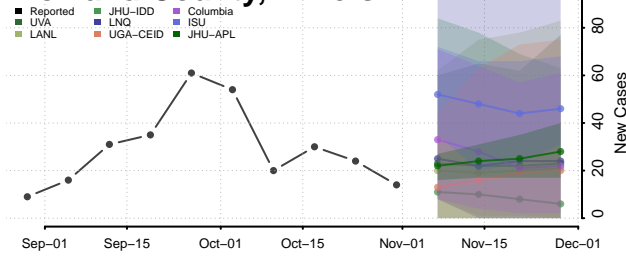

Pike County, Illinois

Pope County, Illinois

Pulaski County, Illinois

Putnam County, Illinois

Randolph County, Illinois

Richland County, Illinois

Rock Island County, Illinois

Saline County, Illinois