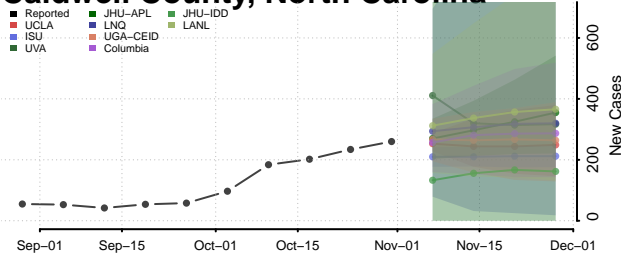

Caldwell County, North Carolina