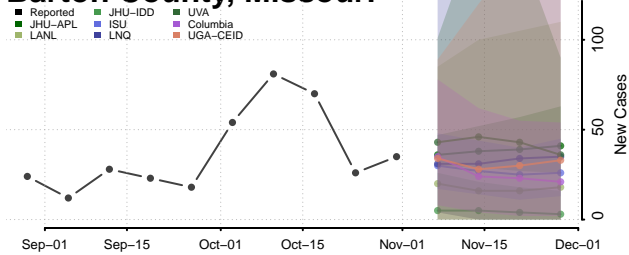

Barton County, Missouri