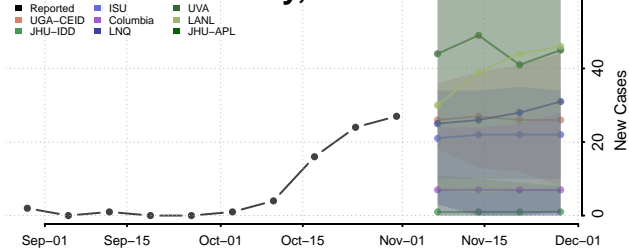

Beaverhead County, Montana

Big Horn County, Montana

Blaine County, Montana

Broadwater County, Montana

Carbon County, Montana

Carter County, Montana

Cascade County, Montana

Chouteau County, Montana