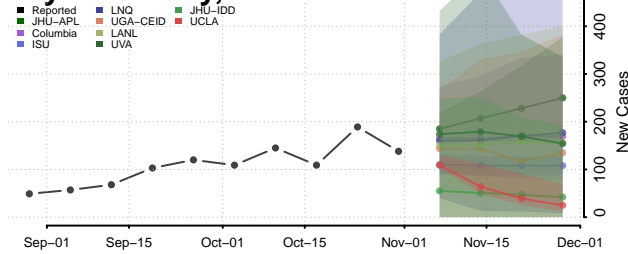

Beaver County, Oklahoma

Beckham County, Oklahoma

Blaine County, Oklahoma

Bryan County, Oklahoma

Caddo County, Oklahoma

Canadian County, Oklahoma

Carter County, Oklahoma

Cherokee County, Oklahoma