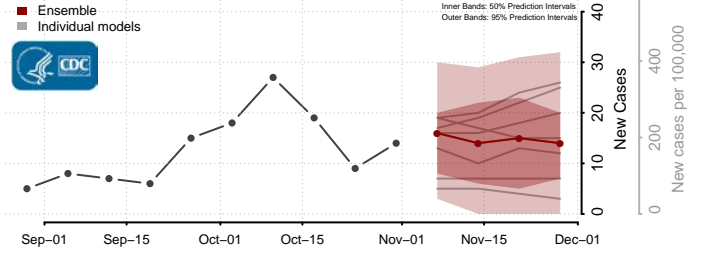

Dade County, Missouri