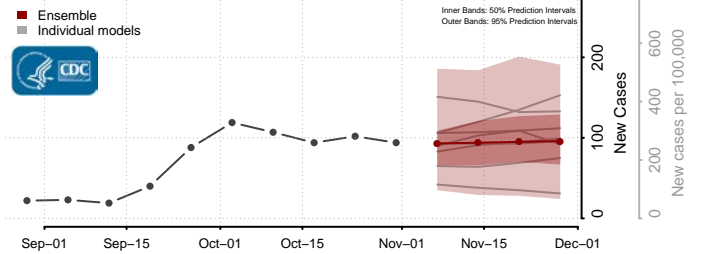

Union County, Kentucky

Warren County, Kentucky

Washington County, Kentucky

Wayne County, Kentucky

Webster County, Kentucky

Whitley County, Kentucky

Wolfe County, Kentucky

Woodford County, Kentucky