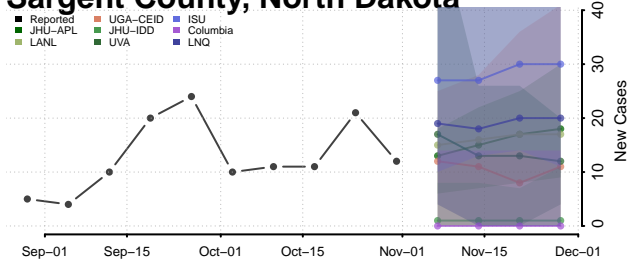

Sargent County, North Dakota