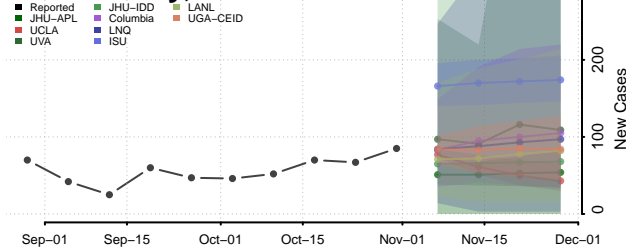

Erie County, Ohio