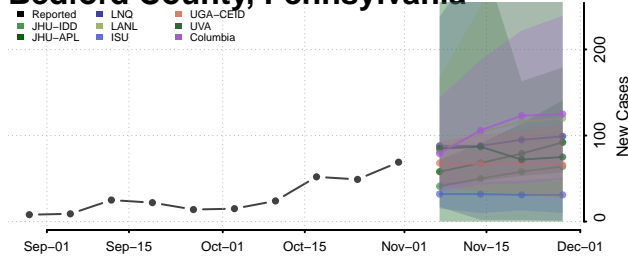

Bedford County, Pennsylvania