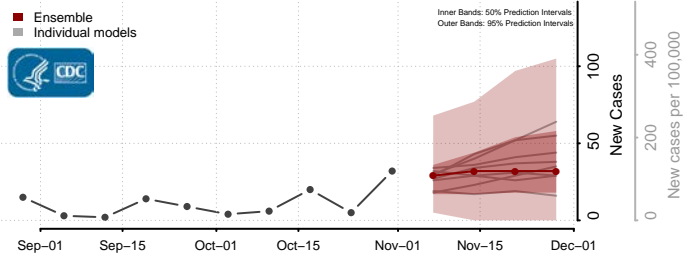

Mineral County, West Virginia