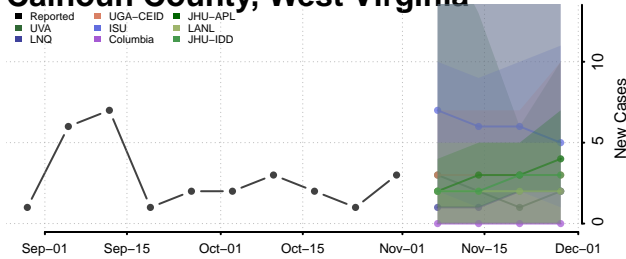

Calhoun County, West Virginia