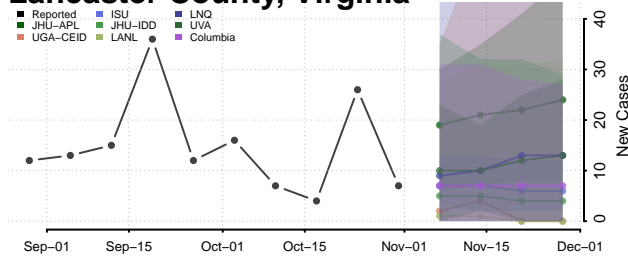

Lancaster County, Virginia