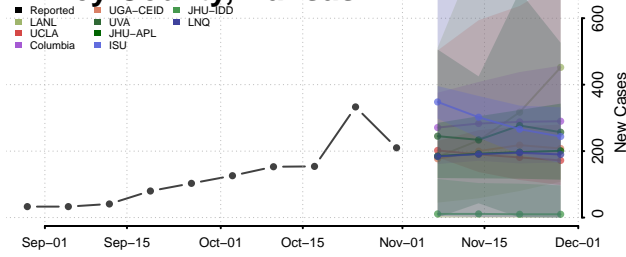

Finney County, Kansas