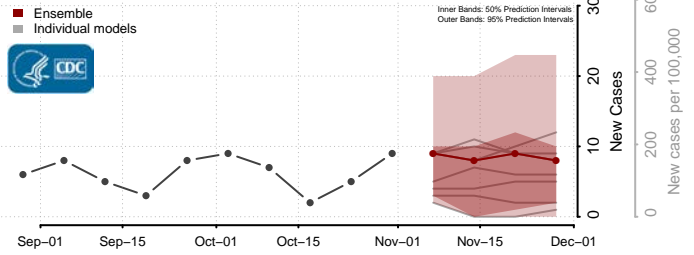

Atchison County, Missouri