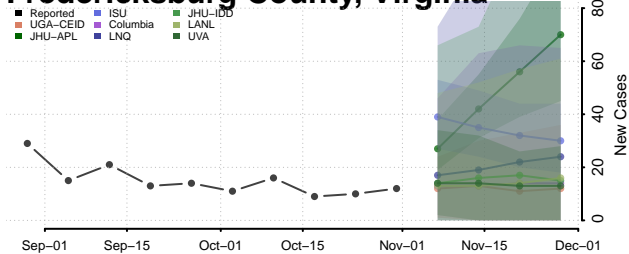

Fredericksburg County, Virginia