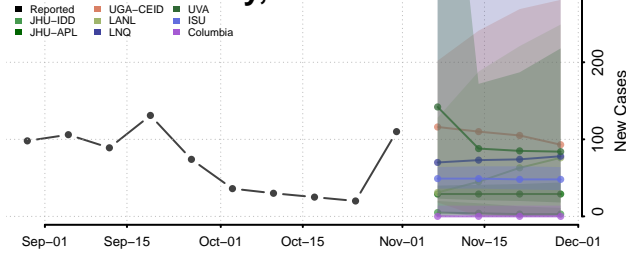

Rosebud County, Montana