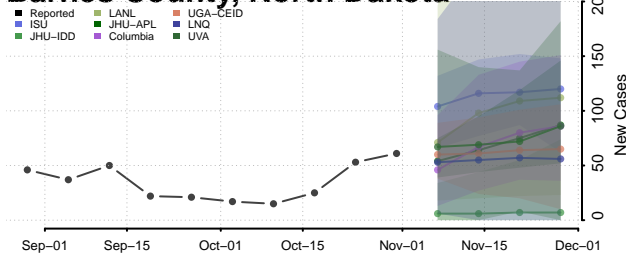

Barnes County, North Dakota