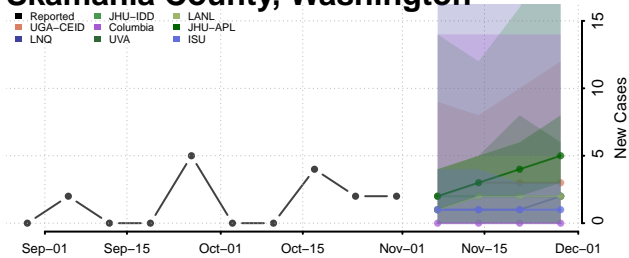

Skamania County, Washington

Snohomish County, Washington

Spokane County, Washington

Stevens County, Washington

Thurston County, Washington

Wahkiakum County, Washington

Walla Walla County, Washington

Whatcom County, Washington