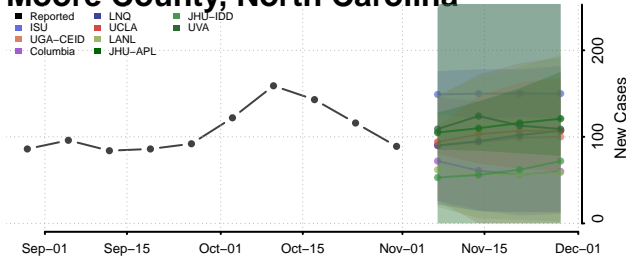

Moore County, North Carolina