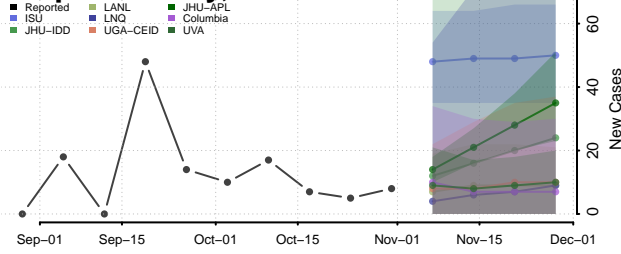

Jasper County, Texas