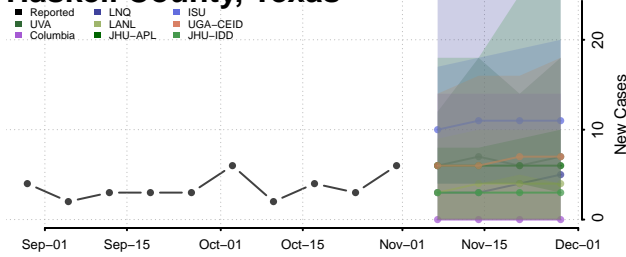

Haskell County, Texas