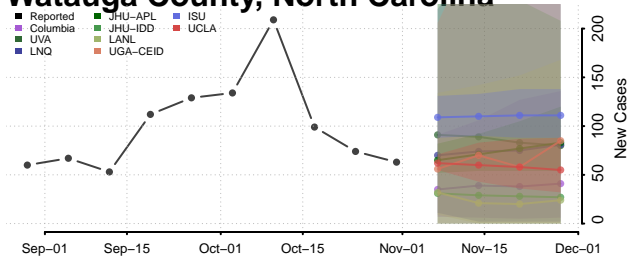

Union County, North Carolina

Vance County, North Carolina

Wake County, North Carolina

Warren County, North Carolina

Washington County, North Carolina

Watauga County, North Carolina

Wayne County, North Carolina