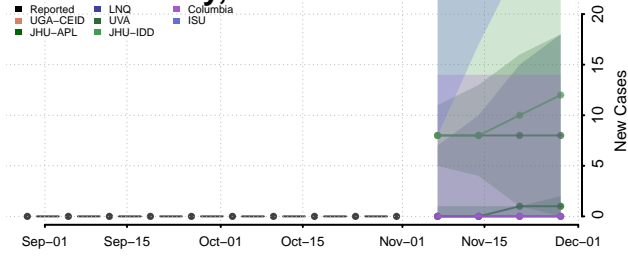

Sevier County, Utah