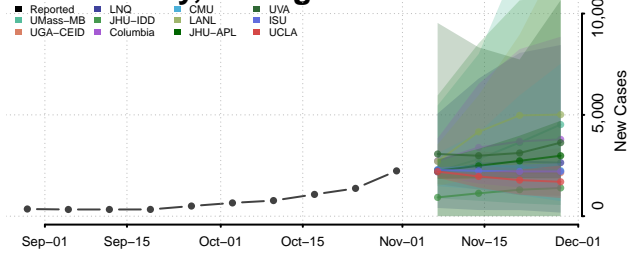

Iron County, Michigan

Isabella County, Michigan

Jackson County, Michigan

Kalamazoo County, Michigan

Kalkaska County, Michigan

Kent County, Michigan

Keweenaw County, Michigan

Lake County, Michigan