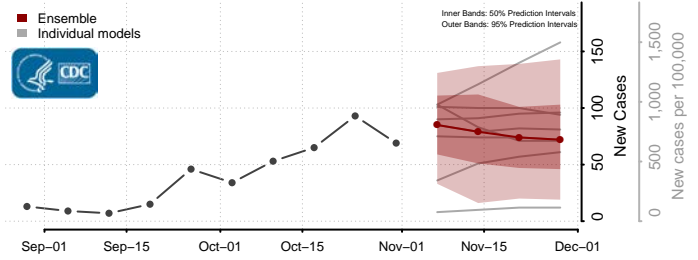

McLean County, North Dakota

Mercer County, North Dakota

Morton County, North Dakota

Mountrail County, North Dakota

Nelson County, North Dakota

Oliver County, North Dakota

Pembina County, North Dakota

Pierce County, North Dakota