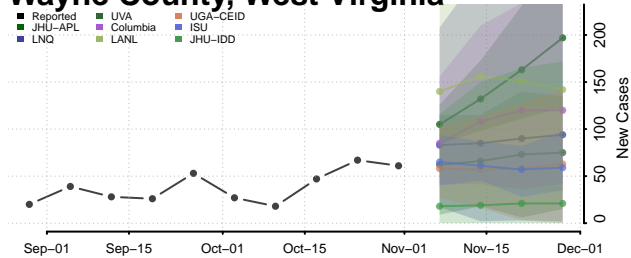

Wayne County, West Virginia