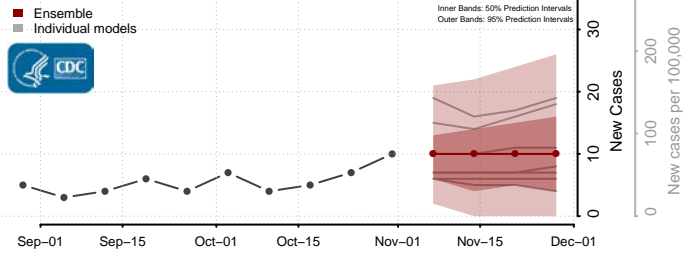

Madison County, Virginia