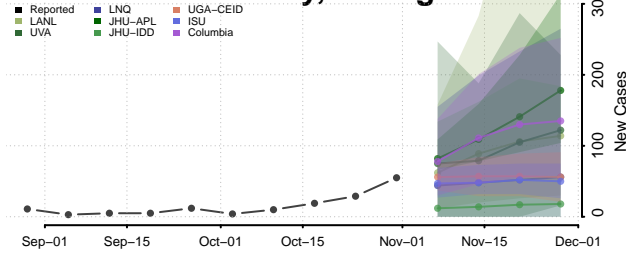

Oscoda County, Michigan

Otsego County, Michigan

Ottawa County, Michigan

Presque Isle County, Michigan

Roscommon County, Michigan

Saginaw County, Michigan

Sanilac County, Michigan

Schoolcraft County, Michigan