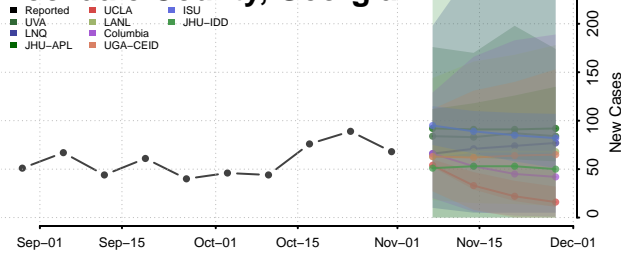

Rabun County, Georgia

Randolph County, Georgia

Richmond County, Georgia

Rockdale County, Georgia

Schley County, Georgia

Screven County, Georgia

Seminole County, Georgia

Spalding County, Georgia