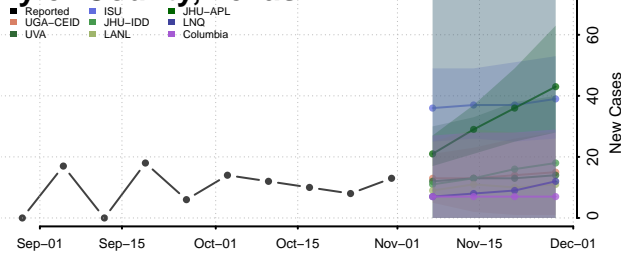

Titus County, Texas

Tom Green County, Texas

Travis County, Texas

Trinity County, Texas

Tyler County, Texas

Upshur County, Texas

Upton County, Texas

Uvalde County, Texas