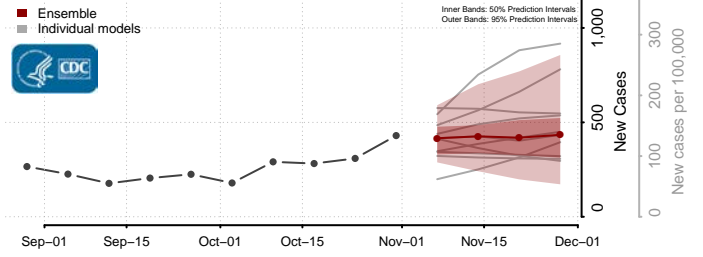

Currituck County, North Carolina

Dare County, North Carolina

Davidson County, North Carolina

Davie County, North Carolina

Duplin County, North Carolina

Durham County, North Carolina

Edgecombe County, North Carolina