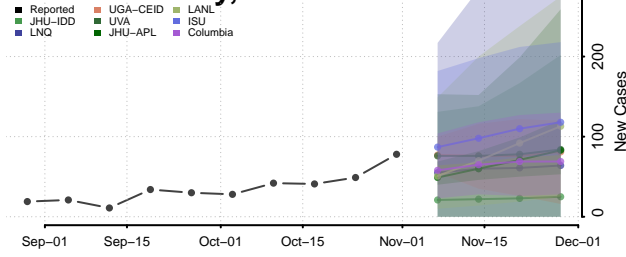

Gaines County, Texas