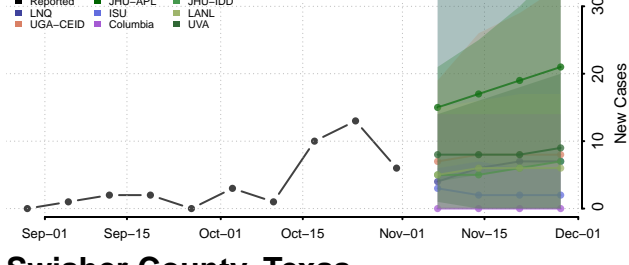

Sutton County, Texas