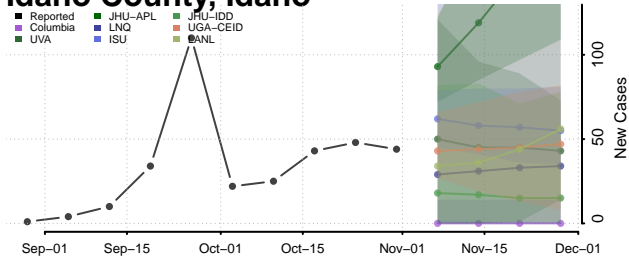

Idaho County, Idaho