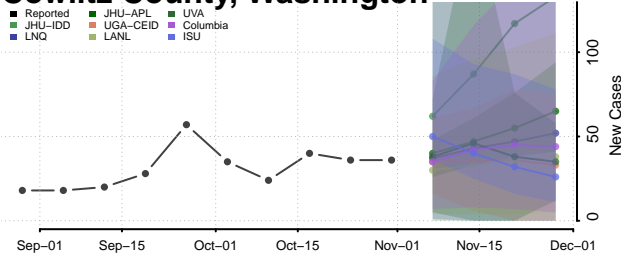

Cowlitz County, Washington