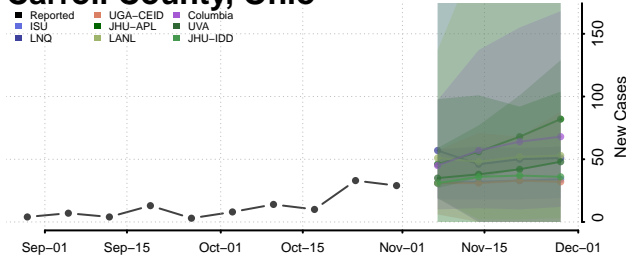

Carroll County, Ohio