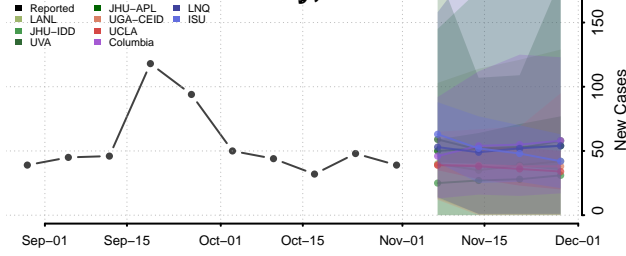

Miami-Dade County, Florida

Monroe County, Florida

Nassau County, Florida

Okaloosa County, Florida

Okeechobee County, Florida

Orange County, Florida

Osceola County, Florida

Palm Beach County, Florida