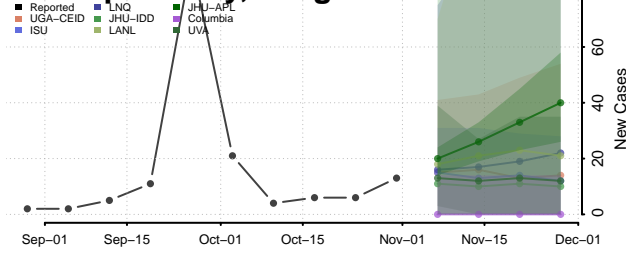

Clatsop County, Oregon