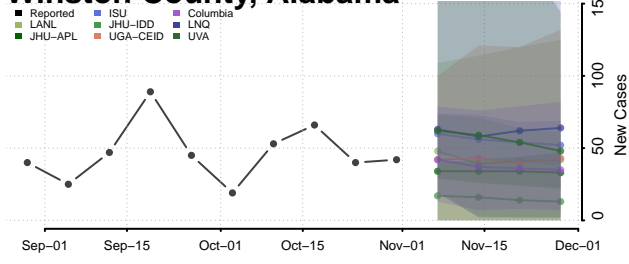

Pike County, Alabama

Randolph County, Alabama

Russell County, Alabama

Shelby County, Alabama

St. Clair County, Alabama

Sumter County, Alabama

Talladega County, Alabama

Tallapoosa County, Alabama

Tuscaloosa County, Alabama

Walker County, Alabama

Washington County, Alabama

Wilcox County, Alabama

Winston County, Alabama

Alaska

Aleutians East County, Alaska

Aleutians West County, Alaska