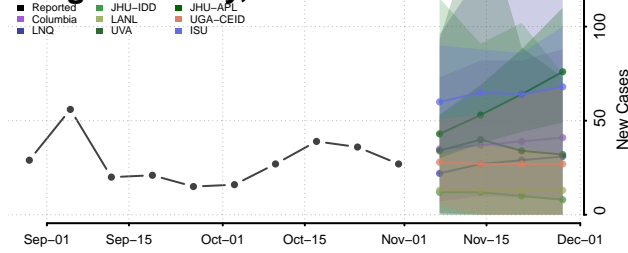

Morgan County, Tennessee