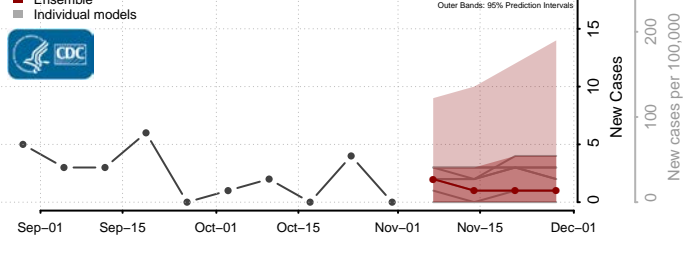

Prince George County, Virginia

Prince William County, Virginia

Pulaski County, Virginia

Radford County, Virginia

Rappahannock County, Virginia

Richmond City County, Virginia

Richmond County, Virginia

Roanoke City County, Virginia