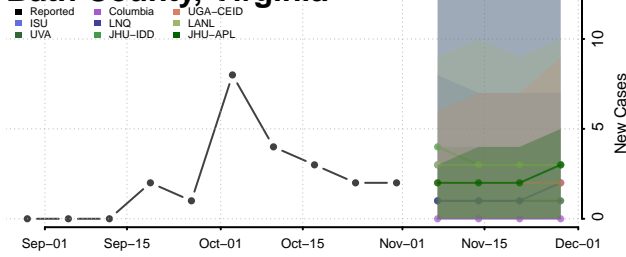

Bath County, Virginia