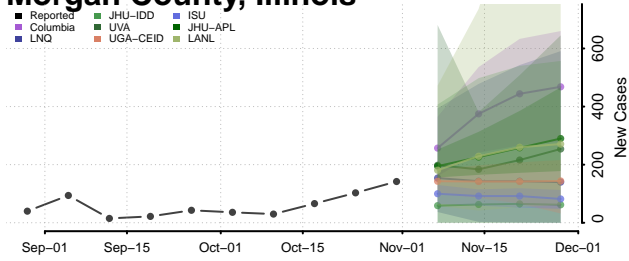

Morgan County, Illinois