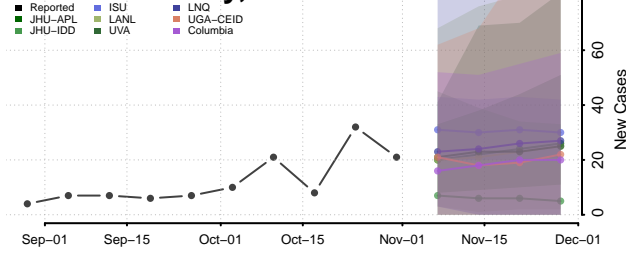

Kay County, Oklahoma

Kingfisher County, Oklahoma

Kiowa County, Oklahoma

Latimer County, Oklahoma

Le Flore County, Oklahoma

Lincoln County, Oklahoma

Logan County, Oklahoma

Love County, Oklahoma