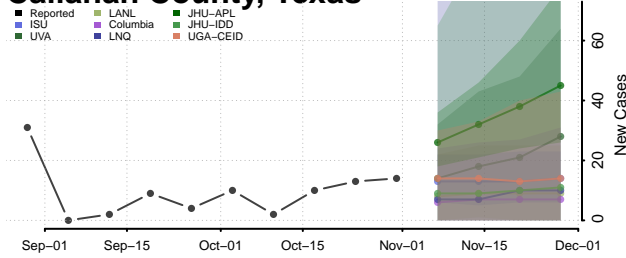

Callahan County, Texas