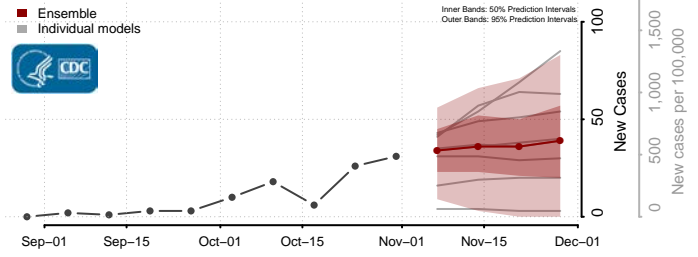

Norman County, Minnesota