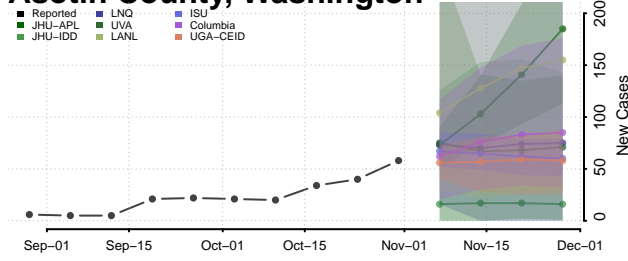

Wythe County, Virginia

York County, Virginia

Washington

Adams County, Washington

Asotin County, Washington

Benton County, Washington

Chelan County, Washington

Clallam County, Washington