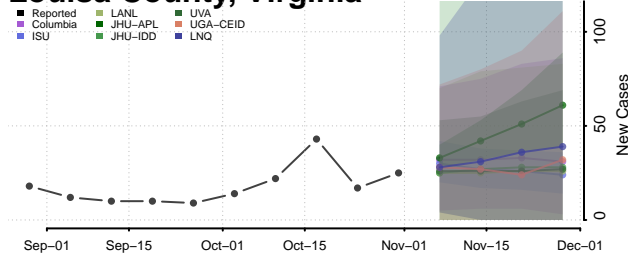

Lancaster County, Virginia

Lee County, Virginia

Lexington County, Virginia

Loudoun County, Virginia

Louisa County, Virginia

Lunenburg County, Virginia

Lynchburg County, Virginia

Madison County, Virginia