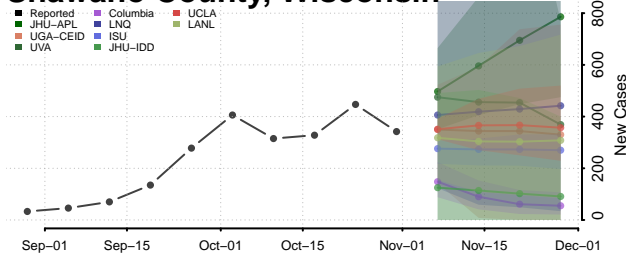

Shawano County, Wisconsin