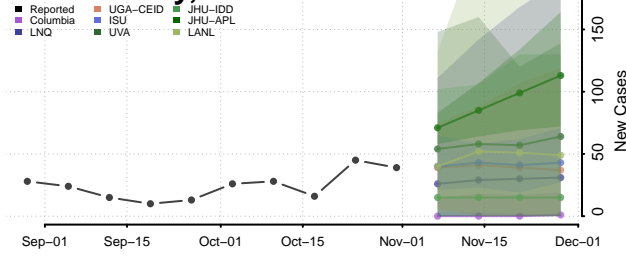

Morgan County, Tennessee

Obion County, Tennessee

Overton County, Tennessee

Perry County, Tennessee

Pickett County, Tennessee

Polk County, Tennessee

Putnam County, Tennessee

Rhea County, Tennessee