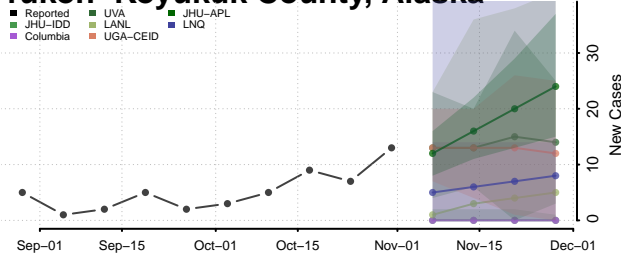

Yukon-Koyukuk County, Alaska