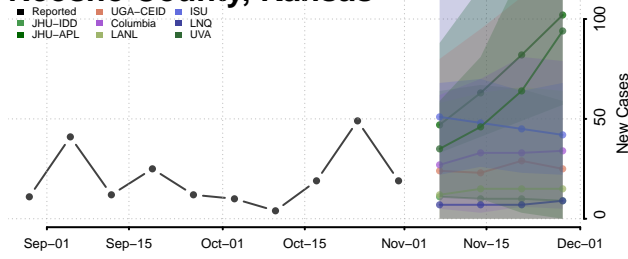

Neosho County, Kansas