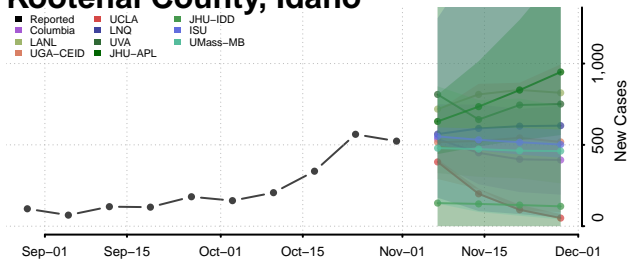

Gooding County, Idaho

Idaho County, Idaho

Jefferson County, Idaho

Jerome County, Idaho

Kootenai County, Idaho

Latah County, Idaho

Lemhi County, Idaho

Lewis County, Idaho