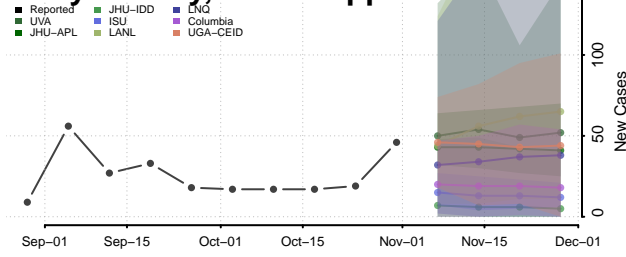

Perry County, Mississippi