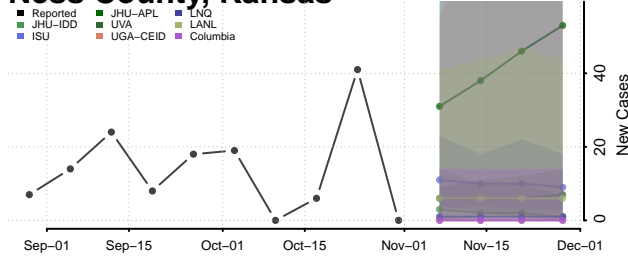

Ness County, Kansas