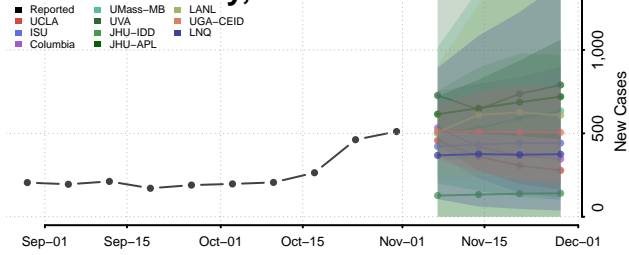

Sumner County, Tennessee