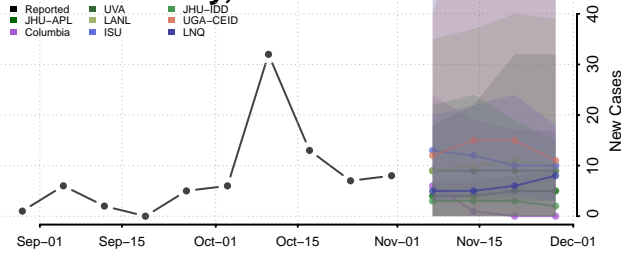

Ottawa County, Kansas