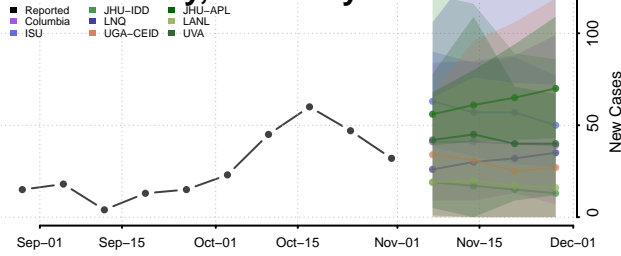

Adair County, Kentucky