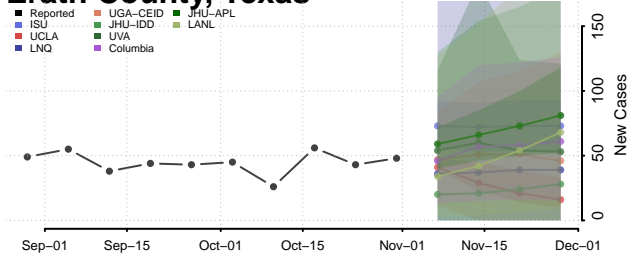

Erath County, Texas