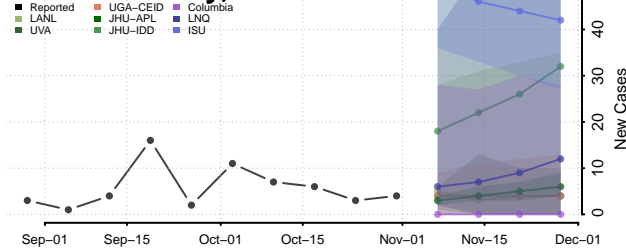

Delaware County, New York

Dutchess County, New York

Erie County, New York

Essex County, New York

Franklin County, New York

Fulton County, New York

Genesee County, New York

Greene County, New York