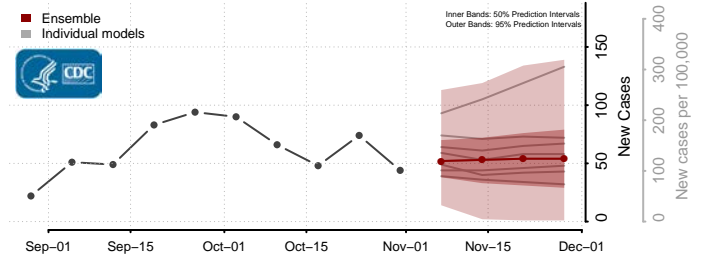

Kay County, Oklahoma