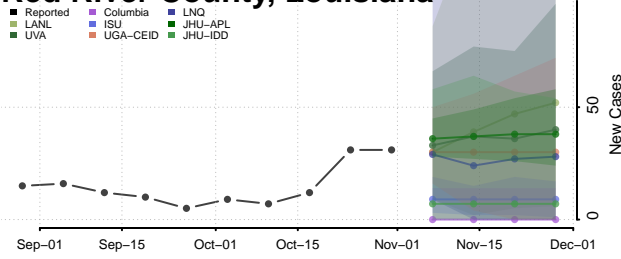

Red River County, Louisiana