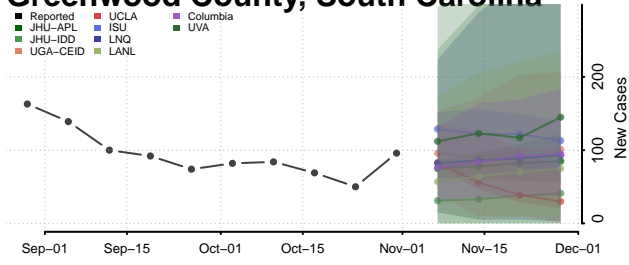

Greenville County, South Carolina

Greenwood County, South Carolina

Hampton County, South Carolina

Horry County, South Carolina

Jasper County, South Carolina

Kershaw County, South Carolina

Lancaster County, South Carolina