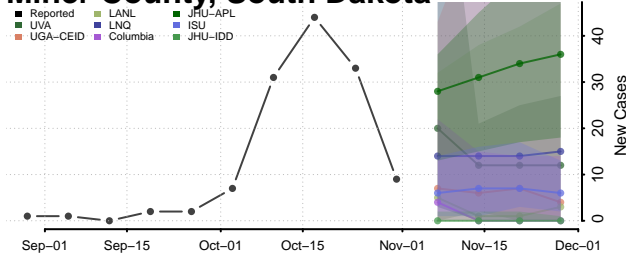

Miner County, South Dakota