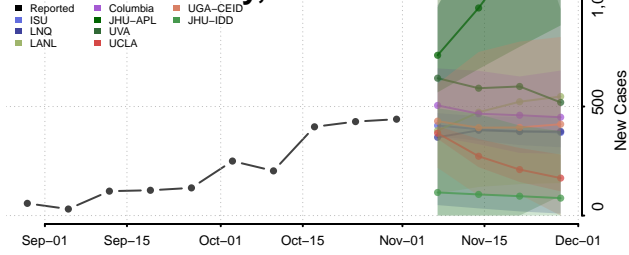

Idaho

Ada County, Idaho

Adams County, Idaho

Bannock County, Idaho

Bear Lake County, Idaho

Benewah County, Idaho

Bingham County, Idaho

Blaine County, Idaho