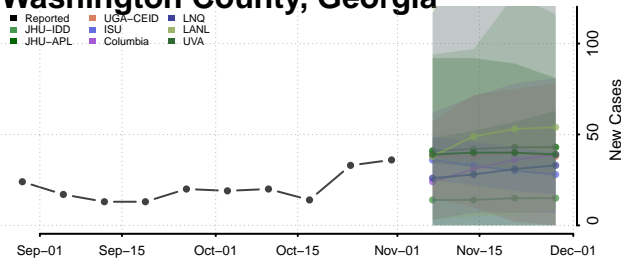

Twiggs County, Georgia

Union County, Georgia

Upson County, Georgia

Walker County, Georgia

Walton County, Georgia

Ware County, Georgia

Warren County, Georgia

Washington County, Georgia