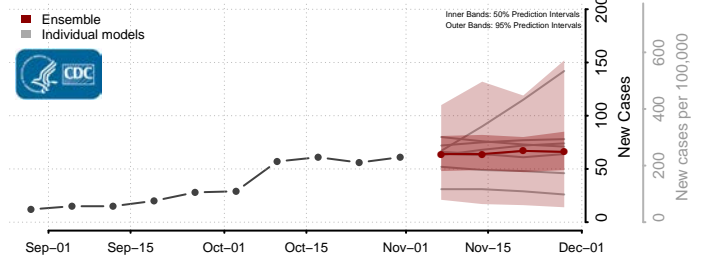

Russell County, Virginia