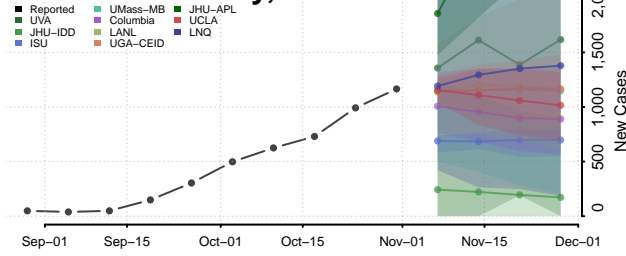

Lincoln County, Wisconsin

Manitowoc County, Wisconsin

Marathon County, Wisconsin

Marinette County, Wisconsin

Marquette County, Wisconsin

Menominee County, Wisconsin

Milwaukee County, Wisconsin

Monroe County, Wisconsin