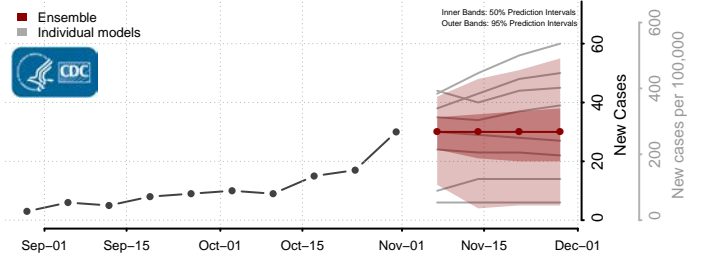

Cottonwood County, Minnesota