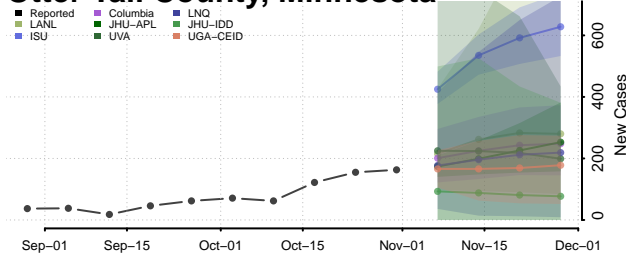

Otter Tail County, Minnesota