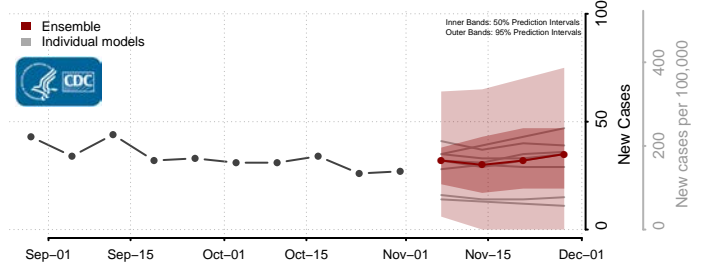

Tunica County, Mississippi

Union County, Mississippi

Walthall County, Mississippi

Warren County, Mississippi

Washington County, Mississippi

Wayne County, Mississippi

Webster County, Mississippi

Wilkinson County, Mississippi