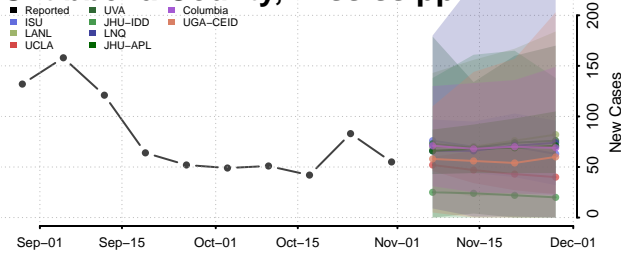

Monroe County, Mississippi

Montgomery County, Mississippi

Neshoba County, Mississippi

Newton County, Mississippi

Noxubee County, Mississippi

Oktibbeha County, Mississippi

Panola County, Mississippi

Pearl River County, Mississippi