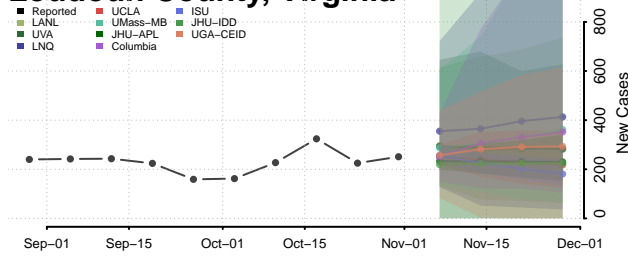

Lancaster County, Virginia

Lee County, Virginia

Lexington County, Virginia

Loudoun County, Virginia

Louisa County, Virginia

Lunenburg County, Virginia

Lynchburg County, Virginia

Madison County, Virginia