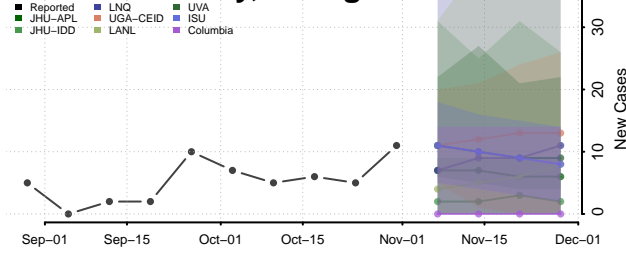

Bryan County, Georgia

Bulloch County, Georgia

Burke County, Georgia

Butts County, Georgia

Calhoun County, Georgia

Camden County, Georgia

Candler County, Georgia

Carroll County, Georgia