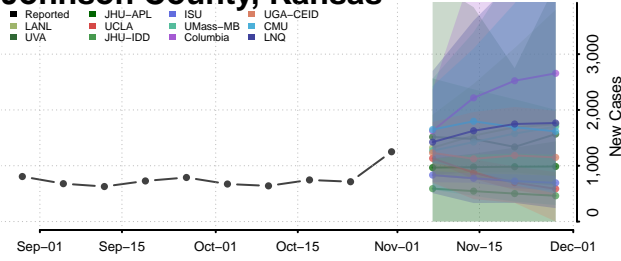

Johnson County, Kansas