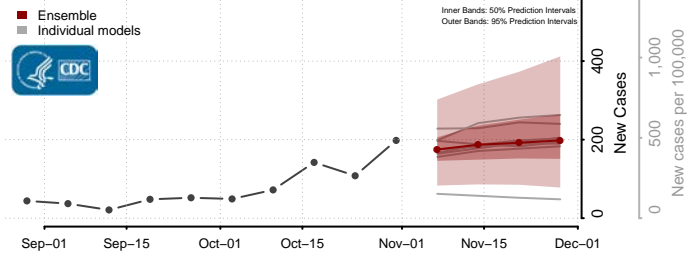

Minnesota

Aitkin County, Minnesota

Anoka County, Minnesota

Becker County, Minnesota

Beltrami County, Minnesota

Benton County, Minnesota

Big Stone County, Minnesota

Blue Earth County, Minnesota