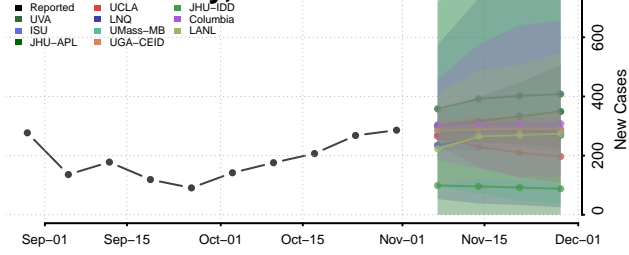

Blount County, Tennessee