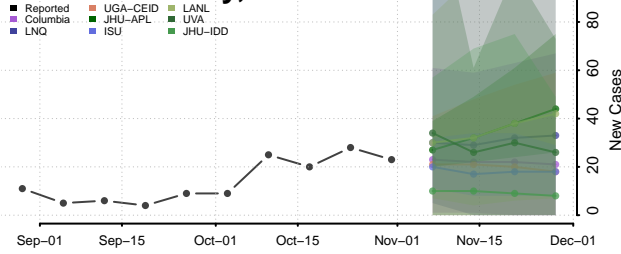

Clinton County, Iowa

Crawford County, Iowa

Dallas County, Iowa

Davis County, Iowa

Decatur County, Iowa

Delaware County, Iowa

Des Moines County, Iowa

Dickinson County, Iowa