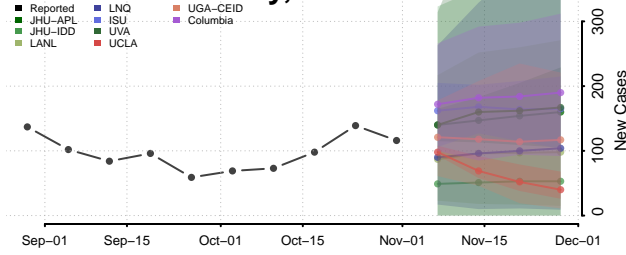

Robertson County, Tennessee