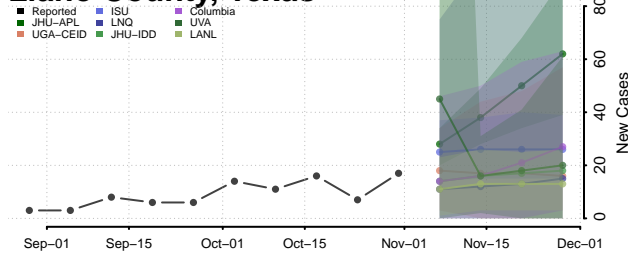

Leon County, Texas

Liberty County, Texas

Limestone County, Texas

Lipscomb County, Texas

Live Oak County, Texas

Llano County, Texas

Loving County, Texas

Lubbock County, Texas