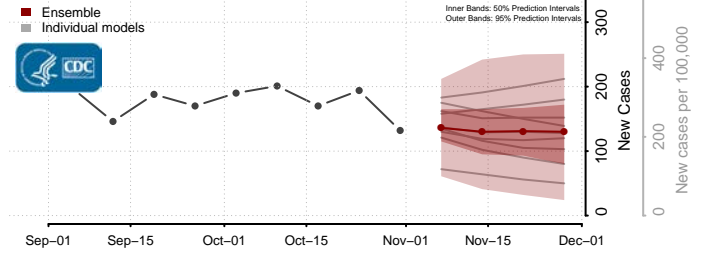

Custer County, Oklahoma

Delaware County, Oklahoma

Dewey County, Oklahoma

Ellis County, Oklahoma

Garfield County, Oklahoma

Garvin County, Oklahoma

Grady County, Oklahoma

Grant County, Oklahoma