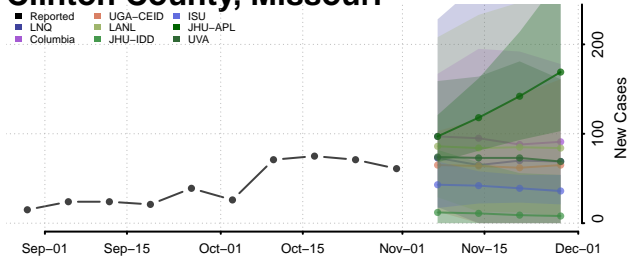

Clinton County, Missouri