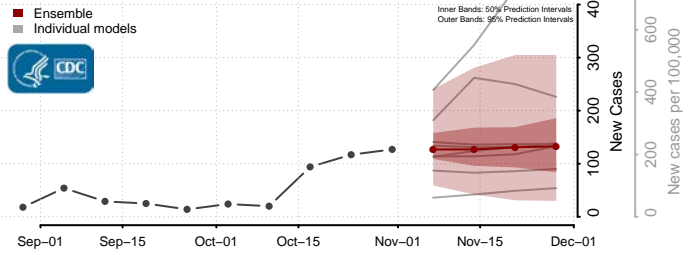

Mercer County, West Virginia