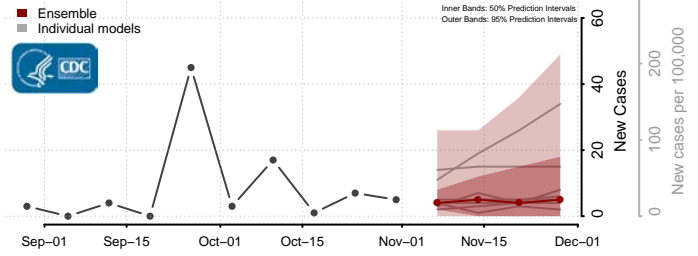

Bandera County, Texas