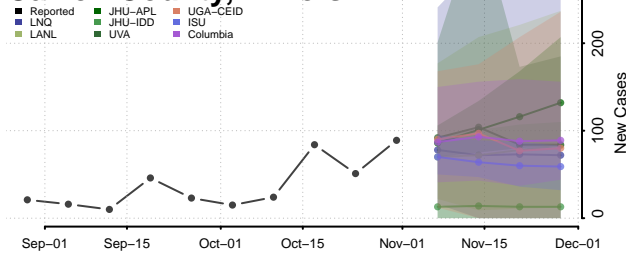

Carroll County, Illinois