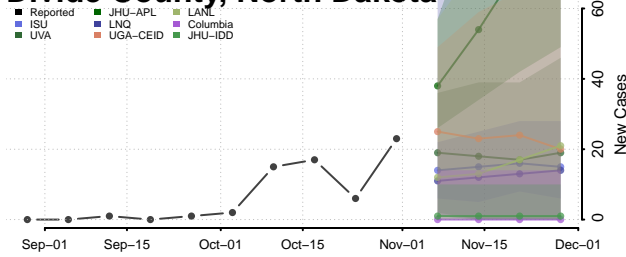

Divide County, North Dakota