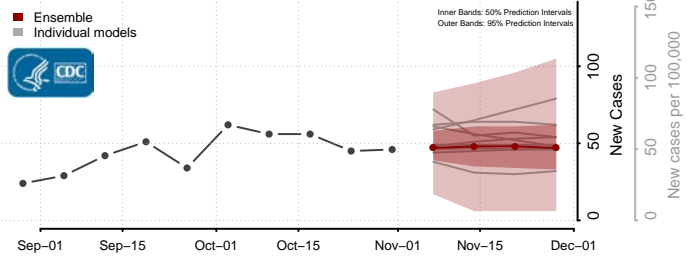

Calvert County, Maryland