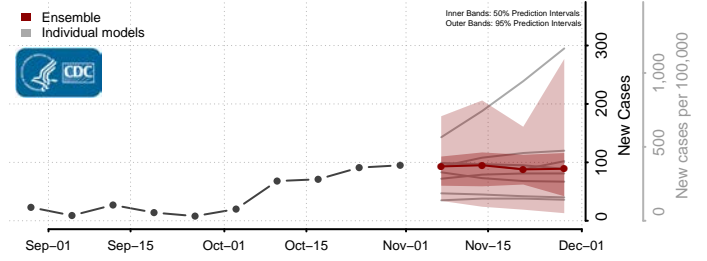

Salem County, Virginia