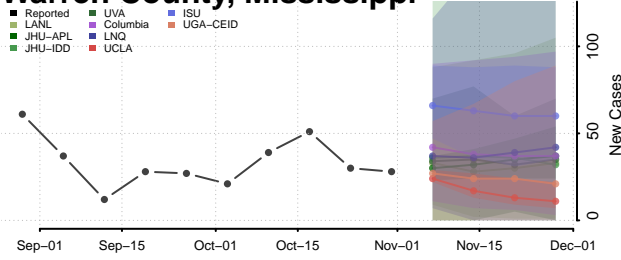

Tunica County, Mississippi

Union County, Mississippi

Walthall County, Mississippi

Warren County, Mississippi

Washington County, Mississippi

Wayne County, Mississippi

Webster County, Mississippi

Wilkinson County, Mississippi