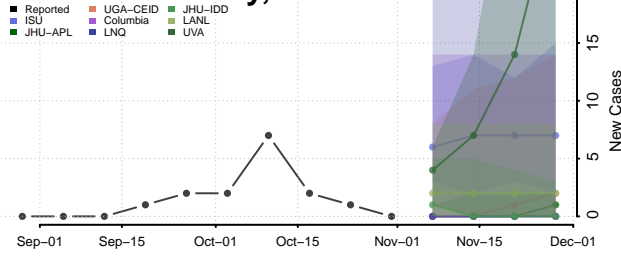

Woodson County, Kansas