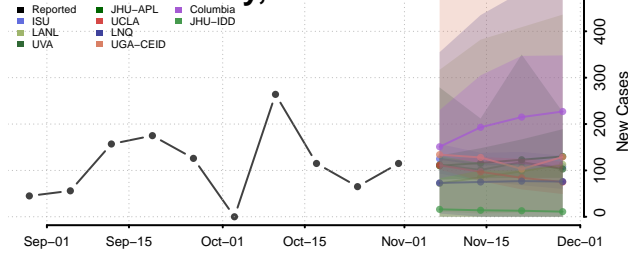

Howard County, Missouri

Howell County, Missouri

Iron County, Missouri

Jackson County, Missouri

Jasper County, Missouri

Jefferson County, Missouri

Johnson County, Missouri

Knox County, Missouri