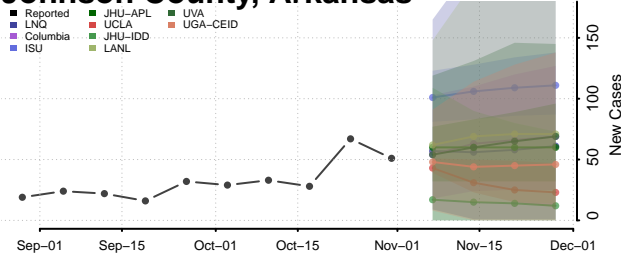

Johnson County, Arkansas