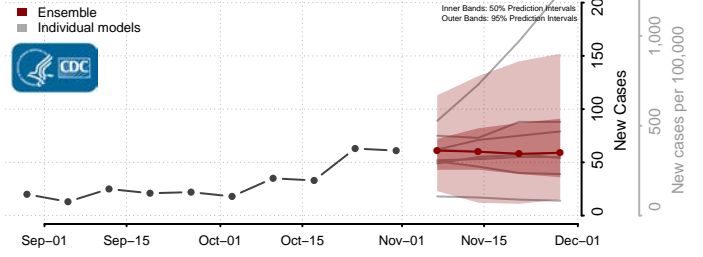

Dallas County, Missouri