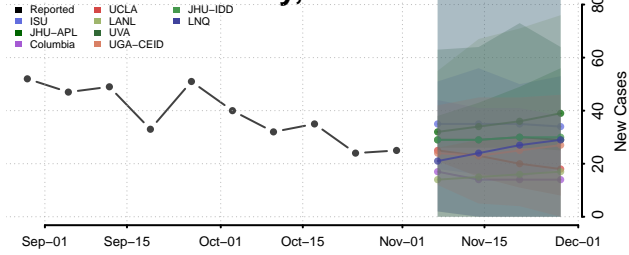

St. Bernard County, Louisiana