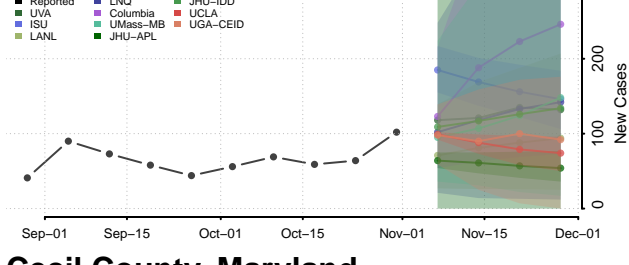

Carroll County, Maryland