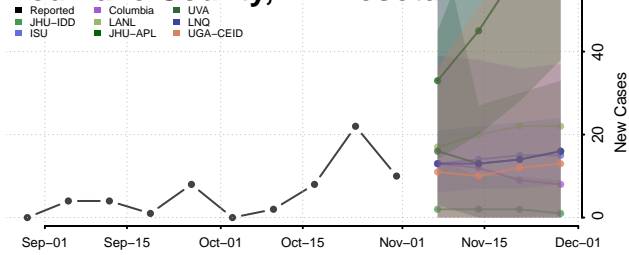

Redwood County, Minnesota

Renville County, Minnesota

Rice County, Minnesota

Rock County, Minnesota

Roseau County, Minnesota

Scott County, Minnesota

Sherburne County, Minnesota

Sibley County, Minnesota