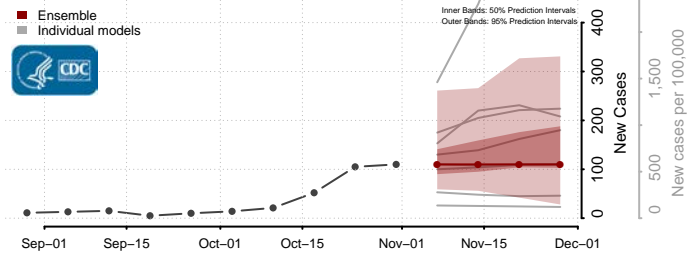

Hart County, Kentucky