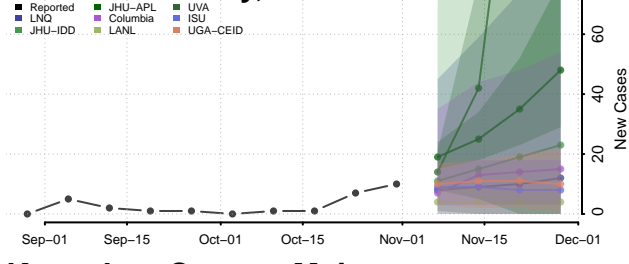

West Feliciana County, Louisiana

Winn County, Louisiana

Maine

Androscoggin County, Maine

Aroostook County, Maine

Cumberland County, Maine

Franklin County, Maine

Hancock County, Maine