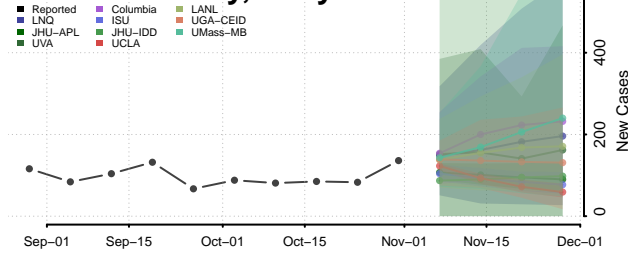

Calvert County, Maryland

Caroline County, Maryland

Carroll County, Maryland

Cecil County, Maryland

Charles County, Maryland

Dorchester County, Maryland

Frederick County, Maryland

Garrett County, Maryland