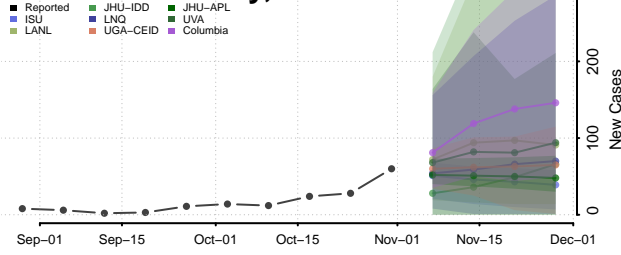

Columbia County, New York