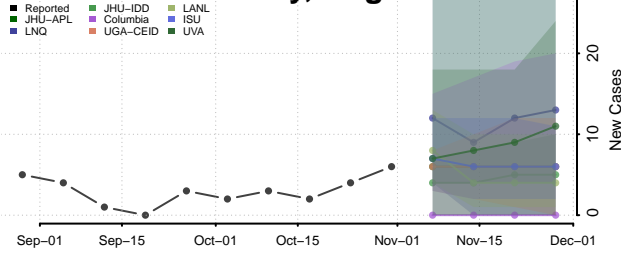

Cumberland County, Virginia