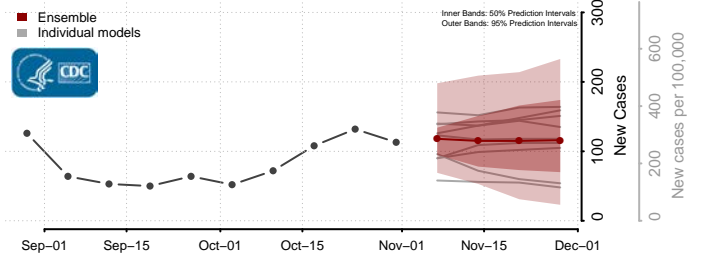

Warren County, Tennessee