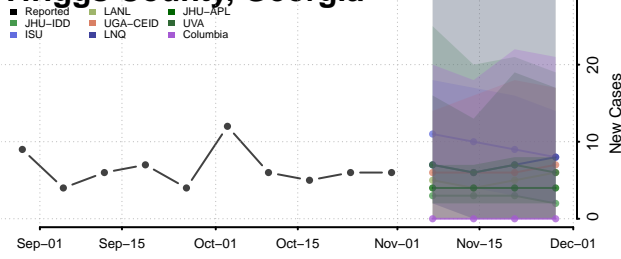

Twiggs County, Georgia