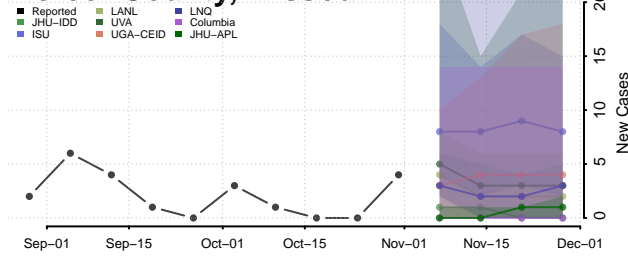

Mercer County, Missouri