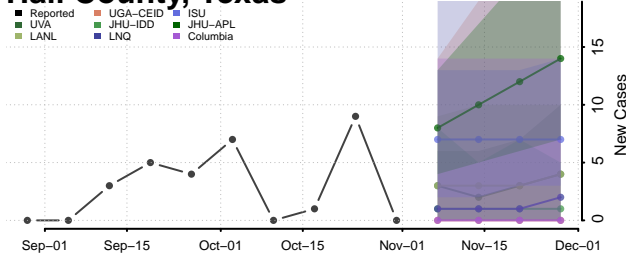

Hall County, Texas