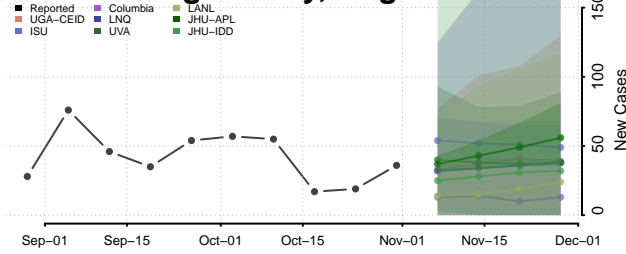

Mecklenburg County, Virginia