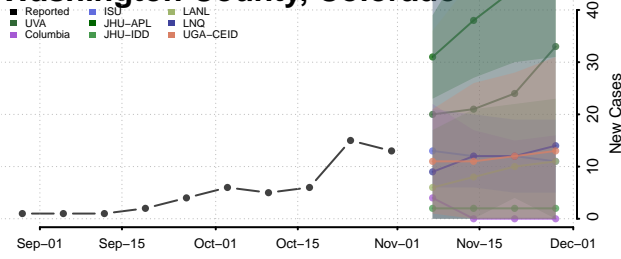

Sedgwick County, Colorado

Summit County, Colorado

Teller County, Colorado

Washington County, Colorado

Weld County, Colorado

Yuma County, Colorado

Connecticut

Fairfield County, Connecticut