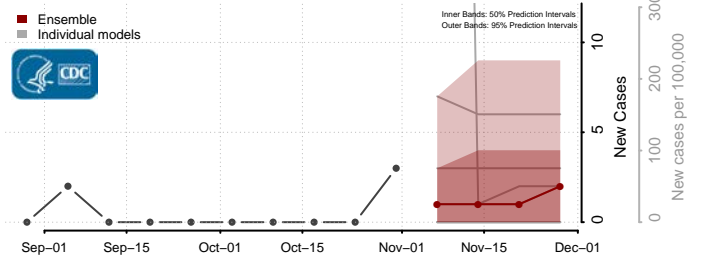

Columbia County, Washington