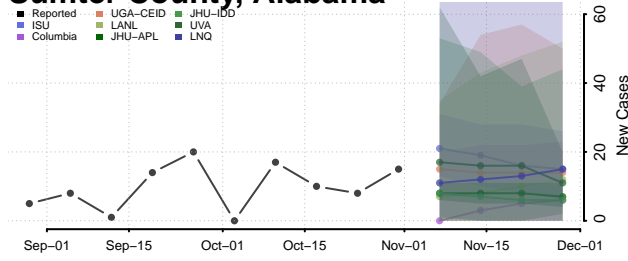

Pike County, Alabama

Randolph County, Alabama

Russell County, Alabama

Shelby County, Alabama

St. Clair County, Alabama

Sumter County, Alabama

Talladega County, Alabama

Tallapoosa County, Alabama