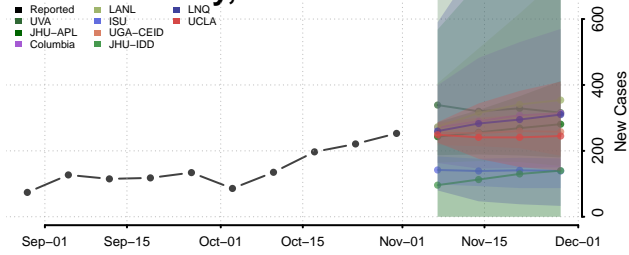

Wilson County, North Carolina