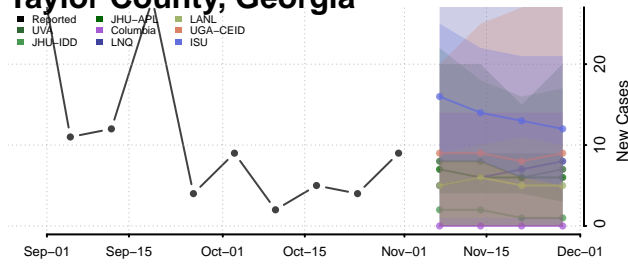

Stephens County, Georgia

Stewart County, Georgia

Sumter County, Georgia

Talbot County, Georgia

Taliaferro County, Georgia

Tattnall County, Georgia

Taylor County, Georgia

Telfair County, Georgia