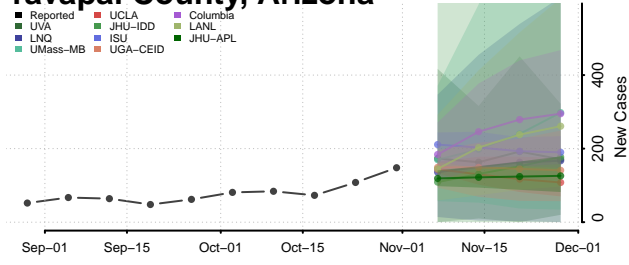

Yavapai County, Arizona