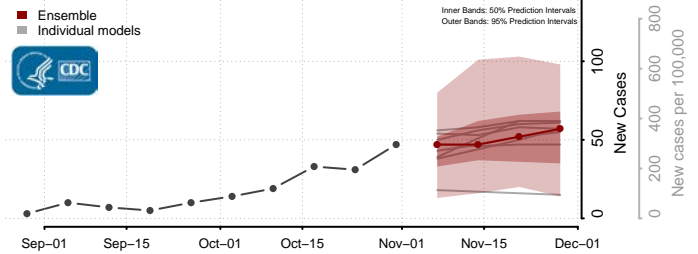

Aitkin County, Minnesota