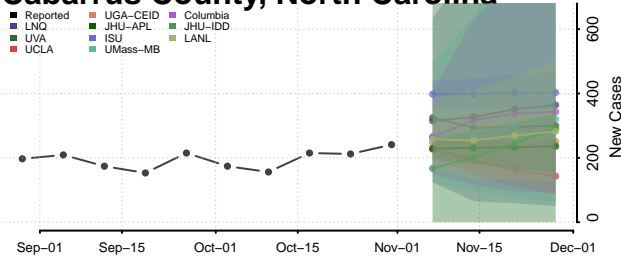

Cabarrus County, North Carolina