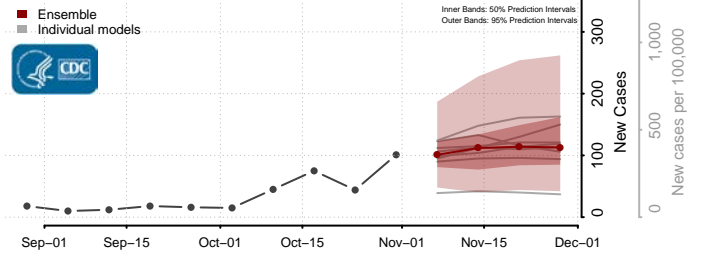

Vigo County, Indiana

Wabash County, Indiana

Warren County, Indiana

Warrick County, Indiana

Washington County, Indiana

Wayne County, Indiana

Wells County, Indiana

White County, Indiana