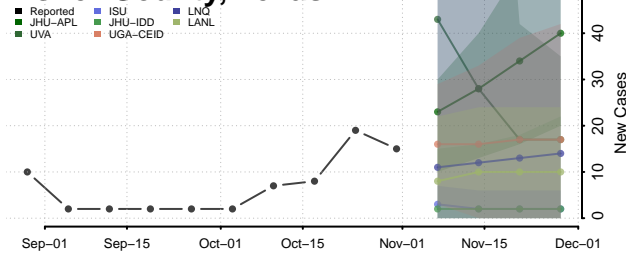

Fisher County, Texas