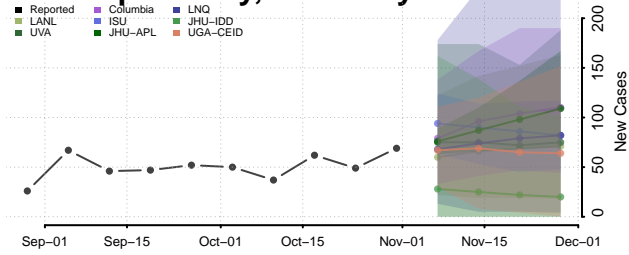

Grant County, Kentucky

Graves County, Kentucky

Grayson County, Kentucky

Green County, Kentucky

Greenup County, Kentucky

Hancock County, Kentucky

Hardin County, Kentucky

Harlan County, Kentucky