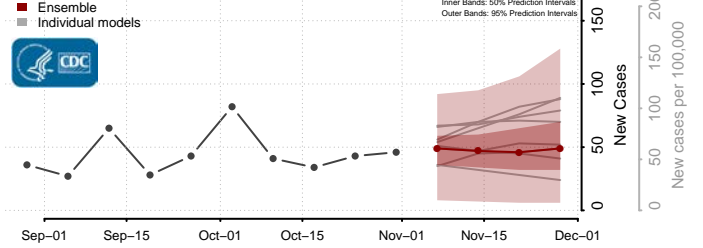

Lewis County, Washington