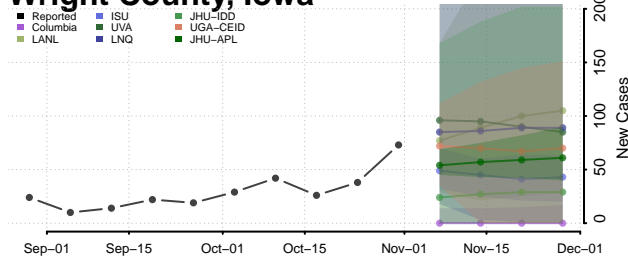

Winnebago County, Iowa

Winneshiek County, Iowa

Woodbury County, Iowa

Worth County, Iowa

Wright County, Iowa

Kansas

Allen County, Kansas

Anderson County, Kansas