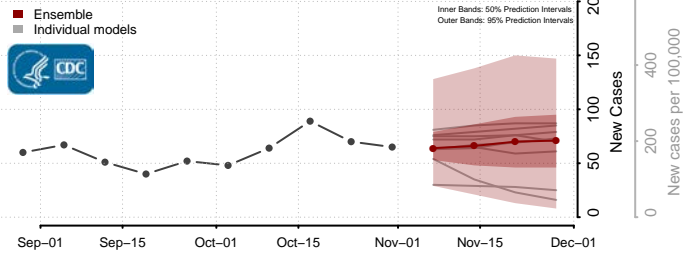

Monroe County, Mississippi