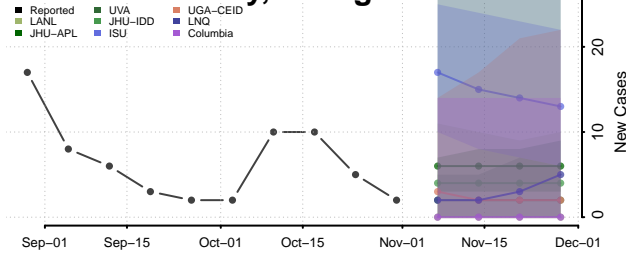

Crawford County, Georgia