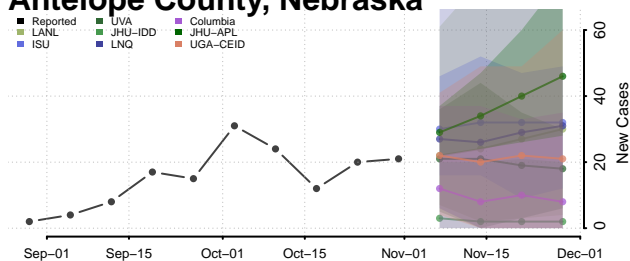

Antelope County, Nebraska