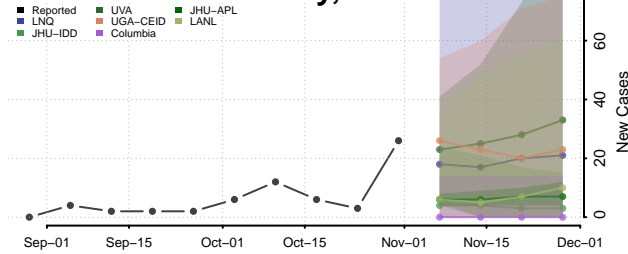

Juneau County, Alaska

Kenai Peninsula County, Alaska

Ketchikan Gateway County, Alaska

Kodiak Island County, Alaska

Kusilvak County, Alaska

Lake and Peninsula County, Alaska

Matanuska-Susitna County, Alaska

Nome County, Alaska