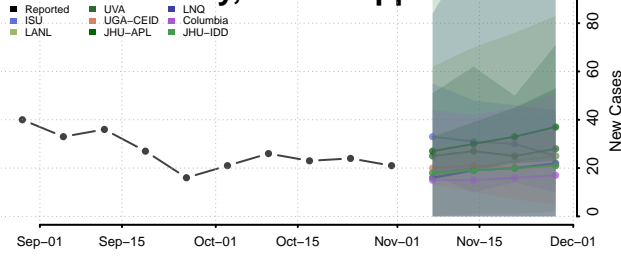

Monroe County, Mississippi

Montgomery County, Mississippi

Neshoba County, Mississippi

Newton County, Mississippi

Noxubee County, Mississippi

Oktibbeha County, Mississippi

Panola County, Mississippi

Pearl River County, Mississippi