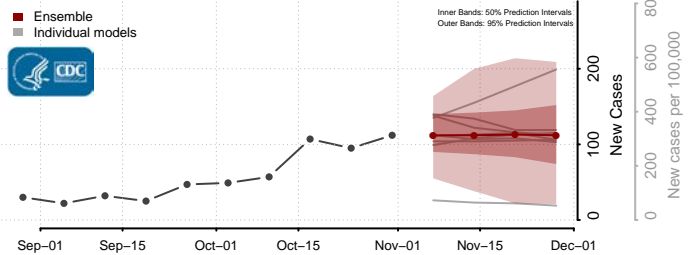

Barry County, Missouri