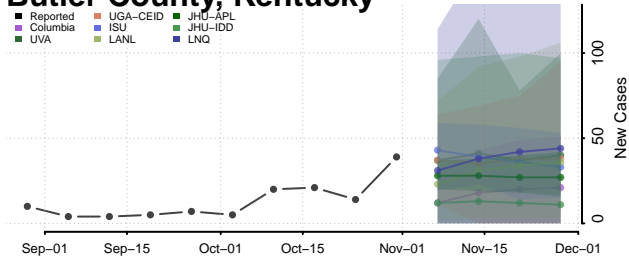

Bourbon County, Kentucky

Boyd County, Kentucky

Boyle County, Kentucky

Bracken County, Kentucky

Breathitt County, Kentucky

Breckinridge County, Kentucky

Bullitt County, Kentucky

Butler County, Kentucky