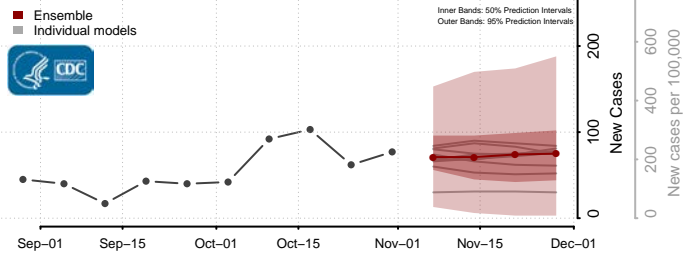

Leake County, Mississippi

Lee County, Mississippi

Leflore County, Mississippi

Lincoln County, Mississippi

Lowndes County, Mississippi

Madison County, Mississippi

Marion County, Mississippi

Marshall County, Mississippi