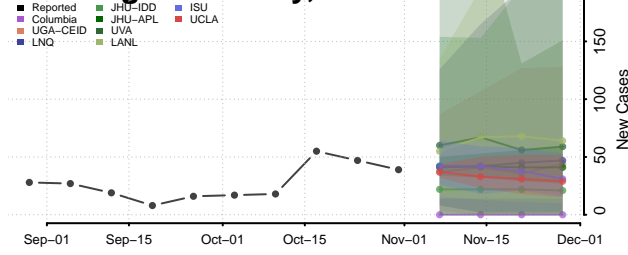

Washington County, Florida