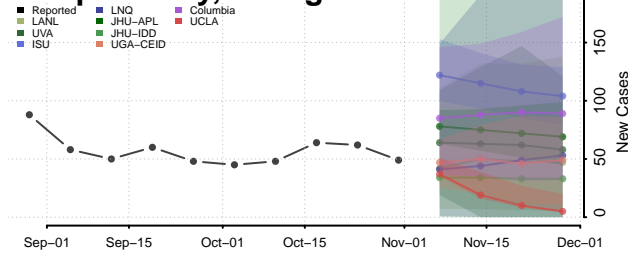

Terrell County, Georgia

Thomas County, Georgia

Tift County, Georgia

Toombs County, Georgia

Towns County, Georgia

Treutlen County, Georgia

Troup County, Georgia

Turner County, Georgia