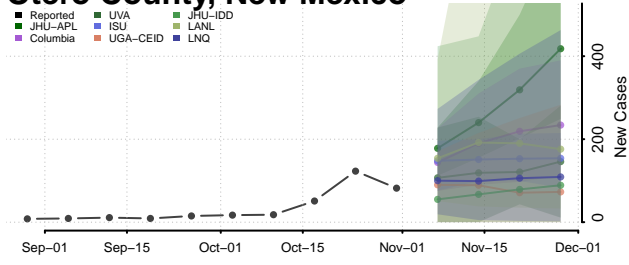

Lincoln County, New Mexico

Los Alamos County, New Mexico

Luna County, New Mexico

McKinley County, New Mexico

Mora County, New Mexico

Otero County, New Mexico

Quay County, New Mexico

Rio Arriba County, New Mexico