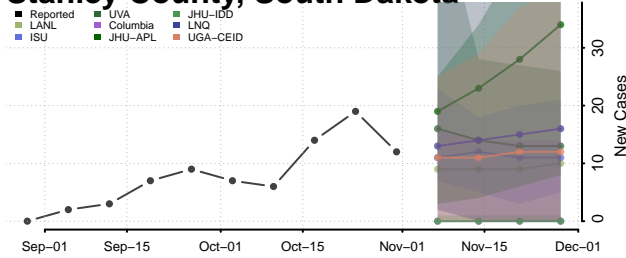

Stanley County, South Dakota