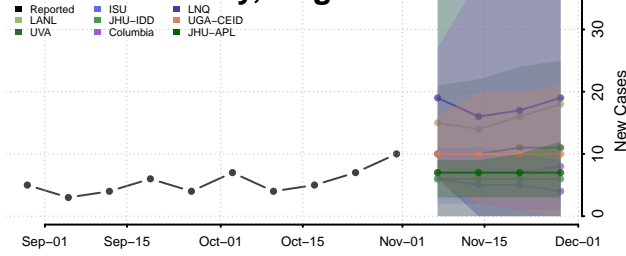

Lancaster County, Virginia

Lee County, Virginia

Lexington County, Virginia

Loudoun County, Virginia

Louisa County, Virginia

Lunenburg County, Virginia

Lynchburg County, Virginia

Madison County, Virginia