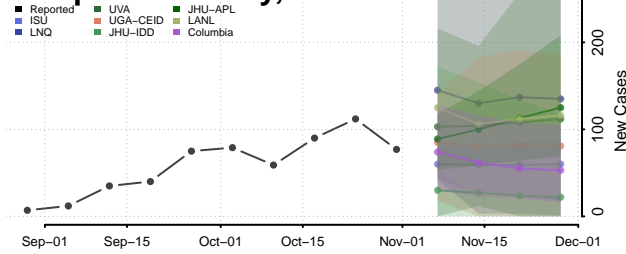

Lincoln County, Wisconsin

Manitowoc County, Wisconsin

Marathon County, Wisconsin

Marinette County, Wisconsin

Marquette County, Wisconsin

Menominee County, Wisconsin

Milwaukee County, Wisconsin

Monroe County, Wisconsin