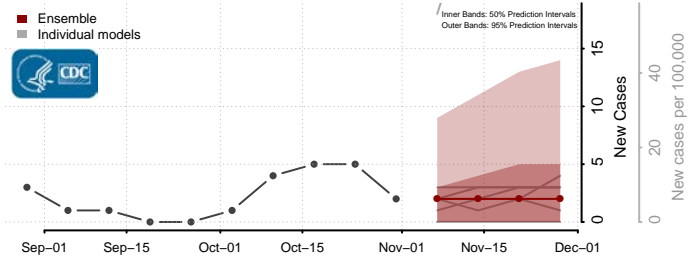

Jefferson County, Washington