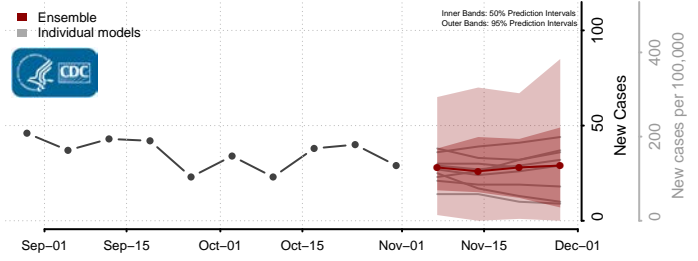

Union County, Louisiana