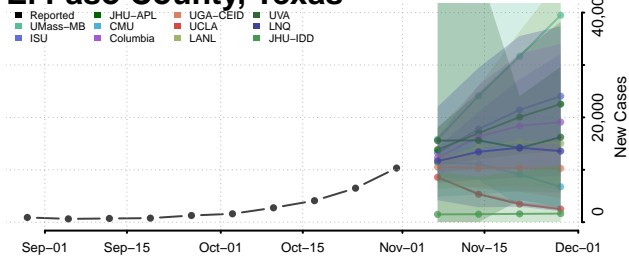

El Paso County, Texas