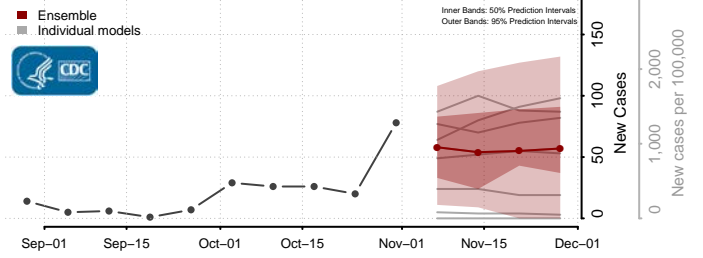

St. Louis City County, Missouri

St. Louis County, Missouri

Ste. Genevieve County, Missouri

Stoddard County, Missouri

Stone County, Missouri

Sullivan County, Missouri

Taney County, Missouri

Texas County, Missouri