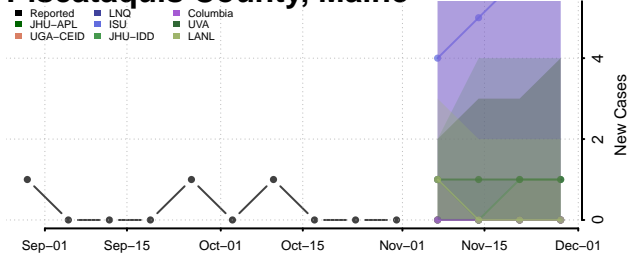

Kennebec County, Maine

Knox County, Maine

Lincoln County, Maine

Oxford County, Maine

Penobscot County, Maine

Piscataquis County, Maine

Sagadahoc County, Maine

Somerset County, Maine