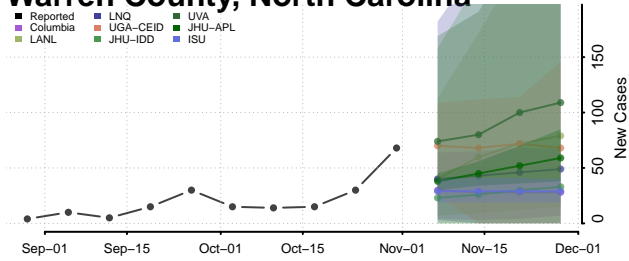

Union County, North Carolina

Vance County, North Carolina

Wake County, North Carolina

Warren County, North Carolina

Washington County, North Carolina

Watauga County, North Carolina

Wayne County, North Carolina