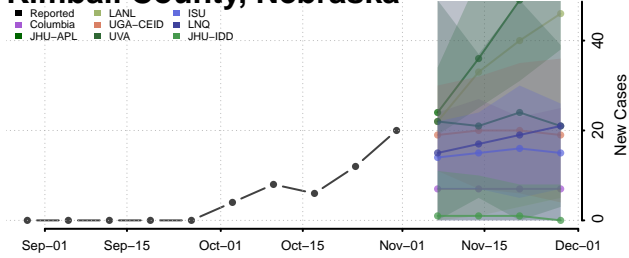

Kimball County, Nebraska