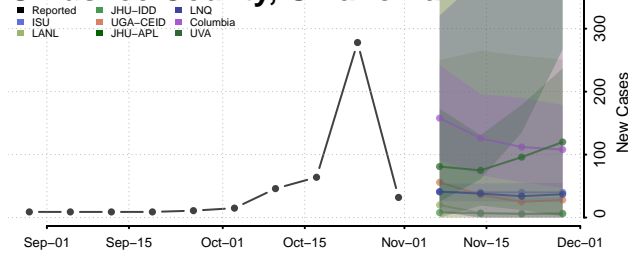

Okfuskee County, Oklahoma