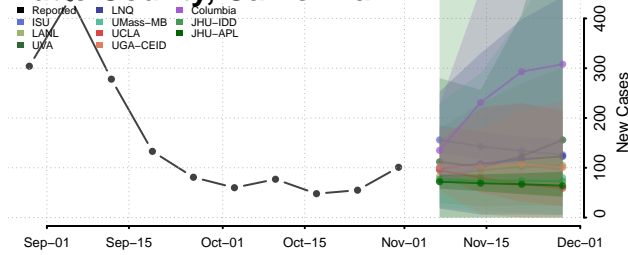

California

Alameda County, California

Alpine County, California

Amador County, California

Butte County, California

Calaveras County, California

Colusa County, California

Contra Costa County, California