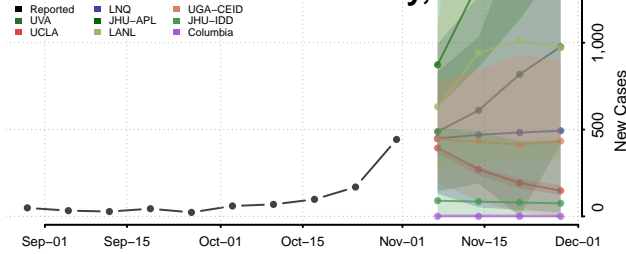

Juneau County, Alaska

Kenai Peninsula County, Alaska

Ketchikan Gateway County, Alaska

Kodiak Island County, Alaska

Kusilvak County, Alaska

Lake and Peninsula County, Alaska

Matanuska-Susitna County, Alaska

Nome County, Alaska