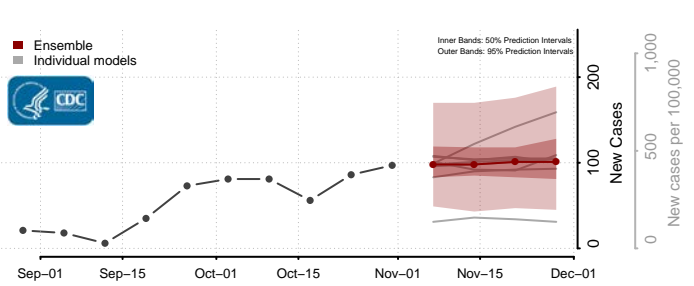

Menominee County, Michigan