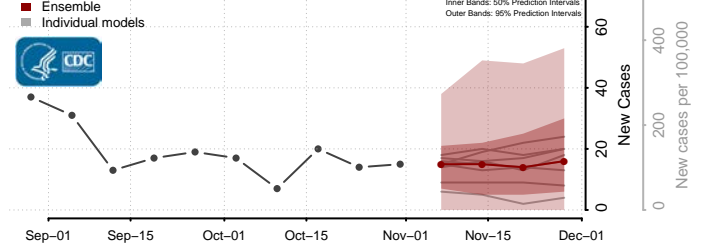

Winn County, Louisiana