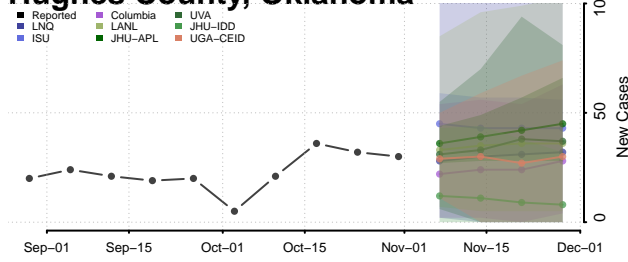

Hughes County, Oklahoma