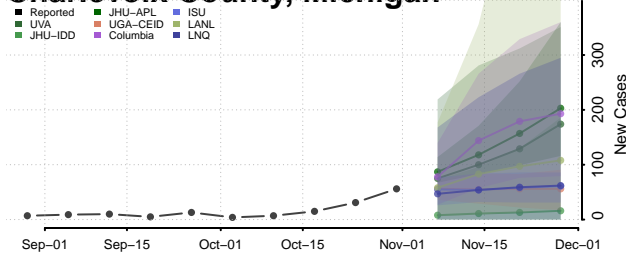

Charlevoix County, Michigan