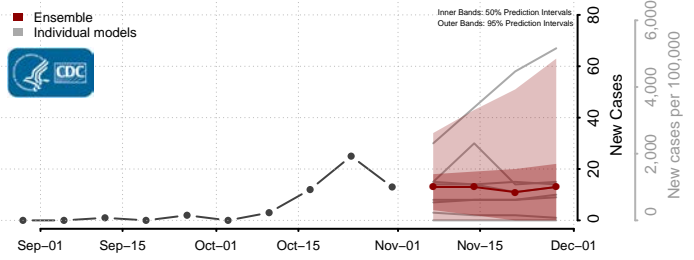

Harding County, South Dakota