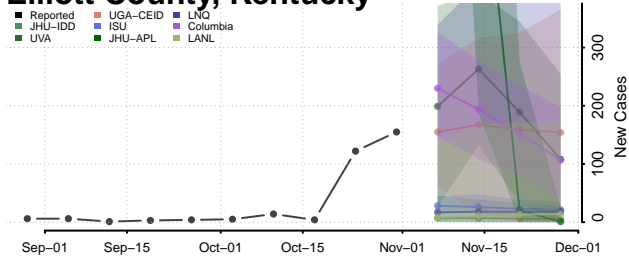

Clark County, Kentucky

Clay County, Kentucky

Clinton County, Kentucky

Crittenden County, Kentucky

Cumberland County, Kentucky

Daviess County, Kentucky

Edmonson County, Kentucky

Elliott County, Kentucky