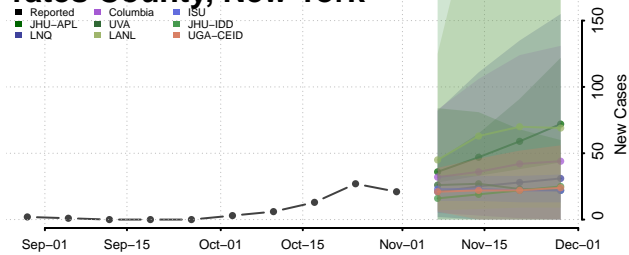

Yates County, New York