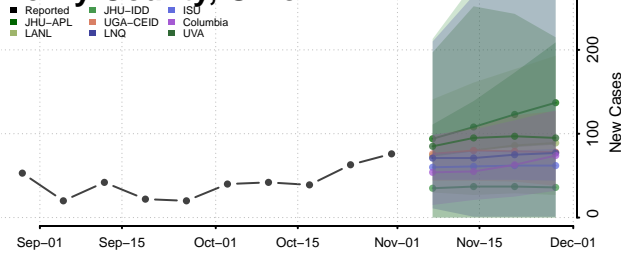

Greene County, Ohio

Guernsey County, Ohio

Hamilton County, Ohio

Hancock County, Ohio

Hardin County, Ohio

Harrison County, Ohio

Henry County, Ohio

Highland County, Ohio