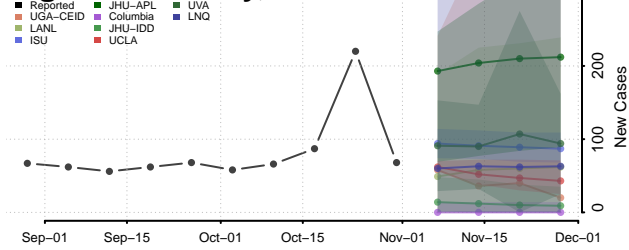

Big Horn County, Montana