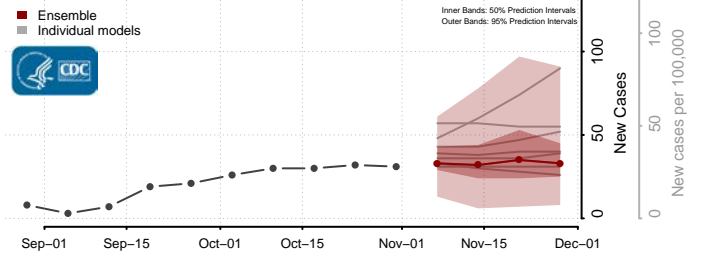

Douglas County, Oregon