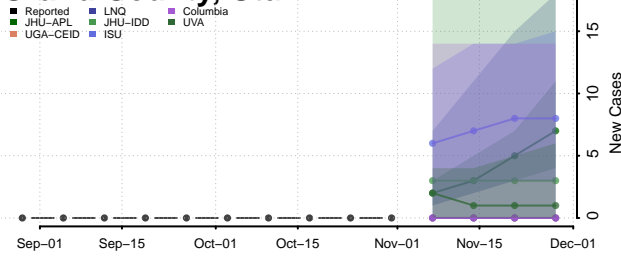

Grand County, Utah