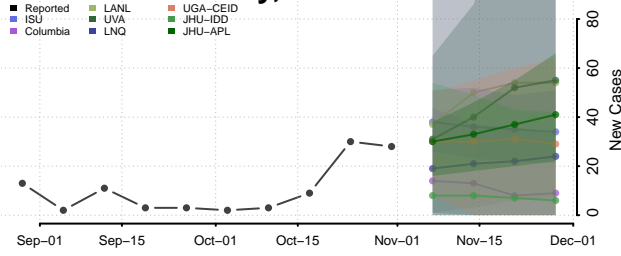

Shoshone County, Idaho