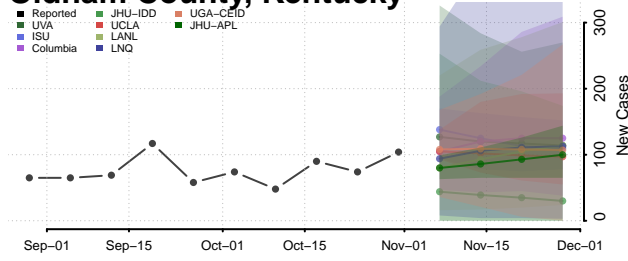

Oldham County, Kentucky