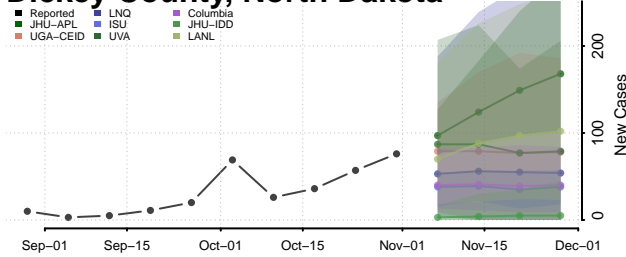

Dickey County, North Dakota