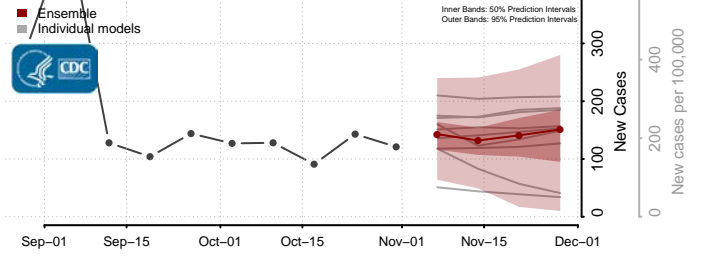

Muskogee County, Oklahoma