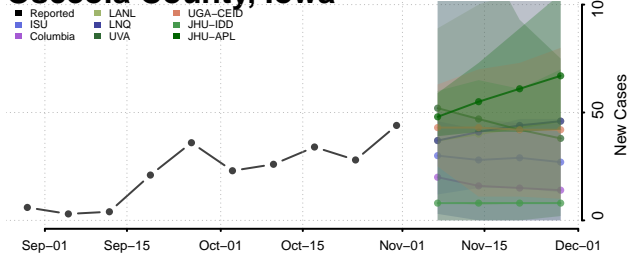

Osceola County, Iowa