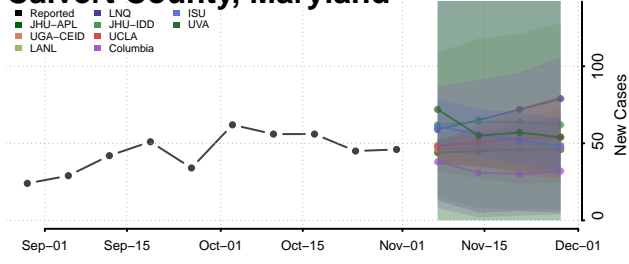

Calvert County, Maryland