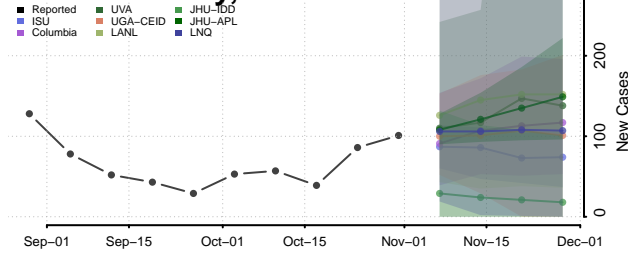

Marion County, Missouri