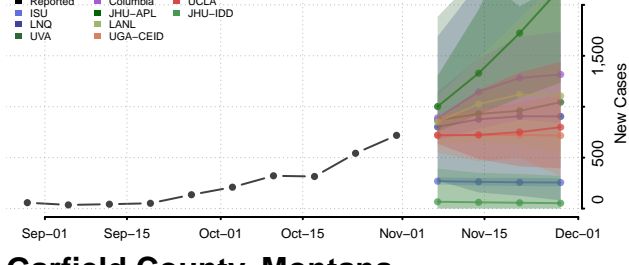

Custer County, Montana

Daniels County, Montana

Dawson County, Montana

Deer Lodge County, Montana

Fallon County, Montana

Fergus County, Montana

Flathead County, Montana

Gallatin County, Montana