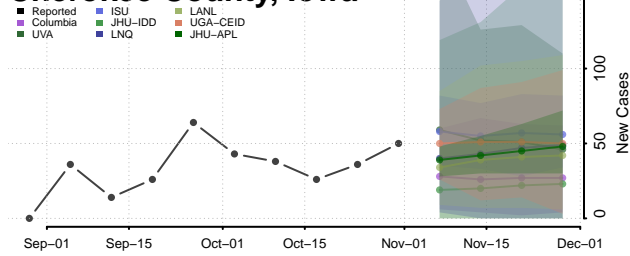

Cass County, Iowa

Cedar County, Iowa

Cerro Gordo County, Iowa

Cherokee County, Iowa

Chickasaw County, Iowa

Clarke County, Iowa

Clay County, Iowa

Clayton County, Iowa