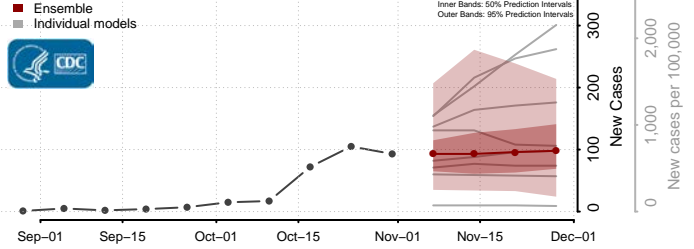

Crawford County, Michigan

Delta County, Michigan

Dickinson County, Michigan

Eaton County, Michigan

Emmet County, Michigan

Genesee County, Michigan

Gladwin County, Michigan

Gogebic County, Michigan