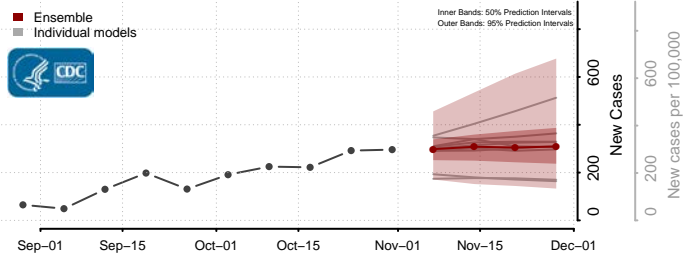

Prince George County, Virginia

Prince William County, Virginia

Pulaski County, Virginia

Radford County, Virginia

Rappahannock County, Virginia

Richmond City County, Virginia

Richmond County, Virginia

Roanoke City County, Virginia