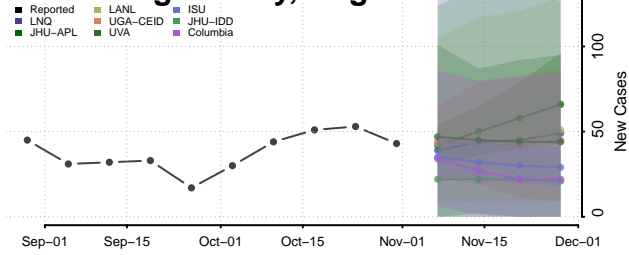

Petersburg County, Virginia