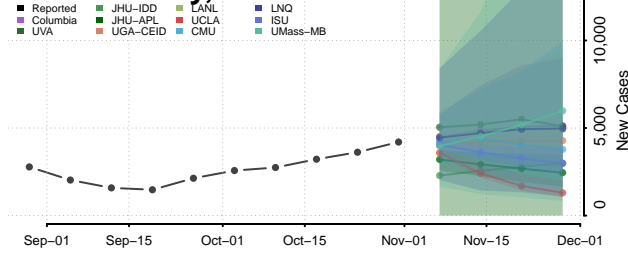

Clark County, Nevada