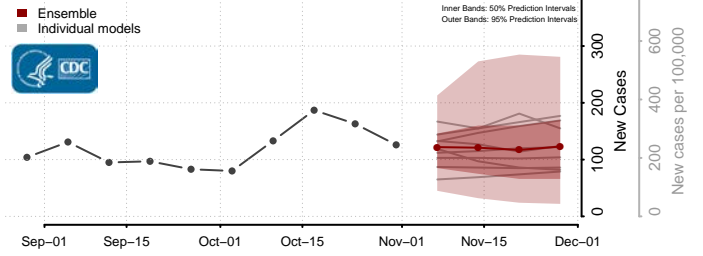

Currituck County, North Carolina

Dare County, North Carolina

Davidson County, North Carolina

Davie County, North Carolina

Duplin County, North Carolina

Durham County, North Carolina

Edgecombe County, North Carolina