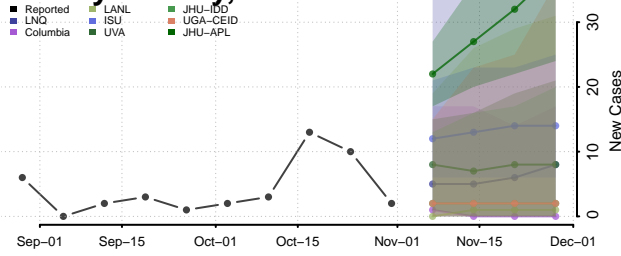

Crosby County, Texas