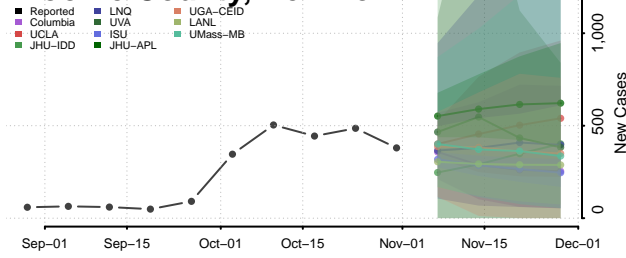

Torrance County, New Mexico

Union County, New Mexico

Valencia County, New Mexico

New York

Albany County, New York

Allegany County, New York

Bronx County, New York

Broome County, New York