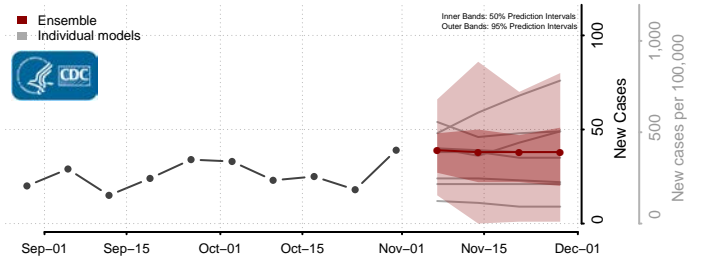

Wadena County, Minnesota

Waseca County, Minnesota

Washington County, Minnesota

Watowan County, Minnesota

Wilkin County, Minnesota

Winona County, Minnesota

Wright County, Minnesota

Yellow Medicine County, Minnesota