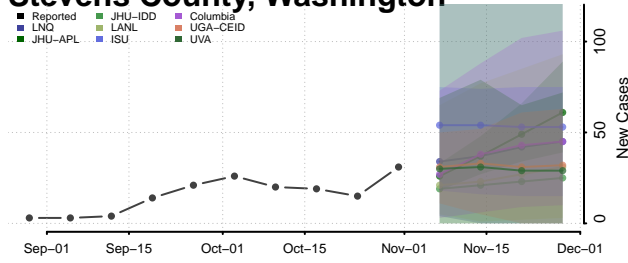

Skamania County, Washington

Snohomish County, Washington

Spokane County, Washington

Stevens County, Washington

Thurston County, Washington

Wahkiakum County, Washington

Walla Walla County, Washington

Whatcom County, Washington