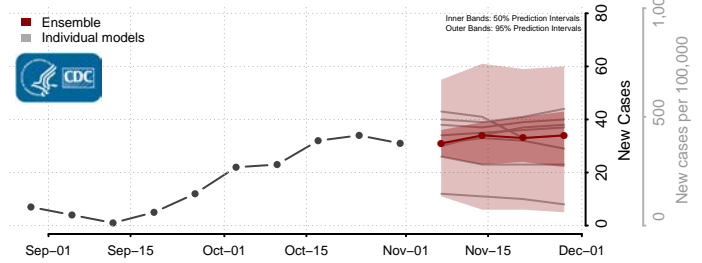

Murray County, Minnesota