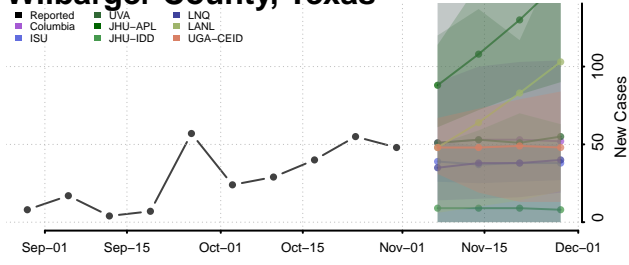

Wilbarger County, Texas