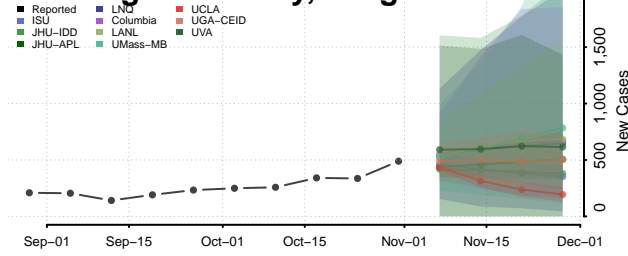

Umatilla County, Oregon

Union County, Oregon

Wallowa County, Oregon

Wasco County, Oregon

Washington County, Oregon

Wheeler County, Oregon

Yamhill County, Oregon

Pennsylvania