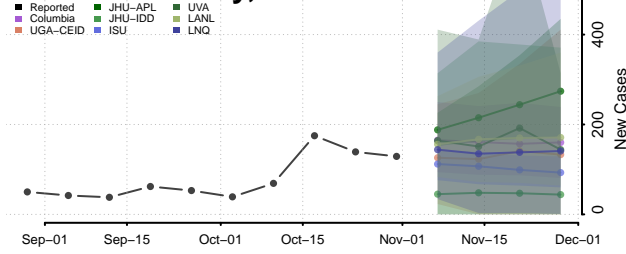

Franklin County, Illinois