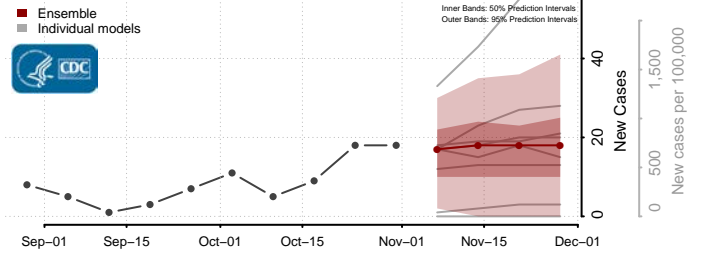

Kidder County, North Dakota