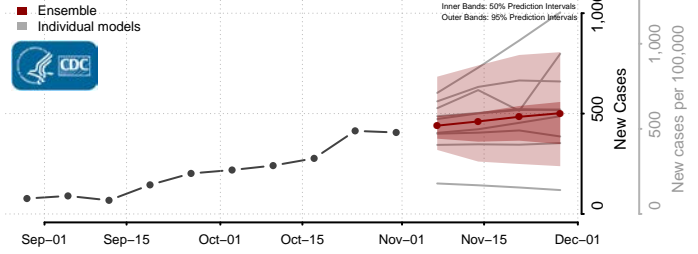

Jefferson County, Wisconsin