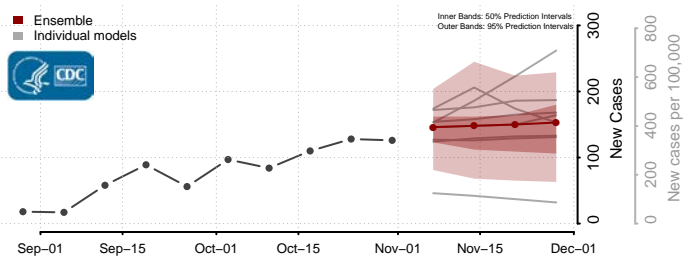

Florence County, Wisconsin

Fond du Lac County, Wisconsin

Forest County, Wisconsin

Grant County, Wisconsin

Green County, Wisconsin

Green Lake County, Wisconsin

Iowa County, Wisconsin

Iron County, Wisconsin