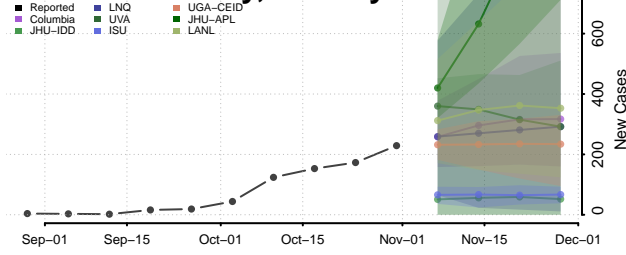

Bradford County, Pennsylvania