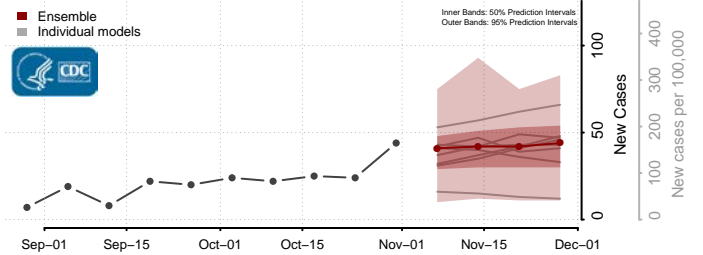

Union County, Kentucky

Warren County, Kentucky

Washington County, Kentucky

Wayne County, Kentucky

Webster County, Kentucky

Whitley County, Kentucky

Wolfe County, Kentucky

Woodford County, Kentucky