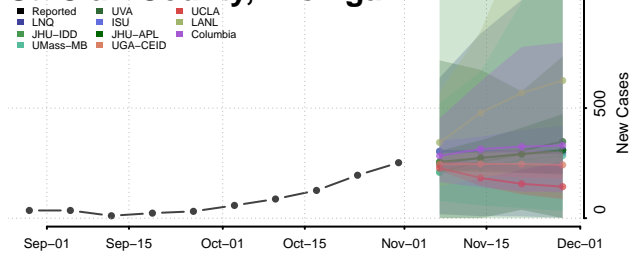

St. Clair County, Michigan