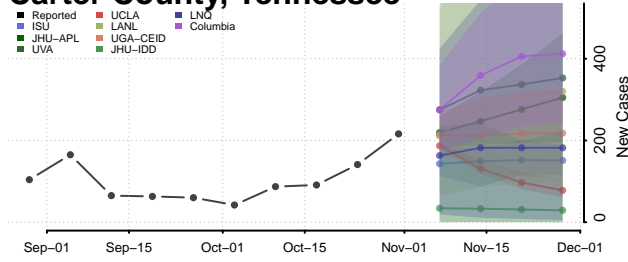

Carroll County, Tennessee

Carter County, Tennessee

Cheatham County, Tennessee

Chester County, Tennessee

Claiborne County, Tennessee

Clay County, Tennessee

Cocke County, Tennessee

Coffee County, Tennessee