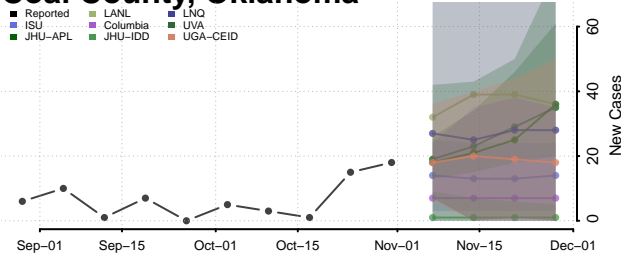

Coal County, Oklahoma