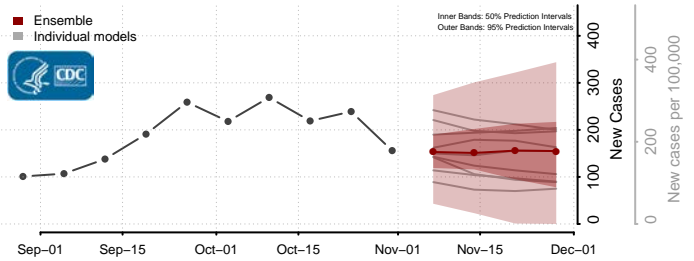

Buchanan County, Missouri