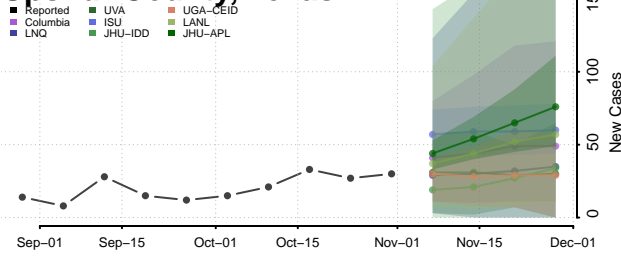

Titus County, Texas

Tom Green County, Texas

Travis County, Texas

Trinity County, Texas

Tyler County, Texas

Upshur County, Texas

Upton County, Texas

Uvalde County, Texas