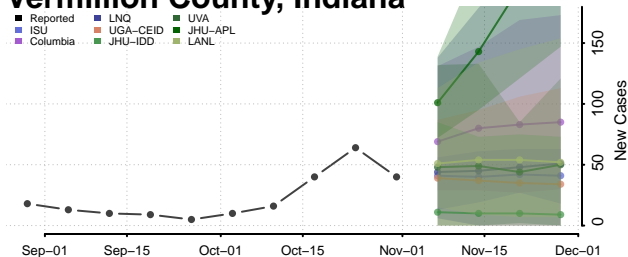

Stauben County, Indiana

Sullivan County, Indiana

Switzerland County, Indiana

Tippecanoe County, Indiana

Tipton County, Indiana

Union County, Indiana

Vanderburgh County, Indiana

Vermillion County, Indiana