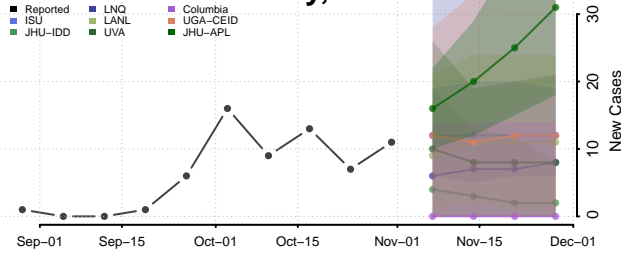

Musselshell County, Montana

Park County, Montana

Petroleum County, Montana

Phillips County, Montana

Pondera County, Montana

Powder River County, Montana

Powell County, Montana

Prairie County, Montana