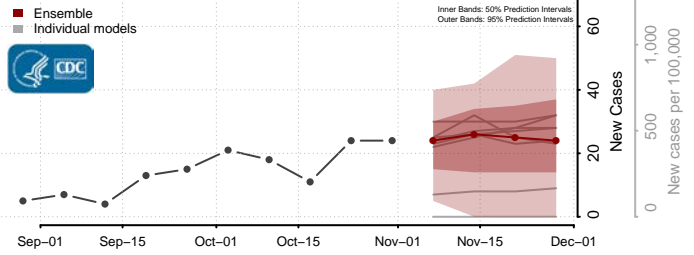

Clay County, South Dakota

Codington County, South Dakota

Corson County, South Dakota

Custer County, South Dakota

Davison County, South Dakota

Day County, South Dakota

Deuel County, South Dakota

Dewey County, South Dakota