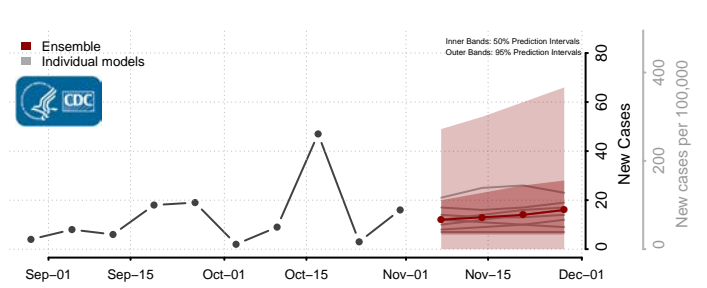

Westmoreland County, Virginia