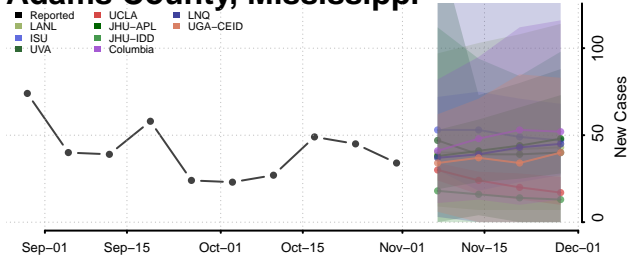

Adams County, Mississippi