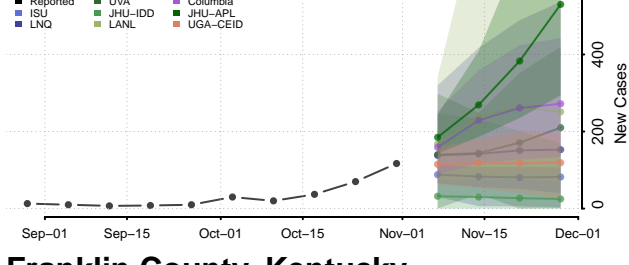

Floyd County, Kentucky