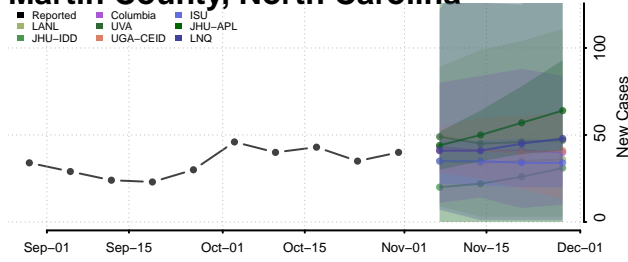

Martin County, North Carolina