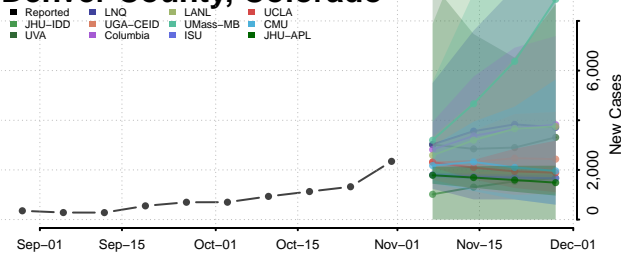

Clear Creek County, Colorado

Conejos County, Colorado

Costilla County, Colorado

Crowley County, Colorado

Custer County, Colorado

Delta County, Colorado

Denver County, Colorado

Dolores County, Colorado