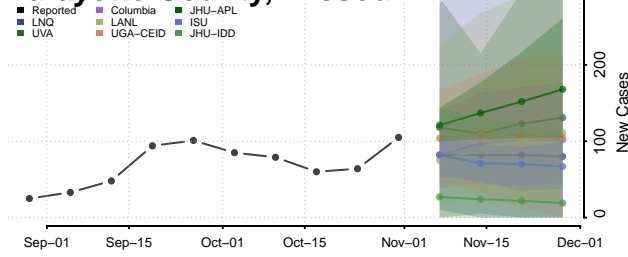

Lafayette County, Missouri