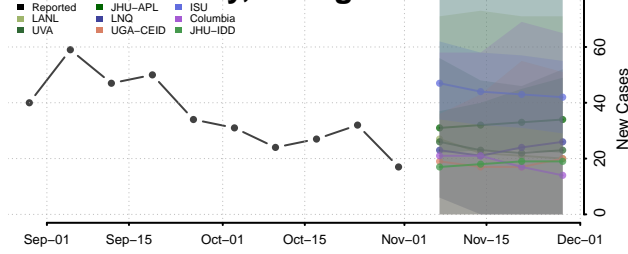

Montgomery County, Georgia

Morgan County, Georgia

Murray County, Georgia

Muscogee County, Georgia

Newton County, Georgia

Oconee County, Georgia

Oglethorpe County, Georgia

Paulding County, Georgia