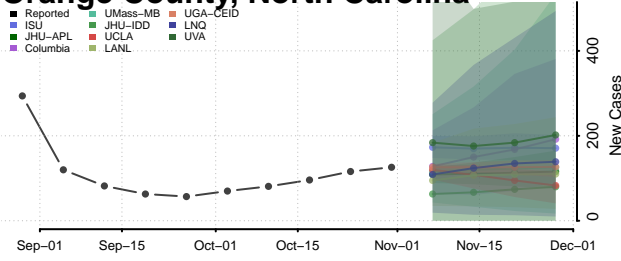

Montgomery County, North Carolina

Moore County, North Carolina

Nash County, North Carolina

New Hanover County, North Carolina

Northampton County, North Carolina

Onslow County, North Carolina

Orange County, North Carolina