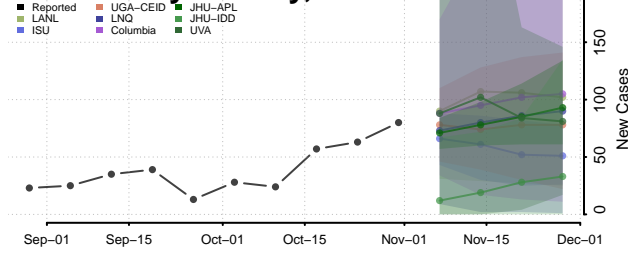

Valley County, Nebraska

Washington County, Nebraska

Wayne County, Nebraska

Webster County, Nebraska

Wheeler County, Nebraska

York County, Nebraska

Nevada

Carson City County, Nevada