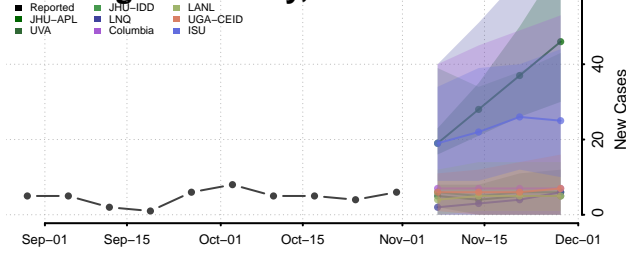

Bennington County, Vermont