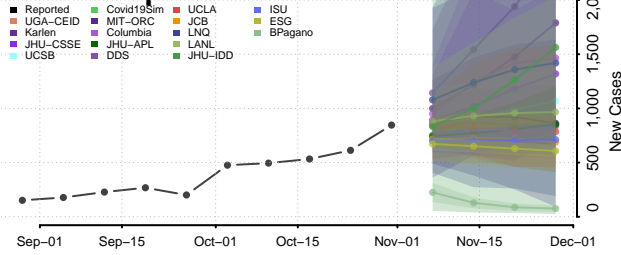

New Hampshire

Belknap County, New Hampshire

Carroll County, New Hampshire

Cheshire County, New Hampshire

Coos County, New Hampshire

Grafton County, New Hampshire

Hillsborough County, New Hampshire

Merrimack County, New Hampshire