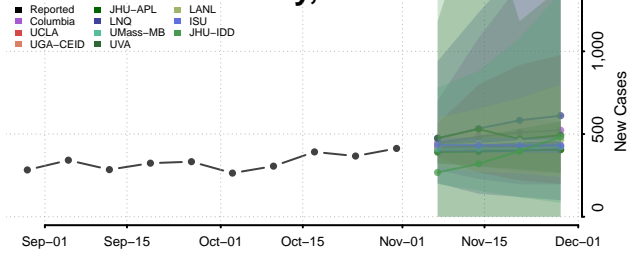

Cherokee County, North Carolina

Chowan County, North Carolina

Clay County, North Carolina

Cleveland County, North Carolina

Columbus County, North Carolina

Craven County, North Carolina

Cumberland County, North Carolina