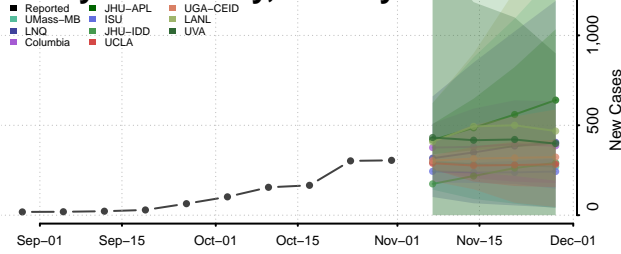

Schuylkill County, Pennsylvania