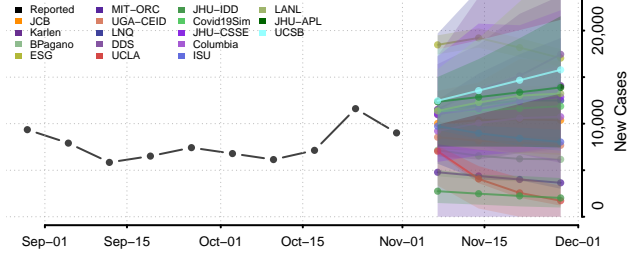

National

Alabama

Autauga County, Alabama

Baldwin County, Alabama

Barbour County, Alabama

Bibb County, Alabama

Blount County, Alabama

Bullock County, Alabama