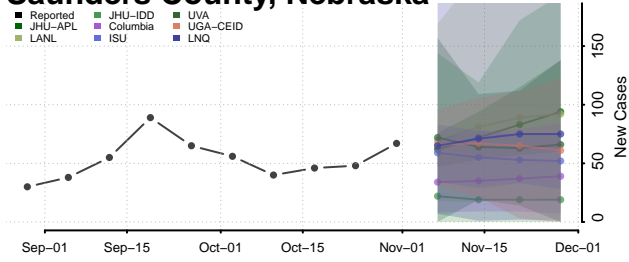

Polk County, Nebraska

Red Willow County, Nebraska

Richardson County, Nebraska

Rock County, Nebraska

Saline County, Nebraska

Sarpy County, Nebraska

Saunders County, Nebraska

Scotts Bluff County, Nebraska