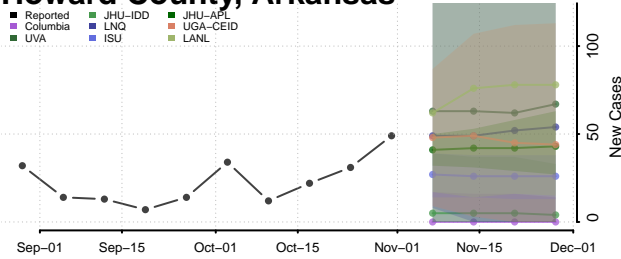

Greene County, Arkansas

Hempstead County, Arkansas

Hot Spring County, Arkansas

Howard County, Arkansas

Independence County, Arkansas

Izard County, Arkansas

Jackson County, Arkansas

Jefferson County, Arkansas