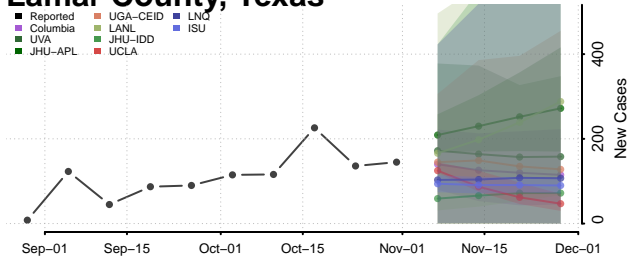

Lamar County, Texas