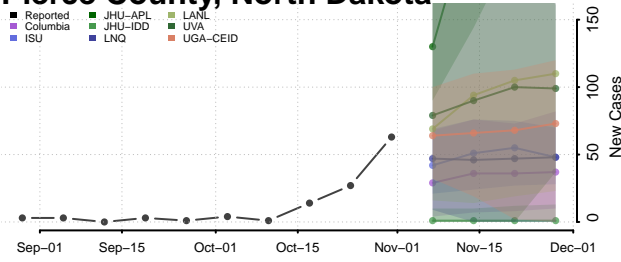

McLean County, North Dakota

Mercer County, North Dakota

Morton County, North Dakota

Mountrail County, North Dakota

Nelson County, North Dakota

Oliver County, North Dakota

Pembina County, North Dakota

Pierce County, North Dakota