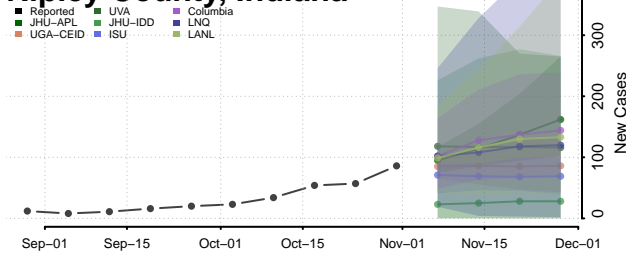

Ripley County, Indiana