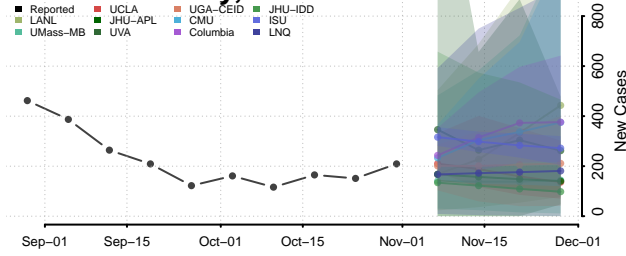

Merced County, California