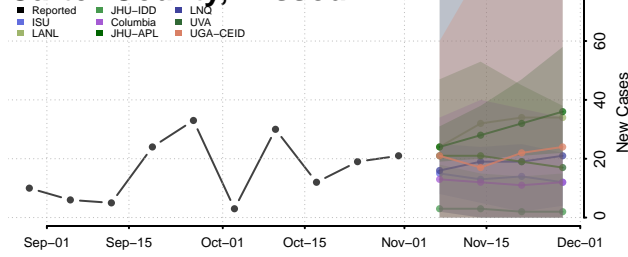

Carter County, Missouri