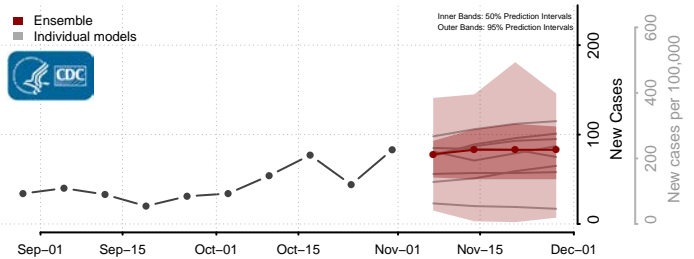

Steele County, Minnesota