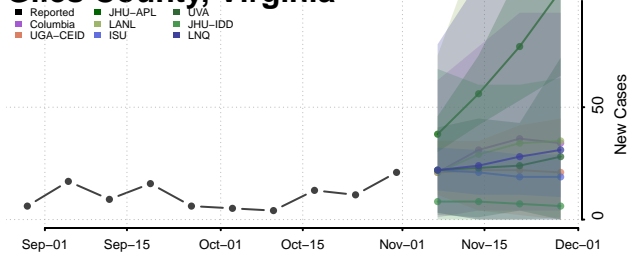

Giles County, Virginia