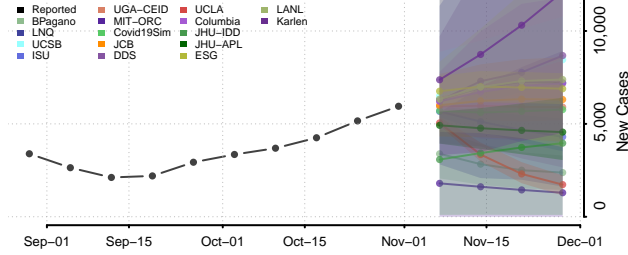

Valley County, Nebraska

Washington County, Nebraska

Wayne County, Nebraska

Webster County, Nebraska

Wheeler County, Nebraska

York County, Nebraska

Nevada

Carson City County, Nevada