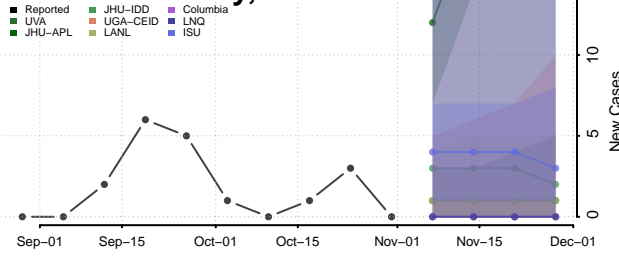

Chittenden County, Vermont

Essex County, Vermont

Franklin County, Vermont

Grand Isle County, Vermont

Lamoille County, Vermont

Orange County, Vermont

Orleans County, Vermont

Rutland County, Vermont