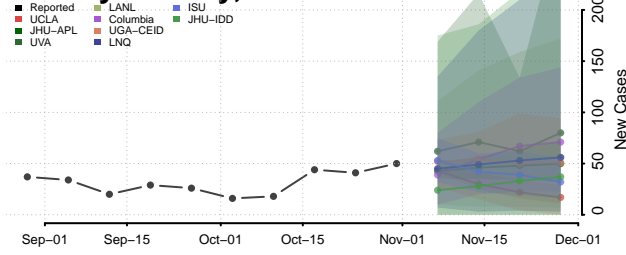

Gadsden County, Florida

Gilchrist County, Florida

Glades County, Florida

Gulf County, Florida

Hamilton County, Florida

Hardee County, Florida

Hendry County, Florida

Hernando County, Florida