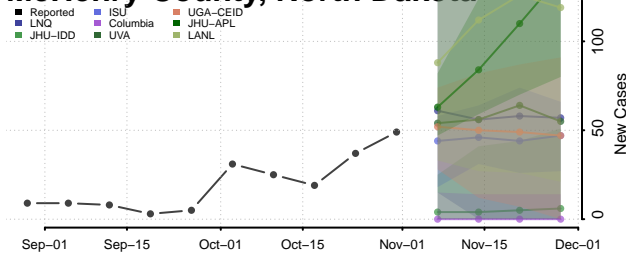

Griggs County, North Dakota

Hettinger County, North Dakota

Kidder County, North Dakota

LaMoure County, North Dakota

Logan County, North Dakota

McHenry County, North Dakota

McIntosh County, North Dakota

McKenzie County, North Dakota