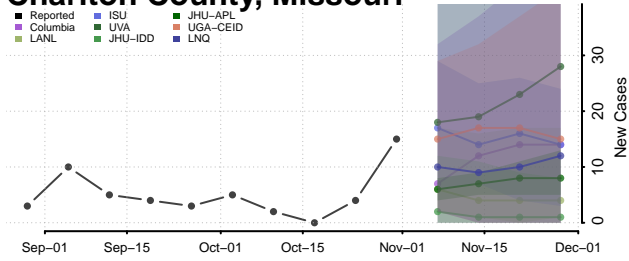

Chariton County, Missouri