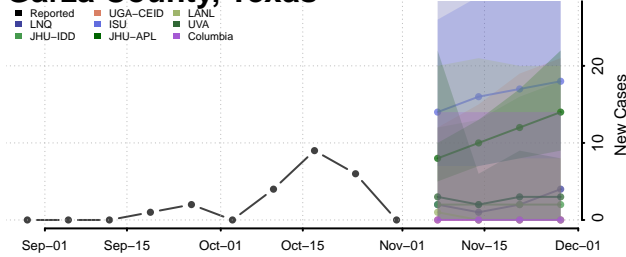

Garza County, Texas