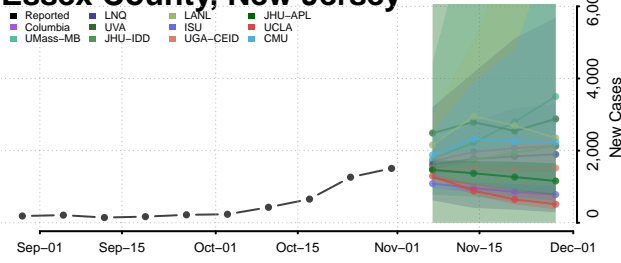

Essex County, New Jersey