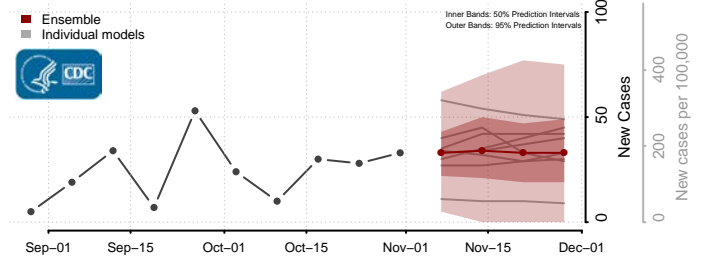

Cassia County, Idaho

Clark County, Idaho

Clearwater County, Idaho

Custer County, Idaho

Elmore County, Idaho

Franklin County, Idaho

Fremont County, Idaho

Gem County, Idaho