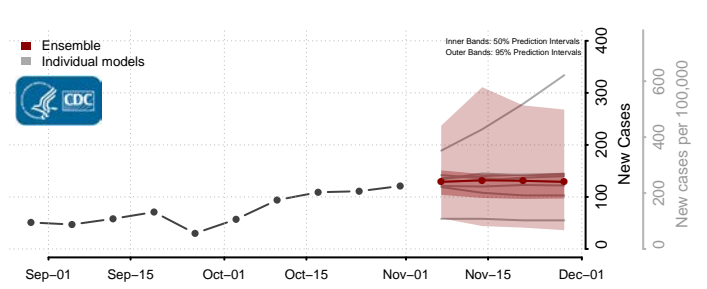

Washington County, Virginia