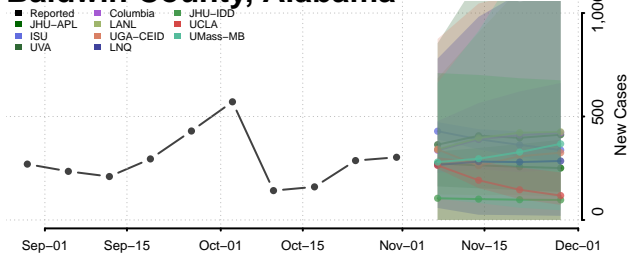

National

Alabama

Autauga County, Alabama

Baldwin County, Alabama

Barbour County, Alabama

Bibb County, Alabama

Blount County, Alabama

Bullock County, Alabama