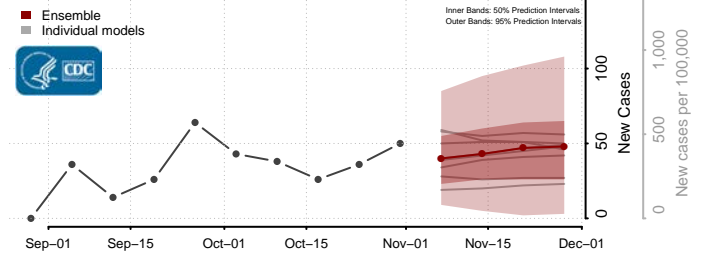

Cass County, Iowa

Cedar County, Iowa

Cerro Gordo County, Iowa

Cherokee County, Iowa

Chickasaw County, Iowa

Clarke County, Iowa

Clay County, Iowa

Clayton County, Iowa