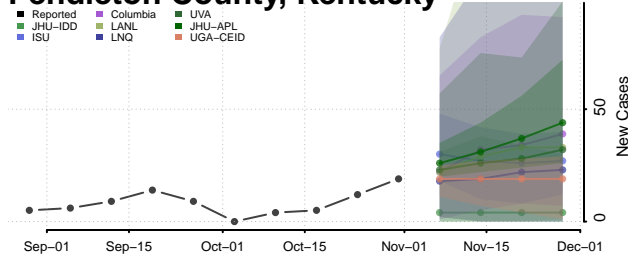

Pendleton County, Kentucky