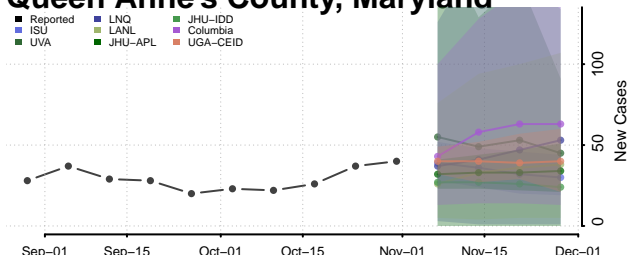

Harford County, Maryland

Howard County, Maryland

Kent County, Maryland

Montgomery County, Maryland

Prince George's County, Maryland

Queen Anne's County, Maryland

Somerset County, Maryland

St. Mary's County, Maryland