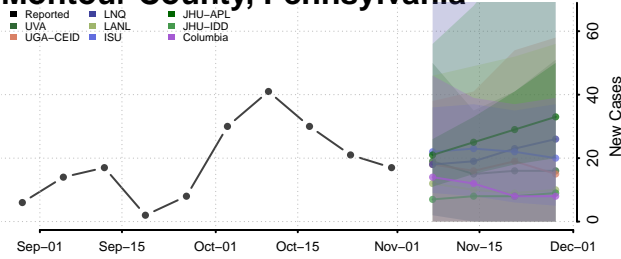

Montour County, Pennsylvania