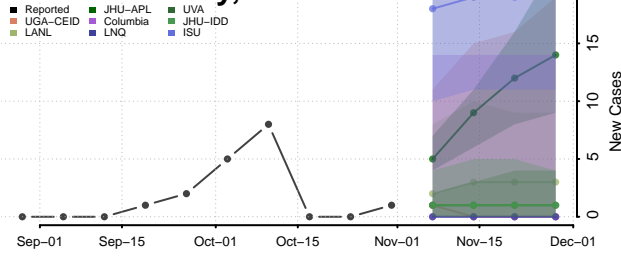

Lake County, Colorado

Larimer County, Colorado

Las Animas County, Colorado

Lincoln County, Colorado

Logan County, Colorado

Mesa County, Colorado

Mineral County, Colorado

Moffat County, Colorado