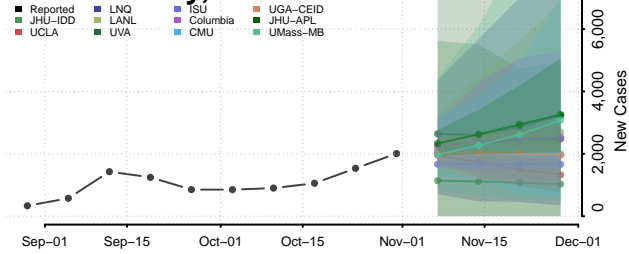

Dane County, Wisconsin