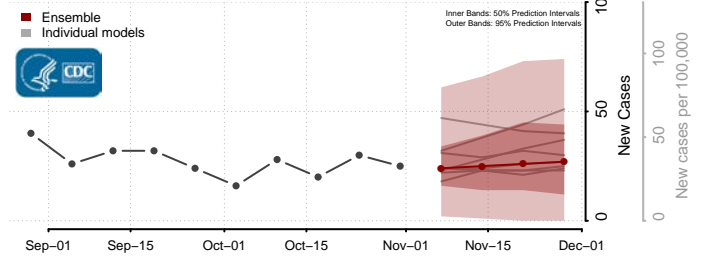

Henry County, Virginia

Highland County, Virginia

Hopewell County, Virginia

Isle of Wight County, Virginia

James City County, Virginia

King and Queen County, Virginia

King George County, Virginia

King William County, Virginia