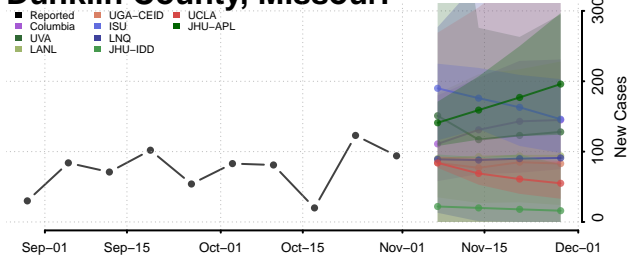

Dunklin County, Missouri