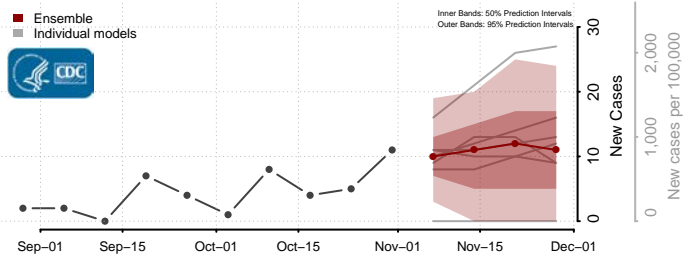

Hand County, South Dakota

Hanson County, South Dakota

Harding County, South Dakota

Hughes County, South Dakota

Hutchinson County, South Dakota

Hyde County, South Dakota

Jackson County, South Dakota

Jerauld County, South Dakota