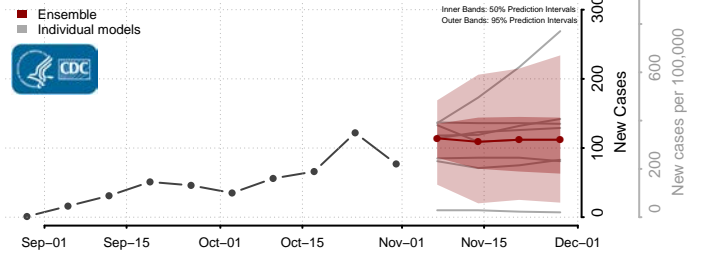

Silver Bow County, Montana