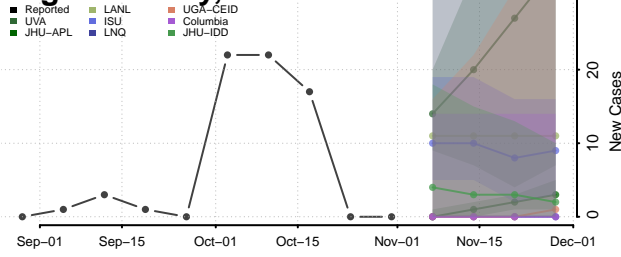

Lane County, Kansas

Leavenworth County, Kansas

Lincoln County, Kansas

Linn County, Kansas

Logan County, Kansas

Lyon County, Kansas

Marion County, Kansas

Marshall County, Kansas