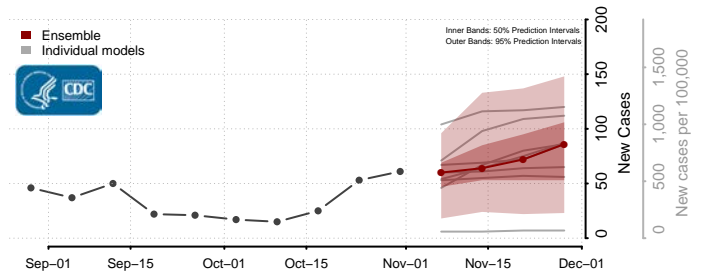

Barnes County, North Dakota