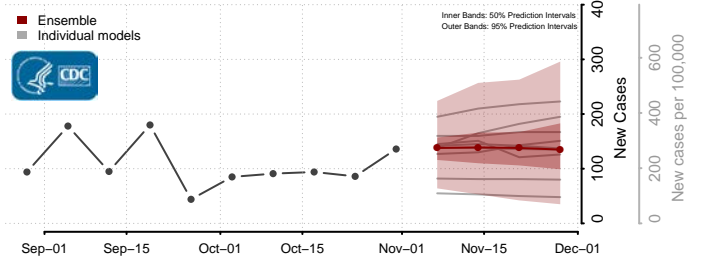

Wadena County, Minnesota

Waseca County, Minnesota

Washington County, Minnesota

Watowan County, Minnesota

Wilkin County, Minnesota

Winona County, Minnesota

Wright County, Minnesota

Yellow Medicine County, Minnesota