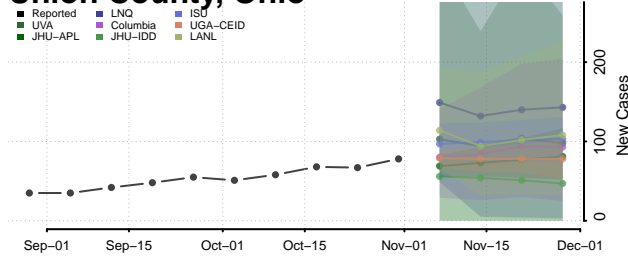

Union County, Ohio