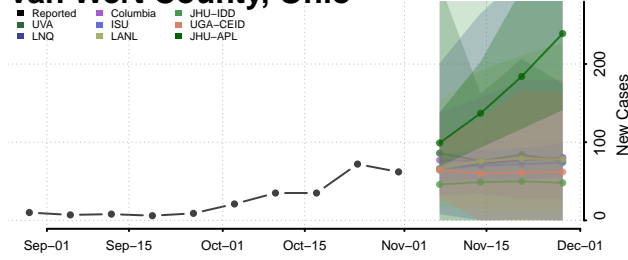

Van Wert County, Ohio