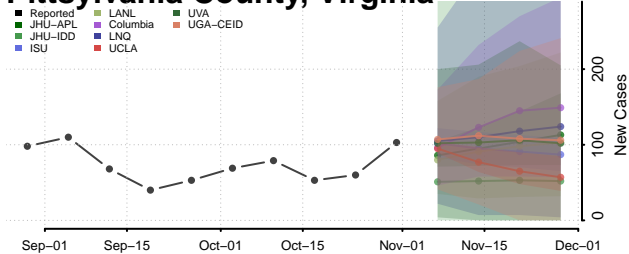

Page County, Virginia

Patrick County, Virginia

Petersburg County, Virginia

Pittsylvania County, Virginia

Poquoson County, Virginia

Portsmouth County, Virginia

Powhatan County, Virginia

Prince Edward County, Virginia