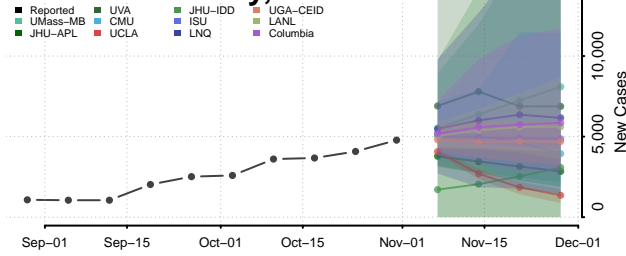

Salt Lake County, Utah