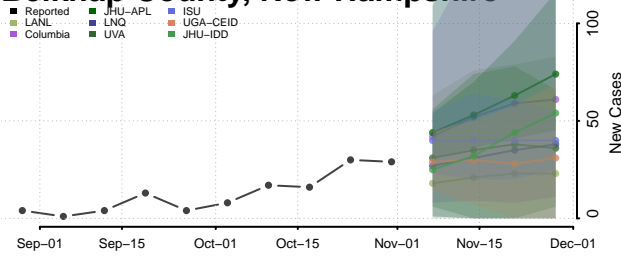

New Hampshire

Belknap County, New Hampshire

Carroll County, New Hampshire

Cheshire County, New Hampshire

Coos County, New Hampshire

Grafton County, New Hampshire

Hillsborough County, New Hampshire

Merrimack County, New Hampshire