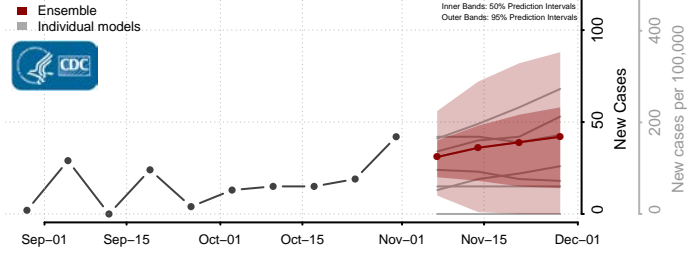

Churchill County, Nevada