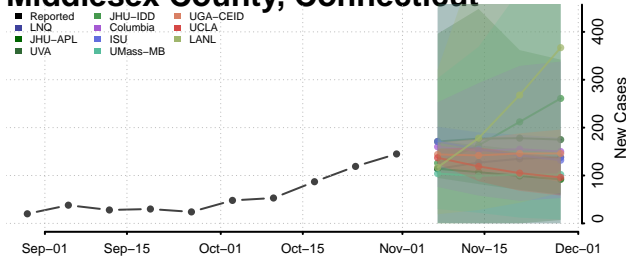

Middlesex County, Connecticut