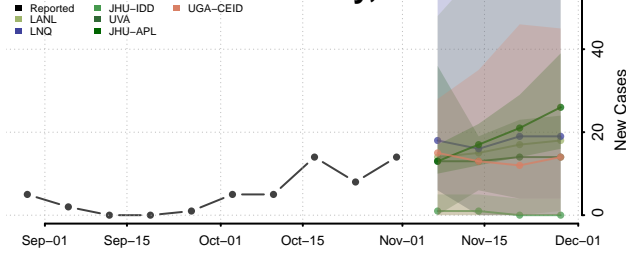

North Slope County, Alaska

Northwest Arctic County, Alaska

Petersburg County, Alaska

Prince of Wales-Hyder County, Alaska

Sitka County, Alaska

Skagway County, Alaska

Southeast Fairbanks County, Alaska

Valdez-Cordova County, Alaska