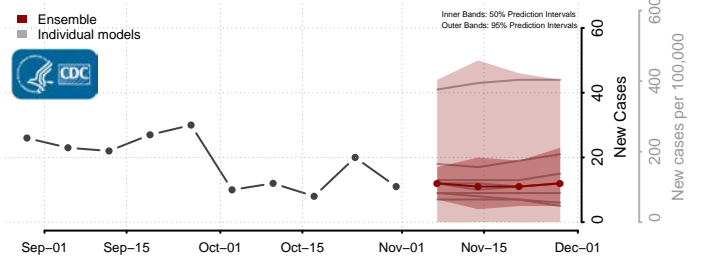

Wadena County, Minnesota

Waseca County, Minnesota

Washington County, Minnesota

Watowan County, Minnesota

Wilkin County, Minnesota

Winona County, Minnesota

Wright County, Minnesota

Yellow Medicine County, Minnesota