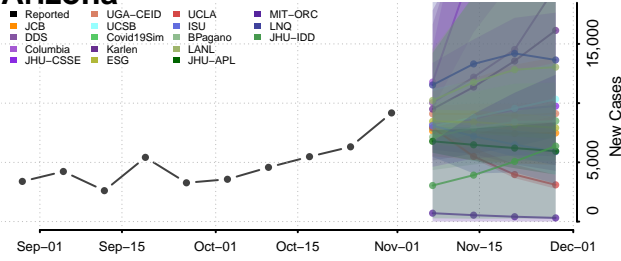

Wrangell County, Alaska

Yakutat County, Alaska

Yukon-Koyukuk County, Alaska

American Samoa

Arizona

Apache County, Arizona

Cochise County, Arizona

Coconino County, Arizona