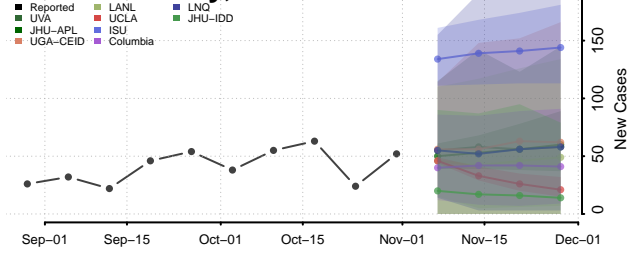

Mower County, Minnesota