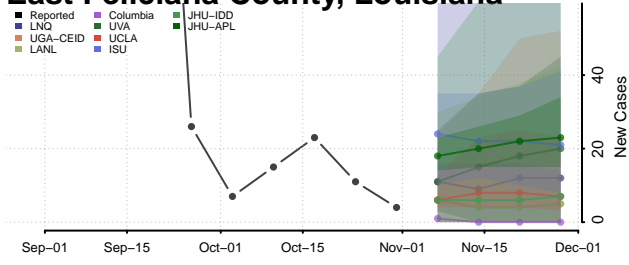

De Soto County, Louisiana

East Baton Rouge County, Louisiana

East Carroll County, Louisiana

East Feliciana County, Louisiana

Evangeline County, Louisiana

Franklin County, Louisiana

Grant County, Louisiana

Iberia County, Louisiana