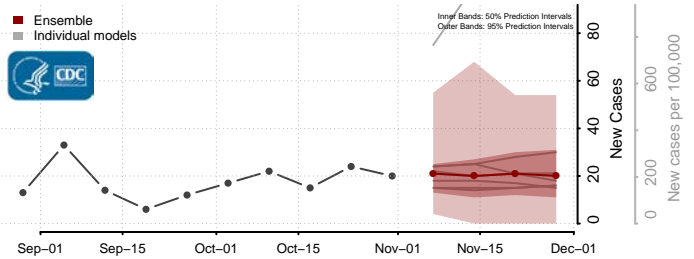

Stevens County, Minnesota