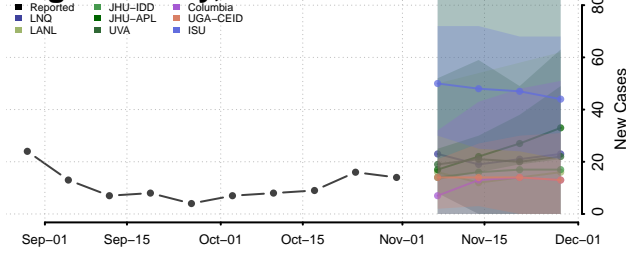

De Witt County, Illinois

DeKalb County, Illinois

Douglas County, Illinois

DuPage County, Illinois

Edgar County, Illinois

Edwards County, Illinois

Effingham County, Illinois

Fayette County, Illinois