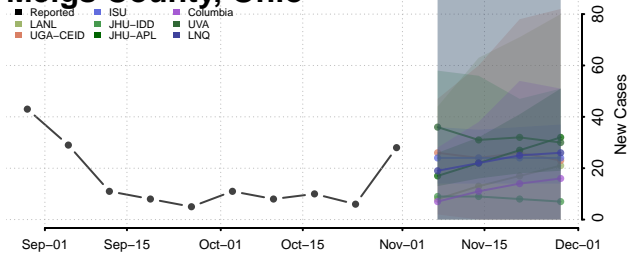

Meigs County, Ohio