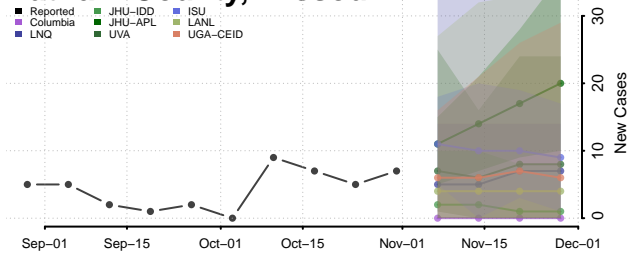

Putnam County, Missouri