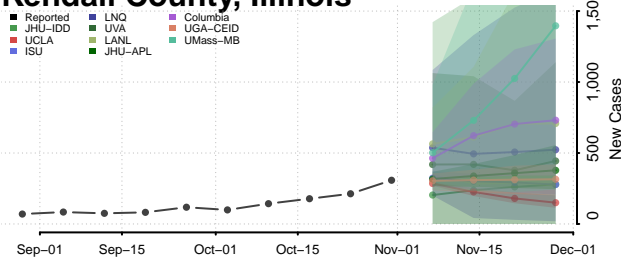

Kendall County, Illinois