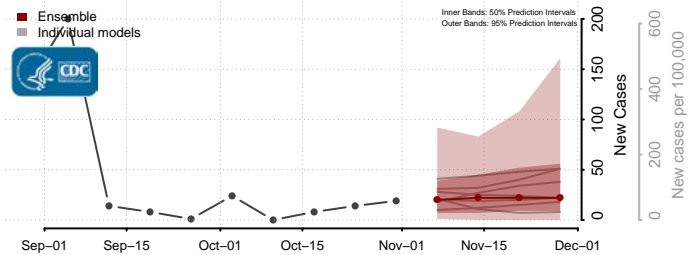

Bee County, Texas