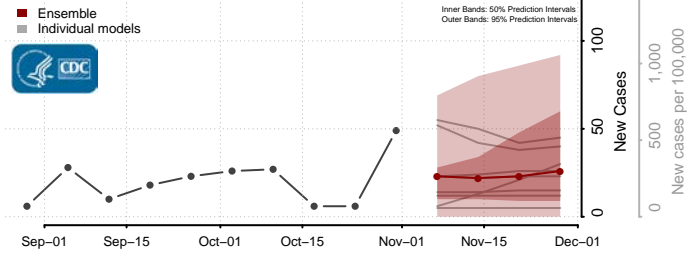

Yoakum County, Texas