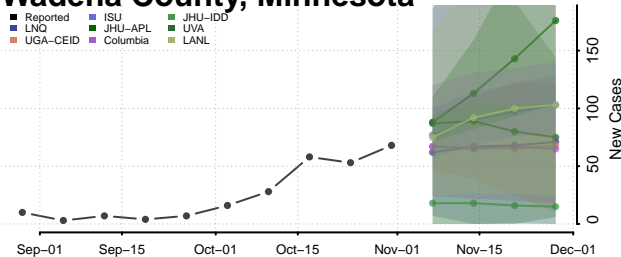

Wadena County, Minnesota

Waseca County, Minnesota

Washington County, Minnesota

Watowan County, Minnesota

Wilkin County, Minnesota

Winona County, Minnesota

Wright County, Minnesota

Yellow Medicine County, Minnesota