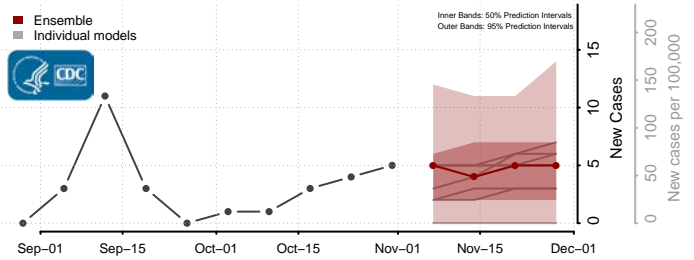

Pendleton County, West Virginia

Pleasants County, West Virginia

Pocahontas County, West Virginia

Preston County, West Virginia

Putnam County, West Virginia

Raleigh County, West Virginia

Randolph County, West Virginia