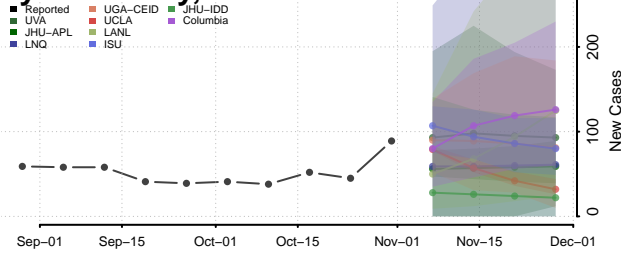

Lane County, Kansas

Leavenworth County, Kansas

Lincoln County, Kansas

Linn County, Kansas

Logan County, Kansas

Lyon County, Kansas

Marion County, Kansas

Marshall County, Kansas