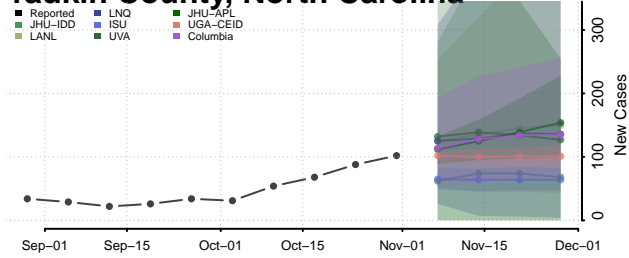

Yadkin County, North Carolina