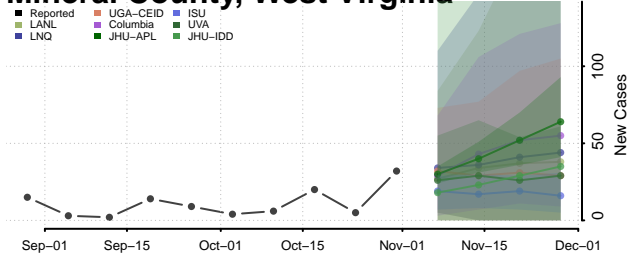

Mineral County, West Virginia