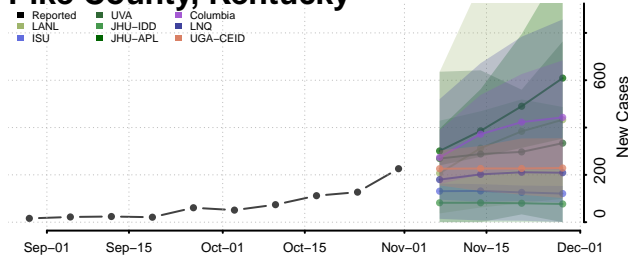

Pike County, Kentucky