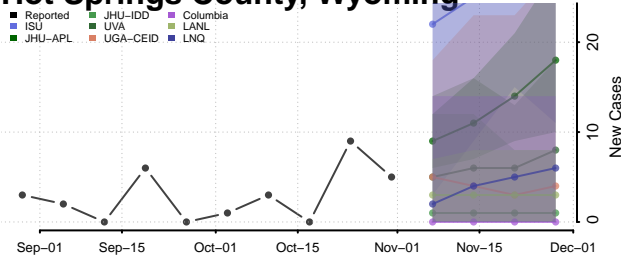

Hot Springs County, Wyoming