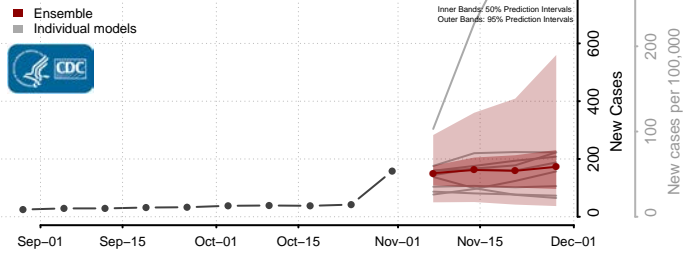

West Feliciana County, Louisiana

Winn County, Louisiana

Maine

Androscoggin County, Maine

Aroostook County, Maine

Cumberland County, Maine

Franklin County, Maine

Hancock County, Maine