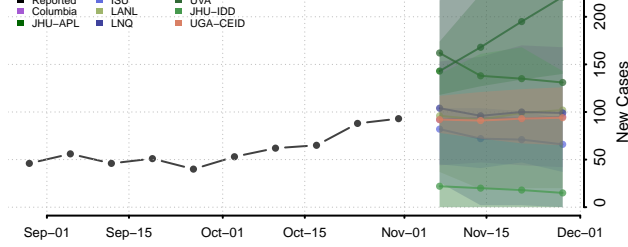

Sangamon County, Illinois

Schuyler County, Illinois

Scott County, Illinois

Shelby County, Illinois

St. Clair County, Illinois

Stark County, Illinois

Stephenson County, Illinois

Tazewell County, Illinois