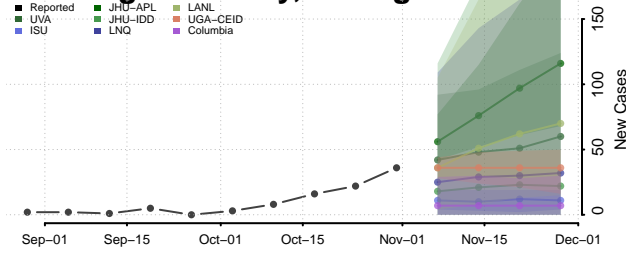

Montmorency County, Michigan

Muskegon County, Michigan

Newaygo County, Michigan

Oakland County, Michigan

Oceana County, Michigan

Ogemaw County, Michigan

Ontonagon County, Michigan

Osceola County, Michigan