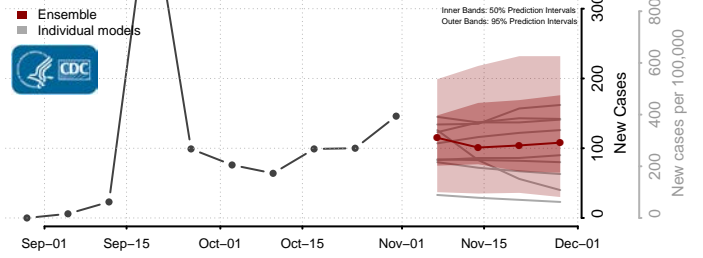

Cleburne County, Alabama

Coffee County, Alabama

Colbert County, Alabama

Conecuh County, Alabama

Coosa County, Alabama

Covington County, Alabama

Crenshaw County, Alabama

Cullman County, Alabama