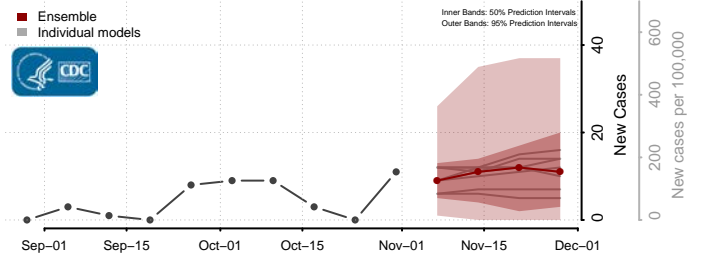

Union County, Kentucky

Warren County, Kentucky

Washington County, Kentucky

Wayne County, Kentucky

Webster County, Kentucky

Whitley County, Kentucky

Wolfe County, Kentucky

Woodford County, Kentucky