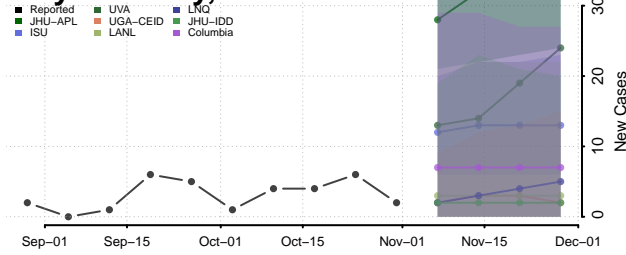

Floyd County, Texas