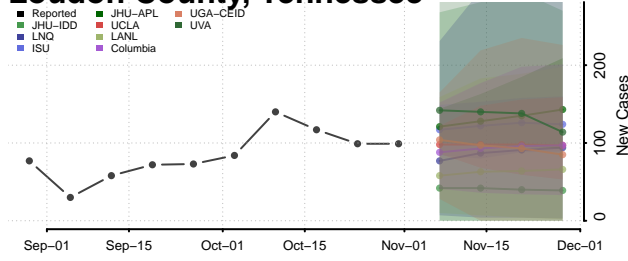

Loudon County, Tennessee