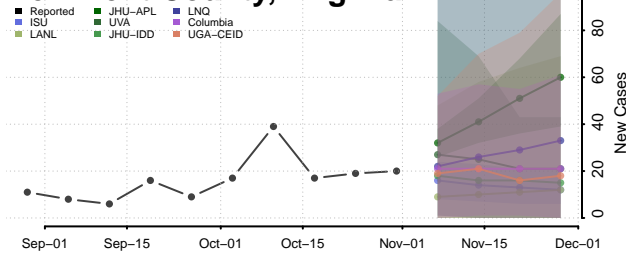

New Kent County, Virginia

Newport News County, Virginia

Norfolk County, Virginia

Northampton County, Virginia

Northumberland County, Virginia

Norton County, Virginia

Nottoway County, Virginia

Orange County, Virginia