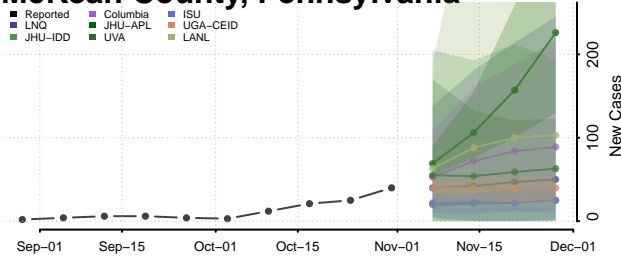

Lehigh County, Pennsylvania

Luzerne County, Pennsylvania

Lycoming County, Pennsylvania

McKean County, Pennsylvania

Mercer County, Pennsylvania

Mifflin County, Pennsylvania

Monroe County, Pennsylvania

Montgomery County, Pennsylvania