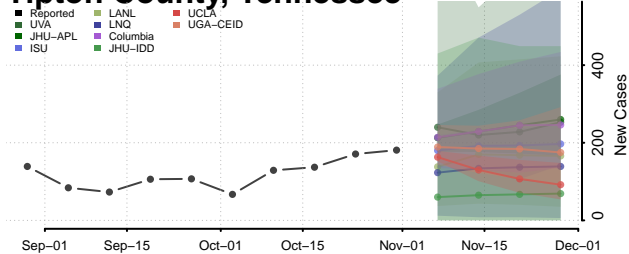

Tipton County, Tennessee