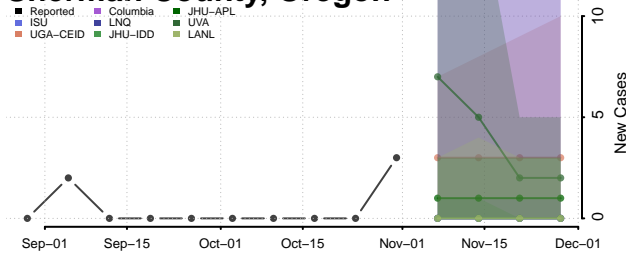

Linn County, Oregon

Malheur County, Oregon

Marion County, Oregon

Morrow County, Oregon

Multnomah County, Oregon

Polk County, Oregon

Sherman County, Oregon

Tillamook County, Oregon