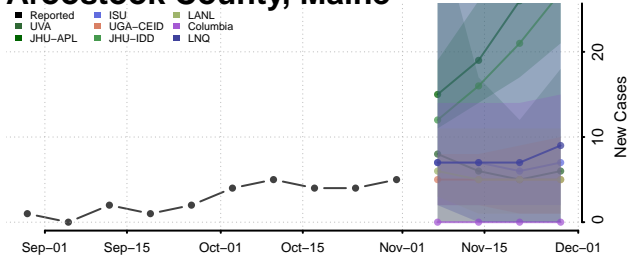

West Feliciana County, Louisiana

Winn County, Louisiana

Maine

Androscoggin County, Maine

Aroostook County, Maine

Cumberland County, Maine

Franklin County, Maine

Hancock County, Maine