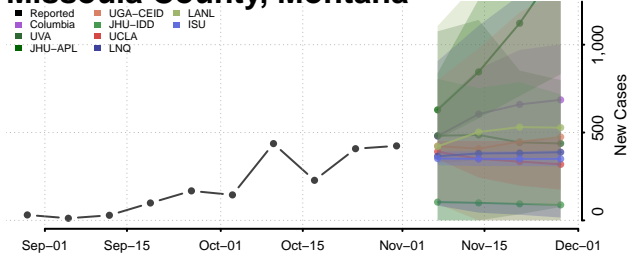

Missoula County, Montana