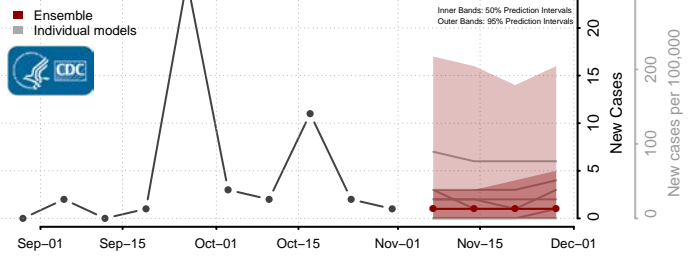

Gilmer County, West Virginia