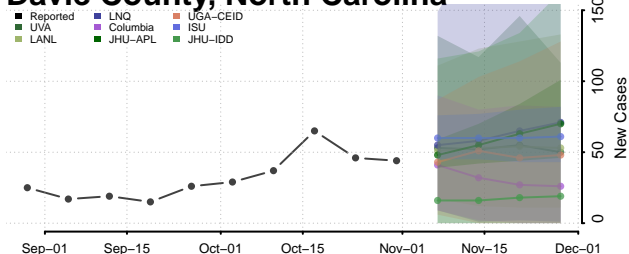

Currituck County, North Carolina

Dare County, North Carolina

Davidson County, North Carolina

Davie County, North Carolina

Duplin County, North Carolina

Durham County, North Carolina

Edgecombe County, North Carolina