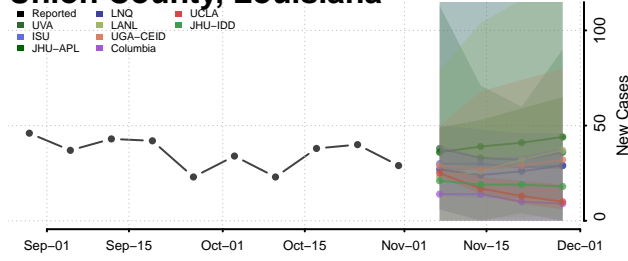

Union County, Louisiana