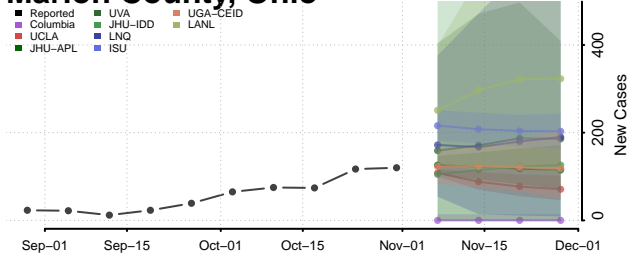

Licking County, Ohio

Logan County, Ohio

Lorain County, Ohio

Lucas County, Ohio

Madison County, Ohio

Mahoning County, Ohio

Marion County, Ohio

Medina County, Ohio