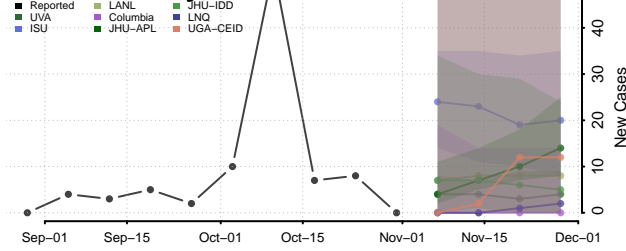

Winnebago County, Iowa

Winneshiek County, Iowa

Woodbury County, Iowa

Worth County, Iowa

Wright County, Iowa

Kansas

Allen County, Kansas

Anderson County, Kansas