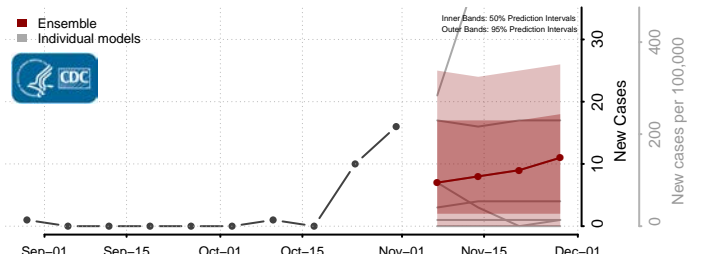

Hood River County, Oregon

Jackson County, Oregon

Jefferson County, Oregon

Josephine County, Oregon

Klamath County, Oregon

Lake County, Oregon

Lane County, Oregon

Lincoln County, Oregon