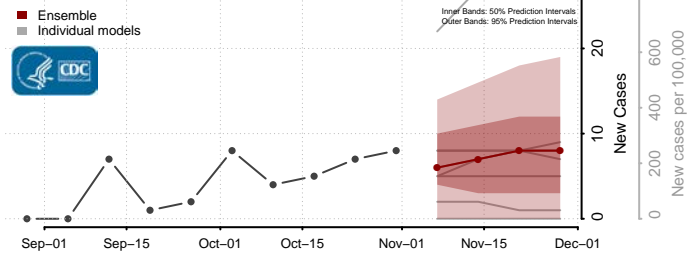

Traverse County, Minnesota