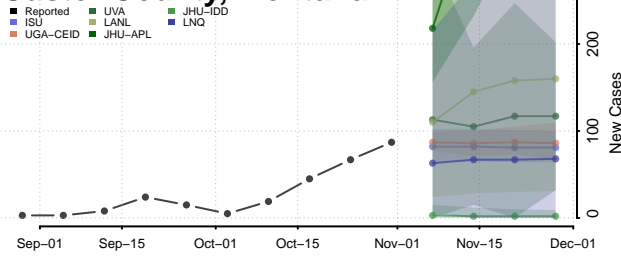

Custer County, Montana