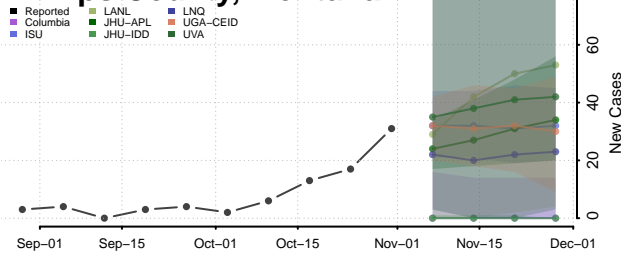

Musselshell County, Montana

Park County, Montana

Petroleum County, Montana

Phillips County, Montana

Pondera County, Montana

Powder River County, Montana

Powell County, Montana

Prairie County, Montana