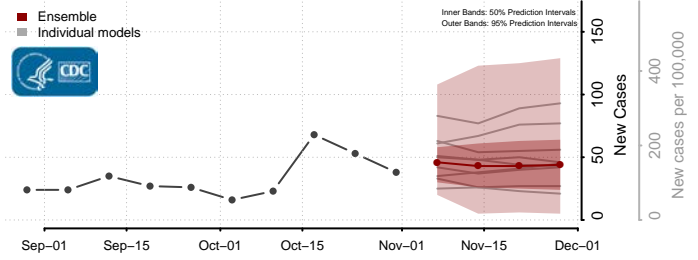

Yazoo County, Mississippi