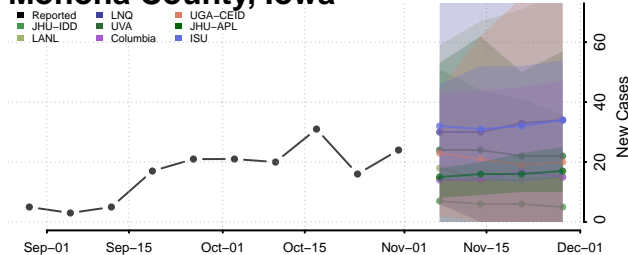

Marion County, Iowa

Marshall County, Iowa

Mills County, Iowa

Mitchell County, Iowa

Monona County, Iowa

Monroe County, Iowa

Montgomery County, Iowa

Muscatine County, Iowa