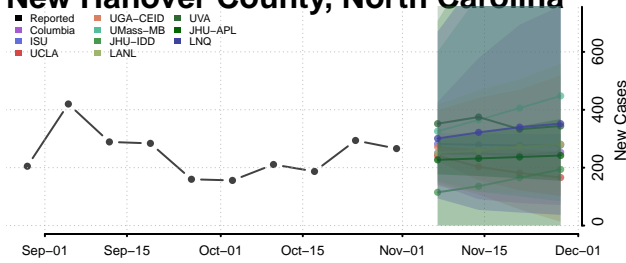

Montgomery County, North Carolina

Moore County, North Carolina

Nash County, North Carolina

New Hanover County, North Carolina

Northampton County, North Carolina

Onslow County, North Carolina

Orange County, North Carolina