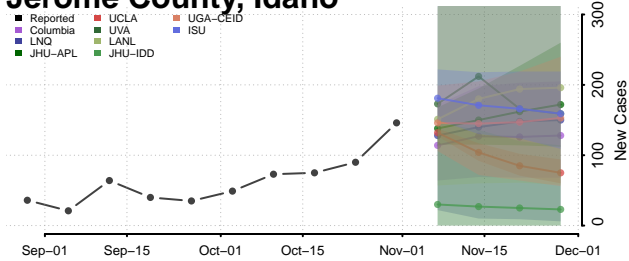

Gooding County, Idaho

Idaho County, Idaho

Jefferson County, Idaho

Jerome County, Idaho

Kootenai County, Idaho

Latah County, Idaho

Lemhi County, Idaho

Lewis County, Idaho