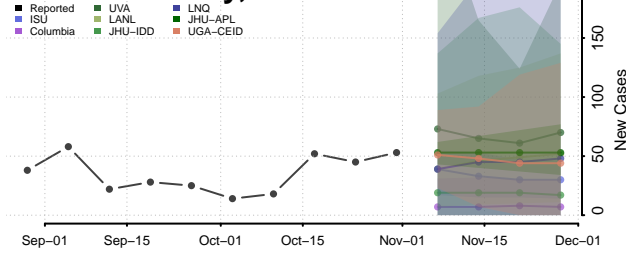

Holmes County, Florida