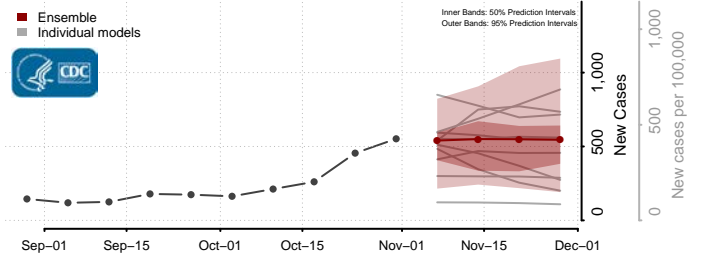

Washington County, Tennessee