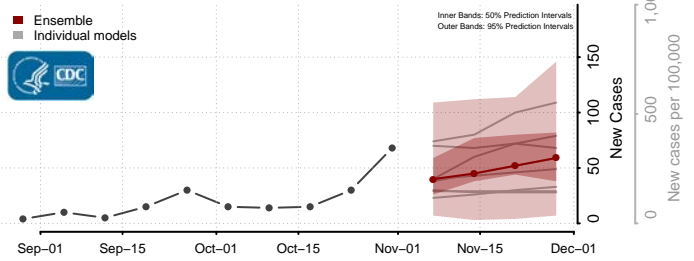

Union County, North Carolina

Vance County, North Carolina

Wake County, North Carolina

Warren County, North Carolina

Washington County, North Carolina

Watauga County, North Carolina

Wayne County, North Carolina