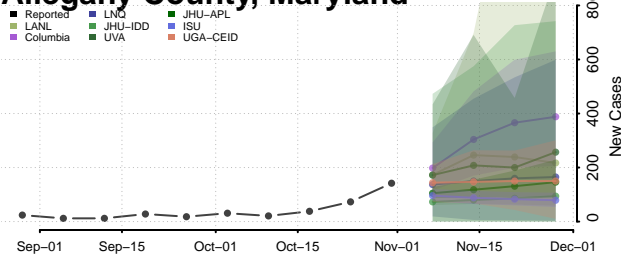

Waldo County, Maine

Washington County, Maine

York County, Maine

Maryland

Allegany County, Maryland

Anne Arundel County, Maryland

Baltimore City County, Maryland

Baltimore County, Maryland