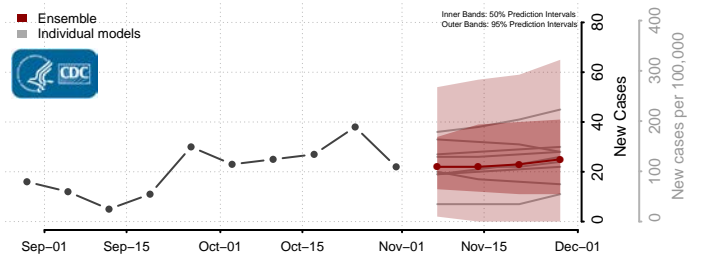

Tunica County, Mississippi

Union County, Mississippi

Walthall County, Mississippi

Warren County, Mississippi

Washington County, Mississippi

Wayne County, Mississippi

Webster County, Mississippi

Wilkinson County, Mississippi