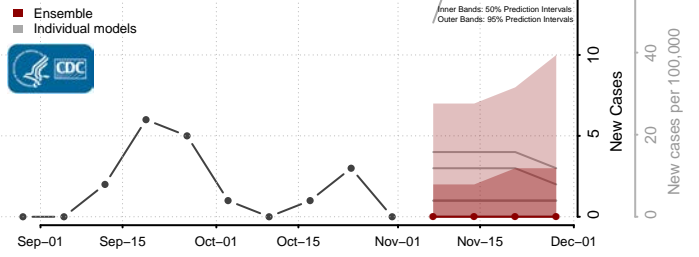

Chittenden County, Vermont

Essex County, Vermont

Franklin County, Vermont

Grand Isle County, Vermont

Lamoille County, Vermont

Orange County, Vermont

Orleans County, Vermont

Rutland County, Vermont