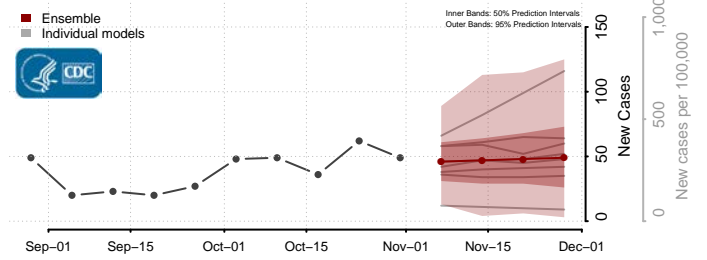

Kingfisher County, Oklahoma