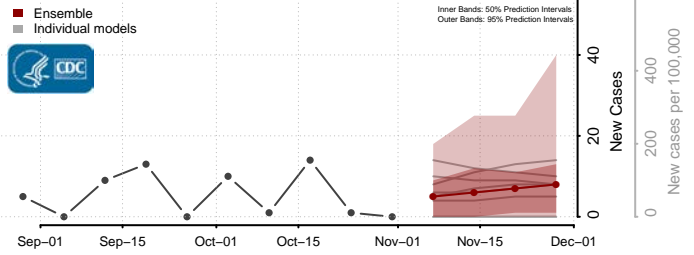

Prince George County, Virginia

Prince William County, Virginia

Pulaski County, Virginia

Radford County, Virginia

Rappahannock County, Virginia

Richmond City County, Virginia

Richmond County, Virginia

Roanoke City County, Virginia