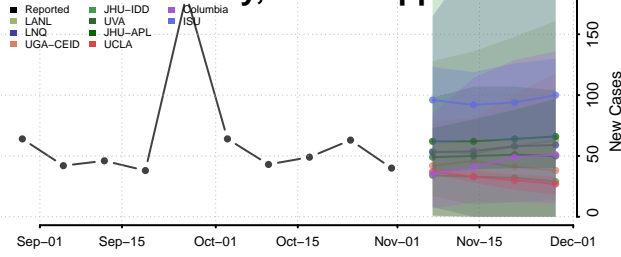

Leake County, Mississippi

Lee County, Mississippi

Leflore County, Mississippi

Lincoln County, Mississippi

Lowndes County, Mississippi

Madison County, Mississippi

Marion County, Mississippi

Marshall County, Mississippi