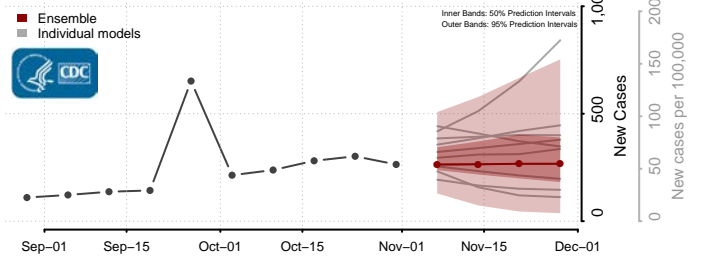

Clark County, Washington