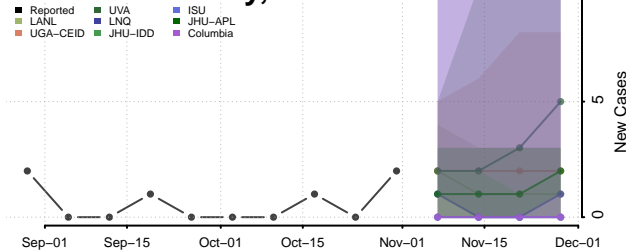

Hamilton County, New York