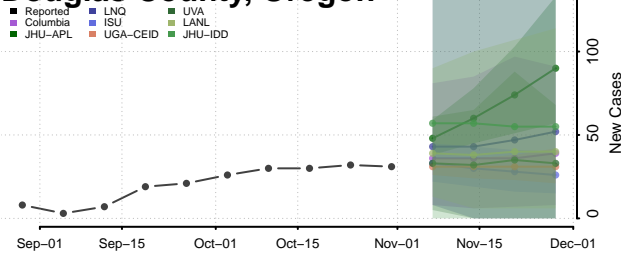

Douglas County, Oregon