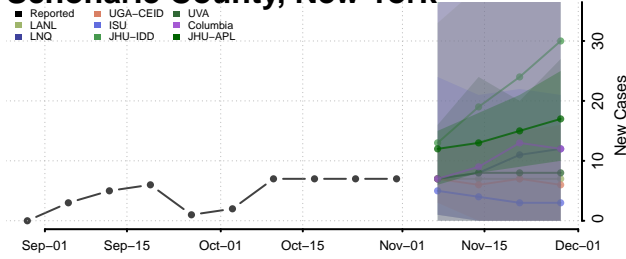

Schoharie County, New York