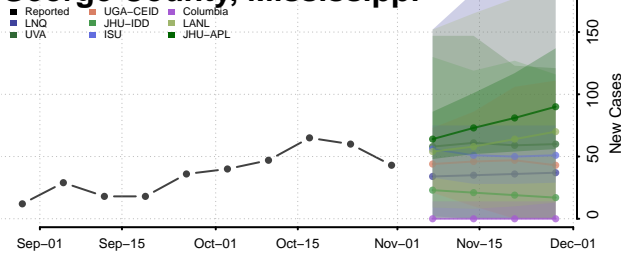

Covington County, Mississippi

DeSoto County, Mississippi

Forrest County, Mississippi

Franklin County, Mississippi

George County, Mississippi

Greene County, Mississippi

Grenada County, Mississippi

Hancock County, Mississippi