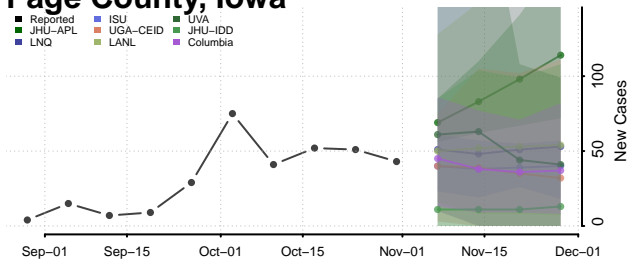

Page County, Iowa