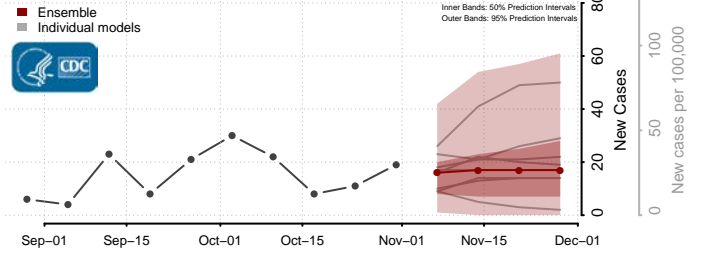

Sullivan County, New York

Tioga County, New York

Tompkins County, New York

Ulster County, New York

Warren County, New York

Washington County, New York

Wayne County, New York

Westchester County, New York