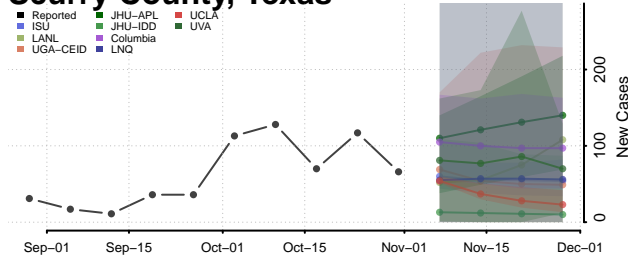

Scurry County, Texas