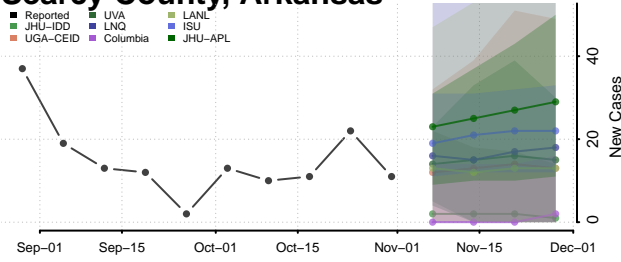

Pulaski County, Arkansas

Randolph County, Arkansas

Saline County, Arkansas

Scott County, Arkansas

Searcy County, Arkansas

Sebastian County, Arkansas

Sevier County, Arkansas

Sharp County, Arkansas