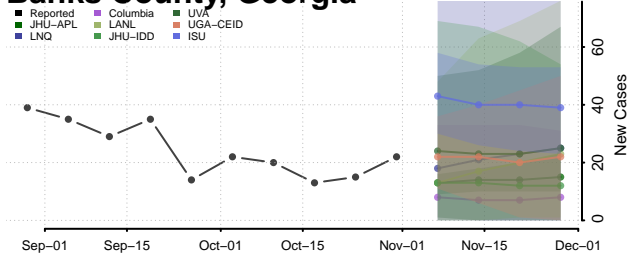

Barrow County, Georgia

Bartow County, Georgia

Ben Hill County, Georgia

Berrien County, Georgia

Bibb County, Georgia

Bleckley County, Georgia

Brantley County, Georgia

Brooks County, Georgia