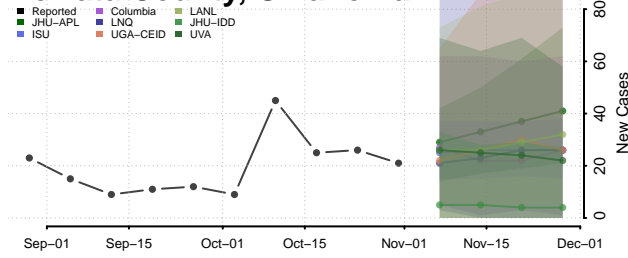

Nowata County, Oklahoma