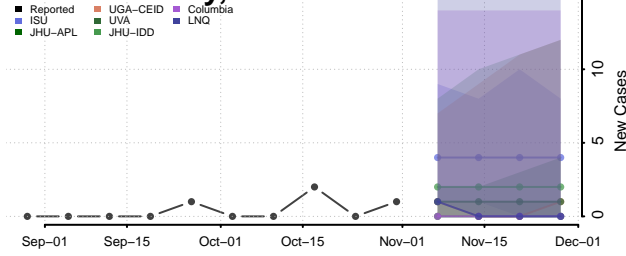

Nebraska

Adams County, Nebraska

Antelope County, Nebraska

Arthur County, Nebraska

Banner County, Nebraska

Blaine County, Nebraska

Boone County, Nebraska

Box Butte County, Nebraska