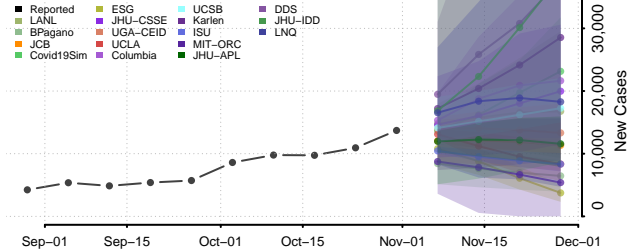

Torrance County, New Mexico

Union County, New Mexico

Valencia County, New Mexico

New York

Albany County, New York

Allegany County, New York

Bronx County, New York

Broome County, New York