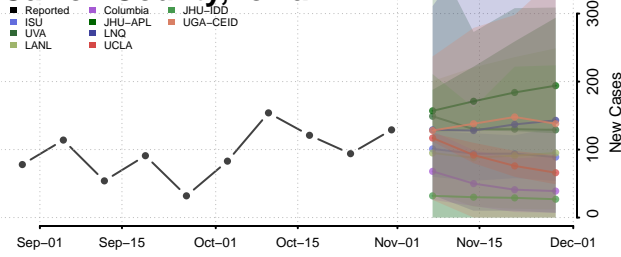

Black Hawk County, Iowa

Boone County, Iowa

Bremer County, Iowa

Buchanan County, Iowa

Buena Vista County, Iowa

Butler County, Iowa

Calhoun County, Iowa

Carroll County, Iowa