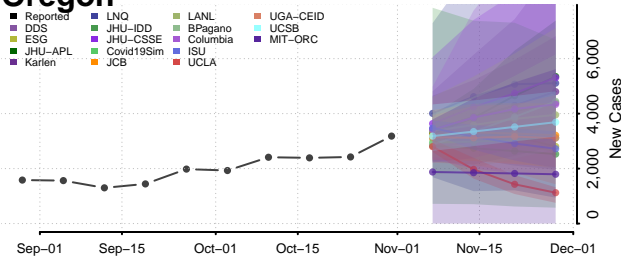

Washington County, Oklahoma

Washita County, Oklahoma

Woods County, Oklahoma

Woodward County, Oklahoma

Oregon

Baker County, Oregon