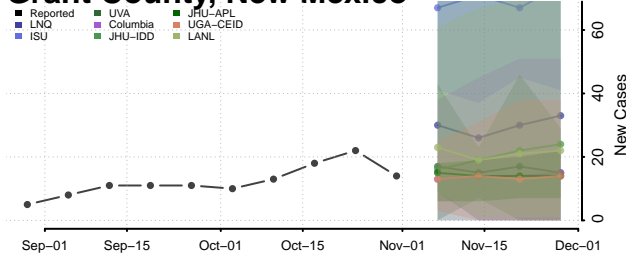

De Baca County, New Mexico

Dona Ana County, New Mexico

Eddy County, New Mexico

Grant County, New Mexico

Guadalupe County, New Mexico

Harding County, New Mexico

Hidalgo County, New Mexico

Lea County, New Mexico