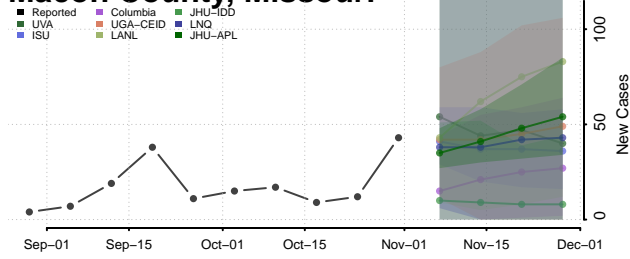

Macon County, Missouri