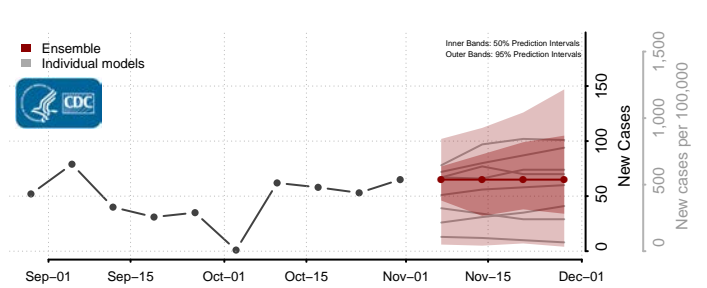

Madison County, Missouri