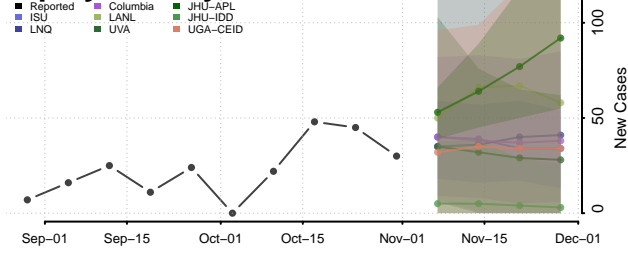

Ripley County, Missouri