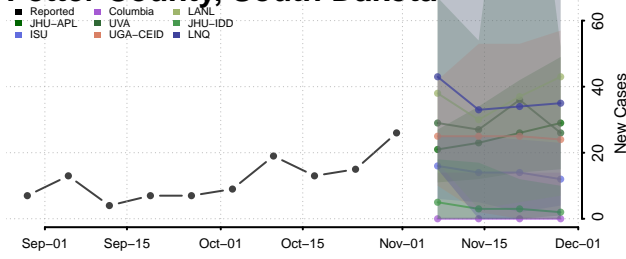

Potter County, South Dakota