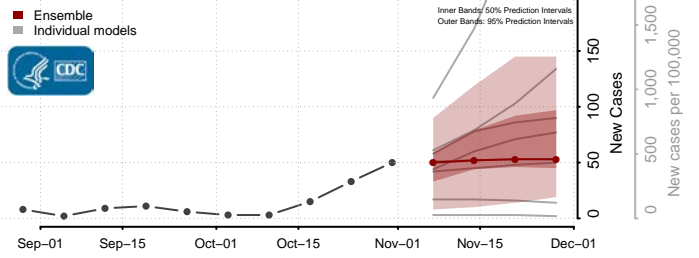

Montgomery County, Missouri