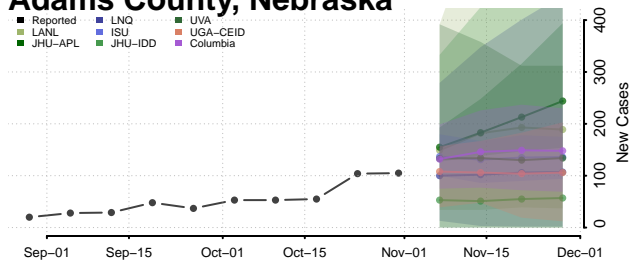

Adams County, Nebraska