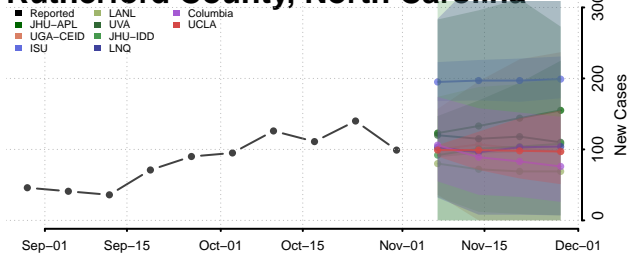

Randolph County, North Carolina

Richmond County, North Carolina

Robeson County, North Carolina

Rockingham County, North Carolina

Rowan County, North Carolina

Rutherford County, North Carolina

Sampson County, North Carolina