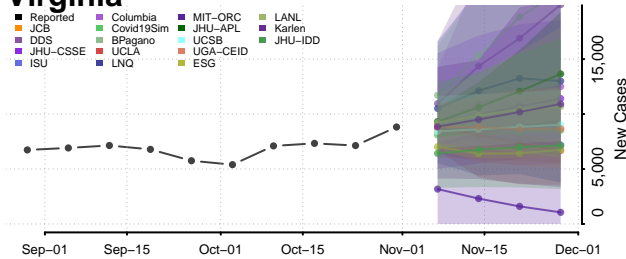

Windham County, Vermont

Windsor County, Vermont

Virgin Islands

Virginia

Accomack County, Virginia

Albemarle County, Virginia