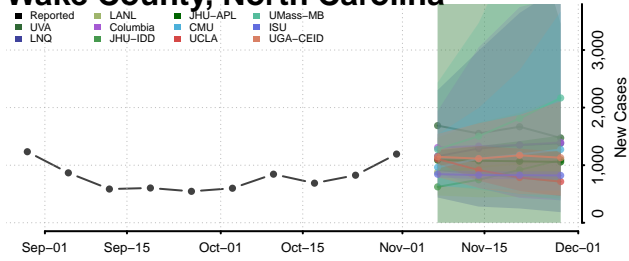

Wake County, North Carolina