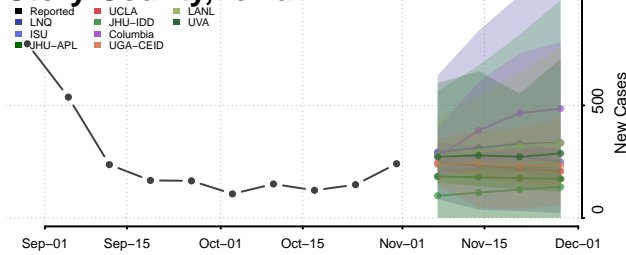

Poweshiek County, Iowa

Ringgold County, Iowa

Sac County, Iowa

Scott County, Iowa

Shelby County, Iowa

Sioux County, Iowa

Story County, Iowa

Tama County, Iowa