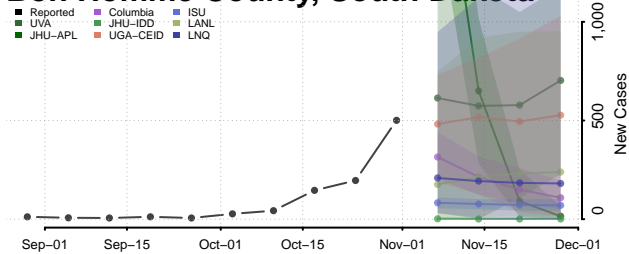

Bon Homme County, South Dakota