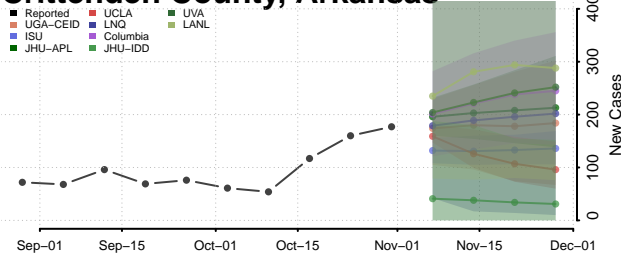

Cleburne County, Arkansas

Cleveland County, Arkansas

Columbia County, Arkansas

Conway County, Arkansas

Craighead County, Arkansas

Crawford County, Arkansas

Crittenden County, Arkansas

Cross County, Arkansas