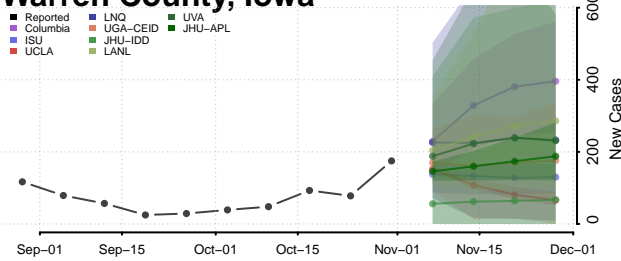

Taylor County, Iowa

Union County, Iowa

Van Buren County, Iowa

Wapello County, Iowa

Warren County, Iowa

Washington County, Iowa

Wayne County, Iowa

Webster County, Iowa