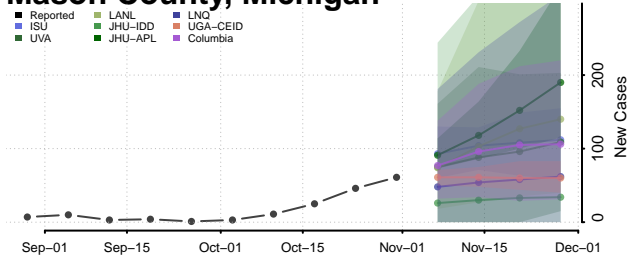

Mason County, Michigan