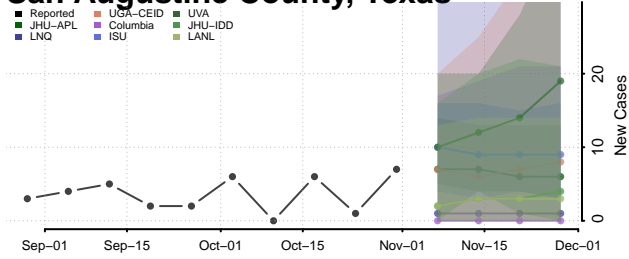

San Augustine County, Texas