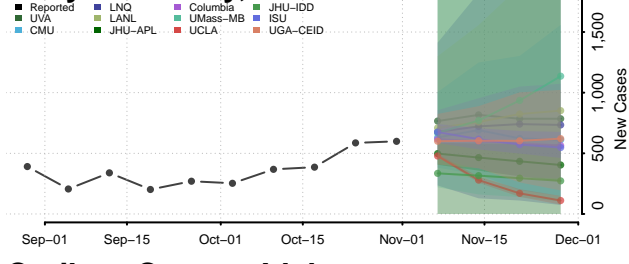

Boise County, Idaho

Bonner County, Idaho

Bonneville County, Idaho

Boundary County, Idaho

Butte County, Idaho

Camas County, Idaho

Canyon County, Idaho

Caribou County, Idaho