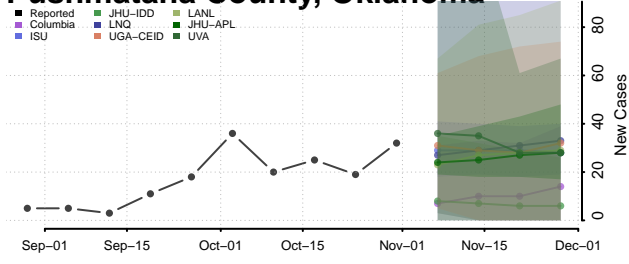

Pushmataha County, Oklahoma