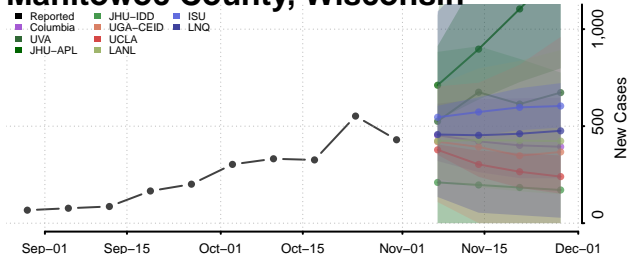

Lincoln County, Wisconsin

Manitowoc County, Wisconsin

Marathon County, Wisconsin

Marinette County, Wisconsin

Marquette County, Wisconsin

Menominee County, Wisconsin

Milwaukee County, Wisconsin

Monroe County, Wisconsin