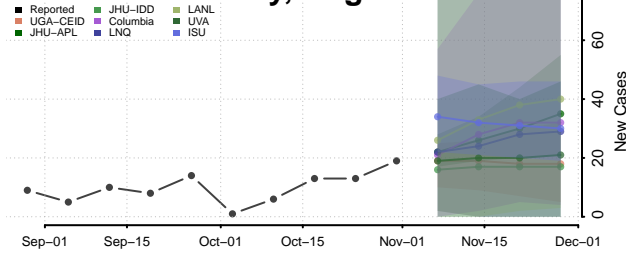

Dickenson County, Virginia