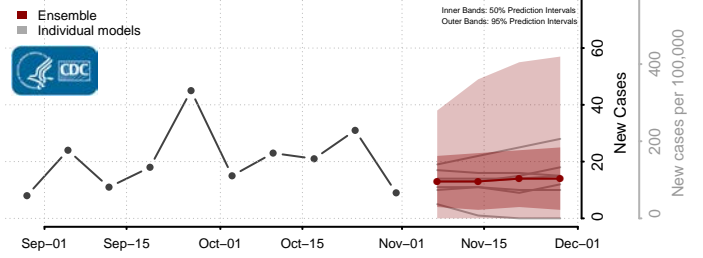

Covington County, Mississippi

DeSoto County, Mississippi

Forrest County, Mississippi

Franklin County, Mississippi

George County, Mississippi

Greene County, Mississippi

Grenada County, Mississippi

Hancock County, Mississippi