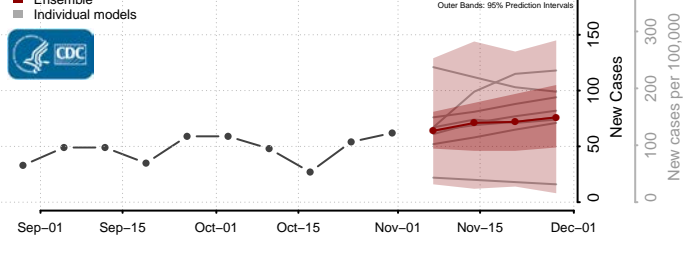

Franklin County, Kentucky