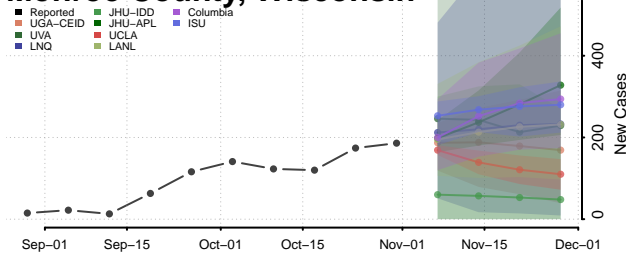

Lincoln County, Wisconsin

Manitowoc County, Wisconsin

Marathon County, Wisconsin

Marinette County, Wisconsin

Marquette County, Wisconsin

Menominee County, Wisconsin

Milwaukee County, Wisconsin

Monroe County, Wisconsin