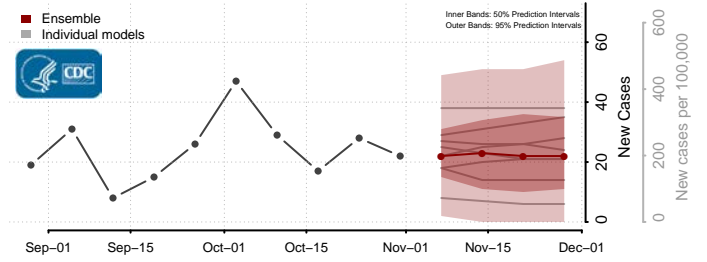

Johnston County, Oklahoma