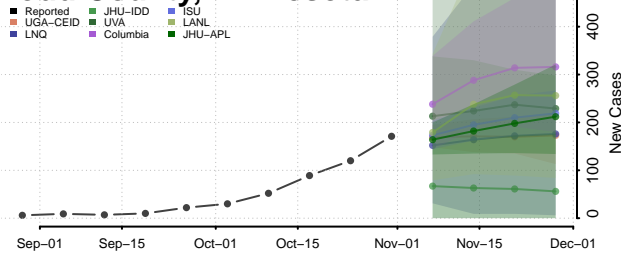

Todd County, Minnesota