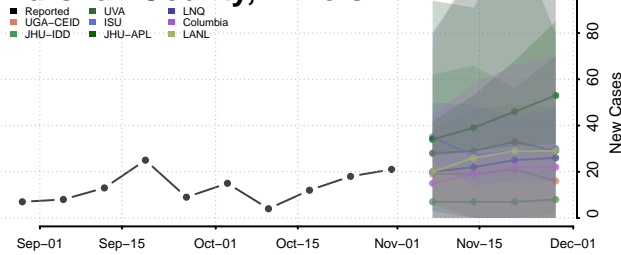

Marshall County, Illinois