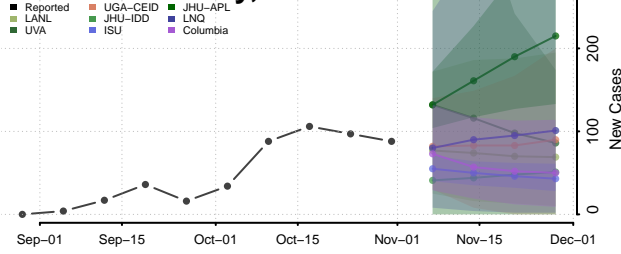

Delaware County, New York

Dutchess County, New York

Erie County, New York

Essex County, New York

Franklin County, New York

Fulton County, New York

Genesee County, New York

Greene County, New York