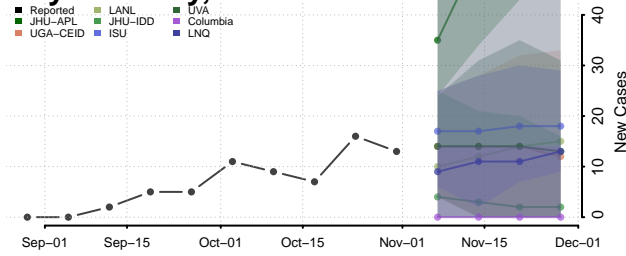

Boyd County, Nebraska