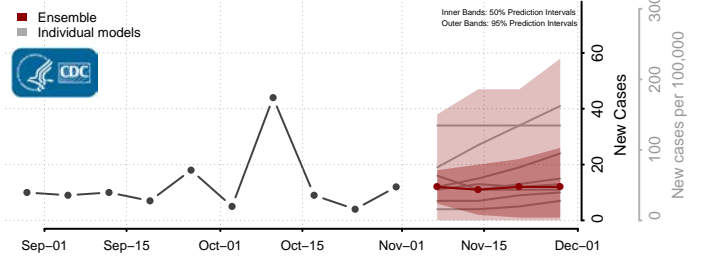

Shelby County, Texas