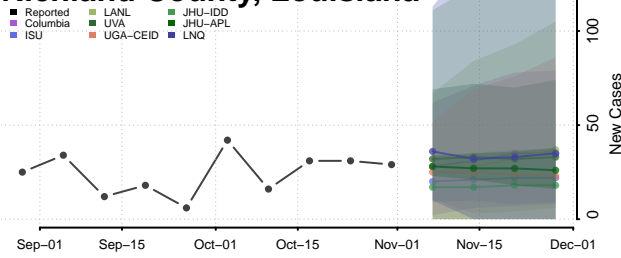

Richland County, Louisiana