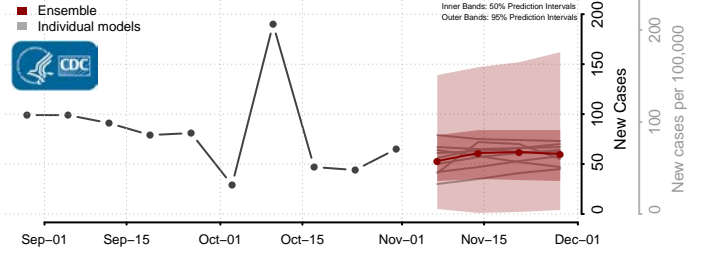

Suffolk County, Virginia