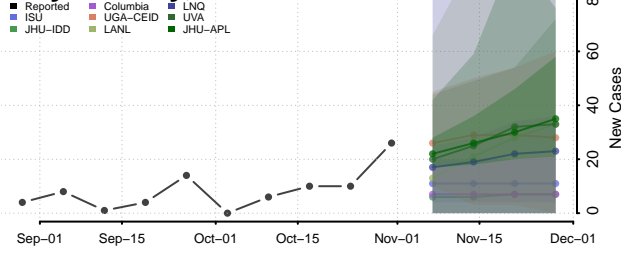

Clay County, Texas