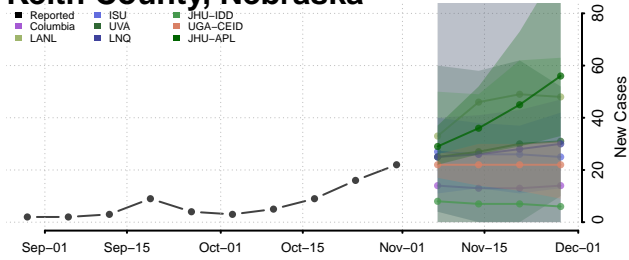

Keith County, Nebraska