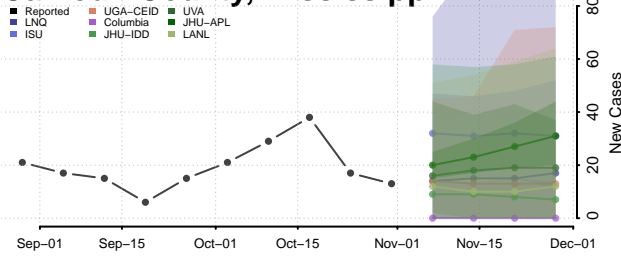

Mississippi

Adams County, Mississippi

Alcorn County, Mississippi

Amite County, Mississippi

Attala County, Mississippi

Benton County, Mississippi

Bolivar County, Mississippi

Calhoun County, Mississippi