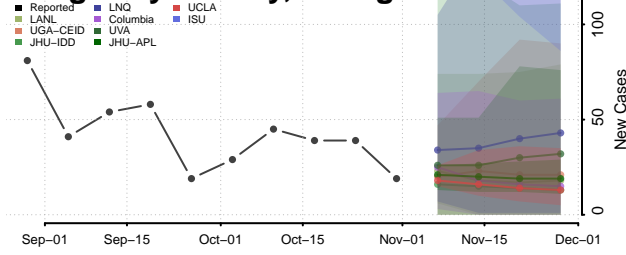

Dougherty County, Georgia