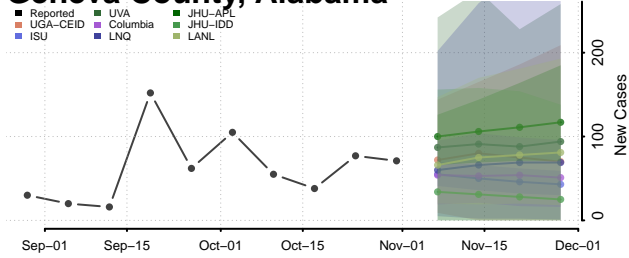

Geneva County, Alabama