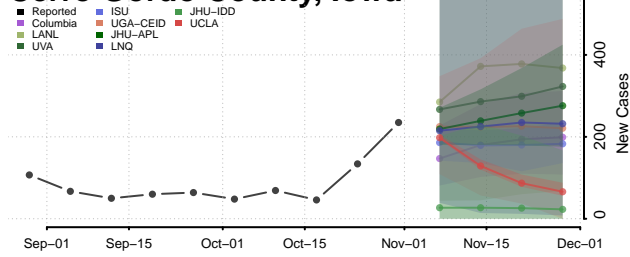

Cerro Gordo County, Iowa