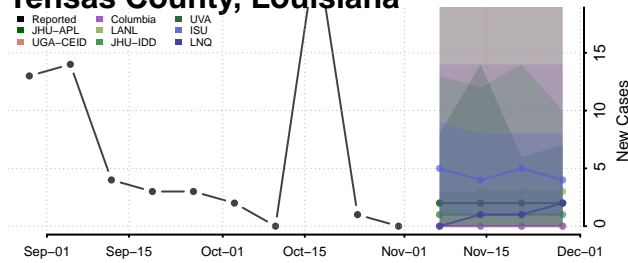

St. John the Baptist County, Louisiana

St. Landry County, Louisiana

St. Martin County, Louisiana

St. Mary County, Louisiana

St. Tammany County, Louisiana

Tangipahoa County, Louisiana

Tensas County, Louisiana