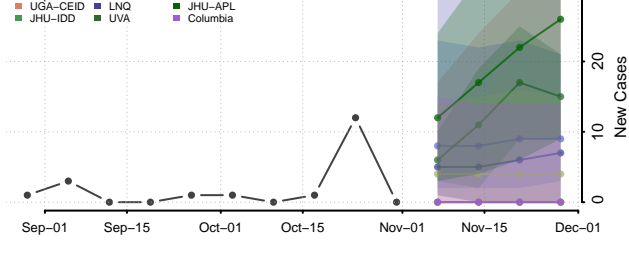

Garfield County, Montana