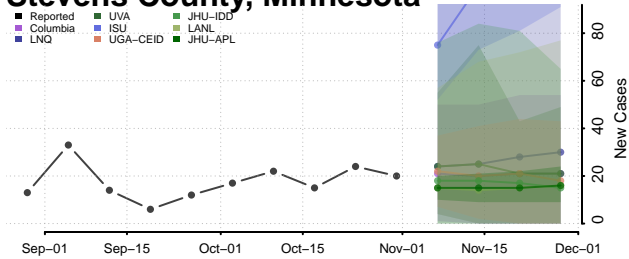

Stevens County, Minnesota