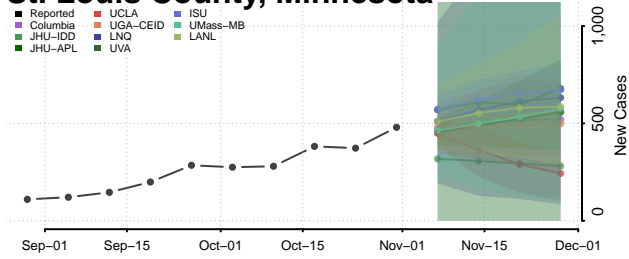

St. Louis County, Minnesota