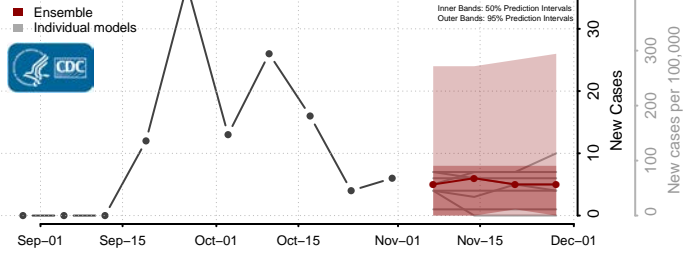

Mathews County, Virginia