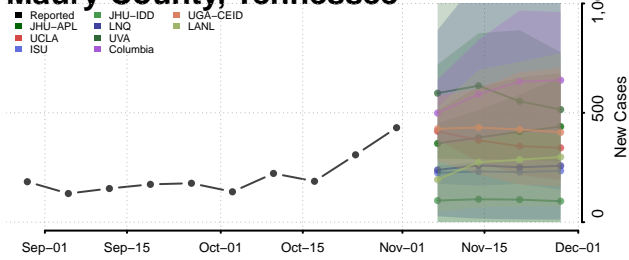

Marshall County, Tennessee

Maury County, Tennessee

McMinn County, Tennessee

McNairy County, Tennessee

Meigs County, Tennessee

Monroe County, Tennessee

Montgomery County, Tennessee

Moore County, Tennessee