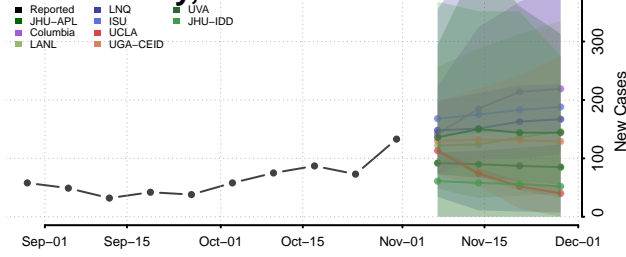

Redwood County, Minnesota

Renville County, Minnesota

Rice County, Minnesota

Rock County, Minnesota

Roseau County, Minnesota

Scott County, Minnesota

Sherburne County, Minnesota

Sibley County, Minnesota