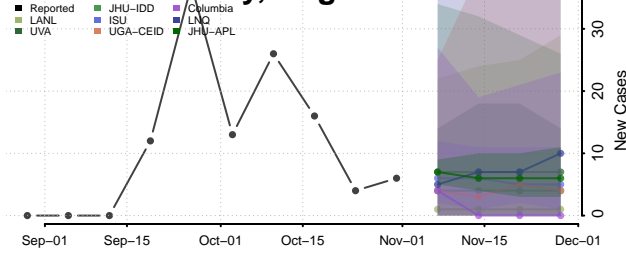

Mathews County, Virginia