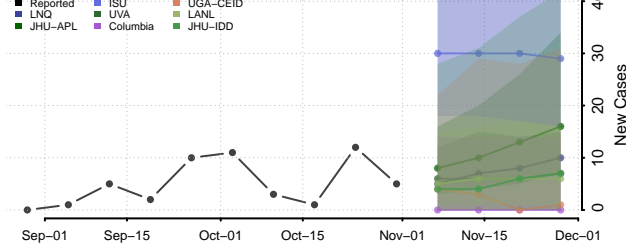

Lincoln County, Washington