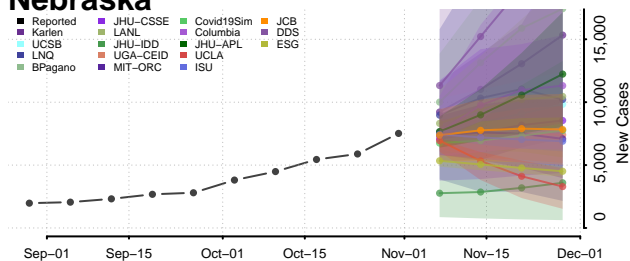

Wheatland County, Montana

Wibaux County, Montana

Yellowstone County, Montana

Nebraska

Adams County, Nebraska

Antelope County, Nebraska