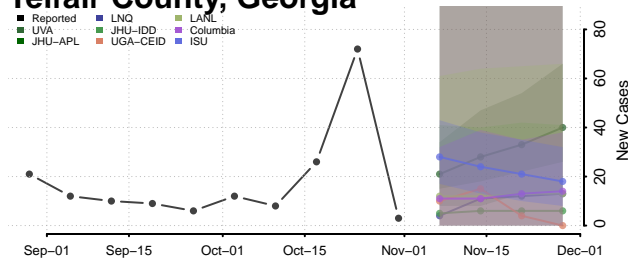

Stephens County, Georgia

Stewart County, Georgia

Sumter County, Georgia

Talbot County, Georgia

Taliaferro County, Georgia

Tattnall County, Georgia

Taylor County, Georgia

Telfair County, Georgia