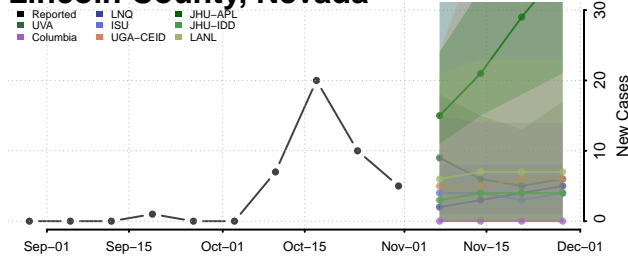

Lincoln County, Nevada