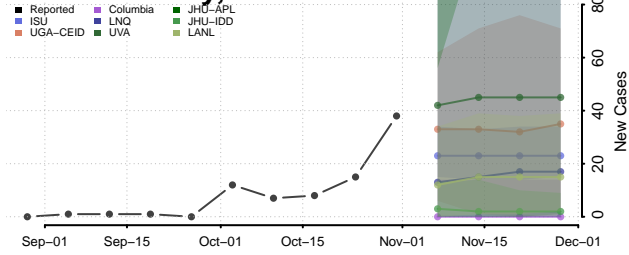

Custer County, Montana

Daniels County, Montana

Dawson County, Montana

Deer Lodge County, Montana

Fallon County, Montana

Fergus County, Montana

Flathead County, Montana

Gallatin County, Montana