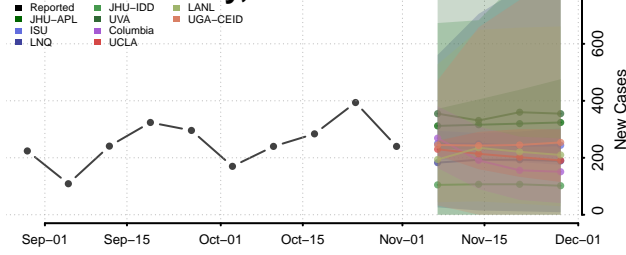

Morgan County, Tennessee

Obion County, Tennessee

Overton County, Tennessee

Perry County, Tennessee

Pickett County, Tennessee

Polk County, Tennessee

Putnam County, Tennessee

Rhea County, Tennessee