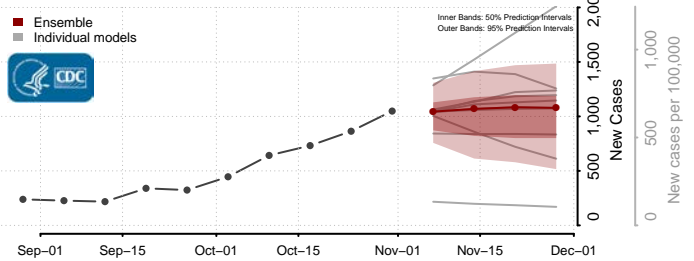

Sweet Grass County, Montana

Teton County, Montana

Toole County, Montana

Treasure County, Montana

Valley County, Montana

Wheatland County, Montana

Wibaux County, Montana

Yellowstone County, Montana