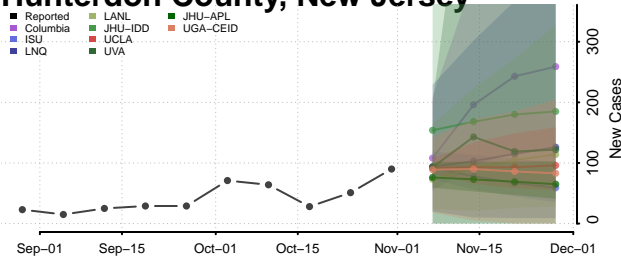

Cape May County, New Jersey

Cumberland County, New Jersey

Essex County, New Jersey

Gloucester County, New Jersey

Hudson County, New Jersey

Hunterdon County, New Jersey

Mercer County, New Jersey

Middlesex County, New Jersey