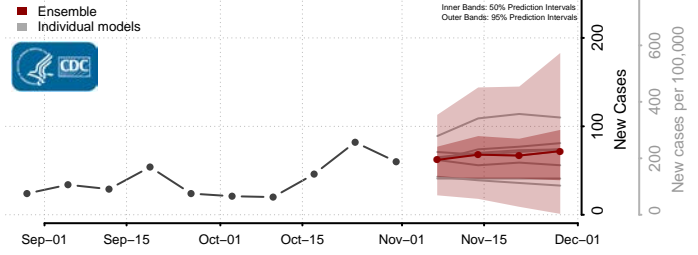

Dorchester County, Maryland