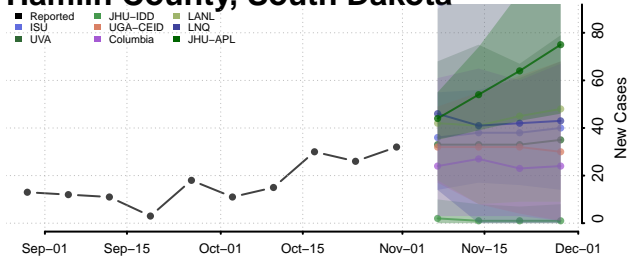

Douglas County, South Dakota

Edmunds County, South Dakota

Fall River County, South Dakota

Faulk County, South Dakota

Grant County, South Dakota

Gregory County, South Dakota

Haakon County, South Dakota

Hamlin County, South Dakota