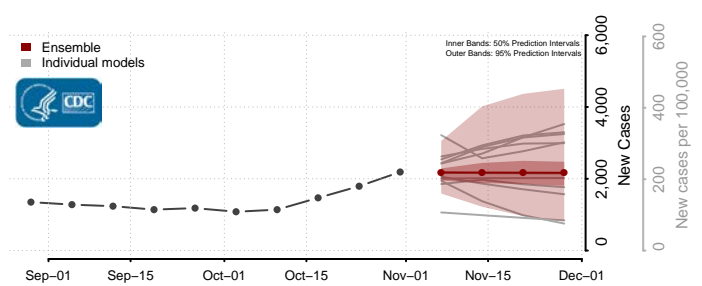

St. Louis County, Missouri