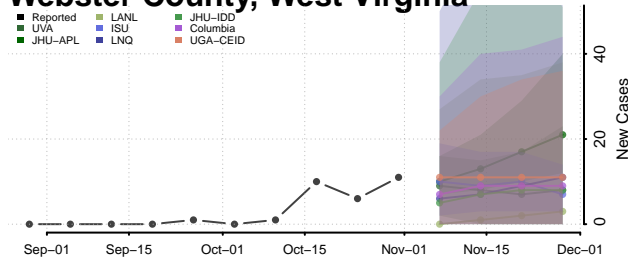

Webster County, West Virginia