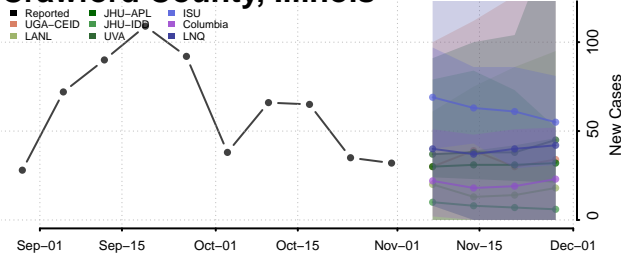

Crawford County, Illinois