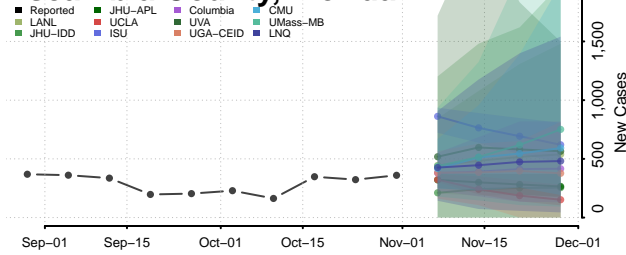

Escambia County, Florida