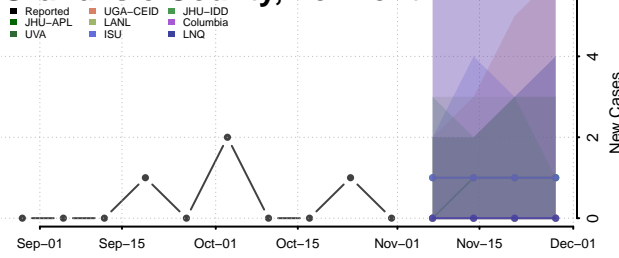

Chittenden County, Vermont

Essex County, Vermont

Franklin County, Vermont

Grand Isle County, Vermont

Lamoille County, Vermont

Orange County, Vermont

Orleans County, Vermont

Rutland County, Vermont