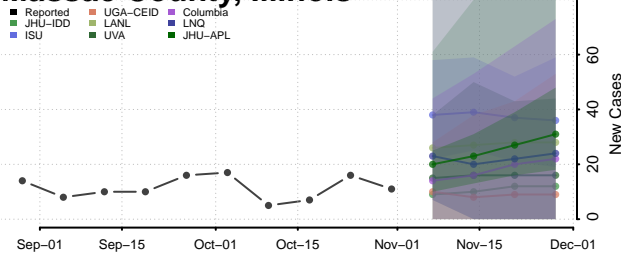

Massac County, Illinois