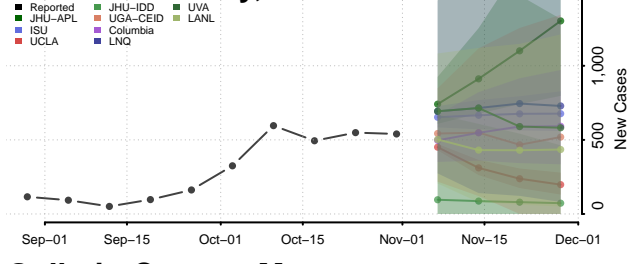

Custer County, Montana

Daniels County, Montana

Dawson County, Montana

Deer Lodge County, Montana

Fallon County, Montana

Fergus County, Montana

Flathead County, Montana

Gallatin County, Montana