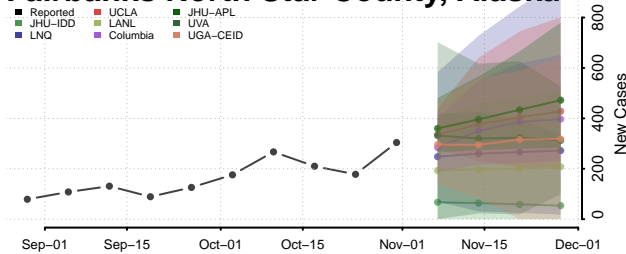

Anchorage County, Alaska

Bethel County, Alaska

Bristol Bay County, Alaska

Denali County, Alaska

Dillingham County, Alaska

Fairbanks North Star County, Alaska

Haines County, Alaska

Hoonah-Angoon County, Alaska