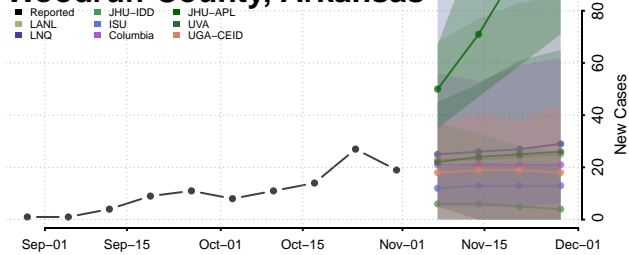

Woodruff County, Arkansas