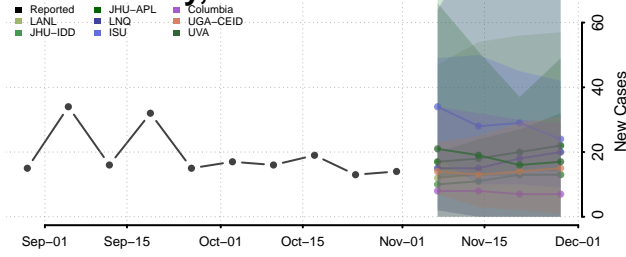

Cass County, Illinois