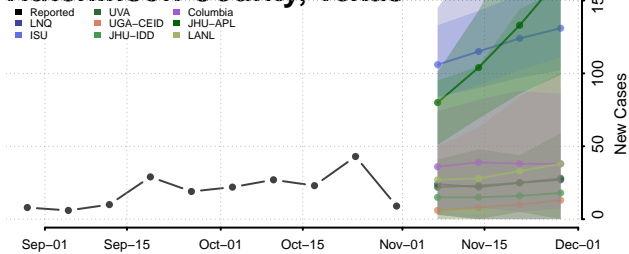

Houston County, Texas

Howard County, Texas

Hudspeth County, Texas

Hunt County, Texas

Hutchinson County, Texas

Irion County, Texas

Jack County, Texas

Jackson County, Texas