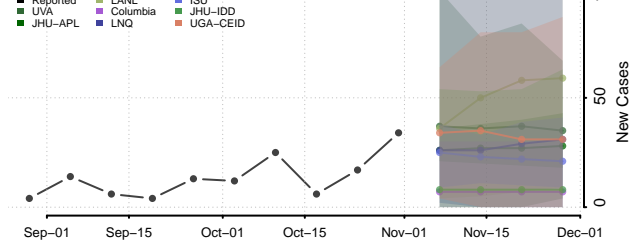

Thurston County, Nebraska