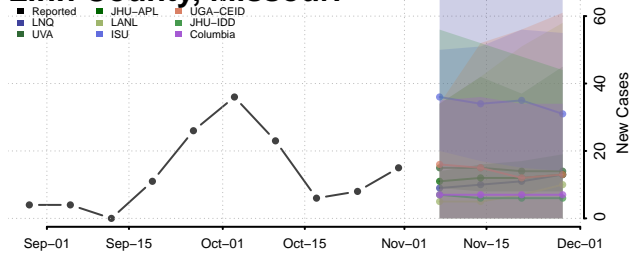

Linn County, Missouri