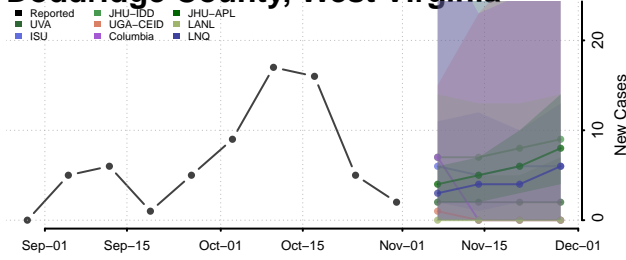

Doddridge County, West Virginia