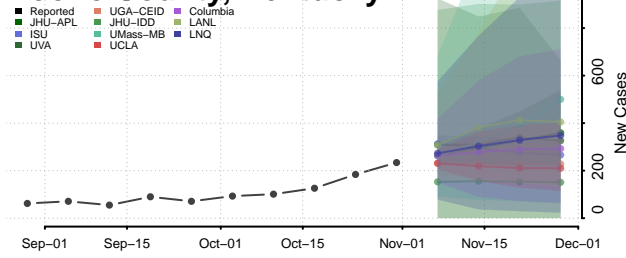

Adair County, Kentucky

Allen County, Kentucky

Anderson County, Kentucky

Ballard County, Kentucky

Barren County, Kentucky

Bath County, Kentucky

Bell County, Kentucky

Boone County, Kentucky