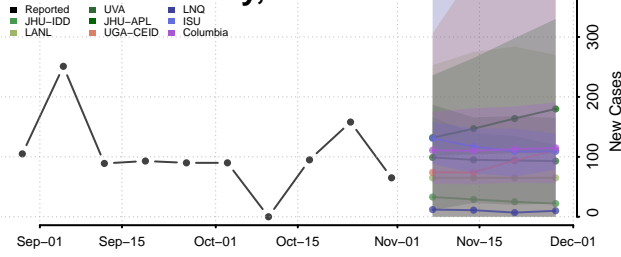

Crawford County, Kansas