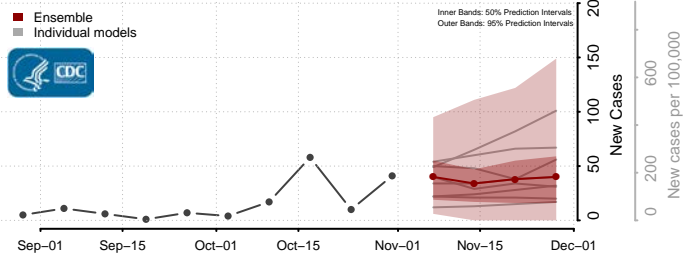

Brooke County, West Virginia