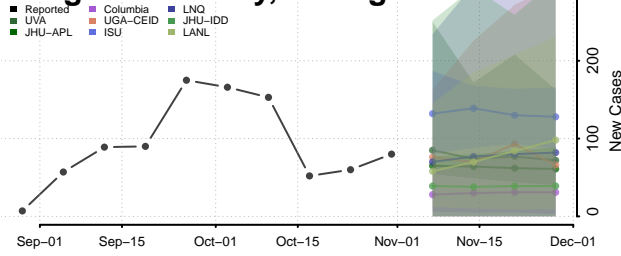

Grand Traverse County, Michigan

Gratiot County, Michigan

Hillsdale County, Michigan

Houghton County, Michigan

Huron County, Michigan

Ingham County, Michigan

Ionia County, Michigan

Iosco County, Michigan