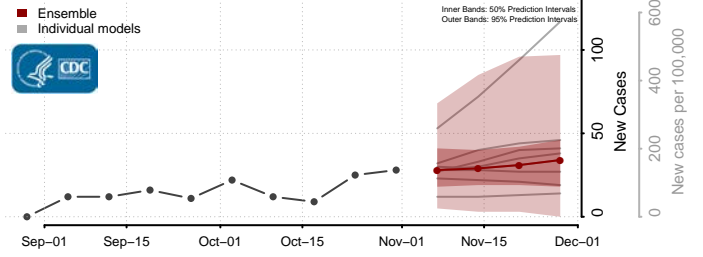

Mason County, West Virginia