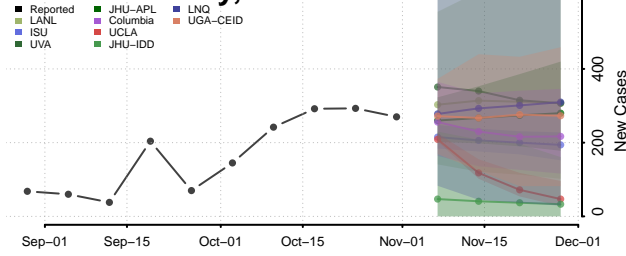

DeKalb County, Alabama