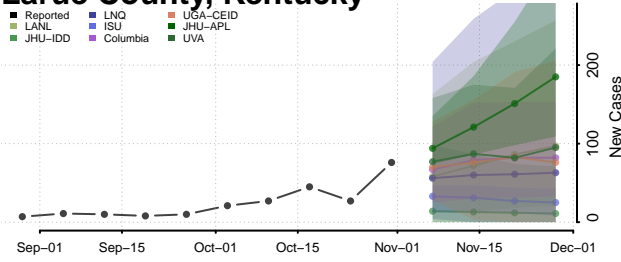

Jessamine County, Kentucky

Johnson County, Kentucky

Kenton County, Kentucky

Knott County, Kentucky

Knox County, Kentucky

Larue County, Kentucky

Laurel County, Kentucky

Lawrence County, Kentucky