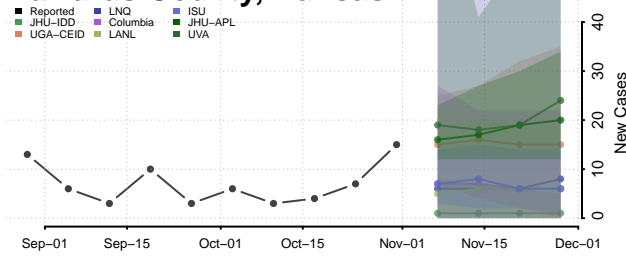

Crawford County, Kansas

Decatur County, Kansas

Dickinson County, Kansas

Doniphan County, Kansas

Douglas County, Kansas

Edwards County, Kansas

Elk County, Kansas

Ellis County, Kansas