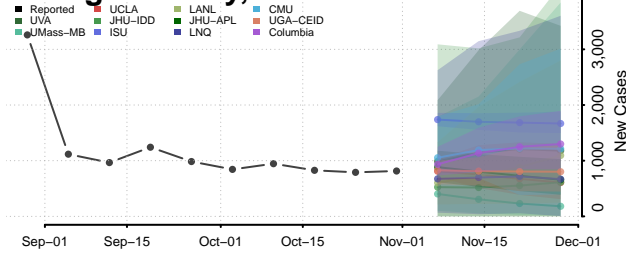

Hidalgo County, Texas