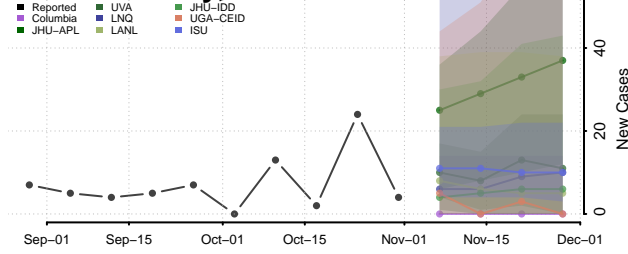

Hyde County, North Carolina

Iredell County, North Carolina

Jackson County, North Carolina

Johnston County, North Carolina

Jones County, North Carolina

Lee County, North Carolina

Lenoir County, North Carolina