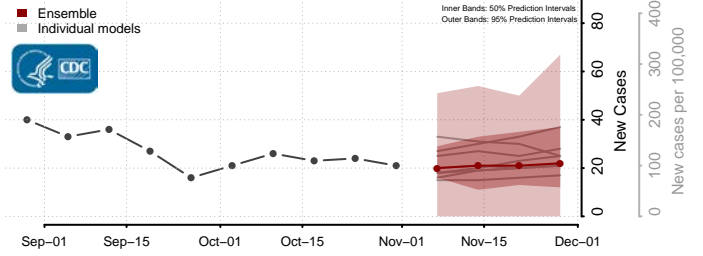

Monroe County, Mississippi

Montgomery County, Mississippi

Neshoba County, Mississippi

Newton County, Mississippi

Noxubee County, Mississippi

Oktibbeha County, Mississippi

Panola County, Mississippi

Pearl River County, Mississippi