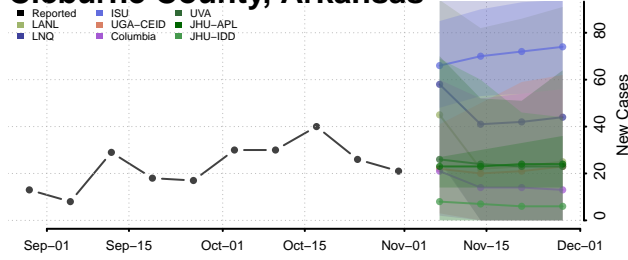

Cleburne County, Arkansas