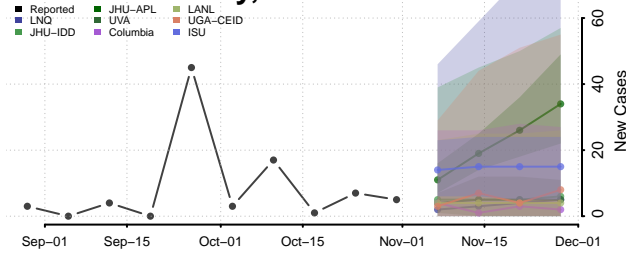

Bandera County, Texas