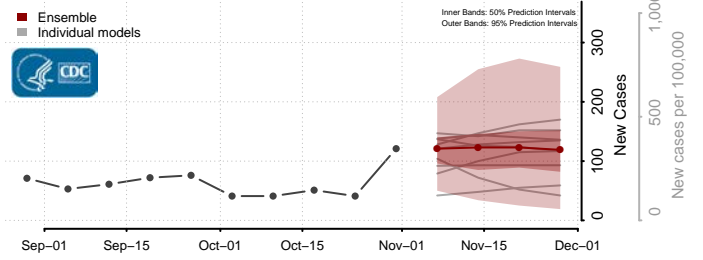

Taylor County, Iowa

Union County, Iowa

Van Buren County, Iowa

Wapello County, Iowa

Warren County, Iowa

Washington County, Iowa

Wayne County, Iowa

Webster County, Iowa