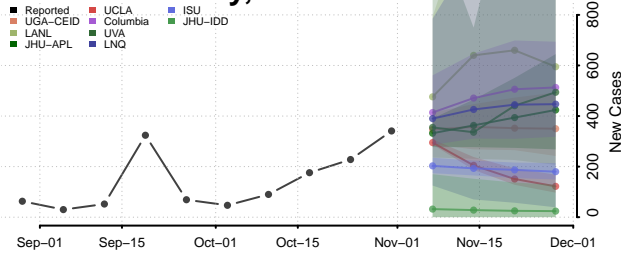

Cleburne County, Alabama

Coffee County, Alabama

Colbert County, Alabama

Conecuh County, Alabama

Coosa County, Alabama

Covington County, Alabama

Crenshaw County, Alabama

Cullman County, Alabama

Dale County, Alabama

Dallas County, Alabama

DeKalb County, Alabama

Elmore County, Alabama

Escambia County, Alabama

Etowah County, Alabama

Fayette County, Alabama

Franklin County, Alabama