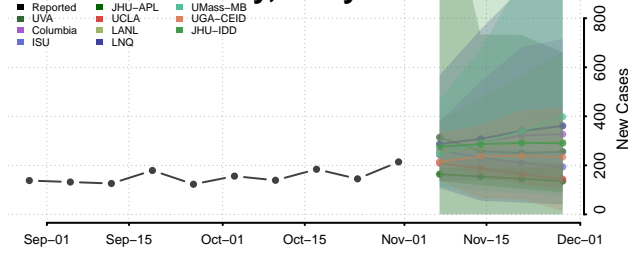

Calvert County, Maryland

Caroline County, Maryland

Carroll County, Maryland

Cecil County, Maryland

Charles County, Maryland

Dorchester County, Maryland

Frederick County, Maryland

Garrett County, Maryland