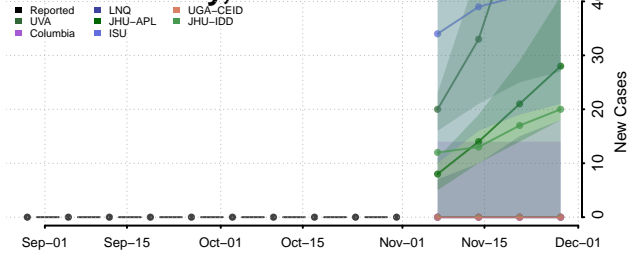

Uintah County, Utah