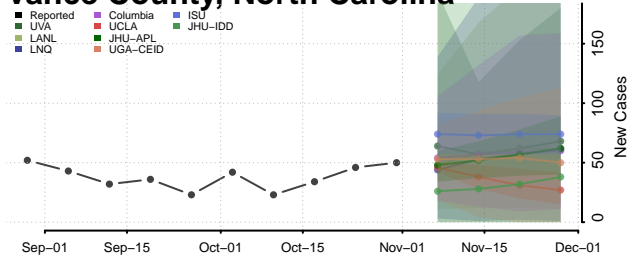

Vance County, North Carolina