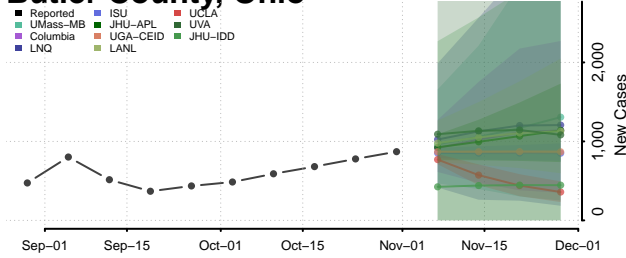

Butler County, Ohio