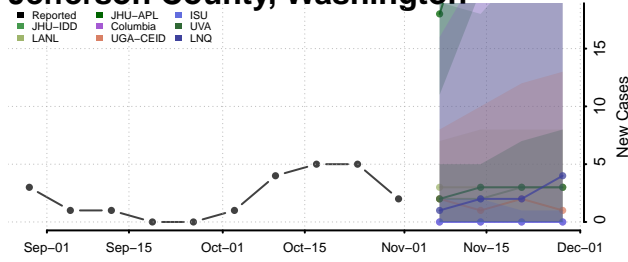

Jefferson County, Washington