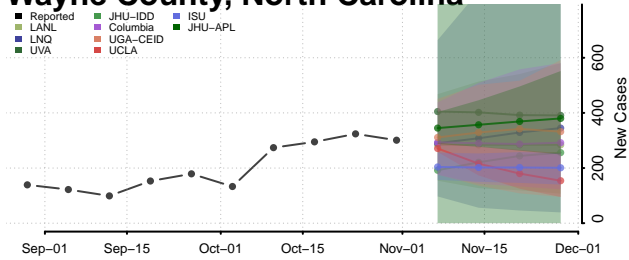

Union County, North Carolina

Vance County, North Carolina

Wake County, North Carolina

Warren County, North Carolina

Washington County, North Carolina

Watauga County, North Carolina

Wayne County, North Carolina