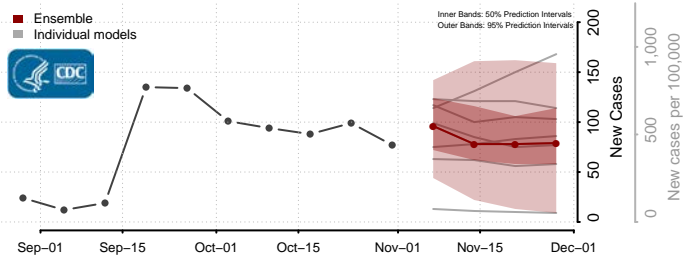

Hughes County, South Dakota