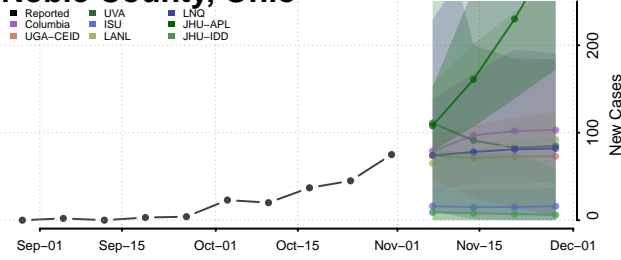

Noble County, Ohio