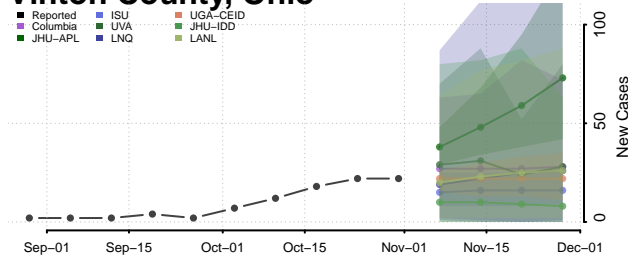

Vinton County, Ohio