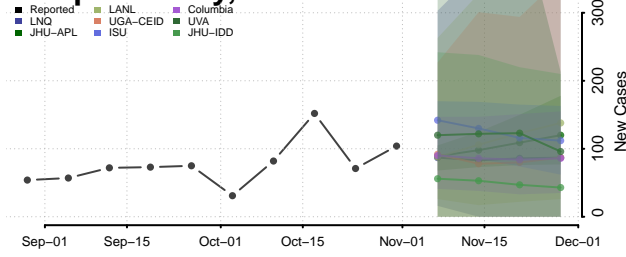

Phelps County, Missouri