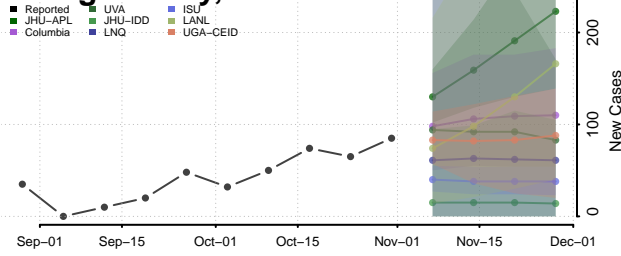

Wise County, Texas

Wood County, Texas

Yoakum County, Texas

Young County, Texas

Zapata County, Texas

Zavala County, Texas

Utah

Beaver County, Utah