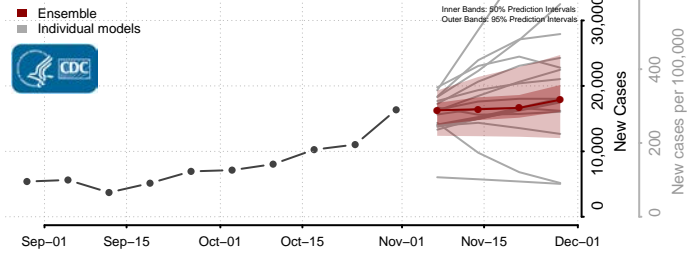

Wexford County, Michigan

Minnesota

Aitkin County, Minnesota

Anoka County, Minnesota

Becker County, Minnesota

Beltrami County, Minnesota