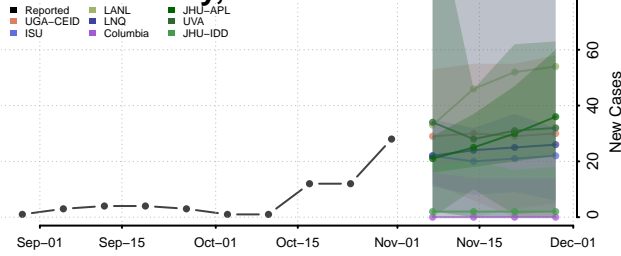

Lincoln County, Nebraska

Logan County, Nebraska

Loup County, Nebraska

Madison County, Nebraska

McPherson County, Nebraska

Merrick County, Nebraska

Morrill County, Nebraska

Nance County, Nebraska