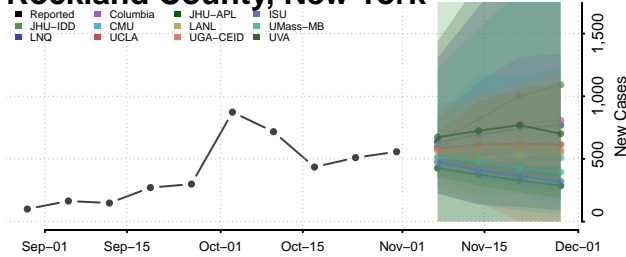

Orleans County, New York

Oswego County, New York

Otsego County, New York

Putnam County, New York

Queens County, New York

Rensselaer County, New York

Richmond County, New York

Rockland County, New York