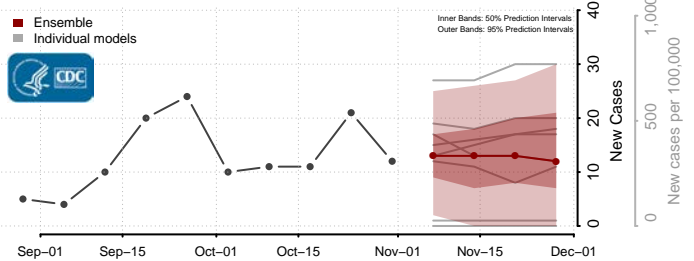

Sargent County, North Dakota