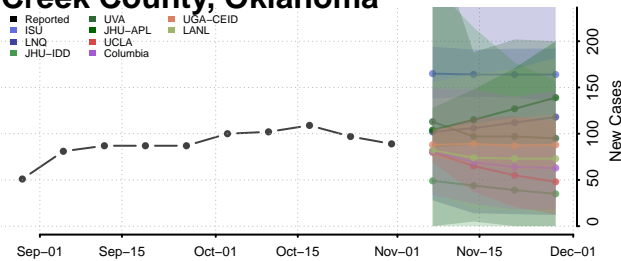

Choctaw County, Oklahoma

Cimarron County, Oklahoma

Cleveland County, Oklahoma

Coal County, Oklahoma

Comanche County, Oklahoma

Cotton County, Oklahoma

Craig County, Oklahoma

Creek County, Oklahoma