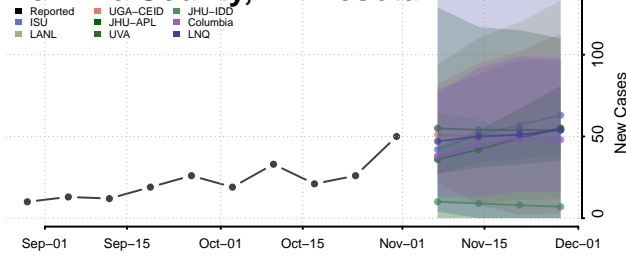

Redwood County, Minnesota

Renville County, Minnesota

Rice County, Minnesota

Rock County, Minnesota

Roseau County, Minnesota

Scott County, Minnesota

Sherburne County, Minnesota

Sibley County, Minnesota