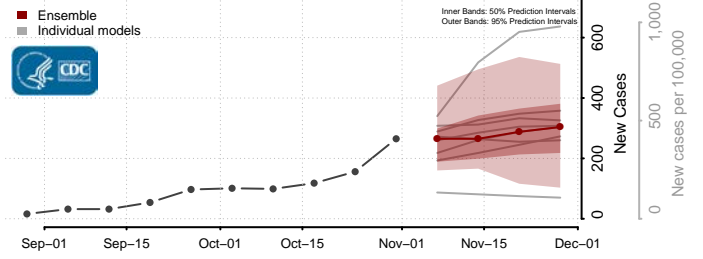

Crow Wing County, Minnesota