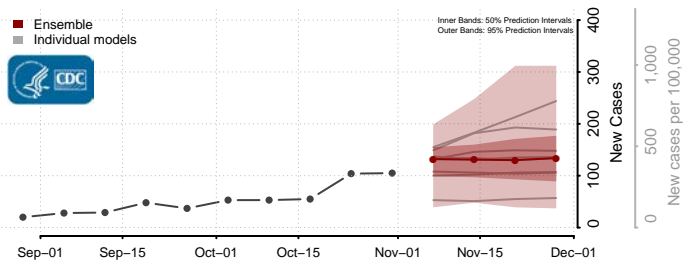

Adams County, Nebraska