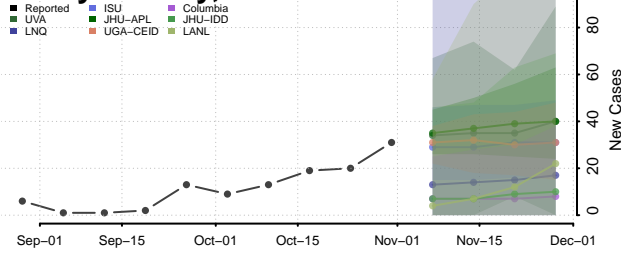

Bailey County, Texas