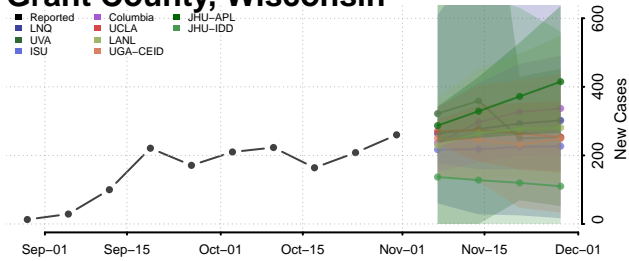

Florence County, Wisconsin

Fond du Lac County, Wisconsin

Forest County, Wisconsin

Grant County, Wisconsin

Green County, Wisconsin

Green Lake County, Wisconsin

Iowa County, Wisconsin

Iron County, Wisconsin