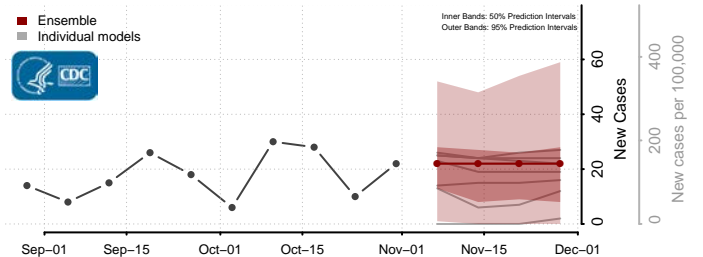

New Kent County, Virginia

Newport News County, Virginia

Norfolk County, Virginia

Northampton County, Virginia

Northumberland County, Virginia

Norton County, Virginia

Nottoway County, Virginia

Orange County, Virginia