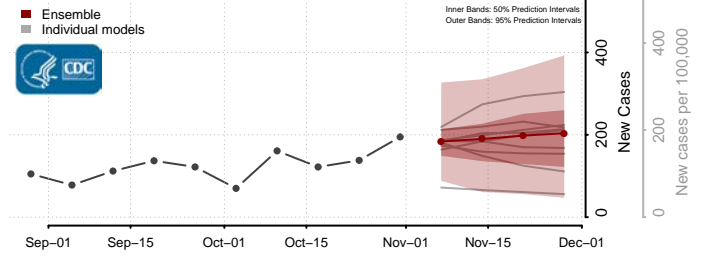

Cass County, Missouri