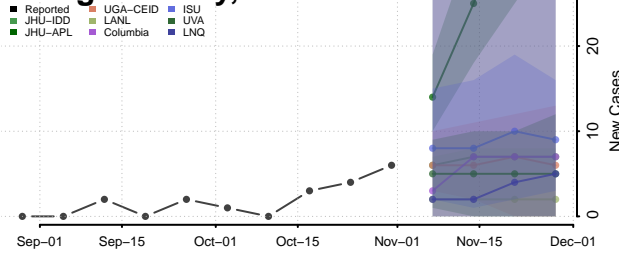

Chittenden County, Vermont

Essex County, Vermont

Franklin County, Vermont

Grand Isle County, Vermont

Lamoille County, Vermont

Orange County, Vermont

Orleans County, Vermont

Rutland County, Vermont