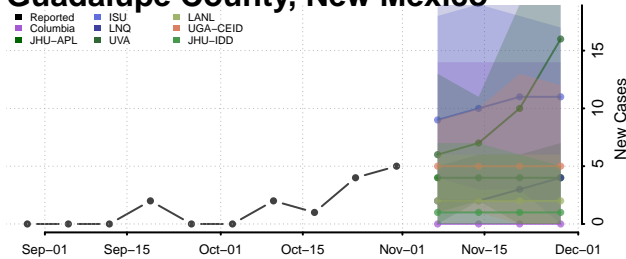

De Baca County, New Mexico

Dona Ana County, New Mexico

Eddy County, New Mexico

Grant County, New Mexico

Guadalupe County, New Mexico

Harding County, New Mexico

Hidalgo County, New Mexico

Lea County, New Mexico