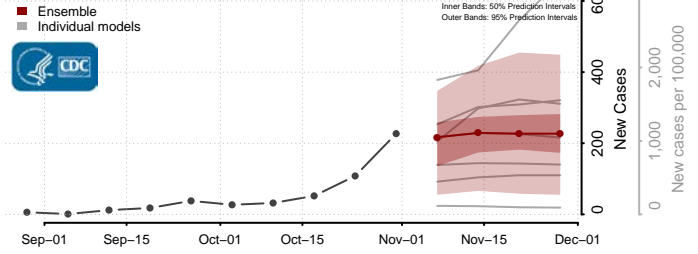

Jackson County, Wisconsin