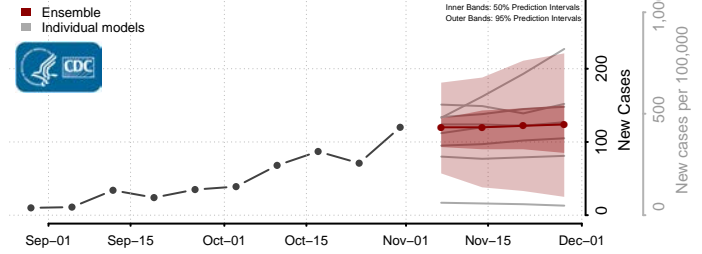

Custer County, Oklahoma

Delaware County, Oklahoma

Dewey County, Oklahoma

Ellis County, Oklahoma

Garfield County, Oklahoma

Garvin County, Oklahoma

Grady County, Oklahoma

Grant County, Oklahoma