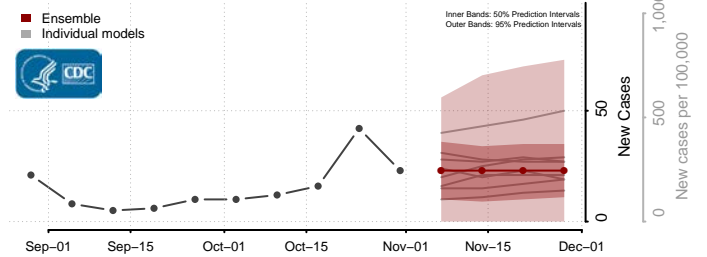

Cass County, Iowa

Cedar County, Iowa

Cerro Gordo County, Iowa

Cherokee County, Iowa

Chickasaw County, Iowa

Clarke County, Iowa

Clay County, Iowa

Clayton County, Iowa