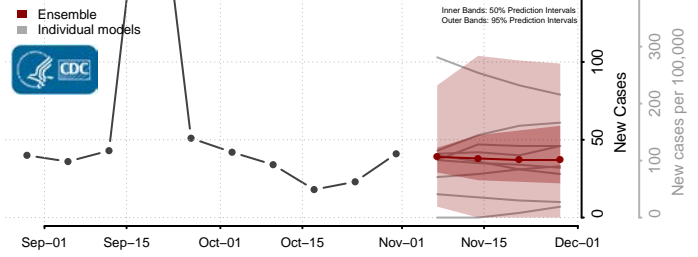

Dale County, Alabama

Dallas County, Alabama

DeKalb County, Alabama

Elmore County, Alabama

Escambia County, Alabama

Etowah County, Alabama

Fayette County, Alabama

Franklin County, Alabama