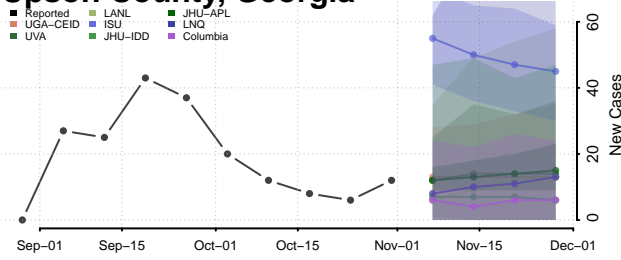

Upson County, Georgia