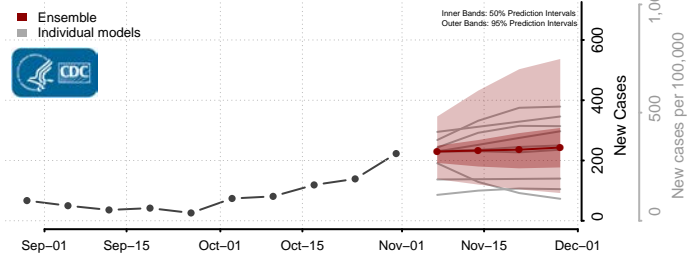

Scotland County, North Carolina

Stanly County, North Carolina

Stokes County, North Carolina

Surry County, North Carolina

Swain County, North Carolina

Transylvania County, North Carolina

Tyrrell County, North Carolina