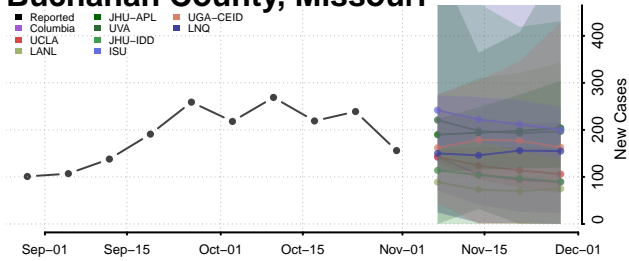

Buchanan County, Missouri