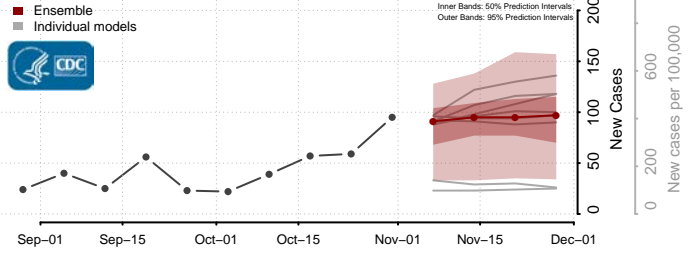

Mingo County, West Virginia