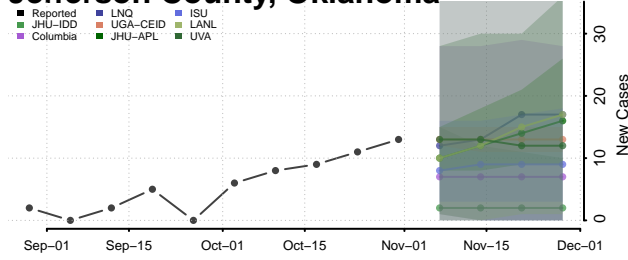

Jefferson County, Oklahoma