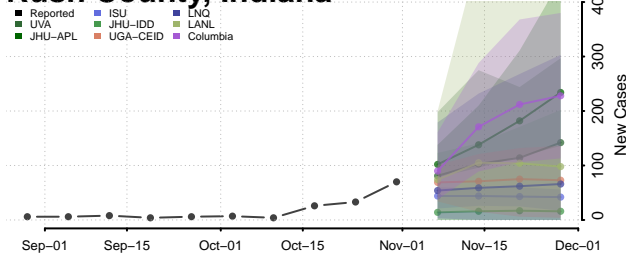

Rush County, Indiana