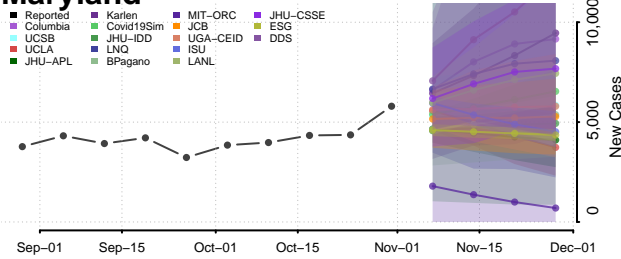

Waldo County, Maine

Washington County, Maine

York County, Maine

Maryland

Allegany County, Maryland

Anne Arundel County, Maryland