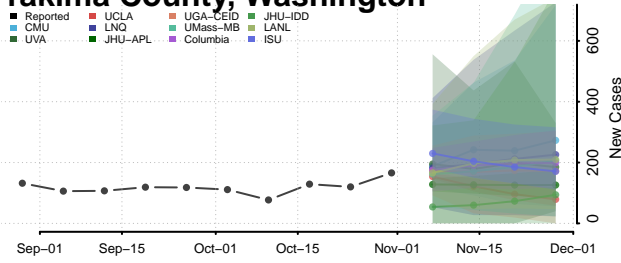

Yakima County, Washington