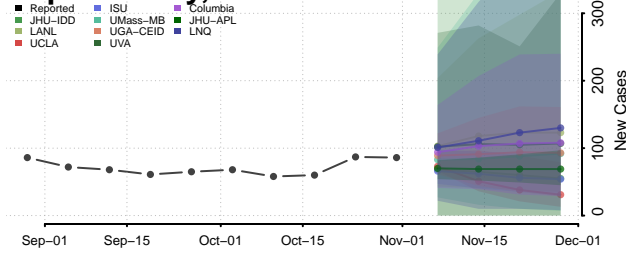

Merced County, California

Modoc County, California

Mono County, California

Monterey County, California

Napa County, California

Nevada County, California

Orange County, California

Placer County, California