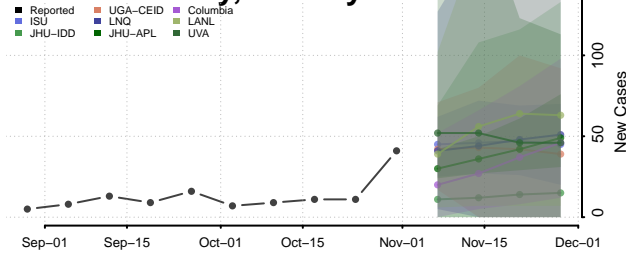

Elk County, Pennsylvania

Erie County, Pennsylvania

Fayette County, Pennsylvania

Forest County, Pennsylvania

Franklin County, Pennsylvania

Fulton County, Pennsylvania

Greene County, Pennsylvania

Huntingdon County, Pennsylvania