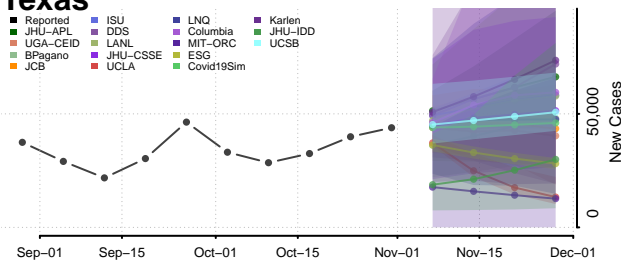

Warren County, Tennessee

Washington County, Tennessee

Wayne County, Tennessee

Weakley County, Tennessee

White County, Tennessee

Williamson County, Tennessee

Wilson County, Tennessee

Texas