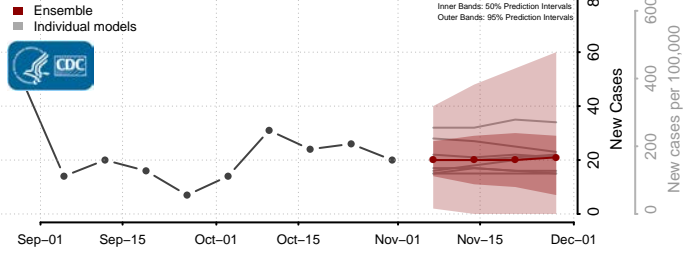

Martinsville County, Virginia