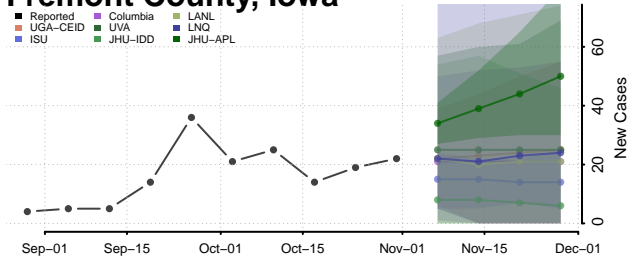

Fremont County, Iowa