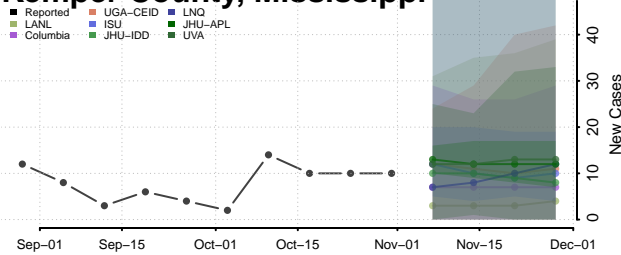

Kemper County, Mississippi