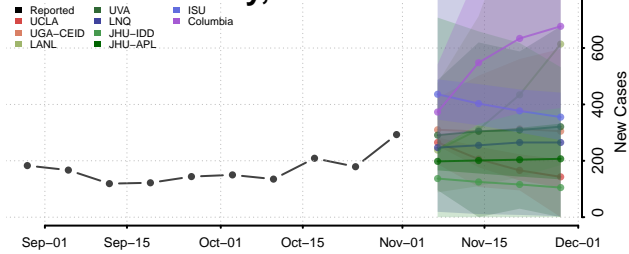

Rush County, Kansas

Russell County, Kansas

Saline County, Kansas

Scott County, Kansas

Sedgwick County, Kansas

Seward County, Kansas

Shawnee County, Kansas

Sheridan County, Kansas