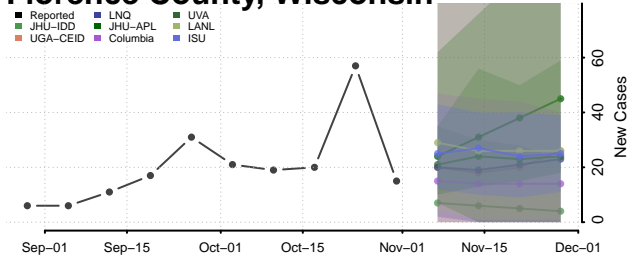

Florence County, Wisconsin