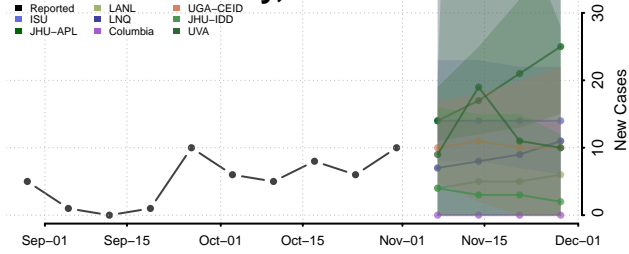

Idaho

Ada County, Idaho

Adams County, Idaho

Bannock County, Idaho

Bear Lake County, Idaho

Benewah County, Idaho

Bingham County, Idaho

Blaine County, Idaho