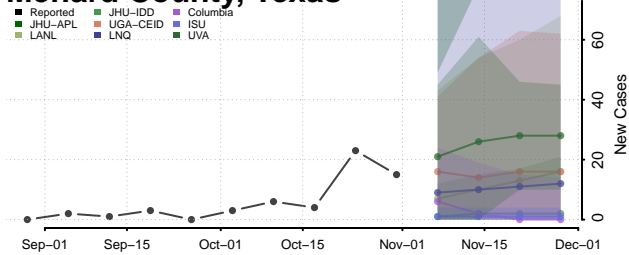

Menard County, Texas