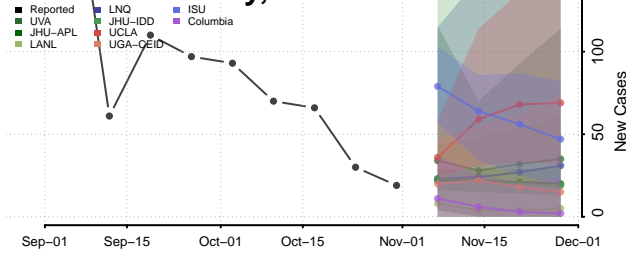

Gadsden County, Florida

Gilchrist County, Florida

Glades County, Florida

Gulf County, Florida

Hamilton County, Florida

Hardee County, Florida

Hendry County, Florida

Hernando County, Florida