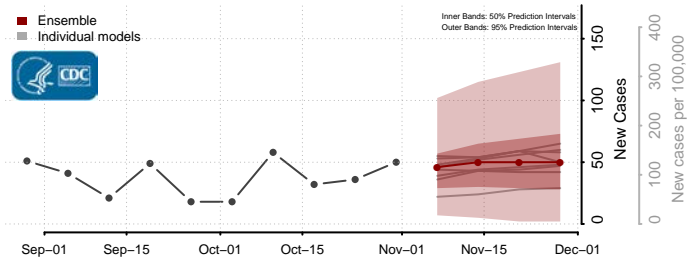

Pasquotank County, North Carolina