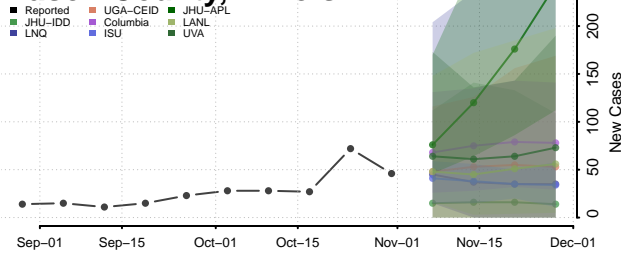

Mason County, Illinois