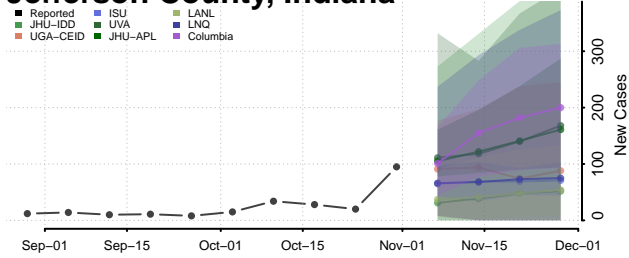

Jackson County, Indiana

Jasper County, Indiana

Jay County, Indiana

Jefferson County, Indiana

Jennings County, Indiana

Johnson County, Indiana

Knox County, Indiana

Kosciusko County, Indiana