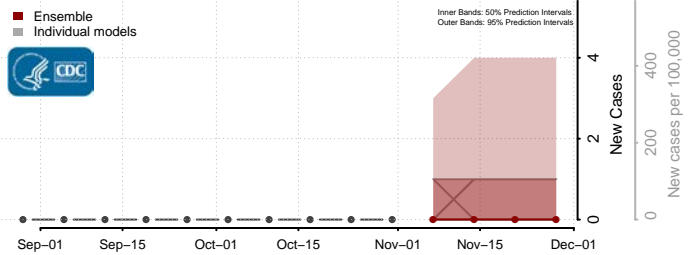

Box Elder County, Utah

Cache County, Utah

Carbon County, Utah

Daggett County, Utah

Davis County, Utah

Duchesne County, Utah

Emery County, Utah

Garfield County, Utah