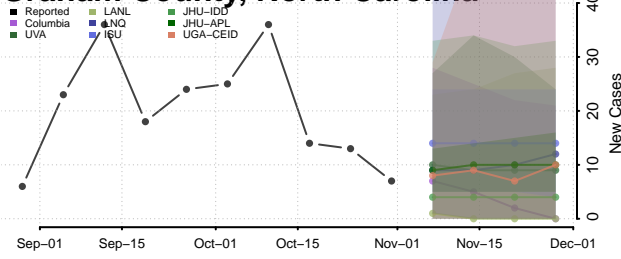

Forsyth County, North Carolina

Franklin County, North Carolina

Gaston County, North Carolina

Gates County, North Carolina

Graham County, North Carolina

Granville County, North Carolina

Greene County, North Carolina