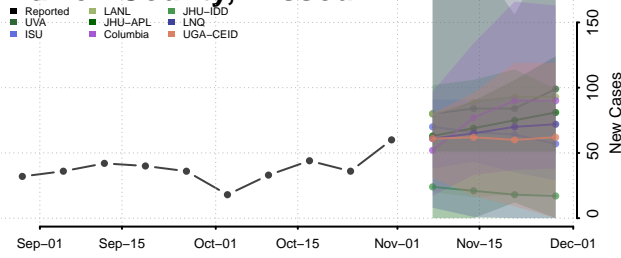

Warren County, Missouri