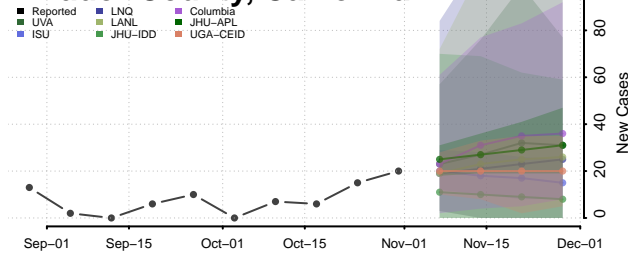

California

Alameda County, California

Alpine County, California

Amador County, California

Butte County, California

Calaveras County, California

Colusa County, California

Contra Costa County, California