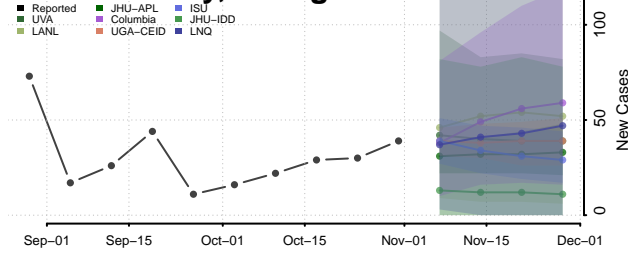

Peach County, Georgia