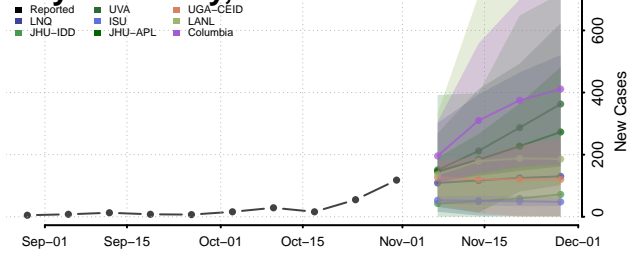

Sullivan County, New York

Tioga County, New York

Tompkins County, New York

Ulster County, New York

Warren County, New York

Washington County, New York

Wayne County, New York

Westchester County, New York