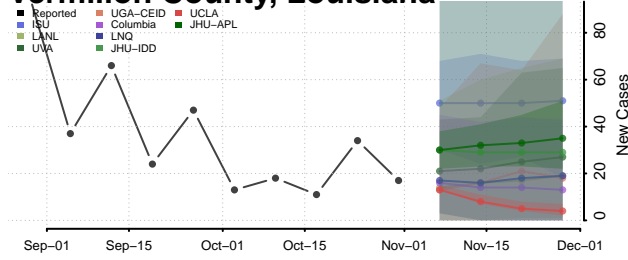

Vermilion County, Louisiana