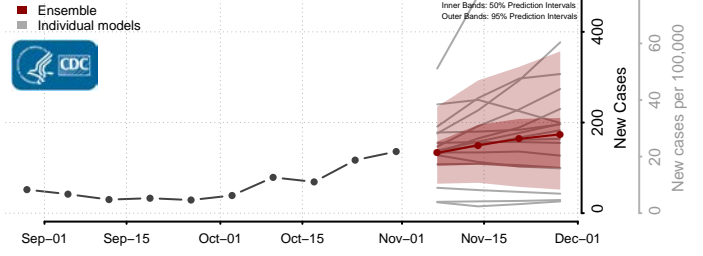

Utah County, Utah

Wasatch County, Utah

Washington County, Utah

Wayne County, Utah

Weber County, Utah

Vermont