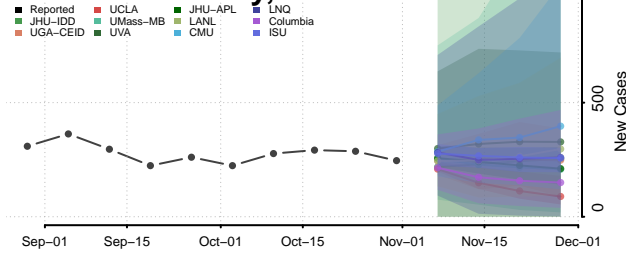

Jefferson County, Louisiana