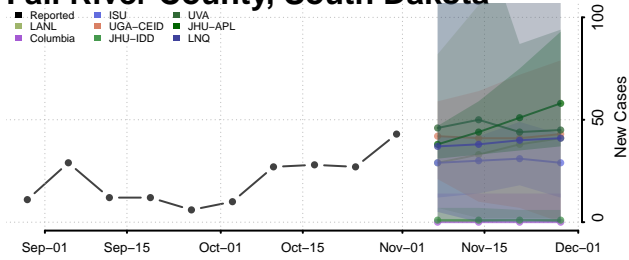

Fall River County, South Dakota