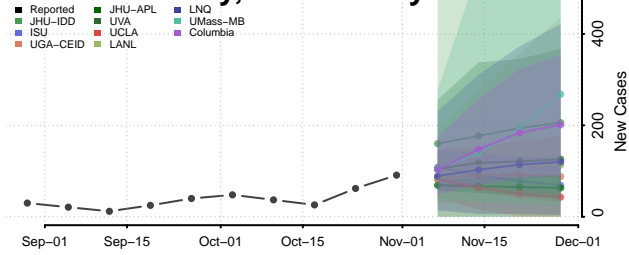

Sussex County, New Jersey