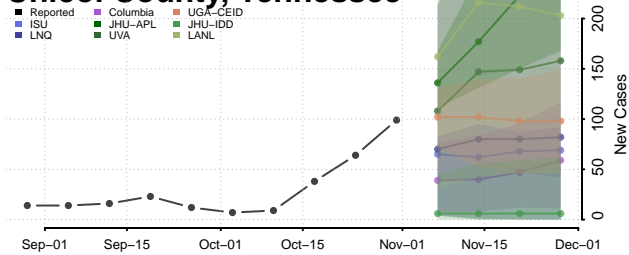

Unicoi County, Tennessee