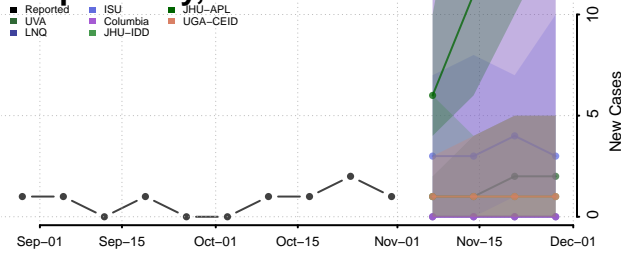

Lincoln County, Nebraska

Logan County, Nebraska

Loup County, Nebraska

Madison County, Nebraska

McPherson County, Nebraska

Merrick County, Nebraska

Morrill County, Nebraska

Nance County, Nebraska