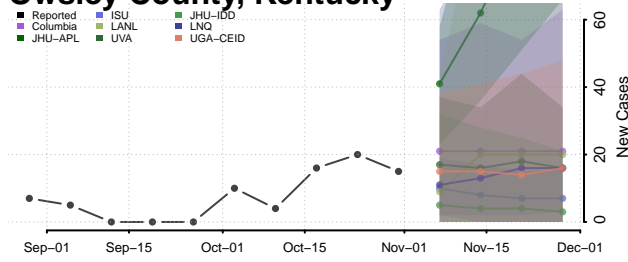

Owsley County, Kentucky