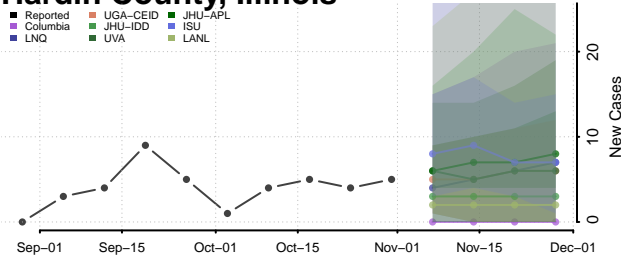

Hardin County, Illinois