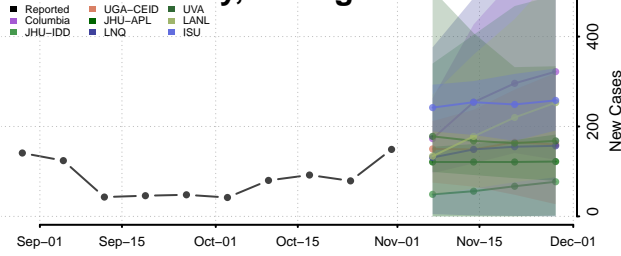

Isabella County, Michigan