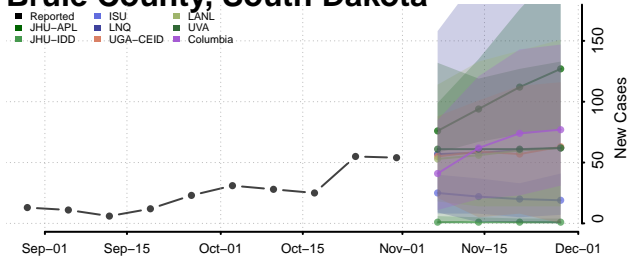

Brule County, South Dakota