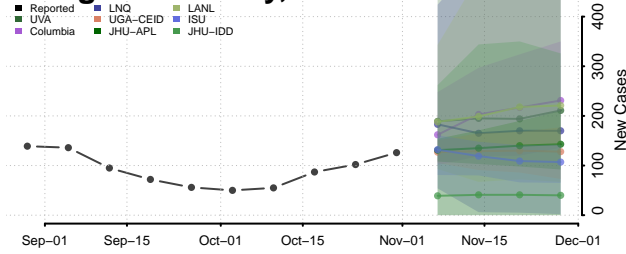

De Witt County, Illinois

DeKalb County, Illinois

Douglas County, Illinois

DuPage County, Illinois

Edgar County, Illinois

Edwards County, Illinois

Effingham County, Illinois

Fayette County, Illinois