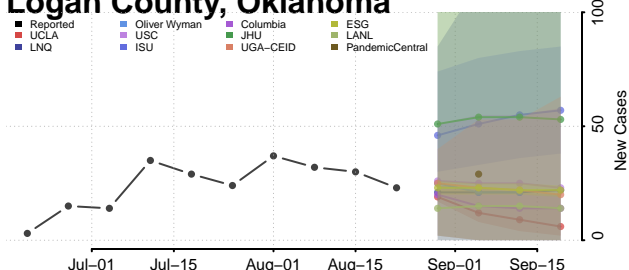

Logan County, Oklahoma