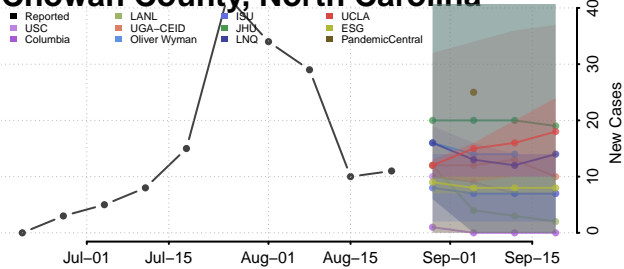

Chowan County, North Carolina