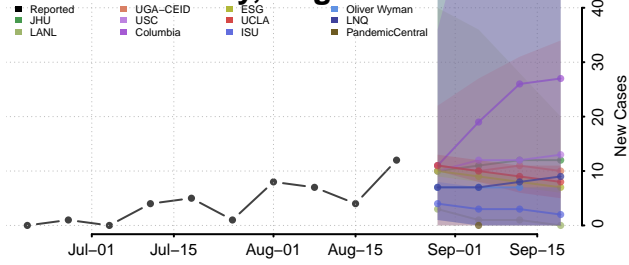

### Madison County, Virginia