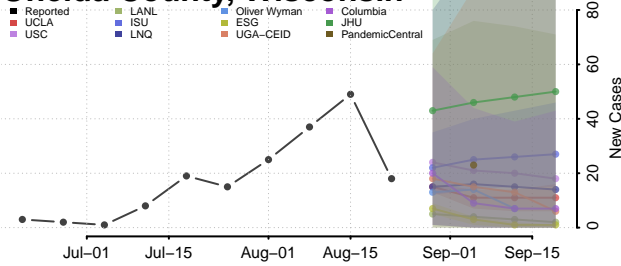

Oneida County, Wisconsin