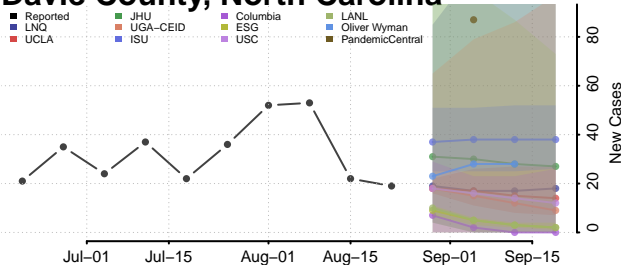

Davie County, North Carolina