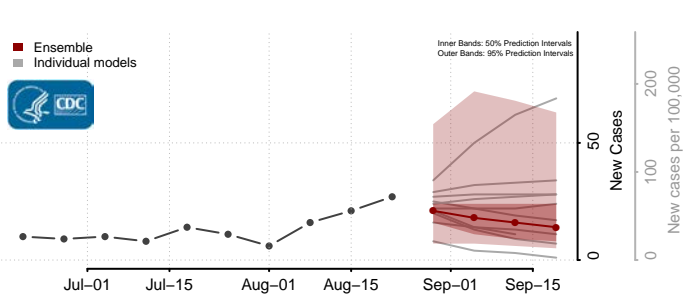

Louisa County, Virginia