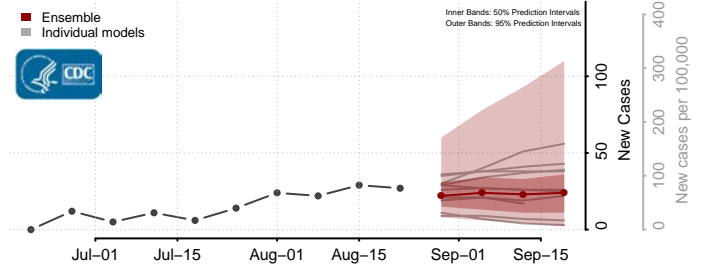

Greenup County, Kentucky