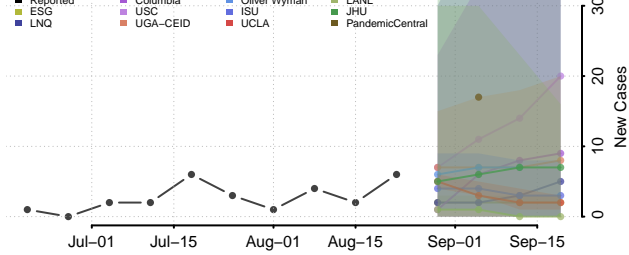

McLean County, Kentucky