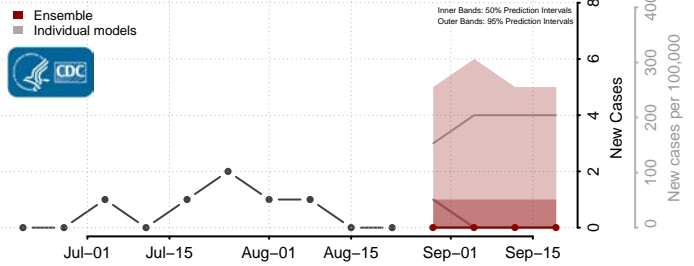

Oliver County, North Dakota