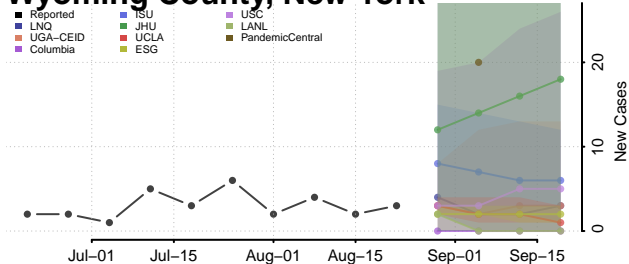

Wyoming County, New York