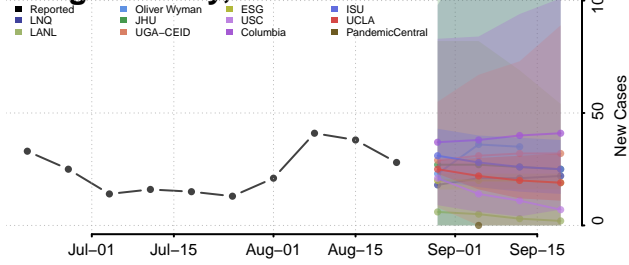

Dodge County, Nebraska