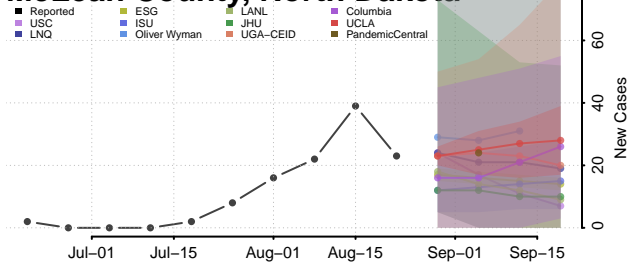

McLean County, North Dakota