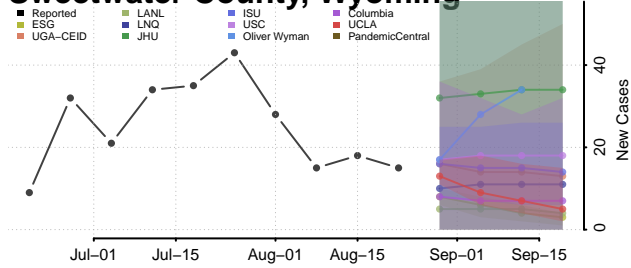

Sweetwater County, Wyoming