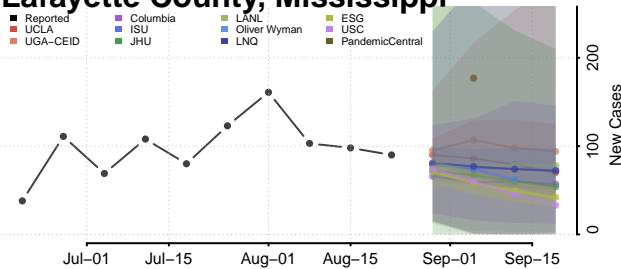

Lafayette County, Mississippi