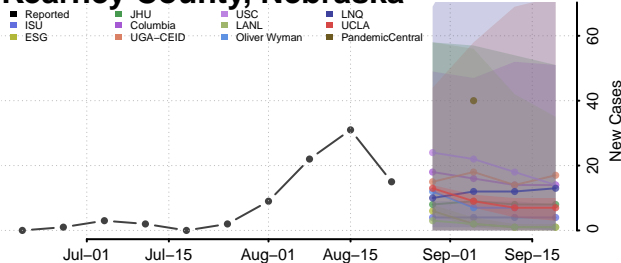

Kearney County, Nebraska