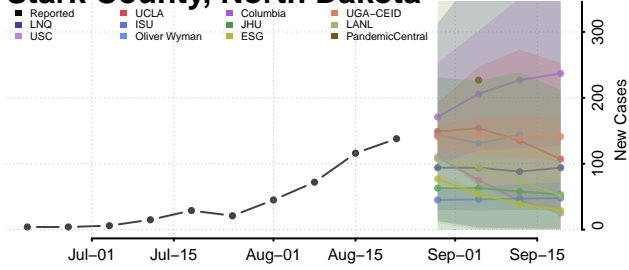

Stark County, North Dakota