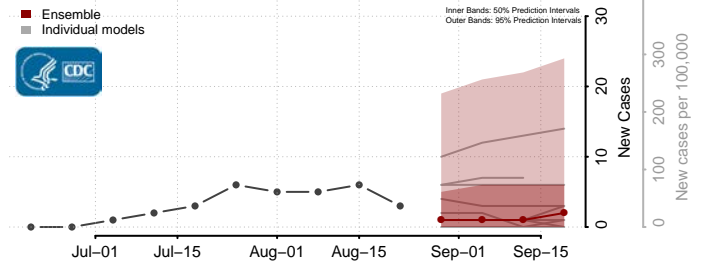

### Morton County, North Dakota