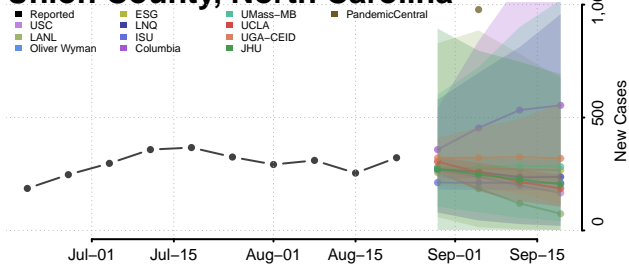

Union County, North Carolina