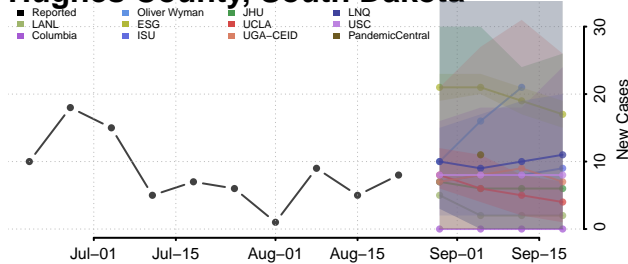

Hughes County, South Dakota