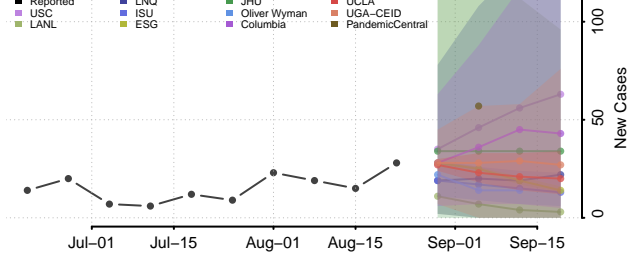

Dinwiddie County, Virginia