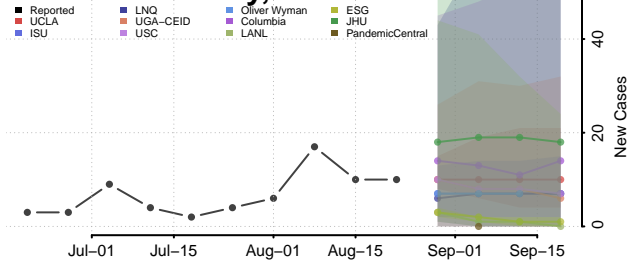

Crawford County, Wisconsin