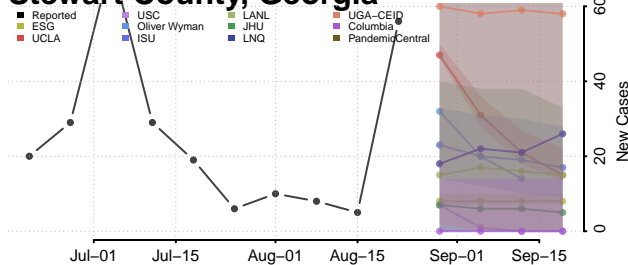

Stewart County, Georgia