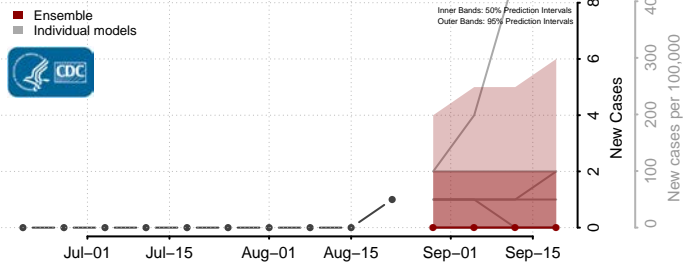

Jerauld County, South Dakota