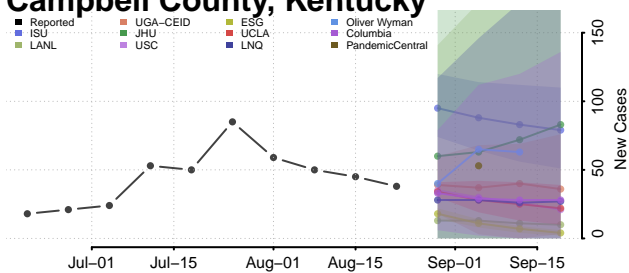

Campbell County, Kentucky