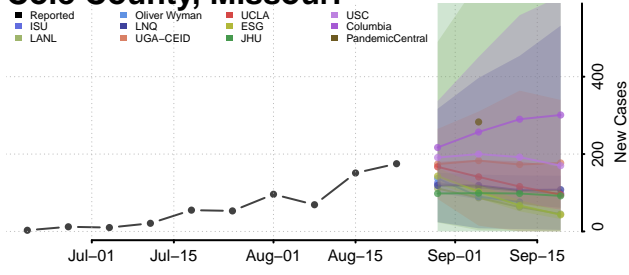

Cole County, Missouri