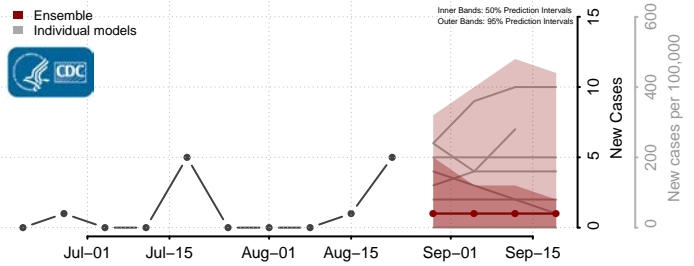

Hettinger County, North Dakota