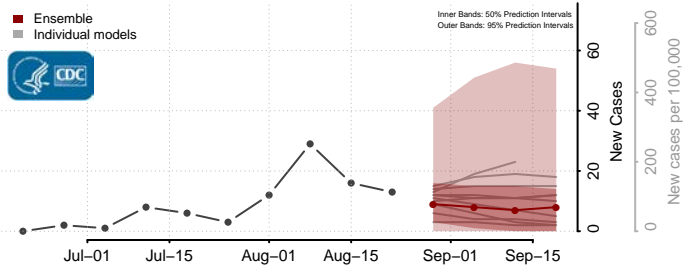

Ramsey County, North Dakota