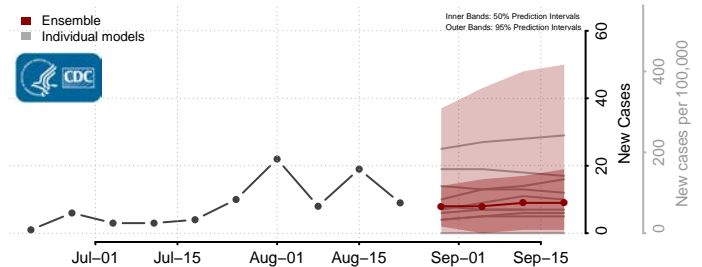

Okfuskee County, Oklahoma