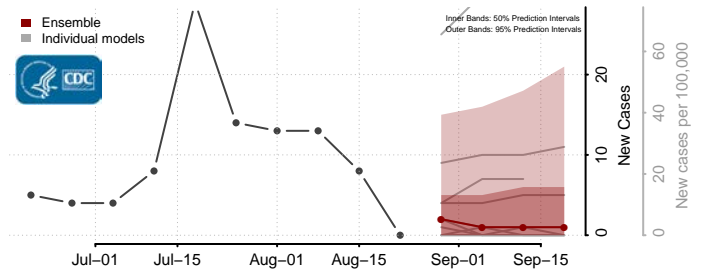

Douglas County, Minnesota