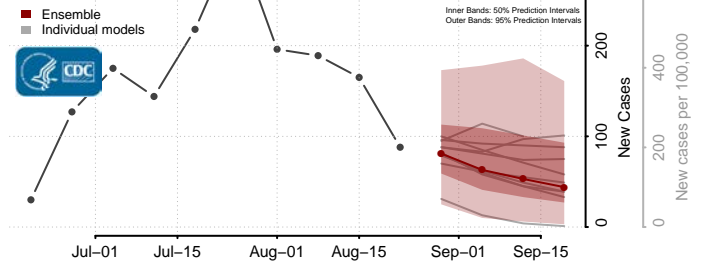

Washington County, Mississippi