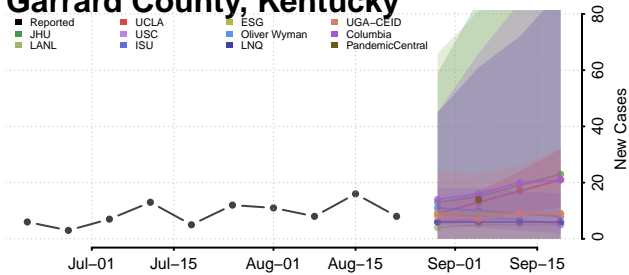

Garrard County, Kentucky