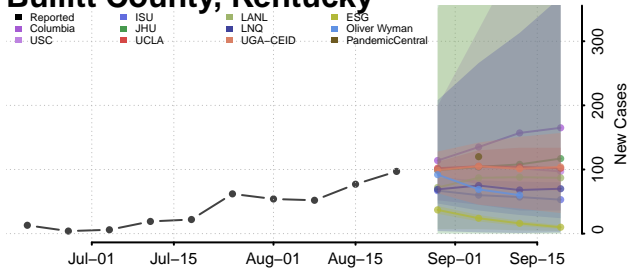

Bullitt County, Kentucky