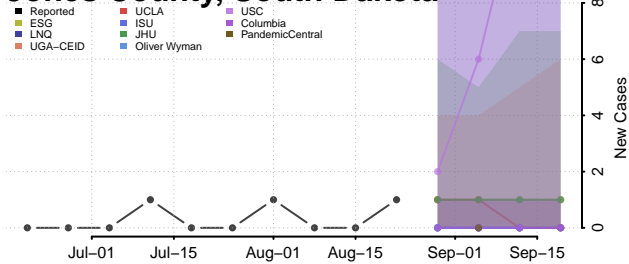

Jones County, South Dakota