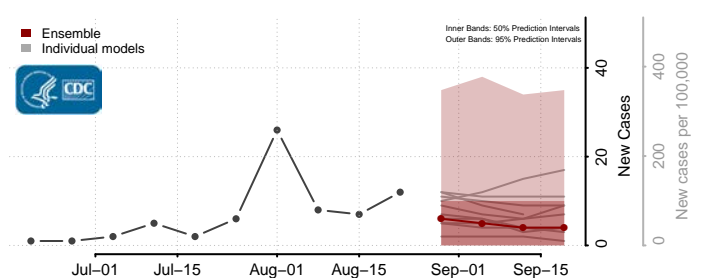

Metcalfe County, Kentucky