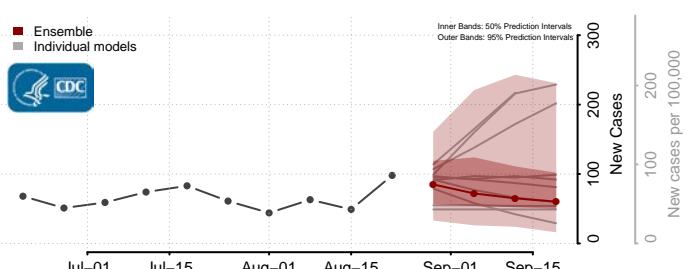

Pennington County, South Dakota