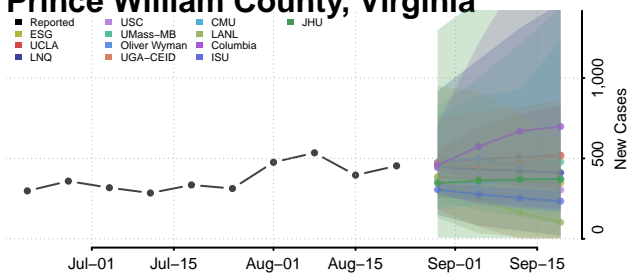

Prince William County, Virginia