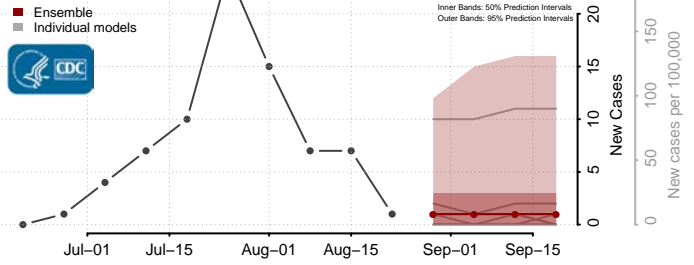

Koochiching County, Minnesota