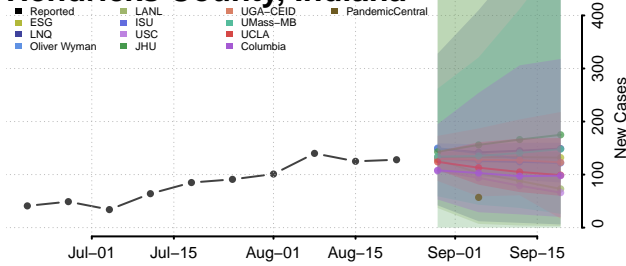

Hendricks County, Indiana