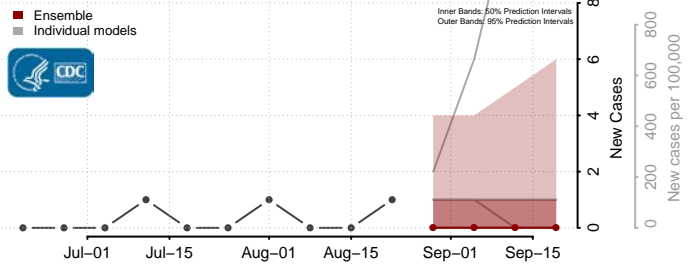

Jones County, South Dakota