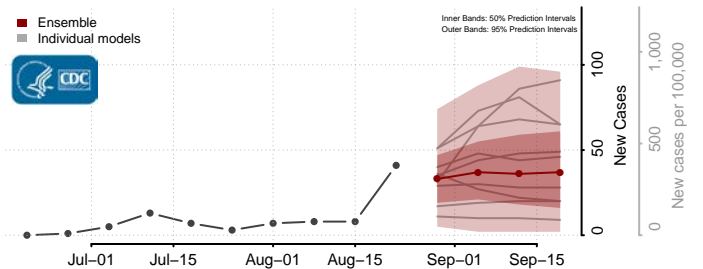

Cumberland County, Illinois