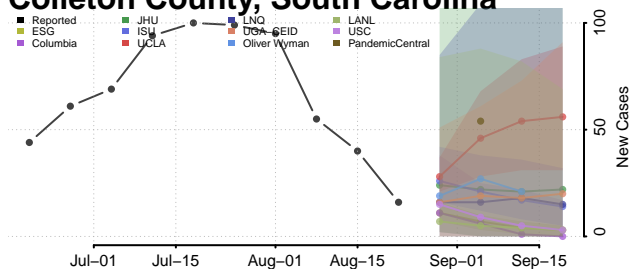

Colleton County, South Carolina