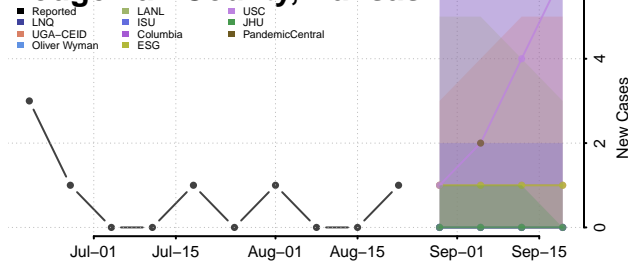

Hodgeman County, Kansas