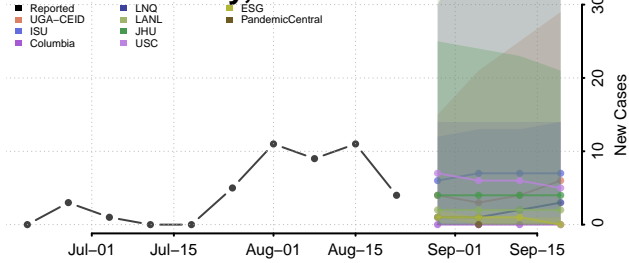

Graham County, North Carolina