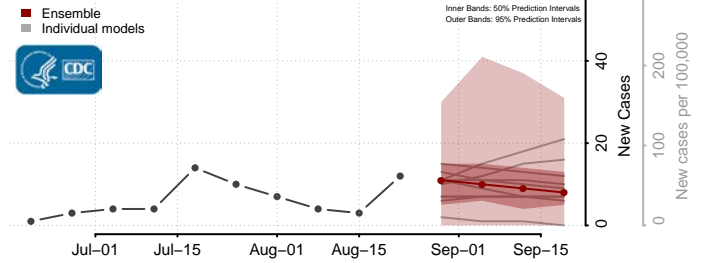

Kent County, Maryland