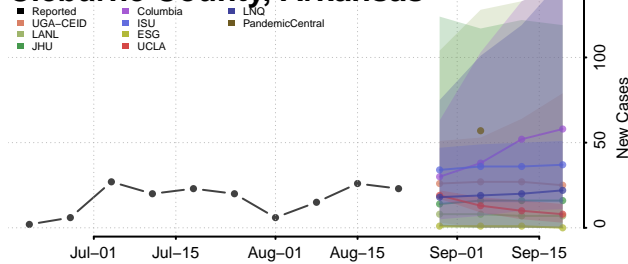

### Cleburne County, Arkansas