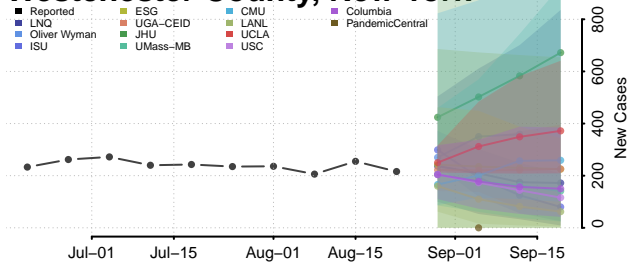

Westchester County, New York