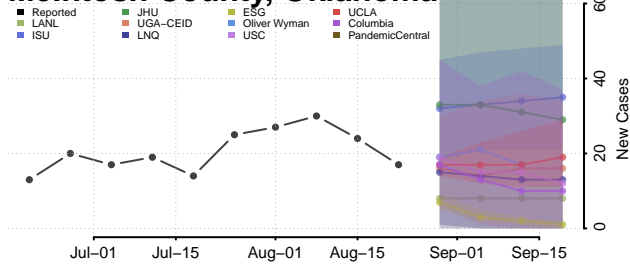

McIntosh County, Oklahoma