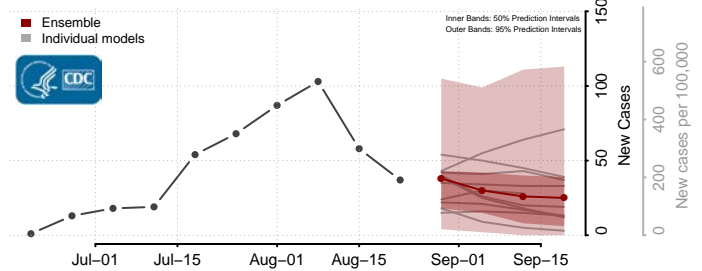

Tishomingo County, Mississippi