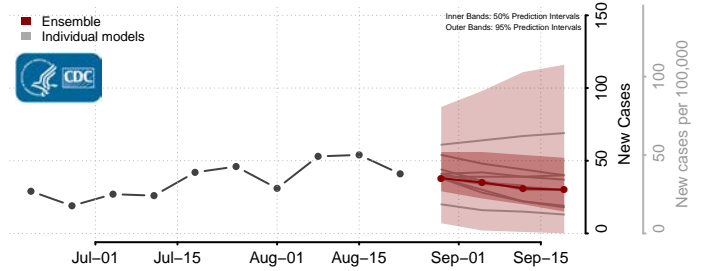

Hanover County, Virginia