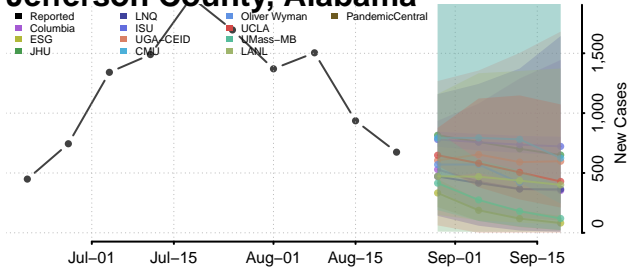

Jefferson County, Alabama