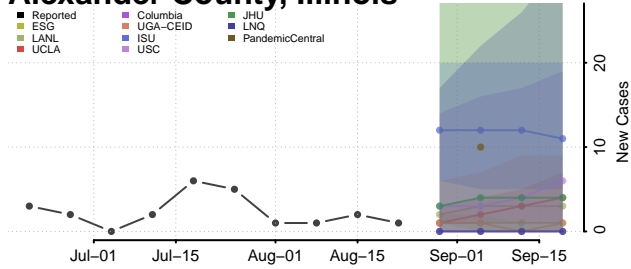

Alexander County, Illinois