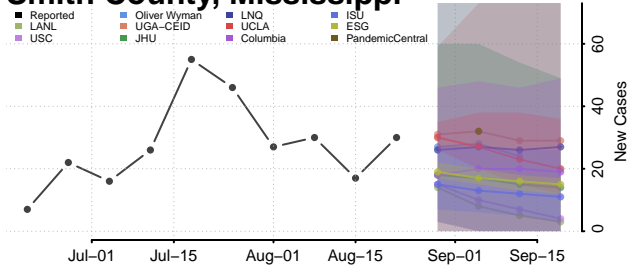

Smith County, Mississippi