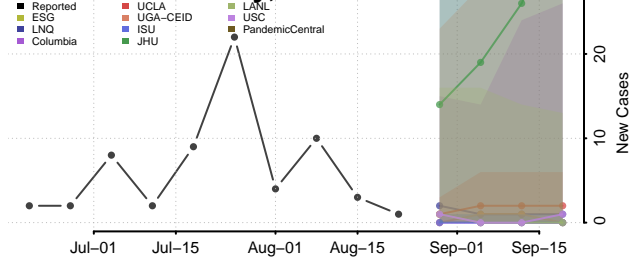

Jefferson County, New York