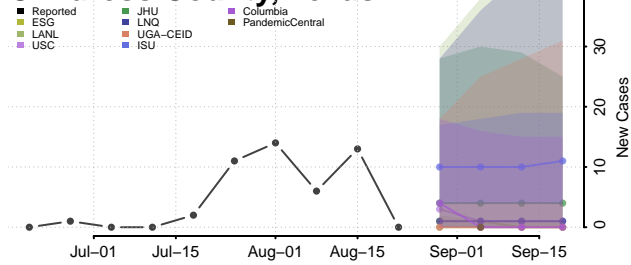

Childress County, Texas