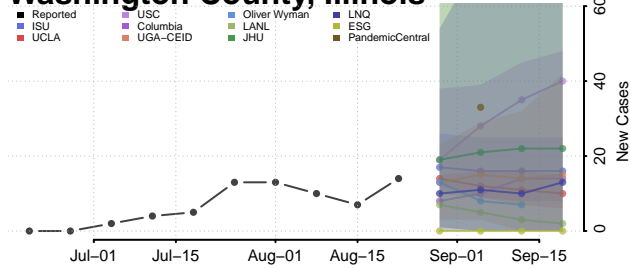

Washington County, Illinois