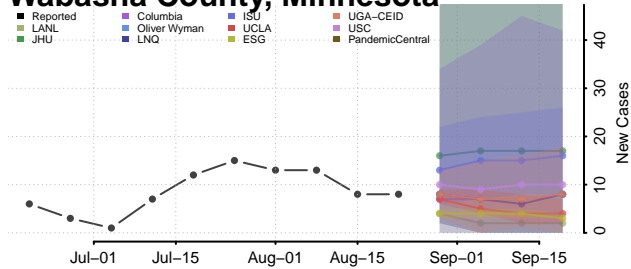

Wabasha County, Minnesota