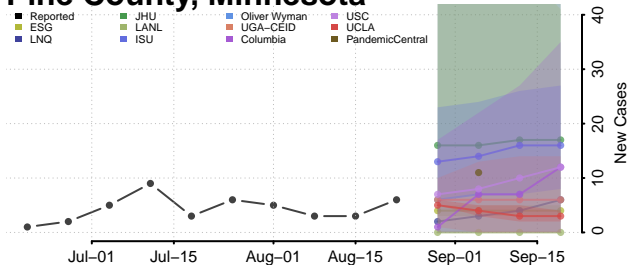

Pine County, Minnesota