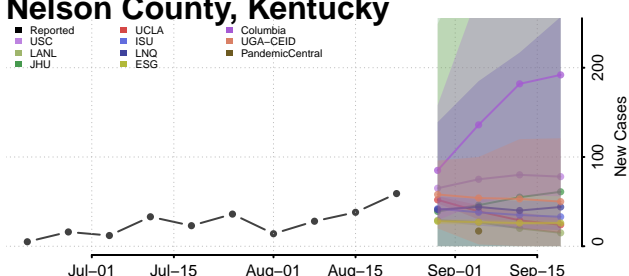

Nelson County, Kentucky