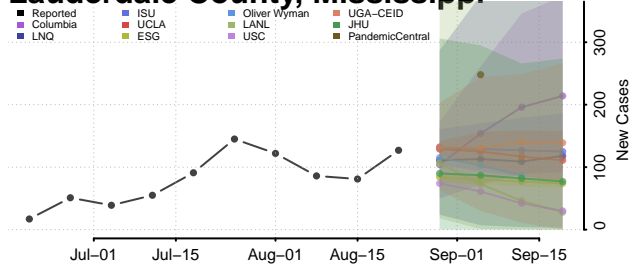

Lauderdale County, Mississippi