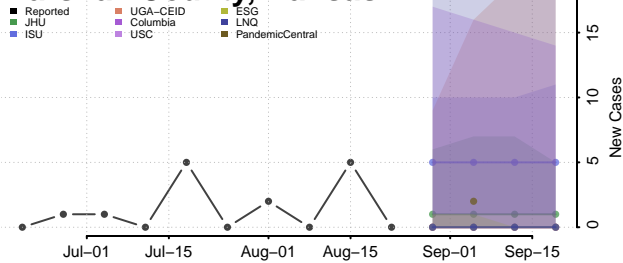

Marshall County, Kansas