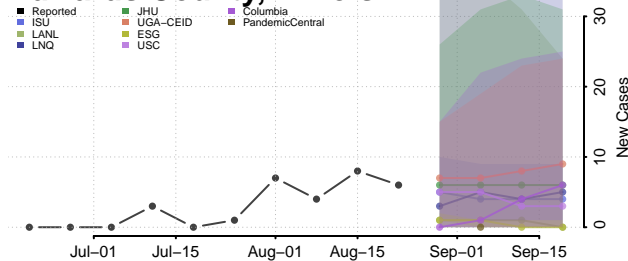

Edwards County, Illinois