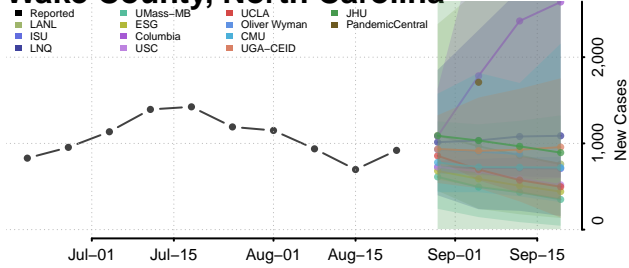

Wake County, North Carolina