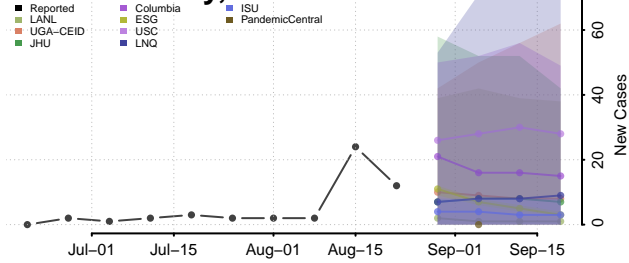

Pierce County, Nebraska