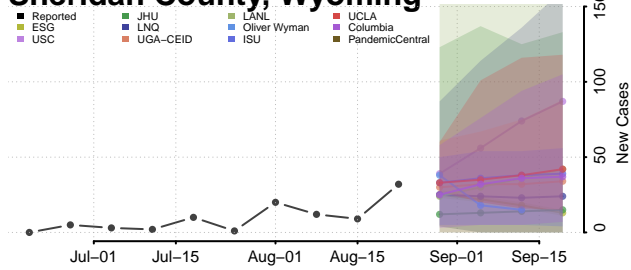

Sheridan County, Wyoming