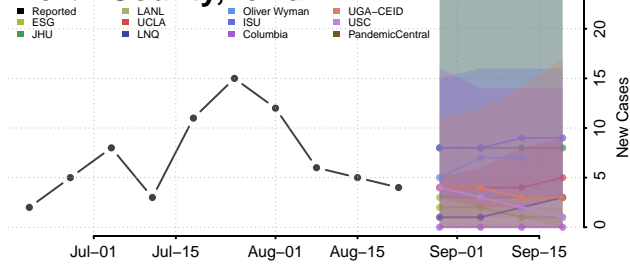

Worth County, Iowa