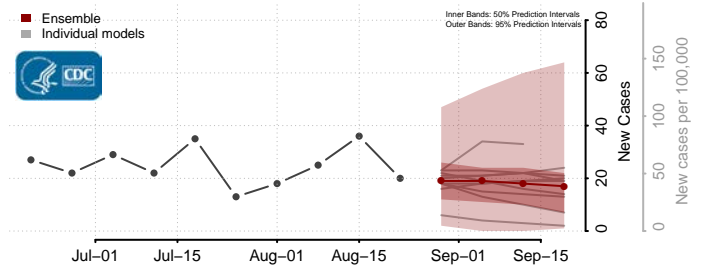

Shenandoah County, Virginia