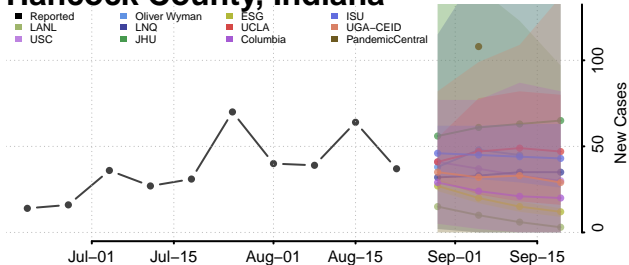

Hancock County, Indiana