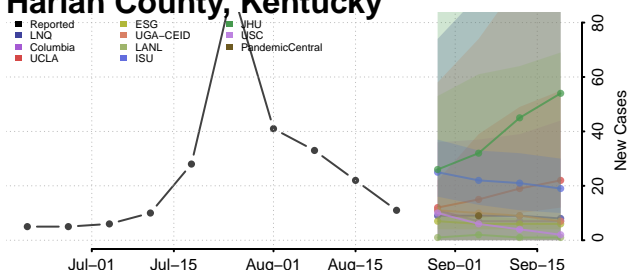

Harlan County, Kentucky