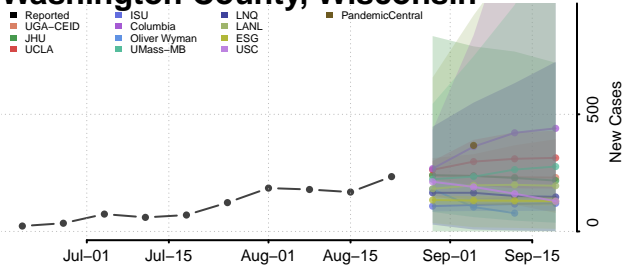

Washington County, Wisconsin