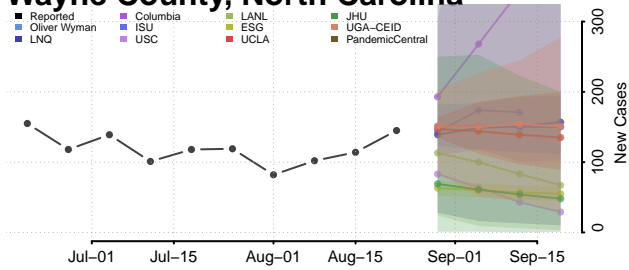

Wayne County, North Carolina