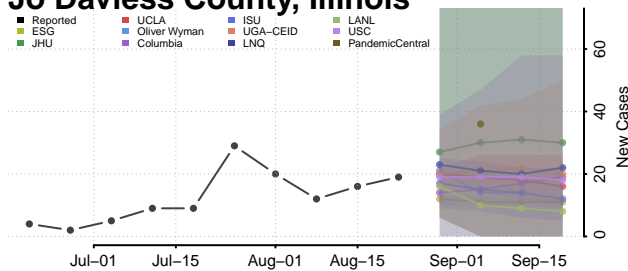

Jo Daviess County, Illinois