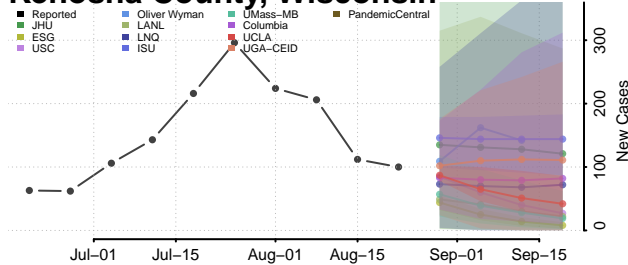

Kenosha County, Wisconsin