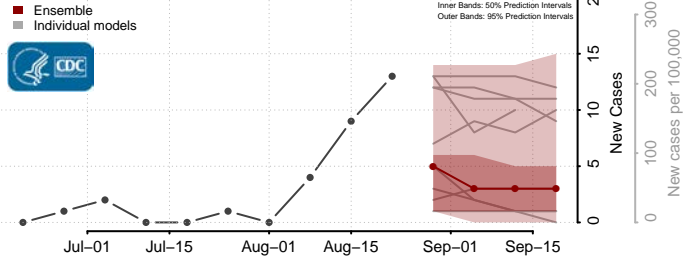

Hamlin County, South Dakota