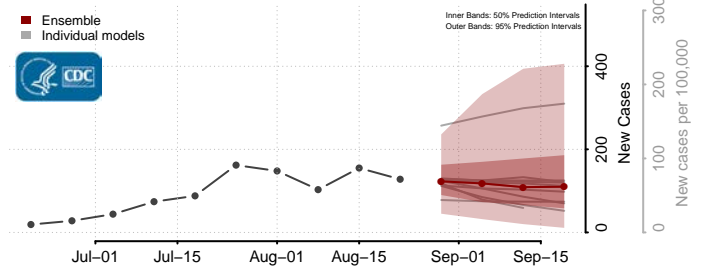

Kanawha County, West Virginia