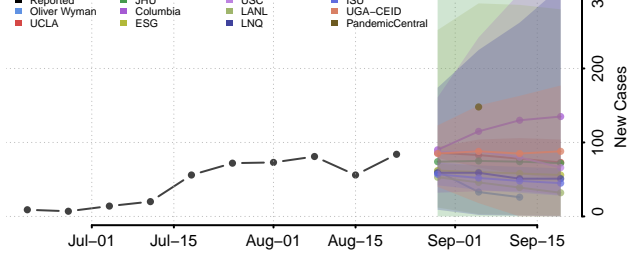

Danville County, Virginia