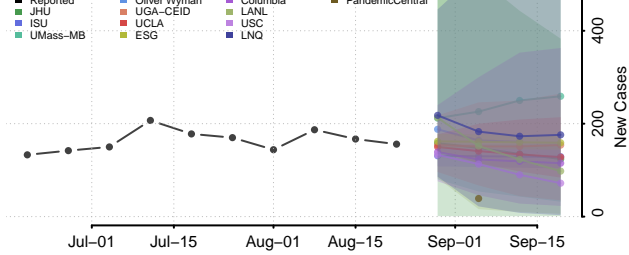

Rowan County, North Carolina