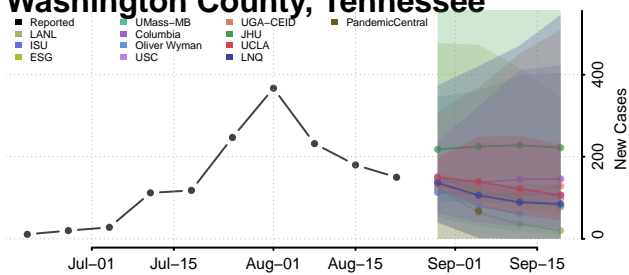

Washington County, Tennessee