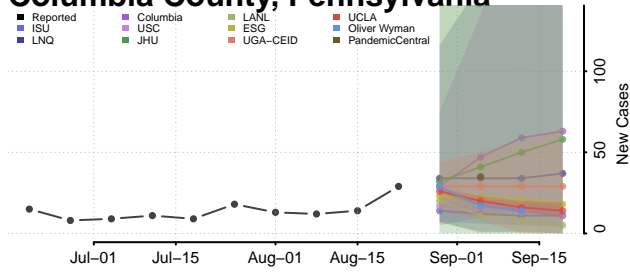

Columbia County, Pennsylvania