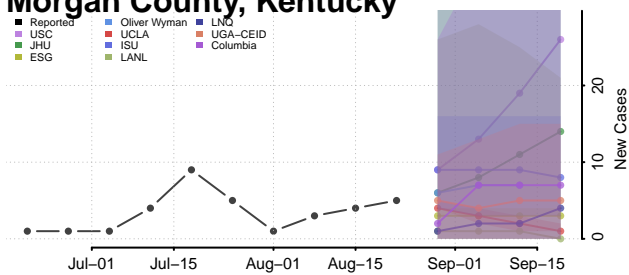

Morgan County, Kentucky