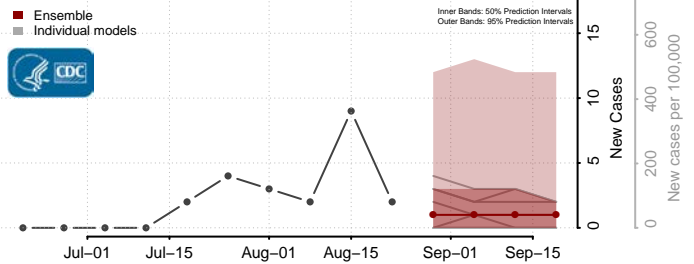

Kidder County, North Dakota