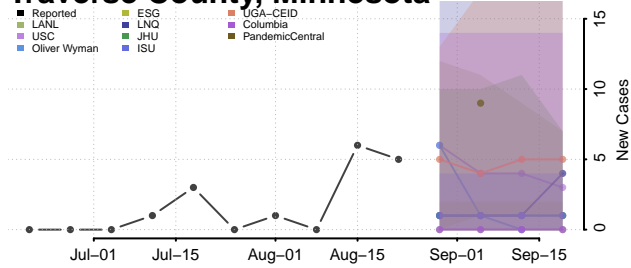

Traverse County, Minnesota