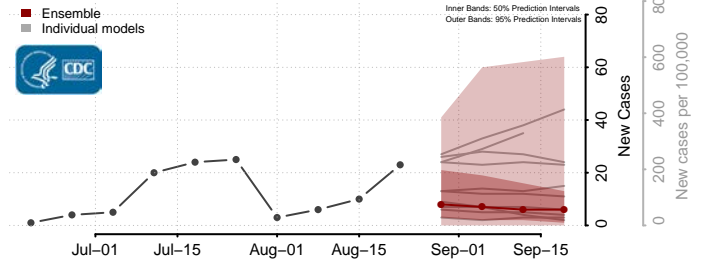

Walsh County, North Dakota