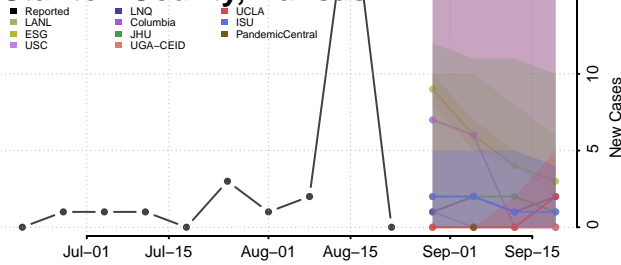

Stanton County, Kansas