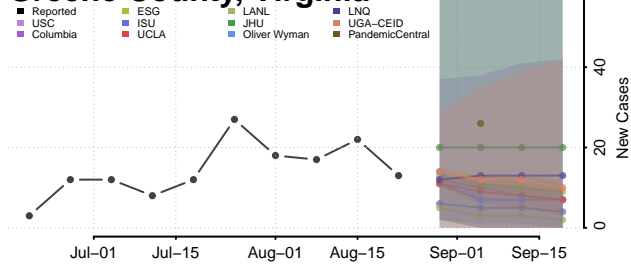

Greene County, Virginia