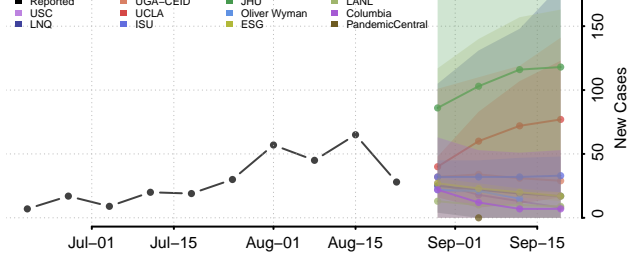

Raleigh County, West Virginia