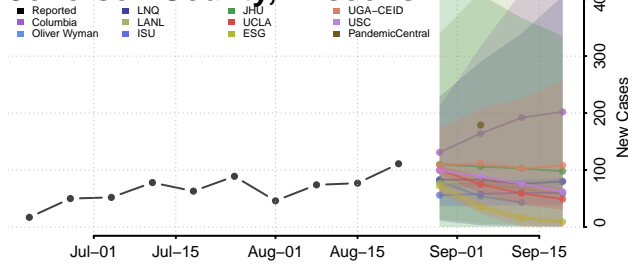

Jefferson County, Wisconsin