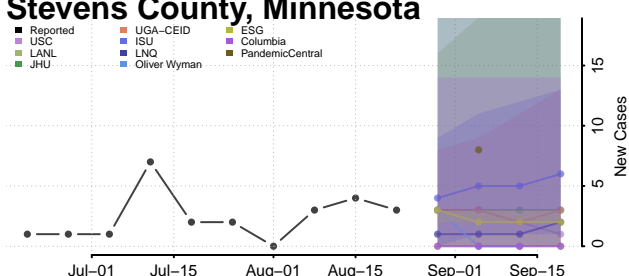

Stevens County, Minnesota