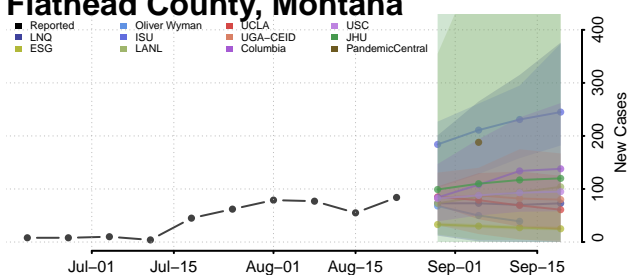

Flathead County, Montana