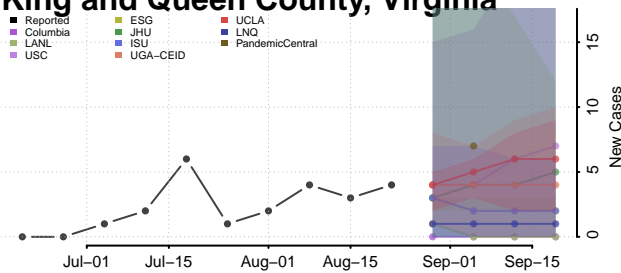

King and Queen County, Virginia