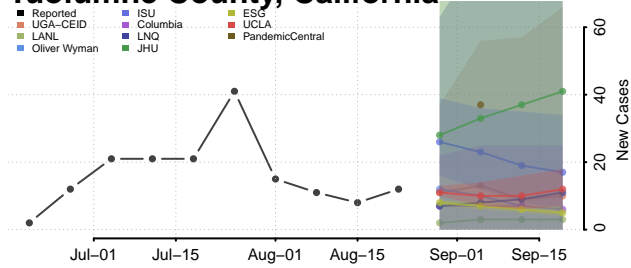

Tuolumne County, California