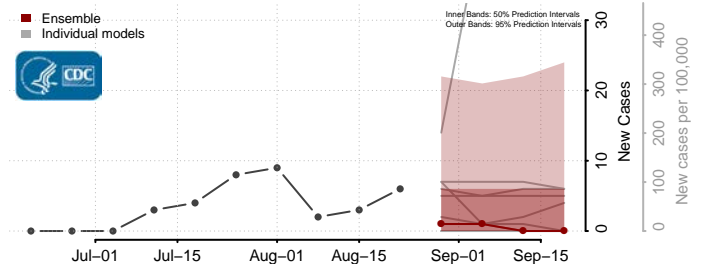

Pendleton County, West Virginia