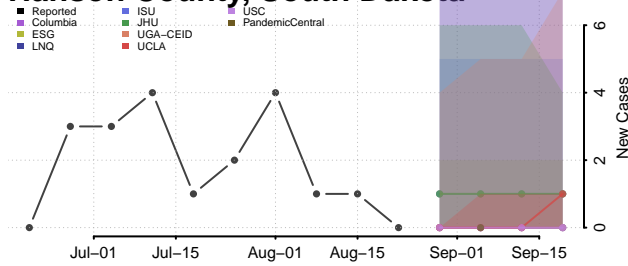

Hanson County, South Dakota