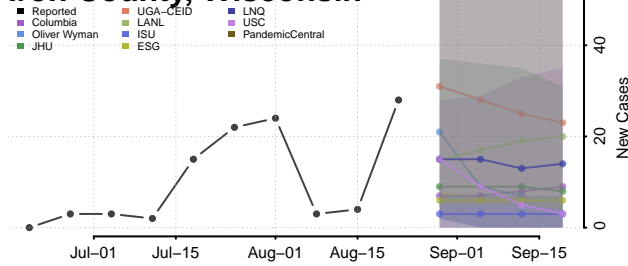

Iron County, Wisconsin