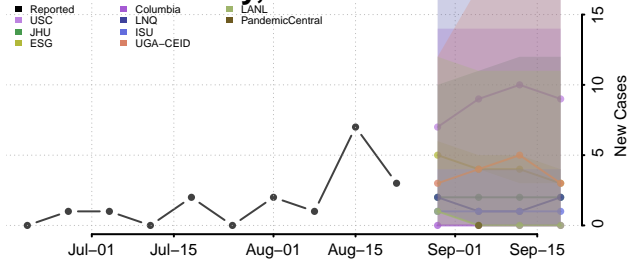

Florence County, Wisconsin