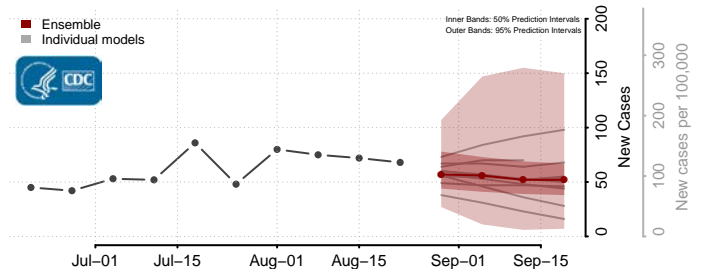

Columbus County, North Carolina