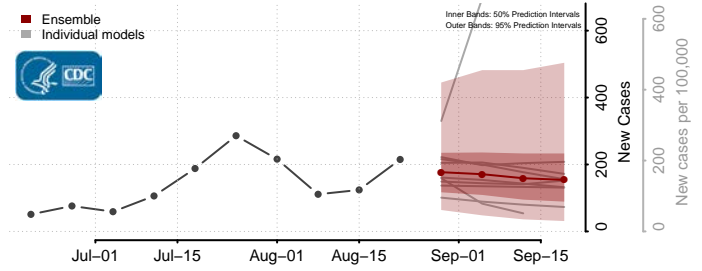

Houston County, Alabama