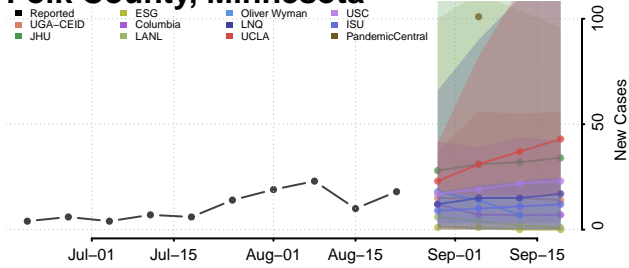

Polk County, Minnesota