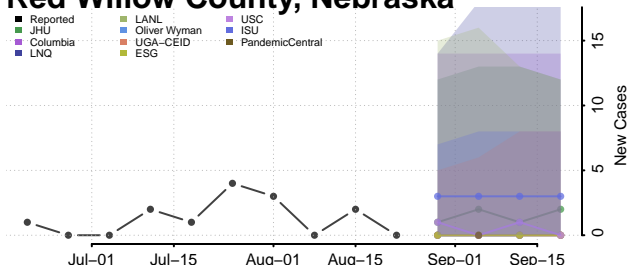

Red Willow County, Nebraska