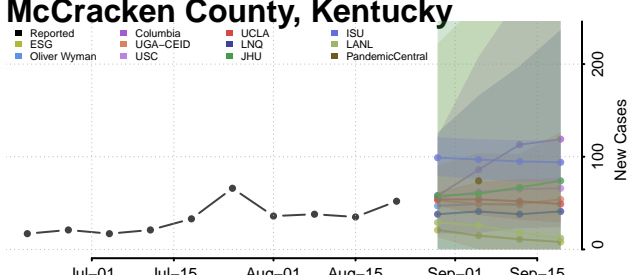

McCracken County, Kentucky