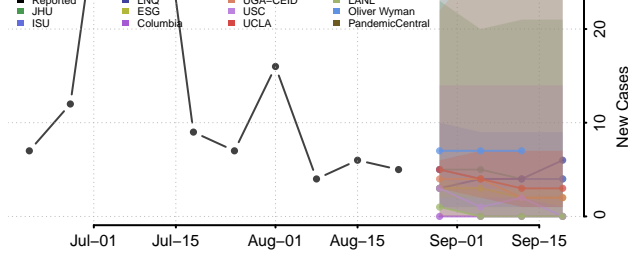

Thurston County, Nebraska