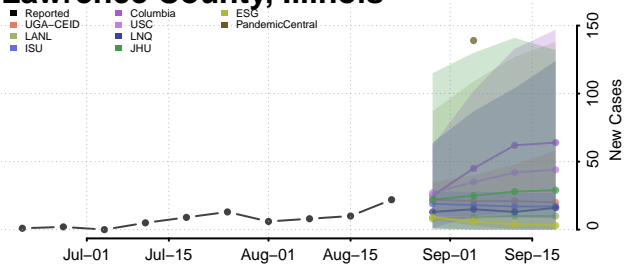

Lawrence County, Illinois