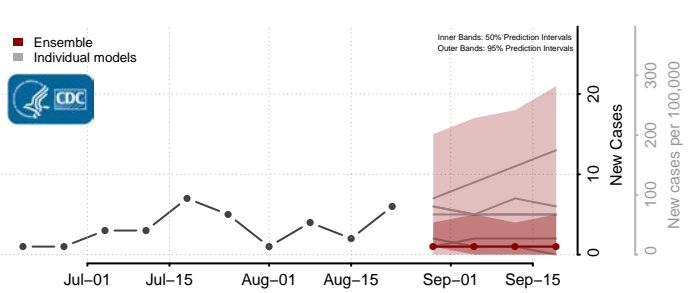

Lexington County, Virginia