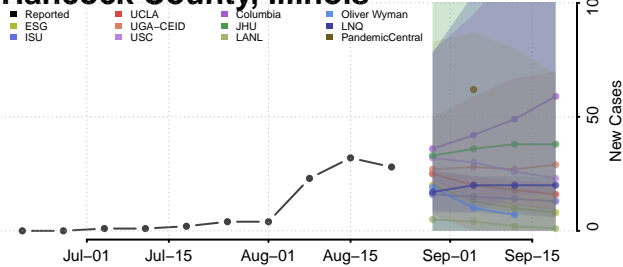

Hancock County, Illinois