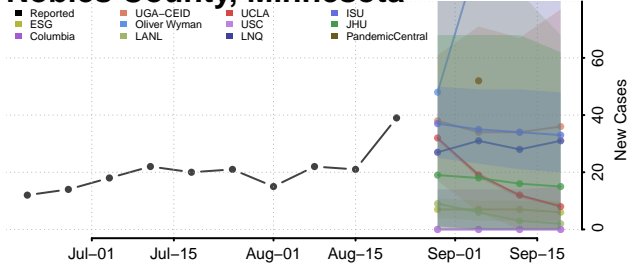

### Norman County, Minnesota