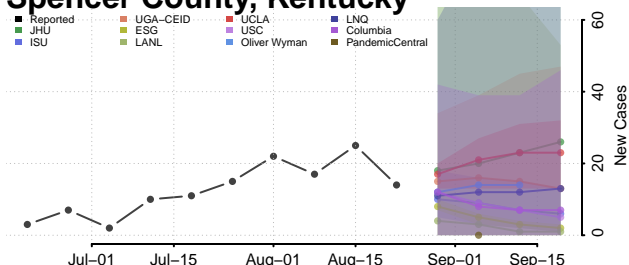

Spencer County, Kentucky