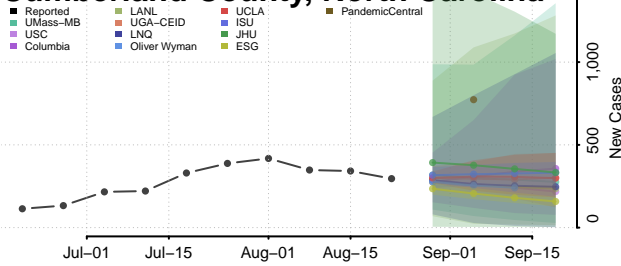

Cumberland County, North Carolina