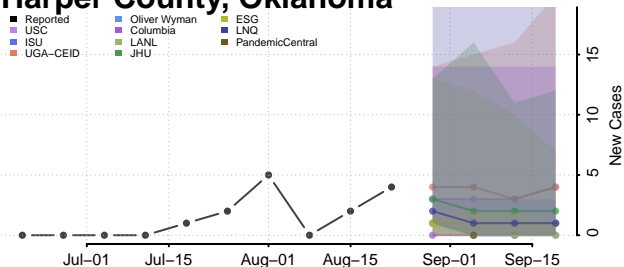

Harper County, Oklahoma