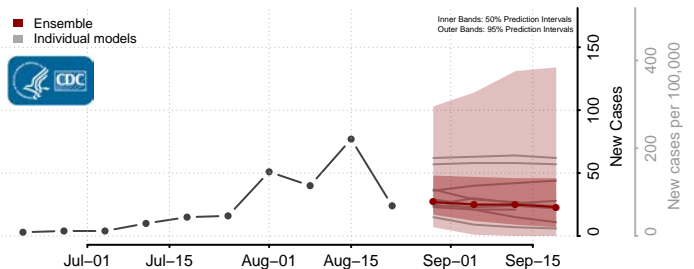

Lincoln County, Oklahoma