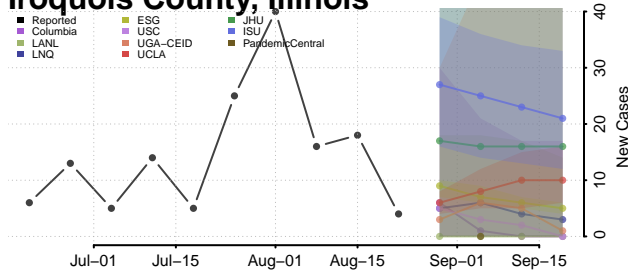

Iroquois County, Illinois