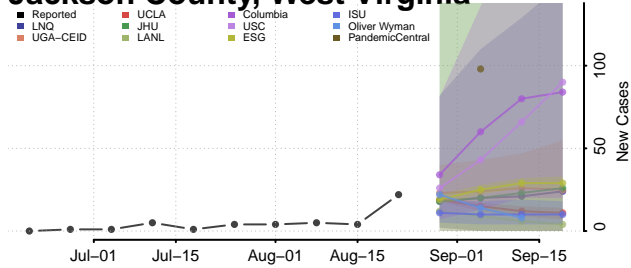

Jackson County, West Virginia