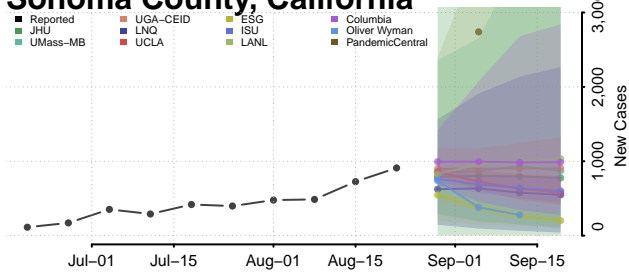

Sonoma County, California