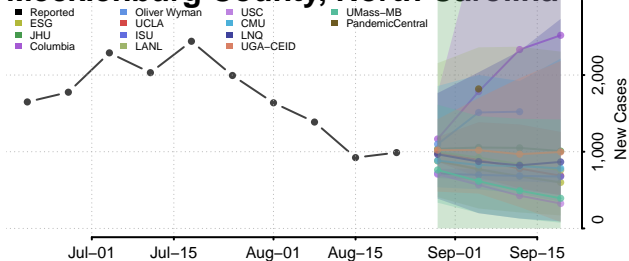

Mecklenburg County, North Carolina