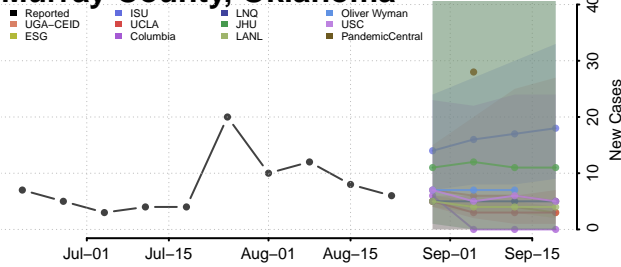

Murray County, Oklahoma