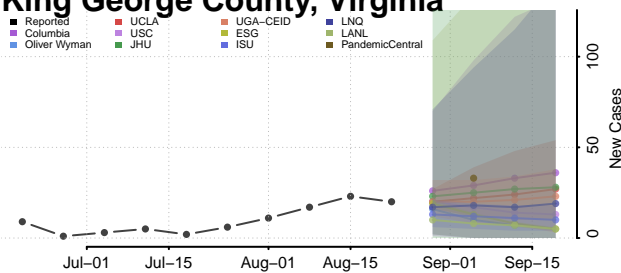

King George County, Virginia