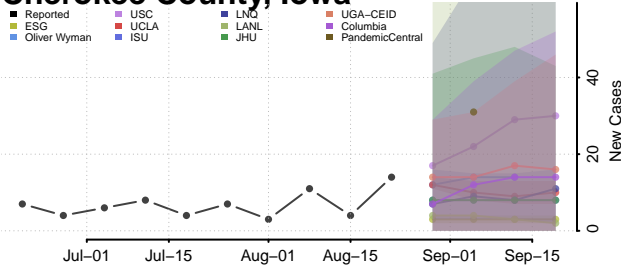

Cherokee County, Iowa