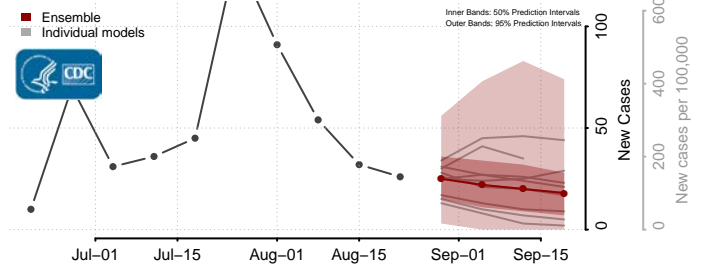

Winston County, Mississippi