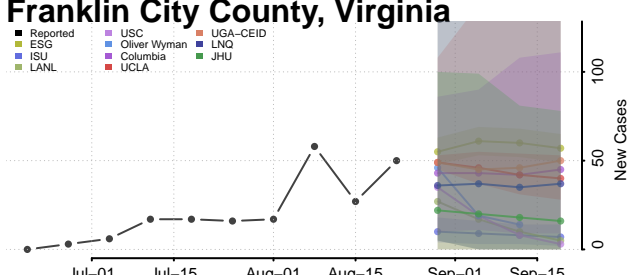

Franklin City County, Virginia