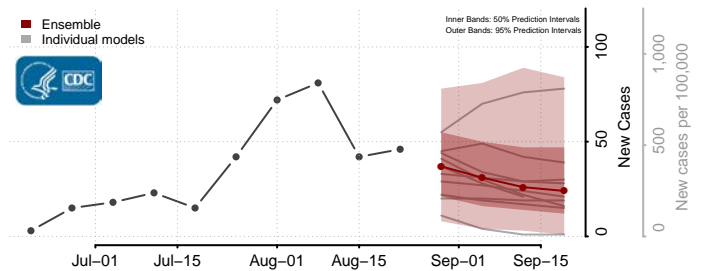

Tunica County, Mississippi