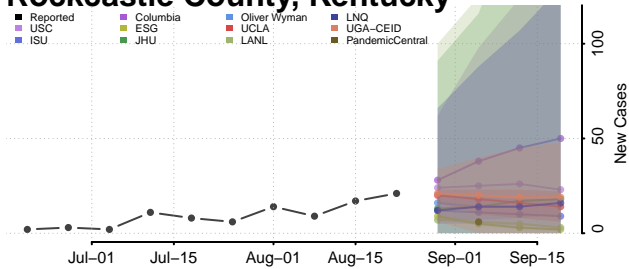

Rockcastle County, Kentucky