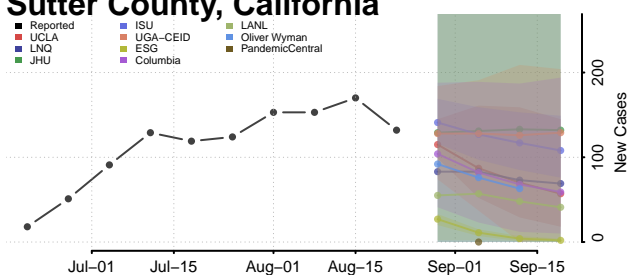

### Tehama County, California