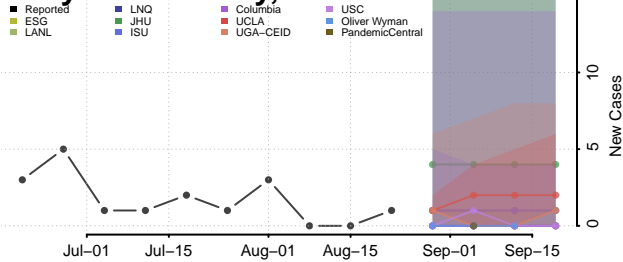

Cheyenne County, Nebraska