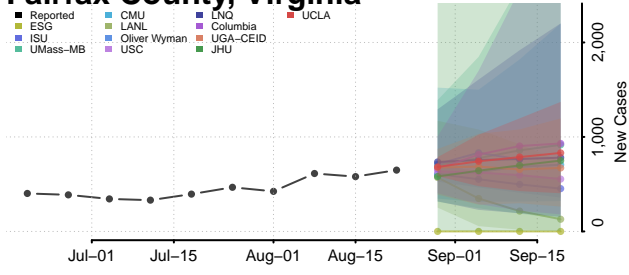

Fairfax County, Virginia