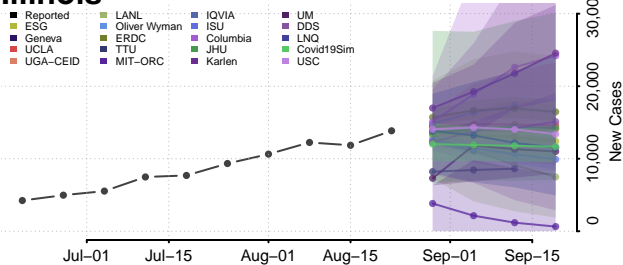

Teton County, Idaho

Twin Falls County, Idaho

Valley County, Idaho

Washington County, Idaho

Illinois

Adams County, Illinois