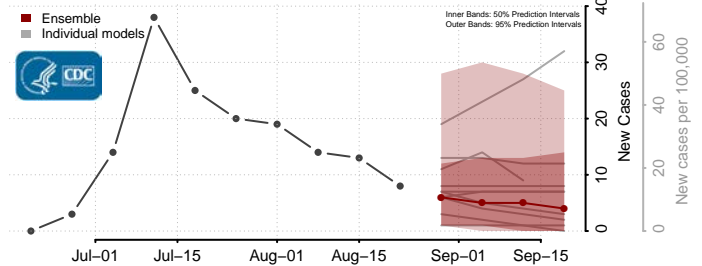

Marion County, West Virginia