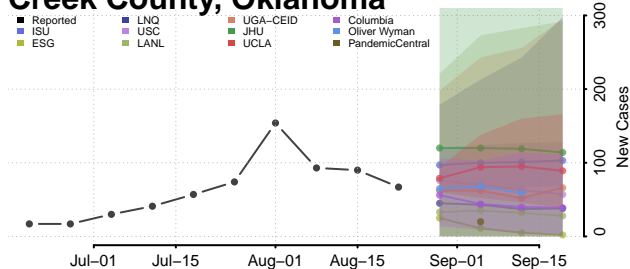

Creek County, Oklahoma