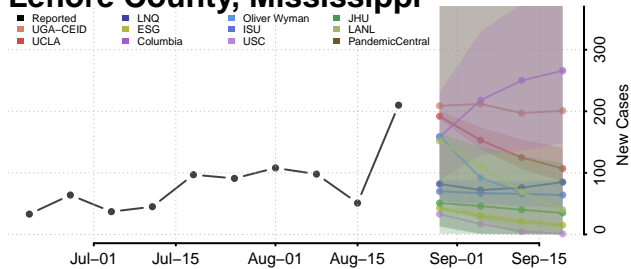

Leflore County, Mississippi