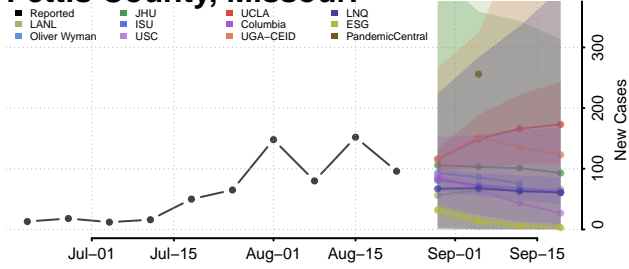

Pettis County, Missouri