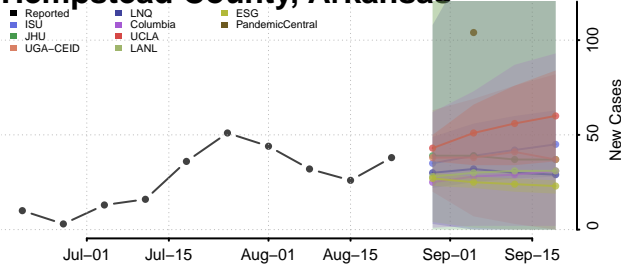

Hempstead County, Arkansas