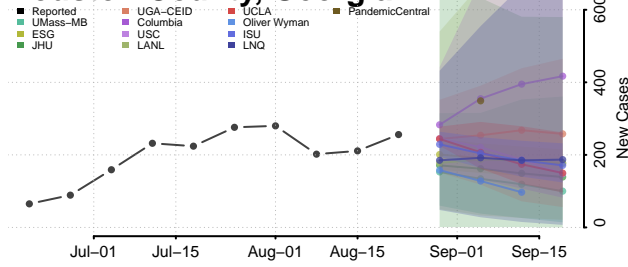

Houston County, Georgia