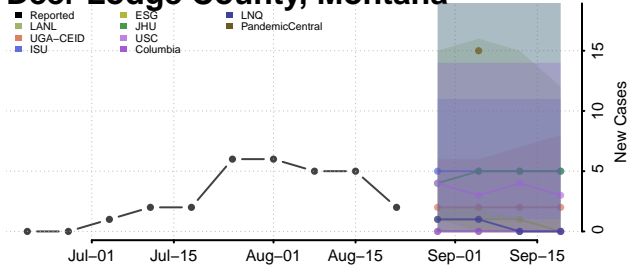

Deer Lodge County, Montana