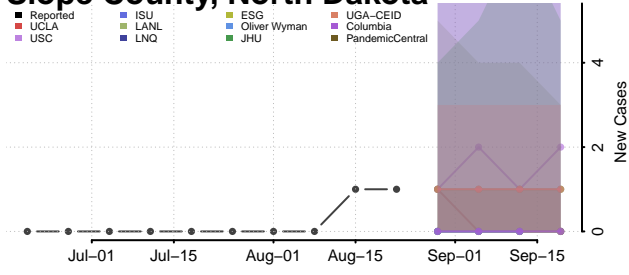

Slope County, North Dakota