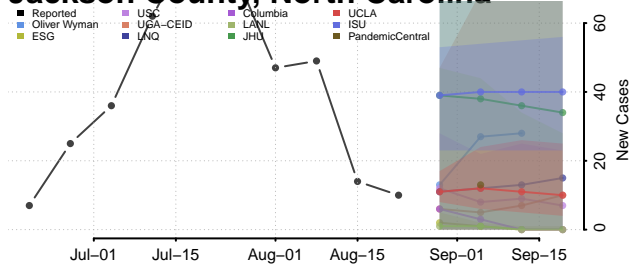

Jackson County, North Carolina