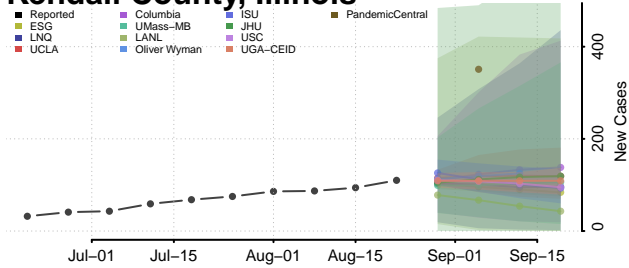

Kendall County, Illinois