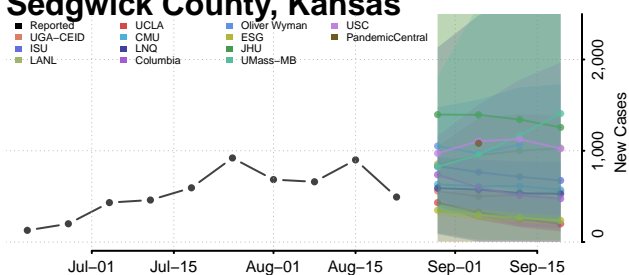

Sedgwick County, Kansas