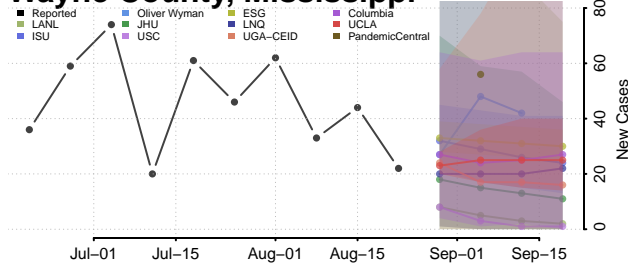

Wayne County, Mississippi