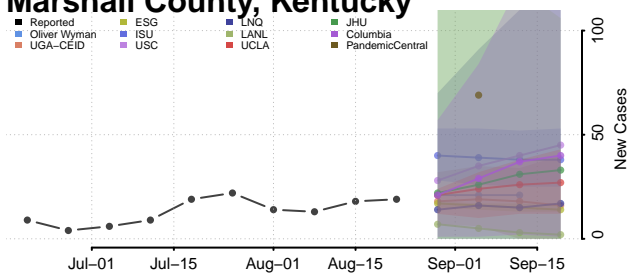

Marshall County, Kentucky