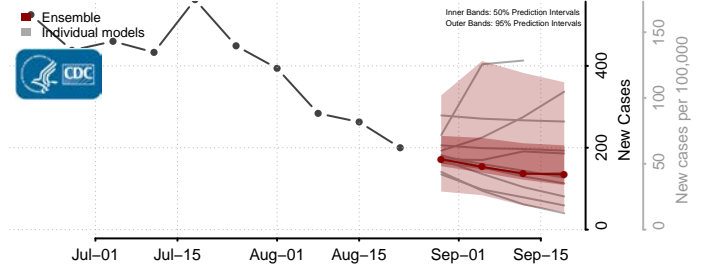

Durham County, North Carolina