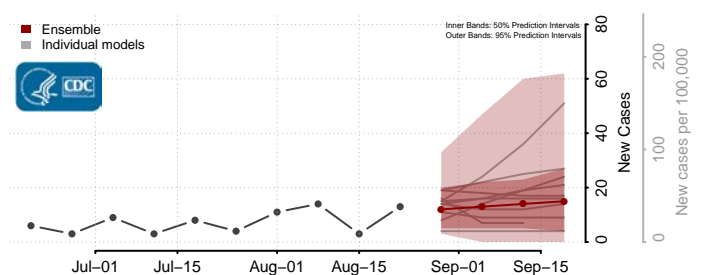

Pulaski County, Virginia