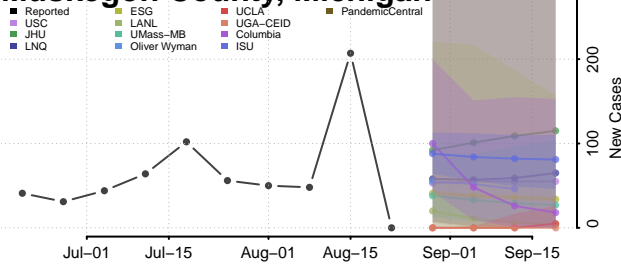

Muskegon County, Michigan