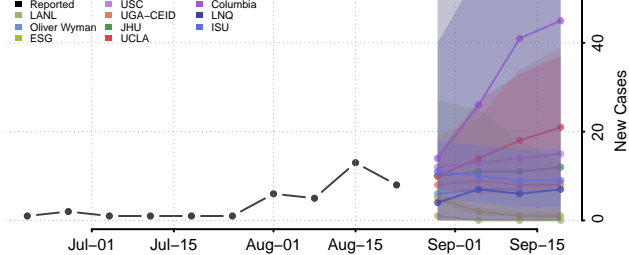

Fairfax City County, Virginia