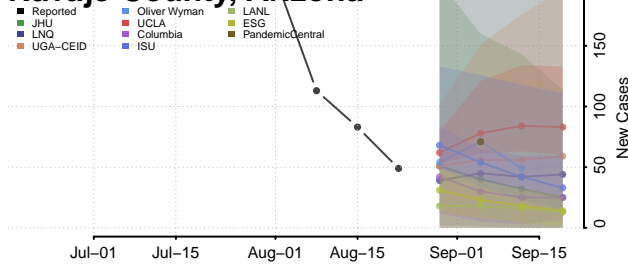

Navajo County, Arizona