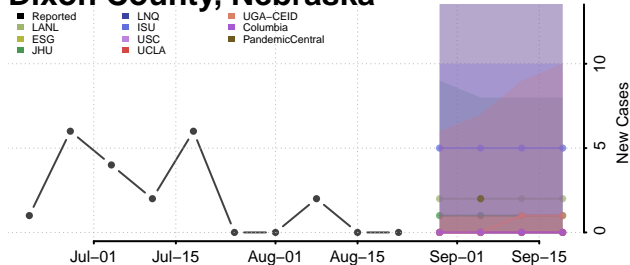

Dixon County, Nebraska