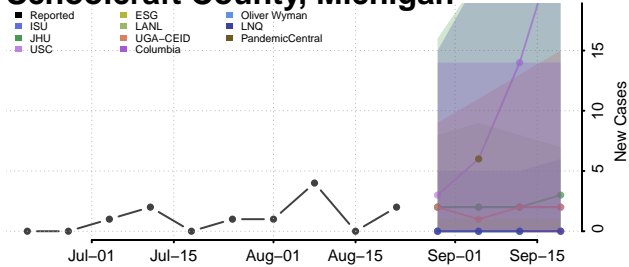

Schoolcraft County, Michigan