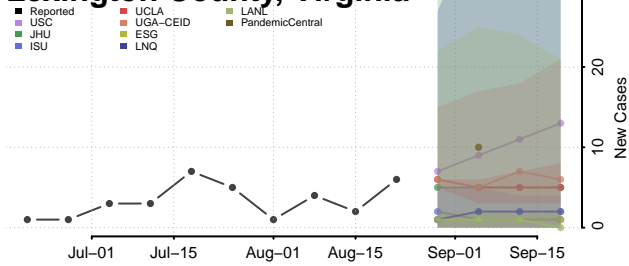

Lexington County, Virginia