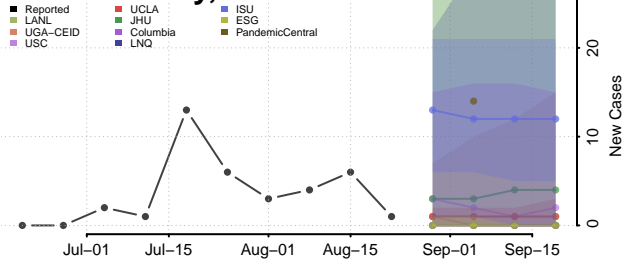

Cedar County, Missouri