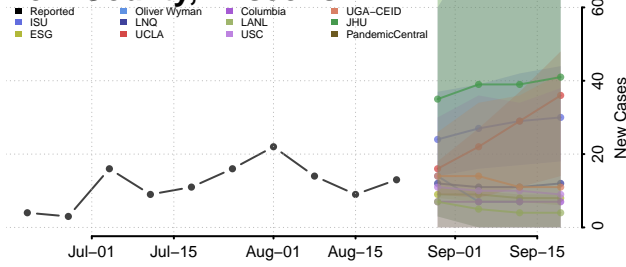

Polk County, Wisconsin