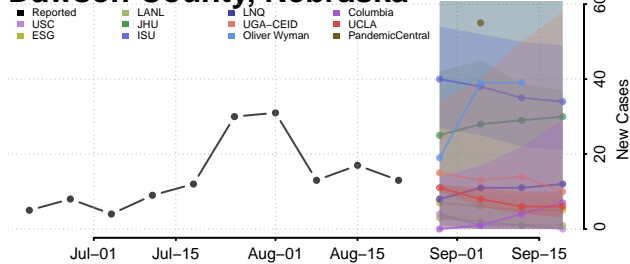

Dawson County, Nebraska