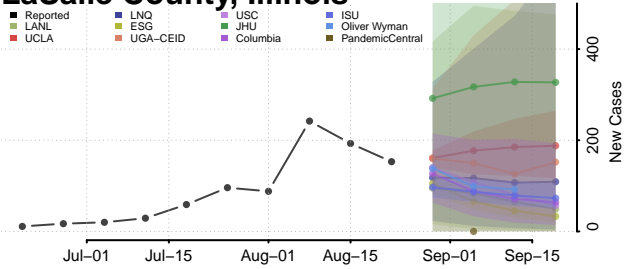

LaSalle County, Illinois