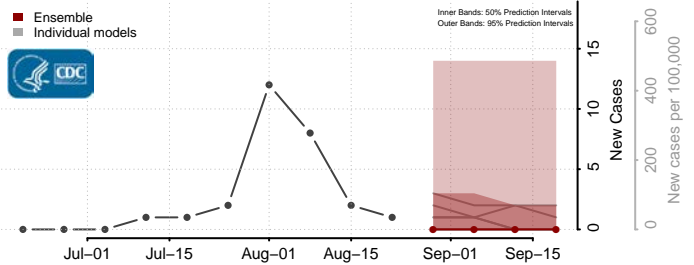

Nelson County, North Dakota