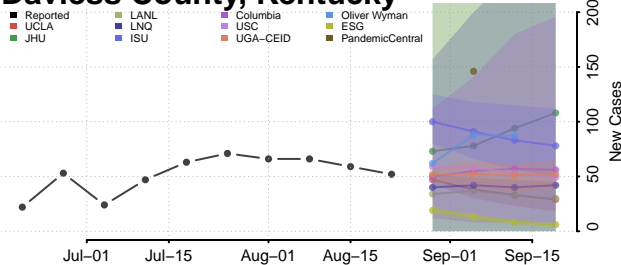

Daviess County, Kentucky