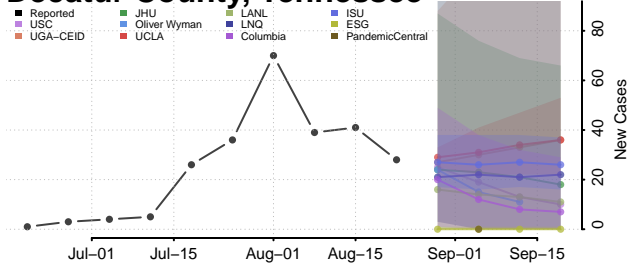

Decatur County, Tennessee