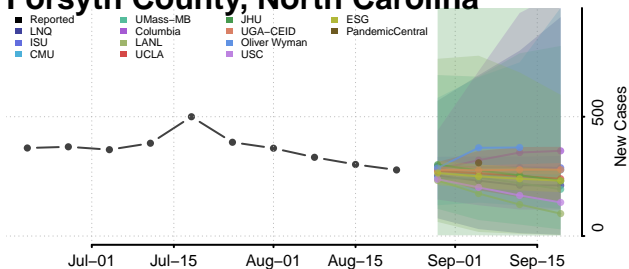

Forsyth County, North Carolina