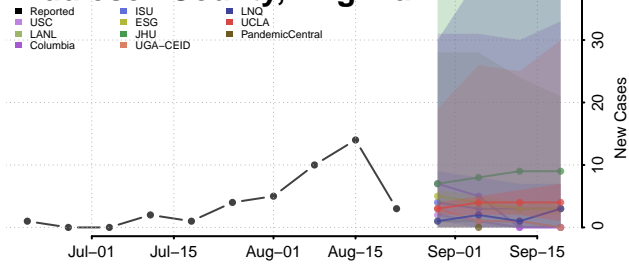

Middlesex County, Virginia