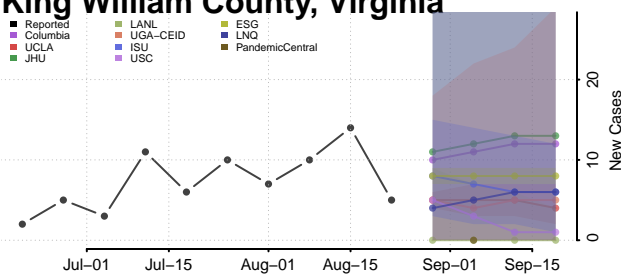

King William County, Virginia