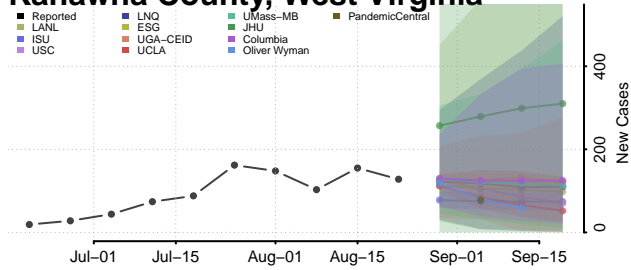

Kanawha County, West Virginia