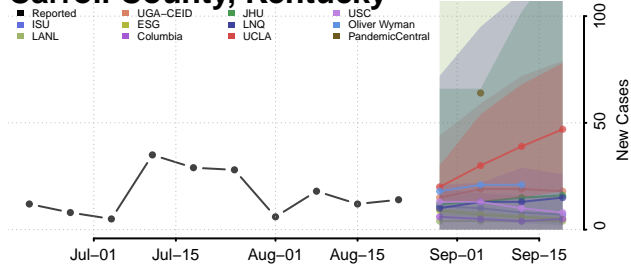

Carroll County, Kentucky