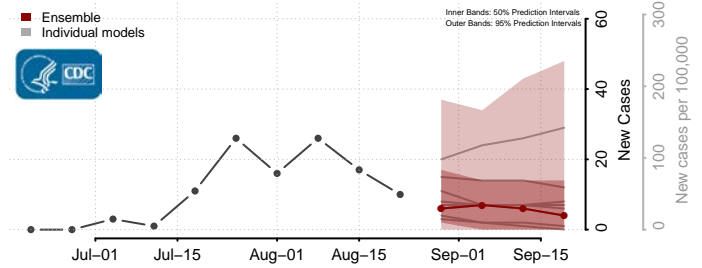

Lincoln County, West Virginia