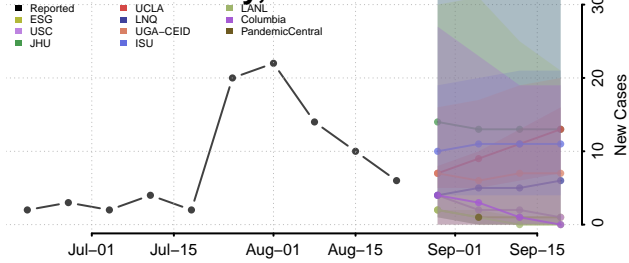

Richland County, North Dakota