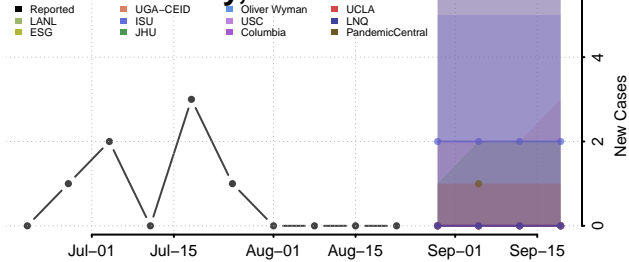

Kimball County, Nebraska