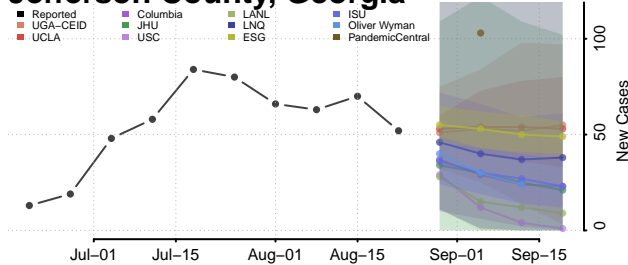

Jefferson County, Georgia