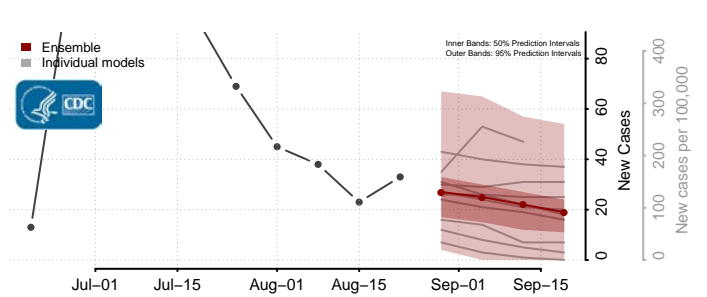

Grenada County, Mississippi