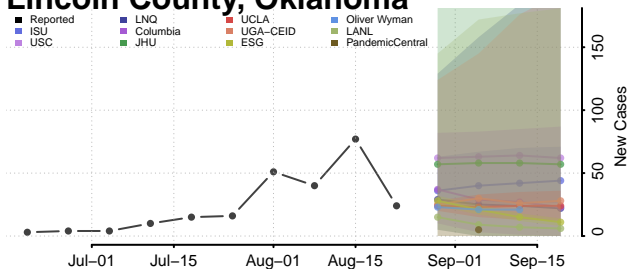

Lincoln County, Oklahoma