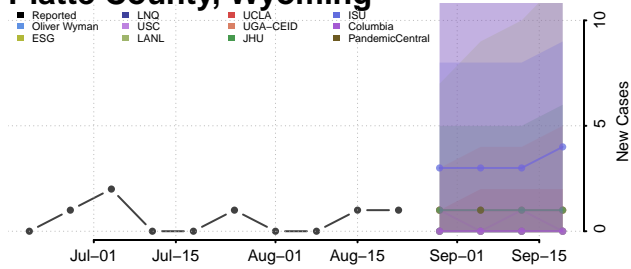

Platte County, Wyoming