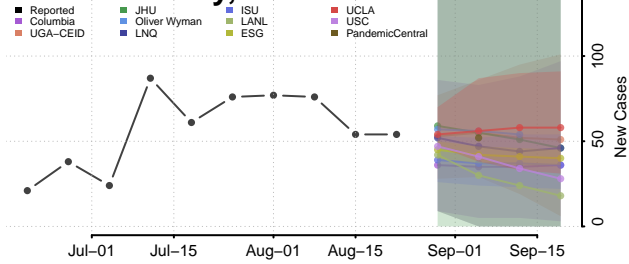

Halifax County, North Carolina