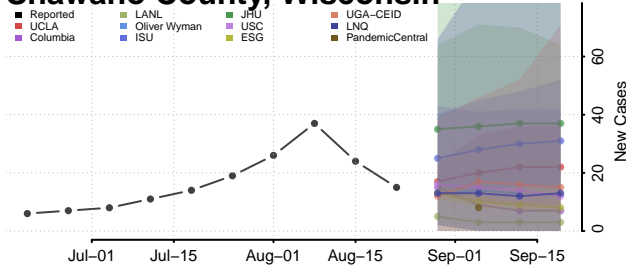

Shawano County, Wisconsin