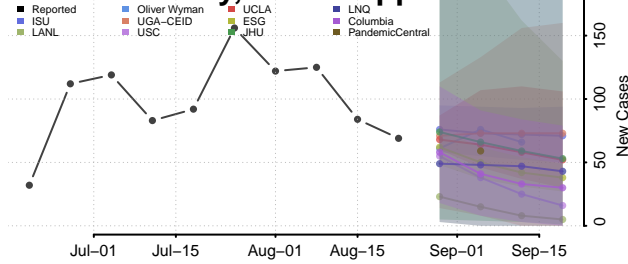

Warren County, Mississippi