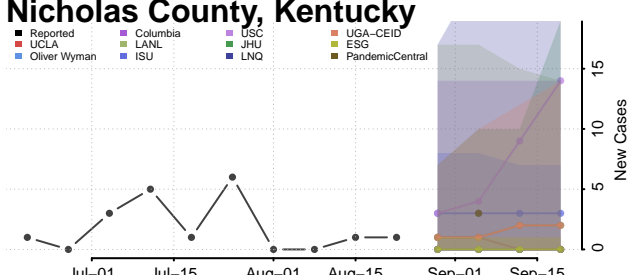

Nicholas County, Kentucky