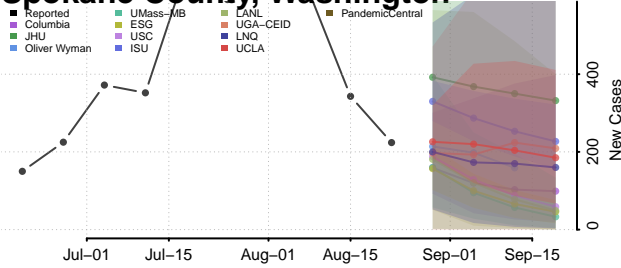

Spokane County, Washington