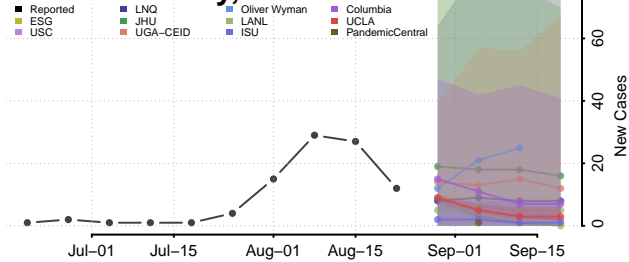

Rolette County, North Dakota