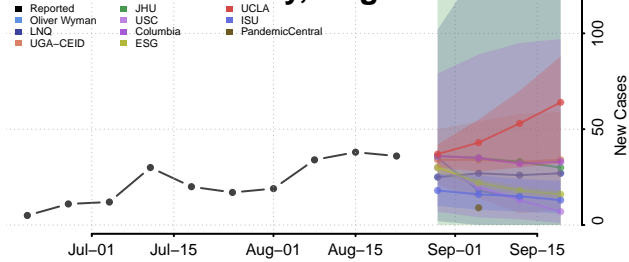

Martinsville County, Virginia