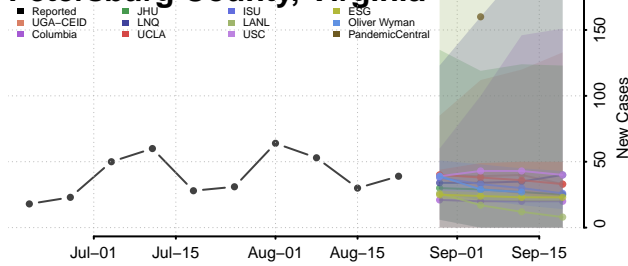

Petersburg County, Virginia