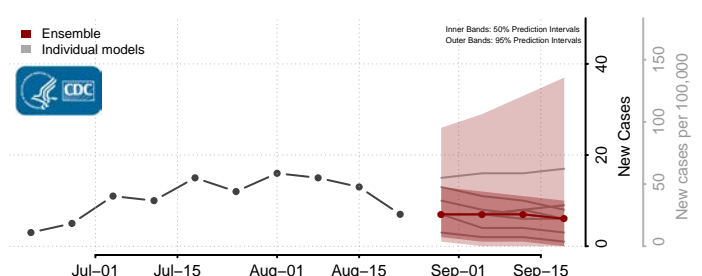

Fluvanna County, Virginia