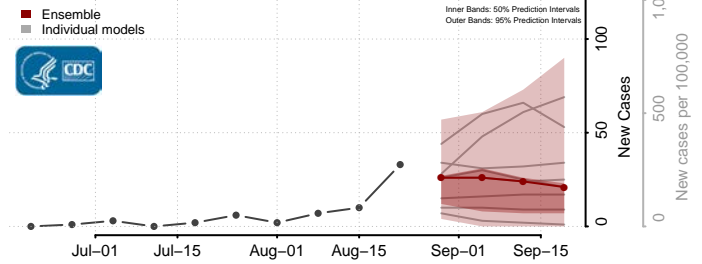

Madison County, Missouri