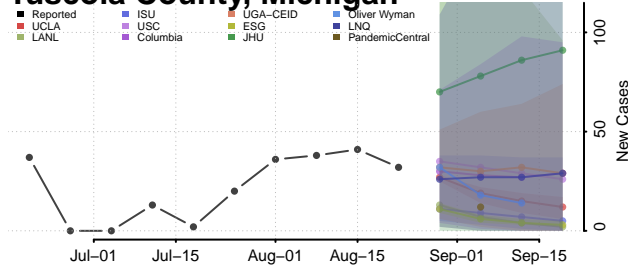

Tuscola County, Michigan