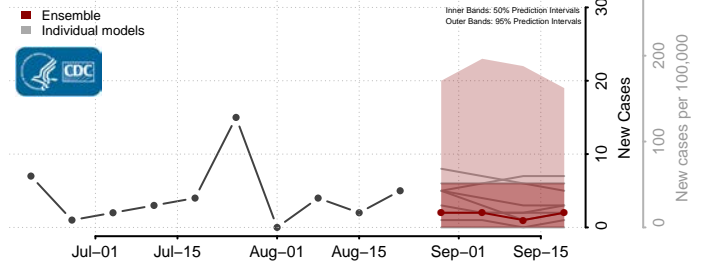

Northampton County, Virginia