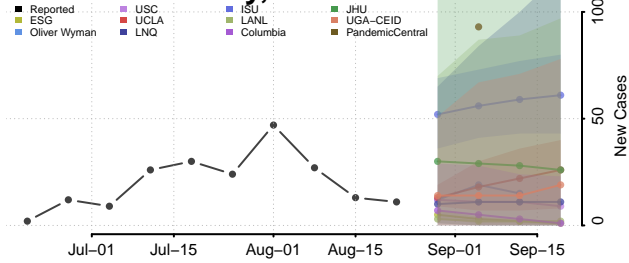

Pontotoc County, Oklahoma