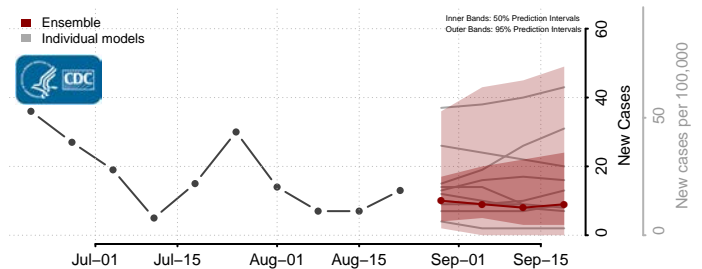

Klamath County, Oregon