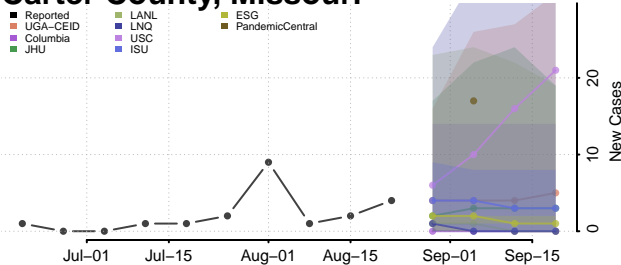

Carter County, Missouri