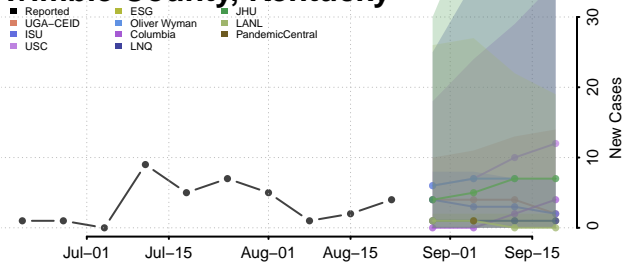

Trimble County, Kentucky