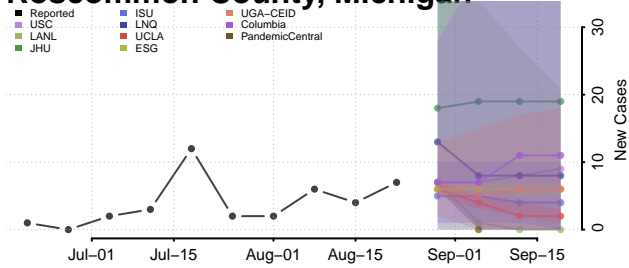

Roscommon County, Michigan