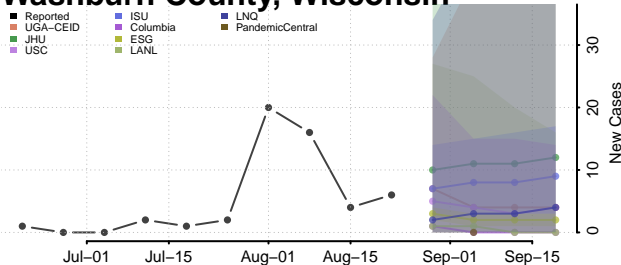

Washburn County, Wisconsin