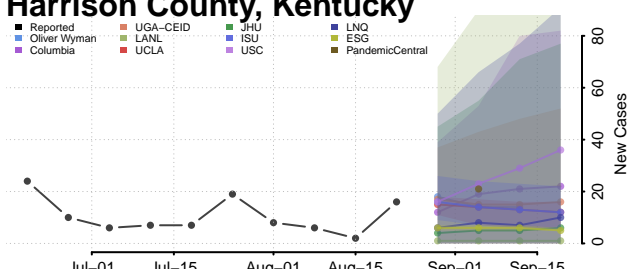

Harrison County, Kentucky