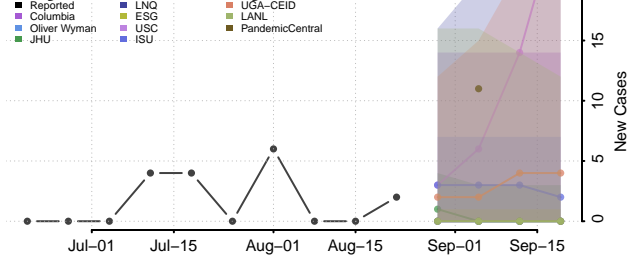

Reynolds County, Missouri