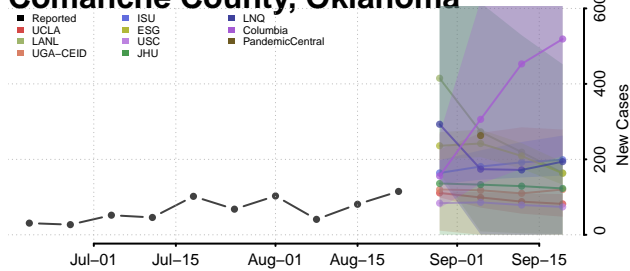

Comanche County, Oklahoma