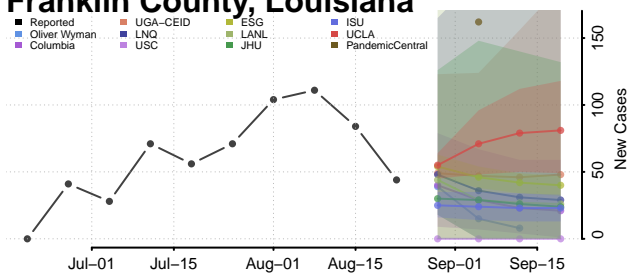

Franklin County, Louisiana