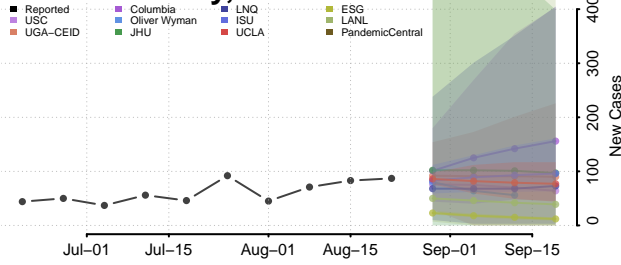

Craven County, North Carolina