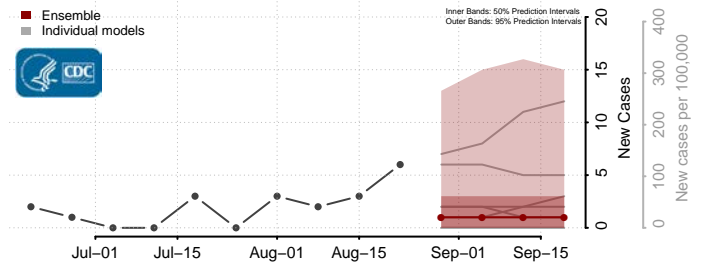

Dewey County, Oklahoma