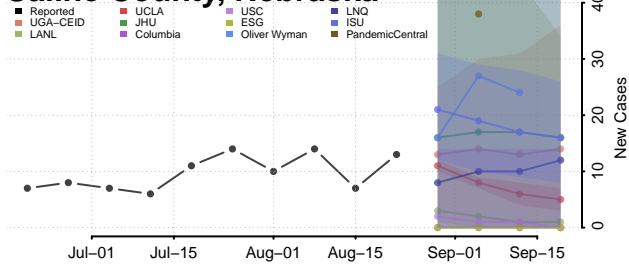

Saline County, Nebraska