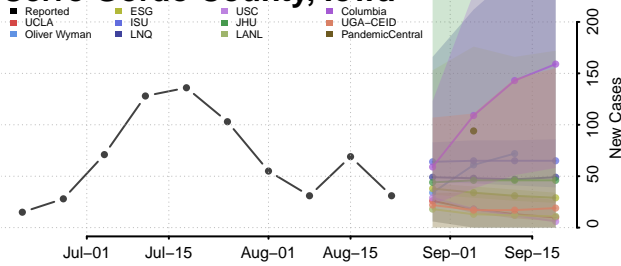

### Cerro Gordo County, Iowa