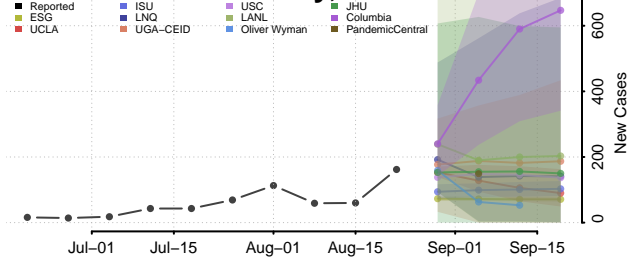

Pottawatomie County, Oklahoma