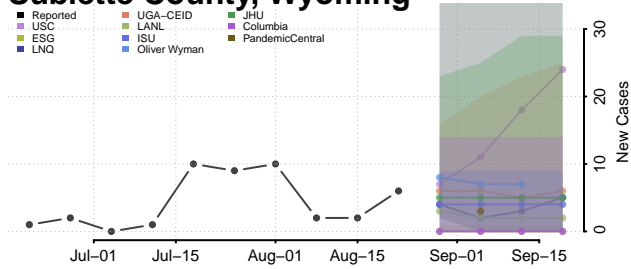

Sublette County, Wyoming