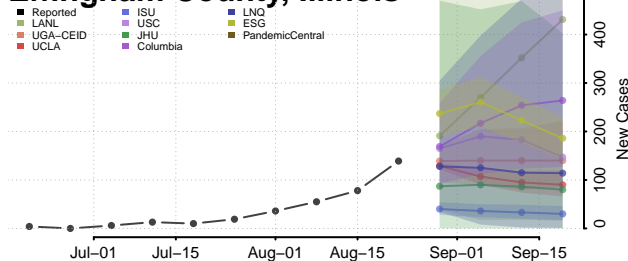

Effingham County, Illinois