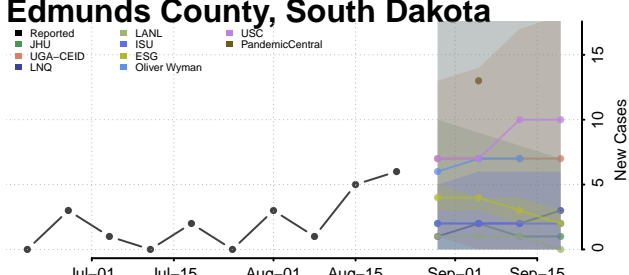

Edmunds County, South Dakota