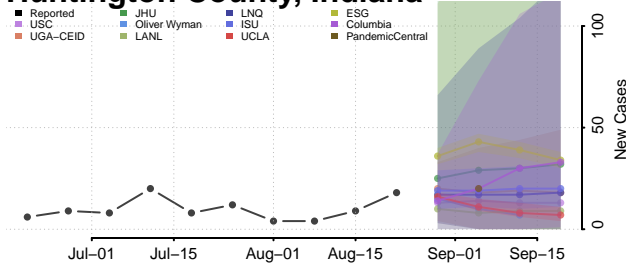

Huntington County, Indiana