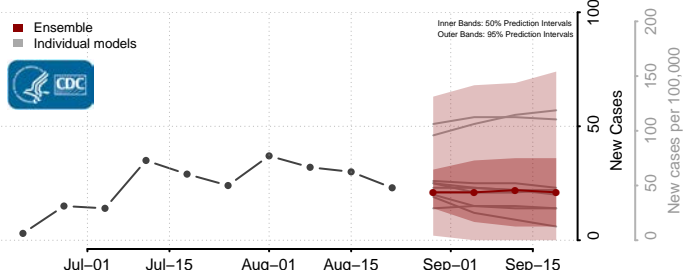

Logan County, Oklahoma