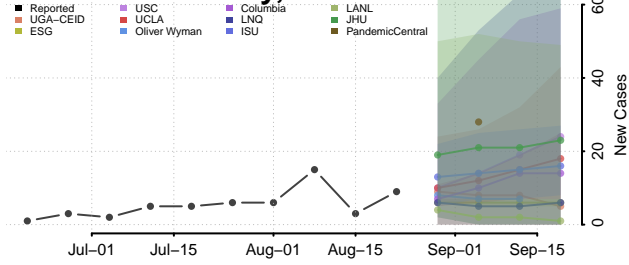

Mille Lacs County, Minnesota