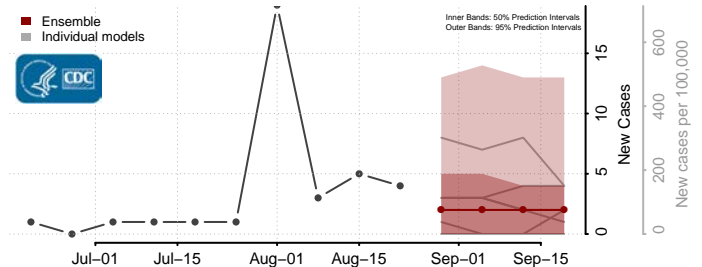

Harmon County, Oklahoma