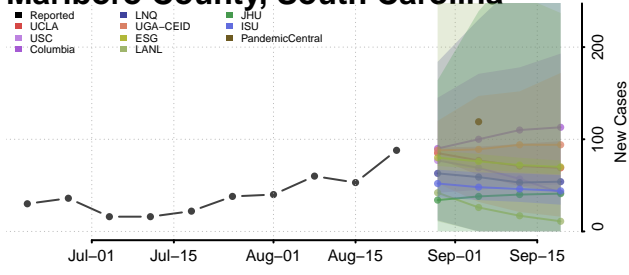

Marlboro County, South Carolina