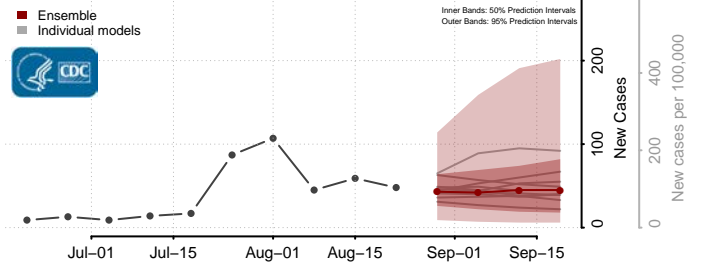

Camden County, Missouri