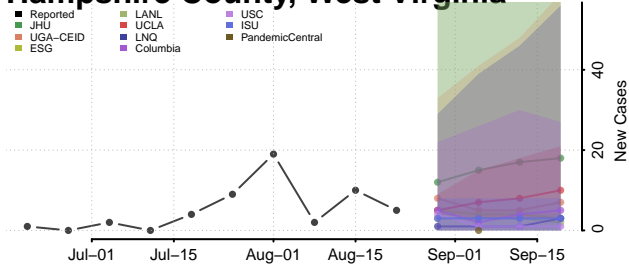

Hampshire County, West Virginia