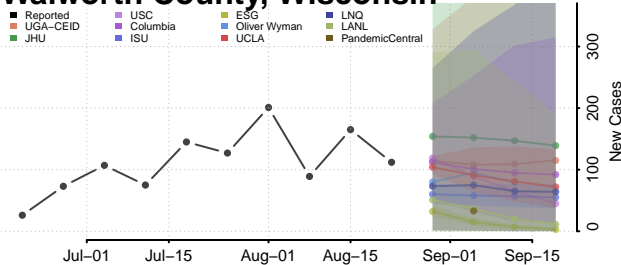

Walworth County, Wisconsin