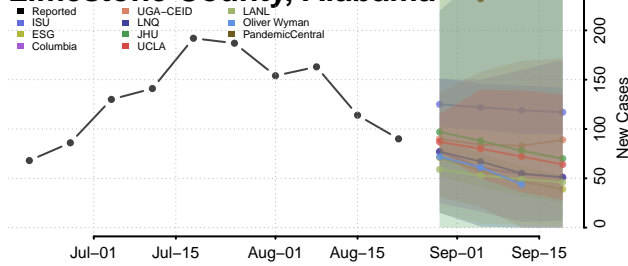

Limestone County, Alabama