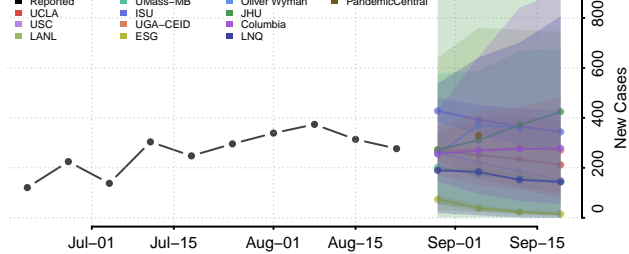

Fayette County, Kentucky