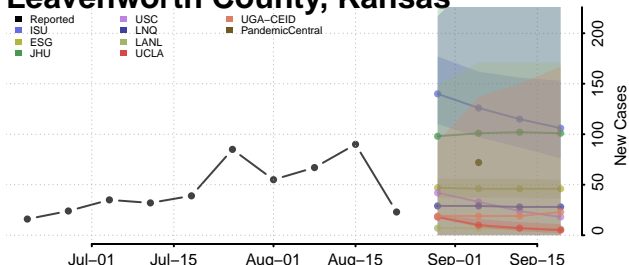

Leavenworth County, Kansas