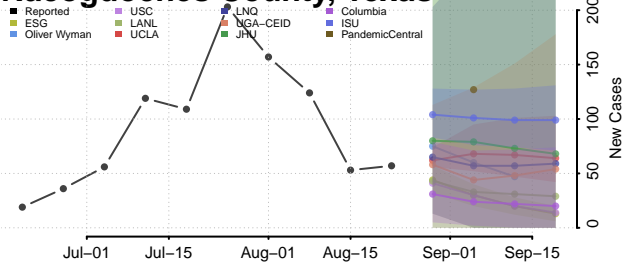

Nacogdoches County, Texas