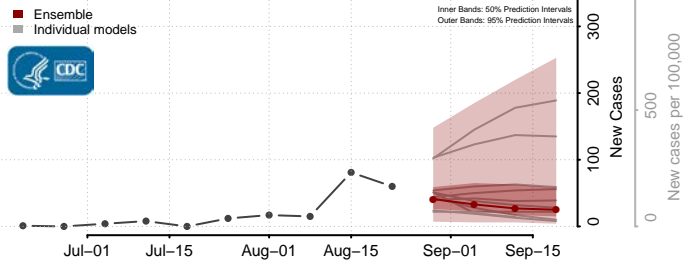

Lincoln County, Nebraska