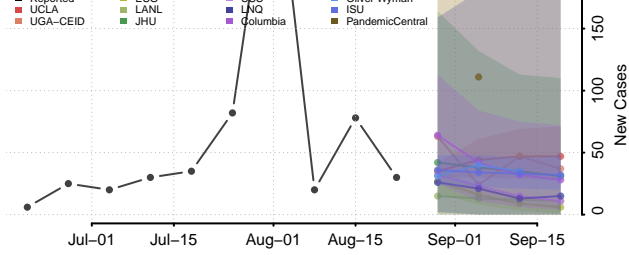

George County, Mississippi