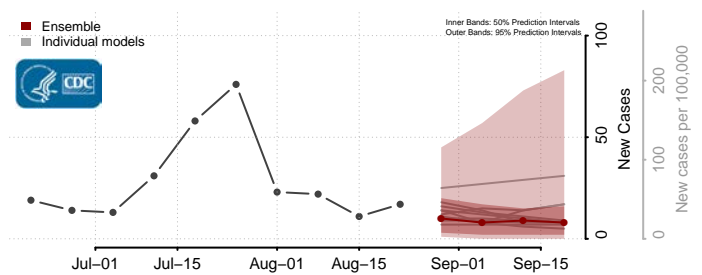

Rio Arriba County, New Mexico