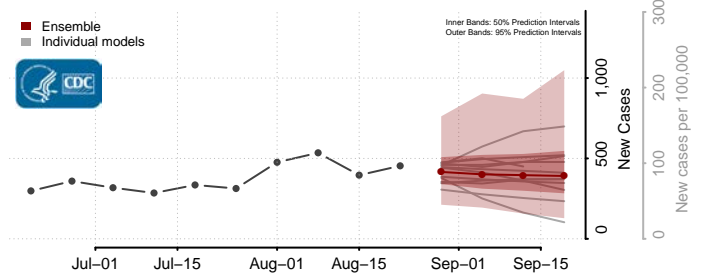

Prince William County, Virginia