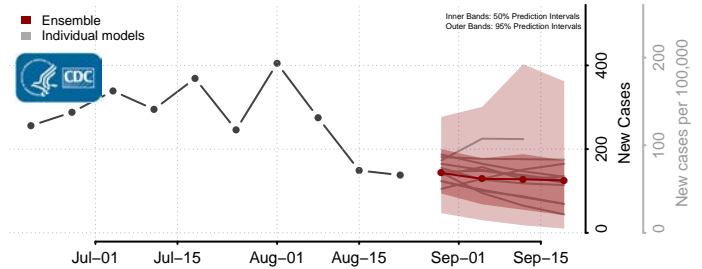

Johnston County, North Carolina