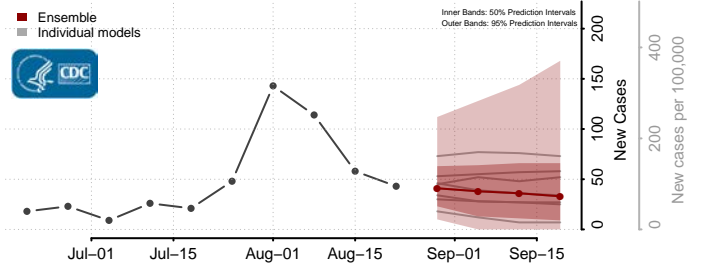

### Greene County, Arkansas