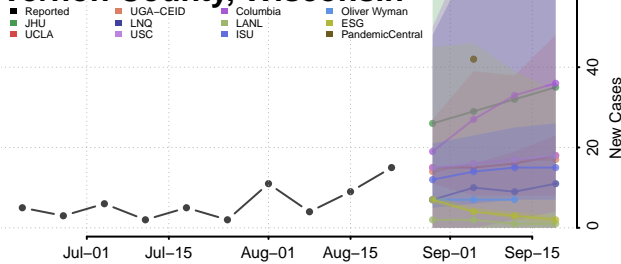

Vernon County, Wisconsin