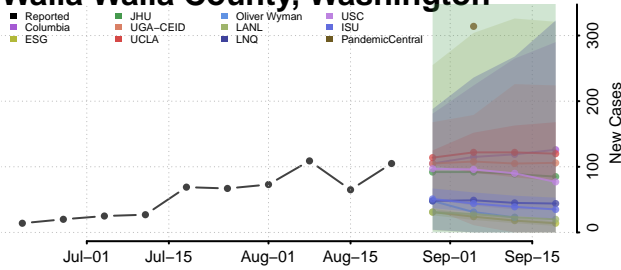

Walla Walla County, Washington