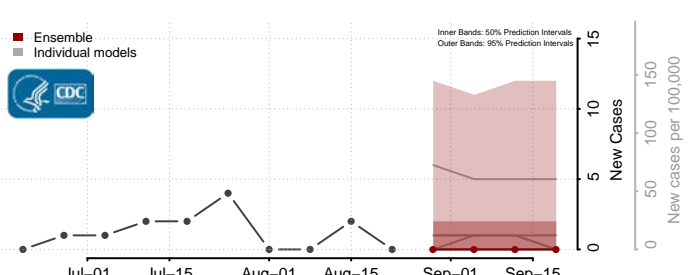

Davies County, Missouri