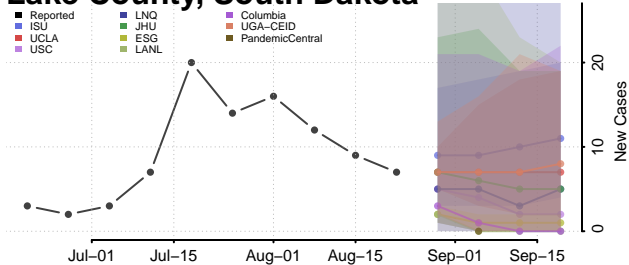

Lake County, South Dakota