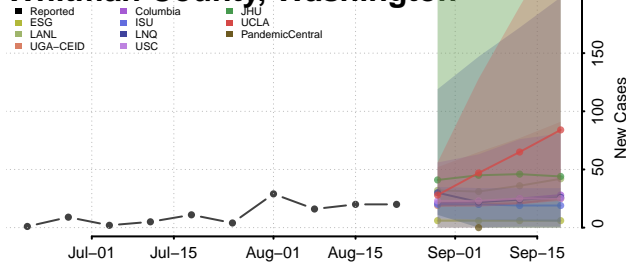

Whitman County, Washington