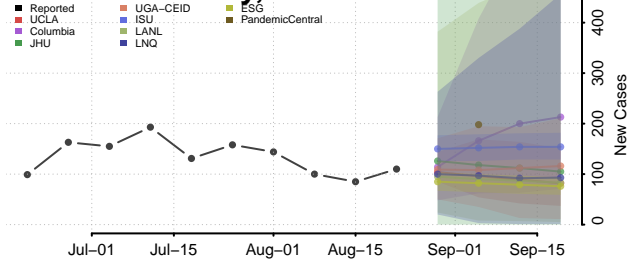

Faulkner County, Arkansas