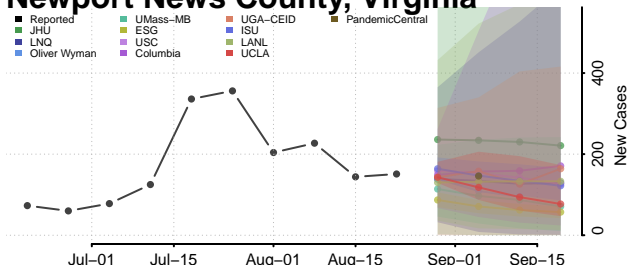

Newport News County, Virginia