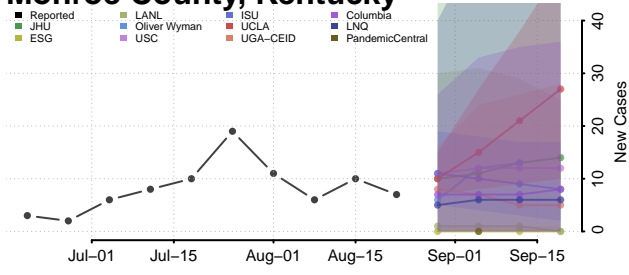

Monroe County, Kentucky