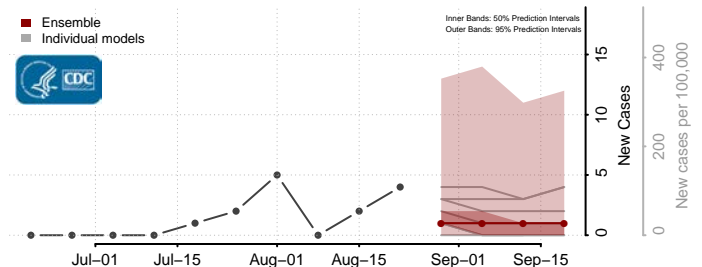

Harper County, Oklahoma