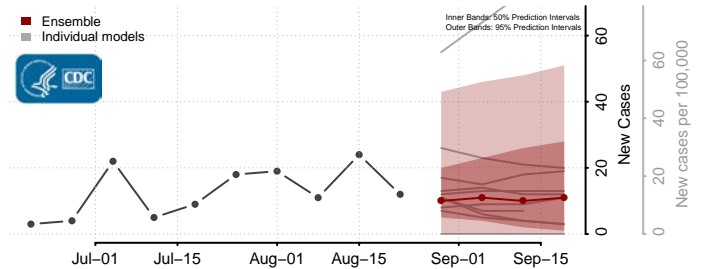

Josephine County, Oregon