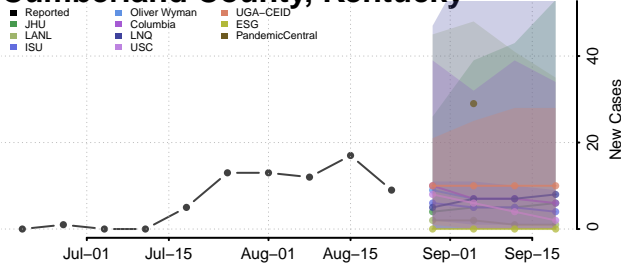

Cumberland County, Kentucky