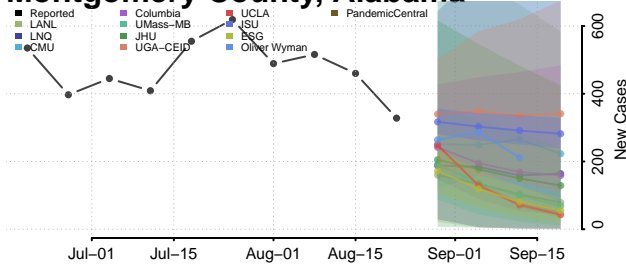

Montgomery County, Alabama