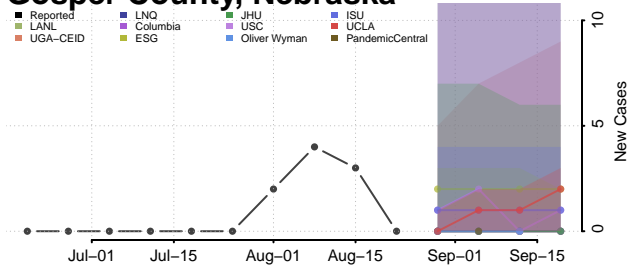

Gosper County, Nebraska