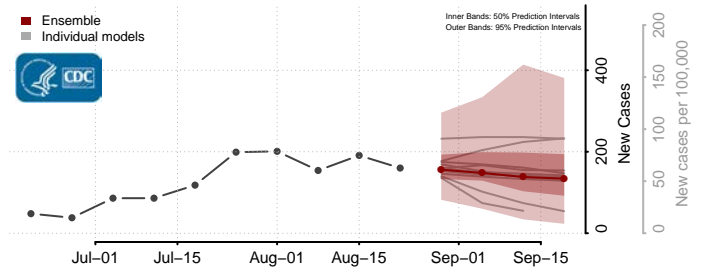

Harford County, Maryland