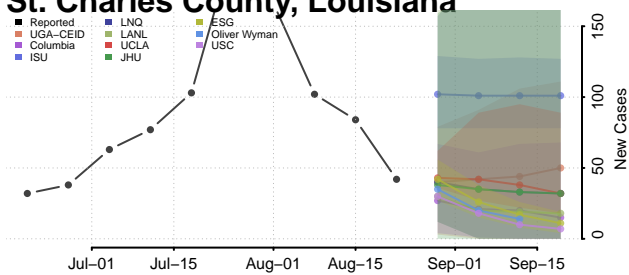

St. Charles County, Louisiana