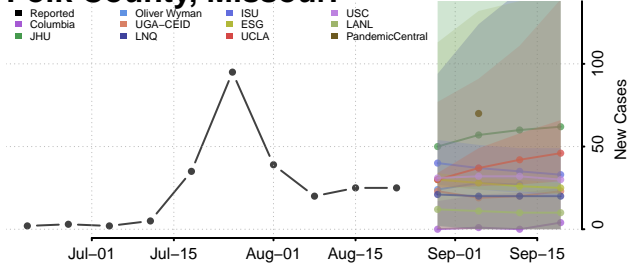

Polk County, Missouri