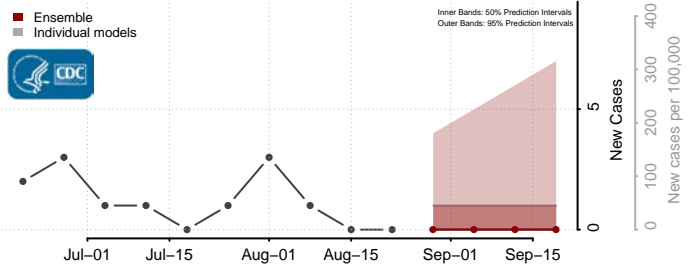

Miner County, South Dakota