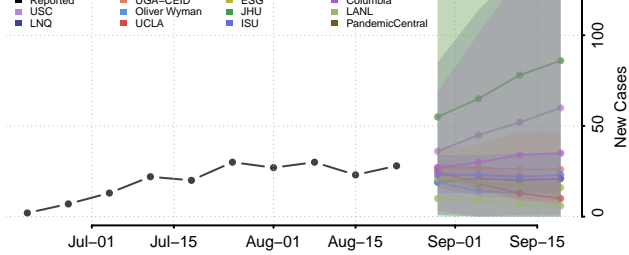

### Putnam County, West Virginia