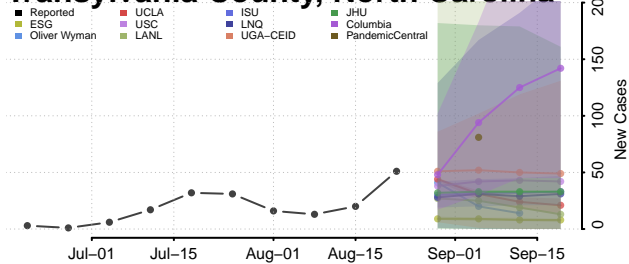

Transylvania County, North Carolina