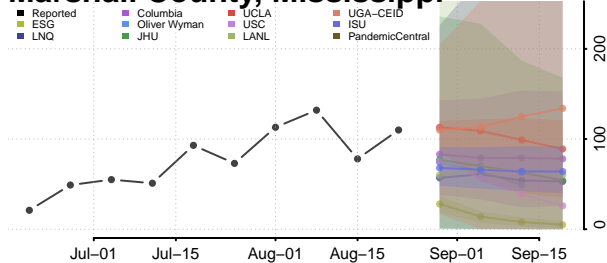

Marshall County, Mississippi