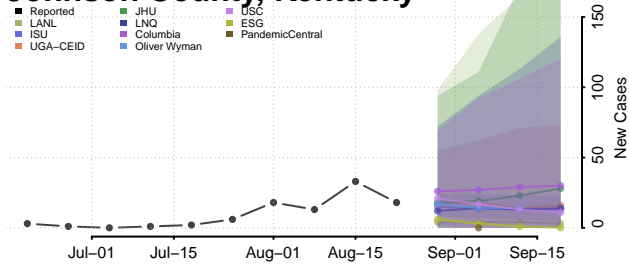

Johnson County, Kentucky