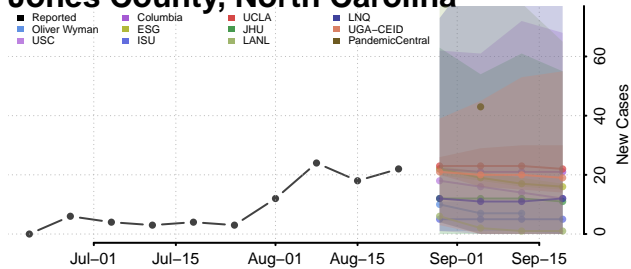

Jones County, North Carolina