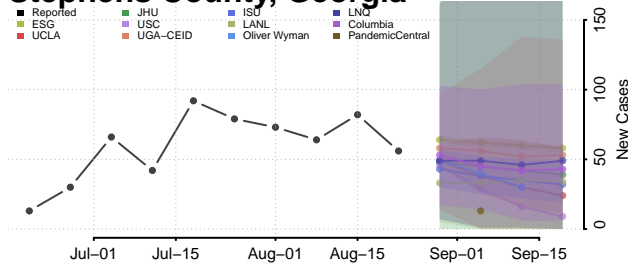

Stephens County, Georgia