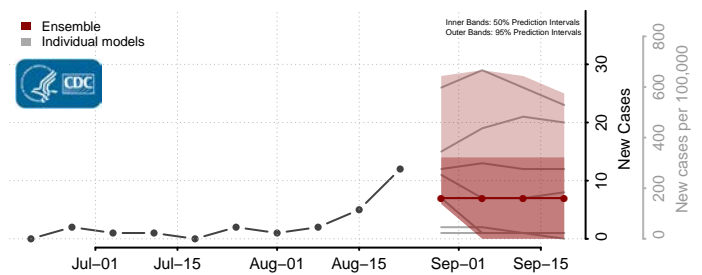

Deuel County, South Dakota