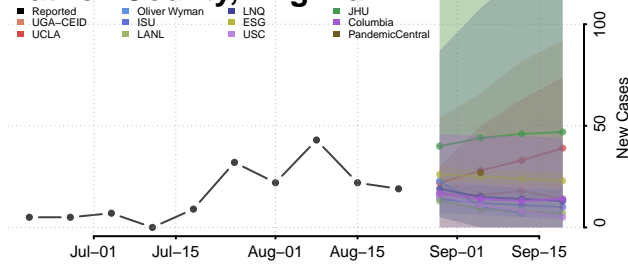

Patrick County, Virginia