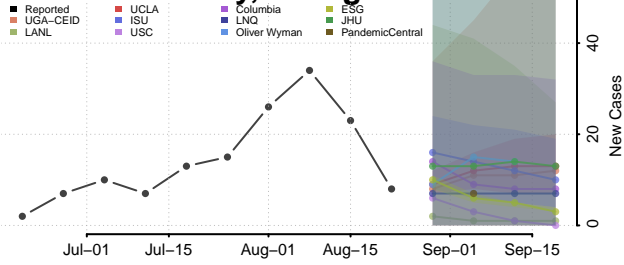

Hancock County, Georgia