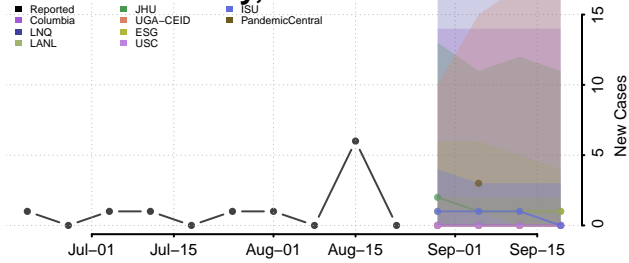

Edwards County, Kansas