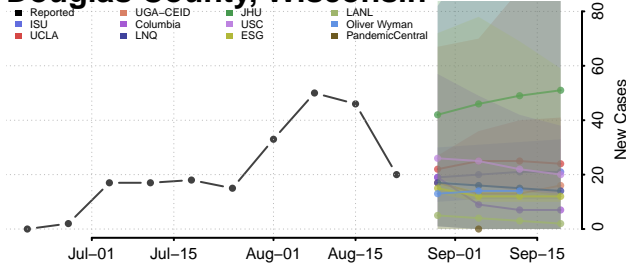

Douglas County, Wisconsin