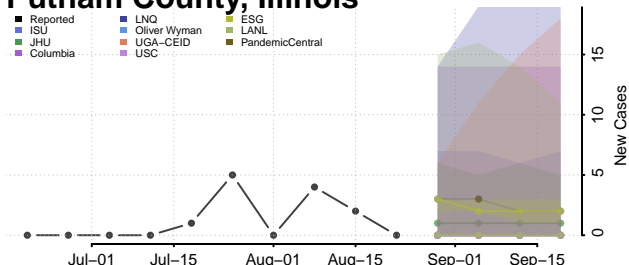

Putnam County, Illinois