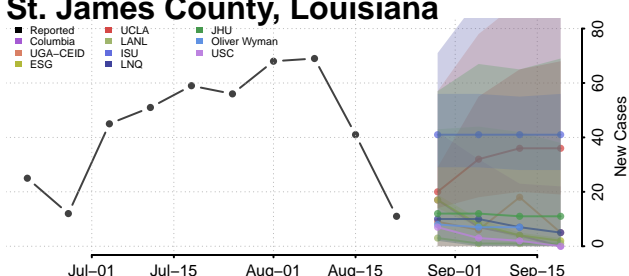

St. James County, Louisiana