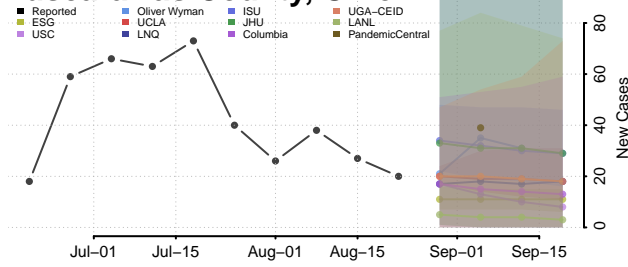

Tuscarawas County, Ohio