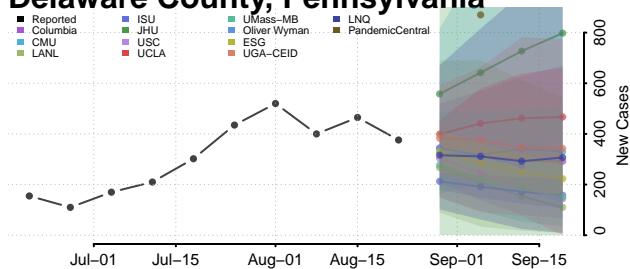

Delaware County, Pennsylvania