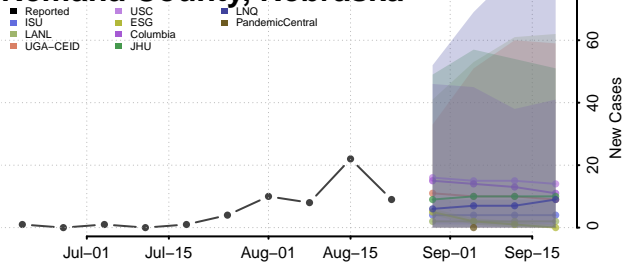

Nemaha County, Nebraska