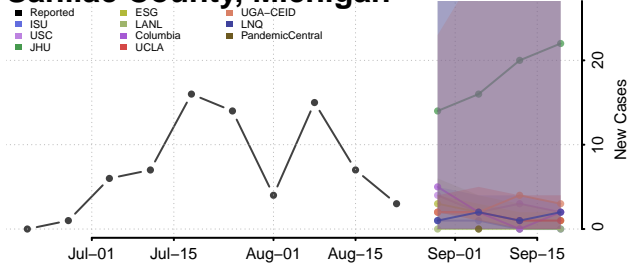

Sanilac County, Michigan