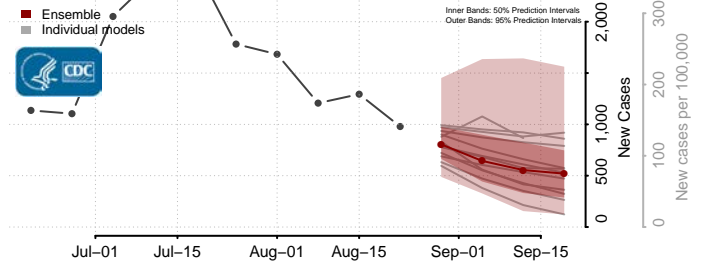

Davidson County, Tennessee