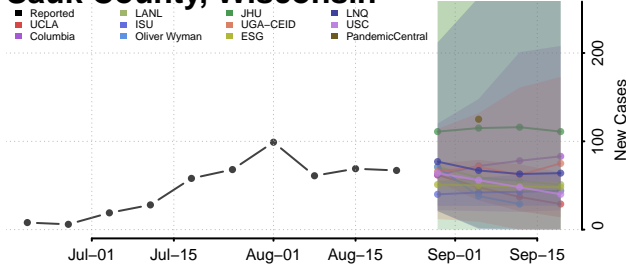

Sauk County, Wisconsin