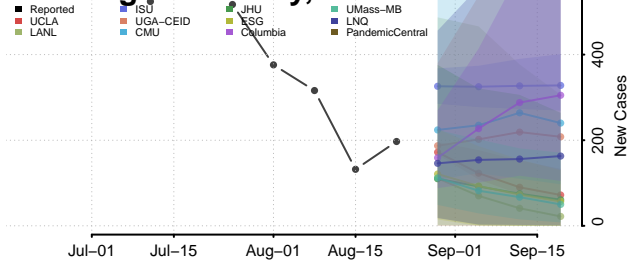

Washington County, Arkansas