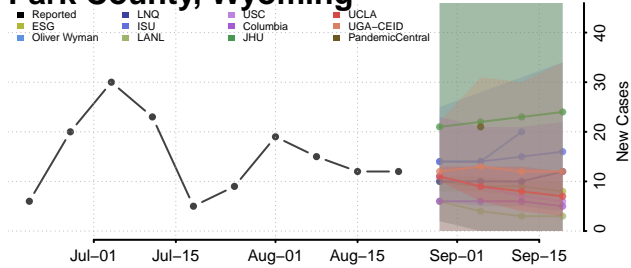

Park County, Wyoming