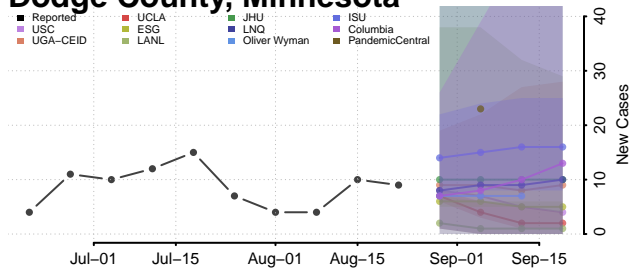

Dodge County, Minnesota