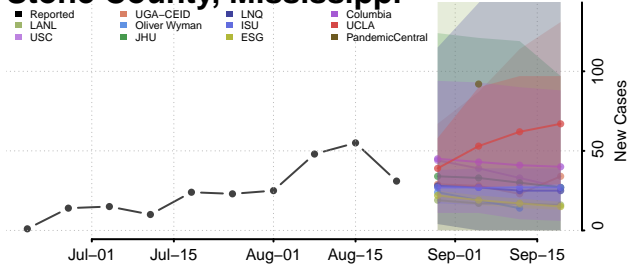

Stone County, Mississippi