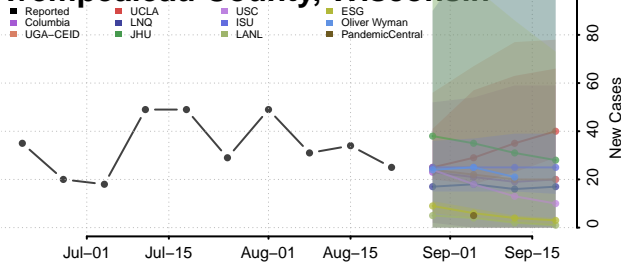

Trempealeau County, Wisconsin