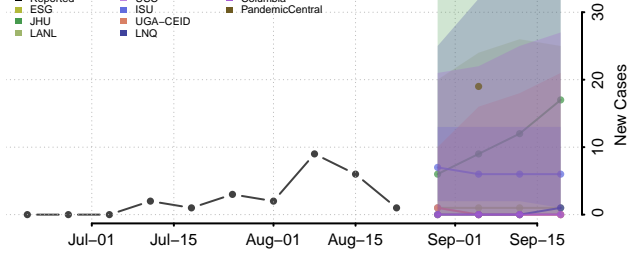

Estill County, Kentucky