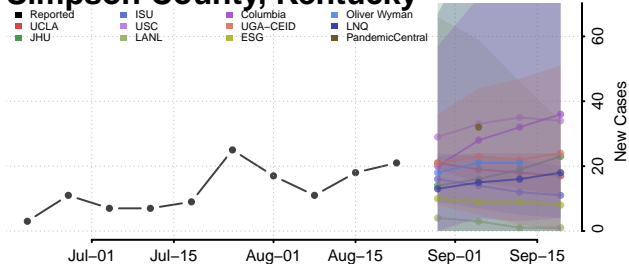

Simpson County, Kentucky