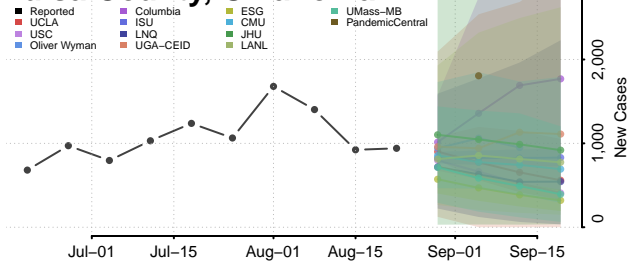

Tulsa County, Oklahoma