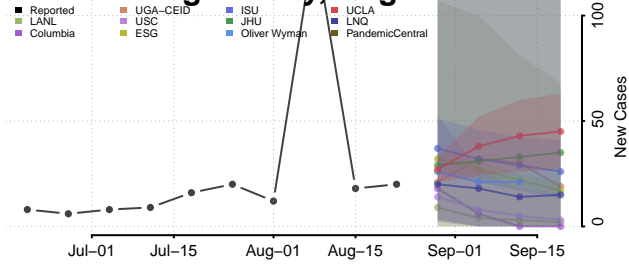

Mecklenburg County, Virginia