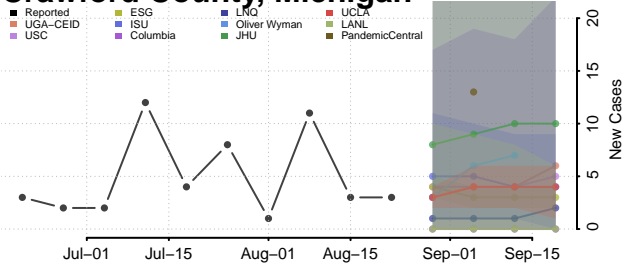

Crawford County, Michigan