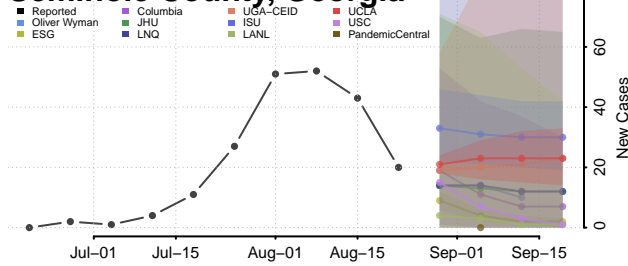

Seminole County, Georgia