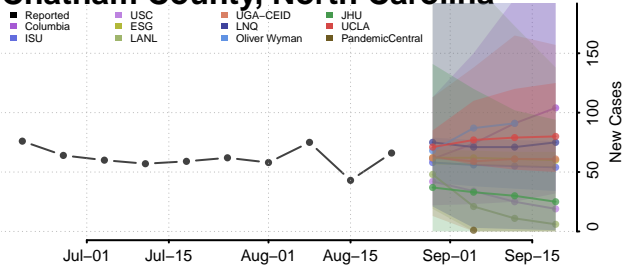

Chatham County, North Carolina