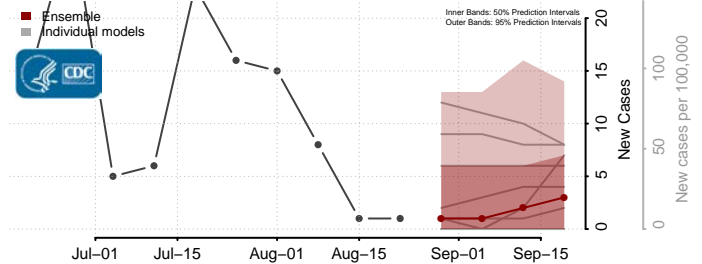

Nottoway County, Virginia