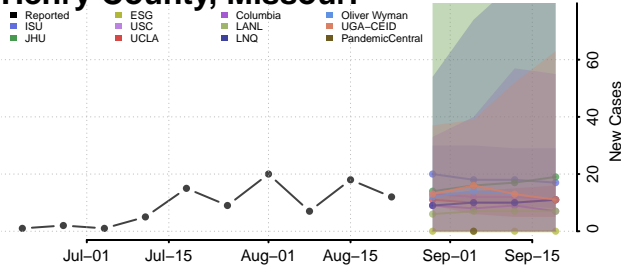

Henry County, Missouri