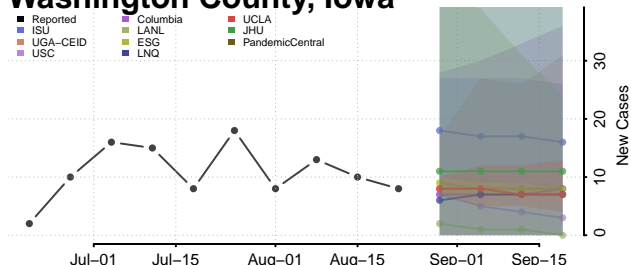

Washington County, Iowa