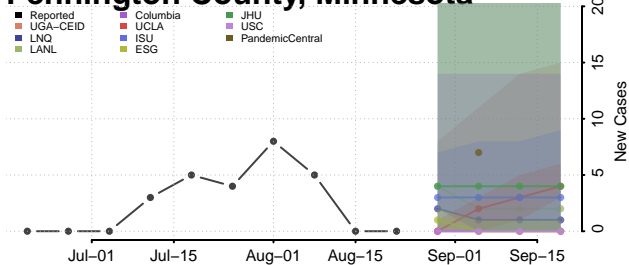

Pennington County, Minnesota