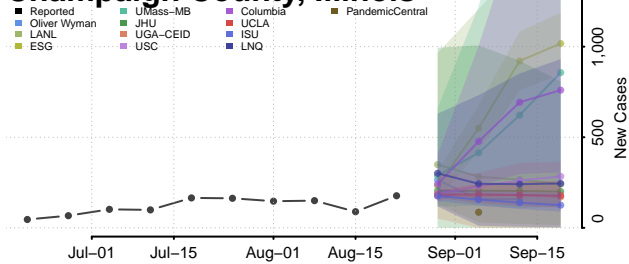

Champaign County, Illinois