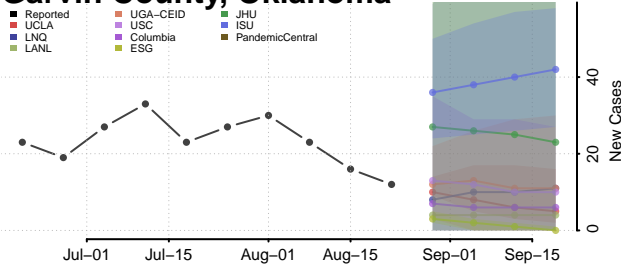

### Garvin County, Oklahoma