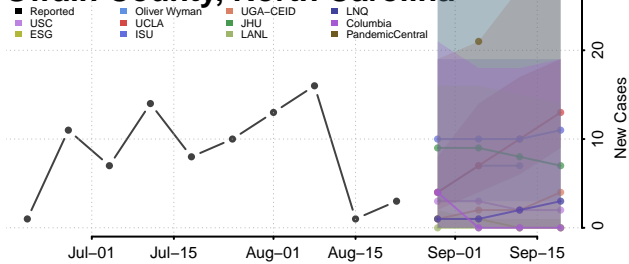

Swain County, North Carolina