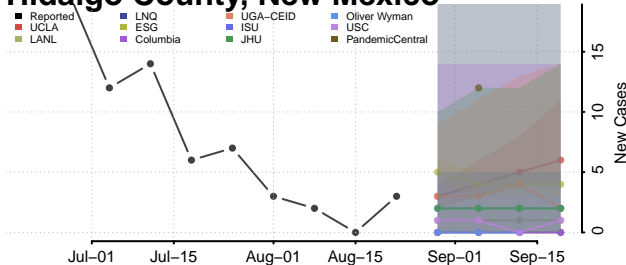

Hidalgo County, New Mexico