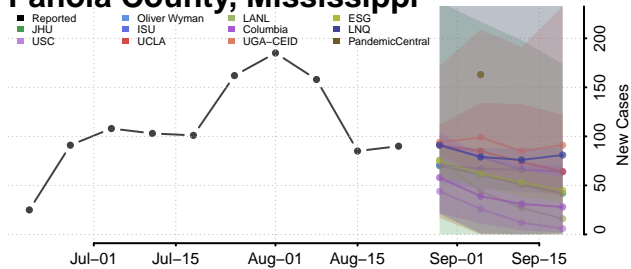

Panola County, Mississippi