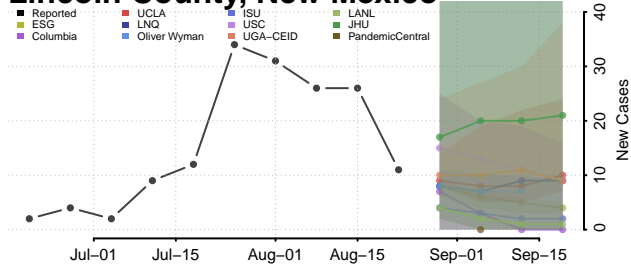

Lincoln County, New Mexico