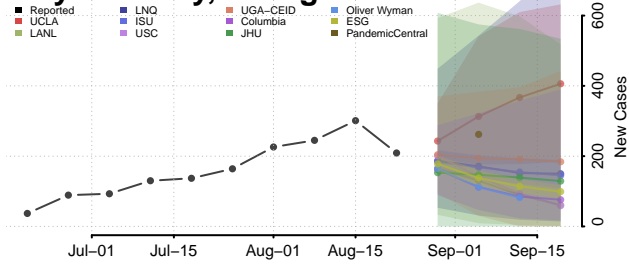

Floyd County, Georgia