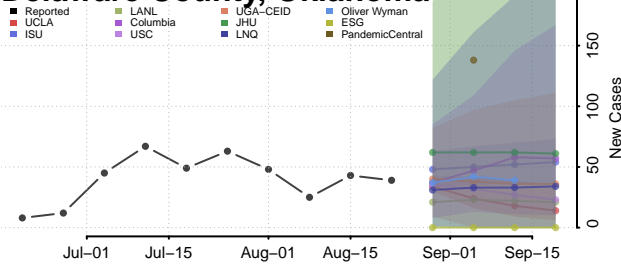

Delaware County, Oklahoma