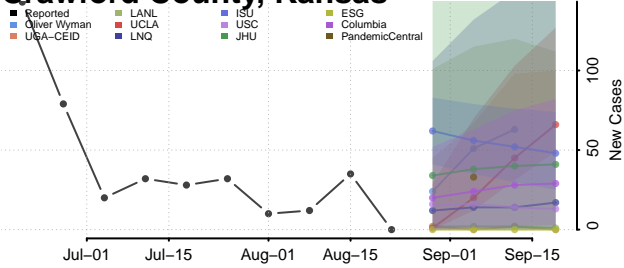

Crawford County, Kansas