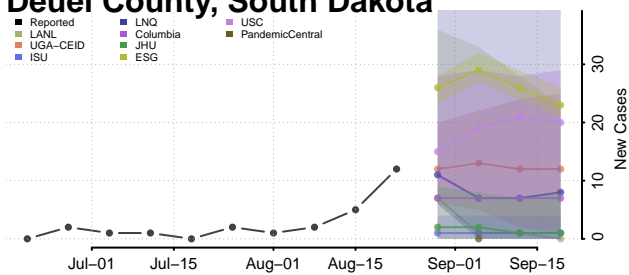

Deuel County, South Dakota