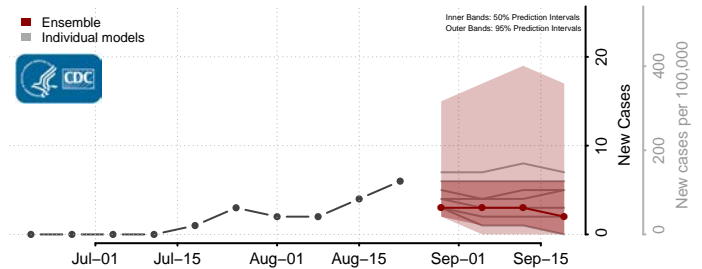

Calhoun County, Illinois