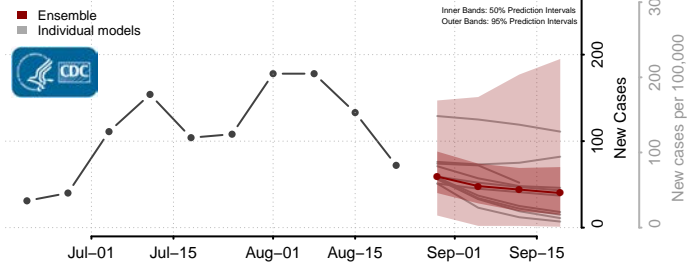

Twin Falls County, Idaho