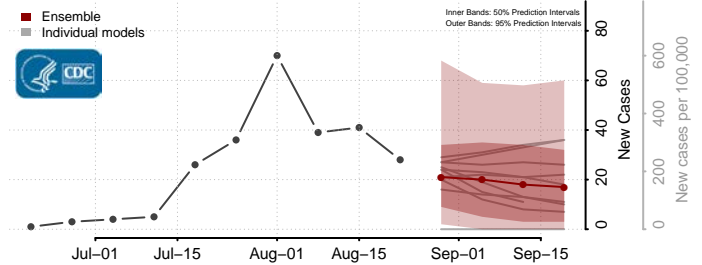

Decatur County, Tennessee