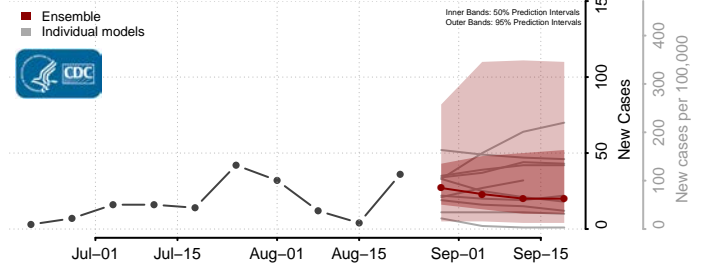

Montgomery County, Kansas