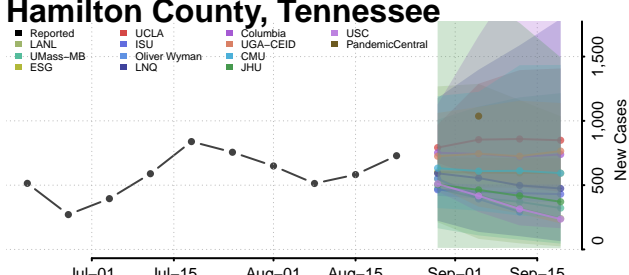

Hamilton County, Tennessee