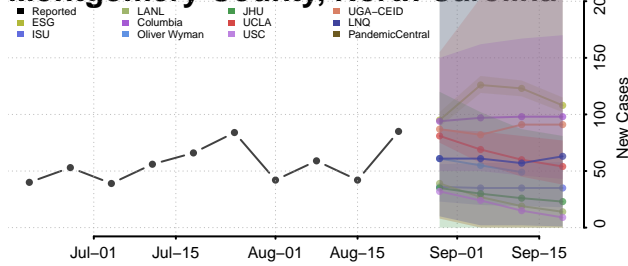

Montgomery County, North Carolina