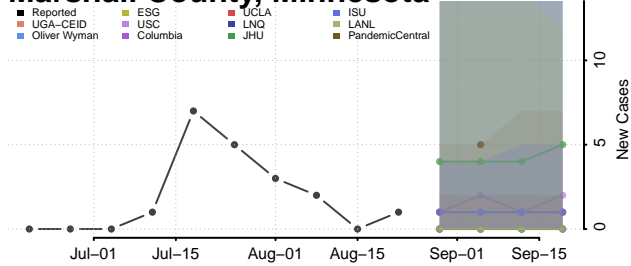

Marshall County, Minnesota