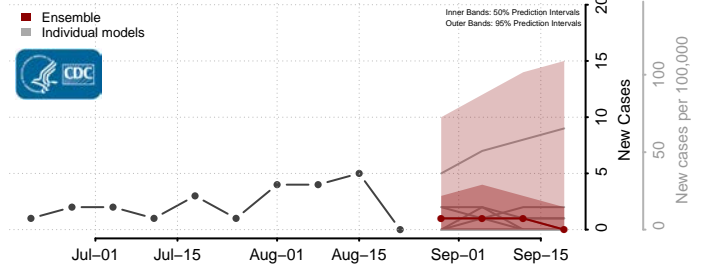

Hardy County, West Virginia