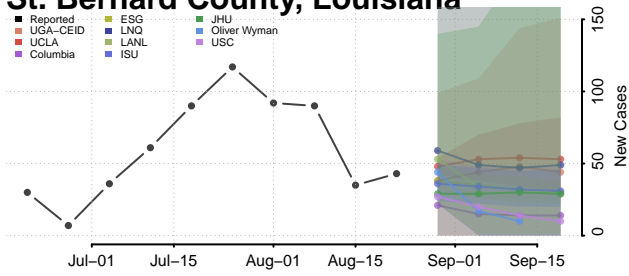

St. Bernard County, Louisiana