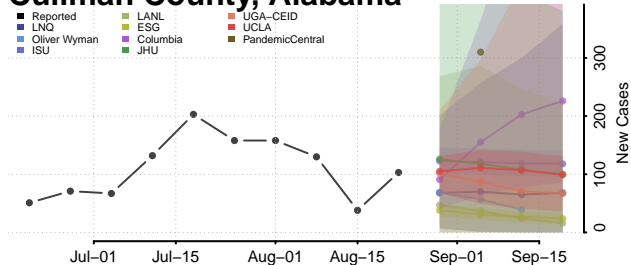

Cullman County, Alabama