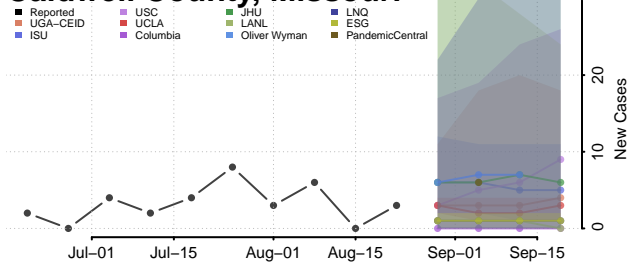

Caldwell County, Missouri