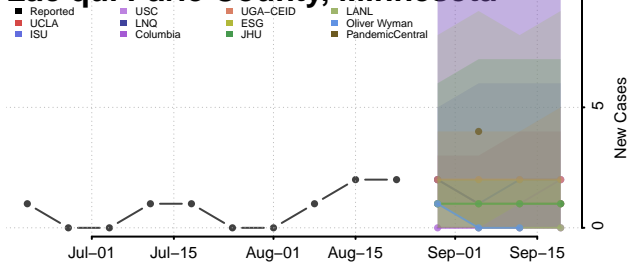

Lac qui Parle County, Minnesota