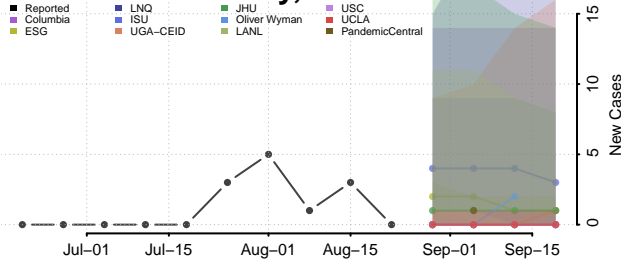

Greenwood County, Kansas