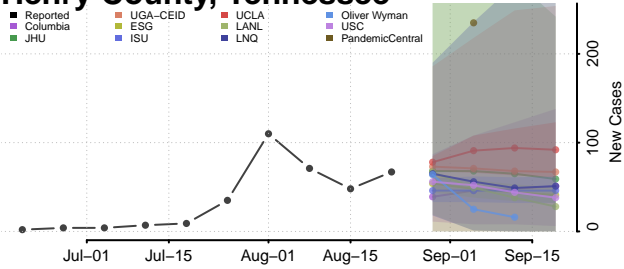

Henry County, Tennessee