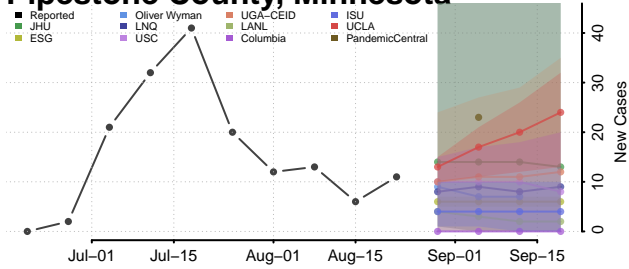

Pipestone County, Minnesota