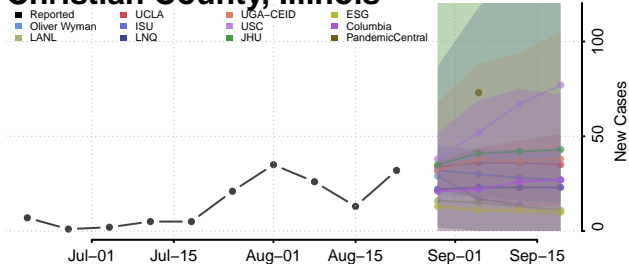

Christian County, Illinois