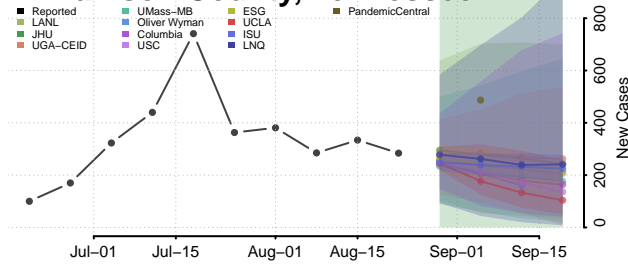

Williamson County, Tennessee