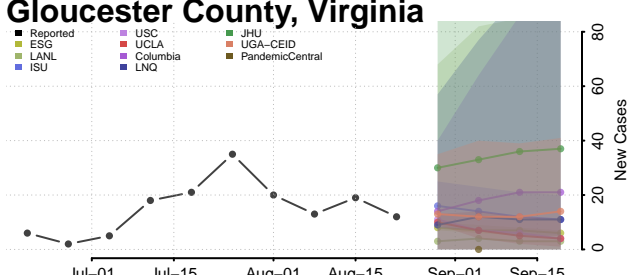

Gloucester County, Virginia