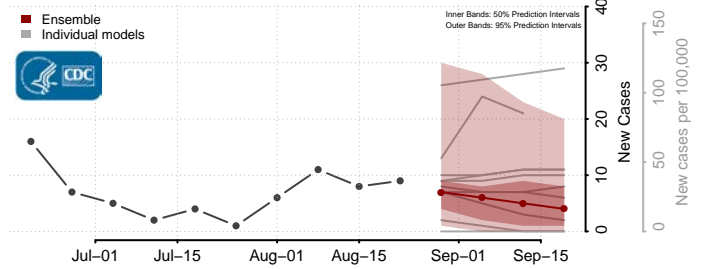

Todd County, Minnesota