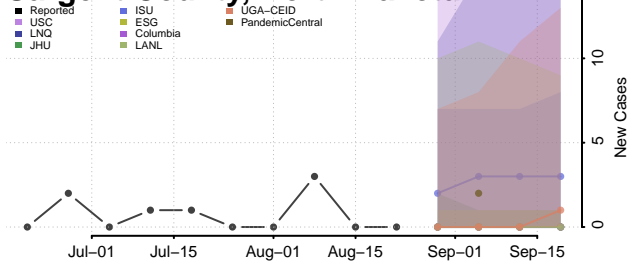

Sargent County, North Dakota