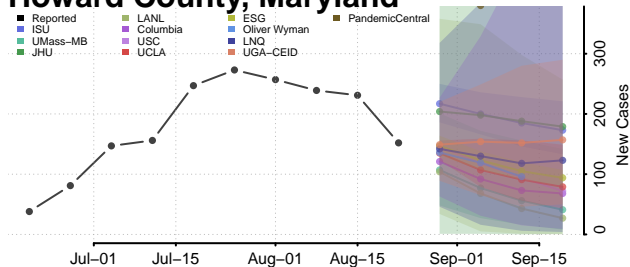

Howard County, Maryland