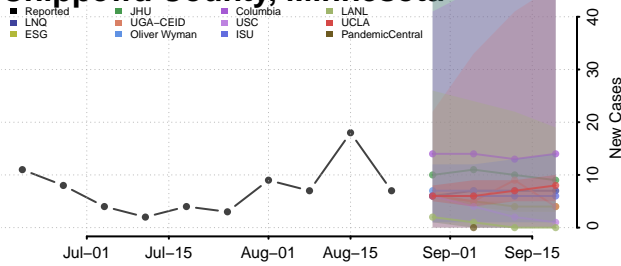

Chippewa County, Minnesota