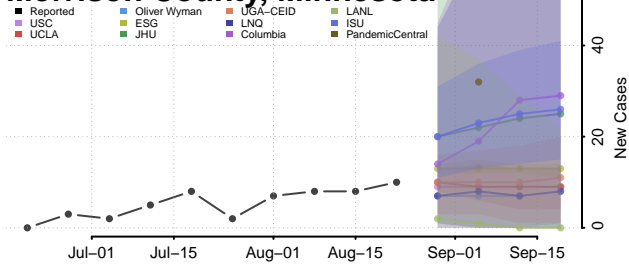

Morrison County, Minnesota