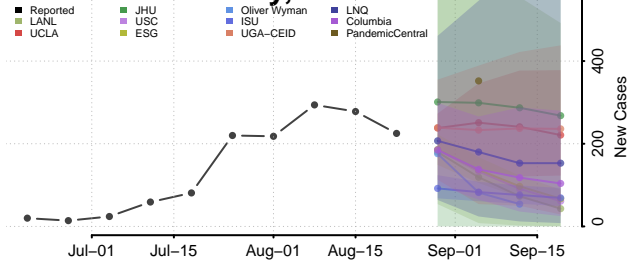

Bonneville County, Idaho