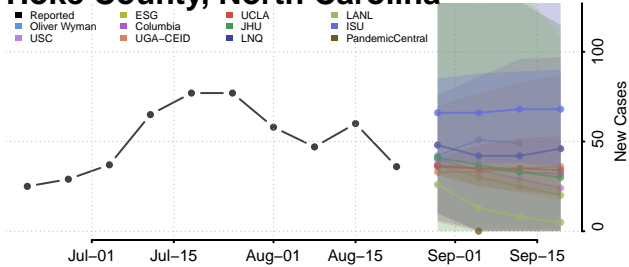

Hoke County, North Carolina