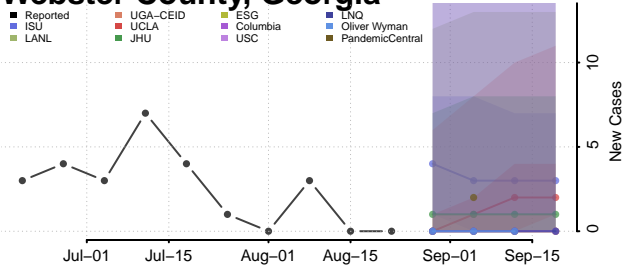

Webster County, Georgia