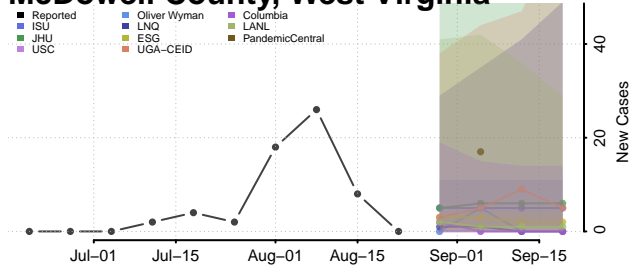

McDowell County, West Virginia