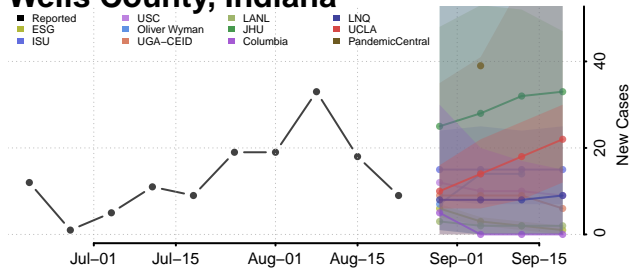

Wells County, Indiana