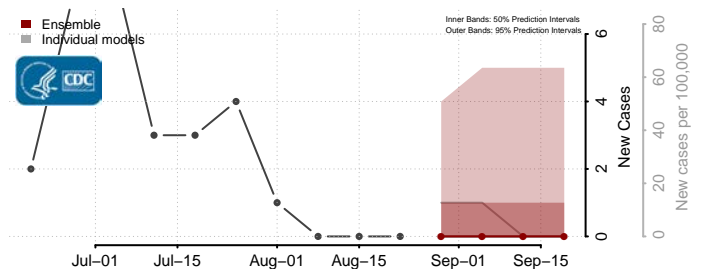

Lake County, Oregon