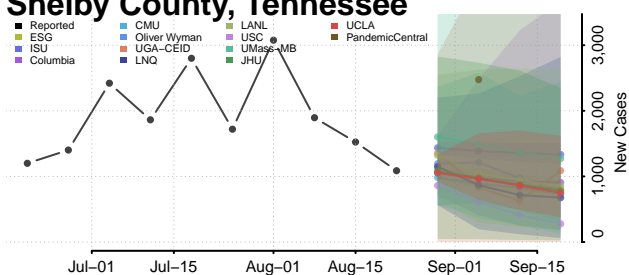

Shelby County, Tennessee