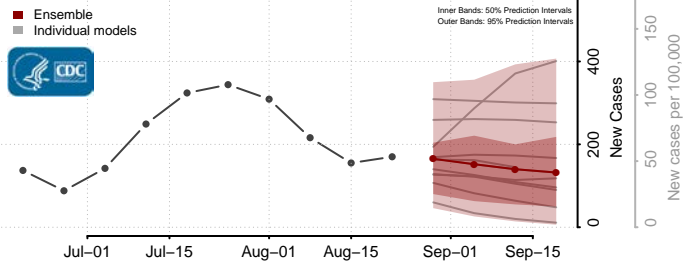

Lancaster County, Nebraska