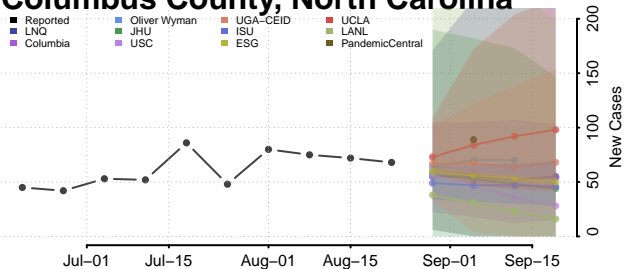

Columbus County, North Carolina