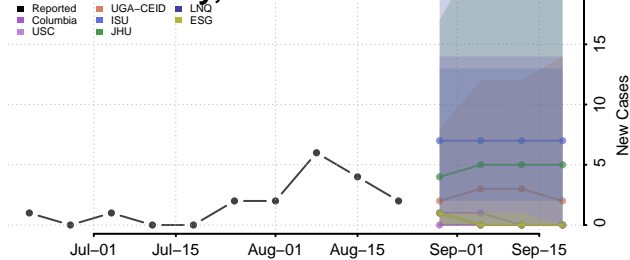

### Pemiscot County, Missouri