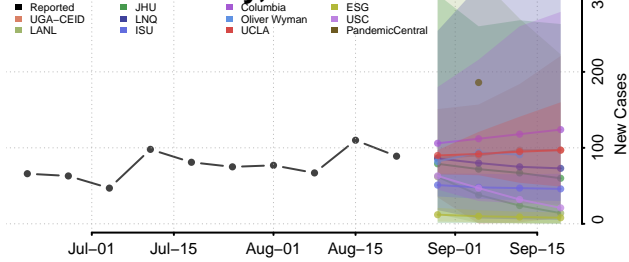

Granville County, North Carolina