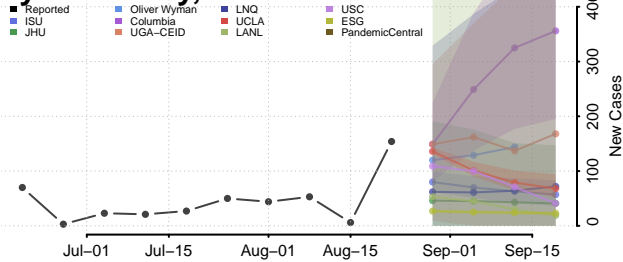

Lyon County, Kansas