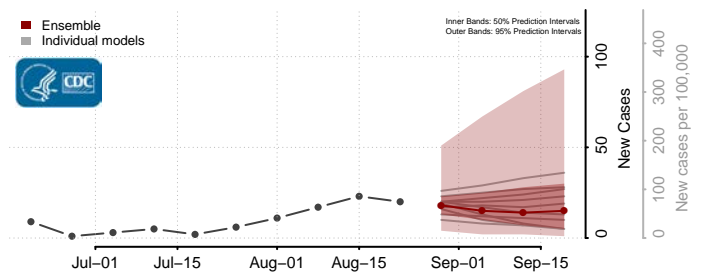

King George County, Virginia