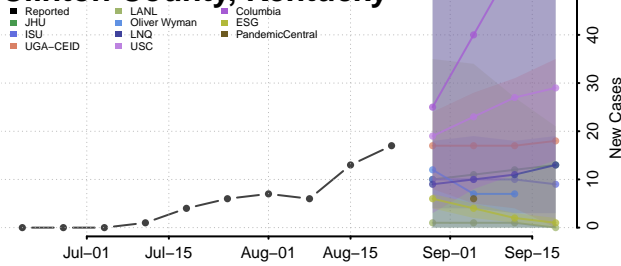

Clinton County, Kentucky