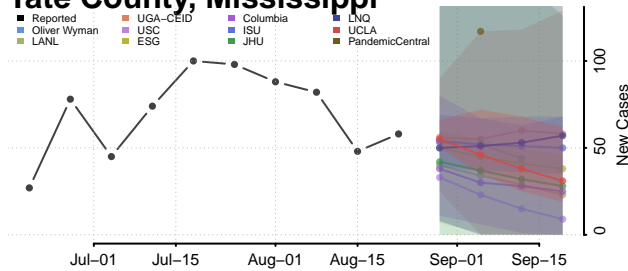

Tate County, Mississippi