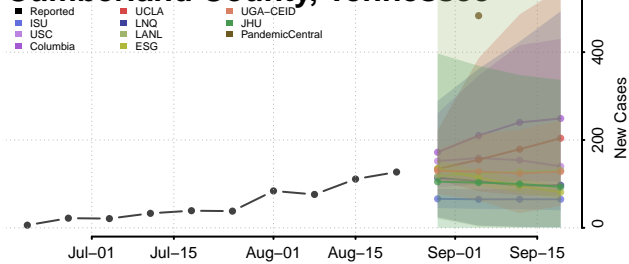

Cumberland County, Tennessee