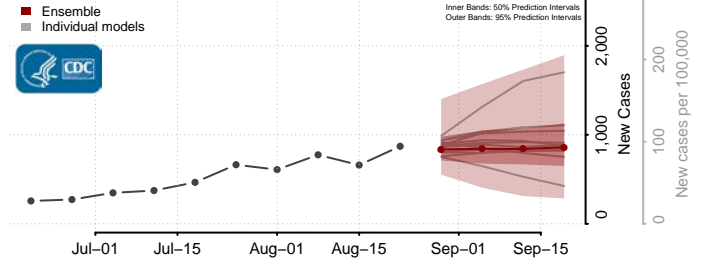

DuPage County, Illinois