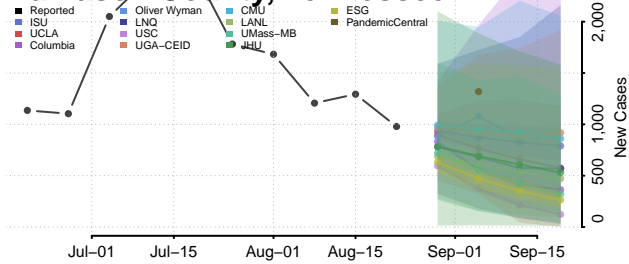

Davidson County, Tennessee