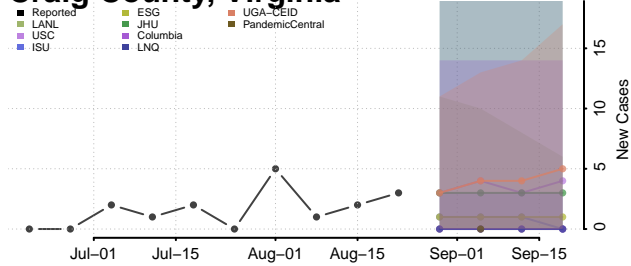

Craig County, Virginia