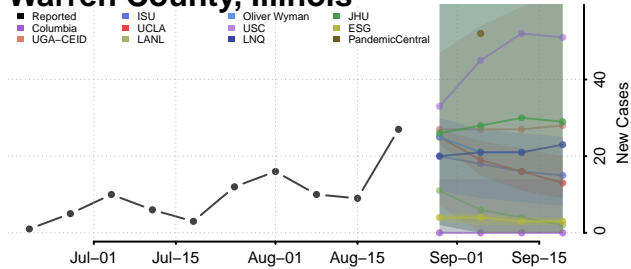

Warren County, Illinois