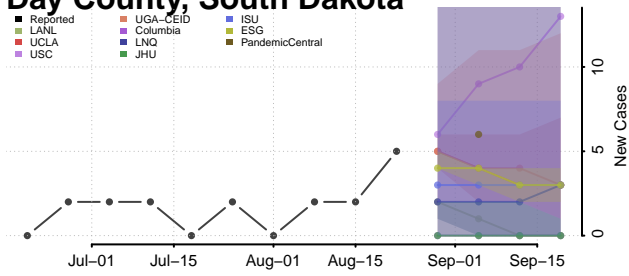

Day County, South Dakota