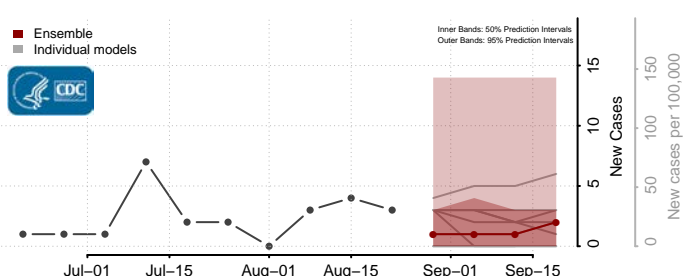

Stevens County, Minnesota