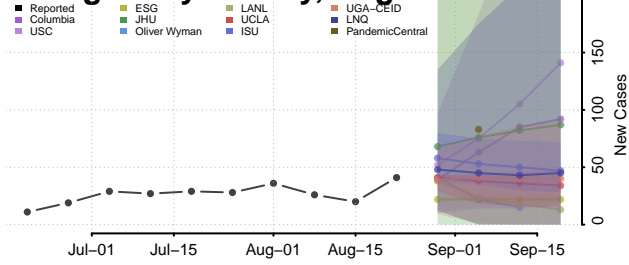

Montgomery County, Virginia