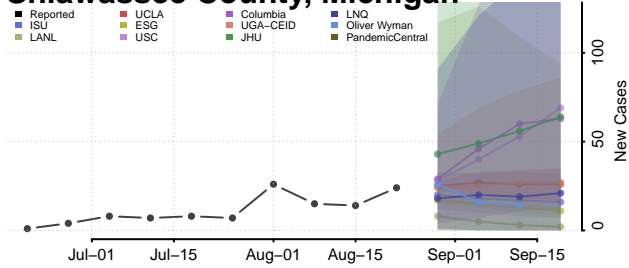

Shiawassee County, Michigan