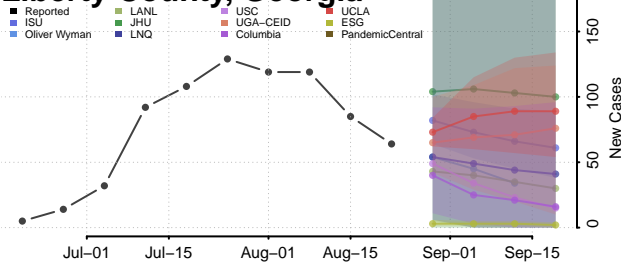

Liberty County, Georgia