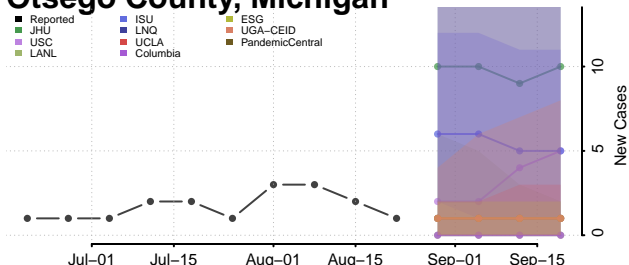

Otsego County, Michigan