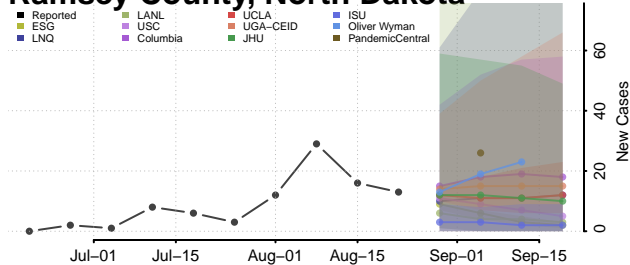

Ramsey County, North Dakota