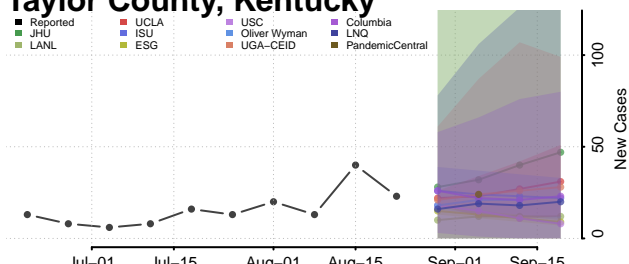

Taylor County, Kentucky