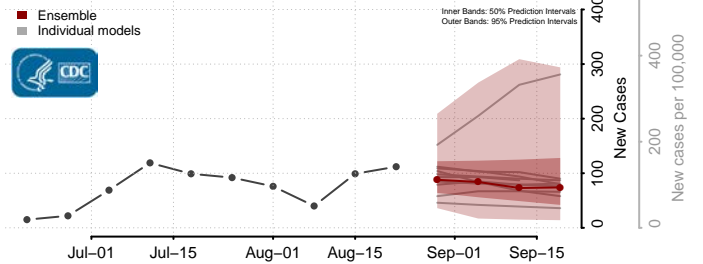

Cape Girardeau County, Missouri