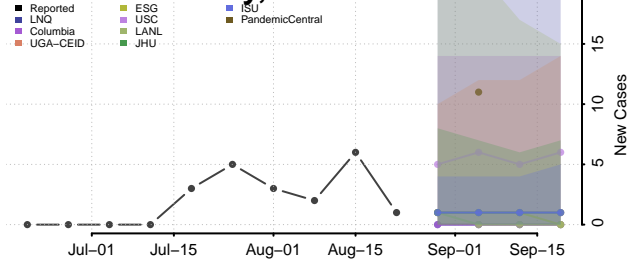

Emmons County, North Dakota