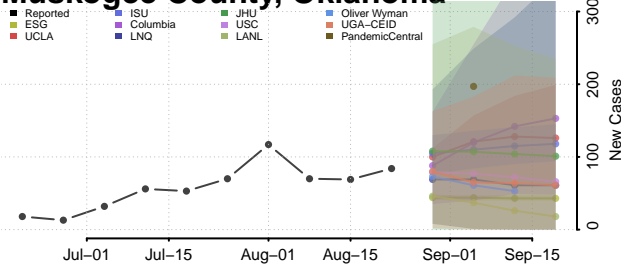

Muskogee County, Oklahoma