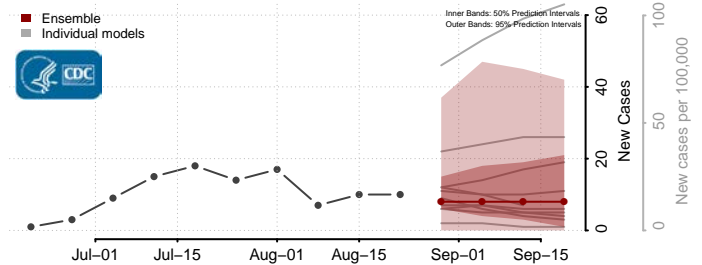

Washington County, Ohio