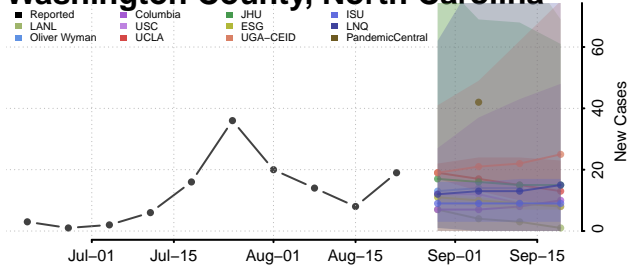

Washington County, North Carolina