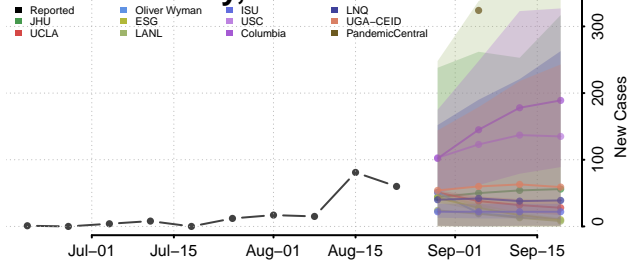

Lincoln County, Nebraska