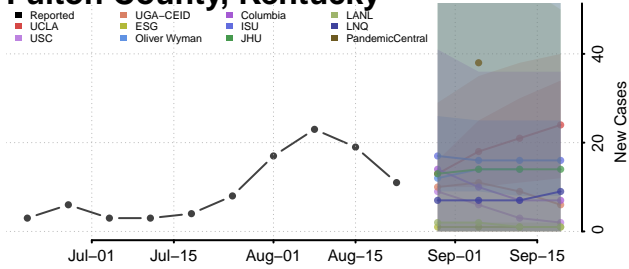

Fulton County, Kentucky