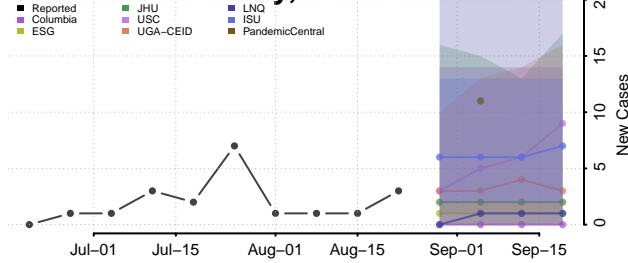

Clearwater County, Idaho