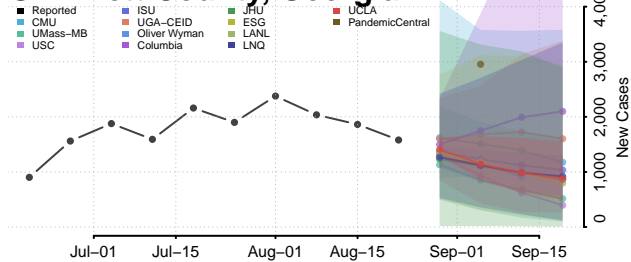

Gwinnett County, Georgia