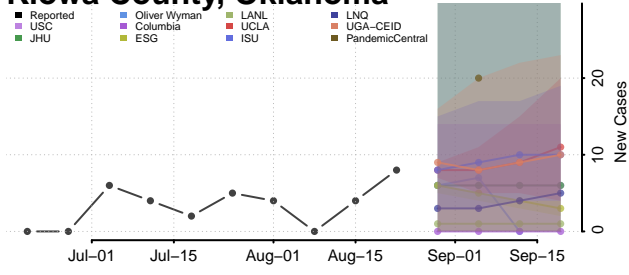

Kiowa County, Oklahoma