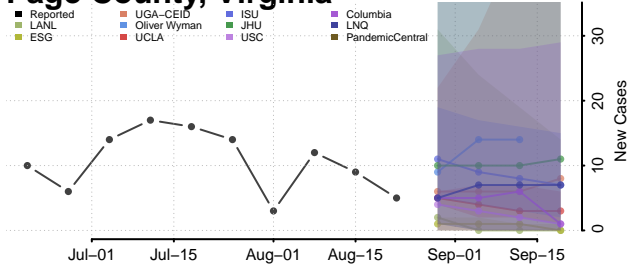

Page County, Virginia