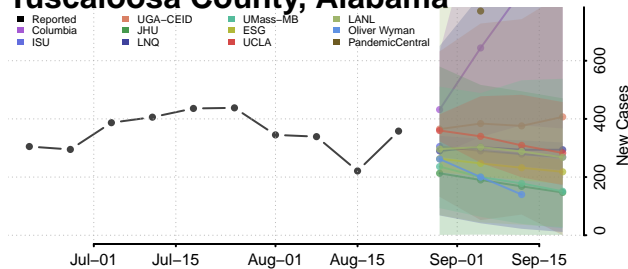

Tuscaloosa County, Alabama