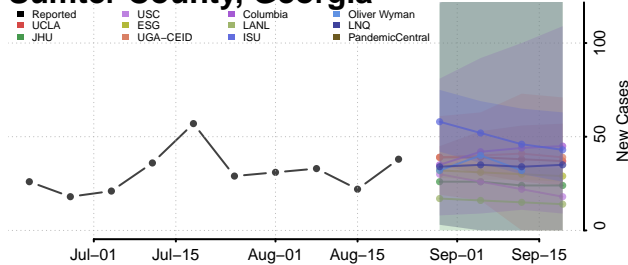

Sumter County, Georgia