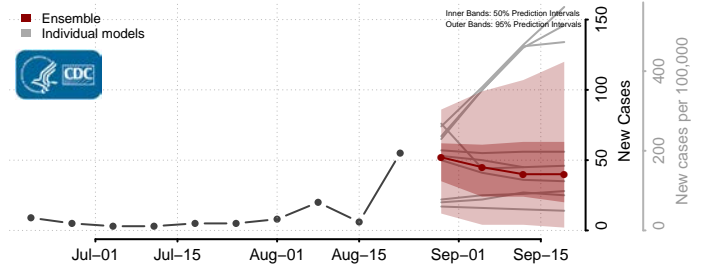

Meade County, South Dakota