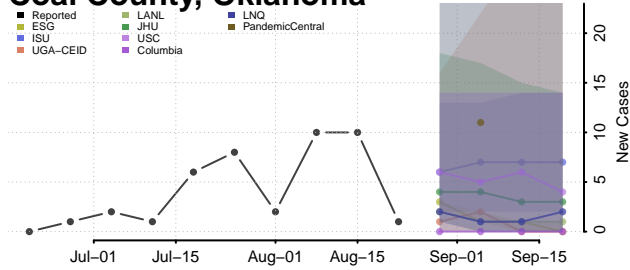

Coal County, Oklahoma