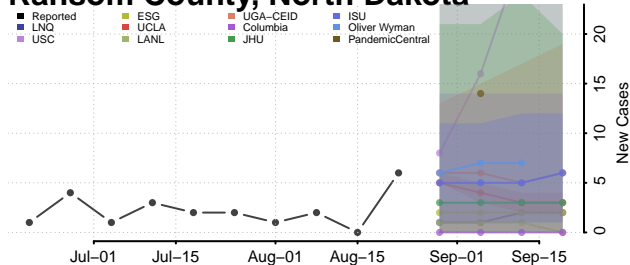

Ransom County, North Dakota