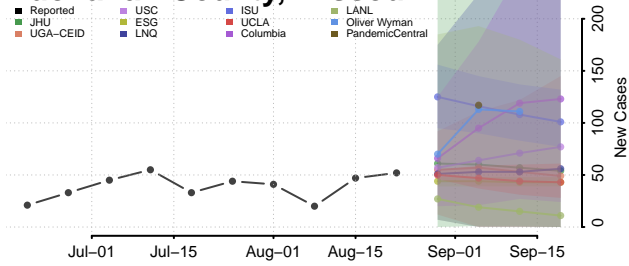

Buchanan County, Missouri