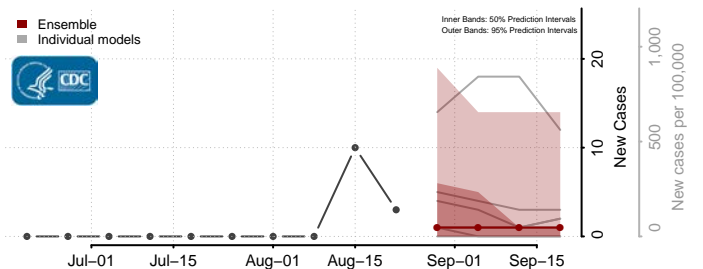

Cimarron County, Oklahoma