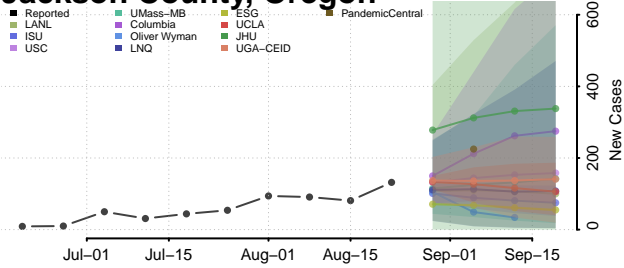

Jackson County, Oregon