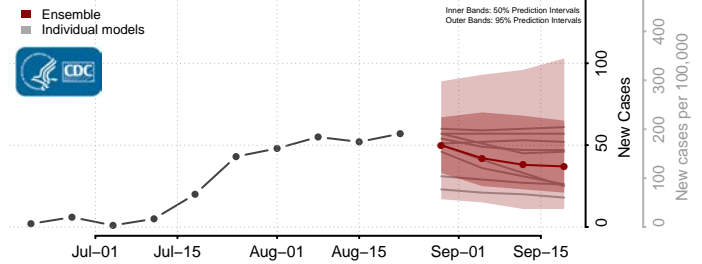

Jefferson County, Idaho