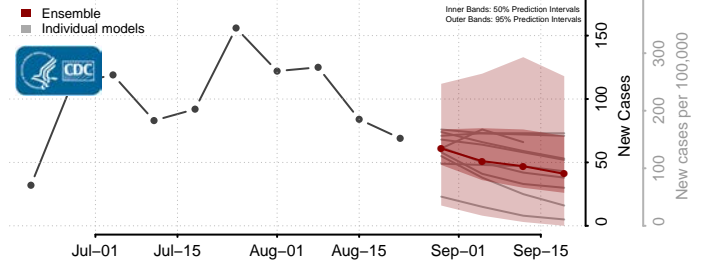

Warren County, Mississippi