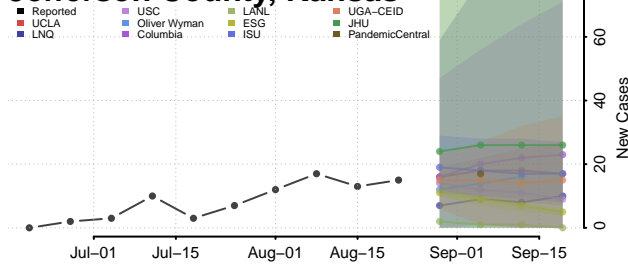

Jefferson County, Kansas