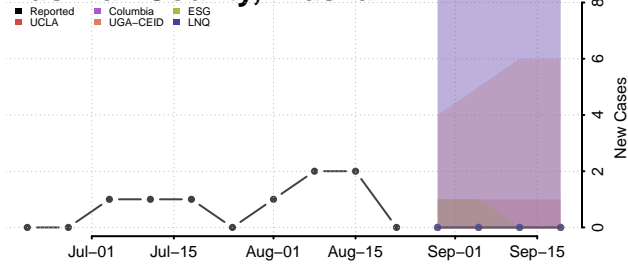

Kusilvak County, Alaska