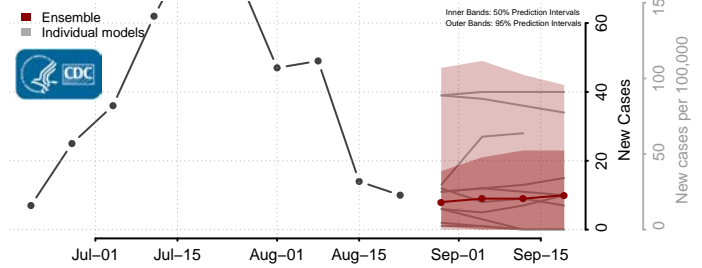

Jackson County, North Carolina