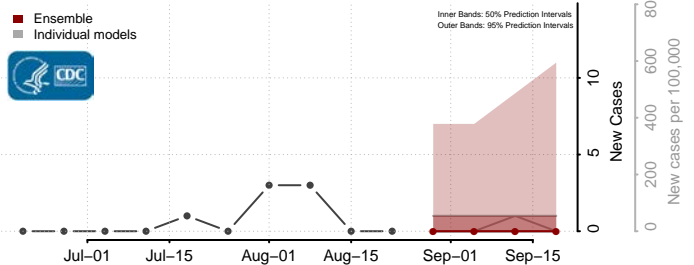

Logan County, North Dakota