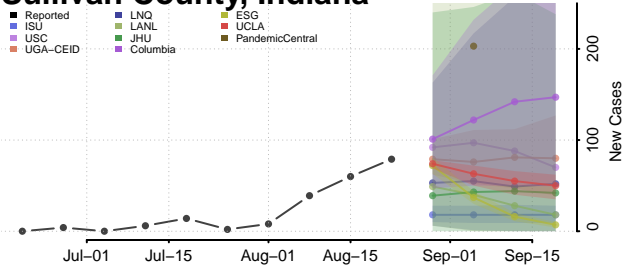

Sullivan County, Indiana