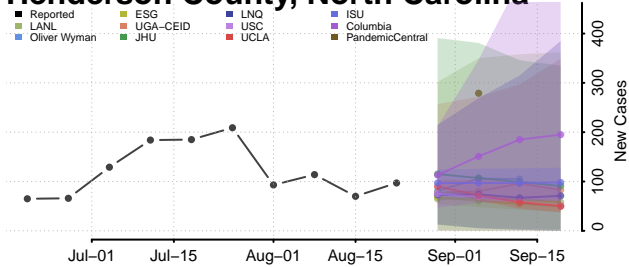

Henderson County, North Carolina