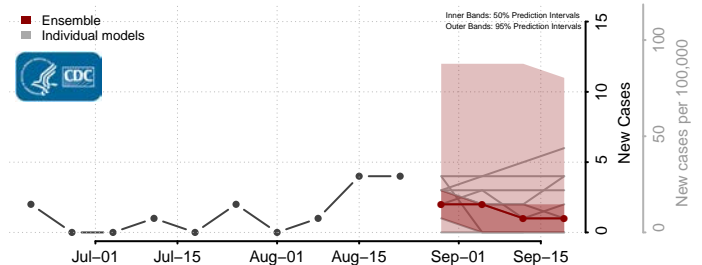

Roane County, West Virginia