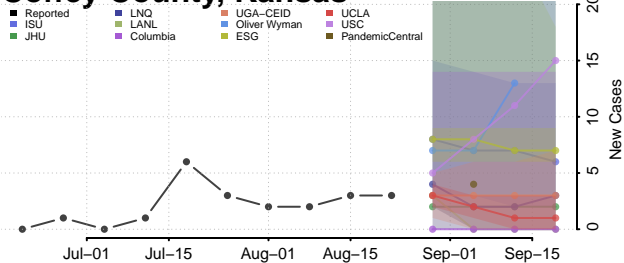

Coffey County, Kansas