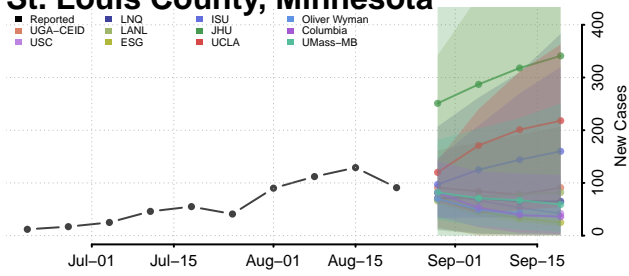

St. Louis County, Minnesota