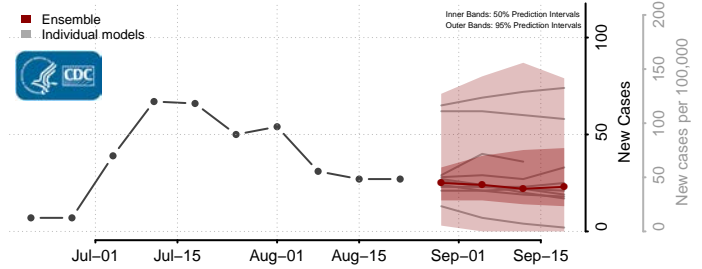

Grady County, Oklahoma