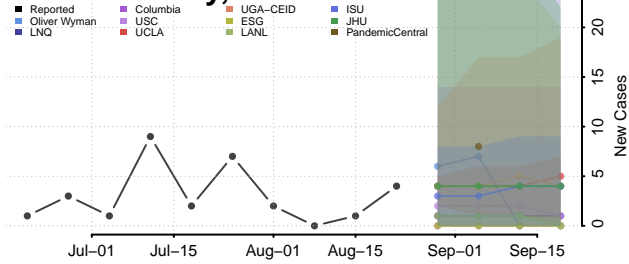

### Forest County, Wisconsin