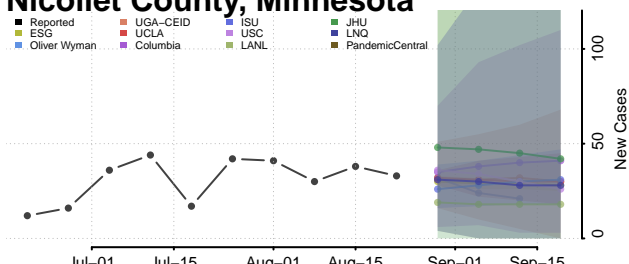

Nicollet County, Minnesota