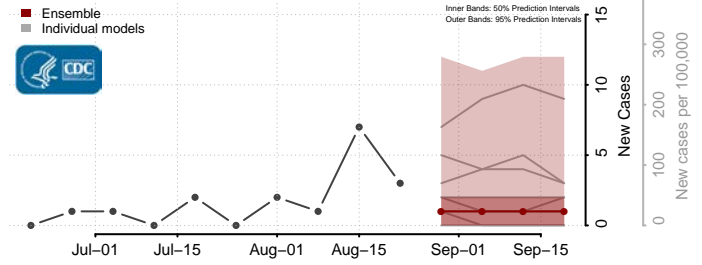

Florence County, Wisconsin