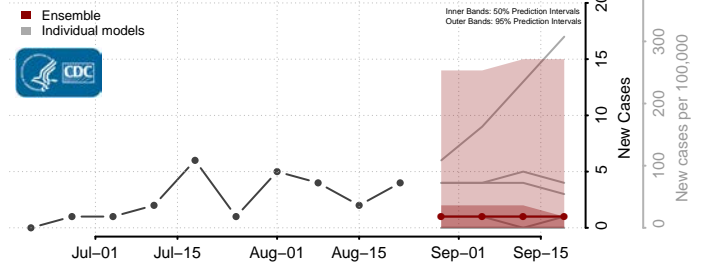

Mahnomen County, Minnesota