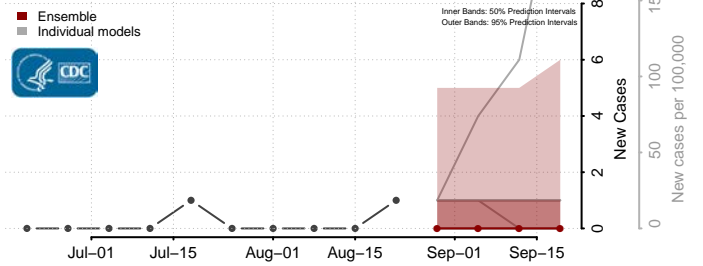

Washington County, Kansas