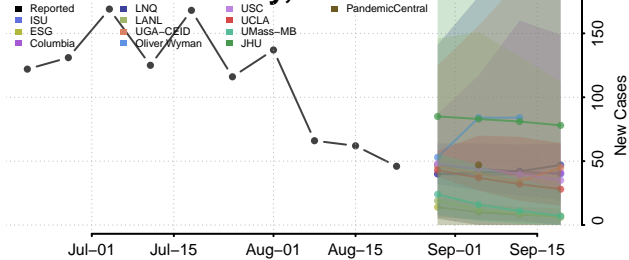

Brunswick County, North Carolina