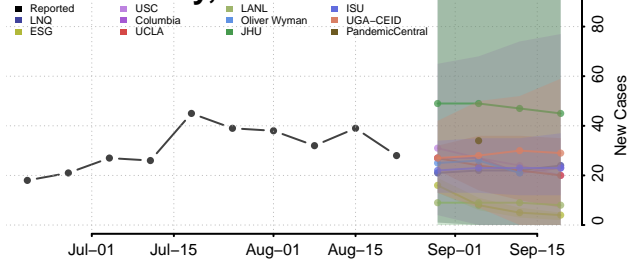

Grant County, Wisconsin