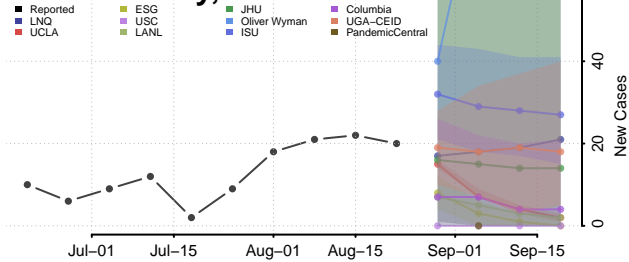

Texas County, Oklahoma