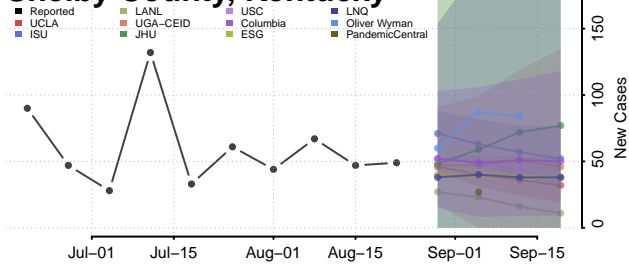

Shelby County, Kentucky