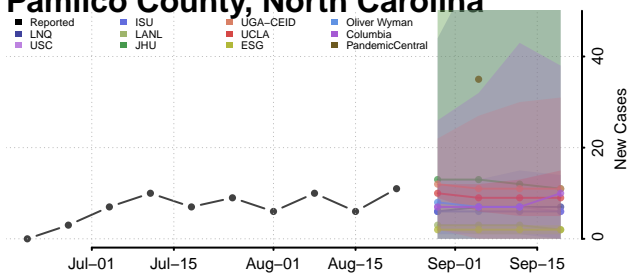

Pamlico County, North Carolina