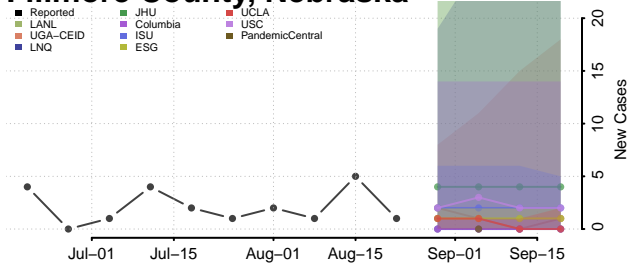

Fillmore County, Nebraska