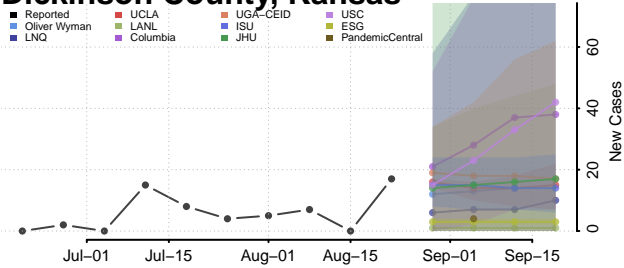

### Doniphan County, Kansas