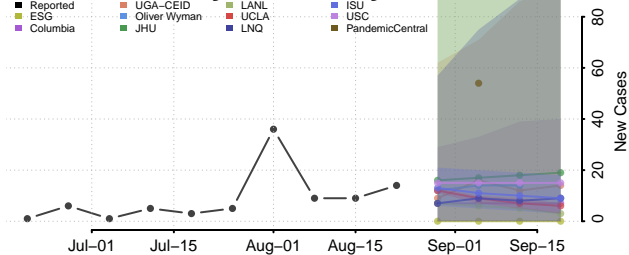

Mercer County, Kentucky