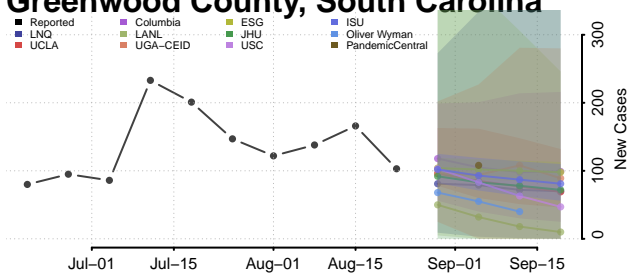

Greenwood County, South Carolina