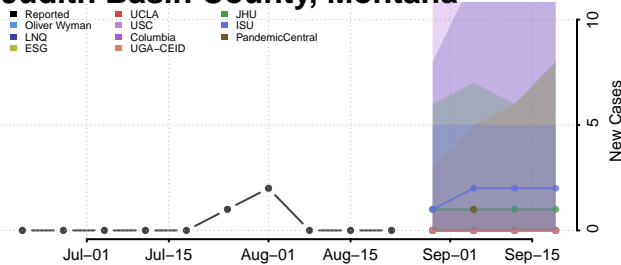

Judith Basin County, Montana