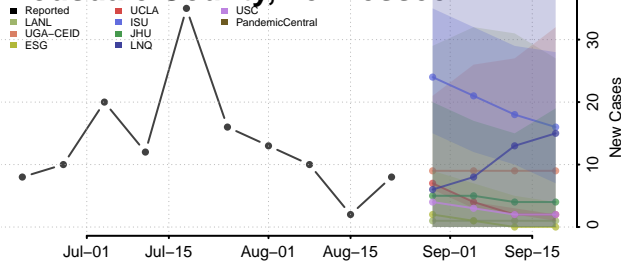

Trousdale County, Tennessee