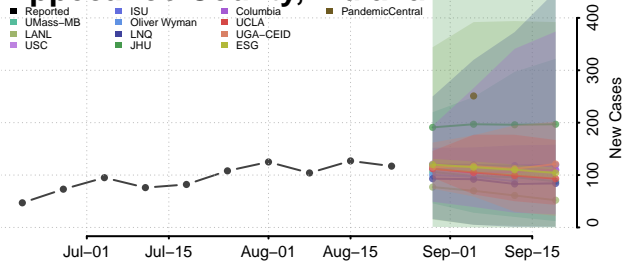

Tippecanoe County, Indiana