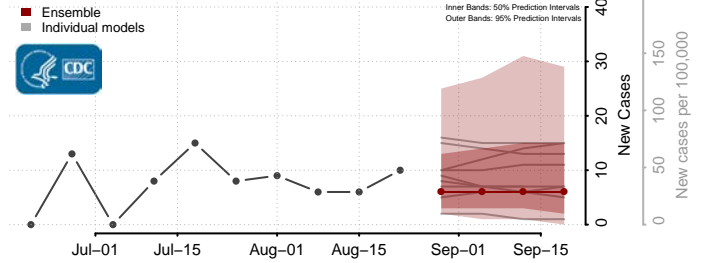

Buchanan County, Virginia