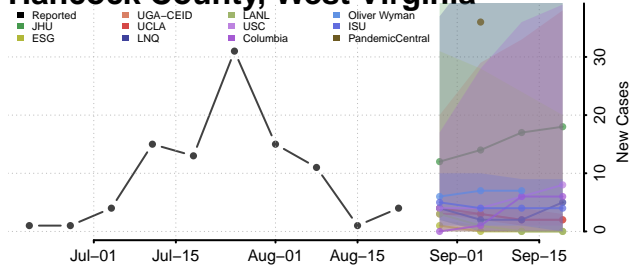

### Hardy County, West Virginia