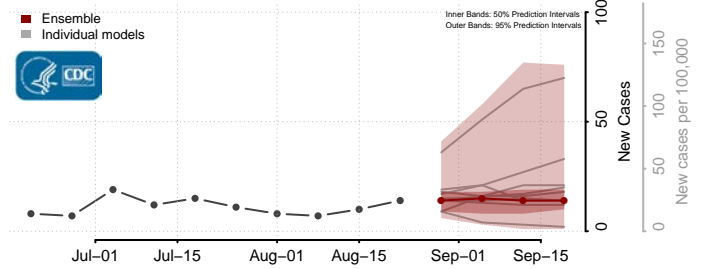

Jefferson County, West Virginia