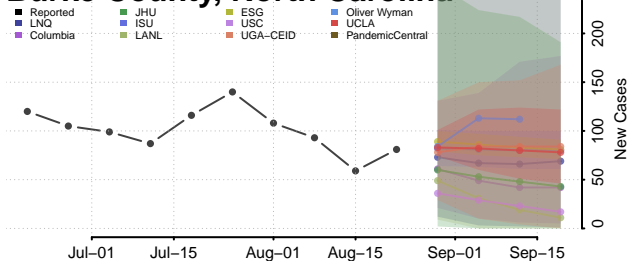

Burke County, North Carolina