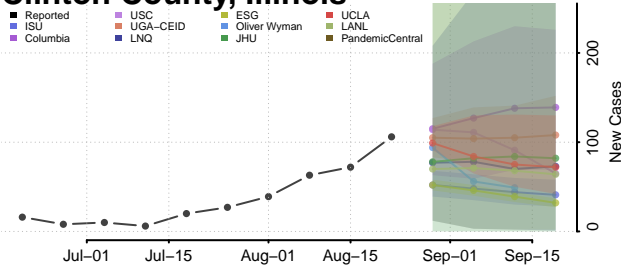

Clinton County, Illinois