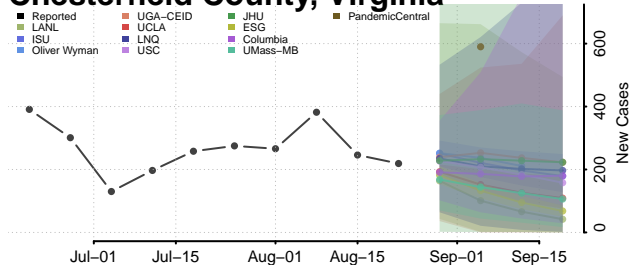

Chesterfield County, Virginia