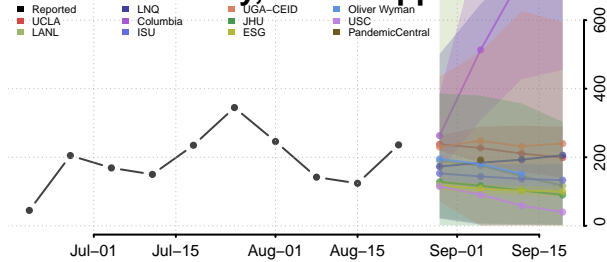

Madison County, Mississippi