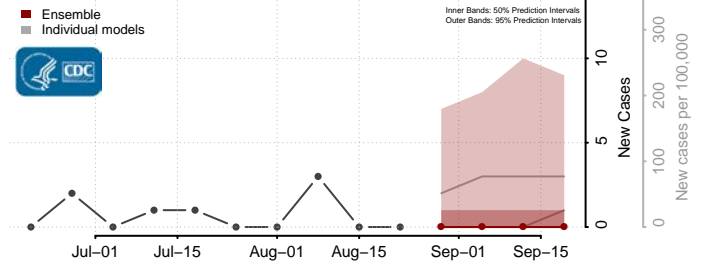

Sargent County, North Dakota