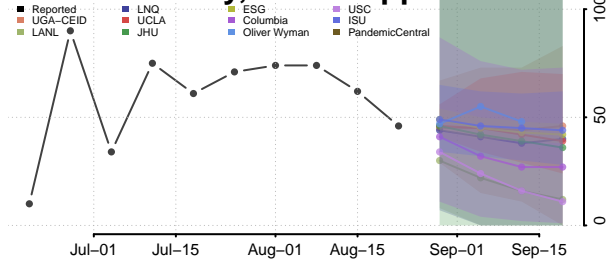

Lincoln County, Mississippi