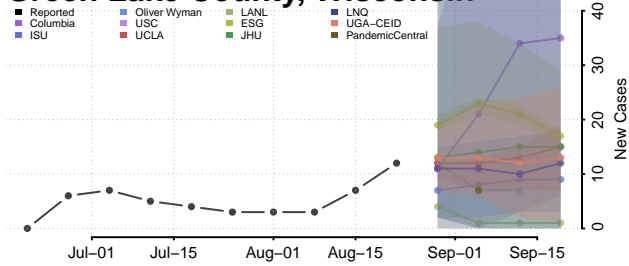

Green Lake County, Wisconsin