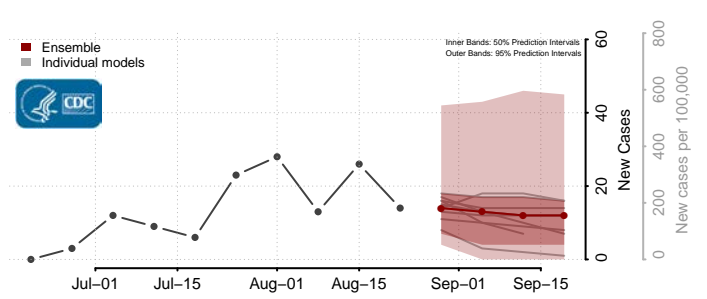

Franklin County, Mississippi