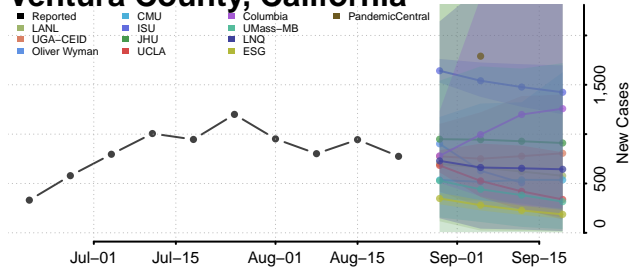

Ventura County, California