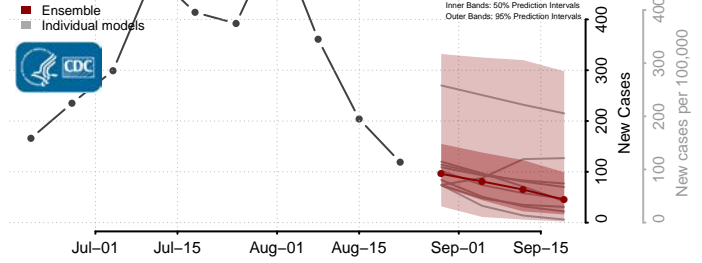

Whitfield County, Georgia