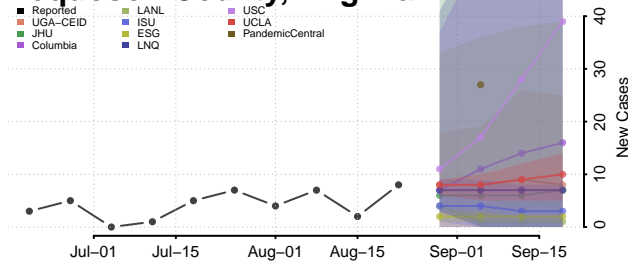

Poquoson County, Virginia