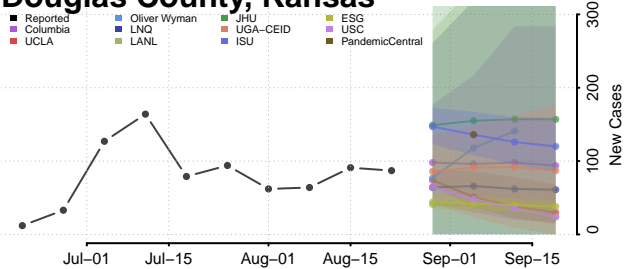

Douglas County, Kansas