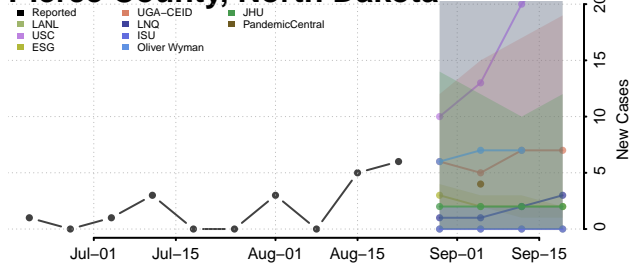

Pierce County, North Dakota