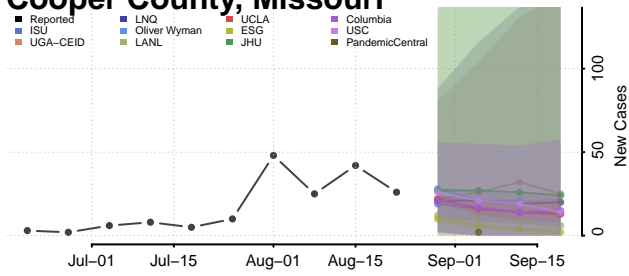

Cooper County, Missouri