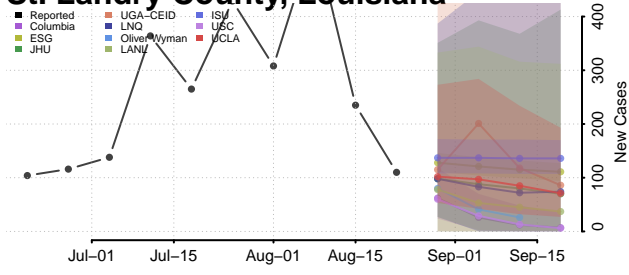

St. Landry County, Louisiana