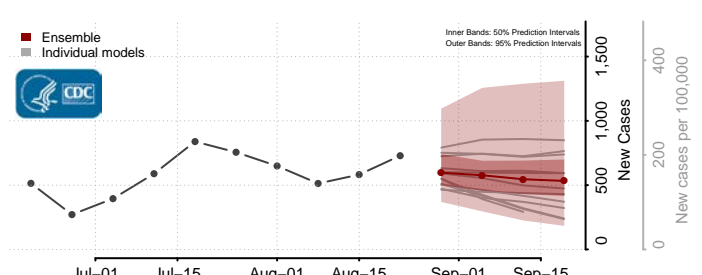

Hamilton County, Tennessee