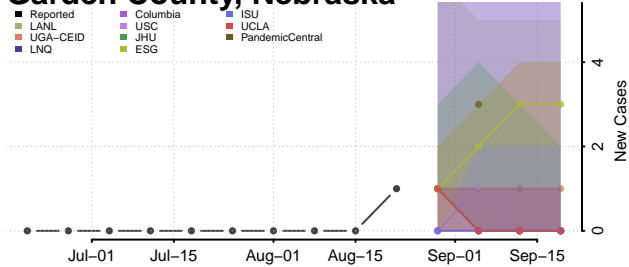

### Garden County, Nebraska