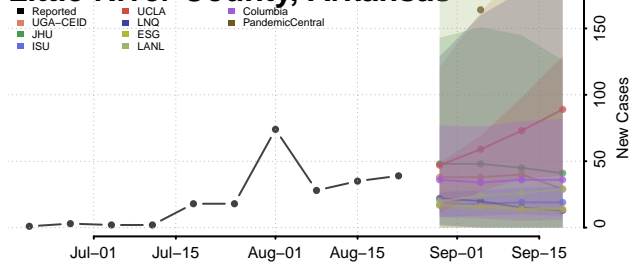

Little River County, Arkansas