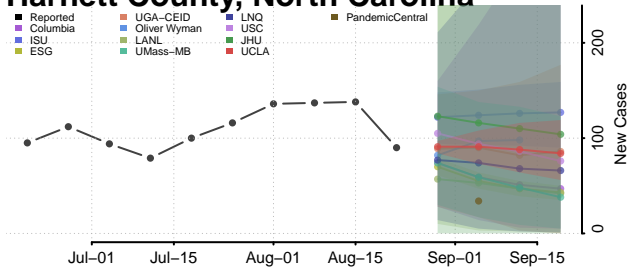

Harnett County, North Carolina