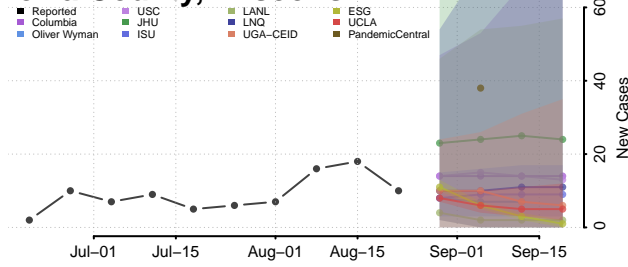

Iowa County, Wisconsin