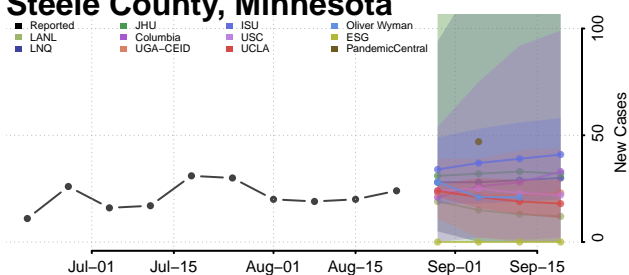

Steele County, Minnesota