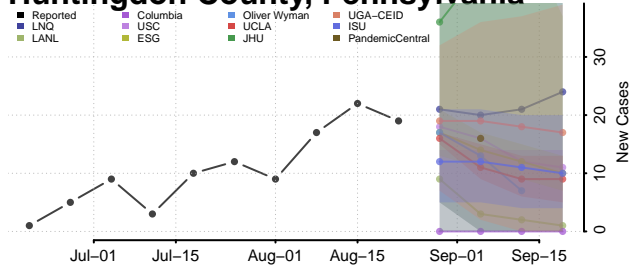

Huntingdon County, Pennsylvania