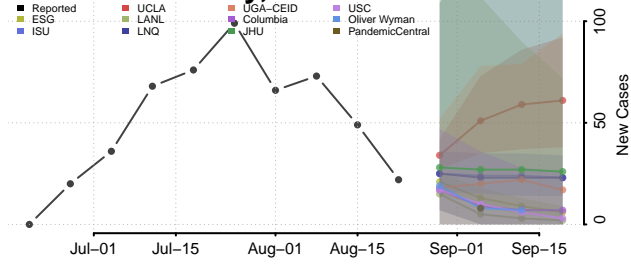

Richland County, Louisiana