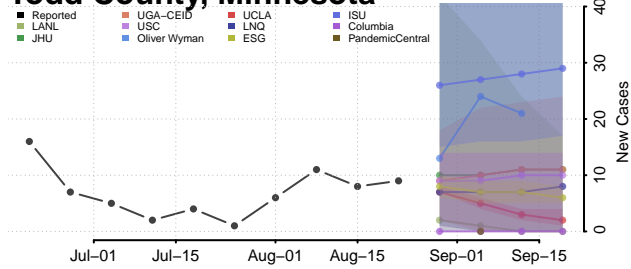

Todd County, Minnesota