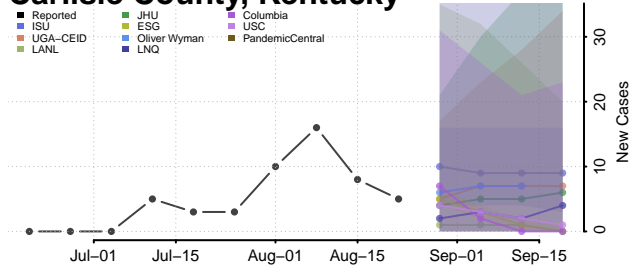

Carlisle County, Kentucky