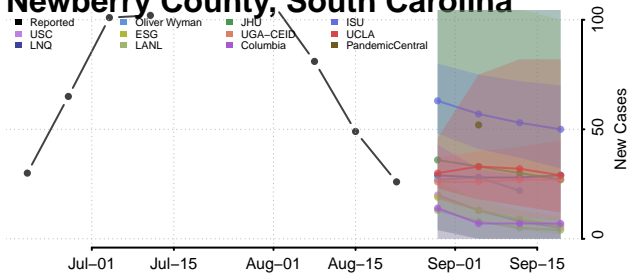

Newberry County, South Carolina