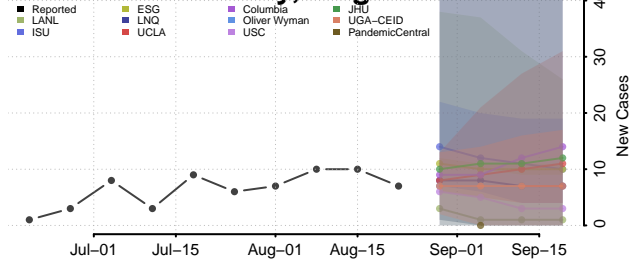

Goochland County, Virginia