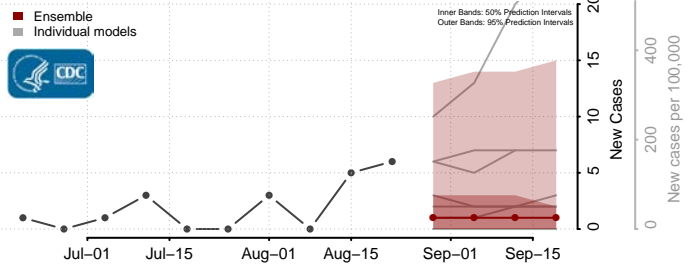

Pierce County, North Dakota