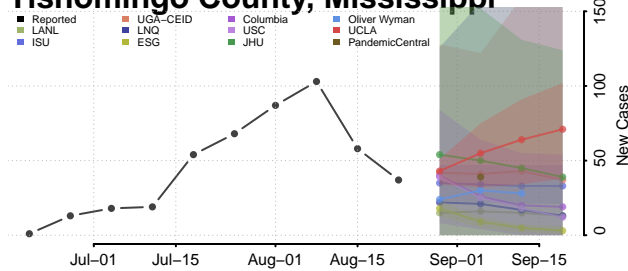

Tishomingo County, Mississippi