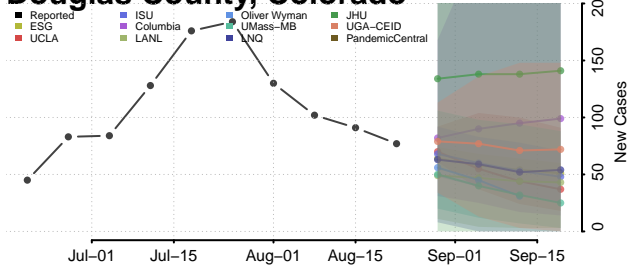

Douglas County, Colorado