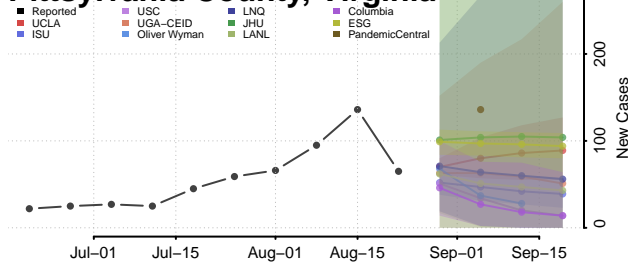

Pittsylvania County, Virginia