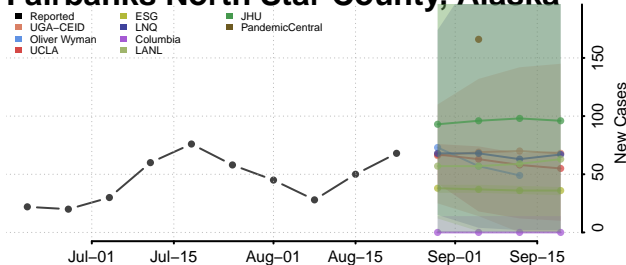

Fairbanks North Star County, Alaska