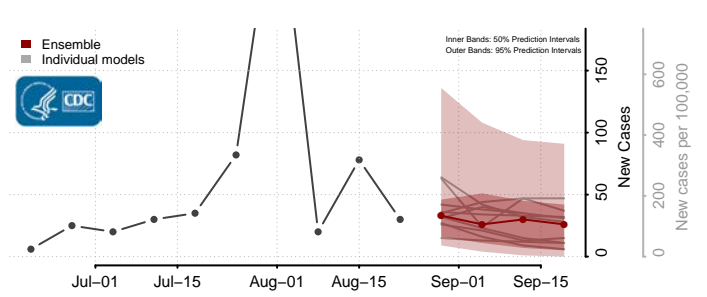

George County, Mississippi