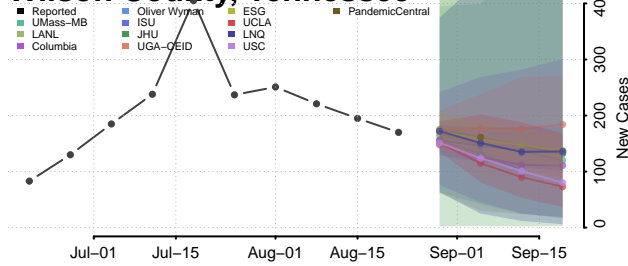

Wilson County, Tennessee