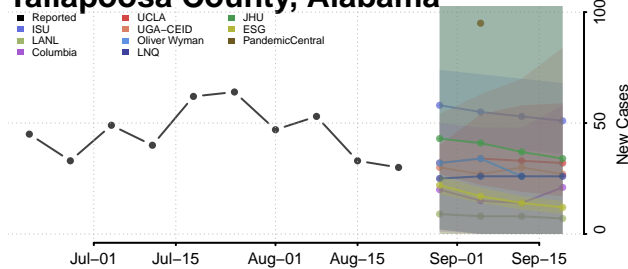

Tallapoosa County, Alabama