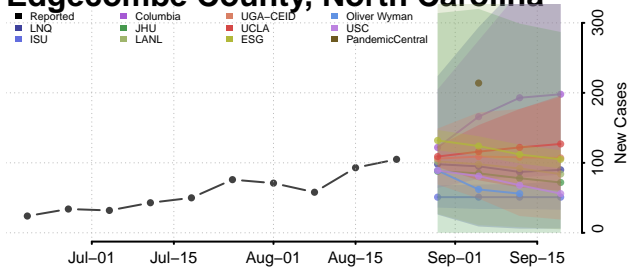

Edgecombe County, North Carolina