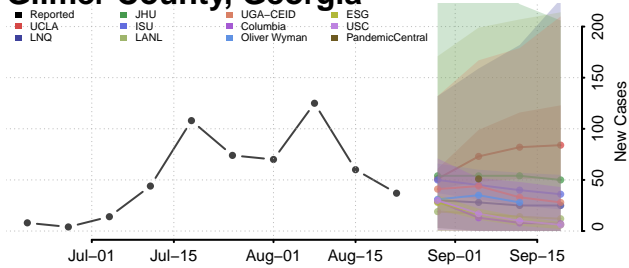

Gilmer County, Georgia