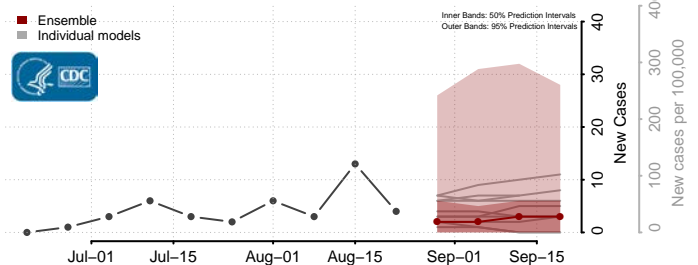

Switzerland County, Indiana