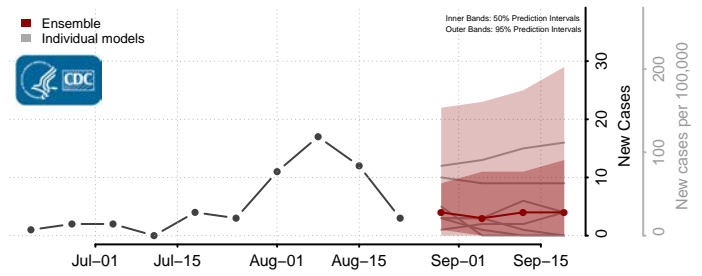

Dickenson County, Virginia