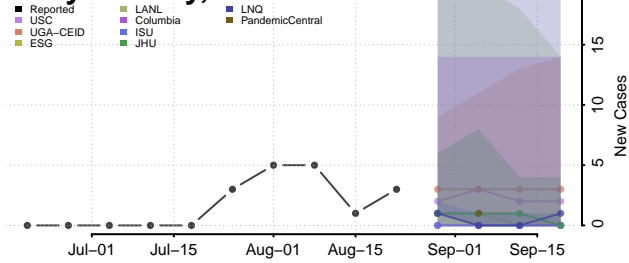

Eddy County, North Dakota