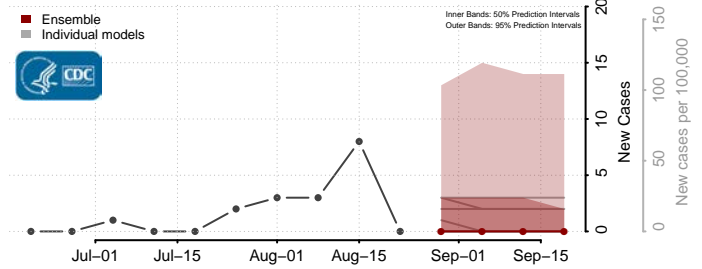

Summers County, West Virginia