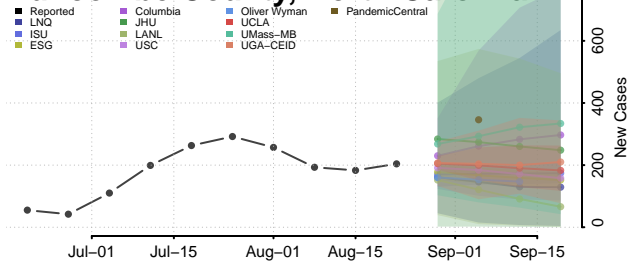

Buncombe County, North Carolina