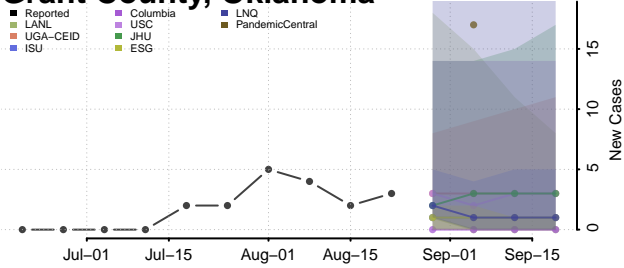

Grant County, Oklahoma