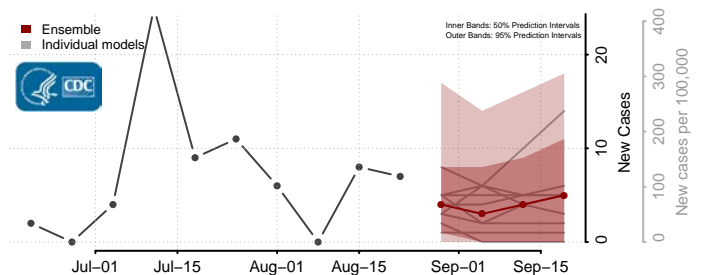

Dewey County, South Dakota