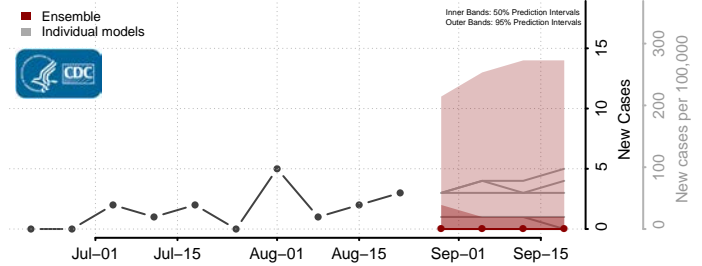

Craig County, Virginia