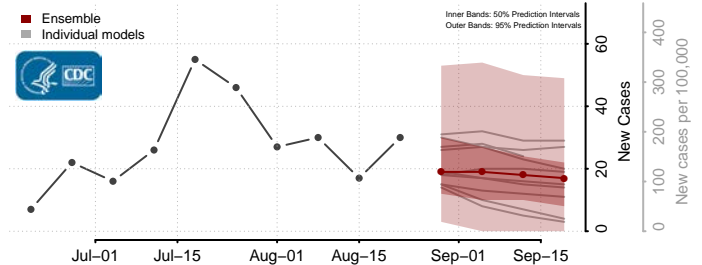

Smith County, Mississippi