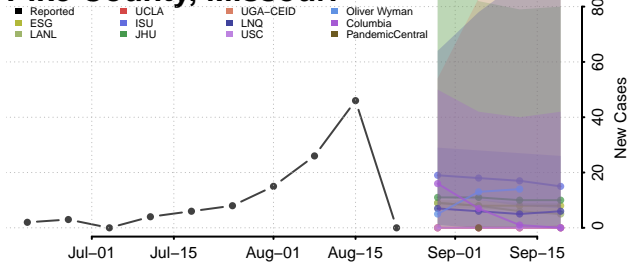

Pike County, Missouri