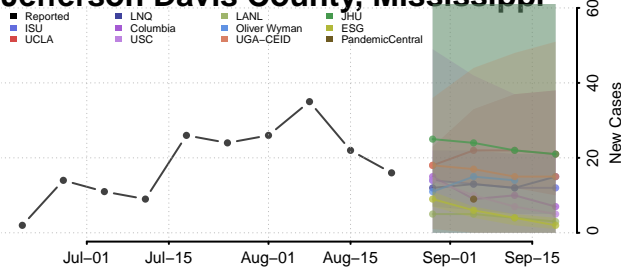

Jefferson Davis County, Mississippi