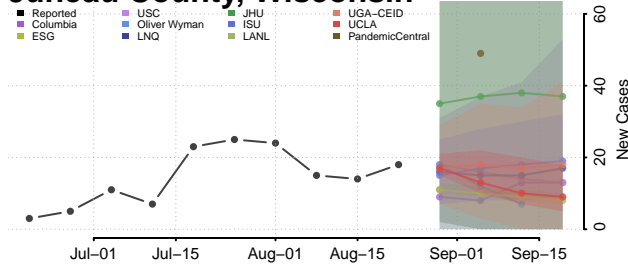

Juneau County, Wisconsin