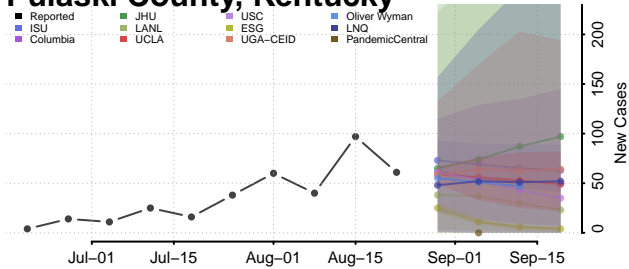

Pulaski County, Kentucky