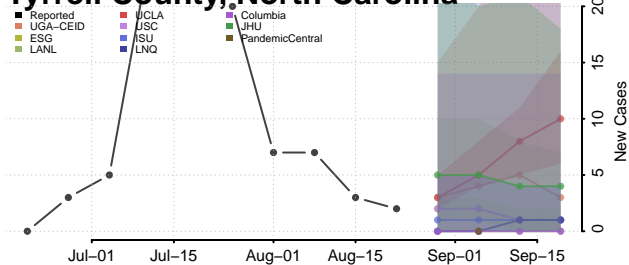

### Tyrrell County, North Carolina