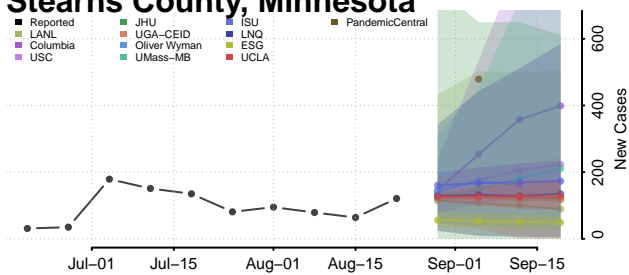

Stearns County, Minnesota