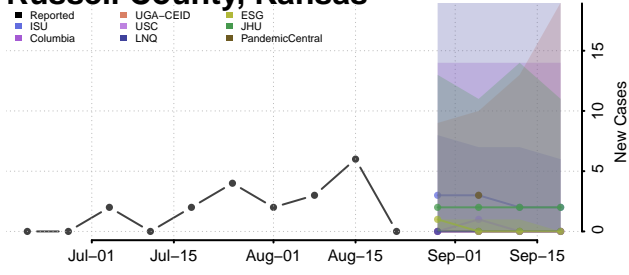

Russell County, Kansas