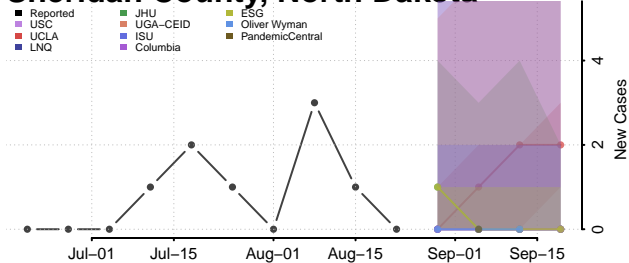

Sheridan County, North Dakota