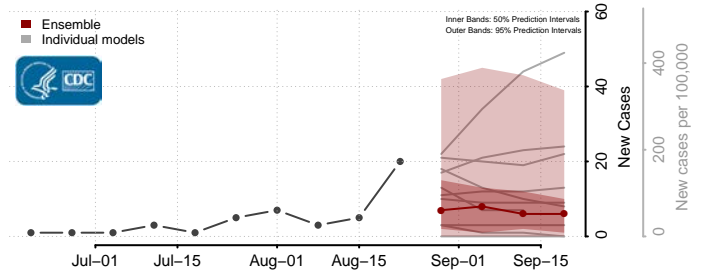

Gates County, North Carolina