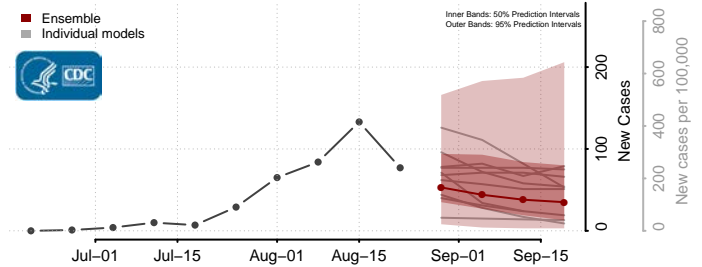

Logan County, West Virginia