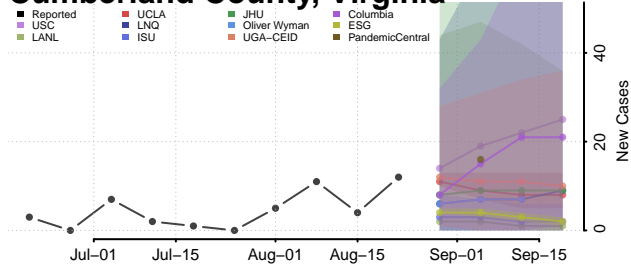

Cumberland County, Virginia