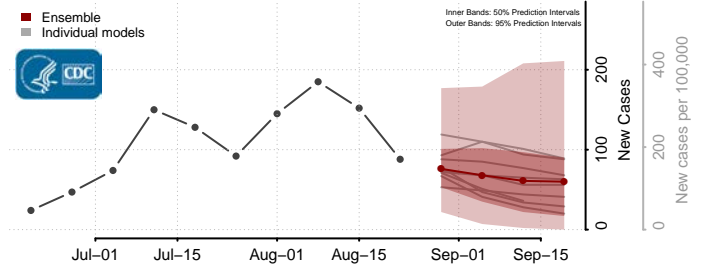

Jackson County, Alabama