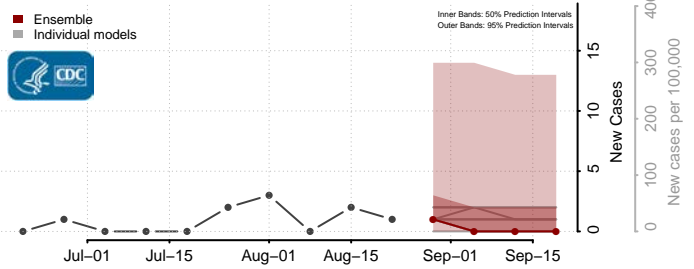

Furnas County, Nebraska