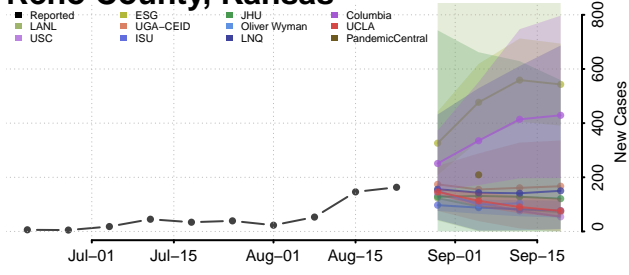

Reno County, Kansas