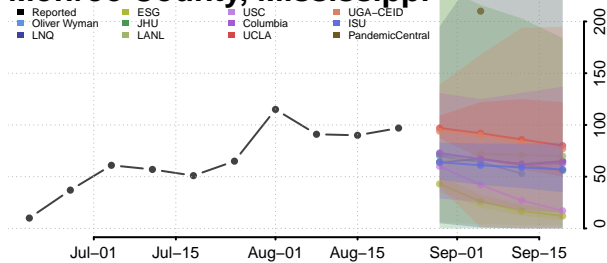

Monroe County, Mississippi