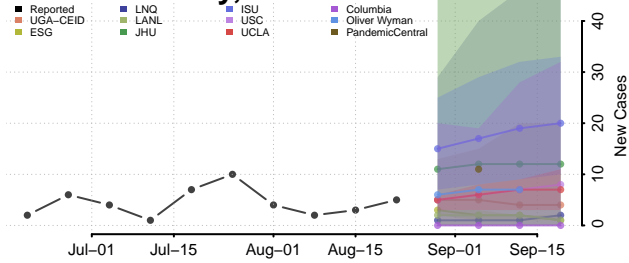

Meeker County, Minnesota