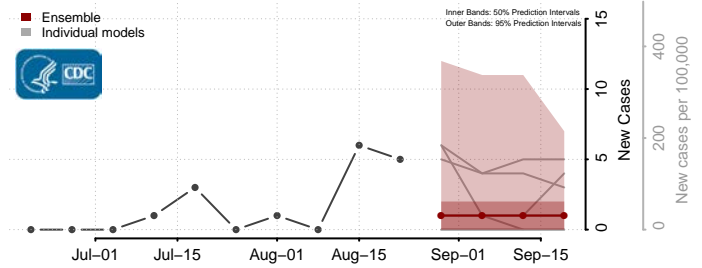

Traverse County, Minnesota