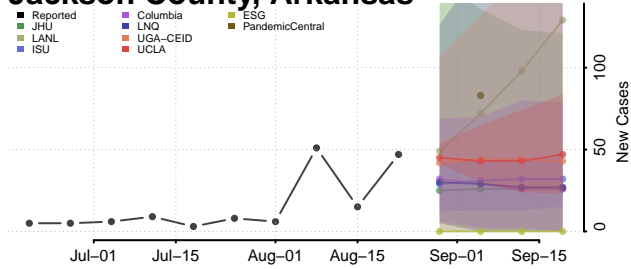

Jackson County, Arkansas