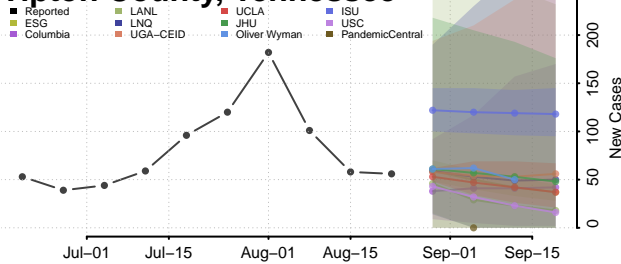

Tipton County, Tennessee