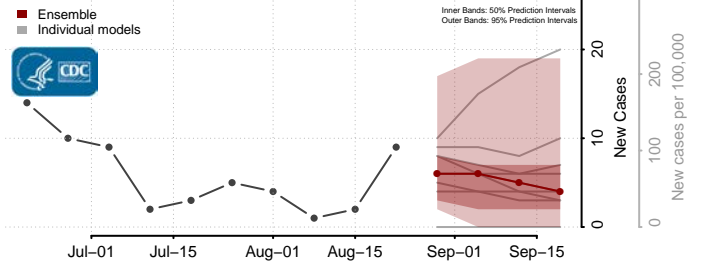

Montgomery County, Iowa