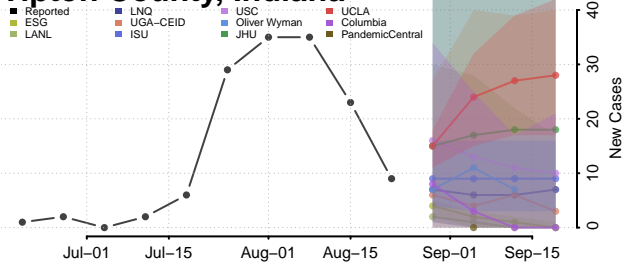

Tipton County, Indiana