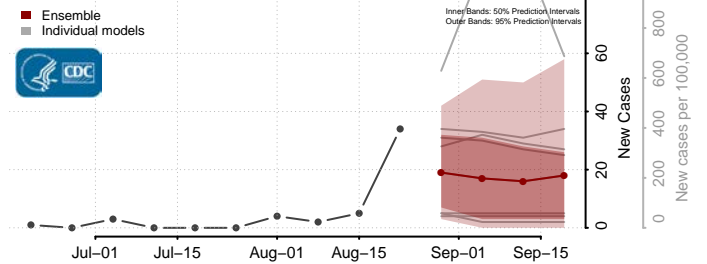

Dawes County, Nebraska