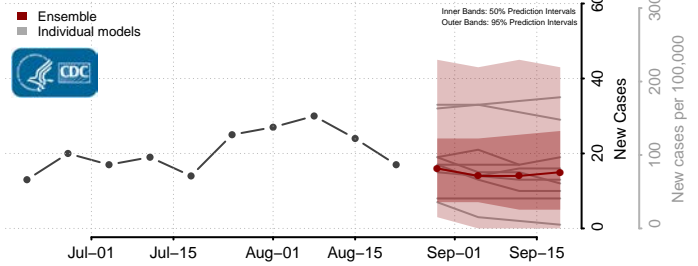

McIntosh County, Oklahoma