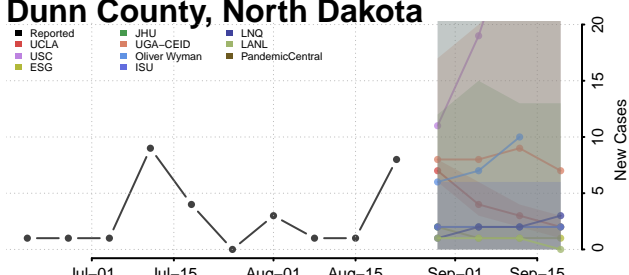

Dunn County, North Dakota