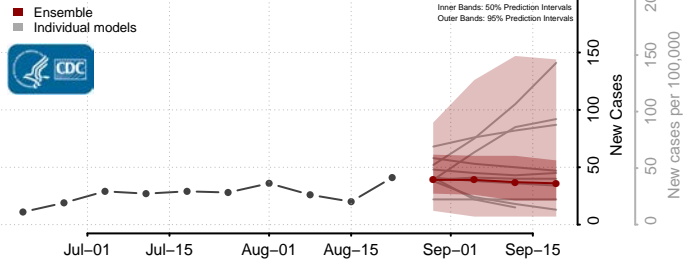

Montgomery County, Virginia