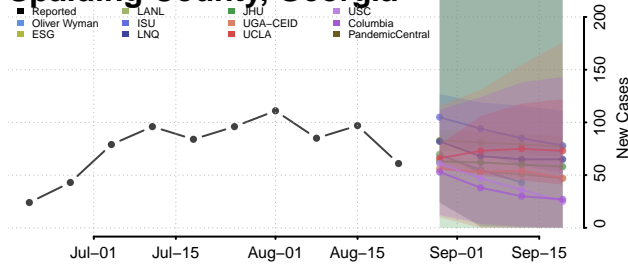

Spalding County, Georgia