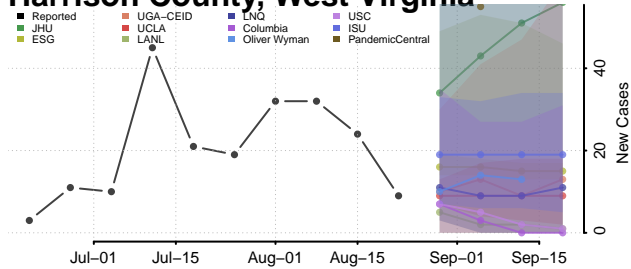

Harrison County, West Virginia