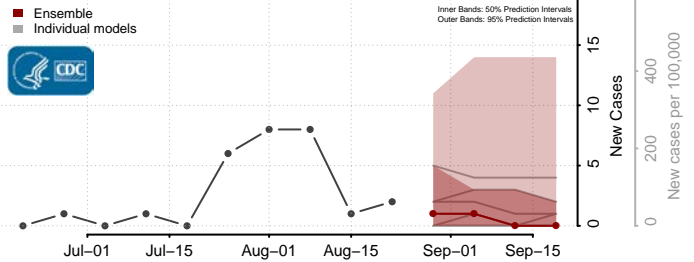

Foster County, North Dakota