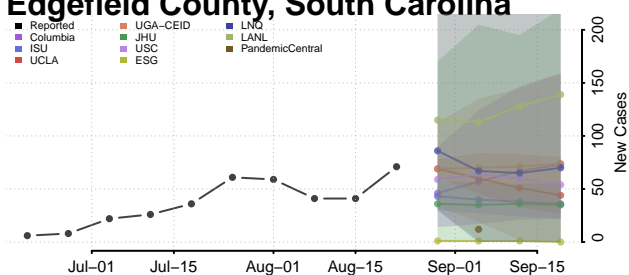

### Edgefield County, South Carolina