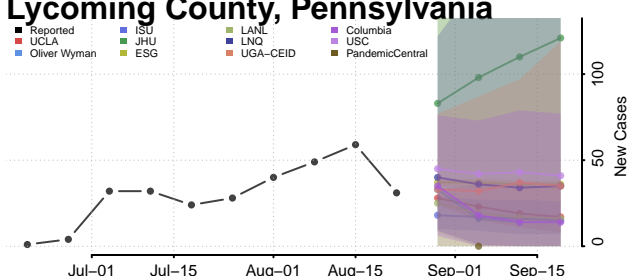

Lycoming County, Pennsylvania