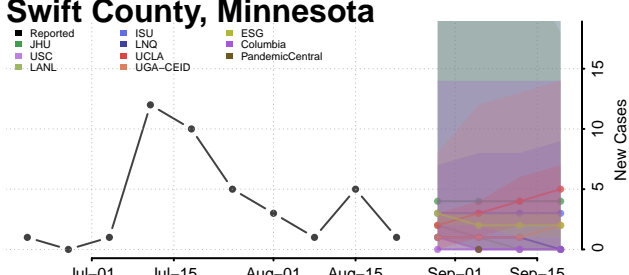

Swift County, Minnesota