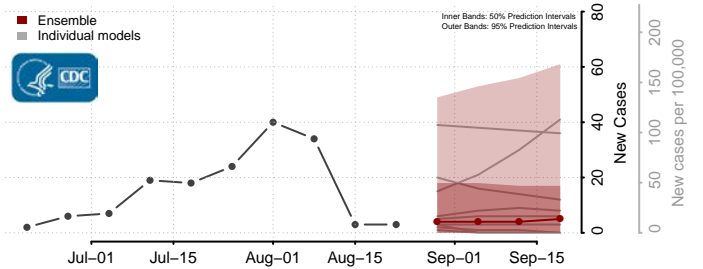

Whitley County, Kentucky