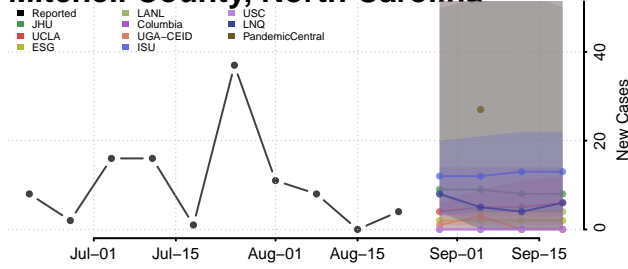

Mitchell County, North Carolina