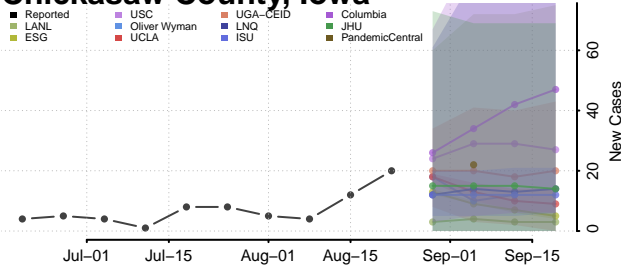

Chickasaw County, Iowa