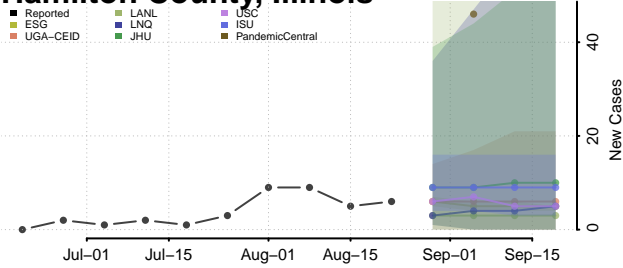

Hamilton County, Illinois