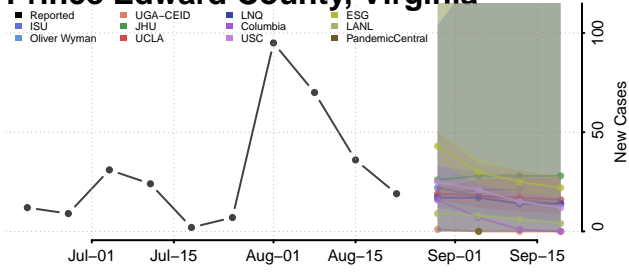

Prince Edward County, Virginia