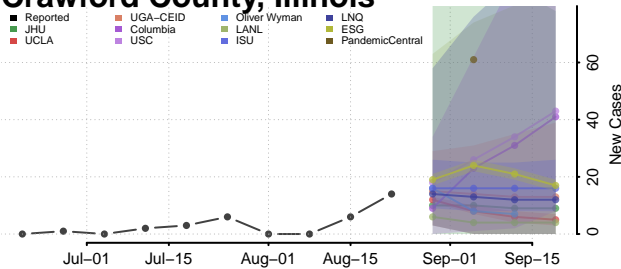

Crawford County, Illinois