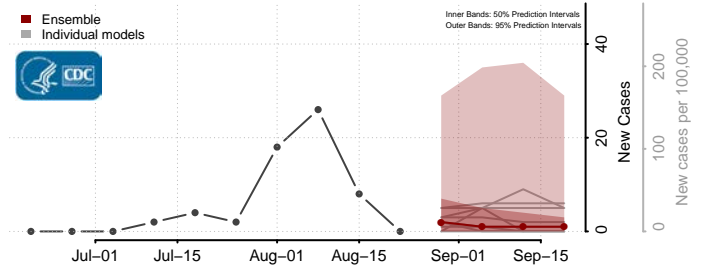

McDowell County, West Virginia