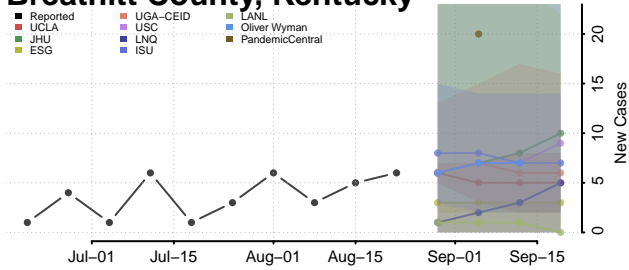

Breathitt County, Kentucky