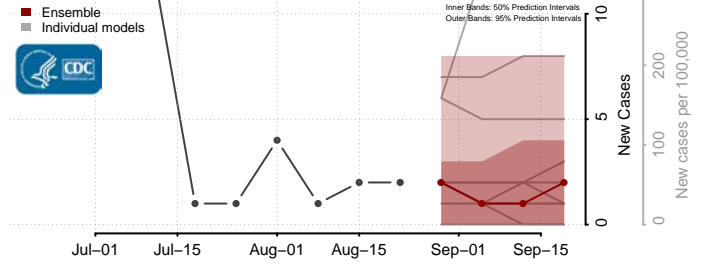

Lyman County, South Dakota