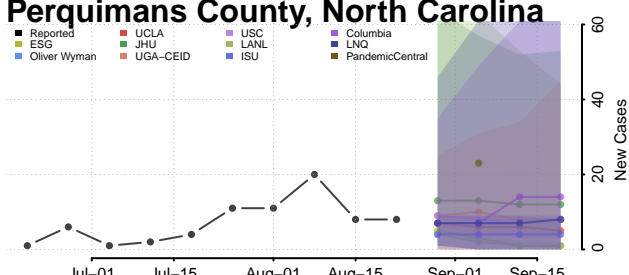

Perquimans County, North Carolina