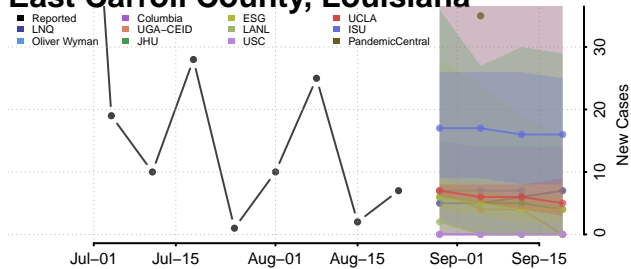

East Carroll County, Louisiana