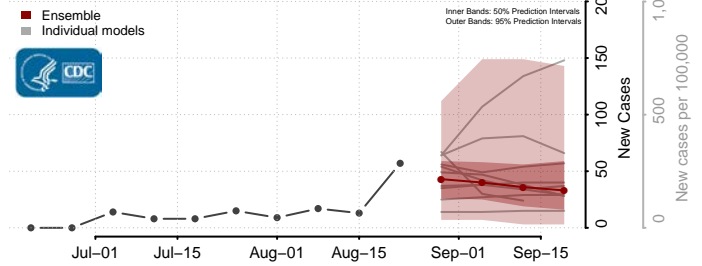

Winneshiek County, Iowa