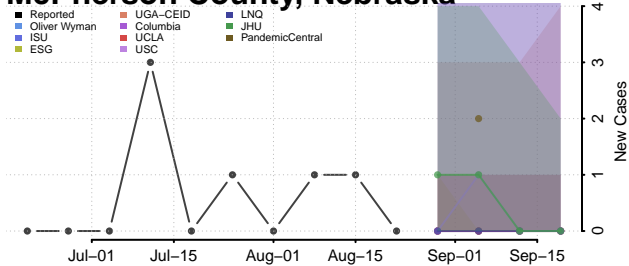

McPherson County, Nebraska