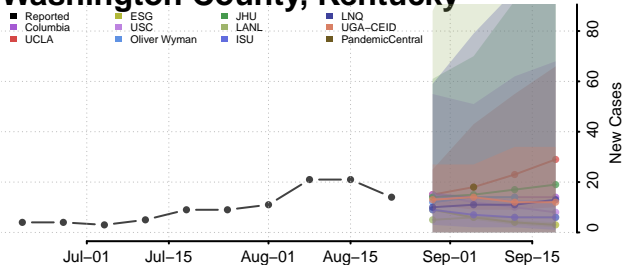

Washington County, Kentucky