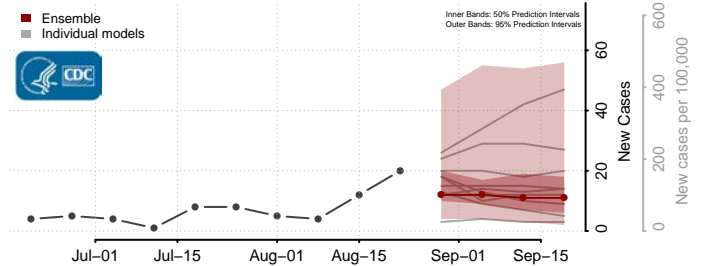

Chickasaw County, Iowa