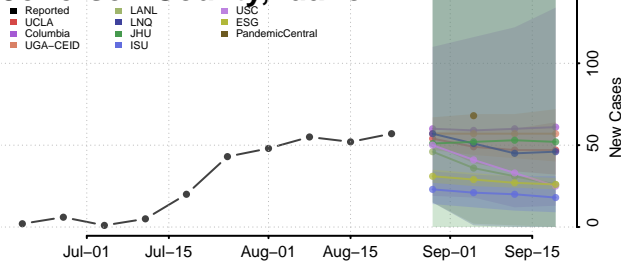

Jefferson County, Idaho