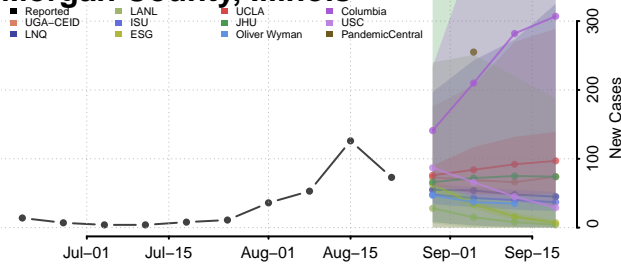

Morgan County, Illinois