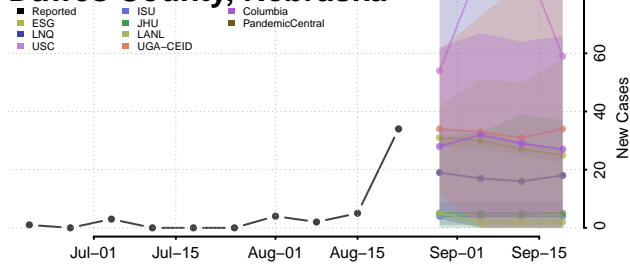

Dawes County, Nebraska