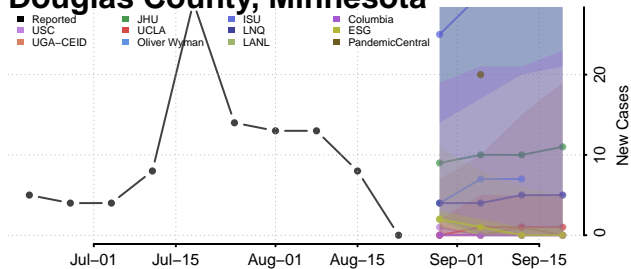

Douglas County, Minnesota