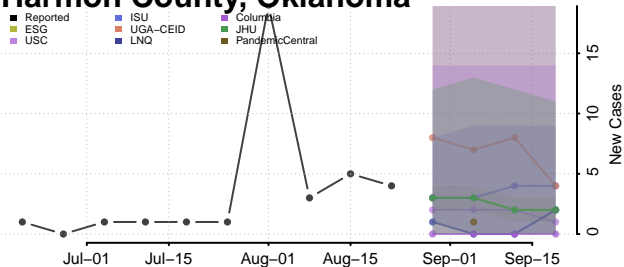

Harmon County, Oklahoma