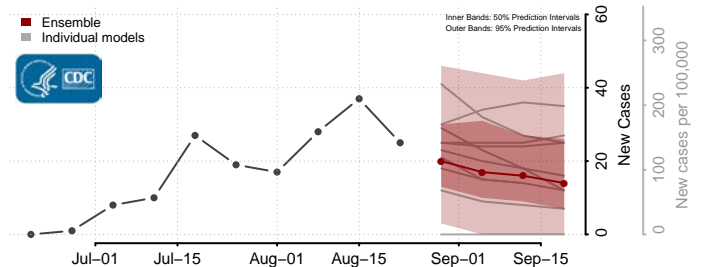

Southampton County, Virginia