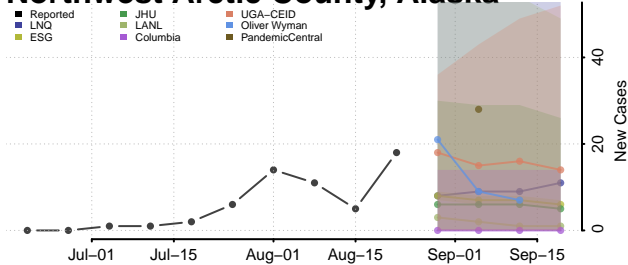

Northwest Arctic County, Alaska