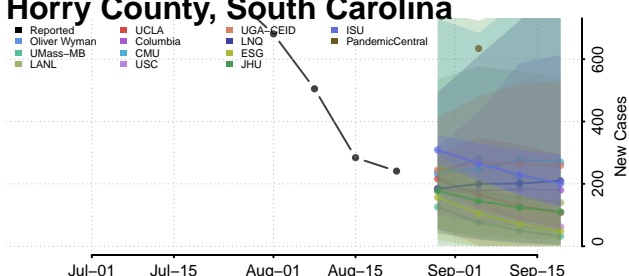

Horry County, South Carolina