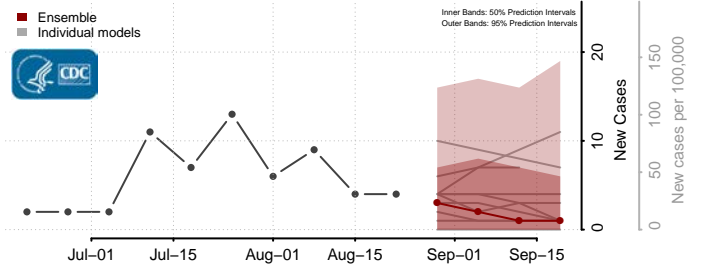

Webster County, Kentucky