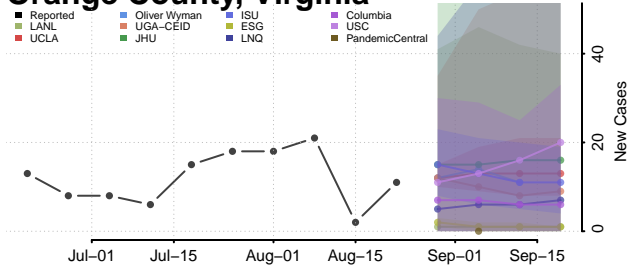

Orange County, Virginia