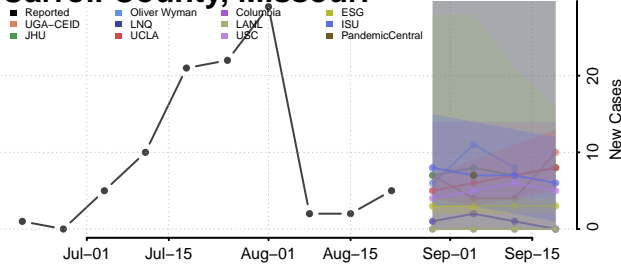

Carroll County, Missouri