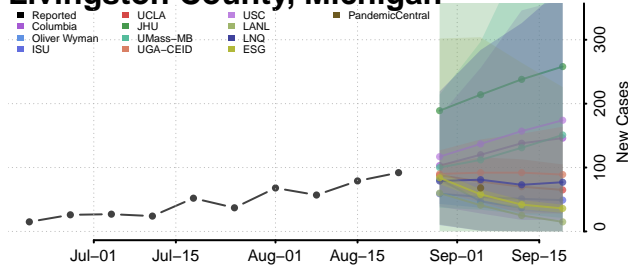

Livingston County, Michigan