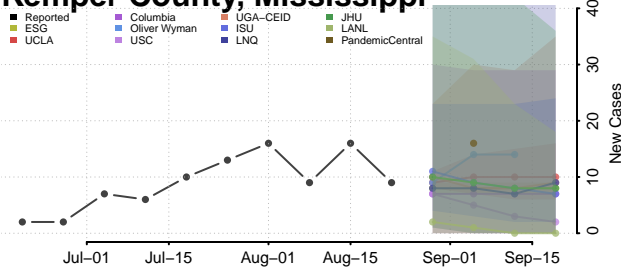

Kemper County, Mississippi