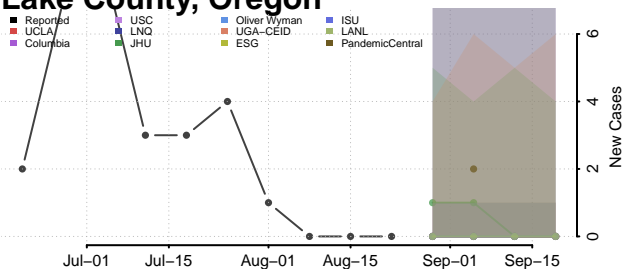

Lake County, Oregon