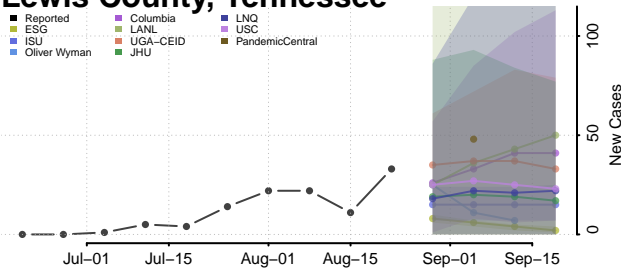

Lewis County, Tennessee