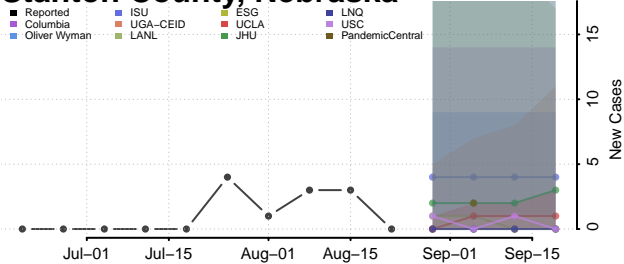

Stanton County, Nebraska