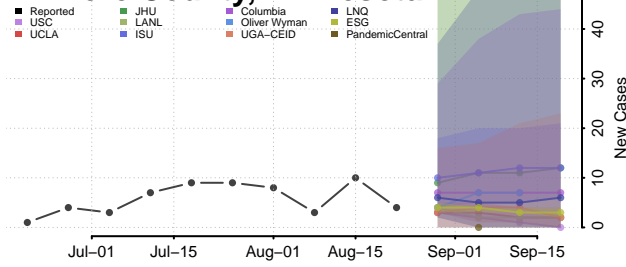

Fillmore County, Minnesota