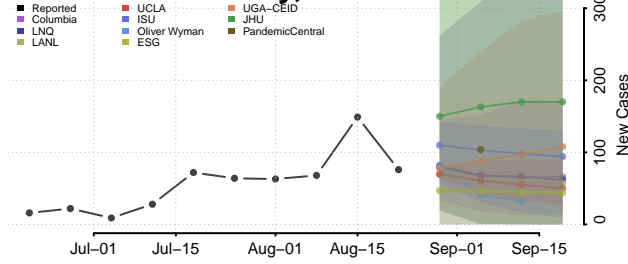

Mendocino County, California