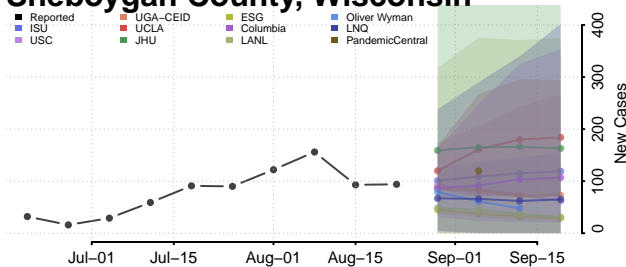

Sheboygan County, Wisconsin