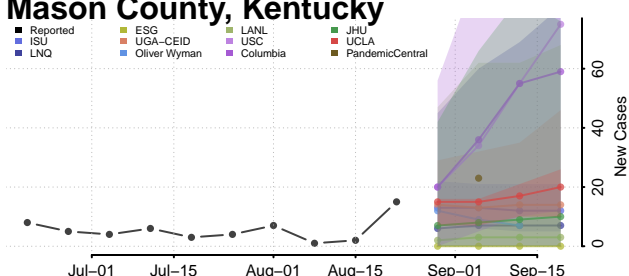

Mason County, Kentucky