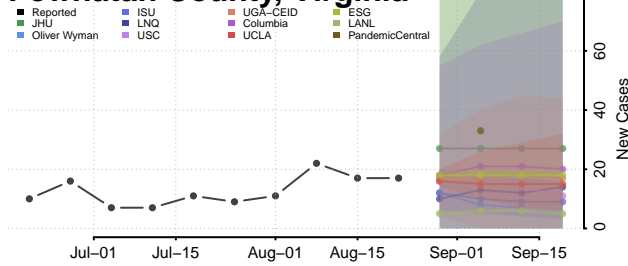

Powhatan County, Virginia