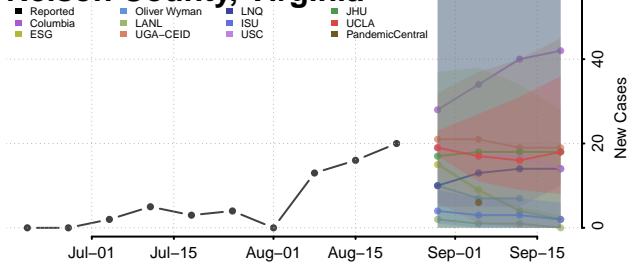

Nelson County, Virginia