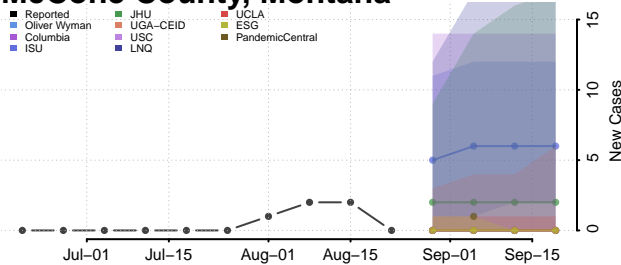

McCone County, Montana