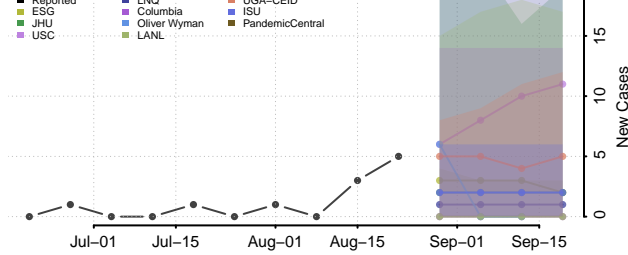

Valley County, Nebraska