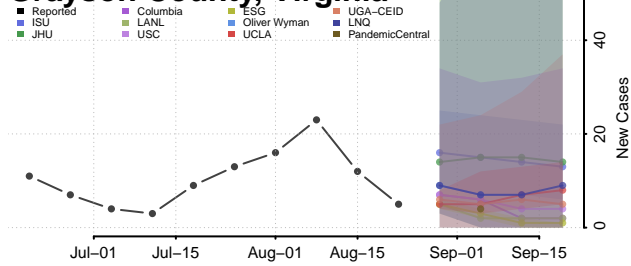

Grayson County, Virginia