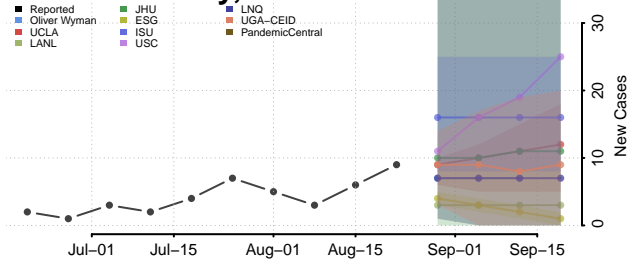

DeKalb County, Missouri