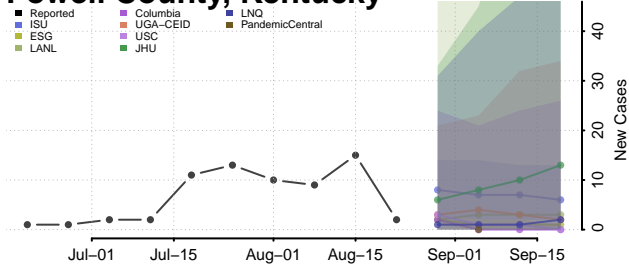

Powell County, Kentucky