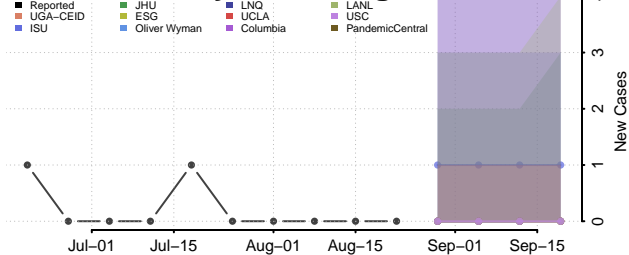

Ritchie County, West Virginia