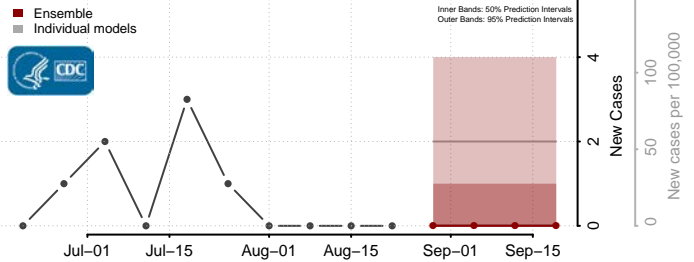

Kimball County, Nebraska