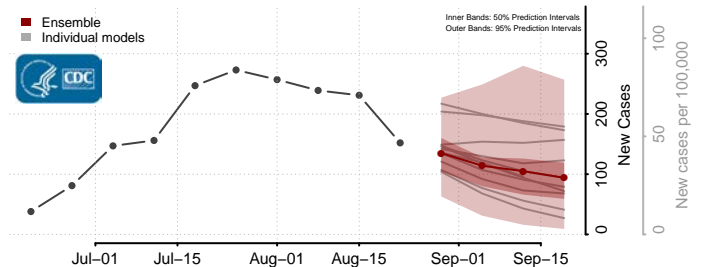

Howard County, Maryland