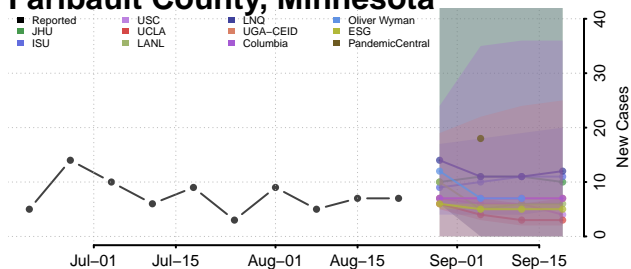

Faribault County, Minnesota