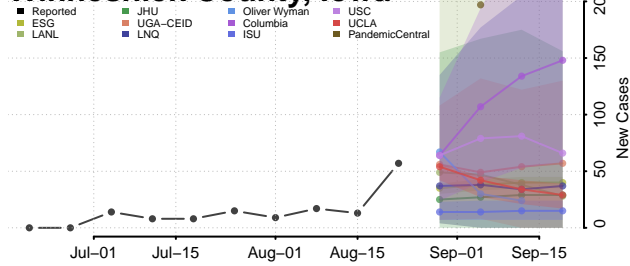

Winneshiek County, Iowa