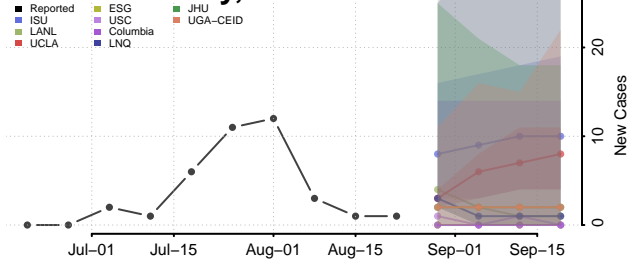

Tillman County, Oklahoma