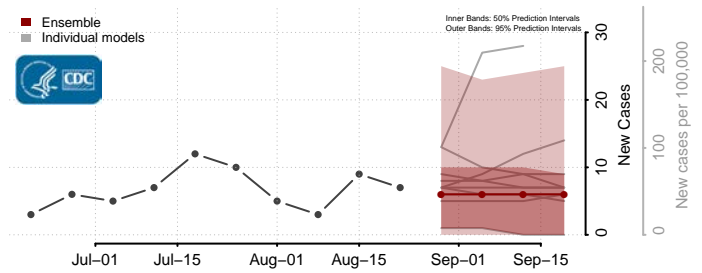

Butler County, Kentucky