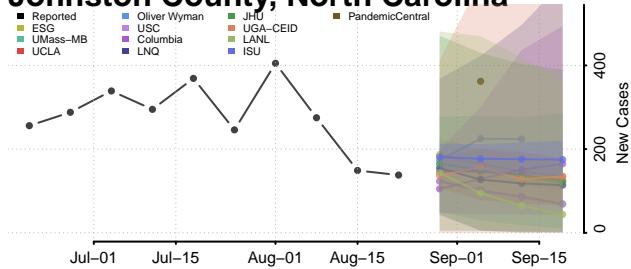

Johnston County, North Carolina