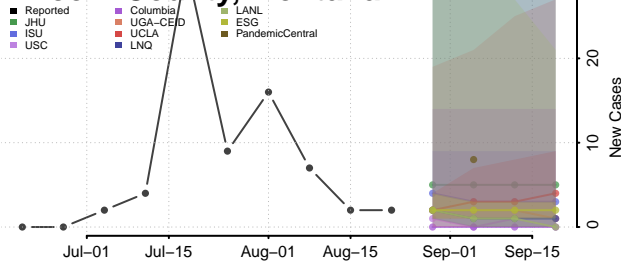

Lincoln County, Montana