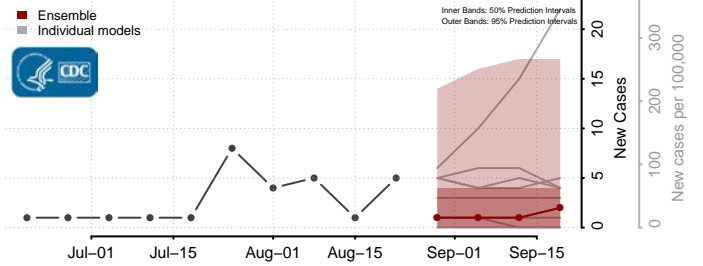

### Norman County, Minnesota