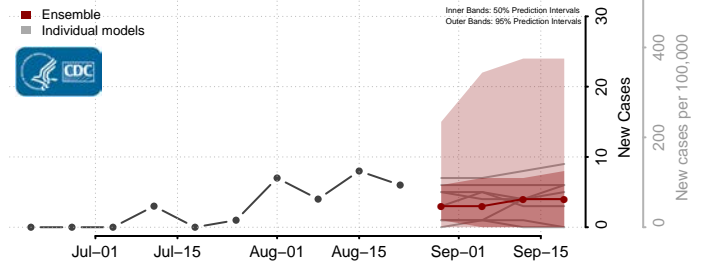

Edwards County, Illinois