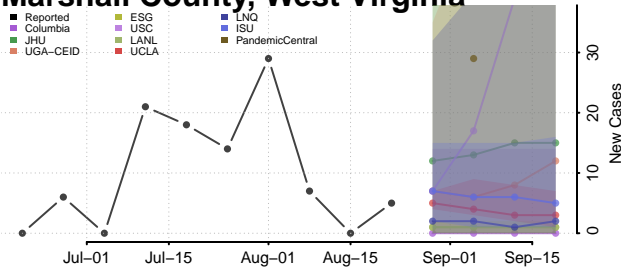

Marshall County, West Virginia