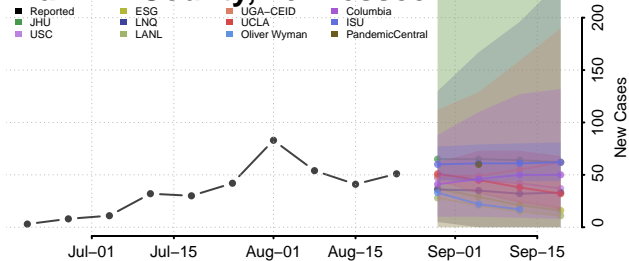

Franklin County, Tennessee