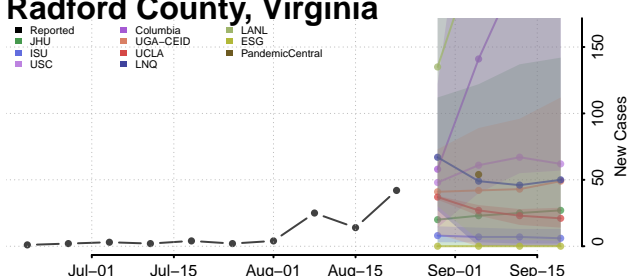

Radford County, Virginia