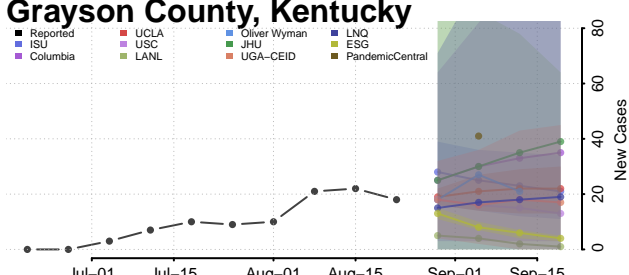

Grayson County, Kentucky