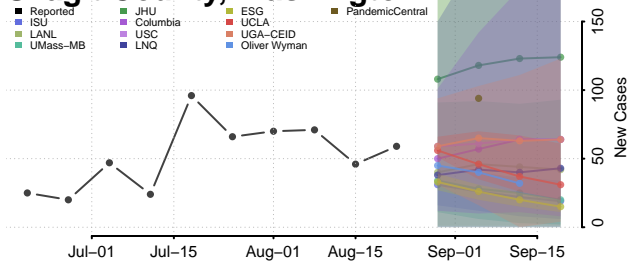

Skagit County, Washington