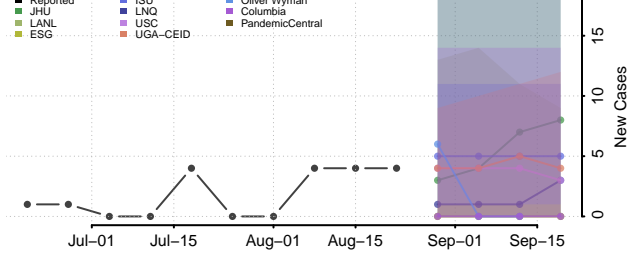

Elliott County, Kentucky