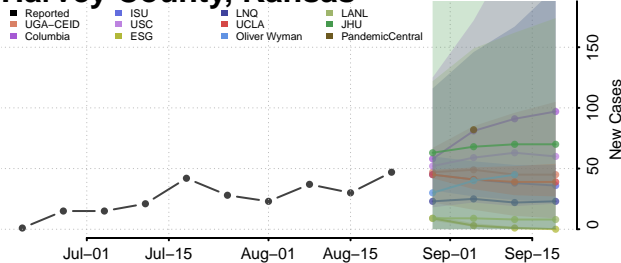

Harvey County, Kansas