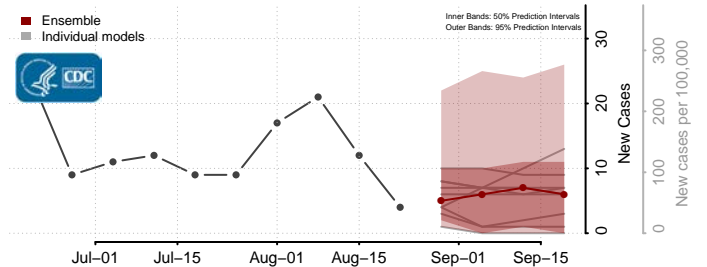

Clarke County, Iowa