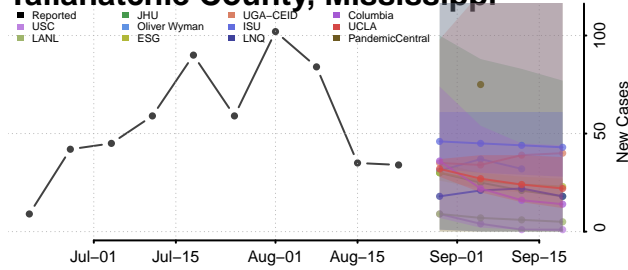

Tallahatchie County, Mississippi