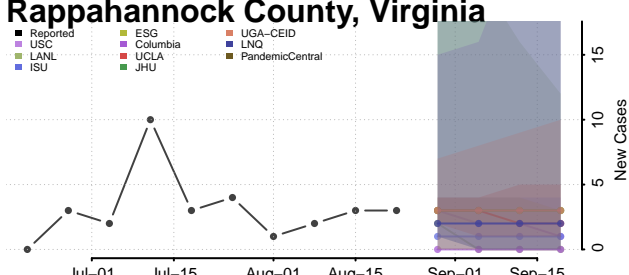

Rappahannock County, Virginia