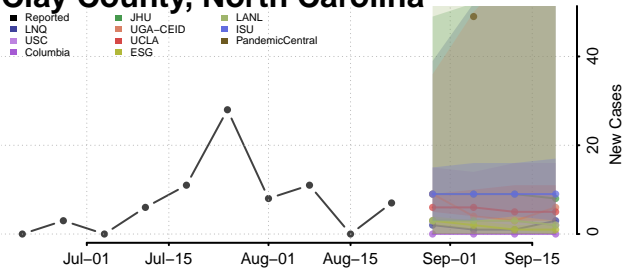

Clay County, North Carolina