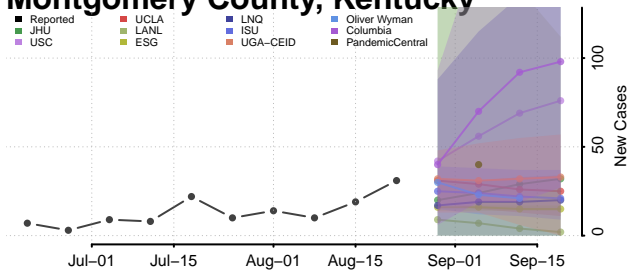

Montgomery County, Kentucky