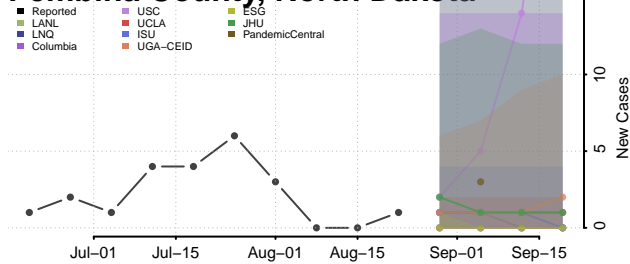

Pembina County, North Dakota