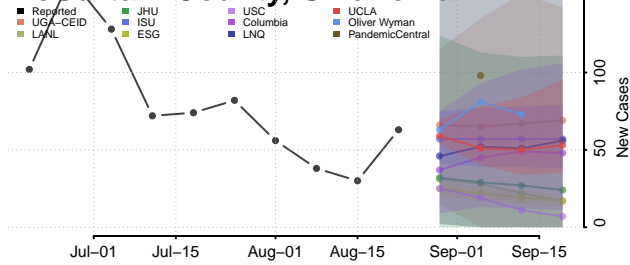

McCurtain County, Oklahoma