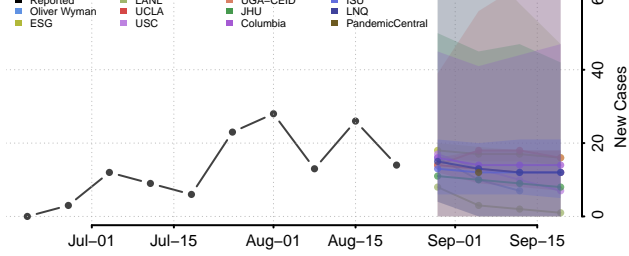

Franklin County, Mississippi