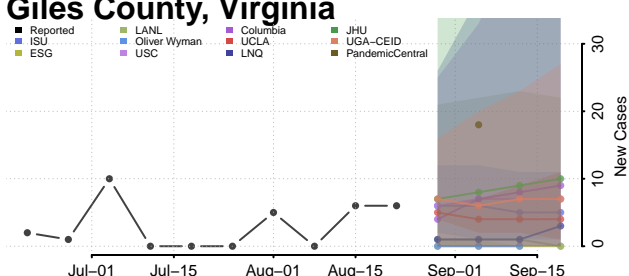

Giles County, Virginia