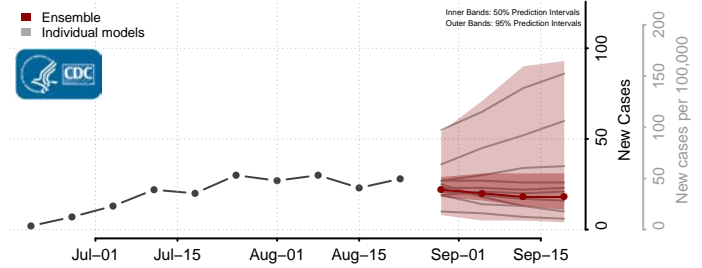

### Putnam County, West Virginia