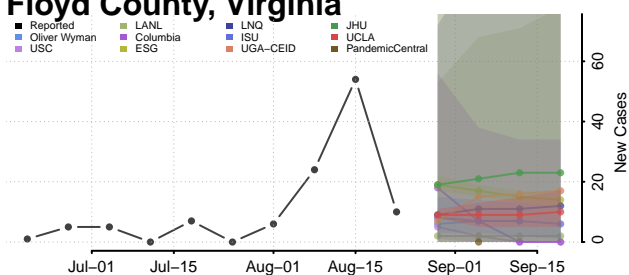

Floyd County, Virginia