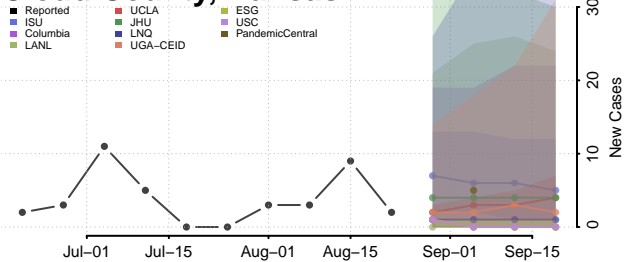

Cloud County, Kansas