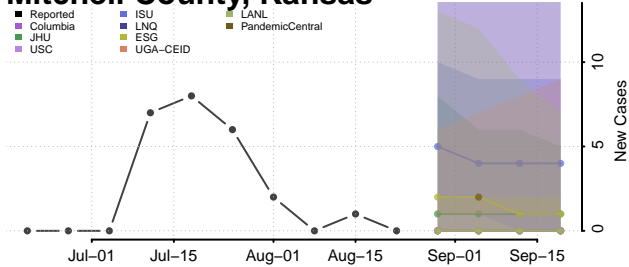

Mitchell County, Kansas