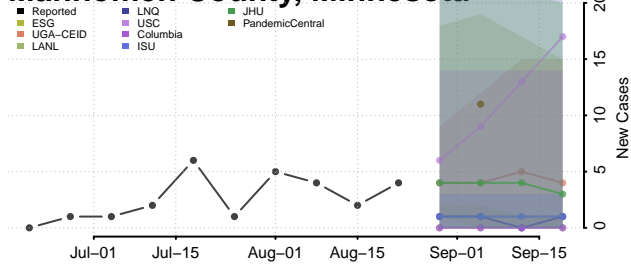

Mahnomen County, Minnesota