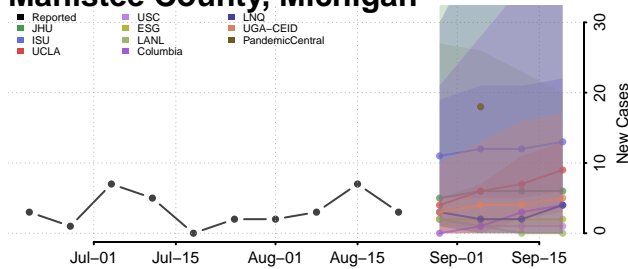

Manistee County, Michigan