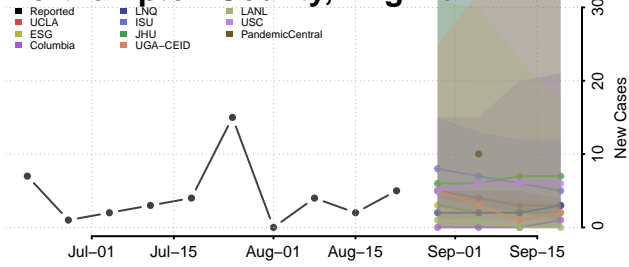

Northampton County, Virginia