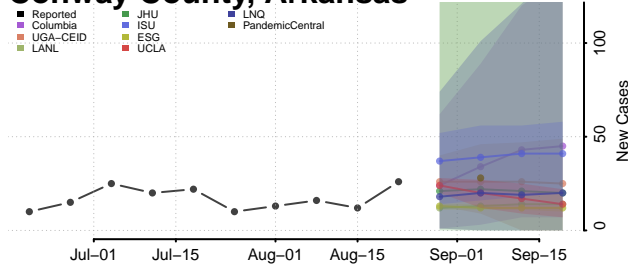

Conway County, Arkansas