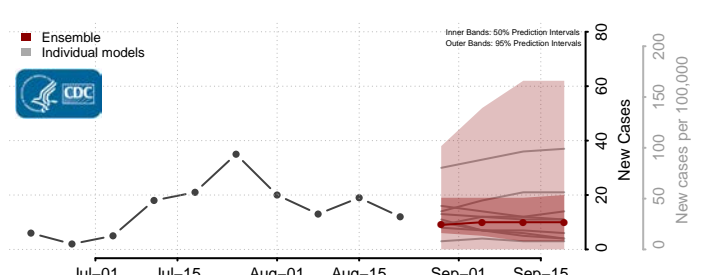

Gloucester County, Virginia