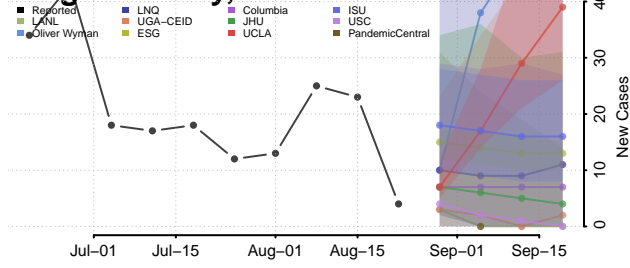

Wright County, Iowa