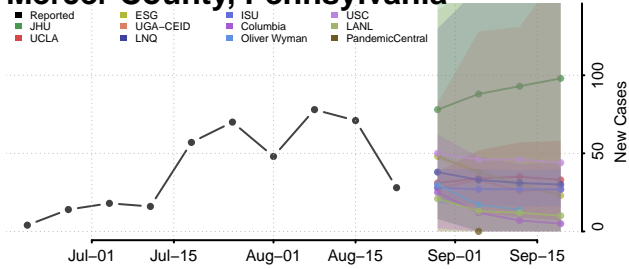

Mercer County, Pennsylvania