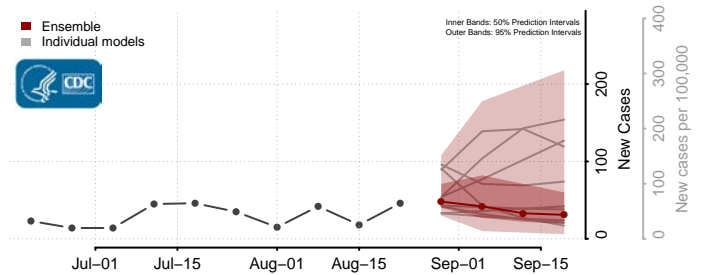

Fauquier County, Virginia