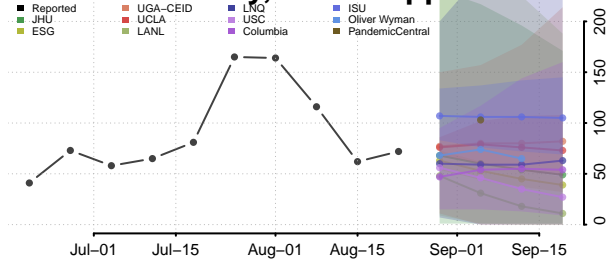

Lowndes County, Mississippi