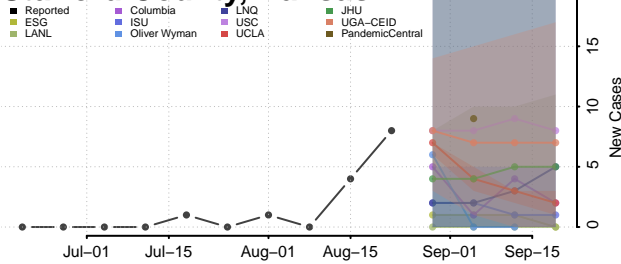

Stafford County, Kansas