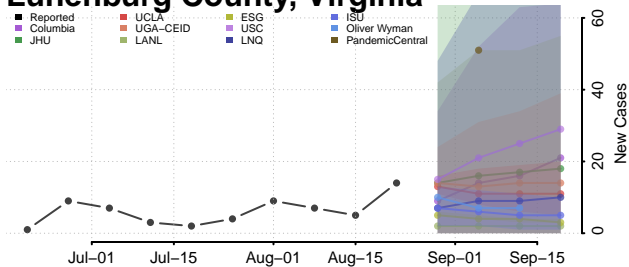

Lunenburg County, Virginia