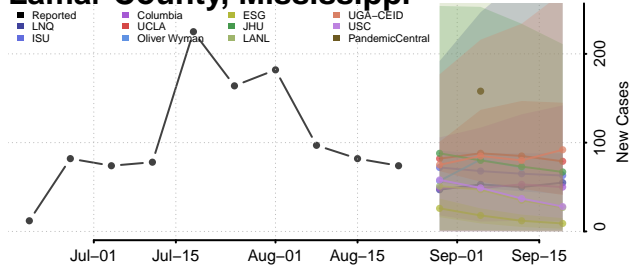

Lamar County, Mississippi