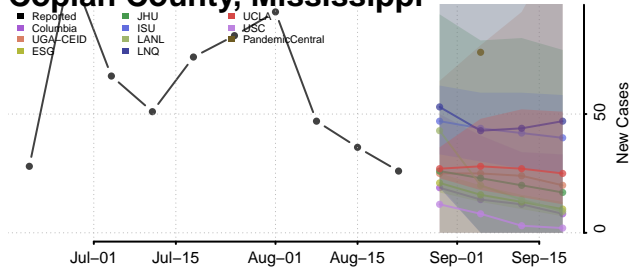

Copiah County, Mississippi