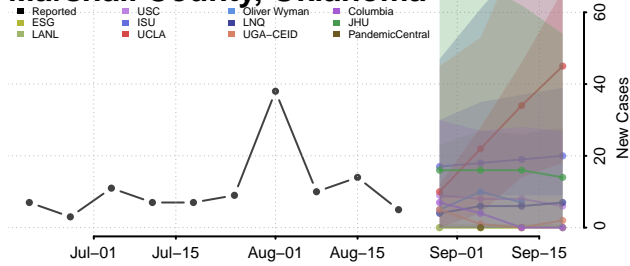

Marshall County, Oklahoma