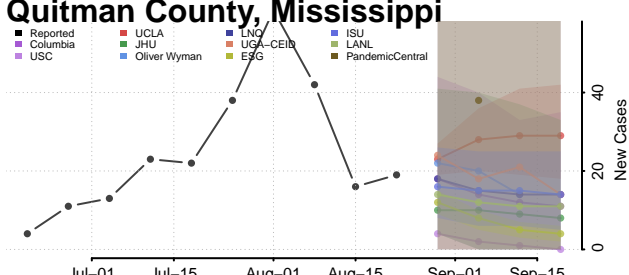

Quitman County, Mississippi