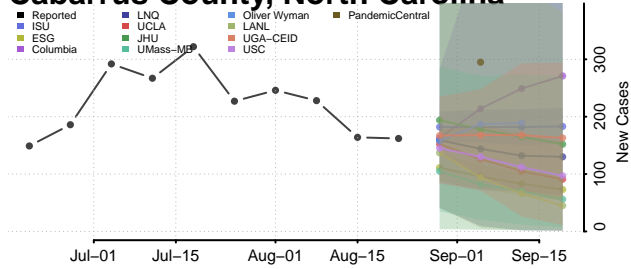

Cabarrus County, North Carolina