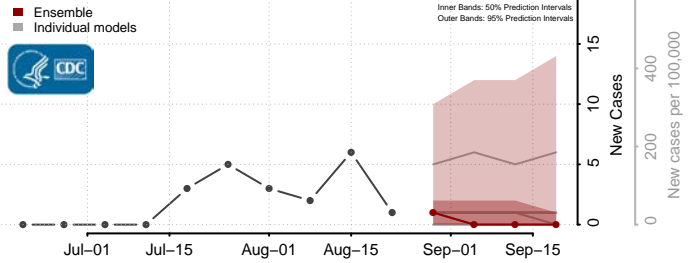

Emmons County, North Dakota