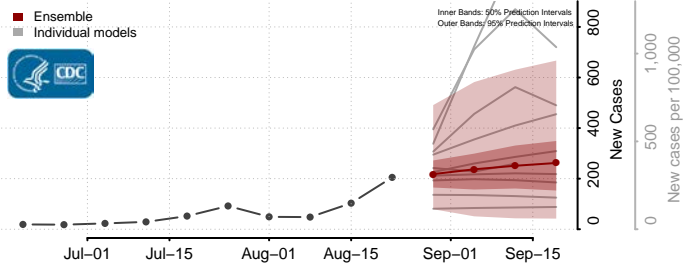

Grand Forks County, North Dakota