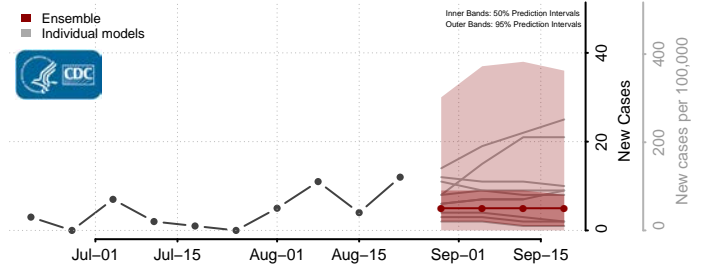

Cumberland County, Virginia