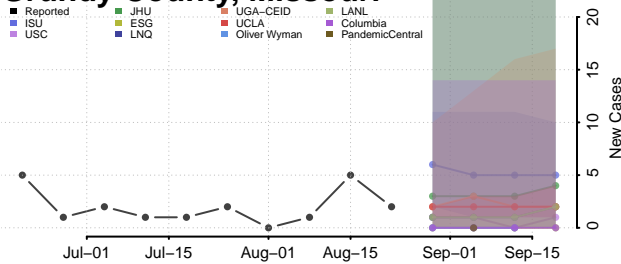

Grundy County, Missouri