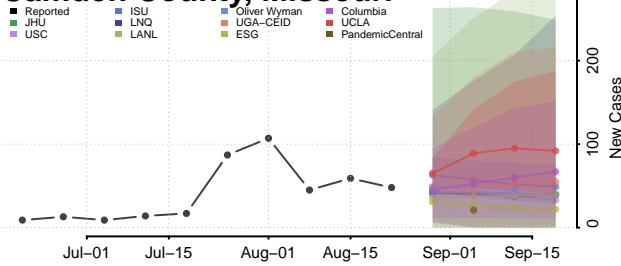

Camden County, Missouri