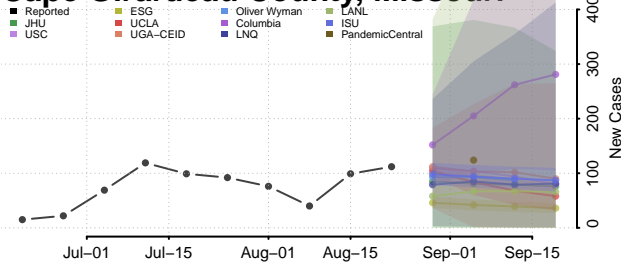

Cape Girardeau County, Missouri