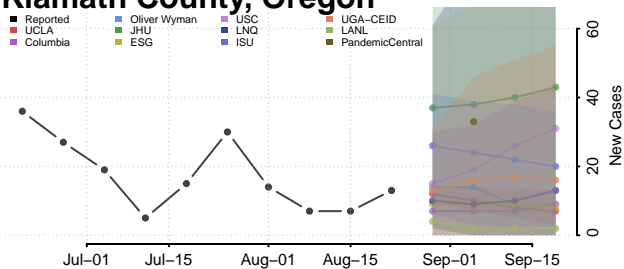

Klamath County, Oregon