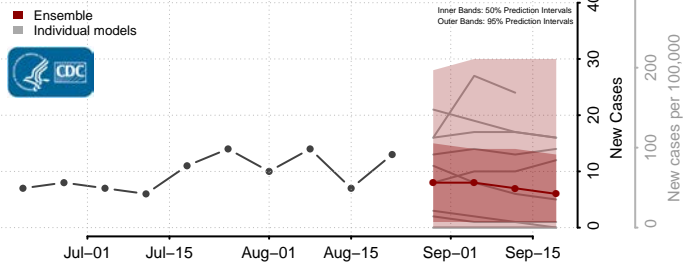

Saline County, Nebraska