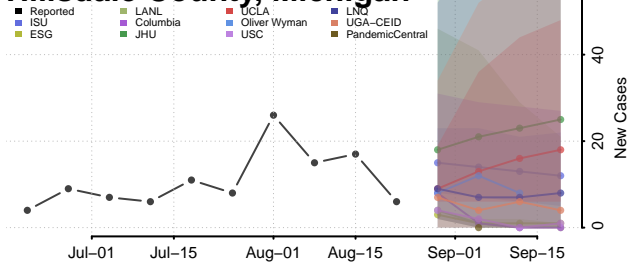

Hillsdale County, Michigan