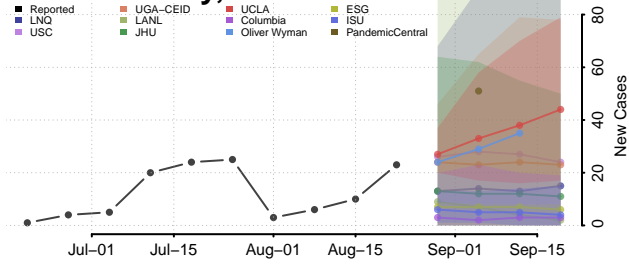

Walsh County, North Dakota