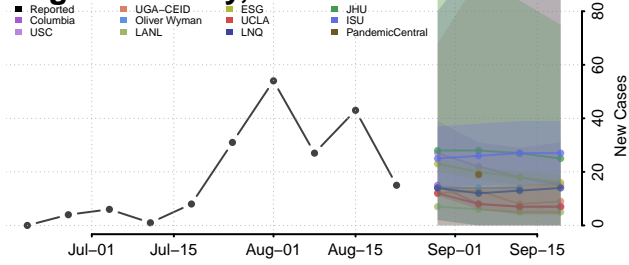

Hughes County, Oklahoma