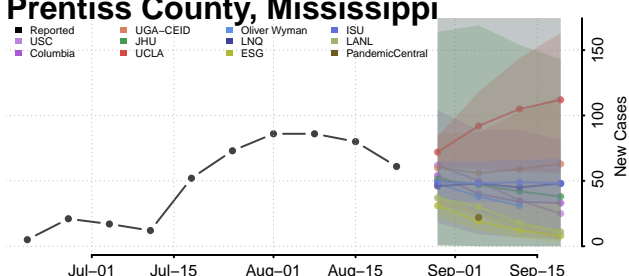

Prentiss County, Mississippi