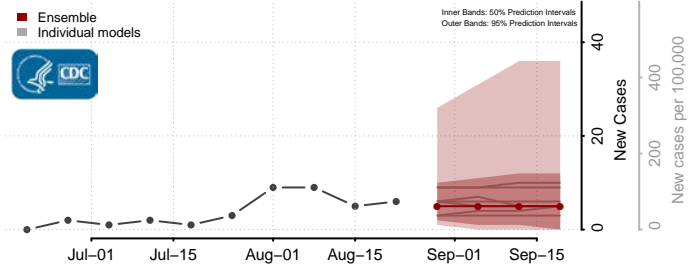

Hamilton County, Illinois