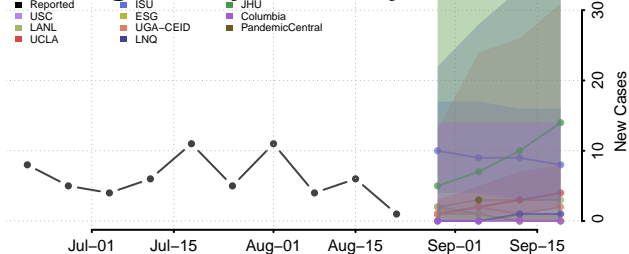

Fleming County, Kentucky