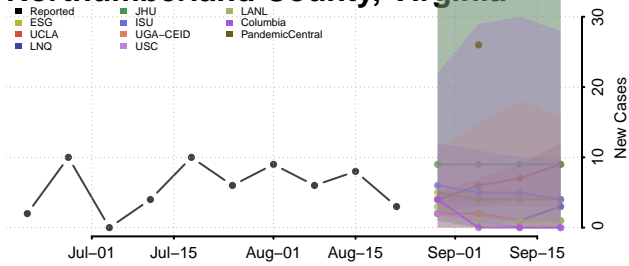

Northumberland County, Virginia