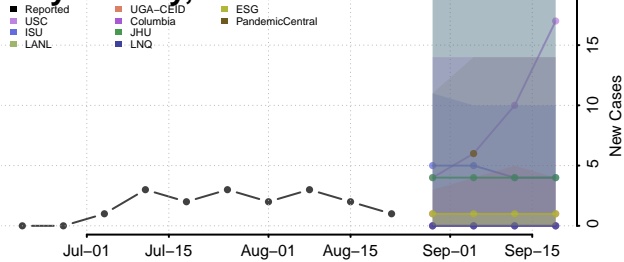

Clay County, Kansas