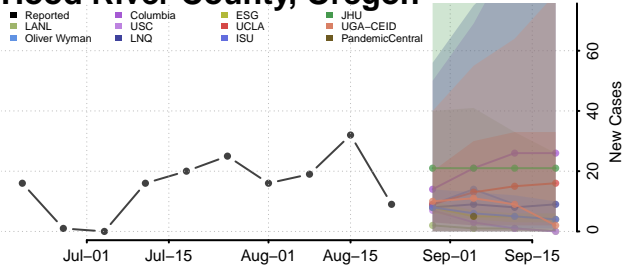

### Hood River County, Oregon