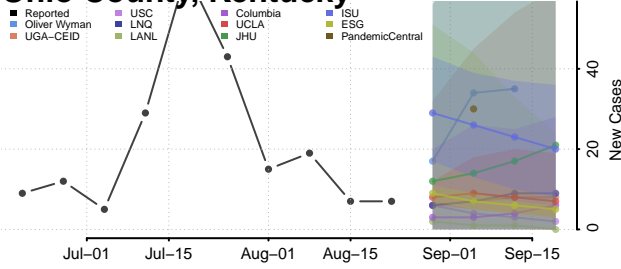

Ohio County, Kentucky