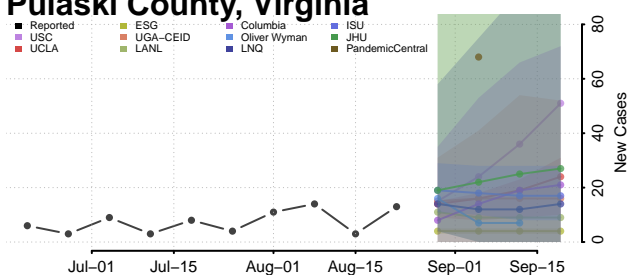

Pulaski County, Virginia