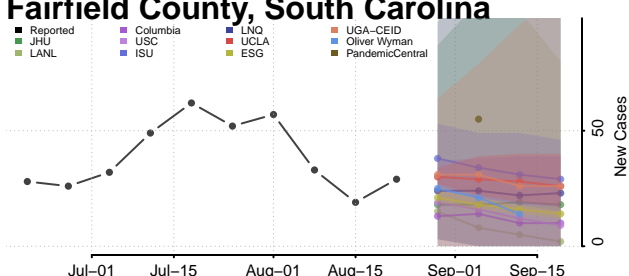

Fairfield County, South Carolina