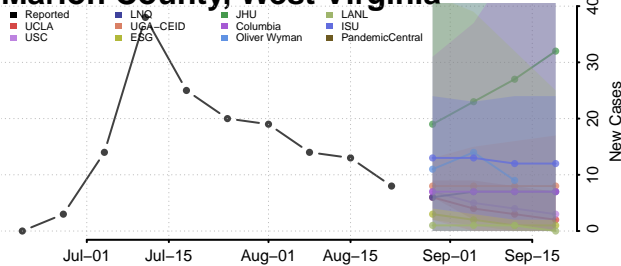

Marion County, West Virginia