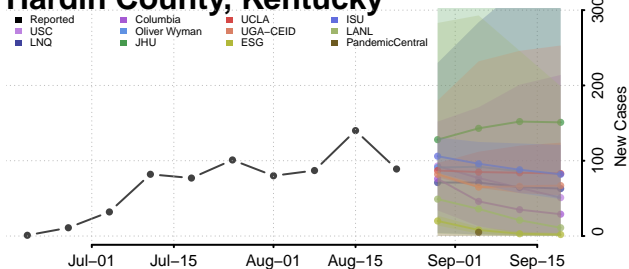

Hardin County, Kentucky