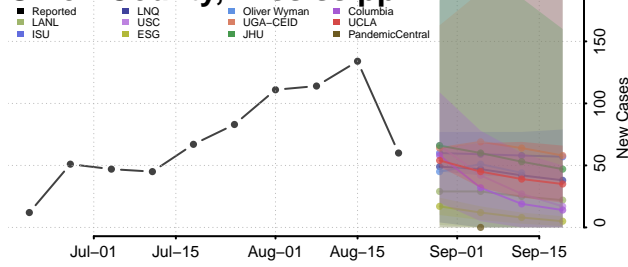

Union County, Mississippi