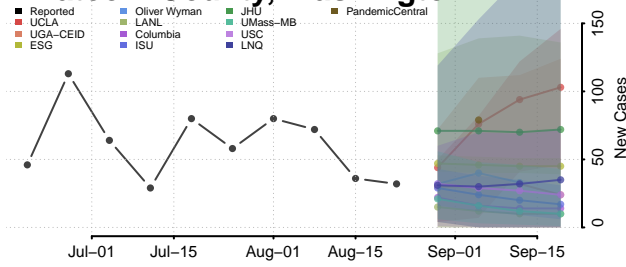

Whatcom County, Washington