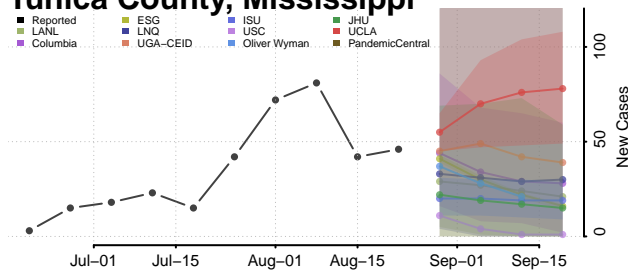

Tunica County, Mississippi