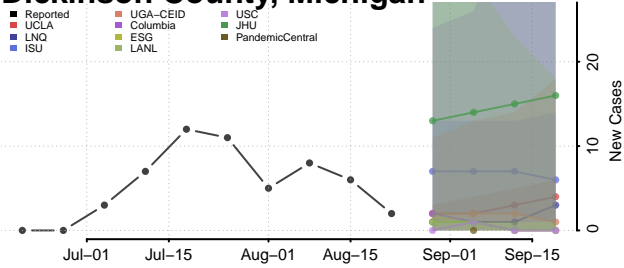

Dickinson County, Michigan