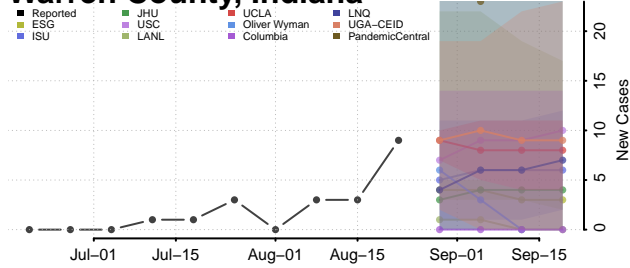

Warren County, Indiana