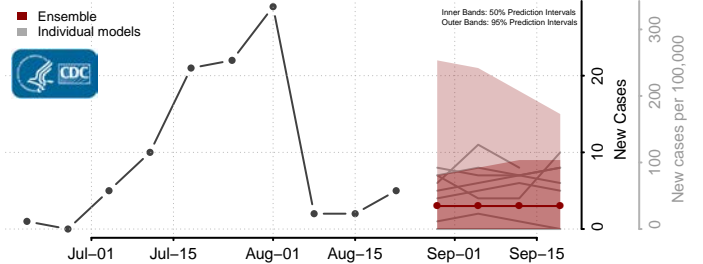

Carroll County, Missouri