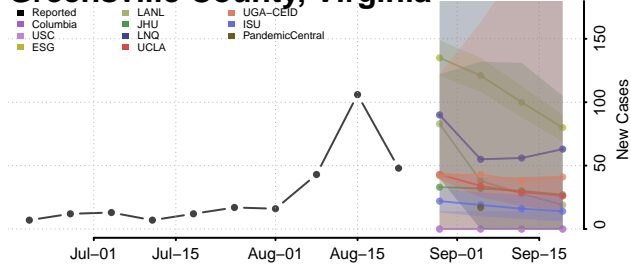

Greensville County, Virginia