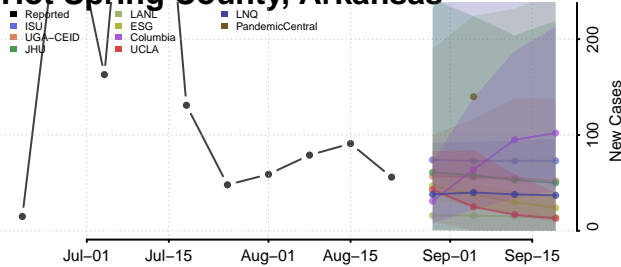

Hot Spring County, Arkansas