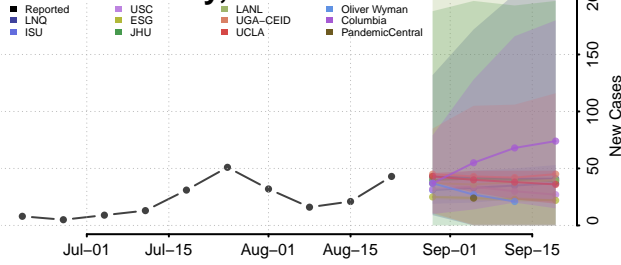

Custer County, Oklahoma