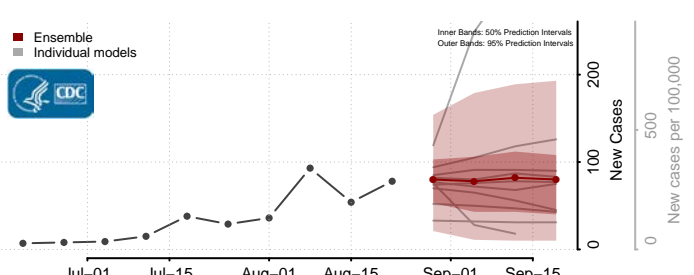

White County, Tennessee