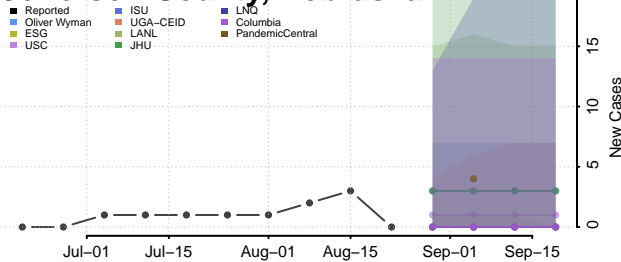

Jefferson County, Nebraska