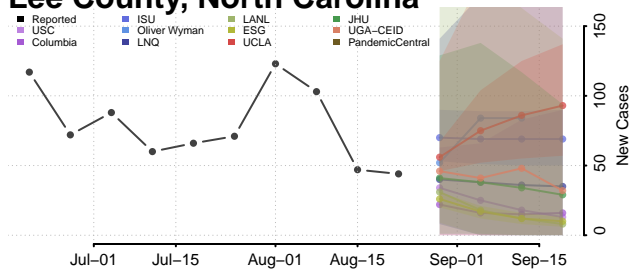

Lee County, North Carolina