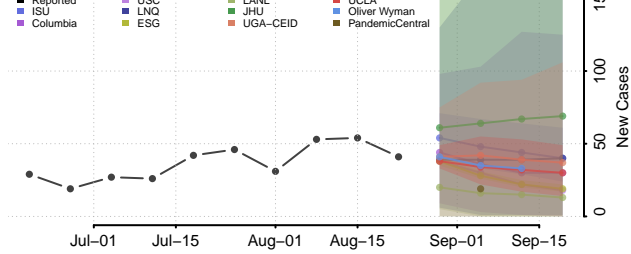

Hanover County, Virginia