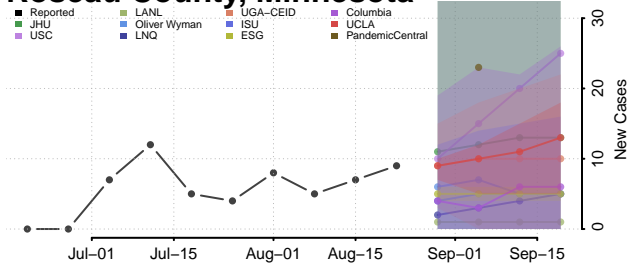

### Scott County, Minnesota