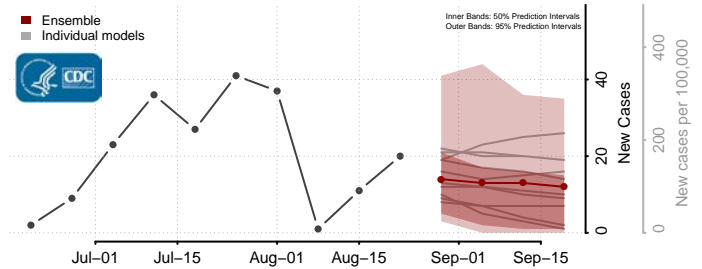

Yalobusha County, Mississippi