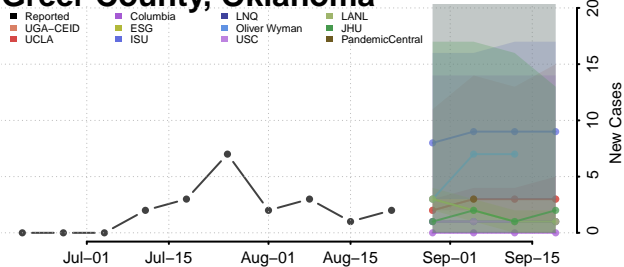

Greer County, Oklahoma