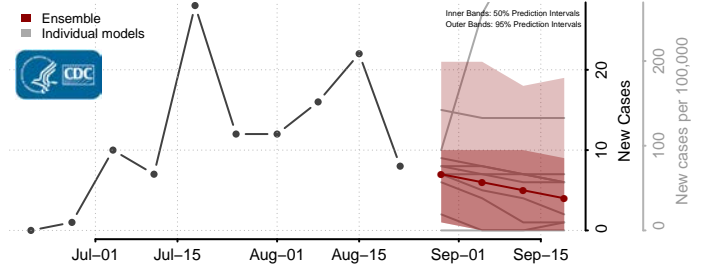

Mountrail County, North Dakota