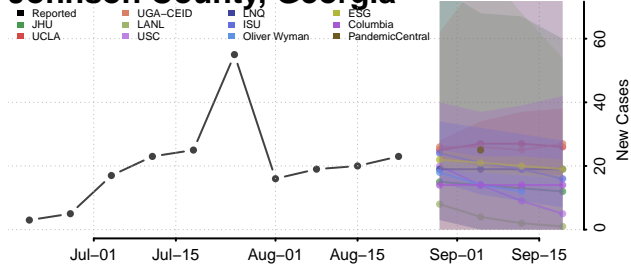

Johnson County, Georgia