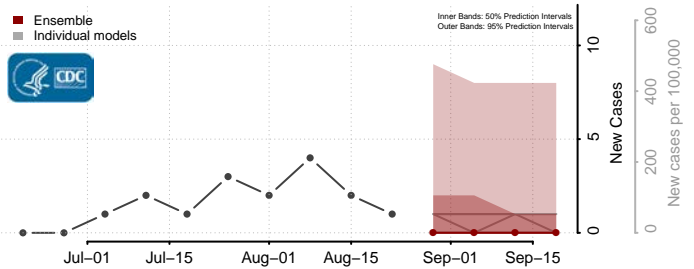

Steele County, North Dakota