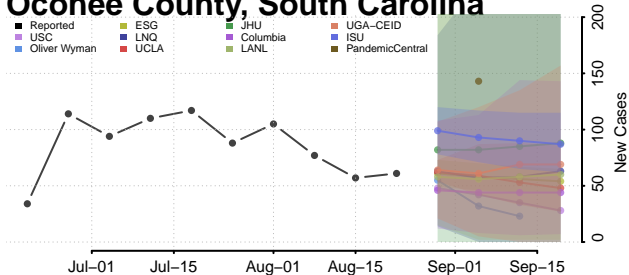

Oconee County, South Carolina