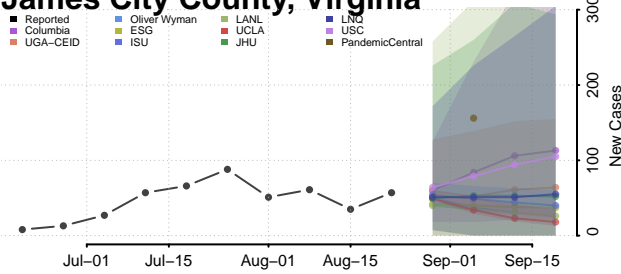

James City County, Virginia