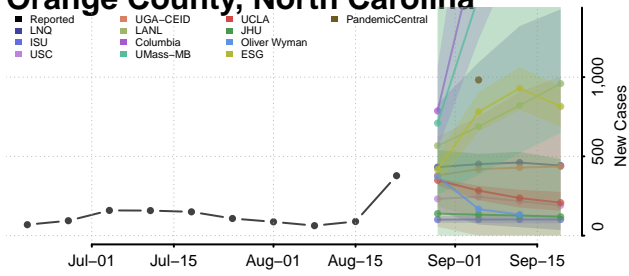

Orange County, North Carolina