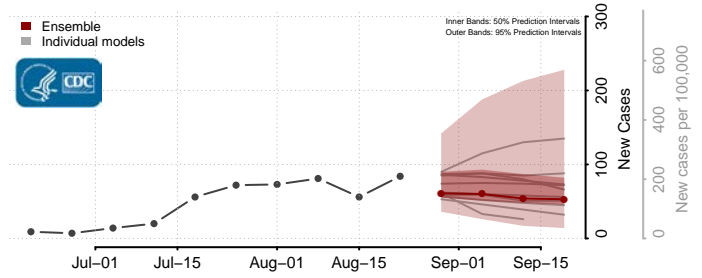

Danville County, Virginia