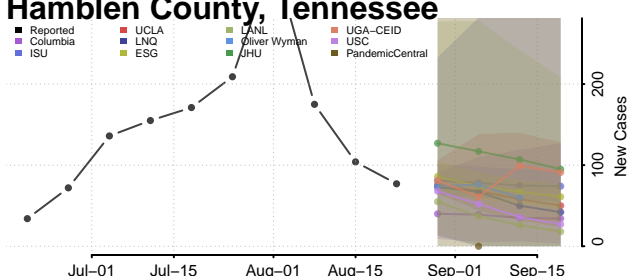

Hamblen County, Tennessee