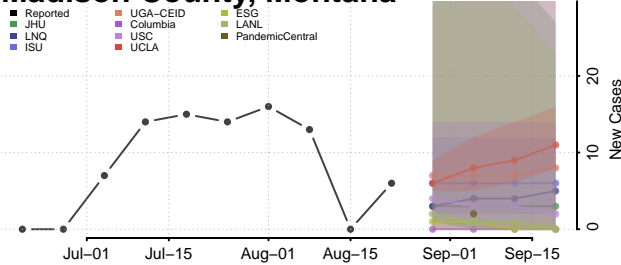

Madison County, Montana