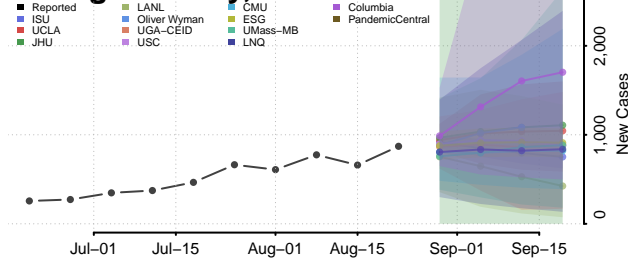

DuPage County, Illinois