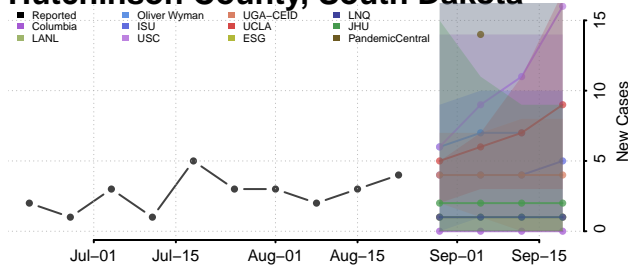

Hutchinson County, South Dakota