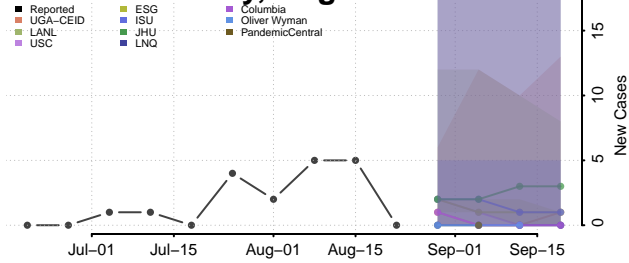

Mathews County, Virginia