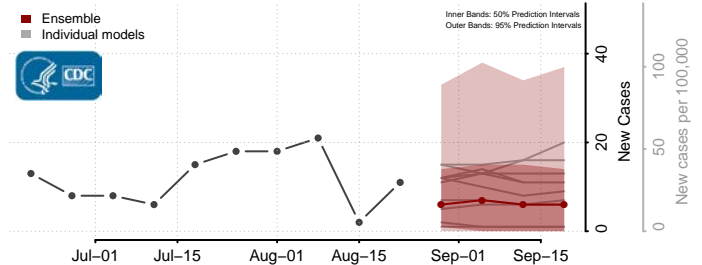

Orange County, Virginia