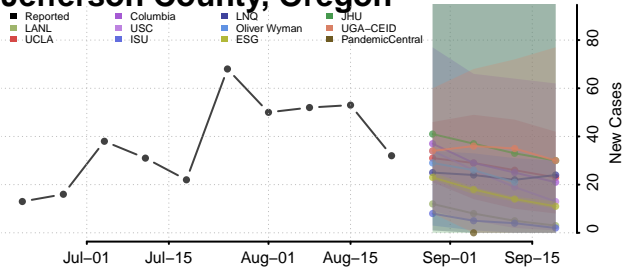

Jefferson County, Oregon