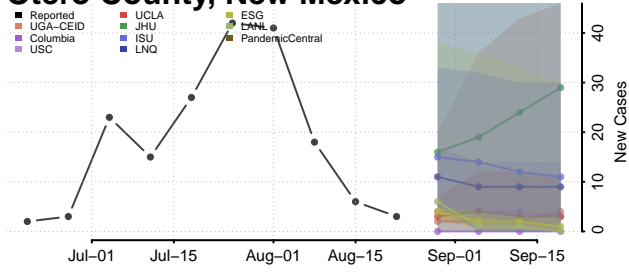

Otero County, New Mexico