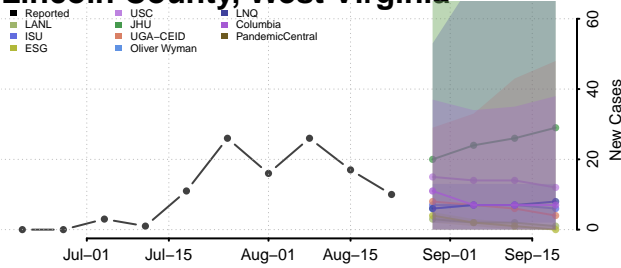

Lincoln County, West Virginia