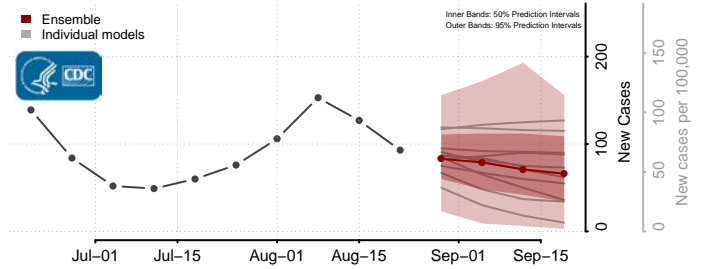

Spotsylvania County, Virginia