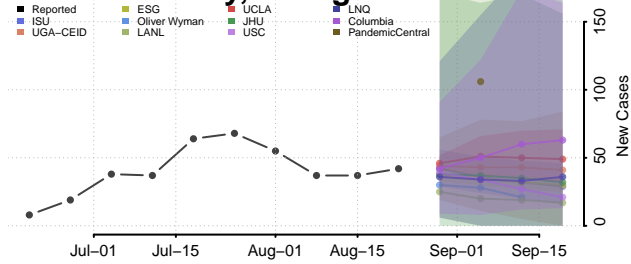

Monroe County, Georgia