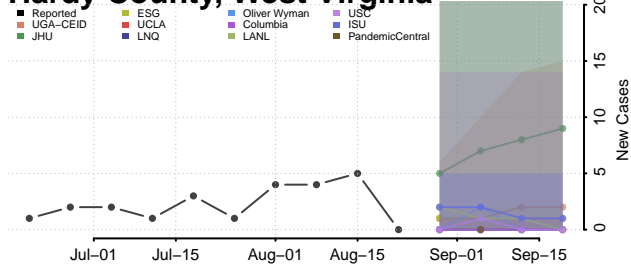

Hardy County, West Virginia