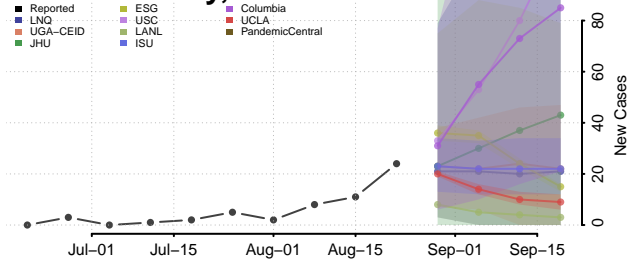

Fulton County, Illinois