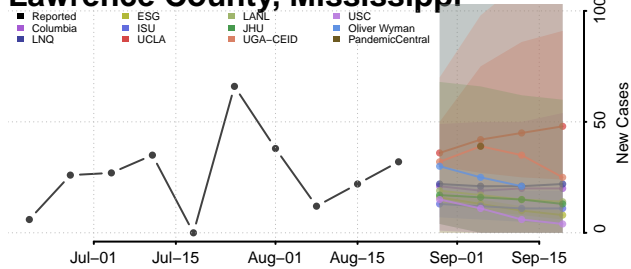

Lawrence County, Mississippi