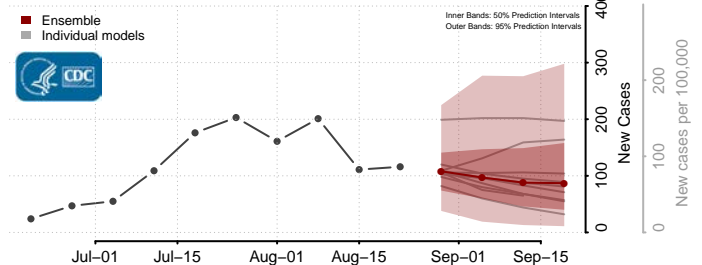

Hampton County, Virginia