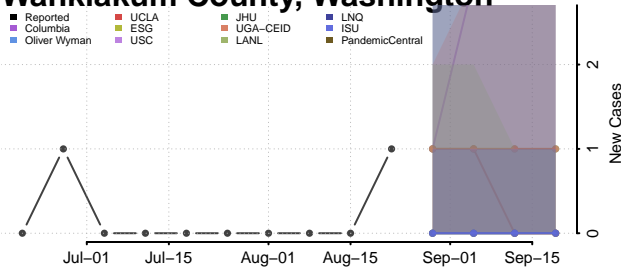

Wahkiakum County, Washington