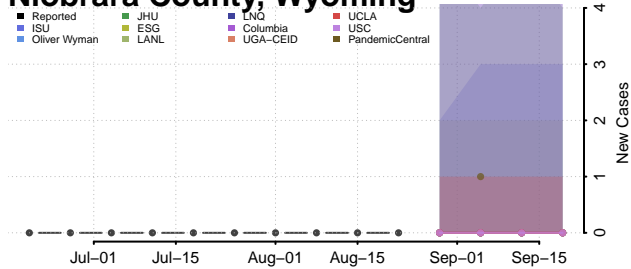

Niobrara County, Wyoming