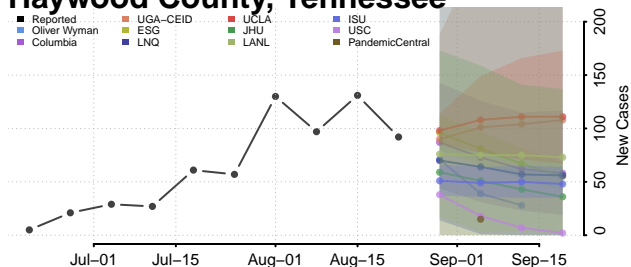

Haywood County, Tennessee