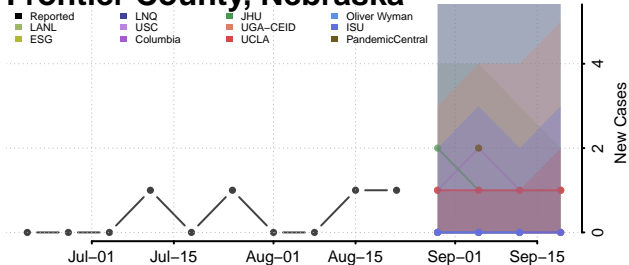

Frontier County, Nebraska