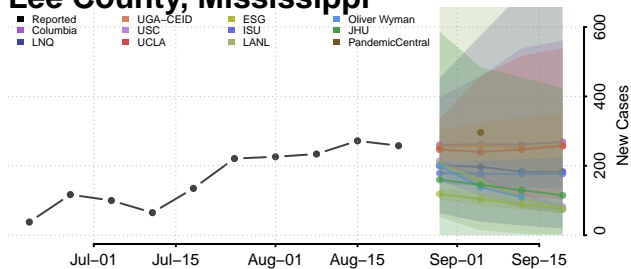

Lee County, Mississippi