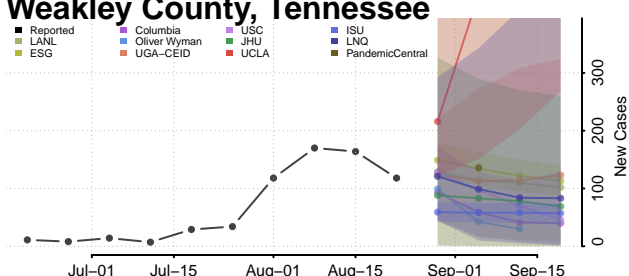

Weakley County, Tennessee