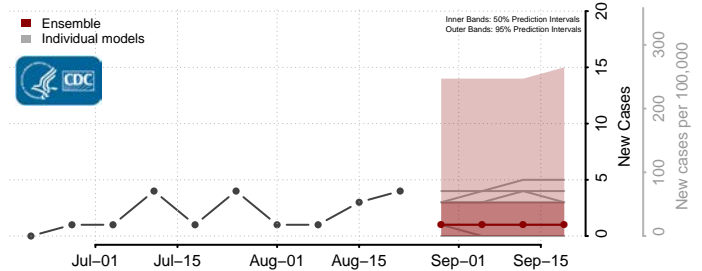

Cotton County, Oklahoma