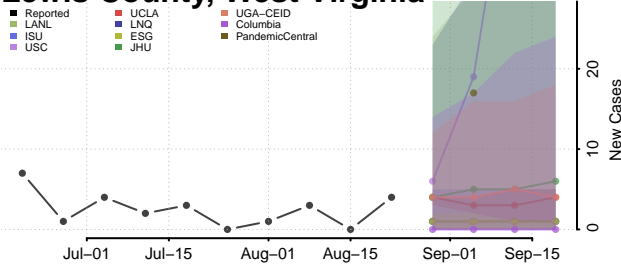

Lewis County, West Virginia