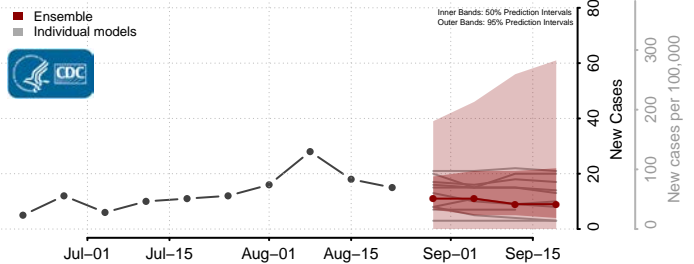

Saunders County, Nebraska