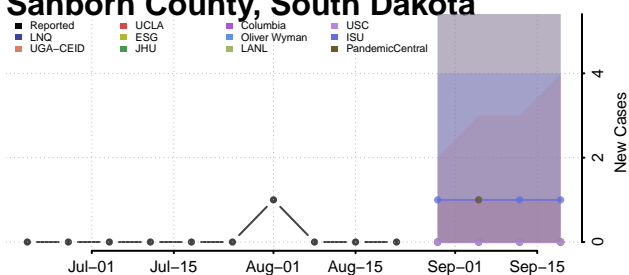

Sanborn County, South Dakota