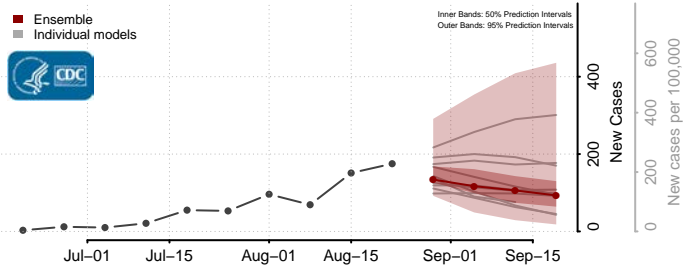

Cole County, Missouri