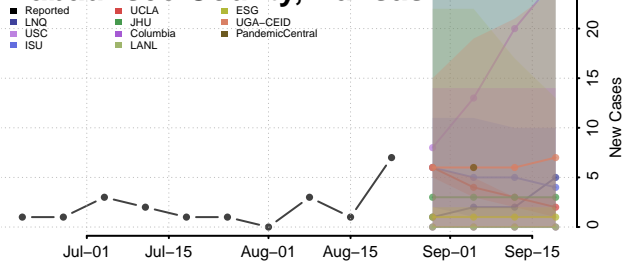

Wabaunsee County, Kansas