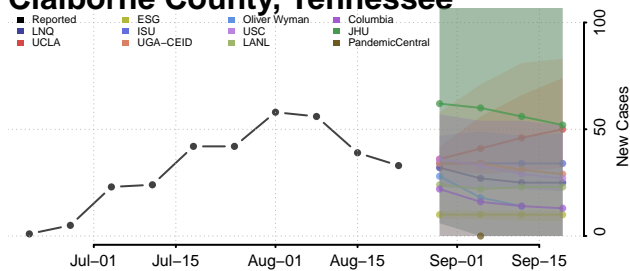

Claiborne County, Tennessee