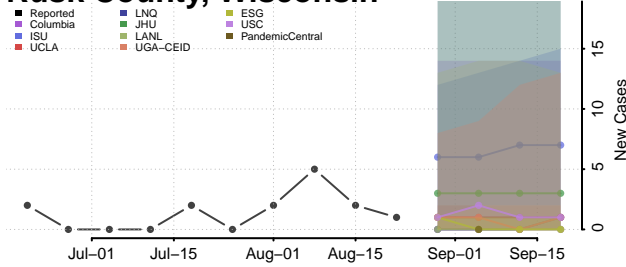

Rusk County, Wisconsin