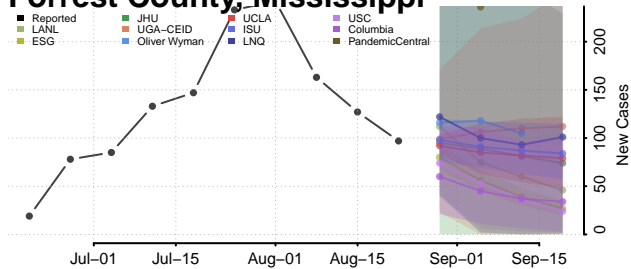

Forrest County, Mississippi