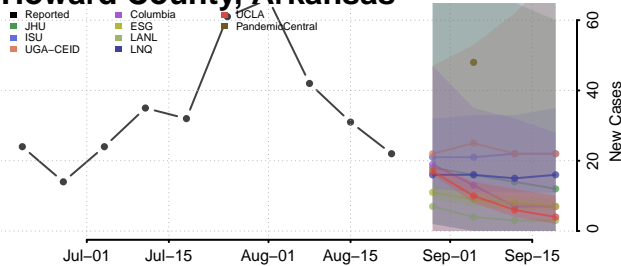

Howard County, Arkansas