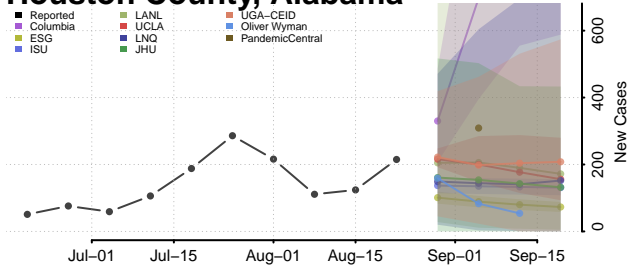

Houston County, Alabama