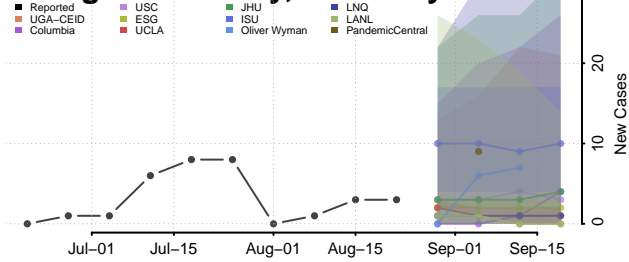

Livingston County, Kentucky