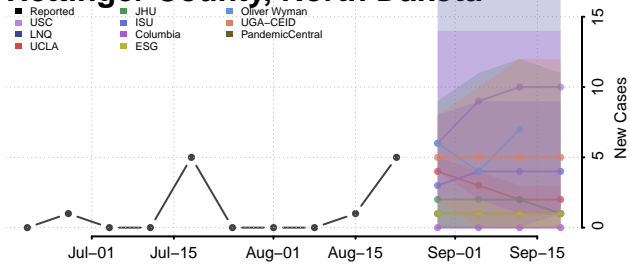

Hettinger County, North Dakota