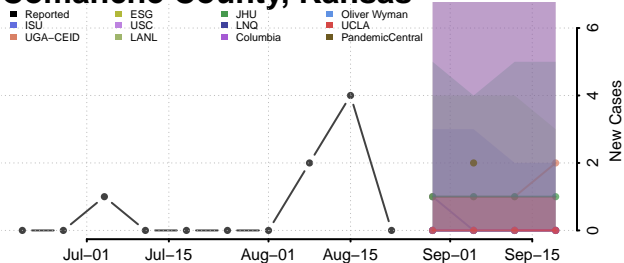

Comanche County, Kansas