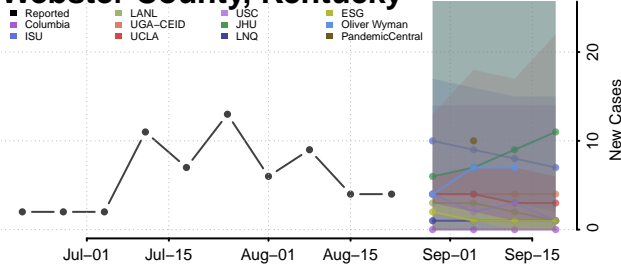

Webster County, Kentucky