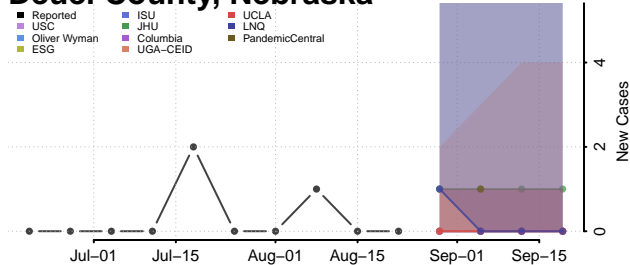

Deuel County, Nebraska