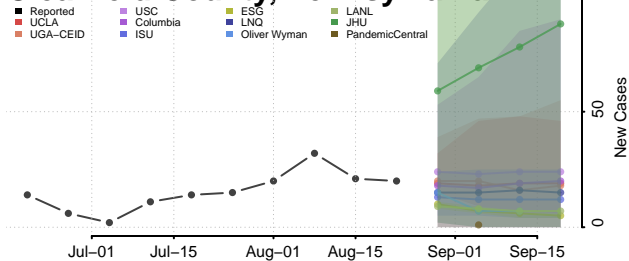

Clearfield County, Pennsylvania