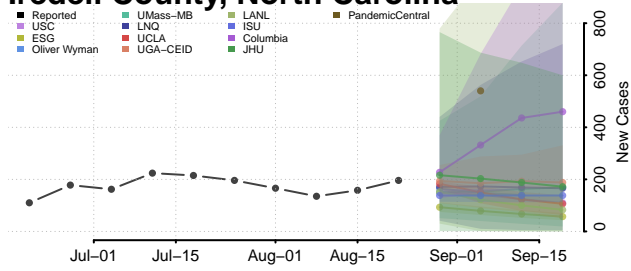

Iredell County, North Carolina