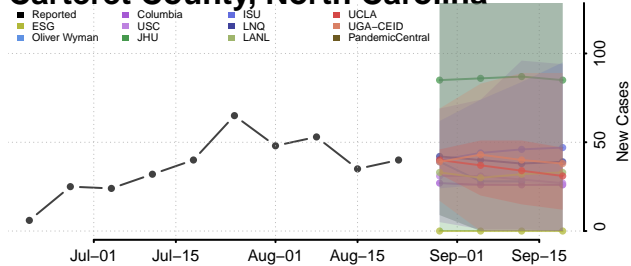

Carteret County, North Carolina