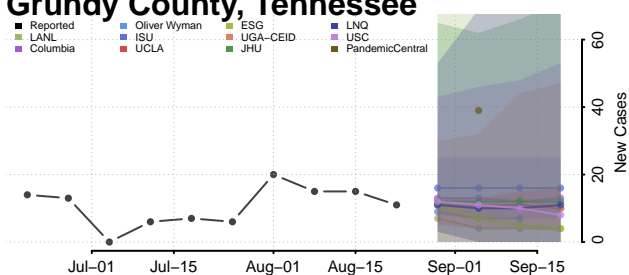

Grundy County, Tennessee