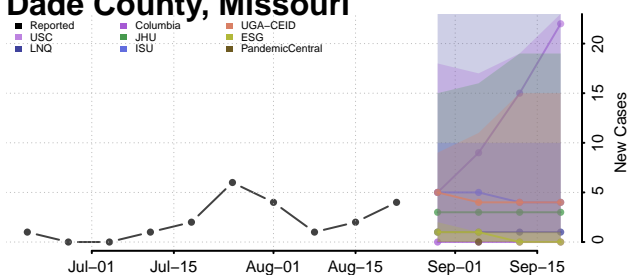

Dade County, Missouri