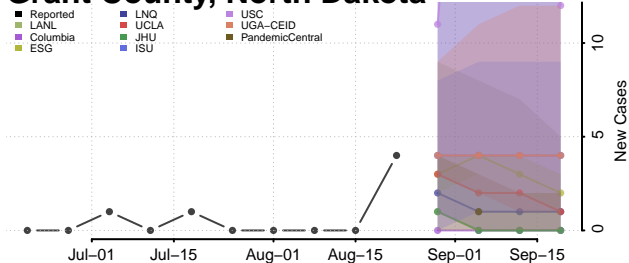

Grant County, North Dakota