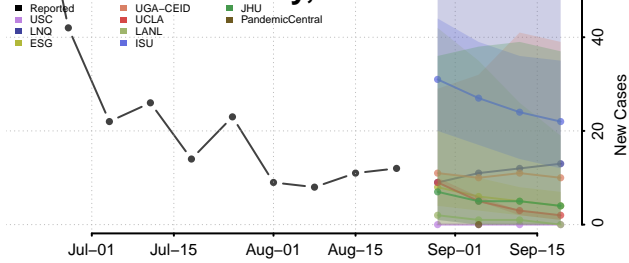

Buena Vista County, Iowa