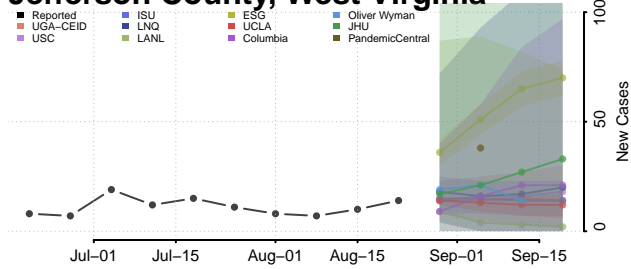

Jefferson County, West Virginia