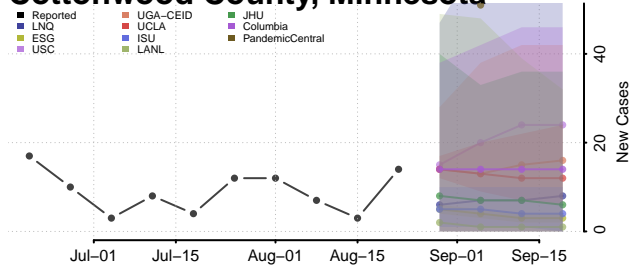

### Cottonwood County, Minnesota