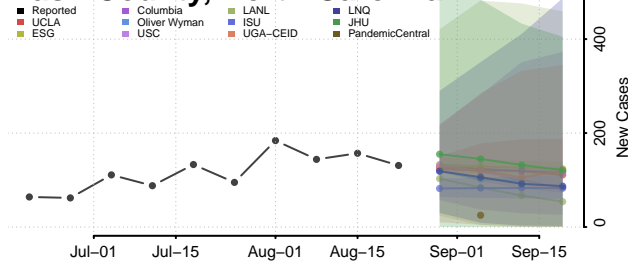

Nash County, North Carolina