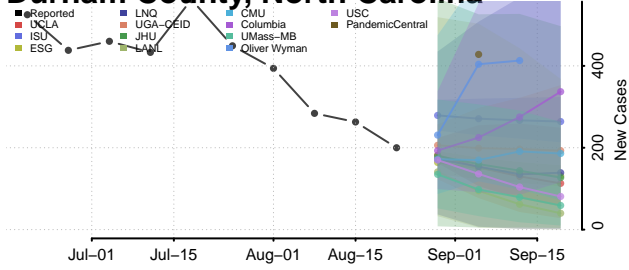

Durham County, North Carolina