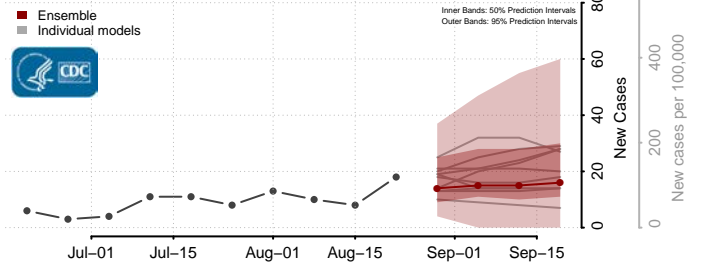

Montgomery County, Iowa