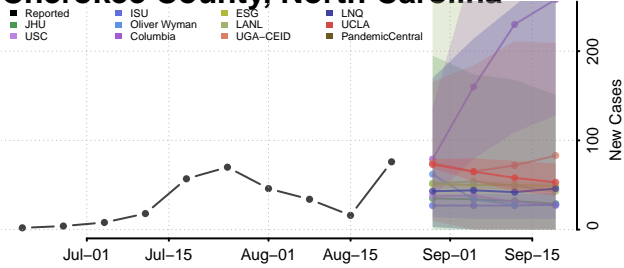

Cherokee County, North Carolina