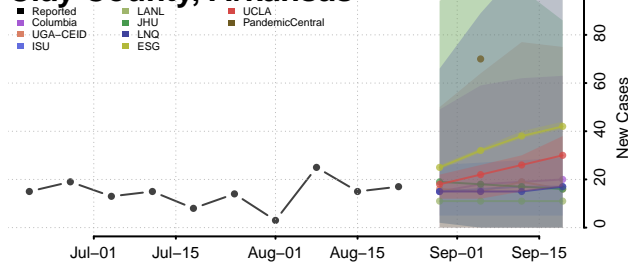

### Cleburne County, Arkansas