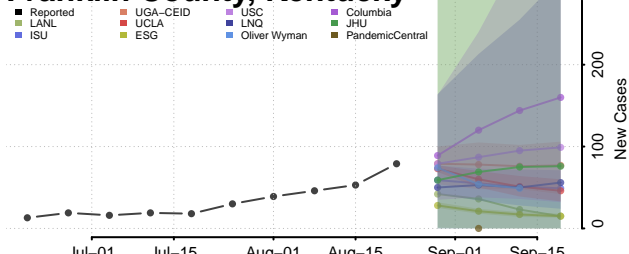

Franklin County, Kentucky