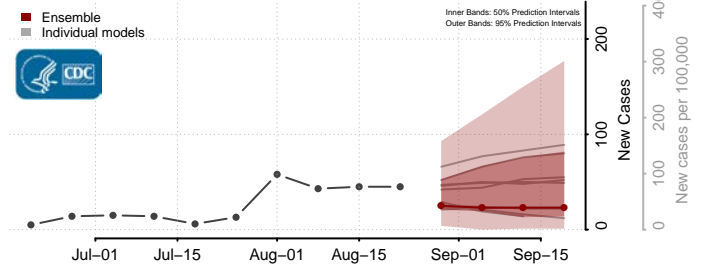

Mercer County, West Virginia