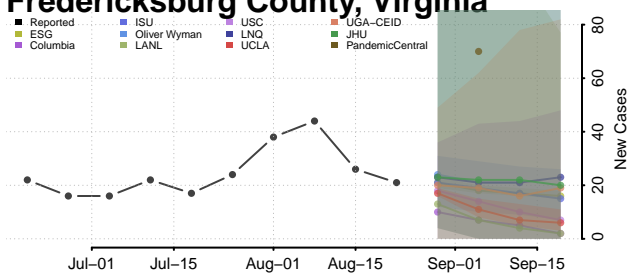

Fredericksburg County, Virginia