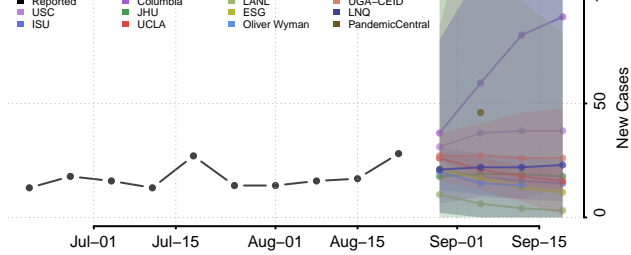

### Hopewell County, Virginia