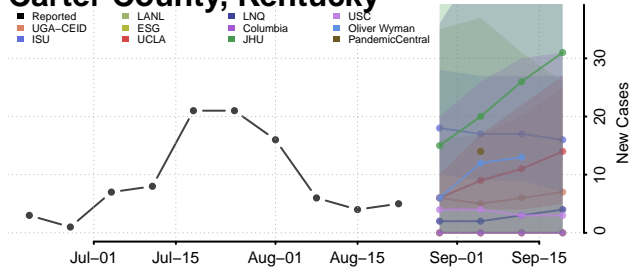

Carter County, Kentucky