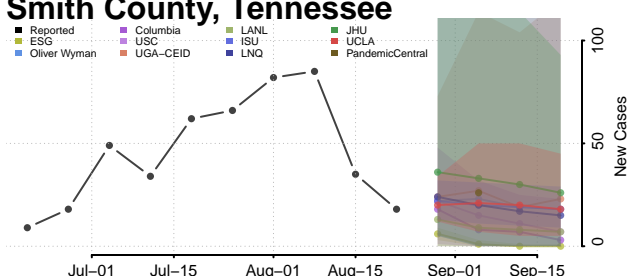

Smith County, Tennessee