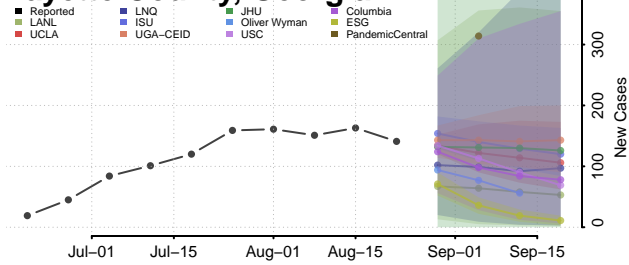

Fayette County, Georgia