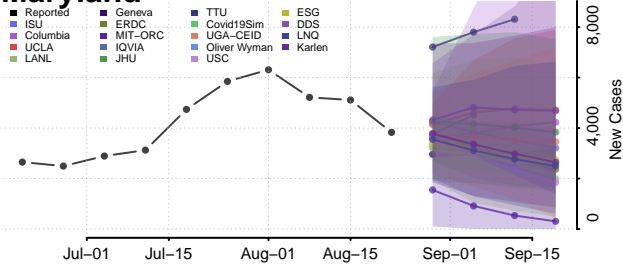

Waldo County, Maine

Washington County, Maine

York County, Maine

Maryland

Allegany County, Maryland

Anne Arundel County, Maryland