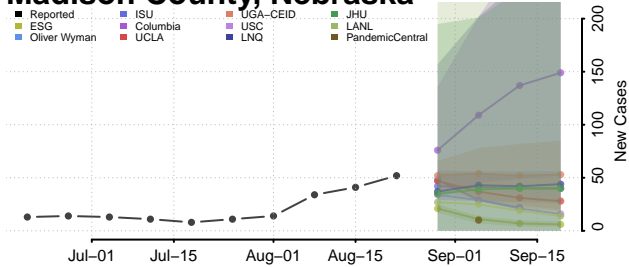

### Madison County, Nebraska