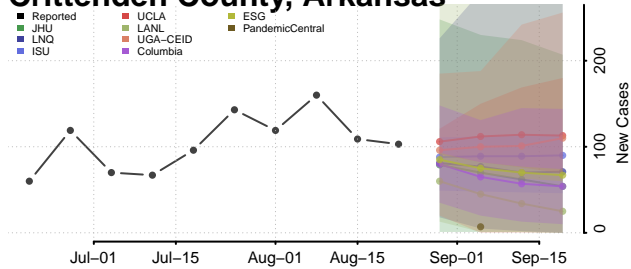

Crittenden County, Arkansas