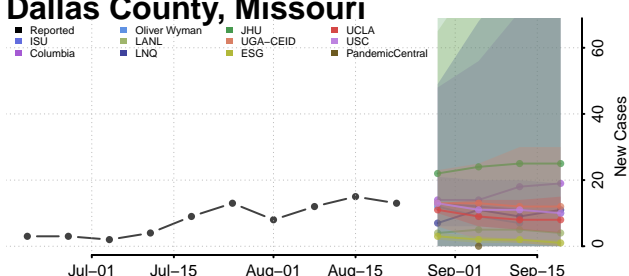

Dallas County, Missouri