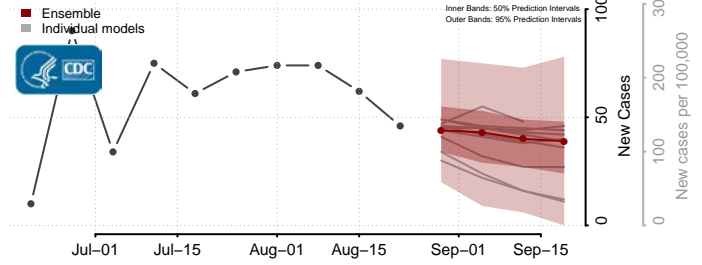

Lincoln County, Mississippi