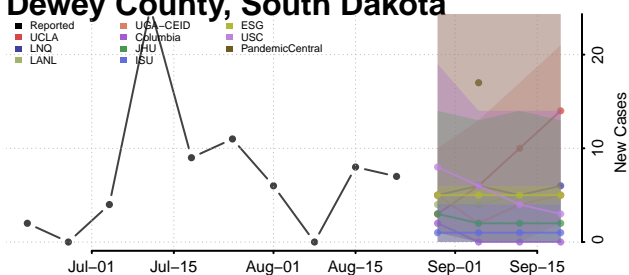

Dewey County, South Dakota