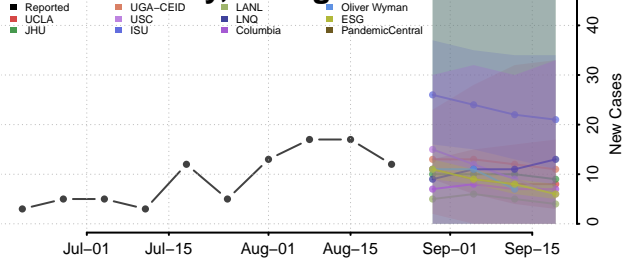

Wilcox County, Georgia