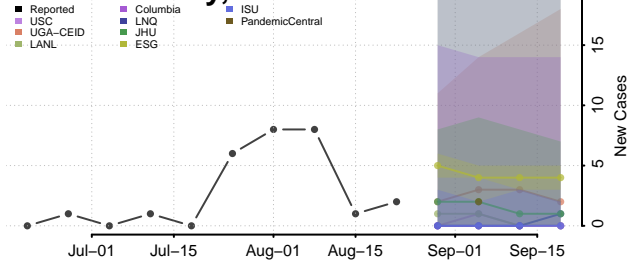

Foster County, North Dakota