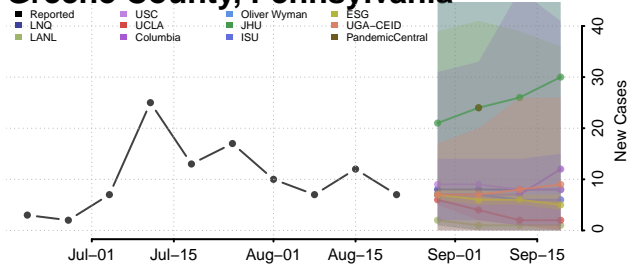

Greene County, Pennsylvania