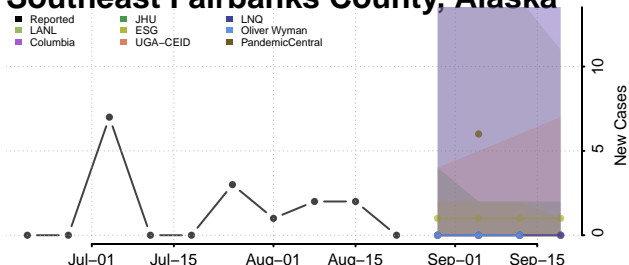

Southeast Fairbanks County, Alaska