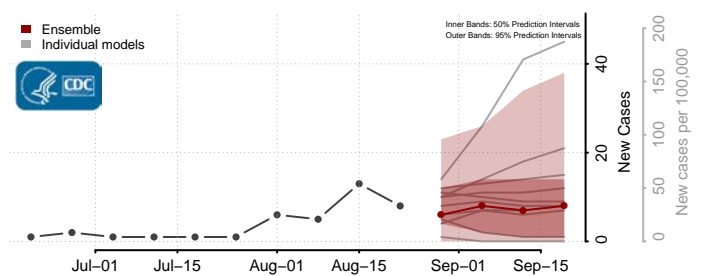

Fairfax City County, Virginia