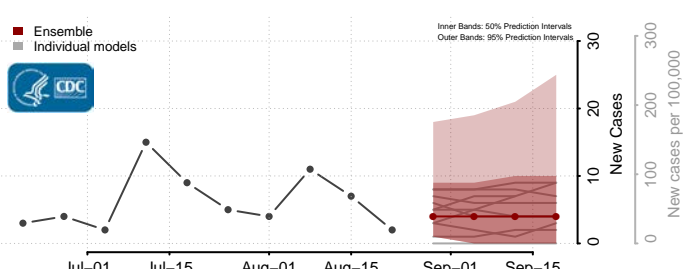

Love County, Oklahoma