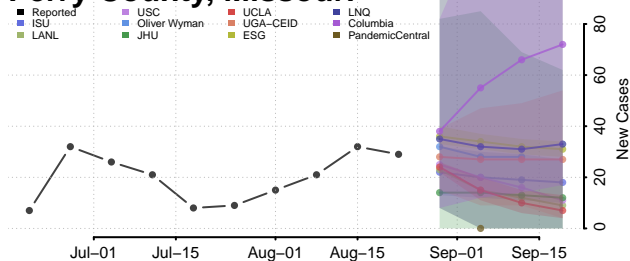

Perry County, Missouri