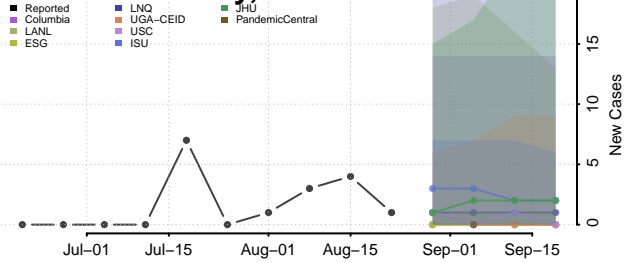

Chariton County, Missouri