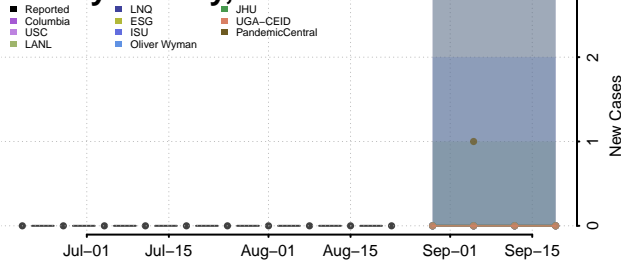

Liberty County, Montana