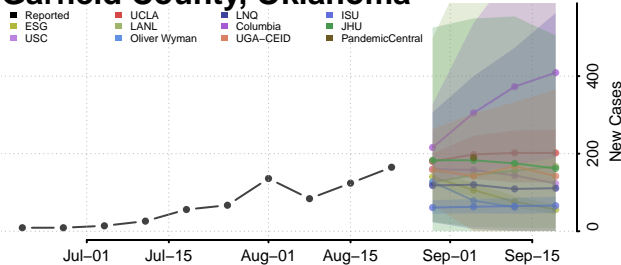

Garfield County, Oklahoma