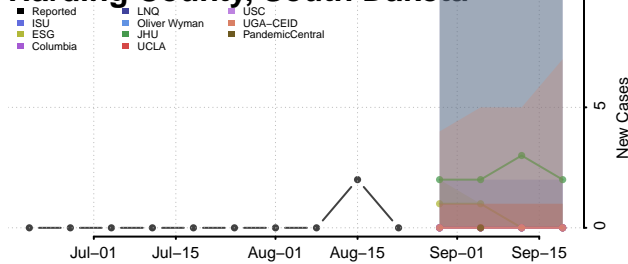

Harding County, South Dakota