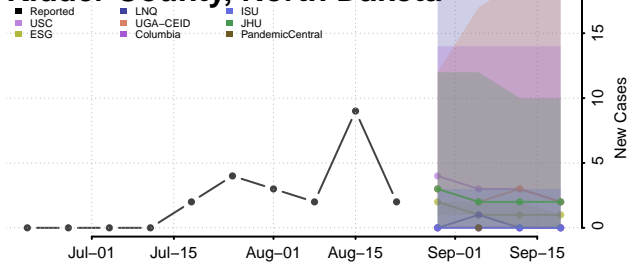

Kidder County, North Dakota