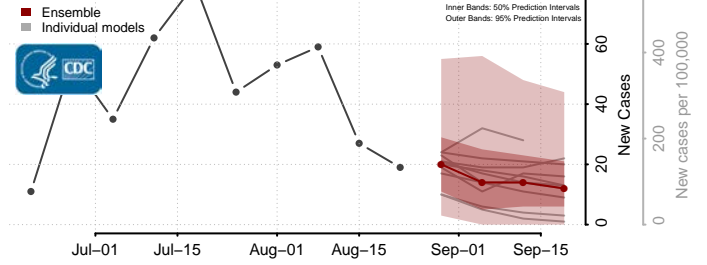

Walthall County, Mississippi