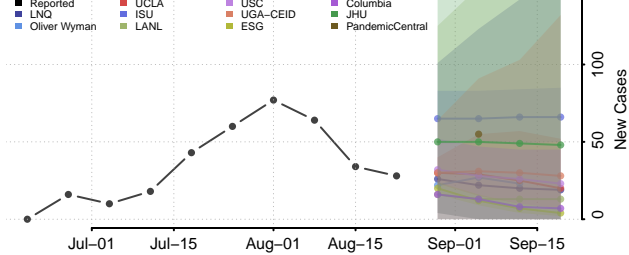

Hancock County, Mississippi