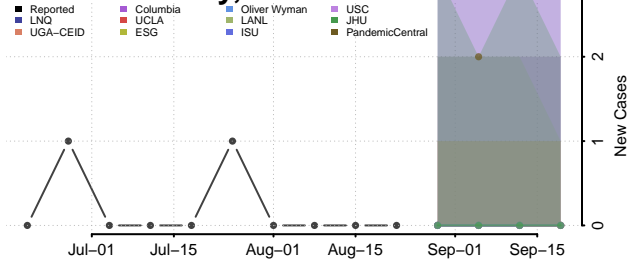

Kittson County, Minnesota