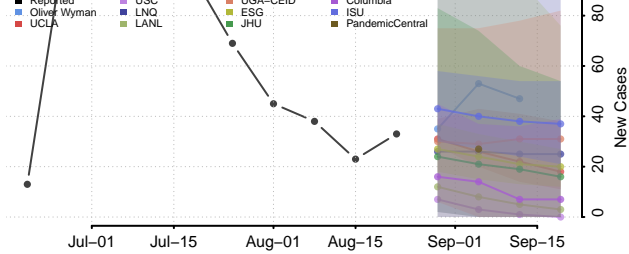

Grenada County, Mississippi