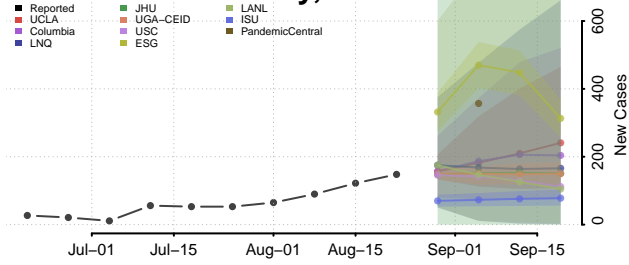

### Forest County, Wisconsin