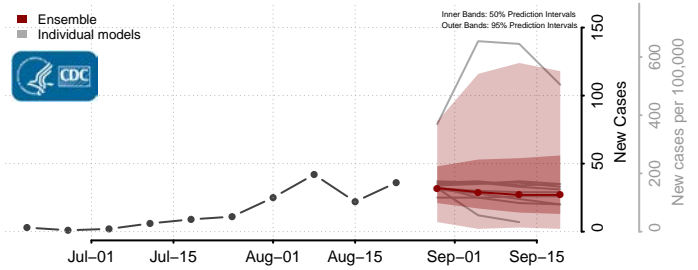

Morgan County, Tennessee