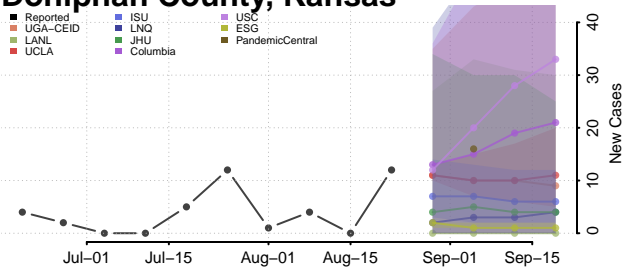

### Doniphan County, Kansas