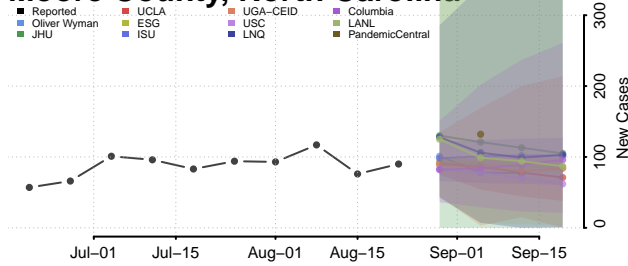

Moore County, North Carolina