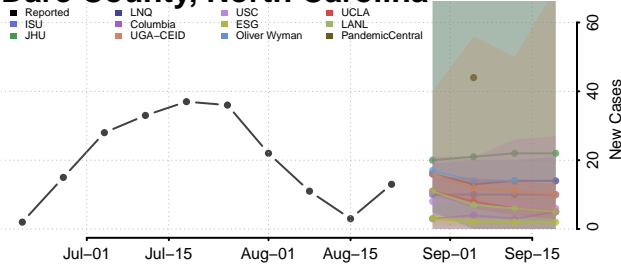

Dare County, North Carolina