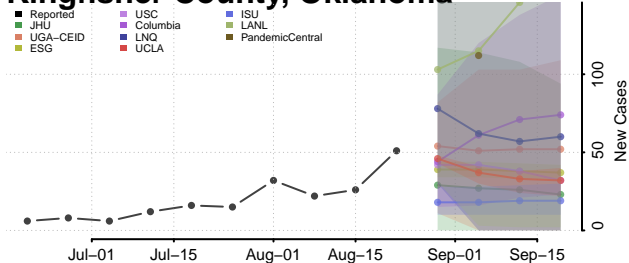

Kingfisher County, Oklahoma