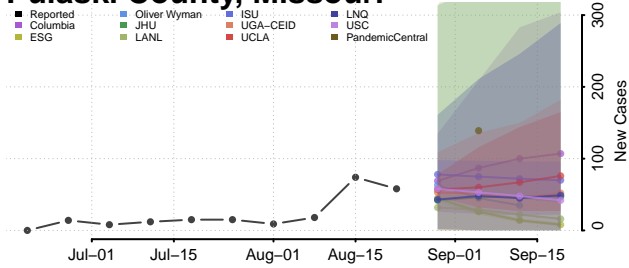

Pulaski County, Missouri