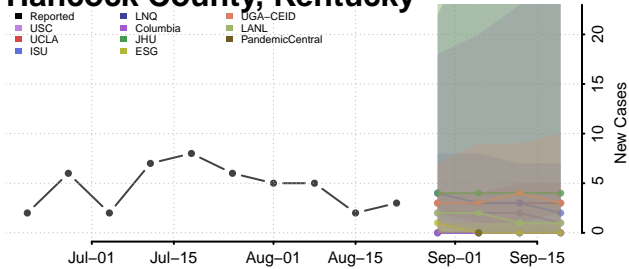

Hancock County, Kentucky