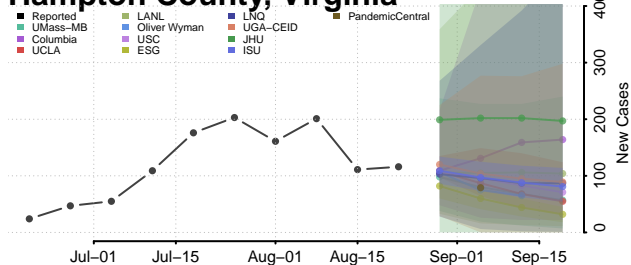

Hampton County, Virginia