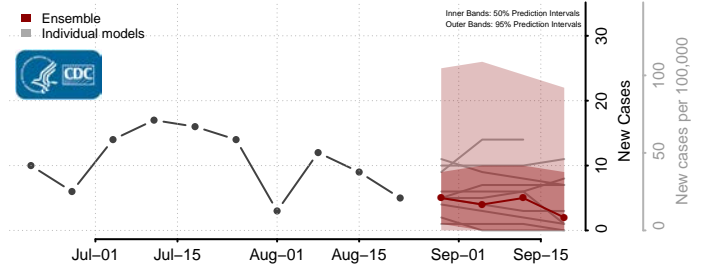

Page County, Virginia