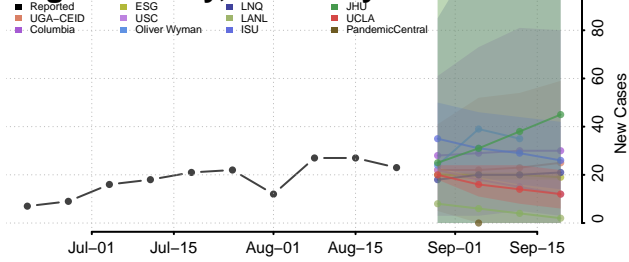

Logan County, Kentucky