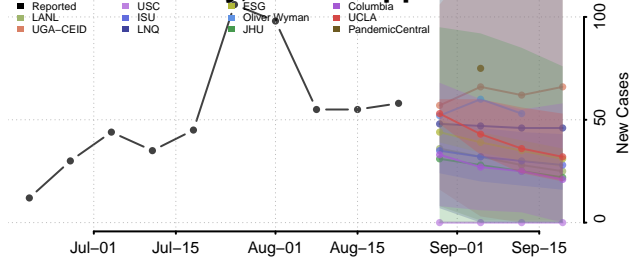

Holmes County, Mississippi