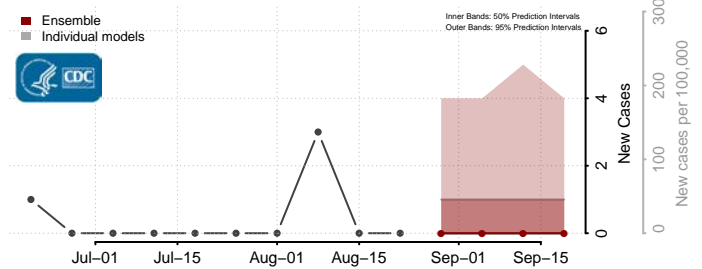

Highland County, Virginia