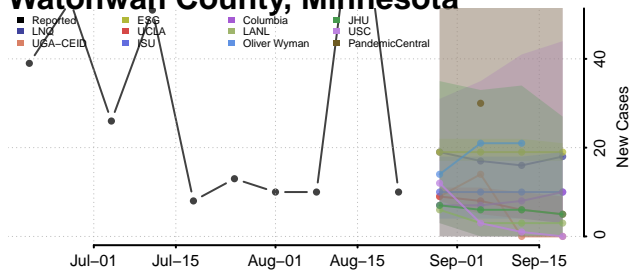

Watowan County, Minnesota