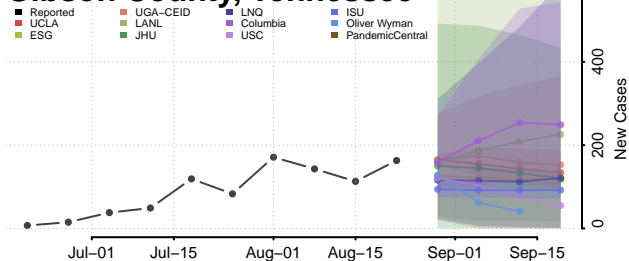

Gibson County, Tennessee