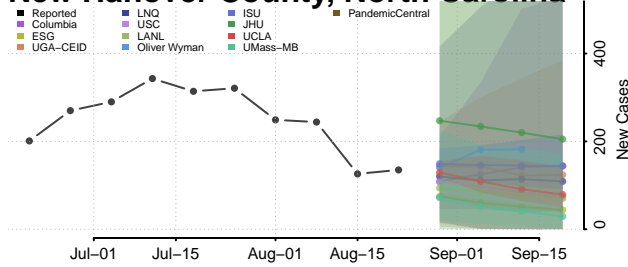

New Hanover County, North Carolina