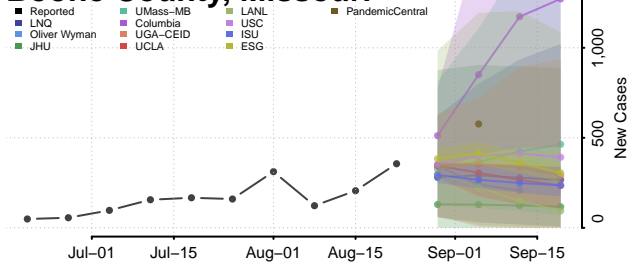

Boone County, Missouri