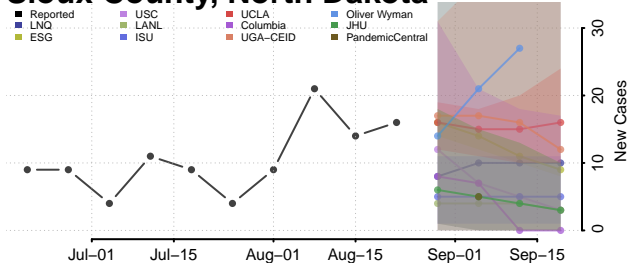

Sioux County, North Dakota