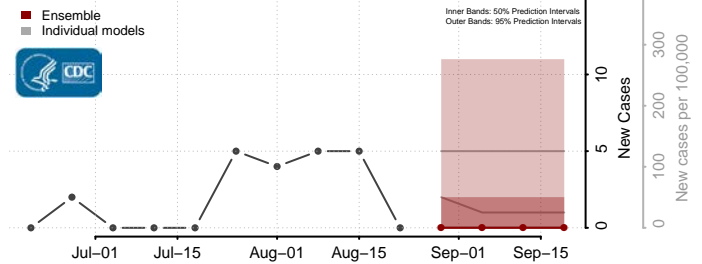

### Norton County, Virginia