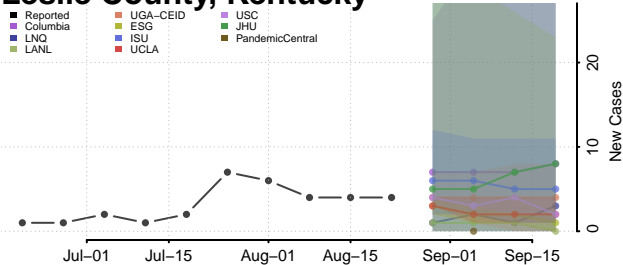

Leslie County, Kentucky