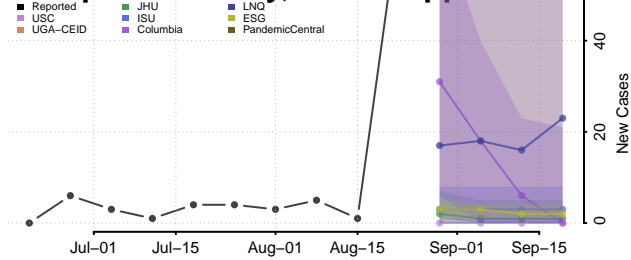

Issaquena County, Mississippi