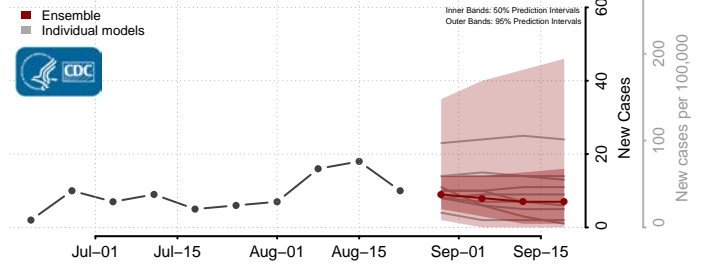

Iowa County, Wisconsin