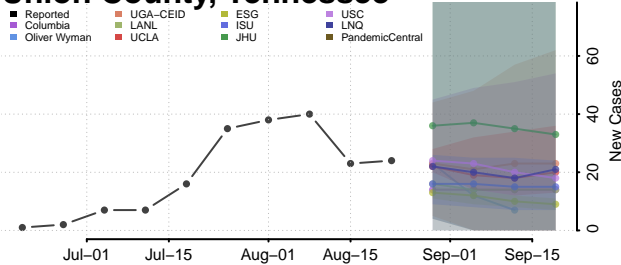

Union County, Tennessee