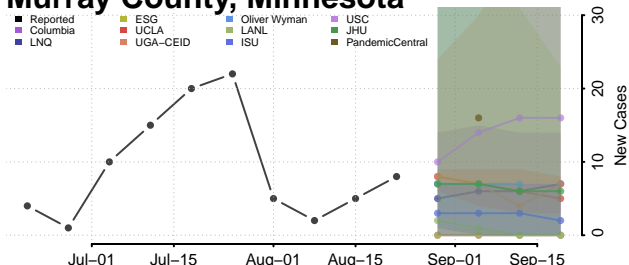

Murray County, Minnesota