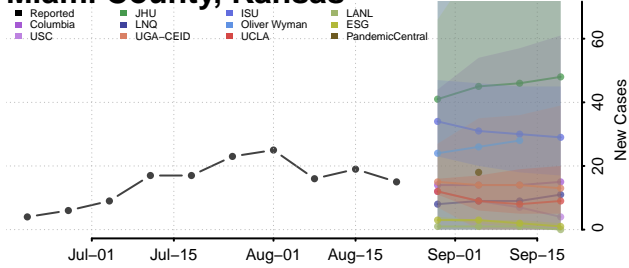

Miami County, Kansas