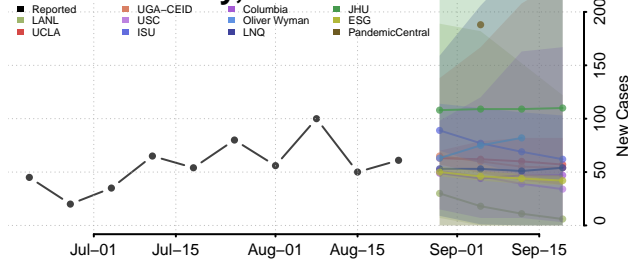

DeKalb County, Illinois