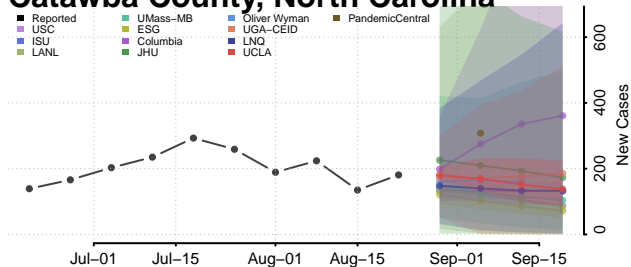

Catawba County, North Carolina