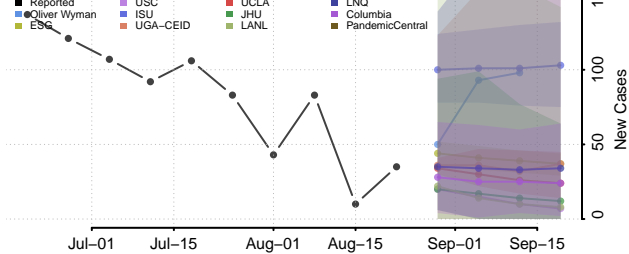

Sampson County, North Carolina