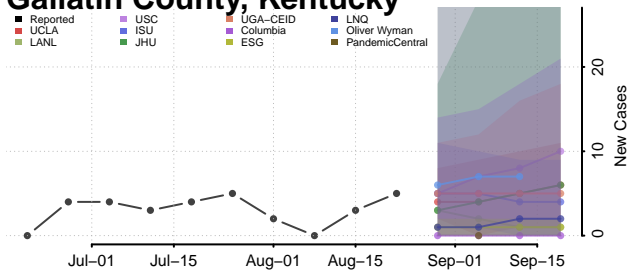

Gallatin County, Kentucky