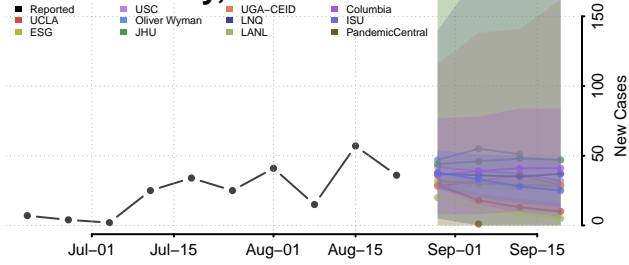

Saline County, Missouri