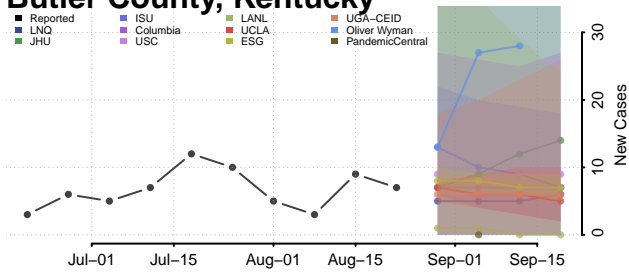

Butler County, Kentucky