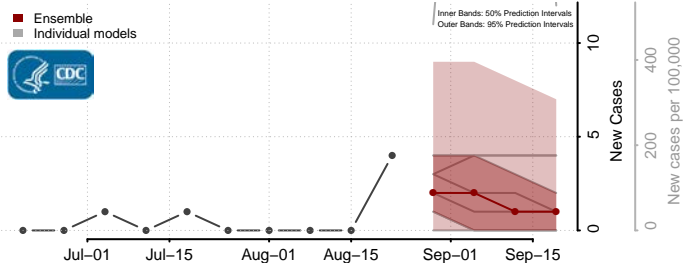

Grant County, North Dakota