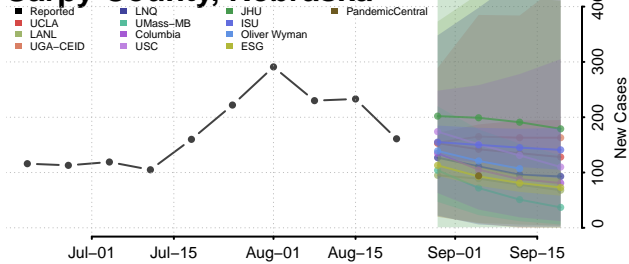

Sarpy County, Nebraska