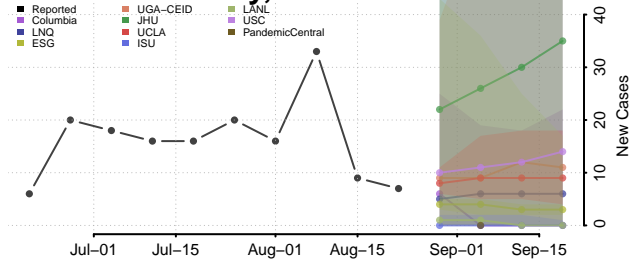

Herkimer County, New York