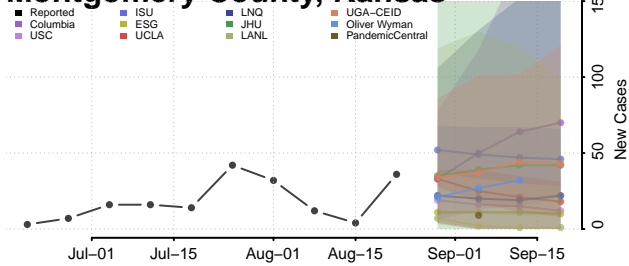

Montgomery County, Kansas