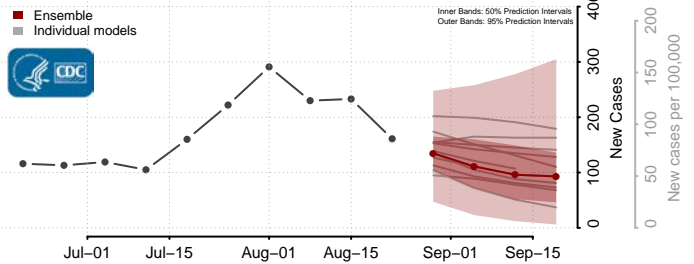

Sarpy County, Nebraska