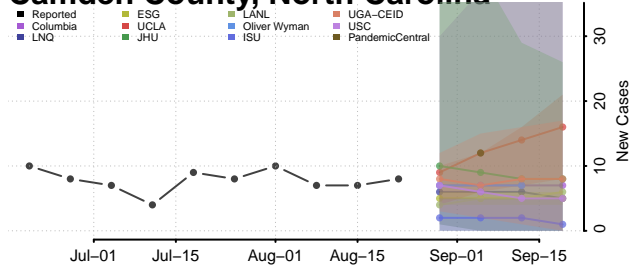

Camden County, North Carolina