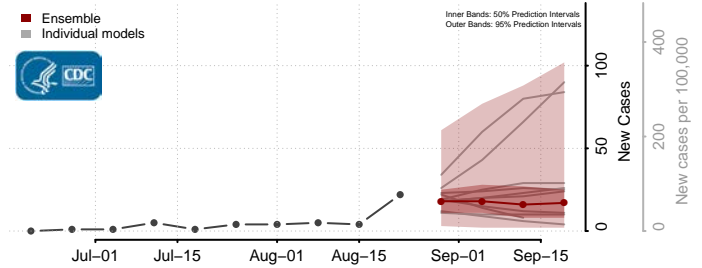

Jackson County, West Virginia