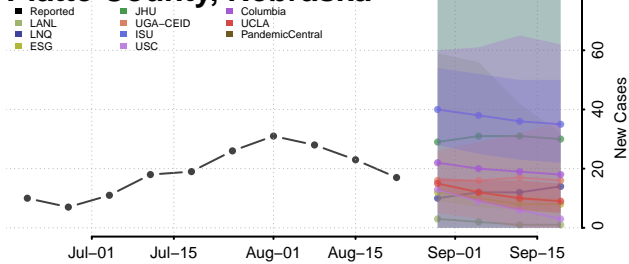

Platte County, Nebraska