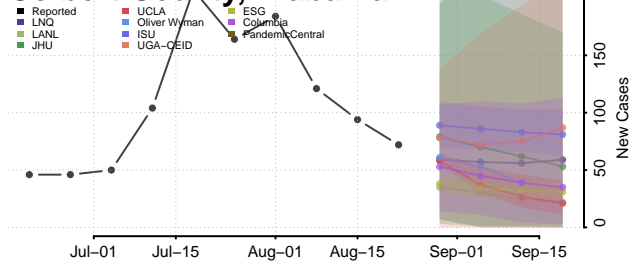

Colbert County, Alabama