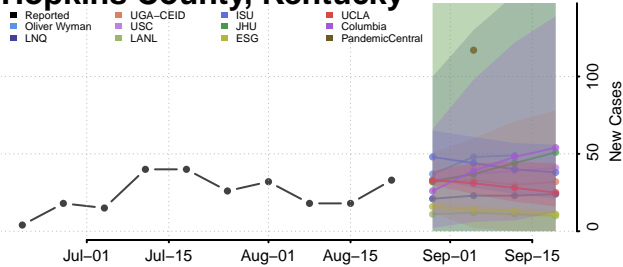

Hopkins County, Kentucky