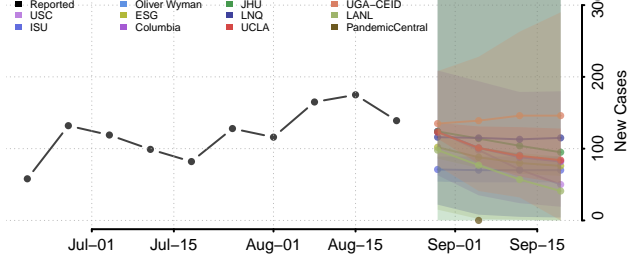

Stanly County, North Carolina