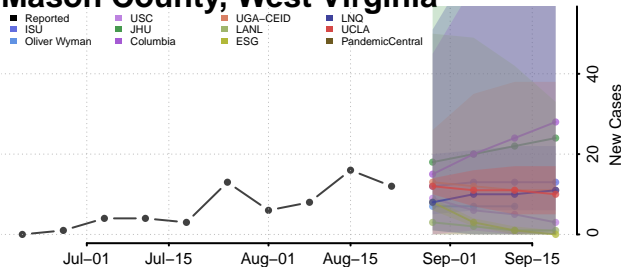

Mason County, West Virginia