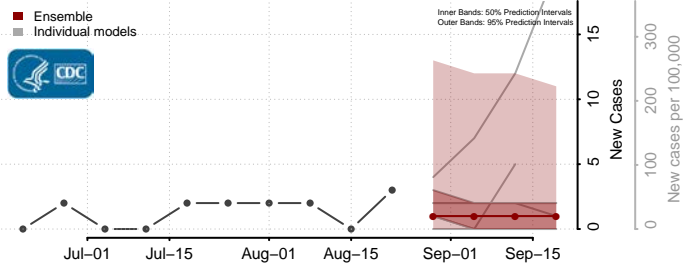

Kingsbury County, South Dakota