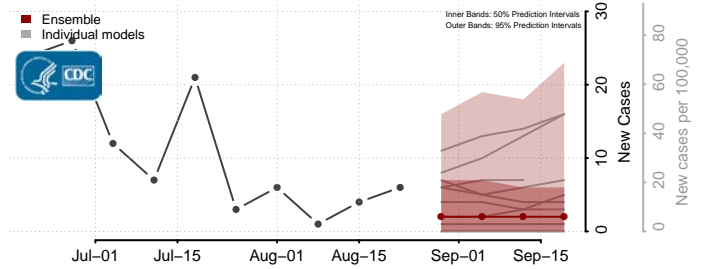

### Putnam County, West Virginia