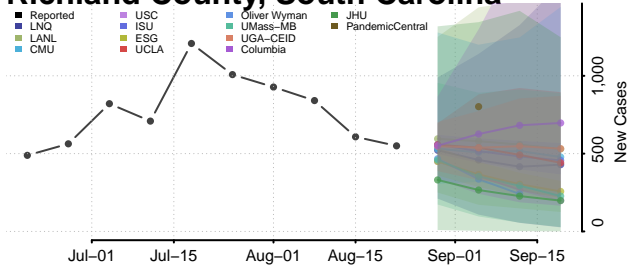

Richland County, South Carolina