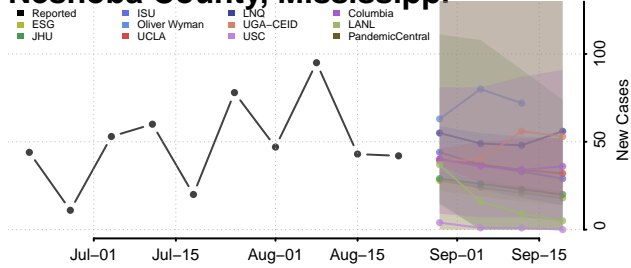

Neshoba County, Mississippi