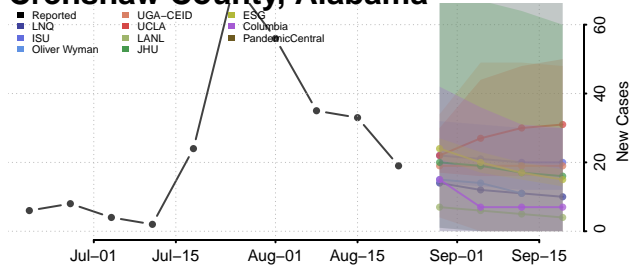

Crenshaw County, Alabama