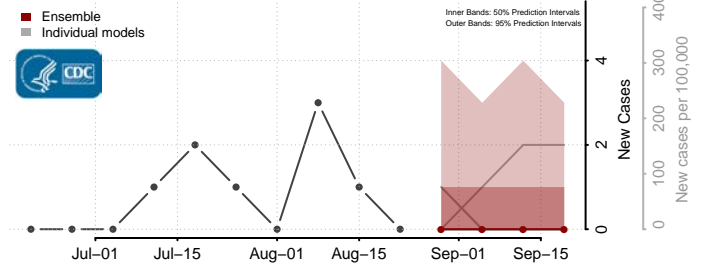

Sheridan County, North Dakota