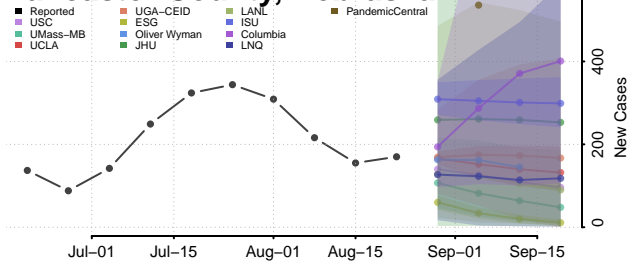

Lancaster County, Nebraska