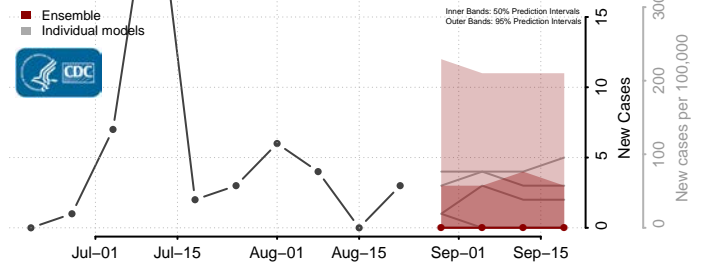

Phillips County, Kansas