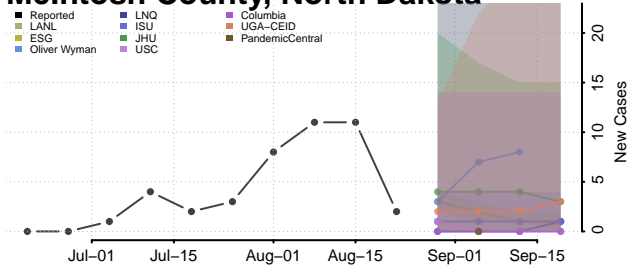

McIntosh County, North Dakota