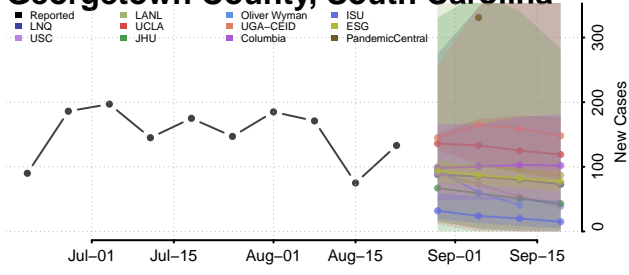

Georgetown County, South Carolina