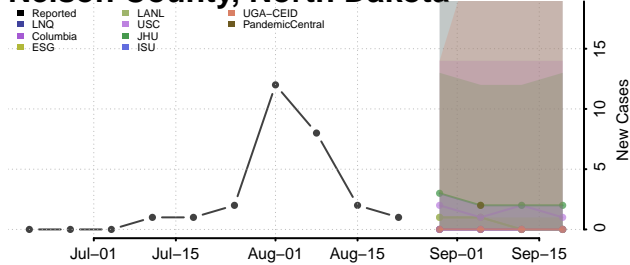

Nelson County, North Dakota