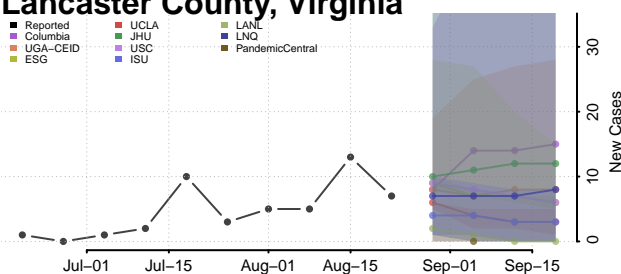

Lancaster County, Virginia