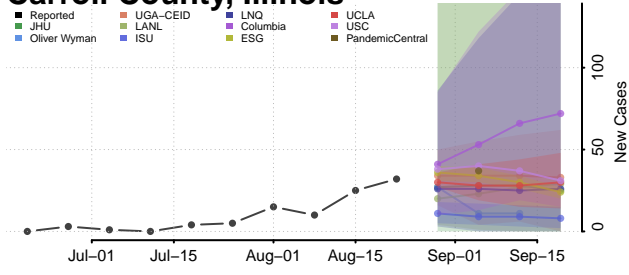

Carroll County, Illinois