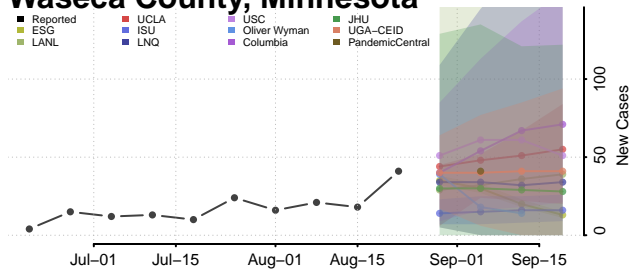

Waseca County, Minnesota