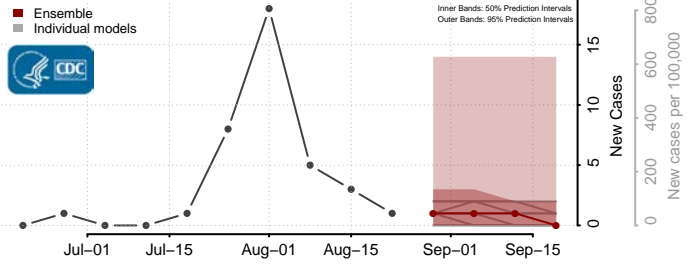

Griggs County, North Dakota