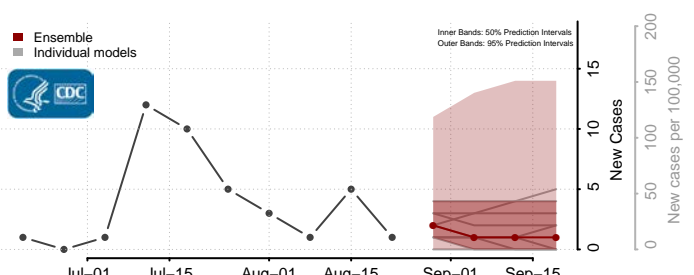

Swift County, Minnesota