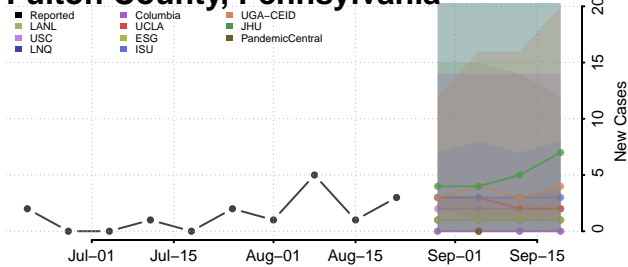

Fulton County, Pennsylvania