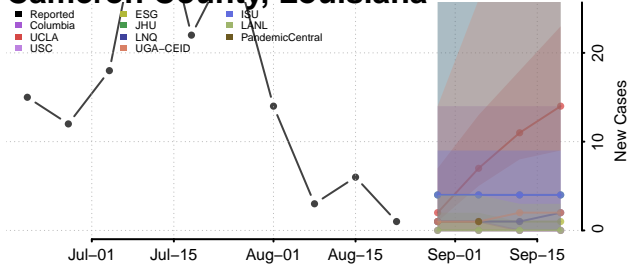

Cameron County, Louisiana