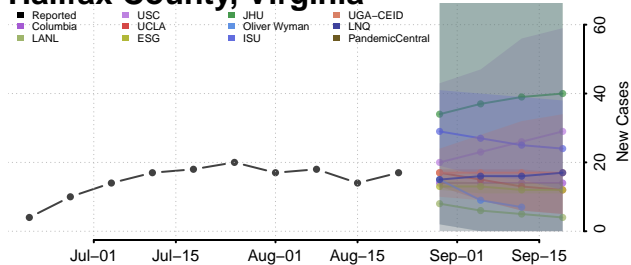

Halifax County, Virginia