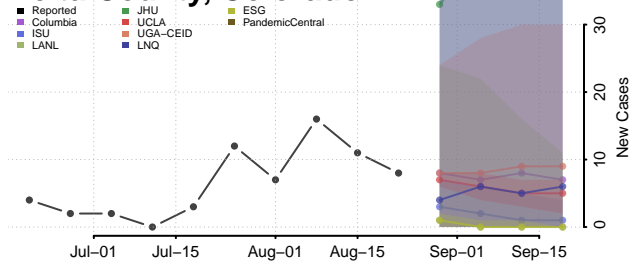

Delta County, Colorado