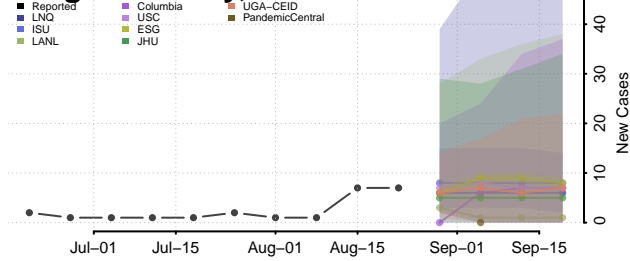

Oregon County, Missouri