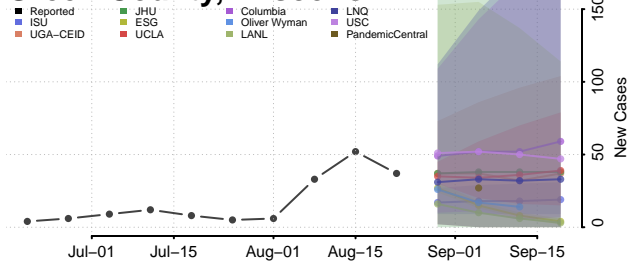

Green County, Wisconsin