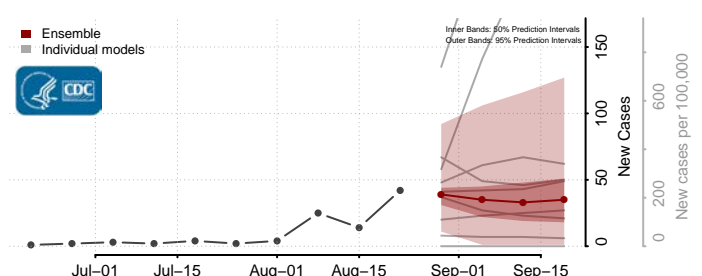

Radford County, Virginia