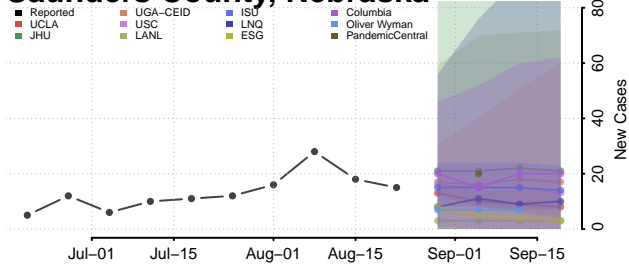

Saunders County, Nebraska