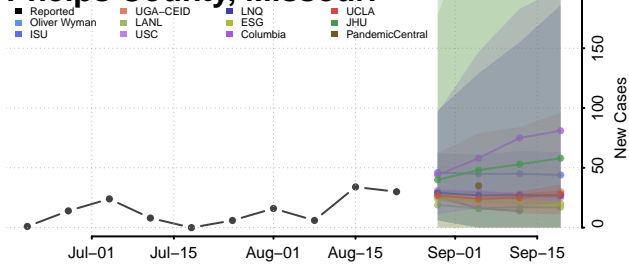

Phelps County, Missouri