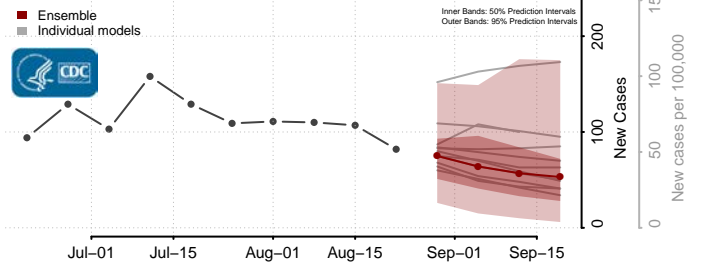

Olmsted County, Minnesota