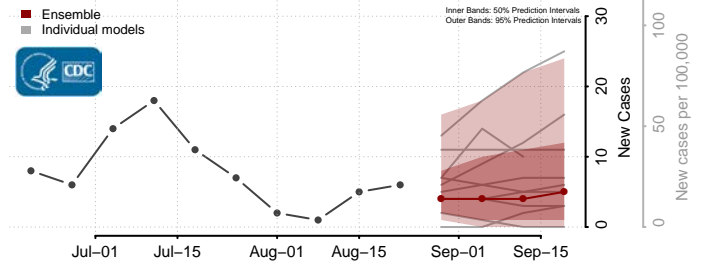

Randolph County, West Virginia