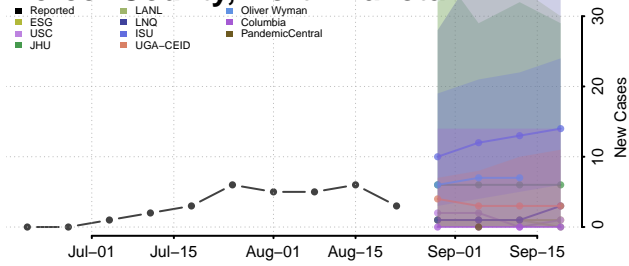

### Morton County, North Dakota