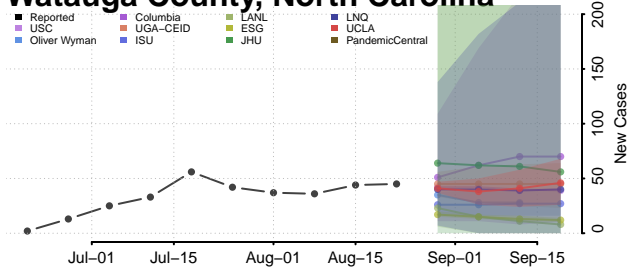

Watauga County, North Carolina