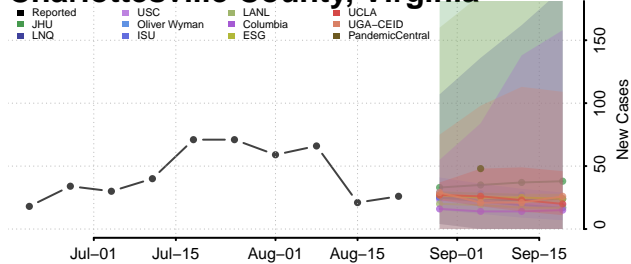

Charlottesville County, Virginia