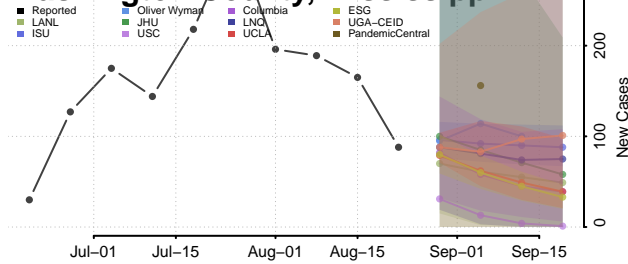

Washington County, Mississippi