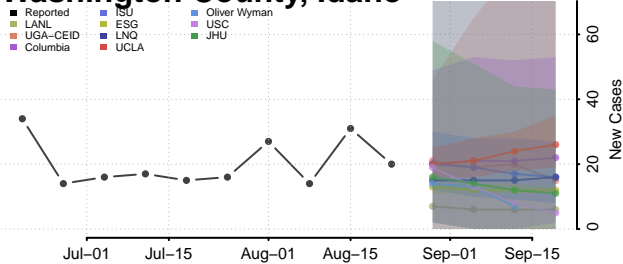

Washington County, Idaho