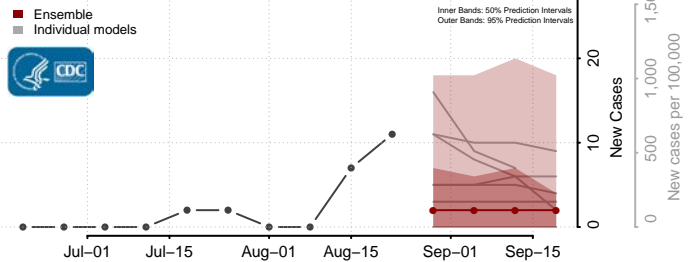

Golden Valley County, North Dakota