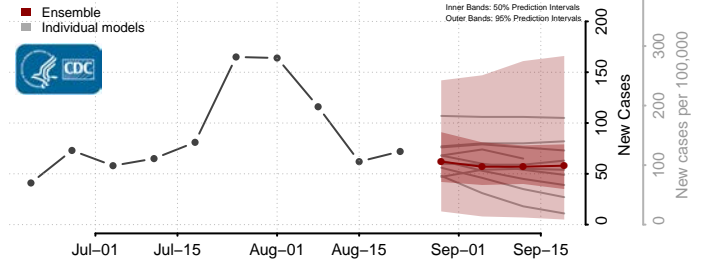

Lowndes County, Mississippi