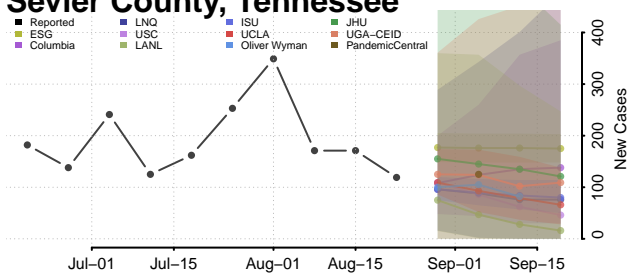

Sevier County, Tennessee