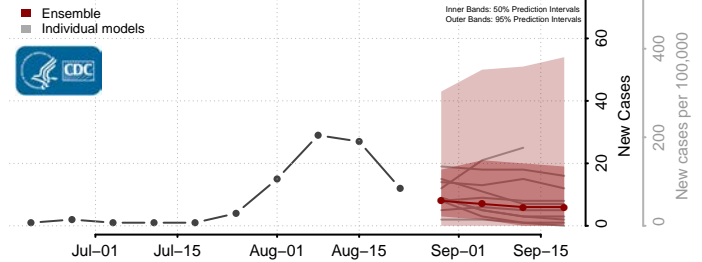

Rolette County, North Dakota