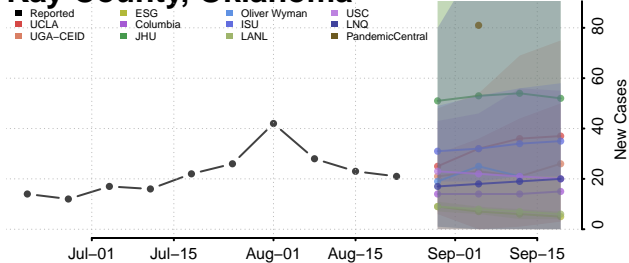

Kay County, Oklahoma