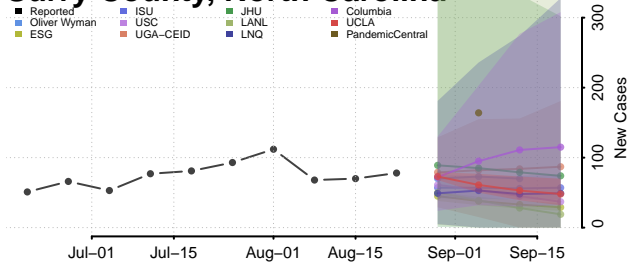

Surry County, North Carolina