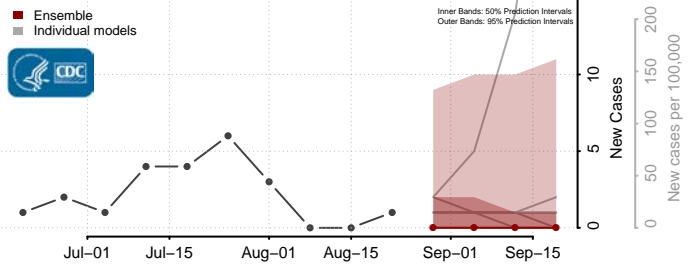

Pembina County, North Dakota