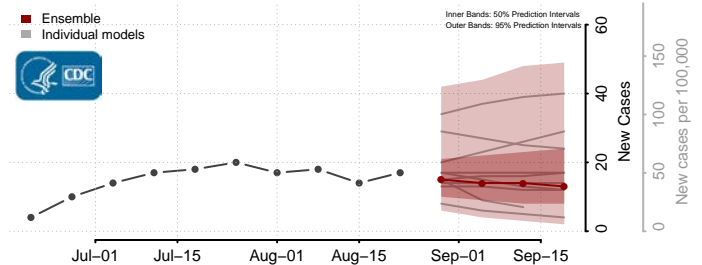

Halifax County, Virginia