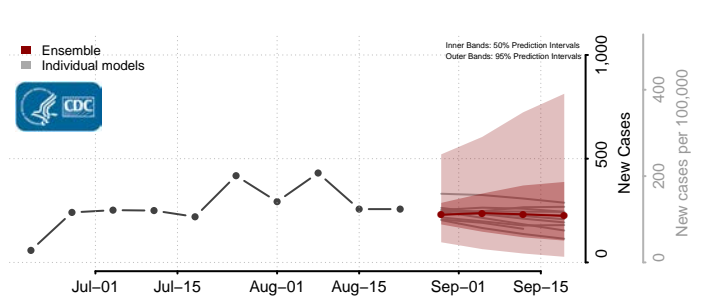

Harrison County, Mississippi