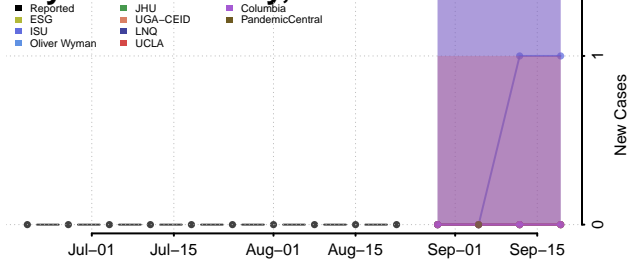

Keya Paha County, Nebraska