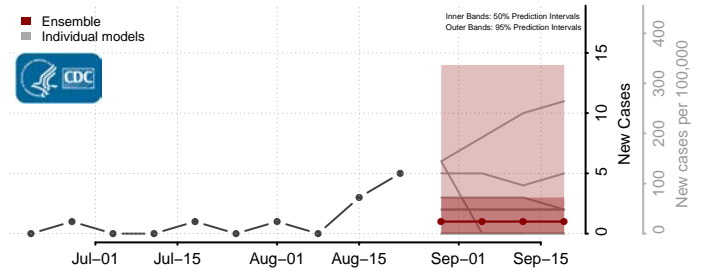

Valley County, Nebraska