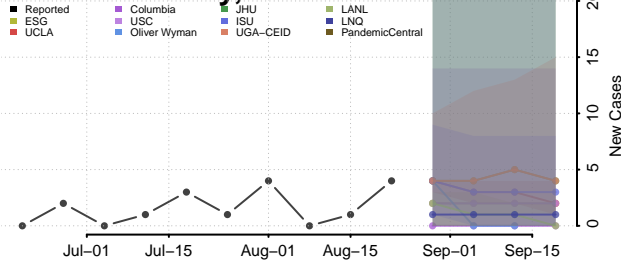

Howard County, Nebraska