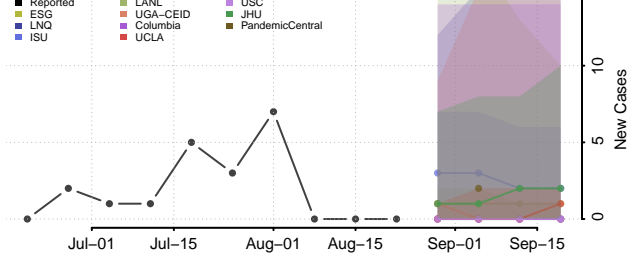

Menifee County, Kentucky