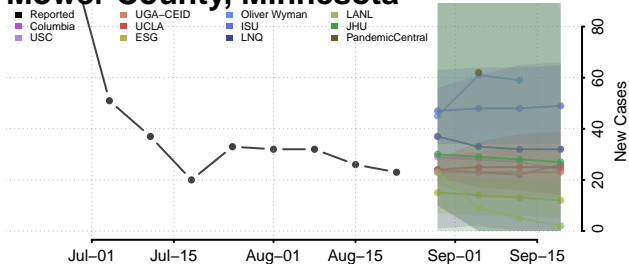

Mower County, Minnesota