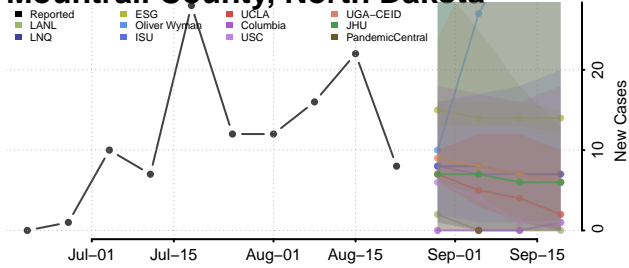

Mountrail County, North Dakota