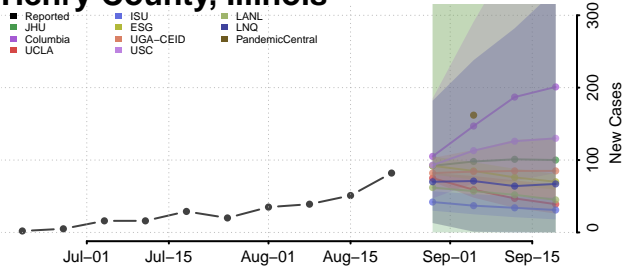

Henry County, Illinois