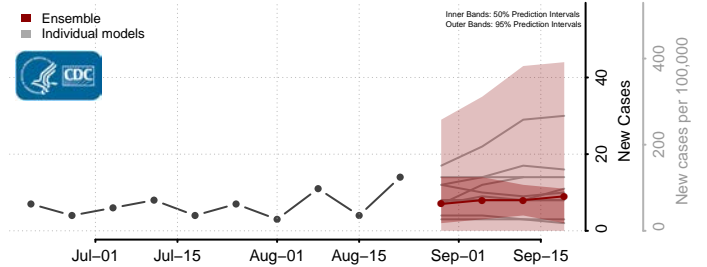

Cherokee County, Iowa