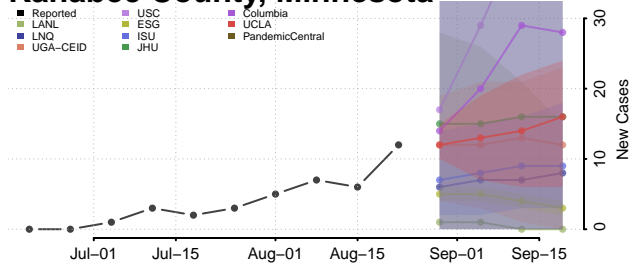

Kanabec County, Minnesota