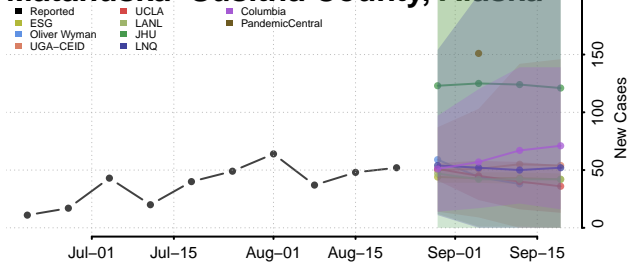

Matanuska-Susitna County, Alaska