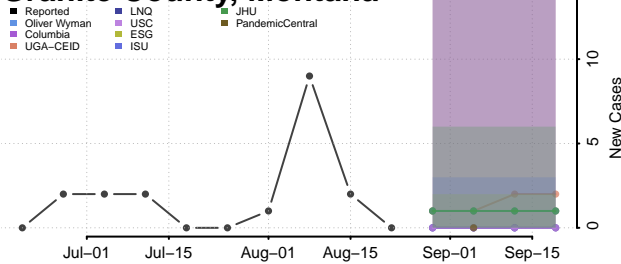

Granite County, Montana