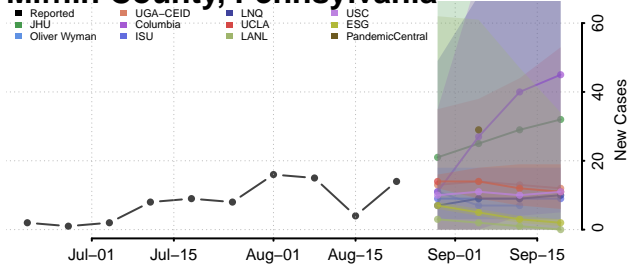

Mifflin County, Pennsylvania