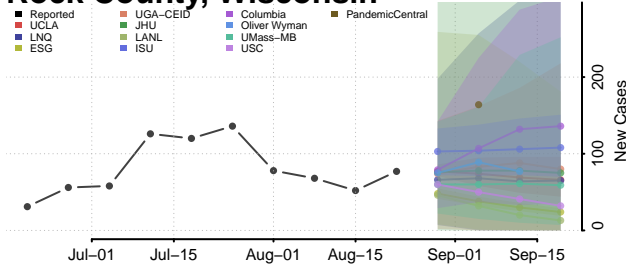

Rock County, Wisconsin