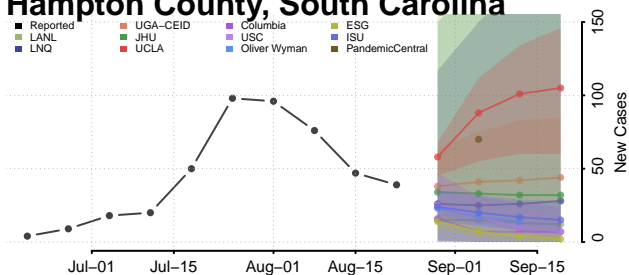

Hampton County, South Carolina