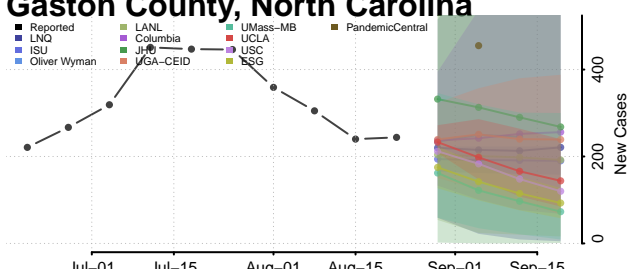

Gaston County, North Carolina