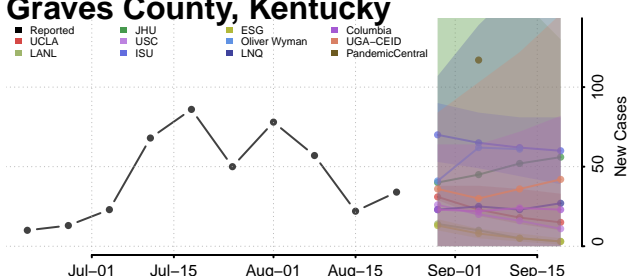

Graves County, Kentucky