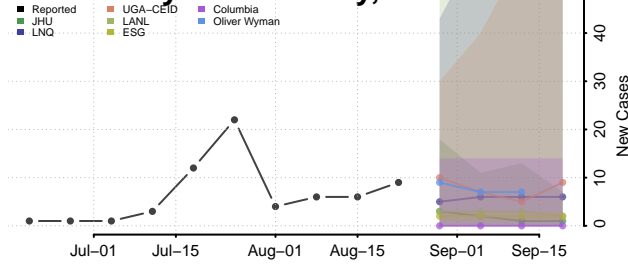

Yukon-Koyukuk County, Alaska