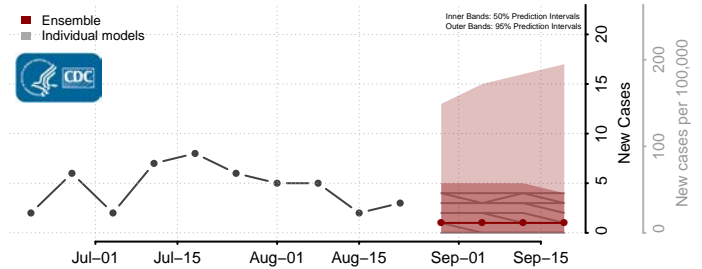

Hancock County, Kentucky