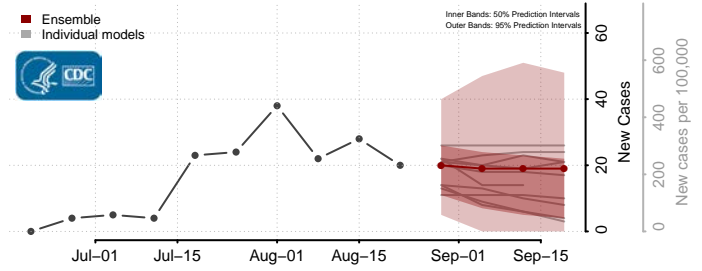

Wilkinson County, Mississippi