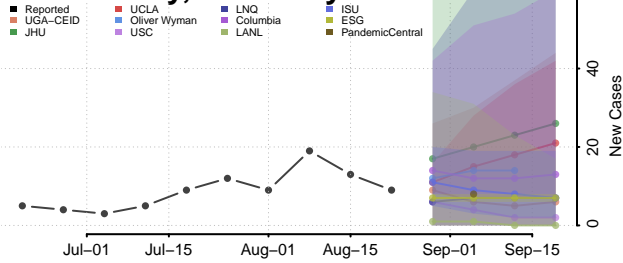

Hart County, Kentucky