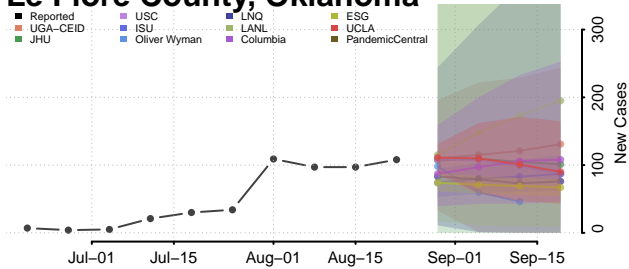

Le Flore County, Oklahoma