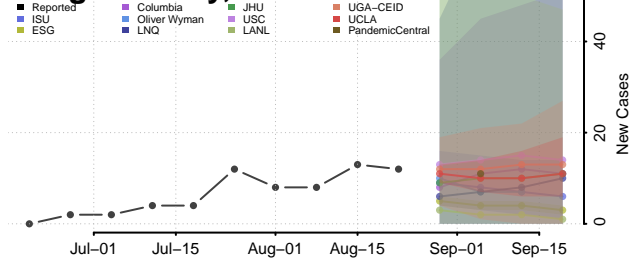

Osage County, Missouri