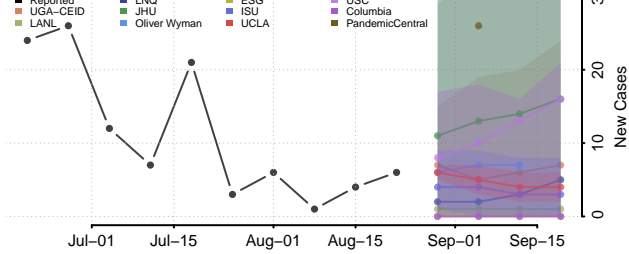

### Putnam County, West Virginia