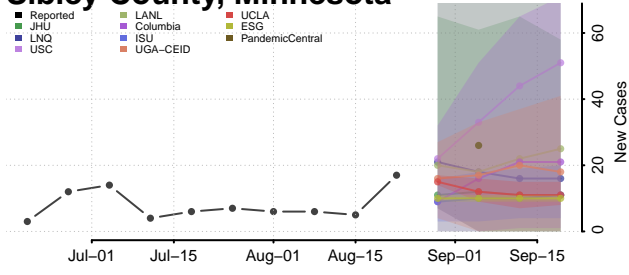

Sibley County, Minnesota