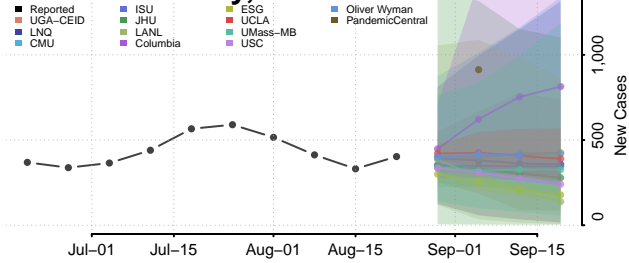

Guilford County, North Carolina