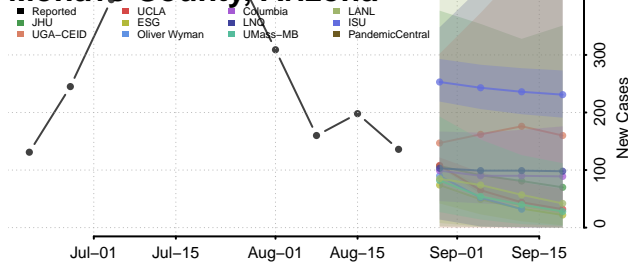

Mohave County, Arizona