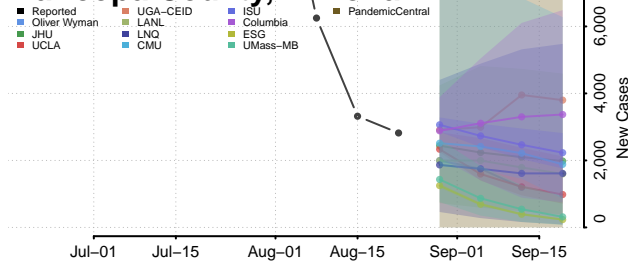

Maricopa County, Arizona