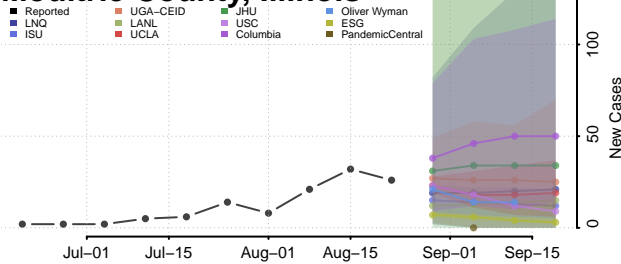

Moultrie County, Illinois