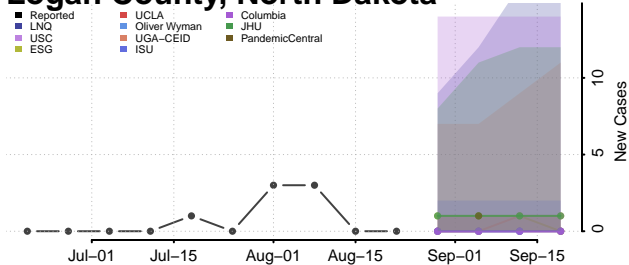

Logan County, North Dakota