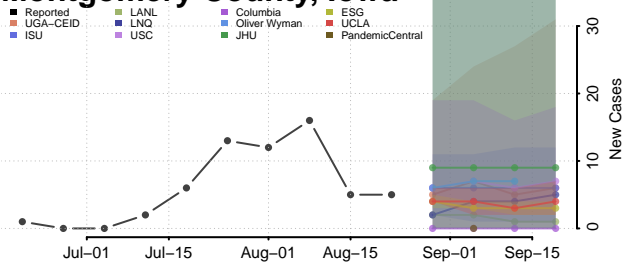

Montgomery County, Iowa