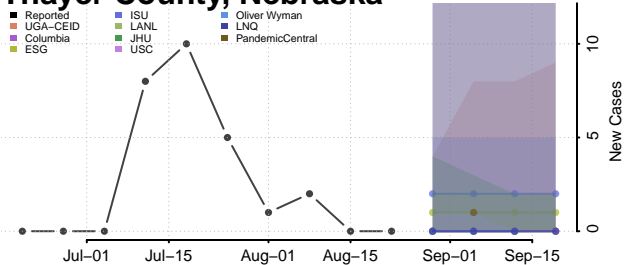

Thayer County, Nebraska