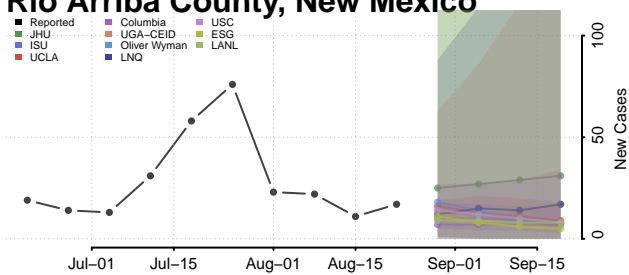

Rio Arriba County, New Mexico