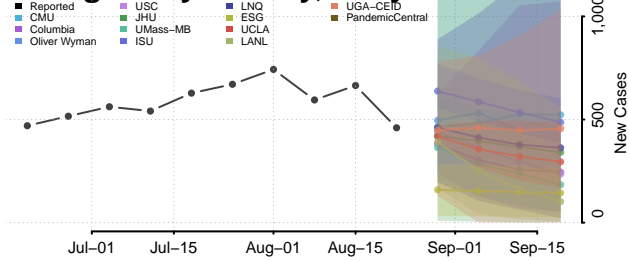

Montgomery County, Maryland