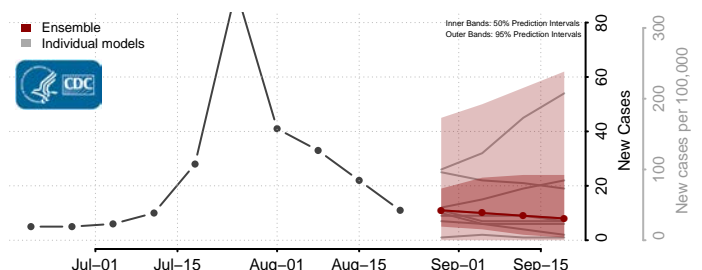

Harlan County, Kentucky