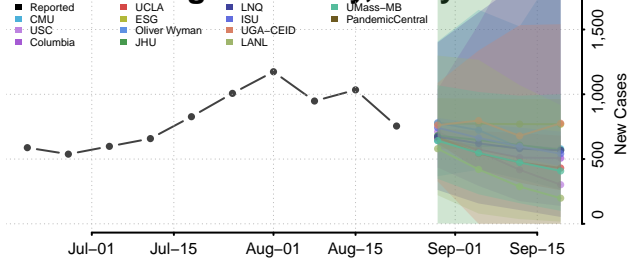

Prince George's County, Maryland