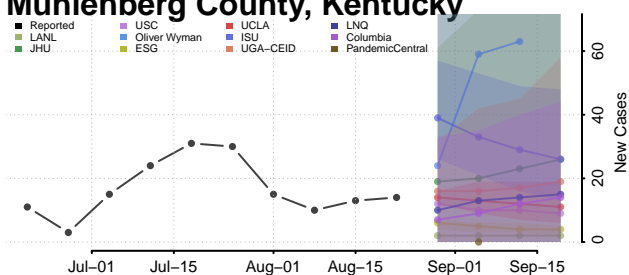

Muhlenberg County, Kentucky