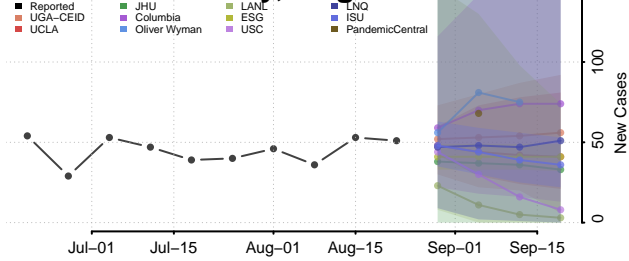

Manassas County, Virginia