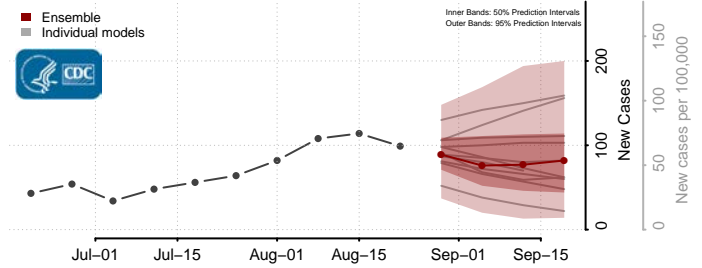

Stafford County, Virginia