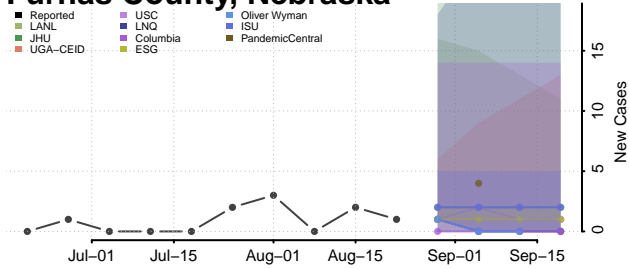

Furnas County, Nebraska