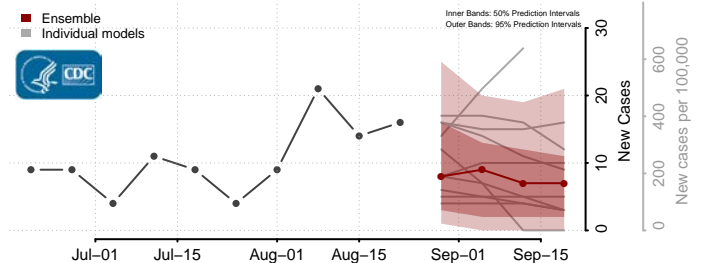

Sioux County, North Dakota