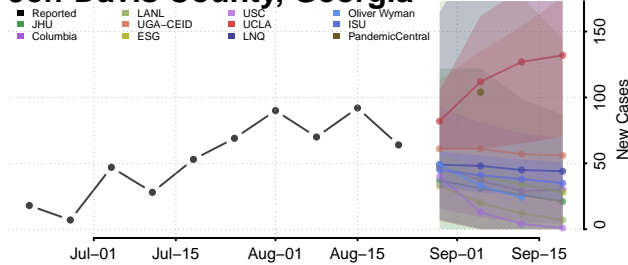

Jeff Davis County, Georgia