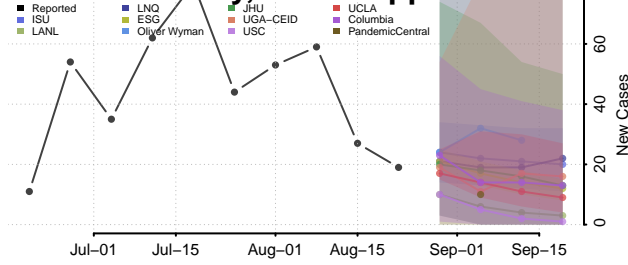

Walthall County, Mississippi