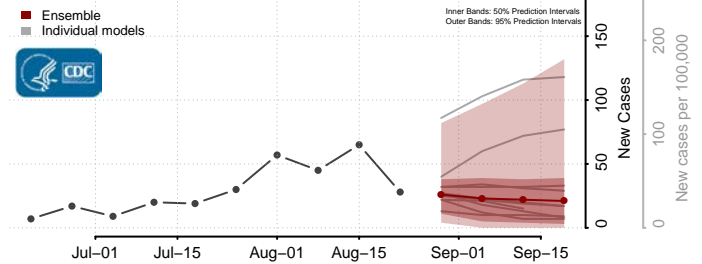

Raleigh County, West Virginia