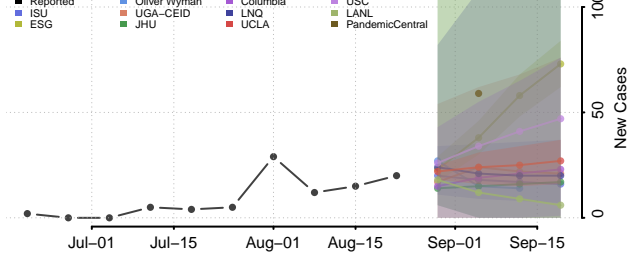

Randolph County, Missouri