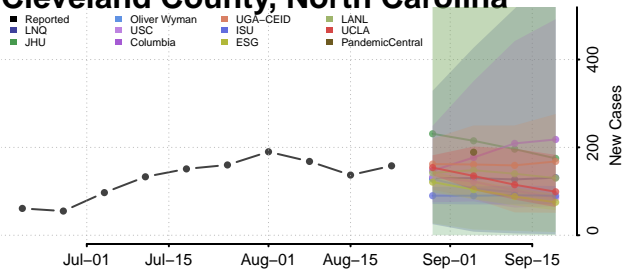

Cleveland County, North Carolina