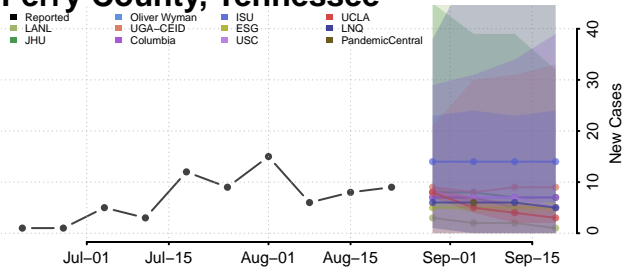

Perry County, Tennessee