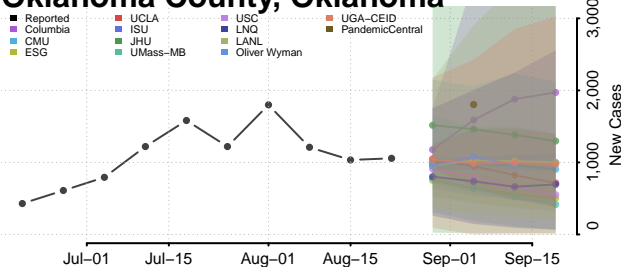

Oklahoma County, Oklahoma