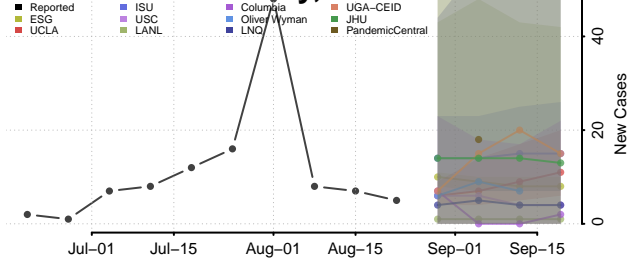

Pushmataha County, Oklahoma