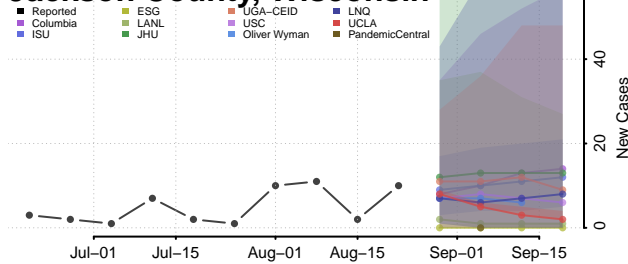

Jackson County, Wisconsin