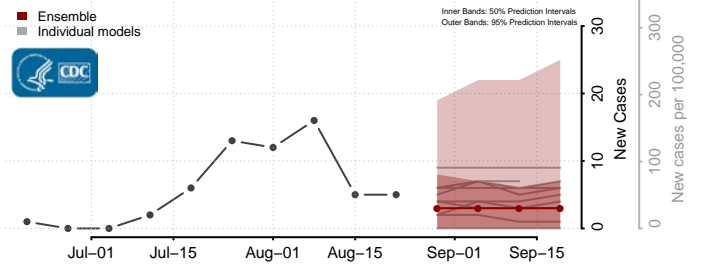

Montgomery County, Iowa