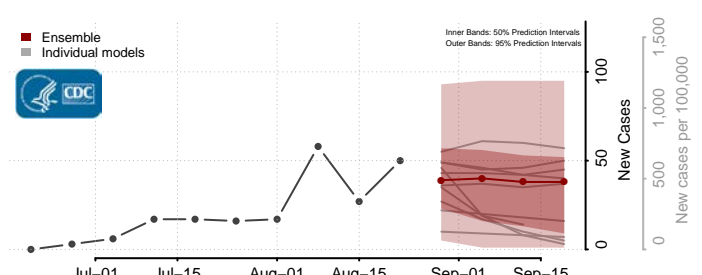

Franklin City County, Virginia