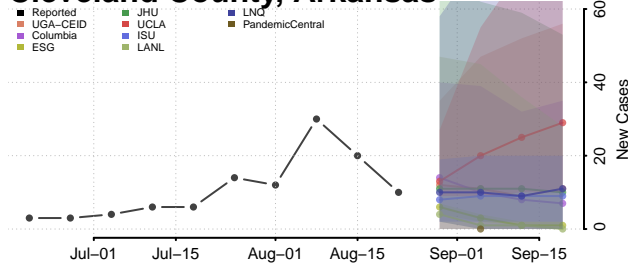

Cleveland County, Arkansas