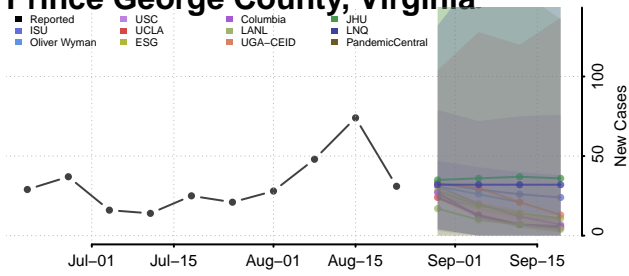

Prince George County, Virginia