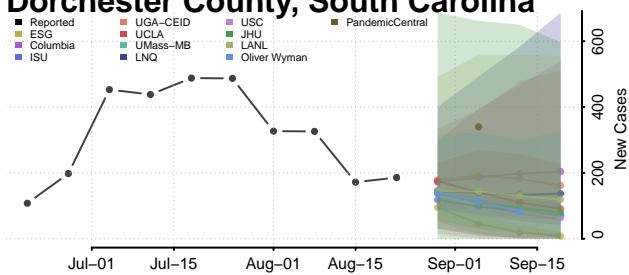

Dorchester County, South Carolina