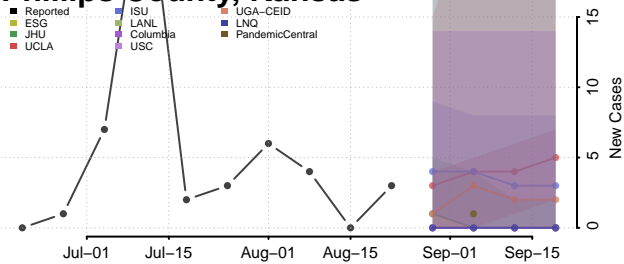

Phillips County, Kansas