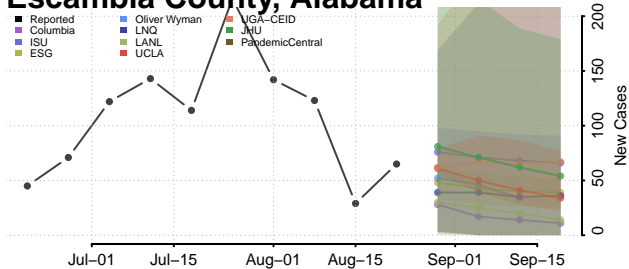

Escambia County, Alabama