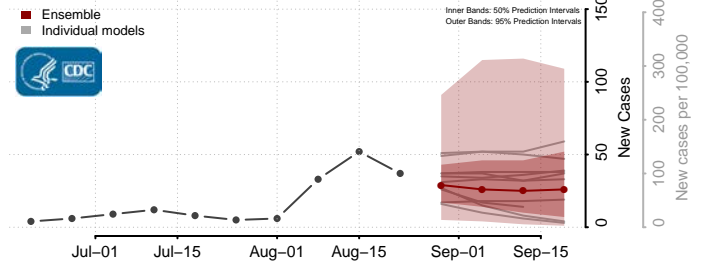

Green County, Wisconsin