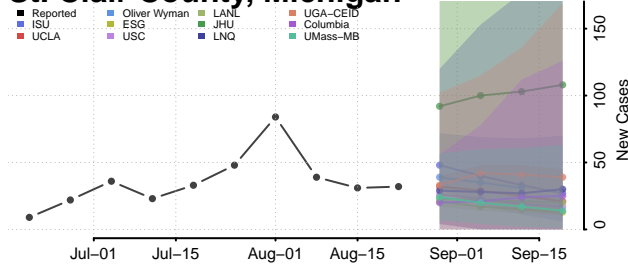

St. Clair County, Michigan