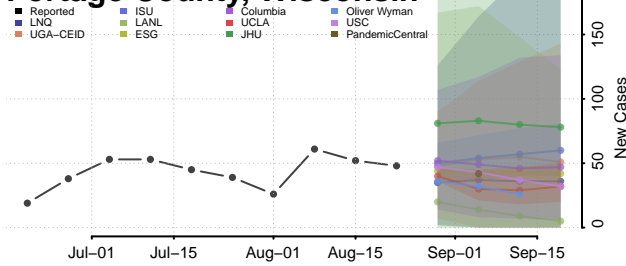

Portage County, Wisconsin