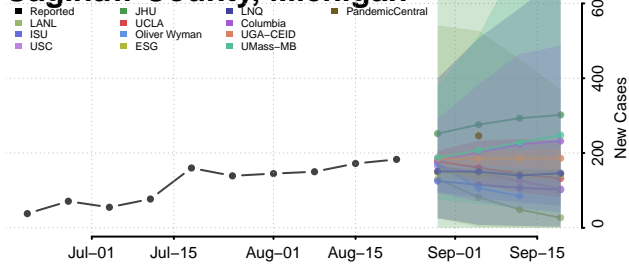

Saginaw County, Michigan