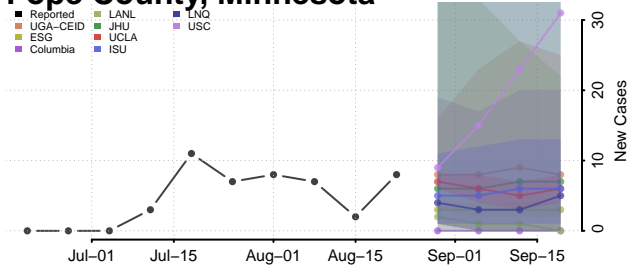

Pope County, Minnesota