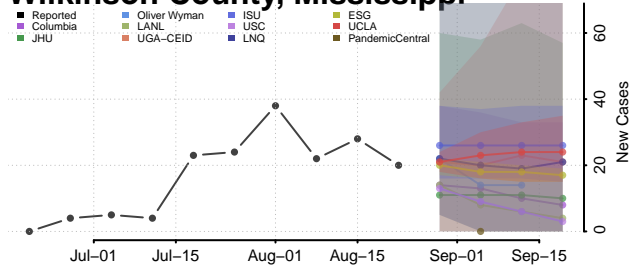

Wilkinson County, Mississippi