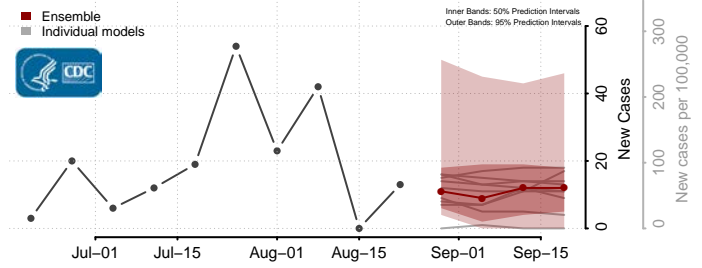

Northampton County, North Carolina