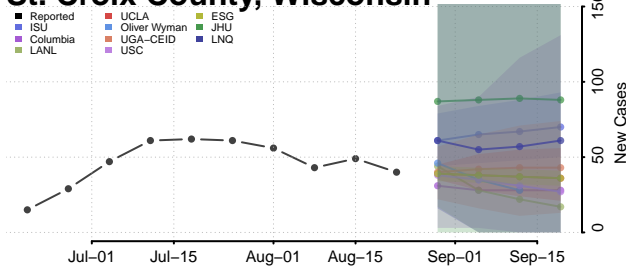

St. Croix County, Wisconsin