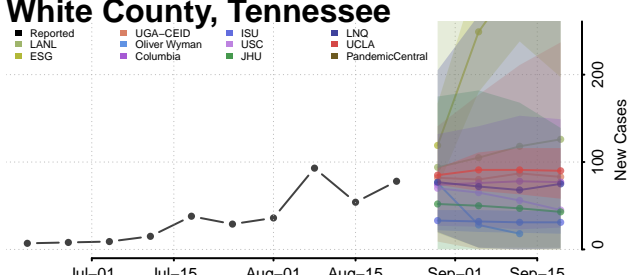

White County, Tennessee