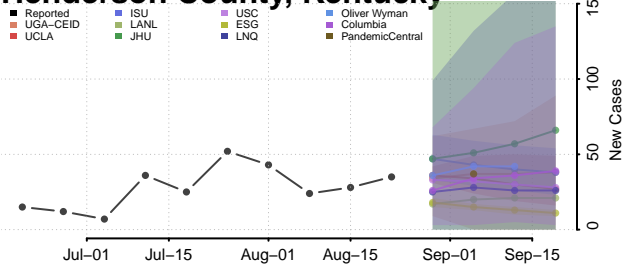

Henderson County, Kentucky