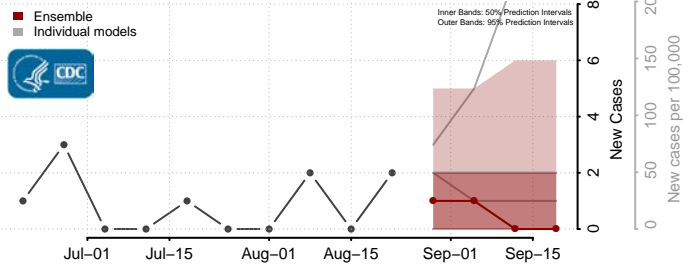

LaMoure County, North Dakota