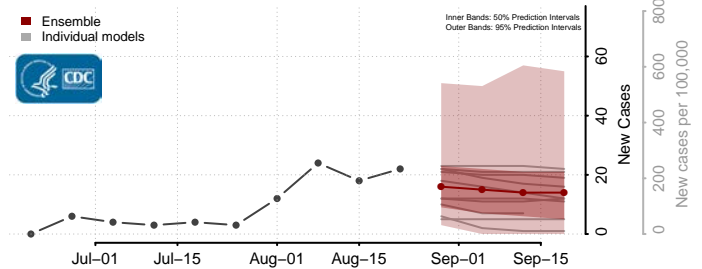

Jones County, North Carolina