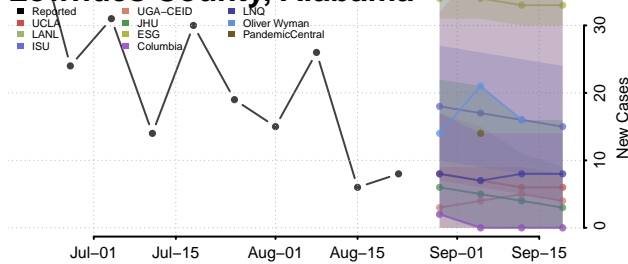

Lowndes County, Alabama