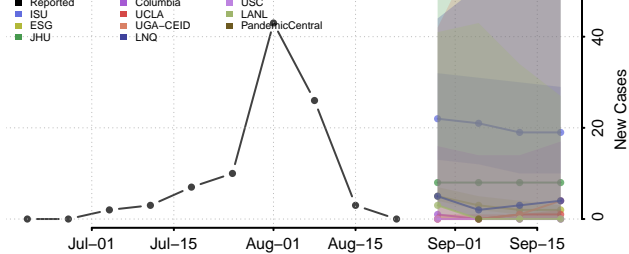

Ray County, Missouri