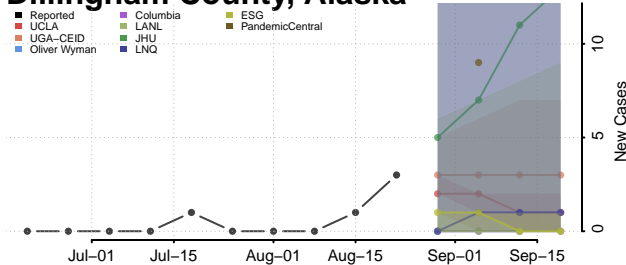

Dillingham County, Alaska