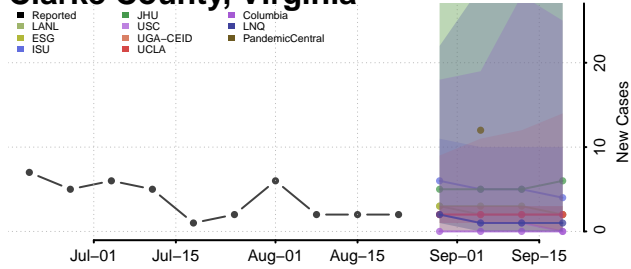

Clarke County, Virginia