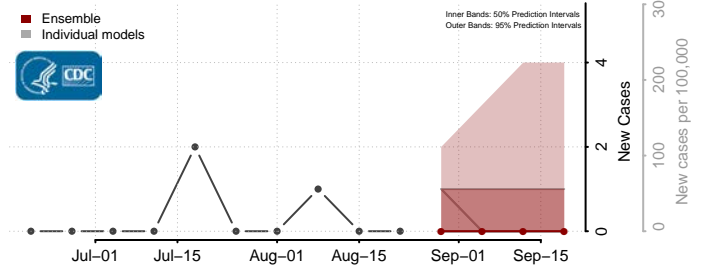

Deuel County, Nebraska