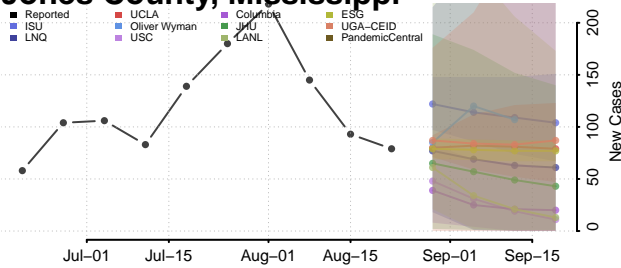

Jones County, Mississippi