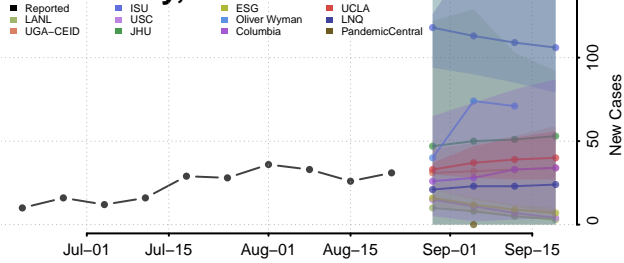

Hall County, Nebraska