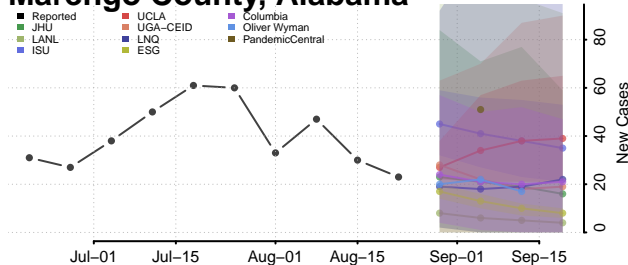

Marengo County, Alabama