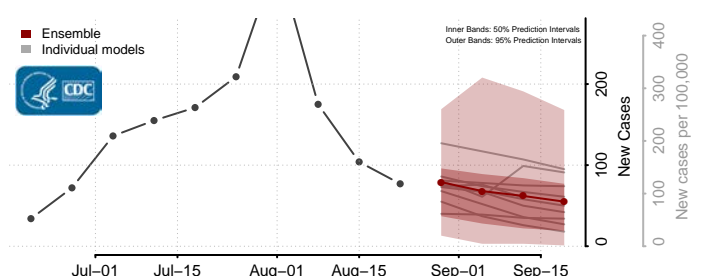

Hamblen County, Tennessee