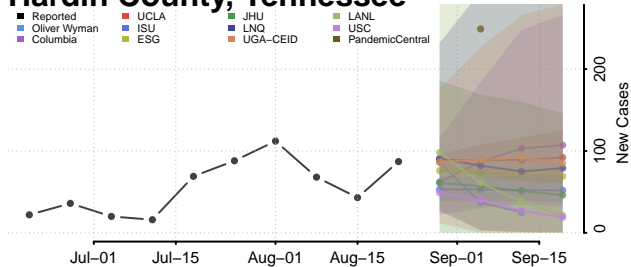

### Hardin County, Tennessee