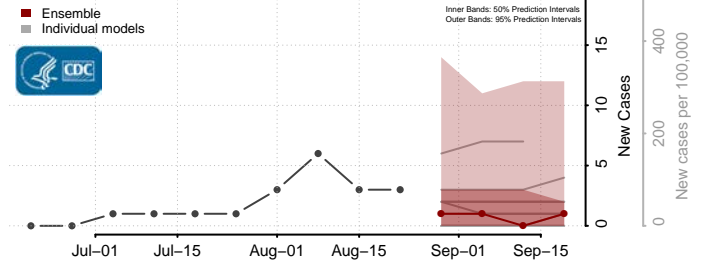

Wells County, North Dakota