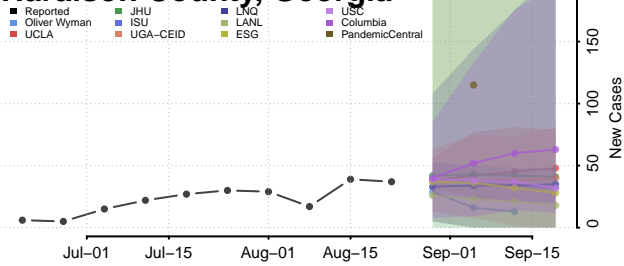

Haralson County, Georgia