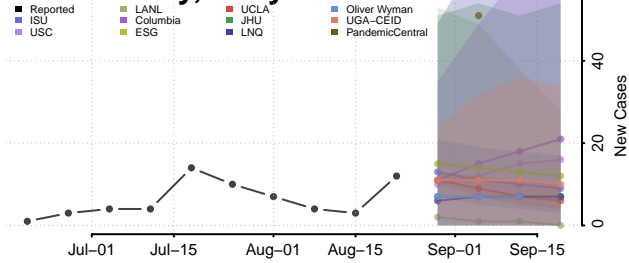

Kent County, Maryland