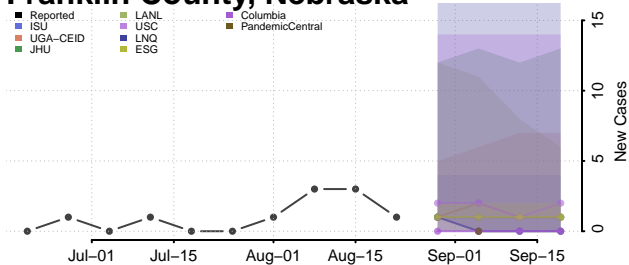

Franklin County, Nebraska