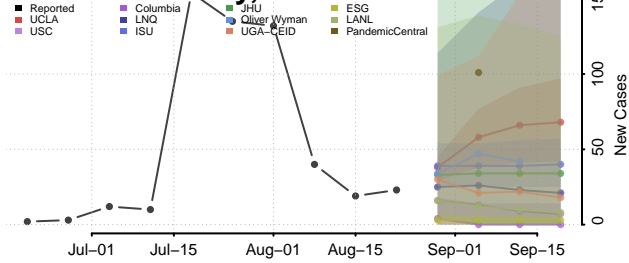

Jackson County, Oklahoma