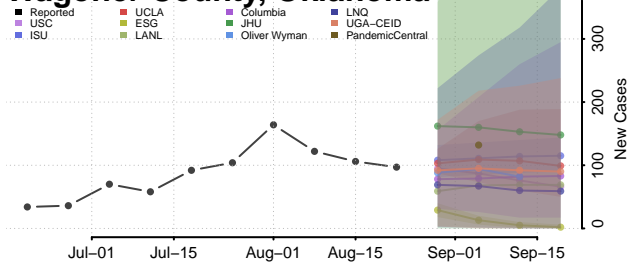

Wagoner County, Oklahoma