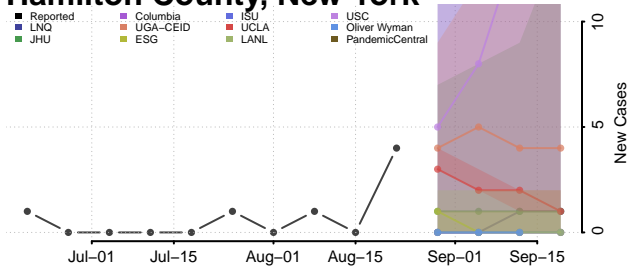

Hamilton County, New York