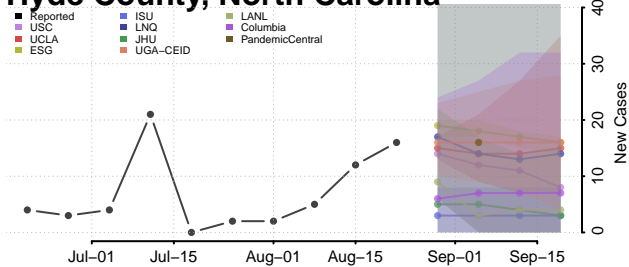

Hyde County, North Carolina