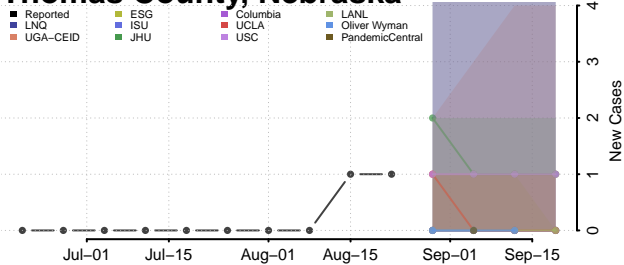

Thomas County, Nebraska