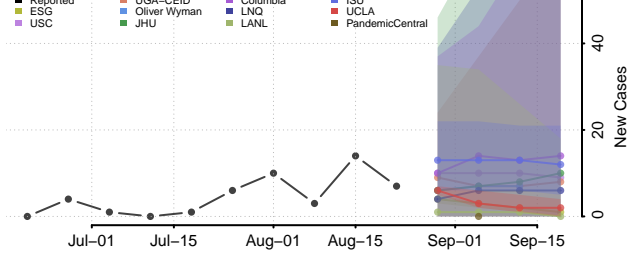

McCreary County, Kentucky