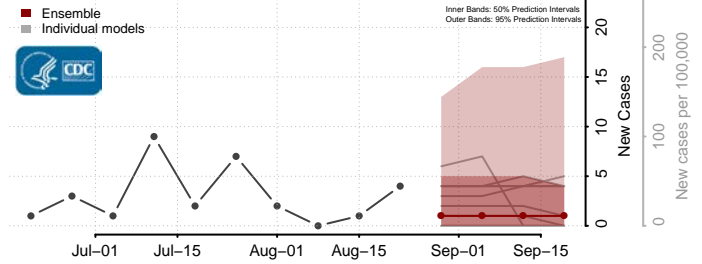

### Forest County, Wisconsin