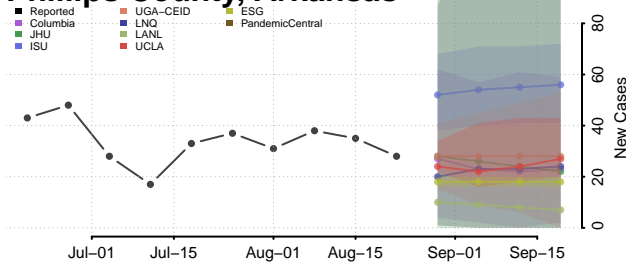

Phillips County, Arkansas