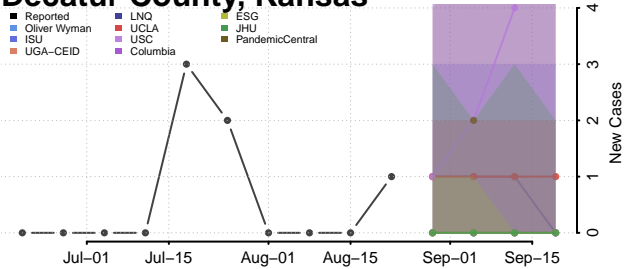

Decatur County, Kansas