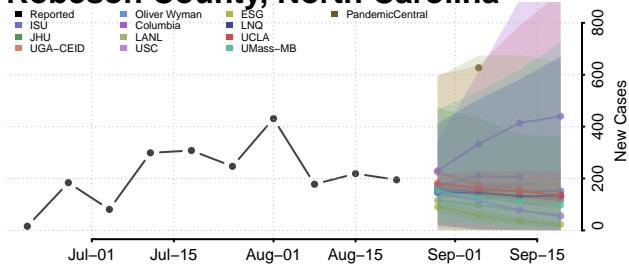

Robeson County, North Carolina