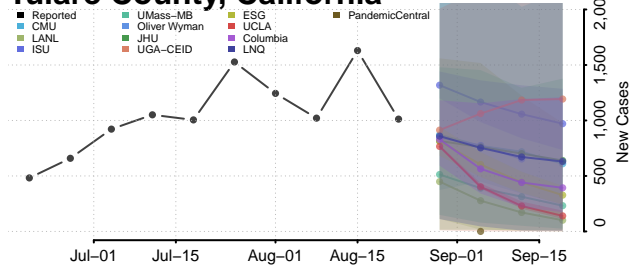

Tulare County, California