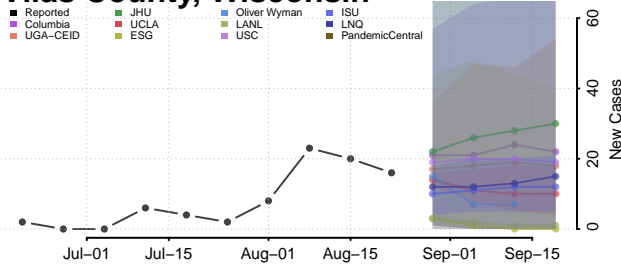

Vilas County, Wisconsin