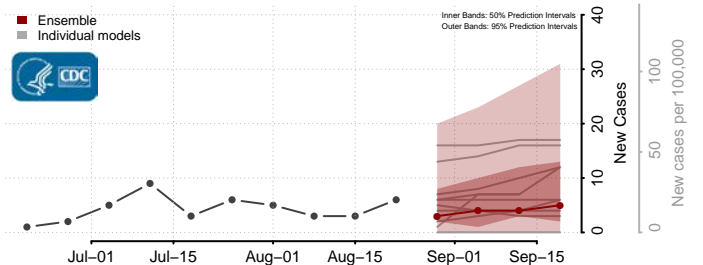

Pine County, Minnesota