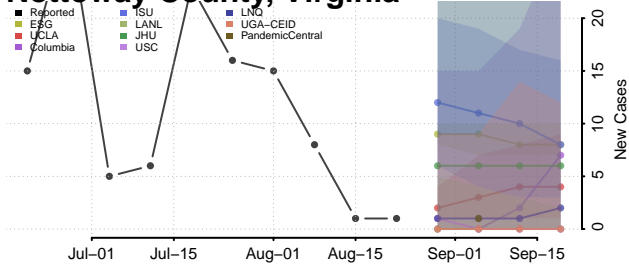

Nottoway County, Virginia