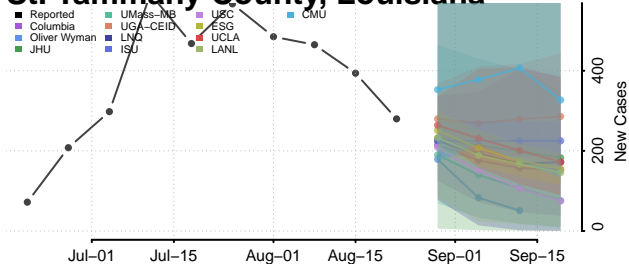

St. Tammany County, Louisiana