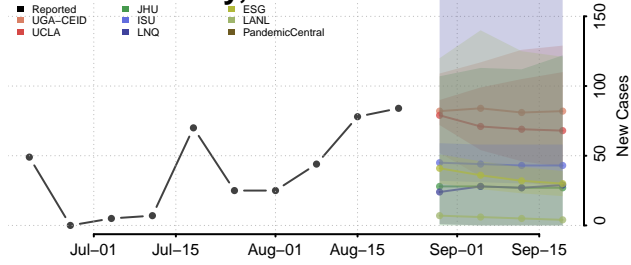

Lincoln County, Arkansas