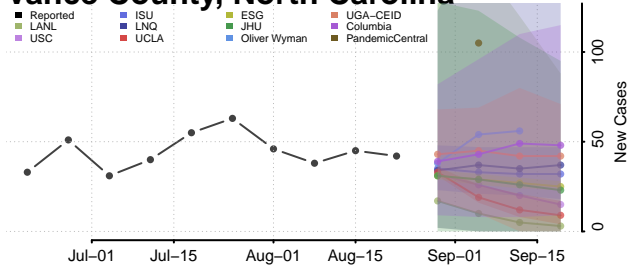

Vance County, North Carolina