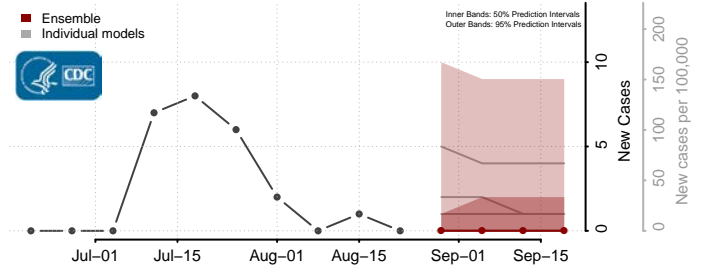

Mitchell County, Kansas