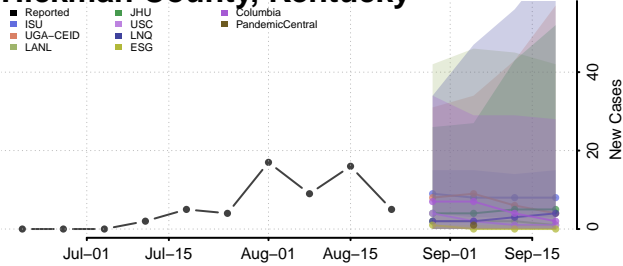

Hickman County, Kentucky