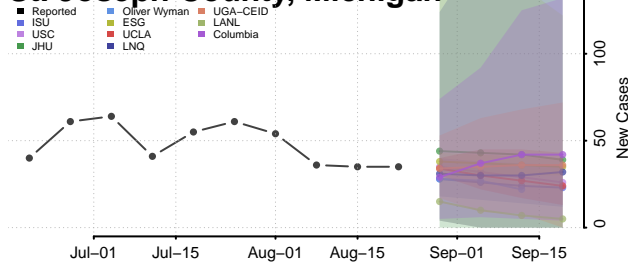

St. Joseph County, Michigan