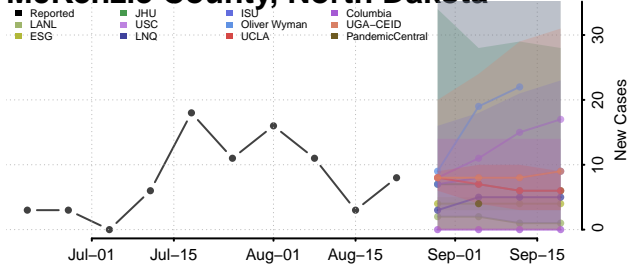

McKenzie County, North Dakota