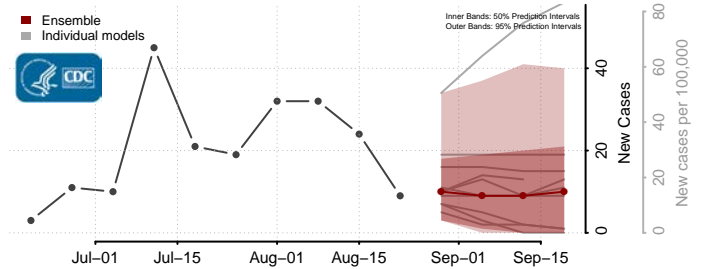

Harrison County, West Virginia