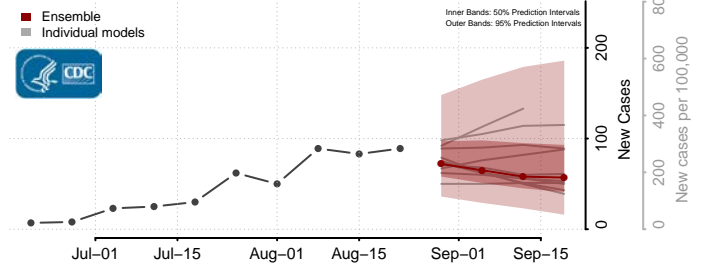

### Morton County, North Dakota