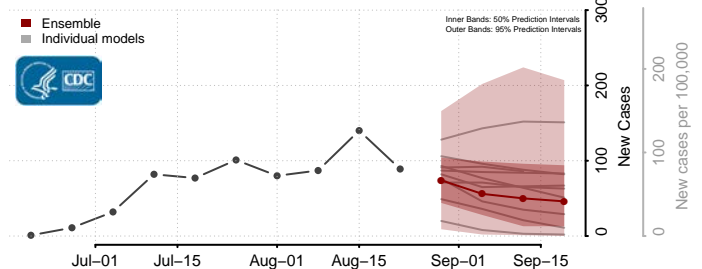

Hardin County, Kentucky