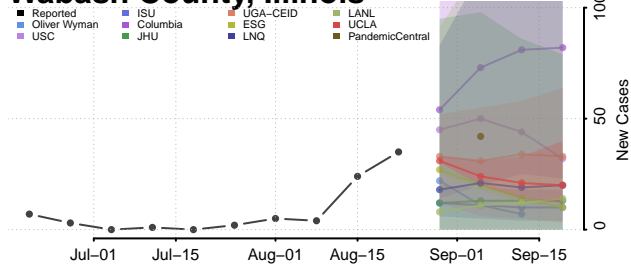

Wabash County, Illinois