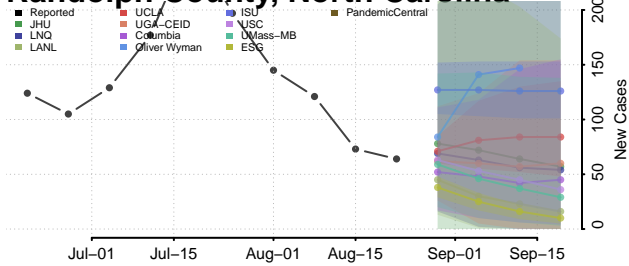

Randolph County, North Carolina