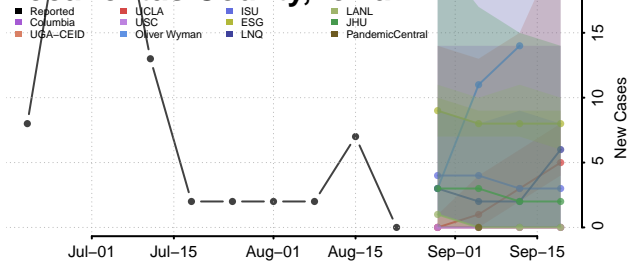

Pocahontas County, Iowa