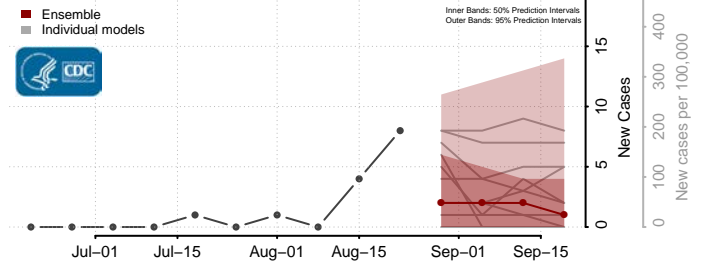

Stafford County, Kansas