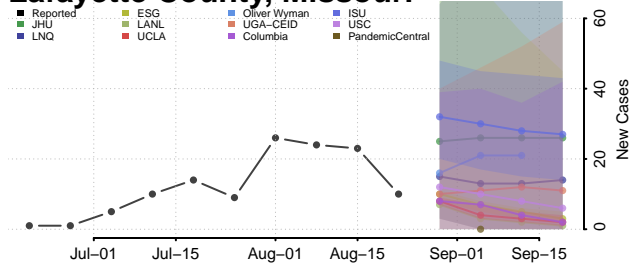

Lafayette County, Missouri