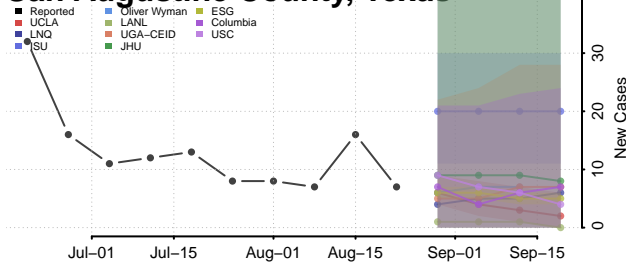

San Augustine County, Texas