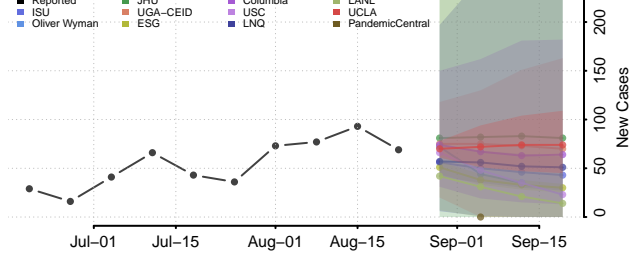

Henry County, Virginia