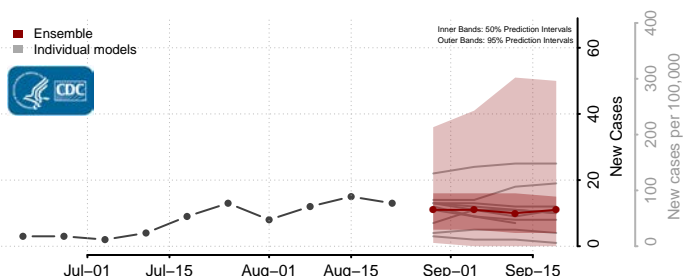

Dallas County, Missouri