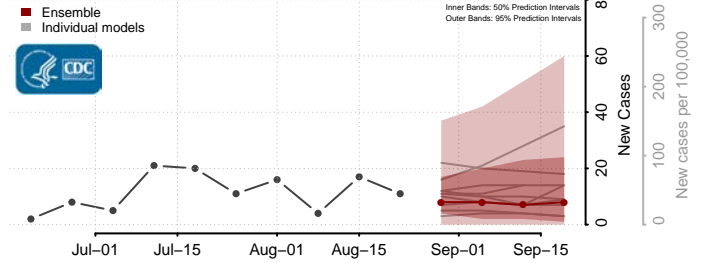

Lincoln County, Kentucky