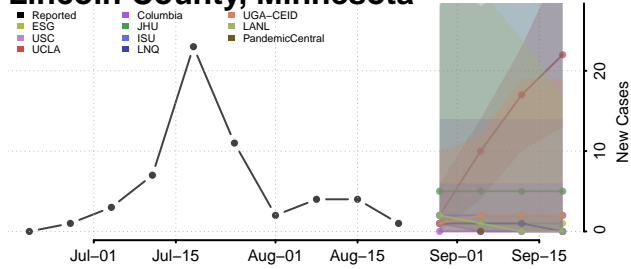

Lincoln County, Minnesota