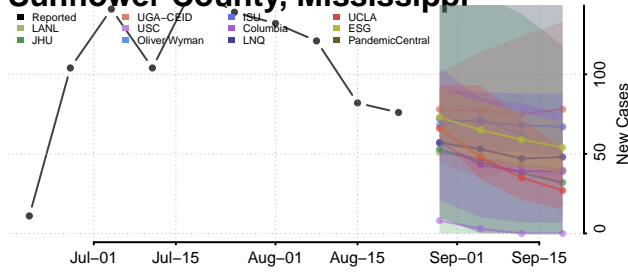

Sunflower County, Mississippi