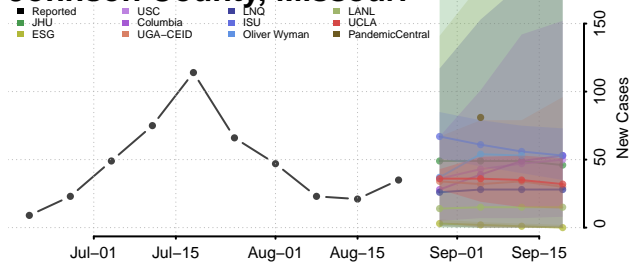

Johnson County, Missouri