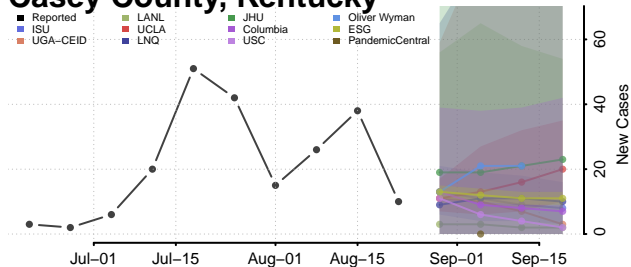

Casey County, Kentucky