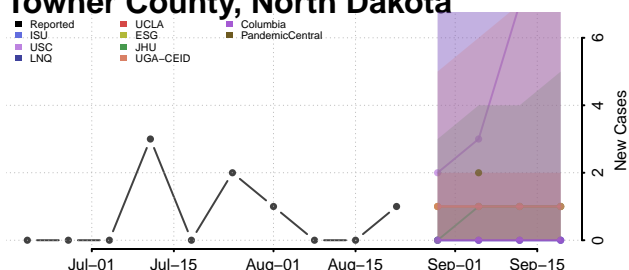

Towner County, North Dakota