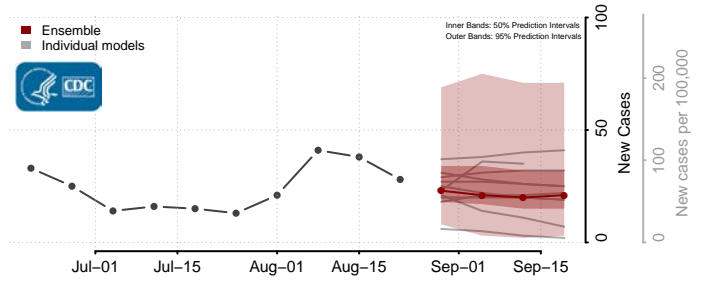

Dodge County, Nebraska