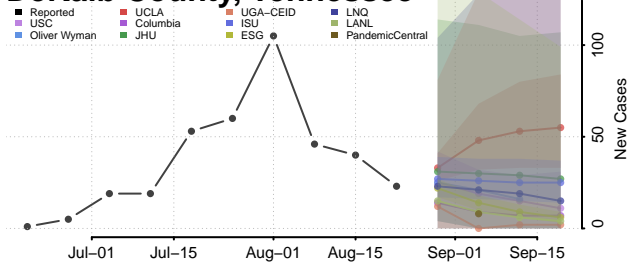

DeKalb County, Tennessee