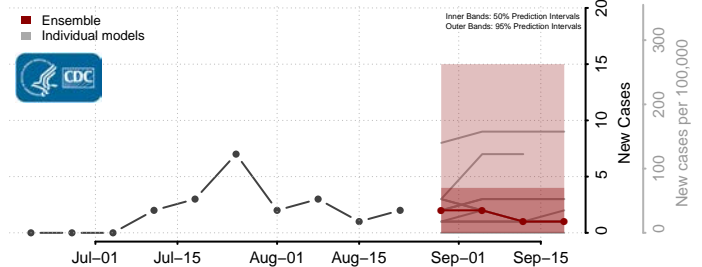

Greer County, Oklahoma