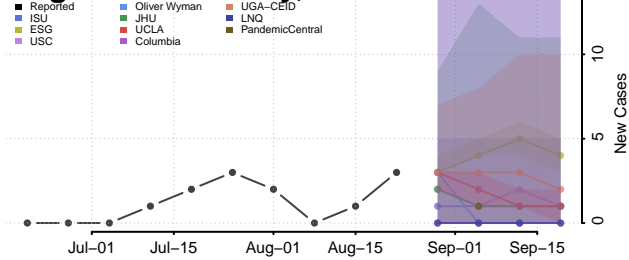

Roger Mills County, Oklahoma