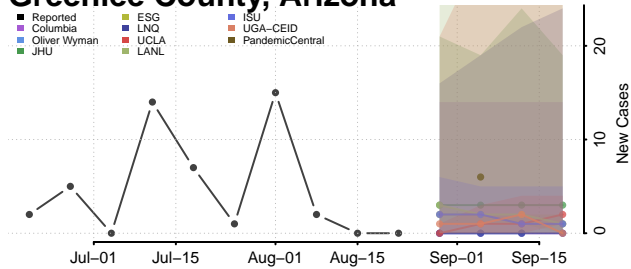

Greenlee County, Arizona