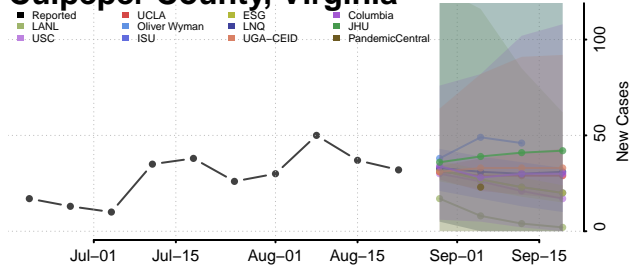

Culpeper County, Virginia