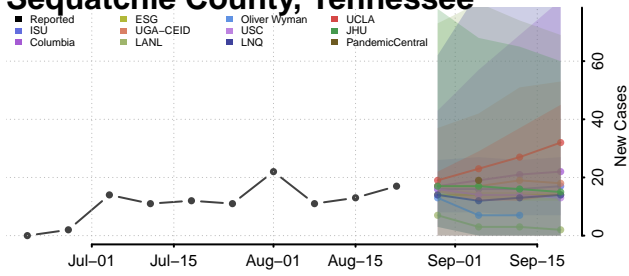

Sequatchie County, Tennessee