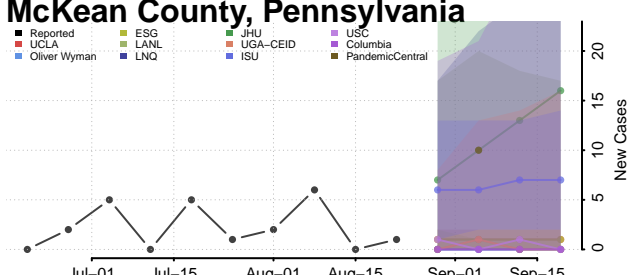

McKean County, Pennsylvania