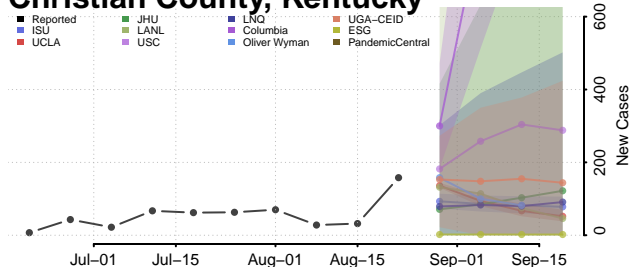

Christian County, Kentucky