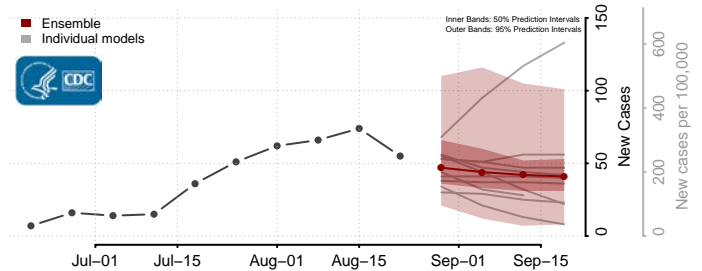

Tippah County, Mississippi