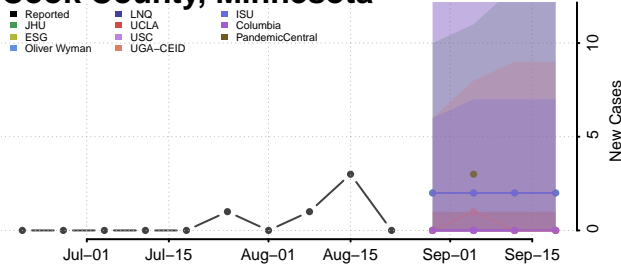

Cook County, Minnesota