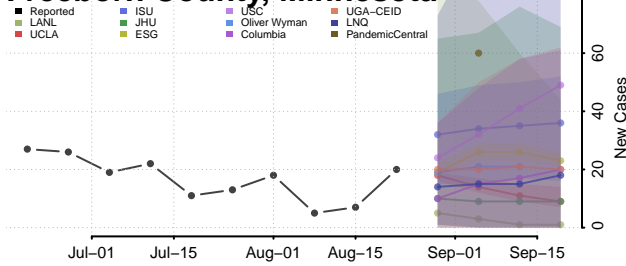

Freeborn County, Minnesota