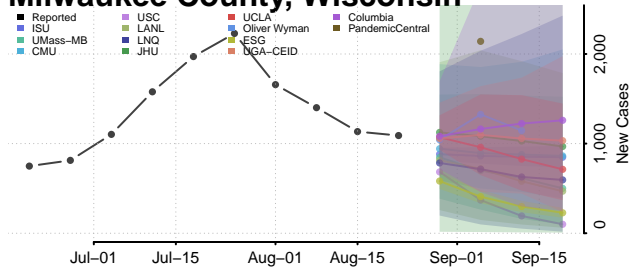

Milwaukee County, Wisconsin