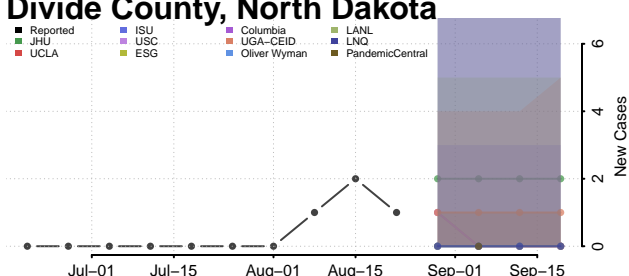

Divide County, North Dakota