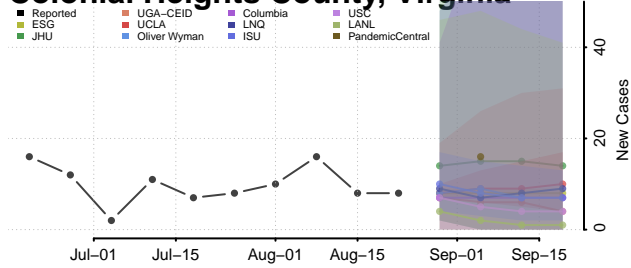

Colonial Heights County, Virginia