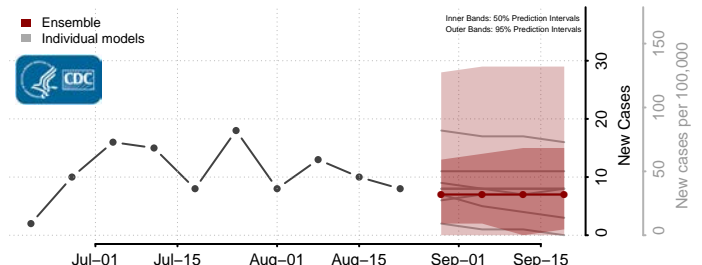

Washington County, Iowa