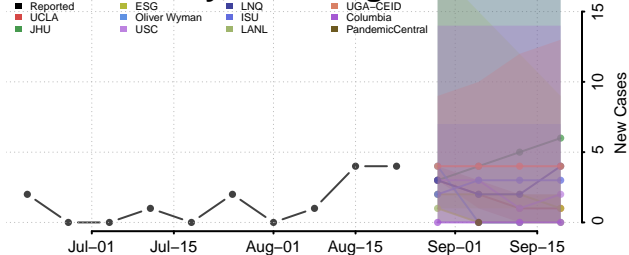

Roane County, West Virginia