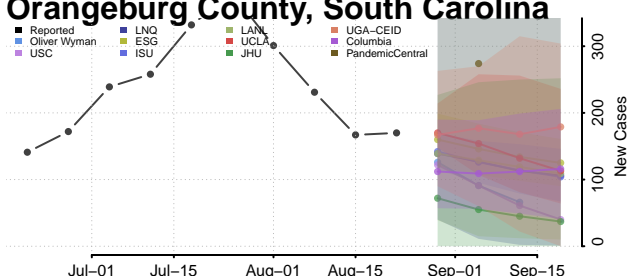

Orangeburg County, South Carolina