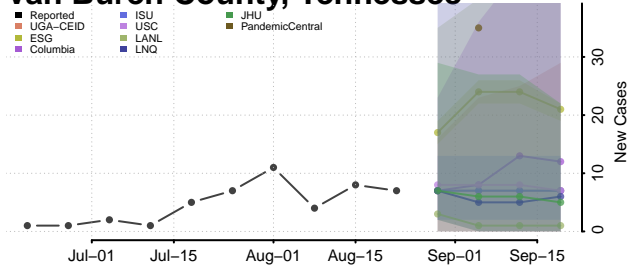

Van Buren County, Tennessee