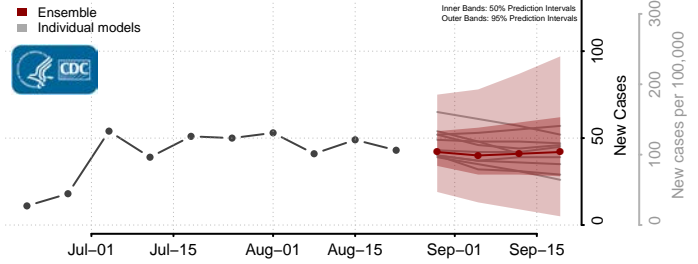

McClain County, Oklahoma