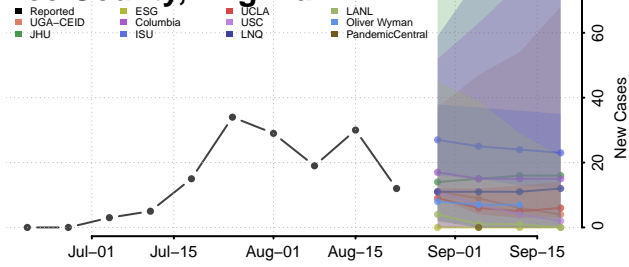

Lee County, Virginia