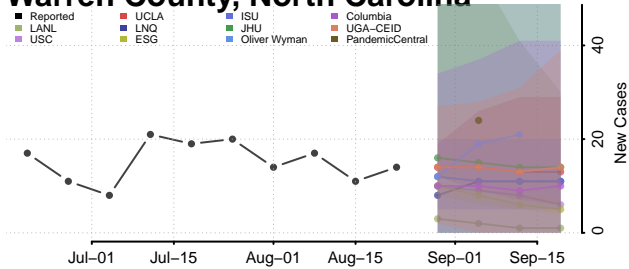

Warren County, North Carolina