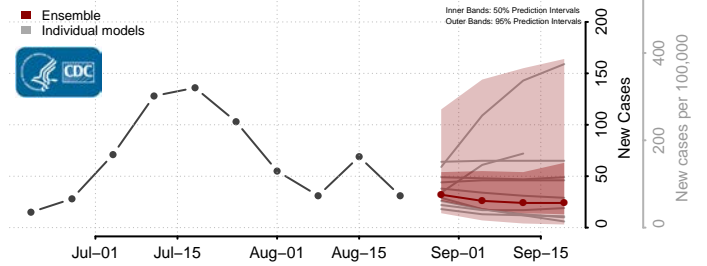

### Cerro Gordo County, Iowa