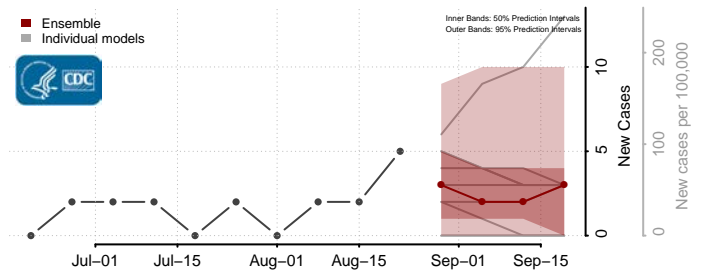

Day County, South Dakota