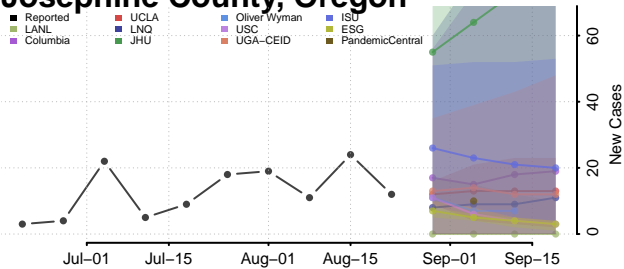

Josephine County, Oregon