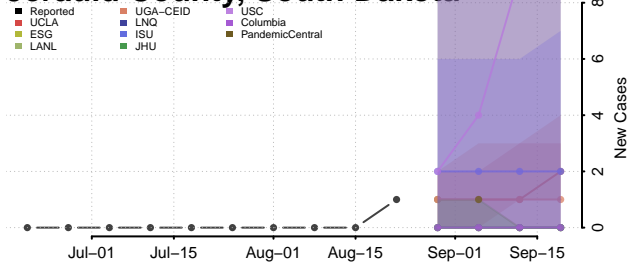

Jerauld County, South Dakota