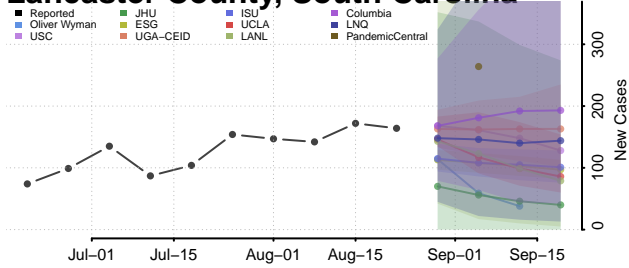

Lancaster County, South Carolina