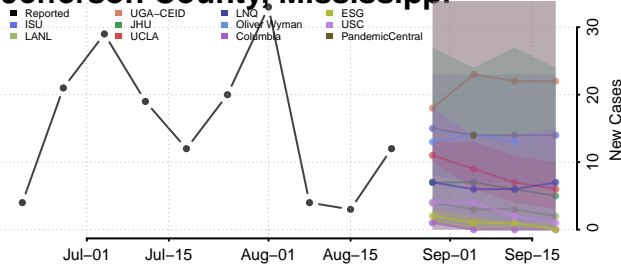

Jefferson County, Mississippi