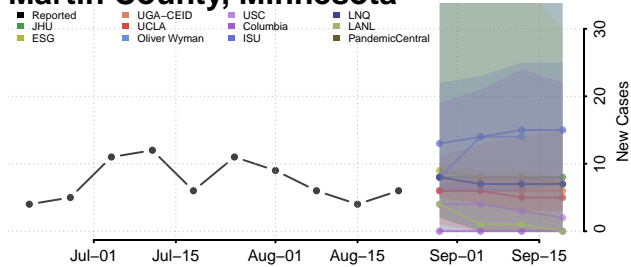

Martin County, Minnesota