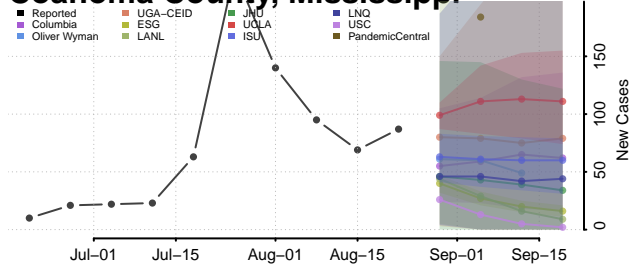

Coahoma County, Mississippi