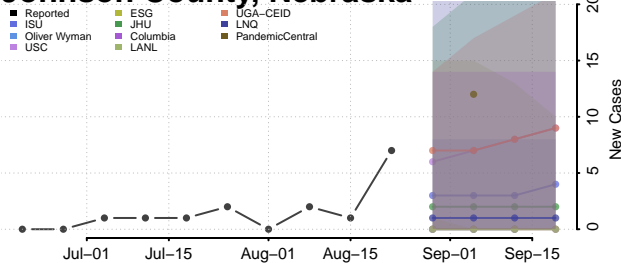

Johnson County, Nebraska