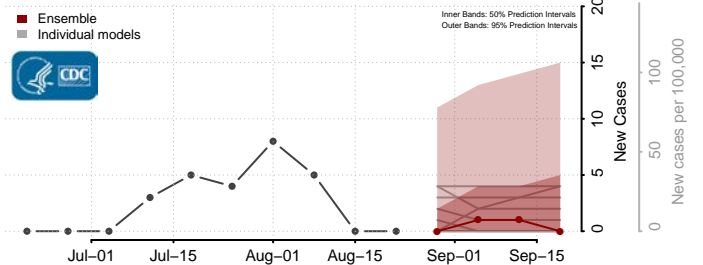

Pennington County, Minnesota