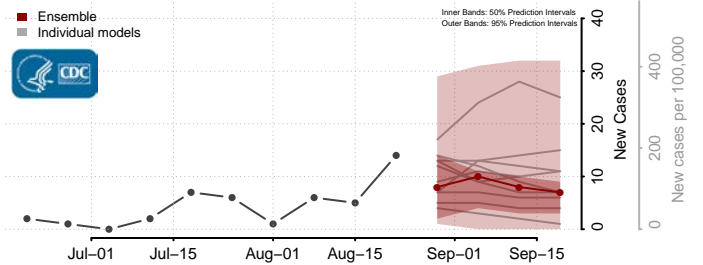

Montgomery County, Iowa