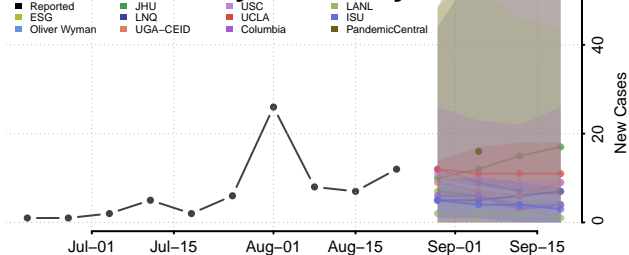

Metcalfe County, Kentucky