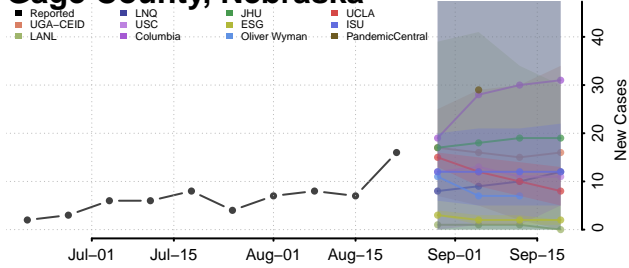

### Garden County, Nebraska