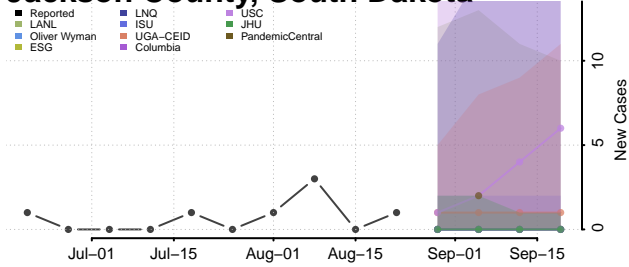

Jackson County, South Dakota