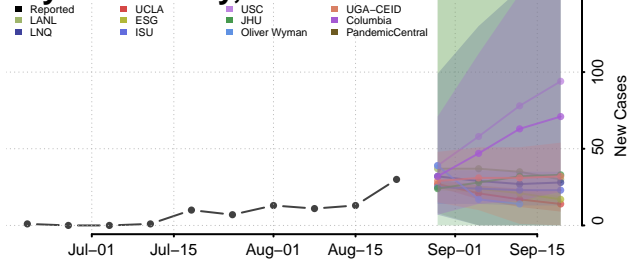

Fayette County, Illinois