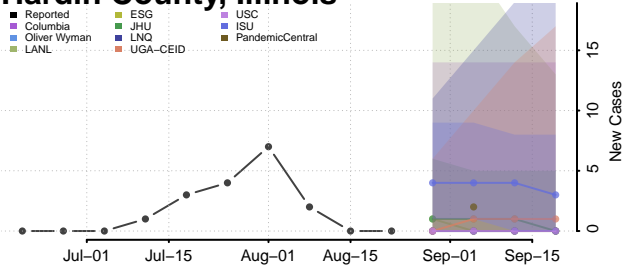

Hardin County, Illinois