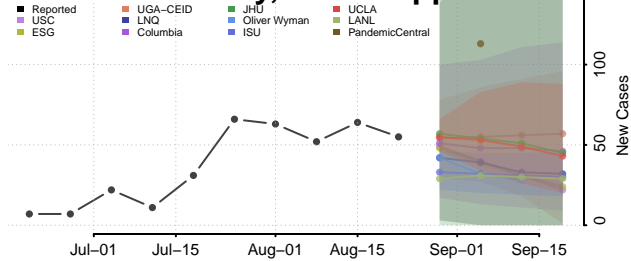

Itawamba County, Mississippi