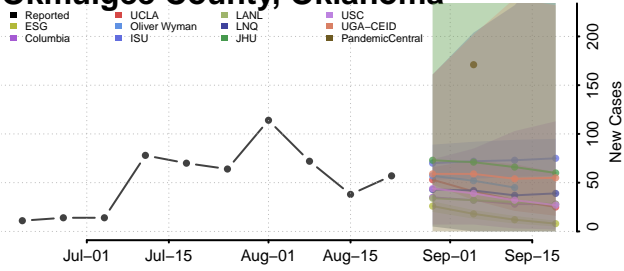

Okmulgee County, Oklahoma