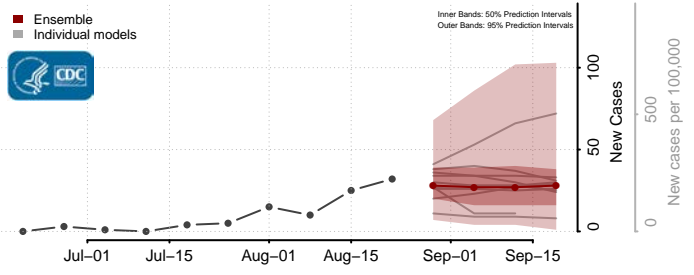

Carroll County, Illinois