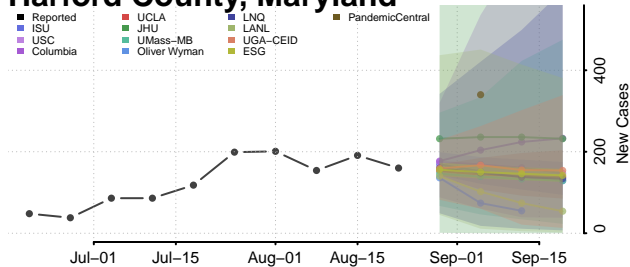

Harford County, Maryland