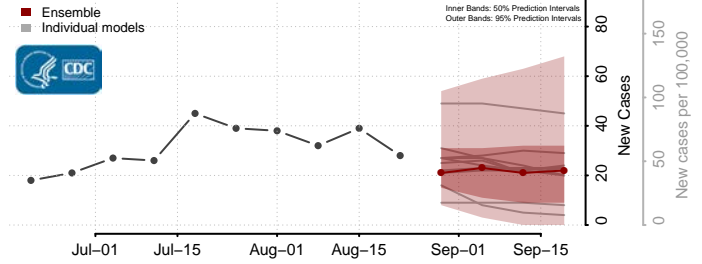

Grant County, Wisconsin