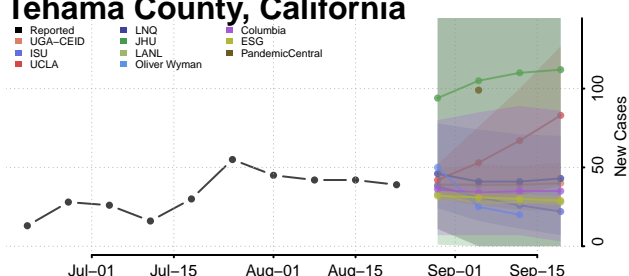

### Tehama County, California