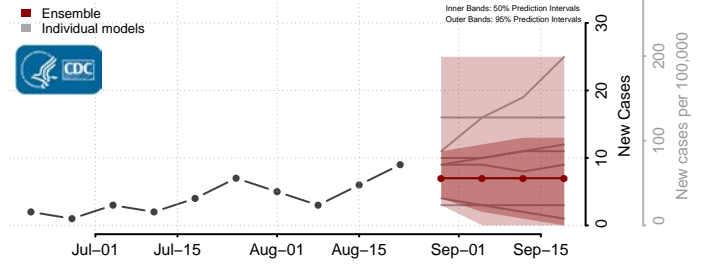

DeKalb County, Missouri