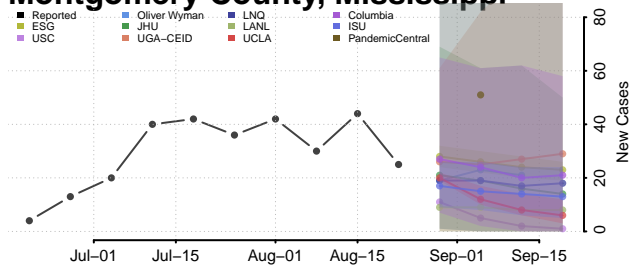

Montgomery County, Mississippi