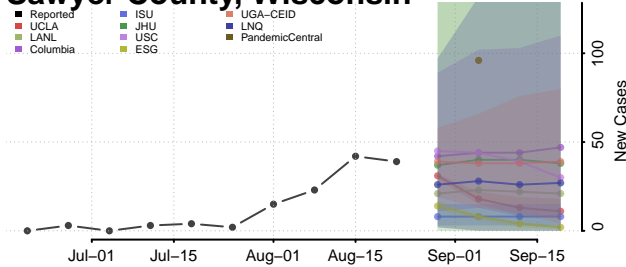

Sawyer County, Wisconsin