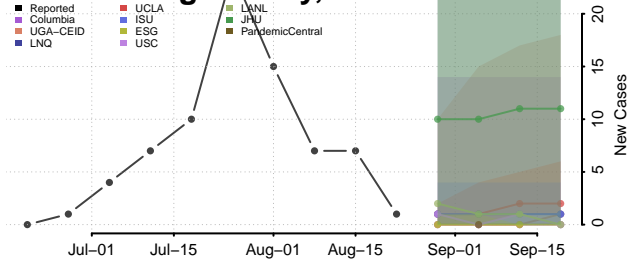

Koochiching County, Minnesota