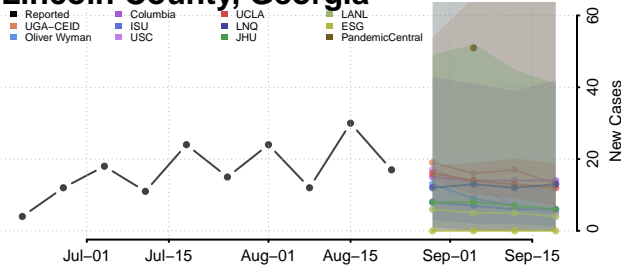

Lincoln County, Georgia