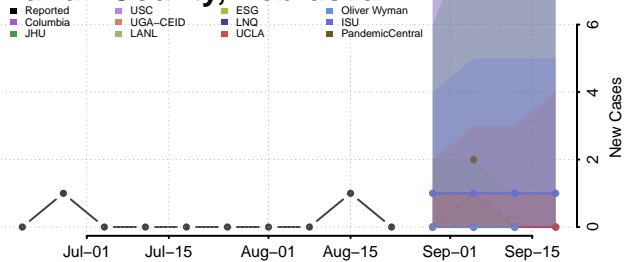

Harlan County, Nebraska