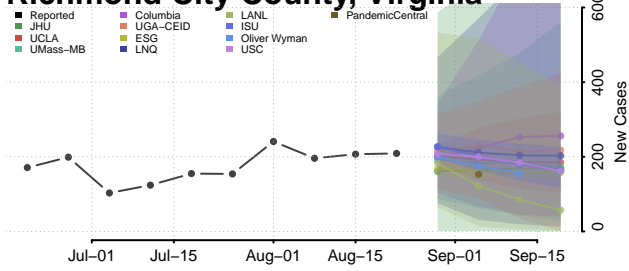

Richmond City County, Virginia