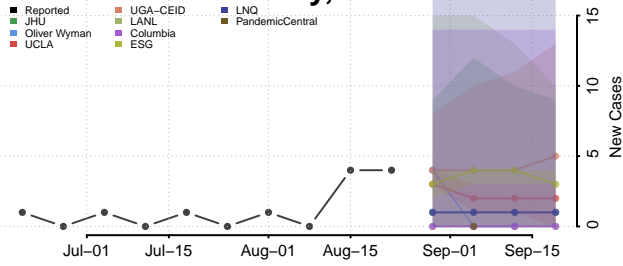

Kodiak Island County, Alaska