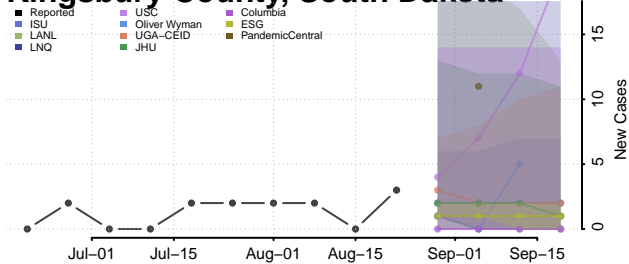

Kingsbury County, South Dakota