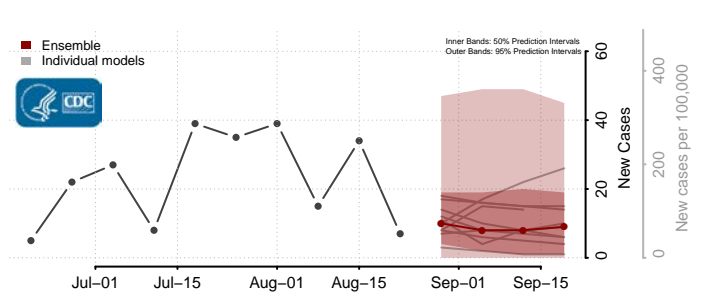

Greene County, Mississippi