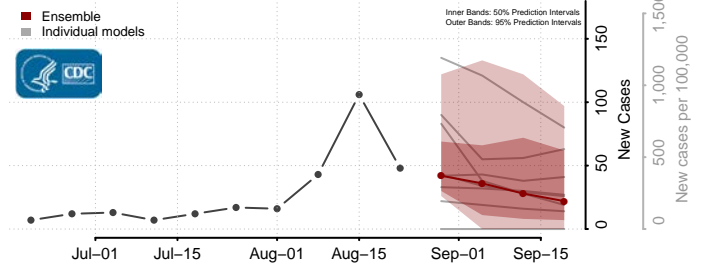

Greensville County, Virginia