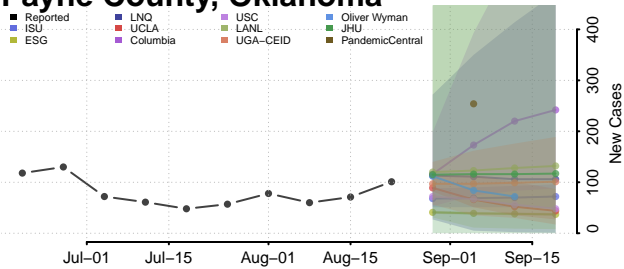

Payne County, Oklahoma