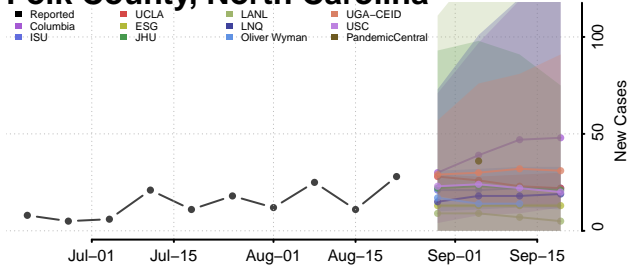

### Polk County, North Carolina