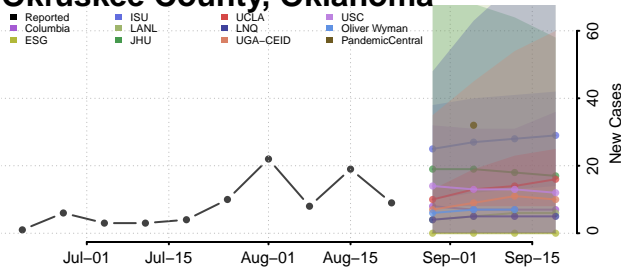

Okfuskee County, Oklahoma