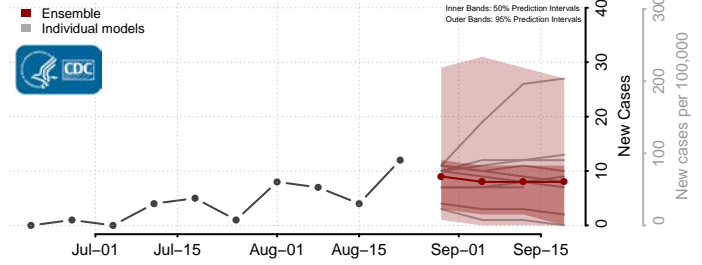

### Madison County, Virginia