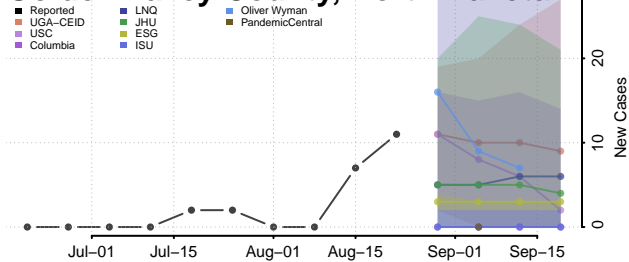

Golden Valley County, North Dakota