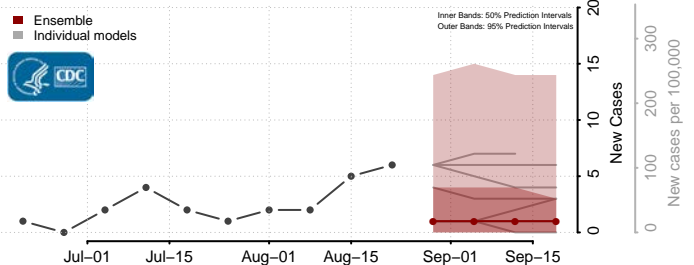

McHenry County, North Dakota