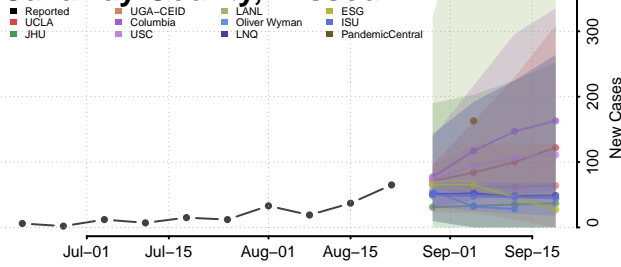

Callaway County, Missouri