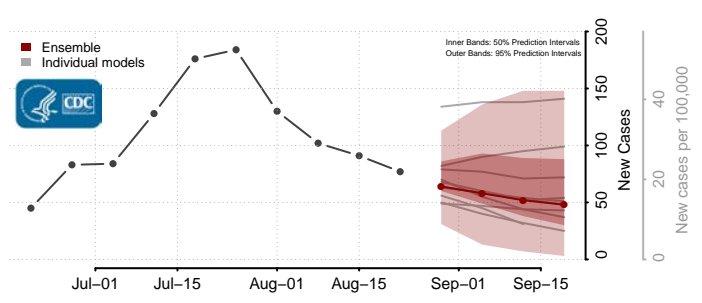

Douglas County, Colorado