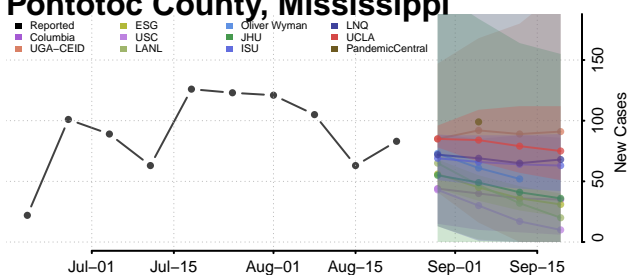

Pontotoc County, Mississippi