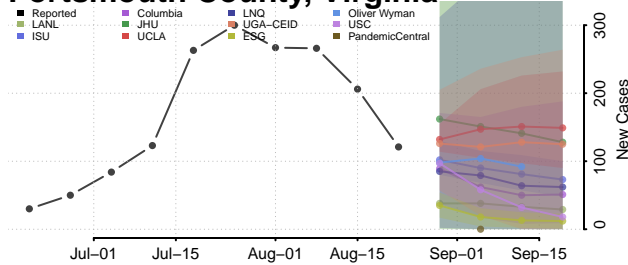

Portsmouth County, Virginia