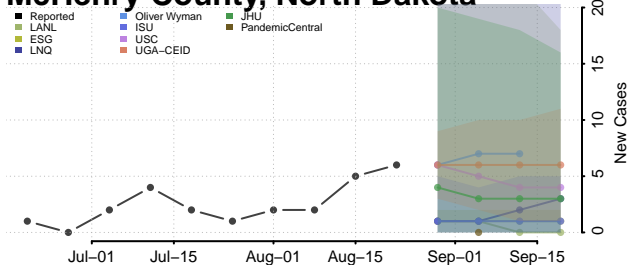

McHenry County, North Dakota