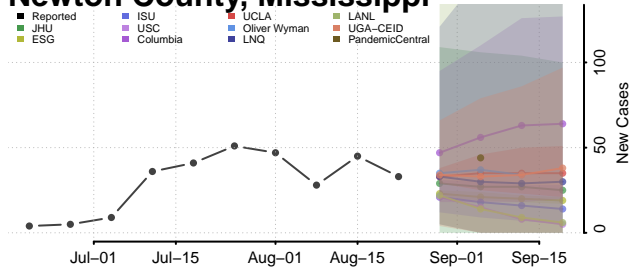

Newton County, Mississippi