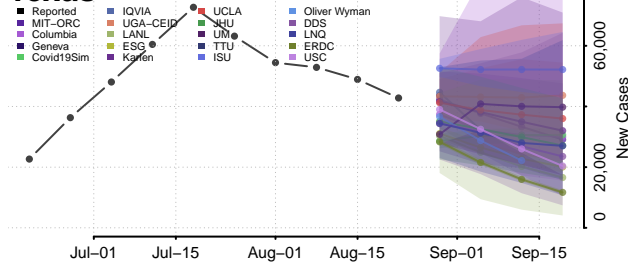

Williamson County, Tennessee

Wilson County, Tennessee

Texas

Anderson County, Texas

Andrews County, Texas

Angelia County, Texas