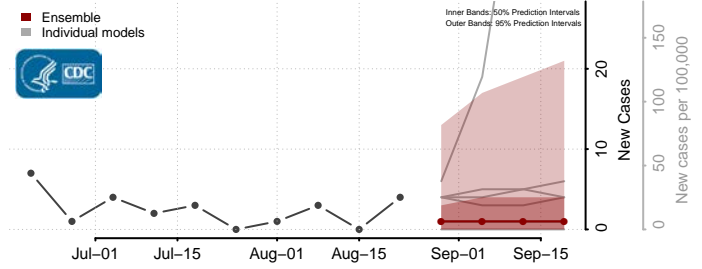

Lewis County, West Virginia