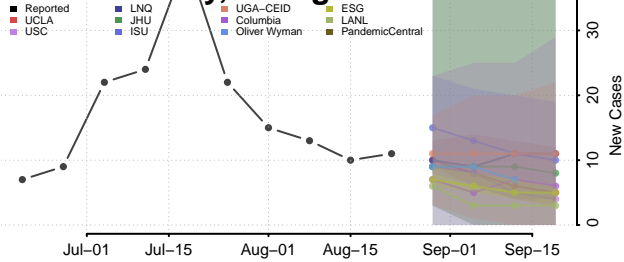

Wilkes County, Georgia