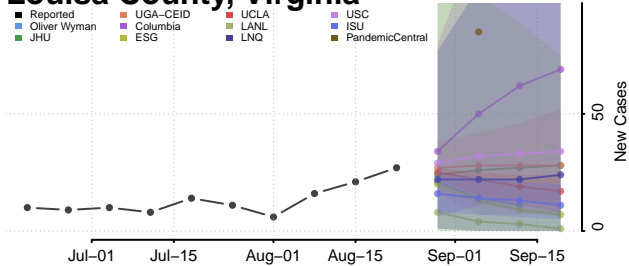

Louisa County, Virginia