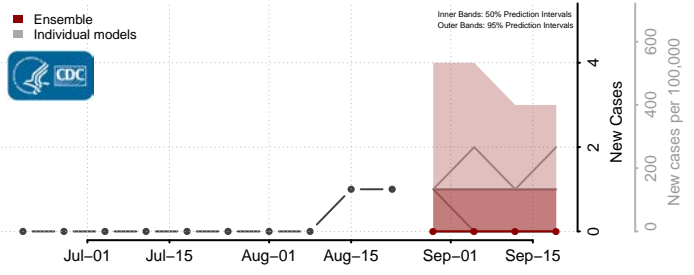

Slope County, North Dakota