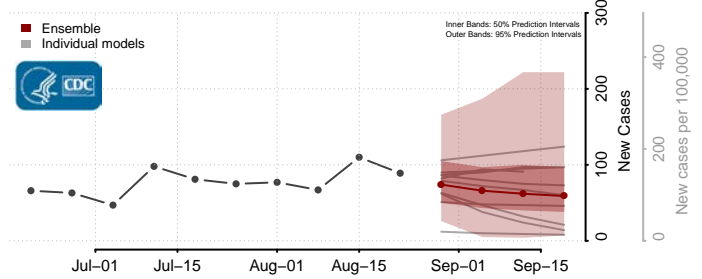

Granville County, North Carolina