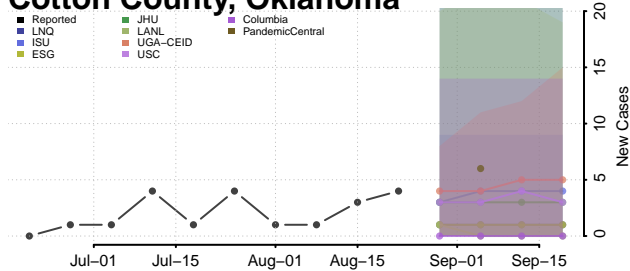

Cotton County, Oklahoma