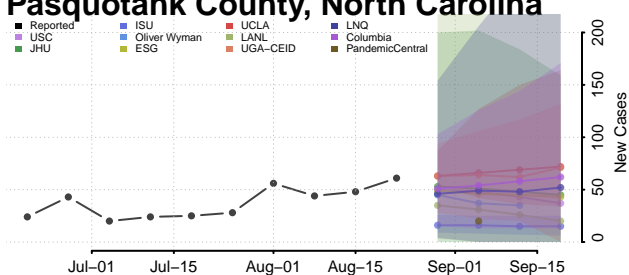

Pasquotank County, North Carolina