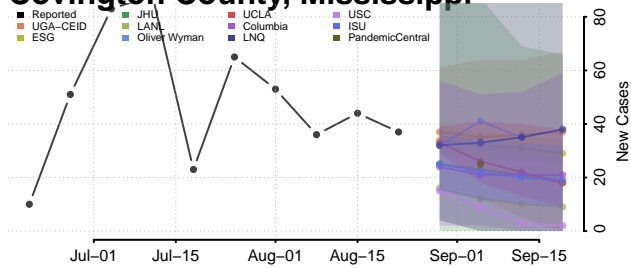

Covington County, Mississippi