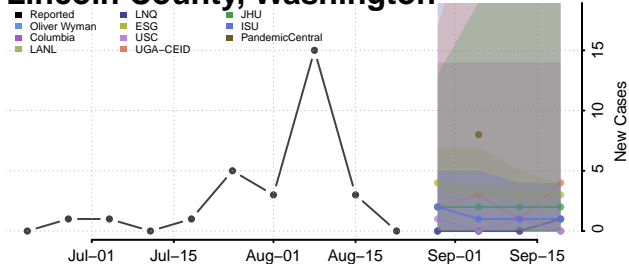

Lincoln County, Washington