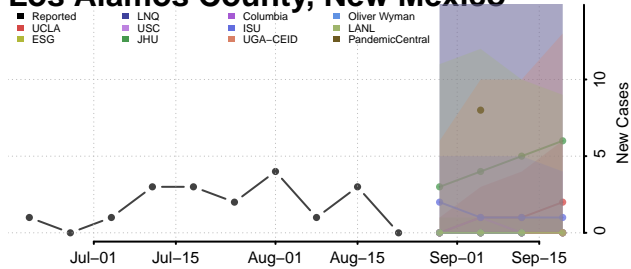

Los Alamos County, New Mexico