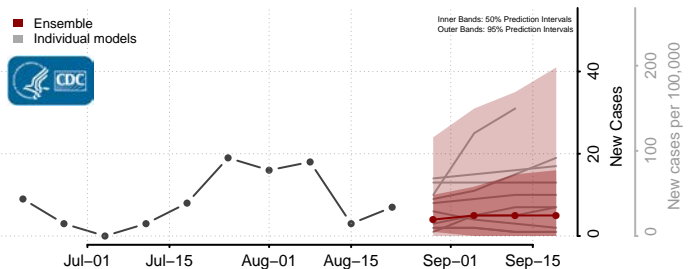

Stutsman County, North Dakota