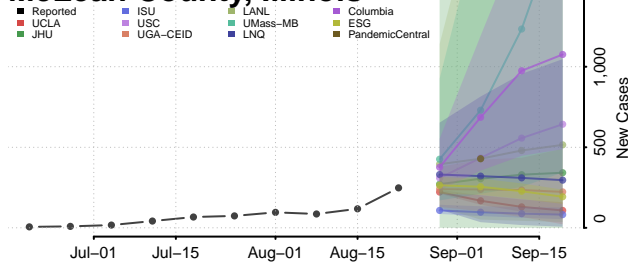

McLean County, Illinois