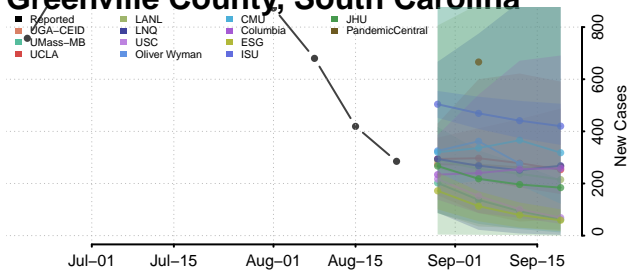

Greenville County, South Carolina