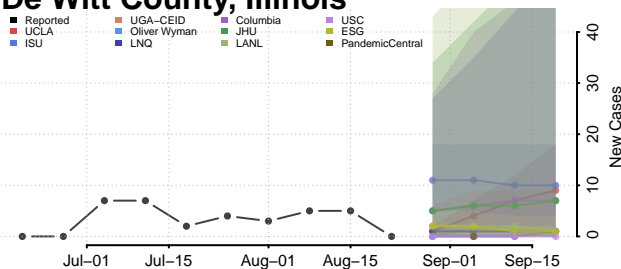

De Witt County, Illinois