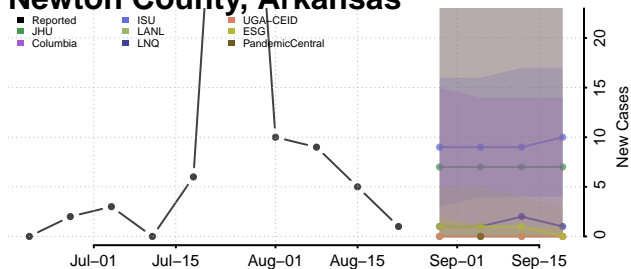

Newton County, Arkansas