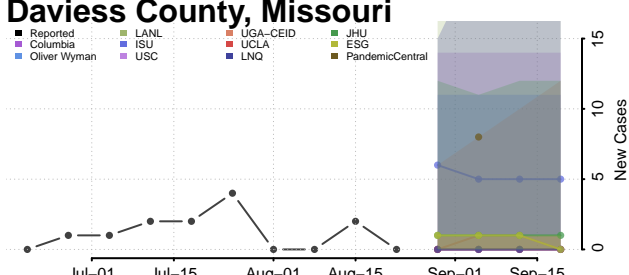

Davies County, Missouri