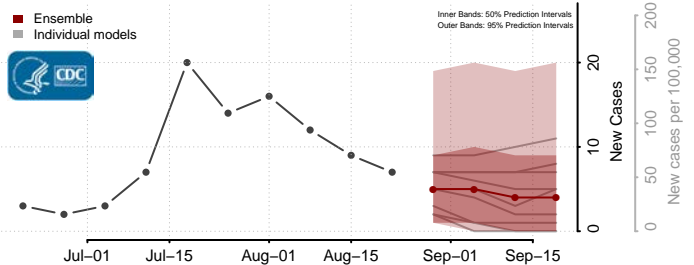

Lake County, South Dakota