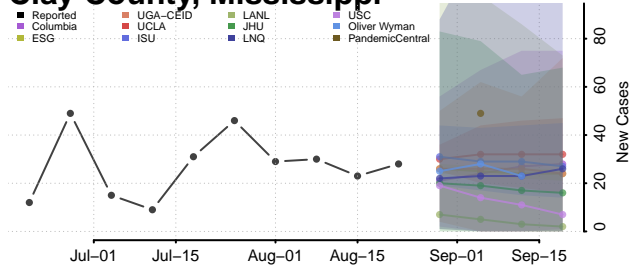

Clay County, Mississippi