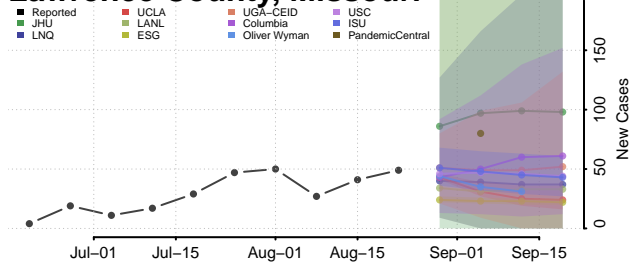

Lawrence County, Missouri