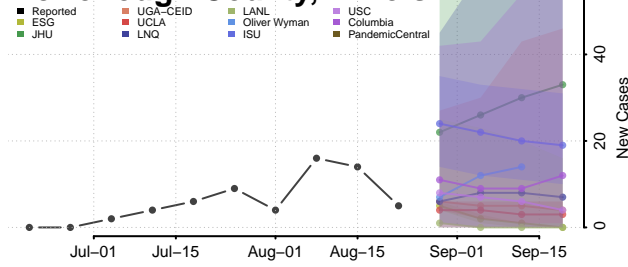

McDonough County, Illinois