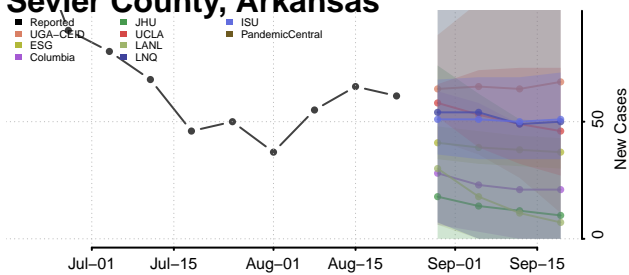

Sevier County, Arkansas