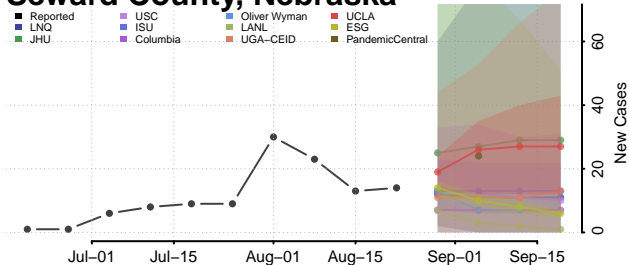

Seward County, Nebraska