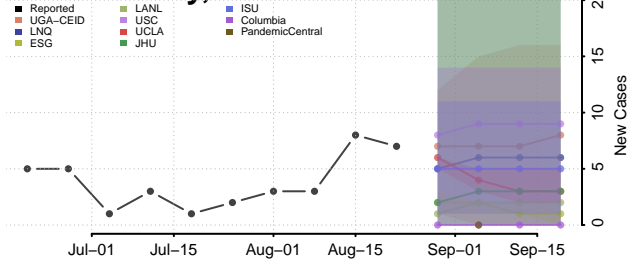

Knox County, Nebraska