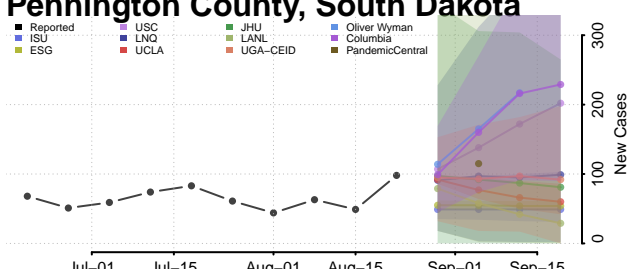

Pennington County, South Dakota