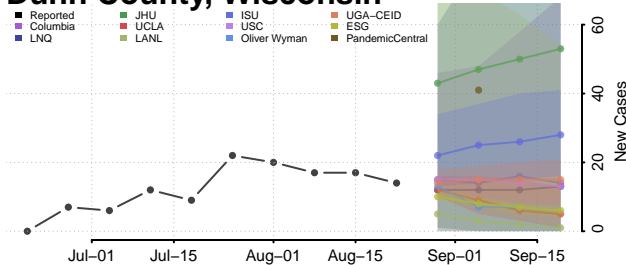

Dunn County, Wisconsin