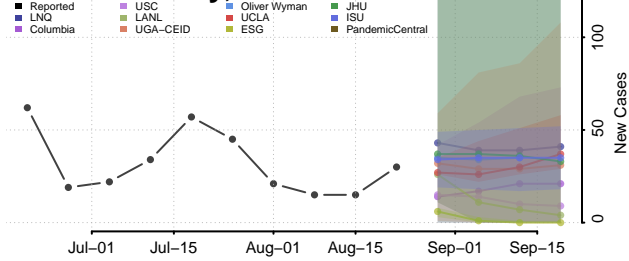

Macon County, North Carolina