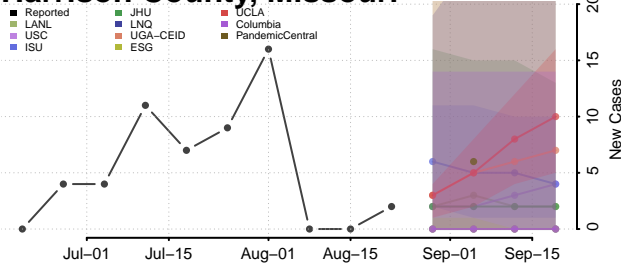

Harrison County, Missouri