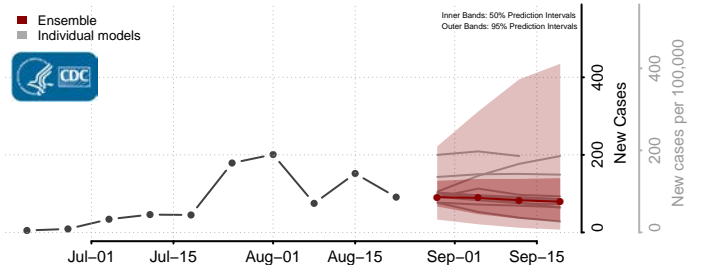

Cass County, Missouri