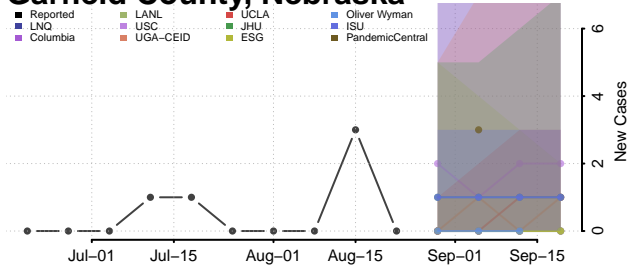

Garfield County, Nebraska