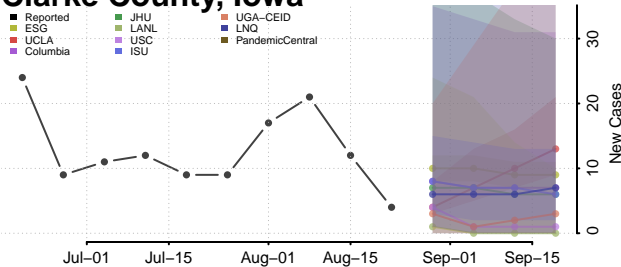

Clarke County, Iowa