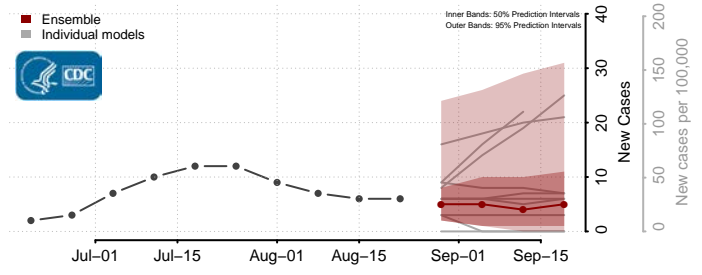

Davison County, South Dakota