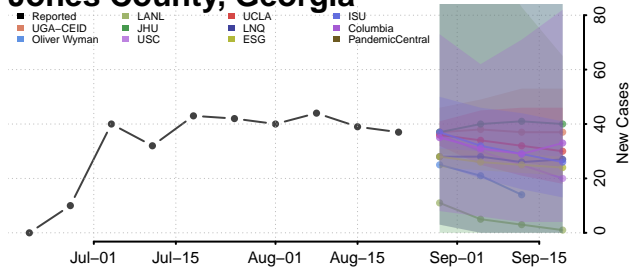

Jones County, Georgia