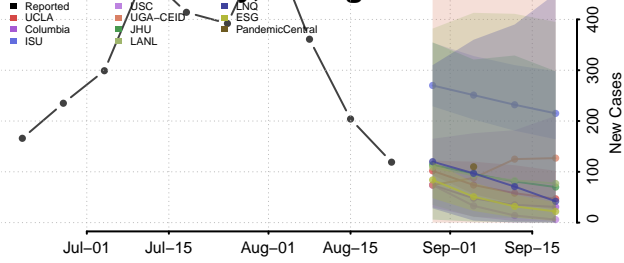

Whitfield County, Georgia