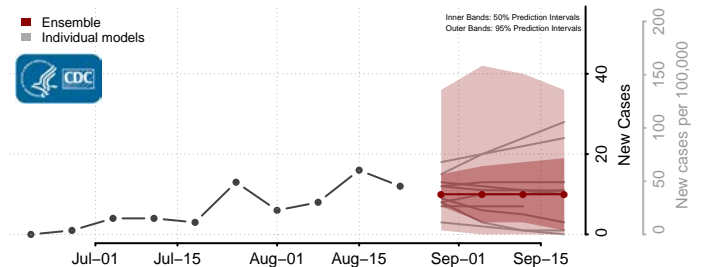

Mason County, West Virginia