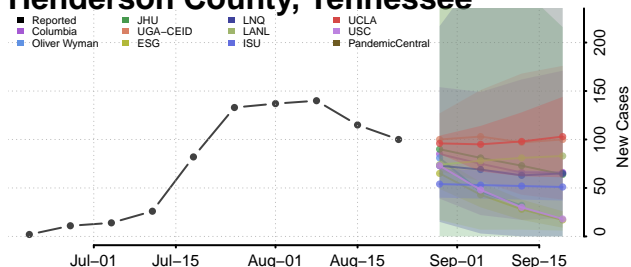

Henderson County, Tennessee