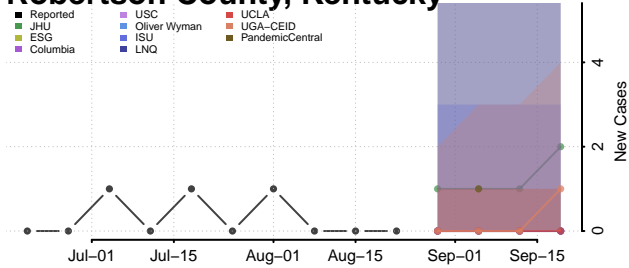

Robertson County, Kentucky