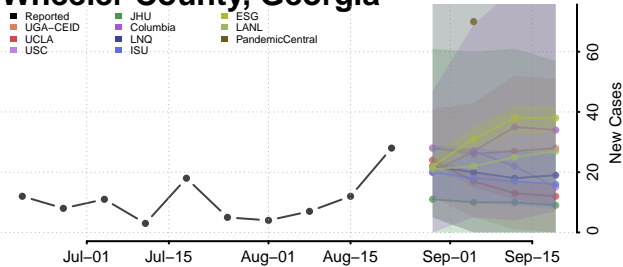

Wheeler County, Georgia