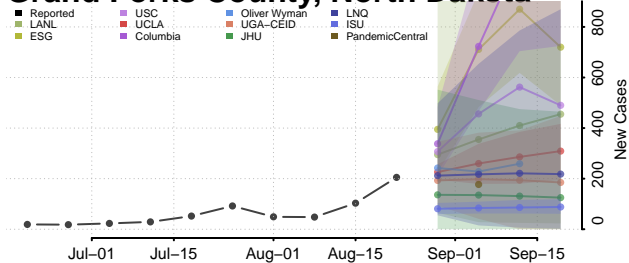

Grand Forks County, North Dakota