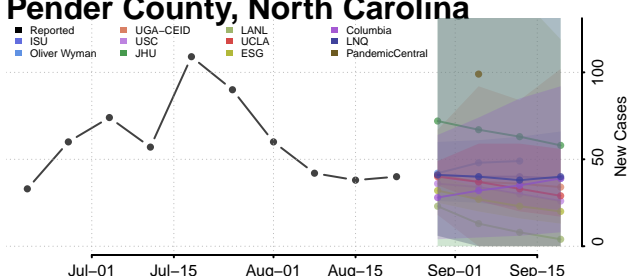

Pender County, North Carolina