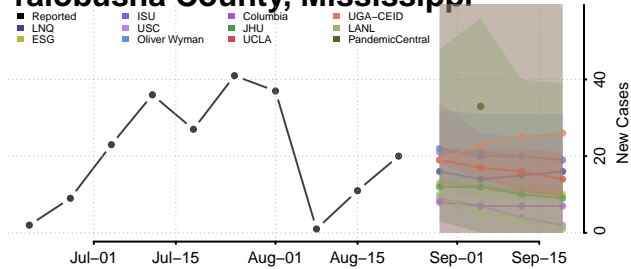

Yalobusha County, Mississippi