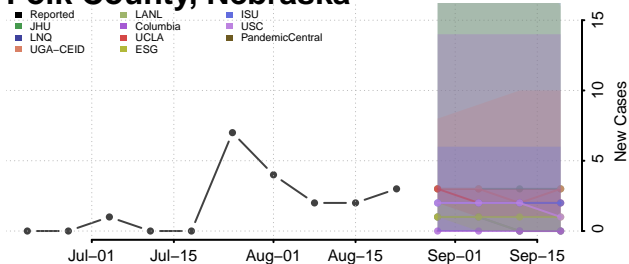

Polk County, Nebraska