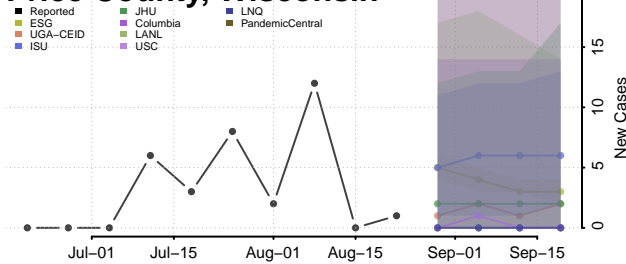

Price County, Wisconsin