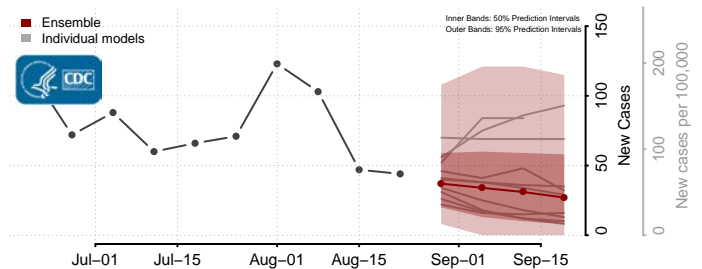

Lee County, North Carolina