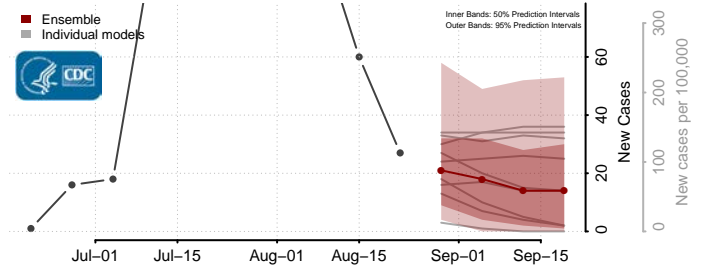

Sabine County, Louisiana