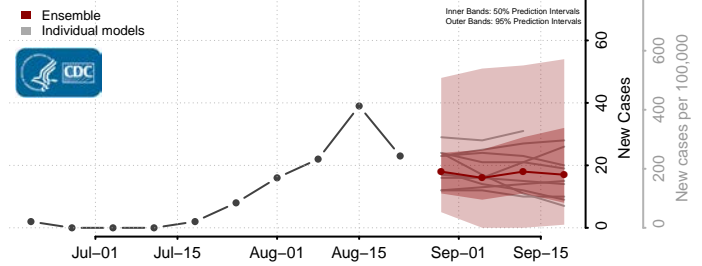

McLean County, North Dakota