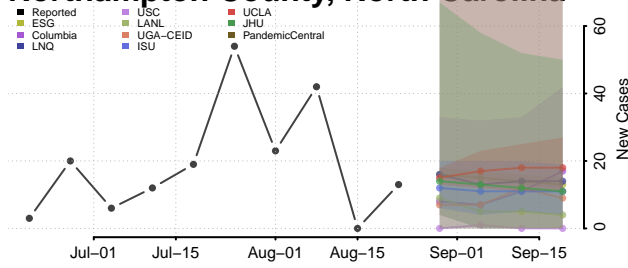

Northampton County, North Carolina