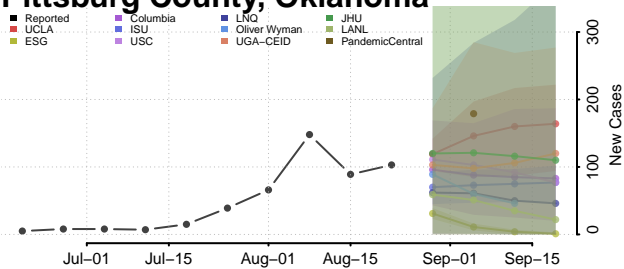

Pittsburg County, Oklahoma