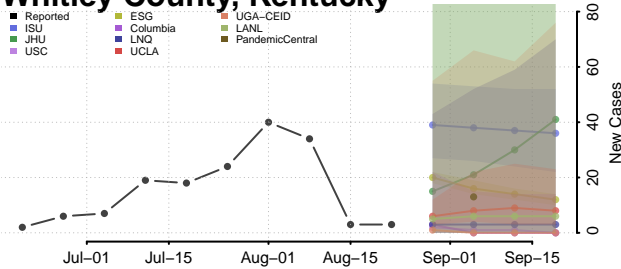

Whitley County, Kentucky