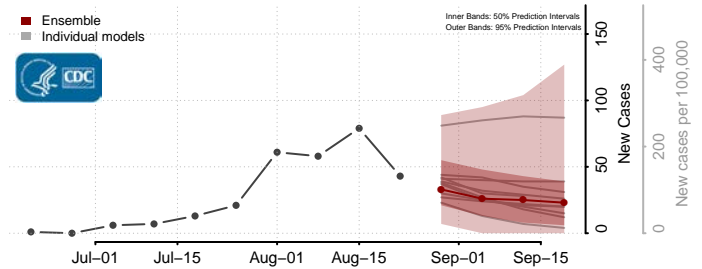

Bureau County, Illinois