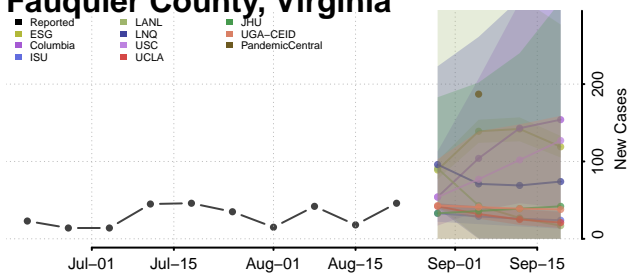

Fauquier County, Virginia