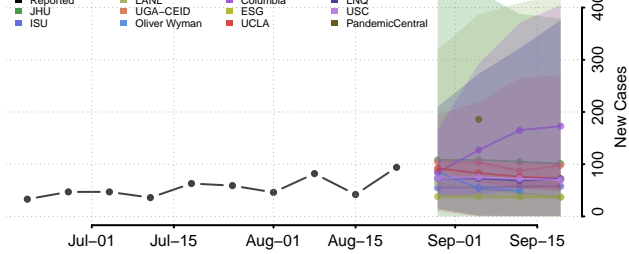

Rockingham County, North Carolina