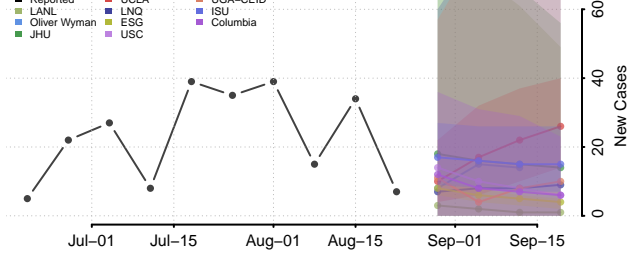

Greene County, Mississippi