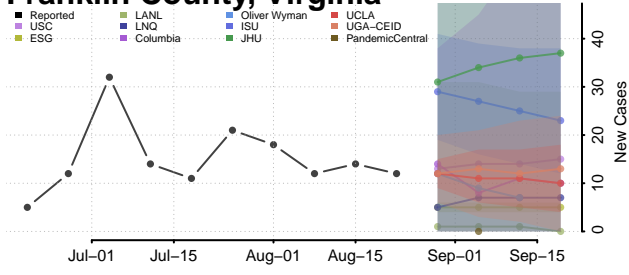

Franklin County, Virginia