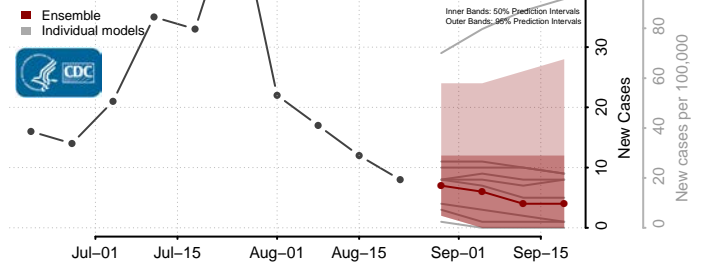

Ohio County, West Virginia