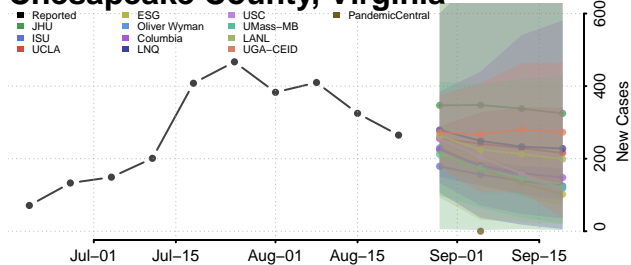

Chesapeake County, Virginia