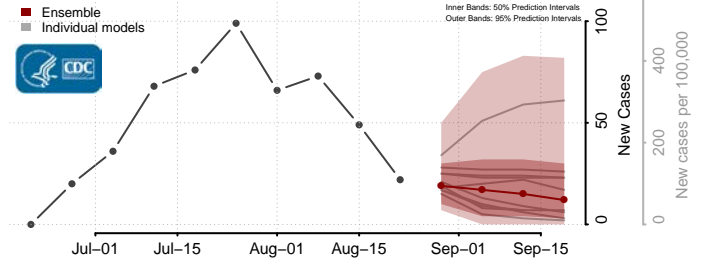

Richland County, Louisiana