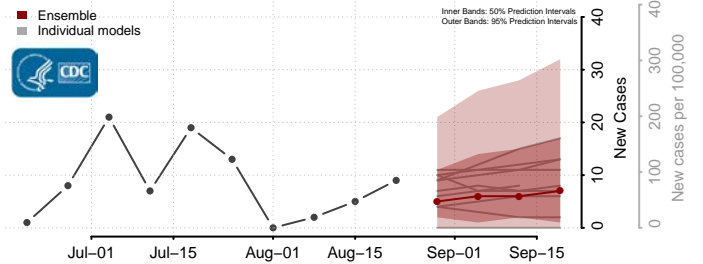

Montgomery County, Iowa