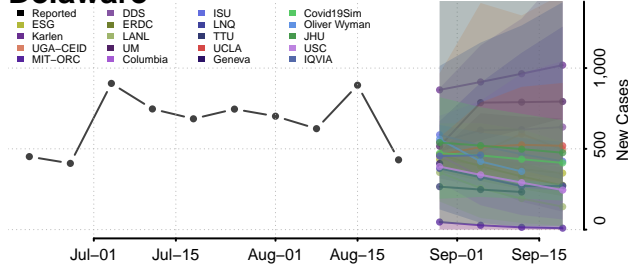

Windham County, Connecticut

Delaware

Kent County, Delaware

New Castle County, Delaware

Sussex County, Delaware

District of Columbia