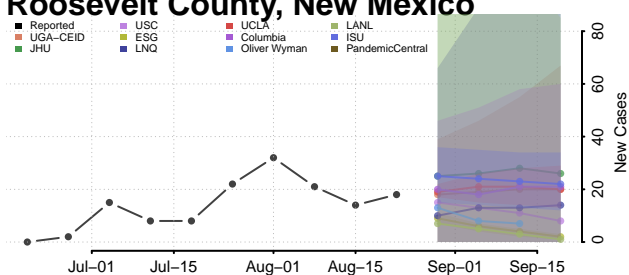

Roosevelt County, New Mexico