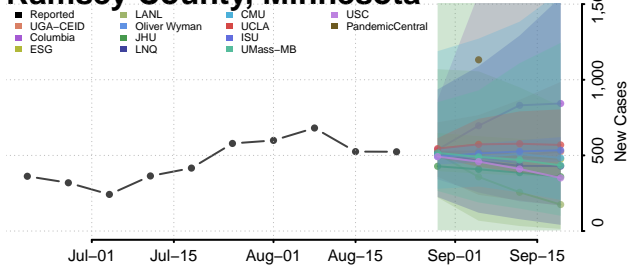

Ramsey County, Minnesota