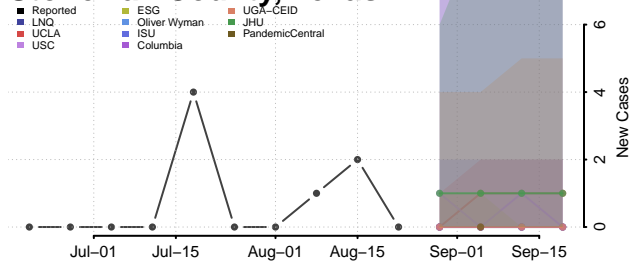

Stonewall County, Texas