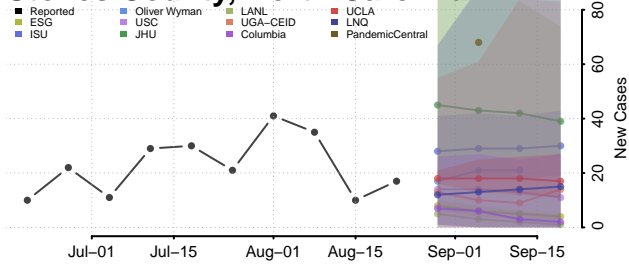

Stokes County, North Carolina