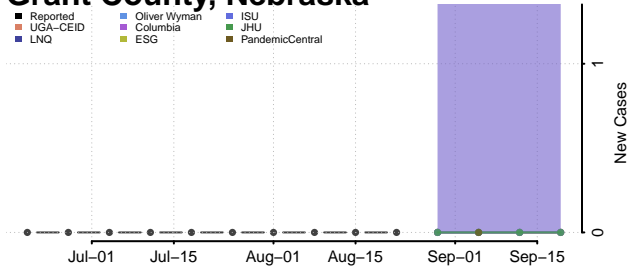

Grant County, Nebraska