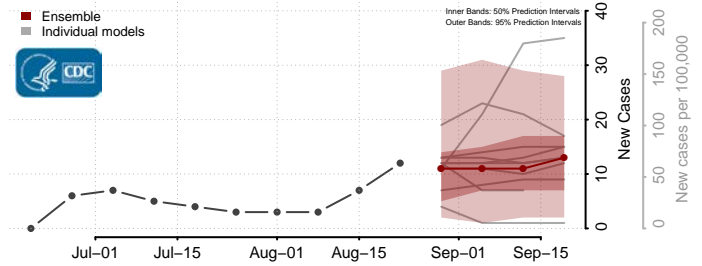

Green Lake County, Wisconsin