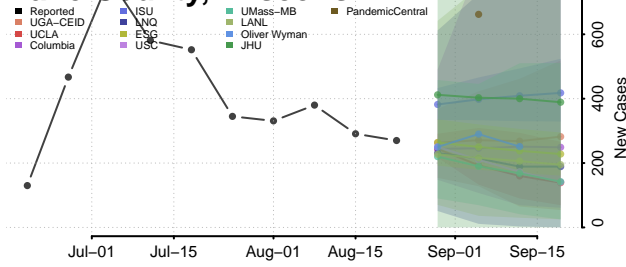

Dane County, Wisconsin