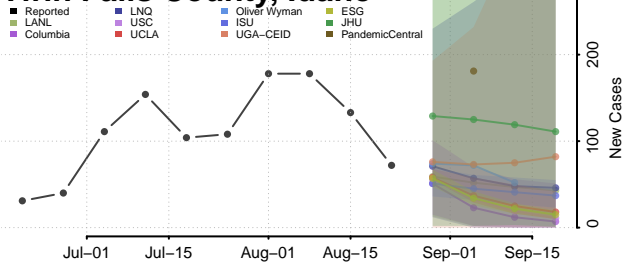

Twin Falls County, Idaho