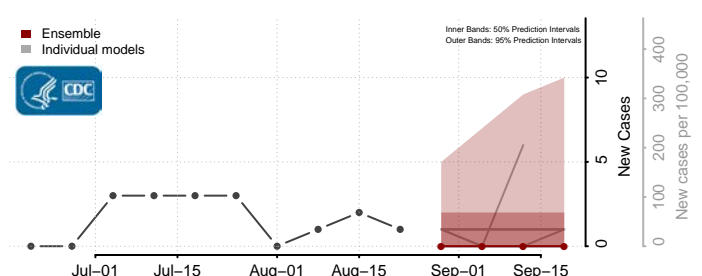

Douglas County, South Dakota