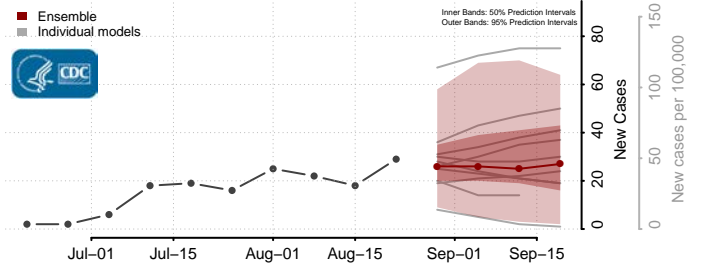

Otter Tail County, Minnesota