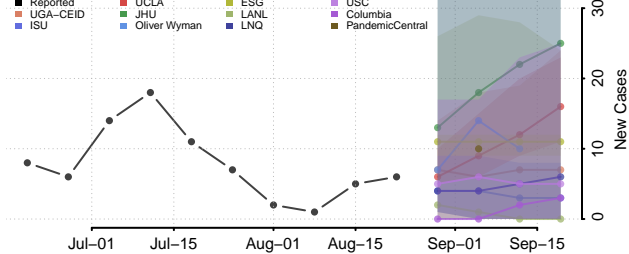

Randolph County, West Virginia