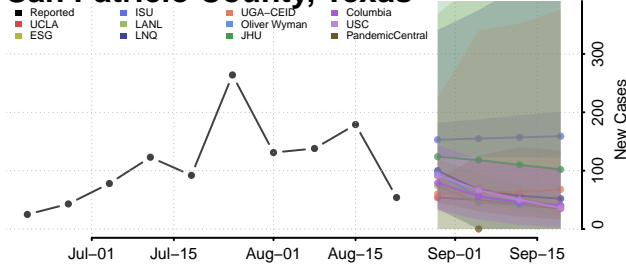

San Patricio County, Texas