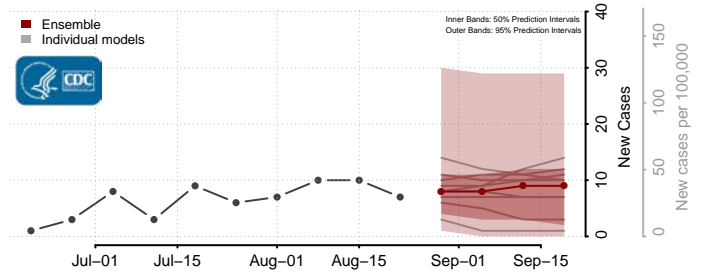

Goochland County, Virginia