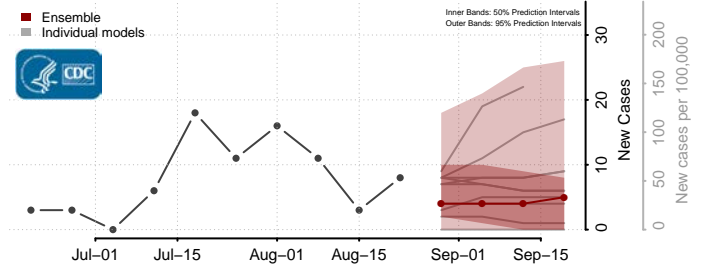

McKenzie County, North Dakota