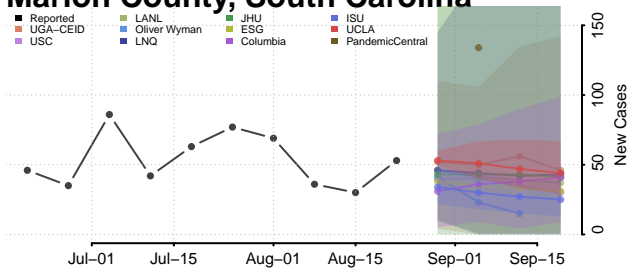

Marion County, South Carolina