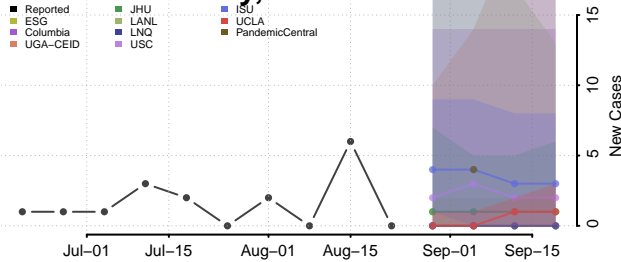

Hamilton County, Kansas