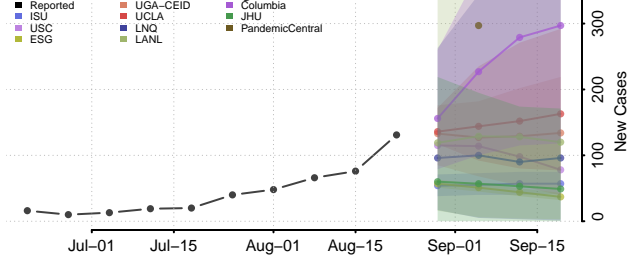

Scotland County, North Carolina