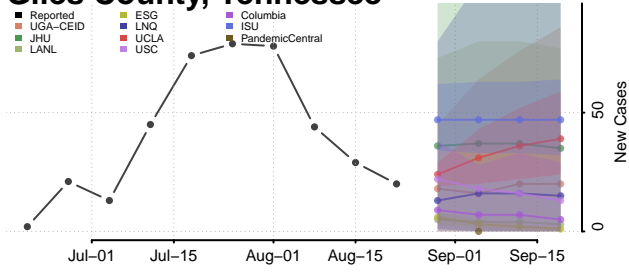

Giles County, Tennessee