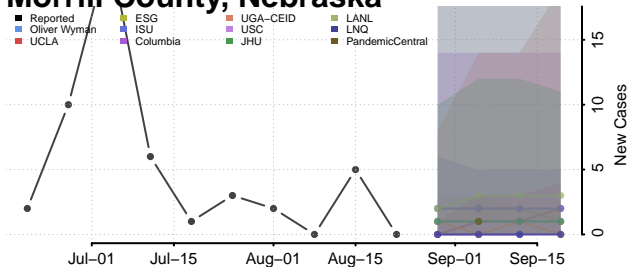

Morrill County, Nebraska