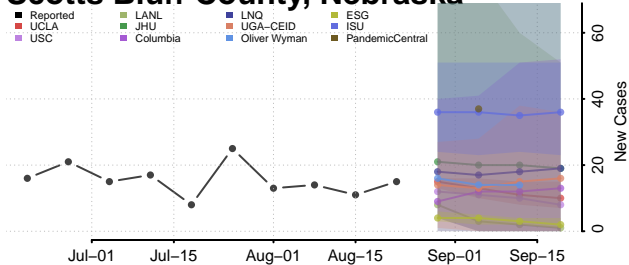

### Scotts Bluff County, Nebraska