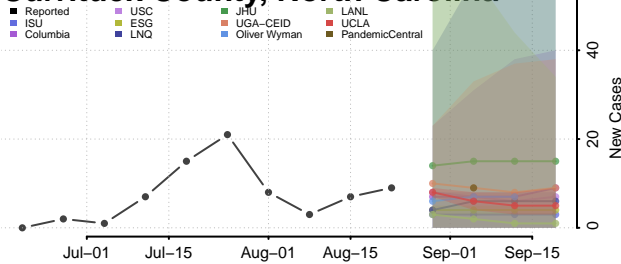

Currituck County, North Carolina