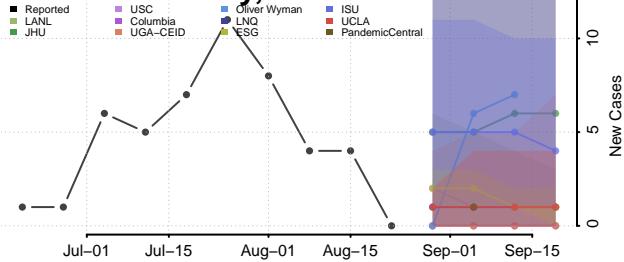

Hamilton County, Nebraska