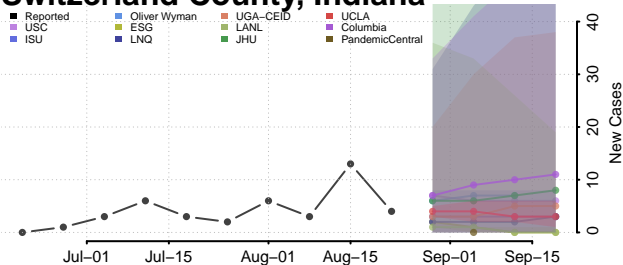

Switzerland County, Indiana