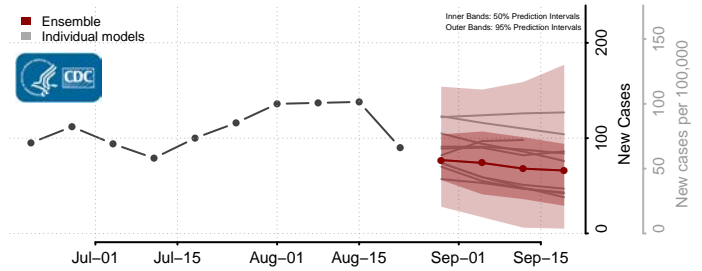

Harnett County, North Carolina