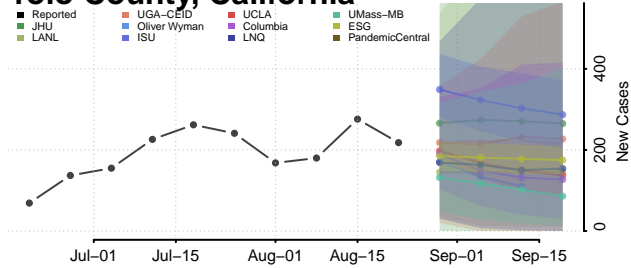

Yolo County, California