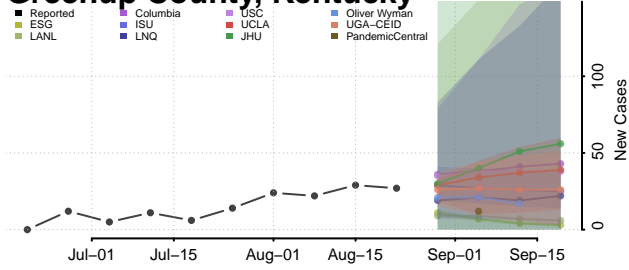

### Greenup County, Kentucky