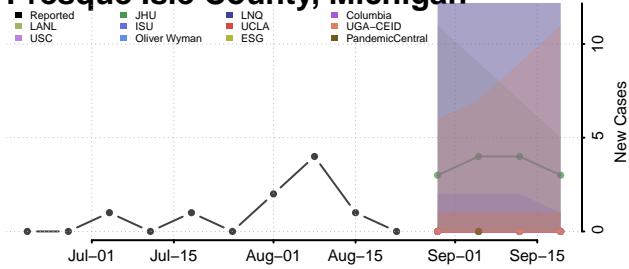

### Presque Isle County, Michigan