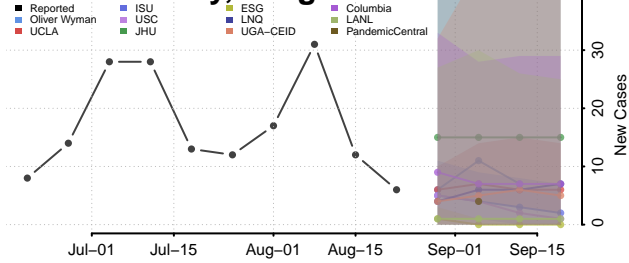

Wasco County, Oregon