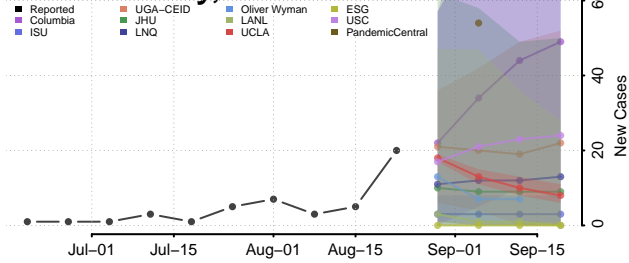

Gates County, North Carolina