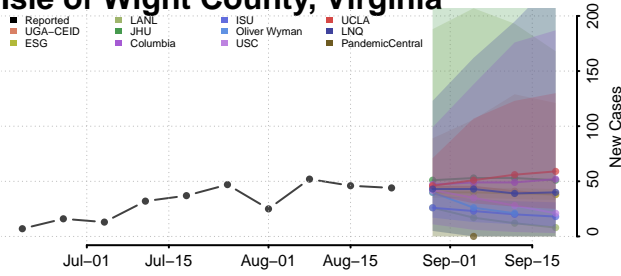

Isle of Wight County, Virginia