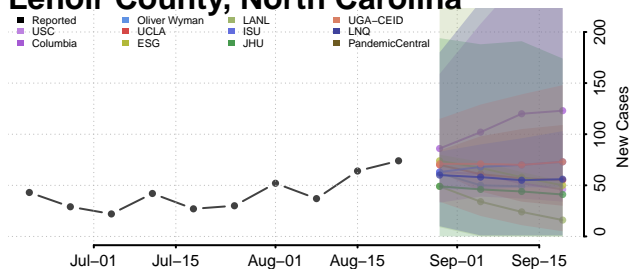

Lenoir County, North Carolina