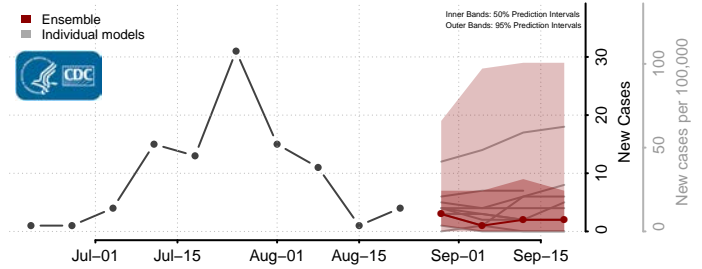

### Hardy County, West Virginia