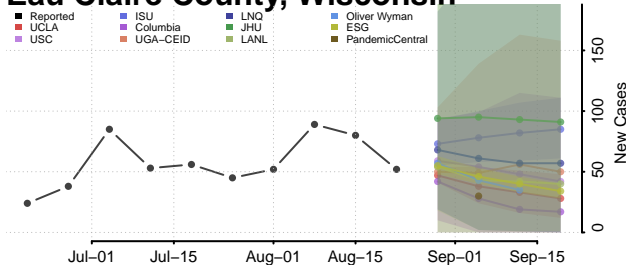

Eau Claire County, Wisconsin