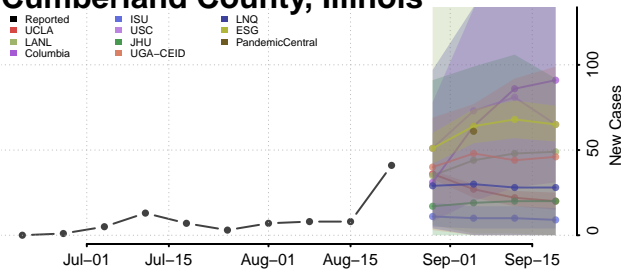

Cumberland County, Illinois