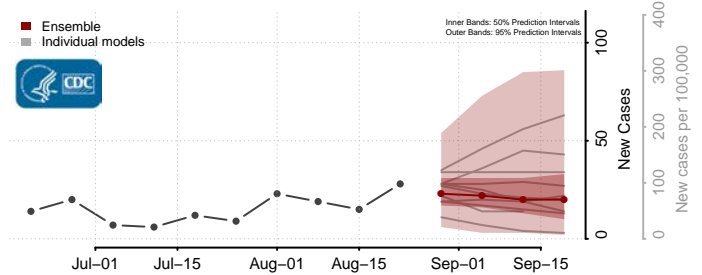

Dinwiddie County, Virginia