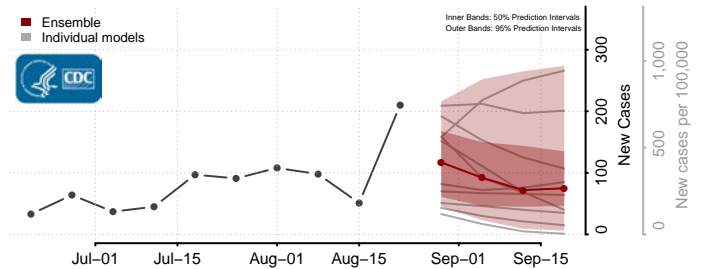

Leflore County, Mississippi