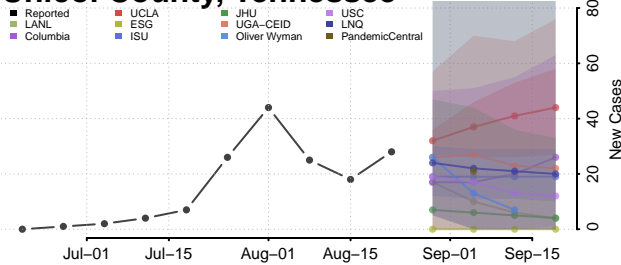

Unicoi County, Tennessee