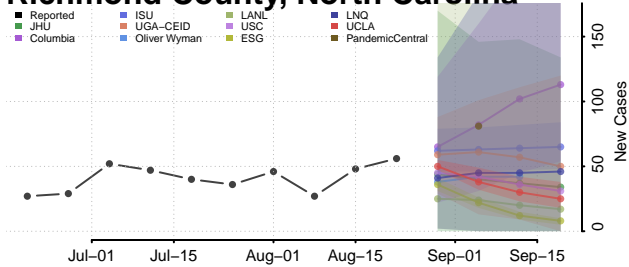

Richmond County, North Carolina