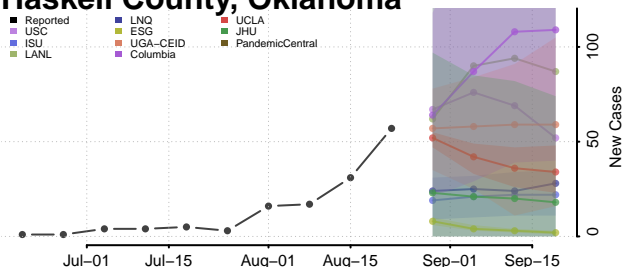

Haskell County, Oklahoma