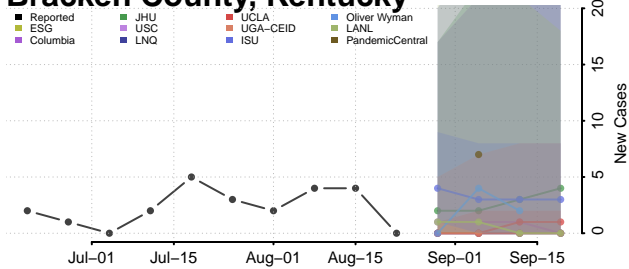

Bracken County, Kentucky