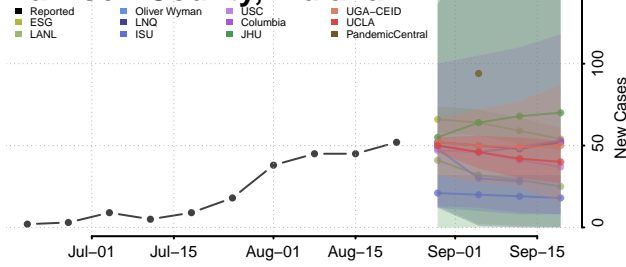

Harrison County, Indiana