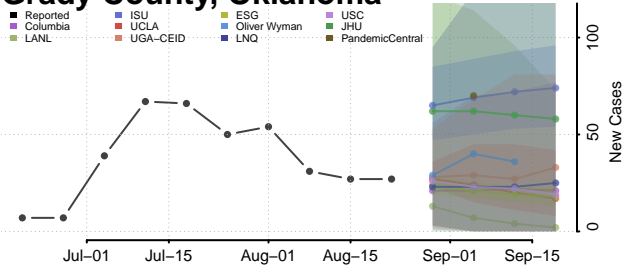

Grady County, Oklahoma