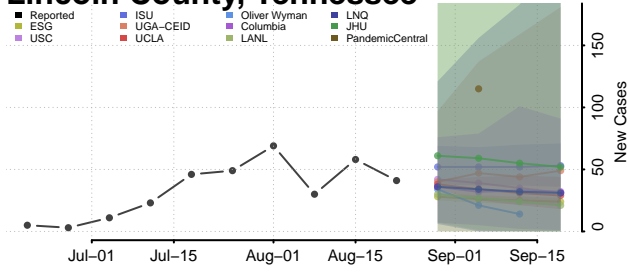

Lincoln County, Tennessee