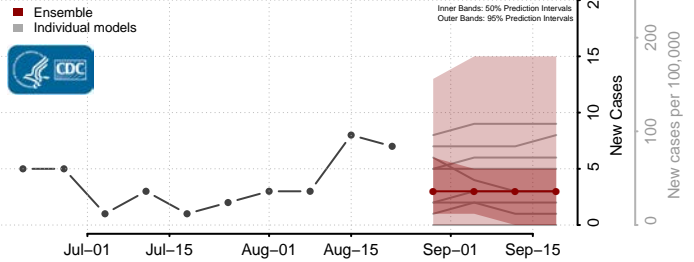

Knox County, Nebraska