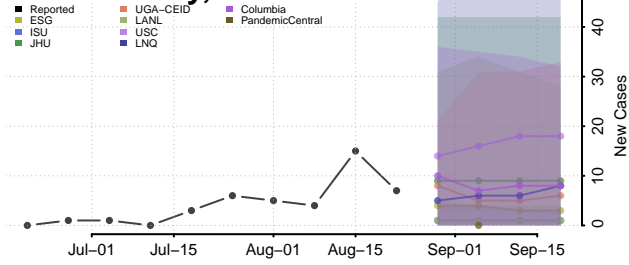

Keith County, Nebraska