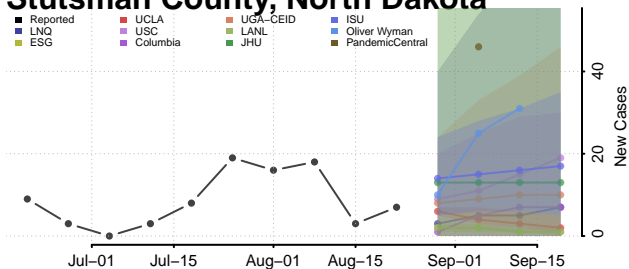

Stutsman County, North Dakota