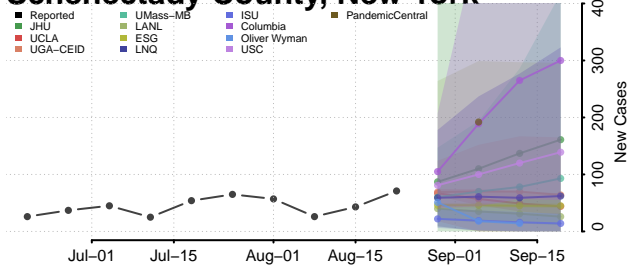

Schenectady County, New York