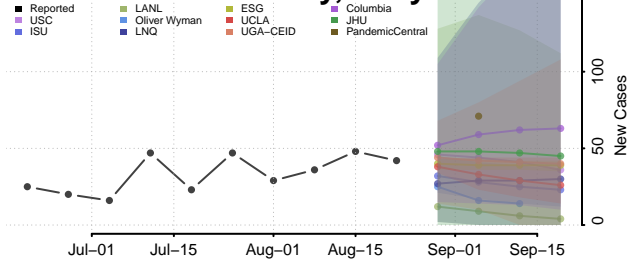

Queen Anne's County, Maryland