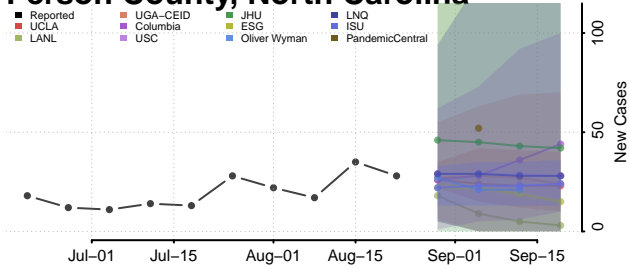

Person County, North Carolina