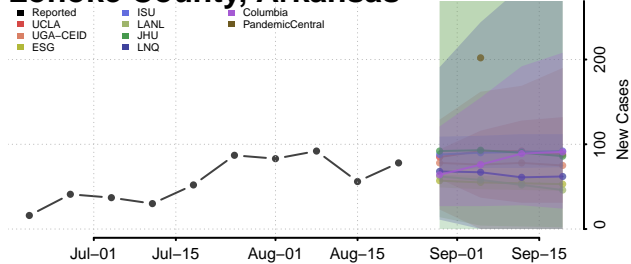

Lonoke County, Arkansas