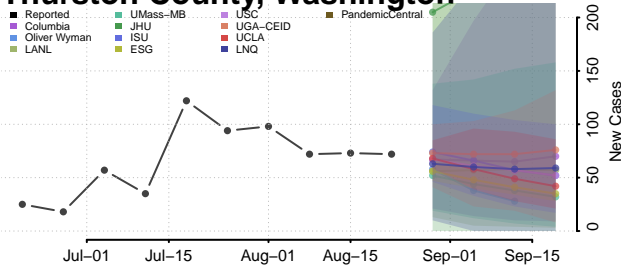

Thurston County, Washington