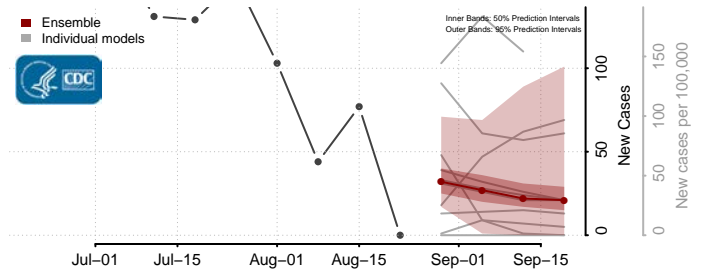

McKinley County, New Mexico