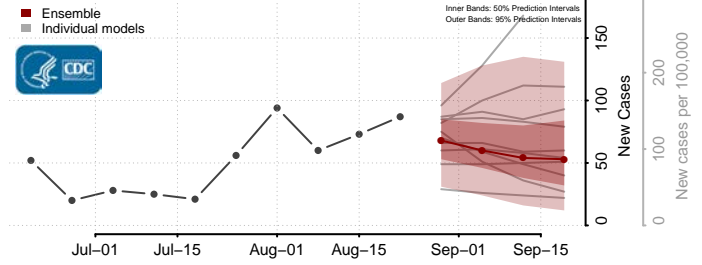

Lincoln County, South Dakota