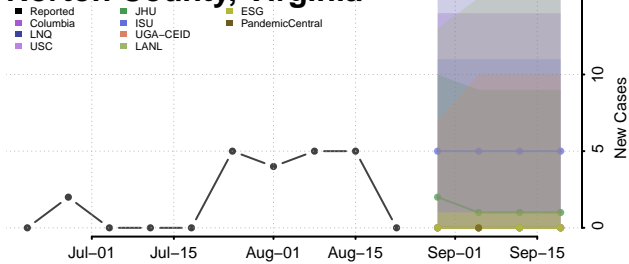

### Norton County, Virginia