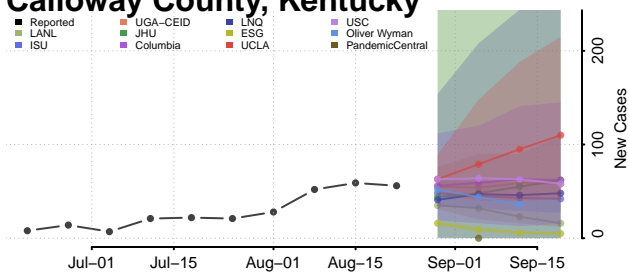

Calloway County, Kentucky