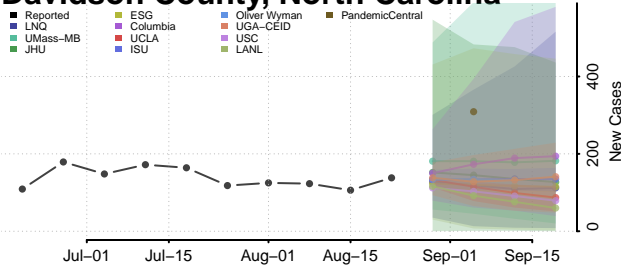

Davidson County, North Carolina