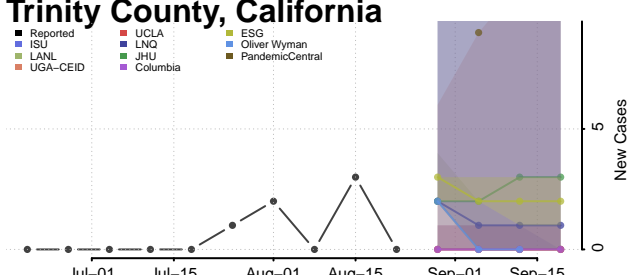

Trinity County, California