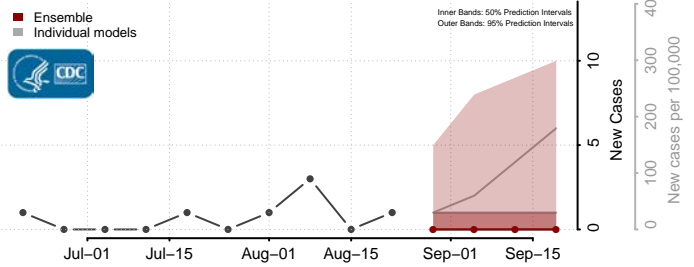

Jackson County, South Dakota