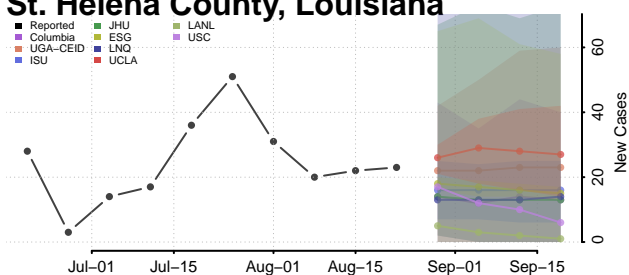

St. Helena County, Louisiana