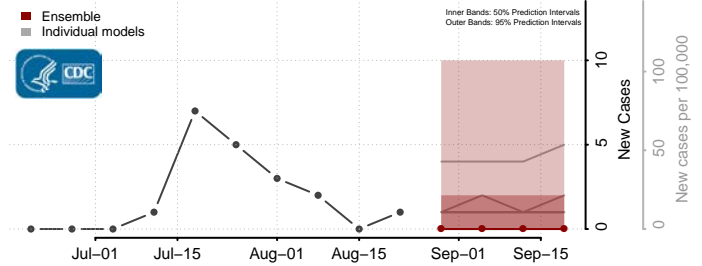

Marshall County, Minnesota