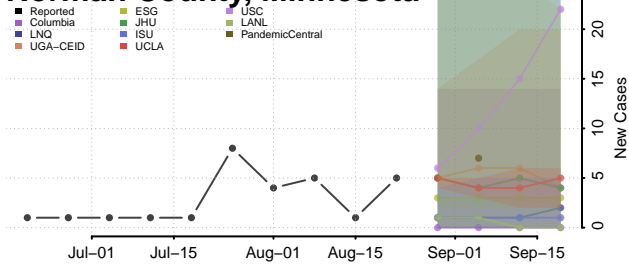

### Norman County, Minnesota