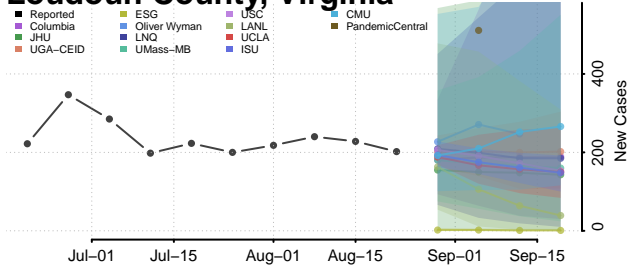

Loudoun County, Virginia