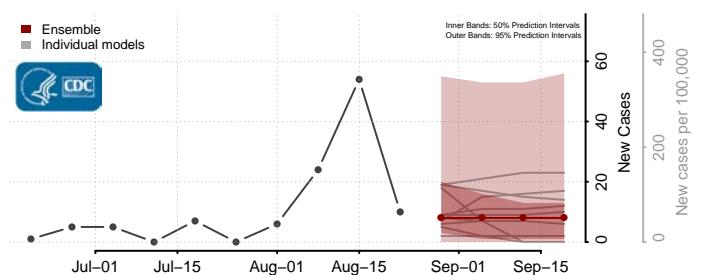

Floyd County, Virginia