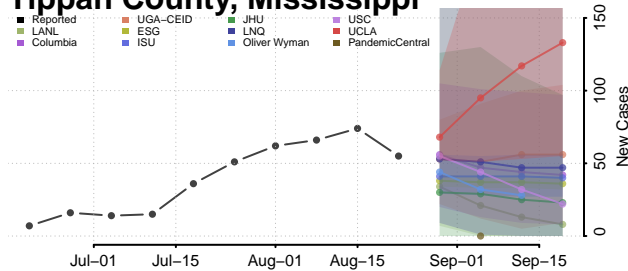

Tippah County, Mississippi