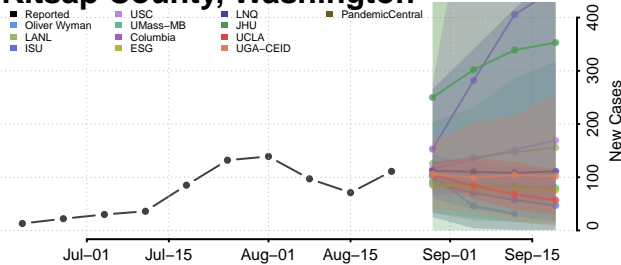

Kitsap County, Washington