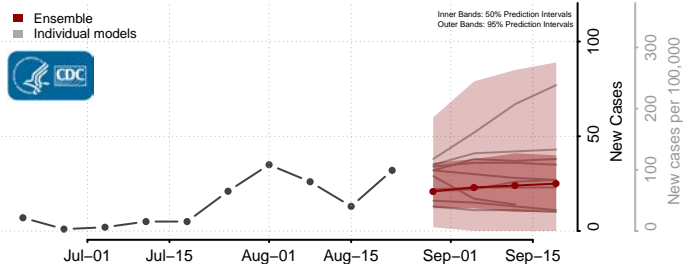

Christian County, Illinois