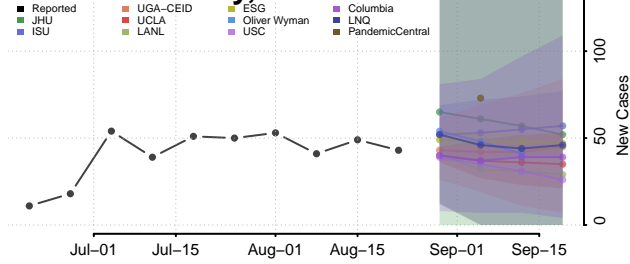

McClain County, Oklahoma