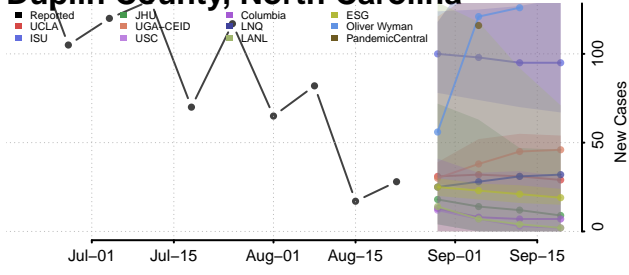

Duplin County, North Carolina