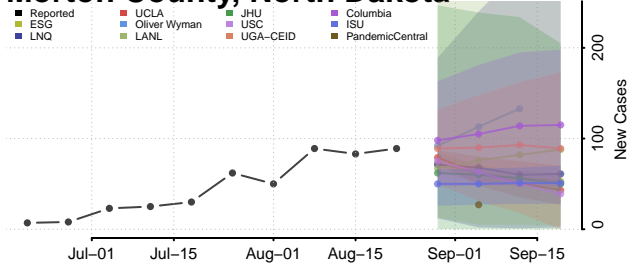

### Morton County, North Dakota