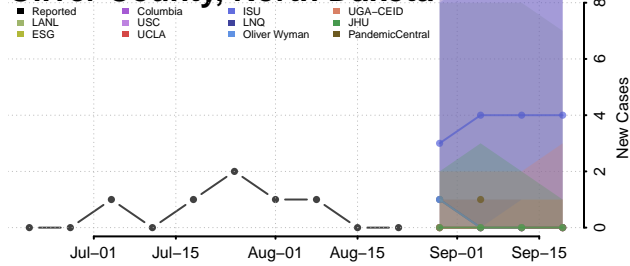

Oliver County, North Dakota