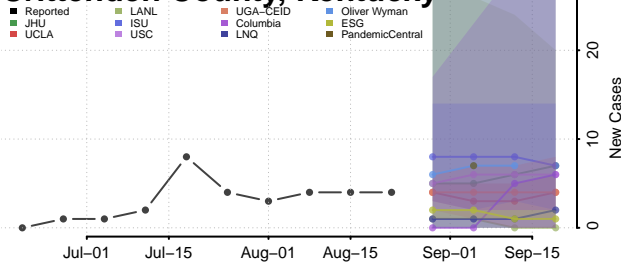

Crittenden County, Kentucky