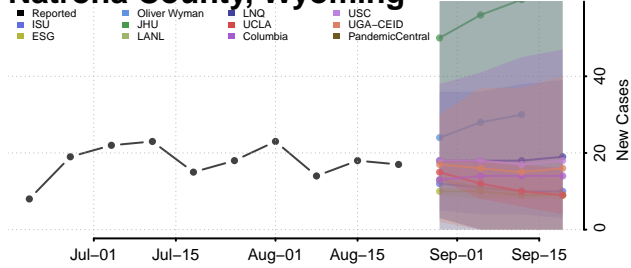

### Natrona County, Wyoming