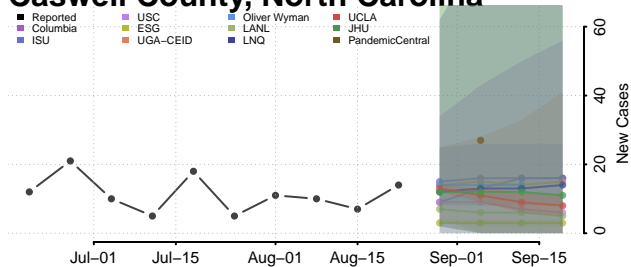

Caswell County, North Carolina