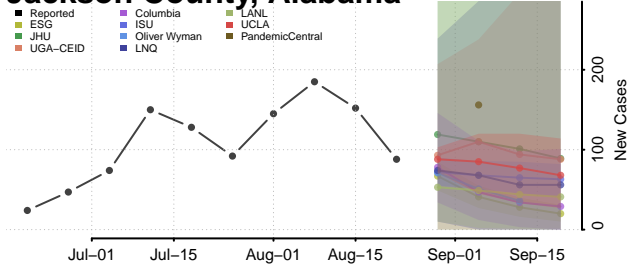

Jackson County, Alabama