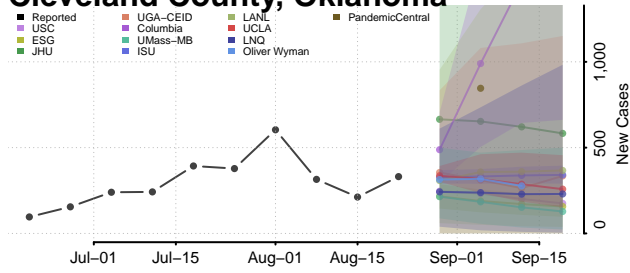

Cleveland County, Oklahoma