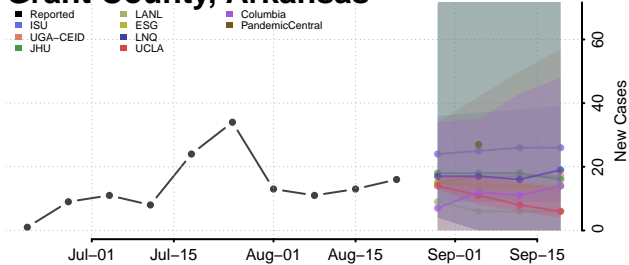

### Greene County, Arkansas