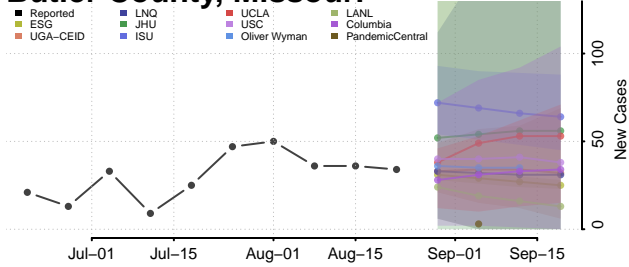

Butler County, Missouri