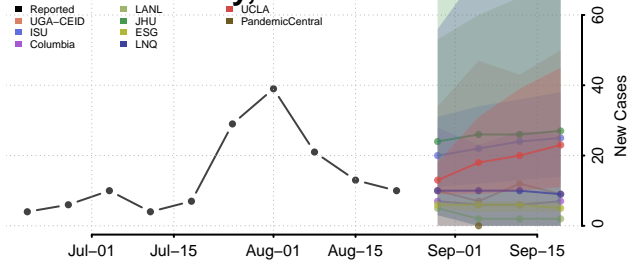

Franklin County, Arkansas