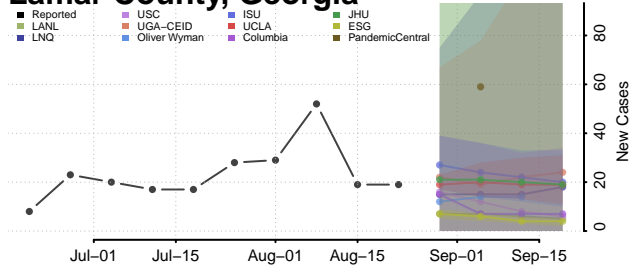

Lamar County, Georgia