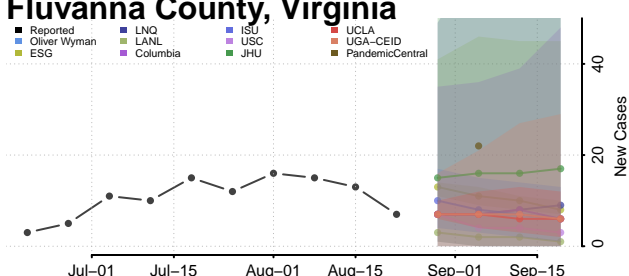

Fluvanna County, Virginia