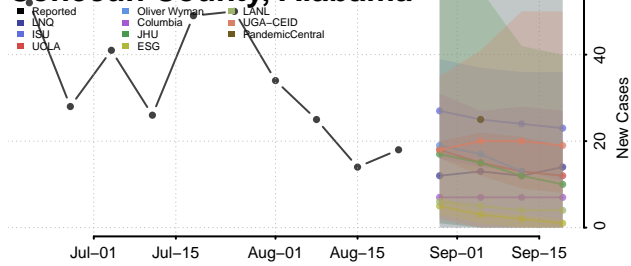

Conecuh County, Alabama