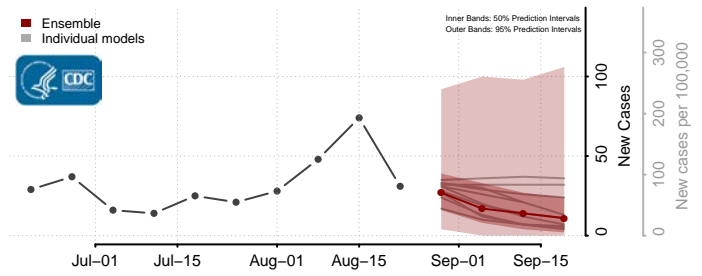

Prince George County, Virginia