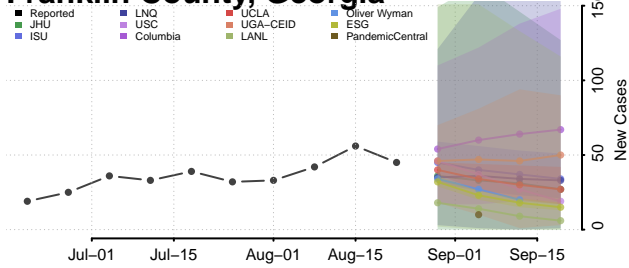

Franklin County, Georgia