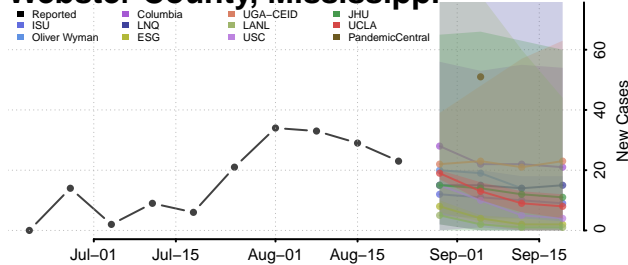

Webster County, Mississippi