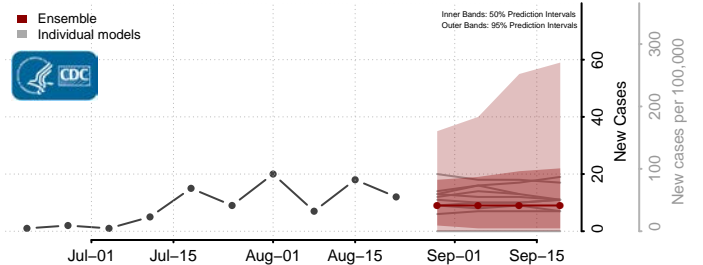

Henry County, Missouri