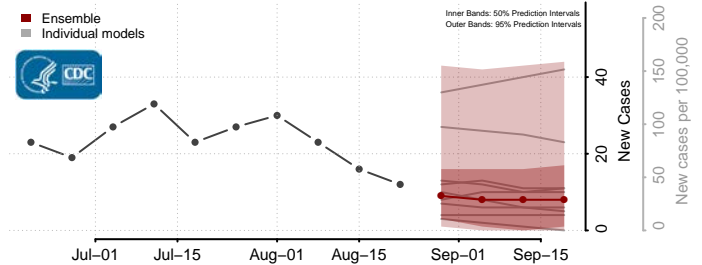

### Garvin County, Oklahoma