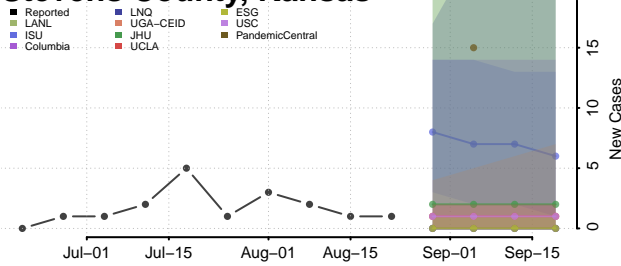

Stevens County, Kansas