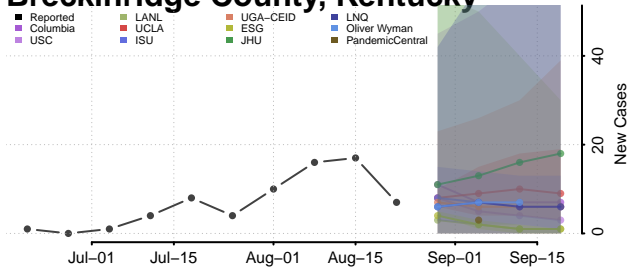

Breckinridge County, Kentucky