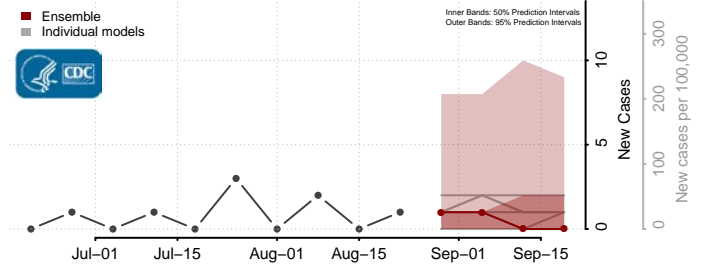

Ellis County, Oklahoma