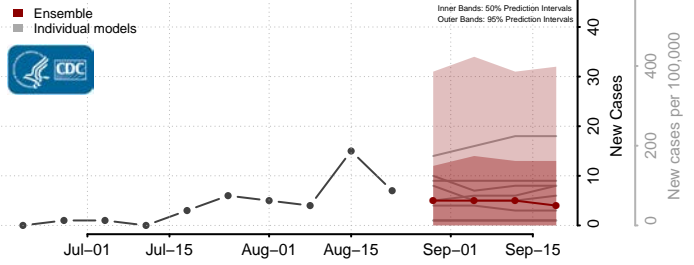

Keith County, Nebraska