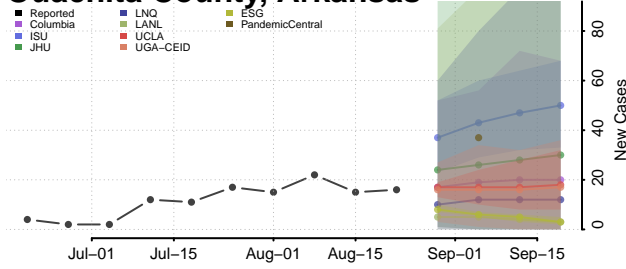

Ouachita County, Arkansas