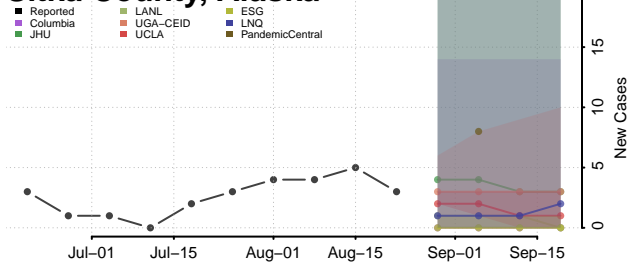

Sitka County, Alaska