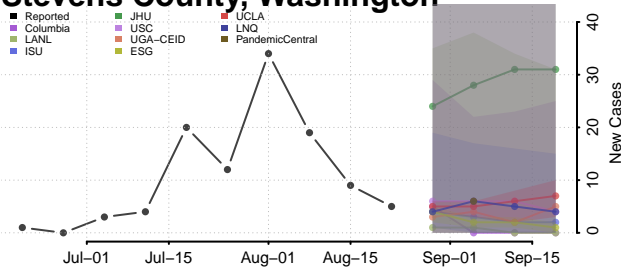

Stevens County, Washington