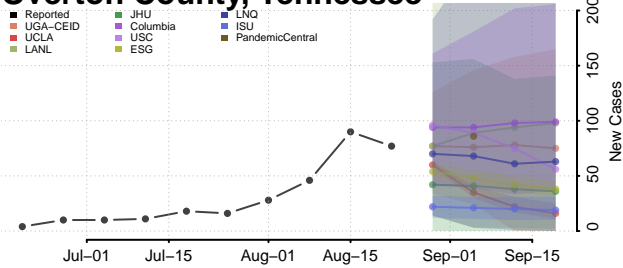

Overton County, Tennessee