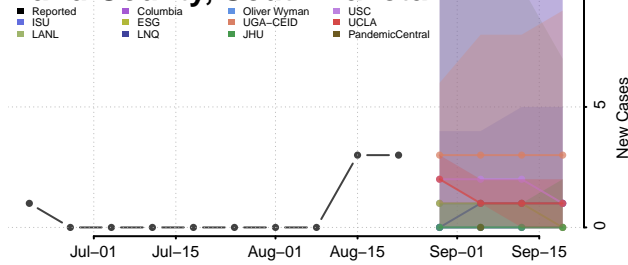

Hand County, South Dakota