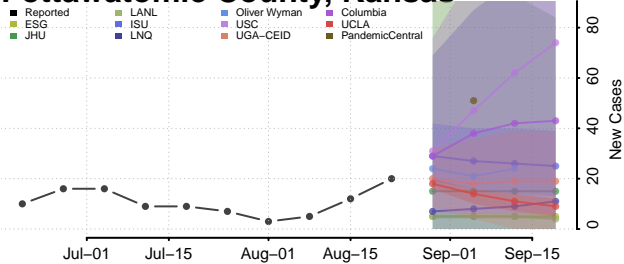

Pottawatomie County, Kansas