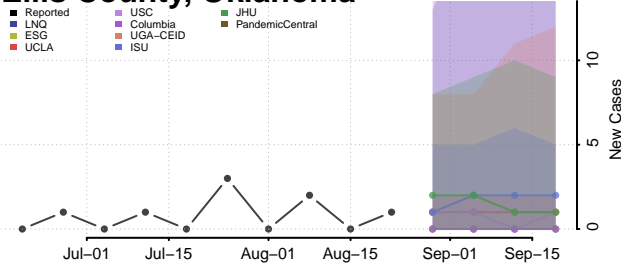

Ellis County, Oklahoma