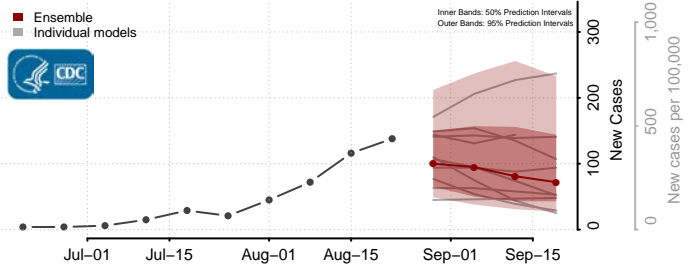

Stark County, North Dakota