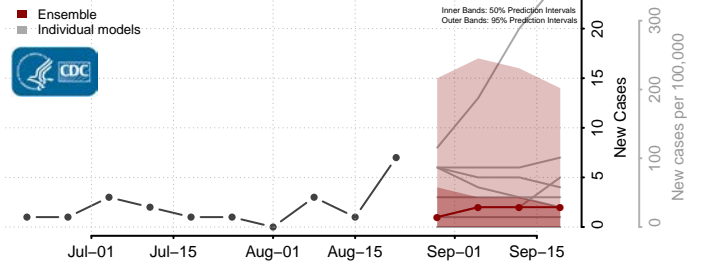

Wabaunsee County, Kansas