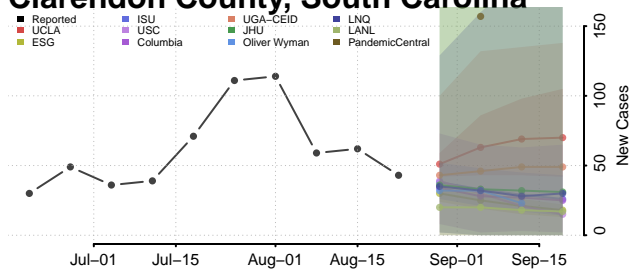

Clarendon County, South Carolina