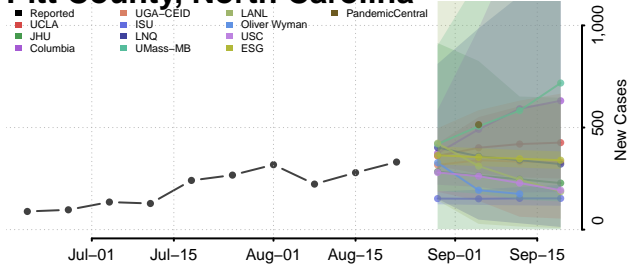

### Polk County, North Carolina