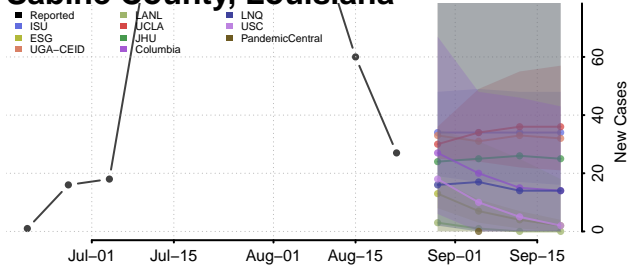

Sabine County, Louisiana