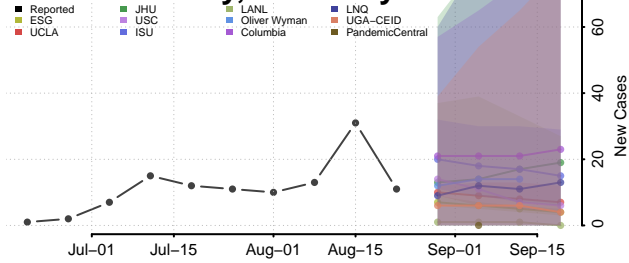

Russell County, Kentucky