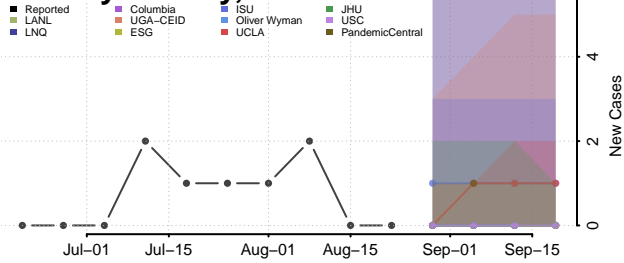

Greeley County, Nebraska