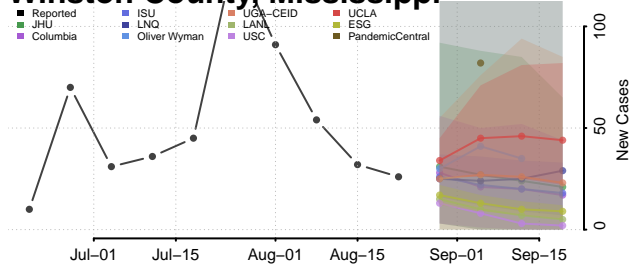

Winston County, Mississippi