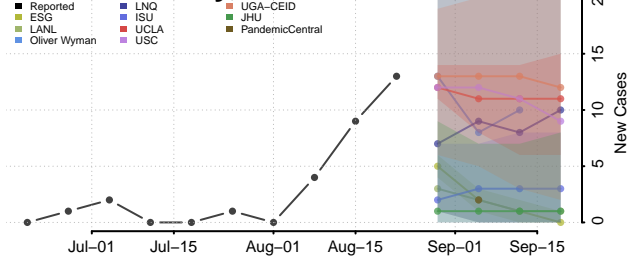

Hamlin County, South Dakota