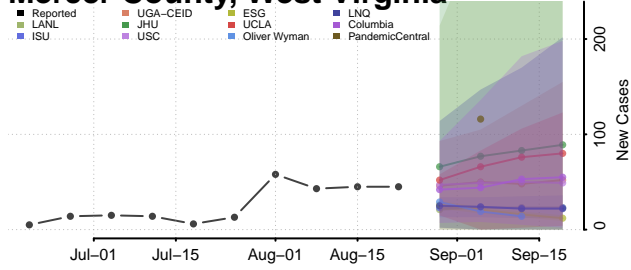

Mercer County, West Virginia