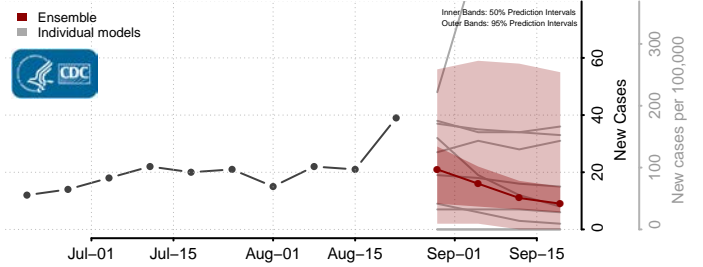

### Norman County, Minnesota