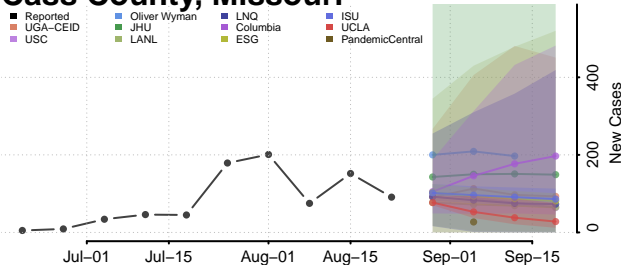

Cass County, Missouri