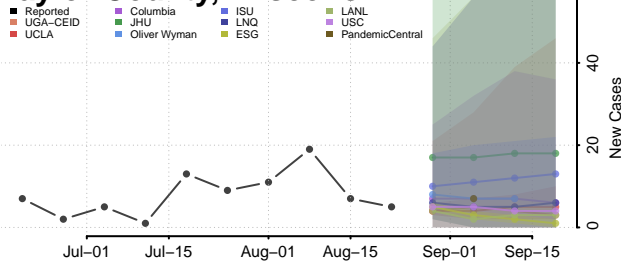

Taylor County, Wisconsin