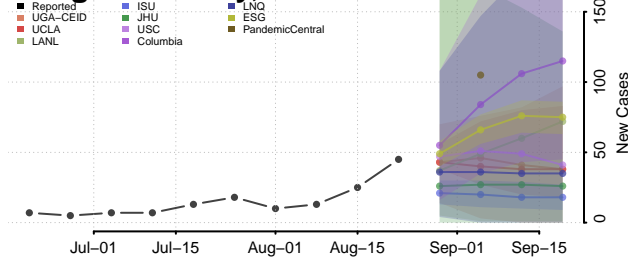

Douglas County, Illinois