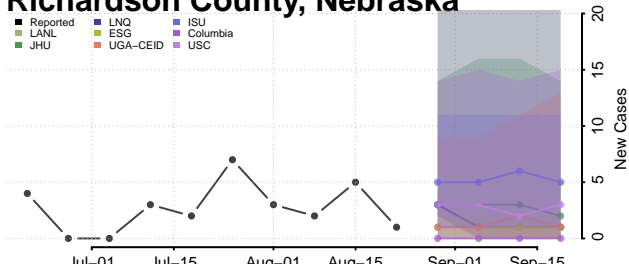

Richardson County, Nebraska