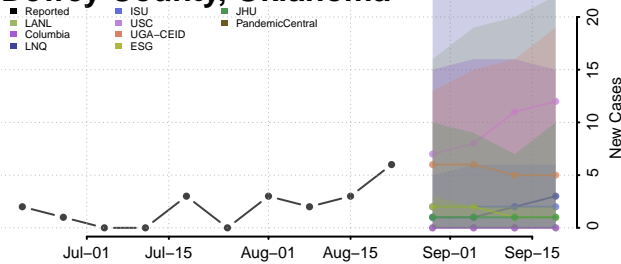

Dewey County, Oklahoma