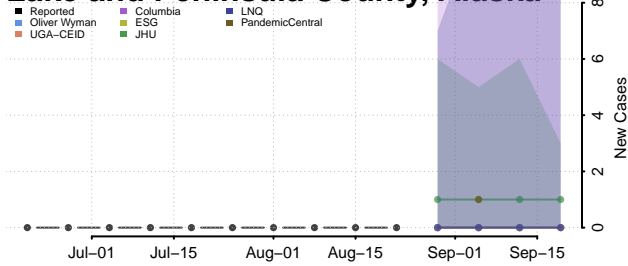

Lake and Peninsula County, Alaska