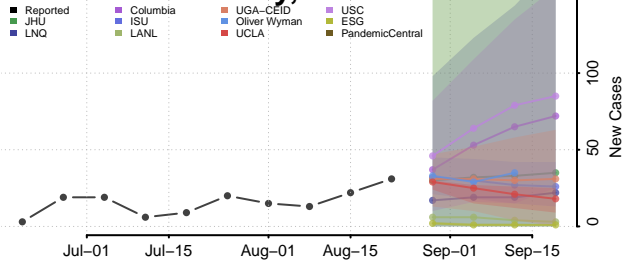

McPherson County, Kansas