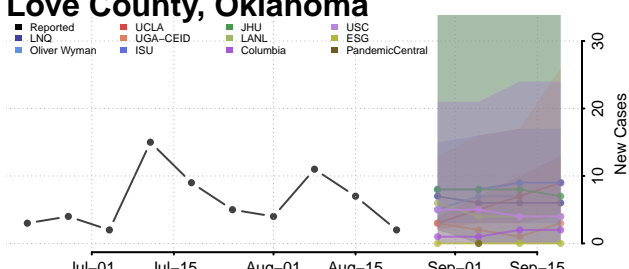

Love County, Oklahoma