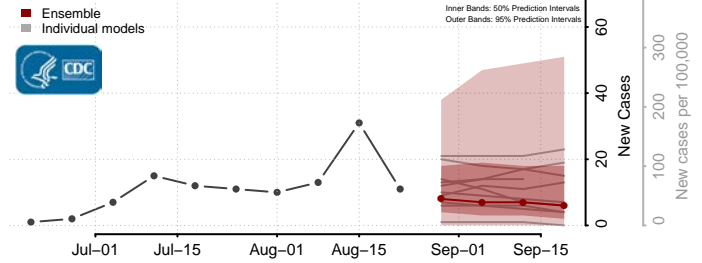

Russell County, Kentucky