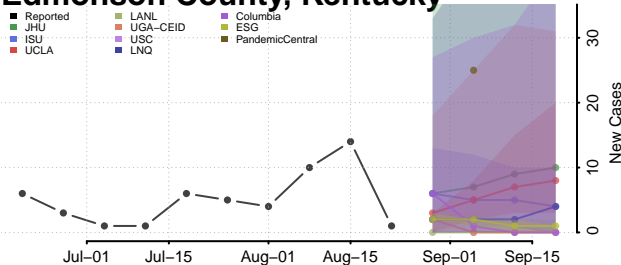

Edmonson County, Kentucky