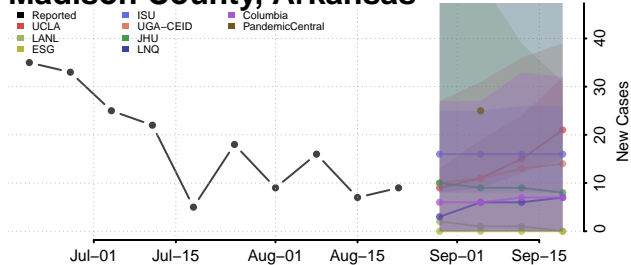

Madison County, Arkansas