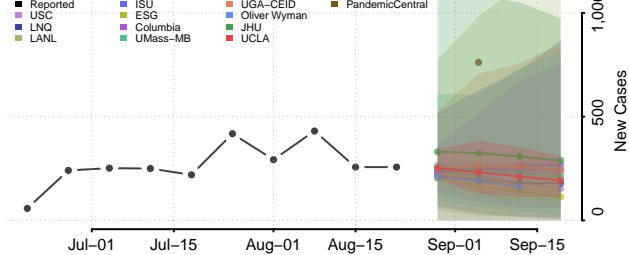

Harrison County, Mississippi