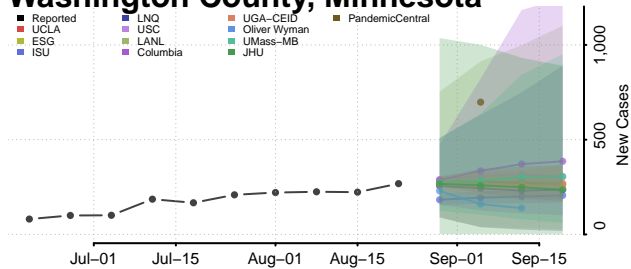

Washington County, Minnesota