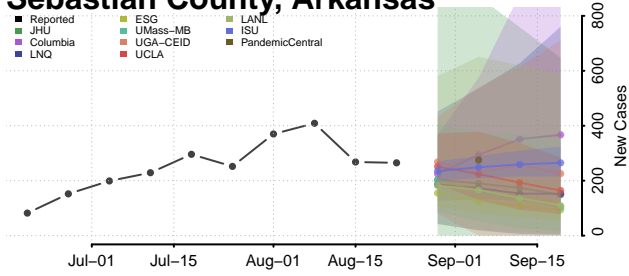

Sebastian County, Arkansas