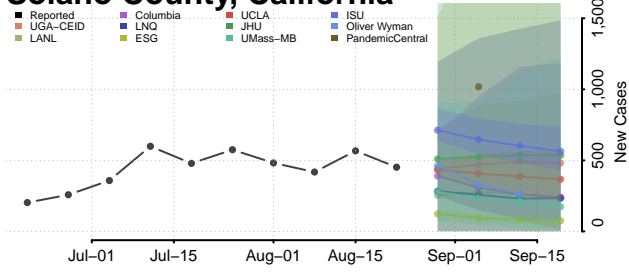

Solano County, California