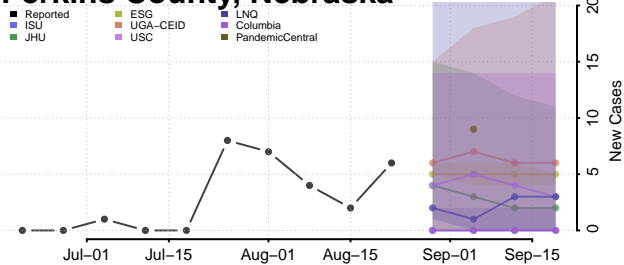

Perkins County, Nebraska