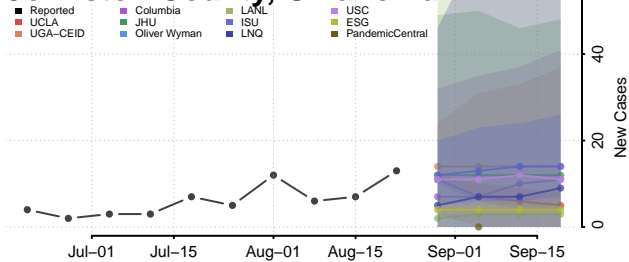

Johnston County, Oklahoma