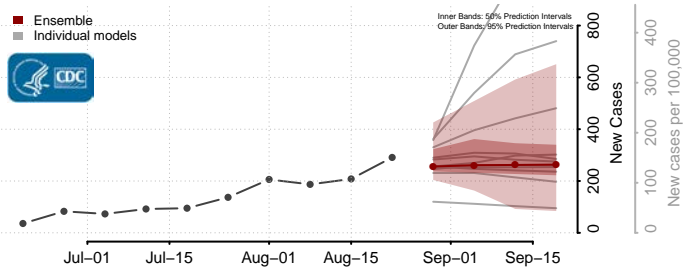

Minnehaha County, South Dakota