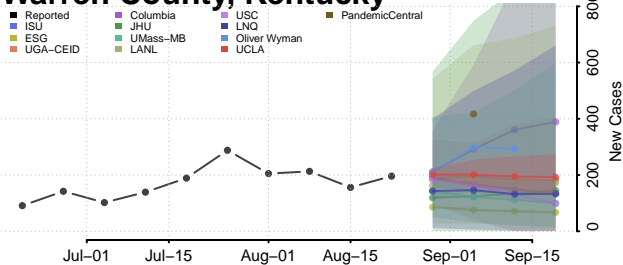

Warren County, Kentucky