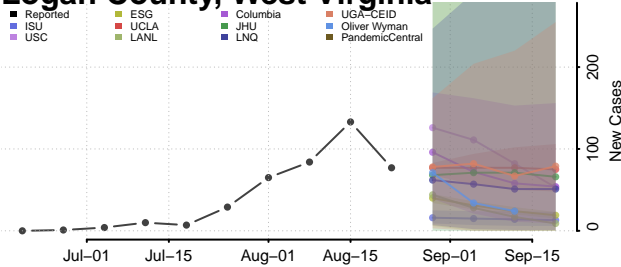

Logan County, West Virginia