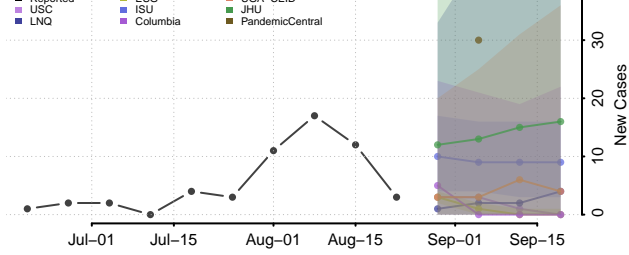

Dickenson County, Virginia