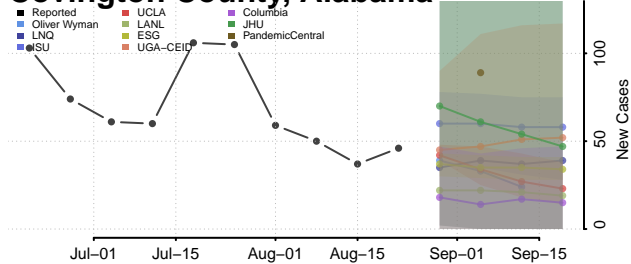

Covington County, Alabama