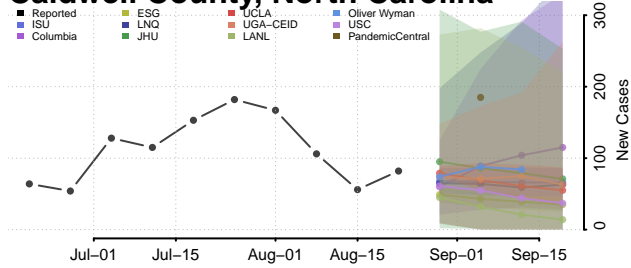

Caldwell County, North Carolina