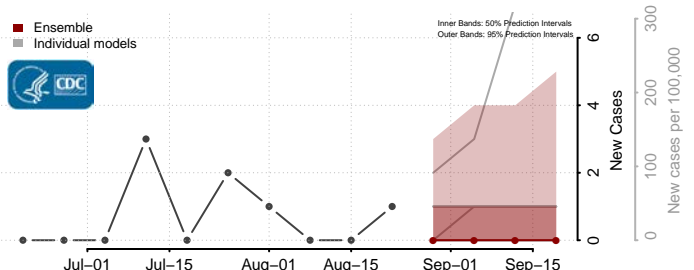

Towner County, North Dakota