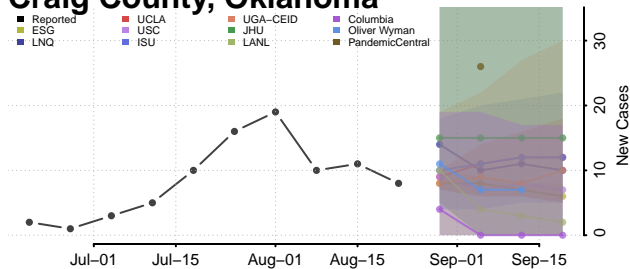

Craig County, Oklahoma