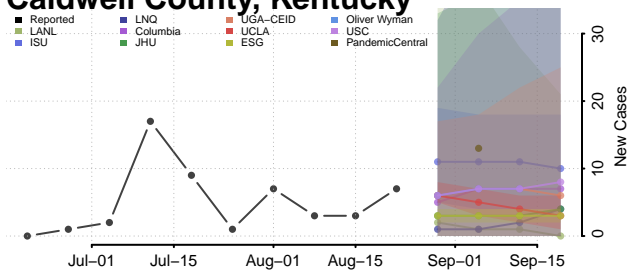

Caldwell County, Kentucky