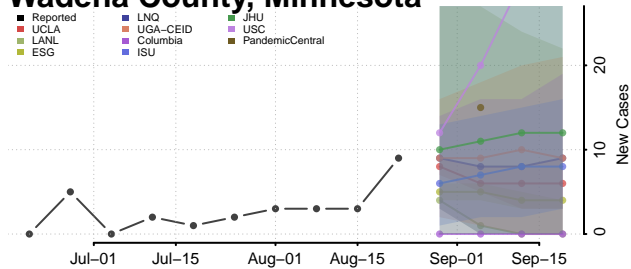

Wadena County, Minnesota