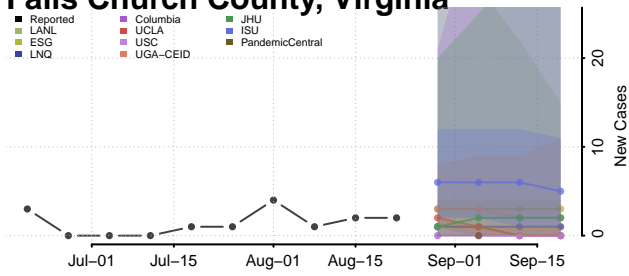

Falls Church County, Virginia