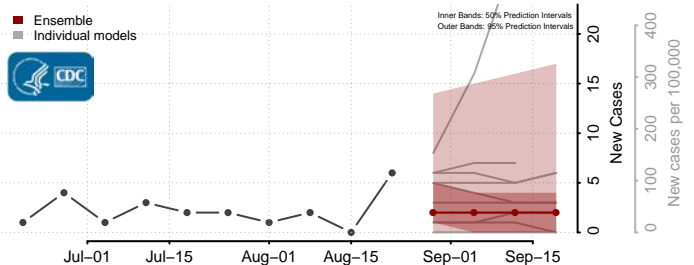

Ransom County, North Dakota