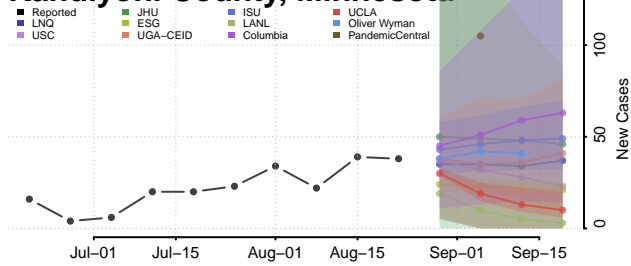

Kandiyohi County, Minnesota