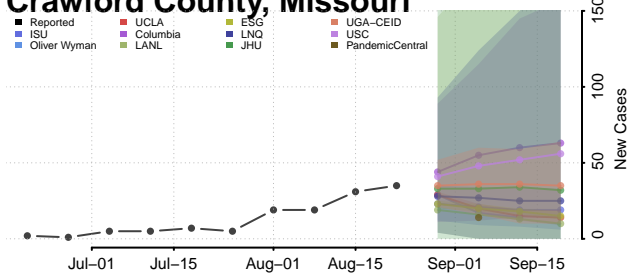

Crawford County, Missouri