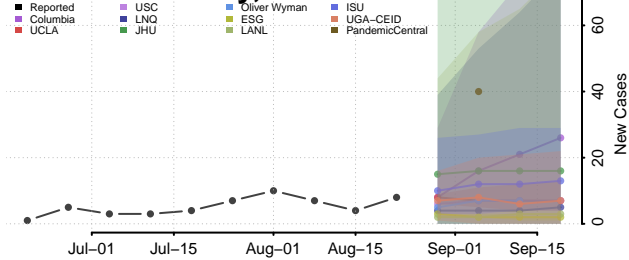

Madison County, North Carolina