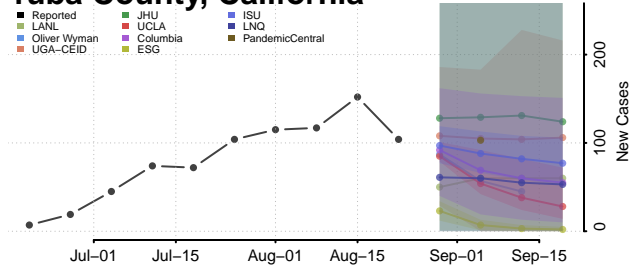

Yuba County, California