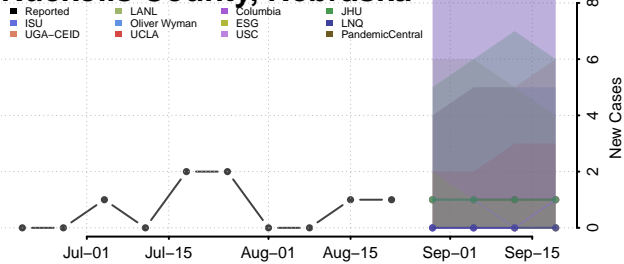

Nuckolls County, Nebraska