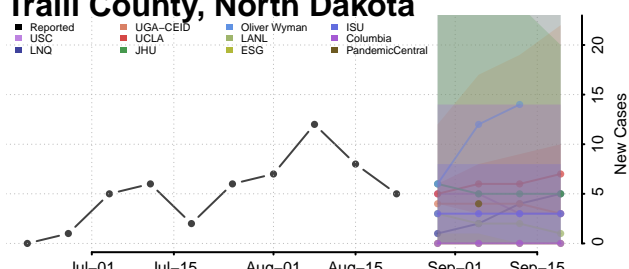

Trail County, North Dakota