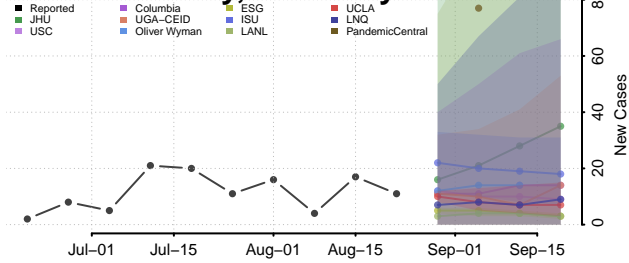

Lincoln County, Kentucky