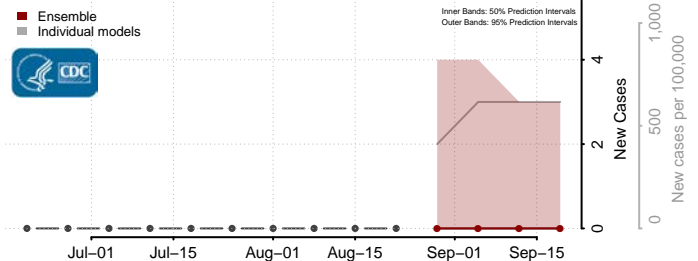

Petroleum County, Montana