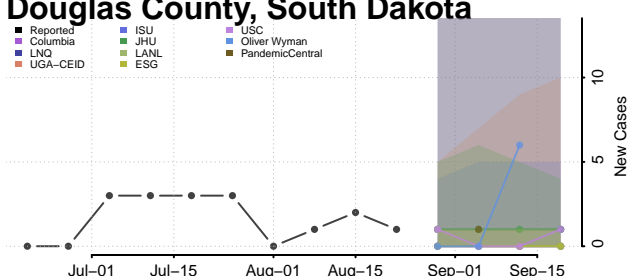

Douglas County, South Dakota