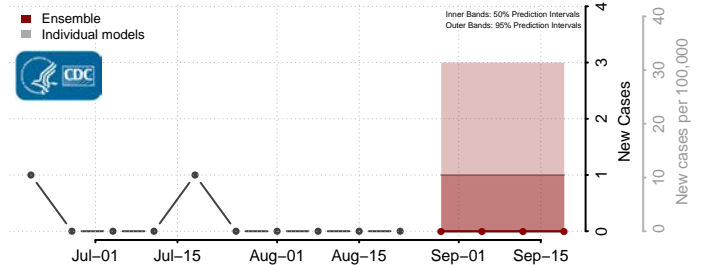

Ritchie County, West Virginia