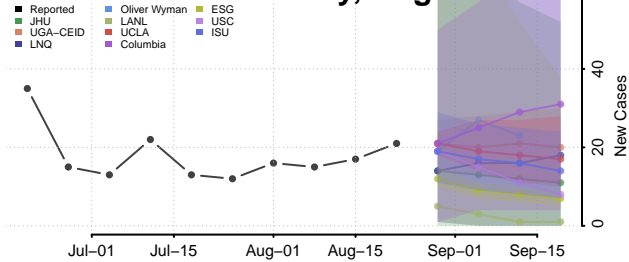

Manassas Park County, Virginia