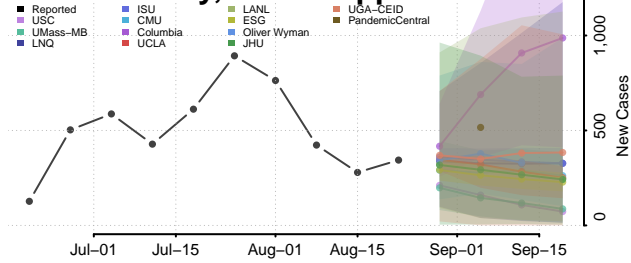

Hinds County, Mississippi