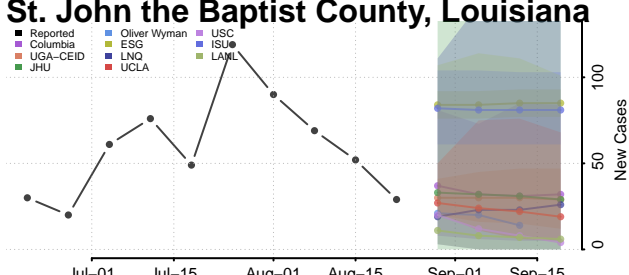

St. John the Baptist County, Louisiana