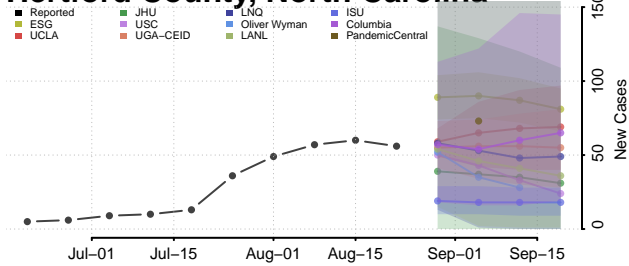

Hertford County, North Carolina