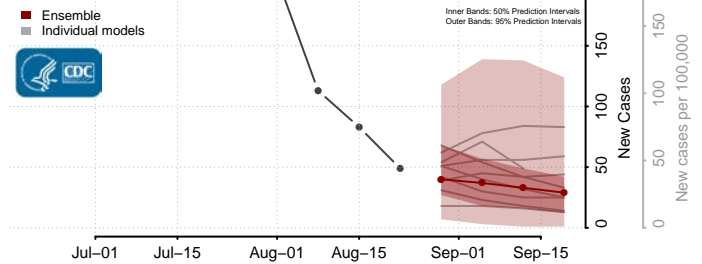

Navajo County, Arizona