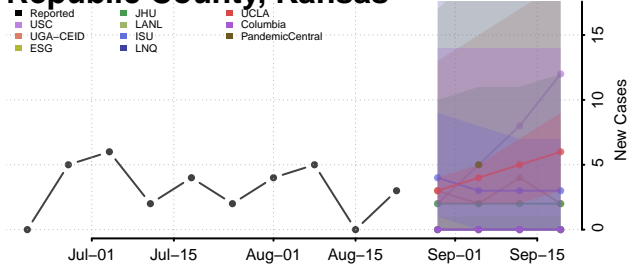

Republic County, Kansas