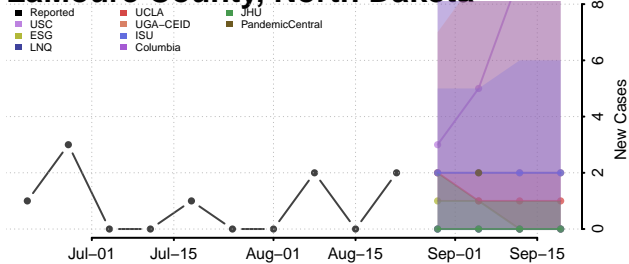

LaMoure County, North Dakota