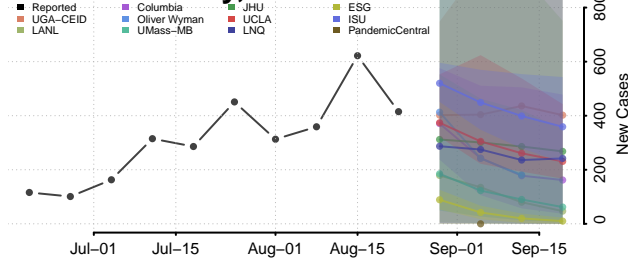

Madera County, California