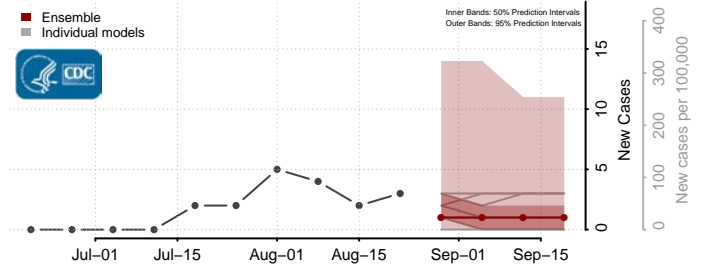

Grant County, Oklahoma