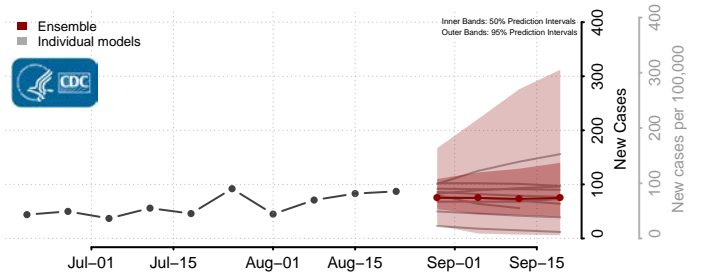

Craven County, North Carolina