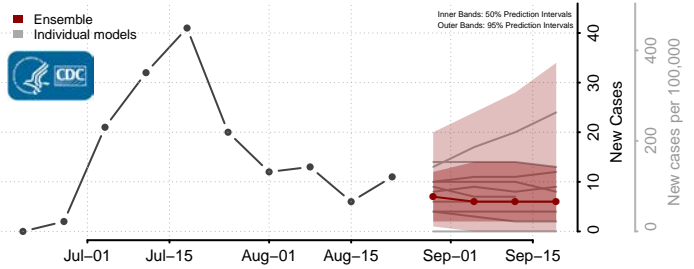

Pipestone County, Minnesota