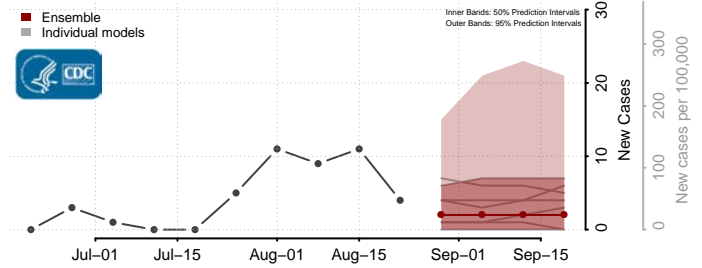

Graham County, North Carolina