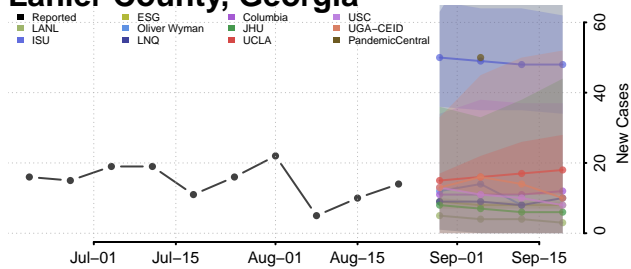

Lanier County, Georgia