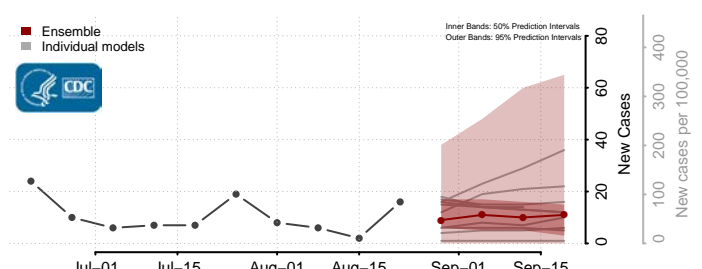

Harrison County, Kentucky