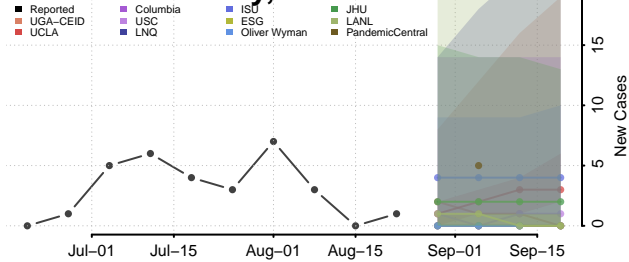

Jefferson County, Oklahoma