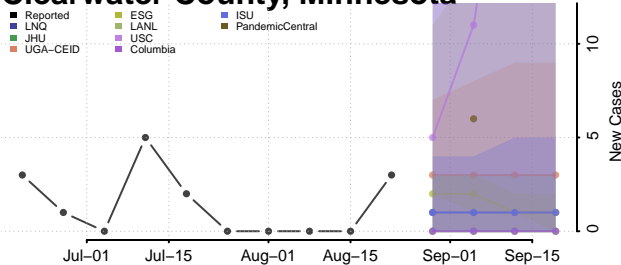

Clearwater County, Minnesota