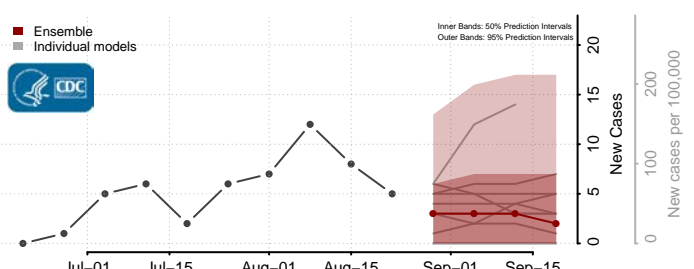

Trail County, North Dakota