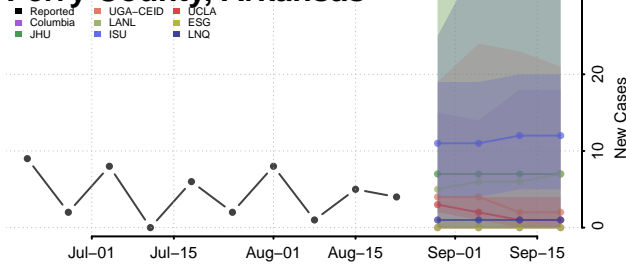

Perry County, Arkansas