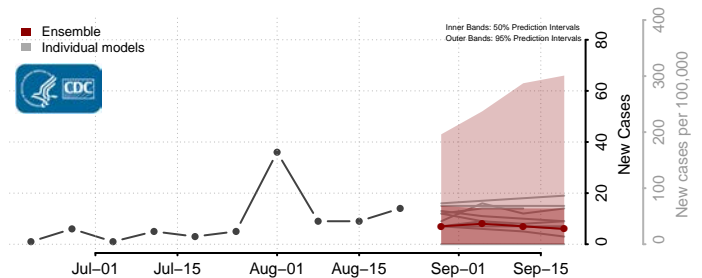

Mercer County, Kentucky