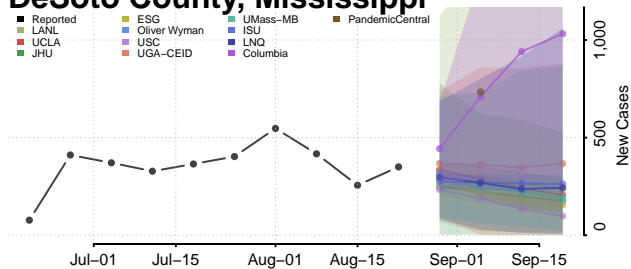

DeSoto County, Mississippi