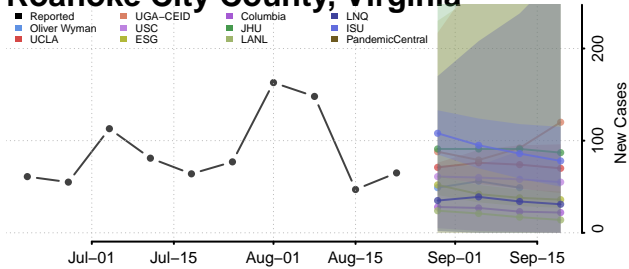

Roanoke City County, Virginia