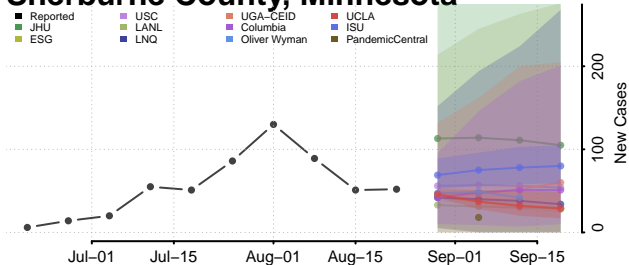

Sherburne County, Minnesota