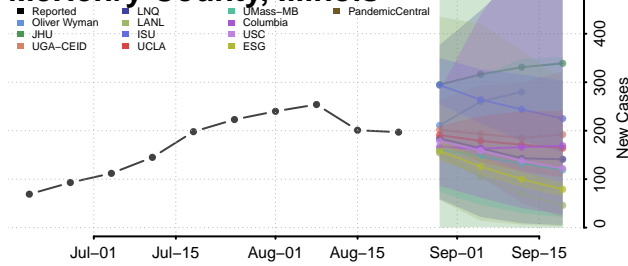

McHenry County, Illinois