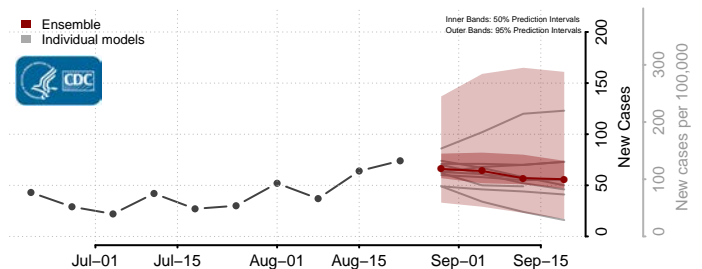

Lenoir County, North Carolina