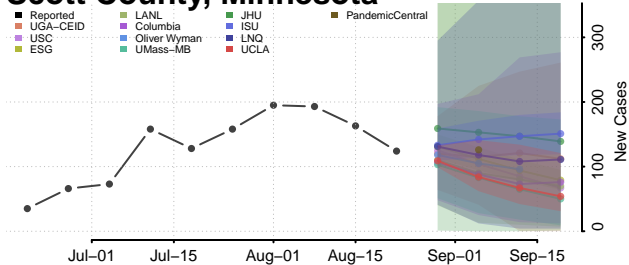

### Scott County, Minnesota