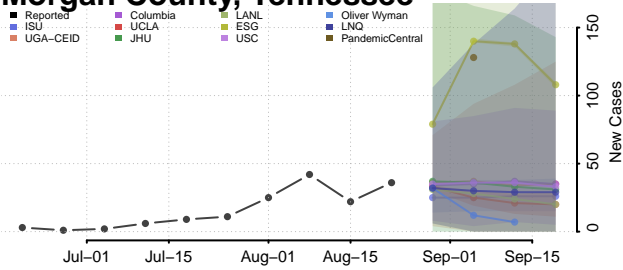

Morgan County, Tennessee