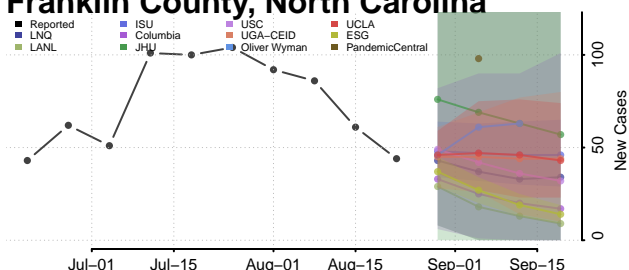

Franklin County, North Carolina