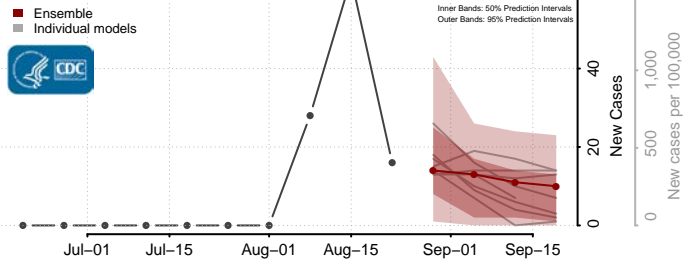

Phillips County, Montana