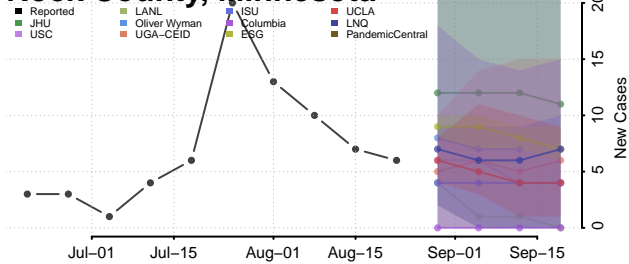

Rock County, Minnesota