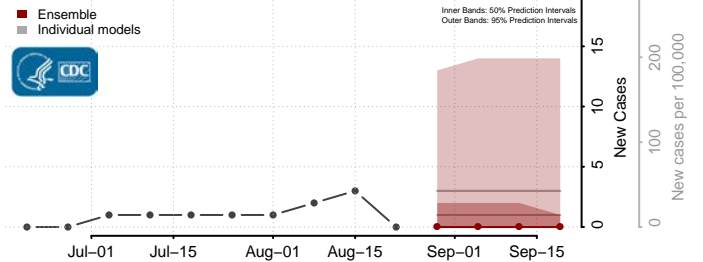

Jefferson County, Nebraska