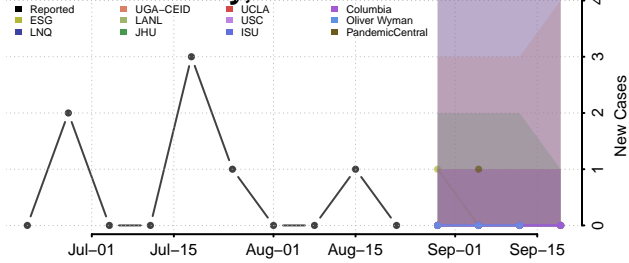

Renville County, North Dakota