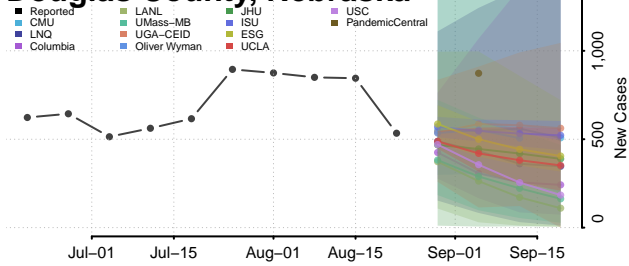

Douglas County, Nebraska