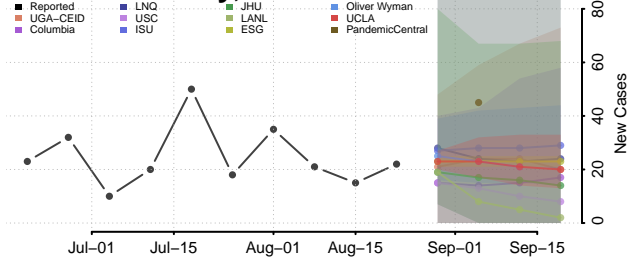

Greene County, North Carolina