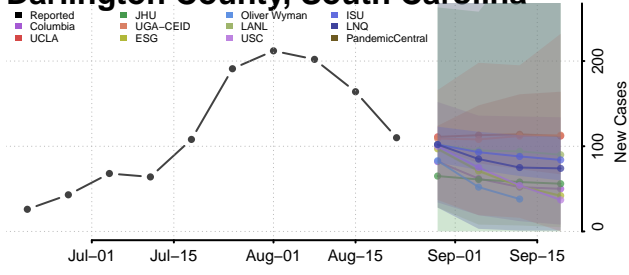

Darlington County, South Carolina