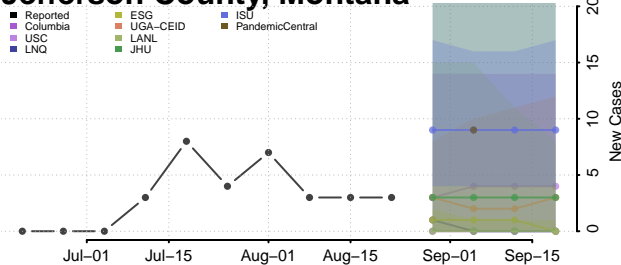

Jefferson County, Montana