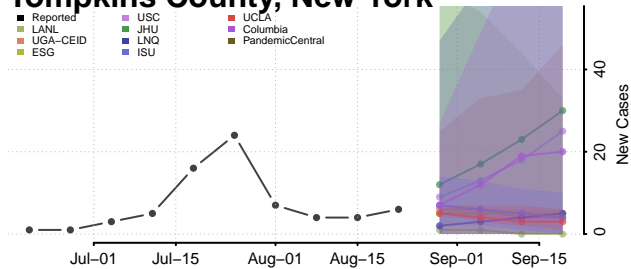

Tompkins County, New York