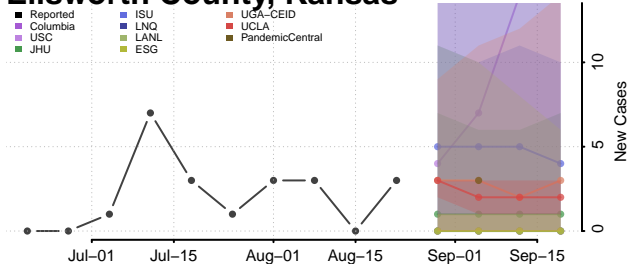

Ellsworth County, Kansas