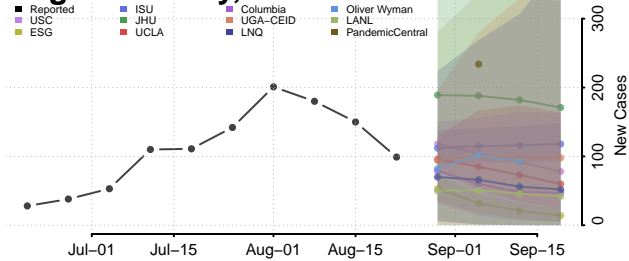

Rogers County, Oklahoma