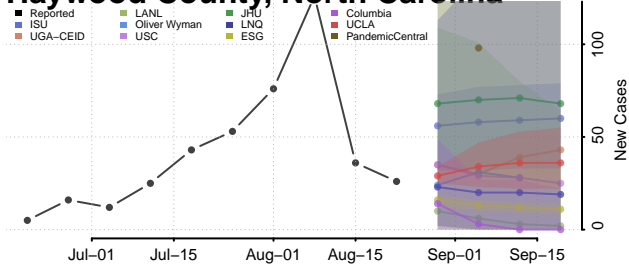

Haywood County, North Carolina