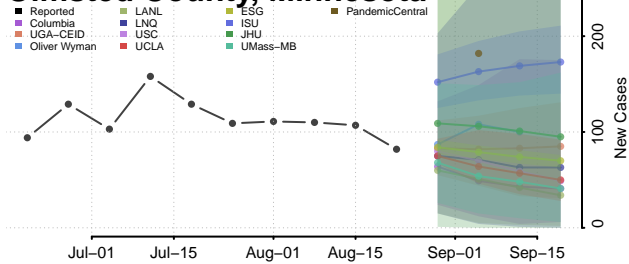

Olmsted County, Minnesota