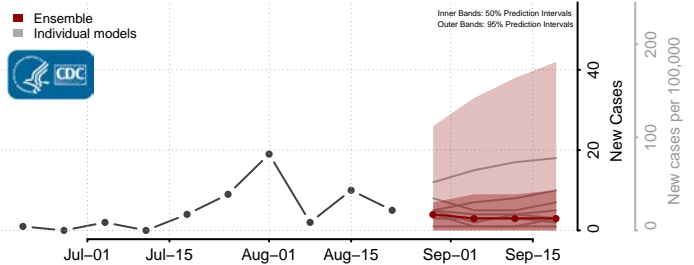

Hampshire County, West Virginia