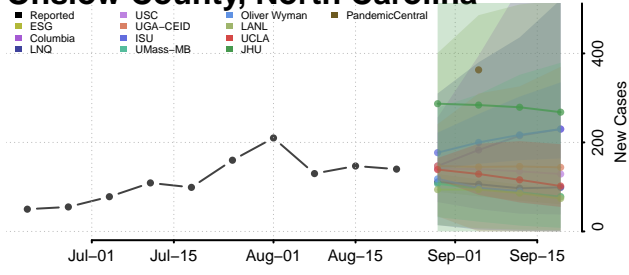

Onslow County, North Carolina