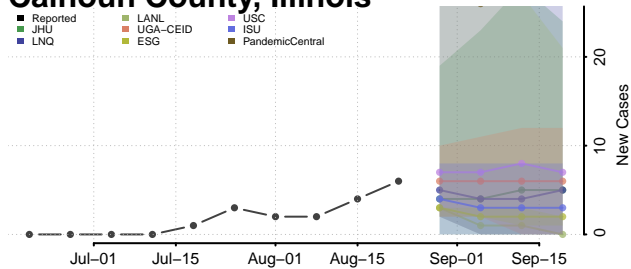

Calhoun County, Illinois