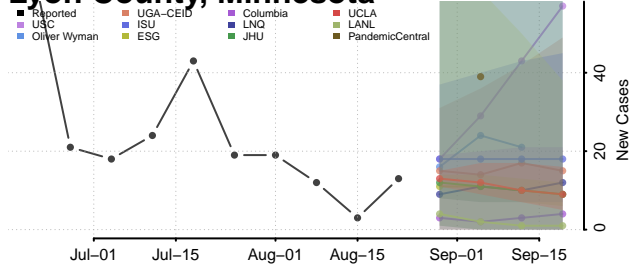

Lyon County, Minnesota