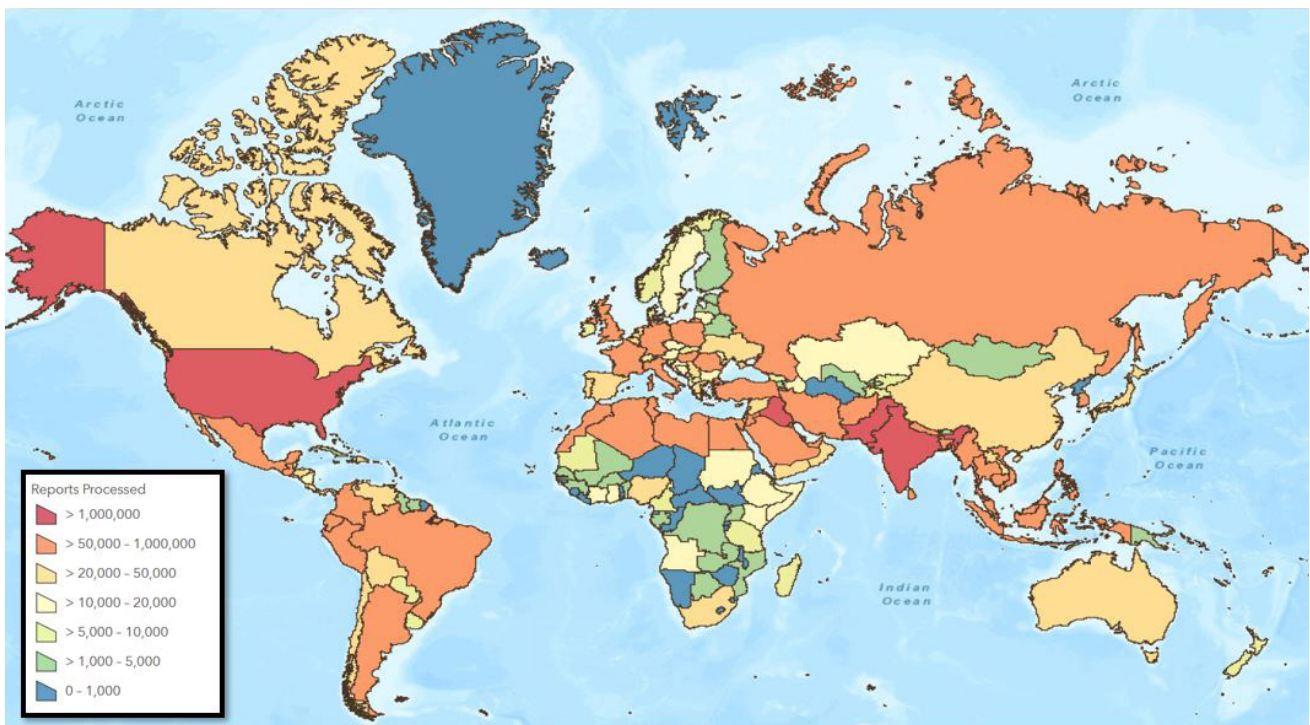

2019 CyberTipline Reports by Country

These numbers depict the reports per country from the 16.9 million reports of suspected child sexual exploitation received by the CyberTipline in 2019.

U.S. based electronic service providers, in accordance with 18 U.S.C 2258A, are required to report incidents of “apparent child pornography” (also known as “child sexual abuse material”) which they believe violate section [2251](#), [2251A](#), [2252](#), [2252A](#), [2252B](#), or [2260](#).

Most CyberTipline reports include geographic indicators related to the upload location of the child sexual abuse material. It is important to note that country-specific numbers may be impacted by the use of proxies and anonymizers. In addition, due to variance of law, each country must apply its own national laws when assessing the illegality of the reported content.

These numbers are generated for informational purposes only. These numbers are not indicative of the level of child sexual abuse in a particular country.

Country	Total Reports
Afghanistan	163,120
Aland Islands	15
Albania	17,545
Algeria	700,535
American Samoa	33
Andorra	92
Angola	10,163
Anguilla	40
Antarctica	1
Antigua and Barbuda	196
Argentina	57,372
Armenia	4,793
Aruba	359
Australia	33,645
Austria	10,217
Azerbaijan	11,445
Bahamas	421
Bahrain/Bahrein	26,093
Bangladesh	556,642
Barbados	755
Belarus	1,828
Belgium	21,448
Belize	1,907
Benin	3,480
Bermuda	67
Bhutan	4,597
Bolivia	22,597
Bosnia and Herzegovina	15,675
Botswana	1,582
Brazil	398,069
British Indian Ocean Territory	7
British Virgin Islands	60
Brunei	2,070
Bulgaria	16,892
Burkina Faso	3,266
Burma/Myanmar	233,681
Burundi	582