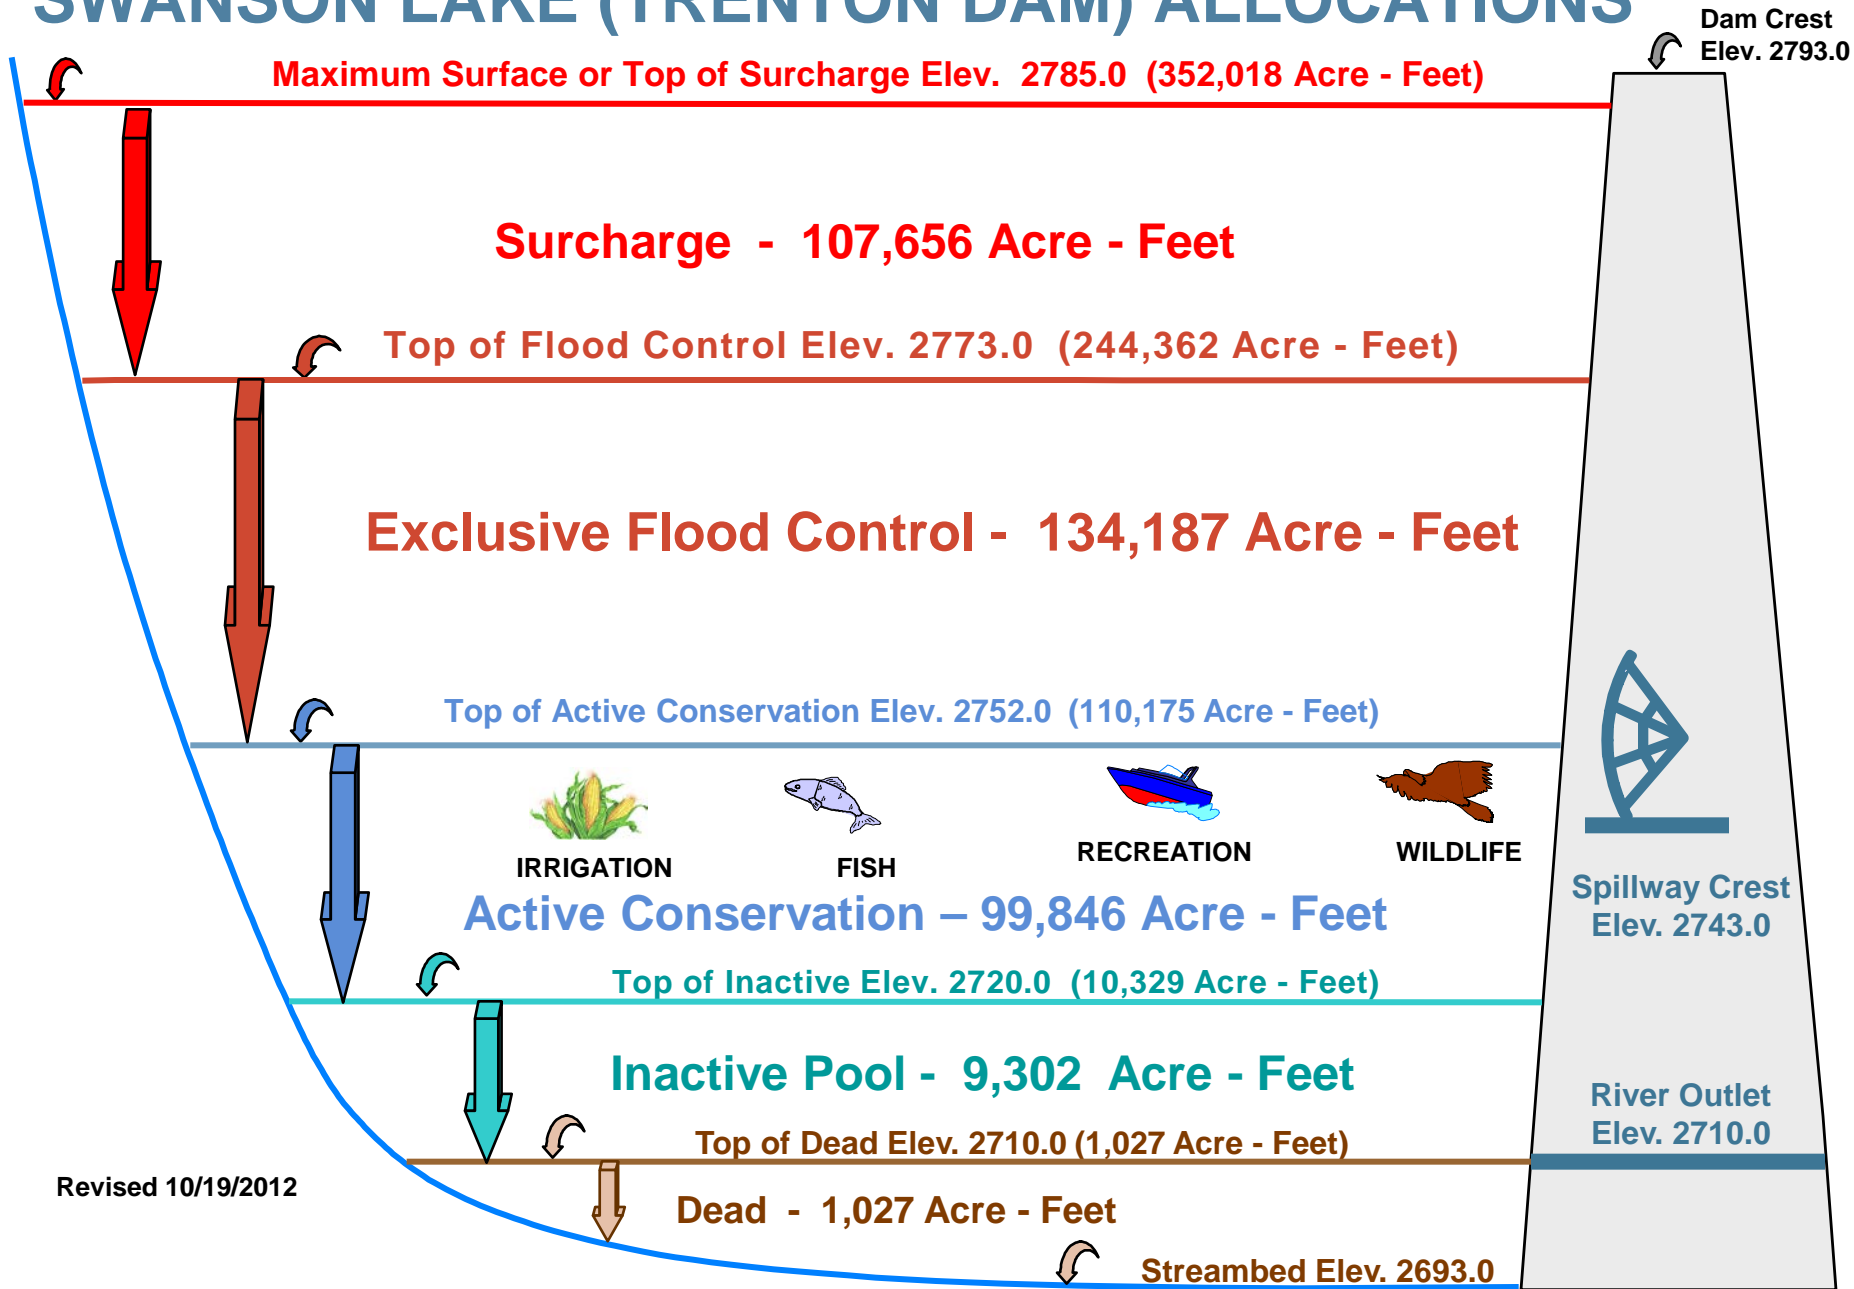

SWANSON LAKE (TRENTON DAM) ALLOCATIONS

Revised 10/19/2012