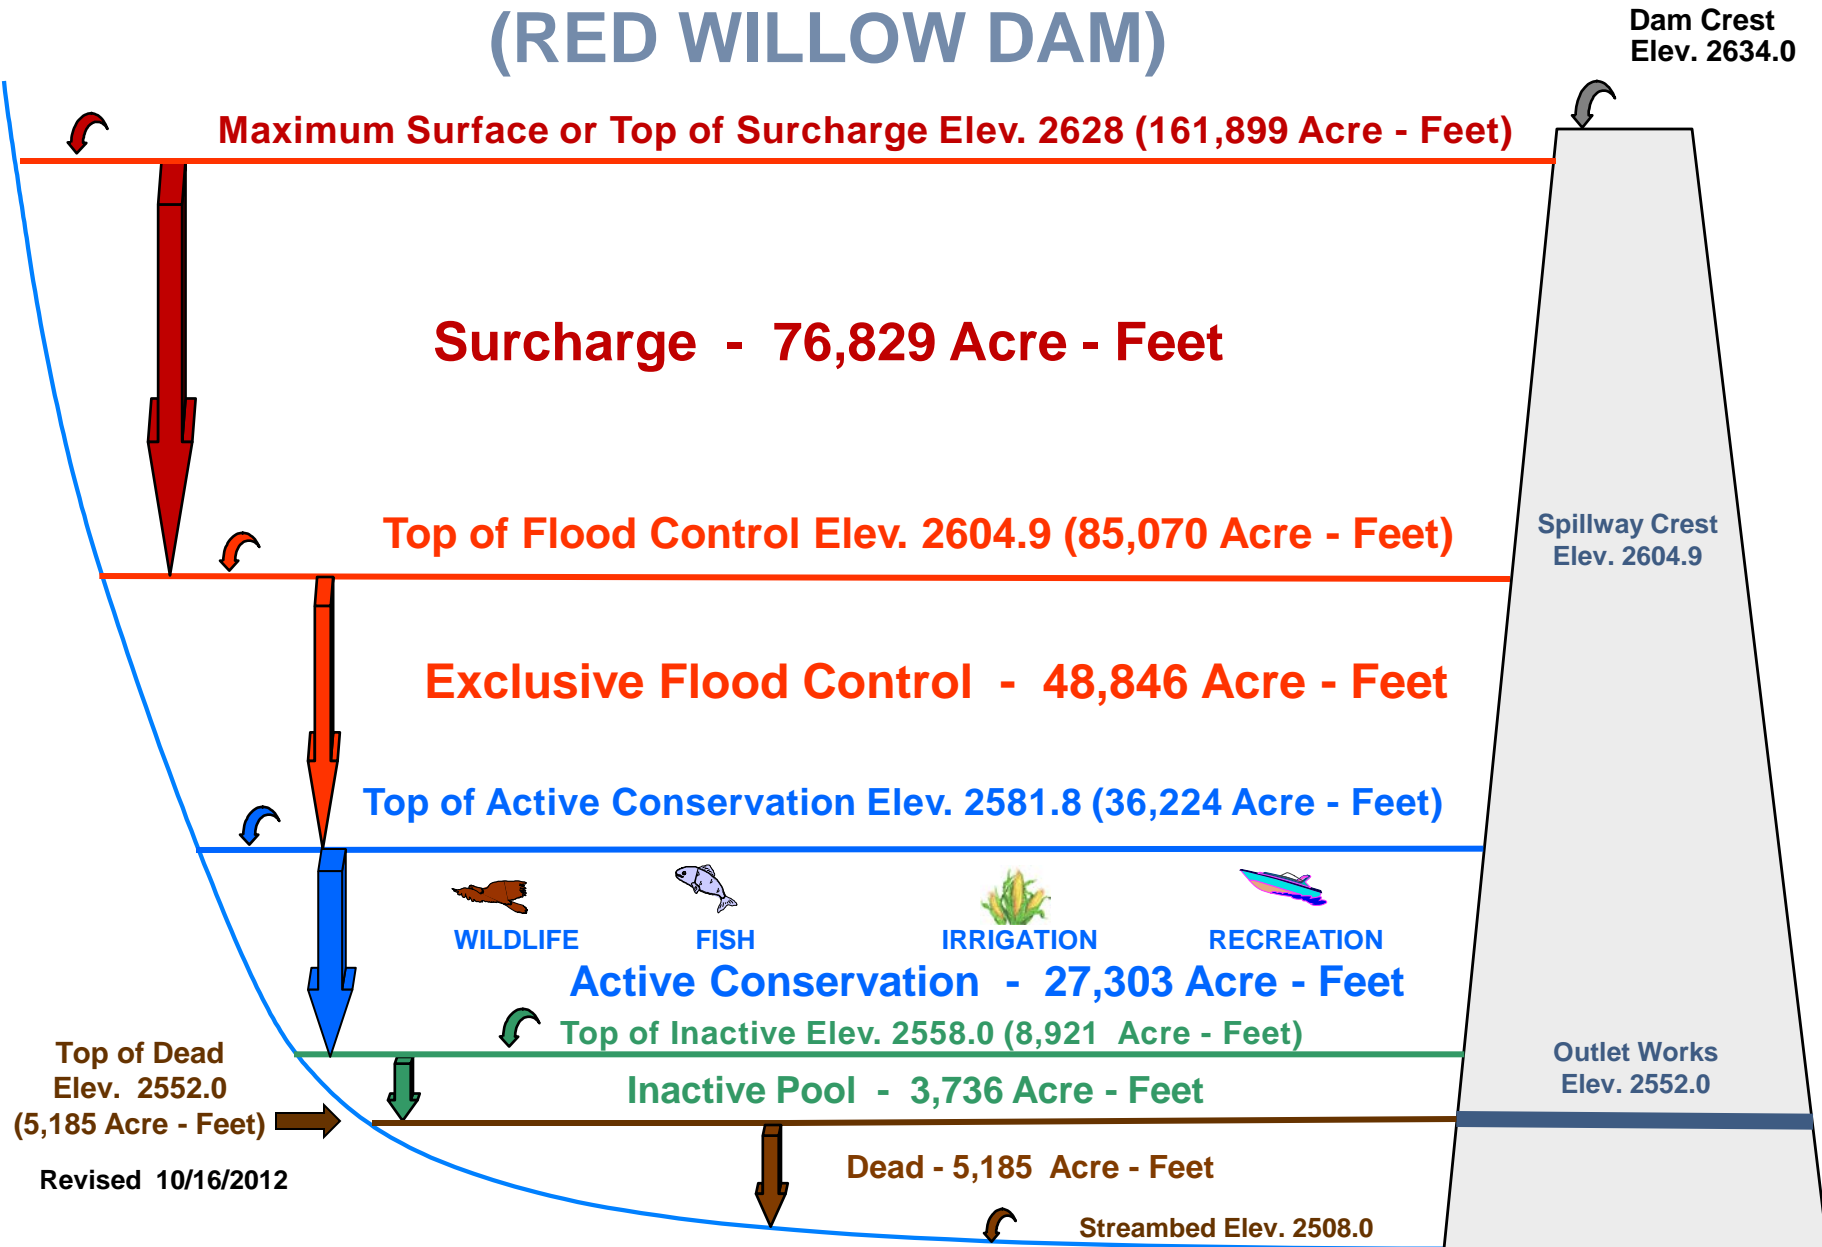

HUGH BUTLER LAKE ALLOCATIONS (RED WILLOW DAM)

Revised 10/16/2012