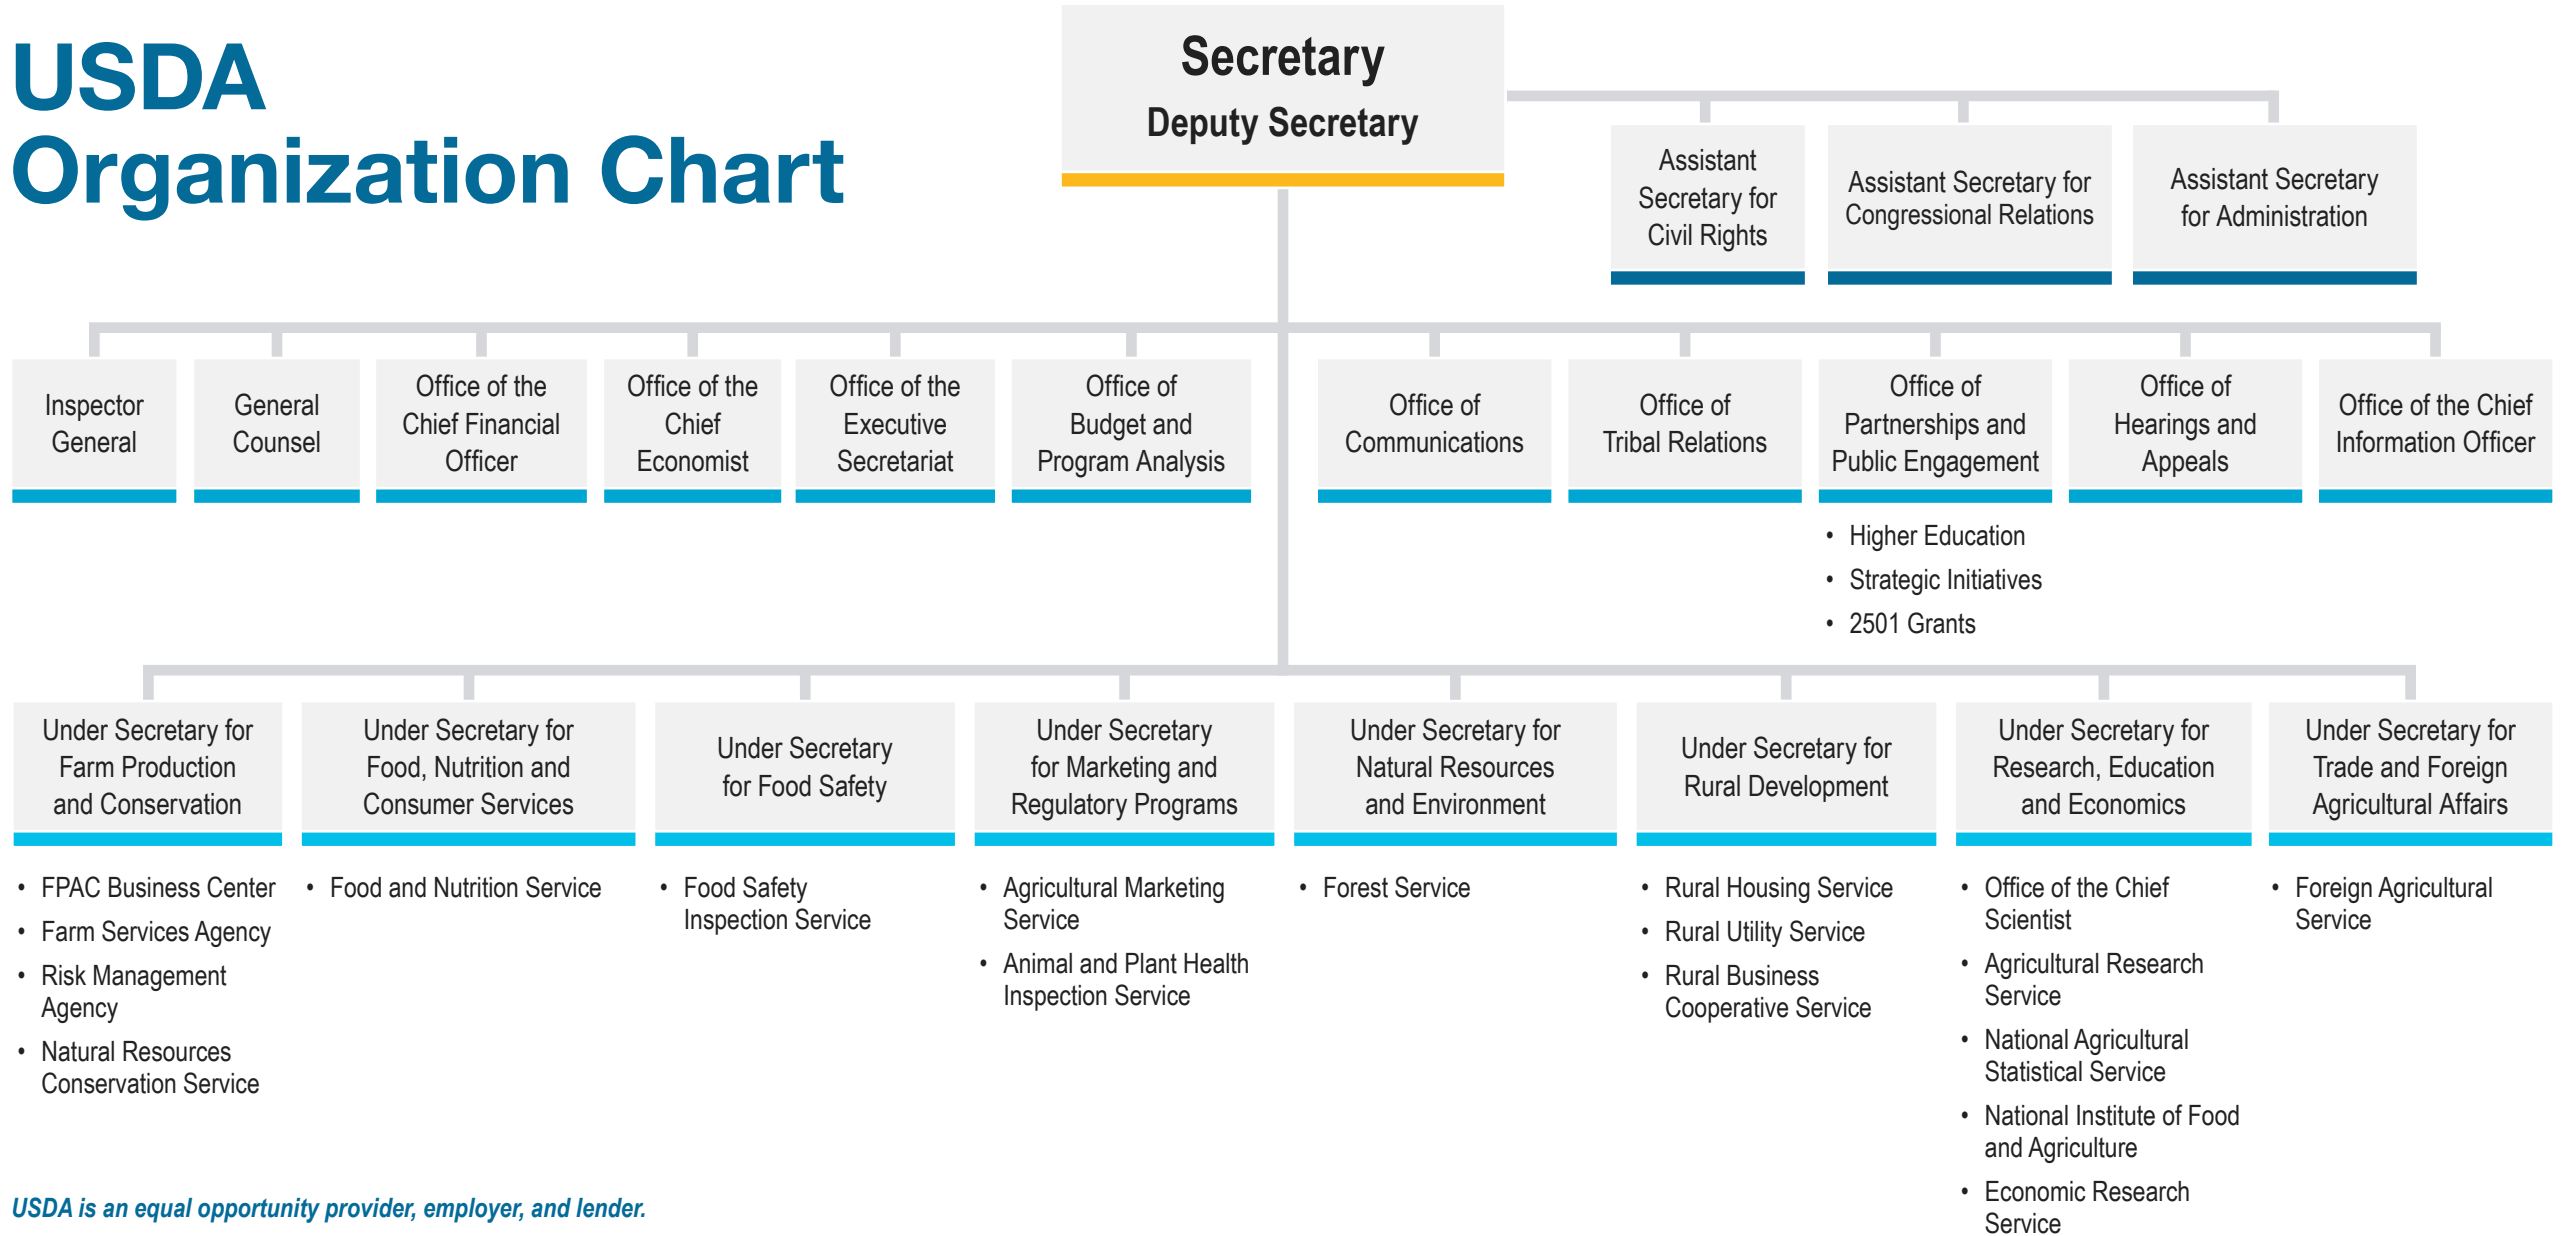

USDA Organization Chart

USDA is an equal opportunity provider, employer, and lender.

UPDATED 10/01/20 This organization chart displays the names of USDA offices, agencies, and mission areas. Each office, agency, and mission area is placed within a cell connected by lines to show the structure and hierarchy (Under Secretary, Deputy Secretary, or Secretary) for which they fall under. An HTML version that lists [USDA Agencies and Offices](#) and [USDA Mission Areas](#) is also available on usda.gov. The [Secretary's Memorandum 1076-031](#) was signed August 12, 2019 effectuating a change to Rural Development.