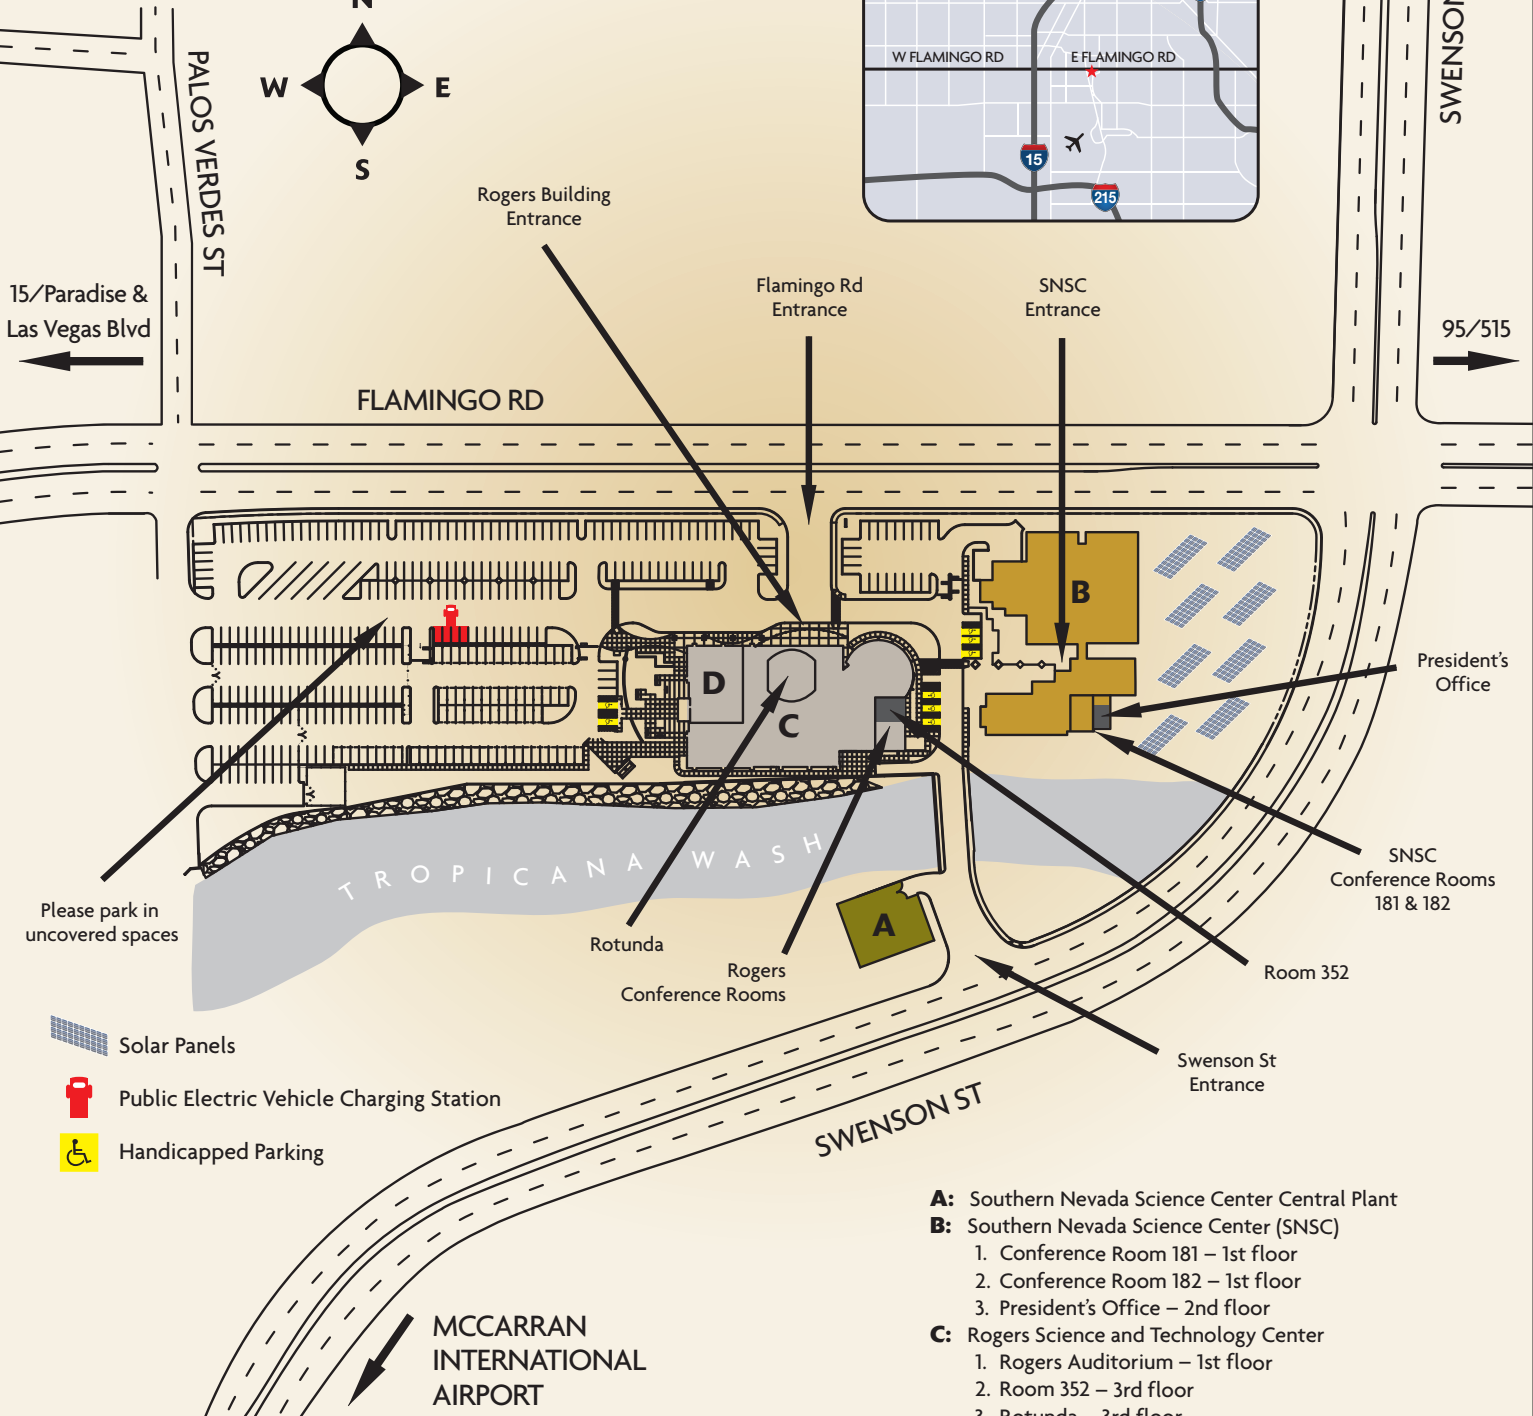

# DRI

# Southern Nevada Science Center Parking and Entrances

Please park in uncovered spaces

Solar Panels

Public Electric Vehicle Charging Station

Handicapped Parking

- A:** Southern Nevada Science Center Central Plant
- B:** Southern Nevada Science Center (SNSC)
  1. Conference Room 181 – 1st floor
  2. Conference Room 182 – 1st floor
  3. President's Office – 2nd floor
- C:** Rogers Science and Technology Center
  1. Rogers Auditorium – 1st floor
  2. Room 352 – 3rd floor
  3. Rotunda – 3rd floor
- D:** National Atomic Testing Museum