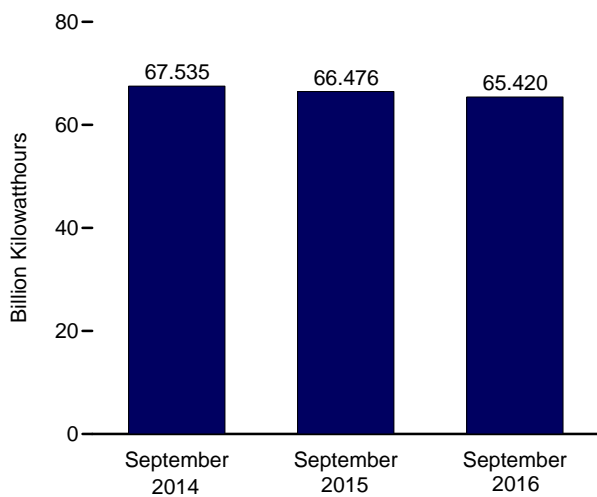

Figure 8.1 Nuclear Energy Overview

Electricity Net Generation, 1957–2015

Nuclear Share of Electricity Net Generation, 1957–2015

Nuclear Electricity Net Generation

Capacity Factor, Monthly

Web Page: <http://www.eia.gov/totalenergy/data/monthly/#nuclear>.
Sources: Tables 7.2a and 8.1.