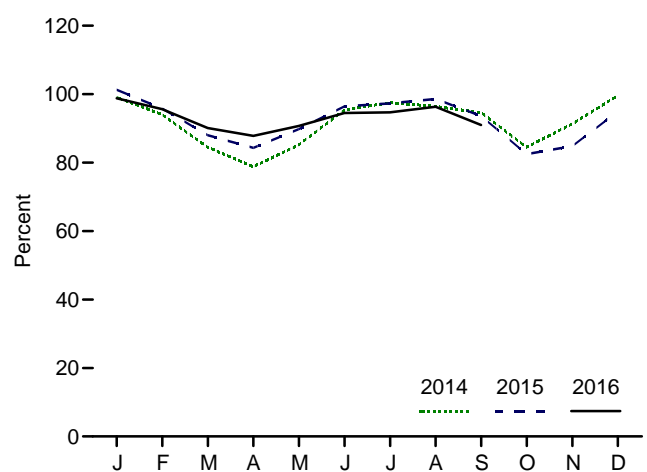

Figure 8.1 Nuclear Energy Overview

Electricity Net Generation, 1957–2015

Nuclear Share of Electricity Net Generation, 1957–2015

Nuclear Electricity Net Generation

Capacity Factor, Monthly

Web Page: <http://www.eia.gov/totalenergy/data/monthly/#nuclear>.
Sources: Tables 7.2a and 8.1.