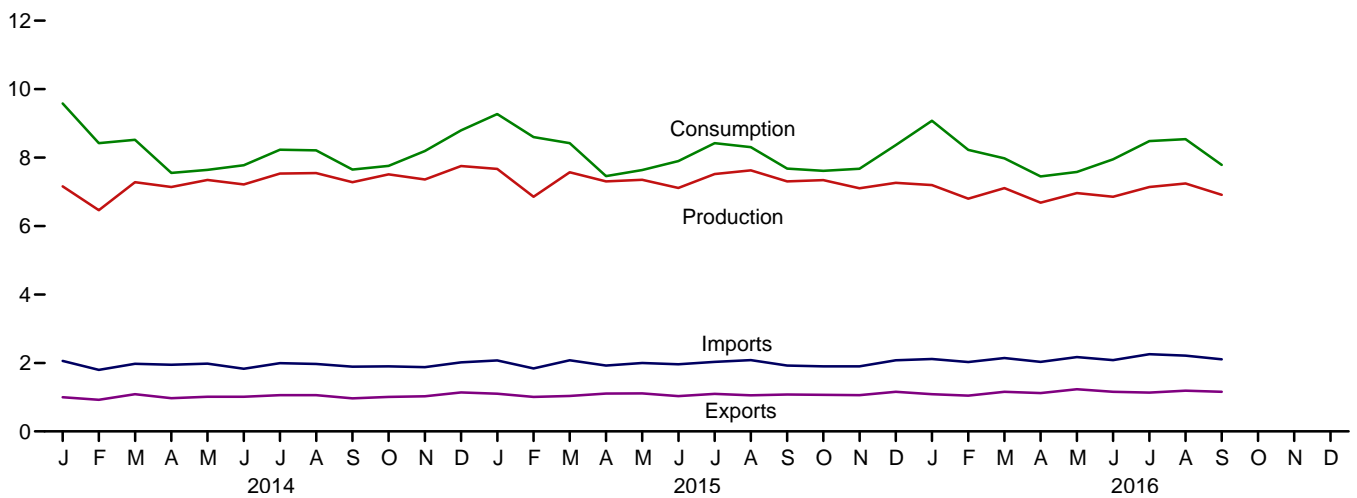

Figure 1.1 Primary Energy Overview
(Quadrillion Btu)

Overview, 1949–2015

Overview, Monthly

Overview, September 2016

Net Imports, January–September

Web Page: <http://www.eia.gov/totalenergy/data/monthly/#summary>.
Source: Table 1.1.