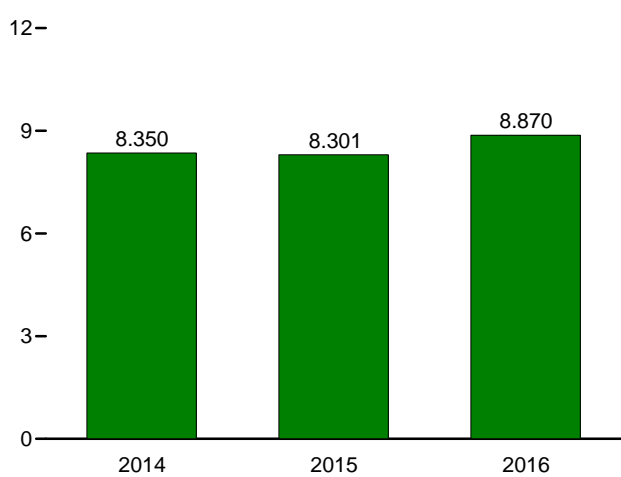

Figure 1.1 Primary Energy Overview
(Quadrillion Btu)

Overview, 1949–2015

Overview, Monthly

Overview, September 2016

Net Imports, January–September

Web Page: <http://www.eia.gov/totalenergy/data/monthly/#summary>.
Source: Table 1.1.