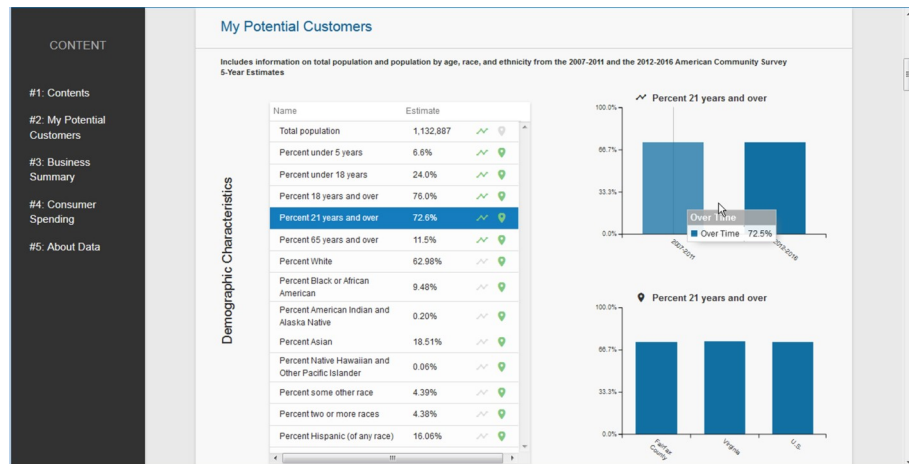

Geographic Areas Covered

Demographic and Consumer Spending data are shown at the State, County, City/Town ("Place"), ZIP Code, and Census Tract levels.

Economic and workforce data are shown at the State, County, and City/Town ("Place") levels. Trade data are shown at the State level.

Users can browse data for every county in the U.S.; previous editions limited the number of geographic areas viewable on the map to 1,000.

Interactive Report

Fully **interactive, customizable, printable, and downloadable** report with direct access to specific sections via a Content panel. The charts in each section are interactive too and users can select which variable to graph via the icons next to the variable.

The Local Business Profile Report provide access to the **Margins of Error (MoEs)** for the demographic data.