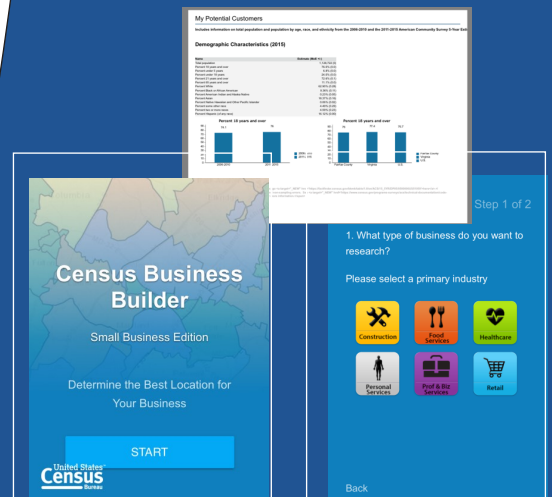

census
business
builder

Census Business Builder: Small Business Edition (CBB: SBE) v3.1

Small Business Edition

CBB: SBE at a Glance

Census Business Builder: Small Business Edition provides easy access to information about potential customers and similar businesses for those starting or planning a business. The data are presented in a map-based interface that is accessed in four simple steps.

CBB: SBE leverages Esri's **ArcGIS** platform and is the first U.S. Census Bureau data tool released on the **cloud**. The tool dynamically combines Census geography and data through an API to deliver updated content to the user.

Map Features

1. **Geographic Levels:** View data on map by type of geography. Zoom in to select greyed out geographic levels. View more geographies (more cities, zips, and tracts) on the map at one time.
2. **Dashboard:** Customize dashboard to show/hide time series and geo comparison charts and other variables. Create report for the selected industry and geographic area. Dashboard settings to the URL so they are saved when the user bookmarks the site.
3. **Map Buttons:** Download data to CSV, Excel, or Shapefile. Add Reference Layers via a Gallery or an uploaded Shapefile or Map Service. Change the basemap from Topographic to Imagery or Dark. Change Data Transparency.
4. **Customize Map:** Change the map color scheme from 5-color to or 2-color options. Change the map classing method from Quantile to Equal Interval.

Data Included

The Small Business Edition contains the following data: