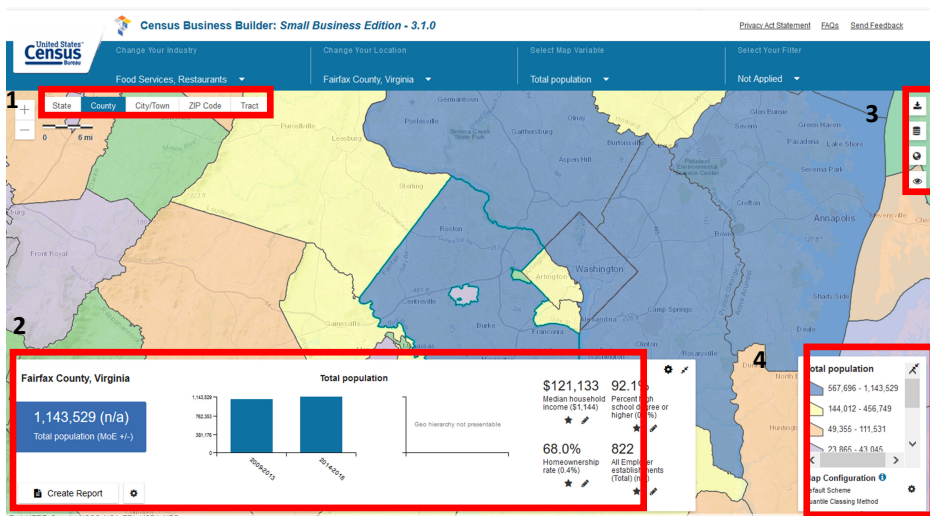

census
business
builder

Census Business Builder: Small Business Edition (CBB: SBE) v3.1

Small Business Edition

CBB: SBE at a Glance

Census Business Builder: Small Business Edition provides easy access to information about potential customers and similar businesses for those starting or planning a business. The data are presented in a map-based interface that is accessed in four simple steps.

CBB: SBE leverages Esri's **ArcGIS** platform and is the first U.S. Census Bureau data tool released on the **cloud**. The tool dynamically combines Census geography and data through an API to deliver updated content to the user.

Map Features

- Geographic Levels:** View data on map by type of geography. Zoom in to select greyed out geographic levels. View more geographies (more cities, zips, and tracts) on the map at one time.
- Dashboard:** Customize dashboard to show/hide time series and geo comparison charts and other variables. Create report for the selected industry and geographic area. Dashboard settings to the URL so they are saved when the user bookmarks the site.
- Map Buttons:** Download data to CSV, Excel, or Shapefile. Add Reference Layers via a Gallery or an uploaded Shapefile or Map Service. Change the basemap from Topographic to Imagery or Dark. Change Data Transparency.
- Customize Map:** Change the map color scheme from 5-color to or 2-color options. Change the map classing method from Quantile to Equal Interval.

Economic and workforce data are shown at the State, County, and City/Town ("Place") levels. Trade data are shown at the State level.

Users can browse data for every county in the U.S.; previous editions limited the number of geographic areas viewable on the map to 1,000.