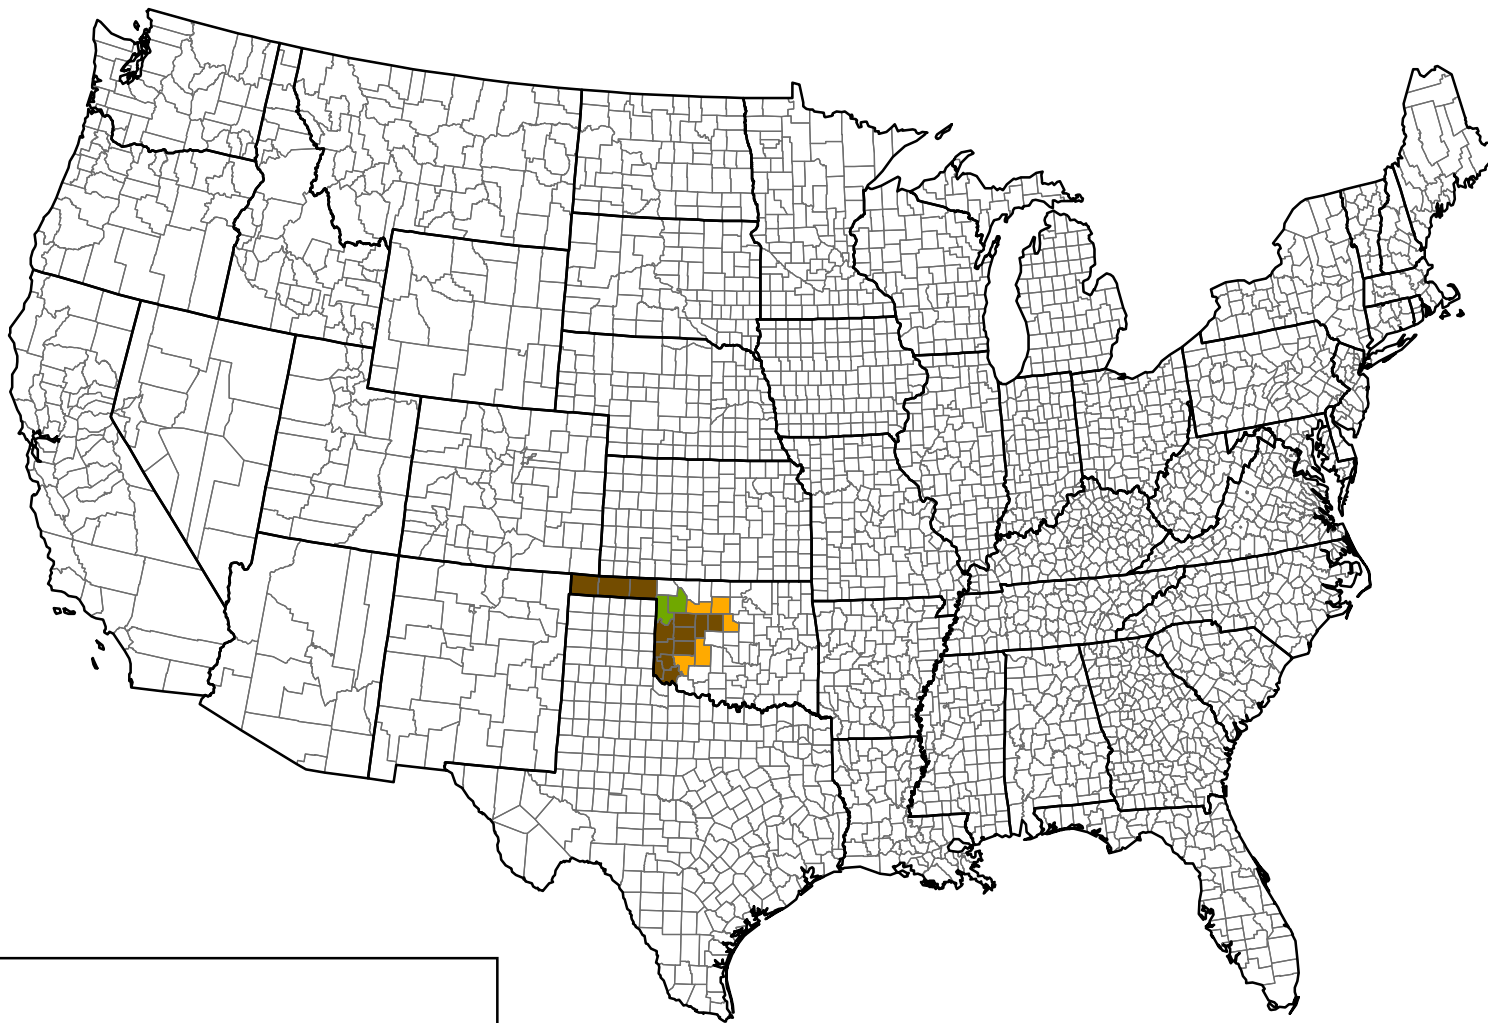

Livestock Forage Program Warm Season Improved Pasture - 2020 Program Year

**Eligible County
Payment Months**

Map Scales Vary
Data Update - 12-10-20