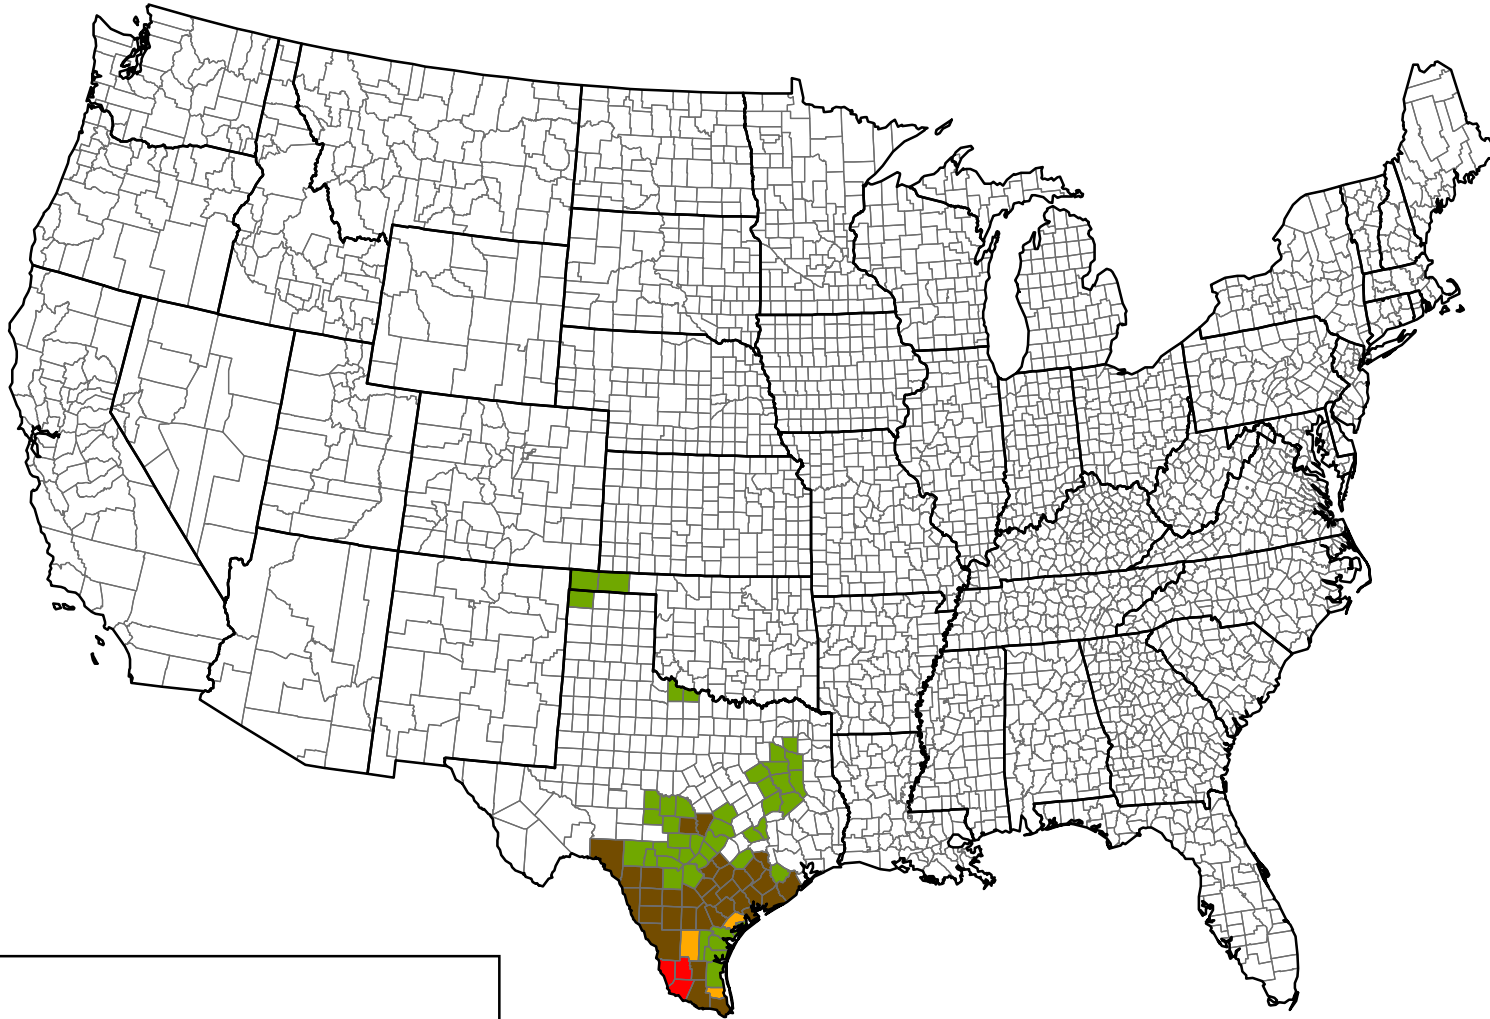

Livestock Forage Program Short Season Spring Small Grains - 2020 Program Year

Eligible County
Payment Months

Map Scales Vary
Data Update - 12-10-20