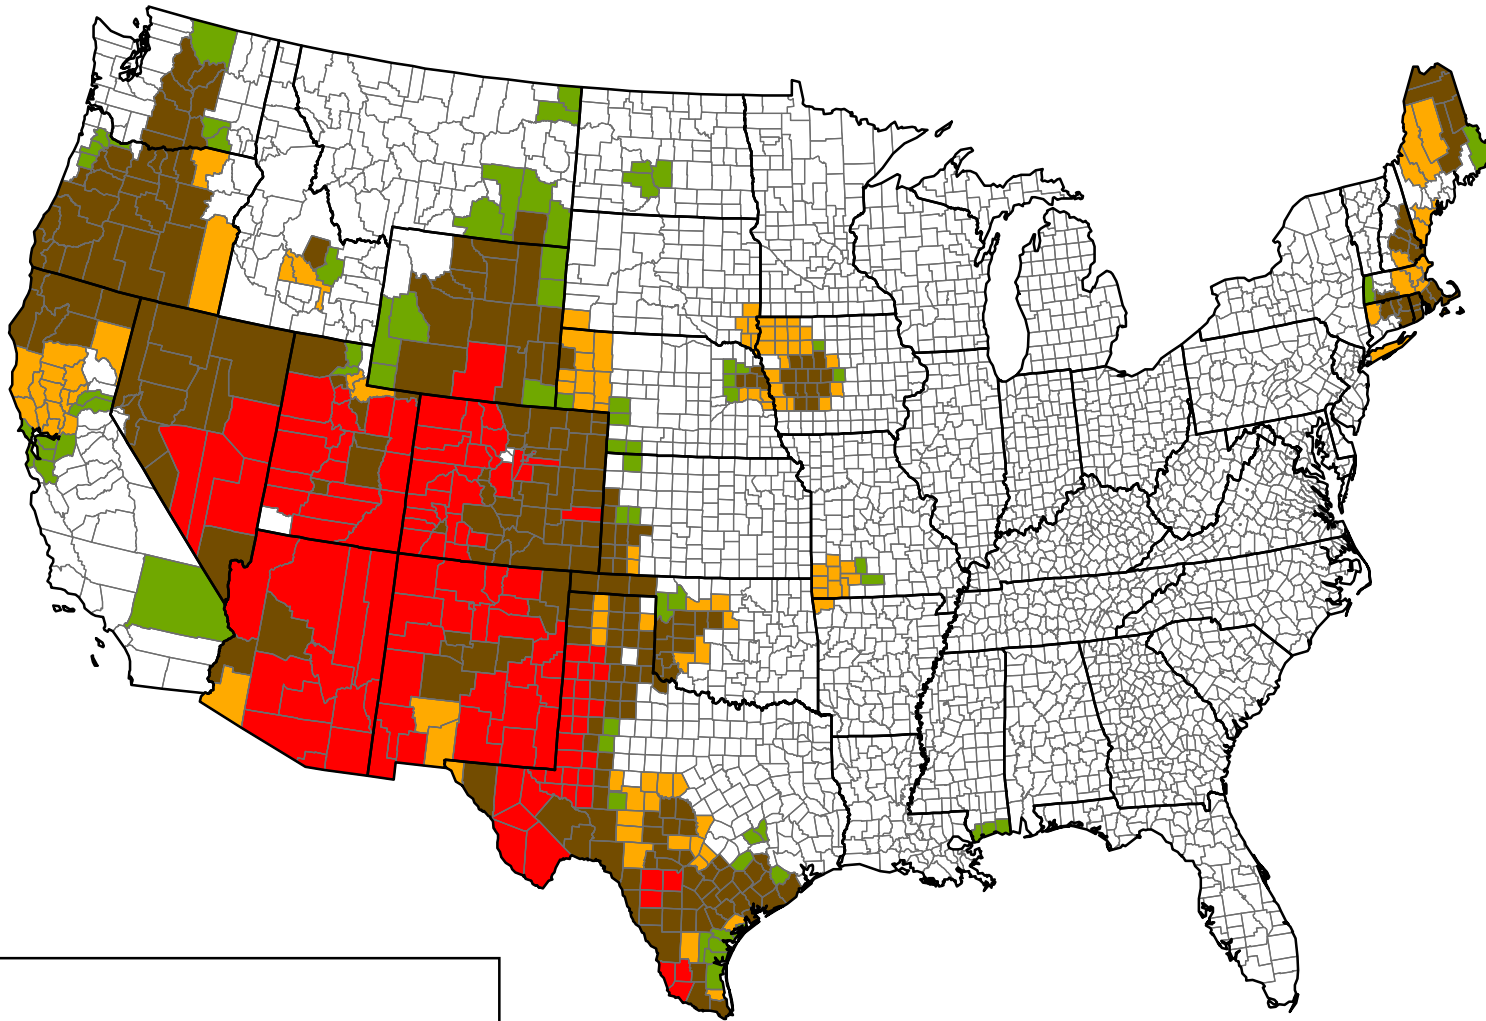

Livestock Forage Program Native Pasture - 2020 Program Year

**Eligible County
Payment Months**

Map Scales Vary
Data Update - 12-10-20