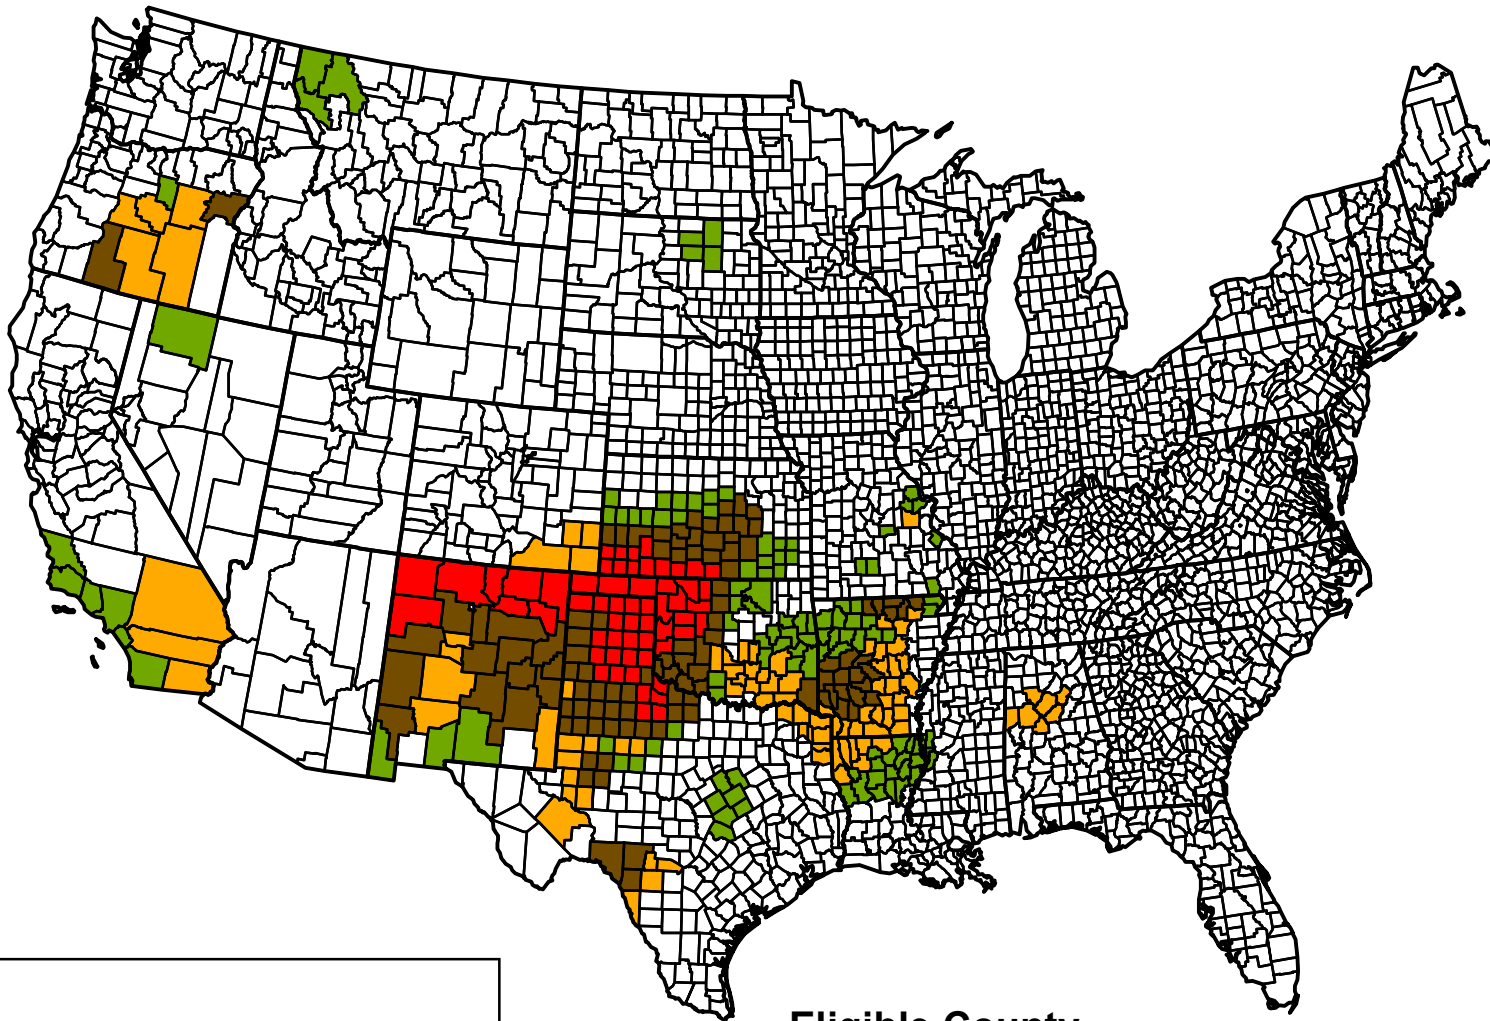

# Livestock Forage Program Long Season Small Grains - 2018 Program Year

Map Scales Vary  
Data Update - 12-31-18