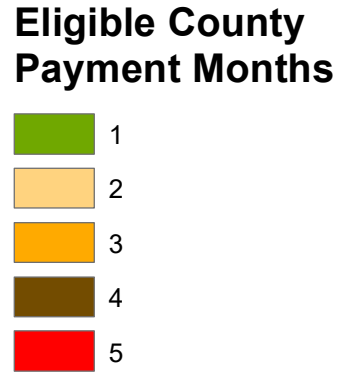

# Livestock Forage Program Long Season Small Grains - 2018 Program Year

Map Scales Vary  
Data Update - 12-31-18