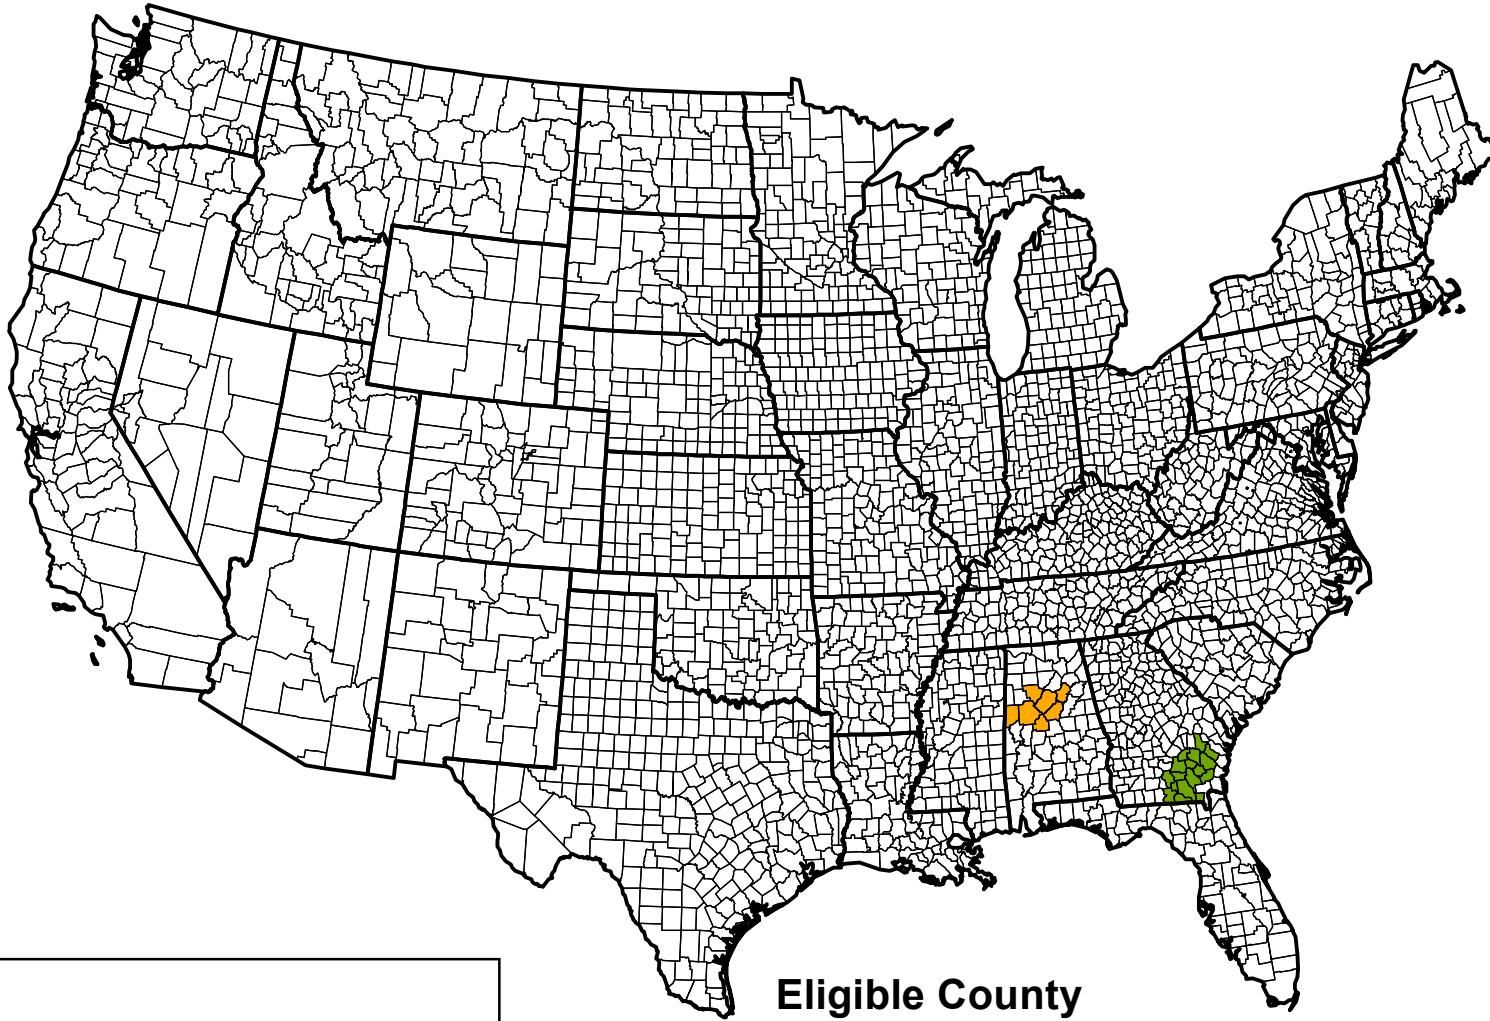

Livestock Forage Program Full Season Improved Mixed - 2018 Program Year

Map Scales Vary
Data Update - 12-31-18