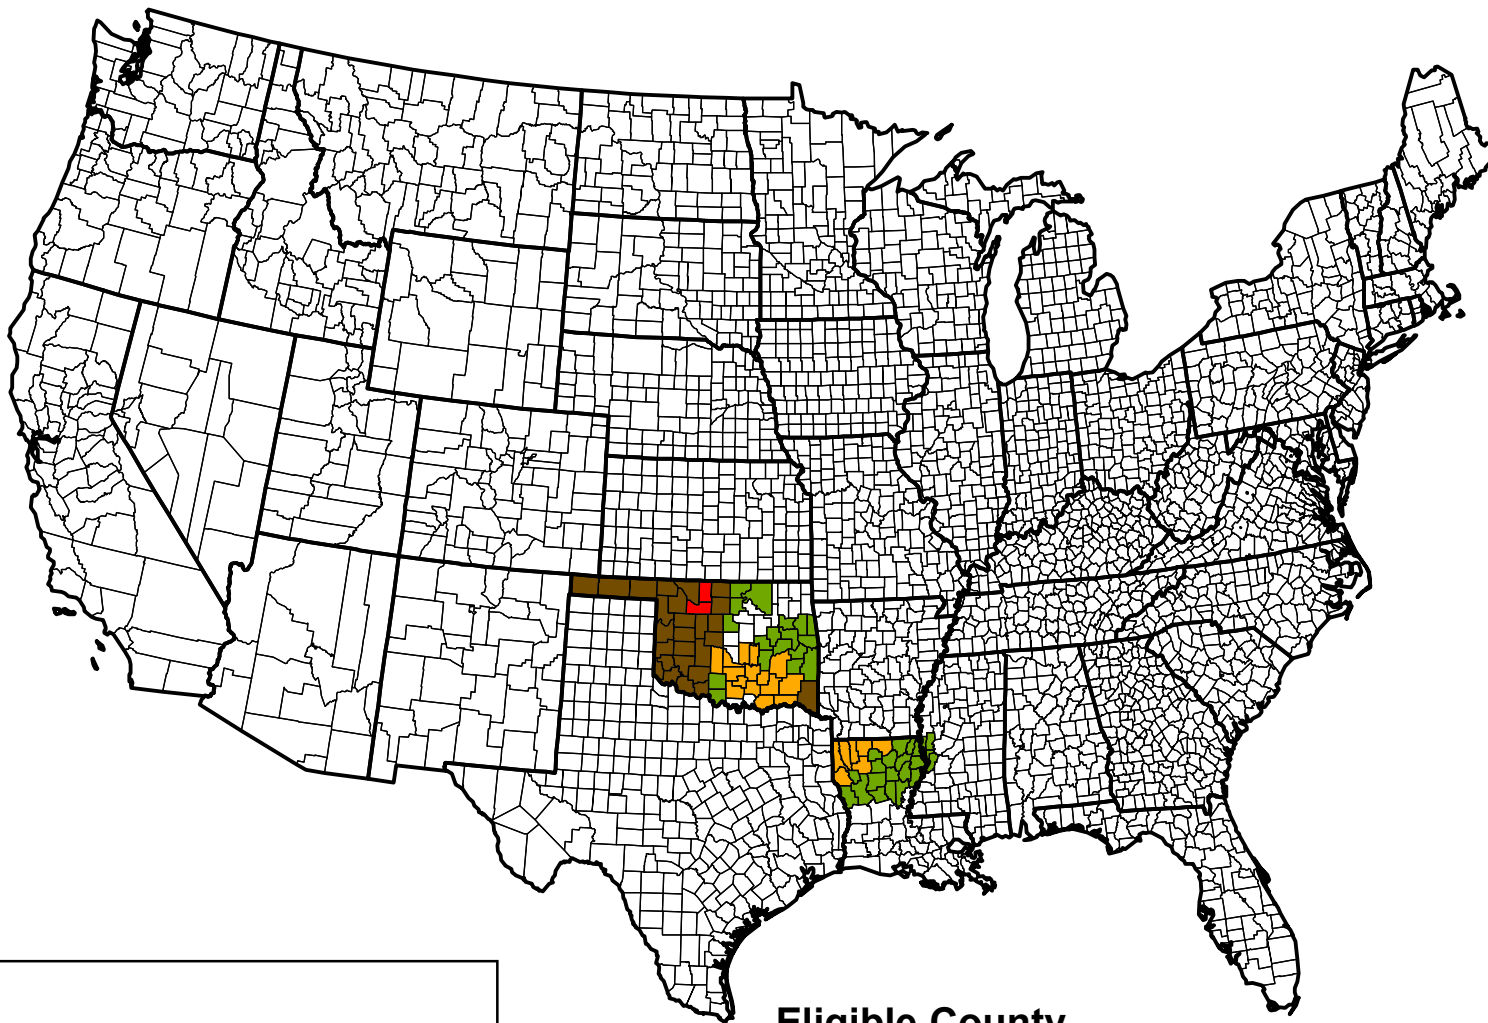

Livestock Forage Program Cool Season Improved Pasture - 2018 Program Year

Eligible County Payment Months

Map Scales Vary
Data Update - 12-31-18