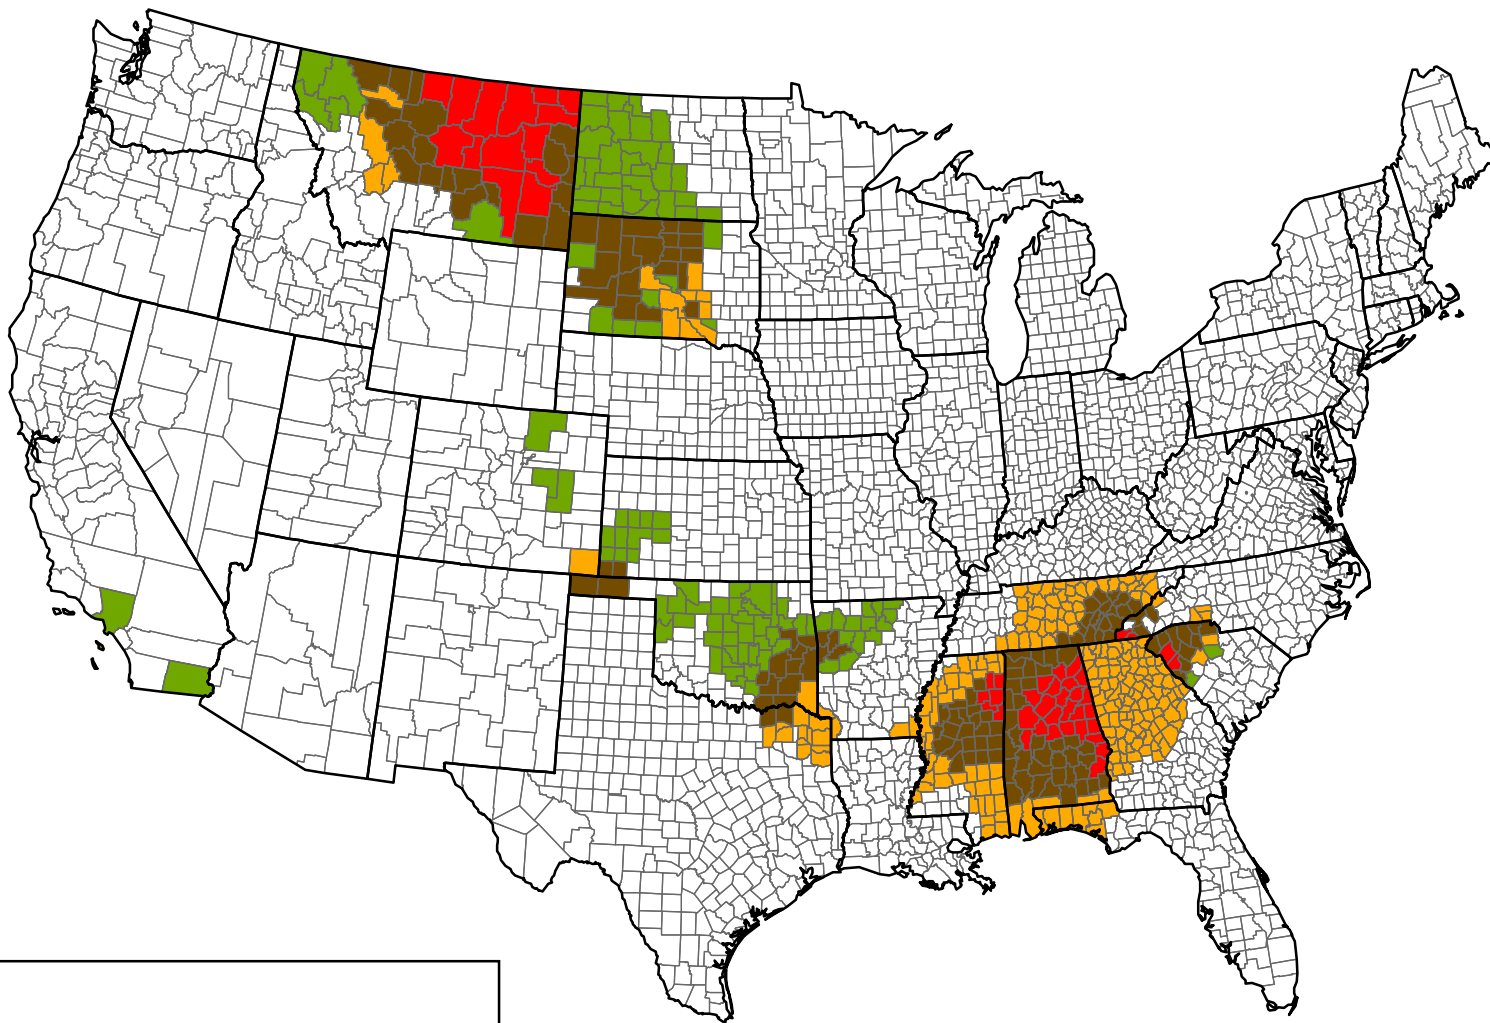

Livestock Forage Program Long Season Small Grains - 2017 Program Year

Eligible County Payment Months

Map Scales Vary
Data Update - 12/28/17