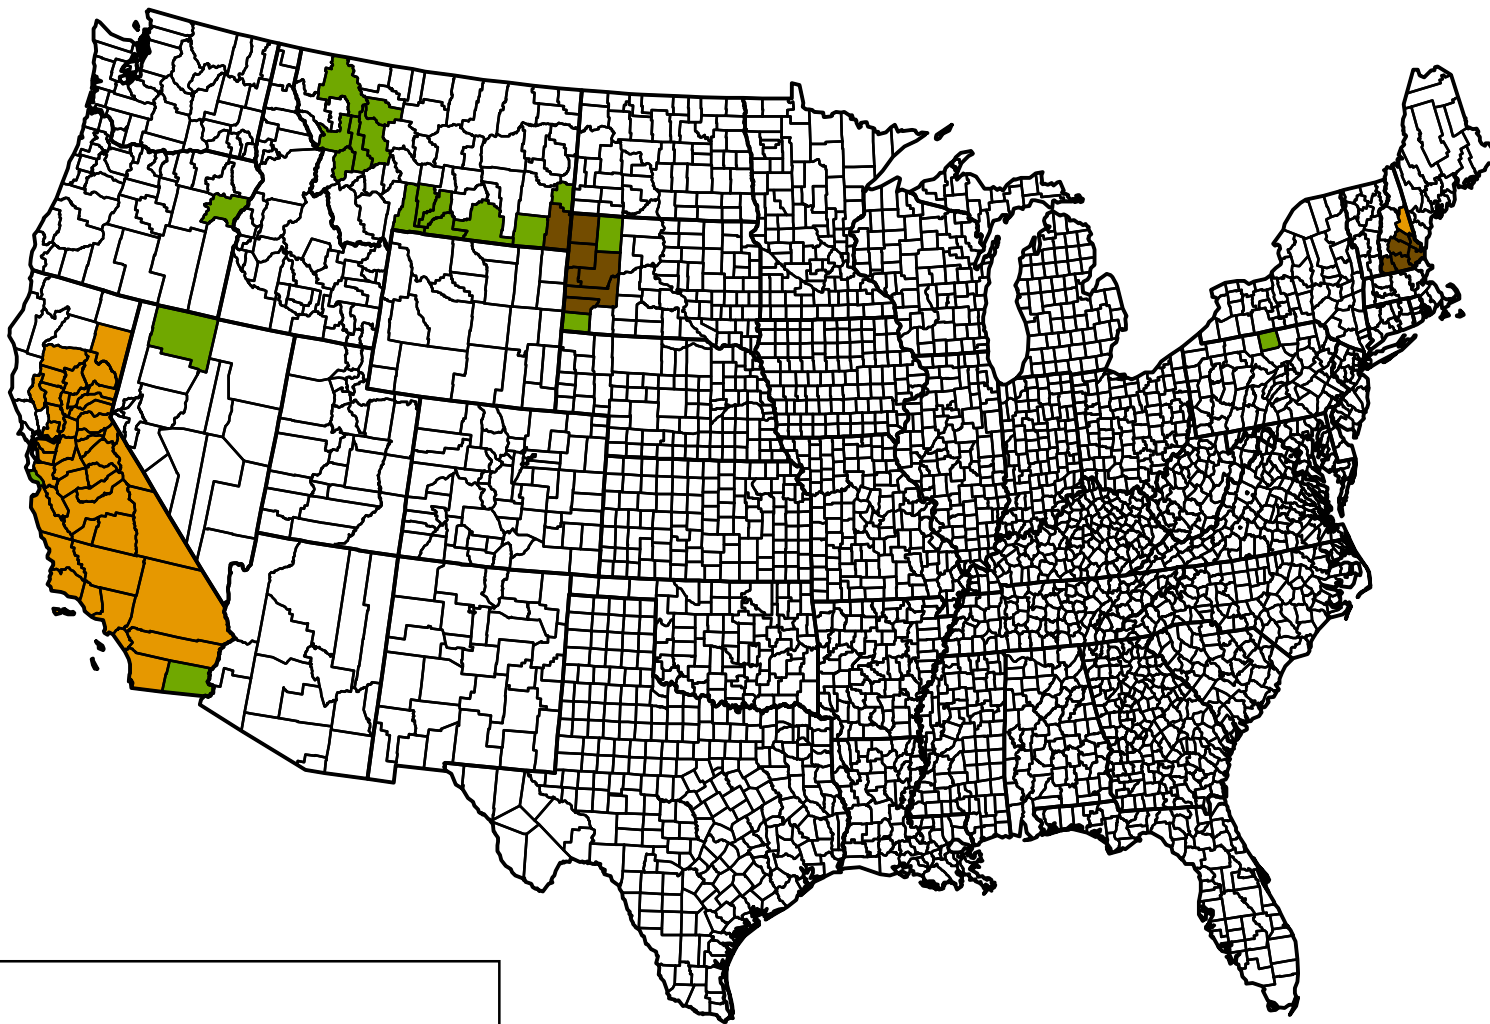

Livestock Forage Program Long Season Small Grains - 2016 Program Year

Eligible County
Payment Months

Map Scales Vary
Data Update - 12/29/16