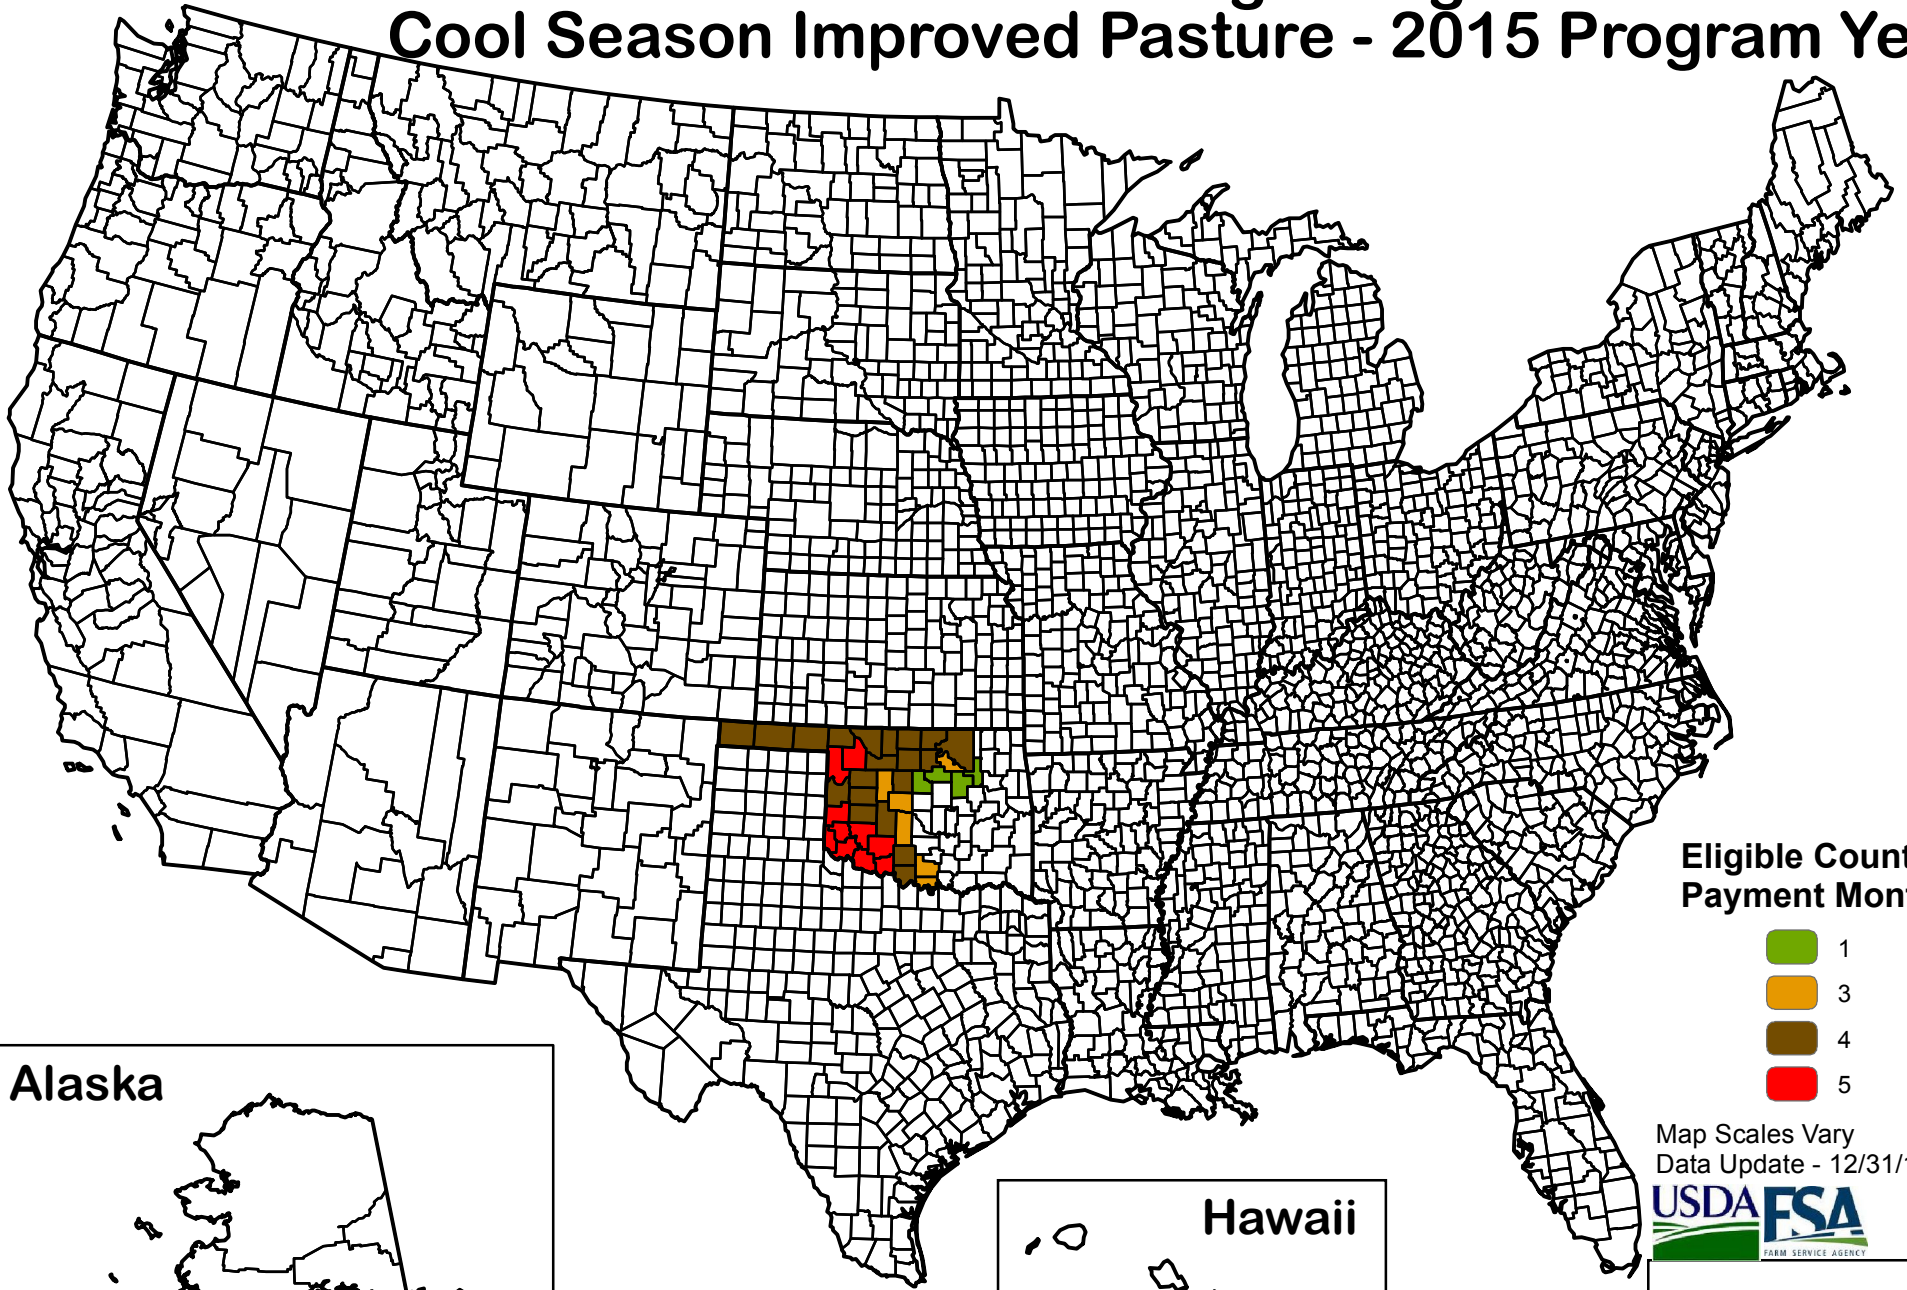

Livestock Forage Program Cool Season Improved Pasture - 2015 Program Year

Eligible County
Payment Months

-  1
-  3
-  4
-  5

Map Scales Vary
Data Update - 12/31/15