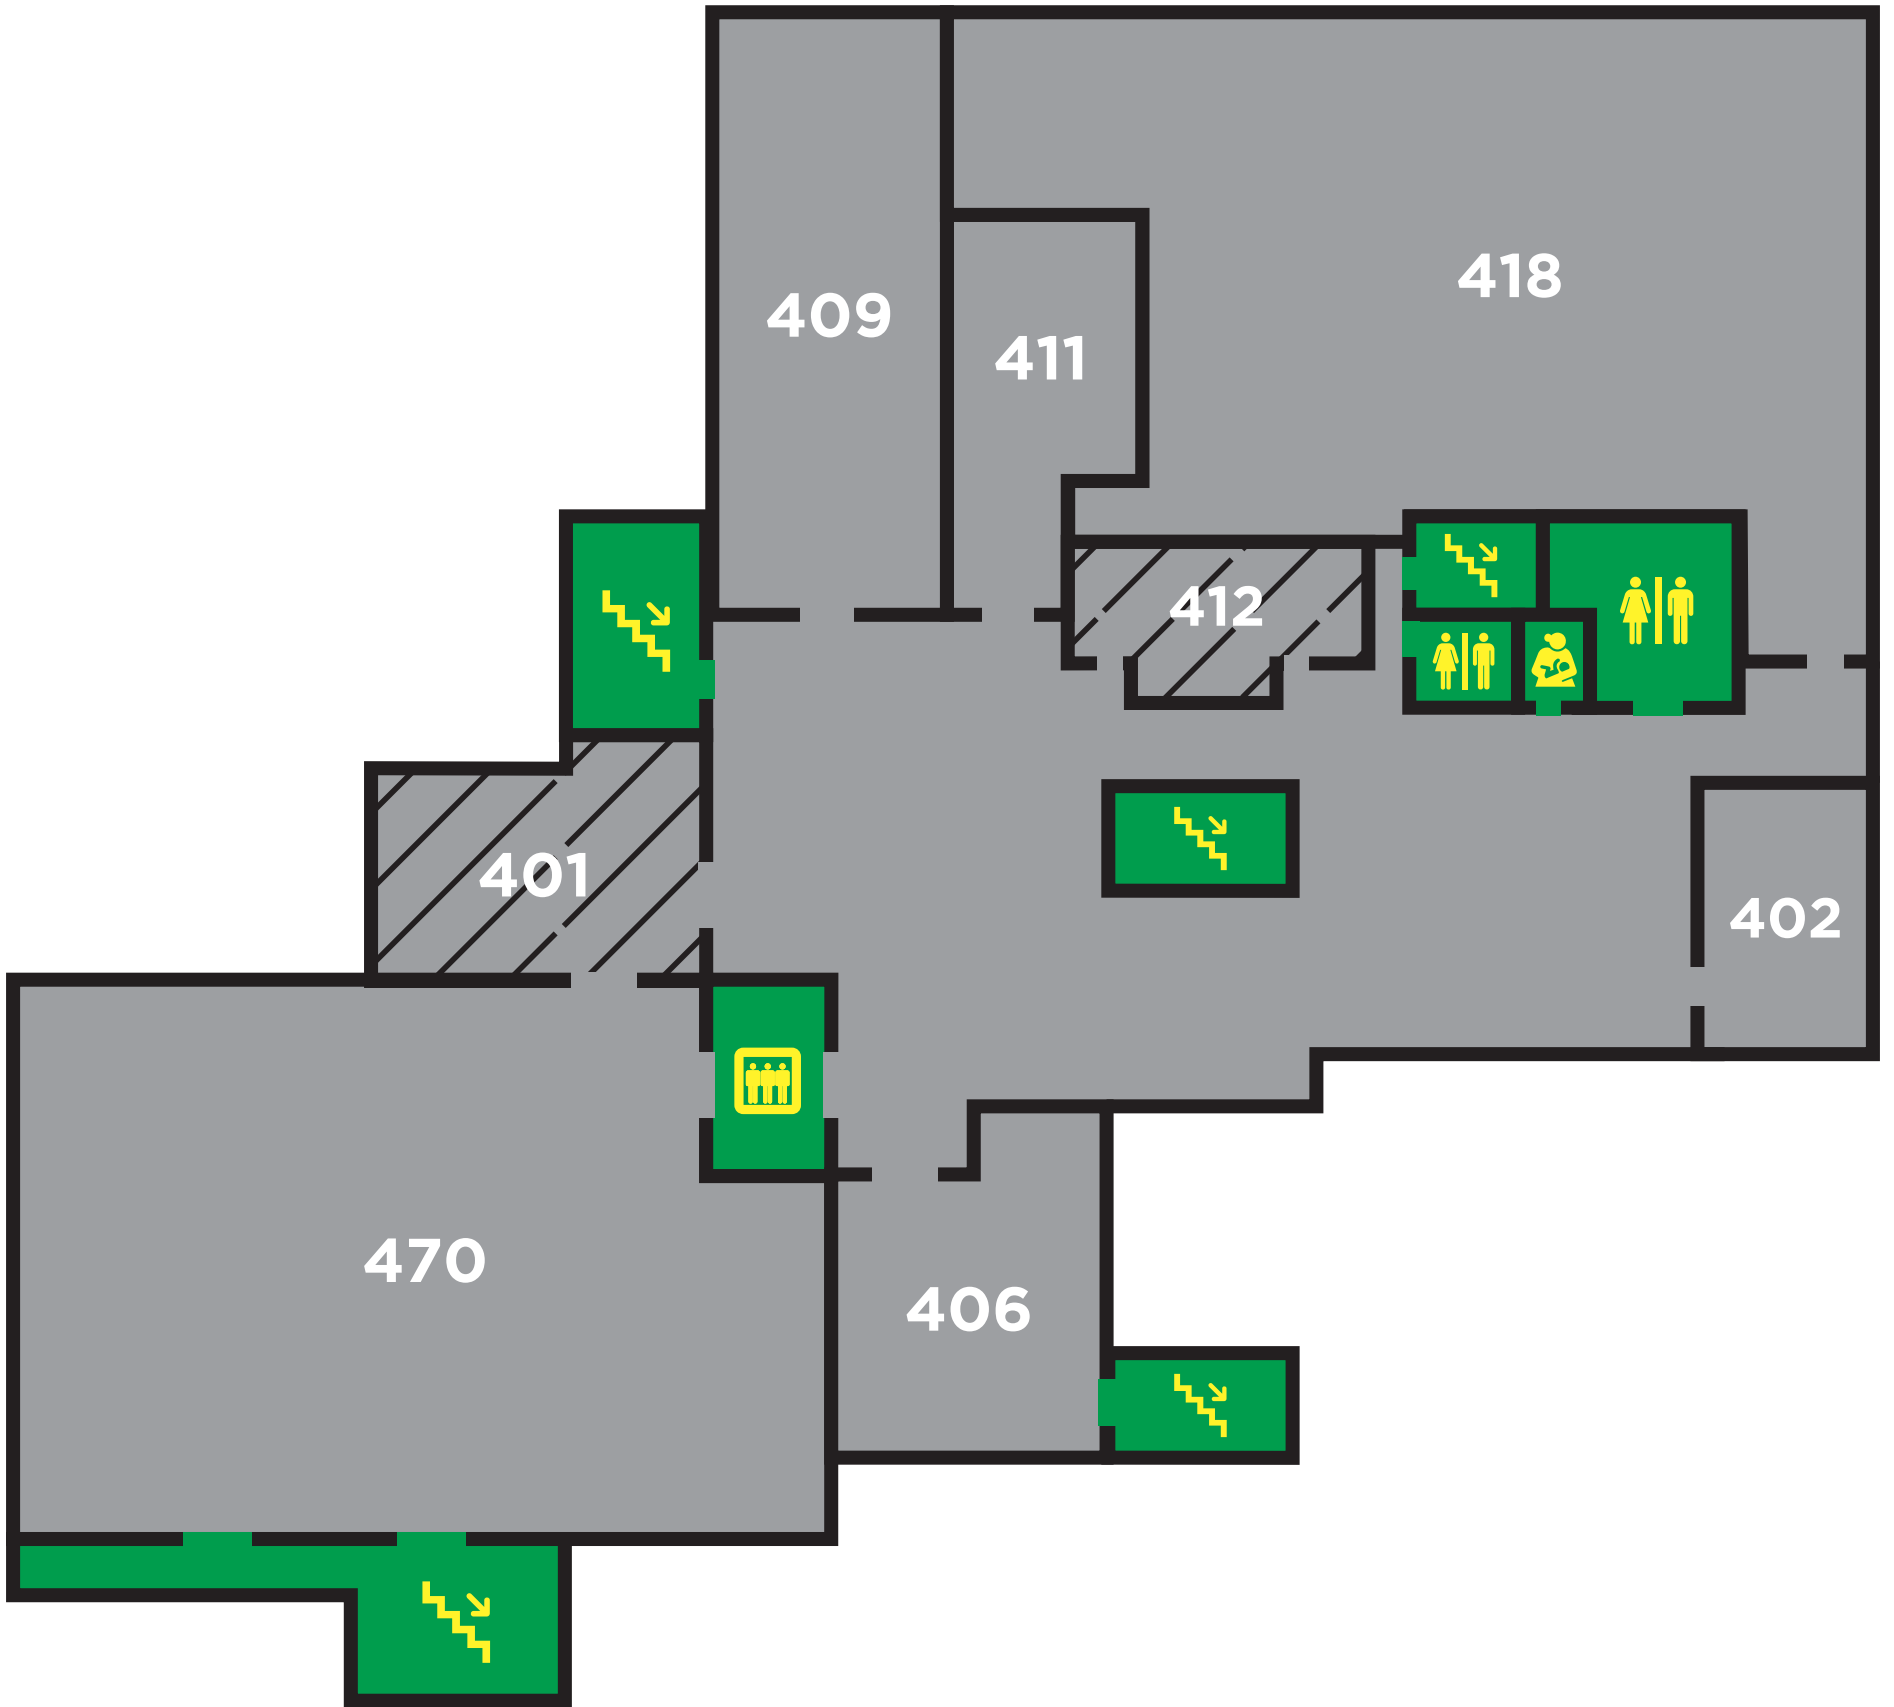

- Corner Store 102
- Which Wich 102
- Jamba Juice 105
- Barnes & Noble 105  
Official Bookstore of UNT
- Eagle Post 112  
UNT Union Postal Service

meeting rooms 

- Syndicate 208**  
Fuzzy's Taco Shop 216
- Campus Chat Food Court 257**  
Boar's Head Deli  
Chopt Salad Bar  
Mia's Pizza  
Sauté Noodle Bar  
Sushi
- Retail Dining**  
Avesta 248  
Burger King 267  
Chick-fil-A 245  
Food To-Go 245  
Krispy Krunchy Chicken 245  
Starbucks 254B  
Dining Services Retail 244  
Taco Bueno 267
- Student Affairs Marketing 214**
- Wells Fargo 222**
- ATMs**  
Bank of America & Wells Fargo
- Design Works 223**
- Lyceum 226**
- Information Desk ?**
- Lost and Found**
- Union Art Gallery **
- Eagle Student Services Center**  
*Access to the ESSC*

meeting rooms 

- The Hub 310A
- Syndicate 311
- Emerald Ballroom 314
- Lyceum 326
- Senate Chamber 332
- Jade Ballroom 333
- Multicultural Center 335
- Student Organization Space 337
- Graduate Student Council 344
- Student Government Association 344
- Student Activities Center 345
- University Program Council 345
- We Mean Green Fund 345
- Fine Arts Series 345
- Center for Leadership & Service 345
- Pride Alliance 372
- The First Generation Program 376
- Orientation & Transition Programs 377
- Access to Eagle Student Services Center  
ESSC

meeting rooms 

- UNT Foundation Board Room 401
- Meditation Room 402
- Diamond Eagle Suite 406
- Office of Spiritual Life 409
- Dean of Students 409
- Student Legal Services 411
- Survivor Advocate 411
- Thomas P. Rufer Meeting Room 412
- Union Administration 418
- Rooftop Garden 470
- Lactation Room
- Gender-Neutral Restrooms

restrooms

elevators

main exits

stairs

lactation