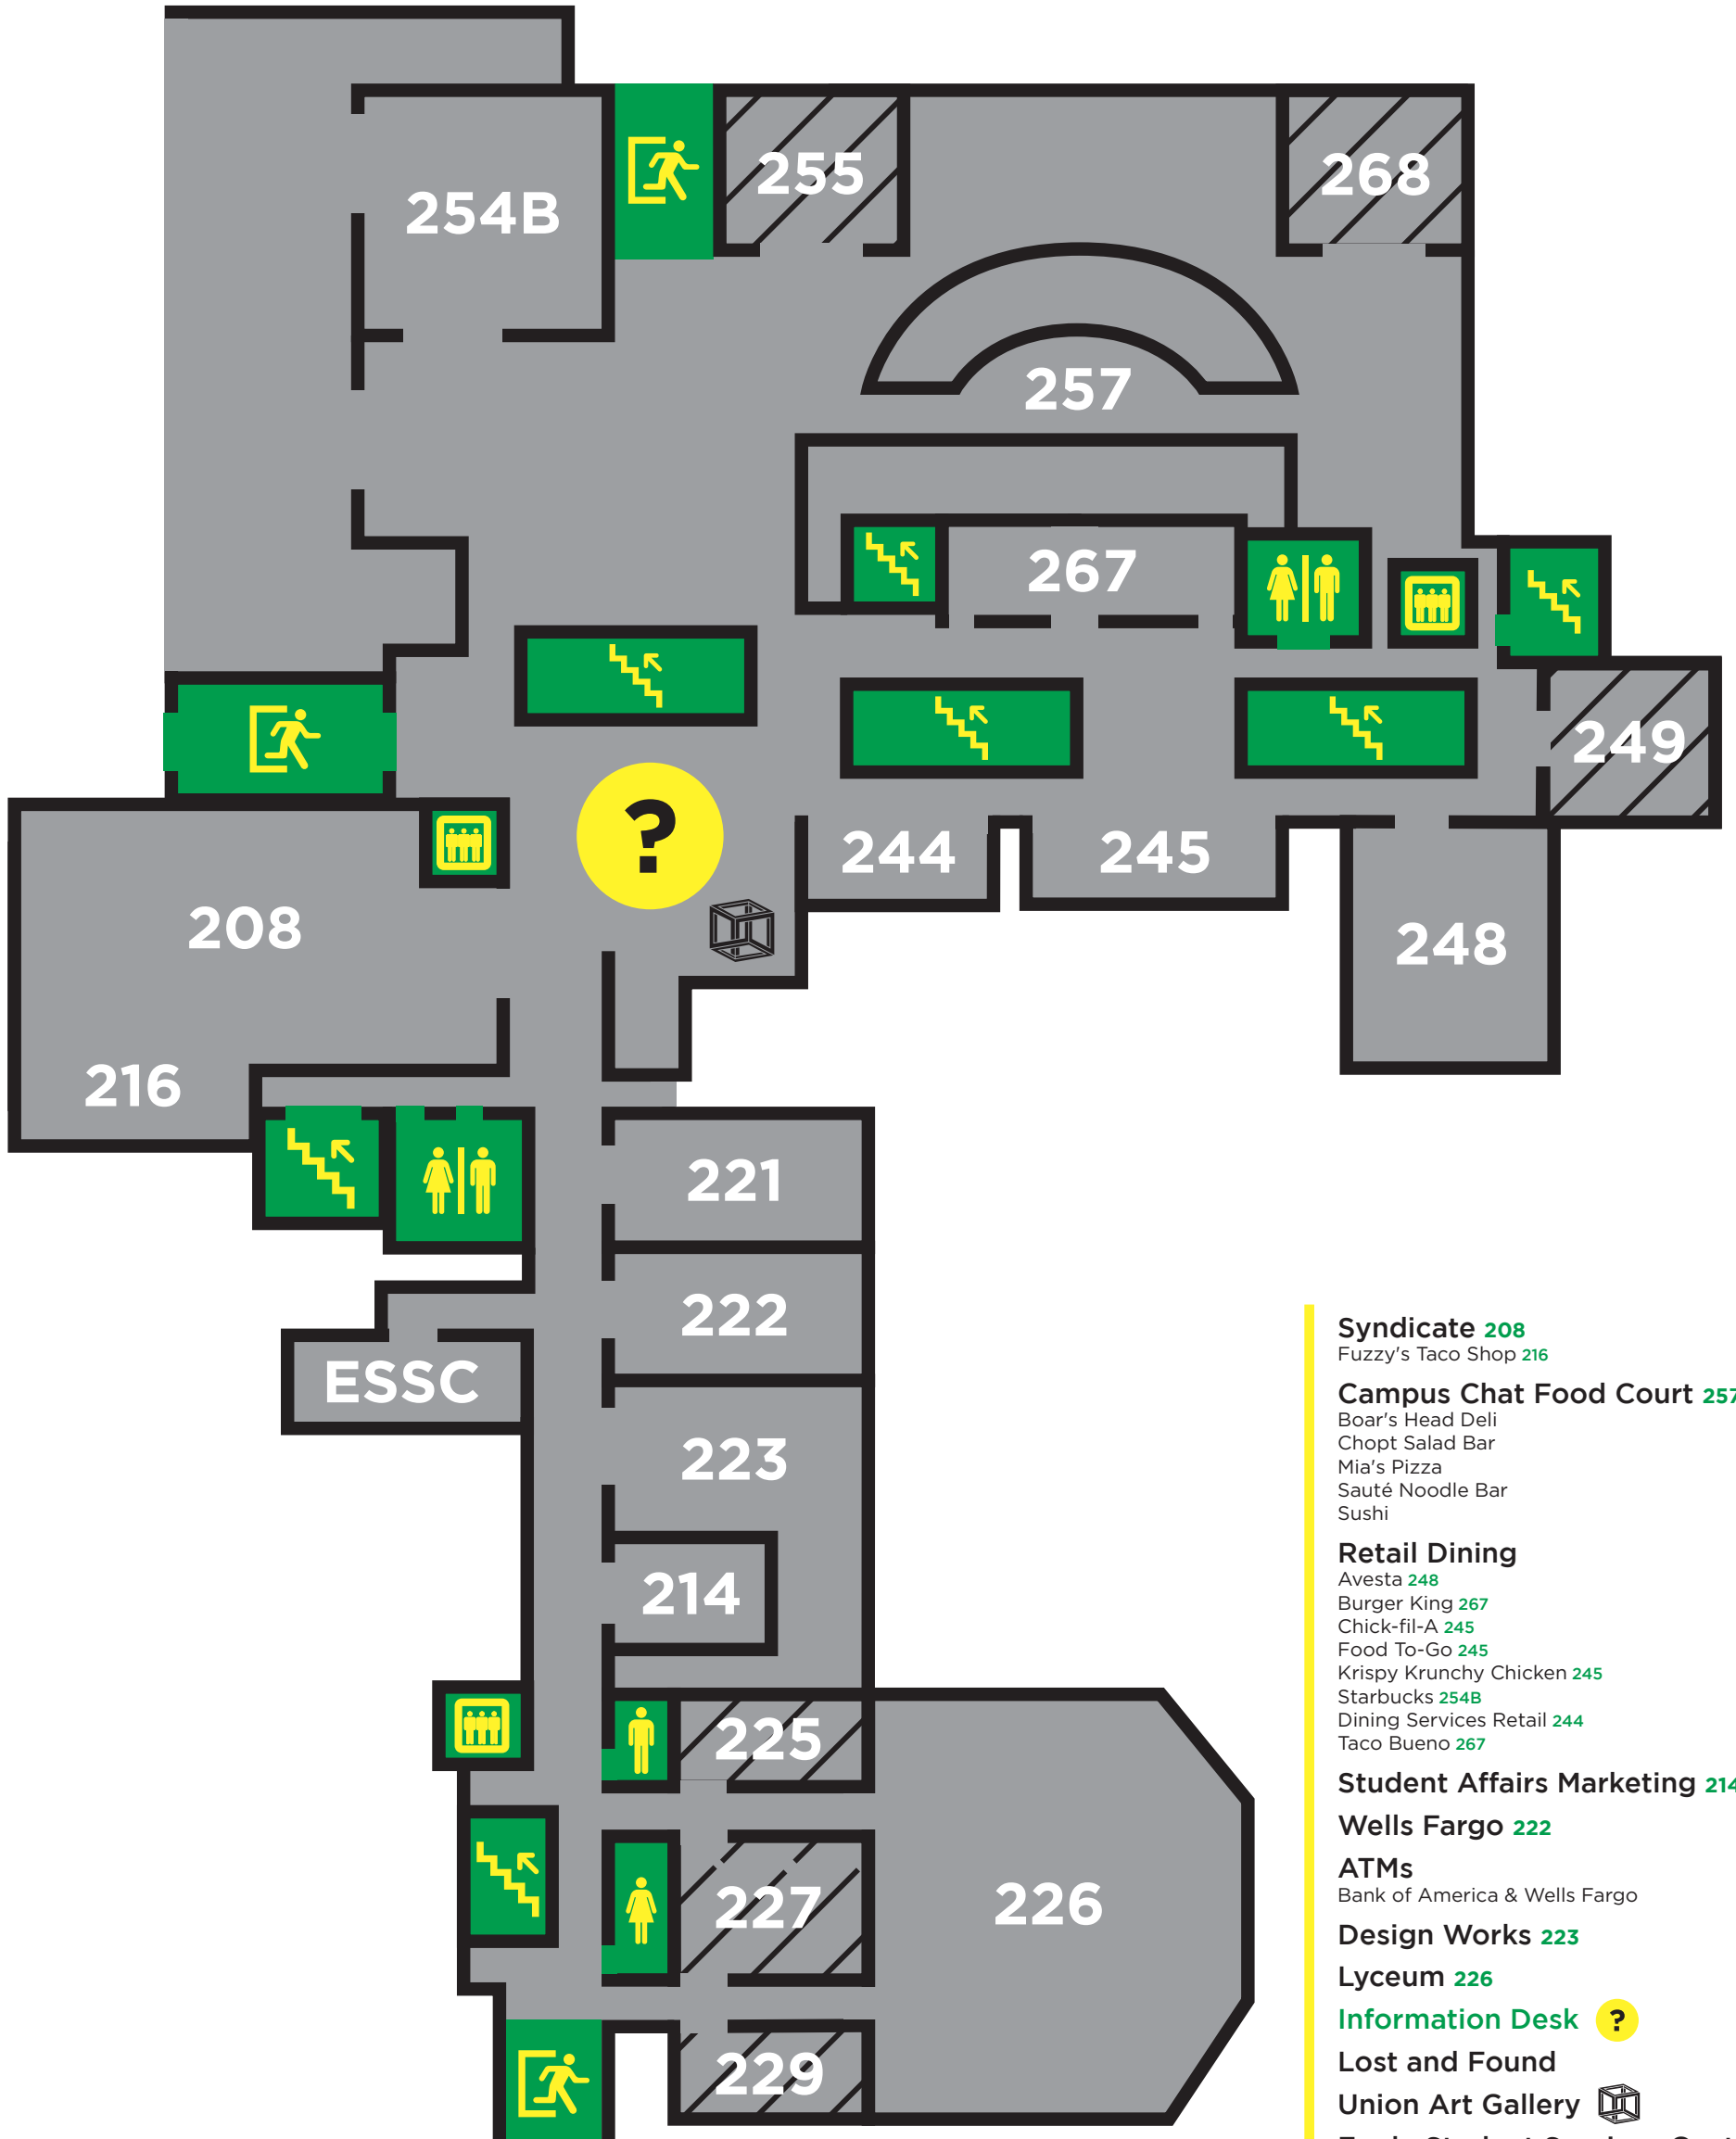

- Corner Store 102
- Which Wich 102
- Jamba Juice 105
- Barnes & Noble 105  
Official Bookstore of UNT
- Eagle Post 112  
UNT Union Postal Service

meeting rooms 

- Syndicate 208**  
Fuzzy's Taco Shop 216
- Campus Chat Food Court 257**  
Boar's Head Deli  
Chopt Salad Bar  
Mia's Pizza  
Sauté Noodle Bar  
Sushi
- Retail Dining**  
Avesta 248  
Burger King 267  
Chick-fil-A 245  
Food To-Go 245  
Krispy Krunchy Chicken 245  
Starbucks 254B  
Dining Services Retail 244  
Taco Bueno 267
- Student Affairs Marketing 214**
- Wells Fargo 222**
- ATMs**  
Bank of America & Wells Fargo
- Design Works 223**
- Lyceum 226**
- Information Desk ?**
- Lost and Found**
- Union Art Gallery **
- Eagle Student Services Center**  
*Access to the ESSC*

meeting rooms 

- The Hub 310A
- Syndicate 311
- Emerald Ballroom 314
- Lyceum 326
- Senate Chamber 332
- Jade Ballroom 333
- Multicultural Center 335
- Student Organization Space 337
- Graduate Student Council 344
- Student Government Association 344
- Student Activities Center 345
- University Program Council 345
- We Mean Green Fund 345
- Fine Arts Series 345
- Center for Leadership & Service 345
- Pride Alliance 372
- The First Generation Program 376
- Orientation & Transition Programs 377
- Access to Eagle Student Services Center  
ESSC

meeting rooms 

- UNT Foundation Board Room 401
- Meditation Room 402
- Diamond Eagle Suite 406
- Office of Spiritual Life 409
- Dean of Students 409
- Student Legal Services 411
- Survivor Advocate 411
- Thomas P. Rufer Meeting Room 412
- Union Administration 418
- Rooftop Garden 470
- Lactation Room
- Gender-Neutral Restrooms

restrooms

elevators

main exits

stairs

lactation