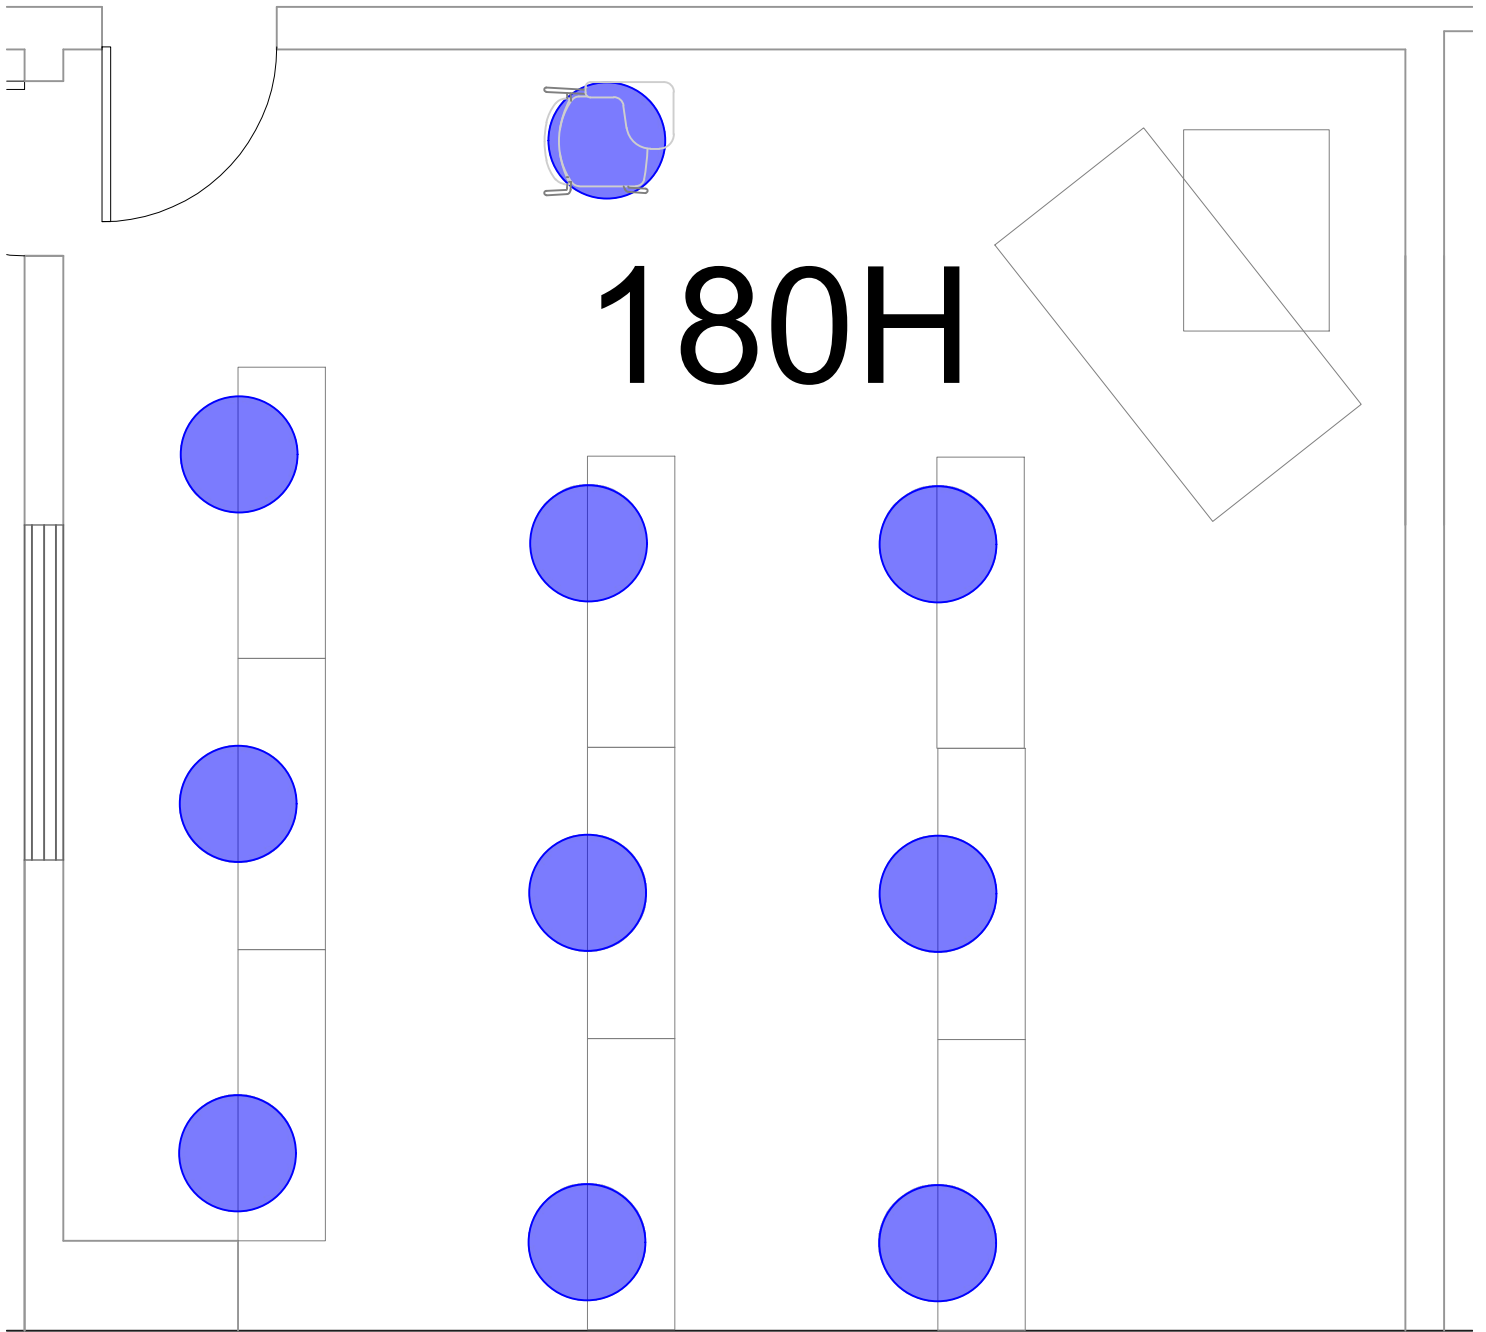

# 180H

COVID 6'-0" SOCIAL DISTANCING PLAN - FALL 2020

RTFP  
RM 180H

SD CAP:

10

**UNT**

UNIVERSITY  
OF NORTH TEXAS®  
FACILITIES PLANNING,  
DESIGN, & CONSTRUCTION