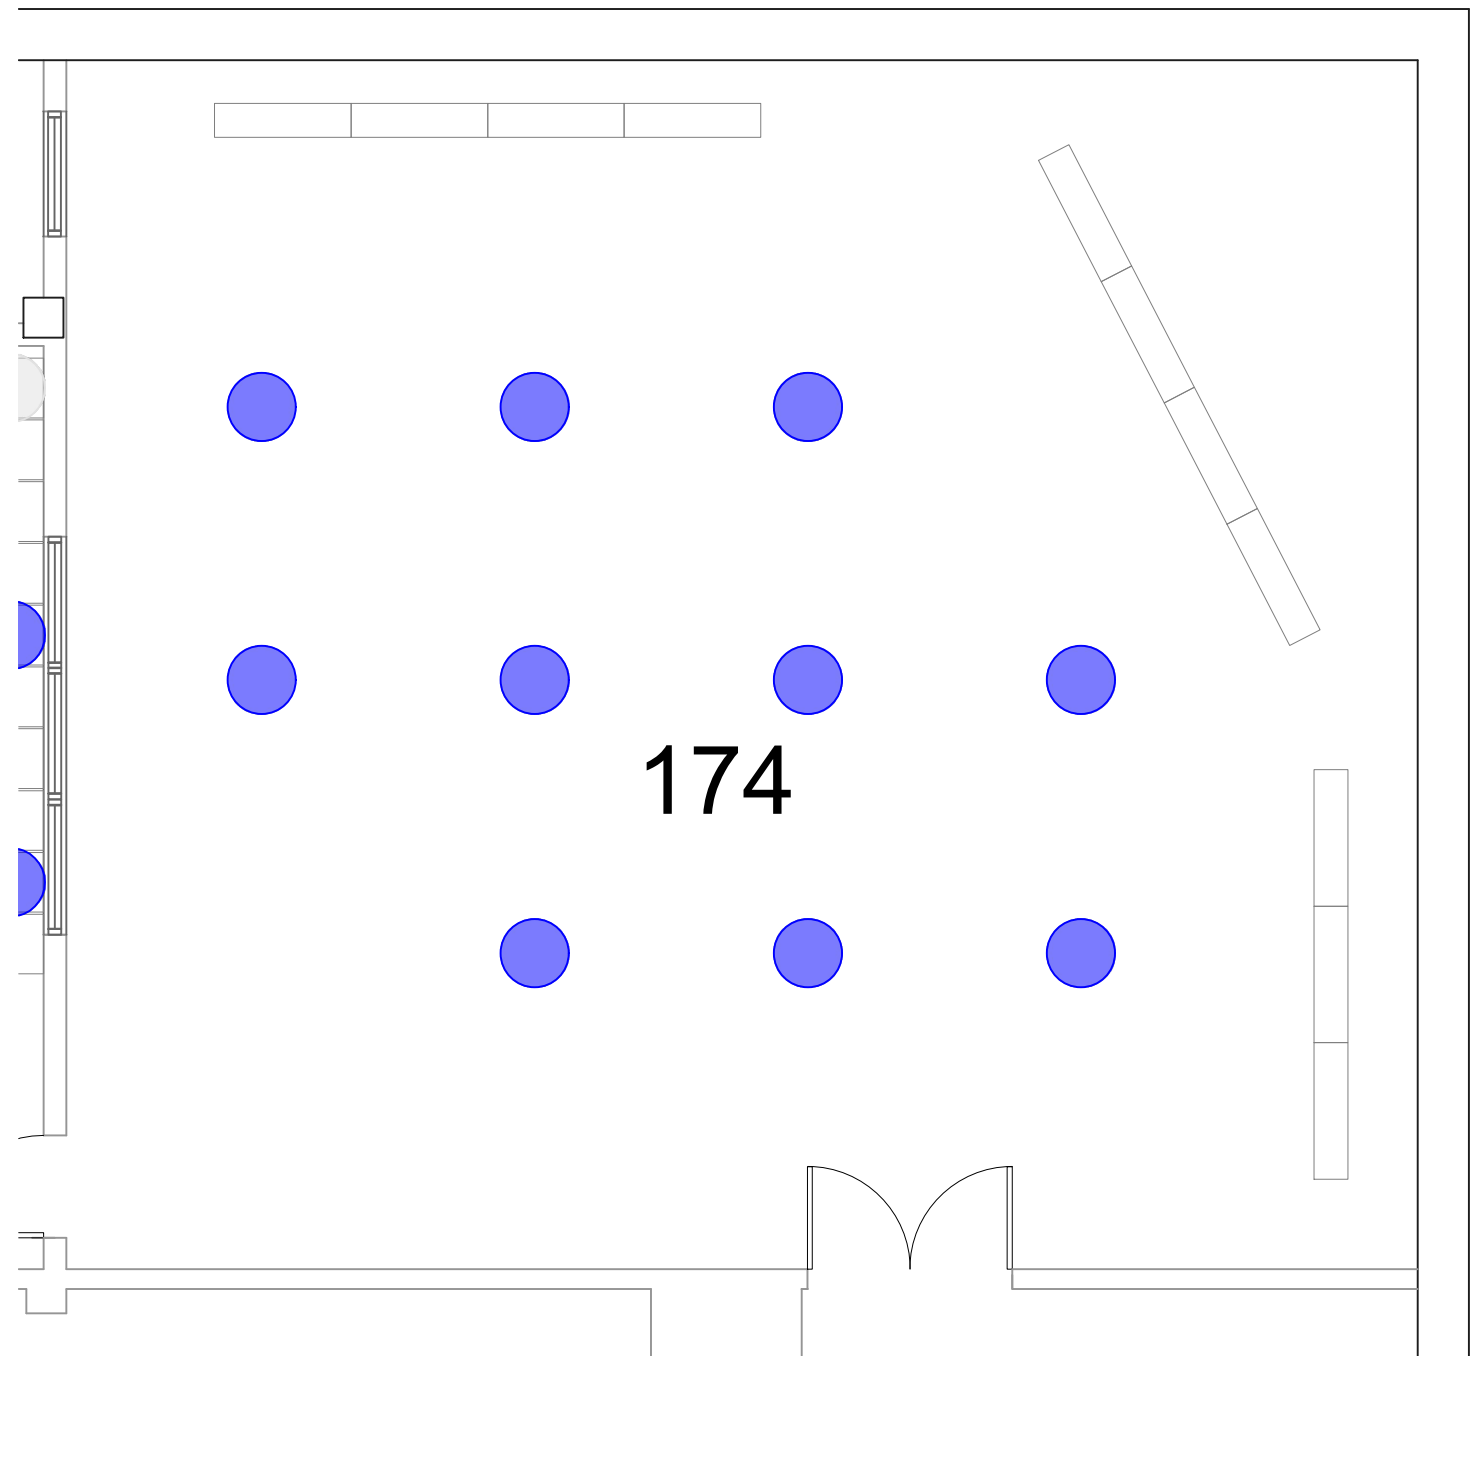

174

COVID 6'-0" SOCIAL DISTANCING PLAN - FALL 2020

RTFP
RM 174

SD CAP:

10

UNT

UNIVERSITY
OF NORTH TEXAS®
FACILITIES PLANNING,
DESIGN, & CONSTRUCTION