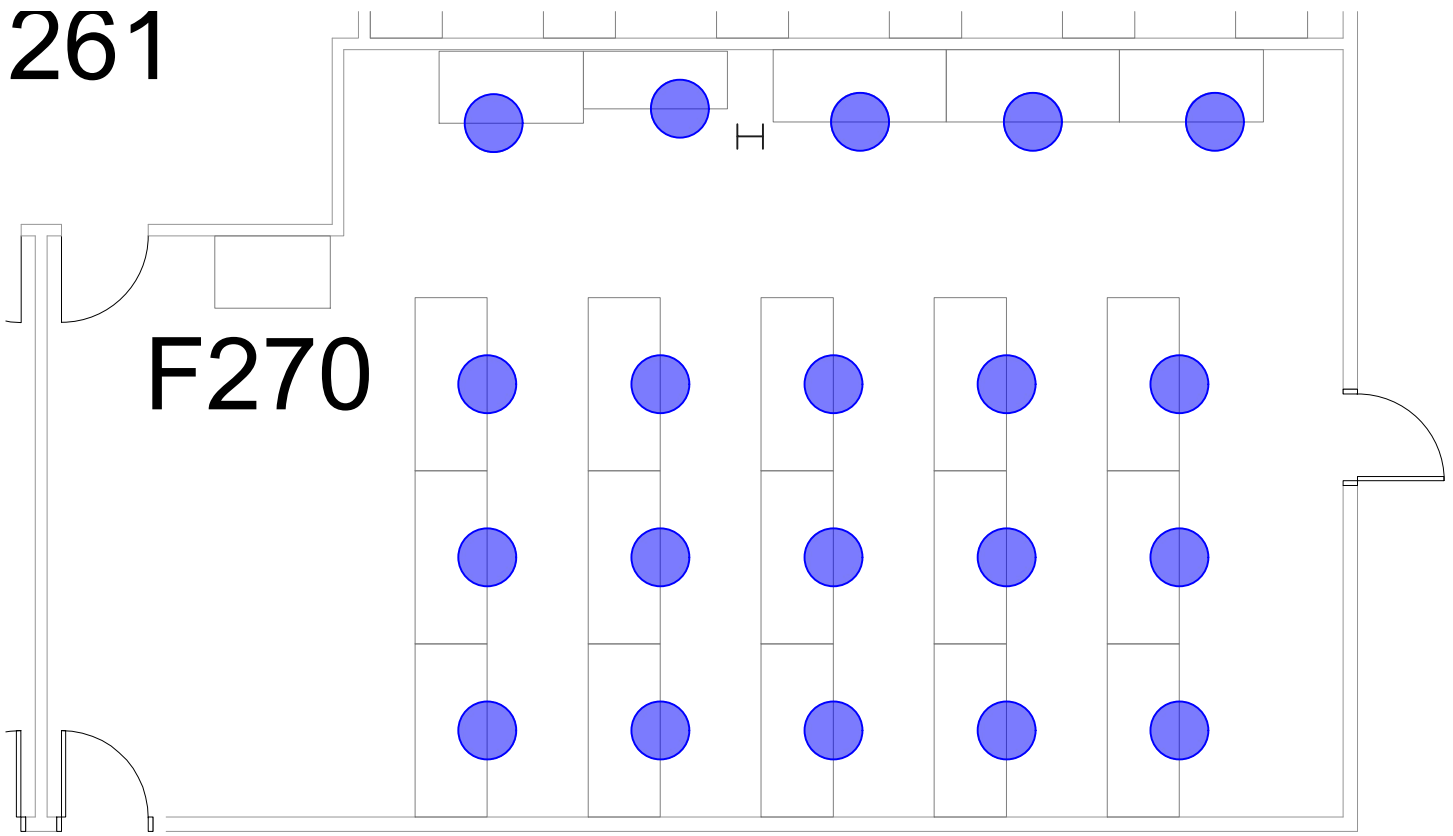

261

COVID 6'-0" SOCIAL DISTANCING PLAN - FALL 2020

DISCOVERY PARK
RM F270

SD CAP:

20

UNT

UNIVERSITY
OF NORTH TEXAS[®]
FACILITIES PLANNING,
DESIGN, & CONSTRUCTION