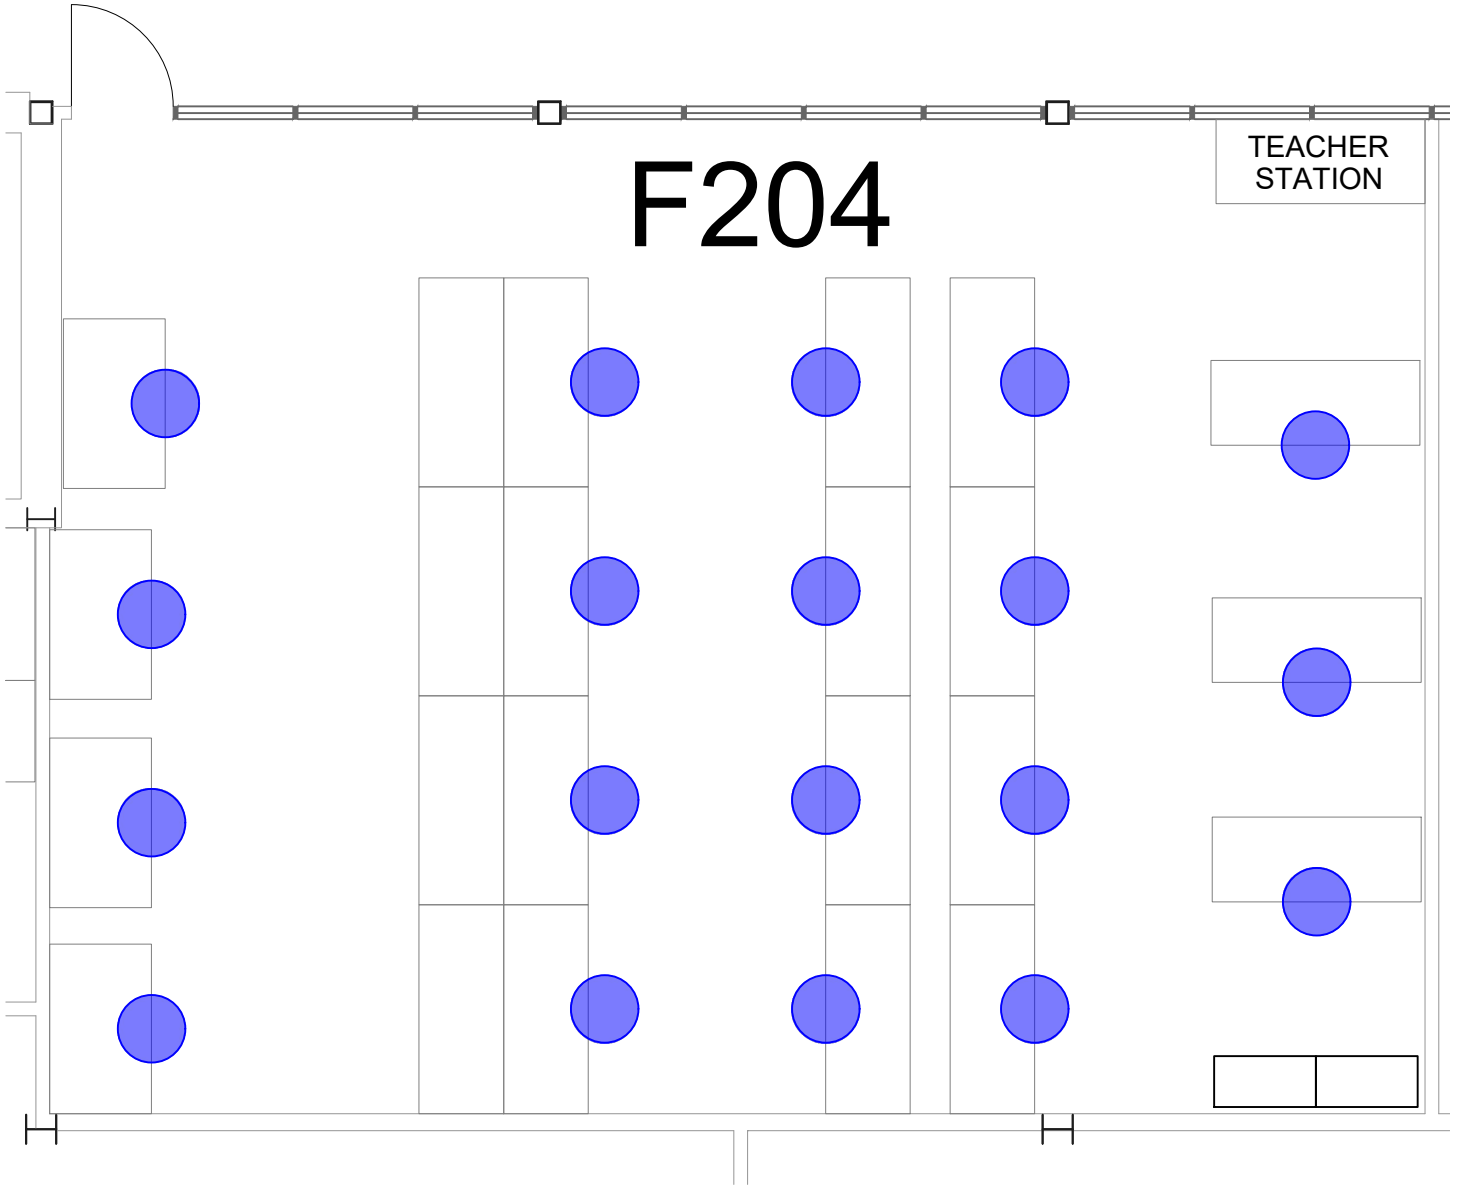

F204

TEACHER
STATION

COVID 6'-0" SOCIAL DISTANCING PLAN - FALL 2020

DISCOVERY PARK
RM F204

SD CAP:

19

UNT

UNIVERSITY
OF NORTH TEXAS®
FACILITIES PLANNING,
DESIGN, & CONSTRUCTION