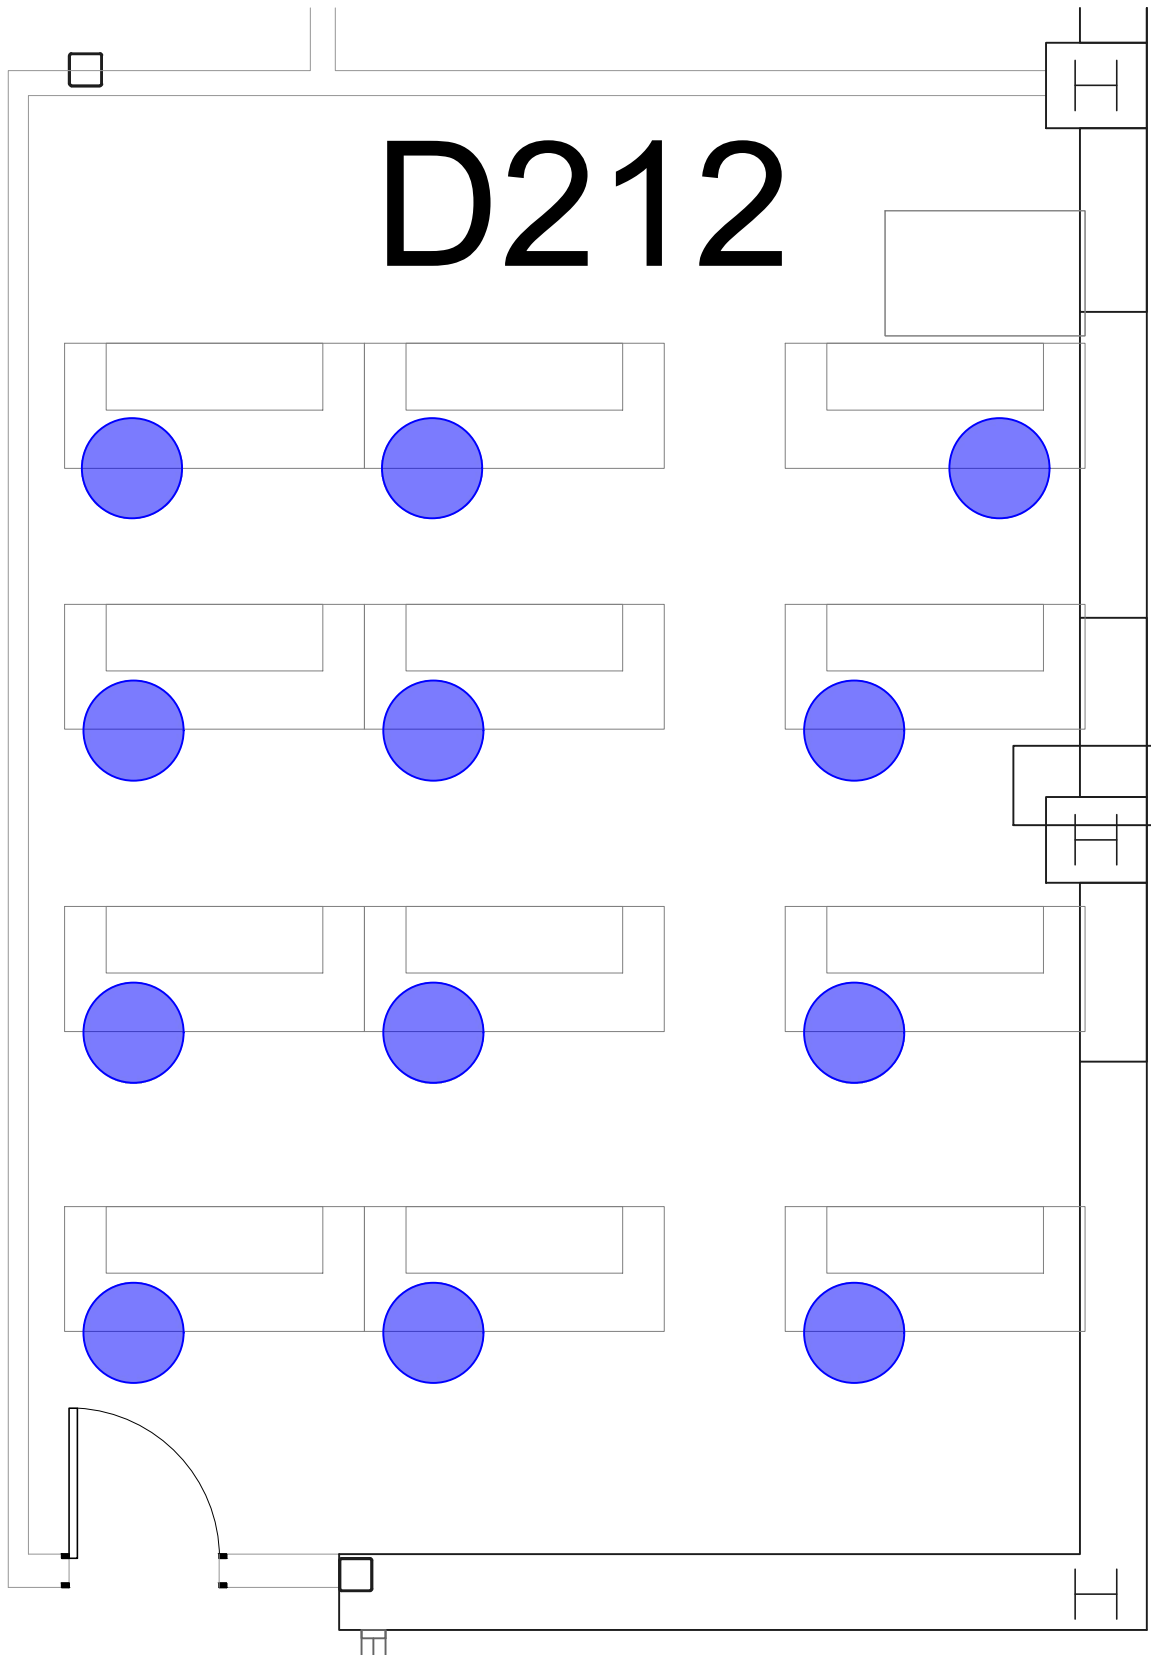

D212

COVID 6'-0" SOCIAL DISTANCING PLAN - FALL 2020

DISCOVERY PARK
RM D212

SD CAP:

12

UNT

UNIVERSITY
OF NORTH TEXAS®
FACILITIES PLANNING,
DESIGN, & CONSTRUCTION