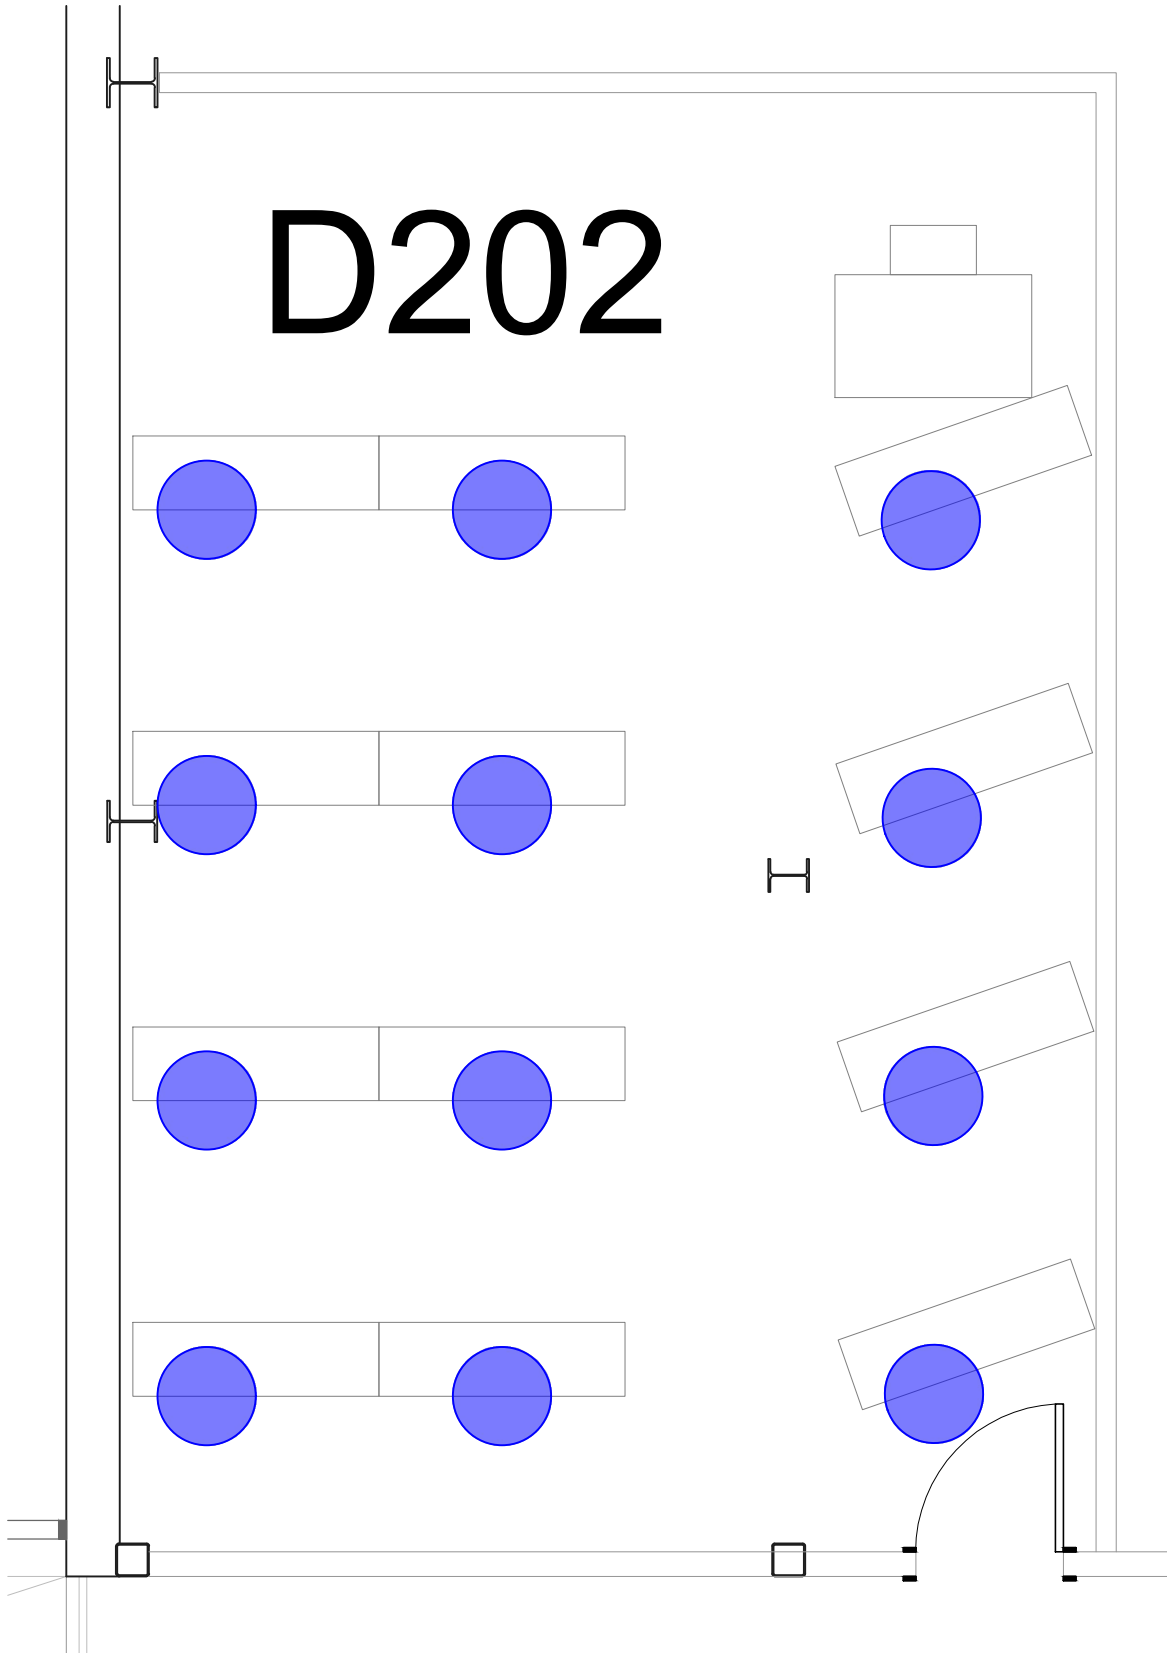

D202

COVID 6'-0" SOCIAL DISTANCING PLAN - FALL 2020

DISCOVERY PARK
RM D202

SD CAP:

12

UNT

UNIVERSITY
OF NORTH TEXAS®
FACILITIES PLANNING,
DESIGN, & CONSTRUCTION