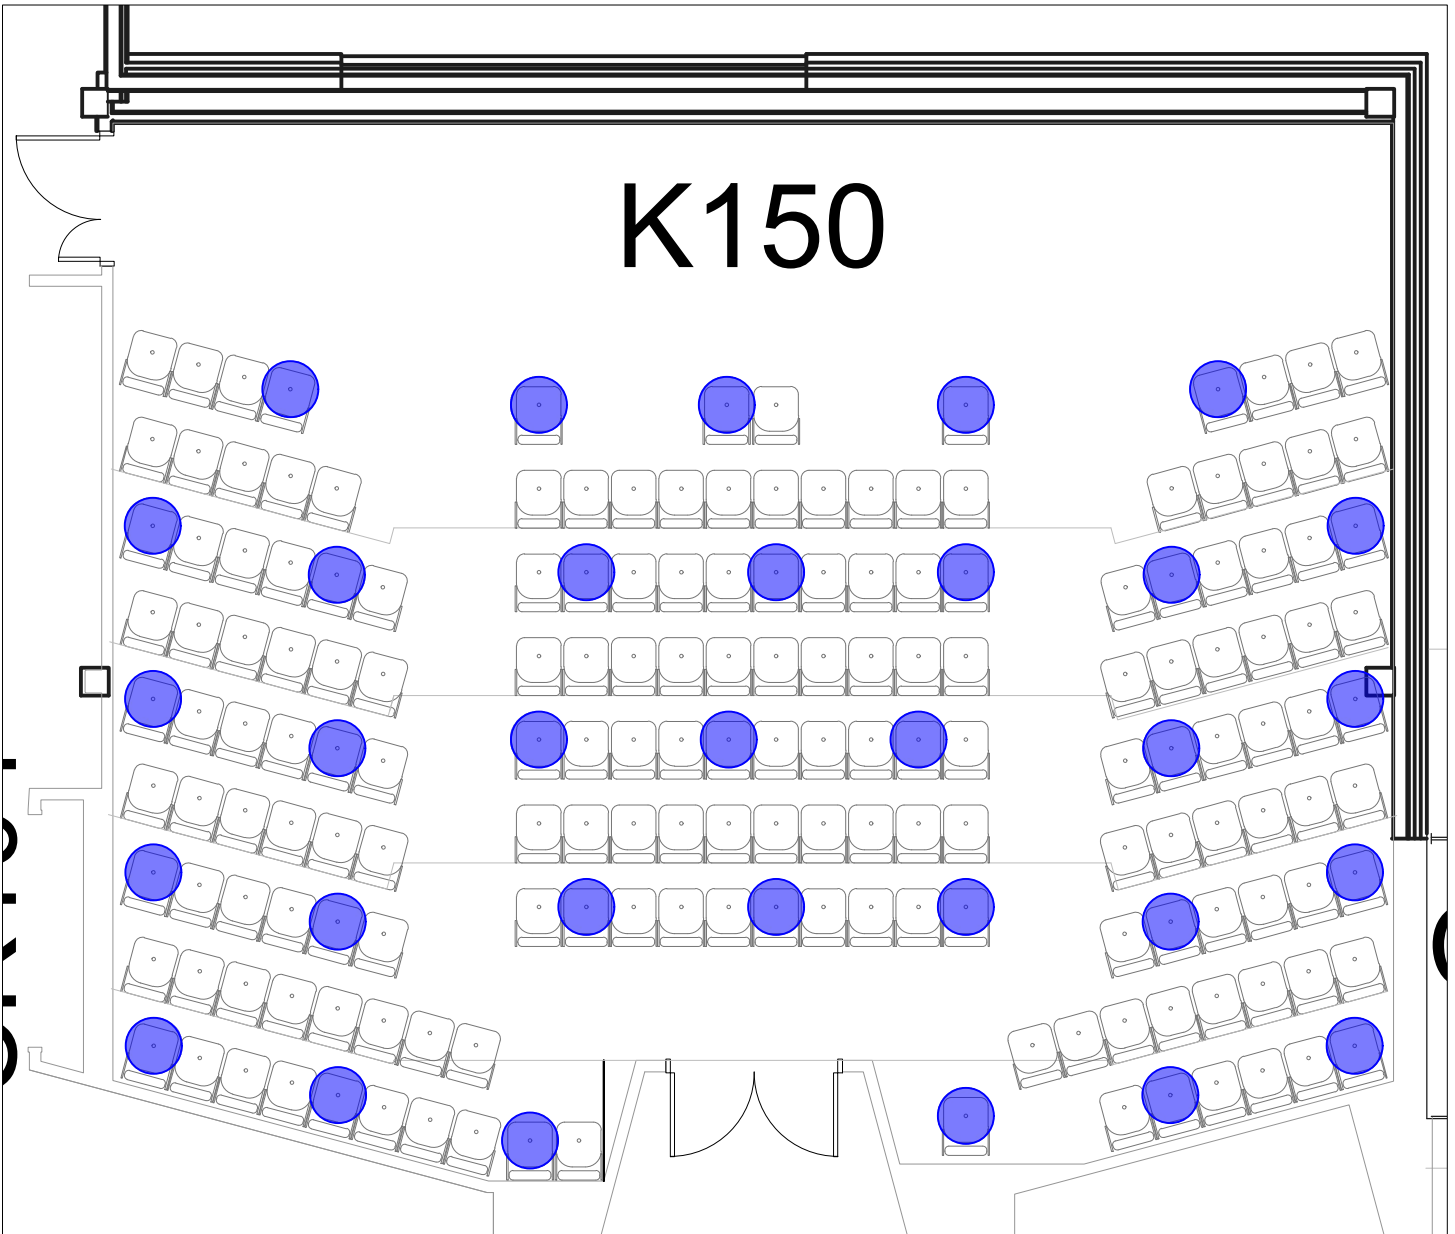

K150

COVID 6'-0" SOCIAL DISTANCING PLAN - FALL 2020

DISCOVERY PARK
RM F150

SD CAP:

32

UNT

UNIVERSITY
OF NORTH TEXAS®
FACILITIES PLANNING,
DESIGN, & CONSTRUCTION