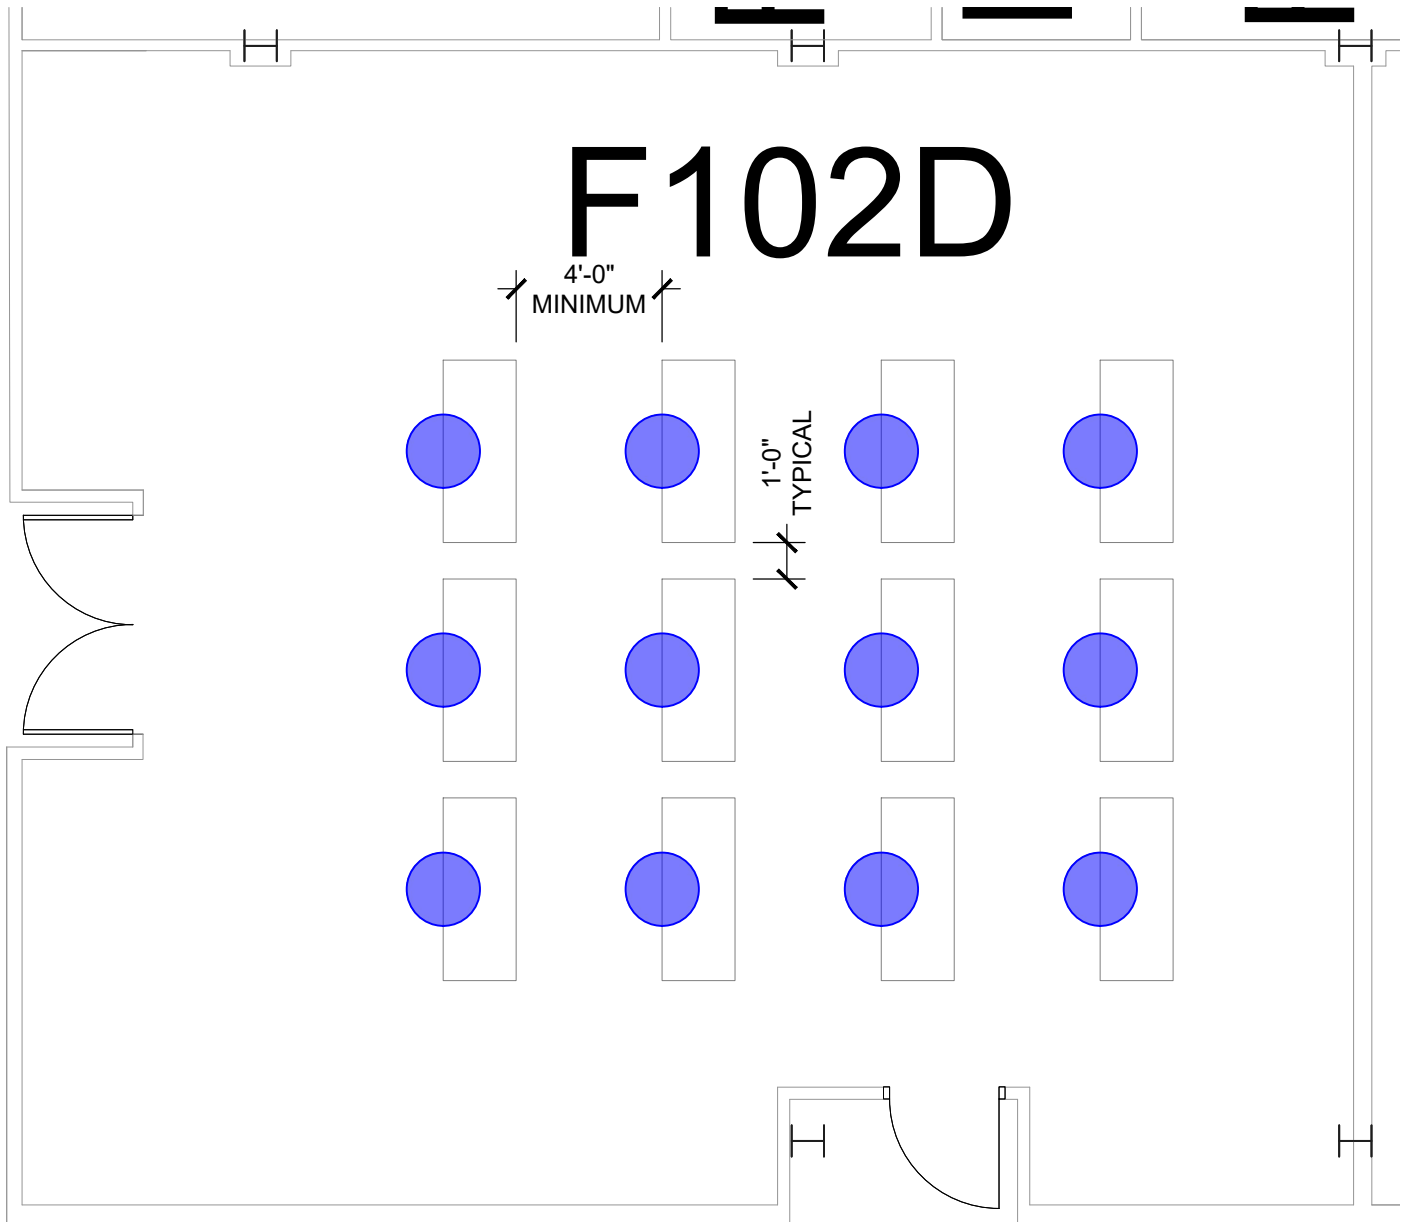

F102D

COVID 6'-0" SOCIAL DISTANCING PLAN - FALL 2020

DISCOVERY PARK
RM F102D

SD CAP:

12

UNT

UNIVERSITY
OF NORTH TEXAS®
FACILITIES PLANNING,
DESIGN, & CONSTRUCTION