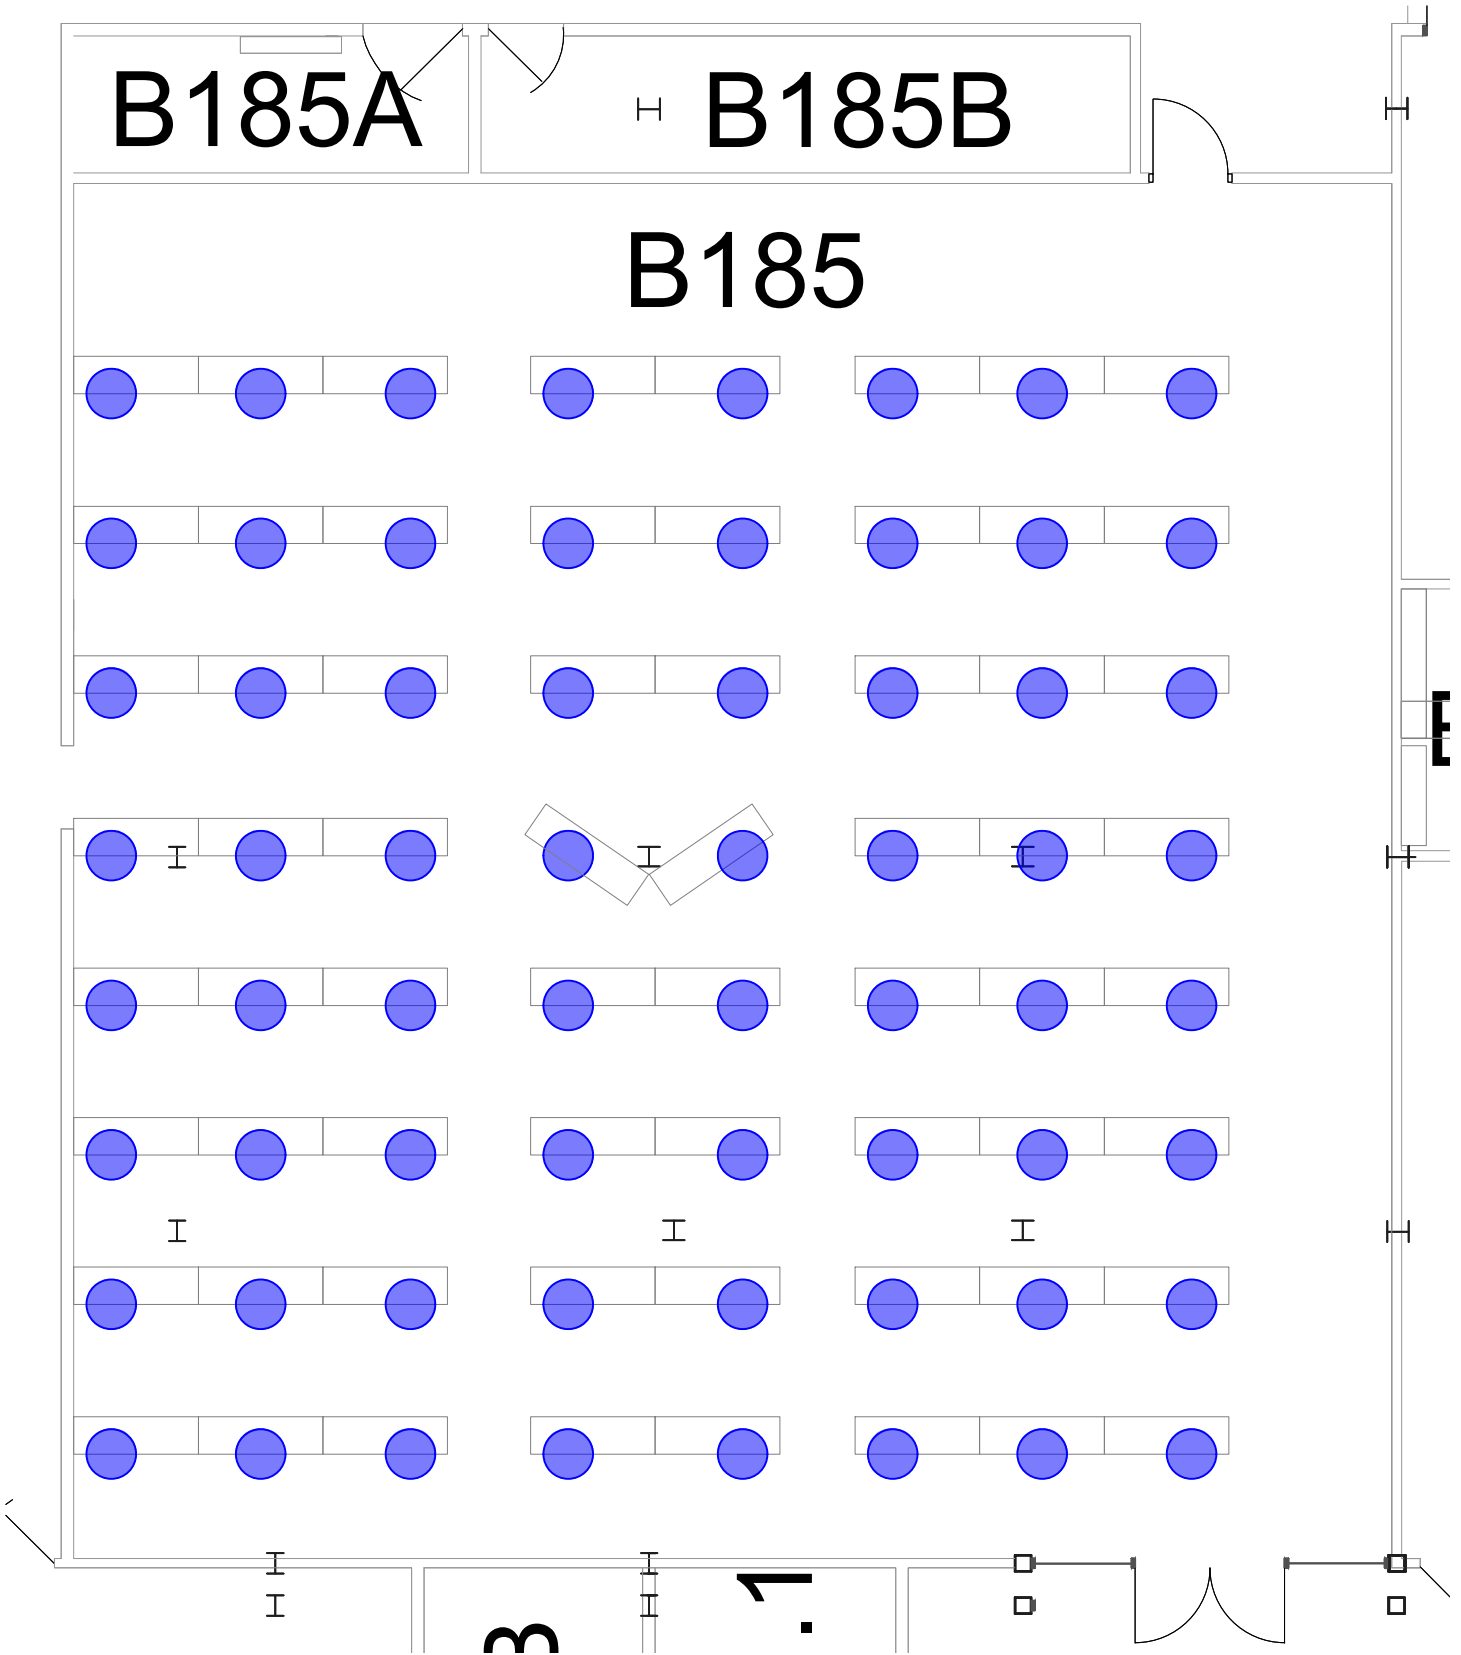

B185A

H B185B

B185

COVID 6'-0" SOCIAL DISTANCING PLAN - FALL 2020

DISCOVERY PARK  
RM B185

SD CAP:

64

**UNT**