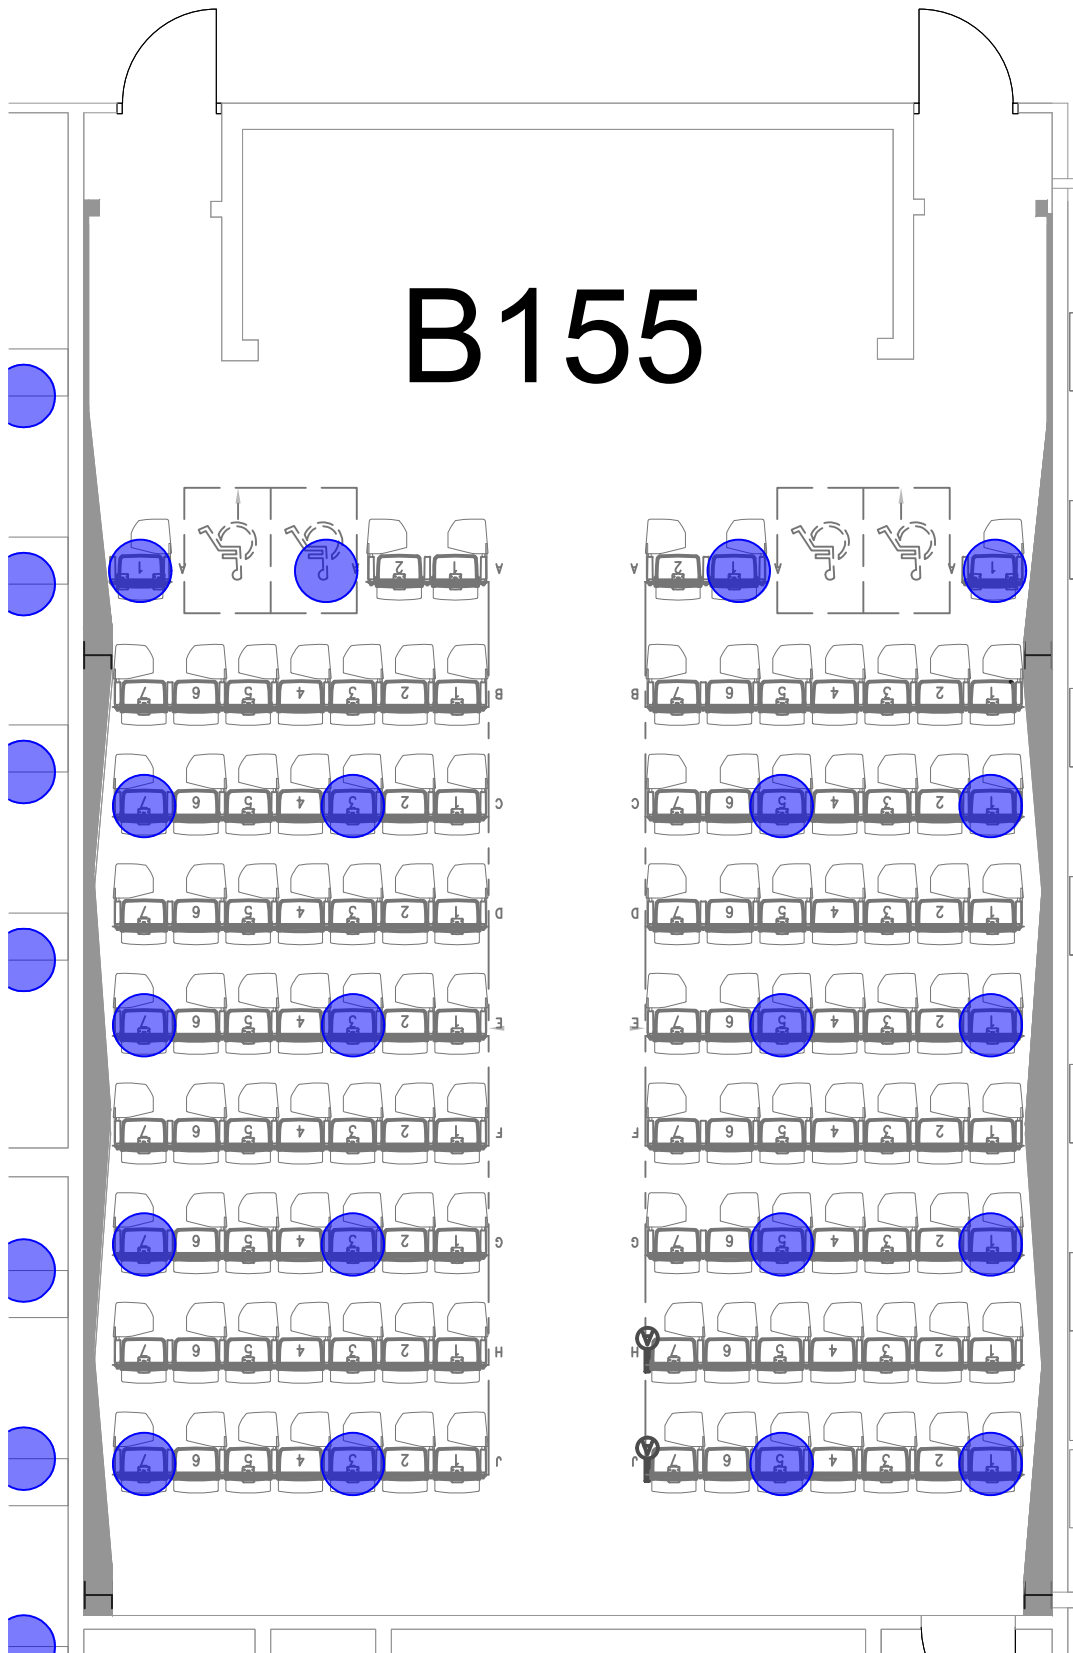

B155

COVID 6'-0" SOCIAL DISTANCING PLAN - FALL 2020

DISCOVERY PARK
RM B155

SD CAP:

20

UNT

UNIVERSITY
OF NORTH TEXAS®
FACILITIES PLANNING,
DESIGN, & CONSTRUCTION