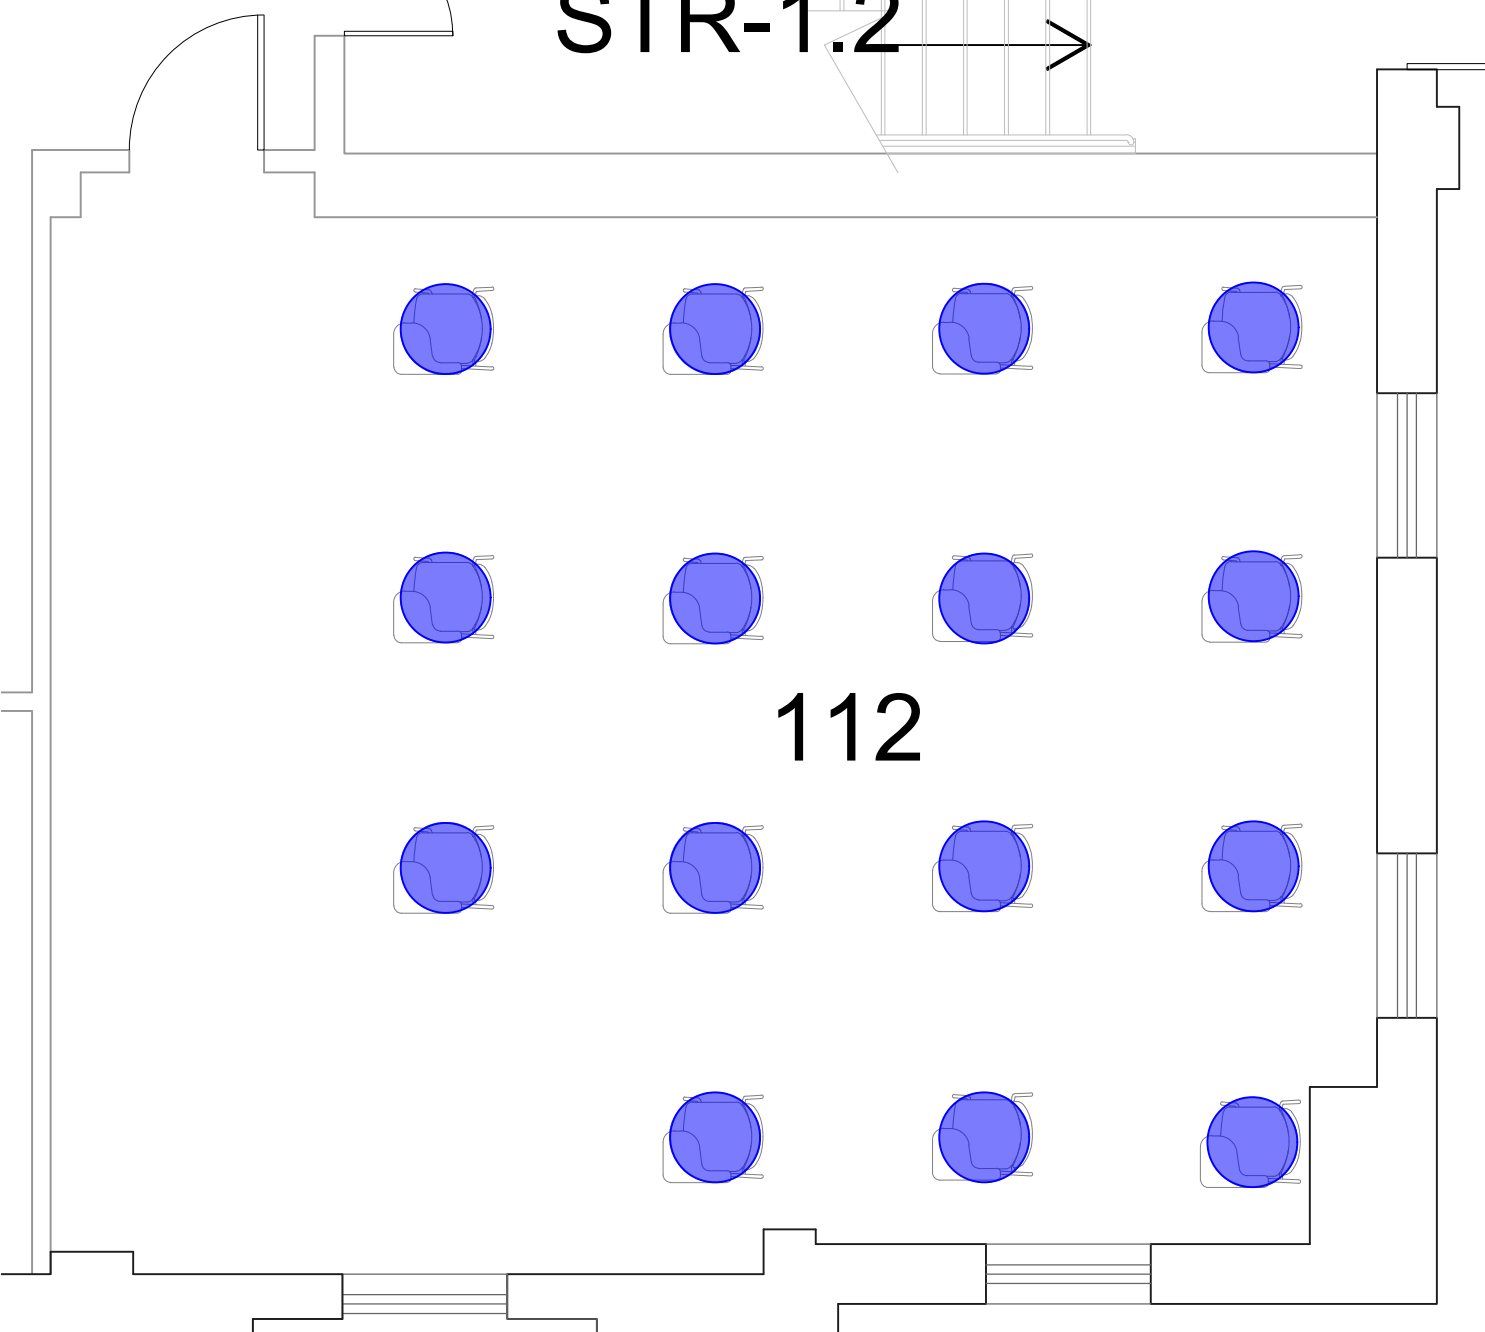

SIR-1.2 →

112

COVID 6'-0" SOCIAL DISTANCING PLAN - FALL 2020

**PHYSICS BUILDING**  
**RM 112**

SD CAP:

**15**

**UNT**

UNIVERSITY  
OF NORTH TEXAS®  
FACILITIES PLANNING,  
DESIGN, & CONSTRUCTION