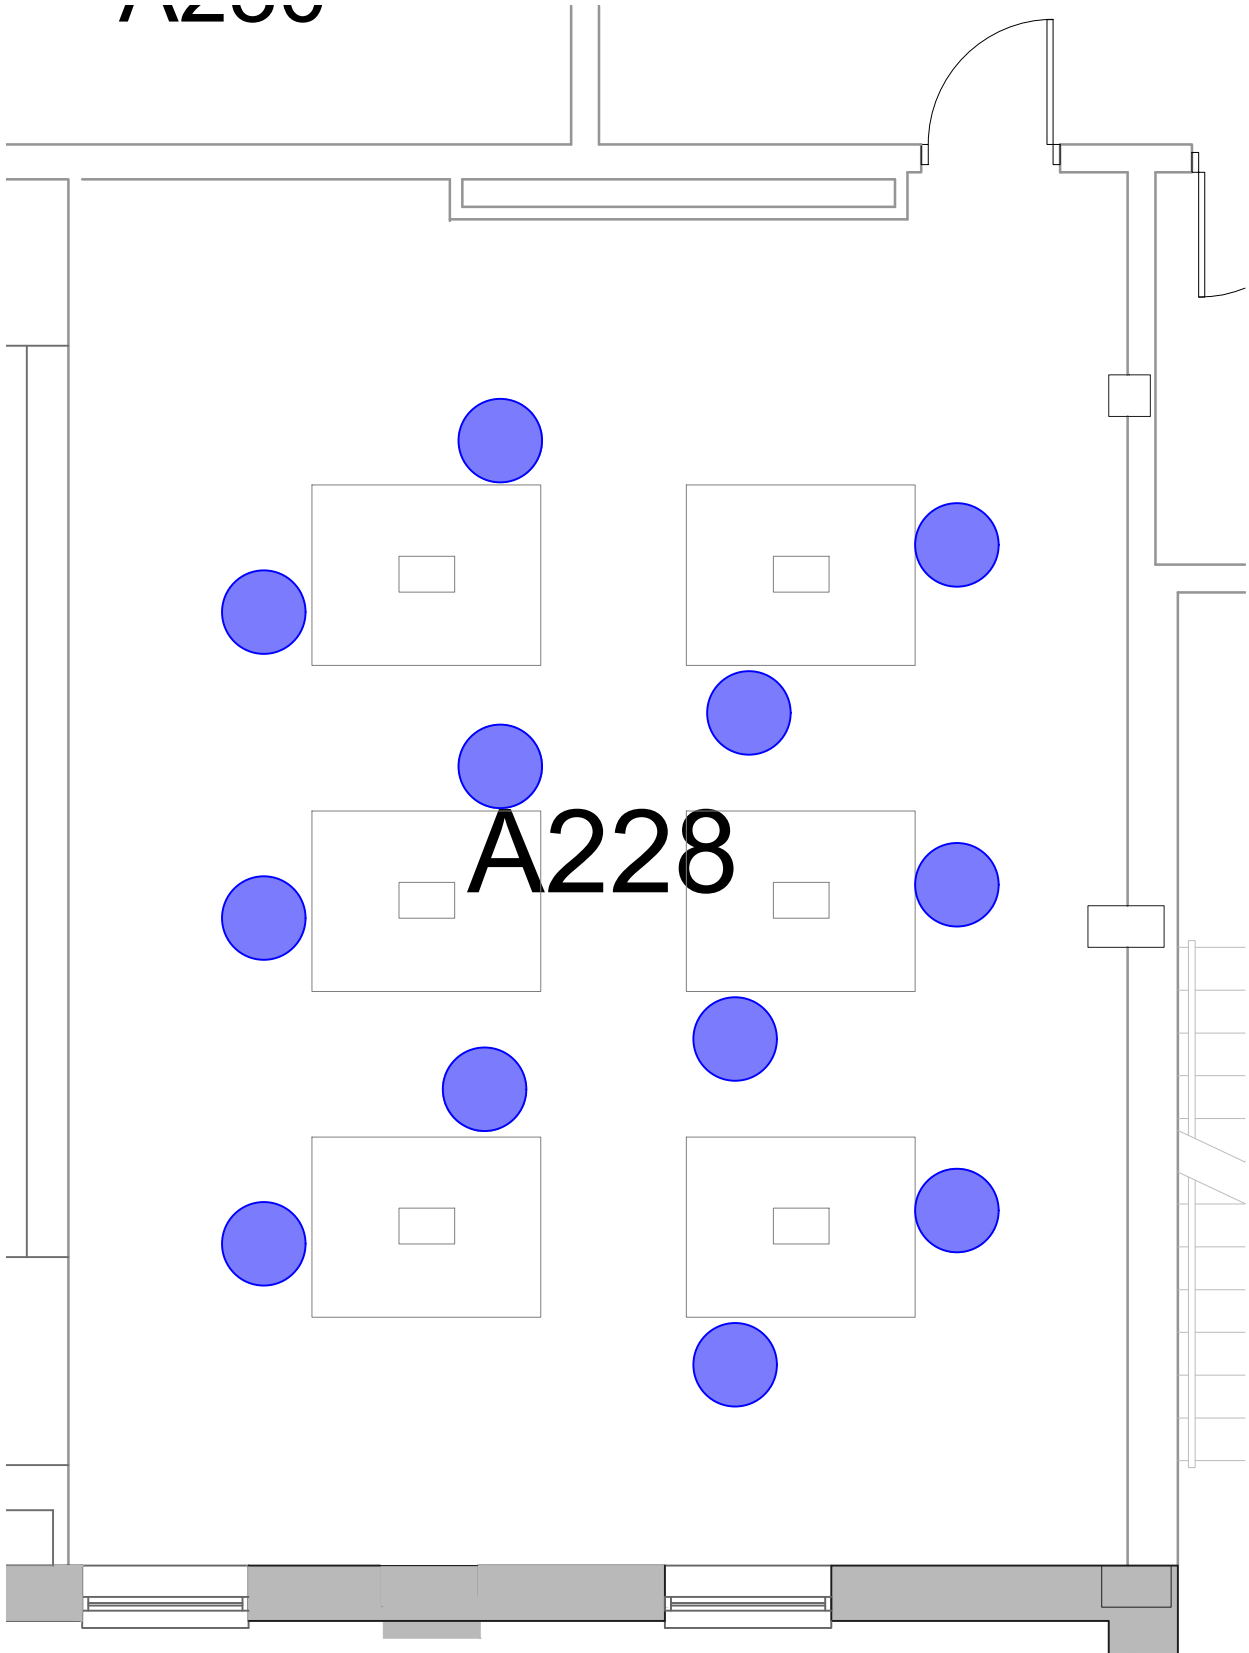

1200

COVID 6'-0" SOCIAL DISTANCING PLAN - FALL 2020

LIFE SCIENCES
RM A228

SD CAP:

12

UNT

UNIVERSITY
OF NORTH TEXAS®
FACILITIES PLANNING,
DESIGN, & CONSTRUCTION