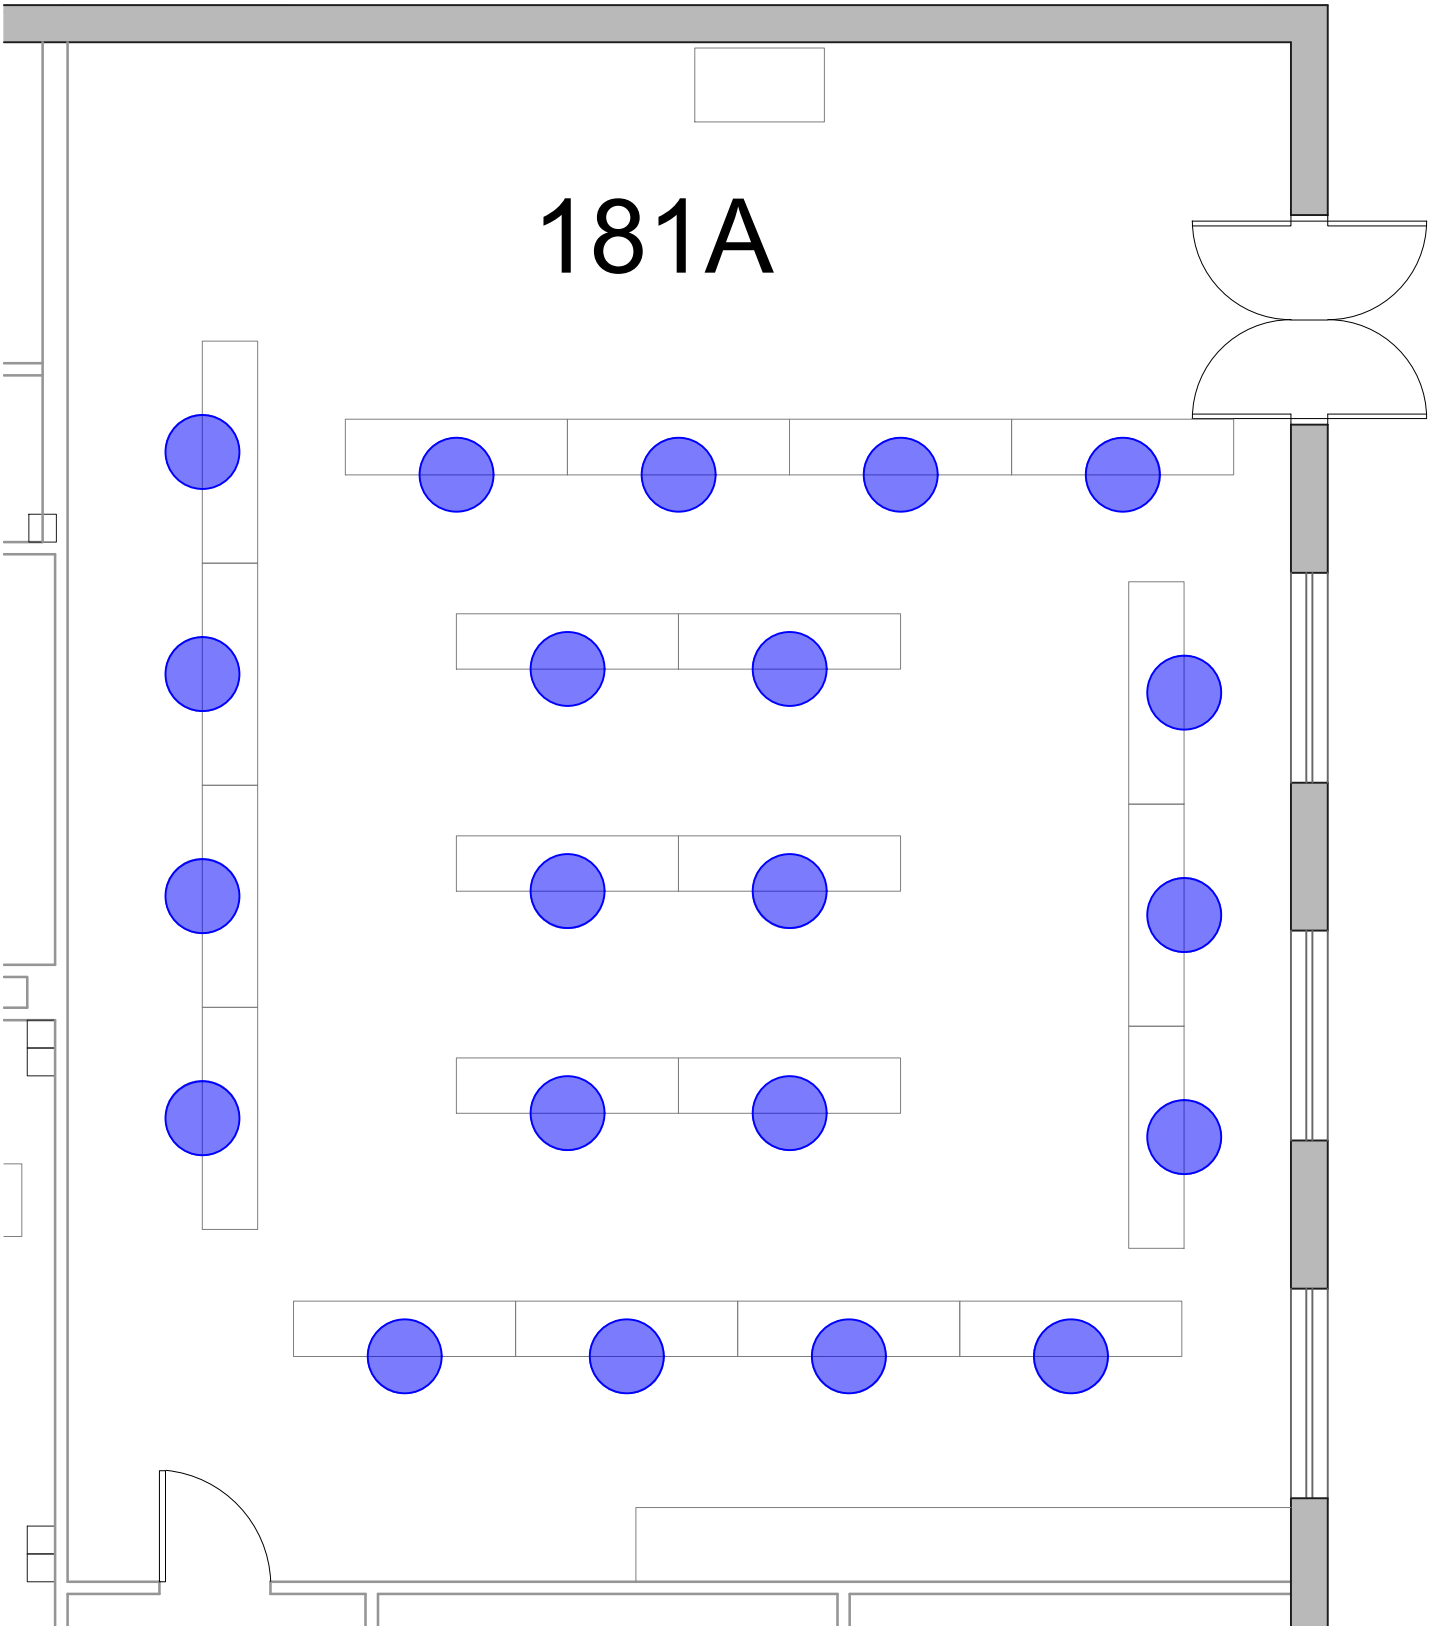

181A

COVID 6'-0" SOCIAL DISTANCING PLAN - FALL 2020

CRUMLEY HALL
RM 181A

SD CAP:

21

UNT
UNIVERSITY
OF NORTH TEXAS®
FACILITIES PLANNING,
DESIGN, & CONSTRUCTION