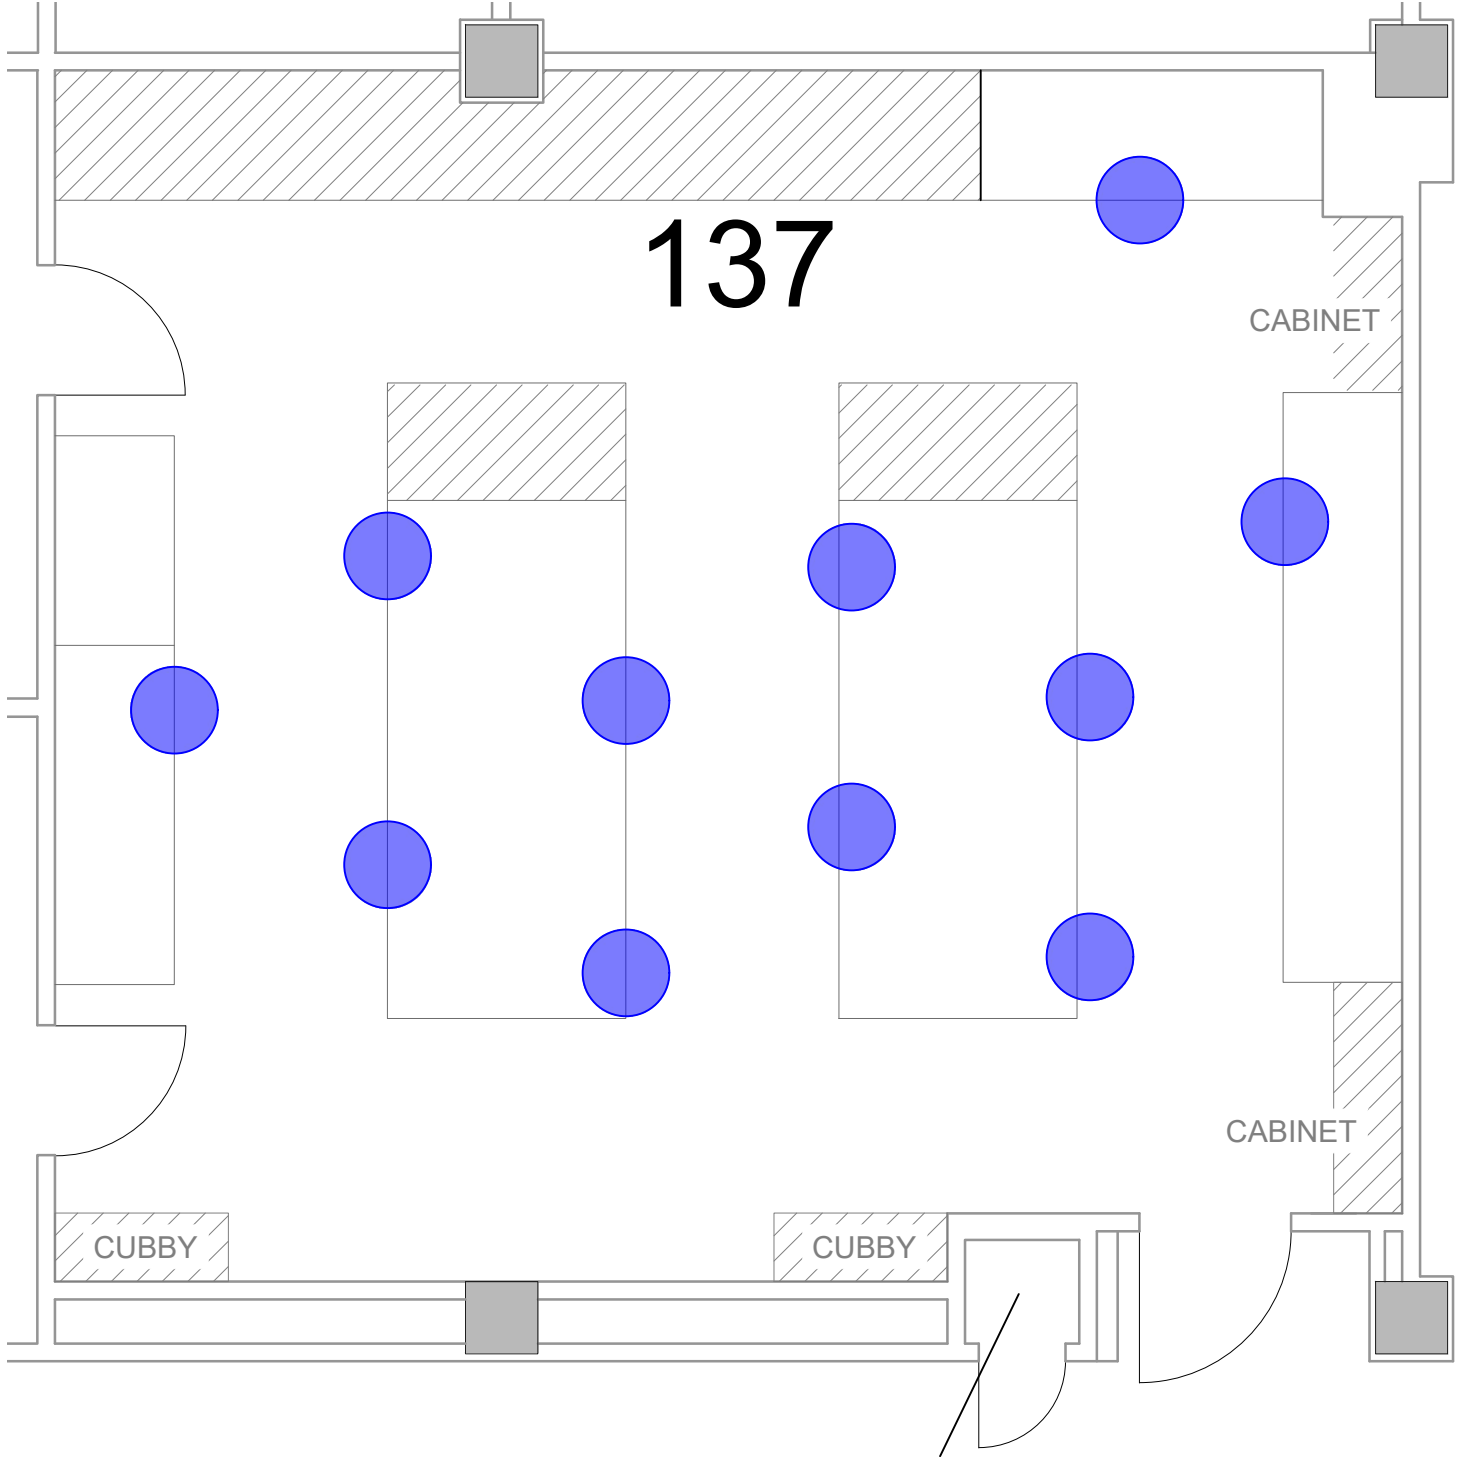

137

COVID 6'-0" SOCIAL DISTANCING PLAN - FALL 2020

CHEMISTRY BUILDING

137

SD CAP:

11

UNT

UNIVERSITY
OF NORTH TEXAS[®]
FACILITIES PLANNING,
DESIGN, & CONSTRUCTION