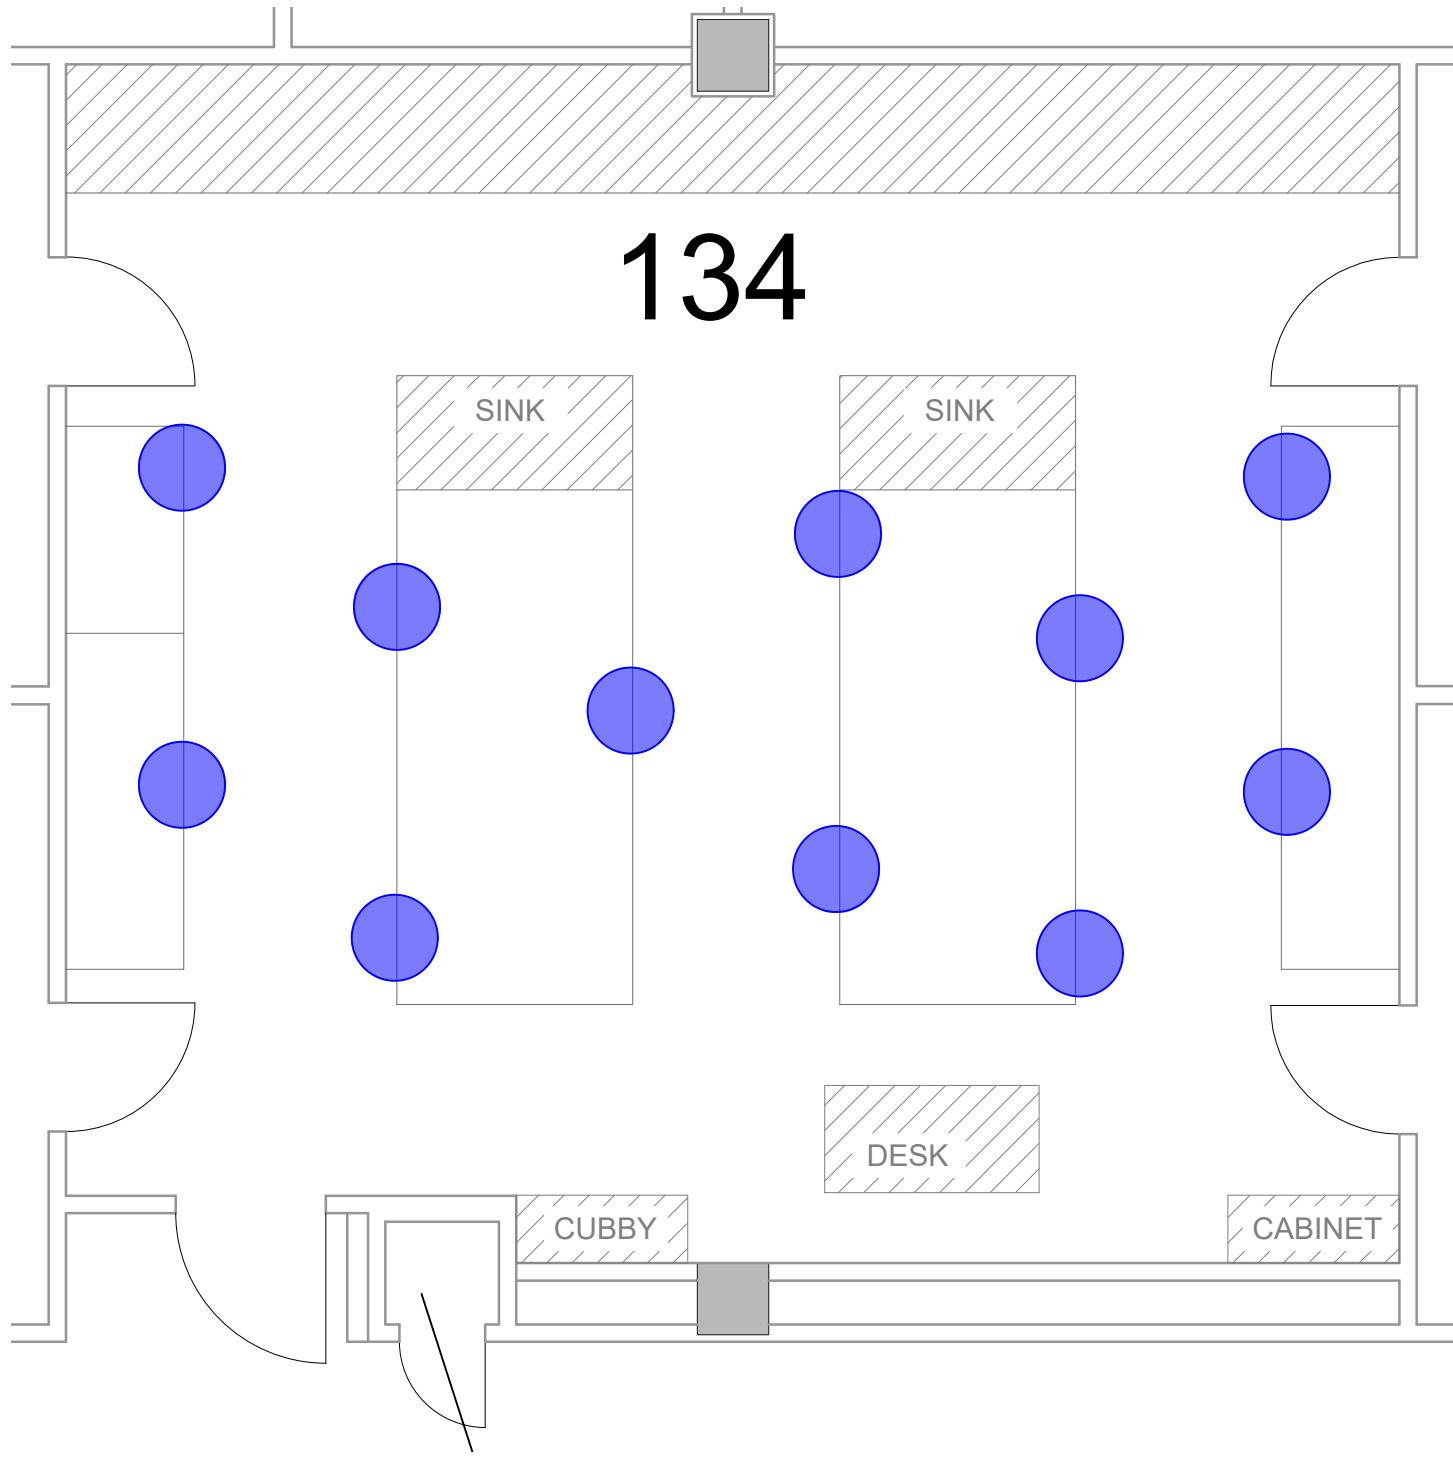

134

COVID 6'-0" SOCIAL DISTANCING PLAN - FALL 2020

CHEMISTRY BUILDING
RM 134

SD CAP:

11

UNT

UNIVERSITY
OF NORTH TEXAS®
FACILITIES PLANNING,
DESIGN, & CONSTRUCTION