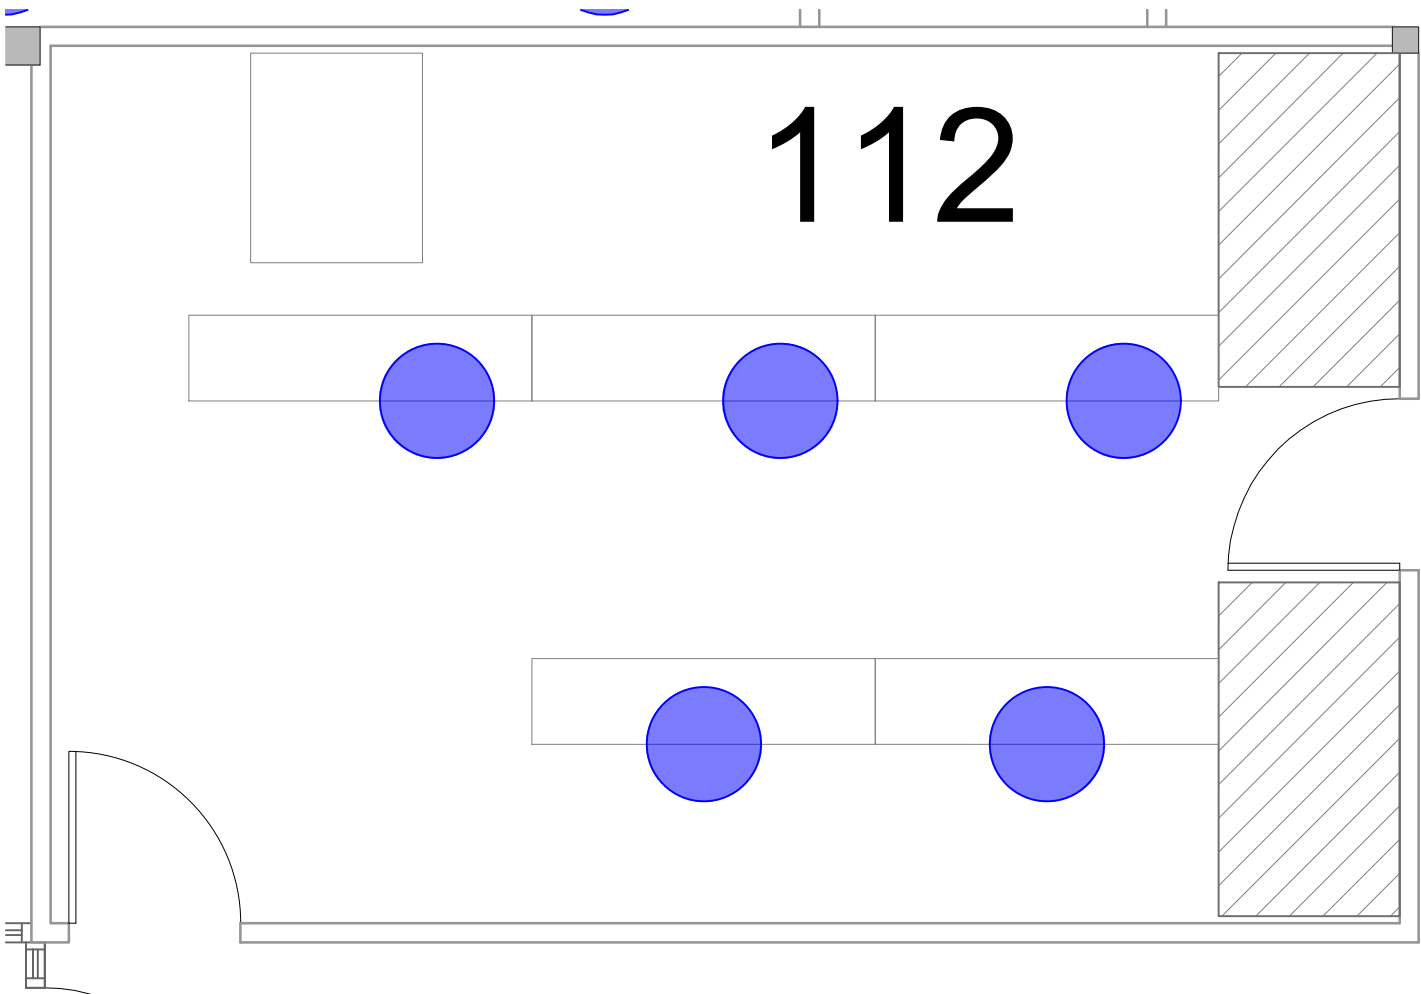

112

COVID 6'-0" SOCIAL DISTANCING PLAN - FALL 2020

ROTC BUILDING
RM 112

SD CAP:

5

UNT

UNIVERSITY
OF NORTH TEXAS®
FACILITIES PLANNING,
DESIGN, & CONSTRUCTION