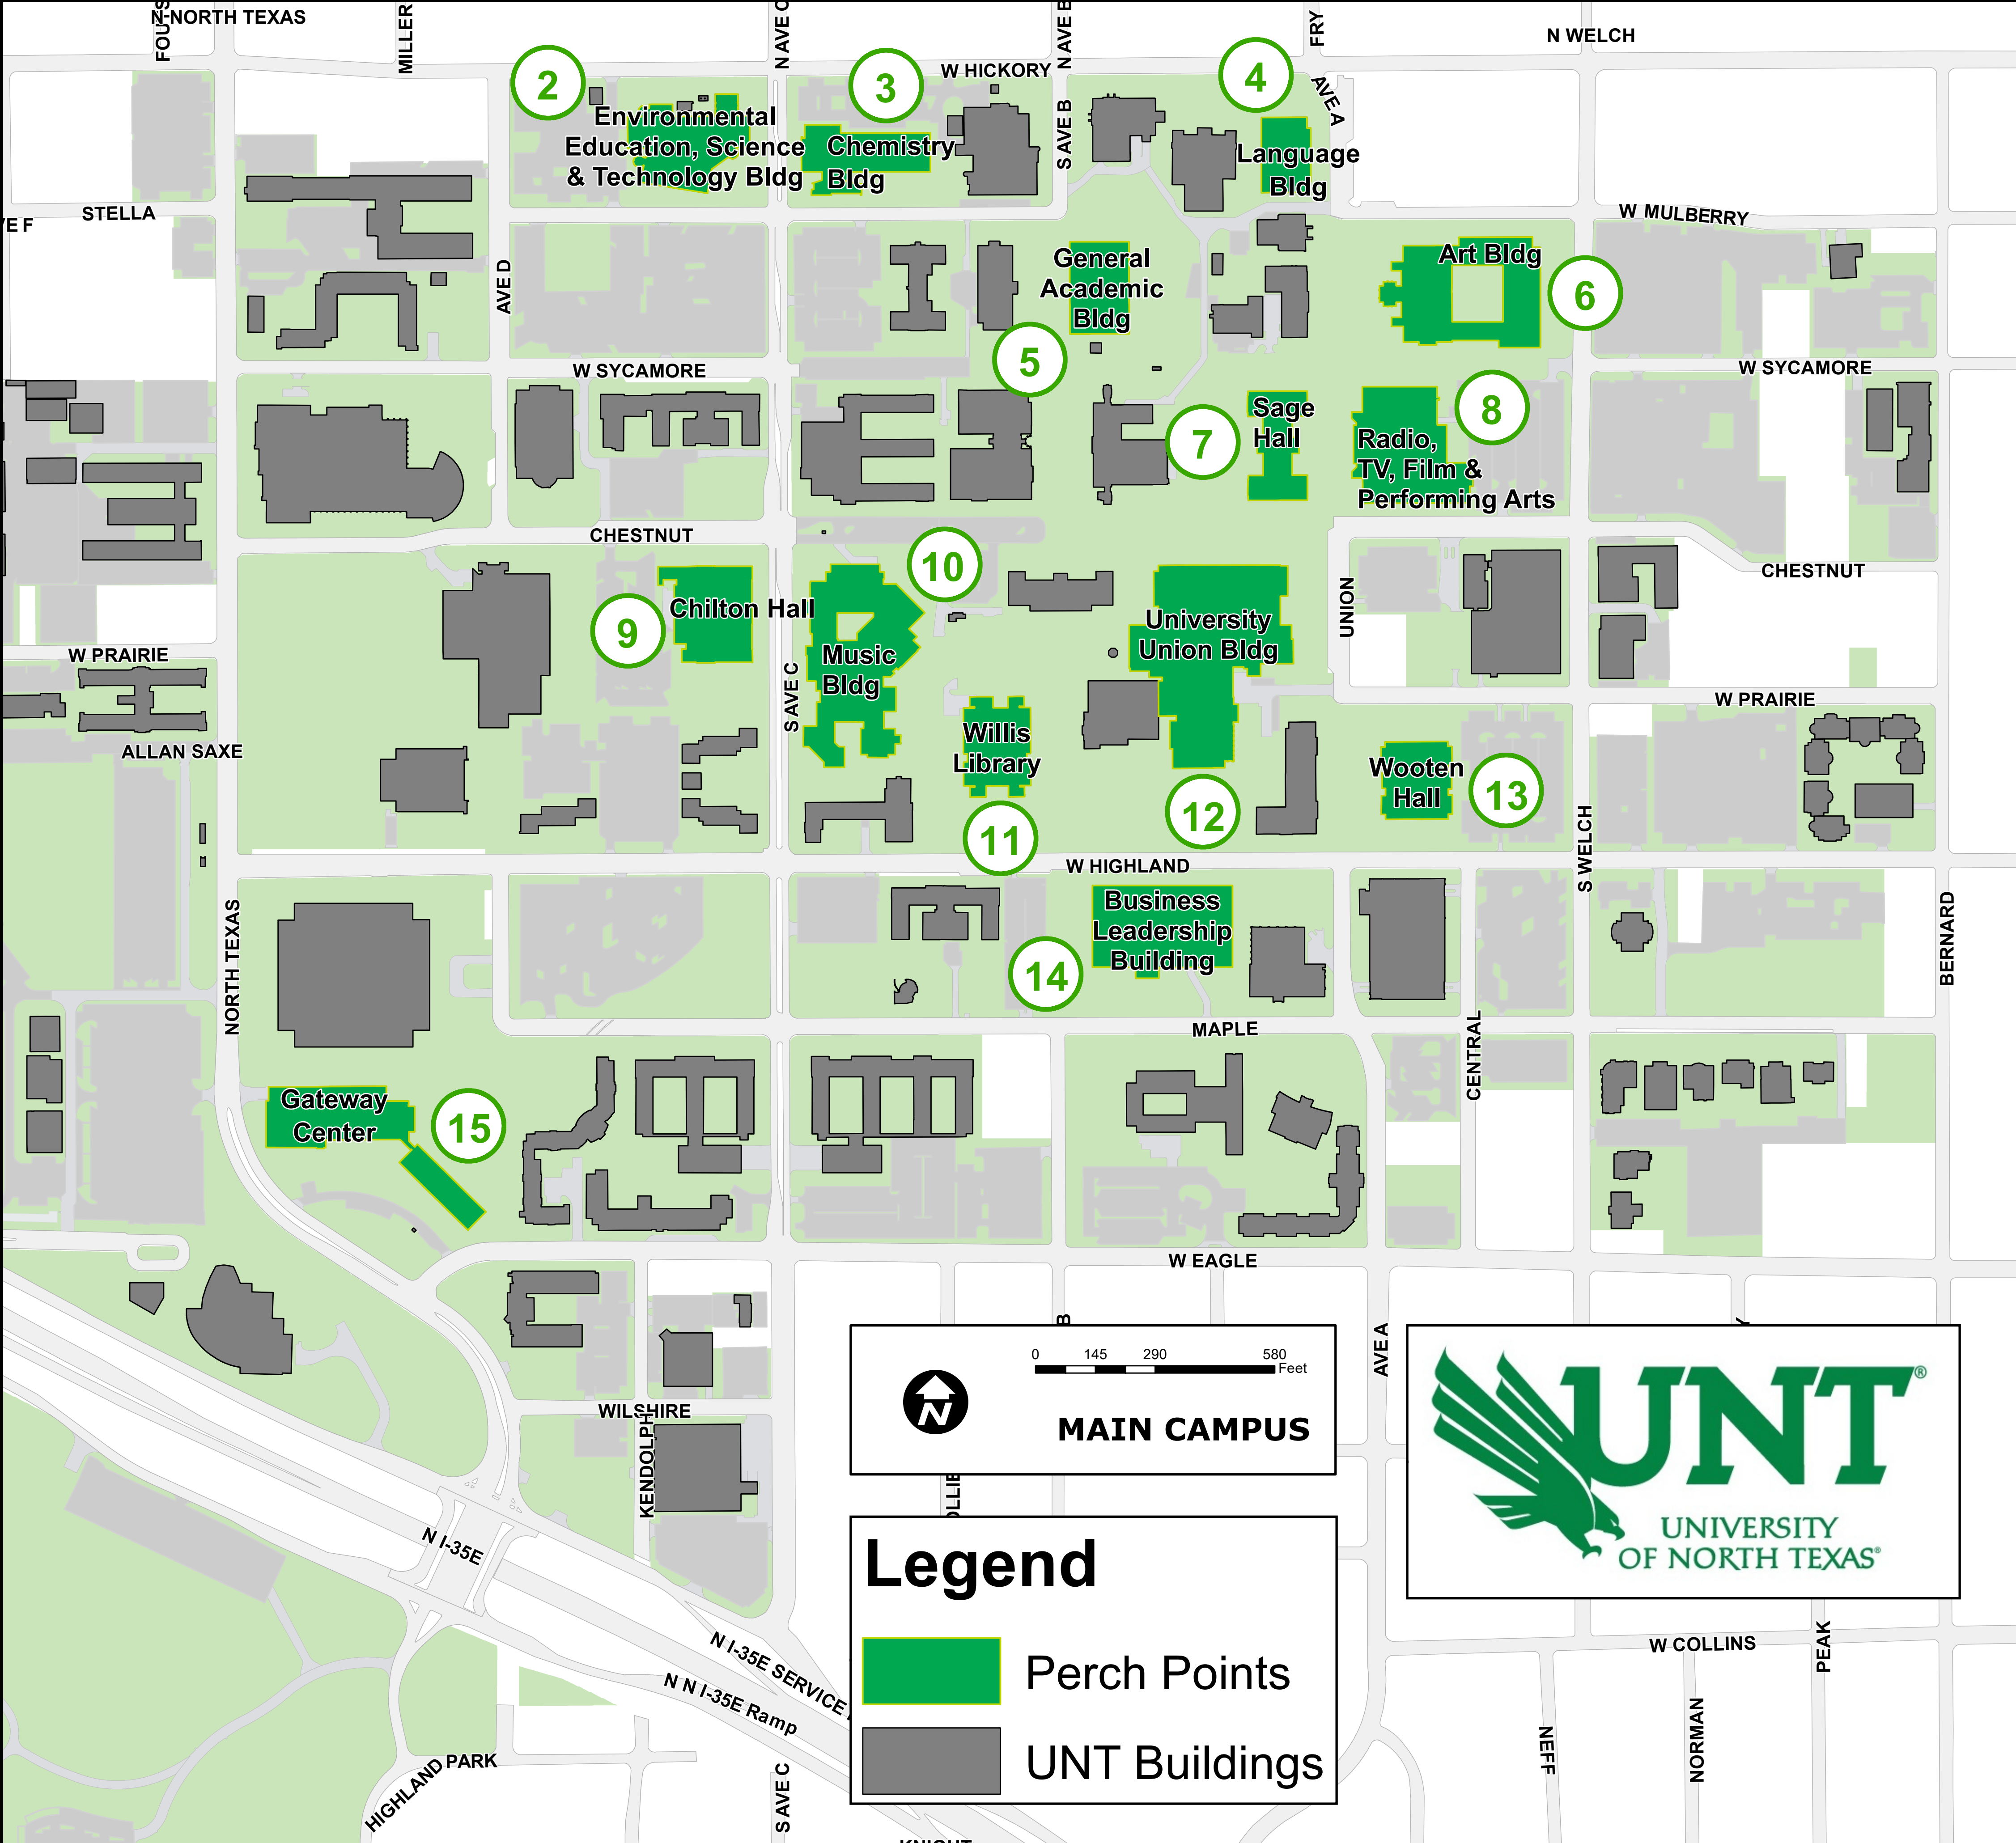

Perch Point Locations

0 130 260 520 Feet
 **DISCOVERY PARK**
 3940 N Elm St

Perch Points

1. Discovery Park Hallways
2. Environmental Science Building Lobby
3. Chemistry Hallways and Room 104
4. Language Building, Rooms 215, 216, 217, 218
5. General Academic Building
6. Art Building Lobby and Hallways
7. Sage Hall
8. Radio, TV, Film, and Performing Arts Hallways
9. Chilton Hallways
10. Music Building Atrium
11. Willis Library
12. University Union
13. Wooten Hall, Rooms 114, 115, 121
14. Business Leadership Building Atrium
15. Gateway Center Hallways

0 145 290 580 Feet
 **MAIN CAMPUS**

Legend

- Perch Points
- UNT Buildings