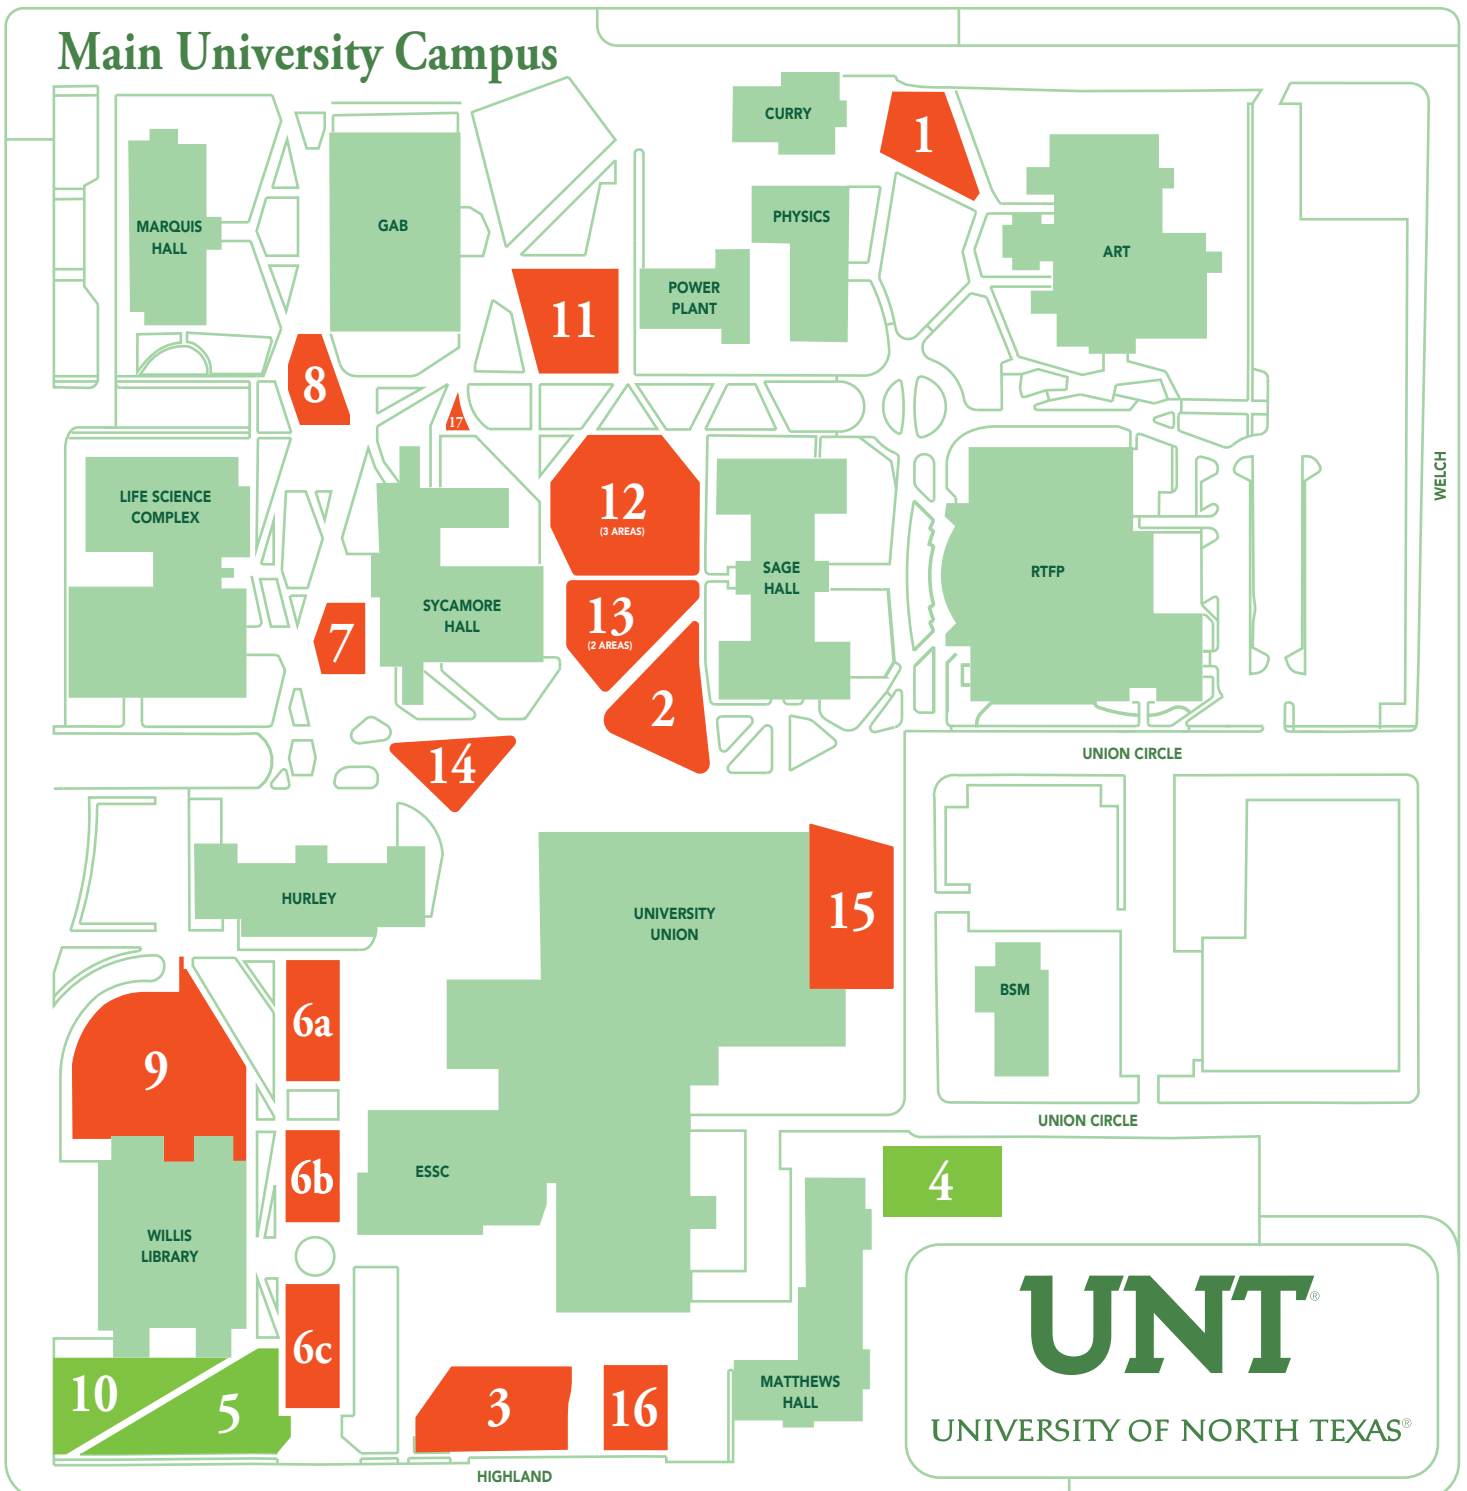

FREE SPEECH

Designated Areas for Reservation

Red Areas

Amplified sound may be used from 11:30 AM-1:00 PM and from 5:00-10:00 PM only.

Green Areas

Amplified sound may be used from 8:00 AM-10:00 PM in these areas.

UNT[®]
UNIVERSITY OF NORTH TEXAS[®]

Discovery Park Campus and Victory Hall/Mean Green Campus

UNT Free Speech Designated Areas for Reservation Discovery Park Campus

Legend
Red Areas: Amplified sound may be used from 11:30 AM-1:00 PM and from 5:00-10:00 PM only.

UNT Free Speech Designated Areas for Reservation Victory Hall/Mean Green Campus