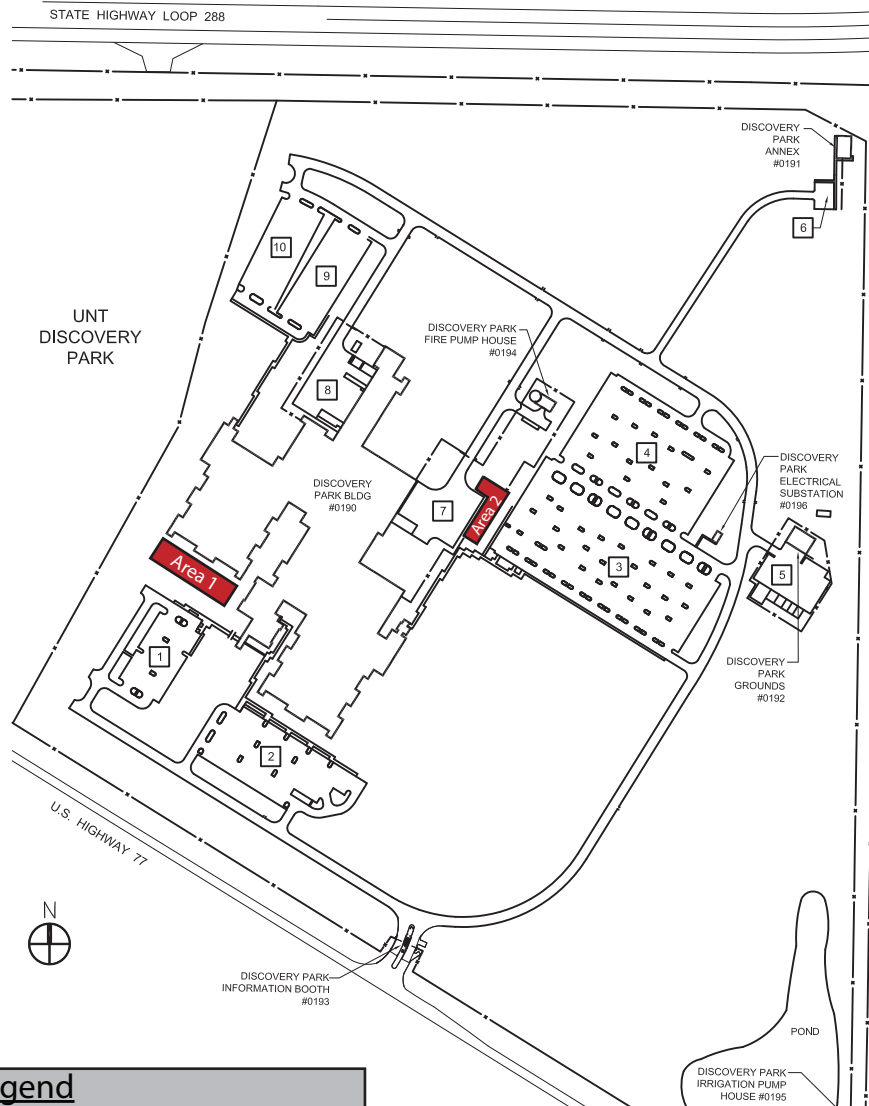

FREE SPEECH

Designated Areas for Reservation

Red Areas

Amplified sound may be used from 11:30 AM-1:00 PM and from 5:00-10:00 PM only.

Green Areas

Amplified sound may be used from 8:00 AM-10:00 PM in these areas.

UNT[®]
UNIVERSITY OF NORTH TEXAS[®]

Discovery Park Campus and Victory Hall/Mean Green Campus

UNT Free Speech Designated Areas for Reservation Discovery Park Campus

Legend
Red Areas: Amplified sound may be used from 11:30 AM-1:00 PM and from 5:00-10:00 PM only.

UNT Free Speech Designated Areas for Reservation Victory Hall/Mean Green Campus