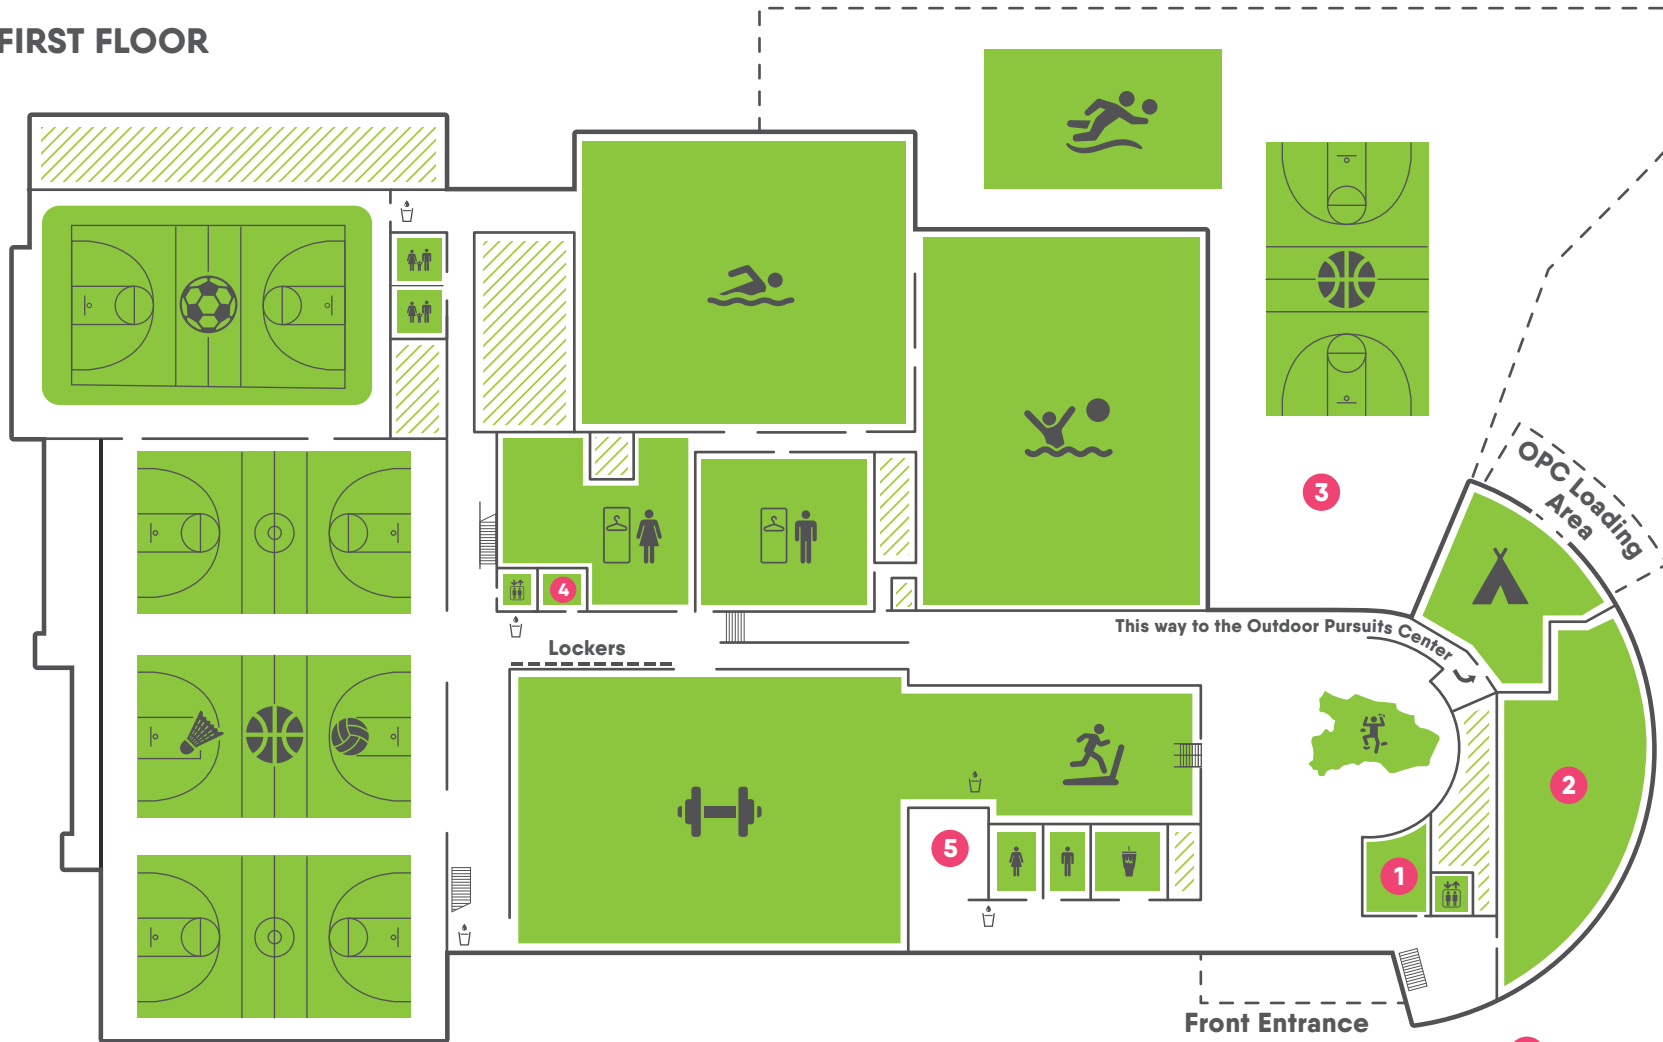

POHL REC CENTER

FIRST FLOOR

- Cardio Machines
- Leisure Pool
- Lap Pool

- Sand Volleyball
- M/W Lockerroom
- Elevator

- Weightroom
- Climbing Wall
- Outdoor Pursuits Center

- Volleyball
- Basketball
- Soccer

- Badminton
- Water Fountain
- Smoothie King

- 1** Member Services
- 2** Rec Sports Office
- 3** Backyard
- 4** Fitness Office
- 5** PointBank Lounge

RECREATIONAL SPORTS
www.recsports.unt.edu
 940-565-2275 | 940-369-8347