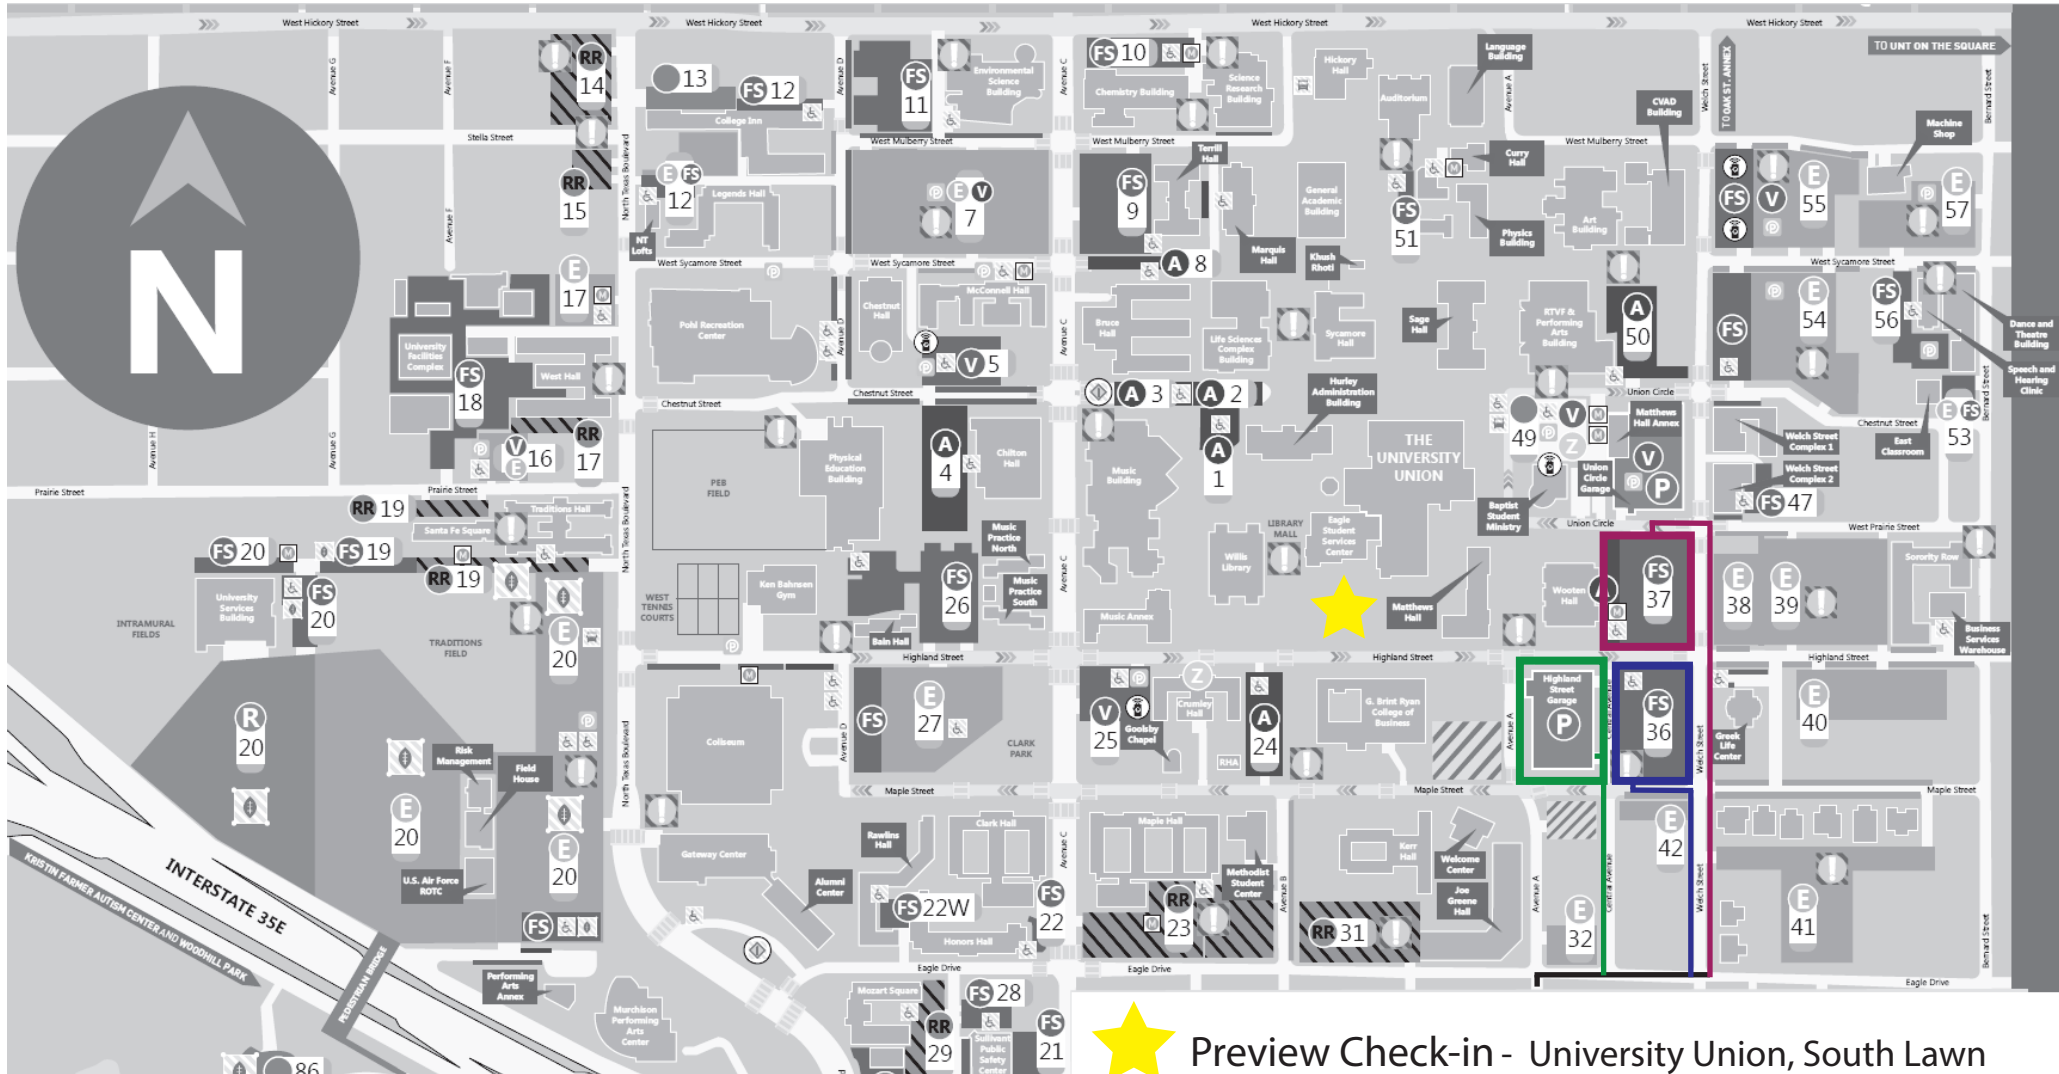

UNT PREVIEW PARKING MAP

 Preview Check-in - University Union, South Lawn

Directions to Highland St. Garage:
On Interstate 35 exit McCormick Street (Exit 466A), Follow Avenue A to Eagle Drive, Right on Eagle Drive, Left on Central Avenue

Directions to Lot 36:
On Interstate 35 exit McCormick Street (Exit 466A), Follow Avenue A to Eagle Drive, Right on Eagle Drive, Left on Welch Street, Left on Union Circle

Directions to Lot 36:
On Interstate 35 exit McCormick Street (Exit 466A), Follow Avenue A to Eagle Drive, Right on Eagle Drive, Left on Welch Street, Left on Maple Street