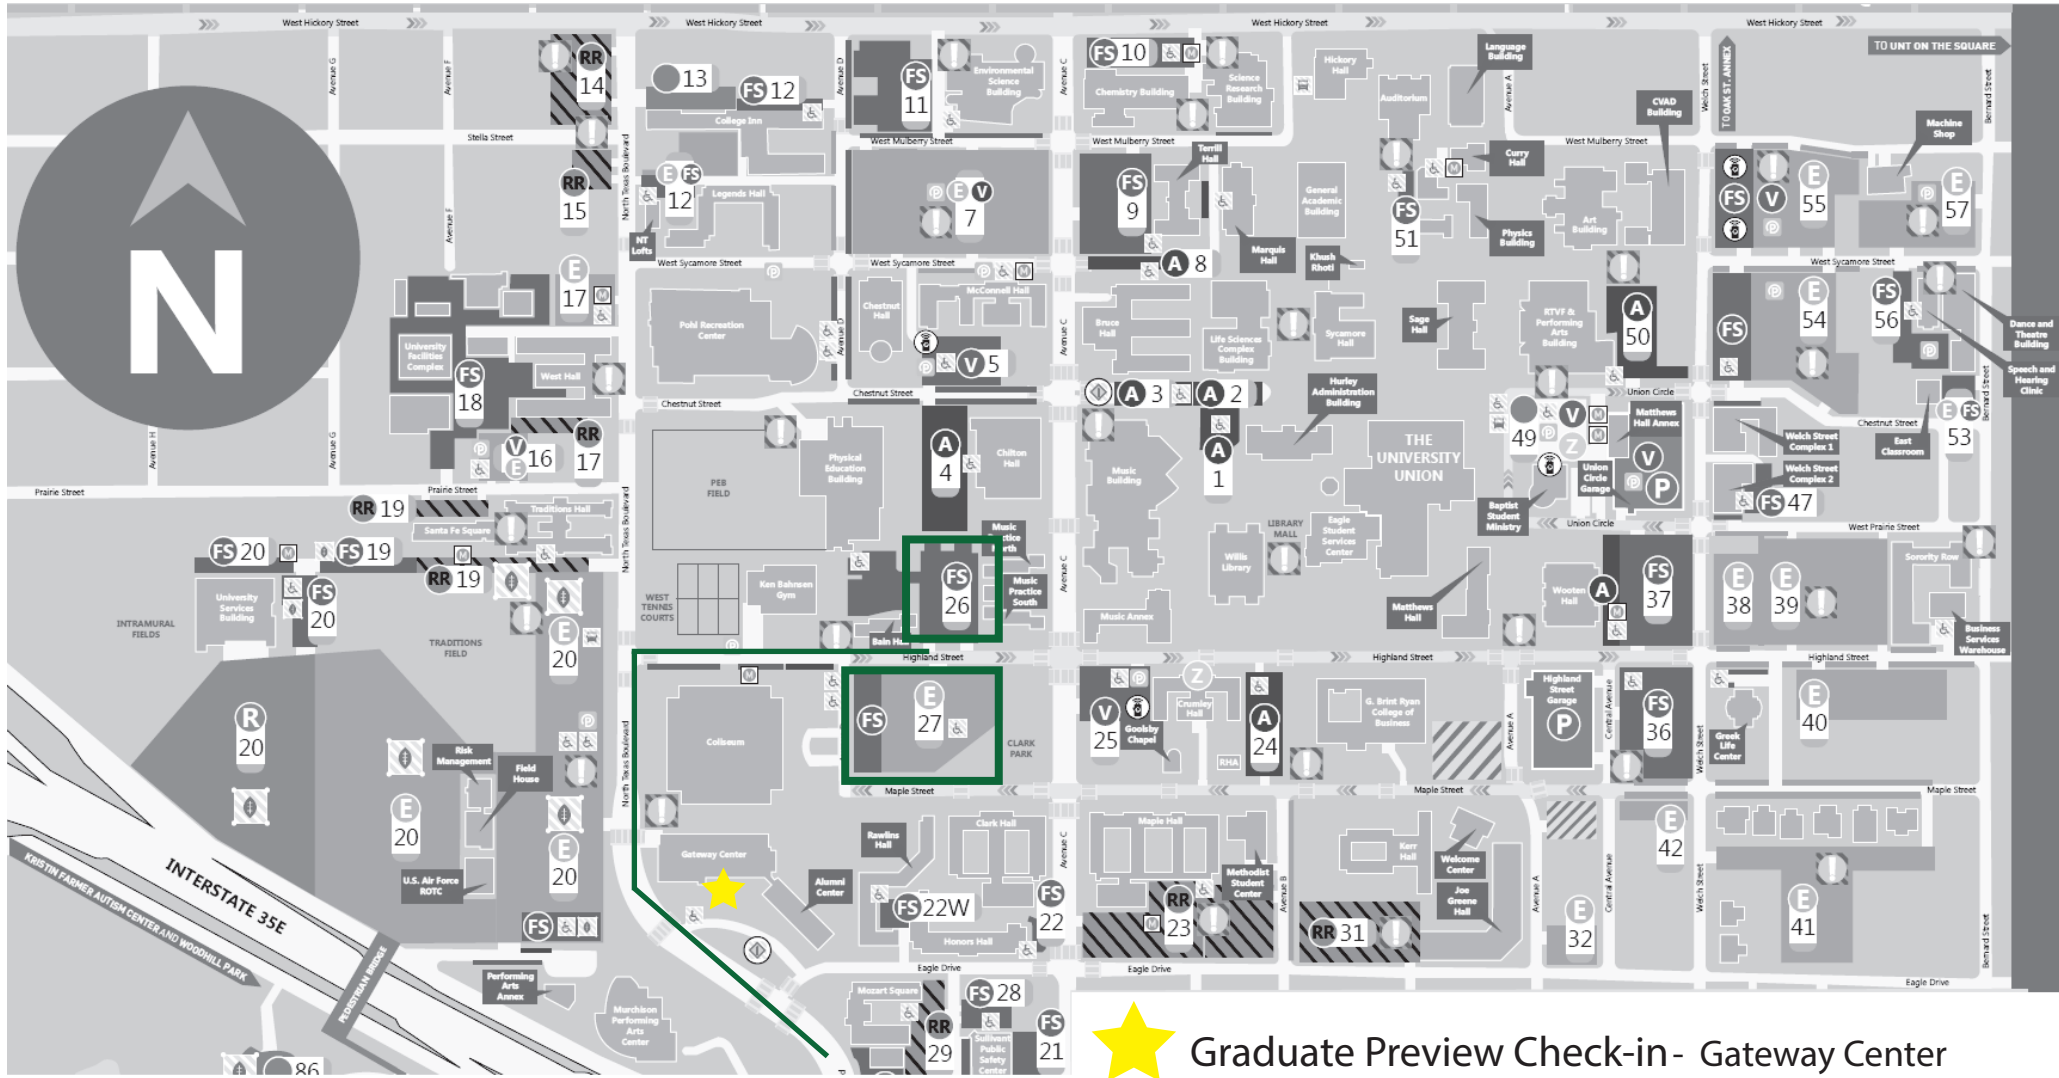

GRADUATE SCHOOL PREVIEW PARKING MAP

 Graduate Preview Check-in - Gateway Center

Directions to Graduate School Preview Parking

On Interstate 35 exit N. Texas Blvd. (Exit 466 B),
Continue on N. Texas Blvd. to Highland Street,
Turn Right on Highland Street,
Continue up to Lots 26 and 27