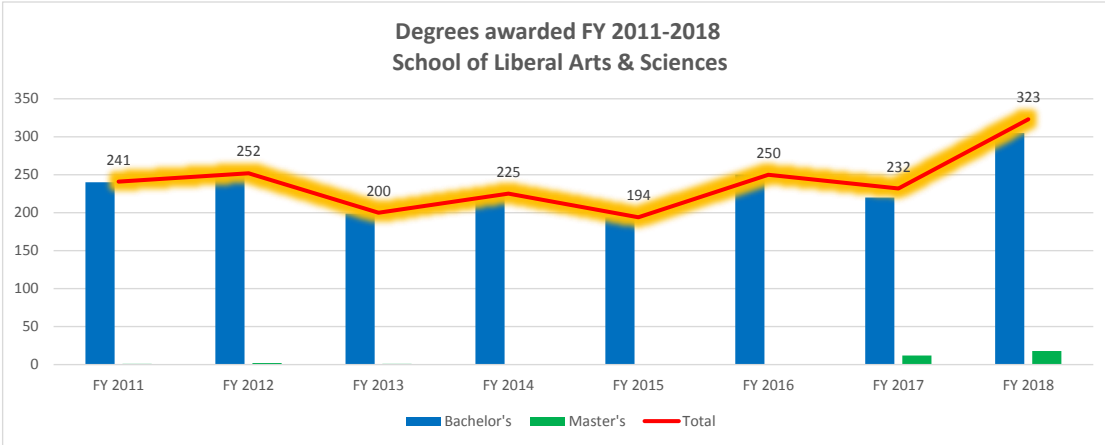

Degrees Awarded at School of Liberal Arts & Sciences FY2011-18								
	FY 2011	FY 2012	FY 2013	FY 2014	FY 2015	FY 2016	FY 2017	FY 2018
Bachelor's	240	250	199	225	194	250	220	305
Master's	1	2	1	0	0	0	12	18
Total	241	252	200	225	194	250	232	323