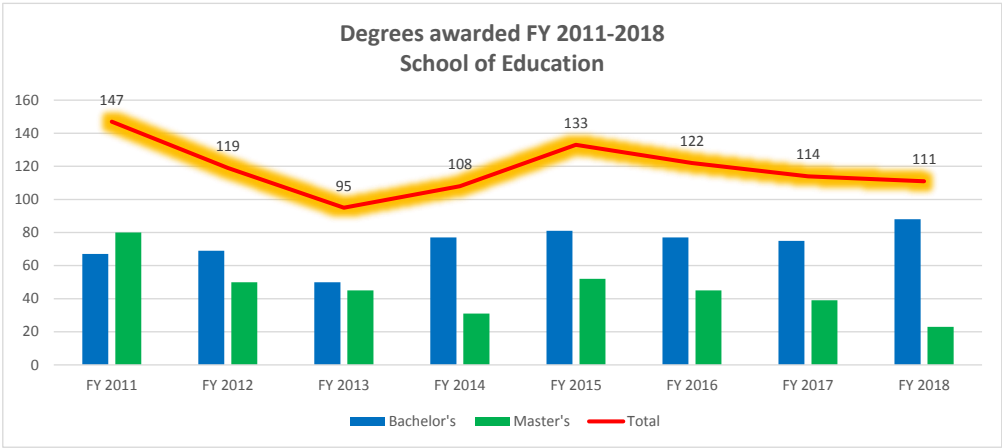

Degrees Awarded at School of Education FY2011-18								
	FY 2011	FY 2012	FY 2013	FY 2014	FY 2015	FY 2016	FY 2017	FY 2018
Bachelor's	67	69	50	77	81	77	75	88
Master's	80	50	45	31	52	45	39	23
Total	147	119	95	108	133	122	114	111