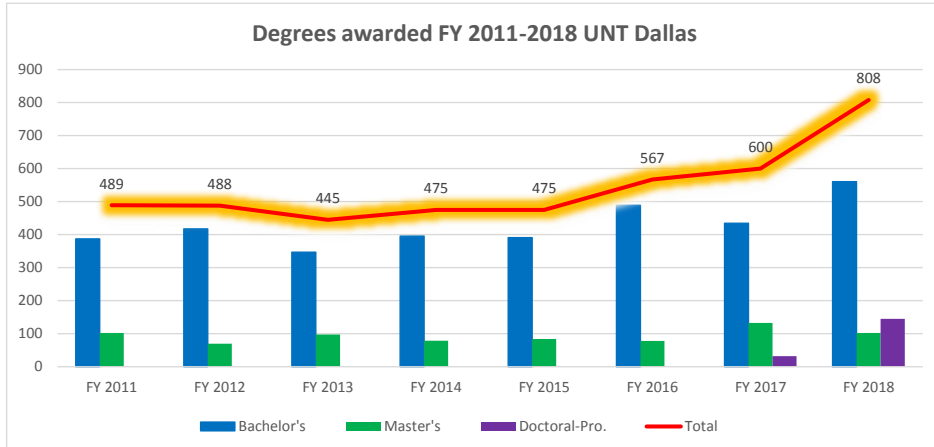

Degrees Awarded at UNT Dallas FY2011-18								
	FY 2011	FY 2012	FY 2013	FY 2014	FY 2015	FY 2016	FY 2017	FY 2018
Bachelor's	387	418	347	396	391	489	435	561
Master's	102	70	98	79	84	78	133	102
Doctoral-Pro.	-	-	-	-	-	-	32	145
Total	489	488	445	475	475	567	600	808

Degrees Awarded at School of Business FY2011-18								
	FY 2011	FY 2012	FY 2013	FY 2014	FY 2015	FY 2016	FY 2017	FY 2018
Bachelor's	73	89	86	83	103	140	114	145
Master's	-	1	27	22	10	12	54	44
Total	73	90	113	105	113	152	168	189