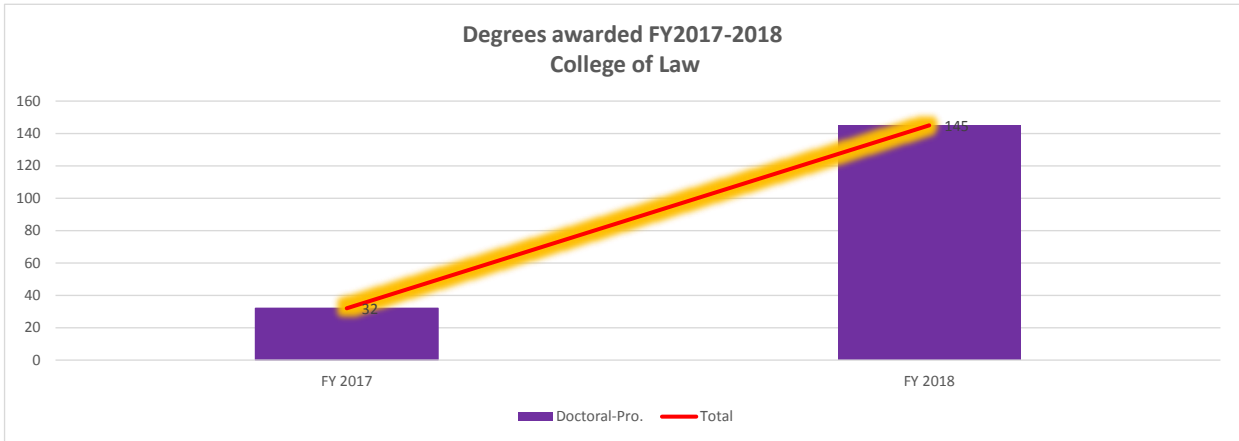

Degrees Awarded at College of Law FY2017-18				
	FY 2017		FY 2018	
Doctoral-Pro.		32		145
Total		32		145