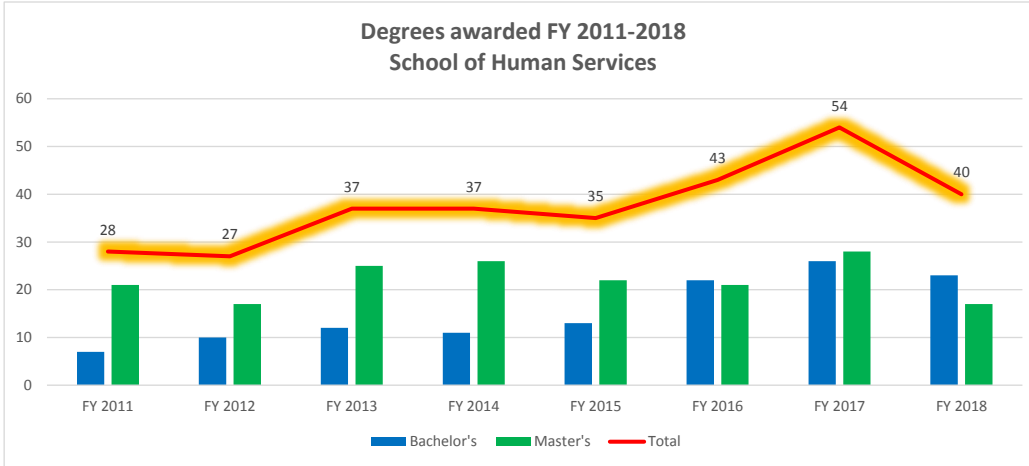

Degrees Awarded at School of Human Services FY2011-18								
	FY 2011	FY 2012	FY 2013	FY 2014	FY 2015	FY 2016	FY 2017	FY 2018
Bachelor's	7	10	12	11	13	22	26	23
Master's	21	17	25	26	22	21	28	17
Total	28	27	37	37	35	43	54	40