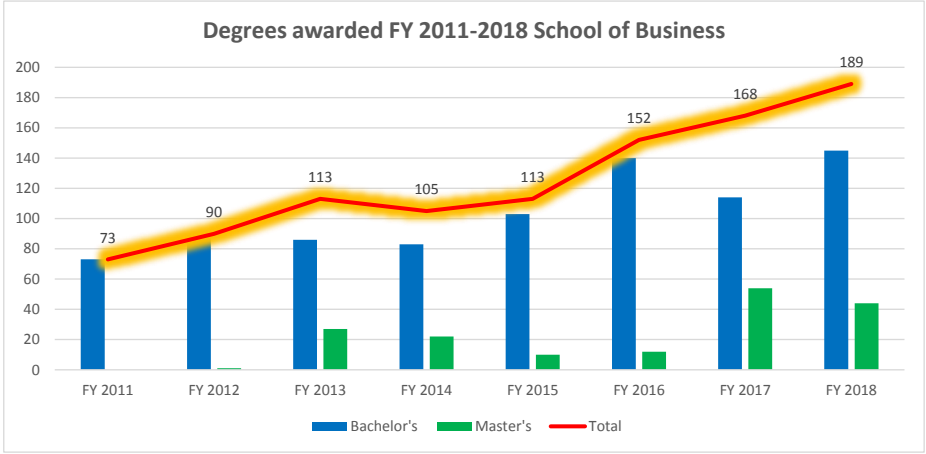

Degrees Awarded at UNT Dallas FY2011-18								
	FY 2011	FY 2012	FY 2013	FY 2014	FY 2015	FY 2016	FY 2017	FY 2018
Bachelor's	387	418	347	396	391	489	435	561
Master's	102	70	98	79	84	78	133	102
Doctoral-Pro.	-	-	-	-	-	-	32	145
Total	489	488	445	475	475	567	600	808

Degrees Awarded at School of Business FY2011-18								
	FY 2011	FY 2012	FY 2013	FY 2014	FY 2015	FY 2016	FY 2017	FY 2018
Bachelor's	73	89	86	83	103	140	114	145
Master's	-	1	27	22	10	12	54	44
Total	73	90	113	105	113	152	168	189