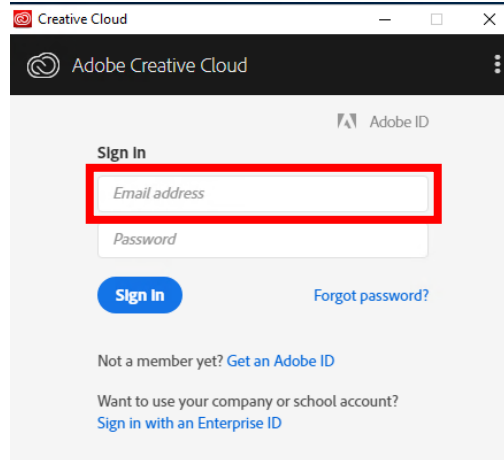

Logging into Adobe Creative Cloud

1. Click on the **Adobe Creative Cloud** icon:
2. Enter your UNT email address (i.e. john.doe@unt.edu) and then press Enter:

3. You will then be redirected to a UNT login page where you'll login with your EUID and PASSWORD: