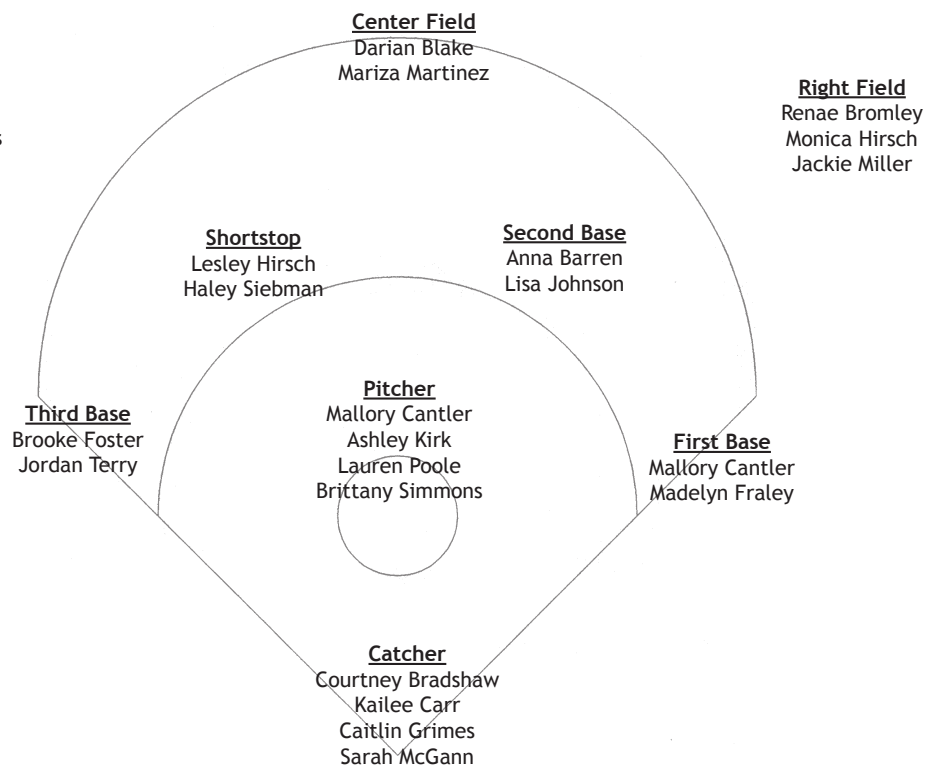

Head Coach: T.J. Hubbard

Assistant Coaches: Erin Evans, Lisa Ferguson

↳ MEAN GREEN BY POSITION