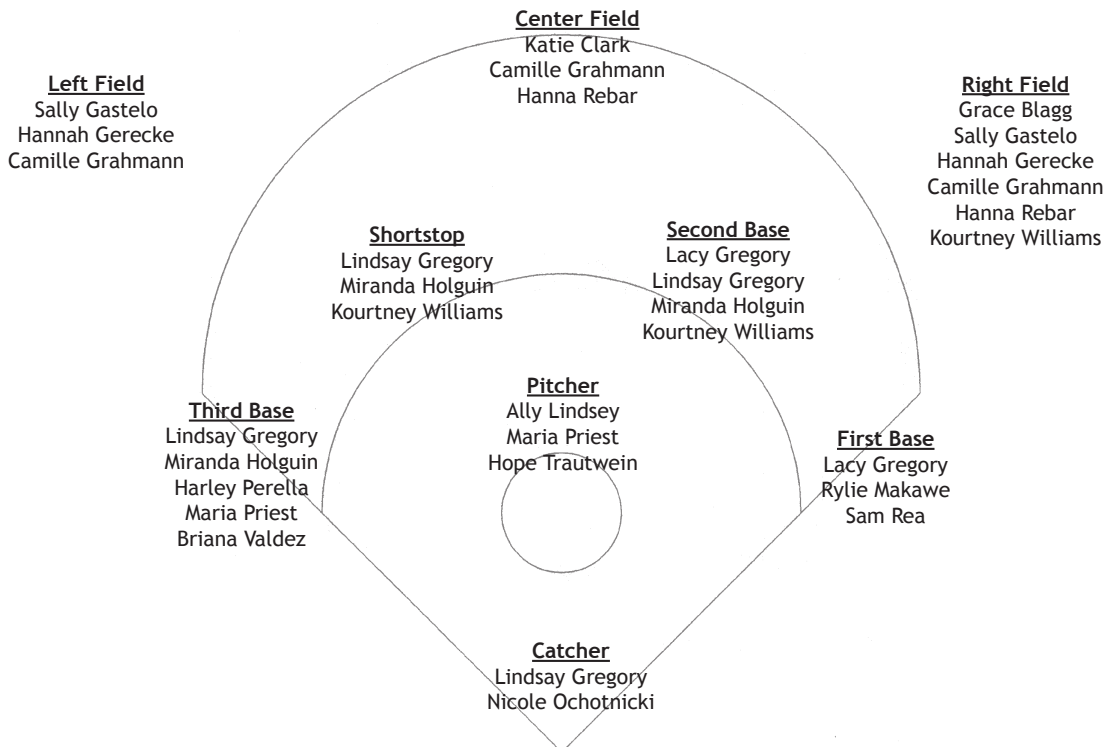

2018 Roster

↳ ALPHABETICAL ROSTER

No.	Player	Ht.	Cl.	Pos.	B/T	Hometown (Last School)
16	Grace Blagg	5-3	Sr.	OF	L/R	Denton, TX (North Central Texas College)
4	Katie Clark	5-3	So.	OF	L/L	Katy, TX (Katy HS)
10	Lauren Craine	5-7	Jr.	P	R/R	Aledo, TX (Aledo HS)
5	Sally Gastelo	5-5	Jr.	OF	R/R	Yuma, AZ (Arizona Western College)
14	Hannah Gerecke	5-7	Jr.	OF	R/R	La Grange, TX (La Grange HS)
00	Camille Grahmann	5-2	So.	OF	L/R	Hallettsville, TX (Hallettsville HS)
6	Lacy Gregory	5-5	So.	IF	R/R	Kingwood, TX (Kingwood HS)
2	Lindsay Gregory	5-5	So.	UT	R/R	Kingwood, TX (Kingwood HS)
9	Miranda Holguin	5-1	Fr.	UT	R/R	Cibolo, TX (Steele HS)
12	Ally Lindsey	5-9	Fr.	P	R/R	Flower Mound, TX (Marcus HS)
21	Rhylie Makawe	5-5.5	Jr.	IF	R/R	Aledo, TX (Aledo HS)
11	Nicole Ochotnicki	5-8	So.	C	R/R	Cedar Park, TX (Vista Ridge HS)
3	Harley Perella	5-5	Jr.	IF	R/R	Frisco, TX (Heritage HS)
20	Maria Priest	5-9	Fr.	IF/P	R/R	Stonewall, OK (Latta HS)
18	Sam Rea	5-6	Jr.	1B	L/L	Scottsdale, AZ (Phoenix College)
8	Hanna Rebar	5-8	So.	OF	R/R	San Antonio, TX (Stephen F. Austin)
7	Hope Trautwein	5-11	Fr.	P	R/R	Pflugerville, TX (Hendrickson HS)
17	Briana Valdez	5-4	Fr.	IF	R/R	El Paso, TX (Eastlake HS)
15	Kourtney Williams	5-3	Fr.	UT	R/R	Keller, TX (Keller HS)

Head Coach: Tracey Kee

Associate Head Coach: Natalie Kozlowski

Assistant Coach: Christina Merrida

Volunteer Assistant: Gay McNutt