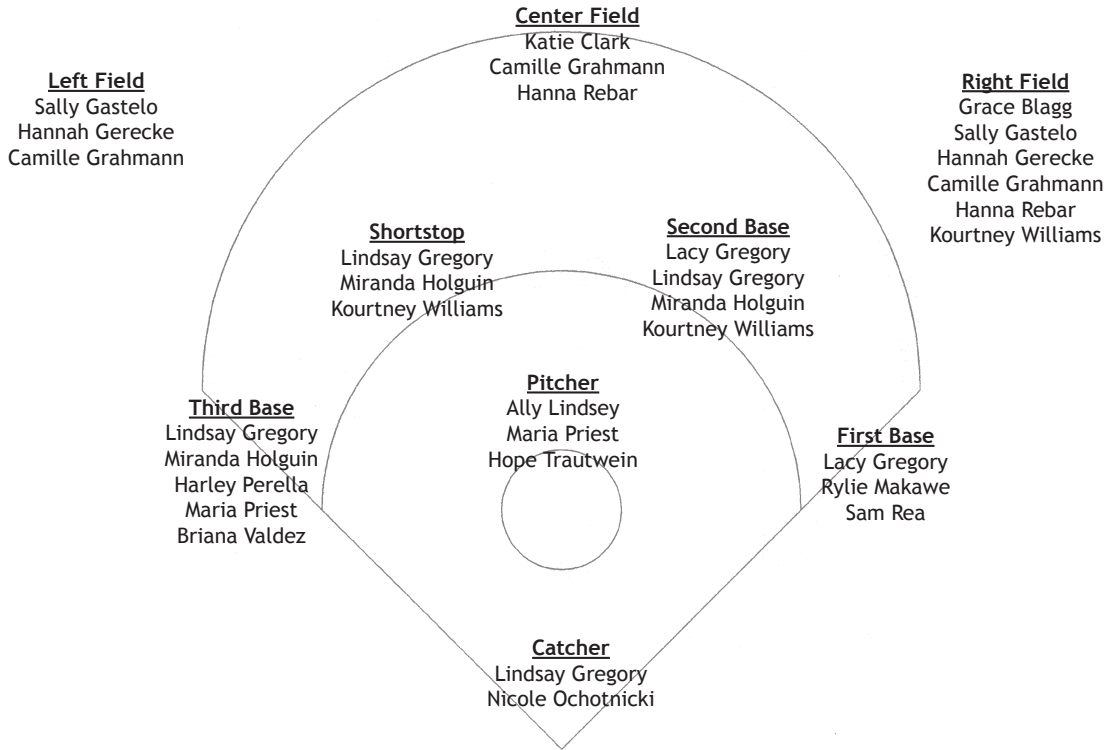

2018 Roster

↳ ALPHABETICAL ROSTER

No.	Player	Ht.	Cl.	Pos.	B/T	Hometown (Last School)
16	Grace Blagg	5-3	Sr.	OF	L/R	Denton, TX (North Central Texas College)
4	Katie Clark	5-3	So.	OF	L/L	Katy, TX (Katy HS)
10	Lauren Craine	5-7	Jr.	P	R/R	Aledo, TX (Aledo HS)
5	Sally Gastelo	5-5	Jr.	OF	R/R	Yuma, AZ (Arizona Western College)
14	Hannah Gerecke	5-7	Jr.	OF	R/R	La Grange, TX (La Grange HS)
00	Camille Grahmann	5-2	So.	OF	L/R	Hallettsville, TX (Hallettsville HS)
6	Lacy Gregory	5-5	So.	IF	R/R	Kingwood, TX (Kingwood HS)
2	Lindsay Gregory	5-5	So.	UT	R/R	Kingwood, TX (Kingwood HS)
9	Miranda Holguin	5-1	Fr.	UT	R/R	Cibolo, TX (Steele HS)
12	Ally Lindsey	5-9	Fr.	P	R/R	Flower Mound, TX (Marcus HS)
21	Rhylie Makawe	5-5.5	Jr.	IF	R/R	Aledo, TX (Aledo HS)
11	Nicole Ochotnicki	5-8	So.	C	R/R	Cedar Park, TX (Vista Ridge HS)
3	Harley Perella	5-5	Jr.	IF	R/R	Frisco, TX (Heritage HS)
20	Maria Priest	5-9	Fr.	IF/P	R/R	Stonewall, OK (Latta HS)
18	Sam Rea	5-6	Jr.	1B	L/L	Scottsdale, AZ (Phoenix College)
8	Hanna Rebar	5-8	So.	OF	R/R	San Antonio, TX (Stephen F. Austin)
7	Hope Trautwein	5-11	Fr.	P	R/R	Pflugerville, TX (Hendrickson HS)
17	Briana Valdez	5-4	Fr.	IF	R/R	El Paso, TX (Eastlake HS)
15	Kourtney Williams	5-3	Fr.	UT	R/R	Keller, TX (Keller HS)

Head Coach: Tracey Kee
Associate Head Coach: Natalie Kozlowski
Assistant Coach: Christina Merrida
Volunteer Assistant: Gay McNutt