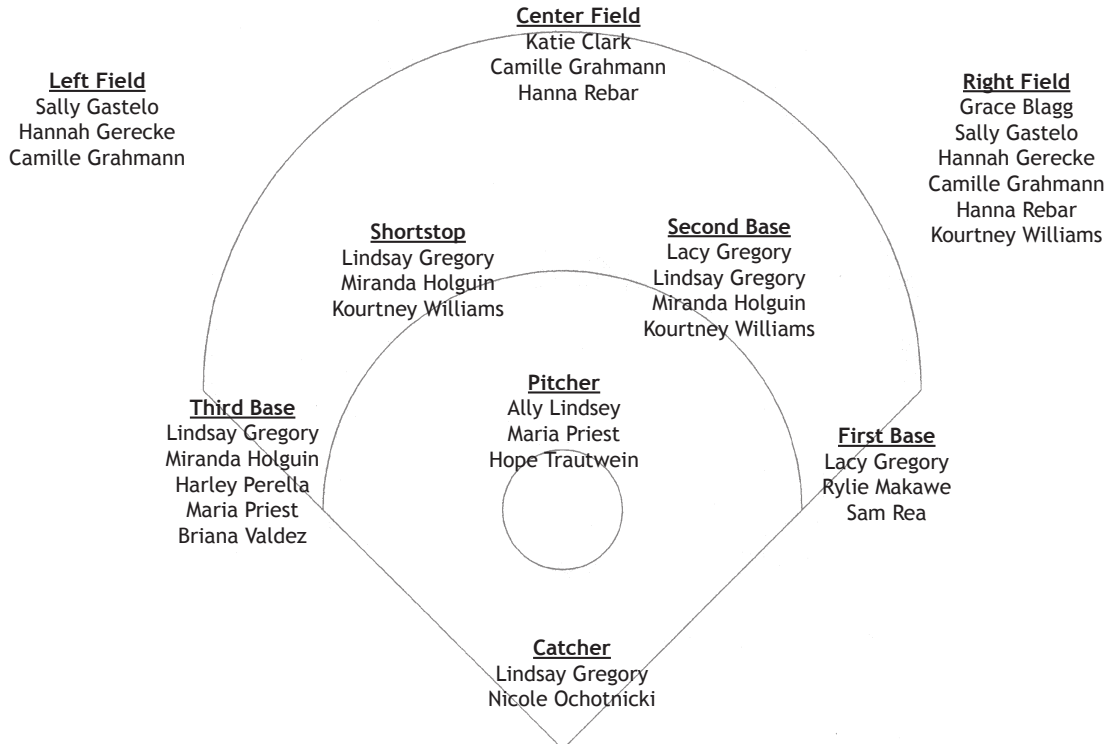

2018 Roster

↳ ALPHABETICAL ROSTER

No.	Player	Ht.	Cl.	Pos.	B/T	Hometown (Last School)
16	Grace Blagg	5-3	Sr.	OF	L/R	Denton, TX (North Central Texas College)
4	Katie Clark	5-3	So.	OF	L/L	Katy, TX (Katy HS)
10	Lauren Craine	5-7	Jr.	P	R/R	Aledo, TX (Aledo HS)
5	Sally Gastelo	5-5	Jr.	OF	R/R	Yuma, AZ (Arizona Western College)
14	Hannah Gerecke	5-7	Jr.	OF	R/R	La Grange, TX (La Grange HS)
00	Camille Grahmann	5-2	So.	OF	L/R	Hallettsville, TX (Hallettsville HS)
6	Lacy Gregory	5-5	So.	IF	R/R	Kingwood, TX (Kingwood HS)
2	Lindsay Gregory	5-5	So.	UT	R/R	Kingwood, TX (Kingwood HS)
9	Miranda Holguin	5-1	Fr.	UT	R/R	Cibolo, TX (Steele HS)
12	Ally Lindsey	5-9	Fr.	P	R/R	Flower Mound, TX (Marcus HS)
21	Rhylie Makawe	5-5.5	Jr.	IF	R/R	Aledo, TX (Aledo HS)
11	Nicole Ochotnicki	5-8	So.	C	R/R	Cedar Park, TX (Vista Ridge HS)
3	Harley Perella	5-5	Jr.	IF	R/R	Frisco, TX (Heritage HS)
20	Maria Priest	5-9	Fr.	IF/P	R/R	Stonewall, OK (Latta HS)
18	Sam Rea	5-6	Jr.	1B	L/L	Scottsdale, AZ (Phoenix College)
8	Hanna Rebar	5-8	So.	OF	R/R	San Antonio, TX (Stephen F. Austin)
7	Hope Trautwein	5-11	Fr.	P	R/R	Pflugerville, TX (Hendrickson HS)
17	Briana Valdez	5-4	Fr.	IF	R/R	El Paso, TX (Eastlake HS)
15	Kourtney Williams	5-3	Fr.	UT	R/R	Keller, TX (Keller HS)

Head Coach: Tracey Kee

Associate Head Coach: Natalie Kozlowski

Assistant Coach: Christina Merrida

Volunteer Assistant: Gay McNutt