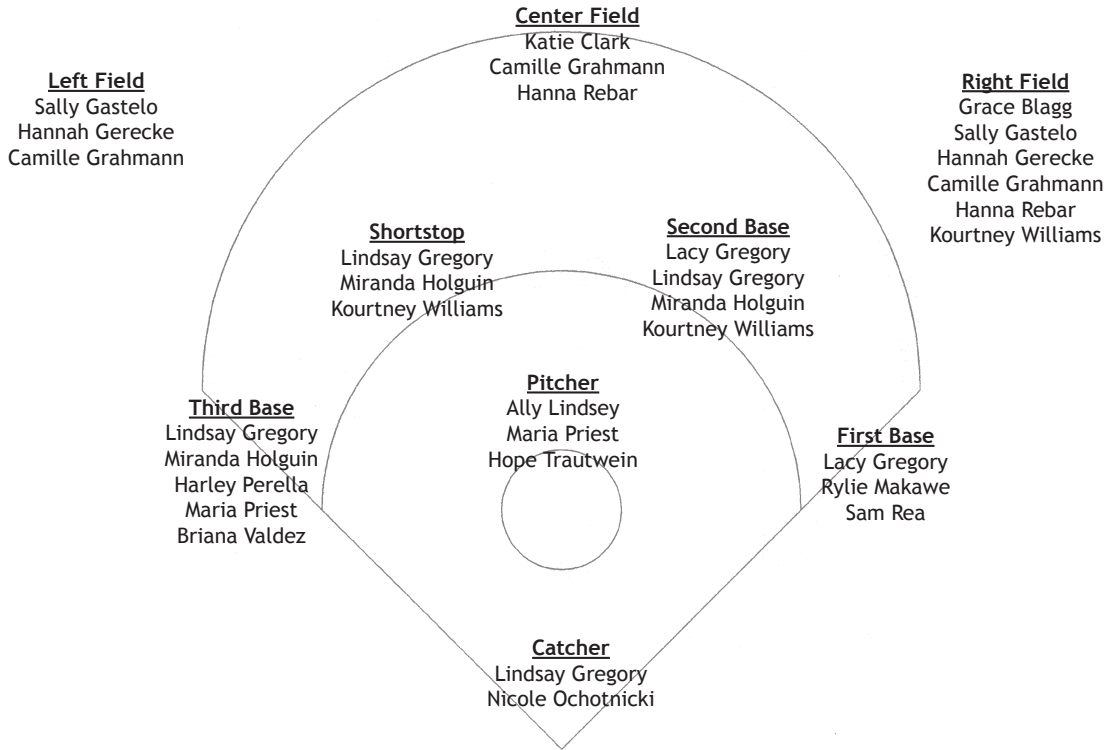

2018 Roster

↳ ALPHABETICAL ROSTER

No.	Player	Ht.	Cl.	Pos.	B/T	Hometown (Last School)
16	Grace Blagg	5-3	Sr.	OF	L/R	Denton, TX (North Central Texas College)
4	Katie Clark	5-3	So.	OF	L/L	Katy, TX (Katy HS)
10	Lauren Craine	5-7	Jr.	P	R/R	Aledo, TX (Aledo HS)
5	Sally Gastelo	5-5	Jr.	OF	R/R	Yuma, AZ (Arizona Western College)
14	Hannah Gerecke	5-7	Jr.	OF	R/R	La Grange, TX (La Grange HS)
00	Camille Grahmann	5-2	So.	OF	L/R	Hallettsville, TX (Hallettsville HS)
6	Lacy Gregory	5-5	So.	IF	R/R	Kingwood, TX (Kingwood HS)
2	Lindsay Gregory	5-5	So.	UT	R/R	Kingwood, TX (Kingwood HS)
9	Miranda Holguin	5-1	Fr.	UT	R/R	Cibolo, TX (Steele HS)
12	Ally Lindsey	5-9	Fr.	P	R/R	Flower Mound, TX (Marcus HS)
21	Rhylie Makawe	5-5.5	Jr.	IF	R/R	Aledo, TX (Aledo HS)
11	Nicole Ochotnicki	5-8	So.	C	R/R	Cedar Park, TX (Vista Ridge HS)
3	Harley Perella	5-5	Jr	IF	R/R	Frisco, TX (Heritage HS)
20	Maria Priest	5-9	Fr.	IF/P	R/R	Stonewall, OK (Latta HS)
18	Sam Rea	5-6	Jr.	1B	L/L	Scottsdale, AZ (Phoenix College)
8	Hanna Rebar	5-8	So.	OF	R/R	San Antonio, TX (Stephen F. Austin)
7	Hope Trautwein	5-11	Fr.	P	R/R	Pflugerville, TX (Hendrickson HS)
17	Briana Valdez	5-4	Fr.	IF	R/R	El Paso, TX (Eastlake HS)
15	Kourtney Williams	5-3	Fr.	UT	R/R	Keller, TX (Keller HS)

Head Coach: Tracey Kee
Associate Head Coach: Natalie Kozlowski
Assistant Coach: Christina Merrida
Volunteer Assistant: Gay McNutt